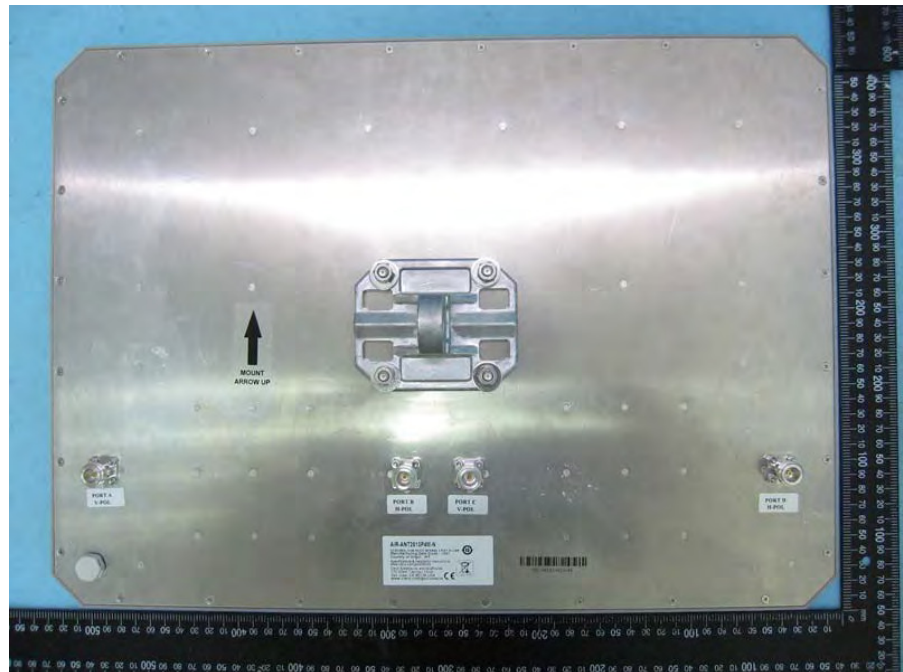

## Photographs of EUT

Wall-mounted rack

Set 1

Set 2

Set 3

Set 4

Long antenna cable  
(For Set 4 use only)

Middle antenna cable  
(For Set 4 use only)

Short antenna cable  
(For Set 4 use only)