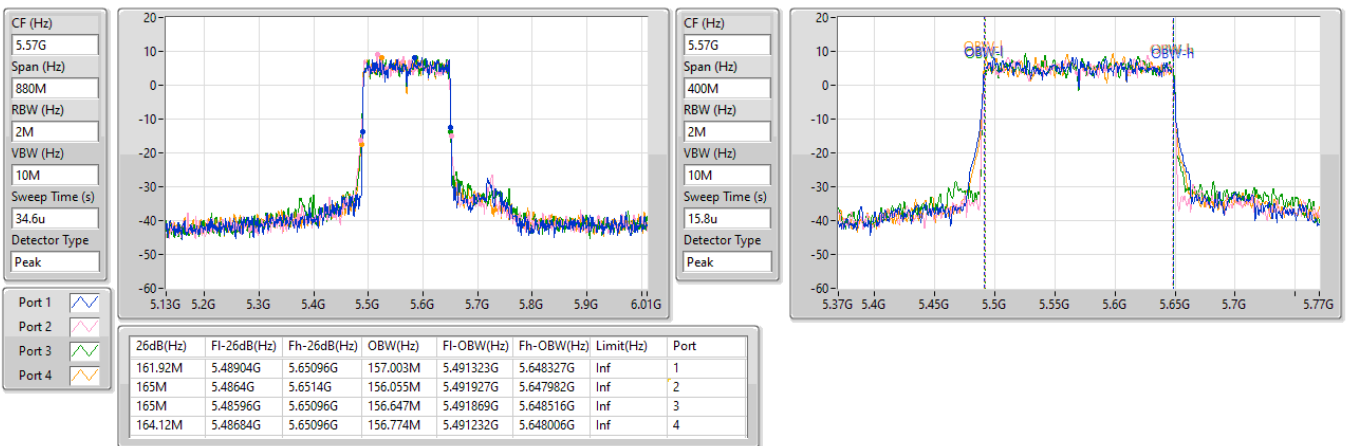

5.25-5.35GHz_802.11be EHT160_Nss1,(MCS14)_4TX

EBW

5250MHz Straddle 5.25-5.35GHz

22/03/2024

5.47-5.725GHz_802.11be EHT160_Nss1,(MCS14)_4TX

EBW

5570MHz

22/03/2024

Summary

Mode	Max-N dB (Hz)	Max-OBW (Hz)	ITU-Code	Min-N dB (Hz)	Min-OBW (Hz)
5.15-5.25GHz	-	-	-	-	-
802.11a_Nss1,(6Mbps)_1TX	36.025M	20.89M	20M9D1D	18.48M	16.36M
802.11ax HEW20_Nss1,(MCS0)_1TX	37.235M	19.19M	19M2D1D	20.185M	18.916M
802.11ax HEW40_Nss1,(MCS0)_1TX	61.27M	37.931M	37M9D1D	39.16M	37.531M
802.11ax HEW80_Nss1,(MCS0)_1TX	80.08M	76.962M	77M0D1D	80.08M	76.962M
802.11ax HEW160_Nss1,(MCS0)_1TX	79.44M	77.161M	77M2D1D	79.44M	77.161M
5.25-5.35GHz	-	-	-	-	-
802.11a_Nss1,(6Mbps)_1TX	35.585M	19.24M	19M2D1D	20.57M	16.382M
802.11ax HEW20_Nss1,(MCS0)_1TX	37.29M	19.565M	19M6D1D	19.855M	18.791M
802.11ax HEW40_Nss1,(MCS0)_1TX	78.87M	38.231M	38M2D1D	39.93M	37.631M
802.11ax HEW80_Nss1,(MCS0)_1TX	78.76M	77.061M	77M1D1D	78.76M	77.061M
802.11ax HEW160_Nss1,(MCS0)_1TX	79.36M	77.161M	77M2D1D	79.36M	77.161M
5.47-5.725GHz	-	-	-	-	-
802.11a_Nss1,(6Mbps)_1TX	35.97M	19.922M	19M9D1D	18.15M	14.558M
802.11ax HEW20_Nss1,(MCS0)_1TX	37.07M	19.34M	19M3D1D	19.44M	14.573M
802.11ax HEW40_Nss1,(MCS0)_1TX	70.95M	38.481M	38M5D1D	39.49M	34.003M
802.11ax HEW80_Nss1,(MCS0)_1TX	116.1M	77.261M	77M3D1D	79.2M	73.613M
802.11ax HEW160_Nss1,(MCS0)_1TX	159.28M	155.122M	155MD1D	159.28M	155.122M
5.725-5.85GHz	-	-	-	-	-
802.11a_Nss1,(6Mbps)_1TX	16.39M	33.577M	33M6D1D	3.1M	11.314M
802.11ax HEW20_Nss1,(MCS0)_1TX	19.085M	38.056M	38M1D1D	4.48M	10.655M
802.11ax HEW40_Nss1,(MCS0)_1TX	37.84M	67.816M	67M8D1D	4.04M	23.348M
802.11ax HEW80_Nss1,(MCS0)_1TX	76.78M	77.761M	77M8D1D	4.04M	36.702M

Max-N dB = Maximum 6dB down bandwidth for 5.725-5.85GHz band / Maximum 26dB down bandwidth for other band;
 Max-OBW = Maximum 99% occupied bandwidth;
 Min-N dB = Minimum 6dB down bandwidth for 5.725-5.85GHz band / Maximum 26dB down bandwidth for other band;
 Min-OBW = Minimum 99% occupied bandwidth