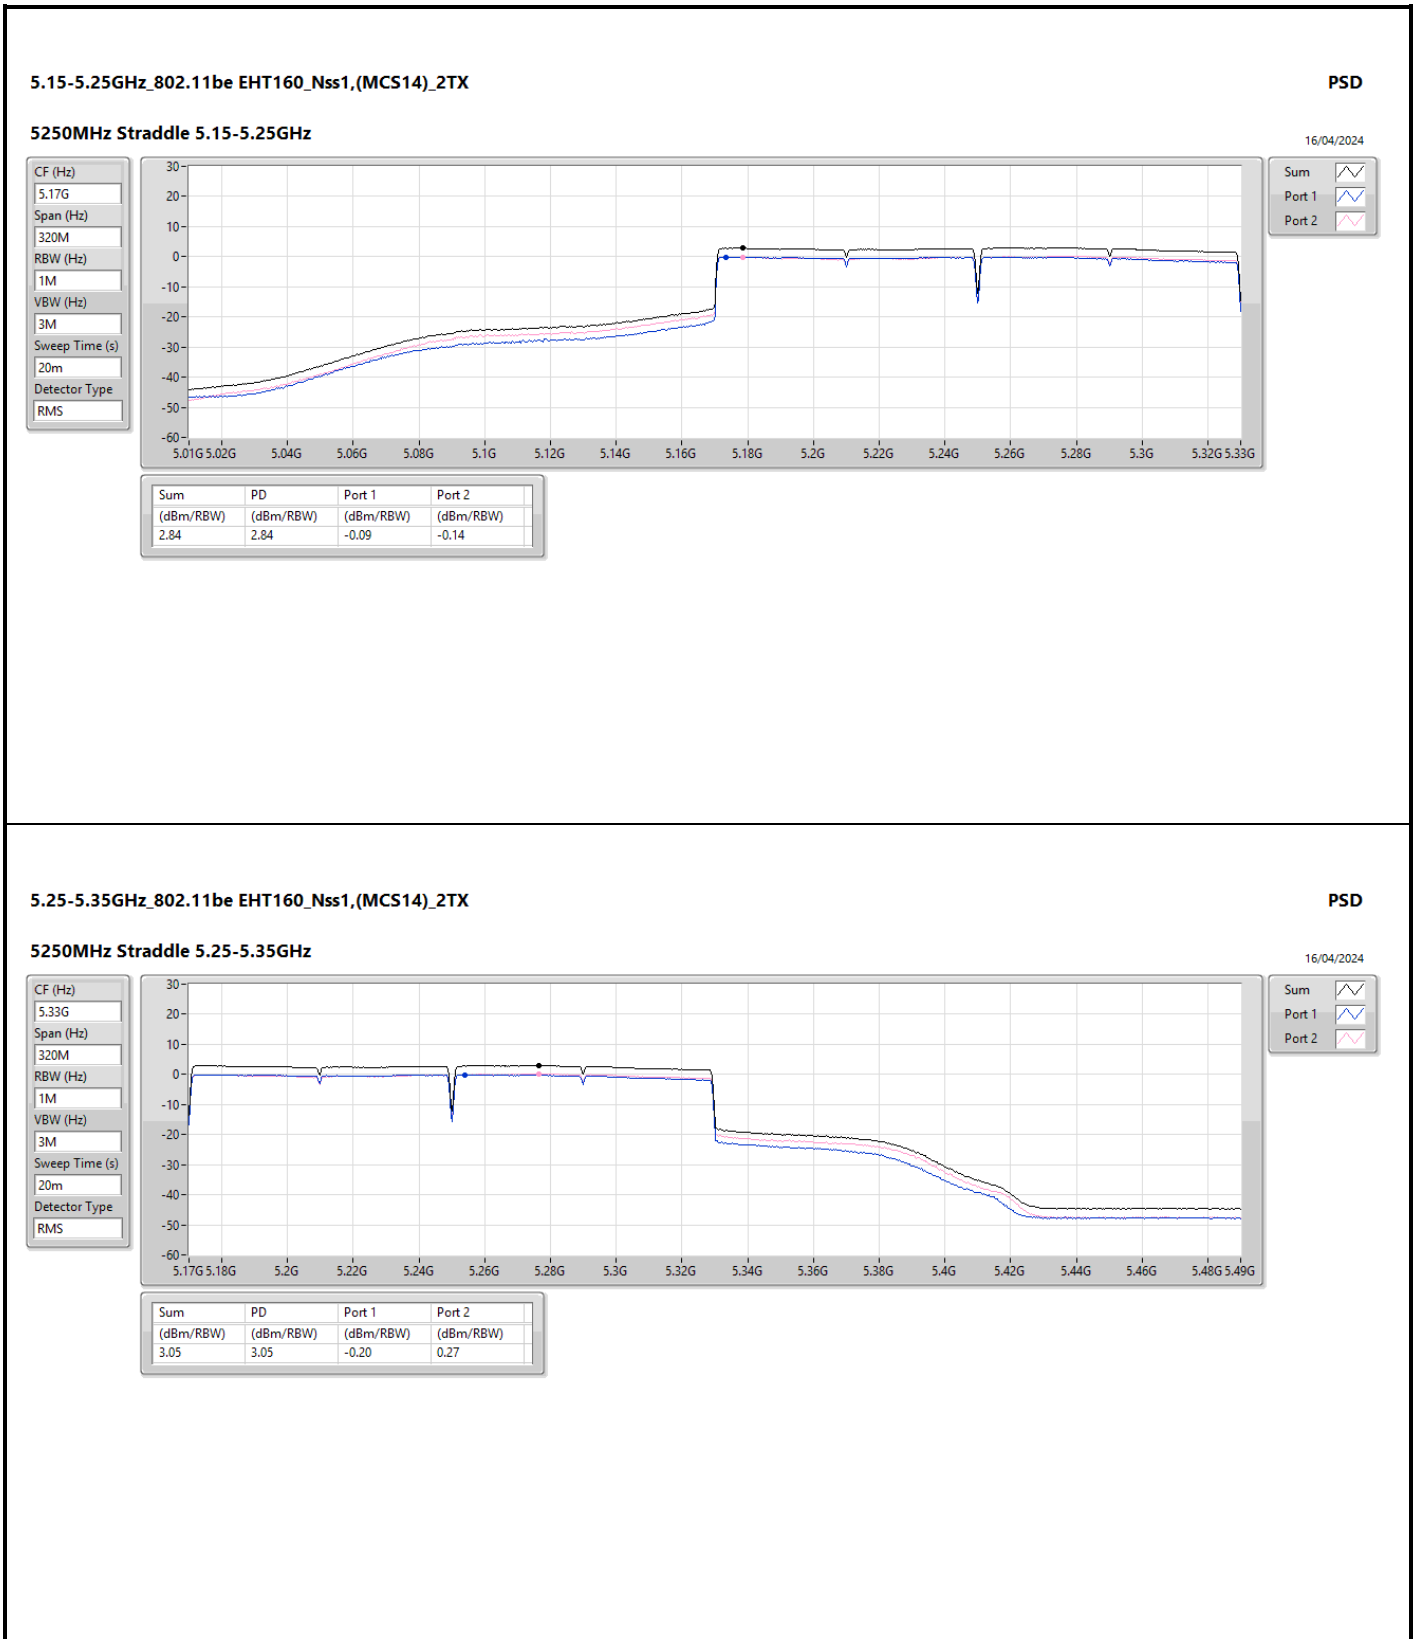

DG = Directional Gain; RBW = 500kHz for 5.725-5.85GHz band / 1MHz for other band;
 PD = trace bin-by-bin of each transmits port summing can be performed maximum power density; Port X = Port X Power Density;