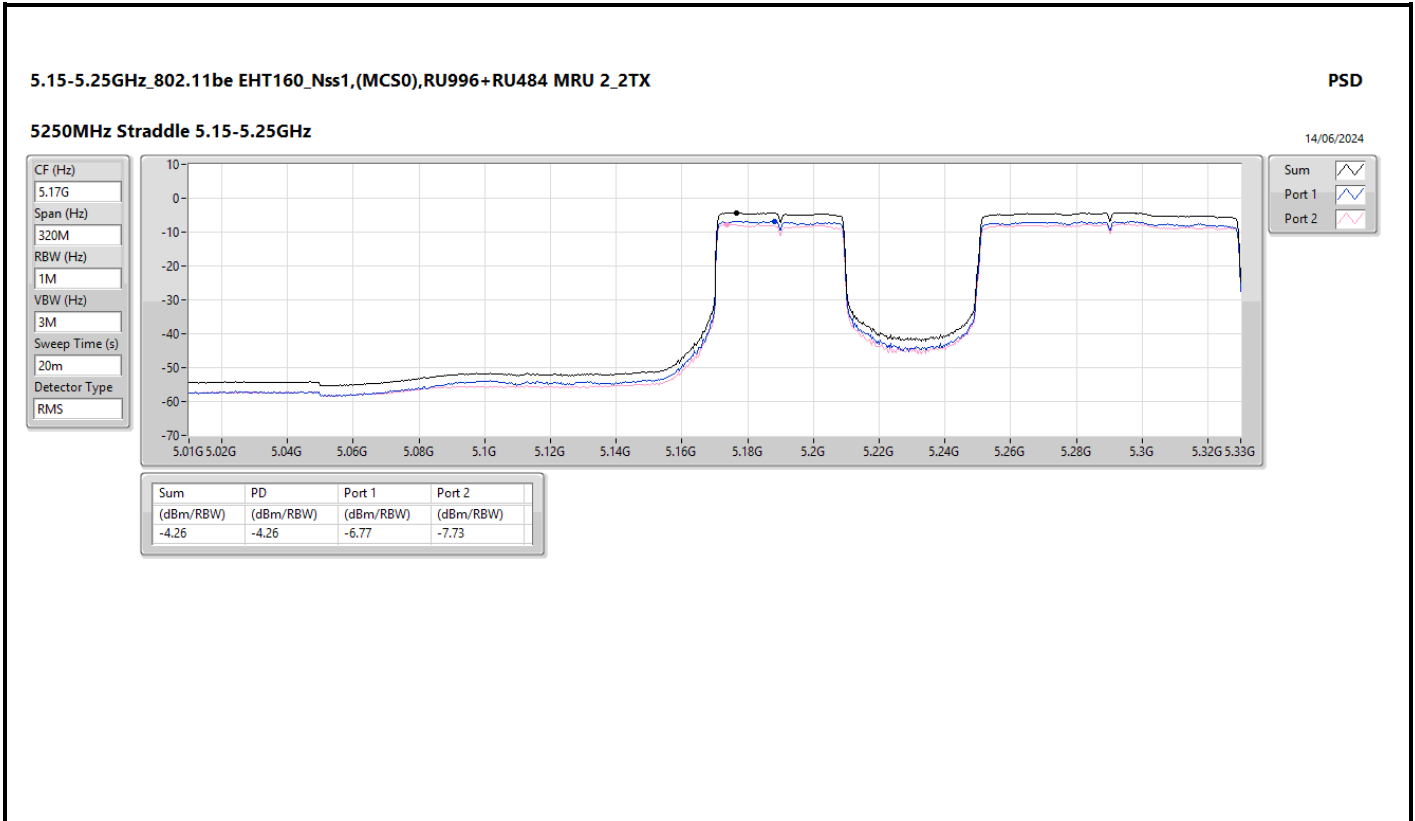

DG = Directional Gain; RBW = 500kHz for 5.725-5.85GHz band / 1MHz for other band;
 PD = trace bin-by-bin of each transmits port summing can be performed maximum power density; Port X = Port X Power Density;
 Inf = There's no restriction for the limit.