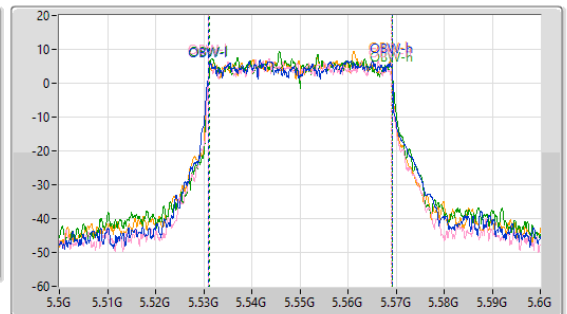

Sweep Time (s)
29.2u

Detector Type
Peak

CF (Hz)
5.55G

Span (Hz)
100M

RBW (Hz)
500k

VBW (Hz)
2M

Sweep Time (s)
12.6u

Detector Type
Peak