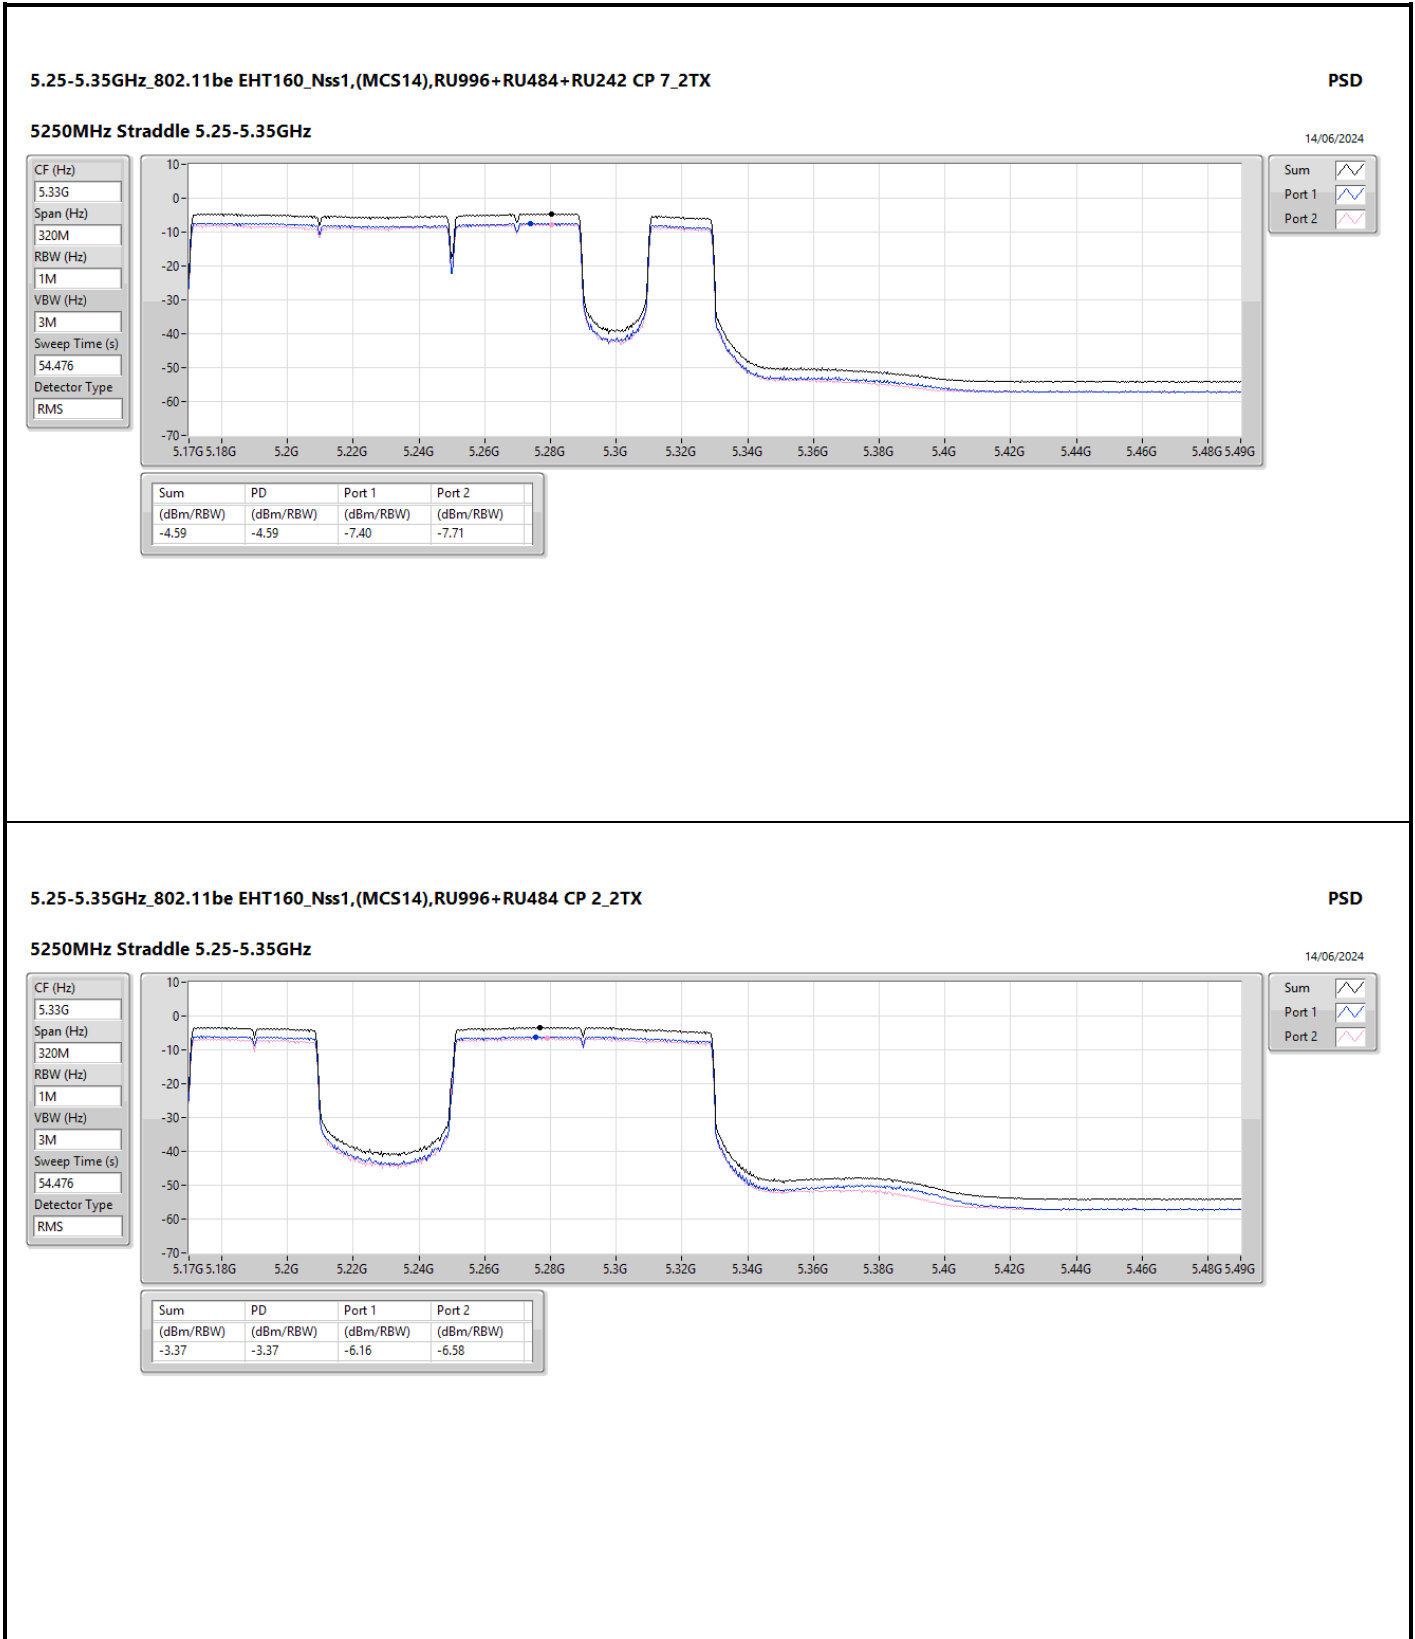

DG = Directional Gain; RBW = 500kHz for 5.725-5.85GHz band / 1MHz for other band;
 PD = trace bin-by-bin of each transmits port summing can be performed maximum power density; Port X = Port X Power Density;
 Inf = There's no restriction for the limit.