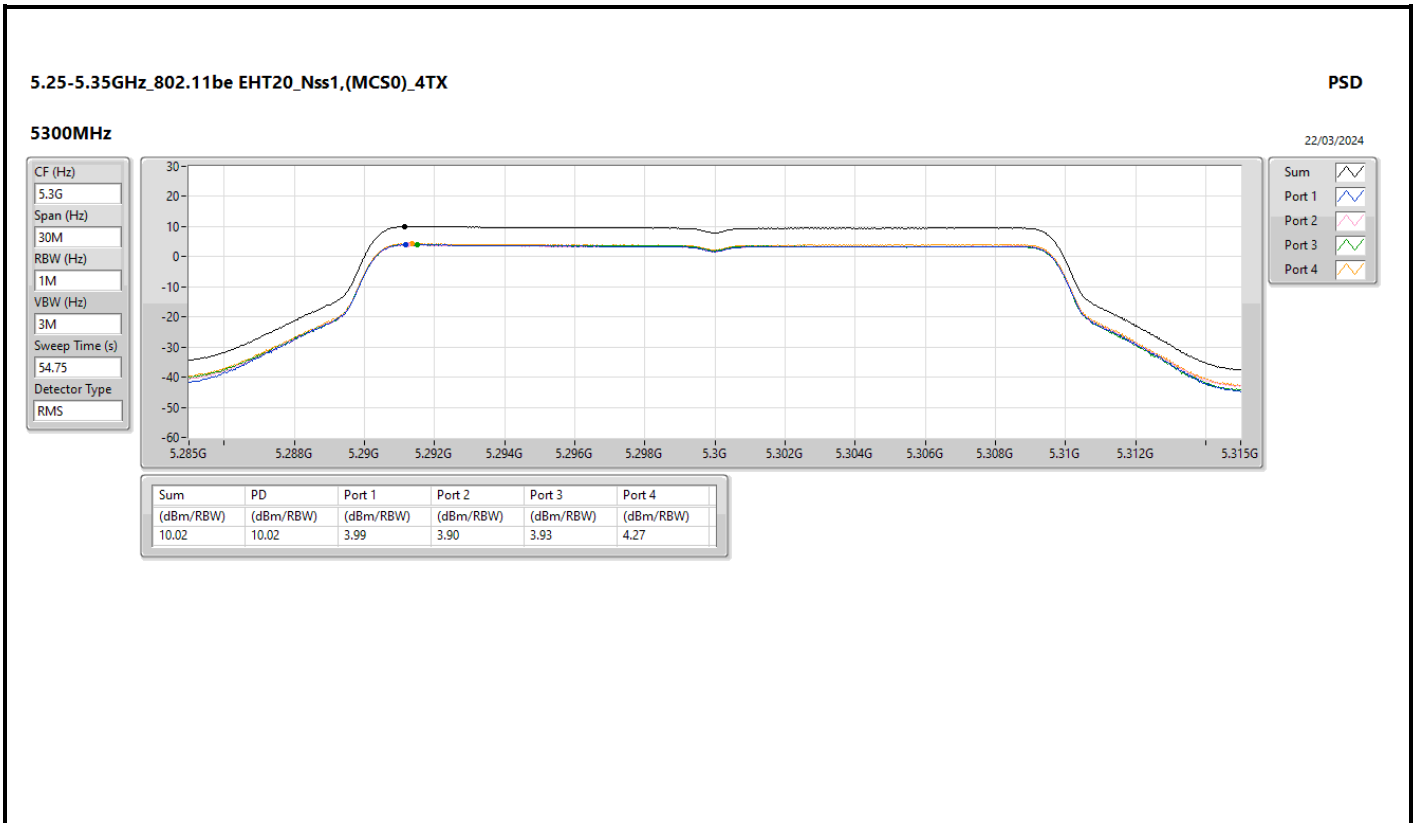

Sweep Time (s)
19.946

Detector Type
RMS

Sum

Port 1

Port 2

Port 3

Port 4

Sum	PD	Port 1	Port 2	Port 3	Port 4
(dBm/RBW)	(dBm/RBW)	(dBm/RBW)	(dBm/RBW)	(dBm/RBW)	(dBm/RBW)
10.41	10.41	4.82	4.24	4.26	4.39