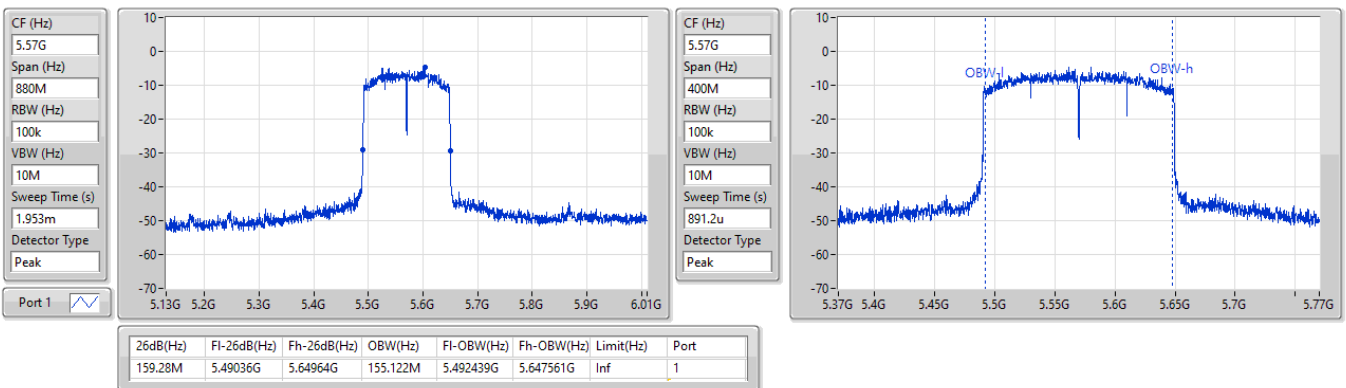

5570MHz

04/03/2024