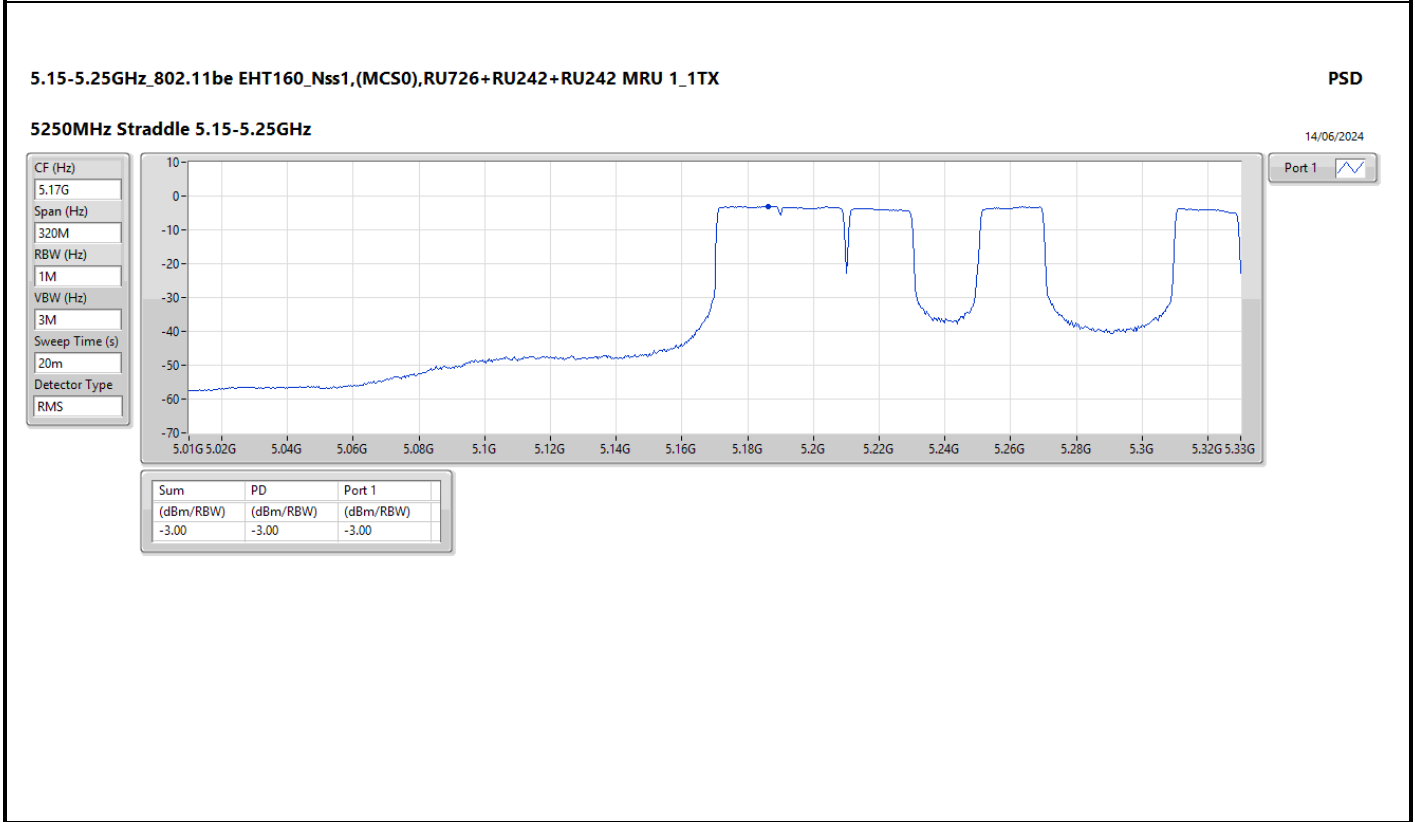

DG = Directional Gain; RBW = 500kHz for 5.725-5.85GHz band / 1MHz for other band;
 PD = trace bin-by-bin of each transmits port summing can be performed maximum power density; Port X = Port X Power Density;
 Inf = There's no restriction for the limit.