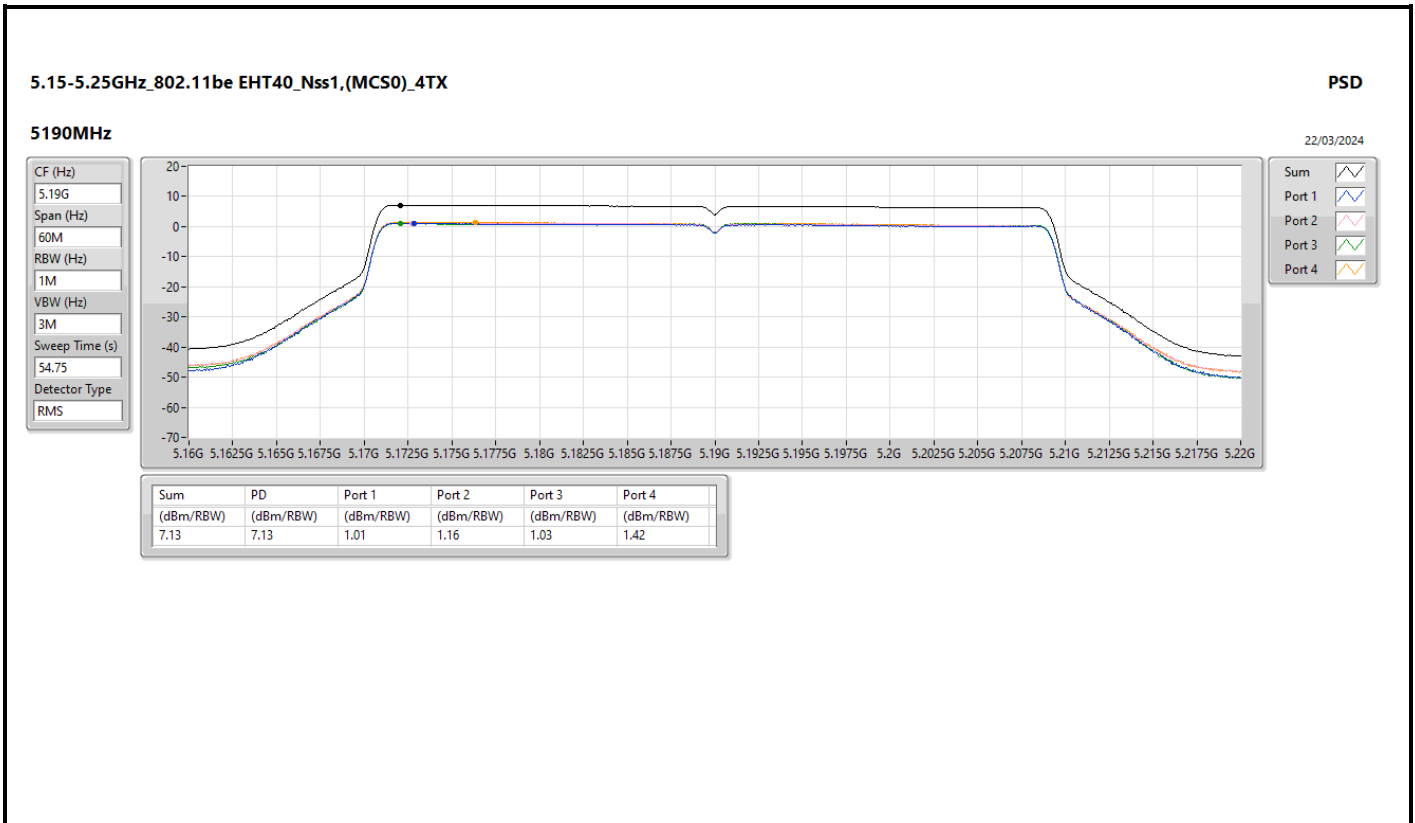

Sweep Time (s)
19.946

Detector Type
RMS

Sum

Port 1

Port 2

Port 3

Port 4

Sum	PD	Port 1	Port 2	Port 3	Port 4
(dBm/RBW)	(dBm/RBW)	(dBm/RBW)	(dBm/RBW)	(dBm/RBW)	(dBm/RBW)
10.41	10.41	4.82	4.24	4.26	4.39