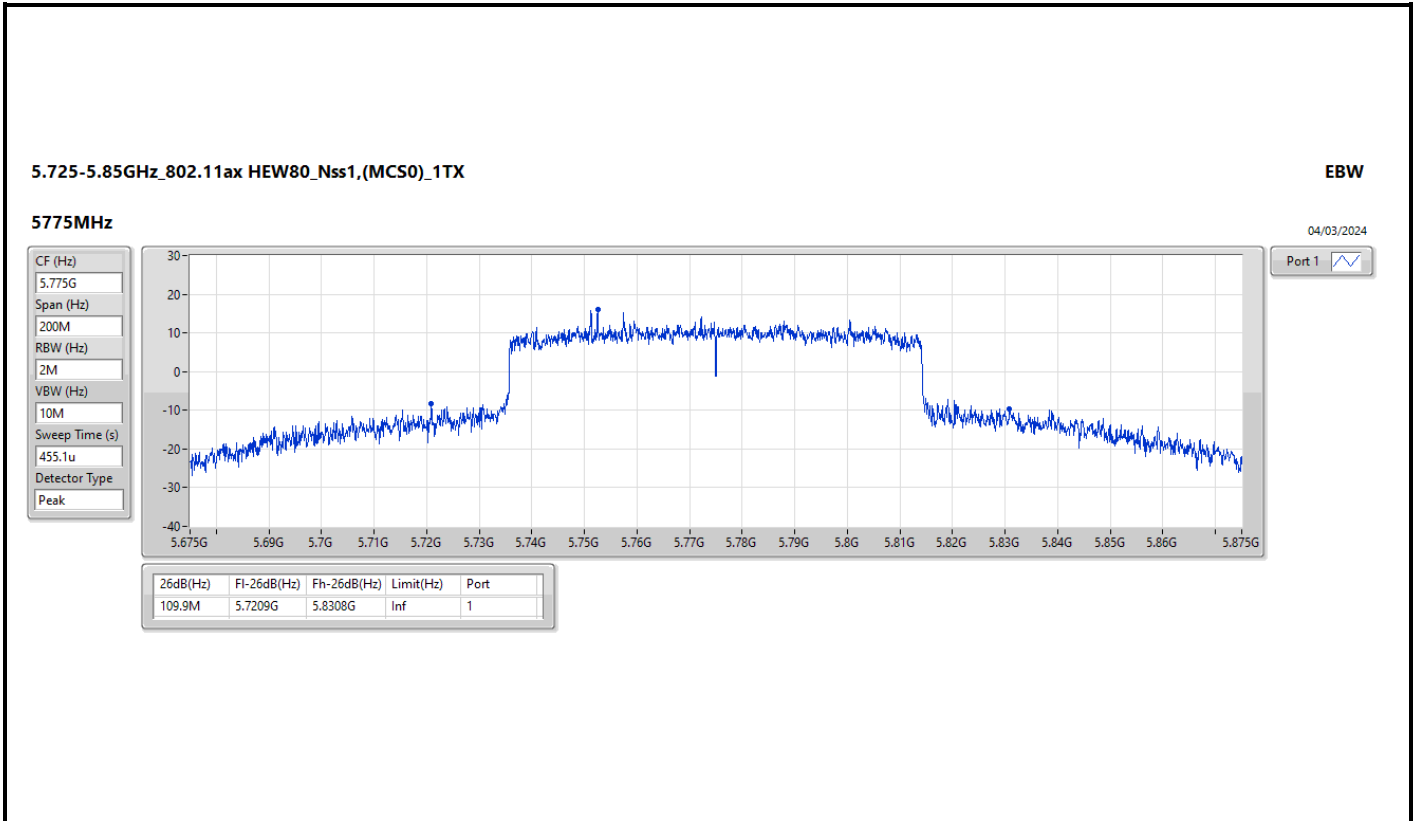

5.725-5.85GHz_802.11ax HEW80_Nss1,(MCS0)_1TX

EBW

5690MHz Straddle 5.725-5.85GHz

04/03/2024

5.25-5.35GHz_802.11ax HEW160_Nss1,(MCS0)_1TX

EBW

5250MHz Straddle 5.25-5.35GHz

04/03/2024