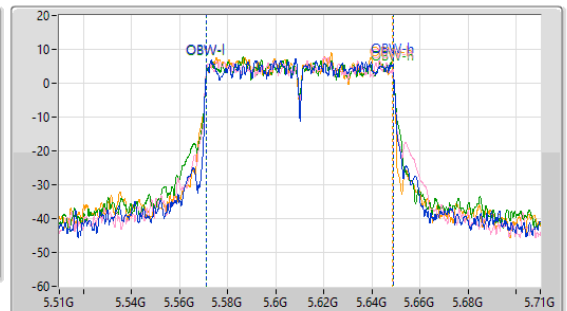

Sweep Time (s)
29.3u

Detector Type
Peak

CF (Hz)
5.61G

Span (Hz)
200M

RBW (Hz)
1M

VBW (Hz)
3M

Sweep Time (s)
14.6u

Detector Type
Peak