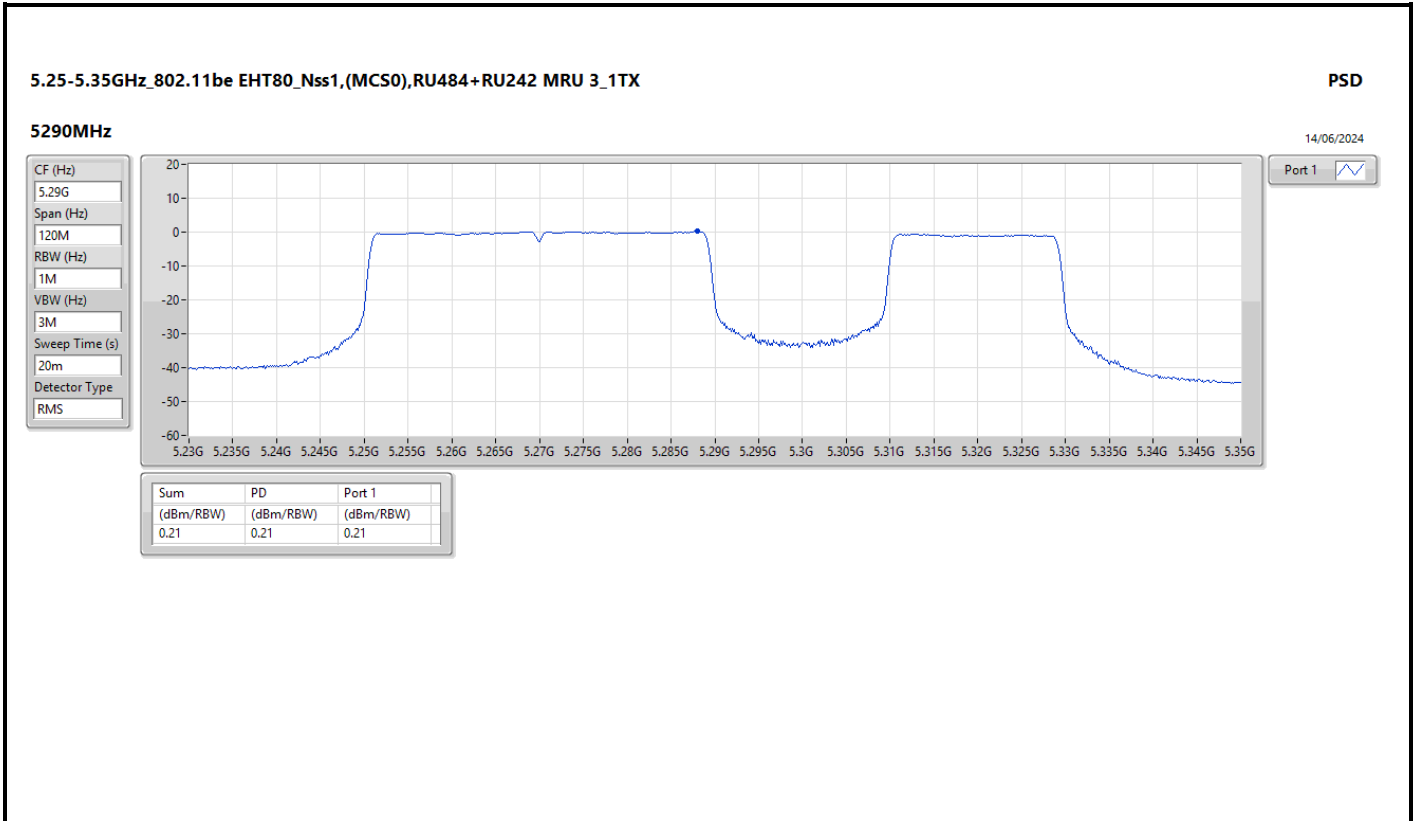

DG = Directional Gain; RBW = 500kHz for 5.725-5.85GHz band / 1MHz for other band;
 PD = trace bin-by-bin of each transmits port summing can be performed maximum power density; Port X = Port X Power Density;
 Inf = There's no restriction for the limit.