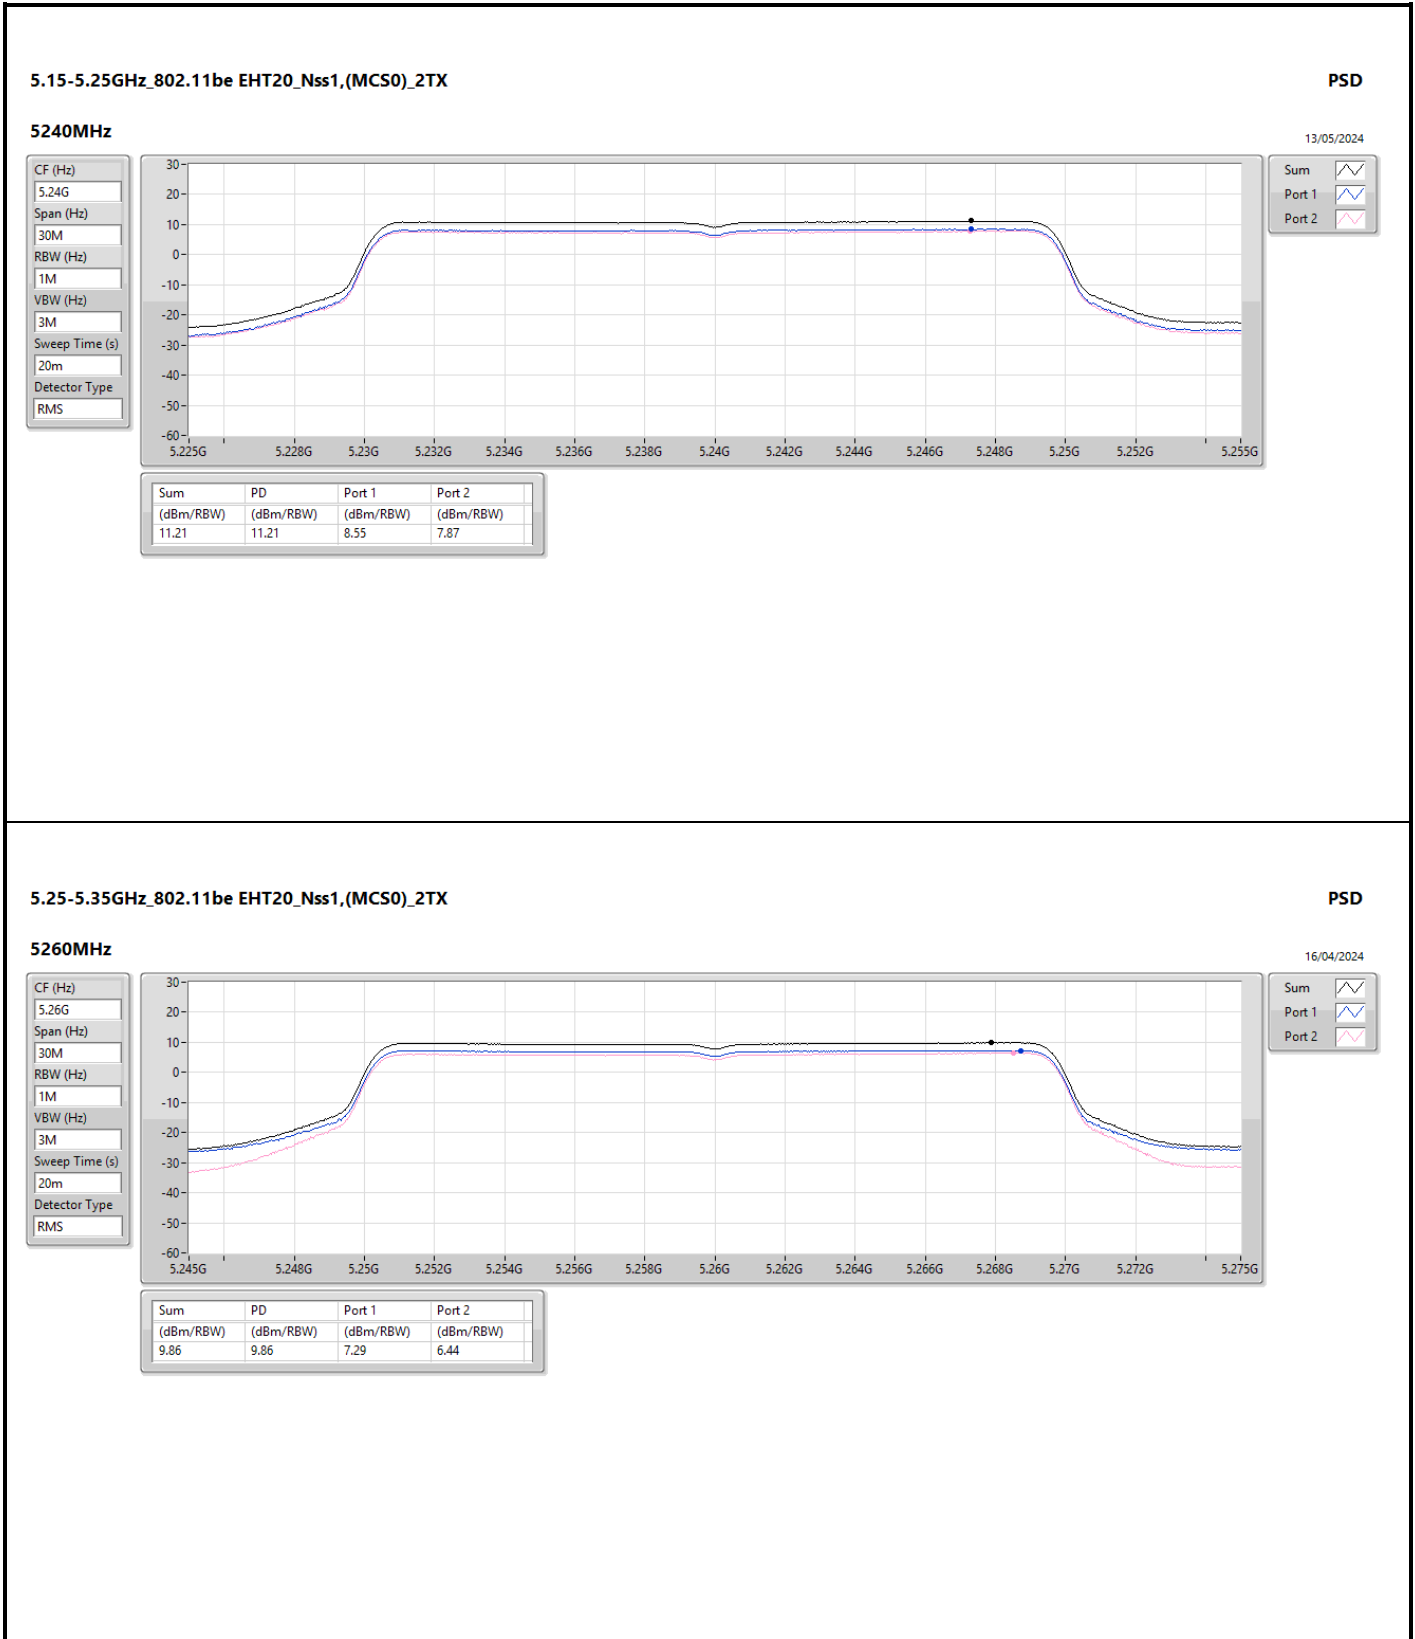

DG = Directional Gain; RBW = 500kHz for 5.725-5.85GHz band / 1MHz for other band;
 PD = trace bin-by-bin of each transmits port summing can be performed maximum power density; Port X = Port X Power Density;