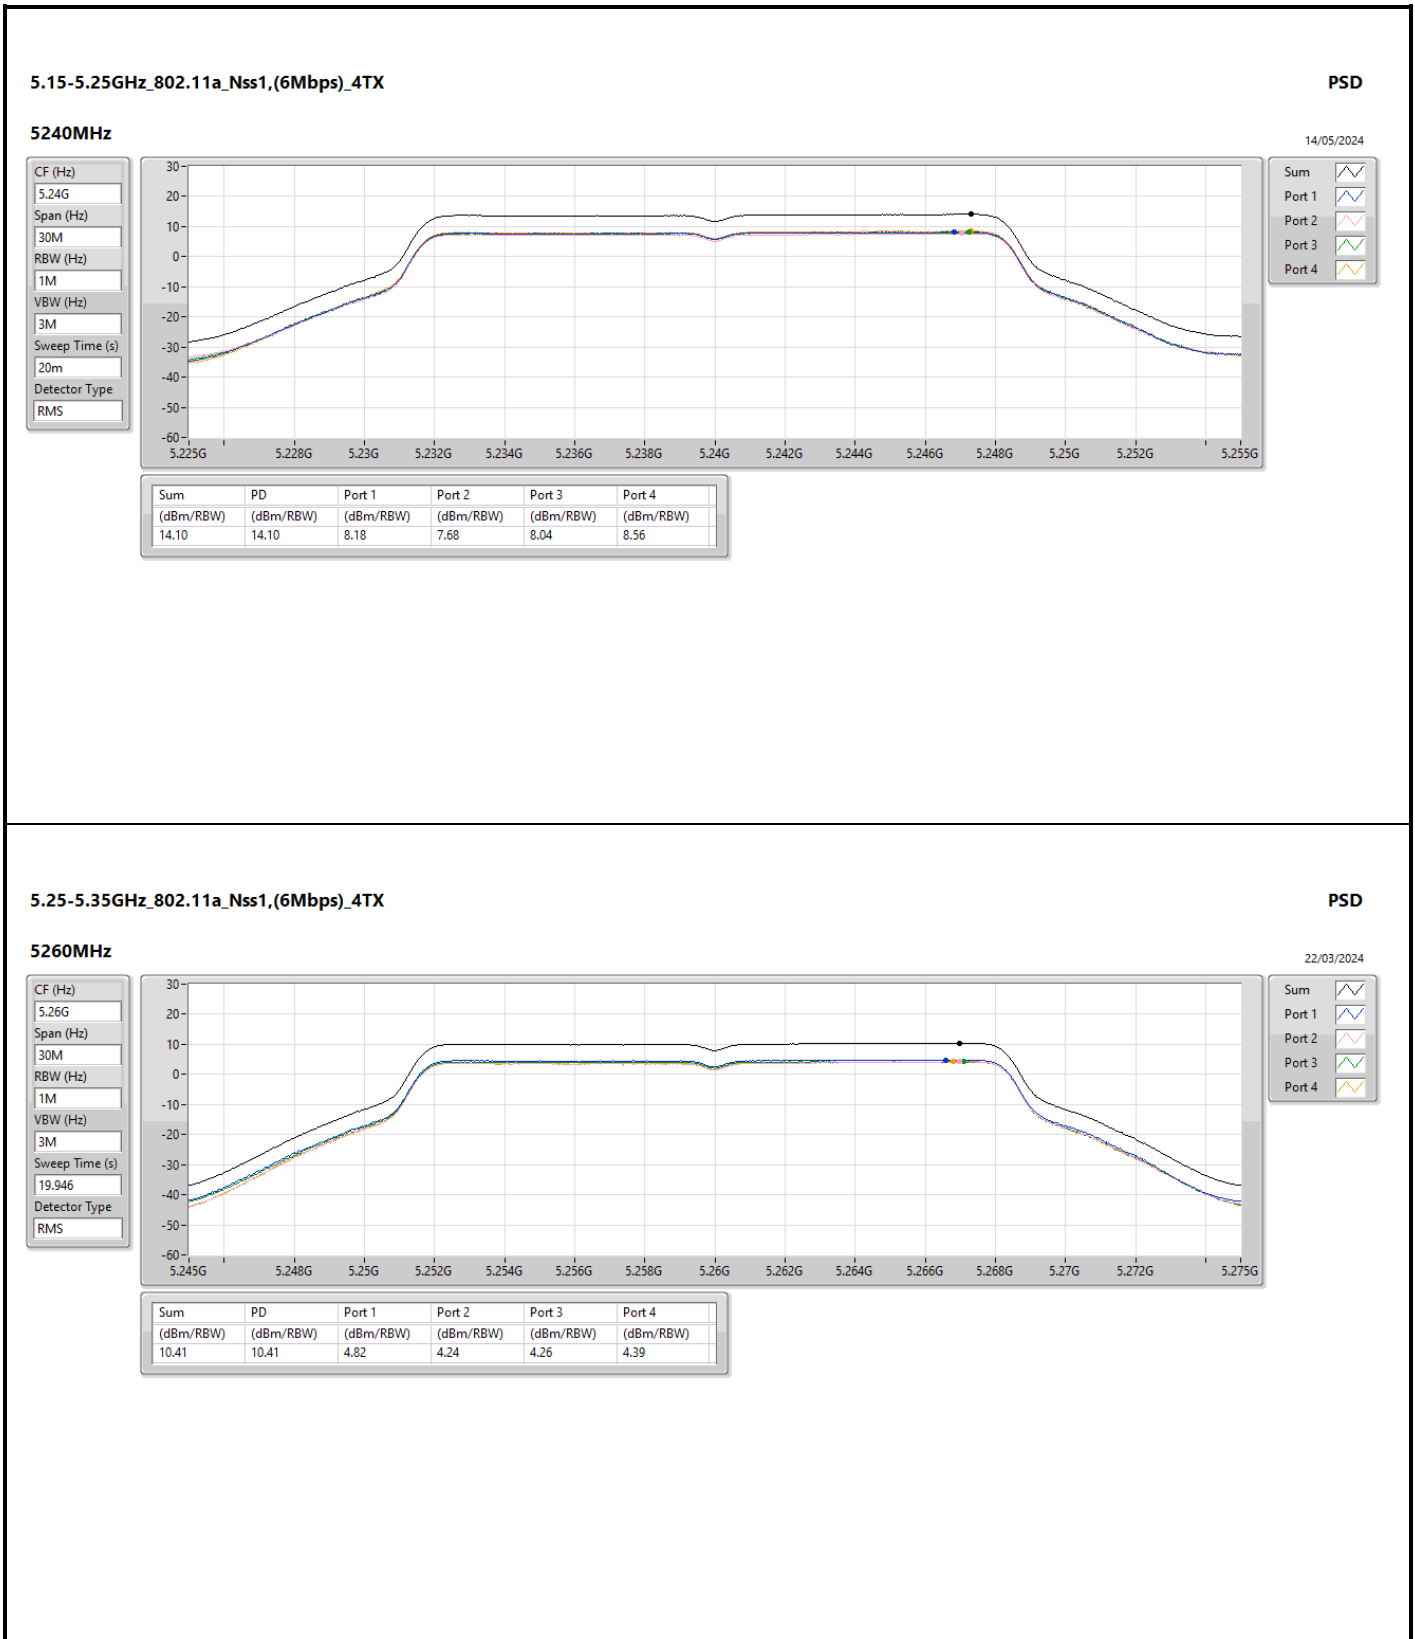

5260MHz

22/03/2024

CF (Hz)
5.26G

Span (Hz)
30M

RBW (Hz)
1M

VBW (Hz)
3M

Sweep Time (s)
19.946

Detector Type
RMS

Sum

Port 1

Port 2

Port 3

Port 4