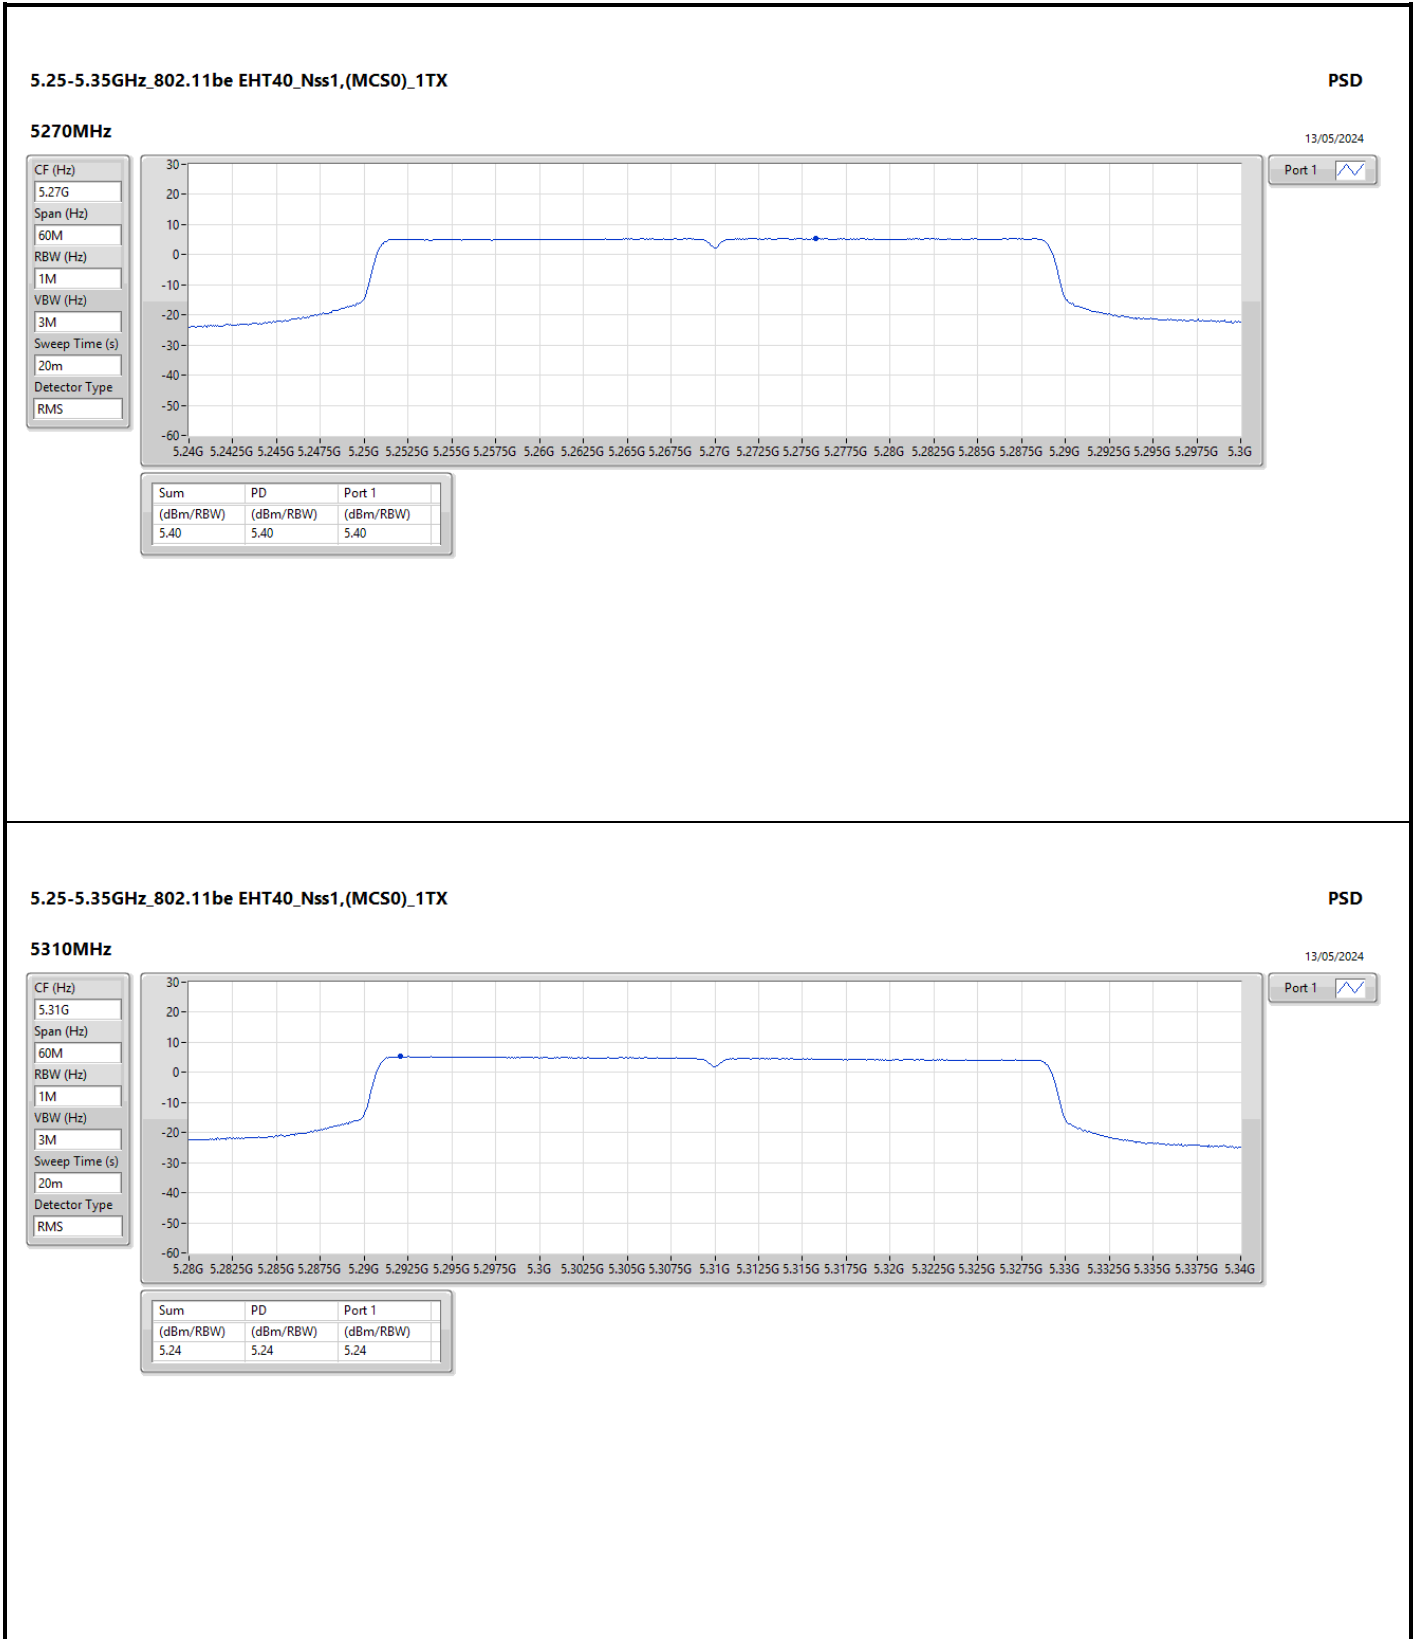

DG = Directional Gain; RBW = 500kHz for 5.725-5.85GHz band / 1MHz for other band;
 PD = trace bin-by-bin of each transmits port summing can be performed maximum power density; Port X = Port X Power Density;