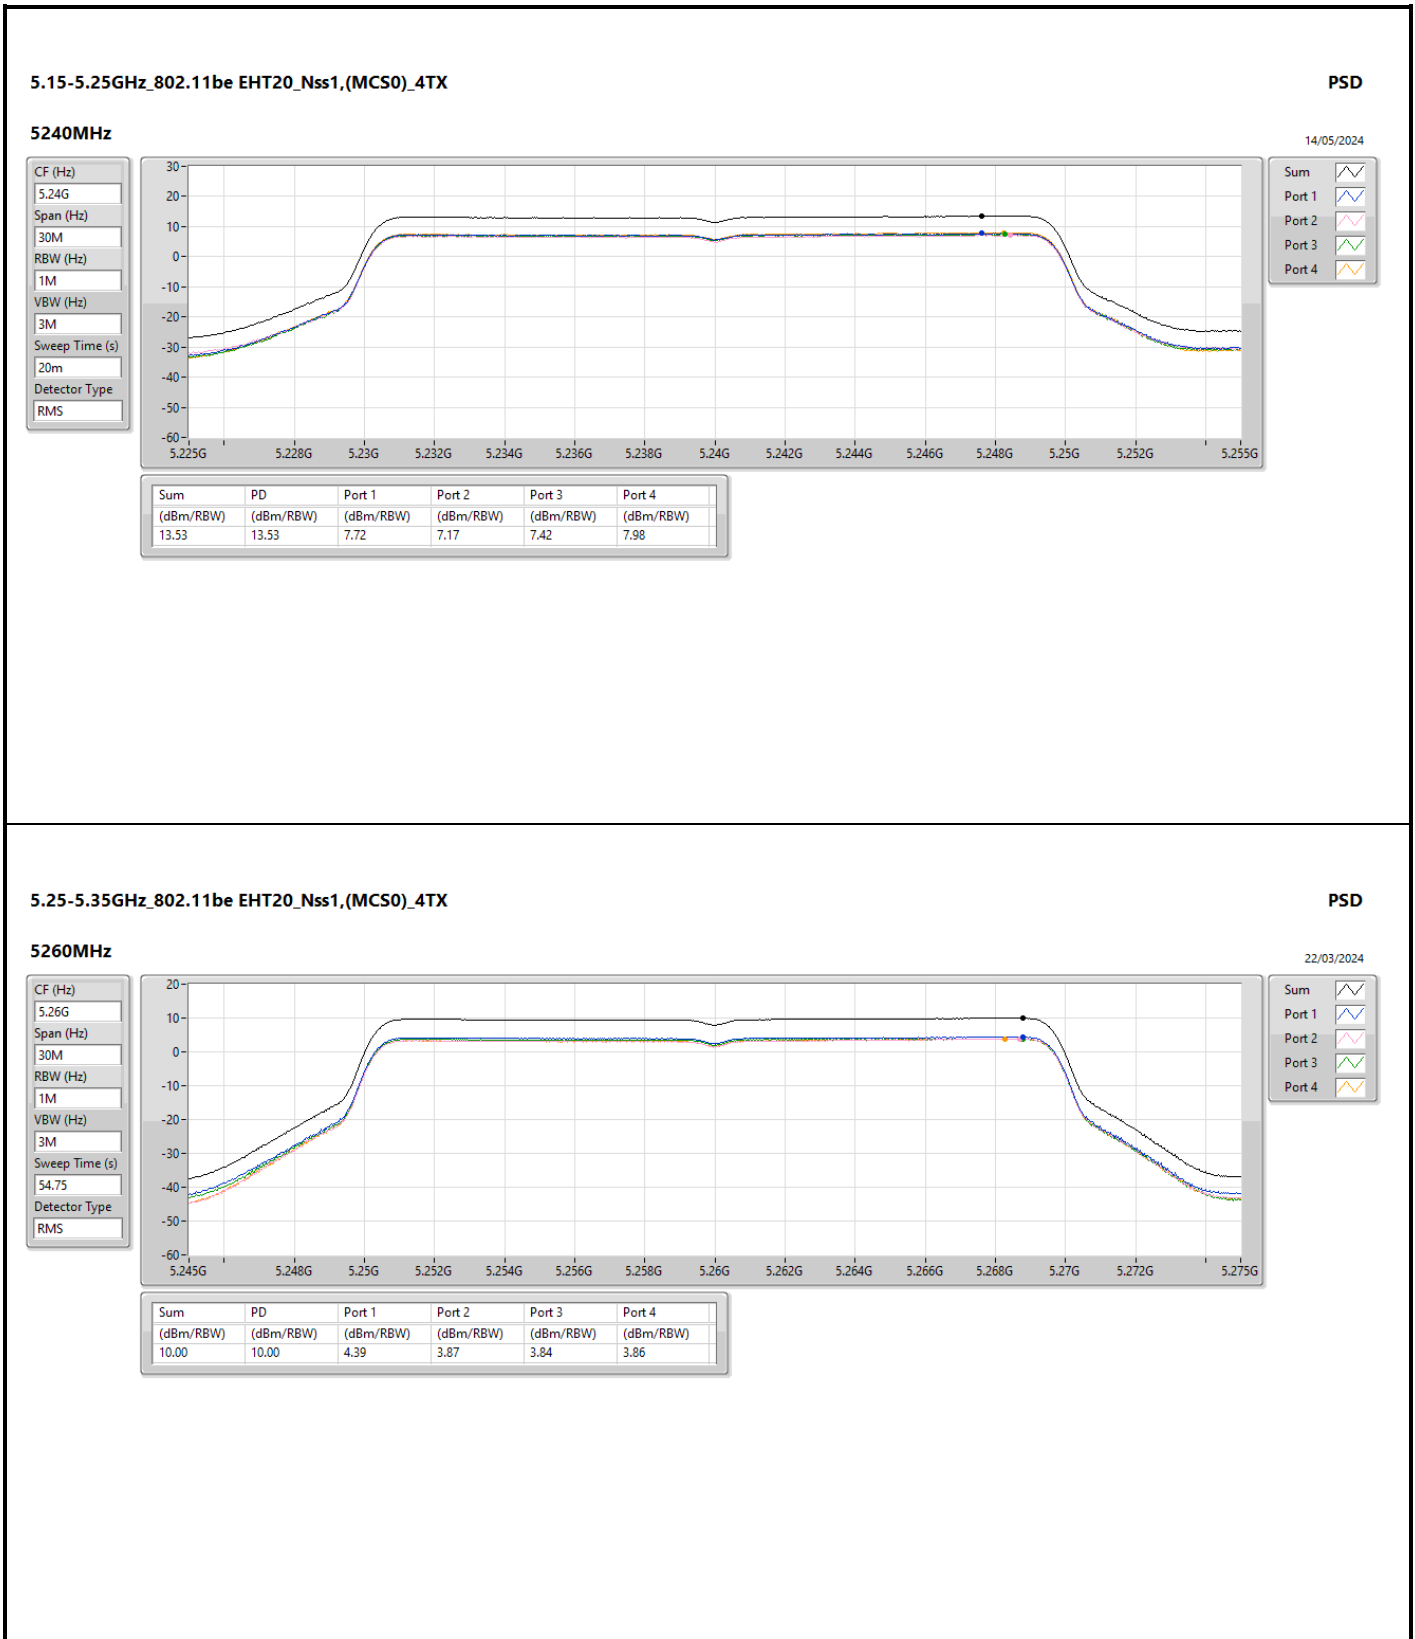

Sweep Time (s)
19.946

Detector Type
RMS

Sum

Port 1

Port 2

Port 3

Port 4

Sum	PD	Port 1	Port 2	Port 3	Port 4
(dBm/RBW)	(dBm/RBW)	(dBm/RBW)	(dBm/RBW)	(dBm/RBW)	(dBm/RBW)
10.41	10.41	4.82	4.24	4.26	4.39