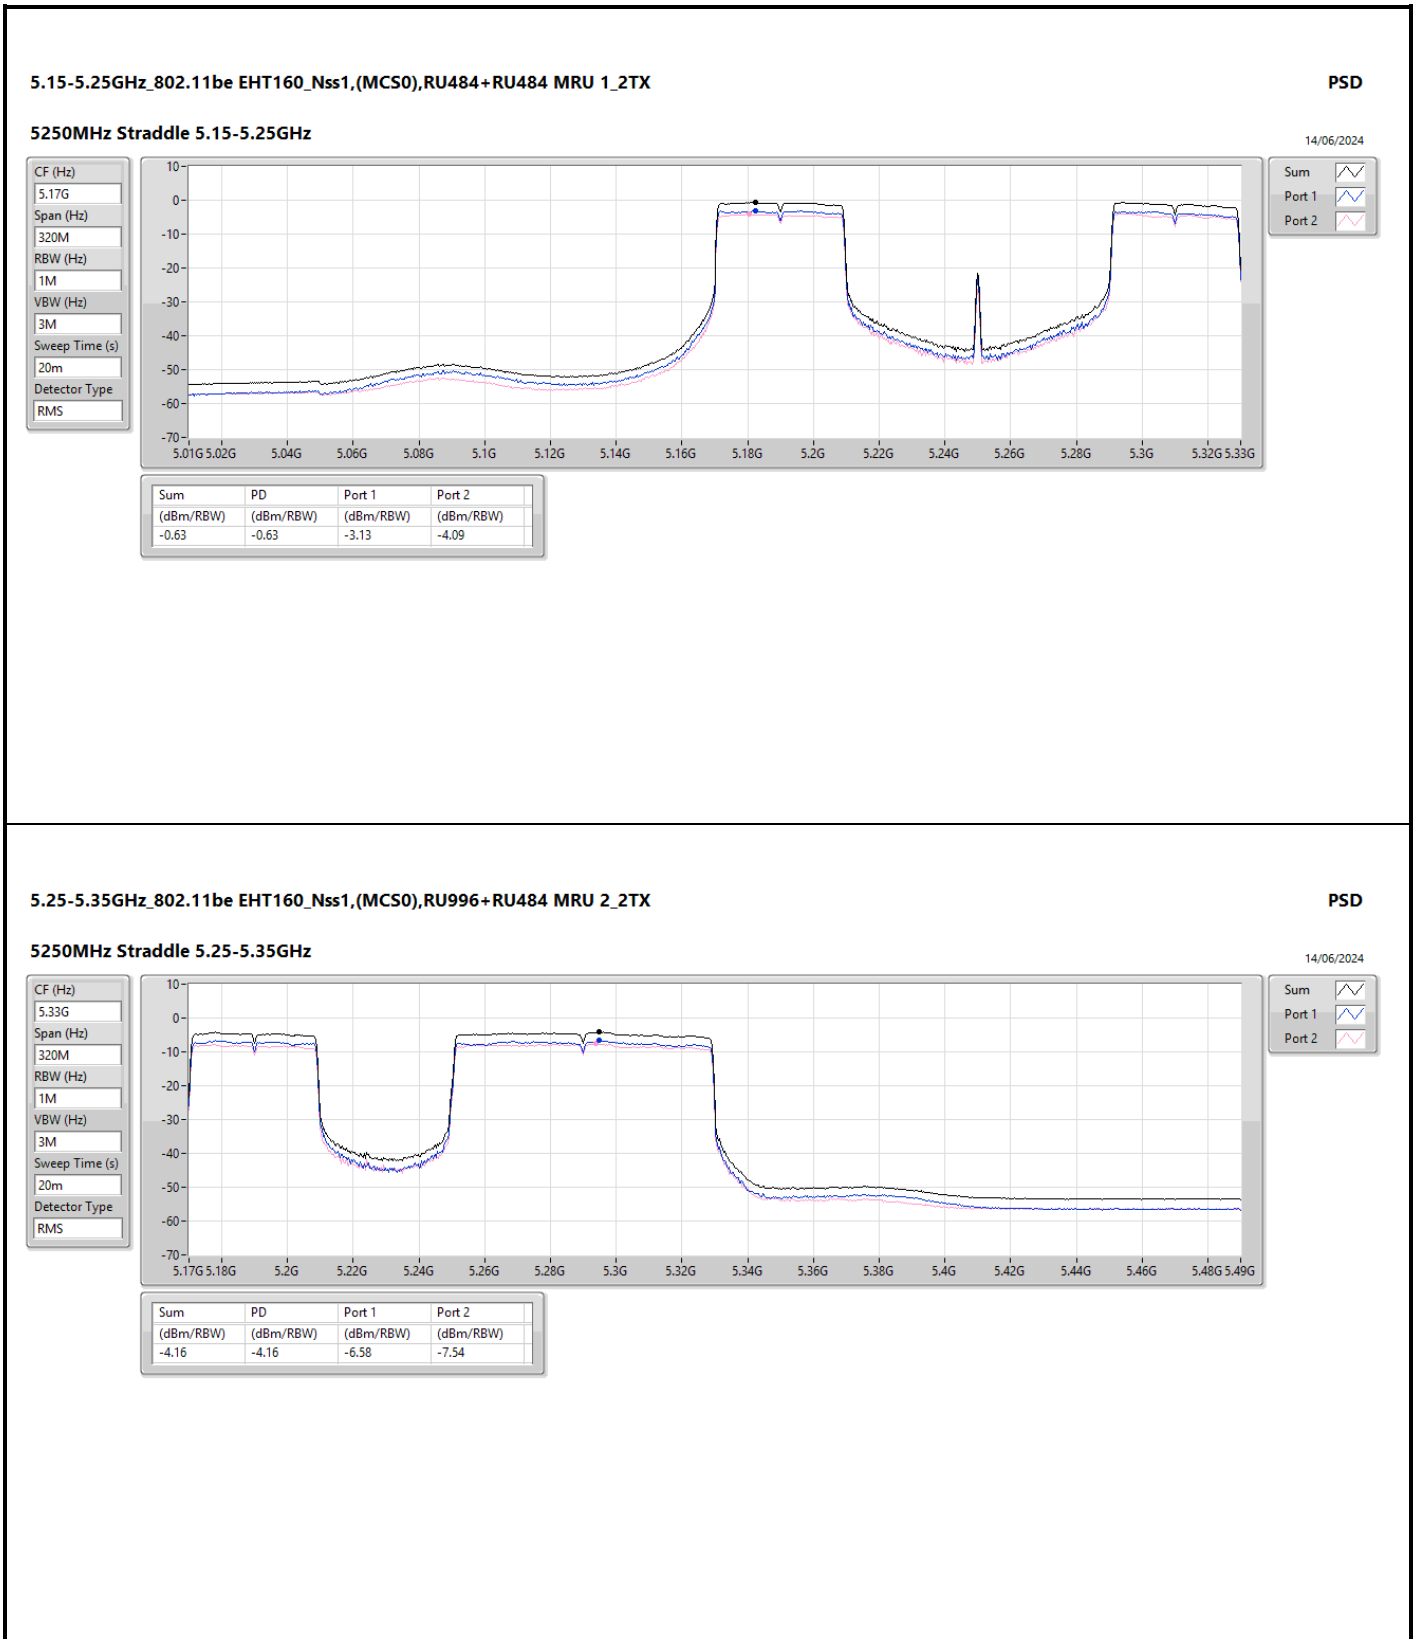

DG = Directional Gain; RBW = 500kHz for 5.725-5.85GHz band / 1MHz for other band;
 PD = trace bin-by-bin of each transmits port summing can be performed maximum power density; Port X = Port X Power Density;
 Inf = There's no restriction for the limit.