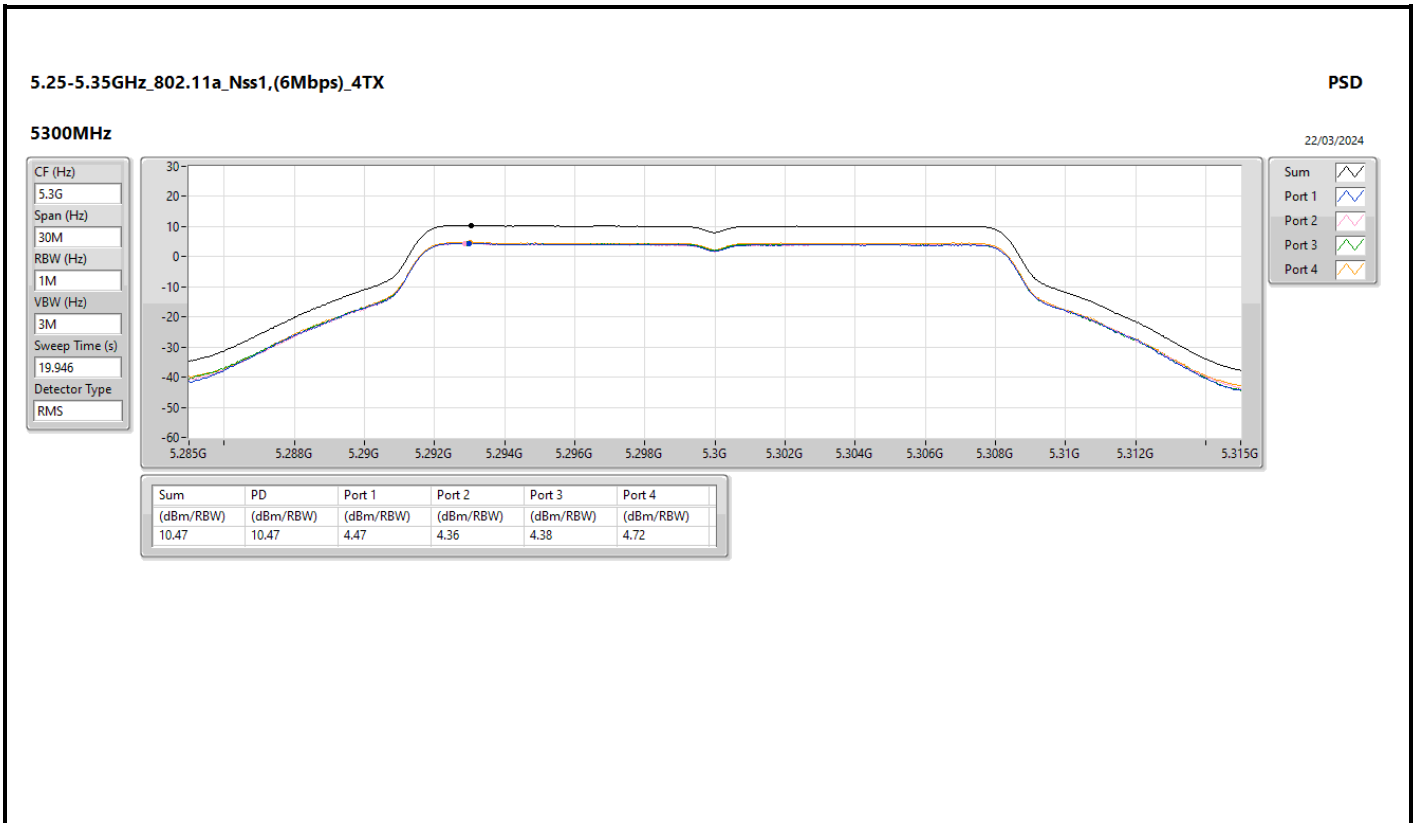

Sweep Time (s)
19.946

Detector Type
RMS

Sum

Port 1

Port 2

Port 3

Port 4

Sum	PD	Port 1	Port 2	Port 3	Port 4
(dBm/RBW)	(dBm/RBW)	(dBm/RBW)	(dBm/RBW)	(dBm/RBW)	(dBm/RBW)
10.41	10.41	4.82	4.24	4.26	4.39