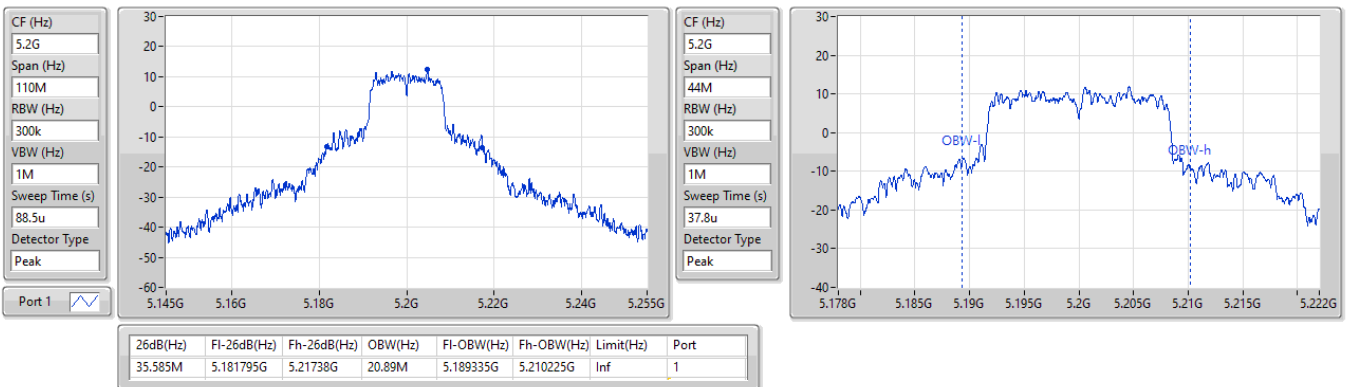

Port X-N dB = Port X 6dB down bandwidth for 5.725-5.85GHz band / 26dB down bandwidth for other band
 Port X-OBW = Port X 99% occupied bandwidth

5.15-5.25GHz_802.11a_Nss1,(6Mbps)_1TX

EBW

5180MHz

04/03/2024

5.15-5.25GHz_802.11a_Nss1,(6Mbps)_1TX

EBW

5200MHz

04/03/2024

5.15-5.25GHz_802.11a_Nss1,(6Mbps)_1TX

EBW

5240MHz

04/03/2024