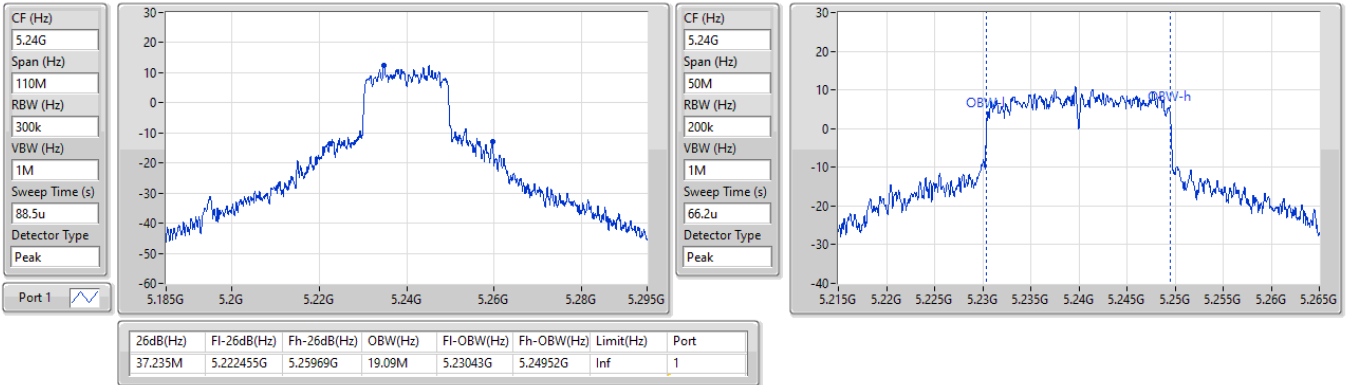

Port X-N dB = Port X 6dB down bandwidth for 5.725-5.85GHz band / 26dB down bandwidth for other band
 Port X-OBW = Port X 99% occupied bandwidth

5.15-5.25GHz_802.11a_Nss1,(6Mbps)_1TX

EBW

5180MHz

04/03/2024

5.15-5.25GHz_802.11a_Nss1,(6Mbps)_1TX

EBW

5200MHz

04/03/2024

5.15-5.25GHz_802.11a_Nss1,(6Mbps)_1TX

EBW

5240MHz

04/03/2024

5.25-5.35GHz_802.11a_Nss1,(6Mbps)_1TX

EBW

5260MHz

04/03/2024

5.15-5.25GHz_802.11ax_HEW20_Nss1,(MCS0)_1TX

EBW

5240MHz

04/03/2024

5.25-5.35GHz_802.11ax_HEW20_Nss1,(MCS0)_1TX

EBW

5260MHz

04/03/2024

5.15-5.25GHz_802.11ax_HEW40_Nss1,(MCS0)_1TX

EBW

5190MHz

04/03/2024