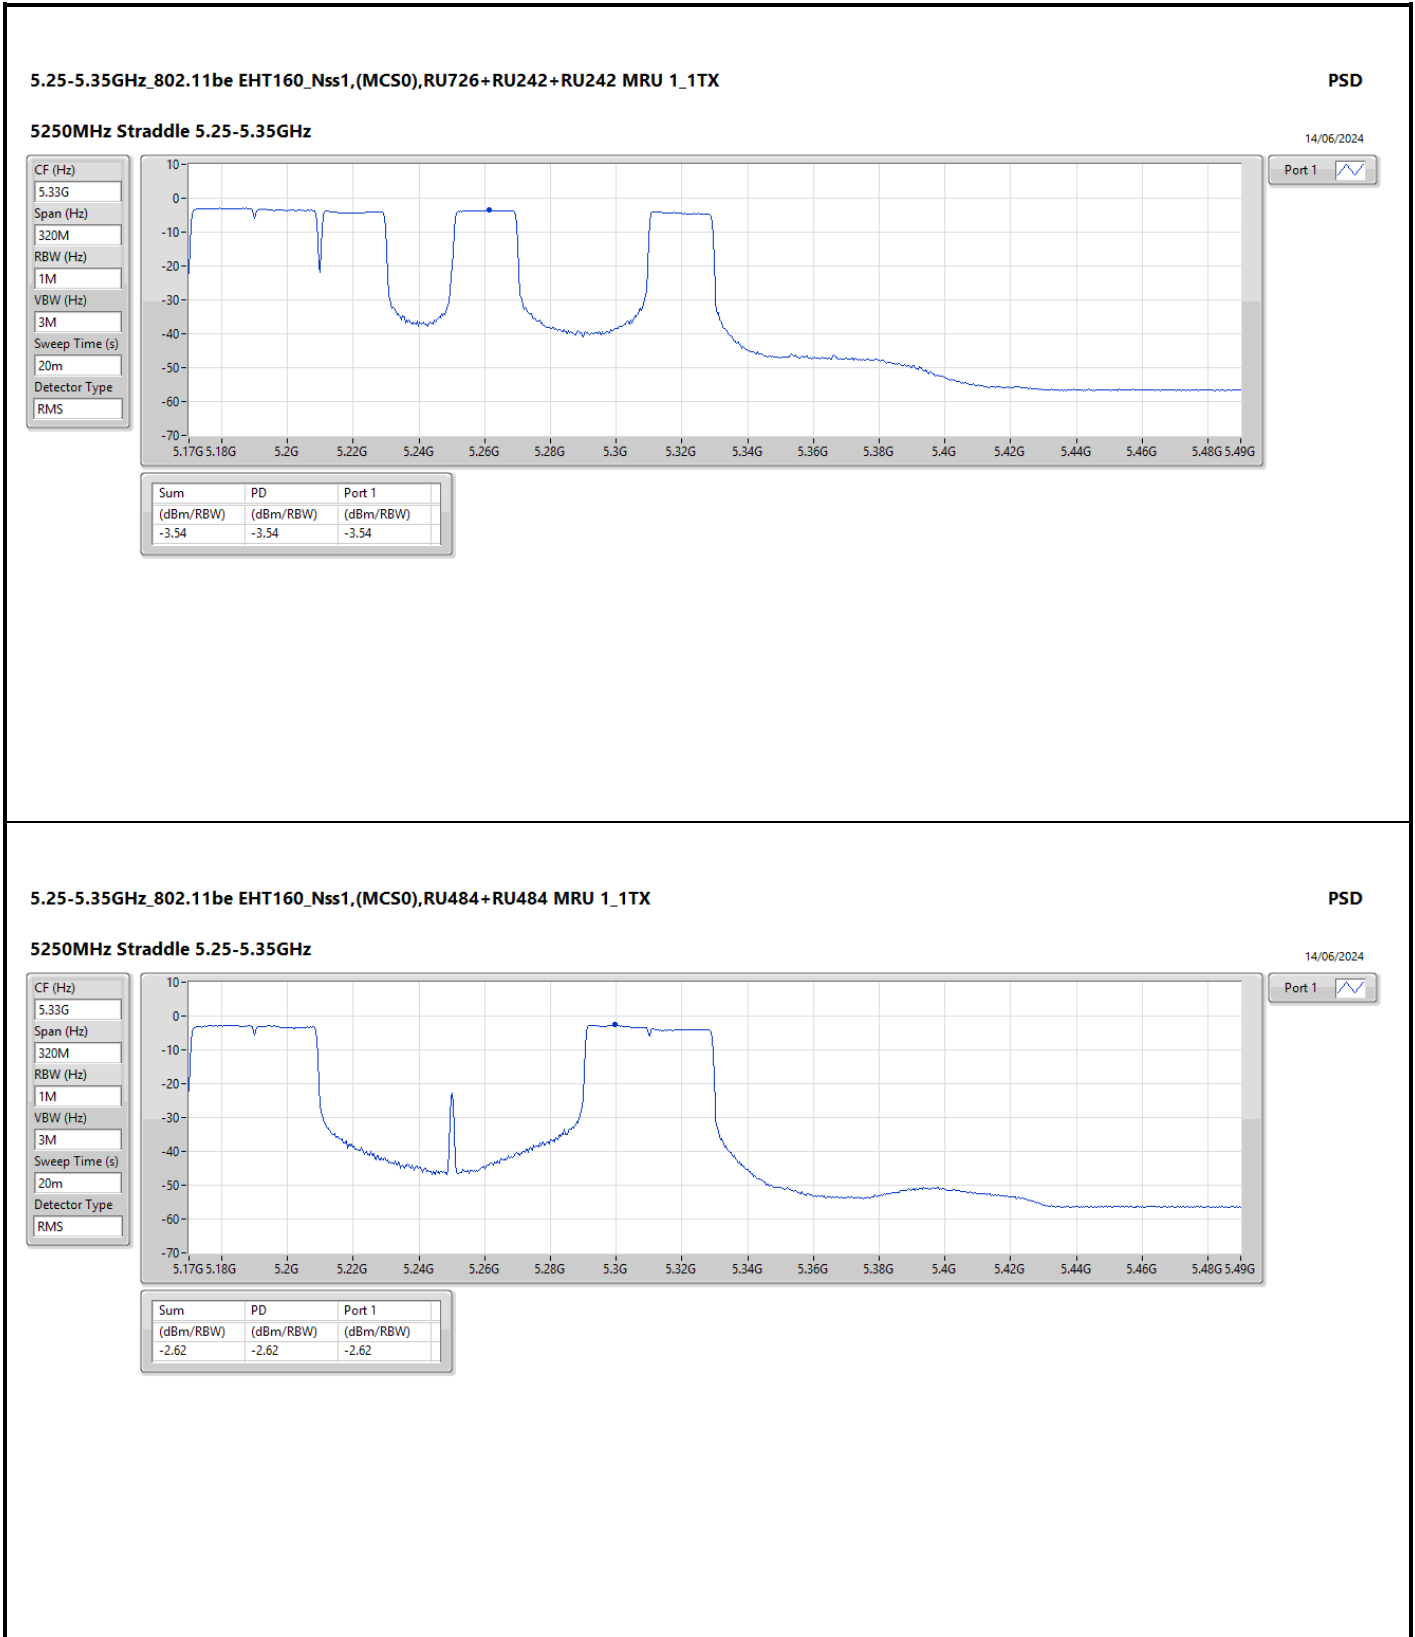

DG = Directional Gain; RBW = 500kHz for 5.725-5.85GHz band / 1MHz for other band;
 PD = trace bin-by-bin of each transmits port summing can be performed maximum power density; Port X = Port X Power Density;
 Inf = There's no restriction for the limit.