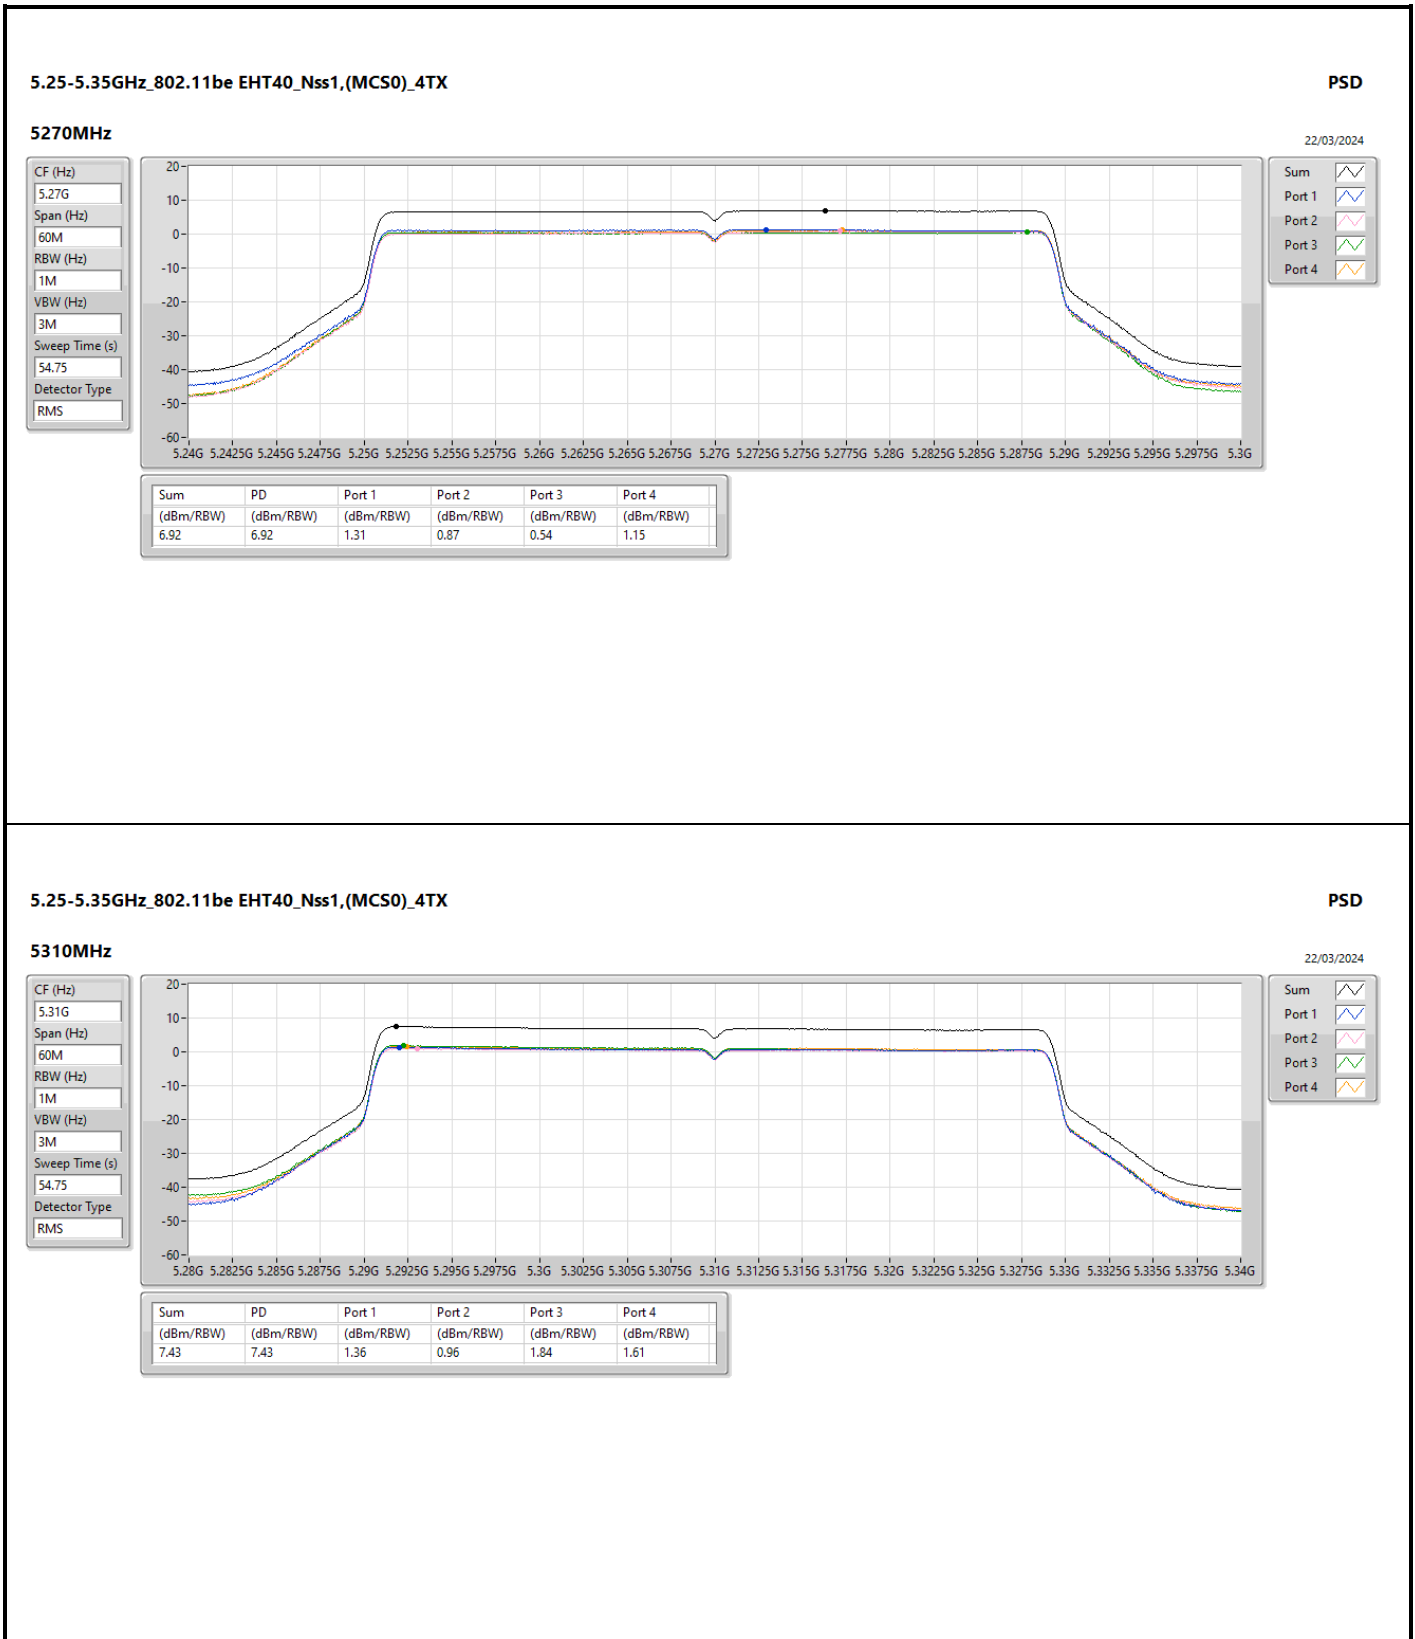

Sweep Time (s)
19.946

Detector Type
RMS

Sum

Port 1

Port 2

Port 3

Port 4

Sum	PD	Port 1	Port 2	Port 3	Port 4
(dBm/RBW)	(dBm/RBW)	(dBm/RBW)	(dBm/RBW)	(dBm/RBW)	(dBm/RBW)
10.41	10.41	4.82	4.24	4.26	4.39