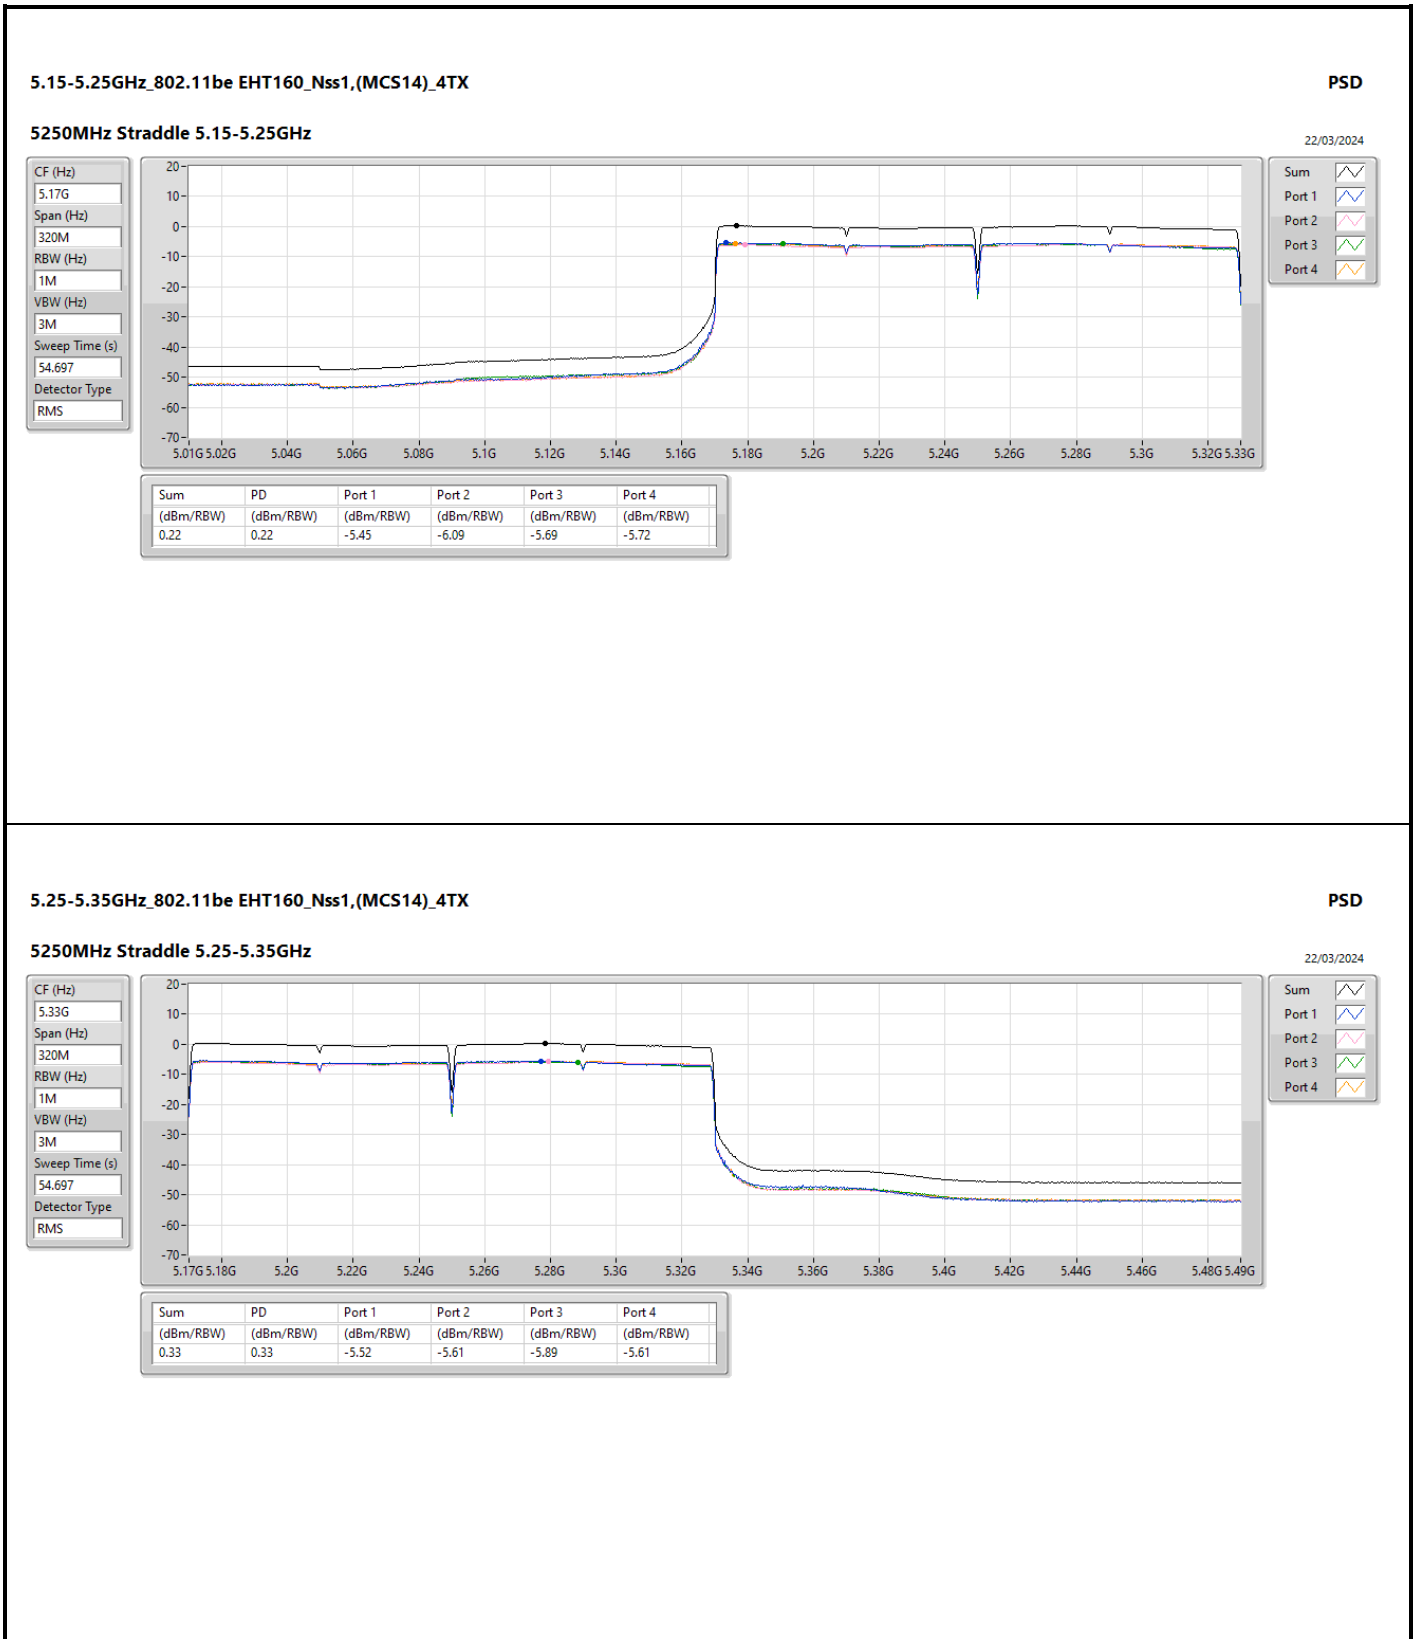

Sweep Time (s)
19.946

Detector Type
RMS

Sum

Port 1

Port 2

Port 3

Port 4

Sum	PD	Port 1	Port 2	Port 3	Port 4
(dBm/RBW)	(dBm/RBW)	(dBm/RBW)	(dBm/RBW)	(dBm/RBW)	(dBm/RBW)
10.41	10.41	4.82	4.24	4.26	4.39