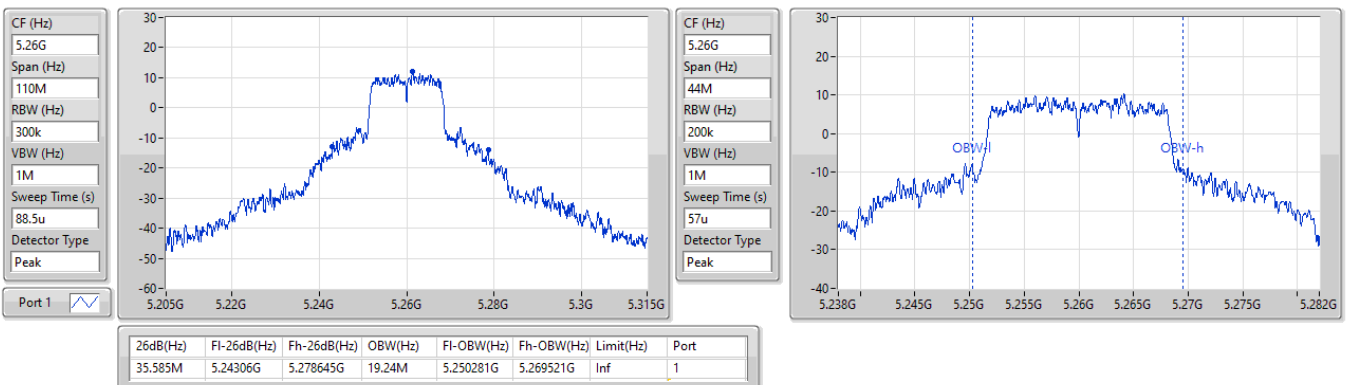

Port X-N dB = Port X 6dB down bandwidth for 5.725-5.85GHz band / 26dB down bandwidth for other band
 Port X-OBW = Port X 99% occupied bandwidth

5.15-5.25GHz_802.11a_Nss1,(6Mbps)_1TX

EBW

5180MHz

04/03/2024

5.15-5.25GHz_802.11a_Nss1,(6Mbps)_1TX

EBW

5200MHz

04/03/2024

5.15-5.25GHz_802.11a_Nss1,(6Mbps)_1TX

EBW

5240MHz

04/03/2024

5.25-5.35GHz_802.11a_Nss1,(6Mbps)_1TX

EBW

5260MHz

04/03/2024

5.15-5.25GHz_802.11ax_HEW20_Nss1,(MCS0)_1TX

EBW

5240MHz

04/03/2024