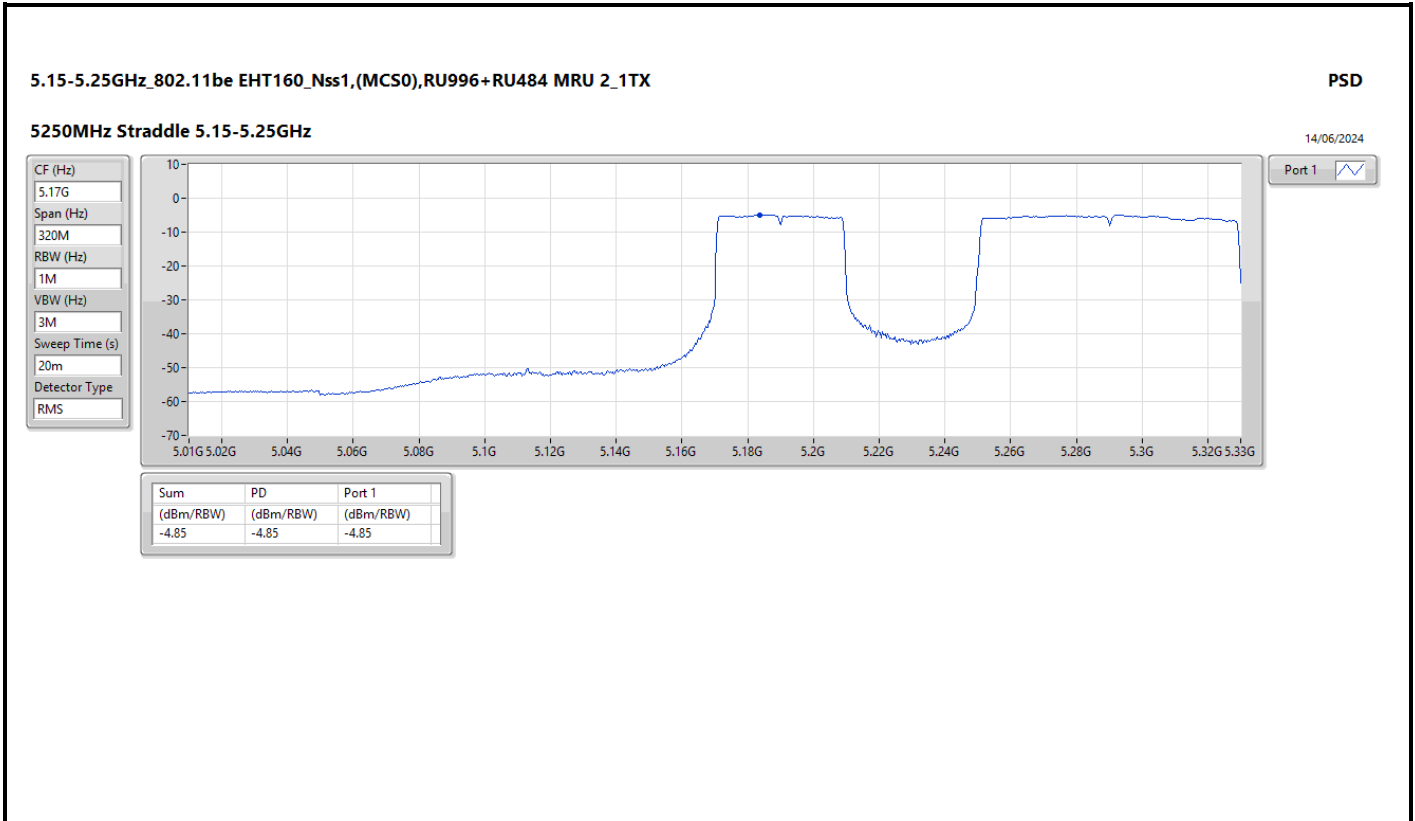

DG = Directional Gain; RBW = 500kHz for 5.725-5.85GHz band / 1MHz for other band;
 PD = trace bin-by-bin of each transmits port summing can be performed maximum power density; Port X = Port X Power Density;
 Inf = There's no restriction for the limit.