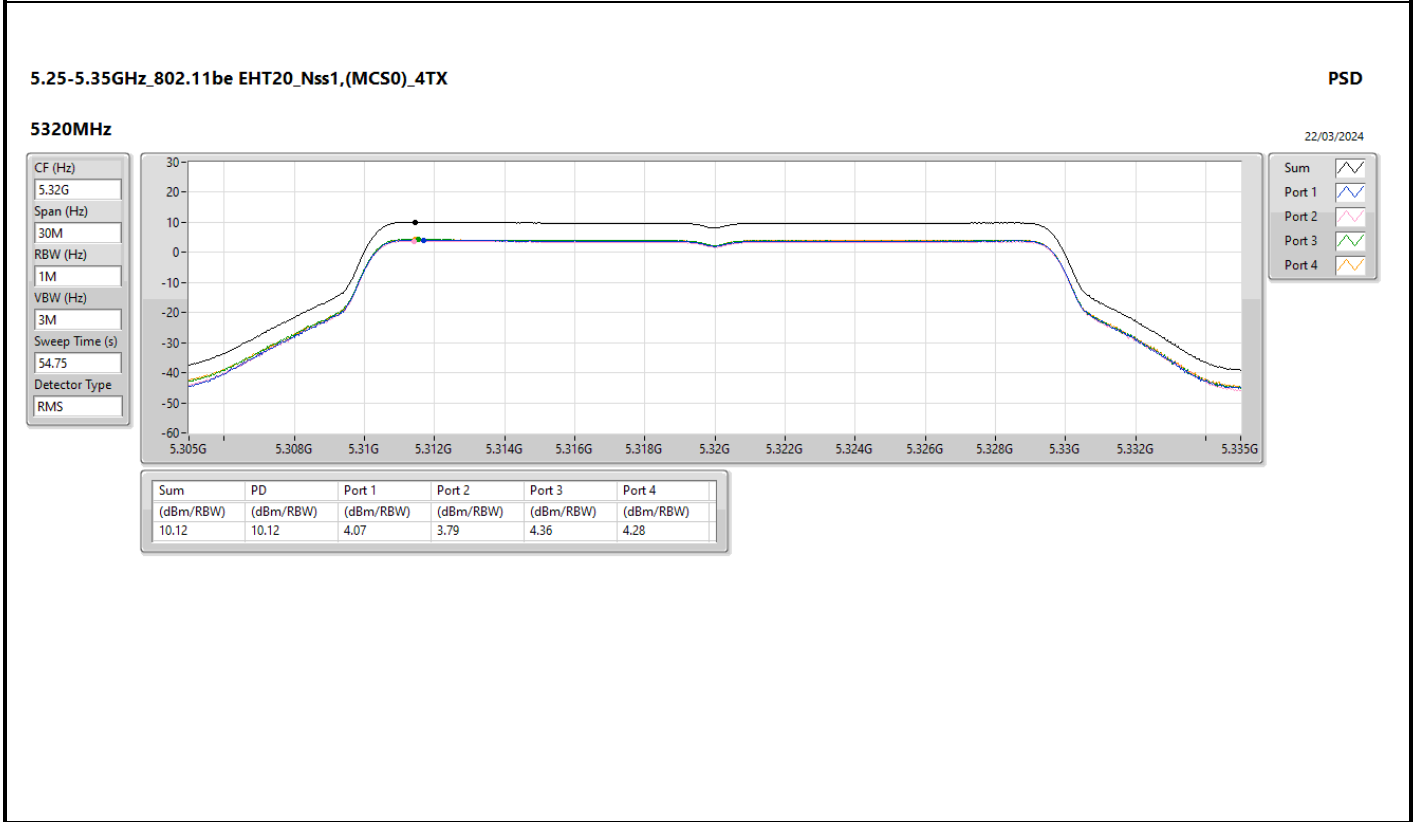

Sweep Time (s)
19.946

Detector Type
RMS

Sum

Port 1

Port 2

Port 3

Port 4

Sum	PD	Port 1	Port 2	Port 3	Port 4
(dBm/RBW)	(dBm/RBW)	(dBm/RBW)	(dBm/RBW)	(dBm/RBW)	(dBm/RBW)
10.41	10.41	4.82	4.24	4.26	4.39