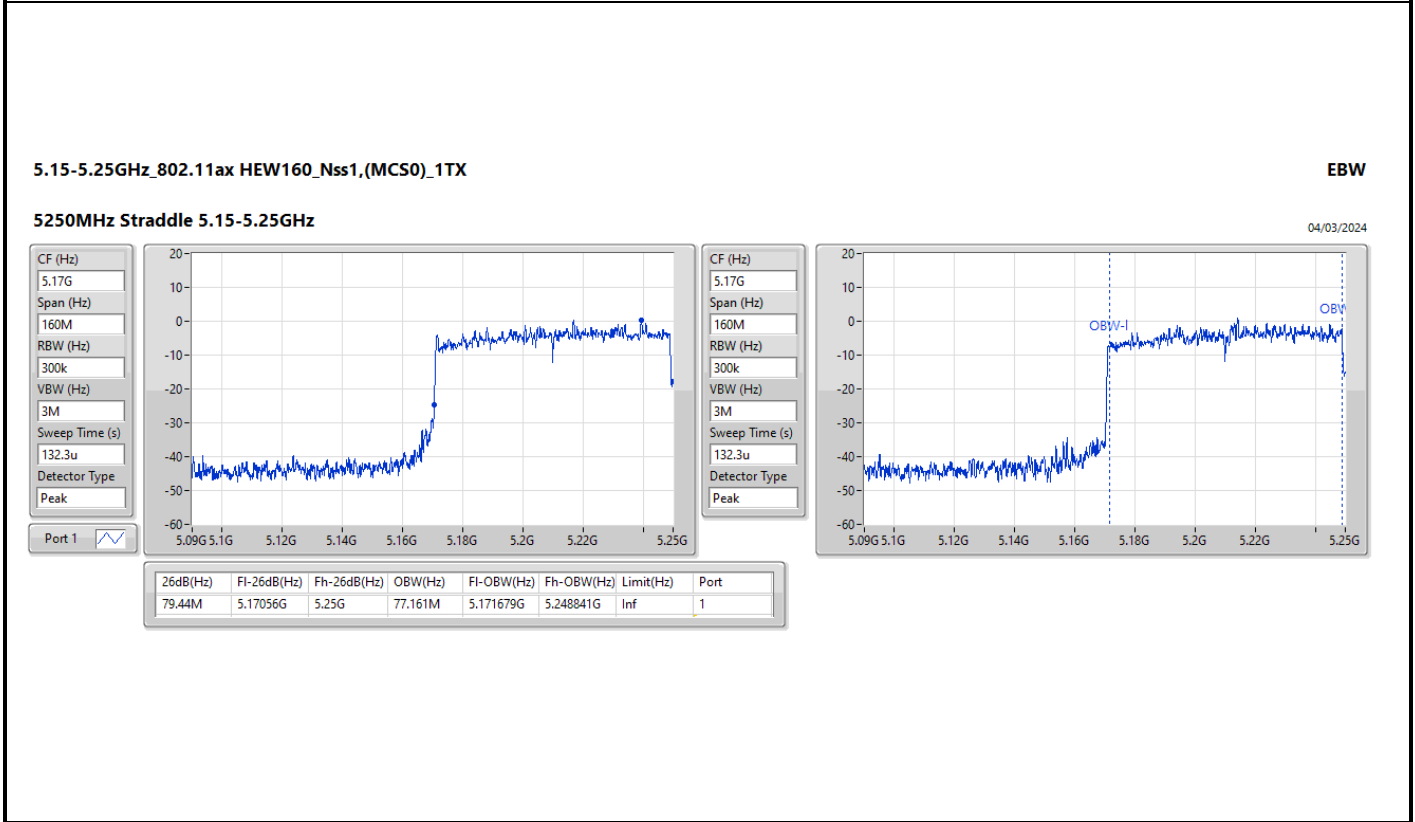

5.725-5.85GHz_802.11ax HEW80_Nss1,(MCS0)_1TX

EBW

5690MHz Straddle 5.725-5.85GHz

04/03/2024

5.25-5.35GHz_802.11ax HEW160_Nss1,(MCS0)_1TX

EBW

5250MHz Straddle 5.25-5.35GHz

04/03/2024