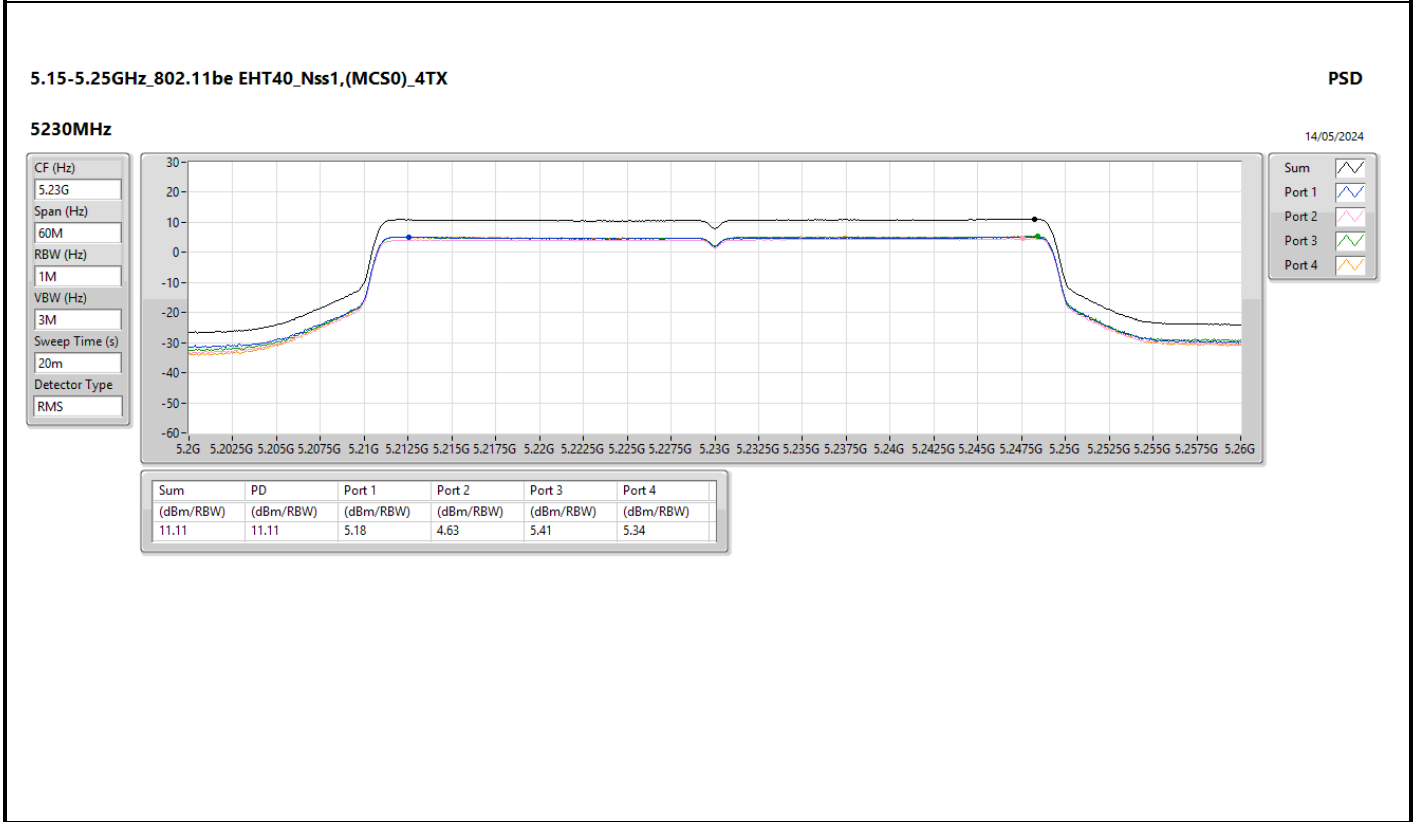

Sweep Time (s)
19.946

Detector Type
RMS

Sum

Port 1

Port 2

Port 3

Port 4

Sum	PD	Port 1	Port 2	Port 3	Port 4
(dBm/RBW)	(dBm/RBW)	(dBm/RBW)	(dBm/RBW)	(dBm/RBW)	(dBm/RBW)
10.41	10.41	4.82	4.24	4.26	4.39