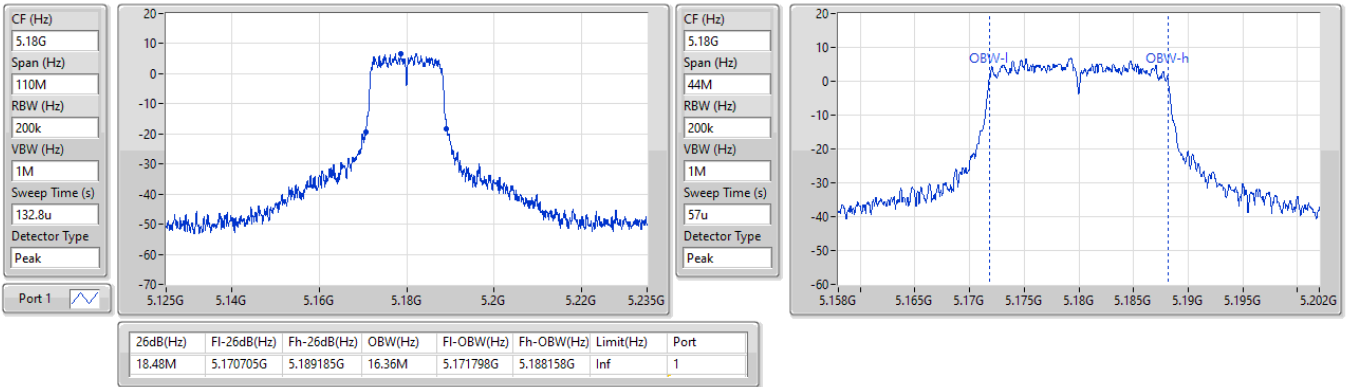

Port X-N dB = Port X 6dB down bandwidth for 5.725-5.85GHz band / 26dB down bandwidth for other band
 Port X-OBW = Port X 99% occupied bandwidth

5.15-5.25GHz_802.11a_Nss1,(6Mbps)_1TX

EBW

5180MHz

04/03/2024