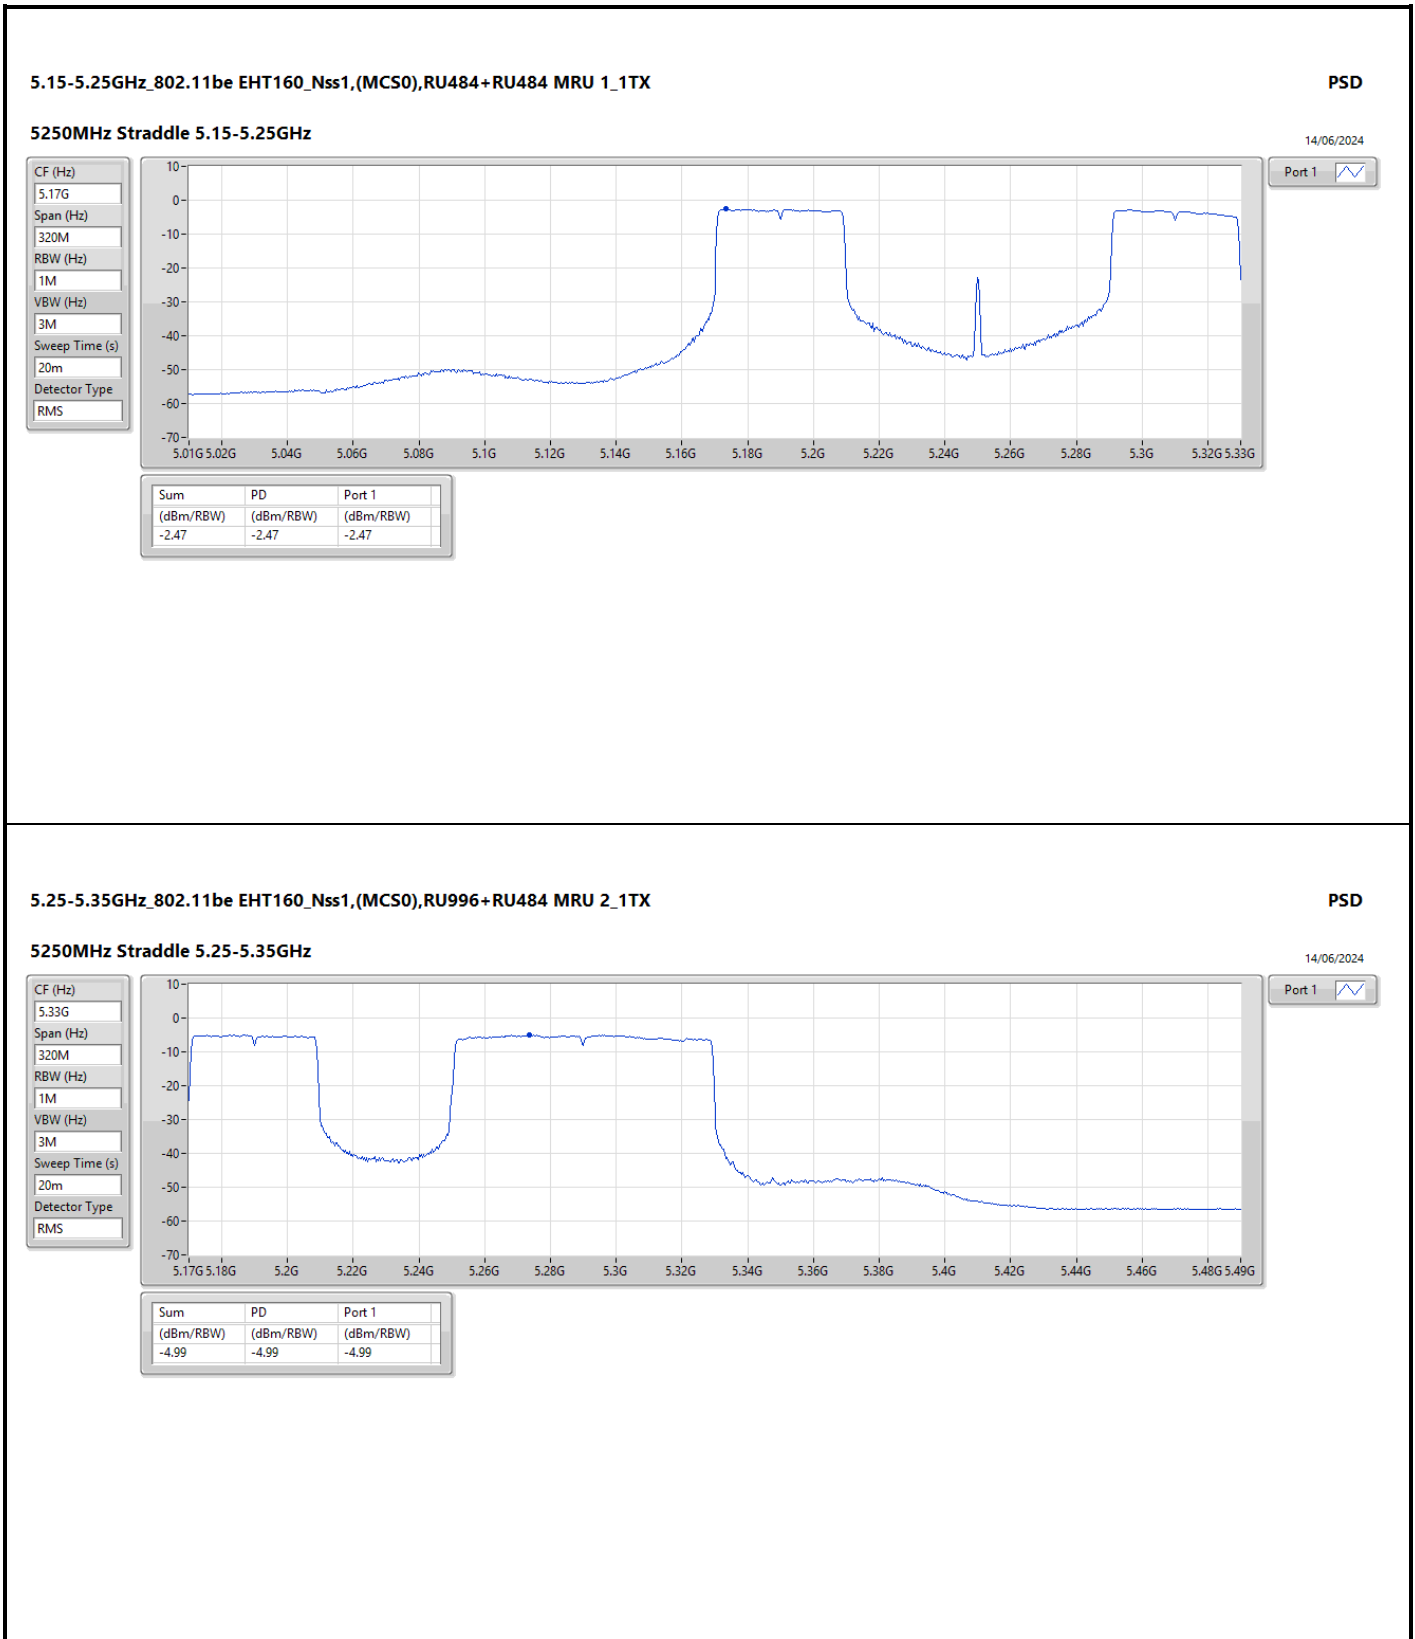

DG = Directional Gain; RBW = 500kHz for 5.725-5.85GHz band / 1MHz for other band;
 PD = trace bin-by-bin of each transmits port summing can be performed maximum power density; Port X = Port X Power Density;
 Inf = There's no restriction for the limit.