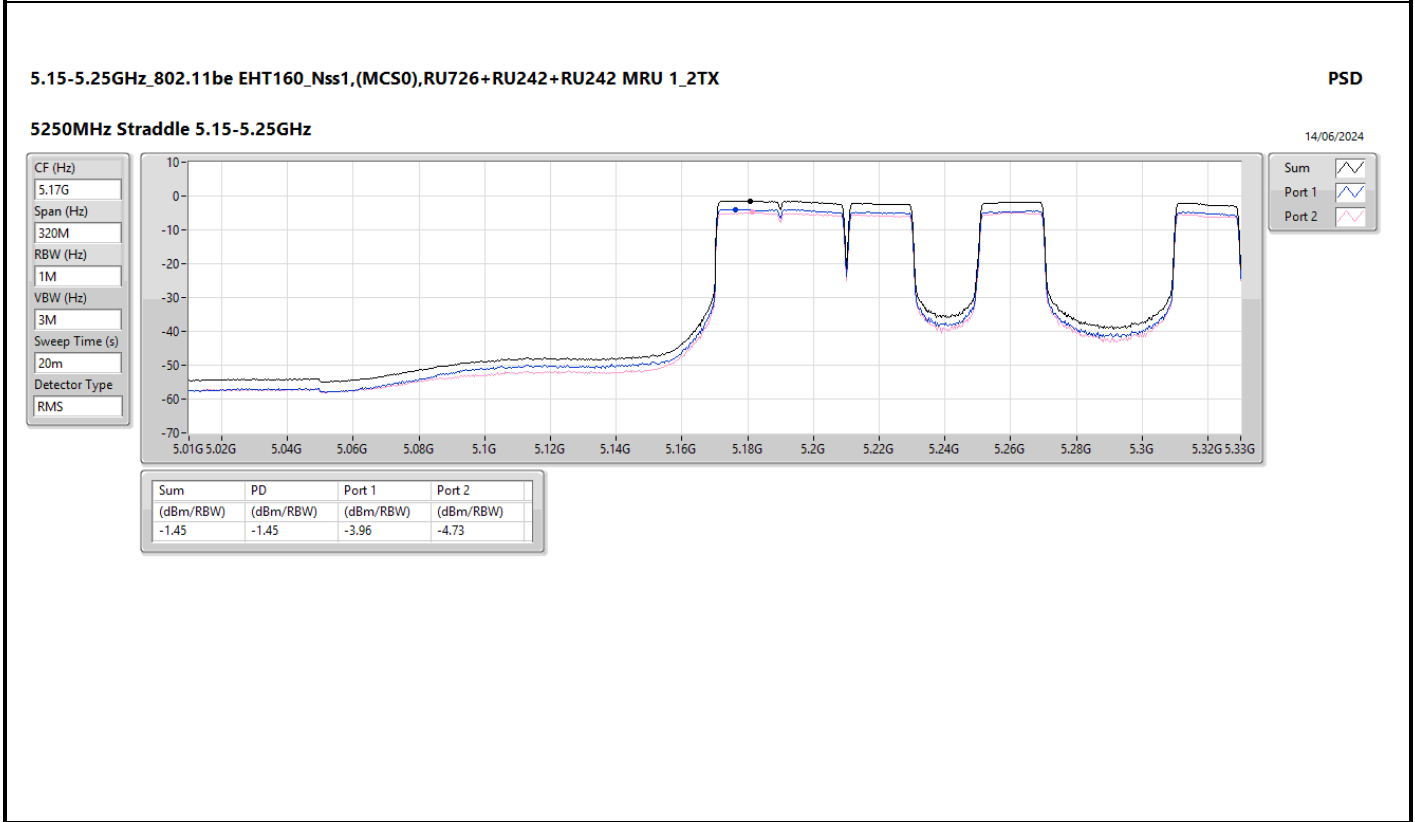

DG = Directional Gain; RBW = 500kHz for 5.725-5.85GHz band / 1MHz for other band;
 PD = trace bin-by-bin of each transmits port summing can be performed maximum power density; Port X = Port X Power Density;
 Inf = There's no restriction for the limit.