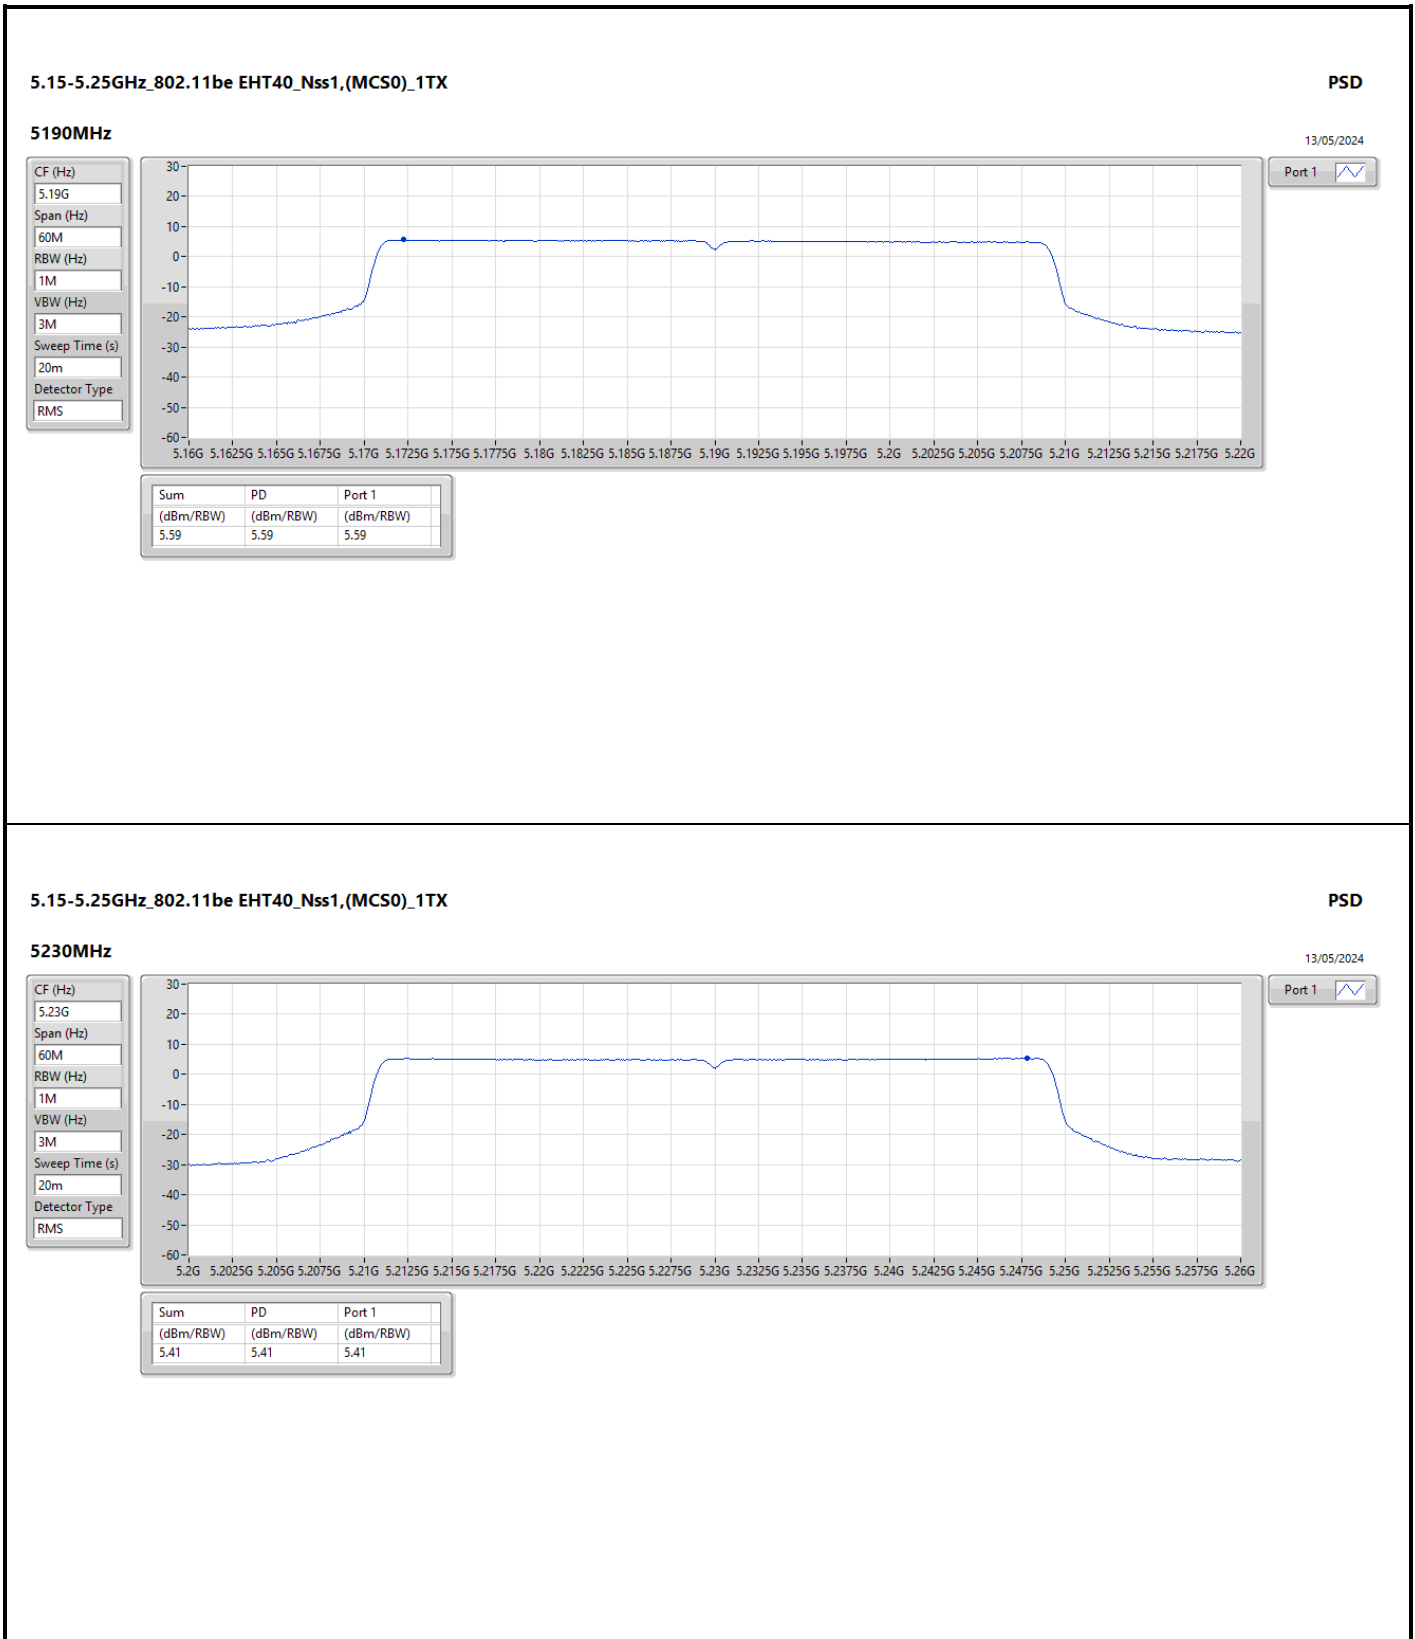

DG = Directional Gain; RBW = 500kHz for 5.725-5.85GHz band / 1MHz for other band;
 PD = trace bin-by-bin of each transmits port summing can be performed maximum power density; Port X = Port X Power Density;