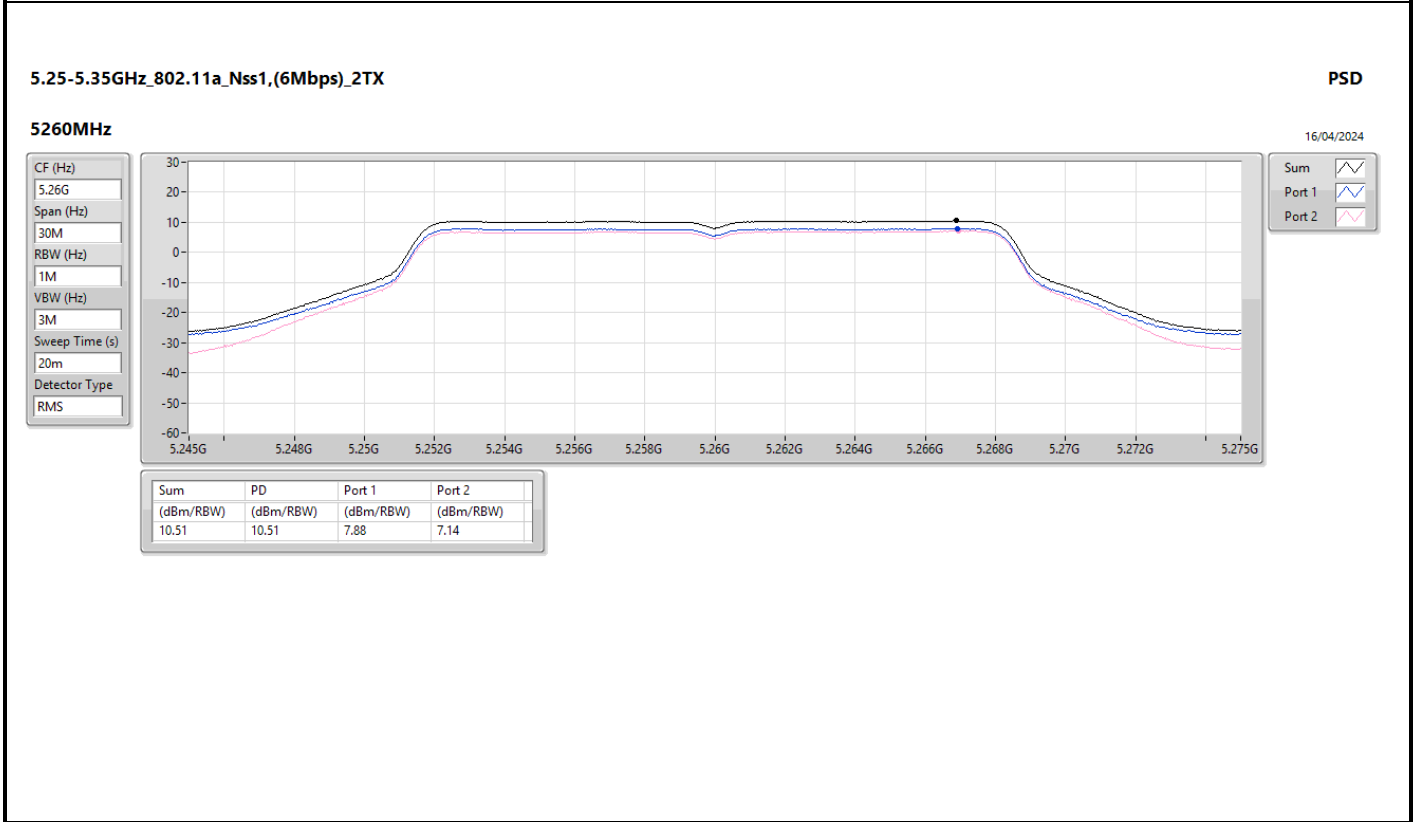

DG = Directional Gain; RBW = 500kHz for 5.725-5.85GHz band / 1MHz for other band;
 PD = trace bin-by-bin of each transmits port summing can be performed maximum power density; Port X = Port X Power Density;