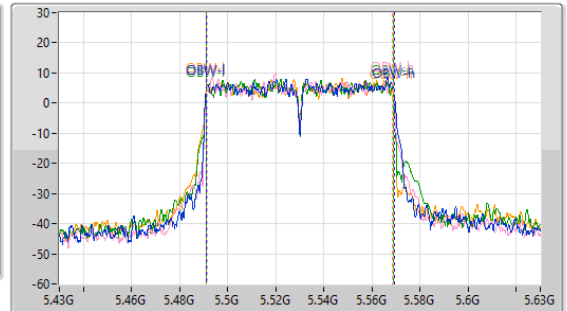

Sweep Time (s)
29.3u

Detector Type
Peak

CF (Hz)
5.53G

Span (Hz)
200M

RBW (Hz)
1M

VBW (Hz)
3M

Sweep Time (s)
14.6u

Detector Type
Peak