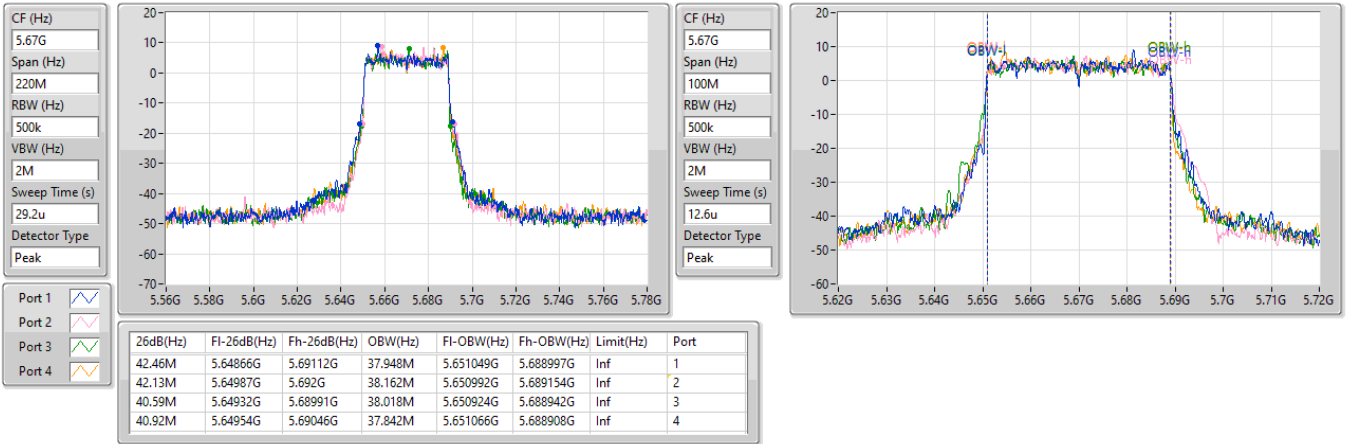

5.47-5.725GHz_802.11be EHT40_Nss1,(MCS0)_4TX

EBW

5670MHz

22/03/2024