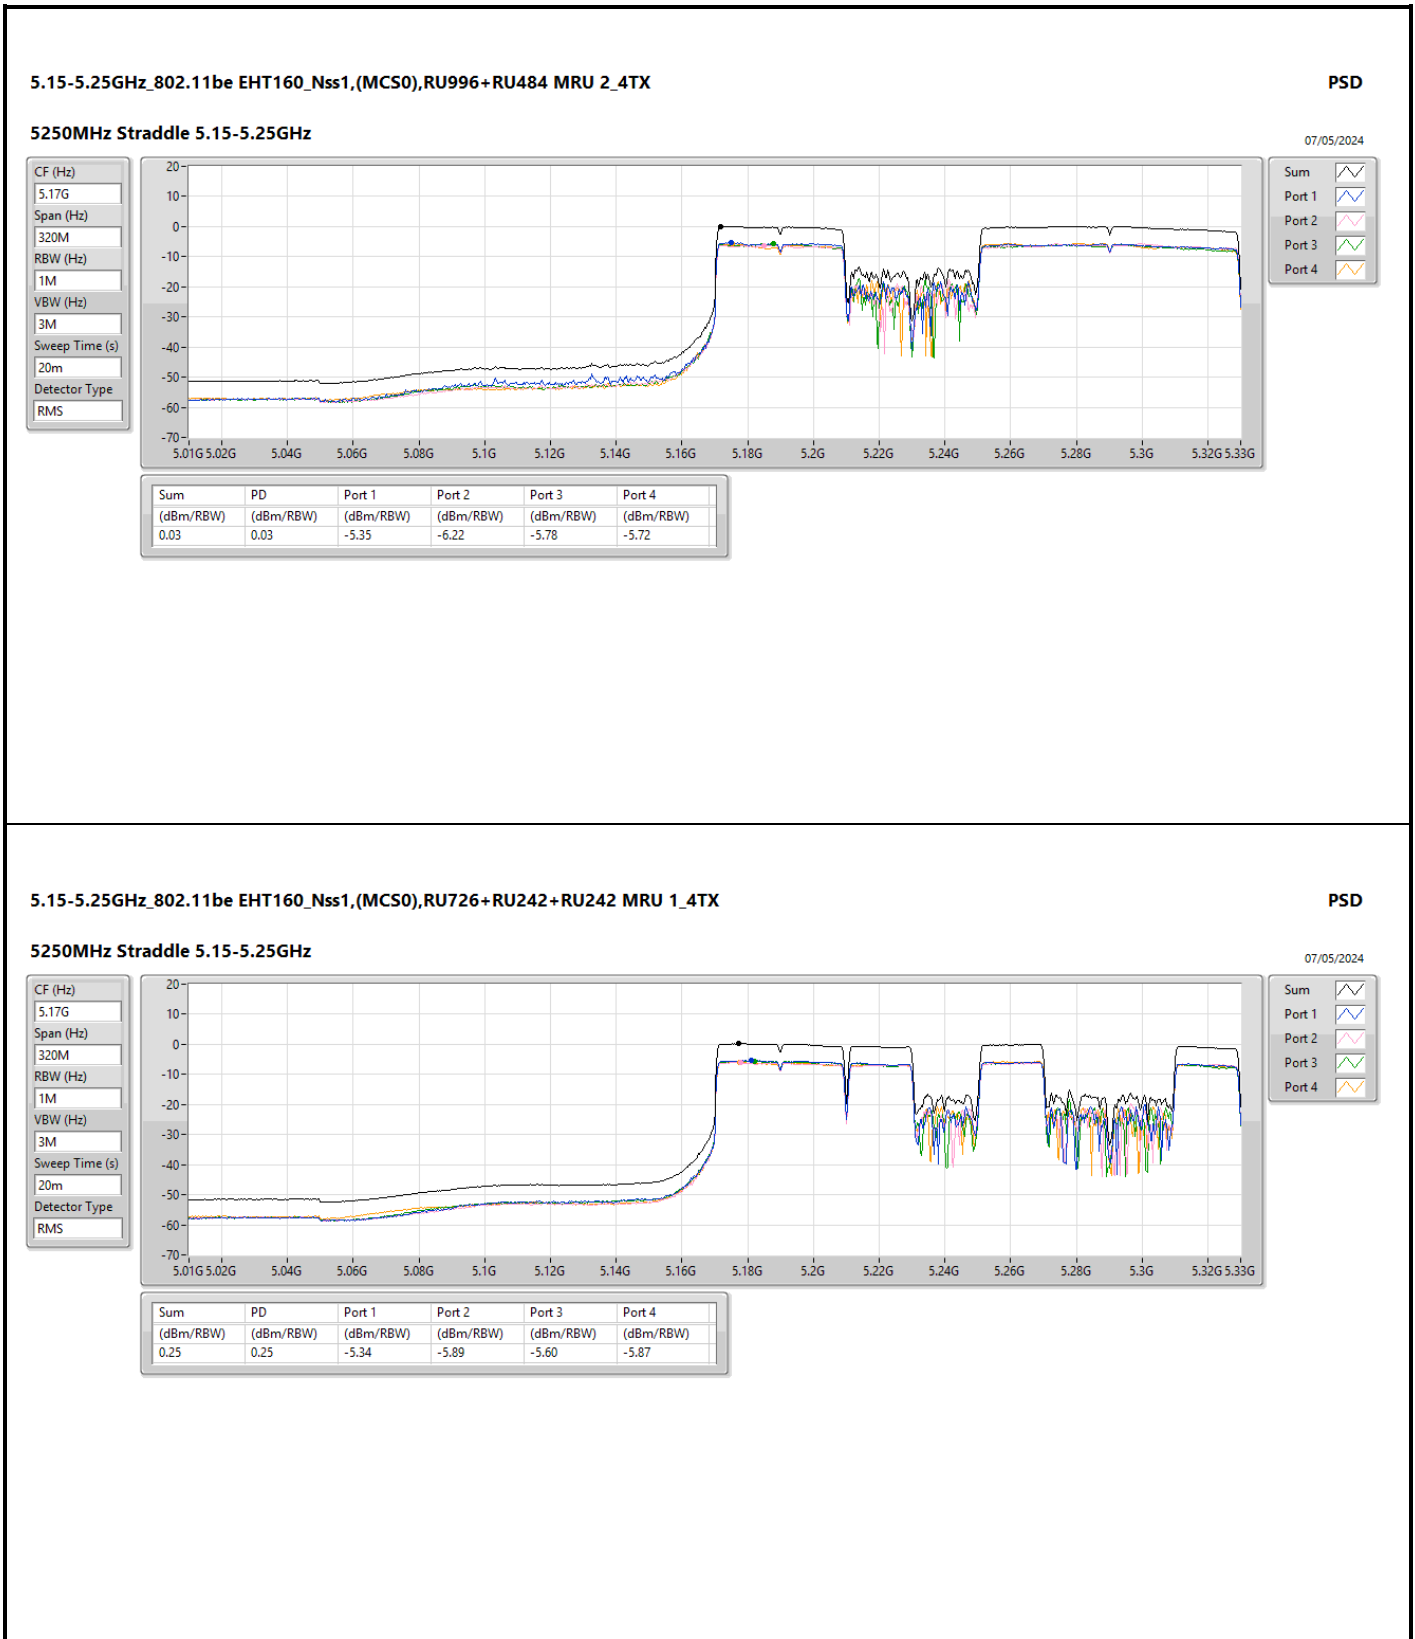

DG = Directional Gain; RBW = 500kHz for 5.725-5.85GHz band / 1MHz for other band;
 PD = trace bin-by-bin of each transmits port summing can be performed maximum power density; Port X = Port X Power Density;
 Inf = There's no restriction for the limit.