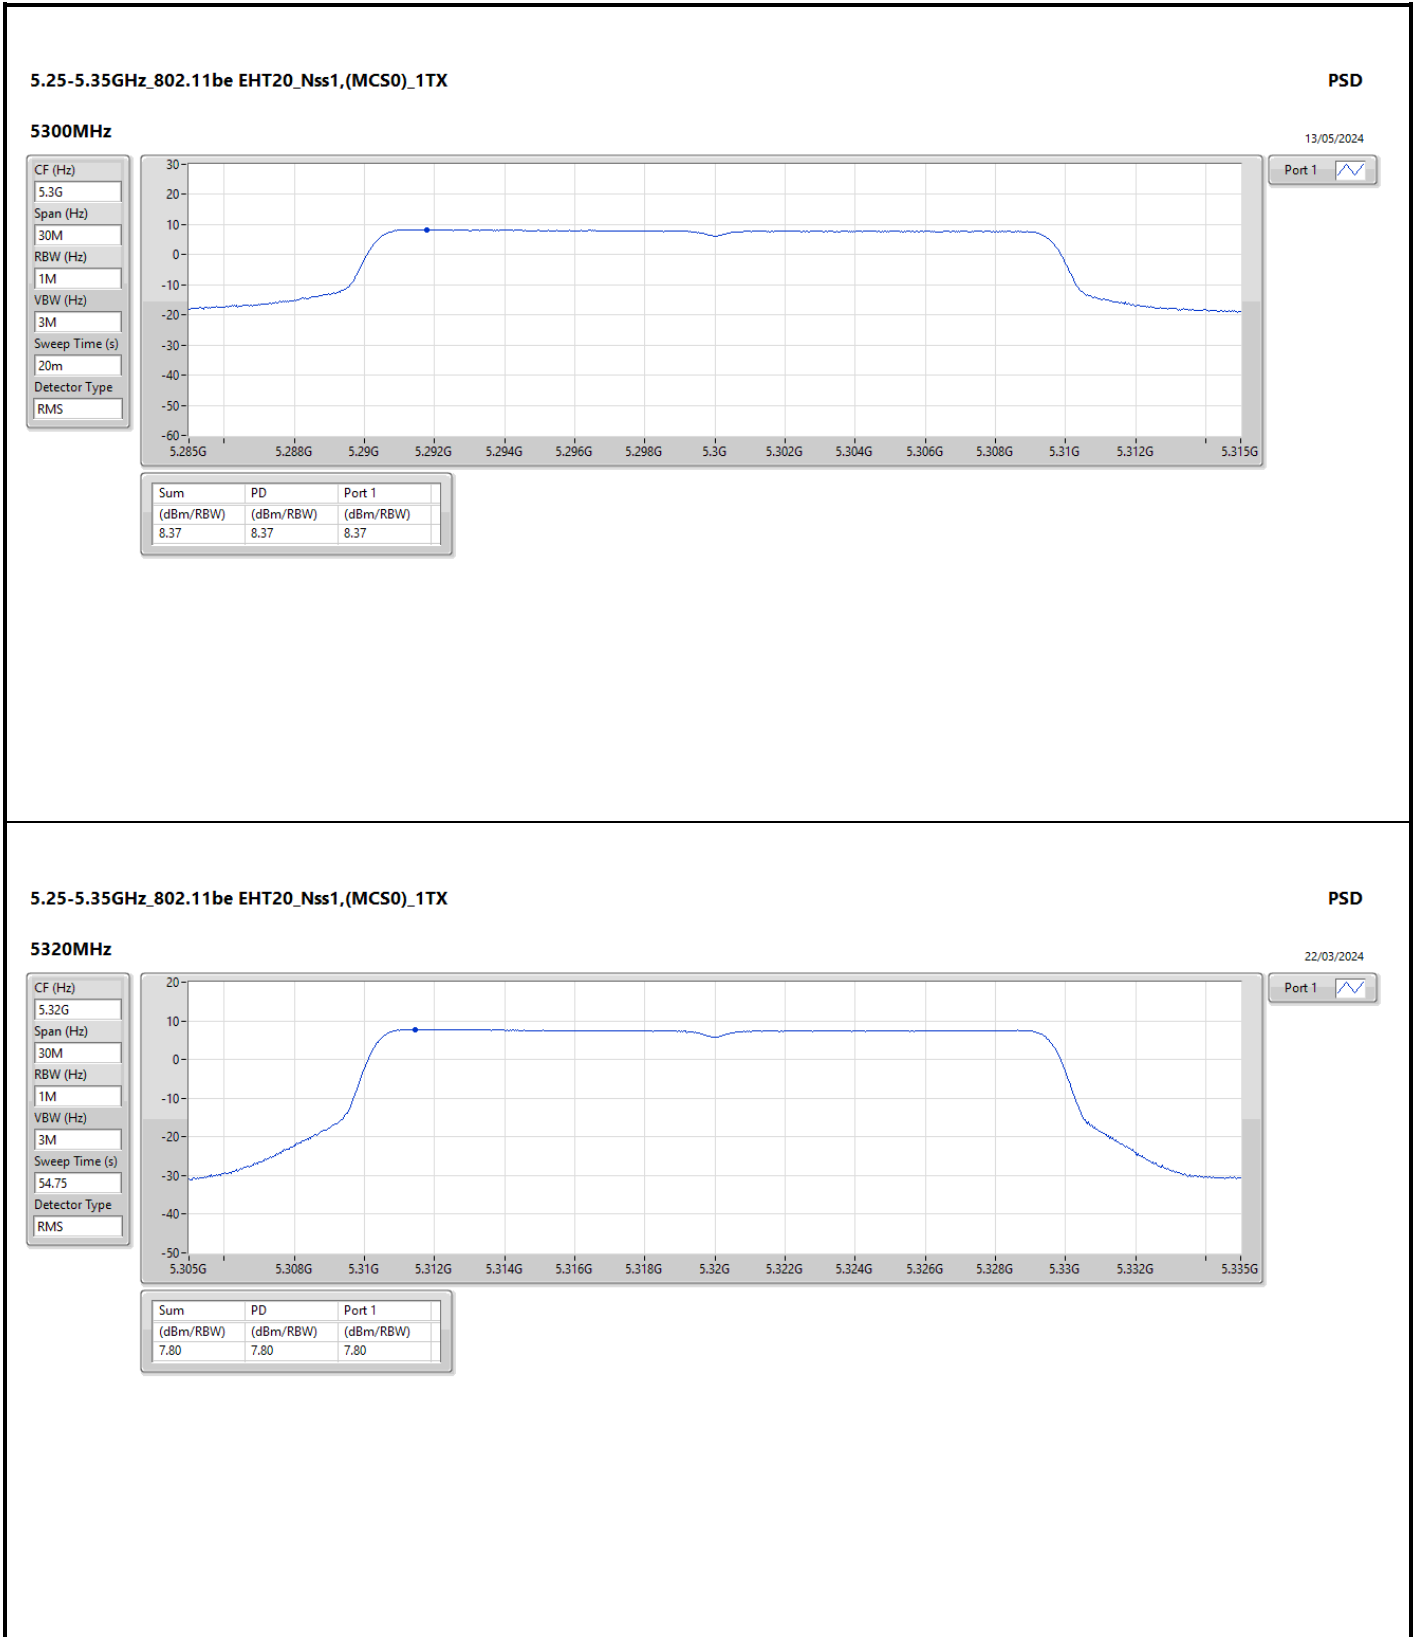

DG = Directional Gain; RBW = 500kHz for 5.725-5.85GHz band / 1MHz for other band;
 PD = trace bin-by-bin of each transmits port summing can be performed maximum power density; Port X = Port X Power Density;