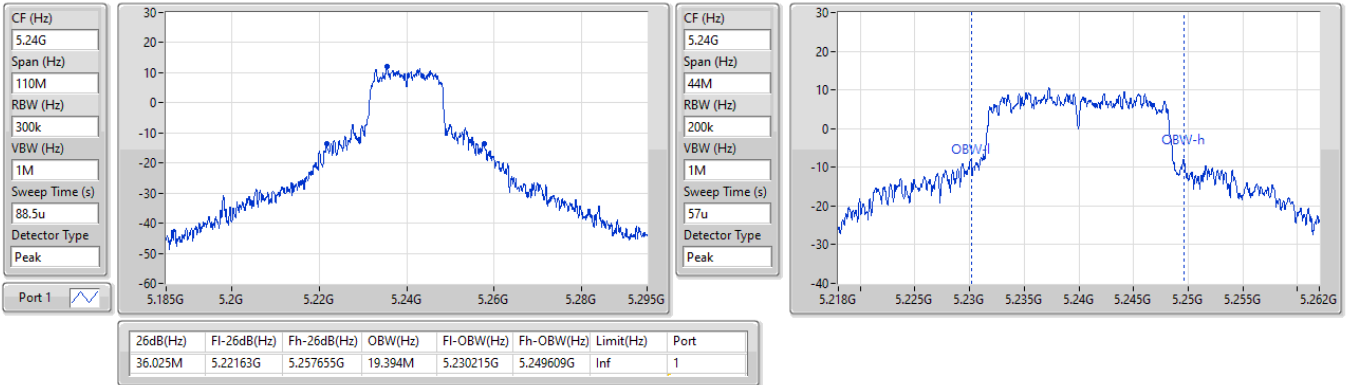

Port X-N dB = Port X 6dB down bandwidth for 5.725-5.85GHz band / 26dB down bandwidth for other band
 Port X-OBW = Port X 99% occupied bandwidth

5.15-5.25GHz_802.11a_Nss1,(6Mbps)_1TX

EBW

5180MHz

04/03/2024

5.15-5.25GHz_802.11a_Nss1,(6Mbps)_1TX

EBW

5200MHz

04/03/2024

5.15-5.25GHz_802.11a_Nss1,(6Mbps)_1TX

EBW

5240MHz

04/03/2024

5.25-5.35GHz_802.11a_Nss1,(6Mbps)_1TX

EBW

5260MHz

04/03/2024

5.15-5.25GHz_802.11ax_HEW20_Nss1,(MCS0)_1TX

EBW

5240MHz

04/03/2024