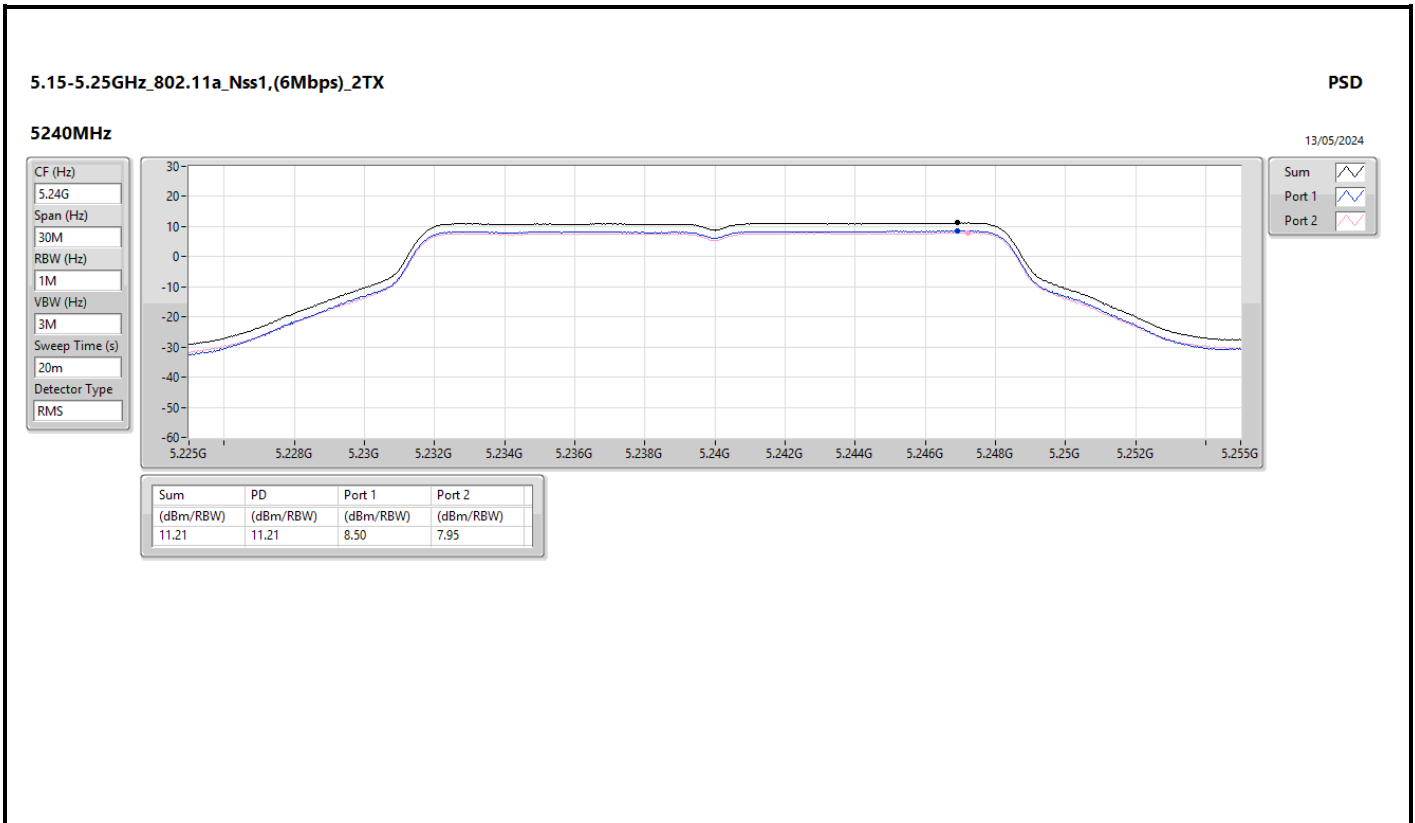

DG = Directional Gain; RBW = 500kHz for 5.725-5.85GHz band / 1MHz for other band;
 PD = trace bin-by-bin of each transmits port summing can be performed maximum power density; Port X = Port X Power Density;