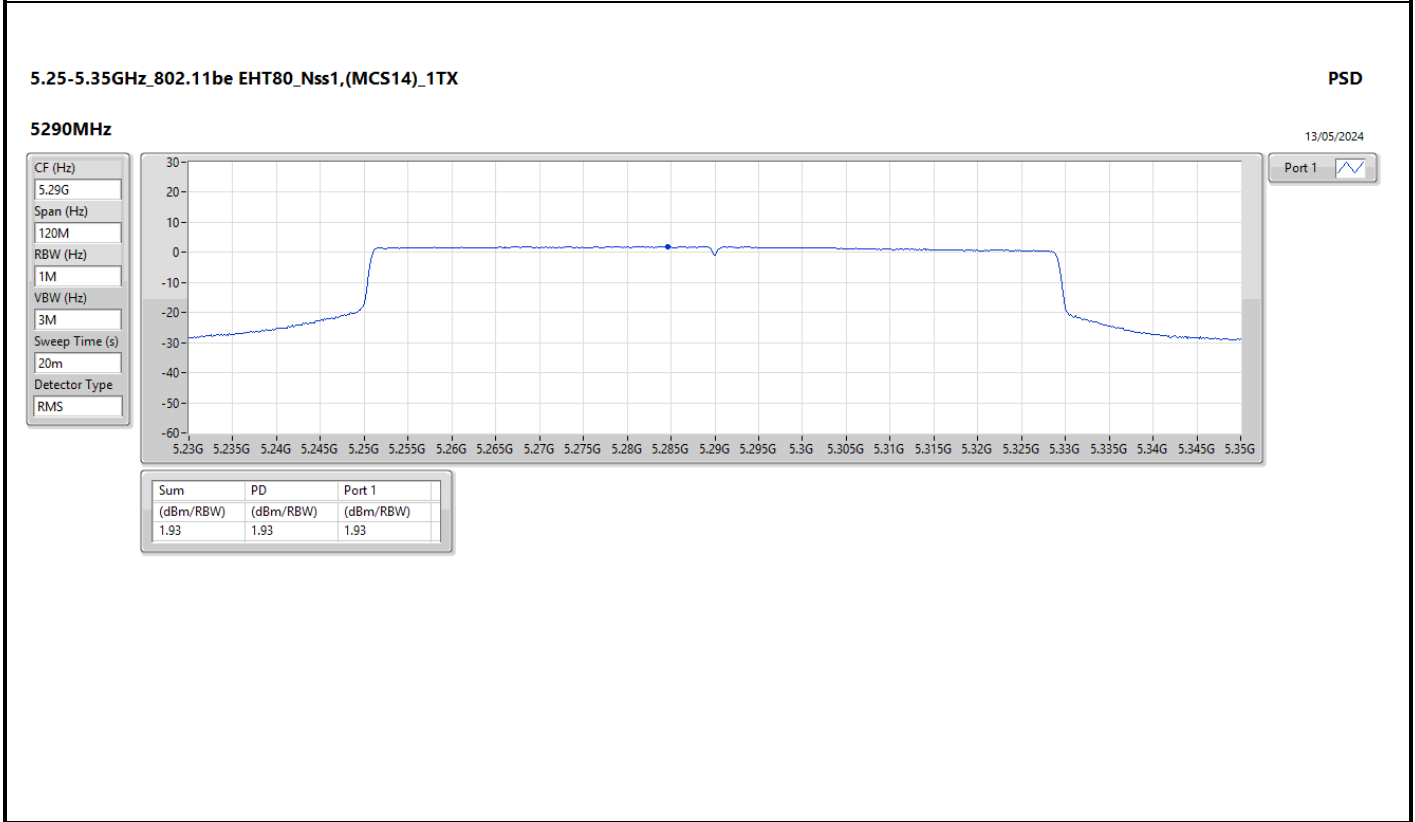

DG = Directional Gain; RBW = 500kHz for 5.725-5.85GHz band / 1MHz for other band;
 PD = trace bin-by-bin of each transmits port summing can be performed maximum power density; Port X = Port X Power Density;