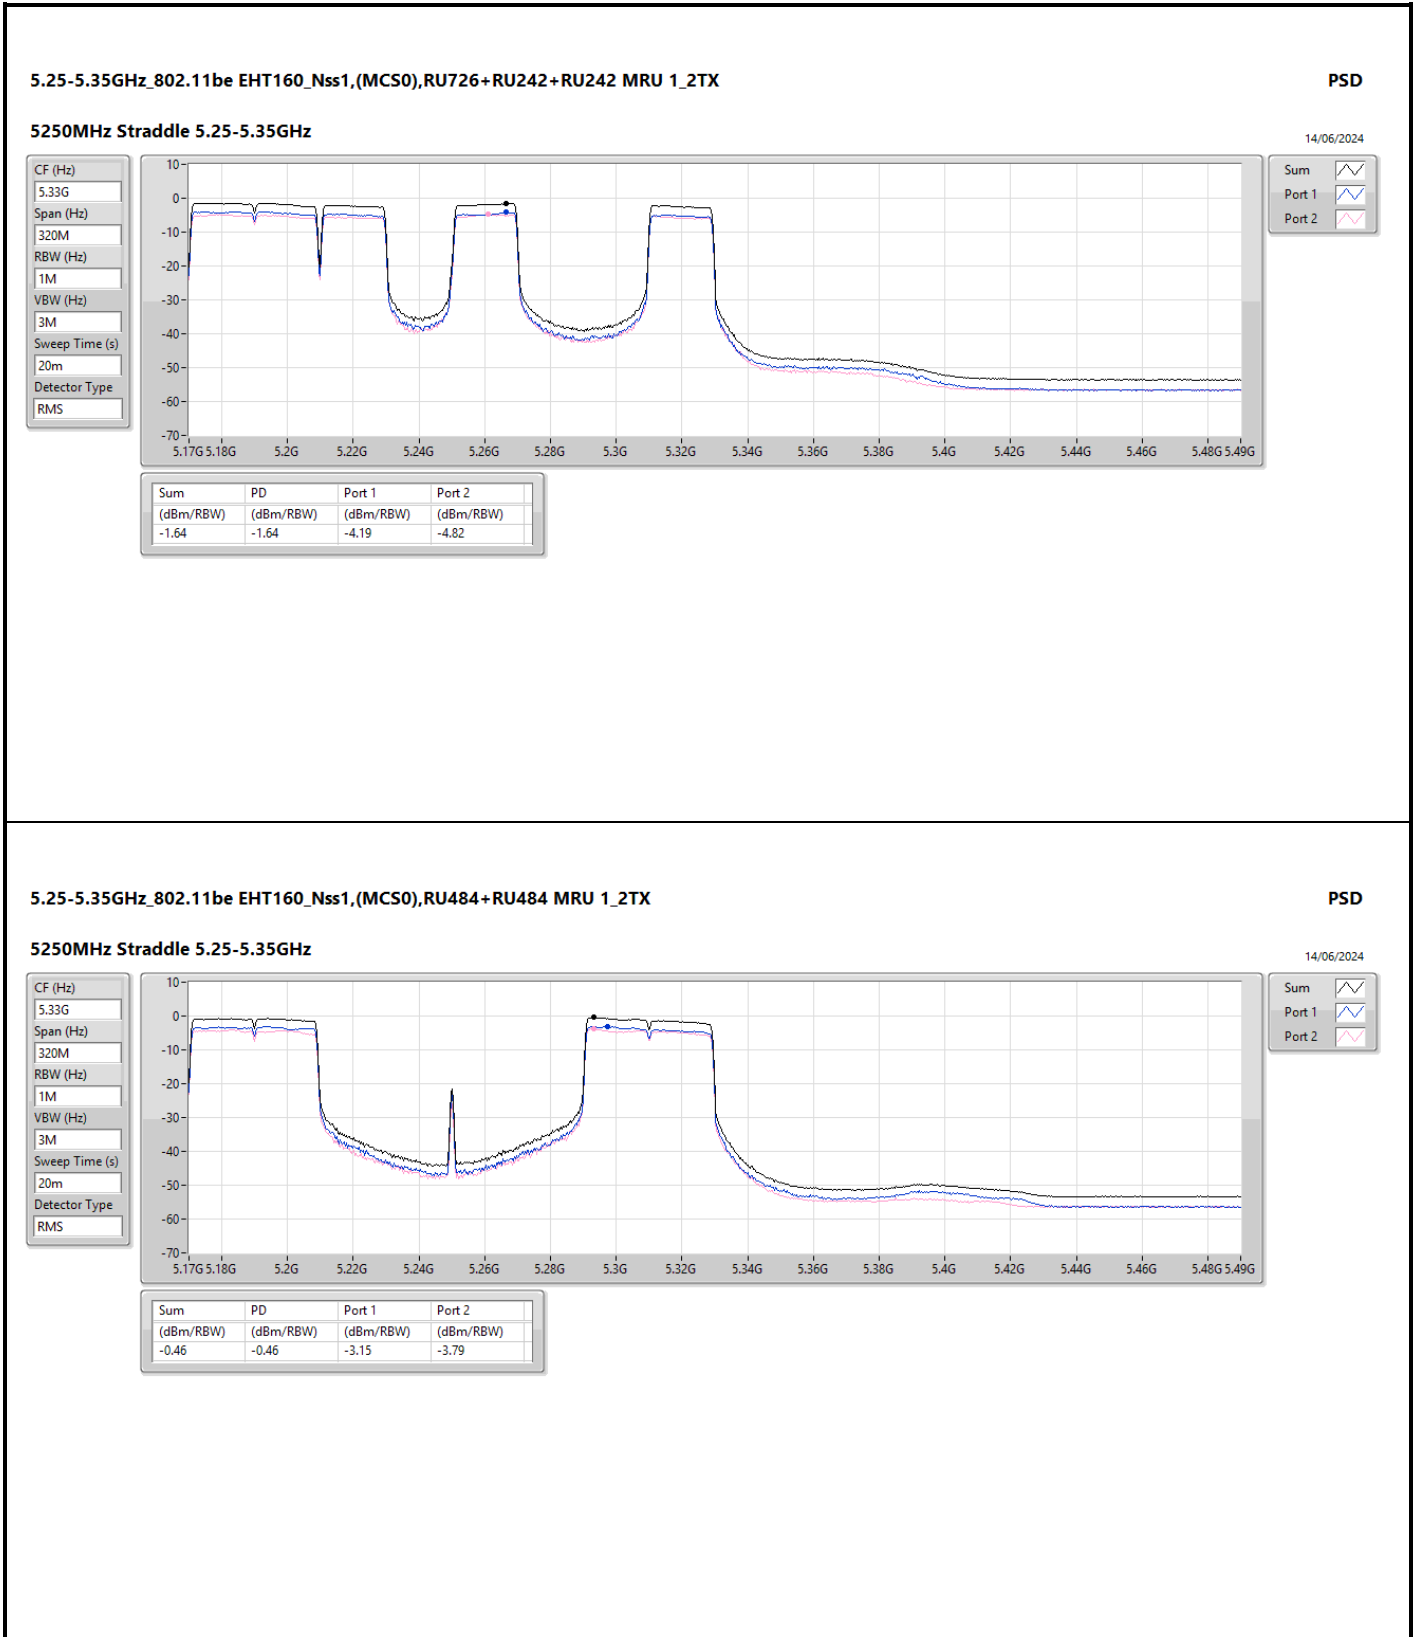

DG = Directional Gain; RBW = 500kHz for 5.725-5.85GHz band / 1MHz for other band;
 PD = trace bin-by-bin of each transmits port summing can be performed maximum power density; Port X = Port X Power Density;
 Inf = There's no restriction for the limit.