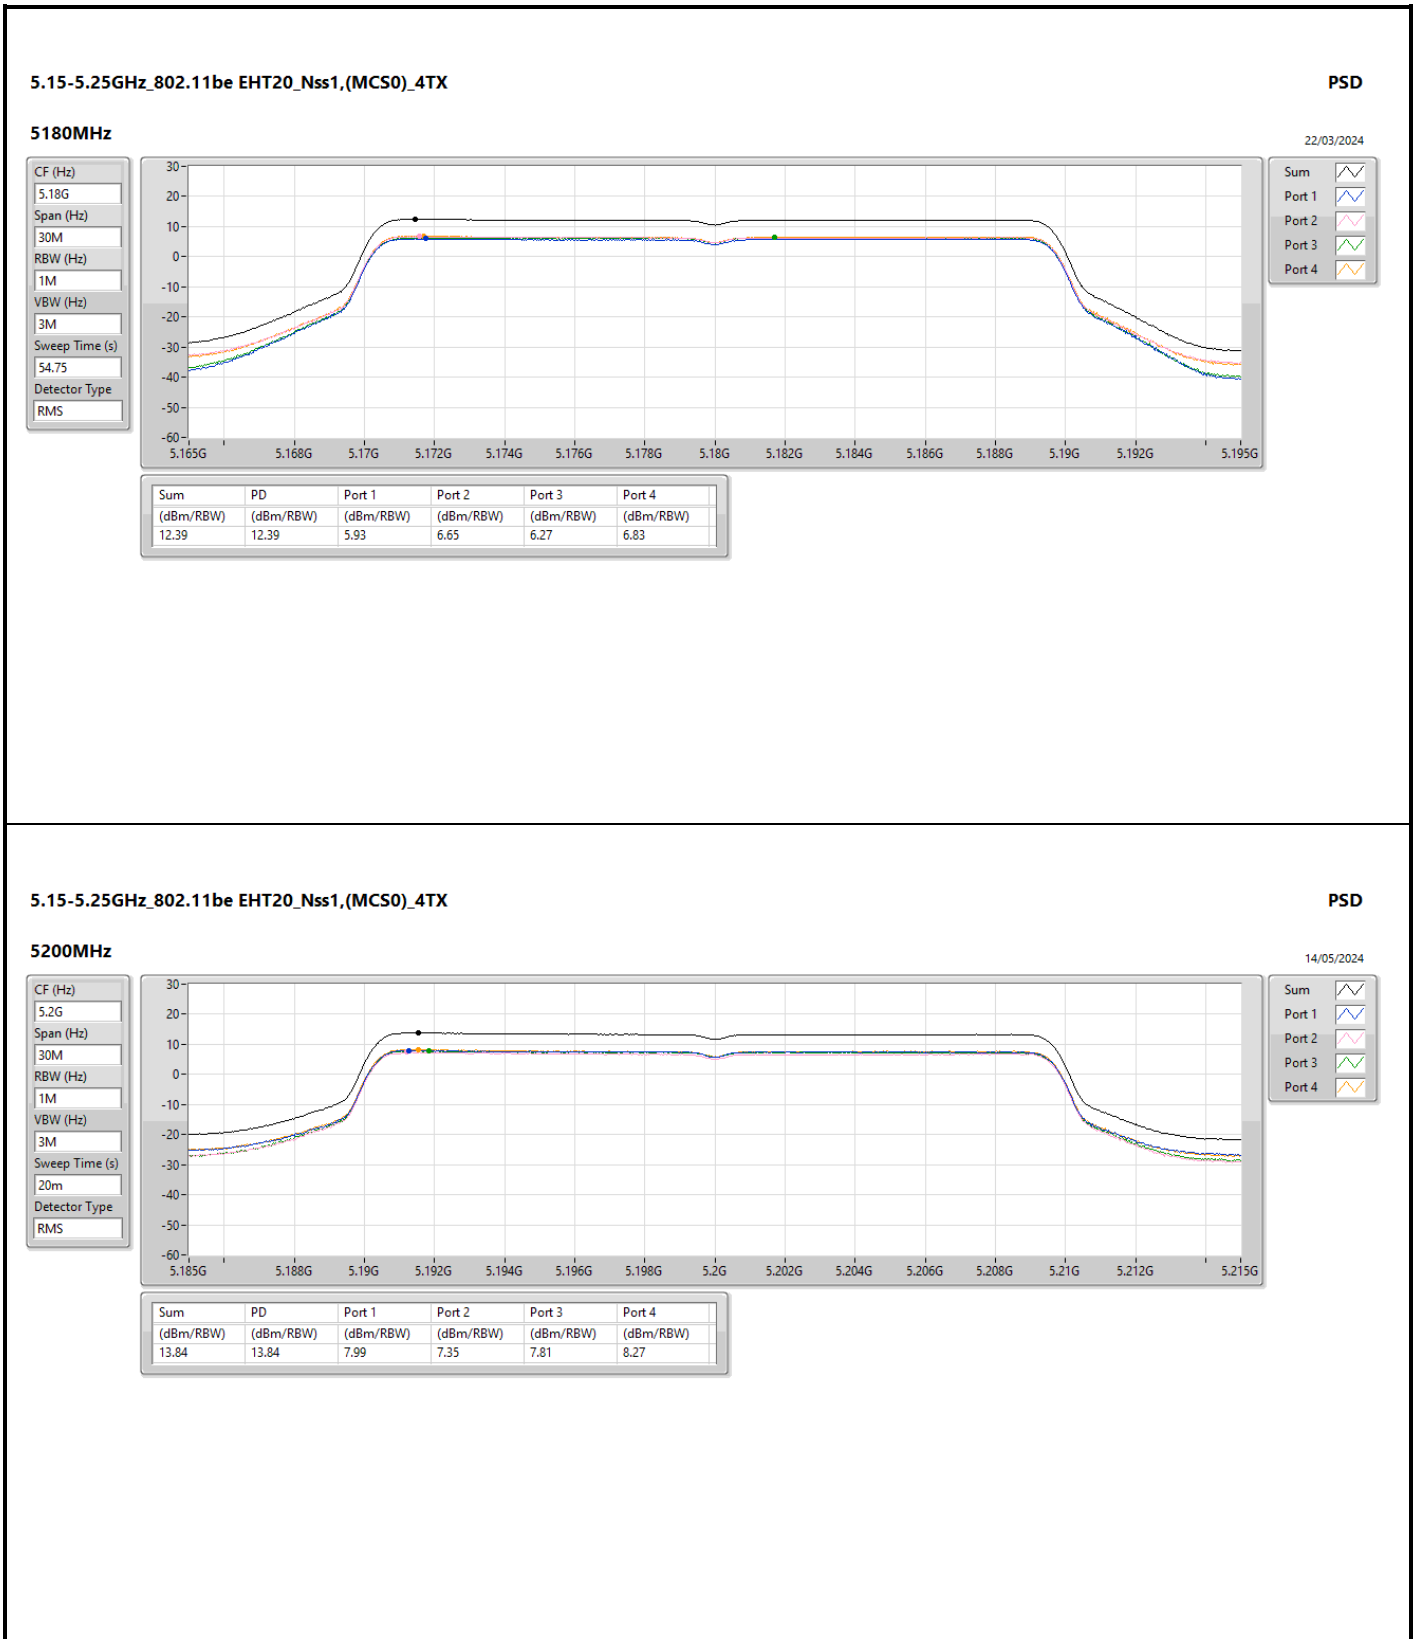

Sweep Time (s)
19.946

Detector Type
RMS

Sum

Port 1

Port 2

Port 3

Port 4

Sum	PD	Port 1	Port 2	Port 3	Port 4
(dBm/RBW)	(dBm/RBW)	(dBm/RBW)	(dBm/RBW)	(dBm/RBW)	(dBm/RBW)
10.41	10.41	4.82	4.24	4.26	4.39