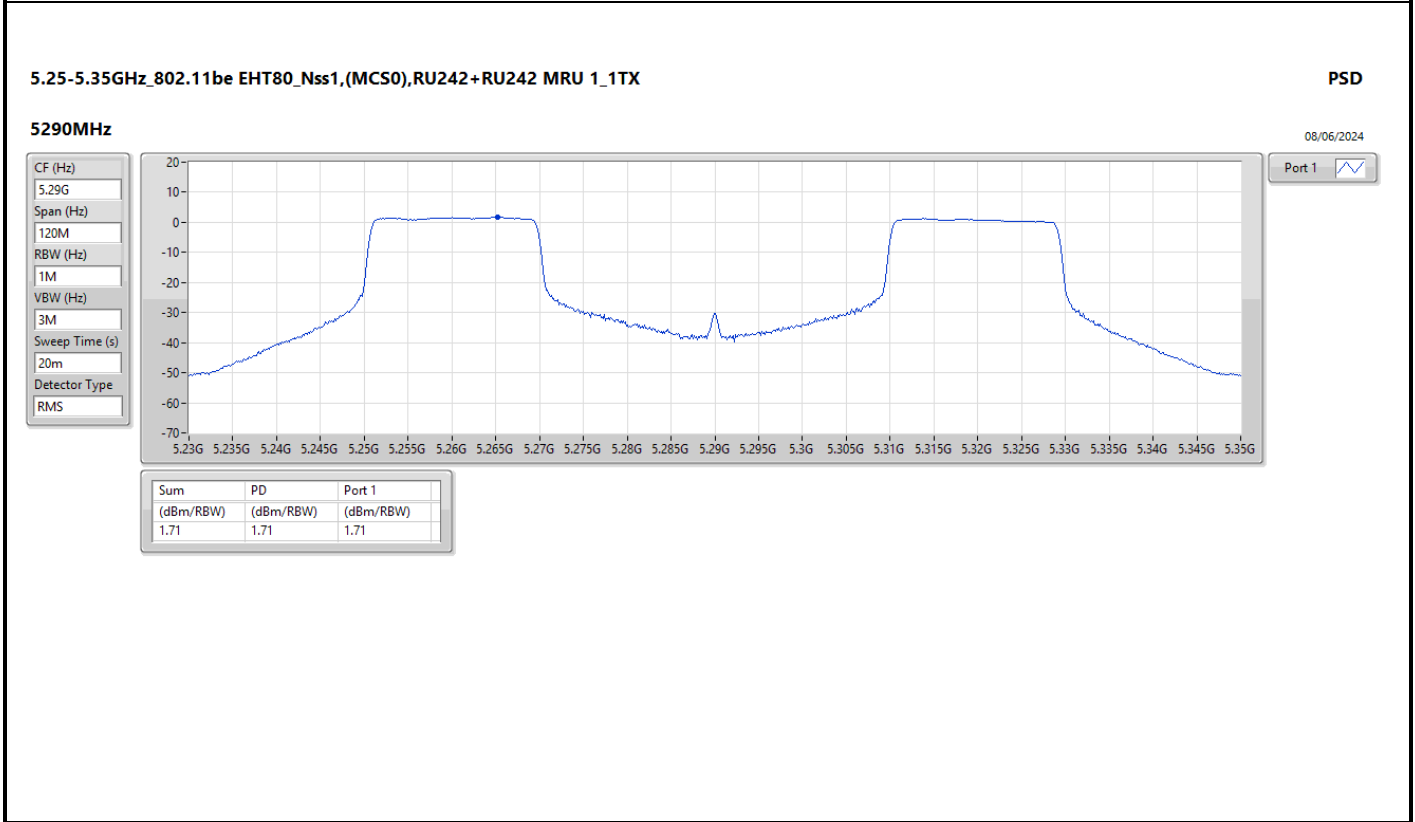

DG = Directional Gain; RBW = 500kHz for 5.725-5.85GHz band / 1MHz for other band;
 PD = trace bin-by-bin of each transmits port summing can be performed maximum power density; Port X = Port X Power Density;
 Inf = There's no restriction for the limit.