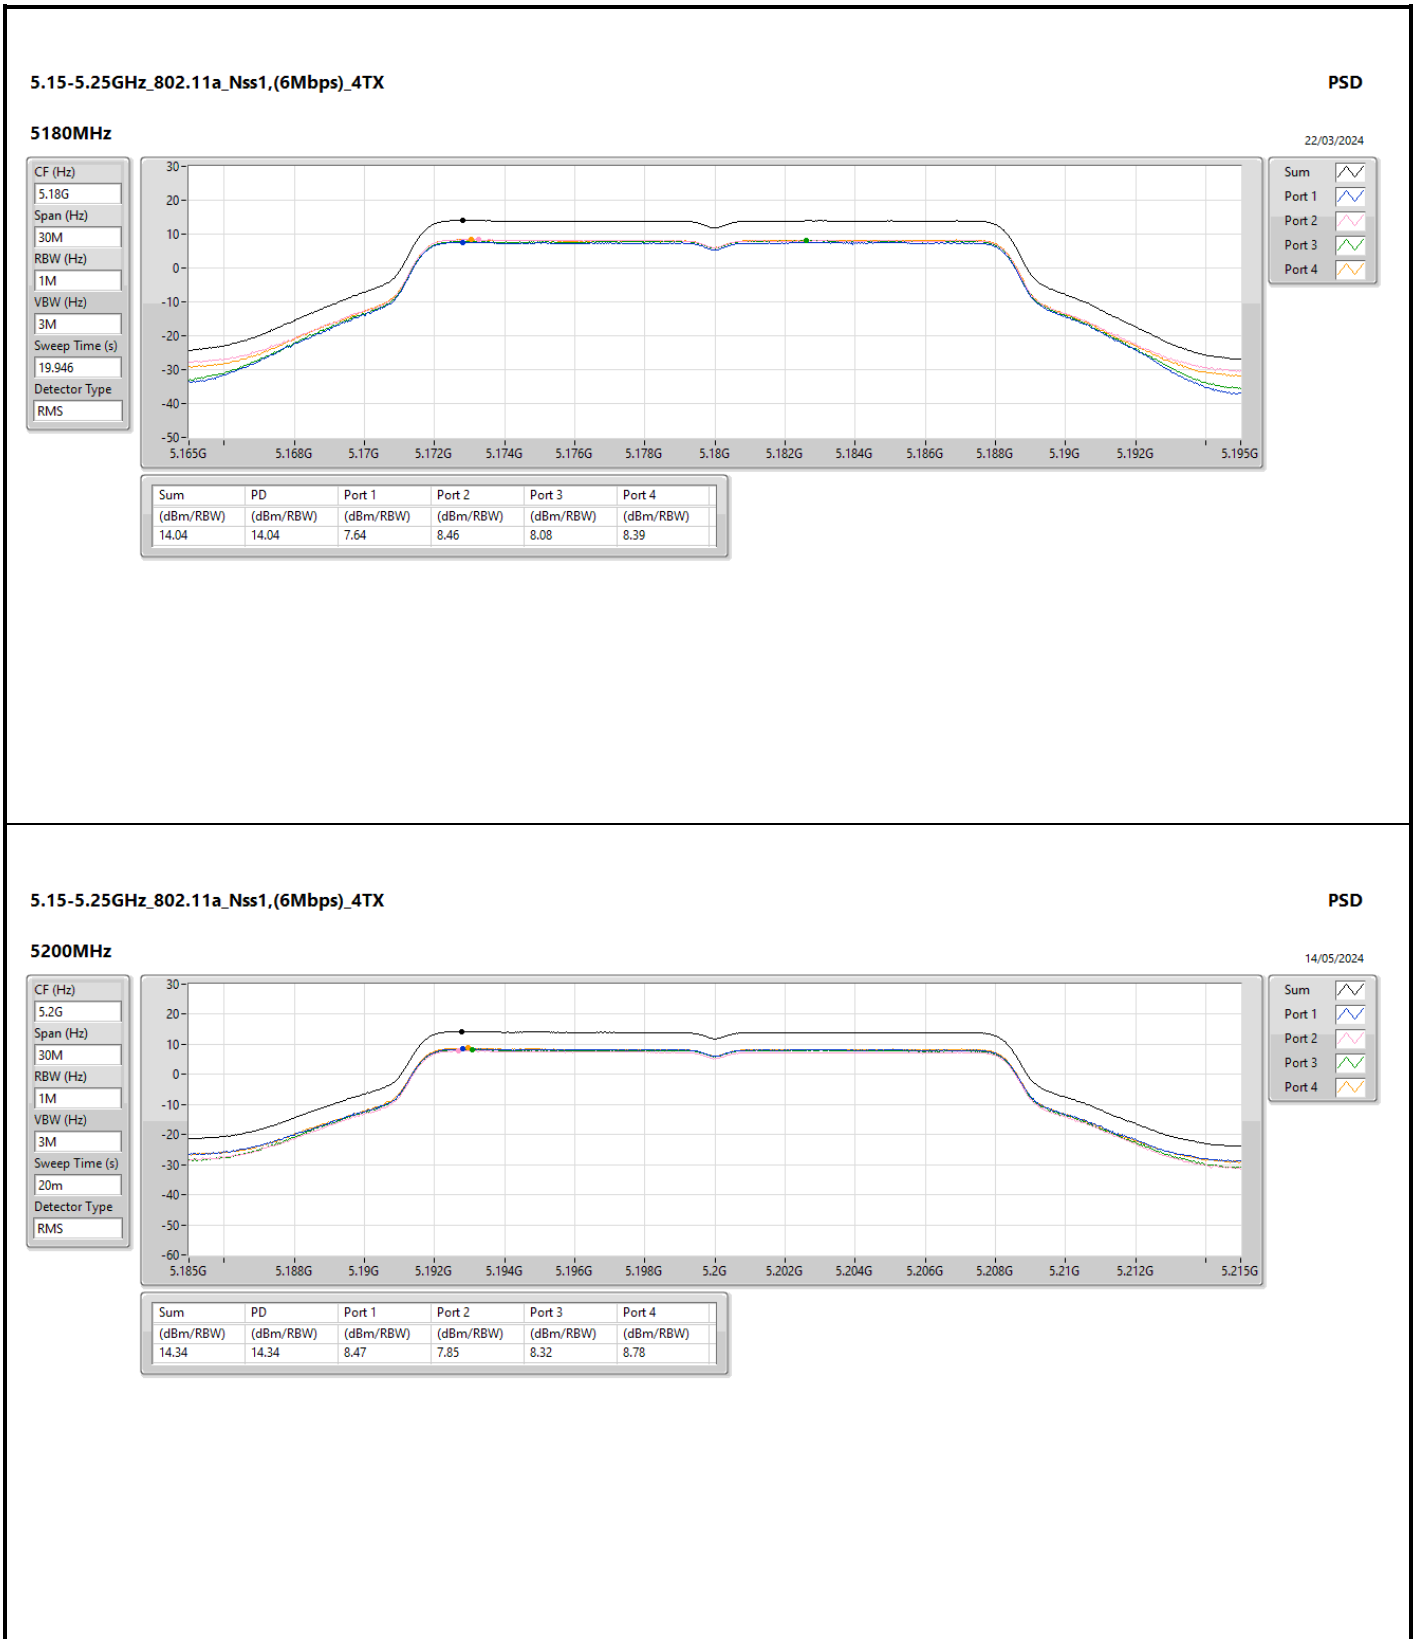

DG = Directional Gain; RBW = 500kHz for 5.725-5.85GHz band / 1MHz for other band;
 PD = trace bin-by-bin of each transmits port summing can be performed maximum power density; Port X = Port X Power Density;