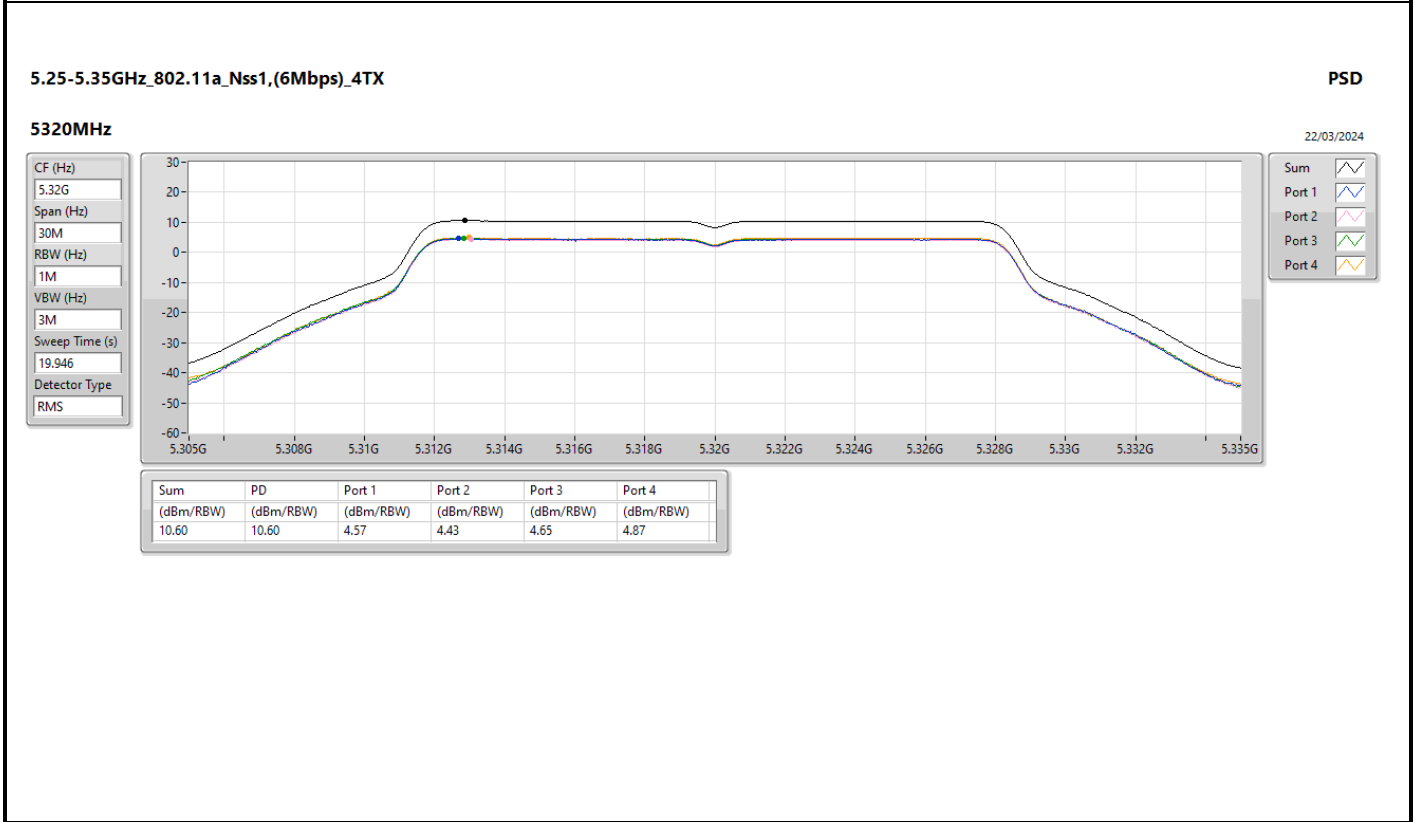

Sweep Time (s)
19.946

Detector Type
RMS

Sum

Port 1

Port 2

Port 3

Port 4

Sum	PD	Port 1	Port 2	Port 3	Port 4
(dBm/RBW)	(dBm/RBW)	(dBm/RBW)	(dBm/RBW)	(dBm/RBW)	(dBm/RBW)
10.41	10.41	4.82	4.24	4.26	4.39