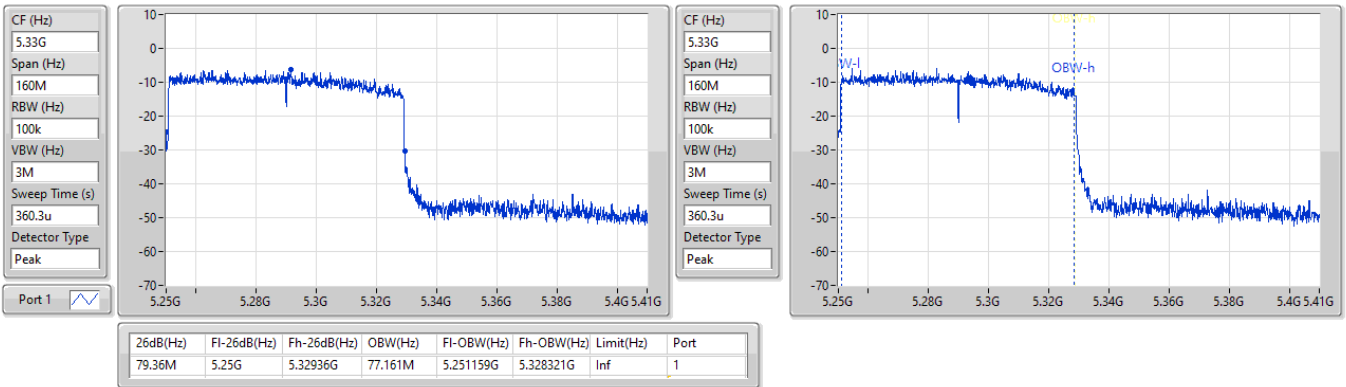

5.725-5.85GHz_802.11ax HEW80_Nss1,(MCS0)_1TX

EBW

5690MHz Straddle 5.725-5.85GHz

04/03/2024

5.25-5.35GHz_802.11ax HEW160_Nss1,(MCS0)_1TX

EBW

5250MHz Straddle 5.25-5.35GHz

04/03/2024