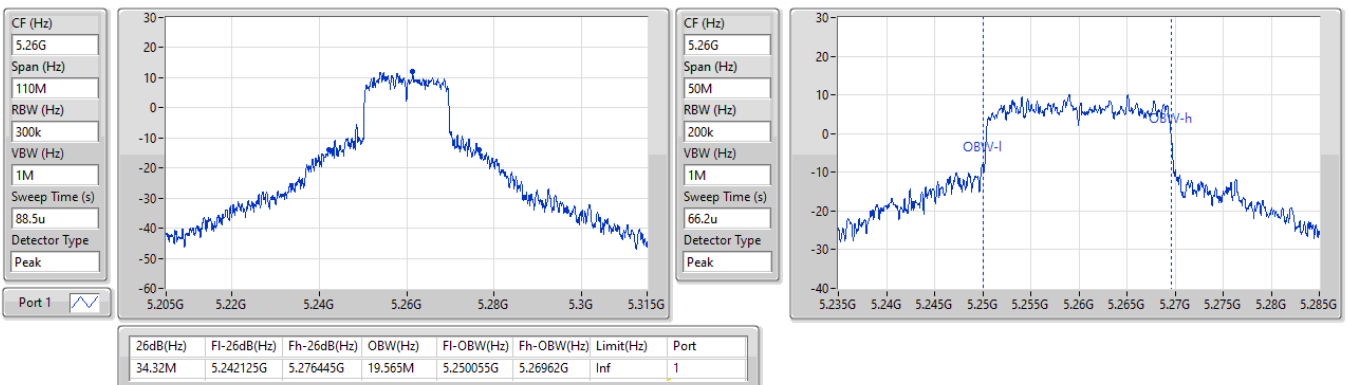

Port X-N dB = Port X 6dB down bandwidth for 5.725-5.85GHz band / 26dB down bandwidth for other band
 Port X-OBW = Port X 99% occupied bandwidth

5.15-5.25GHz_802.11a_Nss1,(6Mbps)_1TX

EBW

5180MHz

04/03/2024

5.15-5.25GHz_802.11a_Nss1,(6Mbps)_1TX

EBW

5200MHz

04/03/2024

5.15-5.25GHz_802.11a_Nss1,(6Mbps)_1TX

EBW

5240MHz

04/03/2024

5.25-5.35GHz_802.11a_Nss1,(6Mbps)_1TX

EBW

5260MHz

04/03/2024

5.15-5.25GHz_802.11ax_HEW20_Nss1,(MCS0)_1TX

EBW

5240MHz

04/03/2024

5.25-5.35GHz_802.11ax_HEW20_Nss1,(MCS0)_1TX

EBW

5260MHz

04/03/2024

5.15-5.25GHz_802.11ax_HEW40_Nss1,(MCS0)_1TX

EBW

5190MHz

04/03/2024