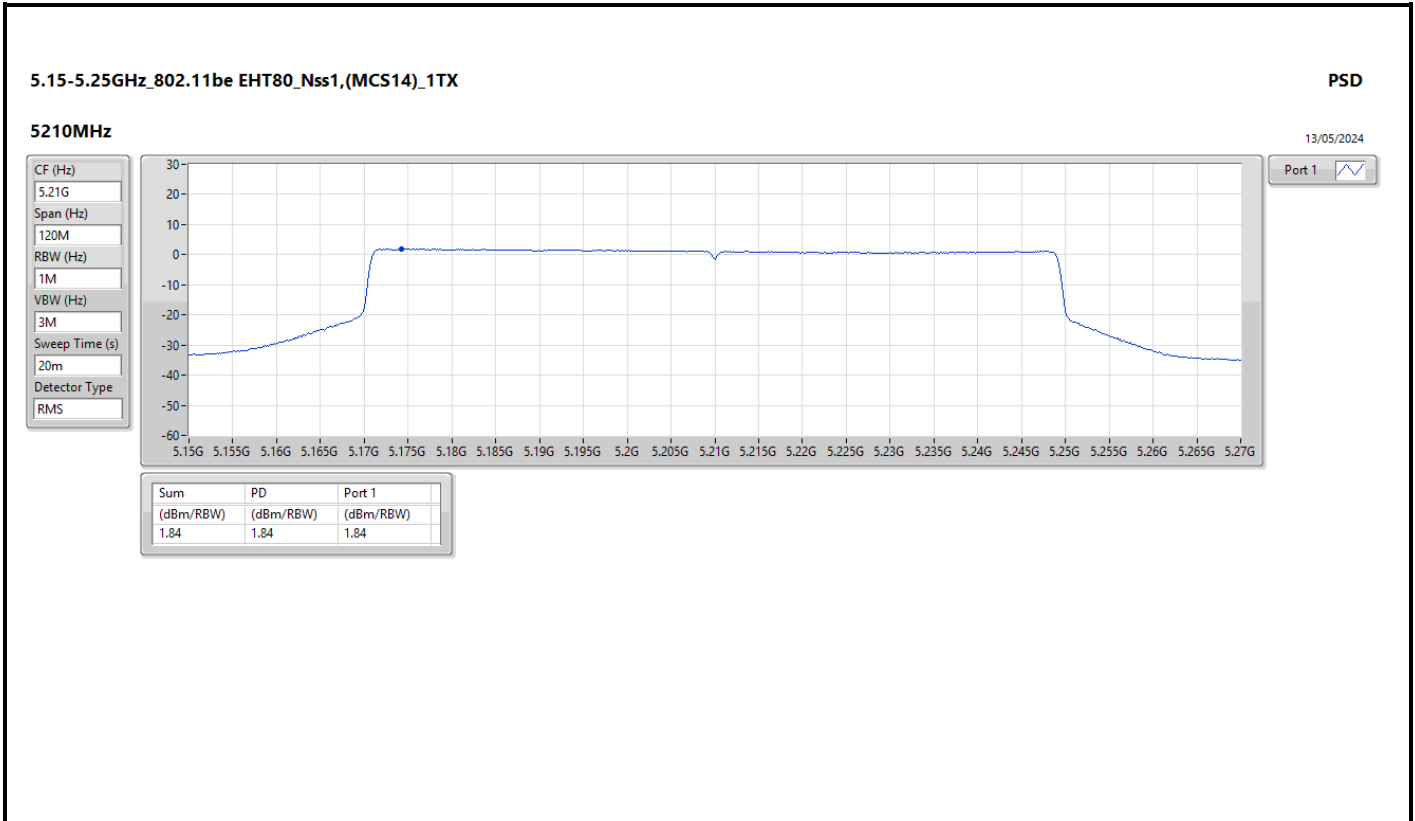

DG = Directional Gain; RBW = 500kHz for 5.725-5.85GHz band / 1MHz for other band;
 PD = trace bin-by-bin of each transmits port summing can be performed maximum power density; Port X = Port X Power Density;