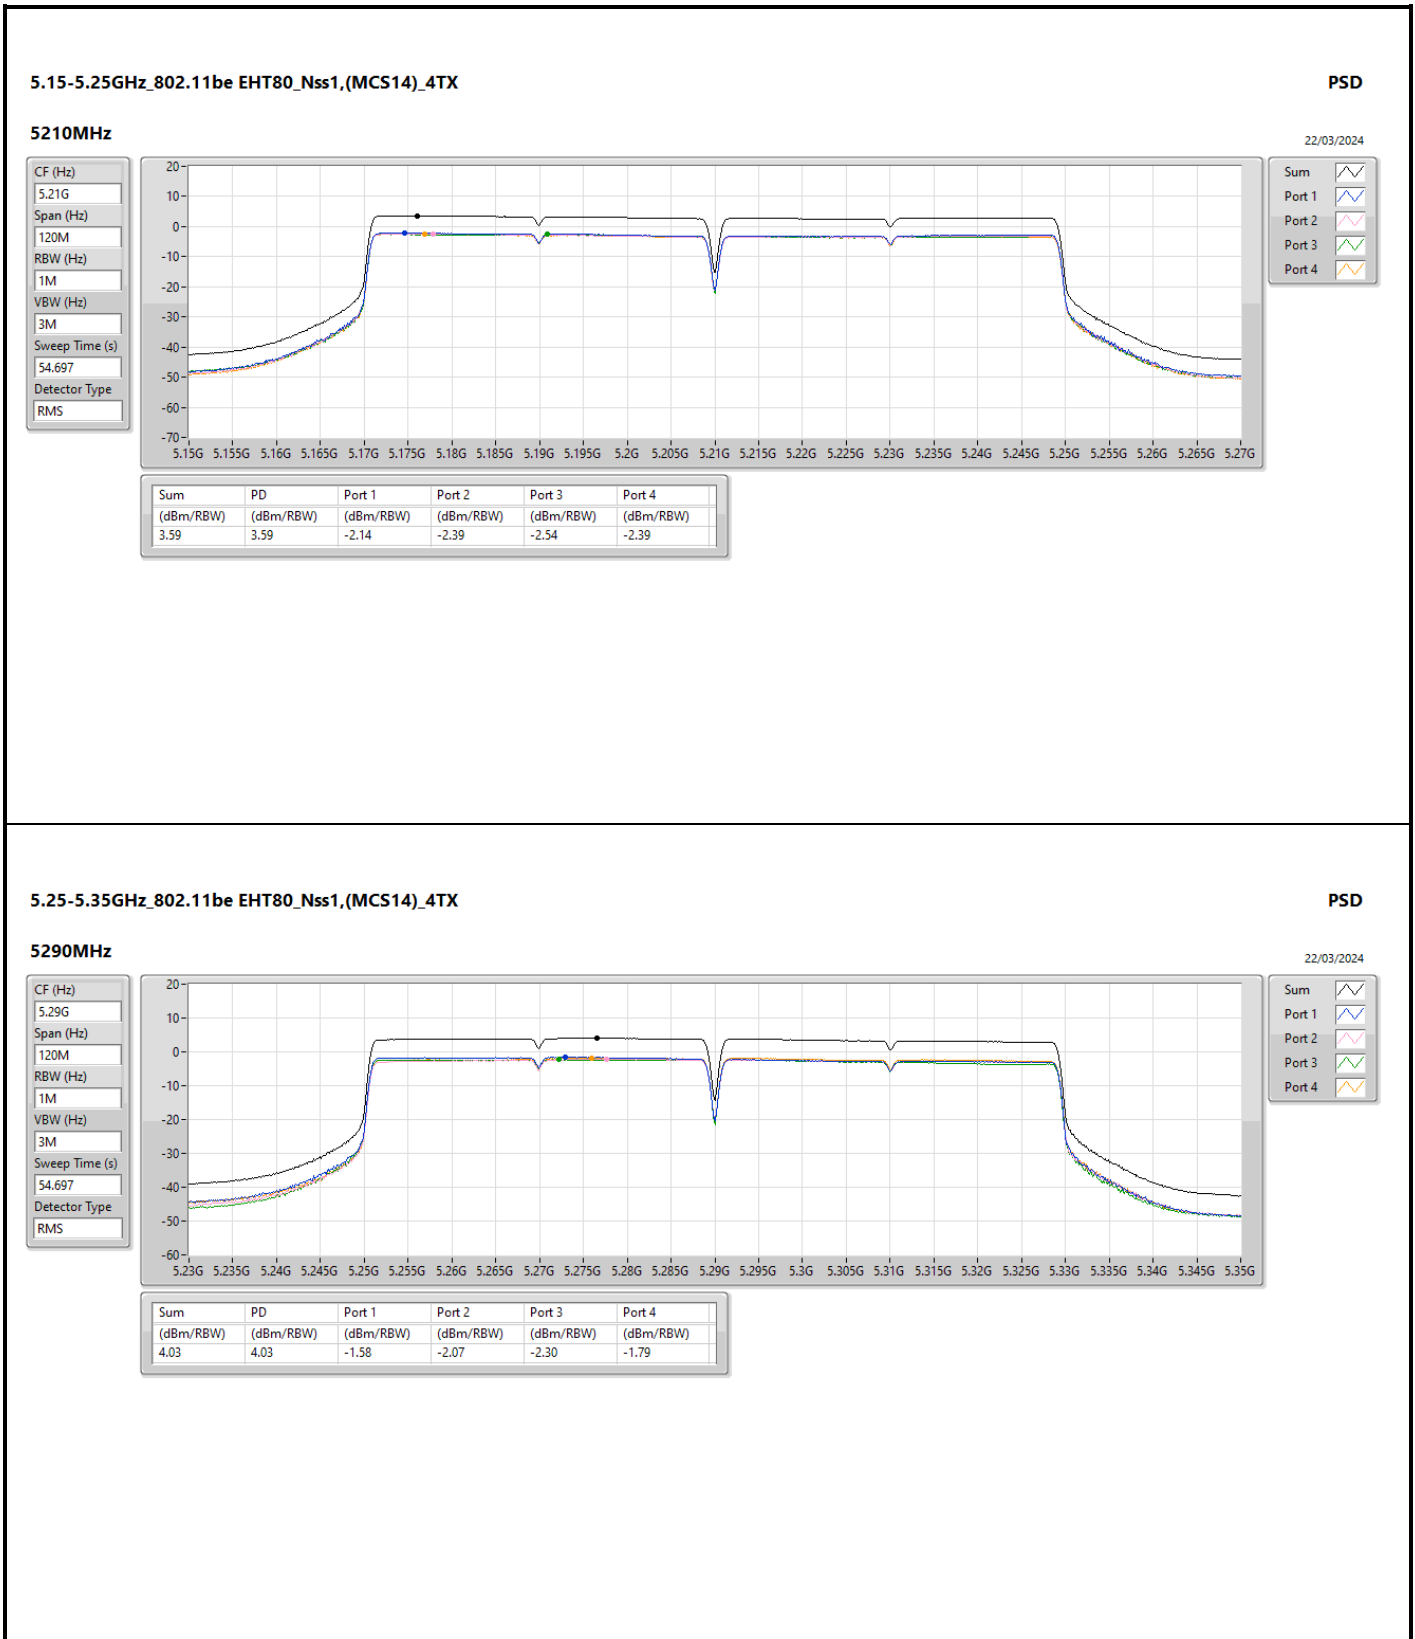

Sweep Time (s)
19.946

Detector Type
RMS

Sum

Port 1

Port 2

Port 3

Port 4

Sum	PD	Port 1	Port 2	Port 3	Port 4
(dBm/RBW)	(dBm/RBW)	(dBm/RBW)	(dBm/RBW)	(dBm/RBW)	(dBm/RBW)
10.41	10.41	4.82	4.24	4.26	4.39