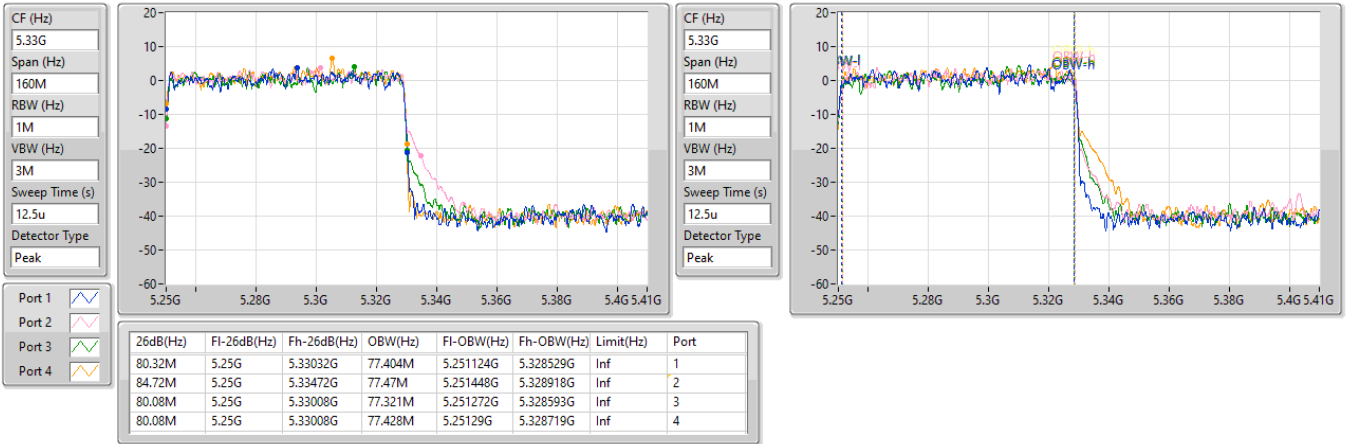

5.47-5.725GHz_802.11be EHT80_Nss1,(MCS14)_4TX

EBW

5690MHz Straddle 5.47-5.725GHz

22/03/2024

5.725-5.85GHz_802.11be EHT80_Nss1,(MCS14)_4TX

EBW

5690MHz Straddle 5.725-5.85GHz

22/03/2024

5.25-5.35GHz_802.11be EHT160_Nss1,(MCS14)_4TX

EBW

5250MHz Straddle 5.25-5.35GHz

22/03/2024

5.47-5.725GHz_802.11be EHT160_Nss1,(MCS14)_4TX

EBW

5570MHz

22/03/2024

Summary

Mode	Max-N dB (Hz)	Max-OBW (Hz)	ITU-Code	Min-N dB (Hz)	Min-OBW (Hz)
5.15-5.25GHz	-	-	-	-	-
802.11a_Nss1,(6Mbps)_1TX	36.025M	20.89M	20M9D1D	18.48M	16.36M
802.11ax HEW20_Nss1,(MCS0)_1TX	37.235M	19.19M	19M2D1D	20.185M	18.916M
802.11ax HEW40_Nss1,(MCS0)_1TX	61.27M	37.931M	37M9D1D	39.16M	37.531M
802.11ax HEW80_Nss1,(MCS0)_1TX	80.08M	76.962M	77M0D1D	80.08M	76.962M
802.11ax HEW160_Nss1,(MCS0)_1TX	79.44M	77.161M	77M2D1D	79.44M	77.161M
5.25-5.35GHz	-	-	-	-	-
802.11a_Nss1,(6Mbps)_1TX	35.585M	19.24M	19M2D1D	20.57M	16.382M
802.11ax HEW20_Nss1,(MCS0)_1TX	37.29M	19.565M	19M6D1D	19.855M	18.791M
802.11ax HEW40_Nss1,(MCS0)_1TX	78.87M	38.231M	38M2D1D	39.93M	37.631M
802.11ax HEW80_Nss1,(MCS0)_1TX	78.76M	77.061M	77M1D1D	78.76M	77.061M
802.11ax HEW160_Nss1,(MCS0)_1TX	79.36M	77.161M	77M2D1D	79.36M	77.161M
5.47-5.725GHz	-	-	-	-	-
802.11a_Nss1,(6Mbps)_1TX	35.97M	19.922M	19M9D1D	18.15M	14.558M
802.11ax HEW20_Nss1,(MCS0)_1TX	37.07M	19.34M	19M3D1D	19.44M	14.573M
802.11ax HEW40_Nss1,(MCS0)_1TX	70.95M	38.481M	38M5D1D	39.49M	34.003M
802.11ax HEW80_Nss1,(MCS0)_1TX	116.1M	77.261M	77M3D1D	79.2M	73.613M
802.11ax HEW160_Nss1,(MCS0)_1TX	159.28M	155.122M	155MD1D	159.28M	155.122M
5.725-5.85GHz	-	-	-	-	-
802.11a_Nss1,(6Mbps)_1TX	16.39M	33.577M	33M6D1D	3.1M	11.314M
802.11ax HEW20_Nss1,(MCS0)_1TX	19.085M	38.056M	38M1D1D	4.48M	10.655M
802.11ax HEW40_Nss1,(MCS0)_1TX	37.84M	67.816M	67M8D1D	4.04M	23.348M
802.11ax HEW80_Nss1,(MCS0)_1TX	76.78M	77.761M	77M8D1D	4.04M	36.702M