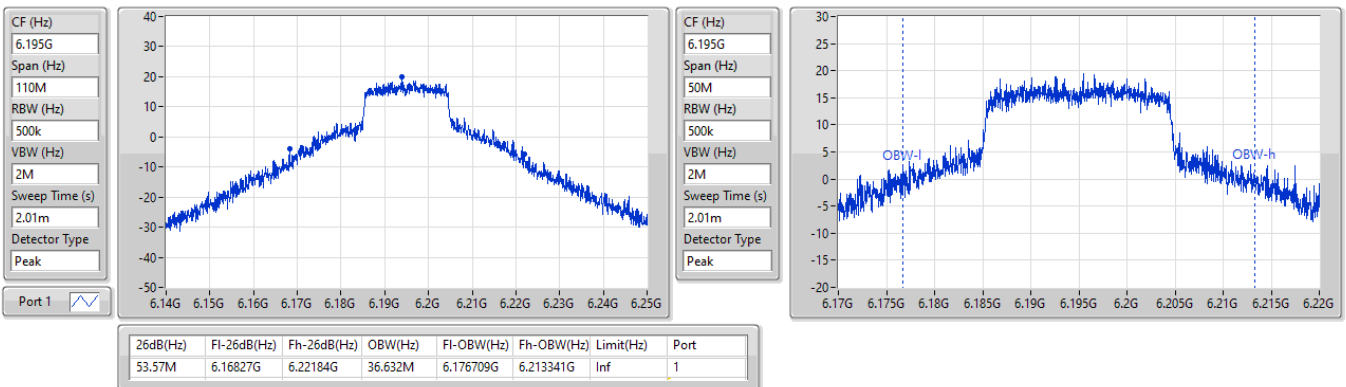

5.925-6.425GHz_802.11ax HEW20_Nss1,(MCS0)_1TX

EBW

6195MHz

05/03/2024