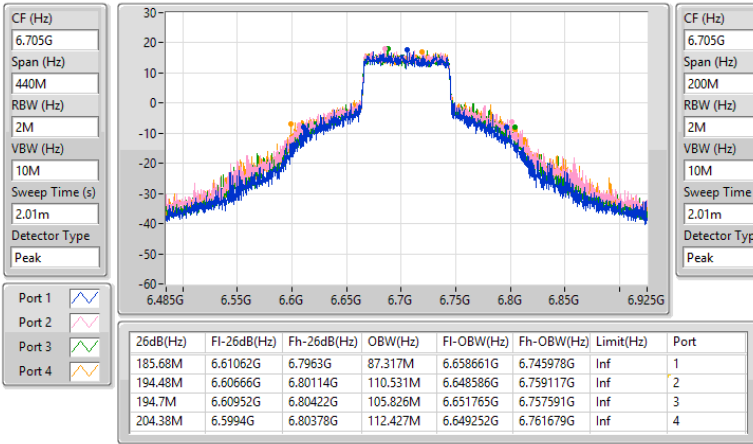

6.525-6.875GHz_802.11be EHT80-BF_Nss1,(MCS0)_4TX

EBW

6705MHz

04/05/2024