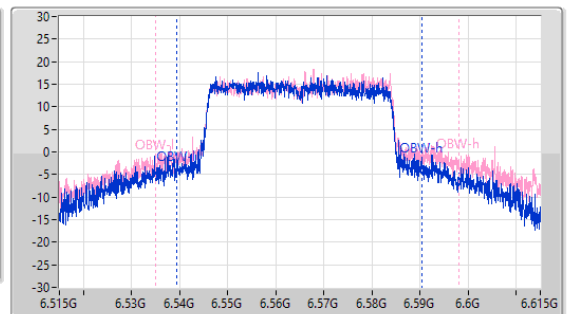

Sweep Time (s)
2.01m

Detector Type
Peak

CF (Hz)
6.565G

Span (Hz)
100M

RBW (Hz)
1M

VBW (Hz)
3M

Sweep Time (s)
2.01m

Detector Type
Peak