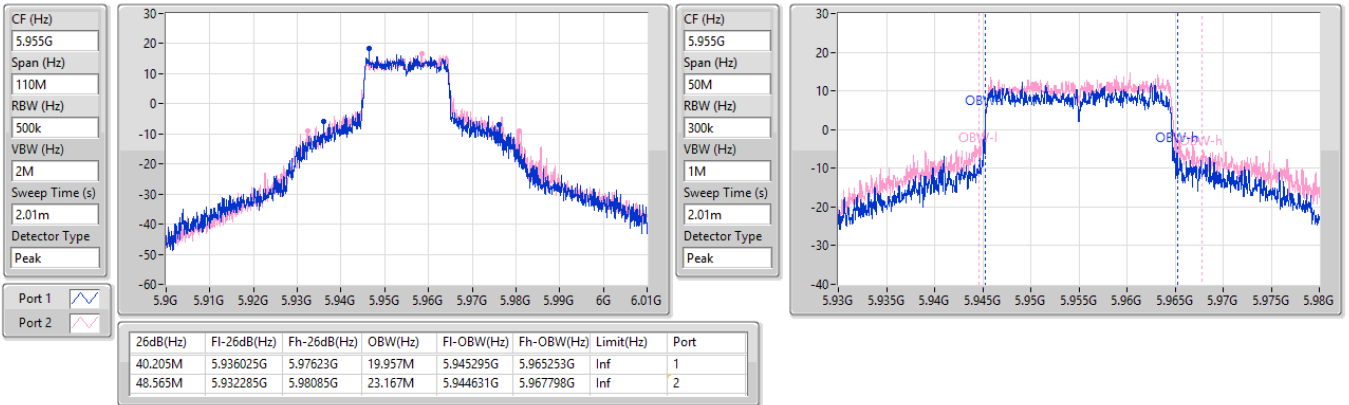

5.925-6.425GHz_802.11be EHT20-BF_Nss1,(MCS0)_2TX

EBW

5955MHz

04/05/2024