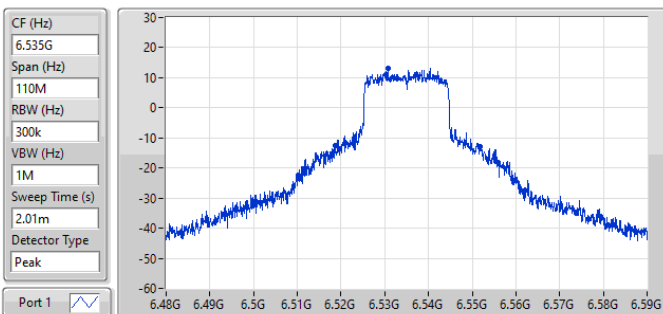

6.525-6.875GHz_802.11ax HEW20_Nss1,(MCS0)_1TX

EBW

6535MHz

05/03/2024

26dB(Hz)	Fl-26dB(Hz)	Fh-26dB(Hz)	OBW(Hz)	Fl-OBW(Hz)	Fh-OBW(Hz)	Limit(Hz)	Port
33.22M	6.518865G	6.551885G	19.24M	6.52533G	6.54457G	Inf	1