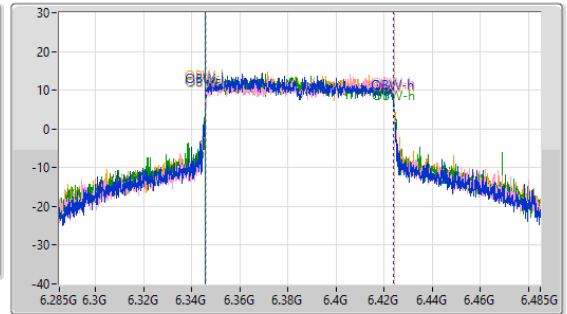

Detector Type
Peak

CF (Hz)
6.385G

Span (Hz)
200M

RBW (Hz)
1M

VBW (Hz)
3M

Sweep Time (s)
2.01m

Detector Type
Peak

Port 1