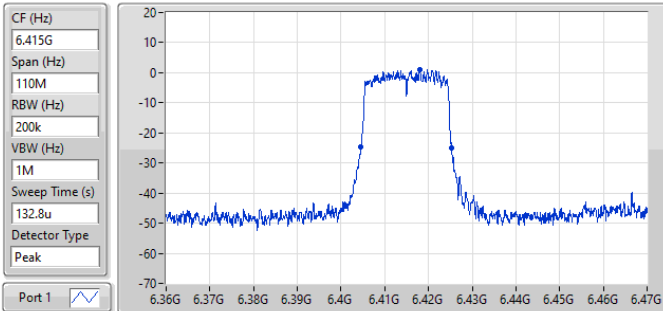

5.925-6.425GHz_802.11ax HEW20_Nss1,(MCS0)_1TX

EBW

6415MHz

04/03/2024

26dB(Hz)	Fl-26dB(Hz)	Fh-26dB(Hz)	OBW(Hz)	Fl-OBW(Hz)	Fh-OBW(Hz)	Limit(Hz)	Port
20.79M	6.40455G	6.42534G	18.916M	6.40553G	6.42445G	Inf	1