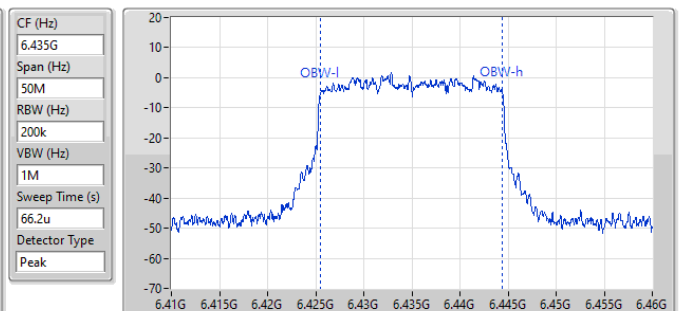

6.425-6.525GHz_802.11ax HEW20_Nss1,(MCS0)_1TX

EBW

6435MHz

04/03/2024

26dB(Hz)	Fl-26dB(Hz)	Fh-26dB(Hz)	OBW(Hz)	Fl-OBW(Hz)	Fh-OBW(Hz)	Limit(Hz)	Port
20.405M	6.424935G	6.44534G	18.841M	6.42553G	6.44437G	Inf	1