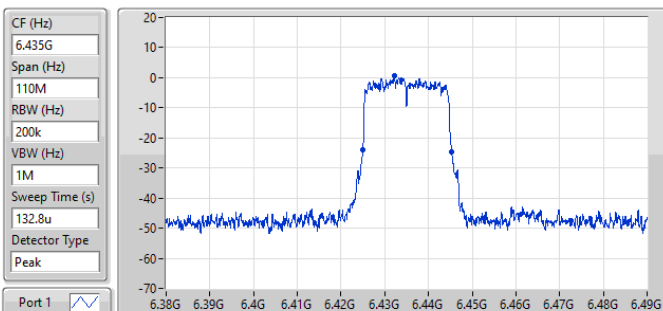

6.425-6.525GHz_802.11ax HEW20_Nss1,(MCS0)_1TX

EBW

6435MHz

04/03/2024

26dB(Hz)	Fl-26dB(Hz)	Fh-26dB(Hz)	OBW(Hz)	Fl-OBW(Hz)	Fh-OBW(Hz)	Limit(Hz)	Port
20.405M	6.424935G	6.44534G	18.841M	6.42553G	6.44437G	Inf	1