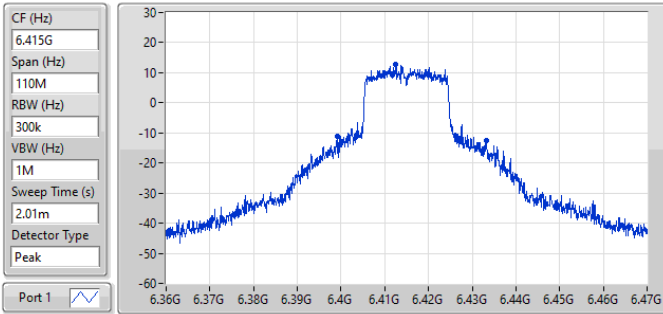

5.925-6.425GHz_802.11ax HEW20_Nss1,(MCS0)_1TX

EBW

6415MHz

05/03/2024

26dB(Hz)	Fl-26dB(Hz)	Fh-26dB(Hz)	OBW(Hz)	Fl-OBW(Hz)	Fh-OBW(Hz)	Limit(Hz)	Port
34.1M	6.39905G	6.43315G	19.29M	6.405355G	6.424645G	Inf	1