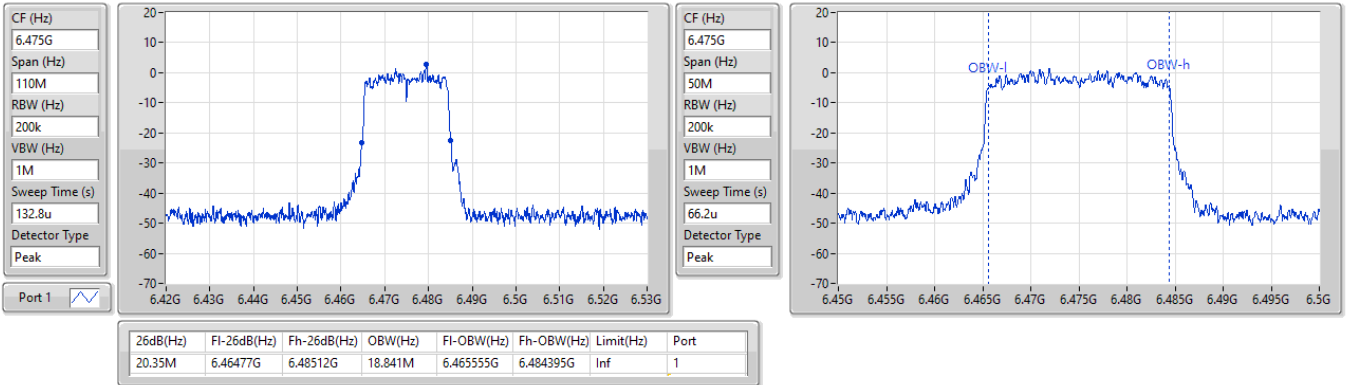

6.425-6.525GHz_802.11ax HEW20_Nss1,(MCS0)_1TX

EBW

6475MHz

04/03/2024