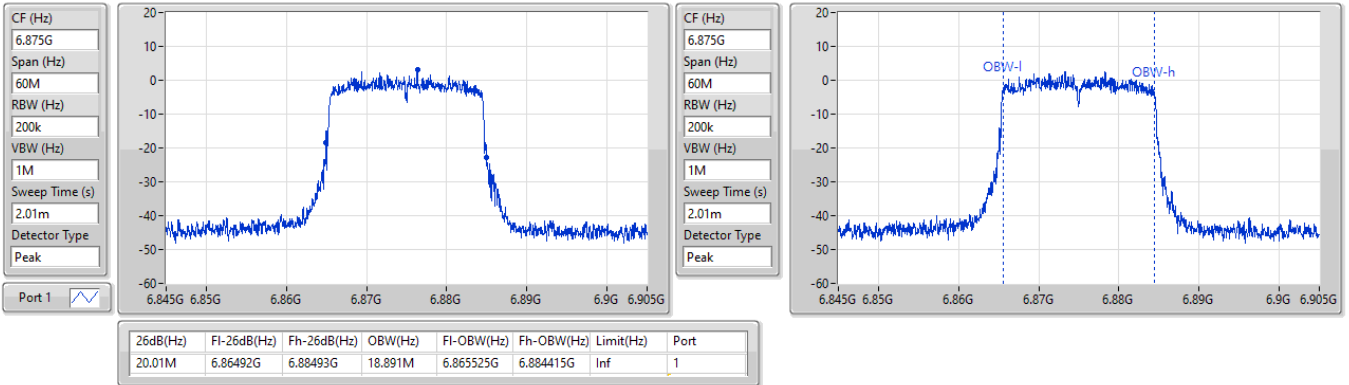

6.525-6.875GHz_802.11ax HEW20_Nss1,(MCS0)_1TX

EBW

6875MHz Straddle 6.525-6.875GHz

05/03/2024