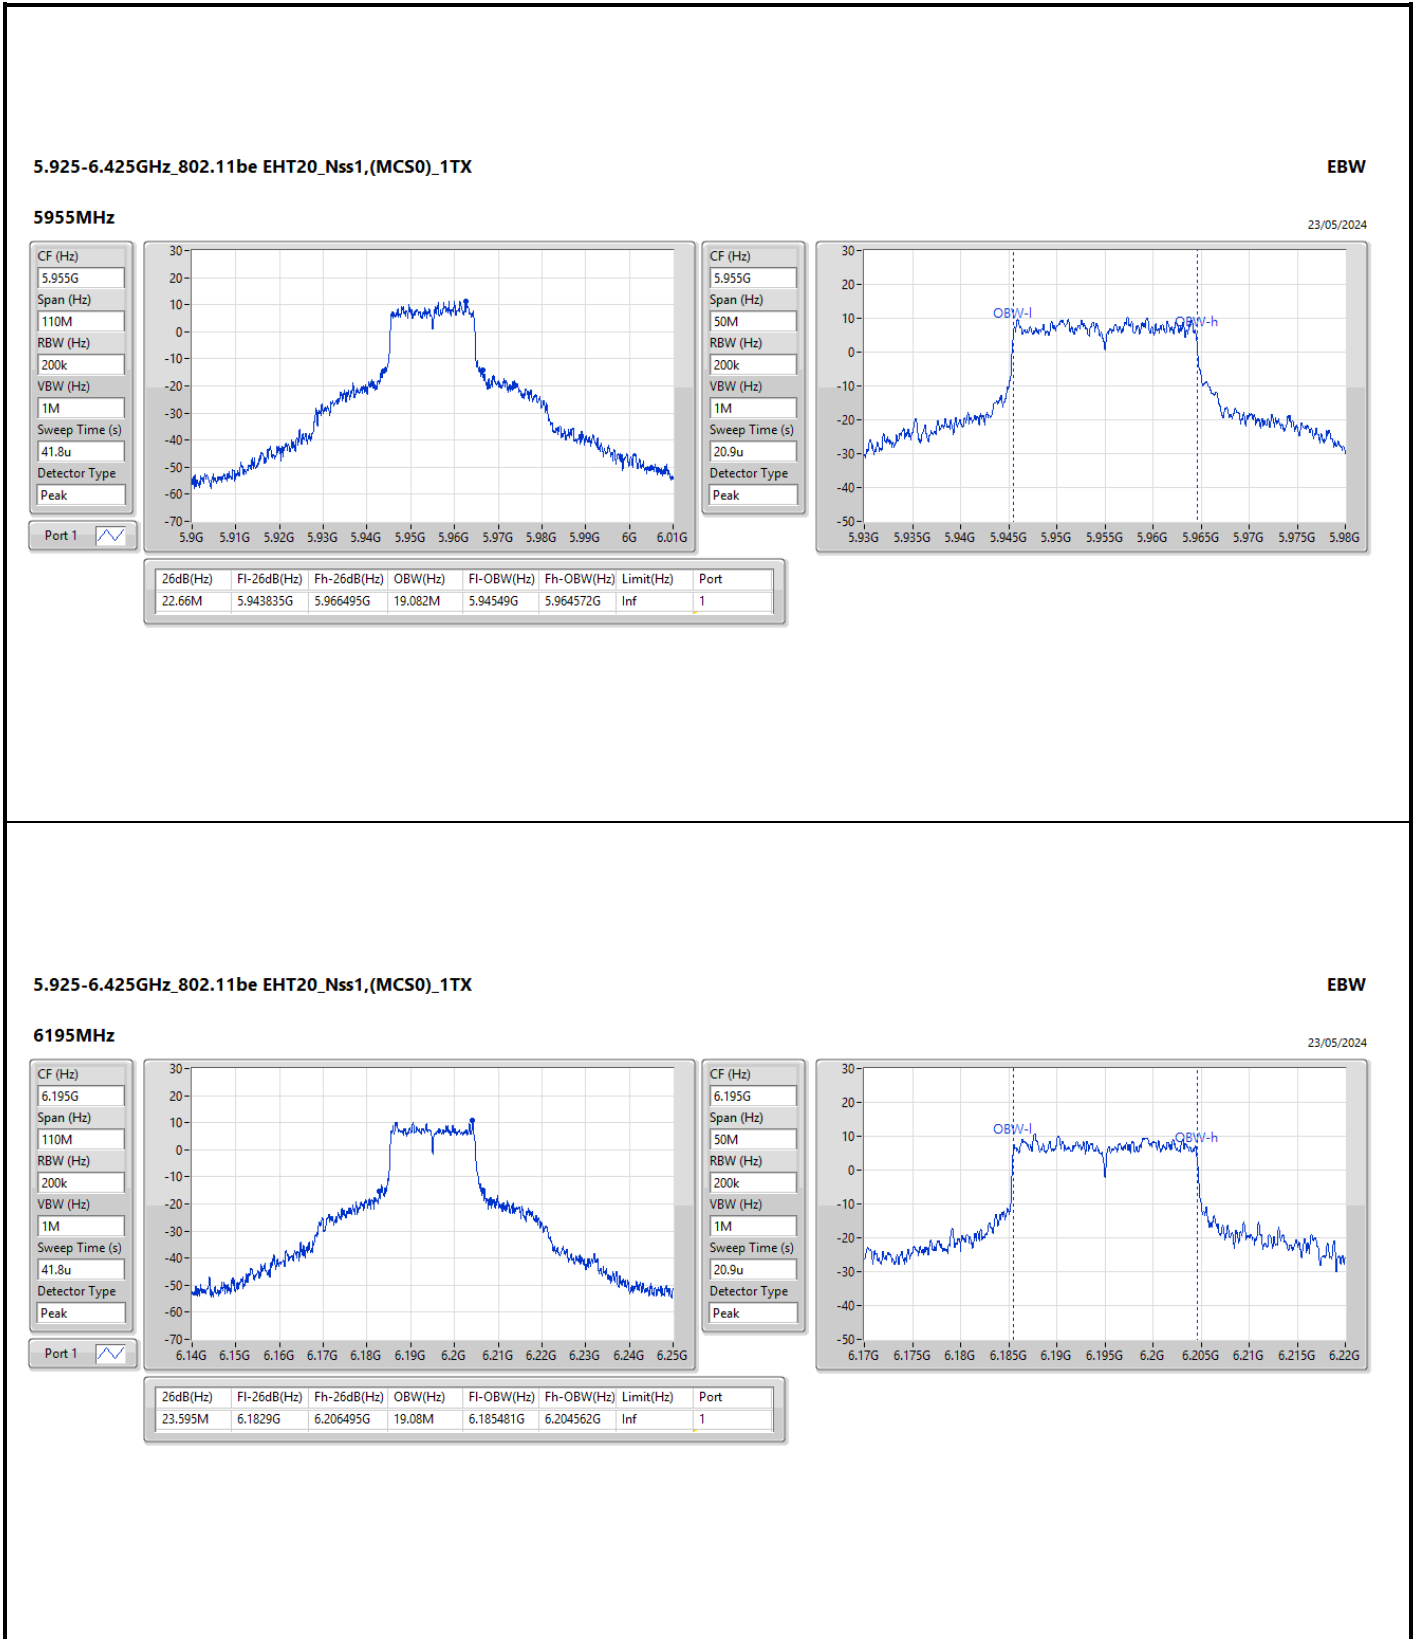

Port X-N dB = Port X 6dB down bandwidth for 5.725-5.85GHz band / 26dB down bandwidth for other band
 Port X-OBW = Port X 99% occupied bandwidth

5.925-6.425GHz_802.11be EHT20_Nss1,(MCS0)_1TX

EBW

6415MHz

23/05/2024