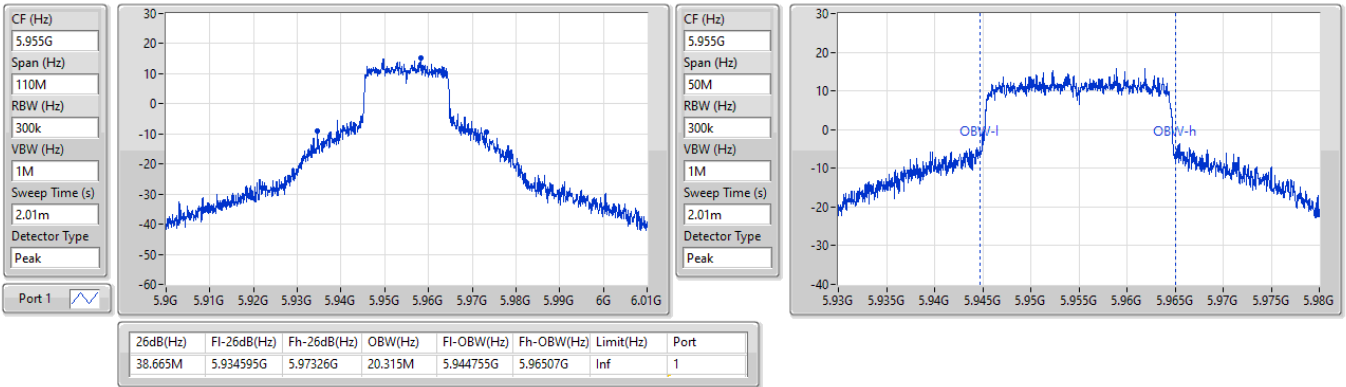

Port X-N dB = Port X 6dB down bandwidth for 5.725-5.85GHz band / 26dB down bandwidth for other band
Port X-OBW = Port X 99% occupied bandwidth

5.925-6.425GHz_802.11ax HEW20_Nss1,(MCS0)_1TX

EBW

5955MHz

05/03/2024