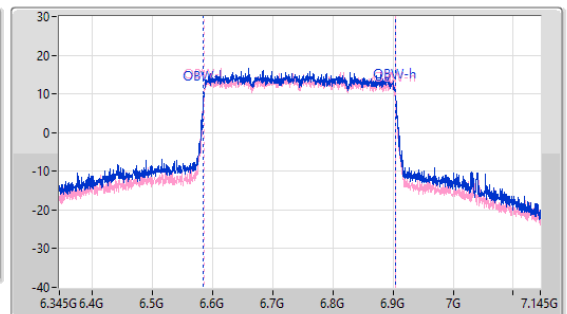

Sweep Time (s)
100m

Detector Type
Peak

CF (Hz)
6.745G

Span (Hz)
800M

RBW (Hz)
5M

VBW (Hz)
10M

Sweep Time (s)
100m

Detector Type
Peak