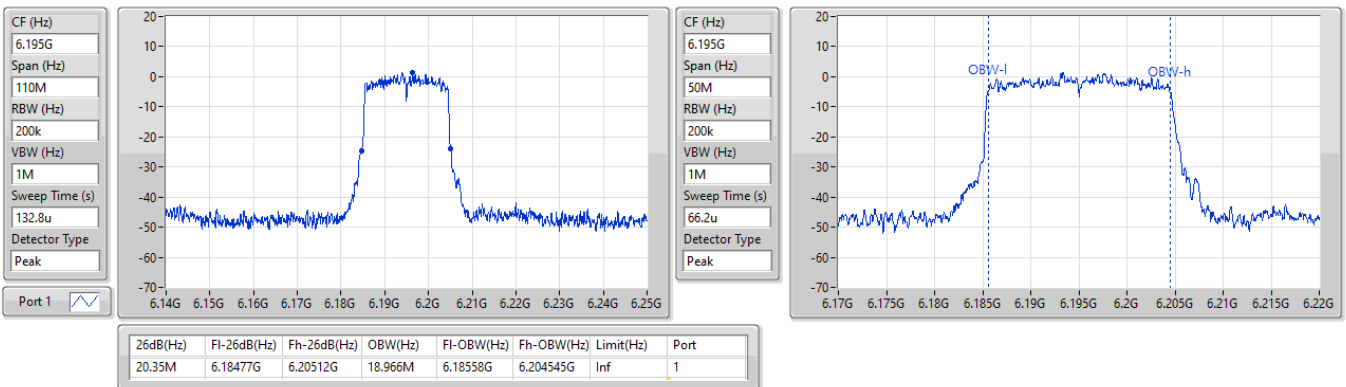

5.925-6.425GHz_802.11ax HEW20_Nss1,(MCS0)_1TX

EBW

6195MHz

04/03/2024