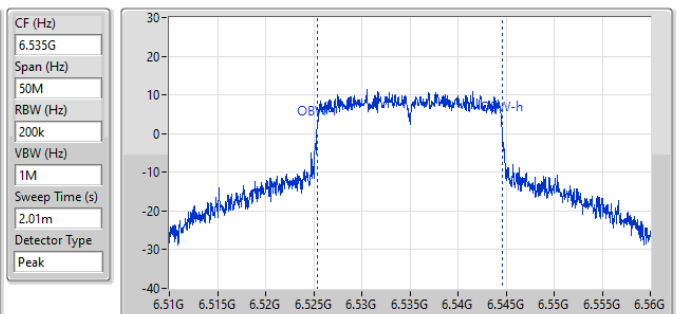

6.525-6.875GHz_802.11ax HEW20_Nss1,(MCS0)_1TX

EBW

6535MHz

05/03/2024

26dB(Hz)	Fl-26dB(Hz)	Fh-26dB(Hz)	OBW(Hz)	Fl-OBW(Hz)	Fh-OBW(Hz)	Limit(Hz)	Port
33.22M	6.518865G	6.551885G	19.24M	6.52533G	6.54457G	Inf	1