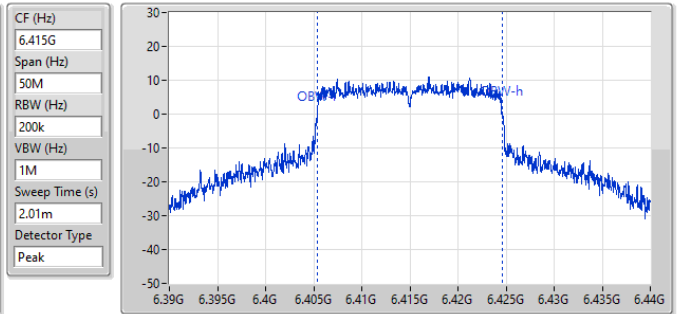

5.925-6.425GHz_802.11ax HEW20_Nss1,(MCS0)_1TX

EBW

6415MHz

05/03/2024

26dB(Hz)	Fl-26dB(Hz)	Fh-26dB(Hz)	OBW(Hz)	Fl-OBW(Hz)	Fh-OBW(Hz)	Limit(Hz)	Port
34.1M	6.39905G	6.43315G	19.29M	6.405355G	6.424645G	Inf	1