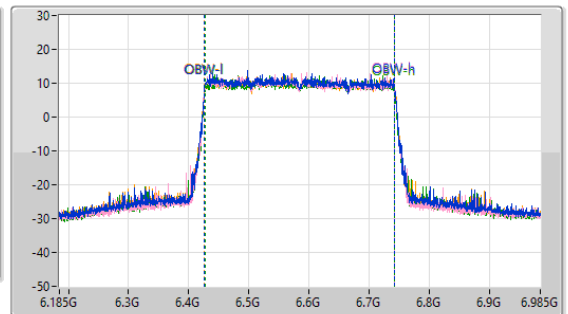

Sweep Time (s)
100m

Detector Type
Peak

CF (Hz)
6.585G

Span (Hz)
800M

RBW (Hz)
5M

VBW (Hz)
10M

Sweep Time (s)
100m

Detector Type
Peak