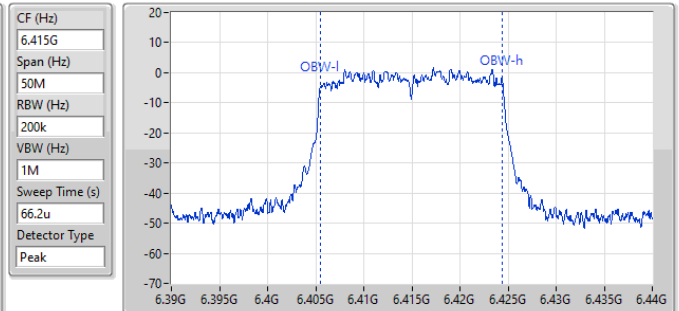

5.925-6.425GHz_802.11ax HEW20_Nss1,(MCS0)_1TX

EBW

6415MHz

04/03/2024

26dB(Hz)	Fl-26dB(Hz)	Fh-26dB(Hz)	OBW(Hz)	Fl-OBW(Hz)	Fh-OBW(Hz)	Limit(Hz)	Port
20.79M	6.40455G	6.42534G	18.916M	6.40553G	6.42445G	Inf	1