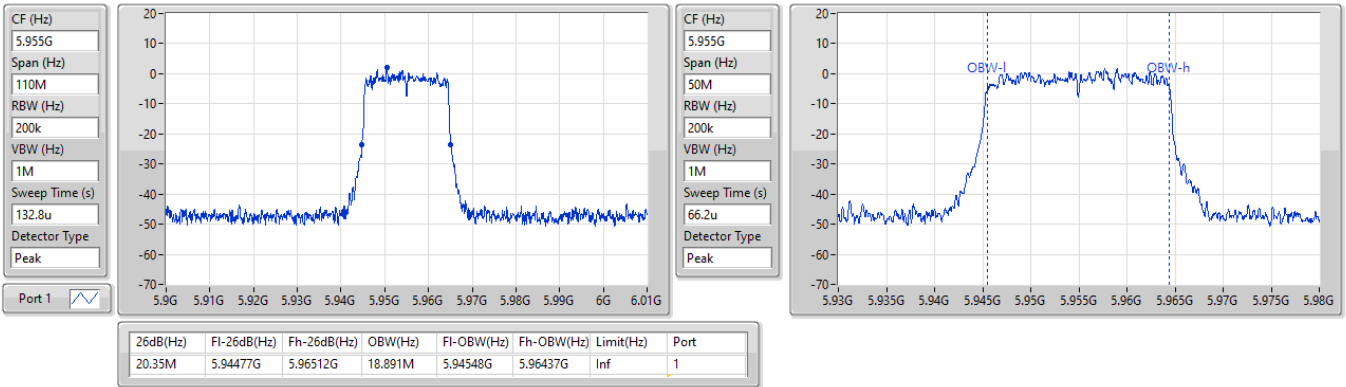

Port X-N dB = Port X 6dB down bandwidth for 5.725-5.85GHz band / 26dB down bandwidth for other band
Port X-OBW = Port X 99% occupied bandwidth

5.925-6.425GHz_802.11ax HEW20_Nss1,(MCS0)_1TX

EBW

5955MHz

04/03/2024