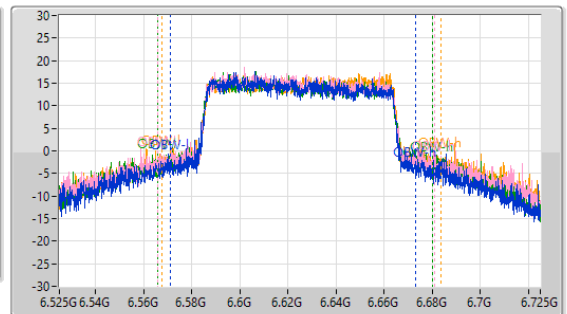

Sweep Time (s)
2.01m

Detector Type
Peak

CF (Hz)
6.625G

Span (Hz)
200M

RBW (Hz)
2M

VBW (Hz)
10M

Sweep Time (s)
2.01m

Detector Type
Peak