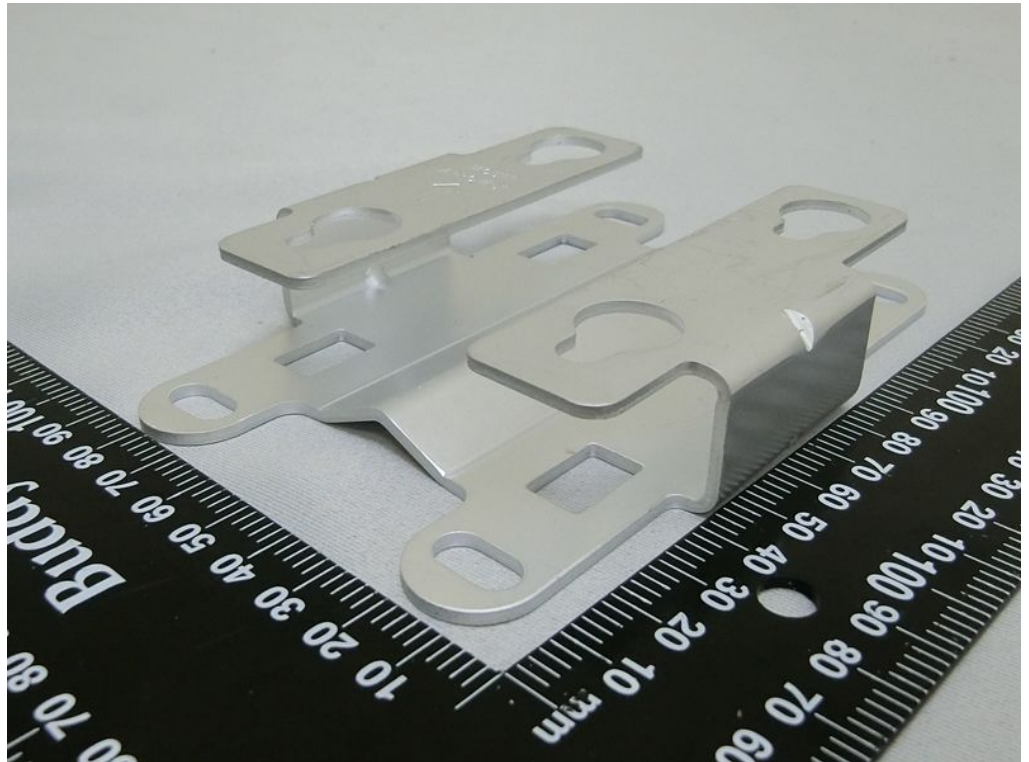

Brand Name: CISCO Model Name: CW9163E-B, CW9163E-MR

EUT 1

EUT 2

Ant. 1~Ant .4

Ant. 8

Waterproof Covering
(Cable Gland) 1 used
for EUT 1

Waterproof Covering
(Cable Gland) 2 used
for EUT 2

Waterproof Covering
(Cap) 1 used for EUT 1

Waterproof Covering
(Cap) 2 used for EUT 2

Mount bracket 1
Used for CW9163E-MR

Mount bracket 2
Used for CW9163E-B