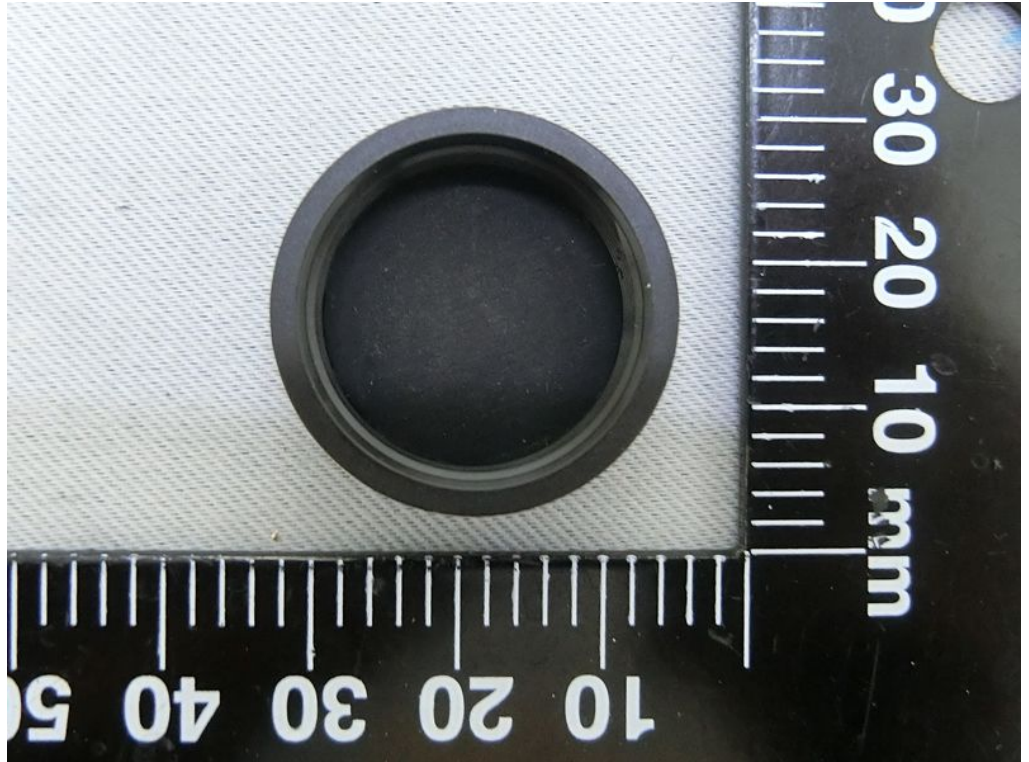

Brand Name: CISCO Model Name: CW9163E-B, CW9163E-MR

EUT 1

EUT 2

Ant. 1~Ant .4

Ant. 8

Waterproof Covering
(Cable Gland) 1 used
for EUT 1

Waterproof Covering
(Cable Gland) 2 used
for EUT 2

Waterproof Covering
(Cap) 1 used for EUT 1

Waterproof Covering
(Cap) 2 used for EUT 2

Mount bracket 1
Used for CW9163E-MR

Mount bracket 2
Used for CW9163E-B