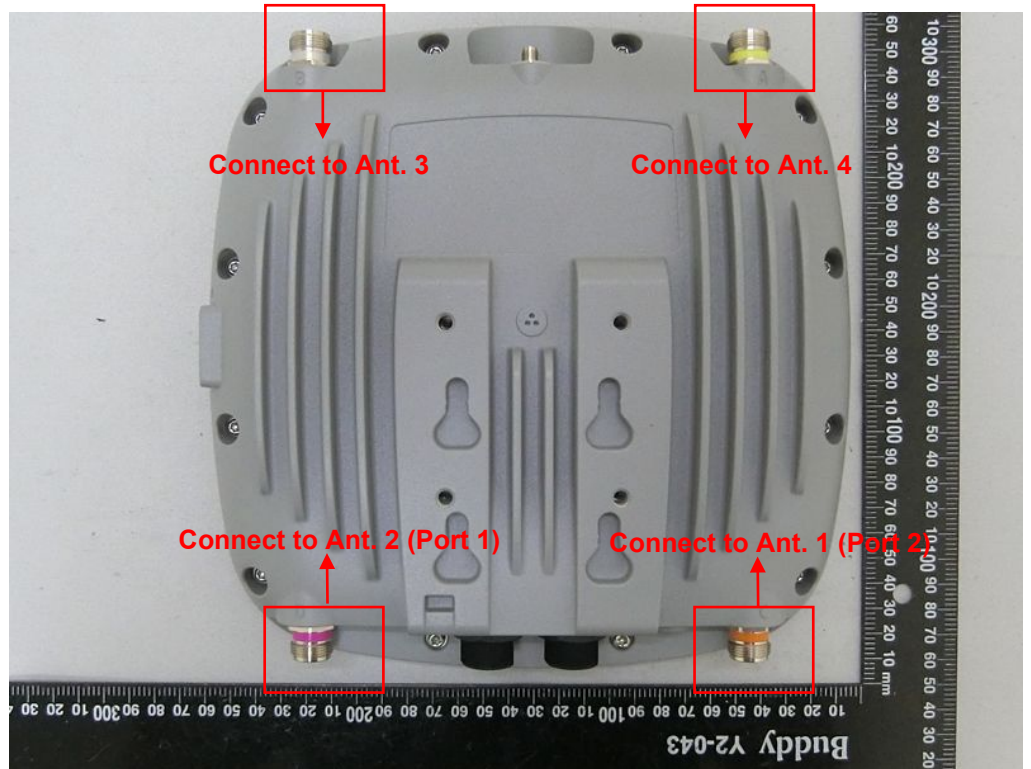

Brand Name: CISCO Model Name: CW9163E-B, CW9163E-MR

EUT 1

EUT 2

Ant. 1~Ant .4

Ant. 8

Waterproof Covering
(Cable Gland) 1 used
for EUT 1

Waterproof Covering
(Cable Gland) 2 used
for EUT 2

Waterproof Covering
(Cap) 1 used for EUT 1

Waterproof Covering
(Cap) 2 used for EUT 2

Mount bracket 1
Used for CW9163E-MR

Mount bracket 2
Used for CW9163E-B