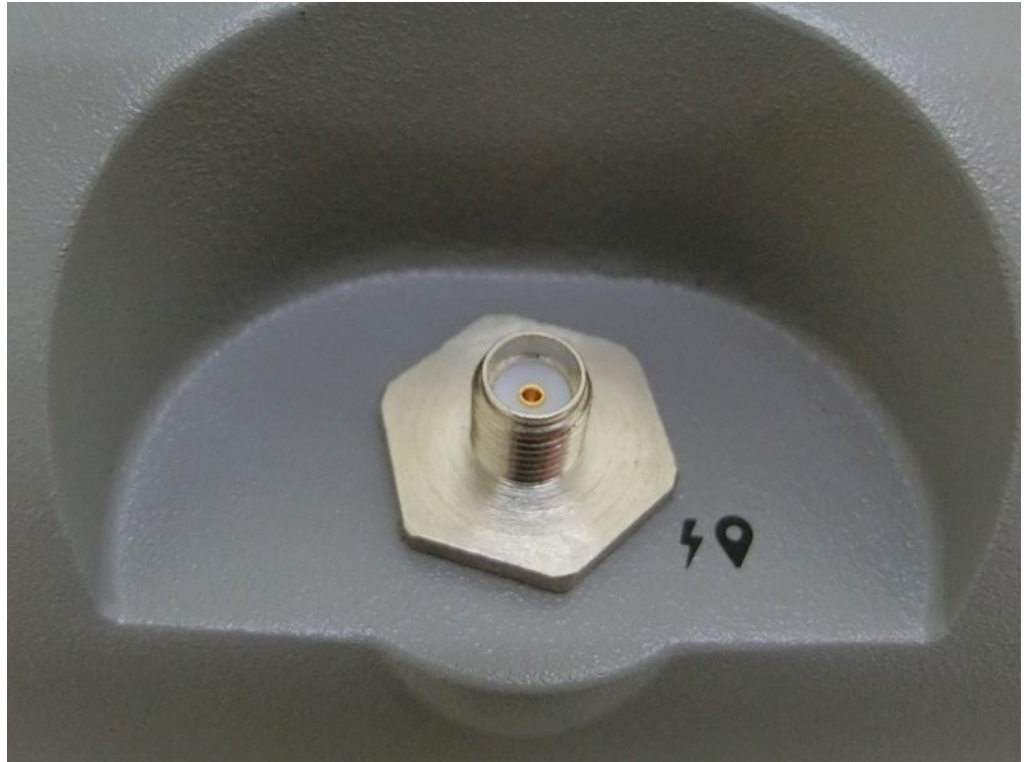

Brand Name: CISCO Model Name: CW9163E-B, CW9163E-MR

EUT 1

EUT 2

Ant. 1~Ant .4

Ant. 8

Waterproof Covering
(Cable Gland) 1 used
for EUT 1

Waterproof Covering
(Cable Gland) 2 used
for EUT 2

Waterproof Covering
(Cap) 1 used for EUT 1

Waterproof Covering
(Cap) 2 used for EUT 2

Mount bracket 1
Used for CW9163E-MR

Mount bracket 2
Used for CW9163E-B