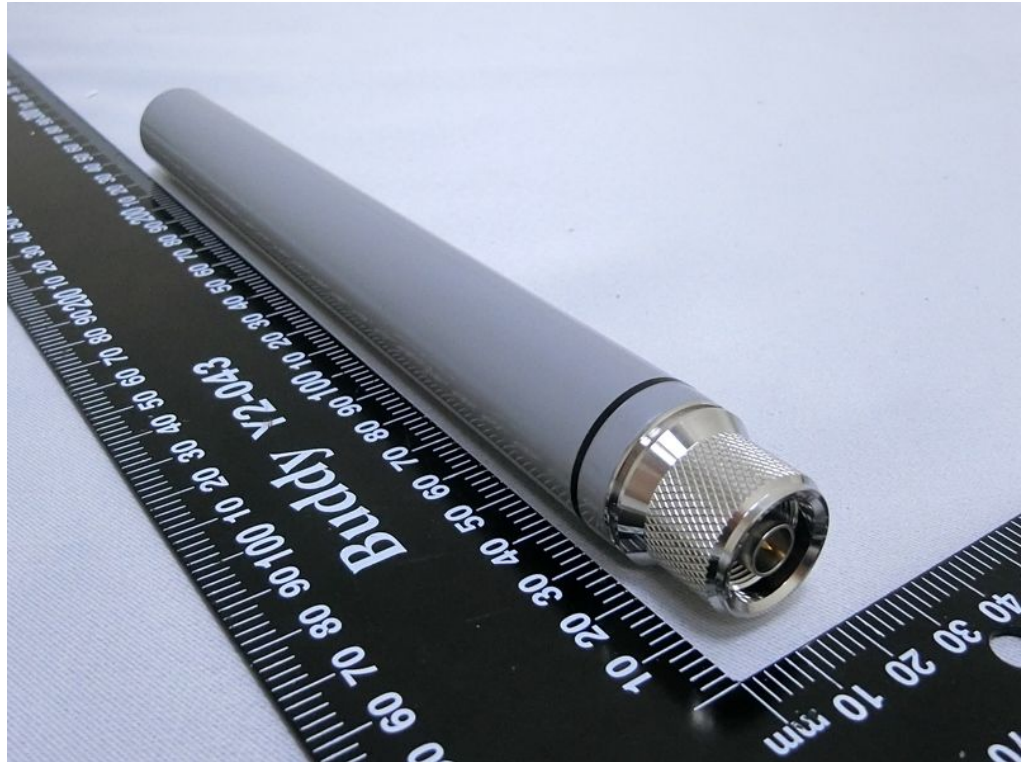

Brand Name: CISCO Model Name: CW9163E-B, CW9163E-MR

EUT 1

EUT 2

Ant. 1~Ant .4

Ant. 8

Waterproof Covering
(Cable Gland) 1 used
for EUT 1

Waterproof Covering
(Cable Gland) 2 used
for EUT 2

Waterproof Covering
(Cap) 1 used for EUT 1

Waterproof Covering
(Cap) 2 used for EUT 2

Mount bracket 1
Used for CW9163E-MR

Mount bracket 2
Used for CW9163E-B