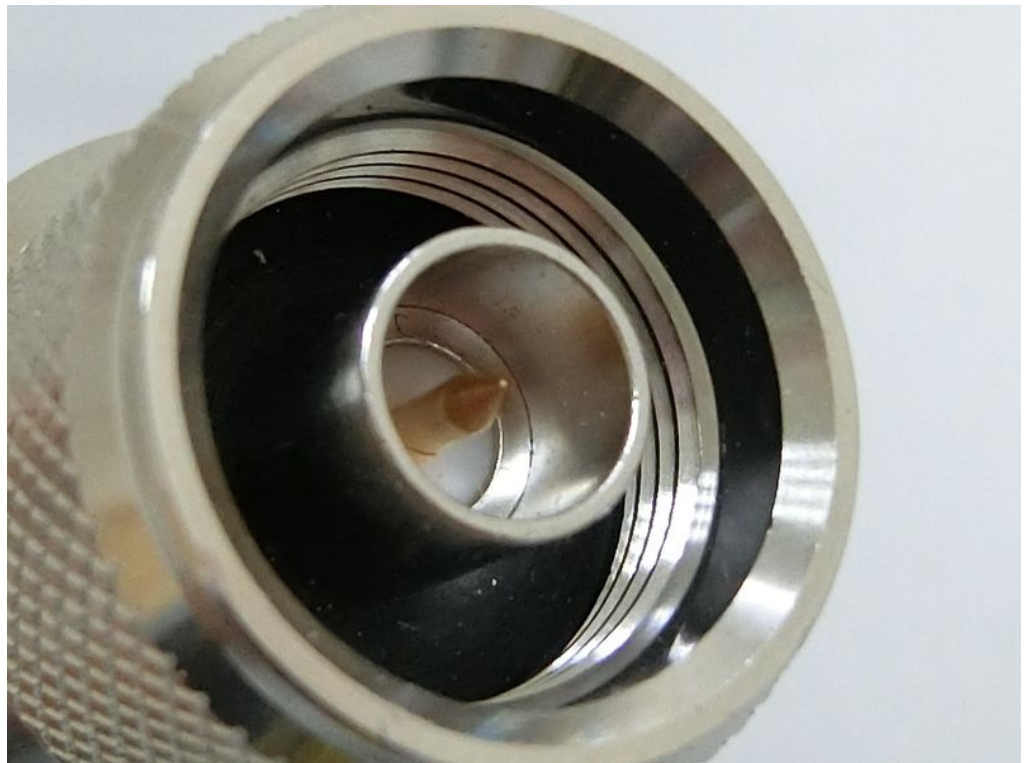

Brand Name: CISCO Model Name: CW9163E-B, CW9163E-MR

EUT 1

EUT 2

Ant. 1~Ant .4

Ant. 8

Waterproof Covering
(Cable Gland) 1 used
for EUT 1

Waterproof Covering
(Cable Gland) 2 used
for EUT 2

Waterproof Covering
(Cap) 1 used for EUT 1

Waterproof Covering
(Cap) 2 used for EUT 2

Mount bracket 1
Used for CW9163E-MR

Mount bracket 2
Used for CW9163E-B