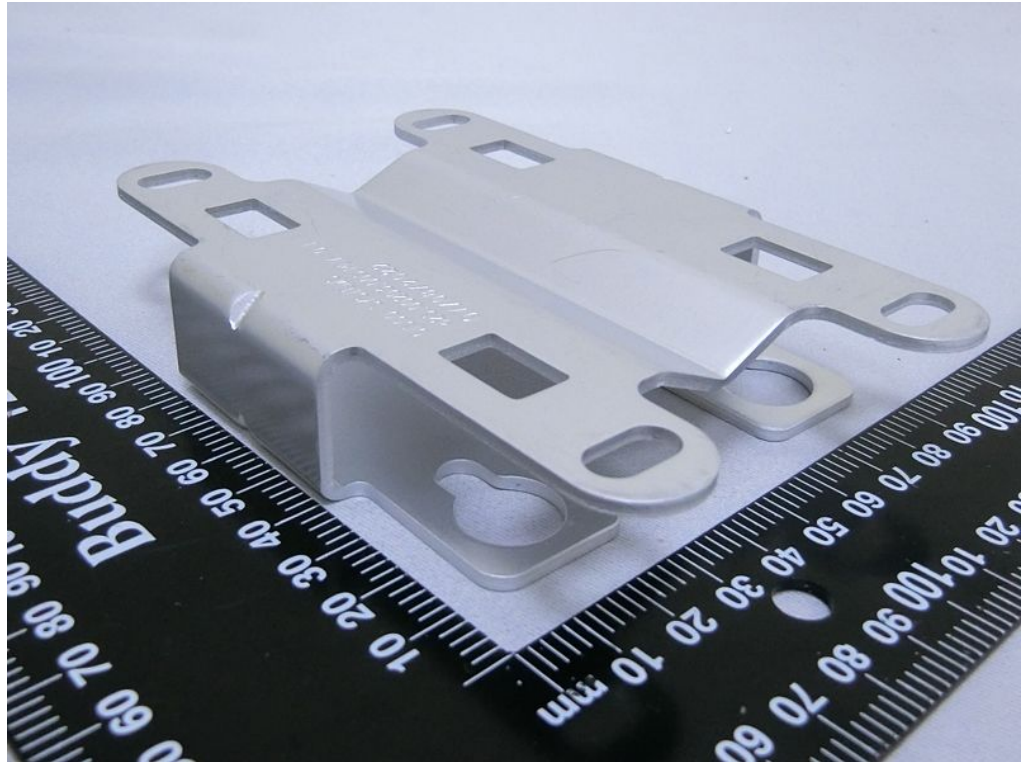

Brand Name: CISCO Model Name: CW9163E-B, CW9163E-MR

EUT 1

EUT 2

Ant. 1~Ant .4

Ant. 8

Waterproof Covering
(Cable Gland) 1 used
for EUT 1

Waterproof Covering
(Cable Gland) 2 used
for EUT 2

Waterproof Covering
(Cap) 1 used for EUT 1

Waterproof Covering
(Cap) 2 used for EUT 2

Mount bracket 1
Used for CW9163E-MR

Mount bracket 2
Used for CW9163E-B