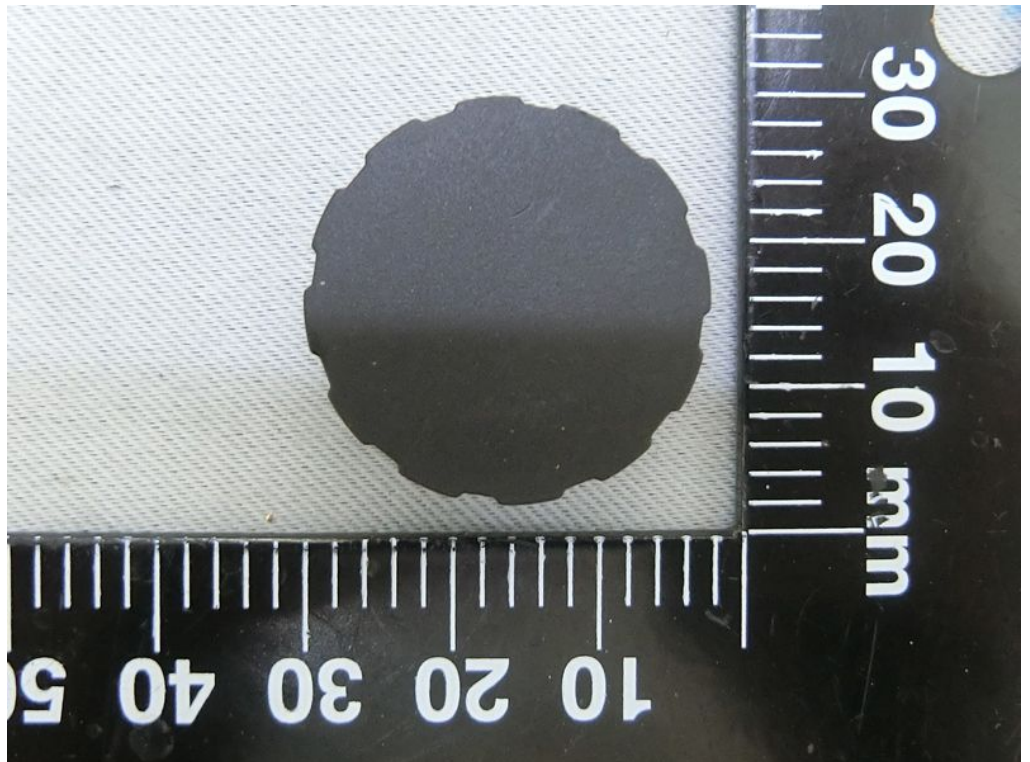

Brand Name: CISCO Model Name: CW9163E-B, CW9163E-MR

EUT 1

EUT 2

Ant. 1~Ant .4

Ant. 8

Waterproof Covering
(Cable Gland) 1 used
for EUT 1

Waterproof Covering
(Cable Gland) 2 used
for EUT 2

Waterproof Covering
(Cap) 1 used for EUT 1

Waterproof Covering
(Cap) 2 used for EUT 2

Mount bracket 1
Used for CW9163E-MR

Mount bracket 2
Used for CW9163E-B