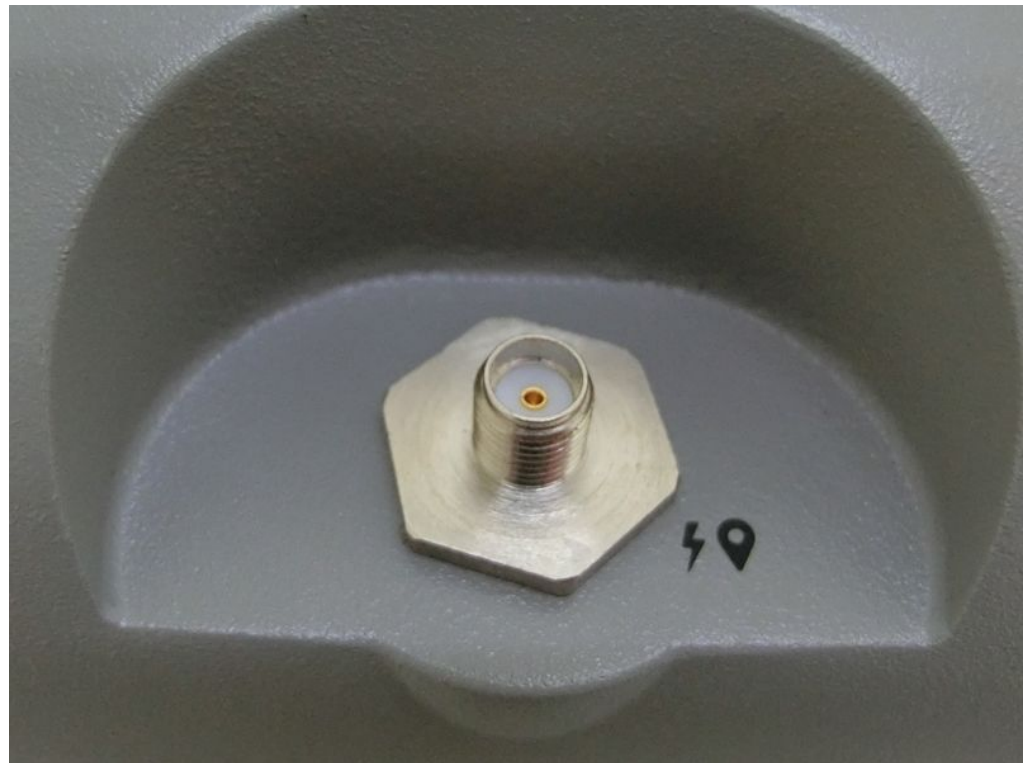

Brand Name: CISCO Model Name: CW9163E-B, CW9163E-MR

EUT 1

EUT 2

Ant. 1~Ant .4

Ant. 8

Waterproof Covering
(Cable Gland) 1 used
for EUT 1

Waterproof Covering
(Cable Gland) 2 used
for EUT 2

Waterproof Covering
(Cap) 1 used for EUT 1

Waterproof Covering
(Cap) 2 used for EUT 2

Mount bracket 1
Used for CW9163E-MR

Mount bracket 2
Used for CW9163E-B