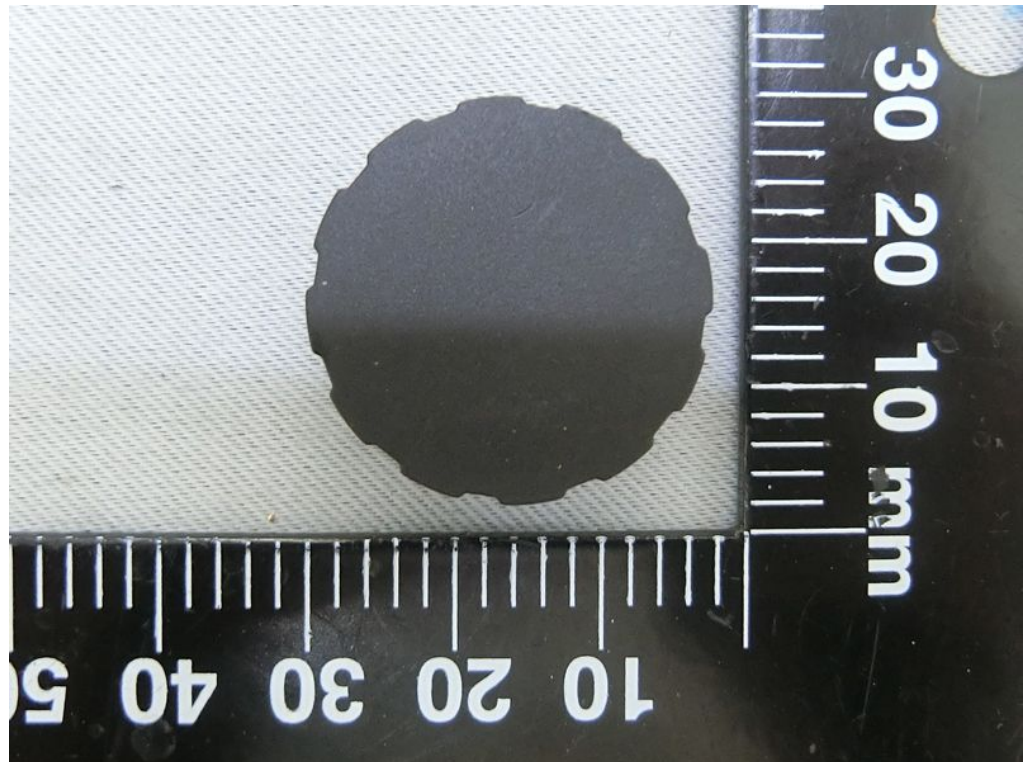

Brand Name: CISCO Model Name: CW9163E-B, CW9163E-MR

EUT 1

EUT 2

Ant. 1~Ant .4

Ant. 8

Waterproof Covering
(Cable Gland) 1 used
for EUT 1

Waterproof Covering
(Cable Gland) 2 used
for EUT 2

Waterproof Covering
(Cap) 1 used for EUT 1

Waterproof Covering
(Cap) 2 used for EUT 2

Mount bracket 1
Used for CW9163E-MR

Mount bracket 2
Used for CW9163E-B