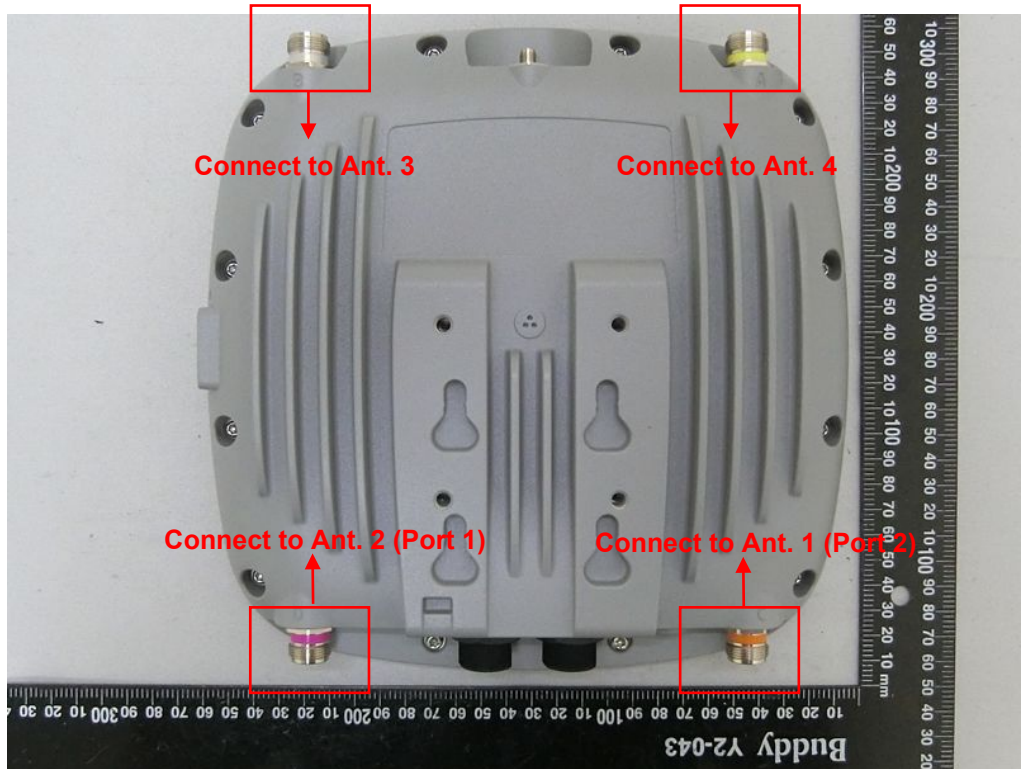

Brand Name: CISCO Model Name: CW9163E-B, CW9163E-MR

EUT 1

EUT 2

Ant. 1~Ant .4

Ant. 8

Waterproof Covering
(Cable Gland) 1 used
for EUT 1

Waterproof Covering
(Cable Gland) 2 used
for EUT 2

Waterproof Covering
(Cap) 1 used for EUT 1

Waterproof Covering
(Cap) 2 used for EUT 2

Mount bracket 1
Used for CW9163E-MR

Mount bracket 2
Used for CW9163E-B