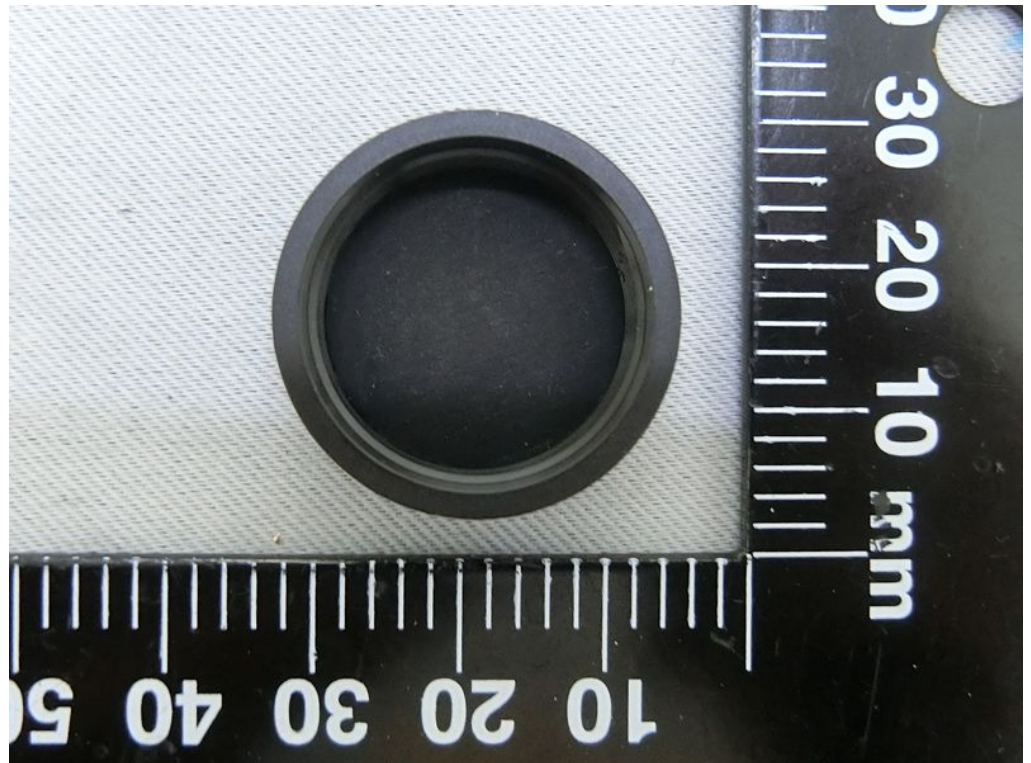

Brand Name: CISCO Model Name: CW9163E-B, CW9163E-MR

EUT 1

EUT 2

Ant. 1~Ant .4

Ant. 8

Waterproof Covering
(Cable Gland) 1 used
for EUT 1

Waterproof Covering
(Cable Gland) 2 used
for EUT 2

Waterproof Covering
(Cap) 1 used for EUT 1

Waterproof Covering
(Cap) 2 used for EUT 2

Mount bracket 1
Used for CW9163E-MR

Mount bracket 2
Used for CW9163E-B