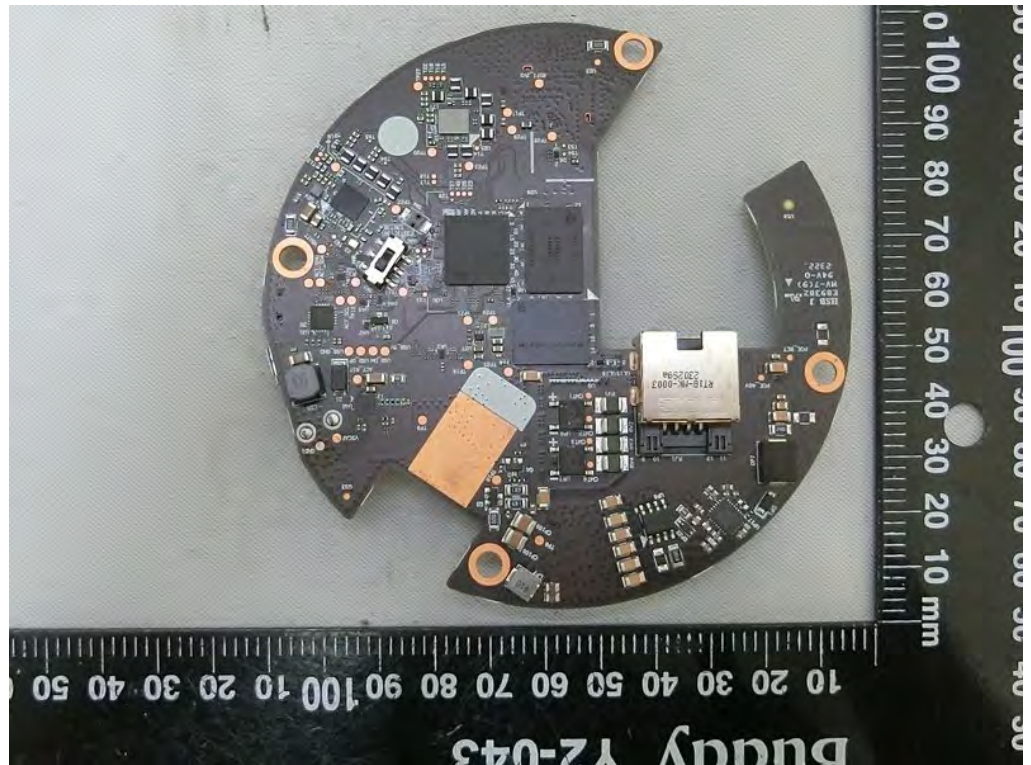

Brand Name: CISCO Model Name: MV13-HW

EUT 2