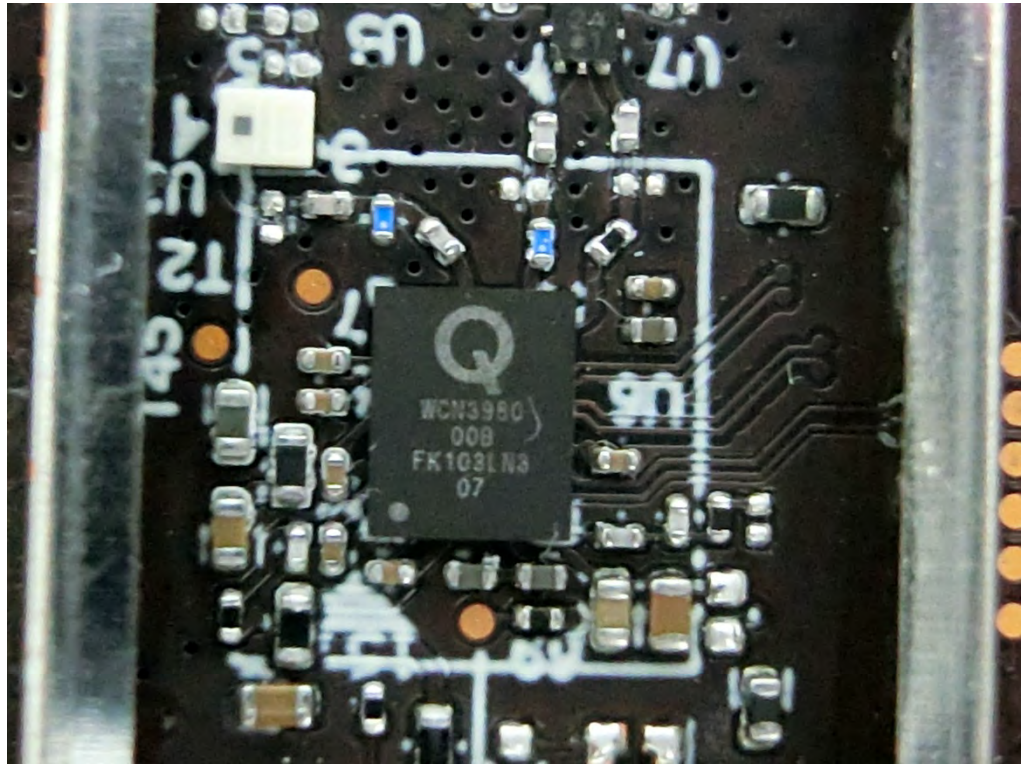

Brand Name: CISCO Model Name: MV13-HW

EUT 2