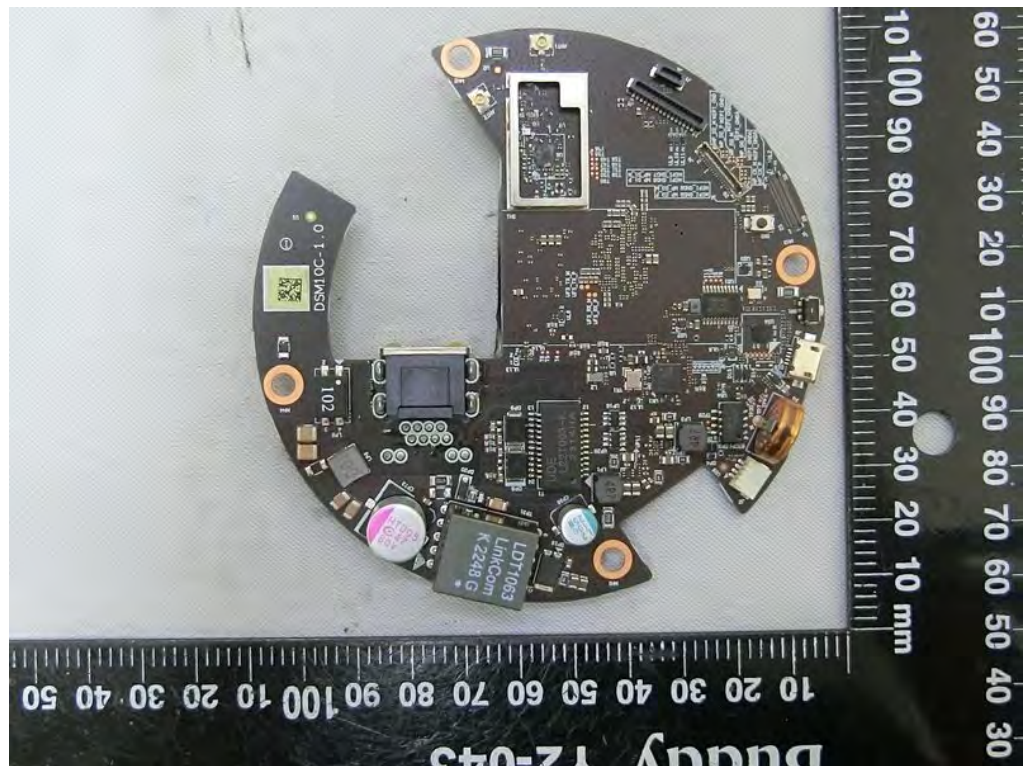

Brand Name: CISCO Model Name: MV13-HW

EUT 2