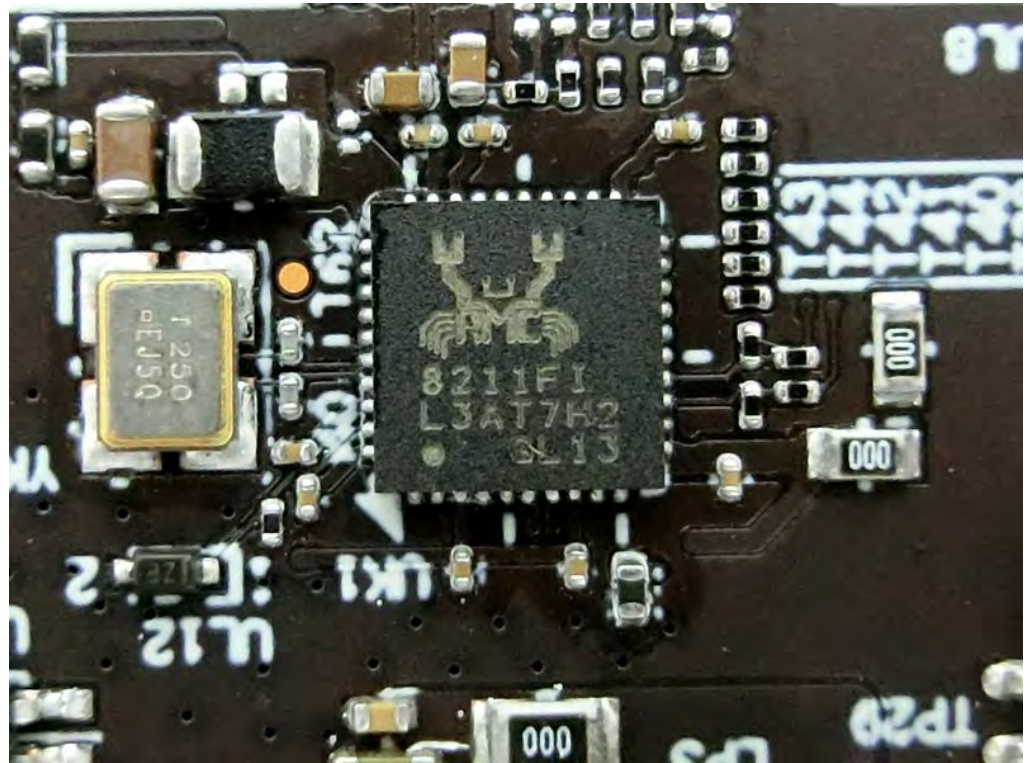

Brand Name: CISCO Model Name: MV13-HW

EUT 2