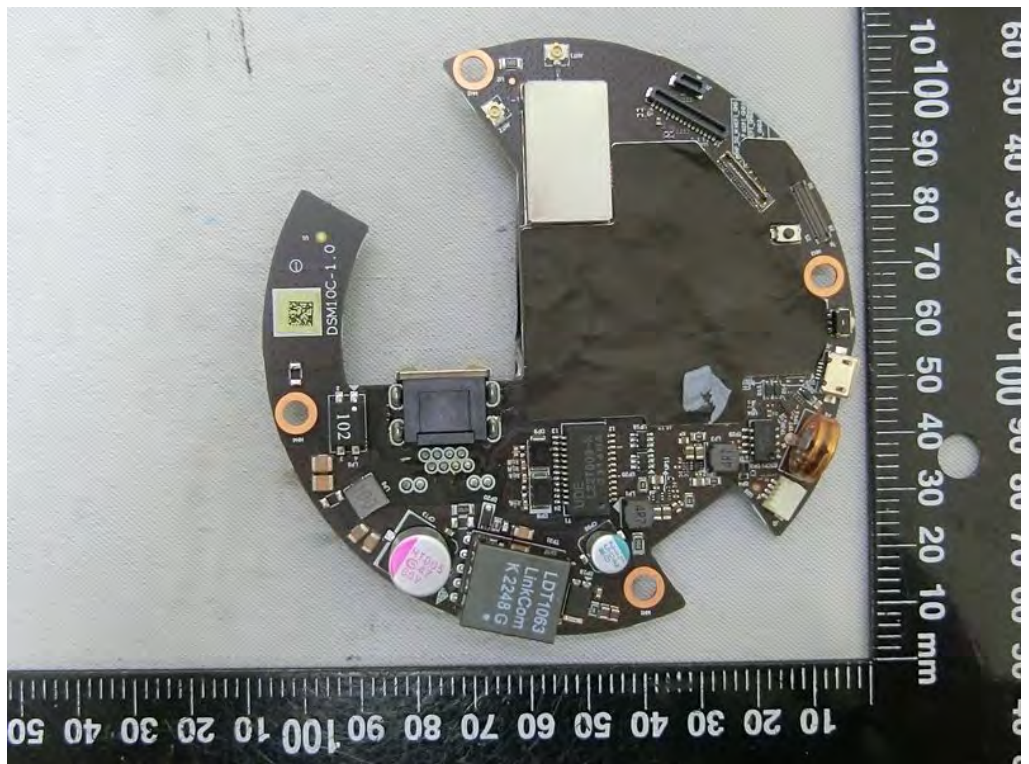

Brand Name: CISCO Model Name: MV13-HW

EUT 2