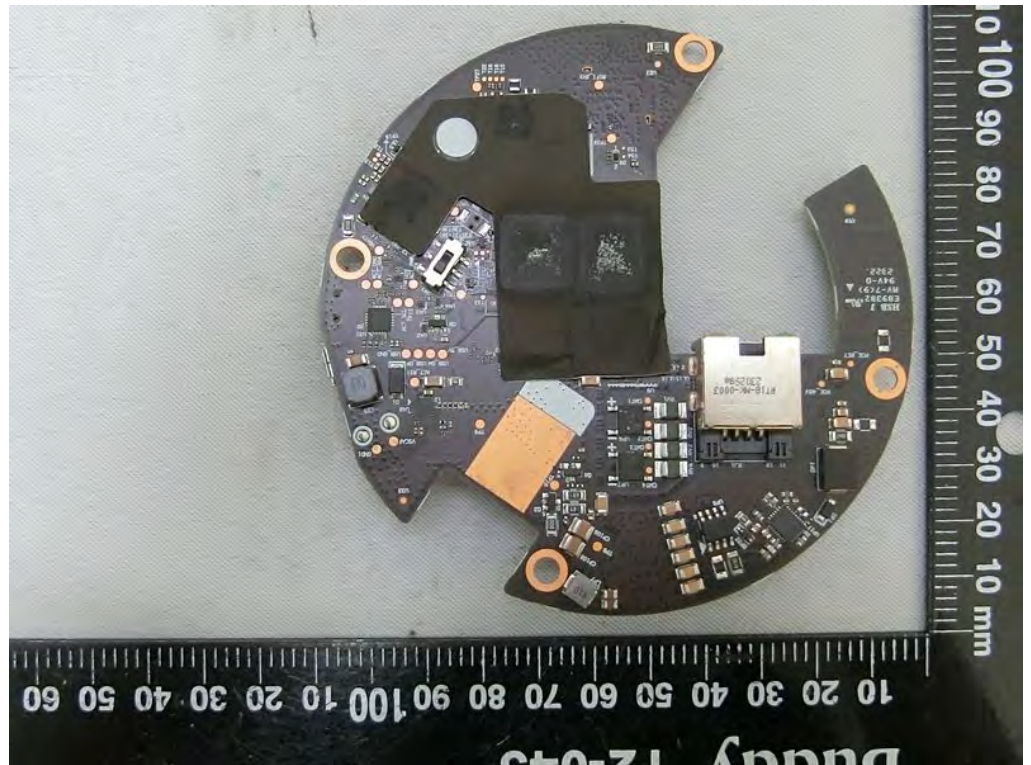

Brand Name: CISCO Model Name: MV13-HW

EUT 2