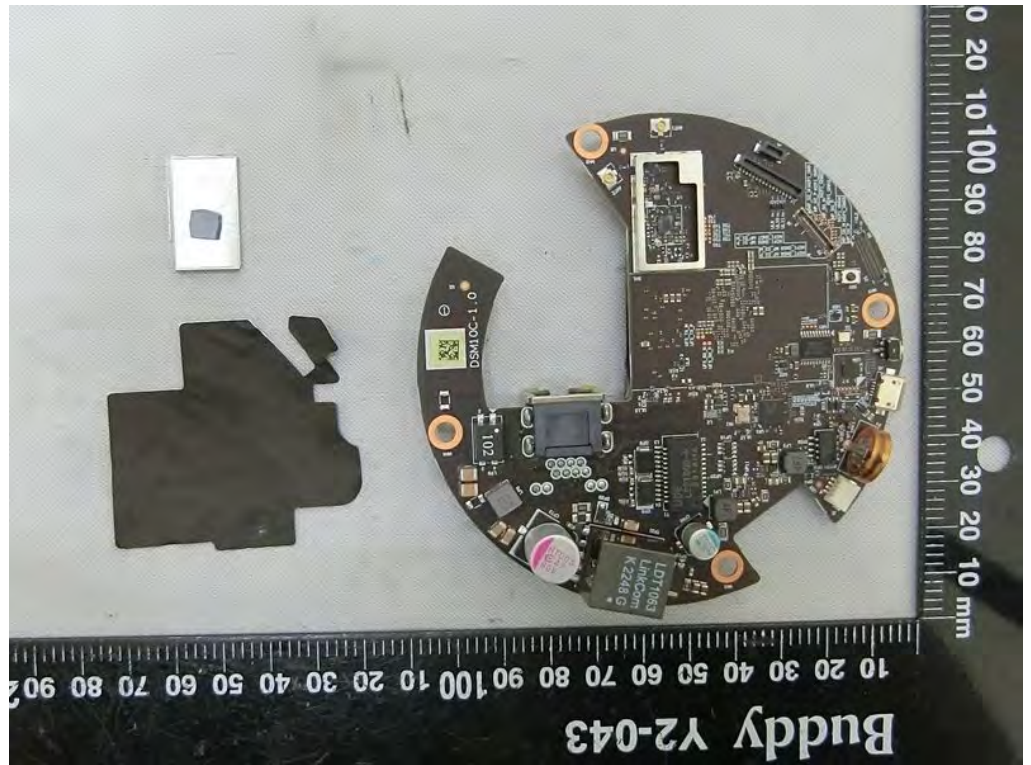

Brand Name: CISCO Model Name: MV13-HW

EUT 2