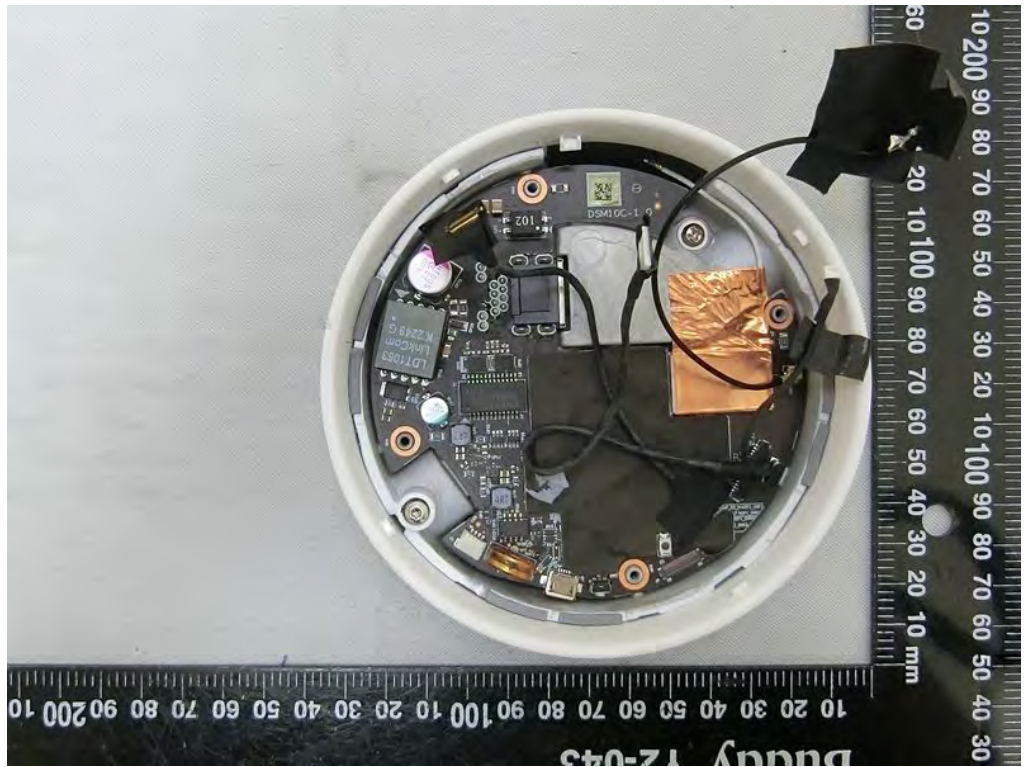

Brand Name: CISCO Model Name: MV13-HW

EUT 2