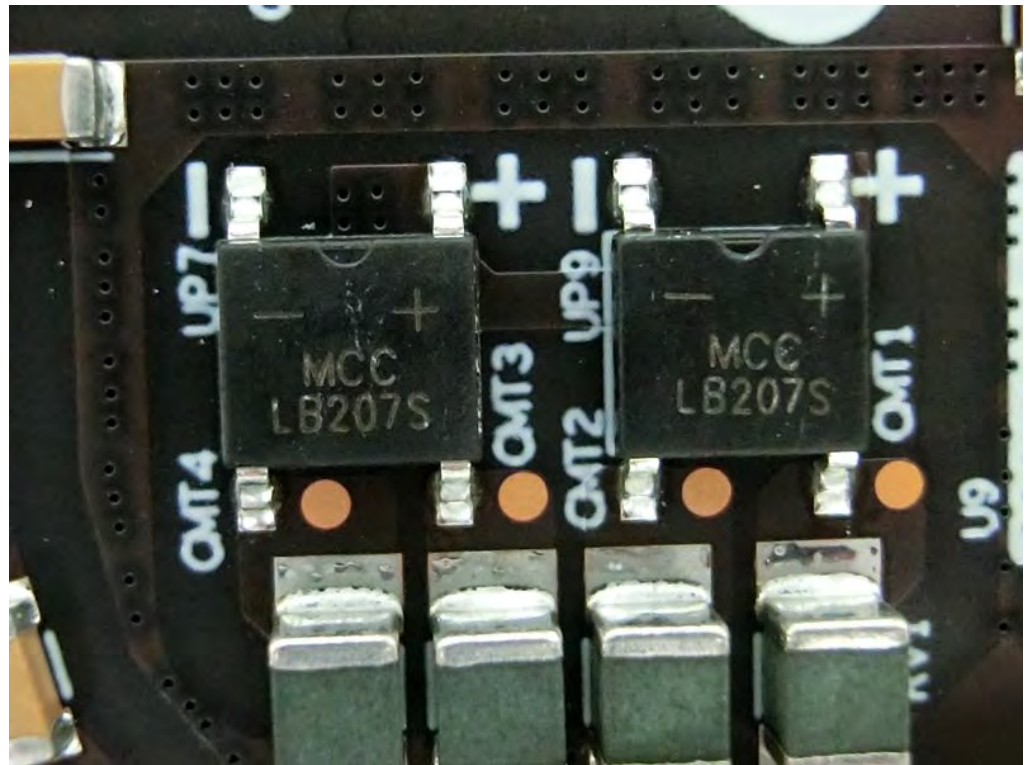

Brand Name: CISCO Model Name: MV13-HW

EUT 2