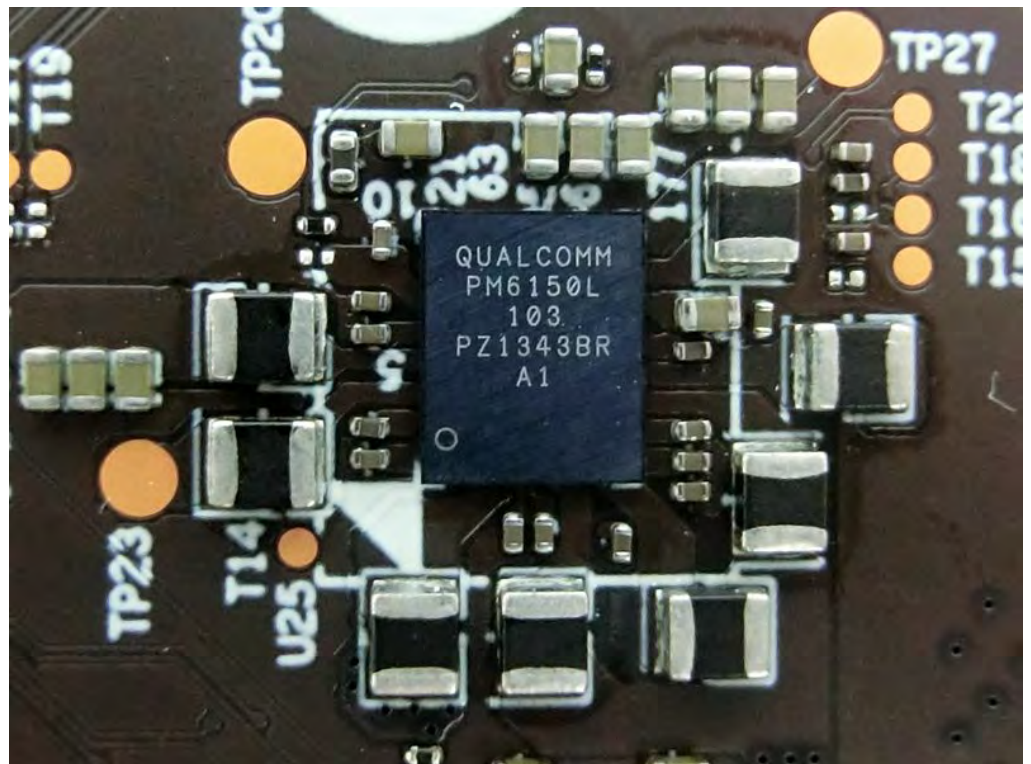

Brand Name: CISCO Model Name: MV13-HW

EUT 2