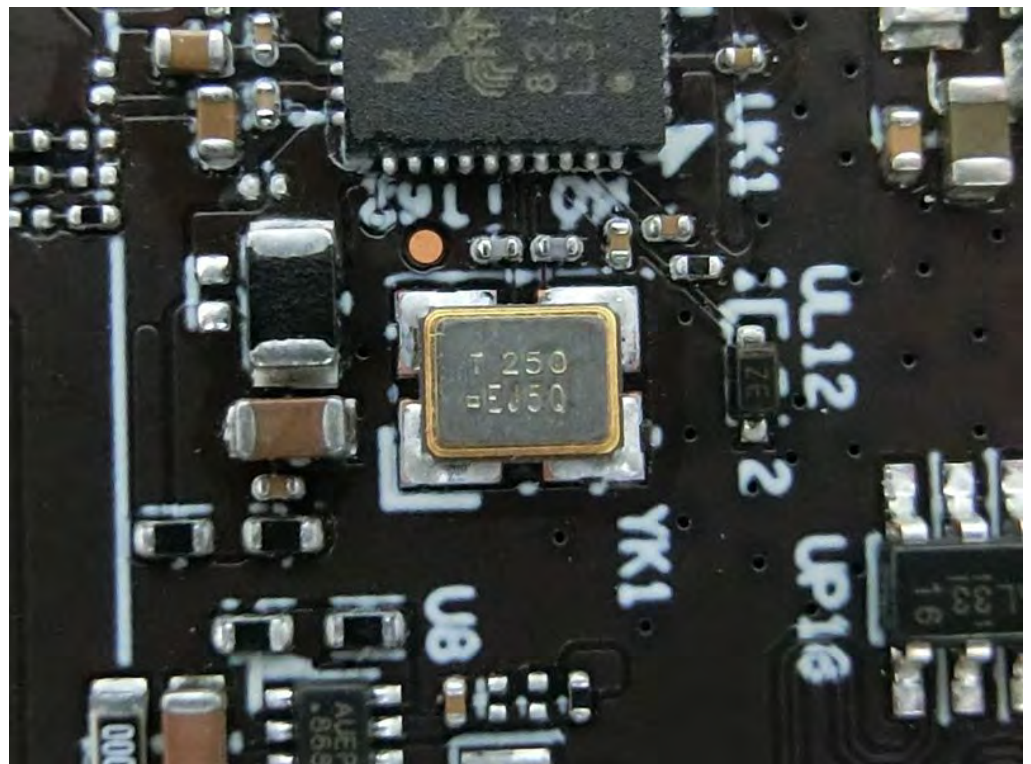

Brand Name: CISCO Model Name: MV13-HW

EUT 2