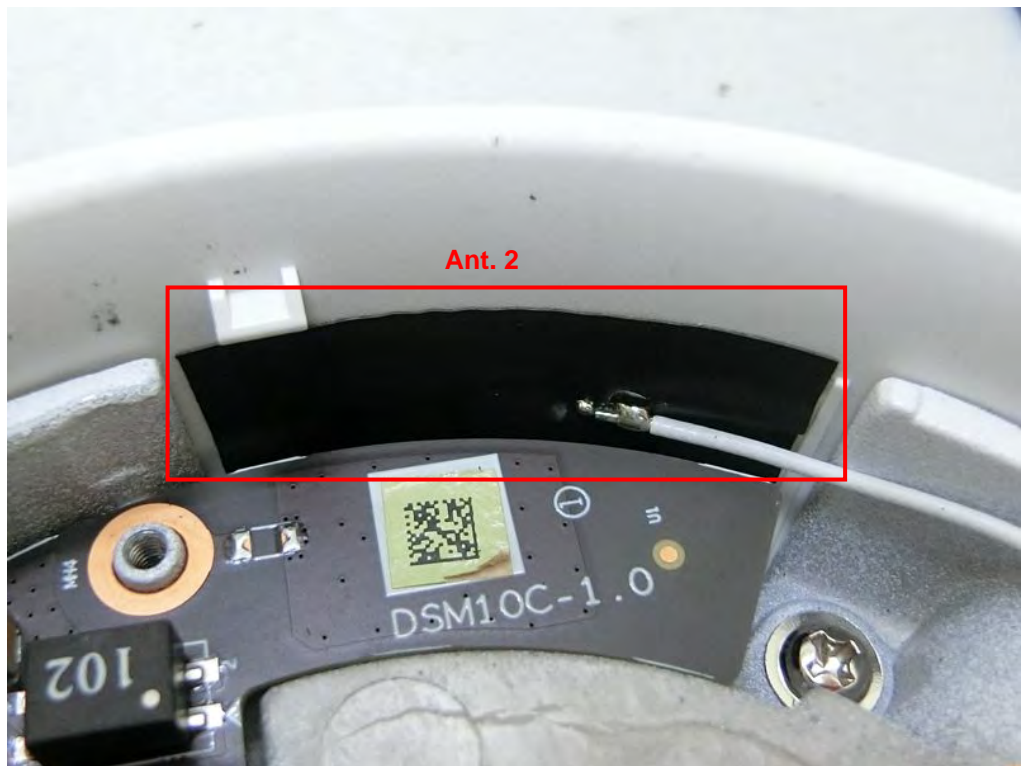

Brand Name: CISCO Model Name: MV13-HW

EUT 2