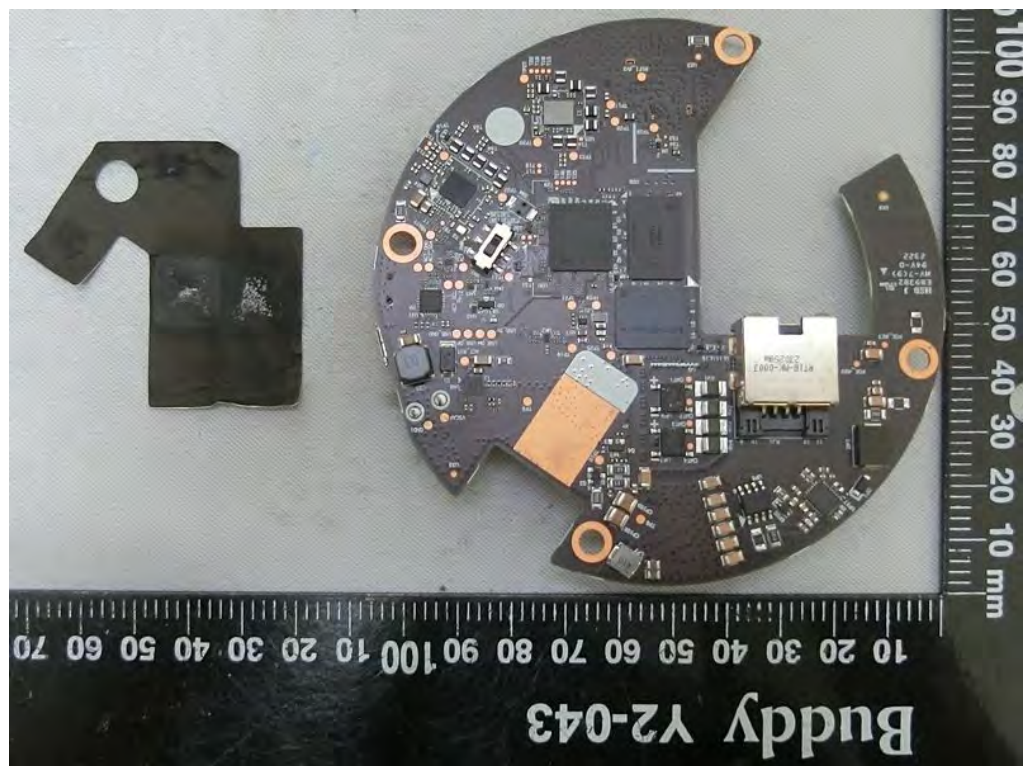

Brand Name: CISCO Model Name: MV13-HW

EUT 2