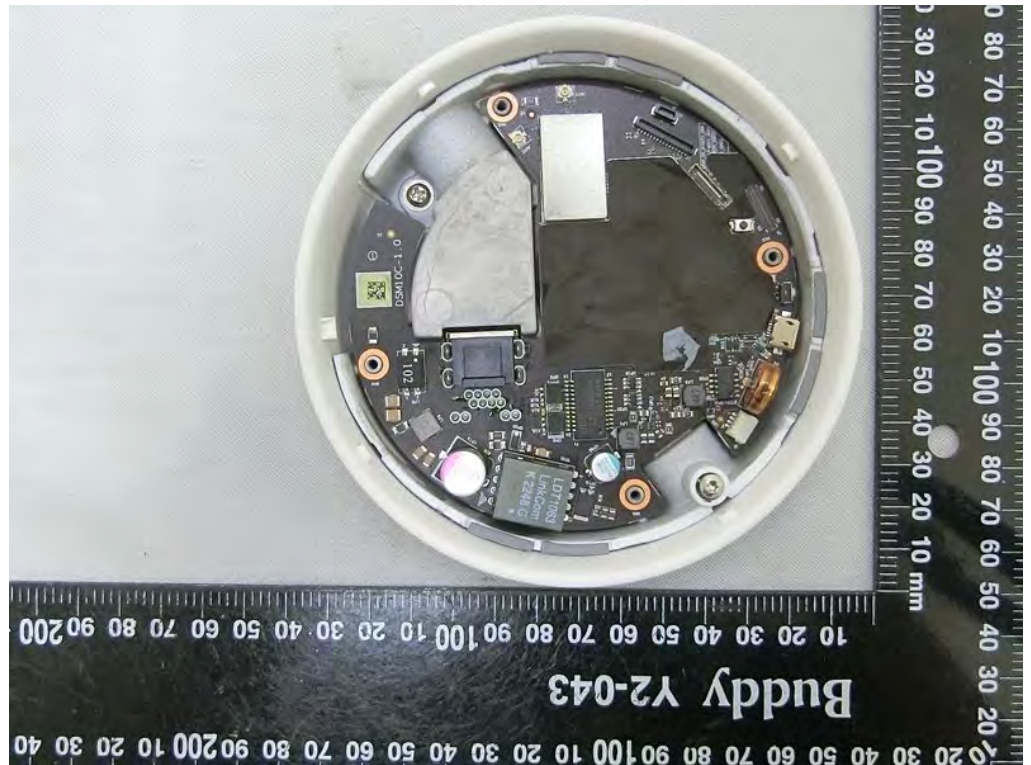

Brand Name: CISCO Model Name: MV13-HW

EUT 2