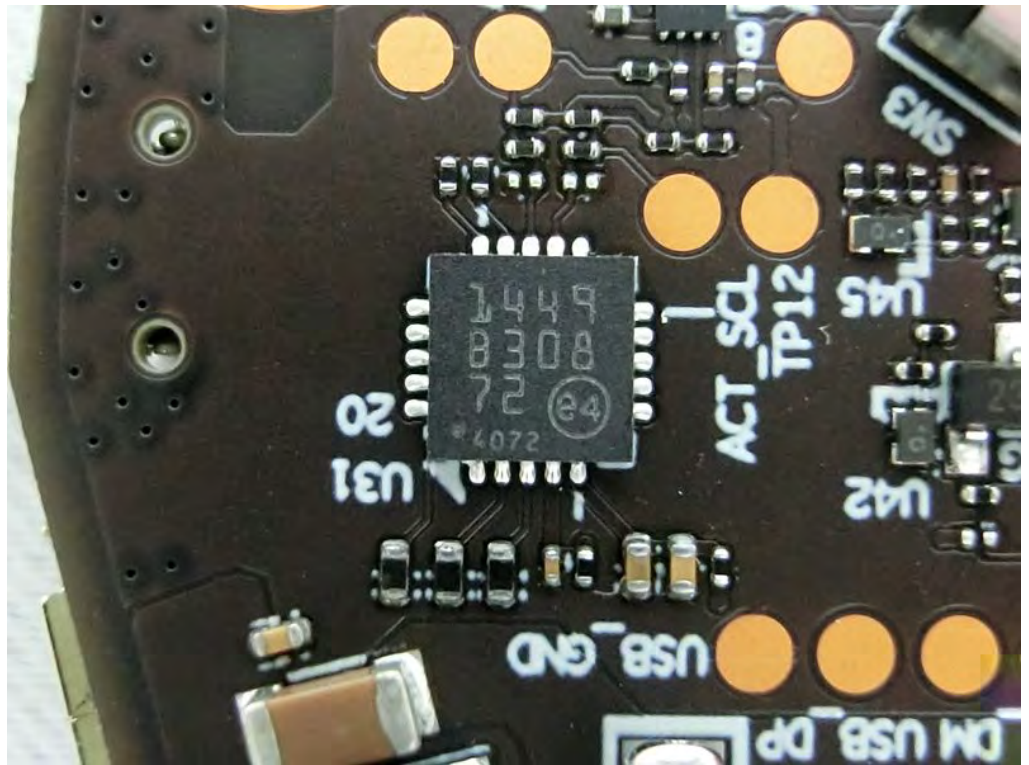

Brand Name: CISCO Model Name: MV13-HW

EUT 2