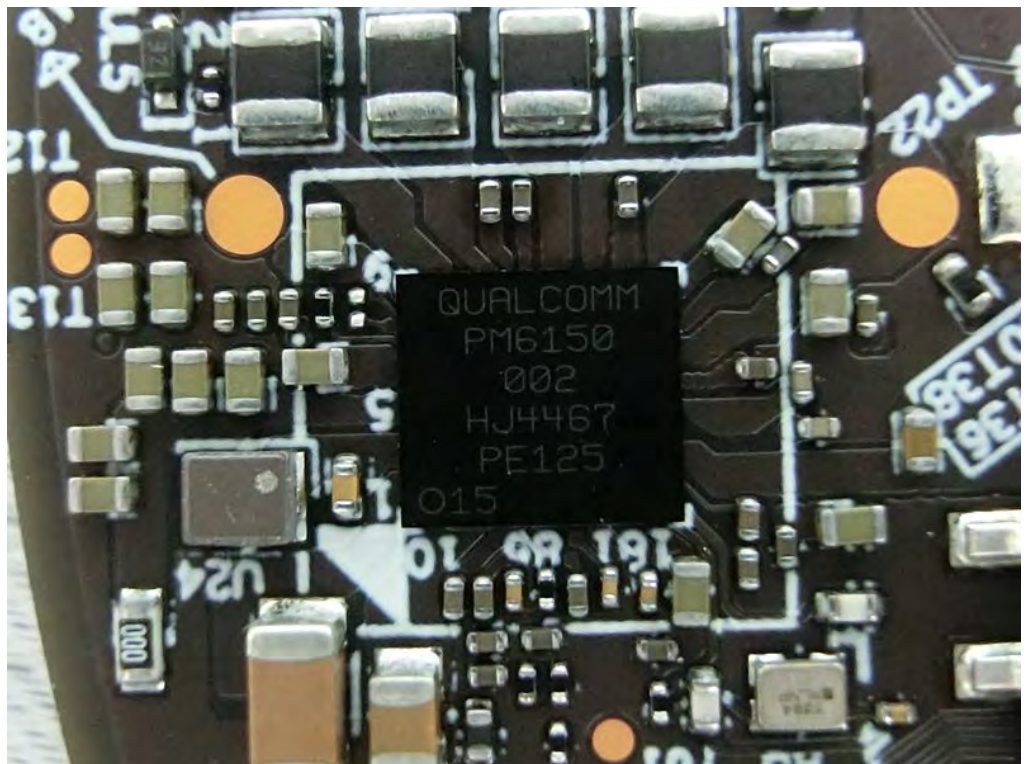

Brand Name: CISCO Model Name: MV13-HW

EUT 2