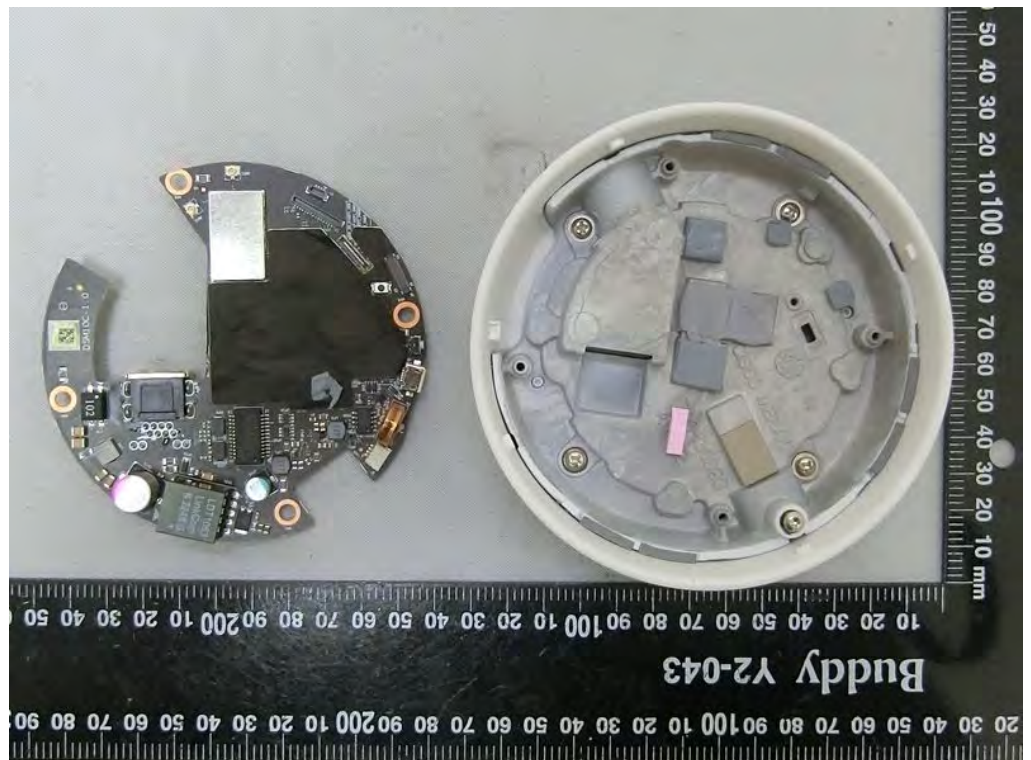

Brand Name: CISCO Model Name: MV13-HW

EUT 2