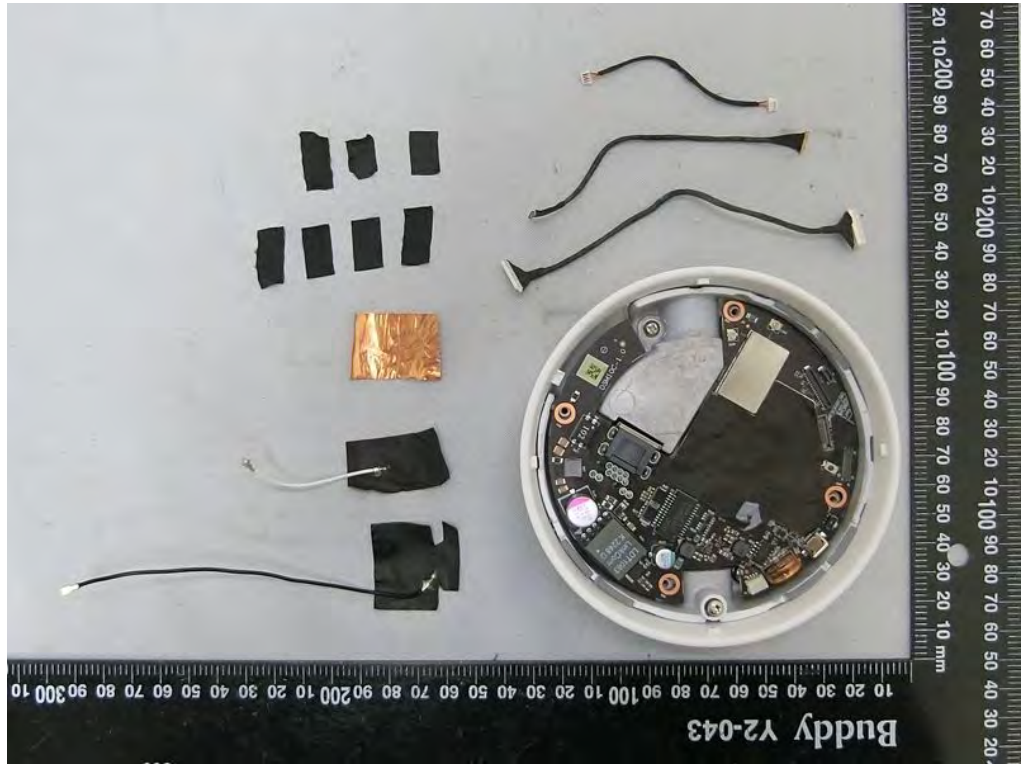

Brand Name: CISCO Model Name: MV13-HW

EUT 2