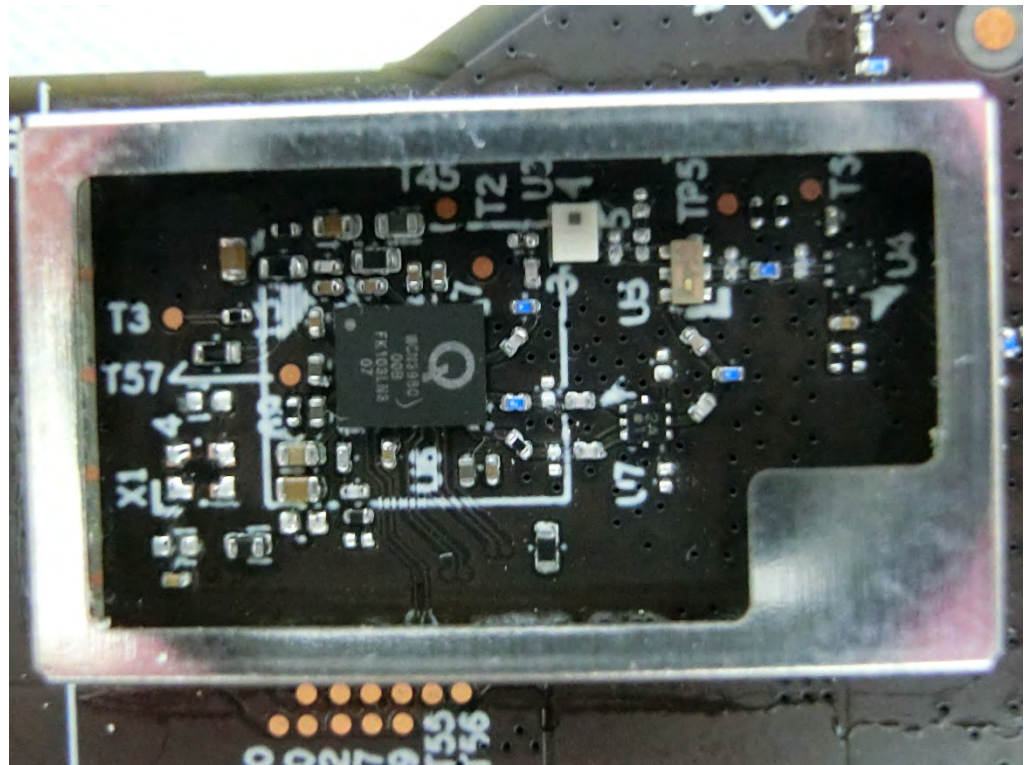

Brand Name: CISCO Model Name: MV13-HW

EUT 2