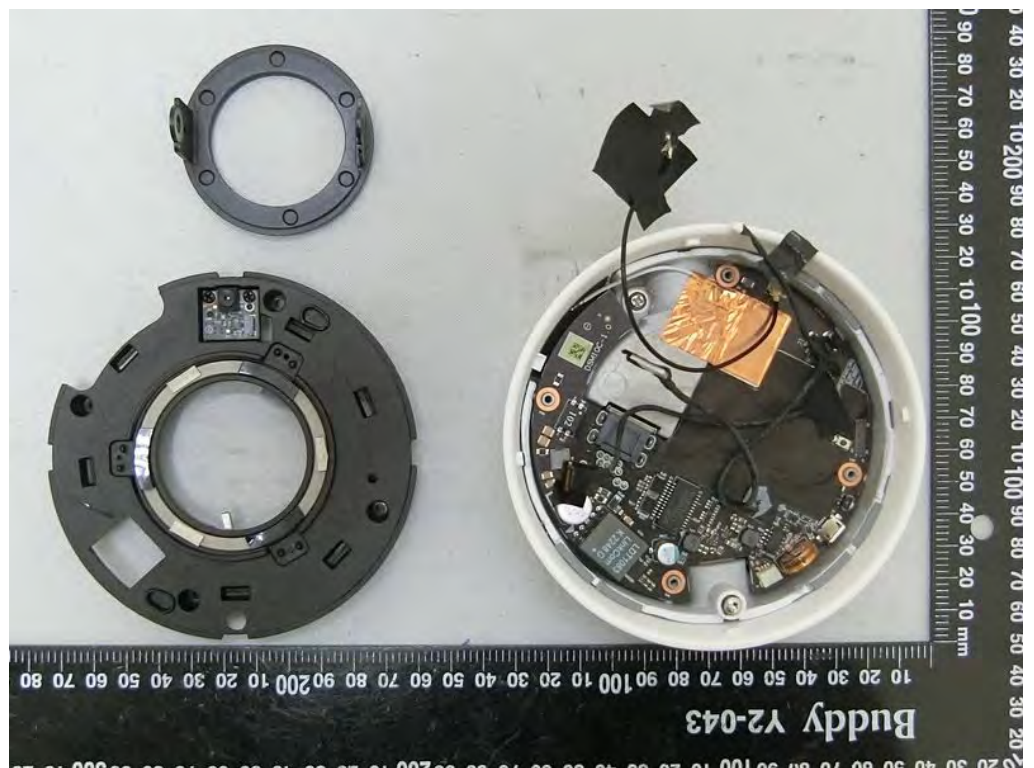

Brand Name: CISCO Model Name: MV13-HW

EUT 2