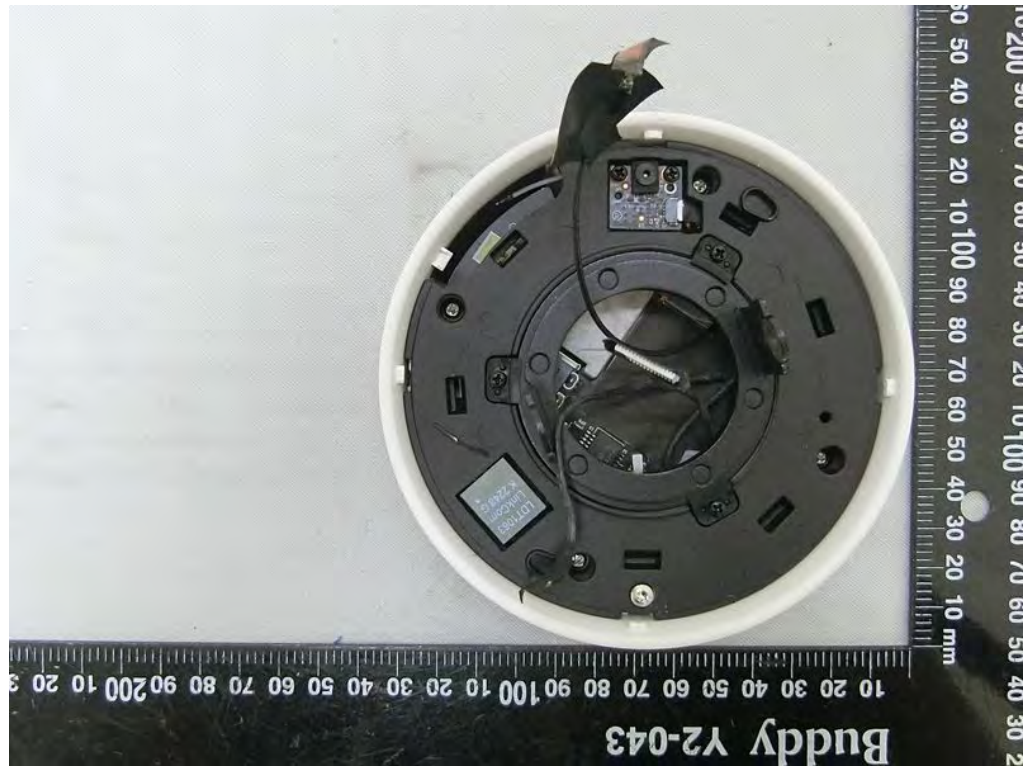

Brand Name: CISCO Model Name: MV13-HW

EUT 2