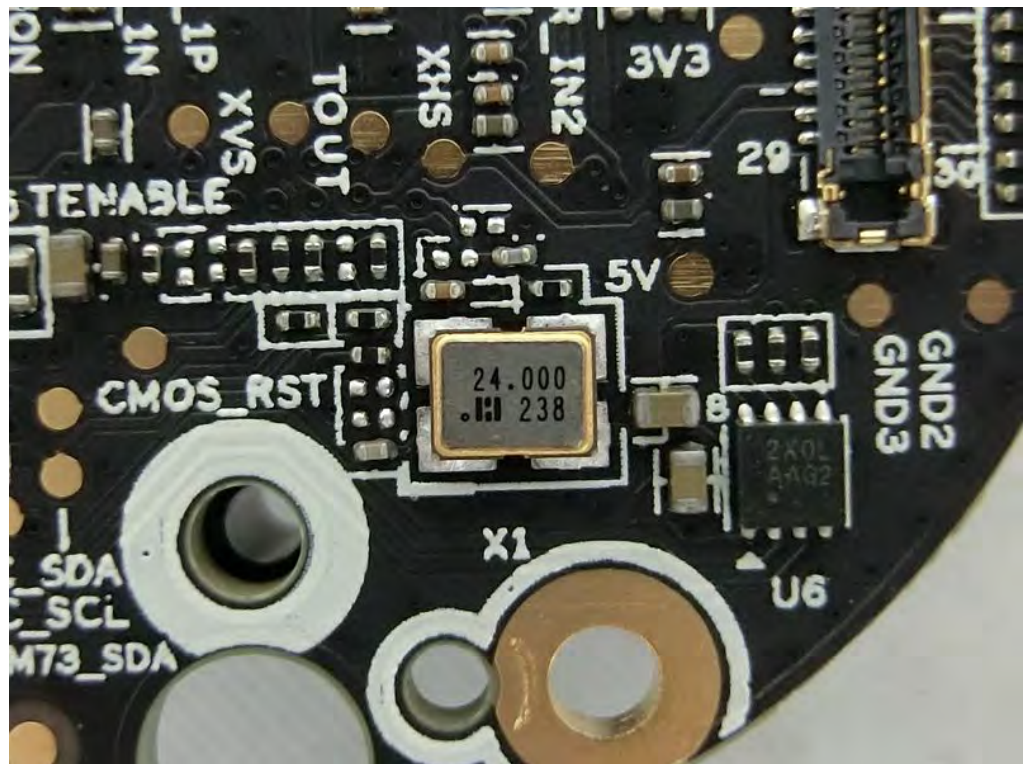

Brand Name: CISCO Model Name: MV13-HW

EUT 2