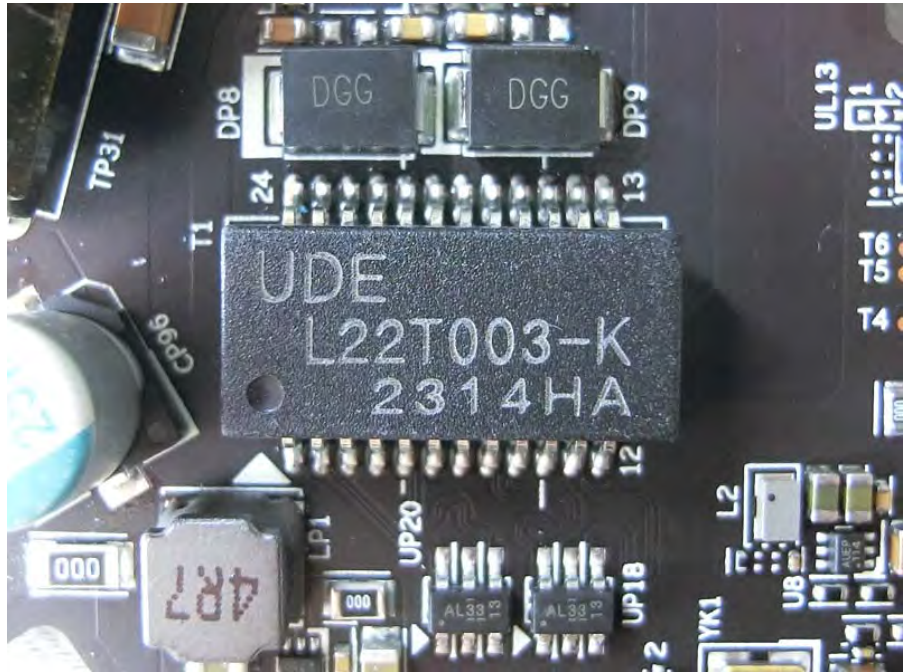

Brand Name: CISCO Model Name: MV33-HW

EUT 1

EUT 2