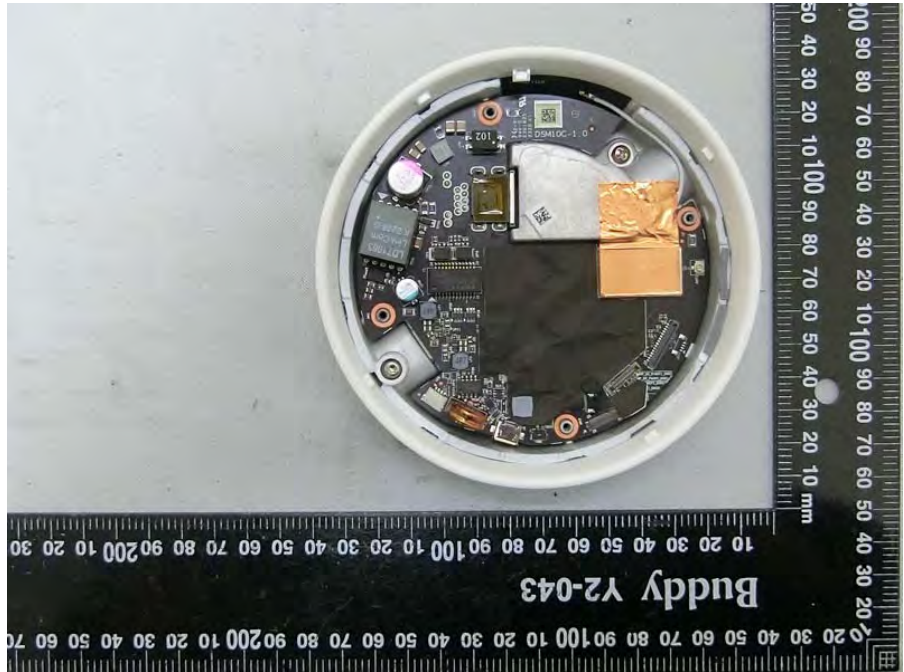

Brand Name: CISCO Model Name: MV33-HW

EUT 1

EUT 2