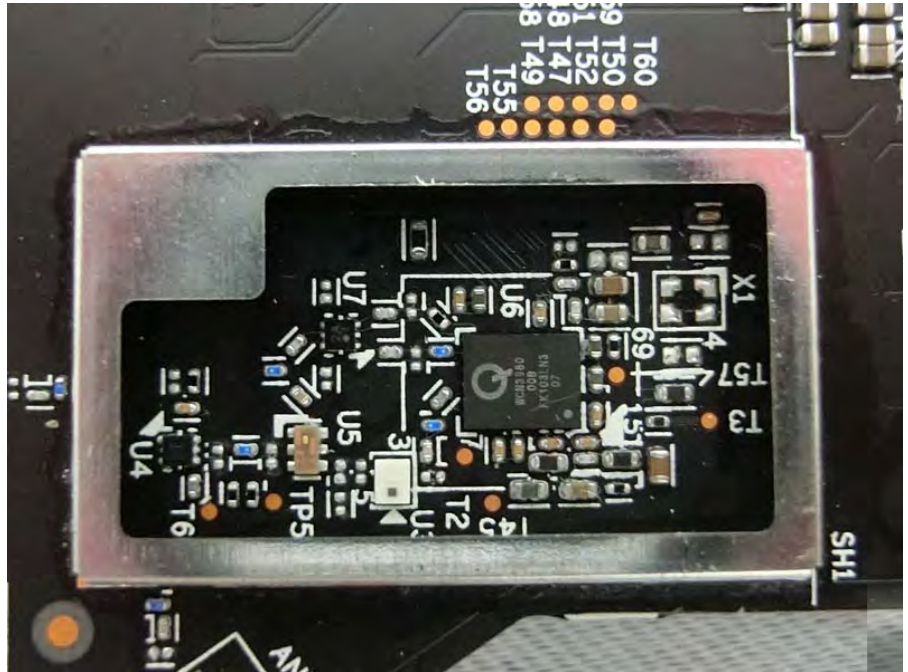

Brand Name: CISCO Model Name: MV33-HW

EUT 1

EUT 2