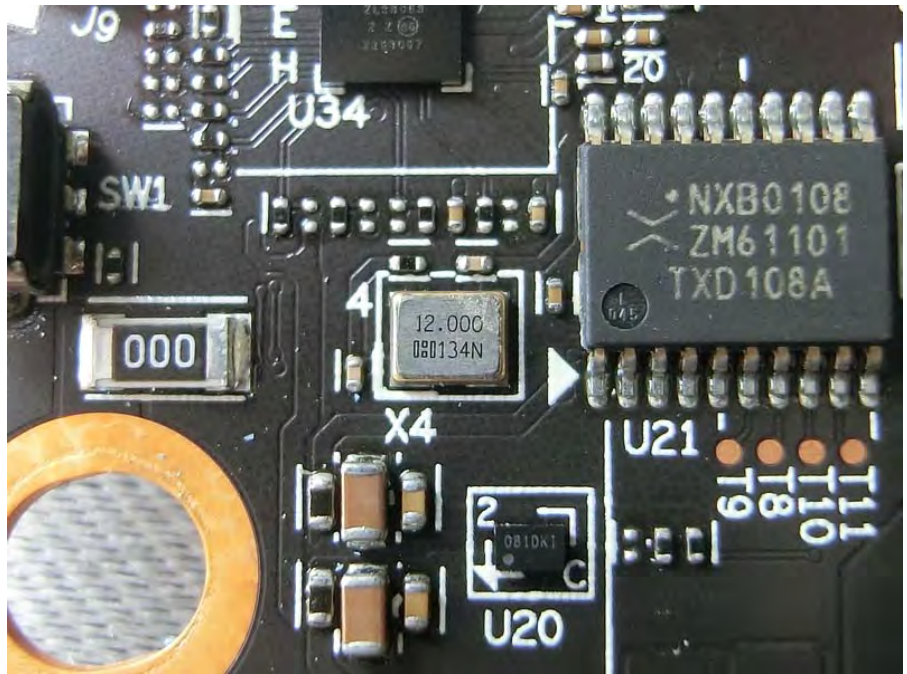

Brand Name: CISCO Model Name: MV33-HW

EUT 1

EUT 2