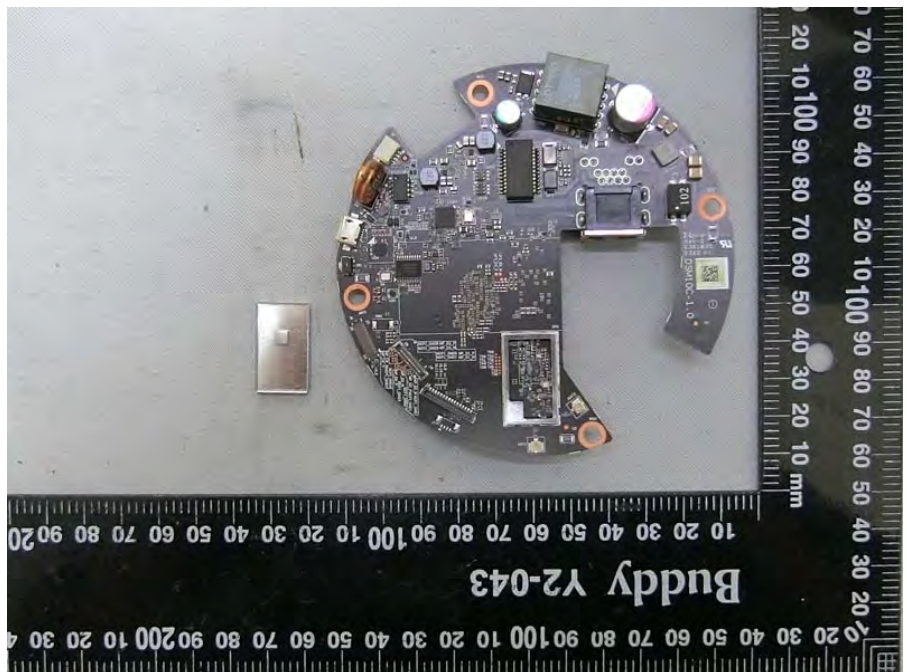

Brand Name: CISCO Model Name: MV33-HW

EUT 1

EUT 2