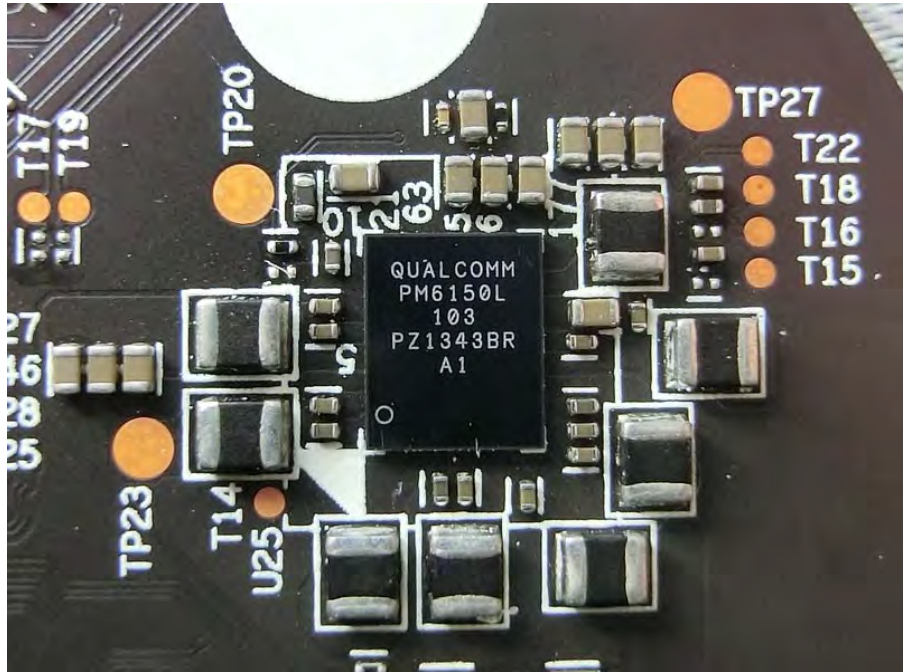

Brand Name: CISCO Model Name: MV33-HW

EUT 1

EUT 2