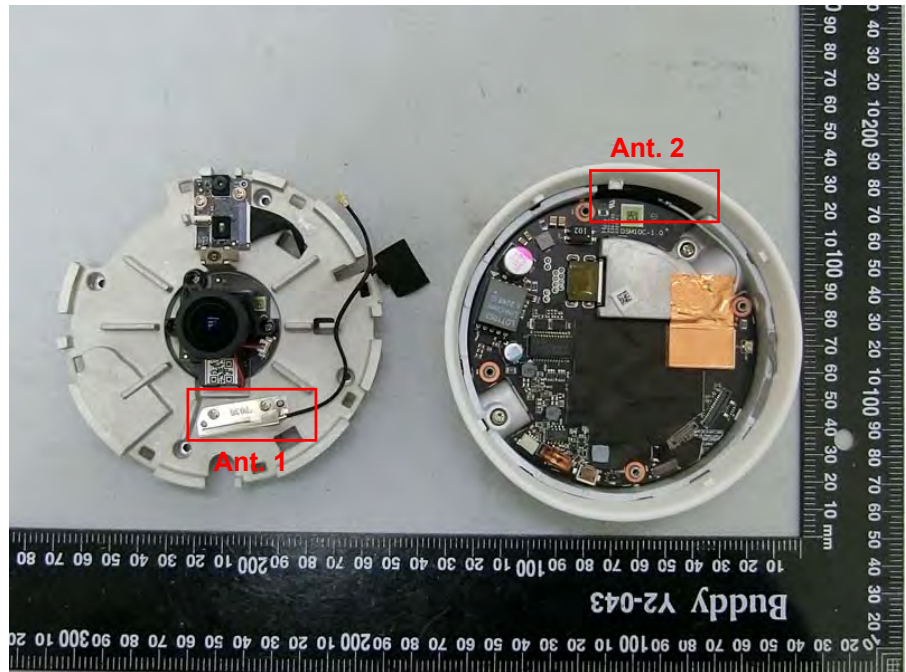

Brand Name: CISCO Model Name: MV33-HW

EUT 1

EUT 2