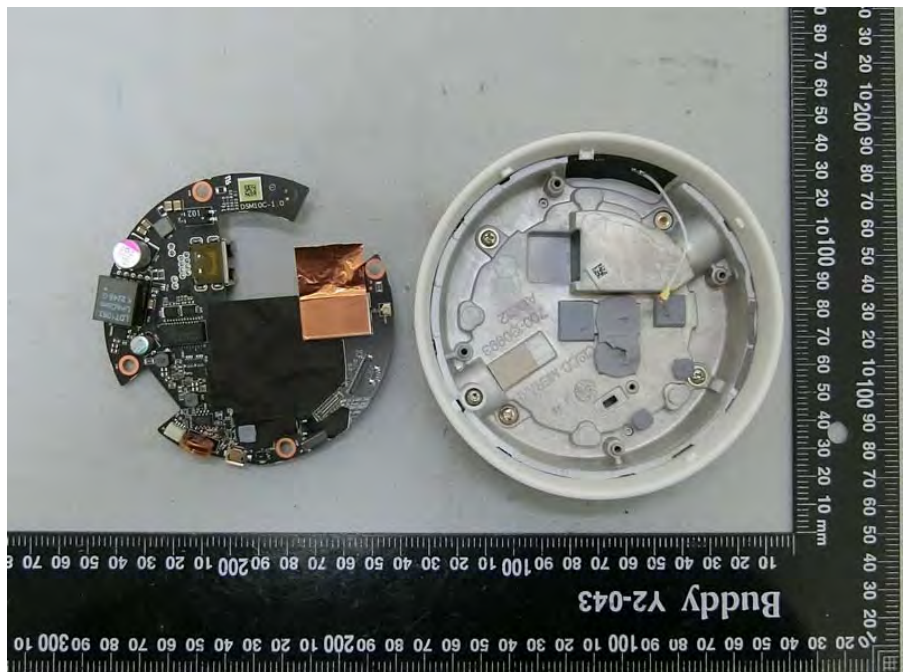

Brand Name: CISCO Model Name: MV33-HW

EUT 1

EUT 2