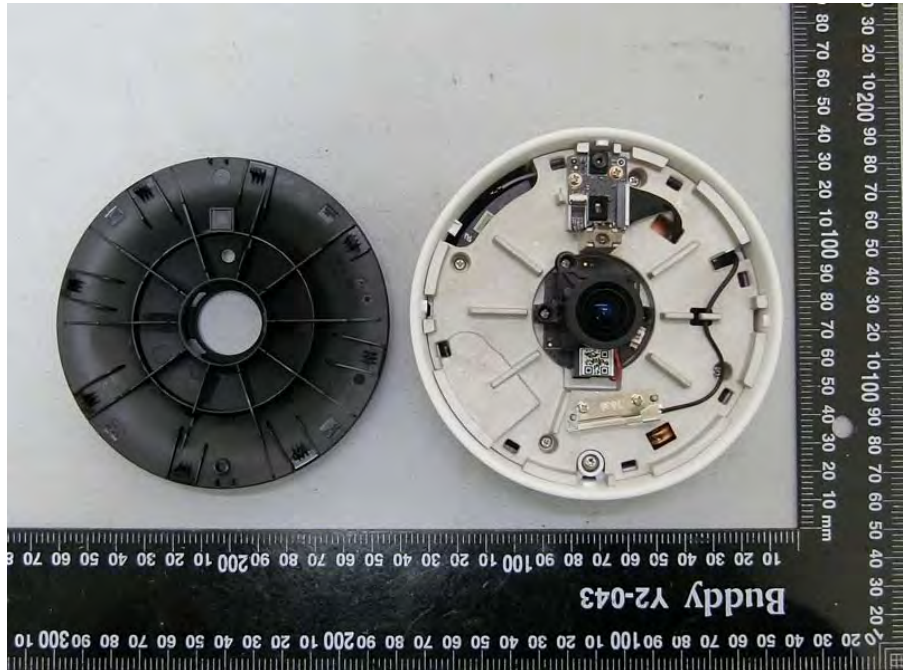

Brand Name: CISCO Model Name: MV33-HW

EUT 1

EUT 2