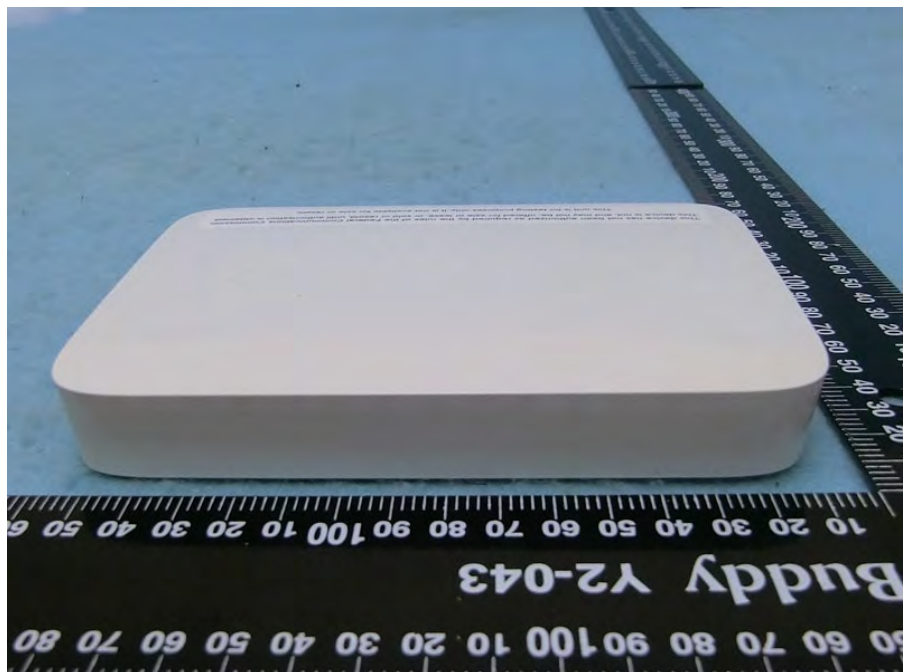

Brand Name: CISCO Model Name: MR36H-HW

RJ-45 Cable

Wall Bracket