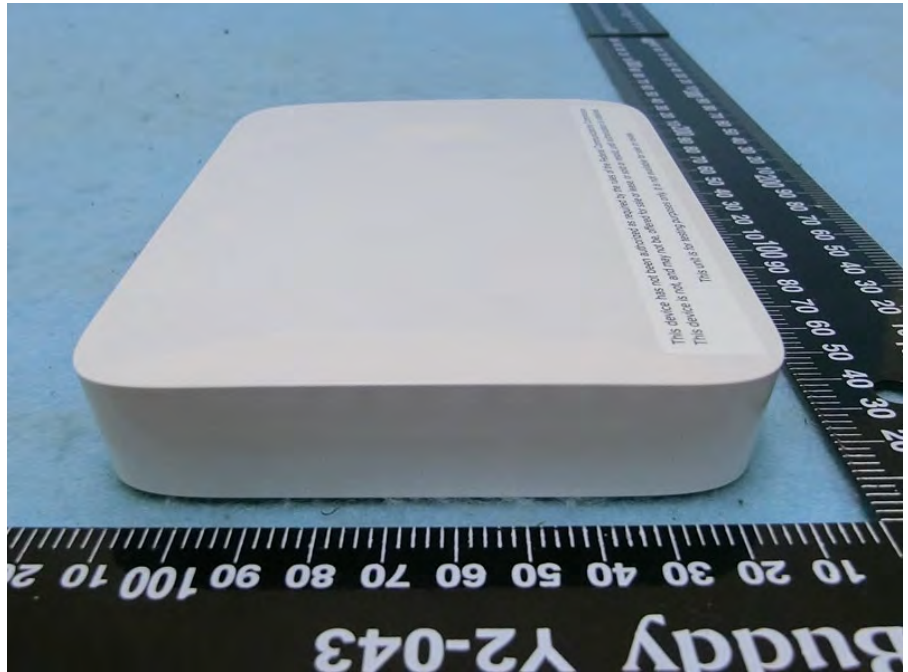

Brand Name: CISCO Model Name: MR36H-HW

RJ-45 Cable

Wall Bracket