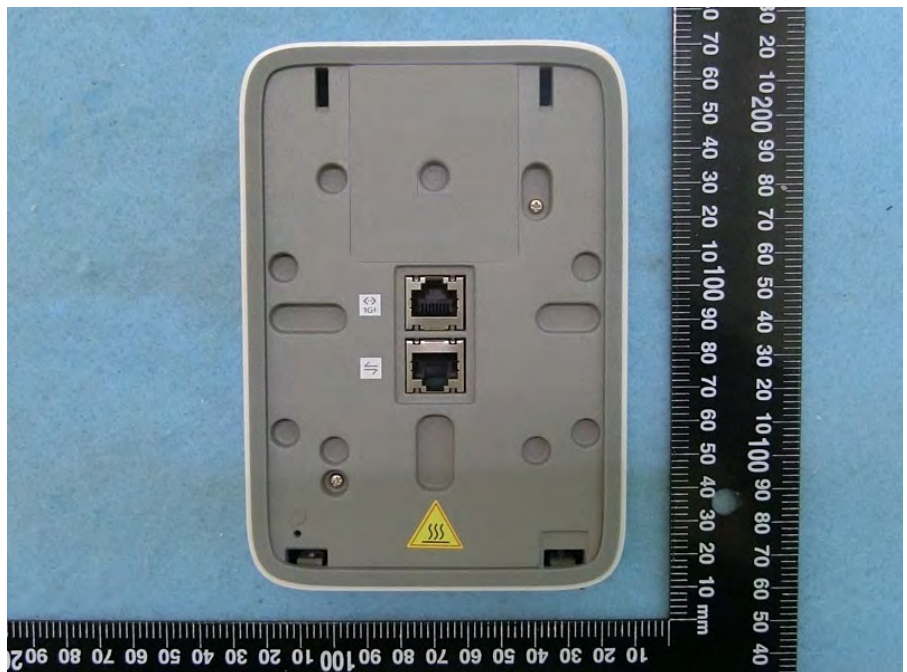

Brand Name: CISCO Model Name: MR36H-HW

RJ-45 Cable

Wall Bracket