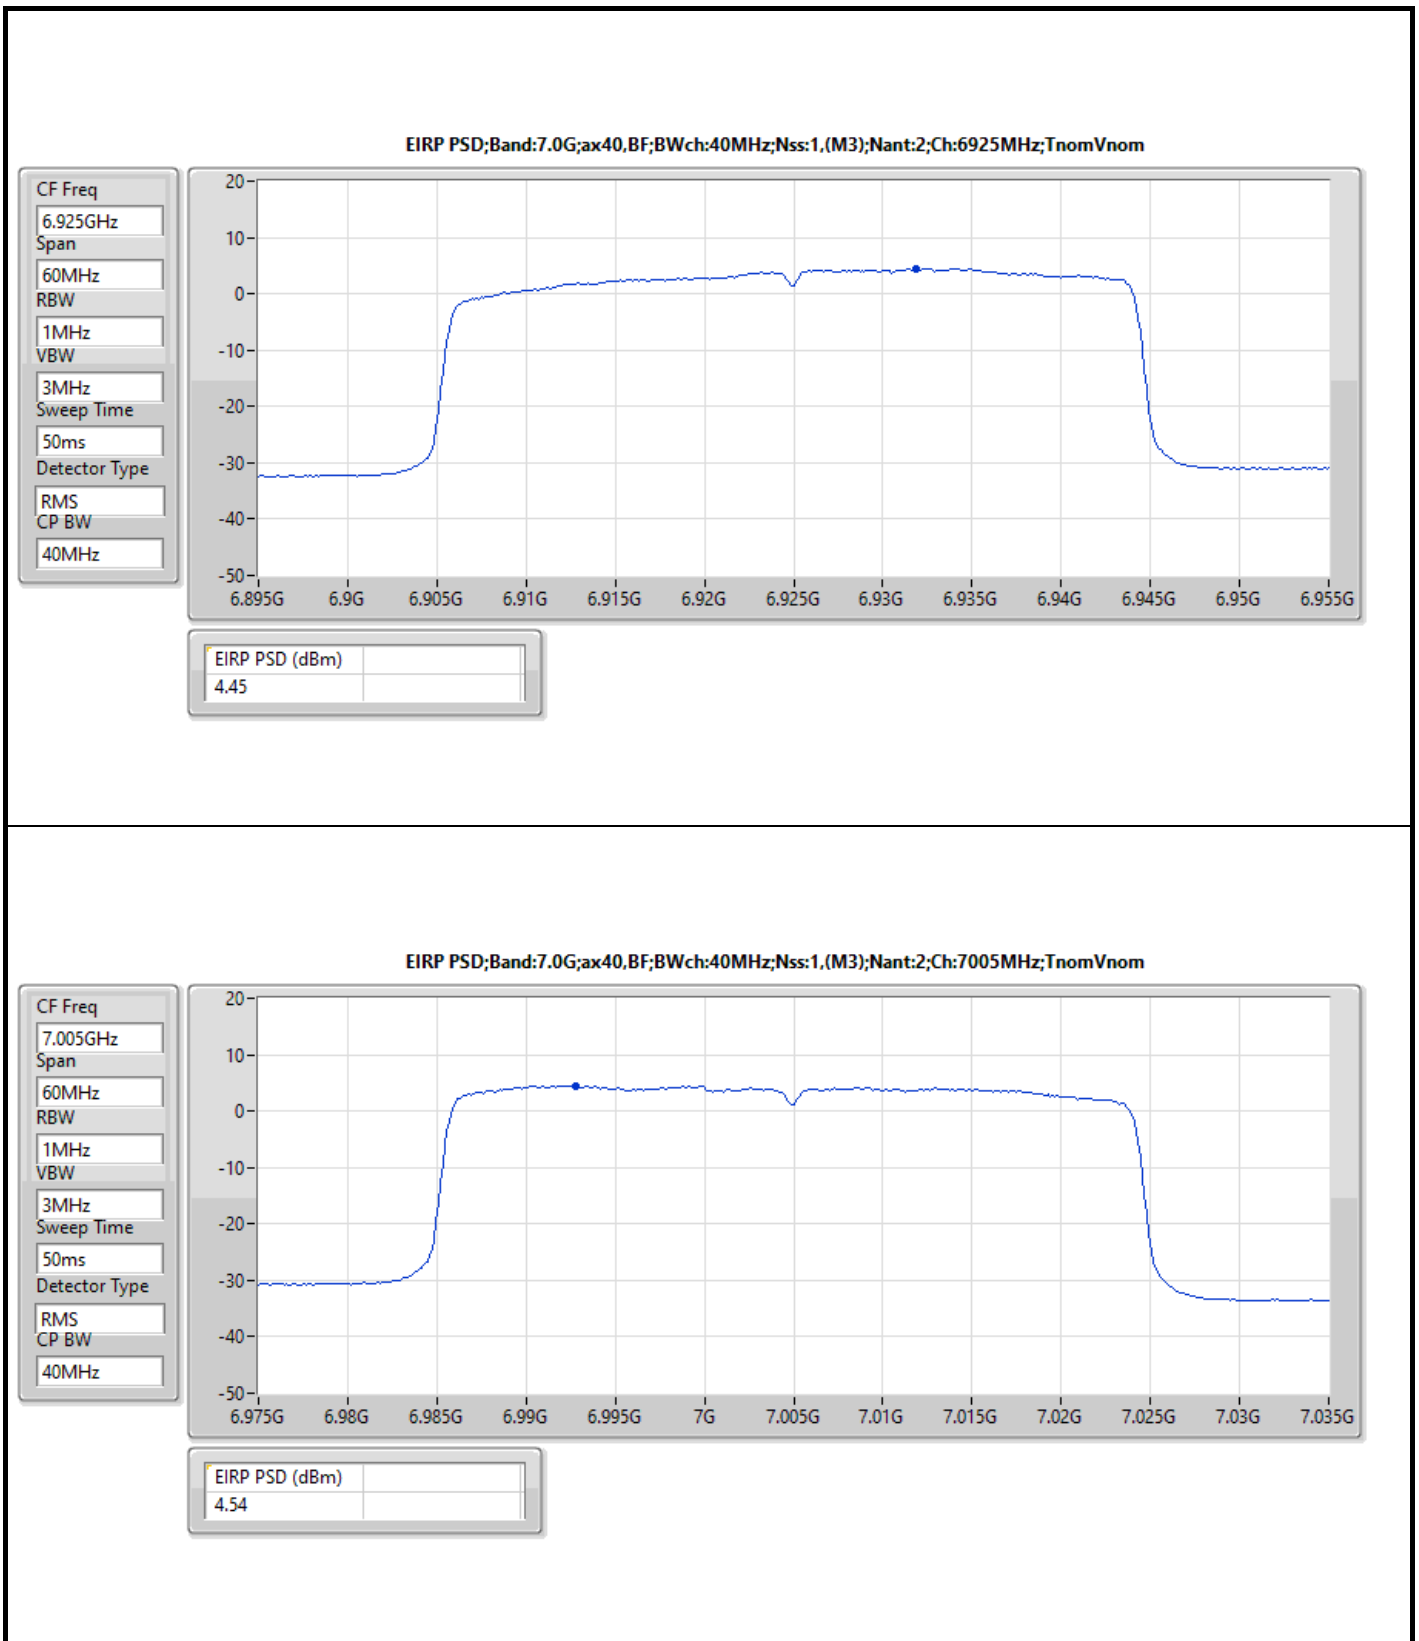

The test result used radiated measurement.

**Summary**

Mode	EIRP PD (dBm/RBW)
5.925-6.425GHz	-
802.11ax HEW20_Nss1,(MCS0)_4TX	4.74
802.11ax HEW40_Nss1,(MCS0)_4TX	4.95
802.11ax HEW80_Nss1,(MCS0)_4TX	4.68
802.11ax HEW160_Nss1,(MCS0)_4TX	4.90
6.425-6.525GHz	-
802.11ax HEW20_Nss1,(MCS0)_4TX	4.89
802.11ax HEW40_Nss1,(MCS0)_4TX	4.97
802.11ax HEW80_Nss1,(MCS0)_4TX	4.72
802.11ax HEW160_Nss1,(MCS0)_4TX	4.63
6.525-6.875GHz	-
802.11ax HEW20_Nss1,(MCS0)_4TX	4.98
802.11ax HEW40_Nss1,(MCS0)_4TX	4.84
802.11ax HEW80_Nss1,(MCS0)_4TX	4.86
802.11ax HEW160_Nss1,(MCS0)_4TX	4.81
6.875-7.125GHz	-
802.11ax HEW20_Nss1,(MCS0)_4TX	4.90
802.11ax HEW40_Nss1,(MCS0)_4TX	4.90
802.11ax HEW80_Nss1,(MCS0)_4TX	4.56
802.11ax HEW160_Nss1,(MCS0)_4TX	4.70