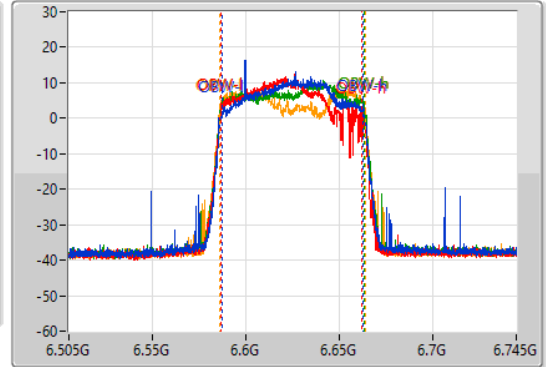

Port 1  
Port 2  
Port 3  
Port 4

26dB(Hz)	Fl-26dB(Hz)	Fh-26dB(Hz)	OBW(Hz)	Fl-OBW(Hz)	Fh-OBW(Hz)	Limit(Hz)	Port
80.52M	6.50456G	6.58508G	78.081M	6.50566G	6.583741G	Inf	1
81.96M	6.5042G	6.58616G	77.001M	6.506979G	6.583981G	Inf	2
82.2M	6.50372G	6.58592G	77.601M	6.506139G	6.583741G	Inf	3
82.2M	6.50384G	6.58604G	77.121M	6.506259G	6.583381G	Inf	4

802.11ax HEW80-BF\_Nss1,(MCS3)\_4TX

EBW

6625MHz

09/12/2021

CF  
6.625GHz  
Span  
240MHz  
RBW  
1MHz  
VBW  
3MHz  
Sweep Time  
100ms  
Detector Type  
Peak

CF  
6.625GHz  
Span  
240MHz  
RBW  
2MHz  
VBW  
10MHz  
Sweep Time  
100ms  
Detector Type  
Peak

Port 1  
Port 2  
Port 3  
Port 4

26dB(Hz)	Fl-26dB(Hz)	Fh-26dB(Hz)	OBW(Hz)	Fl-OBW(Hz)	Fh-OBW(Hz)	Limit(Hz)	Port
79.2M	6.58528G	6.66448G	75.562M	6.587339G	6.662901G	Inf	1
80.88M	6.58456G	6.66544G	75.322M	6.586619G	6.661942G	Inf	2
82.32M	6.58384G	6.66616G	77.241M	6.586379G	6.663621G	Inf	3
82.8M	6.58336G	6.66616G	77.961M	6.5859G	6.663861G	Inf	4