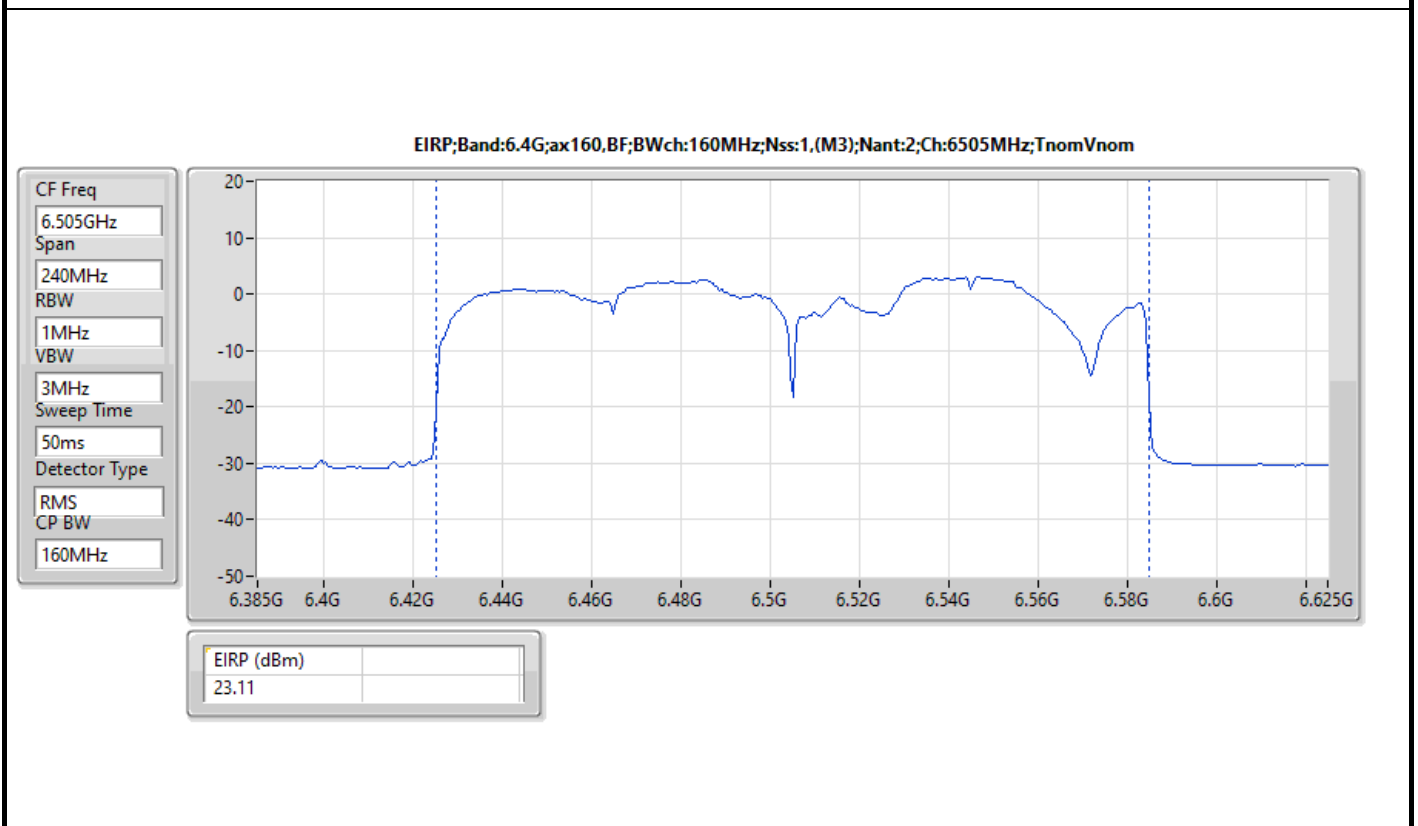

DG = Directional Gain  
The test result used radiated measurement.

Summary

Mode	EIRP (dBm)	EIRP (W)
5.925-6.425GHz	-	-
802.11ax HEW20_Nss1,(MCS0)_4TX	14.29	0.02685
802.11ax HEW40_Nss1,(MCS0)_4TX	17.22	0.05272
802.11ax HEW80_Nss1,(MCS0)_4TX	19.76	0.09462
802.11ax HEW160_Nss1,(MCS0)_4TX	23.54	0.22594
6.425-6.525GHz	-	-
802.11ax HEW20_Nss1,(MCS0)_4TX	13.65	0.02317
802.11ax HEW40_Nss1,(MCS0)_4TX	17.03	0.05047
802.11ax HEW80_Nss1,(MCS0)_4TX	19.68	0.09290
802.11ax HEW160_Nss1,(MCS0)_4TX	22.31	0.17022
6.525-6.875GHz	-	-
802.11ax HEW20_Nss1,(MCS0)_4TX	14.03	0.02529
802.11ax HEW40_Nss1,(MCS0)_4TX	16.73	0.04710
802.11ax HEW80_Nss1,(MCS0)_4TX	20.07	0.10162
802.11ax HEW160_Nss1,(MCS0)_4TX	22.10	0.16218
6.875-7.125GHz	-	-
802.11ax HEW20_Nss1,(MCS0)_4TX	14.96	0.03133
802.11ax HEW40_Nss1,(MCS0)_4TX	17.41	0.05508
802.11ax HEW80_Nss1,(MCS0)_4TX	19.11	0.08147
802.11ax HEW160_Nss1,(MCS0)_4TX	22.85	0.19275