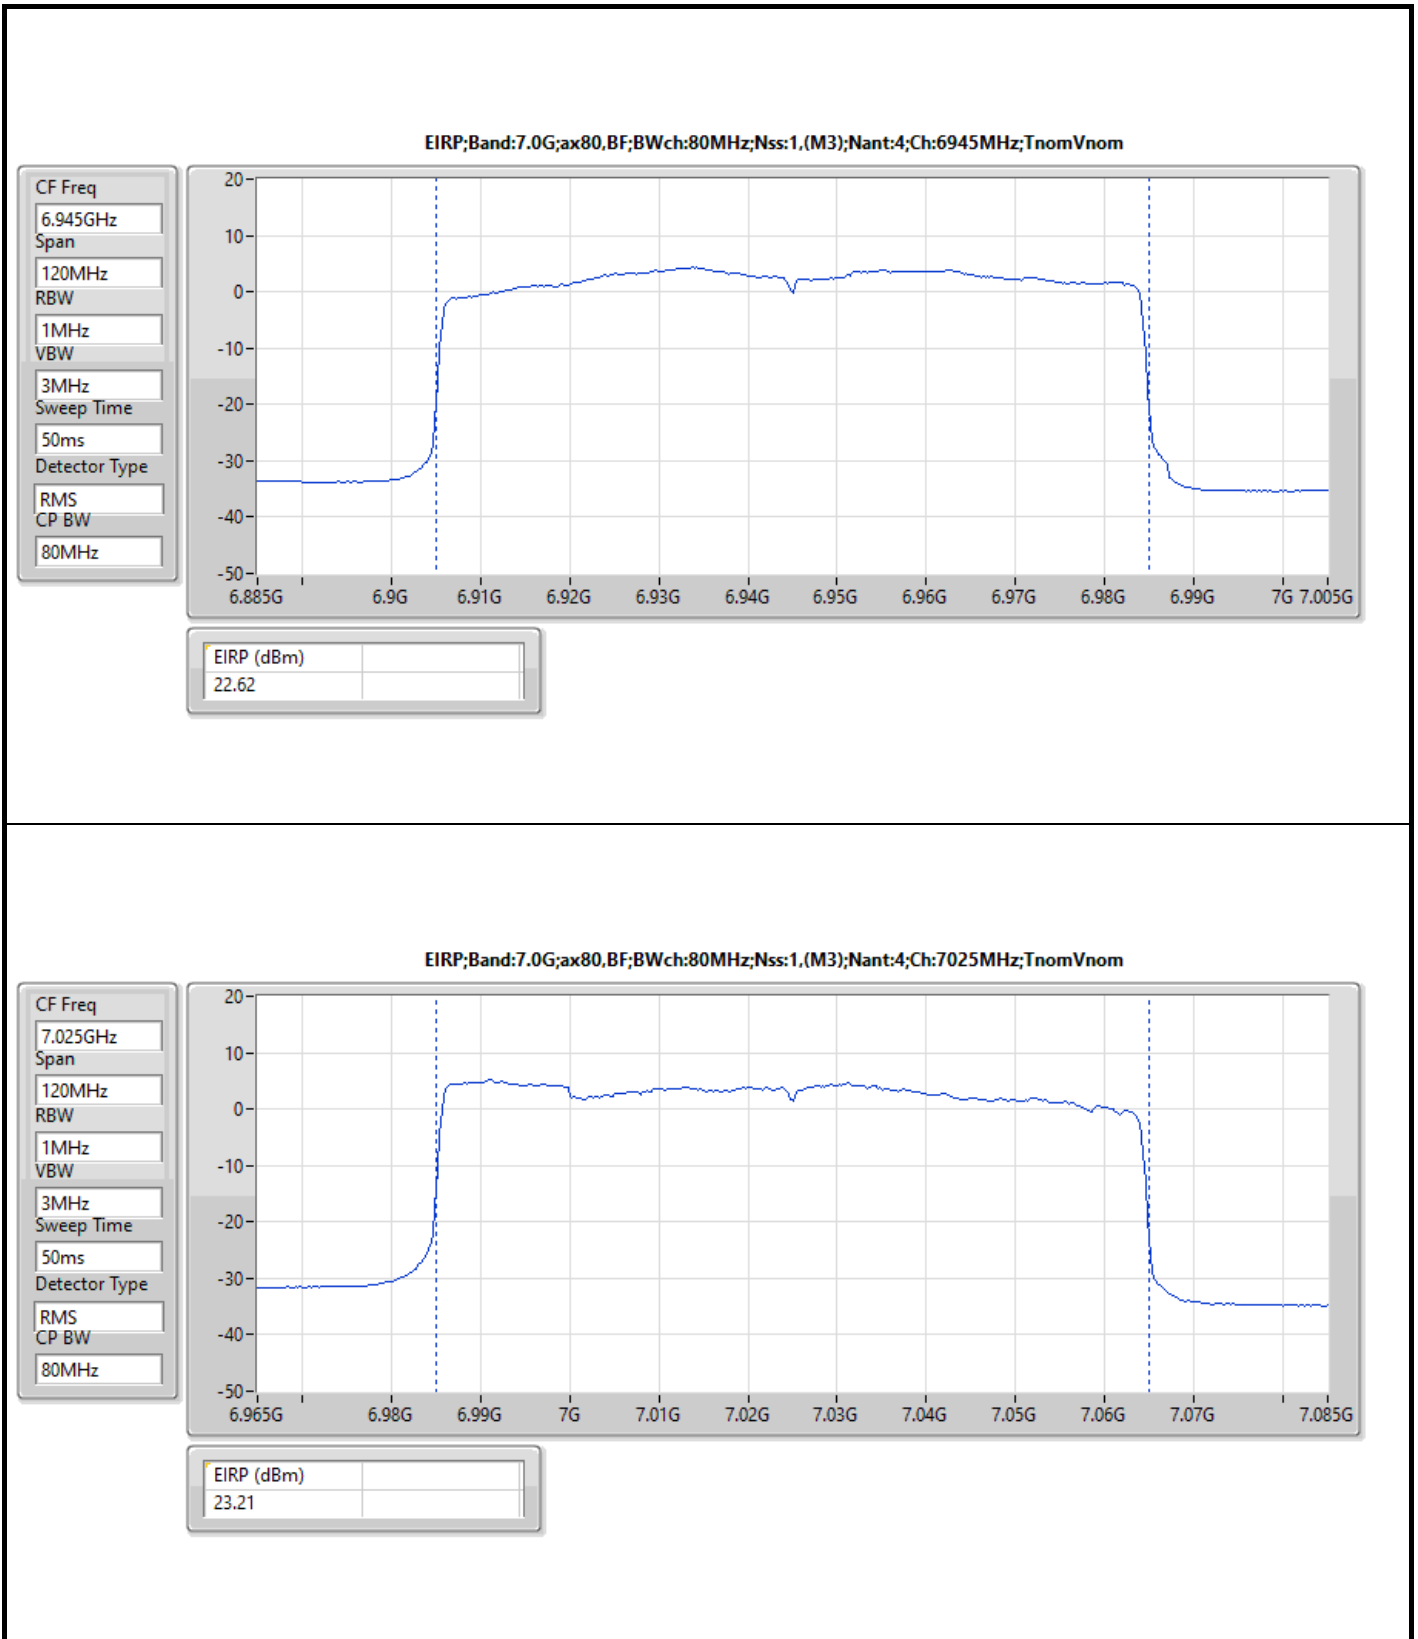

DG = Directional Gain  
The test result used radiated measurement.

**Summary**

Mode	EIRP PD (dBm/RBW)
5.925-6.425GHz	-
802.11ax HEW20_Nss1,(MCS0)_1TX	4.91
802.11ax HEW40_Nss1,(MCS0)_1TX	4.96
802.11ax HEW80_Nss1,(MCS0)_1TX	4.79
802.11ax HEW160_Nss1,(MCS0)_1TX	4.29
6.425-6.525GHz	-
802.11ax HEW20_Nss1,(MCS0)_1TX	4.98
802.11ax HEW40_Nss1,(MCS0)_1TX	4.87
802.11ax HEW80_Nss1,(MCS0)_1TX	4.93
802.11ax HEW160_Nss1,(MCS0)_1TX	3.83
6.525-6.875GHz	-
802.11ax HEW20_Nss1,(MCS0)_1TX	4.99
802.11ax HEW40_Nss1,(MCS0)_1TX	4.85
802.11ax HEW80_Nss1,(MCS0)_1TX	4.90
802.11ax HEW160_Nss1,(MCS0)_1TX	3.56
6.875-7.125GHz	-
802.11ax HEW20_Nss1,(MCS0)_1TX	4.93
802.11ax HEW40_Nss1,(MCS0)_1TX	4.96
802.11ax HEW80_Nss1,(MCS0)_1TX	4.85
802.11ax HEW160_Nss1,(MCS0)_1TX	-1.27