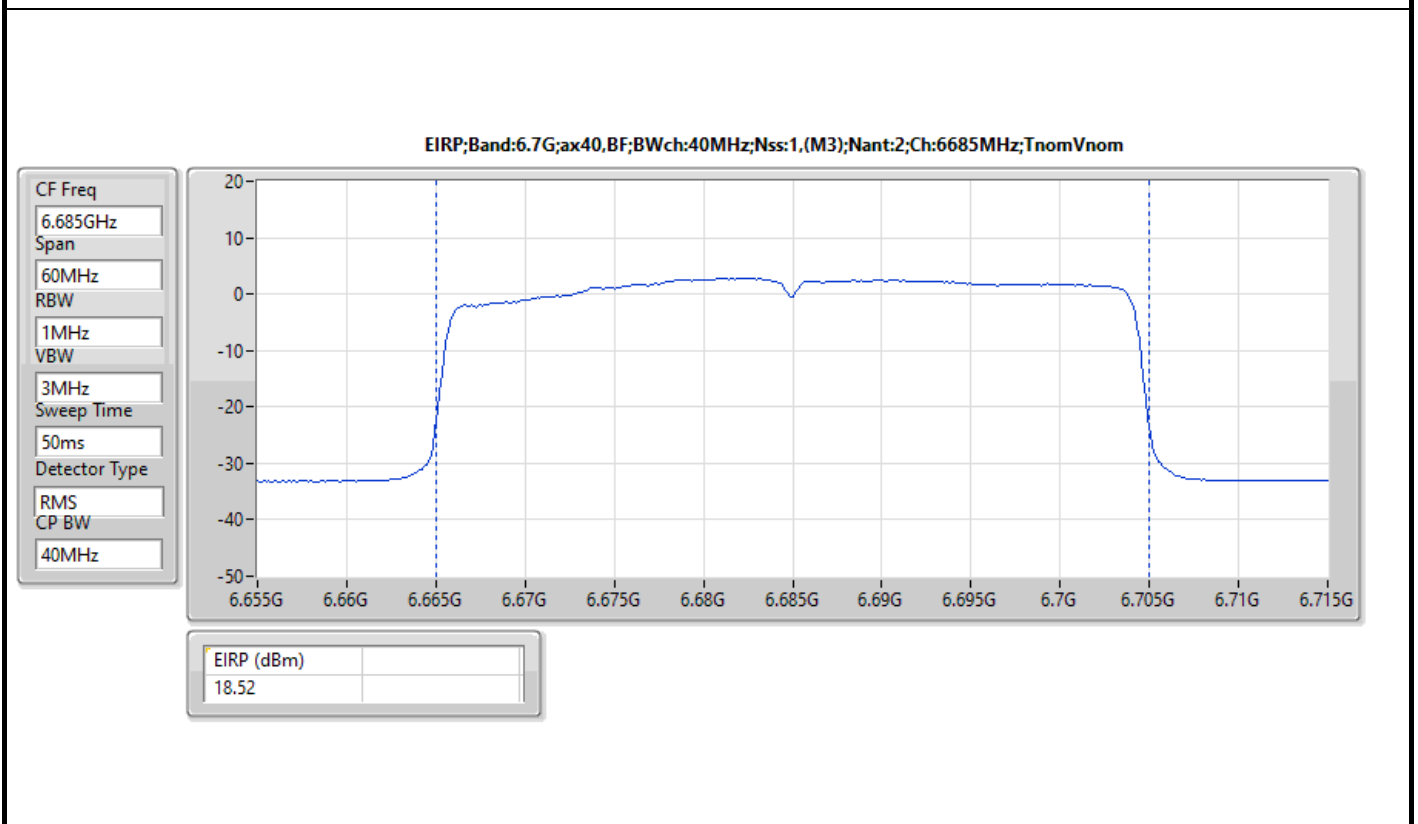

DG = Directional Gain  
The test result used radiated measurement.

Summary

Mode	EIRP (dBm)	EIRP (W)
5.925-6.425GHz	-	-
802.11ax HEW20_Nss1,(MCS0)_4TX	14.29	0.02685
802.11ax HEW40_Nss1,(MCS0)_4TX	17.22	0.05272
802.11ax HEW80_Nss1,(MCS0)_4TX	19.76	0.09462
802.11ax HEW160_Nss1,(MCS0)_4TX	23.54	0.22594
6.425-6.525GHz	-	-
802.11ax HEW20_Nss1,(MCS0)_4TX	13.65	0.02317
802.11ax HEW40_Nss1,(MCS0)_4TX	17.03	0.05047
802.11ax HEW80_Nss1,(MCS0)_4TX	19.68	0.09290
802.11ax HEW160_Nss1,(MCS0)_4TX	22.31	0.17022
6.525-6.875GHz	-	-
802.11ax HEW20_Nss1,(MCS0)_4TX	14.03	0.02529
802.11ax HEW40_Nss1,(MCS0)_4TX	16.73	0.04710
802.11ax HEW80_Nss1,(MCS0)_4TX	20.07	0.10162
802.11ax HEW160_Nss1,(MCS0)_4TX	22.10	0.16218
6.875-7.125GHz	-	-
802.11ax HEW20_Nss1,(MCS0)_4TX	14.96	0.03133
802.11ax HEW40_Nss1,(MCS0)_4TX	17.41	0.05508
802.11ax HEW80_Nss1,(MCS0)_4TX	19.11	0.08147
802.11ax HEW160_Nss1,(MCS0)_4TX	22.85	0.19275