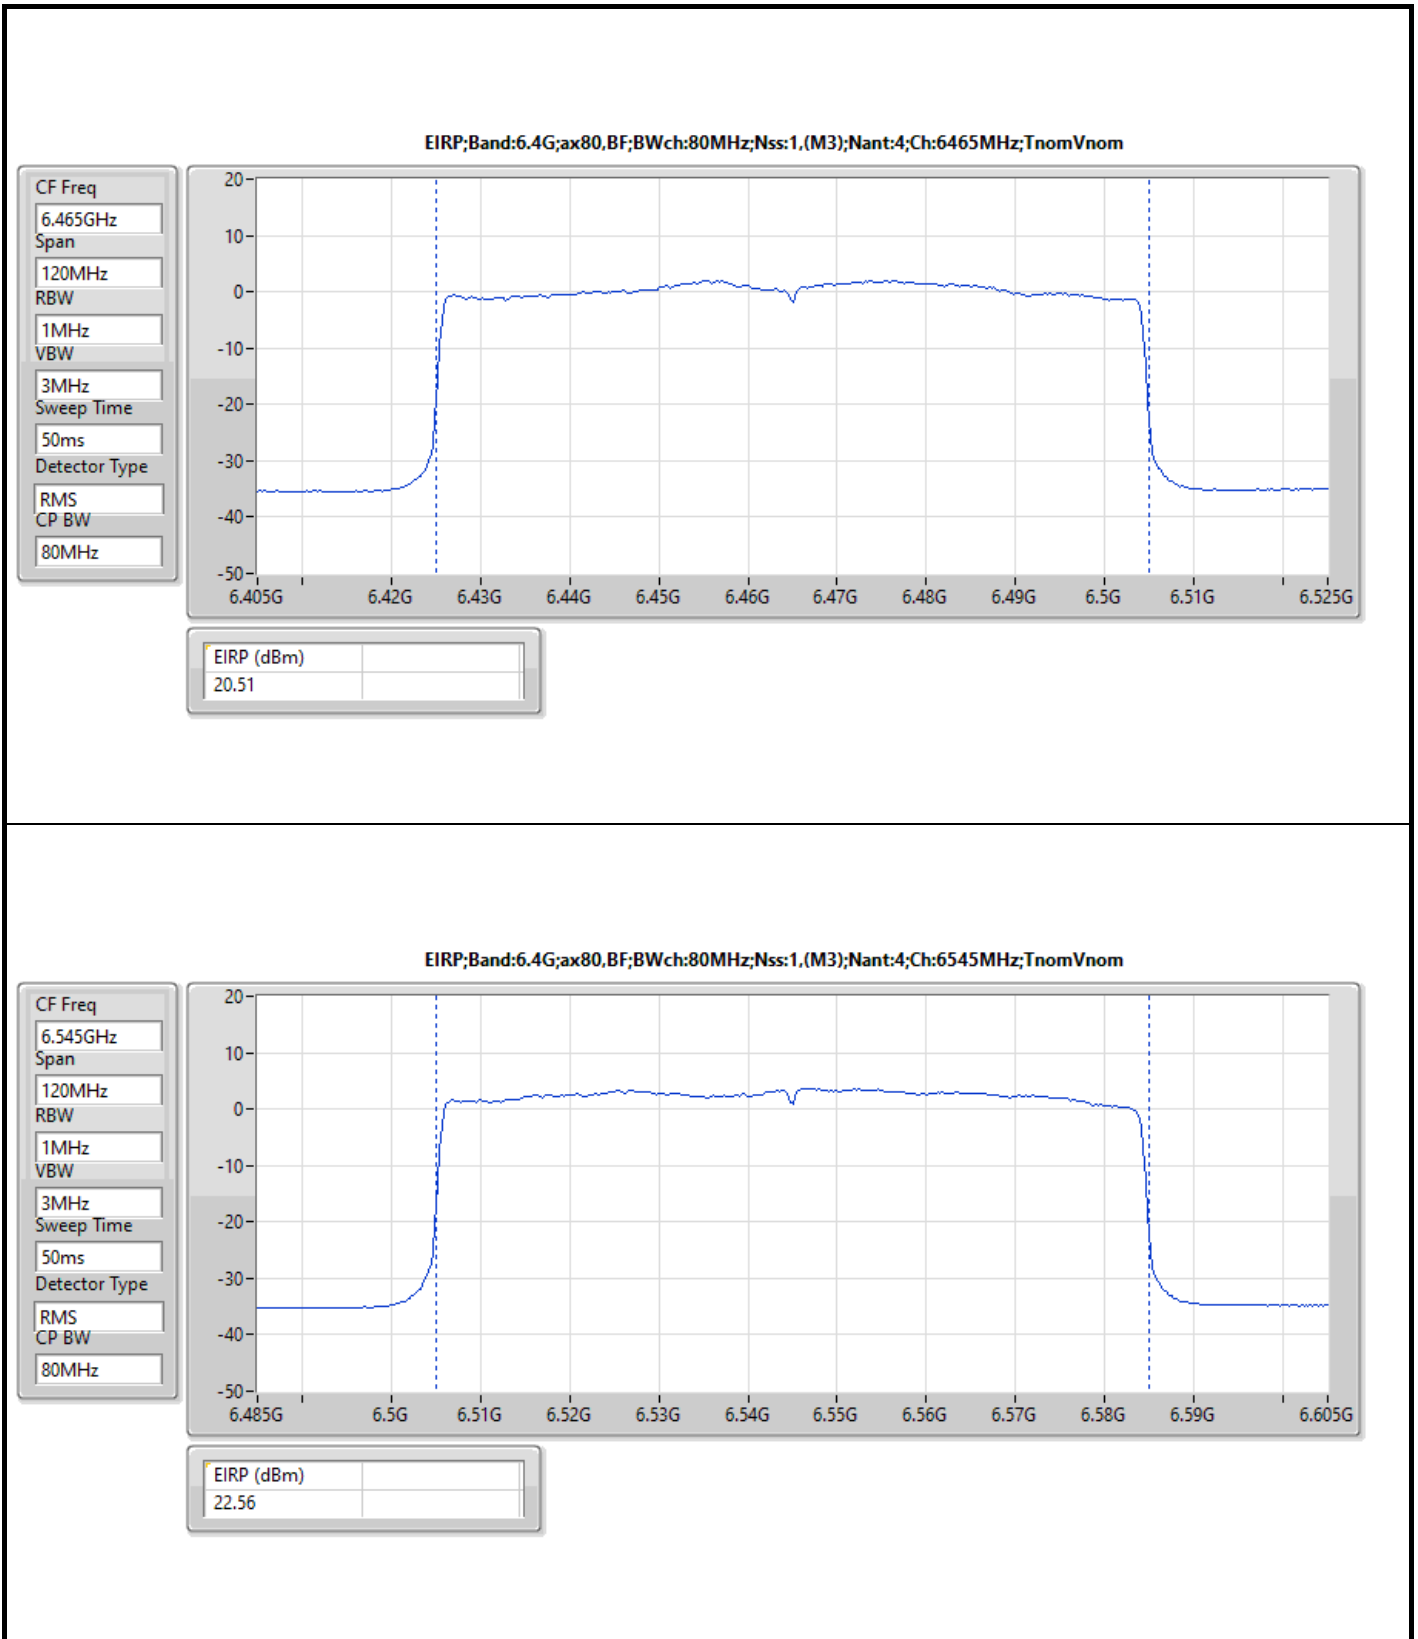

DG = Directional Gain  
The test result used radiated measurement.

**Summary**

Mode	EIRP PD (dBm/RBW)
5.925-6.425GHz	-
802.11ax HEW20_Nss1,(MCS0)_1TX	4.91
802.11ax HEW40_Nss1,(MCS0)_1TX	4.96
802.11ax HEW80_Nss1,(MCS0)_1TX	4.79
802.11ax HEW160_Nss1,(MCS0)_1TX	4.29
6.425-6.525GHz	-
802.11ax HEW20_Nss1,(MCS0)_1TX	4.98
802.11ax HEW40_Nss1,(MCS0)_1TX	4.87
802.11ax HEW80_Nss1,(MCS0)_1TX	4.93
802.11ax HEW160_Nss1,(MCS0)_1TX	3.83
6.525-6.875GHz	-
802.11ax HEW20_Nss1,(MCS0)_1TX	4.99
802.11ax HEW40_Nss1,(MCS0)_1TX	4.85
802.11ax HEW80_Nss1,(MCS0)_1TX	4.90
802.11ax HEW160_Nss1,(MCS0)_1TX	3.56
6.875-7.125GHz	-
802.11ax HEW20_Nss1,(MCS0)_1TX	4.93
802.11ax HEW40_Nss1,(MCS0)_1TX	4.96
802.11ax HEW80_Nss1,(MCS0)_1TX	4.85
802.11ax HEW160_Nss1,(MCS0)_1TX	-1.27