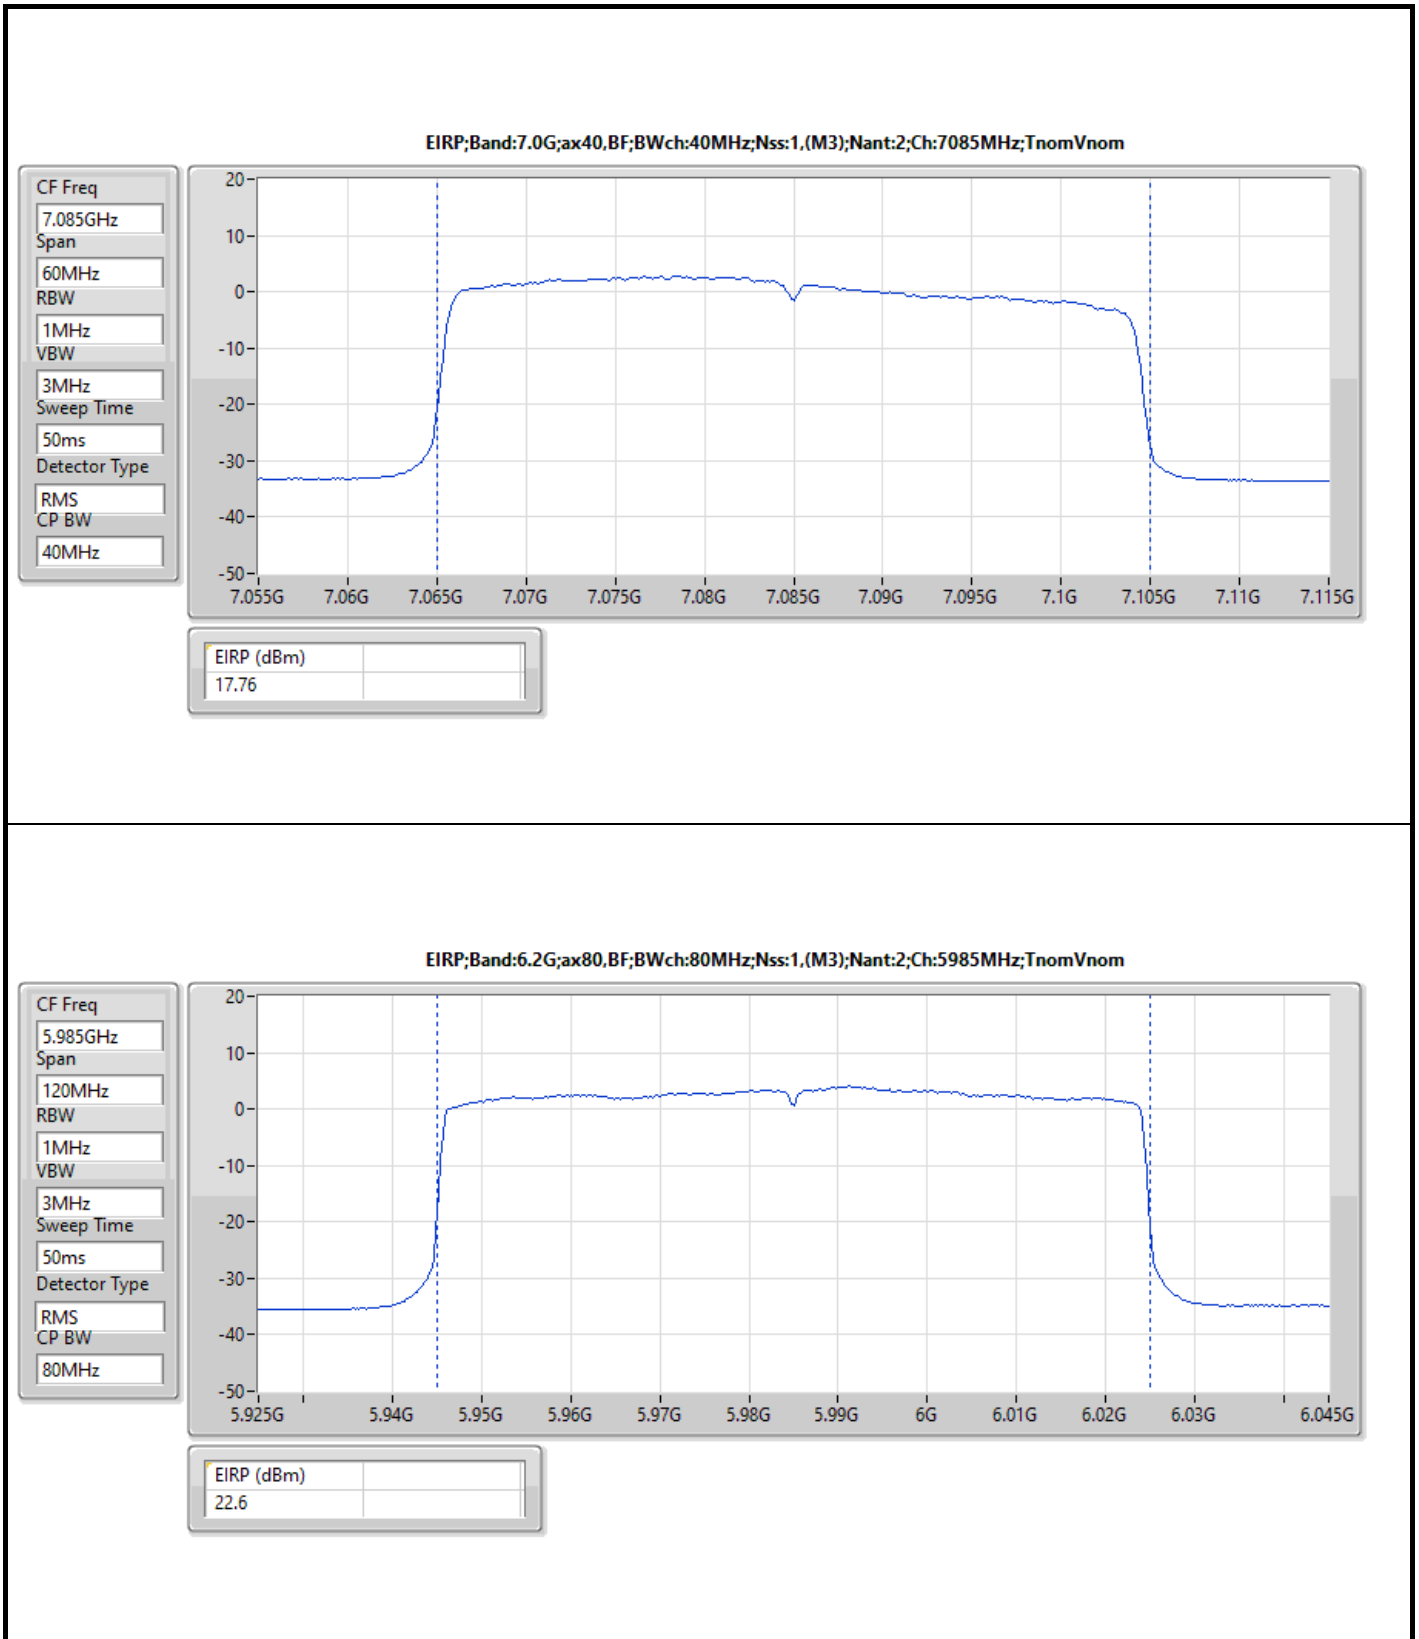

DG = Directional Gain  
The test result used radiated measurement.

Summary

Mode	EIRP (dBm)	EIRP (W)
5.925-6.425GHz	-	-
802.11ax HEW20_Nss1,(MCS0)_4TX	14.29	0.02685
802.11ax HEW40_Nss1,(MCS0)_4TX	17.22	0.05272
802.11ax HEW80_Nss1,(MCS0)_4TX	19.76	0.09462
802.11ax HEW160_Nss1,(MCS0)_4TX	23.54	0.22594
6.425-6.525GHz	-	-
802.11ax HEW20_Nss1,(MCS0)_4TX	13.65	0.02317
802.11ax HEW40_Nss1,(MCS0)_4TX	17.03	0.05047
802.11ax HEW80_Nss1,(MCS0)_4TX	19.68	0.09290
802.11ax HEW160_Nss1,(MCS0)_4TX	22.31	0.17022
6.525-6.875GHz	-	-
802.11ax HEW20_Nss1,(MCS0)_4TX	14.03	0.02529
802.11ax HEW40_Nss1,(MCS0)_4TX	16.73	0.04710
802.11ax HEW80_Nss1,(MCS0)_4TX	20.07	0.10162
802.11ax HEW160_Nss1,(MCS0)_4TX	22.10	0.16218
6.875-7.125GHz	-	-
802.11ax HEW20_Nss1,(MCS0)_4TX	14.96	0.03133
802.11ax HEW40_Nss1,(MCS0)_4TX	17.41	0.05508
802.11ax HEW80_Nss1,(MCS0)_4TX	19.11	0.08147
802.11ax HEW160_Nss1,(MCS0)_4TX	22.85	0.19275