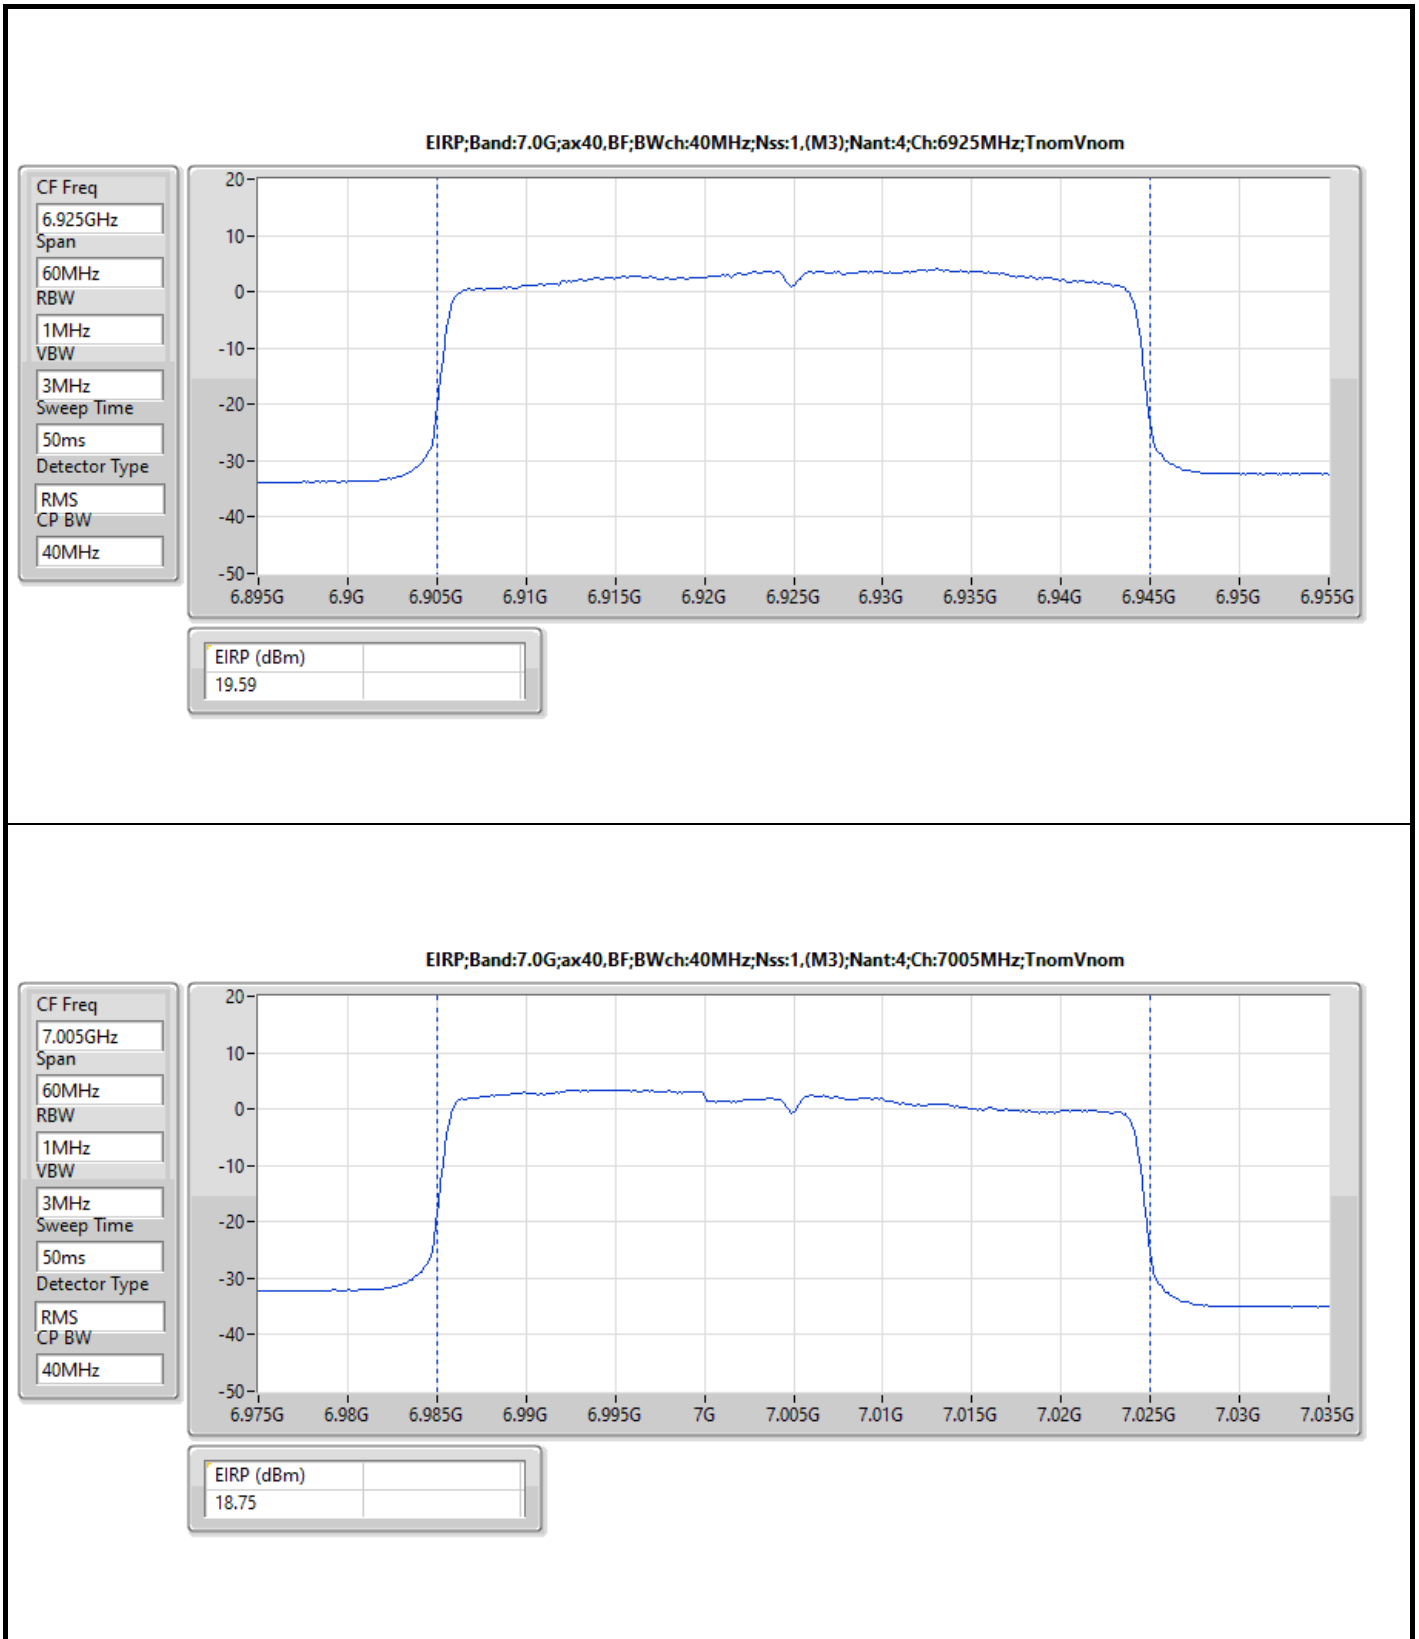

DG = Directional Gain  
The test result used radiated measurement.

**Summary**

Mode	EIRP PD (dBm/RBW)
5.925-6.425GHz	-
802.11ax HEW20_Nss1,(MCS0)_1TX	4.91
802.11ax HEW40_Nss1,(MCS0)_1TX	4.96
802.11ax HEW80_Nss1,(MCS0)_1TX	4.79
802.11ax HEW160_Nss1,(MCS0)_1TX	4.29
6.425-6.525GHz	-
802.11ax HEW20_Nss1,(MCS0)_1TX	4.98
802.11ax HEW40_Nss1,(MCS0)_1TX	4.87
802.11ax HEW80_Nss1,(MCS0)_1TX	4.93
802.11ax HEW160_Nss1,(MCS0)_1TX	3.83
6.525-6.875GHz	-
802.11ax HEW20_Nss1,(MCS0)_1TX	4.99
802.11ax HEW40_Nss1,(MCS0)_1TX	4.85
802.11ax HEW80_Nss1,(MCS0)_1TX	4.90
802.11ax HEW160_Nss1,(MCS0)_1TX	3.56
6.875-7.125GHz	-
802.11ax HEW20_Nss1,(MCS0)_1TX	4.93
802.11ax HEW40_Nss1,(MCS0)_1TX	4.96
802.11ax HEW80_Nss1,(MCS0)_1TX	4.85
802.11ax HEW160_Nss1,(MCS0)_1TX	-1.27