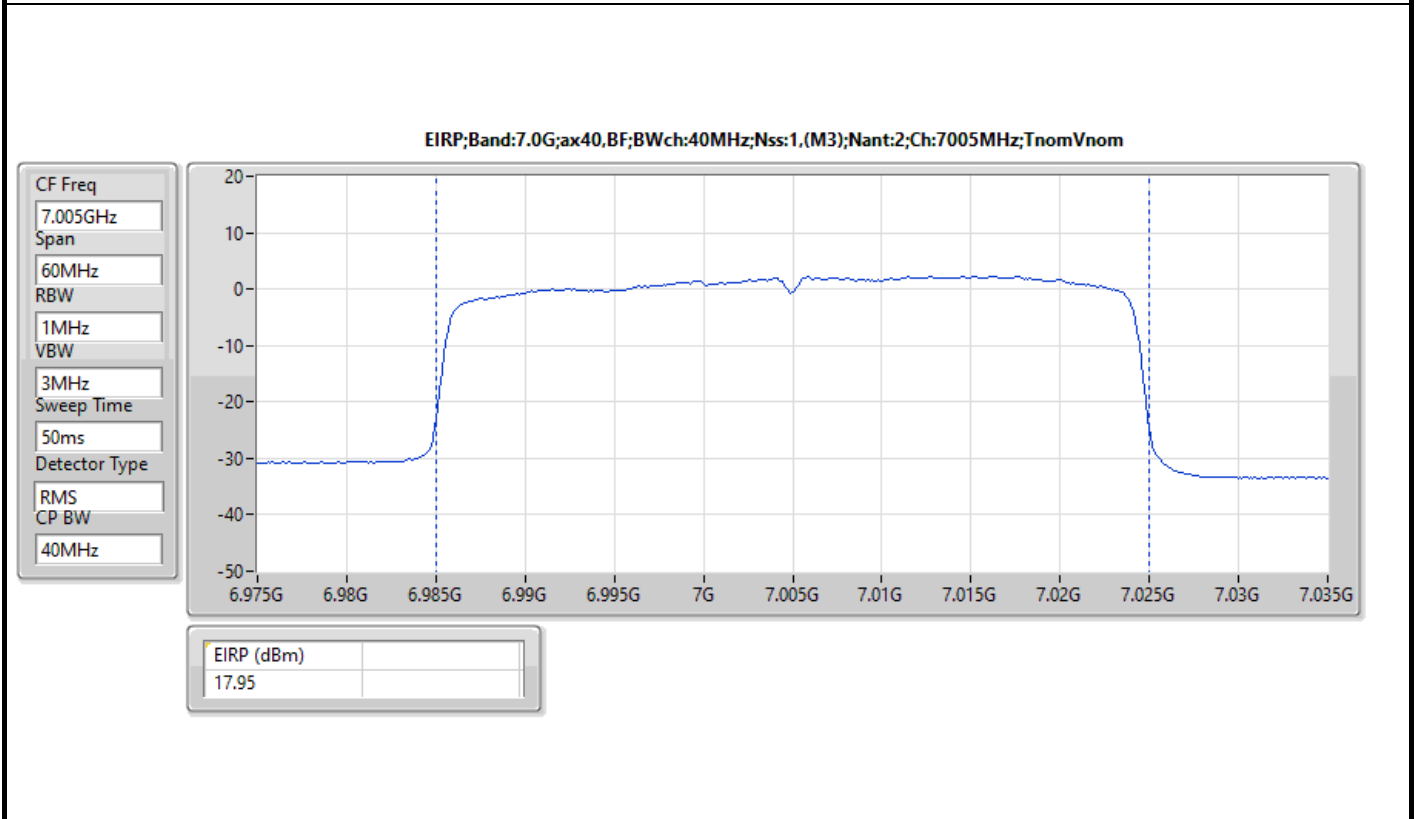

DG = Directional Gain  
The test result used radiated measurement.

Summary

Mode	EIRP (dBm)	EIRP (W)
5.925-6.425GHz	-	-
802.11ax HEW20_Nss1,(MCS0)_4TX	14.29	0.02685
802.11ax HEW40_Nss1,(MCS0)_4TX	17.22	0.05272
802.11ax HEW80_Nss1,(MCS0)_4TX	19.76	0.09462
802.11ax HEW160_Nss1,(MCS0)_4TX	23.54	0.22594
6.425-6.525GHz	-	-
802.11ax HEW20_Nss1,(MCS0)_4TX	13.65	0.02317
802.11ax HEW40_Nss1,(MCS0)_4TX	17.03	0.05047
802.11ax HEW80_Nss1,(MCS0)_4TX	19.68	0.09290
802.11ax HEW160_Nss1,(MCS0)_4TX	22.31	0.17022
6.525-6.875GHz	-	-
802.11ax HEW20_Nss1,(MCS0)_4TX	14.03	0.02529
802.11ax HEW40_Nss1,(MCS0)_4TX	16.73	0.04710
802.11ax HEW80_Nss1,(MCS0)_4TX	20.07	0.10162
802.11ax HEW160_Nss1,(MCS0)_4TX	22.10	0.16218
6.875-7.125GHz	-	-
802.11ax HEW20_Nss1,(MCS0)_4TX	14.96	0.03133
802.11ax HEW40_Nss1,(MCS0)_4TX	17.41	0.05508
802.11ax HEW80_Nss1,(MCS0)_4TX	19.11	0.08147
802.11ax HEW160_Nss1,(MCS0)_4TX	22.85	0.19275