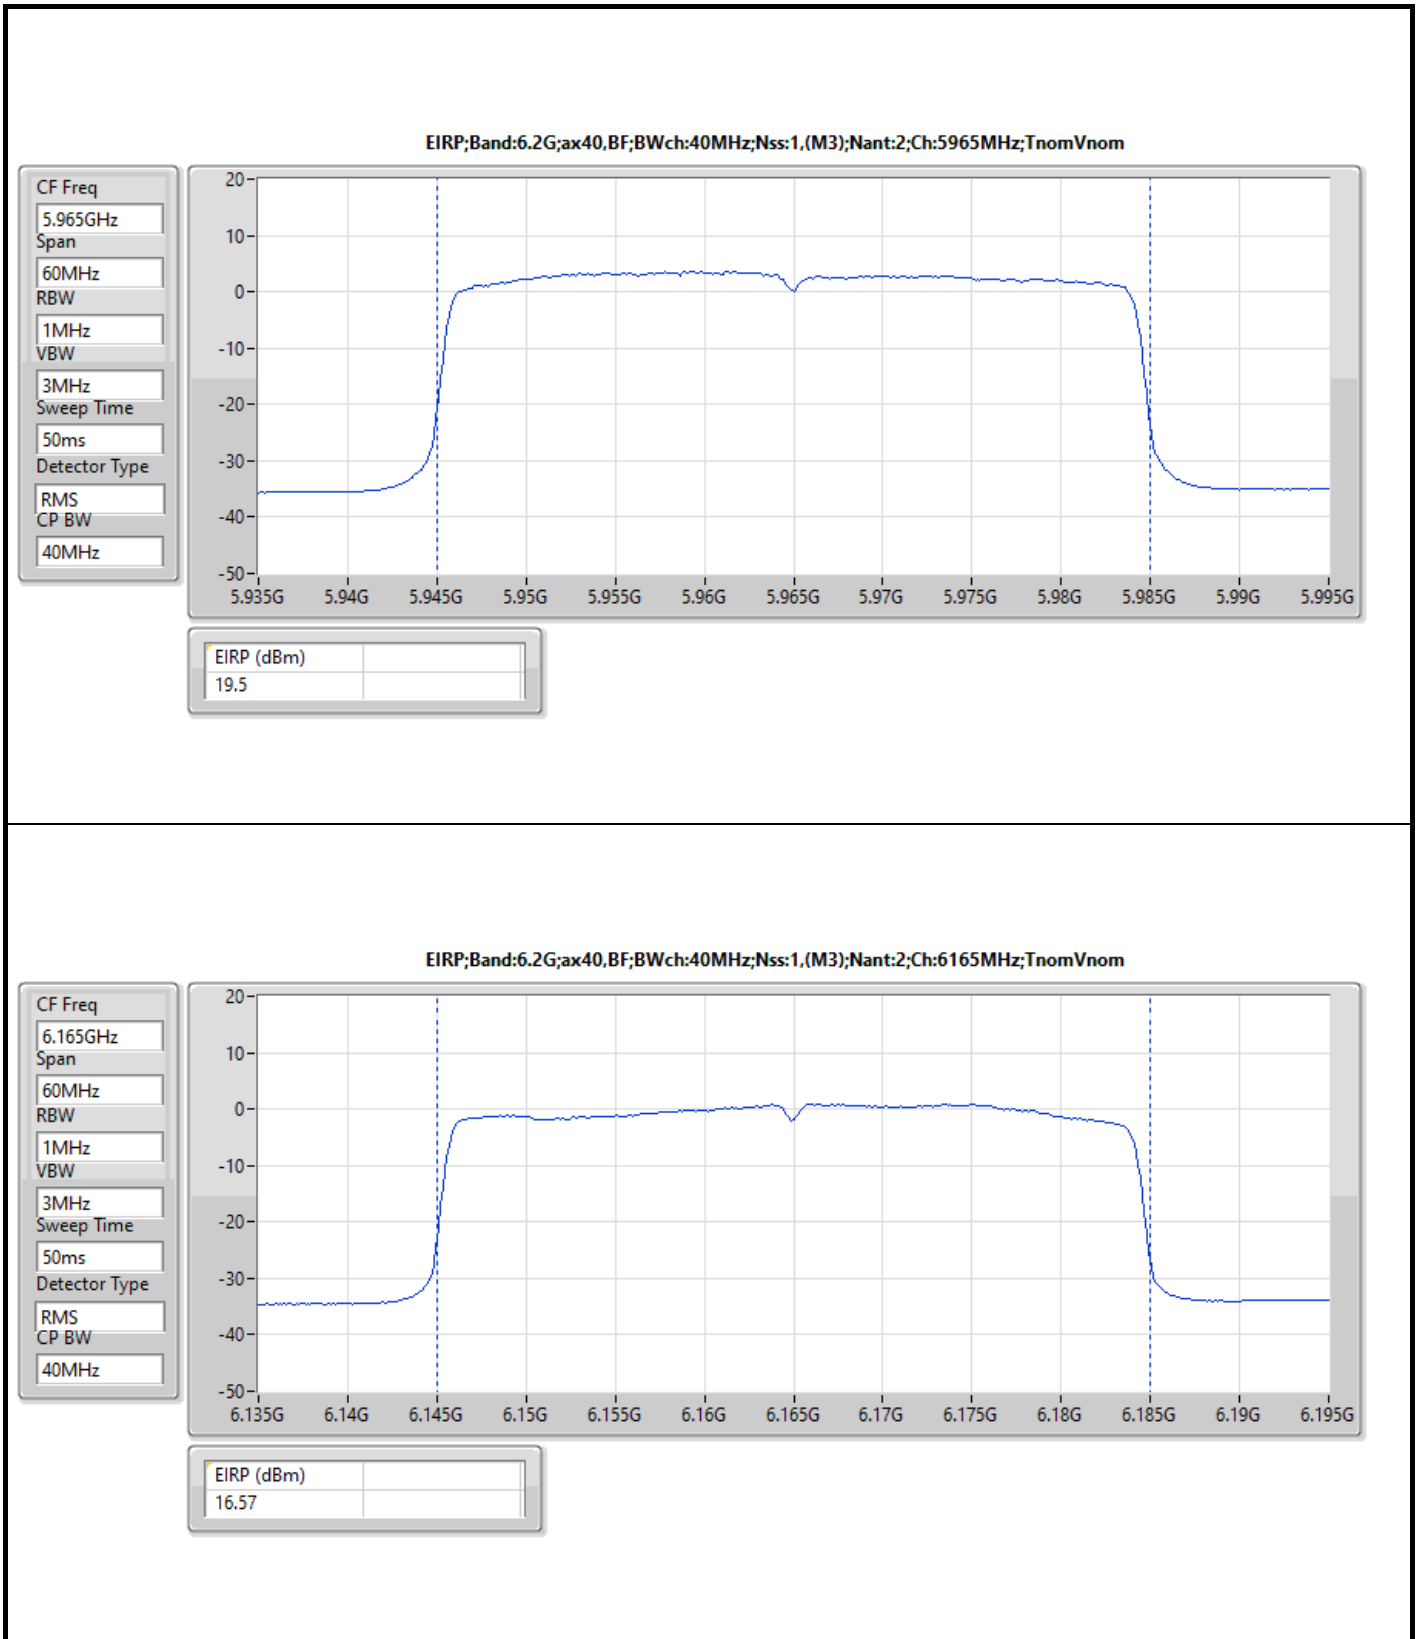

DG = Directional Gain  
The test result used radiated measurement.

Summary

Mode	EIRP (dBm)	EIRP (W)
5.925-6.425GHz	-	-
802.11ax HEW20_Nss1,(MCS0)_4TX	14.29	0.02685
802.11ax HEW40_Nss1,(MCS0)_4TX	17.22	0.05272
802.11ax HEW80_Nss1,(MCS0)_4TX	19.76	0.09462
802.11ax HEW160_Nss1,(MCS0)_4TX	23.54	0.22594
6.425-6.525GHz	-	-
802.11ax HEW20_Nss1,(MCS0)_4TX	13.65	0.02317
802.11ax HEW40_Nss1,(MCS0)_4TX	17.03	0.05047
802.11ax HEW80_Nss1,(MCS0)_4TX	19.68	0.09290
802.11ax HEW160_Nss1,(MCS0)_4TX	22.31	0.17022
6.525-6.875GHz	-	-
802.11ax HEW20_Nss1,(MCS0)_4TX	14.03	0.02529
802.11ax HEW40_Nss1,(MCS0)_4TX	16.73	0.04710
802.11ax HEW80_Nss1,(MCS0)_4TX	20.07	0.10162
802.11ax HEW160_Nss1,(MCS0)_4TX	22.10	0.16218
6.875-7.125GHz	-	-
802.11ax HEW20_Nss1,(MCS0)_4TX	14.96	0.03133
802.11ax HEW40_Nss1,(MCS0)_4TX	17.41	0.05508
802.11ax HEW80_Nss1,(MCS0)_4TX	19.11	0.08147
802.11ax HEW160_Nss1,(MCS0)_4TX	22.85	0.19275