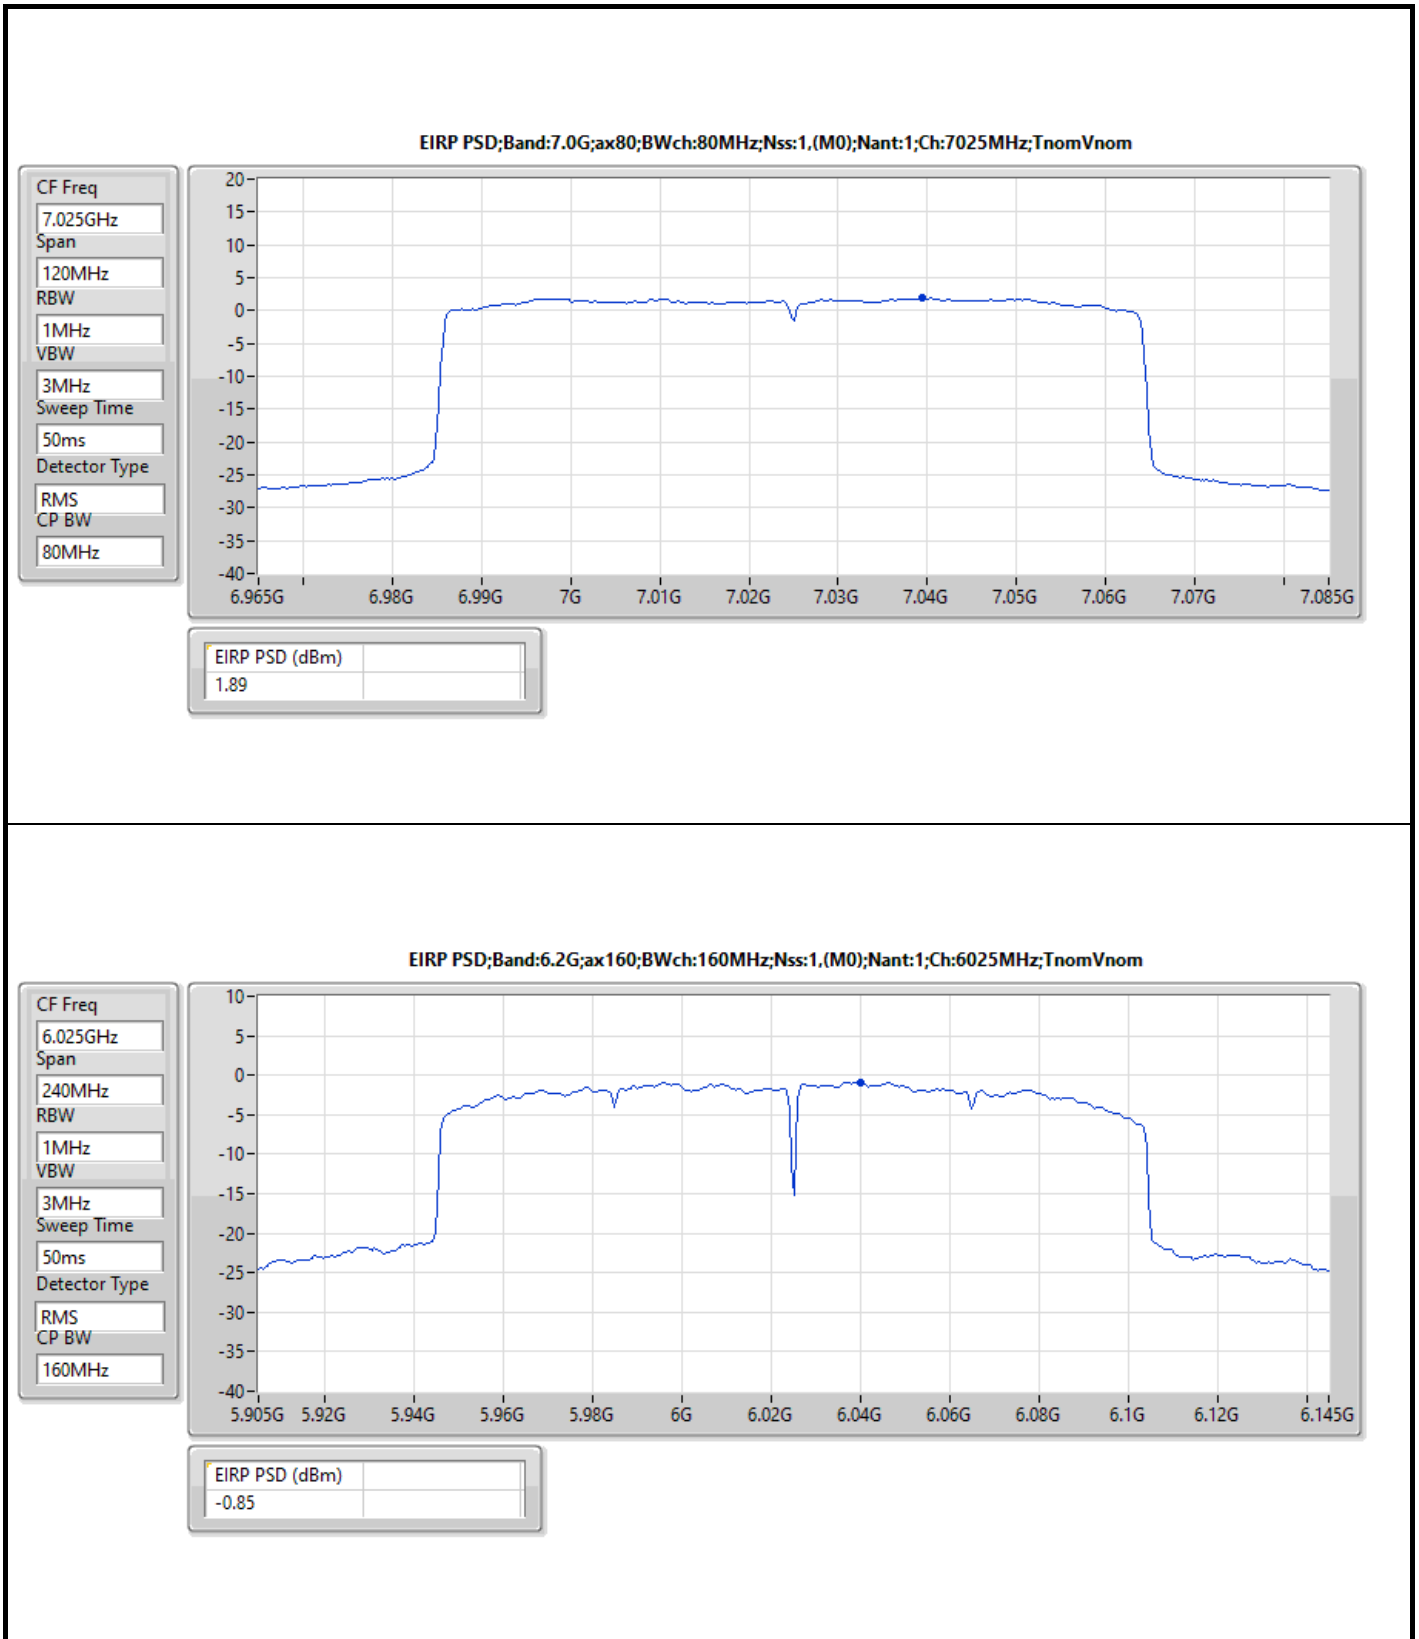

The test result used radiated measurement.

**Summary**

Mode	EIRP PD (dBm/RBW)
5.925-6.425GHz	-
802.11ax HEW20_Nss1,(MCS0)_2TX	4.98
802.11ax HEW40_Nss1,(MCS0)_2TX	4.93
802.11ax HEW80_Nss1,(MCS0)_2TX	4.64
802.11ax HEW160_Nss1,(MCS0)_2TX	4.77
6.425-6.525GHz	-
802.11ax HEW20_Nss1,(MCS0)_2TX	4.71
802.11ax HEW40_Nss1,(MCS0)_2TX	4.70
802.11ax HEW80_Nss1,(MCS0)_2TX	4.76
802.11ax HEW160_Nss1,(MCS0)_2TX	4.88
6.525-6.875GHz	-
802.11ax HEW20_Nss1,(MCS0)_2TX	4.93
802.11ax HEW40_Nss1,(MCS0)_2TX	4.86
802.11ax HEW80_Nss1,(MCS0)_2TX	4.81
802.11ax HEW160_Nss1,(MCS0)_2TX	4.92
6.875-7.125GHz	-
802.11ax HEW20_Nss1,(MCS0)_2TX	4.89
802.11ax HEW40_Nss1,(MCS0)_2TX	4.79
802.11ax HEW80_Nss1,(MCS0)_2TX	4.70
802.11ax HEW160_Nss1,(MCS0)_2TX	4.75