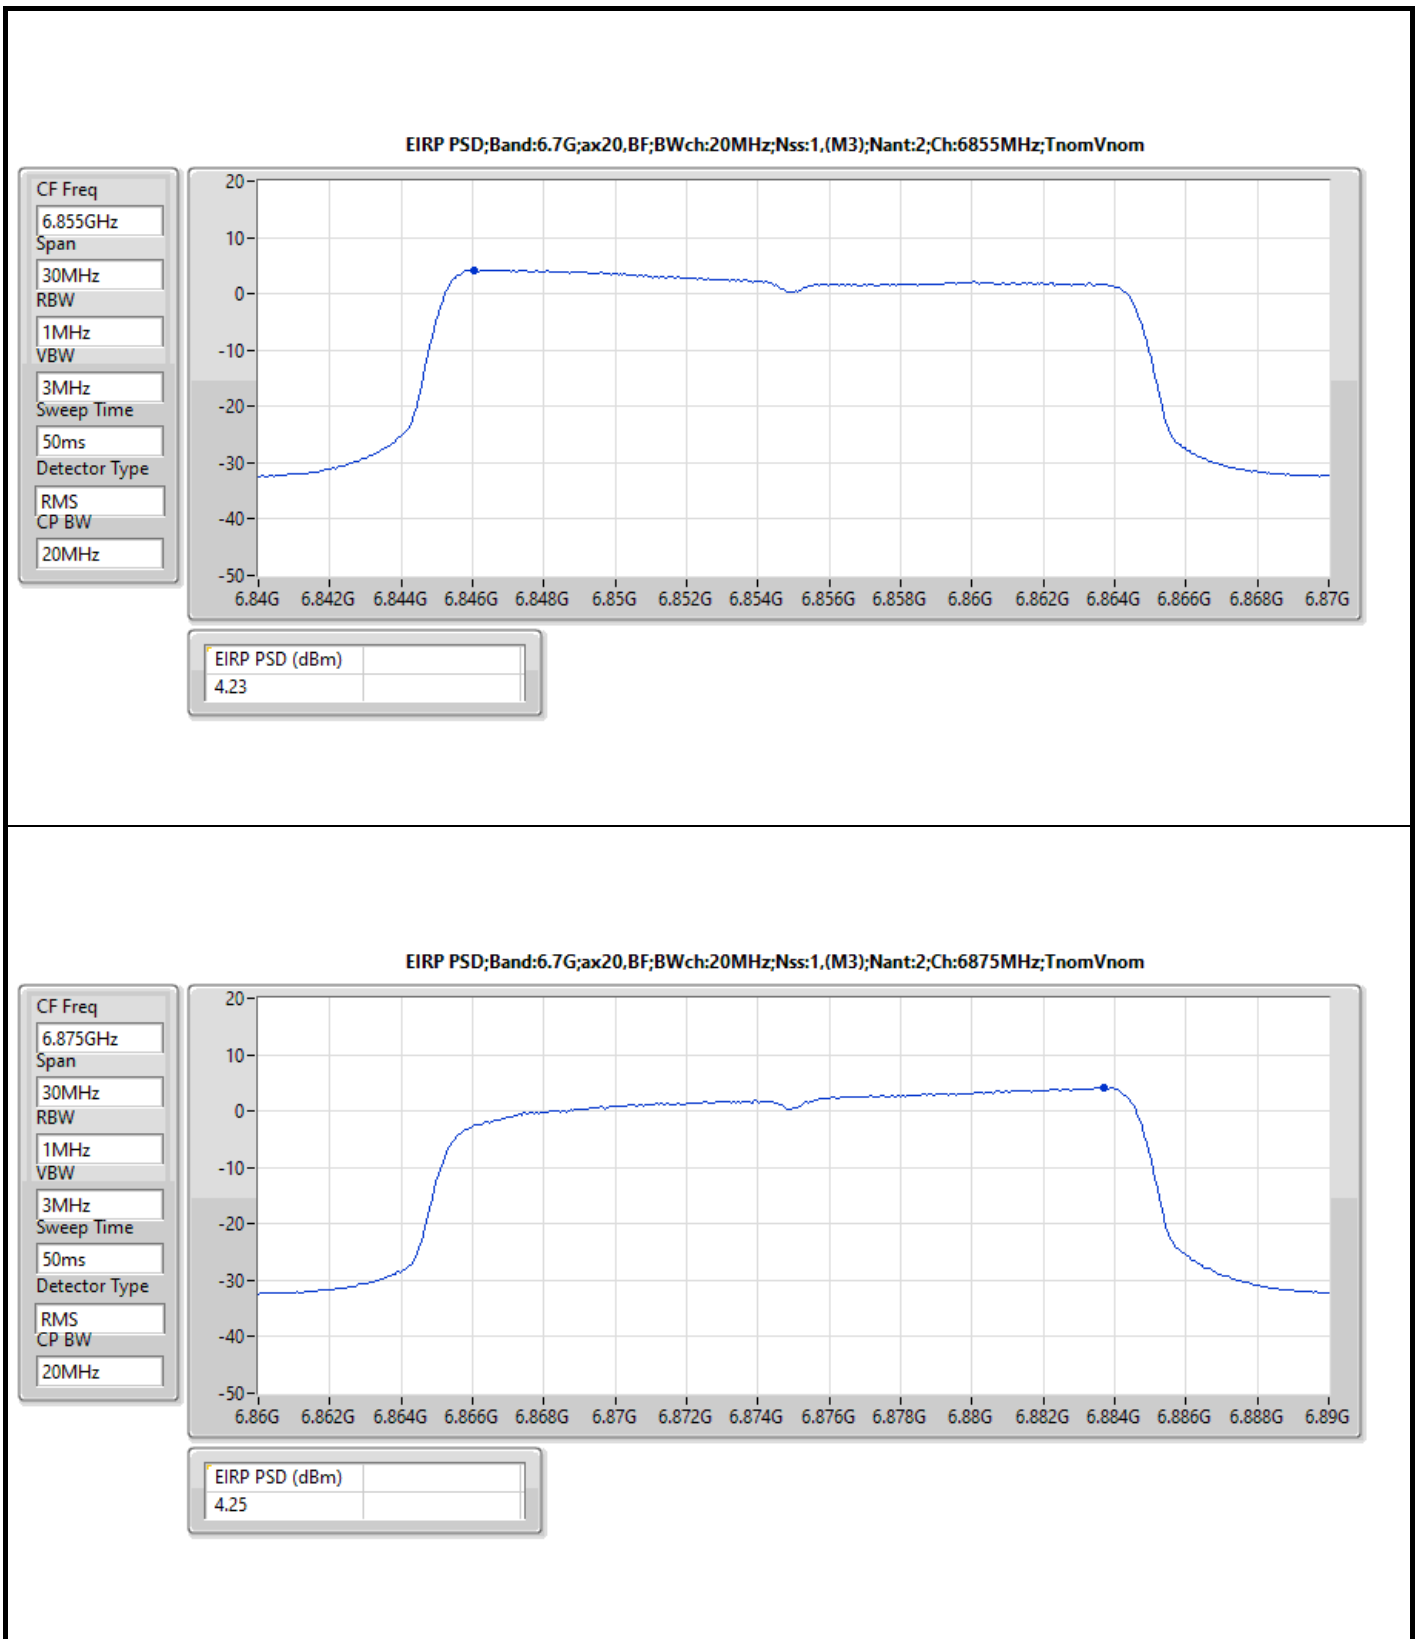

The test result used radiated measurement.

**Summary**

Mode	EIRP PD (dBm/RBW)
5.925-6.425GHz	-
802.11ax HEW20_Nss1,(MCS0)_4TX	4.74
802.11ax HEW40_Nss1,(MCS0)_4TX	4.95
802.11ax HEW80_Nss1,(MCS0)_4TX	4.68
802.11ax HEW160_Nss1,(MCS0)_4TX	4.90
6.425-6.525GHz	-
802.11ax HEW20_Nss1,(MCS0)_4TX	4.89
802.11ax HEW40_Nss1,(MCS0)_4TX	4.97
802.11ax HEW80_Nss1,(MCS0)_4TX	4.72
802.11ax HEW160_Nss1,(MCS0)_4TX	4.63
6.525-6.875GHz	-
802.11ax HEW20_Nss1,(MCS0)_4TX	4.98
802.11ax HEW40_Nss1,(MCS0)_4TX	4.84
802.11ax HEW80_Nss1,(MCS0)_4TX	4.86
802.11ax HEW160_Nss1,(MCS0)_4TX	4.81
6.875-7.125GHz	-
802.11ax HEW20_Nss1,(MCS0)_4TX	4.90
802.11ax HEW40_Nss1,(MCS0)_4TX	4.90
802.11ax HEW80_Nss1,(MCS0)_4TX	4.56
802.11ax HEW160_Nss1,(MCS0)_4TX	4.70