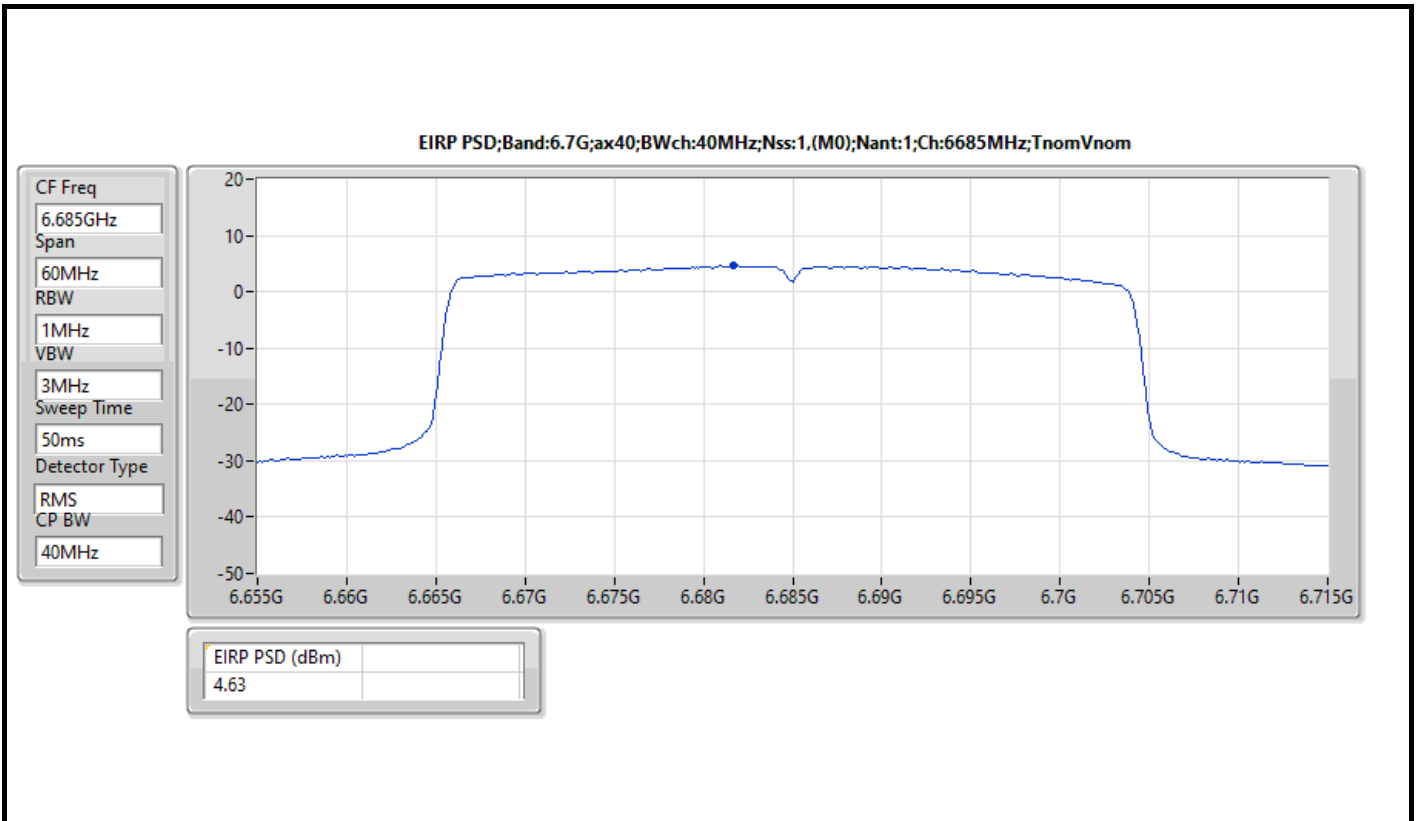

The test result used radiated measurement.

**Summary**

Mode	EIRP PD (dBm/RBW)
5.925-6.425GHz	-
802.11ax HEW20_Nss1,(MCS0)_2TX	4.98
802.11ax HEW40_Nss1,(MCS0)_2TX	4.93
802.11ax HEW80_Nss1,(MCS0)_2TX	4.64
802.11ax HEW160_Nss1,(MCS0)_2TX	4.77
6.425-6.525GHz	-
802.11ax HEW20_Nss1,(MCS0)_2TX	4.71
802.11ax HEW40_Nss1,(MCS0)_2TX	4.70
802.11ax HEW80_Nss1,(MCS0)_2TX	4.76
802.11ax HEW160_Nss1,(MCS0)_2TX	4.88
6.525-6.875GHz	-
802.11ax HEW20_Nss1,(MCS0)_2TX	4.93
802.11ax HEW40_Nss1,(MCS0)_2TX	4.86
802.11ax HEW80_Nss1,(MCS0)_2TX	4.81
802.11ax HEW160_Nss1,(MCS0)_2TX	4.92
6.875-7.125GHz	-
802.11ax HEW20_Nss1,(MCS0)_2TX	4.89
802.11ax HEW40_Nss1,(MCS0)_2TX	4.79
802.11ax HEW80_Nss1,(MCS0)_2TX	4.70
802.11ax HEW160_Nss1,(MCS0)_2TX	4.75