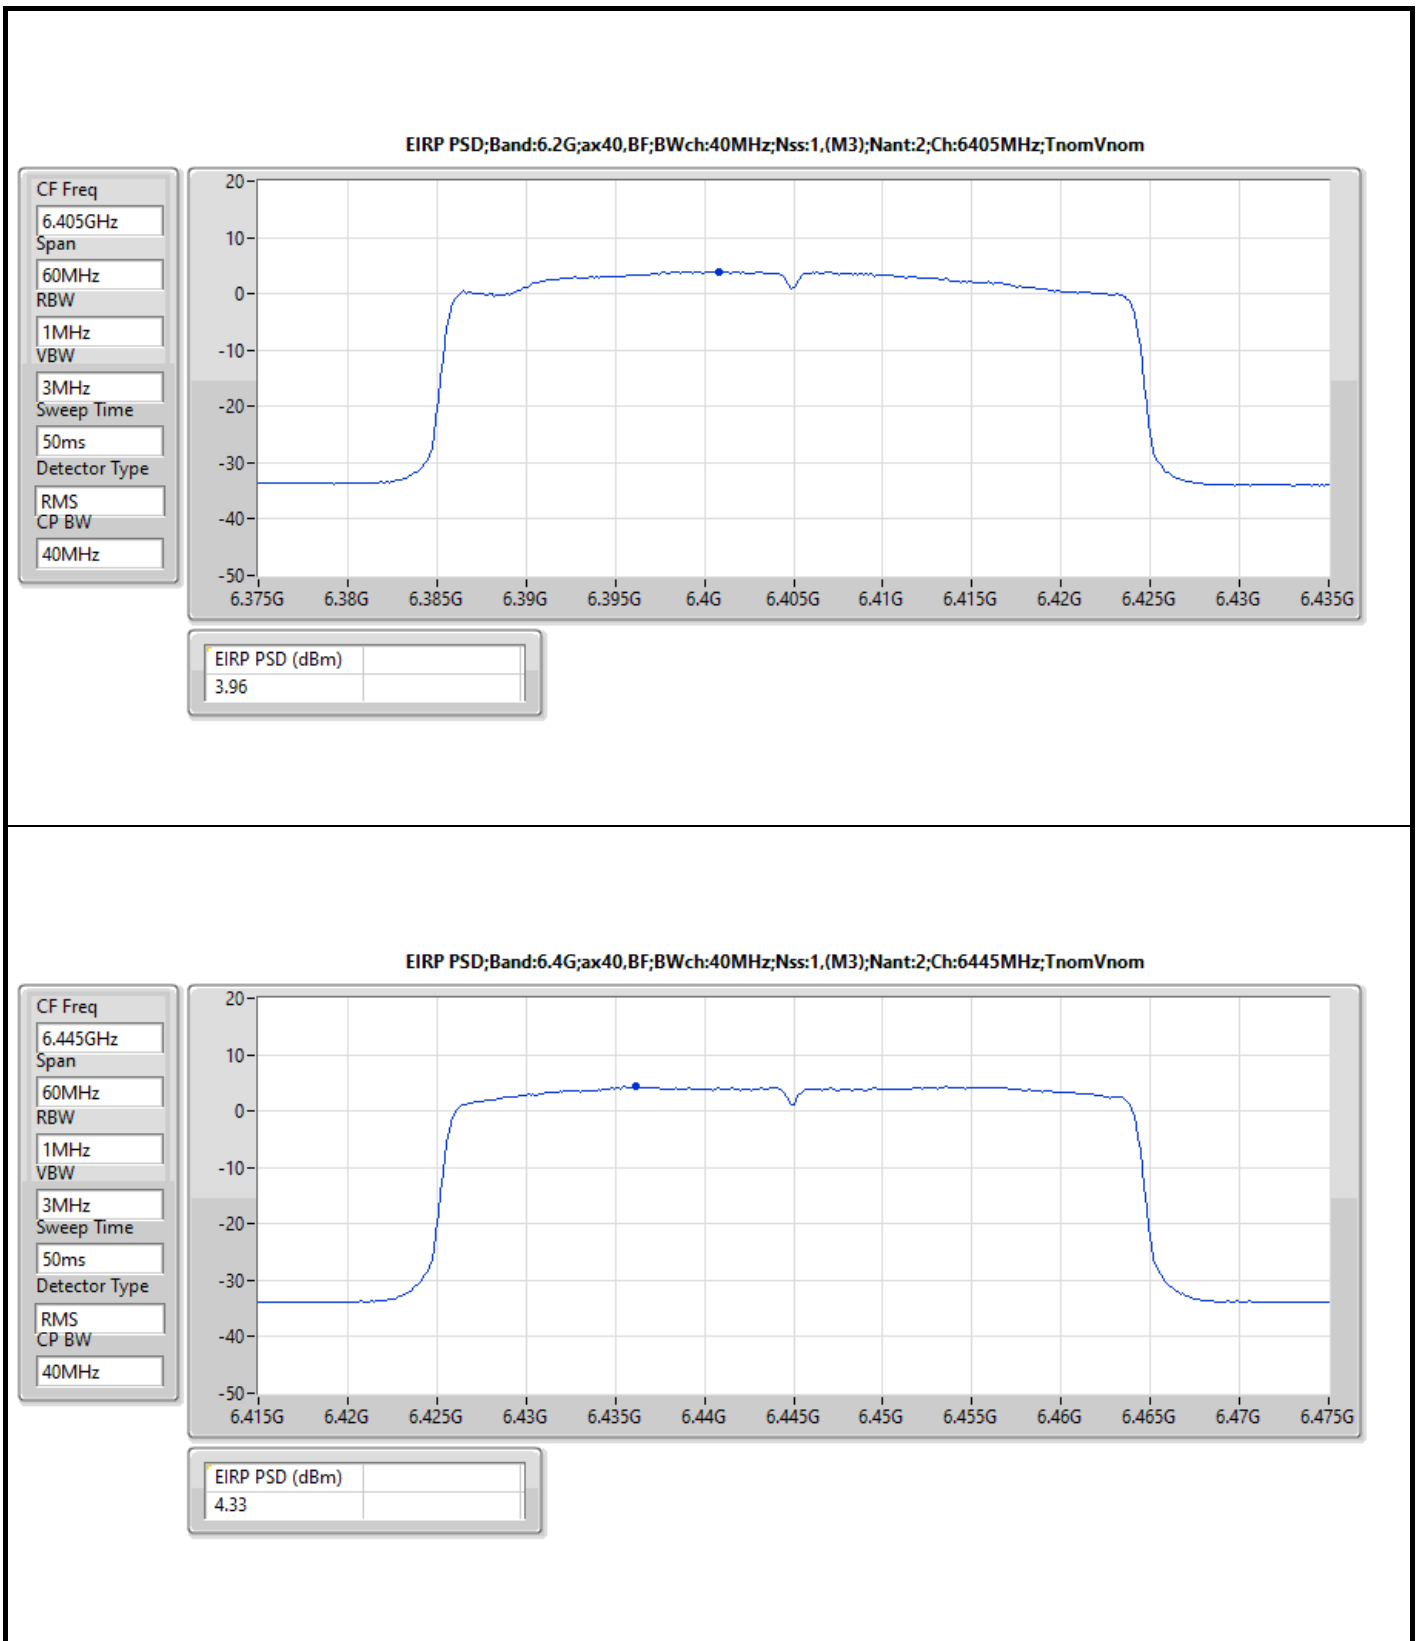

The test result used radiated measurement.

**Summary**

Mode	EIRP PD (dBm/RBW)
5.925-6.425GHz	-
802.11ax HEW20_Nss1,(MCS0)_4TX	4.74
802.11ax HEW40_Nss1,(MCS0)_4TX	4.95
802.11ax HEW80_Nss1,(MCS0)_4TX	4.68
802.11ax HEW160_Nss1,(MCS0)_4TX	4.90
6.425-6.525GHz	-
802.11ax HEW20_Nss1,(MCS0)_4TX	4.89
802.11ax HEW40_Nss1,(MCS0)_4TX	4.97
802.11ax HEW80_Nss1,(MCS0)_4TX	4.72
802.11ax HEW160_Nss1,(MCS0)_4TX	4.63
6.525-6.875GHz	-
802.11ax HEW20_Nss1,(MCS0)_4TX	4.98
802.11ax HEW40_Nss1,(MCS0)_4TX	4.84
802.11ax HEW80_Nss1,(MCS0)_4TX	4.86
802.11ax HEW160_Nss1,(MCS0)_4TX	4.81
6.875-7.125GHz	-
802.11ax HEW20_Nss1,(MCS0)_4TX	4.90
802.11ax HEW40_Nss1,(MCS0)_4TX	4.90
802.11ax HEW80_Nss1,(MCS0)_4TX	4.56
802.11ax HEW160_Nss1,(MCS0)_4TX	4.70