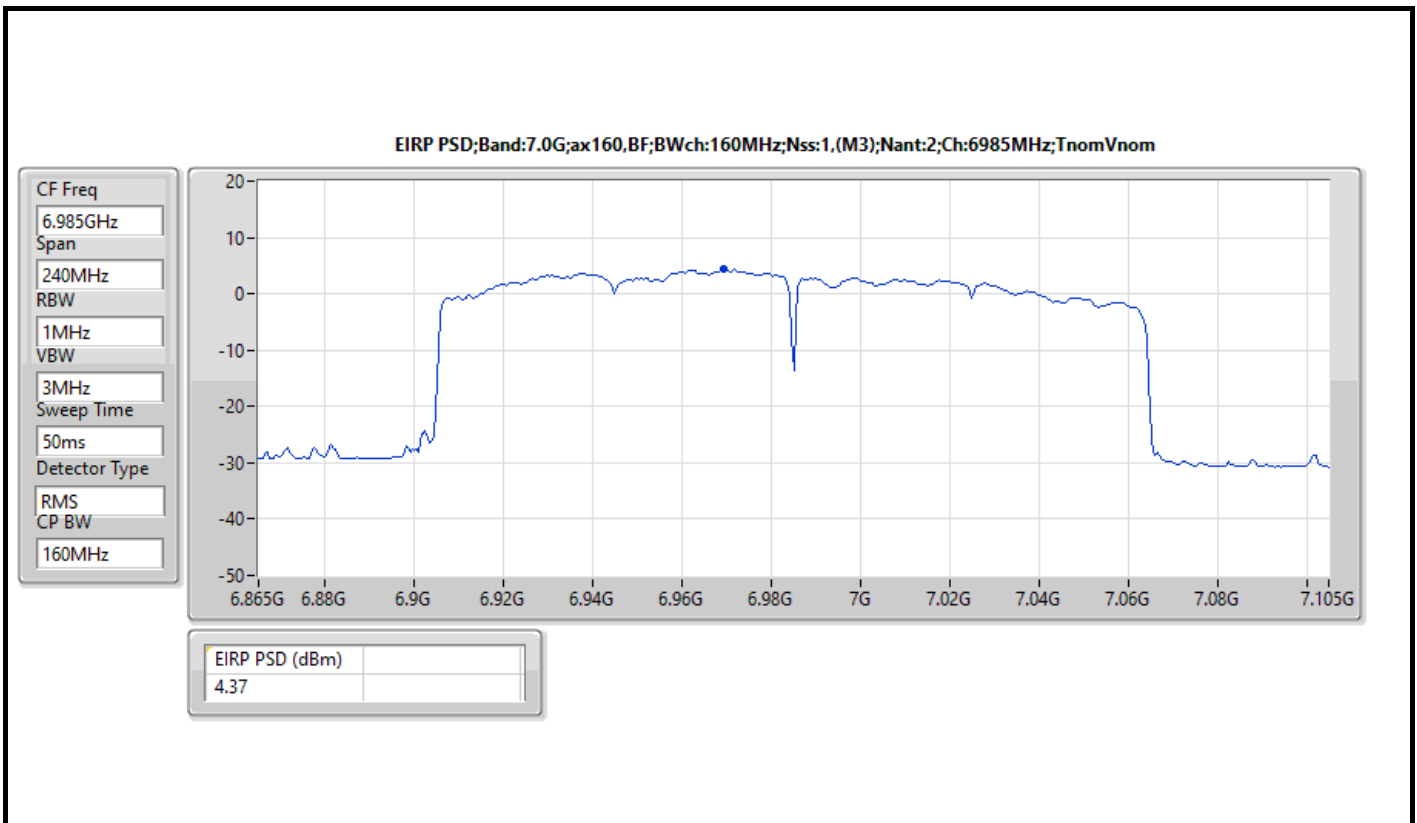

The test result used radiated measurement.

**Summary**

Mode	EIRP PD (dBm/RBW)
5.925-6.425GHz	-
802.11ax HEW20_Nss1,(MCS0)_4TX	4.74
802.11ax HEW40_Nss1,(MCS0)_4TX	4.95
802.11ax HEW80_Nss1,(MCS0)_4TX	4.68
802.11ax HEW160_Nss1,(MCS0)_4TX	4.90
6.425-6.525GHz	-
802.11ax HEW20_Nss1,(MCS0)_4TX	4.89
802.11ax HEW40_Nss1,(MCS0)_4TX	4.97
802.11ax HEW80_Nss1,(MCS0)_4TX	4.72
802.11ax HEW160_Nss1,(MCS0)_4TX	4.63
6.525-6.875GHz	-
802.11ax HEW20_Nss1,(MCS0)_4TX	4.98
802.11ax HEW40_Nss1,(MCS0)_4TX	4.84
802.11ax HEW80_Nss1,(MCS0)_4TX	4.86
802.11ax HEW160_Nss1,(MCS0)_4TX	4.81
6.875-7.125GHz	-
802.11ax HEW20_Nss1,(MCS0)_4TX	4.90
802.11ax HEW40_Nss1,(MCS0)_4TX	4.90
802.11ax HEW80_Nss1,(MCS0)_4TX	4.56
802.11ax HEW160_Nss1,(MCS0)_4TX	4.70