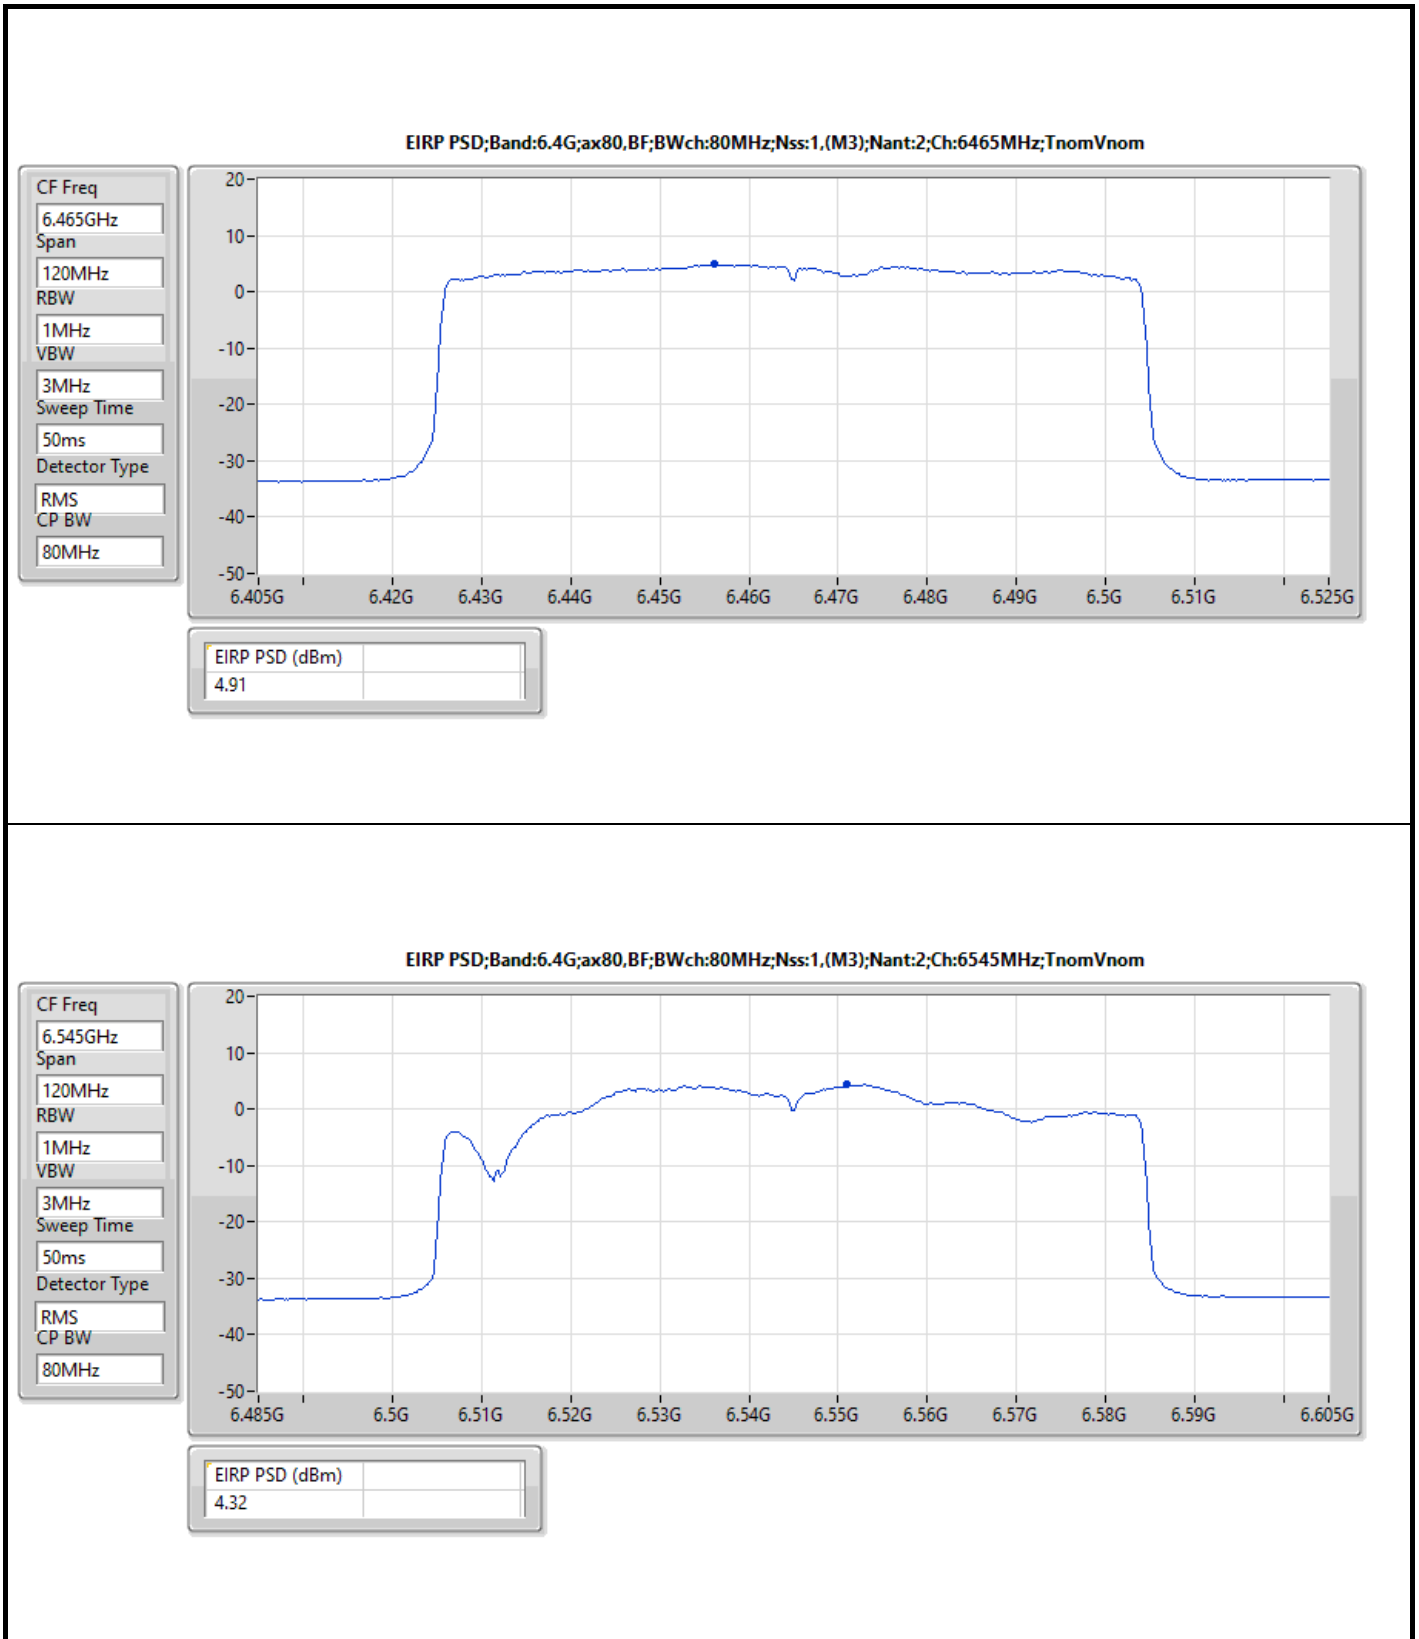

The test result used radiated measurement.

**Summary**

Mode	EIRP PD (dBm/RBW)
5.925-6.425GHz	-
802.11ax HEW20_Nss1,(MCS0)_4TX	4.74
802.11ax HEW40_Nss1,(MCS0)_4TX	4.95
802.11ax HEW80_Nss1,(MCS0)_4TX	4.68
802.11ax HEW160_Nss1,(MCS0)_4TX	4.90
6.425-6.525GHz	-
802.11ax HEW20_Nss1,(MCS0)_4TX	4.89
802.11ax HEW40_Nss1,(MCS0)_4TX	4.97
802.11ax HEW80_Nss1,(MCS0)_4TX	4.72
802.11ax HEW160_Nss1,(MCS0)_4TX	4.63
6.525-6.875GHz	-
802.11ax HEW20_Nss1,(MCS0)_4TX	4.98
802.11ax HEW40_Nss1,(MCS0)_4TX	4.84
802.11ax HEW80_Nss1,(MCS0)_4TX	4.86
802.11ax HEW160_Nss1,(MCS0)_4TX	4.81
6.875-7.125GHz	-
802.11ax HEW20_Nss1,(MCS0)_4TX	4.90
802.11ax HEW40_Nss1,(MCS0)_4TX	4.90
802.11ax HEW80_Nss1,(MCS0)_4TX	4.56
802.11ax HEW160_Nss1,(MCS0)_4TX	4.70