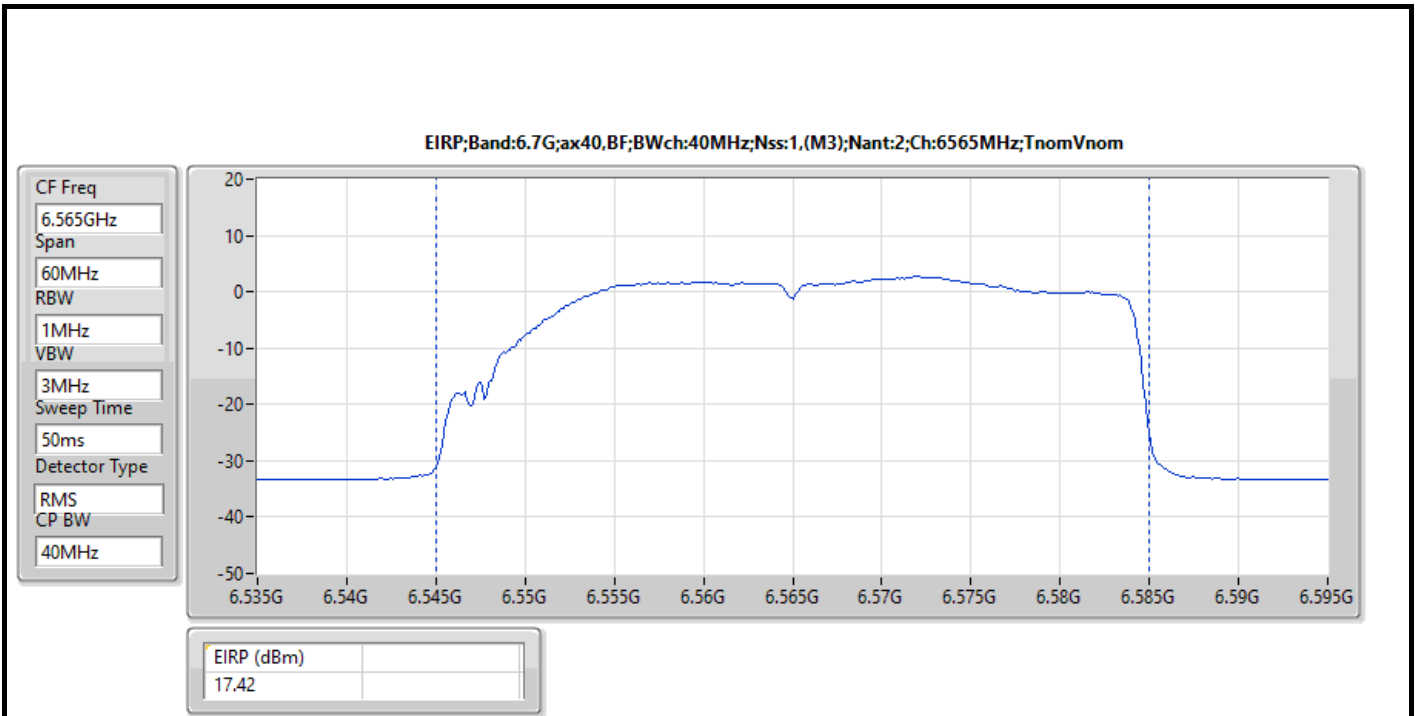

DG = Directional Gain  
The test result used radiated measurement.

Summary

Mode	EIRP (dBm)	EIRP (W)
5.925-6.425GHz	-	-
802.11ax HEW20_Nss1,(MCS0)_4TX	14.29	0.02685
802.11ax HEW40_Nss1,(MCS0)_4TX	17.22	0.05272
802.11ax HEW80_Nss1,(MCS0)_4TX	19.76	0.09462
802.11ax HEW160_Nss1,(MCS0)_4TX	23.54	0.22594
6.425-6.525GHz	-	-
802.11ax HEW20_Nss1,(MCS0)_4TX	13.65	0.02317
802.11ax HEW40_Nss1,(MCS0)_4TX	17.03	0.05047
802.11ax HEW80_Nss1,(MCS0)_4TX	19.68	0.09290
802.11ax HEW160_Nss1,(MCS0)_4TX	22.31	0.17022
6.525-6.875GHz	-	-
802.11ax HEW20_Nss1,(MCS0)_4TX	14.03	0.02529
802.11ax HEW40_Nss1,(MCS0)_4TX	16.73	0.04710
802.11ax HEW80_Nss1,(MCS0)_4TX	20.07	0.10162
802.11ax HEW160_Nss1,(MCS0)_4TX	22.10	0.16218
6.875-7.125GHz	-	-
802.11ax HEW20_Nss1,(MCS0)_4TX	14.96	0.03133
802.11ax HEW40_Nss1,(MCS0)_4TX	17.41	0.05508
802.11ax HEW80_Nss1,(MCS0)_4TX	19.11	0.08147
802.11ax HEW160_Nss1,(MCS0)_4TX	22.85	0.19275