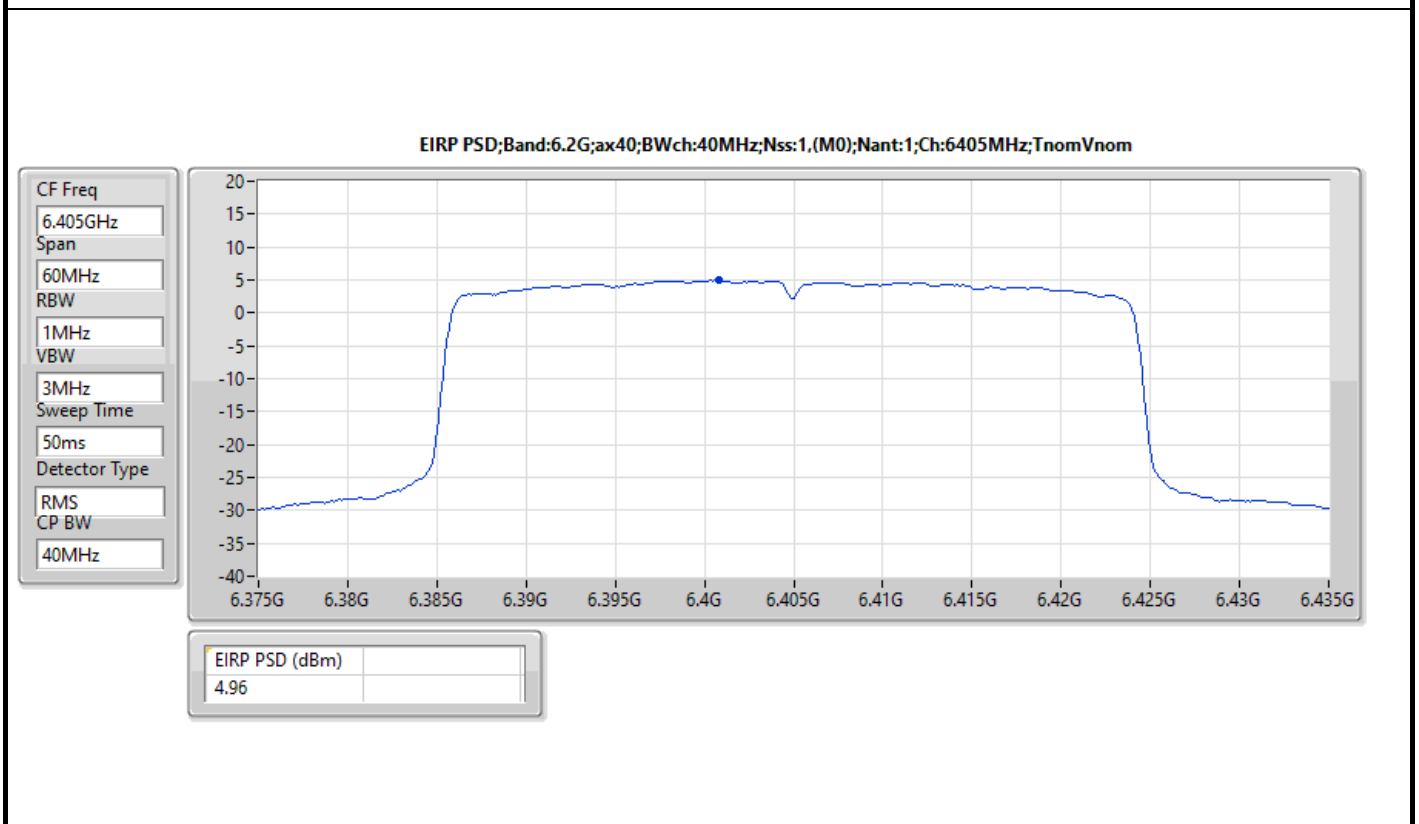

The test result used radiated measurement.

**Summary**

Mode	EIRP PD (dBm/RBW)
5.925-6.425GHz	-
802.11ax HEW20_Nss1,(MCS0)_2TX	4.98
802.11ax HEW40_Nss1,(MCS0)_2TX	4.93
802.11ax HEW80_Nss1,(MCS0)_2TX	4.64
802.11ax HEW160_Nss1,(MCS0)_2TX	4.77
6.425-6.525GHz	-
802.11ax HEW20_Nss1,(MCS0)_2TX	4.71
802.11ax HEW40_Nss1,(MCS0)_2TX	4.70
802.11ax HEW80_Nss1,(MCS0)_2TX	4.76
802.11ax HEW160_Nss1,(MCS0)_2TX	4.88
6.525-6.875GHz	-
802.11ax HEW20_Nss1,(MCS0)_2TX	4.93
802.11ax HEW40_Nss1,(MCS0)_2TX	4.86
802.11ax HEW80_Nss1,(MCS0)_2TX	4.81
802.11ax HEW160_Nss1,(MCS0)_2TX	4.92
6.875-7.125GHz	-
802.11ax HEW20_Nss1,(MCS0)_2TX	4.89
802.11ax HEW40_Nss1,(MCS0)_2TX	4.79
802.11ax HEW80_Nss1,(MCS0)_2TX	4.70
802.11ax HEW160_Nss1,(MCS0)_2TX	4.75