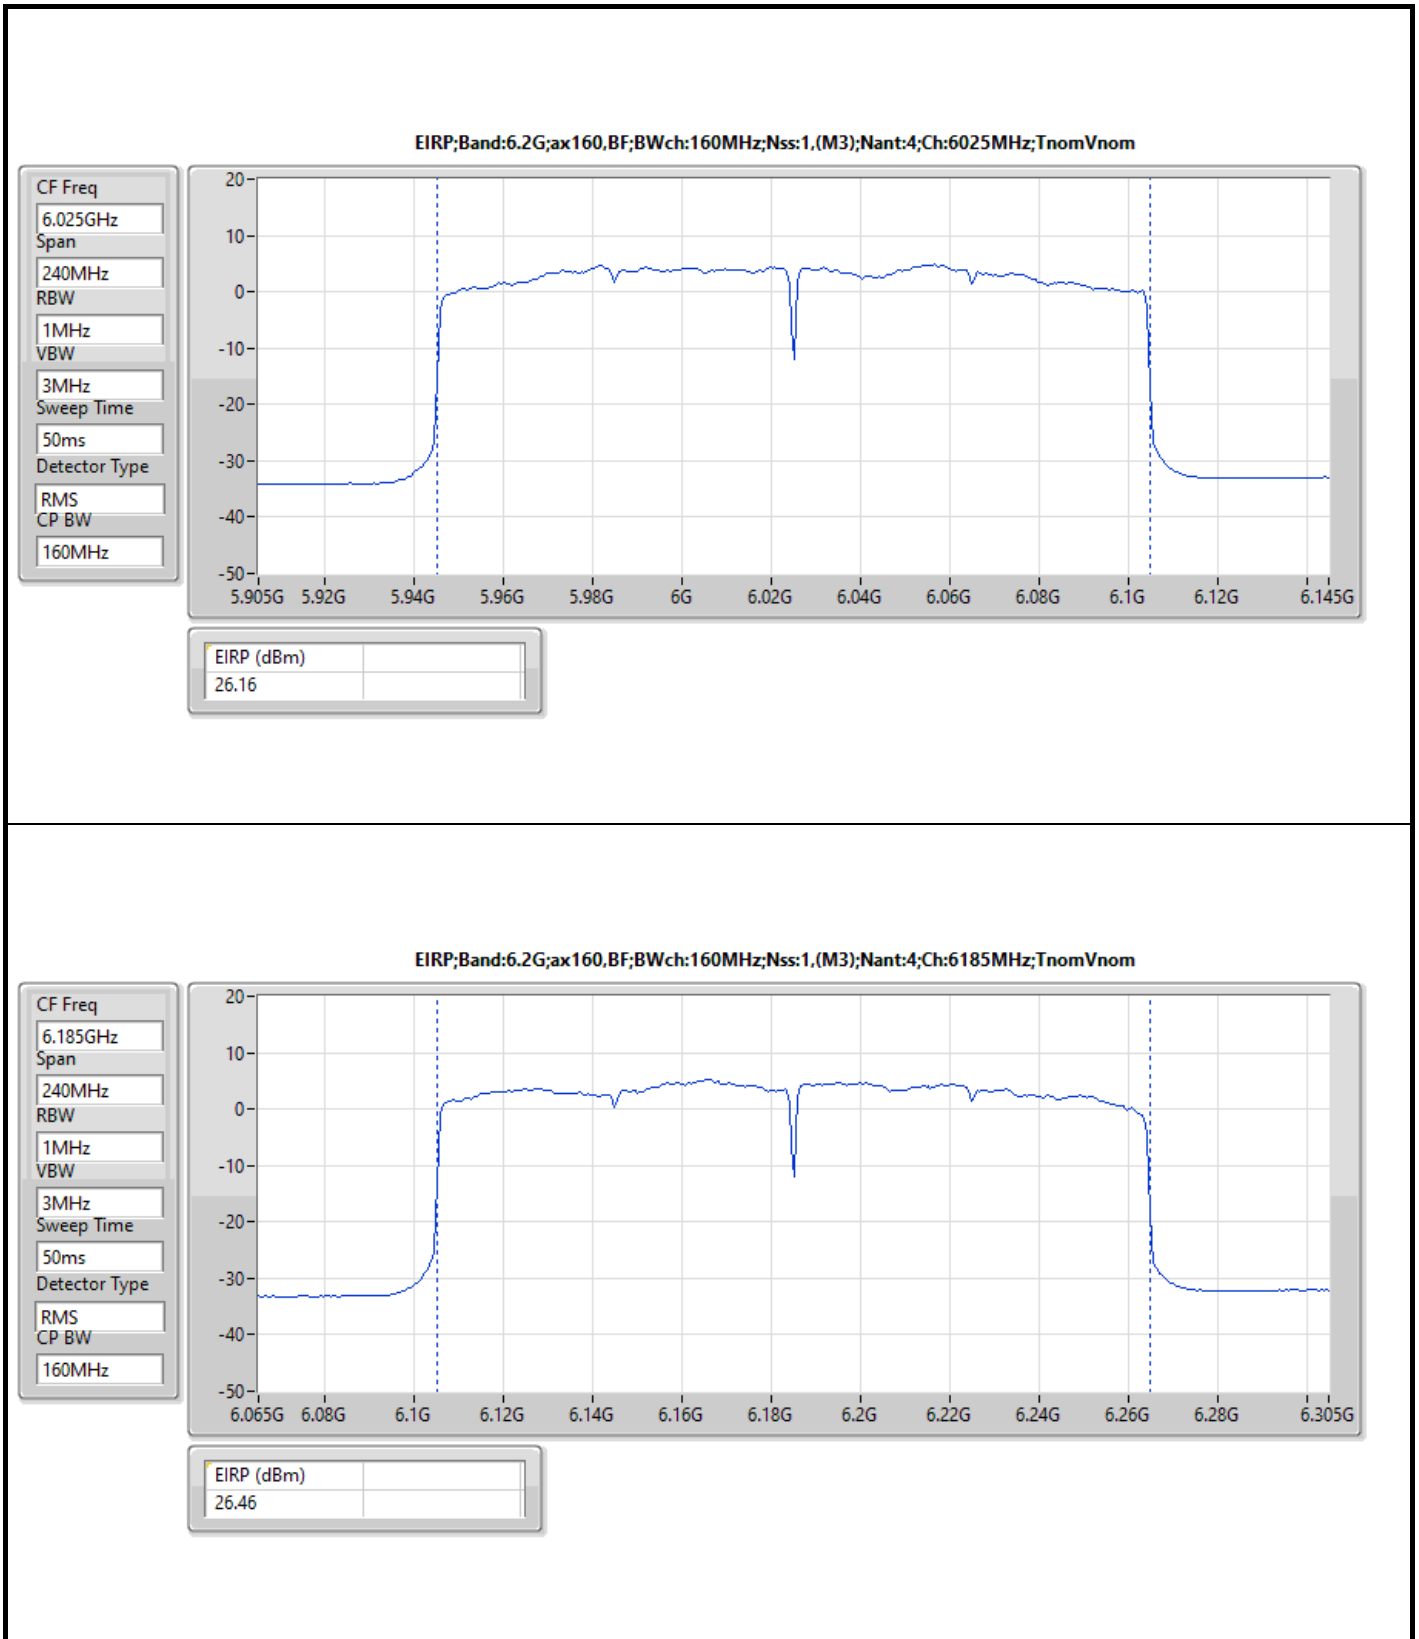

DG = Directional Gain  
The test result used radiated measurement.

**Summary**

Mode	EIRP PD (dBm/RBW)
5.925-6.425GHz	-
802.11ax HEW20_Nss1,(MCS0)_1TX	4.91
802.11ax HEW40_Nss1,(MCS0)_1TX	4.96
802.11ax HEW80_Nss1,(MCS0)_1TX	4.79
802.11ax HEW160_Nss1,(MCS0)_1TX	4.29
6.425-6.525GHz	-
802.11ax HEW20_Nss1,(MCS0)_1TX	4.98
802.11ax HEW40_Nss1,(MCS0)_1TX	4.87
802.11ax HEW80_Nss1,(MCS0)_1TX	4.93
802.11ax HEW160_Nss1,(MCS0)_1TX	3.83
6.525-6.875GHz	-
802.11ax HEW20_Nss1,(MCS0)_1TX	4.99
802.11ax HEW40_Nss1,(MCS0)_1TX	4.85
802.11ax HEW80_Nss1,(MCS0)_1TX	4.90
802.11ax HEW160_Nss1,(MCS0)_1TX	3.56
6.875-7.125GHz	-
802.11ax HEW20_Nss1,(MCS0)_1TX	4.93
802.11ax HEW40_Nss1,(MCS0)_1TX	4.96
802.11ax HEW80_Nss1,(MCS0)_1TX	4.85
802.11ax HEW160_Nss1,(MCS0)_1TX	-1.27