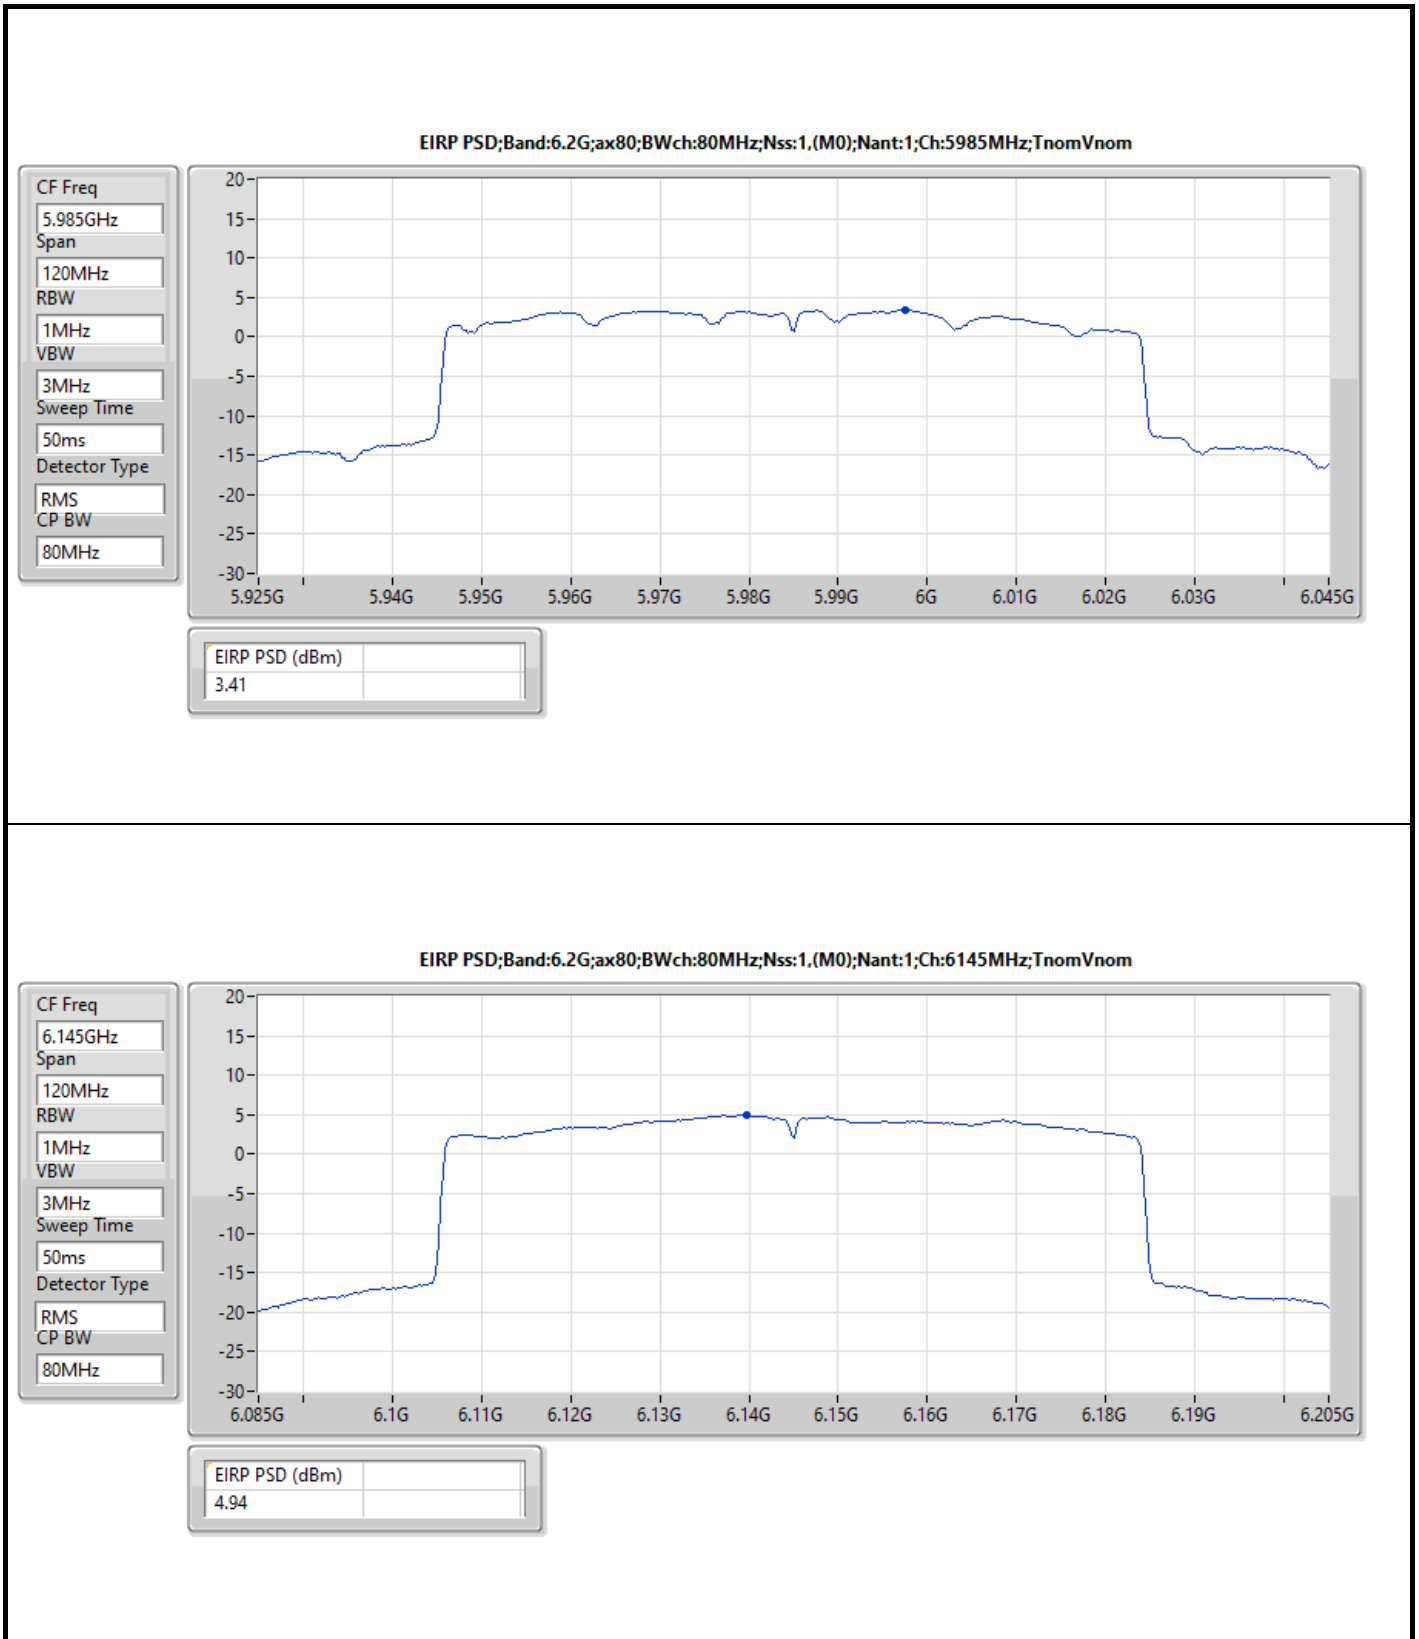

The test result used radiated measurement.

**Summary**

Mode	EIRP PD (dBm/RBW)
5.925-6.425GHz	-
802.11ax HEW20_Nss1,(MCS0)_2TX	4.98
802.11ax HEW40_Nss1,(MCS0)_2TX	4.93
802.11ax HEW80_Nss1,(MCS0)_2TX	4.64
802.11ax HEW160_Nss1,(MCS0)_2TX	4.77
6.425-6.525GHz	-
802.11ax HEW20_Nss1,(MCS0)_2TX	4.71
802.11ax HEW40_Nss1,(MCS0)_2TX	4.70
802.11ax HEW80_Nss1,(MCS0)_2TX	4.76
802.11ax HEW160_Nss1,(MCS0)_2TX	4.88
6.525-6.875GHz	-
802.11ax HEW20_Nss1,(MCS0)_2TX	4.93
802.11ax HEW40_Nss1,(MCS0)_2TX	4.86
802.11ax HEW80_Nss1,(MCS0)_2TX	4.81
802.11ax HEW160_Nss1,(MCS0)_2TX	4.92
6.875-7.125GHz	-
802.11ax HEW20_Nss1,(MCS0)_2TX	4.89
802.11ax HEW40_Nss1,(MCS0)_2TX	4.79
802.11ax HEW80_Nss1,(MCS0)_2TX	4.70
802.11ax HEW160_Nss1,(MCS0)_2TX	4.75