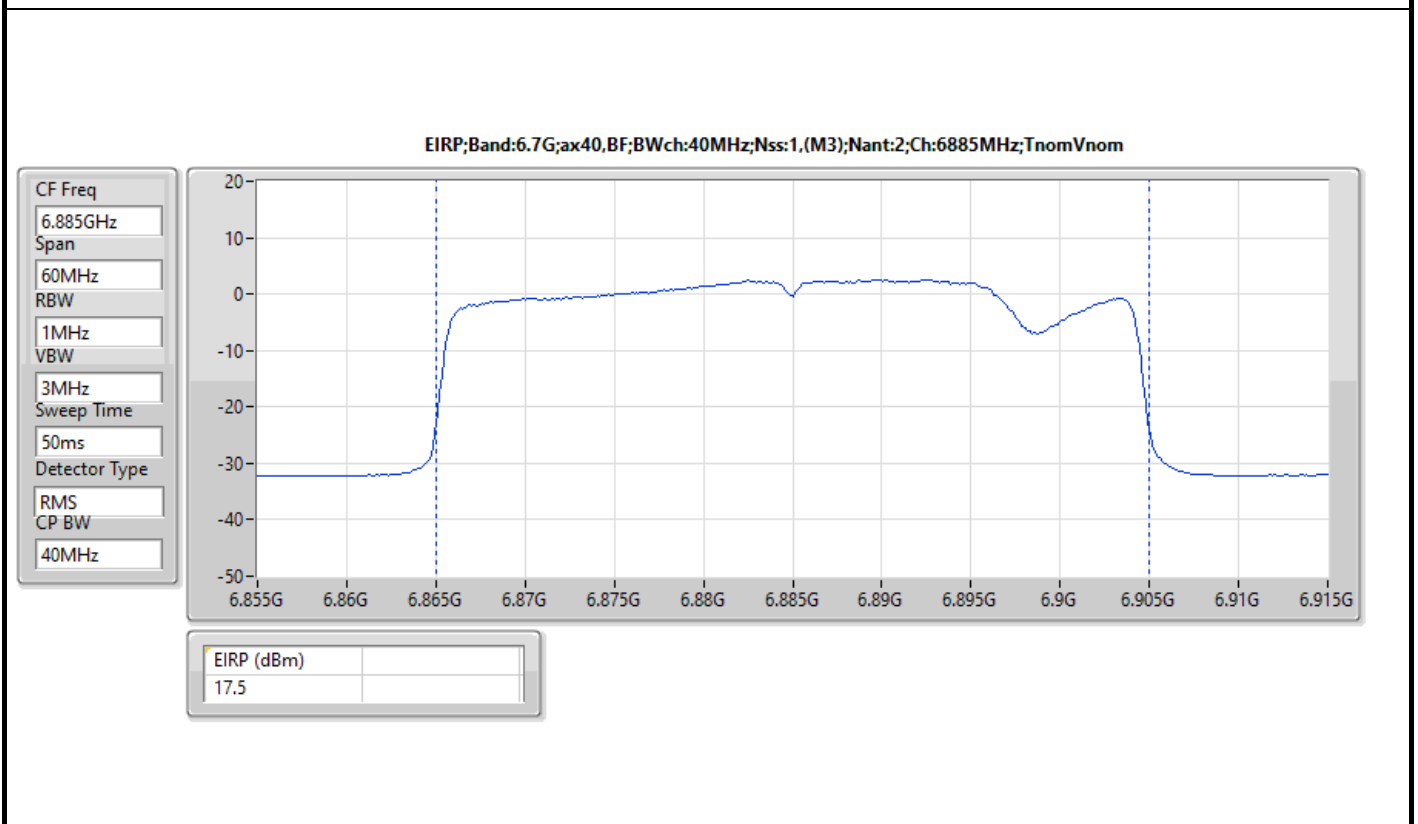

DG = Directional Gain  
The test result used radiated measurement.

Summary

Mode	EIRP (dBm)	EIRP (W)
5.925-6.425GHz	-	-
802.11ax HEW20_Nss1,(MCS0)_4TX	14.29	0.02685
802.11ax HEW40_Nss1,(MCS0)_4TX	17.22	0.05272
802.11ax HEW80_Nss1,(MCS0)_4TX	19.76	0.09462
802.11ax HEW160_Nss1,(MCS0)_4TX	23.54	0.22594
6.425-6.525GHz	-	-
802.11ax HEW20_Nss1,(MCS0)_4TX	13.65	0.02317
802.11ax HEW40_Nss1,(MCS0)_4TX	17.03	0.05047
802.11ax HEW80_Nss1,(MCS0)_4TX	19.68	0.09290
802.11ax HEW160_Nss1,(MCS0)_4TX	22.31	0.17022
6.525-6.875GHz	-	-
802.11ax HEW20_Nss1,(MCS0)_4TX	14.03	0.02529
802.11ax HEW40_Nss1,(MCS0)_4TX	16.73	0.04710
802.11ax HEW80_Nss1,(MCS0)_4TX	20.07	0.10162
802.11ax HEW160_Nss1,(MCS0)_4TX	22.10	0.16218
6.875-7.125GHz	-	-
802.11ax HEW20_Nss1,(MCS0)_4TX	14.96	0.03133
802.11ax HEW40_Nss1,(MCS0)_4TX	17.41	0.05508
802.11ax HEW80_Nss1,(MCS0)_4TX	19.11	0.08147
802.11ax HEW160_Nss1,(MCS0)_4TX	22.85	0.19275