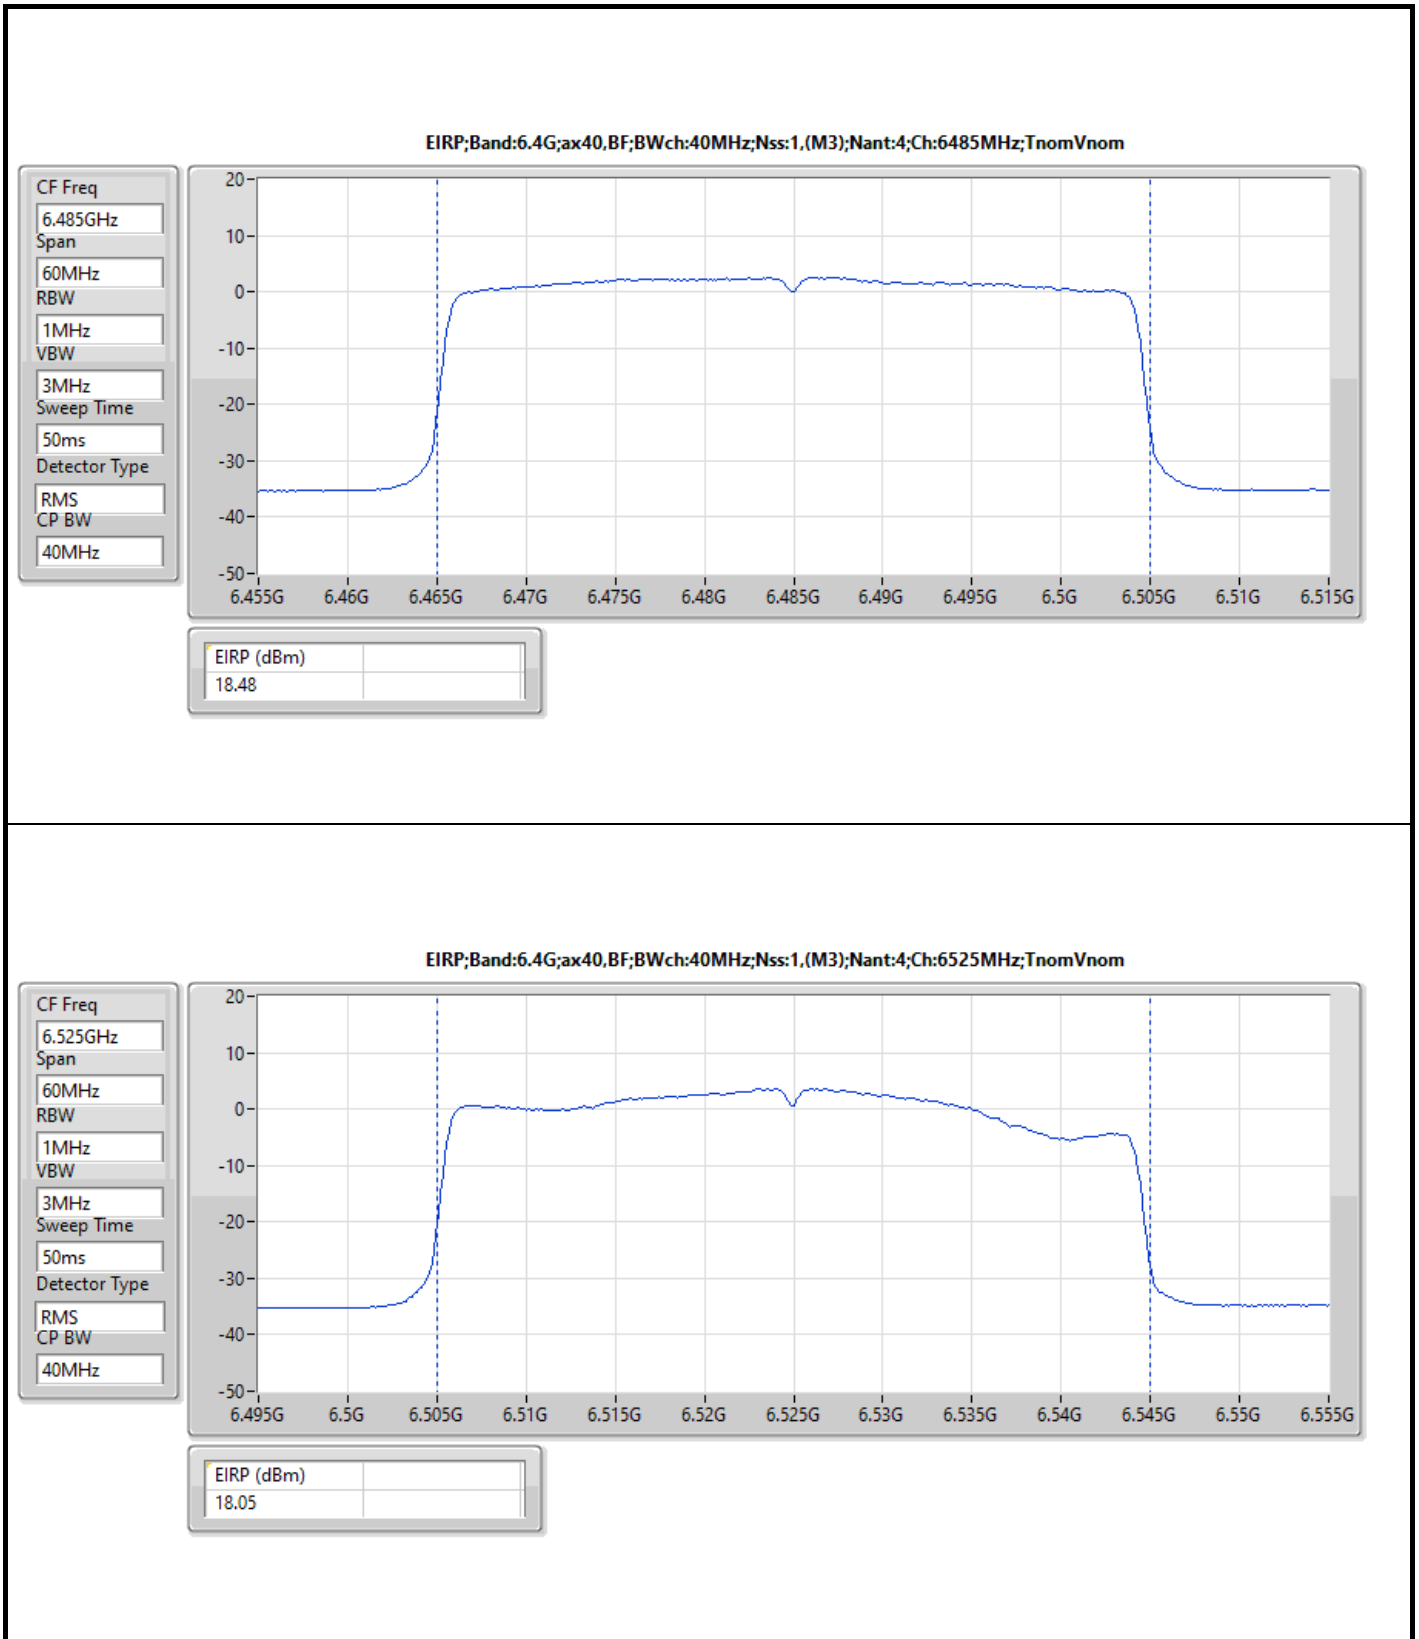

DG = Directional Gain  
The test result used radiated measurement.

**Summary**

Mode	EIRP PD (dBm/RBW)
5.925-6.425GHz	-
802.11ax HEW20_Nss1,(MCS0)_1TX	4.91
802.11ax HEW40_Nss1,(MCS0)_1TX	4.96
802.11ax HEW80_Nss1,(MCS0)_1TX	4.79
802.11ax HEW160_Nss1,(MCS0)_1TX	4.29
6.425-6.525GHz	-
802.11ax HEW20_Nss1,(MCS0)_1TX	4.98
802.11ax HEW40_Nss1,(MCS0)_1TX	4.87
802.11ax HEW80_Nss1,(MCS0)_1TX	4.93
802.11ax HEW160_Nss1,(MCS0)_1TX	3.83
6.525-6.875GHz	-
802.11ax HEW20_Nss1,(MCS0)_1TX	4.99
802.11ax HEW40_Nss1,(MCS0)_1TX	4.85
802.11ax HEW80_Nss1,(MCS0)_1TX	4.90
802.11ax HEW160_Nss1,(MCS0)_1TX	3.56
6.875-7.125GHz	-
802.11ax HEW20_Nss1,(MCS0)_1TX	4.93
802.11ax HEW40_Nss1,(MCS0)_1TX	4.96
802.11ax HEW80_Nss1,(MCS0)_1TX	4.85
802.11ax HEW160_Nss1,(MCS0)_1TX	-1.27