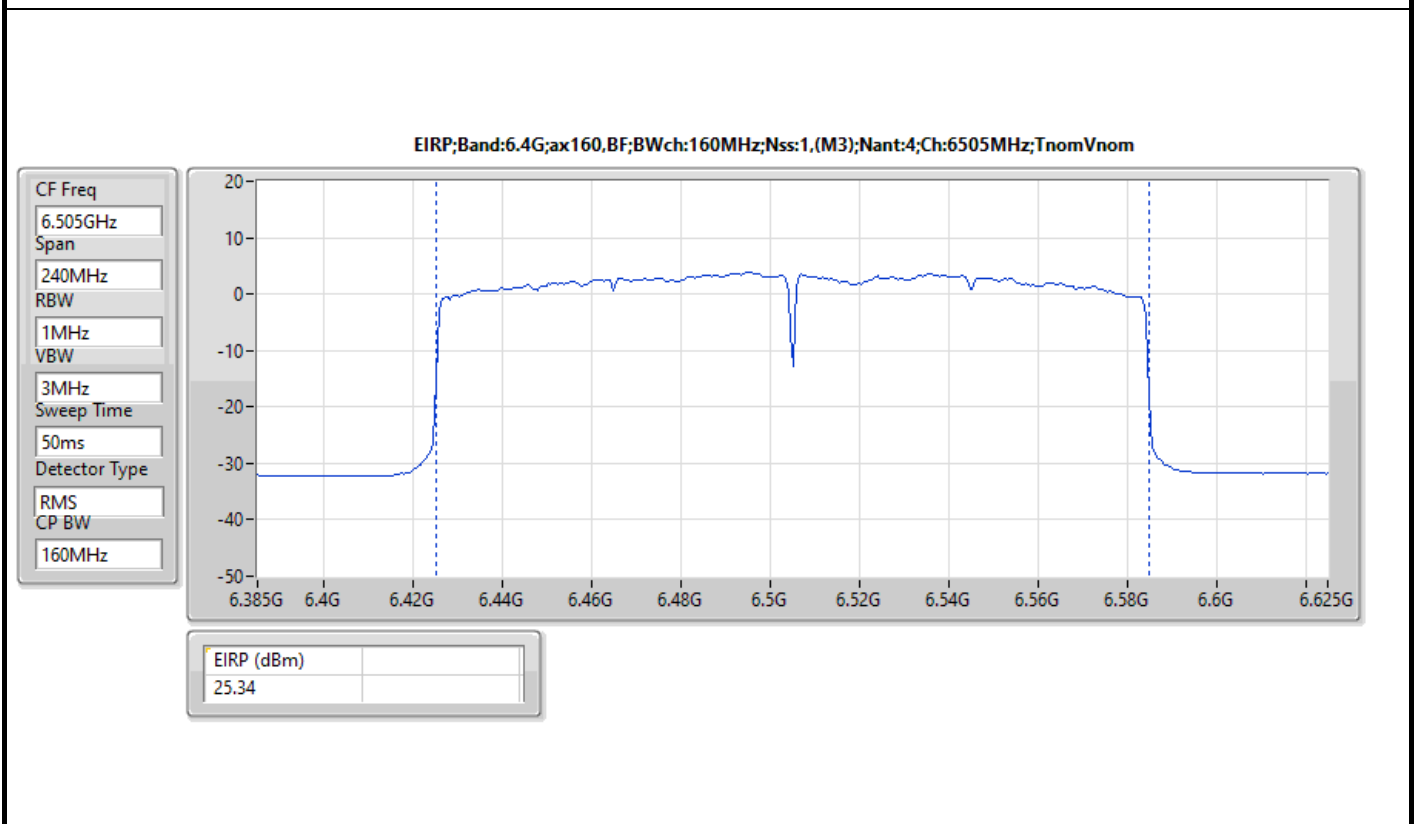

DG = Directional Gain  
The test result used radiated measurement.

**Summary**

Mode	EIRP PD (dBm/RBW)
5.925-6.425GHz	-
802.11ax HEW20_Nss1,(MCS0)_1TX	4.91
802.11ax HEW40_Nss1,(MCS0)_1TX	4.96
802.11ax HEW80_Nss1,(MCS0)_1TX	4.79
802.11ax HEW160_Nss1,(MCS0)_1TX	4.29
6.425-6.525GHz	-
802.11ax HEW20_Nss1,(MCS0)_1TX	4.98
802.11ax HEW40_Nss1,(MCS0)_1TX	4.87
802.11ax HEW80_Nss1,(MCS0)_1TX	4.93
802.11ax HEW160_Nss1,(MCS0)_1TX	3.83
6.525-6.875GHz	-
802.11ax HEW20_Nss1,(MCS0)_1TX	4.99
802.11ax HEW40_Nss1,(MCS0)_1TX	4.85
802.11ax HEW80_Nss1,(MCS0)_1TX	4.90
802.11ax HEW160_Nss1,(MCS0)_1TX	3.56
6.875-7.125GHz	-
802.11ax HEW20_Nss1,(MCS0)_1TX	4.93
802.11ax HEW40_Nss1,(MCS0)_1TX	4.96
802.11ax HEW80_Nss1,(MCS0)_1TX	4.85
802.11ax HEW160_Nss1,(MCS0)_1TX	-1.27