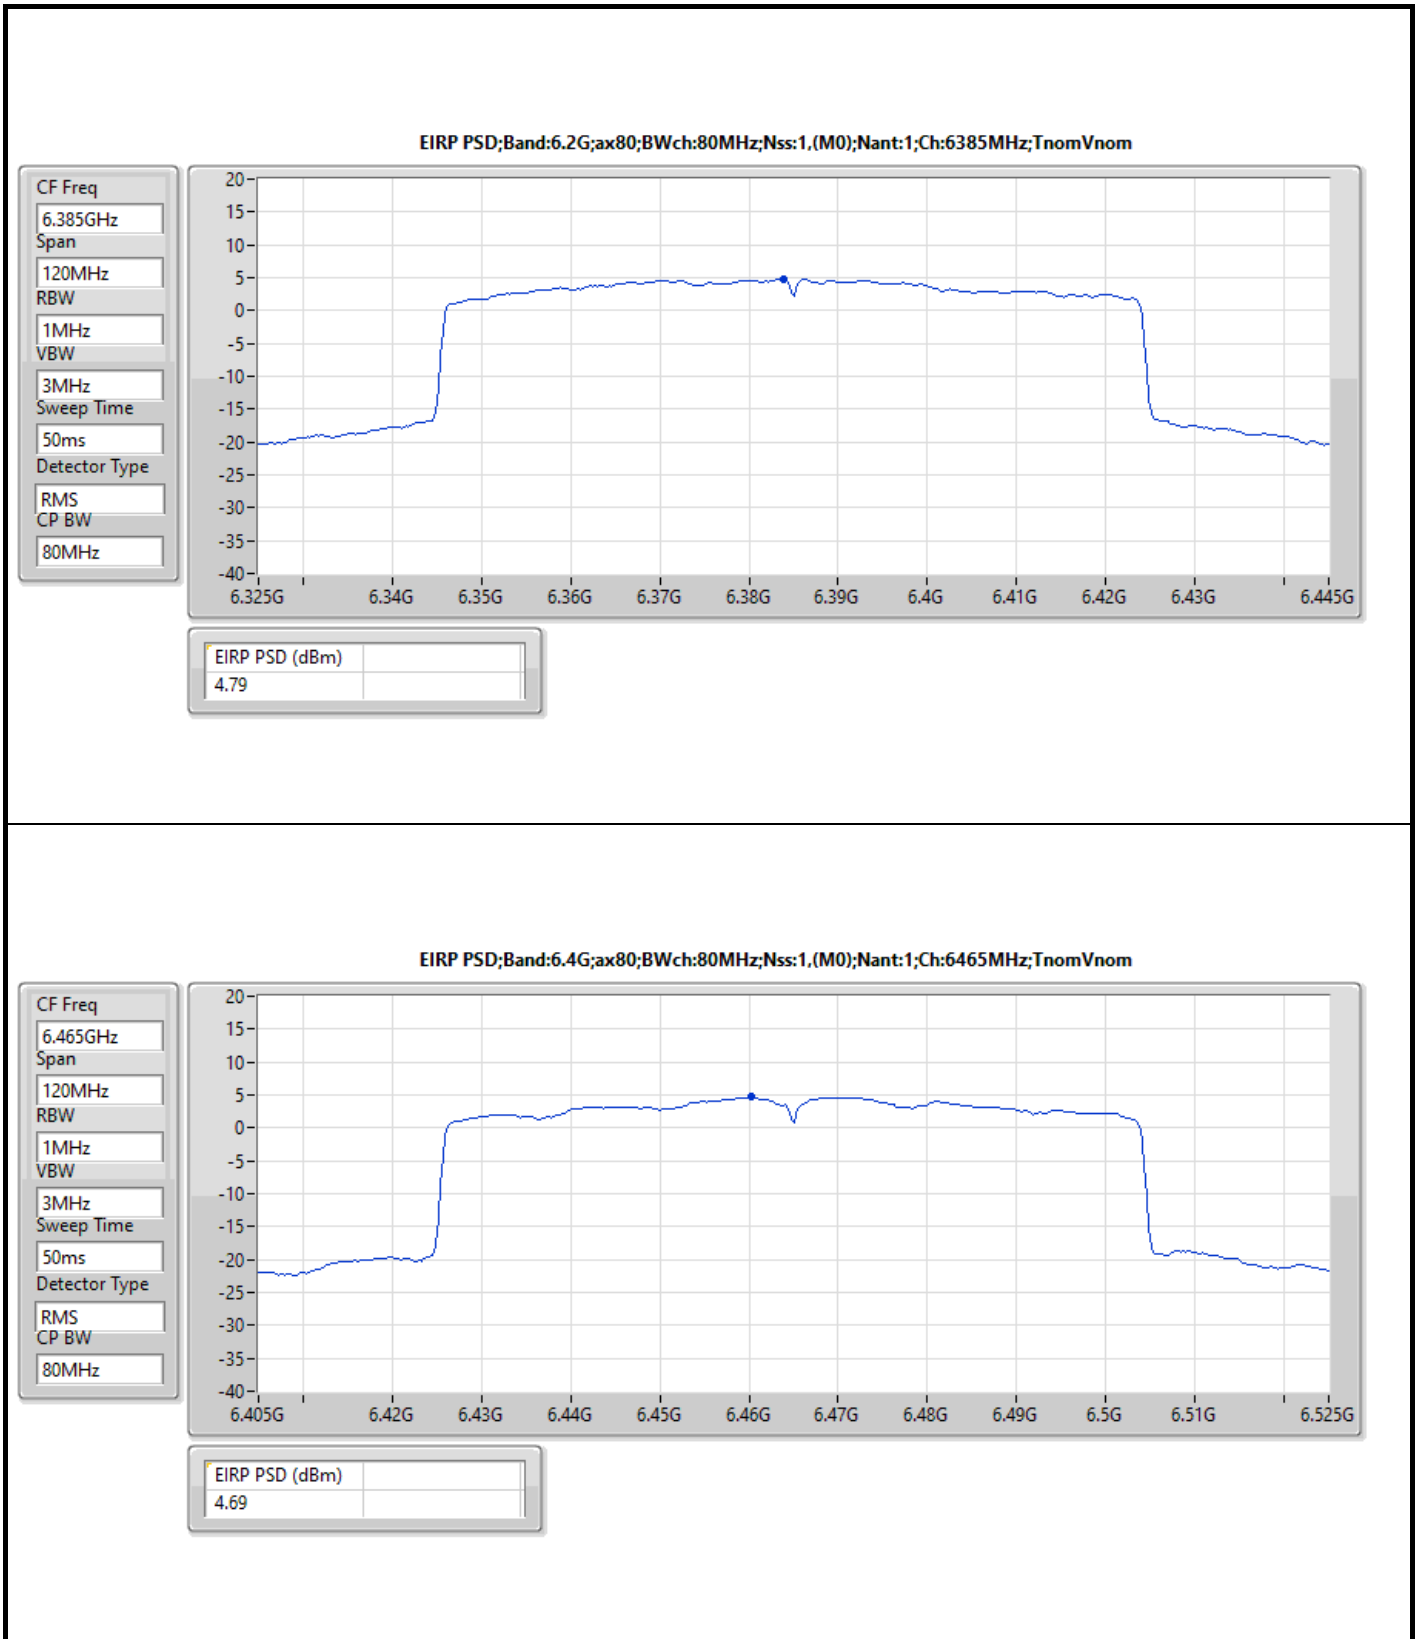

The test result used radiated measurement.

**Summary**

Mode	EIRP PD (dBm/RBW)
5.925-6.425GHz	-
802.11ax HEW20_Nss1,(MCS0)_2TX	4.98
802.11ax HEW40_Nss1,(MCS0)_2TX	4.93
802.11ax HEW80_Nss1,(MCS0)_2TX	4.64
802.11ax HEW160_Nss1,(MCS0)_2TX	4.77
6.425-6.525GHz	-
802.11ax HEW20_Nss1,(MCS0)_2TX	4.71
802.11ax HEW40_Nss1,(MCS0)_2TX	4.70
802.11ax HEW80_Nss1,(MCS0)_2TX	4.76
802.11ax HEW160_Nss1,(MCS0)_2TX	4.88
6.525-6.875GHz	-
802.11ax HEW20_Nss1,(MCS0)_2TX	4.93
802.11ax HEW40_Nss1,(MCS0)_2TX	4.86
802.11ax HEW80_Nss1,(MCS0)_2TX	4.81
802.11ax HEW160_Nss1,(MCS0)_2TX	4.92
6.875-7.125GHz	-
802.11ax HEW20_Nss1,(MCS0)_2TX	4.89
802.11ax HEW40_Nss1,(MCS0)_2TX	4.79
802.11ax HEW80_Nss1,(MCS0)_2TX	4.70
802.11ax HEW160_Nss1,(MCS0)_2TX	4.75