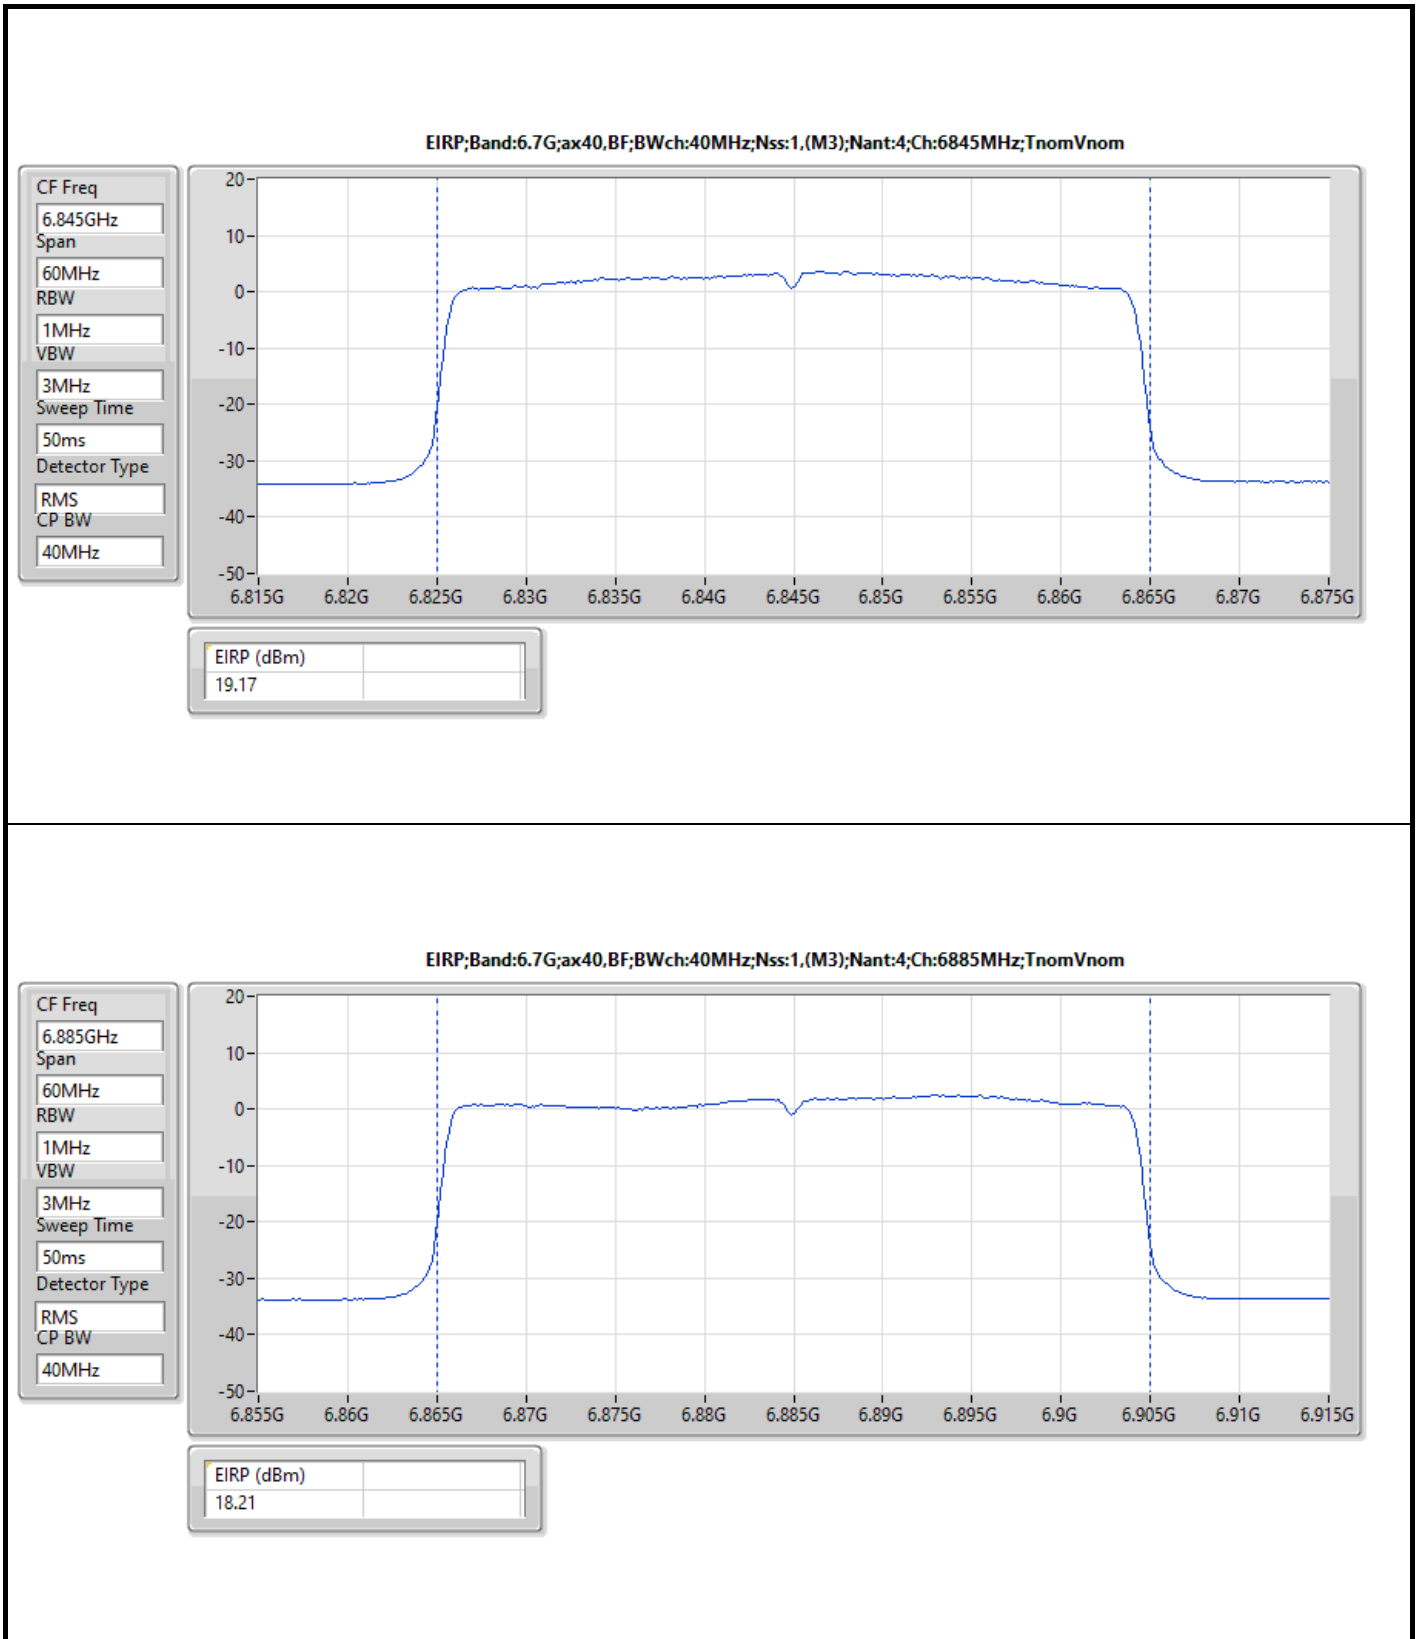

DG = Directional Gain  
The test result used radiated measurement.

**Summary**

Mode	EIRP PD (dBm/RBW)
5.925-6.425GHz	-
802.11ax HEW20_Nss1,(MCS0)_1TX	4.91
802.11ax HEW40_Nss1,(MCS0)_1TX	4.96
802.11ax HEW80_Nss1,(MCS0)_1TX	4.79
802.11ax HEW160_Nss1,(MCS0)_1TX	4.29
6.425-6.525GHz	-
802.11ax HEW20_Nss1,(MCS0)_1TX	4.98
802.11ax HEW40_Nss1,(MCS0)_1TX	4.87
802.11ax HEW80_Nss1,(MCS0)_1TX	4.93
802.11ax HEW160_Nss1,(MCS0)_1TX	3.83
6.525-6.875GHz	-
802.11ax HEW20_Nss1,(MCS0)_1TX	4.99
802.11ax HEW40_Nss1,(MCS0)_1TX	4.85
802.11ax HEW80_Nss1,(MCS0)_1TX	4.90
802.11ax HEW160_Nss1,(MCS0)_1TX	3.56
6.875-7.125GHz	-
802.11ax HEW20_Nss1,(MCS0)_1TX	4.93
802.11ax HEW40_Nss1,(MCS0)_1TX	4.96
802.11ax HEW80_Nss1,(MCS0)_1TX	4.85
802.11ax HEW160_Nss1,(MCS0)_1TX	-1.27