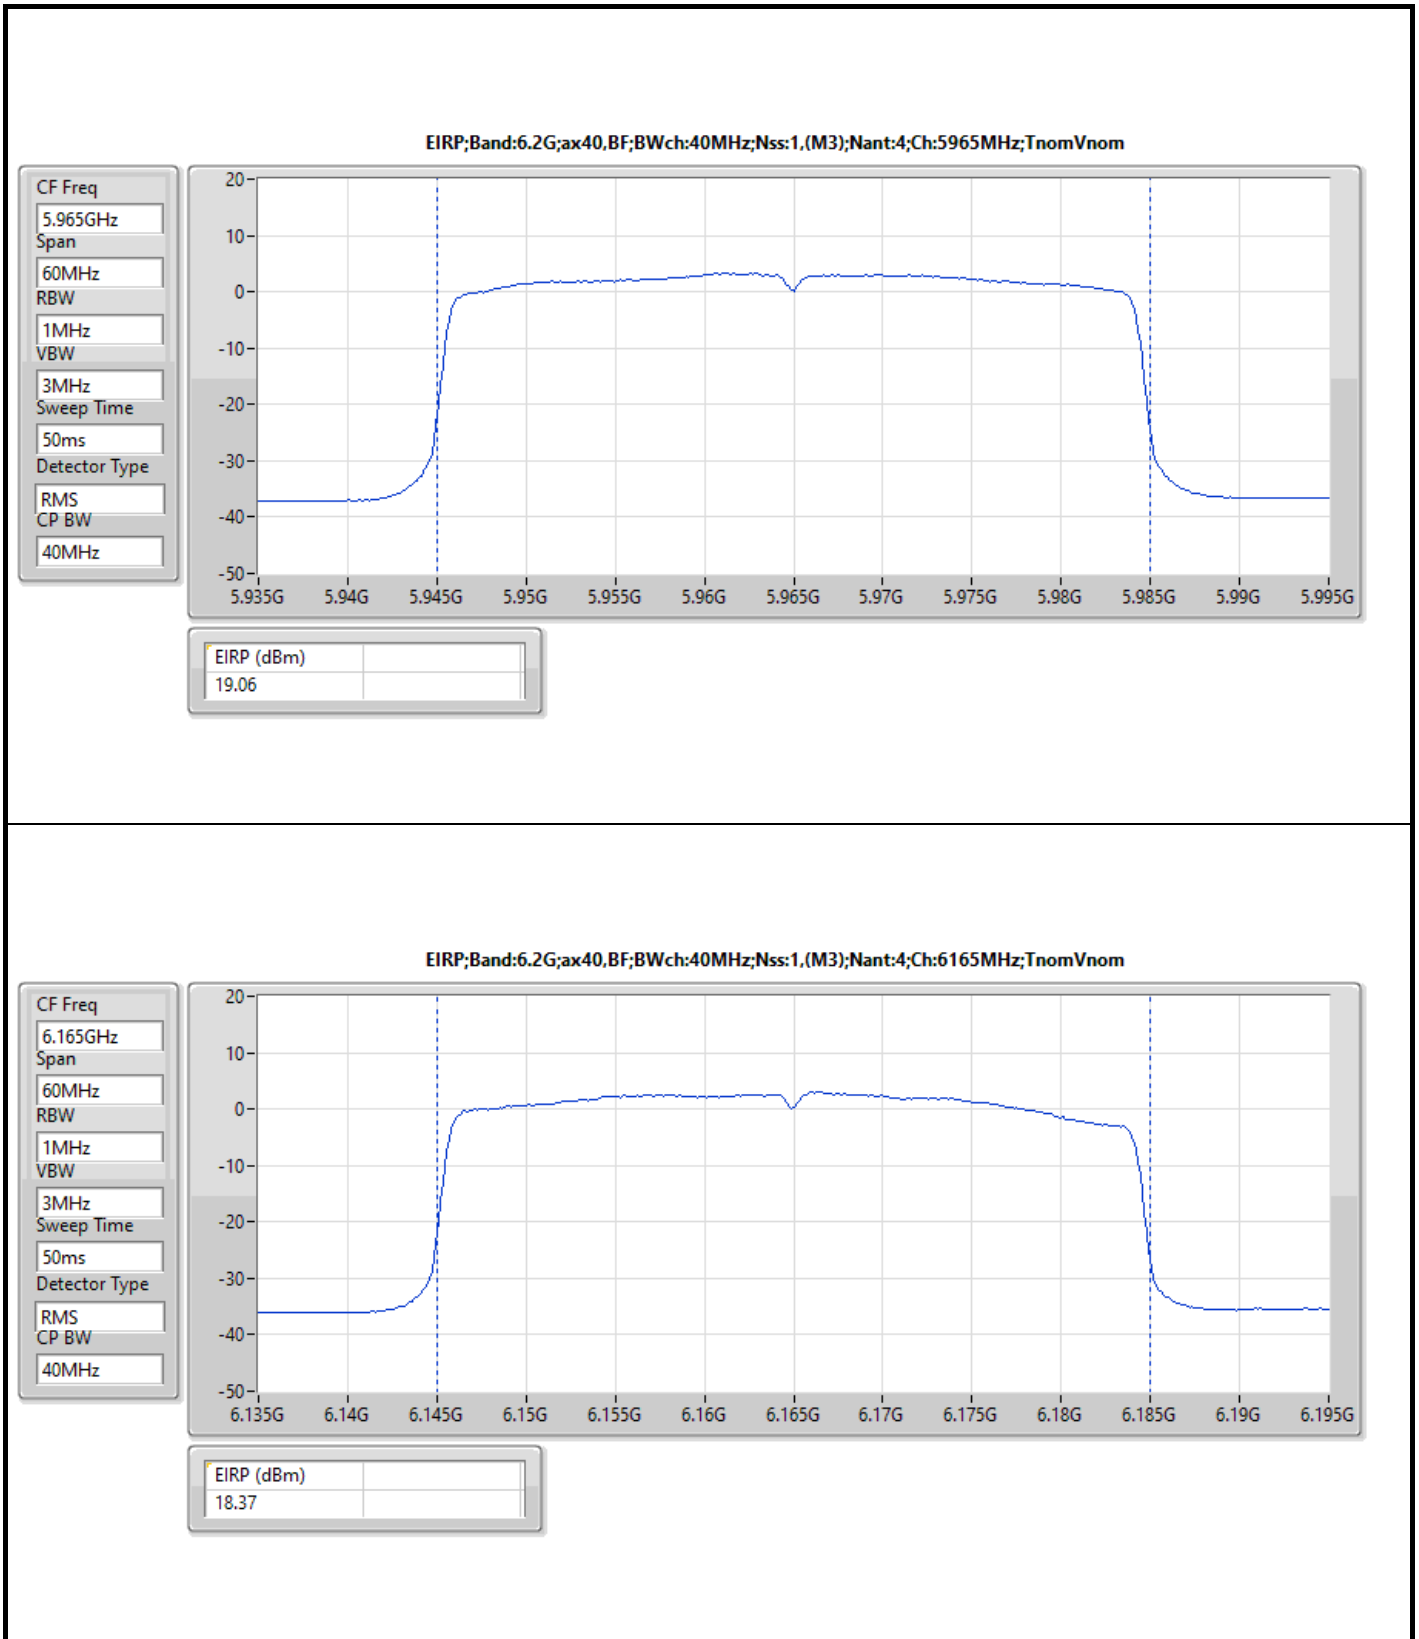

DG = Directional Gain  
The test result used radiated measurement.

**Summary**

Mode	EIRP PD (dBm/RBW)
5.925-6.425GHz	-
802.11ax HEW20_Nss1,(MCS0)_1TX	4.91
802.11ax HEW40_Nss1,(MCS0)_1TX	4.96
802.11ax HEW80_Nss1,(MCS0)_1TX	4.79
802.11ax HEW160_Nss1,(MCS0)_1TX	4.29
6.425-6.525GHz	-
802.11ax HEW20_Nss1,(MCS0)_1TX	4.98
802.11ax HEW40_Nss1,(MCS0)_1TX	4.87
802.11ax HEW80_Nss1,(MCS0)_1TX	4.93
802.11ax HEW160_Nss1,(MCS0)_1TX	3.83
6.525-6.875GHz	-
802.11ax HEW20_Nss1,(MCS0)_1TX	4.99
802.11ax HEW40_Nss1,(MCS0)_1TX	4.85
802.11ax HEW80_Nss1,(MCS0)_1TX	4.90
802.11ax HEW160_Nss1,(MCS0)_1TX	3.56
6.875-7.125GHz	-
802.11ax HEW20_Nss1,(MCS0)_1TX	4.93
802.11ax HEW40_Nss1,(MCS0)_1TX	4.96
802.11ax HEW80_Nss1,(MCS0)_1TX	4.85
802.11ax HEW160_Nss1,(MCS0)_1TX	-1.27