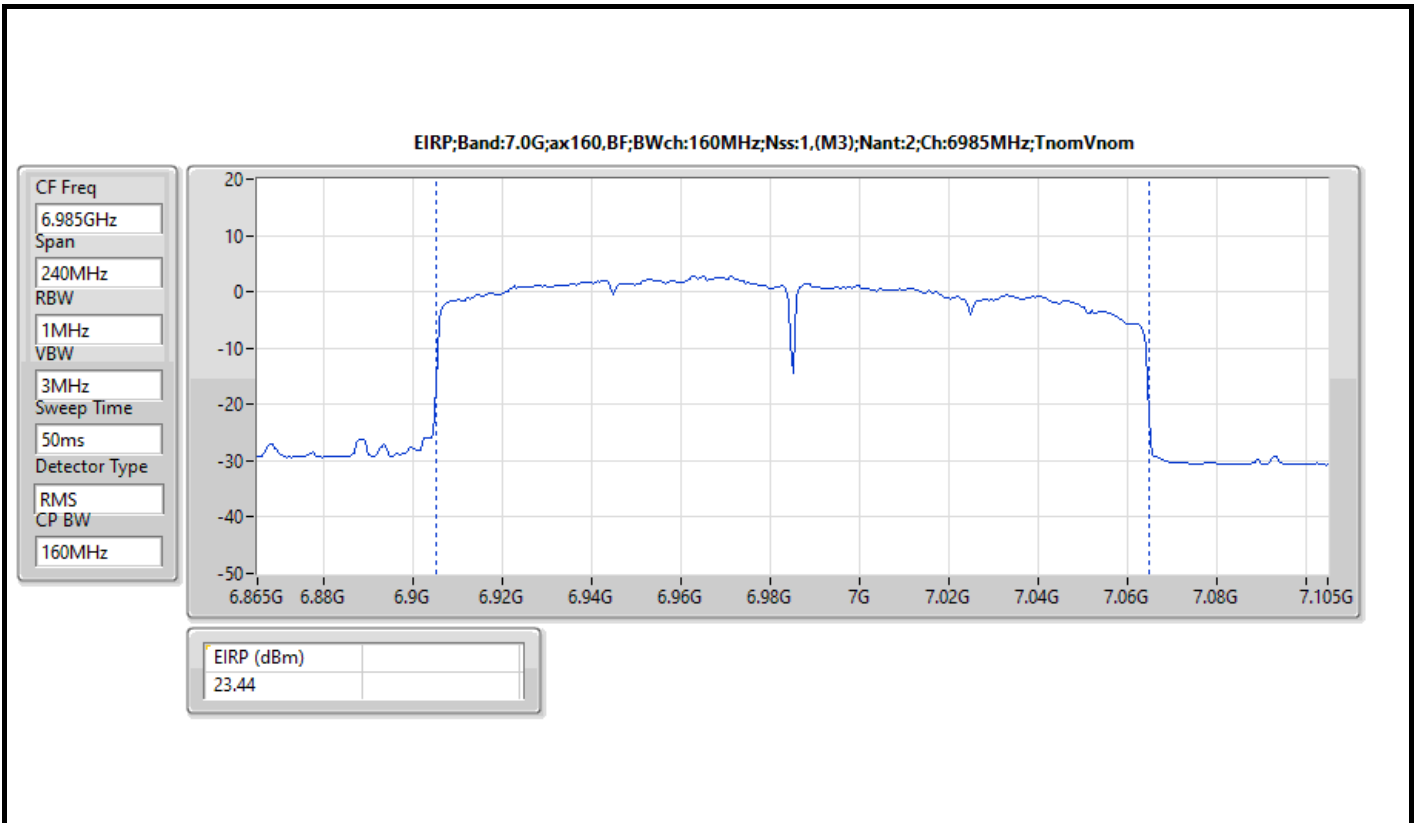

DG = Directional Gain  
The test result used radiated measurement.

Summary

Mode	EIRP (dBm)	EIRP (W)
5.925-6.425GHz	-	-
802.11ax HEW20_Nss1,(MCS0)_4TX	14.29	0.02685
802.11ax HEW40_Nss1,(MCS0)_4TX	17.22	0.05272
802.11ax HEW80_Nss1,(MCS0)_4TX	19.76	0.09462
802.11ax HEW160_Nss1,(MCS0)_4TX	23.54	0.22594
6.425-6.525GHz	-	-
802.11ax HEW20_Nss1,(MCS0)_4TX	13.65	0.02317
802.11ax HEW40_Nss1,(MCS0)_4TX	17.03	0.05047
802.11ax HEW80_Nss1,(MCS0)_4TX	19.68	0.09290
802.11ax HEW160_Nss1,(MCS0)_4TX	22.31	0.17022
6.525-6.875GHz	-	-
802.11ax HEW20_Nss1,(MCS0)_4TX	14.03	0.02529
802.11ax HEW40_Nss1,(MCS0)_4TX	16.73	0.04710
802.11ax HEW80_Nss1,(MCS0)_4TX	20.07	0.10162
802.11ax HEW160_Nss1,(MCS0)_4TX	22.10	0.16218
6.875-7.125GHz	-	-
802.11ax HEW20_Nss1,(MCS0)_4TX	14.96	0.03133
802.11ax HEW40_Nss1,(MCS0)_4TX	17.41	0.05508
802.11ax HEW80_Nss1,(MCS0)_4TX	19.11	0.08147
802.11ax HEW160_Nss1,(MCS0)_4TX	22.85	0.19275