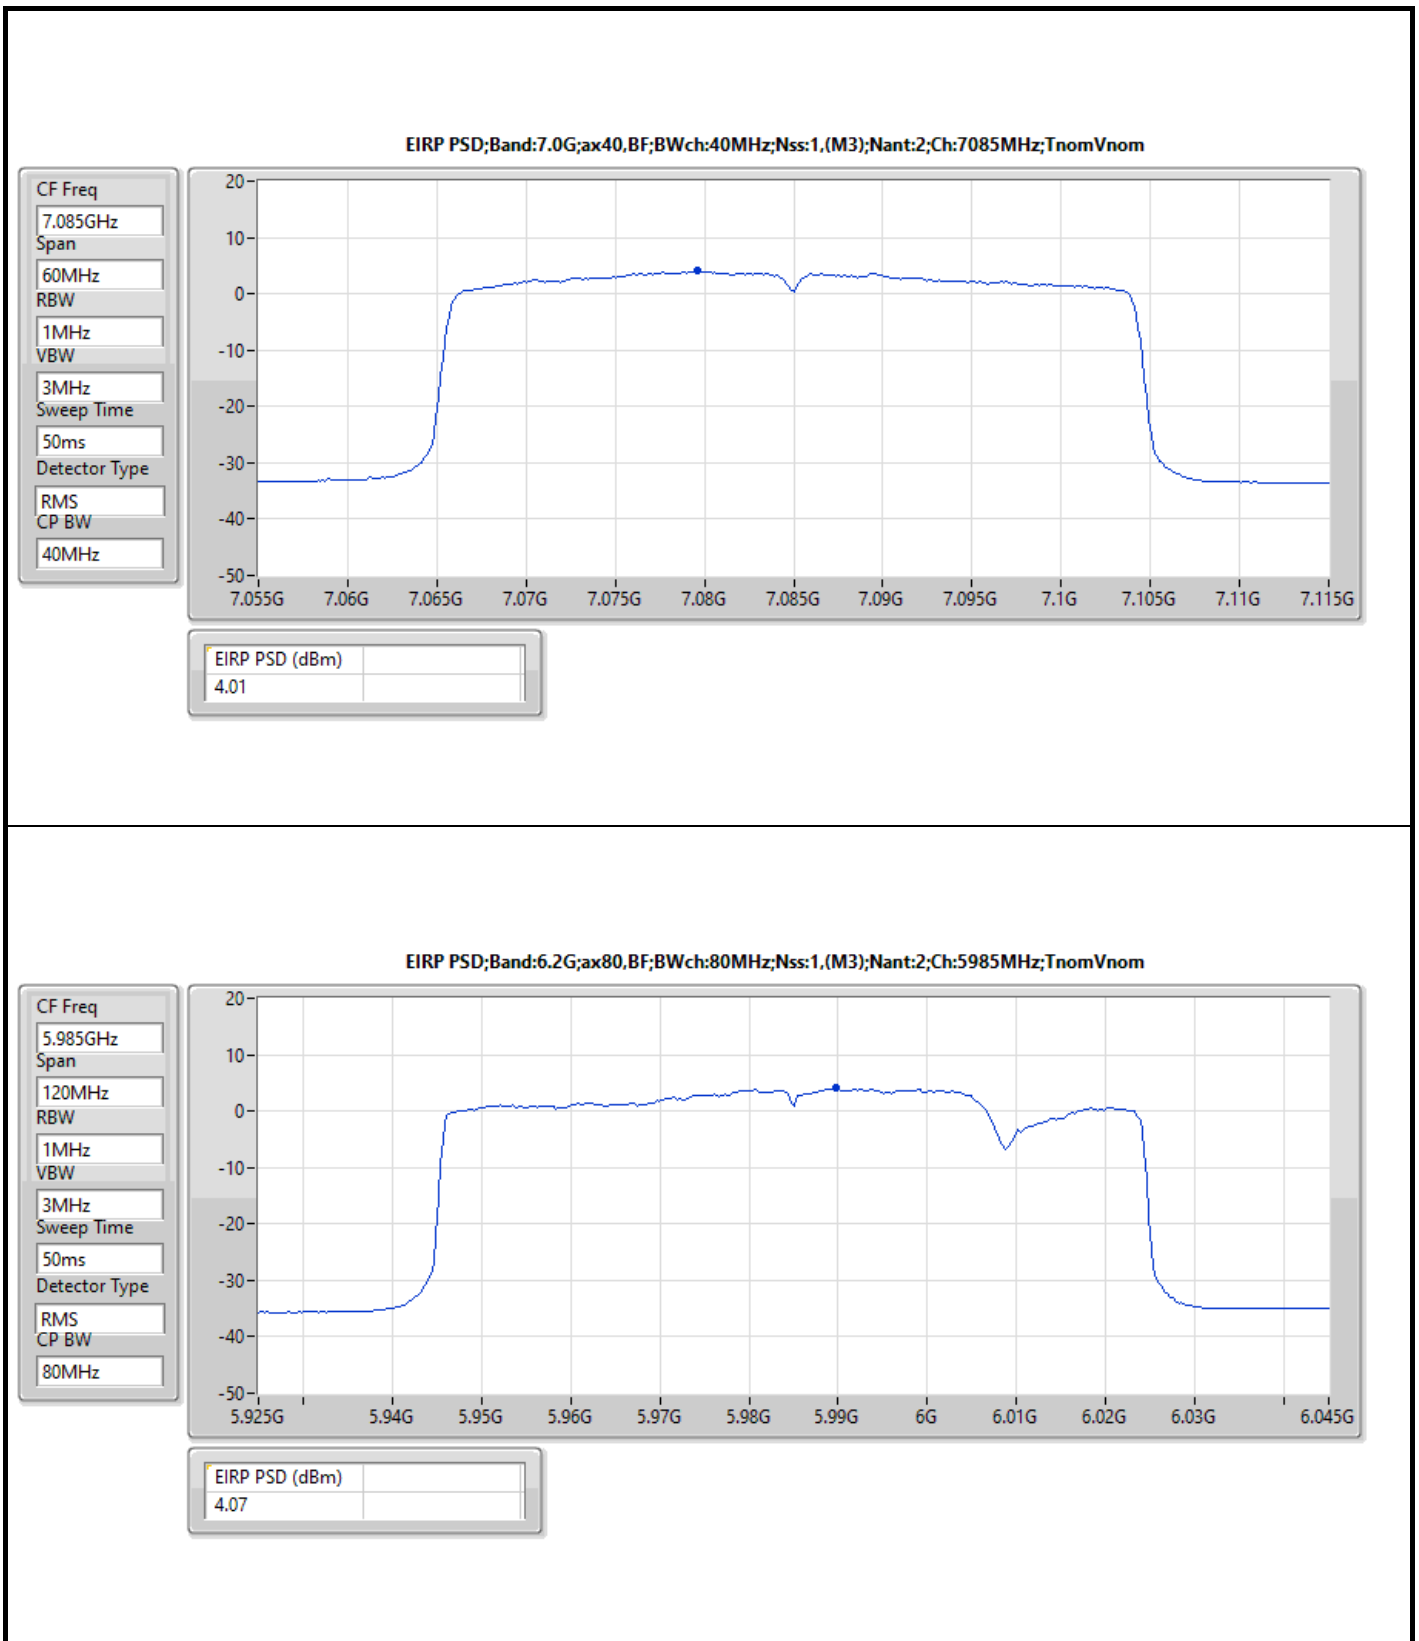

The test result used radiated measurement.

**Summary**

Mode	EIRP PD (dBm/RBW)
5.925-6.425GHz	-
802.11ax HEW20_Nss1,(MCS0)_4TX	4.74
802.11ax HEW40_Nss1,(MCS0)_4TX	4.95
802.11ax HEW80_Nss1,(MCS0)_4TX	4.68
802.11ax HEW160_Nss1,(MCS0)_4TX	4.90
6.425-6.525GHz	-
802.11ax HEW20_Nss1,(MCS0)_4TX	4.89
802.11ax HEW40_Nss1,(MCS0)_4TX	4.97
802.11ax HEW80_Nss1,(MCS0)_4TX	4.72
802.11ax HEW160_Nss1,(MCS0)_4TX	4.63
6.525-6.875GHz	-
802.11ax HEW20_Nss1,(MCS0)_4TX	4.98
802.11ax HEW40_Nss1,(MCS0)_4TX	4.84
802.11ax HEW80_Nss1,(MCS0)_4TX	4.86
802.11ax HEW160_Nss1,(MCS0)_4TX	4.81
6.875-7.125GHz	-
802.11ax HEW20_Nss1,(MCS0)_4TX	4.90
802.11ax HEW40_Nss1,(MCS0)_4TX	4.90
802.11ax HEW80_Nss1,(MCS0)_4TX	4.56
802.11ax HEW160_Nss1,(MCS0)_4TX	4.70