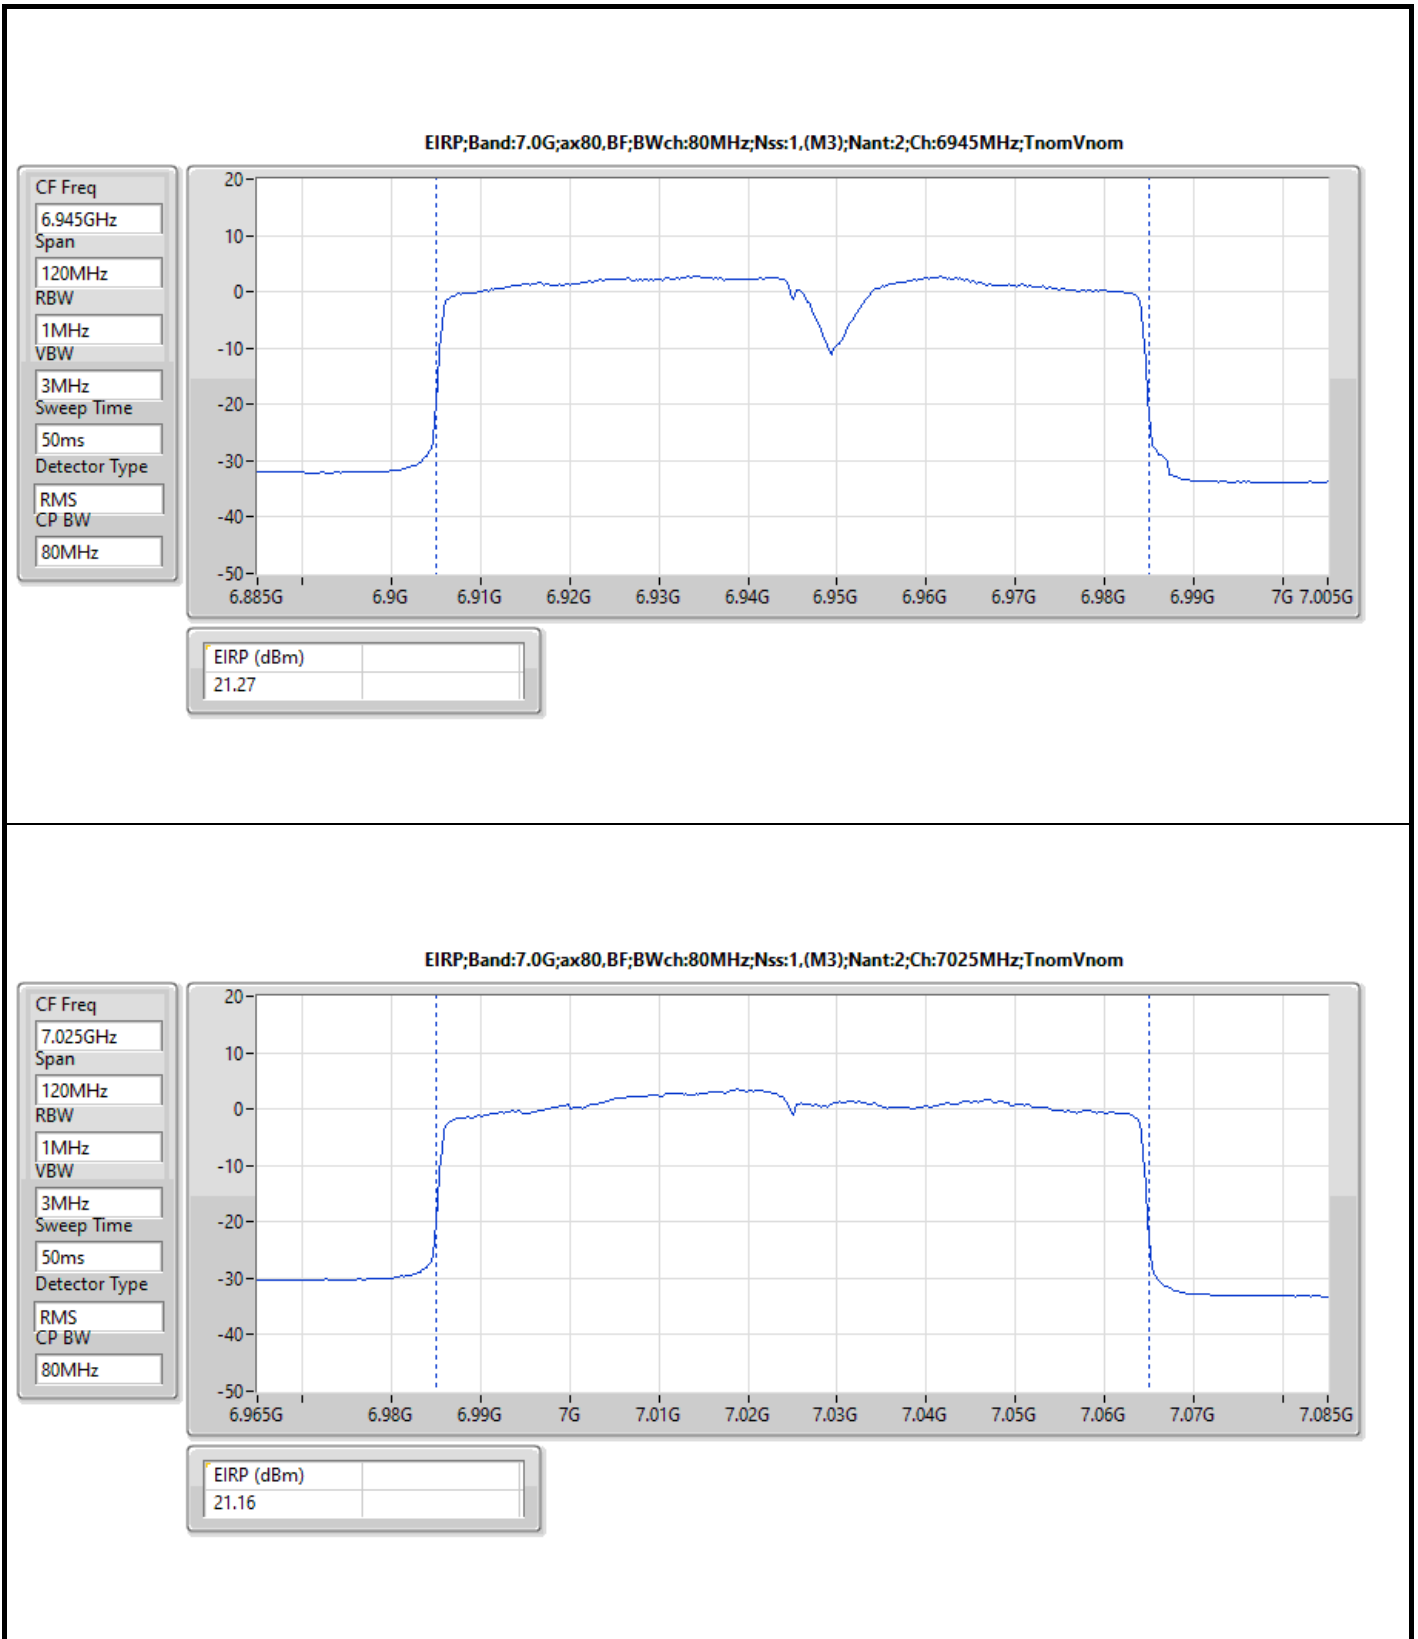

DG = Directional Gain  
The test result used radiated measurement.

Summary

Mode	EIRP (dBm)	EIRP (W)
5.925-6.425GHz	-	-
802.11ax HEW20_Nss1,(MCS0)_4TX	14.29	0.02685
802.11ax HEW40_Nss1,(MCS0)_4TX	17.22	0.05272
802.11ax HEW80_Nss1,(MCS0)_4TX	19.76	0.09462
802.11ax HEW160_Nss1,(MCS0)_4TX	23.54	0.22594
6.425-6.525GHz	-	-
802.11ax HEW20_Nss1,(MCS0)_4TX	13.65	0.02317
802.11ax HEW40_Nss1,(MCS0)_4TX	17.03	0.05047
802.11ax HEW80_Nss1,(MCS0)_4TX	19.68	0.09290
802.11ax HEW160_Nss1,(MCS0)_4TX	22.31	0.17022
6.525-6.875GHz	-	-
802.11ax HEW20_Nss1,(MCS0)_4TX	14.03	0.02529
802.11ax HEW40_Nss1,(MCS0)_4TX	16.73	0.04710
802.11ax HEW80_Nss1,(MCS0)_4TX	20.07	0.10162
802.11ax HEW160_Nss1,(MCS0)_4TX	22.10	0.16218
6.875-7.125GHz	-	-
802.11ax HEW20_Nss1,(MCS0)_4TX	14.96	0.03133
802.11ax HEW40_Nss1,(MCS0)_4TX	17.41	0.05508
802.11ax HEW80_Nss1,(MCS0)_4TX	19.11	0.08147
802.11ax HEW160_Nss1,(MCS0)_4TX	22.85	0.19275