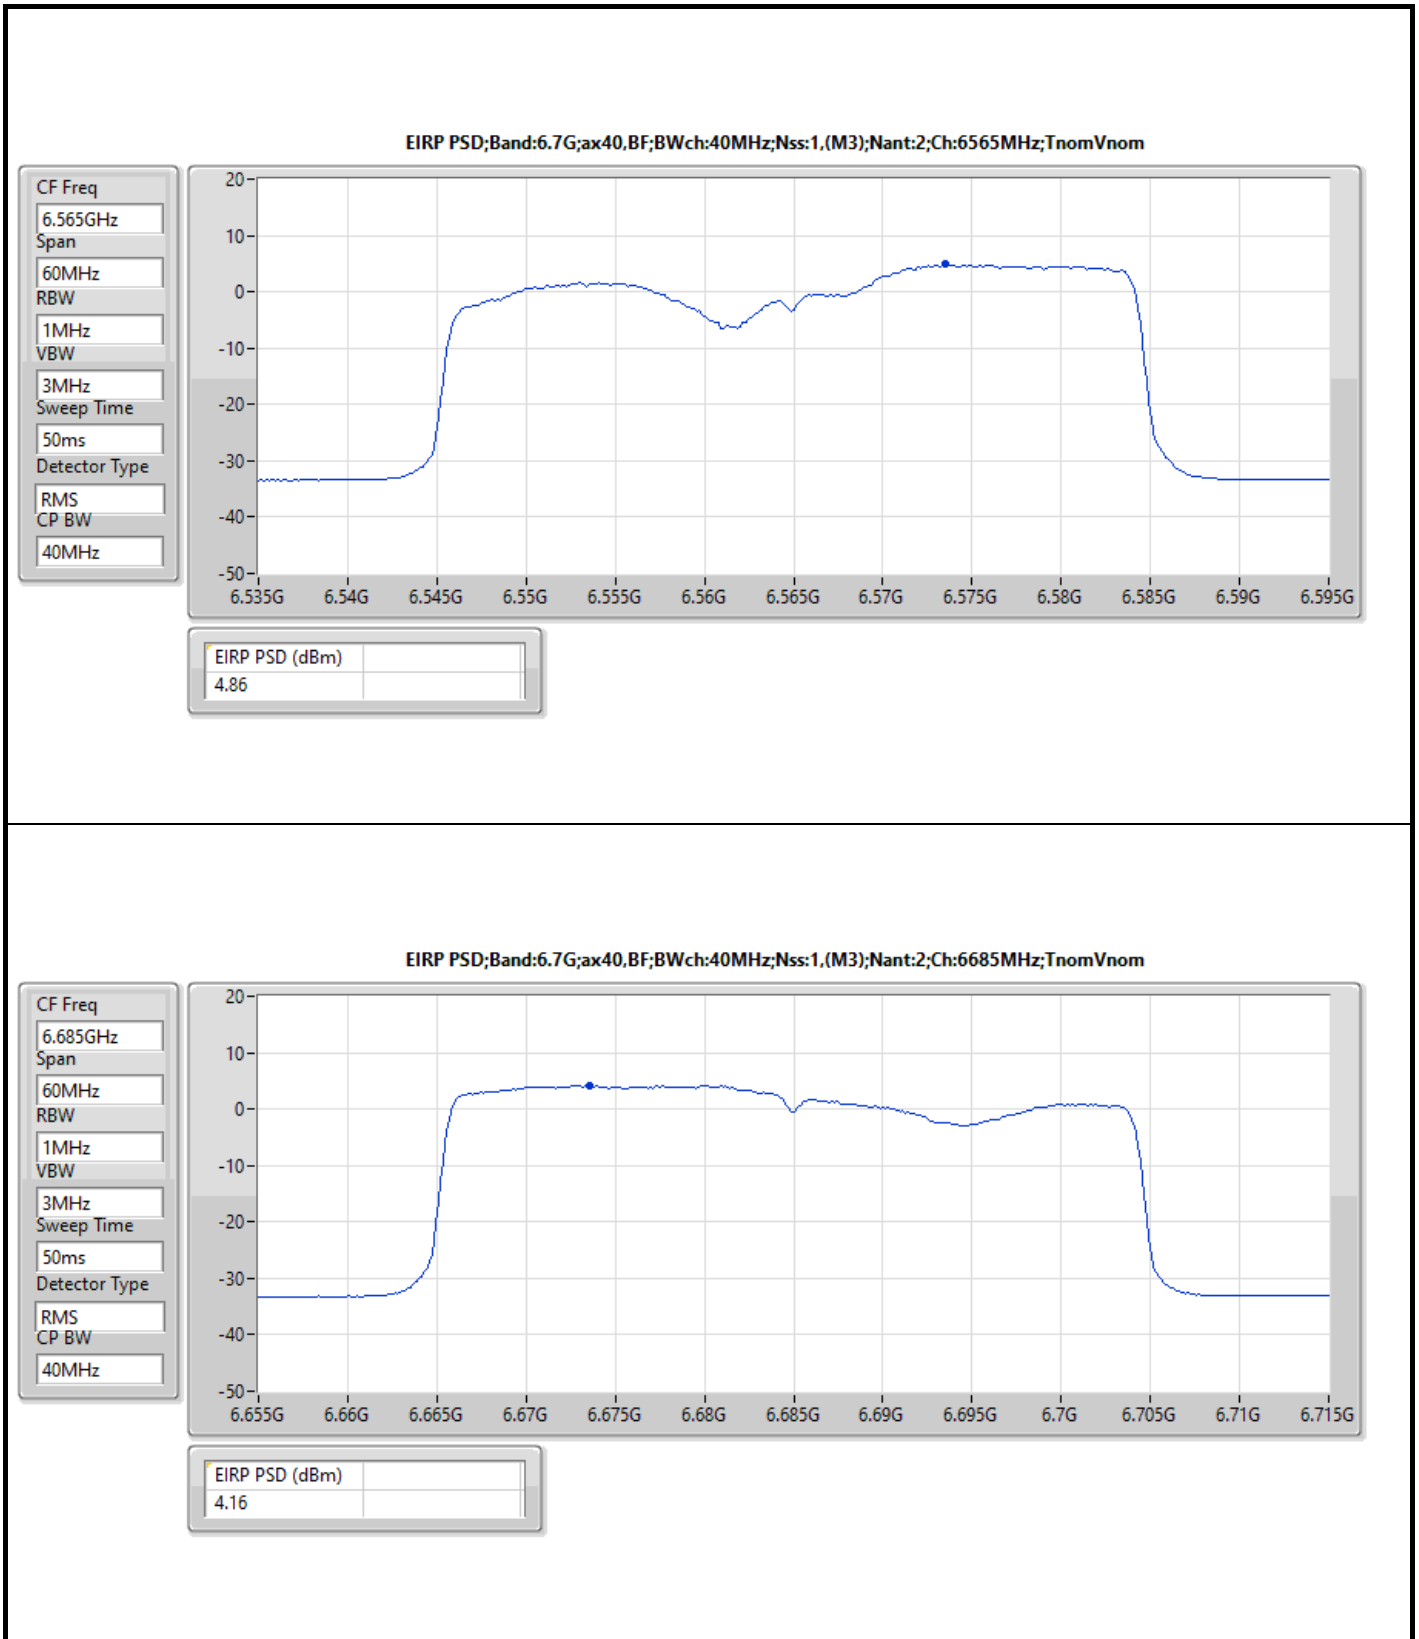

The test result used radiated measurement.

**Summary**

Mode	EIRP PD (dBm/RBW)
5.925-6.425GHz	-
802.11ax HEW20_Nss1,(MCS0)_4TX	4.74
802.11ax HEW40_Nss1,(MCS0)_4TX	4.95
802.11ax HEW80_Nss1,(MCS0)_4TX	4.68
802.11ax HEW160_Nss1,(MCS0)_4TX	4.90
6.425-6.525GHz	-
802.11ax HEW20_Nss1,(MCS0)_4TX	4.89
802.11ax HEW40_Nss1,(MCS0)_4TX	4.97
802.11ax HEW80_Nss1,(MCS0)_4TX	4.72
802.11ax HEW160_Nss1,(MCS0)_4TX	4.63
6.525-6.875GHz	-
802.11ax HEW20_Nss1,(MCS0)_4TX	4.98
802.11ax HEW40_Nss1,(MCS0)_4TX	4.84
802.11ax HEW80_Nss1,(MCS0)_4TX	4.86
802.11ax HEW160_Nss1,(MCS0)_4TX	4.81
6.875-7.125GHz	-
802.11ax HEW20_Nss1,(MCS0)_4TX	4.90
802.11ax HEW40_Nss1,(MCS0)_4TX	4.90
802.11ax HEW80_Nss1,(MCS0)_4TX	4.56
802.11ax HEW160_Nss1,(MCS0)_4TX	4.70