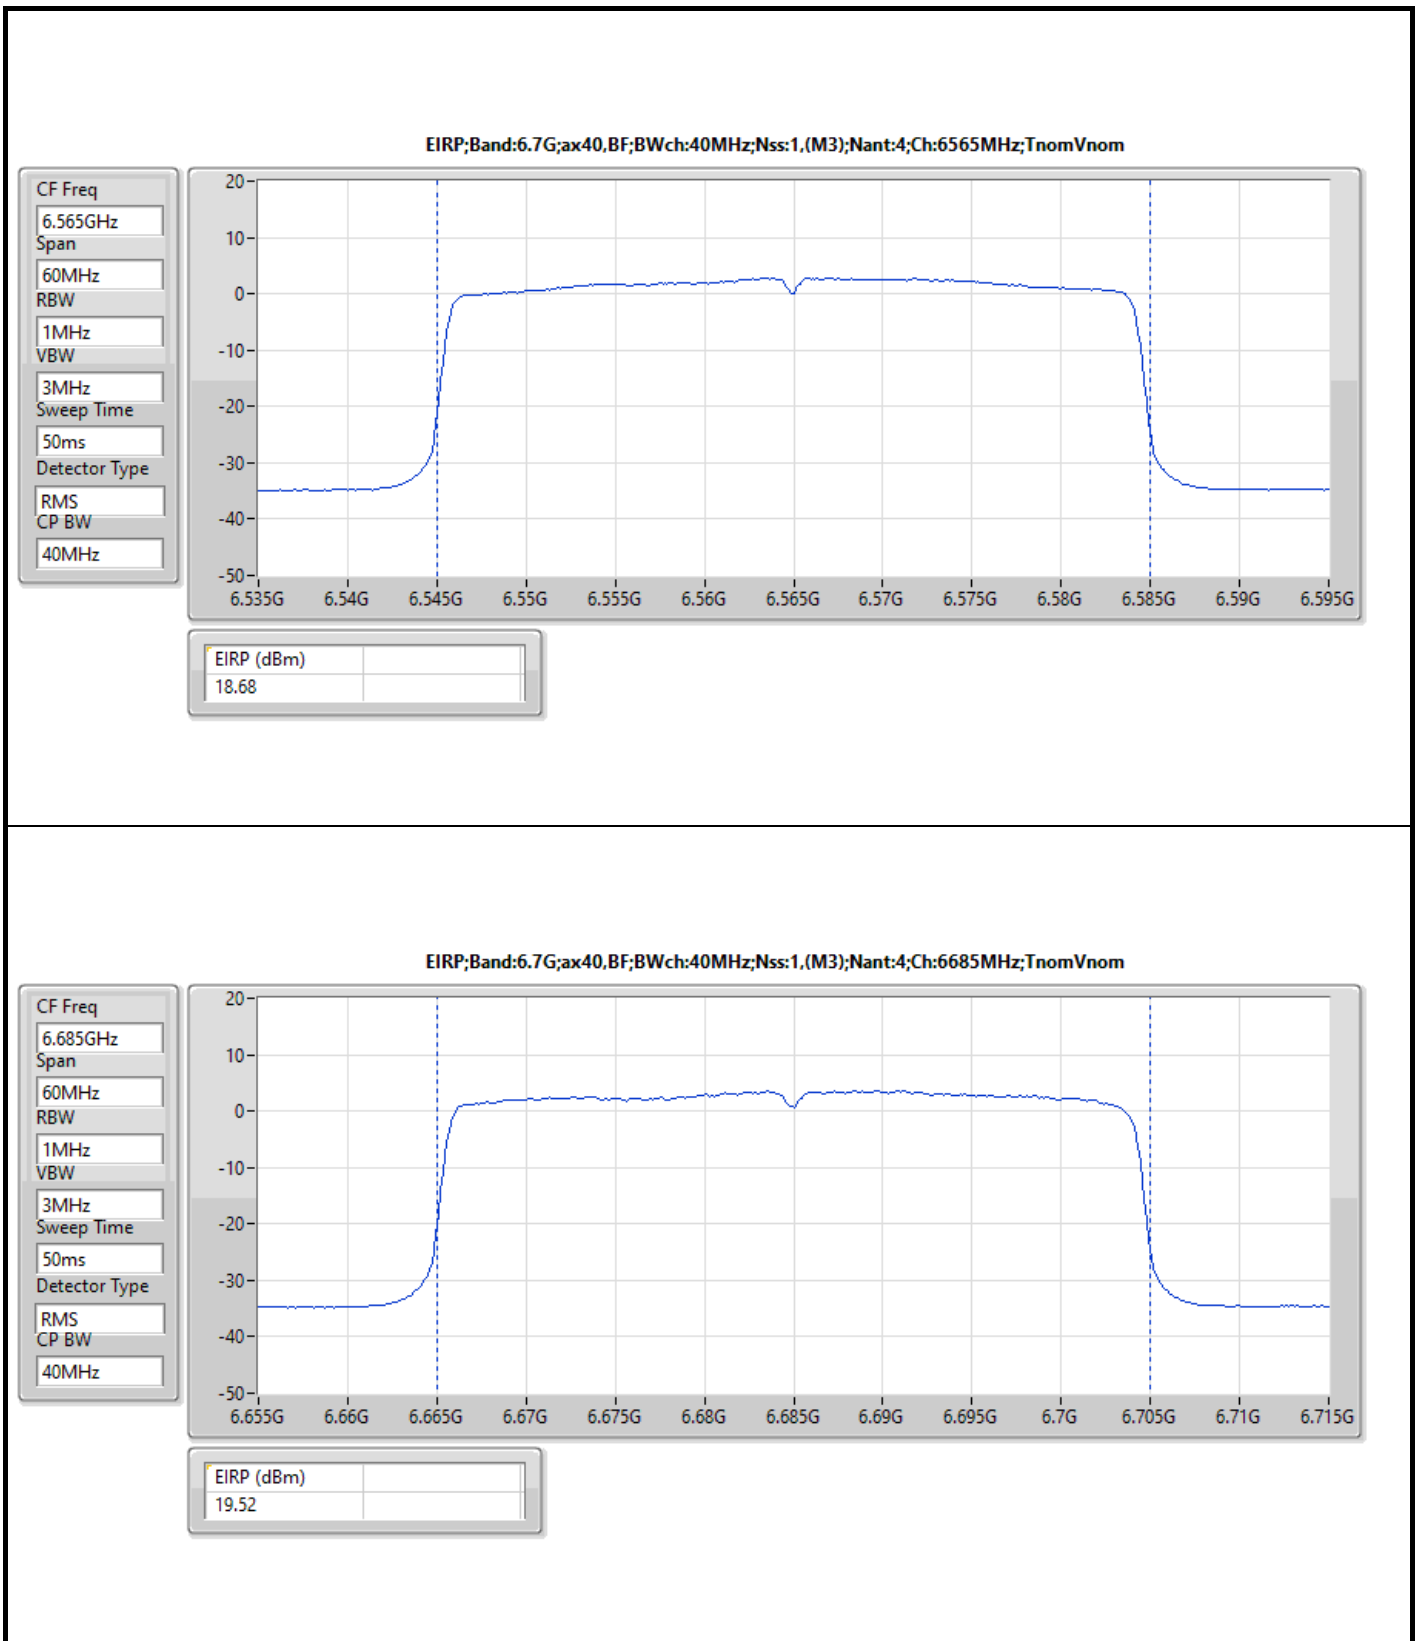

DG = Directional Gain  
The test result used radiated measurement.

**Summary**

Mode	EIRP PD (dBm/RBW)
5.925-6.425GHz	-
802.11ax HEW20_Nss1,(MCS0)_1TX	4.91
802.11ax HEW40_Nss1,(MCS0)_1TX	4.96
802.11ax HEW80_Nss1,(MCS0)_1TX	4.79
802.11ax HEW160_Nss1,(MCS0)_1TX	4.29
6.425-6.525GHz	-
802.11ax HEW20_Nss1,(MCS0)_1TX	4.98
802.11ax HEW40_Nss1,(MCS0)_1TX	4.87
802.11ax HEW80_Nss1,(MCS0)_1TX	4.93
802.11ax HEW160_Nss1,(MCS0)_1TX	3.83
6.525-6.875GHz	-
802.11ax HEW20_Nss1,(MCS0)_1TX	4.99
802.11ax HEW40_Nss1,(MCS0)_1TX	4.85
802.11ax HEW80_Nss1,(MCS0)_1TX	4.90
802.11ax HEW160_Nss1,(MCS0)_1TX	3.56
6.875-7.125GHz	-
802.11ax HEW20_Nss1,(MCS0)_1TX	4.93
802.11ax HEW40_Nss1,(MCS0)_1TX	4.96
802.11ax HEW80_Nss1,(MCS0)_1TX	4.85
802.11ax HEW160_Nss1,(MCS0)_1TX	-1.27