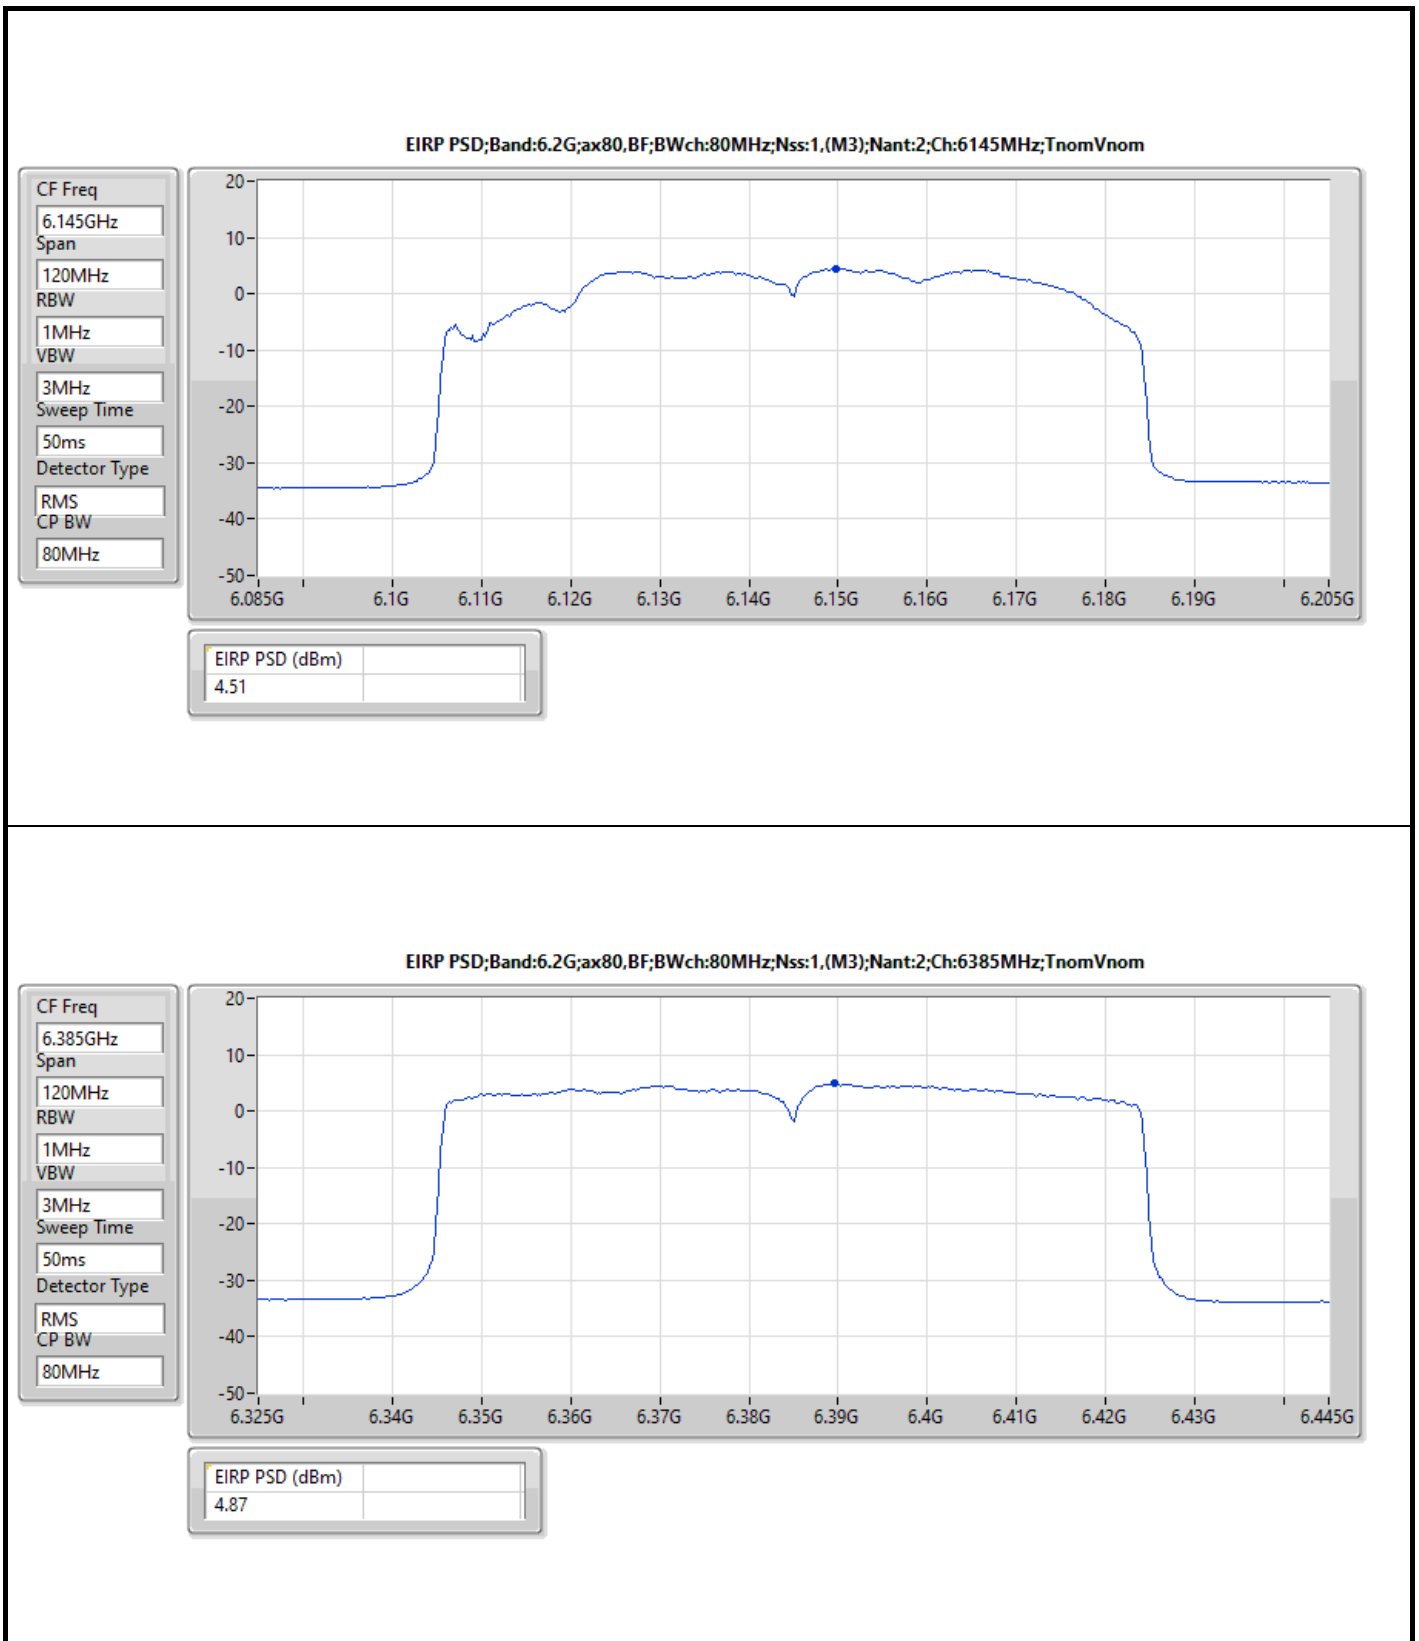

The test result used radiated measurement.

**Summary**

Mode	EIRP PD (dBm/RBW)
5.925-6.425GHz	-
802.11ax HEW20_Nss1,(MCS0)_4TX	4.74
802.11ax HEW40_Nss1,(MCS0)_4TX	4.95
802.11ax HEW80_Nss1,(MCS0)_4TX	4.68
802.11ax HEW160_Nss1,(MCS0)_4TX	4.90
6.425-6.525GHz	-
802.11ax HEW20_Nss1,(MCS0)_4TX	4.89
802.11ax HEW40_Nss1,(MCS0)_4TX	4.97
802.11ax HEW80_Nss1,(MCS0)_4TX	4.72
802.11ax HEW160_Nss1,(MCS0)_4TX	4.63
6.525-6.875GHz	-
802.11ax HEW20_Nss1,(MCS0)_4TX	4.98
802.11ax HEW40_Nss1,(MCS0)_4TX	4.84
802.11ax HEW80_Nss1,(MCS0)_4TX	4.86
802.11ax HEW160_Nss1,(MCS0)_4TX	4.81
6.875-7.125GHz	-
802.11ax HEW20_Nss1,(MCS0)_4TX	4.90
802.11ax HEW40_Nss1,(MCS0)_4TX	4.90
802.11ax HEW80_Nss1,(MCS0)_4TX	4.56
802.11ax HEW160_Nss1,(MCS0)_4TX	4.70