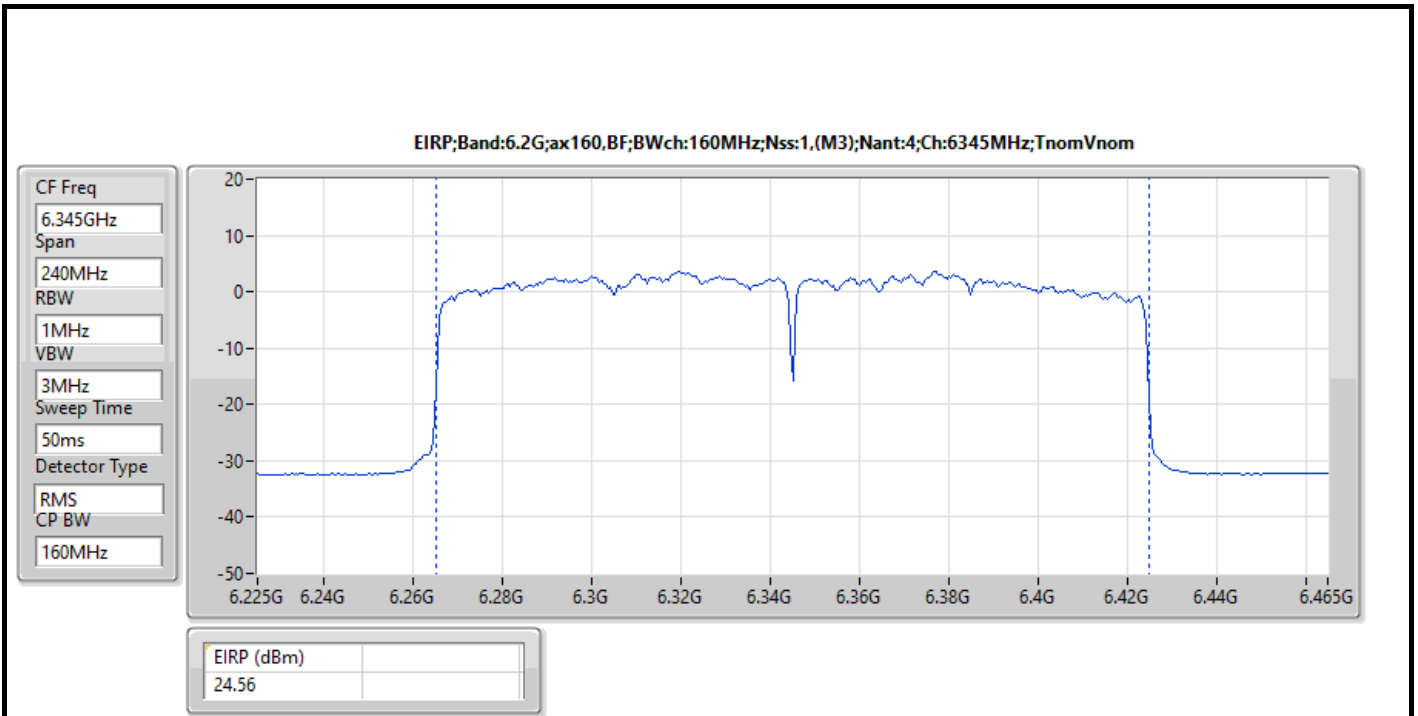

DG = Directional Gain  
The test result used radiated measurement.

**Summary**

Mode	EIRP PD (dBm/RBW)
5.925-6.425GHz	-
802.11ax HEW20_Nss1,(MCS0)_1TX	4.91
802.11ax HEW40_Nss1,(MCS0)_1TX	4.96
802.11ax HEW80_Nss1,(MCS0)_1TX	4.79
802.11ax HEW160_Nss1,(MCS0)_1TX	4.29
6.425-6.525GHz	-
802.11ax HEW20_Nss1,(MCS0)_1TX	4.98
802.11ax HEW40_Nss1,(MCS0)_1TX	4.87
802.11ax HEW80_Nss1,(MCS0)_1TX	4.93
802.11ax HEW160_Nss1,(MCS0)_1TX	3.83
6.525-6.875GHz	-
802.11ax HEW20_Nss1,(MCS0)_1TX	4.99
802.11ax HEW40_Nss1,(MCS0)_1TX	4.85
802.11ax HEW80_Nss1,(MCS0)_1TX	4.90
802.11ax HEW160_Nss1,(MCS0)_1TX	3.56
6.875-7.125GHz	-
802.11ax HEW20_Nss1,(MCS0)_1TX	4.93
802.11ax HEW40_Nss1,(MCS0)_1TX	4.96
802.11ax HEW80_Nss1,(MCS0)_1TX	4.85
802.11ax HEW160_Nss1,(MCS0)_1TX	-1.27