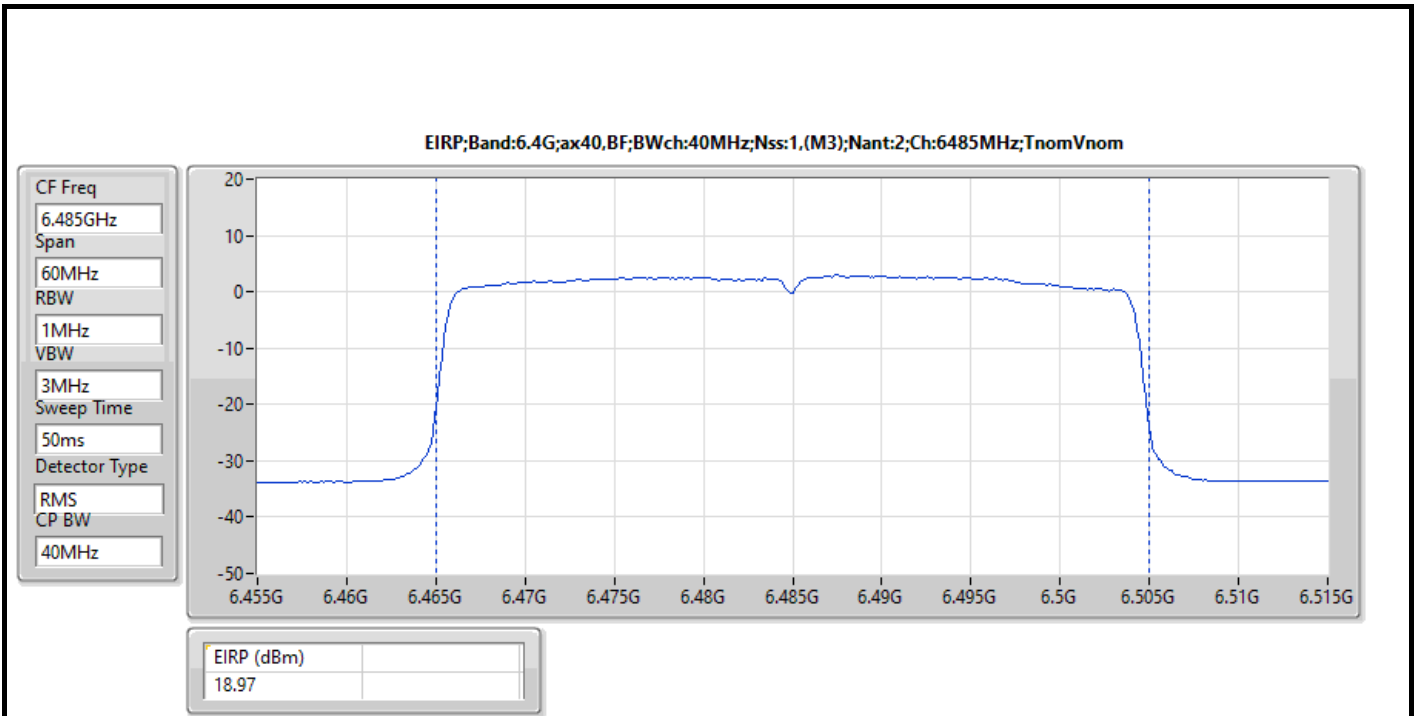

DG = Directional Gain  
The test result used radiated measurement.

Summary

Mode	EIRP (dBm)	EIRP (W)
5.925-6.425GHz	-	-
802.11ax HEW20_Nss1,(MCS0)_4TX	14.29	0.02685
802.11ax HEW40_Nss1,(MCS0)_4TX	17.22	0.05272
802.11ax HEW80_Nss1,(MCS0)_4TX	19.76	0.09462
802.11ax HEW160_Nss1,(MCS0)_4TX	23.54	0.22594
6.425-6.525GHz	-	-
802.11ax HEW20_Nss1,(MCS0)_4TX	13.65	0.02317
802.11ax HEW40_Nss1,(MCS0)_4TX	17.03	0.05047
802.11ax HEW80_Nss1,(MCS0)_4TX	19.68	0.09290
802.11ax HEW160_Nss1,(MCS0)_4TX	22.31	0.17022
6.525-6.875GHz	-	-
802.11ax HEW20_Nss1,(MCS0)_4TX	14.03	0.02529
802.11ax HEW40_Nss1,(MCS0)_4TX	16.73	0.04710
802.11ax HEW80_Nss1,(MCS0)_4TX	20.07	0.10162
802.11ax HEW160_Nss1,(MCS0)_4TX	22.10	0.16218
6.875-7.125GHz	-	-
802.11ax HEW20_Nss1,(MCS0)_4TX	14.96	0.03133
802.11ax HEW40_Nss1,(MCS0)_4TX	17.41	0.05508
802.11ax HEW80_Nss1,(MCS0)_4TX	19.11	0.08147
802.11ax HEW160_Nss1,(MCS0)_4TX	22.85	0.19275