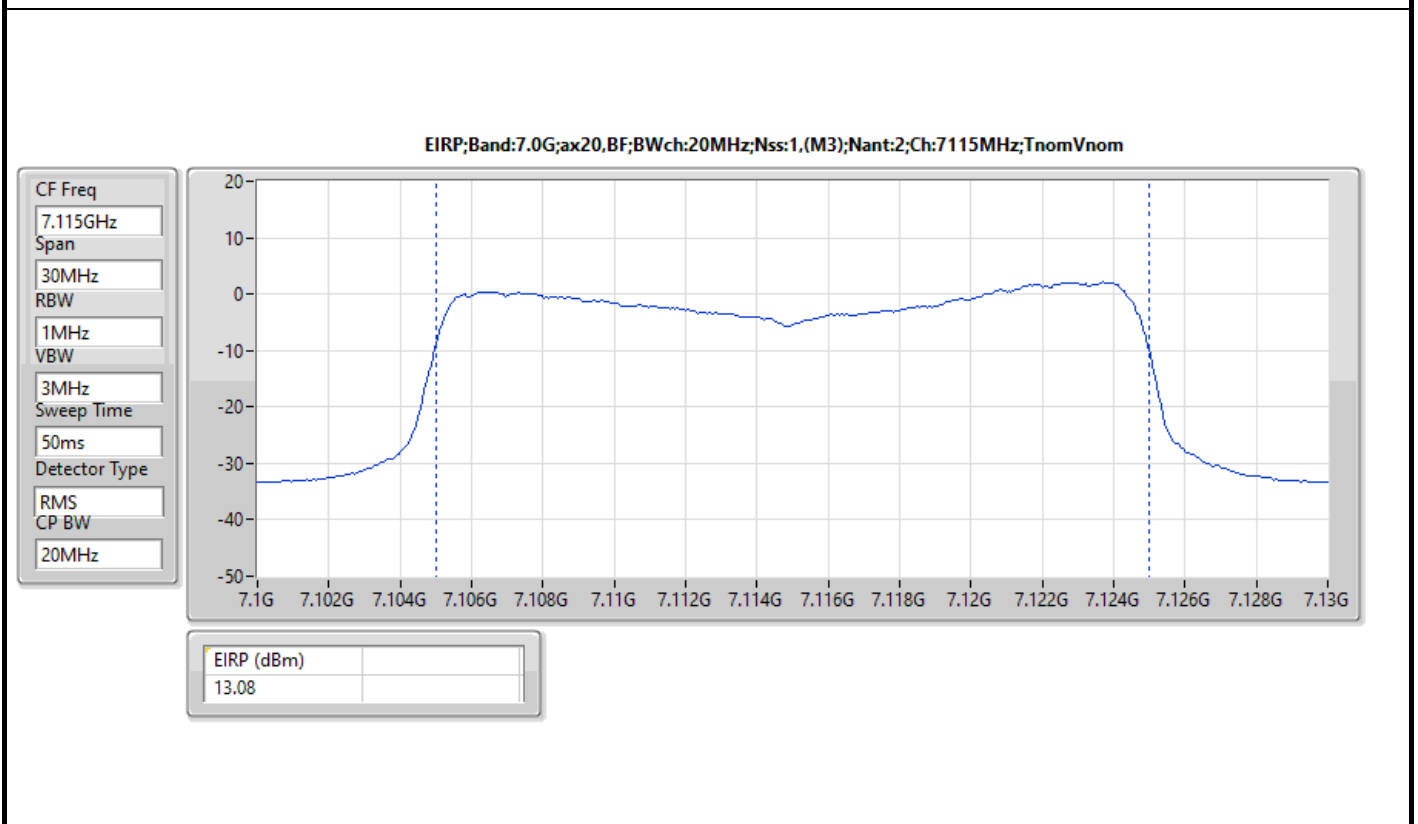

DG = Directional Gain  
The test result used radiated measurement.

Summary

Mode	EIRP (dBm)	EIRP (W)
5.925-6.425GHz	-	-
802.11ax HEW20_Nss1,(MCS0)_4TX	14.29	0.02685
802.11ax HEW40_Nss1,(MCS0)_4TX	17.22	0.05272
802.11ax HEW80_Nss1,(MCS0)_4TX	19.76	0.09462
802.11ax HEW160_Nss1,(MCS0)_4TX	23.54	0.22594
6.425-6.525GHz	-	-
802.11ax HEW20_Nss1,(MCS0)_4TX	13.65	0.02317
802.11ax HEW40_Nss1,(MCS0)_4TX	17.03	0.05047
802.11ax HEW80_Nss1,(MCS0)_4TX	19.68	0.09290
802.11ax HEW160_Nss1,(MCS0)_4TX	22.31	0.17022
6.525-6.875GHz	-	-
802.11ax HEW20_Nss1,(MCS0)_4TX	14.03	0.02529
802.11ax HEW40_Nss1,(MCS0)_4TX	16.73	0.04710
802.11ax HEW80_Nss1,(MCS0)_4TX	20.07	0.10162
802.11ax HEW160_Nss1,(MCS0)_4TX	22.10	0.16218
6.875-7.125GHz	-	-
802.11ax HEW20_Nss1,(MCS0)_4TX	14.96	0.03133
802.11ax HEW40_Nss1,(MCS0)_4TX	17.41	0.05508
802.11ax HEW80_Nss1,(MCS0)_4TX	19.11	0.08147
802.11ax HEW160_Nss1,(MCS0)_4TX	22.85	0.19275