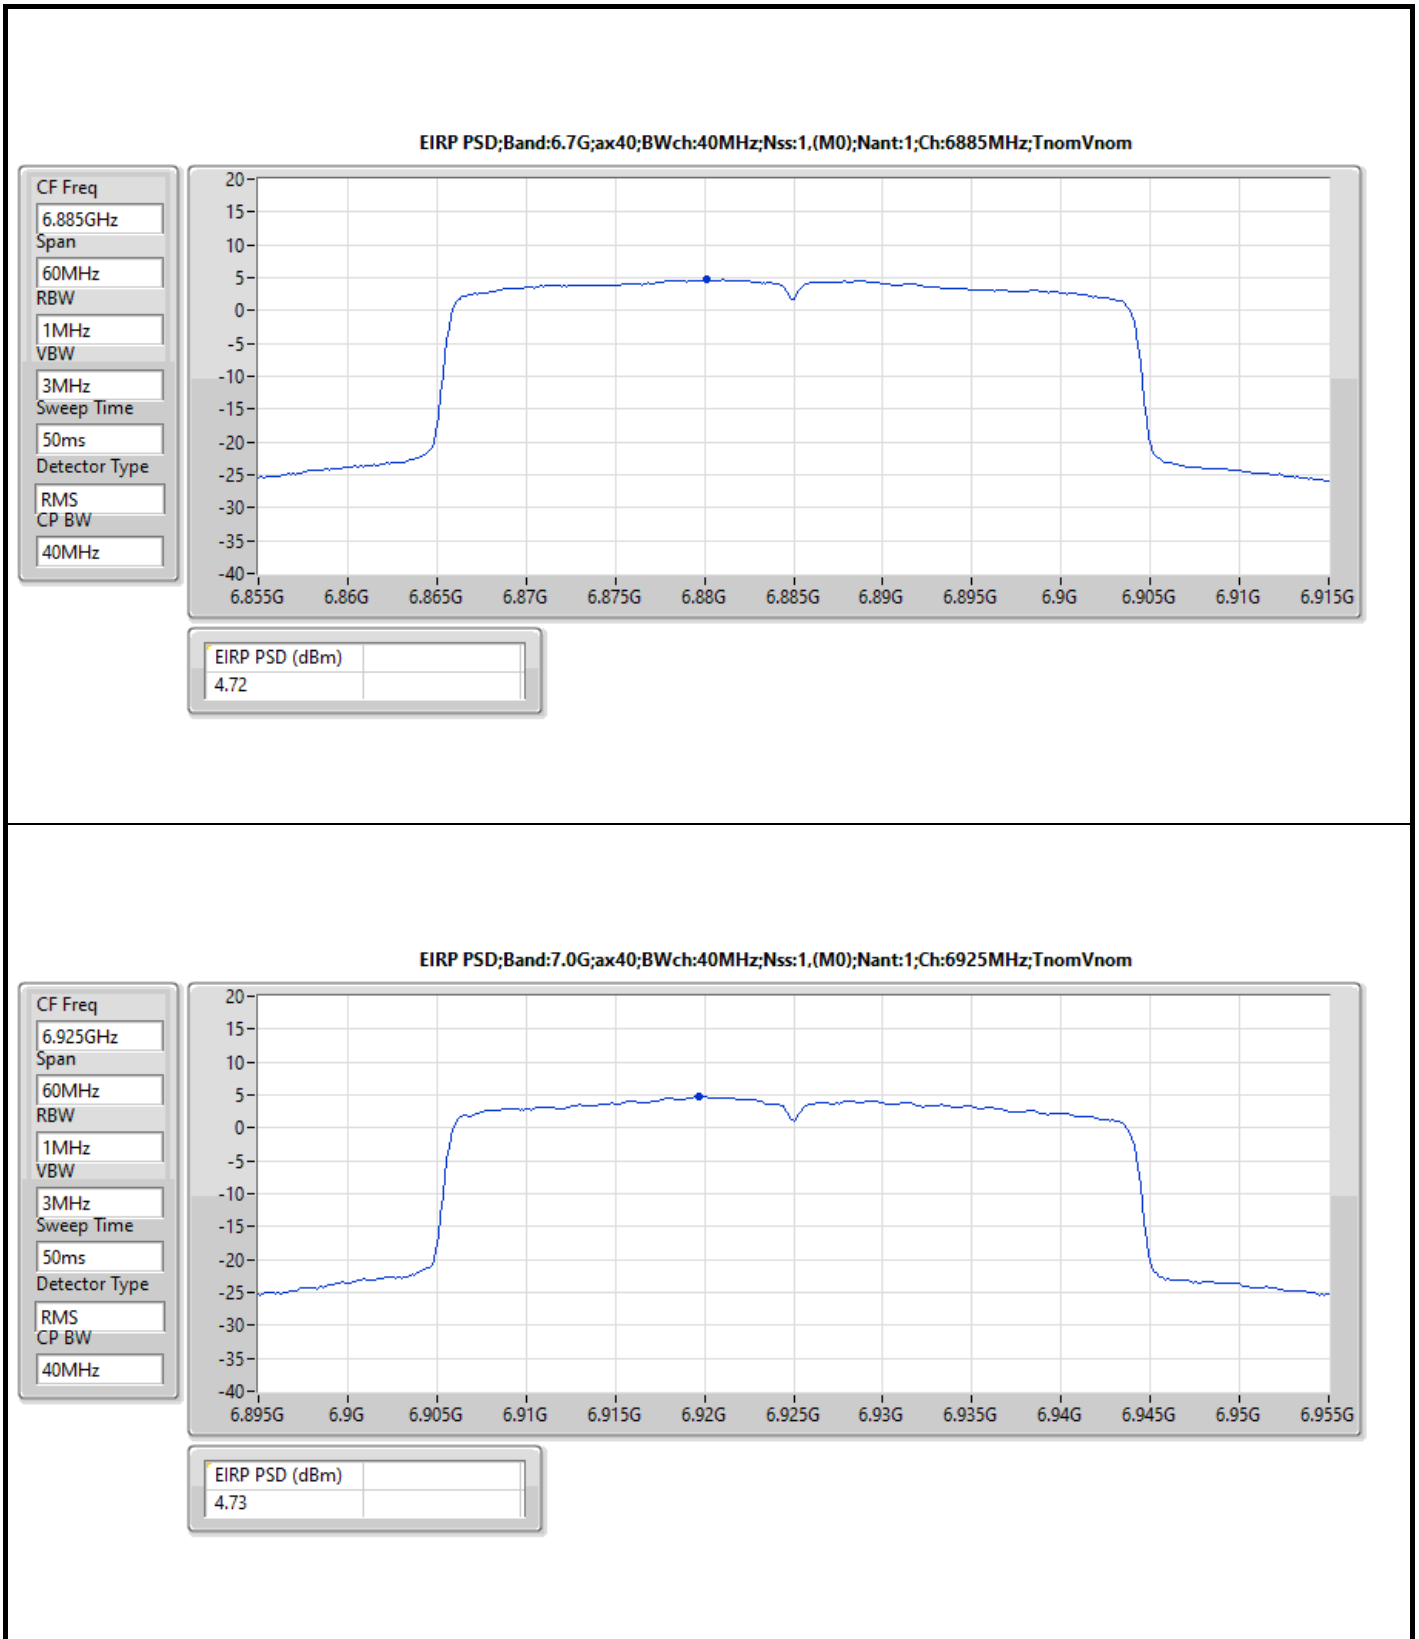

The test result used radiated measurement.

**Summary**

Mode	EIRP PD (dBm/RBW)
5.925-6.425GHz	-
802.11ax HEW20_Nss1,(MCS0)_2TX	4.98
802.11ax HEW40_Nss1,(MCS0)_2TX	4.93
802.11ax HEW80_Nss1,(MCS0)_2TX	4.64
802.11ax HEW160_Nss1,(MCS0)_2TX	4.77
6.425-6.525GHz	-
802.11ax HEW20_Nss1,(MCS0)_2TX	4.71
802.11ax HEW40_Nss1,(MCS0)_2TX	4.70
802.11ax HEW80_Nss1,(MCS0)_2TX	4.76
802.11ax HEW160_Nss1,(MCS0)_2TX	4.88
6.525-6.875GHz	-
802.11ax HEW20_Nss1,(MCS0)_2TX	4.93
802.11ax HEW40_Nss1,(MCS0)_2TX	4.86
802.11ax HEW80_Nss1,(MCS0)_2TX	4.81
802.11ax HEW160_Nss1,(MCS0)_2TX	4.92
6.875-7.125GHz	-
802.11ax HEW20_Nss1,(MCS0)_2TX	4.89
802.11ax HEW40_Nss1,(MCS0)_2TX	4.79
802.11ax HEW80_Nss1,(MCS0)_2TX	4.70
802.11ax HEW160_Nss1,(MCS0)_2TX	4.75