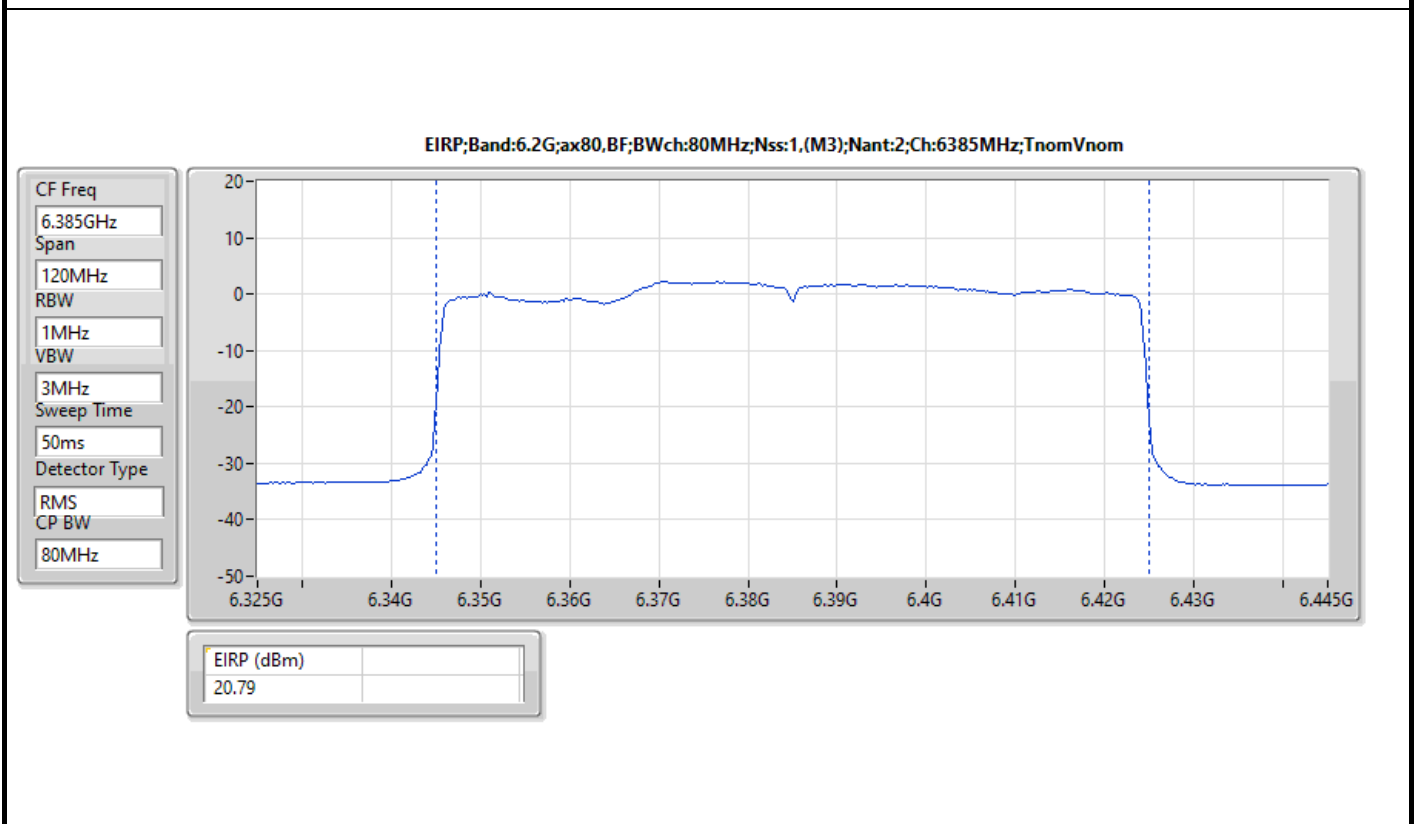

DG = Directional Gain  
The test result used radiated measurement.

Summary

Mode	EIRP (dBm)	EIRP (W)
5.925-6.425GHz	-	-
802.11ax HEW20_Nss1,(MCS0)_4TX	14.29	0.02685
802.11ax HEW40_Nss1,(MCS0)_4TX	17.22	0.05272
802.11ax HEW80_Nss1,(MCS0)_4TX	19.76	0.09462
802.11ax HEW160_Nss1,(MCS0)_4TX	23.54	0.22594
6.425-6.525GHz	-	-
802.11ax HEW20_Nss1,(MCS0)_4TX	13.65	0.02317
802.11ax HEW40_Nss1,(MCS0)_4TX	17.03	0.05047
802.11ax HEW80_Nss1,(MCS0)_4TX	19.68	0.09290
802.11ax HEW160_Nss1,(MCS0)_4TX	22.31	0.17022
6.525-6.875GHz	-	-
802.11ax HEW20_Nss1,(MCS0)_4TX	14.03	0.02529
802.11ax HEW40_Nss1,(MCS0)_4TX	16.73	0.04710
802.11ax HEW80_Nss1,(MCS0)_4TX	20.07	0.10162
802.11ax HEW160_Nss1,(MCS0)_4TX	22.10	0.16218
6.875-7.125GHz	-	-
802.11ax HEW20_Nss1,(MCS0)_4TX	14.96	0.03133
802.11ax HEW40_Nss1,(MCS0)_4TX	17.41	0.05508
802.11ax HEW80_Nss1,(MCS0)_4TX	19.11	0.08147
802.11ax HEW160_Nss1,(MCS0)_4TX	22.85	0.19275