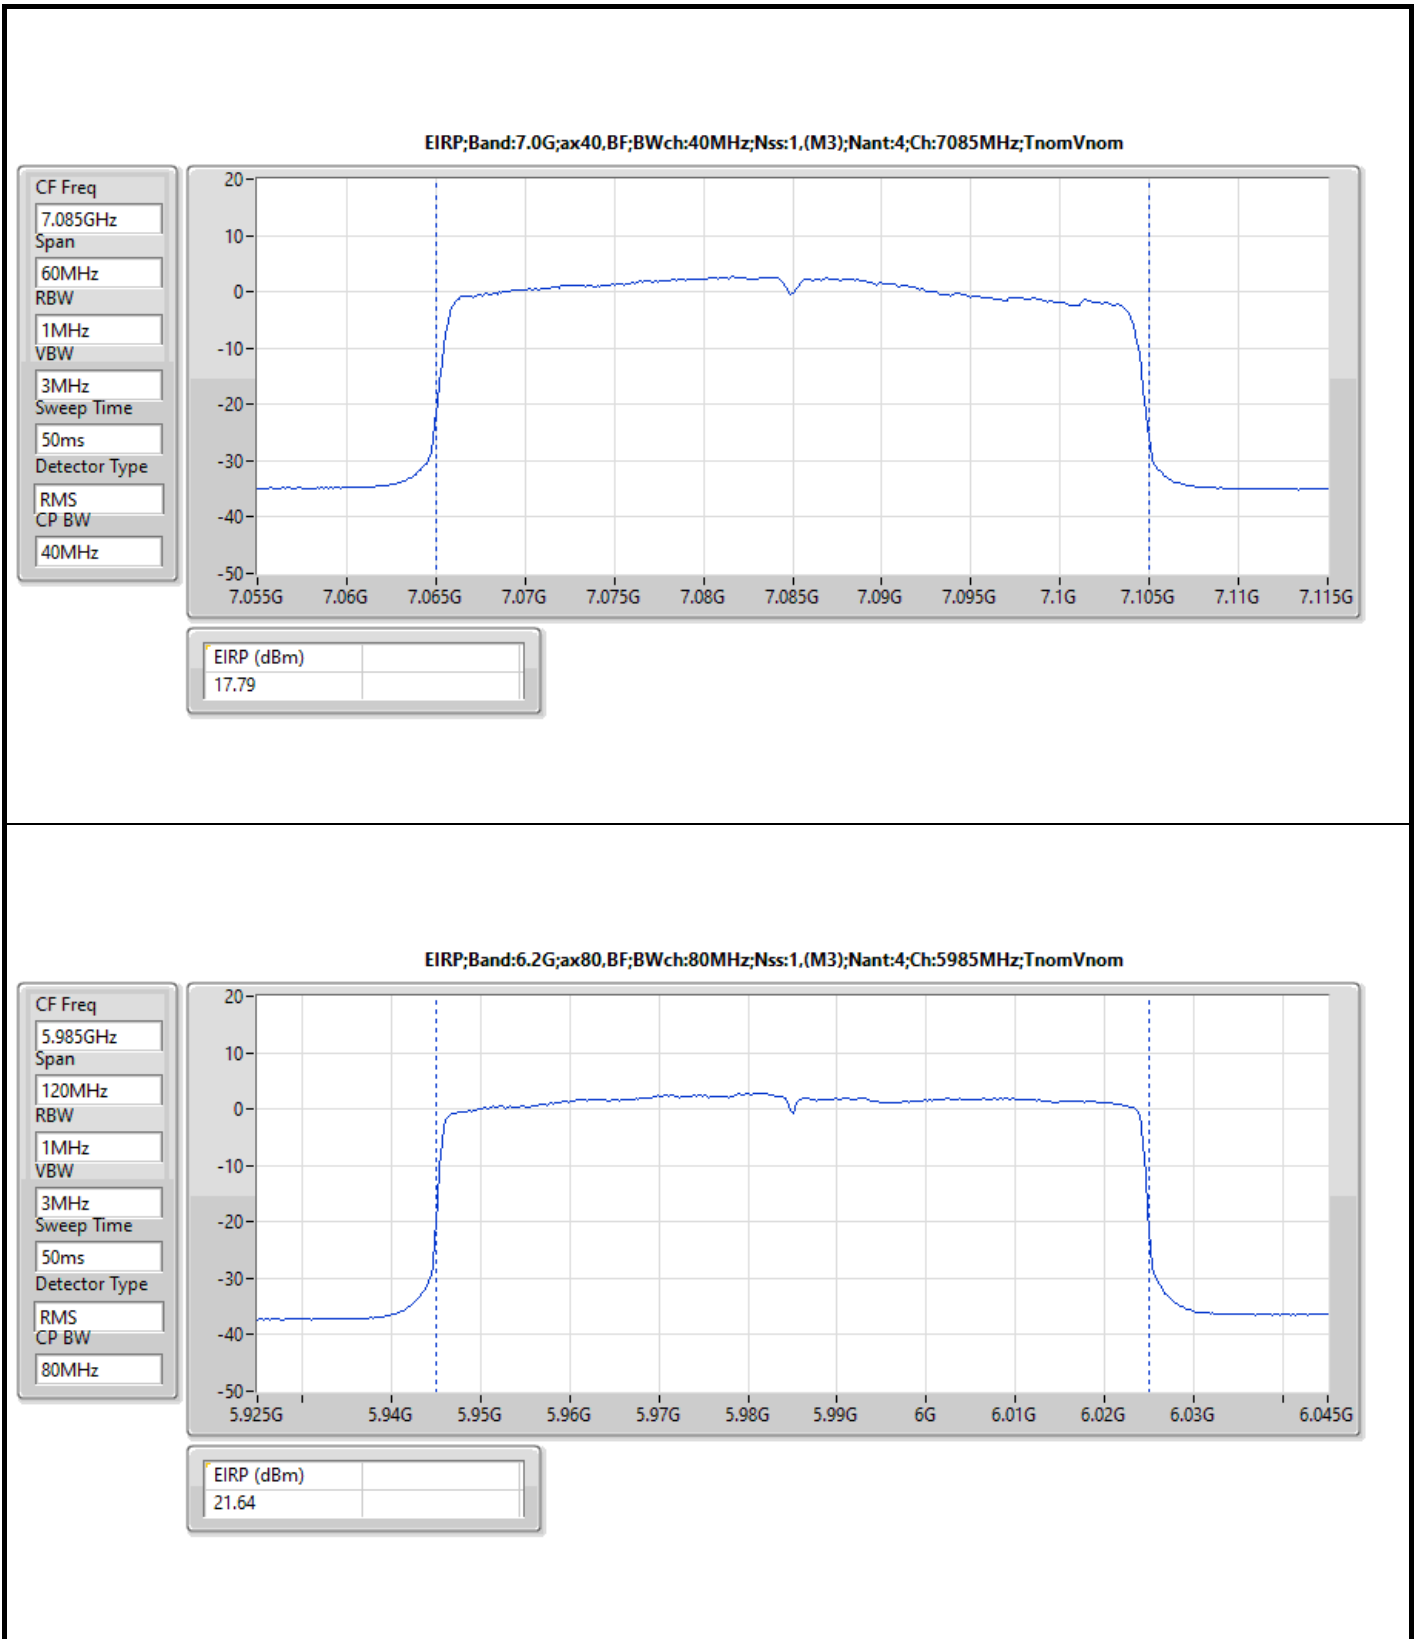

DG = Directional Gain  
The test result used radiated measurement.

**Summary**

Mode	EIRP PD (dBm/RBW)
5.925-6.425GHz	-
802.11ax HEW20_Nss1,(MCS0)_1TX	4.91
802.11ax HEW40_Nss1,(MCS0)_1TX	4.96
802.11ax HEW80_Nss1,(MCS0)_1TX	4.79
802.11ax HEW160_Nss1,(MCS0)_1TX	4.29
6.425-6.525GHz	-
802.11ax HEW20_Nss1,(MCS0)_1TX	4.98
802.11ax HEW40_Nss1,(MCS0)_1TX	4.87
802.11ax HEW80_Nss1,(MCS0)_1TX	4.93
802.11ax HEW160_Nss1,(MCS0)_1TX	3.83
6.525-6.875GHz	-
802.11ax HEW20_Nss1,(MCS0)_1TX	4.99
802.11ax HEW40_Nss1,(MCS0)_1TX	4.85
802.11ax HEW80_Nss1,(MCS0)_1TX	4.90
802.11ax HEW160_Nss1,(MCS0)_1TX	3.56
6.875-7.125GHz	-
802.11ax HEW20_Nss1,(MCS0)_1TX	4.93
802.11ax HEW40_Nss1,(MCS0)_1TX	4.96
802.11ax HEW80_Nss1,(MCS0)_1TX	4.85
802.11ax HEW160_Nss1,(MCS0)_1TX	-1.27