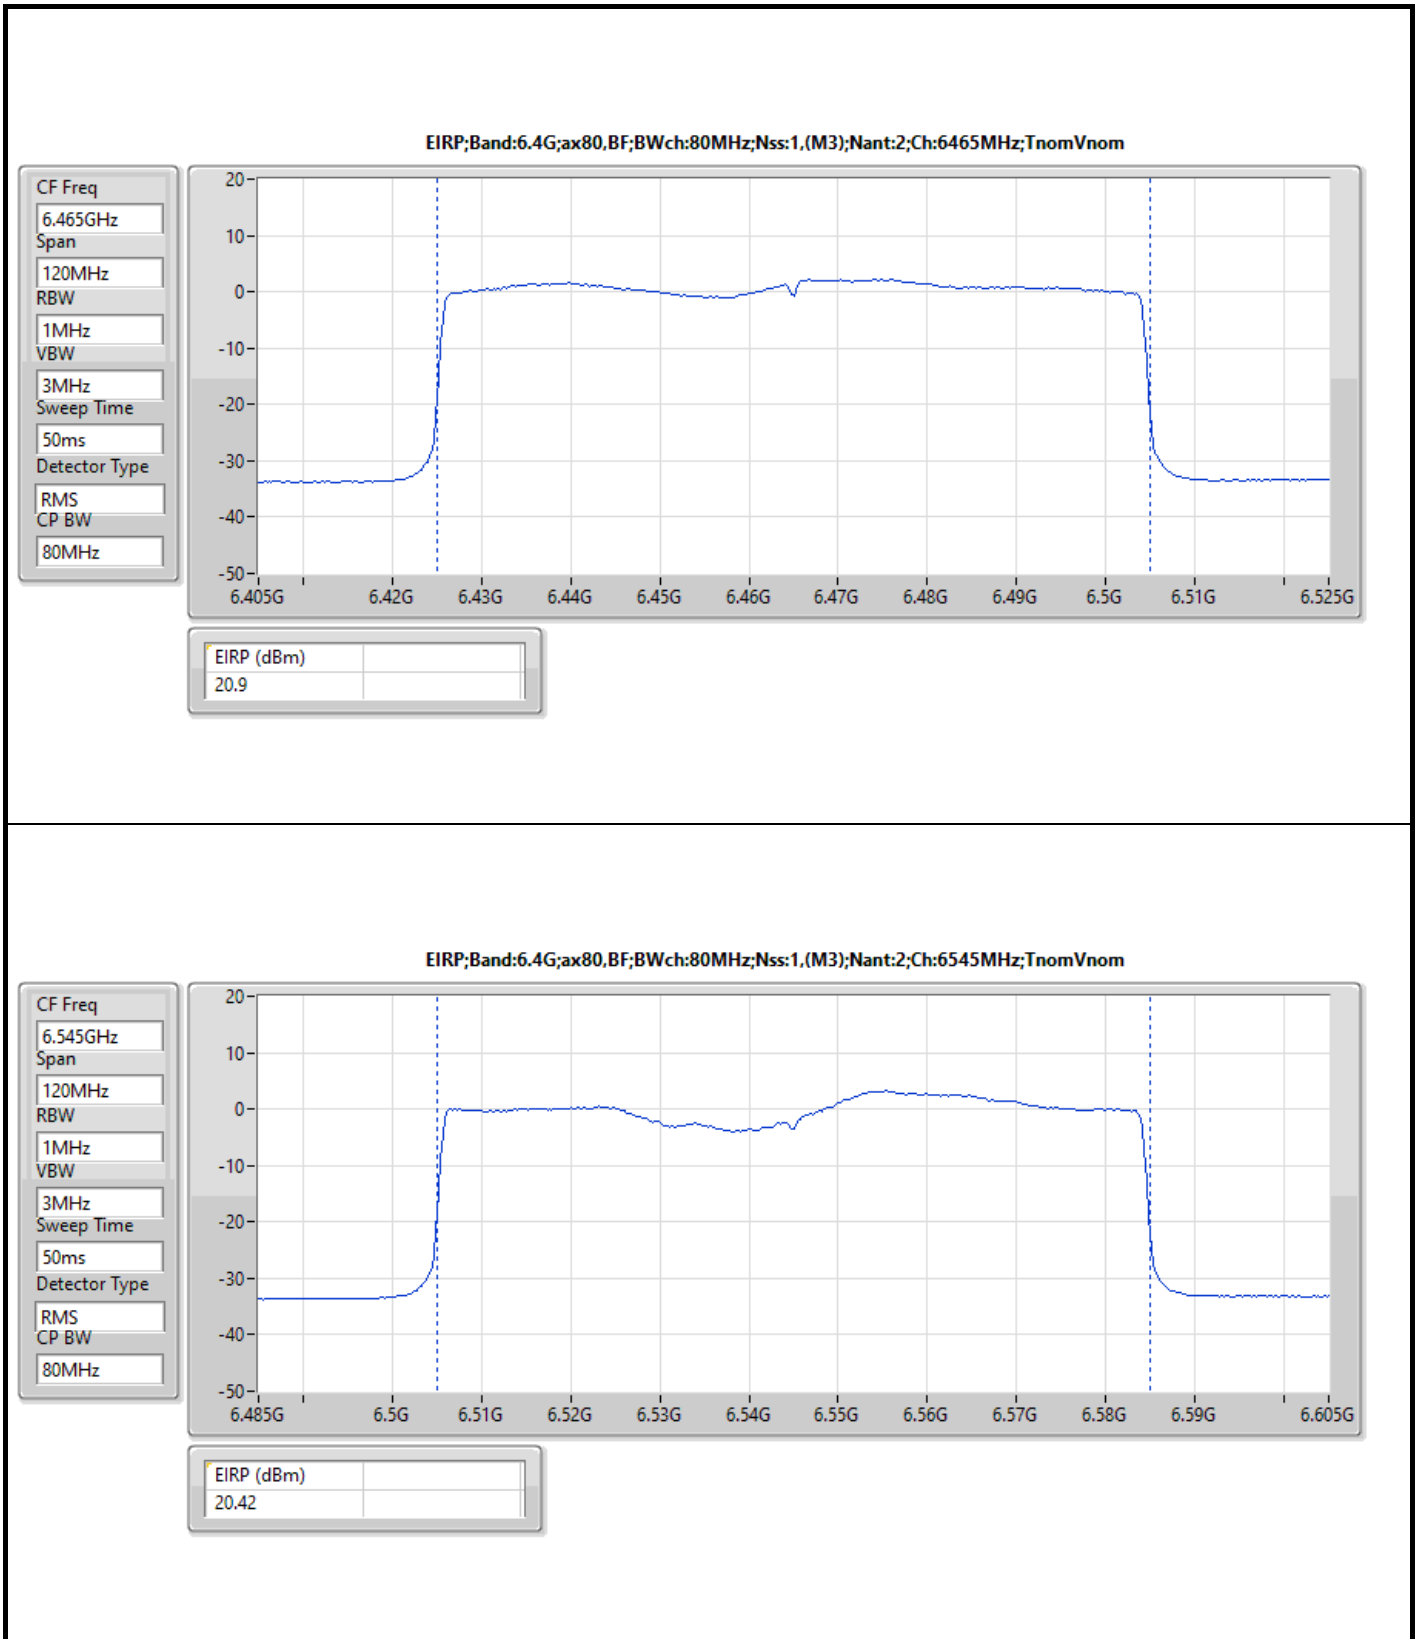

DG = Directional Gain  
The test result used radiated measurement.

Summary

Mode	EIRP (dBm)	EIRP (W)
5.925-6.425GHz	-	-
802.11ax HEW20_Nss1,(MCS0)_4TX	14.29	0.02685
802.11ax HEW40_Nss1,(MCS0)_4TX	17.22	0.05272
802.11ax HEW80_Nss1,(MCS0)_4TX	19.76	0.09462
802.11ax HEW160_Nss1,(MCS0)_4TX	23.54	0.22594
6.425-6.525GHz	-	-
802.11ax HEW20_Nss1,(MCS0)_4TX	13.65	0.02317
802.11ax HEW40_Nss1,(MCS0)_4TX	17.03	0.05047
802.11ax HEW80_Nss1,(MCS0)_4TX	19.68	0.09290
802.11ax HEW160_Nss1,(MCS0)_4TX	22.31	0.17022
6.525-6.875GHz	-	-
802.11ax HEW20_Nss1,(MCS0)_4TX	14.03	0.02529
802.11ax HEW40_Nss1,(MCS0)_4TX	16.73	0.04710
802.11ax HEW80_Nss1,(MCS0)_4TX	20.07	0.10162
802.11ax HEW160_Nss1,(MCS0)_4TX	22.10	0.16218
6.875-7.125GHz	-	-
802.11ax HEW20_Nss1,(MCS0)_4TX	14.96	0.03133
802.11ax HEW40_Nss1,(MCS0)_4TX	17.41	0.05508
802.11ax HEW80_Nss1,(MCS0)_4TX	19.11	0.08147
802.11ax HEW160_Nss1,(MCS0)_4TX	22.85	0.19275