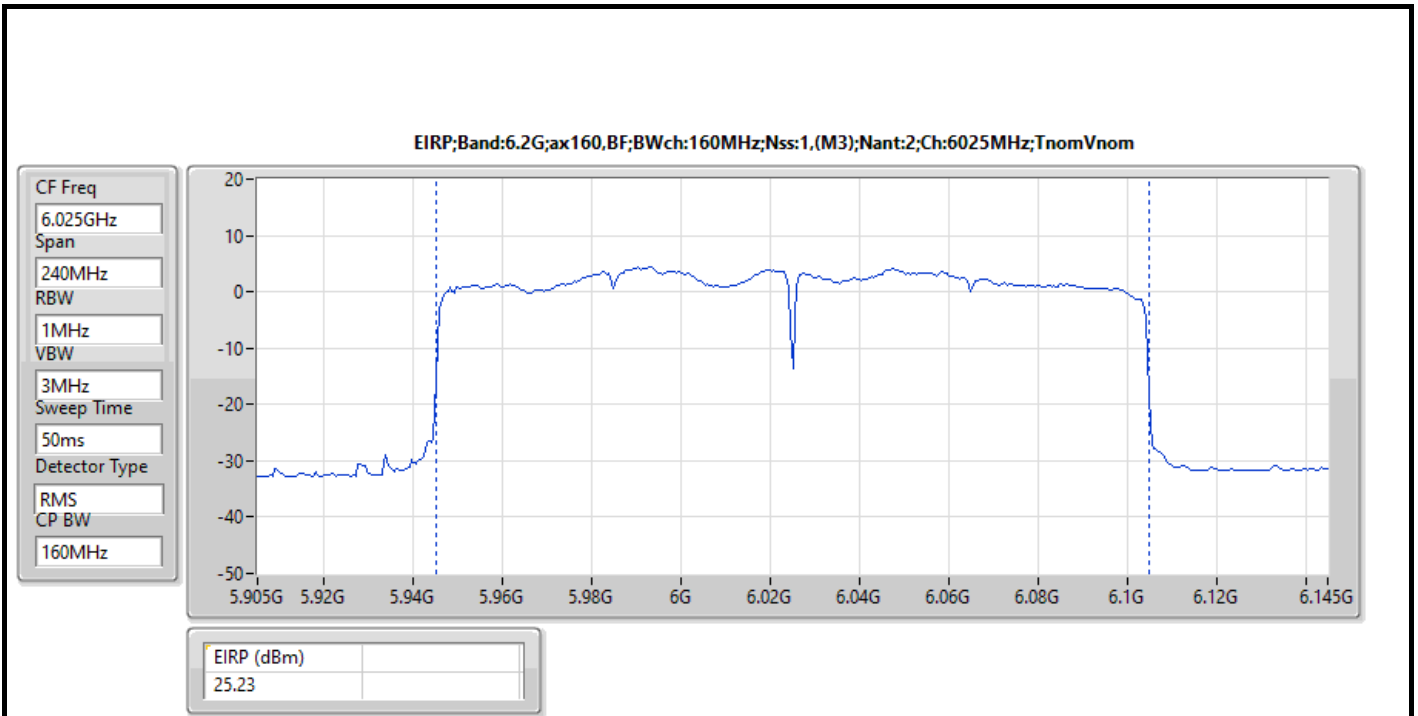

DG = Directional Gain  
The test result used radiated measurement.

Summary

Mode	EIRP (dBm)	EIRP (W)
5.925-6.425GHz	-	-
802.11ax HEW20_Nss1,(MCS0)_4TX	14.29	0.02685
802.11ax HEW40_Nss1,(MCS0)_4TX	17.22	0.05272
802.11ax HEW80_Nss1,(MCS0)_4TX	19.76	0.09462
802.11ax HEW160_Nss1,(MCS0)_4TX	23.54	0.22594
6.425-6.525GHz	-	-
802.11ax HEW20_Nss1,(MCS0)_4TX	13.65	0.02317
802.11ax HEW40_Nss1,(MCS0)_4TX	17.03	0.05047
802.11ax HEW80_Nss1,(MCS0)_4TX	19.68	0.09290
802.11ax HEW160_Nss1,(MCS0)_4TX	22.31	0.17022
6.525-6.875GHz	-	-
802.11ax HEW20_Nss1,(MCS0)_4TX	14.03	0.02529
802.11ax HEW40_Nss1,(MCS0)_4TX	16.73	0.04710
802.11ax HEW80_Nss1,(MCS0)_4TX	20.07	0.10162
802.11ax HEW160_Nss1,(MCS0)_4TX	22.10	0.16218
6.875-7.125GHz	-	-
802.11ax HEW20_Nss1,(MCS0)_4TX	14.96	0.03133
802.11ax HEW40_Nss1,(MCS0)_4TX	17.41	0.05508
802.11ax HEW80_Nss1,(MCS0)_4TX	19.11	0.08147
802.11ax HEW160_Nss1,(MCS0)_4TX	22.85	0.19275