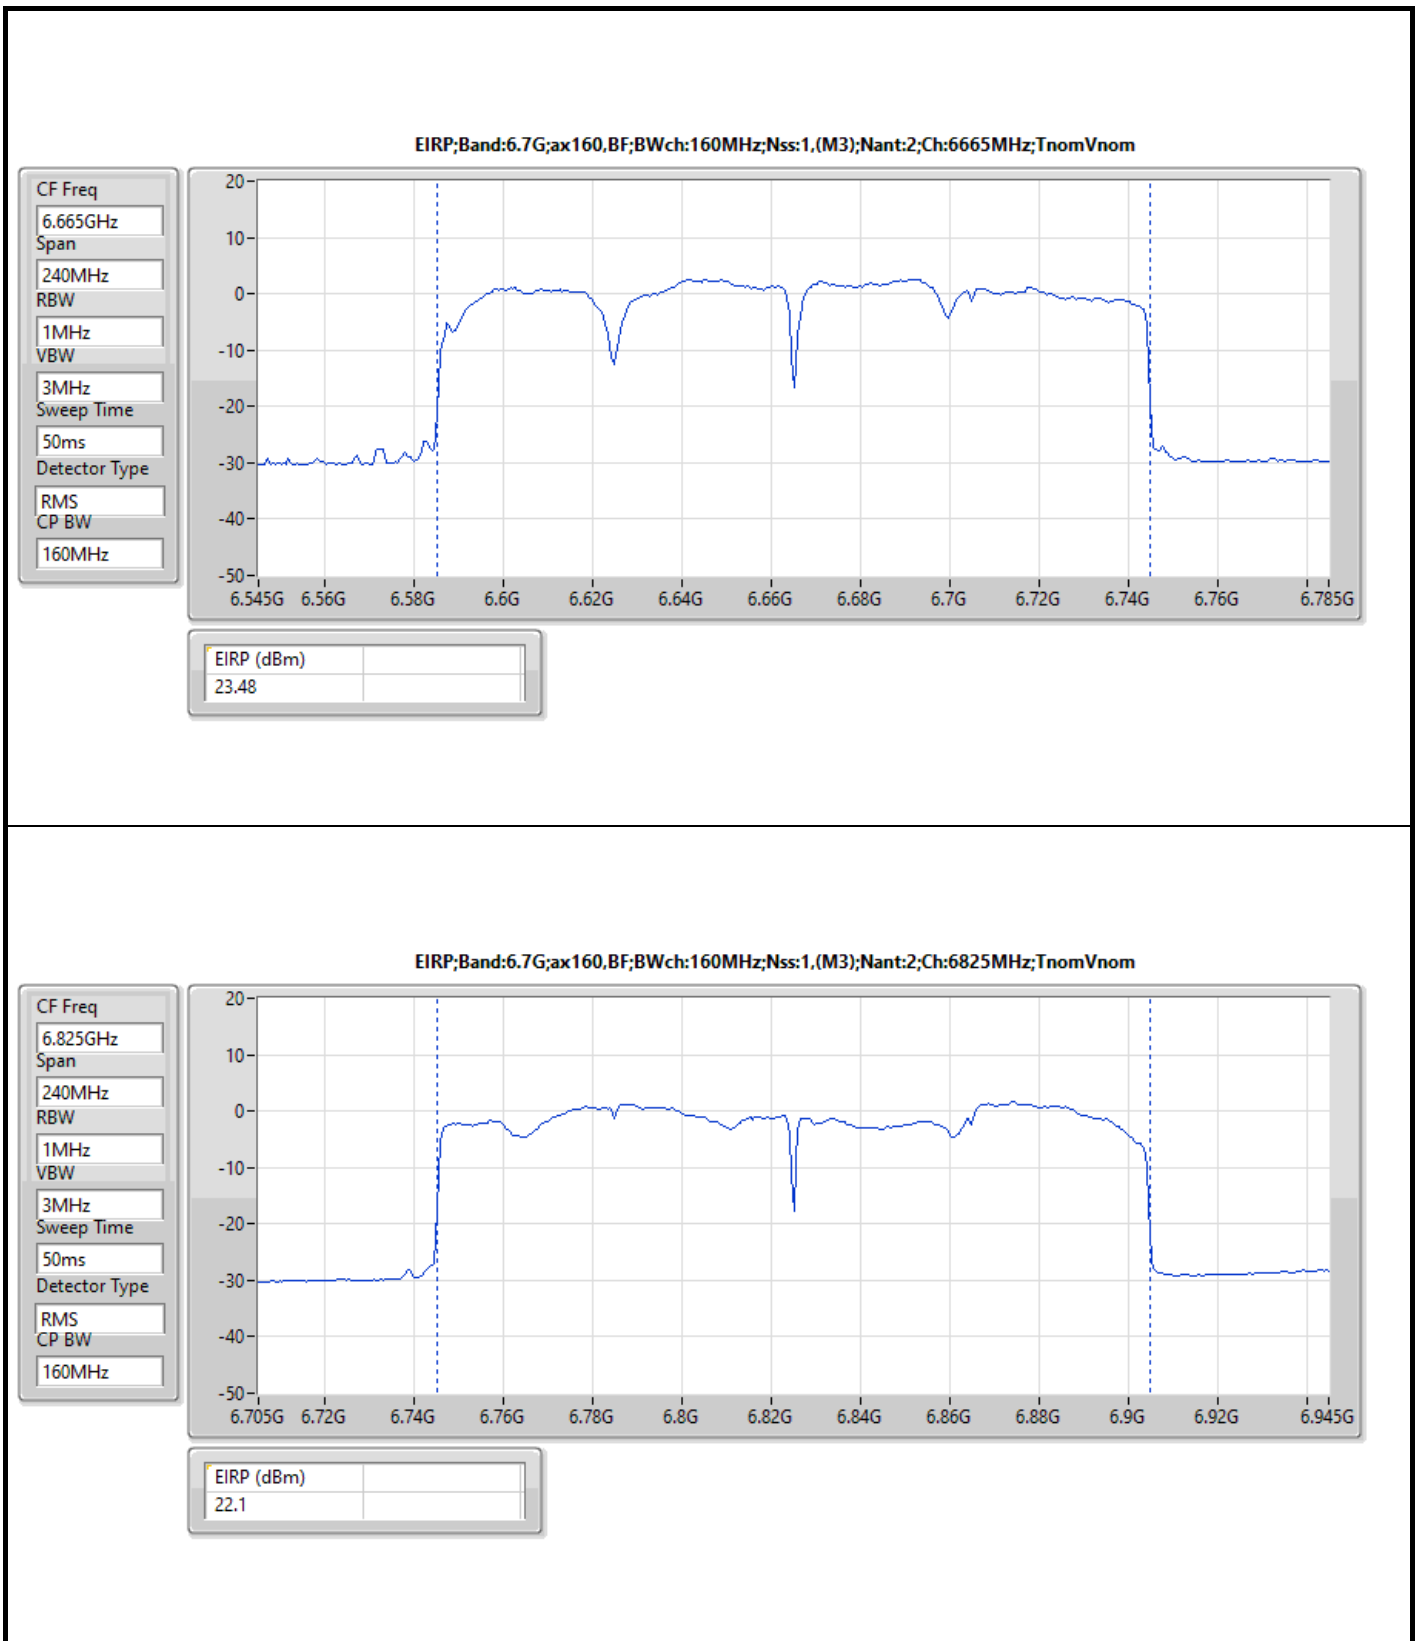

DG = Directional Gain  
The test result used radiated measurement.

Summary

Mode	EIRP (dBm)	EIRP (W)
5.925-6.425GHz	-	-
802.11ax HEW20_Nss1,(MCS0)_4TX	14.29	0.02685
802.11ax HEW40_Nss1,(MCS0)_4TX	17.22	0.05272
802.11ax HEW80_Nss1,(MCS0)_4TX	19.76	0.09462
802.11ax HEW160_Nss1,(MCS0)_4TX	23.54	0.22594
6.425-6.525GHz	-	-
802.11ax HEW20_Nss1,(MCS0)_4TX	13.65	0.02317
802.11ax HEW40_Nss1,(MCS0)_4TX	17.03	0.05047
802.11ax HEW80_Nss1,(MCS0)_4TX	19.68	0.09290
802.11ax HEW160_Nss1,(MCS0)_4TX	22.31	0.17022
6.525-6.875GHz	-	-
802.11ax HEW20_Nss1,(MCS0)_4TX	14.03	0.02529
802.11ax HEW40_Nss1,(MCS0)_4TX	16.73	0.04710
802.11ax HEW80_Nss1,(MCS0)_4TX	20.07	0.10162
802.11ax HEW160_Nss1,(MCS0)_4TX	22.10	0.16218
6.875-7.125GHz	-	-
802.11ax HEW20_Nss1,(MCS0)_4TX	14.96	0.03133
802.11ax HEW40_Nss1,(MCS0)_4TX	17.41	0.05508
802.11ax HEW80_Nss1,(MCS0)_4TX	19.11	0.08147
802.11ax HEW160_Nss1,(MCS0)_4TX	22.85	0.19275