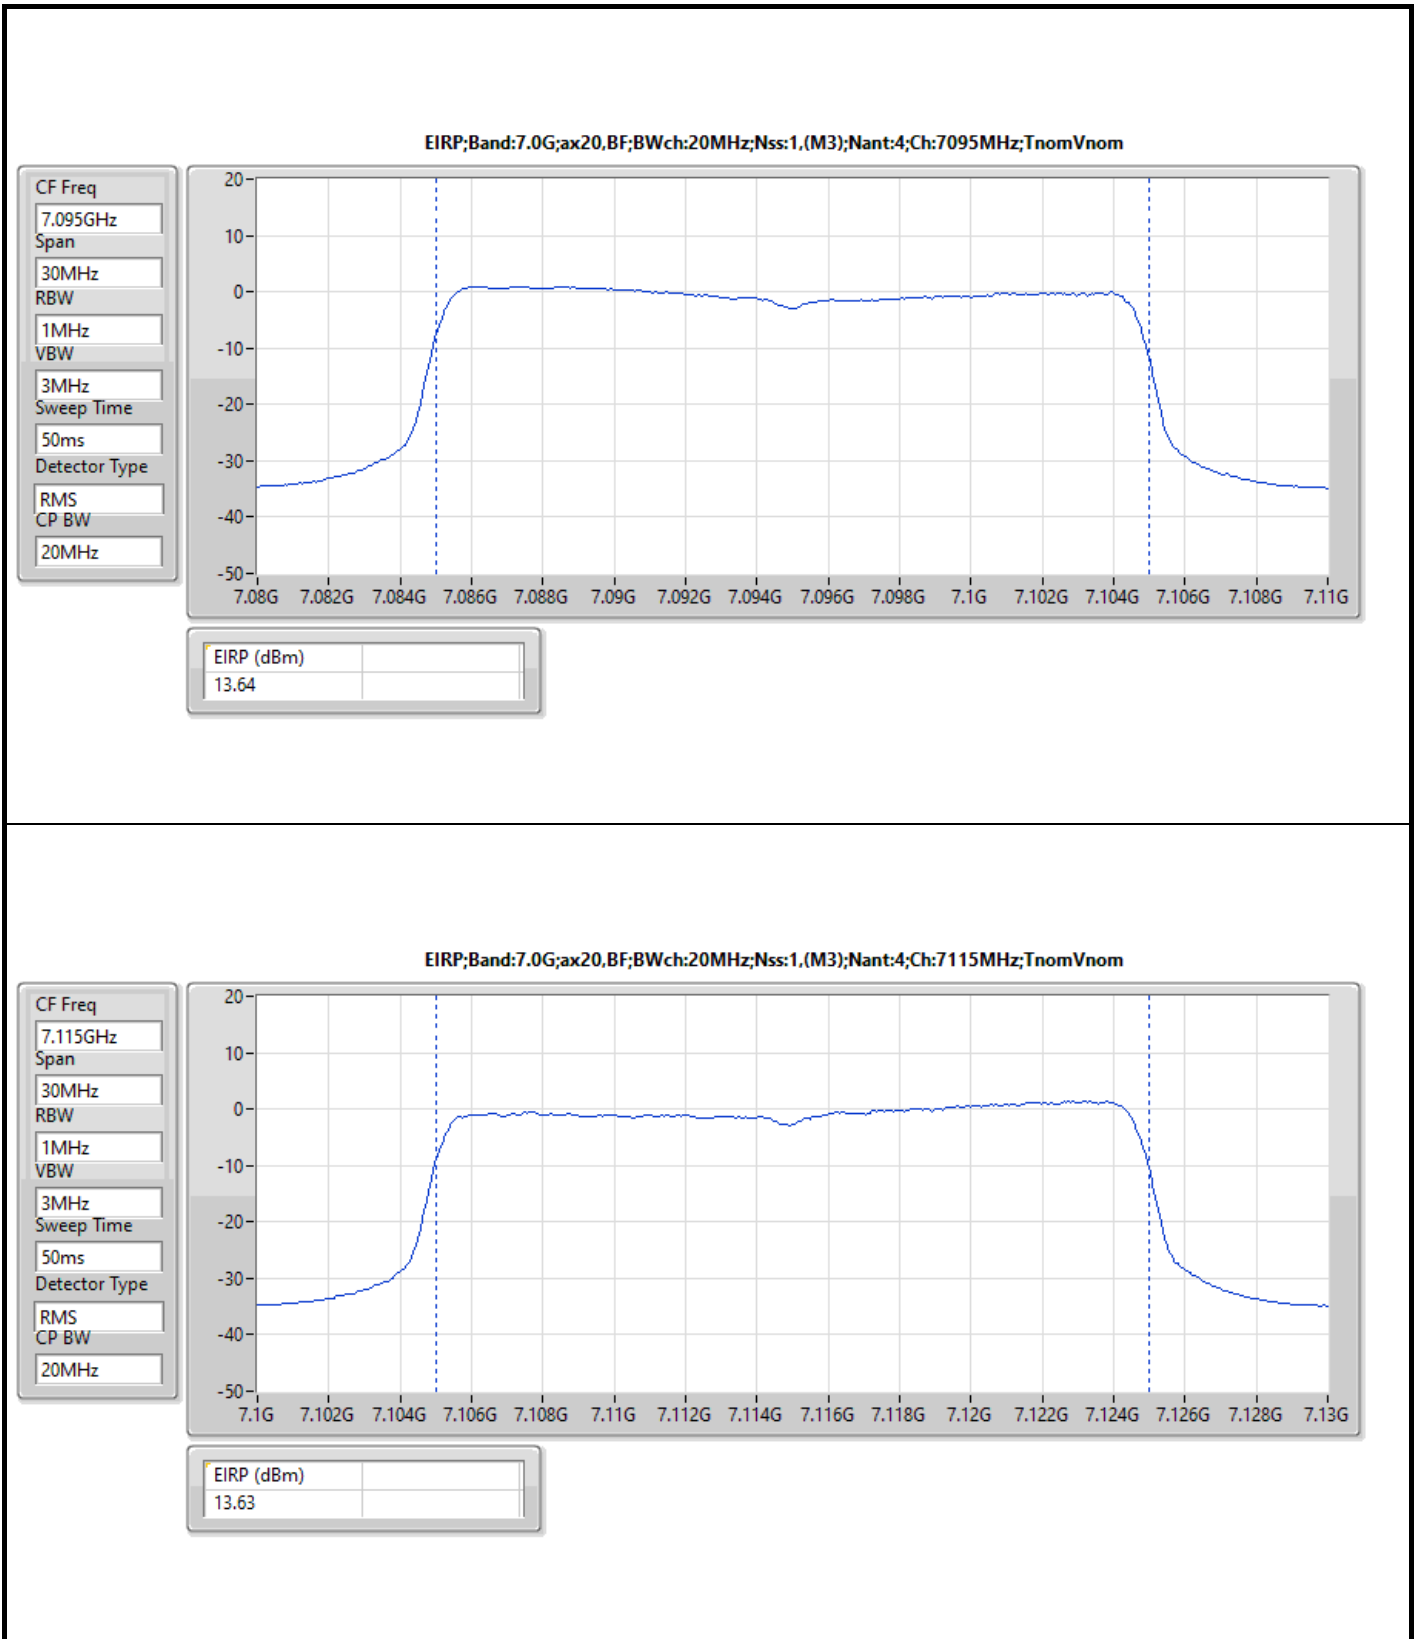

DG = Directional Gain  
The test result used radiated measurement.

**Summary**

Mode	EIRP PD (dBm/RBW)
5.925-6.425GHz	-
802.11ax HEW20_Nss1,(MCS0)_1TX	4.91
802.11ax HEW40_Nss1,(MCS0)_1TX	4.96
802.11ax HEW80_Nss1,(MCS0)_1TX	4.79
802.11ax HEW160_Nss1,(MCS0)_1TX	4.29
6.425-6.525GHz	-
802.11ax HEW20_Nss1,(MCS0)_1TX	4.98
802.11ax HEW40_Nss1,(MCS0)_1TX	4.87
802.11ax HEW80_Nss1,(MCS0)_1TX	4.93
802.11ax HEW160_Nss1,(MCS0)_1TX	3.83
6.525-6.875GHz	-
802.11ax HEW20_Nss1,(MCS0)_1TX	4.99
802.11ax HEW40_Nss1,(MCS0)_1TX	4.85
802.11ax HEW80_Nss1,(MCS0)_1TX	4.90
802.11ax HEW160_Nss1,(MCS0)_1TX	3.56
6.875-7.125GHz	-
802.11ax HEW20_Nss1,(MCS0)_1TX	4.93
802.11ax HEW40_Nss1,(MCS0)_1TX	4.96
802.11ax HEW80_Nss1,(MCS0)_1TX	4.85
802.11ax HEW160_Nss1,(MCS0)_1TX	-1.27