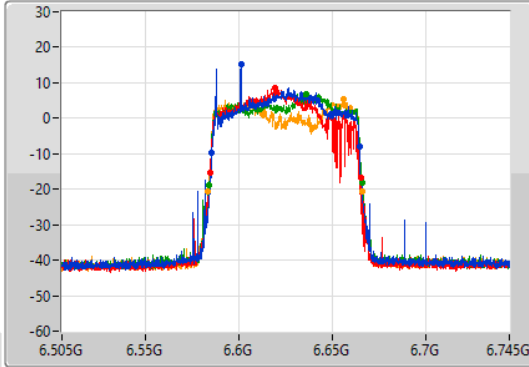

802.11ax HEW80-BF\_Nss1,(MCS3)\_4TX

EBW

6545MHz Straddle 6.425-6.525GHz

09/12/2021

CF  
6.545GHz  
Span  
240MHz  
RBW  
1MHz  
VBW  
3MHz  
Sweep Time  
100ms  
Detector Type  
Peak

CF  
6.545GHz  
Span  
240MHz  
RBW  
2MHz  
VBW  
10MHz  
Sweep Time  
100ms  
Detector Type  
Peak

Port 1  
Port 2  
Port 3  
Port 4

26dB(Hz)	Fl-26dB(Hz)	Fh-26dB(Hz)	OBW(Hz)	Fl-OBW(Hz)	Fh-OBW(Hz)	Limit(Hz)	Port
80.52M	6.50456G	6.58508G	78.081M	6.50566G	6.583741G	Inf	1
81.96M	6.5042G	6.58616G	77.001M	6.506979G	6.583981G	Inf	2
82.2M	6.50372G	6.58592G	77.601M	6.506139G	6.583741G	Inf	3
82.2M	6.50384G	6.58604G	77.121M	6.506259G	6.583381G	Inf	4

802.11ax HEW80-BF\_Nss1,(MCS3)\_4TX

EBW

6625MHz

09/12/2021

CF  
6.625GHz  
Span  
240MHz  
RBW  
1MHz  
VBW  
3MHz  
Sweep Time  
100ms  
Detector Type  
Peak

CF  
6.625GHz  
Span  
240MHz  
RBW  
2MHz  
VBW  
10MHz  
Sweep Time  
100ms  
Detector Type  
Peak