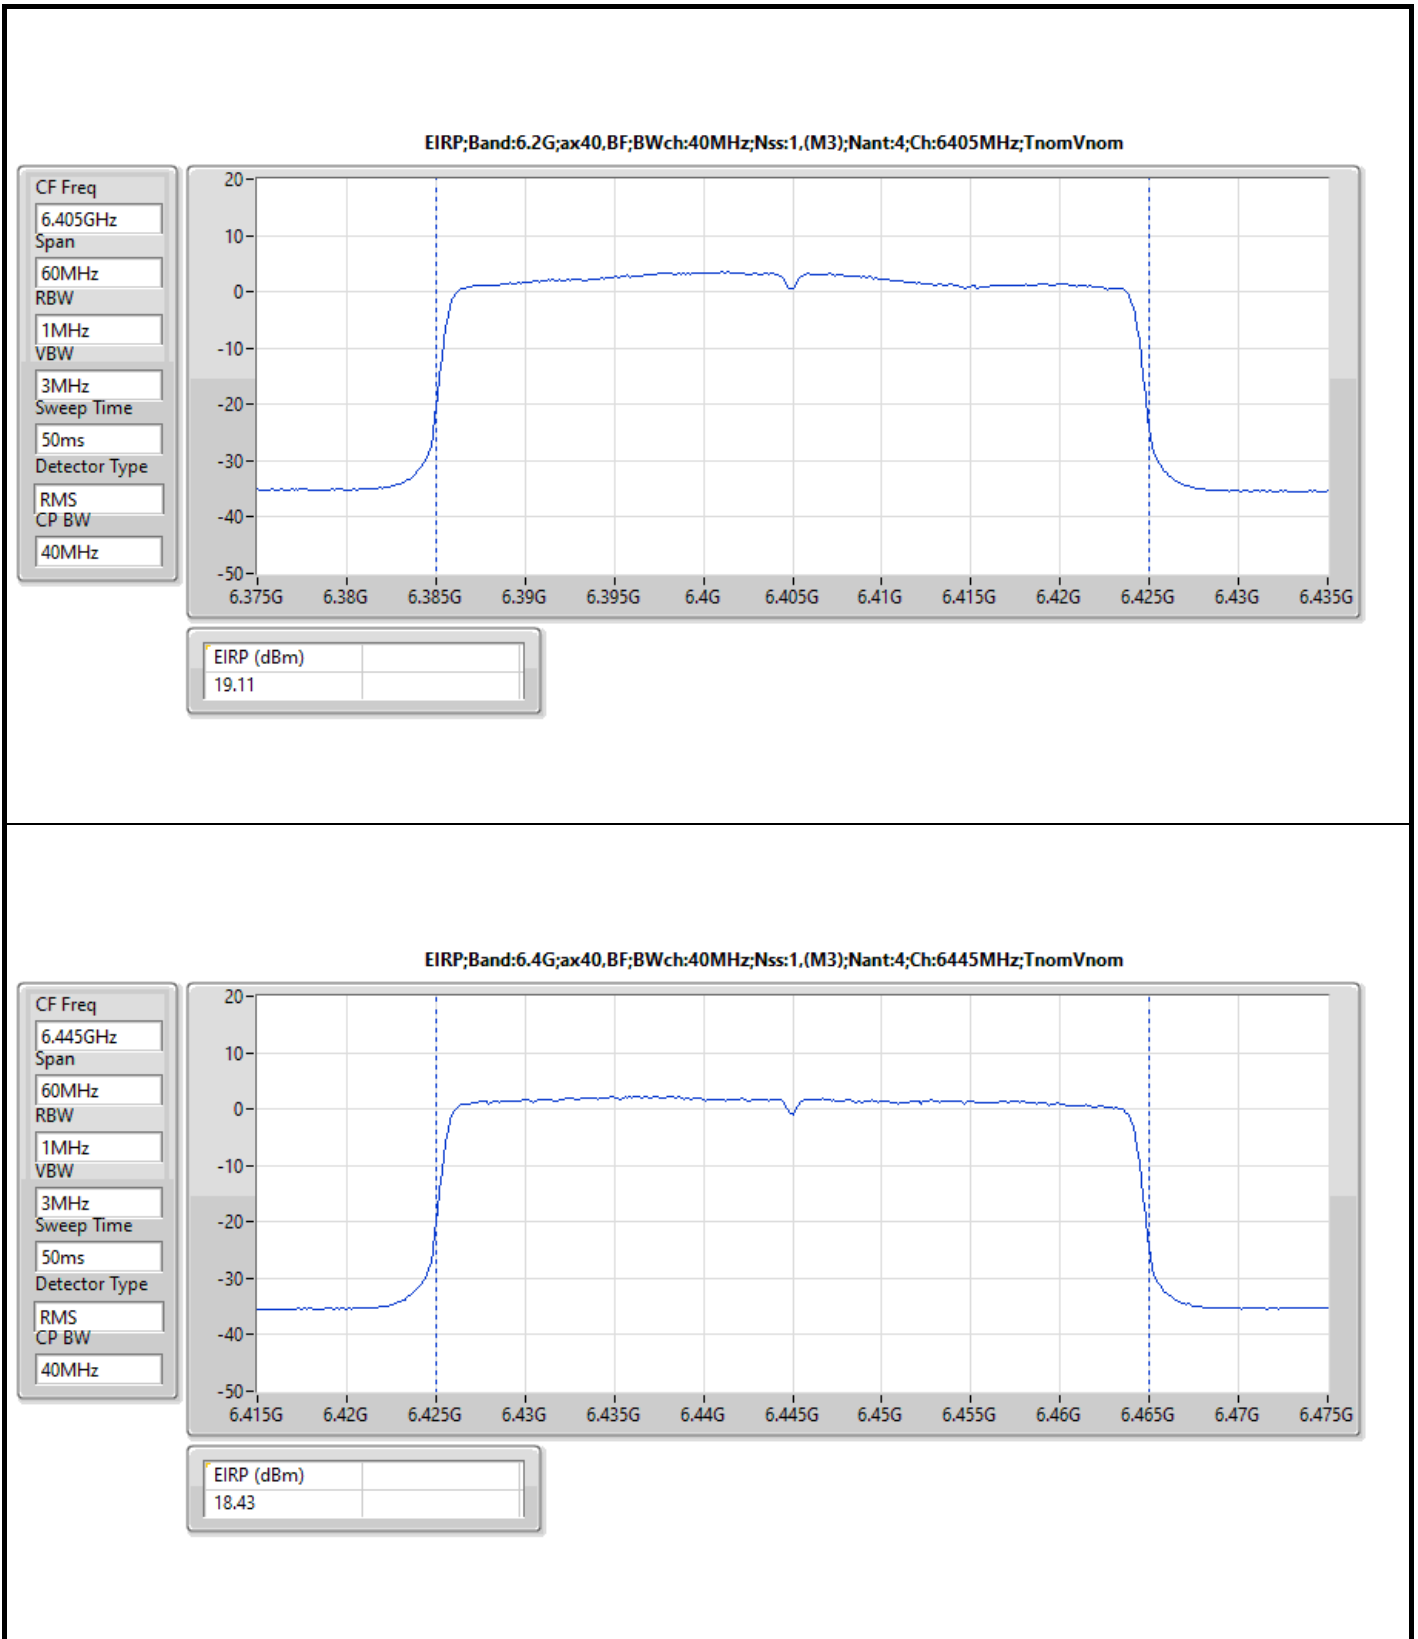

DG = Directional Gain  
The test result used radiated measurement.

**Summary**

Mode	EIRP PD (dBm/RBW)
5.925-6.425GHz	-
802.11ax HEW20_Nss1,(MCS0)_1TX	4.91
802.11ax HEW40_Nss1,(MCS0)_1TX	4.96
802.11ax HEW80_Nss1,(MCS0)_1TX	4.79
802.11ax HEW160_Nss1,(MCS0)_1TX	4.29
6.425-6.525GHz	-
802.11ax HEW20_Nss1,(MCS0)_1TX	4.98
802.11ax HEW40_Nss1,(MCS0)_1TX	4.87
802.11ax HEW80_Nss1,(MCS0)_1TX	4.93
802.11ax HEW160_Nss1,(MCS0)_1TX	3.83
6.525-6.875GHz	-
802.11ax HEW20_Nss1,(MCS0)_1TX	4.99
802.11ax HEW40_Nss1,(MCS0)_1TX	4.85
802.11ax HEW80_Nss1,(MCS0)_1TX	4.90
802.11ax HEW160_Nss1,(MCS0)_1TX	3.56
6.875-7.125GHz	-
802.11ax HEW20_Nss1,(MCS0)_1TX	4.93
802.11ax HEW40_Nss1,(MCS0)_1TX	4.96
802.11ax HEW80_Nss1,(MCS0)_1TX	4.85
802.11ax HEW160_Nss1,(MCS0)_1TX	-1.27