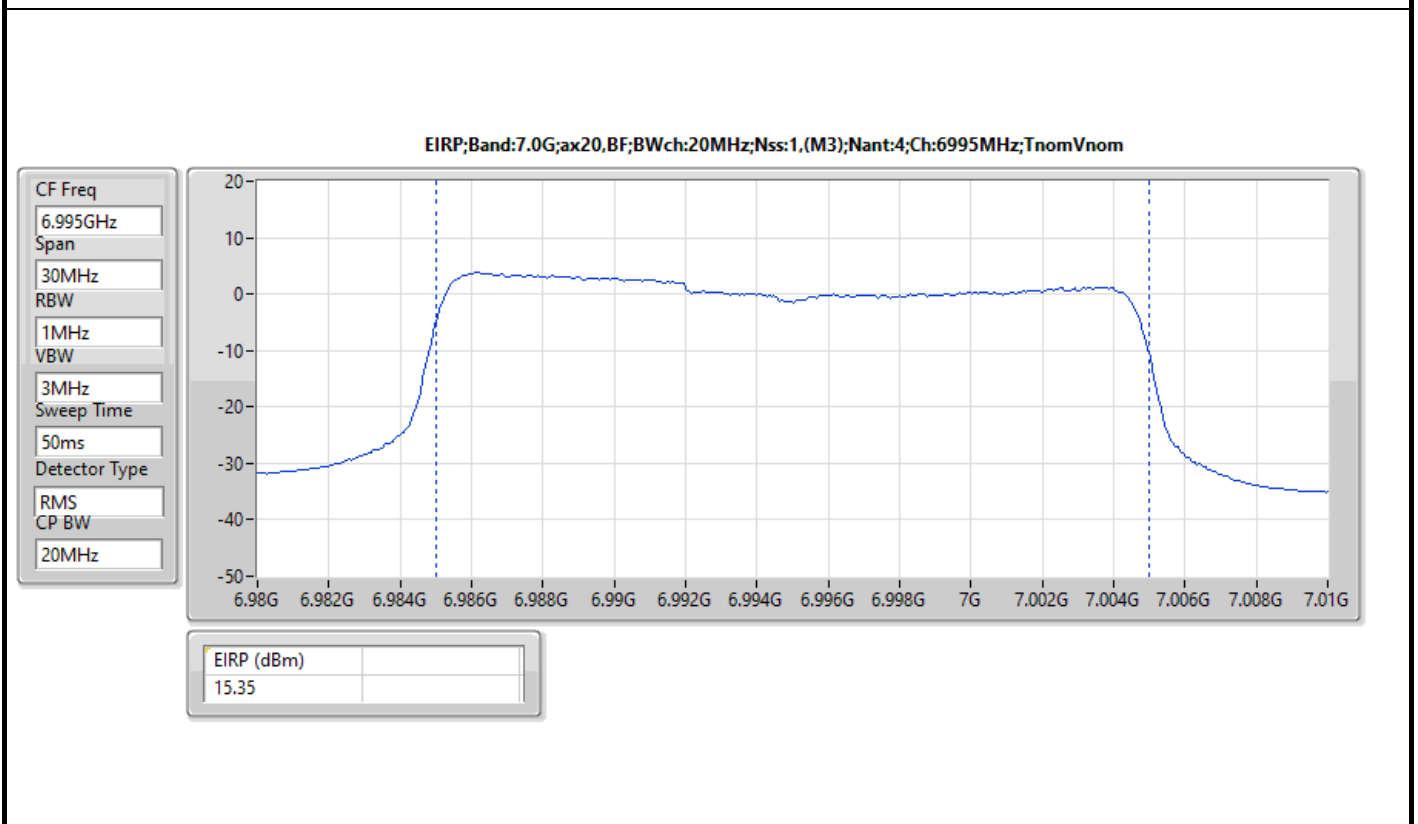

DG = Directional Gain  
The test result used radiated measurement.

**Summary**

Mode	EIRP PD (dBm/RBW)
5.925-6.425GHz	-
802.11ax HEW20_Nss1,(MCS0)_1TX	4.91
802.11ax HEW40_Nss1,(MCS0)_1TX	4.96
802.11ax HEW80_Nss1,(MCS0)_1TX	4.79
802.11ax HEW160_Nss1,(MCS0)_1TX	4.29
6.425-6.525GHz	-
802.11ax HEW20_Nss1,(MCS0)_1TX	4.98
802.11ax HEW40_Nss1,(MCS0)_1TX	4.87
802.11ax HEW80_Nss1,(MCS0)_1TX	4.93
802.11ax HEW160_Nss1,(MCS0)_1TX	3.83
6.525-6.875GHz	-
802.11ax HEW20_Nss1,(MCS0)_1TX	4.99
802.11ax HEW40_Nss1,(MCS0)_1TX	4.85
802.11ax HEW80_Nss1,(MCS0)_1TX	4.90
802.11ax HEW160_Nss1,(MCS0)_1TX	3.56
6.875-7.125GHz	-
802.11ax HEW20_Nss1,(MCS0)_1TX	4.93
802.11ax HEW40_Nss1,(MCS0)_1TX	4.96
802.11ax HEW80_Nss1,(MCS0)_1TX	4.85
802.11ax HEW160_Nss1,(MCS0)_1TX	-1.27