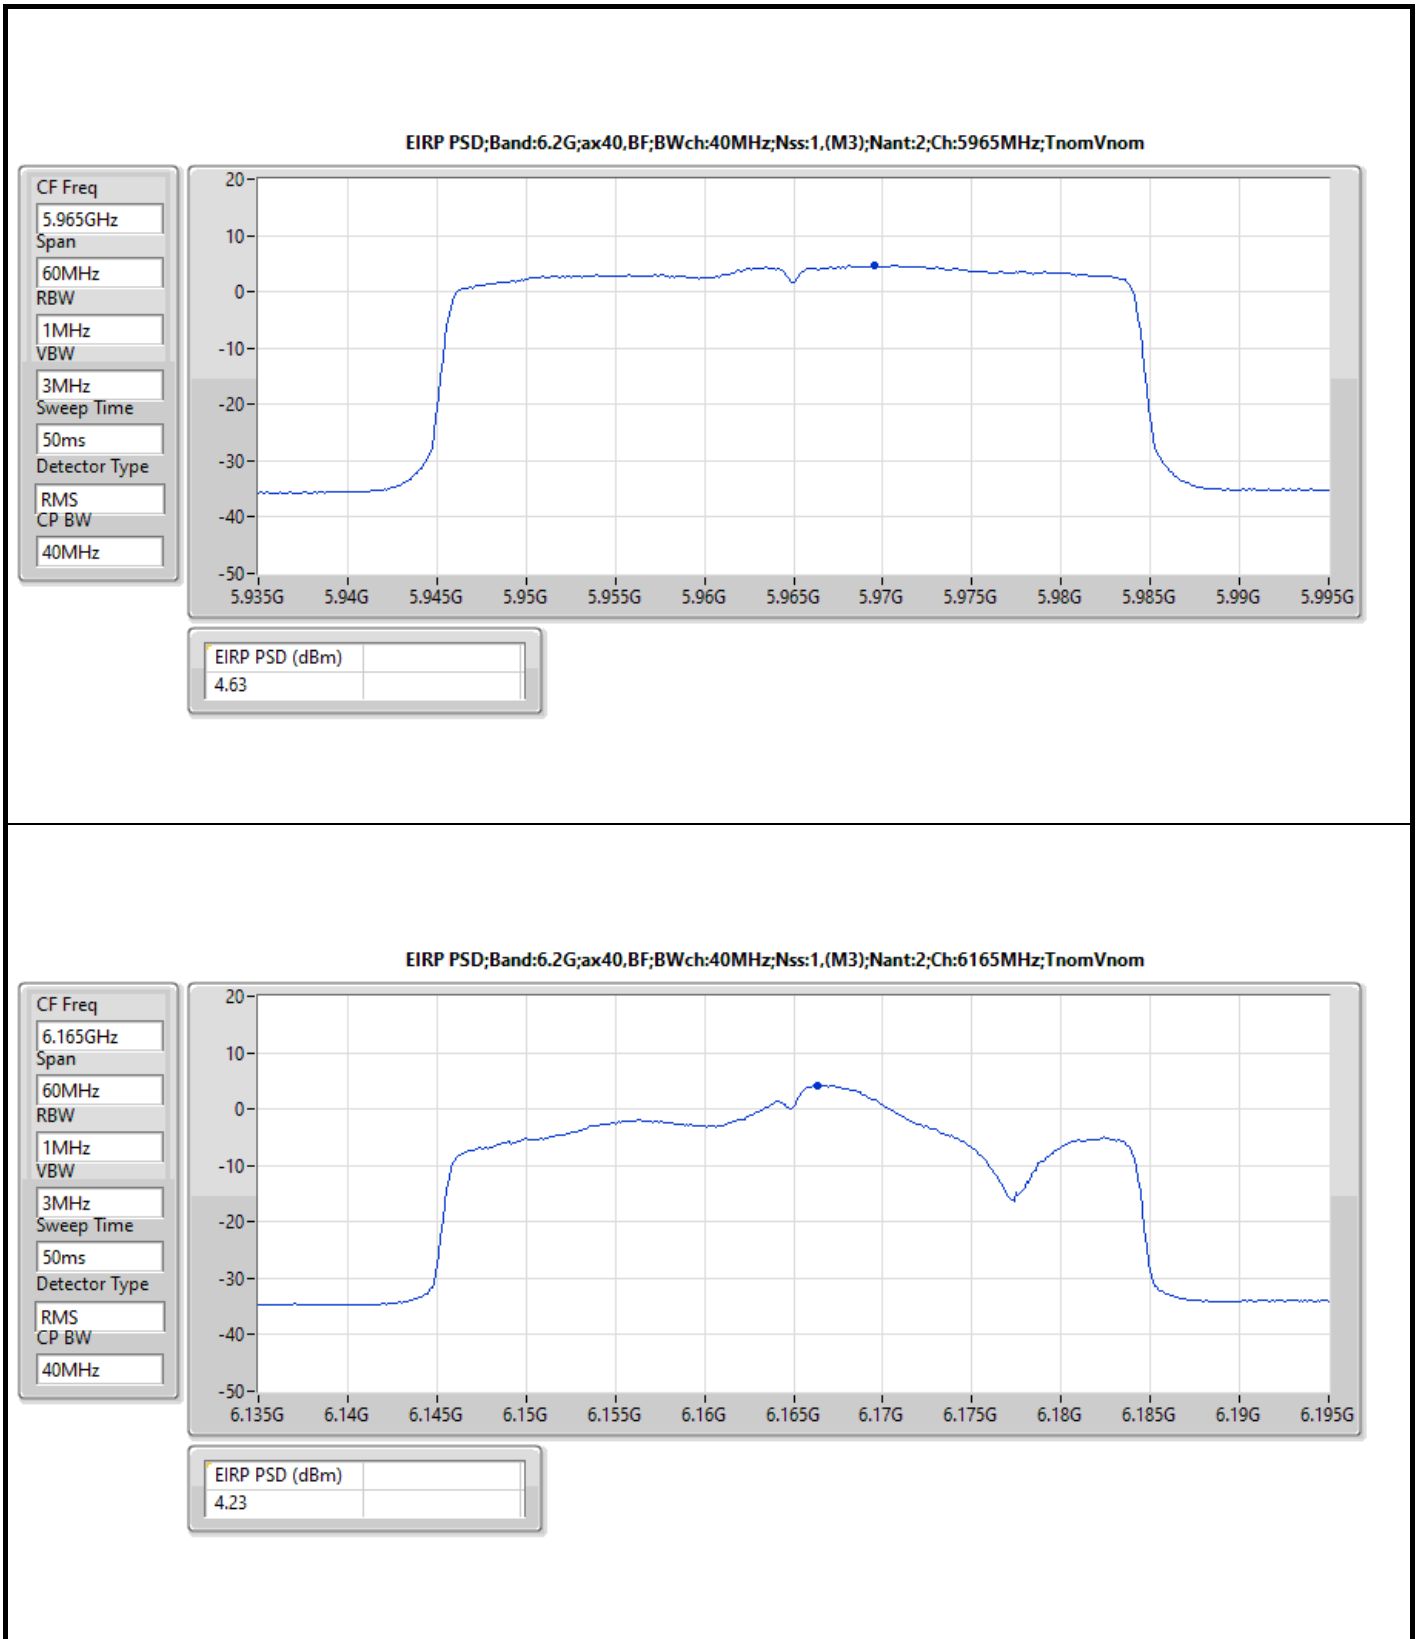

The test result used radiated measurement.

**Summary**

Mode	EIRP PD (dBm/RBW)
5.925-6.425GHz	-
802.11ax HEW20_Nss1,(MCS0)_4TX	4.74
802.11ax HEW40_Nss1,(MCS0)_4TX	4.95
802.11ax HEW80_Nss1,(MCS0)_4TX	4.68
802.11ax HEW160_Nss1,(MCS0)_4TX	4.90
6.425-6.525GHz	-
802.11ax HEW20_Nss1,(MCS0)_4TX	4.89
802.11ax HEW40_Nss1,(MCS0)_4TX	4.97
802.11ax HEW80_Nss1,(MCS0)_4TX	4.72
802.11ax HEW160_Nss1,(MCS0)_4TX	4.63
6.525-6.875GHz	-
802.11ax HEW20_Nss1,(MCS0)_4TX	4.98
802.11ax HEW40_Nss1,(MCS0)_4TX	4.84
802.11ax HEW80_Nss1,(MCS0)_4TX	4.86
802.11ax HEW160_Nss1,(MCS0)_4TX	4.81
6.875-7.125GHz	-
802.11ax HEW20_Nss1,(MCS0)_4TX	4.90
802.11ax HEW40_Nss1,(MCS0)_4TX	4.90
802.11ax HEW80_Nss1,(MCS0)_4TX	4.56
802.11ax HEW160_Nss1,(MCS0)_4TX	4.70