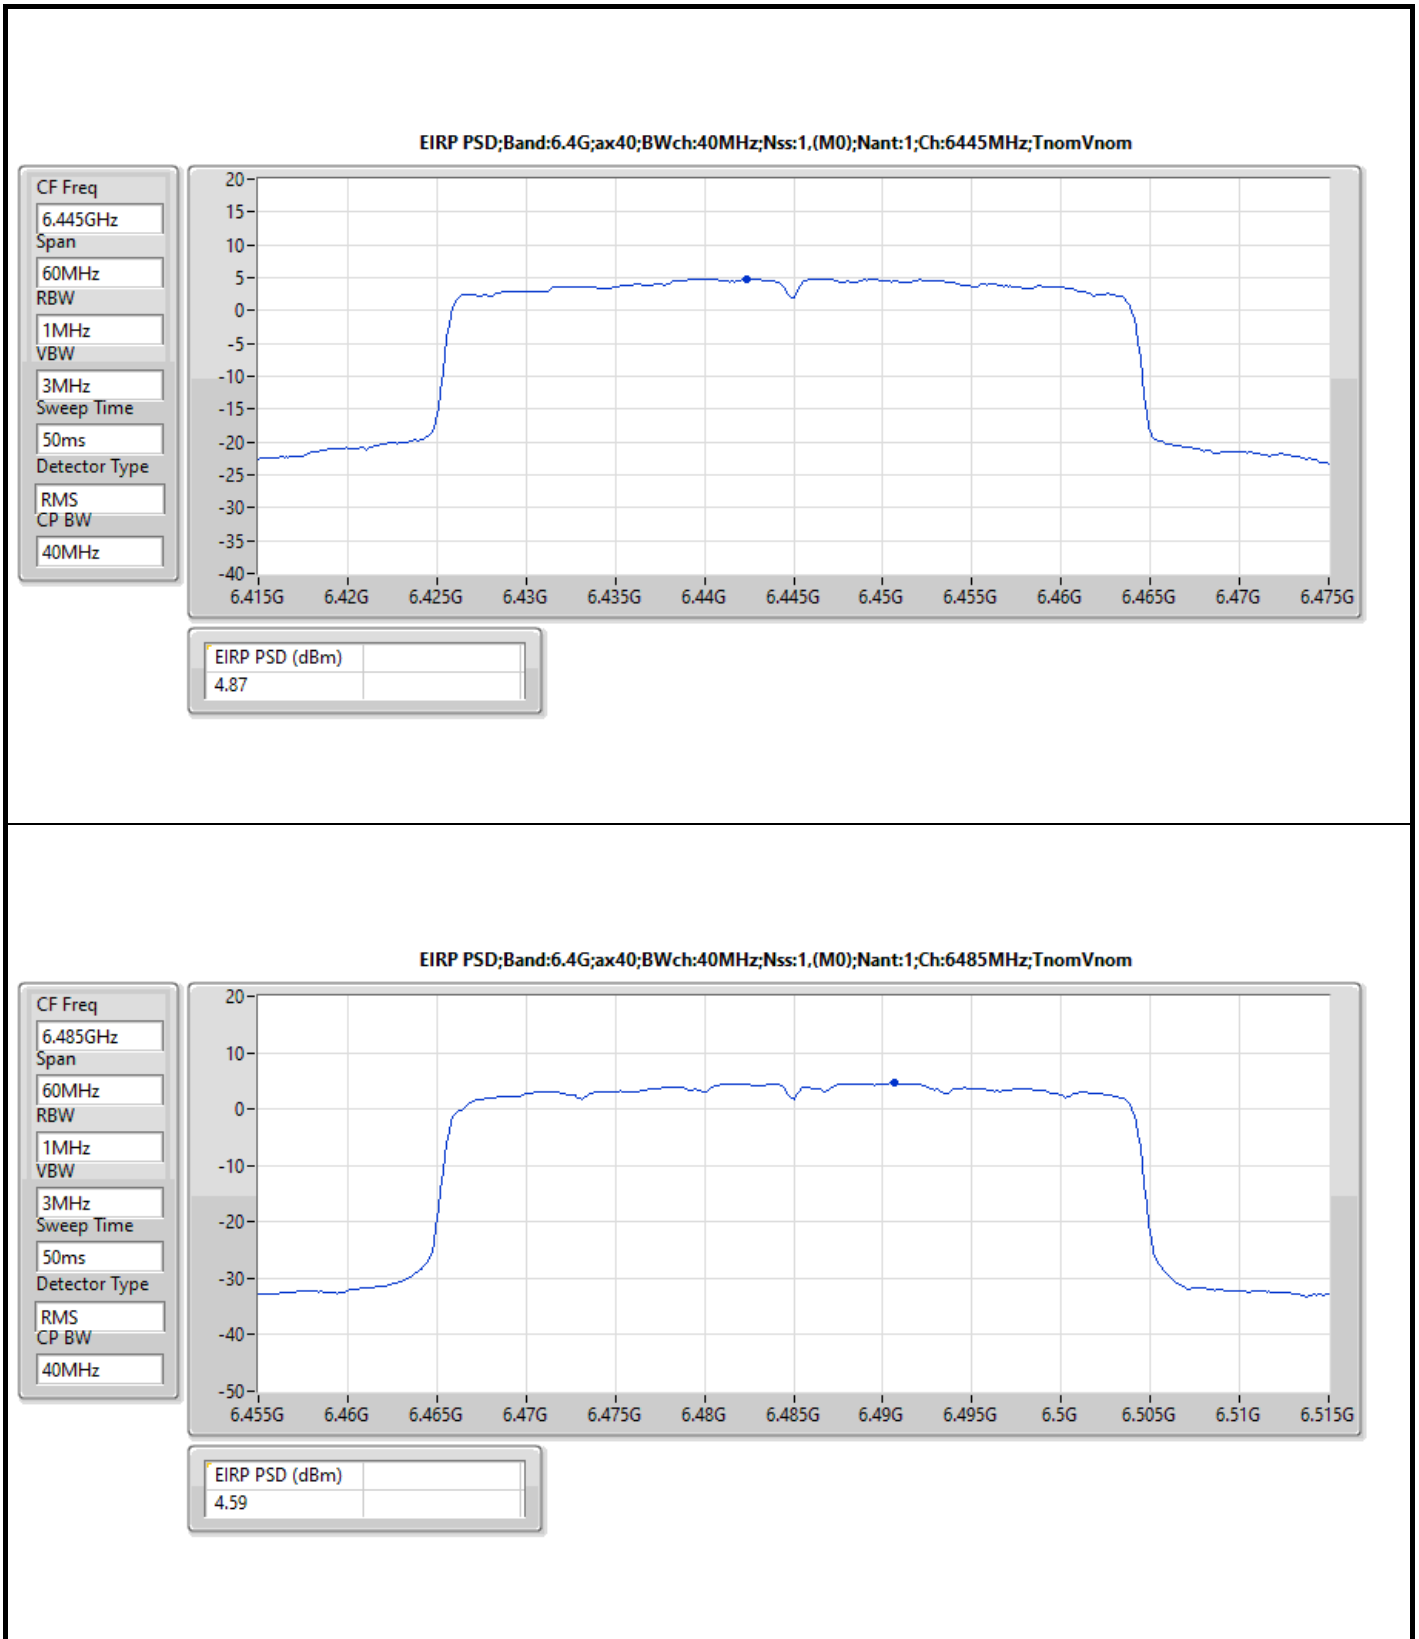

The test result used radiated measurement.

**Summary**

Mode	EIRP PD (dBm/RBW)
5.925-6.425GHz	-
802.11ax HEW20_Nss1,(MCS0)_2TX	4.98
802.11ax HEW40_Nss1,(MCS0)_2TX	4.93
802.11ax HEW80_Nss1,(MCS0)_2TX	4.64
802.11ax HEW160_Nss1,(MCS0)_2TX	4.77
6.425-6.525GHz	-
802.11ax HEW20_Nss1,(MCS0)_2TX	4.71
802.11ax HEW40_Nss1,(MCS0)_2TX	4.70
802.11ax HEW80_Nss1,(MCS0)_2TX	4.76
802.11ax HEW160_Nss1,(MCS0)_2TX	4.88
6.525-6.875GHz	-
802.11ax HEW20_Nss1,(MCS0)_2TX	4.93
802.11ax HEW40_Nss1,(MCS0)_2TX	4.86
802.11ax HEW80_Nss1,(MCS0)_2TX	4.81
802.11ax HEW160_Nss1,(MCS0)_2TX	4.92
6.875-7.125GHz	-
802.11ax HEW20_Nss1,(MCS0)_2TX	4.89
802.11ax HEW40_Nss1,(MCS0)_2TX	4.79
802.11ax HEW80_Nss1,(MCS0)_2TX	4.70
802.11ax HEW160_Nss1,(MCS0)_2TX	4.75