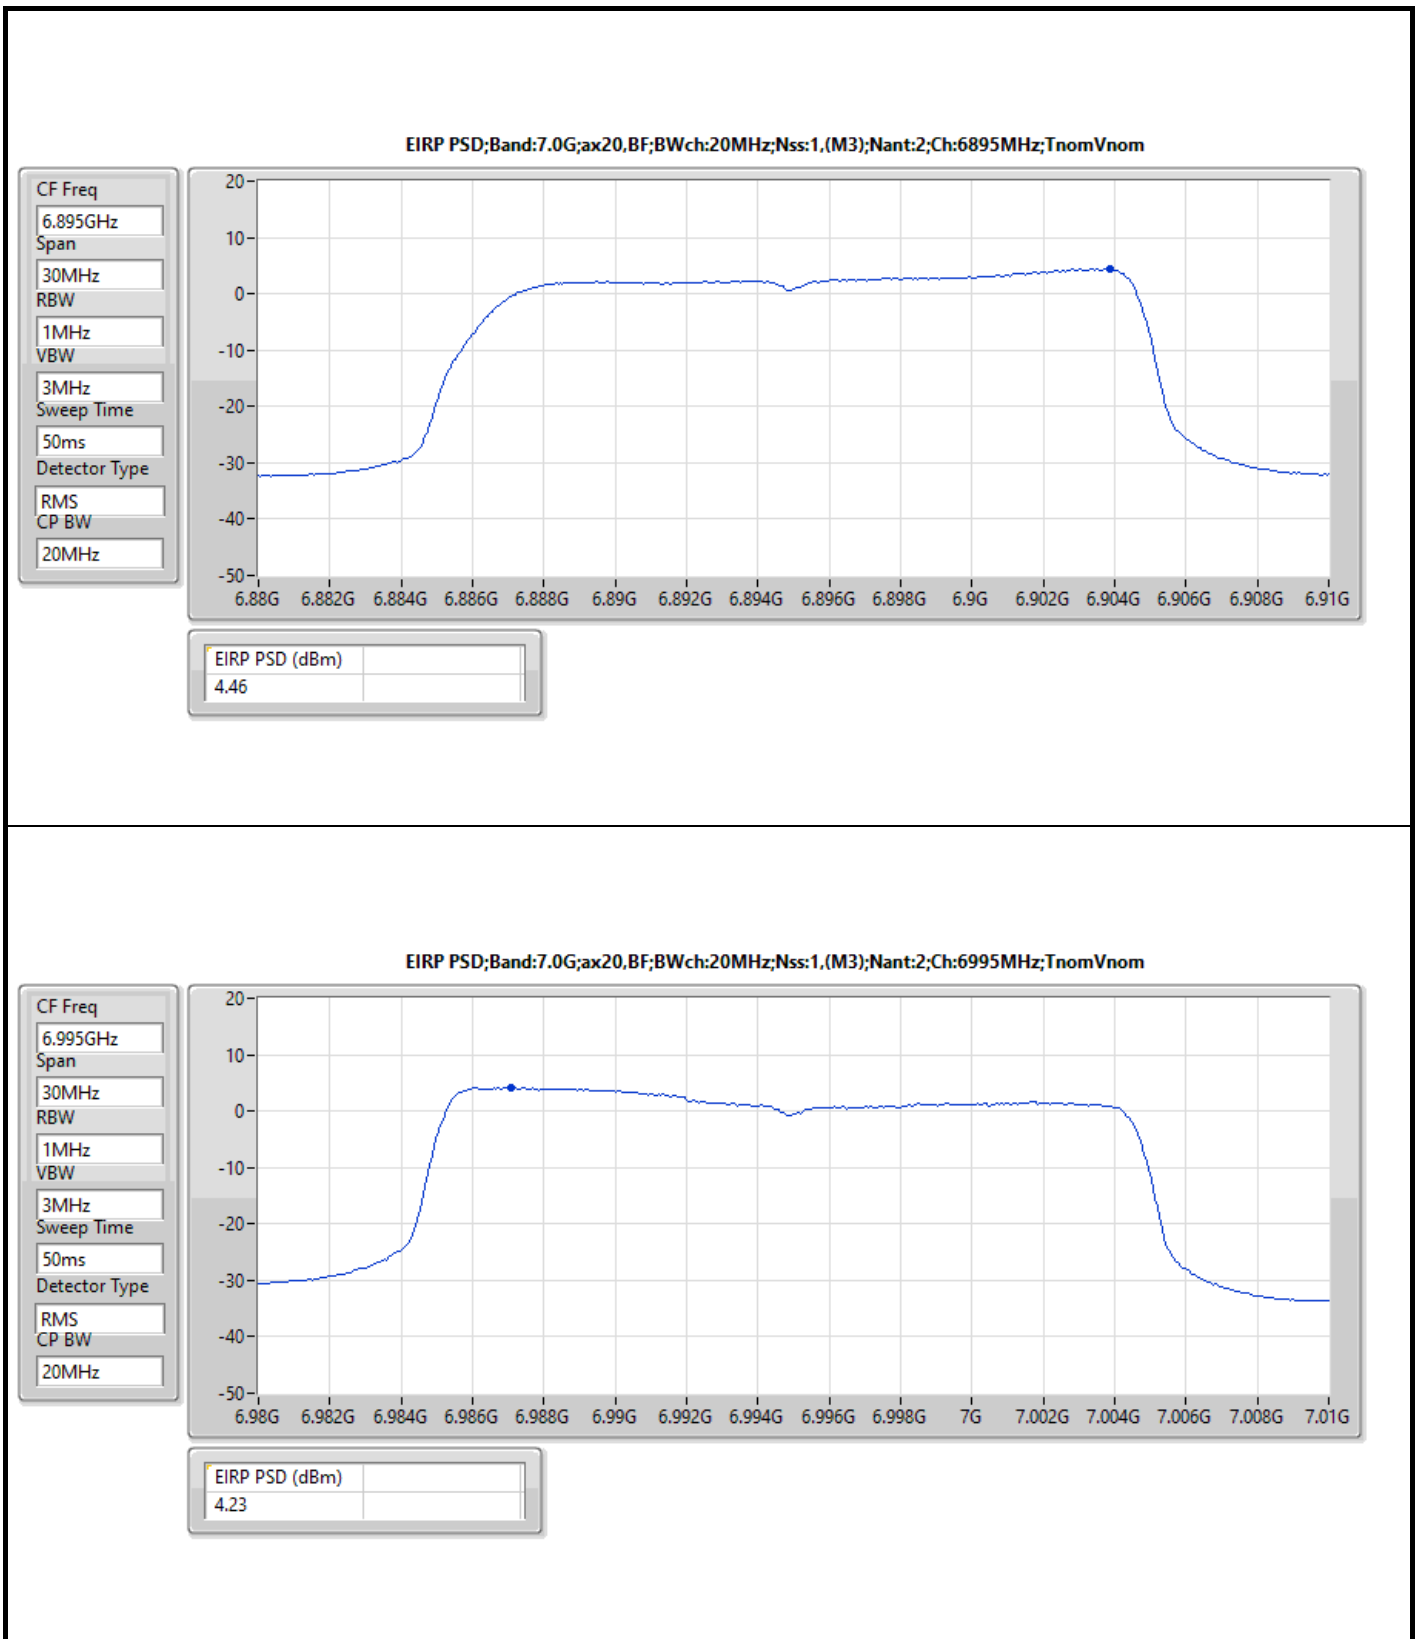

The test result used radiated measurement.

**Summary**

Mode	EIRP PD (dBm/RBW)
5.925-6.425GHz	-
802.11ax HEW20_Nss1,(MCS0)_4TX	4.74
802.11ax HEW40_Nss1,(MCS0)_4TX	4.95
802.11ax HEW80_Nss1,(MCS0)_4TX	4.68
802.11ax HEW160_Nss1,(MCS0)_4TX	4.90
6.425-6.525GHz	-
802.11ax HEW20_Nss1,(MCS0)_4TX	4.89
802.11ax HEW40_Nss1,(MCS0)_4TX	4.97
802.11ax HEW80_Nss1,(MCS0)_4TX	4.72
802.11ax HEW160_Nss1,(MCS0)_4TX	4.63
6.525-6.875GHz	-
802.11ax HEW20_Nss1,(MCS0)_4TX	4.98
802.11ax HEW40_Nss1,(MCS0)_4TX	4.84
802.11ax HEW80_Nss1,(MCS0)_4TX	4.86
802.11ax HEW160_Nss1,(MCS0)_4TX	4.81
6.875-7.125GHz	-
802.11ax HEW20_Nss1,(MCS0)_4TX	4.90
802.11ax HEW40_Nss1,(MCS0)_4TX	4.90
802.11ax HEW80_Nss1,(MCS0)_4TX	4.56
802.11ax HEW160_Nss1,(MCS0)_4TX	4.70