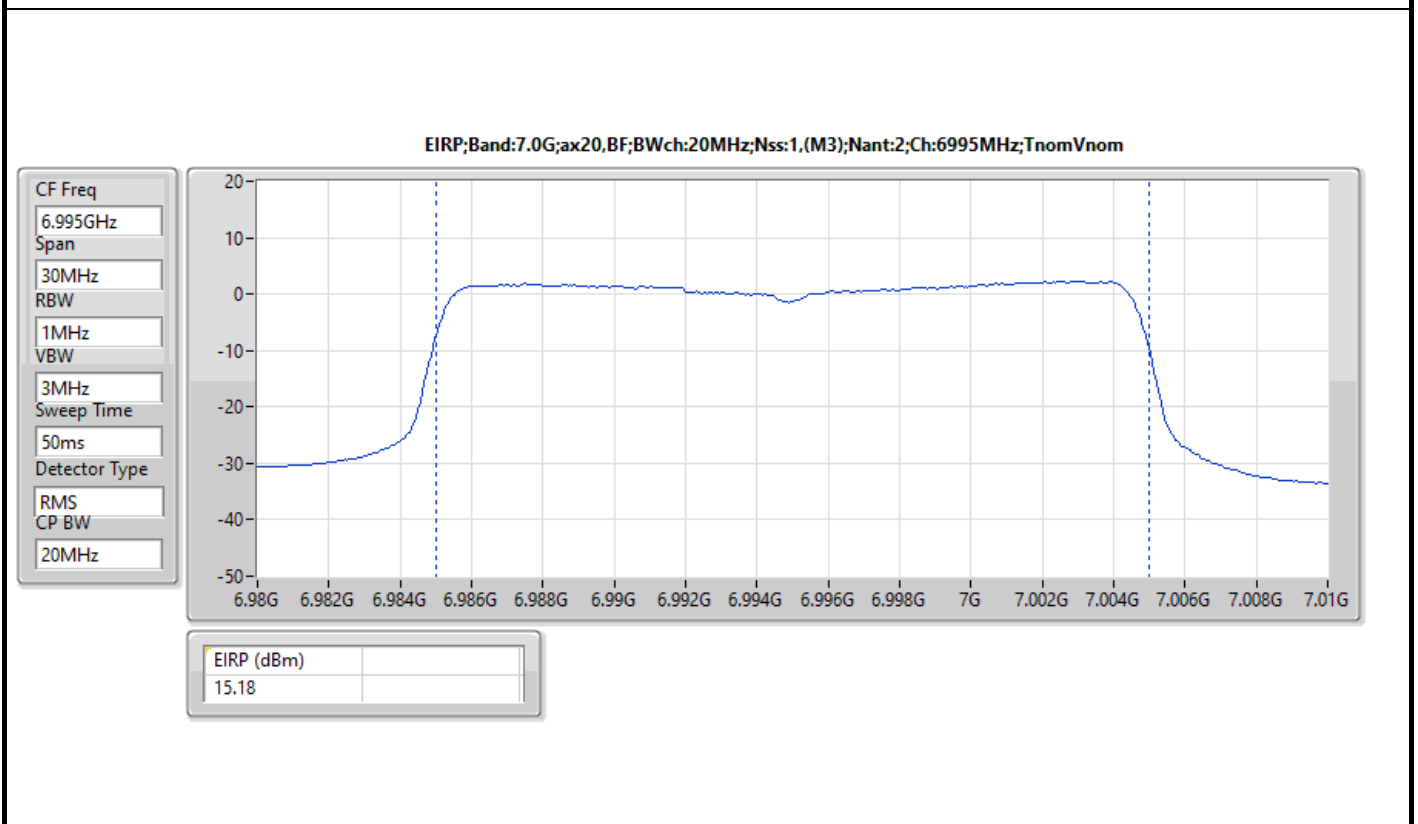

DG = Directional Gain  
The test result used radiated measurement.

Summary

Mode	EIRP (dBm)	EIRP (W)
5.925-6.425GHz	-	-
802.11ax HEW20_Nss1,(MCS0)_4TX	14.29	0.02685
802.11ax HEW40_Nss1,(MCS0)_4TX	17.22	0.05272
802.11ax HEW80_Nss1,(MCS0)_4TX	19.76	0.09462
802.11ax HEW160_Nss1,(MCS0)_4TX	23.54	0.22594
6.425-6.525GHz	-	-
802.11ax HEW20_Nss1,(MCS0)_4TX	13.65	0.02317
802.11ax HEW40_Nss1,(MCS0)_4TX	17.03	0.05047
802.11ax HEW80_Nss1,(MCS0)_4TX	19.68	0.09290
802.11ax HEW160_Nss1,(MCS0)_4TX	22.31	0.17022
6.525-6.875GHz	-	-
802.11ax HEW20_Nss1,(MCS0)_4TX	14.03	0.02529
802.11ax HEW40_Nss1,(MCS0)_4TX	16.73	0.04710
802.11ax HEW80_Nss1,(MCS0)_4TX	20.07	0.10162
802.11ax HEW160_Nss1,(MCS0)_4TX	22.10	0.16218
6.875-7.125GHz	-	-
802.11ax HEW20_Nss1,(MCS0)_4TX	14.96	0.03133
802.11ax HEW40_Nss1,(MCS0)_4TX	17.41	0.05508
802.11ax HEW80_Nss1,(MCS0)_4TX	19.11	0.08147
802.11ax HEW160_Nss1,(MCS0)_4TX	22.85	0.19275