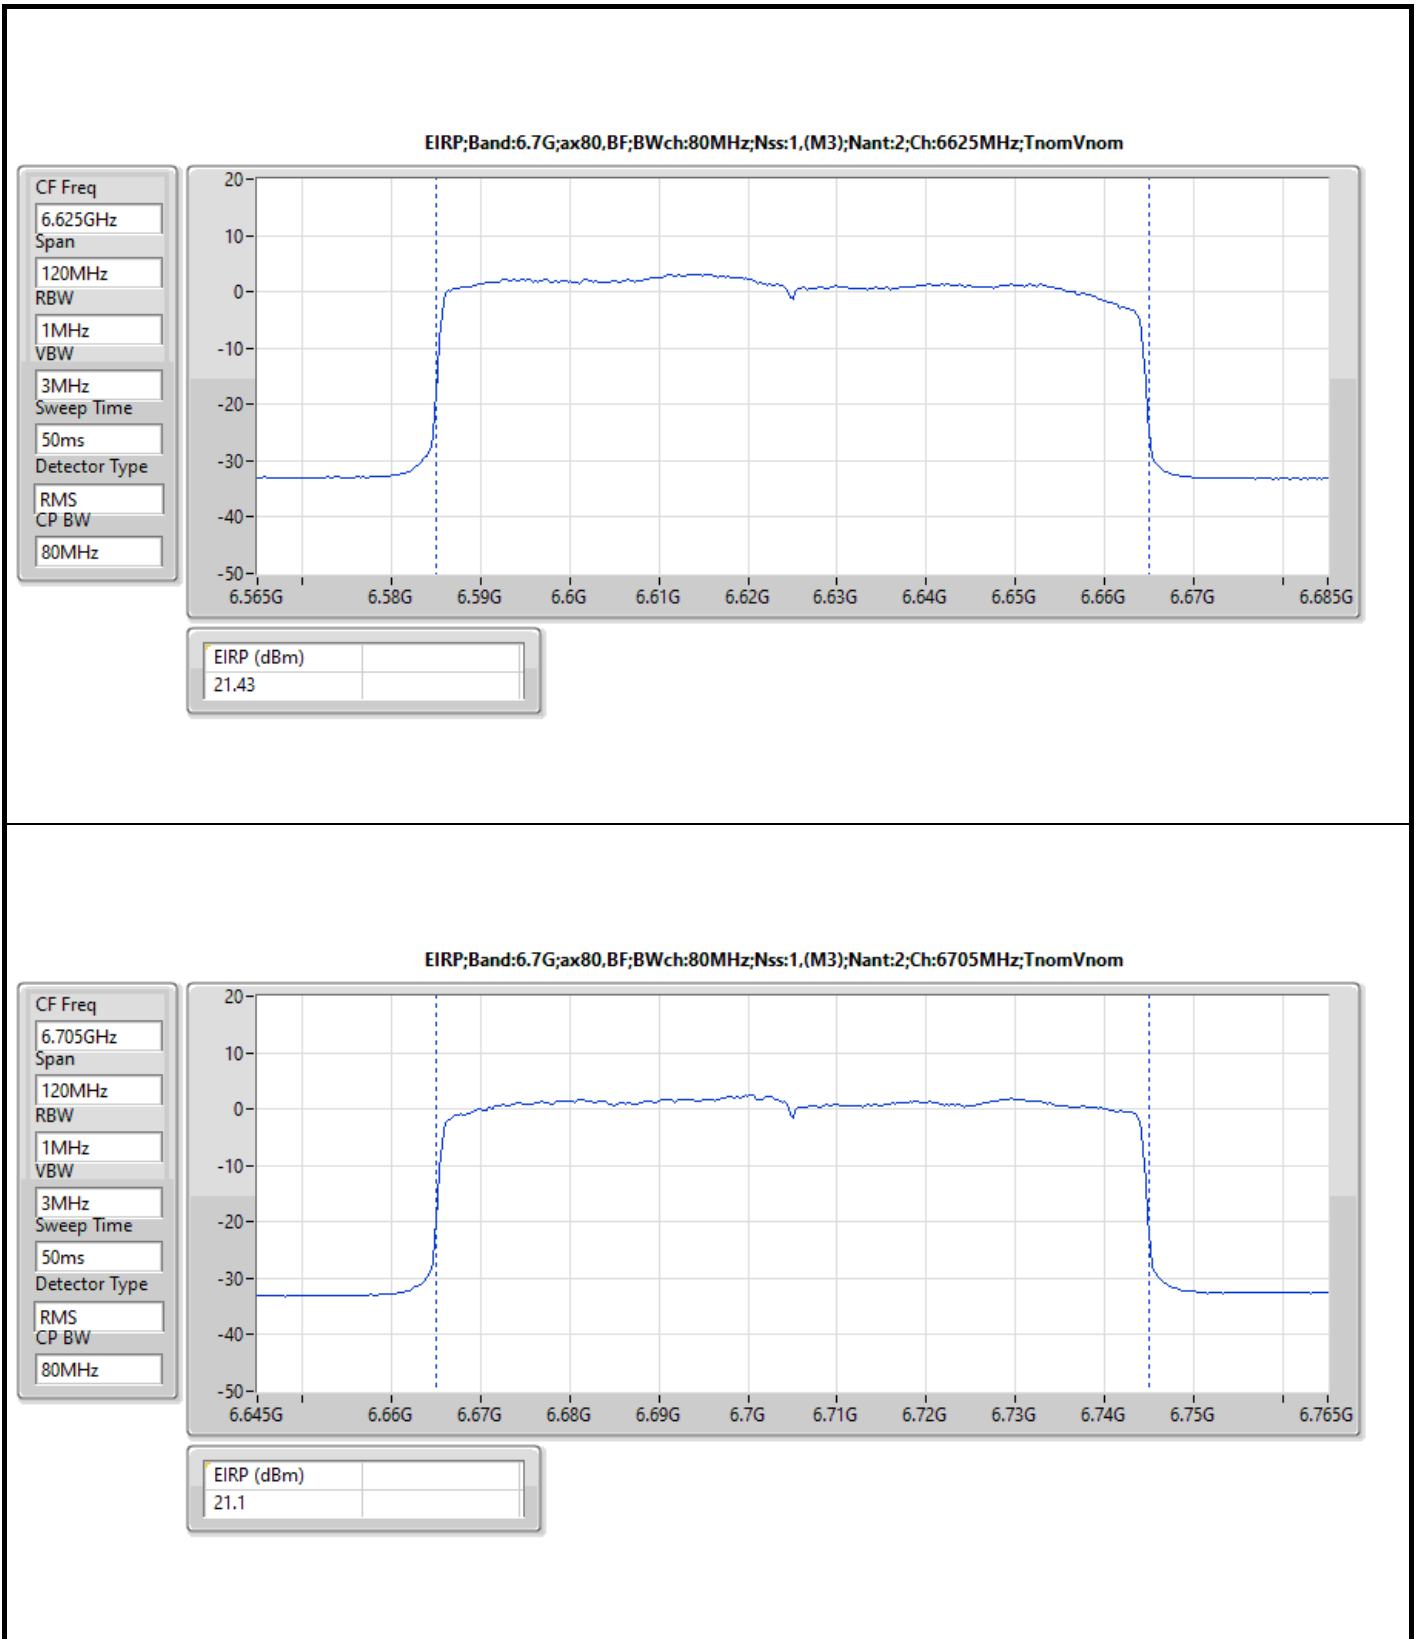

DG = Directional Gain  
The test result used radiated measurement.

Summary

Mode	EIRP (dBm)	EIRP (W)
5.925-6.425GHz	-	-
802.11ax HEW20_Nss1,(MCS0)_4TX	14.29	0.02685
802.11ax HEW40_Nss1,(MCS0)_4TX	17.22	0.05272
802.11ax HEW80_Nss1,(MCS0)_4TX	19.76	0.09462
802.11ax HEW160_Nss1,(MCS0)_4TX	23.54	0.22594
6.425-6.525GHz	-	-
802.11ax HEW20_Nss1,(MCS0)_4TX	13.65	0.02317
802.11ax HEW40_Nss1,(MCS0)_4TX	17.03	0.05047
802.11ax HEW80_Nss1,(MCS0)_4TX	19.68	0.09290
802.11ax HEW160_Nss1,(MCS0)_4TX	22.31	0.17022
6.525-6.875GHz	-	-
802.11ax HEW20_Nss1,(MCS0)_4TX	14.03	0.02529
802.11ax HEW40_Nss1,(MCS0)_4TX	16.73	0.04710
802.11ax HEW80_Nss1,(MCS0)_4TX	20.07	0.10162
802.11ax HEW160_Nss1,(MCS0)_4TX	22.10	0.16218
6.875-7.125GHz	-	-
802.11ax HEW20_Nss1,(MCS0)_4TX	14.96	0.03133
802.11ax HEW40_Nss1,(MCS0)_4TX	17.41	0.05508
802.11ax HEW80_Nss1,(MCS0)_4TX	19.11	0.08147
802.11ax HEW160_Nss1,(MCS0)_4TX	22.85	0.19275