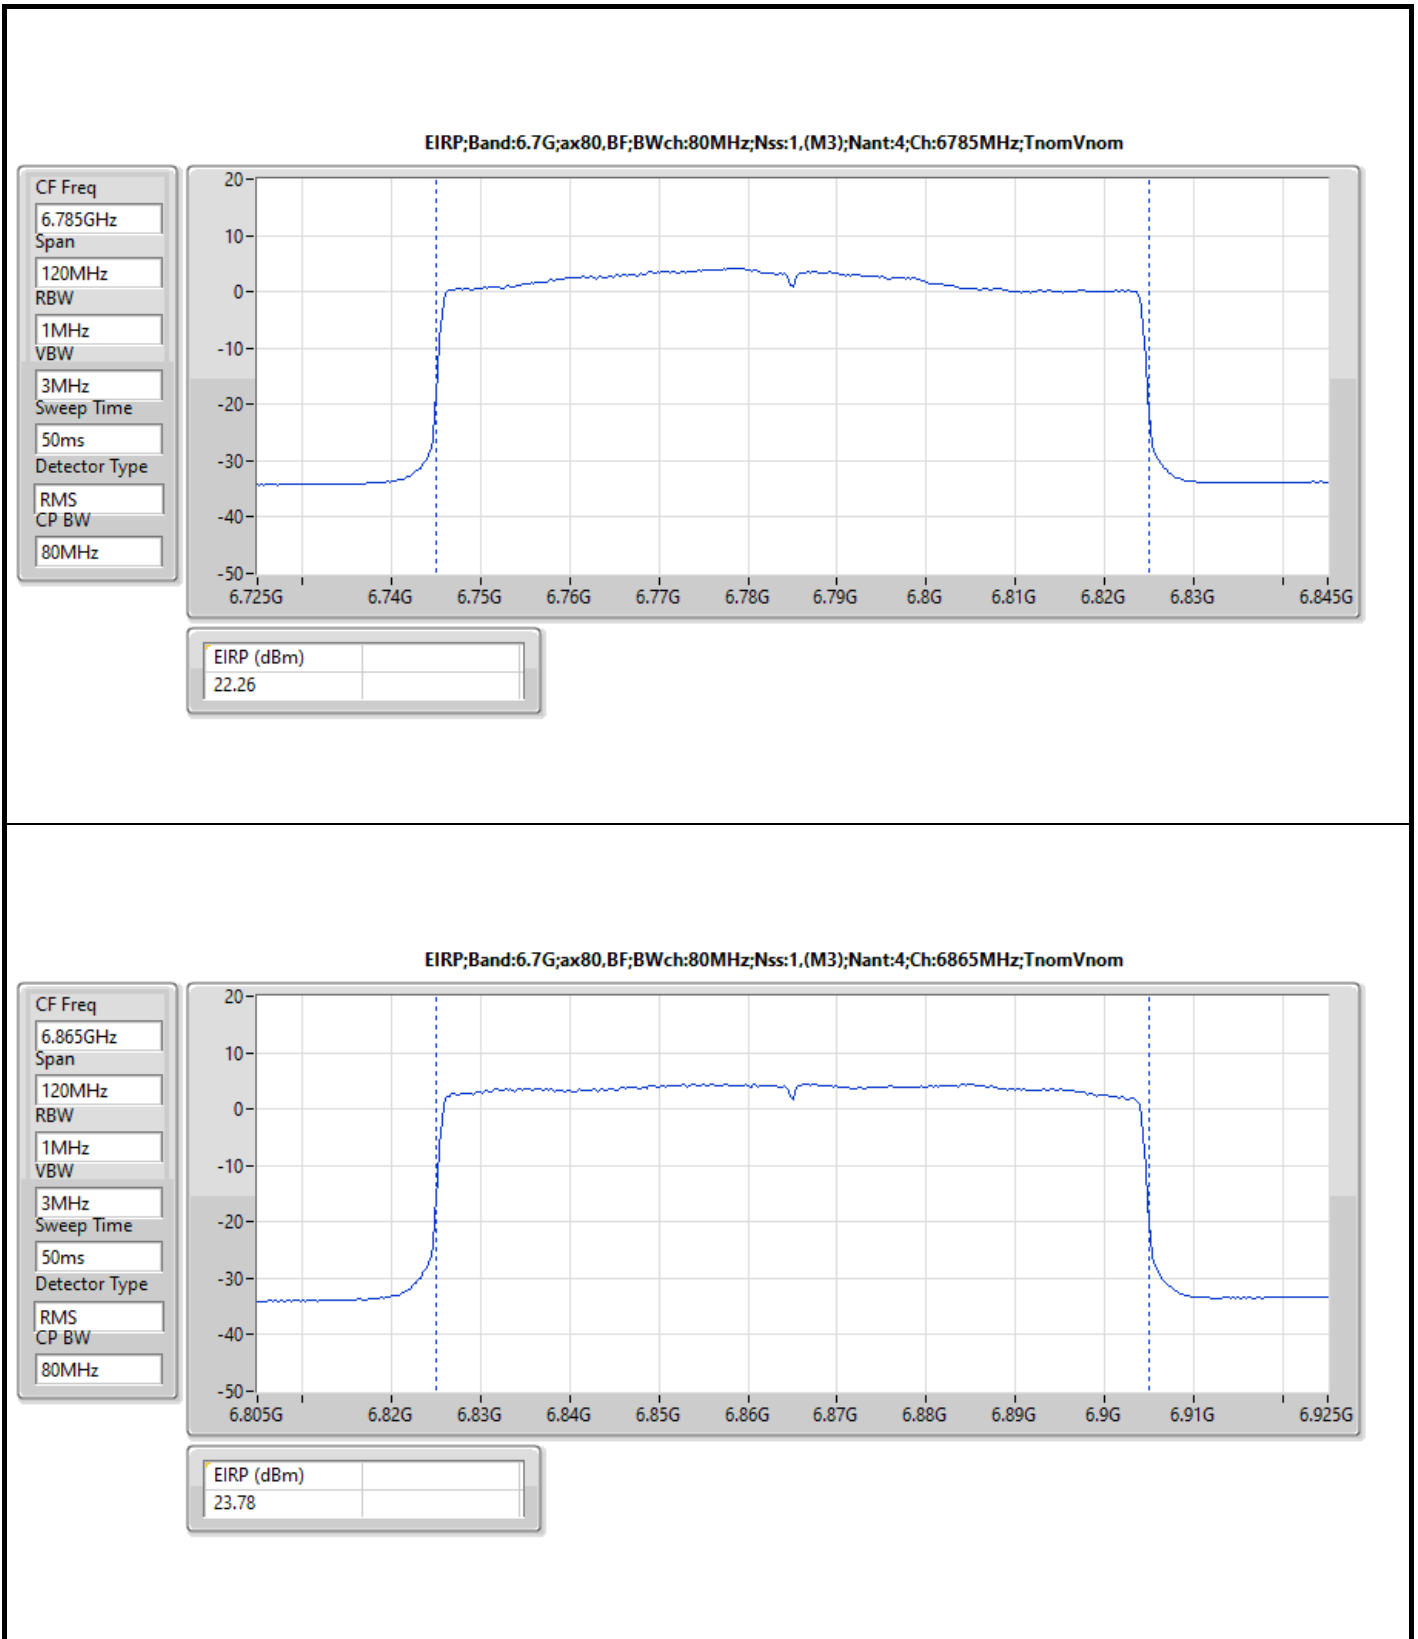

DG = Directional Gain  
The test result used radiated measurement.

**Summary**

Mode	EIRP PD (dBm/RBW)
5.925-6.425GHz	-
802.11ax HEW20_Nss1,(MCS0)_1TX	4.91
802.11ax HEW40_Nss1,(MCS0)_1TX	4.96
802.11ax HEW80_Nss1,(MCS0)_1TX	4.79
802.11ax HEW160_Nss1,(MCS0)_1TX	4.29
6.425-6.525GHz	-
802.11ax HEW20_Nss1,(MCS0)_1TX	4.98
802.11ax HEW40_Nss1,(MCS0)_1TX	4.87
802.11ax HEW80_Nss1,(MCS0)_1TX	4.93
802.11ax HEW160_Nss1,(MCS0)_1TX	3.83
6.525-6.875GHz	-
802.11ax HEW20_Nss1,(MCS0)_1TX	4.99
802.11ax HEW40_Nss1,(MCS0)_1TX	4.85
802.11ax HEW80_Nss1,(MCS0)_1TX	4.90
802.11ax HEW160_Nss1,(MCS0)_1TX	3.56
6.875-7.125GHz	-
802.11ax HEW20_Nss1,(MCS0)_1TX	4.93
802.11ax HEW40_Nss1,(MCS0)_1TX	4.96
802.11ax HEW80_Nss1,(MCS0)_1TX	4.85
802.11ax HEW160_Nss1,(MCS0)_1TX	-1.27