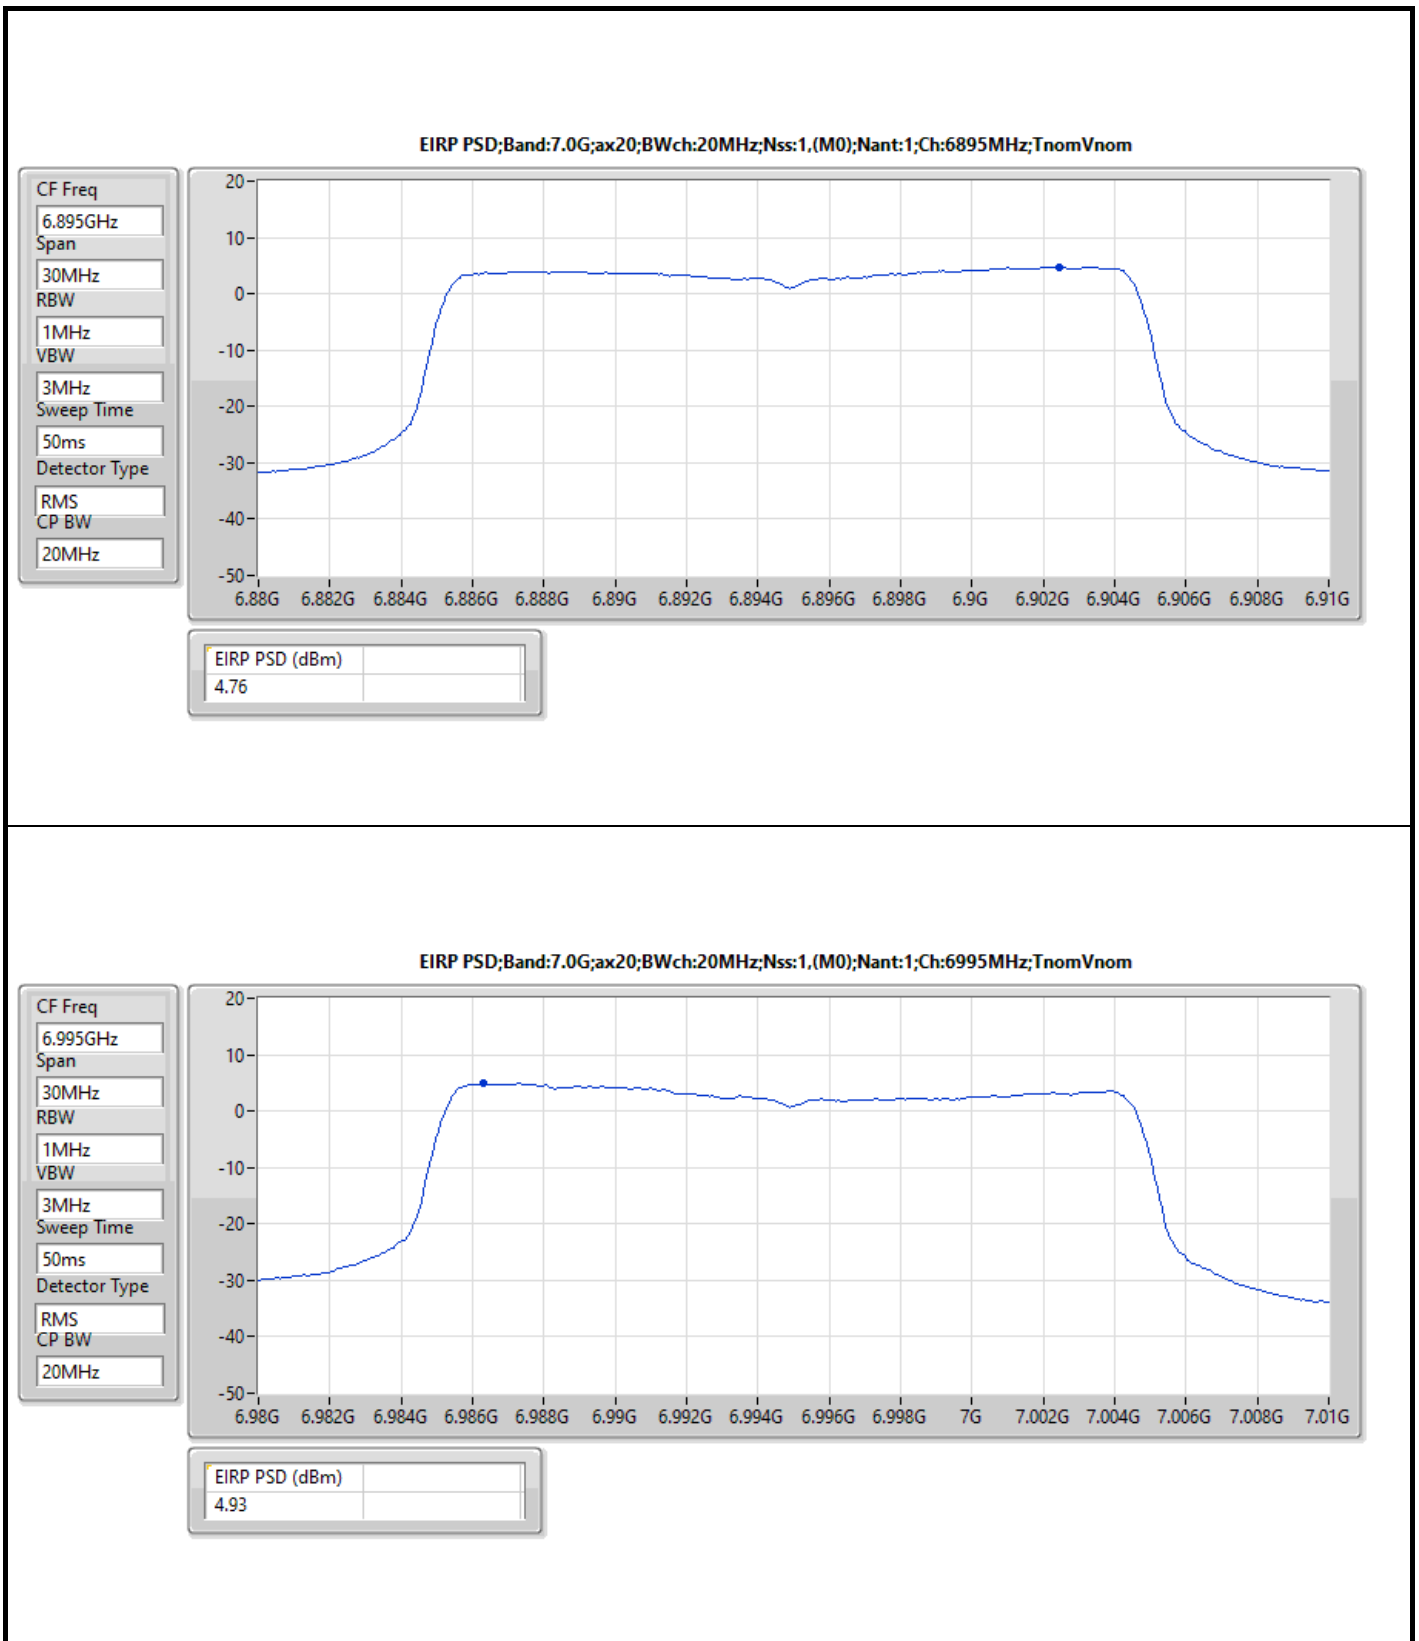

The test result used radiated measurement.

**Summary**

Mode	EIRP PD (dBm/RBW)
5.925-6.425GHz	-
802.11ax HEW20_Nss1,(MCS0)_2TX	4.98
802.11ax HEW40_Nss1,(MCS0)_2TX	4.93
802.11ax HEW80_Nss1,(MCS0)_2TX	4.64
802.11ax HEW160_Nss1,(MCS0)_2TX	4.77
6.425-6.525GHz	-
802.11ax HEW20_Nss1,(MCS0)_2TX	4.71
802.11ax HEW40_Nss1,(MCS0)_2TX	4.70
802.11ax HEW80_Nss1,(MCS0)_2TX	4.76
802.11ax HEW160_Nss1,(MCS0)_2TX	4.88
6.525-6.875GHz	-
802.11ax HEW20_Nss1,(MCS0)_2TX	4.93
802.11ax HEW40_Nss1,(MCS0)_2TX	4.86
802.11ax HEW80_Nss1,(MCS0)_2TX	4.81
802.11ax HEW160_Nss1,(MCS0)_2TX	4.92
6.875-7.125GHz	-
802.11ax HEW20_Nss1,(MCS0)_2TX	4.89
802.11ax HEW40_Nss1,(MCS0)_2TX	4.79
802.11ax HEW80_Nss1,(MCS0)_2TX	4.70
802.11ax HEW160_Nss1,(MCS0)_2TX	4.75