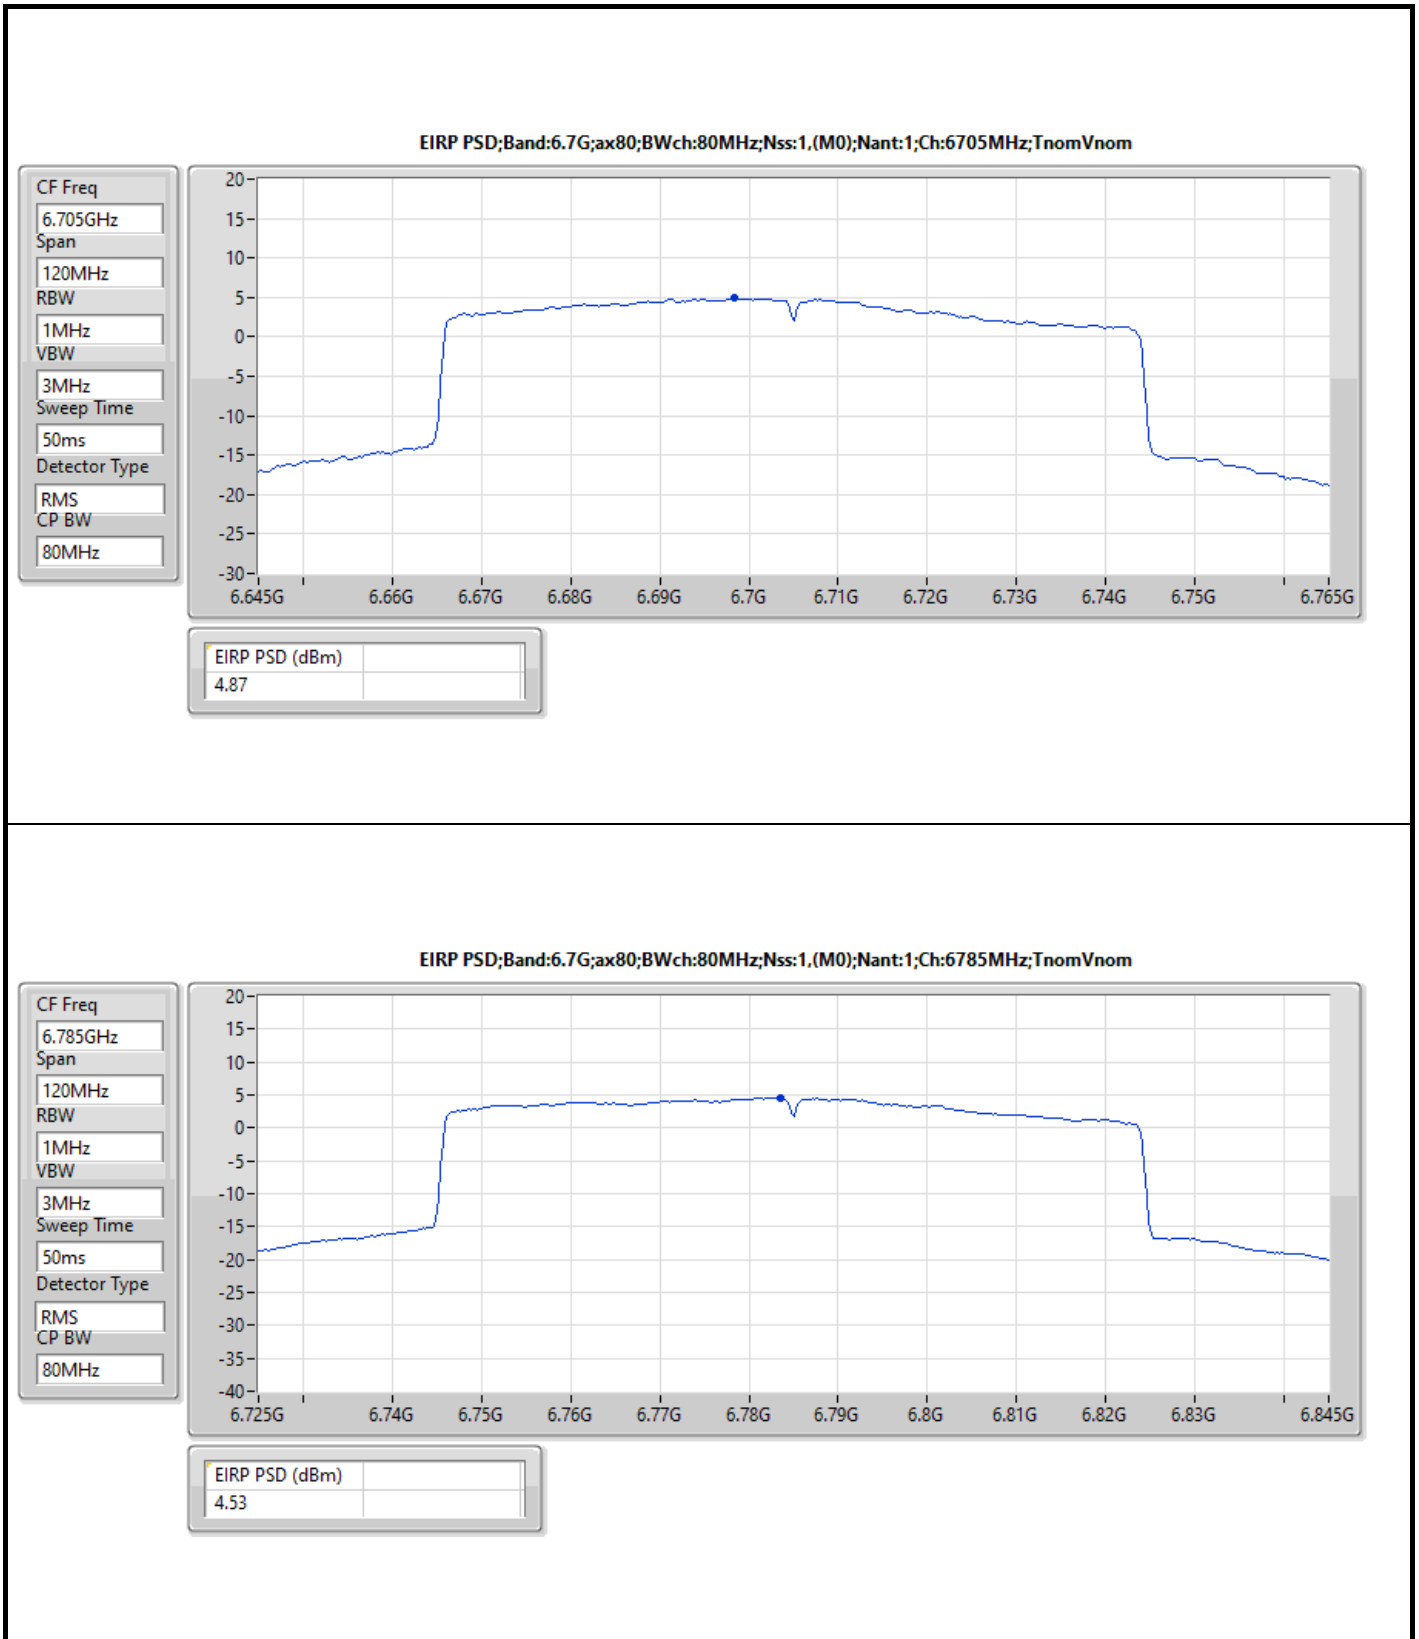

The test result used radiated measurement.

**Summary**

Mode	EIRP PD (dBm/RBW)
5.925-6.425GHz	-
802.11ax HEW20_Nss1,(MCS0)_2TX	4.98
802.11ax HEW40_Nss1,(MCS0)_2TX	4.93
802.11ax HEW80_Nss1,(MCS0)_2TX	4.64
802.11ax HEW160_Nss1,(MCS0)_2TX	4.77
6.425-6.525GHz	-
802.11ax HEW20_Nss1,(MCS0)_2TX	4.71
802.11ax HEW40_Nss1,(MCS0)_2TX	4.70
802.11ax HEW80_Nss1,(MCS0)_2TX	4.76
802.11ax HEW160_Nss1,(MCS0)_2TX	4.88
6.525-6.875GHz	-
802.11ax HEW20_Nss1,(MCS0)_2TX	4.93
802.11ax HEW40_Nss1,(MCS0)_2TX	4.86
802.11ax HEW80_Nss1,(MCS0)_2TX	4.81
802.11ax HEW160_Nss1,(MCS0)_2TX	4.92
6.875-7.125GHz	-
802.11ax HEW20_Nss1,(MCS0)_2TX	4.89
802.11ax HEW40_Nss1,(MCS0)_2TX	4.79
802.11ax HEW80_Nss1,(MCS0)_2TX	4.70
802.11ax HEW160_Nss1,(MCS0)_2TX	4.75