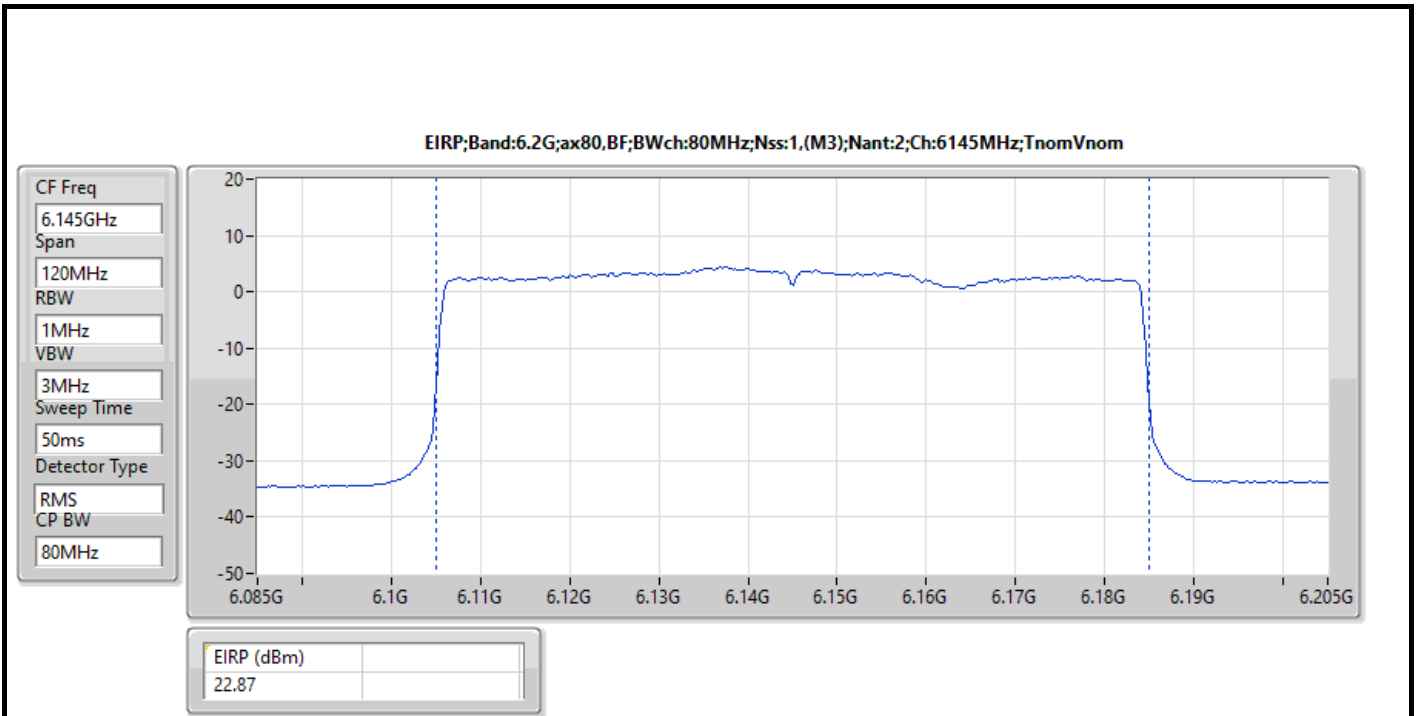

DG = Directional Gain  
The test result used radiated measurement.

Summary

Mode	EIRP (dBm)	EIRP (W)
5.925-6.425GHz	-	-
802.11ax HEW20_Nss1,(MCS0)_4TX	14.29	0.02685
802.11ax HEW40_Nss1,(MCS0)_4TX	17.22	0.05272
802.11ax HEW80_Nss1,(MCS0)_4TX	19.76	0.09462
802.11ax HEW160_Nss1,(MCS0)_4TX	23.54	0.22594
6.425-6.525GHz	-	-
802.11ax HEW20_Nss1,(MCS0)_4TX	13.65	0.02317
802.11ax HEW40_Nss1,(MCS0)_4TX	17.03	0.05047
802.11ax HEW80_Nss1,(MCS0)_4TX	19.68	0.09290
802.11ax HEW160_Nss1,(MCS0)_4TX	22.31	0.17022
6.525-6.875GHz	-	-
802.11ax HEW20_Nss1,(MCS0)_4TX	14.03	0.02529
802.11ax HEW40_Nss1,(MCS0)_4TX	16.73	0.04710
802.11ax HEW80_Nss1,(MCS0)_4TX	20.07	0.10162
802.11ax HEW160_Nss1,(MCS0)_4TX	22.10	0.16218
6.875-7.125GHz	-	-
802.11ax HEW20_Nss1,(MCS0)_4TX	14.96	0.03133
802.11ax HEW40_Nss1,(MCS0)_4TX	17.41	0.05508
802.11ax HEW80_Nss1,(MCS0)_4TX	19.11	0.08147
802.11ax HEW160_Nss1,(MCS0)_4TX	22.85	0.19275