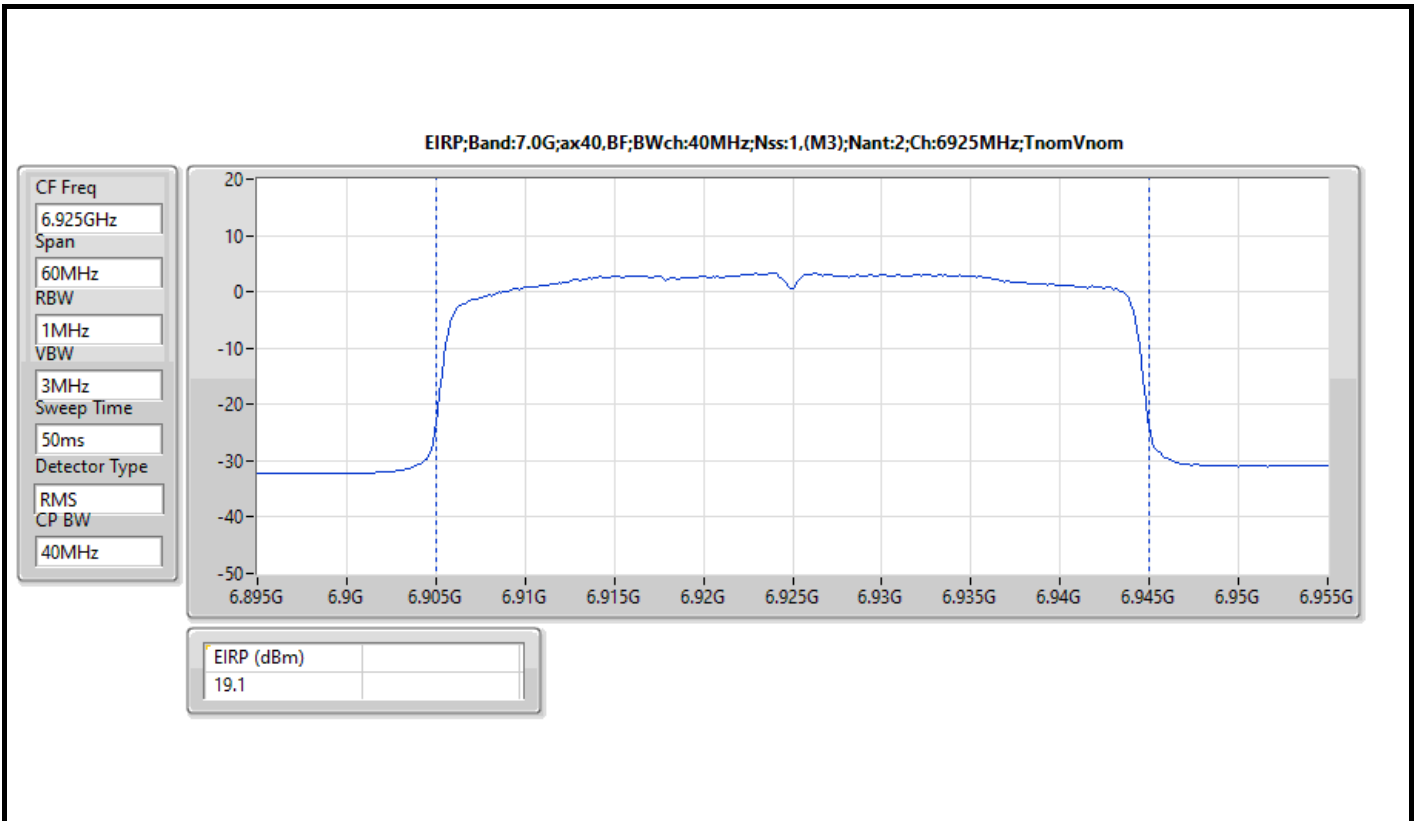

DG = Directional Gain  
The test result used radiated measurement.

Summary

Mode	EIRP (dBm)	EIRP (W)
5.925-6.425GHz	-	-
802.11ax HEW20_Nss1,(MCS0)_4TX	14.29	0.02685
802.11ax HEW40_Nss1,(MCS0)_4TX	17.22	0.05272
802.11ax HEW80_Nss1,(MCS0)_4TX	19.76	0.09462
802.11ax HEW160_Nss1,(MCS0)_4TX	23.54	0.22594
6.425-6.525GHz	-	-
802.11ax HEW20_Nss1,(MCS0)_4TX	13.65	0.02317
802.11ax HEW40_Nss1,(MCS0)_4TX	17.03	0.05047
802.11ax HEW80_Nss1,(MCS0)_4TX	19.68	0.09290
802.11ax HEW160_Nss1,(MCS0)_4TX	22.31	0.17022
6.525-6.875GHz	-	-
802.11ax HEW20_Nss1,(MCS0)_4TX	14.03	0.02529
802.11ax HEW40_Nss1,(MCS0)_4TX	16.73	0.04710
802.11ax HEW80_Nss1,(MCS0)_4TX	20.07	0.10162
802.11ax HEW160_Nss1,(MCS0)_4TX	22.10	0.16218
6.875-7.125GHz	-	-
802.11ax HEW20_Nss1,(MCS0)_4TX	14.96	0.03133
802.11ax HEW40_Nss1,(MCS0)_4TX	17.41	0.05508
802.11ax HEW80_Nss1,(MCS0)_4TX	19.11	0.08147
802.11ax HEW160_Nss1,(MCS0)_4TX	22.85	0.19275