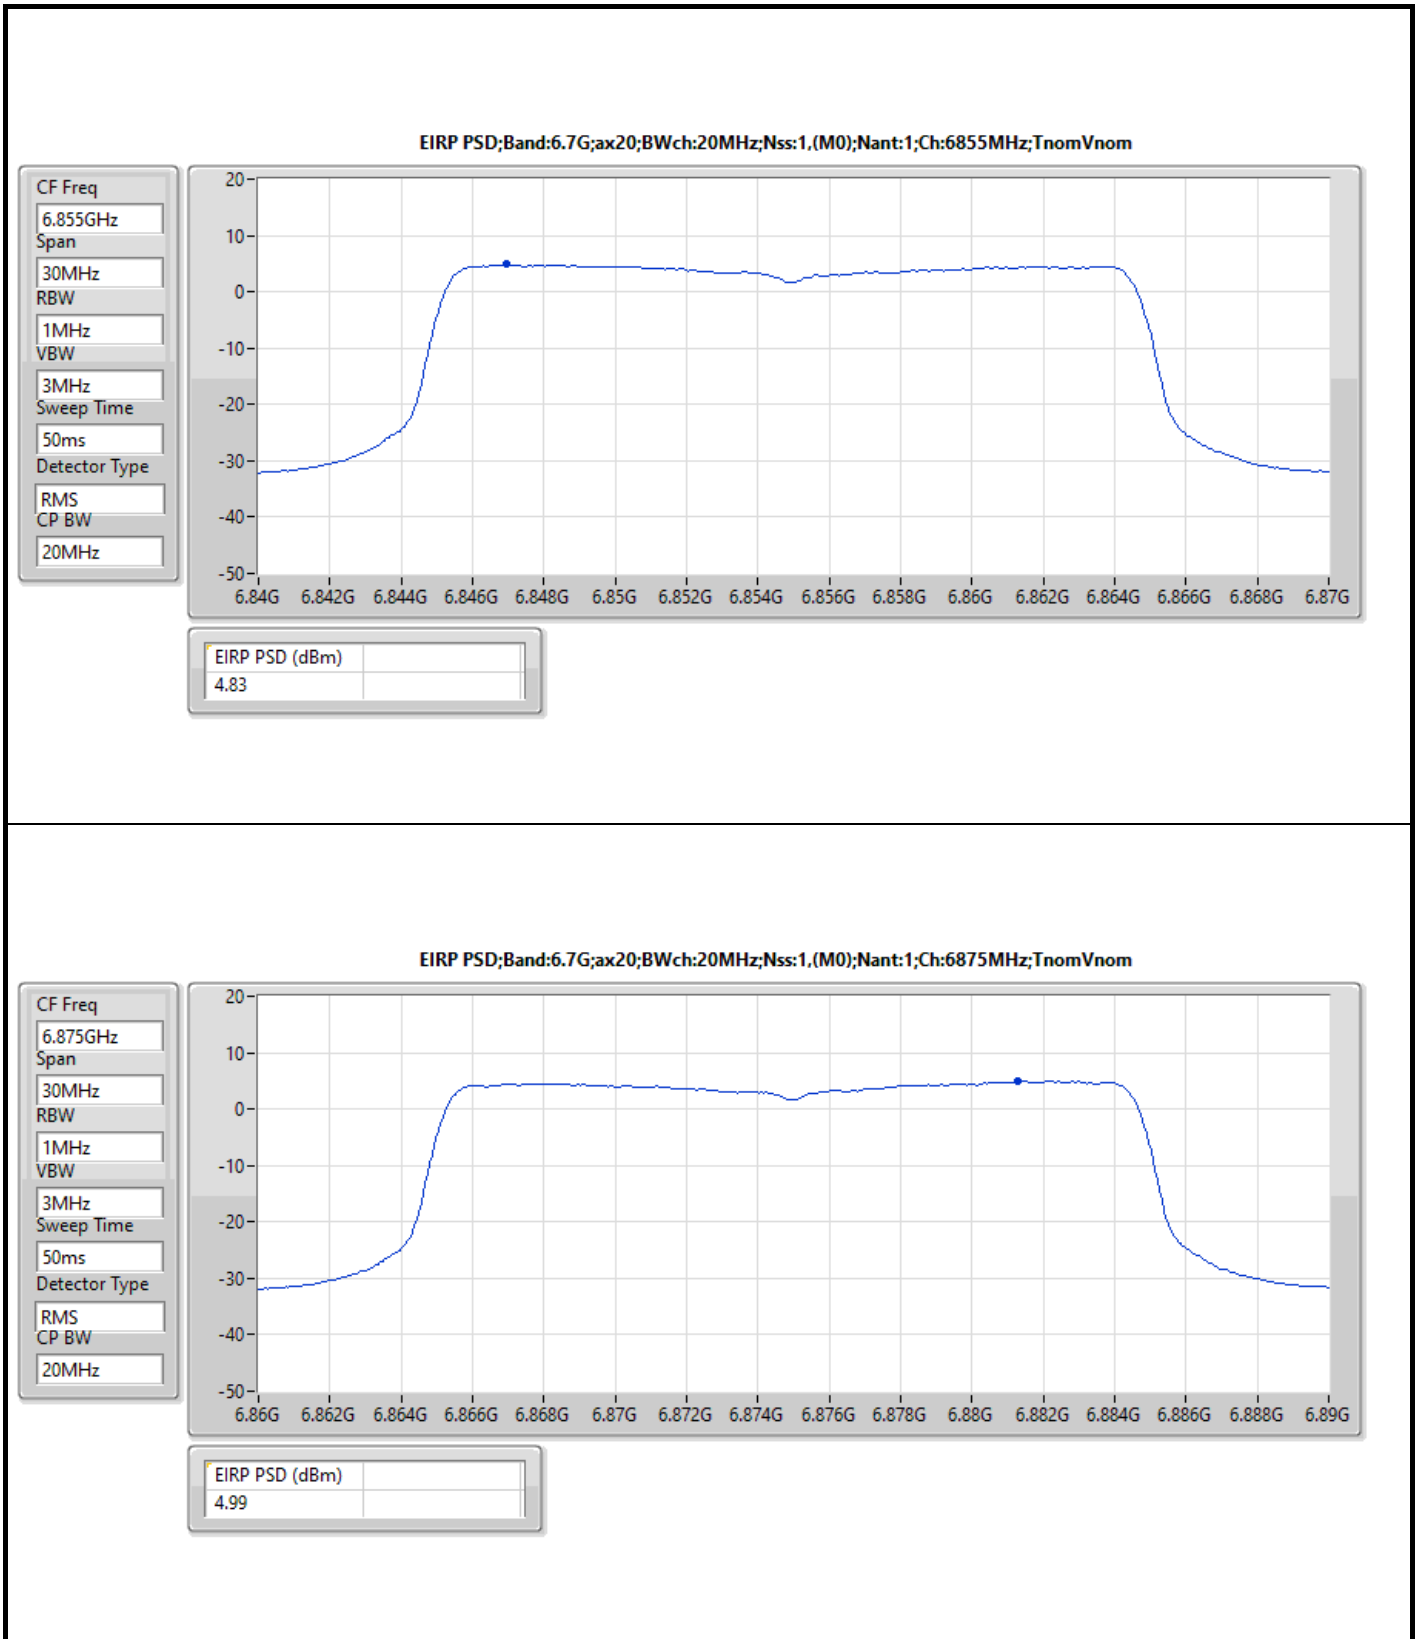

The test result used radiated measurement.

**Summary**

Mode	EIRP PD (dBm/RBW)
5.925-6.425GHz	-
802.11ax HEW20_Nss1,(MCS0)_2TX	4.98
802.11ax HEW40_Nss1,(MCS0)_2TX	4.93
802.11ax HEW80_Nss1,(MCS0)_2TX	4.64
802.11ax HEW160_Nss1,(MCS0)_2TX	4.77
6.425-6.525GHz	-
802.11ax HEW20_Nss1,(MCS0)_2TX	4.71
802.11ax HEW40_Nss1,(MCS0)_2TX	4.70
802.11ax HEW80_Nss1,(MCS0)_2TX	4.76
802.11ax HEW160_Nss1,(MCS0)_2TX	4.88
6.525-6.875GHz	-
802.11ax HEW20_Nss1,(MCS0)_2TX	4.93
802.11ax HEW40_Nss1,(MCS0)_2TX	4.86
802.11ax HEW80_Nss1,(MCS0)_2TX	4.81
802.11ax HEW160_Nss1,(MCS0)_2TX	4.92
6.875-7.125GHz	-
802.11ax HEW20_Nss1,(MCS0)_2TX	4.89
802.11ax HEW40_Nss1,(MCS0)_2TX	4.79
802.11ax HEW80_Nss1,(MCS0)_2TX	4.70
802.11ax HEW160_Nss1,(MCS0)_2TX	4.75