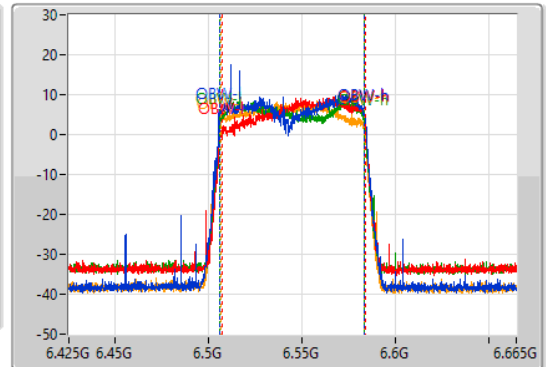

Port 1  
Port 2  
Port 3  
Port 4

26dB(Hz)	Fl-26dB(Hz)	Fh-26dB(Hz)	OBW(Hz)	Fl-OBW(Hz)	Fh-OBW(Hz)	Limit(Hz)	Port
80.28M	6.4248G	6.50508G	76.282M	6.426859G	6.503141G	Inf	1
82.32M	6.42396G	6.50628G	77.841M	6.426019G	6.503861G	Inf	2
81.48M	6.42408G	6.50556G	76.642M	6.426379G	6.503021G	Inf	3
82.56M	6.42372G	6.50628G	77.601M	6.426379G	6.503981G	Inf	4

802.11ax HEW80-BF\_Nss1,(MCS3)\_4TX

EBW

6545MHz Straddle 6.425-6.525GHz

09/12/2021

CF  
6.545GHz  
Span  
240MHz  
RBW  
1MHz  
VBW  
3MHz  
Sweep Time  
100ms  
Detector Type  
Peak

CF  
6.545GHz  
Span  
240MHz  
RBW  
2MHz  
VBW  
10MHz  
Sweep Time  
100ms  
Detector Type  
Peak

Port 1  
Port 2  
Port 3  
Port 4

26dB(Hz)	Fl-26dB(Hz)	Fh-26dB(Hz)	OBW(Hz)	Fl-OBW(Hz)	Fh-OBW(Hz)	Limit(Hz)	Port
80.52M	6.50456G	6.58508G	78.081M	6.50566G	6.583741G	Inf	1
81.96M	6.5042G	6.58616G	77.001M	6.506979G	6.583981G	Inf	2
82.2M	6.50372G	6.58592G	77.601M	6.506139G	6.583741G	Inf	3
82.2M	6.50384G	6.58604G	77.121M	6.506259G	6.583381G	Inf	4

802.11ax HEW80-BF\_Nss1,(MCS3)\_4TX

EBW

6625MHz

09/12/2021

CF  
6.625GHz  
Span  
240MHz  
RBW  
1MHz  
VBW  
3MHz  
Sweep Time  
100ms  
Detector Type  
Peak

CF  
6.625GHz  
Span  
240MHz  
RBW  
2MHz  
VBW  
10MHz  
Sweep Time  
100ms  
Detector Type  
Peak