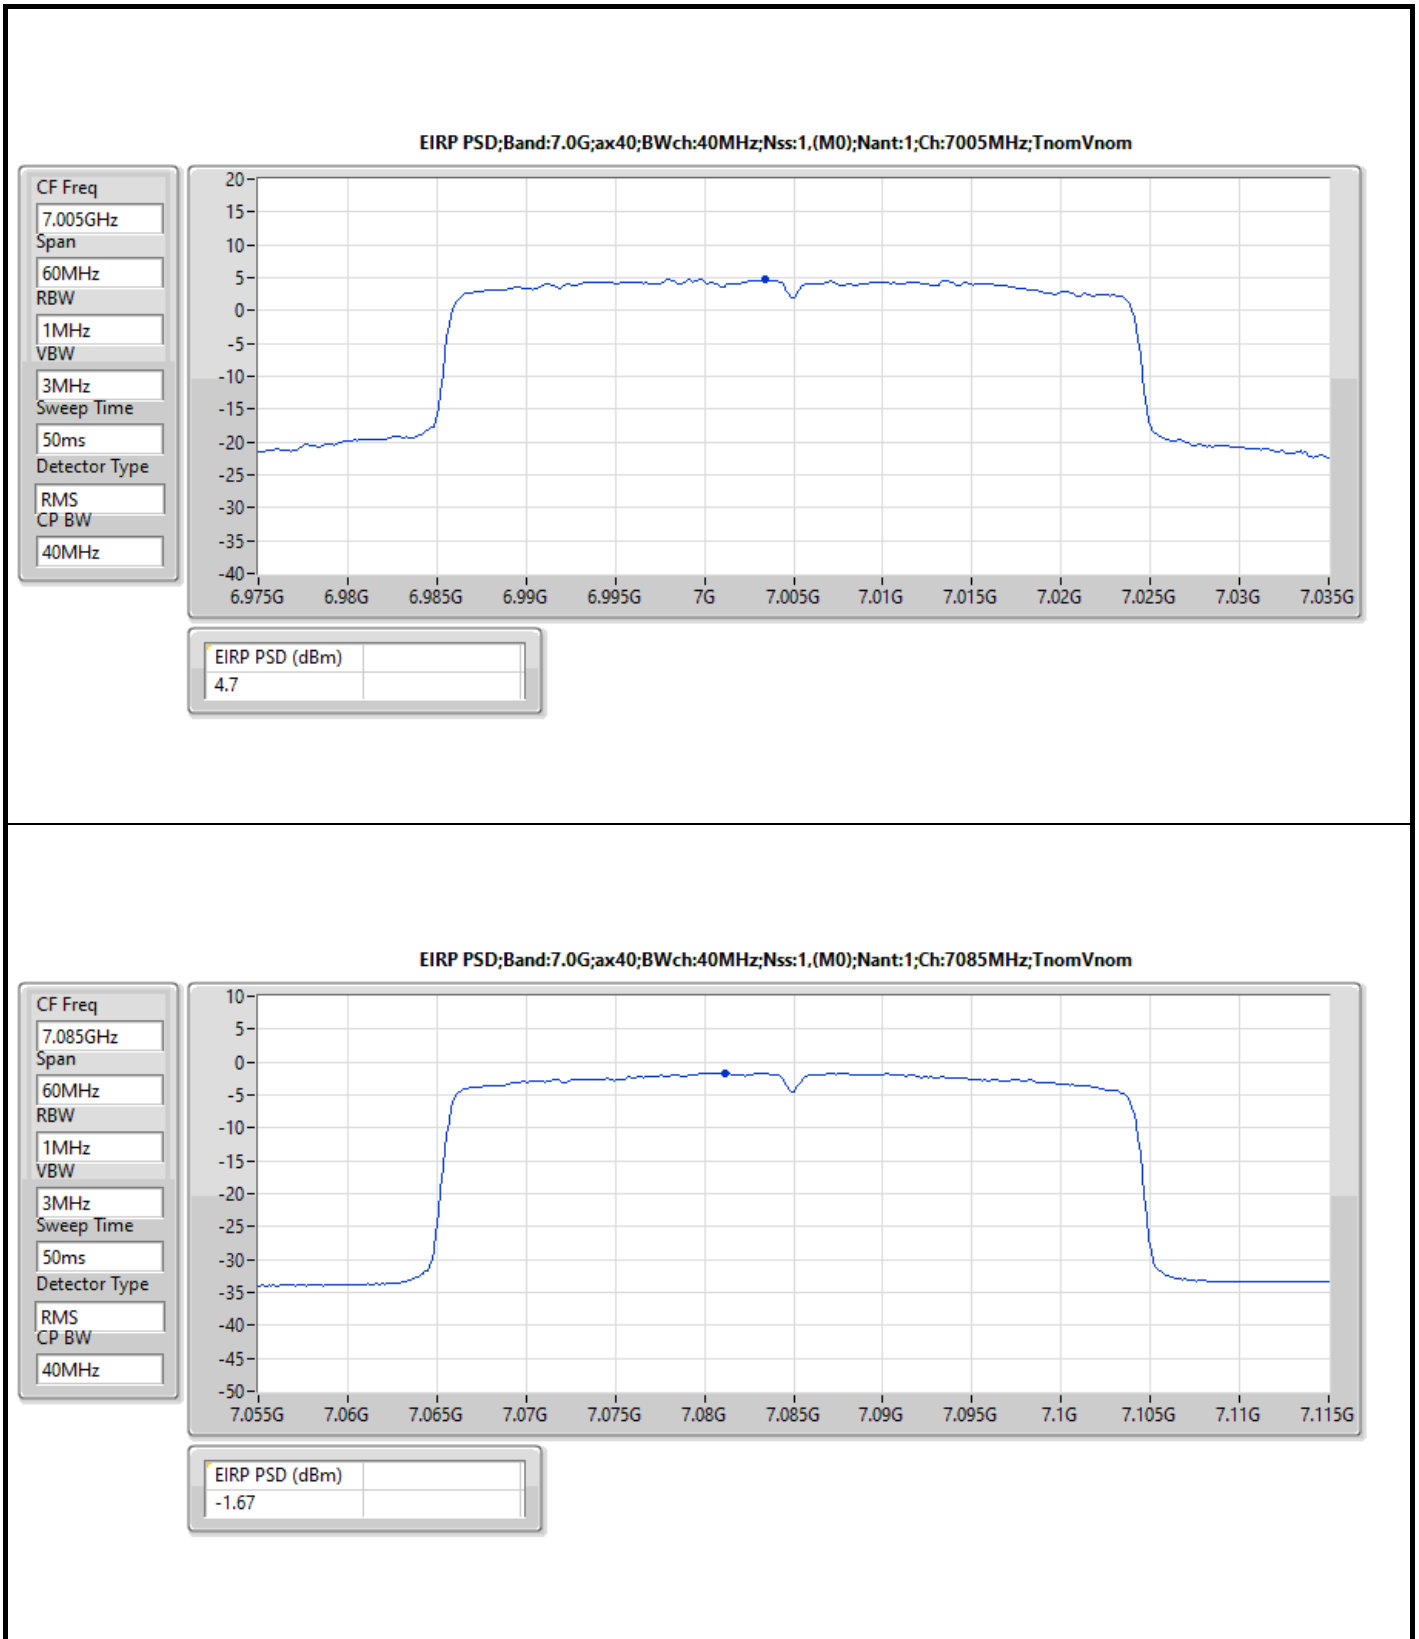

The test result used radiated measurement.

**Summary**

Mode	EIRP PD (dBm/RBW)
5.925-6.425GHz	-
802.11ax HEW20_Nss1,(MCS0)_2TX	4.98
802.11ax HEW40_Nss1,(MCS0)_2TX	4.93
802.11ax HEW80_Nss1,(MCS0)_2TX	4.64
802.11ax HEW160_Nss1,(MCS0)_2TX	4.77
6.425-6.525GHz	-
802.11ax HEW20_Nss1,(MCS0)_2TX	4.71
802.11ax HEW40_Nss1,(MCS0)_2TX	4.70
802.11ax HEW80_Nss1,(MCS0)_2TX	4.76
802.11ax HEW160_Nss1,(MCS0)_2TX	4.88
6.525-6.875GHz	-
802.11ax HEW20_Nss1,(MCS0)_2TX	4.93
802.11ax HEW40_Nss1,(MCS0)_2TX	4.86
802.11ax HEW80_Nss1,(MCS0)_2TX	4.81
802.11ax HEW160_Nss1,(MCS0)_2TX	4.92
6.875-7.125GHz	-
802.11ax HEW20_Nss1,(MCS0)_2TX	4.89
802.11ax HEW40_Nss1,(MCS0)_2TX	4.79
802.11ax HEW80_Nss1,(MCS0)_2TX	4.70
802.11ax HEW160_Nss1,(MCS0)_2TX	4.75