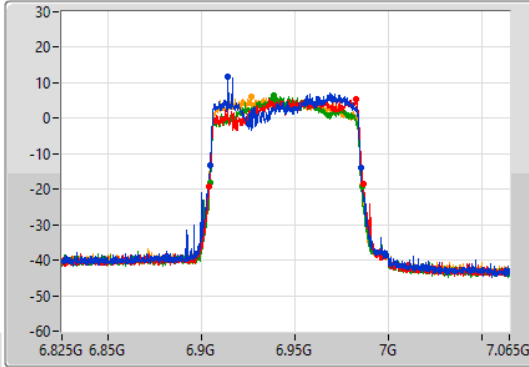

802.11ax HEW80-BF\_Nss1,(MCS3)\_4TX

EBW

6865MHz Straddle 6.525-6.875GHz

09/12/2021

CF  
6.865GHz  
Span  
240MHz  
RBW  
1MHz  
VBW  
3MHz  
Sweep Time  
100ms  
Detector Type  
Peak

CF  
6.865GHz  
Span  
240MHz  
RBW  
2MHz  
VBW  
10MHz  
Sweep Time  
100ms  
Detector Type  
Peak

Port 1  
Port 2  
Port 3  
Port 4

26dB(Hz)	Fl-26dB(Hz)	Fh-26dB(Hz)	OBW(Hz)	Fl-OBW(Hz)	Fh-OBW(Hz)	Limit(Hz)	Port
81.36M	6.82456G	6.90592G	78.081M	6.826379G	6.90446G	Inf	1
82.92M	6.82312G	6.90604G	78.081M	6.82566G	6.903741G	Inf	2
81.84M	6.8236G	6.90544G	76.282M	6.826139G	6.902421G	Inf	3
81.96M	6.82432G	6.90628G	77.001M	6.826739G	6.903741G	Inf	4

802.11ax HEW80-BF\_Nss1,(MCS3)\_4TX

EBW

6945MHz

09/12/2021

CF  
6.945GHz  
Span  
240MHz  
RBW  
1MHz  
VBW  
3MHz  
Sweep Time  
100ms  
Detector Type  
Peak

CF  
6.945GHz  
Span  
240MHz  
RBW  
2MHz  
VBW  
10MHz  
Sweep Time  
100ms  
Detector Type  
Peak