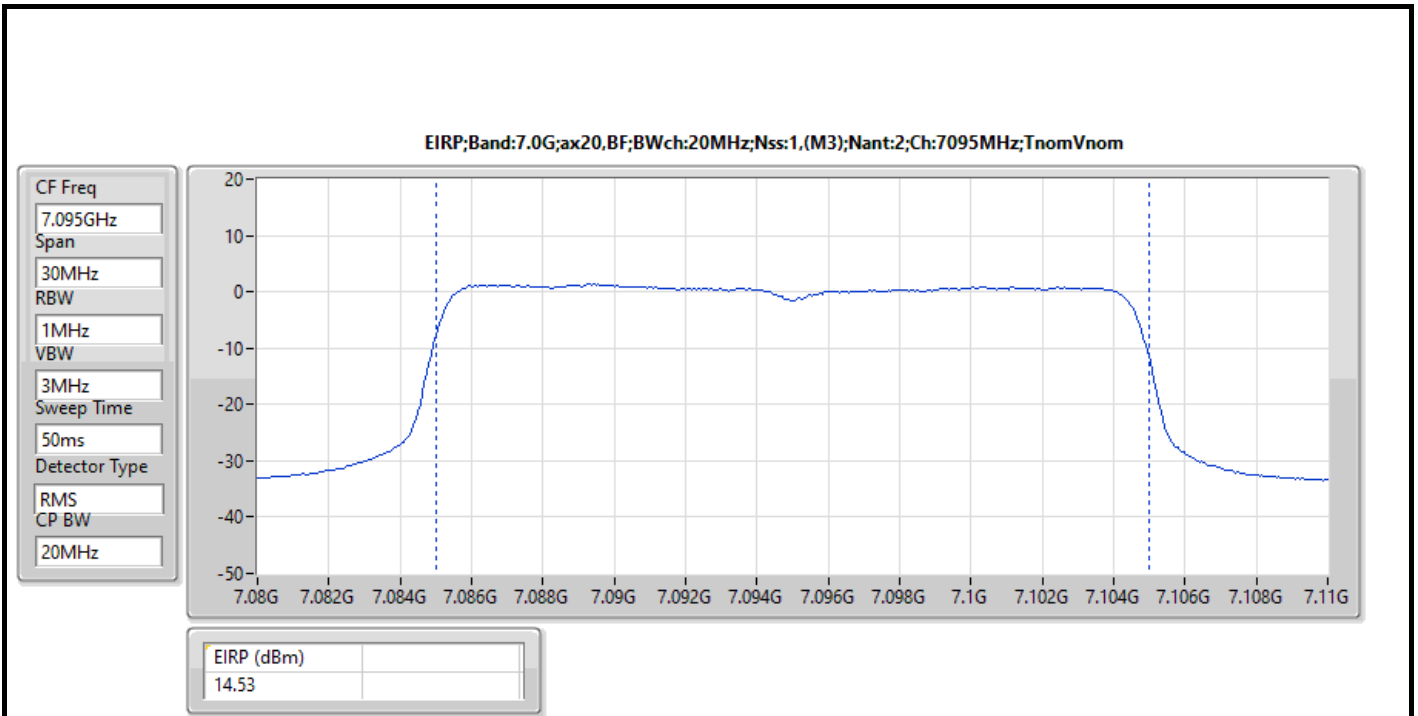

DG = Directional Gain  
The test result used radiated measurement.

Summary

Mode	EIRP (dBm)	EIRP (W)
5.925-6.425GHz	-	-
802.11ax HEW20_Nss1,(MCS0)_4TX	14.29	0.02685
802.11ax HEW40_Nss1,(MCS0)_4TX	17.22	0.05272
802.11ax HEW80_Nss1,(MCS0)_4TX	19.76	0.09462
802.11ax HEW160_Nss1,(MCS0)_4TX	23.54	0.22594
6.425-6.525GHz	-	-
802.11ax HEW20_Nss1,(MCS0)_4TX	13.65	0.02317
802.11ax HEW40_Nss1,(MCS0)_4TX	17.03	0.05047
802.11ax HEW80_Nss1,(MCS0)_4TX	19.68	0.09290
802.11ax HEW160_Nss1,(MCS0)_4TX	22.31	0.17022
6.525-6.875GHz	-	-
802.11ax HEW20_Nss1,(MCS0)_4TX	14.03	0.02529
802.11ax HEW40_Nss1,(MCS0)_4TX	16.73	0.04710
802.11ax HEW80_Nss1,(MCS0)_4TX	20.07	0.10162
802.11ax HEW160_Nss1,(MCS0)_4TX	22.10	0.16218
6.875-7.125GHz	-	-
802.11ax HEW20_Nss1,(MCS0)_4TX	14.96	0.03133
802.11ax HEW40_Nss1,(MCS0)_4TX	17.41	0.05508
802.11ax HEW80_Nss1,(MCS0)_4TX	19.11	0.08147
802.11ax HEW160_Nss1,(MCS0)_4TX	22.85	0.19275