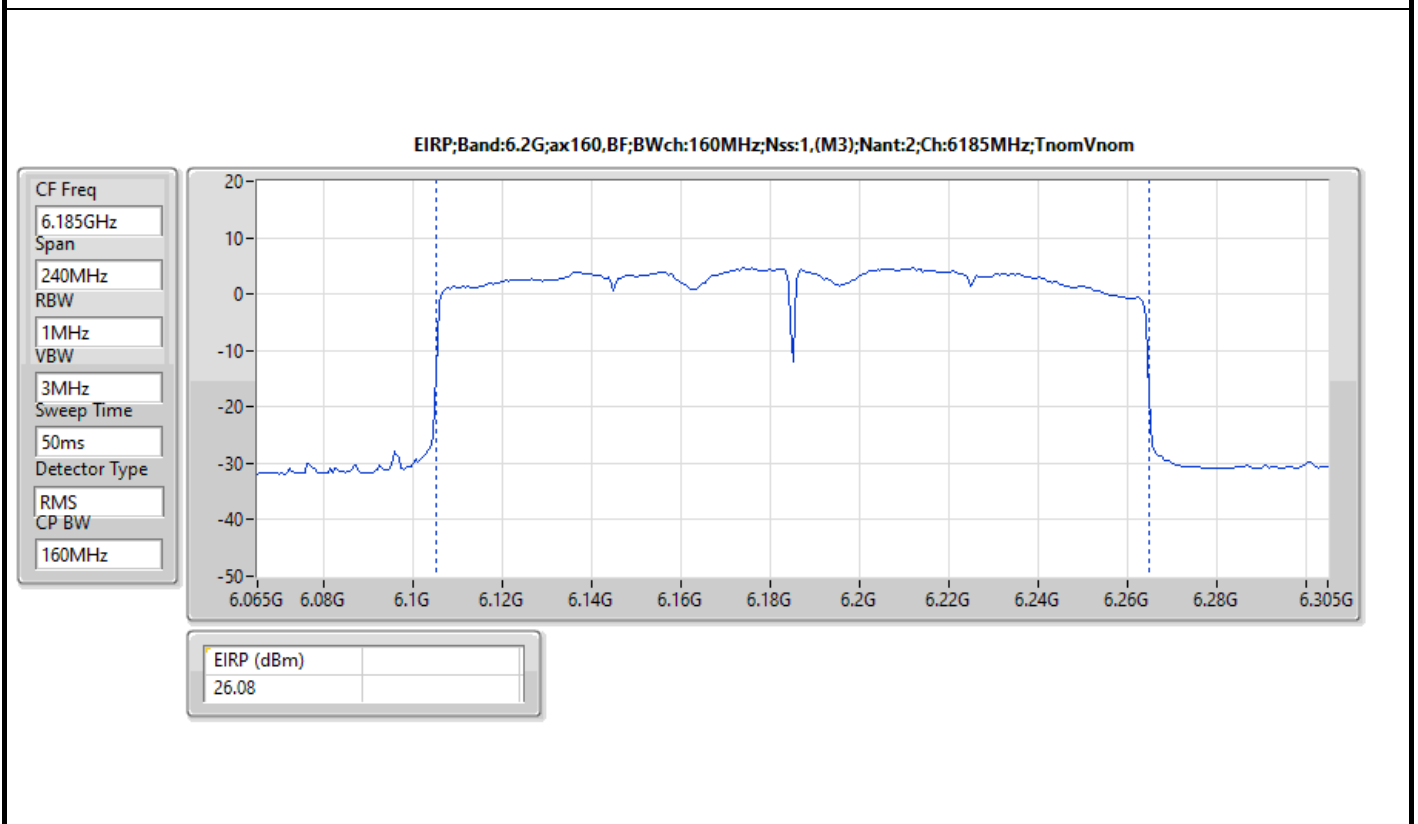

DG = Directional Gain  
The test result used radiated measurement.

Summary

Mode	EIRP (dBm)	EIRP (W)
5.925-6.425GHz	-	-
802.11ax HEW20_Nss1,(MCS0)_4TX	14.29	0.02685
802.11ax HEW40_Nss1,(MCS0)_4TX	17.22	0.05272
802.11ax HEW80_Nss1,(MCS0)_4TX	19.76	0.09462
802.11ax HEW160_Nss1,(MCS0)_4TX	23.54	0.22594
6.425-6.525GHz	-	-
802.11ax HEW20_Nss1,(MCS0)_4TX	13.65	0.02317
802.11ax HEW40_Nss1,(MCS0)_4TX	17.03	0.05047
802.11ax HEW80_Nss1,(MCS0)_4TX	19.68	0.09290
802.11ax HEW160_Nss1,(MCS0)_4TX	22.31	0.17022
6.525-6.875GHz	-	-
802.11ax HEW20_Nss1,(MCS0)_4TX	14.03	0.02529
802.11ax HEW40_Nss1,(MCS0)_4TX	16.73	0.04710
802.11ax HEW80_Nss1,(MCS0)_4TX	20.07	0.10162
802.11ax HEW160_Nss1,(MCS0)_4TX	22.10	0.16218
6.875-7.125GHz	-	-
802.11ax HEW20_Nss1,(MCS0)_4TX	14.96	0.03133
802.11ax HEW40_Nss1,(MCS0)_4TX	17.41	0.05508
802.11ax HEW80_Nss1,(MCS0)_4TX	19.11	0.08147
802.11ax HEW160_Nss1,(MCS0)_4TX	22.85	0.19275