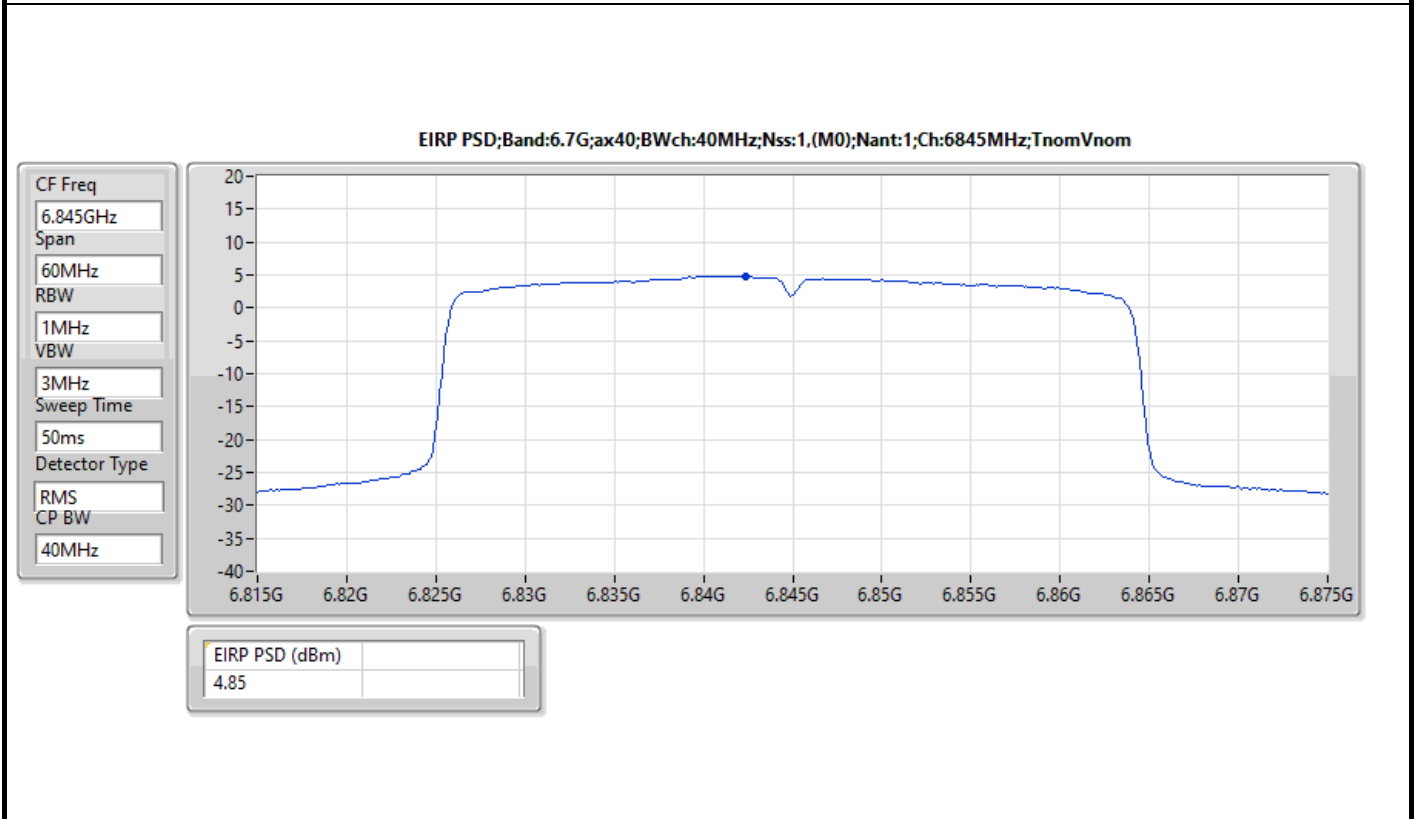

The test result used radiated measurement.

**Summary**

Mode	EIRP PD (dBm/RBW)
5.925-6.425GHz	-
802.11ax HEW20_Nss1,(MCS0)_2TX	4.98
802.11ax HEW40_Nss1,(MCS0)_2TX	4.93
802.11ax HEW80_Nss1,(MCS0)_2TX	4.64
802.11ax HEW160_Nss1,(MCS0)_2TX	4.77
6.425-6.525GHz	-
802.11ax HEW20_Nss1,(MCS0)_2TX	4.71
802.11ax HEW40_Nss1,(MCS0)_2TX	4.70
802.11ax HEW80_Nss1,(MCS0)_2TX	4.76
802.11ax HEW160_Nss1,(MCS0)_2TX	4.88
6.525-6.875GHz	-
802.11ax HEW20_Nss1,(MCS0)_2TX	4.93
802.11ax HEW40_Nss1,(MCS0)_2TX	4.86
802.11ax HEW80_Nss1,(MCS0)_2TX	4.81
802.11ax HEW160_Nss1,(MCS0)_2TX	4.92
6.875-7.125GHz	-
802.11ax HEW20_Nss1,(MCS0)_2TX	4.89
802.11ax HEW40_Nss1,(MCS0)_2TX	4.79
802.11ax HEW80_Nss1,(MCS0)_2TX	4.70
802.11ax HEW160_Nss1,(MCS0)_2TX	4.75