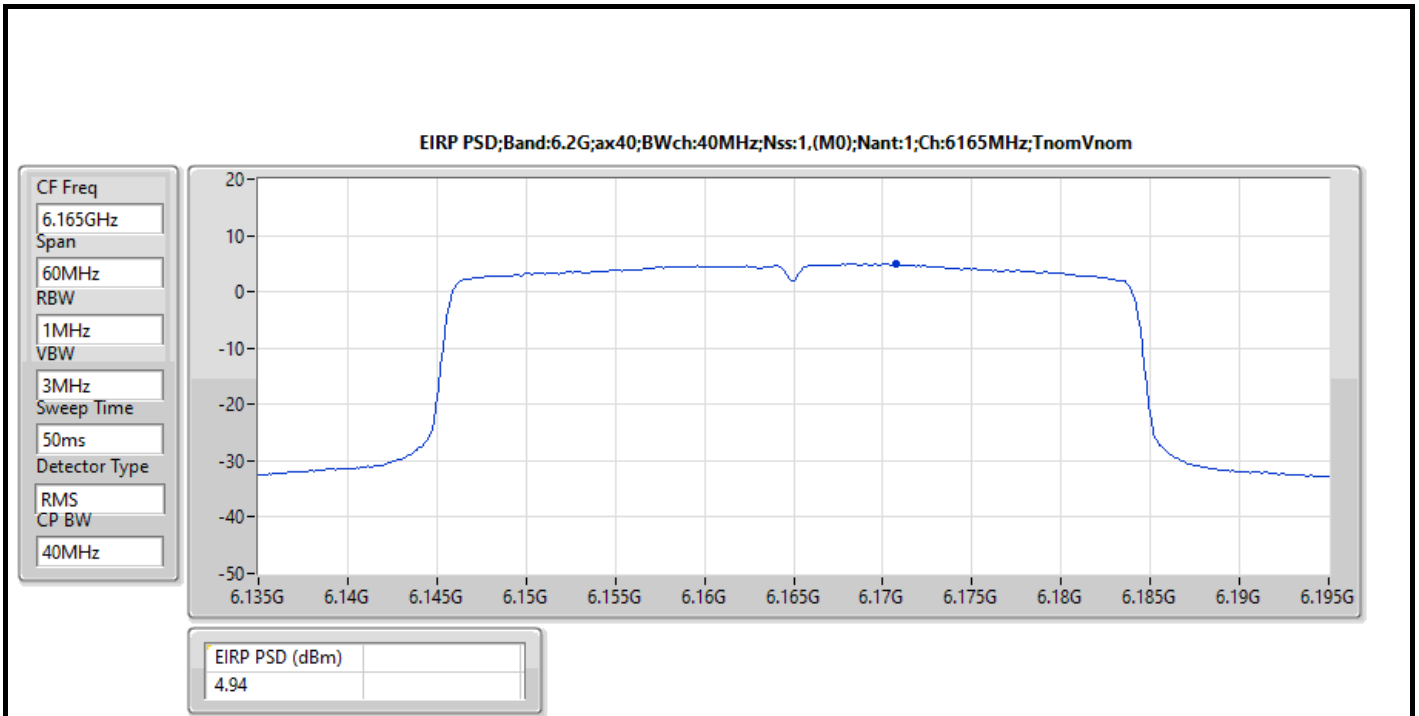

The test result used radiated measurement.

**Summary**

Mode	EIRP PD (dBm/RBW)
5.925-6.425GHz	-
802.11ax HEW20_Nss1,(MCS0)_2TX	4.98
802.11ax HEW40_Nss1,(MCS0)_2TX	4.93
802.11ax HEW80_Nss1,(MCS0)_2TX	4.64
802.11ax HEW160_Nss1,(MCS0)_2TX	4.77
6.425-6.525GHz	-
802.11ax HEW20_Nss1,(MCS0)_2TX	4.71
802.11ax HEW40_Nss1,(MCS0)_2TX	4.70
802.11ax HEW80_Nss1,(MCS0)_2TX	4.76
802.11ax HEW160_Nss1,(MCS0)_2TX	4.88
6.525-6.875GHz	-
802.11ax HEW20_Nss1,(MCS0)_2TX	4.93
802.11ax HEW40_Nss1,(MCS0)_2TX	4.86
802.11ax HEW80_Nss1,(MCS0)_2TX	4.81
802.11ax HEW160_Nss1,(MCS0)_2TX	4.92
6.875-7.125GHz	-
802.11ax HEW20_Nss1,(MCS0)_2TX	4.89
802.11ax HEW40_Nss1,(MCS0)_2TX	4.79
802.11ax HEW80_Nss1,(MCS0)_2TX	4.70
802.11ax HEW160_Nss1,(MCS0)_2TX	4.75