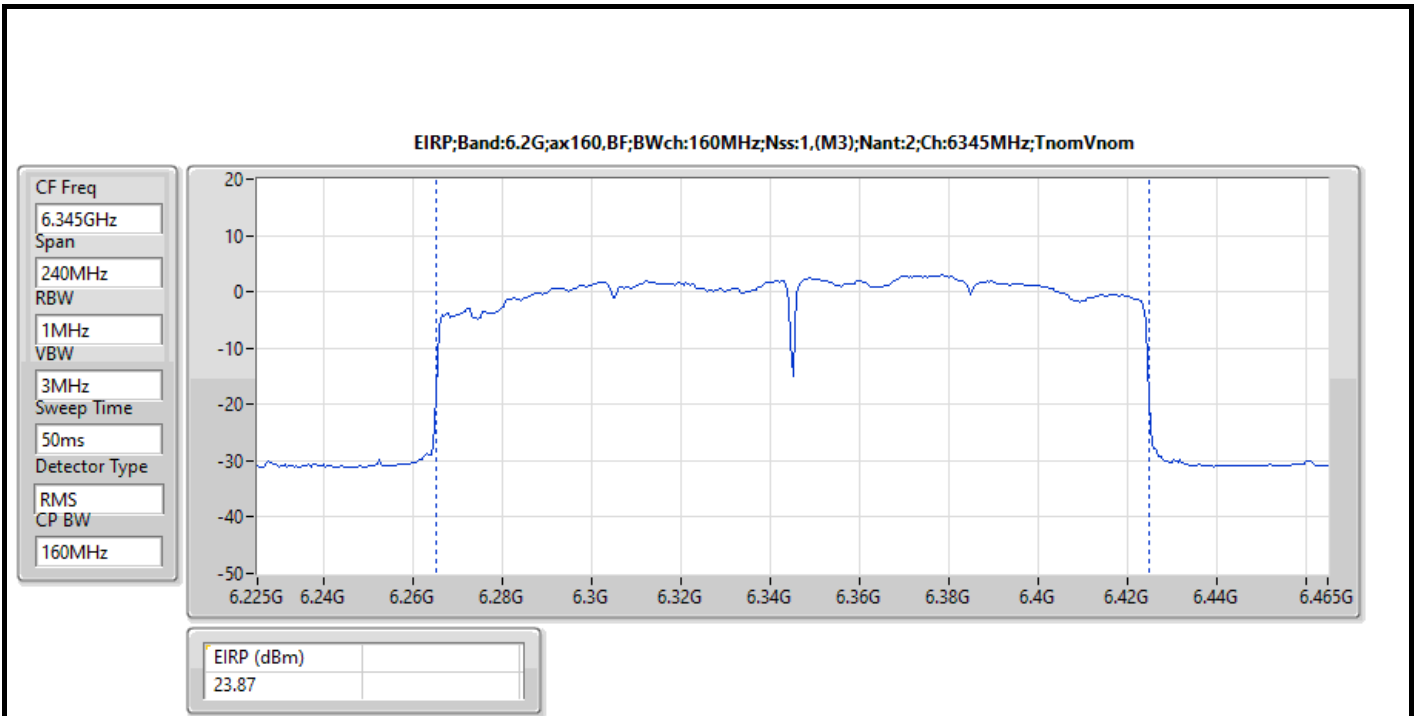

DG = Directional Gain  
The test result used radiated measurement.

Summary

Mode	EIRP (dBm)	EIRP (W)
5.925-6.425GHz	-	-
802.11ax HEW20_Nss1,(MCS0)_4TX	14.29	0.02685
802.11ax HEW40_Nss1,(MCS0)_4TX	17.22	0.05272
802.11ax HEW80_Nss1,(MCS0)_4TX	19.76	0.09462
802.11ax HEW160_Nss1,(MCS0)_4TX	23.54	0.22594
6.425-6.525GHz	-	-
802.11ax HEW20_Nss1,(MCS0)_4TX	13.65	0.02317
802.11ax HEW40_Nss1,(MCS0)_4TX	17.03	0.05047
802.11ax HEW80_Nss1,(MCS0)_4TX	19.68	0.09290
802.11ax HEW160_Nss1,(MCS0)_4TX	22.31	0.17022
6.525-6.875GHz	-	-
802.11ax HEW20_Nss1,(MCS0)_4TX	14.03	0.02529
802.11ax HEW40_Nss1,(MCS0)_4TX	16.73	0.04710
802.11ax HEW80_Nss1,(MCS0)_4TX	20.07	0.10162
802.11ax HEW160_Nss1,(MCS0)_4TX	22.10	0.16218
6.875-7.125GHz	-	-
802.11ax HEW20_Nss1,(MCS0)_4TX	14.96	0.03133
802.11ax HEW40_Nss1,(MCS0)_4TX	17.41	0.05508
802.11ax HEW80_Nss1,(MCS0)_4TX	19.11	0.08147
802.11ax HEW160_Nss1,(MCS0)_4TX	22.85	0.19275