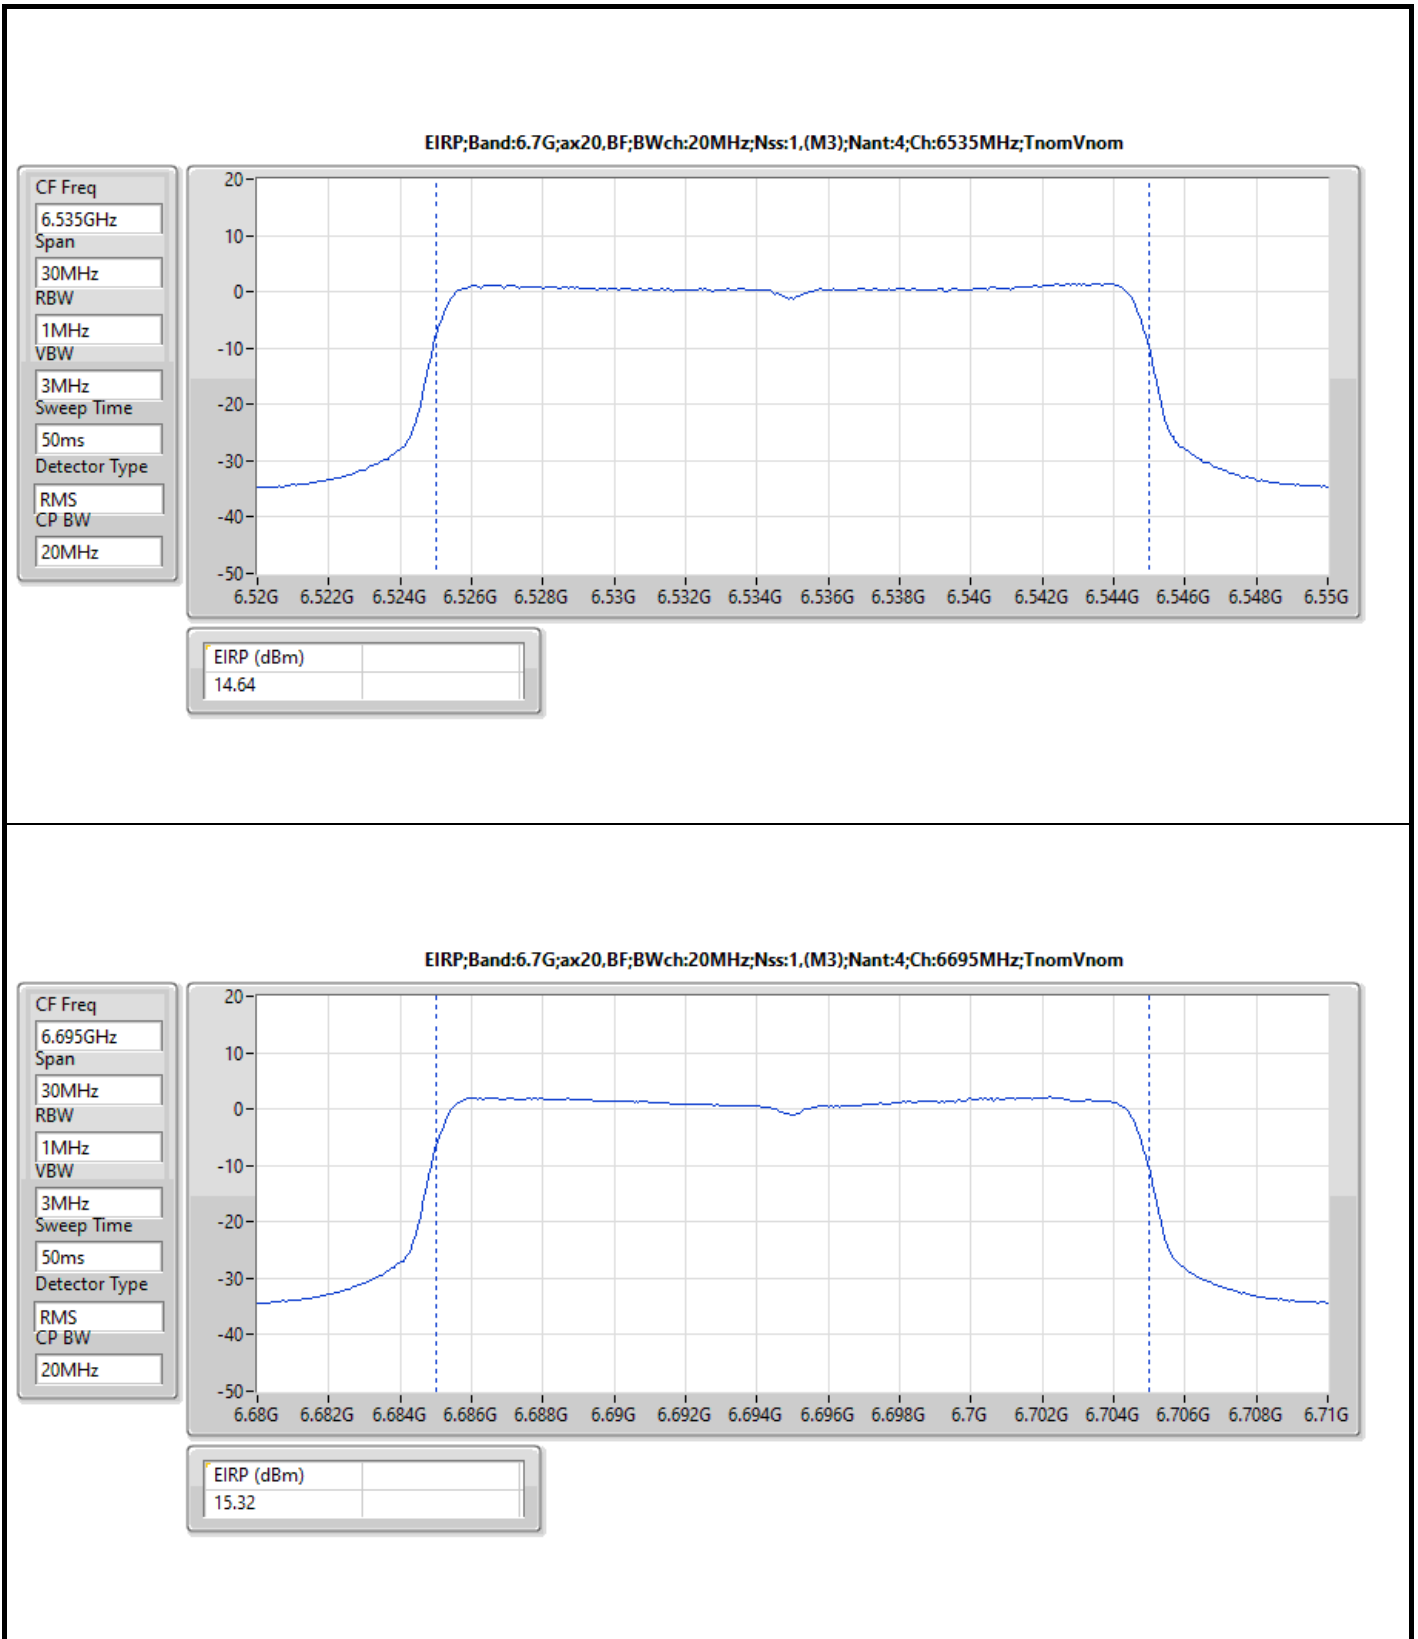

DG = Directional Gain  
The test result used radiated measurement.

**Summary**

Mode	EIRP PD (dBm/RBW)
5.925-6.425GHz	-
802.11ax HEW20_Nss1,(MCS0)_1TX	4.91
802.11ax HEW40_Nss1,(MCS0)_1TX	4.96
802.11ax HEW80_Nss1,(MCS0)_1TX	4.79
802.11ax HEW160_Nss1,(MCS0)_1TX	4.29
6.425-6.525GHz	-
802.11ax HEW20_Nss1,(MCS0)_1TX	4.98
802.11ax HEW40_Nss1,(MCS0)_1TX	4.87
802.11ax HEW80_Nss1,(MCS0)_1TX	4.93
802.11ax HEW160_Nss1,(MCS0)_1TX	3.83
6.525-6.875GHz	-
802.11ax HEW20_Nss1,(MCS0)_1TX	4.99
802.11ax HEW40_Nss1,(MCS0)_1TX	4.85
802.11ax HEW80_Nss1,(MCS0)_1TX	4.90
802.11ax HEW160_Nss1,(MCS0)_1TX	3.56
6.875-7.125GHz	-
802.11ax HEW20_Nss1,(MCS0)_1TX	4.93
802.11ax HEW40_Nss1,(MCS0)_1TX	4.96
802.11ax HEW80_Nss1,(MCS0)_1TX	4.85
802.11ax HEW160_Nss1,(MCS0)_1TX	-1.27