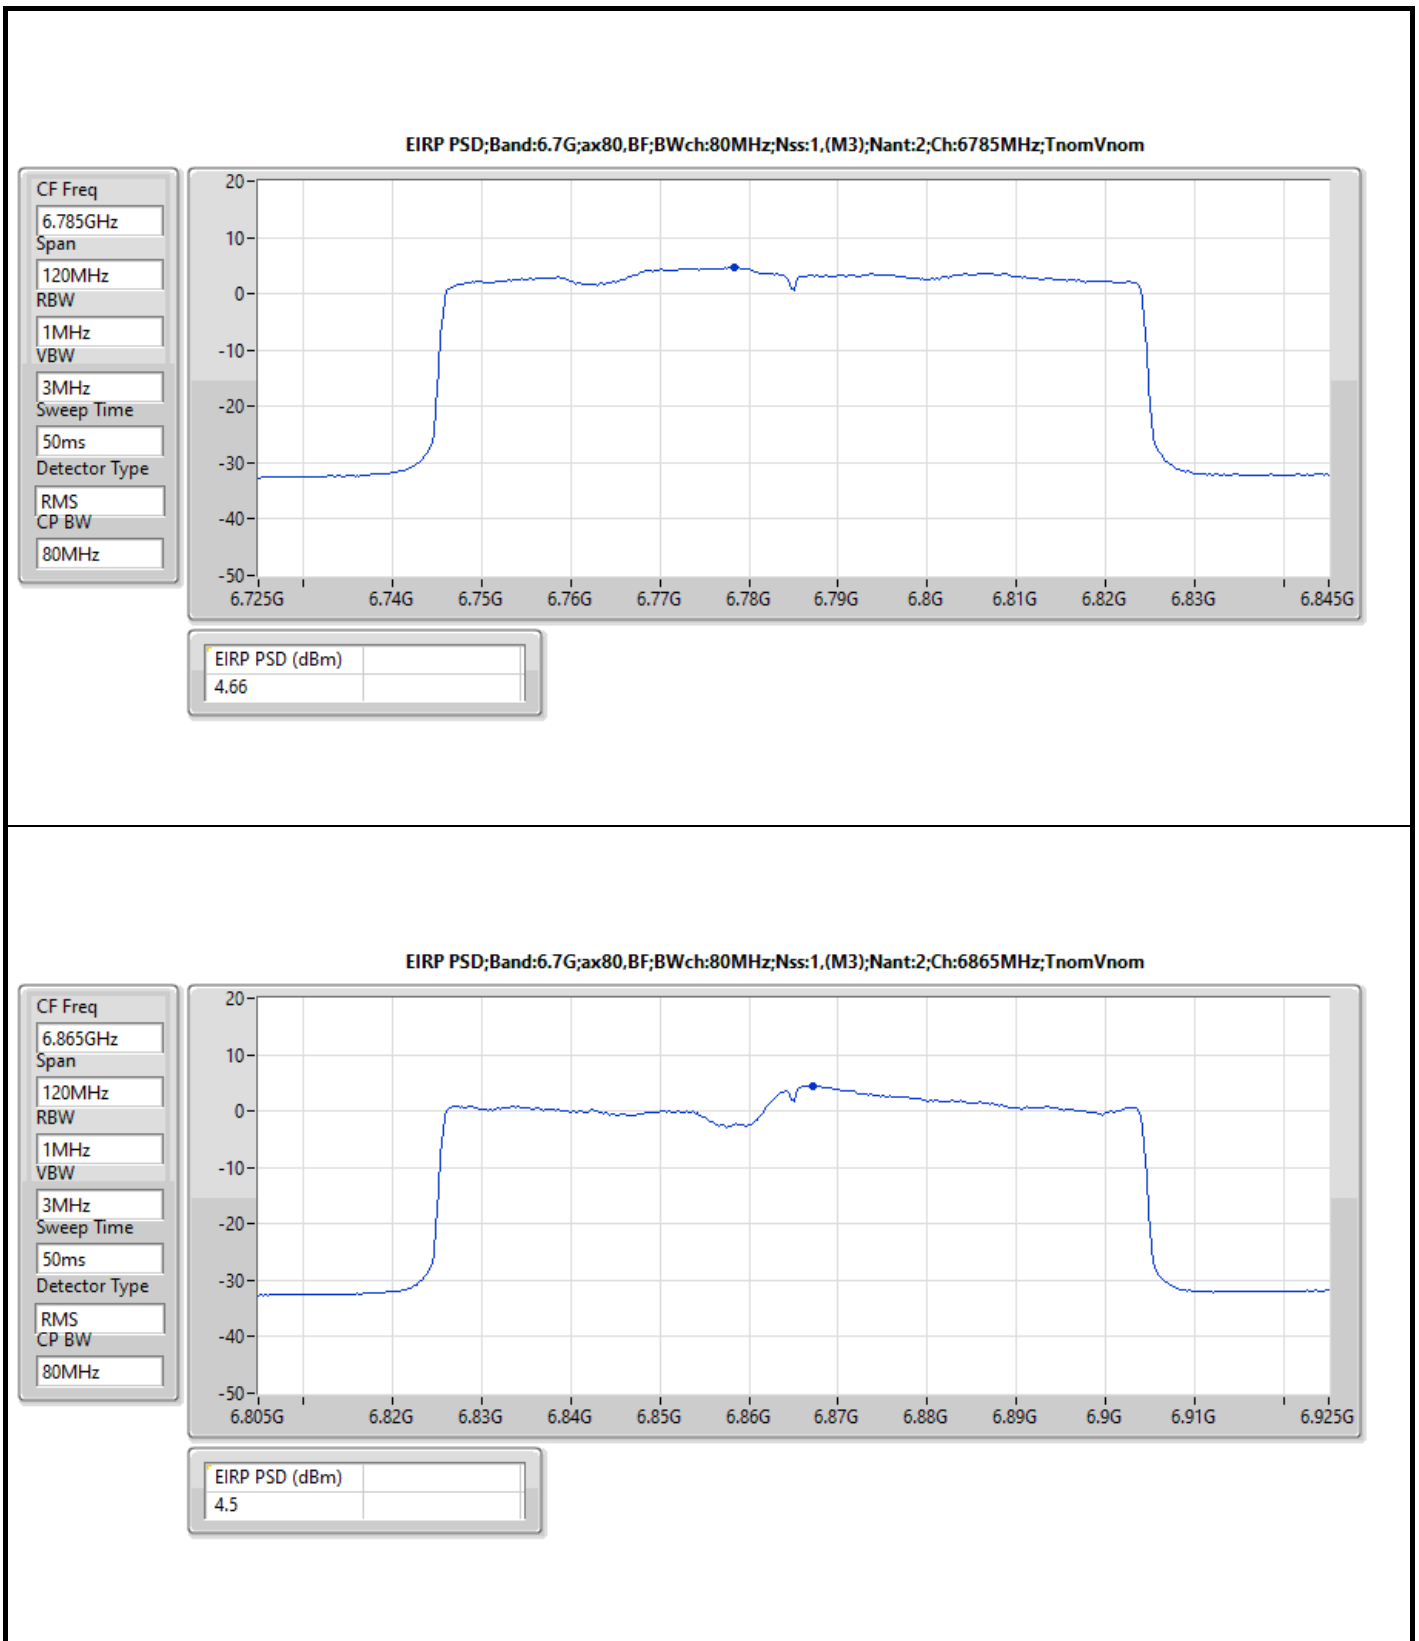

The test result used radiated measurement.

**Summary**

Mode	EIRP PD (dBm/RBW)
5.925-6.425GHz	-
802.11ax HEW20_Nss1,(MCS0)_4TX	4.74
802.11ax HEW40_Nss1,(MCS0)_4TX	4.95
802.11ax HEW80_Nss1,(MCS0)_4TX	4.68
802.11ax HEW160_Nss1,(MCS0)_4TX	4.90
6.425-6.525GHz	-
802.11ax HEW20_Nss1,(MCS0)_4TX	4.89
802.11ax HEW40_Nss1,(MCS0)_4TX	4.97
802.11ax HEW80_Nss1,(MCS0)_4TX	4.72
802.11ax HEW160_Nss1,(MCS0)_4TX	4.63
6.525-6.875GHz	-
802.11ax HEW20_Nss1,(MCS0)_4TX	4.98
802.11ax HEW40_Nss1,(MCS0)_4TX	4.84
802.11ax HEW80_Nss1,(MCS0)_4TX	4.86
802.11ax HEW160_Nss1,(MCS0)_4TX	4.81
6.875-7.125GHz	-
802.11ax HEW20_Nss1,(MCS0)_4TX	4.90
802.11ax HEW40_Nss1,(MCS0)_4TX	4.90
802.11ax HEW80_Nss1,(MCS0)_4TX	4.56
802.11ax HEW160_Nss1,(MCS0)_4TX	4.70