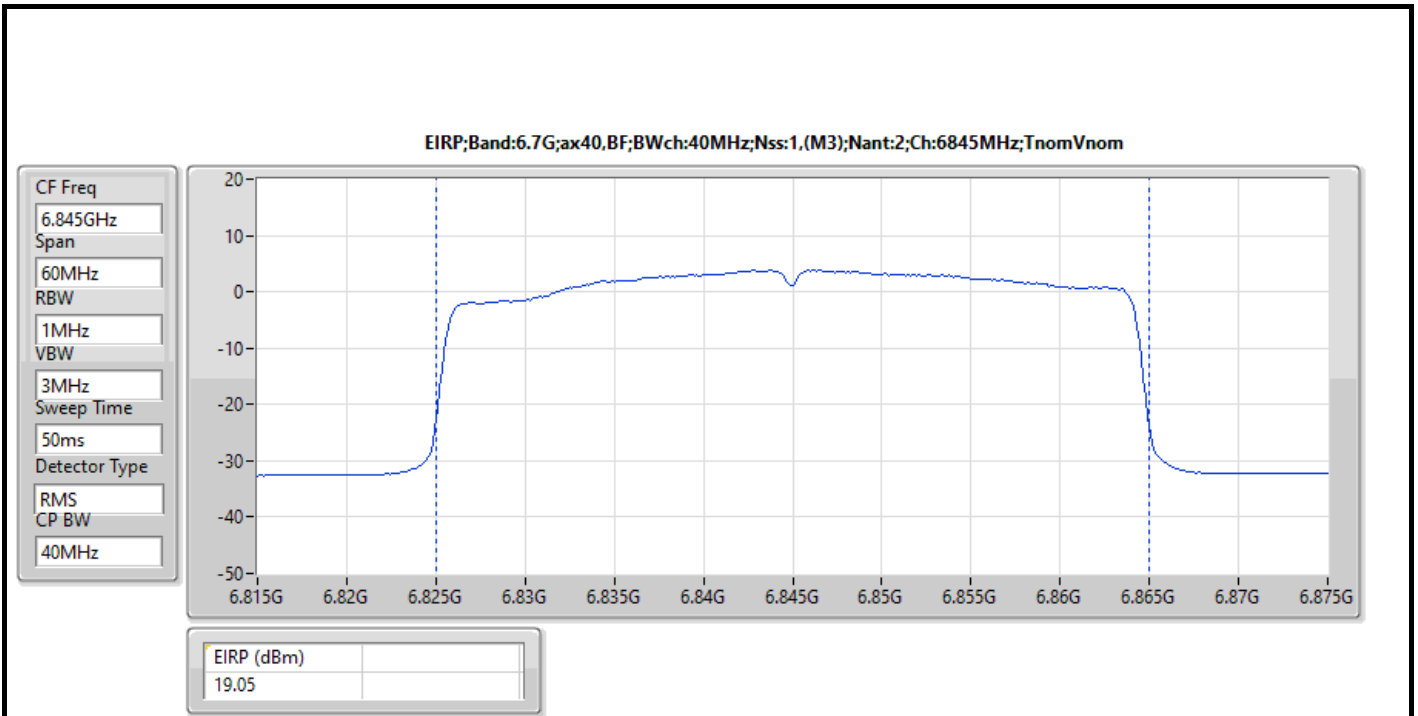

DG = Directional Gain  
The test result used radiated measurement.

Summary

Mode	EIRP (dBm)	EIRP (W)
5.925-6.425GHz	-	-
802.11ax HEW20_Nss1,(MCS0)_4TX	14.29	0.02685
802.11ax HEW40_Nss1,(MCS0)_4TX	17.22	0.05272
802.11ax HEW80_Nss1,(MCS0)_4TX	19.76	0.09462
802.11ax HEW160_Nss1,(MCS0)_4TX	23.54	0.22594
6.425-6.525GHz	-	-
802.11ax HEW20_Nss1,(MCS0)_4TX	13.65	0.02317
802.11ax HEW40_Nss1,(MCS0)_4TX	17.03	0.05047
802.11ax HEW80_Nss1,(MCS0)_4TX	19.68	0.09290
802.11ax HEW160_Nss1,(MCS0)_4TX	22.31	0.17022
6.525-6.875GHz	-	-
802.11ax HEW20_Nss1,(MCS0)_4TX	14.03	0.02529
802.11ax HEW40_Nss1,(MCS0)_4TX	16.73	0.04710
802.11ax HEW80_Nss1,(MCS0)_4TX	20.07	0.10162
802.11ax HEW160_Nss1,(MCS0)_4TX	22.10	0.16218
6.875-7.125GHz	-	-
802.11ax HEW20_Nss1,(MCS0)_4TX	14.96	0.03133
802.11ax HEW40_Nss1,(MCS0)_4TX	17.41	0.05508
802.11ax HEW80_Nss1,(MCS0)_4TX	19.11	0.08147
802.11ax HEW160_Nss1,(MCS0)_4TX	22.85	0.19275