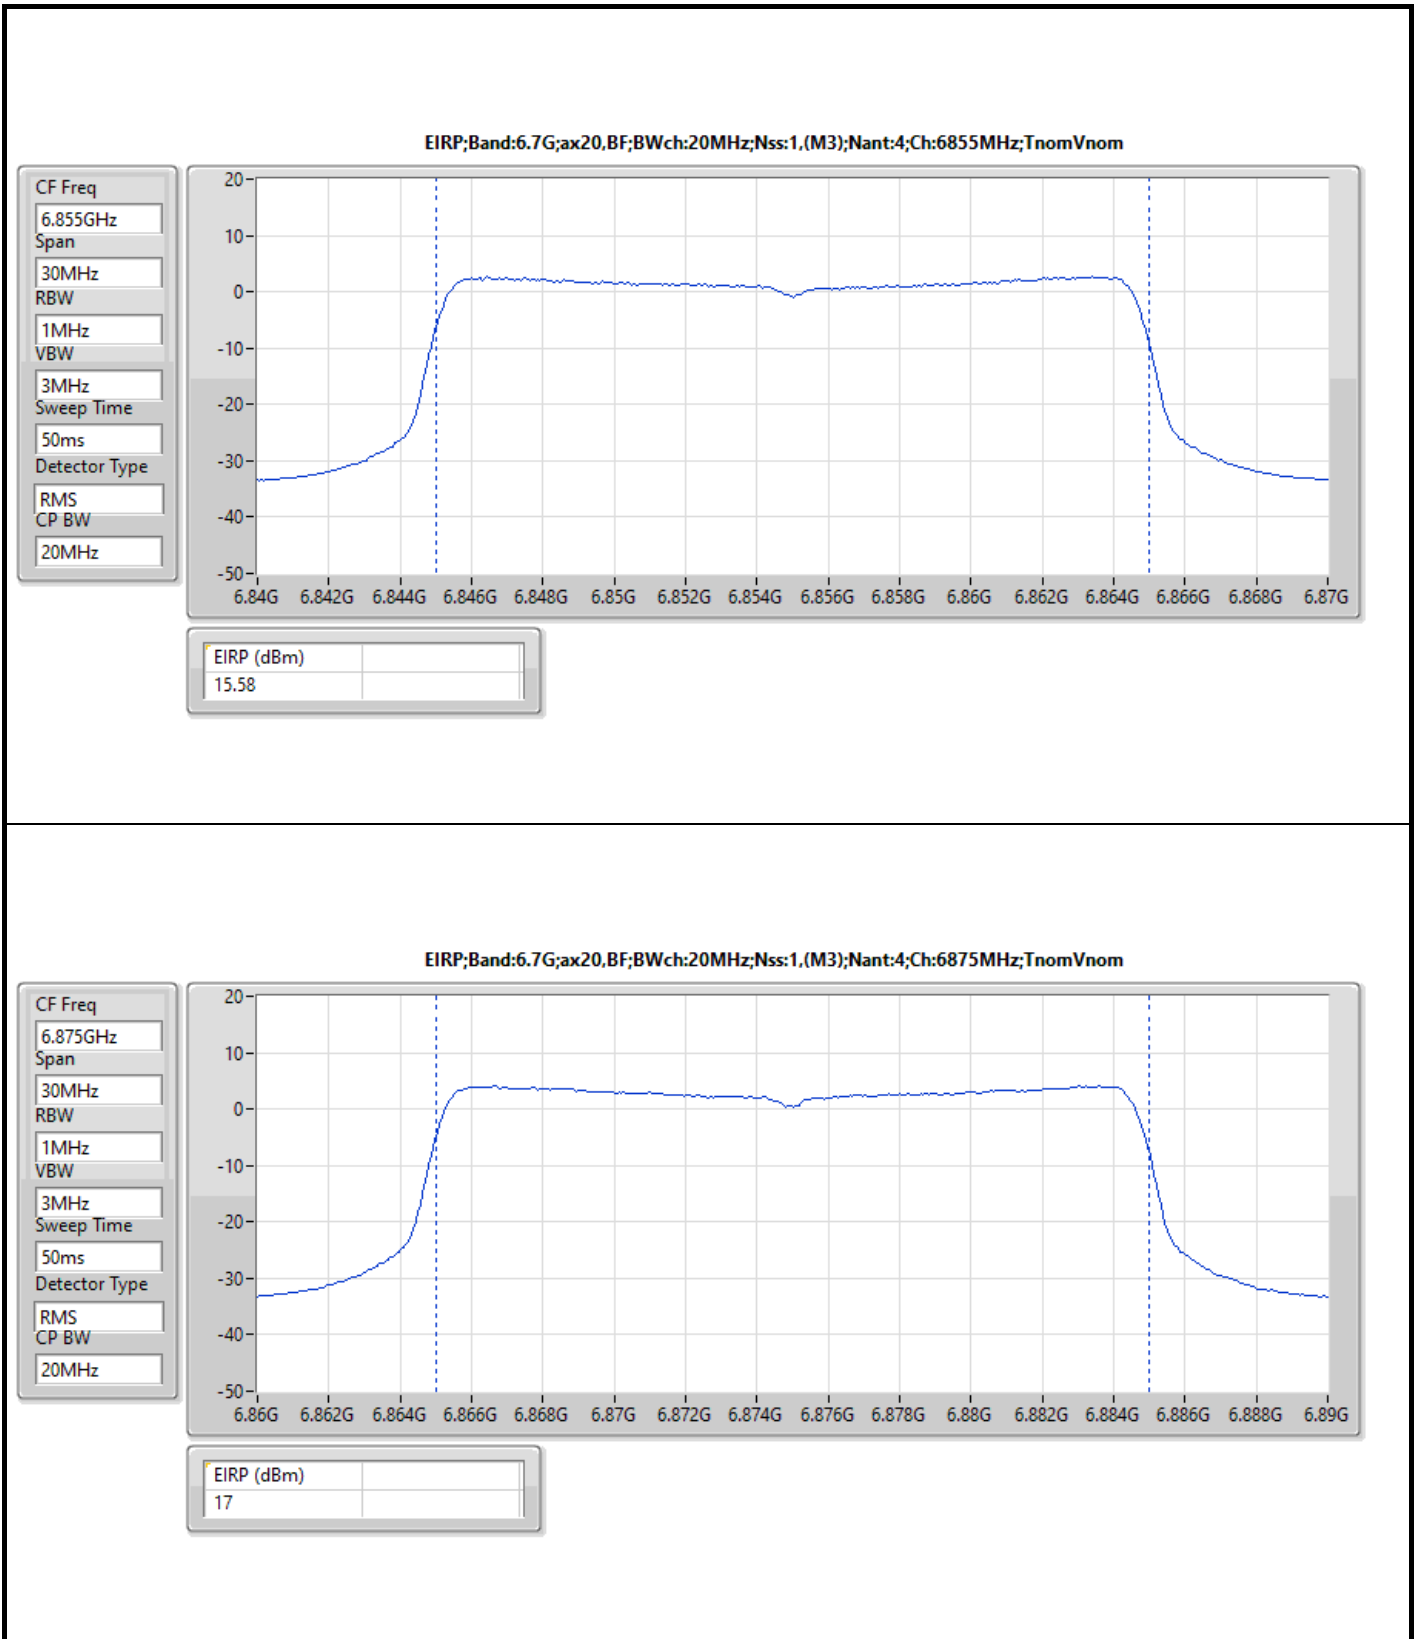

DG = Directional Gain  
The test result used radiated measurement.

**Summary**

Mode	EIRP PD (dBm/RBW)
5.925-6.425GHz	-
802.11ax HEW20_Nss1,(MCS0)_1TX	4.91
802.11ax HEW40_Nss1,(MCS0)_1TX	4.96
802.11ax HEW80_Nss1,(MCS0)_1TX	4.79
802.11ax HEW160_Nss1,(MCS0)_1TX	4.29
6.425-6.525GHz	-
802.11ax HEW20_Nss1,(MCS0)_1TX	4.98
802.11ax HEW40_Nss1,(MCS0)_1TX	4.87
802.11ax HEW80_Nss1,(MCS0)_1TX	4.93
802.11ax HEW160_Nss1,(MCS0)_1TX	3.83
6.525-6.875GHz	-
802.11ax HEW20_Nss1,(MCS0)_1TX	4.99
802.11ax HEW40_Nss1,(MCS0)_1TX	4.85
802.11ax HEW80_Nss1,(MCS0)_1TX	4.90
802.11ax HEW160_Nss1,(MCS0)_1TX	3.56
6.875-7.125GHz	-
802.11ax HEW20_Nss1,(MCS0)_1TX	4.93
802.11ax HEW40_Nss1,(MCS0)_1TX	4.96
802.11ax HEW80_Nss1,(MCS0)_1TX	4.85
802.11ax HEW160_Nss1,(MCS0)_1TX	-1.27