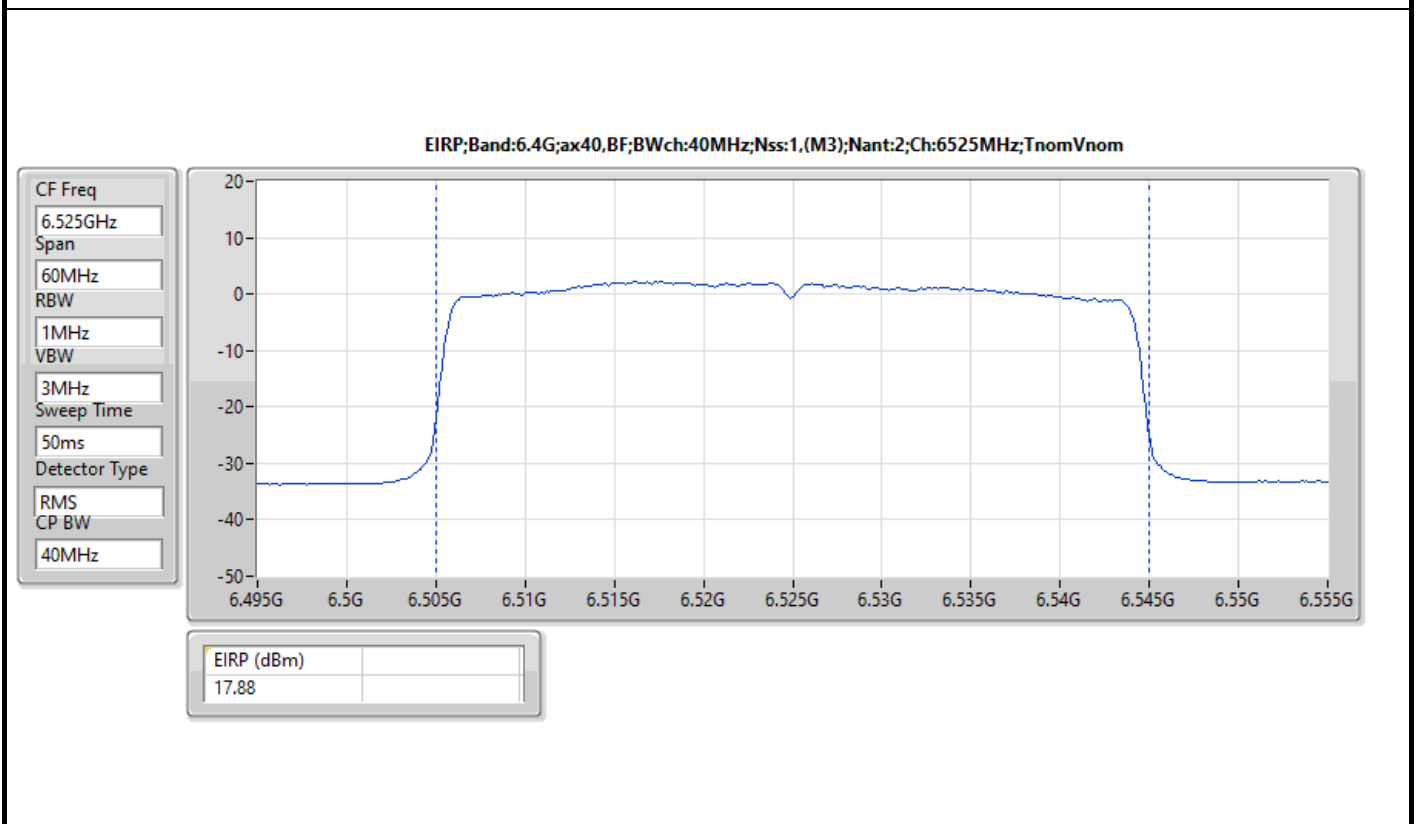

DG = Directional Gain  
The test result used radiated measurement.

Summary

Mode	EIRP (dBm)	EIRP (W)
5.925-6.425GHz	-	-
802.11ax HEW20_Nss1,(MCS0)_4TX	14.29	0.02685
802.11ax HEW40_Nss1,(MCS0)_4TX	17.22	0.05272
802.11ax HEW80_Nss1,(MCS0)_4TX	19.76	0.09462
802.11ax HEW160_Nss1,(MCS0)_4TX	23.54	0.22594
6.425-6.525GHz	-	-
802.11ax HEW20_Nss1,(MCS0)_4TX	13.65	0.02317
802.11ax HEW40_Nss1,(MCS0)_4TX	17.03	0.05047
802.11ax HEW80_Nss1,(MCS0)_4TX	19.68	0.09290
802.11ax HEW160_Nss1,(MCS0)_4TX	22.31	0.17022
6.525-6.875GHz	-	-
802.11ax HEW20_Nss1,(MCS0)_4TX	14.03	0.02529
802.11ax HEW40_Nss1,(MCS0)_4TX	16.73	0.04710
802.11ax HEW80_Nss1,(MCS0)_4TX	20.07	0.10162
802.11ax HEW160_Nss1,(MCS0)_4TX	22.10	0.16218
6.875-7.125GHz	-	-
802.11ax HEW20_Nss1,(MCS0)_4TX	14.96	0.03133
802.11ax HEW40_Nss1,(MCS0)_4TX	17.41	0.05508
802.11ax HEW80_Nss1,(MCS0)_4TX	19.11	0.08147
802.11ax HEW160_Nss1,(MCS0)_4TX	22.85	0.19275