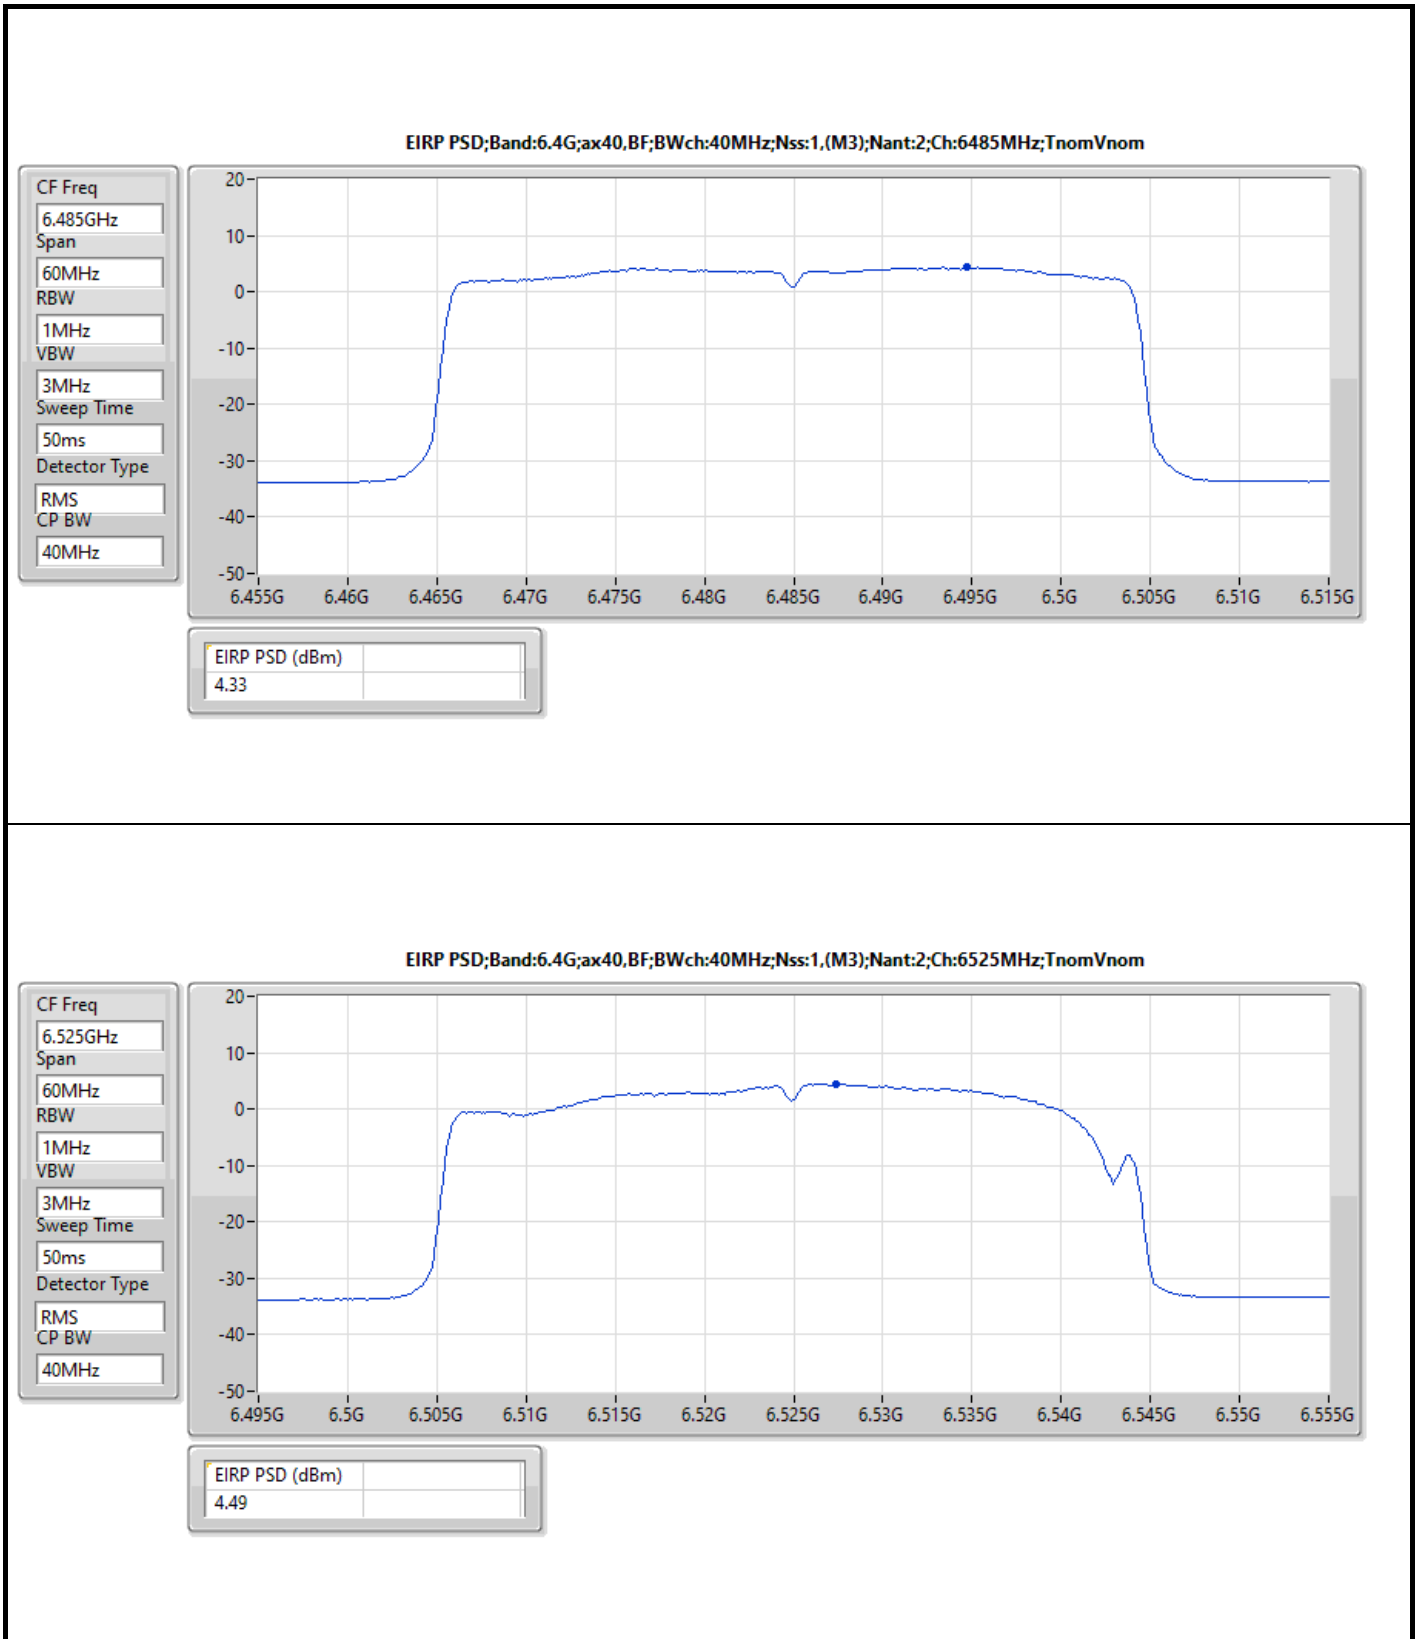

The test result used radiated measurement.

**Summary**

Mode	EIRP PD (dBm/RBW)
5.925-6.425GHz	-
802.11ax HEW20_Nss1,(MCS0)_4TX	4.74
802.11ax HEW40_Nss1,(MCS0)_4TX	4.95
802.11ax HEW80_Nss1,(MCS0)_4TX	4.68
802.11ax HEW160_Nss1,(MCS0)_4TX	4.90
6.425-6.525GHz	-
802.11ax HEW20_Nss1,(MCS0)_4TX	4.89
802.11ax HEW40_Nss1,(MCS0)_4TX	4.97
802.11ax HEW80_Nss1,(MCS0)_4TX	4.72
802.11ax HEW160_Nss1,(MCS0)_4TX	4.63
6.525-6.875GHz	-
802.11ax HEW20_Nss1,(MCS0)_4TX	4.98
802.11ax HEW40_Nss1,(MCS0)_4TX	4.84
802.11ax HEW80_Nss1,(MCS0)_4TX	4.86
802.11ax HEW160_Nss1,(MCS0)_4TX	4.81
6.875-7.125GHz	-
802.11ax HEW20_Nss1,(MCS0)_4TX	4.90
802.11ax HEW40_Nss1,(MCS0)_4TX	4.90
802.11ax HEW80_Nss1,(MCS0)_4TX	4.56
802.11ax HEW160_Nss1,(MCS0)_4TX	4.70