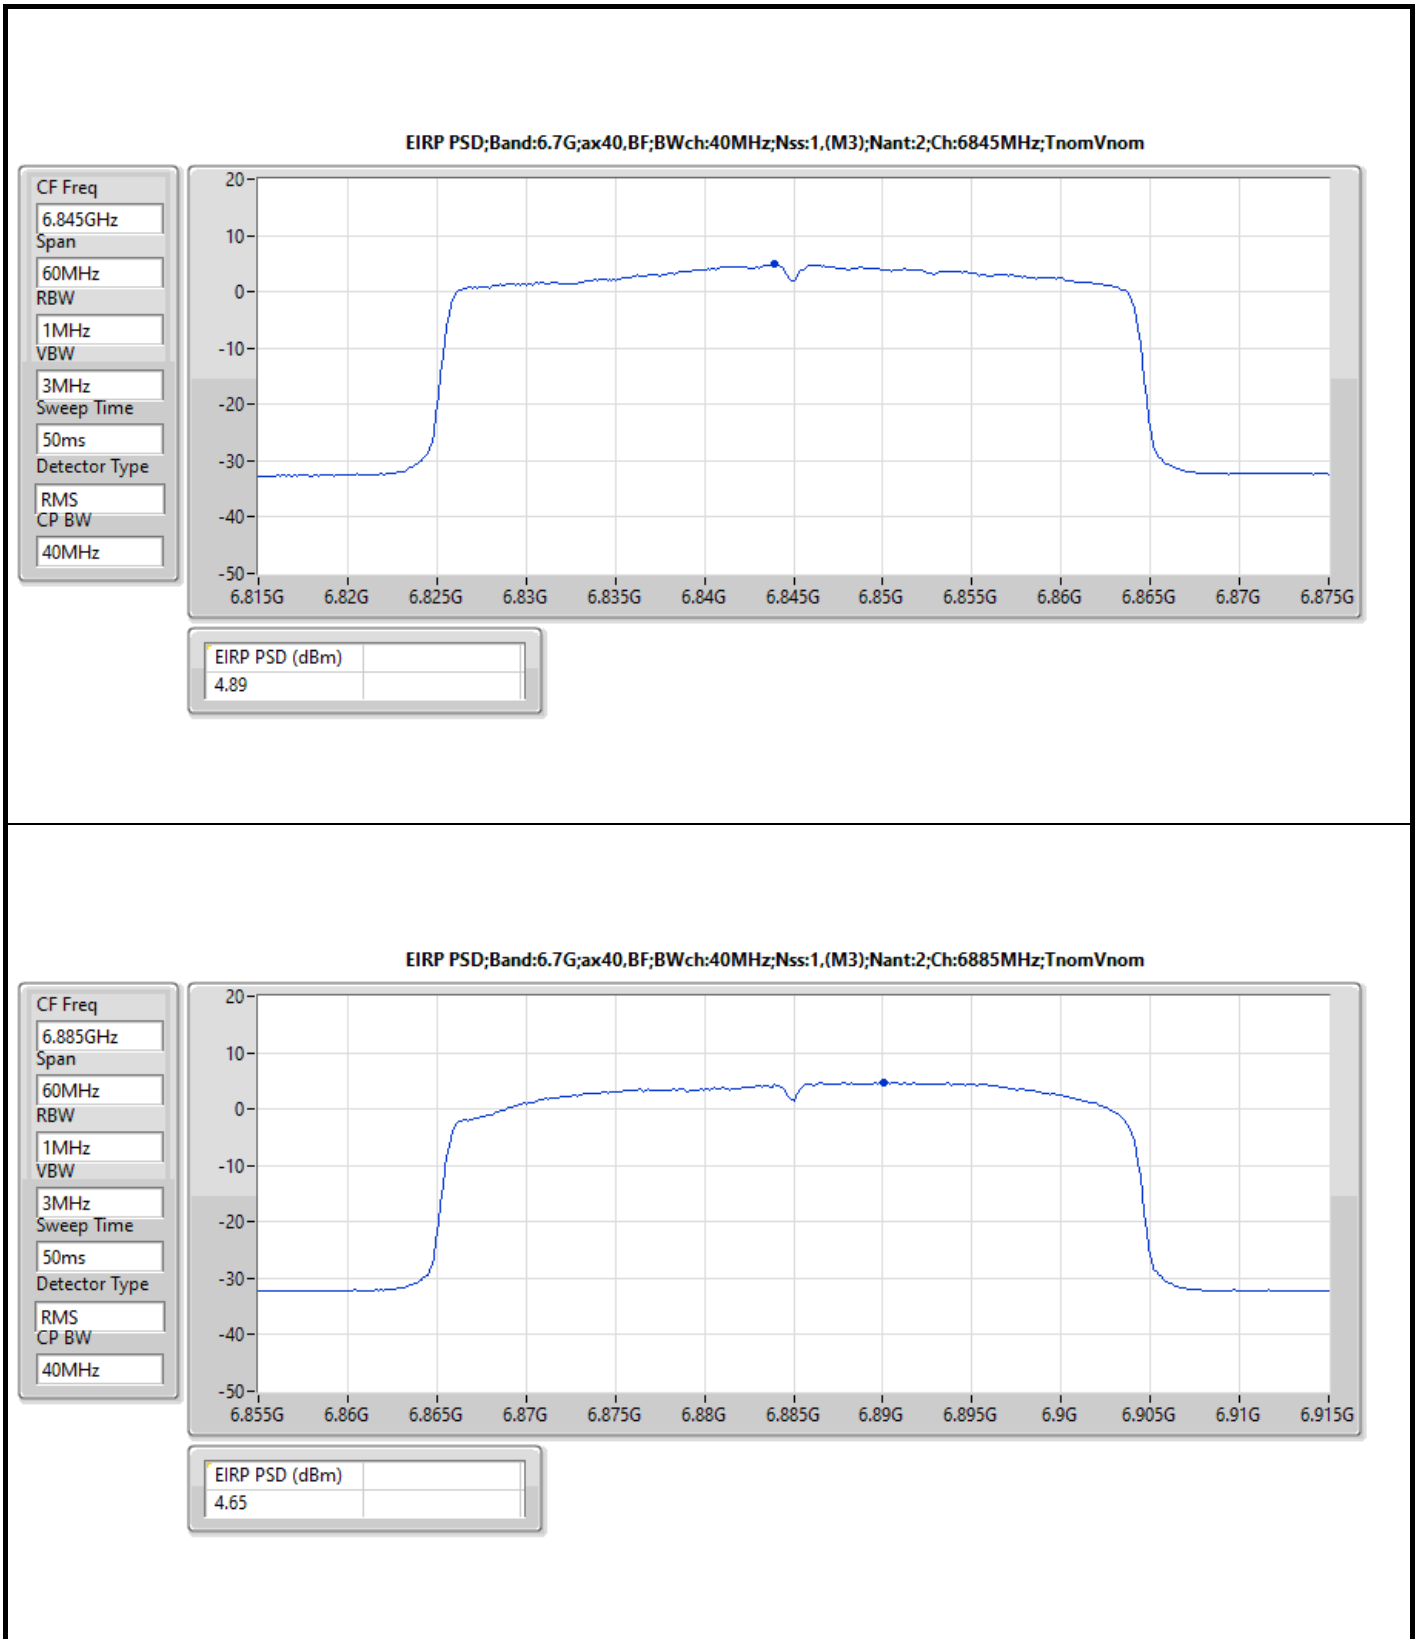

The test result used radiated measurement.

**Summary**

Mode	EIRP PD (dBm/RBW)
5.925-6.425GHz	-
802.11ax HEW20_Nss1,(MCS0)_4TX	4.74
802.11ax HEW40_Nss1,(MCS0)_4TX	4.95
802.11ax HEW80_Nss1,(MCS0)_4TX	4.68
802.11ax HEW160_Nss1,(MCS0)_4TX	4.90
6.425-6.525GHz	-
802.11ax HEW20_Nss1,(MCS0)_4TX	4.89
802.11ax HEW40_Nss1,(MCS0)_4TX	4.97
802.11ax HEW80_Nss1,(MCS0)_4TX	4.72
802.11ax HEW160_Nss1,(MCS0)_4TX	4.63
6.525-6.875GHz	-
802.11ax HEW20_Nss1,(MCS0)_4TX	4.98
802.11ax HEW40_Nss1,(MCS0)_4TX	4.84
802.11ax HEW80_Nss1,(MCS0)_4TX	4.86
802.11ax HEW160_Nss1,(MCS0)_4TX	4.81
6.875-7.125GHz	-
802.11ax HEW20_Nss1,(MCS0)_4TX	4.90
802.11ax HEW40_Nss1,(MCS0)_4TX	4.90
802.11ax HEW80_Nss1,(MCS0)_4TX	4.56
802.11ax HEW160_Nss1,(MCS0)_4TX	4.70