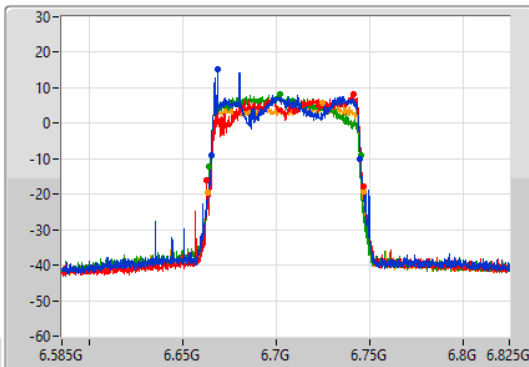

802.11ax HEW80-BF\_Nss1,(MCS3)\_4TX

EBW

6625MHz

09/12/2021

CF  
6.625GHz  
Span  
240MHz  
RBW  
1MHz  
VBW  
3MHz  
Sweep Time  
100ms  
Detector Type  
Peak

CF  
6.625GHz  
Span  
240MHz  
RBW  
2MHz  
VBW  
10MHz  
Sweep Time  
100ms  
Detector Type  
Peak

Port 1  
Port 2  
Port 3  
Port 4

26dB(Hz)	Fl-26dB(Hz)	Fh-26dB(Hz)	OBW(Hz)	Fl-OBW(Hz)	Fh-OBW(Hz)	Limit(Hz)	Port
79.2M	6.58528G	6.66448G	75.562M	6.587339G	6.662901G	Inf	1
80.88M	6.58456G	6.66544G	75.322M	6.586619G	6.661942G	Inf	2
82.32M	6.58384G	6.66616G	77.241M	6.586379G	6.663621G	Inf	3
82.8M	6.58336G	6.66616G	77.961M	6.5859G	6.663861G	Inf	4

802.11ax HEW80-BF\_Nss1,(MCS3)\_4TX

EBW

6705MHz

09/12/2021

CF  
6.705GHz  
Span  
240MHz  
RBW  
1MHz  
VBW  
3MHz  
Sweep Time  
100ms  
Detector Type  
Peak

CF  
6.705GHz  
Span  
240MHz  
RBW  
2MHz  
VBW  
10MHz  
Sweep Time  
100ms  
Detector Type  
Peak