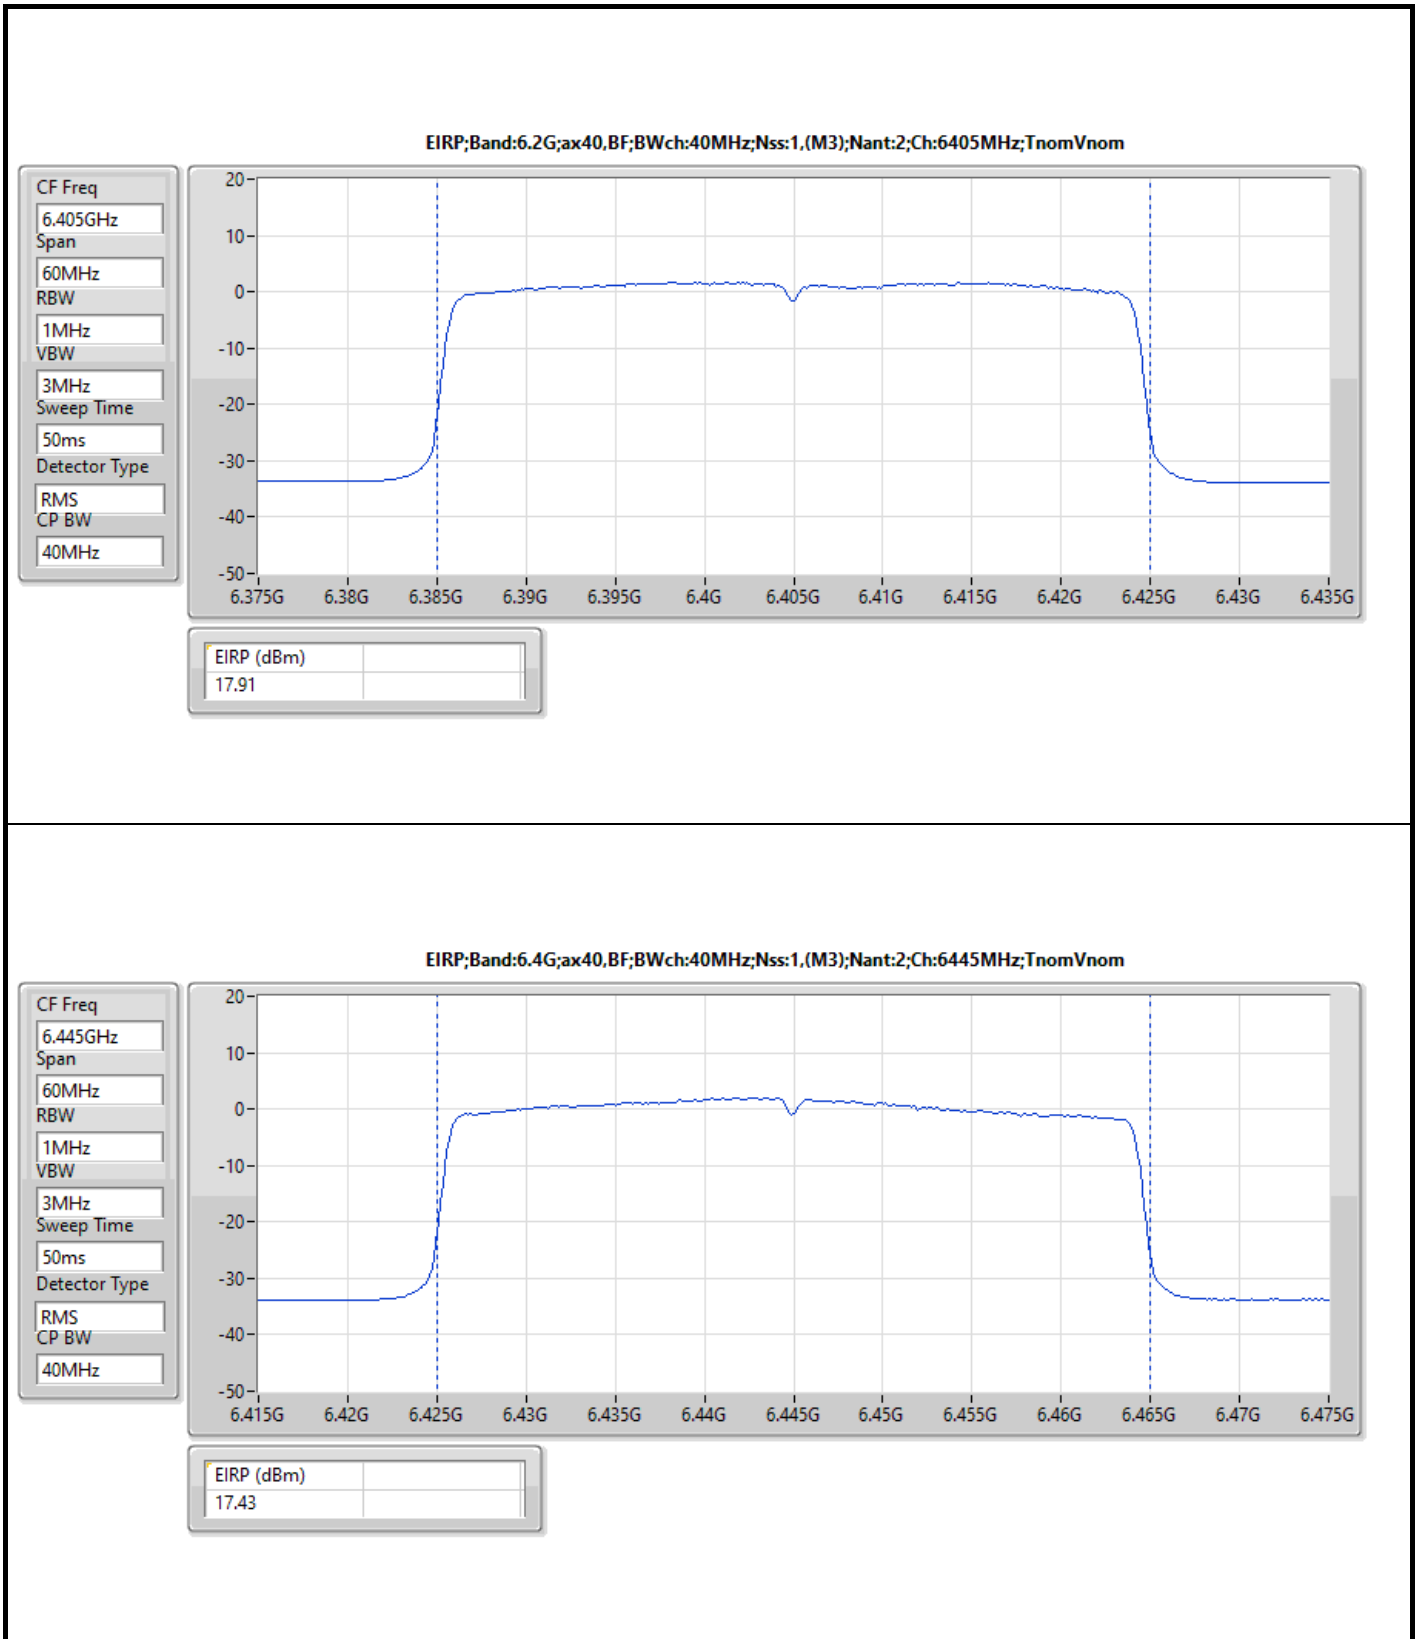

DG = Directional Gain  
The test result used radiated measurement.

Summary

Mode	EIRP (dBm)	EIRP (W)
5.925-6.425GHz	-	-
802.11ax HEW20_Nss1,(MCS0)_4TX	14.29	0.02685
802.11ax HEW40_Nss1,(MCS0)_4TX	17.22	0.05272
802.11ax HEW80_Nss1,(MCS0)_4TX	19.76	0.09462
802.11ax HEW160_Nss1,(MCS0)_4TX	23.54	0.22594
6.425-6.525GHz	-	-
802.11ax HEW20_Nss1,(MCS0)_4TX	13.65	0.02317
802.11ax HEW40_Nss1,(MCS0)_4TX	17.03	0.05047
802.11ax HEW80_Nss1,(MCS0)_4TX	19.68	0.09290
802.11ax HEW160_Nss1,(MCS0)_4TX	22.31	0.17022
6.525-6.875GHz	-	-
802.11ax HEW20_Nss1,(MCS0)_4TX	14.03	0.02529
802.11ax HEW40_Nss1,(MCS0)_4TX	16.73	0.04710
802.11ax HEW80_Nss1,(MCS0)_4TX	20.07	0.10162
802.11ax HEW160_Nss1,(MCS0)_4TX	22.10	0.16218
6.875-7.125GHz	-	-
802.11ax HEW20_Nss1,(MCS0)_4TX	14.96	0.03133
802.11ax HEW40_Nss1,(MCS0)_4TX	17.41	0.05508
802.11ax HEW80_Nss1,(MCS0)_4TX	19.11	0.08147
802.11ax HEW160_Nss1,(MCS0)_4TX	22.85	0.19275