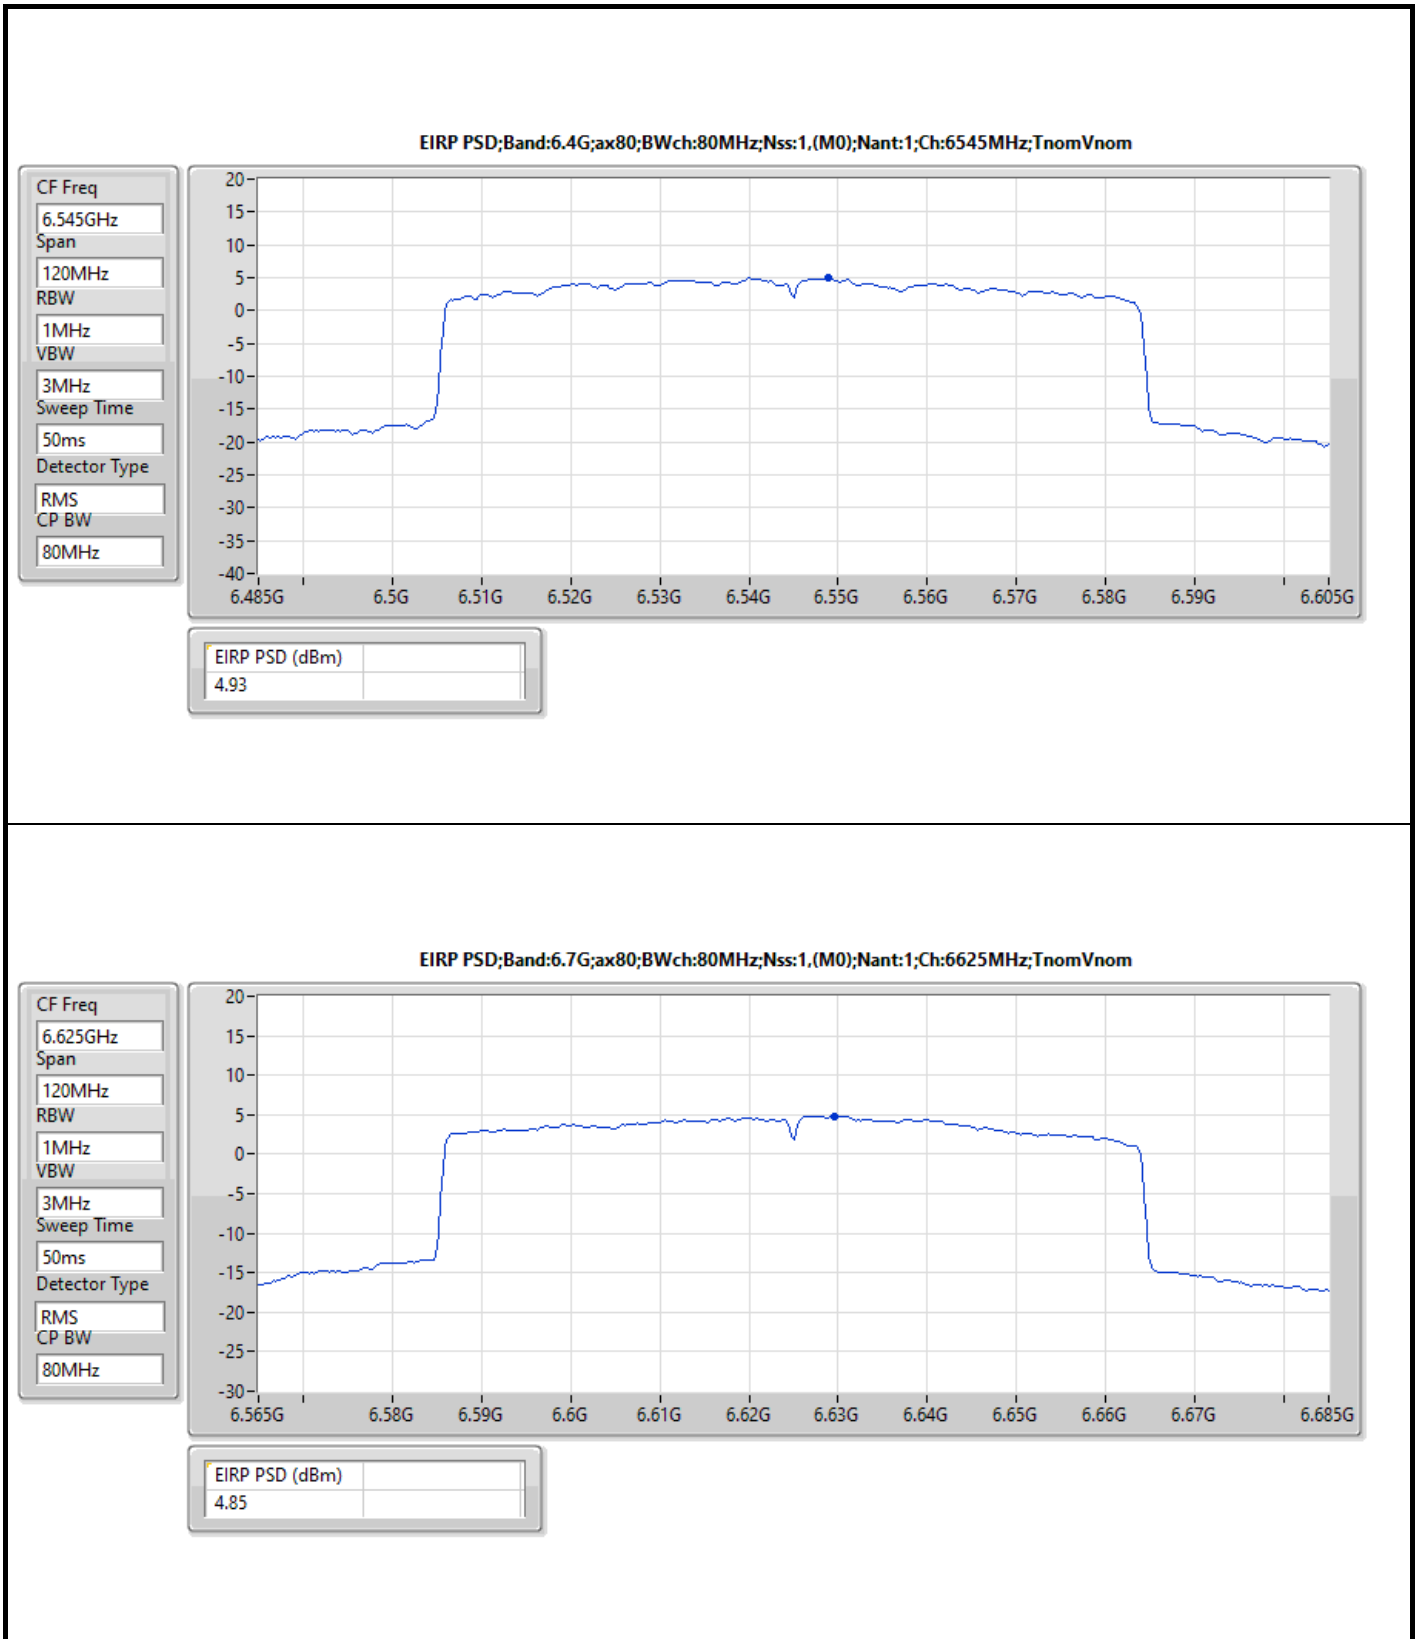

The test result used radiated measurement.

**Summary**

Mode	EIRP PD (dBm/RBW)
5.925-6.425GHz	-
802.11ax HEW20_Nss1,(MCS0)_2TX	4.98
802.11ax HEW40_Nss1,(MCS0)_2TX	4.93
802.11ax HEW80_Nss1,(MCS0)_2TX	4.64
802.11ax HEW160_Nss1,(MCS0)_2TX	4.77
6.425-6.525GHz	-
802.11ax HEW20_Nss1,(MCS0)_2TX	4.71
802.11ax HEW40_Nss1,(MCS0)_2TX	4.70
802.11ax HEW80_Nss1,(MCS0)_2TX	4.76
802.11ax HEW160_Nss1,(MCS0)_2TX	4.88
6.525-6.875GHz	-
802.11ax HEW20_Nss1,(MCS0)_2TX	4.93
802.11ax HEW40_Nss1,(MCS0)_2TX	4.86
802.11ax HEW80_Nss1,(MCS0)_2TX	4.81
802.11ax HEW160_Nss1,(MCS0)_2TX	4.92
6.875-7.125GHz	-
802.11ax HEW20_Nss1,(MCS0)_2TX	4.89
802.11ax HEW40_Nss1,(MCS0)_2TX	4.79
802.11ax HEW80_Nss1,(MCS0)_2TX	4.70
802.11ax HEW160_Nss1,(MCS0)_2TX	4.75