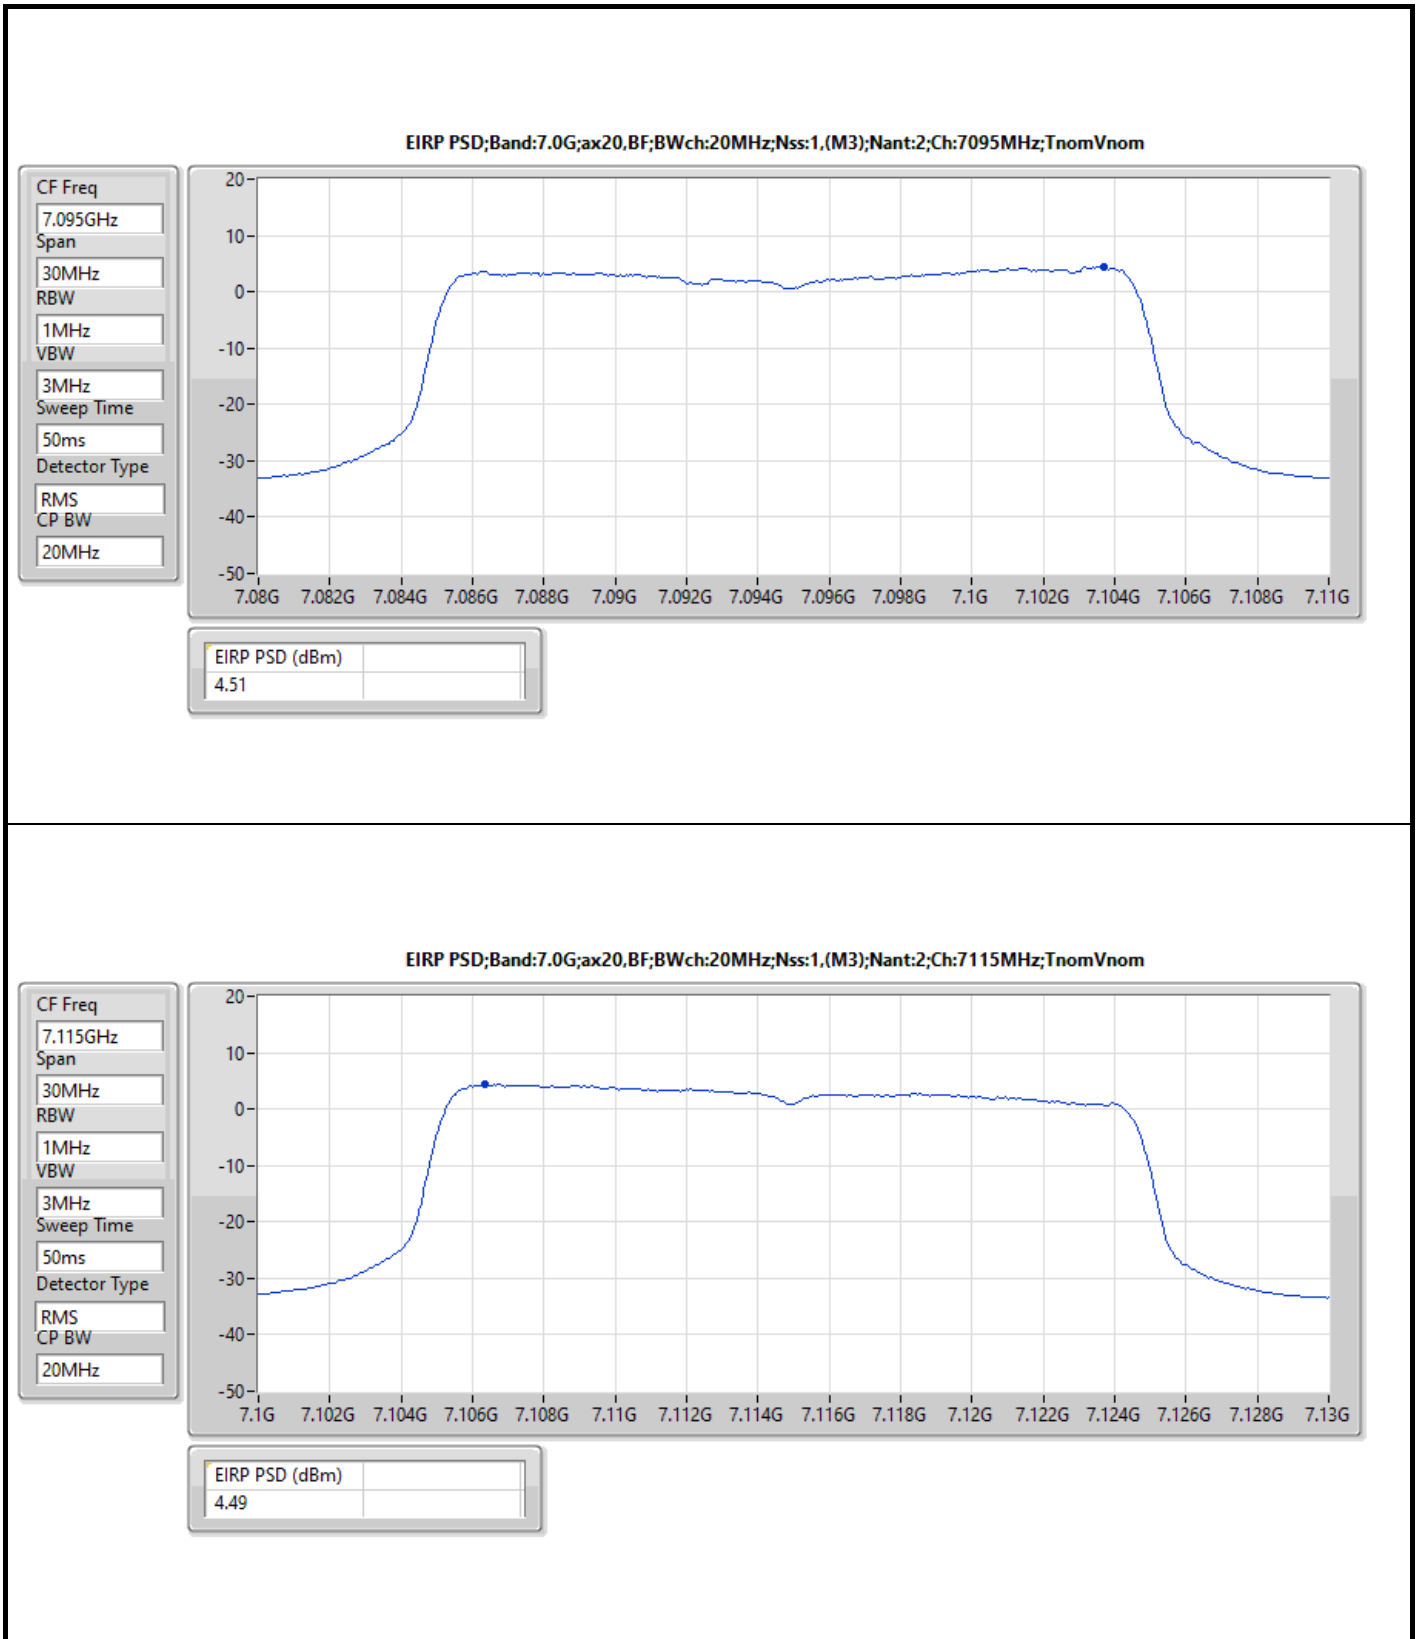

The test result used radiated measurement.

**Summary**

Mode	EIRP PD (dBm/RBW)
5.925-6.425GHz	-
802.11ax HEW20_Nss1,(MCS0)_4TX	4.74
802.11ax HEW40_Nss1,(MCS0)_4TX	4.95
802.11ax HEW80_Nss1,(MCS0)_4TX	4.68
802.11ax HEW160_Nss1,(MCS0)_4TX	4.90
6.425-6.525GHz	-
802.11ax HEW20_Nss1,(MCS0)_4TX	4.89
802.11ax HEW40_Nss1,(MCS0)_4TX	4.97
802.11ax HEW80_Nss1,(MCS0)_4TX	4.72
802.11ax HEW160_Nss1,(MCS0)_4TX	4.63
6.525-6.875GHz	-
802.11ax HEW20_Nss1,(MCS0)_4TX	4.98
802.11ax HEW40_Nss1,(MCS0)_4TX	4.84
802.11ax HEW80_Nss1,(MCS0)_4TX	4.86
802.11ax HEW160_Nss1,(MCS0)_4TX	4.81
6.875-7.125GHz	-
802.11ax HEW20_Nss1,(MCS0)_4TX	4.90
802.11ax HEW40_Nss1,(MCS0)_4TX	4.90
802.11ax HEW80_Nss1,(MCS0)_4TX	4.56
802.11ax HEW160_Nss1,(MCS0)_4TX	4.70