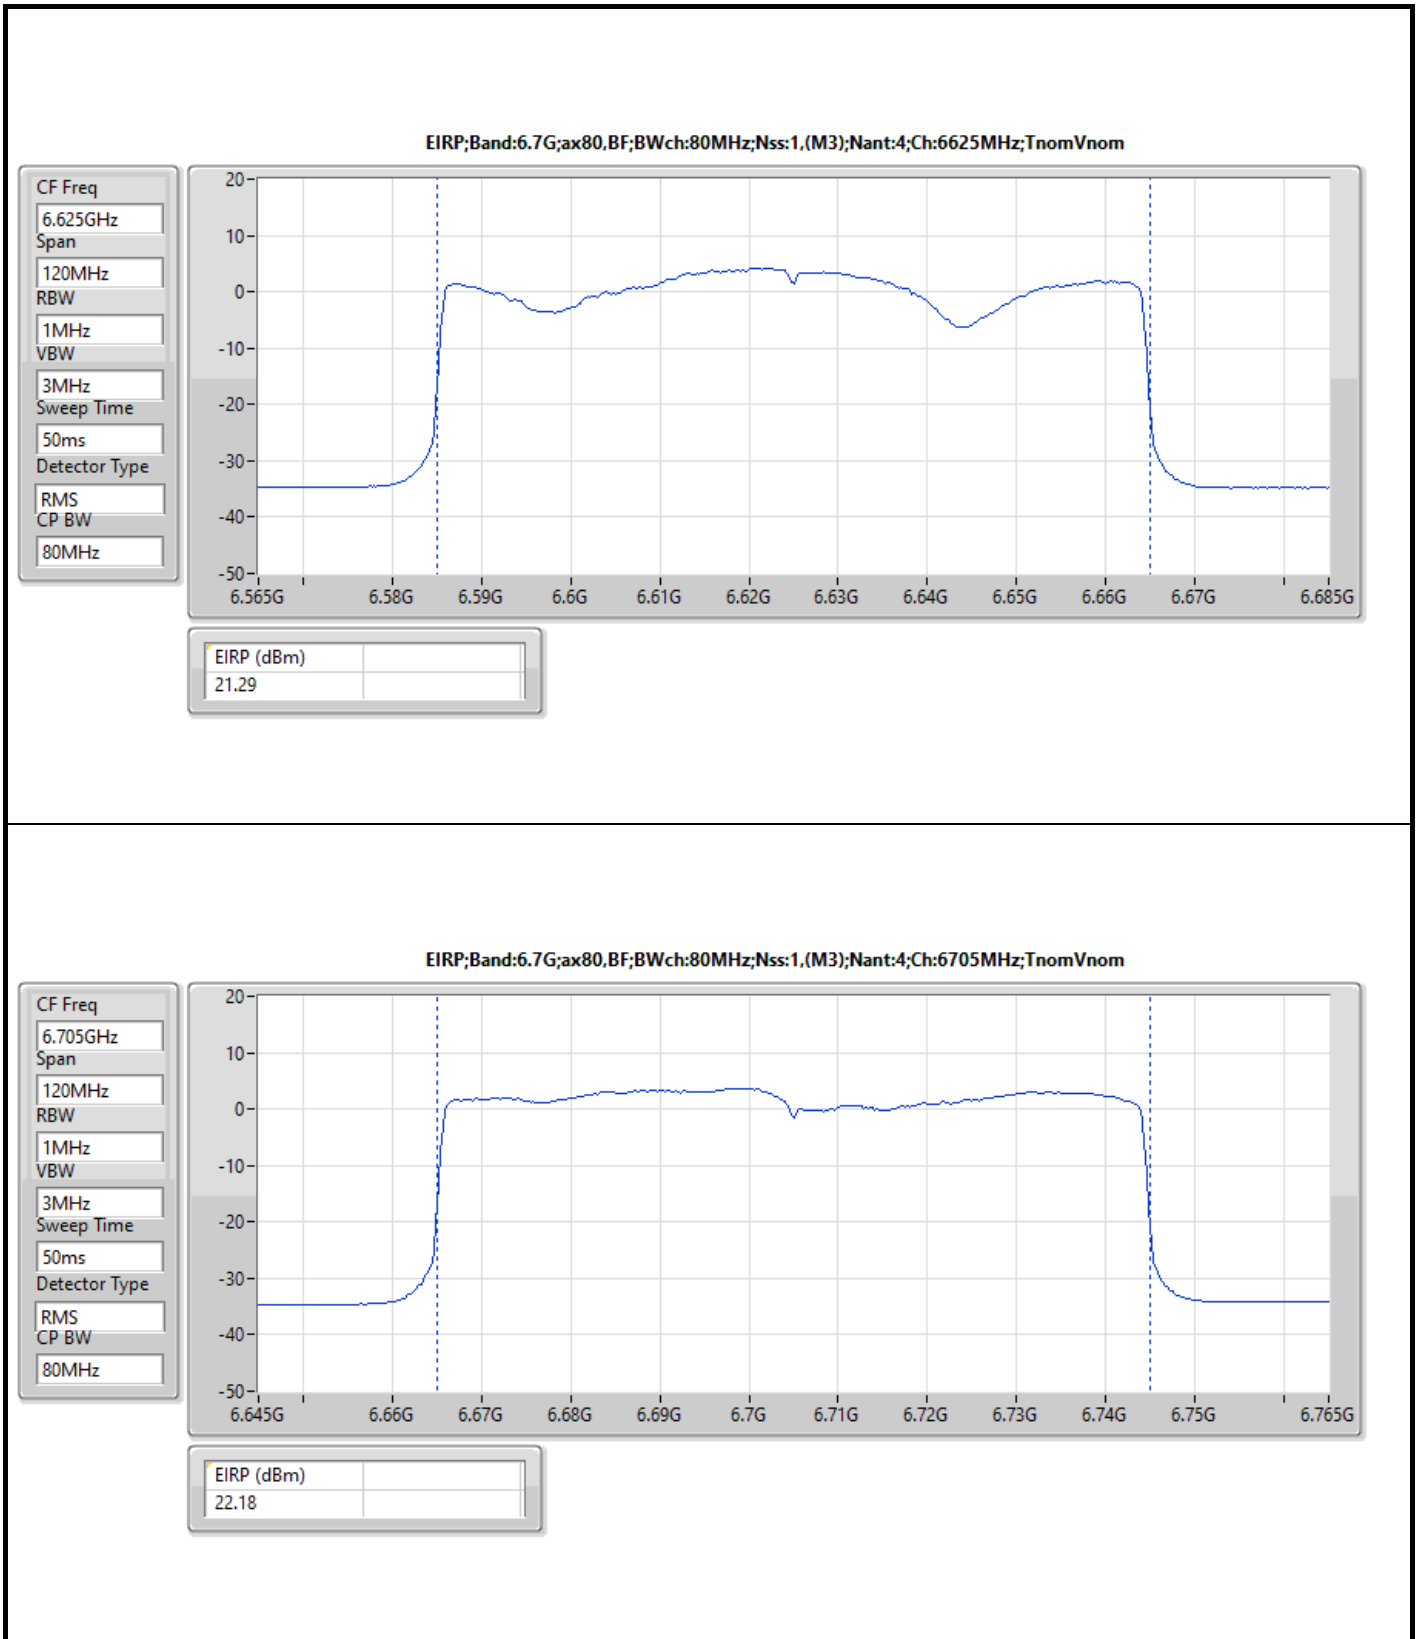

DG = Directional Gain  
The test result used radiated measurement.

**Summary**

Mode	EIRP PD (dBm/RBW)
5.925-6.425GHz	-
802.11ax HEW20_Nss1,(MCS0)_1TX	4.91
802.11ax HEW40_Nss1,(MCS0)_1TX	4.96
802.11ax HEW80_Nss1,(MCS0)_1TX	4.79
802.11ax HEW160_Nss1,(MCS0)_1TX	4.29
6.425-6.525GHz	-
802.11ax HEW20_Nss1,(MCS0)_1TX	4.98
802.11ax HEW40_Nss1,(MCS0)_1TX	4.87
802.11ax HEW80_Nss1,(MCS0)_1TX	4.93
802.11ax HEW160_Nss1,(MCS0)_1TX	3.83
6.525-6.875GHz	-
802.11ax HEW20_Nss1,(MCS0)_1TX	4.99
802.11ax HEW40_Nss1,(MCS0)_1TX	4.85
802.11ax HEW80_Nss1,(MCS0)_1TX	4.90
802.11ax HEW160_Nss1,(MCS0)_1TX	3.56
6.875-7.125GHz	-
802.11ax HEW20_Nss1,(MCS0)_1TX	4.93
802.11ax HEW40_Nss1,(MCS0)_1TX	4.96
802.11ax HEW80_Nss1,(MCS0)_1TX	4.85
802.11ax HEW160_Nss1,(MCS0)_1TX	-1.27