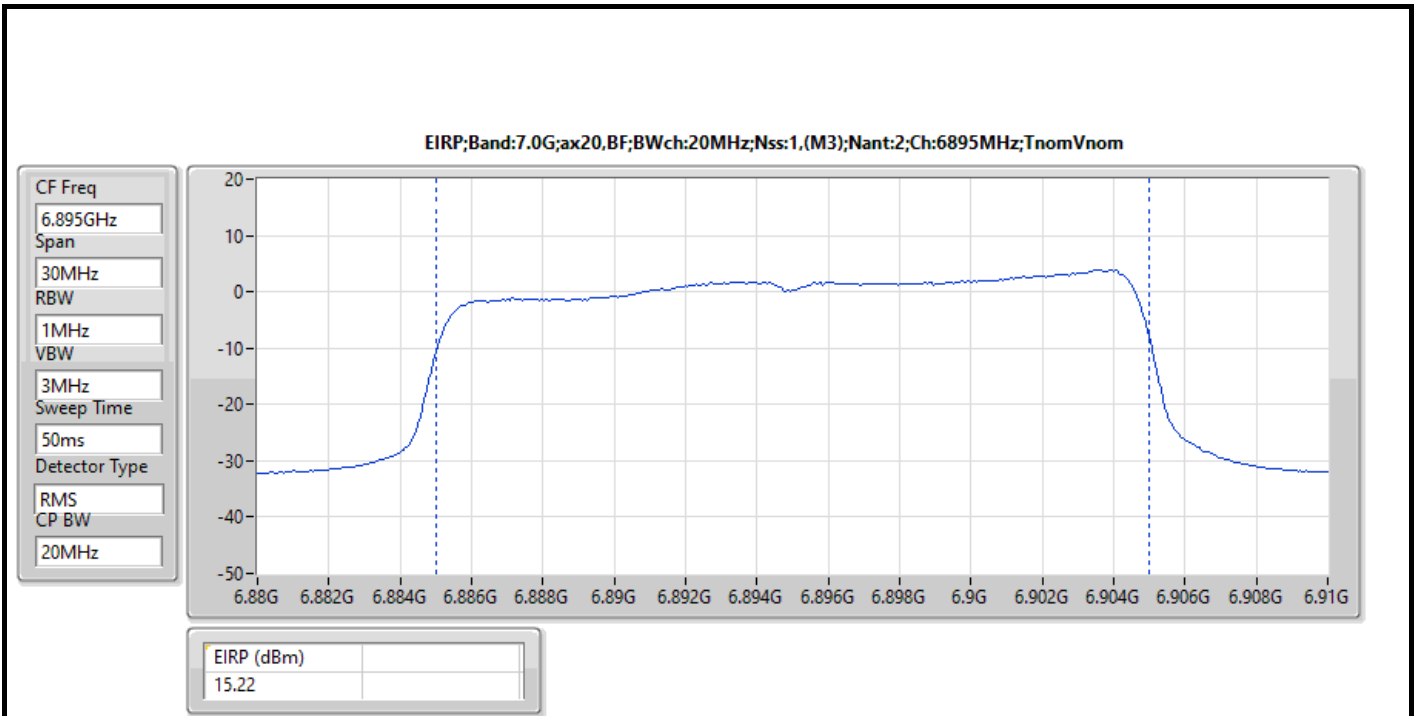

DG = Directional Gain  
The test result used radiated measurement.

Summary

Mode	EIRP (dBm)	EIRP (W)
5.925-6.425GHz	-	-
802.11ax HEW20_Nss1,(MCS0)_4TX	14.29	0.02685
802.11ax HEW40_Nss1,(MCS0)_4TX	17.22	0.05272
802.11ax HEW80_Nss1,(MCS0)_4TX	19.76	0.09462
802.11ax HEW160_Nss1,(MCS0)_4TX	23.54	0.22594
6.425-6.525GHz	-	-
802.11ax HEW20_Nss1,(MCS0)_4TX	13.65	0.02317
802.11ax HEW40_Nss1,(MCS0)_4TX	17.03	0.05047
802.11ax HEW80_Nss1,(MCS0)_4TX	19.68	0.09290
802.11ax HEW160_Nss1,(MCS0)_4TX	22.31	0.17022
6.525-6.875GHz	-	-
802.11ax HEW20_Nss1,(MCS0)_4TX	14.03	0.02529
802.11ax HEW40_Nss1,(MCS0)_4TX	16.73	0.04710
802.11ax HEW80_Nss1,(MCS0)_4TX	20.07	0.10162
802.11ax HEW160_Nss1,(MCS0)_4TX	22.10	0.16218
6.875-7.125GHz	-	-
802.11ax HEW20_Nss1,(MCS0)_4TX	14.96	0.03133
802.11ax HEW40_Nss1,(MCS0)_4TX	17.41	0.05508
802.11ax HEW80_Nss1,(MCS0)_4TX	19.11	0.08147
802.11ax HEW160_Nss1,(MCS0)_4TX	22.85	0.19275