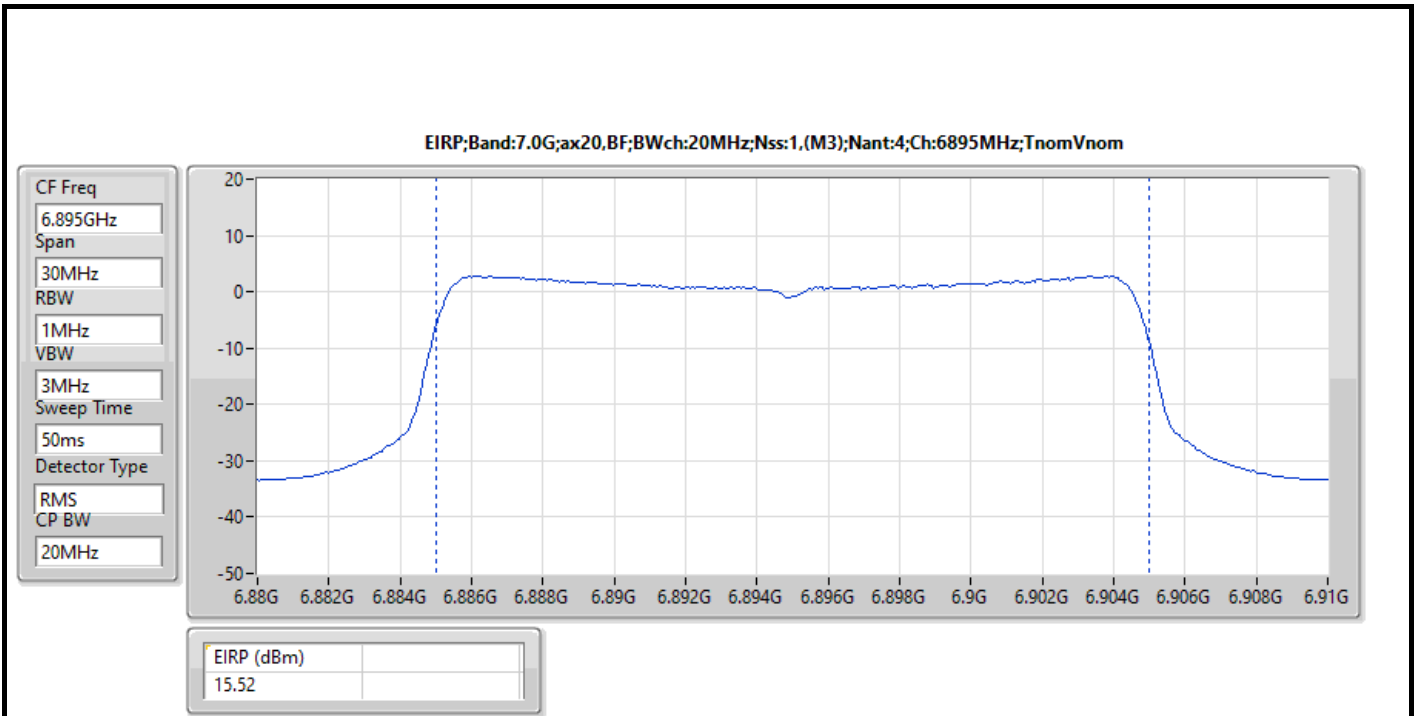

DG = Directional Gain  
The test result used radiated measurement.

**Summary**

Mode	EIRP PD (dBm/RBW)
5.925-6.425GHz	-
802.11ax HEW20_Nss1,(MCS0)_1TX	4.91
802.11ax HEW40_Nss1,(MCS0)_1TX	4.96
802.11ax HEW80_Nss1,(MCS0)_1TX	4.79
802.11ax HEW160_Nss1,(MCS0)_1TX	4.29
6.425-6.525GHz	-
802.11ax HEW20_Nss1,(MCS0)_1TX	4.98
802.11ax HEW40_Nss1,(MCS0)_1TX	4.87
802.11ax HEW80_Nss1,(MCS0)_1TX	4.93
802.11ax HEW160_Nss1,(MCS0)_1TX	3.83
6.525-6.875GHz	-
802.11ax HEW20_Nss1,(MCS0)_1TX	4.99
802.11ax HEW40_Nss1,(MCS0)_1TX	4.85
802.11ax HEW80_Nss1,(MCS0)_1TX	4.90
802.11ax HEW160_Nss1,(MCS0)_1TX	3.56
6.875-7.125GHz	-
802.11ax HEW20_Nss1,(MCS0)_1TX	4.93
802.11ax HEW40_Nss1,(MCS0)_1TX	4.96
802.11ax HEW80_Nss1,(MCS0)_1TX	4.85
802.11ax HEW160_Nss1,(MCS0)_1TX	-1.27