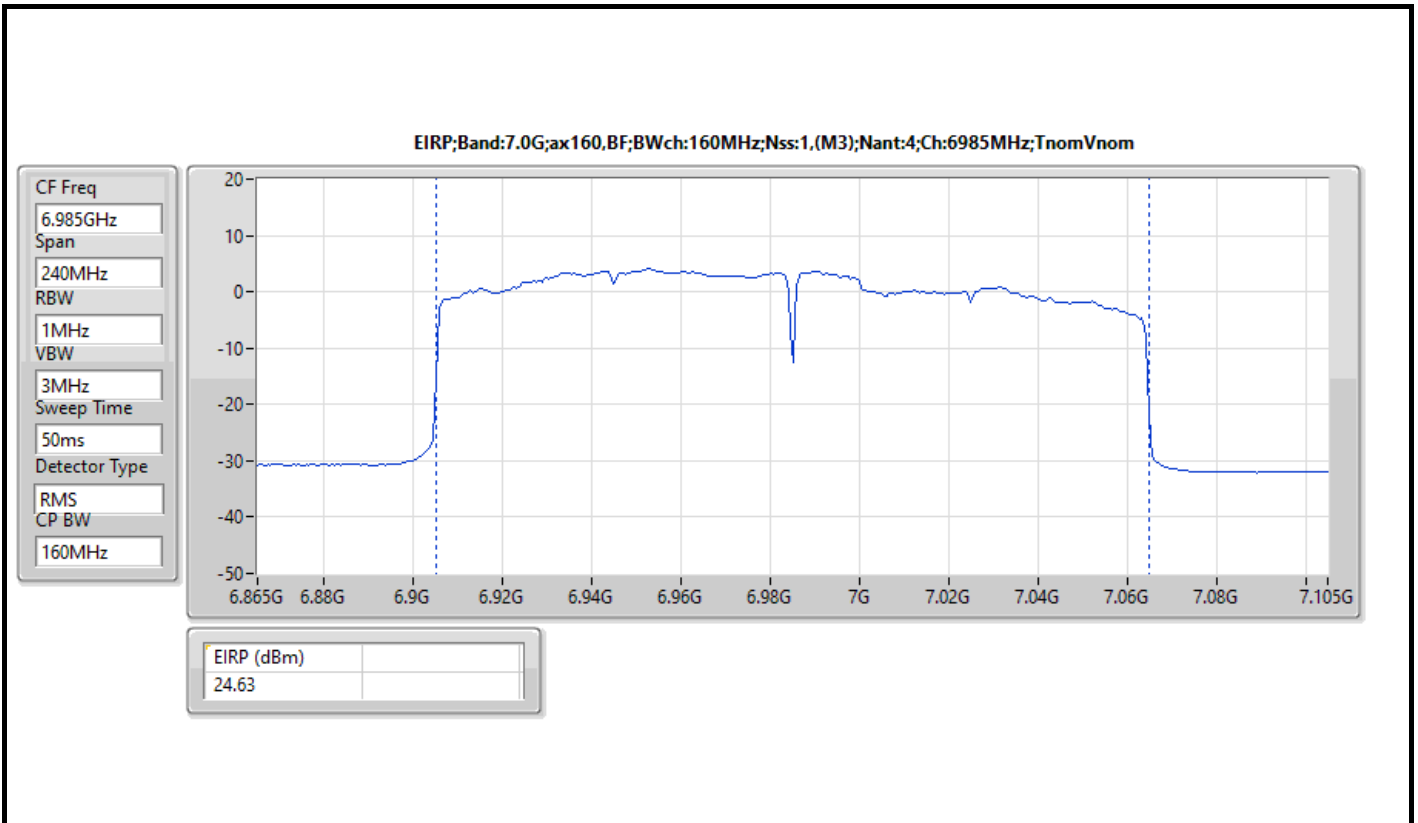

DG = Directional Gain  
The test result used radiated measurement.

**Summary**

Mode	EIRP PD (dBm/RBW)
5.925-6.425GHz	-
802.11ax HEW20_Nss1,(MCS0)_1TX	4.91
802.11ax HEW40_Nss1,(MCS0)_1TX	4.96
802.11ax HEW80_Nss1,(MCS0)_1TX	4.79
802.11ax HEW160_Nss1,(MCS0)_1TX	4.29
6.425-6.525GHz	-
802.11ax HEW20_Nss1,(MCS0)_1TX	4.98
802.11ax HEW40_Nss1,(MCS0)_1TX	4.87
802.11ax HEW80_Nss1,(MCS0)_1TX	4.93
802.11ax HEW160_Nss1,(MCS0)_1TX	3.83
6.525-6.875GHz	-
802.11ax HEW20_Nss1,(MCS0)_1TX	4.99
802.11ax HEW40_Nss1,(MCS0)_1TX	4.85
802.11ax HEW80_Nss1,(MCS0)_1TX	4.90
802.11ax HEW160_Nss1,(MCS0)_1TX	3.56
6.875-7.125GHz	-
802.11ax HEW20_Nss1,(MCS0)_1TX	4.93
802.11ax HEW40_Nss1,(MCS0)_1TX	4.96
802.11ax HEW80_Nss1,(MCS0)_1TX	4.85
802.11ax HEW160_Nss1,(MCS0)_1TX	-1.27