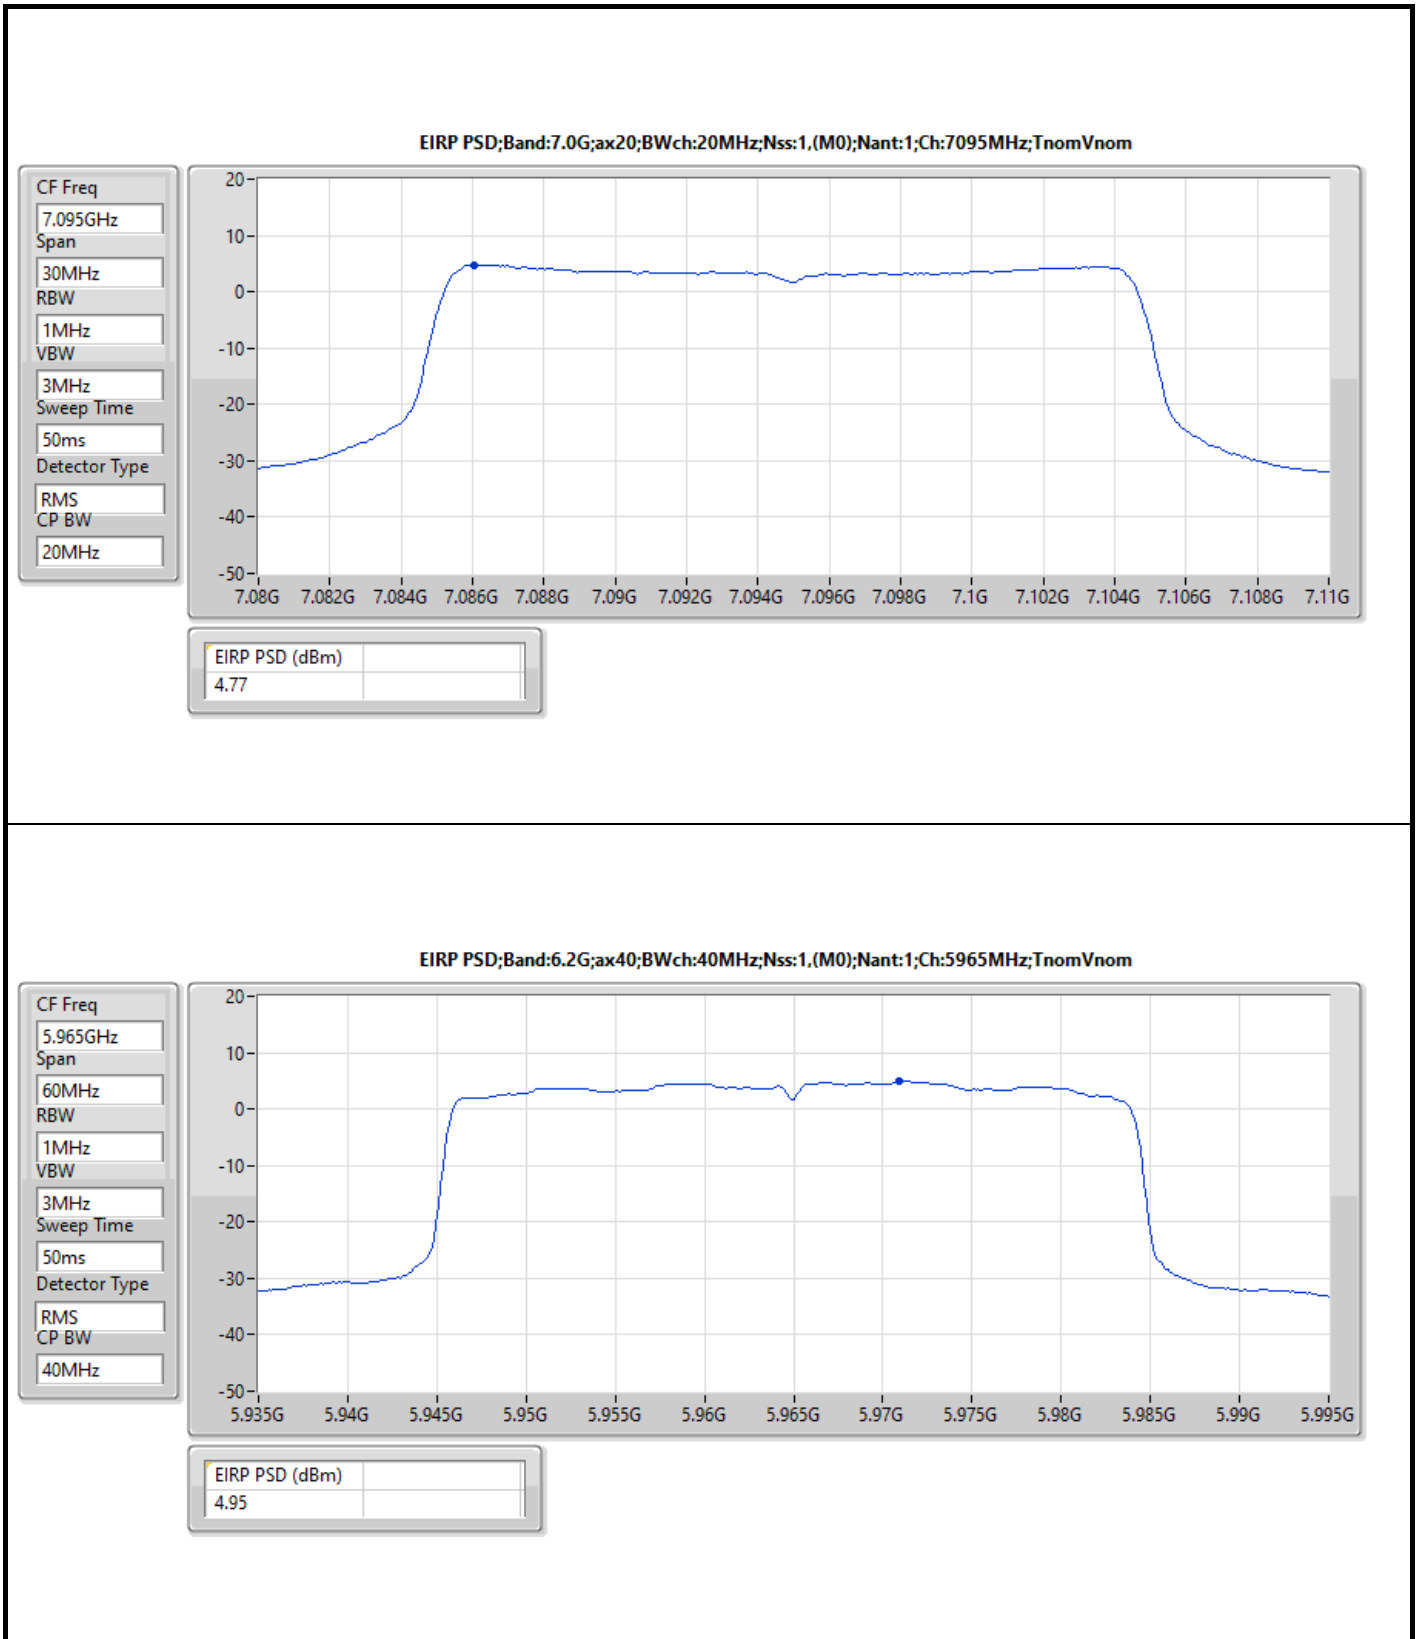

The test result used radiated measurement.

**Summary**

Mode	EIRP PD (dBm/RBW)
5.925-6.425GHz	-
802.11ax HEW20_Nss1,(MCS0)_2TX	4.98
802.11ax HEW40_Nss1,(MCS0)_2TX	4.93
802.11ax HEW80_Nss1,(MCS0)_2TX	4.64
802.11ax HEW160_Nss1,(MCS0)_2TX	4.77
6.425-6.525GHz	-
802.11ax HEW20_Nss1,(MCS0)_2TX	4.71
802.11ax HEW40_Nss1,(MCS0)_2TX	4.70
802.11ax HEW80_Nss1,(MCS0)_2TX	4.76
802.11ax HEW160_Nss1,(MCS0)_2TX	4.88
6.525-6.875GHz	-
802.11ax HEW20_Nss1,(MCS0)_2TX	4.93
802.11ax HEW40_Nss1,(MCS0)_2TX	4.86
802.11ax HEW80_Nss1,(MCS0)_2TX	4.81
802.11ax HEW160_Nss1,(MCS0)_2TX	4.92
6.875-7.125GHz	-
802.11ax HEW20_Nss1,(MCS0)_2TX	4.89
802.11ax HEW40_Nss1,(MCS0)_2TX	4.79
802.11ax HEW80_Nss1,(MCS0)_2TX	4.70
802.11ax HEW160_Nss1,(MCS0)_2TX	4.75