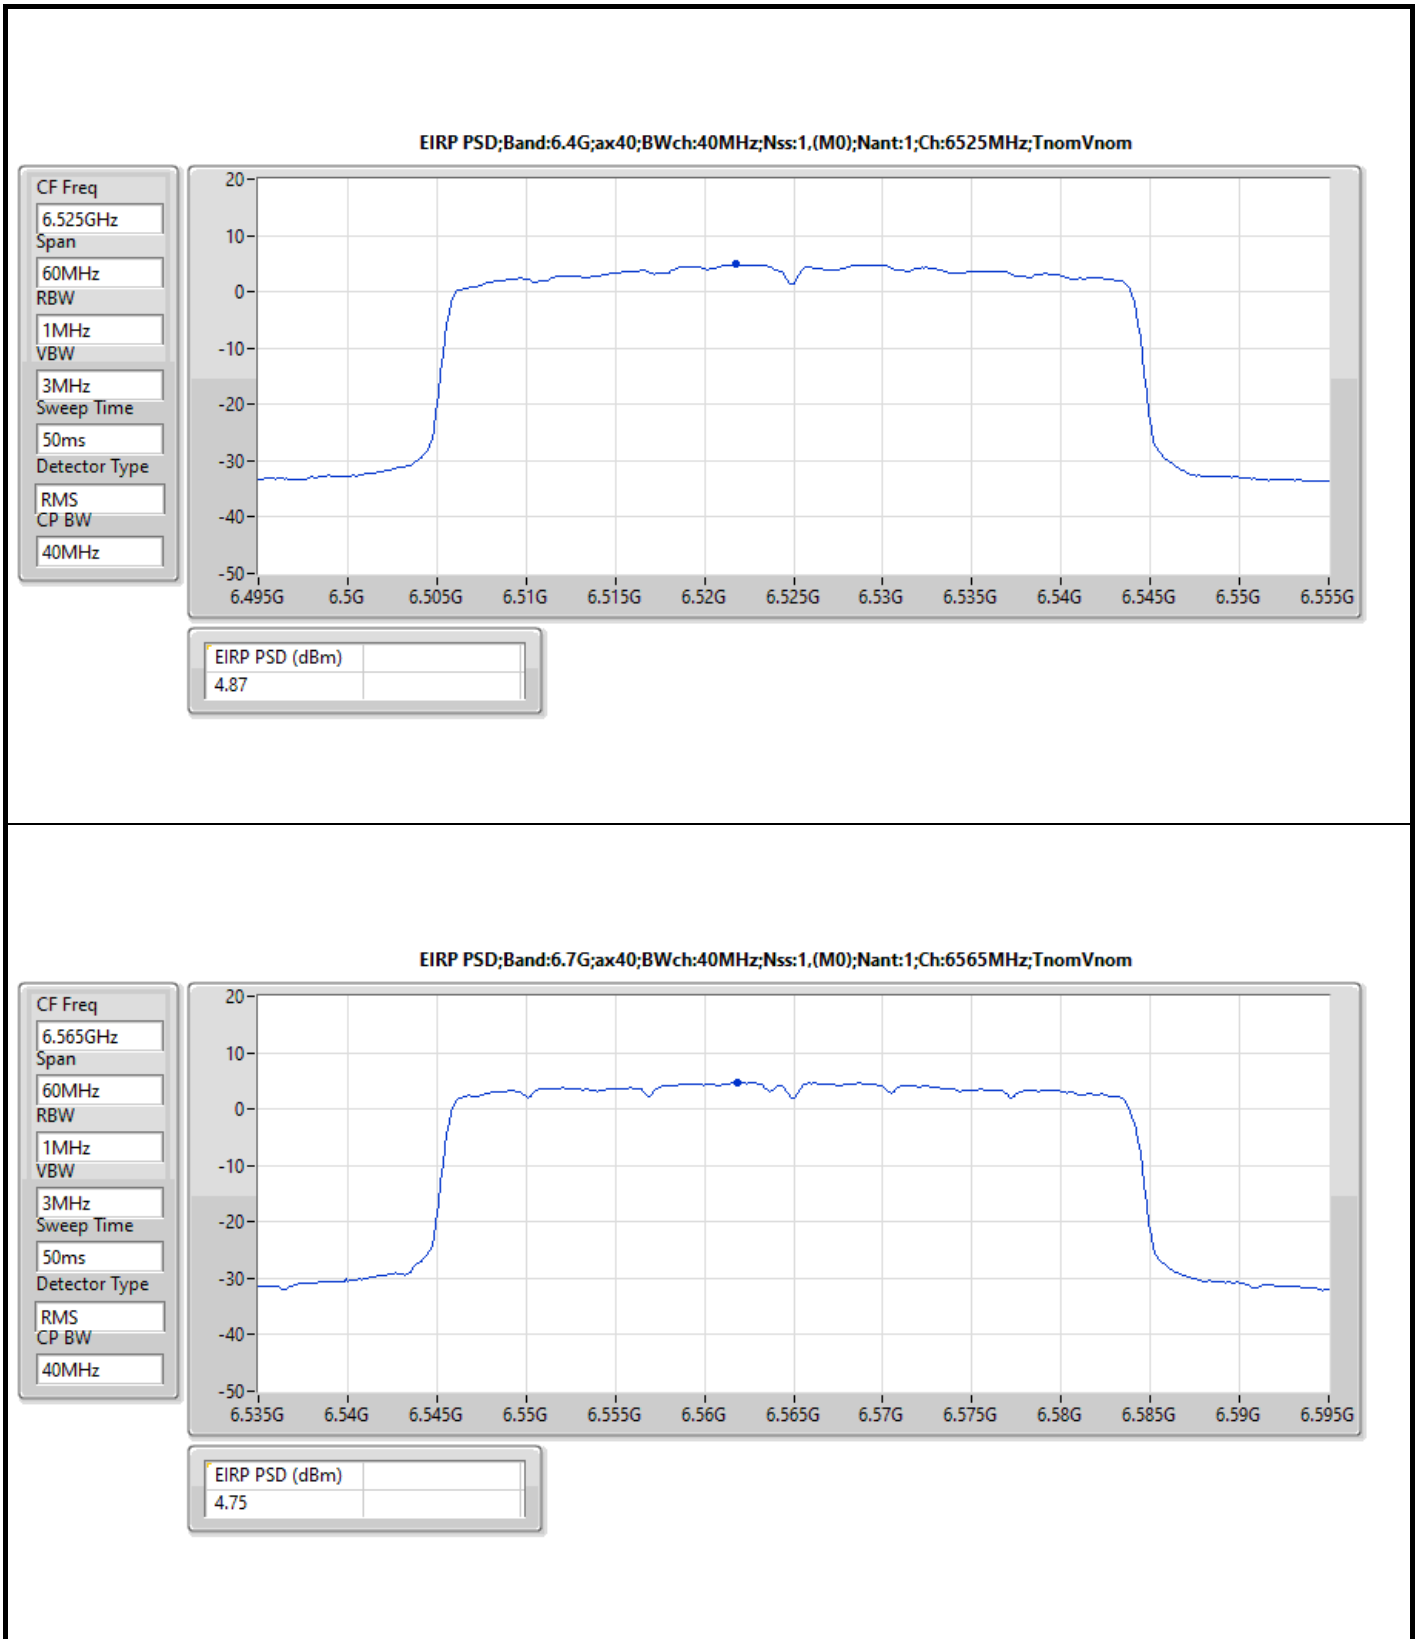

The test result used radiated measurement.

**Summary**

Mode	EIRP PD (dBm/RBW)
5.925-6.425GHz	-
802.11ax HEW20_Nss1,(MCS0)_2TX	4.98
802.11ax HEW40_Nss1,(MCS0)_2TX	4.93
802.11ax HEW80_Nss1,(MCS0)_2TX	4.64
802.11ax HEW160_Nss1,(MCS0)_2TX	4.77
6.425-6.525GHz	-
802.11ax HEW20_Nss1,(MCS0)_2TX	4.71
802.11ax HEW40_Nss1,(MCS0)_2TX	4.70
802.11ax HEW80_Nss1,(MCS0)_2TX	4.76
802.11ax HEW160_Nss1,(MCS0)_2TX	4.88
6.525-6.875GHz	-
802.11ax HEW20_Nss1,(MCS0)_2TX	4.93
802.11ax HEW40_Nss1,(MCS0)_2TX	4.86
802.11ax HEW80_Nss1,(MCS0)_2TX	4.81
802.11ax HEW160_Nss1,(MCS0)_2TX	4.92
6.875-7.125GHz	-
802.11ax HEW20_Nss1,(MCS0)_2TX	4.89
802.11ax HEW40_Nss1,(MCS0)_2TX	4.79
802.11ax HEW80_Nss1,(MCS0)_2TX	4.70
802.11ax HEW160_Nss1,(MCS0)_2TX	4.75