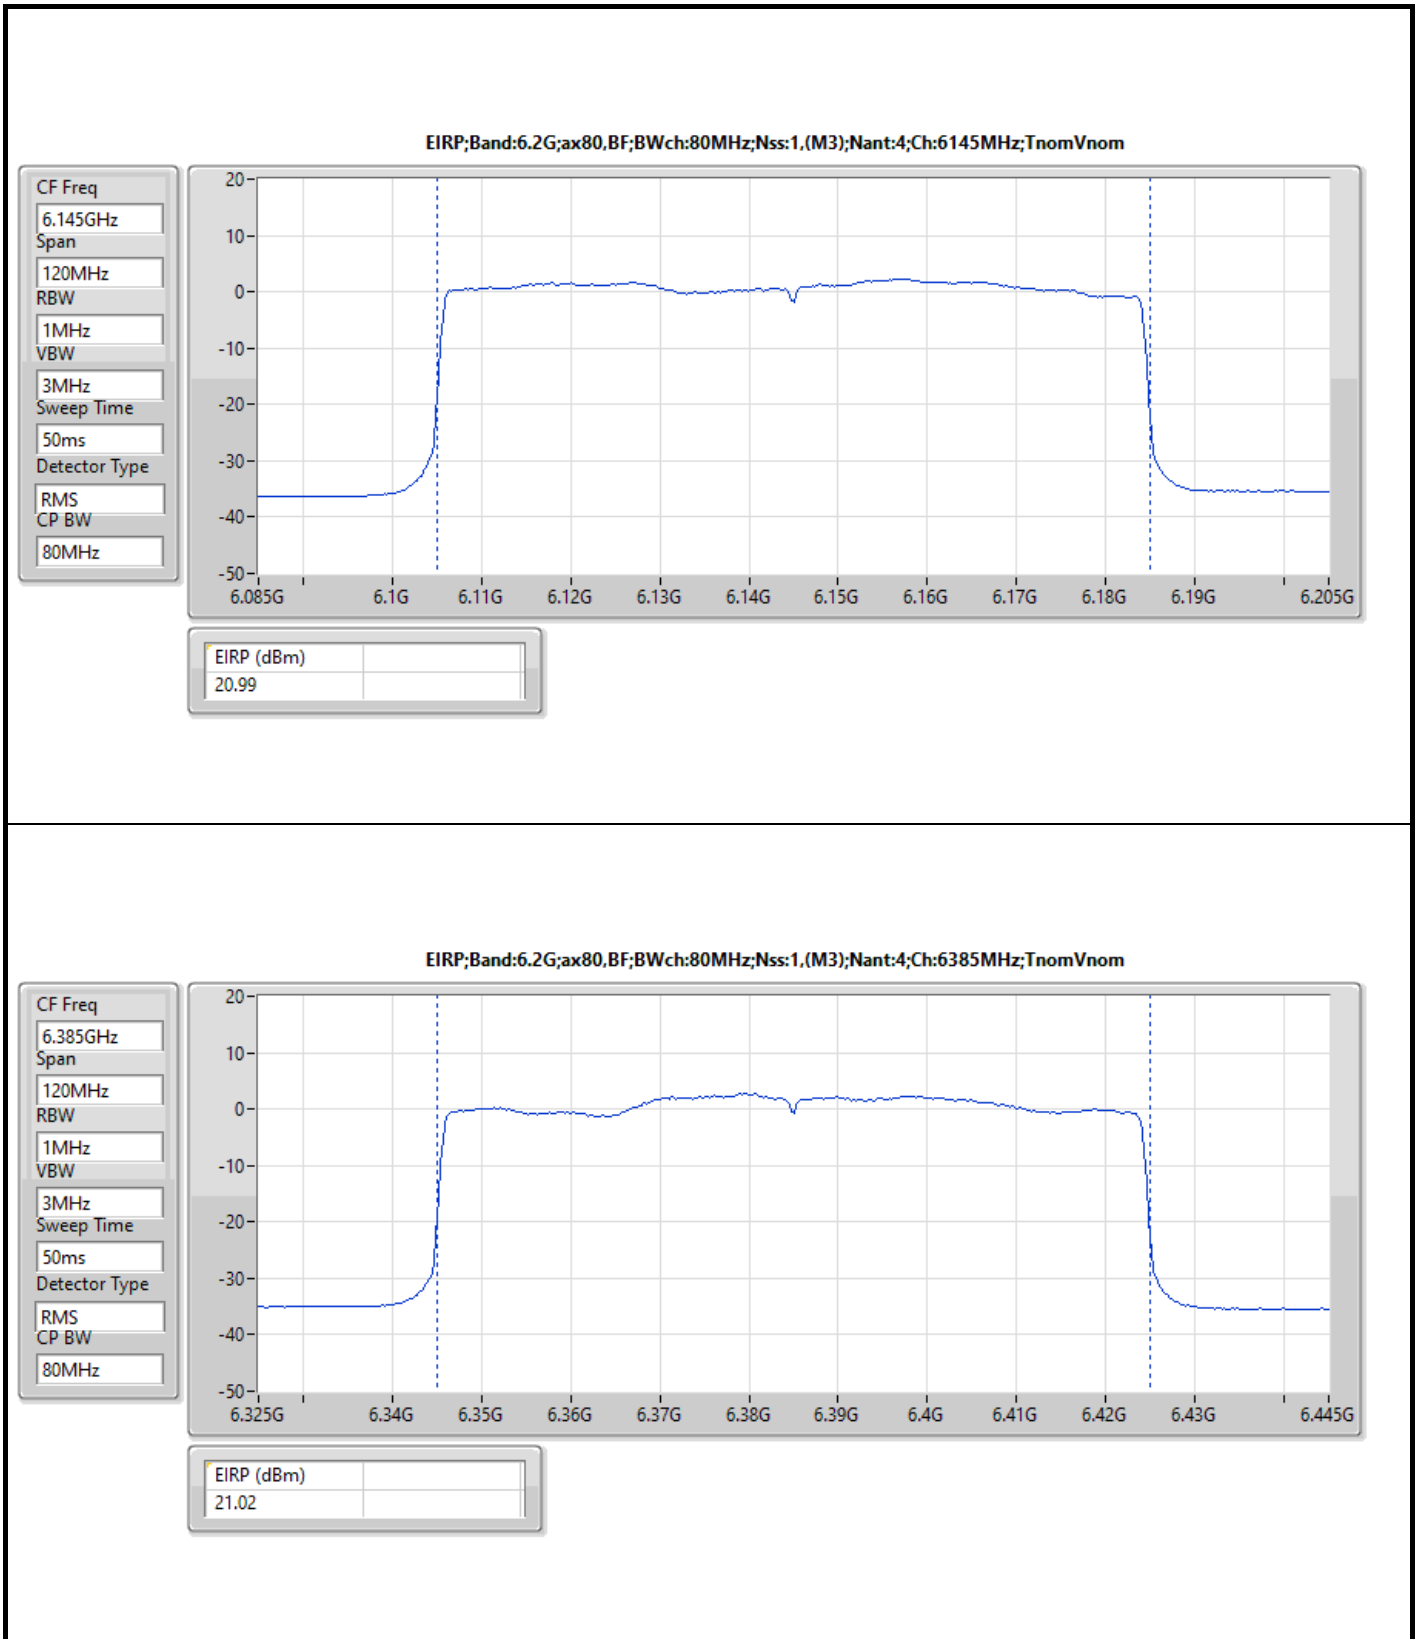

DG = Directional Gain  
The test result used radiated measurement.

**Summary**

Mode	EIRP PD (dBm/RBW)
5.925-6.425GHz	-
802.11ax HEW20_Nss1,(MCS0)_1TX	4.91
802.11ax HEW40_Nss1,(MCS0)_1TX	4.96
802.11ax HEW80_Nss1,(MCS0)_1TX	4.79
802.11ax HEW160_Nss1,(MCS0)_1TX	4.29
6.425-6.525GHz	-
802.11ax HEW20_Nss1,(MCS0)_1TX	4.98
802.11ax HEW40_Nss1,(MCS0)_1TX	4.87
802.11ax HEW80_Nss1,(MCS0)_1TX	4.93
802.11ax HEW160_Nss1,(MCS0)_1TX	3.83
6.525-6.875GHz	-
802.11ax HEW20_Nss1,(MCS0)_1TX	4.99
802.11ax HEW40_Nss1,(MCS0)_1TX	4.85
802.11ax HEW80_Nss1,(MCS0)_1TX	4.90
802.11ax HEW160_Nss1,(MCS0)_1TX	3.56
6.875-7.125GHz	-
802.11ax HEW20_Nss1,(MCS0)_1TX	4.93
802.11ax HEW40_Nss1,(MCS0)_1TX	4.96
802.11ax HEW80_Nss1,(MCS0)_1TX	4.85
802.11ax HEW160_Nss1,(MCS0)_1TX	-1.27