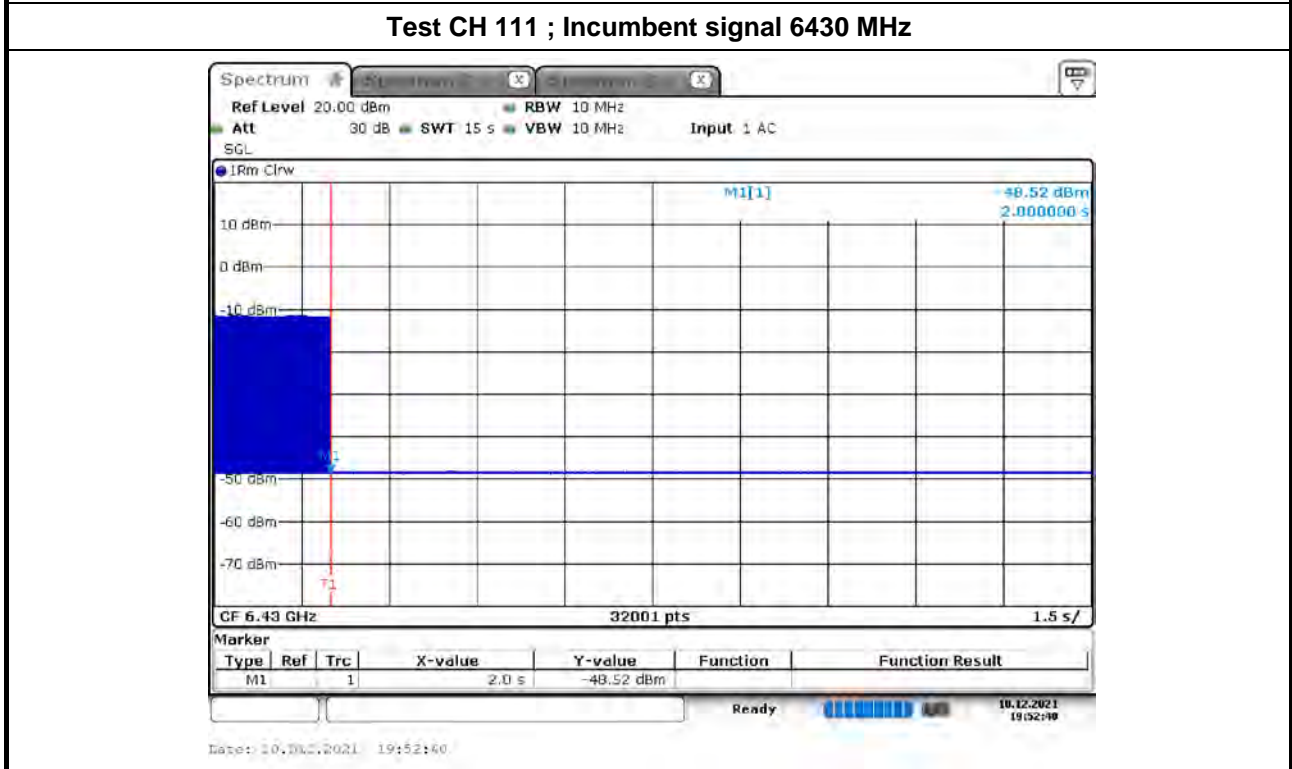

Note : M1 : Inject AWGN signal