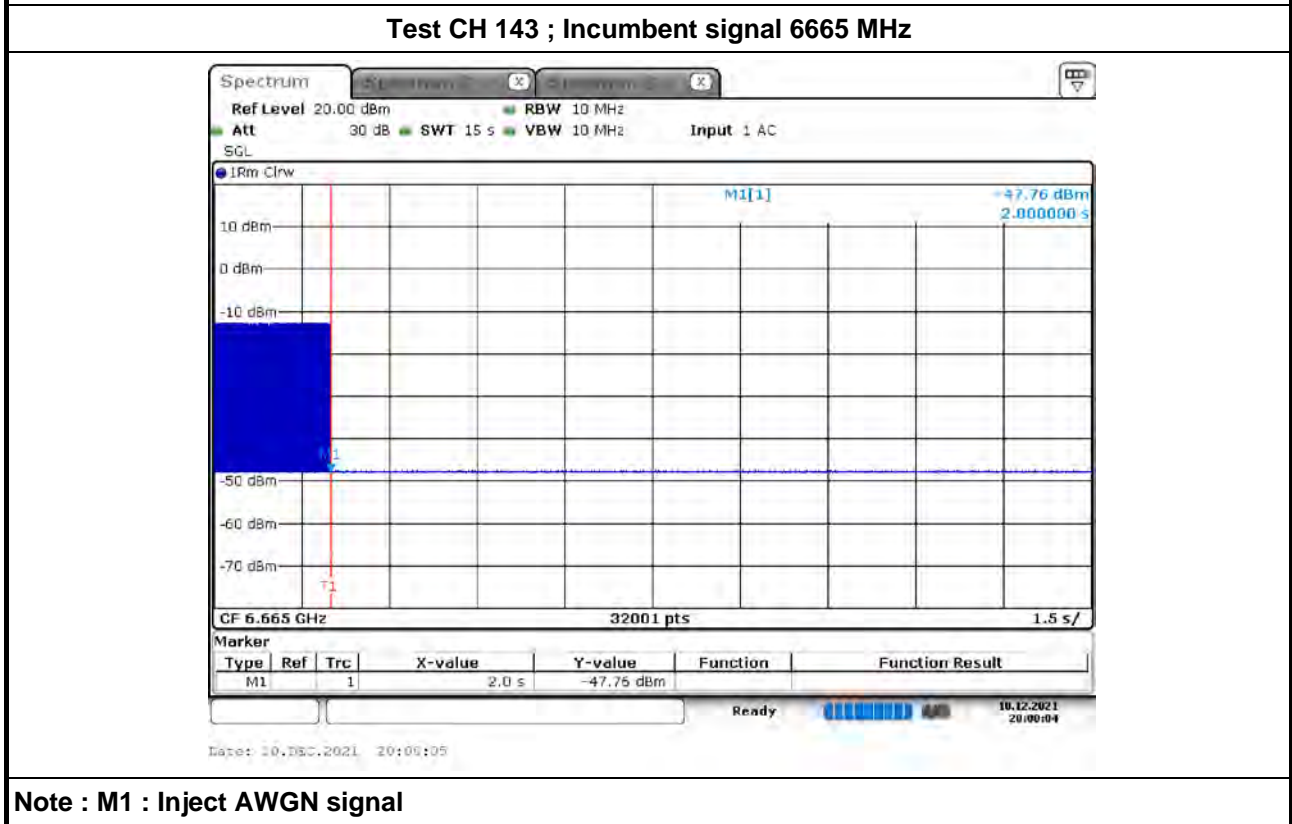

Note : M1 : Inject AWGN signal

Note : M1 : Inject AWGN signal

Note : M1 : Inject AWGN signal

Note : M1 : Inject AWGN signal

Note : M1 : Inject AWGN signal

Summary

Mode	Result	Ch (Hz)	Center (Hz)	ppm	Limit FL, FH	Port	Remark
5.925-6.425GHz	-	-	-	-	-	-	-
802.11ax HEW20_Nss1,(MCS0)_4TX	Pass	6.415G	6.41496412G	5.5938	5.925GHz-6.425GHz	1	5 min
802.11ax HEW40_Nss1,(MCS0)_4TX	Pass	6.405G	6.40496126G	6.0489	5.925GHz-6.425GHz	1	0 min
802.11ax HEW80_Nss1,(MCS0)_4TX	Pass	5.985G	5.98496356G	6.0882	5.925GHz-6.425GHz	1	5 min
802.11ax HEW160_Nss1,(MCS0)_4TX	Pass	6.025G	6.02496157G	6.3788	5.925GHz-6.425GHz	1	10 min
6.425-6.525GHz	-	-	-	-	-	-	-
802.11ax HEW20_Nss1,(MCS0)_4TX	Pass	6.515G	6.51496336G	5.6243	6.425GHz-6.525GHz	1	10 min
802.11ax HEW40_Nss1,(MCS0)_4TX	Pass	6.445G	6.44496108G	6.0394	6.425GHz-6.525GHz	1	10 min
802.11ax HEW80_Nss1,(MCS0)_4TX	Pass	6.545G	6.54495981G	6.1404	6.425GHz-6.525GHz	1	10 min
802.11ax HEW160_Nss1,(MCS0)_4TX	Pass	6.505G	6.50495847G	6.3837	6.425GHz-6.525GHz	1	5 min
6.525-6.875GHz	-	-	-	-	-	-	-
802.11ax HEW20_Nss1,(MCS0)_4TX	Pass	6.875G	6.87495964G	5.8705	6.525GHz-6.875GHz	1	10 min
802.11ax HEW40_Nss1,(MCS0)_4TX	Pass	6.525G	6.52496046G	6.0598	6.525GHz-6.875GHz	1	10 min
802.11ax HEW80_Nss1,(MCS0)_4TX	Pass	6.865G	6.86495703G	6.2587	6.525GHz-6.875GHz	1	0 min
802.11ax HEW160_Nss1,(MCS0)_4TX	Pass	6.665G	6.66495723G	6.4176	6.525GHz-6.875GHz	1	5 min
6.875-7.125GHz	-	-	-	-	-	-	-
802.11ax HEW20_Nss1,(MCS0)_4TX	Pass	7.115G	7.11495696G	6.0499	6.875GHz-7.125GHz	1	0 min
802.11ax HEW40_Nss1,(MCS0)_4TX	Pass	7.085G	7.08495673G	6.108	6.875GHz-7.125GHz	1	10 min
802.11ax HEW80_Nss1,(MCS0)_4TX	Pass	6.865G	6.86495611G	6.394	6.875GHz-7.125GHz	1	5 min
802.11ax HEW160_Nss1,(MCS0)_4TX	Pass	6.985G	6.98495517G	6.4182	6.875GHz-7.125GHz	1	10 min