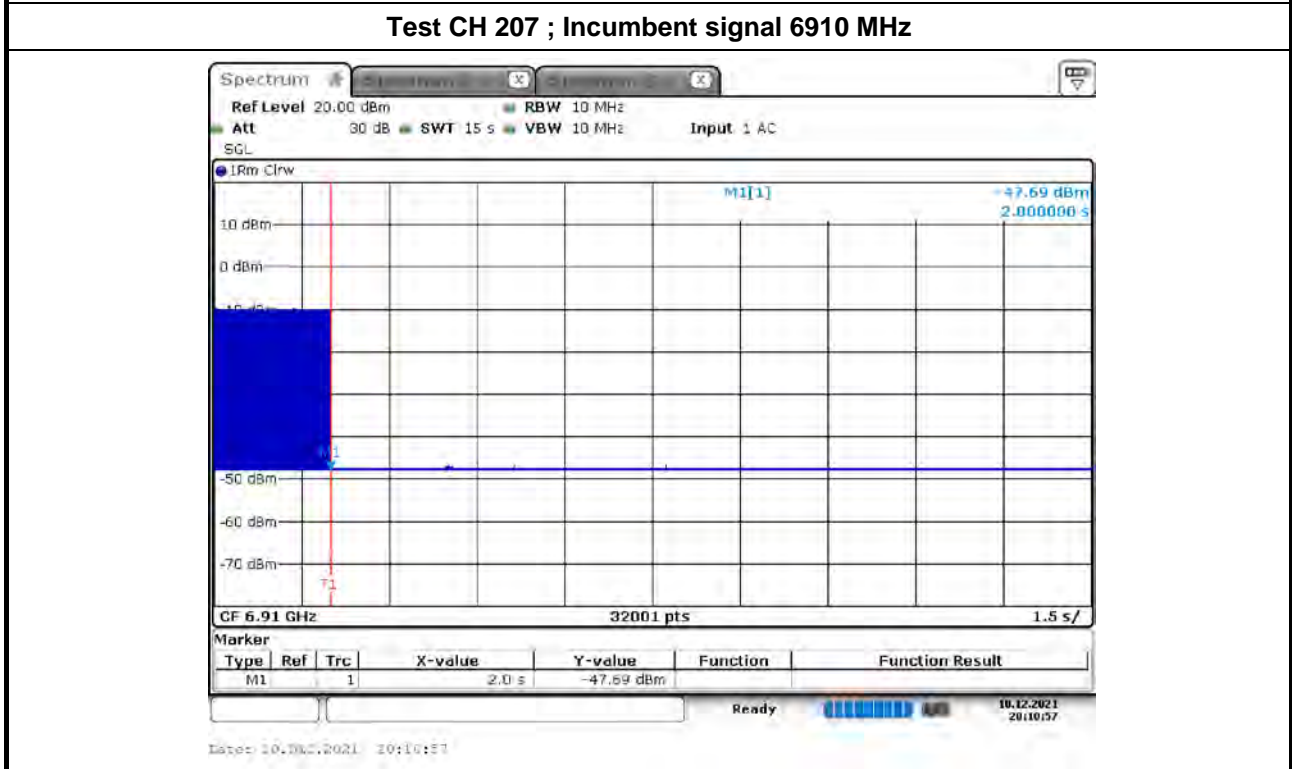

Note : M1 : Inject AWGN signal