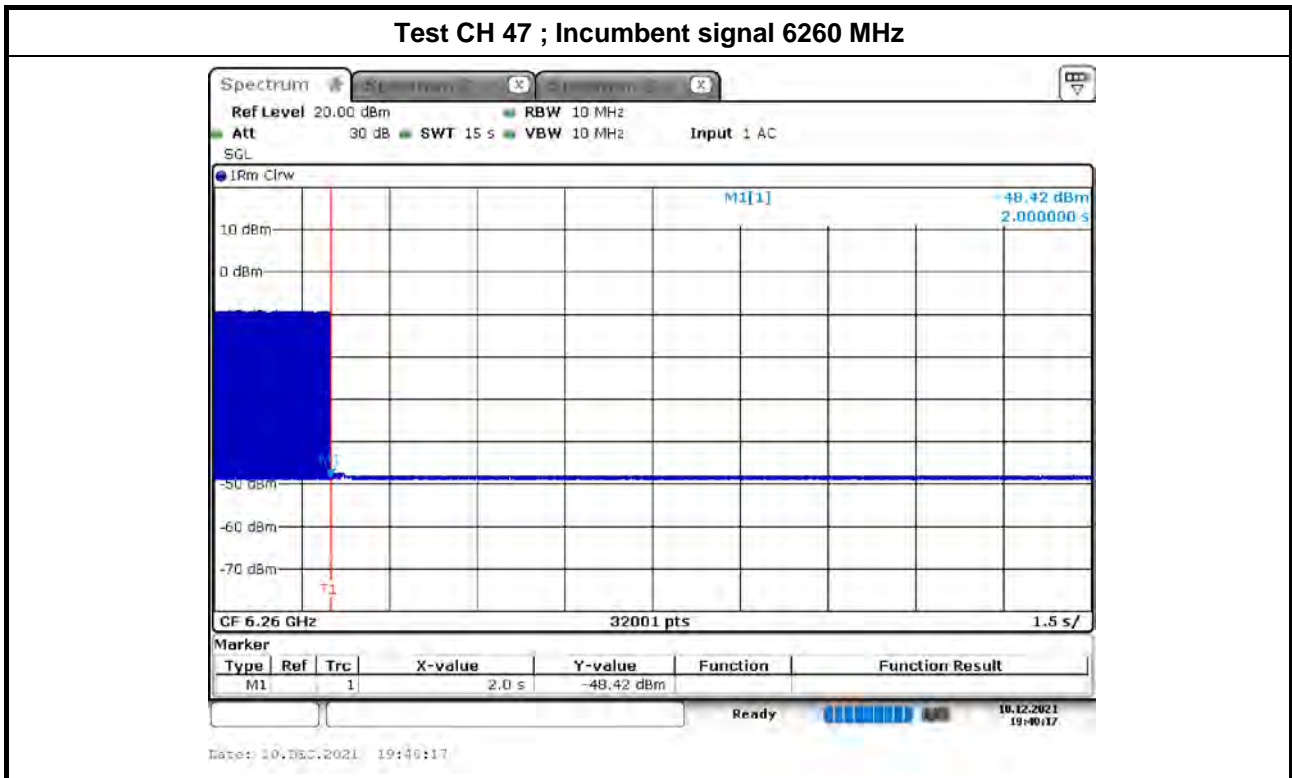

Note : M1 : Inject AWGN signal