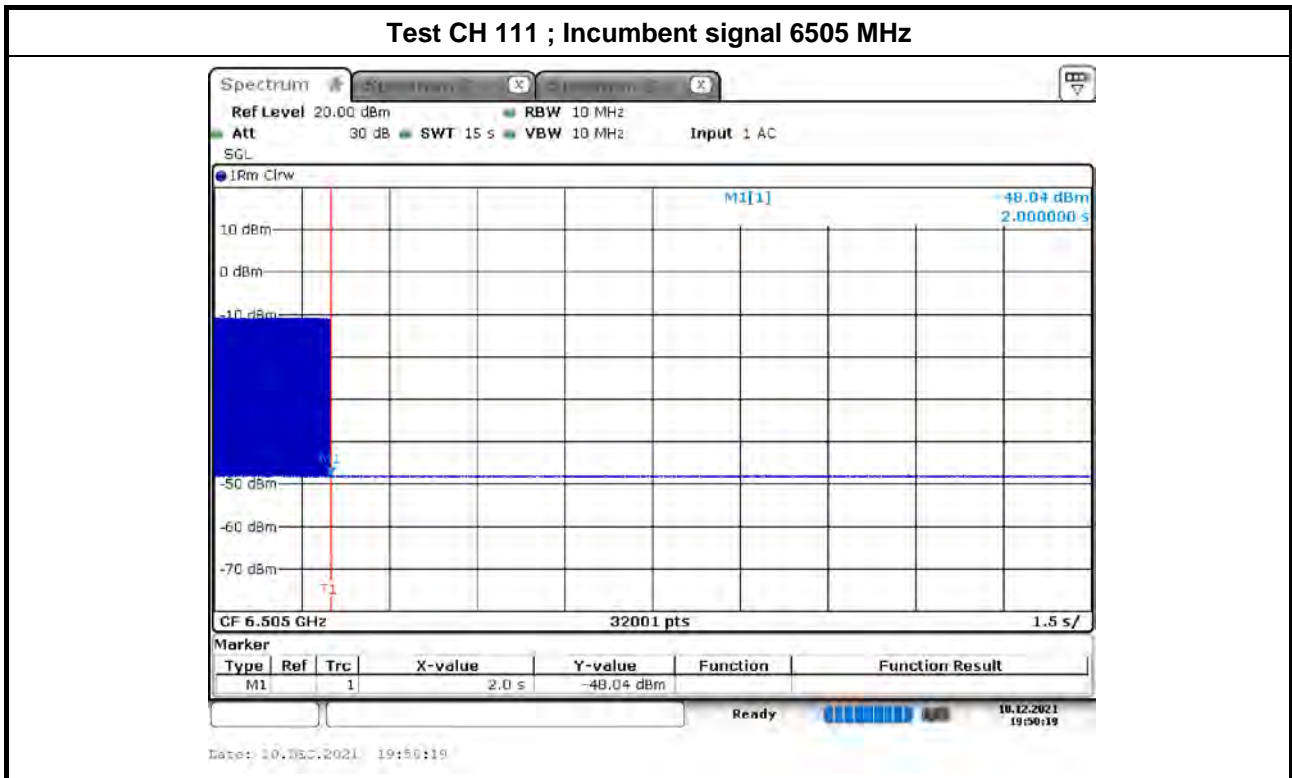

Note : M1 : Inject AWGN signal