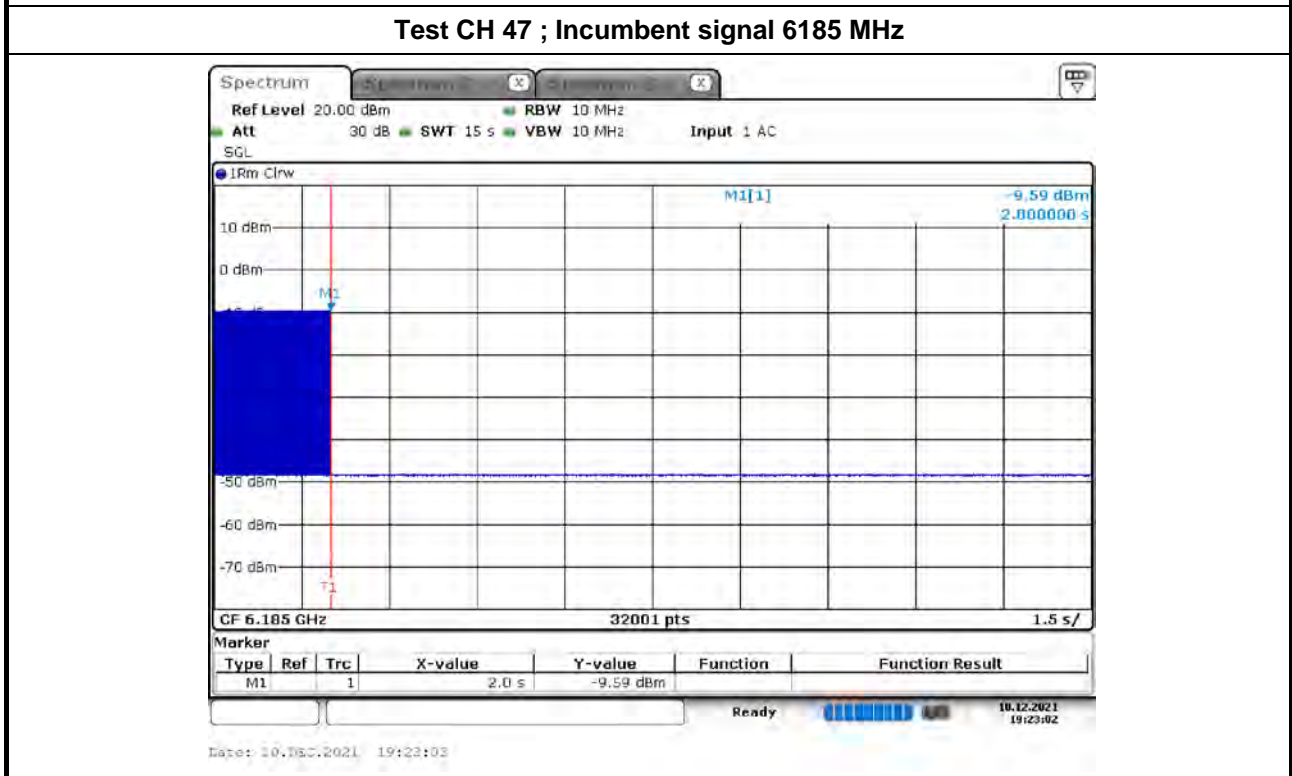

Note : M1 : Inject AWGN signal