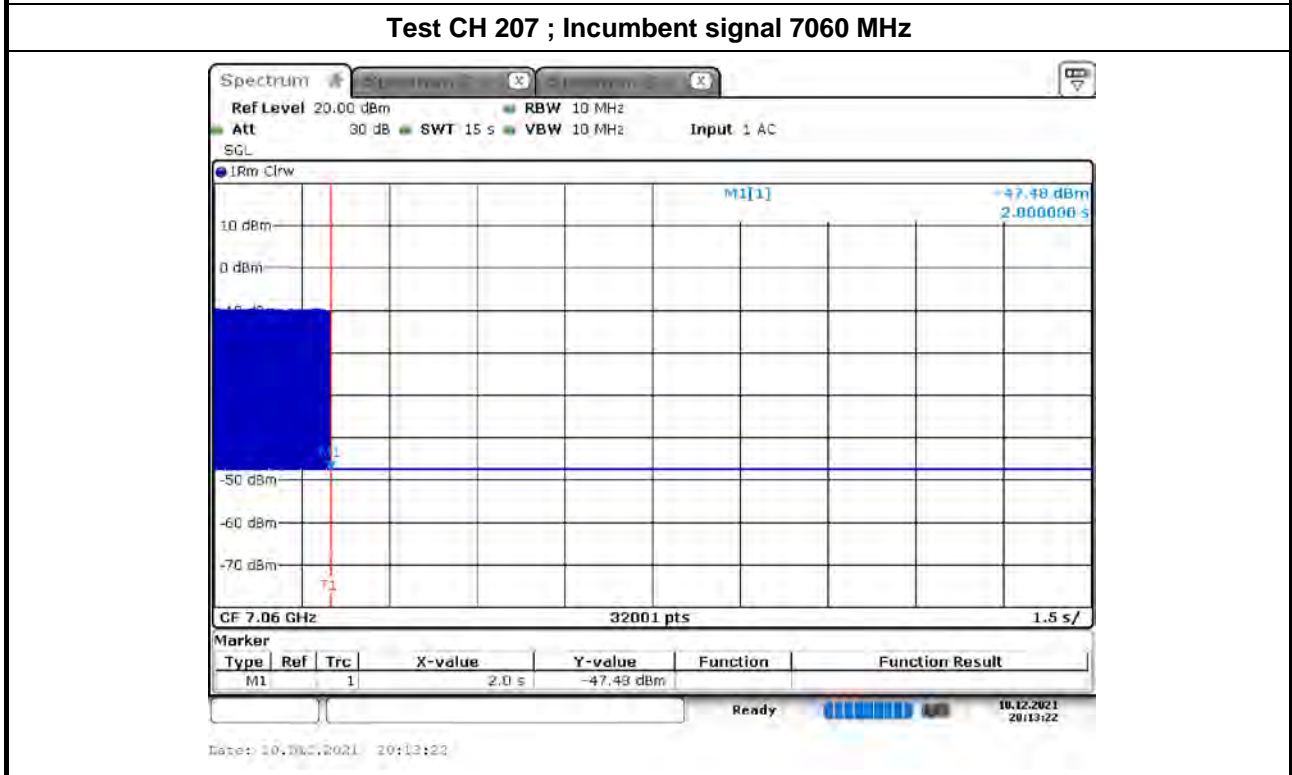

Note : M1 : Inject AWGN signal

Note : M1 : Inject AWGN signal

Note : M1 : Inject AWGN signal

Note : M1 : Inject AWGN signal

Note : M1 : Inject AWGN signal

Summary

Mode	Result	Ch (Hz)	Center (Hz)	ppm	Limit FL, FH	Port	Remark
5.925-6.425GHz	-	-	-	-	-	-	-
802.11ax HEW20_Nss1,(MCS0)_4TX	Pass	6.415G	6.41496412G	5.5938	5.925GHz-6.425GHz	1	5 min
802.11ax HEW40_Nss1,(MCS0)_4TX	Pass	6.405G	6.40496126G	6.0489	5.925GHz-6.425GHz	1	0 min
802.11ax HEW80_Nss1,(MCS0)_4TX	Pass	5.985G	5.98496356G	6.0882	5.925GHz-6.425GHz	1	5 min
802.11ax HEW160_Nss1,(MCS0)_4TX	Pass	6.025G	6.02496157G	6.3788	5.925GHz-6.425GHz	1	10 min
6.425-6.525GHz	-	-	-	-	-	-	-
802.11ax HEW20_Nss1,(MCS0)_4TX	Pass	6.515G	6.51496336G	5.6243	6.425GHz-6.525GHz	1	10 min
802.11ax HEW40_Nss1,(MCS0)_4TX	Pass	6.445G	6.44496108G	6.0394	6.425GHz-6.525GHz	1	10 min
802.11ax HEW80_Nss1,(MCS0)_4TX	Pass	6.545G	6.54495981G	6.1404	6.425GHz-6.525GHz	1	10 min
802.11ax HEW160_Nss1,(MCS0)_4TX	Pass	6.505G	6.50495847G	6.3837	6.425GHz-6.525GHz	1	5 min
6.525-6.875GHz	-	-	-	-	-	-	-
802.11ax HEW20_Nss1,(MCS0)_4TX	Pass	6.875G	6.87495964G	5.8705	6.525GHz-6.875GHz	1	10 min
802.11ax HEW40_Nss1,(MCS0)_4TX	Pass	6.525G	6.52496046G	6.0598	6.525GHz-6.875GHz	1	10 min
802.11ax HEW80_Nss1,(MCS0)_4TX	Pass	6.865G	6.86495703G	6.2587	6.525GHz-6.875GHz	1	0 min
802.11ax HEW160_Nss1,(MCS0)_4TX	Pass	6.665G	6.66495723G	6.4176	6.525GHz-6.875GHz	1	5 min
6.875-7.125GHz	-	-	-	-	-	-	-
802.11ax HEW20_Nss1,(MCS0)_4TX	Pass	7.115G	7.11495696G	6.0499	6.875GHz-7.125GHz	1	0 min
802.11ax HEW40_Nss1,(MCS0)_4TX	Pass	7.085G	7.08495673G	6.108	6.875GHz-7.125GHz	1	10 min
802.11ax HEW80_Nss1,(MCS0)_4TX	Pass	6.865G	6.86495611G	6.394	6.875GHz-7.125GHz	1	5 min
802.11ax HEW160_Nss1,(MCS0)_4TX	Pass	6.985G	6.98495517G	6.4182	6.875GHz-7.125GHz	1	10 min