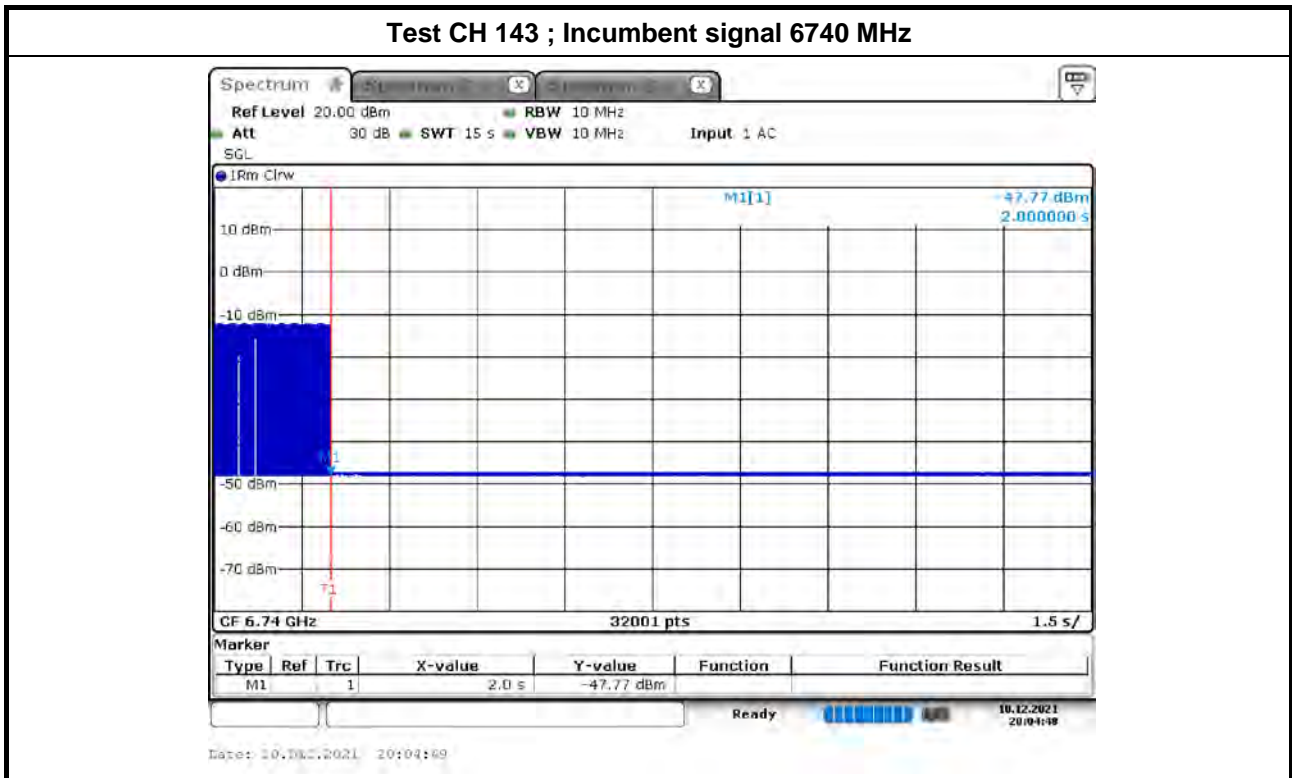

Note : M1 : Inject AWGN signal