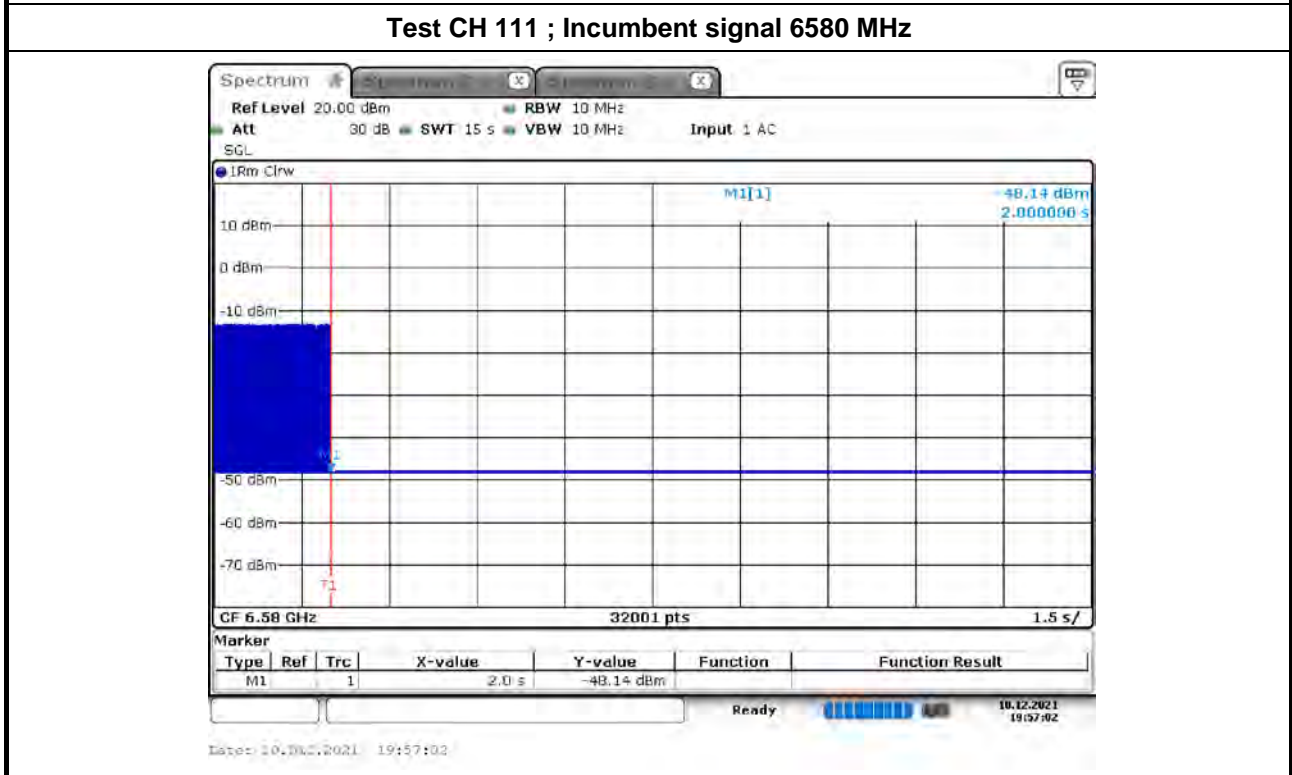

Note : M1 : Inject AWGN signal