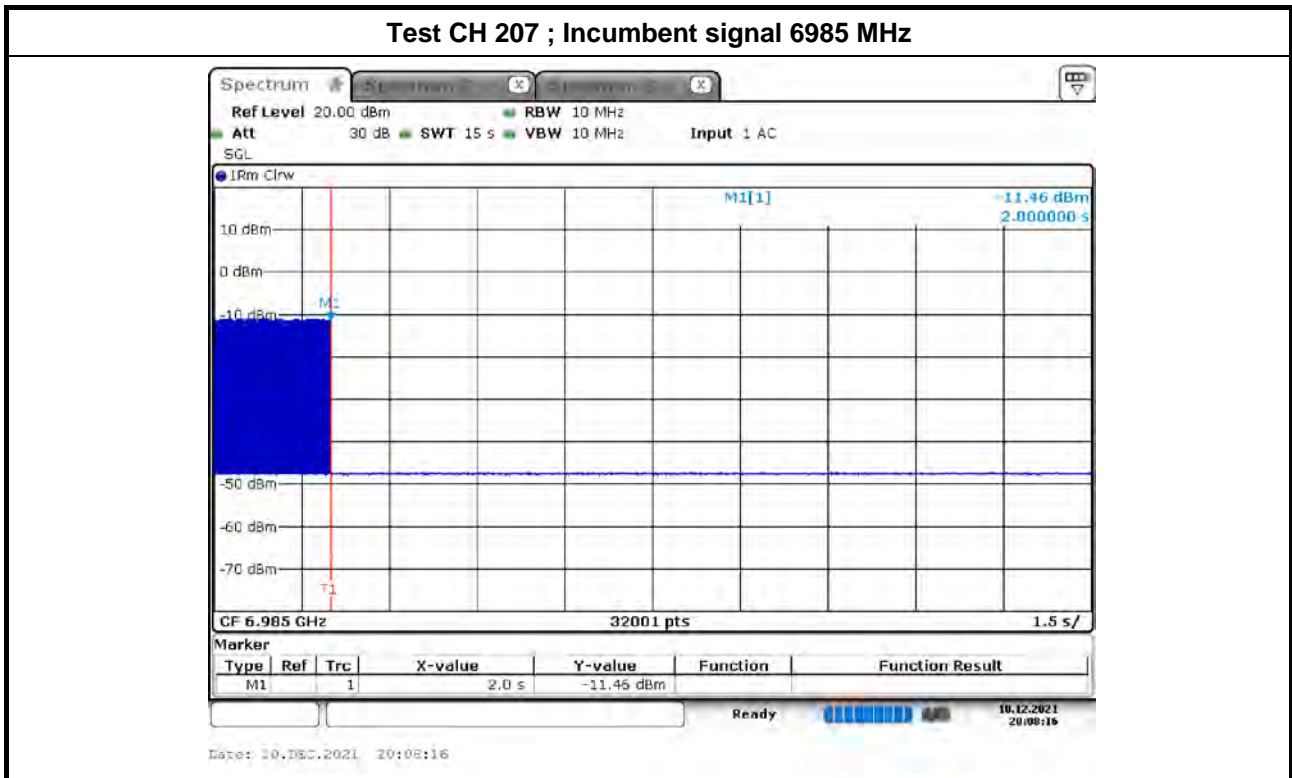

Note : M1 : Inject AWGN signal

Note : M1 : Inject AWGN signal

Note : M1 : Inject AWGN signal

Note : M1 : Inject AWGN signal

Note : M1 : Inject AWGN signal

Summary

Mode	Result	Ch (Hz)	Center (Hz)	ppm	Limit FL, FH	Port	Remark
5.925-6.425GHz	-	-	-	-	-	-	-
802.11ax HEW20_Nss1,(MCS0)_4TX	Pass	6.415G	6.41496412G	5.5938	5.925GHz-6.425GHz	1	5 min
802.11ax HEW40_Nss1,(MCS0)_4TX	Pass	6.405G	6.40496126G	6.0489	5.925GHz-6.425GHz	1	0 min
802.11ax HEW80_Nss1,(MCS0)_4TX	Pass	5.985G	5.98496356G	6.0882	5.925GHz-6.425GHz	1	5 min
802.11ax HEW160_Nss1,(MCS0)_4TX	Pass	6.025G	6.02496157G	6.3788	5.925GHz-6.425GHz	1	10 min
6.425-6.525GHz	-	-	-	-	-	-	-
802.11ax HEW20_Nss1,(MCS0)_4TX	Pass	6.515G	6.51496336G	5.6243	6.425GHz-6.525GHz	1	10 min
802.11ax HEW40_Nss1,(MCS0)_4TX	Pass	6.445G	6.44496108G	6.0394	6.425GHz-6.525GHz	1	10 min
802.11ax HEW80_Nss1,(MCS0)_4TX	Pass	6.545G	6.54495981G	6.1404	6.425GHz-6.525GHz	1	10 min
802.11ax HEW160_Nss1,(MCS0)_4TX	Pass	6.505G	6.50495847G	6.3837	6.425GHz-6.525GHz	1	5 min
6.525-6.875GHz	-	-	-	-	-	-	-
802.11ax HEW20_Nss1,(MCS0)_4TX	Pass	6.875G	6.87495964G	5.8705	6.525GHz-6.875GHz	1	10 min
802.11ax HEW40_Nss1,(MCS0)_4TX	Pass	6.525G	6.52496046G	6.0598	6.525GHz-6.875GHz	1	10 min
802.11ax HEW80_Nss1,(MCS0)_4TX	Pass	6.865G	6.86495703G	6.2587	6.525GHz-6.875GHz	1	0 min
802.11ax HEW160_Nss1,(MCS0)_4TX	Pass	6.665G	6.66495723G	6.4176	6.525GHz-6.875GHz	1	5 min
6.875-7.125GHz	-	-	-	-	-	-	-
802.11ax HEW20_Nss1,(MCS0)_4TX	Pass	7.115G	7.11495696G	6.0499	6.875GHz-7.125GHz	1	0 min
802.11ax HEW40_Nss1,(MCS0)_4TX	Pass	7.085G	7.08495673G	6.108	6.875GHz-7.125GHz	1	10 min
802.11ax HEW80_Nss1,(MCS0)_4TX	Pass	6.865G	6.86495611G	6.394	6.875GHz-7.125GHz	1	5 min
802.11ax HEW160_Nss1,(MCS0)_4TX	Pass	6.985G	6.98495517G	6.4182	6.875GHz-7.125GHz	1	10 min