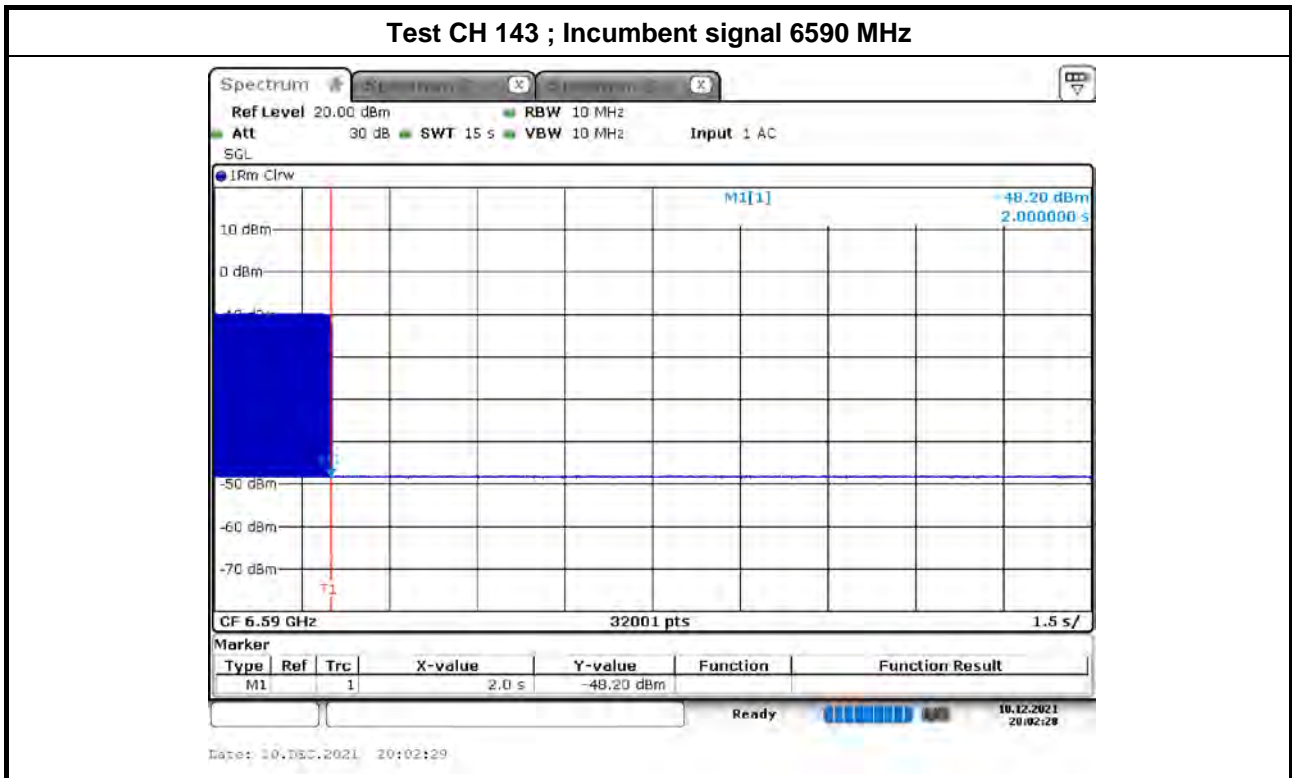

Note : M1 : Inject AWGN signal