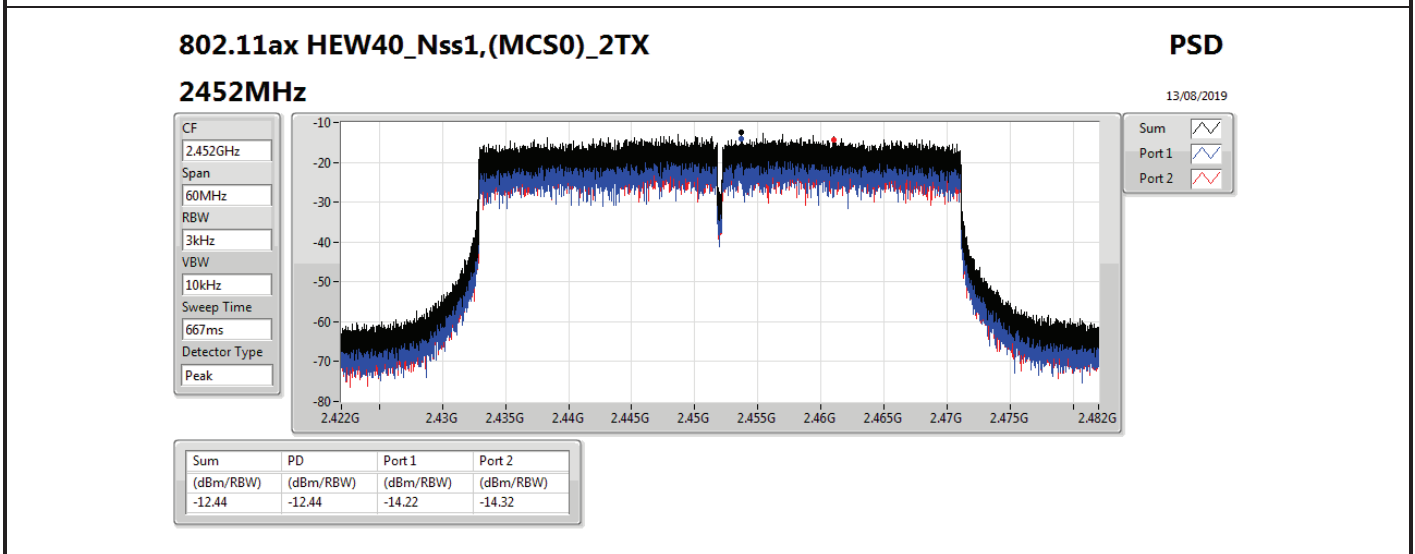

DG = Directional Gain; RBW=3 kHz;

PD = trace bin-by-bin of each transmits port summing can be performed maximum power density; Port X = Port X power density;

Summary

Mode	PD (dBm/RBW)
2.4-2.4835GHz	-
802.11b_Nss1,(1Mbps)_1TX	-11.25
802.11g_Nss1,(6Mbps)_1TX	-6.65
VHT20_Nss1,(MCS0)_1TX	-8.73
VHT40_Nss1,(MCS0)_1TX	-13.38

DG = Directional Gain; RBW=3 kHz;

PD = trace bin-by-bin of each transmits port summing can be performed maximum power density; Port X = Port X power density;

Summary

Mode	PD (dBm/RBW)
2.4-2.4835GHz	-
VHT20-BF_Nss1,(MCS0)_2TX	-8.45
VHT40-BF_Nss1,(MCS0)_2TX	-6.61
802.11ax HEW20-BF_Nss1,(MCS0)_2TX	-8.37
802.11ax HEW40-BF_Nss1,(MCS0)_2TX	-8.12