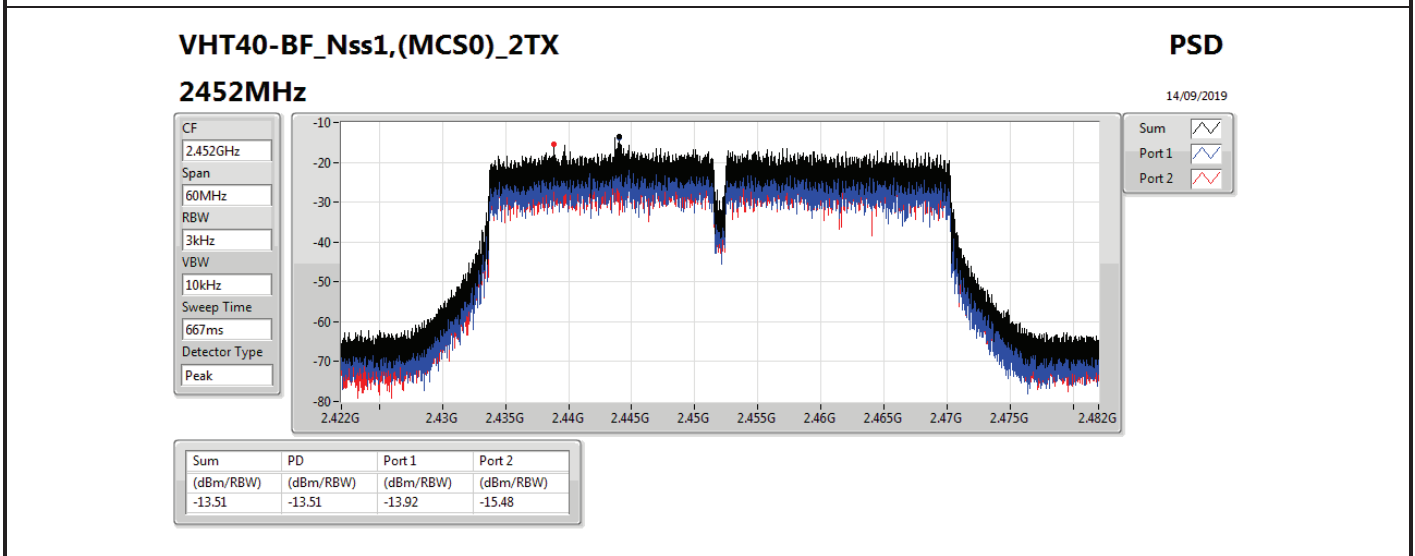

DG = Directional Gain; RBW=3 kHz;

PD = trace bin-by-bin of each transmits port summing can be performed maximum power density; Port X = Port X power density;

Summary

Mode	PD (dBm/RBW)
2.4-2.4835GHz	-
VHT20-BF_Nss1,(MCS0)_2TX	-8.45
VHT40-BF_Nss1,(MCS0)_2TX	-8.29
802.11ax HEW20-BF_Nss1,(MCS0)_2TX	-8.37
802.11ax HEW40-BF_Nss1,(MCS0)_2TX	-9.93

RBW=3 kHz.

Result

Mode	Result	DG (dBi)	Port 1 (dBm/RBW)	Port 2 (dBm/RBW)	PD (dBm/RBW)	PD Limit (dBm/RBW)
VHT20-BF_Nss1,(MCS0)_2TX	-	-	-	-	-	-
2412MHz	Pass	14.01	-13.11	-11.65	-10.61	-0.01
2437MHz	Pass	14.01	-8.78	-9.97	-8.45	-0.01
2462MHz	Pass	14.01	-11.09	-11.13	-9.59	-0.01
VHT40-BF_Nss1,(MCS0)_2TX	-	-	-	-	-	-
2422MHz	Pass	14.01	-10.74	-13.08	-10.68	-0.01
2437MHz	Pass	14.01	-13.00	-8.49	-8.29	-0.01
2452MHz	Pass	14.01	-13.92	-15.48	-13.51	-0.01
802.11ax HEW20-BF_Nss1,(MCS0)_2TX	-	-	-	-	-	-
2412MHz	Pass	14.01	-12.96	-12.87	-11.16	-0.01
2437MHz	Pass	14.01	-10.77	-9.02	-8.37	-0.01
2462MHz	Pass	14.01	-9.68	-9.63	-8.86	-0.01
802.11ax HEW40-BF_Nss1,(MCS0)_2TX	-	-	-	-	-	-
2422MHz	Pass	14.01	-13.58	-13.14	-12.39	-0.01
2437MHz	Pass	14.01	-10.59	-12.05	-9.93	-0.01
2452MHz	Pass	14.01	-14.83	-13.48	-13.06	-0.01

DG = Directional Gain; RBW=3 kHz;

PD = trace bin-by-bin of each transmits port summing can be performed maximum power density; Port X = Port X power density;

Summary

Mode	PD (dBm/RBW)
2.4-2.4835GHz	-
VHT20-BF_Nss1,(MCS0)_2TX	-8.45
VHT40-BF_Nss1,(MCS0)_2TX	-9.65
802.11ax HEW20-BF_Nss1,(MCS0)_2TX	-8.37
802.11ax HEW40-BF_Nss1,(MCS0)_2TX	-7.53