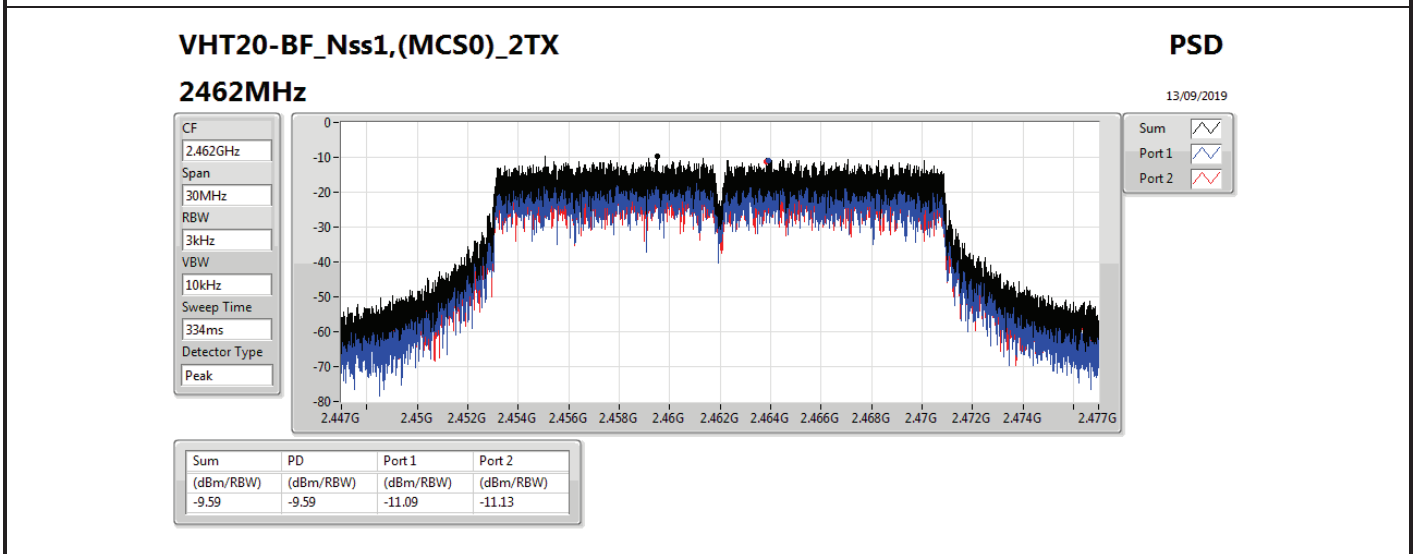

DG = Directional Gain; RBW=3 kHz;

PD = trace bin-by-bin of each transmits port summing can be performed maximum power density; Port X = Port X power density;

Summary

Mode	PD (dBm/RBW)
2.4-2.4835GHz	-
VHT20-BF_Nss1,(MCS0)_2TX	-8.45
VHT40-BF_Nss1,(MCS0)_2TX	-8.29
802.11ax HEW20-BF_Nss1,(MCS0)_2TX	-8.37
802.11ax HEW40-BF_Nss1,(MCS0)_2TX	-9.93

RBW=3 kHz.

Result

Mode	Result	DG (dBi)	Port 1 (dBm/RBW)	Port 2 (dBm/RBW)	PD (dBm/RBW)	PD Limit (dBm/RBW)
VHT20-BF_Nss1,(MCS0)_2TX	-	-	-	-	-	-
2412MHz	Pass	14.01	-13.11	-11.65	-10.61	-0.01
2437MHz	Pass	14.01	-8.78	-9.97	-8.45	-0.01
2462MHz	Pass	14.01	-11.09	-11.13	-9.59	-0.01
VHT40-BF_Nss1,(MCS0)_2TX	-	-	-	-	-	-
2422MHz	Pass	14.01	-10.74	-13.08	-10.68	-0.01
2437MHz	Pass	14.01	-13.00	-8.49	-8.29	-0.01
2452MHz	Pass	14.01	-13.92	-15.48	-13.51	-0.01
802.11ax HEW20-BF_Nss1,(MCS0)_2TX	-	-	-	-	-	-
2412MHz	Pass	14.01	-12.96	-12.87	-11.16	-0.01
2437MHz	Pass	14.01	-10.77	-9.02	-8.37	-0.01
2462MHz	Pass	14.01	-9.68	-9.63	-8.86	-0.01
802.11ax HEW40-BF_Nss1,(MCS0)_2TX	-	-	-	-	-	-
2422MHz	Pass	14.01	-13.58	-13.14	-12.39	-0.01
2437MHz	Pass	14.01	-10.59	-12.05	-9.93	-0.01
2452MHz	Pass	14.01	-14.83	-13.48	-13.06	-0.01

DG = Directional Gain; RBW=3 kHz;

PD = trace bin-by-bin of each transmits port summing can be performed maximum power density; Port X = Port X power density;

Summary

Mode	PD (dBm/RBW)
2.4-2.4835GHz	-
VHT20-BF_Nss1,(MCS0)_2TX	-8.45
VHT40-BF_Nss1,(MCS0)_2TX	-9.65
802.11ax HEW20-BF_Nss1,(MCS0)_2TX	-8.37
802.11ax HEW40-BF_Nss1,(MCS0)_2TX	-7.53