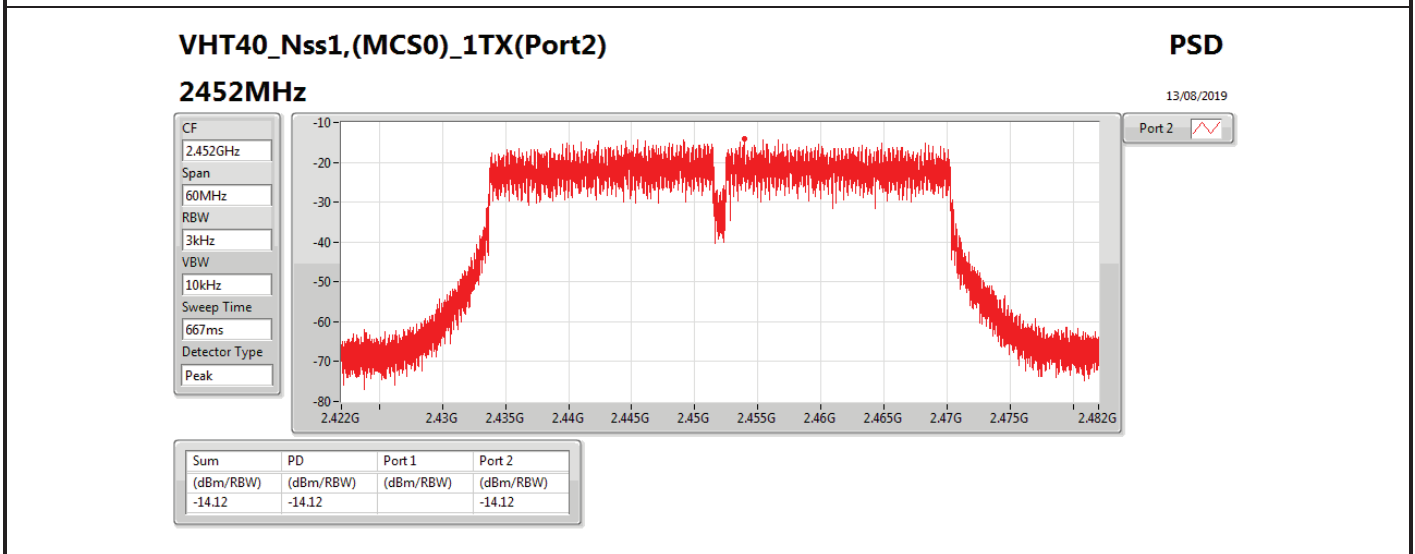

DG = Directional Gain; RBW=3 kHz;

PD = trace bin-by-bin of each transmits port summing can be performed maximum power density; Port X = Port X power density;

Summary

Mode	PD (dBm/RBW)
2.4-2.4835GHz	-
802.11b_Nss1,(1Mbps)_1TX	-11.25
802.11g_Nss1,(6Mbps)_1TX	-6.65
VHT20_Nss1,(MCS0)_1TX	-8.73
VHT40_Nss1,(MCS0)_1TX	-13.38

RBW=3 kHz.

Result

Mode	Result	DG (dBi)	Port 1 (dBm/RBW)	PD (dBm/RBW)	PD Limit (dBm/RBW)
802.11b_Nss1,(1Mbps)_1TX	-	-	-	-	-
2412MHz	Pass	4.60	-13.11	-13.11	8.00
2437MHz	Pass	4.60	-11.93	-11.93	8.00
2462MHz	Pass	4.60	-11.25	-11.25	8.00
802.11g_Nss1,(6Mbps)_1TX	-	-	-	-	-
2412MHz	Pass	4.60	-11.64	-11.64	8.00
2437MHz	Pass	4.60	-6.65	-6.65	8.00
2462MHz	Pass	4.60	-11.54	-11.54	8.00
VHT20_Nss1,(MCS0)_1TX	-	-	-	-	-
2412MHz	Pass	4.60	-12.51	-12.51	8.00
2437MHz	Pass	4.60	-8.73	-8.73	8.00
2462MHz	Pass	4.60	-11.86	-11.86	8.00
VHT40_Nss1,(MCS0)_1TX	-	-	-	-	-
2422MHz	Pass	4.60	-16.89	-16.89	8.00
2437MHz	Pass	4.60	-13.38	-13.38	8.00
2452MHz	Pass	4.60	-19.53	-19.53	8.00

DG = Directional Gain; RBW=3 kHz;

PD = trace bin-by-bin of each transmits port summing can be performed maximum power density; Port X = Port X power density;

Summary

Mode	PD (dBm/RBW)
2.4-2.4835GHz	-
VHT20-BF_Nss1,(MCS0)_2TX	-8.45
VHT40-BF_Nss1,(MCS0)_2TX	-6.61
802.11ax HEW20-BF_Nss1,(MCS0)_2TX	-8.37
802.11ax HEW40-BF_Nss1,(MCS0)_2TX	-8.12