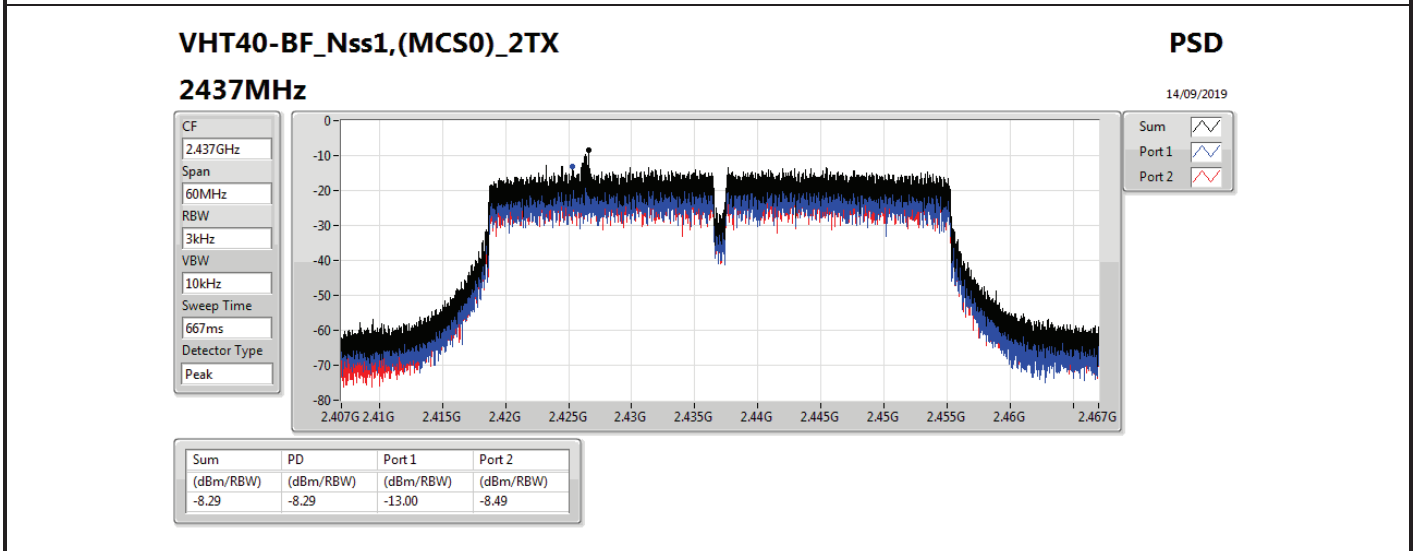

DG = Directional Gain; RBW=3 kHz;

PD = trace bin-by-bin of each transmits port summing can be performed maximum power density; Port X = Port X power density;

Summary

Mode	PD (dBm/RBW)
2.4-2.4835GHz	-
VHT20-BF_Nss1,(MCS0)_2TX	-8.45
VHT40-BF_Nss1,(MCS0)_2TX	-8.29
802.11ax HEW20-BF_Nss1,(MCS0)_2TX	-8.37
802.11ax HEW40-BF_Nss1,(MCS0)_2TX	-9.93

RBW=3 kHz.

Result

Mode	Result	DG (dBi)	Port 1 (dBm/RBW)	Port 2 (dBm/RBW)	PD (dBm/RBW)	PD Limit (dBm/RBW)
VHT20-BF_Nss1,(MCS0)_2TX	-	-	-	-	-	-
2412MHz	Pass	14.01	-13.11	-11.65	-10.61	-0.01
2437MHz	Pass	14.01	-8.78	-9.97	-8.45	-0.01
2462MHz	Pass	14.01	-11.09	-11.13	-9.59	-0.01
VHT40-BF_Nss1,(MCS0)_2TX	-	-	-	-	-	-
2422MHz	Pass	14.01	-10.74	-13.08	-10.68	-0.01
2437MHz	Pass	14.01	-13.00	-8.49	-8.29	-0.01
2452MHz	Pass	14.01	-13.92	-15.48	-13.51	-0.01
802.11ax HEW20-BF_Nss1,(MCS0)_2TX	-	-	-	-	-	-
2412MHz	Pass	14.01	-12.96	-12.87	-11.16	-0.01
2437MHz	Pass	14.01	-10.77	-9.02	-8.37	-0.01
2462MHz	Pass	14.01	-9.68	-9.63	-8.86	-0.01
802.11ax HEW40-BF_Nss1,(MCS0)_2TX	-	-	-	-	-	-
2422MHz	Pass	14.01	-13.58	-13.14	-12.39	-0.01
2437MHz	Pass	14.01	-10.59	-12.05	-9.93	-0.01
2452MHz	Pass	14.01	-14.83	-13.48	-13.06	-0.01

DG = Directional Gain; RBW=3 kHz;

PD = trace bin-by-bin of each transmits port summing can be performed maximum power density; Port X = Port X power density;

Summary

Mode	PD (dBm/RBW)
2.4-2.4835GHz	-
VHT20-BF_Nss1,(MCS0)_2TX	-8.45
VHT40-BF_Nss1,(MCS0)_2TX	-9.65
802.11ax HEW20-BF_Nss1,(MCS0)_2TX	-8.37
802.11ax HEW40-BF_Nss1,(MCS0)_2TX	-7.53