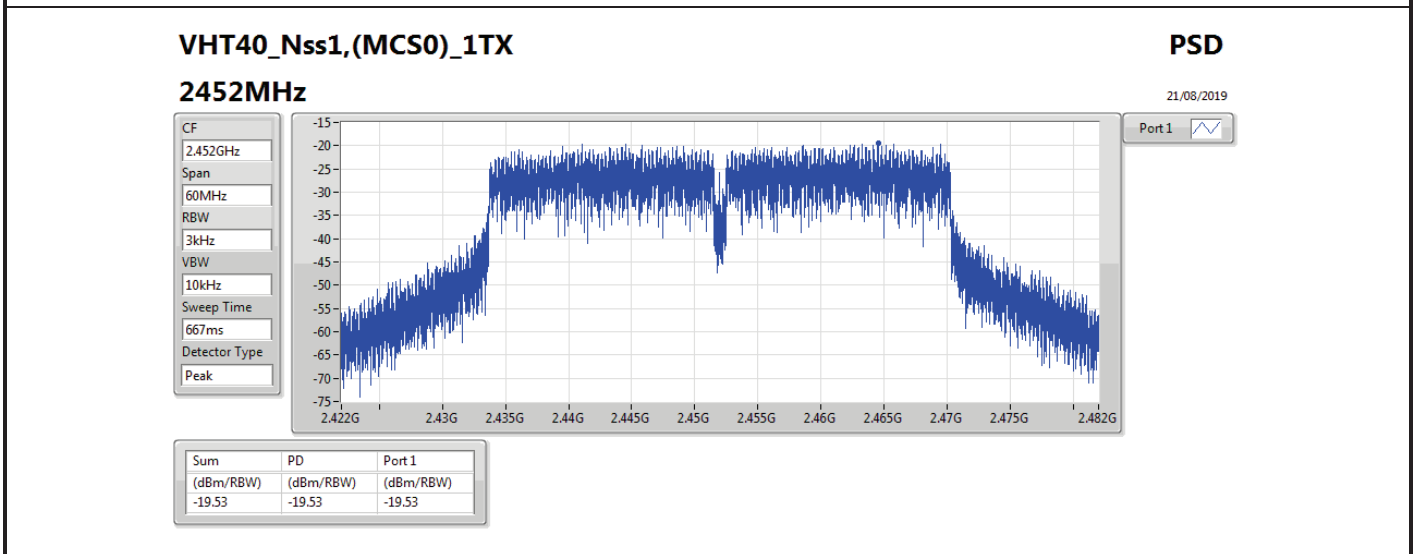

DG = Directional Gain; RBW=3 kHz;

PD = trace bin-by-bin of each transmits port summing can be performed maximum power density; Port X = Port X power density;

Summary

Mode	PD (dBm/RBW)
2.4-2.4835GHz	-
802.11b_Nss1,(1Mbps)_1TX	-11.25
802.11g_Nss1,(6Mbps)_1TX	-6.65
VHT20_Nss1,(MCS0)_1TX	-8.73
VHT40_Nss1,(MCS0)_1TX	-13.38

RBW=3 kHz.

Result

Mode	Result	DG (dBi)	Port 1 (dBm/RBW)	PD (dBm/RBW)	PD Limit (dBm/RBW)
802.11b_Nss1,(1Mbps)_1TX	-	-	-	-	-
2412MHz	Pass	4.60	-13.11	-13.11	8.00
2437MHz	Pass	4.60	-11.93	-11.93	8.00
2462MHz	Pass	4.60	-11.25	-11.25	8.00
802.11g_Nss1,(6Mbps)_1TX	-	-	-	-	-
2412MHz	Pass	4.60	-11.64	-11.64	8.00
2437MHz	Pass	4.60	-6.65	-6.65	8.00
2462MHz	Pass	4.60	-11.54	-11.54	8.00
VHT20_Nss1,(MCS0)_1TX	-	-	-	-	-
2412MHz	Pass	4.60	-12.51	-12.51	8.00
2437MHz	Pass	4.60	-8.73	-8.73	8.00
2462MHz	Pass	4.60	-11.86	-11.86	8.00
VHT40_Nss1,(MCS0)_1TX	-	-	-	-	-
2422MHz	Pass	4.60	-16.89	-16.89	8.00
2437MHz	Pass	4.60	-13.38	-13.38	8.00
2452MHz	Pass	4.60	-19.53	-19.53	8.00

DG = Directional Gain; RBW=3 kHz;

PD = trace bin-by-bin of each transmits port summing can be performed maximum power density; Port X = Port X power density;

Summary

Mode	PD (dBm/RBW)
2.4-2.4835GHz	-
VHT20-BF_Nss1,(MCS0)_2TX	-8.45
VHT40-BF_Nss1,(MCS0)_2TX	-6.61
802.11ax HEW20-BF_Nss1,(MCS0)_2TX	-8.37
802.11ax HEW40-BF_Nss1,(MCS0)_2TX	-8.12