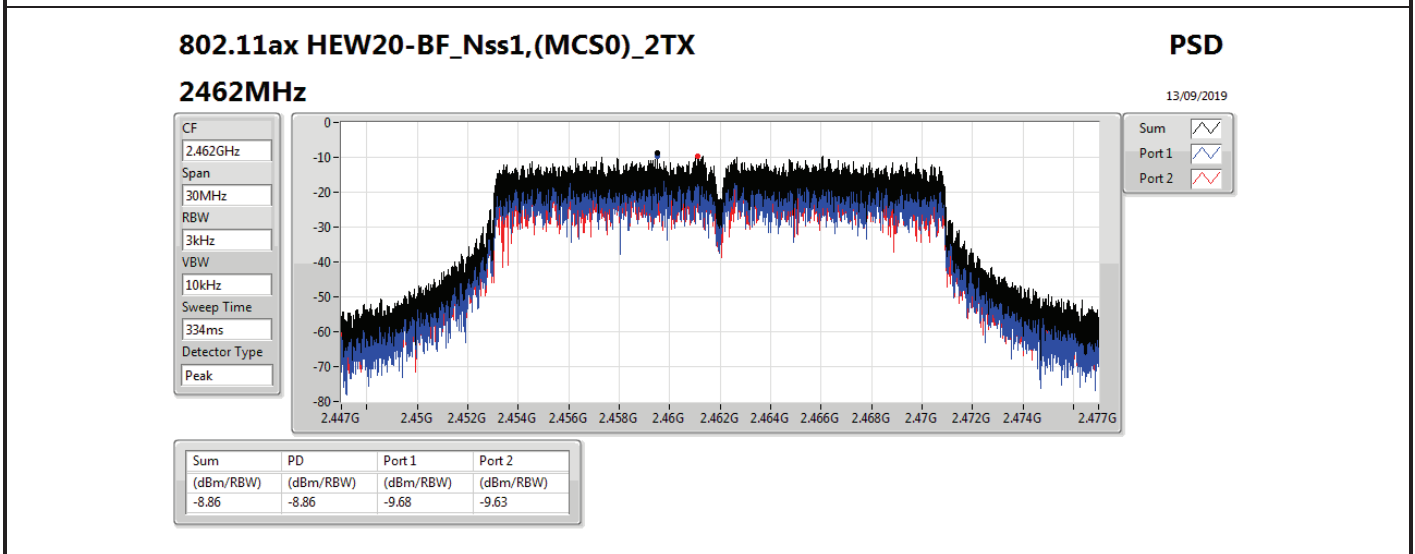

DG = Directional Gain; RBW=3 kHz;

PD = trace bin-by-bin of each transmits port summing can be performed maximum power density; Port X = Port X power density;

Summary

Mode	PD (dBm/RBW)
2.4-2.4835GHz	-
VHT20-BF_Nss1,(MCS0)_2TX	-8.45
VHT40-BF_Nss1,(MCS0)_2TX	-8.29
802.11ax HEW20-BF_Nss1,(MCS0)_2TX	-8.37
802.11ax HEW40-BF_Nss1,(MCS0)_2TX	-9.93

RBW=3 kHz.

Result

Mode	Result	DG (dBi)	Port 1 (dBm/RBW)	Port 2 (dBm/RBW)	PD (dBm/RBW)	PD Limit (dBm/RBW)
VHT20-BF_Nss1,(MCS0)_2TX	-	-	-	-	-	-
2412MHz	Pass	14.01	-13.11	-11.65	-10.61	-0.01
2437MHz	Pass	14.01	-8.78	-9.97	-8.45	-0.01
2462MHz	Pass	14.01	-11.09	-11.13	-9.59	-0.01
VHT40-BF_Nss1,(MCS0)_2TX	-	-	-	-	-	-
2422MHz	Pass	14.01	-10.74	-13.08	-10.68	-0.01
2437MHz	Pass	14.01	-13.00	-8.49	-8.29	-0.01
2452MHz	Pass	14.01	-13.92	-15.48	-13.51	-0.01
802.11ax HEW20-BF_Nss1,(MCS0)_2TX	-	-	-	-	-	-
2412MHz	Pass	14.01	-12.96	-12.87	-11.16	-0.01
2437MHz	Pass	14.01	-10.77	-9.02	-8.37	-0.01
2462MHz	Pass	14.01	-9.68	-9.63	-8.86	-0.01
802.11ax HEW40-BF_Nss1,(MCS0)_2TX	-	-	-	-	-	-
2422MHz	Pass	14.01	-13.58	-13.14	-12.39	-0.01
2437MHz	Pass	14.01	-10.59	-12.05	-9.93	-0.01
2452MHz	Pass	14.01	-14.83	-13.48	-13.06	-0.01

DG = Directional Gain; RBW=3 kHz;

PD = trace bin-by-bin of each transmits port summing can be performed maximum power density; Port X = Port X power density;

Summary

Mode	PD (dBm/RBW)
2.4-2.4835GHz	-
VHT20-BF_Nss1,(MCS0)_2TX	-8.45
VHT40-BF_Nss1,(MCS0)_2TX	-9.65
802.11ax HEW20-BF_Nss1,(MCS0)_2TX	-8.37
802.11ax HEW40-BF_Nss1,(MCS0)_2TX	-7.53