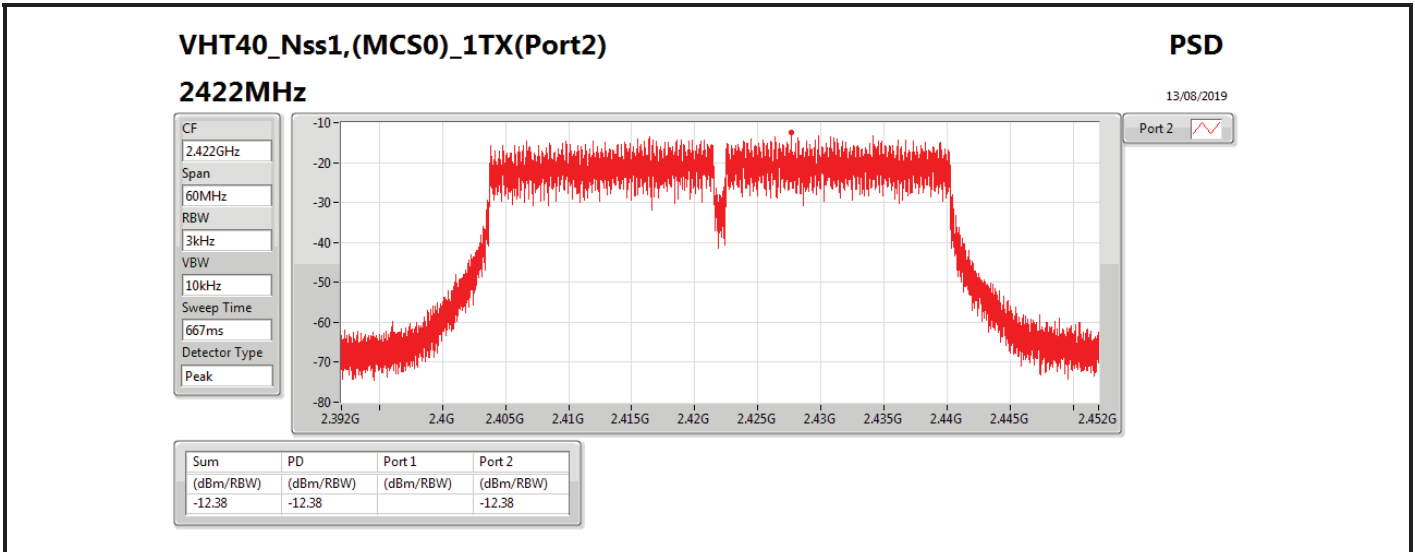

DG = Directional Gain; RBW=3 kHz;

PD = trace bin-by-bin of each transmits port summing can be performed maximum power density; Port X = Port X power density;

Summary

Mode	PD (dBm/RBW)
2.4-2.4835GHz	-
802.11b_Nss1,(1Mbps)_1TX	-11.25
802.11g_Nss1,(6Mbps)_1TX	-6.65
VHT20_Nss1,(MCS0)_1TX	-8.73
VHT40_Nss1,(MCS0)_1TX	-13.38

RBW=3 kHz.

Result

Mode	Result	DG (dBi)	Port 1 (dBm/RBW)	PD (dBm/RBW)	PD Limit (dBm/RBW)
802.11b_Nss1,(1Mbps)_1TX	-	-	-	-	-
2412MHz	Pass	4.60	-13.11	-13.11	8.00
2437MHz	Pass	4.60	-11.93	-11.93	8.00
2462MHz	Pass	4.60	-11.25	-11.25	8.00
802.11g_Nss1,(6Mbps)_1TX	-	-	-	-	-
2412MHz	Pass	4.60	-11.64	-11.64	8.00
2437MHz	Pass	4.60	-6.65	-6.65	8.00
2462MHz	Pass	4.60	-11.54	-11.54	8.00
VHT20_Nss1,(MCS0)_1TX	-	-	-	-	-
2412MHz	Pass	4.60	-12.51	-12.51	8.00
2437MHz	Pass	4.60	-8.73	-8.73	8.00
2462MHz	Pass	4.60	-11.86	-11.86	8.00
VHT40_Nss1,(MCS0)_1TX	-	-	-	-	-
2422MHz	Pass	4.60	-16.89	-16.89	8.00
2437MHz	Pass	4.60	-13.38	-13.38	8.00
2452MHz	Pass	4.60	-19.53	-19.53	8.00

DG = Directional Gain; RBW=3 kHz;

PD = trace bin-by-bin of each transmits port summing can be performed maximum power density; Port X = Port X power density;

Summary

Mode	PD (dBm/RBW)
2.4-2.4835GHz	-
VHT20-BF_Nss1,(MCS0)_2TX	-8.45
VHT40-BF_Nss1,(MCS0)_2TX	-6.61
802.11ax HEW20-BF_Nss1,(MCS0)_2TX	-8.37
802.11ax HEW40-BF_Nss1,(MCS0)_2TX	-8.12