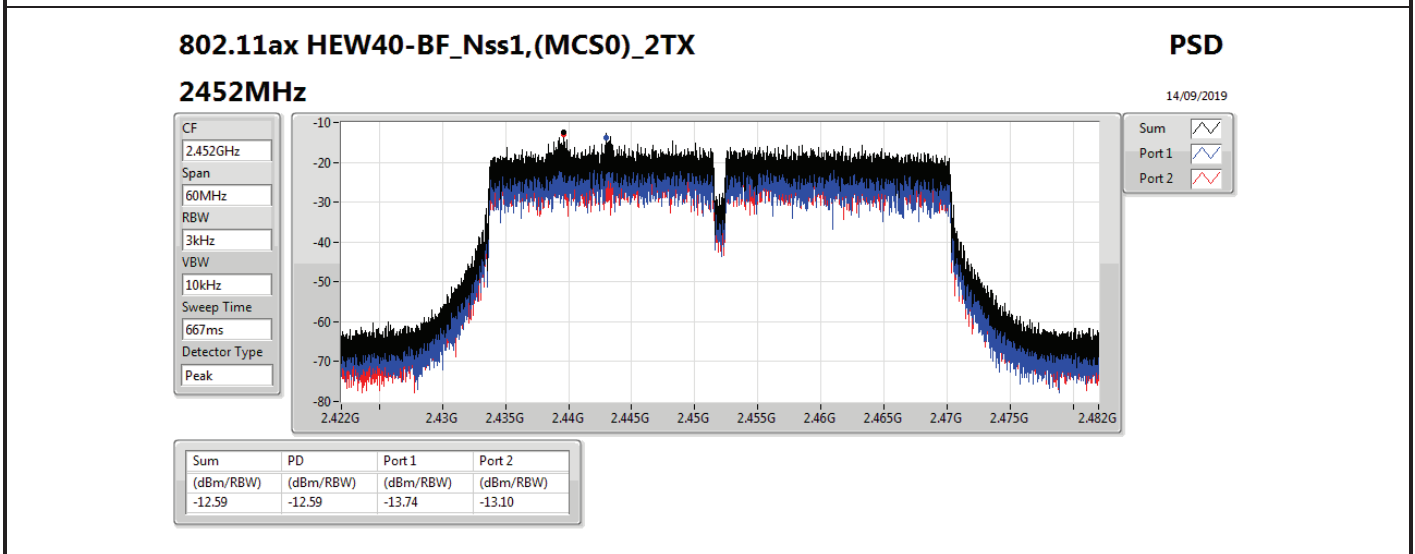

DG = Directional Gain; RBW=3 kHz;

PD = trace bin-by-bin of each transmits port summing can be performed maximum power density; Port X = Port X power density;

Summary

Mode	PD (dBm/RBW)
2.4-2.4835GHz	-
VHT20-BF_Nss1,(MCS0)_2TX	-8.45
VHT40-BF_Nss1,(MCS0)_2TX	-9.65
802.11ax HEW20-BF_Nss1,(MCS0)_2TX	-8.37
802.11ax HEW40-BF_Nss1,(MCS0)_2TX	-7.53

RBW=3 kHz.

Result

Mode	Result	DG (dBi)	Port 1 (dBm/RBW)	Port 2 (dBm/RBW)	PD (dBm/RBW)	PD Limit (dBm/RBW)
VHT20-BF_Nss1,(MCS0)_2TX	-	-	-	-	-	-
2412MHz	Pass	11.11	-13.11	-11.65	-10.61	2.89
2437MHz	Pass	11.11	-8.78	-9.97	-8.45	2.89
2462MHz	Pass	11.11	-11.09	-11.13	-9.59	2.89
VHT40-BF_Nss1,(MCS0)_2TX	-	-	-	-	-	-
2422MHz	Pass	11.11	-10.74	-13.08	-10.68	2.89
2437MHz	Pass	11.11	-10.03	-10.59	-9.65	2.89
2452MHz	Pass	11.11	-12.28	-13.70	-10.58	2.89
802.11ax HEW20-BF_Nss1,(MCS0)_2TX	-	-	-	-	-	-
2412MHz	Pass	11.11	-12.96	-12.87	-11.16	2.89
2437MHz	Pass	11.11	-10.77	-9.02	-8.37	2.89
2462MHz	Pass	11.11	-9.68	-9.63	-8.86	2.89
802.11ax HEW40-BF_Nss1,(MCS0)_2TX	-	-	-	-	-	-
2422MHz	Pass	11.11	-13.58	-13.14	-12.39	2.89
2437MHz	Pass	11.11	-12.52	-7.84	-7.53	2.89
2452MHz	Pass	11.11	-13.74	-13.10	-12.59	2.89