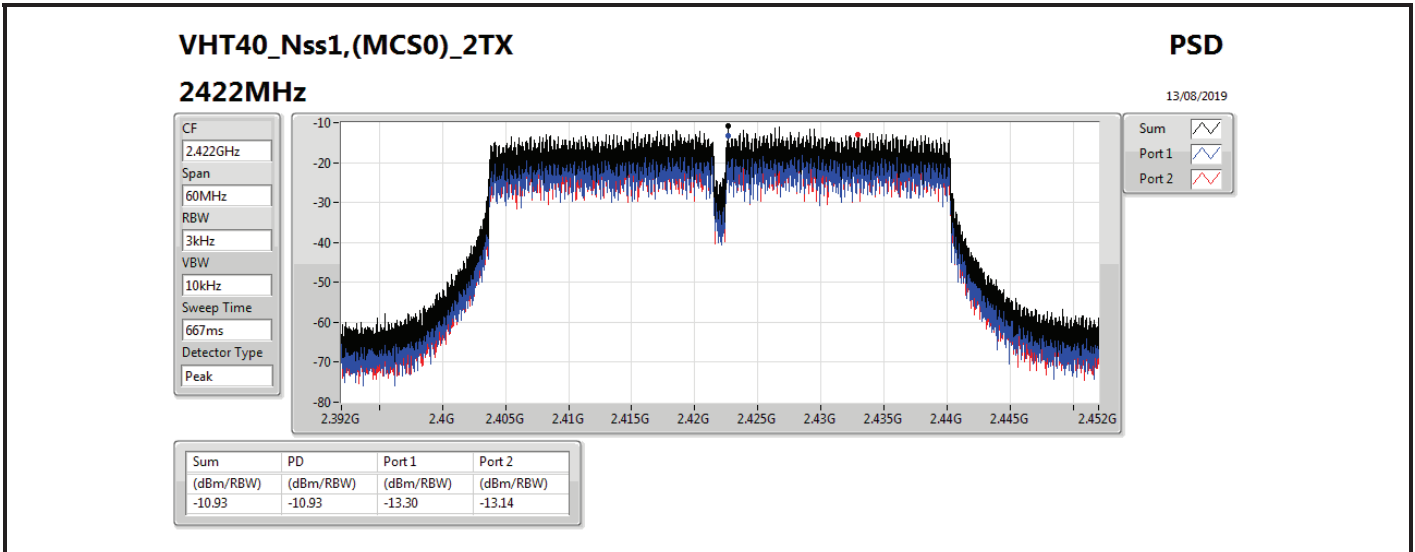

DG = Directional Gain; RBW=3 kHz;

PD = trace bin-by-bin of each transmits port summing can be performed maximum power density; Port X = Port X power density;

Summary

Mode	PD (dBm/RBW)
2.4-2.4835GHz	-
802.11b_Nss1,(1Mbps)_1TX	-11.25
802.11g_Nss1,(6Mbps)_1TX	-6.65
VHT20_Nss1,(MCS0)_1TX	-8.73
VHT40_Nss1,(MCS0)_1TX	-13.38

DG = Directional Gain; RBW=3 kHz;

PD = trace bin-by-bin of each transmits port summing can be performed maximum power density; Port X = Port X power density;

Summary

Mode	PD (dBm/RBW)
2.4-2.4835GHz	-
VHT20-BF_Nss1,(MCS0)_2TX	-8.45
VHT40-BF_Nss1,(MCS0)_2TX	-6.61
802.11ax HEW20-BF_Nss1,(MCS0)_2TX	-8.37
802.11ax HEW40-BF_Nss1,(MCS0)_2TX	-8.12