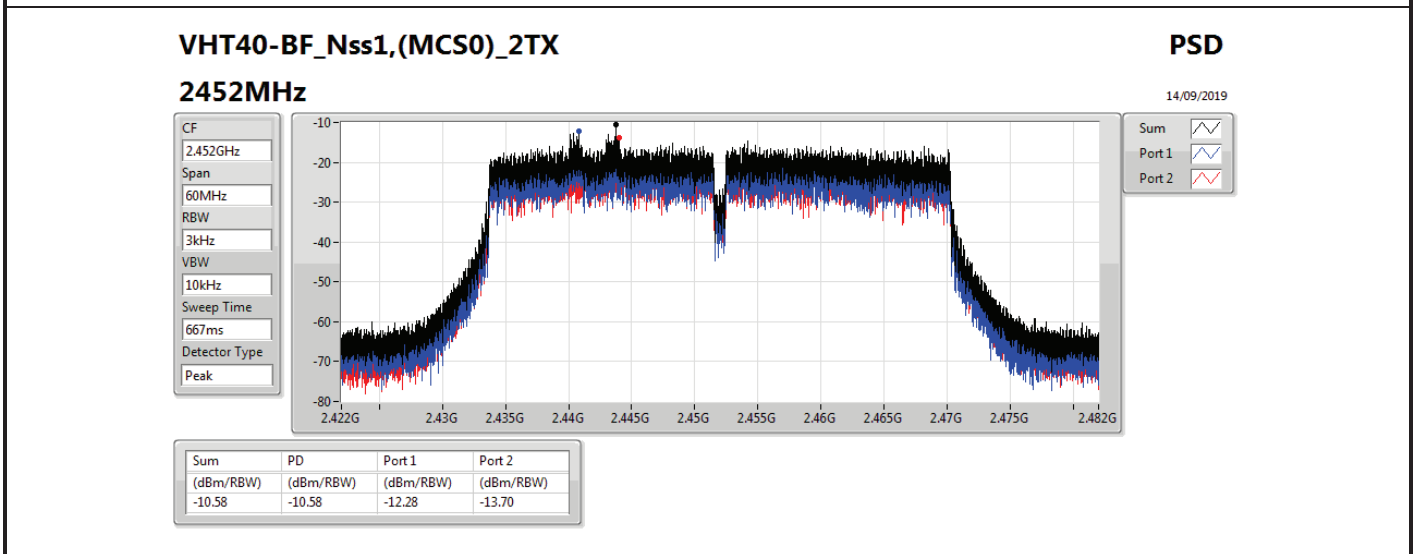

DG = Directional Gain; RBW=3 kHz;

PD = trace bin-by-bin of each transmits port summing can be performed maximum power density; Port X = Port X power density;

Summary

Mode	PD (dBm/RBW)
2.4-2.4835GHz	-
VHT20-BF_Nss1,(MCS0)_2TX	-8.45
VHT40-BF_Nss1,(MCS0)_2TX	-9.65
802.11ax HEW20-BF_Nss1,(MCS0)_2TX	-8.37
802.11ax HEW40-BF_Nss1,(MCS0)_2TX	-7.53

RBW=3 kHz.

Result

Mode	Result	DG (dBi)	Port 1 (dBm/RBW)	Port 2 (dBm/RBW)	PD (dBm/RBW)	PD Limit (dBm/RBW)
VHT20-BF_Nss1,(MCS0)_2TX	-	-	-	-	-	-
2412MHz	Pass	11.11	-13.11	-11.65	-10.61	2.89
2437MHz	Pass	11.11	-8.78	-9.97	-8.45	2.89
2462MHz	Pass	11.11	-11.09	-11.13	-9.59	2.89
VHT40-BF_Nss1,(MCS0)_2TX	-	-	-	-	-	-
2422MHz	Pass	11.11	-10.74	-13.08	-10.68	2.89
2437MHz	Pass	11.11	-10.03	-10.59	-9.65	2.89
2452MHz	Pass	11.11	-12.28	-13.70	-10.58	2.89
802.11ax HEW20-BF_Nss1,(MCS0)_2TX	-	-	-	-	-	-
2412MHz	Pass	11.11	-12.96	-12.87	-11.16	2.89
2437MHz	Pass	11.11	-10.77	-9.02	-8.37	2.89
2462MHz	Pass	11.11	-9.68	-9.63	-8.86	2.89
802.11ax HEW40-BF_Nss1,(MCS0)_2TX	-	-	-	-	-	-
2422MHz	Pass	11.11	-13.58	-13.14	-12.39	2.89
2437MHz	Pass	11.11	-12.52	-7.84	-7.53	2.89
2452MHz	Pass	11.11	-13.74	-13.10	-12.59	2.89