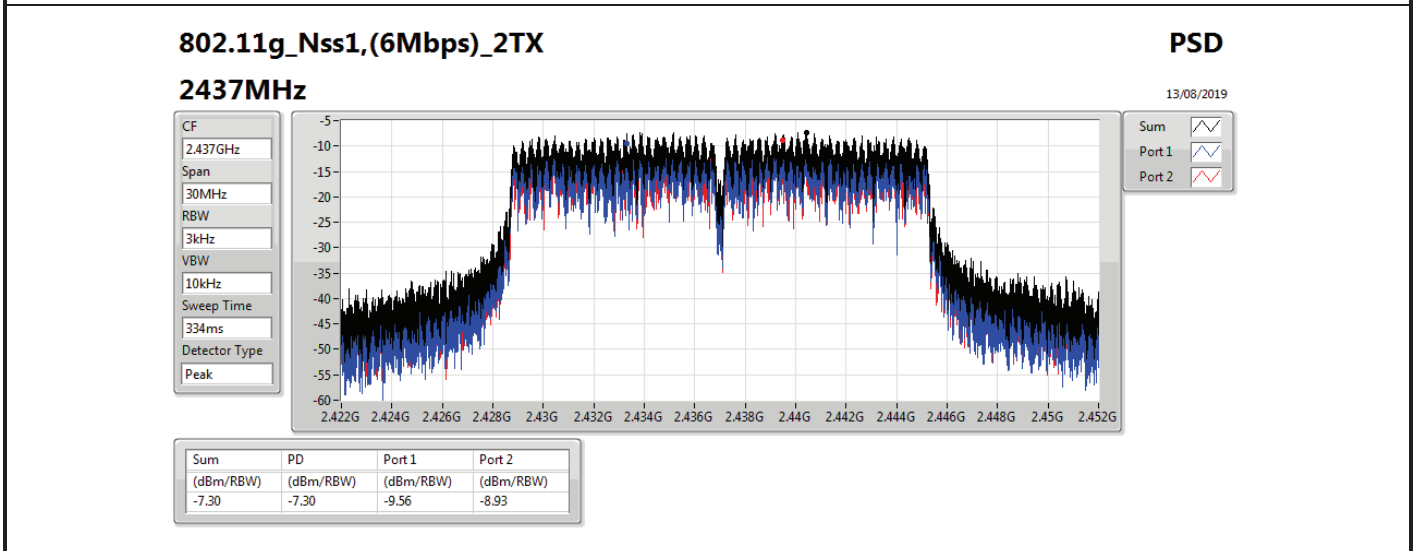

DG = Directional Gain; RBW=3 kHz;

PD = trace bin-by-bin of each transmits port summing can be performed maximum power density; Port X = Port X power density;

Summary

Mode	PD (dBm/RBW)
2.4-2.4835GHz	-
802.11b_Nss1,(1Mbps)_1TX(Port2)	-2.45
802.11b_Nss1,(1Mbps)_2TX	-0.44
802.11g_Nss1,(6Mbps)_1TX(Port2)	-8.04
802.11g_Nss1,(6Mbps)_2TX	-7.30
VHT20_Nss1,(MCS0)_1TX(Port2)	-8.36
VHT20_Nss1,(MCS0)_2TX	-5.46
VHT40_Nss1,(MCS0)_1TX(Port2)	-12.38
VHT40_Nss1,(MCS0)_2TX	-10.33
802.11ax HEW20_Nss1,(MCS0)_1TX(Port2)	-8.80
802.11ax HEW20_Nss1,(MCS0)_2TX	-6.03
802.11ax HEW40_Nss1,(MCS0)_1TX(Port2)	-12.88
802.11ax HEW40_Nss1,(MCS0)_2TX	-11.01

Mode	Result	DG (dBi)	Port 1 (dBm/RBW)	Port 2 (dBm/RBW)	PD (dBm/RBW)	PD Limit (dBm/RBW)
2427MHz						
2437MHz	Pass	12.81	-12.97	-11.36	-10.33	1.19
2447MHz						
2452MHz	Pass	12.81	-13.20	-12.12	-11.10	1.19
802.11ax HEW20_Nss1,(MCS0)_1TX(Port2)	-	-	-	-	-	-
2412MHz	Pass	9.80		-11.86	-11.86	4.20
2417MHz						
2437MHz	Pass	9.80		-8.80	-8.80	4.20
2457MHz						
2462MHz	Pass	9.80		-11.07	-11.07	4.20
802.11ax HEW20_Nss1,(MCS0)_2TX	-	-	-	-	-	-
2412MHz	Pass	12.81	-11.32	-10.83	-9.44	1.19
2417MHz						
2437MHz	Pass	12.81	-9.00	-8.20	-6.03	1.19
2457MHz						
2462MHz	Pass	12.81	-11.44	-11.38	-10.13	1.19
802.11ax HEW40_Nss1,(MCS0)_1TX(Port2)	-	-	-	-	-	-
2422MHz	Pass	9.80		-13.23	-13.23	4.20
2427MHz						
2437MHz	Pass	9.80		-12.88	-12.88	4.20
2447MHz						
2452MHz	Pass	9.80		-14.69	-14.69	4.20
802.11ax HEW40_Nss1,(MCS0)_2TX	-	-	-	-	-	-
2422MHz	Pass	12.81	-12.43	-14.05	-11.01	1.19
2427MHz						
2437MHz	Pass	12.81	-13.20	-11.99	-11.73	1.19
2447MHz						
2452MHz	Pass	12.81	-14.22	-14.32	-12.44	1.19

DG = Directional Gain; RBW=3 kHz;

PD = trace bin-by-bin of each transmits port summing can be performed maximum power density; Port X = Port X power density;

Summary

Mode	PD (dBm/RBW)
2.4-2.4835GHz	-
802.11b_Nss1,(1Mbps)_1TX	-11.25
802.11g_Nss1,(6Mbps)_1TX	-6.65
VHT20_Nss1,(MCS0)_1TX	-8.73
VHT40_Nss1,(MCS0)_1TX	-13.38