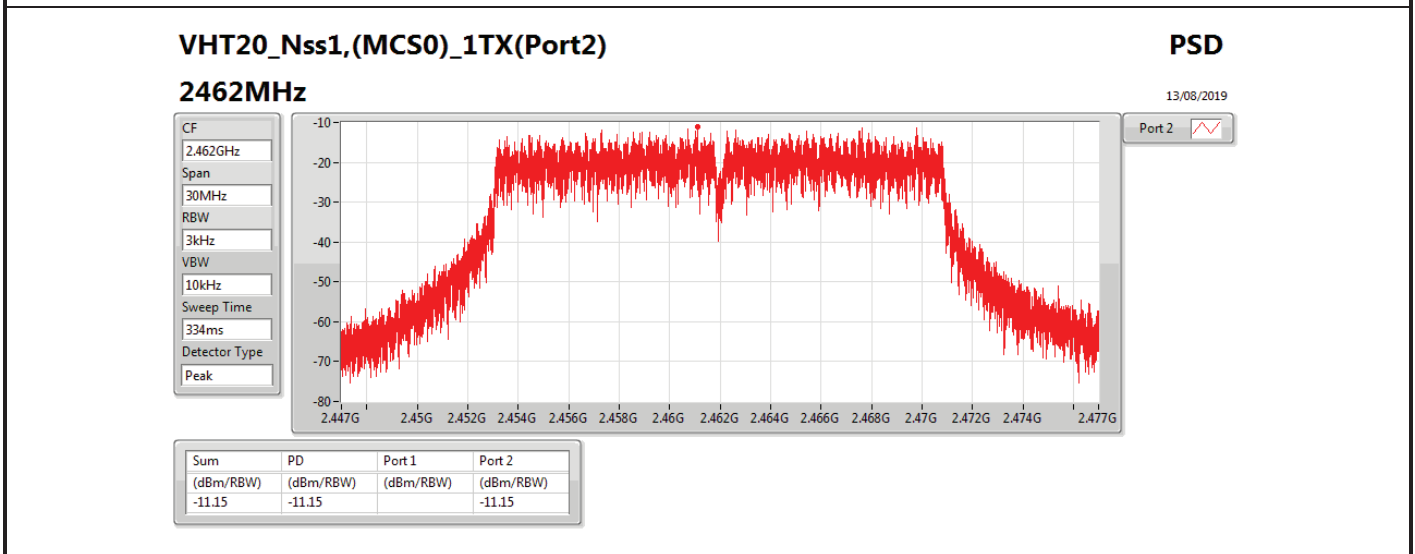

DG = Directional Gain; RBW=3 kHz;

PD = trace bin-by-bin of each transmits port summing can be performed maximum power density; Port X = Port X power density;

Summary

Mode	PD (dBm/RBW)
2.4-2.4835GHz	-
802.11b_Nss1,(1Mbps)_1TX(Port2)	-2.45
802.11b_Nss1,(1Mbps)_2TX	-0.44
802.11g_Nss1,(6Mbps)_1TX(Port2)	-8.04
802.11g_Nss1,(6Mbps)_2TX	-7.30
VHT20_Nss1,(MCS0)_1TX(Port2)	-8.36
VHT20_Nss1,(MCS0)_2TX	-5.46
VHT40_Nss1,(MCS0)_1TX(Port2)	-12.38
VHT40_Nss1,(MCS0)_2TX	-10.33
802.11ax HEW20_Nss1,(MCS0)_1TX(Port2)	-8.80
802.11ax HEW20_Nss1,(MCS0)_2TX	-6.03
802.11ax HEW40_Nss1,(MCS0)_1TX(Port2)	-12.88
802.11ax HEW40_Nss1,(MCS0)_2TX	-11.01