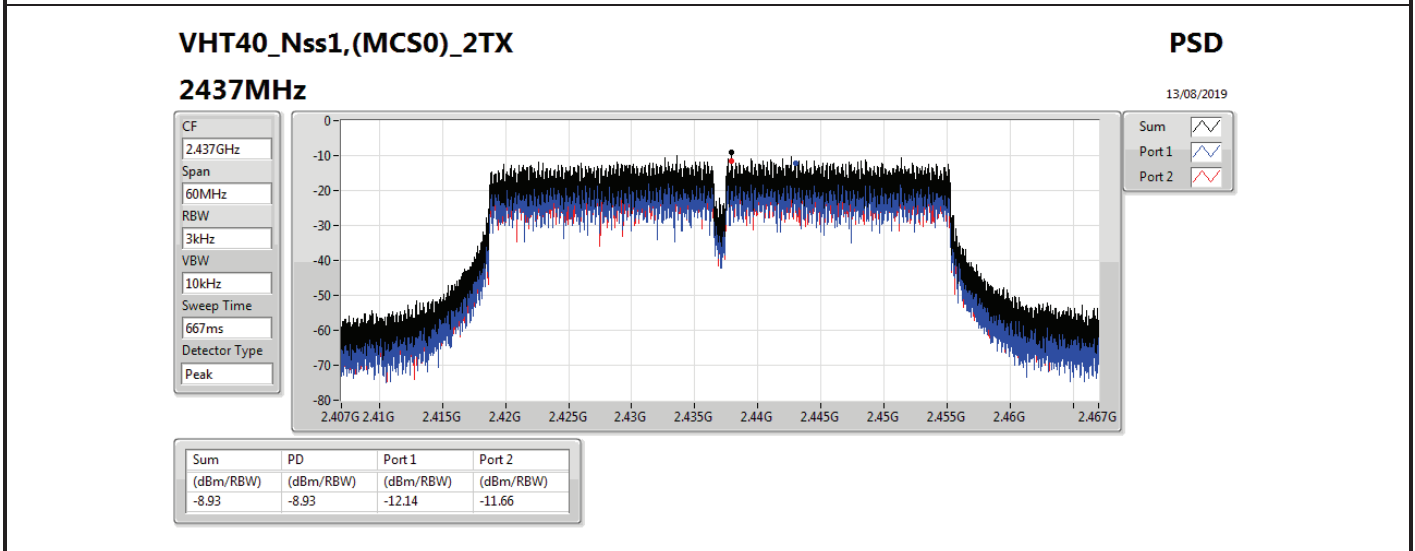

DG = Directional Gain; RBW=3 kHz;

PD = trace bin-by-bin of each transmits port summing can be performed maximum power density; Port X = Port X power density;

Summary

Mode	PD (dBm/RBW)
2.4-2.4835GHz	-
802.11b_Nss1,(1Mbps)_1TX(Port2)	-2.45
802.11b_Nss1,(1Mbps)_2TX	-0.44
802.11g_Nss1,(6Mbps)_1TX(Port2)	-8.04
802.11g_Nss1,(6Mbps)_2TX	-7.30
VHT20_Nss1,(MCS0)_1TX(Port2)	-8.36
VHT20_Nss1,(MCS0)_2TX	-5.46
VHT40_Nss1,(MCS0)_1TX(Port2)	-12.38
VHT40_Nss1,(MCS0)_2TX	-10.33
802.11ax HEW20_Nss1,(MCS0)_1TX(Port2)	-8.80
802.11ax HEW20_Nss1,(MCS0)_2TX	-6.03
802.11ax HEW40_Nss1,(MCS0)_1TX(Port2)	-12.88
802.11ax HEW40_Nss1,(MCS0)_2TX	-11.01