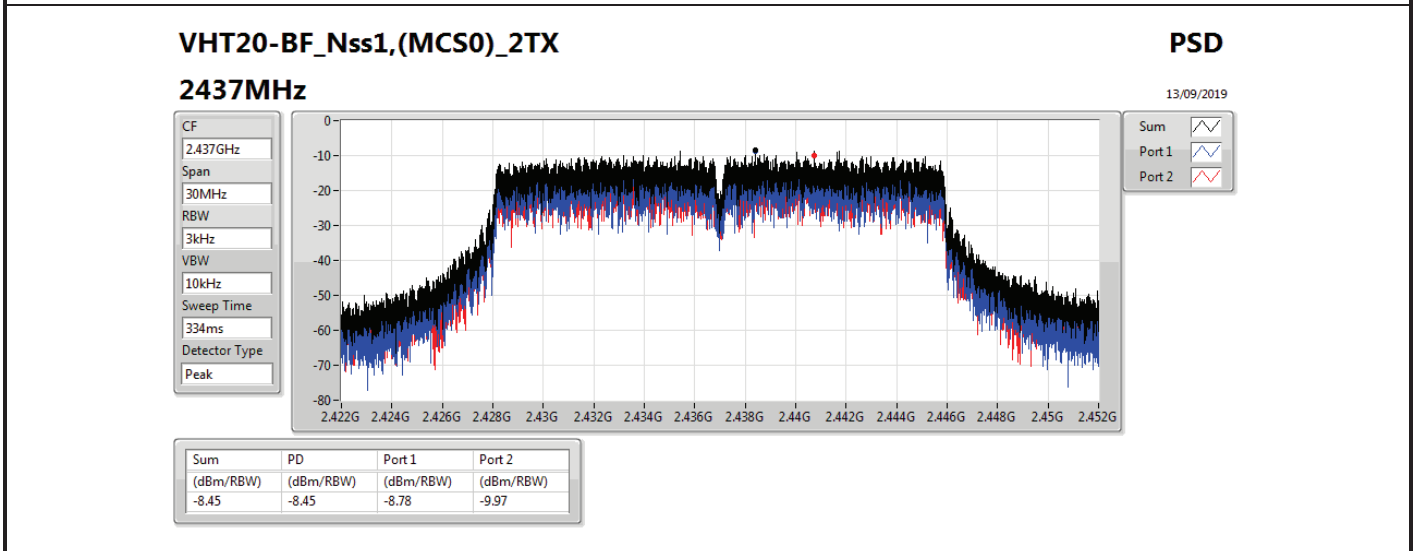

DG = Directional Gain; RBW=3 kHz;

PD = trace bin-by-bin of each transmits port summing can be performed maximum power density; Port X = Port X power density;

Summary

Mode	PD (dBm/RBW)
2.4-2.4835GHz	-
VHT20-BF_Nss1,(MCS0)_2TX	-8.45
VHT40-BF_Nss1,(MCS0)_2TX	-9.65
802.11ax HEW20-BF_Nss1,(MCS0)_2TX	-8.37
802.11ax HEW40-BF_Nss1,(MCS0)_2TX	-7.53

RBW=3 kHz.

Result

Mode	Result	DG (dBi)	Port 1 (dBm/RBW)	Port 2 (dBm/RBW)	PD (dBm/RBW)	PD Limit (dBm/RBW)
VHT20-BF_Nss1,(MCS0)_2TX	-	-	-	-	-	-
2412MHz	Pass	11.11	-13.11	-11.65	-10.61	2.89
2437MHz	Pass	11.11	-8.78	-9.97	-8.45	2.89
2462MHz	Pass	11.11	-11.09	-11.13	-9.59	2.89
VHT40-BF_Nss1,(MCS0)_2TX	-	-	-	-	-	-
2422MHz	Pass	11.11	-10.74	-13.08	-10.68	2.89
2437MHz	Pass	11.11	-10.03	-10.59	-9.65	2.89
2452MHz	Pass	11.11	-12.28	-13.70	-10.58	2.89
802.11ax HEW20-BF_Nss1,(MCS0)_2TX	-	-	-	-	-	-
2412MHz	Pass	11.11	-12.96	-12.87	-11.16	2.89
2437MHz	Pass	11.11	-10.77	-9.02	-8.37	2.89
2462MHz	Pass	11.11	-9.68	-9.63	-8.86	2.89
802.11ax HEW40-BF_Nss1,(MCS0)_2TX	-	-	-	-	-	-
2422MHz	Pass	11.11	-13.58	-13.14	-12.39	2.89
2437MHz	Pass	11.11	-12.52	-7.84	-7.53	2.89
2452MHz	Pass	11.11	-13.74	-13.10	-12.59	2.89