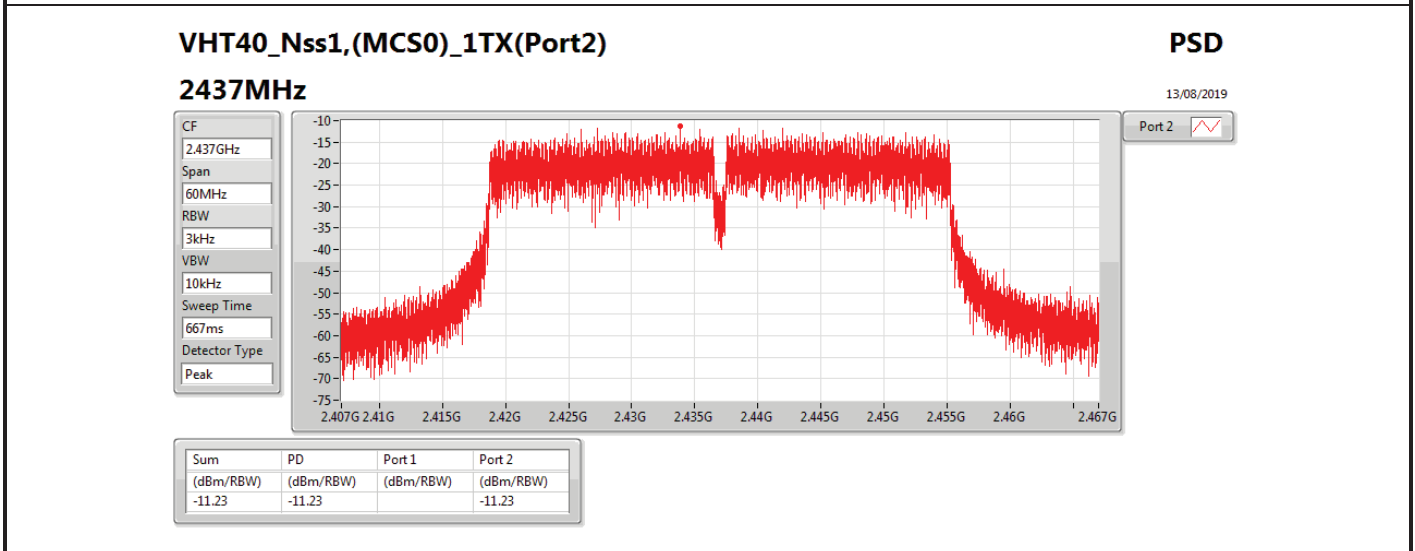

DG = Directional Gain; RBW=3 kHz;

PD = trace bin-by-bin of each transmits port summing can be performed maximum power density; Port X = Port X power density;

Summary

Mode	PD (dBm/RBW)
2.4-2.4835GHz	-
802.11b_Nss1,(1Mbps)_1TX(Port2)	-2.45
802.11b_Nss1,(1Mbps)_2TX	-0.44
802.11g_Nss1,(6Mbps)_1TX(Port2)	-8.04
802.11g_Nss1,(6Mbps)_2TX	-7.30
VHT20_Nss1,(MCS0)_1TX(Port2)	-8.36
VHT20_Nss1,(MCS0)_2TX	-5.46
VHT40_Nss1,(MCS0)_1TX(Port2)	-12.38
VHT40_Nss1,(MCS0)_2TX	-10.33
802.11ax HEW20_Nss1,(MCS0)_1TX(Port2)	-8.80
802.11ax HEW20_Nss1,(MCS0)_2TX	-6.03
802.11ax HEW40_Nss1,(MCS0)_1TX(Port2)	-12.88
802.11ax HEW40_Nss1,(MCS0)_2TX	-11.01