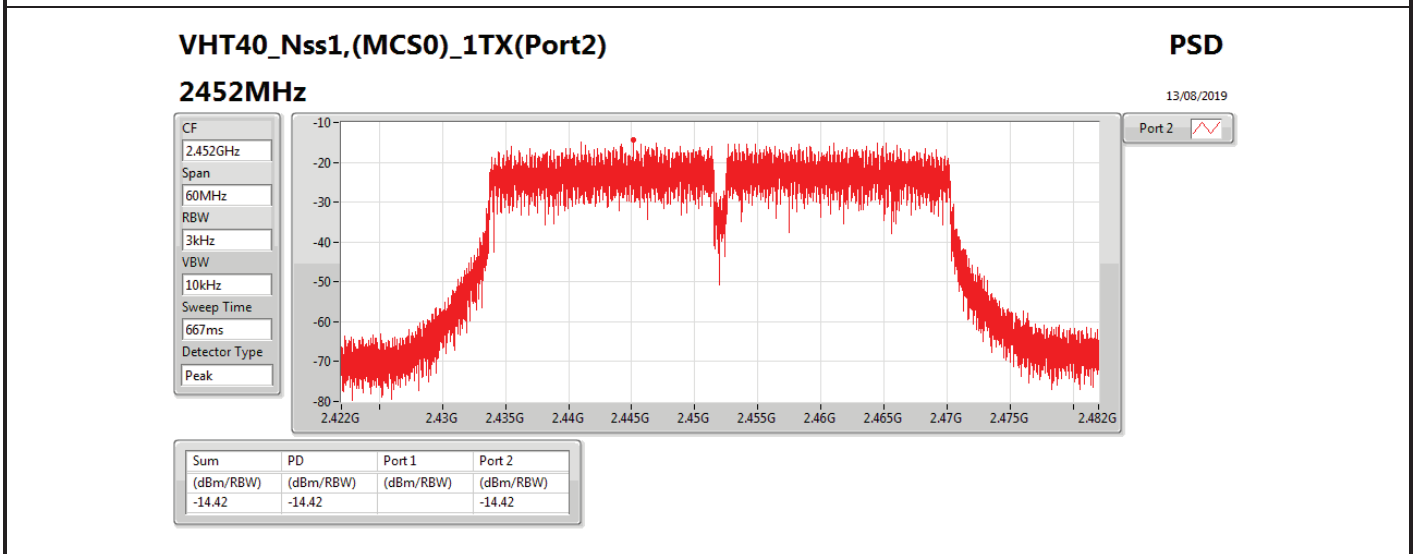

DG = Directional Gain; RBW=3 kHz;

PD = trace bin-by-bin of each transmits port summing can be performed maximum power density; Port X = Port X power density;

Summary

Mode	PD (dBm/RBW)
2.4-2.4835GHz	-
802.11b_Nss1,(1Mbps)_1TX(Port2)	-2.45
802.11b_Nss1,(1Mbps)_2TX	-0.44
802.11g_Nss1,(6Mbps)_1TX(Port2)	-8.04
802.11g_Nss1,(6Mbps)_2TX	-7.30
VHT20_Nss1,(MCS0)_1TX(Port2)	-8.36
VHT20_Nss1,(MCS0)_2TX	-5.46
VHT40_Nss1,(MCS0)_1TX(Port2)	-12.38
VHT40_Nss1,(MCS0)_2TX	-10.33
802.11ax HEW20_Nss1,(MCS0)_1TX(Port2)	-8.80
802.11ax HEW20_Nss1,(MCS0)_2TX	-6.03
802.11ax HEW40_Nss1,(MCS0)_1TX(Port2)	-12.88
802.11ax HEW40_Nss1,(MCS0)_2TX	-11.01