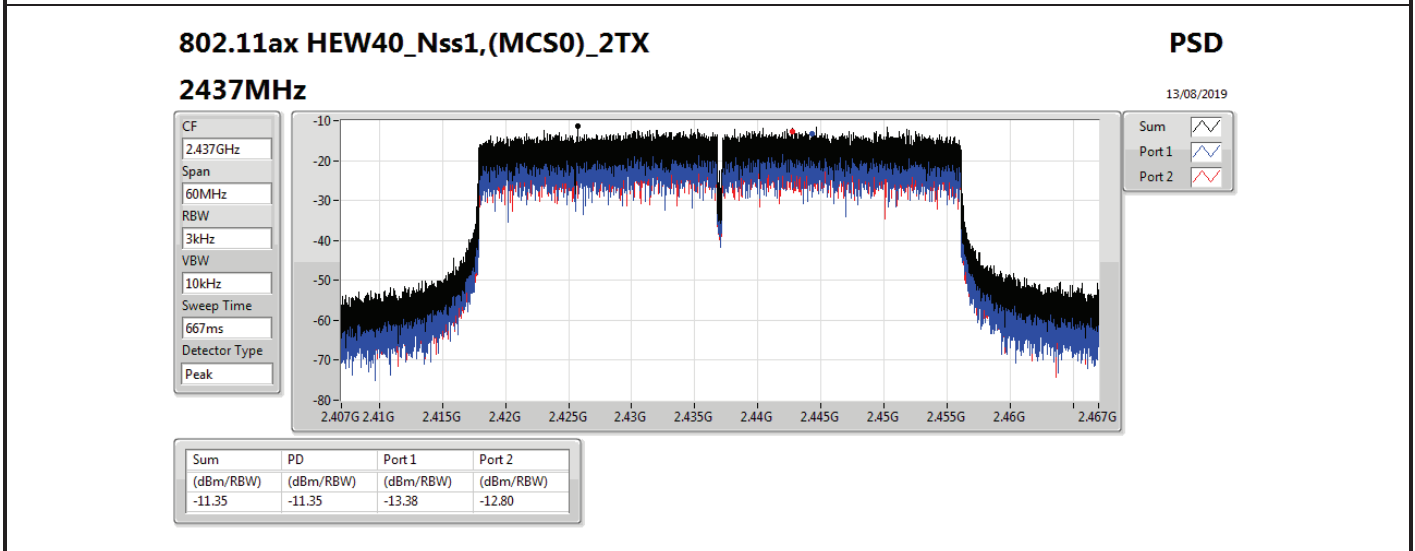

DG = Directional Gain; RBW=3 kHz;

PD = trace bin-by-bin of each transmits port summing can be performed maximum power density; Port X = Port X power density;

Summary

Mode	PD (dBm/RBW)
2.4-2.4835GHz	-
802.11b_Nss1,(1Mbps)_1TX(Port2)	-2.45
802.11b_Nss1,(1Mbps)_2TX	-0.44
802.11g_Nss1,(6Mbps)_1TX(Port2)	-8.04
802.11g_Nss1,(6Mbps)_2TX	-7.30
VHT20_Nss1,(MCS0)_1TX(Port2)	-8.36
VHT20_Nss1,(MCS0)_2TX	-5.46
VHT40_Nss1,(MCS0)_1TX(Port2)	-12.38
VHT40_Nss1,(MCS0)_2TX	-10.33
802.11ax HEW20_Nss1,(MCS0)_1TX(Port2)	-8.80
802.11ax HEW20_Nss1,(MCS0)_2TX	-6.03
802.11ax HEW40_Nss1,(MCS0)_1TX(Port2)	-12.88
802.11ax HEW40_Nss1,(MCS0)_2TX	-11.01