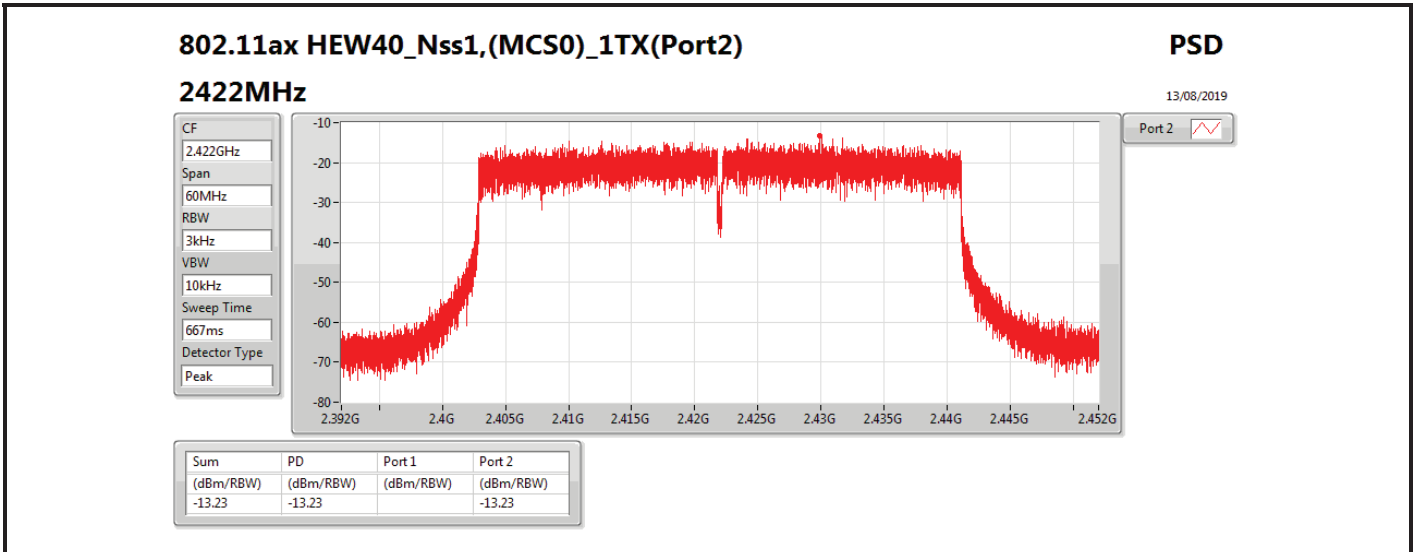

DG = Directional Gain; RBW=3 kHz;

PD = trace bin-by-bin of each transmits port summing can be performed maximum power density; Port X = Port X power density;

Summary

Mode	PD (dBm/RBW)
2.4-2.4835GHz	-
802.11b_Nss1,(1Mbps)_1TX	-11.25
802.11g_Nss1,(6Mbps)_1TX	-6.65
VHT20_Nss1,(MCS0)_1TX	-8.73
VHT40_Nss1,(MCS0)_1TX	-13.38

DG = Directional Gain; RBW=3 kHz;

PD = trace bin-by-bin of each transmits port summing can be performed maximum power density; Port X = Port X power density;

Summary

Mode	PD (dBm/RBW)
2.4-2.4835GHz	-
VHT20-BF_Nss1,(MCS0)_2TX	-8.45
VHT40-BF_Nss1,(MCS0)_2TX	-6.61
802.11ax HEW20-BF_Nss1,(MCS0)_2TX	-8.37
802.11ax HEW40-BF_Nss1,(MCS0)_2TX	-8.12