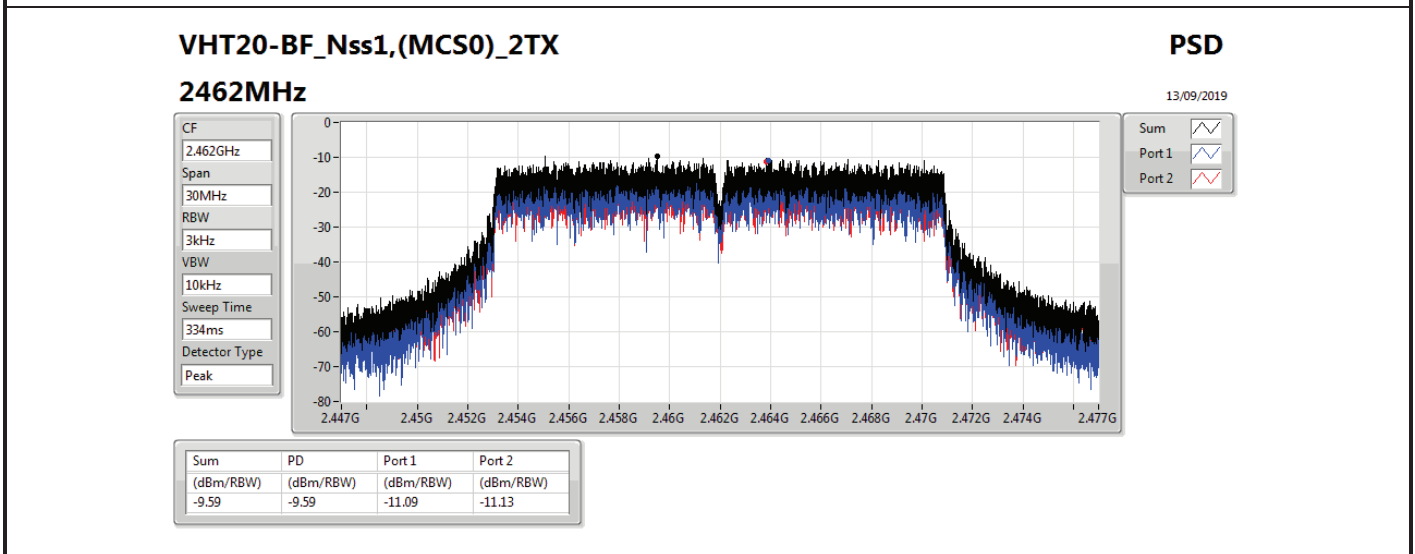

DG = Directional Gain; RBW=3 kHz;

PD = trace bin-by-bin of each transmits port summing can be performed maximum power density; Port X = Port X power density;

Summary

Mode	PD (dBm/RBW)
2.4-2.4835GHz	-
VHT20-BF_Nss1,(MCS0)_2TX	-8.45
VHT40-BF_Nss1,(MCS0)_2TX	-9.65
802.11ax HEW20-BF_Nss1,(MCS0)_2TX	-8.37
802.11ax HEW40-BF_Nss1,(MCS0)_2TX	-7.53

RBW=3 kHz.

Result

Mode	Result	DG (dBi)	Port 1 (dBm/RBW)	Port 2 (dBm/RBW)	PD (dBm/RBW)	PD Limit (dBm/RBW)
VHT20-BF_Nss1,(MCS0)_2TX	-	-	-	-	-	-
2412MHz	Pass	11.11	-13.11	-11.65	-10.61	2.89
2437MHz	Pass	11.11	-8.78	-9.97	-8.45	2.89
2462MHz	Pass	11.11	-11.09	-11.13	-9.59	2.89
VHT40-BF_Nss1,(MCS0)_2TX	-	-	-	-	-	-
2422MHz	Pass	11.11	-10.74	-13.08	-10.68	2.89
2437MHz	Pass	11.11	-10.03	-10.59	-9.65	2.89
2452MHz	Pass	11.11	-12.28	-13.70	-10.58	2.89
802.11ax HEW20-BF_Nss1,(MCS0)_2TX	-	-	-	-	-	-
2412MHz	Pass	11.11	-12.96	-12.87	-11.16	2.89
2437MHz	Pass	11.11	-10.77	-9.02	-8.37	2.89
2462MHz	Pass	11.11	-9.68	-9.63	-8.86	2.89
802.11ax HEW40-BF_Nss1,(MCS0)_2TX	-	-	-	-	-	-
2422MHz	Pass	11.11	-13.58	-13.14	-12.39	2.89
2437MHz	Pass	11.11	-12.52	-7.84	-7.53	2.89
2452MHz	Pass	11.11	-13.74	-13.10	-12.59	2.89