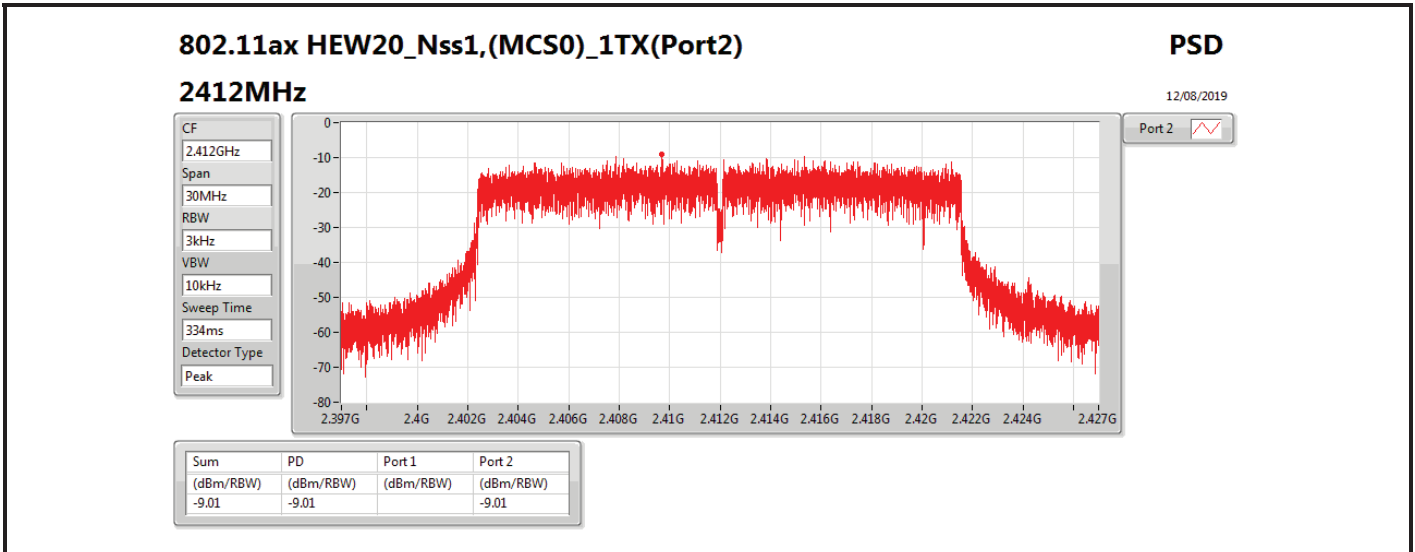

DG = Directional Gain; RBW=3 kHz;

PD = trace bin-by-bin of each transmits port summing can be performed maximum power density; Port X = Port X power density;

Summary

Mode	PD (dBm/RBW)
2.4-2.4835GHz	-
802.11b_Nss1,(1Mbps)_1TX(Port2)	-2.45
802.11b_Nss1,(1Mbps)_2TX	-0.44
802.11g_Nss1,(6Mbps)_1TX(Port2)	-8.04
802.11g_Nss1,(6Mbps)_2TX	-7.30
VHT20_Nss1,(MCS0)_1TX(Port2)	-8.36
VHT20_Nss1,(MCS0)_2TX	-5.46
VHT40_Nss1,(MCS0)_1TX(Port2)	-12.38
VHT40_Nss1,(MCS0)_2TX	-10.33
802.11ax HEW20_Nss1,(MCS0)_1TX(Port2)	-8.80
802.11ax HEW20_Nss1,(MCS0)_2TX	-6.03
802.11ax HEW40_Nss1,(MCS0)_1TX(Port2)	-12.88
802.11ax HEW40_Nss1,(MCS0)_2TX	-11.01