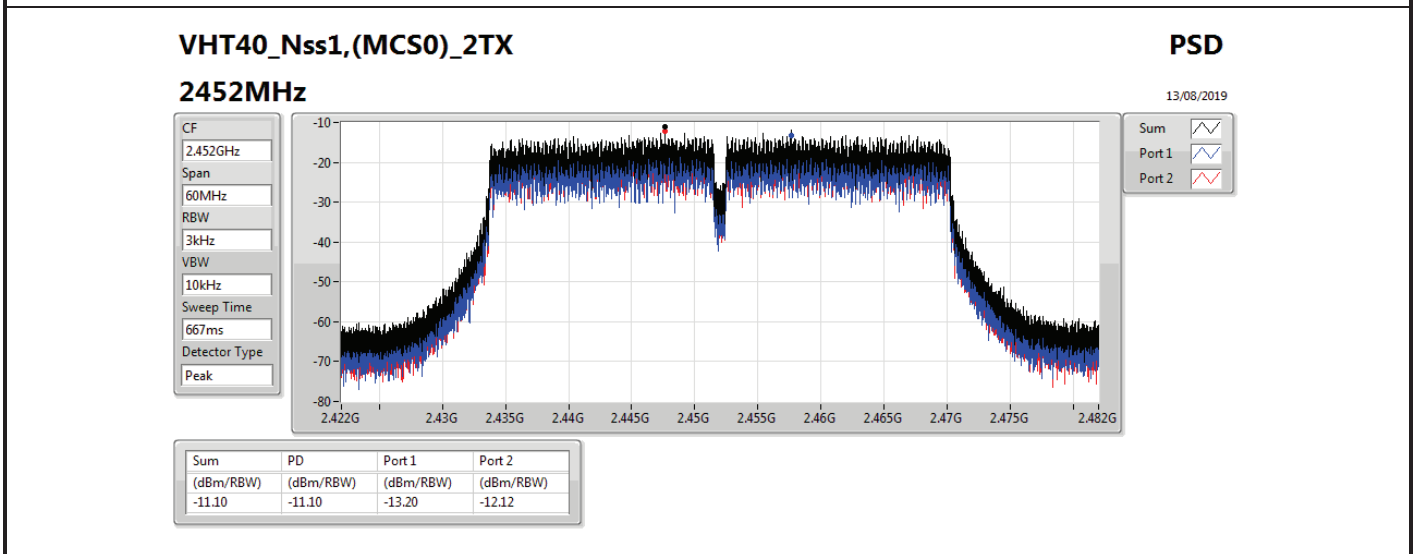

DG = Directional Gain; RBW=3 kHz;

PD = trace bin-by-bin of each transmits port summing can be performed maximum power density; Port X = Port X power density;

Summary

Mode	PD (dBm/RBW)
2.4-2.4835GHz	-
802.11b_Nss1,(1Mbps)_1TX	-11.25
802.11g_Nss1,(6Mbps)_1TX	-6.65
VHT20_Nss1,(MCS0)_1TX	-8.73
VHT40_Nss1,(MCS0)_1TX	-13.38

RBW=3 kHz.

Result

Mode	Result	DG (dBi)	Port 1 (dBm/RBW)	PD (dBm/RBW)	PD Limit (dBm/RBW)
802.11b_Nss1,(1Mbps)_1TX	-	-	-	-	-
2412MHz	Pass	4.60	-13.11	-13.11	8.00
2437MHz	Pass	4.60	-11.93	-11.93	8.00
2462MHz	Pass	4.60	-11.25	-11.25	8.00
802.11g_Nss1,(6Mbps)_1TX	-	-	-	-	-
2412MHz	Pass	4.60	-11.64	-11.64	8.00
2437MHz	Pass	4.60	-6.65	-6.65	8.00
2462MHz	Pass	4.60	-11.54	-11.54	8.00
VHT20_Nss1,(MCS0)_1TX	-	-	-	-	-
2412MHz	Pass	4.60	-12.51	-12.51	8.00
2437MHz	Pass	4.60	-8.73	-8.73	8.00
2462MHz	Pass	4.60	-11.86	-11.86	8.00
VHT40_Nss1,(MCS0)_1TX	-	-	-	-	-
2422MHz	Pass	4.60	-16.89	-16.89	8.00
2437MHz	Pass	4.60	-13.38	-13.38	8.00
2452MHz	Pass	4.60	-19.53	-19.53	8.00

DG = Directional Gain; RBW=3 kHz;

PD = trace bin-by-bin of each transmits port summing can be performed maximum power density; Port X = Port X power density;

Summary

Mode	PD (dBm/RBW)
2.4-2.4835GHz	-
VHT20-BF_Nss1,(MCS0)_2TX	-8.45
VHT40-BF_Nss1,(MCS0)_2TX	-6.61
802.11ax HEW20-BF_Nss1,(MCS0)_2TX	-8.37
802.11ax HEW40-BF_Nss1,(MCS0)_2TX	-8.12