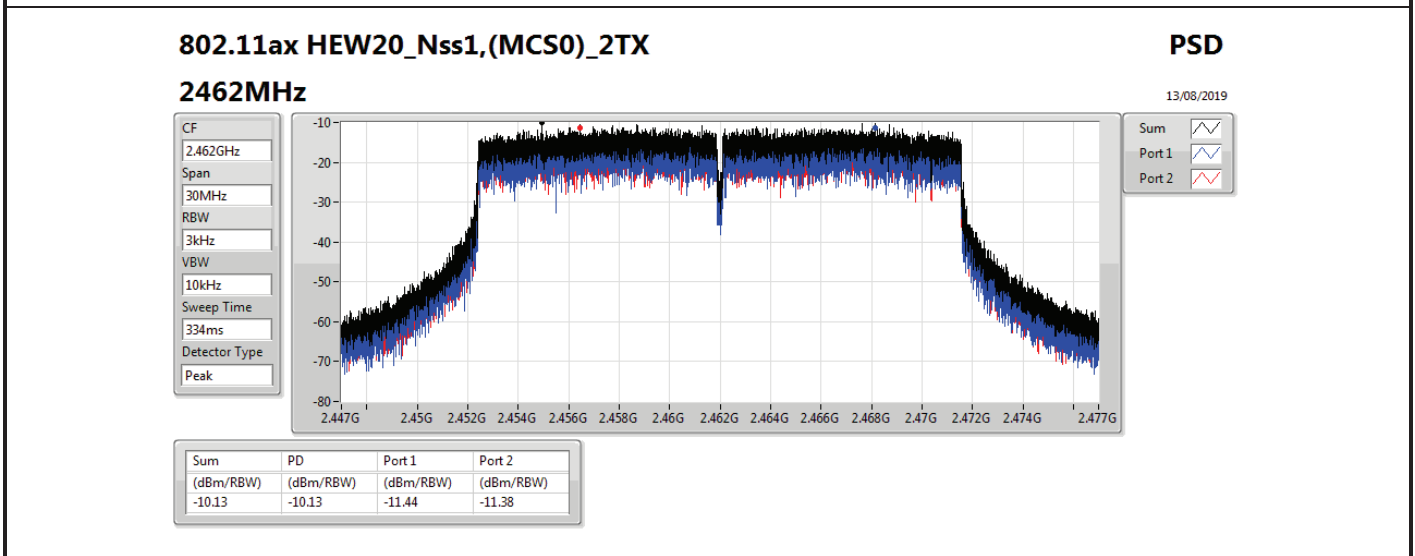

DG = Directional Gain; RBW=3 kHz;

PD = trace bin-by-bin of each transmits port summing can be performed maximum power density; Port X = Port X power density;

Summary

Mode	PD (dBm/RBW)
2.4-2.4835GHz	-
802.11b_Nss1,(1Mbps)_1TX	-11.25
802.11g_Nss1,(6Mbps)_1TX	-6.65
VHT20_Nss1,(MCS0)_1TX	-8.73
VHT40_Nss1,(MCS0)_1TX	-13.38

RBW=3 kHz.

Result

Mode	Result	DG (dBi)	Port 1 (dBm/RBW)	PD (dBm/RBW)	PD Limit (dBm/RBW)
802.11b_Nss1,(1Mbps)_1TX	-	-	-	-	-
2412MHz	Pass	4.60	-13.11	-13.11	8.00
2437MHz	Pass	4.60	-11.93	-11.93	8.00
2462MHz	Pass	4.60	-11.25	-11.25	8.00
802.11g_Nss1,(6Mbps)_1TX	-	-	-	-	-
2412MHz	Pass	4.60	-11.64	-11.64	8.00
2437MHz	Pass	4.60	-6.65	-6.65	8.00
2462MHz	Pass	4.60	-11.54	-11.54	8.00
VHT20_Nss1,(MCS0)_1TX	-	-	-	-	-
2412MHz	Pass	4.60	-12.51	-12.51	8.00
2437MHz	Pass	4.60	-8.73	-8.73	8.00
2462MHz	Pass	4.60	-11.86	-11.86	8.00
VHT40_Nss1,(MCS0)_1TX	-	-	-	-	-
2422MHz	Pass	4.60	-16.89	-16.89	8.00
2437MHz	Pass	4.60	-13.38	-13.38	8.00
2452MHz	Pass	4.60	-19.53	-19.53	8.00

DG = Directional Gain; RBW=3 kHz;

PD = trace bin-by-bin of each transmits port summing can be performed maximum power density; Port X = Port X power density;

Summary

Mode	PD (dBm/RBW)
2.4-2.4835GHz	-
VHT20-BF_Nss1,(MCS0)_2TX	-8.45
VHT40-BF_Nss1,(MCS0)_2TX	-6.61
802.11ax HEW20-BF_Nss1,(MCS0)_2TX	-8.37
802.11ax HEW40-BF_Nss1,(MCS0)_2TX	-8.12