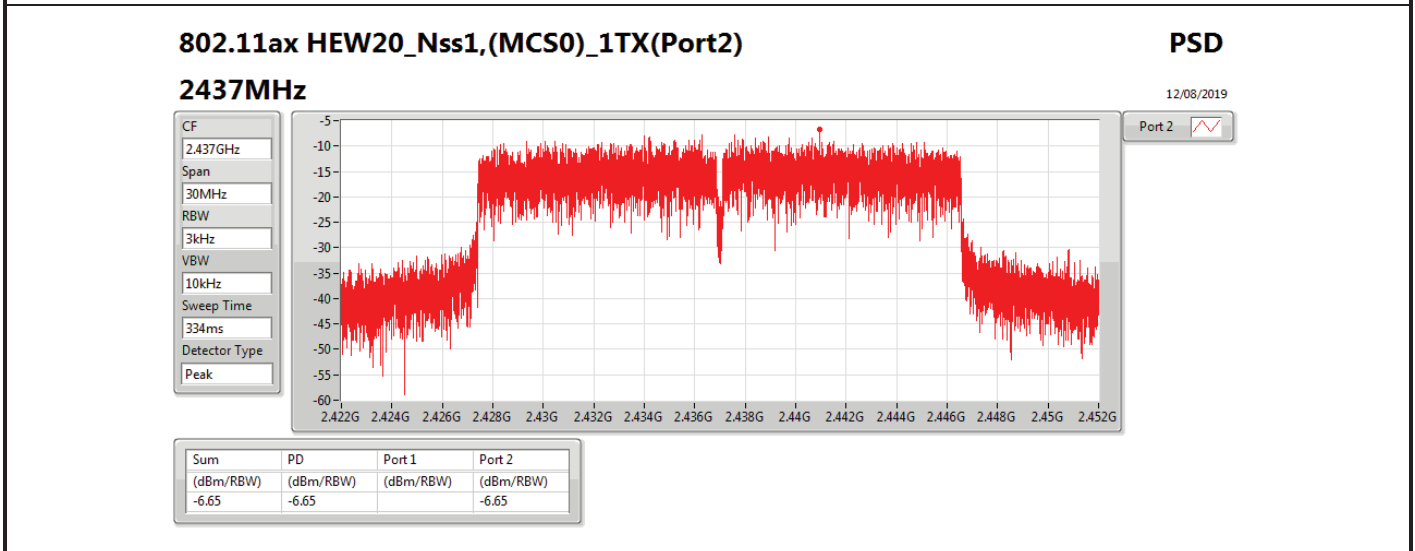

DG = Directional Gain; RBW=3 kHz;

PD = trace bin-by-bin of each transmits port summing can be performed maximum power density; Port X = Port X power density;

Summary

Mode	PD (dBm/RBW)
2.4-2.4835GHz	-
802.11b_Nss1,(1Mbps)_1TX(Port2)	-2.45
802.11b_Nss1,(1Mbps)_2TX	-0.44
802.11g_Nss1,(6Mbps)_1TX(Port2)	-8.04
802.11g_Nss1,(6Mbps)_2TX	-7.30
VHT20_Nss1,(MCS0)_1TX(Port2)	-8.36
VHT20_Nss1,(MCS0)_2TX	-5.46
VHT40_Nss1,(MCS0)_1TX(Port2)	-12.38
VHT40_Nss1,(MCS0)_2TX	-10.33
802.11ax HEW20_Nss1,(MCS0)_1TX(Port2)	-8.80
802.11ax HEW20_Nss1,(MCS0)_2TX	-6.03
802.11ax HEW40_Nss1,(MCS0)_1TX(Port2)	-12.88
802.11ax HEW40_Nss1,(MCS0)_2TX	-11.01