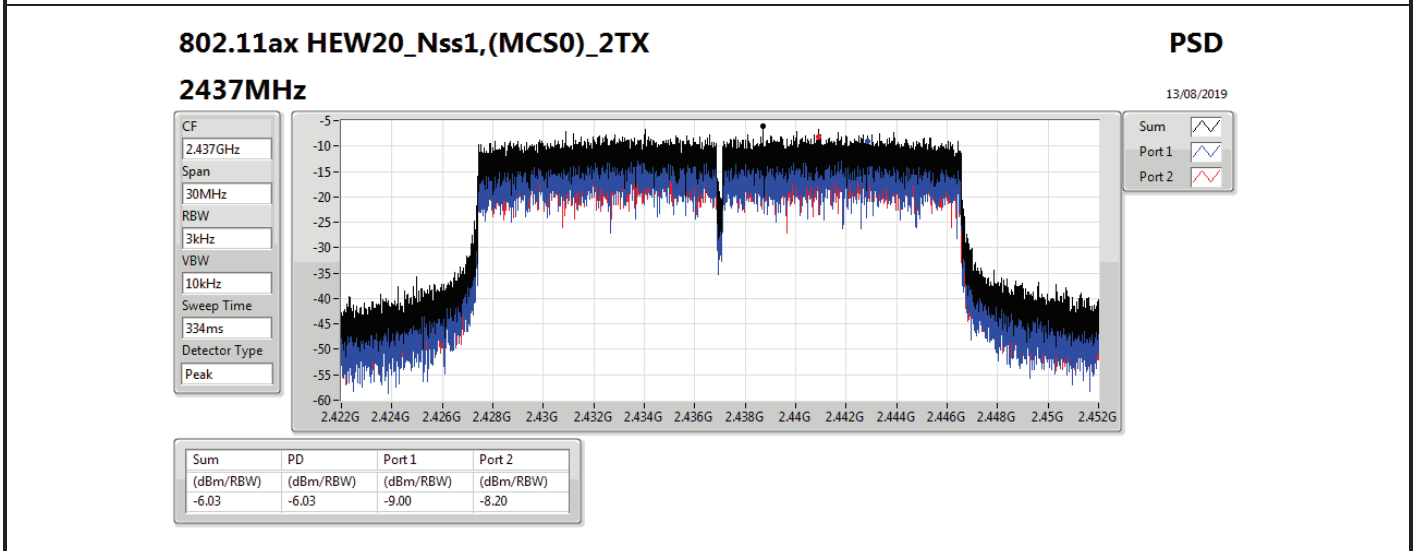

DG = Directional Gain; RBW=3 kHz;

PD = trace bin-by-bin of each transmits port summing can be performed maximum power density; Port X = Port X power density;

Summary

Mode	PD (dBm/RBW)
2.4-2.4835GHz	-
802.11b_Nss1,(1Mbps)_1TX	-11.25
802.11g_Nss1,(6Mbps)_1TX	-6.65
VHT20_Nss1,(MCS0)_1TX	-8.73
VHT40_Nss1,(MCS0)_1TX	-13.38

RBW=3 kHz.

Result

Mode	Result	DG (dBi)	Port 1 (dBm/RBW)	PD (dBm/RBW)	PD Limit (dBm/RBW)
802.11b_Nss1,(1Mbps)_1TX	-	-	-	-	-
2412MHz	Pass	4.60	-13.11	-13.11	8.00
2437MHz	Pass	4.60	-11.93	-11.93	8.00
2462MHz	Pass	4.60	-11.25	-11.25	8.00
802.11g_Nss1,(6Mbps)_1TX	-	-	-	-	-
2412MHz	Pass	4.60	-11.64	-11.64	8.00
2437MHz	Pass	4.60	-6.65	-6.65	8.00
2462MHz	Pass	4.60	-11.54	-11.54	8.00
VHT20_Nss1,(MCS0)_1TX	-	-	-	-	-
2412MHz	Pass	4.60	-12.51	-12.51	8.00
2437MHz	Pass	4.60	-8.73	-8.73	8.00
2462MHz	Pass	4.60	-11.86	-11.86	8.00
VHT40_Nss1,(MCS0)_1TX	-	-	-	-	-
2422MHz	Pass	4.60	-16.89	-16.89	8.00
2437MHz	Pass	4.60	-13.38	-13.38	8.00
2452MHz	Pass	4.60	-19.53	-19.53	8.00

DG = Directional Gain; RBW=3 kHz;

PD = trace bin-by-bin of each transmits port summing can be performed maximum power density; Port X = Port X power density;

Summary

Mode	PD (dBm/RBW)
2.4-2.4835GHz	-
VHT20-BF_Nss1,(MCS0)_2TX	-8.45
VHT40-BF_Nss1,(MCS0)_2TX	-6.61
802.11ax HEW20-BF_Nss1,(MCS0)_2TX	-8.37
802.11ax HEW40-BF_Nss1,(MCS0)_2TX	-8.12