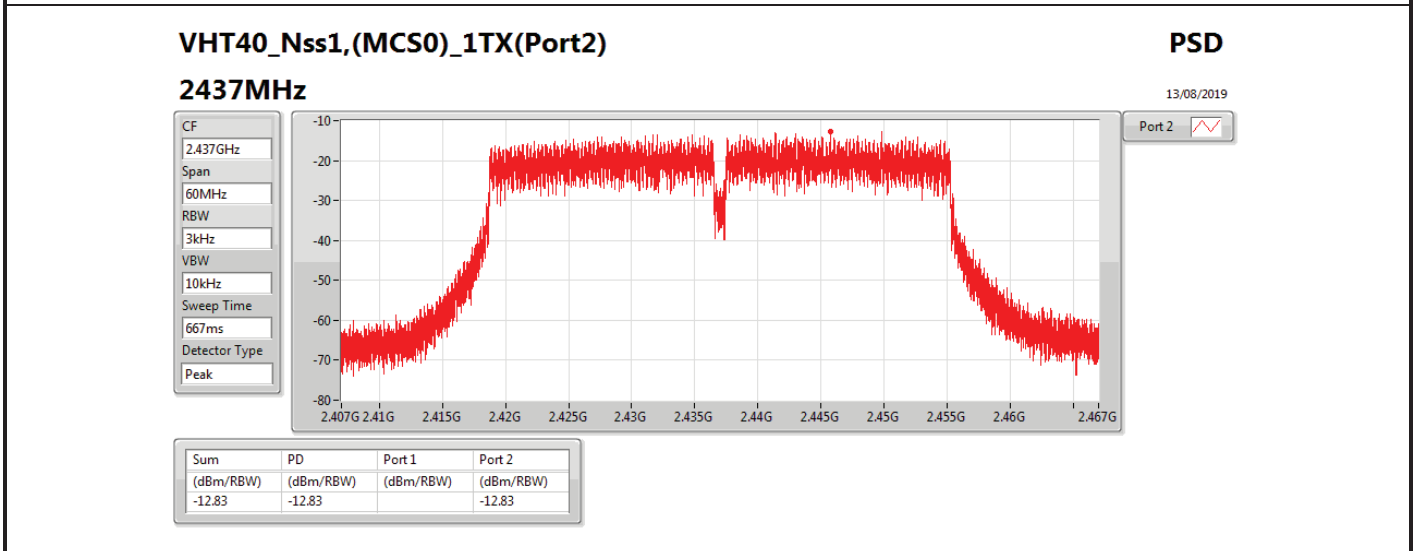

DG = Directional Gain; RBW=3 kHz;

PD = trace bin-by-bin of each transmits port summing can be performed maximum power density; Port X = Port X power density;

Summary

Mode	PD (dBm/RBW)
2.4-2.4835GHz	-
802.11b_Nss1,(1Mbps)_1TX	-11.25
802.11g_Nss1,(6Mbps)_1TX	-6.65
VHT20_Nss1,(MCS0)_1TX	-8.73
VHT40_Nss1,(MCS0)_1TX	-13.38

RBW=3 kHz.

Result

Mode	Result	DG (dBi)	Port 1 (dBm/RBW)	PD (dBm/RBW)	PD Limit (dBm/RBW)
802.11b_Nss1,(1Mbps)_1TX	-	-	-	-	-
2412MHz	Pass	4.60	-13.11	-13.11	8.00
2437MHz	Pass	4.60	-11.93	-11.93	8.00
2462MHz	Pass	4.60	-11.25	-11.25	8.00
802.11g_Nss1,(6Mbps)_1TX	-	-	-	-	-
2412MHz	Pass	4.60	-11.64	-11.64	8.00
2437MHz	Pass	4.60	-6.65	-6.65	8.00
2462MHz	Pass	4.60	-11.54	-11.54	8.00
VHT20_Nss1,(MCS0)_1TX	-	-	-	-	-
2412MHz	Pass	4.60	-12.51	-12.51	8.00
2437MHz	Pass	4.60	-8.73	-8.73	8.00
2462MHz	Pass	4.60	-11.86	-11.86	8.00
VHT40_Nss1,(MCS0)_1TX	-	-	-	-	-
2422MHz	Pass	4.60	-16.89	-16.89	8.00
2437MHz	Pass	4.60	-13.38	-13.38	8.00
2452MHz	Pass	4.60	-19.53	-19.53	8.00

DG = Directional Gain; RBW=3 kHz;

PD = trace bin-by-bin of each transmits port summing can be performed maximum power density; Port X = Port X power density;

Summary

Mode	PD (dBm/RBW)
2.4-2.4835GHz	-
VHT20-BF_Nss1,(MCS0)_2TX	-8.45
VHT40-BF_Nss1,(MCS0)_2TX	-6.61
802.11ax HEW20-BF_Nss1,(MCS0)_2TX	-8.37
802.11ax HEW40-BF_Nss1,(MCS0)_2TX	-8.12