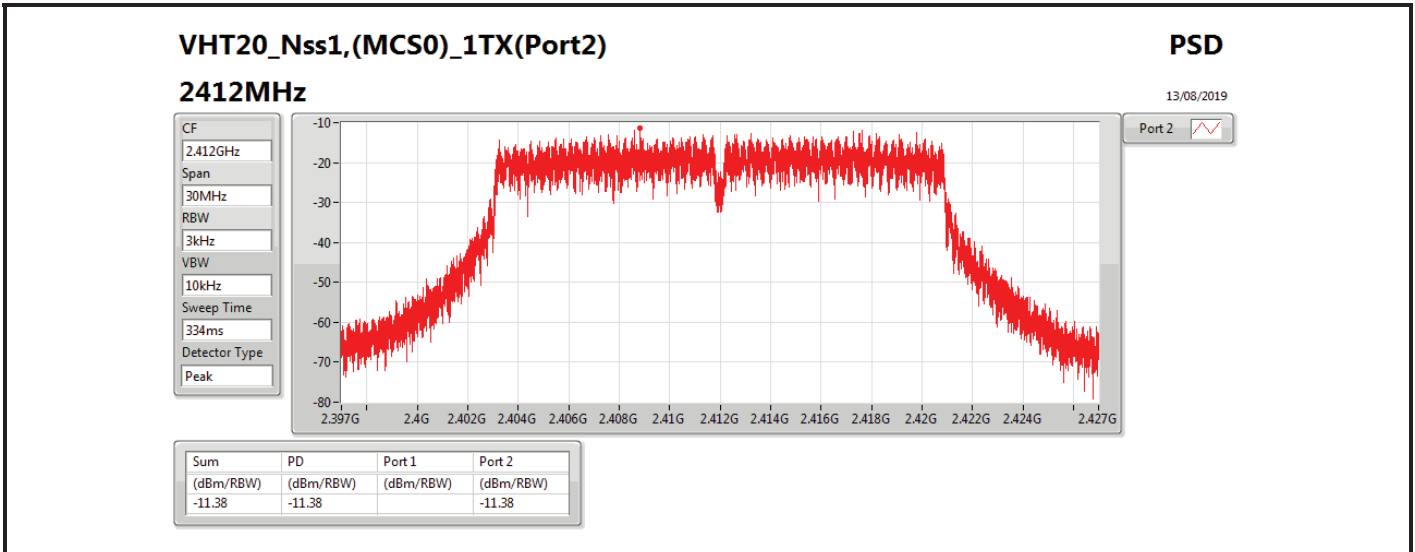

DG = Directional Gain; RBW=3 kHz;

PD = trace bin-by-bin of each transmits port summing can be performed maximum power density; Port X = Port X power density;

Summary

Mode	PD (dBm/RBW)
2.4-2.4835GHz	-
802.11b_Nss1,(1Mbps)_1TX	-11.25
802.11g_Nss1,(6Mbps)_1TX	-6.65
VHT20_Nss1,(MCS0)_1TX	-8.73
VHT40_Nss1,(MCS0)_1TX	-13.38

DG = Directional Gain; RBW=3 kHz;

PD = trace bin-by-bin of each transmits port summing can be performed maximum power density; Port X = Port X power density;

Summary

Mode	PD (dBm/RBW)
2.4-2.4835GHz	-
VHT20-BF_Nss1,(MCS0)_2TX	-8.45
VHT40-BF_Nss1,(MCS0)_2TX	-6.61
802.11ax HEW20-BF_Nss1,(MCS0)_2TX	-8.37
802.11ax HEW40-BF_Nss1,(MCS0)_2TX	-8.12