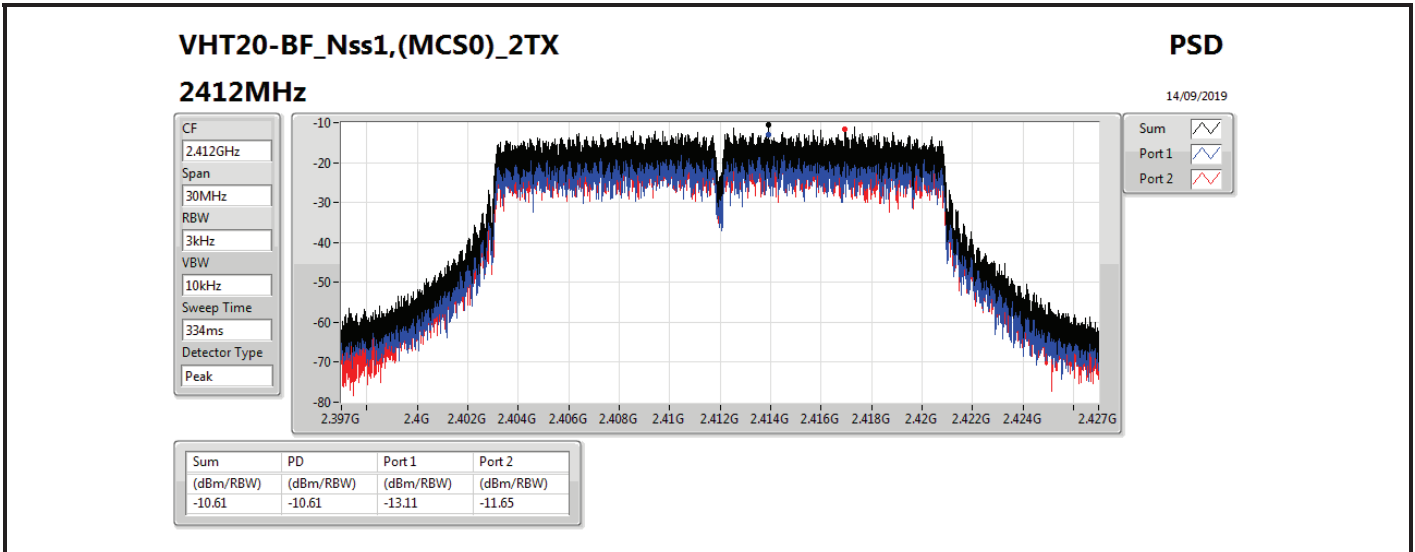

DG = Directional Gain; RBW=3 kHz;

PD = trace bin-by-bin of each transmits port summing can be performed maximum power density; Port X = Port X power density;

Summary

Mode	PD (dBm/RBW)
2.4-2.4835GHz	-
VHT20-BF_Nss1,(MCS0)_2TX	-8.45
VHT40-BF_Nss1,(MCS0)_2TX	-8.29
802.11ax HEW20-BF_Nss1,(MCS0)_2TX	-8.37
802.11ax HEW40-BF_Nss1,(MCS0)_2TX	-9.93

RBW=3 kHz.

Result

Mode	Result	DG (dBi)	Port 1 (dBm/RBW)	Port 2 (dBm/RBW)	PD (dBm/RBW)	PD Limit (dBm/RBW)
VHT20-BF_Nss1,(MCS0)_2TX	-	-	-	-	-	-
2412MHz	Pass	14.01	-13.11	-11.65	-10.61	-0.01
2437MHz	Pass	14.01	-8.78	-9.97	-8.45	-0.01
2462MHz	Pass	14.01	-11.09	-11.13	-9.59	-0.01
VHT40-BF_Nss1,(MCS0)_2TX	-	-	-	-	-	-
2422MHz	Pass	14.01	-10.74	-13.08	-10.68	-0.01
2437MHz	Pass	14.01	-13.00	-8.49	-8.29	-0.01
2452MHz	Pass	14.01	-13.92	-15.48	-13.51	-0.01
802.11ax HEW20-BF_Nss1,(MCS0)_2TX	-	-	-	-	-	-
2412MHz	Pass	14.01	-12.96	-12.87	-11.16	-0.01
2437MHz	Pass	14.01	-10.77	-9.02	-8.37	-0.01
2462MHz	Pass	14.01	-9.68	-9.63	-8.86	-0.01
802.11ax HEW40-BF_Nss1,(MCS0)_2TX	-	-	-	-	-	-
2422MHz	Pass	14.01	-13.58	-13.14	-12.39	-0.01
2437MHz	Pass	14.01	-10.59	-12.05	-9.93	-0.01
2452MHz	Pass	14.01	-14.83	-13.48	-13.06	-0.01

DG = Directional Gain; RBW=3 kHz;

PD = trace bin-by-bin of each transmits port summing can be performed maximum power density; Port X = Port X power density;

Summary

Mode	PD (dBm/RBW)
2.4-2.4835GHz	-
VHT20-BF_Nss1,(MCS0)_2TX	-8.45
VHT40-BF_Nss1,(MCS0)_2TX	-9.65
802.11ax HEW20-BF_Nss1,(MCS0)_2TX	-8.37
802.11ax HEW40-BF_Nss1,(MCS0)_2TX	-7.53