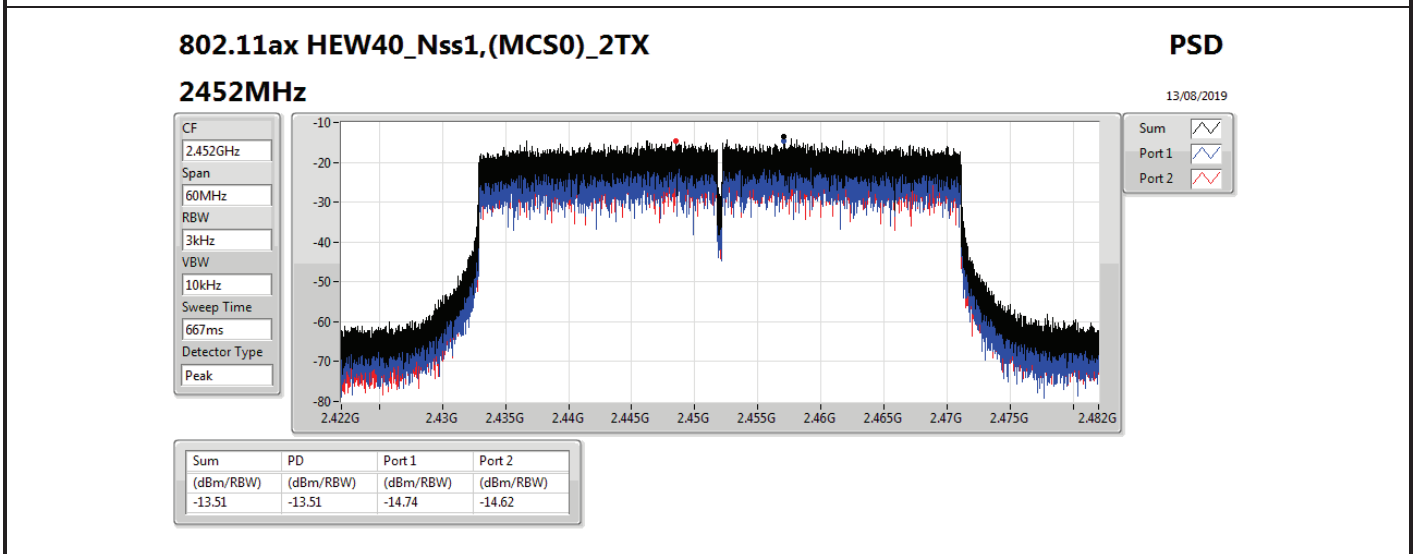

DG = Directional Gain; RBW=3 kHz;

PD = trace bin-by-bin of each transmits port summing can be performed maximum power density; Port X = Port X power density;

Summary

Mode	PD (dBm/RBW)
2.4-2.4835GHz	-
802.11b_Nss1,(1Mbps)_1TX(Port2)	-2.45
802.11b_Nss1,(1Mbps)_2TX	-0.44
802.11g_Nss1,(6Mbps)_1TX(Port2)	-8.04
802.11g_Nss1,(6Mbps)_2TX	-7.30
VHT20_Nss1,(MCS0)_1TX(Port2)	-8.36
VHT20_Nss1,(MCS0)_2TX	-5.46
VHT40_Nss1,(MCS0)_1TX(Port2)	-12.38
VHT40_Nss1,(MCS0)_2TX	-10.33
802.11ax HEW20_Nss1,(MCS0)_1TX(Port2)	-8.80
802.11ax HEW20_Nss1,(MCS0)_2TX	-6.03
802.11ax HEW40_Nss1,(MCS0)_1TX(Port2)	-12.88
802.11ax HEW40_Nss1,(MCS0)_2TX	-11.01

DG = Directional Gain; RBW=3 kHz;

PD = trace bin-by-bin of each transmits port summing can be performed maximum power density; Port X = Port X power density;

Summary

Mode	PD (dBm/RBW)
2.4-2.4835GHz	-
802.11b_Nss1,(1Mbps)_1TX	-11.25
802.11g_Nss1,(6Mbps)_1TX	-6.65
VHT20_Nss1,(MCS0)_1TX	-8.73
VHT40_Nss1,(MCS0)_1TX	-13.38