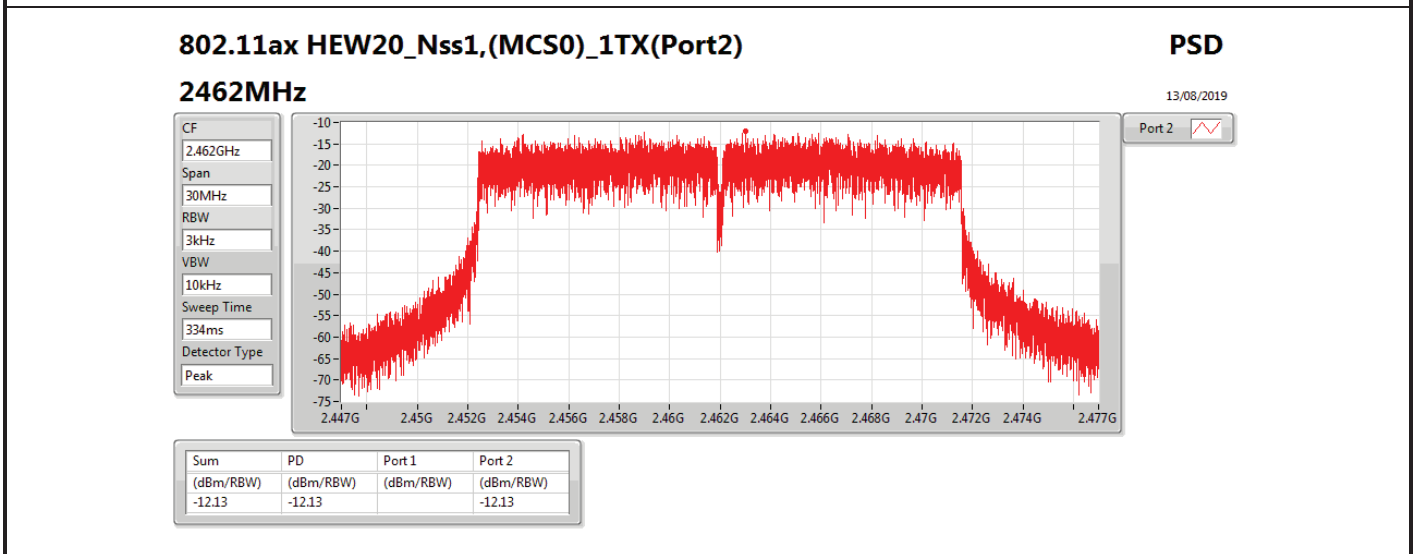

DG = Directional Gain; RBW=3 kHz;

PD = trace bin-by-bin of each transmits port summing can be performed maximum power density; Port X = Port X power density;

Summary

Mode	PD (dBm/RBW)
2.4-2.4835GHz	-
802.11b_Nss1,(1Mbps)_1TX(Port2)	-2.45
802.11b_Nss1,(1Mbps)_2TX	-0.44
802.11g_Nss1,(6Mbps)_1TX(Port2)	-8.04
802.11g_Nss1,(6Mbps)_2TX	-7.30
VHT20_Nss1,(MCS0)_1TX(Port2)	-8.36
VHT20_Nss1,(MCS0)_2TX	-5.46
VHT40_Nss1,(MCS0)_1TX(Port2)	-12.38
VHT40_Nss1,(MCS0)_2TX	-10.33
802.11ax HEW20_Nss1,(MCS0)_1TX(Port2)	-8.80
802.11ax HEW20_Nss1,(MCS0)_2TX	-6.03
802.11ax HEW40_Nss1,(MCS0)_1TX(Port2)	-12.88
802.11ax HEW40_Nss1,(MCS0)_2TX	-11.01