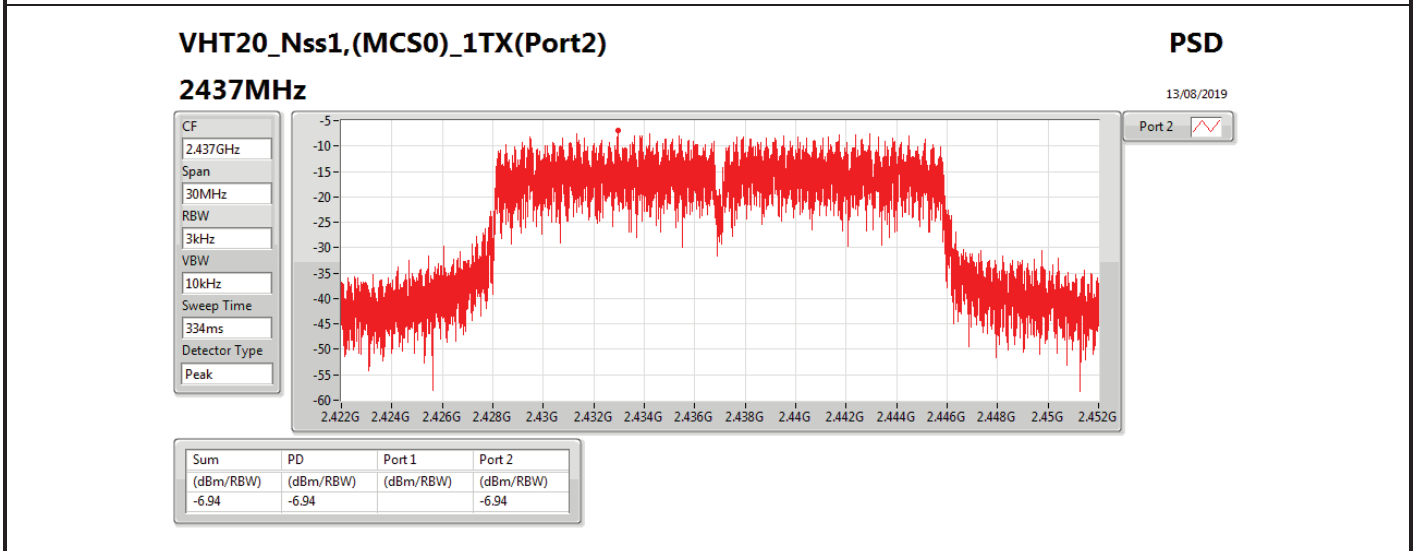

DG = Directional Gain; RBW=3 kHz;

PD = trace bin-by-bin of each transmits port summing can be performed maximum power density; Port X = Port X power density;

Summary

Mode	PD (dBm/RBW)
2.4-2.4835GHz	-
802.11b_Nss1,(1Mbps)_1TX(Port2)	-2.45
802.11b_Nss1,(1Mbps)_2TX	-0.44
802.11g_Nss1,(6Mbps)_1TX(Port2)	-8.04
802.11g_Nss1,(6Mbps)_2TX	-7.30
VHT20_Nss1,(MCS0)_1TX(Port2)	-8.36
VHT20_Nss1,(MCS0)_2TX	-5.46
VHT40_Nss1,(MCS0)_1TX(Port2)	-12.38
VHT40_Nss1,(MCS0)_2TX	-10.33
802.11ax HEW20_Nss1,(MCS0)_1TX(Port2)	-8.80
802.11ax HEW20_Nss1,(MCS0)_2TX	-6.03
802.11ax HEW40_Nss1,(MCS0)_1TX(Port2)	-12.88
802.11ax HEW40_Nss1,(MCS0)_2TX	-11.01