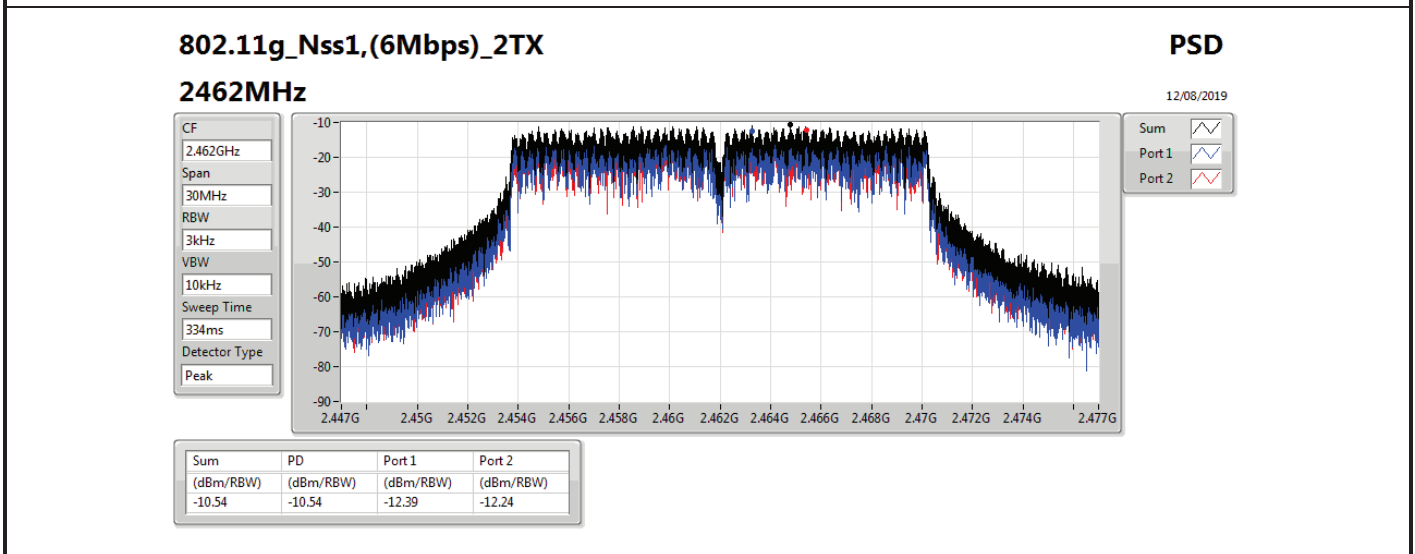

Mode	Result	DG (dBi)	Port 1 (dBm/RBW)	Port 2 (dBm/RBW)	PD (dBm/RBW)	PD Limit (dBm/RBW)
802.11ax HEW40_Nss1,(MCS0)_2TX	-	-	-	-	-	-
2422MHz_TnomVnom	Pass	11.11	-14.10	-13.61	-11.35	2.89
2437MHz_TnomVnom	Pass	11.11	-13.38	-12.80	-11.35	2.89
2452MHz_TnomVnom	Pass	11.11	-14.74	-14.62	-13.51	2.89

DG = Directional Gain; RBW=3 kHz;

PD = trace bin-by-bin of each transmits port summing can be performed maximum power density; Port X = Port X power density;

Summary

Mode	PD (dBm/RBW)
2.4-2.4835GHz	-
802.11b_Nss1,(1Mbps)_1TX(Port2)	-2.45
802.11b_Nss1,(1Mbps)_2TX	-0.44
802.11g_Nss1,(6Mbps)_1TX(Port2)	-8.04
802.11g_Nss1,(6Mbps)_2TX	-7.30
VHT20_Nss1,(MCS0)_1TX(Port2)	-8.36
VHT20_Nss1,(MCS0)_2TX	-5.46
VHT40_Nss1,(MCS0)_1TX(Port2)	-12.38
VHT40_Nss1,(MCS0)_2TX	-10.33
802.11ax HEW20_Nss1,(MCS0)_1TX(Port2)	-8.80
802.11ax HEW20_Nss1,(MCS0)_2TX	-6.03
802.11ax HEW40_Nss1,(MCS0)_1TX(Port2)	-12.88
802.11ax HEW40_Nss1,(MCS0)_2TX	-11.01