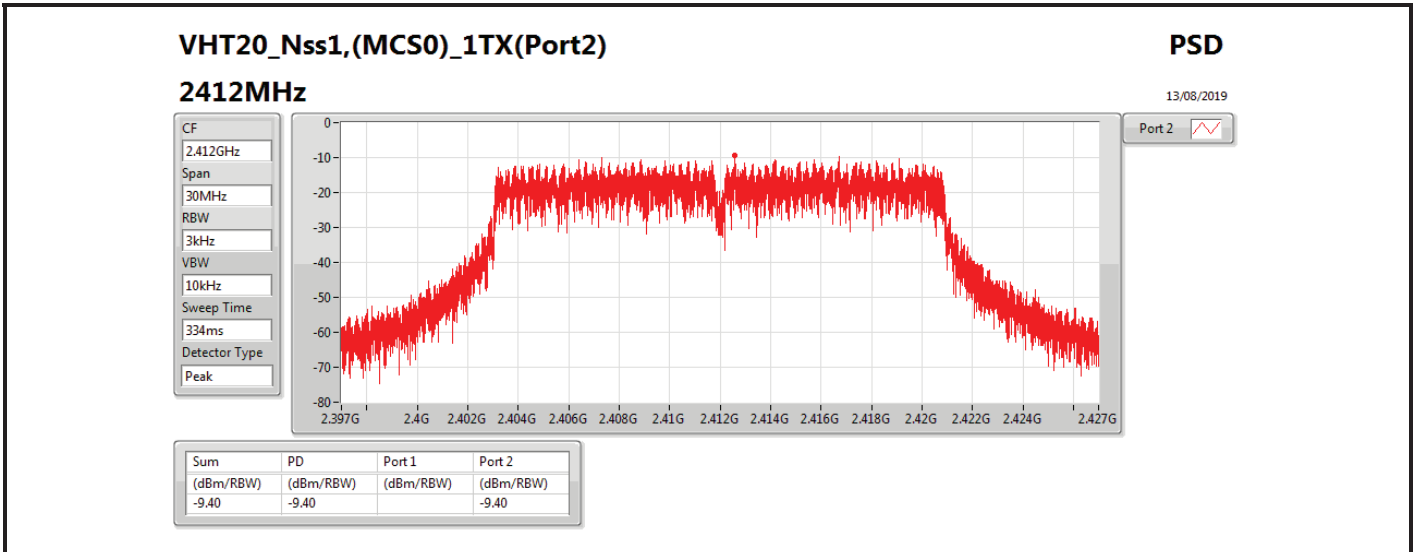

DG = Directional Gain; RBW=3 kHz;

PD = trace bin-by-bin of each transmits port summing can be performed maximum power density; Port X = Port X power density;

Summary

Mode	PD (dBm/RBW)
2.4-2.4835GHz	-
802.11b_Nss1,(1Mbps)_1TX(Port2)	-2.45
802.11b_Nss1,(1Mbps)_2TX	-0.44
802.11g_Nss1,(6Mbps)_1TX(Port2)	-8.04
802.11g_Nss1,(6Mbps)_2TX	-7.30
VHT20_Nss1,(MCS0)_1TX(Port2)	-8.36
VHT20_Nss1,(MCS0)_2TX	-5.46
VHT40_Nss1,(MCS0)_1TX(Port2)	-12.38
VHT40_Nss1,(MCS0)_2TX	-10.33
802.11ax HEW20_Nss1,(MCS0)_1TX(Port2)	-8.80
802.11ax HEW20_Nss1,(MCS0)_2TX	-6.03
802.11ax HEW40_Nss1,(MCS0)_1TX(Port2)	-12.88
802.11ax HEW40_Nss1,(MCS0)_2TX	-11.01