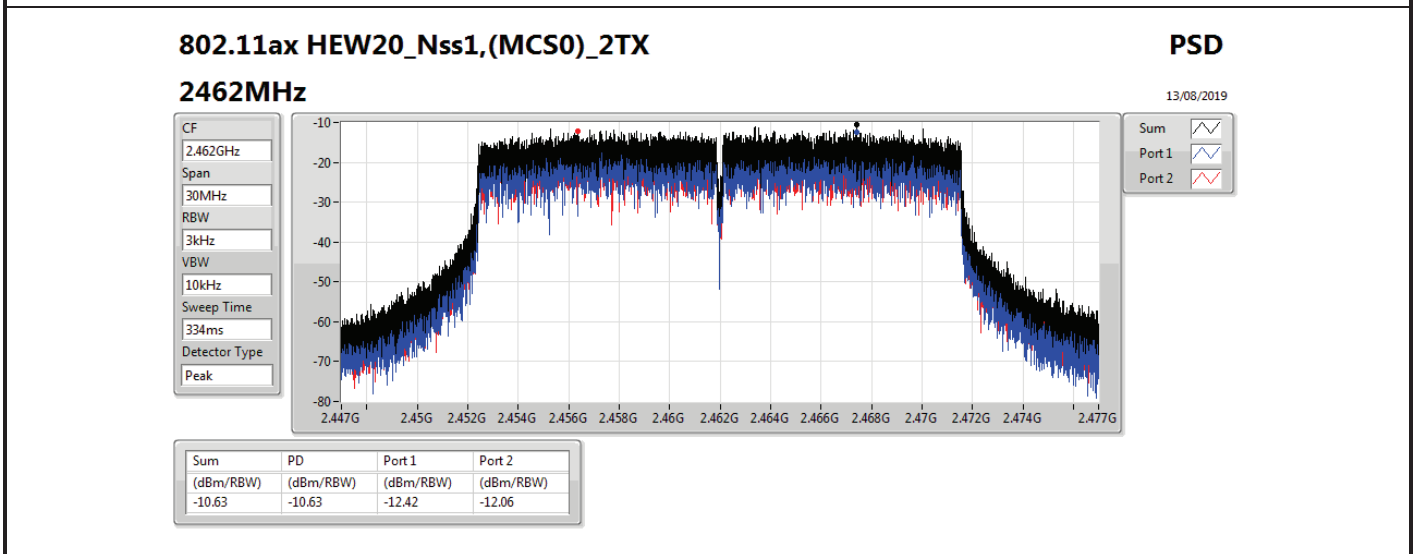

DG = Directional Gain; RBW=3 kHz;

PD = trace bin-by-bin of each transmits port summing can be performed maximum power density; Port X = Port X power density;

Summary

Mode	PD (dBm/RBW)
2.4-2.4835GHz	-
802.11b_Nss1,(1Mbps)_1TX(Port2)	-2.45
802.11b_Nss1,(1Mbps)_2TX	-0.44
802.11g_Nss1,(6Mbps)_1TX(Port2)	-8.04
802.11g_Nss1,(6Mbps)_2TX	-7.30
VHT20_Nss1,(MCS0)_1TX(Port2)	-8.36
VHT20_Nss1,(MCS0)_2TX	-5.46
VHT40_Nss1,(MCS0)_1TX(Port2)	-12.38
VHT40_Nss1,(MCS0)_2TX	-10.33
802.11ax HEW20_Nss1,(MCS0)_1TX(Port2)	-8.80
802.11ax HEW20_Nss1,(MCS0)_2TX	-6.03
802.11ax HEW40_Nss1,(MCS0)_1TX(Port2)	-12.88
802.11ax HEW40_Nss1,(MCS0)_2TX	-11.01