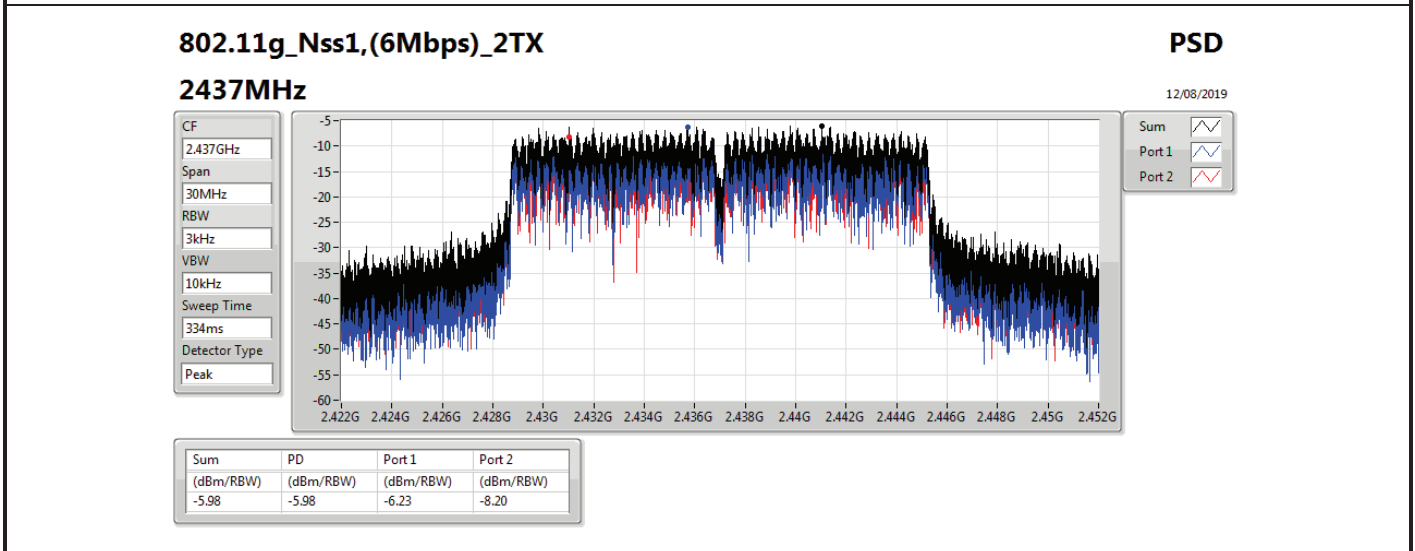

Mode	Result	DG (dBi)	Port 1 (dBm/RBW)	Port 2 (dBm/RBW)	PD (dBm/RBW)	PD Limit (dBm/RBW)
802.11ax HEW40_Nss1,(MCS0)_2TX	-	-	-	-	-	-
2422MHz_TnomVnom	Pass	11.11	-14.10	-13.61	-11.35	2.89
2437MHz_TnomVnom	Pass	11.11	-13.38	-12.80	-11.35	2.89
2452MHz_TnomVnom	Pass	11.11	-14.74	-14.62	-13.51	2.89

DG = Directional Gain; RBW=3 kHz;

PD = trace bin-by-bin of each transmits port summing can be performed maximum power density; Port X = Port X power density;

Summary

Mode	PD (dBm/RBW)
2.4-2.4835GHz	-
802.11b_Nss1,(1Mbps)_1TX(Port2)	-2.45
802.11b_Nss1,(1Mbps)_2TX	-0.44
802.11g_Nss1,(6Mbps)_1TX(Port2)	-8.04
802.11g_Nss1,(6Mbps)_2TX	-7.30
VHT20_Nss1,(MCS0)_1TX(Port2)	-8.36
VHT20_Nss1,(MCS0)_2TX	-5.46
VHT40_Nss1,(MCS0)_1TX(Port2)	-12.38
VHT40_Nss1,(MCS0)_2TX	-10.33
802.11ax HEW20_Nss1,(MCS0)_1TX(Port2)	-8.80
802.11ax HEW20_Nss1,(MCS0)_2TX	-6.03
802.11ax HEW40_Nss1,(MCS0)_1TX(Port2)	-12.88
802.11ax HEW40_Nss1,(MCS0)_2TX	-11.01