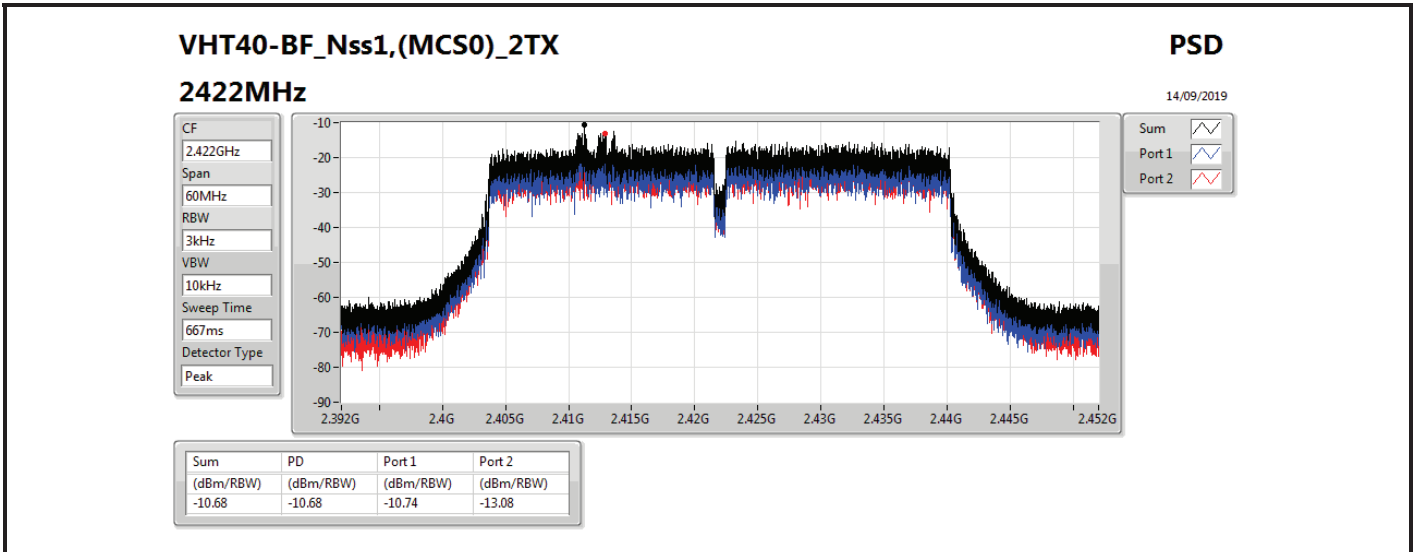

DG = Directional Gain; RBW=3 kHz;

PD = trace bin-by-bin of each transmits port summing can be performed maximum power density; Port X = Port X power density;

Summary

Mode	PD (dBm/RBW)
2.4-2.4835GHz	-
VHT20-BF_Nss1,(MCS0)_2TX	-8.45
VHT40-BF_Nss1,(MCS0)_2TX	-8.29
802.11ax HEW20-BF_Nss1,(MCS0)_2TX	-8.37
802.11ax HEW40-BF_Nss1,(MCS0)_2TX	-9.93

RBW=3 kHz.

Result

Mode	Result	DG (dBi)	Port 1 (dBm/RBW)	Port 2 (dBm/RBW)	PD (dBm/RBW)	PD Limit (dBm/RBW)
VHT20-BF_Nss1,(MCS0)_2TX	-	-	-	-	-	-
2412MHz	Pass	14.01	-13.11	-11.65	-10.61	-0.01
2437MHz	Pass	14.01	-8.78	-9.97	-8.45	-0.01
2462MHz	Pass	14.01	-11.09	-11.13	-9.59	-0.01
VHT40-BF_Nss1,(MCS0)_2TX	-	-	-	-	-	-
2422MHz	Pass	14.01	-10.74	-13.08	-10.68	-0.01
2437MHz	Pass	14.01	-13.00	-8.49	-8.29	-0.01
2452MHz	Pass	14.01	-13.92	-15.48	-13.51	-0.01
802.11ax HEW20-BF_Nss1,(MCS0)_2TX	-	-	-	-	-	-
2412MHz	Pass	14.01	-12.96	-12.87	-11.16	-0.01
2437MHz	Pass	14.01	-10.77	-9.02	-8.37	-0.01
2462MHz	Pass	14.01	-9.68	-9.63	-8.86	-0.01
802.11ax HEW40-BF_Nss1,(MCS0)_2TX	-	-	-	-	-	-
2422MHz	Pass	14.01	-13.58	-13.14	-12.39	-0.01
2437MHz	Pass	14.01	-10.59	-12.05	-9.93	-0.01
2452MHz	Pass	14.01	-14.83	-13.48	-13.06	-0.01

DG = Directional Gain; RBW=3 kHz;

PD = trace bin-by-bin of each transmits port summing can be performed maximum power density; Port X = Port X power density;

Summary

Mode	PD (dBm/RBW)
2.4-2.4835GHz	-
VHT20-BF_Nss1,(MCS0)_2TX	-8.45
VHT40-BF_Nss1,(MCS0)_2TX	-9.65
802.11ax HEW20-BF_Nss1,(MCS0)_2TX	-8.37
802.11ax HEW40-BF_Nss1,(MCS0)_2TX	-7.53