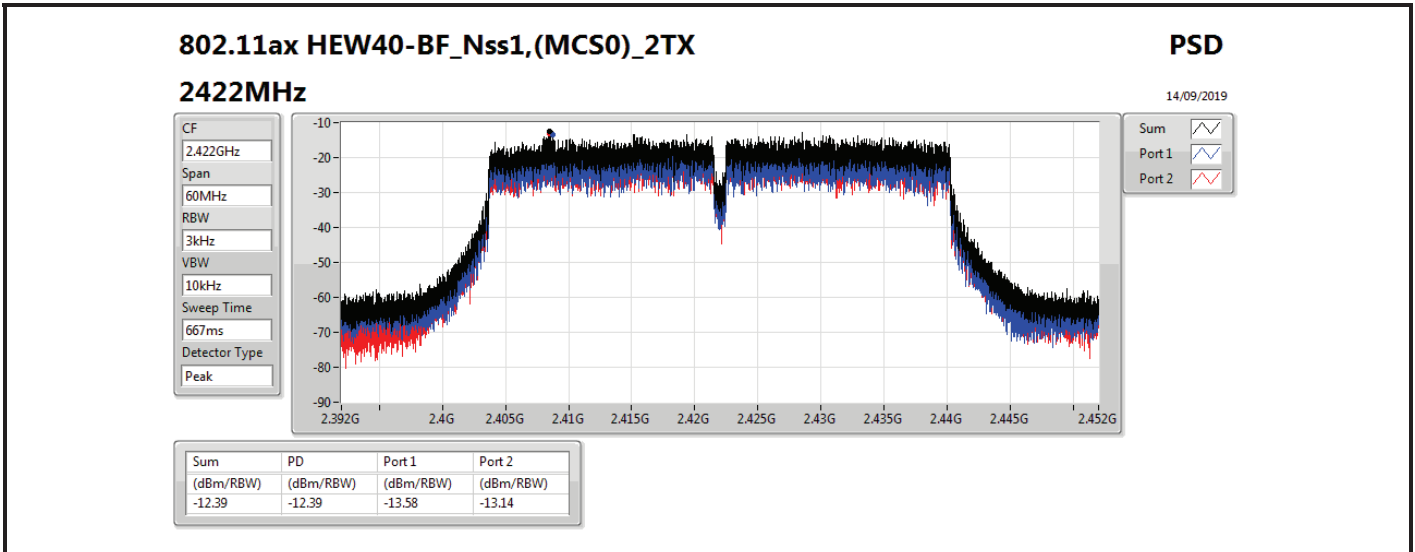

DG = Directional Gain; RBW=3 kHz;

PD = trace bin-by-bin of each transmits port summing can be performed maximum power density; Port X = Port X power density;

Summary

Mode	PD (dBm/RBW)
2.4-2.4835GHz	-
VHT20-BF_Nss1,(MCS0)_2TX	-8.45
VHT40-BF_Nss1,(MCS0)_2TX	-8.29
802.11ax HEW20-BF_Nss1,(MCS0)_2TX	-8.37
802.11ax HEW40-BF_Nss1,(MCS0)_2TX	-9.93

RBW=3 kHz.

Result

Mode	Result	DG (dBi)	Port 1 (dBm/RBW)	Port 2 (dBm/RBW)	PD (dBm/RBW)	PD Limit (dBm/RBW)
VHT20-BF_Nss1,(MCS0)_2TX	-	-	-	-	-	-
2412MHz	Pass	14.01	-13.11	-11.65	-10.61	-0.01
2437MHz	Pass	14.01	-8.78	-9.97	-8.45	-0.01
2462MHz	Pass	14.01	-11.09	-11.13	-9.59	-0.01
VHT40-BF_Nss1,(MCS0)_2TX	-	-	-	-	-	-
2422MHz	Pass	14.01	-10.74	-13.08	-10.68	-0.01
2437MHz	Pass	14.01	-13.00	-8.49	-8.29	-0.01
2452MHz	Pass	14.01	-13.92	-15.48	-13.51	-0.01
802.11ax HEW20-BF_Nss1,(MCS0)_2TX	-	-	-	-	-	-
2412MHz	Pass	14.01	-12.96	-12.87	-11.16	-0.01
2437MHz	Pass	14.01	-10.77	-9.02	-8.37	-0.01
2462MHz	Pass	14.01	-9.68	-9.63	-8.86	-0.01
802.11ax HEW40-BF_Nss1,(MCS0)_2TX	-	-	-	-	-	-
2422MHz	Pass	14.01	-13.58	-13.14	-12.39	-0.01
2437MHz	Pass	14.01	-10.59	-12.05	-9.93	-0.01
2452MHz	Pass	14.01	-14.83	-13.48	-13.06	-0.01

DG = Directional Gain; RBW=3 kHz;

PD = trace bin-by-bin of each transmits port summing can be performed maximum power density; Port X = Port X power density;

Summary

Mode	PD (dBm/RBW)
2.4-2.4835GHz	-
VHT20-BF_Nss1,(MCS0)_2TX	-8.45
VHT40-BF_Nss1,(MCS0)_2TX	-9.65
802.11ax HEW20-BF_Nss1,(MCS0)_2TX	-8.37
802.11ax HEW40-BF_Nss1,(MCS0)_2TX	-7.53