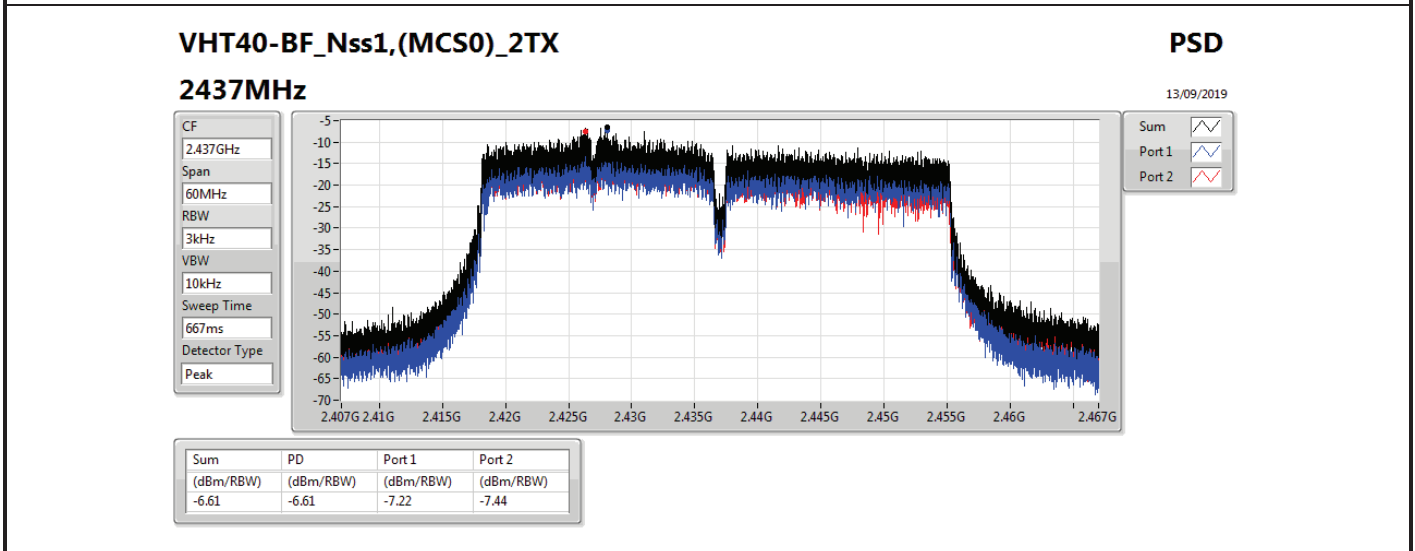

DG = Directional Gain; RBW=3 kHz;

PD = trace bin-by-bin of each transmits port summing can be performed maximum power density; Port X = Port X power density;

Summary

Mode	PD (dBm/RBW)
2.4-2.4835GHz	-
VHT20-BF_Nss1,(MCS0)_2TX	-8.45
VHT40-BF_Nss1,(MCS0)_2TX	-6.61
802.11ax HEW20-BF_Nss1,(MCS0)_2TX	-8.37
802.11ax HEW40-BF_Nss1,(MCS0)_2TX	-8.12

RBW=3 kHz.

Result

Mode	Result	DG (dBi)	Port 1 (dBm/RBW)	Port 2 (dBm/RBW)	PD (dBm/RBW)	PD Limit (dBm/RBW)
VHT20-BF_Nss1,(MCS0)_2TX	-	-	-	-	-	-
2412MHz	Pass	7.01	-11.26	-11.46	-10.31	6.99
2437MHz	Pass	7.01	-8.78	-9.97	-8.45	6.99
2462MHz	Pass	7.01	-11.09	-11.13	-9.59	6.99
VHT40-BF_Nss1,(MCS0)_2TX	-	-	-	-	-	-
2422MHz	Pass	7.01	-13.15	-10.74	-10.56	6.99
2437MHz	Pass	7.01	-7.22	-7.44	-6.61	6.99
2452MHz	Pass	7.01	-12.59	-14.43	-12.11	6.99
802.11ax HEW20-BF_Nss1,(MCS0)_2TX	-	-	-	-	-	-
2412MHz	Pass	7.01	-11.98	-9.28	-9.02	6.99
2437MHz	Pass	7.01	-10.77	-9.02	-8.37	6.99
2462MHz	Pass	7.01	-9.68	-9.63	-8.86	6.99
802.11ax HEW40-BF_Nss1,(MCS0)_2TX	-	-	-	-	-	-
2422MHz	Pass	7.01	-8.32	-10.44	-8.12	6.99
2437MHz	Pass	7.01	-11.29	-9.20	-8.94	6.99
2452MHz	Pass	7.01	-9.61	-15.38	-9.53	6.99

DG = Directional Gain; RBW=3 kHz;

PD = trace bin-by-bin of each transmits port summing can be performed maximum power density; Port X = Port X power density;

Summary

Mode	PD (dBm/RBW)
2.4-2.4835GHz	-
VHT20-BF_Nss1,(MCS0)_2TX	-8.45
VHT40-BF_Nss1,(MCS0)_2TX	-8.29
802.11ax HEW20-BF_Nss1,(MCS0)_2TX	-8.37
802.11ax HEW40-BF_Nss1,(MCS0)_2TX	-9.93