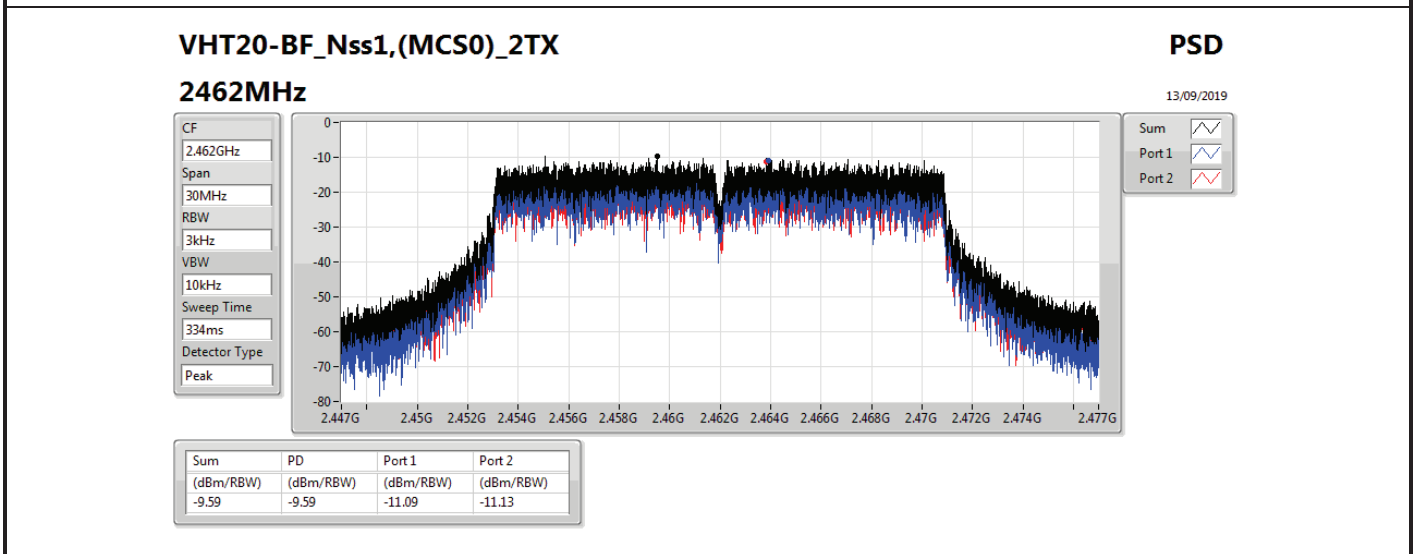

DG = Directional Gain; RBW=3 kHz;

PD = trace bin-by-bin of each transmits port summing can be performed maximum power density; Port X = Port X power density;

Summary

Mode	PD (dBm/RBW)
2.4-2.4835GHz	-
VHT20-BF_Nss1,(MCS0)_2TX	-8.45
VHT40-BF_Nss1,(MCS0)_2TX	-6.61
802.11ax HEW20-BF_Nss1,(MCS0)_2TX	-8.37
802.11ax HEW40-BF_Nss1,(MCS0)_2TX	-8.12

RBW=3 kHz.

Result

Mode	Result	DG (dBi)	Port 1 (dBm/RBW)	Port 2 (dBm/RBW)	PD (dBm/RBW)	PD Limit (dBm/RBW)
VHT20-BF_Nss1,(MCS0)_2TX	-	-	-	-	-	-
2412MHz	Pass	7.01	-11.26	-11.46	-10.31	6.99
2437MHz	Pass	7.01	-8.78	-9.97	-8.45	6.99
2462MHz	Pass	7.01	-11.09	-11.13	-9.59	6.99
VHT40-BF_Nss1,(MCS0)_2TX	-	-	-	-	-	-
2422MHz	Pass	7.01	-13.15	-10.74	-10.56	6.99
2437MHz	Pass	7.01	-7.22	-7.44	-6.61	6.99
2452MHz	Pass	7.01	-12.59	-14.43	-12.11	6.99
802.11ax HEW20-BF_Nss1,(MCS0)_2TX	-	-	-	-	-	-
2412MHz	Pass	7.01	-11.98	-9.28	-9.02	6.99
2437MHz	Pass	7.01	-10.77	-9.02	-8.37	6.99
2462MHz	Pass	7.01	-9.68	-9.63	-8.86	6.99
802.11ax HEW40-BF_Nss1,(MCS0)_2TX	-	-	-	-	-	-
2422MHz	Pass	7.01	-8.32	-10.44	-8.12	6.99
2437MHz	Pass	7.01	-11.29	-9.20	-8.94	6.99
2452MHz	Pass	7.01	-9.61	-15.38	-9.53	6.99

DG = Directional Gain; RBW=3 kHz;

PD = trace bin-by-bin of each transmits port summing can be performed maximum power density; Port X = Port X power density;

Summary

Mode	PD (dBm/RBW)
2.4-2.4835GHz	-
VHT20-BF_Nss1,(MCS0)_2TX	-8.45
VHT40-BF_Nss1,(MCS0)_2TX	-8.29
802.11ax HEW20-BF_Nss1,(MCS0)_2TX	-8.37
802.11ax HEW40-BF_Nss1,(MCS0)_2TX	-9.93