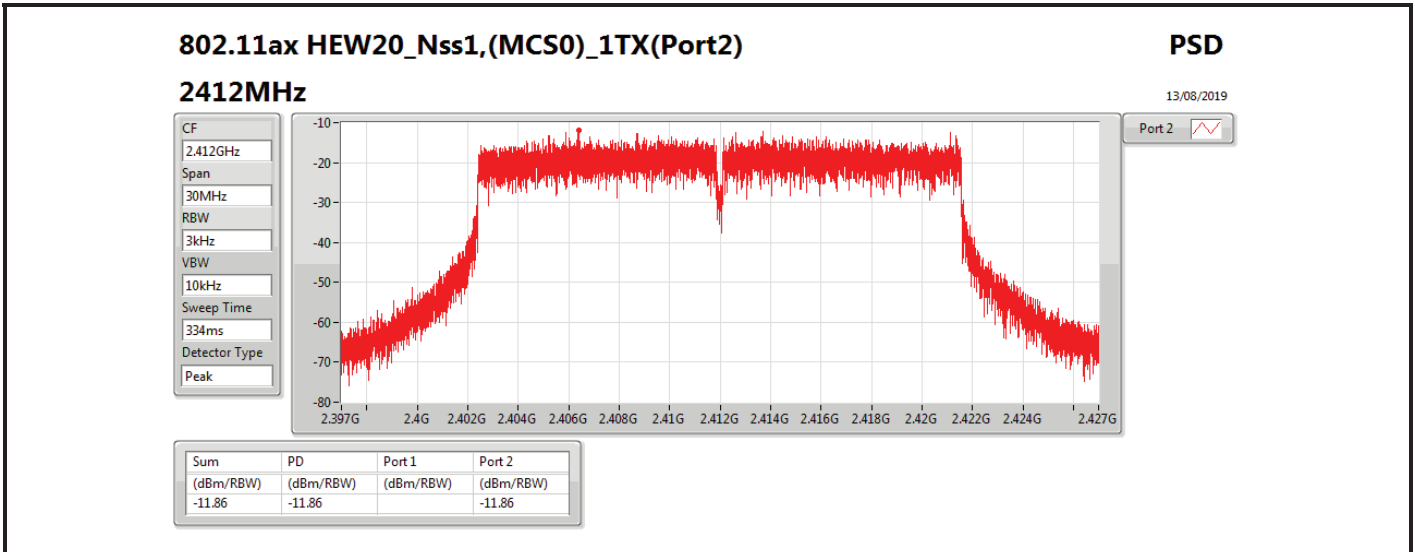

DG = Directional Gain; RBW=3 kHz;

PD = trace bin-by-bin of each transmits port summing can be performed maximum power density; Port X = Port X power density;

Summary

Mode	PD (dBm/RBW)
2.4-2.4835GHz	-
802.11b_Nss1,(1Mbps)_1TX	-11.25
802.11g_Nss1,(6Mbps)_1TX	-6.65
VHT20_Nss1,(MCS0)_1TX	-8.73
VHT40_Nss1,(MCS0)_1TX	-13.38

DG = Directional Gain; RBW=3 kHz;

PD = trace bin-by-bin of each transmits port summing can be performed maximum power density; Port X = Port X power density;

Summary

Mode	PD (dBm/RBW)
2.4-2.4835GHz	-
VHT20-BF_Nss1,(MCS0)_2TX	-8.45
VHT40-BF_Nss1,(MCS0)_2TX	-6.61
802.11ax HEW20-BF_Nss1,(MCS0)_2TX	-8.37
802.11ax HEW40-BF_Nss1,(MCS0)_2TX	-8.12