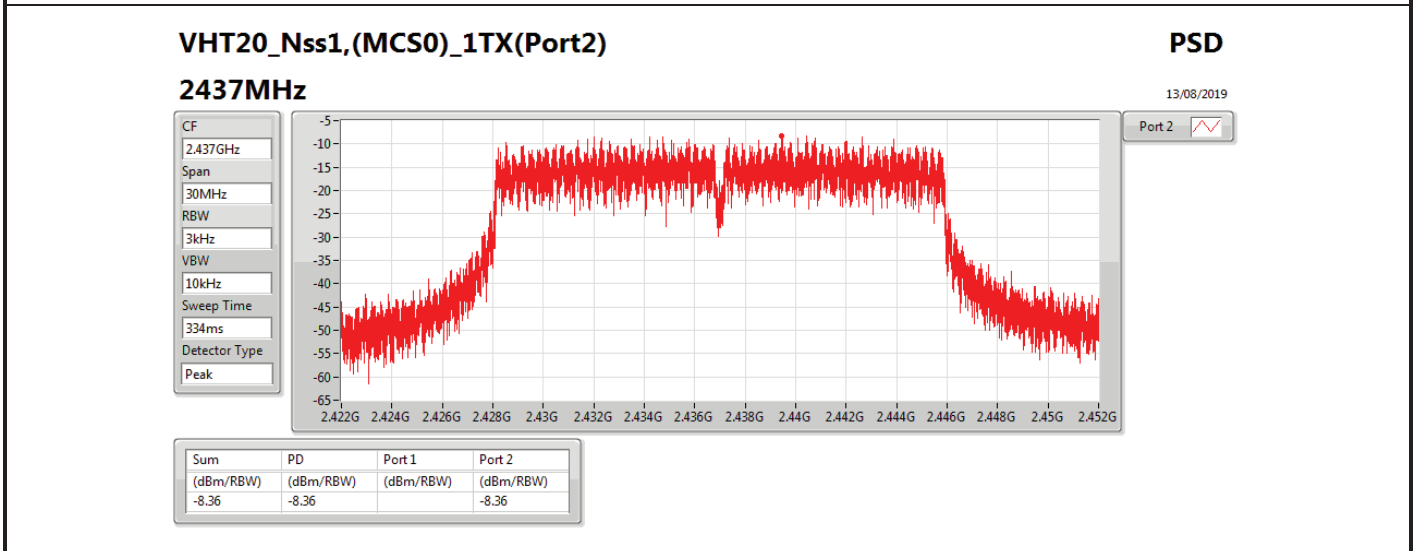

DG = Directional Gain; RBW=3 kHz;

PD = trace bin-by-bin of each transmits port summing can be performed maximum power density; Port X = Port X power density;

Summary

Mode	PD (dBm/RBW)
2.4-2.4835GHz	-
802.11b_Nss1,(1Mbps)_1TX	-11.25
802.11g_Nss1,(6Mbps)_1TX	-6.65
VHT20_Nss1,(MCS0)_1TX	-8.73
VHT40_Nss1,(MCS0)_1TX	-13.38

RBW=3 kHz.

Result

Mode	Result	DG (dBi)	Port 1 (dBm/RBW)	PD (dBm/RBW)	PD Limit (dBm/RBW)
802.11b_Nss1,(1Mbps)_1TX	-	-	-	-	-
2412MHz	Pass	4.60	-13.11	-13.11	8.00
2437MHz	Pass	4.60	-11.93	-11.93	8.00
2462MHz	Pass	4.60	-11.25	-11.25	8.00
802.11g_Nss1,(6Mbps)_1TX	-	-	-	-	-
2412MHz	Pass	4.60	-11.64	-11.64	8.00
2437MHz	Pass	4.60	-6.65	-6.65	8.00
2462MHz	Pass	4.60	-11.54	-11.54	8.00
VHT20_Nss1,(MCS0)_1TX	-	-	-	-	-
2412MHz	Pass	4.60	-12.51	-12.51	8.00
2437MHz	Pass	4.60	-8.73	-8.73	8.00
2462MHz	Pass	4.60	-11.86	-11.86	8.00
VHT40_Nss1,(MCS0)_1TX	-	-	-	-	-
2422MHz	Pass	4.60	-16.89	-16.89	8.00
2437MHz	Pass	4.60	-13.38	-13.38	8.00
2452MHz	Pass	4.60	-19.53	-19.53	8.00

DG = Directional Gain; RBW=3 kHz;

PD = trace bin-by-bin of each transmits port summing can be performed maximum power density; Port X = Port X power density;

Summary

Mode	PD (dBm/RBW)
2.4-2.4835GHz	-
VHT20-BF_Nss1,(MCS0)_2TX	-8.45
VHT40-BF_Nss1,(MCS0)_2TX	-6.61
802.11ax HEW20-BF_Nss1,(MCS0)_2TX	-8.37
802.11ax HEW40-BF_Nss1,(MCS0)_2TX	-8.12