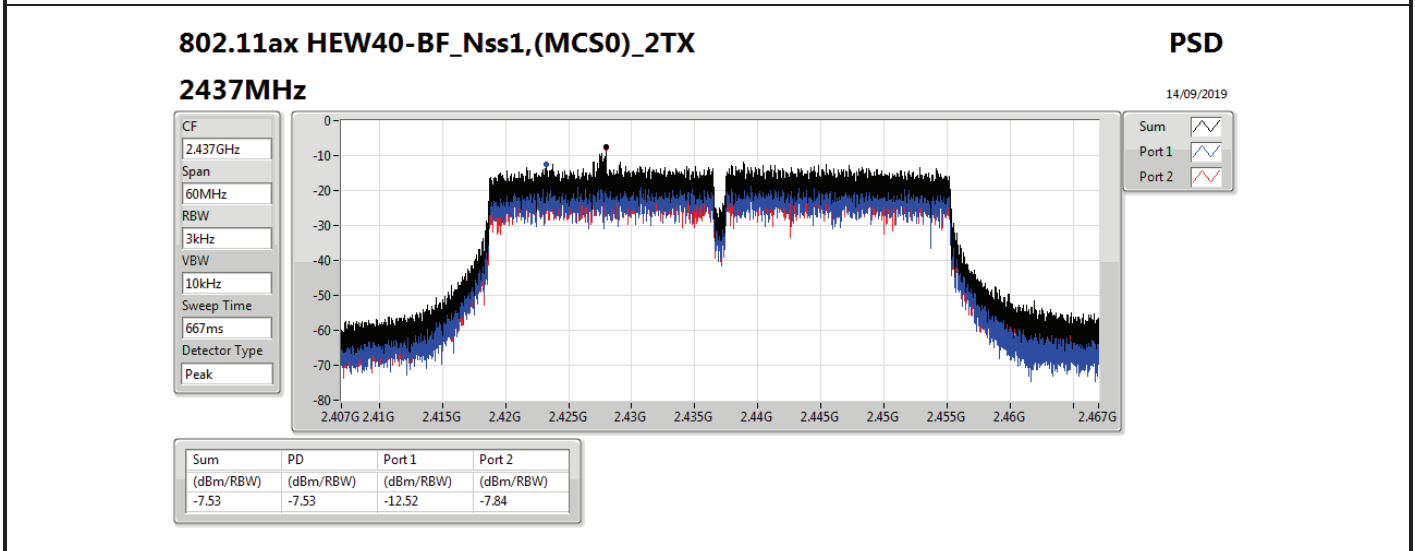

DG = Directional Gain; RBW=3 kHz;

PD = trace bin-by-bin of each transmits port summing can be performed maximum power density; Port X = Port X power density;

Summary

Mode	PD (dBm/RBW)
2.4-2.4835GHz	-
VHT20-BF_Nss1,(MCS0)_2TX	-8.45
VHT40-BF_Nss1,(MCS0)_2TX	-9.65
802.11ax HEW20-BF_Nss1,(MCS0)_2TX	-8.37
802.11ax HEW40-BF_Nss1,(MCS0)_2TX	-7.53

RBW=3 kHz.

Result

Mode	Result	DG (dBi)	Port 1 (dBm/RBW)	Port 2 (dBm/RBW)	PD (dBm/RBW)	PD Limit (dBm/RBW)
VHT20-BF_Nss1,(MCS0)_2TX	-	-	-	-	-	-
2412MHz	Pass	11.11	-13.11	-11.65	-10.61	2.89
2437MHz	Pass	11.11	-8.78	-9.97	-8.45	2.89
2462MHz	Pass	11.11	-11.09	-11.13	-9.59	2.89
VHT40-BF_Nss1,(MCS0)_2TX	-	-	-	-	-	-
2422MHz	Pass	11.11	-10.74	-13.08	-10.68	2.89
2437MHz	Pass	11.11	-10.03	-10.59	-9.65	2.89
2452MHz	Pass	11.11	-12.28	-13.70	-10.58	2.89
802.11ax HEW20-BF_Nss1,(MCS0)_2TX	-	-	-	-	-	-
2412MHz	Pass	11.11	-12.96	-12.87	-11.16	2.89
2437MHz	Pass	11.11	-10.77	-9.02	-8.37	2.89
2462MHz	Pass	11.11	-9.68	-9.63	-8.86	2.89
802.11ax HEW40-BF_Nss1,(MCS0)_2TX	-	-	-	-	-	-
2422MHz	Pass	11.11	-13.58	-13.14	-12.39	2.89
2437MHz	Pass	11.11	-12.52	-7.84	-7.53	2.89
2452MHz	Pass	11.11	-13.74	-13.10	-12.59	2.89