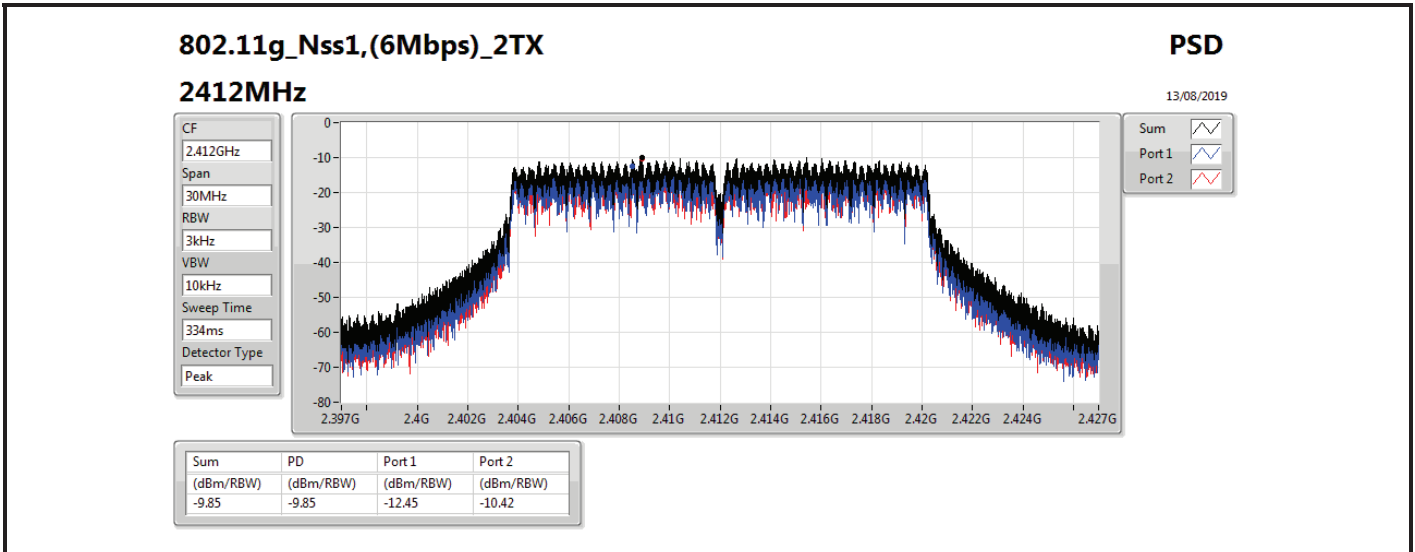

DG = Directional Gain; RBW=3 kHz;

PD = trace bin-by-bin of each transmits port summing can be performed maximum power density; Port X = Port X power density;

Summary

Mode	PD (dBm/RBW)
2.4-2.4835GHz	-
802.11b_Nss1,(1Mbps)_1TX(Port2)	-2.45
802.11b_Nss1,(1Mbps)_2TX	-0.44
802.11g_Nss1,(6Mbps)_1TX(Port2)	-8.04
802.11g_Nss1,(6Mbps)_2TX	-7.30
VHT20_Nss1,(MCS0)_1TX(Port2)	-8.36
VHT20_Nss1,(MCS0)_2TX	-5.46
VHT40_Nss1,(MCS0)_1TX(Port2)	-12.38
VHT40_Nss1,(MCS0)_2TX	-10.33
802.11ax HEW20_Nss1,(MCS0)_1TX(Port2)	-8.80
802.11ax HEW20_Nss1,(MCS0)_2TX	-6.03
802.11ax HEW40_Nss1,(MCS0)_1TX(Port2)	-12.88
802.11ax HEW40_Nss1,(MCS0)_2TX	-11.01

Mode	Result	DG (dBi)	Port 1 (dBm/RBW)	Port 2 (dBm/RBW)	PD (dBm/RBW)	PD Limit (dBm/RBW)
2427MHz						
2437MHz	Pass	12.81	-12.97	-11.36	-10.33	1.19
2447MHz						
2452MHz	Pass	12.81	-13.20	-12.12	-11.10	1.19
802.11ax HEW20_Nss1,(MCS0)_1TX(Port2)	-	-	-	-	-	-
2412MHz	Pass	9.80		-11.86	-11.86	4.20
2417MHz						
2437MHz	Pass	9.80		-8.80	-8.80	4.20
2457MHz						
2462MHz	Pass	9.80		-11.07	-11.07	4.20
802.11ax HEW20_Nss1,(MCS0)_2TX	-	-	-	-	-	-
2412MHz	Pass	12.81	-11.32	-10.83	-9.44	1.19
2417MHz						
2437MHz	Pass	12.81	-9.00	-8.20	-6.03	1.19
2457MHz						
2462MHz	Pass	12.81	-11.44	-11.38	-10.13	1.19
802.11ax HEW40_Nss1,(MCS0)_1TX(Port2)	-	-	-	-	-	-
2422MHz	Pass	9.80		-13.23	-13.23	4.20
2427MHz						
2437MHz	Pass	9.80		-12.88	-12.88	4.20
2447MHz						
2452MHz	Pass	9.80		-14.69	-14.69	4.20
802.11ax HEW40_Nss1,(MCS0)_2TX	-	-	-	-	-	-
2422MHz	Pass	12.81	-12.43	-14.05	-11.01	1.19
2427MHz						
2437MHz	Pass	12.81	-13.20	-11.99	-11.73	1.19
2447MHz						
2452MHz	Pass	12.81	-14.22	-14.32	-12.44	1.19

DG = Directional Gain; RBW=3 kHz;

PD = trace bin-by-bin of each transmits port summing can be performed maximum power density; Port X = Port X power density;

Summary

Mode	PD (dBm/RBW)
2.4-2.4835GHz	-
802.11b_Nss1,(1Mbps)_1TX	-11.25
802.11g_Nss1,(6Mbps)_1TX	-6.65
VHT20_Nss1,(MCS0)_1TX	-8.73
VHT40_Nss1,(MCS0)_1TX	-13.38