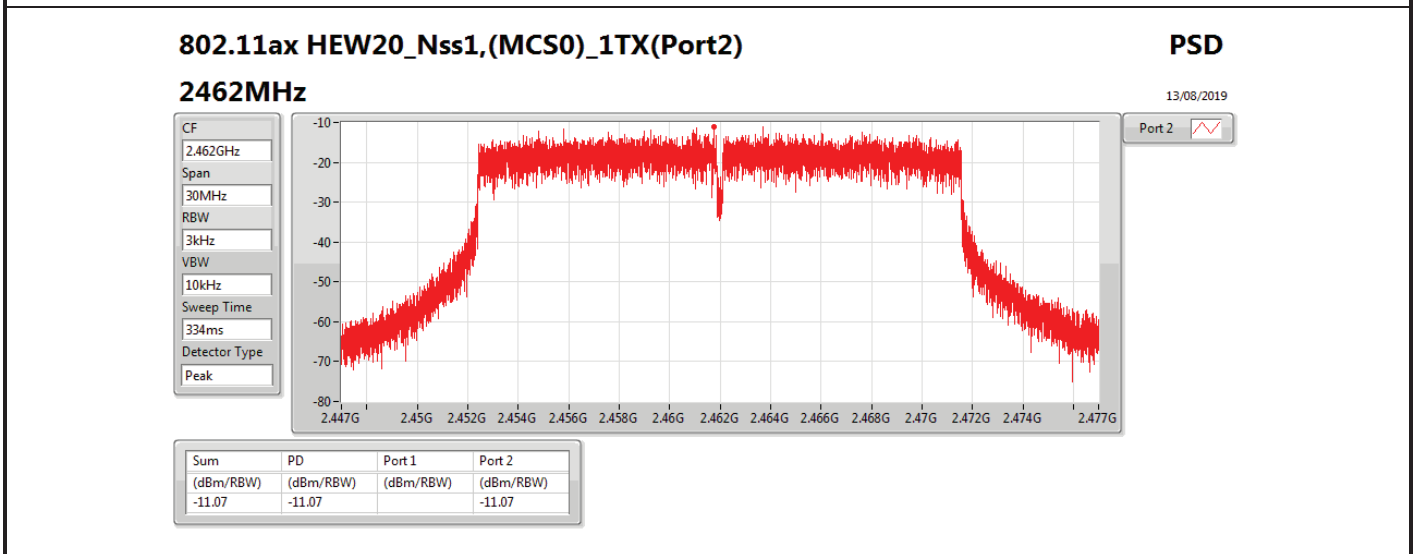

DG = Directional Gain; RBW=3 kHz;

PD = trace bin-by-bin of each transmits port summing can be performed maximum power density; Port X = Port X power density;

Summary

Mode	PD (dBm/RBW)
2.4-2.4835GHz	-
802.11b_Nss1,(1Mbps)_1TX	-11.25
802.11g_Nss1,(6Mbps)_1TX	-6.65
VHT20_Nss1,(MCS0)_1TX	-8.73
VHT40_Nss1,(MCS0)_1TX	-13.38

DG = Directional Gain; RBW=3 kHz;

PD = trace bin-by-bin of each transmits port summing can be performed maximum power density; Port X = Port X power density;

Summary

Mode	PD (dBm/RBW)
2.4-2.4835GHz	-
VHT20-BF_Nss1,(MCS0)_2TX	-8.45
VHT40-BF_Nss1,(MCS0)_2TX	-6.61
802.11ax HEW20-BF_Nss1,(MCS0)_2TX	-8.37
802.11ax HEW40-BF_Nss1,(MCS0)_2TX	-8.12