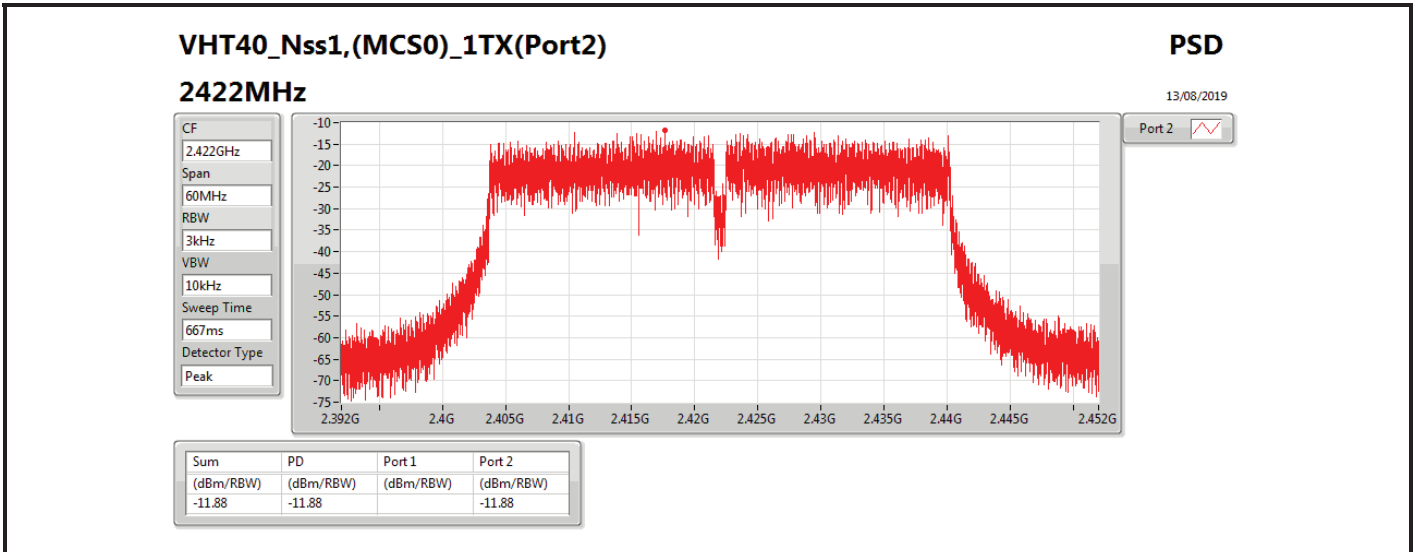

DG = Directional Gain; RBW=3 kHz;

PD = trace bin-by-bin of each transmits port summing can be performed maximum power density; Port X = Port X power density;

Summary

Mode	PD (dBm/RBW)
2.4-2.4835GHz	-
802.11b_Nss1,(1Mbps)_1TX(Port2)	-2.45
802.11b_Nss1,(1Mbps)_2TX	-0.44
802.11g_Nss1,(6Mbps)_1TX(Port2)	-8.04
802.11g_Nss1,(6Mbps)_2TX	-7.30
VHT20_Nss1,(MCS0)_1TX(Port2)	-8.36
VHT20_Nss1,(MCS0)_2TX	-5.46
VHT40_Nss1,(MCS0)_1TX(Port2)	-12.38
VHT40_Nss1,(MCS0)_2TX	-10.33
802.11ax HEW20_Nss1,(MCS0)_1TX(Port2)	-8.80
802.11ax HEW20_Nss1,(MCS0)_2TX	-6.03
802.11ax HEW40_Nss1,(MCS0)_1TX(Port2)	-12.88
802.11ax HEW40_Nss1,(MCS0)_2TX	-11.01