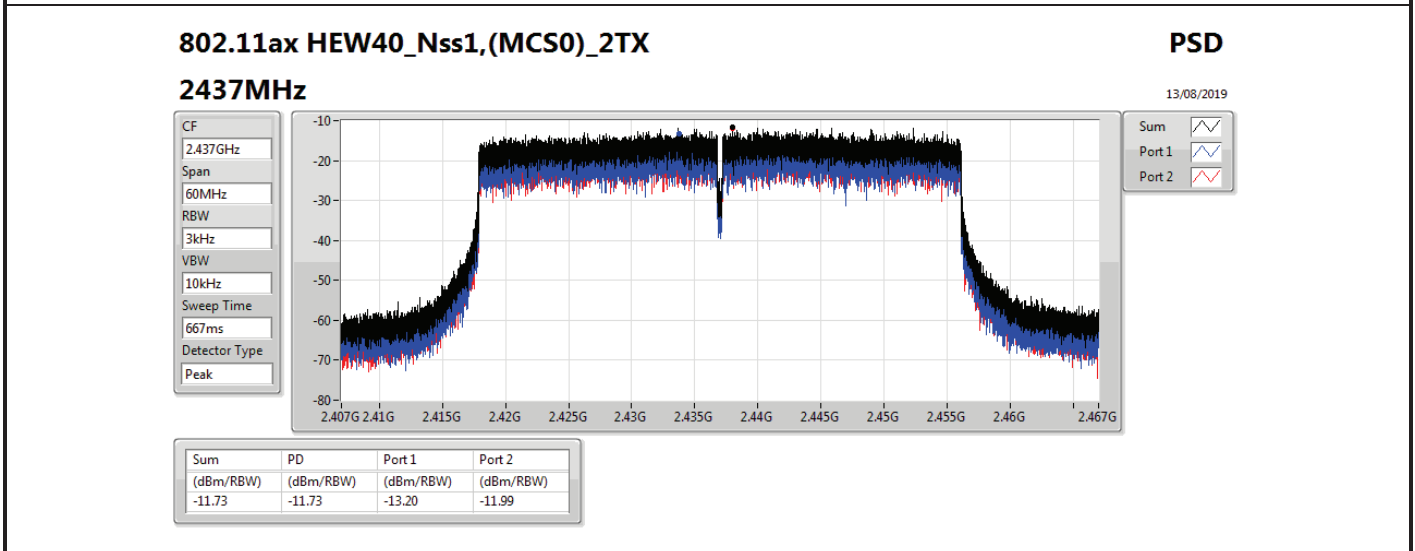

DG = Directional Gain; RBW=3 kHz;

PD = trace bin-by-bin of each transmits port summing can be performed maximum power density; Port X = Port X power density;

Summary

Mode	PD (dBm/RBW)
2.4-2.4835GHz	-
802.11b_Nss1,(1Mbps)_1TX	-11.25
802.11g_Nss1,(6Mbps)_1TX	-6.65
VHT20_Nss1,(MCS0)_1TX	-8.73
VHT40_Nss1,(MCS0)_1TX	-13.38

RBW=3 kHz.

Result

Mode	Result	DG (dBi)	Port 1 (dBm/RBW)	PD (dBm/RBW)	PD Limit (dBm/RBW)
802.11b_Nss1,(1Mbps)_1TX	-	-	-	-	-
2412MHz	Pass	4.60	-13.11	-13.11	8.00
2437MHz	Pass	4.60	-11.93	-11.93	8.00
2462MHz	Pass	4.60	-11.25	-11.25	8.00
802.11g_Nss1,(6Mbps)_1TX	-	-	-	-	-
2412MHz	Pass	4.60	-11.64	-11.64	8.00
2437MHz	Pass	4.60	-6.65	-6.65	8.00
2462MHz	Pass	4.60	-11.54	-11.54	8.00
VHT20_Nss1,(MCS0)_1TX	-	-	-	-	-
2412MHz	Pass	4.60	-12.51	-12.51	8.00
2437MHz	Pass	4.60	-8.73	-8.73	8.00
2462MHz	Pass	4.60	-11.86	-11.86	8.00
VHT40_Nss1,(MCS0)_1TX	-	-	-	-	-
2422MHz	Pass	4.60	-16.89	-16.89	8.00
2437MHz	Pass	4.60	-13.38	-13.38	8.00
2452MHz	Pass	4.60	-19.53	-19.53	8.00

DG = Directional Gain; RBW=3 kHz;

PD = trace bin-by-bin of each transmits port summing can be performed maximum power density; Port X = Port X power density;

Summary

Mode	PD (dBm/RBW)
2.4-2.4835GHz	-
VHT20-BF_Nss1,(MCS0)_2TX	-8.45
VHT40-BF_Nss1,(MCS0)_2TX	-6.61
802.11ax HEW20-BF_Nss1,(MCS0)_2TX	-8.37
802.11ax HEW40-BF_Nss1,(MCS0)_2TX	-8.12