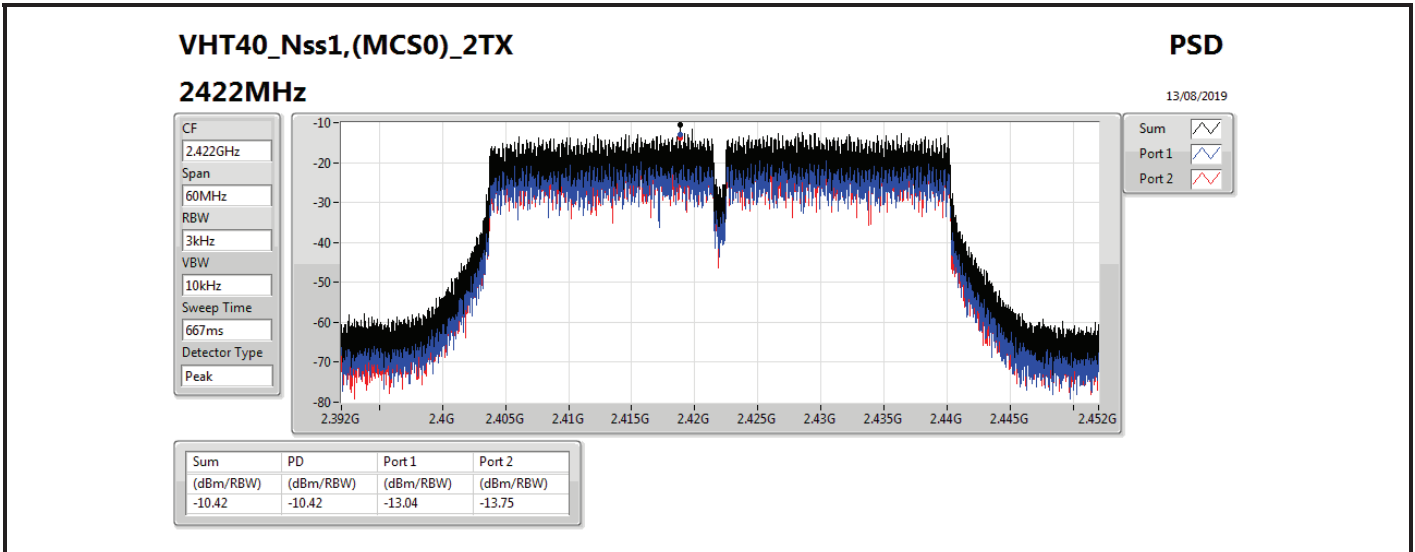

DG = Directional Gain; RBW=3 kHz;

PD = trace bin-by-bin of each transmits port summing can be performed maximum power density; Port X = Port X power density;

Summary

Mode	PD (dBm/RBW)
2.4-2.4835GHz	-
802.11b_Nss1,(1Mbps)_1TX(Port2)	-2.45
802.11b_Nss1,(1Mbps)_2TX	-0.44
802.11g_Nss1,(6Mbps)_1TX(Port2)	-8.04
802.11g_Nss1,(6Mbps)_2TX	-7.30
VHT20_Nss1,(MCS0)_1TX(Port2)	-8.36
VHT20_Nss1,(MCS0)_2TX	-5.46
VHT40_Nss1,(MCS0)_1TX(Port2)	-12.38
VHT40_Nss1,(MCS0)_2TX	-10.33
802.11ax HEW20_Nss1,(MCS0)_1TX(Port2)	-8.80
802.11ax HEW20_Nss1,(MCS0)_2TX	-6.03
802.11ax HEW40_Nss1,(MCS0)_1TX(Port2)	-12.88
802.11ax HEW40_Nss1,(MCS0)_2TX	-11.01