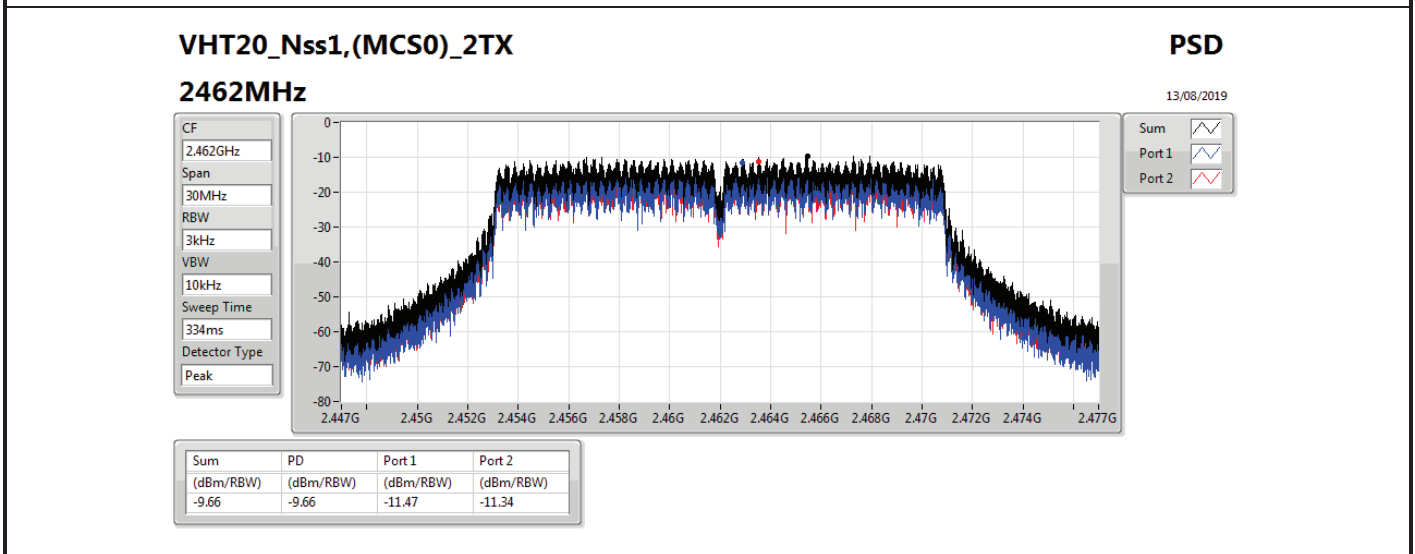

DG = Directional Gain; RBW=3 kHz;

PD = trace bin-by-bin of each transmits port summing can be performed maximum power density; Port X = Port X power density;

Summary

Mode	PD (dBm/RBW)
2.4-2.4835GHz	-
802.11b_Nss1,(1Mbps)_1TX	-11.25
802.11g_Nss1,(6Mbps)_1TX	-6.65
VHT20_Nss1,(MCS0)_1TX	-8.73
VHT40_Nss1,(MCS0)_1TX	-13.38

DG = Directional Gain; RBW=3 kHz;

PD = trace bin-by-bin of each transmits port summing can be performed maximum power density; Port X = Port X power density;

Summary

Mode	PD (dBm/RBW)
2.4-2.4835GHz	-
VHT20-BF_Nss1,(MCS0)_2TX	-8.45
VHT40-BF_Nss1,(MCS0)_2TX	-6.61
802.11ax HEW20-BF_Nss1,(MCS0)_2TX	-8.37
802.11ax HEW40-BF_Nss1,(MCS0)_2TX	-8.12