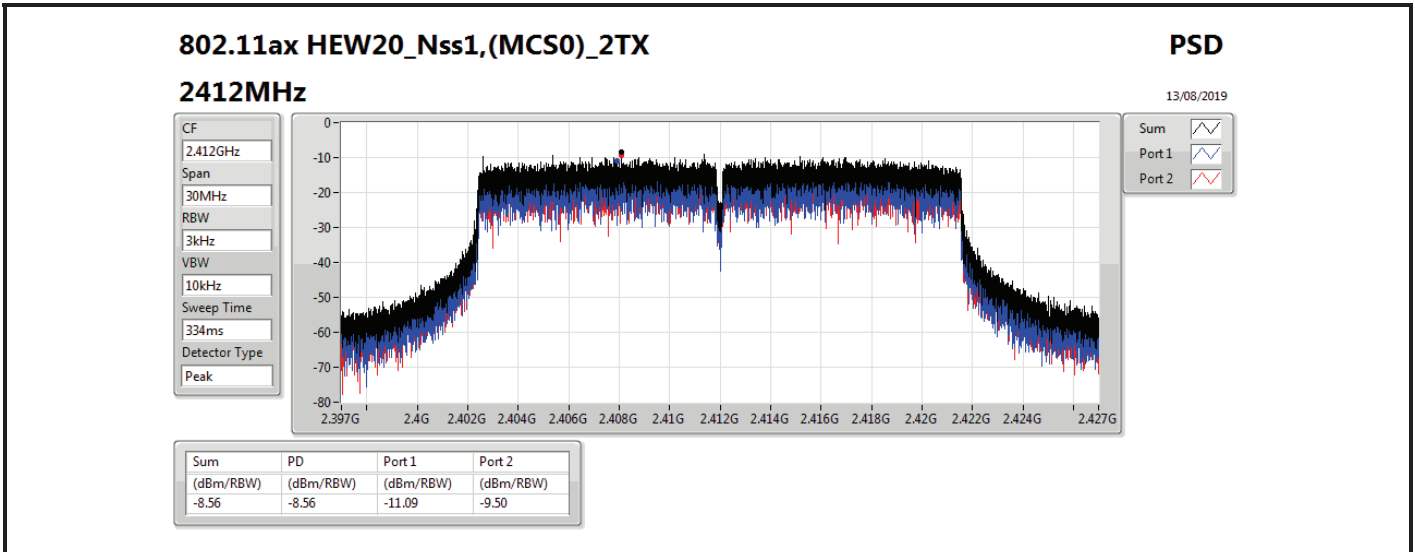

DG = Directional Gain; RBW=3 kHz;

PD = trace bin-by-bin of each transmits port summing can be performed maximum power density; Port X = Port X power density;

Summary

Mode	PD (dBm/RBW)
2.4-2.4835GHz	-
802.11b_Nss1,(1Mbps)_1TX(Port2)	-2.45
802.11b_Nss1,(1Mbps)_2TX	-0.44
802.11g_Nss1,(6Mbps)_1TX(Port2)	-8.04
802.11g_Nss1,(6Mbps)_2TX	-7.30
VHT20_Nss1,(MCS0)_1TX(Port2)	-8.36
VHT20_Nss1,(MCS0)_2TX	-5.46
VHT40_Nss1,(MCS0)_1TX(Port2)	-12.38
VHT40_Nss1,(MCS0)_2TX	-10.33
802.11ax HEW20_Nss1,(MCS0)_1TX(Port2)	-8.80
802.11ax HEW20_Nss1,(MCS0)_2TX	-6.03
802.11ax HEW40_Nss1,(MCS0)_1TX(Port2)	-12.88
802.11ax HEW40_Nss1,(MCS0)_2TX	-11.01