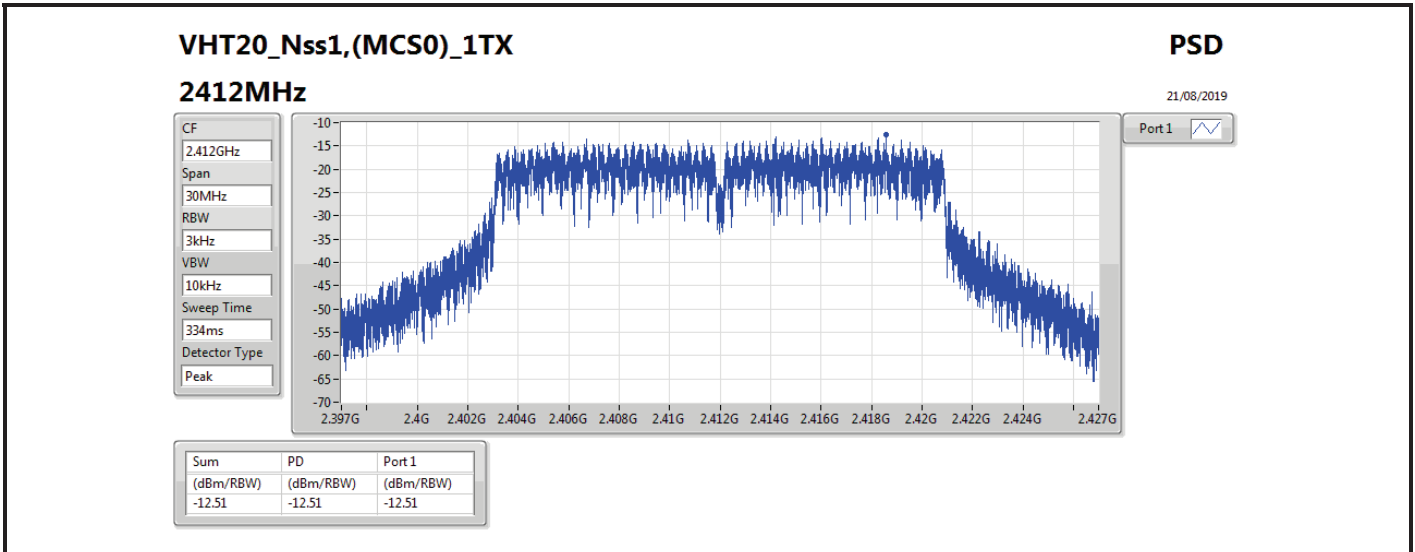

DG = Directional Gain; RBW=3 kHz;

PD = trace bin-by-bin of each transmits port summing can be performed maximum power density; Port X = Port X power density;

Summary

Mode	PD (dBm/RBW)
2.4-2.4835GHz	-
802.11b_Nss1,(1Mbps)_1TX	-11.25
802.11g_Nss1,(6Mbps)_1TX	-6.65
VHT20_Nss1,(MCS0)_1TX	-8.73
VHT40_Nss1,(MCS0)_1TX	-13.38

RBW=3 kHz.

Result

Mode	Result	DG (dBi)	Port 1 (dBm/RBW)	PD (dBm/RBW)	PD Limit (dBm/RBW)
802.11b_Nss1,(1Mbps)_1TX	-	-	-	-	-
2412MHz	Pass	4.60	-13.11	-13.11	8.00
2437MHz	Pass	4.60	-11.93	-11.93	8.00
2462MHz	Pass	4.60	-11.25	-11.25	8.00
802.11g_Nss1,(6Mbps)_1TX	-	-	-	-	-
2412MHz	Pass	4.60	-11.64	-11.64	8.00
2437MHz	Pass	4.60	-6.65	-6.65	8.00
2462MHz	Pass	4.60	-11.54	-11.54	8.00
VHT20_Nss1,(MCS0)_1TX	-	-	-	-	-
2412MHz	Pass	4.60	-12.51	-12.51	8.00
2437MHz	Pass	4.60	-8.73	-8.73	8.00
2462MHz	Pass	4.60	-11.86	-11.86	8.00
VHT40_Nss1,(MCS0)_1TX	-	-	-	-	-
2422MHz	Pass	4.60	-16.89	-16.89	8.00
2437MHz	Pass	4.60	-13.38	-13.38	8.00
2452MHz	Pass	4.60	-19.53	-19.53	8.00

DG = Directional Gain; RBW=3 kHz;

PD = trace bin-by-bin of each transmits port summing can be performed maximum power density; Port X = Port X power density;

Summary

Mode	PD (dBm/RBW)
2.4-2.4835GHz	-
VHT20-BF_Nss1,(MCS0)_2TX	-8.45
VHT40-BF_Nss1,(MCS0)_2TX	-6.61
802.11ax HEW20-BF_Nss1,(MCS0)_2TX	-8.37
802.11ax HEW40-BF_Nss1,(MCS0)_2TX	-8.12