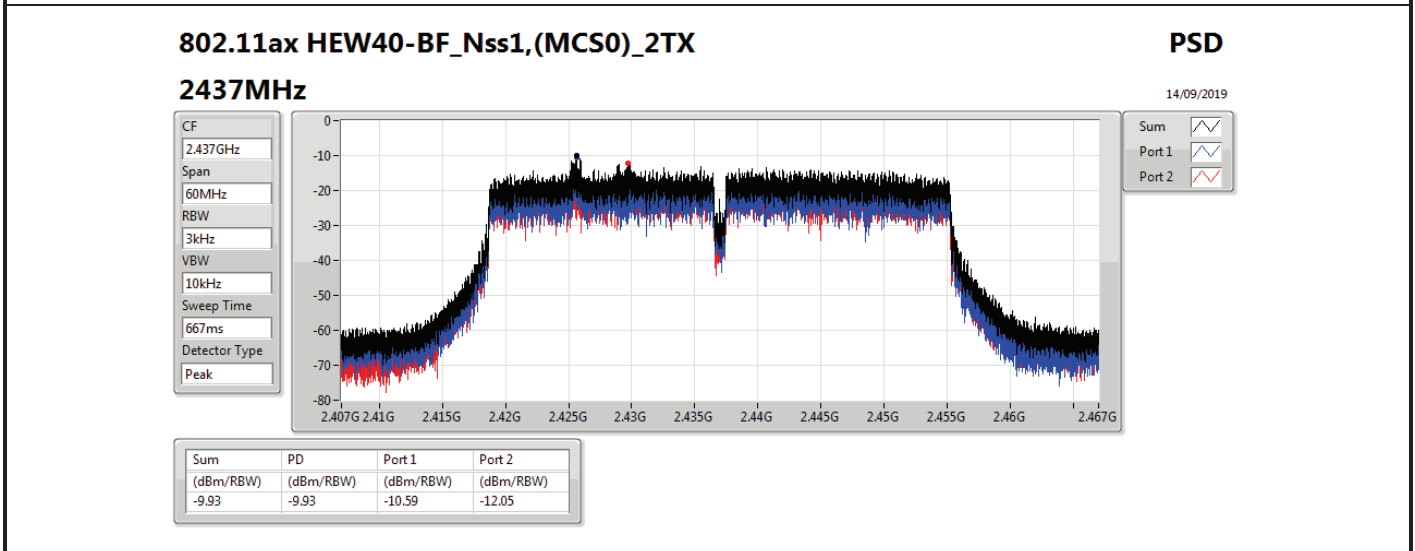

DG = Directional Gain; RBW=3 kHz;

PD = trace bin-by-bin of each transmits port summing can be performed maximum power density; Port X = Port X power density;

Summary

Mode	PD (dBm/RBW)
2.4-2.4835GHz	-
VHT20-BF_Nss1,(MCS0)_2TX	-8.45
VHT40-BF_Nss1,(MCS0)_2TX	-8.29
802.11ax HEW20-BF_Nss1,(MCS0)_2TX	-8.37
802.11ax HEW40-BF_Nss1,(MCS0)_2TX	-9.93

RBW=3 kHz.

Result

Mode	Result	DG (dBi)	Port 1 (dBm/RBW)	Port 2 (dBm/RBW)	PD (dBm/RBW)	PD Limit (dBm/RBW)
VHT20-BF_Nss1,(MCS0)_2TX	-	-	-	-	-	-
2412MHz	Pass	14.01	-13.11	-11.65	-10.61	-0.01
2437MHz	Pass	14.01	-8.78	-9.97	-8.45	-0.01
2462MHz	Pass	14.01	-11.09	-11.13	-9.59	-0.01
VHT40-BF_Nss1,(MCS0)_2TX	-	-	-	-	-	-
2422MHz	Pass	14.01	-10.74	-13.08	-10.68	-0.01
2437MHz	Pass	14.01	-13.00	-8.49	-8.29	-0.01
2452MHz	Pass	14.01	-13.92	-15.48	-13.51	-0.01
802.11ax HEW20-BF_Nss1,(MCS0)_2TX	-	-	-	-	-	-
2412MHz	Pass	14.01	-12.96	-12.87	-11.16	-0.01
2437MHz	Pass	14.01	-10.77	-9.02	-8.37	-0.01
2462MHz	Pass	14.01	-9.68	-9.63	-8.86	-0.01
802.11ax HEW40-BF_Nss1,(MCS0)_2TX	-	-	-	-	-	-
2422MHz	Pass	14.01	-13.58	-13.14	-12.39	-0.01
2437MHz	Pass	14.01	-10.59	-12.05	-9.93	-0.01
2452MHz	Pass	14.01	-14.83	-13.48	-13.06	-0.01

DG = Directional Gain; RBW=3 kHz;

PD = trace bin-by-bin of each transmits port summing can be performed maximum power density; Port X = Port X power density;

Summary

Mode	PD (dBm/RBW)
2.4-2.4835GHz	-
VHT20-BF_Nss1,(MCS0)_2TX	-8.45
VHT40-BF_Nss1,(MCS0)_2TX	-9.65
802.11ax HEW20-BF_Nss1,(MCS0)_2TX	-8.37
802.11ax HEW40-BF_Nss1,(MCS0)_2TX	-7.53