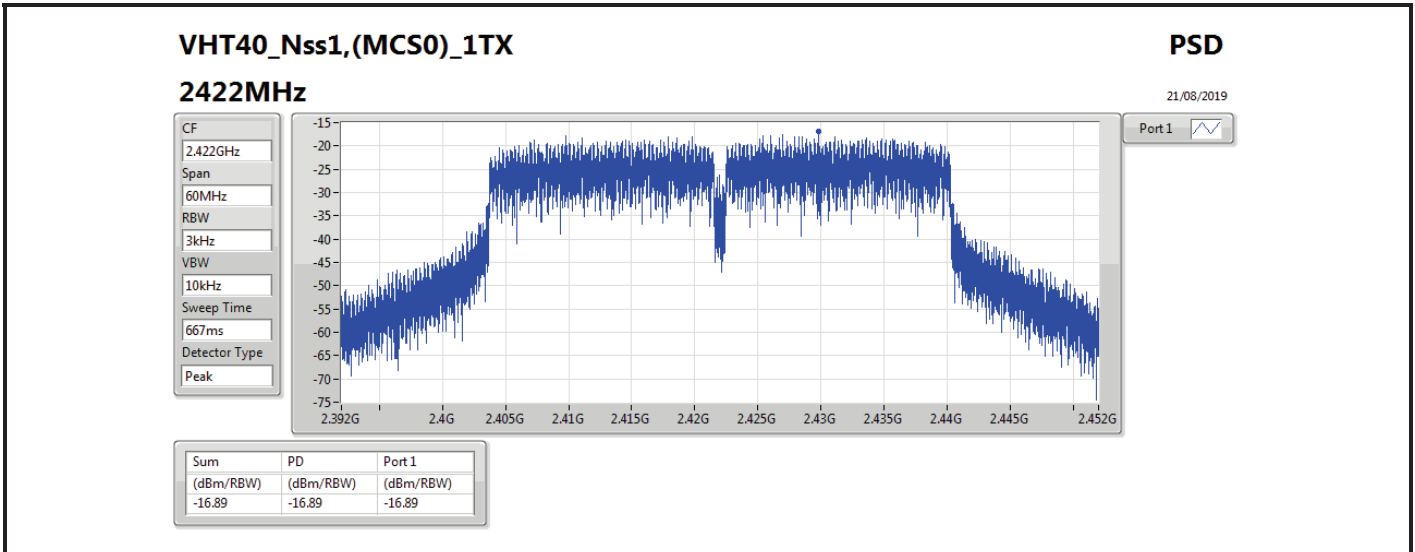

DG = Directional Gain; RBW=3 kHz;

PD = trace bin-by-bin of each transmits port summing can be performed maximum power density; Port X = Port X power density;

Summary

Mode	PD (dBm/RBW)
2.4-2.4835GHz	-
802.11b_Nss1,(1Mbps)_1TX	-11.25
802.11g_Nss1,(6Mbps)_1TX	-6.65
VHT20_Nss1,(MCS0)_1TX	-8.73
VHT40_Nss1,(MCS0)_1TX	-13.38

RBW=3 kHz.

Result

Mode	Result	DG (dBi)	Port 1 (dBm/RBW)	PD (dBm/RBW)	PD Limit (dBm/RBW)
802.11b_Nss1,(1Mbps)_1TX	-	-	-	-	-
2412MHz	Pass	4.60	-13.11	-13.11	8.00
2437MHz	Pass	4.60	-11.93	-11.93	8.00
2462MHz	Pass	4.60	-11.25	-11.25	8.00
802.11g_Nss1,(6Mbps)_1TX	-	-	-	-	-
2412MHz	Pass	4.60	-11.64	-11.64	8.00
2437MHz	Pass	4.60	-6.65	-6.65	8.00
2462MHz	Pass	4.60	-11.54	-11.54	8.00
VHT20_Nss1,(MCS0)_1TX	-	-	-	-	-
2412MHz	Pass	4.60	-12.51	-12.51	8.00
2437MHz	Pass	4.60	-8.73	-8.73	8.00
2462MHz	Pass	4.60	-11.86	-11.86	8.00
VHT40_Nss1,(MCS0)_1TX	-	-	-	-	-
2422MHz	Pass	4.60	-16.89	-16.89	8.00
2437MHz	Pass	4.60	-13.38	-13.38	8.00
2452MHz	Pass	4.60	-19.53	-19.53	8.00

DG = Directional Gain; RBW=3 kHz;

PD = trace bin-by-bin of each transmits port summing can be performed maximum power density; Port X = Port X power density;

Summary

Mode	PD (dBm/RBW)
2.4-2.4835GHz	-
VHT20-BF_Nss1,(MCS0)_2TX	-8.45
VHT40-BF_Nss1,(MCS0)_2TX	-6.61
802.11ax HEW20-BF_Nss1,(MCS0)_2TX	-8.37
802.11ax HEW40-BF_Nss1,(MCS0)_2TX	-8.12