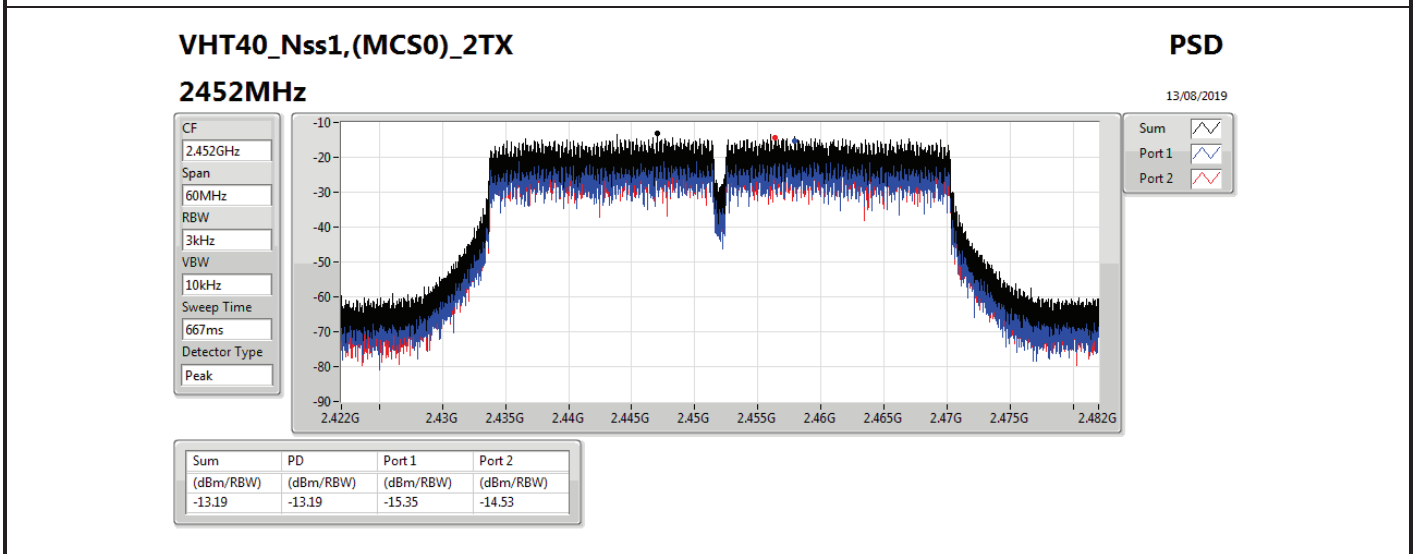

DG = Directional Gain; RBW=3 kHz;

PD = trace bin-by-bin of each transmits port summing can be performed maximum power density; Port X = Port X power density;

Summary

Mode	PD (dBm/RBW)
2.4-2.4835GHz	-
802.11b_Nss1,(1Mbps)_1TX(Port2)	-2.45
802.11b_Nss1,(1Mbps)_2TX	-0.44
802.11g_Nss1,(6Mbps)_1TX(Port2)	-8.04
802.11g_Nss1,(6Mbps)_2TX	-7.30
VHT20_Nss1,(MCS0)_1TX(Port2)	-8.36
VHT20_Nss1,(MCS0)_2TX	-5.46
VHT40_Nss1,(MCS0)_1TX(Port2)	-12.38
VHT40_Nss1,(MCS0)_2TX	-10.33
802.11ax HEW20_Nss1,(MCS0)_1TX(Port2)	-8.80
802.11ax HEW20_Nss1,(MCS0)_2TX	-6.03
802.11ax HEW40_Nss1,(MCS0)_1TX(Port2)	-12.88
802.11ax HEW40_Nss1,(MCS0)_2TX	-11.01

DG = Directional Gain; RBW=3 kHz;

PD = trace bin-by-bin of each transmits port summing can be performed maximum power density; Port X = Port X power density;

Summary

Mode	PD (dBm/RBW)
2.4-2.4835GHz	-
802.11b_Nss1,(1Mbps)_1TX	-11.25
802.11g_Nss1,(6Mbps)_1TX	-6.65
VHT20_Nss1,(MCS0)_1TX	-8.73
VHT40_Nss1,(MCS0)_1TX	-13.38