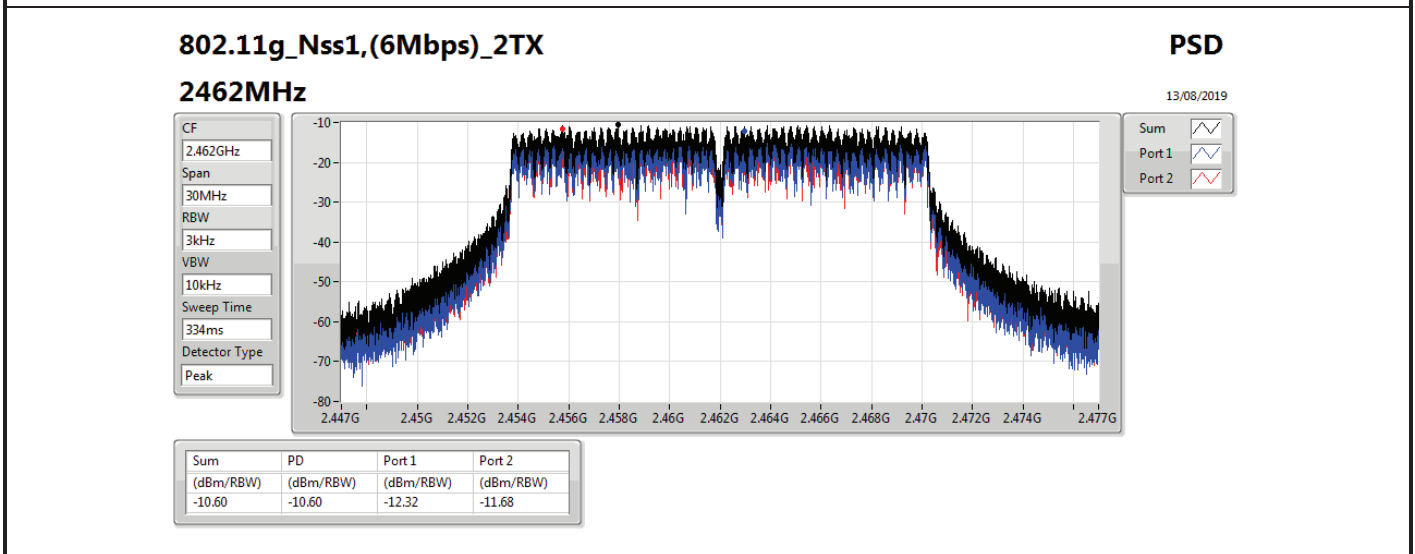

DG = Directional Gain; RBW=3 kHz;

PD = trace bin-by-bin of each transmits port summing can be performed maximum power density; Port X = Port X power density;

Summary

Mode	PD (dBm/RBW)
2.4-2.4835GHz	-
802.11b_Nss1,(1Mbps)_1TX(Port2)	-2.45
802.11b_Nss1,(1Mbps)_2TX	-0.44
802.11g_Nss1,(6Mbps)_1TX(Port2)	-8.04
802.11g_Nss1,(6Mbps)_2TX	-7.30
VHT20_Nss1,(MCS0)_1TX(Port2)	-8.36
VHT20_Nss1,(MCS0)_2TX	-5.46
VHT40_Nss1,(MCS0)_1TX(Port2)	-12.38
VHT40_Nss1,(MCS0)_2TX	-10.33
802.11ax HEW20_Nss1,(MCS0)_1TX(Port2)	-8.80
802.11ax HEW20_Nss1,(MCS0)_2TX	-6.03
802.11ax HEW40_Nss1,(MCS0)_1TX(Port2)	-12.88
802.11ax HEW40_Nss1,(MCS0)_2TX	-11.01

Mode	Result	DG (dBi)	Port 1 (dBm/RBW)	Port 2 (dBm/RBW)	PD (dBm/RBW)	PD Limit (dBm/RBW)
2427MHz						
2437MHz	Pass	12.81	-12.97	-11.36	-10.33	1.19
2447MHz						
2452MHz	Pass	12.81	-13.20	-12.12	-11.10	1.19
802.11ax HEW20_Nss1,(MCS0)_1TX(Port2)	-	-	-	-	-	-
2412MHz	Pass	9.80		-11.86	-11.86	4.20
2417MHz						
2437MHz	Pass	9.80		-8.80	-8.80	4.20
2457MHz						
2462MHz	Pass	9.80		-11.07	-11.07	4.20
802.11ax HEW20_Nss1,(MCS0)_2TX	-	-	-	-	-	-
2412MHz	Pass	12.81	-11.32	-10.83	-9.44	1.19
2417MHz						
2437MHz	Pass	12.81	-9.00	-8.20	-6.03	1.19
2457MHz						
2462MHz	Pass	12.81	-11.44	-11.38	-10.13	1.19
802.11ax HEW40_Nss1,(MCS0)_1TX(Port2)	-	-	-	-	-	-
2422MHz	Pass	9.80		-13.23	-13.23	4.20
2427MHz						
2437MHz	Pass	9.80		-12.88	-12.88	4.20
2447MHz						
2452MHz	Pass	9.80		-14.69	-14.69	4.20
802.11ax HEW40_Nss1,(MCS0)_2TX	-	-	-	-	-	-
2422MHz	Pass	12.81	-12.43	-14.05	-11.01	1.19
2427MHz						
2437MHz	Pass	12.81	-13.20	-11.99	-11.73	1.19
2447MHz						
2452MHz	Pass	12.81	-14.22	-14.32	-12.44	1.19

DG = Directional Gain; RBW=3 kHz;

PD = trace bin-by-bin of each transmits port summing can be performed maximum power density; Port X = Port X power density;

Summary

Mode	PD (dBm/RBW)
2.4-2.4835GHz	-
802.11b_Nss1,(1Mbps)_1TX	-11.25
802.11g_Nss1,(6Mbps)_1TX	-6.65
VHT20_Nss1,(MCS0)_1TX	-8.73
VHT40_Nss1,(MCS0)_1TX	-13.38