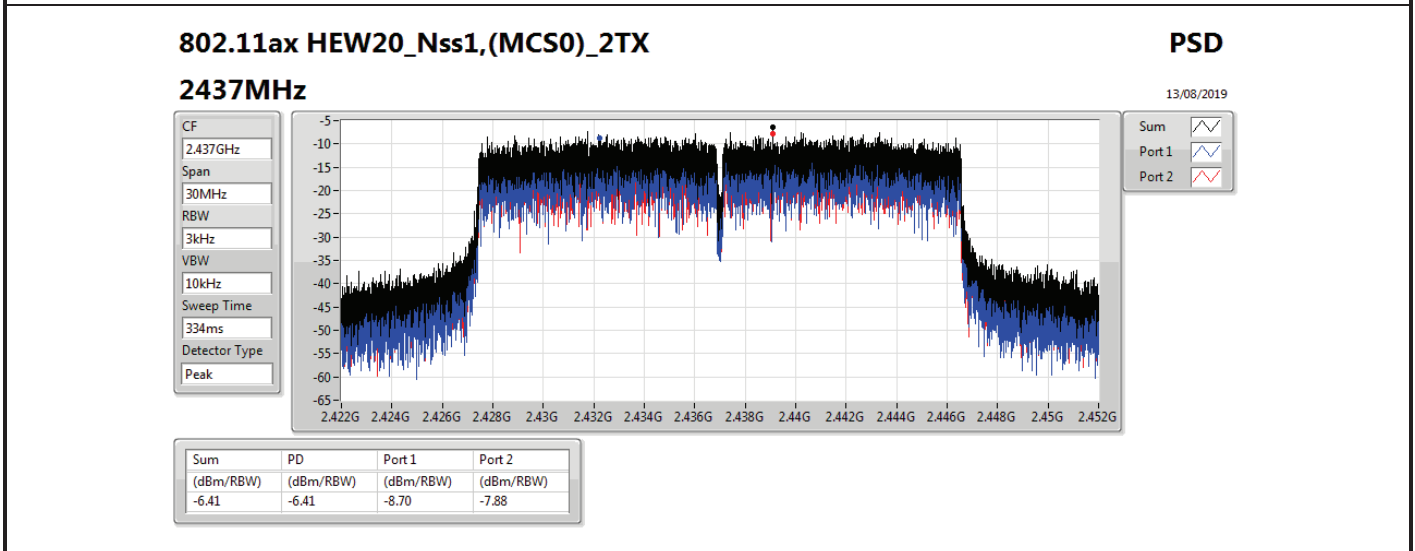

DG = Directional Gain; RBW=3 kHz;

PD = trace bin-by-bin of each transmits port summing can be performed maximum power density; Port X = Port X power density;

Summary

Mode	PD (dBm/RBW)
2.4-2.4835GHz	-
802.11b_Nss1,(1Mbps)_1TX(Port2)	-2.45
802.11b_Nss1,(1Mbps)_2TX	-0.44
802.11g_Nss1,(6Mbps)_1TX(Port2)	-8.04
802.11g_Nss1,(6Mbps)_2TX	-7.30
VHT20_Nss1,(MCS0)_1TX(Port2)	-8.36
VHT20_Nss1,(MCS0)_2TX	-5.46
VHT40_Nss1,(MCS0)_1TX(Port2)	-12.38
VHT40_Nss1,(MCS0)_2TX	-10.33
802.11ax HEW20_Nss1,(MCS0)_1TX(Port2)	-8.80
802.11ax HEW20_Nss1,(MCS0)_2TX	-6.03
802.11ax HEW40_Nss1,(MCS0)_1TX(Port2)	-12.88
802.11ax HEW40_Nss1,(MCS0)_2TX	-11.01