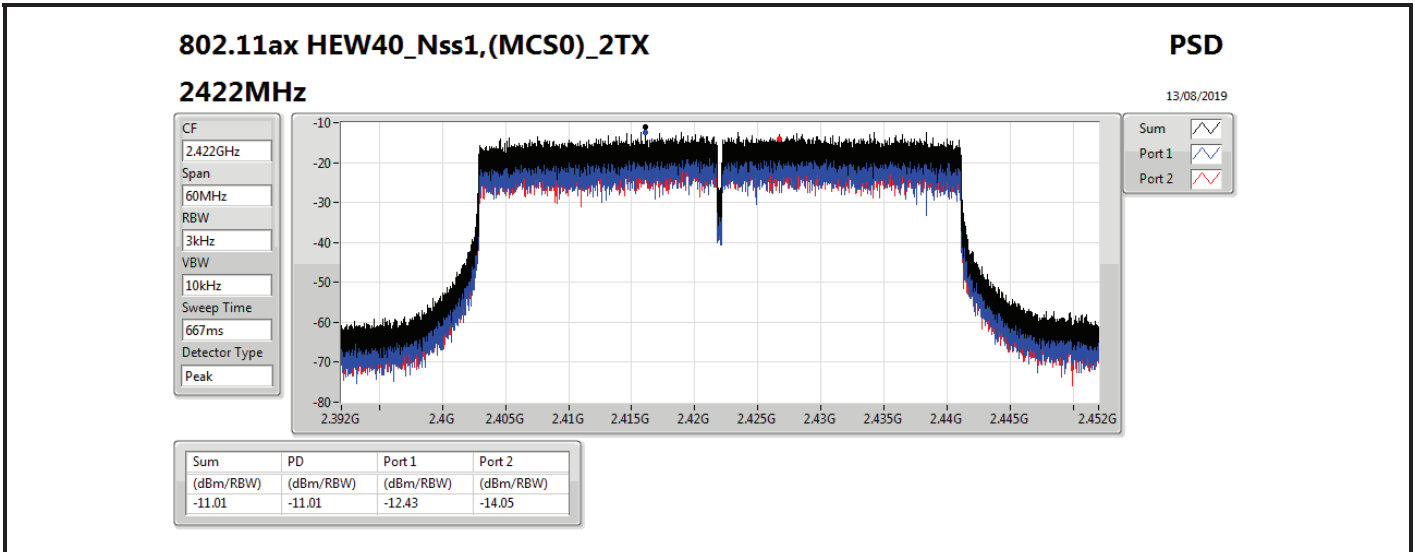

DG = Directional Gain; RBW=3 kHz;

PD = trace bin-by-bin of each transmits port summing can be performed maximum power density; Port X = Port X power density;

Summary

Mode	PD (dBm/RBW)
2.4-2.4835GHz	-
802.11b_Nss1,(1Mbps)_1TX	-11.25
802.11g_Nss1,(6Mbps)_1TX	-6.65
VHT20_Nss1,(MCS0)_1TX	-8.73
VHT40_Nss1,(MCS0)_1TX	-13.38

RBW=3 kHz.

Result

Mode	Result	DG (dBi)	Port 1 (dBm/RBW)	PD (dBm/RBW)	PD Limit (dBm/RBW)
802.11b_Nss1,(1Mbps)_1TX	-	-	-	-	-
2412MHz	Pass	4.60	-13.11	-13.11	8.00
2437MHz	Pass	4.60	-11.93	-11.93	8.00
2462MHz	Pass	4.60	-11.25	-11.25	8.00
802.11g_Nss1,(6Mbps)_1TX	-	-	-	-	-
2412MHz	Pass	4.60	-11.64	-11.64	8.00
2437MHz	Pass	4.60	-6.65	-6.65	8.00
2462MHz	Pass	4.60	-11.54	-11.54	8.00
VHT20_Nss1,(MCS0)_1TX	-	-	-	-	-
2412MHz	Pass	4.60	-12.51	-12.51	8.00
2437MHz	Pass	4.60	-8.73	-8.73	8.00
2462MHz	Pass	4.60	-11.86	-11.86	8.00
VHT40_Nss1,(MCS0)_1TX	-	-	-	-	-
2422MHz	Pass	4.60	-16.89	-16.89	8.00
2437MHz	Pass	4.60	-13.38	-13.38	8.00
2452MHz	Pass	4.60	-19.53	-19.53	8.00

DG = Directional Gain; RBW=3 kHz;

PD = trace bin-by-bin of each transmits port summing can be performed maximum power density; Port X = Port X power density;

Summary

Mode	PD (dBm/RBW)
2.4-2.4835GHz	-
VHT20-BF_Nss1,(MCS0)_2TX	-8.45
VHT40-BF_Nss1,(MCS0)_2TX	-6.61
802.11ax HEW20-BF_Nss1,(MCS0)_2TX	-8.37
802.11ax HEW40-BF_Nss1,(MCS0)_2TX	-8.12