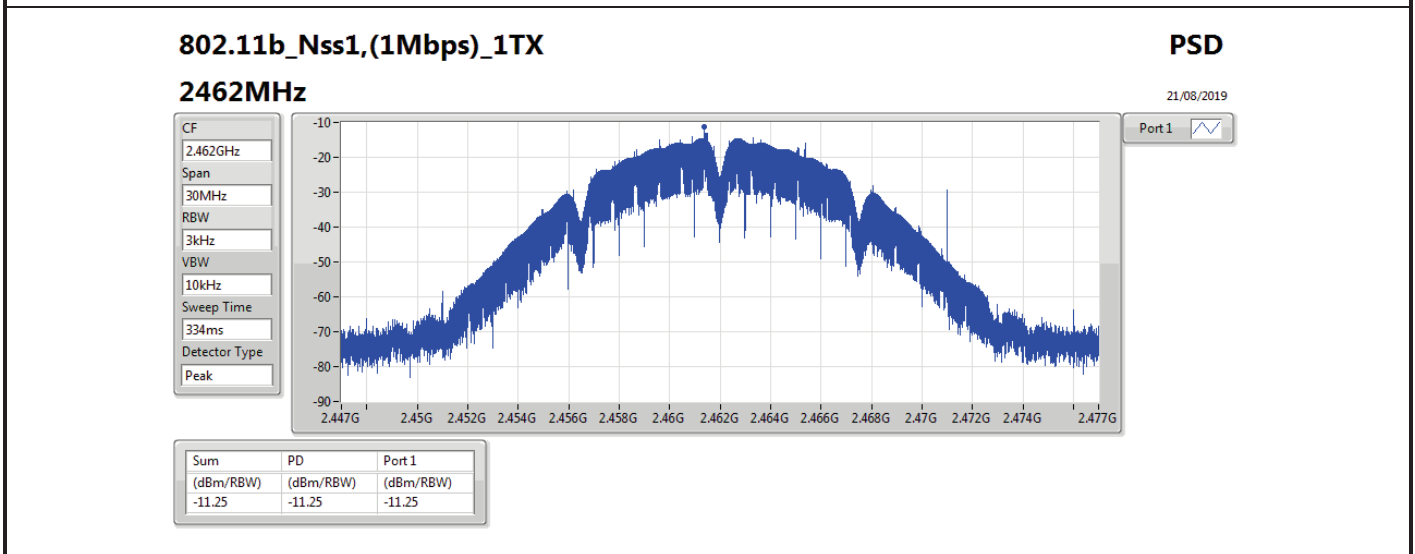

DG = Directional Gain; RBW=3 kHz;

PD = trace bin-by-bin of each transmits port summing can be performed maximum power density; Port X = Port X power density;

Summary

Mode	PD (dBm/RBW)
2.4-2.4835GHz	-
802.11b_Nss1,(1Mbps)_1TX	-11.25
802.11g_Nss1,(6Mbps)_1TX	-6.65
VHT20_Nss1,(MCS0)_1TX	-8.73
VHT40_Nss1,(MCS0)_1TX	-13.38

RBW=3 kHz.

Result

Mode	Result	DG (dBi)	Port 1 (dBm/RBW)	PD (dBm/RBW)	PD Limit (dBm/RBW)
802.11b_Nss1,(1Mbps)_1TX	-	-	-	-	-
2412MHz	Pass	4.60	-13.11	-13.11	8.00
2437MHz	Pass	4.60	-11.93	-11.93	8.00
2462MHz	Pass	4.60	-11.25	-11.25	8.00
802.11g_Nss1,(6Mbps)_1TX	-	-	-	-	-
2412MHz	Pass	4.60	-11.64	-11.64	8.00
2437MHz	Pass	4.60	-6.65	-6.65	8.00
2462MHz	Pass	4.60	-11.54	-11.54	8.00
VHT20_Nss1,(MCS0)_1TX	-	-	-	-	-
2412MHz	Pass	4.60	-12.51	-12.51	8.00
2437MHz	Pass	4.60	-8.73	-8.73	8.00
2462MHz	Pass	4.60	-11.86	-11.86	8.00
VHT40_Nss1,(MCS0)_1TX	-	-	-	-	-
2422MHz	Pass	4.60	-16.89	-16.89	8.00
2437MHz	Pass	4.60	-13.38	-13.38	8.00
2452MHz	Pass	4.60	-19.53	-19.53	8.00

DG = Directional Gain; RBW=3 kHz;

PD = trace bin-by-bin of each transmits port summing can be performed maximum power density; Port X = Port X power density;

Summary

Mode	PD (dBm/RBW)
2.4-2.4835GHz	-
VHT20-BF_Nss1,(MCS0)_2TX	-8.45
VHT40-BF_Nss1,(MCS0)_2TX	-6.61
802.11ax HEW20-BF_Nss1,(MCS0)_2TX	-8.37
802.11ax HEW40-BF_Nss1,(MCS0)_2TX	-8.12