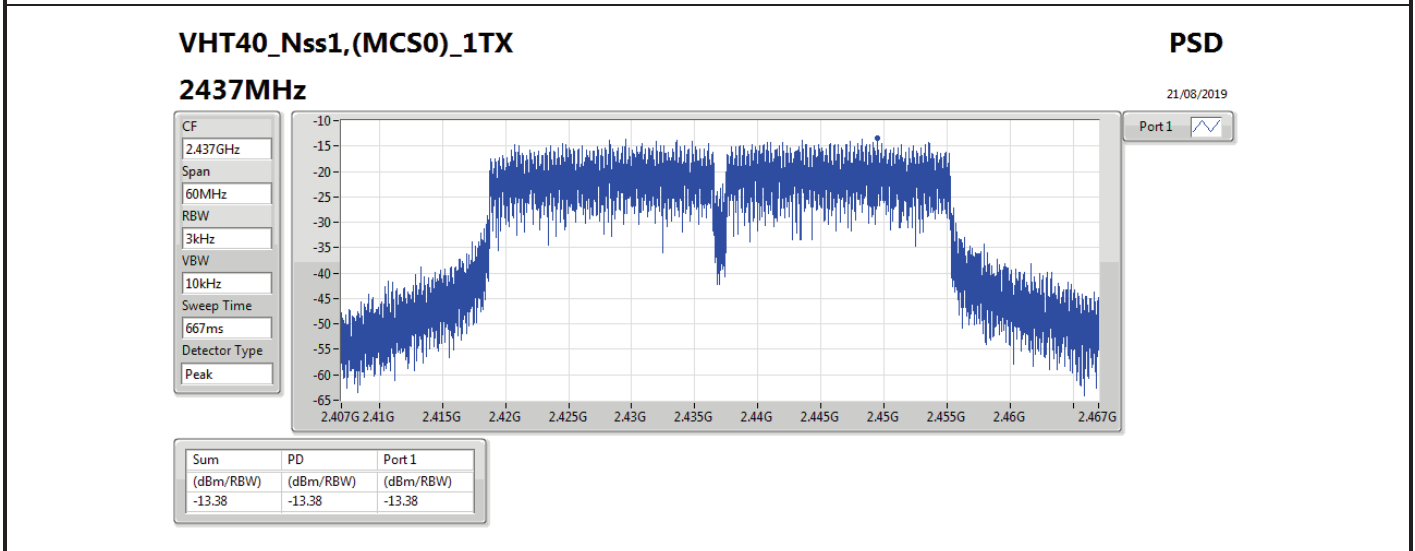

DG = Directional Gain; RBW=3 kHz;

PD = trace bin-by-bin of each transmits port summing can be performed maximum power density; Port X = Port X power density;

Summary

Mode	PD (dBm/RBW)
2.4-2.4835GHz	-
802.11b_Nss1,(1Mbps)_1TX	-11.25
802.11g_Nss1,(6Mbps)_1TX	-6.65
VHT20_Nss1,(MCS0)_1TX	-8.73
VHT40_Nss1,(MCS0)_1TX	-13.38

RBW=3 kHz.

Result

Mode	Result	DG (dBi)	Port 1 (dBm/RBW)	PD (dBm/RBW)	PD Limit (dBm/RBW)
802.11b_Nss1,(1Mbps)_1TX	-	-	-	-	-
2412MHz	Pass	4.60	-13.11	-13.11	8.00
2437MHz	Pass	4.60	-11.93	-11.93	8.00
2462MHz	Pass	4.60	-11.25	-11.25	8.00
802.11g_Nss1,(6Mbps)_1TX	-	-	-	-	-
2412MHz	Pass	4.60	-11.64	-11.64	8.00
2437MHz	Pass	4.60	-6.65	-6.65	8.00
2462MHz	Pass	4.60	-11.54	-11.54	8.00
VHT20_Nss1,(MCS0)_1TX	-	-	-	-	-
2412MHz	Pass	4.60	-12.51	-12.51	8.00
2437MHz	Pass	4.60	-8.73	-8.73	8.00
2462MHz	Pass	4.60	-11.86	-11.86	8.00
VHT40_Nss1,(MCS0)_1TX	-	-	-	-	-
2422MHz	Pass	4.60	-16.89	-16.89	8.00
2437MHz	Pass	4.60	-13.38	-13.38	8.00
2452MHz	Pass	4.60	-19.53	-19.53	8.00

DG = Directional Gain; RBW=3 kHz;

PD = trace bin-by-bin of each transmits port summing can be performed maximum power density; Port X = Port X power density;

Summary

Mode	PD (dBm/RBW)
2.4-2.4835GHz	-
VHT20-BF_Nss1,(MCS0)_2TX	-8.45
VHT40-BF_Nss1,(MCS0)_2TX	-6.61
802.11ax HEW20-BF_Nss1,(MCS0)_2TX	-8.37
802.11ax HEW40-BF_Nss1,(MCS0)_2TX	-8.12