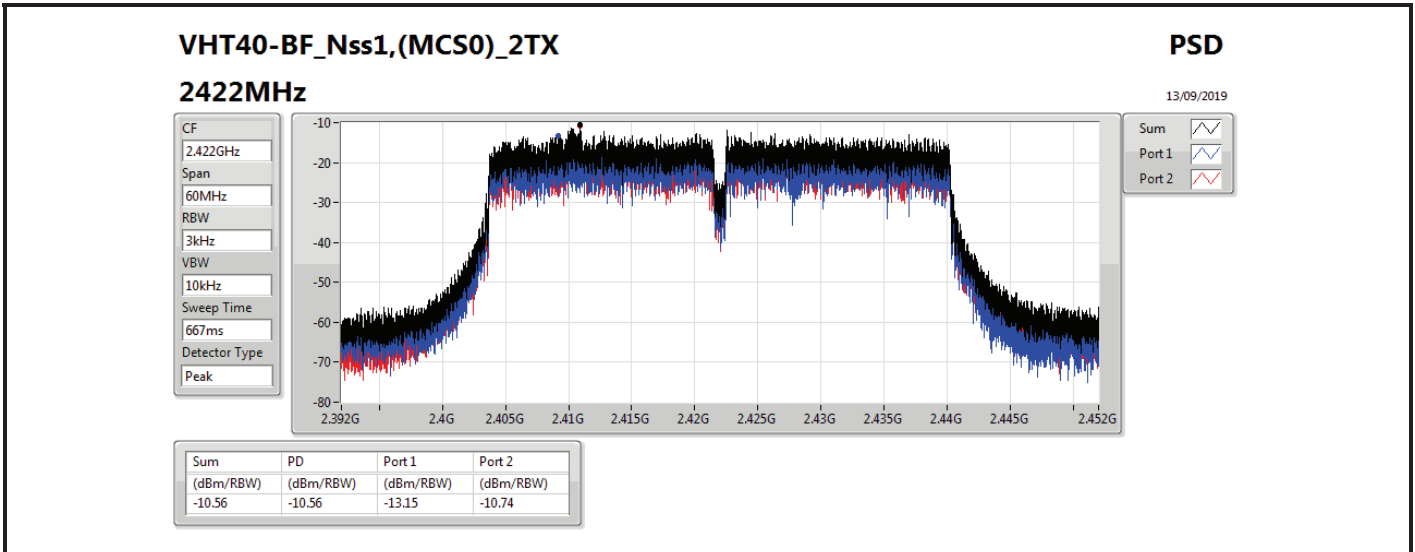

DG = Directional Gain; RBW=3 kHz;

PD = trace bin-by-bin of each transmits port summing can be performed maximum power density; Port X = Port X power density;

Summary

Mode	PD (dBm/RBW)
2.4-2.4835GHz	-
VHT20-BF_Nss1,(MCS0)_2TX	-8.45
VHT40-BF_Nss1,(MCS0)_2TX	-6.61
802.11ax HEW20-BF_Nss1,(MCS0)_2TX	-8.37
802.11ax HEW40-BF_Nss1,(MCS0)_2TX	-8.12

RBW=3 kHz.

Result

Mode	Result	DG (dBi)	Port 1 (dBm/RBW)	Port 2 (dBm/RBW)	PD (dBm/RBW)	PD Limit (dBm/RBW)
VHT20-BF_Nss1,(MCS0)_2TX	-	-	-	-	-	-
2412MHz	Pass	7.01	-11.26	-11.46	-10.31	6.99
2437MHz	Pass	7.01	-8.78	-9.97	-8.45	6.99
2462MHz	Pass	7.01	-11.09	-11.13	-9.59	6.99
VHT40-BF_Nss1,(MCS0)_2TX	-	-	-	-	-	-
2422MHz	Pass	7.01	-13.15	-10.74	-10.56	6.99
2437MHz	Pass	7.01	-7.22	-7.44	-6.61	6.99
2452MHz	Pass	7.01	-12.59	-14.43	-12.11	6.99
802.11ax HEW20-BF_Nss1,(MCS0)_2TX	-	-	-	-	-	-
2412MHz	Pass	7.01	-11.98	-9.28	-9.02	6.99
2437MHz	Pass	7.01	-10.77	-9.02	-8.37	6.99
2462MHz	Pass	7.01	-9.68	-9.63	-8.86	6.99
802.11ax HEW40-BF_Nss1,(MCS0)_2TX	-	-	-	-	-	-
2422MHz	Pass	7.01	-8.32	-10.44	-8.12	6.99
2437MHz	Pass	7.01	-11.29	-9.20	-8.94	6.99
2452MHz	Pass	7.01	-9.61	-15.38	-9.53	6.99

DG = Directional Gain; RBW=3 kHz;

PD = trace bin-by-bin of each transmits port summing can be performed maximum power density; Port X = Port X power density;

Summary

Mode	PD (dBm/RBW)
2.4-2.4835GHz	-
VHT20-BF_Nss1,(MCS0)_2TX	-8.45
VHT40-BF_Nss1,(MCS0)_2TX	-8.29
802.11ax HEW20-BF_Nss1,(MCS0)_2TX	-8.37
802.11ax HEW40-BF_Nss1,(MCS0)_2TX	-9.93