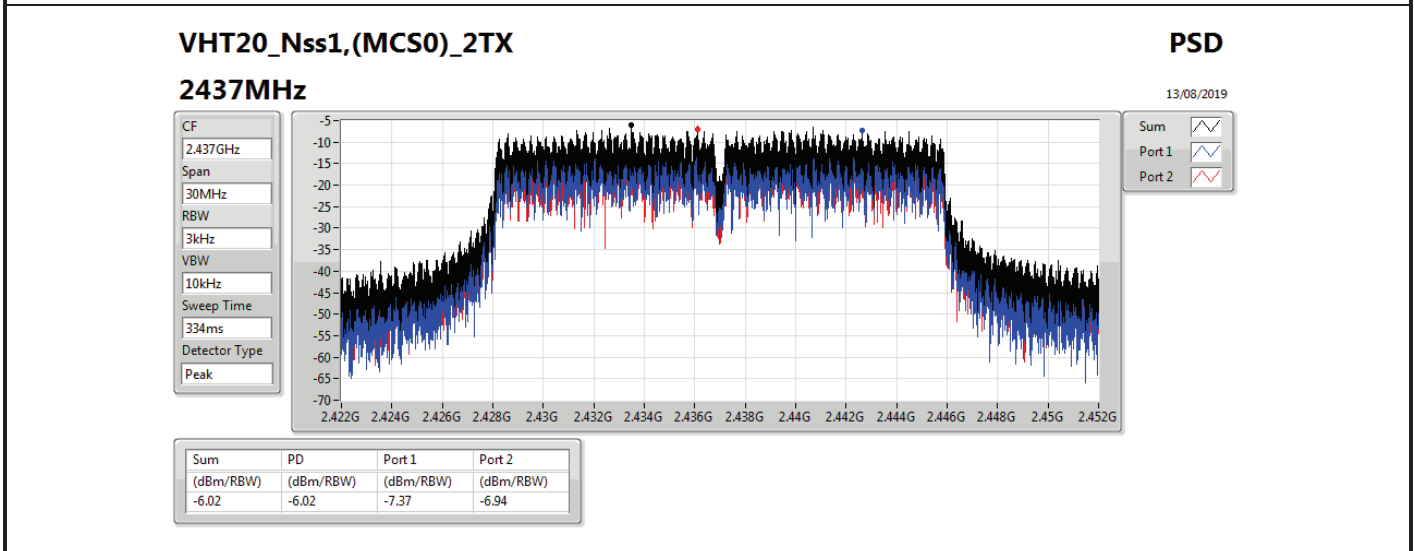

DG = Directional Gain; RBW=3 kHz;

PD = trace bin-by-bin of each transmits port summing can be performed maximum power density; Port X = Port X power density;

Summary

Mode	PD (dBm/RBW)
2.4-2.4835GHz	-
802.11b_Nss1,(1Mbps)_1TX(Port2)	-2.45
802.11b_Nss1,(1Mbps)_2TX	-0.44
802.11g_Nss1,(6Mbps)_1TX(Port2)	-8.04
802.11g_Nss1,(6Mbps)_2TX	-7.30
VHT20_Nss1,(MCS0)_1TX(Port2)	-8.36
VHT20_Nss1,(MCS0)_2TX	-5.46
VHT40_Nss1,(MCS0)_1TX(Port2)	-12.38
VHT40_Nss1,(MCS0)_2TX	-10.33
802.11ax HEW20_Nss1,(MCS0)_1TX(Port2)	-8.80
802.11ax HEW20_Nss1,(MCS0)_2TX	-6.03
802.11ax HEW40_Nss1,(MCS0)_1TX(Port2)	-12.88
802.11ax HEW40_Nss1,(MCS0)_2TX	-11.01