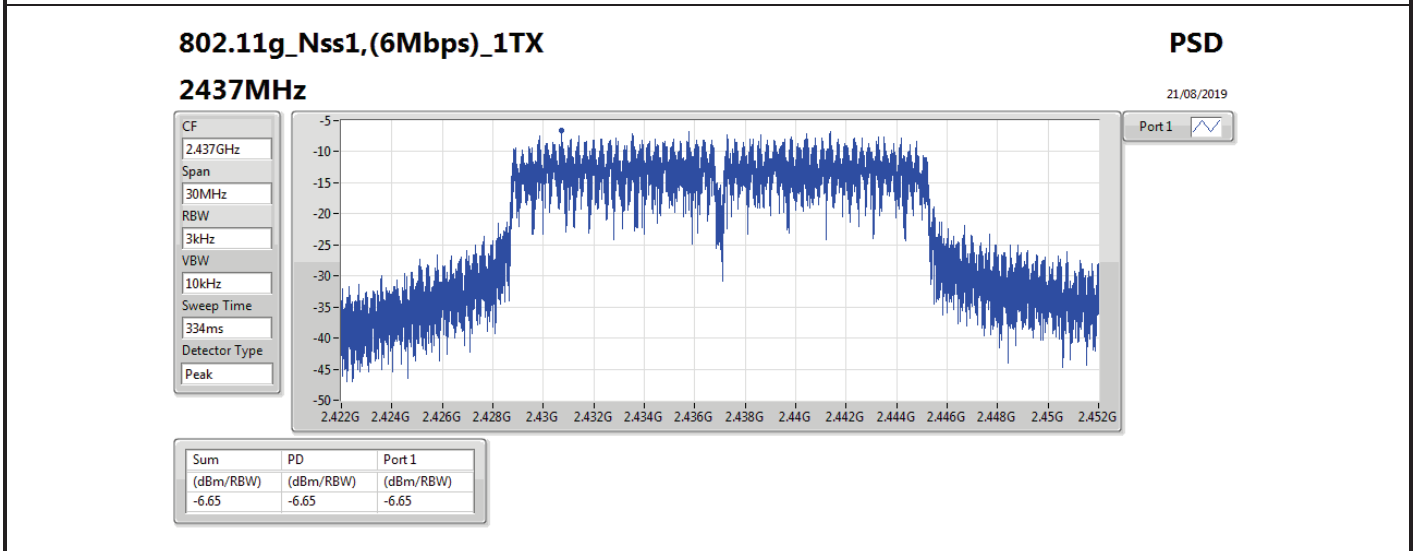

DG = Directional Gain; RBW=3 kHz;

PD = trace bin-by-bin of each transmits port summing can be performed maximum power density; Port X = Port X power density;

Summary

Mode	PD (dBm/RBW)
2.4-2.4835GHz	-
802.11b_Nss1,(1Mbps)_1TX	-11.25
802.11g_Nss1,(6Mbps)_1TX	-6.65
VHT20_Nss1,(MCS0)_1TX	-8.73
VHT40_Nss1,(MCS0)_1TX	-13.38

RBW=3 kHz.

Result

Mode	Result	DG (dBi)	Port 1 (dBm/RBW)	PD (dBm/RBW)	PD Limit (dBm/RBW)
802.11b_Nss1,(1Mbps)_1TX	-	-	-	-	-
2412MHz	Pass	4.60	-13.11	-13.11	8.00
2437MHz	Pass	4.60	-11.93	-11.93	8.00
2462MHz	Pass	4.60	-11.25	-11.25	8.00
802.11g_Nss1,(6Mbps)_1TX	-	-	-	-	-
2412MHz	Pass	4.60	-11.64	-11.64	8.00
2437MHz	Pass	4.60	-6.65	-6.65	8.00
2462MHz	Pass	4.60	-11.54	-11.54	8.00
VHT20_Nss1,(MCS0)_1TX	-	-	-	-	-
2412MHz	Pass	4.60	-12.51	-12.51	8.00
2437MHz	Pass	4.60	-8.73	-8.73	8.00
2462MHz	Pass	4.60	-11.86	-11.86	8.00
VHT40_Nss1,(MCS0)_1TX	-	-	-	-	-
2422MHz	Pass	4.60	-16.89	-16.89	8.00
2437MHz	Pass	4.60	-13.38	-13.38	8.00
2452MHz	Pass	4.60	-19.53	-19.53	8.00

DG = Directional Gain; RBW=3 kHz;

PD = trace bin-by-bin of each transmits port summing can be performed maximum power density; Port X = Port X power density;

Summary

Mode	PD (dBm/RBW)
2.4-2.4835GHz	-
VHT20-BF_Nss1,(MCS0)_2TX	-8.45
VHT40-BF_Nss1,(MCS0)_2TX	-6.61
802.11ax HEW20-BF_Nss1,(MCS0)_2TX	-8.37
802.11ax HEW40-BF_Nss1,(MCS0)_2TX	-8.12