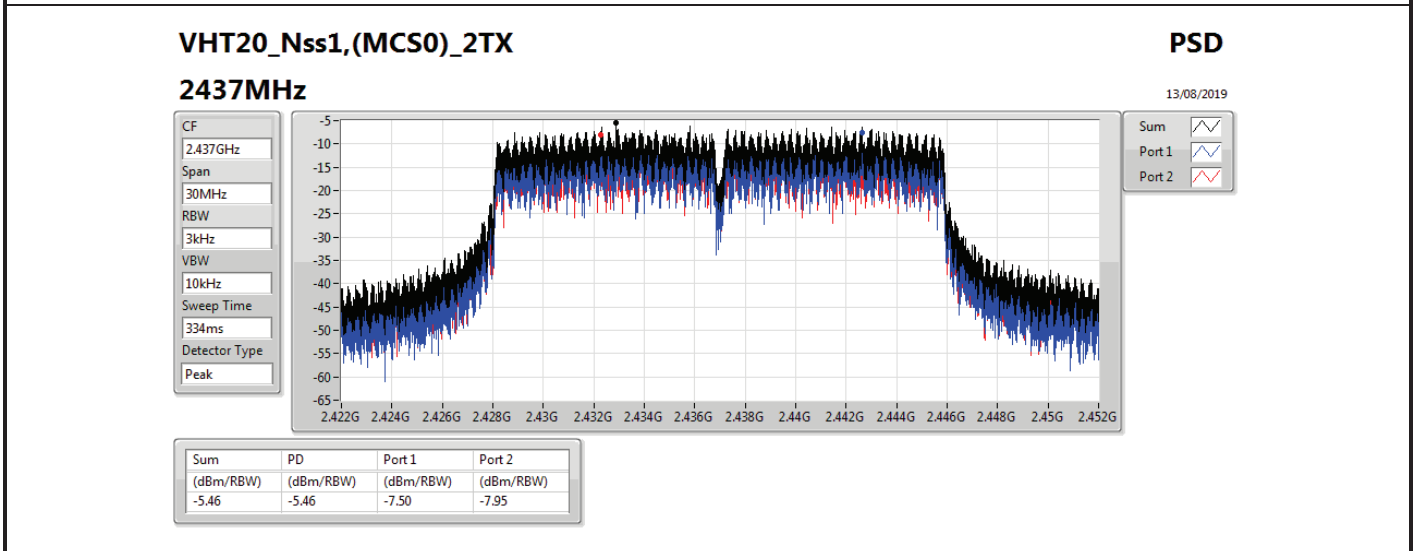

DG = Directional Gain; RBW=3 kHz;

PD = trace bin-by-bin of each transmits port summing can be performed maximum power density; Port X = Port X power density;

Summary

Mode	PD (dBm/RBW)
2.4-2.4835GHz	-
802.11b_Nss1,(1Mbps)_1TX	-11.25
802.11g_Nss1,(6Mbps)_1TX	-6.65
VHT20_Nss1,(MCS0)_1TX	-8.73
VHT40_Nss1,(MCS0)_1TX	-13.38

DG = Directional Gain; RBW=3 kHz;

PD = trace bin-by-bin of each transmits port summing can be performed maximum power density; Port X = Port X power density;

Summary

Mode	PD (dBm/RBW)
2.4-2.4835GHz	-
VHT20-BF_Nss1,(MCS0)_2TX	-8.45
VHT40-BF_Nss1,(MCS0)_2TX	-6.61
802.11ax HEW20-BF_Nss1,(MCS0)_2TX	-8.37
802.11ax HEW40-BF_Nss1,(MCS0)_2TX	-8.12