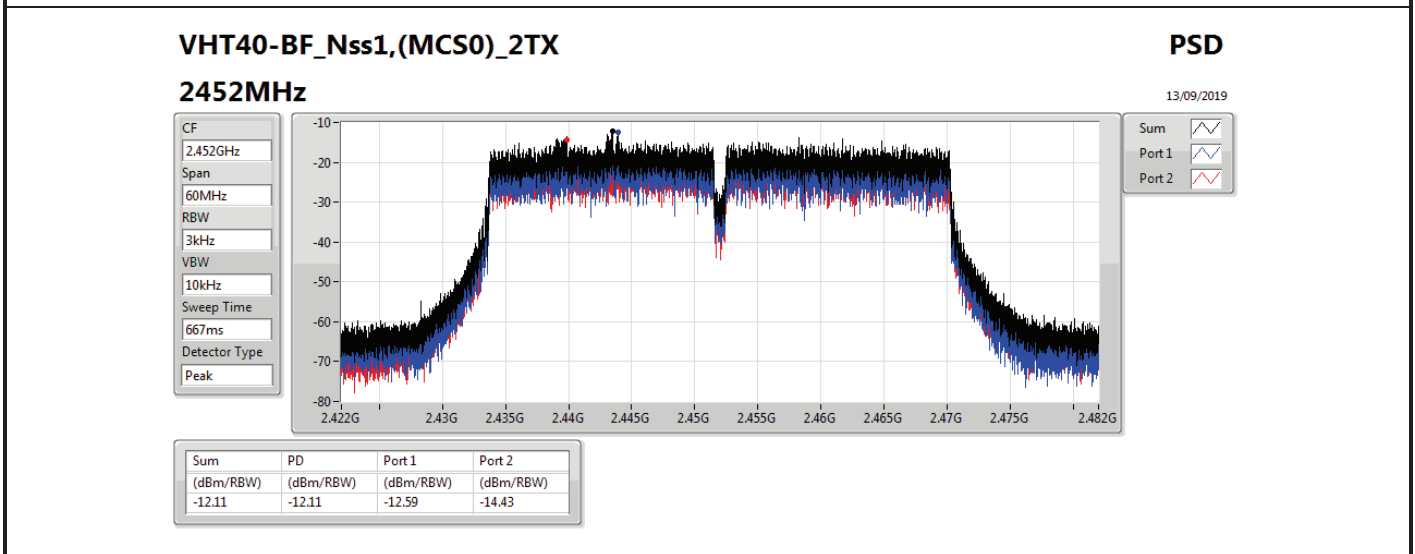

DG = Directional Gain; RBW=3 kHz;

PD = trace bin-by-bin of each transmits port summing can be performed maximum power density; Port X = Port X power density;

Summary

Mode	PD (dBm/RBW)
2.4-2.4835GHz	-
VHT20-BF_Nss1,(MCS0)_2TX	-8.45
VHT40-BF_Nss1,(MCS0)_2TX	-6.61
802.11ax HEW20-BF_Nss1,(MCS0)_2TX	-8.37
802.11ax HEW40-BF_Nss1,(MCS0)_2TX	-8.12

RBW=3 kHz.

Result

Mode	Result	DG (dBi)	Port 1 (dBm/RBW)	Port 2 (dBm/RBW)	PD (dBm/RBW)	PD Limit (dBm/RBW)
VHT20-BF_Nss1,(MCS0)_2TX	-	-	-	-	-	-
2412MHz	Pass	7.01	-11.26	-11.46	-10.31	6.99
2437MHz	Pass	7.01	-8.78	-9.97	-8.45	6.99
2462MHz	Pass	7.01	-11.09	-11.13	-9.59	6.99
VHT40-BF_Nss1,(MCS0)_2TX	-	-	-	-	-	-
2422MHz	Pass	7.01	-13.15	-10.74	-10.56	6.99
2437MHz	Pass	7.01	-7.22	-7.44	-6.61	6.99
2452MHz	Pass	7.01	-12.59	-14.43	-12.11	6.99
802.11ax HEW20-BF_Nss1,(MCS0)_2TX	-	-	-	-	-	-
2412MHz	Pass	7.01	-11.98	-9.28	-9.02	6.99
2437MHz	Pass	7.01	-10.77	-9.02	-8.37	6.99
2462MHz	Pass	7.01	-9.68	-9.63	-8.86	6.99
802.11ax HEW40-BF_Nss1,(MCS0)_2TX	-	-	-	-	-	-
2422MHz	Pass	7.01	-8.32	-10.44	-8.12	6.99
2437MHz	Pass	7.01	-11.29	-9.20	-8.94	6.99
2452MHz	Pass	7.01	-9.61	-15.38	-9.53	6.99

DG = Directional Gain; RBW=3 kHz;

PD = trace bin-by-bin of each transmits port summing can be performed maximum power density; Port X = Port X power density;

Summary

Mode	PD (dBm/RBW)
2.4-2.4835GHz	-
VHT20-BF_Nss1,(MCS0)_2TX	-8.45
VHT40-BF_Nss1,(MCS0)_2TX	-8.29
802.11ax HEW20-BF_Nss1,(MCS0)_2TX	-8.37
802.11ax HEW40-BF_Nss1,(MCS0)_2TX	-9.93