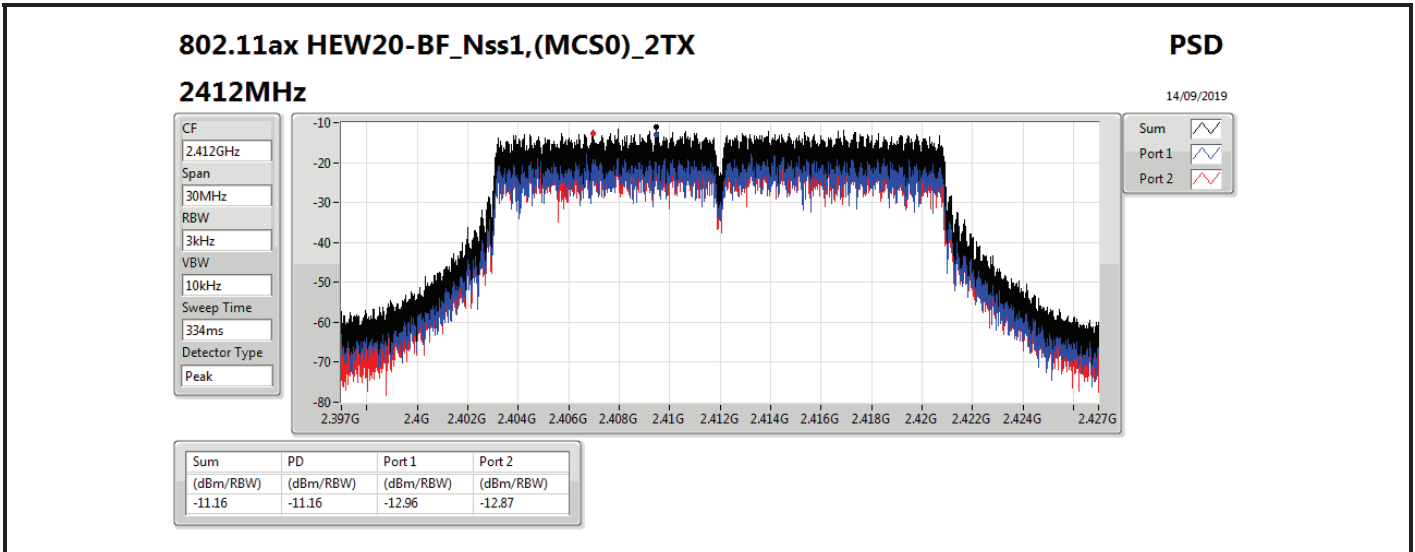

DG = Directional Gain; RBW=3 kHz;

PD = trace bin-by-bin of each transmits port summing can be performed maximum power density; Port X = Port X power density;

Summary

Mode	PD (dBm/RBW)
2.4-2.4835GHz	-
VHT20-BF_Nss1,(MCS0)_2TX	-8.45
VHT40-BF_Nss1,(MCS0)_2TX	-9.65
802.11ax HEW20-BF_Nss1,(MCS0)_2TX	-8.37
802.11ax HEW40-BF_Nss1,(MCS0)_2TX	-7.53

RBW=3 kHz.

Result

Mode	Result	DG (dBi)	Port 1 (dBm/RBW)	Port 2 (dBm/RBW)	PD (dBm/RBW)	PD Limit (dBm/RBW)
VHT20-BF_Nss1,(MCS0)_2TX	-	-	-	-	-	-
2412MHz	Pass	11.11	-13.11	-11.65	-10.61	2.89
2437MHz	Pass	11.11	-8.78	-9.97	-8.45	2.89
2462MHz	Pass	11.11	-11.09	-11.13	-9.59	2.89
VHT40-BF_Nss1,(MCS0)_2TX	-	-	-	-	-	-
2422MHz	Pass	11.11	-10.74	-13.08	-10.68	2.89
2437MHz	Pass	11.11	-10.03	-10.59	-9.65	2.89
2452MHz	Pass	11.11	-12.28	-13.70	-10.58	2.89
802.11ax HEW20-BF_Nss1,(MCS0)_2TX	-	-	-	-	-	-
2412MHz	Pass	11.11	-12.96	-12.87	-11.16	2.89
2437MHz	Pass	11.11	-10.77	-9.02	-8.37	2.89
2462MHz	Pass	11.11	-9.68	-9.63	-8.86	2.89
802.11ax HEW40-BF_Nss1,(MCS0)_2TX	-	-	-	-	-	-
2422MHz	Pass	11.11	-13.58	-13.14	-12.39	2.89
2437MHz	Pass	11.11	-12.52	-7.84	-7.53	2.89
2452MHz	Pass	11.11	-13.74	-13.10	-12.59	2.89