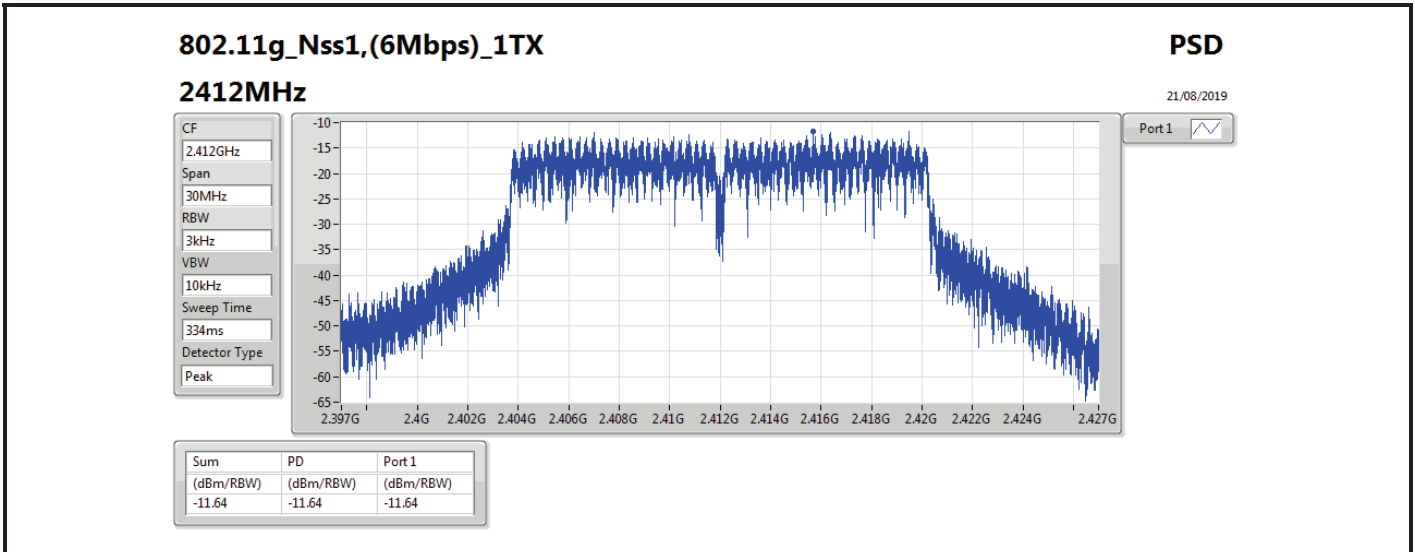

DG = Directional Gain; RBW=3 kHz;

PD = trace bin-by-bin of each transmits port summing can be performed maximum power density; Port X = Port X power density;

Summary

Mode	PD (dBm/RBW)
2.4-2.4835GHz	-
802.11b_Nss1,(1Mbps)_1TX	-11.25
802.11g_Nss1,(6Mbps)_1TX	-6.65
VHT20_Nss1,(MCS0)_1TX	-8.73
VHT40_Nss1,(MCS0)_1TX	-13.38

RBW=3 kHz.

Result

Mode	Result	DG (dBi)	Port 1 (dBm/RBW)	PD (dBm/RBW)	PD Limit (dBm/RBW)
802.11b_Nss1,(1Mbps)_1TX	-	-	-	-	-
2412MHz	Pass	4.60	-13.11	-13.11	8.00
2437MHz	Pass	4.60	-11.93	-11.93	8.00
2462MHz	Pass	4.60	-11.25	-11.25	8.00
802.11g_Nss1,(6Mbps)_1TX	-	-	-	-	-
2412MHz	Pass	4.60	-11.64	-11.64	8.00
2437MHz	Pass	4.60	-6.65	-6.65	8.00
2462MHz	Pass	4.60	-11.54	-11.54	8.00
VHT20_Nss1,(MCS0)_1TX	-	-	-	-	-
2412MHz	Pass	4.60	-12.51	-12.51	8.00
2437MHz	Pass	4.60	-8.73	-8.73	8.00
2462MHz	Pass	4.60	-11.86	-11.86	8.00
VHT40_Nss1,(MCS0)_1TX	-	-	-	-	-
2422MHz	Pass	4.60	-16.89	-16.89	8.00
2437MHz	Pass	4.60	-13.38	-13.38	8.00
2452MHz	Pass	4.60	-19.53	-19.53	8.00

DG = Directional Gain; RBW=3 kHz;

PD = trace bin-by-bin of each transmits port summing can be performed maximum power density; Port X = Port X power density;

Summary

Mode	PD (dBm/RBW)
2.4-2.4835GHz	-
VHT20-BF_Nss1,(MCS0)_2TX	-8.45
VHT40-BF_Nss1,(MCS0)_2TX	-6.61
802.11ax HEW20-BF_Nss1,(MCS0)_2TX	-8.37
802.11ax HEW40-BF_Nss1,(MCS0)_2TX	-8.12