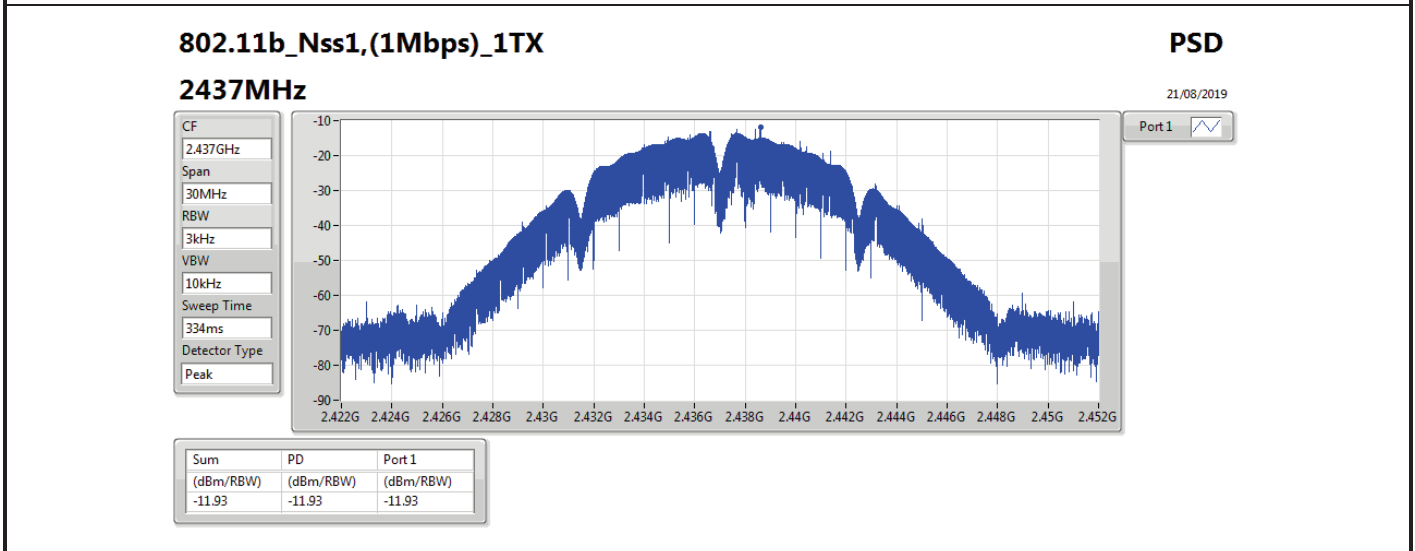

DG = Directional Gain; RBW=3 kHz;

PD = trace bin-by-bin of each transmits port summing can be performed maximum power density; Port X = Port X power density;

Summary

Mode	PD (dBm/RBW)
2.4-2.4835GHz	-
802.11b_Nss1,(1Mbps)_1TX	-11.25
802.11g_Nss1,(6Mbps)_1TX	-6.65
VHT20_Nss1,(MCS0)_1TX	-8.73
VHT40_Nss1,(MCS0)_1TX	-13.38

RBW=3 kHz.

Result

Mode	Result	DG (dBi)	Port 1 (dBm/RBW)	PD (dBm/RBW)	PD Limit (dBm/RBW)
802.11b_Nss1,(1Mbps)_1TX	-	-	-	-	-
2412MHz	Pass	4.60	-13.11	-13.11	8.00
2437MHz	Pass	4.60	-11.93	-11.93	8.00
2462MHz	Pass	4.60	-11.25	-11.25	8.00
802.11g_Nss1,(6Mbps)_1TX	-	-	-	-	-
2412MHz	Pass	4.60	-11.64	-11.64	8.00
2437MHz	Pass	4.60	-6.65	-6.65	8.00
2462MHz	Pass	4.60	-11.54	-11.54	8.00
VHT20_Nss1,(MCS0)_1TX	-	-	-	-	-
2412MHz	Pass	4.60	-12.51	-12.51	8.00
2437MHz	Pass	4.60	-8.73	-8.73	8.00
2462MHz	Pass	4.60	-11.86	-11.86	8.00
VHT40_Nss1,(MCS0)_1TX	-	-	-	-	-
2422MHz	Pass	4.60	-16.89	-16.89	8.00
2437MHz	Pass	4.60	-13.38	-13.38	8.00
2452MHz	Pass	4.60	-19.53	-19.53	8.00

DG = Directional Gain; RBW=3 kHz;

PD = trace bin-by-bin of each transmits port summing can be performed maximum power density; Port X = Port X power density;

Summary

Mode	PD (dBm/RBW)
2.4-2.4835GHz	-
VHT20-BF_Nss1,(MCS0)_2TX	-8.45
VHT40-BF_Nss1,(MCS0)_2TX	-6.61
802.11ax HEW20-BF_Nss1,(MCS0)_2TX	-8.37
802.11ax HEW40-BF_Nss1,(MCS0)_2TX	-8.12