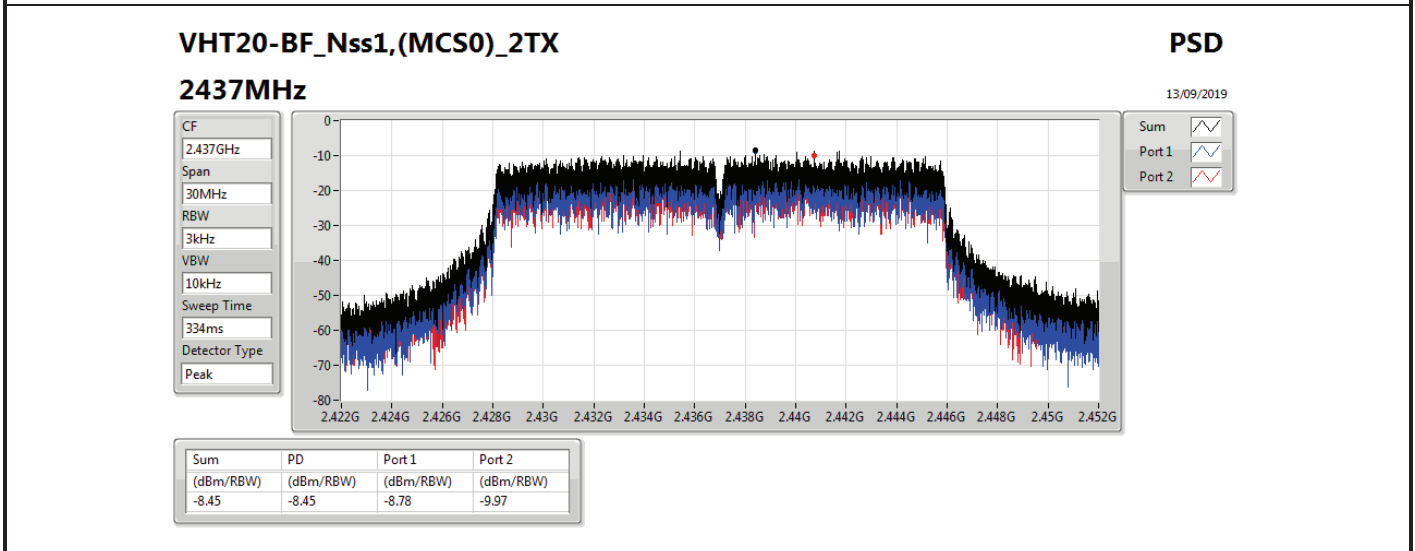

DG = Directional Gain; RBW=3 kHz;

PD = trace bin-by-bin of each transmits port summing can be performed maximum power density; Port X = Port X power density;

Summary

Mode	PD (dBm/RBW)
2.4-2.4835GHz	-
VHT20-BF_Nss1,(MCS0)_2TX	-8.45
VHT40-BF_Nss1,(MCS0)_2TX	-6.61
802.11ax HEW20-BF_Nss1,(MCS0)_2TX	-8.37
802.11ax HEW40-BF_Nss1,(MCS0)_2TX	-8.12

RBW=3 kHz.

Result

Mode	Result	DG (dBi)	Port 1 (dBm/RBW)	Port 2 (dBm/RBW)	PD (dBm/RBW)	PD Limit (dBm/RBW)
VHT20-BF_Nss1,(MCS0)_2TX	-	-	-	-	-	-
2412MHz	Pass	7.01	-11.26	-11.46	-10.31	6.99
2437MHz	Pass	7.01	-8.78	-9.97	-8.45	6.99
2462MHz	Pass	7.01	-11.09	-11.13	-9.59	6.99
VHT40-BF_Nss1,(MCS0)_2TX	-	-	-	-	-	-
2422MHz	Pass	7.01	-13.15	-10.74	-10.56	6.99
2437MHz	Pass	7.01	-7.22	-7.44	-6.61	6.99
2452MHz	Pass	7.01	-12.59	-14.43	-12.11	6.99
802.11ax HEW20-BF_Nss1,(MCS0)_2TX	-	-	-	-	-	-
2412MHz	Pass	7.01	-11.98	-9.28	-9.02	6.99
2437MHz	Pass	7.01	-10.77	-9.02	-8.37	6.99
2462MHz	Pass	7.01	-9.68	-9.63	-8.86	6.99
802.11ax HEW40-BF_Nss1,(MCS0)_2TX	-	-	-	-	-	-
2422MHz	Pass	7.01	-8.32	-10.44	-8.12	6.99
2437MHz	Pass	7.01	-11.29	-9.20	-8.94	6.99
2452MHz	Pass	7.01	-9.61	-15.38	-9.53	6.99

DG = Directional Gain; RBW=3 kHz;

PD = trace bin-by-bin of each transmits port summing can be performed maximum power density; Port X = Port X power density;

Summary

Mode	PD (dBm/RBW)
2.4-2.4835GHz	-
VHT20-BF_Nss1,(MCS0)_2TX	-8.45
VHT40-BF_Nss1,(MCS0)_2TX	-8.29
802.11ax HEW20-BF_Nss1,(MCS0)_2TX	-8.37
802.11ax HEW40-BF_Nss1,(MCS0)_2TX	-9.93