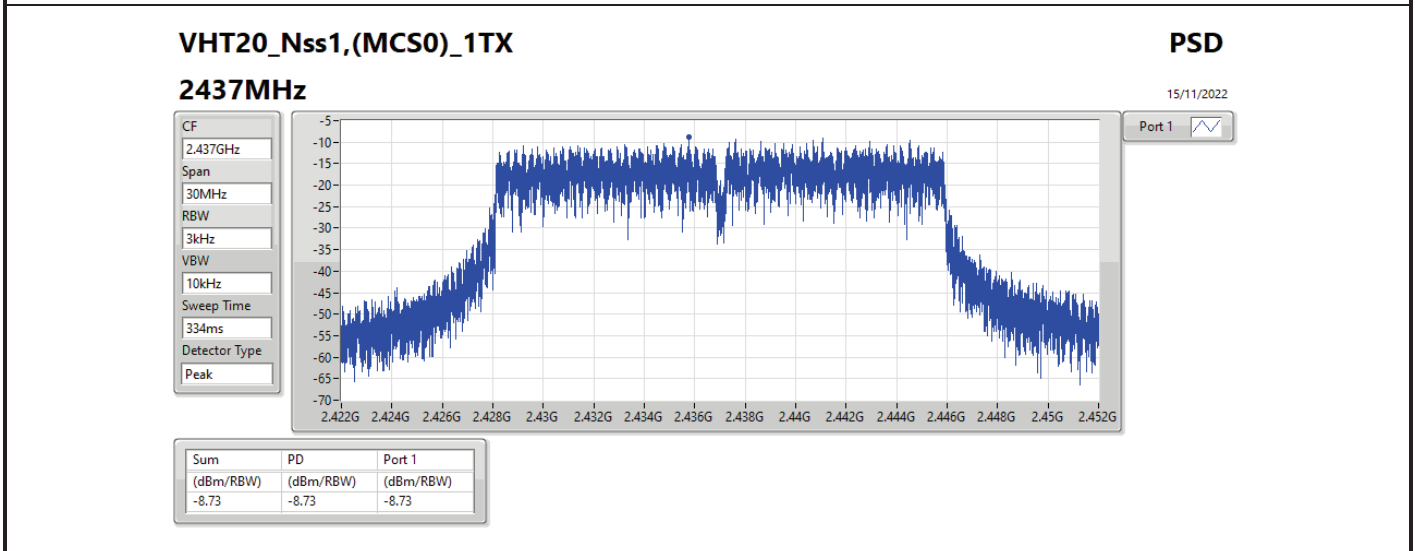

DG = Directional Gain; RBW=3 kHz;

PD = trace bin-by-bin of each transmits port summing can be performed maximum power density; Port X = Port X power density;

Summary

Mode	PD (dBm/RBW)
2.4-2.4835GHz	-
802.11b_Nss1,(1Mbps)_1TX	-11.25
802.11g_Nss1,(6Mbps)_1TX	-6.65
VHT20_Nss1,(MCS0)_1TX	-8.73
VHT40_Nss1,(MCS0)_1TX	-13.38

RBW=3 kHz.

Result

Mode	Result	DG (dBi)	Port 1 (dBm/RBW)	PD (dBm/RBW)	PD Limit (dBm/RBW)
802.11b_Nss1,(1Mbps)_1TX	-	-	-	-	-
2412MHz	Pass	4.60	-13.11	-13.11	8.00
2437MHz	Pass	4.60	-11.93	-11.93	8.00
2462MHz	Pass	4.60	-11.25	-11.25	8.00
802.11g_Nss1,(6Mbps)_1TX	-	-	-	-	-
2412MHz	Pass	4.60	-11.64	-11.64	8.00
2437MHz	Pass	4.60	-6.65	-6.65	8.00
2462MHz	Pass	4.60	-11.54	-11.54	8.00
VHT20_Nss1,(MCS0)_1TX	-	-	-	-	-
2412MHz	Pass	4.60	-12.51	-12.51	8.00
2437MHz	Pass	4.60	-8.73	-8.73	8.00
2462MHz	Pass	4.60	-11.86	-11.86	8.00
VHT40_Nss1,(MCS0)_1TX	-	-	-	-	-
2422MHz	Pass	4.60	-16.89	-16.89	8.00
2437MHz	Pass	4.60	-13.38	-13.38	8.00
2452MHz	Pass	4.60	-19.53	-19.53	8.00

DG = Directional Gain; RBW=3 kHz;

PD = trace bin-by-bin of each transmits port summing can be performed maximum power density; Port X = Port X power density;

Summary

Mode	PD (dBm/RBW)
2.4-2.4835GHz	-
VHT20-BF_Nss1,(MCS0)_2TX	-8.45
VHT40-BF_Nss1,(MCS0)_2TX	-6.61
802.11ax HEW20-BF_Nss1,(MCS0)_2TX	-8.37
802.11ax HEW40-BF_Nss1,(MCS0)_2TX	-8.12