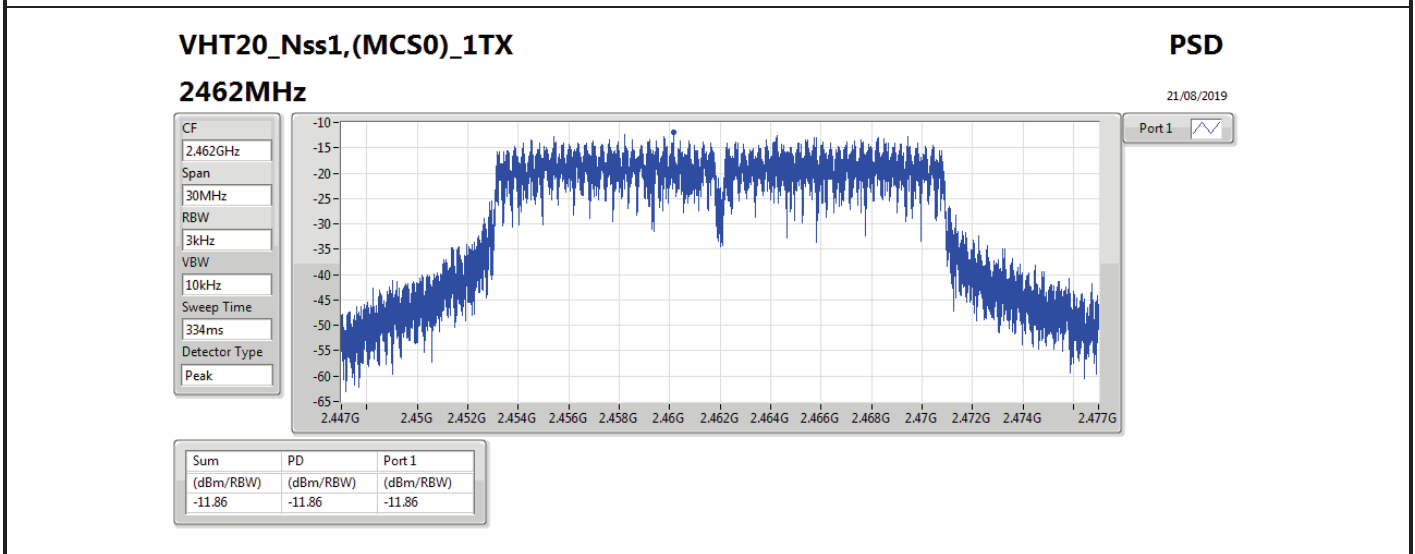

DG = Directional Gain; RBW=3 kHz;

PD = trace bin-by-bin of each transmits port summing can be performed maximum power density; Port X = Port X power density;

Summary

Mode	PD (dBm/RBW)
2.4-2.4835GHz	-
802.11b_Nss1,(1Mbps)_1TX	-11.25
802.11g_Nss1,(6Mbps)_1TX	-6.65
VHT20_Nss1,(MCS0)_1TX	-8.73
VHT40_Nss1,(MCS0)_1TX	-13.38

RBW=3 kHz.

Result

Mode	Result	DG (dBi)	Port 1 (dBm/RBW)	PD (dBm/RBW)	PD Limit (dBm/RBW)
802.11b_Nss1,(1Mbps)_1TX	-	-	-	-	-
2412MHz	Pass	4.60	-13.11	-13.11	8.00
2437MHz	Pass	4.60	-11.93	-11.93	8.00
2462MHz	Pass	4.60	-11.25	-11.25	8.00
802.11g_Nss1,(6Mbps)_1TX	-	-	-	-	-
2412MHz	Pass	4.60	-11.64	-11.64	8.00
2437MHz	Pass	4.60	-6.65	-6.65	8.00
2462MHz	Pass	4.60	-11.54	-11.54	8.00
VHT20_Nss1,(MCS0)_1TX	-	-	-	-	-
2412MHz	Pass	4.60	-12.51	-12.51	8.00
2437MHz	Pass	4.60	-8.73	-8.73	8.00
2462MHz	Pass	4.60	-11.86	-11.86	8.00
VHT40_Nss1,(MCS0)_1TX	-	-	-	-	-
2422MHz	Pass	4.60	-16.89	-16.89	8.00
2437MHz	Pass	4.60	-13.38	-13.38	8.00
2452MHz	Pass	4.60	-19.53	-19.53	8.00

DG = Directional Gain; RBW=3 kHz;

PD = trace bin-by-bin of each transmits port summing can be performed maximum power density; Port X = Port X power density;

Summary

Mode	PD (dBm/RBW)
2.4-2.4835GHz	-
VHT20-BF_Nss1,(MCS0)_2TX	-8.45
VHT40-BF_Nss1,(MCS0)_2TX	-6.61
802.11ax HEW20-BF_Nss1,(MCS0)_2TX	-8.37
802.11ax HEW40-BF_Nss1,(MCS0)_2TX	-8.12