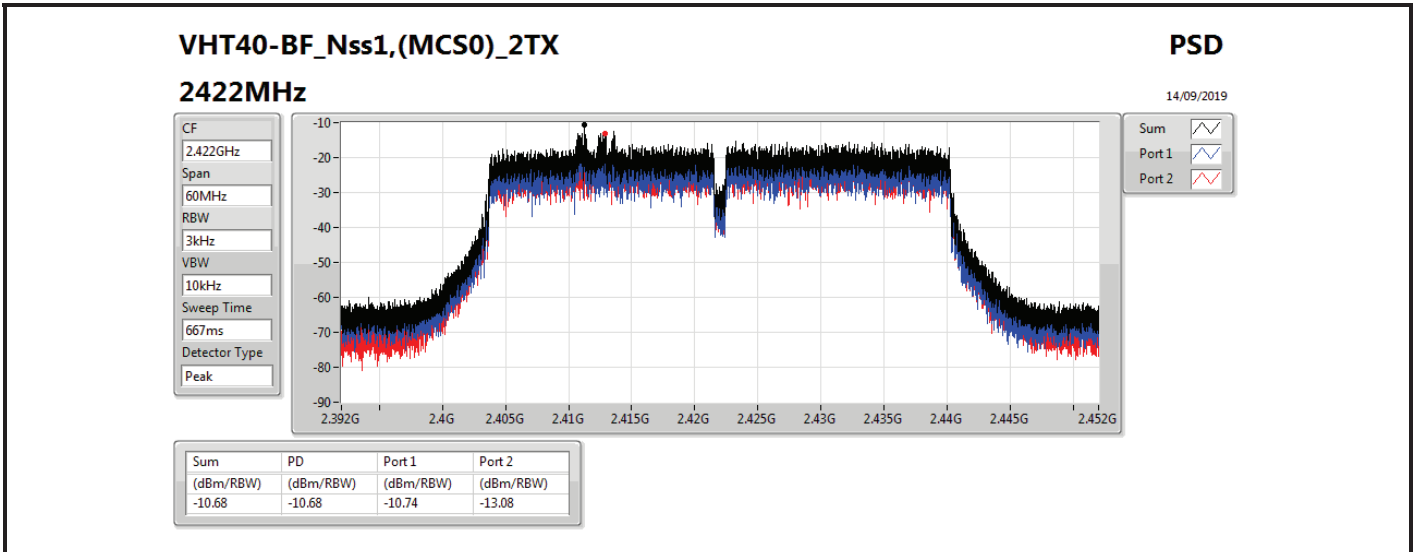

DG = Directional Gain; RBW=3 kHz;

PD = trace bin-by-bin of each transmits port summing can be performed maximum power density; Port X = Port X power density;

Summary

Mode	PD (dBm/RBW)
2.4-2.4835GHz	-
VHT20-BF_Nss1,(MCS0)_2TX	-8.45
VHT40-BF_Nss1,(MCS0)_2TX	-9.65
802.11ax HEW20-BF_Nss1,(MCS0)_2TX	-8.37
802.11ax HEW40-BF_Nss1,(MCS0)_2TX	-7.53

RBW=3 kHz.

Result

Mode	Result	DG (dBi)	Port 1 (dBm/RBW)	Port 2 (dBm/RBW)	PD (dBm/RBW)	PD Limit (dBm/RBW)
VHT20-BF_Nss1,(MCS0)_2TX	-	-	-	-	-	-
2412MHz	Pass	11.11	-13.11	-11.65	-10.61	2.89
2437MHz	Pass	11.11	-8.78	-9.97	-8.45	2.89
2462MHz	Pass	11.11	-11.09	-11.13	-9.59	2.89
VHT40-BF_Nss1,(MCS0)_2TX	-	-	-	-	-	-
2422MHz	Pass	11.11	-10.74	-13.08	-10.68	2.89
2437MHz	Pass	11.11	-10.03	-10.59	-9.65	2.89
2452MHz	Pass	11.11	-12.28	-13.70	-10.58	2.89
802.11ax HEW20-BF_Nss1,(MCS0)_2TX	-	-	-	-	-	-
2412MHz	Pass	11.11	-12.96	-12.87	-11.16	2.89
2437MHz	Pass	11.11	-10.77	-9.02	-8.37	2.89
2462MHz	Pass	11.11	-9.68	-9.63	-8.86	2.89
802.11ax HEW40-BF_Nss1,(MCS0)_2TX	-	-	-	-	-	-
2422MHz	Pass	11.11	-13.58	-13.14	-12.39	2.89
2437MHz	Pass	11.11	-12.52	-7.84	-7.53	2.89
2452MHz	Pass	11.11	-13.74	-13.10	-12.59	2.89