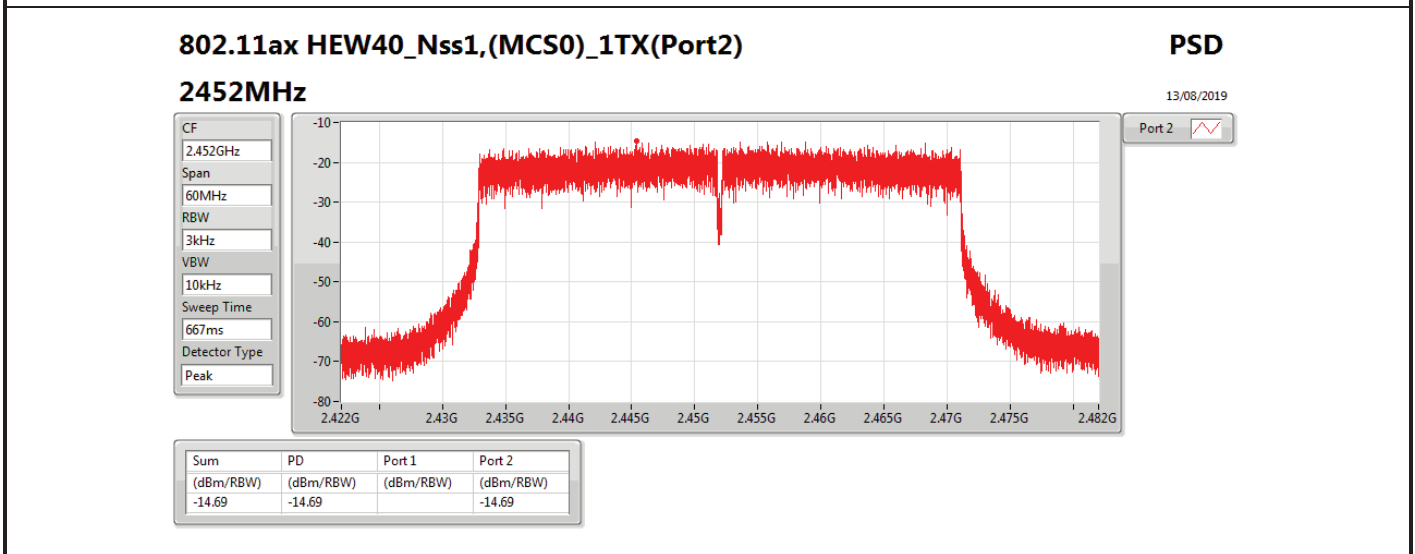

DG = Directional Gain; RBW=3 kHz;

PD = trace bin-by-bin of each transmits port summing can be performed maximum power density; Port X = Port X power density;

Summary

Mode	PD (dBm/RBW)
2.4-2.4835GHz	-
802.11b_Nss1,(1Mbps)_1TX	-11.25
802.11g_Nss1,(6Mbps)_1TX	-6.65
VHT20_Nss1,(MCS0)_1TX	-8.73
VHT40_Nss1,(MCS0)_1TX	-13.38

DG = Directional Gain; RBW=3 kHz;

PD = trace bin-by-bin of each transmits port summing can be performed maximum power density; Port X = Port X power density;

Summary

Mode	PD (dBm/RBW)
2.4-2.4835GHz	-
VHT20-BF_Nss1,(MCS0)_2TX	-8.45
VHT40-BF_Nss1,(MCS0)_2TX	-6.61
802.11ax HEW20-BF_Nss1,(MCS0)_2TX	-8.37
802.11ax HEW40-BF_Nss1,(MCS0)_2TX	-8.12