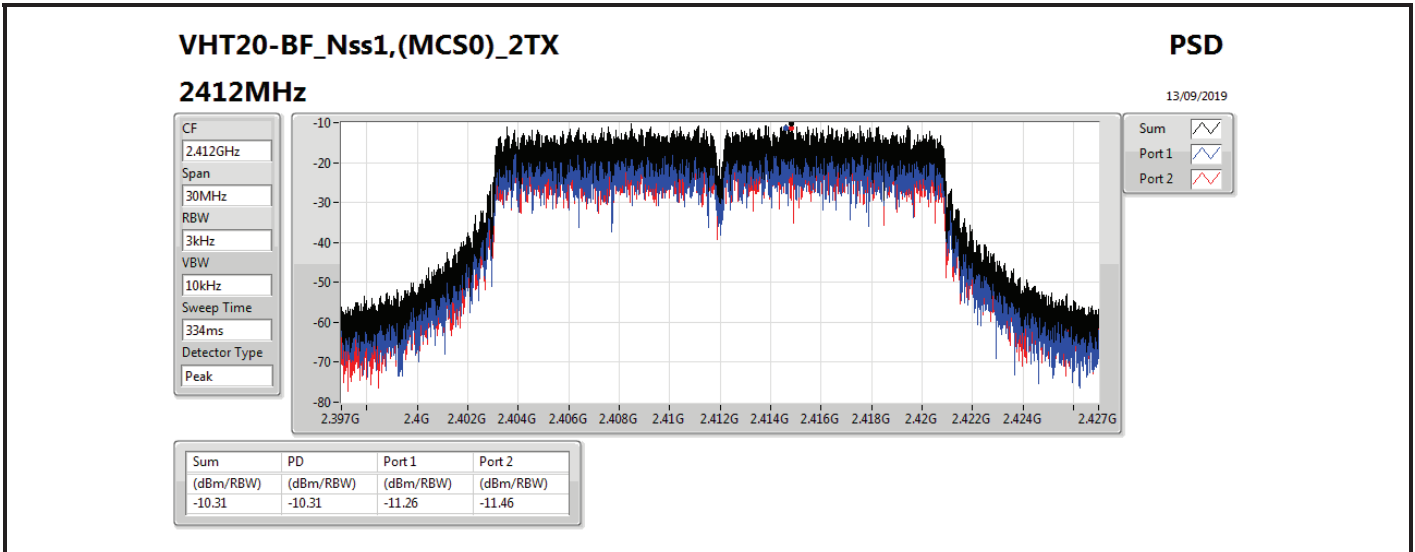

DG = Directional Gain; RBW=3 kHz;

PD = trace bin-by-bin of each transmits port summing can be performed maximum power density; Port X = Port X power density;

Summary

Mode	PD (dBm/RBW)
2.4-2.4835GHz	-
VHT20-BF_Nss1,(MCS0)_2TX	-8.45
VHT40-BF_Nss1,(MCS0)_2TX	-6.61
802.11ax HEW20-BF_Nss1,(MCS0)_2TX	-8.37
802.11ax HEW40-BF_Nss1,(MCS0)_2TX	-8.12

RBW=3 kHz.

Result

Mode	Result	DG (dBi)	Port 1 (dBm/RBW)	Port 2 (dBm/RBW)	PD (dBm/RBW)	PD Limit (dBm/RBW)
VHT20-BF_Nss1,(MCS0)_2TX	-	-	-	-	-	-
2412MHz	Pass	7.01	-11.26	-11.46	-10.31	6.99
2437MHz	Pass	7.01	-8.78	-9.97	-8.45	6.99
2462MHz	Pass	7.01	-11.09	-11.13	-9.59	6.99
VHT40-BF_Nss1,(MCS0)_2TX	-	-	-	-	-	-
2422MHz	Pass	7.01	-13.15	-10.74	-10.56	6.99
2437MHz	Pass	7.01	-7.22	-7.44	-6.61	6.99
2452MHz	Pass	7.01	-12.59	-14.43	-12.11	6.99
802.11ax HEW20-BF_Nss1,(MCS0)_2TX	-	-	-	-	-	-
2412MHz	Pass	7.01	-11.98	-9.28	-9.02	6.99
2437MHz	Pass	7.01	-10.77	-9.02	-8.37	6.99
2462MHz	Pass	7.01	-9.68	-9.63	-8.86	6.99
802.11ax HEW40-BF_Nss1,(MCS0)_2TX	-	-	-	-	-	-
2422MHz	Pass	7.01	-8.32	-10.44	-8.12	6.99
2437MHz	Pass	7.01	-11.29	-9.20	-8.94	6.99
2452MHz	Pass	7.01	-9.61	-15.38	-9.53	6.99

DG = Directional Gain; RBW=3 kHz;

PD = trace bin-by-bin of each transmits port summing can be performed maximum power density; Port X = Port X power density;

Summary

Mode	PD (dBm/RBW)
2.4-2.4835GHz	-
VHT20-BF_Nss1,(MCS0)_2TX	-8.45
VHT40-BF_Nss1,(MCS0)_2TX	-8.29
802.11ax HEW20-BF_Nss1,(MCS0)_2TX	-8.37
802.11ax HEW40-BF_Nss1,(MCS0)_2TX	-9.93