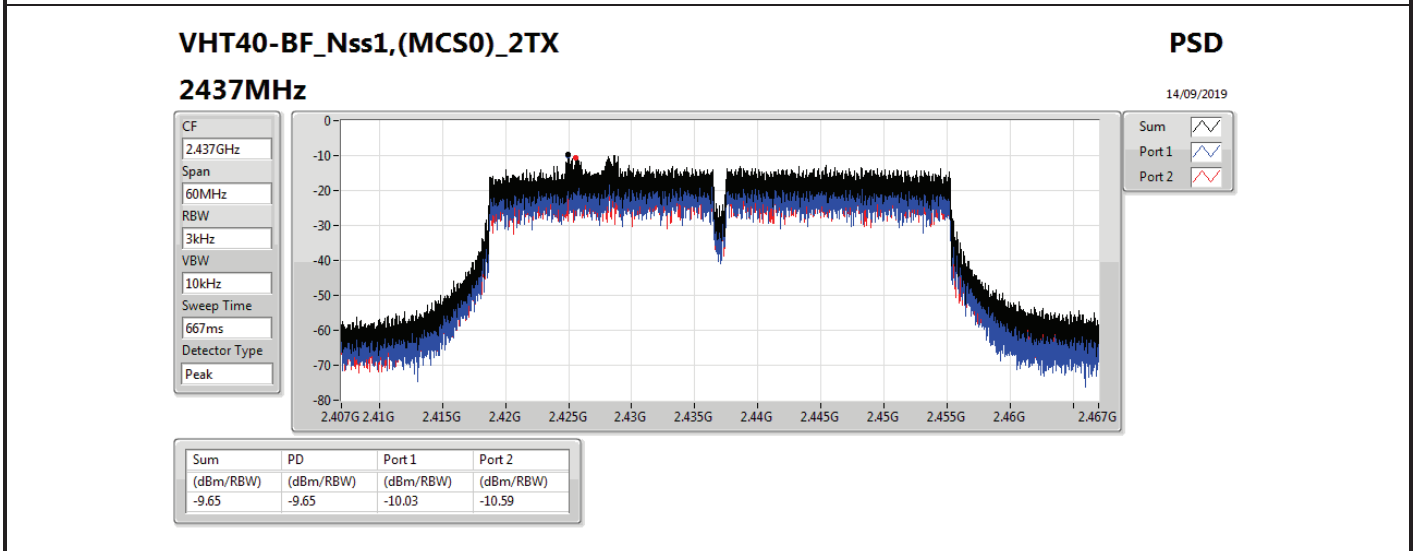

DG = Directional Gain; RBW=3 kHz;

PD = trace bin-by-bin of each transmits port summing can be performed maximum power density; Port X = Port X power density;

Summary

Mode	PD (dBm/RBW)
2.4-2.4835GHz	-
VHT20-BF_Nss1,(MCS0)_2TX	-8.45
VHT40-BF_Nss1,(MCS0)_2TX	-9.65
802.11ax HEW20-BF_Nss1,(MCS0)_2TX	-8.37
802.11ax HEW40-BF_Nss1,(MCS0)_2TX	-7.53

RBW=3 kHz.

Result

Mode	Result	DG (dBi)	Port 1 (dBm/RBW)	Port 2 (dBm/RBW)	PD (dBm/RBW)	PD Limit (dBm/RBW)
VHT20-BF_Nss1,(MCS0)_2TX	-	-	-	-	-	-
2412MHz	Pass	11.11	-13.11	-11.65	-10.61	2.89
2437MHz	Pass	11.11	-8.78	-9.97	-8.45	2.89
2462MHz	Pass	11.11	-11.09	-11.13	-9.59	2.89
VHT40-BF_Nss1,(MCS0)_2TX	-	-	-	-	-	-
2422MHz	Pass	11.11	-10.74	-13.08	-10.68	2.89
2437MHz	Pass	11.11	-10.03	-10.59	-9.65	2.89
2452MHz	Pass	11.11	-12.28	-13.70	-10.58	2.89
802.11ax HEW20-BF_Nss1,(MCS0)_2TX	-	-	-	-	-	-
2412MHz	Pass	11.11	-12.96	-12.87	-11.16	2.89
2437MHz	Pass	11.11	-10.77	-9.02	-8.37	2.89
2462MHz	Pass	11.11	-9.68	-9.63	-8.86	2.89
802.11ax HEW40-BF_Nss1,(MCS0)_2TX	-	-	-	-	-	-
2422MHz	Pass	11.11	-13.58	-13.14	-12.39	2.89
2437MHz	Pass	11.11	-12.52	-7.84	-7.53	2.89
2452MHz	Pass	11.11	-13.74	-13.10	-12.59	2.89