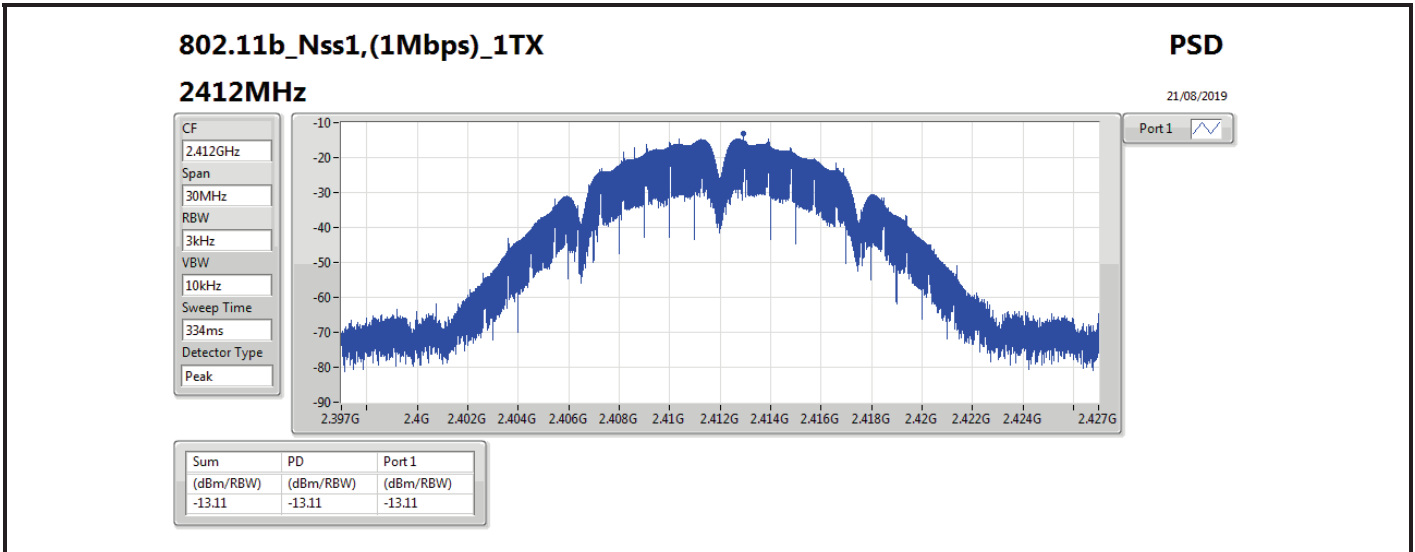

DG = Directional Gain; RBW=3 kHz;

PD = trace bin-by-bin of each transmits port summing can be performed maximum power density; Port X = Port X power density;

Summary

Mode	PD (dBm/RBW)
2.4-2.4835GHz	-
802.11b_Nss1,(1Mbps)_1TX	-11.25
802.11g_Nss1,(6Mbps)_1TX	-6.65
VHT20_Nss1,(MCS0)_1TX	-8.73
VHT40_Nss1,(MCS0)_1TX	-13.38

RBW=3 kHz.

Result

Mode	Result	DG (dBi)	Port 1 (dBm/RBW)	PD (dBm/RBW)	PD Limit (dBm/RBW)
802.11b_Nss1,(1Mbps)_1TX	-	-	-	-	-
2412MHz	Pass	4.60	-13.11	-13.11	8.00
2437MHz	Pass	4.60	-11.93	-11.93	8.00
2462MHz	Pass	4.60	-11.25	-11.25	8.00
802.11g_Nss1,(6Mbps)_1TX	-	-	-	-	-
2412MHz	Pass	4.60	-11.64	-11.64	8.00
2437MHz	Pass	4.60	-6.65	-6.65	8.00
2462MHz	Pass	4.60	-11.54	-11.54	8.00
VHT20_Nss1,(MCS0)_1TX	-	-	-	-	-
2412MHz	Pass	4.60	-12.51	-12.51	8.00
2437MHz	Pass	4.60	-8.73	-8.73	8.00
2462MHz	Pass	4.60	-11.86	-11.86	8.00
VHT40_Nss1,(MCS0)_1TX	-	-	-	-	-
2422MHz	Pass	4.60	-16.89	-16.89	8.00
2437MHz	Pass	4.60	-13.38	-13.38	8.00
2452MHz	Pass	4.60	-19.53	-19.53	8.00

DG = Directional Gain; RBW=3 kHz;

PD = trace bin-by-bin of each transmits port summing can be performed maximum power density; Port X = Port X power density;

Summary

Mode	PD (dBm/RBW)
2.4-2.4835GHz	-
VHT20-BF_Nss1,(MCS0)_2TX	-8.45
VHT40-BF_Nss1,(MCS0)_2TX	-6.61
802.11ax HEW20-BF_Nss1,(MCS0)_2TX	-8.37
802.11ax HEW40-BF_Nss1,(MCS0)_2TX	-8.12