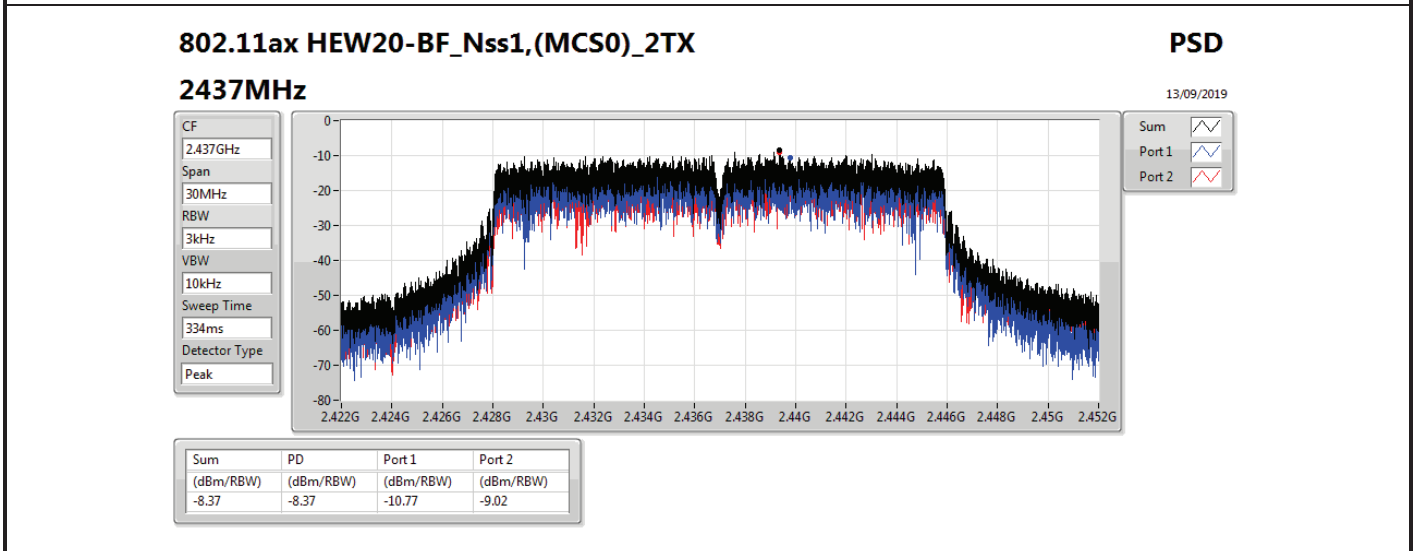

DG = Directional Gain; RBW=3 kHz;

PD = trace bin-by-bin of each transmits port summing can be performed maximum power density; Port X = Port X power density;

Summary

Mode	PD (dBm/RBW)
2.4-2.4835GHz	-
VHT20-BF_Nss1,(MCS0)_2TX	-8.45
VHT40-BF_Nss1,(MCS0)_2TX	-6.61
802.11ax HEW20-BF_Nss1,(MCS0)_2TX	-8.37
802.11ax HEW40-BF_Nss1,(MCS0)_2TX	-8.12

RBW=3 kHz.

Result

Mode	Result	DG (dBi)	Port 1 (dBm/RBW)	Port 2 (dBm/RBW)	PD (dBm/RBW)	PD Limit (dBm/RBW)
VHT20-BF_Nss1,(MCS0)_2TX	-	-	-	-	-	-
2412MHz	Pass	7.01	-11.26	-11.46	-10.31	6.99
2437MHz	Pass	7.01	-8.78	-9.97	-8.45	6.99
2462MHz	Pass	7.01	-11.09	-11.13	-9.59	6.99
VHT40-BF_Nss1,(MCS0)_2TX	-	-	-	-	-	-
2422MHz	Pass	7.01	-13.15	-10.74	-10.56	6.99
2437MHz	Pass	7.01	-7.22	-7.44	-6.61	6.99
2452MHz	Pass	7.01	-12.59	-14.43	-12.11	6.99
802.11ax HEW20-BF_Nss1,(MCS0)_2TX	-	-	-	-	-	-
2412MHz	Pass	7.01	-11.98	-9.28	-9.02	6.99
2437MHz	Pass	7.01	-10.77	-9.02	-8.37	6.99
2462MHz	Pass	7.01	-9.68	-9.63	-8.86	6.99
802.11ax HEW40-BF_Nss1,(MCS0)_2TX	-	-	-	-	-	-
2422MHz	Pass	7.01	-8.32	-10.44	-8.12	6.99
2437MHz	Pass	7.01	-11.29	-9.20	-8.94	6.99
2452MHz	Pass	7.01	-9.61	-15.38	-9.53	6.99

DG = Directional Gain; RBW=3 kHz;

PD = trace bin-by-bin of each transmits port summing can be performed maximum power density; Port X = Port X power density;

Summary

Mode	PD (dBm/RBW)
2.4-2.4835GHz	-
VHT20-BF_Nss1,(MCS0)_2TX	-8.45
VHT40-BF_Nss1,(MCS0)_2TX	-8.29
802.11ax HEW20-BF_Nss1,(MCS0)_2TX	-8.37
802.11ax HEW40-BF_Nss1,(MCS0)_2TX	-9.93