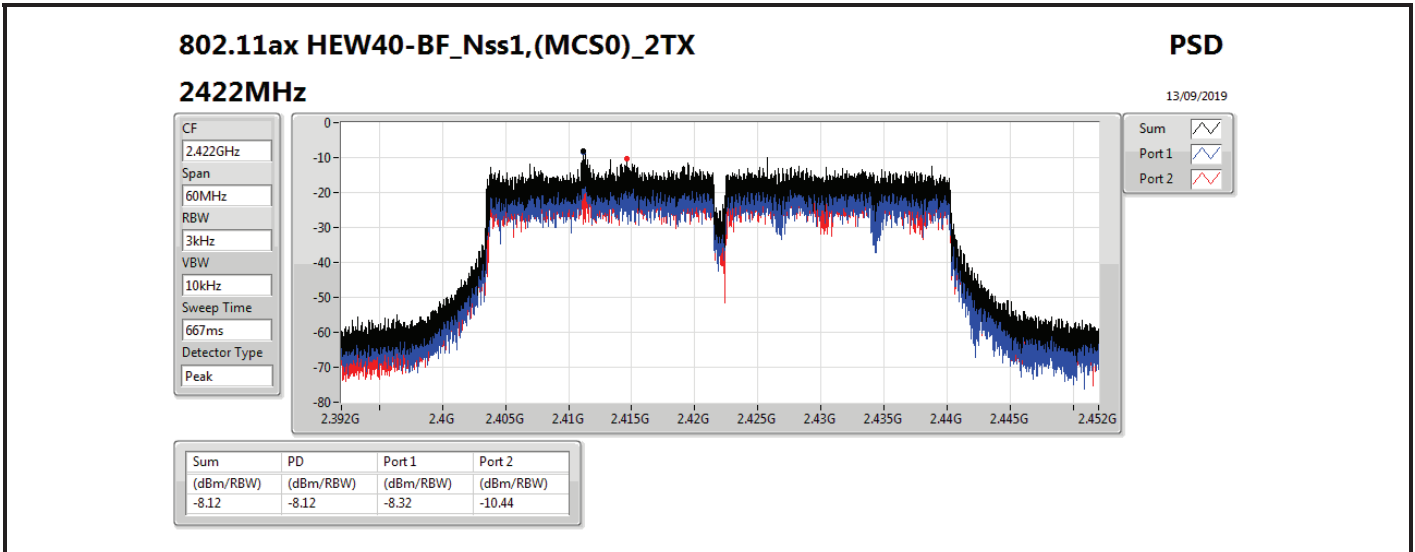

DG = Directional Gain; RBW=3 kHz;

PD = trace bin-by-bin of each transmits port summing can be performed maximum power density; Port X = Port X power density;

Summary

Mode	PD (dBm/RBW)
2.4-2.4835GHz	-
VHT20-BF_Nss1,(MCS0)_2TX	-8.45
VHT40-BF_Nss1,(MCS0)_2TX	-6.61
802.11ax HEW20-BF_Nss1,(MCS0)_2TX	-8.37
802.11ax HEW40-BF_Nss1,(MCS0)_2TX	-8.12

RBW=3 kHz.

Result

Mode	Result	DG (dBi)	Port 1 (dBm/RBW)	Port 2 (dBm/RBW)	PD (dBm/RBW)	PD Limit (dBm/RBW)
VHT20-BF_Nss1,(MCS0)_2TX	-	-	-	-	-	-
2412MHz	Pass	7.01	-11.26	-11.46	-10.31	6.99
2437MHz	Pass	7.01	-8.78	-9.97	-8.45	6.99
2462MHz	Pass	7.01	-11.09	-11.13	-9.59	6.99
VHT40-BF_Nss1,(MCS0)_2TX	-	-	-	-	-	-
2422MHz	Pass	7.01	-13.15	-10.74	-10.56	6.99
2437MHz	Pass	7.01	-7.22	-7.44	-6.61	6.99
2452MHz	Pass	7.01	-12.59	-14.43	-12.11	6.99
802.11ax HEW20-BF_Nss1,(MCS0)_2TX	-	-	-	-	-	-
2412MHz	Pass	7.01	-11.98	-9.28	-9.02	6.99
2437MHz	Pass	7.01	-10.77	-9.02	-8.37	6.99
2462MHz	Pass	7.01	-9.68	-9.63	-8.86	6.99
802.11ax HEW40-BF_Nss1,(MCS0)_2TX	-	-	-	-	-	-
2422MHz	Pass	7.01	-8.32	-10.44	-8.12	6.99
2437MHz	Pass	7.01	-11.29	-9.20	-8.94	6.99
2452MHz	Pass	7.01	-9.61	-15.38	-9.53	6.99

DG = Directional Gain; RBW=3 kHz;

PD = trace bin-by-bin of each transmits port summing can be performed maximum power density; Port X = Port X power density;

Summary

Mode	PD (dBm/RBW)
2.4-2.4835GHz	-
VHT20-BF_Nss1,(MCS0)_2TX	-8.45
VHT40-BF_Nss1,(MCS0)_2TX	-8.29
802.11ax HEW20-BF_Nss1,(MCS0)_2TX	-8.37
802.11ax HEW40-BF_Nss1,(MCS0)_2TX	-9.93