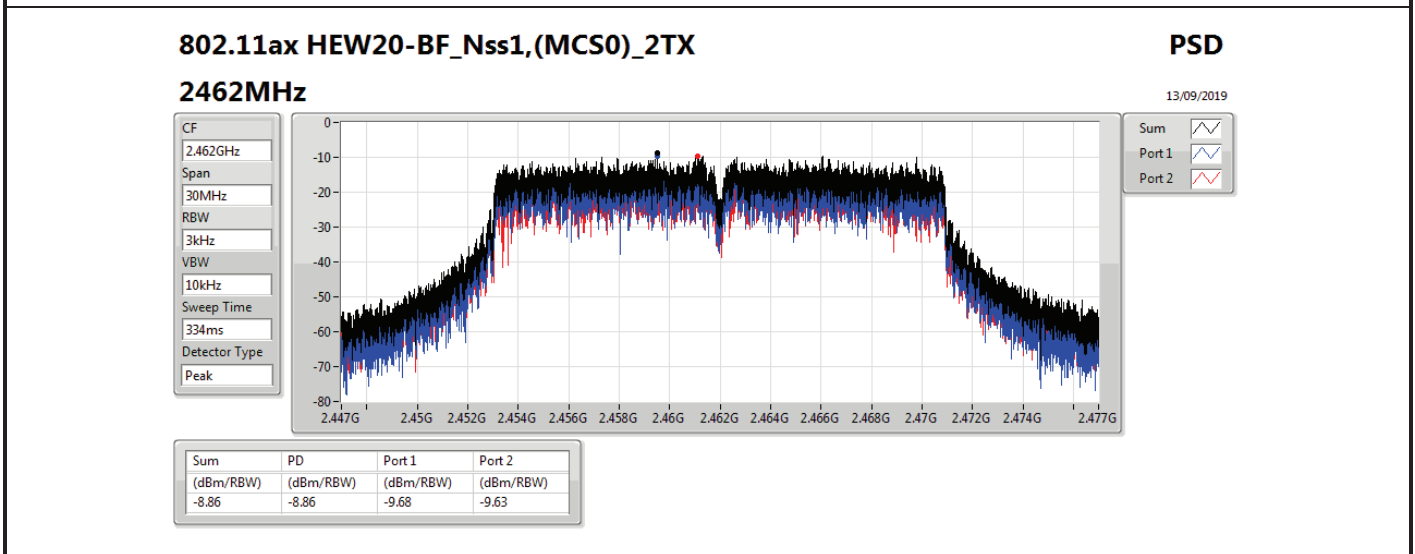

DG = Directional Gain; RBW=3 kHz;

PD = trace bin-by-bin of each transmits port summing can be performed maximum power density; Port X = Port X power density;

Summary

Mode	PD (dBm/RBW)
2.4-2.4835GHz	-
VHT20-BF_Nss1,(MCS0)_2TX	-8.45
VHT40-BF_Nss1,(MCS0)_2TX	-6.61
802.11ax HEW20-BF_Nss1,(MCS0)_2TX	-8.37
802.11ax HEW40-BF_Nss1,(MCS0)_2TX	-8.12

RBW=3 kHz.

Result

Mode	Result	DG (dBi)	Port 1 (dBm/RBW)	Port 2 (dBm/RBW)	PD (dBm/RBW)	PD Limit (dBm/RBW)
VHT20-BF_Nss1,(MCS0)_2TX	-	-	-	-	-	-
2412MHz	Pass	7.01	-11.26	-11.46	-10.31	6.99
2437MHz	Pass	7.01	-8.78	-9.97	-8.45	6.99
2462MHz	Pass	7.01	-11.09	-11.13	-9.59	6.99
VHT40-BF_Nss1,(MCS0)_2TX	-	-	-	-	-	-
2422MHz	Pass	7.01	-13.15	-10.74	-10.56	6.99
2437MHz	Pass	7.01	-7.22	-7.44	-6.61	6.99
2452MHz	Pass	7.01	-12.59	-14.43	-12.11	6.99
802.11ax HEW20-BF_Nss1,(MCS0)_2TX	-	-	-	-	-	-
2412MHz	Pass	7.01	-11.98	-9.28	-9.02	6.99
2437MHz	Pass	7.01	-10.77	-9.02	-8.37	6.99
2462MHz	Pass	7.01	-9.68	-9.63	-8.86	6.99
802.11ax HEW40-BF_Nss1,(MCS0)_2TX	-	-	-	-	-	-
2422MHz	Pass	7.01	-8.32	-10.44	-8.12	6.99
2437MHz	Pass	7.01	-11.29	-9.20	-8.94	6.99
2452MHz	Pass	7.01	-9.61	-15.38	-9.53	6.99

DG = Directional Gain; RBW=3 kHz;

PD = trace bin-by-bin of each transmits port summing can be performed maximum power density; Port X = Port X power density;

Summary

Mode	PD (dBm/RBW)
2.4-2.4835GHz	-
VHT20-BF_Nss1,(MCS0)_2TX	-8.45
VHT40-BF_Nss1,(MCS0)_2TX	-8.29
802.11ax HEW20-BF_Nss1,(MCS0)_2TX	-8.37
802.11ax HEW40-BF_Nss1,(MCS0)_2TX	-9.93