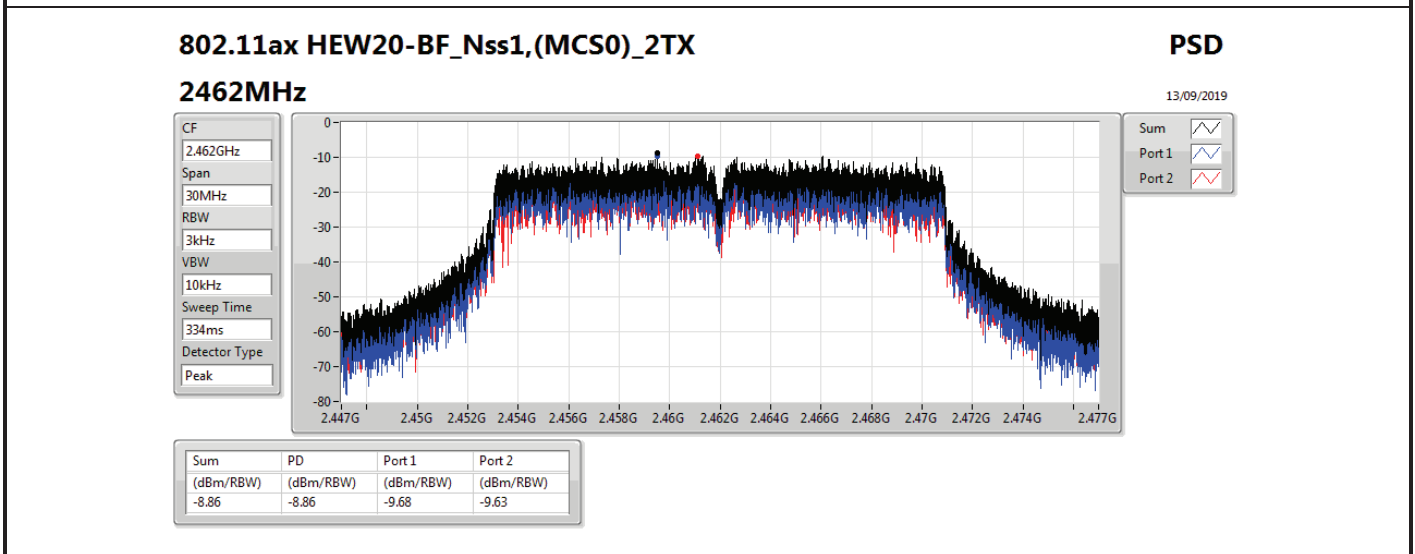

DG = Directional Gain; RBW=3 kHz;

PD = trace bin-by-bin of each transmits port summing can be performed maximum power density; Port X = Port X power density;

Summary

Mode	PD (dBm/RBW)
2.4-2.4835GHz	-
VHT20-BF_Nss1,(MCS0)_2TX	-8.45
VHT40-BF_Nss1,(MCS0)_2TX	-9.65
802.11ax HEW20-BF_Nss1,(MCS0)_2TX	-8.37
802.11ax HEW40-BF_Nss1,(MCS0)_2TX	-7.53

RBW=3 kHz.

Result

Mode	Result	DG (dBi)	Port 1 (dBm/RBW)	Port 2 (dBm/RBW)	PD (dBm/RBW)	PD Limit (dBm/RBW)
VHT20-BF_Nss1,(MCS0)_2TX	-	-	-	-	-	-
2412MHz	Pass	11.11	-13.11	-11.65	-10.61	2.89
2437MHz	Pass	11.11	-8.78	-9.97	-8.45	2.89
2462MHz	Pass	11.11	-11.09	-11.13	-9.59	2.89
VHT40-BF_Nss1,(MCS0)_2TX	-	-	-	-	-	-
2422MHz	Pass	11.11	-10.74	-13.08	-10.68	2.89
2437MHz	Pass	11.11	-10.03	-10.59	-9.65	2.89
2452MHz	Pass	11.11	-12.28	-13.70	-10.58	2.89
802.11ax HEW20-BF_Nss1,(MCS0)_2TX	-	-	-	-	-	-
2412MHz	Pass	11.11	-12.96	-12.87	-11.16	2.89
2437MHz	Pass	11.11	-10.77	-9.02	-8.37	2.89
2462MHz	Pass	11.11	-9.68	-9.63	-8.86	2.89
802.11ax HEW40-BF_Nss1,(MCS0)_2TX	-	-	-	-	-	-
2422MHz	Pass	11.11	-13.58	-13.14	-12.39	2.89
2437MHz	Pass	11.11	-12.52	-7.84	-7.53	2.89
2452MHz	Pass	11.11	-13.74	-13.10	-12.59	2.89