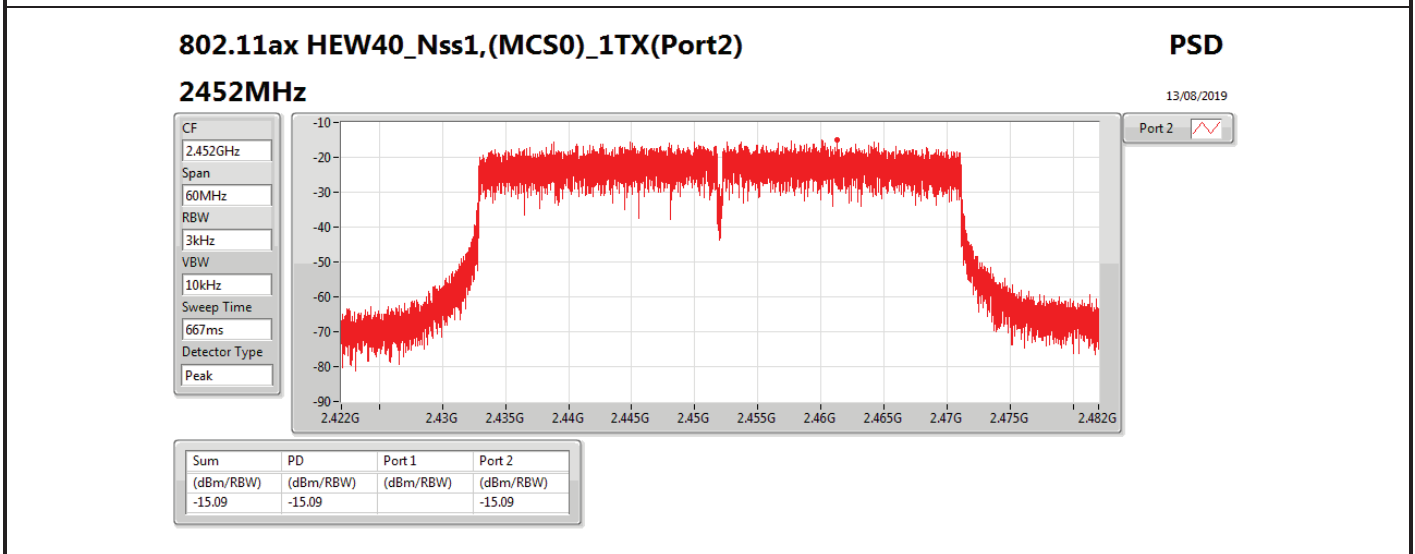

DG = Directional Gain; RBW=3 kHz;

PD = trace bin-by-bin of each transmits port summing can be performed maximum power density; Port X = Port X power density;

Summary

Mode	PD (dBm/RBW)
2.4-2.4835GHz	-
802.11b_Nss1,(1Mbps)_1TX(Port2)	-2.45
802.11b_Nss1,(1Mbps)_2TX	-0.44
802.11g_Nss1,(6Mbps)_1TX(Port2)	-8.04
802.11g_Nss1,(6Mbps)_2TX	-7.30
VHT20_Nss1,(MCS0)_1TX(Port2)	-8.36
VHT20_Nss1,(MCS0)_2TX	-5.46
VHT40_Nss1,(MCS0)_1TX(Port2)	-12.38
VHT40_Nss1,(MCS0)_2TX	-10.33
802.11ax HEW20_Nss1,(MCS0)_1TX(Port2)	-8.80
802.11ax HEW20_Nss1,(MCS0)_2TX	-6.03
802.11ax HEW40_Nss1,(MCS0)_1TX(Port2)	-12.88
802.11ax HEW40_Nss1,(MCS0)_2TX	-11.01

DG = Directional Gain; RBW=3 kHz;

PD = trace bin-by-bin of each transmits port summing can be performed maximum power density; Port X = Port X power density;

Summary

Mode	PD (dBm/RBW)
2.4-2.4835GHz	-
802.11b_Nss1,(1Mbps)_1TX	-11.25
802.11g_Nss1,(6Mbps)_1TX	-6.65
VHT20_Nss1,(MCS0)_1TX	-8.73
VHT40_Nss1,(MCS0)_1TX	-13.38