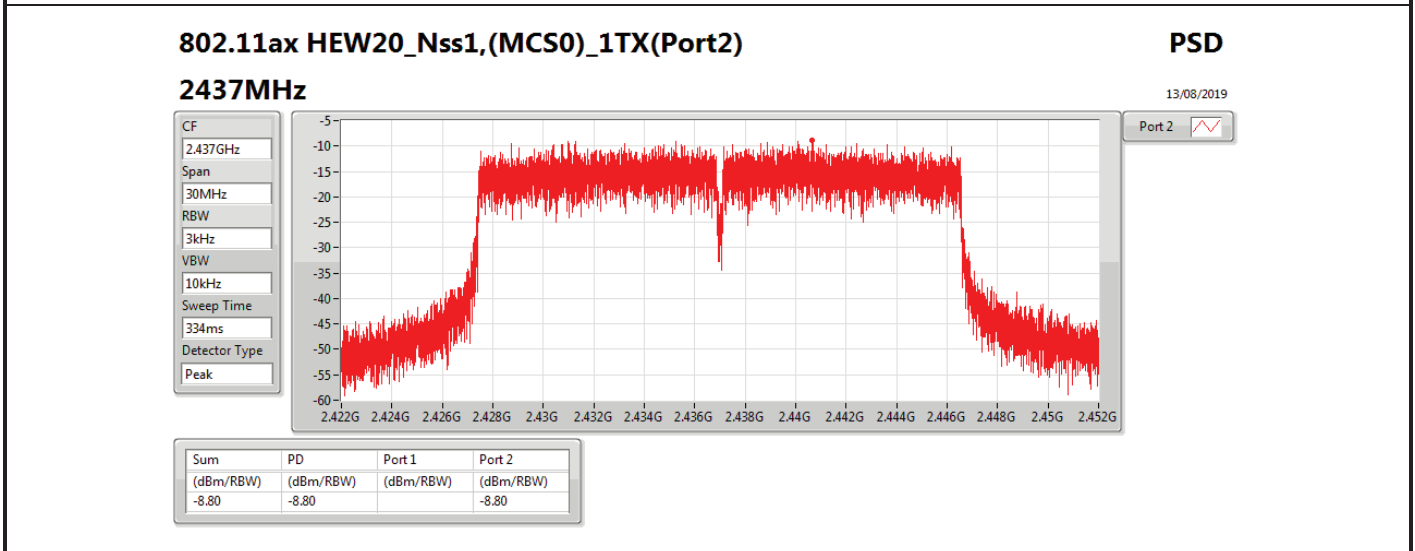

DG = Directional Gain; RBW=3 kHz;

PD = trace bin-by-bin of each transmits port summing can be performed maximum power density; Port X = Port X power density;

Summary

Mode	PD (dBm/RBW)
2.4-2.4835GHz	-
802.11b_Nss1,(1Mbps)_1TX	-11.25
802.11g_Nss1,(6Mbps)_1TX	-6.65
VHT20_Nss1,(MCS0)_1TX	-8.73
VHT40_Nss1,(MCS0)_1TX	-13.38

RBW=3 kHz.

Result

Mode	Result	DG (dBi)	Port 1 (dBm/RBW)	PD (dBm/RBW)	PD Limit (dBm/RBW)
802.11b_Nss1,(1Mbps)_1TX	-	-	-	-	-
2412MHz	Pass	4.60	-13.11	-13.11	8.00
2437MHz	Pass	4.60	-11.93	-11.93	8.00
2462MHz	Pass	4.60	-11.25	-11.25	8.00
802.11g_Nss1,(6Mbps)_1TX	-	-	-	-	-
2412MHz	Pass	4.60	-11.64	-11.64	8.00
2437MHz	Pass	4.60	-6.65	-6.65	8.00
2462MHz	Pass	4.60	-11.54	-11.54	8.00
VHT20_Nss1,(MCS0)_1TX	-	-	-	-	-
2412MHz	Pass	4.60	-12.51	-12.51	8.00
2437MHz	Pass	4.60	-8.73	-8.73	8.00
2462MHz	Pass	4.60	-11.86	-11.86	8.00
VHT40_Nss1,(MCS0)_1TX	-	-	-	-	-
2422MHz	Pass	4.60	-16.89	-16.89	8.00
2437MHz	Pass	4.60	-13.38	-13.38	8.00
2452MHz	Pass	4.60	-19.53	-19.53	8.00

DG = Directional Gain; RBW=3 kHz;

PD = trace bin-by-bin of each transmits port summing can be performed maximum power density; Port X = Port X power density;

Summary

Mode	PD (dBm/RBW)
2.4-2.4835GHz	-
VHT20-BF_Nss1,(MCS0)_2TX	-8.45
VHT40-BF_Nss1,(MCS0)_2TX	-6.61
802.11ax HEW20-BF_Nss1,(MCS0)_2TX	-8.37
802.11ax HEW40-BF_Nss1,(MCS0)_2TX	-8.12