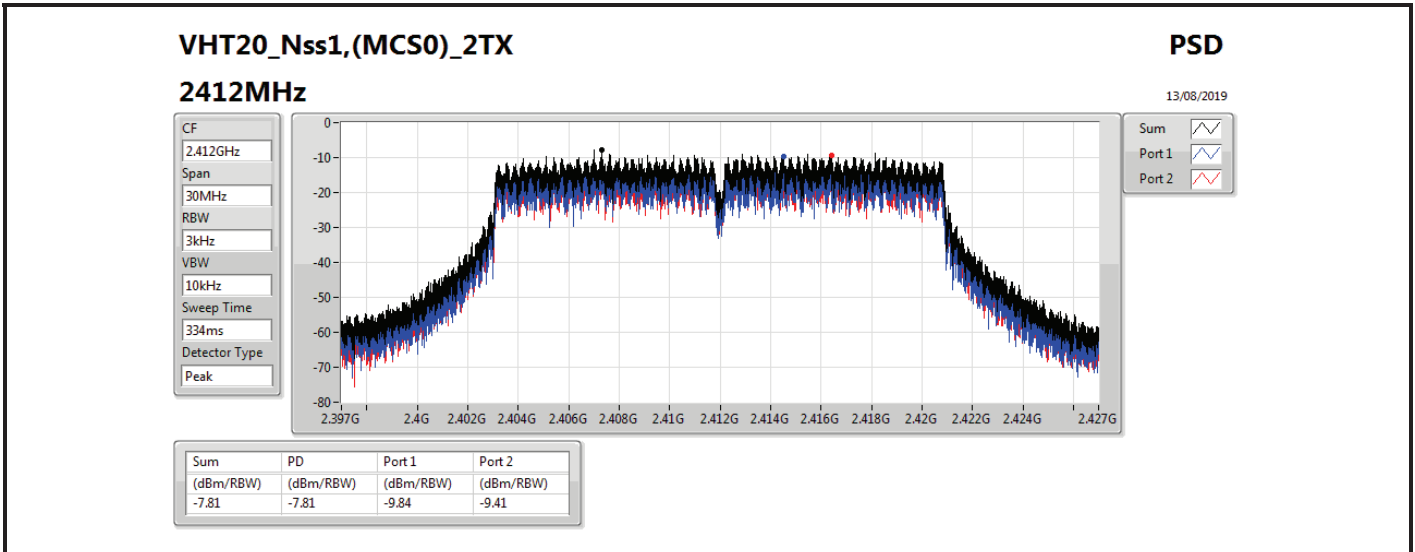

DG = Directional Gain; RBW=3 kHz;

PD = trace bin-by-bin of each transmits port summing can be performed maximum power density; Port X = Port X power density;

Summary

Mode	PD (dBm/RBW)
2.4-2.4835GHz	-
802.11b_Nss1,(1Mbps)_1TX	-11.25
802.11g_Nss1,(6Mbps)_1TX	-6.65
VHT20_Nss1,(MCS0)_1TX	-8.73
VHT40_Nss1,(MCS0)_1TX	-13.38

DG = Directional Gain; RBW=3 kHz;

PD = trace bin-by-bin of each transmits port summing can be performed maximum power density; Port X = Port X power density;

Summary

Mode	PD (dBm/RBW)
2.4-2.4835GHz	-
VHT20-BF_Nss1,(MCS0)_2TX	-8.45
VHT40-BF_Nss1,(MCS0)_2TX	-6.61
802.11ax HEW20-BF_Nss1,(MCS0)_2TX	-8.37
802.11ax HEW40-BF_Nss1,(MCS0)_2TX	-8.12