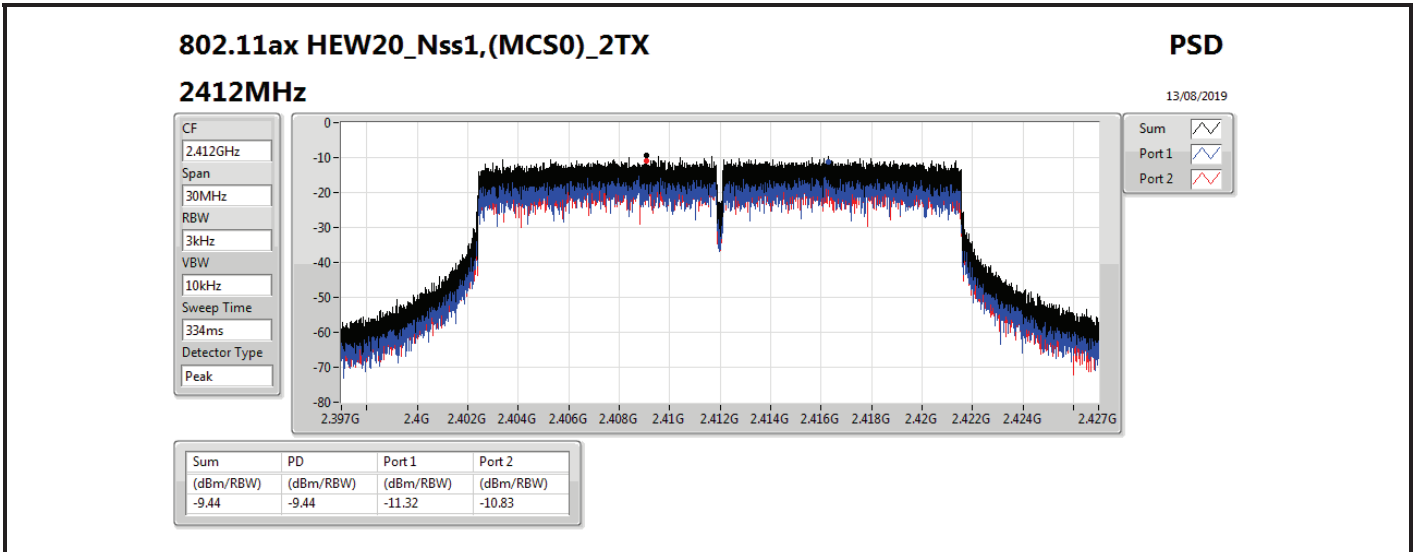

DG = Directional Gain; RBW=3 kHz;

PD = trace bin-by-bin of each transmits port summing can be performed maximum power density; Port X = Port X power density;

Summary

Mode	PD (dBm/RBW)
2.4-2.4835GHz	-
802.11b_Nss1,(1Mbps)_1TX	-11.25
802.11g_Nss1,(6Mbps)_1TX	-6.65
VHT20_Nss1,(MCS0)_1TX	-8.73
VHT40_Nss1,(MCS0)_1TX	-13.38

DG = Directional Gain; RBW=3 kHz;

PD = trace bin-by-bin of each transmits port summing can be performed maximum power density; Port X = Port X power density;

Summary

Mode	PD (dBm/RBW)
2.4-2.4835GHz	-
VHT20-BF_Nss1,(MCS0)_2TX	-8.45
VHT40-BF_Nss1,(MCS0)_2TX	-6.61
802.11ax HEW20-BF_Nss1,(MCS0)_2TX	-8.37
802.11ax HEW40-BF_Nss1,(MCS0)_2TX	-8.12