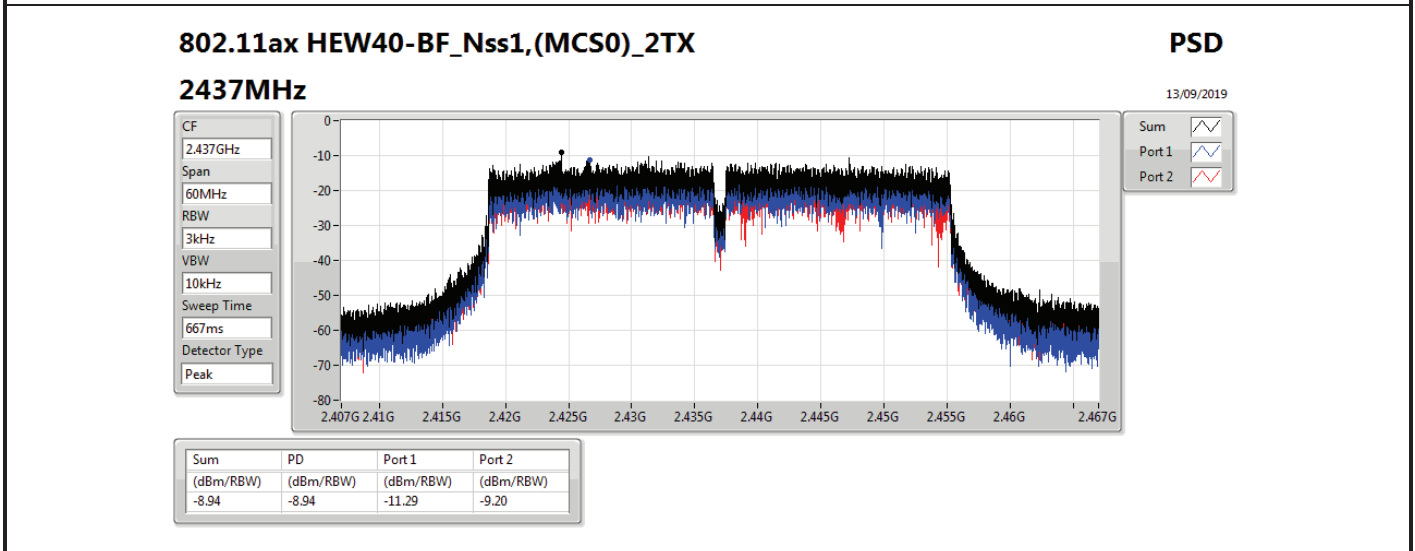

DG = Directional Gain; RBW=3 kHz;

PD = trace bin-by-bin of each transmits port summing can be performed maximum power density; Port X = Port X power density;

Summary

Mode	PD (dBm/RBW)
2.4-2.4835GHz	-
VHT20-BF_Nss1,(MCS0)_2TX	-8.45
VHT40-BF_Nss1,(MCS0)_2TX	-6.61
802.11ax HEW20-BF_Nss1,(MCS0)_2TX	-8.37
802.11ax HEW40-BF_Nss1,(MCS0)_2TX	-8.12

RBW=3 kHz.

Result

Mode	Result	DG (dBi)	Port 1 (dBm/RBW)	Port 2 (dBm/RBW)	PD (dBm/RBW)	PD Limit (dBm/RBW)
VHT20-BF_Nss1,(MCS0)_2TX	-	-	-	-	-	-
2412MHz	Pass	7.01	-11.26	-11.46	-10.31	6.99
2437MHz	Pass	7.01	-8.78	-9.97	-8.45	6.99
2462MHz	Pass	7.01	-11.09	-11.13	-9.59	6.99
VHT40-BF_Nss1,(MCS0)_2TX	-	-	-	-	-	-
2422MHz	Pass	7.01	-13.15	-10.74	-10.56	6.99
2437MHz	Pass	7.01	-7.22	-7.44	-6.61	6.99
2452MHz	Pass	7.01	-12.59	-14.43	-12.11	6.99
802.11ax HEW20-BF_Nss1,(MCS0)_2TX	-	-	-	-	-	-
2412MHz	Pass	7.01	-11.98	-9.28	-9.02	6.99
2437MHz	Pass	7.01	-10.77	-9.02	-8.37	6.99
2462MHz	Pass	7.01	-9.68	-9.63	-8.86	6.99
802.11ax HEW40-BF_Nss1,(MCS0)_2TX	-	-	-	-	-	-
2422MHz	Pass	7.01	-8.32	-10.44	-8.12	6.99
2437MHz	Pass	7.01	-11.29	-9.20	-8.94	6.99
2452MHz	Pass	7.01	-9.61	-15.38	-9.53	6.99

DG = Directional Gain; RBW=3 kHz;

PD = trace bin-by-bin of each transmits port summing can be performed maximum power density; Port X = Port X power density;

Summary

Mode	PD (dBm/RBW)
2.4-2.4835GHz	-
VHT20-BF_Nss1,(MCS0)_2TX	-8.45
VHT40-BF_Nss1,(MCS0)_2TX	-8.29
802.11ax HEW20-BF_Nss1,(MCS0)_2TX	-8.37
802.11ax HEW40-BF_Nss1,(MCS0)_2TX	-9.93