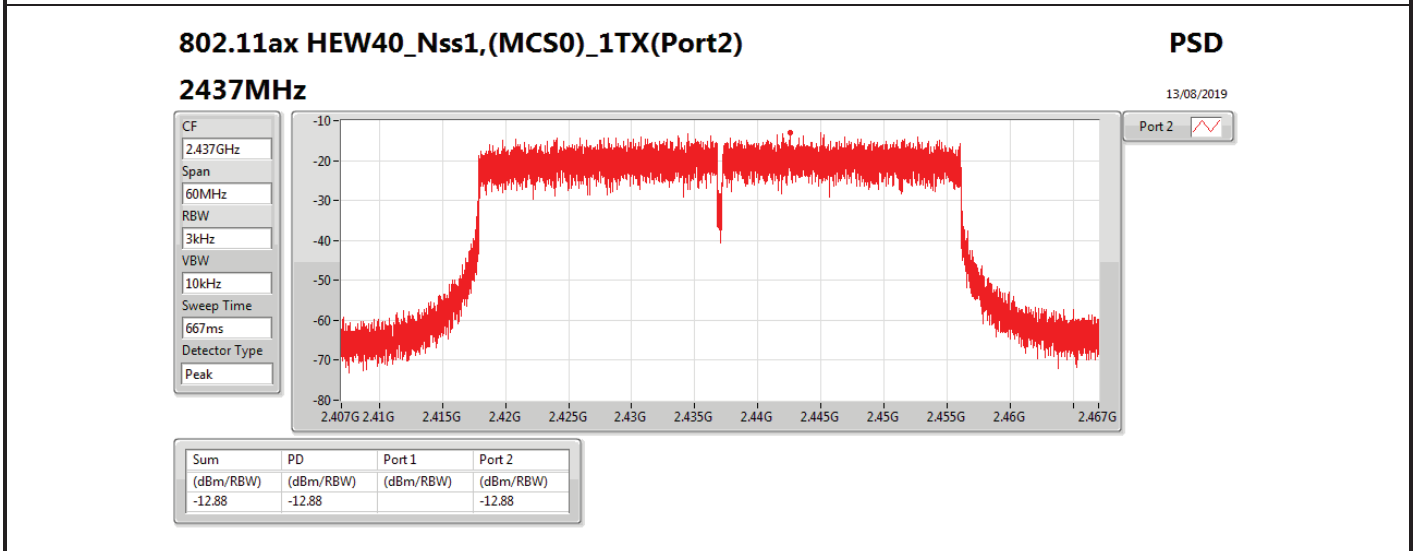

DG = Directional Gain; RBW=3 kHz;

PD = trace bin-by-bin of each transmits port summing can be performed maximum power density; Port X = Port X power density;

Summary

Mode	PD (dBm/RBW)
2.4-2.4835GHz	-
802.11b_Nss1,(1Mbps)_1TX	-11.25
802.11g_Nss1,(6Mbps)_1TX	-6.65
VHT20_Nss1,(MCS0)_1TX	-8.73
VHT40_Nss1,(MCS0)_1TX	-13.38

DG = Directional Gain; RBW=3 kHz;

PD = trace bin-by-bin of each transmits port summing can be performed maximum power density; Port X = Port X power density;

Summary

Mode	PD (dBm/RBW)
2.4-2.4835GHz	-
VHT20-BF_Nss1,(MCS0)_2TX	-8.45
VHT40-BF_Nss1,(MCS0)_2TX	-6.61
802.11ax HEW20-BF_Nss1,(MCS0)_2TX	-8.37
802.11ax HEW40-BF_Nss1,(MCS0)_2TX	-8.12