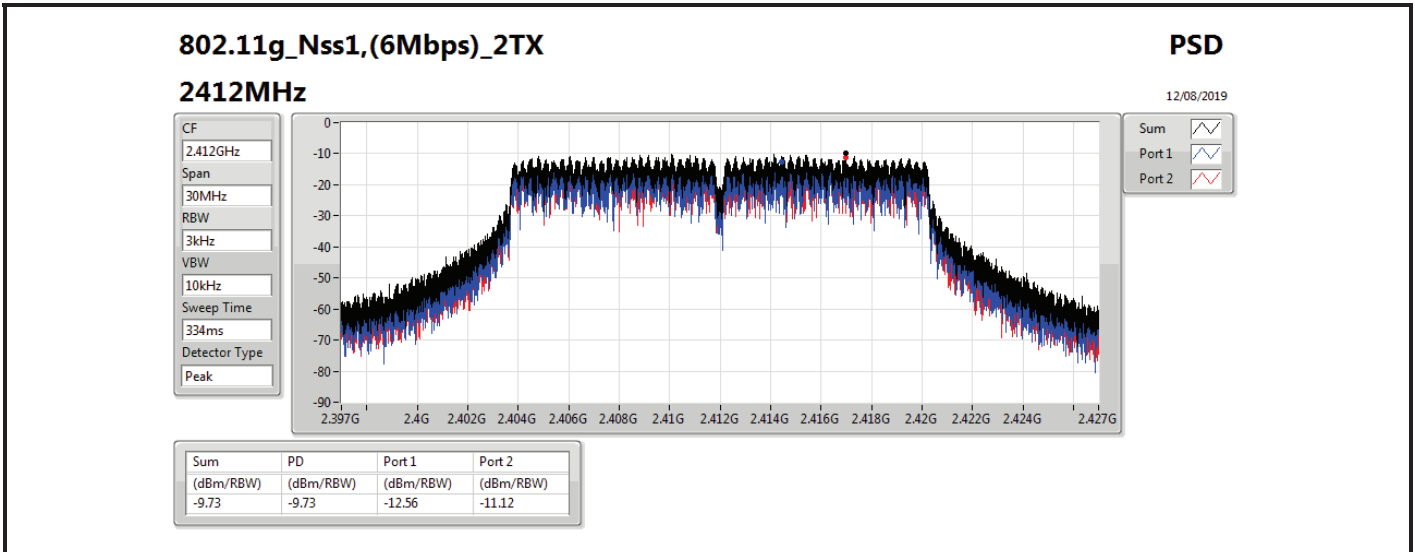

Mode	Result	DG (dBi)	Port 1 (dBm/RBW)	Port 2 (dBm/RBW)	PD (dBm/RBW)	PD Limit (dBm/RBW)
802.11ax HEW40_Nss1,(MCS0)_2TX	-	-	-	-	-	-
2422MHz_TnomVnom	Pass	11.11	-14.10	-13.61	-11.35	2.89
2437MHz_TnomVnom	Pass	11.11	-13.38	-12.80	-11.35	2.89
2452MHz_TnomVnom	Pass	11.11	-14.74	-14.62	-13.51	2.89

DG = Directional Gain; RBW=3 kHz;

PD = trace bin-by-bin of each transmits port summing can be performed maximum power density; Port X = Port X power density;

Summary

Mode	PD (dBm/RBW)
2.4-2.4835GHz	-
802.11b_Nss1,(1Mbps)_1TX(Port2)	-2.45
802.11b_Nss1,(1Mbps)_2TX	-0.44
802.11g_Nss1,(6Mbps)_1TX(Port2)	-8.04
802.11g_Nss1,(6Mbps)_2TX	-7.30
VHT20_Nss1,(MCS0)_1TX(Port2)	-8.36
VHT20_Nss1,(MCS0)_2TX	-5.46
VHT40_Nss1,(MCS0)_1TX(Port2)	-12.38
VHT40_Nss1,(MCS0)_2TX	-10.33
802.11ax HEW20_Nss1,(MCS0)_1TX(Port2)	-8.80
802.11ax HEW20_Nss1,(MCS0)_2TX	-6.03
802.11ax HEW40_Nss1,(MCS0)_1TX(Port2)	-12.88
802.11ax HEW40_Nss1,(MCS0)_2TX	-11.01