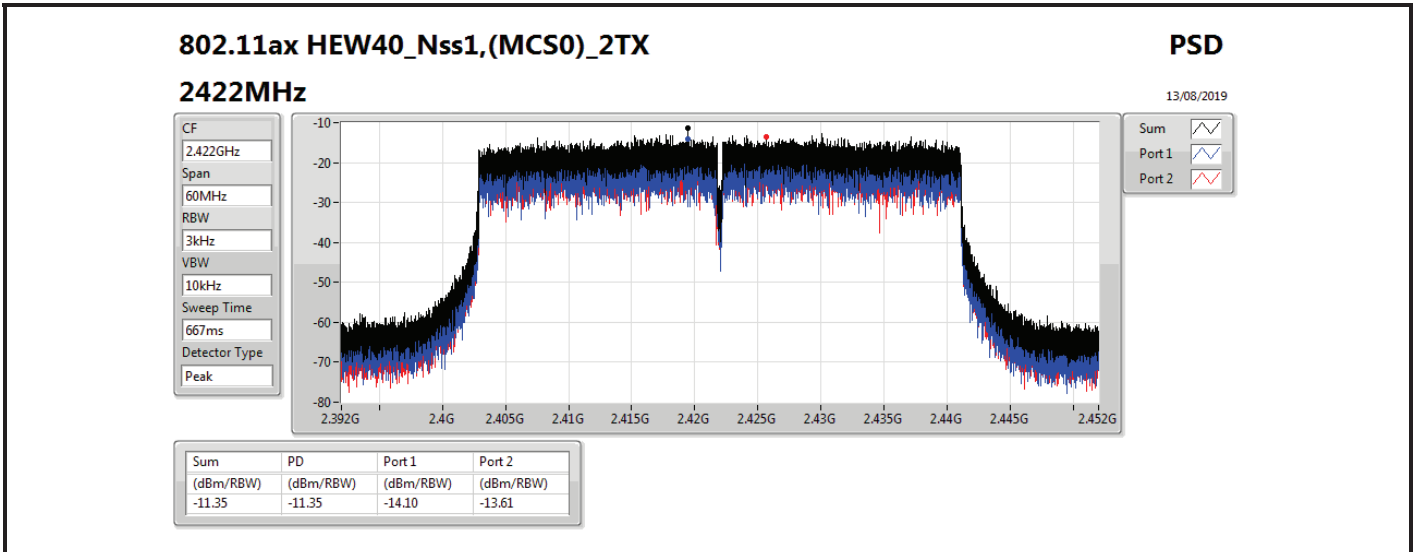

DG = Directional Gain; RBW=3 kHz;

PD = trace bin-by-bin of each transmits port summing can be performed maximum power density; Port X = Port X power density;

Summary

Mode	PD (dBm/RBW)
2.4-2.4835GHz	-
802.11b_Nss1,(1Mbps)_1TX(Port2)	-2.45
802.11b_Nss1,(1Mbps)_2TX	-0.44
802.11g_Nss1,(6Mbps)_1TX(Port2)	-8.04
802.11g_Nss1,(6Mbps)_2TX	-7.30
VHT20_Nss1,(MCS0)_1TX(Port2)	-8.36
VHT20_Nss1,(MCS0)_2TX	-5.46
VHT40_Nss1,(MCS0)_1TX(Port2)	-12.38
VHT40_Nss1,(MCS0)_2TX	-10.33
802.11ax HEW20_Nss1,(MCS0)_1TX(Port2)	-8.80
802.11ax HEW20_Nss1,(MCS0)_2TX	-6.03
802.11ax HEW40_Nss1,(MCS0)_1TX(Port2)	-12.88
802.11ax HEW40_Nss1,(MCS0)_2TX	-11.01