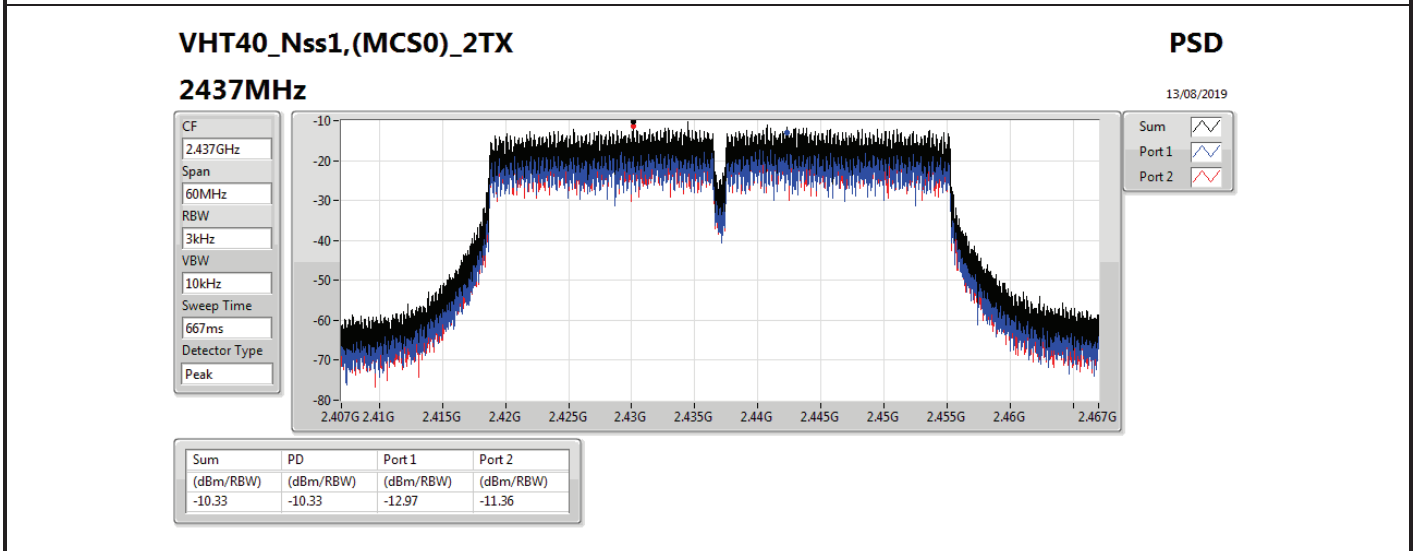

DG = Directional Gain; RBW=3 kHz;

PD = trace bin-by-bin of each transmits port summing can be performed maximum power density; Port X = Port X power density;

Summary

Mode	PD (dBm/RBW)
2.4-2.4835GHz	-
802.11b_Nss1,(1Mbps)_1TX	-11.25
802.11g_Nss1,(6Mbps)_1TX	-6.65
VHT20_Nss1,(MCS0)_1TX	-8.73
VHT40_Nss1,(MCS0)_1TX	-13.38

RBW=3 kHz.

Result

Mode	Result	DG (dBi)	Port 1 (dBm/RBW)	PD (dBm/RBW)	PD Limit (dBm/RBW)
802.11b_Nss1,(1Mbps)_1TX	-	-	-	-	-
2412MHz	Pass	4.60	-13.11	-13.11	8.00
2437MHz	Pass	4.60	-11.93	-11.93	8.00
2462MHz	Pass	4.60	-11.25	-11.25	8.00
802.11g_Nss1,(6Mbps)_1TX	-	-	-	-	-
2412MHz	Pass	4.60	-11.64	-11.64	8.00
2437MHz	Pass	4.60	-6.65	-6.65	8.00
2462MHz	Pass	4.60	-11.54	-11.54	8.00
VHT20_Nss1,(MCS0)_1TX	-	-	-	-	-
2412MHz	Pass	4.60	-12.51	-12.51	8.00
2437MHz	Pass	4.60	-8.73	-8.73	8.00
2462MHz	Pass	4.60	-11.86	-11.86	8.00
VHT40_Nss1,(MCS0)_1TX	-	-	-	-	-
2422MHz	Pass	4.60	-16.89	-16.89	8.00
2437MHz	Pass	4.60	-13.38	-13.38	8.00
2452MHz	Pass	4.60	-19.53	-19.53	8.00

DG = Directional Gain; RBW=3 kHz;

PD = trace bin-by-bin of each transmits port summing can be performed maximum power density; Port X = Port X power density;

Summary

Mode	PD (dBm/RBW)
2.4-2.4835GHz	-
VHT20-BF_Nss1,(MCS0)_2TX	-8.45
VHT40-BF_Nss1,(MCS0)_2TX	-6.61
802.11ax HEW20-BF_Nss1,(MCS0)_2TX	-8.37
802.11ax HEW40-BF_Nss1,(MCS0)_2TX	-8.12