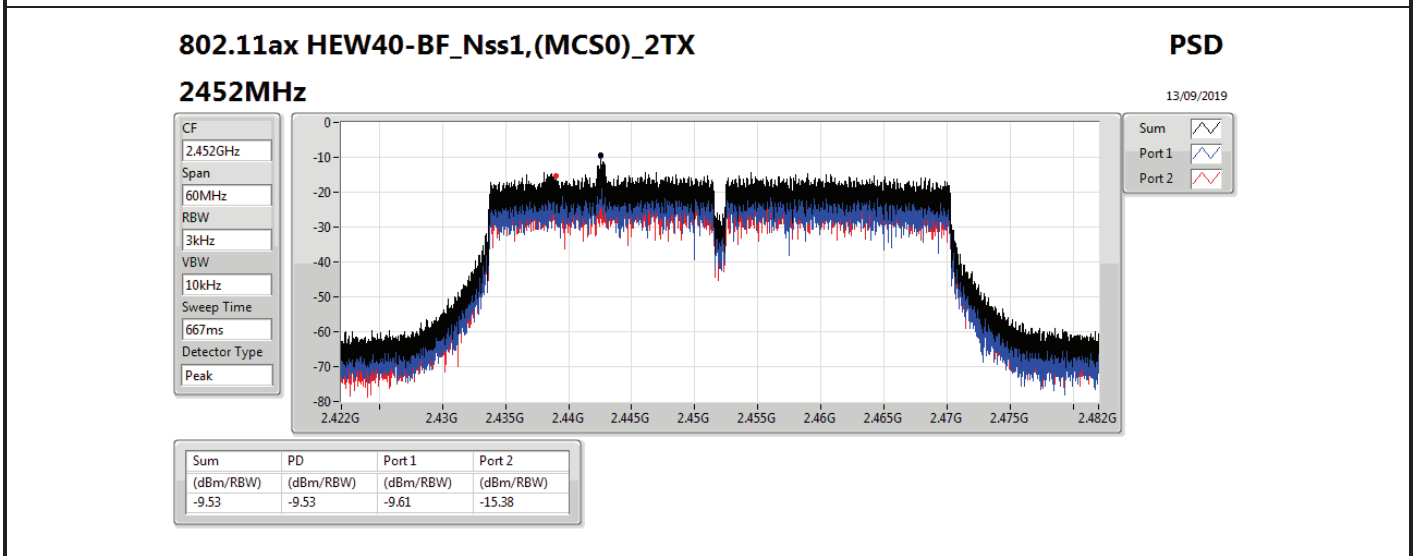

DG = Directional Gain; RBW=3 kHz;

PD = trace bin-by-bin of each transmits port summing can be performed maximum power density; Port X = Port X power density;

Summary

Mode	PD (dBm/RBW)
2.4-2.4835GHz	-
VHT20-BF_Nss1,(MCS0)_2TX	-8.45
VHT40-BF_Nss1,(MCS0)_2TX	-6.61
802.11ax HEW20-BF_Nss1,(MCS0)_2TX	-8.37
802.11ax HEW40-BF_Nss1,(MCS0)_2TX	-8.12

RBW=3 kHz.

Result

Mode	Result	DG (dBi)	Port 1 (dBm/RBW)	Port 2 (dBm/RBW)	PD (dBm/RBW)	PD Limit (dBm/RBW)
VHT20-BF_Nss1,(MCS0)_2TX	-	-	-	-	-	-
2412MHz	Pass	7.01	-11.26	-11.46	-10.31	6.99
2437MHz	Pass	7.01	-8.78	-9.97	-8.45	6.99
2462MHz	Pass	7.01	-11.09	-11.13	-9.59	6.99
VHT40-BF_Nss1,(MCS0)_2TX	-	-	-	-	-	-
2422MHz	Pass	7.01	-13.15	-10.74	-10.56	6.99
2437MHz	Pass	7.01	-7.22	-7.44	-6.61	6.99
2452MHz	Pass	7.01	-12.59	-14.43	-12.11	6.99
802.11ax HEW20-BF_Nss1,(MCS0)_2TX	-	-	-	-	-	-
2412MHz	Pass	7.01	-11.98	-9.28	-9.02	6.99
2437MHz	Pass	7.01	-10.77	-9.02	-8.37	6.99
2462MHz	Pass	7.01	-9.68	-9.63	-8.86	6.99
802.11ax HEW40-BF_Nss1,(MCS0)_2TX	-	-	-	-	-	-
2422MHz	Pass	7.01	-8.32	-10.44	-8.12	6.99
2437MHz	Pass	7.01	-11.29	-9.20	-8.94	6.99
2452MHz	Pass	7.01	-9.61	-15.38	-9.53	6.99

DG = Directional Gain; RBW=3 kHz;

PD = trace bin-by-bin of each transmits port summing can be performed maximum power density; Port X = Port X power density;

Summary

Mode	PD (dBm/RBW)
2.4-2.4835GHz	-
VHT20-BF_Nss1,(MCS0)_2TX	-8.45
VHT40-BF_Nss1,(MCS0)_2TX	-8.29
802.11ax HEW20-BF_Nss1,(MCS0)_2TX	-8.37
802.11ax HEW40-BF_Nss1,(MCS0)_2TX	-9.93