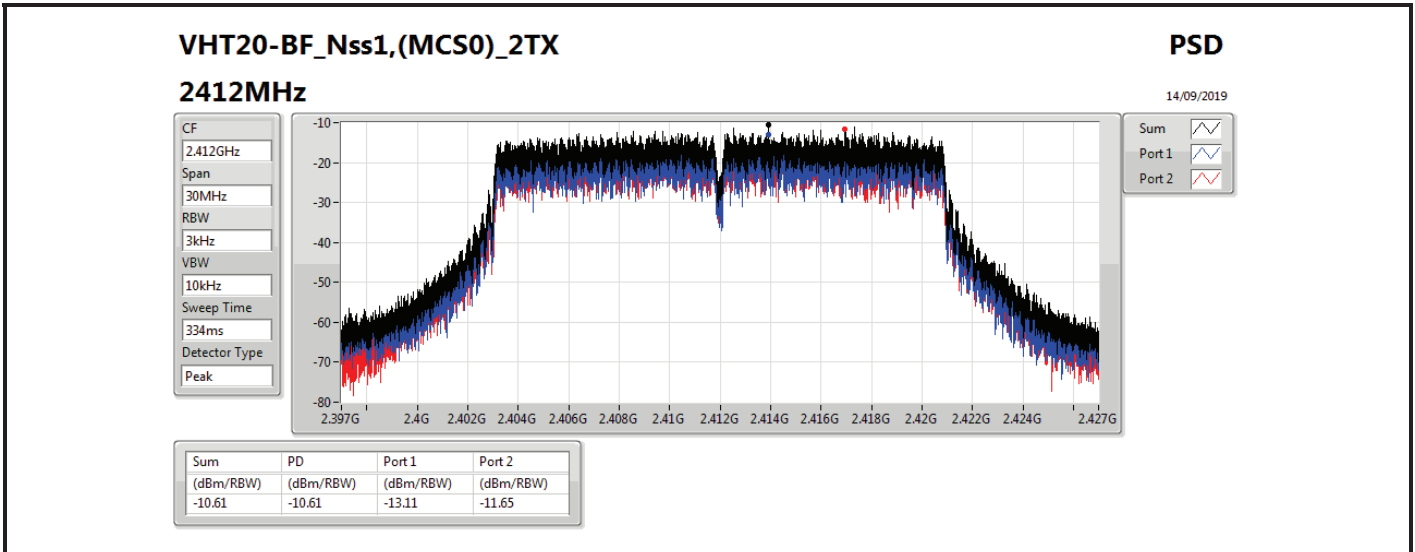

DG = Directional Gain; RBW=3 kHz;

PD = trace bin-by-bin of each transmits port summing can be performed maximum power density; Port X = Port X power density;

Summary

Mode	PD (dBm/RBW)
2.4-2.4835GHz	-
VHT20-BF_Nss1,(MCS0)_2TX	-8.45
VHT40-BF_Nss1,(MCS0)_2TX	-9.65
802.11ax HEW20-BF_Nss1,(MCS0)_2TX	-8.37
802.11ax HEW40-BF_Nss1,(MCS0)_2TX	-7.53

RBW=3 kHz.

Result

Mode	Result	DG (dBi)	Port 1 (dBm/RBW)	Port 2 (dBm/RBW)	PD (dBm/RBW)	PD Limit (dBm/RBW)
VHT20-BF_Nss1,(MCS0)_2TX	-	-	-	-	-	-
2412MHz	Pass	11.11	-13.11	-11.65	-10.61	2.89
2437MHz	Pass	11.11	-8.78	-9.97	-8.45	2.89
2462MHz	Pass	11.11	-11.09	-11.13	-9.59	2.89
VHT40-BF_Nss1,(MCS0)_2TX	-	-	-	-	-	-
2422MHz	Pass	11.11	-10.74	-13.08	-10.68	2.89
2437MHz	Pass	11.11	-10.03	-10.59	-9.65	2.89
2452MHz	Pass	11.11	-12.28	-13.70	-10.58	2.89
802.11ax HEW20-BF_Nss1,(MCS0)_2TX	-	-	-	-	-	-
2412MHz	Pass	11.11	-12.96	-12.87	-11.16	2.89
2437MHz	Pass	11.11	-10.77	-9.02	-8.37	2.89
2462MHz	Pass	11.11	-9.68	-9.63	-8.86	2.89
802.11ax HEW40-BF_Nss1,(MCS0)_2TX	-	-	-	-	-	-
2422MHz	Pass	11.11	-13.58	-13.14	-12.39	2.89
2437MHz	Pass	11.11	-12.52	-7.84	-7.53	2.89
2452MHz	Pass	11.11	-13.74	-13.10	-12.59	2.89