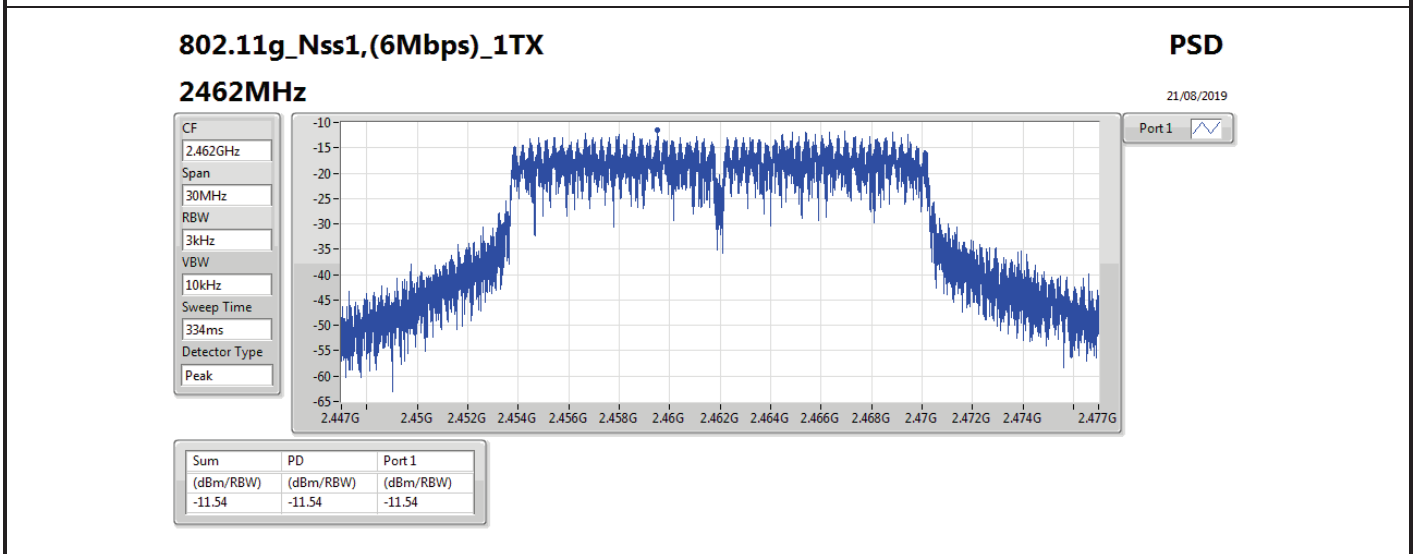

DG = Directional Gain; RBW=3 kHz;

PD = trace bin-by-bin of each transmits port summing can be performed maximum power density; Port X = Port X power density;

Summary

Mode	PD (dBm/RBW)
2.4-2.4835GHz	-
802.11b_Nss1,(1Mbps)_1TX	-11.25
802.11g_Nss1,(6Mbps)_1TX	-6.65
VHT20_Nss1,(MCS0)_1TX	-8.73
VHT40_Nss1,(MCS0)_1TX	-13.38

RBW=3 kHz.

Result

Mode	Result	DG (dBi)	Port 1 (dBm/RBW)	PD (dBm/RBW)	PD Limit (dBm/RBW)
802.11b_Nss1,(1Mbps)_1TX	-	-	-	-	-
2412MHz	Pass	4.60	-13.11	-13.11	8.00
2437MHz	Pass	4.60	-11.93	-11.93	8.00
2462MHz	Pass	4.60	-11.25	-11.25	8.00
802.11g_Nss1,(6Mbps)_1TX	-	-	-	-	-
2412MHz	Pass	4.60	-11.64	-11.64	8.00
2437MHz	Pass	4.60	-6.65	-6.65	8.00
2462MHz	Pass	4.60	-11.54	-11.54	8.00
VHT20_Nss1,(MCS0)_1TX	-	-	-	-	-
2412MHz	Pass	4.60	-12.51	-12.51	8.00
2437MHz	Pass	4.60	-8.73	-8.73	8.00
2462MHz	Pass	4.60	-11.86	-11.86	8.00
VHT40_Nss1,(MCS0)_1TX	-	-	-	-	-
2422MHz	Pass	4.60	-16.89	-16.89	8.00
2437MHz	Pass	4.60	-13.38	-13.38	8.00
2452MHz	Pass	4.60	-19.53	-19.53	8.00

DG = Directional Gain; RBW=3 kHz;

PD = trace bin-by-bin of each transmits port summing can be performed maximum power density; Port X = Port X power density;

Summary

Mode	PD (dBm/RBW)
2.4-2.4835GHz	-
VHT20-BF_Nss1,(MCS0)_2TX	-8.45
VHT40-BF_Nss1,(MCS0)_2TX	-6.61
802.11ax HEW20-BF_Nss1,(MCS0)_2TX	-8.37
802.11ax HEW40-BF_Nss1,(MCS0)_2TX	-8.12