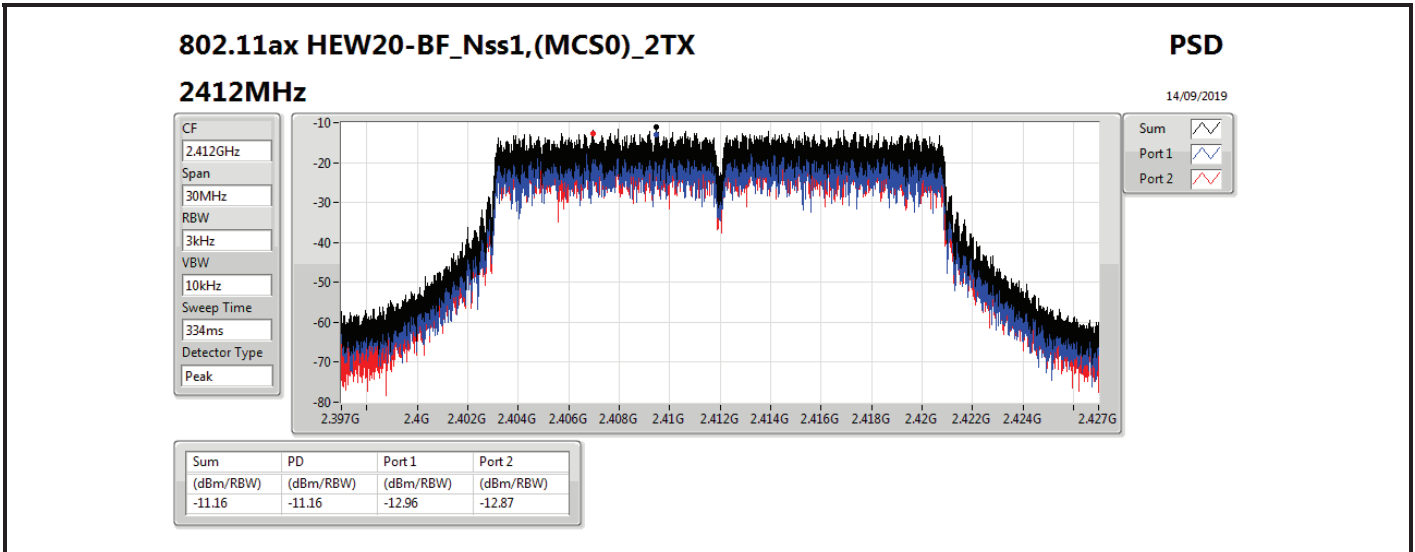

DG = Directional Gain; RBW=3 kHz;

PD = trace bin-by-bin of each transmits port summing can be performed maximum power density; Port X = Port X power density;

Summary

Mode	PD (dBm/RBW)
2.4-2.4835GHz	-
VHT20-BF_Nss1,(MCS0)_2TX	-8.45
VHT40-BF_Nss1,(MCS0)_2TX	-8.29
802.11ax HEW20-BF_Nss1,(MCS0)_2TX	-8.37
802.11ax HEW40-BF_Nss1,(MCS0)_2TX	-9.93

RBW=3 kHz.

Result

Mode	Result	DG (dBi)	Port 1 (dBm/RBW)	Port 2 (dBm/RBW)	PD (dBm/RBW)	PD Limit (dBm/RBW)
VHT20-BF_Nss1,(MCS0)_2TX	-	-	-	-	-	-
2412MHz	Pass	14.01	-13.11	-11.65	-10.61	-0.01
2437MHz	Pass	14.01	-8.78	-9.97	-8.45	-0.01
2462MHz	Pass	14.01	-11.09	-11.13	-9.59	-0.01
VHT40-BF_Nss1,(MCS0)_2TX	-	-	-	-	-	-
2422MHz	Pass	14.01	-10.74	-13.08	-10.68	-0.01
2437MHz	Pass	14.01	-13.00	-8.49	-8.29	-0.01
2452MHz	Pass	14.01	-13.92	-15.48	-13.51	-0.01
802.11ax HEW20-BF_Nss1,(MCS0)_2TX	-	-	-	-	-	-
2412MHz	Pass	14.01	-12.96	-12.87	-11.16	-0.01
2437MHz	Pass	14.01	-10.77	-9.02	-8.37	-0.01
2462MHz	Pass	14.01	-9.68	-9.63	-8.86	-0.01
802.11ax HEW40-BF_Nss1,(MCS0)_2TX	-	-	-	-	-	-
2422MHz	Pass	14.01	-13.58	-13.14	-12.39	-0.01
2437MHz	Pass	14.01	-10.59	-12.05	-9.93	-0.01
2452MHz	Pass	14.01	-14.83	-13.48	-13.06	-0.01

DG = Directional Gain; RBW=3 kHz;

PD = trace bin-by-bin of each transmits port summing can be performed maximum power density; Port X = Port X power density;

Summary

Mode	PD (dBm/RBW)
2.4-2.4835GHz	-
VHT20-BF_Nss1,(MCS0)_2TX	-8.45
VHT40-BF_Nss1,(MCS0)_2TX	-9.65
802.11ax HEW20-BF_Nss1,(MCS0)_2TX	-8.37
802.11ax HEW40-BF_Nss1,(MCS0)_2TX	-7.53