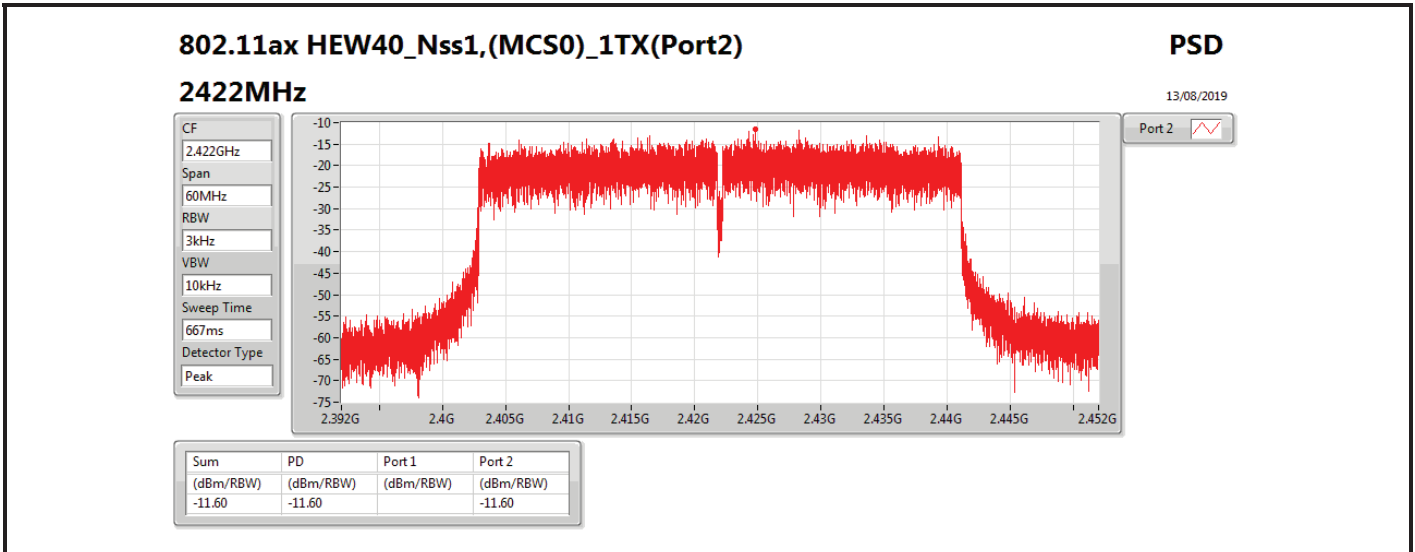

DG = Directional Gain; RBW=3 kHz;

PD = trace bin-by-bin of each transmits port summing can be performed maximum power density; Port X = Port X power density;

Summary

Mode	PD (dBm/RBW)
2.4-2.4835GHz	-
802.11b_Nss1,(1Mbps)_1TX(Port2)	-2.45
802.11b_Nss1,(1Mbps)_2TX	-0.44
802.11g_Nss1,(6Mbps)_1TX(Port2)	-8.04
802.11g_Nss1,(6Mbps)_2TX	-7.30
VHT20_Nss1,(MCS0)_1TX(Port2)	-8.36
VHT20_Nss1,(MCS0)_2TX	-5.46
VHT40_Nss1,(MCS0)_1TX(Port2)	-12.38
VHT40_Nss1,(MCS0)_2TX	-10.33
802.11ax HEW20_Nss1,(MCS0)_1TX(Port2)	-8.80
802.11ax HEW20_Nss1,(MCS0)_2TX	-6.03
802.11ax HEW40_Nss1,(MCS0)_1TX(Port2)	-12.88
802.11ax HEW40_Nss1,(MCS0)_2TX	-11.01