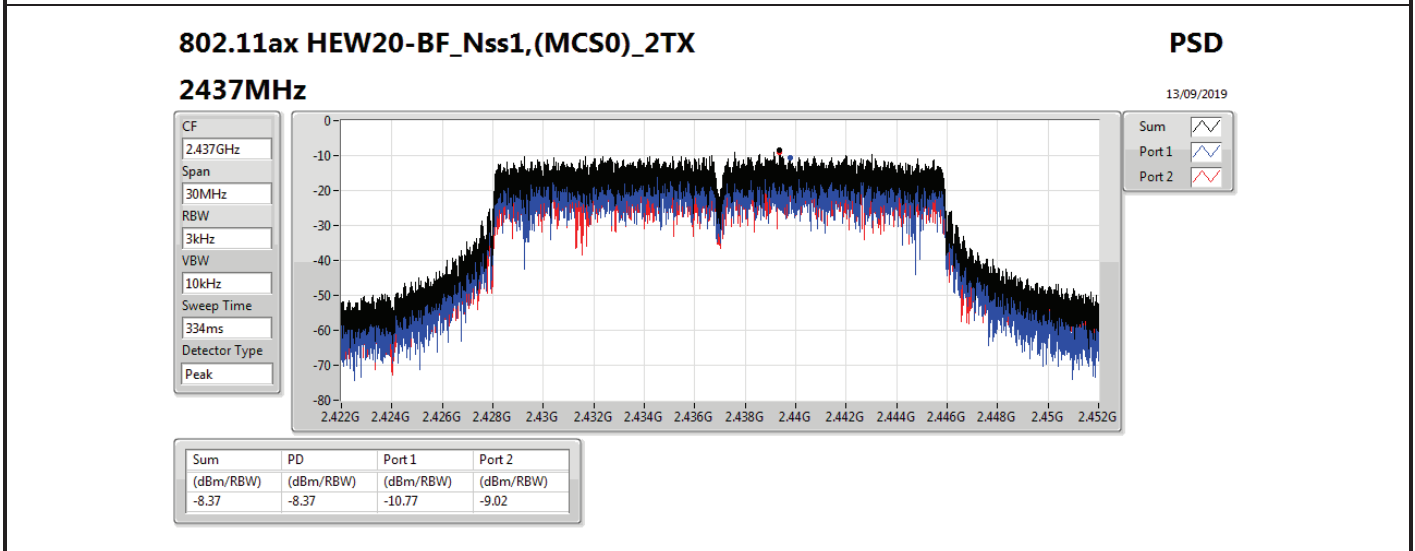

DG = Directional Gain; RBW=3 kHz;

PD = trace bin-by-bin of each transmits port summing can be performed maximum power density; Port X = Port X power density;

Summary

Mode	PD (dBm/RBW)
2.4-2.4835GHz	-
VHT20-BF_Nss1,(MCS0)_2TX	-8.45
VHT40-BF_Nss1,(MCS0)_2TX	-9.65
802.11ax HEW20-BF_Nss1,(MCS0)_2TX	-8.37
802.11ax HEW40-BF_Nss1,(MCS0)_2TX	-7.53

RBW=3 kHz.

Result

Mode	Result	DG (dBi)	Port 1 (dBm/RBW)	Port 2 (dBm/RBW)	PD (dBm/RBW)	PD Limit (dBm/RBW)
VHT20-BF_Nss1,(MCS0)_2TX	-	-	-	-	-	-
2412MHz	Pass	11.11	-13.11	-11.65	-10.61	2.89
2437MHz	Pass	11.11	-8.78	-9.97	-8.45	2.89
2462MHz	Pass	11.11	-11.09	-11.13	-9.59	2.89
VHT40-BF_Nss1,(MCS0)_2TX	-	-	-	-	-	-
2422MHz	Pass	11.11	-10.74	-13.08	-10.68	2.89
2437MHz	Pass	11.11	-10.03	-10.59	-9.65	2.89
2452MHz	Pass	11.11	-12.28	-13.70	-10.58	2.89
802.11ax HEW20-BF_Nss1,(MCS0)_2TX	-	-	-	-	-	-
2412MHz	Pass	11.11	-12.96	-12.87	-11.16	2.89
2437MHz	Pass	11.11	-10.77	-9.02	-8.37	2.89
2462MHz	Pass	11.11	-9.68	-9.63	-8.86	2.89
802.11ax HEW40-BF_Nss1,(MCS0)_2TX	-	-	-	-	-	-
2422MHz	Pass	11.11	-13.58	-13.14	-12.39	2.89
2437MHz	Pass	11.11	-12.52	-7.84	-7.53	2.89
2452MHz	Pass	11.11	-13.74	-13.10	-12.59	2.89