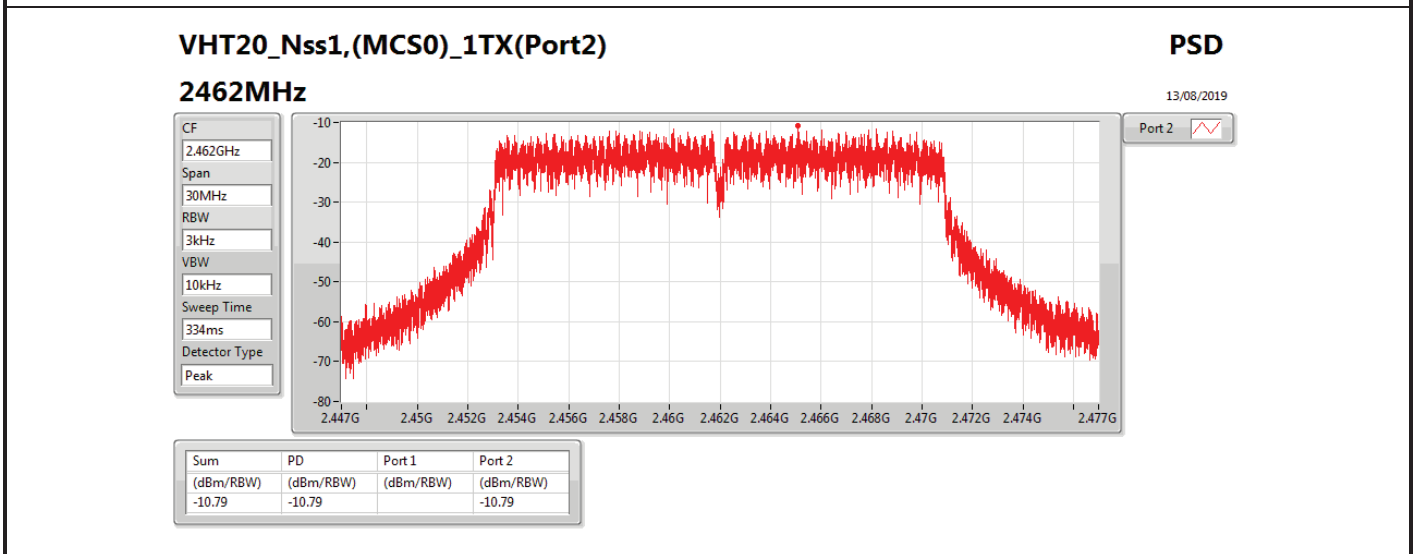

DG = Directional Gain; RBW=3 kHz;

PD = trace bin-by-bin of each transmits port summing can be performed maximum power density; Port X = Port X power density;

Summary

Mode	PD (dBm/RBW)
2.4-2.4835GHz	-
802.11b_Nss1,(1Mbps)_1TX	-11.25
802.11g_Nss1,(6Mbps)_1TX	-6.65
VHT20_Nss1,(MCS0)_1TX	-8.73
VHT40_Nss1,(MCS0)_1TX	-13.38

RBW=3 kHz.

Result

Mode	Result	DG (dBi)	Port 1 (dBm/RBW)	PD (dBm/RBW)	PD Limit (dBm/RBW)
802.11b_Nss1,(1Mbps)_1TX	-	-	-	-	-
2412MHz	Pass	4.60	-13.11	-13.11	8.00
2437MHz	Pass	4.60	-11.93	-11.93	8.00
2462MHz	Pass	4.60	-11.25	-11.25	8.00
802.11g_Nss1,(6Mbps)_1TX	-	-	-	-	-
2412MHz	Pass	4.60	-11.64	-11.64	8.00
2437MHz	Pass	4.60	-6.65	-6.65	8.00
2462MHz	Pass	4.60	-11.54	-11.54	8.00
VHT20_Nss1,(MCS0)_1TX	-	-	-	-	-
2412MHz	Pass	4.60	-12.51	-12.51	8.00
2437MHz	Pass	4.60	-8.73	-8.73	8.00
2462MHz	Pass	4.60	-11.86	-11.86	8.00
VHT40_Nss1,(MCS0)_1TX	-	-	-	-	-
2422MHz	Pass	4.60	-16.89	-16.89	8.00
2437MHz	Pass	4.60	-13.38	-13.38	8.00
2452MHz	Pass	4.60	-19.53	-19.53	8.00

DG = Directional Gain; RBW=3 kHz;

PD = trace bin-by-bin of each transmits port summing can be performed maximum power density; Port X = Port X power density;

Summary

Mode	PD (dBm/RBW)
2.4-2.4835GHz	-
VHT20-BF_Nss1,(MCS0)_2TX	-8.45
VHT40-BF_Nss1,(MCS0)_2TX	-6.61
802.11ax HEW20-BF_Nss1,(MCS0)_2TX	-8.37
802.11ax HEW40-BF_Nss1,(MCS0)_2TX	-8.12