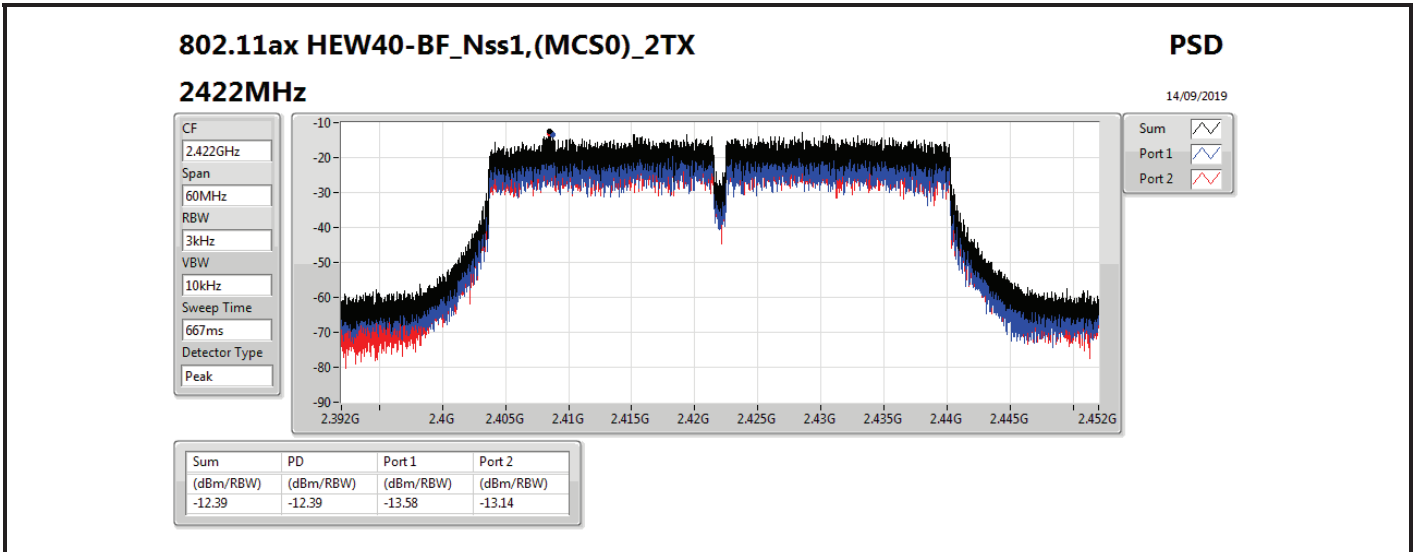

DG = Directional Gain; RBW=3 kHz;

PD = trace bin-by-bin of each transmits port summing can be performed maximum power density; Port X = Port X power density;

Summary

Mode	PD (dBm/RBW)
2.4-2.4835GHz	-
VHT20-BF_Nss1,(MCS0)_2TX	-8.45
VHT40-BF_Nss1,(MCS0)_2TX	-9.65
802.11ax HEW20-BF_Nss1,(MCS0)_2TX	-8.37
802.11ax HEW40-BF_Nss1,(MCS0)_2TX	-7.53

RBW=3 kHz.

Result

Mode	Result	DG (dBi)	Port 1 (dBm/RBW)	Port 2 (dBm/RBW)	PD (dBm/RBW)	PD Limit (dBm/RBW)
VHT20-BF_Nss1,(MCS0)_2TX	-	-	-	-	-	-
2412MHz	Pass	11.11	-13.11	-11.65	-10.61	2.89
2437MHz	Pass	11.11	-8.78	-9.97	-8.45	2.89
2462MHz	Pass	11.11	-11.09	-11.13	-9.59	2.89
VHT40-BF_Nss1,(MCS0)_2TX	-	-	-	-	-	-
2422MHz	Pass	11.11	-10.74	-13.08	-10.68	2.89
2437MHz	Pass	11.11	-10.03	-10.59	-9.65	2.89
2452MHz	Pass	11.11	-12.28	-13.70	-10.58	2.89
802.11ax HEW20-BF_Nss1,(MCS0)_2TX	-	-	-	-	-	-
2412MHz	Pass	11.11	-12.96	-12.87	-11.16	2.89
2437MHz	Pass	11.11	-10.77	-9.02	-8.37	2.89
2462MHz	Pass	11.11	-9.68	-9.63	-8.86	2.89
802.11ax HEW40-BF_Nss1,(MCS0)_2TX	-	-	-	-	-	-
2422MHz	Pass	11.11	-13.58	-13.14	-12.39	2.89
2437MHz	Pass	11.11	-12.52	-7.84	-7.53	2.89
2452MHz	Pass	11.11	-13.74	-13.10	-12.59	2.89