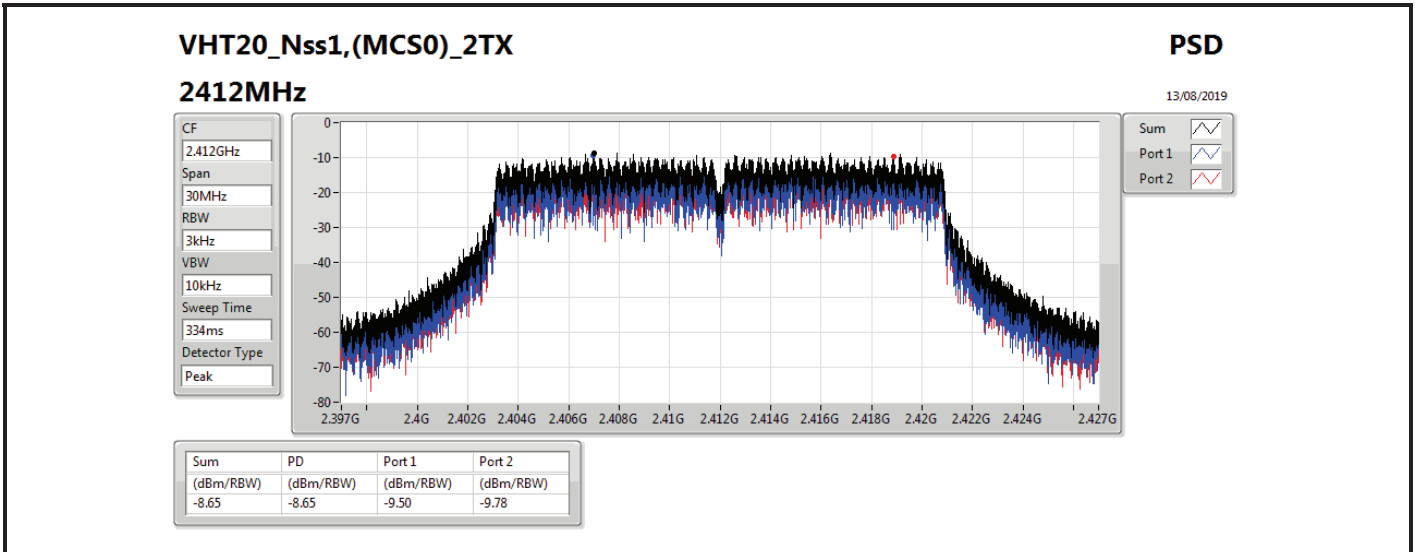

DG = Directional Gain; RBW=3 kHz;

PD = trace bin-by-bin of each transmits port summing can be performed maximum power density; Port X = Port X power density;

Summary

Mode	PD (dBm/RBW)
2.4-2.4835GHz	-
802.11b_Nss1,(1Mbps)_1TX(Port2)	-2.45
802.11b_Nss1,(1Mbps)_2TX	-0.44
802.11g_Nss1,(6Mbps)_1TX(Port2)	-8.04
802.11g_Nss1,(6Mbps)_2TX	-7.30
VHT20_Nss1,(MCS0)_1TX(Port2)	-8.36
VHT20_Nss1,(MCS0)_2TX	-5.46
VHT40_Nss1,(MCS0)_1TX(Port2)	-12.38
VHT40_Nss1,(MCS0)_2TX	-10.33
802.11ax HEW20_Nss1,(MCS0)_1TX(Port2)	-8.80
802.11ax HEW20_Nss1,(MCS0)_2TX	-6.03
802.11ax HEW40_Nss1,(MCS0)_1TX(Port2)	-12.88
802.11ax HEW40_Nss1,(MCS0)_2TX	-11.01