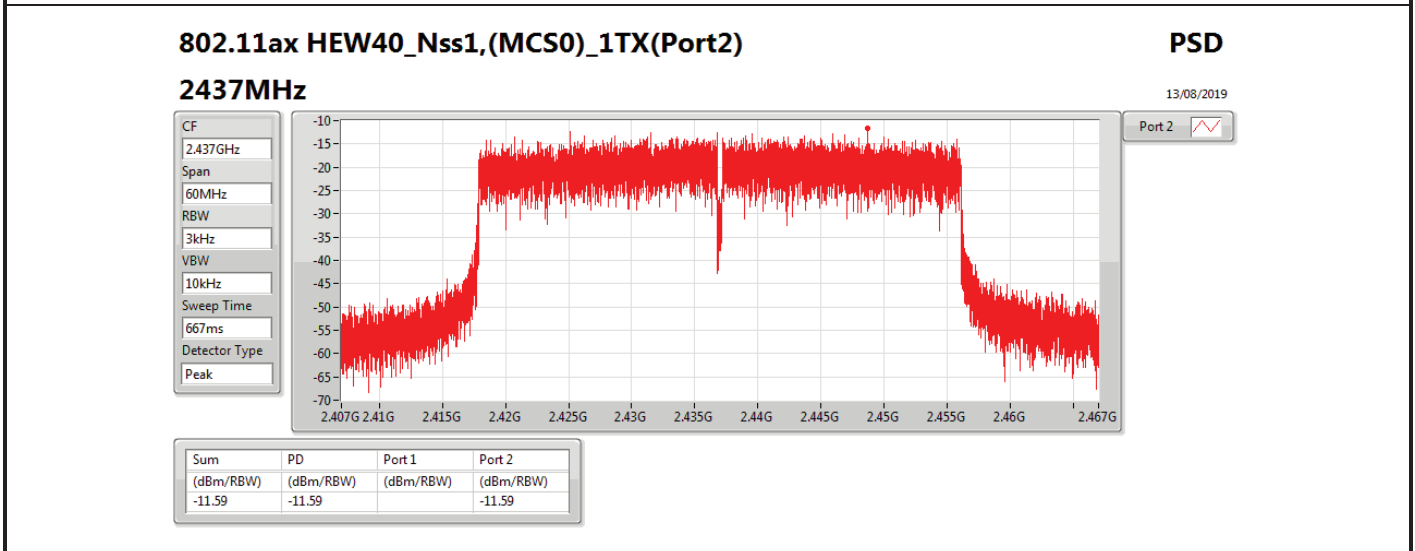

DG = Directional Gain; RBW=3 kHz;

PD = trace bin-by-bin of each transmits port summing can be performed maximum power density; Port X = Port X power density;

Summary

Mode	PD (dBm/RBW)
2.4-2.4835GHz	-
802.11b_Nss1,(1Mbps)_1TX(Port2)	-2.45
802.11b_Nss1,(1Mbps)_2TX	-0.44
802.11g_Nss1,(6Mbps)_1TX(Port2)	-8.04
802.11g_Nss1,(6Mbps)_2TX	-7.30
VHT20_Nss1,(MCS0)_1TX(Port2)	-8.36
VHT20_Nss1,(MCS0)_2TX	-5.46
VHT40_Nss1,(MCS0)_1TX(Port2)	-12.38
VHT40_Nss1,(MCS0)_2TX	-10.33
802.11ax HEW20_Nss1,(MCS0)_1TX(Port2)	-8.80
802.11ax HEW20_Nss1,(MCS0)_2TX	-6.03
802.11ax HEW40_Nss1,(MCS0)_1TX(Port2)	-12.88
802.11ax HEW40_Nss1,(MCS0)_2TX	-11.01