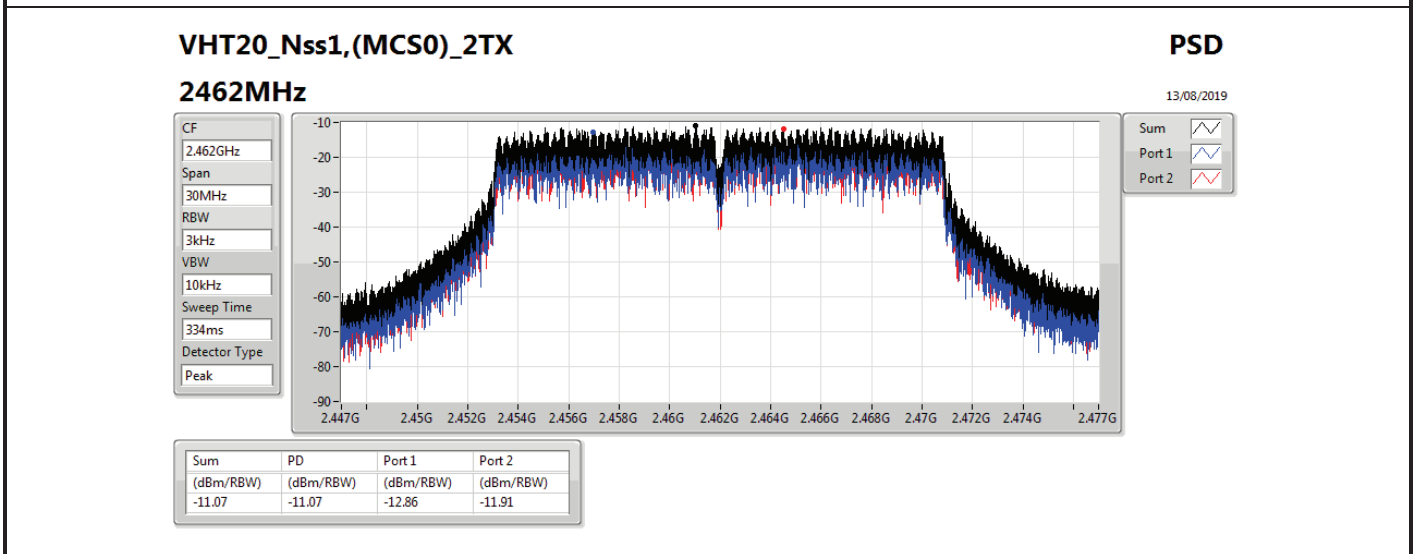

DG = Directional Gain; RBW=3 kHz;

PD = trace bin-by-bin of each transmits port summing can be performed maximum power density; Port X = Port X power density;

Summary

Mode	PD (dBm/RBW)
2.4-2.4835GHz	-
802.11b_Nss1,(1Mbps)_1TX(Port2)	-2.45
802.11b_Nss1,(1Mbps)_2TX	-0.44
802.11g_Nss1,(6Mbps)_1TX(Port2)	-8.04
802.11g_Nss1,(6Mbps)_2TX	-7.30
VHT20_Nss1,(MCS0)_1TX(Port2)	-8.36
VHT20_Nss1,(MCS0)_2TX	-5.46
VHT40_Nss1,(MCS0)_1TX(Port2)	-12.38
VHT40_Nss1,(MCS0)_2TX	-10.33
802.11ax HEW20_Nss1,(MCS0)_1TX(Port2)	-8.80
802.11ax HEW20_Nss1,(MCS0)_2TX	-6.03
802.11ax HEW40_Nss1,(MCS0)_1TX(Port2)	-12.88
802.11ax HEW40_Nss1,(MCS0)_2TX	-11.01