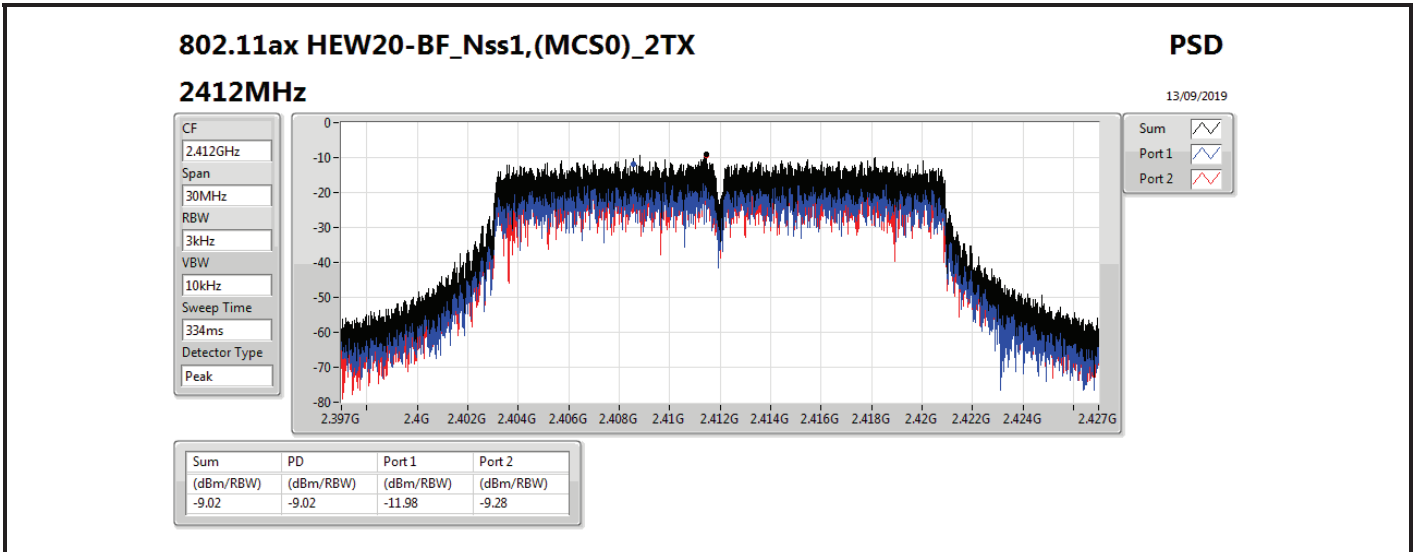

DG = Directional Gain; RBW=3 kHz;

PD = trace bin-by-bin of each transmits port summing can be performed maximum power density; Port X = Port X power density;

Summary

Mode	PD (dBm/RBW)
2.4-2.4835GHz	-
VHT20-BF_Nss1,(MCS0)_2TX	-8.45
VHT40-BF_Nss1,(MCS0)_2TX	-6.61
802.11ax HEW20-BF_Nss1,(MCS0)_2TX	-8.37
802.11ax HEW40-BF_Nss1,(MCS0)_2TX	-8.12

RBW=3 kHz.

Result

Mode	Result	DG (dBi)	Port 1 (dBm/RBW)	Port 2 (dBm/RBW)	PD (dBm/RBW)	PD Limit (dBm/RBW)
VHT20-BF_Nss1,(MCS0)_2TX	-	-	-	-	-	-
2412MHz	Pass	7.01	-11.26	-11.46	-10.31	6.99
2437MHz	Pass	7.01	-8.78	-9.97	-8.45	6.99
2462MHz	Pass	7.01	-11.09	-11.13	-9.59	6.99
VHT40-BF_Nss1,(MCS0)_2TX	-	-	-	-	-	-
2422MHz	Pass	7.01	-13.15	-10.74	-10.56	6.99
2437MHz	Pass	7.01	-7.22	-7.44	-6.61	6.99
2452MHz	Pass	7.01	-12.59	-14.43	-12.11	6.99
802.11ax HEW20-BF_Nss1,(MCS0)_2TX	-	-	-	-	-	-
2412MHz	Pass	7.01	-11.98	-9.28	-9.02	6.99
2437MHz	Pass	7.01	-10.77	-9.02	-8.37	6.99
2462MHz	Pass	7.01	-9.68	-9.63	-8.86	6.99
802.11ax HEW40-BF_Nss1,(MCS0)_2TX	-	-	-	-	-	-
2422MHz	Pass	7.01	-8.32	-10.44	-8.12	6.99
2437MHz	Pass	7.01	-11.29	-9.20	-8.94	6.99
2452MHz	Pass	7.01	-9.61	-15.38	-9.53	6.99

DG = Directional Gain; RBW=3 kHz;

PD = trace bin-by-bin of each transmits port summing can be performed maximum power density; Port X = Port X power density;

Summary

Mode	PD (dBm/RBW)
2.4-2.4835GHz	-
VHT20-BF_Nss1,(MCS0)_2TX	-8.45
VHT40-BF_Nss1,(MCS0)_2TX	-8.29
802.11ax HEW20-BF_Nss1,(MCS0)_2TX	-8.37
802.11ax HEW40-BF_Nss1,(MCS0)_2TX	-9.93