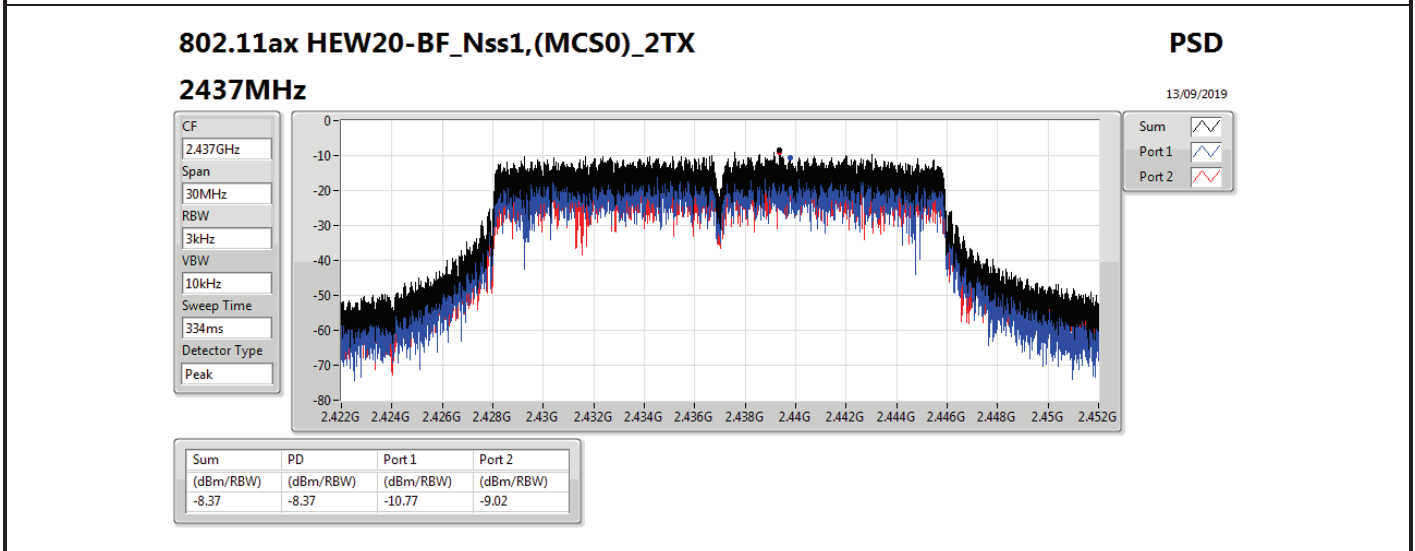

DG = Directional Gain; RBW=3 kHz;

PD = trace bin-by-bin of each transmits port summing can be performed maximum power density; Port X = Port X power density;

Summary

Mode	PD (dBm/RBW)
2.4-2.4835GHz	-
VHT20-BF_Nss1,(MCS0)_2TX	-8.45
VHT40-BF_Nss1,(MCS0)_2TX	-8.29
802.11ax HEW20-BF_Nss1,(MCS0)_2TX	-8.37
802.11ax HEW40-BF_Nss1,(MCS0)_2TX	-9.93

RBW=3 kHz.

Result

Mode	Result	DG (dBi)	Port 1 (dBm/RBW)	Port 2 (dBm/RBW)	PD (dBm/RBW)	PD Limit (dBm/RBW)
VHT20-BF_Nss1,(MCS0)_2TX	-	-	-	-	-	-
2412MHz	Pass	14.01	-13.11	-11.65	-10.61	-0.01
2437MHz	Pass	14.01	-8.78	-9.97	-8.45	-0.01
2462MHz	Pass	14.01	-11.09	-11.13	-9.59	-0.01
VHT40-BF_Nss1,(MCS0)_2TX	-	-	-	-	-	-
2422MHz	Pass	14.01	-10.74	-13.08	-10.68	-0.01
2437MHz	Pass	14.01	-13.00	-8.49	-8.29	-0.01
2452MHz	Pass	14.01	-13.92	-15.48	-13.51	-0.01
802.11ax HEW20-BF_Nss1,(MCS0)_2TX	-	-	-	-	-	-
2412MHz	Pass	14.01	-12.96	-12.87	-11.16	-0.01
2437MHz	Pass	14.01	-10.77	-9.02	-8.37	-0.01
2462MHz	Pass	14.01	-9.68	-9.63	-8.86	-0.01
802.11ax HEW40-BF_Nss1,(MCS0)_2TX	-	-	-	-	-	-
2422MHz	Pass	14.01	-13.58	-13.14	-12.39	-0.01
2437MHz	Pass	14.01	-10.59	-12.05	-9.93	-0.01
2452MHz	Pass	14.01	-14.83	-13.48	-13.06	-0.01

DG = Directional Gain; RBW=3 kHz;

PD = trace bin-by-bin of each transmits port summing can be performed maximum power density; Port X = Port X power density;

Summary

Mode	PD (dBm/RBW)
2.4-2.4835GHz	-
VHT20-BF_Nss1,(MCS0)_2TX	-8.45
VHT40-BF_Nss1,(MCS0)_2TX	-9.65
802.11ax HEW20-BF_Nss1,(MCS0)_2TX	-8.37
802.11ax HEW40-BF_Nss1,(MCS0)_2TX	-7.53