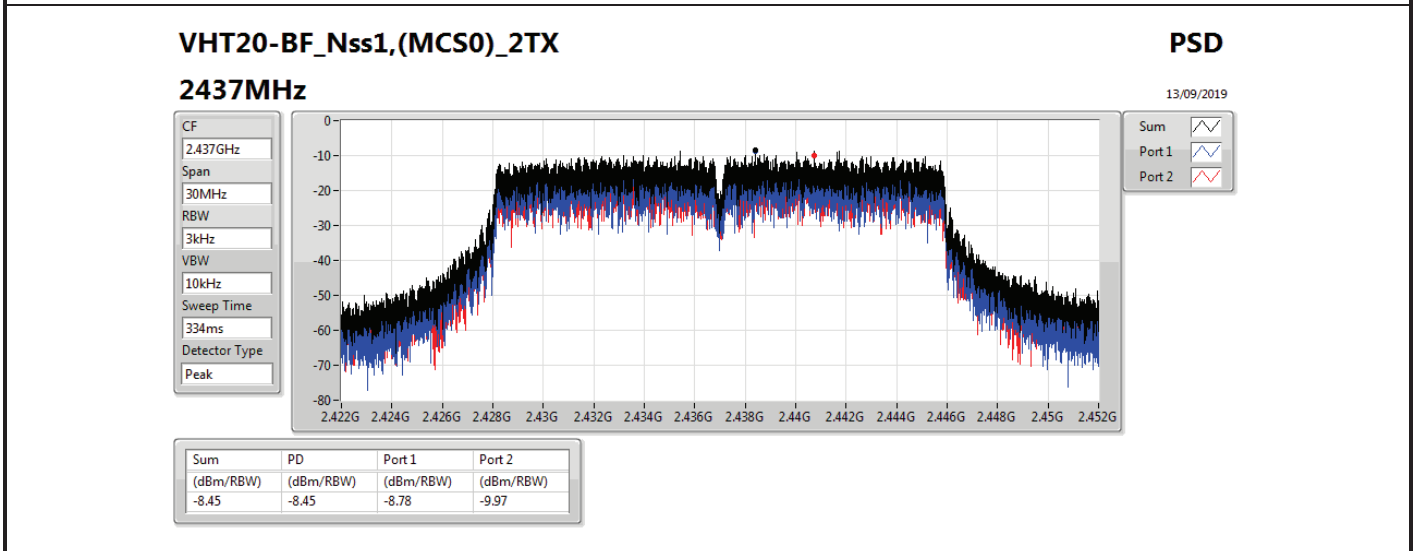

DG = Directional Gain; RBW=3 kHz;

PD = trace bin-by-bin of each transmits port summing can be performed maximum power density; Port X = Port X power density;

Summary

Mode	PD (dBm/RBW)
2.4-2.4835GHz	-
VHT20-BF_Nss1,(MCS0)_2TX	-8.45
VHT40-BF_Nss1,(MCS0)_2TX	-8.29
802.11ax HEW20-BF_Nss1,(MCS0)_2TX	-8.37
802.11ax HEW40-BF_Nss1,(MCS0)_2TX	-9.93

RBW=3 kHz.

Result

Mode	Result	DG (dBi)	Port 1 (dBm/RBW)	Port 2 (dBm/RBW)	PD (dBm/RBW)	PD Limit (dBm/RBW)
VHT20-BF_Nss1,(MCS0)_2TX	-	-	-	-	-	-
2412MHz	Pass	14.01	-13.11	-11.65	-10.61	-0.01
2437MHz	Pass	14.01	-8.78	-9.97	-8.45	-0.01
2462MHz	Pass	14.01	-11.09	-11.13	-9.59	-0.01
VHT40-BF_Nss1,(MCS0)_2TX	-	-	-	-	-	-
2422MHz	Pass	14.01	-10.74	-13.08	-10.68	-0.01
2437MHz	Pass	14.01	-13.00	-8.49	-8.29	-0.01
2452MHz	Pass	14.01	-13.92	-15.48	-13.51	-0.01
802.11ax HEW20-BF_Nss1,(MCS0)_2TX	-	-	-	-	-	-
2412MHz	Pass	14.01	-12.96	-12.87	-11.16	-0.01
2437MHz	Pass	14.01	-10.77	-9.02	-8.37	-0.01
2462MHz	Pass	14.01	-9.68	-9.63	-8.86	-0.01
802.11ax HEW40-BF_Nss1,(MCS0)_2TX	-	-	-	-	-	-
2422MHz	Pass	14.01	-13.58	-13.14	-12.39	-0.01
2437MHz	Pass	14.01	-10.59	-12.05	-9.93	-0.01
2452MHz	Pass	14.01	-14.83	-13.48	-13.06	-0.01

DG = Directional Gain; RBW=3 kHz;

PD = trace bin-by-bin of each transmits port summing can be performed maximum power density; Port X = Port X power density;

Summary

Mode	PD (dBm/RBW)
2.4-2.4835GHz	-
VHT20-BF_Nss1,(MCS0)_2TX	-8.45
VHT40-BF_Nss1,(MCS0)_2TX	-9.65
802.11ax HEW20-BF_Nss1,(MCS0)_2TX	-8.37
802.11ax HEW40-BF_Nss1,(MCS0)_2TX	-7.53