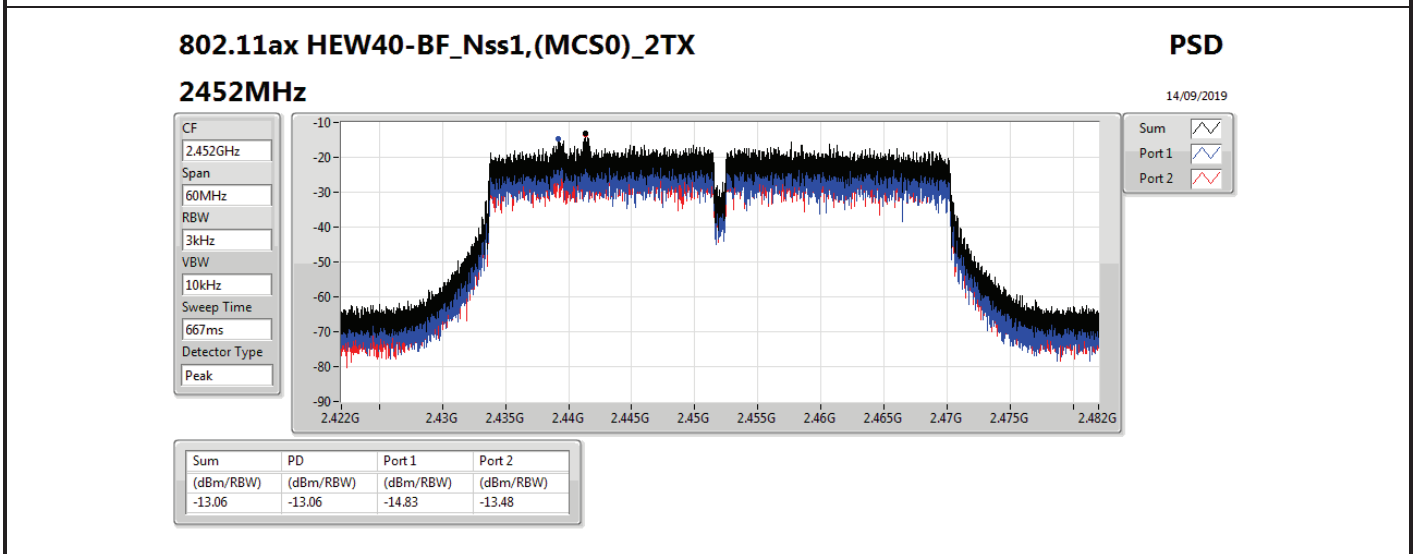

DG = Directional Gain; RBW=3 kHz;

PD = trace bin-by-bin of each transmits port summing can be performed maximum power density; Port X = Port X power density;

Summary

Mode	PD (dBm/RBW)
2.4-2.4835GHz	-
VHT20-BF_Nss1,(MCS0)_2TX	-8.45
VHT40-BF_Nss1,(MCS0)_2TX	-8.29
802.11ax HEW20-BF_Nss1,(MCS0)_2TX	-8.37
802.11ax HEW40-BF_Nss1,(MCS0)_2TX	-9.93

RBW=3 kHz.

Result

Mode	Result	DG (dBi)	Port 1 (dBm/RBW)	Port 2 (dBm/RBW)	PD (dBm/RBW)	PD Limit (dBm/RBW)
VHT20-BF_Nss1,(MCS0)_2TX	-	-	-	-	-	-
2412MHz	Pass	14.01	-13.11	-11.65	-10.61	-0.01
2437MHz	Pass	14.01	-8.78	-9.97	-8.45	-0.01
2462MHz	Pass	14.01	-11.09	-11.13	-9.59	-0.01
VHT40-BF_Nss1,(MCS0)_2TX	-	-	-	-	-	-
2422MHz	Pass	14.01	-10.74	-13.08	-10.68	-0.01
2437MHz	Pass	14.01	-13.00	-8.49	-8.29	-0.01
2452MHz	Pass	14.01	-13.92	-15.48	-13.51	-0.01
802.11ax HEW20-BF_Nss1,(MCS0)_2TX	-	-	-	-	-	-
2412MHz	Pass	14.01	-12.96	-12.87	-11.16	-0.01
2437MHz	Pass	14.01	-10.77	-9.02	-8.37	-0.01
2462MHz	Pass	14.01	-9.68	-9.63	-8.86	-0.01
802.11ax HEW40-BF_Nss1,(MCS0)_2TX	-	-	-	-	-	-
2422MHz	Pass	14.01	-13.58	-13.14	-12.39	-0.01
2437MHz	Pass	14.01	-10.59	-12.05	-9.93	-0.01
2452MHz	Pass	14.01	-14.83	-13.48	-13.06	-0.01

DG = Directional Gain; RBW=3 kHz;

PD = trace bin-by-bin of each transmits port summing can be performed maximum power density; Port X = Port X power density;

Summary

Mode	PD (dBm/RBW)
2.4-2.4835GHz	-
VHT20-BF_Nss1,(MCS0)_2TX	-8.45
VHT40-BF_Nss1,(MCS0)_2TX	-9.65
802.11ax HEW20-BF_Nss1,(MCS0)_2TX	-8.37
802.11ax HEW40-BF_Nss1,(MCS0)_2TX	-7.53