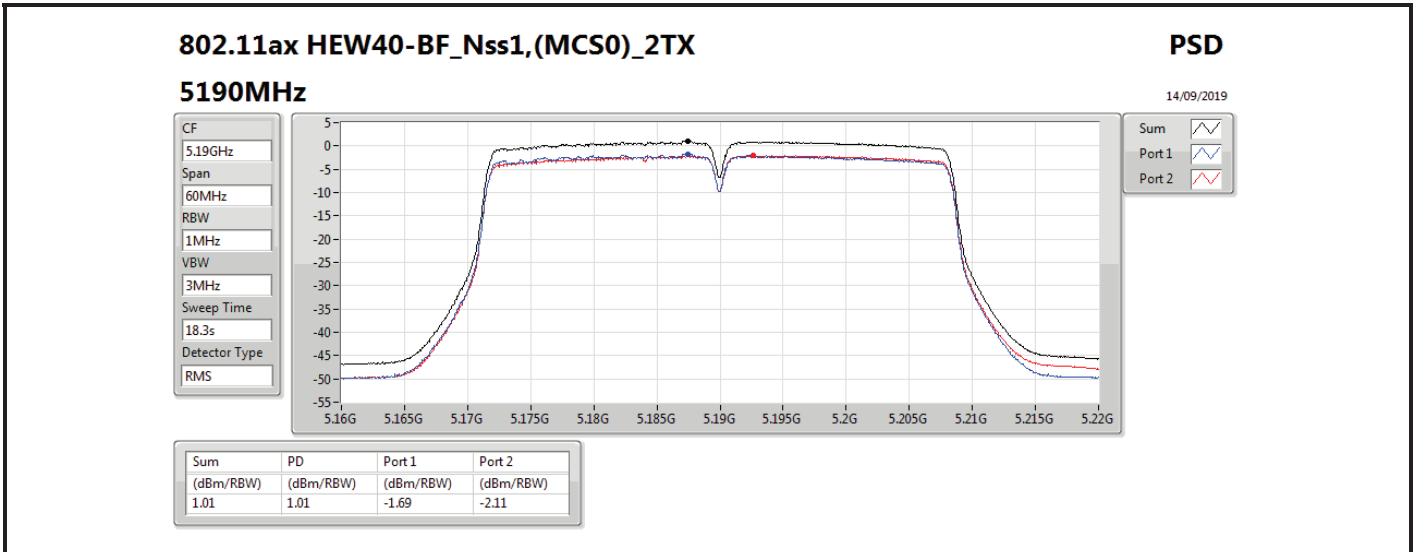

DG = Directional Gain; RBW = 500 kHz for 5.725-5.85GHz band / 1MHz for other band;

PD = trace bin-by-bin of each transmits port summing can be performed maximum power density; Port X = Port X power density;