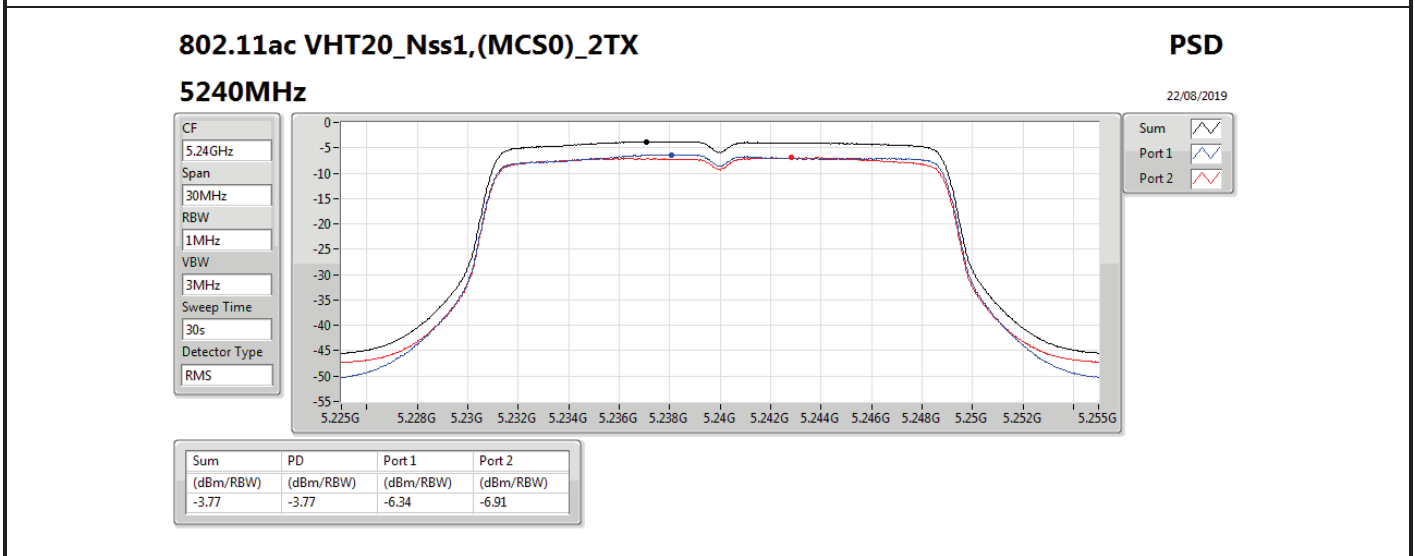

DG = Directional Gain; RBW = 500 kHz for 5.725-5.85GHz band / 1MHz for other band;

PD = trace bin-by-bin of each transmits port summing can be performed maximum power density; Port X = Port X power density;