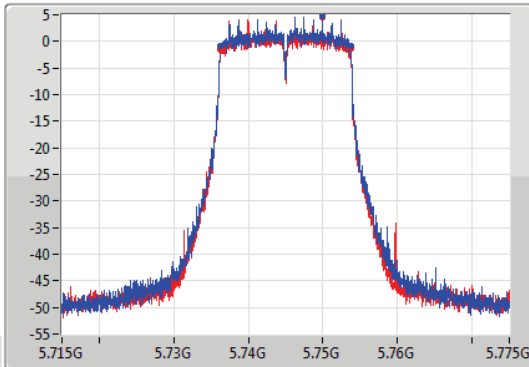

CF
5.745GHz
Span
60MHz
RBW
200kHz
VBW
1MHz
Sweep Time
100ms
Detector Type
Sample