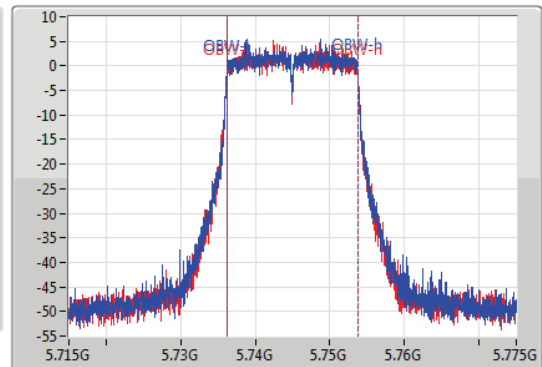

EBW

5745MHz

14/09/2019

CF  
5.745GHz  
Span  
60MHz  
RBW  
100kHz  
VBW  
300kHz  
Sweep Time  
100ms  
Detector Type  
Peak

CF  
5.745GHz  
Span  
60MHz  
RBW  
200kHz  
VBW  
1MHz  
Sweep Time  
100ms  
Detector Type  
Sample