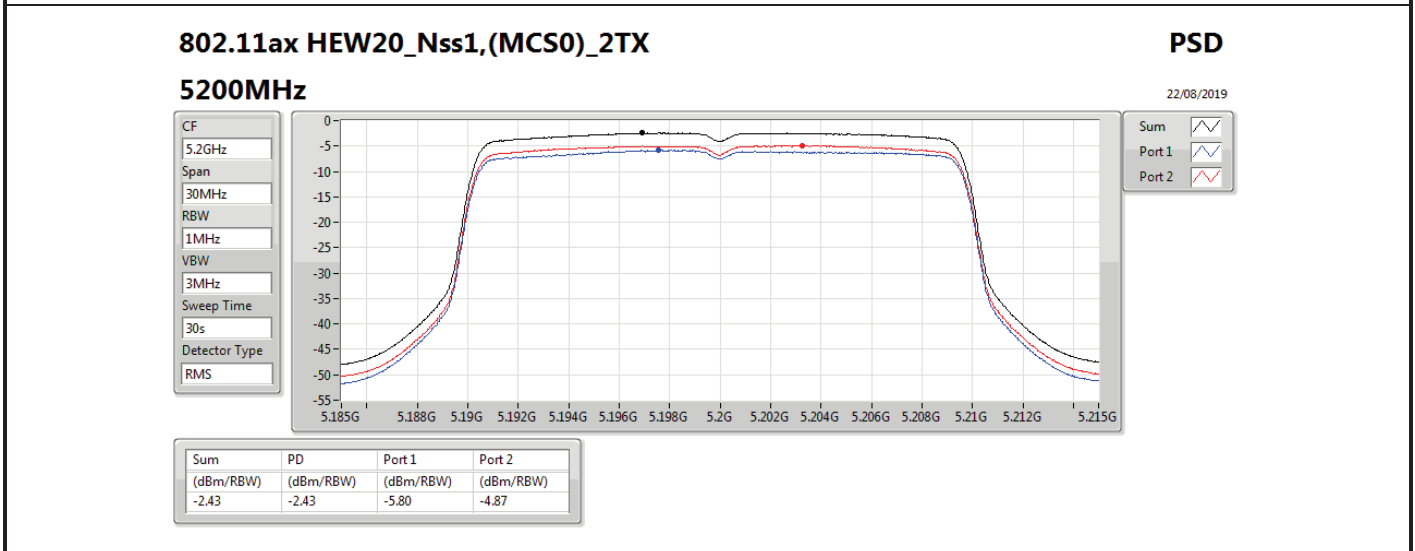

DG = Directional Gain; RBW = 500 kHz for 5.725-5.85GHz band / 1MHz for other band;

PD = trace bin-by-bin of each transmits port summing can be performed maximum power density; Port X = Port X power density;