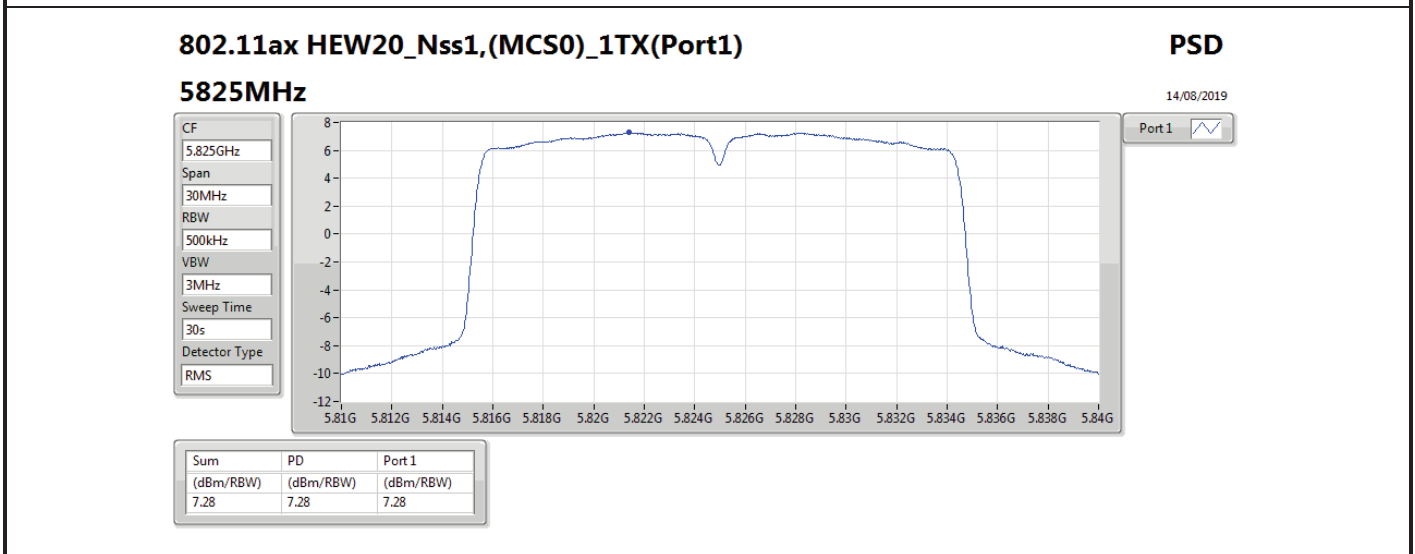

DG = Directional Gain; RBW = 500 kHz for 5.725-5.85GHz band / 1MHz for other band;

PD = trace bin-by-bin of each transmits port summing can be performed maximum power density; Port X = Port X power density;