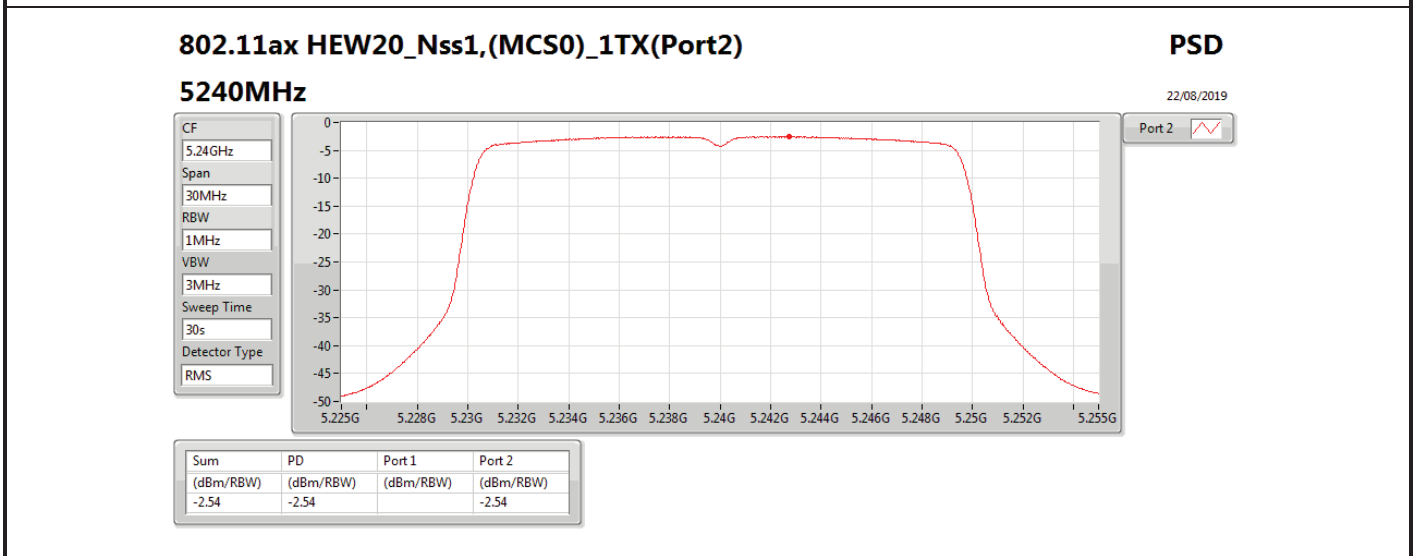

DG = Directional Gain; RBW = 500 kHz for 5.725-5.85GHz band / 1MHz for other band;

PD = trace bin-by-bin of each transmits port summing can be performed maximum power density; Port X = Port X power density;