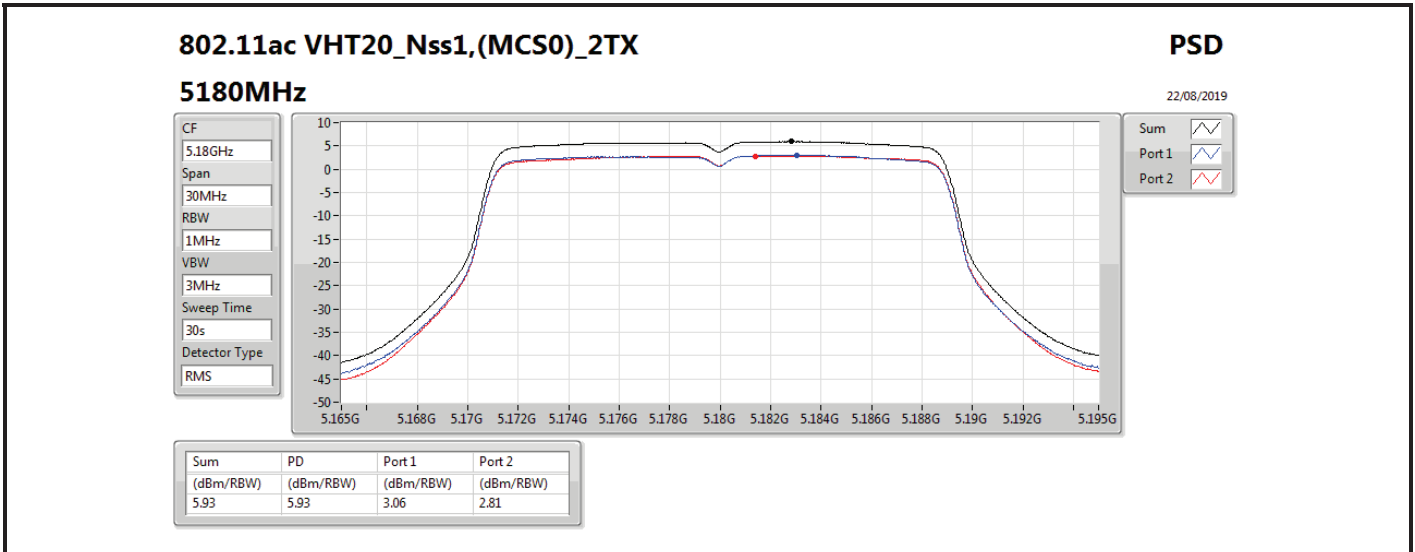

DG = Directional Gain; RBW = 500 kHz for 5.725-5.85GHz band / 1MHz for other band;

PD = trace bin-by-bin of each transmits port summing can be performed maximum power density; Port X = Port X power density;