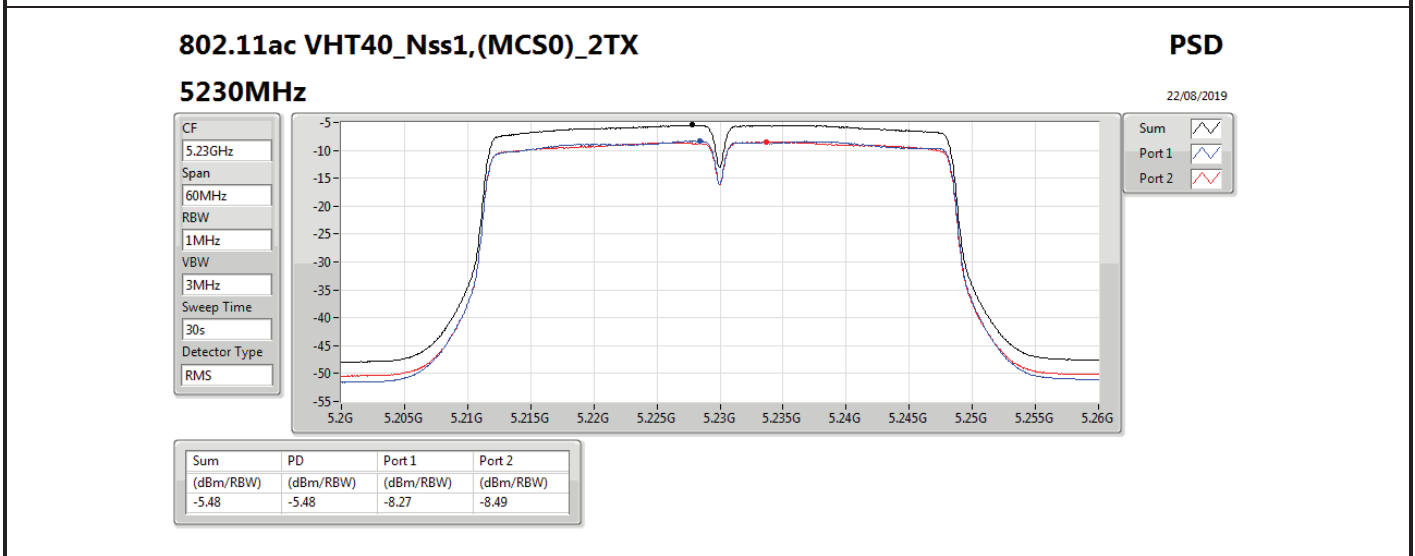

DG = Directional Gain; RBW = 500 kHz for 5.725-5.85GHz band / 1MHz for other band;

PD = trace bin-by-bin of each transmits port summing can be performed maximum power density; Port X = Port X power density;