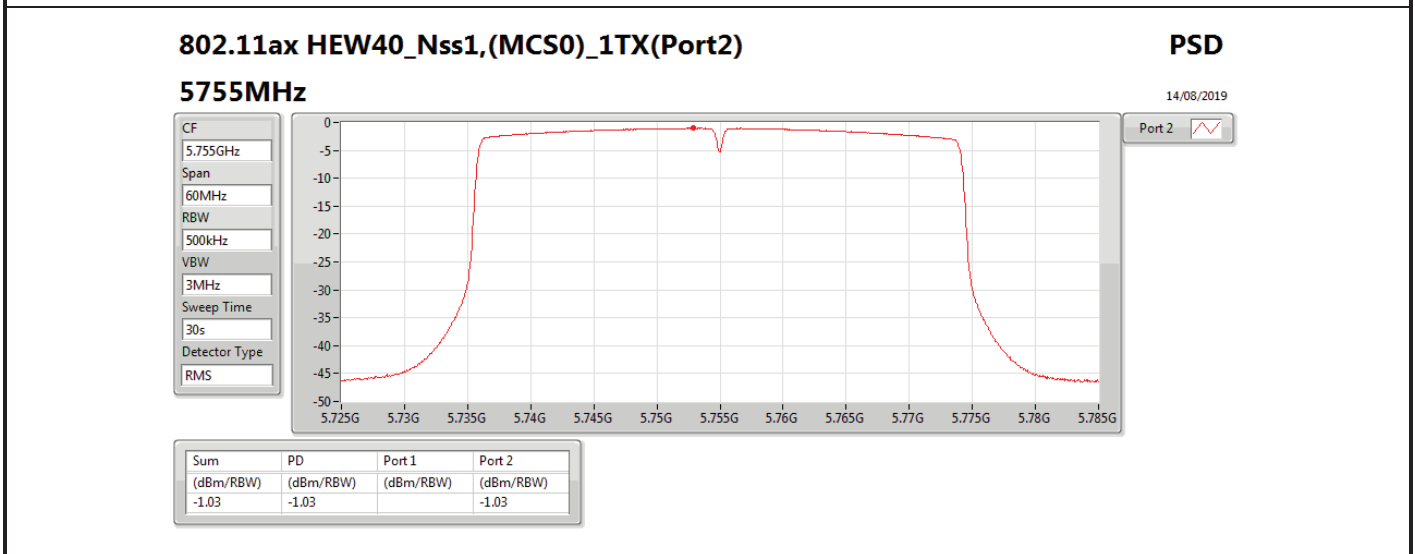

DG = Directional Gain; RBW = 500 kHz for 5.725-5.85GHz band / 1MHz for other band;

PD = trace bin-by-bin of each transmits port summing can be performed maximum power density; Port X = Port X power density;