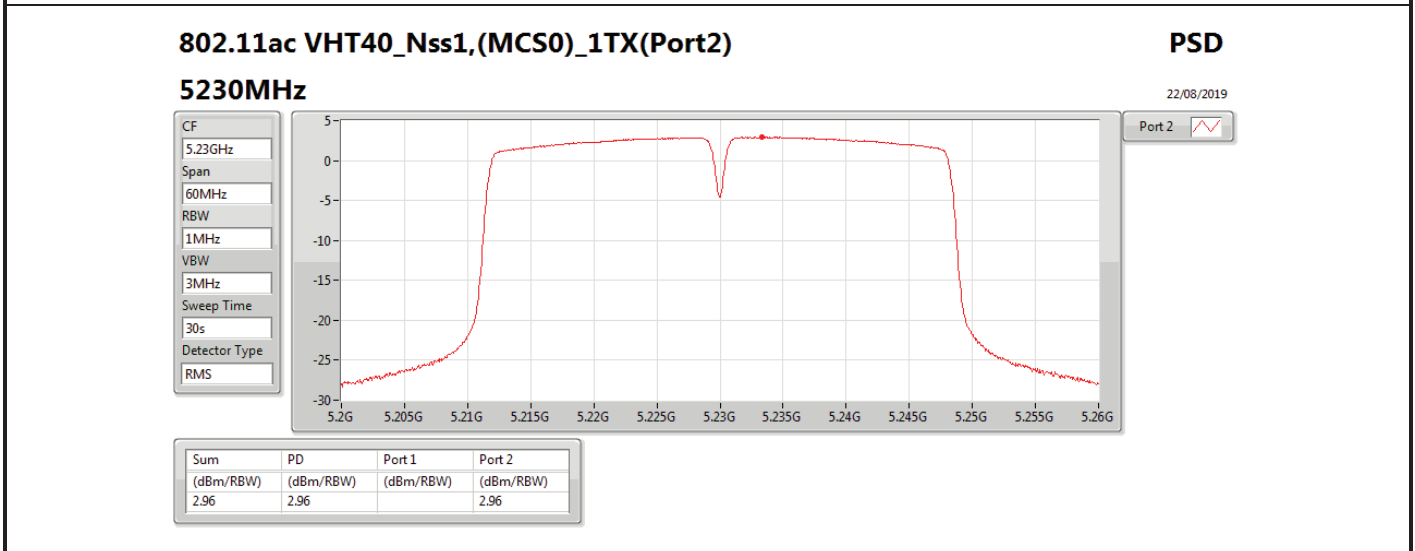

DG = Directional Gain; RBW = 500 kHz for 5.725-5.85GHz band / 1MHz for other band;

PD = trace bin-by-bin of each transmits port summing can be performed maximum power density; Port X = Port X power density;