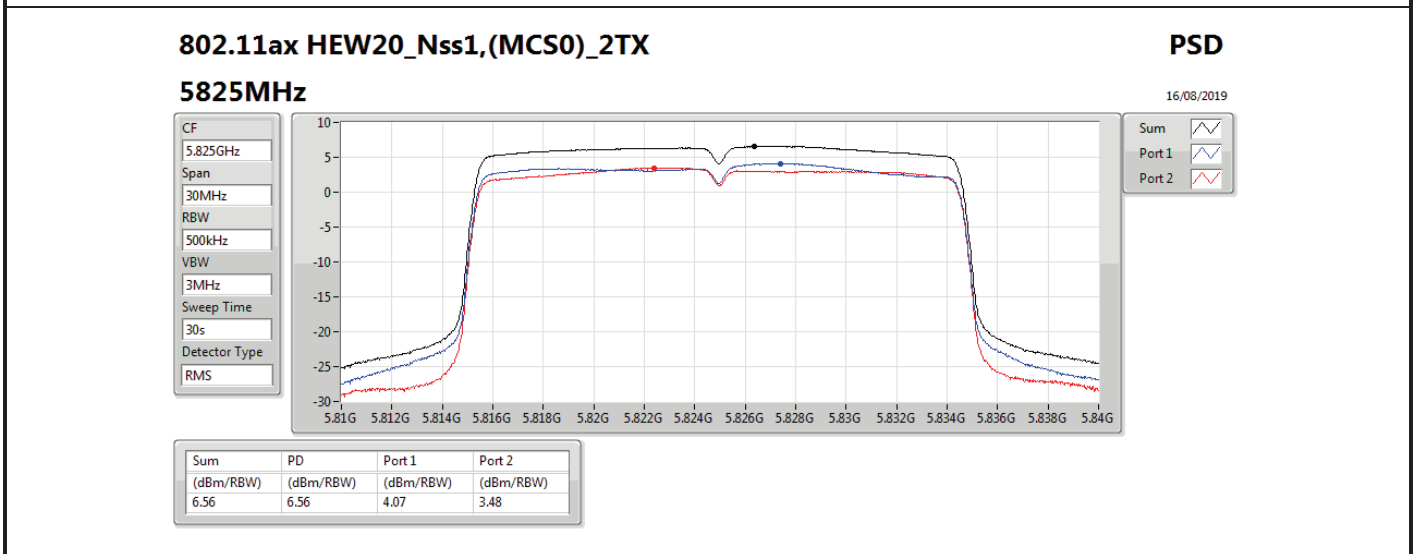

DG = Directional Gain; RBW = 500 kHz for 5.725-5.85GHz band / 1MHz for other band;

PD = trace bin-by-bin of each transmits port summing can be performed maximum power density; Port X = Port X power density;