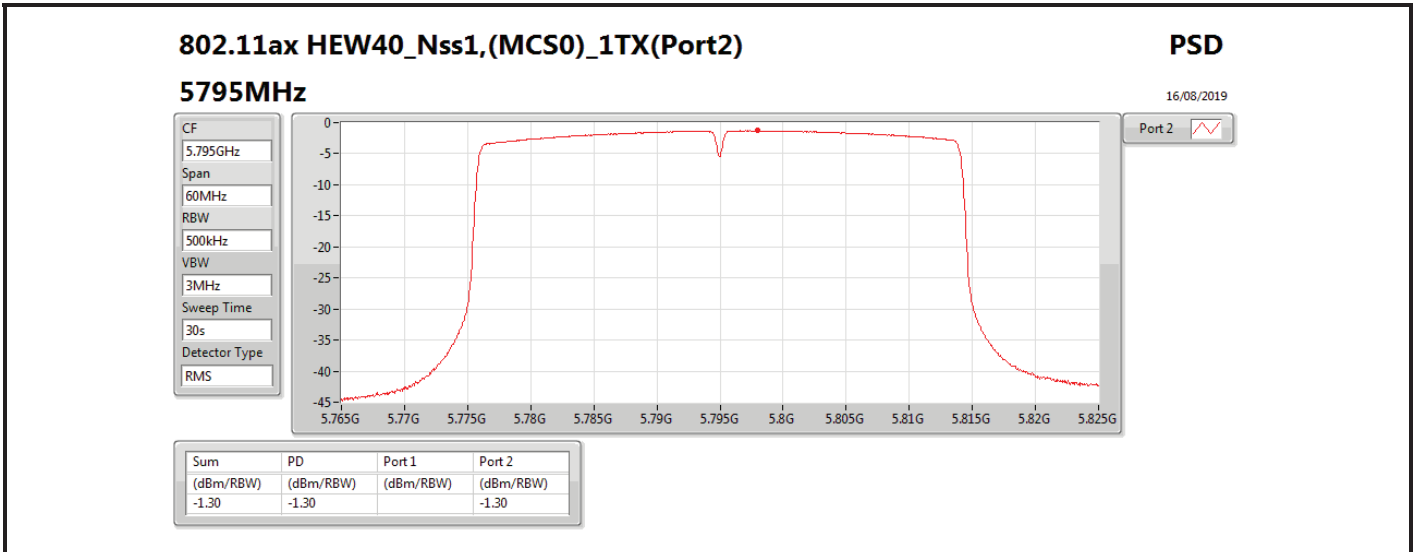

DG = Directional Gain; RBW = 500 kHz for 5.725-5.85GHz band / 1MHz for other band;

PD = trace bin-by-bin of each transmits port summing can be performed maximum power density; Port X = Port X power density;