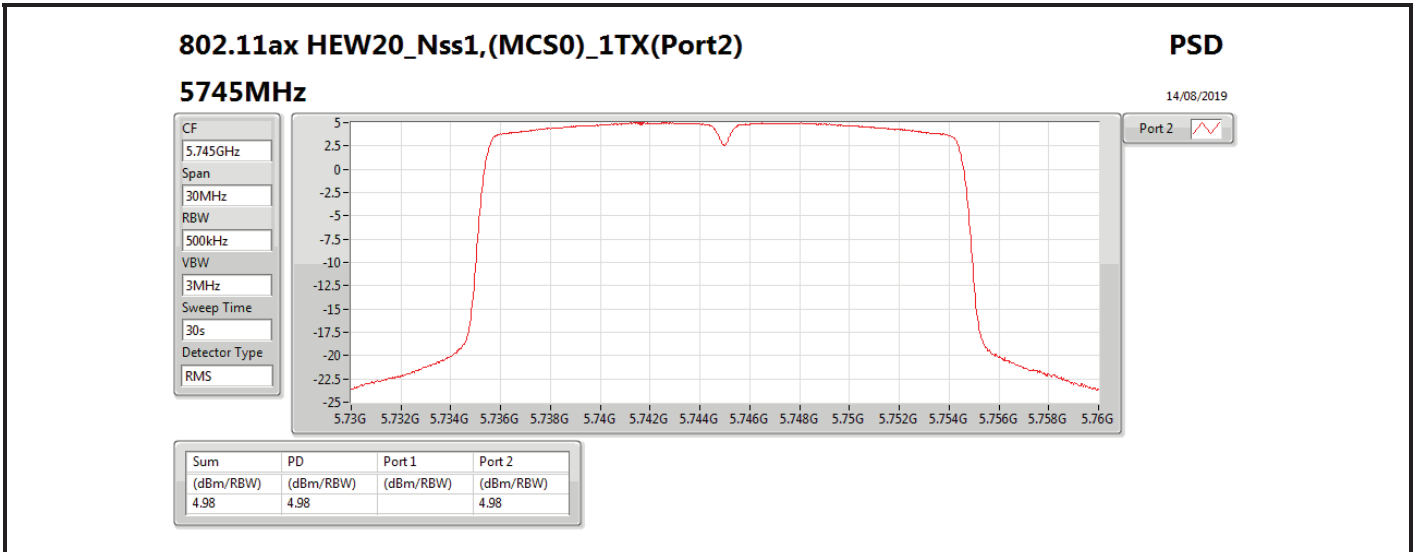

DG = Directional Gain; RBW = 500 kHz for 5.725-5.85GHz band / 1MHz for other band;

PD = trace bin-by-bin of each transmits port summing can be performed maximum power density; Port X = Port X power density;