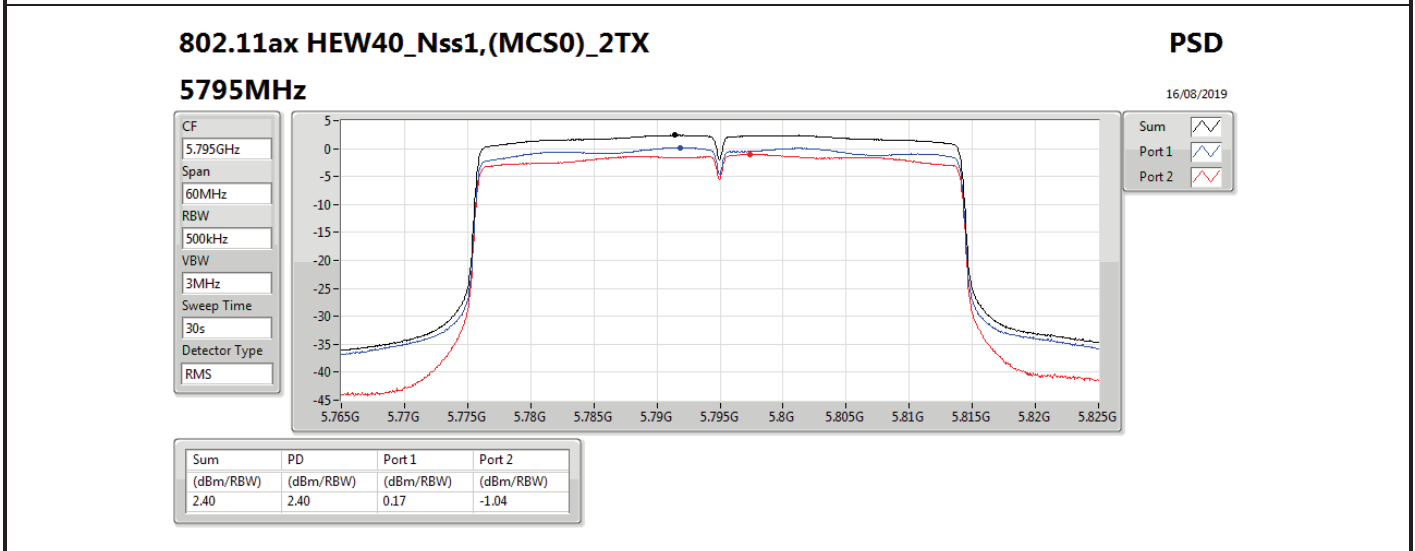

DG = Directional Gain; RBW = 500 kHz for 5.725-5.85GHz band / 1MHz for other band;

PD = trace bin-by-bin of each transmits port summing can be performed maximum power density; Port X = Port X power density;