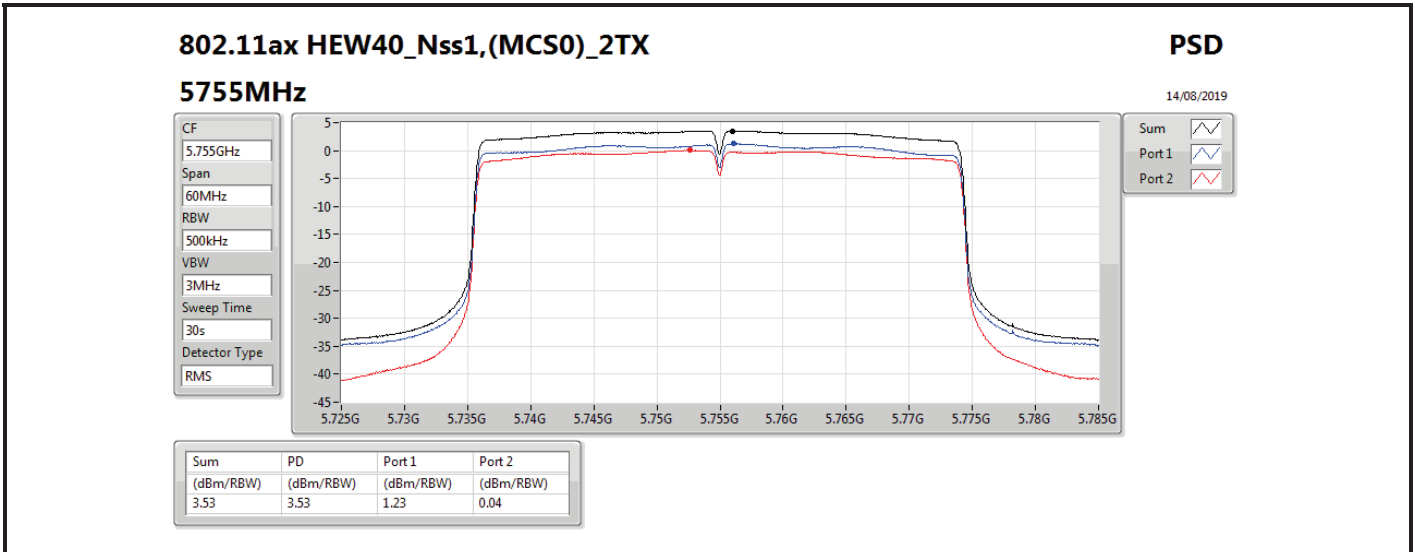

DG = Directional Gain; RBW = 500 kHz for 5.725-5.85GHz band / 1MHz for other band;

PD = trace bin-by-bin of each transmits port summing can be performed maximum power density; Port X = Port X power density;