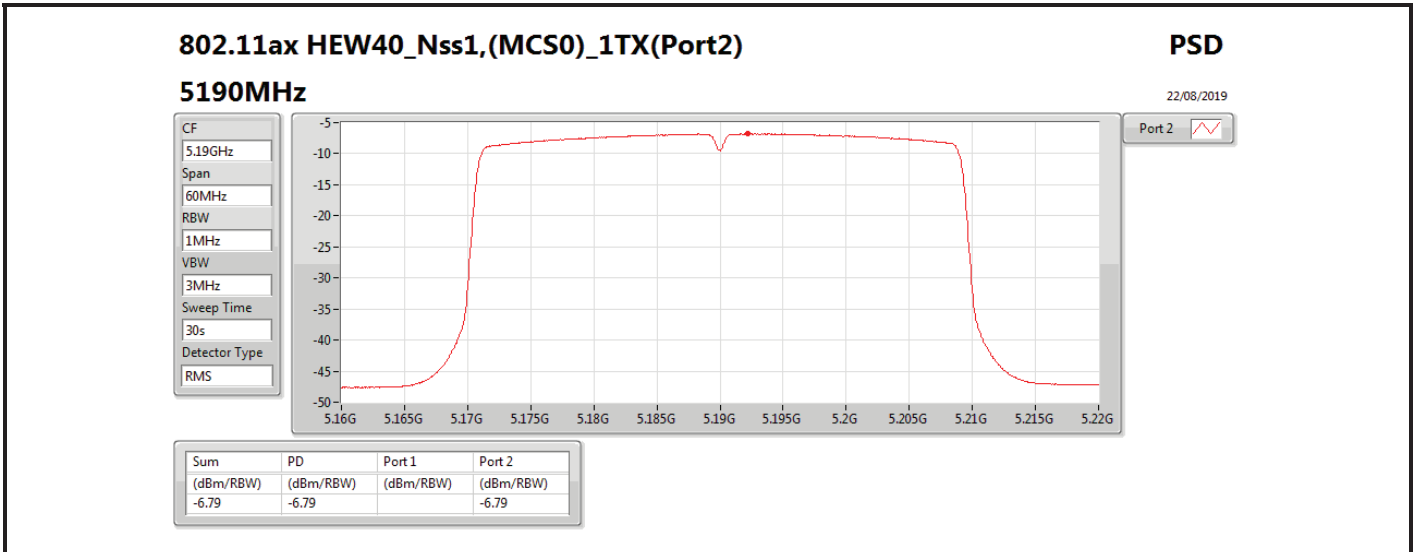

DG = Directional Gain; RBW = 500 kHz for 5.725-5.85GHz band / 1MHz for other band;

PD = trace bin-by-bin of each transmits port summing can be performed maximum power density; Port X = Port X power density;