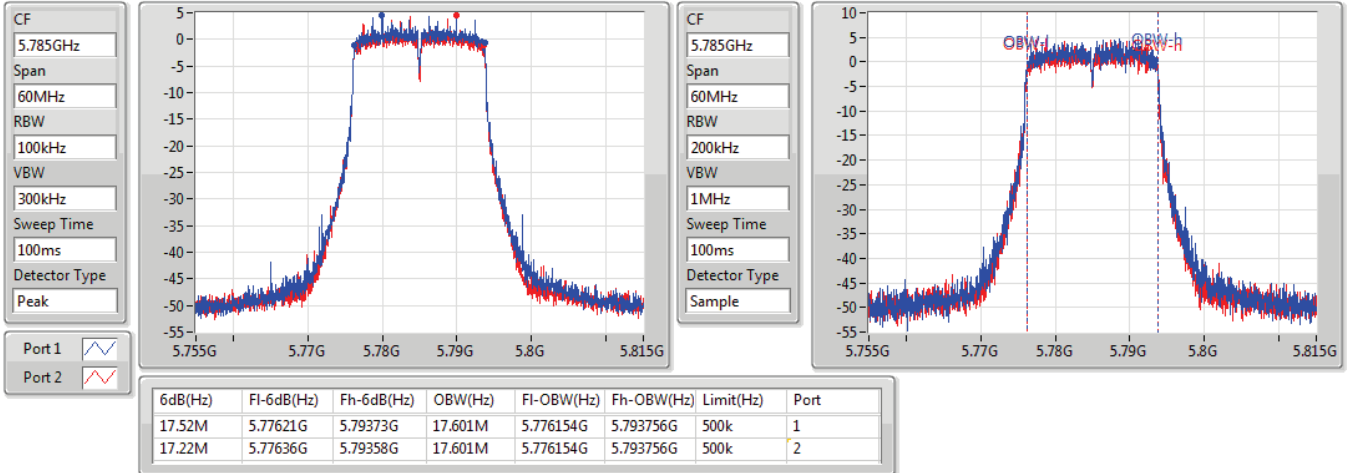

802.11ax HEW20-BF_Nss1,(MCS0)_2TX

EBW

5785MHz

14/09/2019