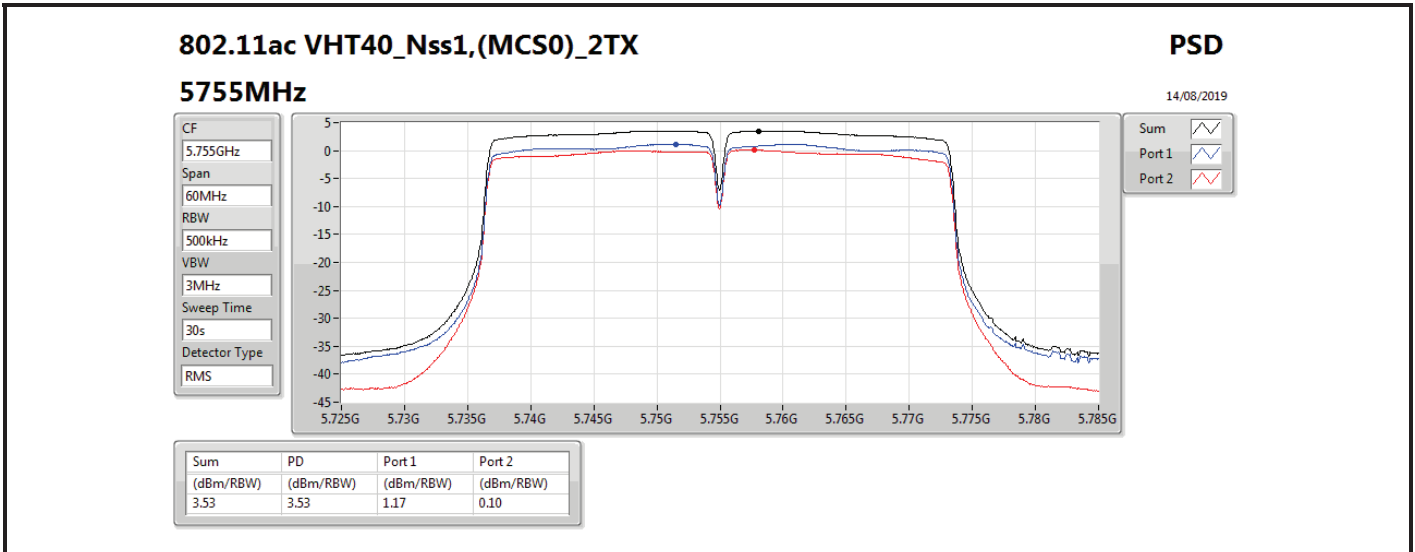

DG = Directional Gain; RBW = 500 kHz for 5.725-5.85GHz band / 1MHz for other band;

PD = trace bin-by-bin of each transmits port summing can be performed maximum power density; Port X = Port X power density;