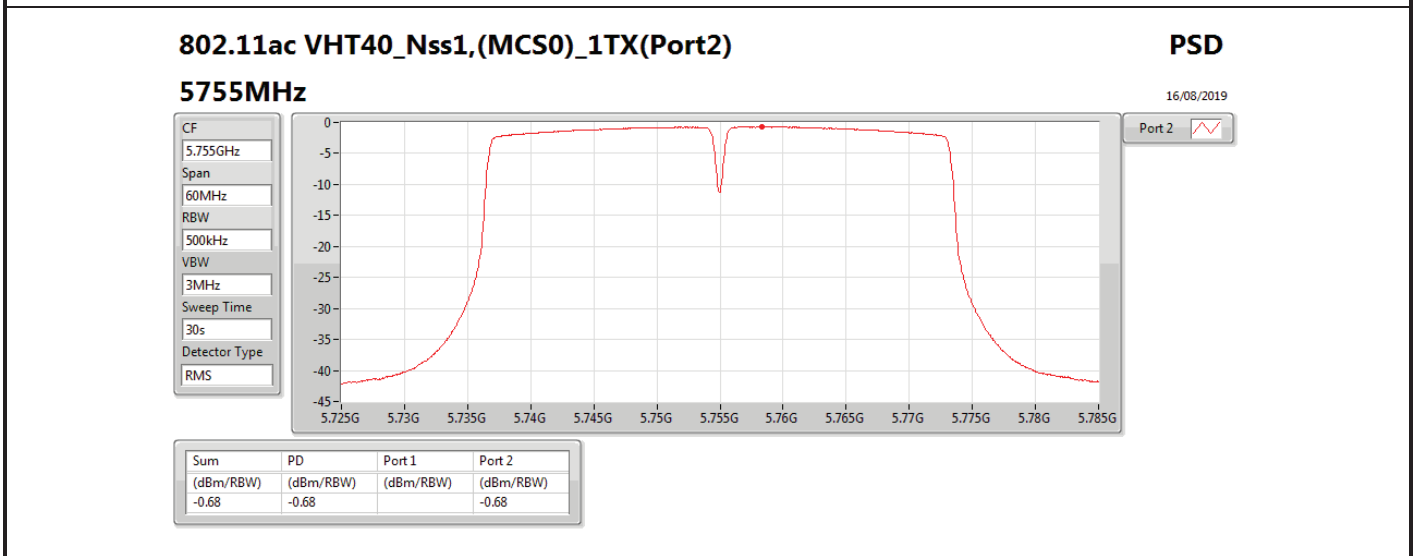

DG = Directional Gain; RBW = 500 kHz for 5.725-5.85GHz band / 1MHz for other band;

PD = trace bin-by-bin of each transmits port summing can be performed maximum power density; Port X = Port X power density;