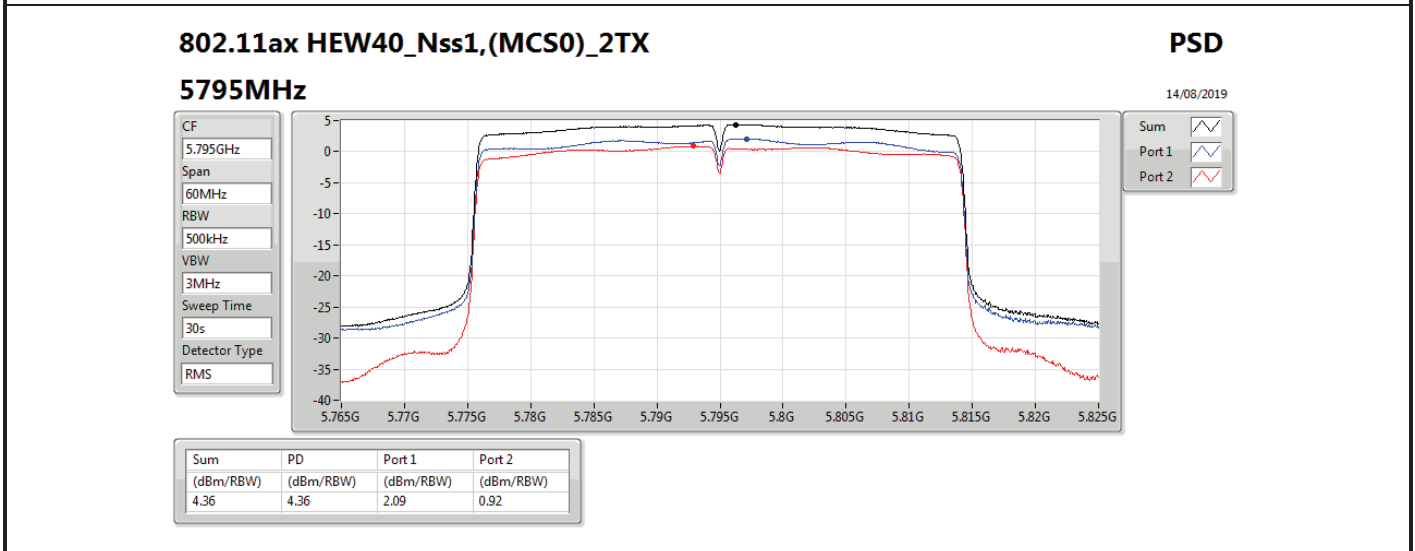

DG = Directional Gain; RBW = 500 kHz for 5.725-5.85GHz band / 1MHz for other band;

PD = trace bin-by-bin of each transmits port summing can be performed maximum power density; Port X = Port X power density;