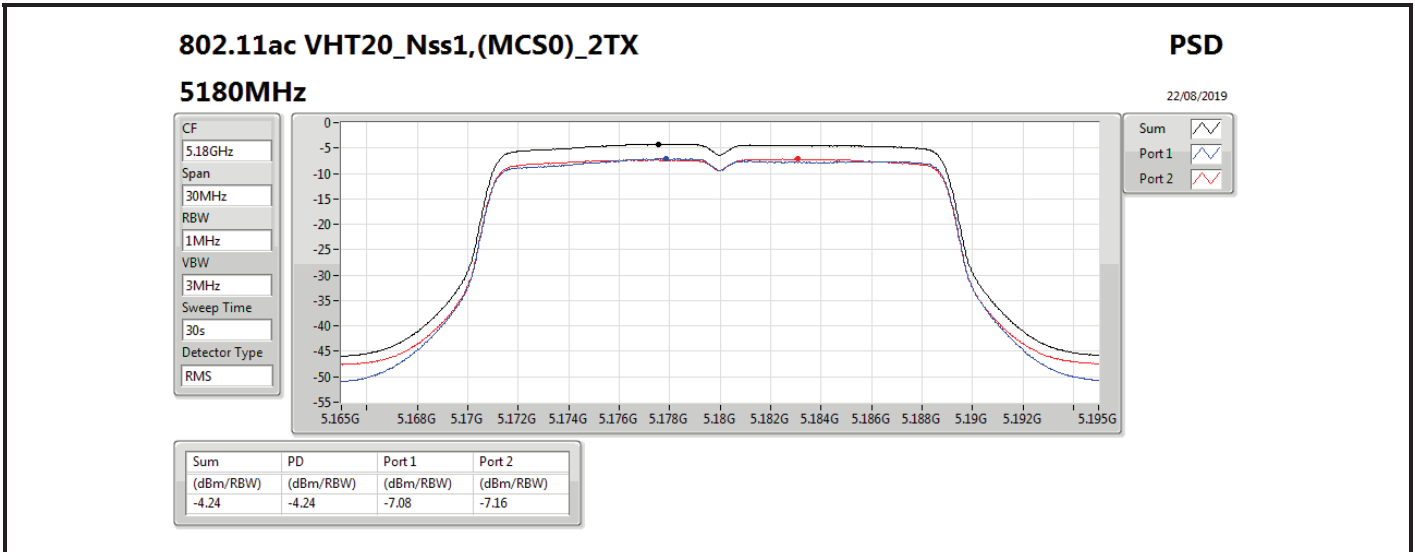

DG = Directional Gain; RBW = 500 kHz for 5.725-5.85GHz band / 1MHz for other band;

PD = trace bin-by-bin of each transmits port summing can be performed maximum power density; Port X = Port X power density;