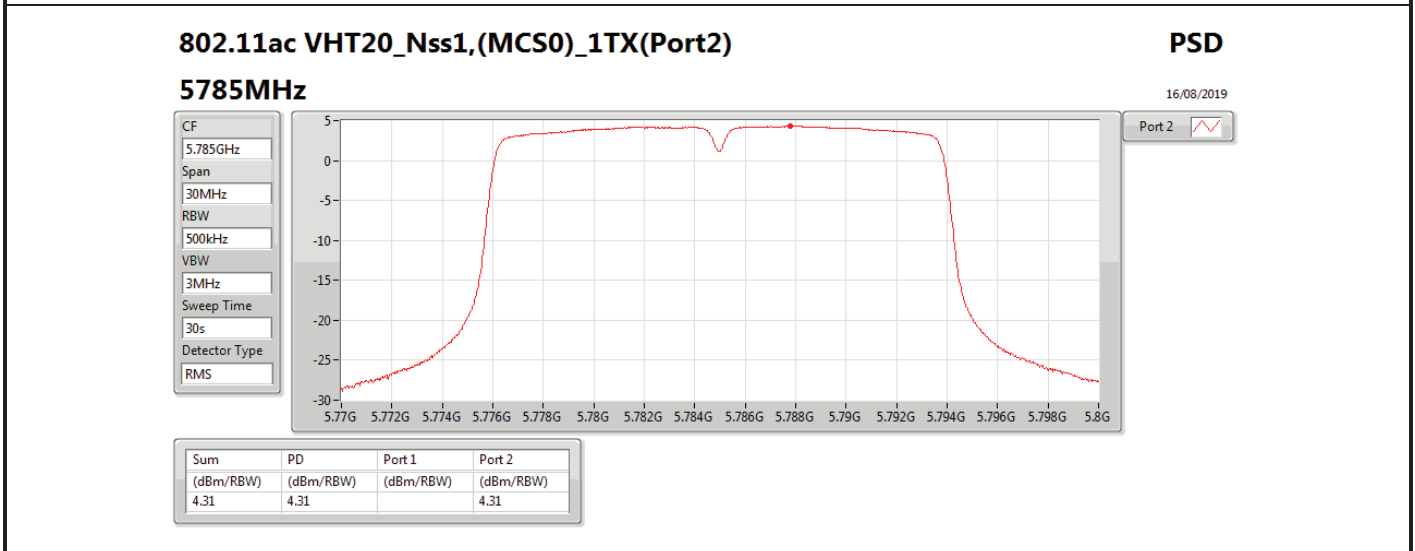

DG = Directional Gain; RBW = 500 kHz for 5.725-5.85GHz band / 1MHz for other band;

PD = trace bin-by-bin of each transmits port summing can be performed maximum power density; Port X = Port X power density;