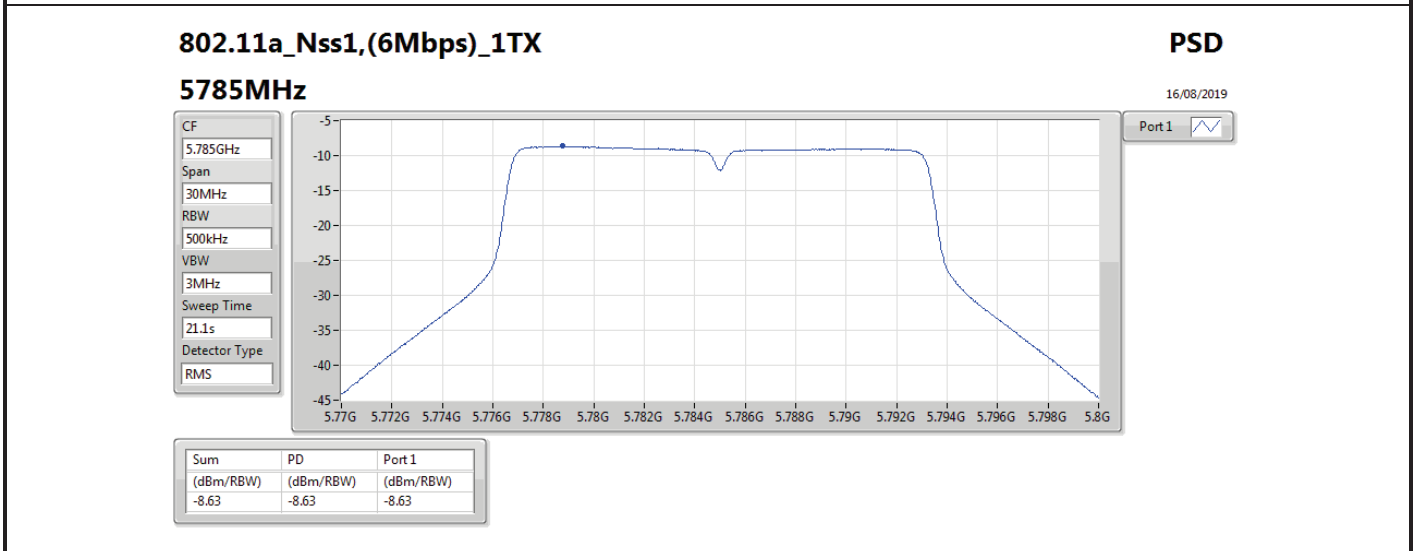

DG = Directional Gain; RBW = 500 kHz for 5.725-5.85GHz band / 1MHz for other band;

PD = trace bin-by-bin of each transmits port summing can be performed maximum power density; Port X = Port X power density;