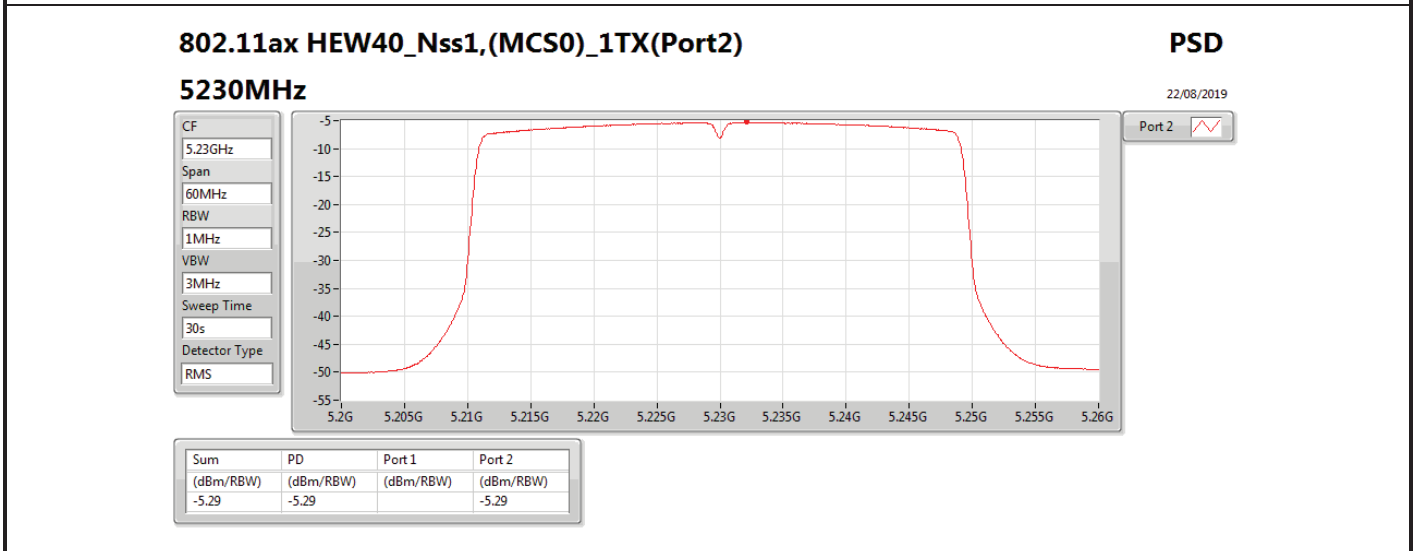

DG = Directional Gain; RBW = 500 kHz for 5.725-5.85GHz band / 1MHz for other band;

PD = trace bin-by-bin of each transmits port summing can be performed maximum power density; Port X = Port X power density;