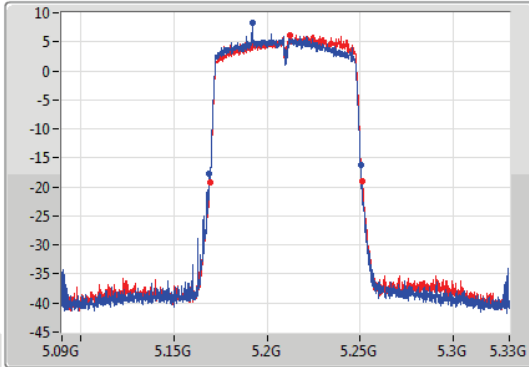

802.11ax HEW80-BF_Nss1,(MCS0)_2TX

EBW

5210MHz

14/09/2019

CF
5.21GHz
Span
240MHz
RBW
1MHz
VBW
3MHz
Sweep Time
100ms
Detector Type
Peak

CF
5.21GHz
Span
240MHz
RBW
1MHz
VBW
3MHz
Sweep Time
100ms
Detector Type
Sample