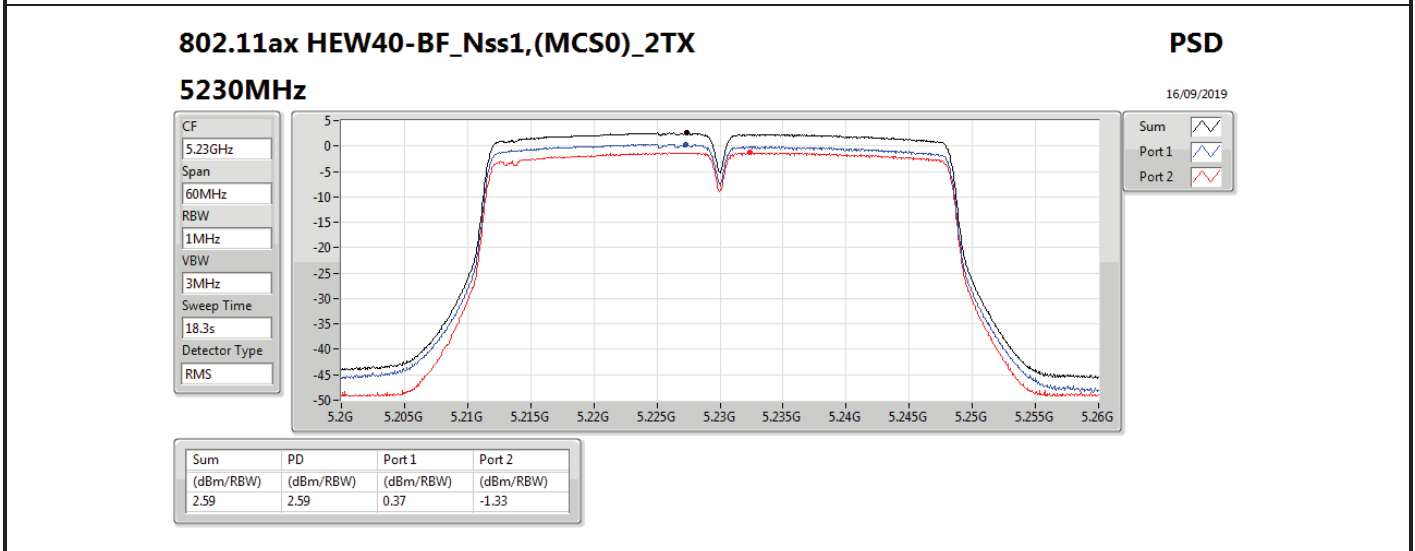

DG = Directional Gain; RBW = 500 kHz for 5.725-5.85GHz band / 1MHz for other band;

PD = trace bin-by-bin of each transmits port summing can be performed maximum power density; Port X = Port X power density;