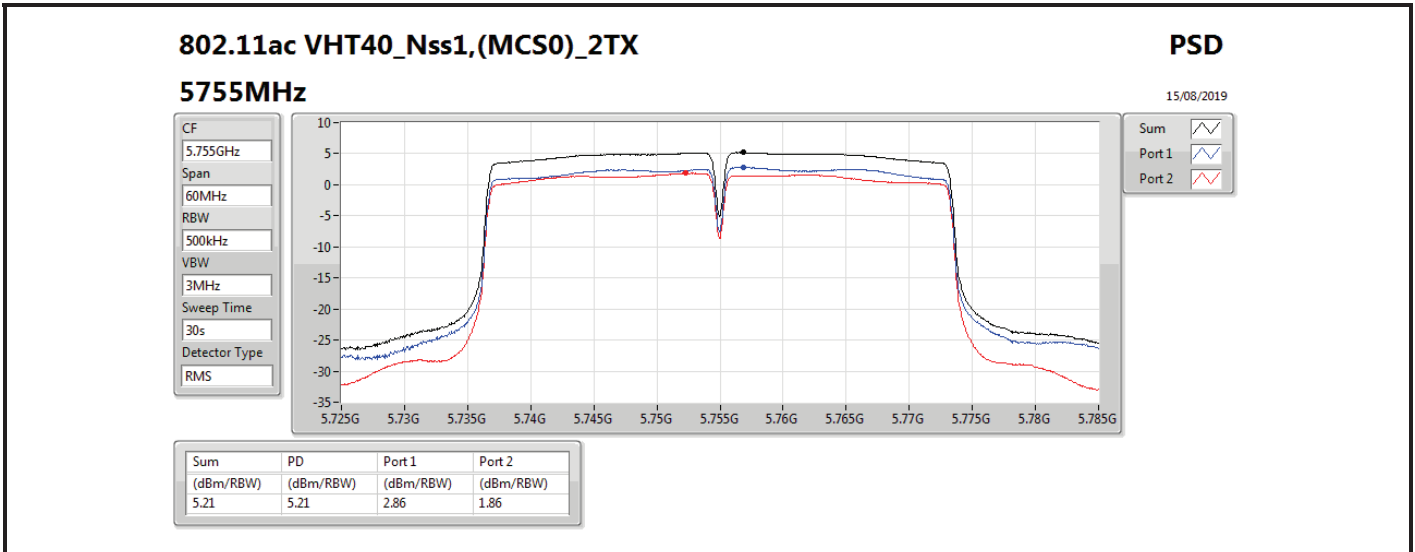

DG = Directional Gain; RBW = 500 kHz for 5.725-5.85GHz band / 1MHz for other band;

PD = trace bin-by-bin of each transmits port summing can be performed maximum power density; Port X = Port X power density;