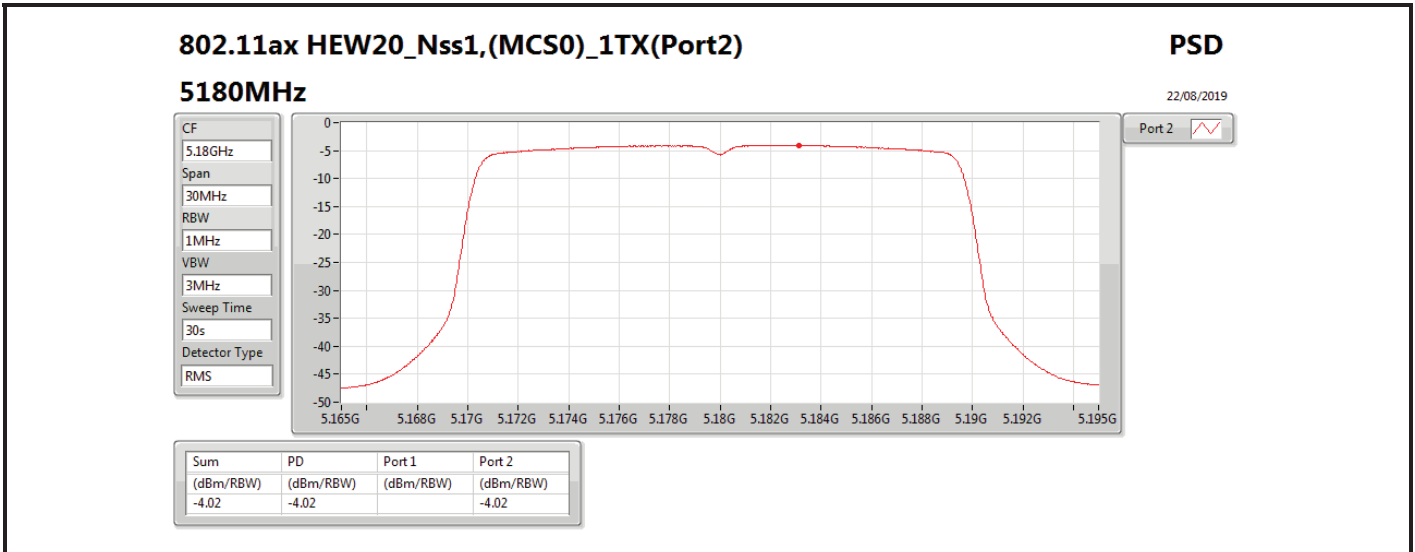

DG = Directional Gain; RBW = 500 kHz for 5.725-5.85GHz band / 1MHz for other band;

PD = trace bin-by-bin of each transmits port summing can be performed maximum power density; Port X = Port X power density;