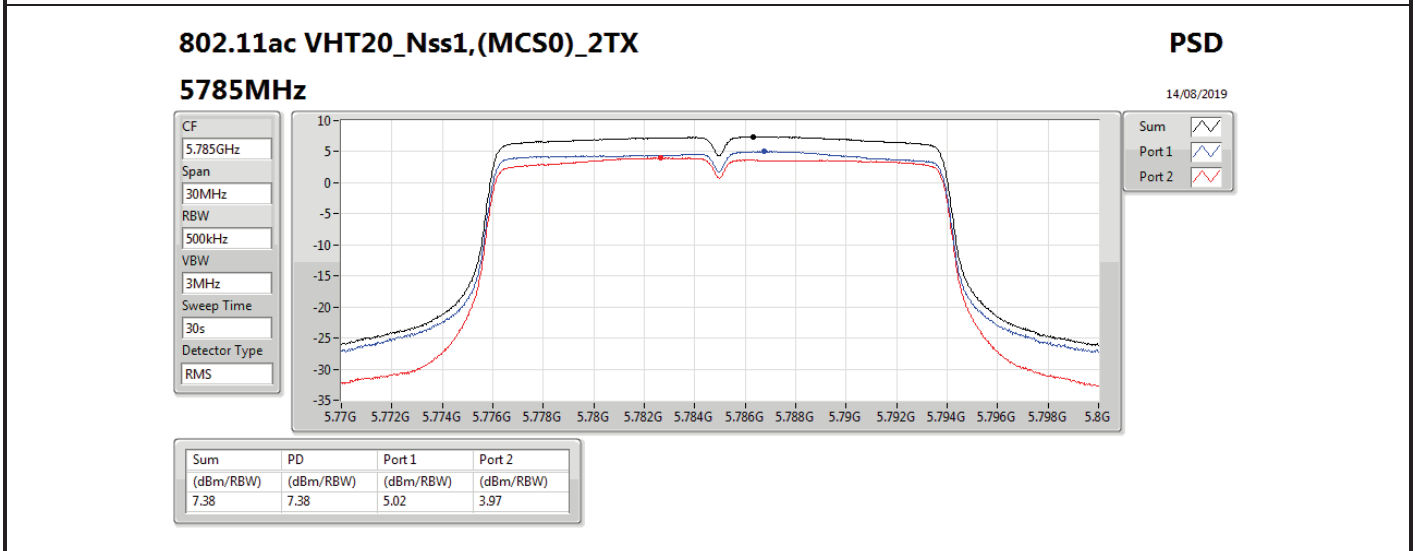

DG = Directional Gain; RBW = 500 kHz for 5.725-5.85GHz band / 1MHz for other band;

PD = trace bin-by-bin of each transmits port summing can be performed maximum power density; Port X = Port X power density;