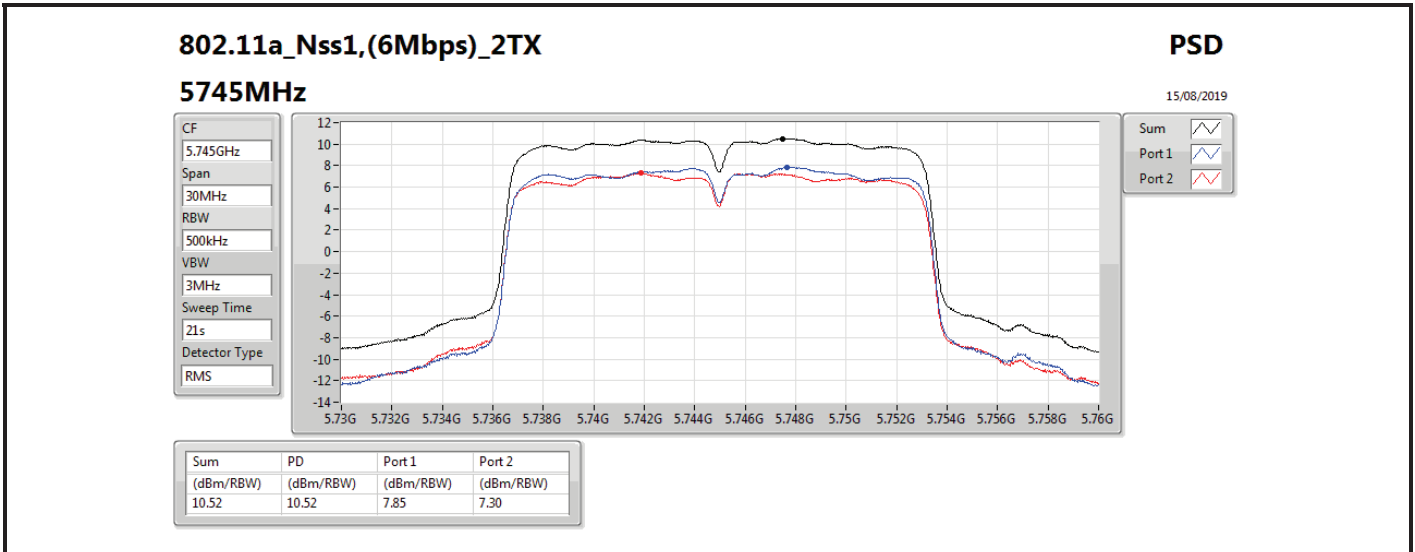

DG = Directional Gain; RBW = 500 kHz for 5.725-5.85GHz band / 1MHz for other band;

PD = trace bin-by-bin of each transmits port summing can be performed maximum power density; Port X = Port X power density;