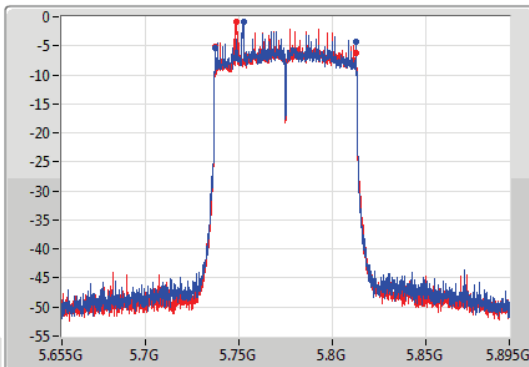

CF
5.775GHz
Span
240MHz
RBW
1MHz
VBW
3MHz
Sweep Time
100ms
Detector Type
Sample