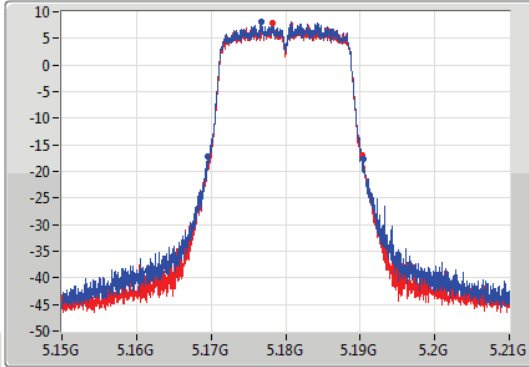

802.11ac VHT20-BF_Nss1,(MCS0)_2TX

EBW

5180MHz

14/09/2019

CF: 5.18GHz
Span: 60MHz
RBW: 300kHz
VBW: 1MHz
Sweep Time: 100ms
Detector Type: Peak

CF: 5.18GHz
Span: 60MHz
RBW: 200kHz
VBW: 1MHz
Sweep Time: 100ms
Detector Type: Sample