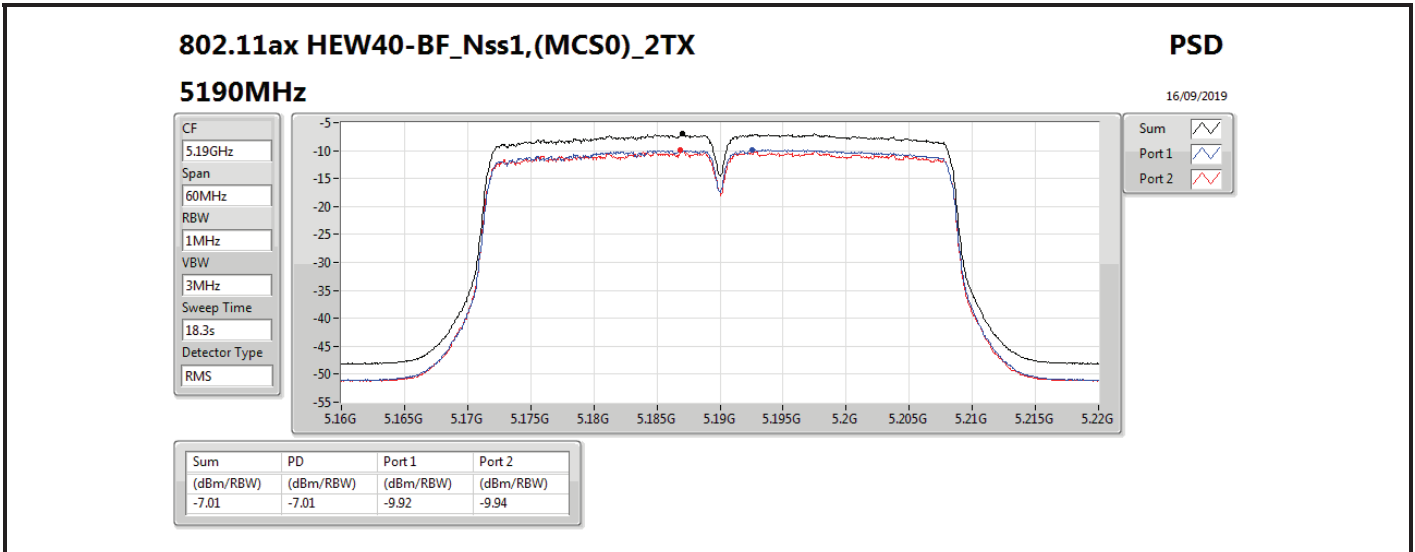

DG = Directional Gain; RBW = 500 kHz for 5.725-5.85GHz band / 1MHz for other band;

PD = trace bin-by-bin of each transmits port summing can be performed maximum power density; Port X = Port X power density;