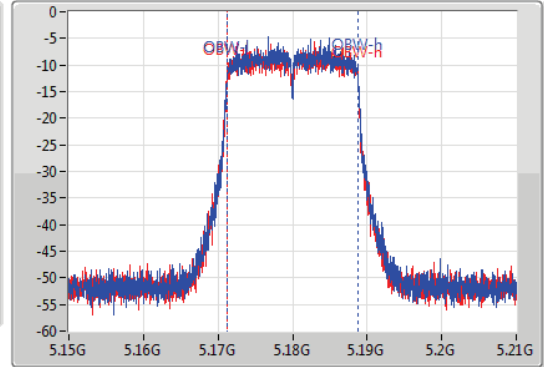

26dB(Hz)	Fl-26dB(Hz)	Fh-26dB(Hz)	OBW(Hz)	Fl-OBW(Hz)	Fh-OBW(Hz)	Limit(Hz)	Port
20.7M	5.16968G	5.19038G	17.601M	5.171184G	5.188786G	Inf	1
20.79M	5.16965G	5.19044G	17.601M	5.171184G	5.188786G	Inf	2

802.11ac VHT20-BF_Nss1,(MCS0)_2TX

EBW

5200MHz

16/09/2019

CF: 5.2GHz
Span: 60MHz
RBW: 300kHz
VBW: 1MHz
Sweep Time: 100ms
Detector Type: Peak