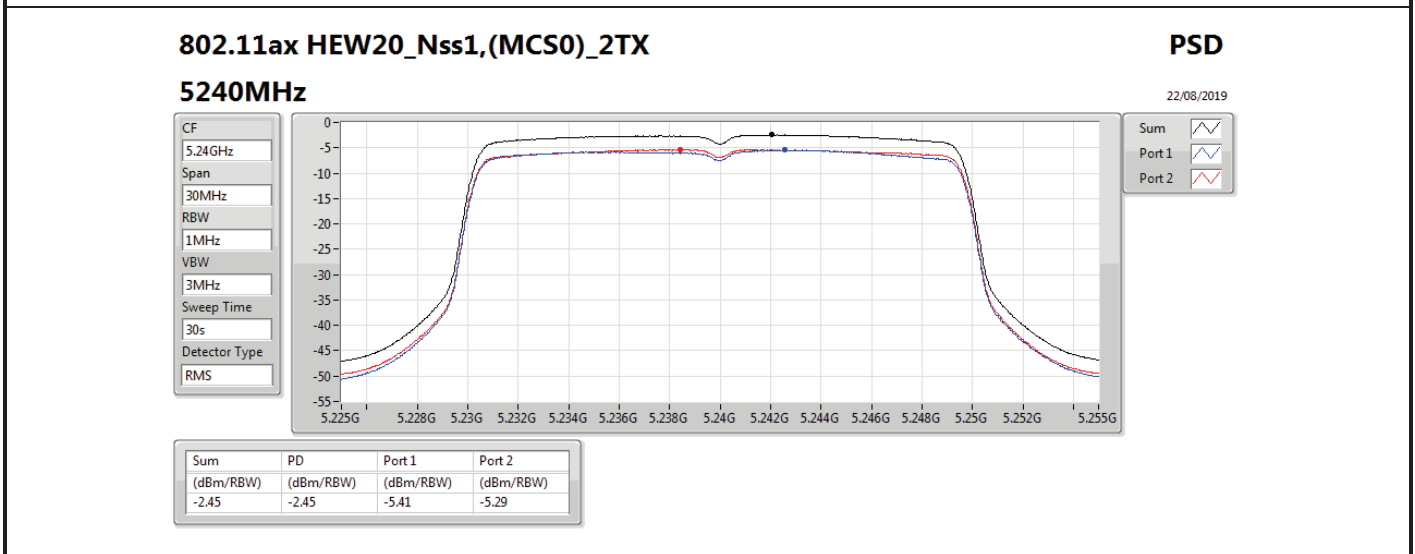

DG = Directional Gain; RBW = 500 kHz for 5.725-5.85GHz band / 1MHz for other band;

PD = trace bin-by-bin of each transmits port summing can be performed maximum power density; Port X = Port X power density;