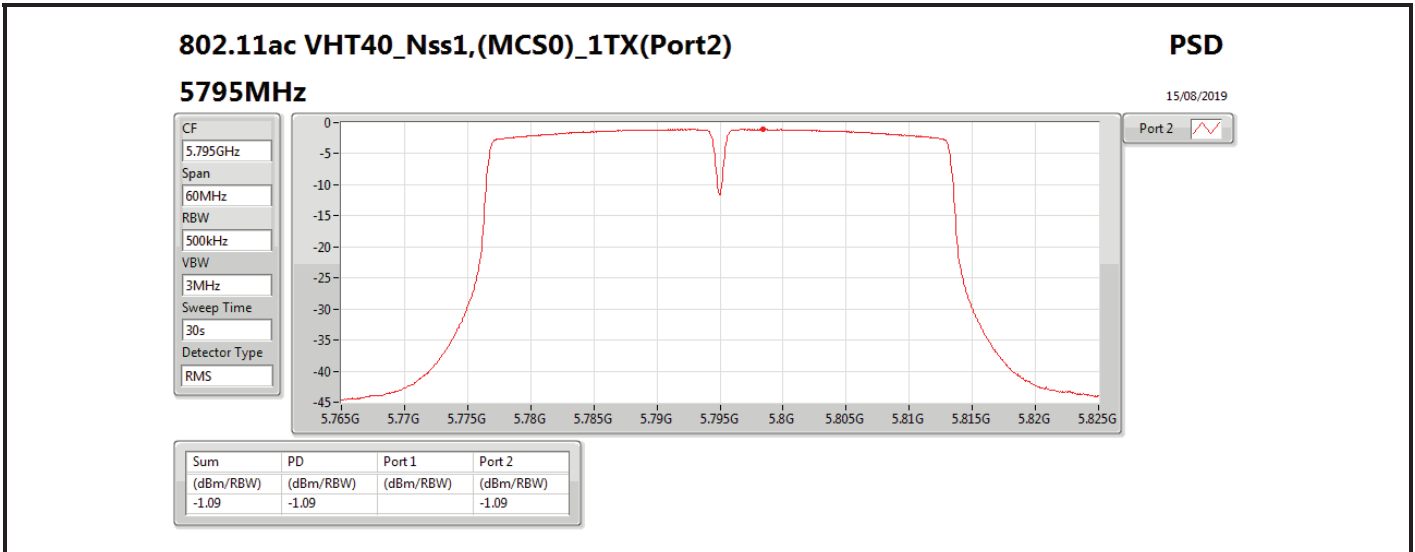

DG = Directional Gain; RBW = 500 kHz for 5.725-5.85GHz band / 1MHz for other band;

PD = trace bin-by-bin of each transmits port summing can be performed maximum power density; Port X = Port X power density;