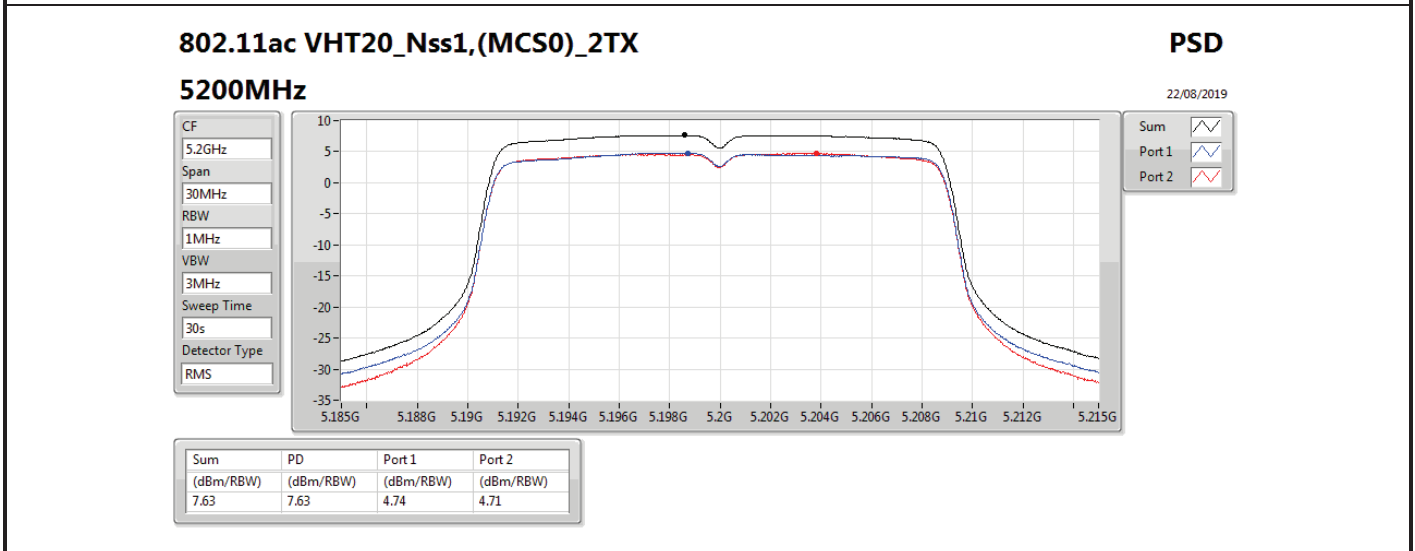

DG = Directional Gain; RBW = 500 kHz for 5.725-5.85GHz band / 1MHz for other band;

PD = trace bin-by-bin of each transmits port summing can be performed maximum power density; Port X = Port X power density;