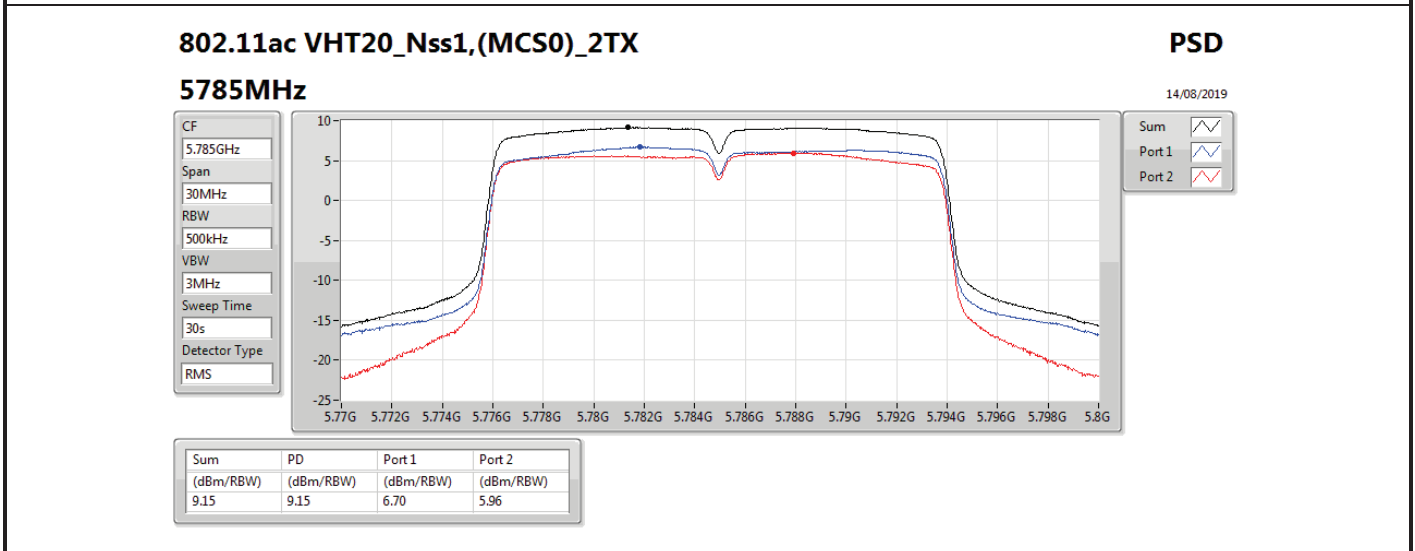

DG = Directional Gain; RBW = 500 kHz for 5.725-5.85GHz band / 1MHz for other band;

PD = trace bin-by-bin of each transmits port summing can be performed maximum power density; Port X = Port X power density;