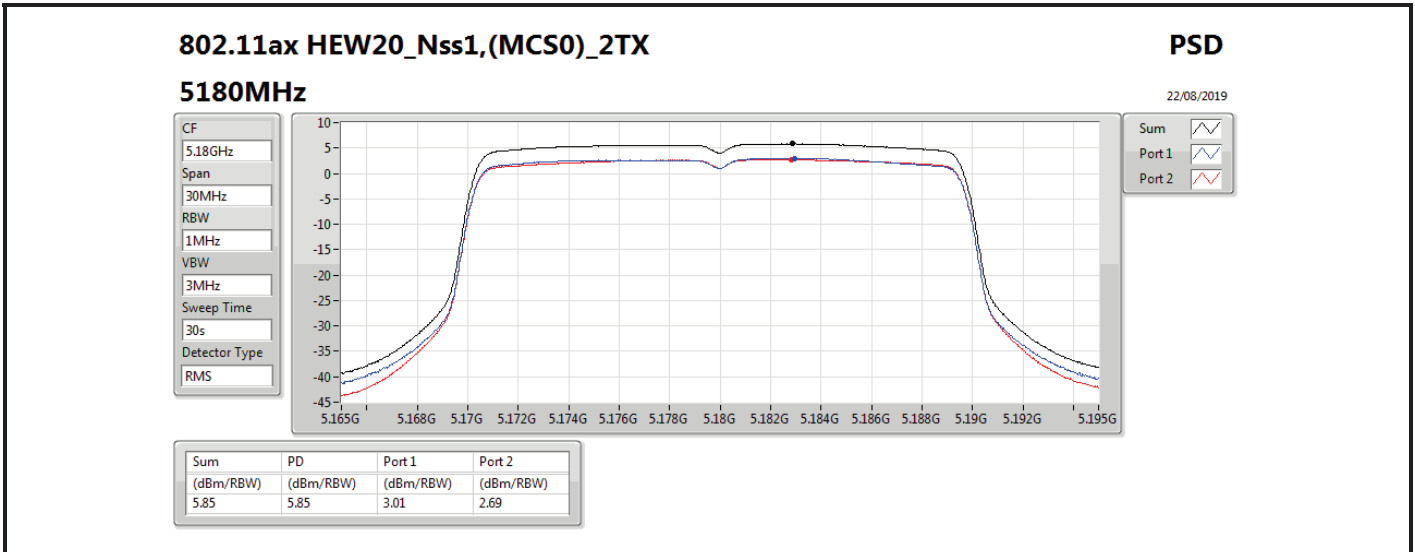

DG = Directional Gain; RBW = 500 kHz for 5.725-5.85GHz band / 1MHz for other band;

PD = trace bin-by-bin of each transmits port summing can be performed maximum power density; Port X = Port X power density;