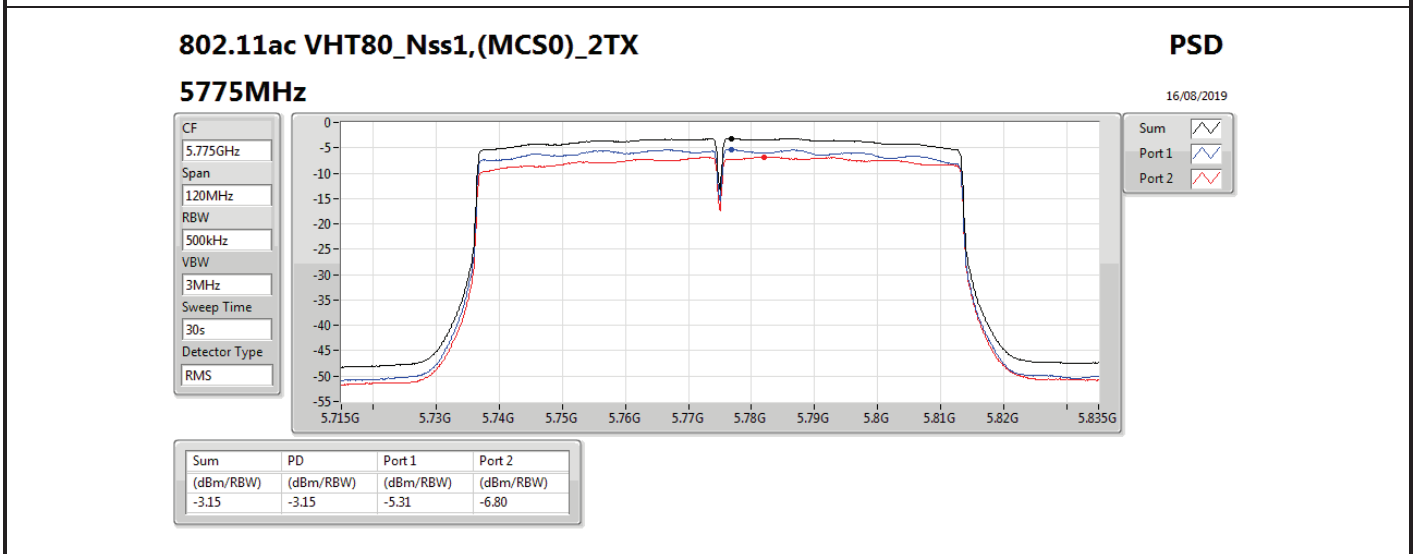

DG = Directional Gain; RBW = 500 kHz for 5.725-5.85GHz band / 1MHz for other band;

PD = trace bin-by-bin of each transmits port summing can be performed maximum power density; Port X = Port X power density;