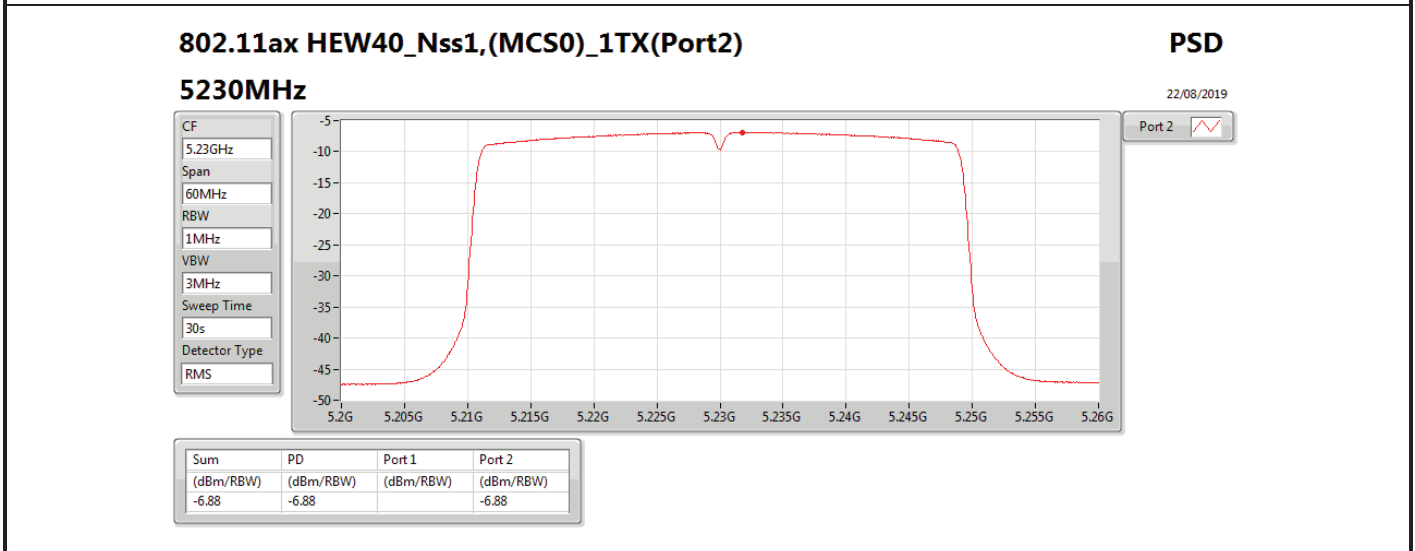

DG = Directional Gain; RBW = 500 kHz for 5.725-5.85GHz band / 1MHz for other band;

PD = trace bin-by-bin of each transmits port summing can be performed maximum power density; Port X = Port X power density;