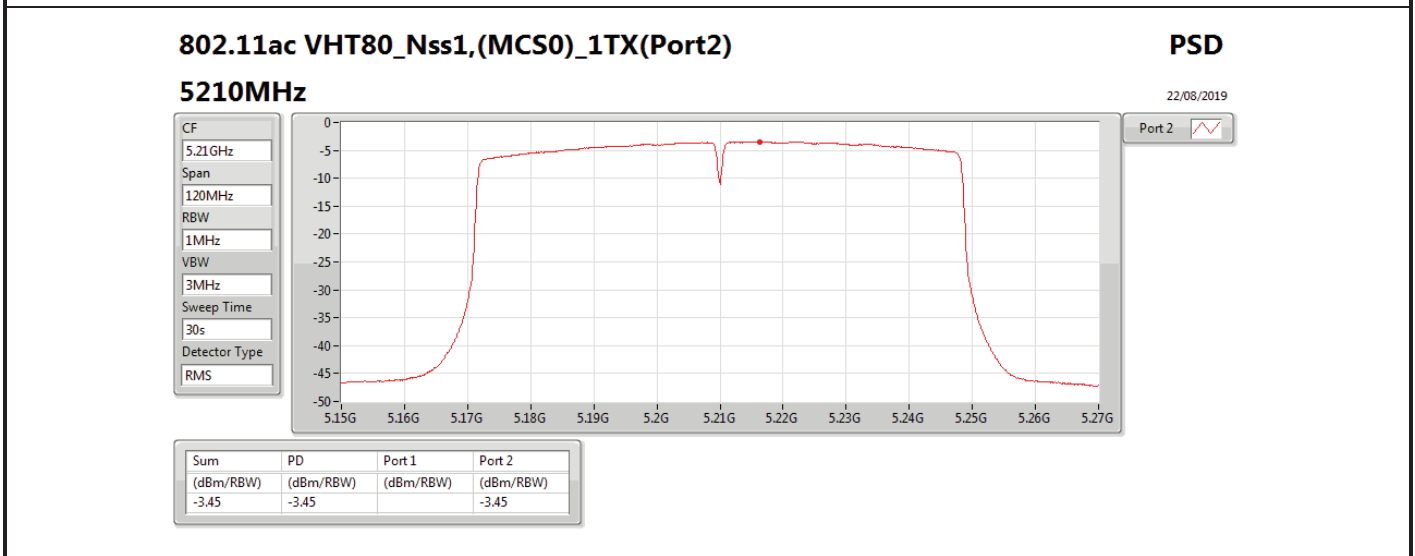

DG = Directional Gain; RBW = 500 kHz for 5.725-5.85GHz band / 1MHz for other band;

PD = trace bin-by-bin of each transmits port summing can be performed maximum power density; Port X = Port X power density;