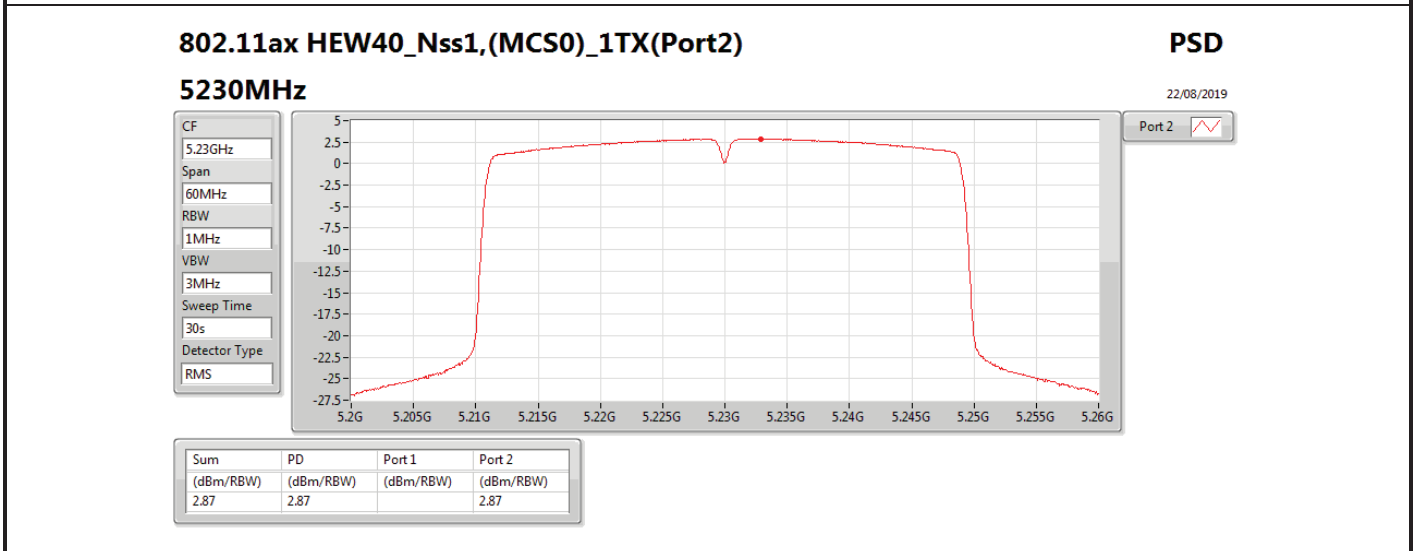

DG = Directional Gain; RBW = 500 kHz for 5.725-5.85GHz band / 1MHz for other band;

PD = trace bin-by-bin of each transmits port summing can be performed maximum power density; Port X = Port X power density;