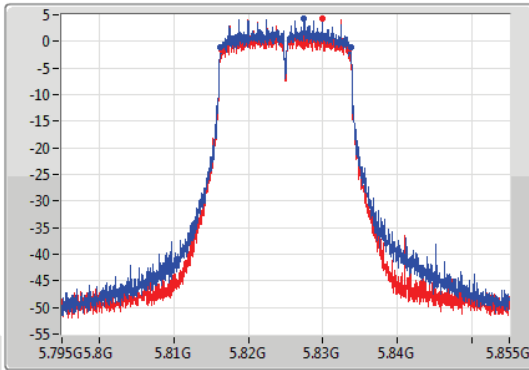

CF
5.825GHz

Span
60MHz

RBW
200kHz

VBW
1MHz

Sweep Time
100ms

Detector Type
Sample