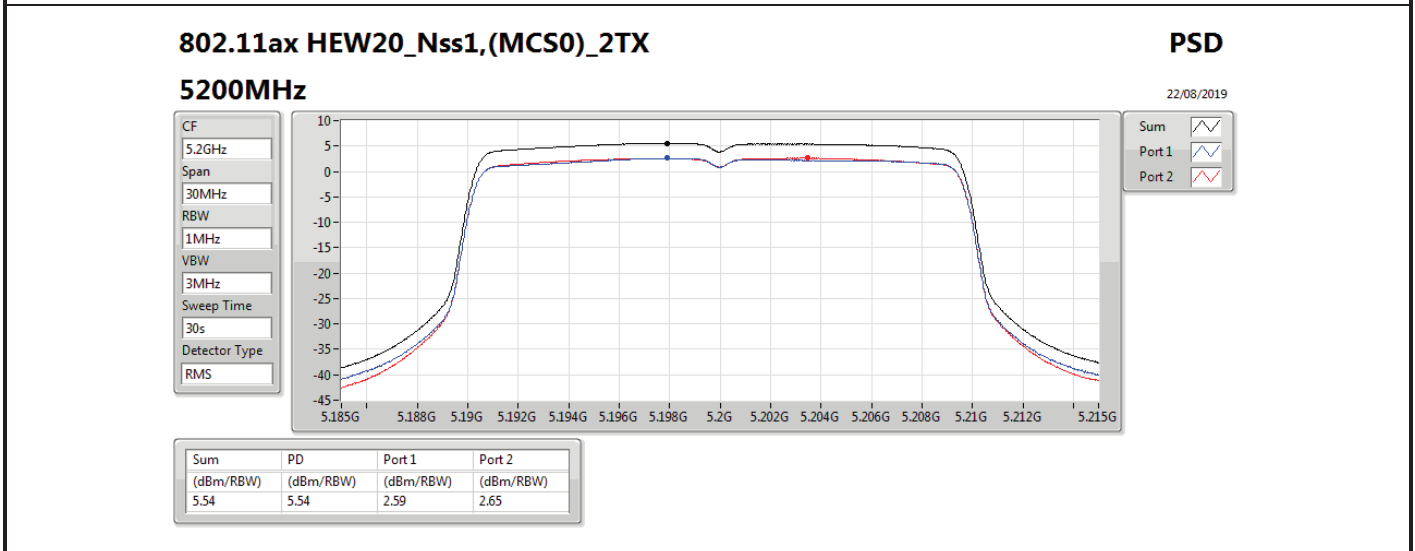

DG = Directional Gain; RBW = 500 kHz for 5.725-5.85GHz band / 1MHz for other band;

PD = trace bin-by-bin of each transmits port summing can be performed maximum power density; Port X = Port X power density;