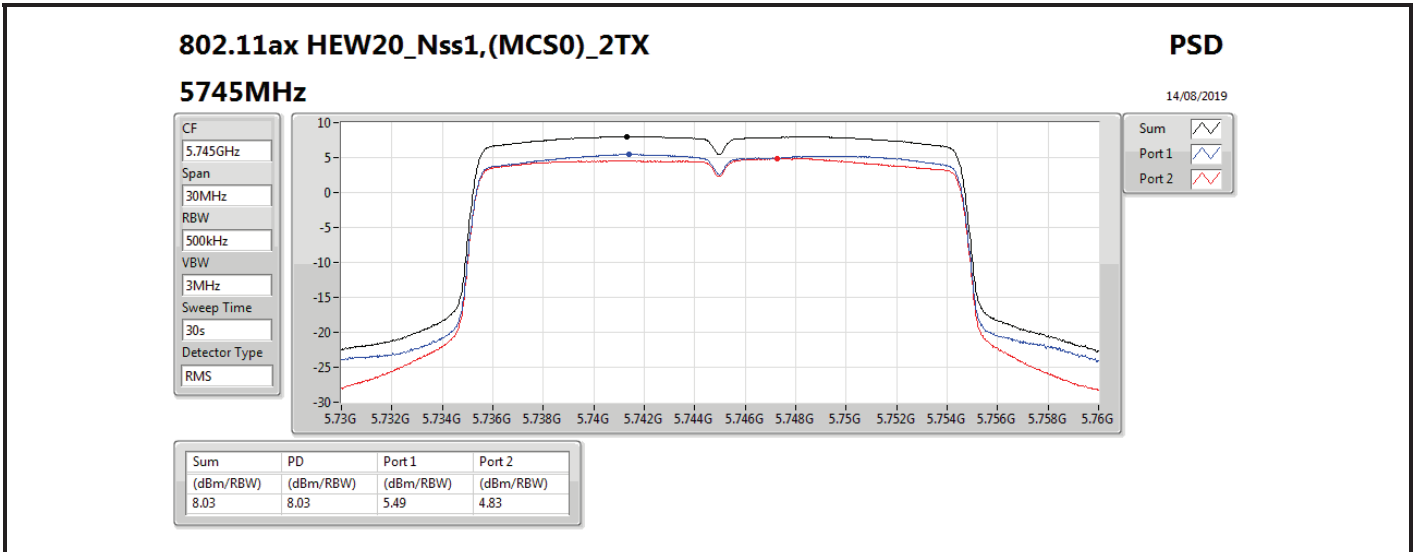

DG = Directional Gain; RBW = 500 kHz for 5.725-5.85GHz band / 1MHz for other band;

PD = trace bin-by-bin of each transmits port summing can be performed maximum power density; Port X = Port X power density;