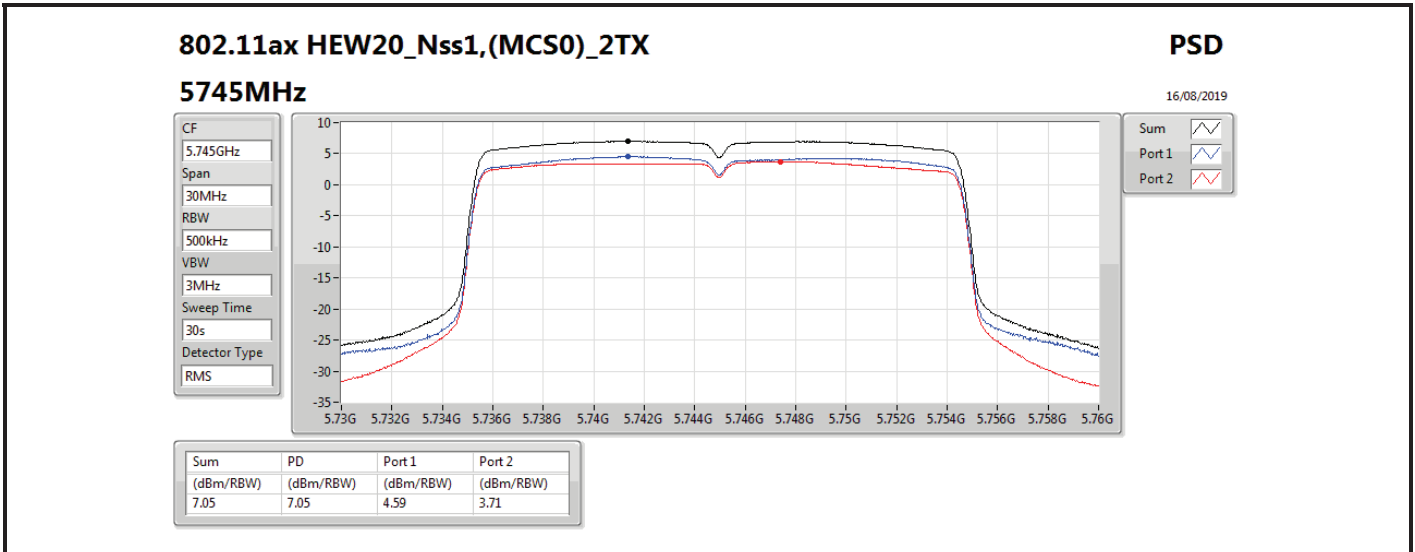

DG = Directional Gain; RBW = 500 kHz for 5.725-5.85GHz band / 1MHz for other band;

PD = trace bin-by-bin of each transmits port summing can be performed maximum power density; Port X = Port X power density;