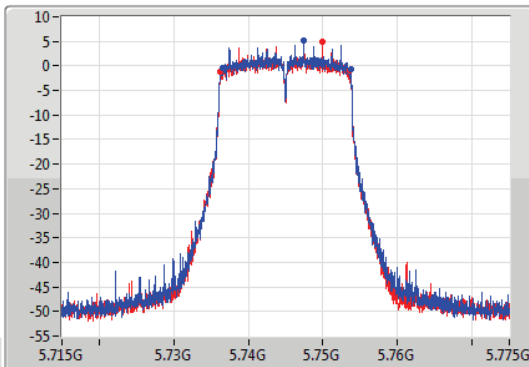

CF
5.745GHz
Span
60MHz
RBW
200kHz
VBW
1MHz
Sweep Time
100ms
Detector Type
Sample