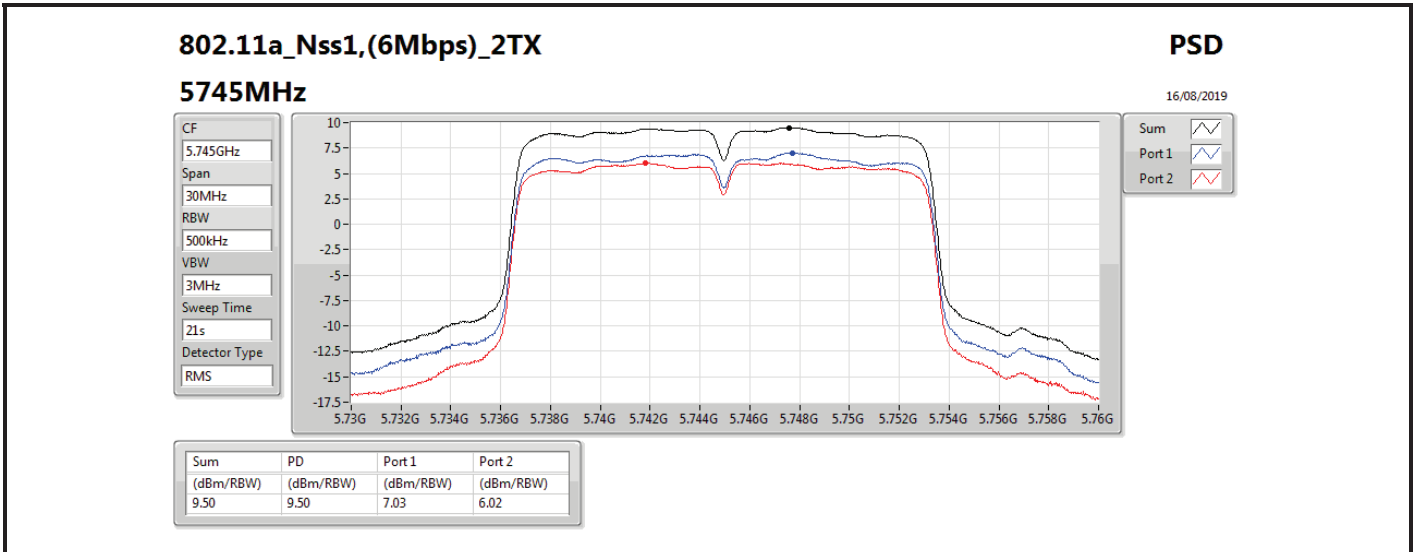

DG = Directional Gain; RBW = 500 kHz for 5.725-5.85GHz band / 1MHz for other band;

PD = trace bin-by-bin of each transmits port summing can be performed maximum power density; Port X = Port X power density;