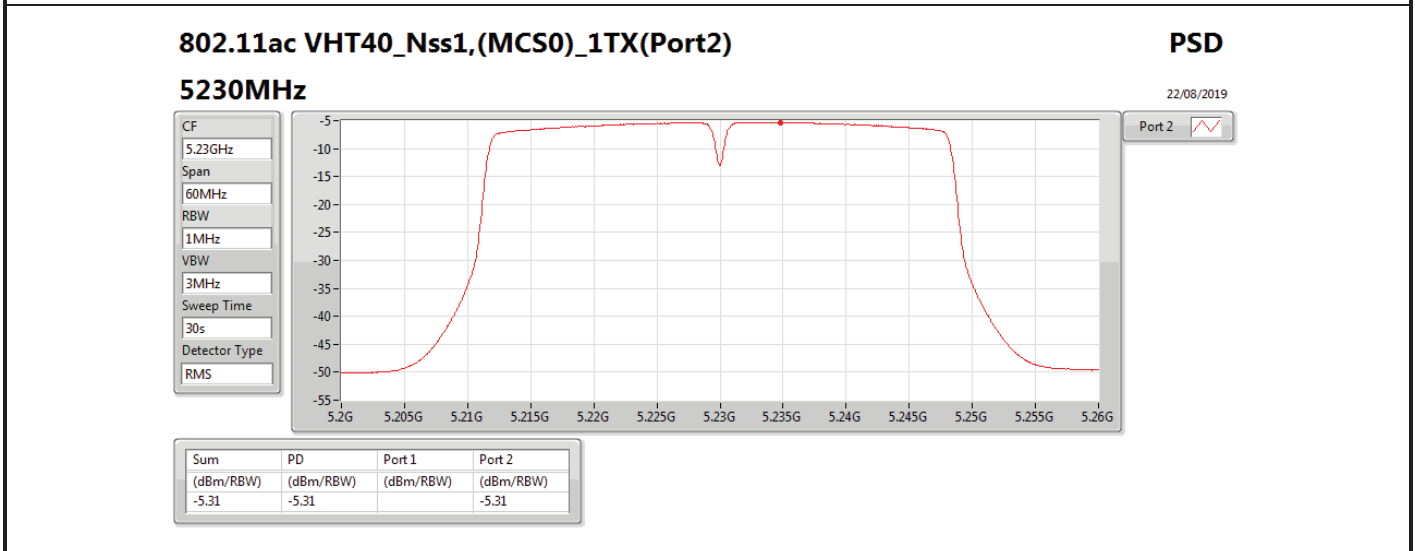

DG = Directional Gain; RBW = 500 kHz for 5.725-5.85GHz band / 1MHz for other band;

PD = trace bin-by-bin of each transmits port summing can be performed maximum power density; Port X = Port X power density;