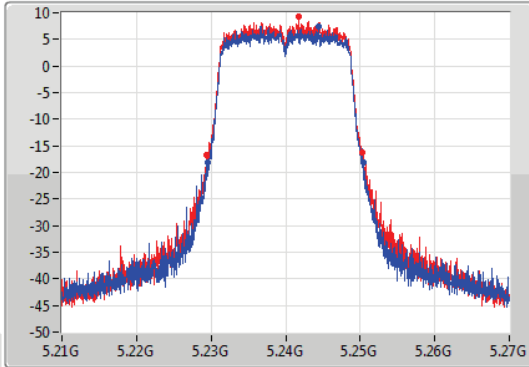

EBW

5240MHz

14/09/2019

CF  
5.24GHz  
Span  
60MHz  
RBW  
300kHz  
VBW  
1MHz  
Sweep Time  
100ms  
Detector Type  
Peak

CF  
5.24GHz  
Span  
60MHz  
RBW  
200kHz  
VBW  
1MHz  
Sweep Time  
100ms  
Detector Type  
Sample