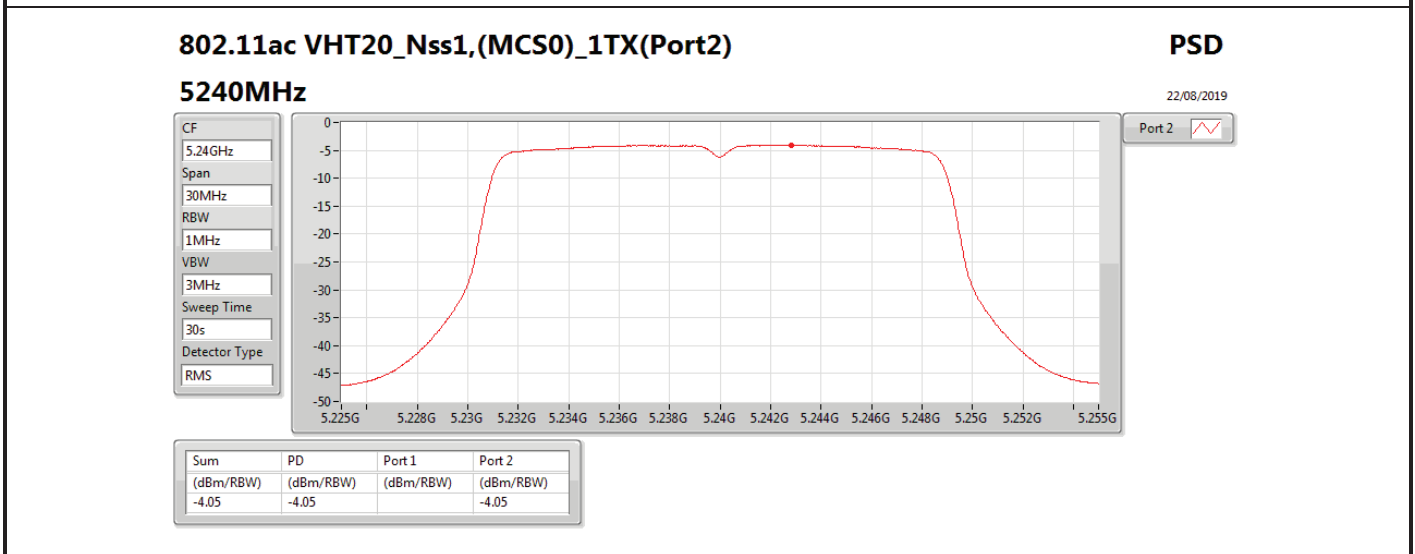

DG = Directional Gain; RBW = 500 kHz for 5.725-5.85GHz band / 1MHz for other band;

PD = trace bin-by-bin of each transmits port summing can be performed maximum power density; Port X = Port X power density;