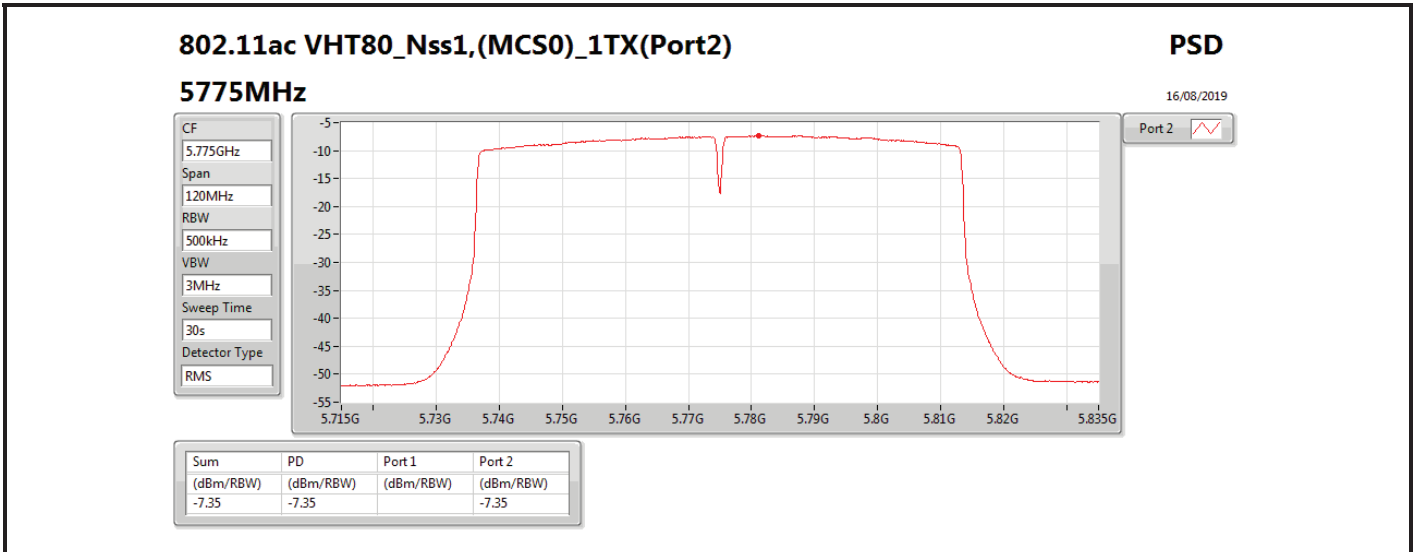

DG = Directional Gain; RBW = 500 kHz for 5.725-5.85GHz band / 1MHz for other band;

PD = trace bin-by-bin of each transmits port summing can be performed maximum power density; Port X = Port X power density;