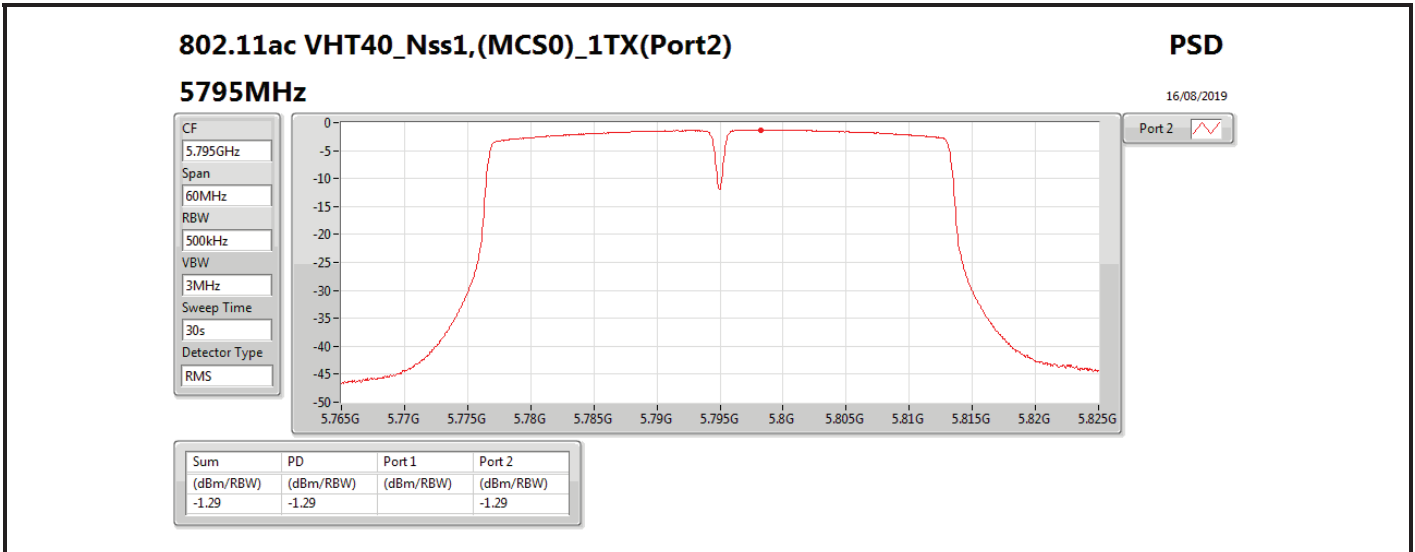

DG = Directional Gain; RBW = 500 kHz for 5.725-5.85GHz band / 1MHz for other band;

PD = trace bin-by-bin of each transmits port summing can be performed maximum power density; Port X = Port X power density;