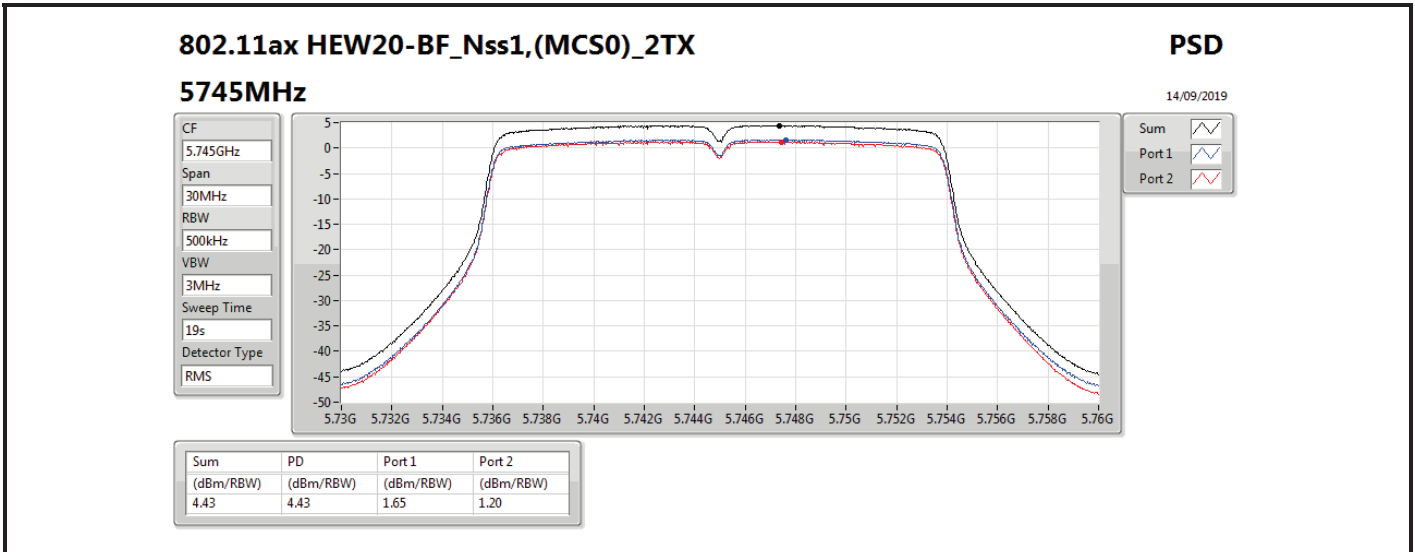

DG = Directional Gain; RBW = 500 kHz for 5.725-5.85GHz band / 1MHz for other band;

PD = trace bin-by-bin of each transmits port summing can be performed maximum power density; Port X = Port X power density;