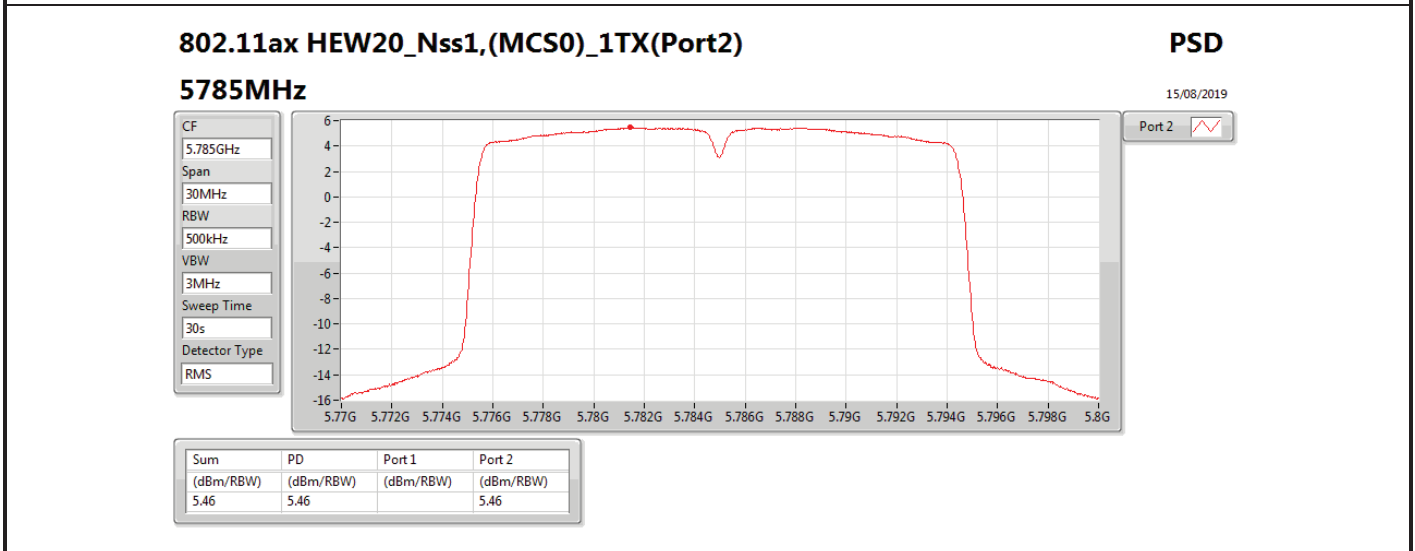

DG = Directional Gain; RBW = 500 kHz for 5.725-5.85GHz band / 1MHz for other band;

PD = trace bin-by-bin of each transmits port summing can be performed maximum power density; Port X = Port X power density;