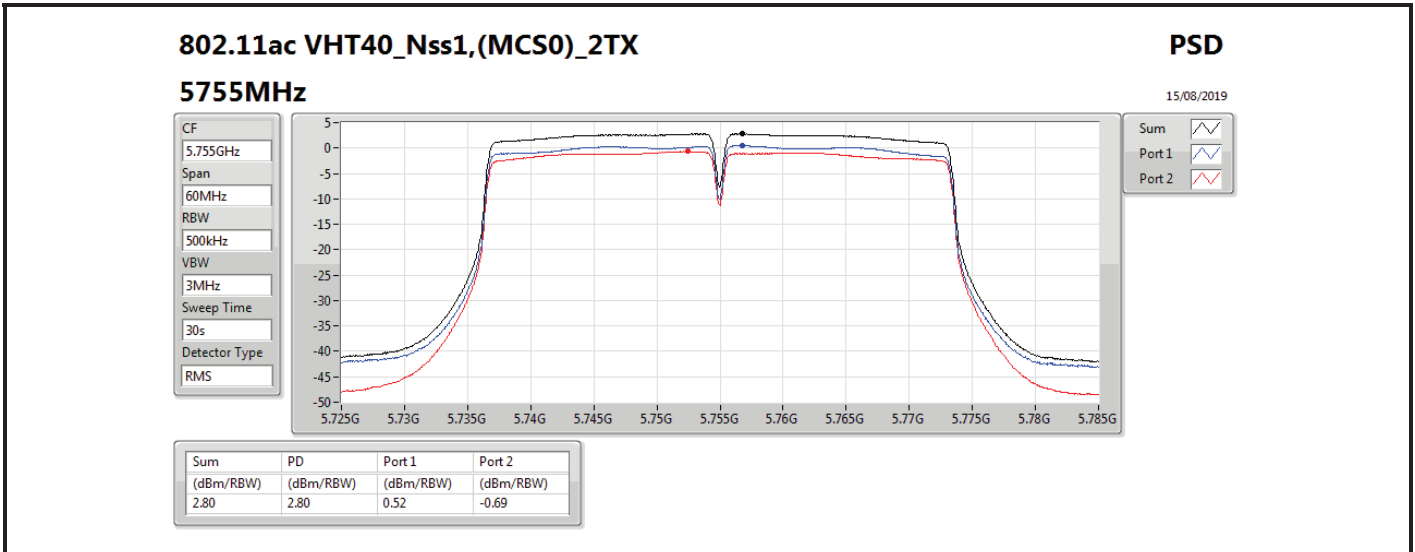

DG = Directional Gain; RBW = 500 kHz for 5.725-5.85GHz band / 1MHz for other band;

PD = trace bin-by-bin of each transmits port summing can be performed maximum power density; Port X = Port X power density;