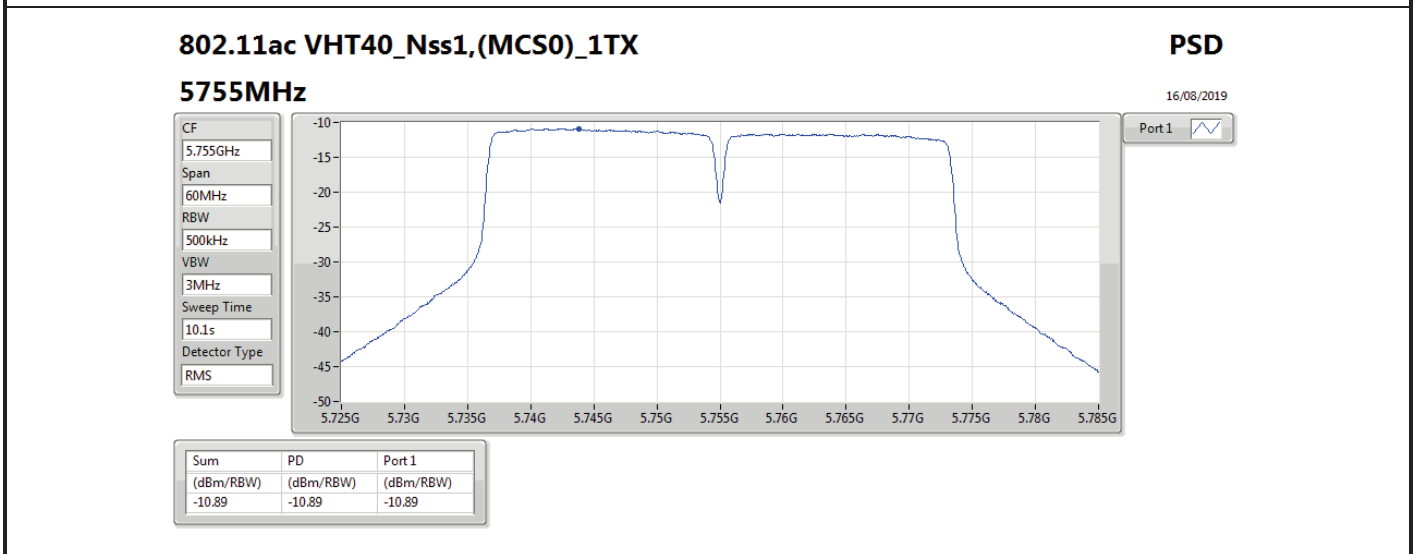

DG = Directional Gain; RBW = 500 kHz for 5.725-5.85GHz band / 1MHz for other band;

PD = trace bin-by-bin of each transmits port summing can be performed maximum power density; Port X = Port X power density;