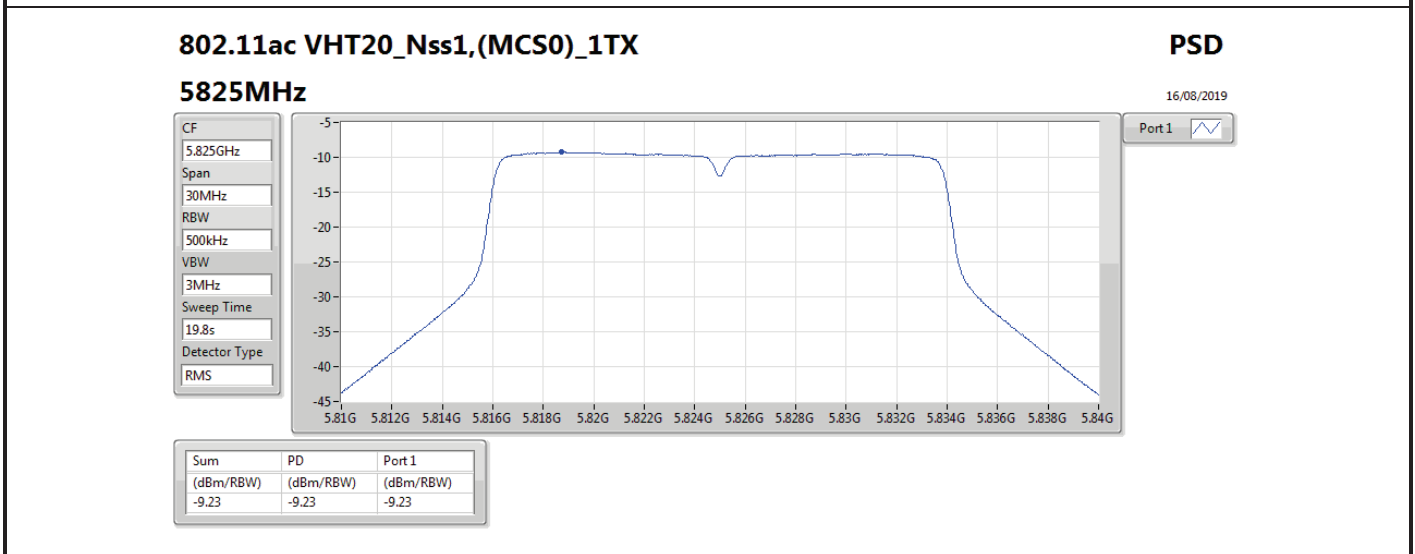

DG = Directional Gain; RBW = 500 kHz for 5.725-5.85GHz band / 1MHz for other band;

PD = trace bin-by-bin of each transmits port summing can be performed maximum power density; Port X = Port X power density;