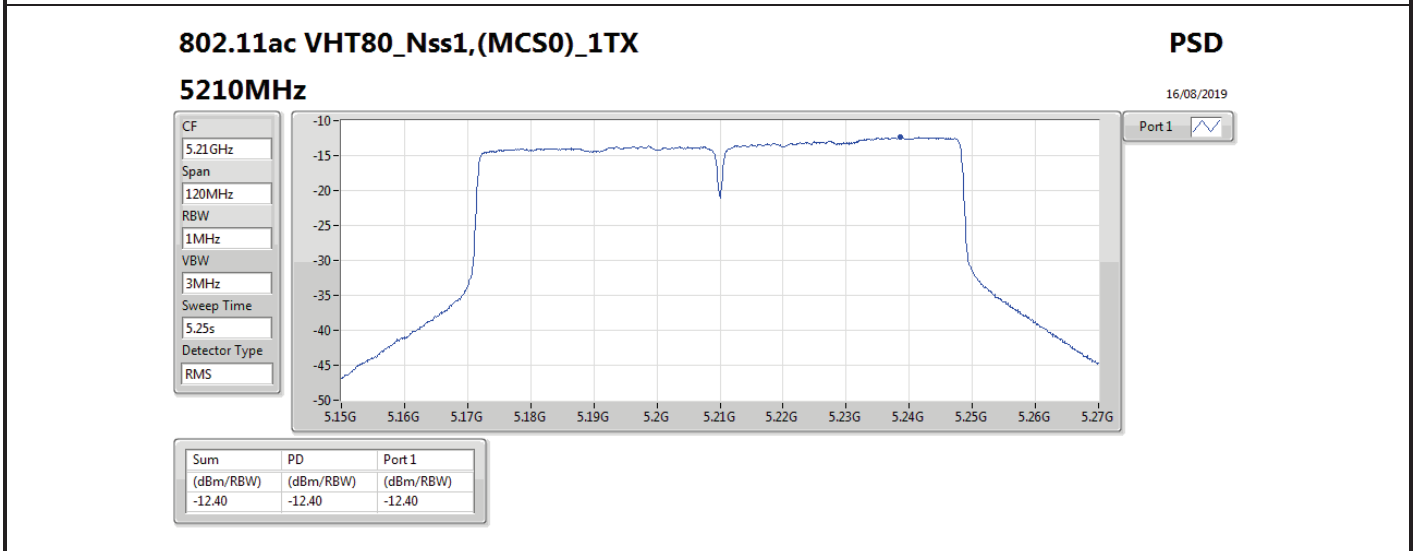

DG = Directional Gain; RBW = 500 kHz for 5.725-5.85GHz band / 1MHz for other band;

PD = trace bin-by-bin of each transmits port summing can be performed maximum power density; Port X = Port X power density;