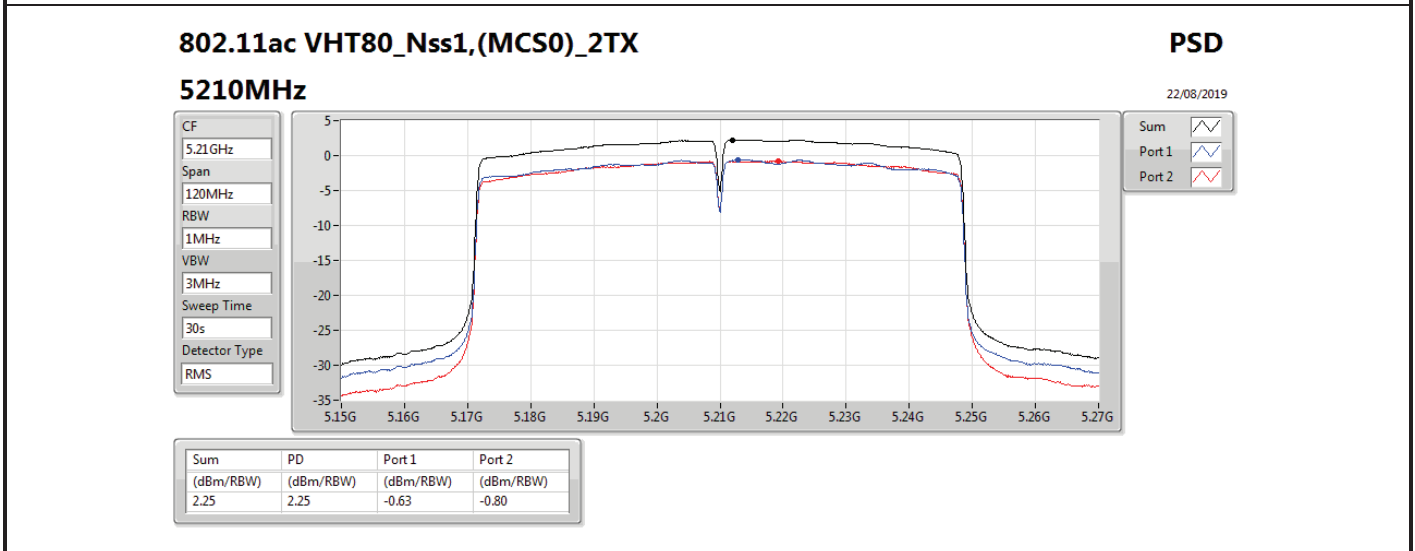

DG = Directional Gain; RBW = 500 kHz for 5.725-5.85GHz band / 1MHz for other band;

PD = trace bin-by-bin of each transmits port summing can be performed maximum power density; Port X = Port X power density;