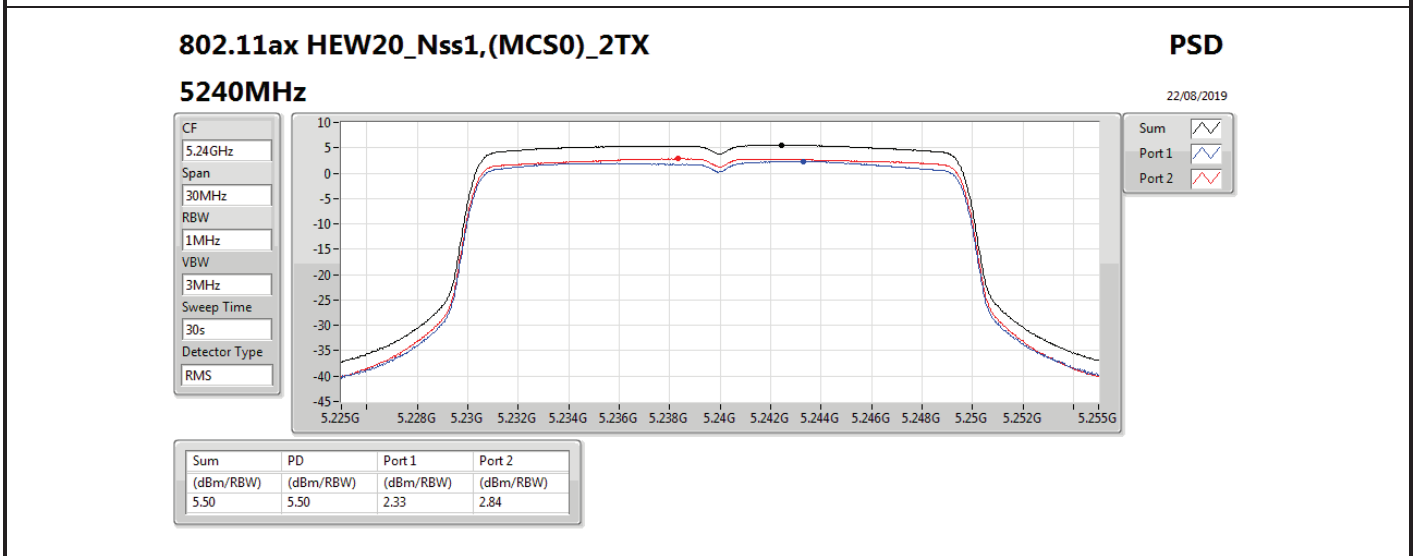

DG = Directional Gain; RBW = 500 kHz for 5.725-5.85GHz band / 1MHz for other band;

PD = trace bin-by-bin of each transmits port summing can be performed maximum power density; Port X = Port X power density;