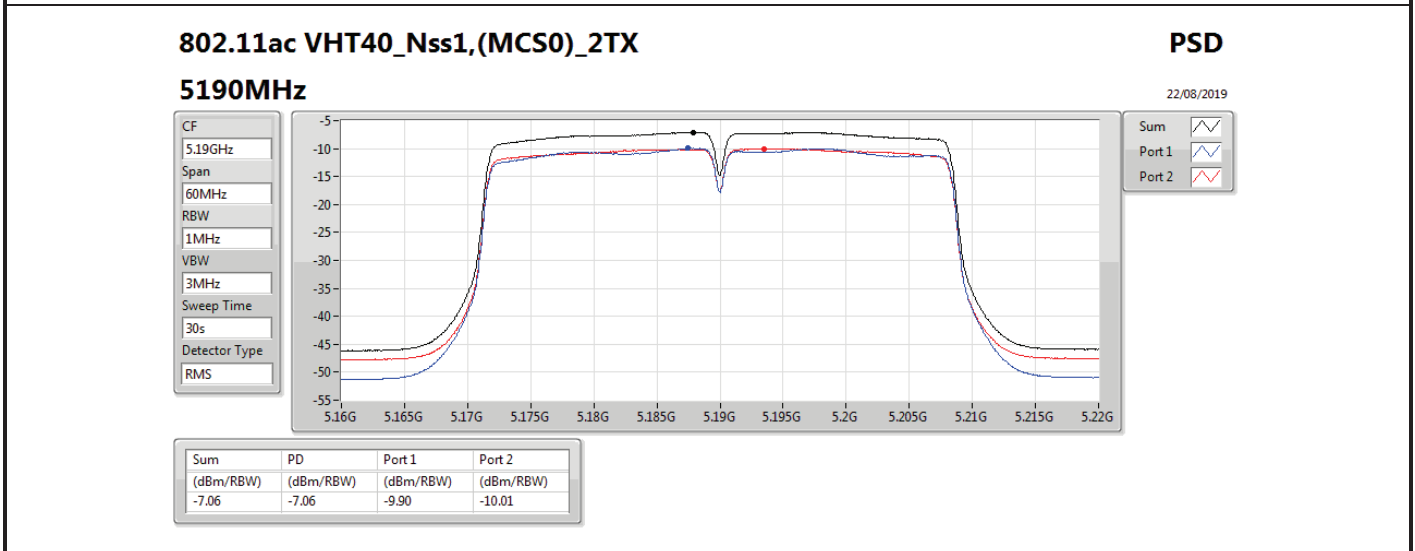

DG = Directional Gain; RBW = 500 kHz for 5.725-5.85GHz band / 1MHz for other band;

PD = trace bin-by-bin of each transmits port summing can be performed maximum power density; Port X = Port X power density;