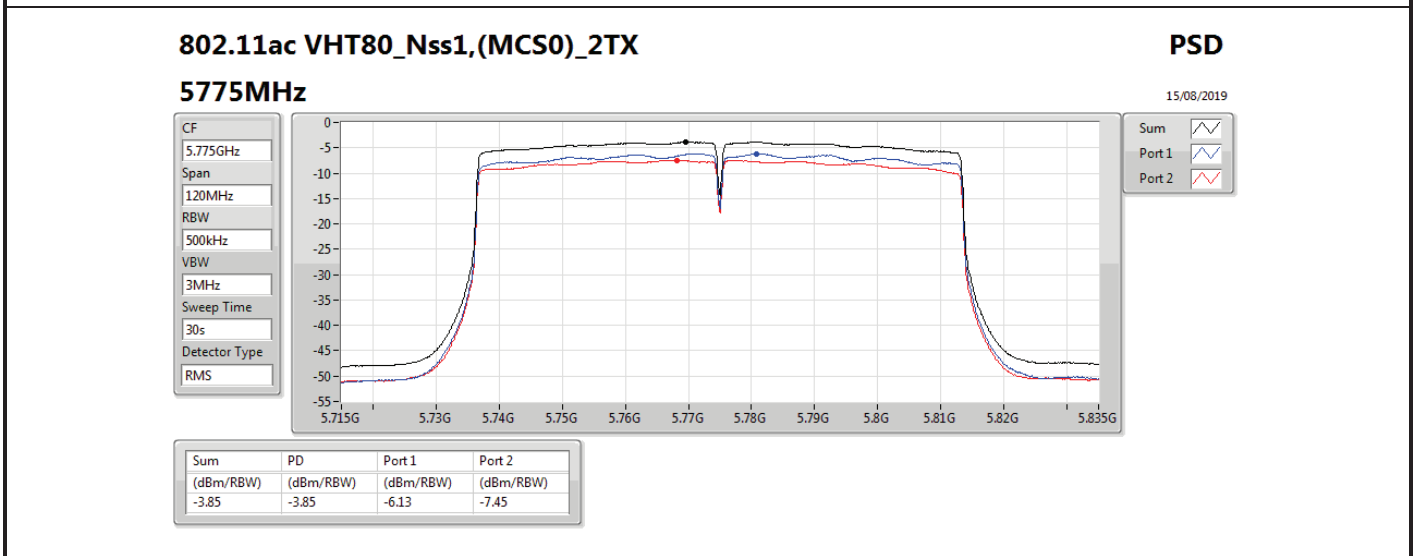

DG = Directional Gain; RBW = 500 kHz for 5.725-5.85GHz band / 1MHz for other band;

PD = trace bin-by-bin of each transmits port summing can be performed maximum power density; Port X = Port X power density;