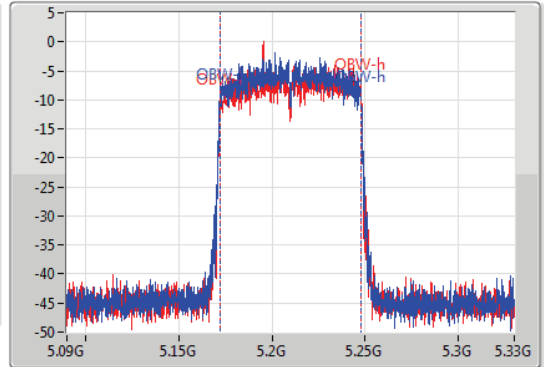

EBW

5210MHz

16/09/2019

CF  
5.21GHz  
Span  
240MHz  
RBW  
1MHz  
VBW  
3MHz  
Sweep Time  
100ms  
Detector Type  
Peak

CF  
5.21GHz  
Span  
240MHz  
RBW  
1MHz  
VBW  
3MHz  
Sweep Time  
100ms  
Detector Type  
Sample