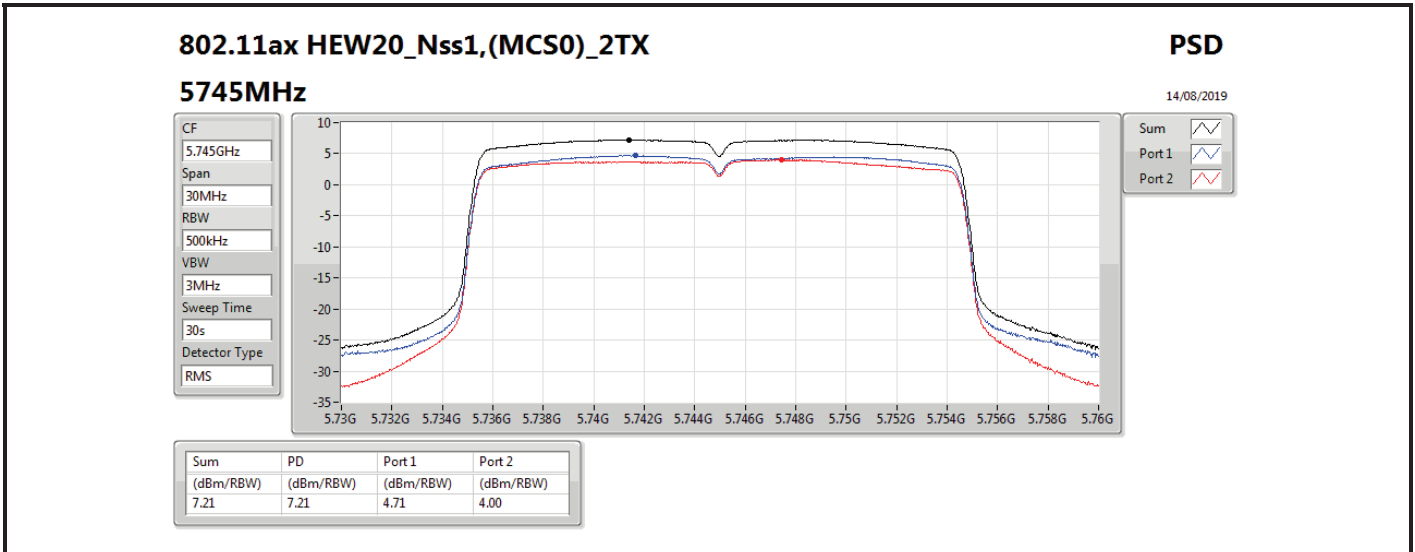

DG = Directional Gain; RBW = 500 kHz for 5.725-5.85GHz band / 1MHz for other band;

PD = trace bin-by-bin of each transmits port summing can be performed maximum power density; Port X = Port X power density;