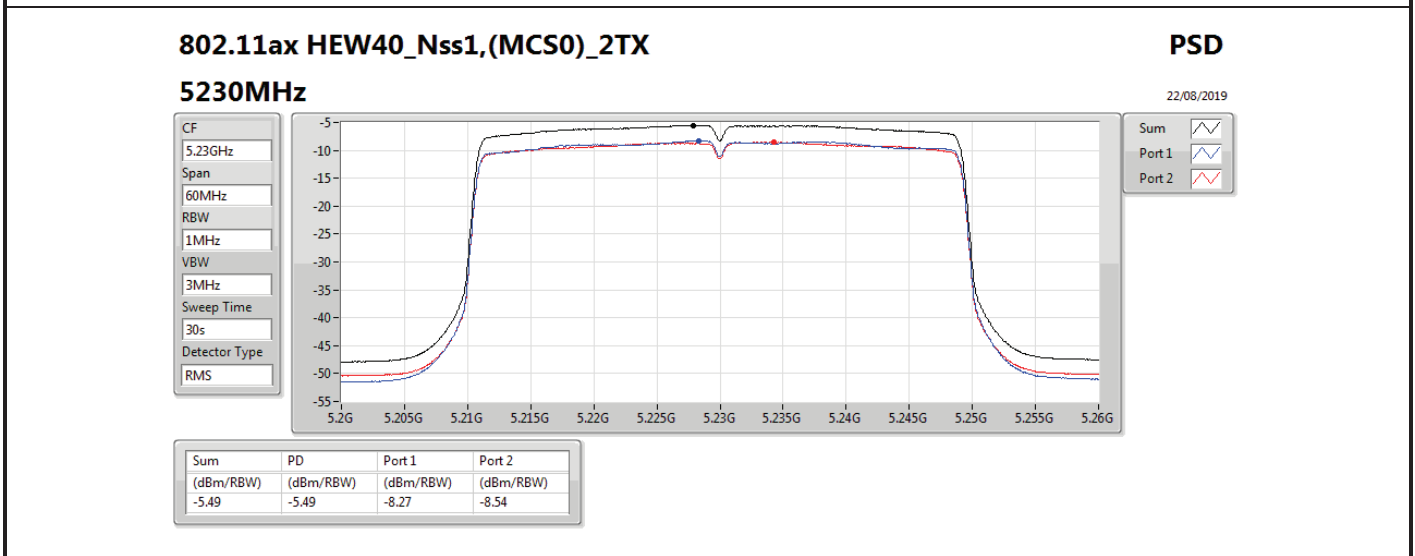

DG = Directional Gain; RBW = 500 kHz for 5.725-5.85GHz band / 1MHz for other band;

PD = trace bin-by-bin of each transmits port summing can be performed maximum power density; Port X = Port X power density;