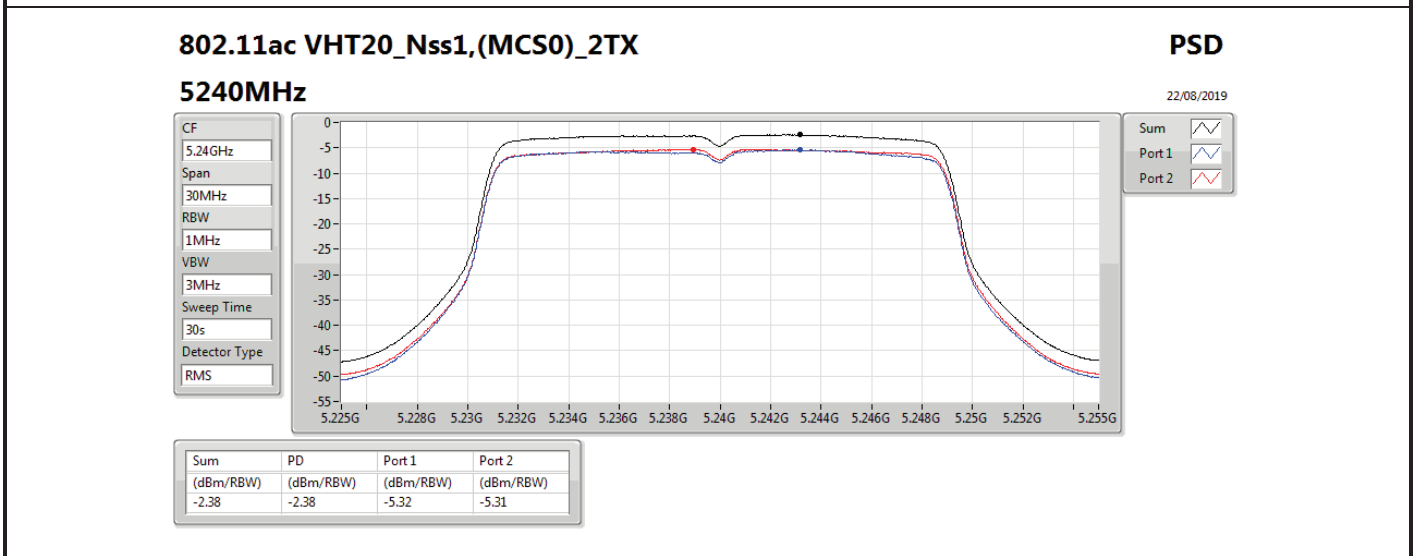

DG = Directional Gain; RBW = 500 kHz for 5.725-5.85GHz band / 1MHz for other band;

PD = trace bin-by-bin of each transmits port summing can be performed maximum power density; Port X = Port X power density;