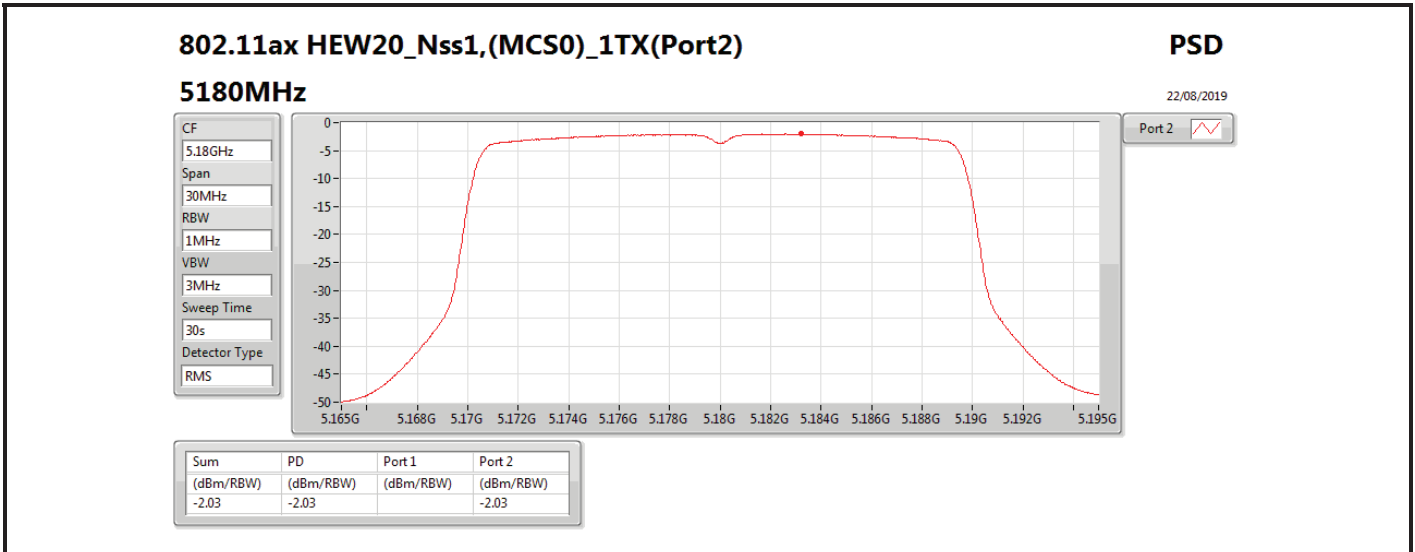

DG = Directional Gain; RBW = 500 kHz for 5.725-5.85GHz band / 1MHz for other band;

PD = trace bin-by-bin of each transmits port summing can be performed maximum power density; Port X = Port X power density;