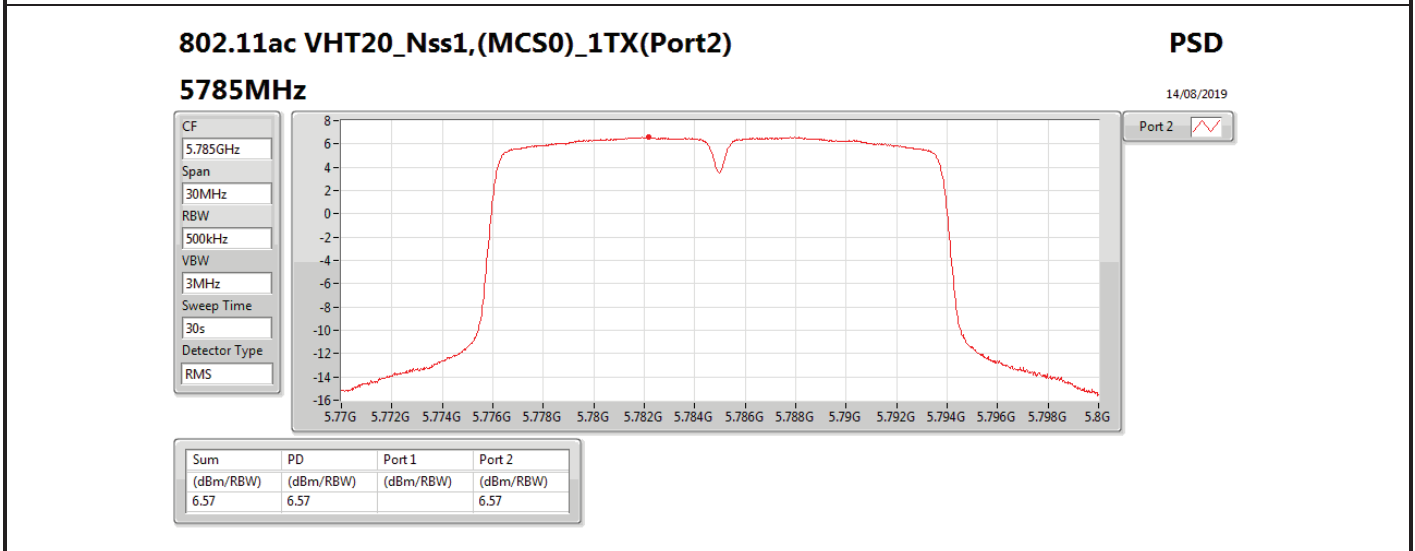

DG = Directional Gain; RBW = 500 kHz for 5.725-5.85GHz band / 1MHz for other band;

PD = trace bin-by-bin of each transmits port summing can be performed maximum power density; Port X = Port X power density;