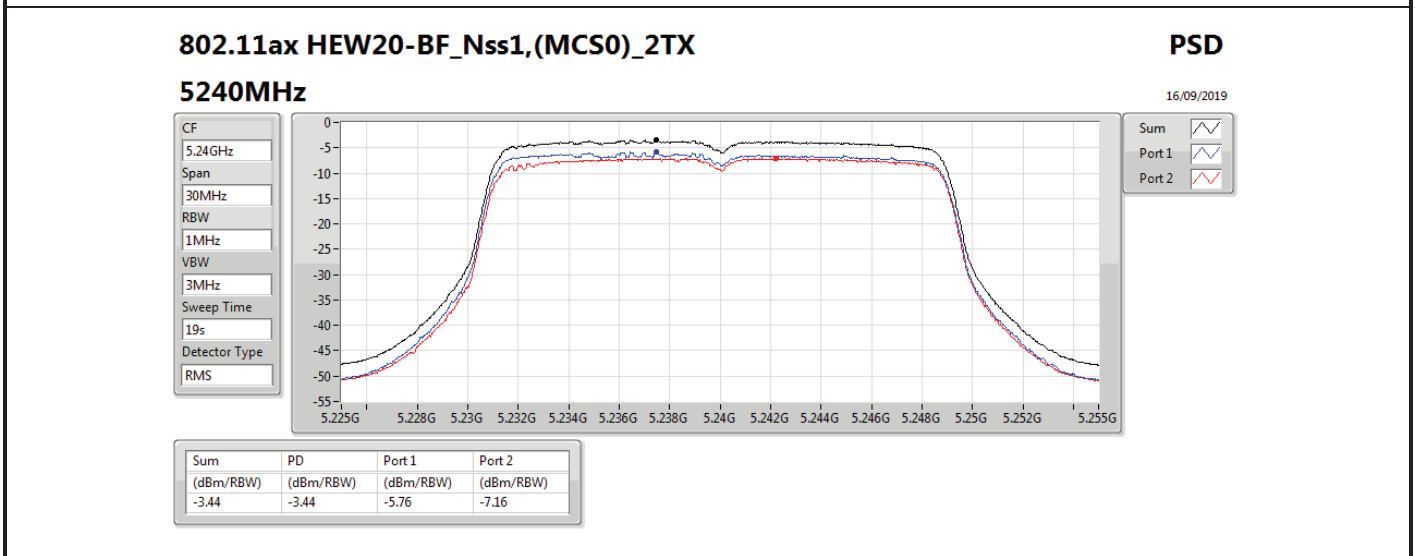

DG = Directional Gain; RBW = 500 kHz for 5.725-5.85GHz band / 1MHz for other band;

PD = trace bin-by-bin of each transmits port summing can be performed maximum power density; Port X = Port X power density;