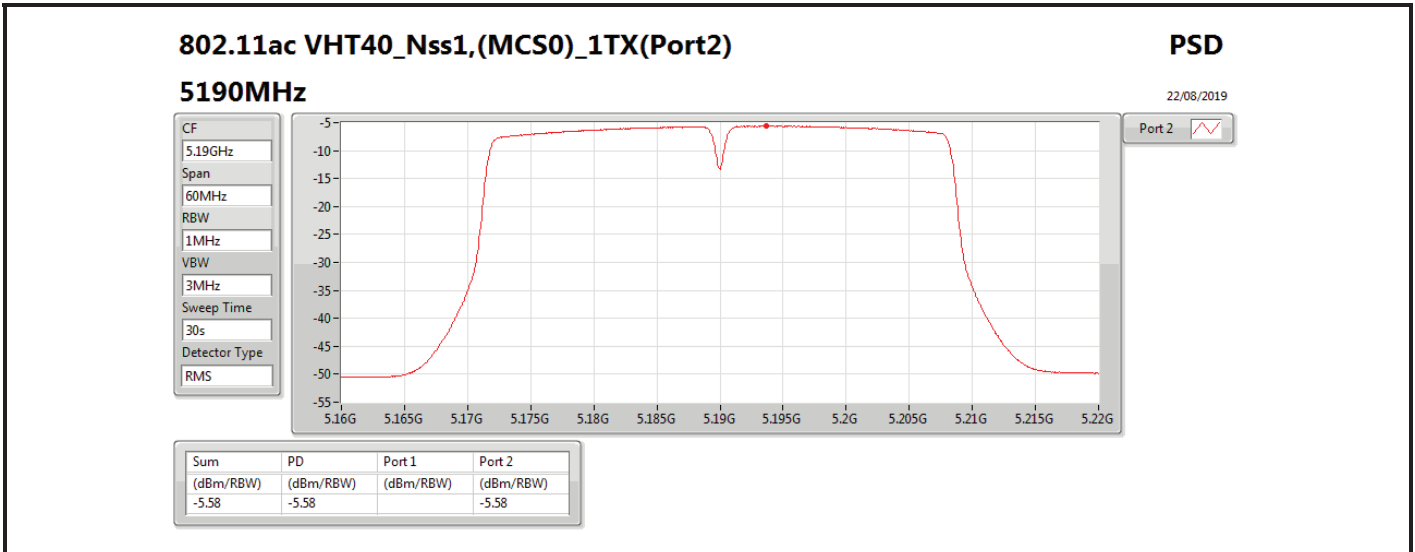

DG = Directional Gain; RBW = 500 kHz for 5.725-5.85GHz band / 1MHz for other band;

PD = trace bin-by-bin of each transmits port summing can be performed maximum power density; Port X = Port X power density;