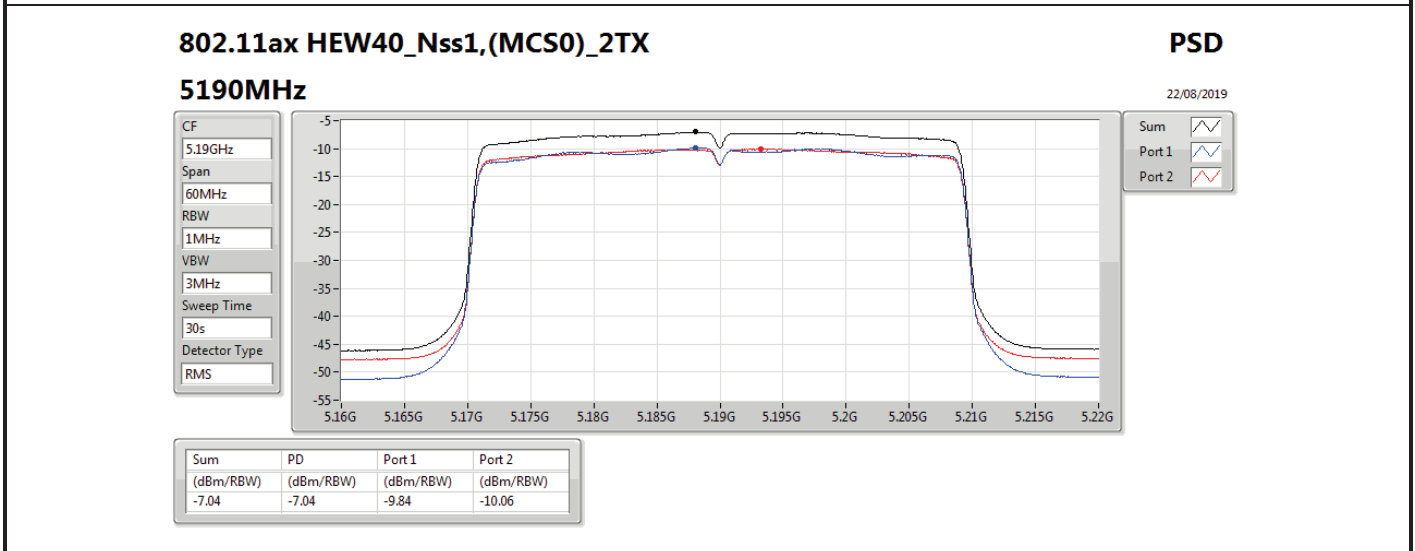

DG = Directional Gain; RBW = 500 kHz for 5.725-5.85GHz band / 1MHz for other band;

PD = trace bin-by-bin of each transmits port summing can be performed maximum power density; Port X = Port X power density;