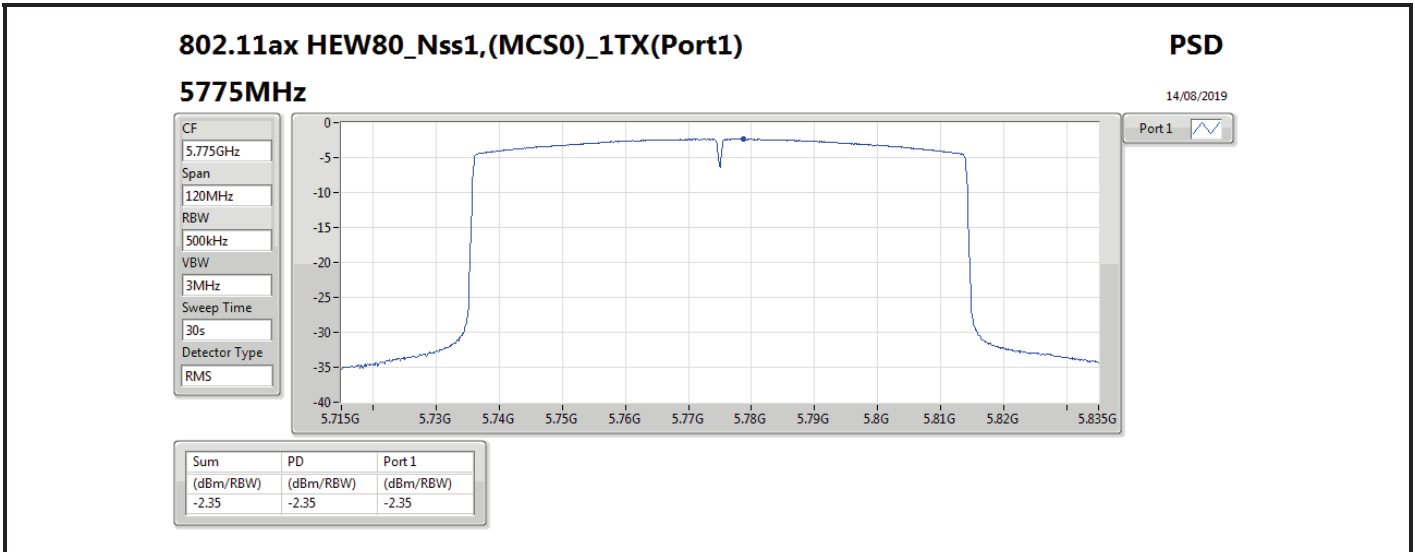

DG = Directional Gain; RBW = 500 kHz for 5.725-5.85GHz band / 1MHz for other band;

PD = trace bin-by-bin of each transmits port summing can be performed maximum power density; Port X = Port X power density;