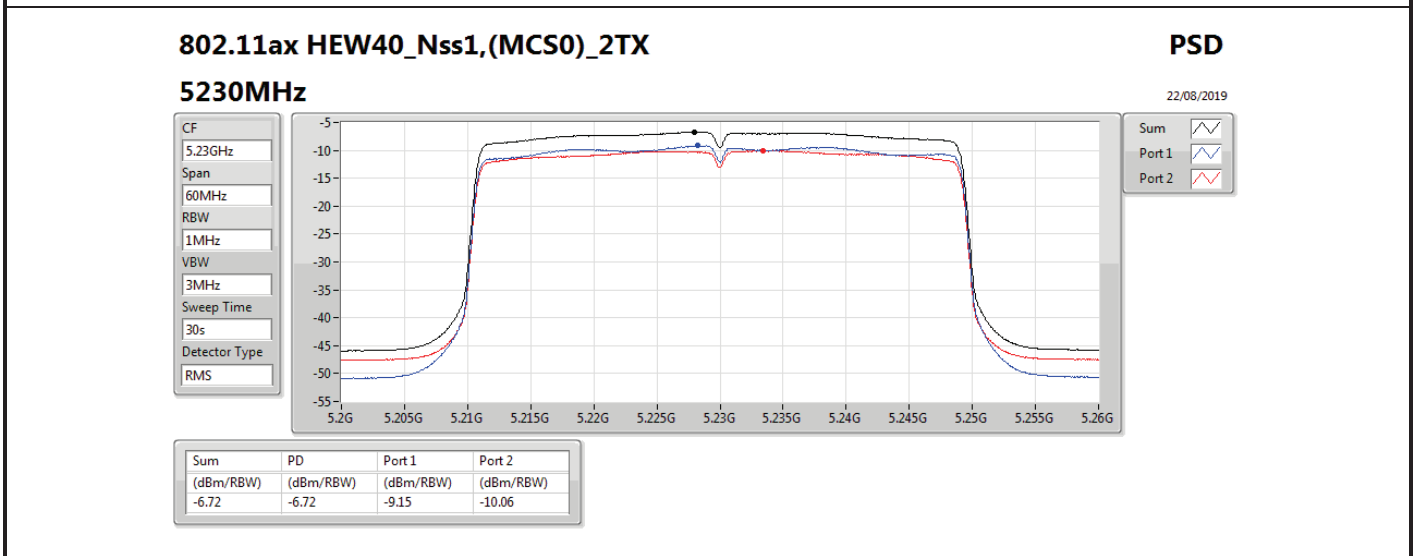

DG = Directional Gain; RBW = 500 kHz for 5.725-5.85GHz band / 1MHz for other band;

PD = trace bin-by-bin of each transmits port summing can be performed maximum power density; Port X = Port X power density;