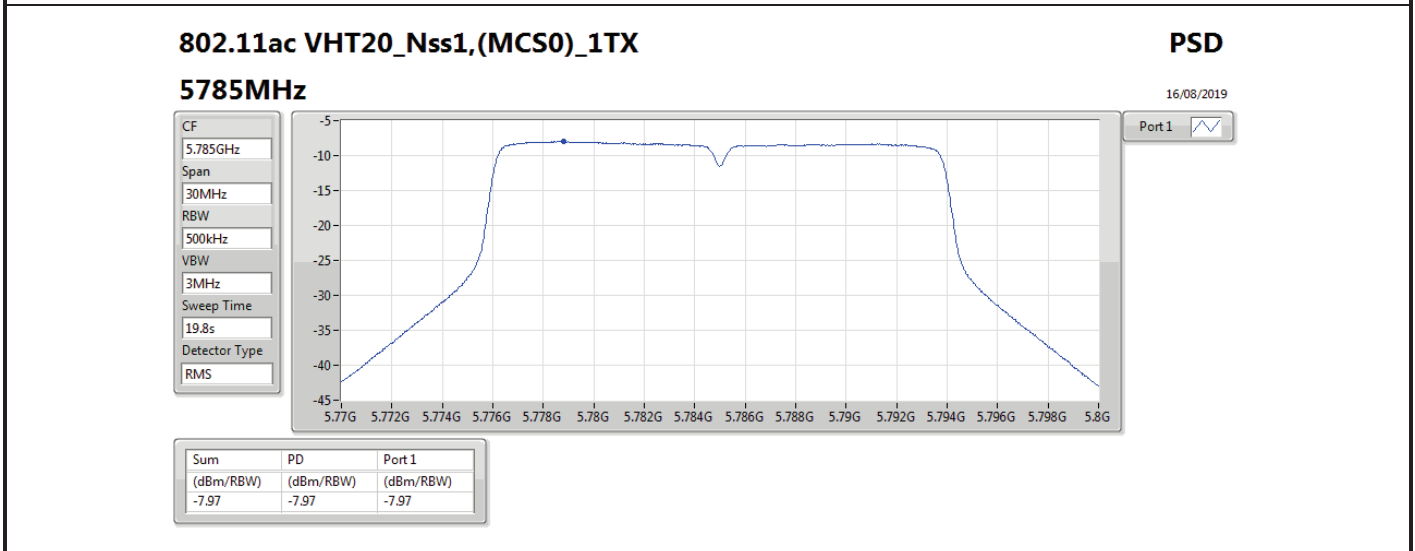

DG = Directional Gain; RBW = 500 kHz for 5.725-5.85GHz band / 1MHz for other band;

PD = trace bin-by-bin of each transmits port summing can be performed maximum power density; Port X = Port X power density;