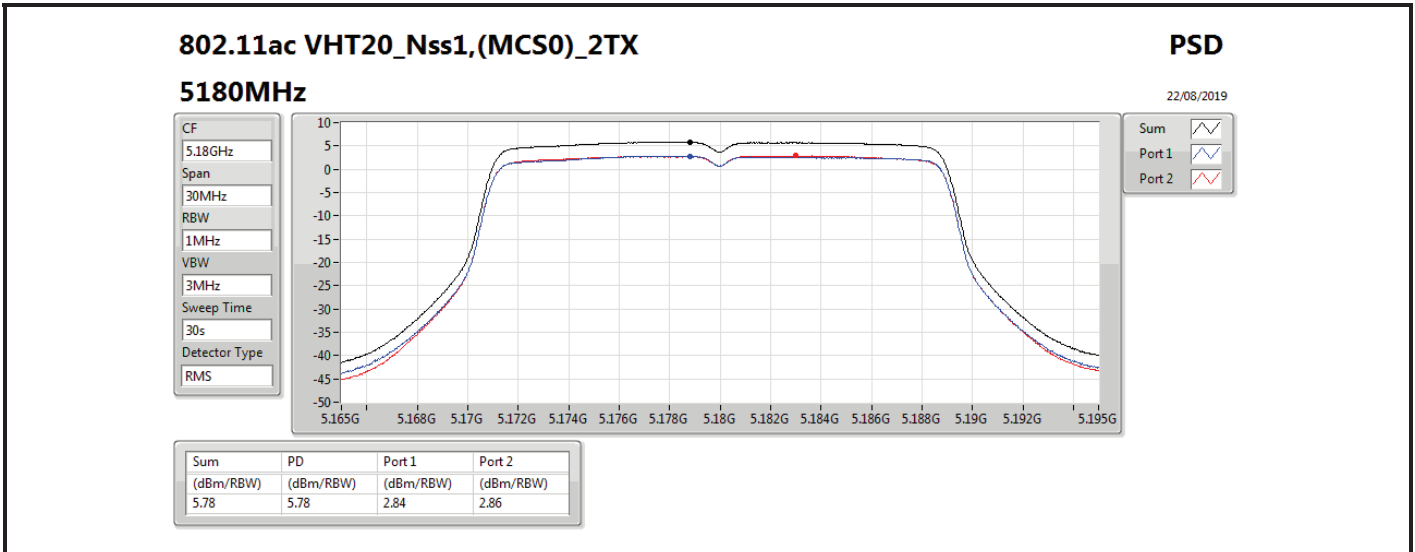

DG = Directional Gain; RBW = 500 kHz for 5.725-5.85GHz band / 1MHz for other band;

PD = trace bin-by-bin of each transmits port summing can be performed maximum power density; Port X = Port X power density;