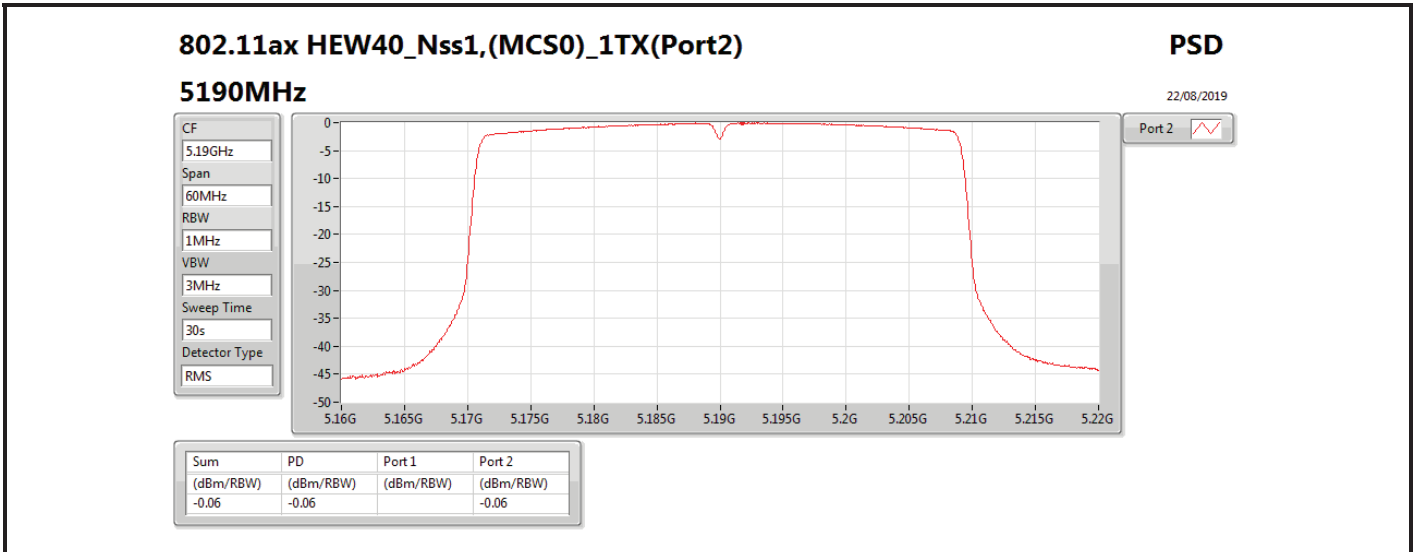

DG = Directional Gain; RBW = 500 kHz for 5.725-5.85GHz band / 1MHz for other band;

PD = trace bin-by-bin of each transmits port summing can be performed maximum power density; Port X = Port X power density;