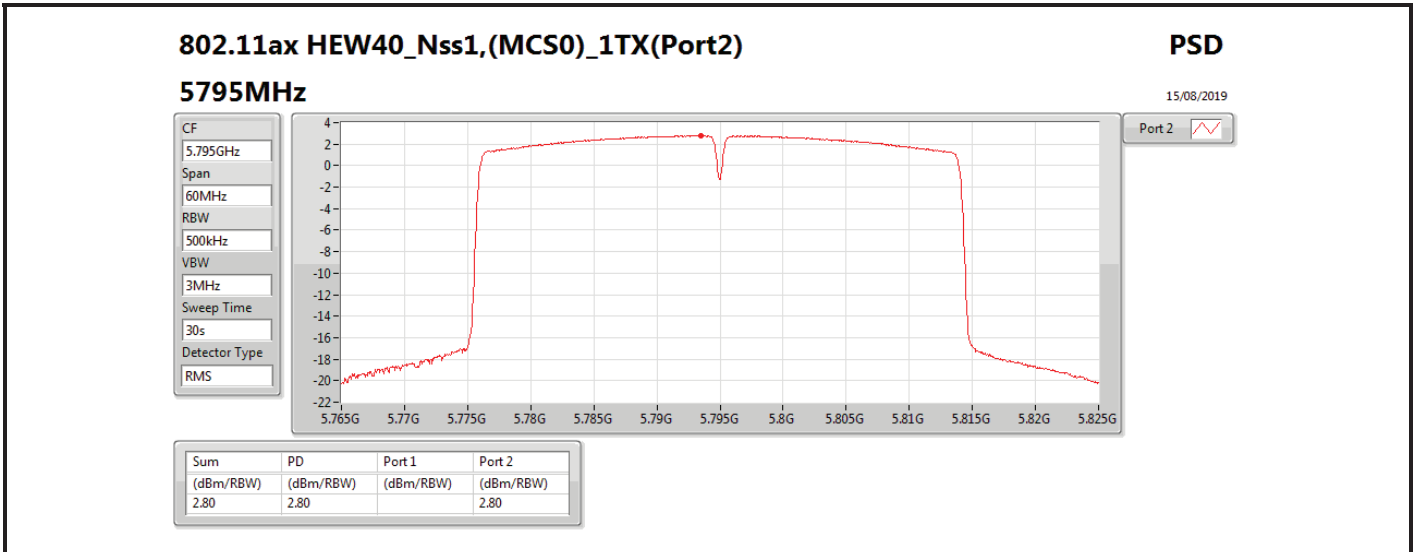

DG = Directional Gain; RBW = 500 kHz for 5.725-5.85GHz band / 1MHz for other band;

PD = trace bin-by-bin of each transmits port summing can be performed maximum power density; Port X = Port X power density;