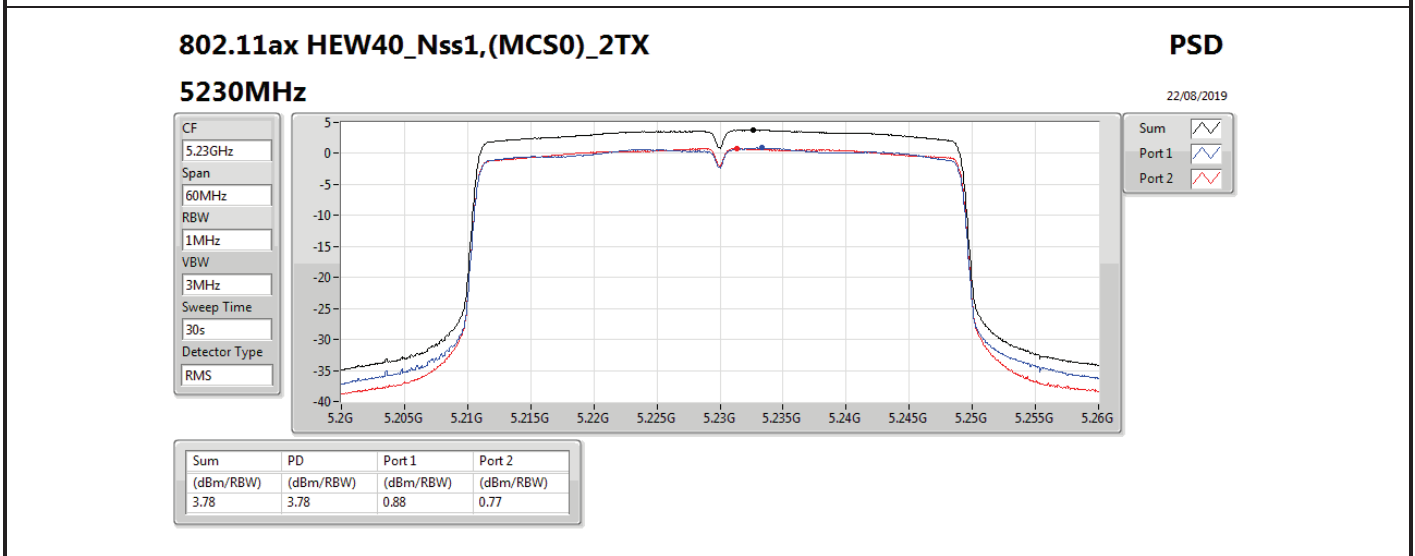

DG = Directional Gain; RBW = 500 kHz for 5.725-5.85GHz band / 1MHz for other band;

PD = trace bin-by-bin of each transmits port summing can be performed maximum power density; Port X = Port X power density;