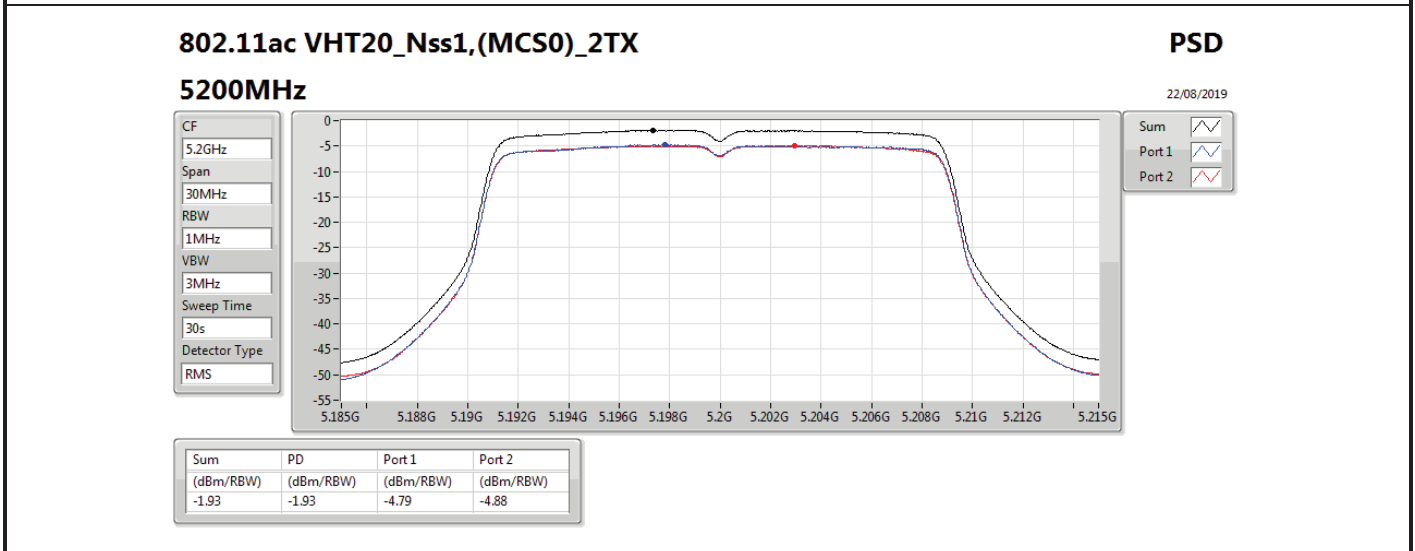

DG = Directional Gain; RBW = 500 kHz for 5.725-5.85GHz band / 1MHz for other band;

PD = trace bin-by-bin of each transmits port summing can be performed maximum power density; Port X = Port X power density;