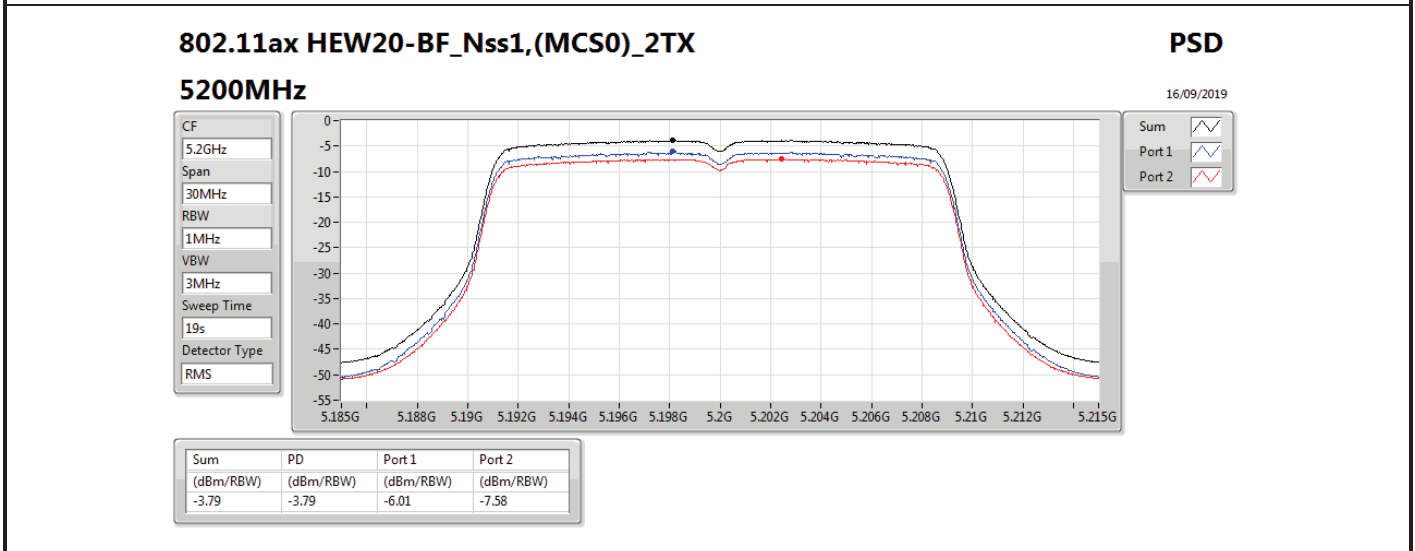

DG = Directional Gain; RBW = 500 kHz for 5.725-5.85GHz band / 1MHz for other band;

PD = trace bin-by-bin of each transmits port summing can be performed maximum power density; Port X = Port X power density;