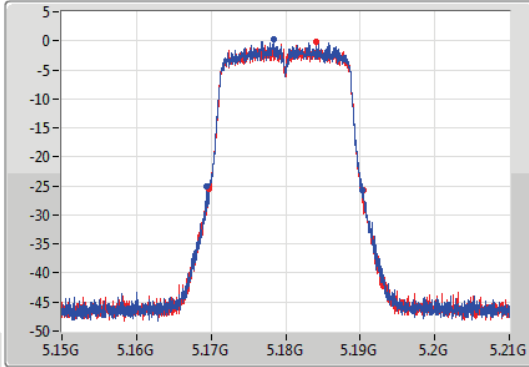

802.11ac VHT20-BF_Nss1,(MCS0)_2TX

EBW

5180MHz

14/09/2019

CF
5.18GHz
Span
60MHz
RBW
300kHz
VBW
1MHz
Sweep Time
100ms
Detector Type
Peak

CF
5.18GHz
Span
60MHz
RBW
200kHz
VBW
1MHz
Sweep Time
100ms
Detector Type
Sample