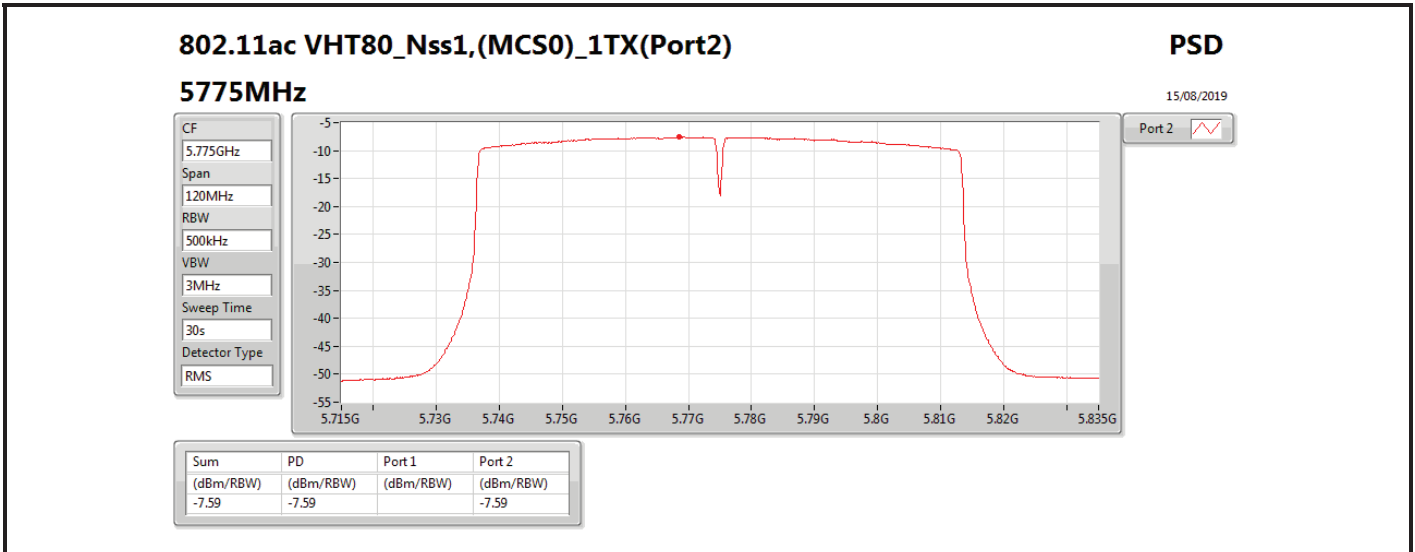

DG = Directional Gain; RBW = 500 kHz for 5.725-5.85GHz band / 1MHz for other band;

PD = trace bin-by-bin of each transmits port summing can be performed maximum power density; Port X = Port X power density;