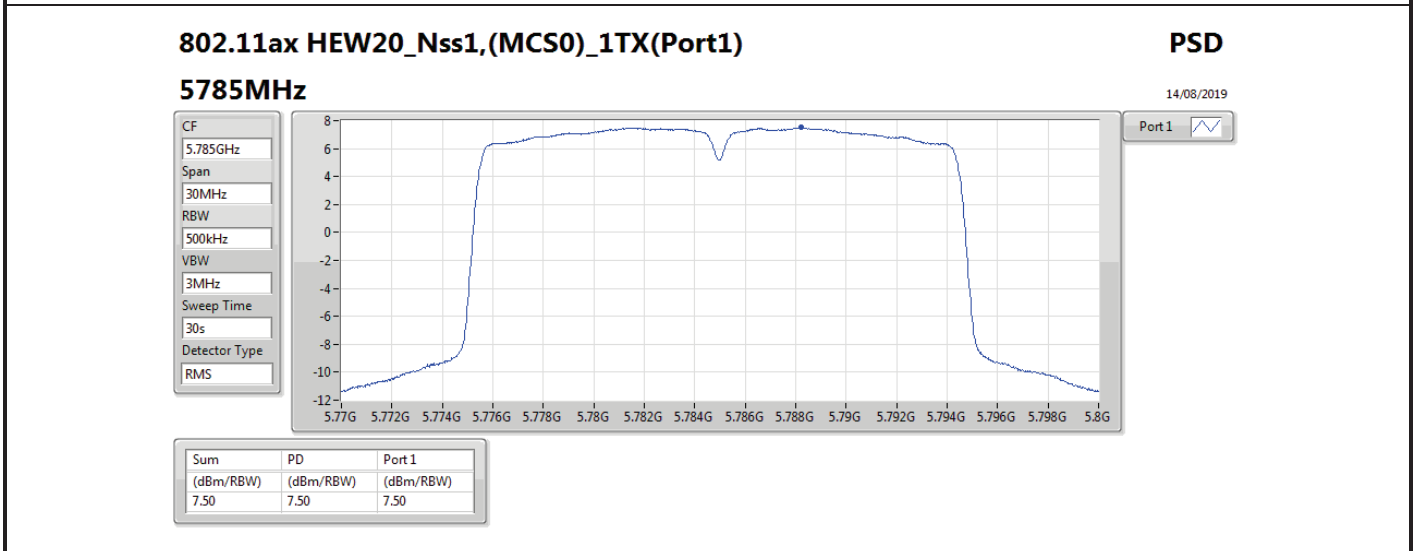

DG = Directional Gain; RBW = 500 kHz for 5.725-5.85GHz band / 1MHz for other band;

PD = trace bin-by-bin of each transmits port summing can be performed maximum power density; Port X = Port X power density;