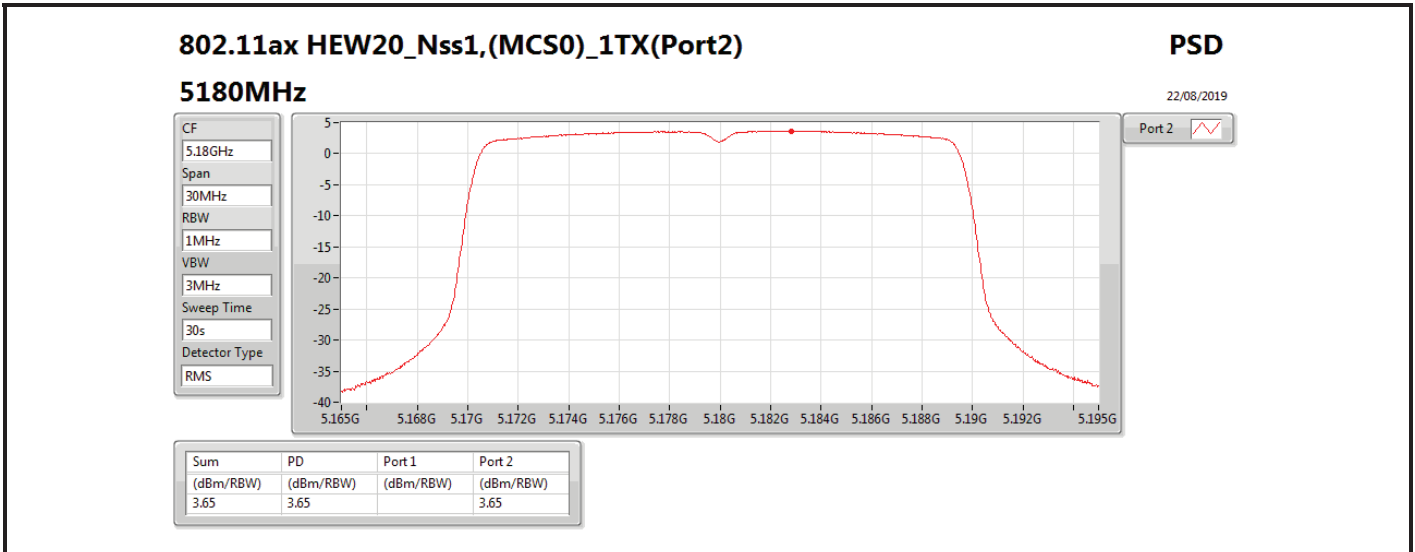

DG = Directional Gain; RBW = 500 kHz for 5.725-5.85GHz band / 1MHz for other band;

PD = trace bin-by-bin of each transmits port summing can be performed maximum power density; Port X = Port X power density;