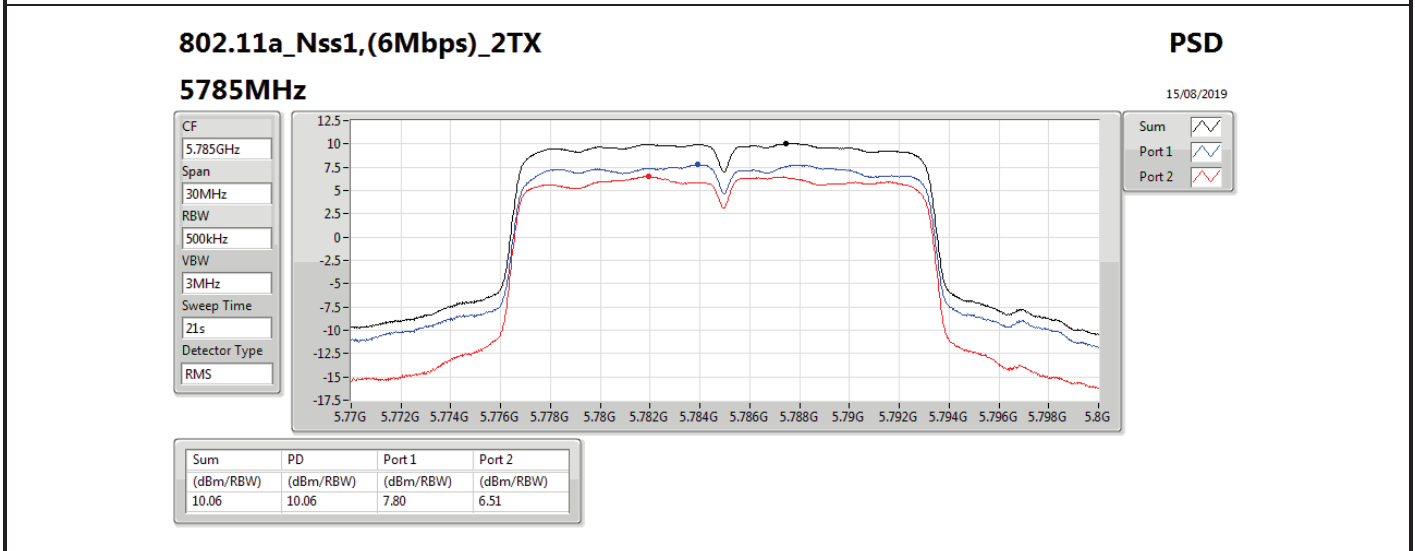

DG = Directional Gain; RBW = 500 kHz for 5.725-5.85GHz band / 1MHz for other band;

PD = trace bin-by-bin of each transmits port summing can be performed maximum power density; Port X = Port X power density;