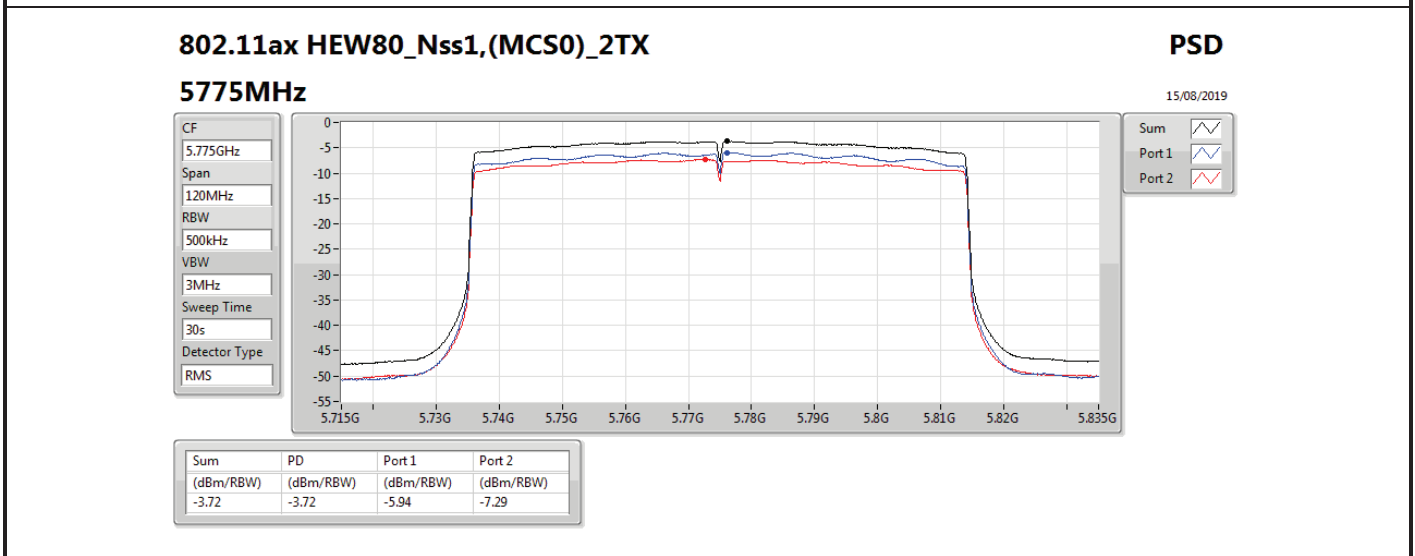

DG = Directional Gain; RBW = 500 kHz for 5.725-5.85GHz band / 1MHz for other band;

PD = trace bin-by-bin of each transmits port summing can be performed maximum power density; Port X = Port X power density;