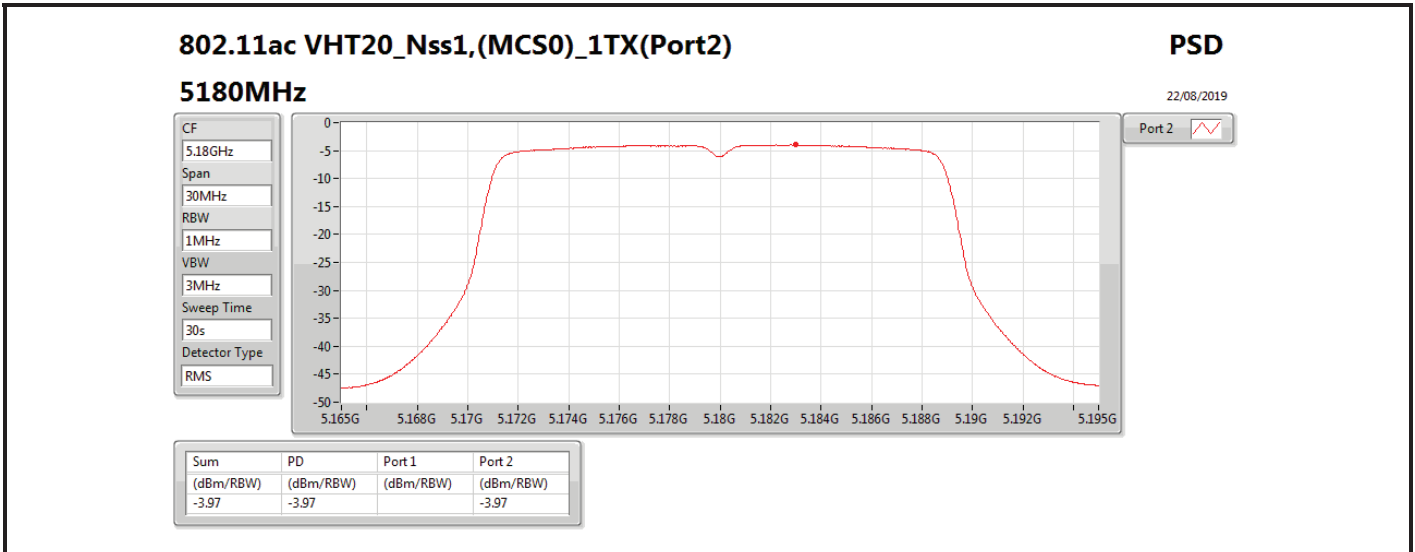

DG = Directional Gain; RBW = 500 kHz for 5.725-5.85GHz band / 1MHz for other band;

PD = trace bin-by-bin of each transmits port summing can be performed maximum power density; Port X = Port X power density;