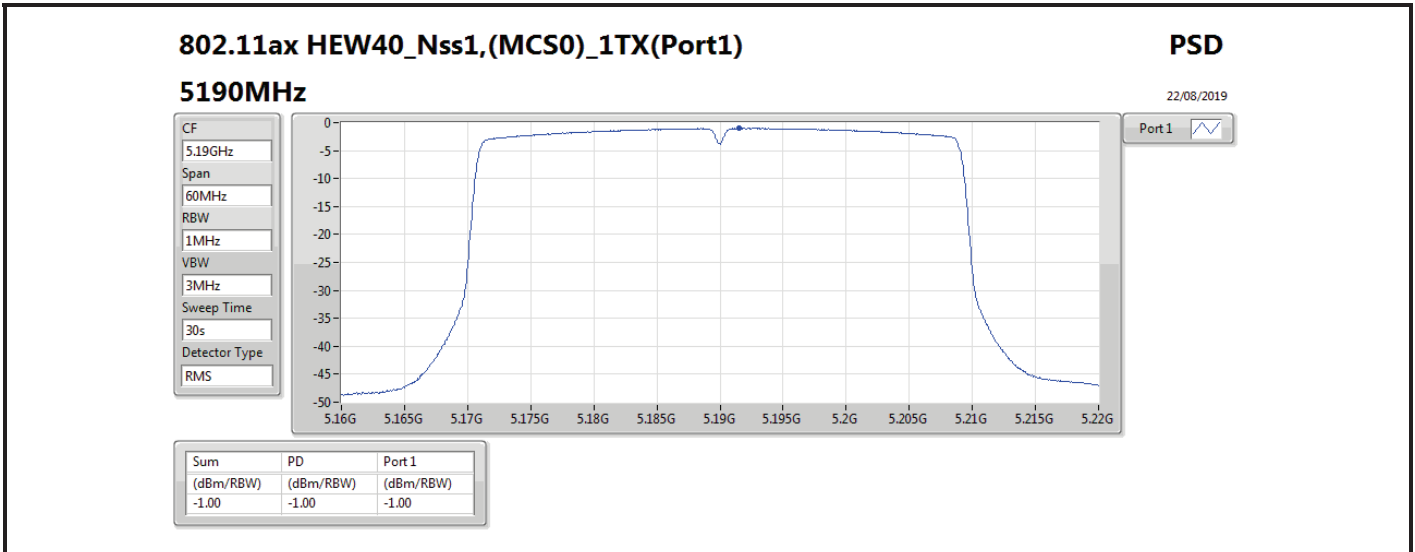

DG = Directional Gain; RBW = 500 kHz for 5.725-5.85GHz band / 1MHz for other band;

PD = trace bin-by-bin of each transmits port summing can be performed maximum power density; Port X = Port X power density;