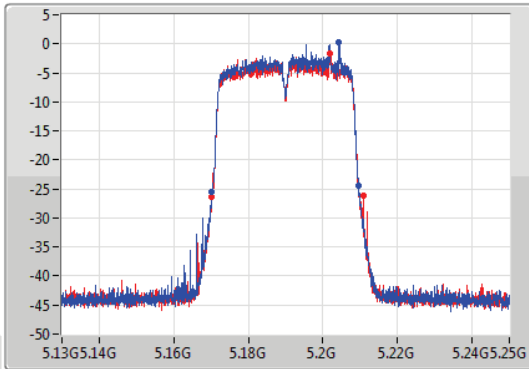

802.11ac VHT40-BF_Nss1,(MCS0)_2TX

EBW

5190MHz

16/09/2019

CF
5.19GHz
Span
120MHz
RBW
500kHz
VBW
2MHz
Sweep Time
100ms
Detector Type
Peak

CF
5.19GHz
Span
120MHz
RBW
500kHz
VBW
2MHz
Sweep Time
100ms
Detector Type
Sample