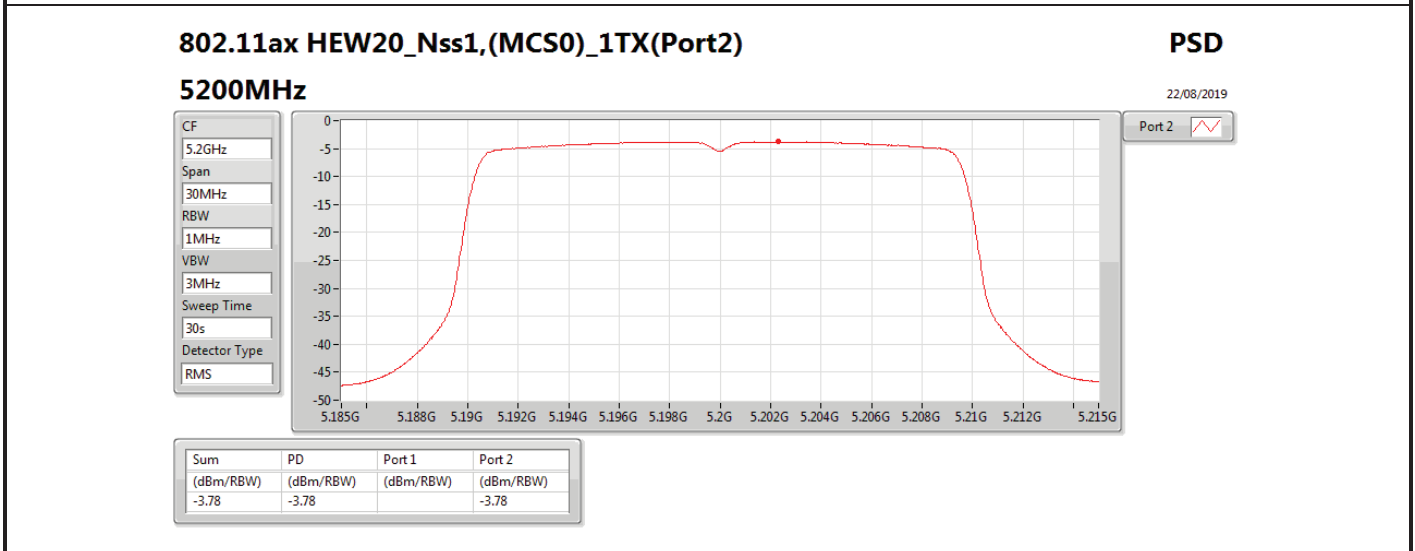

DG = Directional Gain; RBW = 500 kHz for 5.725-5.85GHz band / 1MHz for other band;

PD = trace bin-by-bin of each transmits port summing can be performed maximum power density; Port X = Port X power density;