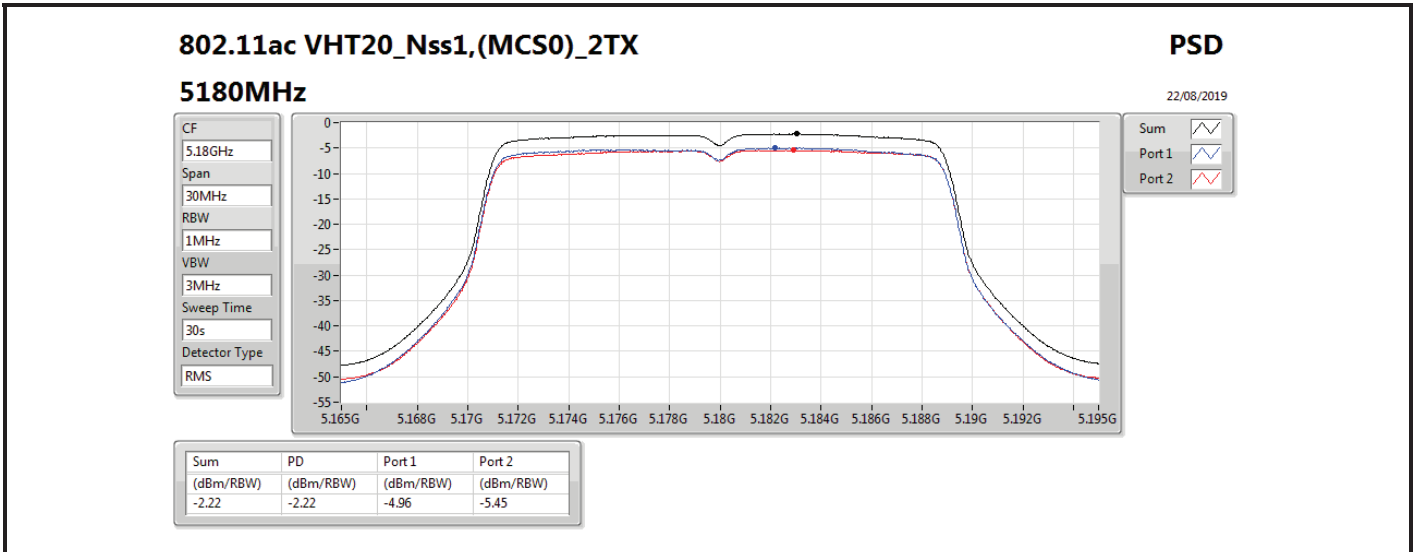

DG = Directional Gain; RBW = 500 kHz for 5.725-5.85GHz band / 1MHz for other band;

PD = trace bin-by-bin of each transmits port summing can be performed maximum power density; Port X = Port X power density;