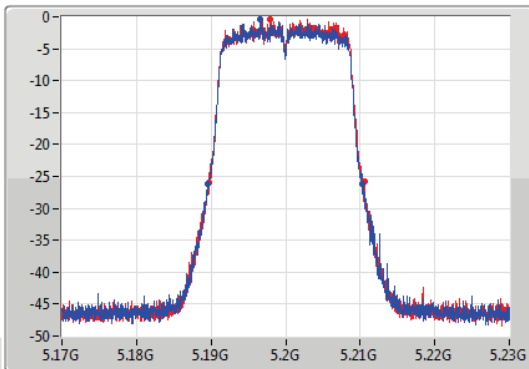

CF
5.2GHz
Span
60MHz
RBW
200kHz
VBW
1MHz
Sweep Time
100ms
Detector Type
Sample