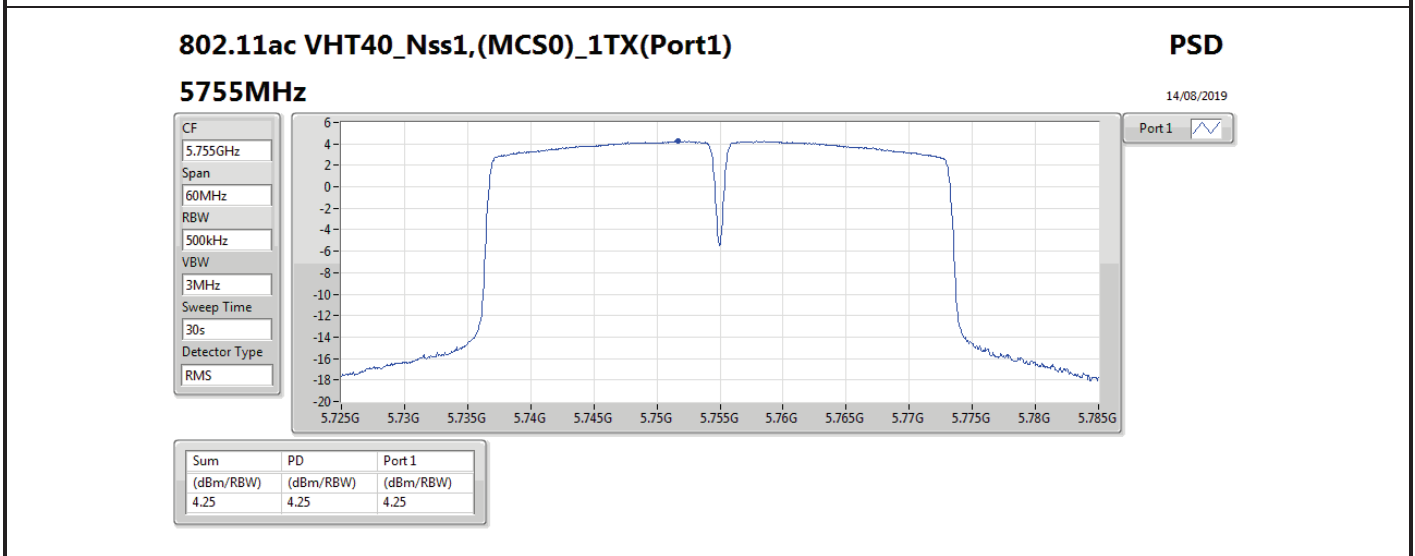

DG = Directional Gain; RBW = 500 kHz for 5.725-5.85GHz band / 1MHz for other band;

PD = trace bin-by-bin of each transmits port summing can be performed maximum power density; Port X = Port X power density;