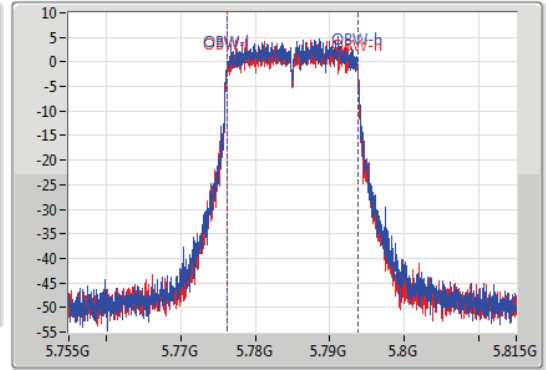

6dB(Hz)	Fl-6dB(Hz)	Fh-6dB(Hz)	OBW(Hz)	Fl-OBW(Hz)	Fh-OBW(Hz)	Limit(Hz)	Port
17.52M	5.77621G	5.79373G	17.601M	5.776154G	5.793756G	500k	1
17.22M	5.77636G	5.79358G	17.601M	5.776154G	5.793756G	500k	2

802.11ax HEW20-BF_Nss1,(MCS0)_2TX

EBW

5825MHz

14/09/2019

CF
5.825GHz

Span
60MHz

RBW
100kHz

VBW
300kHz

Sweep Time
100ms

Detector Type
Peak

Port 1

Port 2