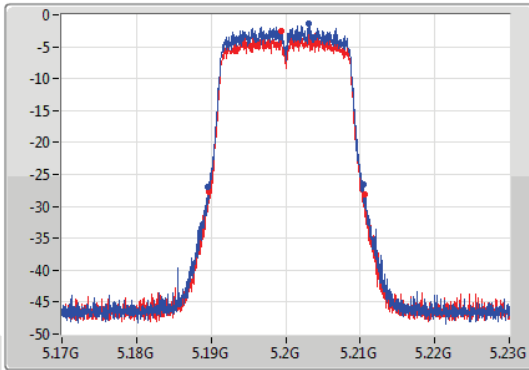

CF
5.2GHz
Span
60MHz
RBW
200kHz
VBW
1MHz
Sweep Time
100ms
Detector Type
Sample