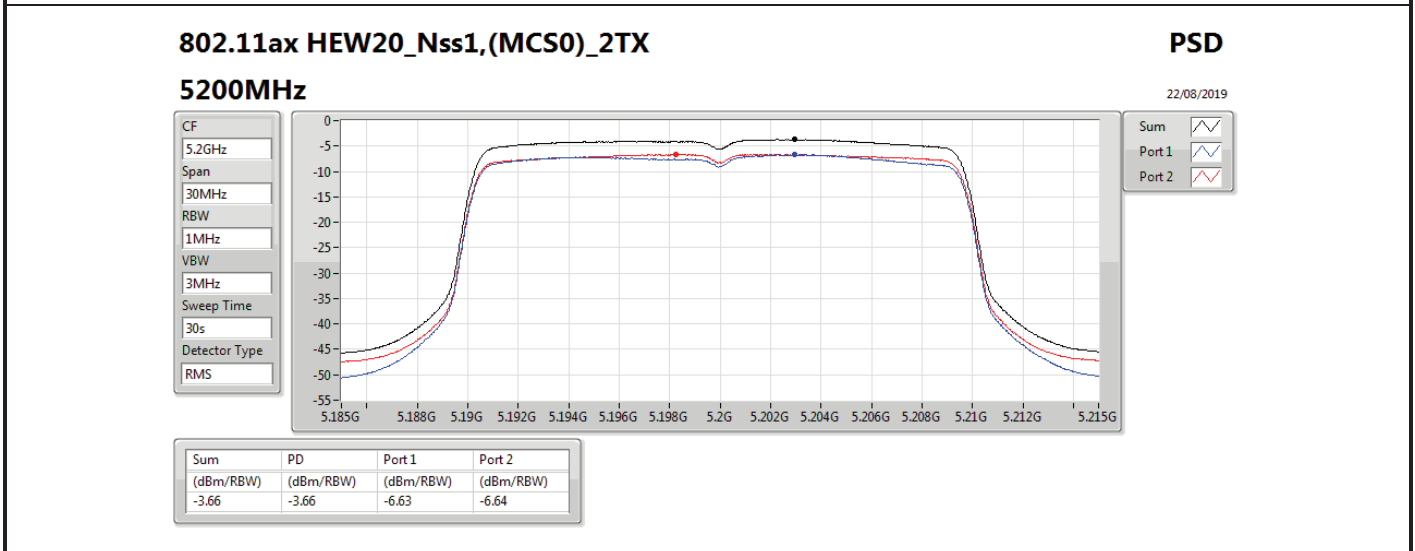

DG = Directional Gain; RBW = 500 kHz for 5.725-5.85GHz band / 1MHz for other band;

PD = trace bin-by-bin of each transmits port summing can be performed maximum power density; Port X = Port X power density;