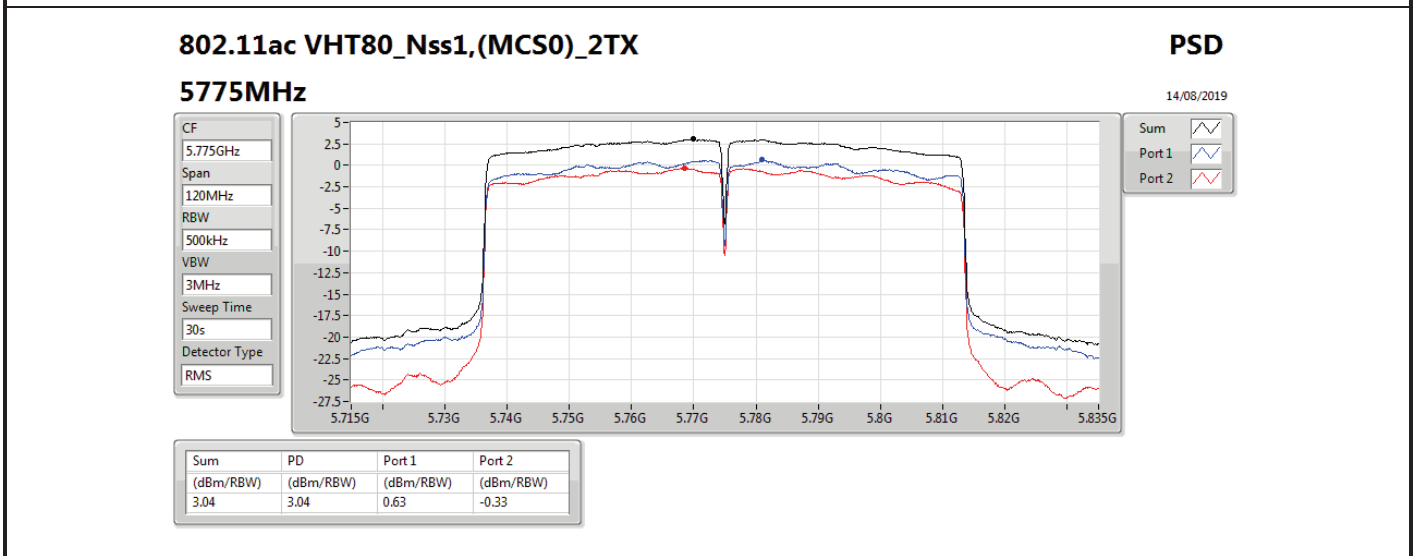

DG = Directional Gain; RBW = 500 kHz for 5.725-5.85GHz band / 1MHz for other band;

PD = trace bin-by-bin of each transmits port summing can be performed maximum power density; Port X = Port X power density;