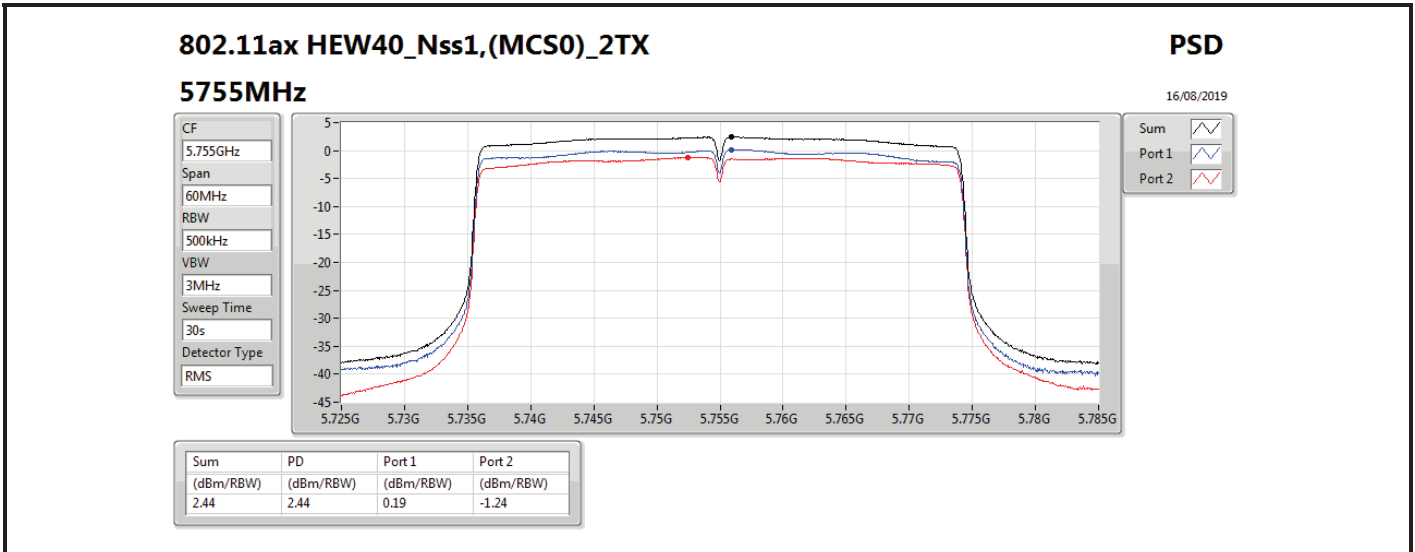

DG = Directional Gain; RBW = 500 kHz for 5.725-5.85GHz band / 1MHz for other band;

PD = trace bin-by-bin of each transmits port summing can be performed maximum power density; Port X = Port X power density;