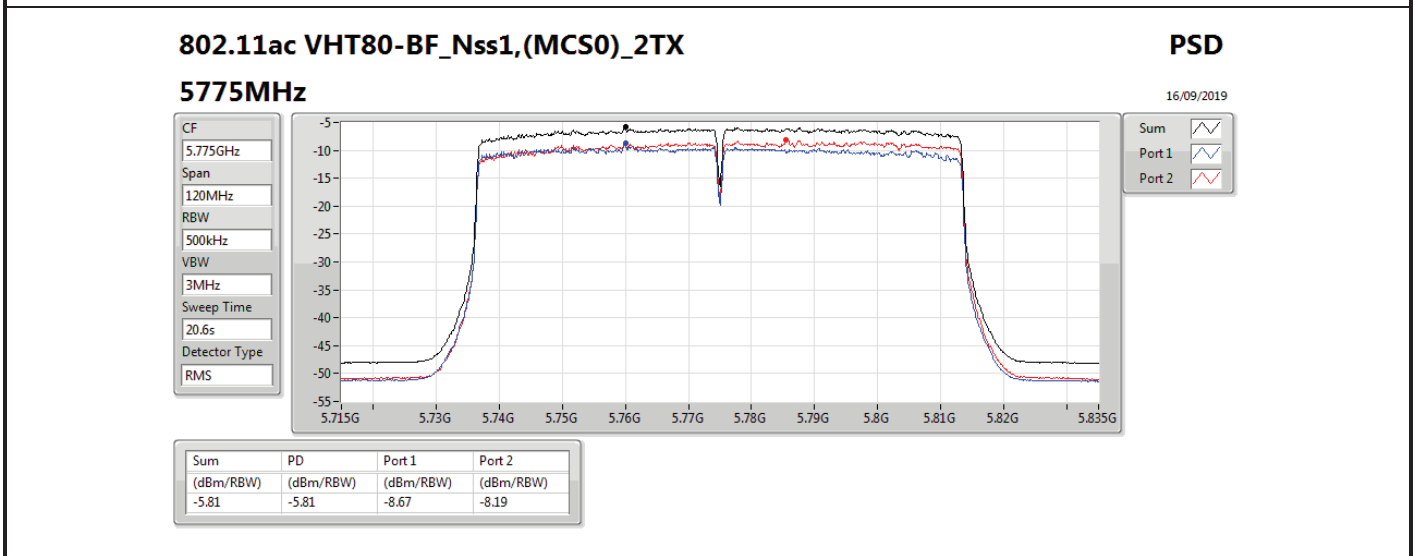

DG = Directional Gain; RBW = 500 kHz for 5.725-5.85GHz band / 1MHz for other band;

PD = trace bin-by-bin of each transmits port summing can be performed maximum power density; Port X = Port X power density;