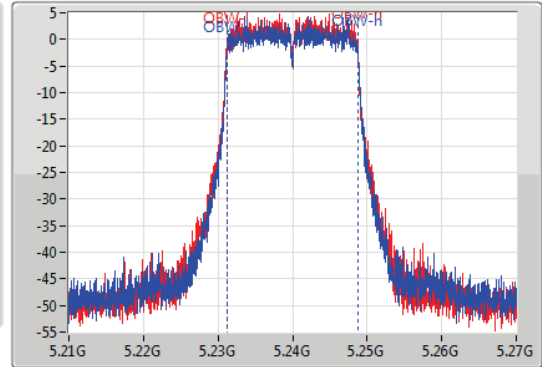

EBW

5240MHz

14/09/2019

CF  
5.24GHz  
Span  
60MHz  
RBW  
300kHz  
VBW  
1MHz  
Sweep Time  
100ms  
Detector Type  
Peak

CF  
5.24GHz  
Span  
60MHz  
RBW  
200kHz  
VBW  
1MHz  
Sweep Time  
100ms  
Detector Type  
Sample