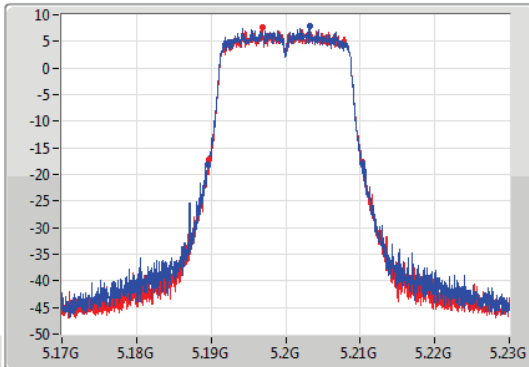

CF
5.2GHz
Span
60MHz
RBW
200kHz
VBW
1MHz
Sweep Time
100ms
Detector Type
Sample