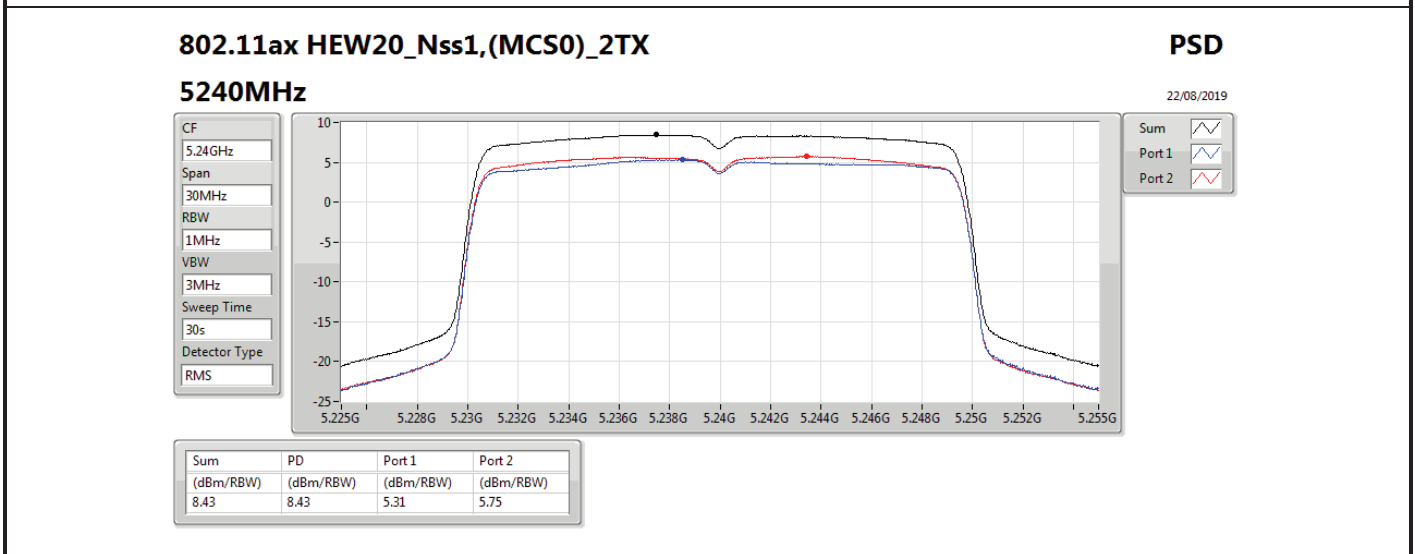

DG = Directional Gain; RBW = 500 kHz for 5.725-5.85GHz band / 1MHz for other band;

PD = trace bin-by-bin of each transmits port summing can be performed maximum power density; Port X = Port X power density;