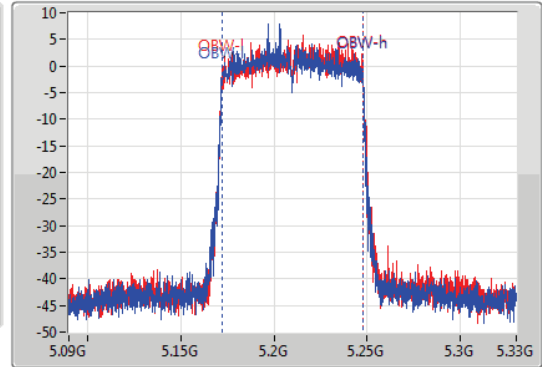

802.11ax HEW80-BF\_Nss1,(MCS0)\_2TX

EBW

5210MHz

14/09/2019

CF  
5.21GHz  
Span  
240MHz  
RBW  
1MHz  
VBW  
3MHz  
Sweep Time  
100ms  
Detector Type  
Peak

CF  
5.21GHz  
Span  
240MHz  
RBW  
1MHz  
VBW  
3MHz  
Sweep Time  
100ms  
Detector Type  
Sample