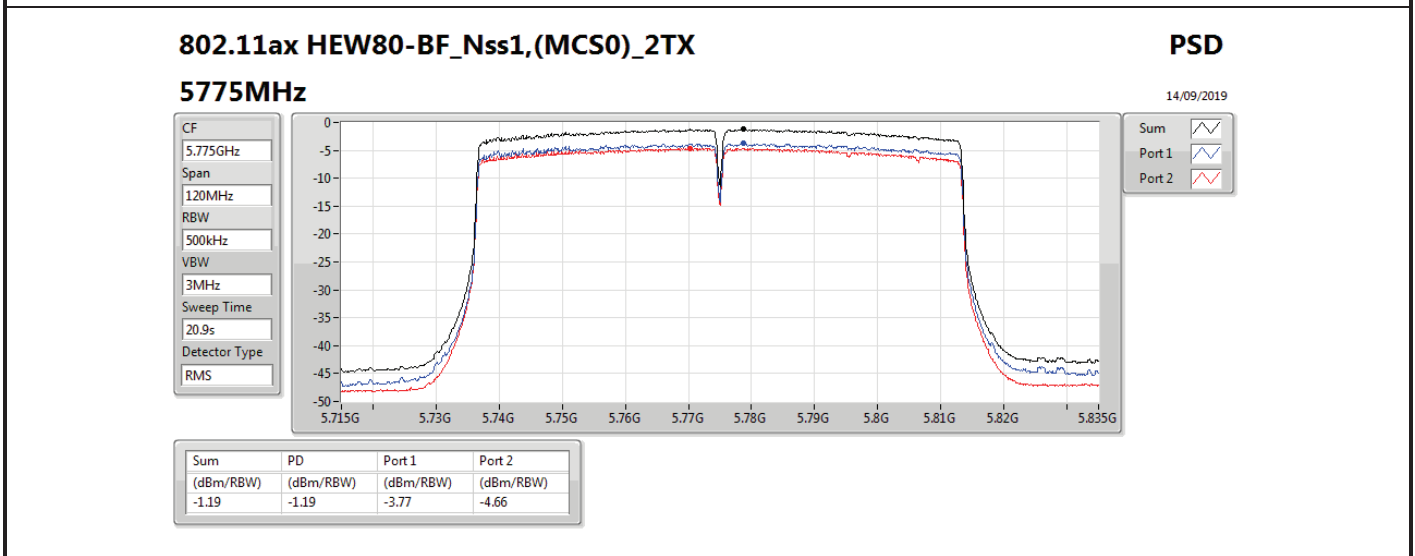

DG = Directional Gain; RBW = 500 kHz for 5.725-5.85GHz band / 1MHz for other band;

PD = trace bin-by-bin of each transmits port summing can be performed maximum power density; Port X = Port X power density;