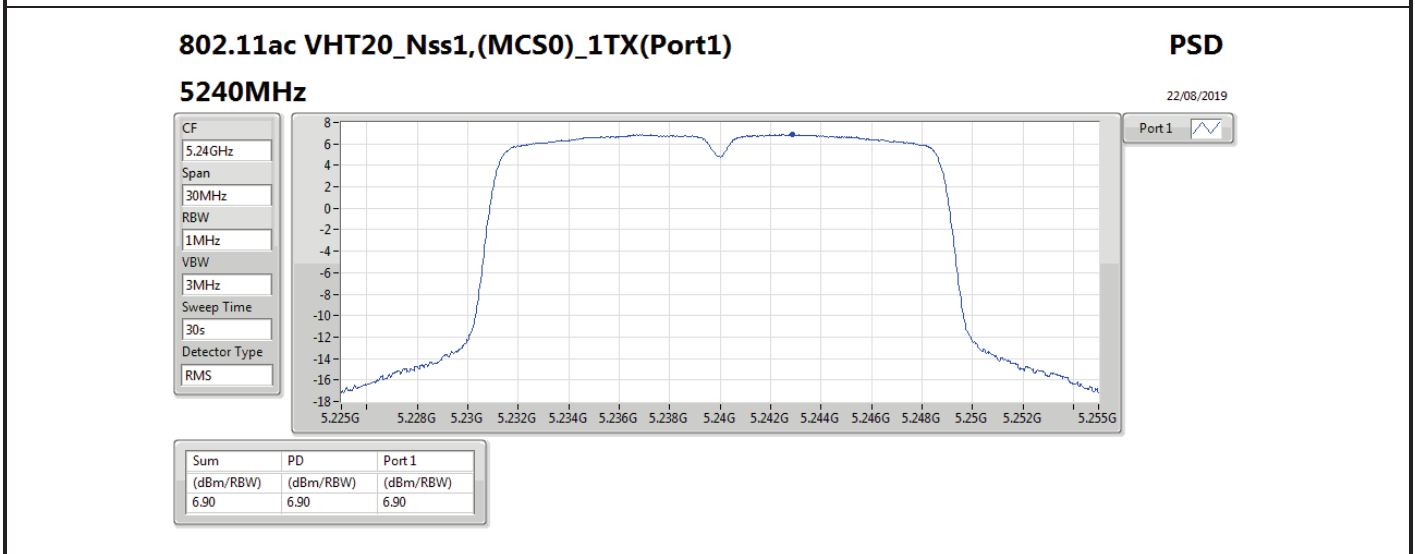

DG = Directional Gain; RBW = 500 kHz for 5.725-5.85GHz band / 1MHz for other band;

PD = trace bin-by-bin of each transmits port summing can be performed maximum power density; Port X = Port X power density;