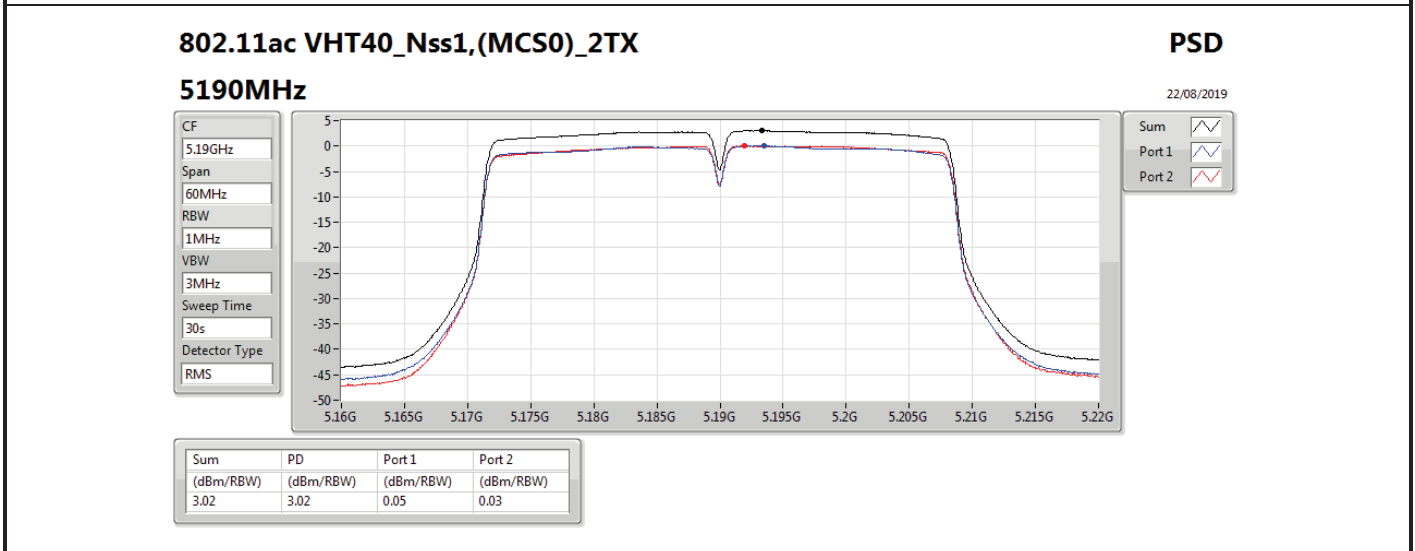

DG = Directional Gain; RBW = 500 kHz for 5.725-5.85GHz band / 1MHz for other band;

PD = trace bin-by-bin of each transmits port summing can be performed maximum power density; Port X = Port X power density;