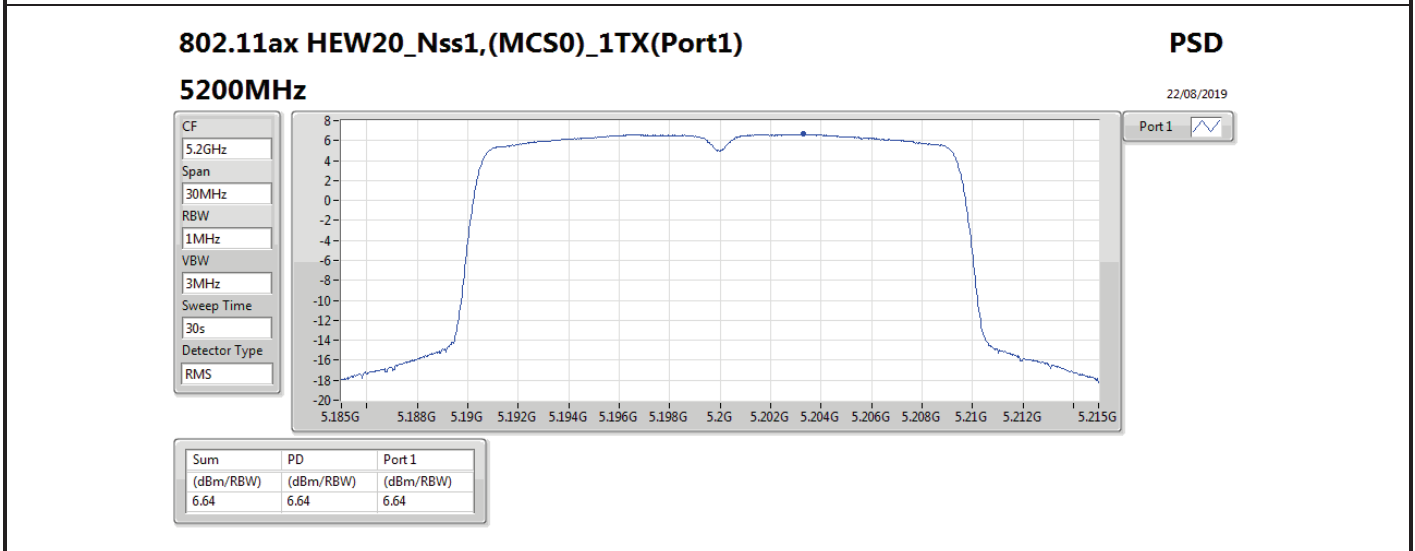

DG = Directional Gain; RBW = 500 kHz for 5.725-5.85GHz band / 1MHz for other band;

PD = trace bin-by-bin of each transmits port summing can be performed maximum power density; Port X = Port X power density;