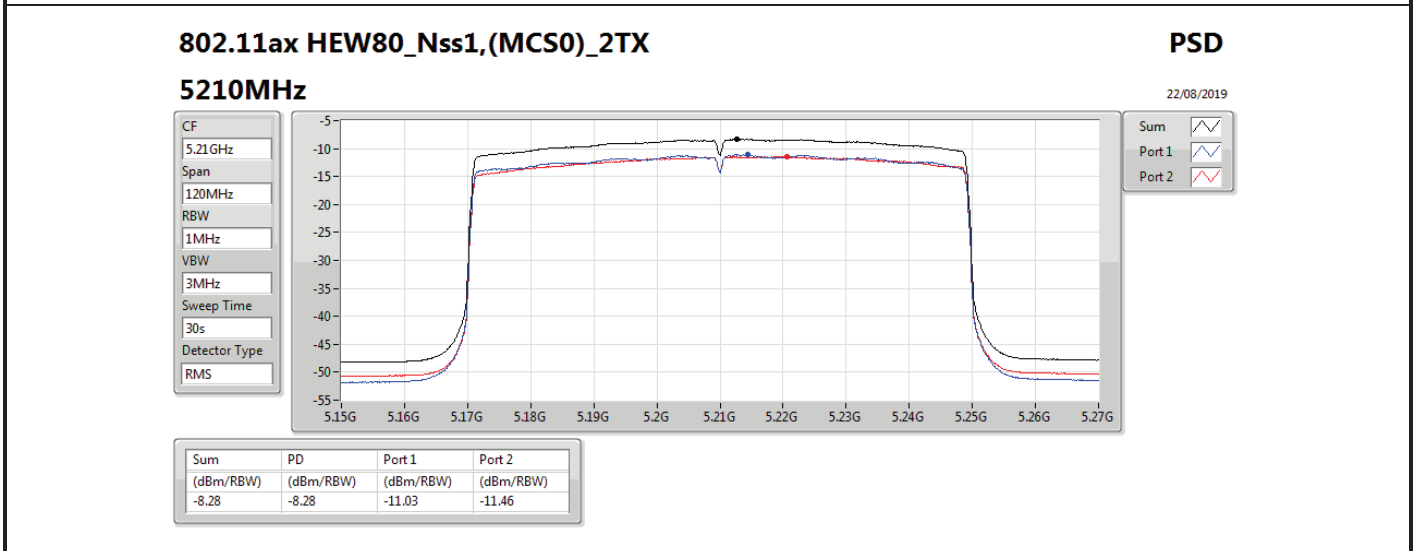

DG = Directional Gain; RBW = 500 kHz for 5.725-5.85GHz band / 1MHz for other band;

PD = trace bin-by-bin of each transmits port summing can be performed maximum power density; Port X = Port X power density;