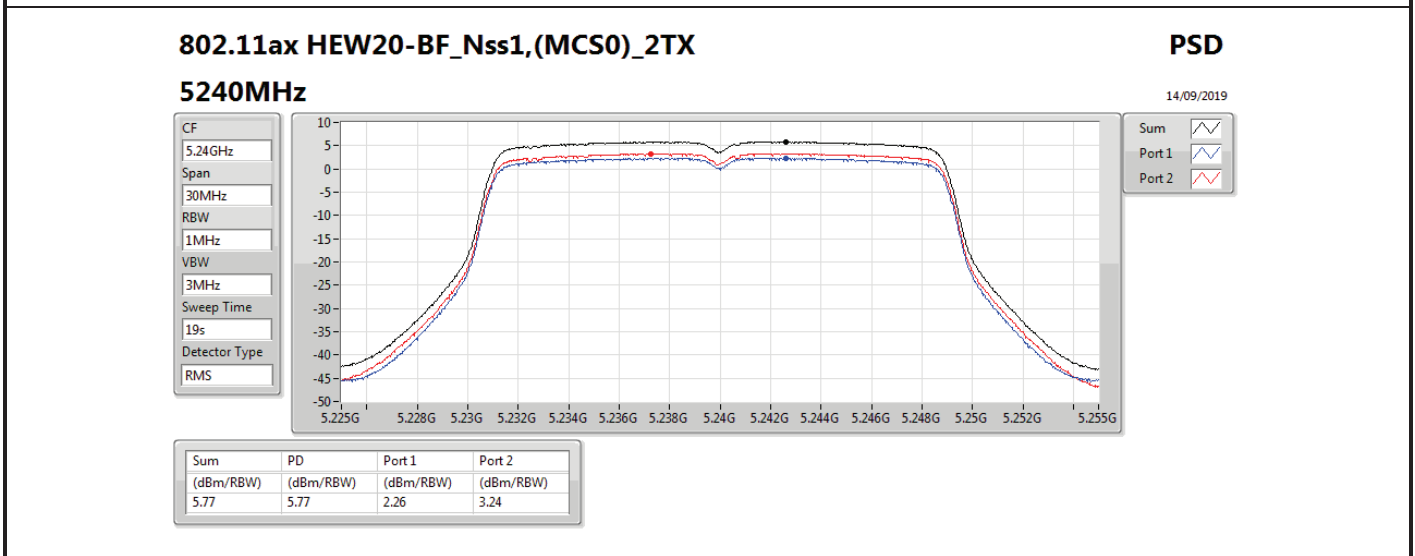

DG = Directional Gain; RBW = 500 kHz for 5.725-5.85GHz band / 1MHz for other band;

PD = trace bin-by-bin of each transmits port summing can be performed maximum power density; Port X = Port X power density;