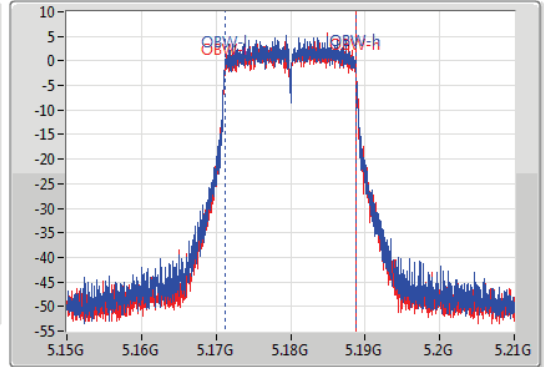

26dB(Hz)	Fl-26dB(Hz)	Fh-26dB(Hz)	OBW(Hz)	Fl-OBW(Hz)	Fh-OBW(Hz)	Limit(Hz)	Port
20.85M	5.16953G	5.19038G	17.601M	5.171154G	5.188756G	Inf	1
20.61M	5.16974G	5.19035G	17.601M	5.171154G	5.188756G	Inf	2

802.11ac VHT20-BF_Nss1,(MCS0)_2TX

EBW

5200MHz

14/09/2019

CF: 5.2GHz
Span: 60MHz
RBW: 300kHz
VBW: 1MHz
Sweep Time: 100ms
Detector Type: Peak