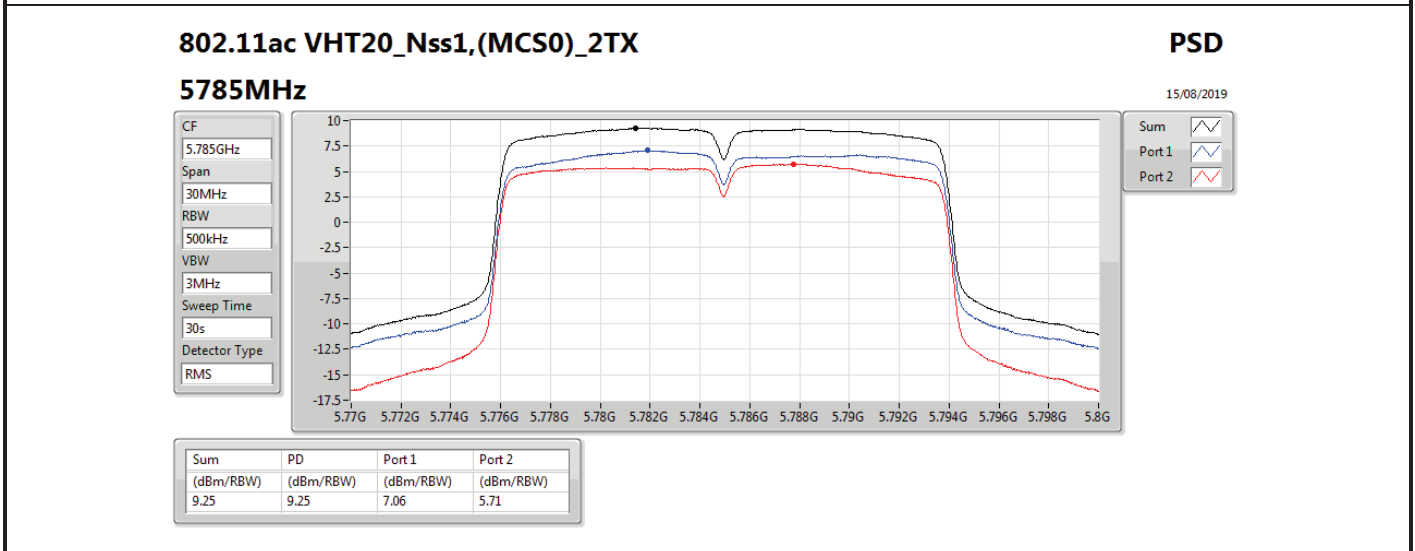

DG = Directional Gain; RBW = 500 kHz for 5.725-5.85GHz band / 1MHz for other band;

PD = trace bin-by-bin of each transmits port summing can be performed maximum power density; Port X = Port X power density;