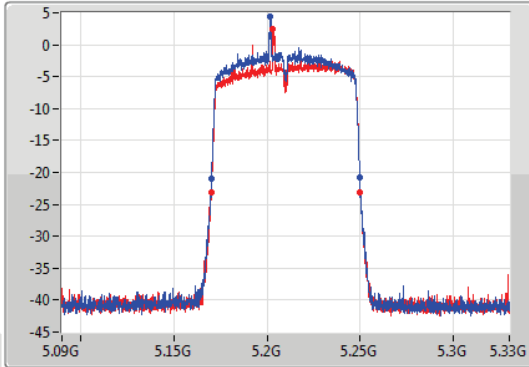

802.11ax HEW80-BF_Nss1,(MCS0)_2TX

EBW

5210MHz

16/09/2019

CF
5.21GHz
Span
240MHz
RBW
1MHz
VBW
3MHz
Sweep Time
100ms
Detector Type
Peak

CF
5.21GHz
Span
240MHz
RBW
1MHz
VBW
3MHz
Sweep Time
100ms
Detector Type
Sample