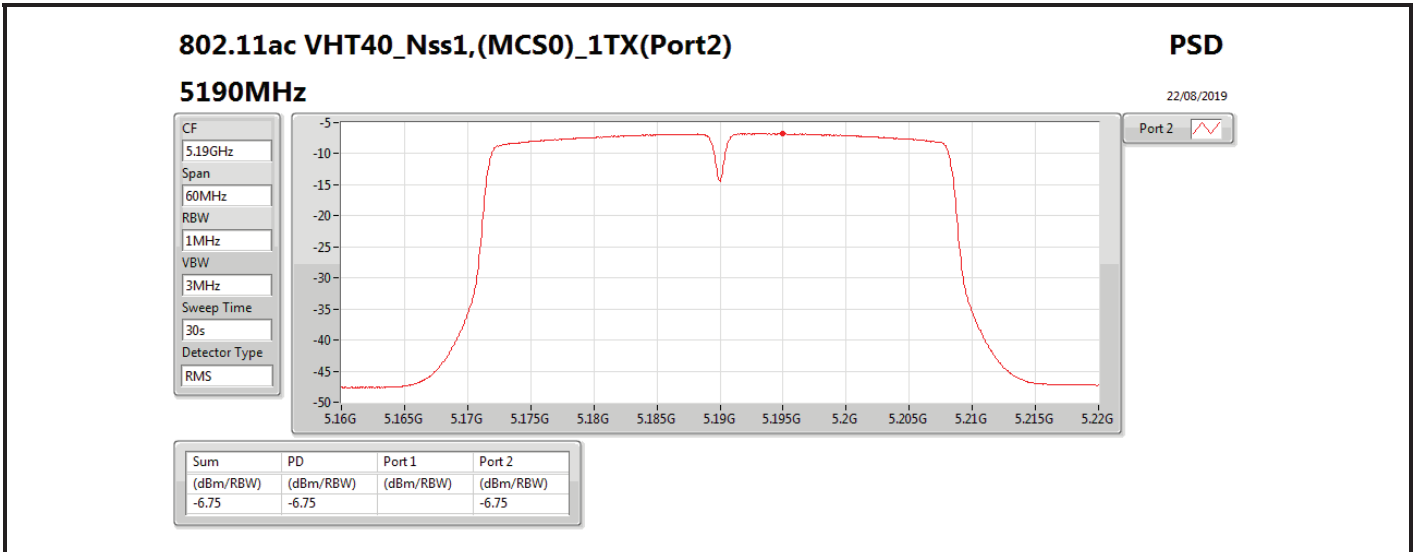

DG = Directional Gain; RBW = 500 kHz for 5.725-5.85GHz band / 1MHz for other band;

PD = trace bin-by-bin of each transmits port summing can be performed maximum power density; Port X = Port X power density;