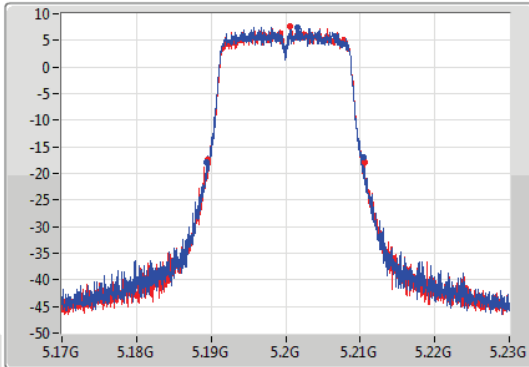

CF: 5.2GHz
Span: 60MHz
RBW: 200kHz
VBW: 1MHz
Sweep Time: 100ms
Detector Type: Sample