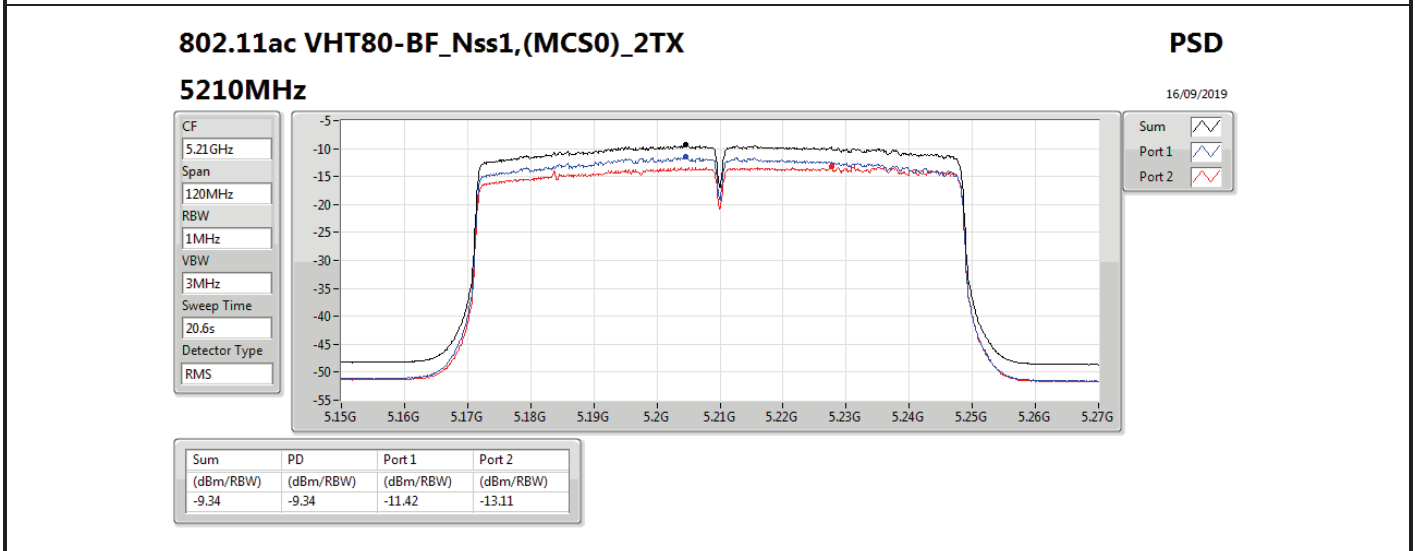

DG = Directional Gain; RBW = 500 kHz for 5.725-5.85GHz band / 1MHz for other band;

PD = trace bin-by-bin of each transmits port summing can be performed maximum power density; Port X = Port X power density;