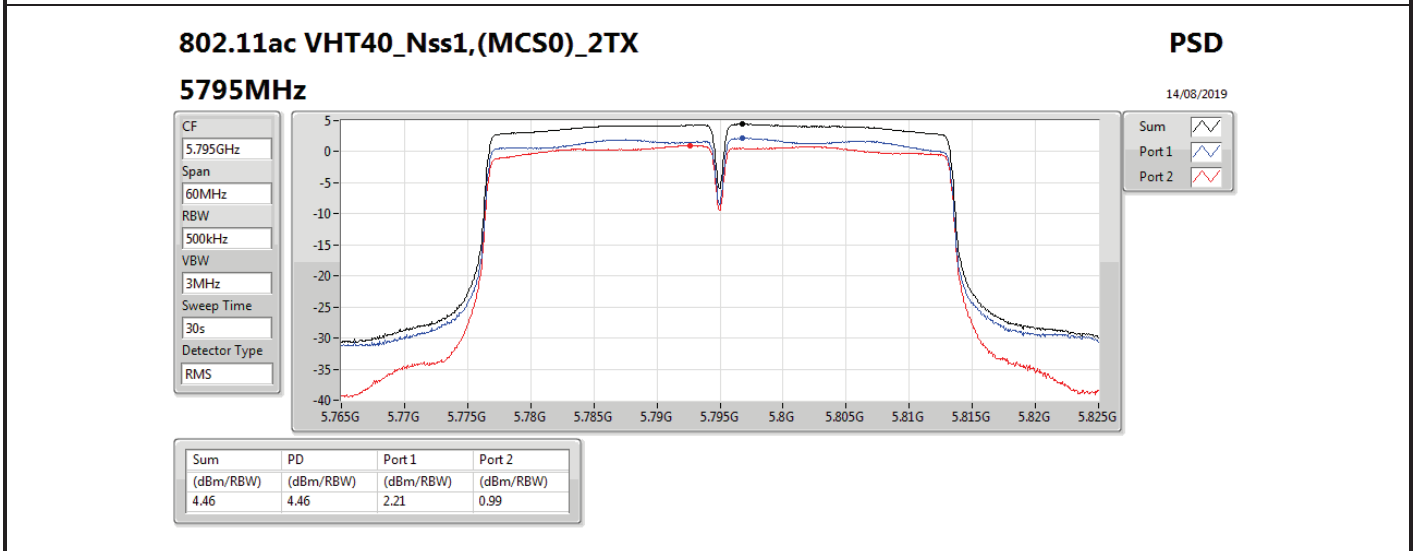

DG = Directional Gain; RBW = 500 kHz for 5.725-5.85GHz band / 1MHz for other band;

PD = trace bin-by-bin of each transmits port summing can be performed maximum power density; Port X = Port X power density;