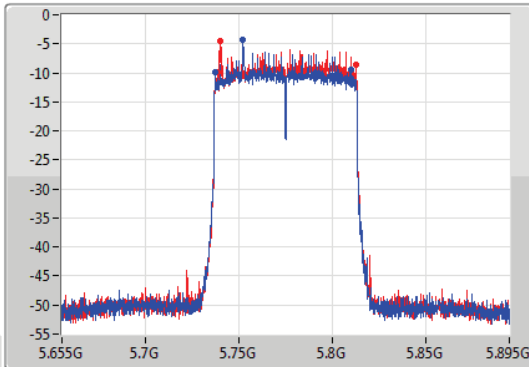

CF
5.775GHz
Span
240MHz
RBW
1MHz
VBW
3MHz
Sweep Time
100ms
Detector Type
Sample