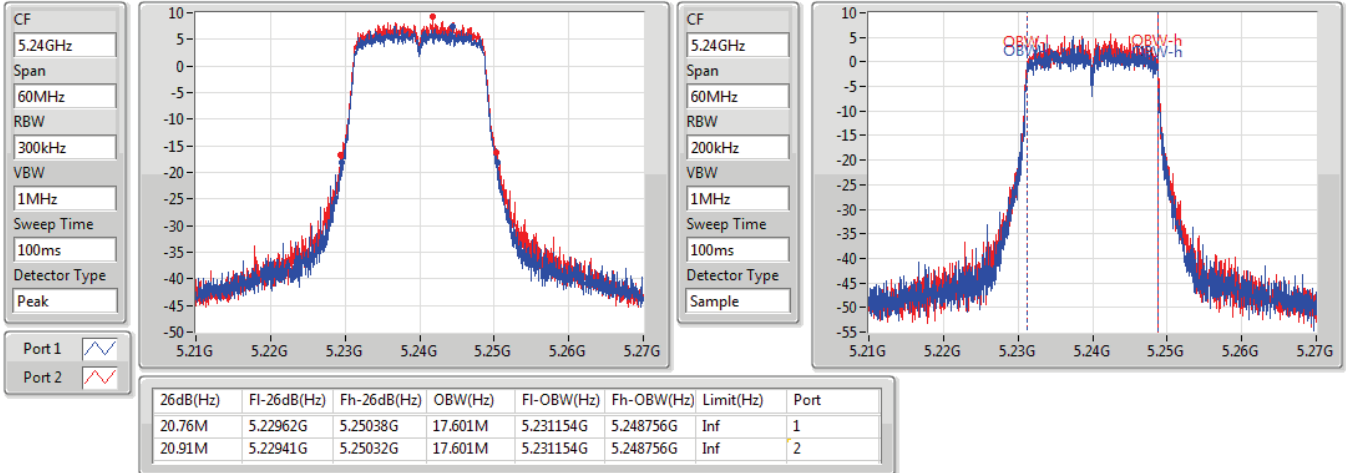

802.11ac VHT20-BF_Nss1,(MCS0)_2TX

EBW

5240MHz

14/09/2019