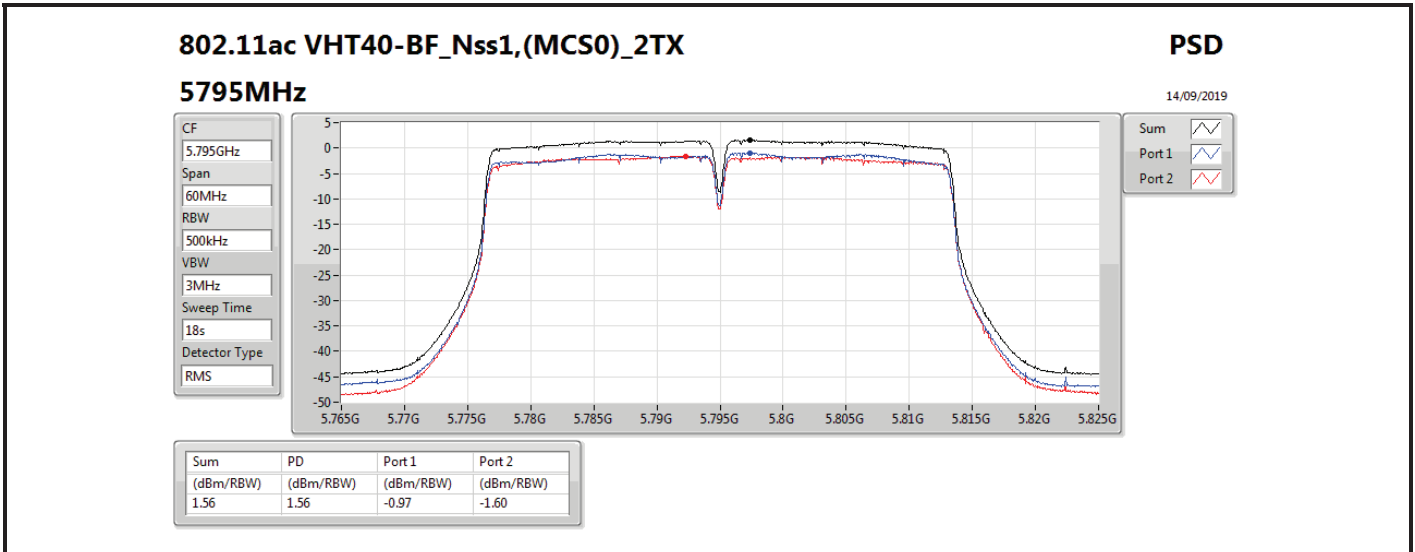

DG = Directional Gain; RBW = 500 kHz for 5.725-5.85GHz band / 1MHz for other band;

PD = trace bin-by-bin of each transmits port summing can be performed maximum power density; Port X = Port X power density;