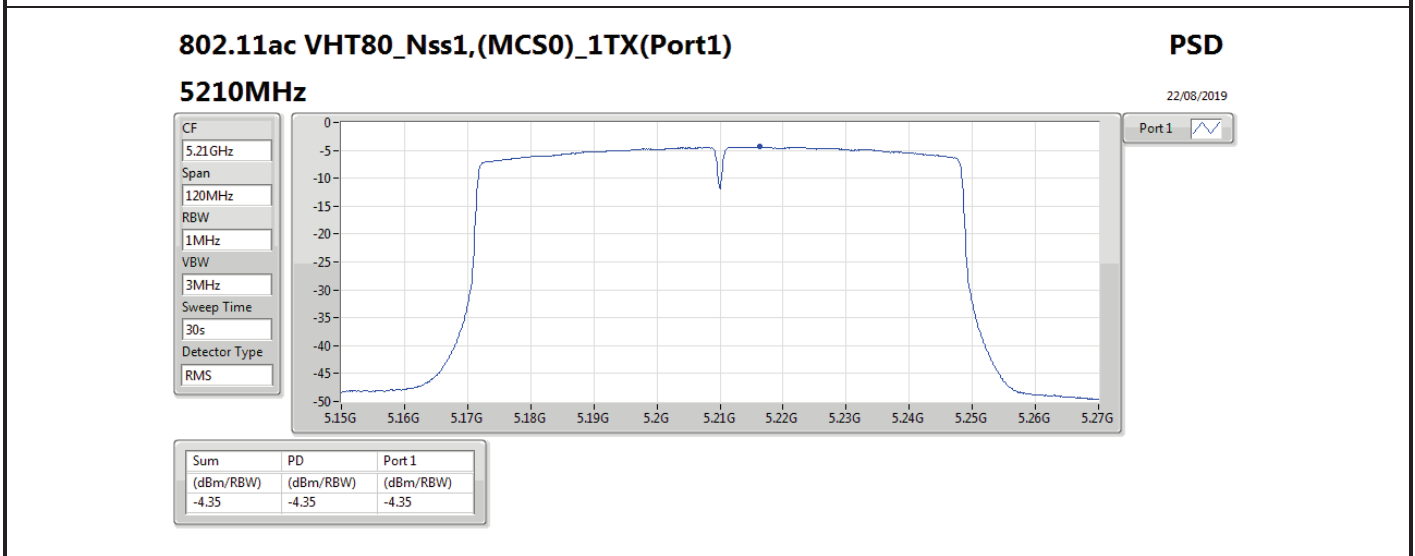

DG = Directional Gain; RBW = 500 kHz for 5.725-5.85GHz band / 1MHz for other band;

PD = trace bin-by-bin of each transmits port summing can be performed maximum power density; Port X = Port X power density;