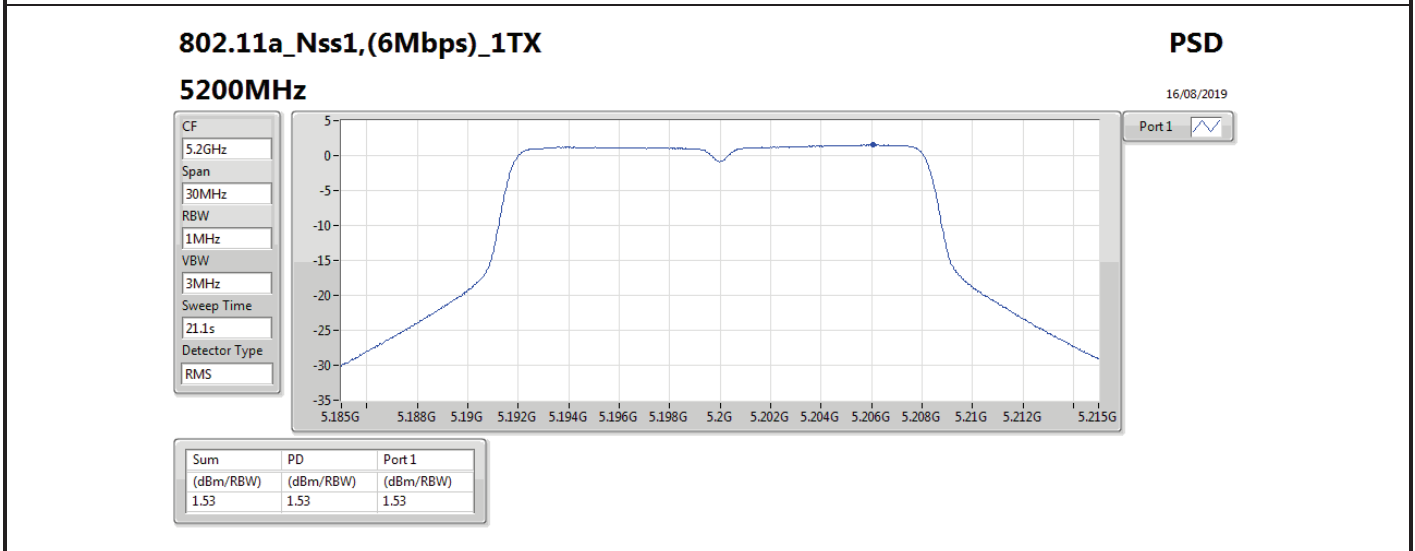

DG = Directional Gain; RBW = 500 kHz for 5.725-5.85GHz band / 1MHz for other band;

PD = trace bin-by-bin of each transmits port summing can be performed maximum power density; Port X = Port X power density;