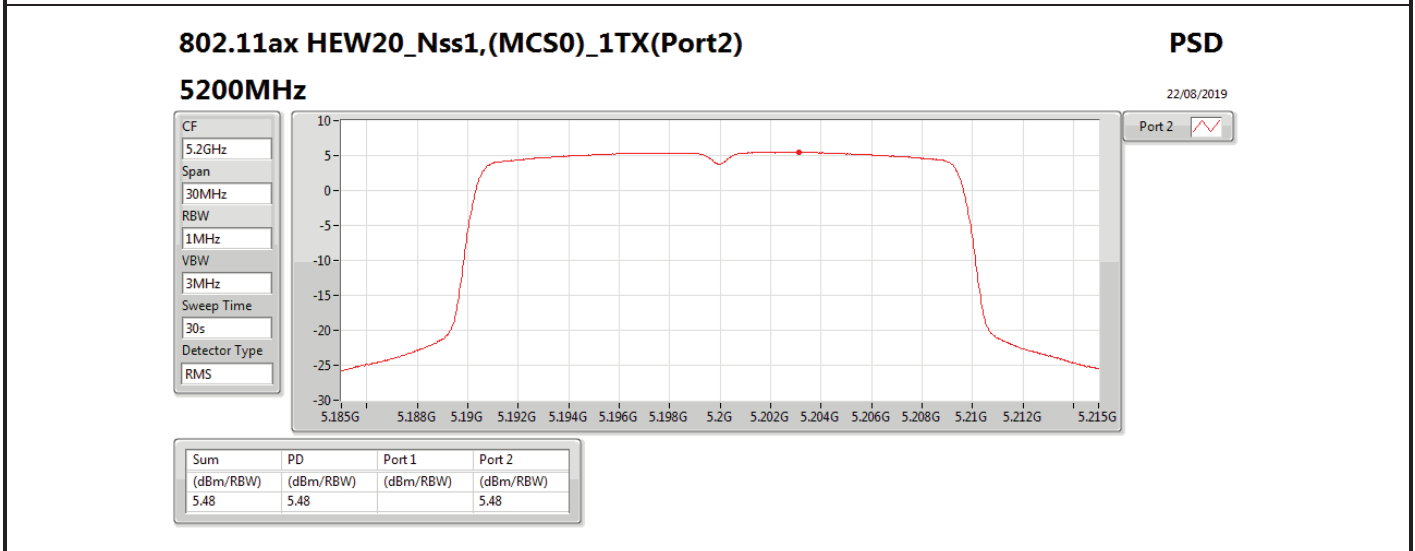

DG = Directional Gain; RBW = 500 kHz for 5.725-5.85GHz band / 1MHz for other band;

PD = trace bin-by-bin of each transmits port summing can be performed maximum power density; Port X = Port X power density;