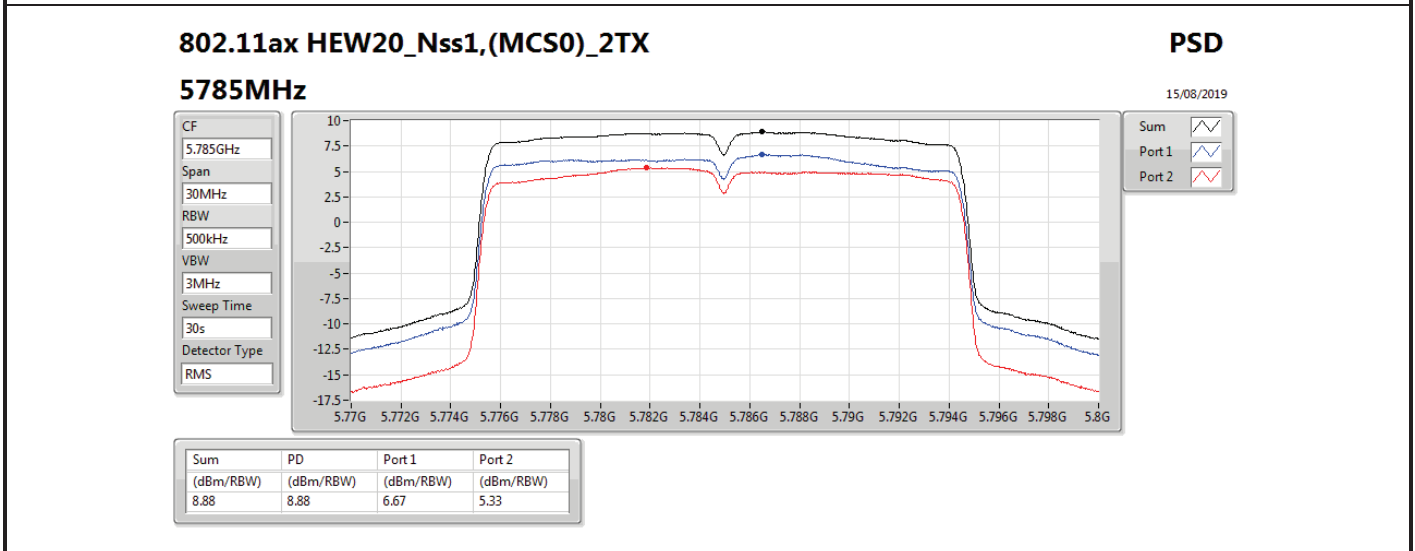

DG = Directional Gain; RBW = 500 kHz for 5.725-5.85GHz band / 1MHz for other band;

PD = trace bin-by-bin of each transmits port summing can be performed maximum power density; Port X = Port X power density;