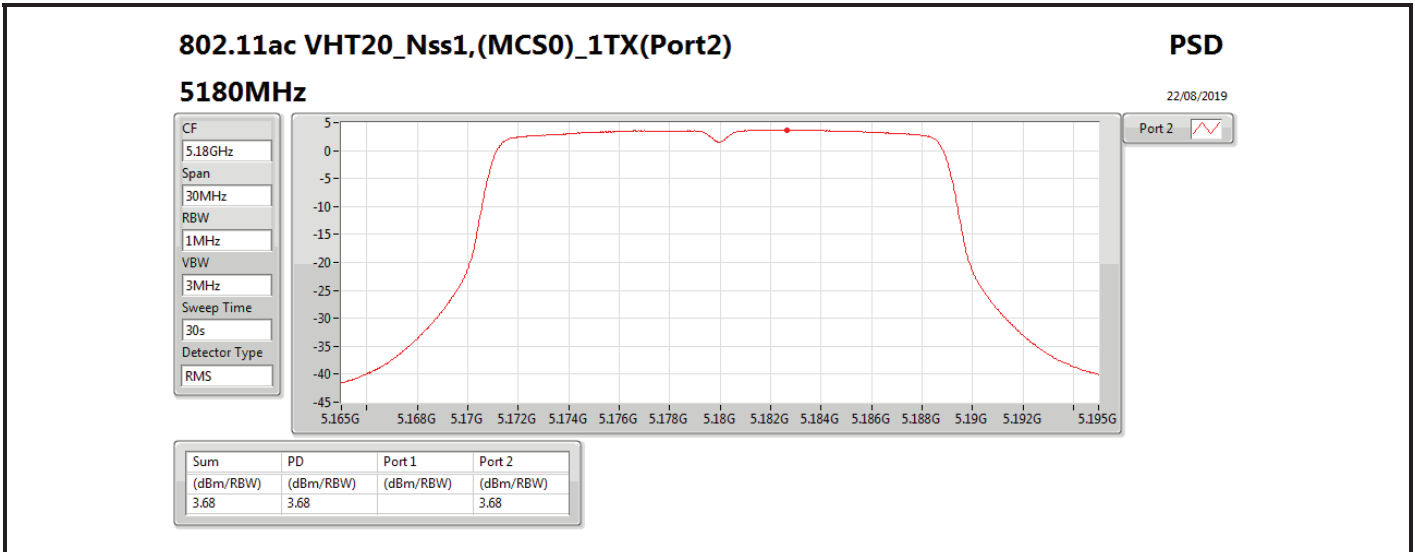

DG = Directional Gain; RBW = 500 kHz for 5.725-5.85GHz band / 1MHz for other band;

PD = trace bin-by-bin of each transmits port summing can be performed maximum power density; Port X = Port X power density;