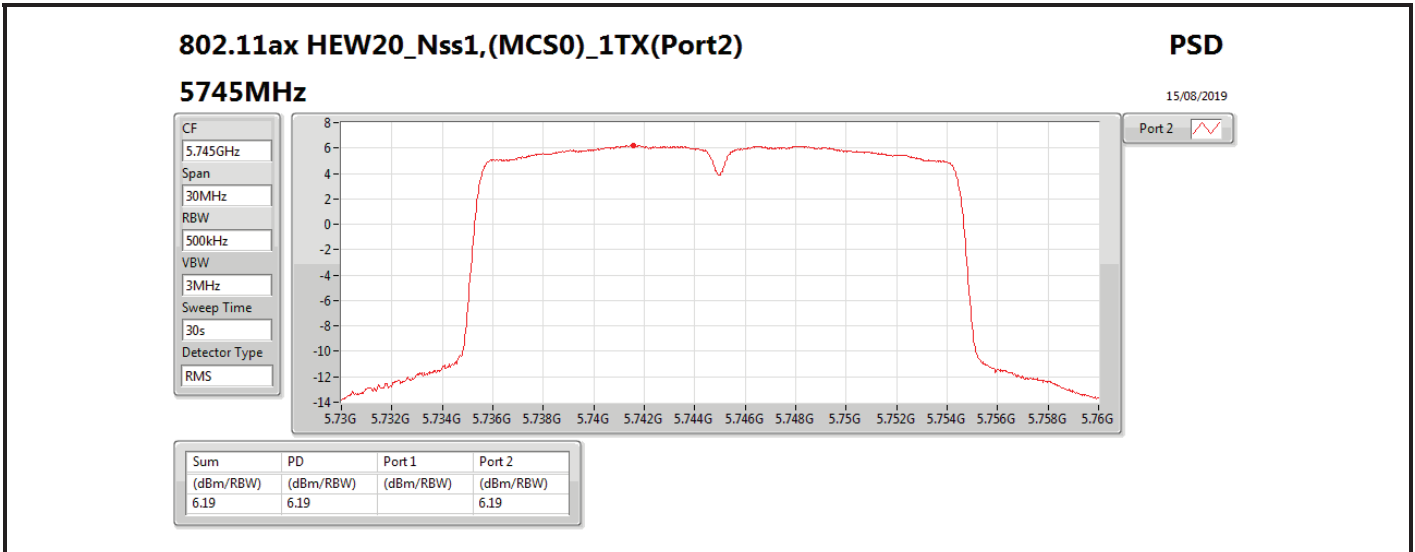

DG = Directional Gain; RBW = 500 kHz for 5.725-5.85GHz band / 1MHz for other band;

PD = trace bin-by-bin of each transmits port summing can be performed maximum power density; Port X = Port X power density;