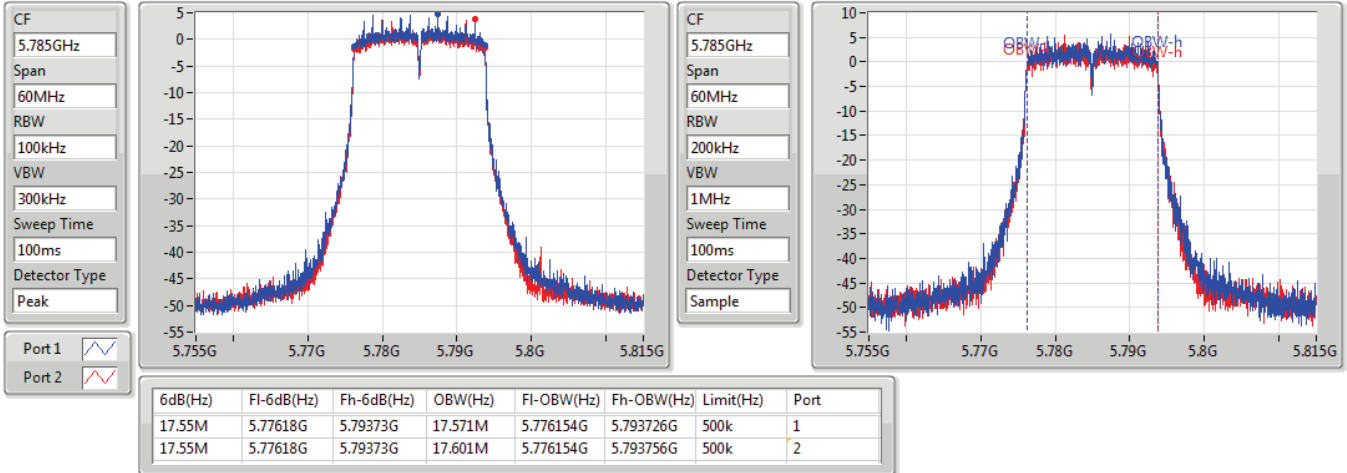

802.11ac VHT20-BF_Nss1,(MCS0)_2TX

EBW

5785MHz

14/09/2019