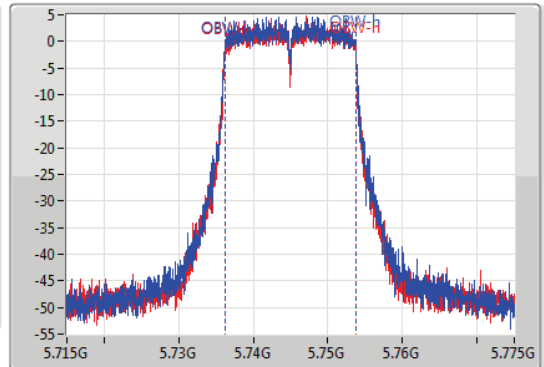

EBW

5745MHz

14/09/2019

CF  
5.745GHz  
Span  
60MHz  
RBW  
100kHz  
VBW  
300kHz  
Sweep Time  
100ms  
Detector Type  
Peak

CF  
5.745GHz  
Span  
60MHz  
RBW  
200kHz  
VBW  
1MHz  
Sweep Time  
100ms  
Detector Type  
Sample