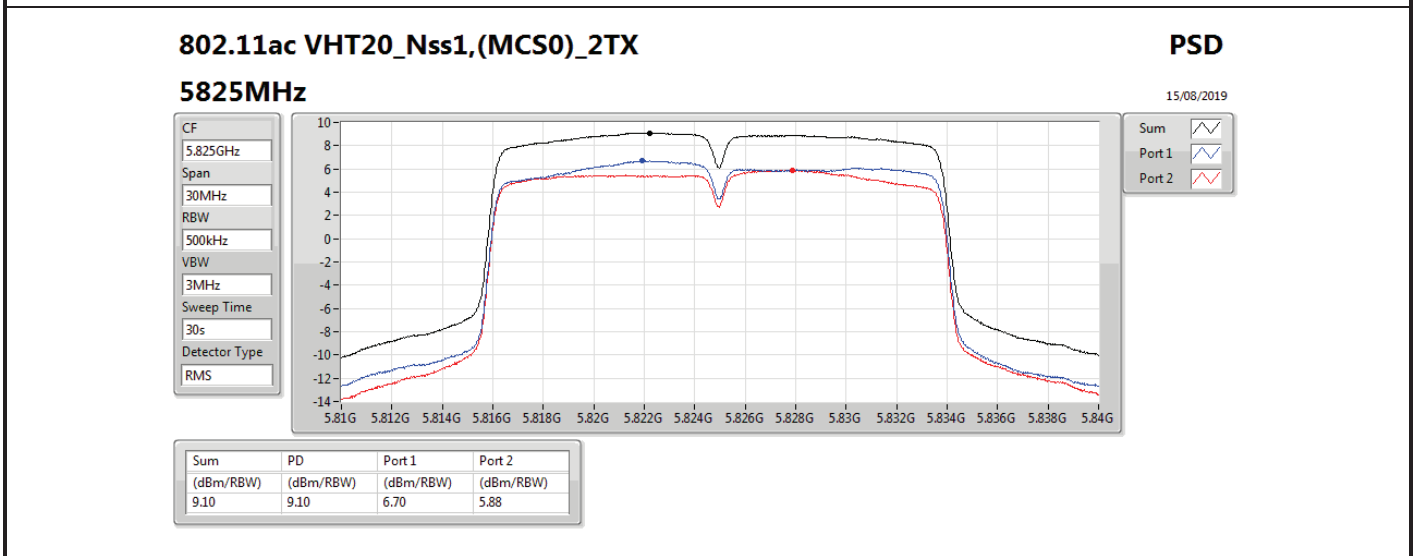

DG = Directional Gain; RBW = 500 kHz for 5.725-5.85GHz band / 1MHz for other band;

PD = trace bin-by-bin of each transmits port summing can be performed maximum power density; Port X = Port X power density;