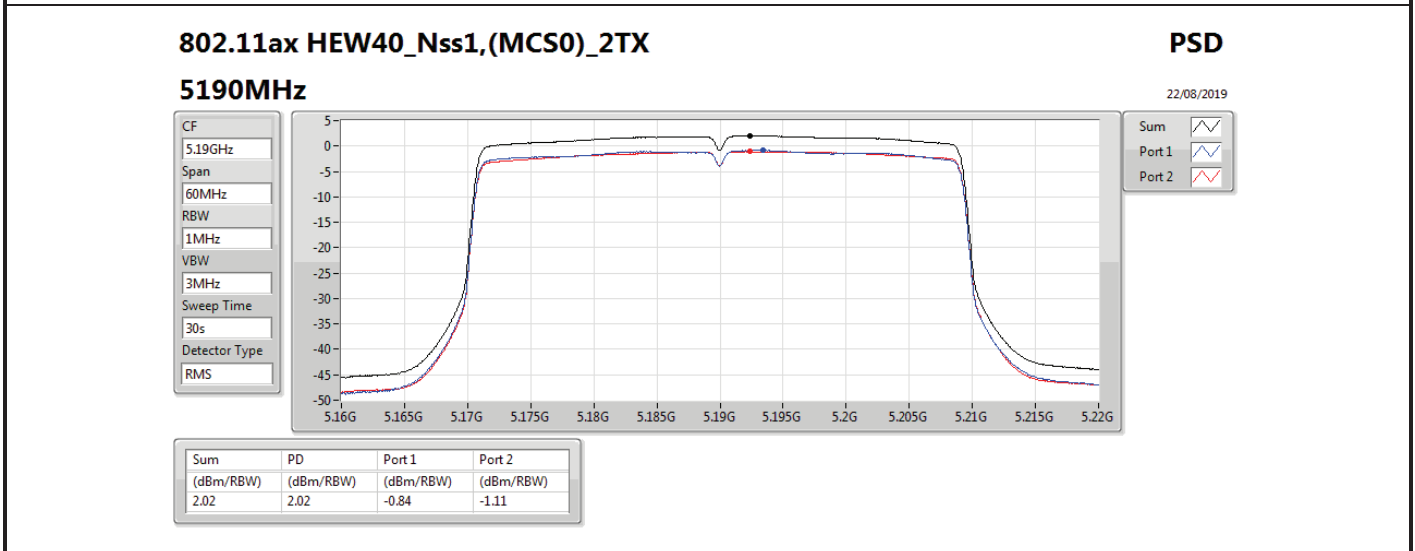

DG = Directional Gain; RBW = 500 kHz for 5.725-5.85GHz band / 1MHz for other band;

PD = trace bin-by-bin of each transmits port summing can be performed maximum power density; Port X = Port X power density;