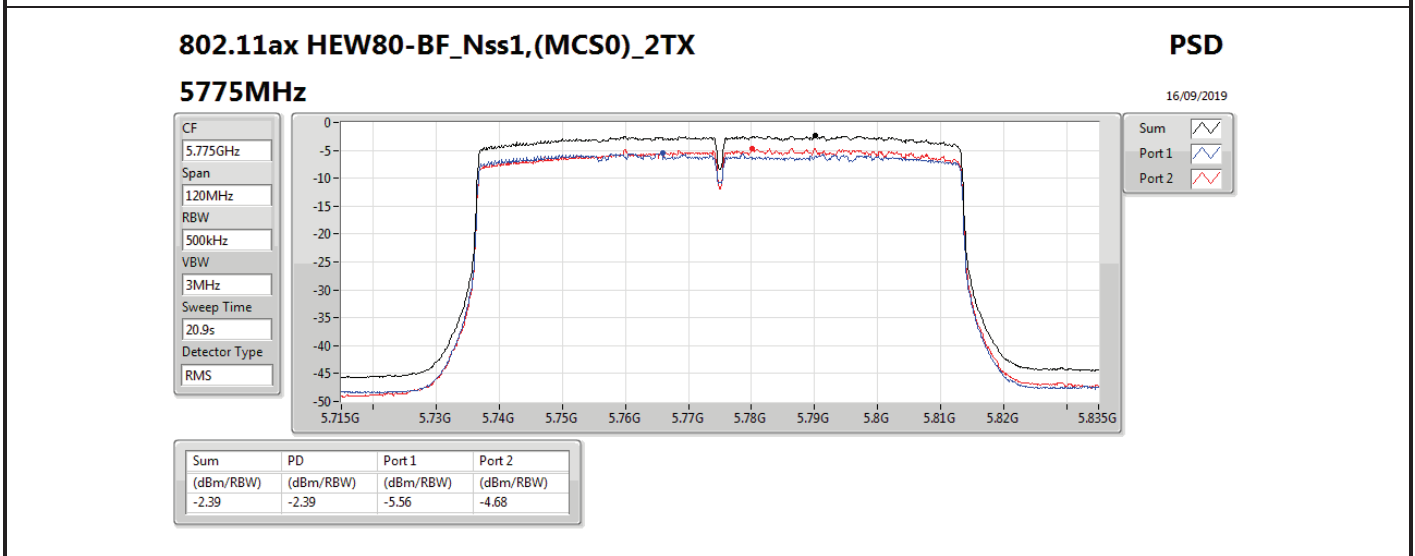

DG = Directional Gain; RBW = 500 kHz for 5.725-5.85GHz band / 1MHz for other band;

PD = trace bin-by-bin of each transmits port summing can be performed maximum power density; Port X = Port X power density;