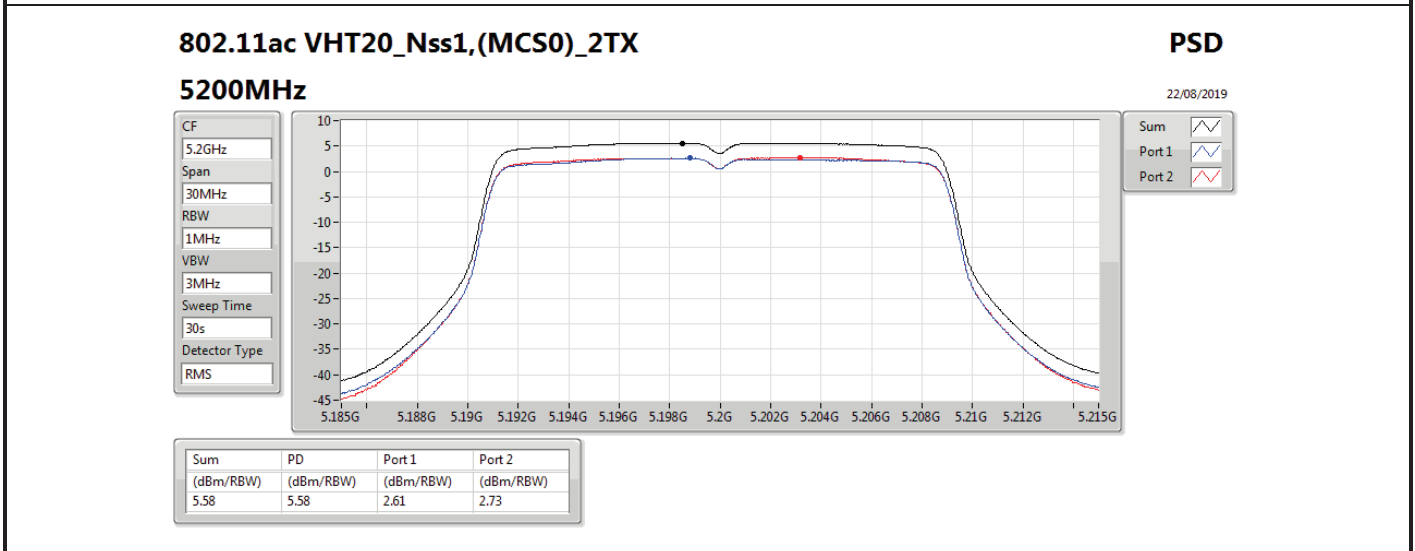

DG = Directional Gain; RBW = 500 kHz for 5.725-5.85GHz band / 1MHz for other band;

PD = trace bin-by-bin of each transmits port summing can be performed maximum power density; Port X = Port X power density;