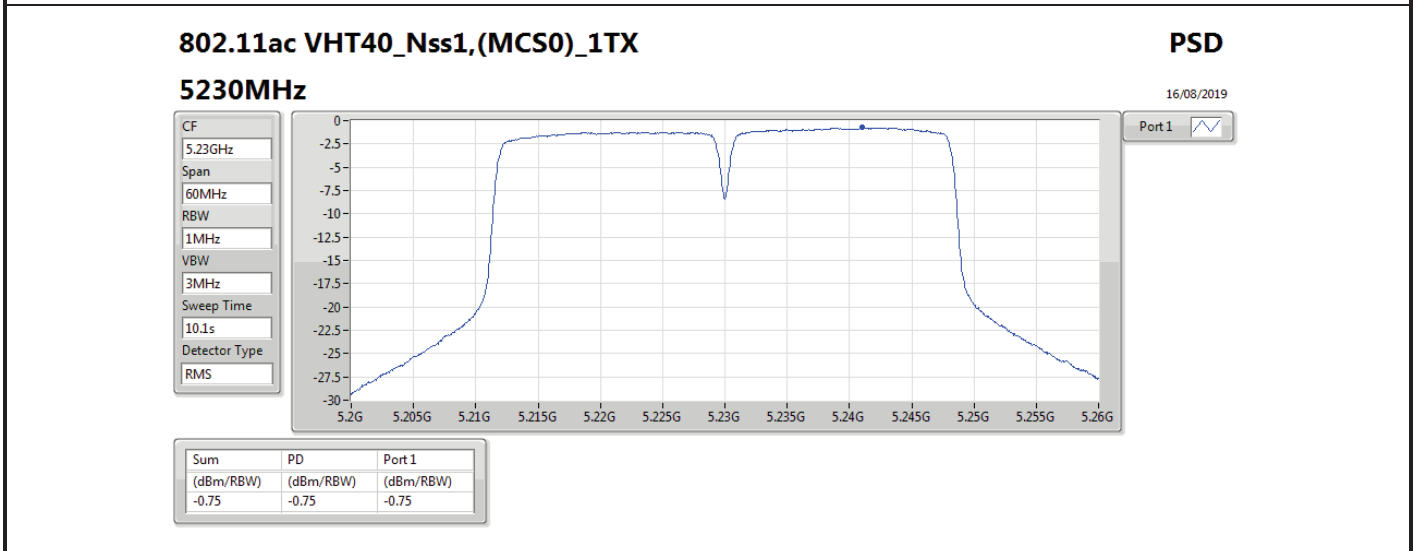

DG = Directional Gain; RBW = 500 kHz for 5.725-5.85GHz band / 1MHz for other band;

PD = trace bin-by-bin of each transmits port summing can be performed maximum power density; Port X = Port X power density;