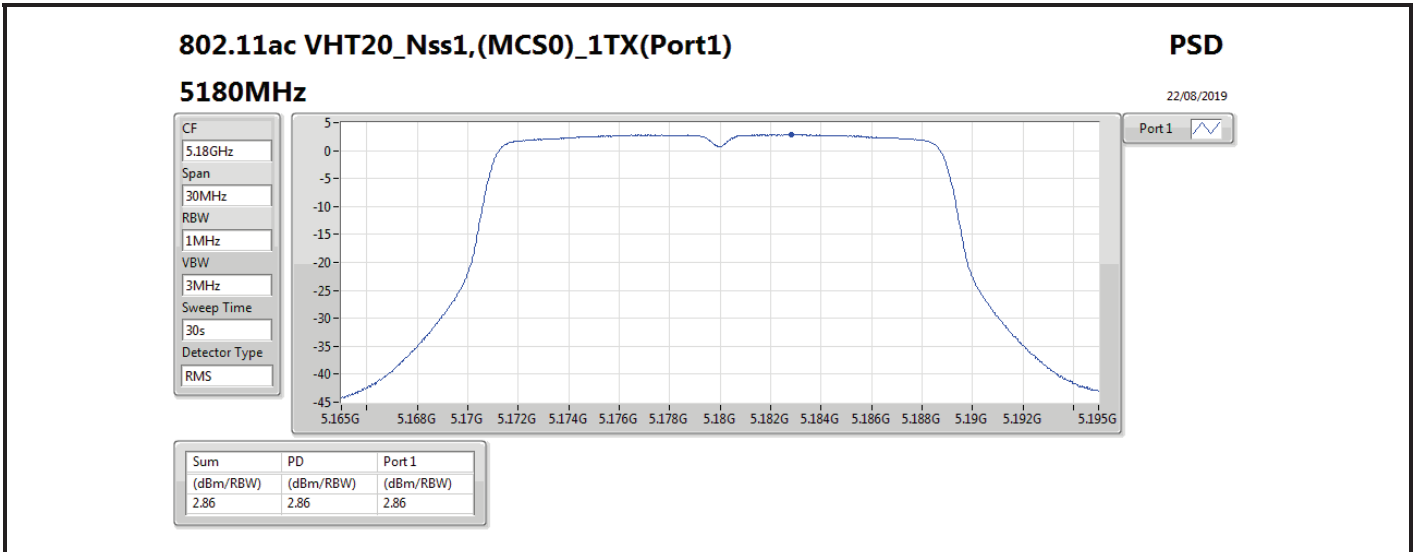

DG = Directional Gain; RBW = 500 kHz for 5.725-5.85GHz band / 1MHz for other band;

PD = trace bin-by-bin of each transmits port summing can be performed maximum power density; Port X = Port X power density;