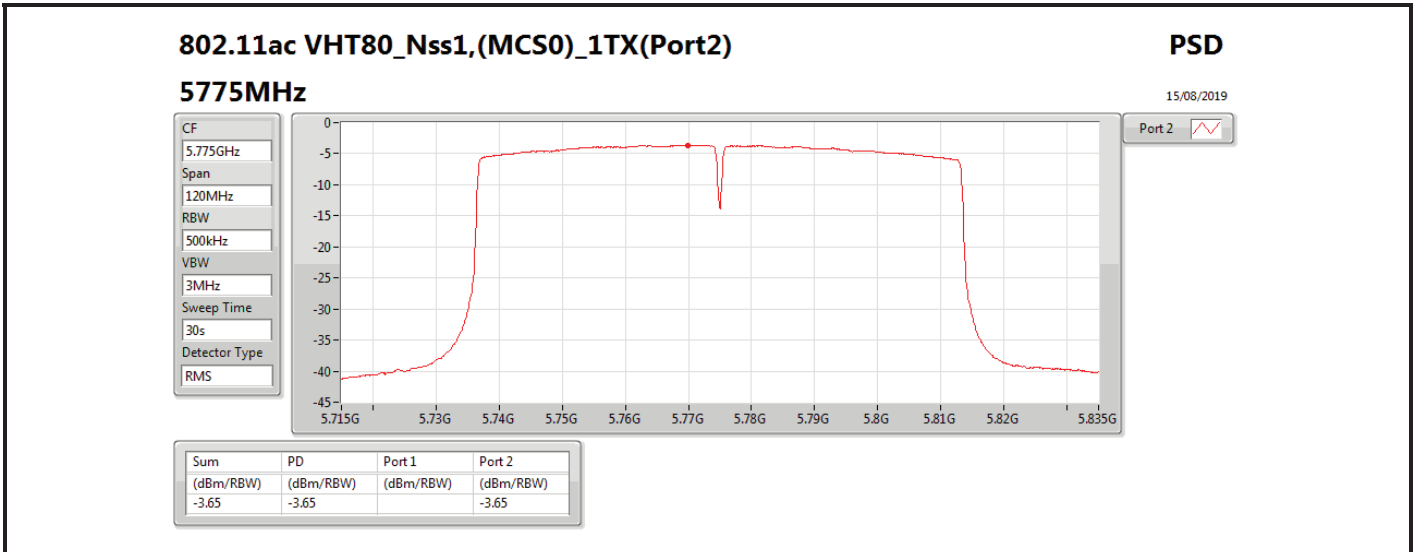

DG = Directional Gain; RBW = 500 kHz for 5.725-5.85GHz band / 1MHz for other band;

PD = trace bin-by-bin of each transmits port summing can be performed maximum power density; Port X = Port X power density;