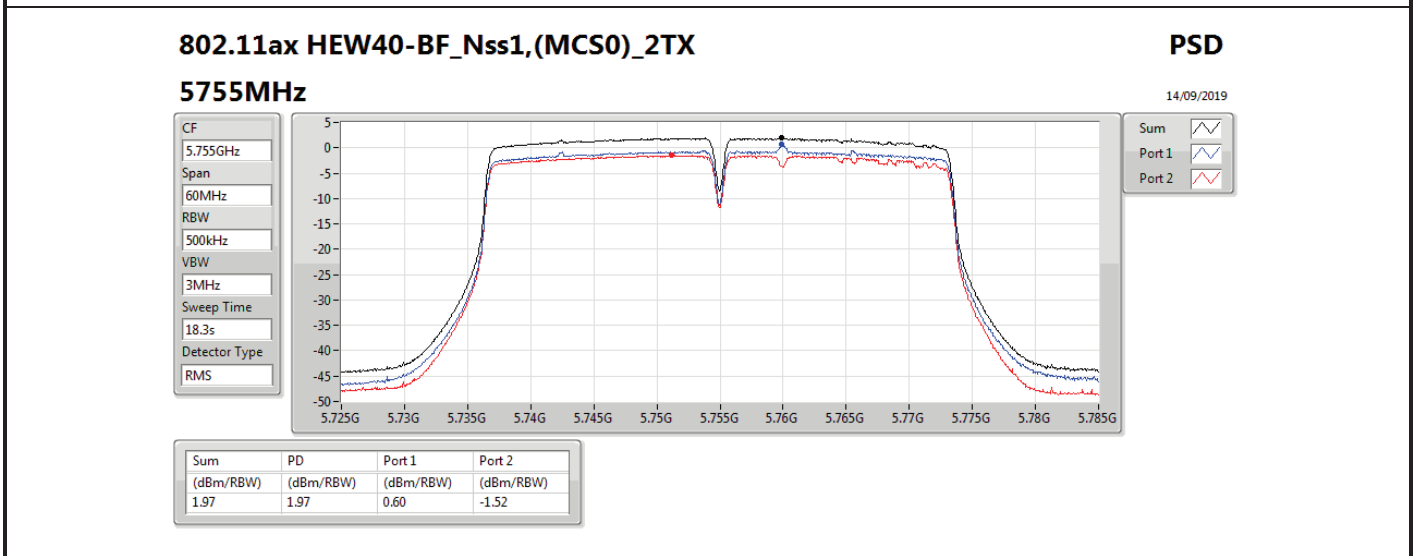

DG = Directional Gain; RBW = 500 kHz for 5.725-5.85GHz band / 1MHz for other band;

PD = trace bin-by-bin of each transmits port summing can be performed maximum power density; Port X = Port X power density;