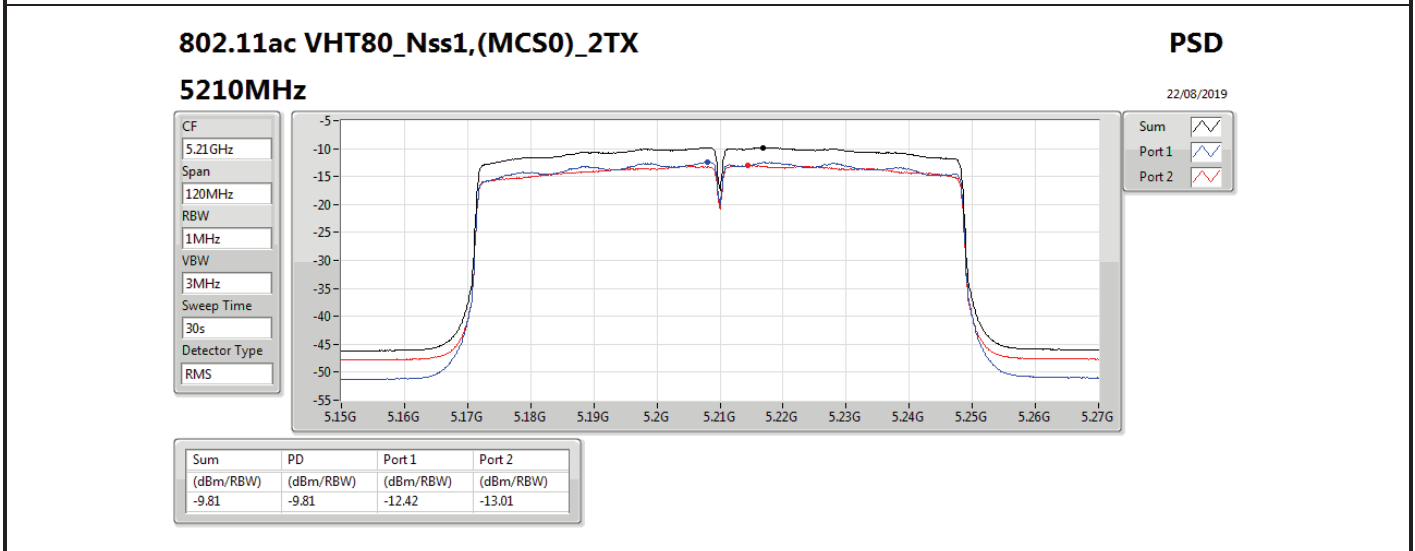

DG = Directional Gain; RBW = 500 kHz for 5.725-5.85GHz band / 1MHz for other band;

PD = trace bin-by-bin of each transmits port summing can be performed maximum power density; Port X = Port X power density;