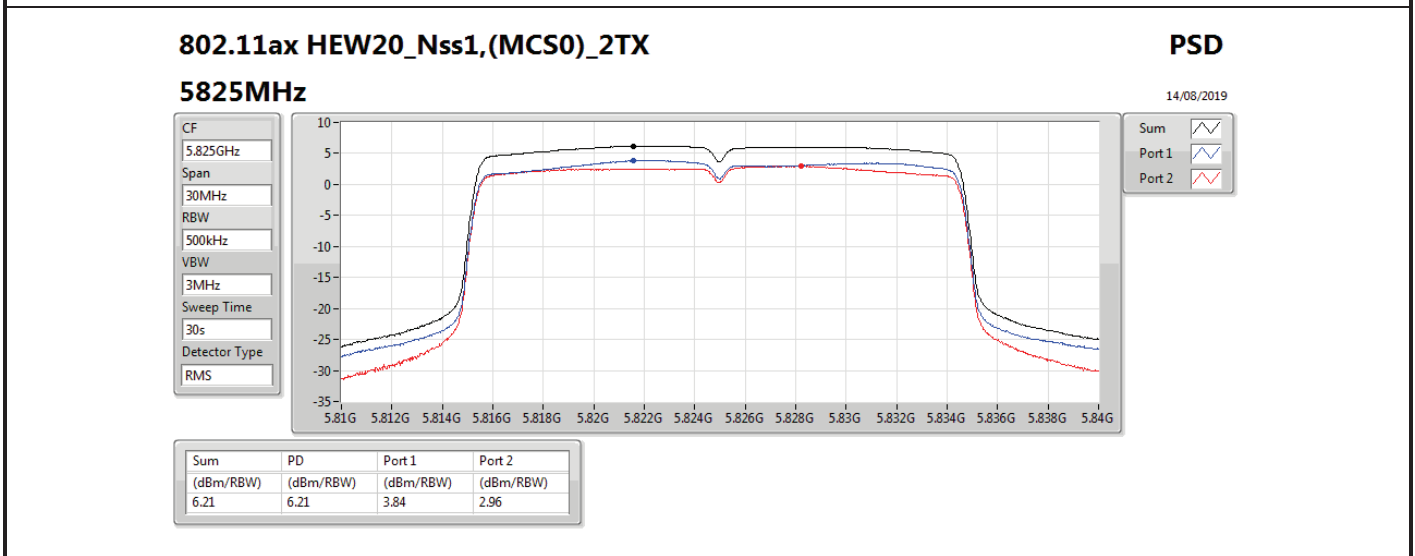

DG = Directional Gain; RBW = 500 kHz for 5.725-5.85GHz band / 1MHz for other band;

PD = trace bin-by-bin of each transmits port summing can be performed maximum power density; Port X = Port X power density;