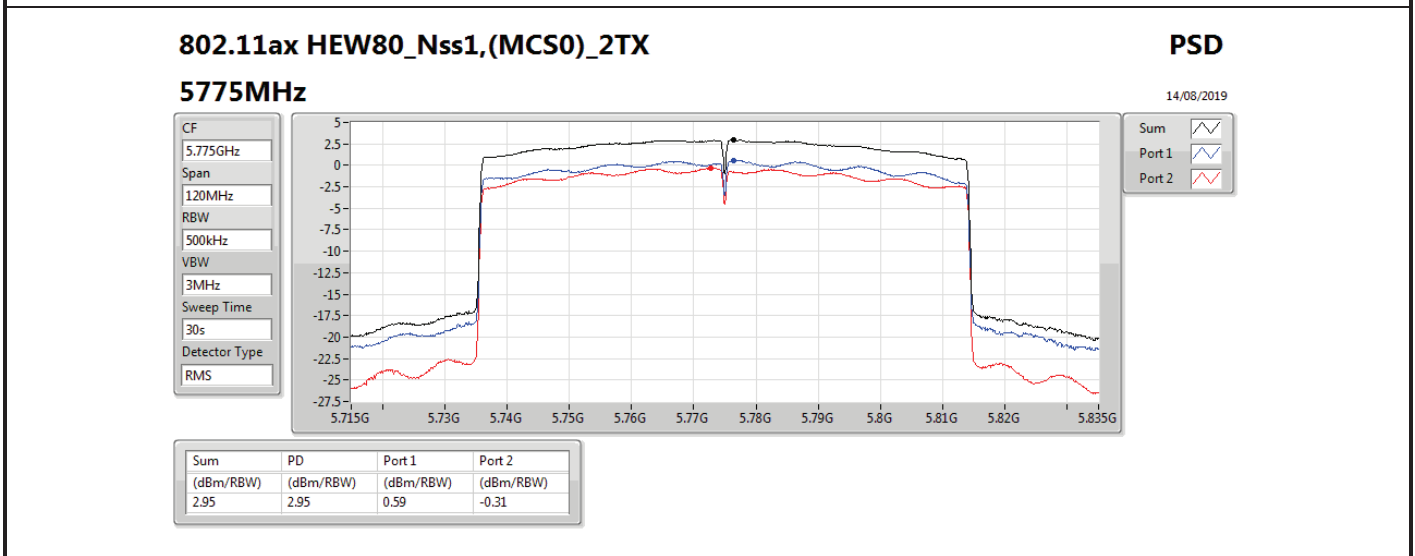

DG = Directional Gain; RBW = 500 kHz for 5.725-5.85GHz band / 1MHz for other band;

PD = trace bin-by-bin of each transmits port summing can be performed maximum power density; Port X = Port X power density;