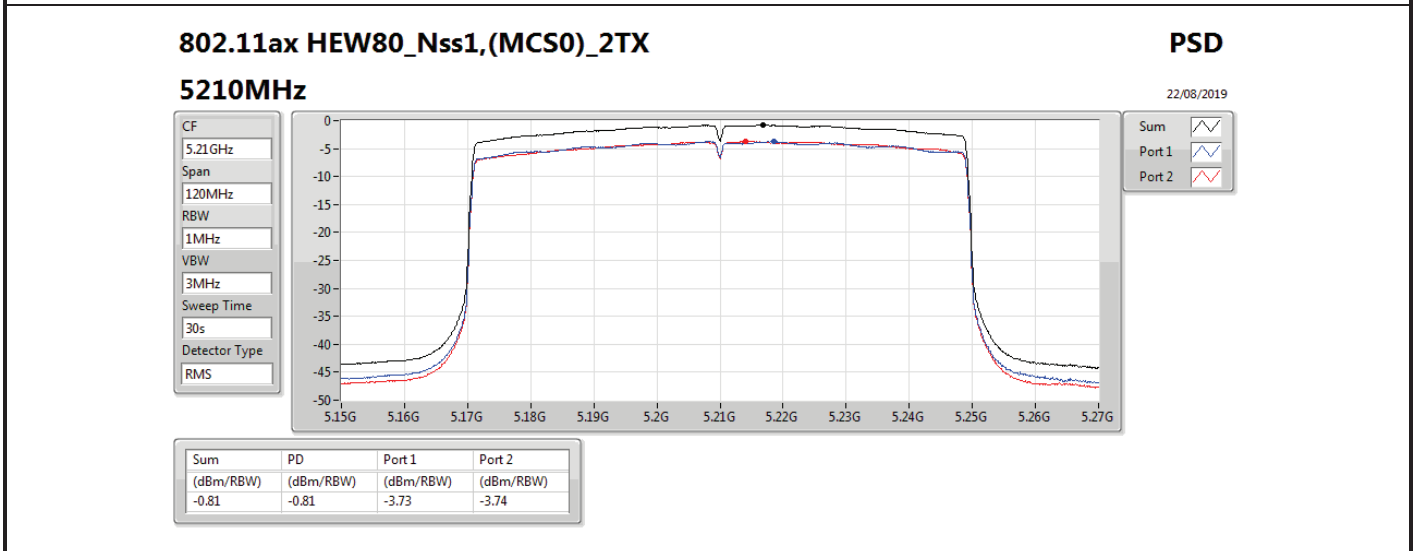

DG = Directional Gain; RBW = 500 kHz for 5.725-5.85GHz band / 1MHz for other band;

PD = trace bin-by-bin of each transmits port summing can be performed maximum power density; Port X = Port X power density;