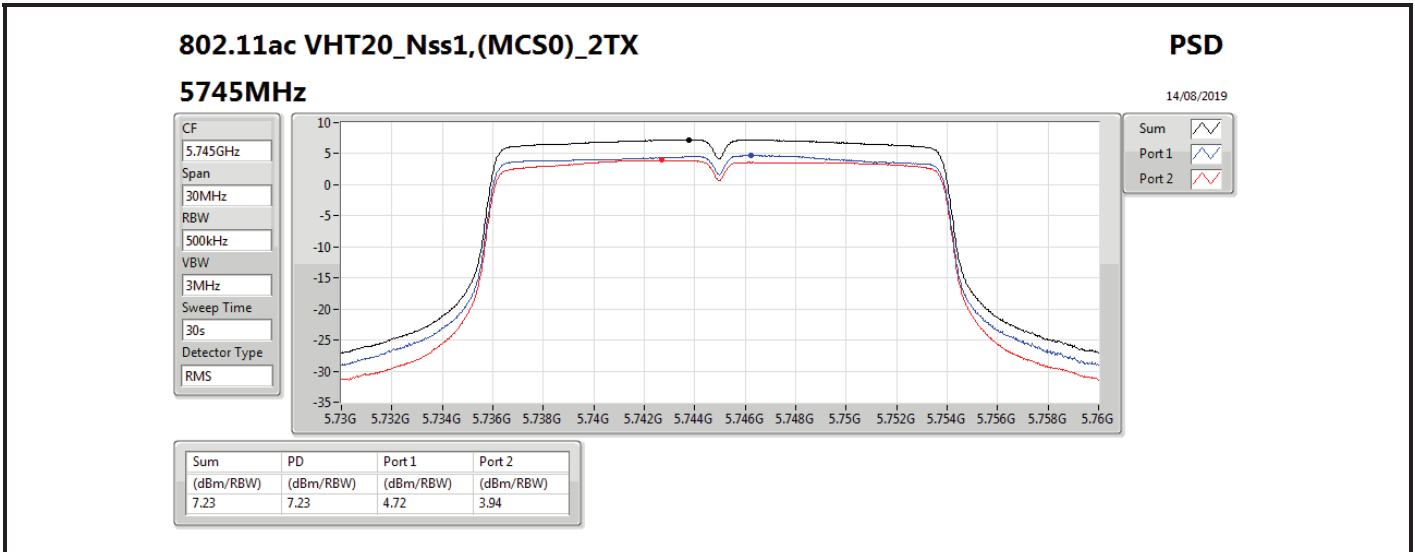

DG = Directional Gain; RBW = 500 kHz for 5.725-5.85GHz band / 1MHz for other band;

PD = trace bin-by-bin of each transmits port summing can be performed maximum power density; Port X = Port X power density;