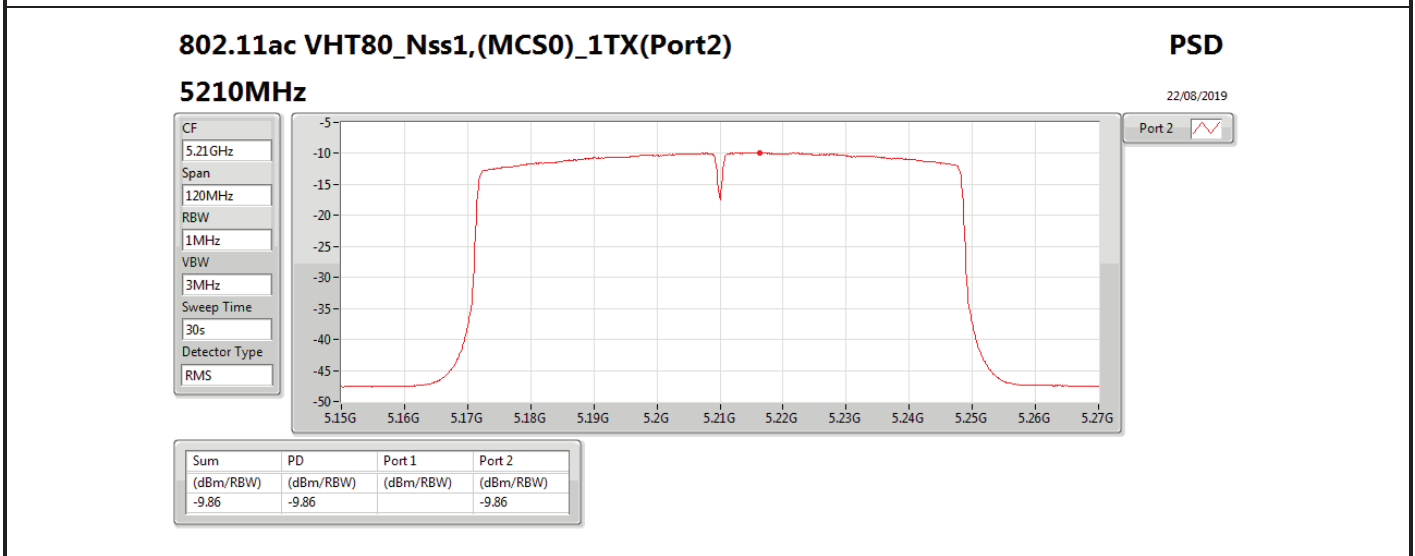

DG = Directional Gain; RBW = 500 kHz for 5.725-5.85GHz band / 1MHz for other band;

PD = trace bin-by-bin of each transmits port summing can be performed maximum power density; Port X = Port X power density;