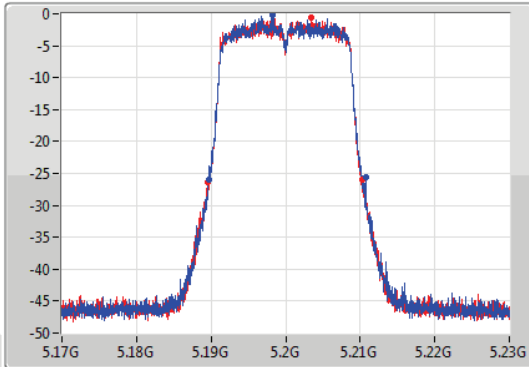

CF
5.2GHz
Span
60MHz
RBW
200kHz
VBW
1MHz
Sweep Time
100ms
Detector Type
Sample