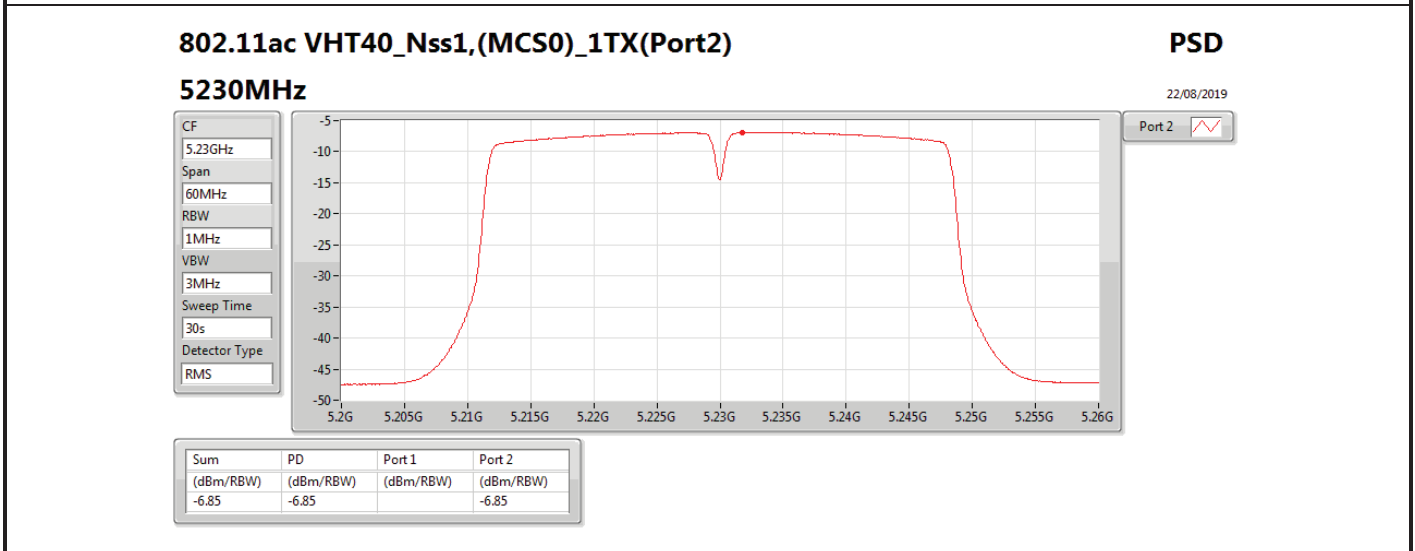

DG = Directional Gain; RBW = 500 kHz for 5.725-5.85GHz band / 1MHz for other band;

PD = trace bin-by-bin of each transmits port summing can be performed maximum power density; Port X = Port X power density;