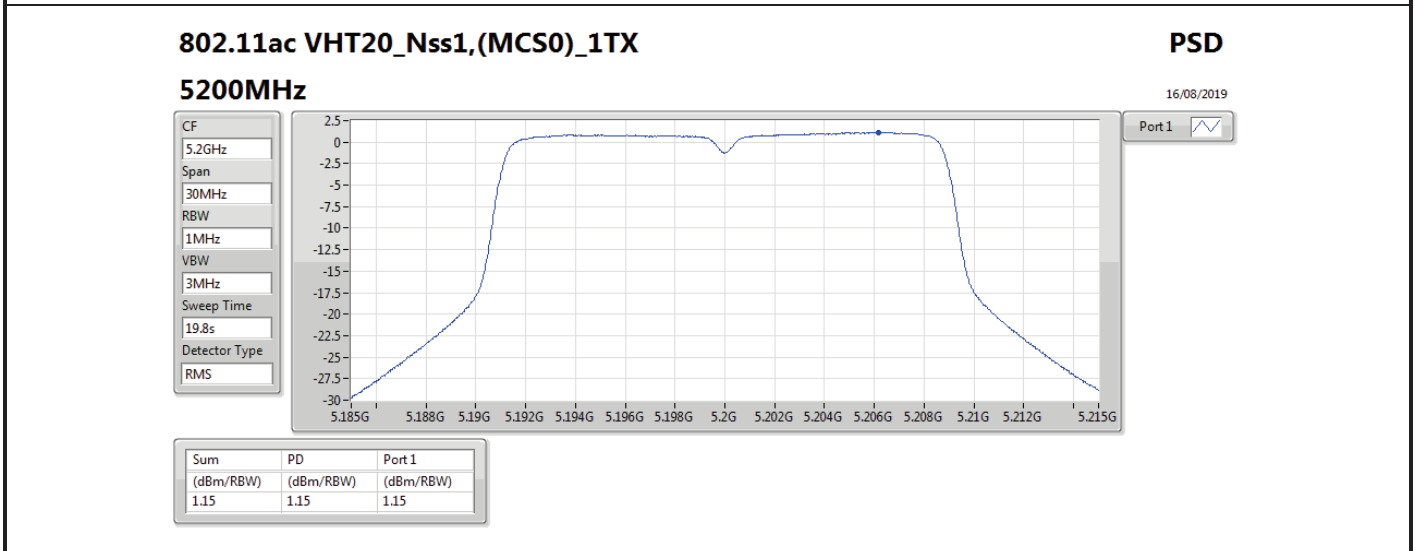

DG = Directional Gain; RBW = 500 kHz for 5.725-5.85GHz band / 1MHz for other band;

PD = trace bin-by-bin of each transmits port summing can be performed maximum power density; Port X = Port X power density;