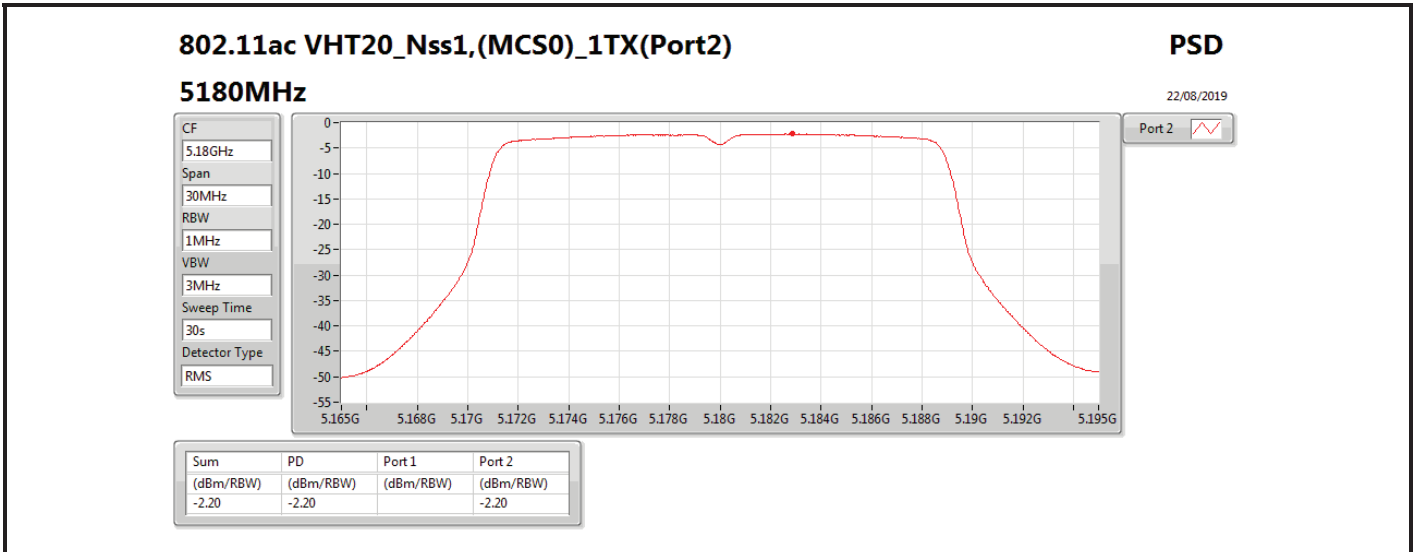

DG = Directional Gain; RBW = 500 kHz for 5.725-5.85GHz band / 1MHz for other band;

PD = trace bin-by-bin of each transmits port summing can be performed maximum power density; Port X = Port X power density;