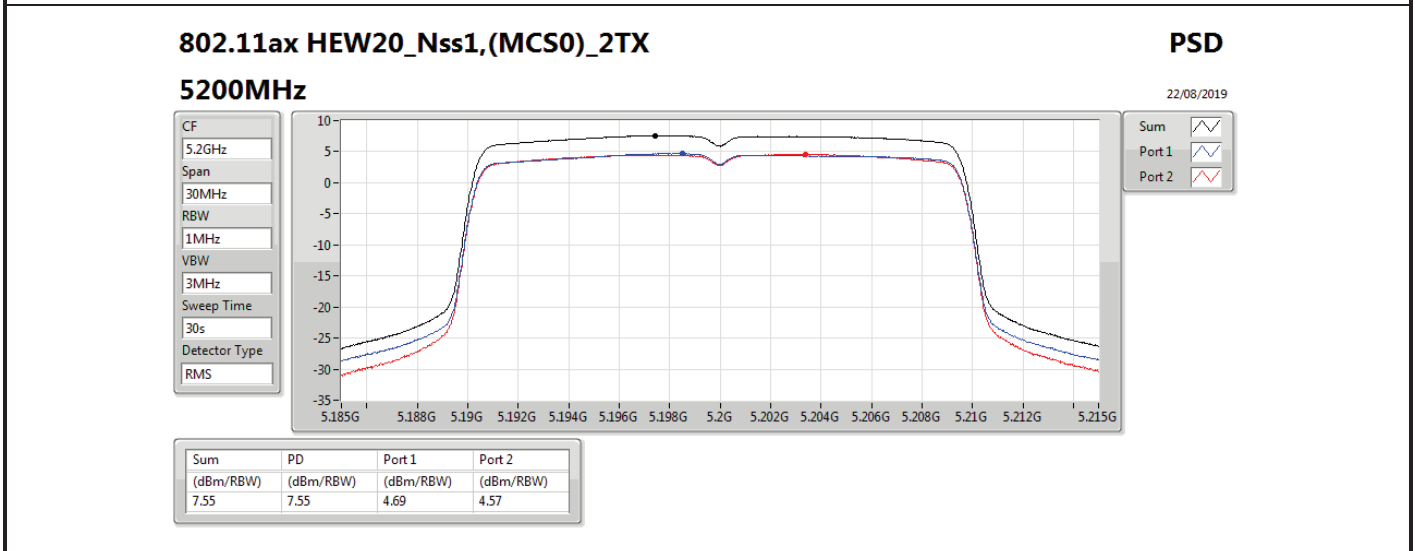

DG = Directional Gain; RBW = 500 kHz for 5.725-5.85GHz band / 1MHz for other band;

PD = trace bin-by-bin of each transmits port summing can be performed maximum power density; Port X = Port X power density;