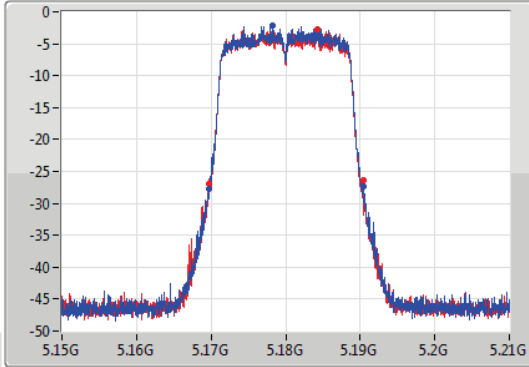

Port X-N dB = Port X 6dB down bandwidth for 5.725-5.85GHz band / 26dB down bandwidth for other band

Port X-OBW = Port X 99% occupied bandwidth;

802.11ac VHT20-BF\_Nss1,(MCS0)\_2TX

EBW

5180MHz

16/09/2019

CF: 5.18GHz  
 Span: 60MHz  
 RBW: 300kHz  
 VBW: 1MHz  
 Sweep Time: 100ms  
 Detector Type: Peak