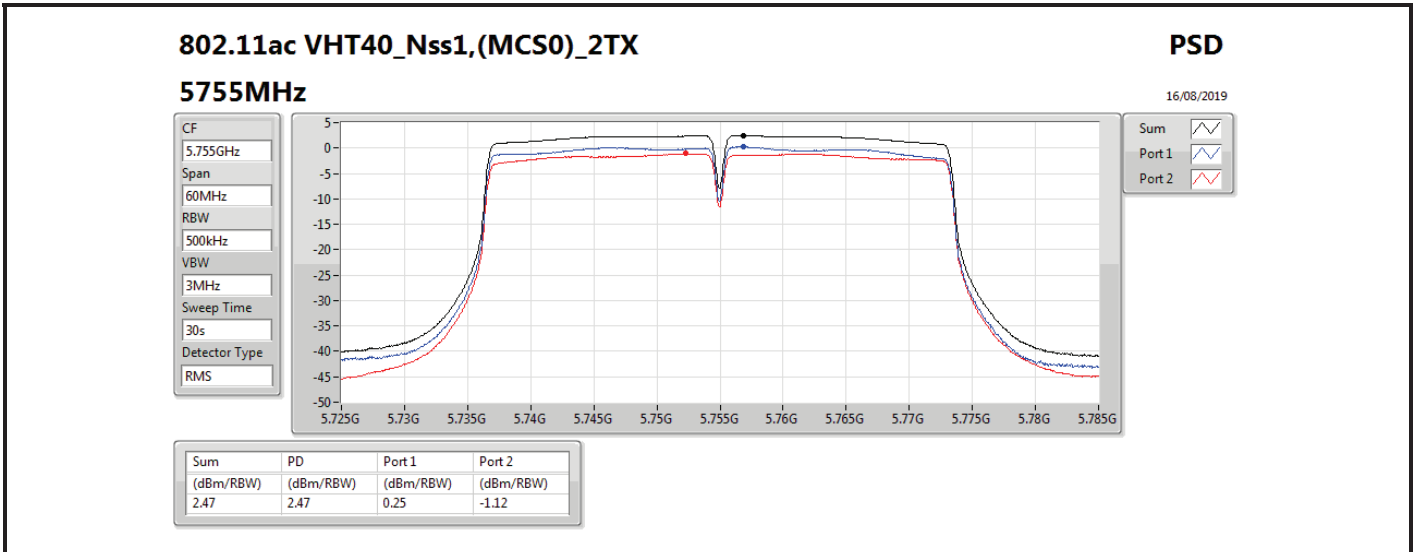

DG = Directional Gain; RBW = 500 kHz for 5.725-5.85GHz band / 1MHz for other band;

PD = trace bin-by-bin of each transmits port summing can be performed maximum power density; Port X = Port X power density;