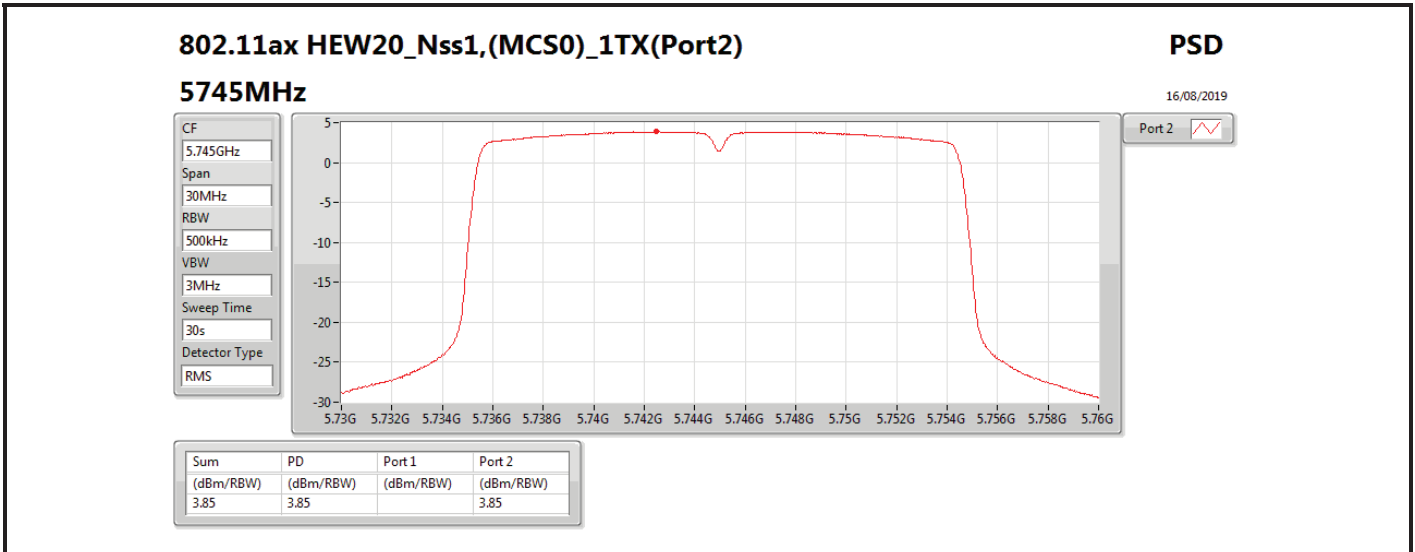

DG = Directional Gain; RBW = 500 kHz for 5.725-5.85GHz band / 1MHz for other band;

PD = trace bin-by-bin of each transmits port summing can be performed maximum power density; Port X = Port X power density;