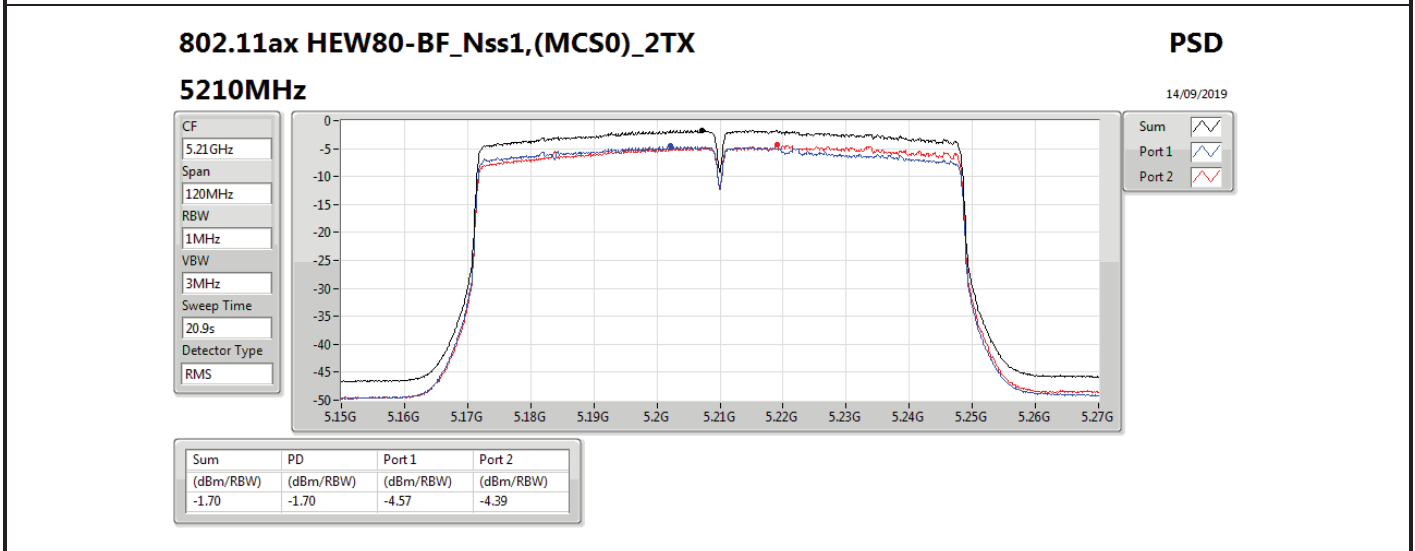

DG = Directional Gain; RBW = 500 kHz for 5.725-5.85GHz band / 1MHz for other band;

PD = trace bin-by-bin of each transmits port summing can be performed maximum power density; Port X = Port X power density;