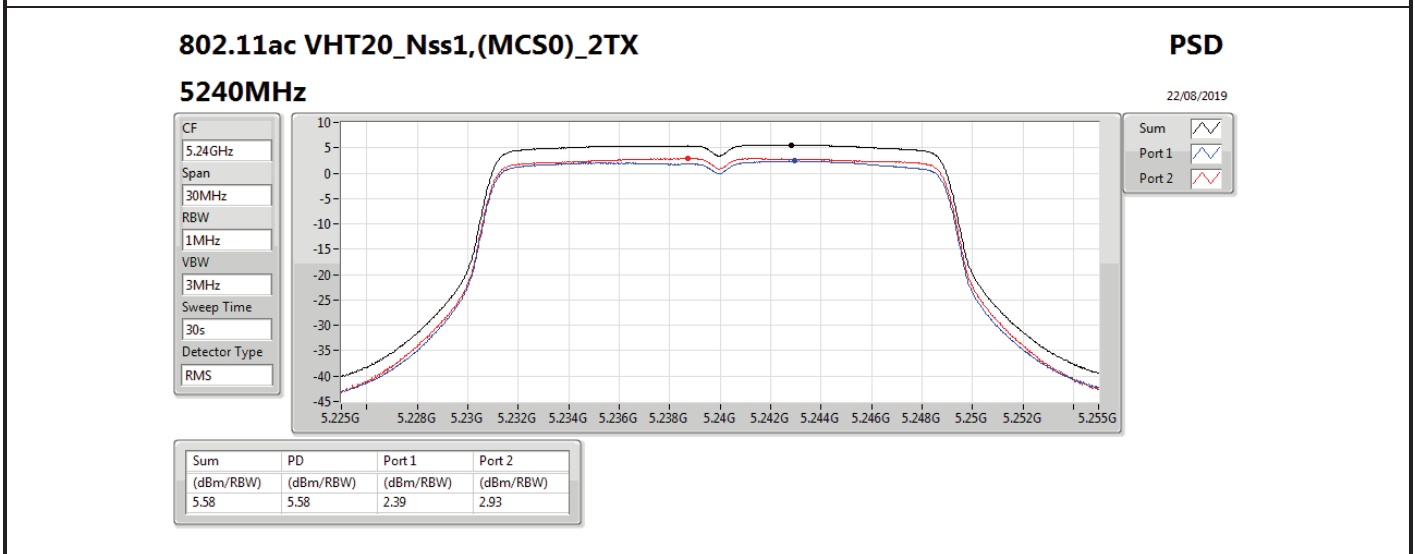

DG = Directional Gain; RBW = 500 kHz for 5.725-5.85GHz band / 1MHz for other band;

PD = trace bin-by-bin of each transmits port summing can be performed maximum power density; Port X = Port X power density;