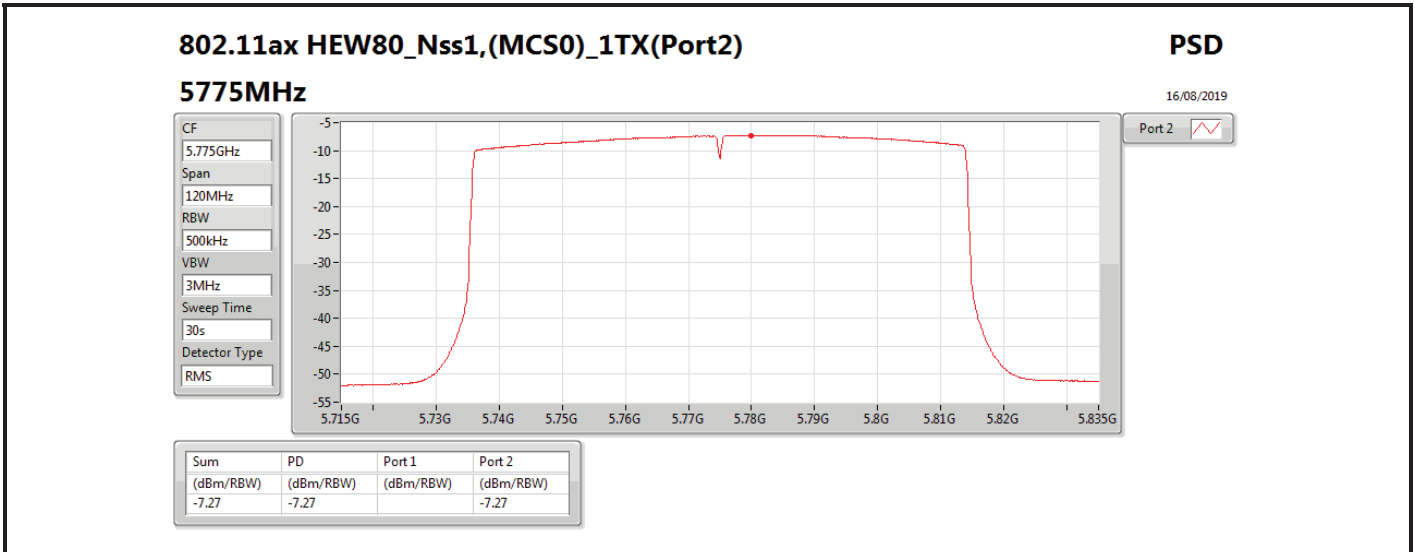

DG = Directional Gain; RBW = 500 kHz for 5.725-5.85GHz band / 1MHz for other band;

PD = trace bin-by-bin of each transmits port summing can be performed maximum power density; Port X = Port X power density;