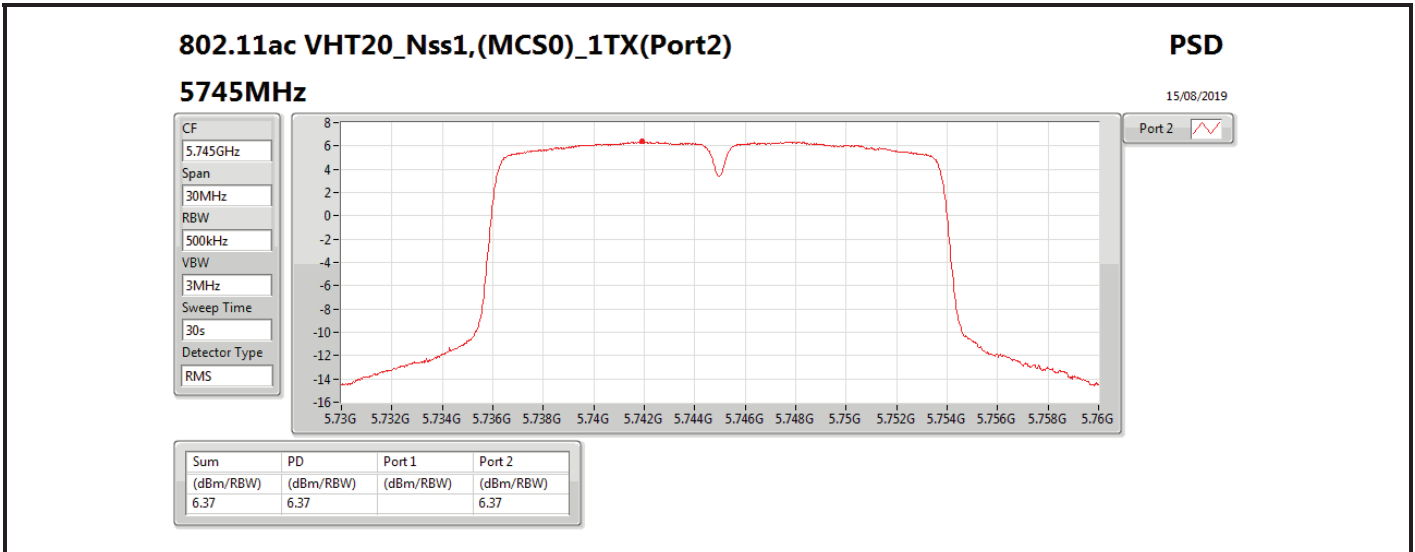

DG = Directional Gain; RBW = 500 kHz for 5.725-5.85GHz band / 1MHz for other band;

PD = trace bin-by-bin of each transmits port summing can be performed maximum power density; Port X = Port X power density;