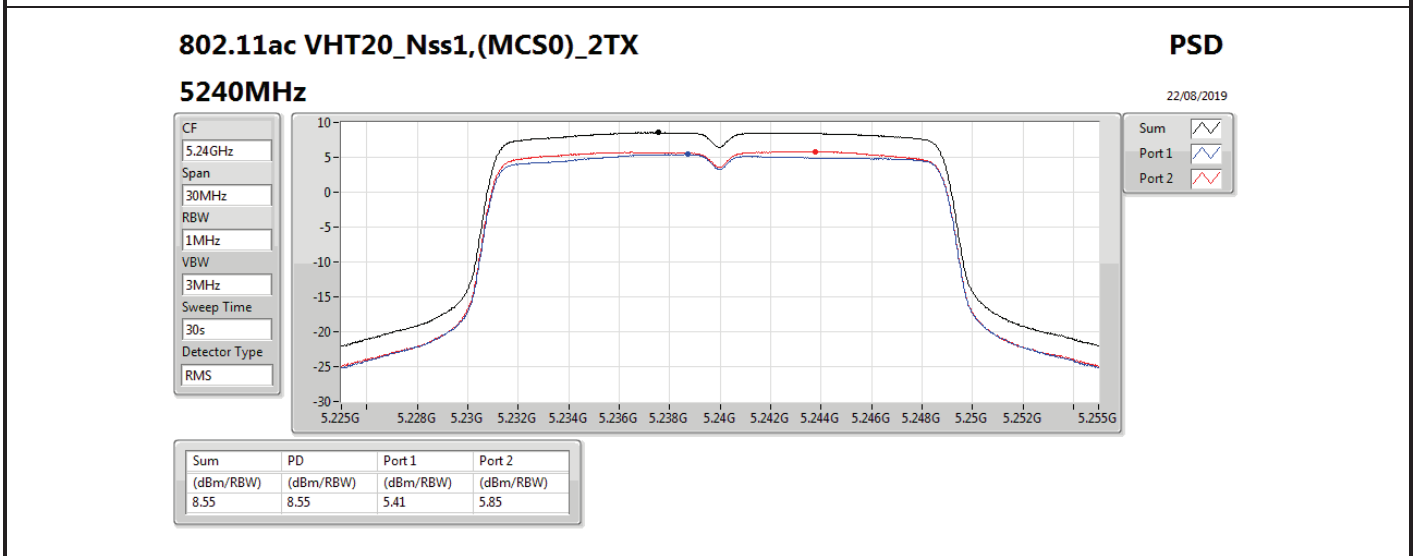

DG = Directional Gain; RBW = 500 kHz for 5.725-5.85GHz band / 1MHz for other band;

PD = trace bin-by-bin of each transmits port summing can be performed maximum power density; Port X = Port X power density;