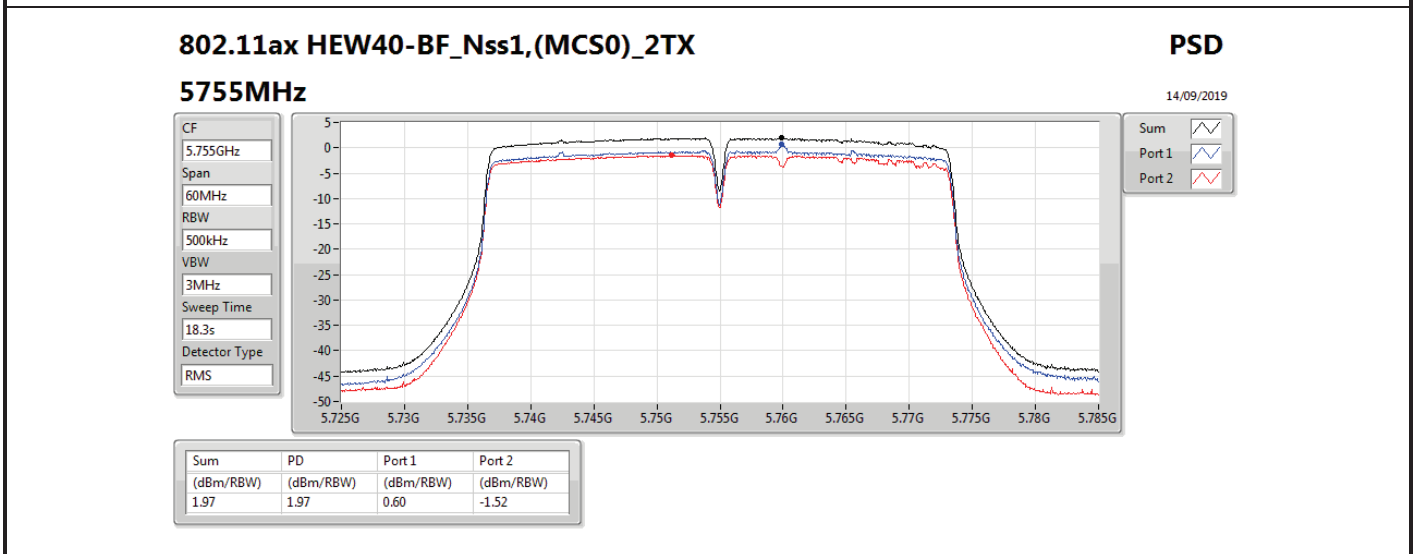

DG = Directional Gain; RBW = 500 kHz for 5.725-5.85GHz band / 1MHz for other band;

PD = trace bin-by-bin of each transmits port summing can be performed maximum power density; Port X = Port X power density;