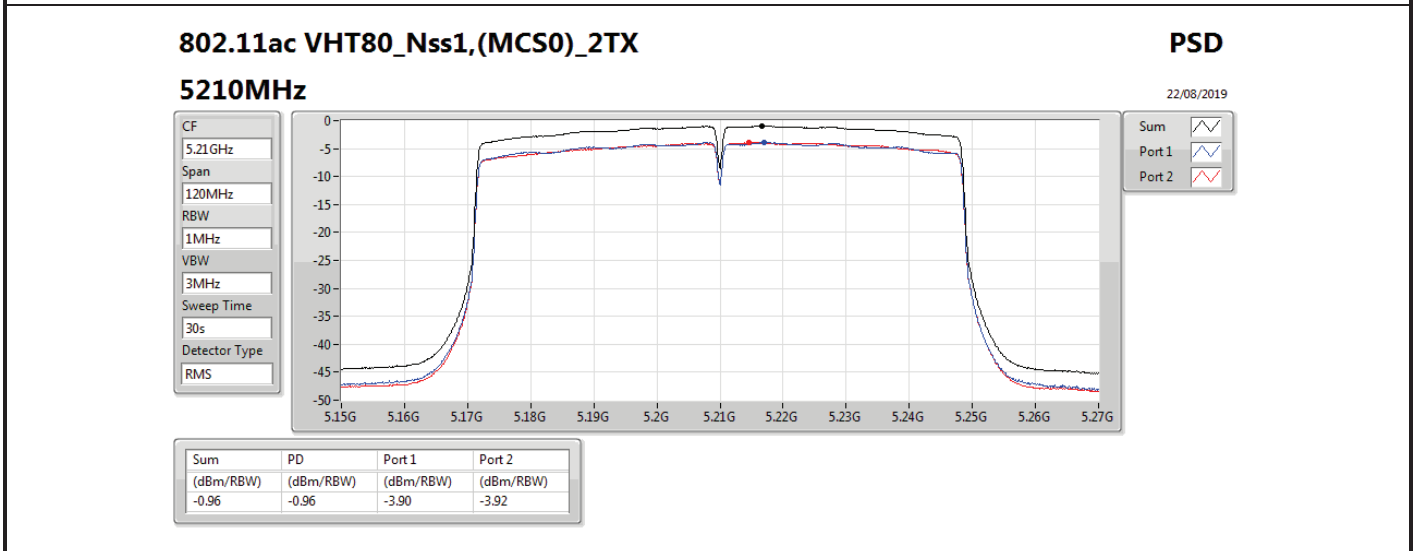

DG = Directional Gain; RBW = 500 kHz for 5.725-5.85GHz band / 1MHz for other band;

PD = trace bin-by-bin of each transmits port summing can be performed maximum power density; Port X = Port X power density;