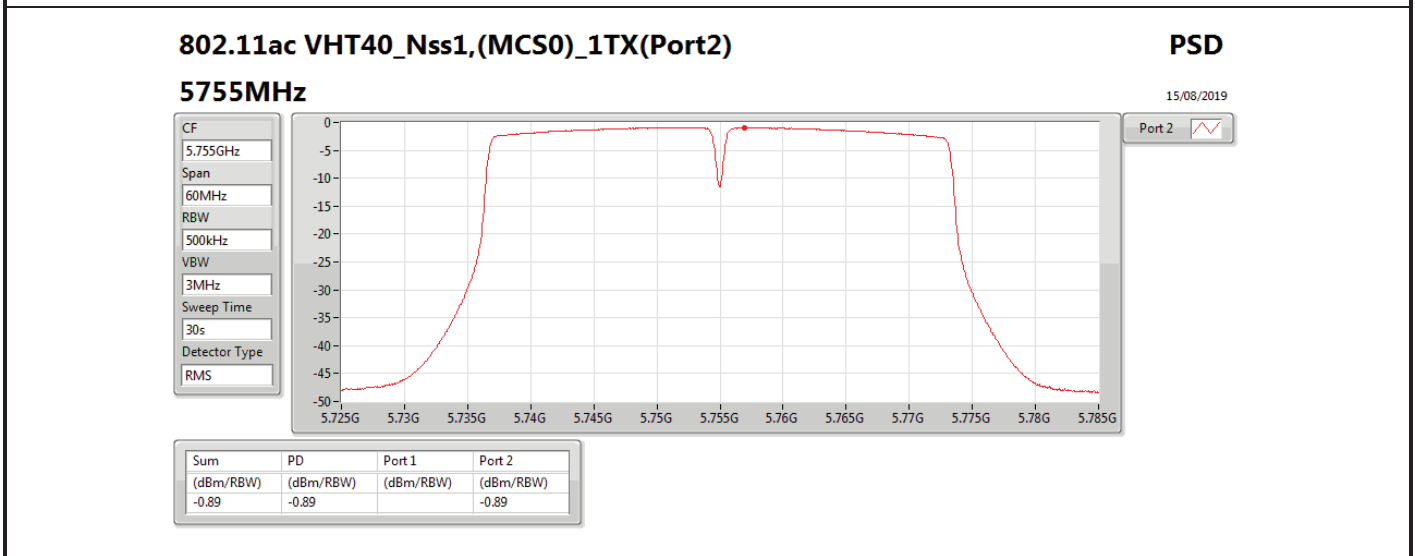

DG = Directional Gain; RBW = 500 kHz for 5.725-5.85GHz band / 1MHz for other band;

PD = trace bin-by-bin of each transmits port summing can be performed maximum power density; Port X = Port X power density;