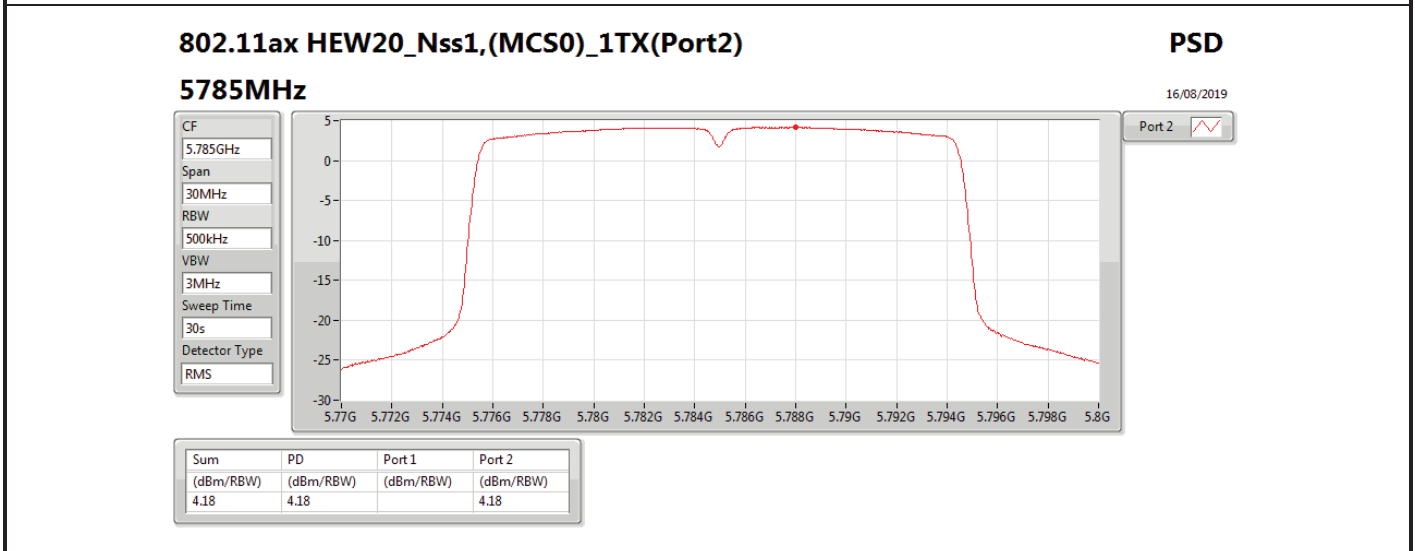

DG = Directional Gain; RBW = 500 kHz for 5.725-5.85GHz band / 1MHz for other band;

PD = trace bin-by-bin of each transmits port summing can be performed maximum power density; Port X = Port X power density;