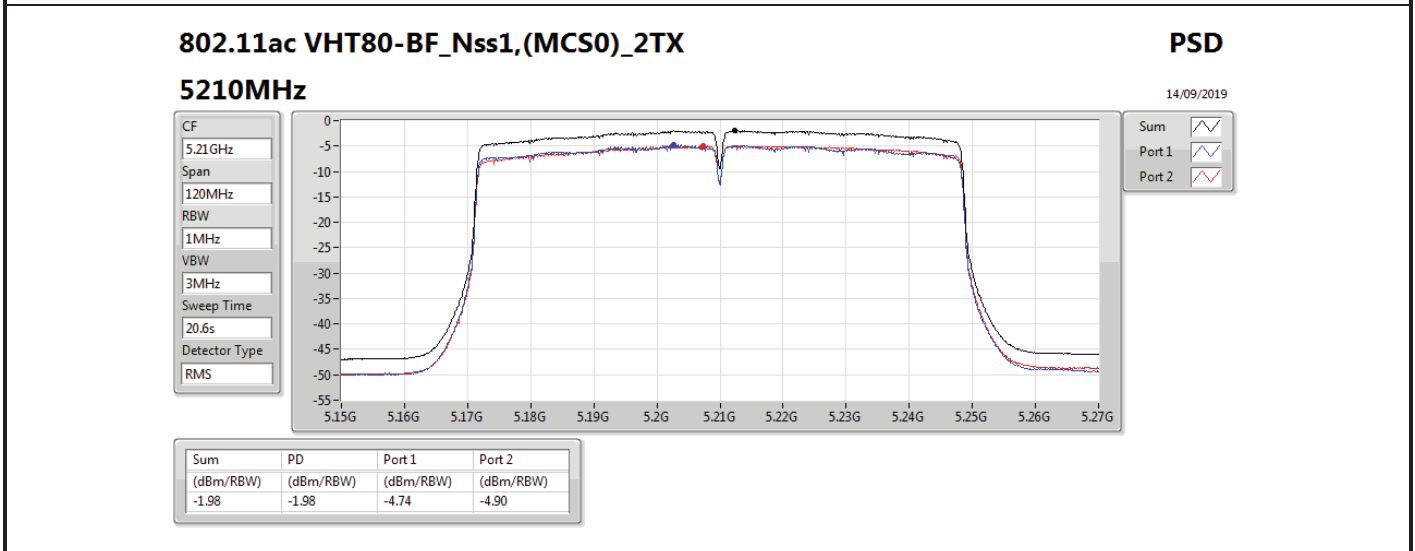

DG = Directional Gain; RBW = 500 kHz for 5.725-5.85GHz band / 1MHz for other band;

PD = trace bin-by-bin of each transmits port summing can be performed maximum power density; Port X = Port X power density;