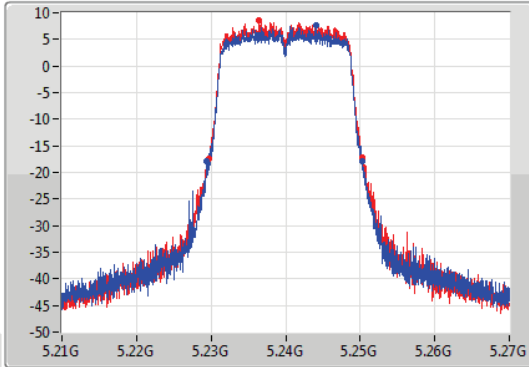

802.11ax HEW20-BF_Nss1,(MCS0)_2TX

EBW

5240MHz

14/09/2019

CF
5.24GHz
Span
60MHz
RBW
300kHz
VBW
1MHz
Sweep Time
100ms
Detector Type
Peak

CF
5.24GHz
Span
60MHz
RBW
200kHz
VBW
1MHz
Sweep Time
100ms
Detector Type
Sample