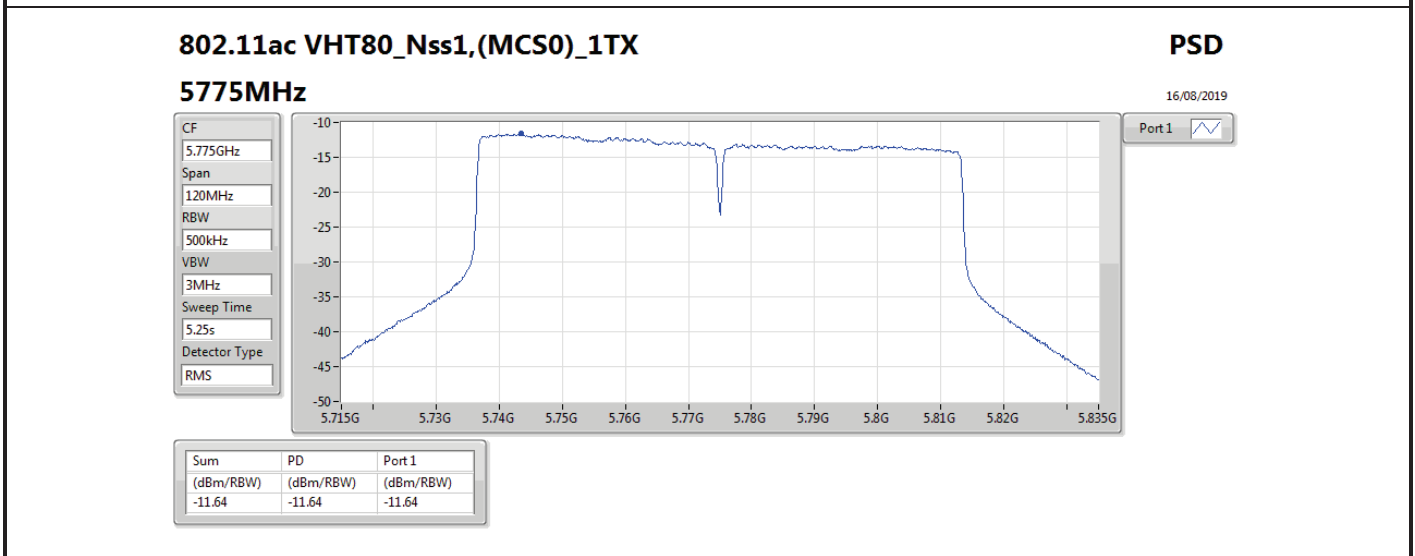

DG = Directional Gain; RBW = 500 kHz for 5.725-5.85GHz band / 1MHz for other band;

PD = trace bin-by-bin of each transmits port summing can be performed maximum power density; Port X = Port X power density;