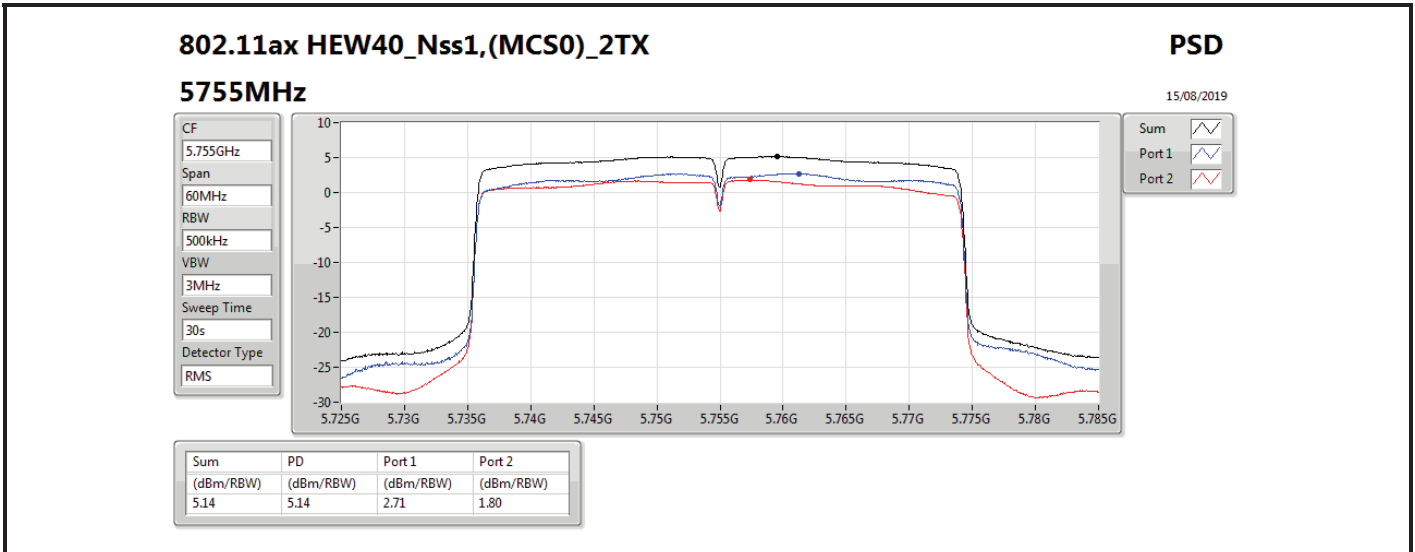

DG = Directional Gain; RBW = 500 kHz for 5.725-5.85GHz band / 1MHz for other band;

PD = trace bin-by-bin of each transmits port summing can be performed maximum power density; Port X = Port X power density;