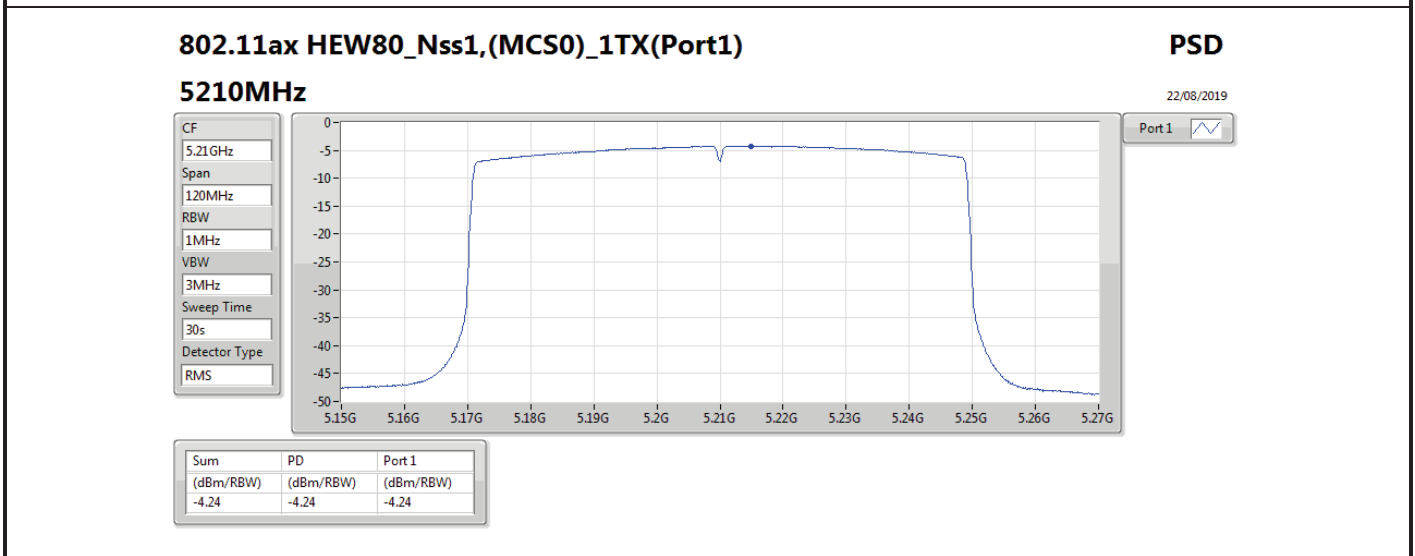

DG = Directional Gain; RBW = 500 kHz for 5.725-5.85GHz band / 1MHz for other band;

PD = trace bin-by-bin of each transmits port summing can be performed maximum power density; Port X = Port X power density;