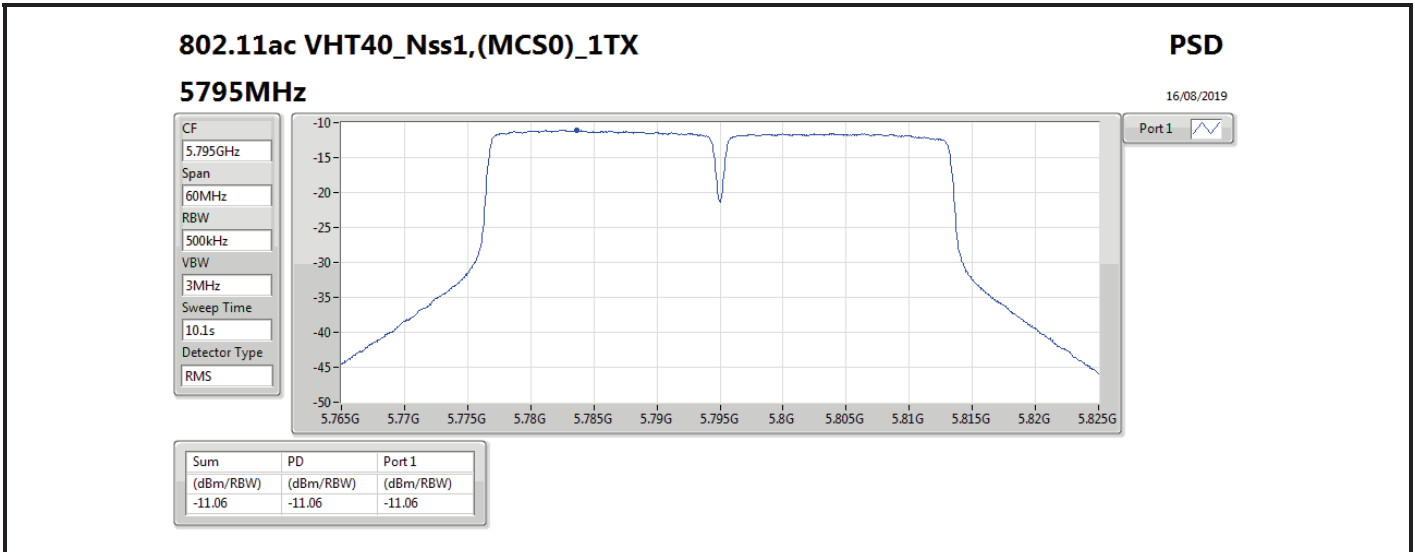

DG = Directional Gain; RBW = 500 kHz for 5.725-5.85GHz band / 1MHz for other band;

PD = trace bin-by-bin of each transmits port summing can be performed maximum power density; Port X = Port X power density;