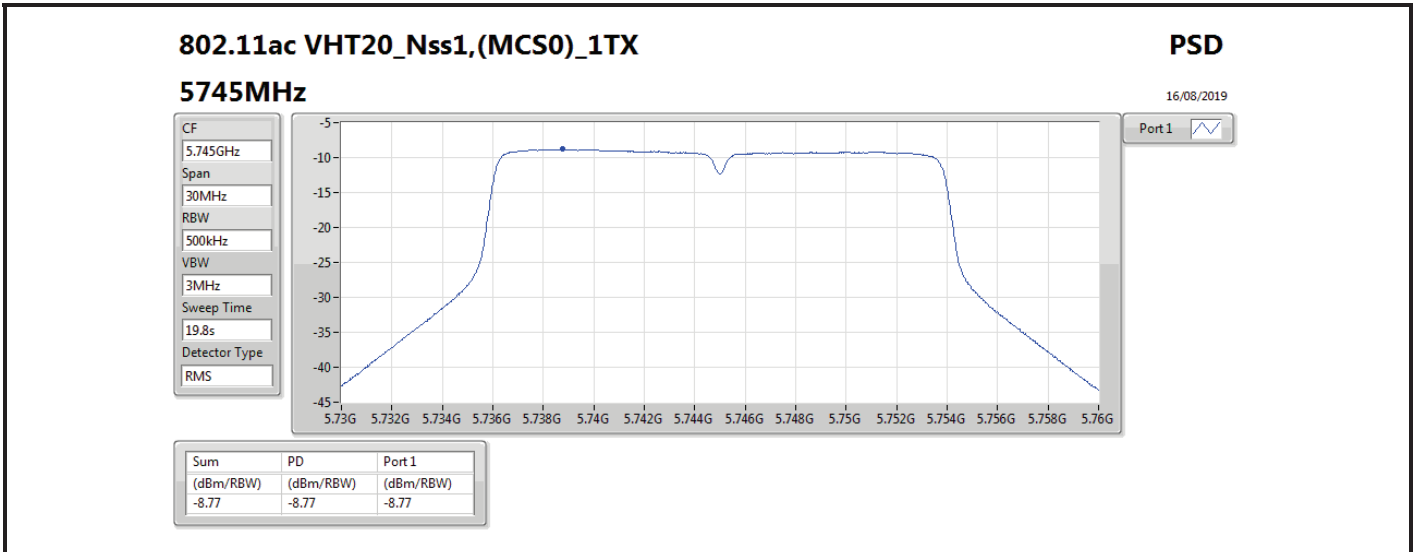

DG = Directional Gain; RBW = 500 kHz for 5.725-5.85GHz band / 1MHz for other band;

PD = trace bin-by-bin of each transmits port summing can be performed maximum power density; Port X = Port X power density;