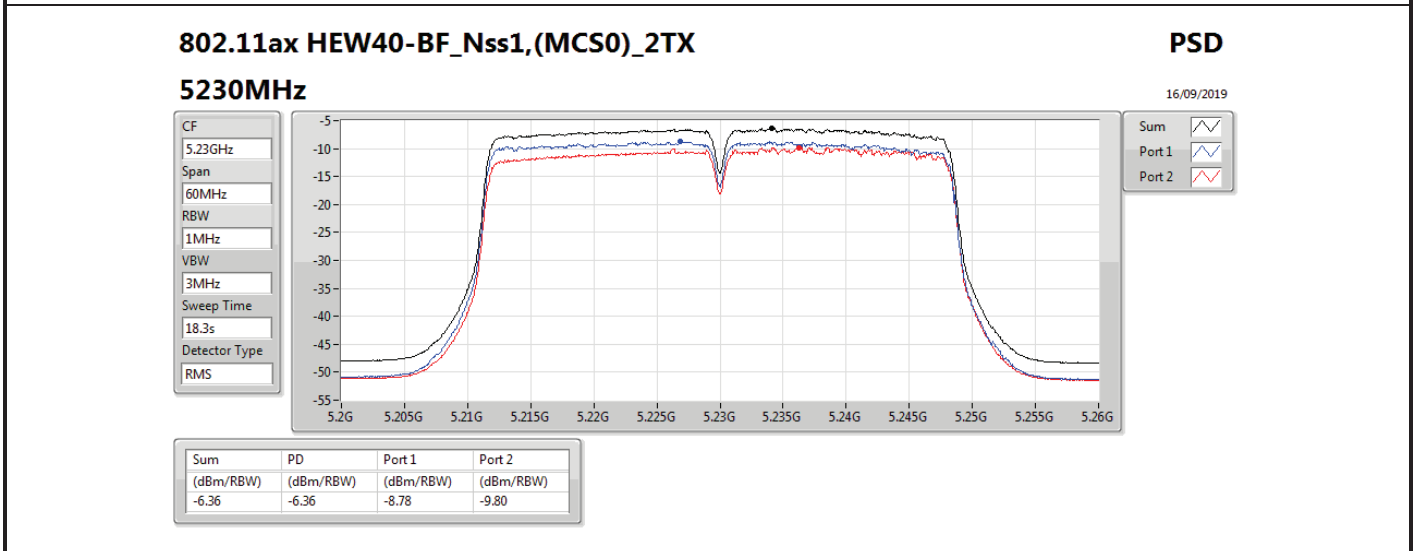

DG = Directional Gain; RBW = 500 kHz for 5.725-5.85GHz band / 1MHz for other band;

PD = trace bin-by-bin of each transmits port summing can be performed maximum power density; Port X = Port X power density;