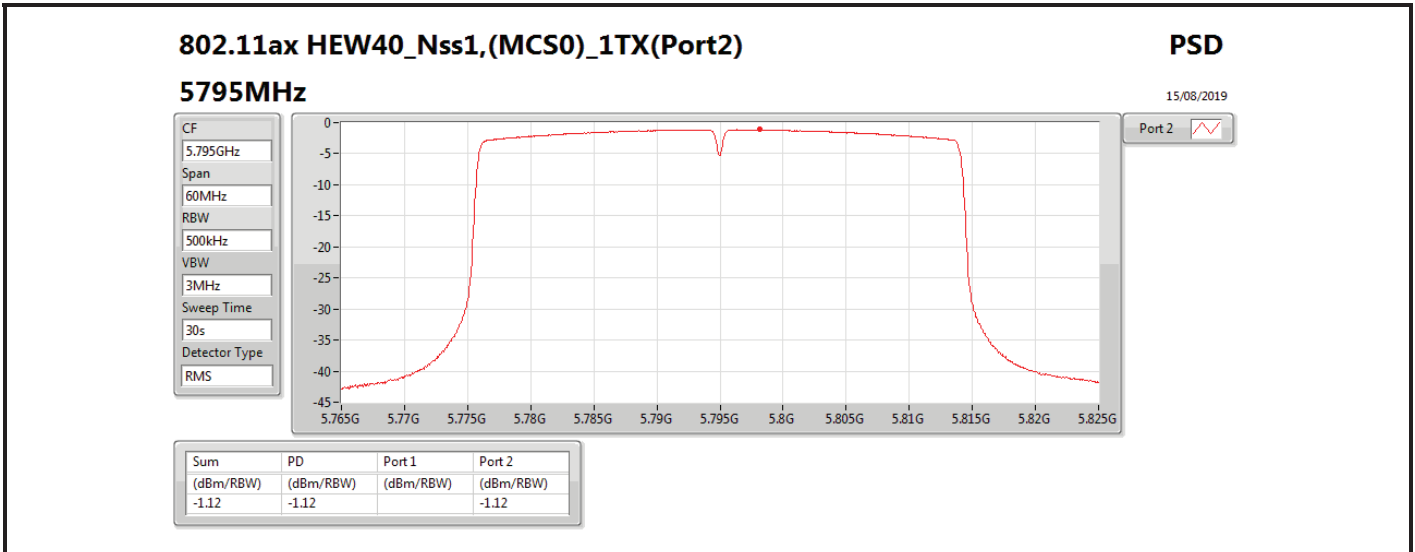

DG = Directional Gain; RBW = 500 kHz for 5.725-5.85GHz band / 1MHz for other band;

PD = trace bin-by-bin of each transmits port summing can be performed maximum power density; Port X = Port X power density;