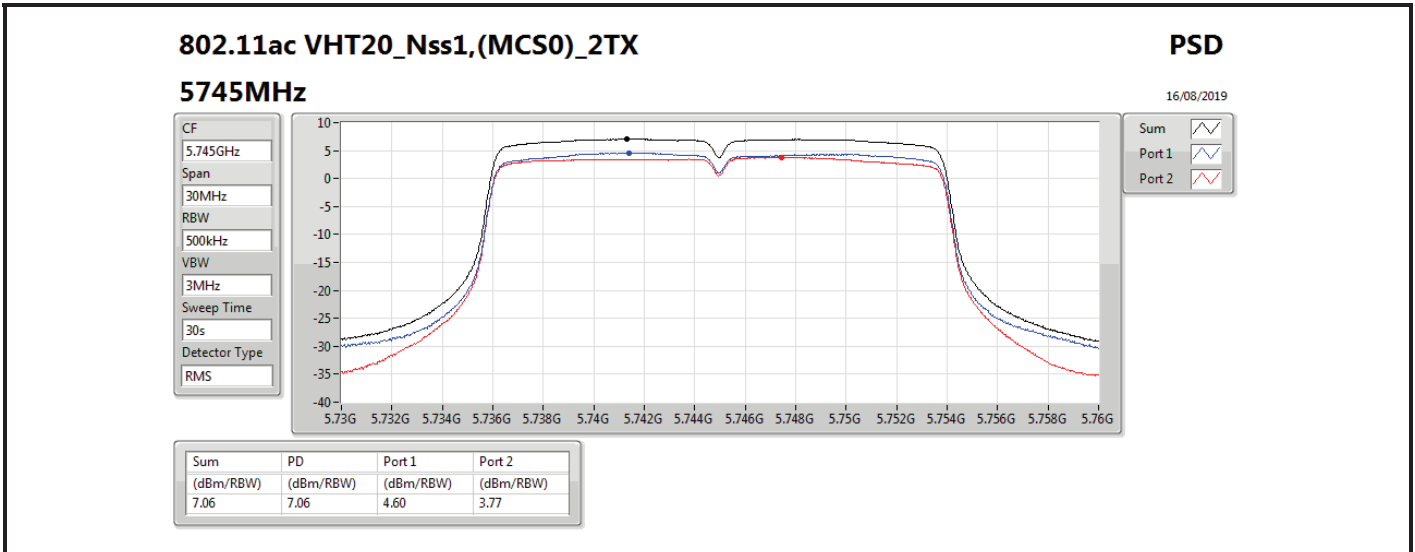

DG = Directional Gain; RBW = 500 kHz for 5.725-5.85GHz band / 1MHz for other band;

PD = trace bin-by-bin of each transmits port summing can be performed maximum power density; Port X = Port X power density;