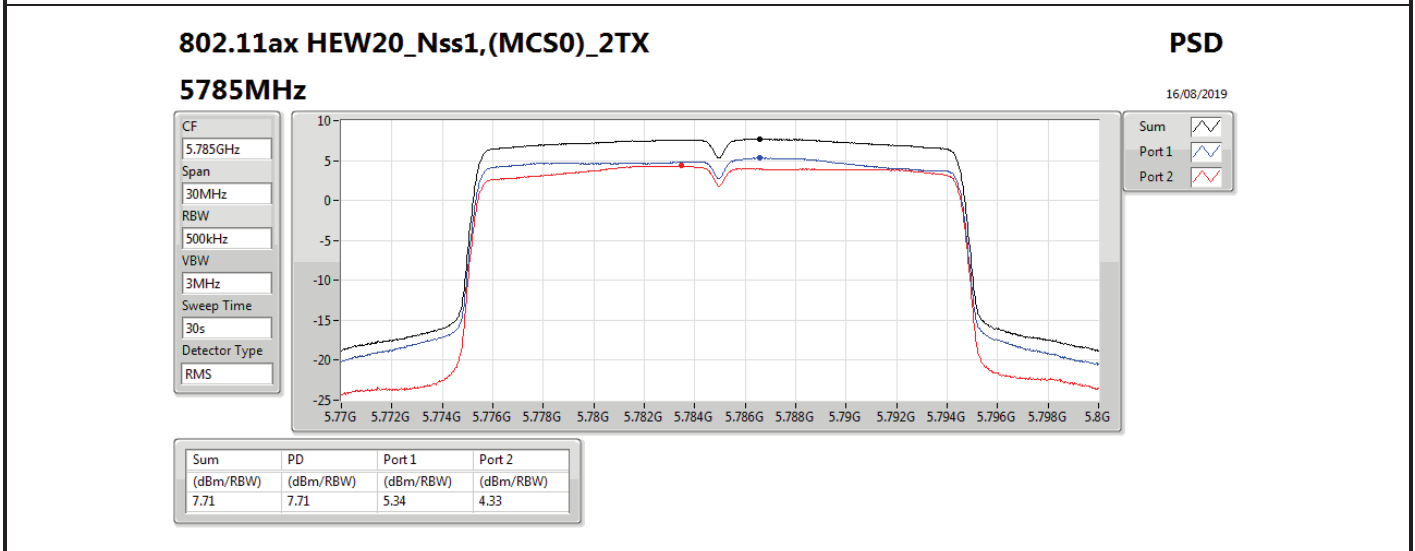

DG = Directional Gain; RBW = 500 kHz for 5.725-5.85GHz band / 1MHz for other band;

PD = trace bin-by-bin of each transmits port summing can be performed maximum power density; Port X = Port X power density;