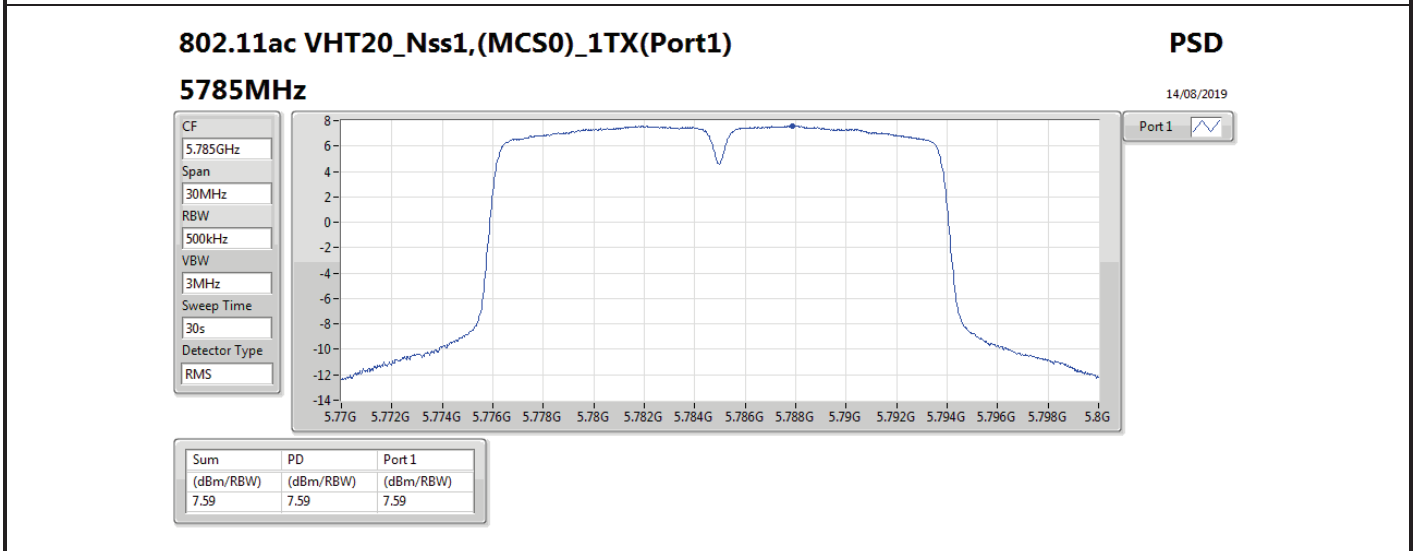

DG = Directional Gain; RBW = 500 kHz for 5.725-5.85GHz band / 1MHz for other band;

PD = trace bin-by-bin of each transmits port summing can be performed maximum power density; Port X = Port X power density;