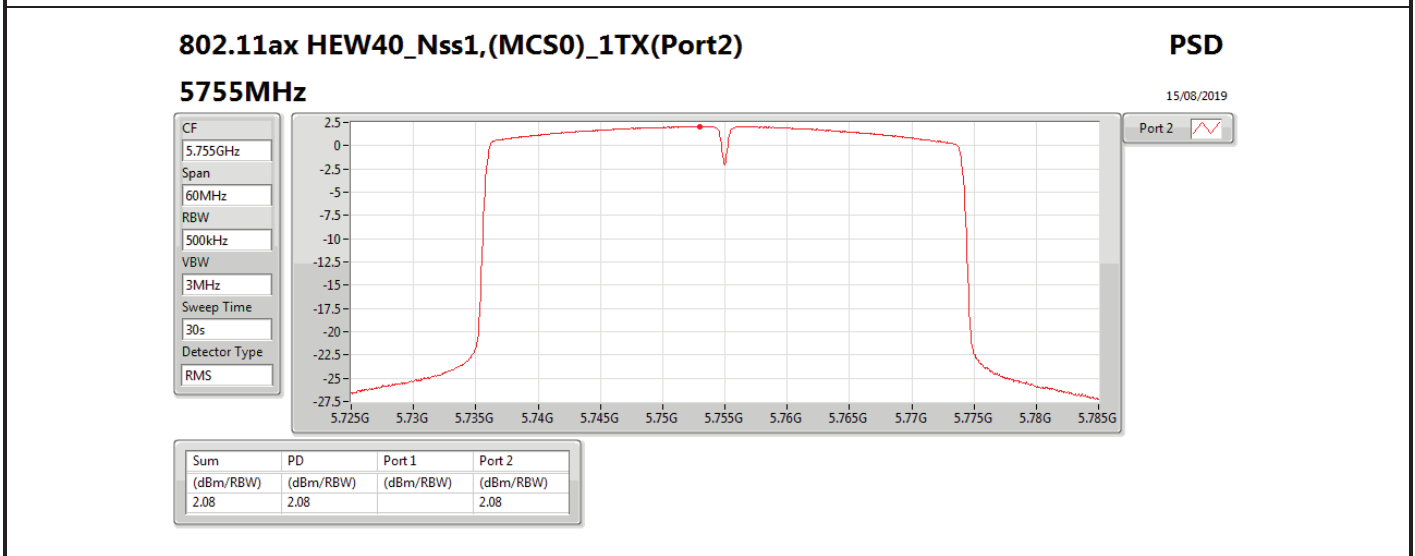

DG = Directional Gain; RBW = 500 kHz for 5.725-5.85GHz band / 1MHz for other band;

PD = trace bin-by-bin of each transmits port summing can be performed maximum power density; Port X = Port X power density;