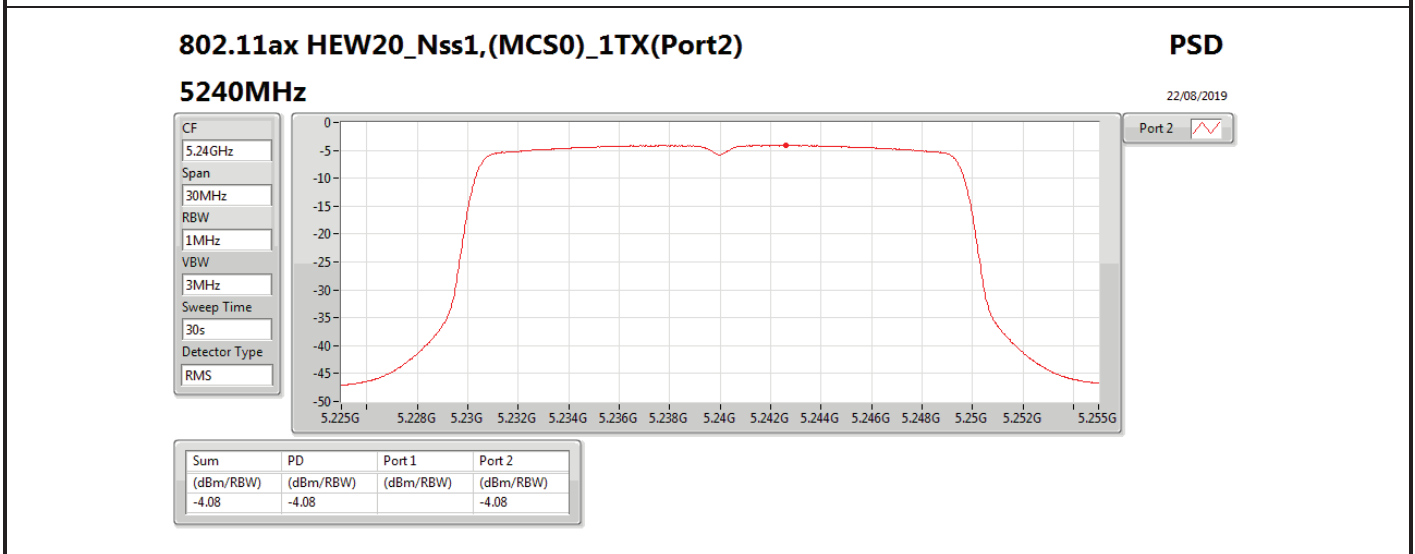

DG = Directional Gain; RBW = 500 kHz for 5.725-5.85GHz band / 1MHz for other band;

PD = trace bin-by-bin of each transmits port summing can be performed maximum power density; Port X = Port X power density;