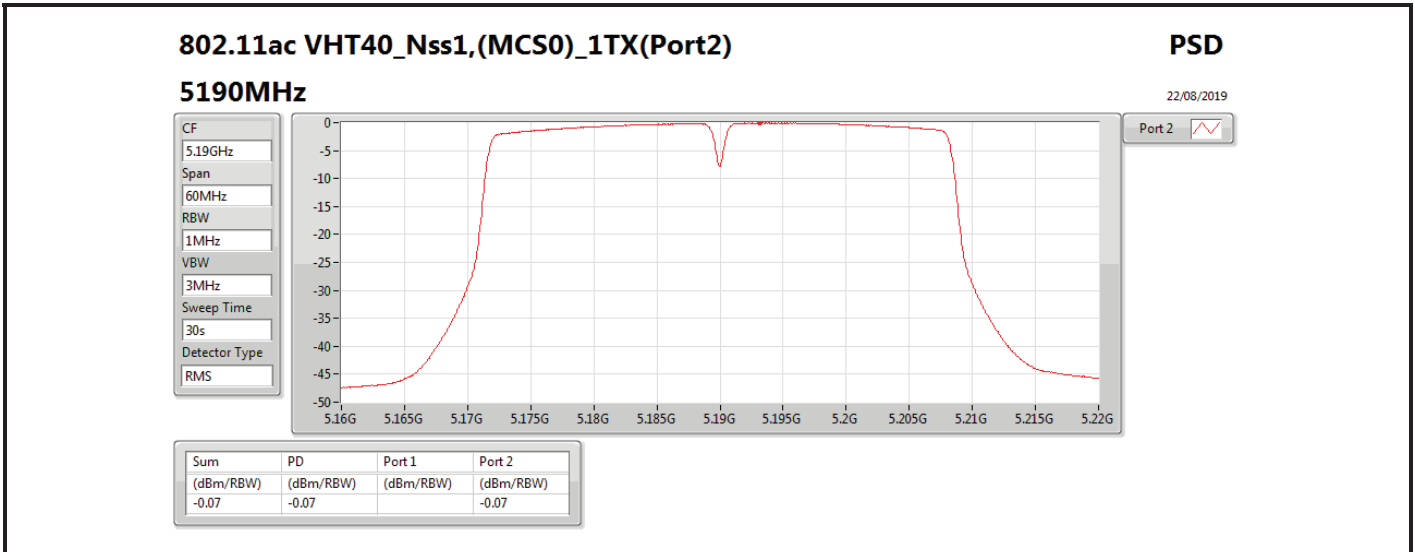

DG = Directional Gain; RBW = 500 kHz for 5.725-5.85GHz band / 1MHz for other band;

PD = trace bin-by-bin of each transmits port summing can be performed maximum power density; Port X = Port X power density;