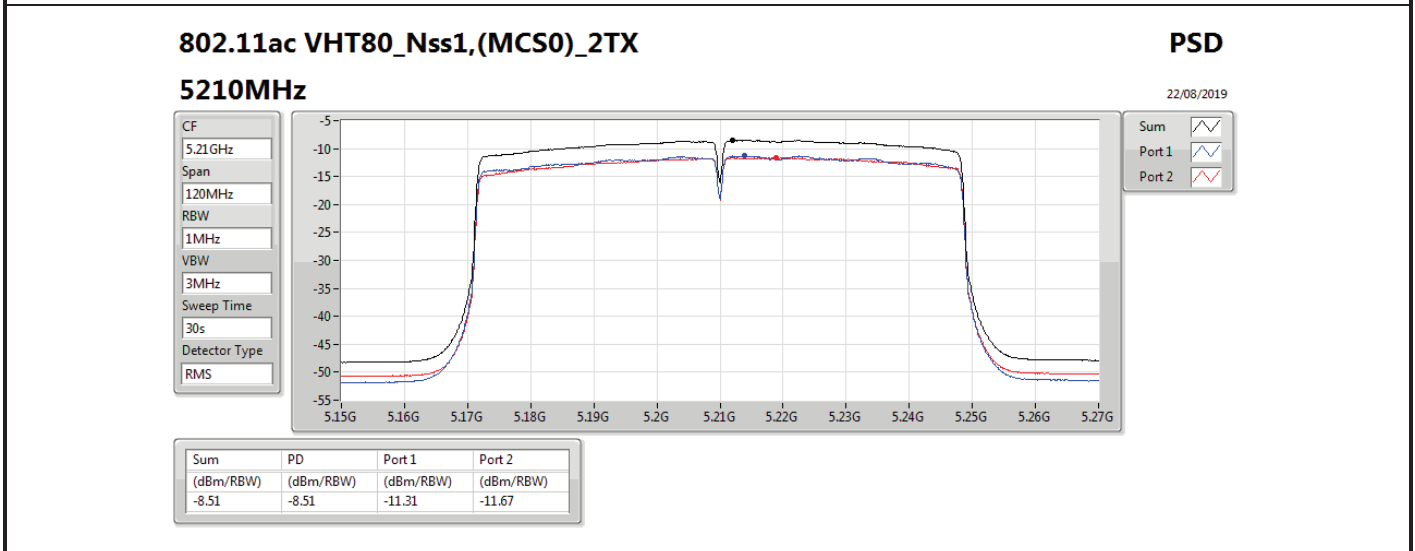

DG = Directional Gain; RBW = 500 kHz for 5.725-5.85GHz band / 1MHz for other band;

PD = trace bin-by-bin of each transmits port summing can be performed maximum power density; Port X = Port X power density;