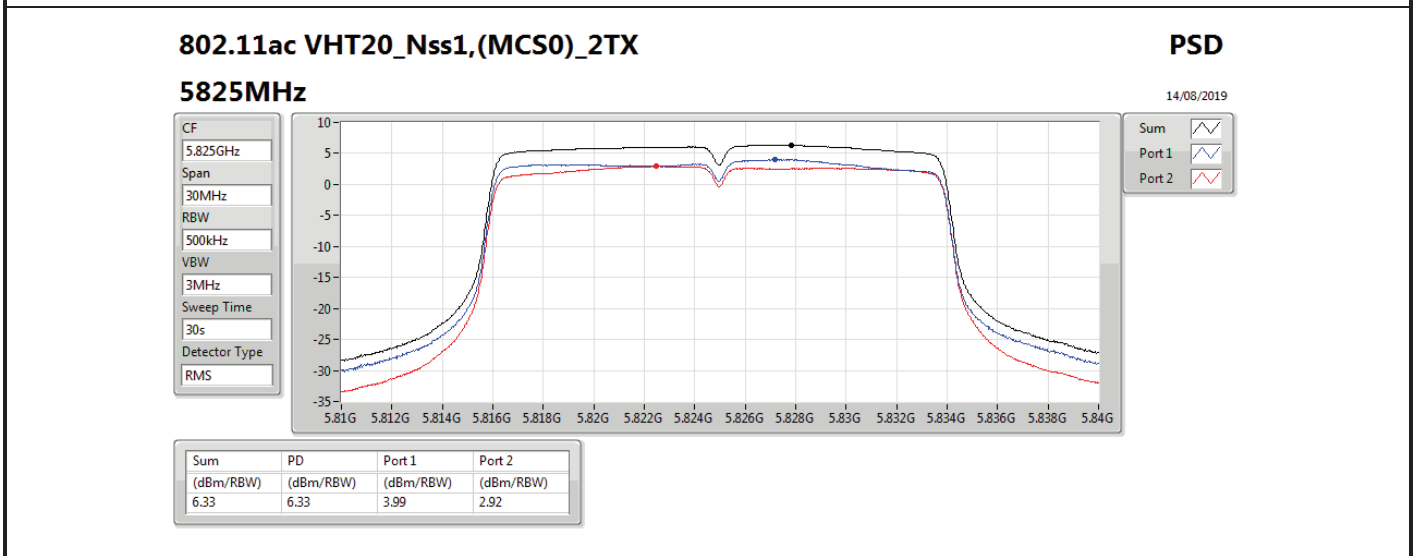

DG = Directional Gain; RBW = 500 kHz for 5.725-5.85GHz band / 1MHz for other band;

PD = trace bin-by-bin of each transmits port summing can be performed maximum power density; Port X = Port X power density;