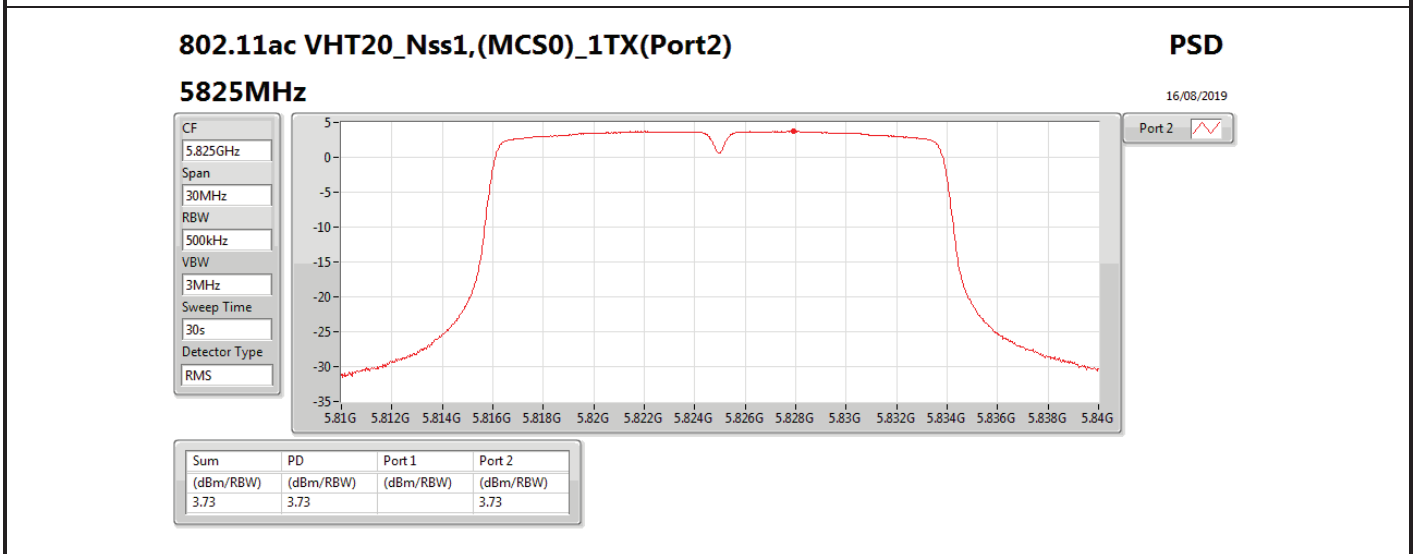

DG = Directional Gain; RBW = 500 kHz for 5.725-5.85GHz band / 1MHz for other band;

PD = trace bin-by-bin of each transmits port summing can be performed maximum power density; Port X = Port X power density;