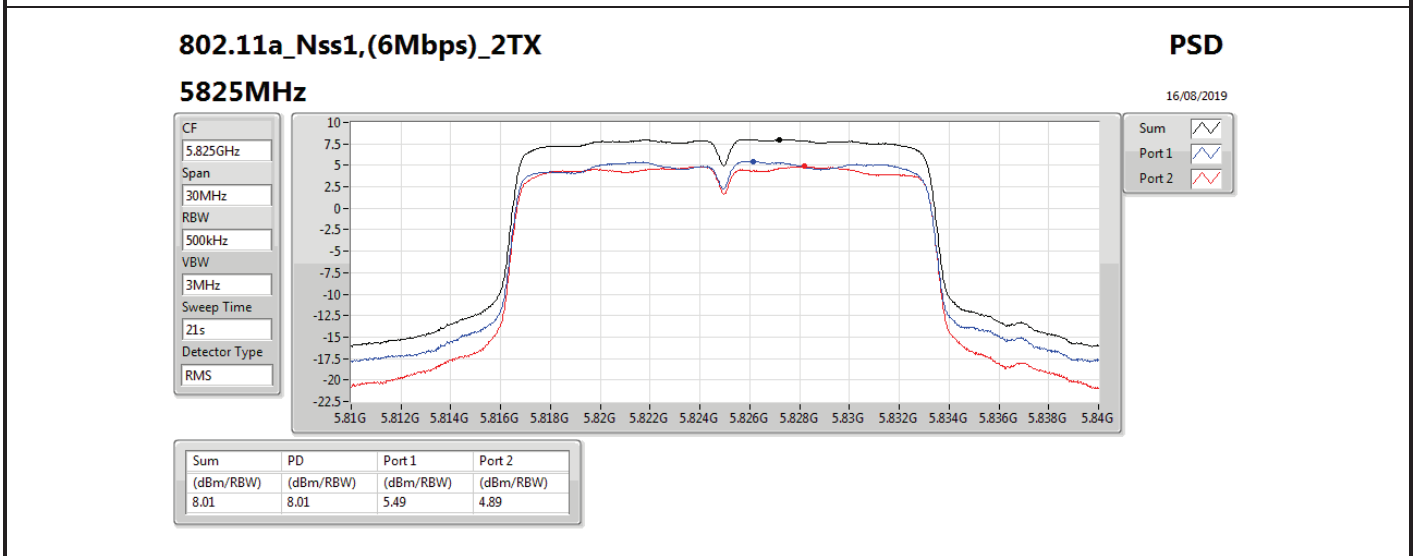

DG = Directional Gain; RBW = 500 kHz for 5.725-5.85GHz band / 1MHz for other band;

PD = trace bin-by-bin of each transmits port summing can be performed maximum power density; Port X = Port X power density;