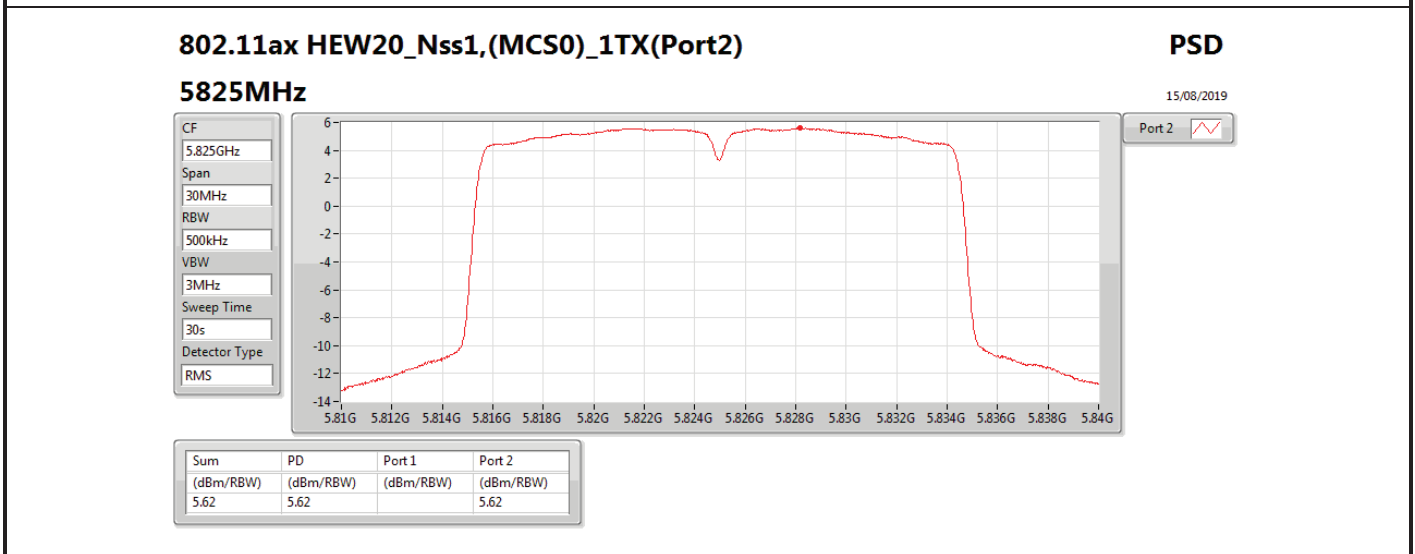

DG = Directional Gain; RBW = 500 kHz for 5.725-5.85GHz band / 1MHz for other band;

PD = trace bin-by-bin of each transmits port summing can be performed maximum power density; Port X = Port X power density;