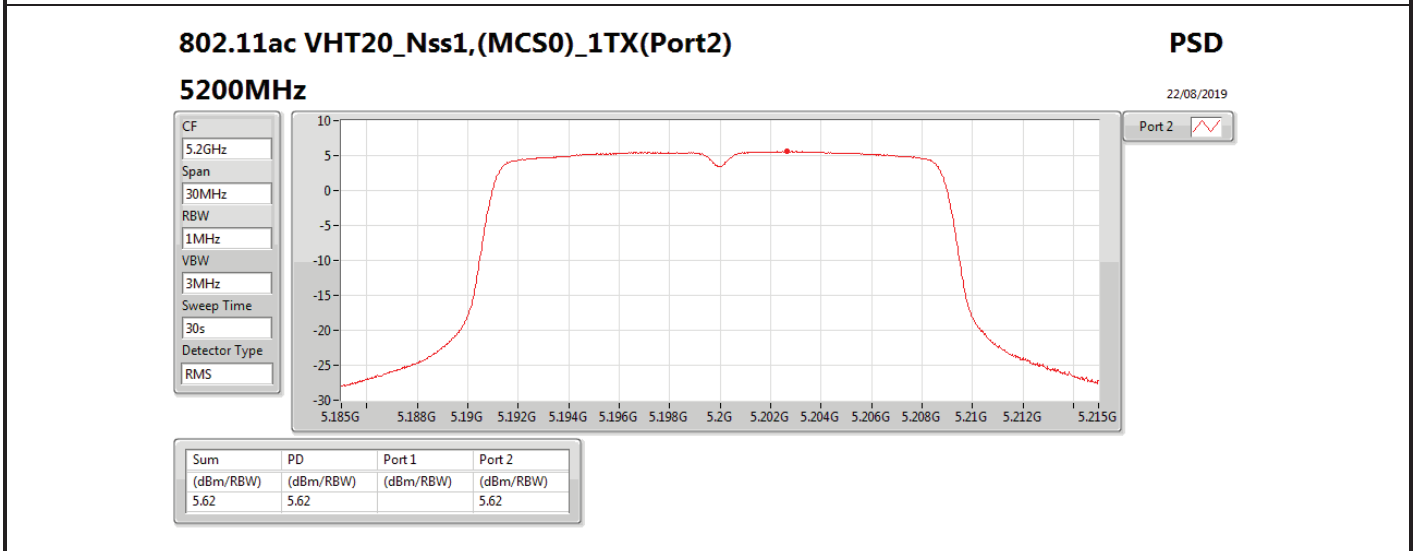

DG = Directional Gain; RBW = 500 kHz for 5.725-5.85GHz band / 1MHz for other band;

PD = trace bin-by-bin of each transmits port summing can be performed maximum power density; Port X = Port X power density;