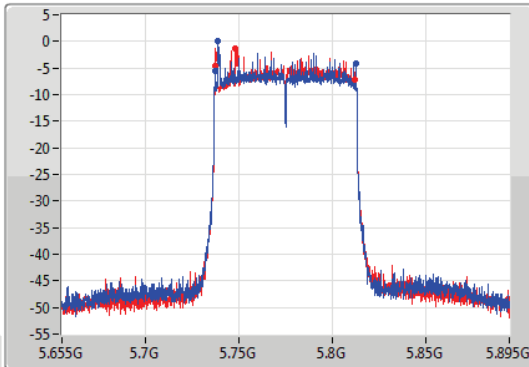

CF
5.775GHz
Span
240MHz
RBW
1MHz
VBW
3MHz
Sweep Time
100ms
Detector Type
Sample