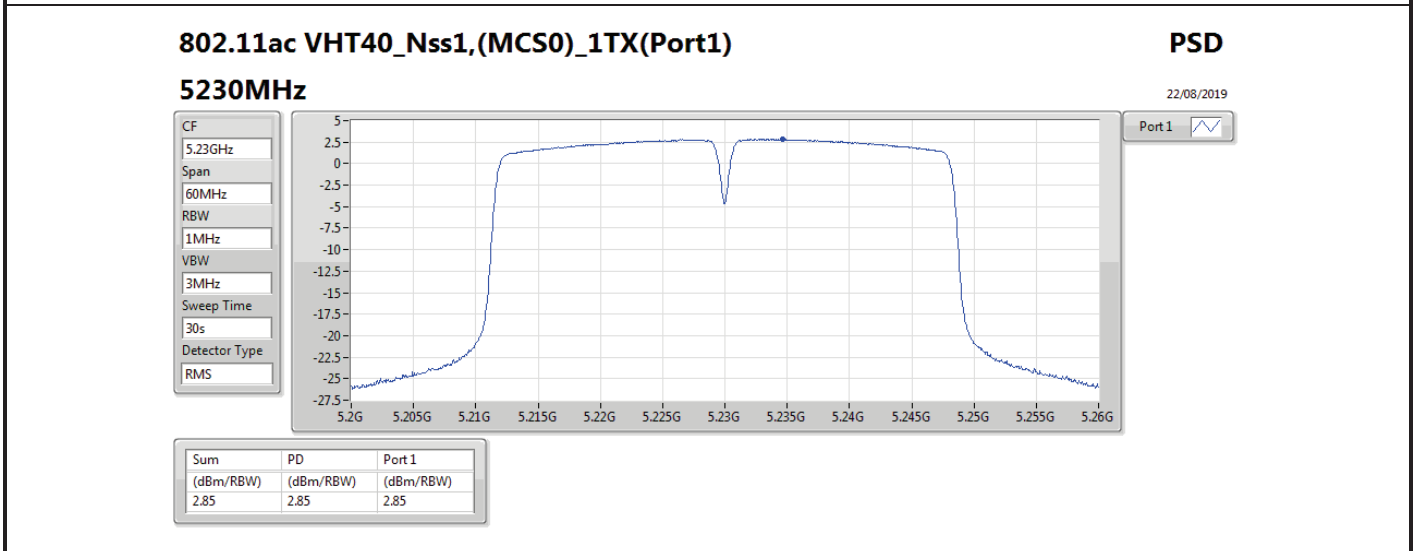

DG = Directional Gain; RBW = 500 kHz for 5.725-5.85GHz band / 1MHz for other band;

PD = trace bin-by-bin of each transmits port summing can be performed maximum power density; Port X = Port X power density;