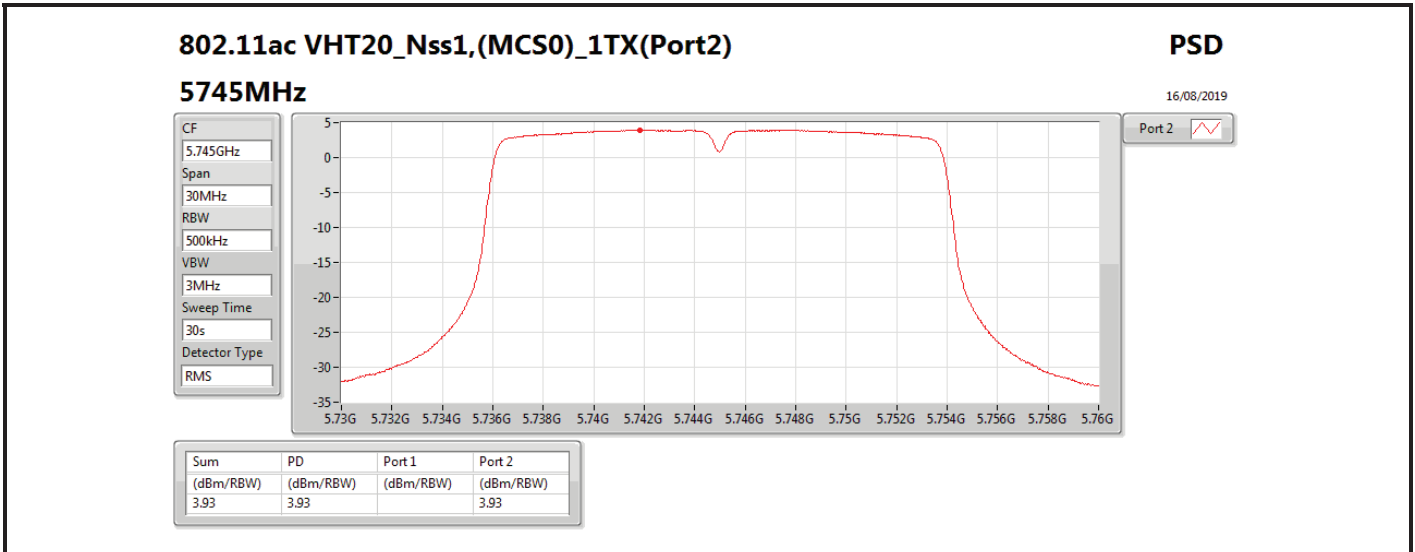

DG = Directional Gain; RBW = 500 kHz for 5.725-5.85GHz band / 1MHz for other band;

PD = trace bin-by-bin of each transmits port summing can be performed maximum power density; Port X = Port X power density;