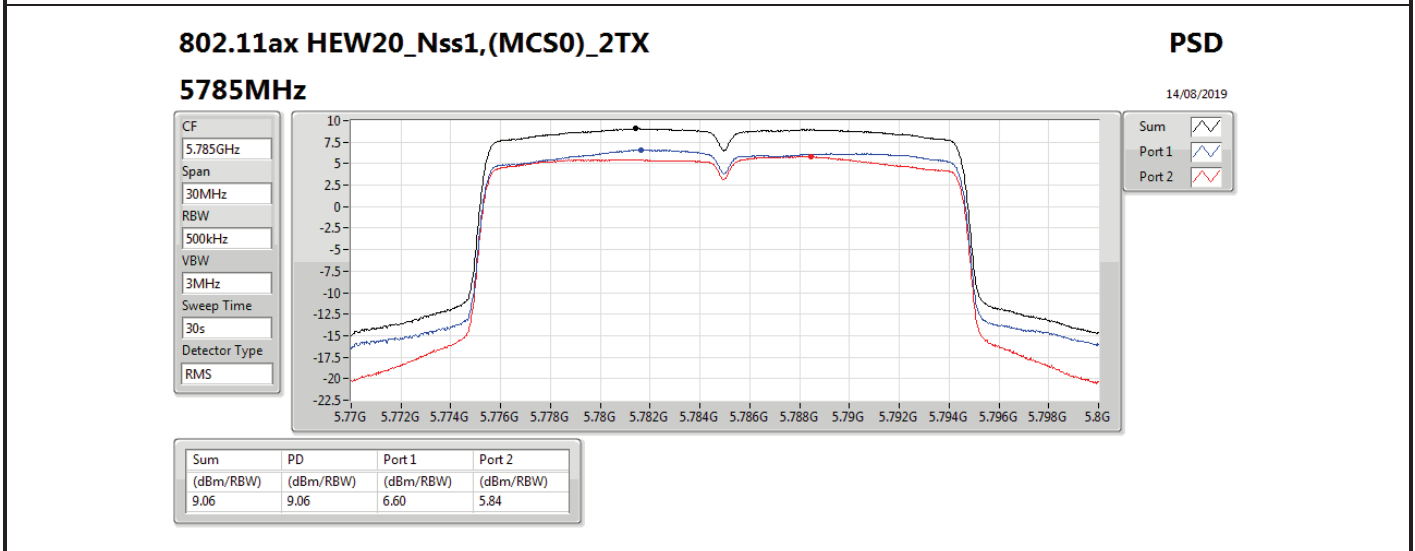

DG = Directional Gain; RBW = 500 kHz for 5.725-5.85GHz band / 1MHz for other band;

PD = trace bin-by-bin of each transmits port summing can be performed maximum power density; Port X = Port X power density;