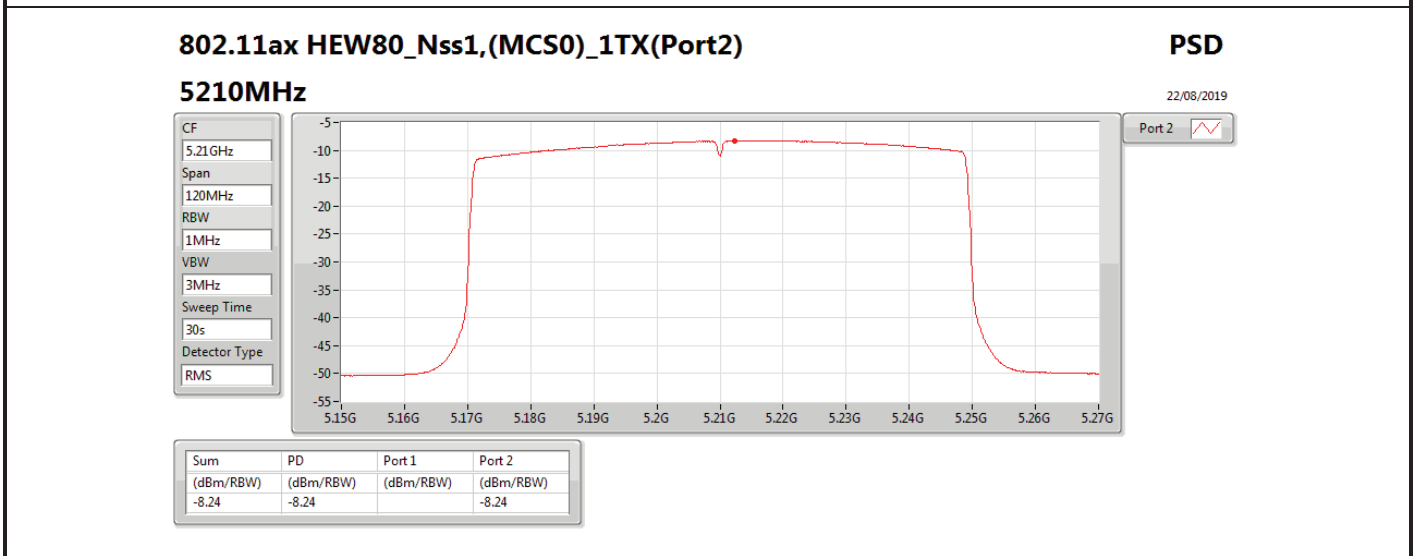

DG = Directional Gain; RBW = 500 kHz for 5.725-5.85GHz band / 1MHz for other band;

PD = trace bin-by-bin of each transmits port summing can be performed maximum power density; Port X = Port X power density;