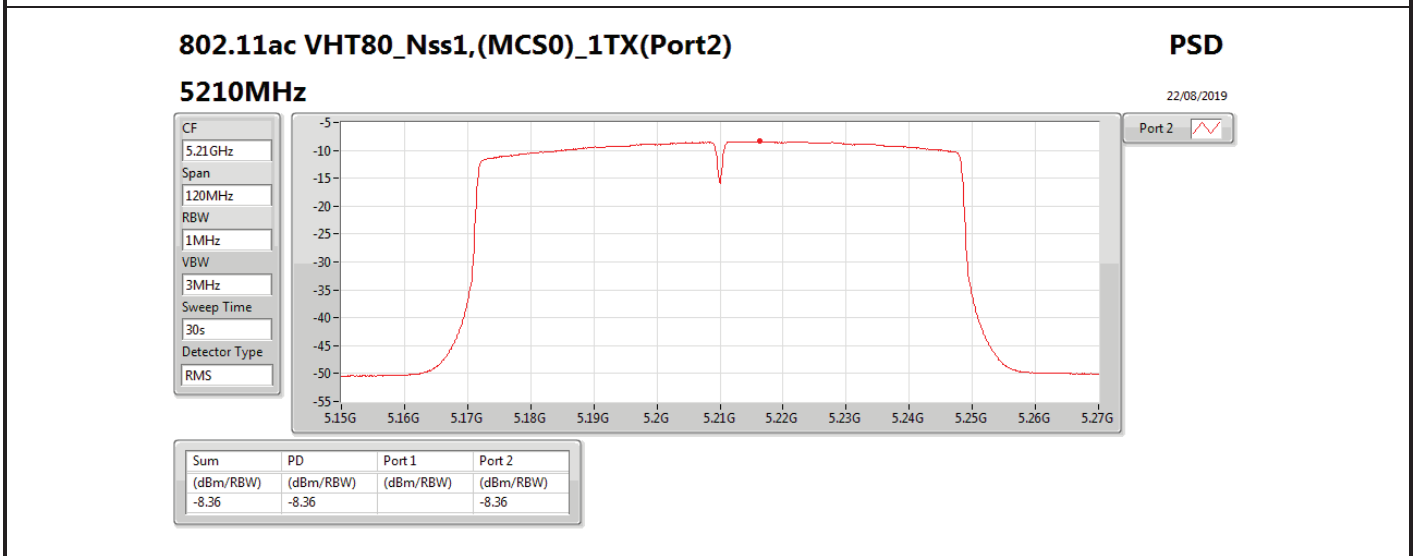

DG = Directional Gain; RBW = 500 kHz for 5.725-5.85GHz band / 1MHz for other band;

PD = trace bin-by-bin of each transmits port summing can be performed maximum power density; Port X = Port X power density;