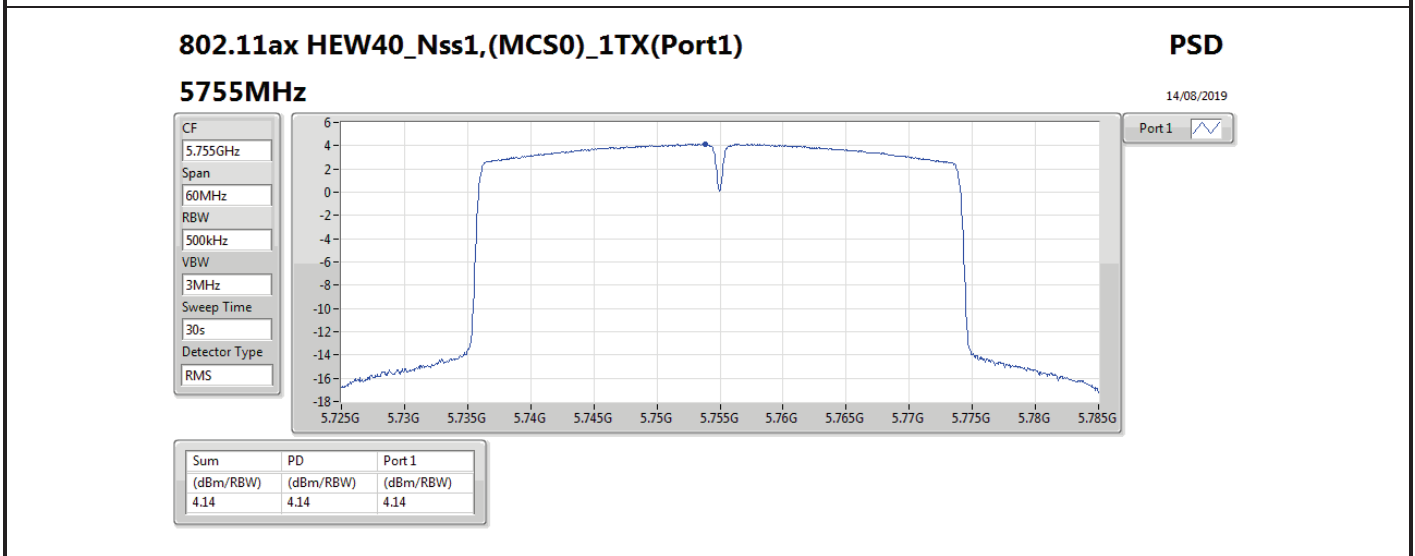

DG = Directional Gain; RBW = 500 kHz for 5.725-5.85GHz band / 1MHz for other band;

PD = trace bin-by-bin of each transmits port summing can be performed maximum power density; Port X = Port X power density;