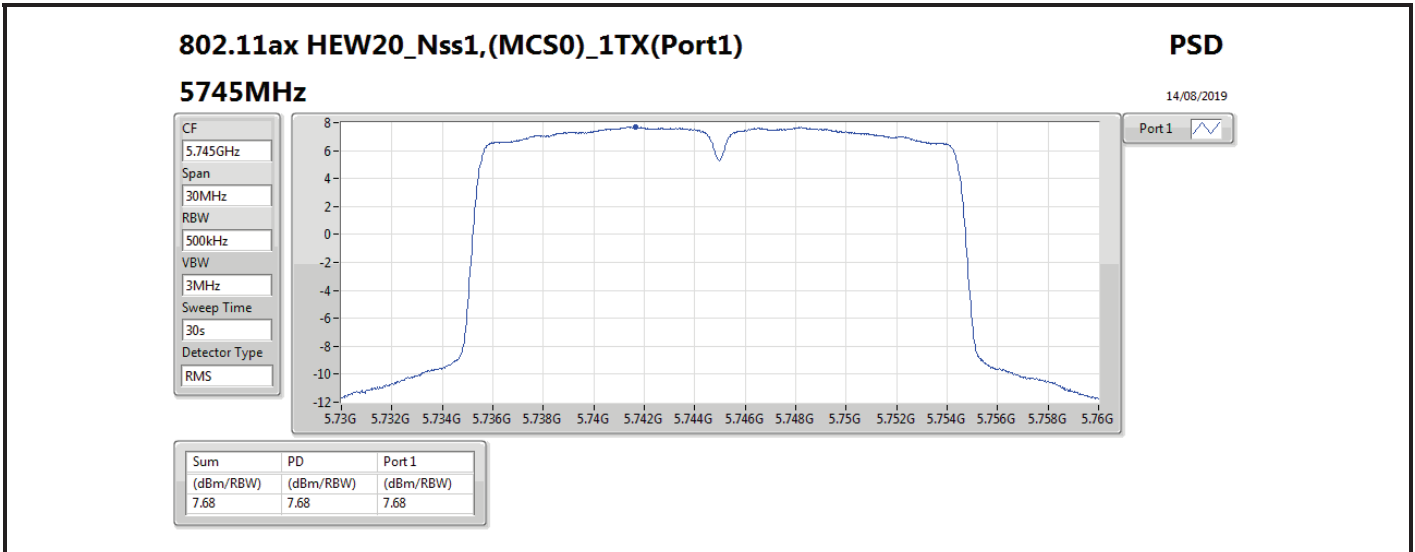

DG = Directional Gain; RBW = 500 kHz for 5.725-5.85GHz band / 1MHz for other band;

PD = trace bin-by-bin of each transmits port summing can be performed maximum power density; Port X = Port X power density;