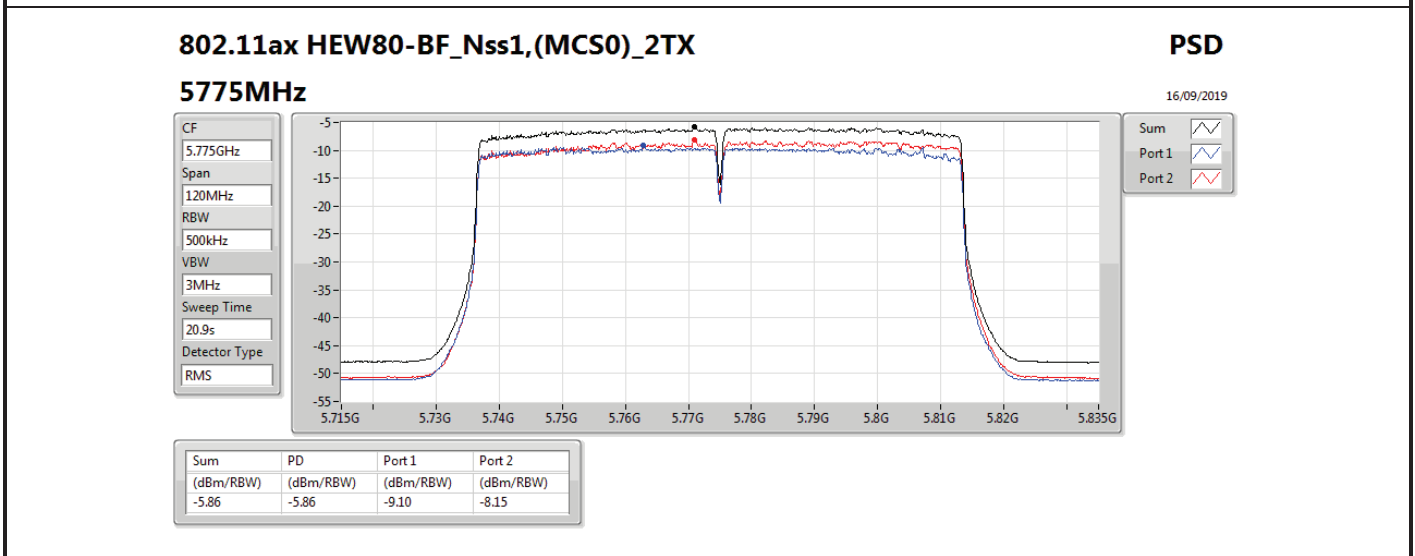

DG = Directional Gain; RBW = 500 kHz for 5.725-5.85GHz band / 1MHz for other band;

PD = trace bin-by-bin of each transmits port summing can be performed maximum power density; Port X = Port X power density;