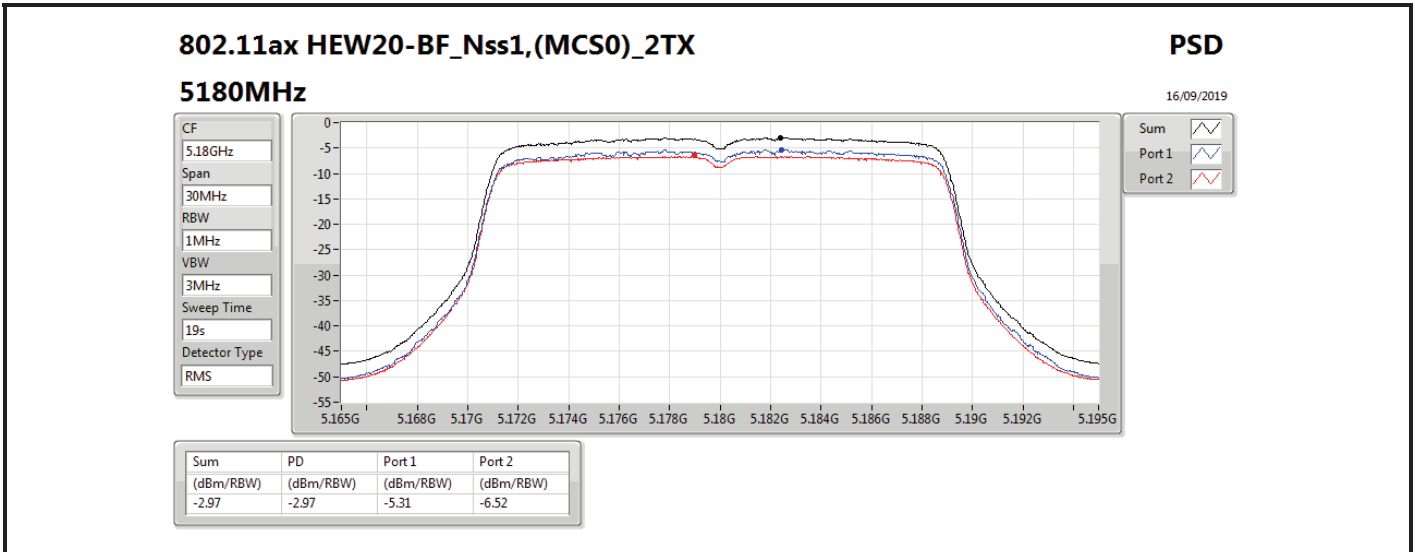

DG = Directional Gain; RBW = 500 kHz for 5.725-5.85GHz band / 1MHz for other band;

PD = trace bin-by-bin of each transmits port summing can be performed maximum power density; Port X = Port X power density;