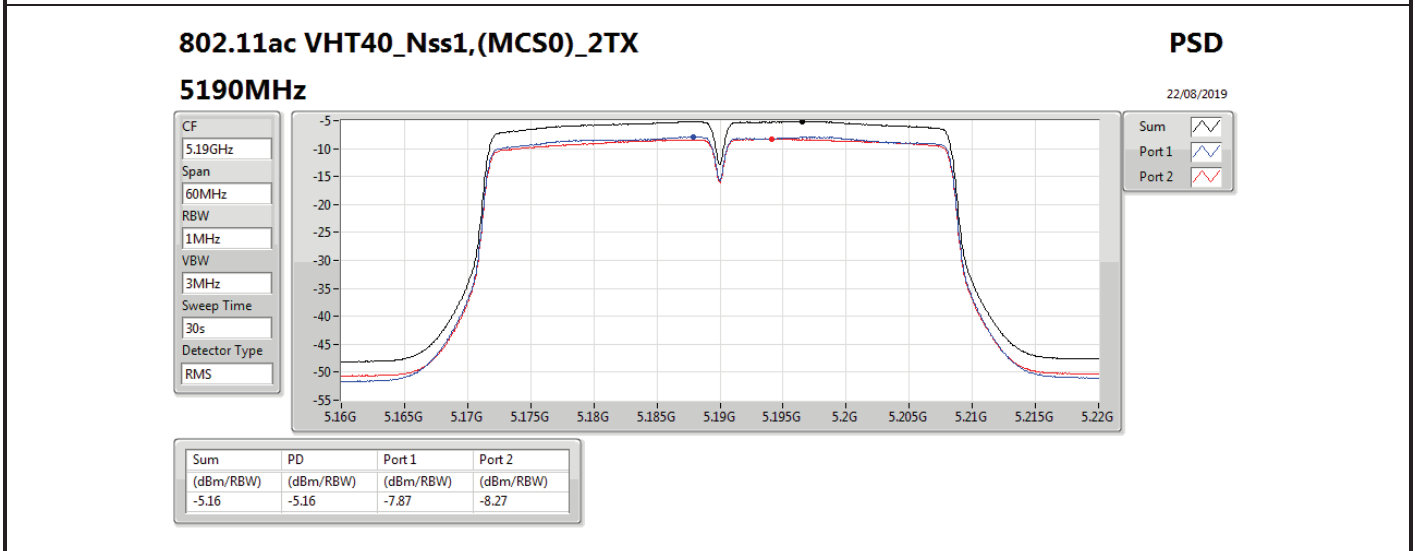

DG = Directional Gain; RBW = 500 kHz for 5.725-5.85GHz band / 1MHz for other band;

PD = trace bin-by-bin of each transmits port summing can be performed maximum power density; Port X = Port X power density;