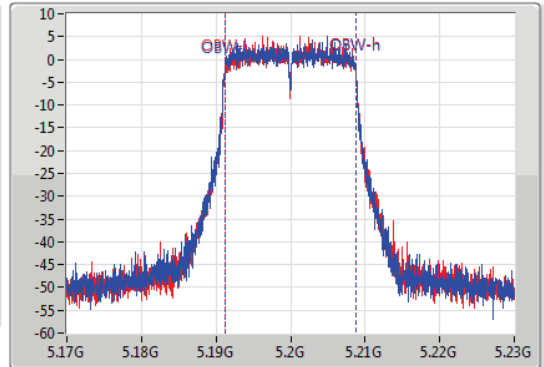

802.11ac VHT20-BF\_Nss1,(MCS0)\_2TX

EBW

5200MHz

14/09/2019

CF: 5.2GHz  
 Span: 60MHz  
 RBW: 300kHz  
 VBW: 1MHz  
 Sweep Time: 100ms  
 Detector Type: Peak

CF: 5.2GHz  
 Span: 60MHz  
 RBW: 200kHz  
 VBW: 1MHz  
 Sweep Time: 100ms  
 Detector Type: Sample