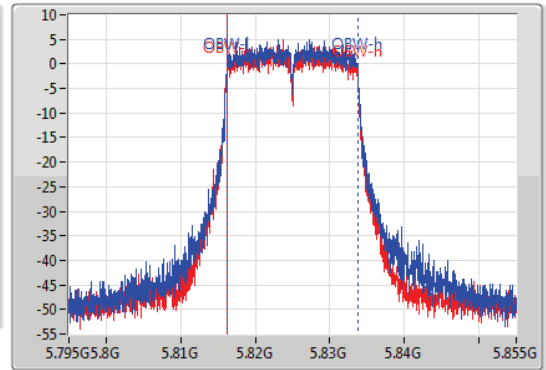

6dB(Hz)	Fl-6dB(Hz)	Fh-6dB(Hz)	OBW(Hz)	Fl-OBW(Hz)	Fh-OBW(Hz)	Limit(Hz)	Port
17.55M	5.81618G	5.83373G	17.601M	5.816154G	5.833756G	500k	1
17.22M	5.81636G	5.83358G	17.601M	5.816154G	5.833756G	500k	2