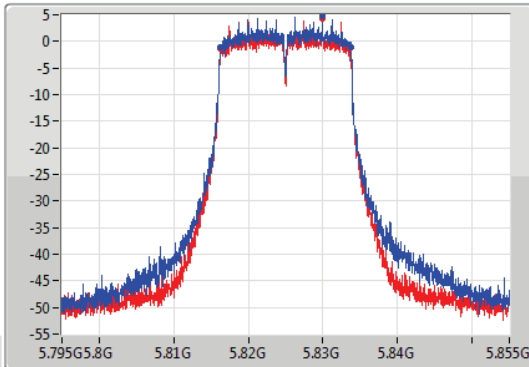

EBW

5825MHz

14/09/2019

CF  
5.825GHz  
Span  
60MHz  
RBW  
100kHz  
VBW  
300kHz  
Sweep Time  
100ms  
Detector Type  
Peak  
Port 1  
Port 2

CF  
5.825GHz  
Span  
60MHz  
RBW  
200kHz  
VBW  
1MHz  
Sweep Time  
100ms  
Detector Type  
Sample