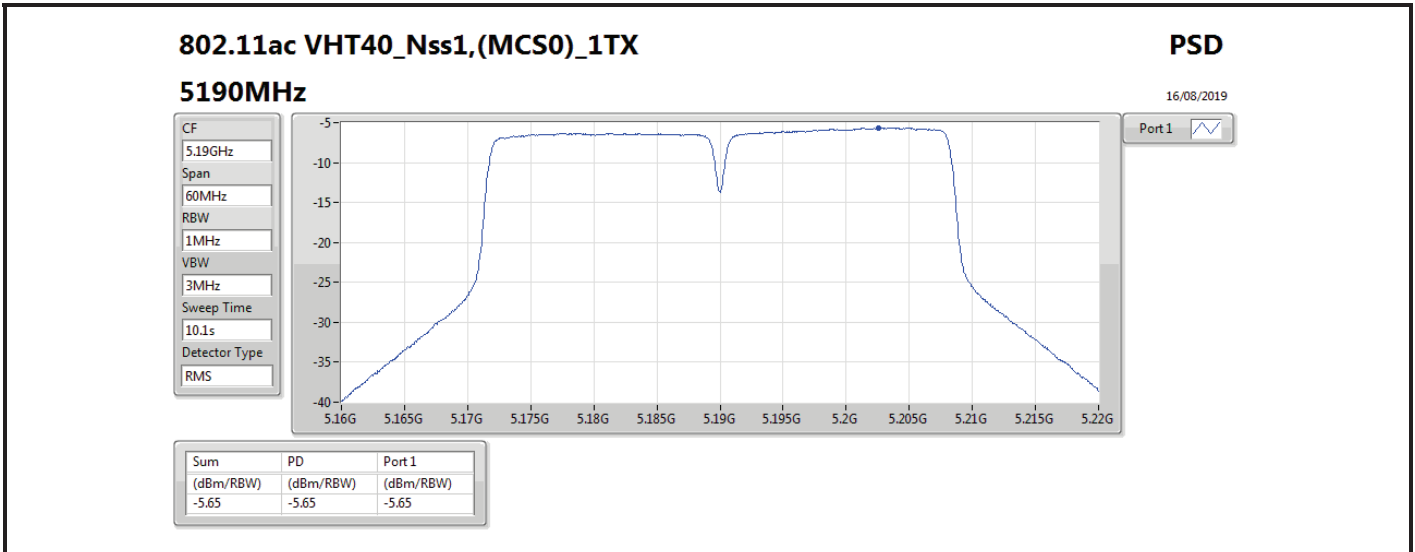

DG = Directional Gain; RBW = 500 kHz for 5.725-5.85GHz band / 1MHz for other band;

PD = trace bin-by-bin of each transmits port summing can be performed maximum power density; Port X = Port X power density;