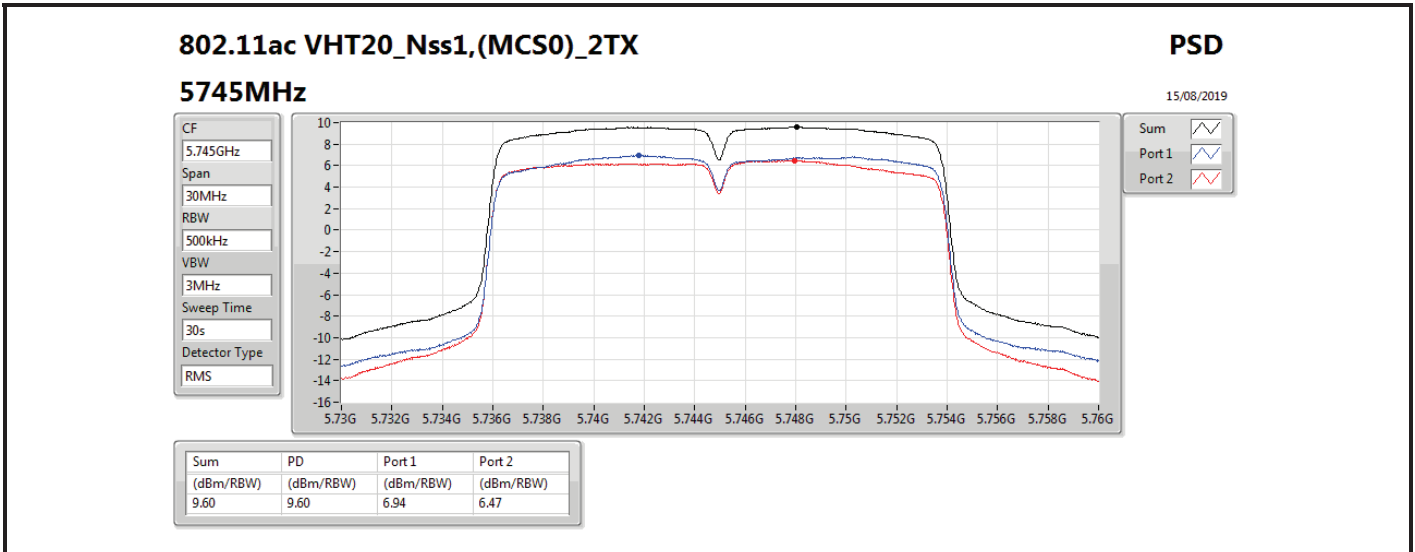

DG = Directional Gain; RBW = 500 kHz for 5.725-5.85GHz band / 1MHz for other band;

PD = trace bin-by-bin of each transmits port summing can be performed maximum power density; Port X = Port X power density;