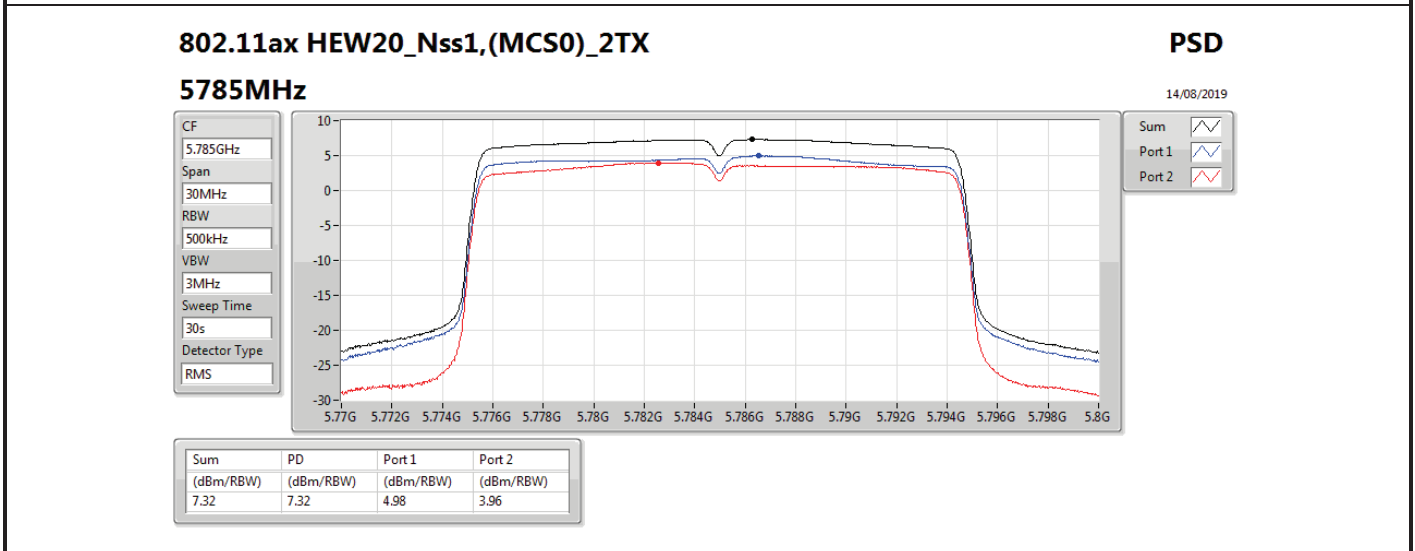

DG = Directional Gain; RBW = 500 kHz for 5.725-5.85GHz band / 1MHz for other band;

PD = trace bin-by-bin of each transmits port summing can be performed maximum power density; Port X = Port X power density;