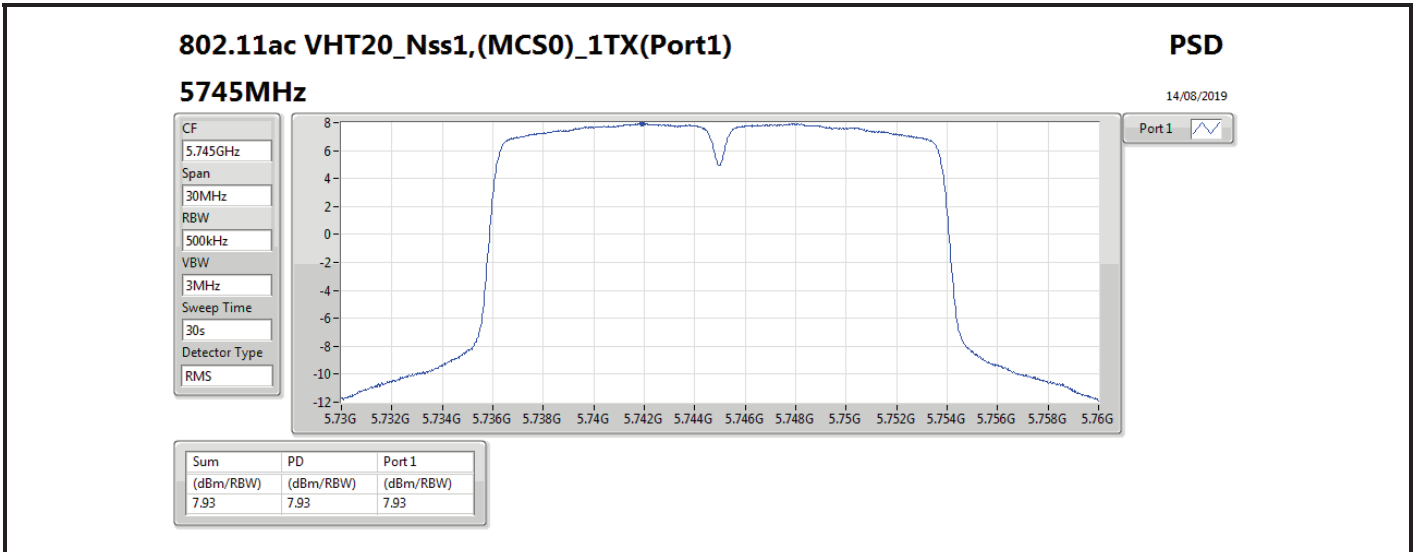

DG = Directional Gain; RBW = 500 kHz for 5.725-5.85GHz band / 1MHz for other band;

PD = trace bin-by-bin of each transmits port summing can be performed maximum power density; Port X = Port X power density;