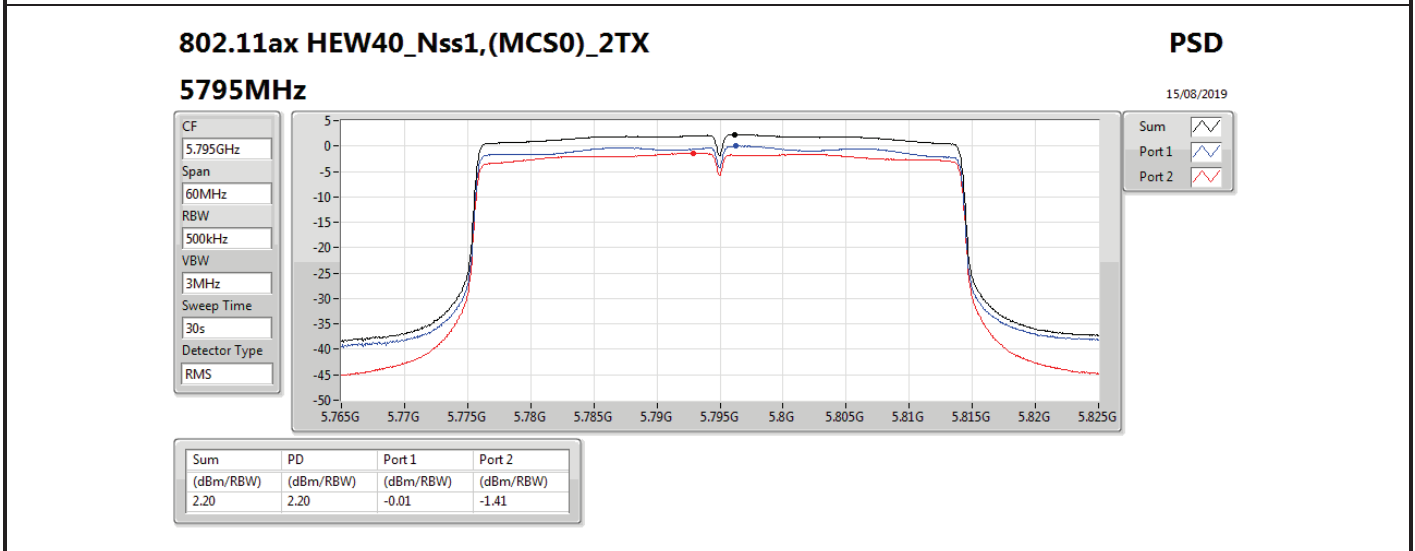

DG = Directional Gain; RBW = 500 kHz for 5.725-5.85GHz band / 1MHz for other band;

PD = trace bin-by-bin of each transmits port summing can be performed maximum power density; Port X = Port X power density;