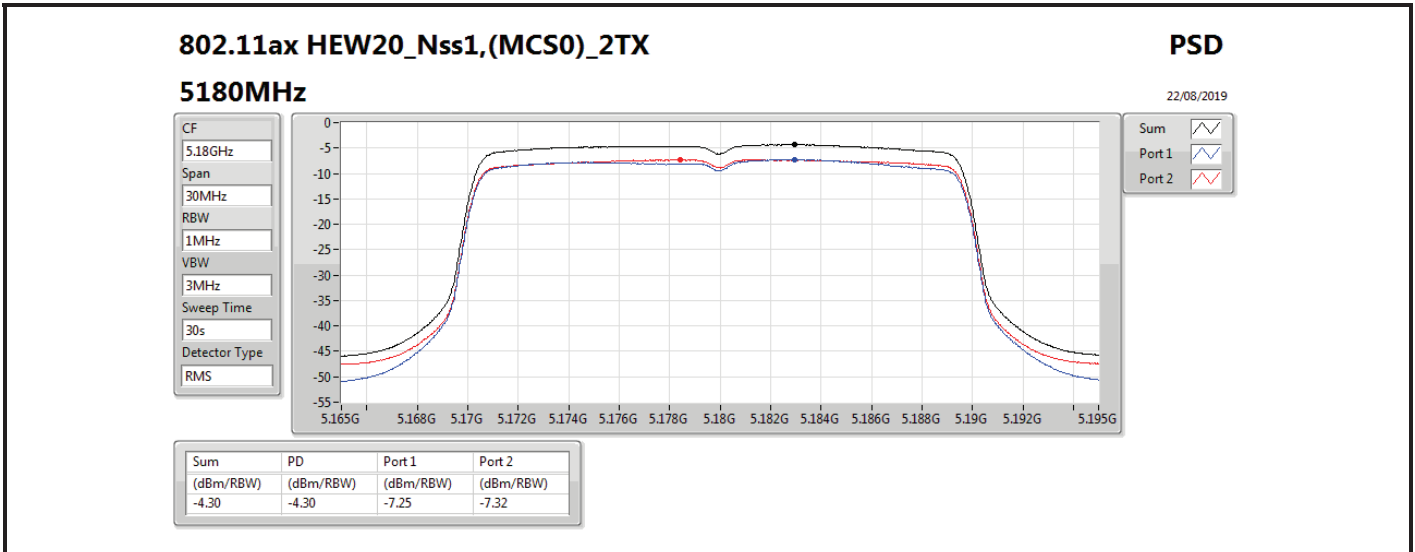

DG = Directional Gain; RBW = 500 kHz for 5.725-5.85GHz band / 1MHz for other band;

PD = trace bin-by-bin of each transmits port summing can be performed maximum power density; Port X = Port X power density;