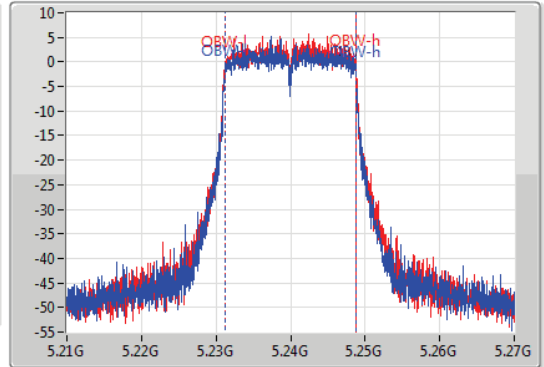

EBW

5240MHz

14/09/2019

CF  
5.24GHz  
Span  
60MHz  
RBW  
300kHz  
VBW  
1MHz  
Sweep Time  
100ms  
Detector Type  
Peak

CF  
5.24GHz  
Span  
60MHz  
RBW  
200kHz  
VBW  
1MHz  
Sweep Time  
100ms  
Detector Type  
Sample