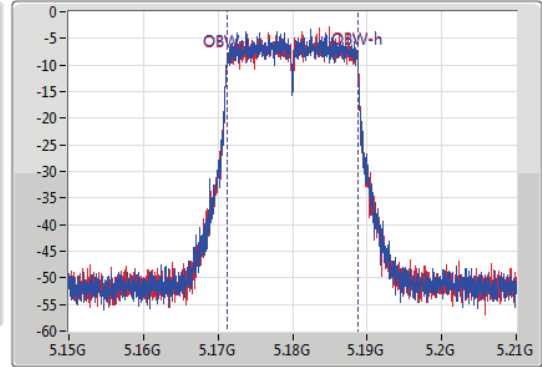

26dB(Hz)	Fl-26dB(Hz)	Fh-26dB(Hz)	OBW(Hz)	Fl-OBW(Hz)	Fh-OBW(Hz)	Limit(Hz)	Port
20.85M	5.16944G	5.19029G	17.601M	5.171154G	5.188756G	Inf	1
20.7M	5.16971G	5.19041G	17.601M	5.171154G	5.188756G	Inf	2

802.11ac VHT20-BF_Nss1,(MCS0)_2TX

EBW

5200MHz

14/09/2019

CF
5.2GHz
Span
60MHz
RBW
300kHz
VBW
1MHz
Sweep Time
100ms
Detector Type
Peak