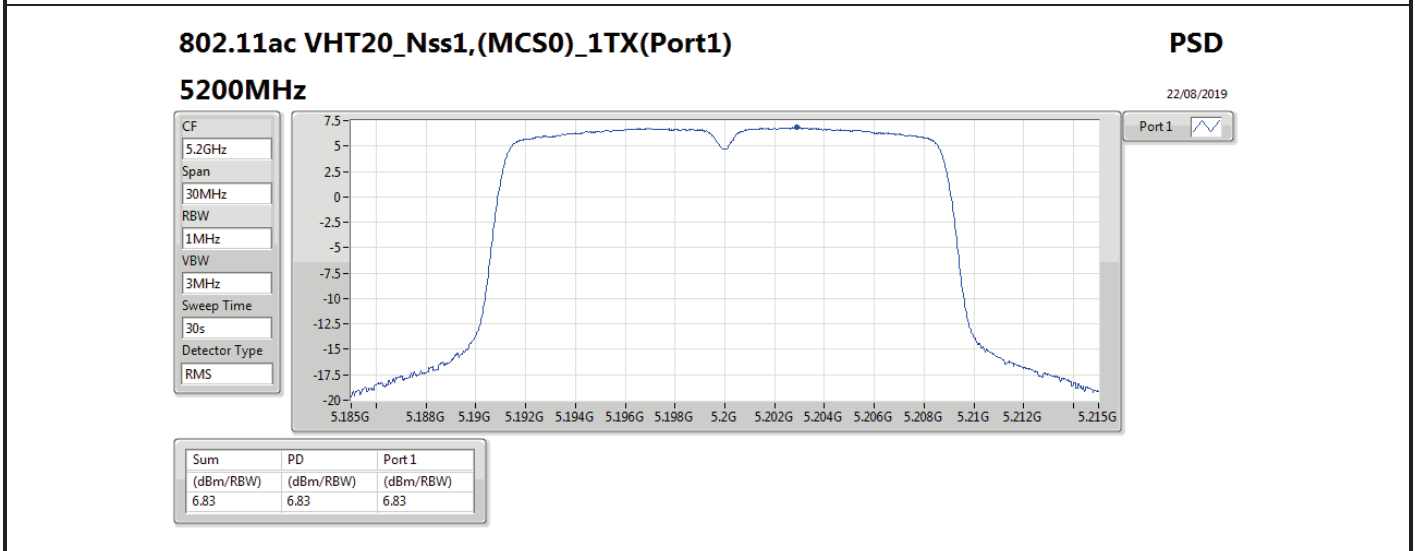

DG = Directional Gain; RBW = 500 kHz for 5.725-5.85GHz band / 1MHz for other band;

PD = trace bin-by-bin of each transmits port summing can be performed maximum power density; Port X = Port X power density;