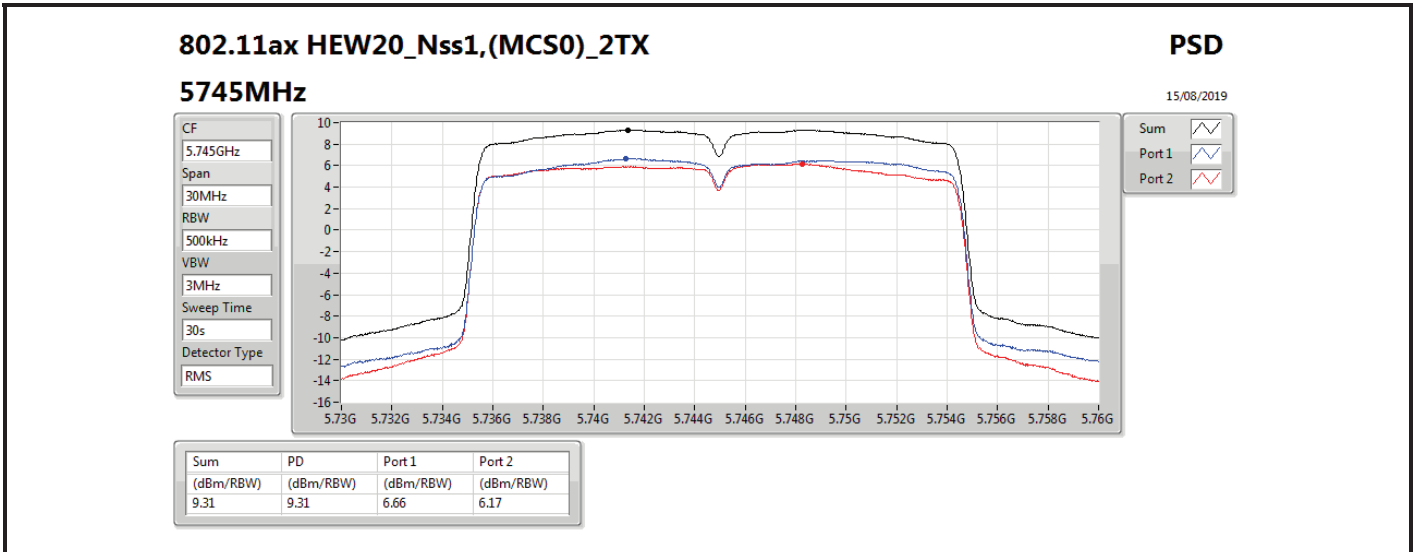

DG = Directional Gain; RBW = 500 kHz for 5.725-5.85GHz band / 1MHz for other band;

PD = trace bin-by-bin of each transmits port summing can be performed maximum power density; Port X = Port X power density;