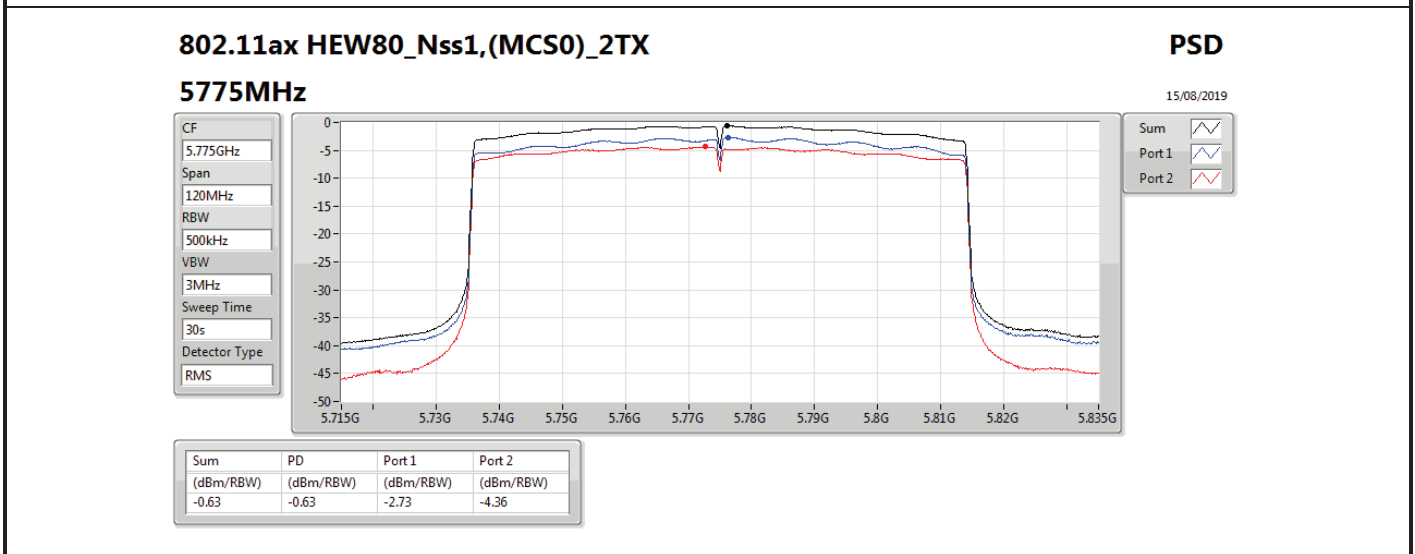

DG = Directional Gain; RBW = 500 kHz for 5.725-5.85GHz band / 1MHz for other band;

PD = trace bin-by-bin of each transmits port summing can be performed maximum power density; Port X = Port X power density;