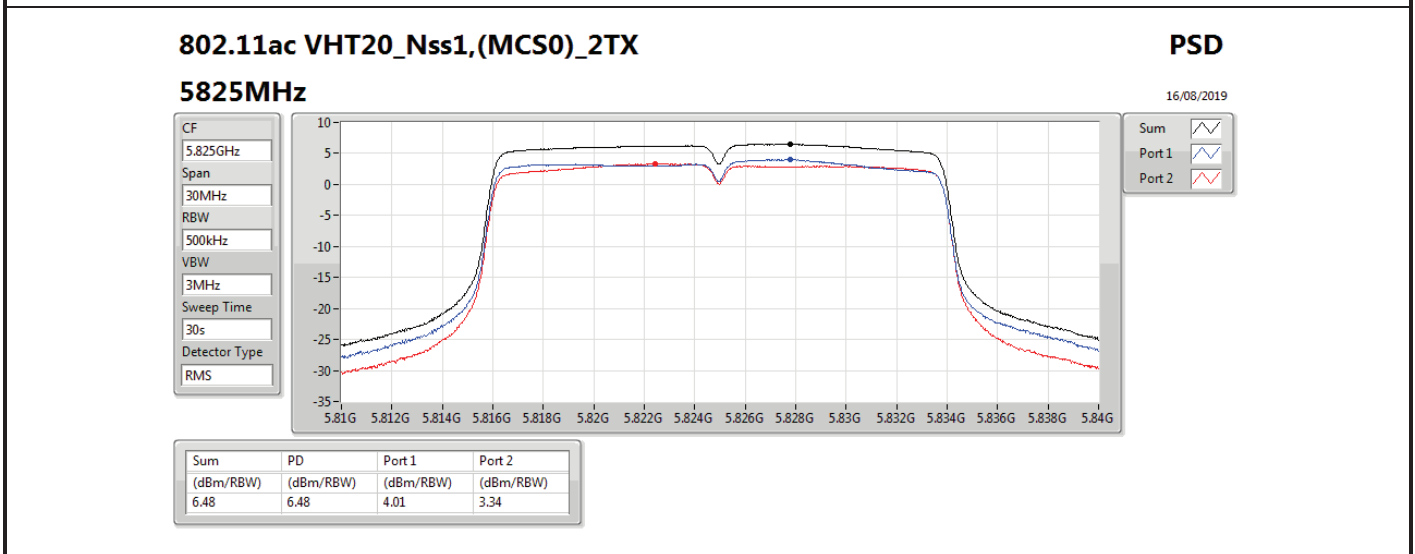

DG = Directional Gain; RBW = 500 kHz for 5.725-5.85GHz band / 1MHz for other band;

PD = trace bin-by-bin of each transmits port summing can be performed maximum power density; Port X = Port X power density;