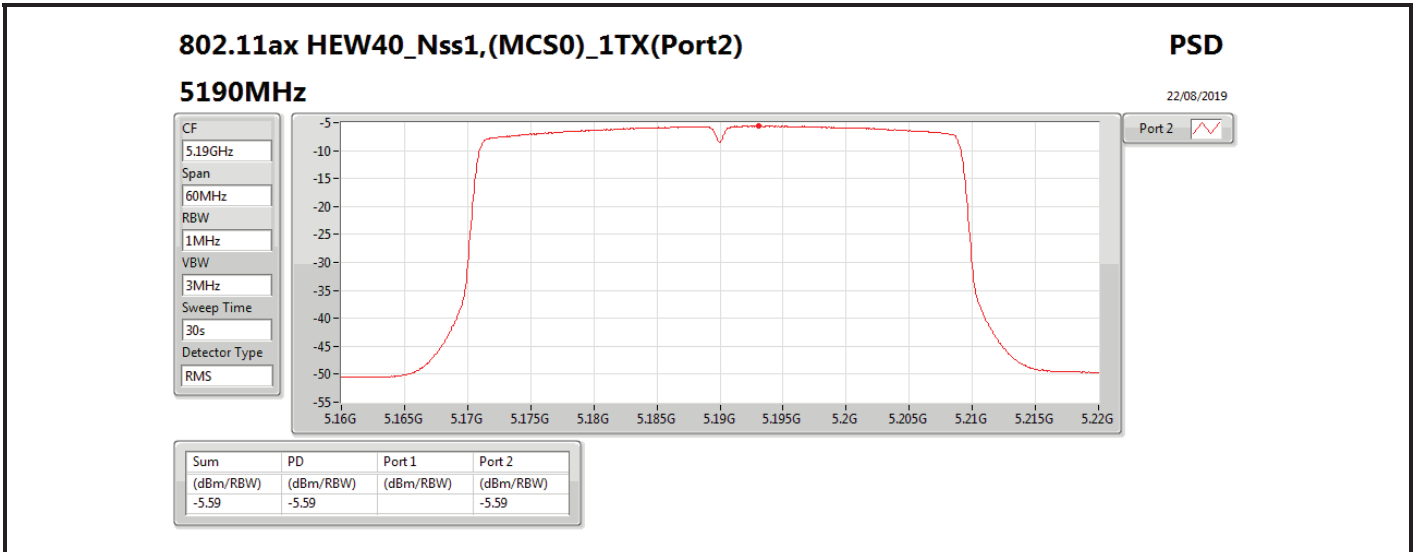

DG = Directional Gain; RBW = 500 kHz for 5.725-5.85GHz band / 1MHz for other band;

PD = trace bin-by-bin of each transmits port summing can be performed maximum power density; Port X = Port X power density;