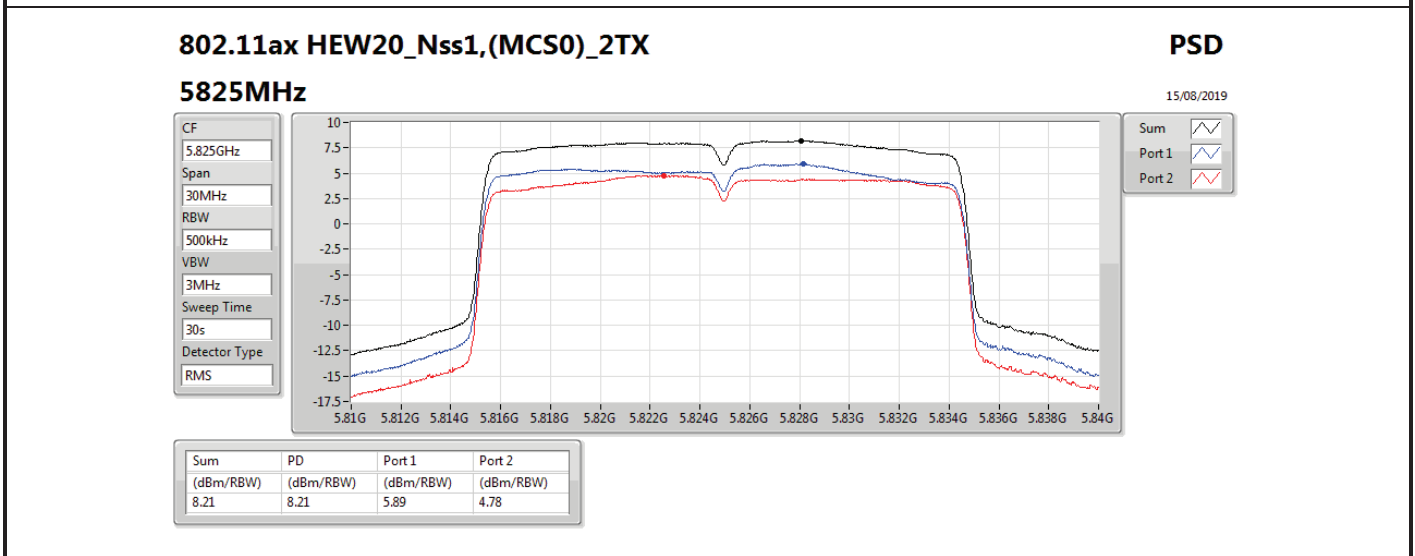

DG = Directional Gain; RBW = 500 kHz for 5.725-5.85GHz band / 1MHz for other band;

PD = trace bin-by-bin of each transmits port summing can be performed maximum power density; Port X = Port X power density;