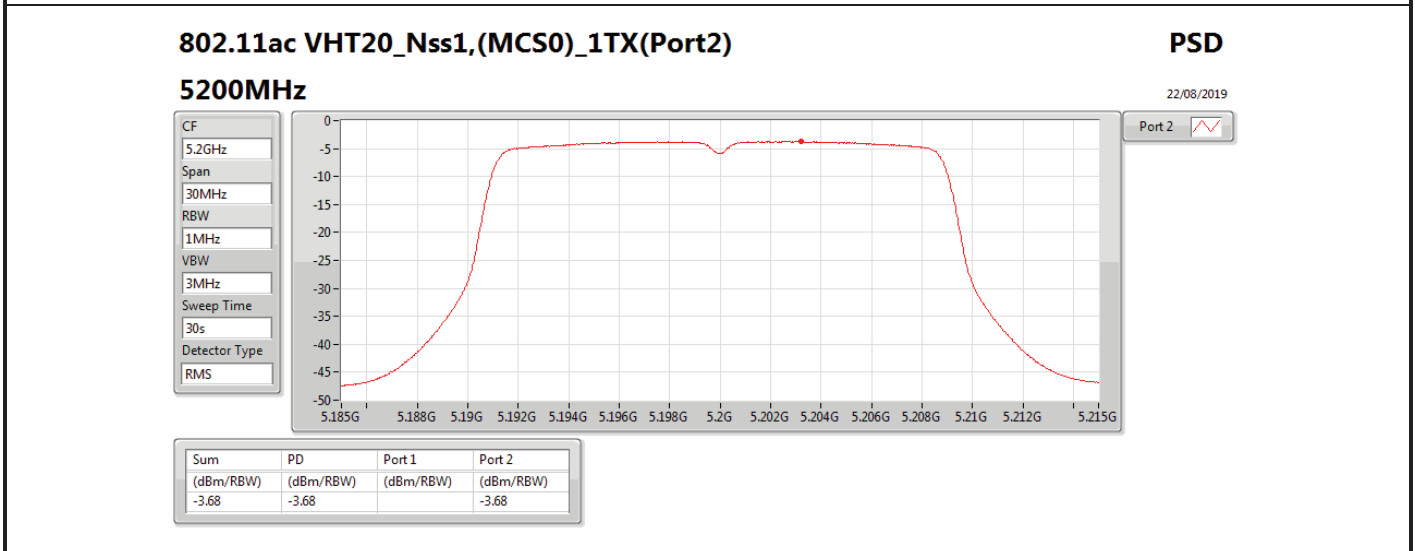

DG = Directional Gain; RBW = 500 kHz for 5.725-5.85GHz band / 1MHz for other band;

PD = trace bin-by-bin of each transmits port summing can be performed maximum power density; Port X = Port X power density;