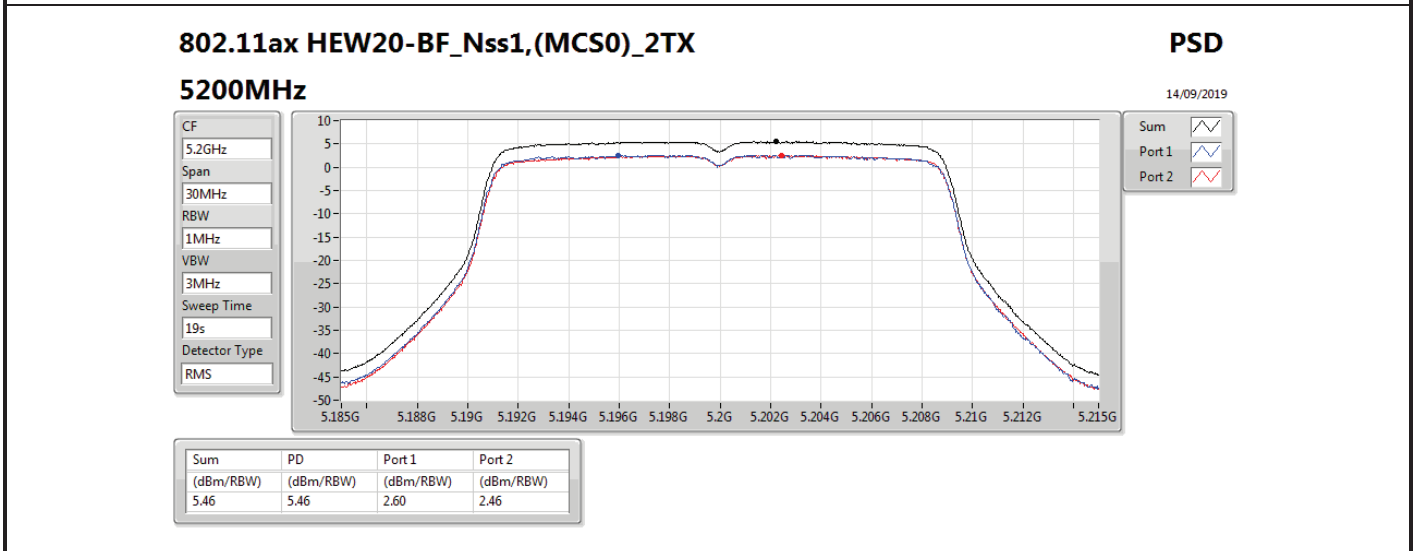

DG = Directional Gain; RBW = 500 kHz for 5.725-5.85GHz band / 1MHz for other band;

PD = trace bin-by-bin of each transmits port summing can be performed maximum power density; Port X = Port X power density;