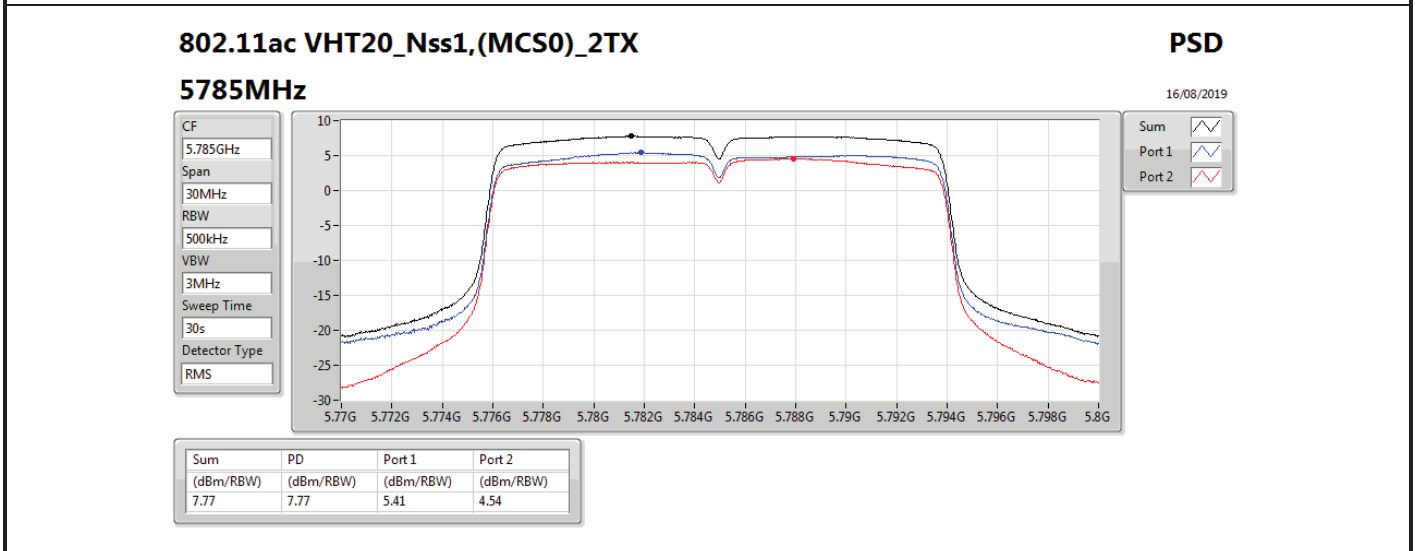

DG = Directional Gain; RBW = 500 kHz for 5.725-5.85GHz band / 1MHz for other band;

PD = trace bin-by-bin of each transmits port summing can be performed maximum power density; Port X = Port X power density;