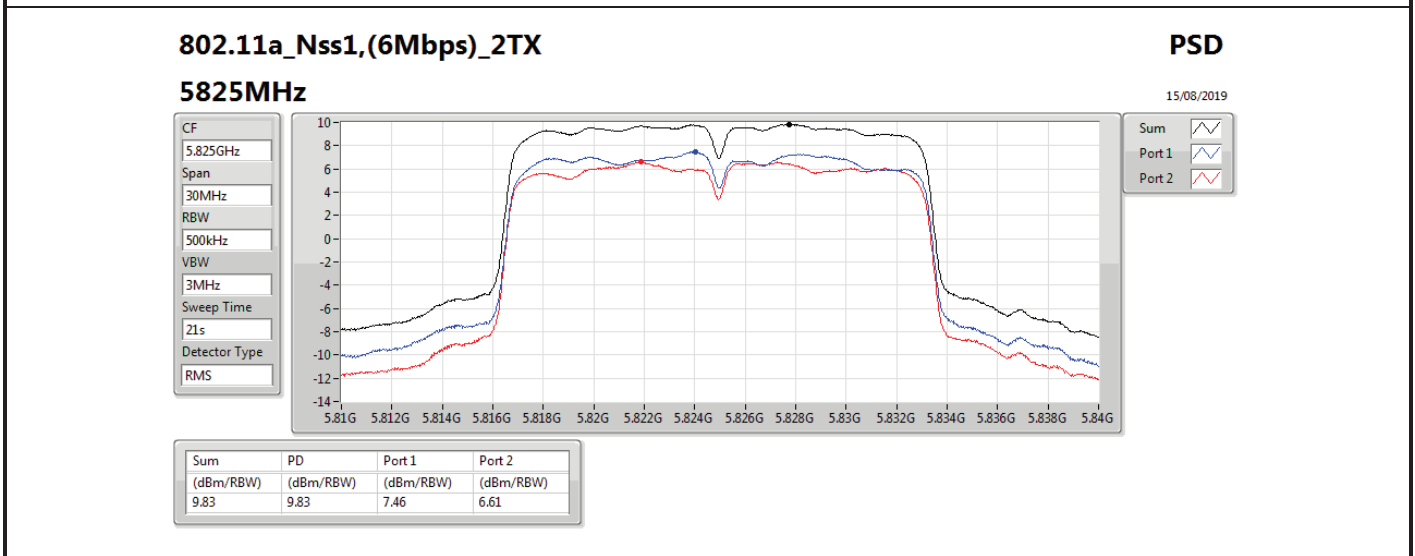

DG = Directional Gain; RBW = 500 kHz for 5.725-5.85GHz band / 1MHz for other band;

PD = trace bin-by-bin of each transmits port summing can be performed maximum power density; Port X = Port X power density;