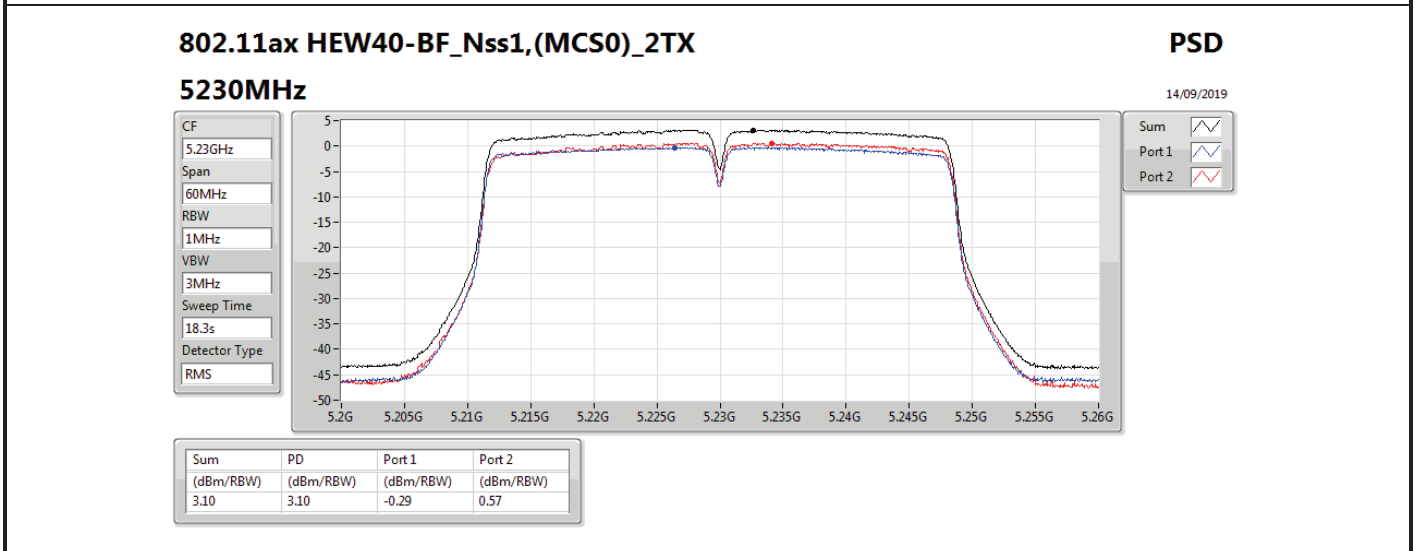

DG = Directional Gain; RBW = 500 kHz for 5.725-5.85GHz band / 1MHz for other band;

PD = trace bin-by-bin of each transmits port summing can be performed maximum power density; Port X = Port X power density;