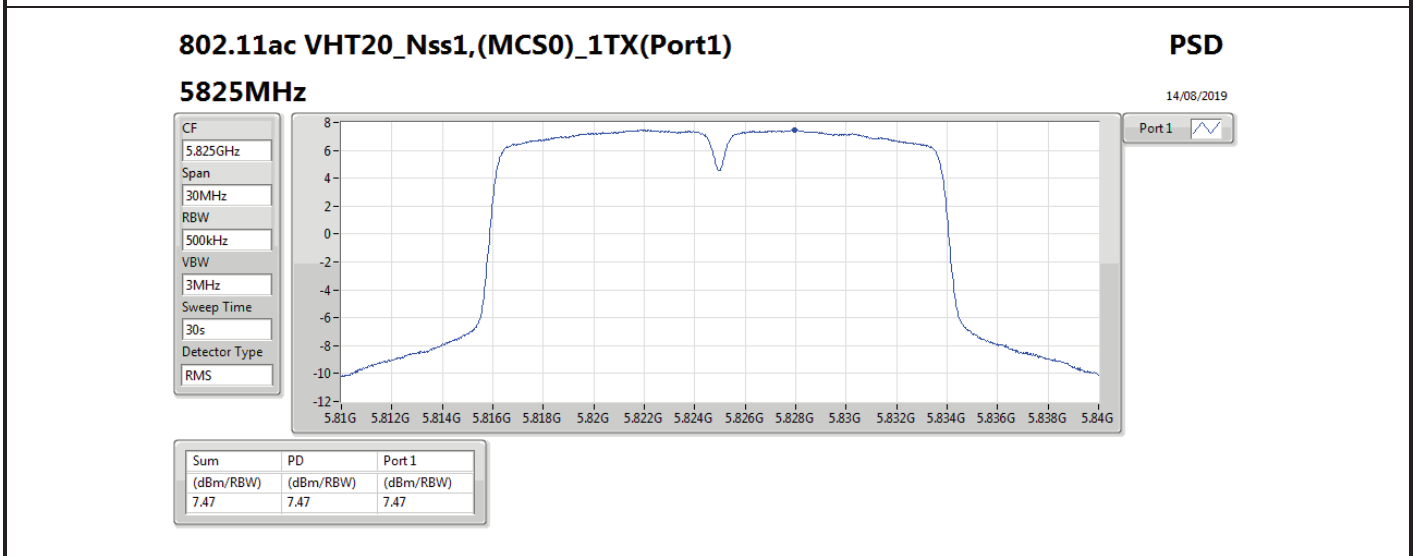

DG = Directional Gain; RBW = 500 kHz for 5.725-5.85GHz band / 1MHz for other band;

PD = trace bin-by-bin of each transmits port summing can be performed maximum power density; Port X = Port X power density;