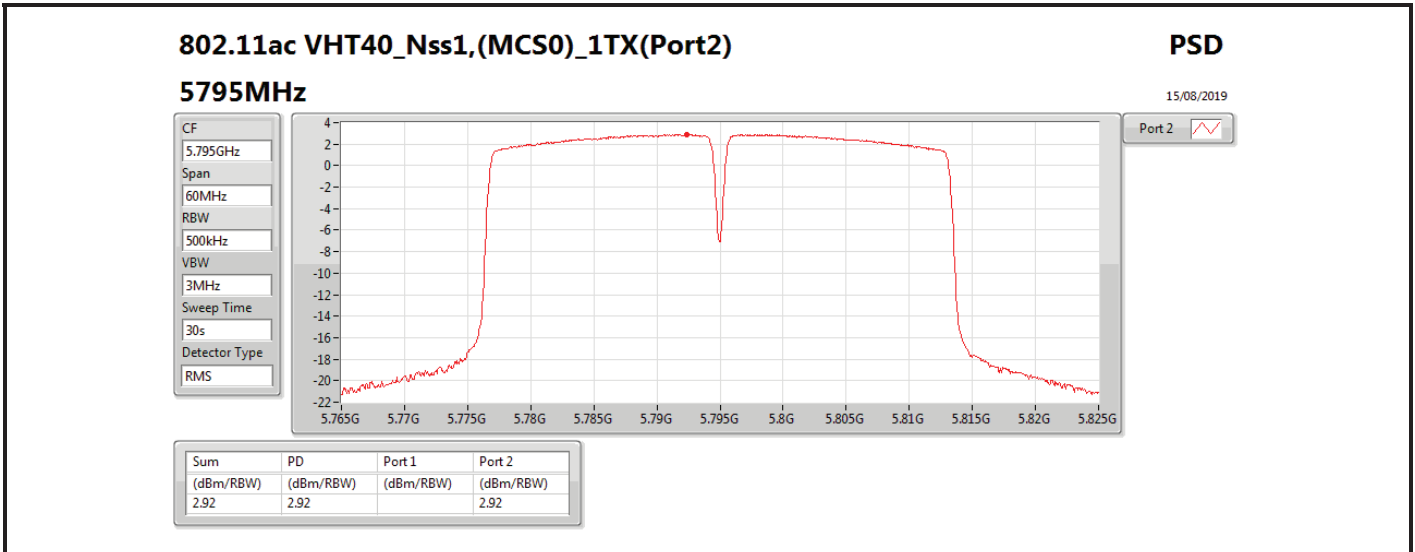

DG = Directional Gain; RBW = 500 kHz for 5.725-5.85GHz band / 1MHz for other band;

PD = trace bin-by-bin of each transmits port summing can be performed maximum power density; Port X = Port X power density;