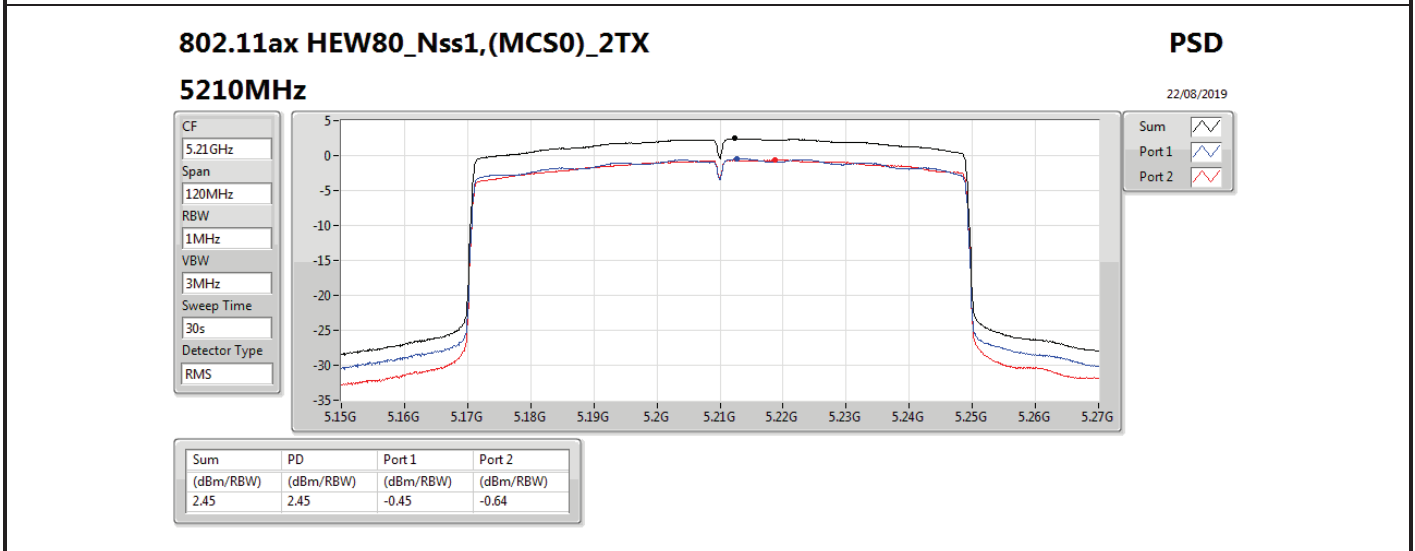

DG = Directional Gain; RBW = 500 kHz for 5.725-5.85GHz band / 1MHz for other band;

PD = trace bin-by-bin of each transmits port summing can be performed maximum power density; Port X = Port X power density;