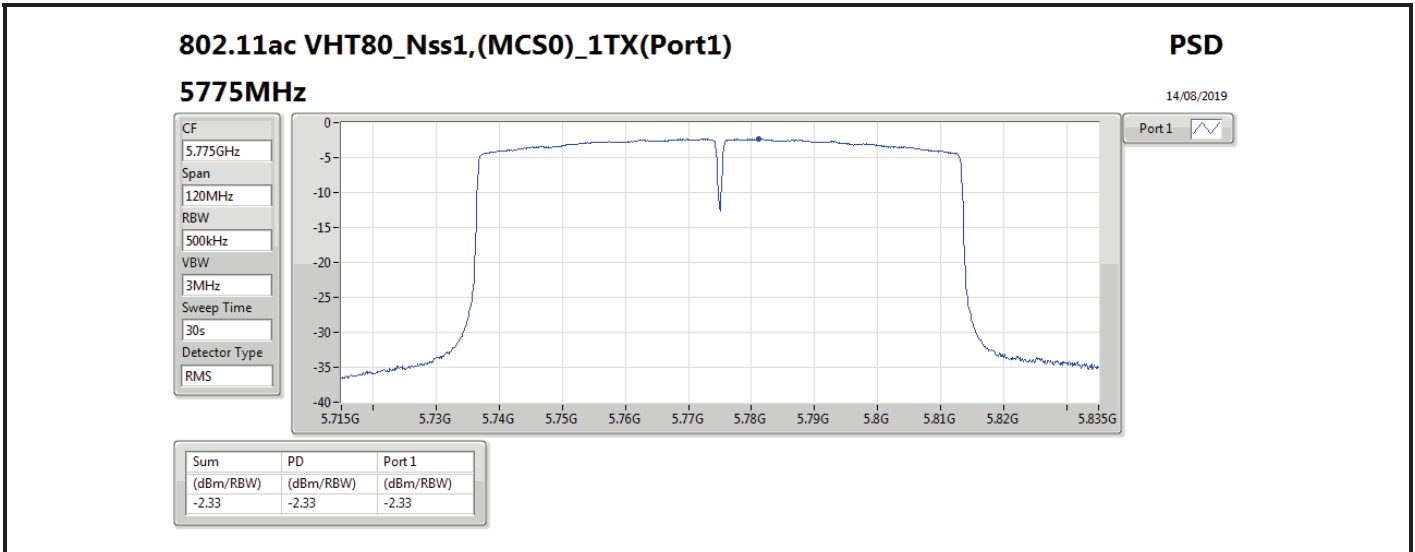

DG = Directional Gain; RBW = 500 kHz for 5.725-5.85GHz band / 1MHz for other band;

PD = trace bin-by-bin of each transmits port summing can be performed maximum power density; Port X = Port X power density;