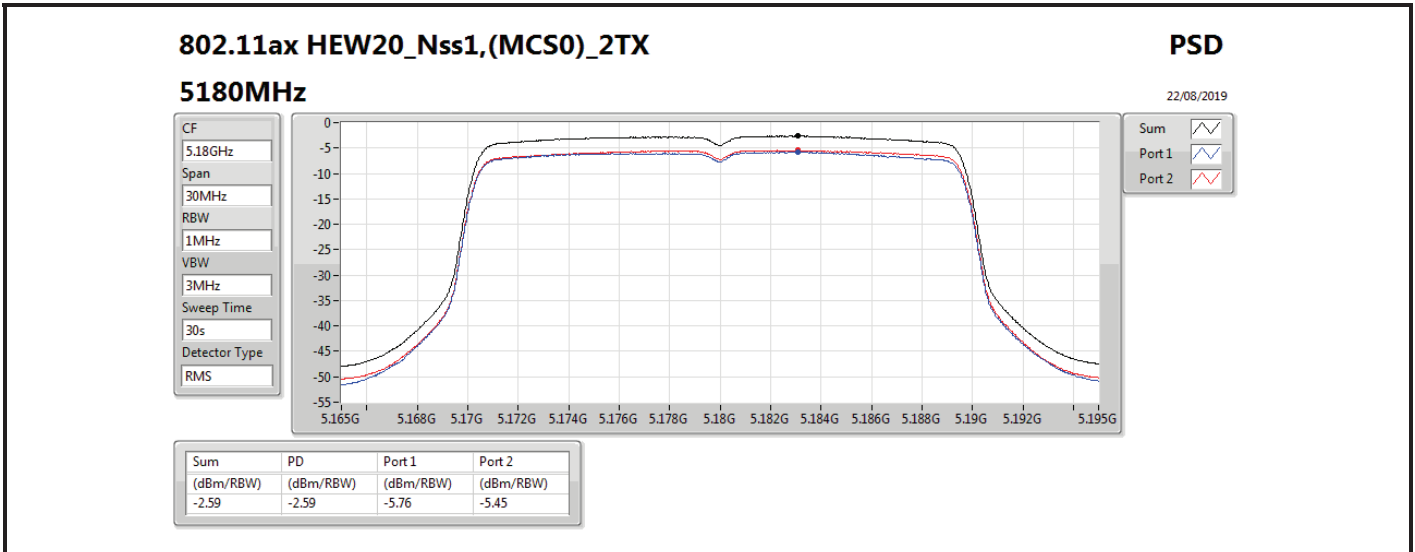

DG = Directional Gain; RBW = 500 kHz for 5.725-5.85GHz band / 1MHz for other band;

PD = trace bin-by-bin of each transmits port summing can be performed maximum power density; Port X = Port X power density;