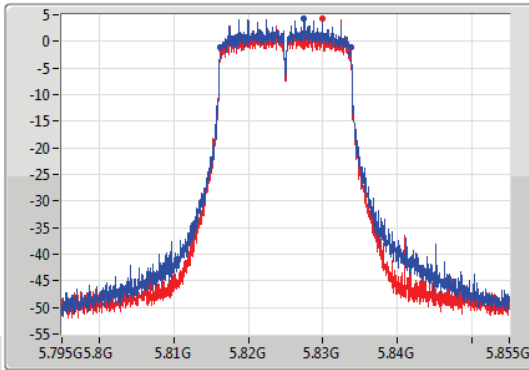

Sweep Time  
100ms

Detector Type  
Peak

Port 1

Port 2

CF  
5.825GHz

Span  
60MHz

RBW  
200kHz

VBW  
1MHz