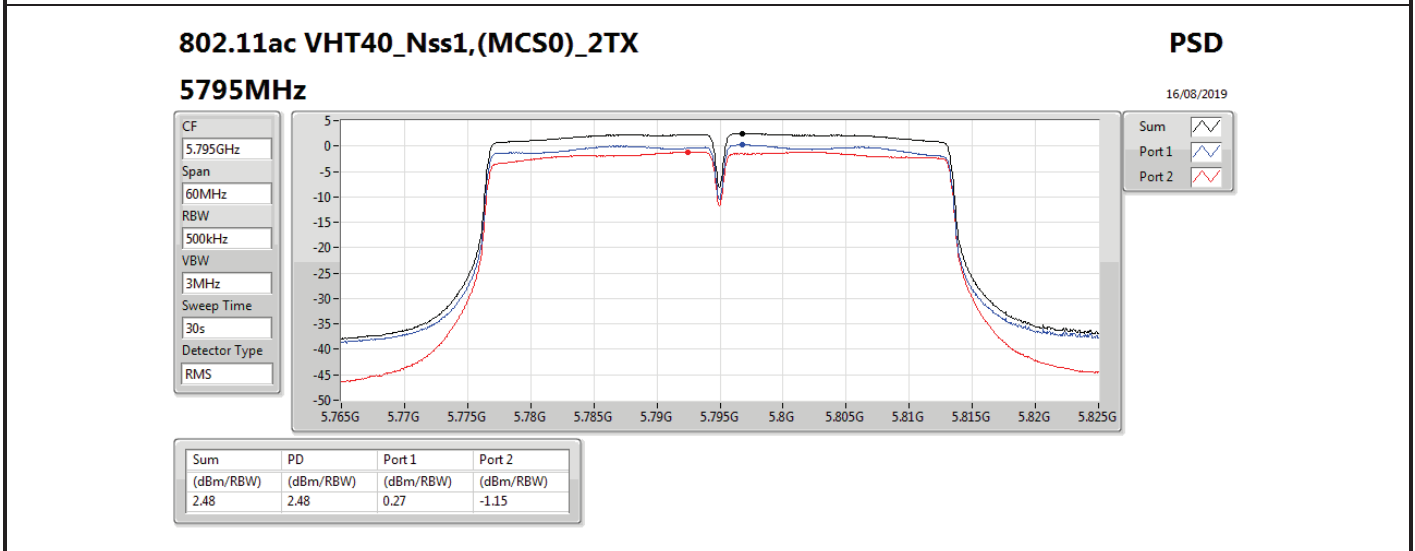

DG = Directional Gain; RBW = 500 kHz for 5.725-5.85GHz band / 1MHz for other band;

PD = trace bin-by-bin of each transmits port summing can be performed maximum power density; Port X = Port X power density;