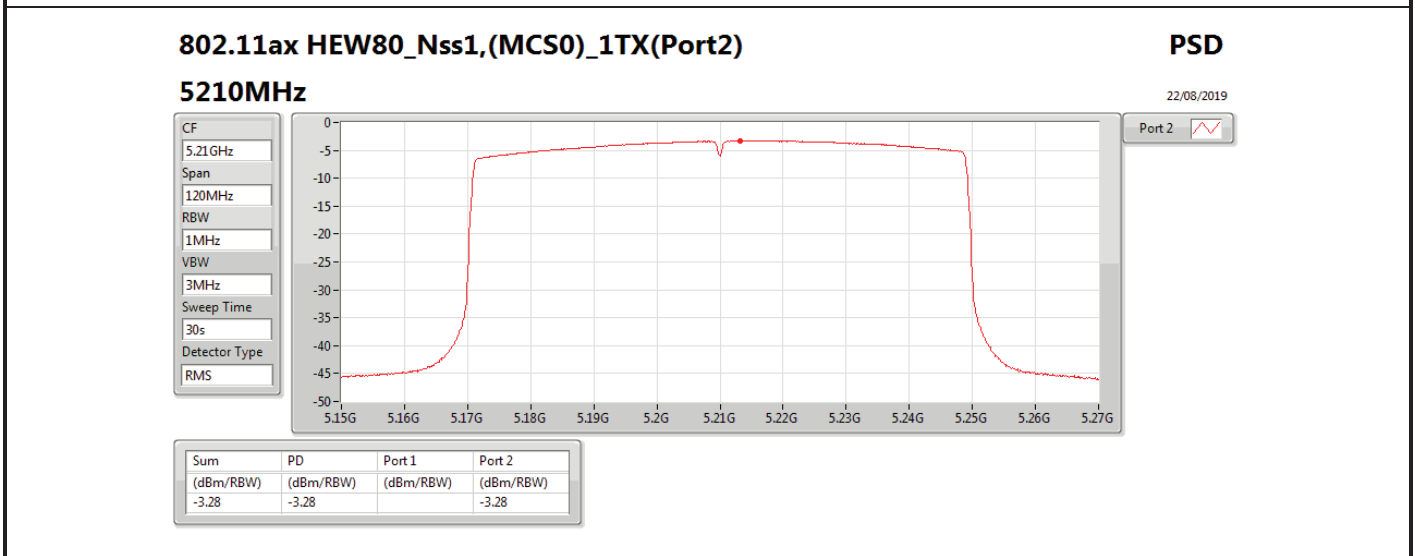

DG = Directional Gain; RBW = 500 kHz for 5.725-5.85GHz band / 1MHz for other band;

PD = trace bin-by-bin of each transmits port summing can be performed maximum power density; Port X = Port X power density;