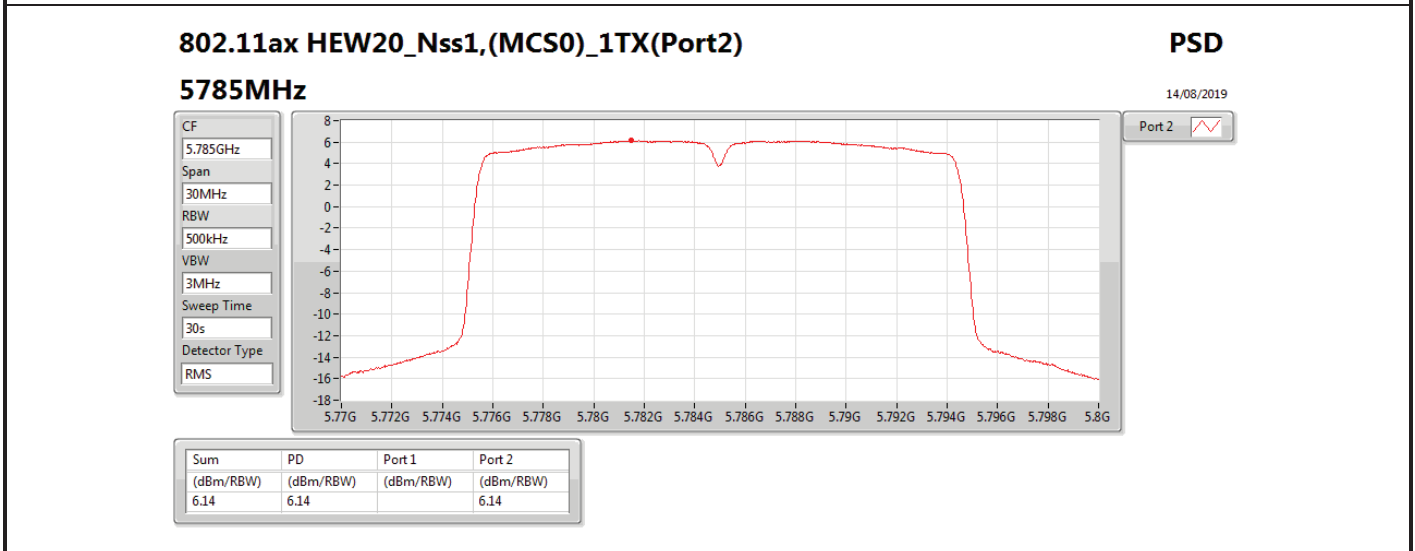

DG = Directional Gain; RBW = 500 kHz for 5.725-5.85GHz band / 1MHz for other band;

PD = trace bin-by-bin of each transmits port summing can be performed maximum power density; Port X = Port X power density;