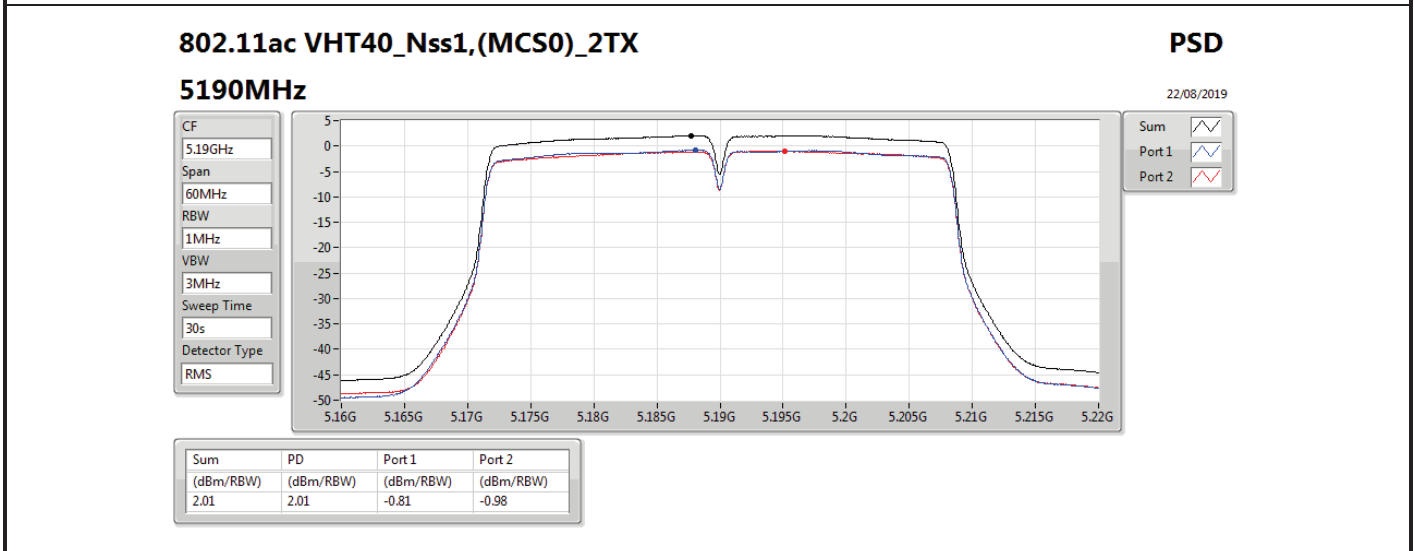

DG = Directional Gain; RBW = 500 kHz for 5.725-5.85GHz band / 1MHz for other band;

PD = trace bin-by-bin of each transmits port summing can be performed maximum power density; Port X = Port X power density;