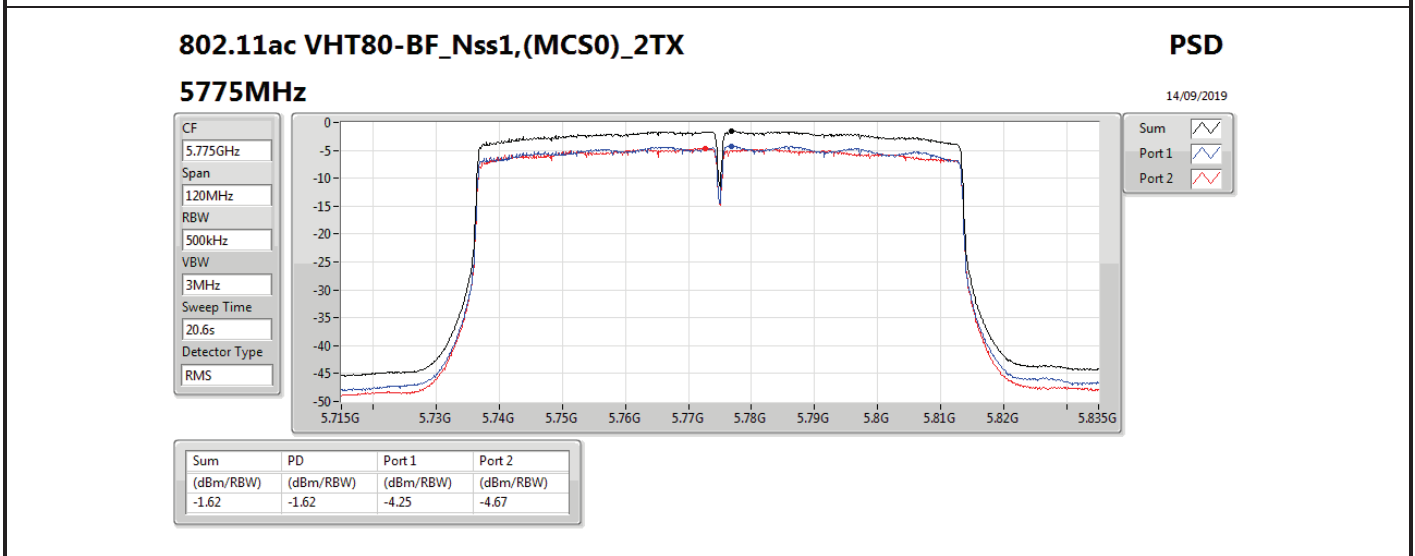

DG = Directional Gain; RBW = 500 kHz for 5.725-5.85GHz band / 1MHz for other band;

PD = trace bin-by-bin of each transmits port summing can be performed maximum power density; Port X = Port X power density;