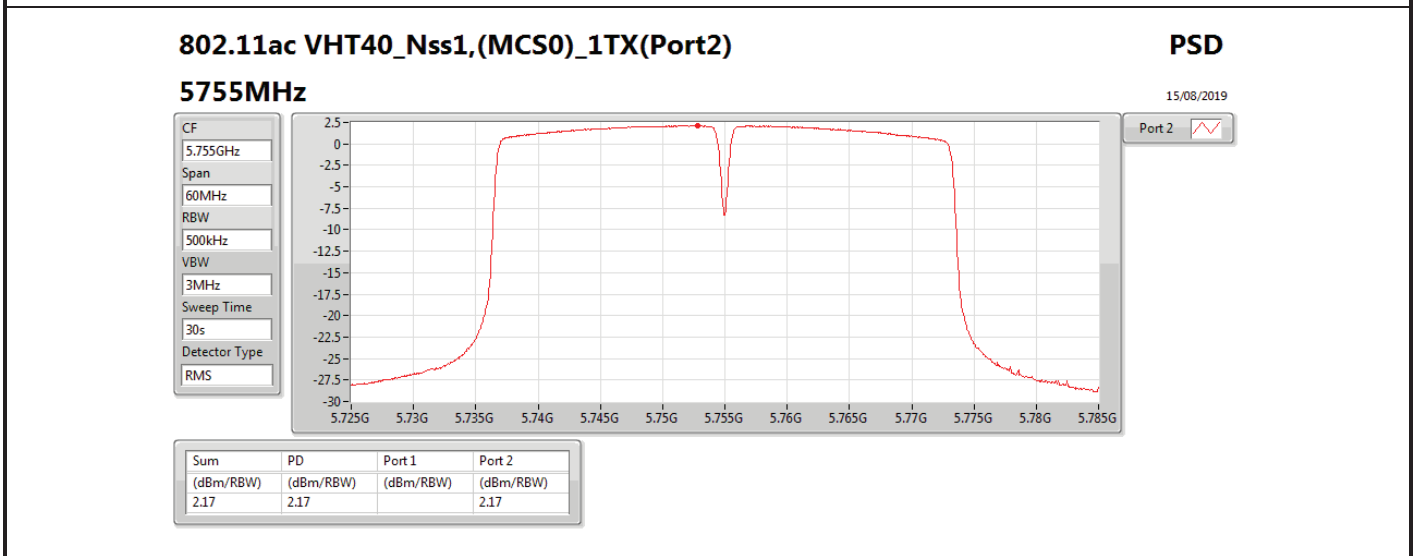

DG = Directional Gain; RBW = 500 kHz for 5.725-5.85GHz band / 1MHz for other band;

PD = trace bin-by-bin of each transmits port summing can be performed maximum power density; Port X = Port X power density;