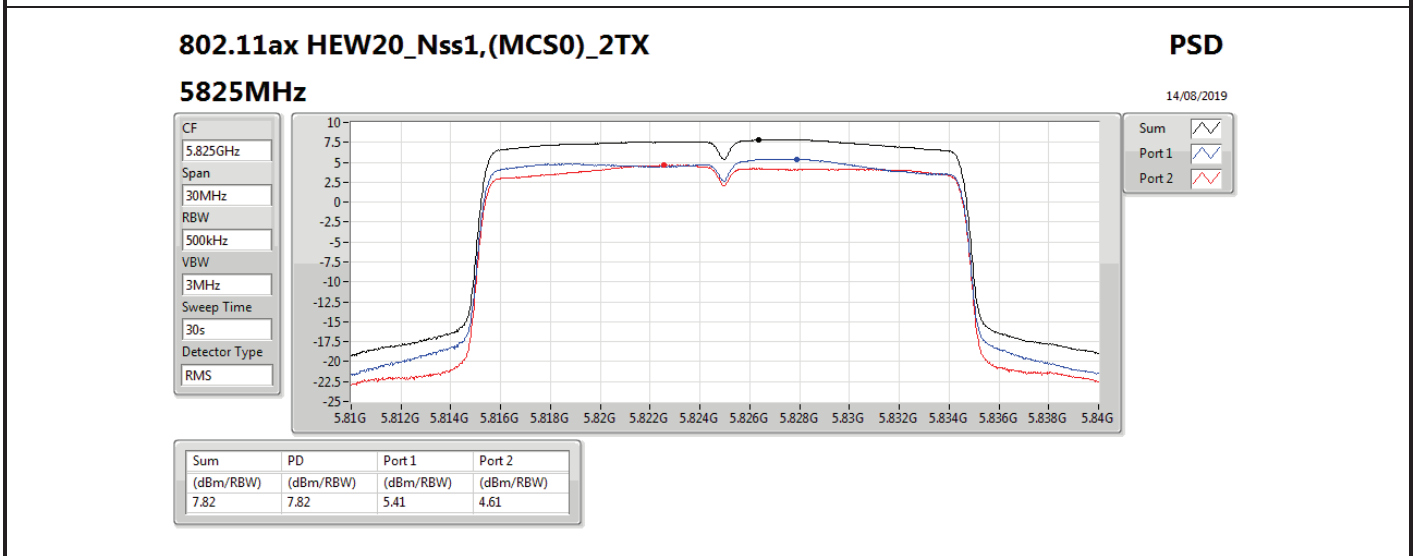

DG = Directional Gain; RBW = 500 kHz for 5.725-5.85GHz band / 1MHz for other band;

PD = trace bin-by-bin of each transmits port summing can be performed maximum power density; Port X = Port X power density;