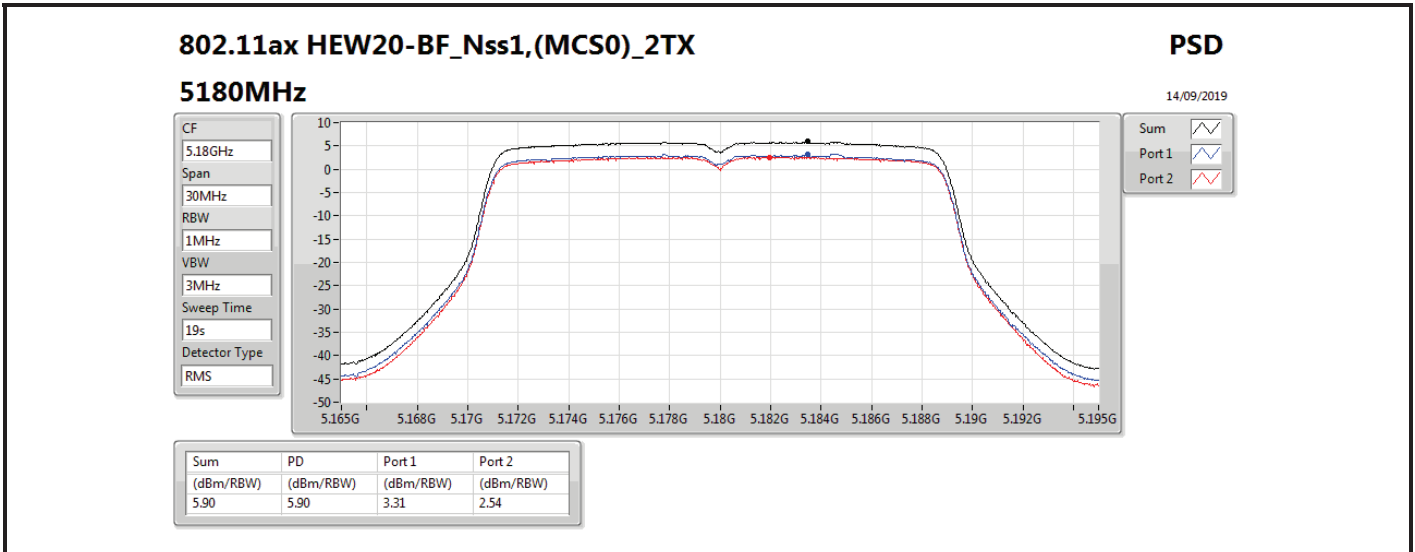

DG = Directional Gain; RBW = 500 kHz for 5.725-5.85GHz band / 1MHz for other band;

PD = trace bin-by-bin of each transmits port summing can be performed maximum power density; Port X = Port X power density;