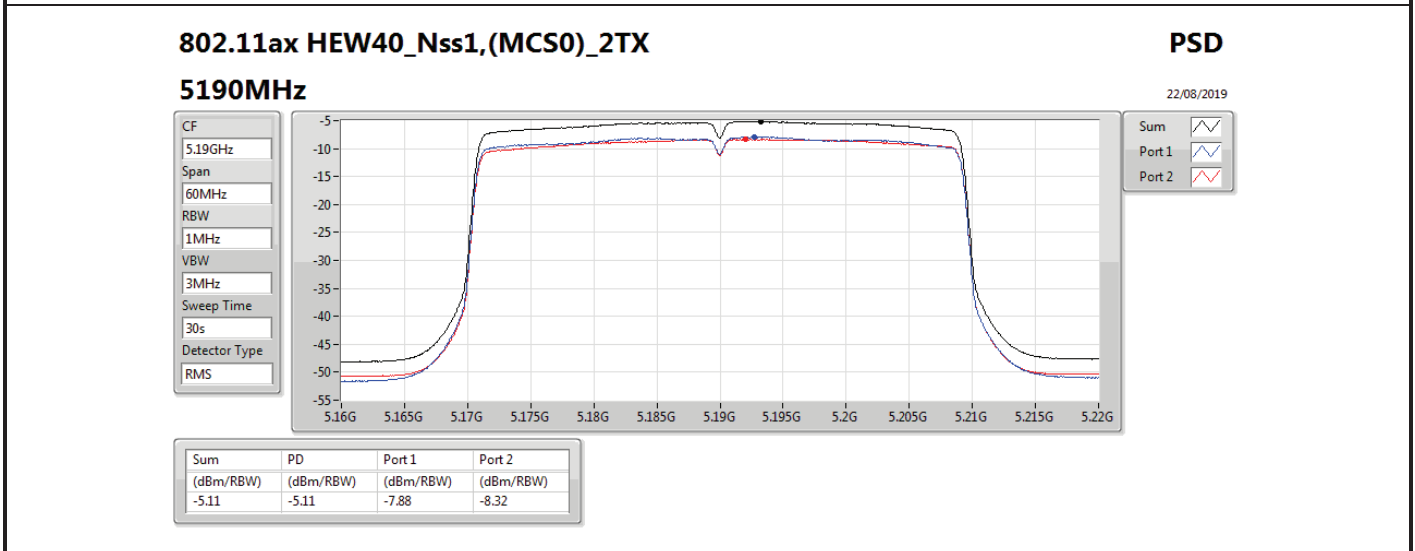

DG = Directional Gain; RBW = 500 kHz for 5.725-5.85GHz band / 1MHz for other band;

PD = trace bin-by-bin of each transmits port summing can be performed maximum power density; Port X = Port X power density;