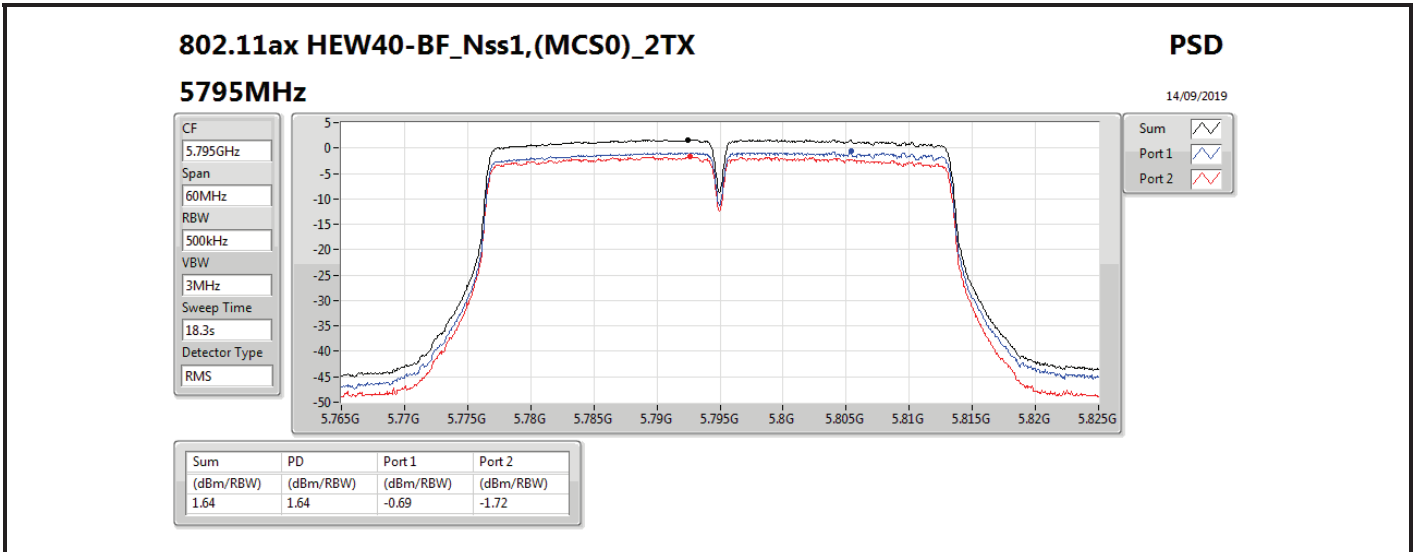

DG = Directional Gain; RBW = 500 kHz for 5.725-5.85GHz band / 1MHz for other band;

PD = trace bin-by-bin of each transmits port summing can be performed maximum power density; Port X = Port X power density;