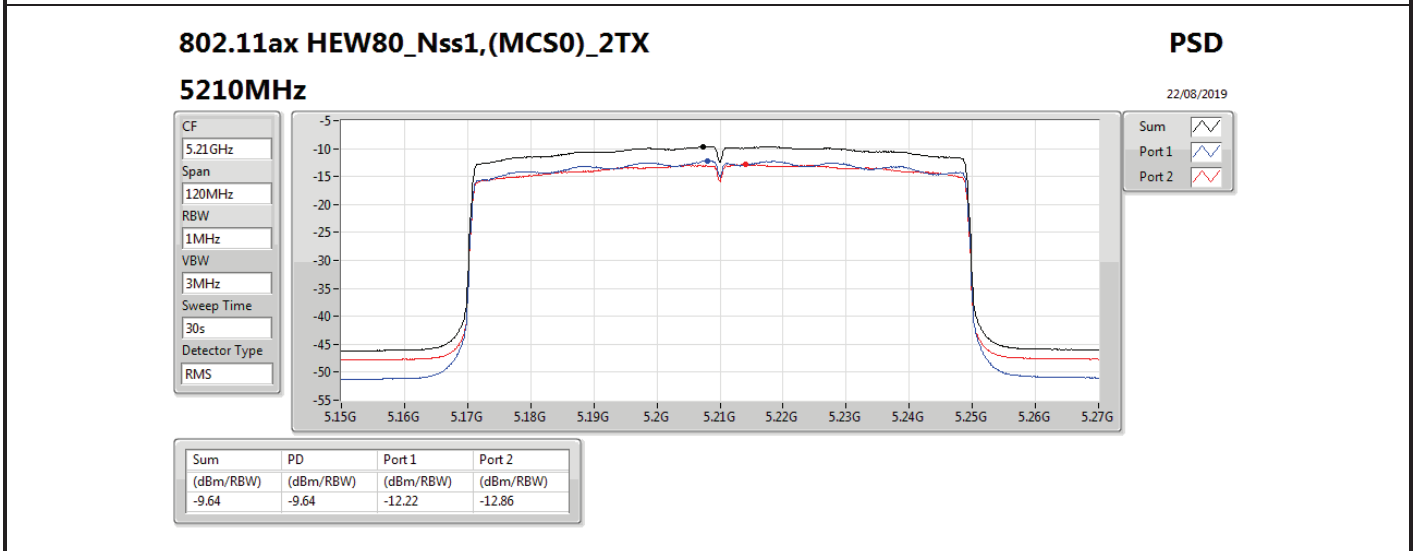

DG = Directional Gain; RBW = 500 kHz for 5.725-5.85GHz band / 1MHz for other band;

PD = trace bin-by-bin of each transmits port summing can be performed maximum power density; Port X = Port X power density;