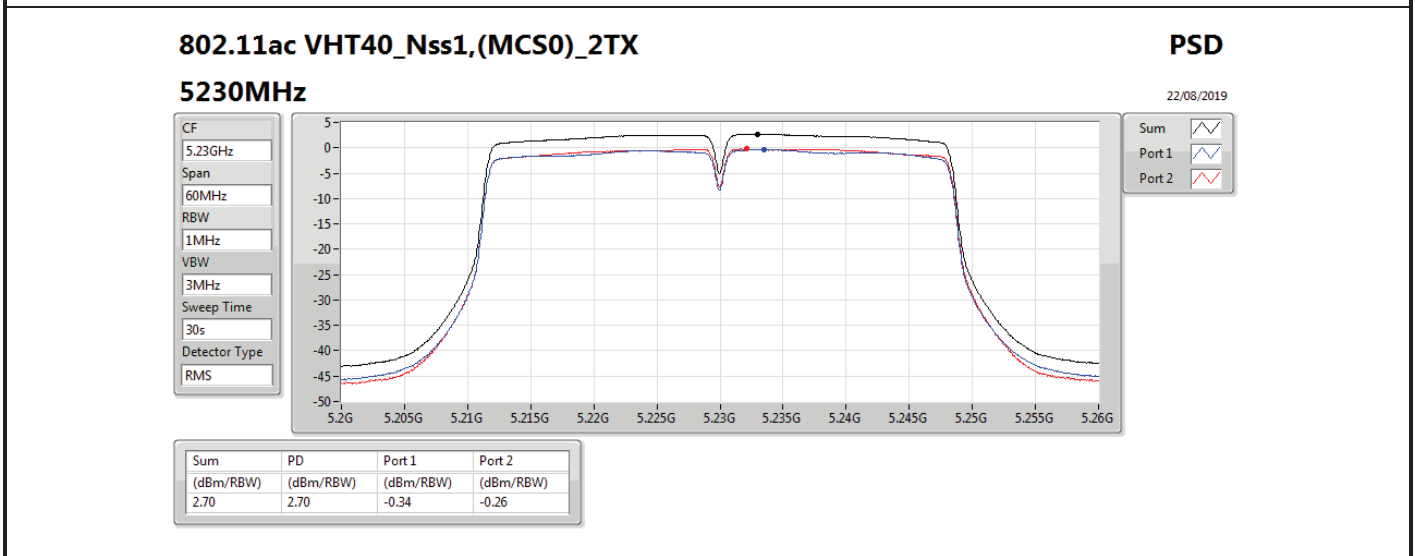

DG = Directional Gain; RBW = 500 kHz for 5.725-5.85GHz band / 1MHz for other band;

PD = trace bin-by-bin of each transmits port summing can be performed maximum power density; Port X = Port X power density;