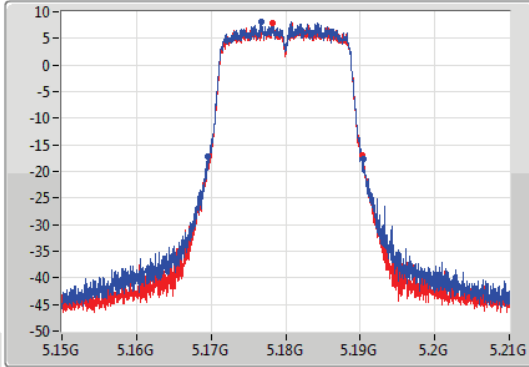

Port X-N dB = Port X 6dB down bandwidth for 5.725-5.85GHz band / 26dB down bandwidth for other band

Port X-OBW = Port X 99% occupied bandwidth;

802.11ac VHT20-BF\_Nss1,(MCS0)\_2TX

EBW

5180MHz

14/09/2019

CF: 5.18GHz  
 Span: 60MHz  
 RBW: 300kHz  
 VBW: 1MHz  
 Sweep Time: 100ms  
 Detector Type: Peak