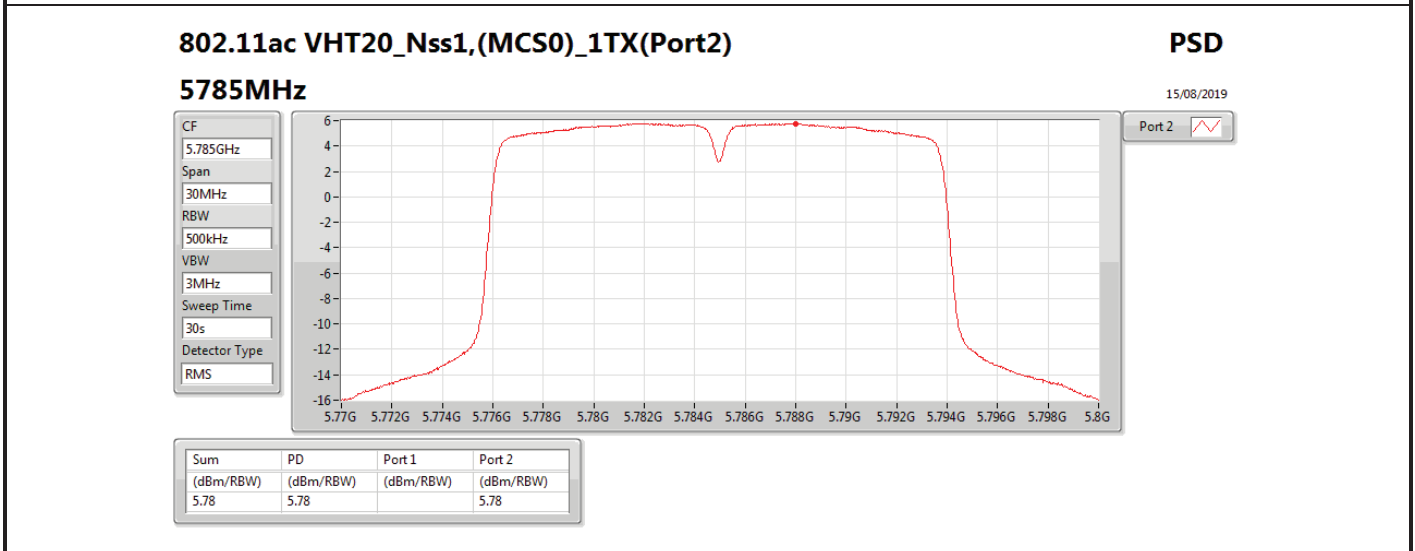

DG = Directional Gain; RBW = 500 kHz for 5.725-5.85GHz band / 1MHz for other band;

PD = trace bin-by-bin of each transmits port summing can be performed maximum power density; Port X = Port X power density;