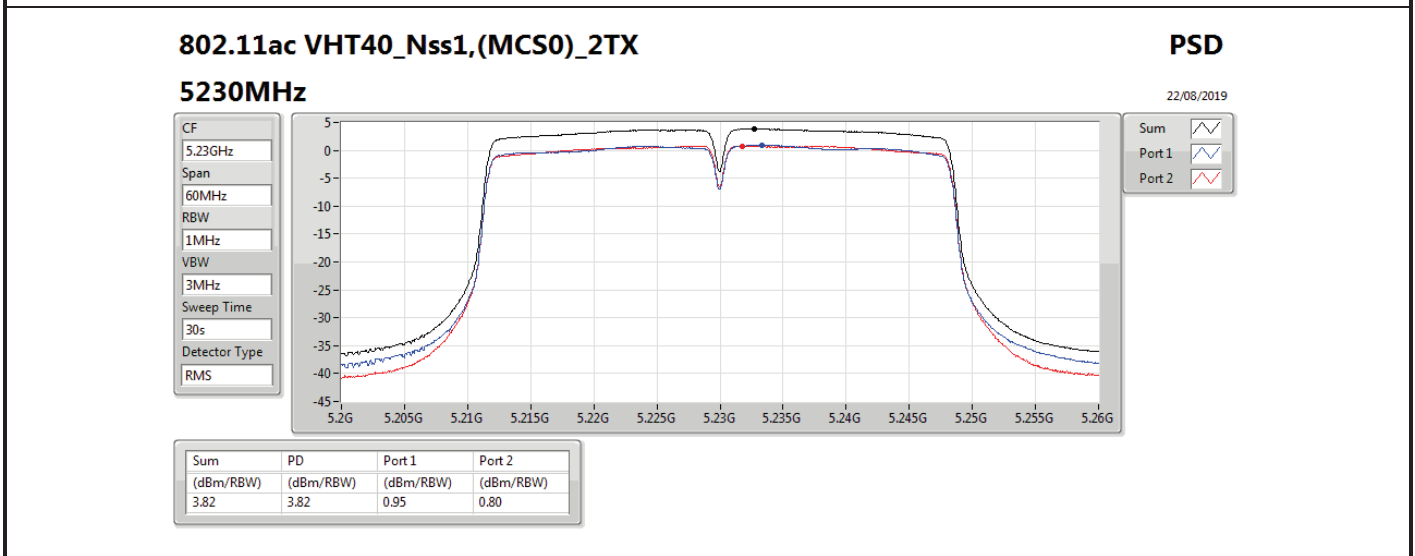

DG = Directional Gain; RBW = 500 kHz for 5.725-5.85GHz band / 1MHz for other band;

PD = trace bin-by-bin of each transmits port summing can be performed maximum power density; Port X = Port X power density;