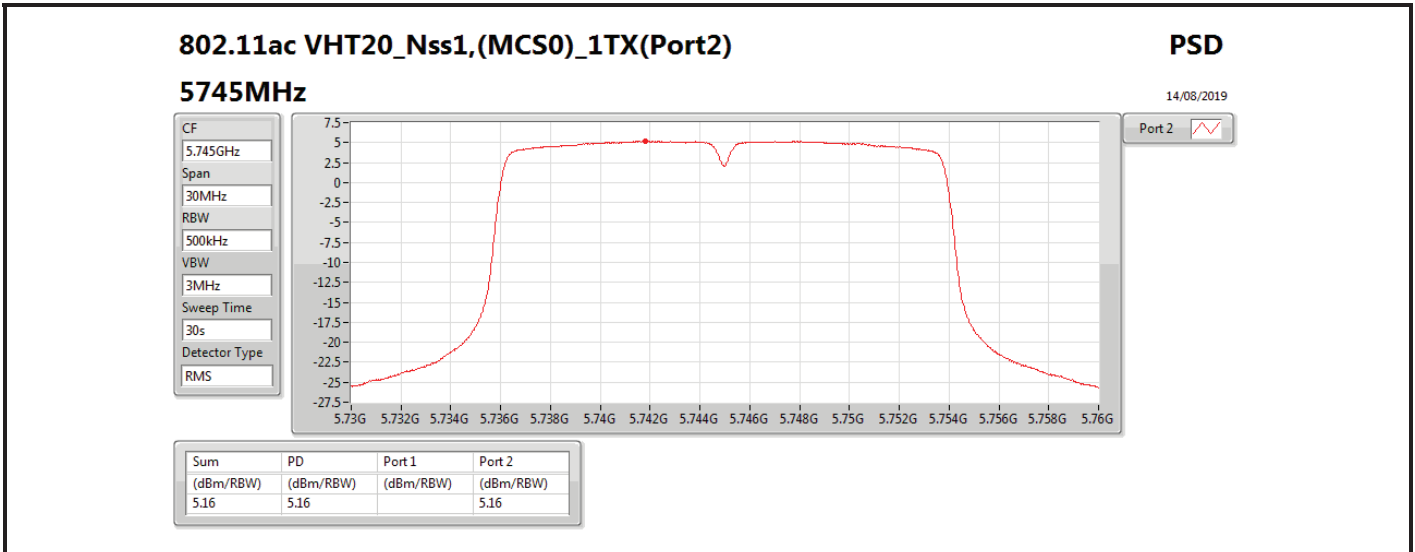

DG = Directional Gain; RBW = 500 kHz for 5.725-5.85GHz band / 1MHz for other band;

PD = trace bin-by-bin of each transmits port summing can be performed maximum power density; Port X = Port X power density;