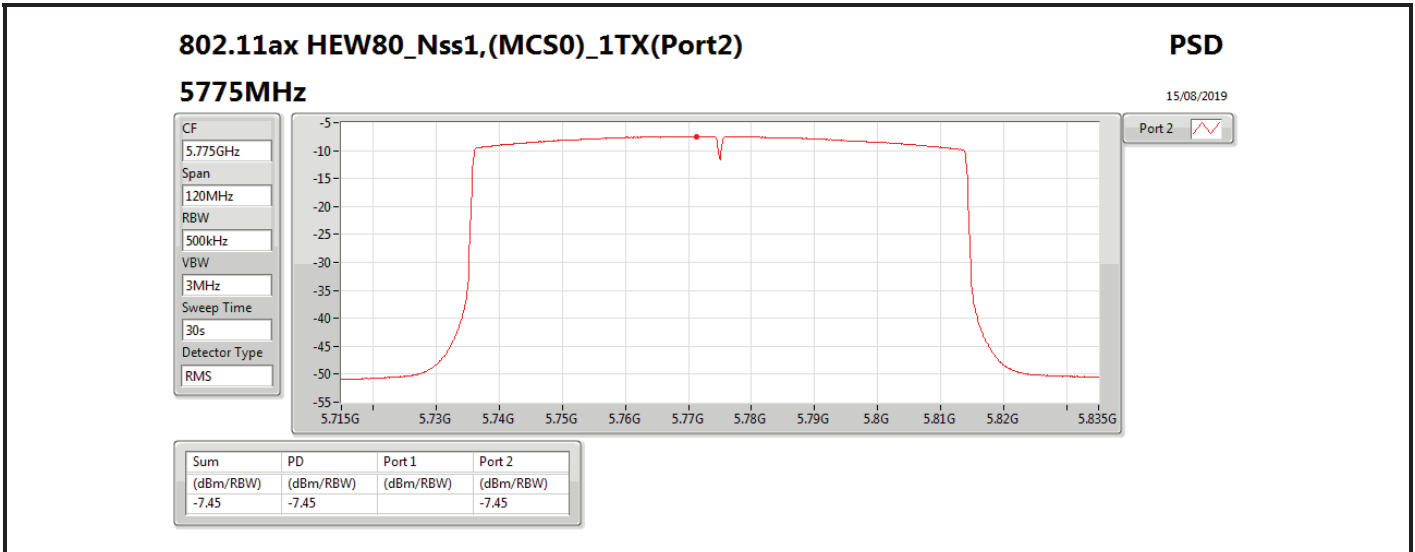

DG = Directional Gain; RBW = 500 kHz for 5.725-5.85GHz band / 1MHz for other band;

PD = trace bin-by-bin of each transmits port summing can be performed maximum power density; Port X = Port X power density;