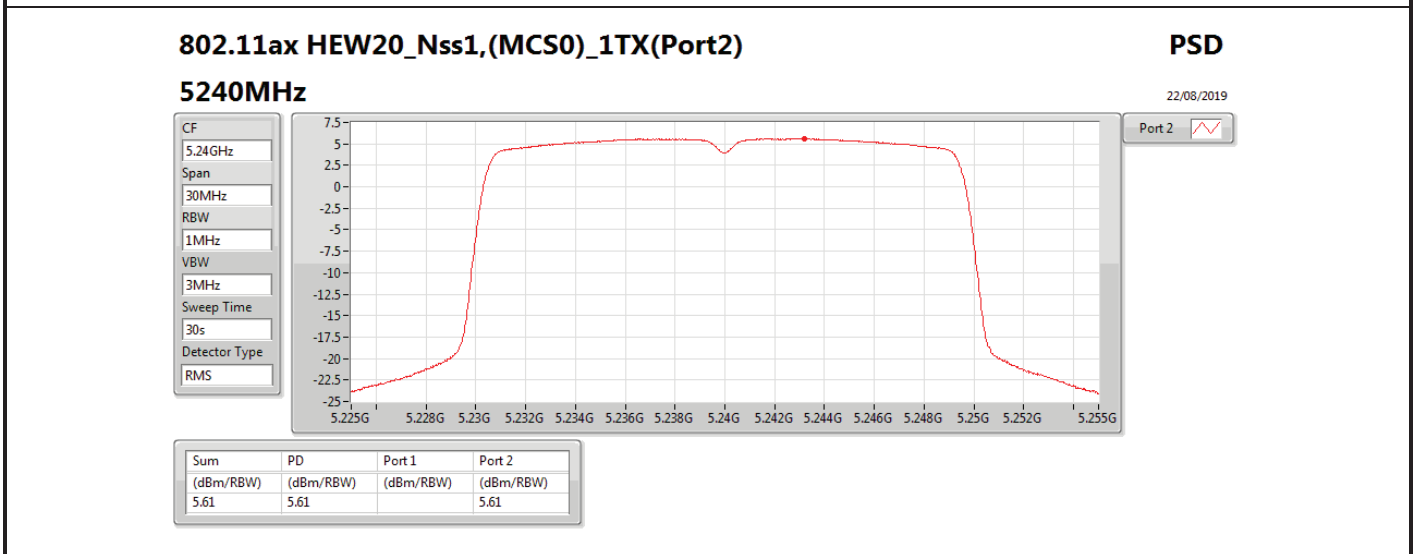

DG = Directional Gain; RBW = 500 kHz for 5.725-5.85GHz band / 1MHz for other band;

PD = trace bin-by-bin of each transmits port summing can be performed maximum power density; Port X = Port X power density;