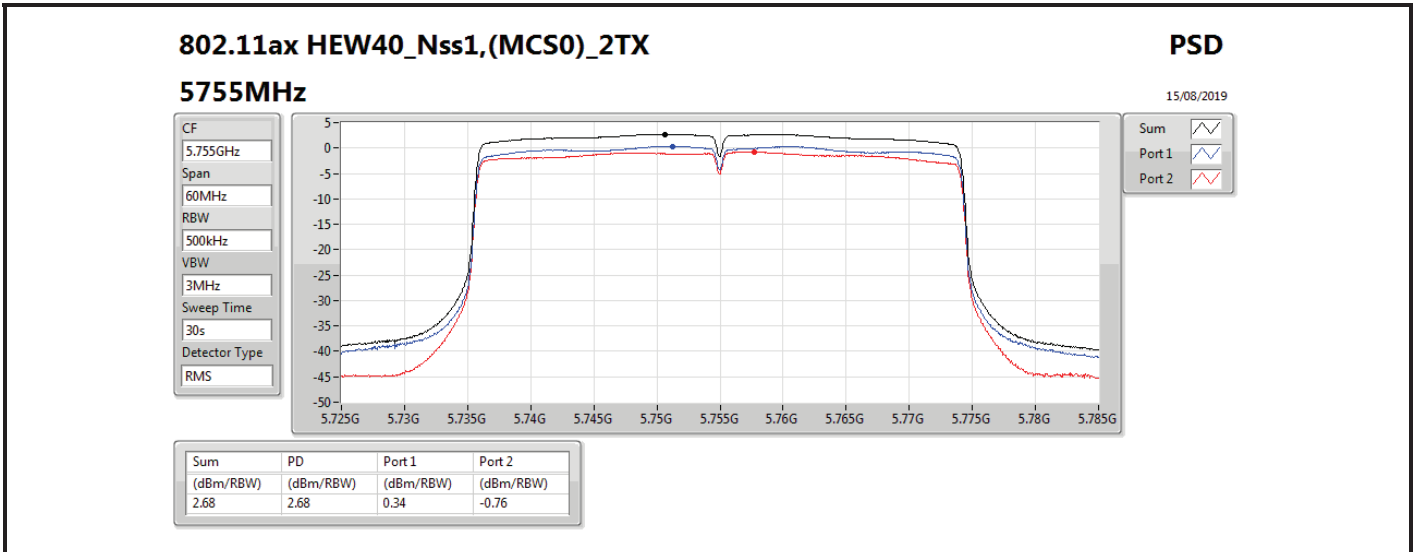

DG = Directional Gain; RBW = 500 kHz for 5.725-5.85GHz band / 1MHz for other band;

PD = trace bin-by-bin of each transmits port summing can be performed maximum power density; Port X = Port X power density;