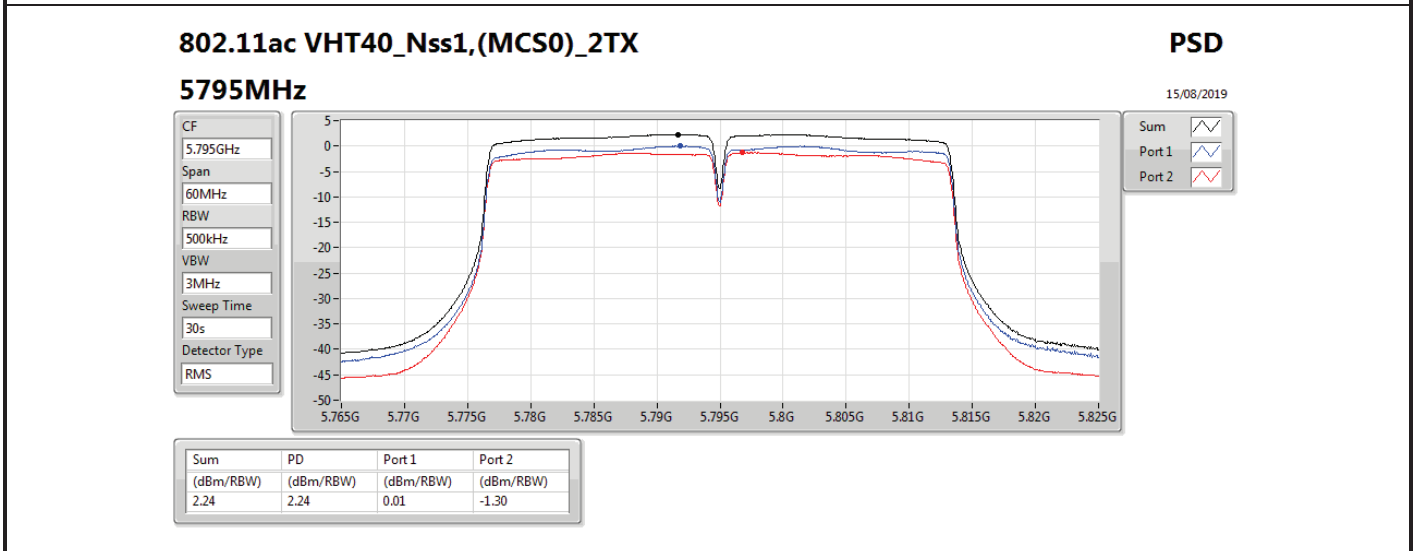

DG = Directional Gain; RBW = 500 kHz for 5.725-5.85GHz band / 1MHz for other band;

PD = trace bin-by-bin of each transmits port summing can be performed maximum power density; Port X = Port X power density;