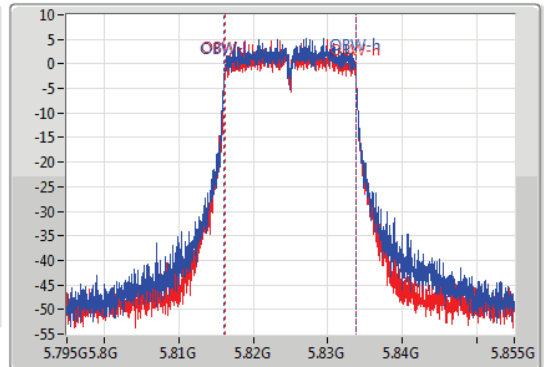

EBW

5825MHz

14/09/2019

CF  
5.825GHz  
Span  
60MHz  
RBW  
100kHz  
VBW  
300kHz  
Sweep Time  
100ms  
Detector Type  
Peak  
Port 1  
Port 2

CF  
5.825GHz  
Span  
60MHz  
RBW  
200kHz  
VBW  
1MHz  
Sweep Time  
100ms  
Detector Type  
Sample