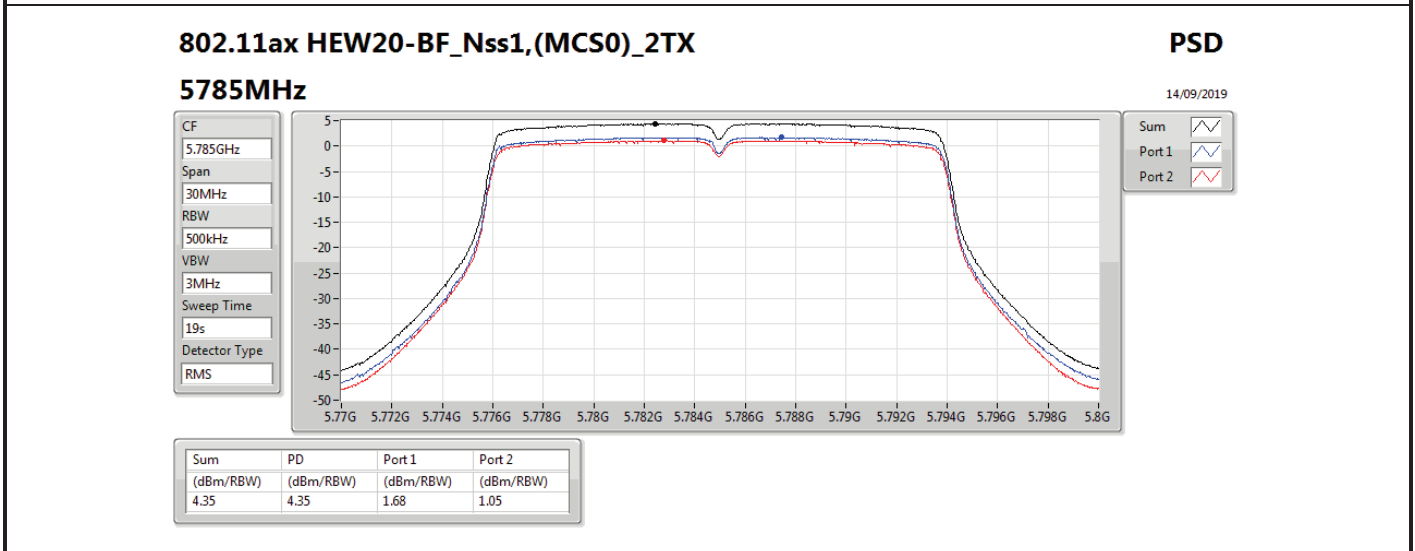

DG = Directional Gain; RBW = 500 kHz for 5.725-5.85GHz band / 1MHz for other band;

PD = trace bin-by-bin of each transmits port summing can be performed maximum power density; Port X = Port X power density;