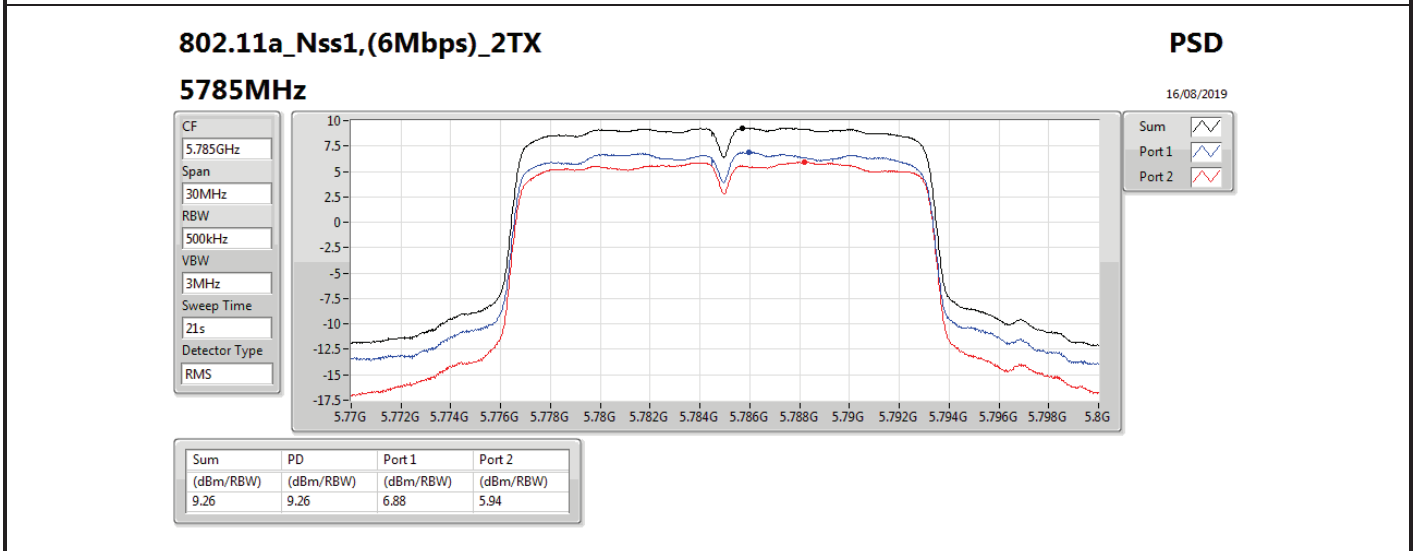

DG = Directional Gain; RBW = 500 kHz for 5.725-5.85GHz band / 1MHz for other band;

PD = trace bin-by-bin of each transmits port summing can be performed maximum power density; Port X = Port X power density;