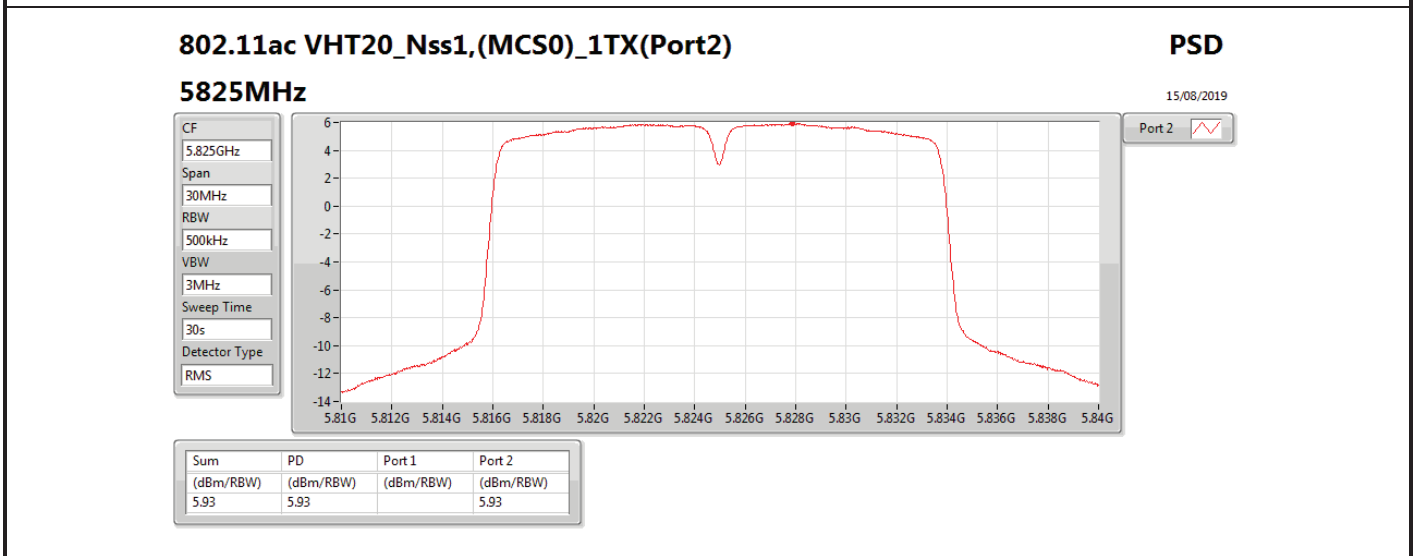

DG = Directional Gain; RBW = 500 kHz for 5.725-5.85GHz band / 1MHz for other band;

PD = trace bin-by-bin of each transmits port summing can be performed maximum power density; Port X = Port X power density;