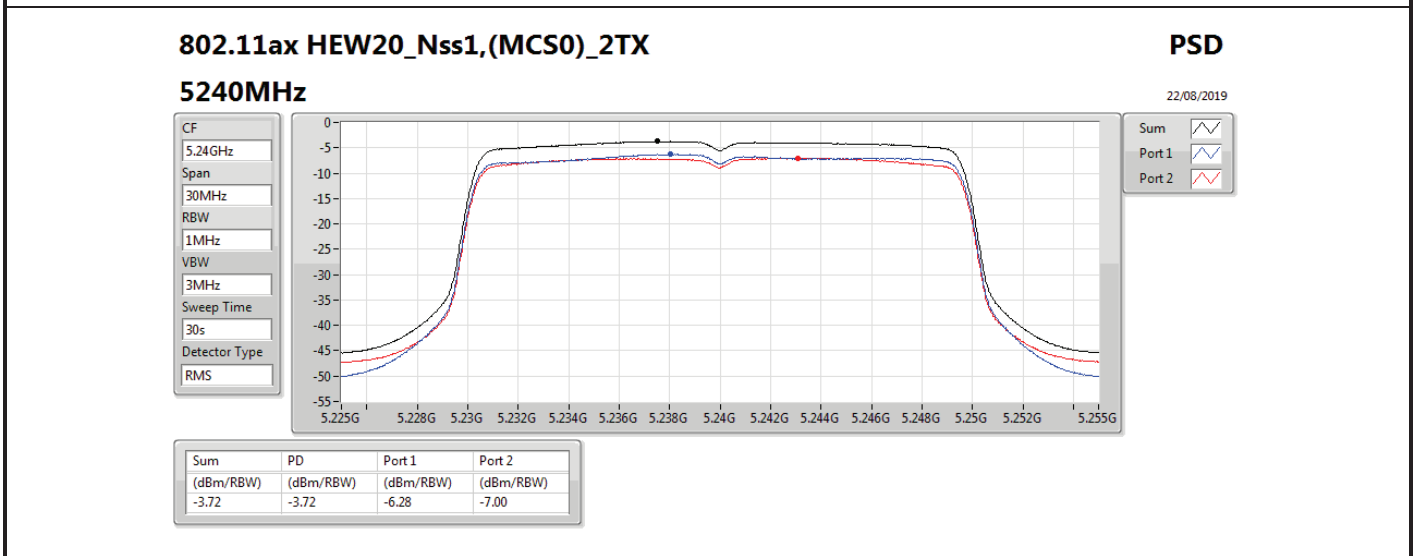

DG = Directional Gain; RBW = 500 kHz for 5.725-5.85GHz band / 1MHz for other band;

PD = trace bin-by-bin of each transmits port summing can be performed maximum power density; Port X = Port X power density;