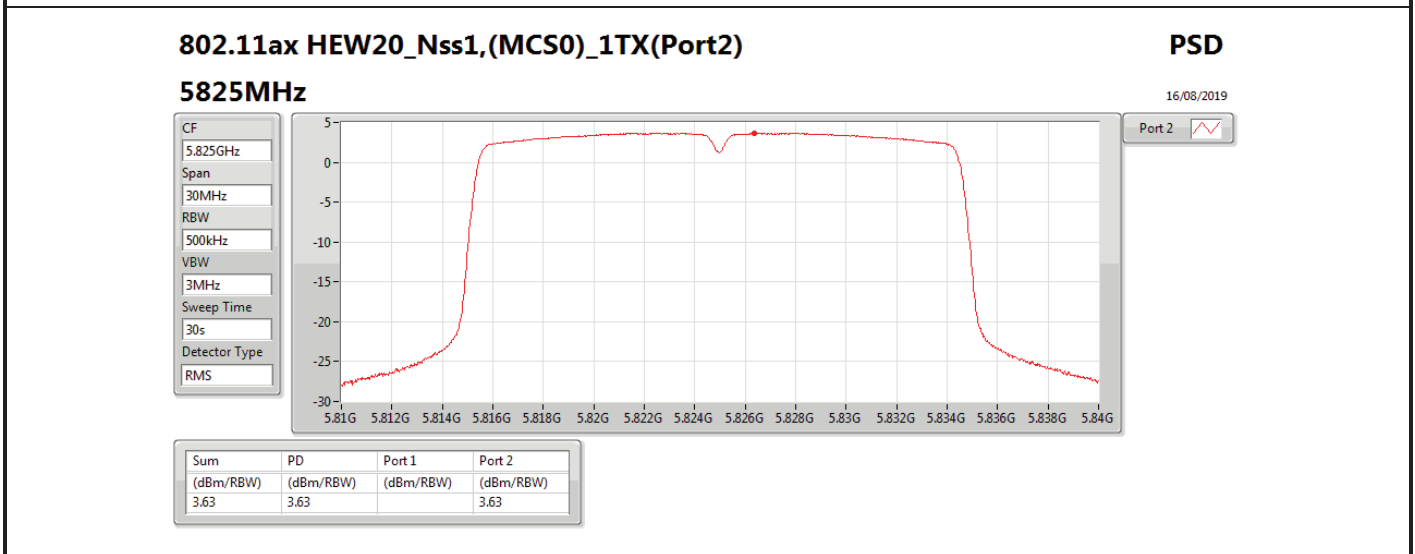

DG = Directional Gain; RBW = 500 kHz for 5.725-5.85GHz band / 1MHz for other band;

PD = trace bin-by-bin of each transmits port summing can be performed maximum power density; Port X = Port X power density;