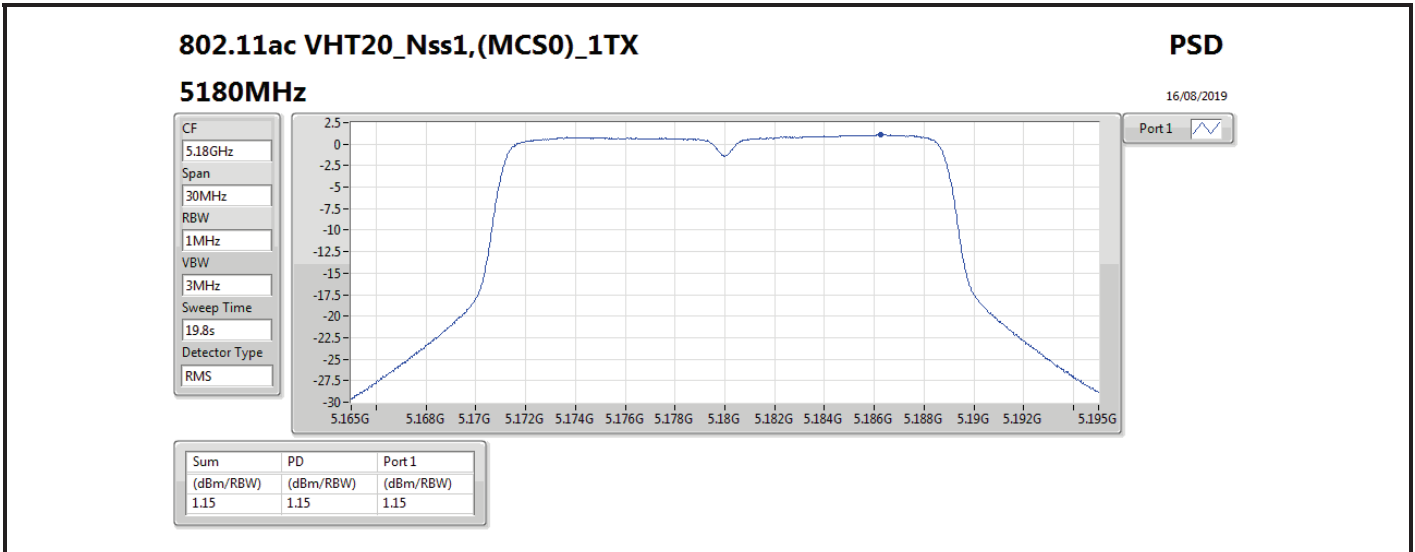

DG = Directional Gain; RBW = 500 kHz for 5.725-5.85GHz band / 1MHz for other band;

PD = trace bin-by-bin of each transmits port summing can be performed maximum power density; Port X = Port X power density;