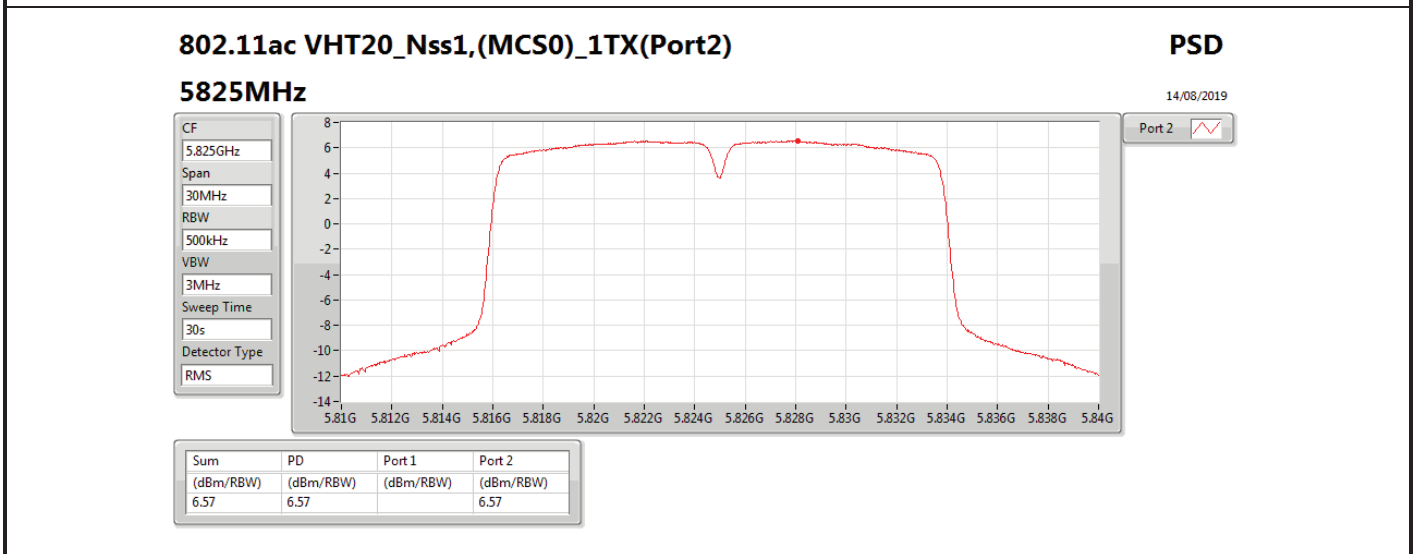

DG = Directional Gain; RBW = 500 kHz for 5.725-5.85GHz band / 1MHz for other band;

PD = trace bin-by-bin of each transmits port summing can be performed maximum power density; Port X = Port X power density;