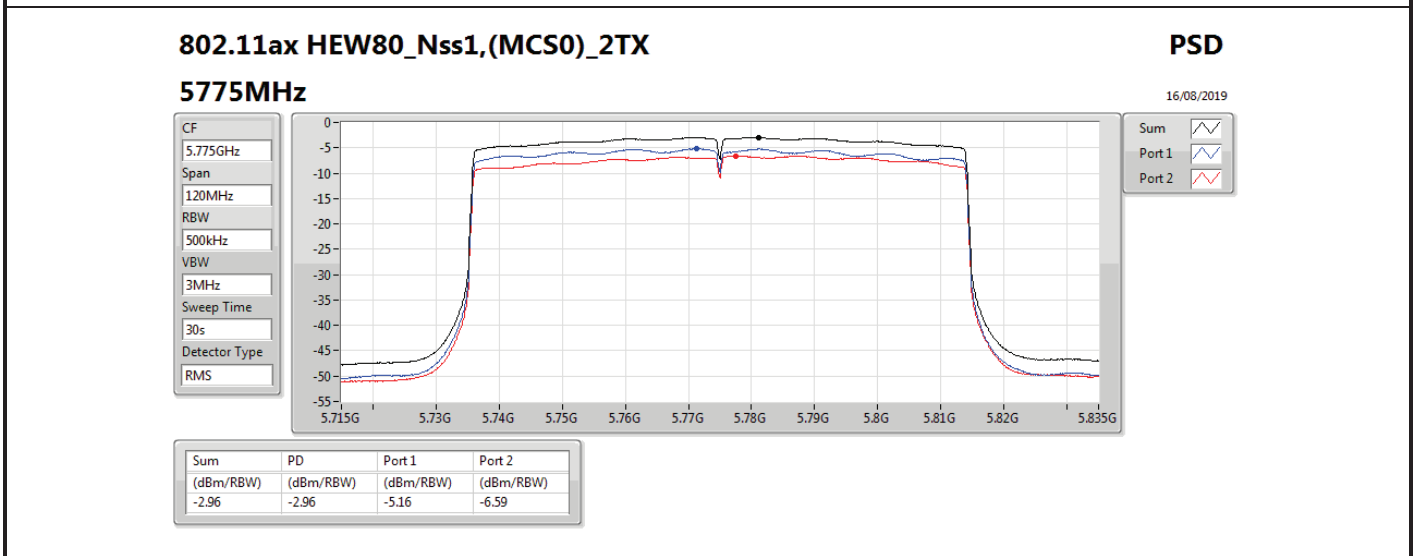

DG = Directional Gain; RBW = 500 kHz for 5.725-5.85GHz band / 1MHz for other band;

PD = trace bin-by-bin of each transmits port summing can be performed maximum power density; Port X = Port X power density;