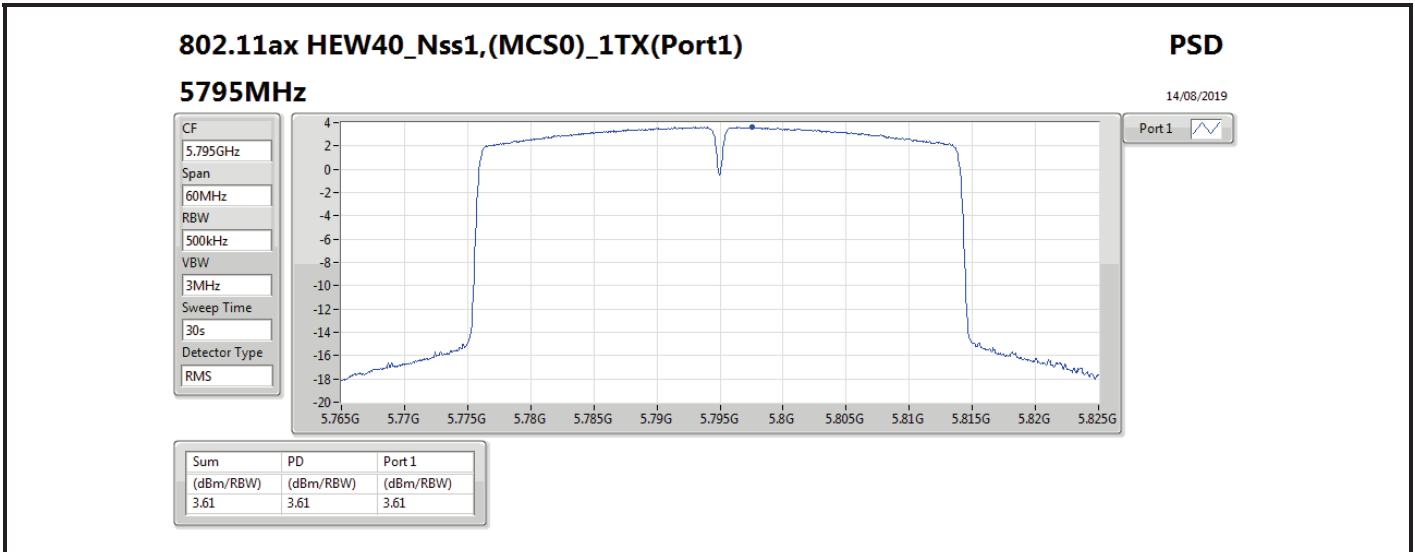

DG = Directional Gain; RBW = 500 kHz for 5.725-5.85GHz band / 1MHz for other band;

PD = trace bin-by-bin of each transmits port summing can be performed maximum power density; Port X = Port X power density;