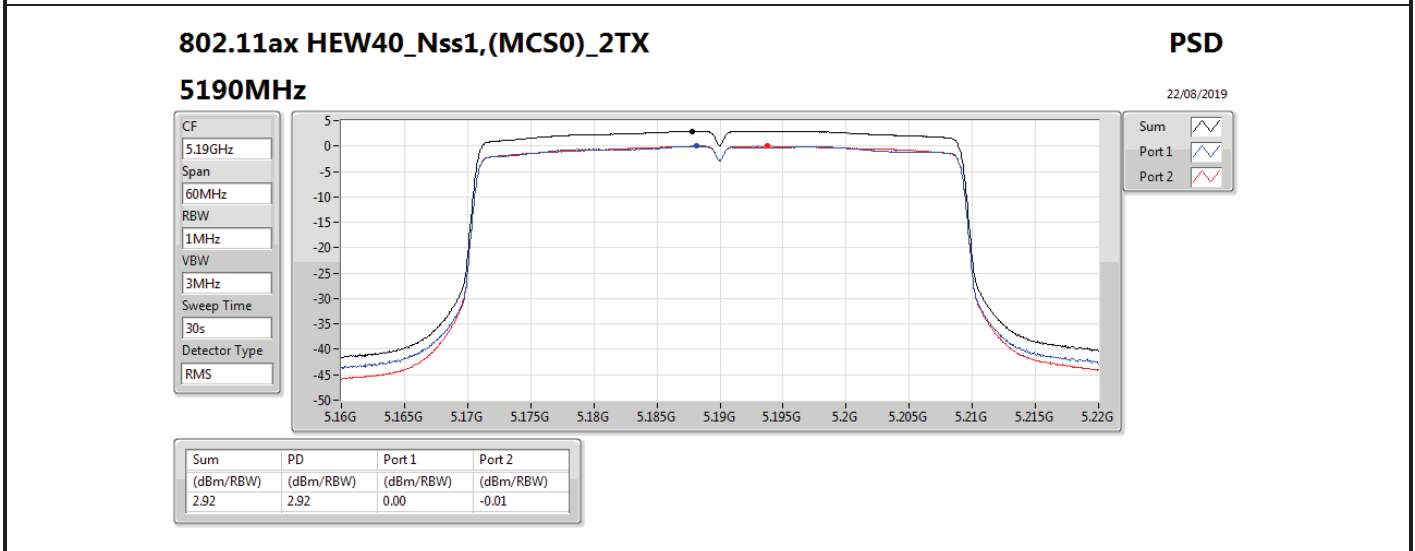

DG = Directional Gain; RBW = 500 kHz for 5.725-5.85GHz band / 1MHz for other band;

PD = trace bin-by-bin of each transmits port summing can be performed maximum power density; Port X = Port X power density;