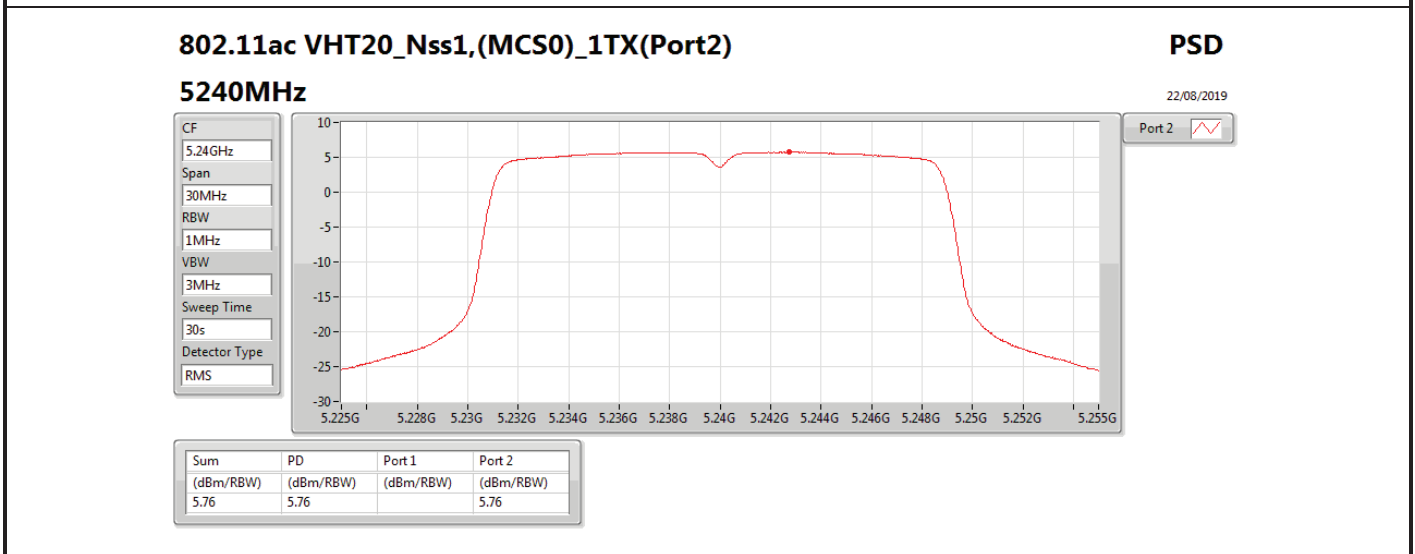

DG = Directional Gain; RBW = 500 kHz for 5.725-5.85GHz band / 1MHz for other band;

PD = trace bin-by-bin of each transmits port summing can be performed maximum power density; Port X = Port X power density;