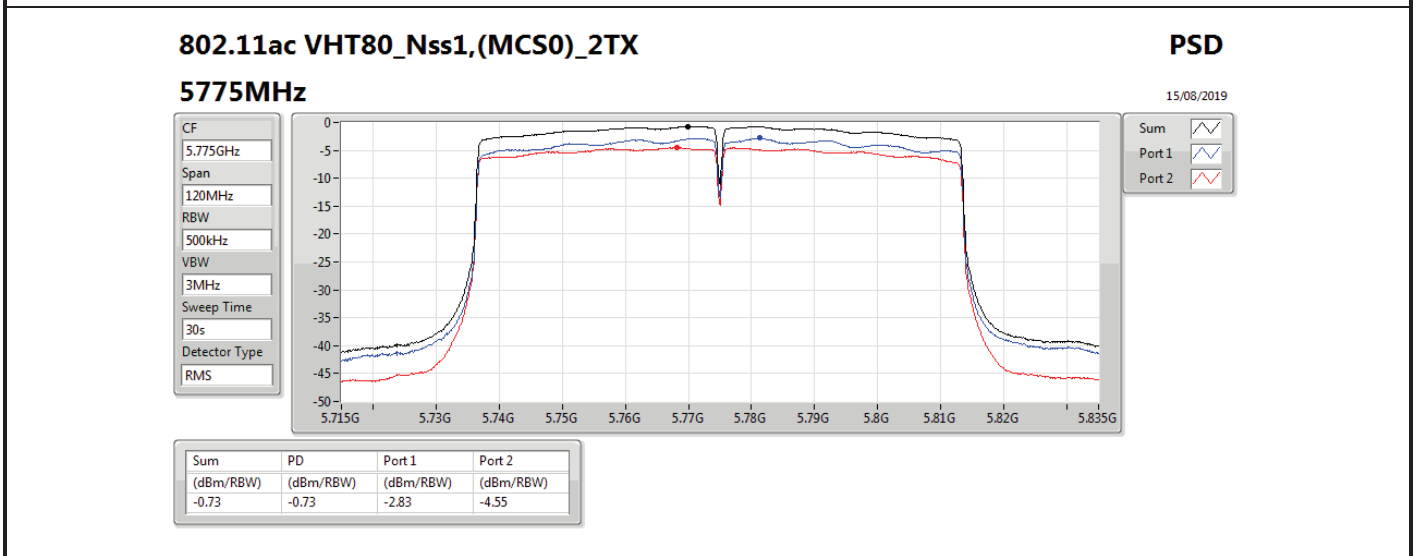

DG = Directional Gain; RBW = 500 kHz for 5.725-5.85GHz band / 1MHz for other band;

PD = trace bin-by-bin of each transmits port summing can be performed maximum power density; Port X = Port X power density;