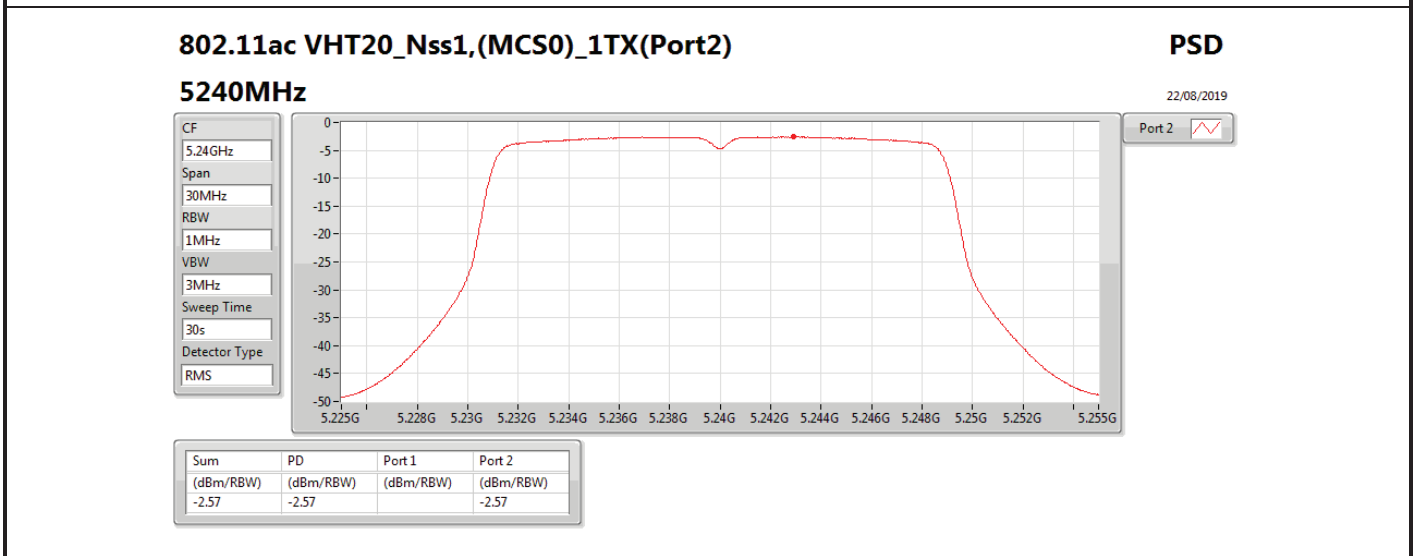

DG = Directional Gain; RBW = 500 kHz for 5.725-5.85GHz band / 1MHz for other band;

PD = trace bin-by-bin of each transmits port summing can be performed maximum power density; Port X = Port X power density;