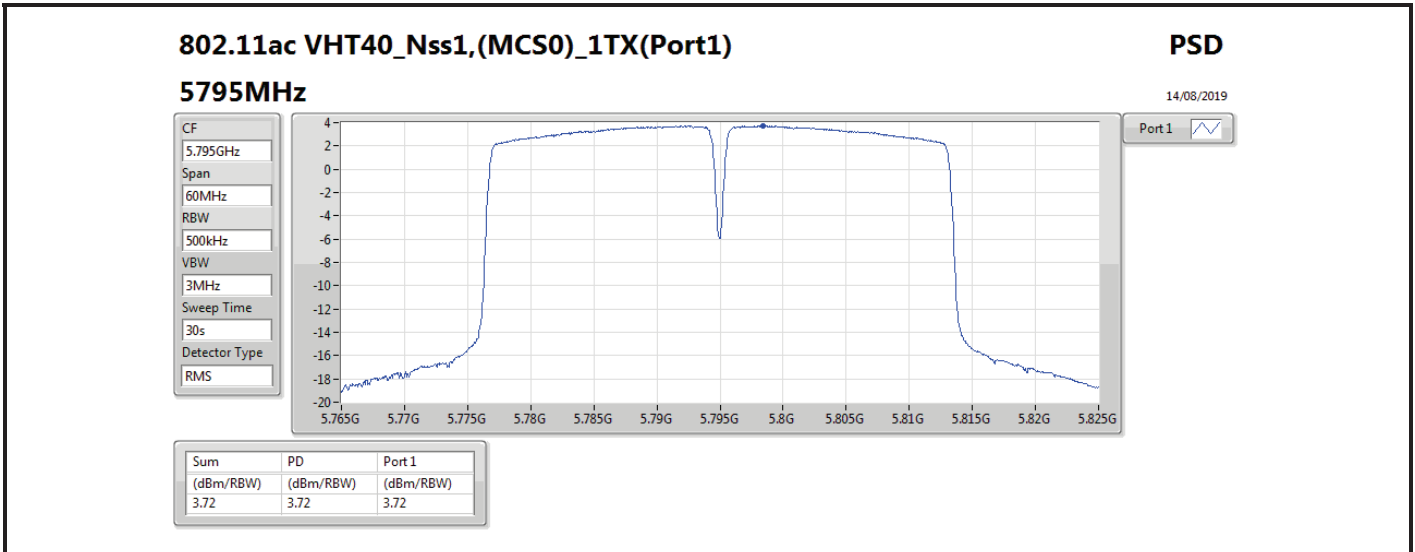

DG = Directional Gain; RBW = 500 kHz for 5.725-5.85GHz band / 1MHz for other band;

PD = trace bin-by-bin of each transmits port summing can be performed maximum power density; Port X = Port X power density;