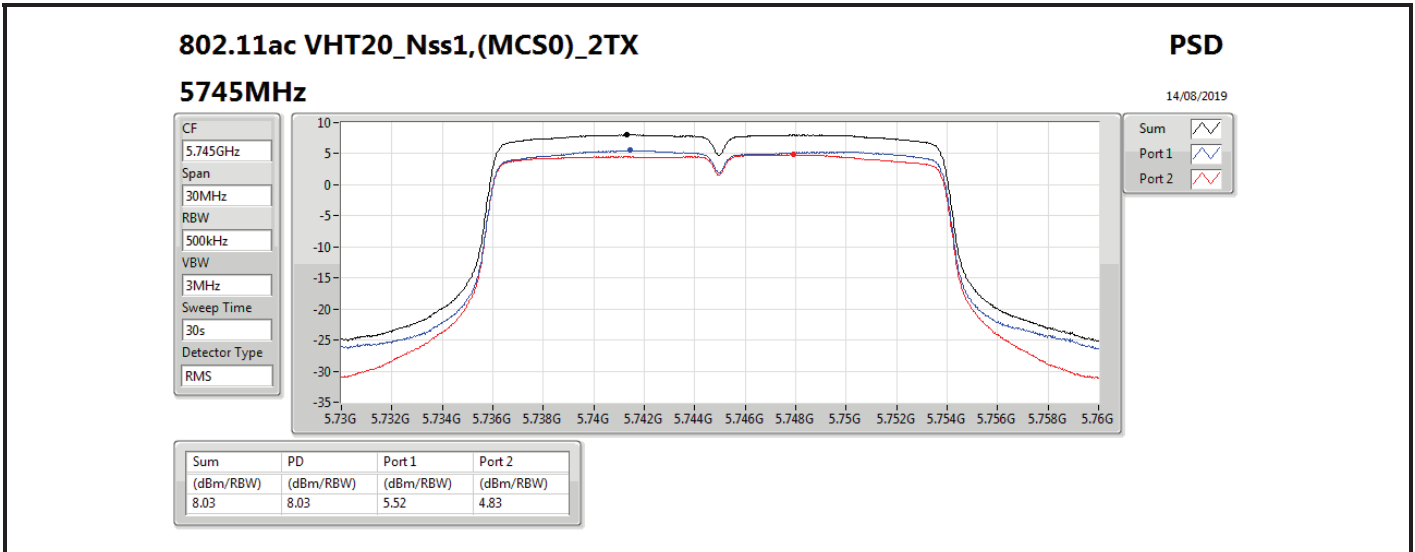

DG = Directional Gain; RBW = 500 kHz for 5.725-5.85GHz band / 1MHz for other band;

PD = trace bin-by-bin of each transmits port summing can be performed maximum power density; Port X = Port X power density;