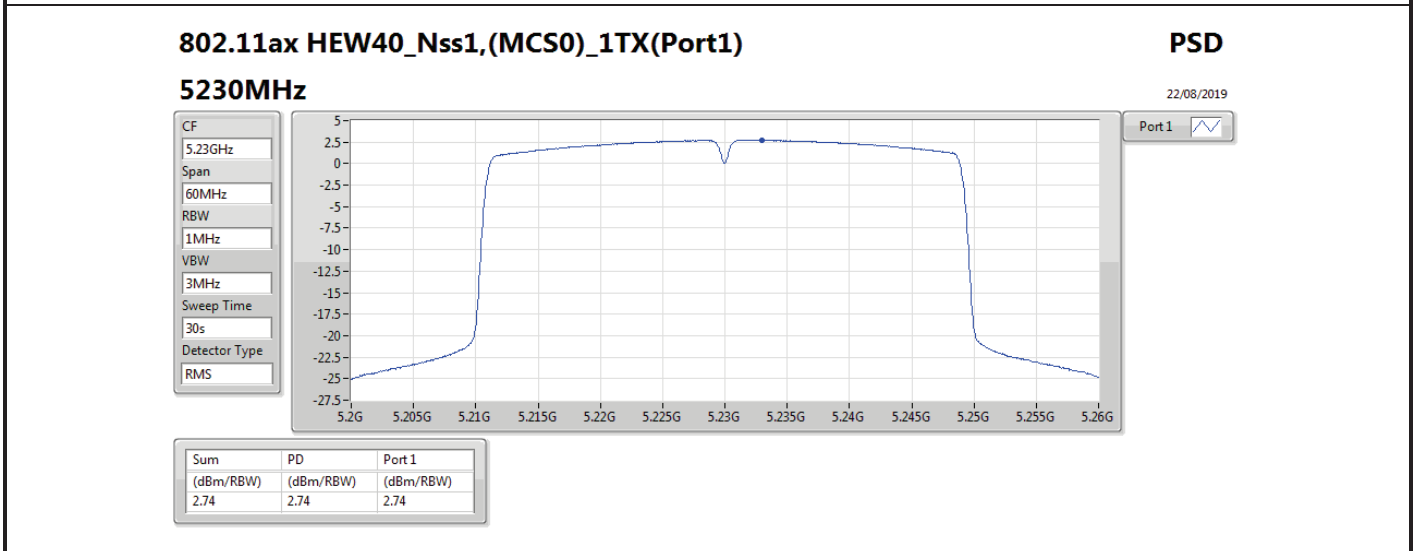

DG = Directional Gain; RBW = 500 kHz for 5.725-5.85GHz band / 1MHz for other band;

PD = trace bin-by-bin of each transmits port summing can be performed maximum power density; Port X = Port X power density;