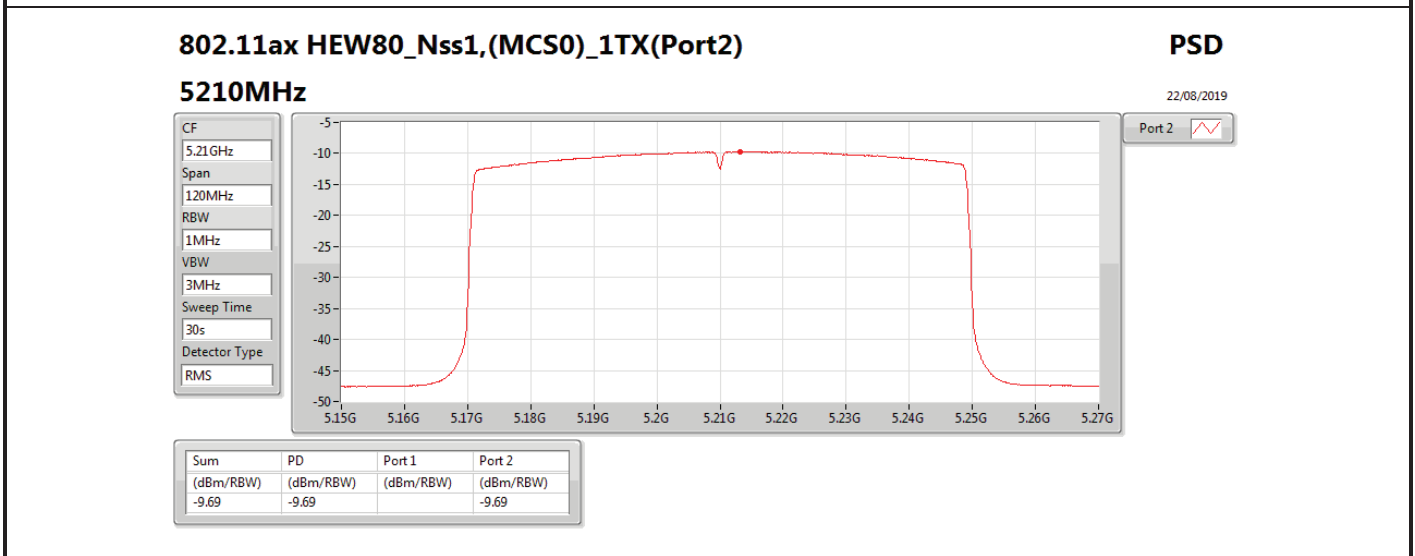

DG = Directional Gain; RBW = 500 kHz for 5.725-5.85GHz band / 1MHz for other band;

PD = trace bin-by-bin of each transmits port summing can be performed maximum power density; Port X = Port X power density;