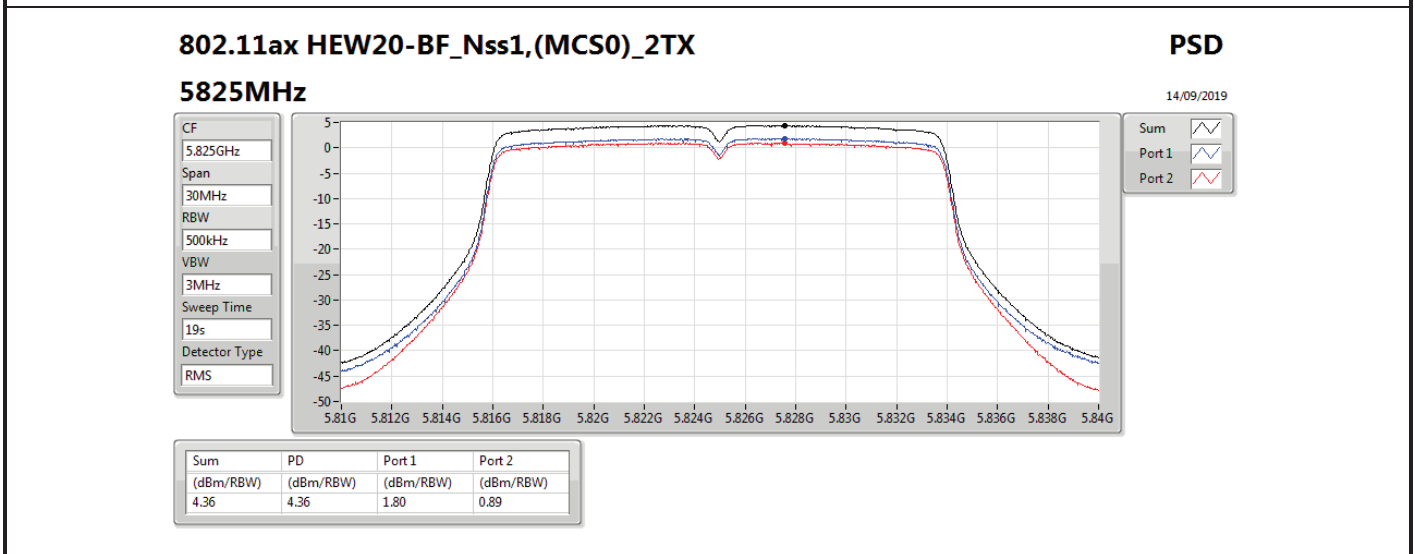

DG = Directional Gain; RBW = 500 kHz for 5.725-5.85GHz band / 1MHz for other band;

PD = trace bin-by-bin of each transmits port summing can be performed maximum power density; Port X = Port X power density;