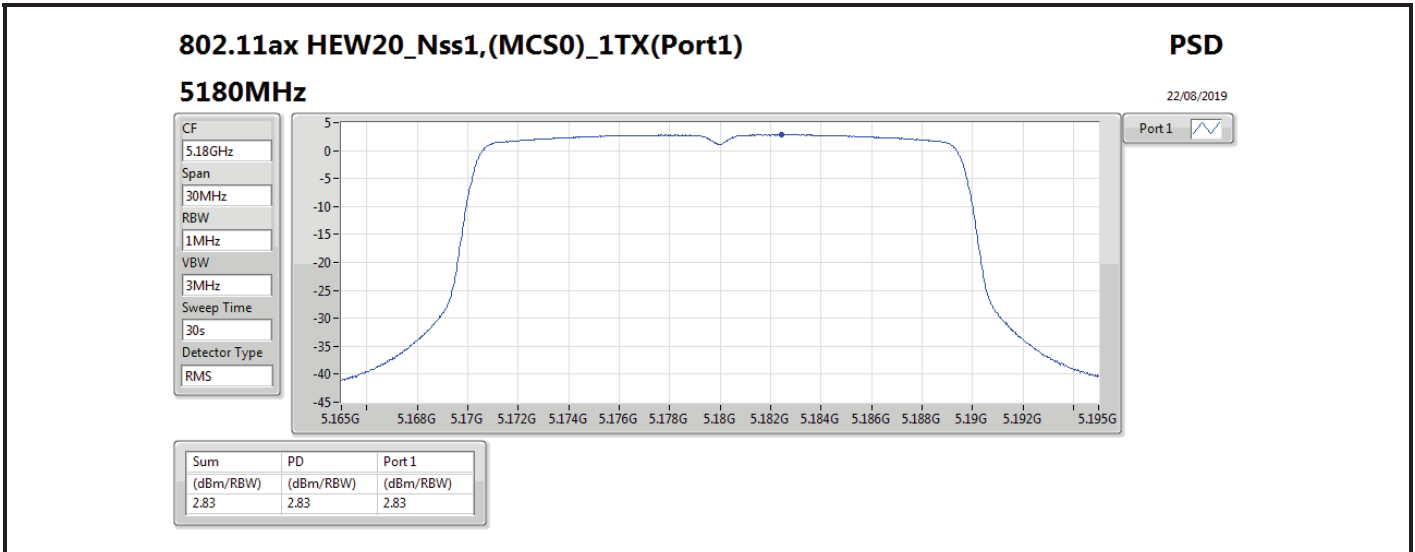

DG = Directional Gain; RBW = 500 kHz for 5.725-5.85GHz band / 1MHz for other band;

PD = trace bin-by-bin of each transmits port summing can be performed maximum power density; Port X = Port X power density;