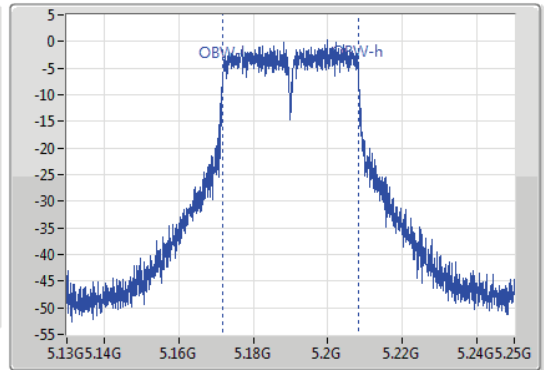

802.11ac VHT40\_Nss1,(MCS0)\_1TX

EBW

5190MHz

16/08/2019

CF: 5.19GHz  
 Span: 120MHz  
 RBW: 1MHz  
 VBW: 3MHz  
 Sweep Time: 100ms  
 Detector Type: Peak  
 Port 1

CF: 5.19GHz  
 Span: 120MHz  
 RBW: 500kHz  
 VBW: 2MHz  
 Sweep Time: 100ms  
 Detector Type: Sample