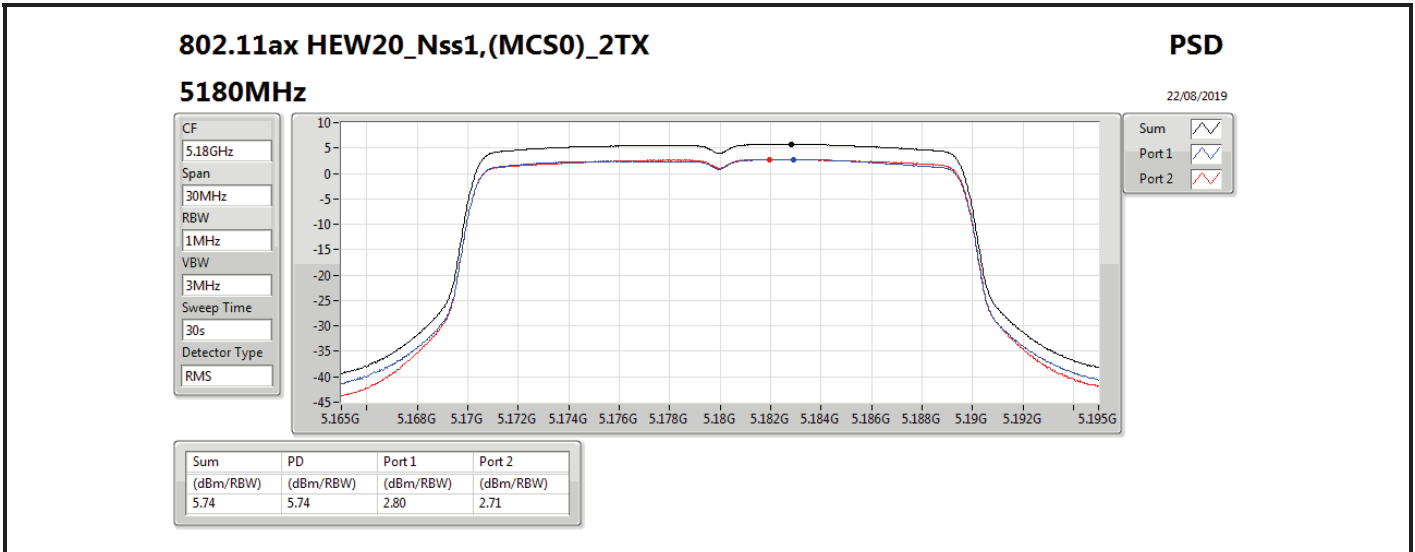

DG = Directional Gain; RBW = 500 kHz for 5.725-5.85GHz band / 1MHz for other band;

PD = trace bin-by-bin of each transmits port summing can be performed maximum power density; Port X = Port X power density;