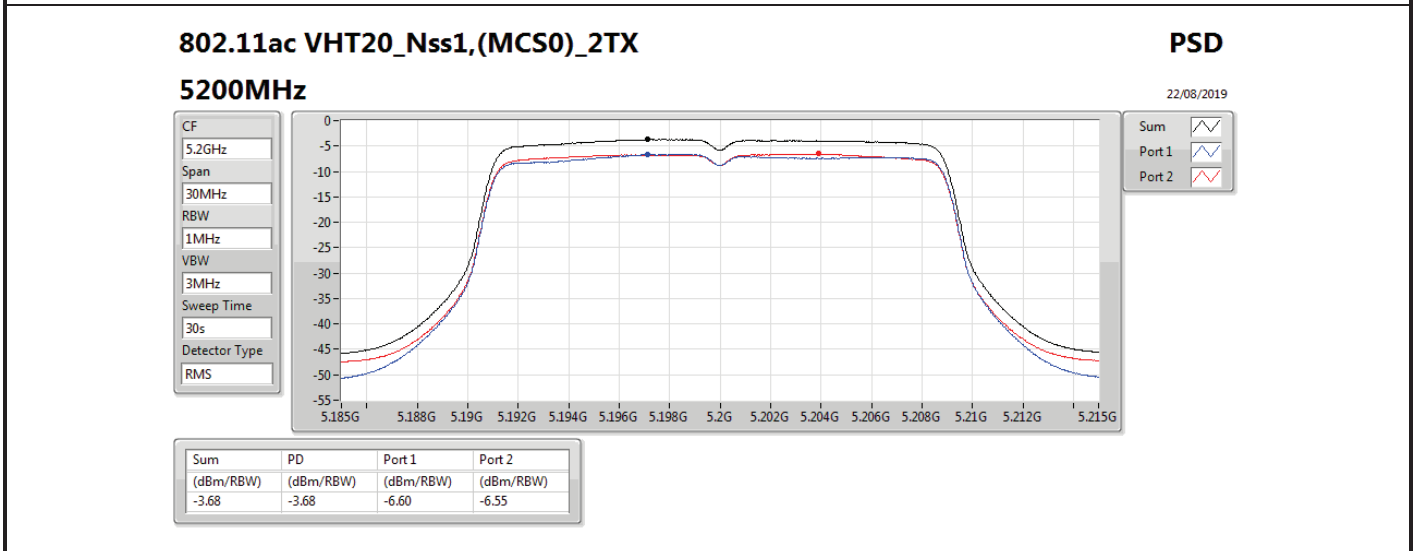

DG = Directional Gain; RBW = 500 kHz for 5.725-5.85GHz band / 1MHz for other band;

PD = trace bin-by-bin of each transmits port summing can be performed maximum power density; Port X = Port X power density;