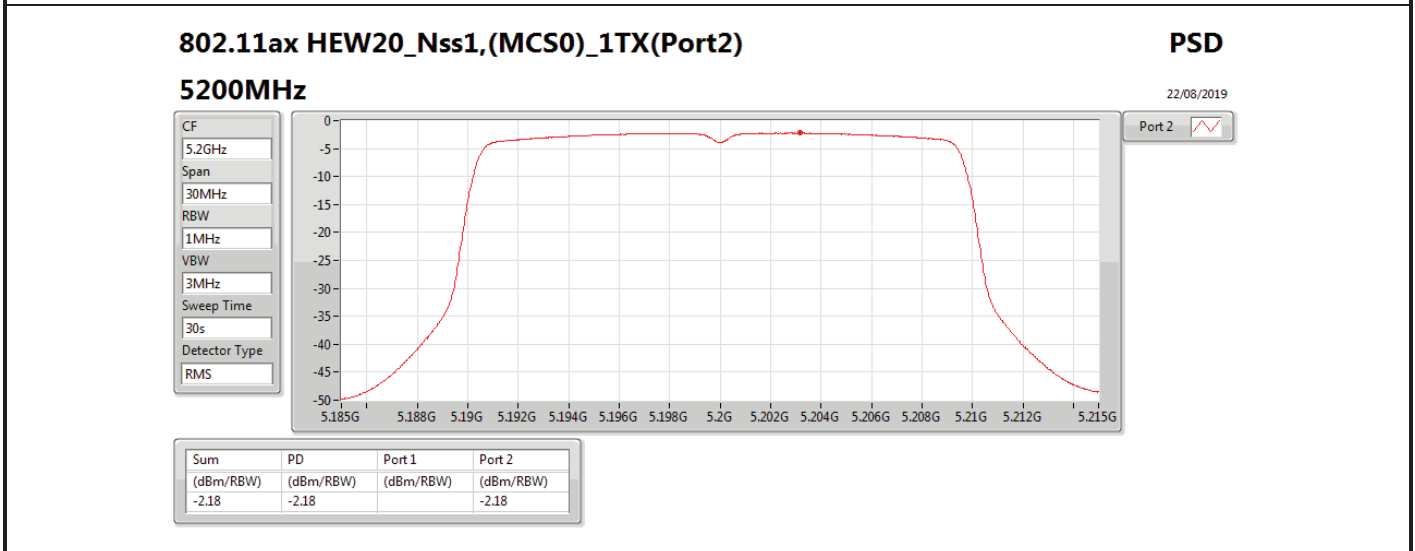

DG = Directional Gain; RBW = 500 kHz for 5.725-5.85GHz band / 1MHz for other band;

PD = trace bin-by-bin of each transmits port summing can be performed maximum power density; Port X = Port X power density;