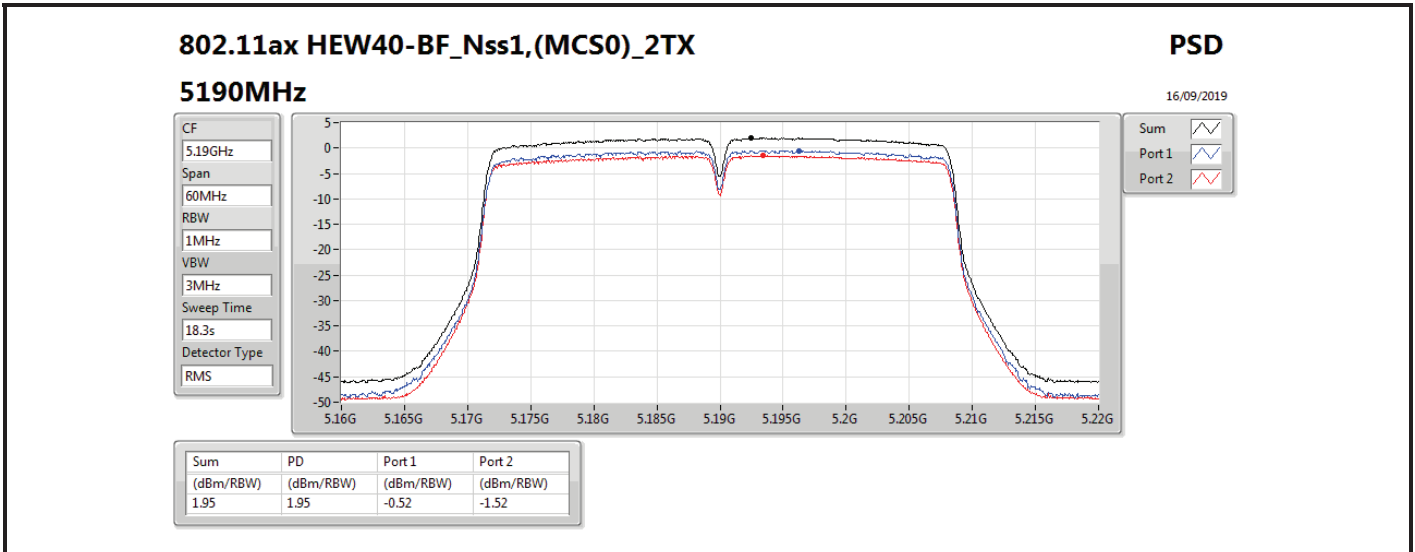

DG = Directional Gain; RBW = 500 kHz for 5.725-5.85GHz band / 1MHz for other band;

PD = trace bin-by-bin of each transmits port summing can be performed maximum power density; Port X = Port X power density;