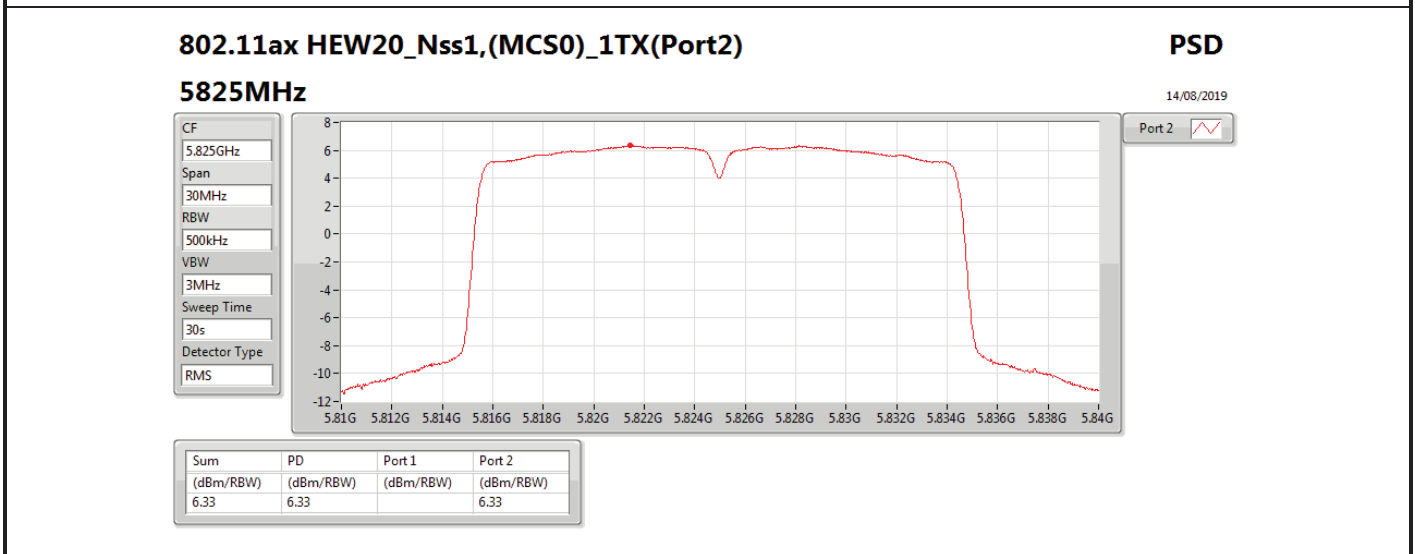

DG = Directional Gain; RBW = 500 kHz for 5.725-5.85GHz band / 1MHz for other band;

PD = trace bin-by-bin of each transmits port summing can be performed maximum power density; Port X = Port X power density;