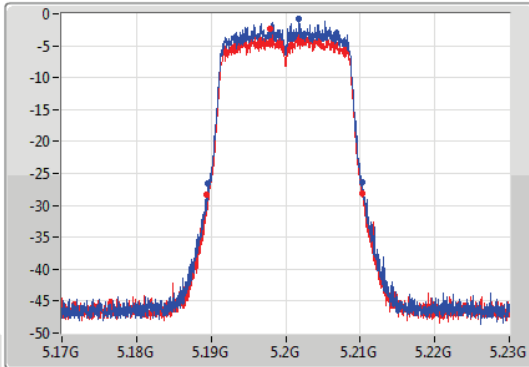

CF: 5.2GHz
Span: 60MHz
RBW: 200kHz
VBW: 1MHz
Sweep Time: 100ms
Detector Type: Sample