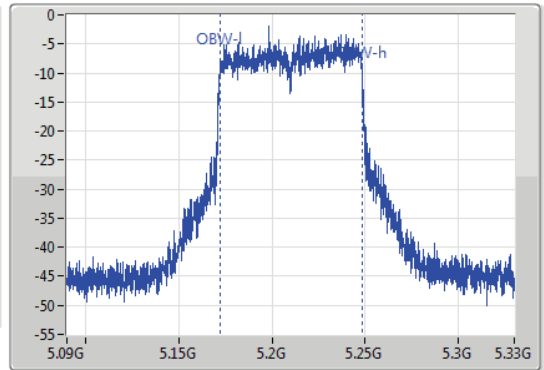

802.11ac VHT80\_Nss1,(MCS0)\_1TX

EBW

5210MHz

16/08/2019

CF  
5.21GHz  
Span  
240MHz  
RBW  
2MHz  
VBW  
10MHz  
Sweep Time  
100ms  
Detector Type  
Peak  
Port 1

CF  
5.21GHz  
Span  
240MHz  
RBW  
1MHz  
VBW  
3MHz  
Sweep Time  
100ms  
Detector Type  
Sample