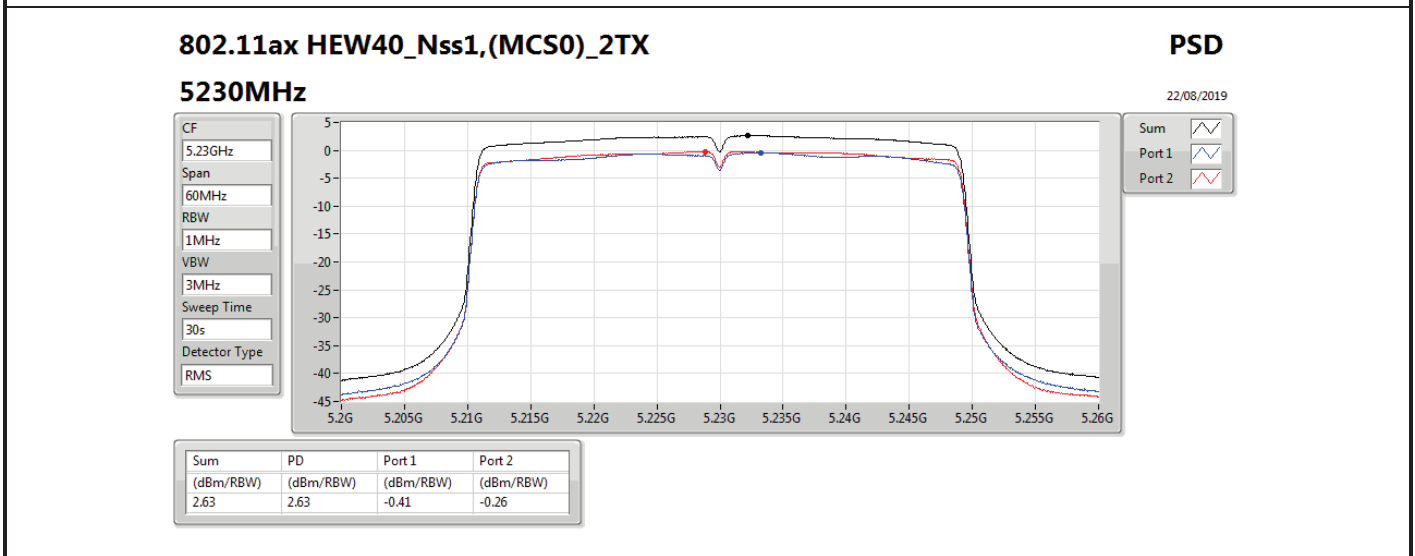

DG = Directional Gain; RBW = 500 kHz for 5.725-5.85GHz band / 1MHz for other band;

PD = trace bin-by-bin of each transmits port summing can be performed maximum power density; Port X = Port X power density;