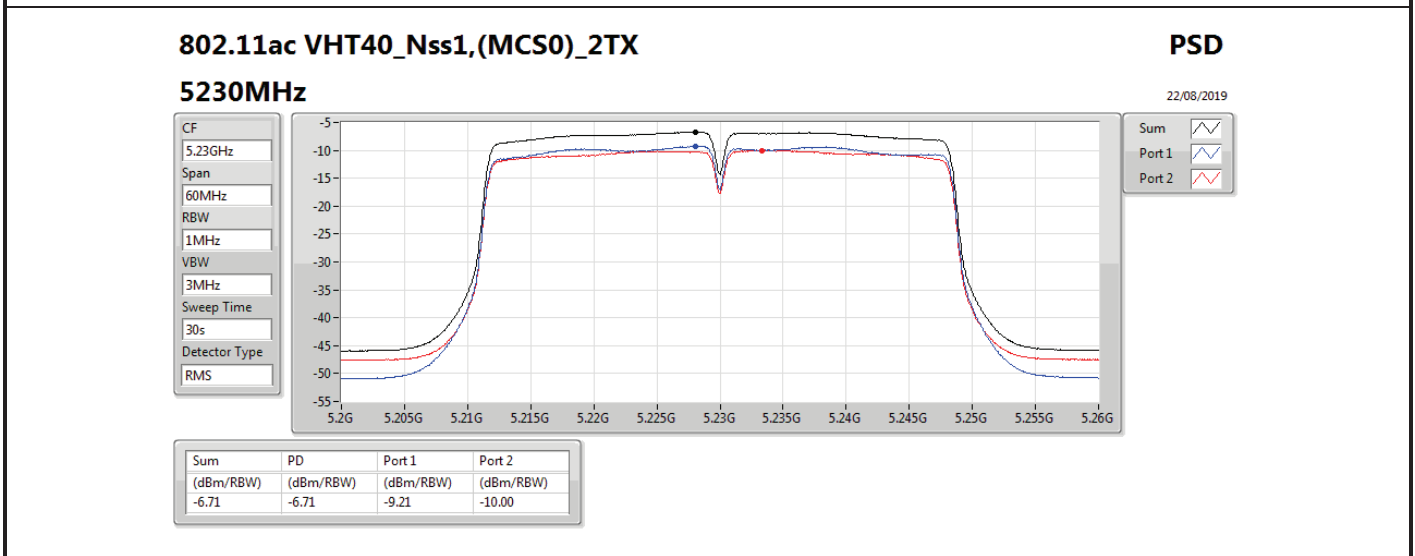

DG = Directional Gain; RBW = 500 kHz for 5.725-5.85GHz band / 1MHz for other band;

PD = trace bin-by-bin of each transmits port summing can be performed maximum power density; Port X = Port X power density;