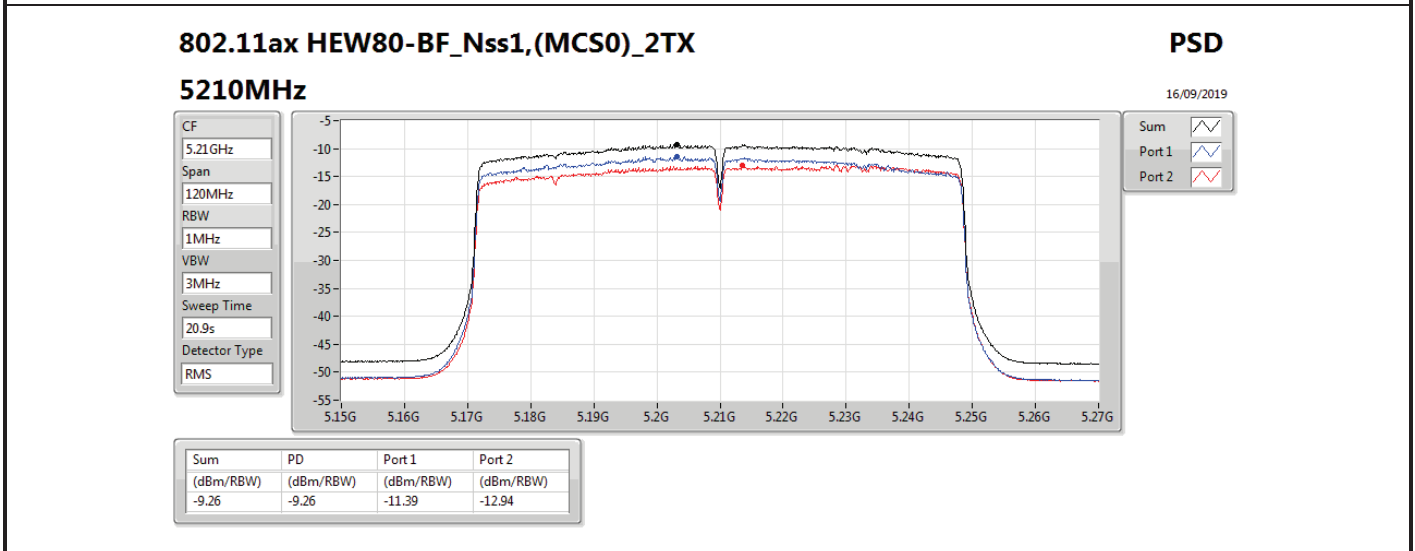

DG = Directional Gain; RBW = 500 kHz for 5.725-5.85GHz band / 1MHz for other band;

PD = trace bin-by-bin of each transmits port summing can be performed maximum power density; Port X = Port X power density;