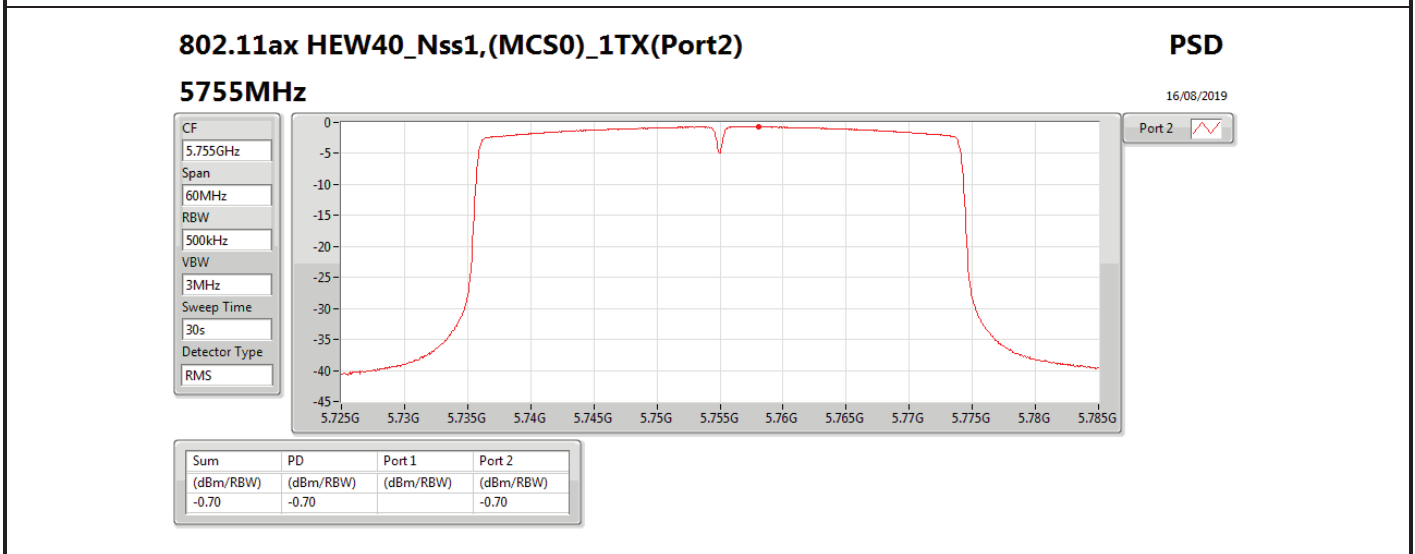

DG = Directional Gain; RBW = 500 kHz for 5.725-5.85GHz band / 1MHz for other band;

PD = trace bin-by-bin of each transmits port summing can be performed maximum power density; Port X = Port X power density;