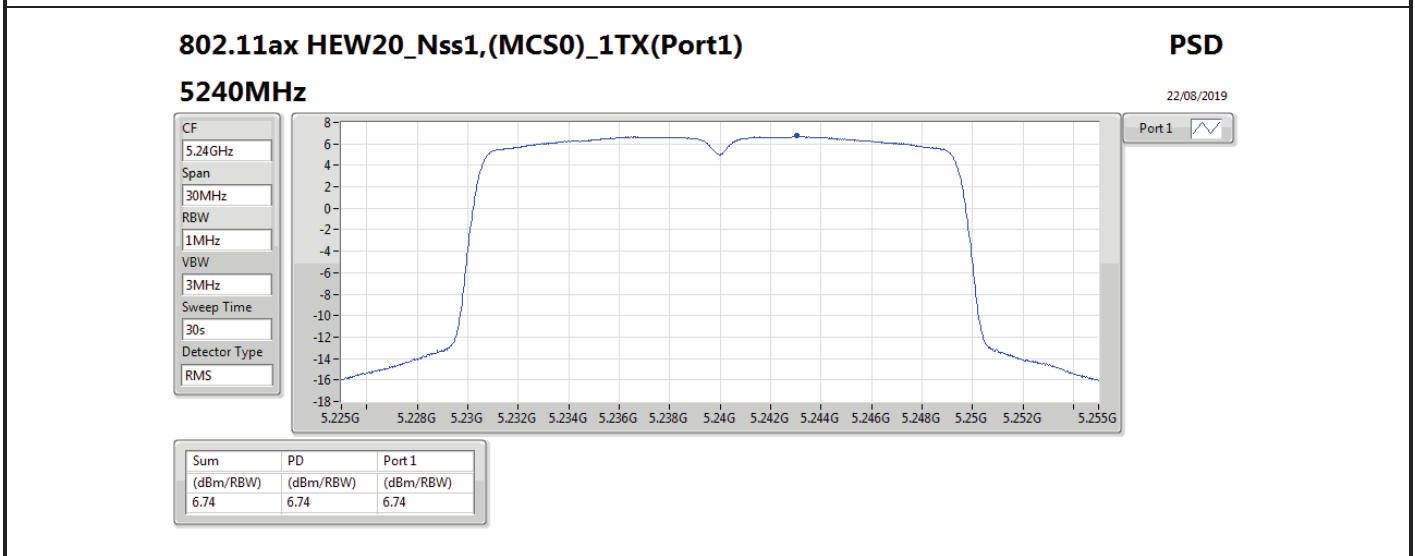

DG = Directional Gain; RBW = 500 kHz for 5.725-5.85GHz band / 1MHz for other band;

PD = trace bin-by-bin of each transmits port summing can be performed maximum power density; Port X = Port X power density;