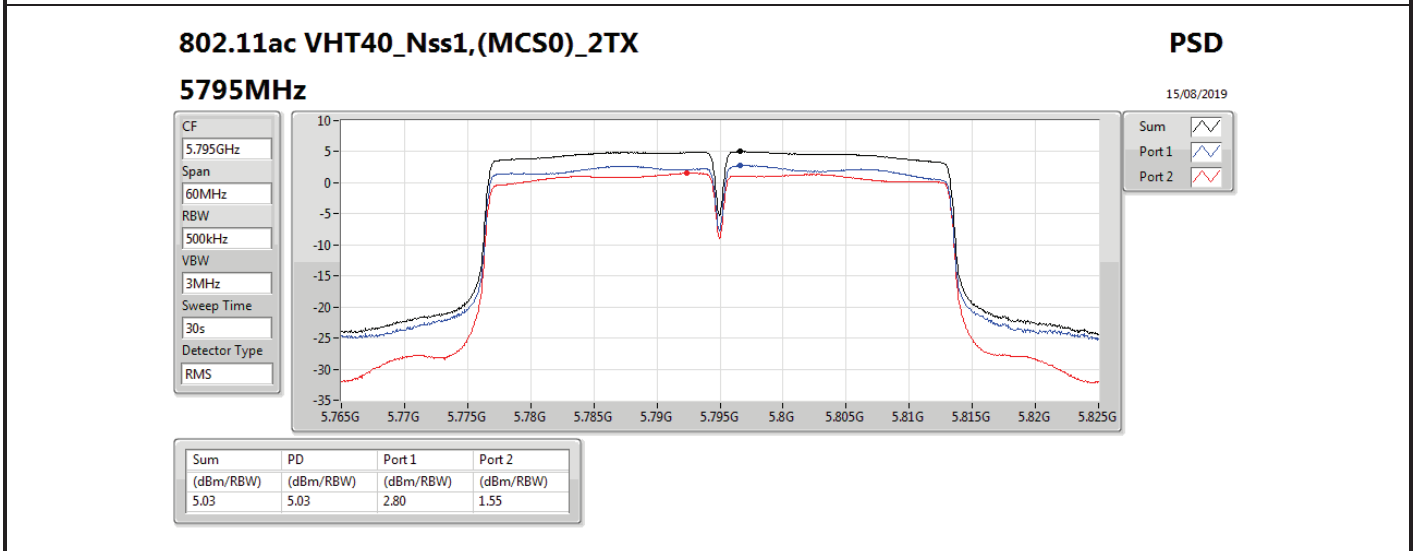

DG = Directional Gain; RBW = 500 kHz for 5.725-5.85GHz band / 1MHz for other band;

PD = trace bin-by-bin of each transmits port summing can be performed maximum power density; Port X = Port X power density;