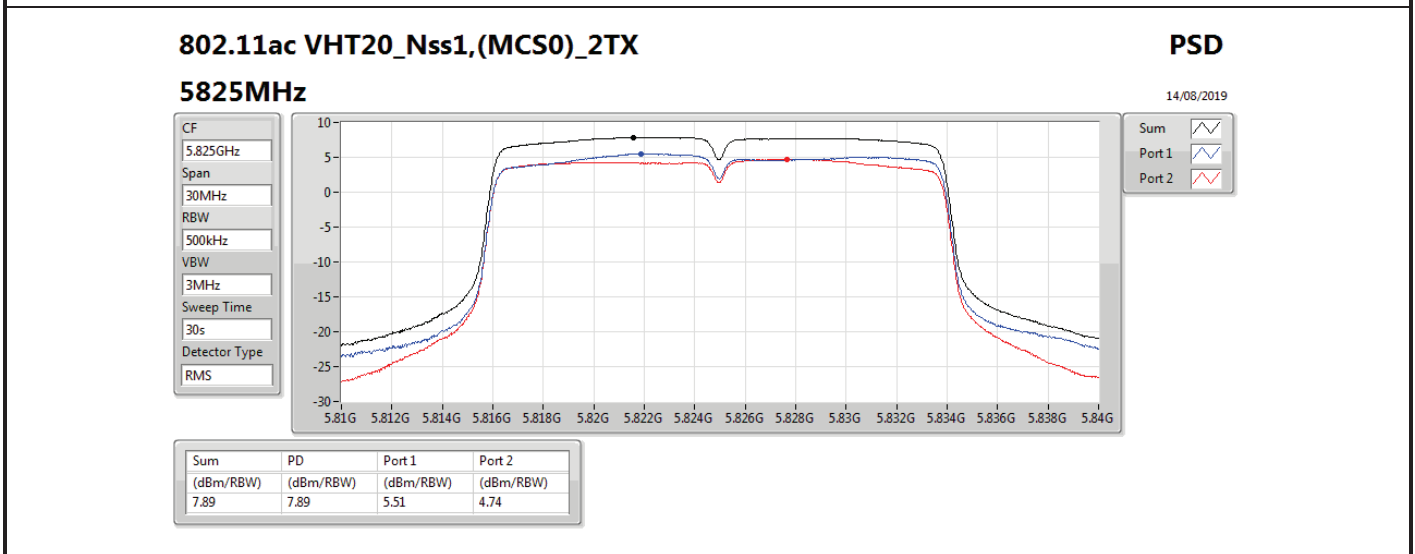

DG = Directional Gain; RBW = 500 kHz for 5.725-5.85GHz band / 1MHz for other band;

PD = trace bin-by-bin of each transmits port summing can be performed maximum power density; Port X = Port X power density;