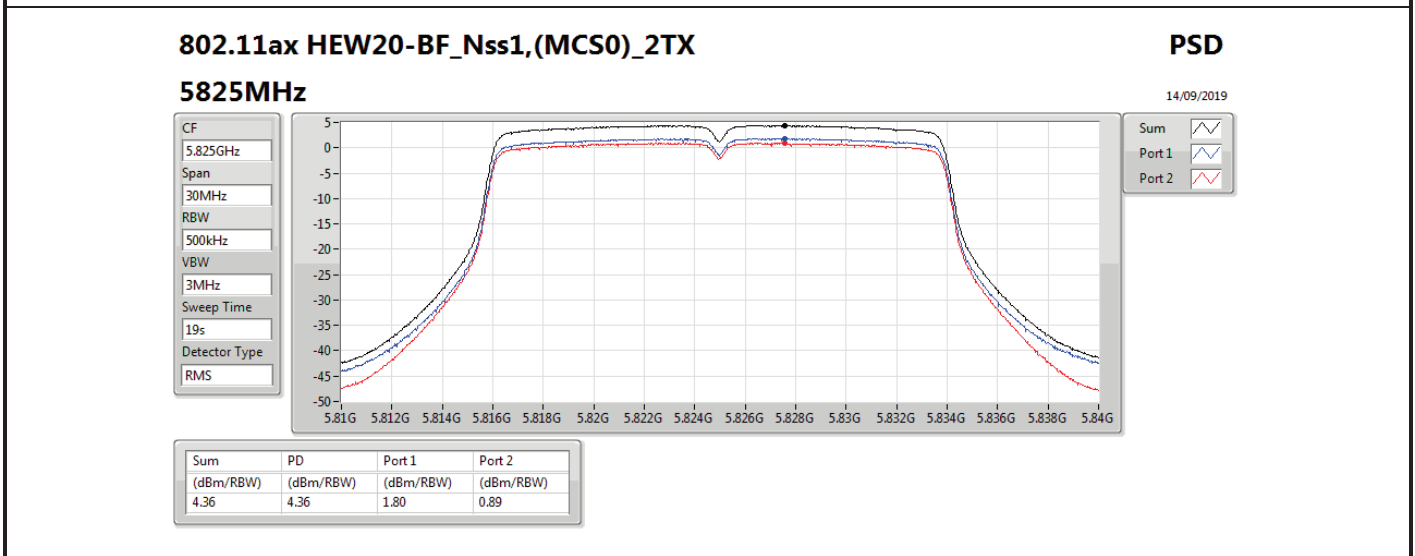

DG = Directional Gain; RBW = 500 kHz for 5.725-5.85GHz band / 1MHz for other band;

PD = trace bin-by-bin of each transmits port summing can be performed maximum power density; Port X = Port X power density;