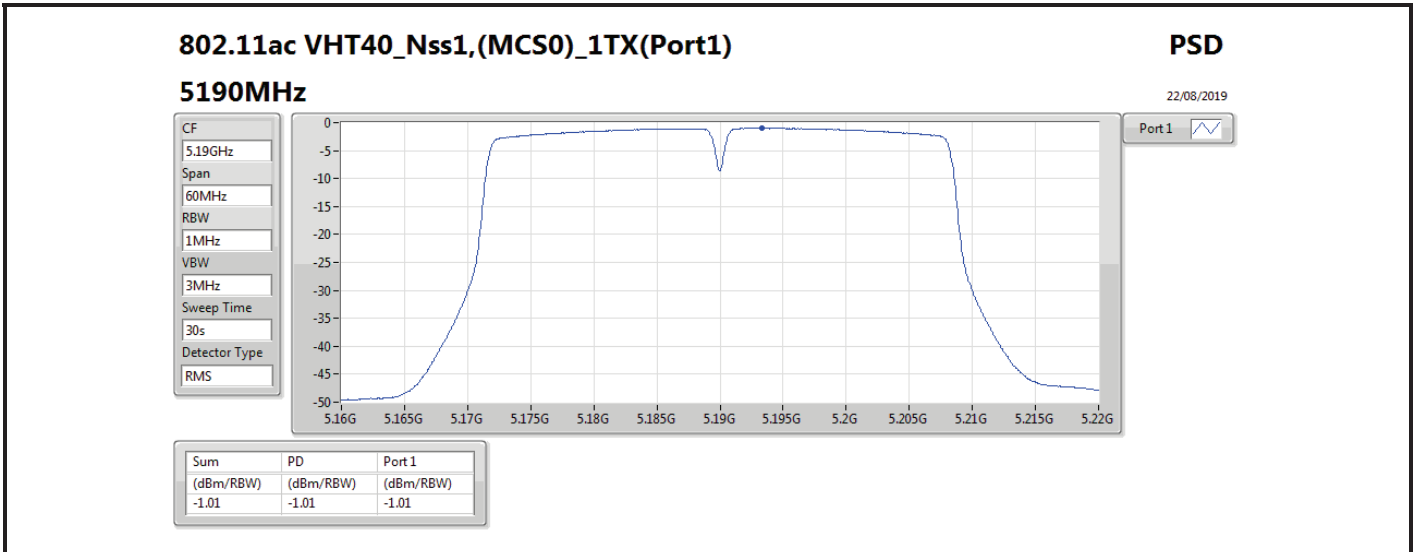

DG = Directional Gain; RBW = 500 kHz for 5.725-5.85GHz band / 1MHz for other band;

PD = trace bin-by-bin of each transmits port summing can be performed maximum power density; Port X = Port X power density;