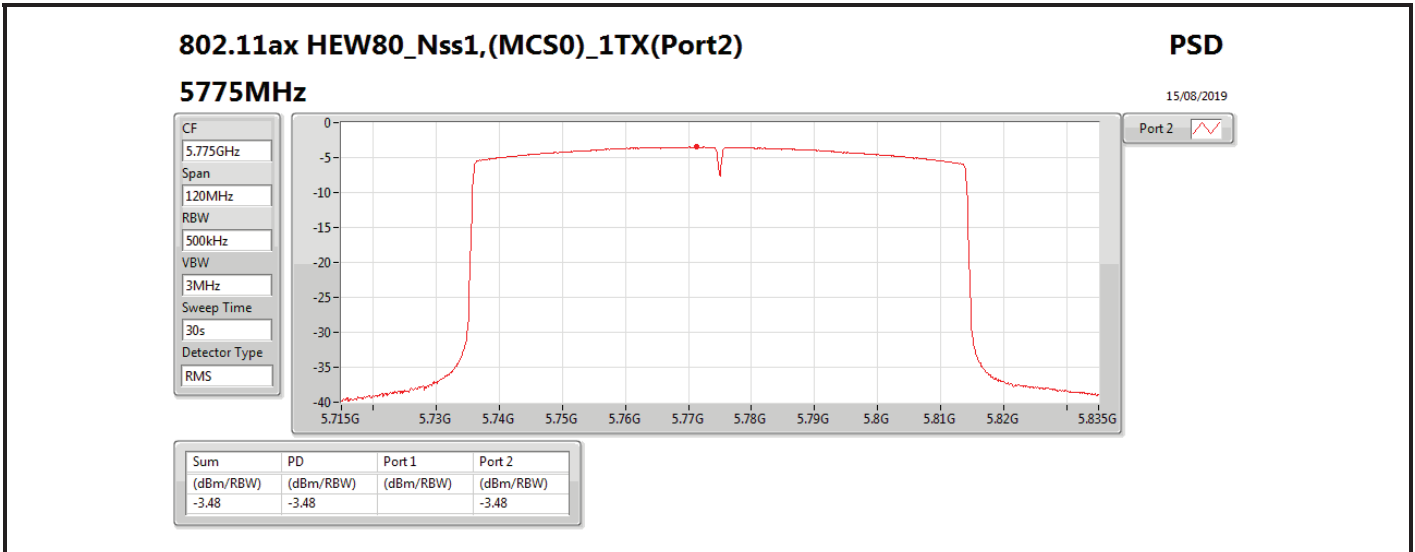

DG = Directional Gain; RBW = 500 kHz for 5.725-5.85GHz band / 1MHz for other band;

PD = trace bin-by-bin of each transmits port summing can be performed maximum power density; Port X = Port X power density;