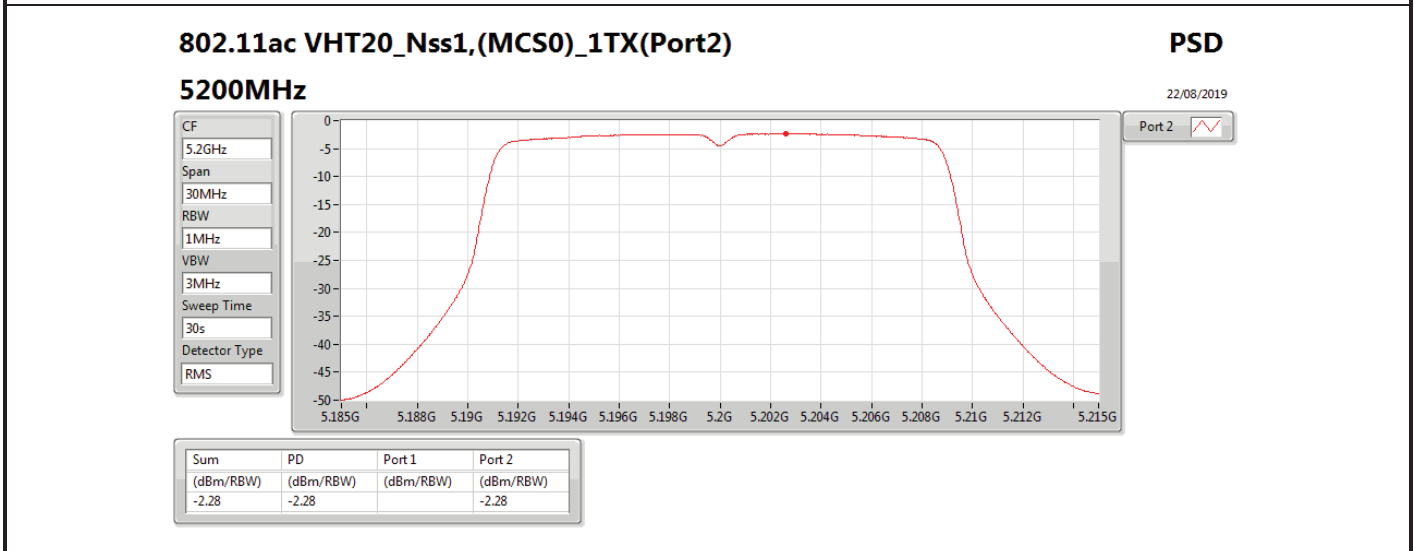

DG = Directional Gain; RBW = 500 kHz for 5.725-5.85GHz band / 1MHz for other band;

PD = trace bin-by-bin of each transmits port summing can be performed maximum power density; Port X = Port X power density;