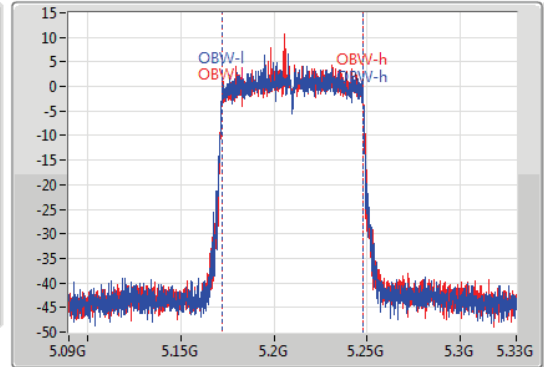

EBW

5210MHz

14/09/2019

CF  
5.21GHz  
Span  
240MHz  
RBW  
1MHz  
VBW  
3MHz  
Sweep Time  
100ms  
Detector Type  
Peak

CF  
5.21GHz  
Span  
240MHz  
RBW  
1MHz  
VBW  
3MHz  
Sweep Time  
100ms  
Detector Type  
Sample