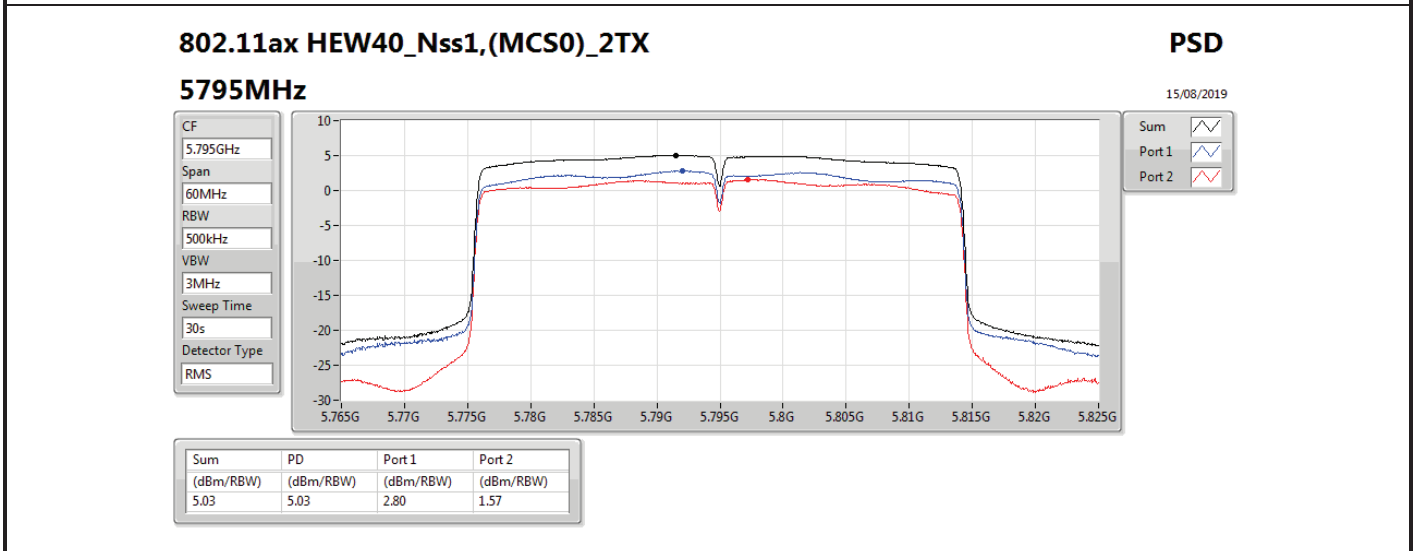

DG = Directional Gain; RBW = 500 kHz for 5.725-5.85GHz band / 1MHz for other band;

PD = trace bin-by-bin of each transmits port summing can be performed maximum power density; Port X = Port X power density;