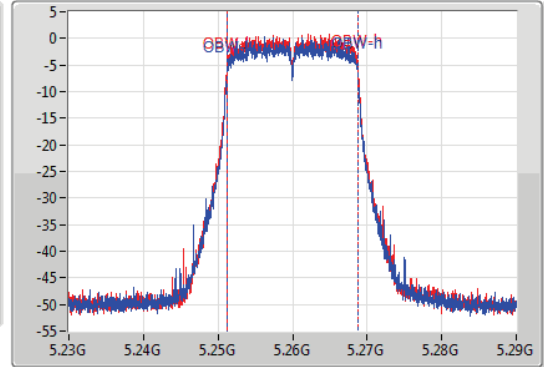

26dB(Hz)	Fl-26dB(Hz)	Fh-26dB(Hz)	OBW(Hz)	Fl-OBW(Hz)	Fh-OBW(Hz)	Limit(Hz)	Port
20.16M	5.24986G	5.27002G	17.571M	5.251184G	5.268756G	Inf	1
20.34M	5.24983G	5.27017G	17.571M	5.251184G	5.268756G	Inf	2

802.11ac VHT20-BF_Nss1,(MCS0)_2TX

EBW

5300MHz

08/12/2019

CF
5.3GHz
Span
60MHz
RBW
200kHz
VBW
1MHz
Sweep Time
100ms
Detector Type
Peak