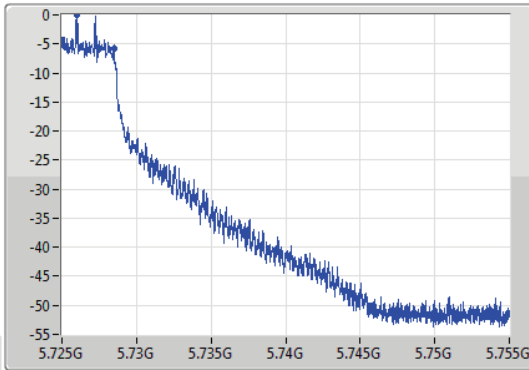

802.11ac VHT20_Nss1,(MCS0)_1TX
5720MHz Straddle 5.725-5.85GHz

EBW

05/12/2019

CF: 5.74GHz
Span: 30MHz
RBW: 100kHz
VBW: 300kHz
Sweep Time: 100ms
Detector Type: Peak
Port 1

CF: 5.74GHz
Span: 30MHz
RBW: 100kHz
VBW: 300kHz
Sweep Time: 100ms
Detector Type: Peak