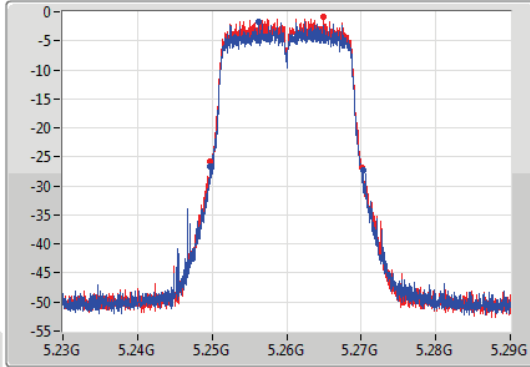

Port X-N dB = Port X 6dB down bandwidth for 5.725-5.85GHz band / 26dB down bandwidth for other band

Port X-OBW = Port X 99% occupied bandwidth;

802.11ac VHT20-BF_Nss1,(MCS0)_2TX

EBW

5260MHz

08/12/2019

CF
5.26GHz
Span
60MHz
RBW
200kHz
VBW
1MHz
Sweep Time
100ms
Detector Type
Peak