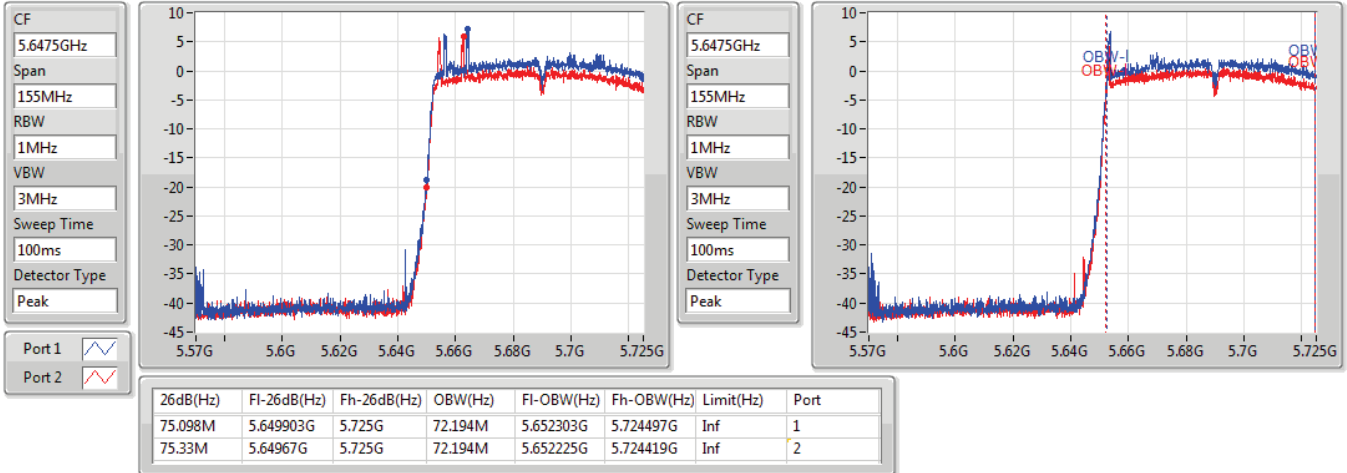

802.11ac VHT80-BF_Nss1,(MCS0)_2TX

EBW

5690MHz Straddle 5.47-5.725GHz

08/12/2019