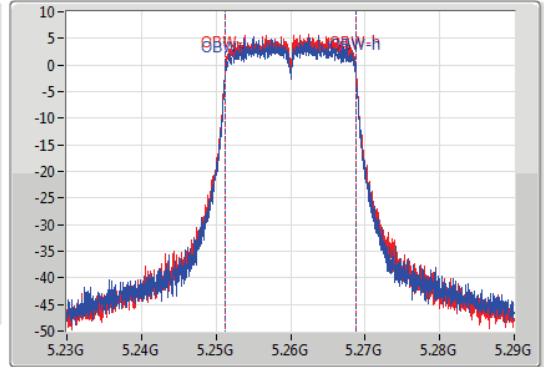

26dB(Hz)	Fl-26dB(Hz)	Fh-26dB(Hz)	OBW(Hz)	Fl-OBW(Hz)	Fh-OBW(Hz)	Limit(Hz)	Port
20.16M	5.24989G	5.27005G	17.571M	5.251214G	5.268786G	Inf	1
20.34M	5.24989G	5.27023G	17.571M	5.251214G	5.268786G	Inf	2

802.11ac VHT20-BF_Nss1,(MCS0)_2TX

EBW

5300MHz

09/12/2019

CF: 5.3GHz
Span: 60MHz
RBW: 200kHz
VBW: 1MHz
Sweep Time: 100ms
Detector Type: Peak