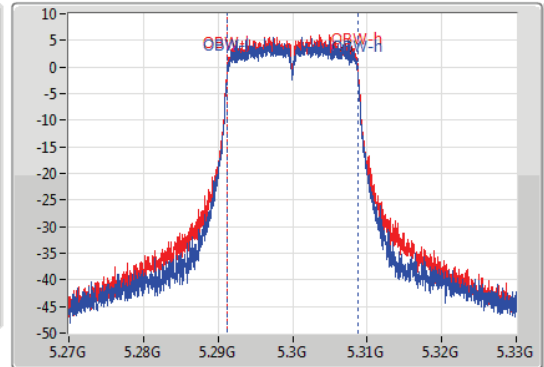

26dB(Hz)	Fl-26dB(Hz)	Fh-26dB(Hz)	OBW(Hz)	Fl-OBW(Hz)	Fh-OBW(Hz)	Limit(Hz)	Port
20.4M	5.28977G	5.31017G	17.571M	5.291214G	5.308786G	Inf	1
20.94M	5.28935G	5.31029G	17.571M	5.291214G	5.308786G	Inf	2