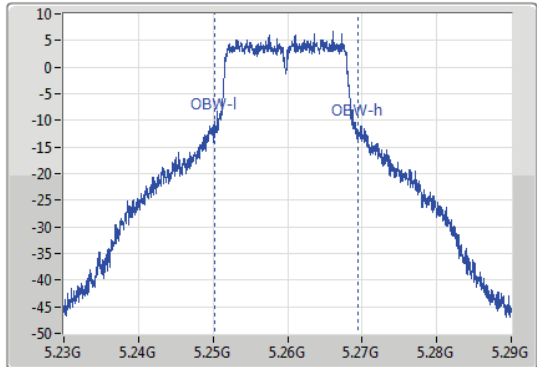

26dB(Hz)	Fl-26dB(Hz)	Fh-26dB(Hz)	OBW(Hz)	Fl-OBW(Hz)	Fh-OBW(Hz)	Limit(Hz)	Port
31.62M	5.2432G	5.27482G	19.22M	5.250195G	5.269415G	Inf	1

802.11a_Nss1,(6Mbps)_1TX

EBW

5300MHz

05/12/2019

CF
5.3GHz
Span
60MHz
RBW
200kHz
VBW
1MHz
Sweep Time
100ms
Detector Type
Peak
Port1