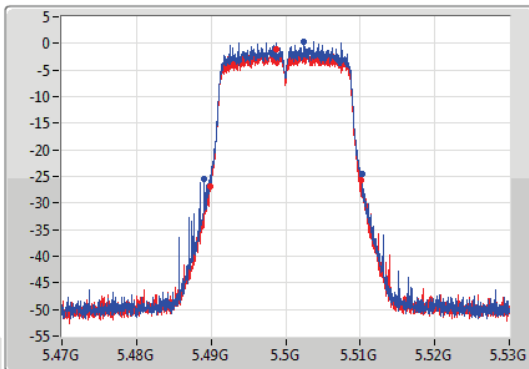

CF
5.5GHz
Span
60MHz
RBW
200kHz
VBW
1MHz
Sweep Time
100ms
Detector Type
Peak