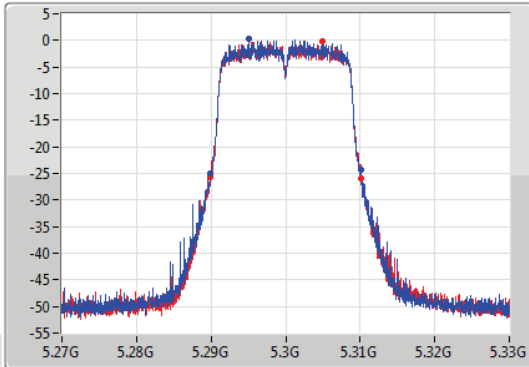

CF
5.3GHz
Span
60MHz
RBW
200kHz
VBW
1MHz
Sweep Time
100ms
Detector Type
Peak