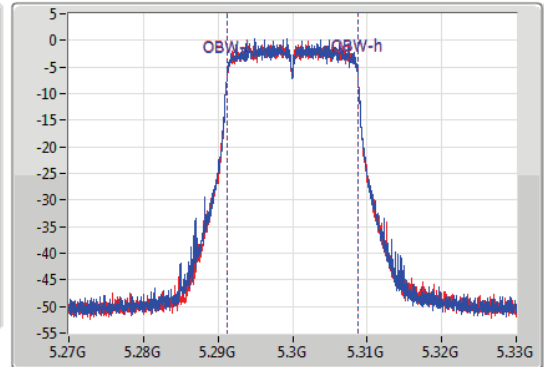

26dB(Hz)	Fl-26dB(Hz)	Fh-26dB(Hz)	OBW(Hz)	Fl-OBW(Hz)	Fh-OBW(Hz)	Limit(Hz)	Port
20.19M	5.28989G	5.31008G	17.571M	5.291184G	5.308756G	Inf	1
20.28M	5.28986G	5.31014G	17.571M	5.291184G	5.308756G	Inf	2