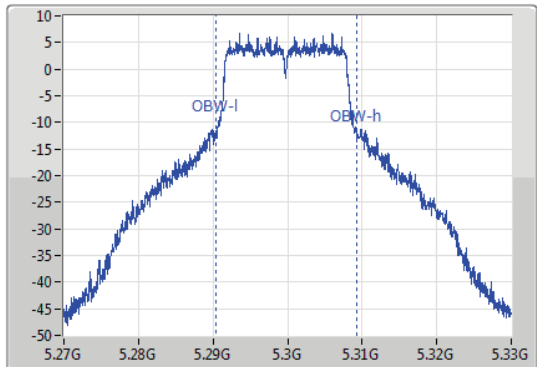

802.11a_Nss1,(6Mbps)_1TX

EBW

5300MHz

05/12/2019

CF
5.3GHz
Span
60MHz
RBW
200kHz
VBW
1MHz
Sweep Time
100ms
Detector Type
Peak
Port1

CF
5.3GHz
Span
60MHz
RBW
200kHz
VBW
1MHz
Sweep Time
100ms
Detector Type
Peak