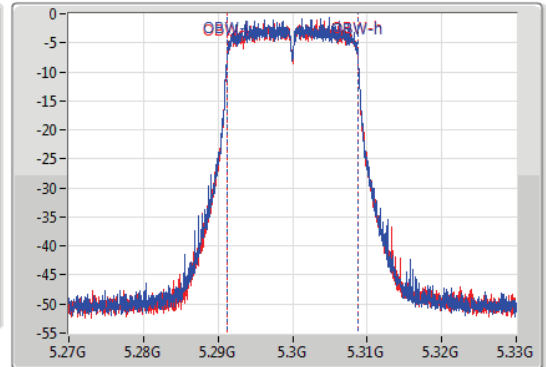

26dB(Hz)	Fl-26dB(Hz)	Fh-26dB(Hz)	OBW(Hz)	Fl-OBW(Hz)	Fh-OBW(Hz)	Limit(Hz)	Port
20.34M	5.28968G	5.31002G	17.571M	5.291184G	5.308756G	Inf	1
20.64M	5.2898G	5.31044G	17.571M	5.291184G	5.308756G	Inf	2