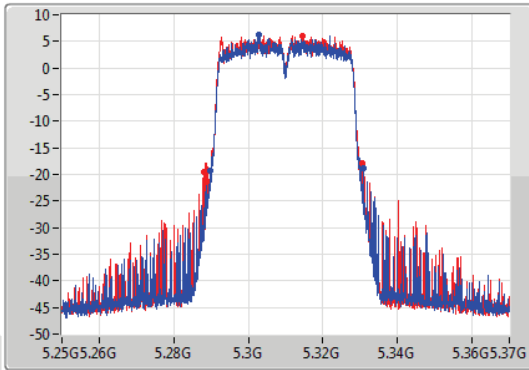

CF
5.31GHz
Span
120MHz
RBW
500kHz
VBW
2MHz
Sweep Time
100ms
Detector Type
Peak