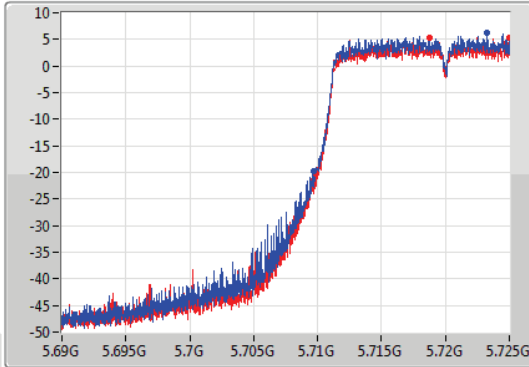

802.11ax HEW20-BF_Nss1,(MCS0)_2TX

EBW

5720MHz Straddle 5.47-5.725GHz

09/12/2019

CF
5.7075GHz

Span
35MHz

RBW
200kHz

VBW
1MHz

Sweep Time
100ms

Detector Type
Peak

Port 1

Port 2

CF
5.7075GHz

Span
35MHz

RBW
200kHz

VBW
1MHz

Sweep Time
100ms

Detector Type
Peak