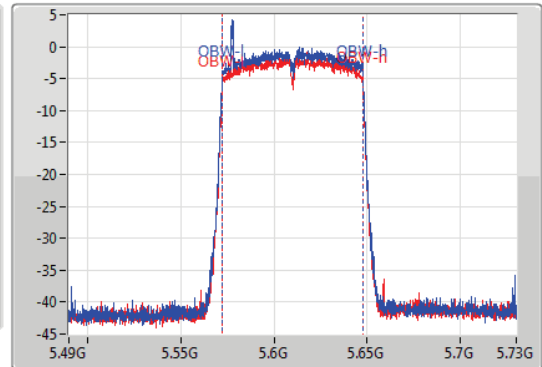

802.11ac VHT80-BF_Nss1,(MCS0)_2TX

EBW

5610MHz

08/12/2019

CF
5.61GHz
Span
240MHz
RBW
1MHz
VBW
3MHz
Sweep Time
100ms
Detector Type
Peak

CF
5.61GHz
Span
240MHz
RBW
1MHz
VBW
3MHz
Sweep Time
100ms
Detector Type
Peak