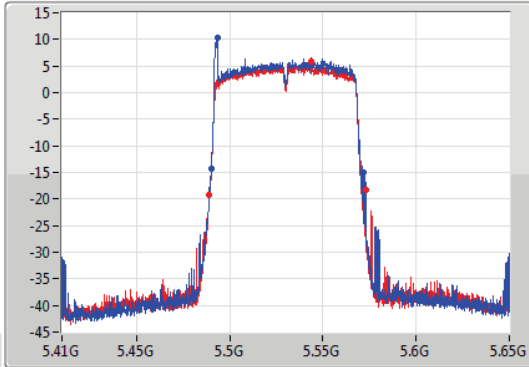

802.11ax HEW80-BF_Nss1,(MCS0)_2TX

EBW

5530MHz

09/12/2019

CF
5.53GHz
Span
240MHz
RBW
1MHz
VBW
3MHz
Sweep Time
100ms
Detector Type
Peak

CF
5.53GHz
Span
240MHz
RBW
1MHz
VBW
3MHz
Sweep Time
100ms
Detector Type
Peak