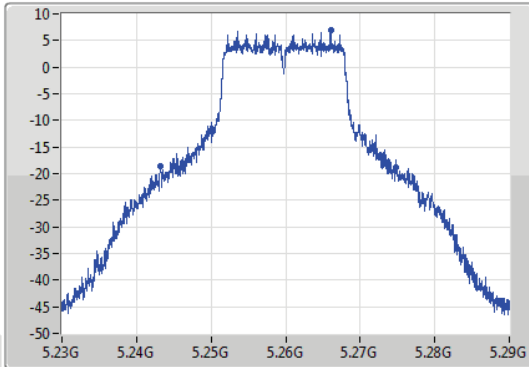

Port X-N dB = Port X 6dB down bandwidth for 5.725-5.85GHz band / 26dB down bandwidth for other band
 Port X-OBW = Port X 99% occupied bandwidth;

802.11a_Nss1,(6Mbps)_1TX

EBW

5260MHz

05/12/2019

CF
5.26GHz
Span
60MHz
RBW
200kHz
VBW
1MHz
Sweep Time
100ms
Detector Type
Peak
Port1