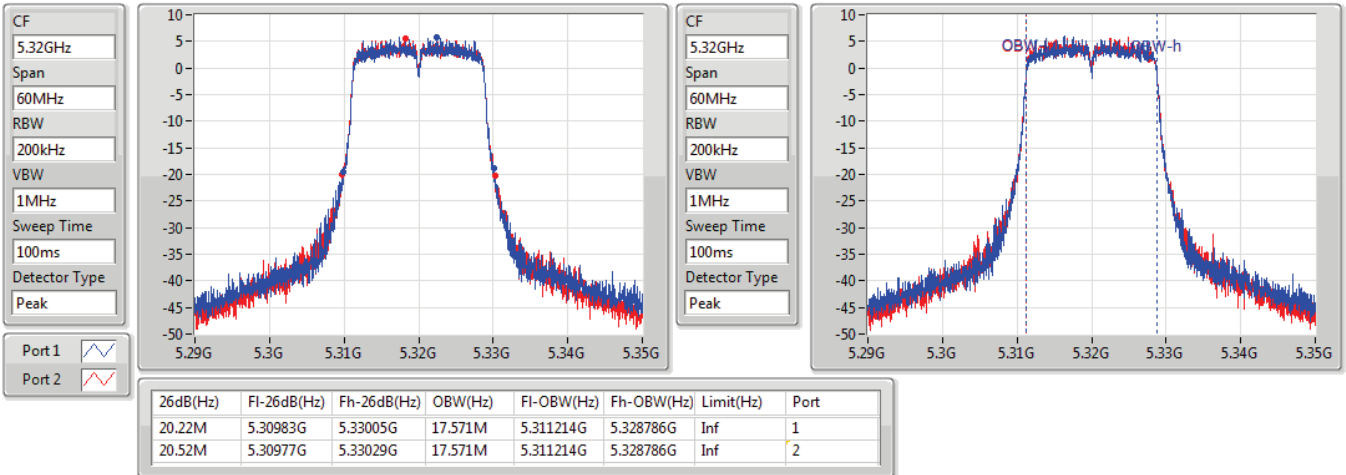

802.11ax HEW20-BF_Nss1,(MCS0)_2TX

EBW

5320MHz

09/12/2019