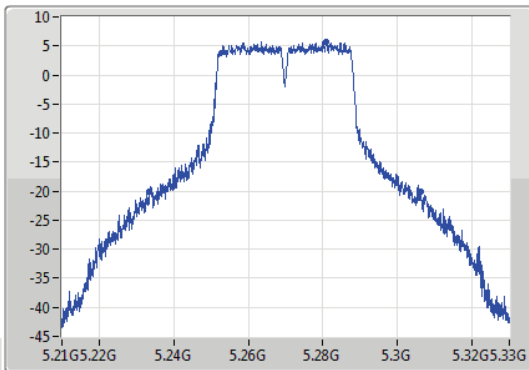

CF: 5.27GHz
Span: 120MHz
RBW: 500kHz
VBW: 2MHz
Sweep Time: 100ms
Detector Type: Peak