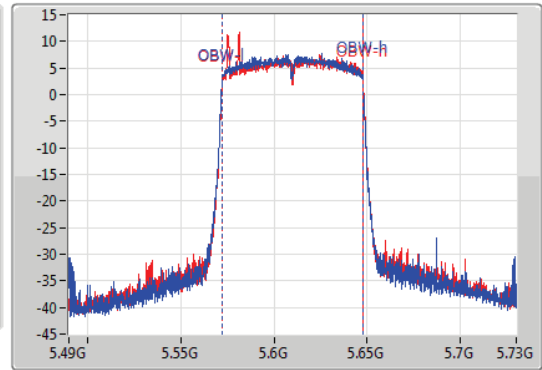

802.11ac VHT80-BF_Nss1,(MCS0)_2TX

EBW

5610MHz

09/12/2019

CF
5.61GHz
Span
240MHz
RBW
1MHz
VBW
3MHz
Sweep Time
100ms
Detector Type
Peak

CF
5.61GHz
Span
240MHz
RBW
1MHz
VBW
3MHz
Sweep Time
100ms
Detector Type
Peak