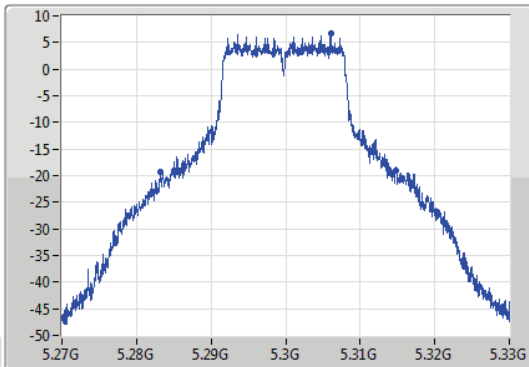

CF
5.3GHz
Span
60MHz
RBW
200kHz
VBW
1MHz
Sweep Time
100ms
Detector Type
Peak