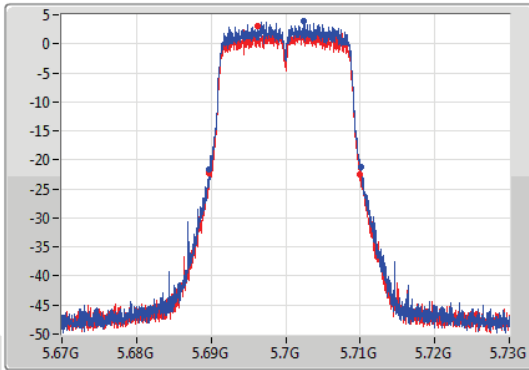

CF
5.7GHz
Span
60MHz
RBW
200kHz
VBW
1MHz
Sweep Time
100ms
Detector Type
Peak