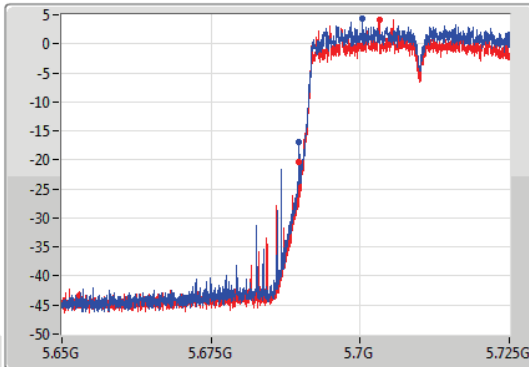

CF
5.6875GHz
Span
75MHz
RBW
500kHz
VBW
2MHz
Sweep Time
100ms
Detector Type
Peak