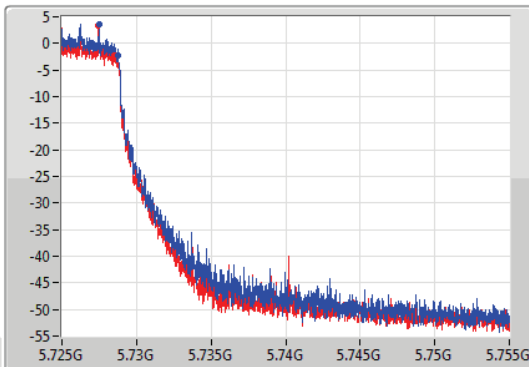

Sweep Time
100ms

Detector Type
Peak

Port 1

Port 2

CF
5.74GHz

Span
30MHz

RBW
100kHz

VBW
300kHz