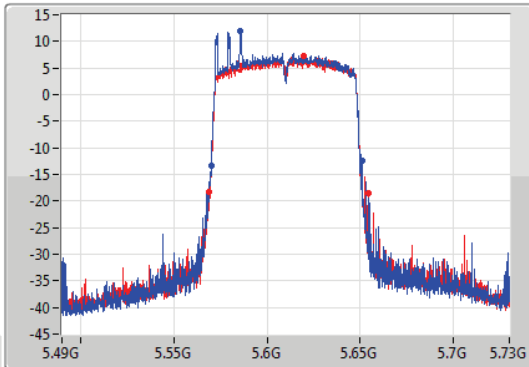

CF
5.61GHz
Span
240MHz
RBW
1MHz
VBW
3MHz
Sweep Time
100ms
Detector Type
Peak