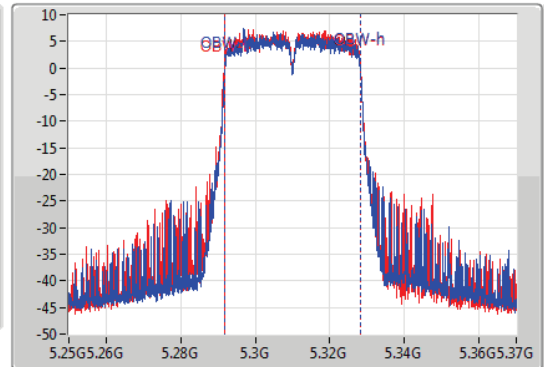

802.11ax HEW40-BF_Nss1,(MCS0)_2TX

EBW

5310MHz

09/12/2019

CF
5.31GHz
Span
120MHz
RBW
500kHz
VBW
2MHz
Sweep Time
100ms
Detector Type
Peak

CF
5.31GHz
Span
120MHz
RBW
500kHz
VBW
2MHz
Sweep Time
100ms
Detector Type
Peak