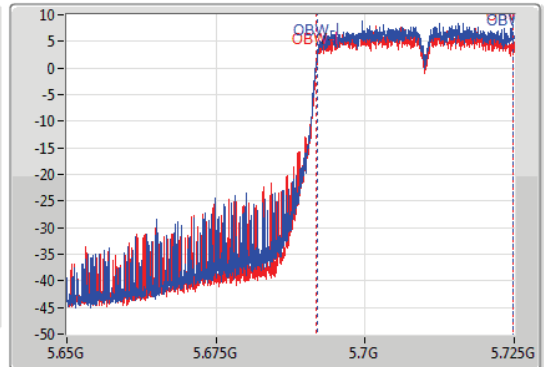

EBW

5710MHz Straddle 5.47-5.725GHz

09/12/2019

CF
5.6875GHz
Span
75MHz
RBW
500kHz
VBW
2MHz
Sweep Time
100ms
Detector Type
Peak

CF
5.6875GHz
Span
75MHz
RBW
500kHz
VBW
2MHz
Sweep Time
100ms
Detector Type
Peak