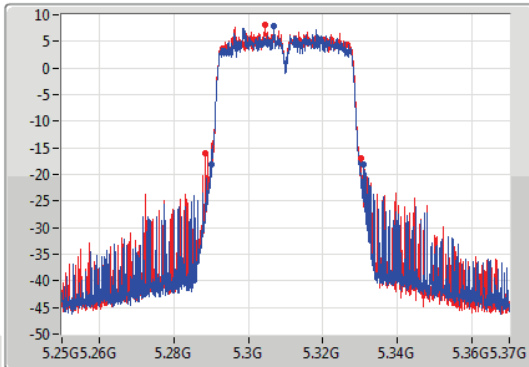

CF
5.31GHz
Span
120MHz
RBW
500kHz
VBW
2MHz
Sweep Time
100ms
Detector Type
Peak