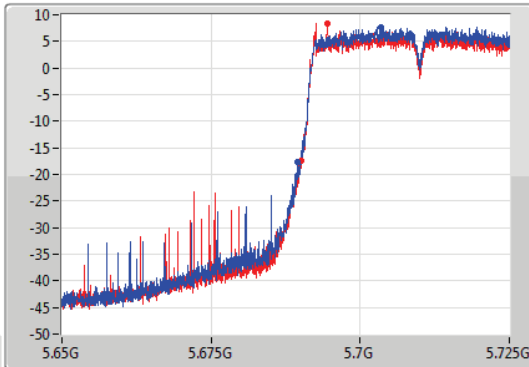

CF
5.6875GHz
Span
75MHz
RBW
500kHz
VBW
2MHz
Sweep Time
100ms
Detector Type
Peak