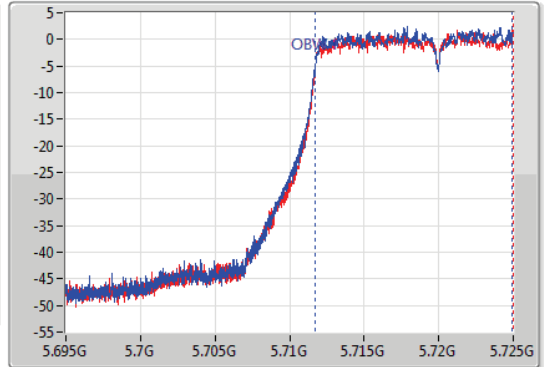

26dB(Hz)	Fl-26dB(Hz)	Fh-26dB(Hz)	OBW(Hz)	Fl-OBW(Hz)	Fh-OBW(Hz)	Limit(Hz)	Port
14.91M	5.71009G	5.725G	13.253M	5.711694G	5.724948G	Inf	1
14.79M	5.71021G	5.725G	13.238M	5.711724G	5.724963G	Inf	2

802.11a_Nss1,(6Mbps)_2TX

EBW

5720MHz Straddle 5.725-5.85GHz

05/12/2019

CF: 5.745GHz
Span: 40MHz
RBW: 100kHz
VBW: 300kHz
Sweep Time: 100ms
Detector Type: Peak
Port 1: [Waveform icon]
Port 2: [Waveform icon]