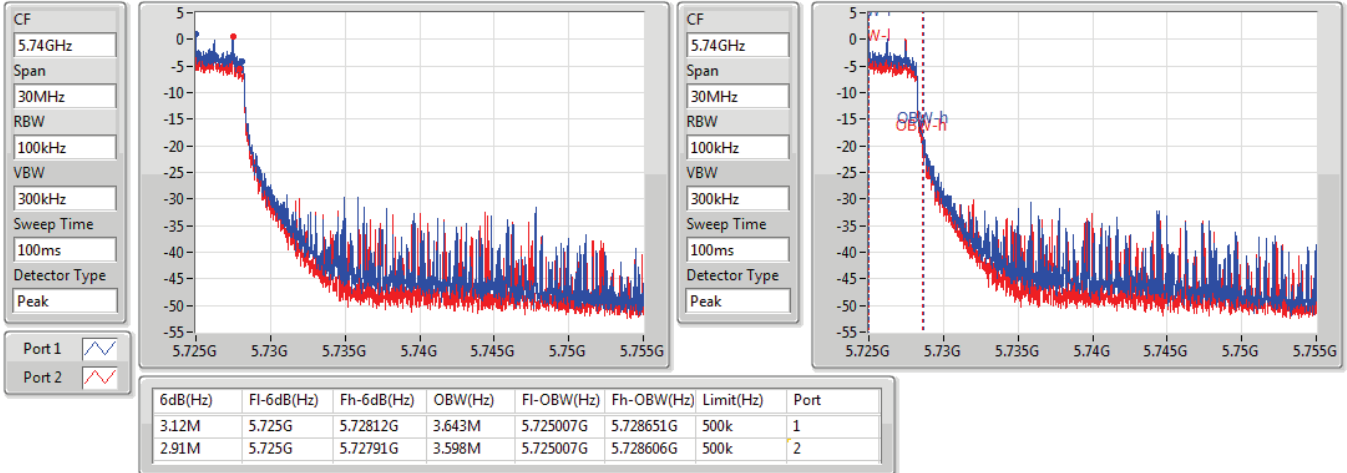

802.11ax HEW40-BF_Nss1,(MCS0)_2TX

EBW

5710MHz Straddle 5.725-5.85GHz

09/12/2019