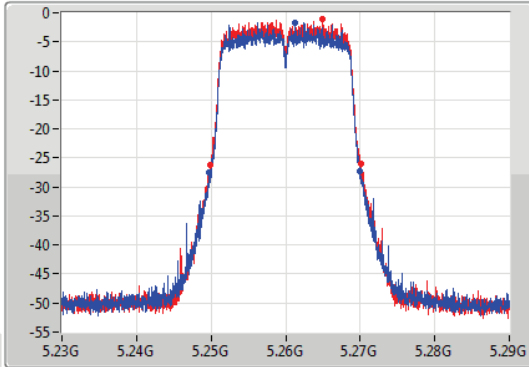

802.11ax HEW20-BF_Nss1,(MCS0)_2TX

EBW

5260MHz

08/12/2019

CF
5.26GHz
Span
60MHz
RBW
200kHz
VBW
1MHz
Sweep Time
100ms
Detector Type
Peak

CF
5.26GHz
Span
60MHz
RBW
200kHz
VBW
1MHz
Sweep Time
100ms
Detector Type
Peak