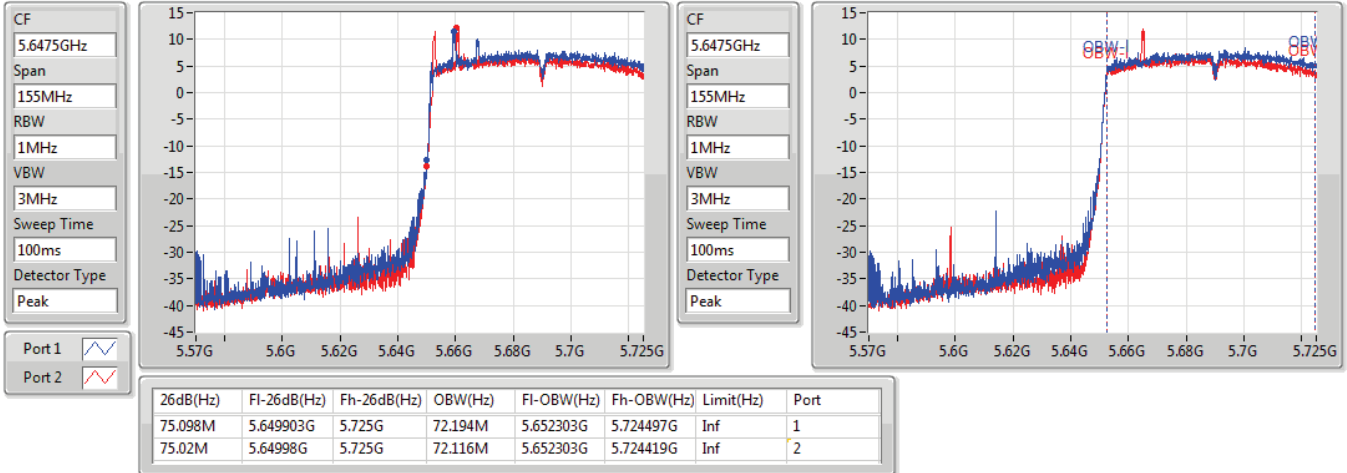

802.11ax HEW80-BF_Nss1,(MCS0)_2TX

EBW

5690MHz Straddle 5.47-5.725GHz

09/12/2019