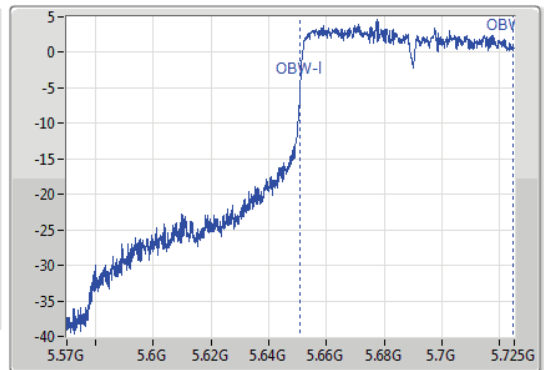

802.11ac VHT80_Nss1,(MCS0)_1TX

EBW

5690MHz Straddle 5.47-5.725GHz

05/12/2019

CF
5.6475GHz
Span
155MHz
RBW
1MHz
VBW
3MHz
Sweep Time
100ms
Detector Type
Peak
Port 1

CF
5.6475GHz
Span
155MHz
RBW
1MHz
VBW
3MHz
Sweep Time
100ms
Detector Type
Peak