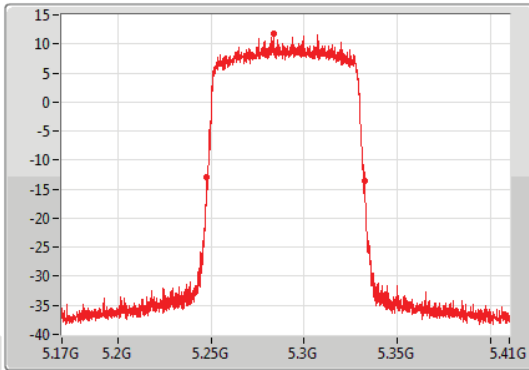

802.11ax HEW80_Nss1,(MCS0)_1TX(Port2)

EBW

5290MHz

05/12/2019

CF
5.29GHz
Span
240MHz
RBW
2MHz
VBW
10MHz
Sweep Time
100ms
Detector Type
Peak
Port 2

CF
5.29GHz
Span
240MHz
RBW
1MHz
VBW
3MHz
Sweep Time
100ms
Detector Type
Peak