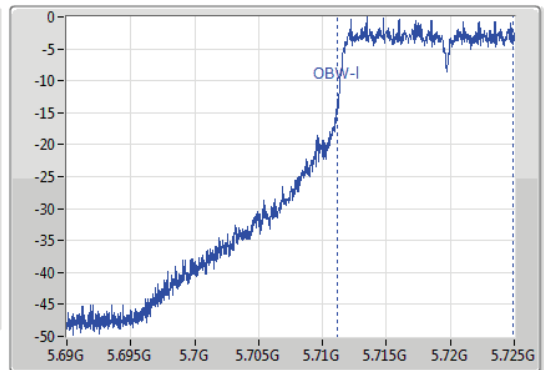

802.11a_Nss1,(6Mbps)_1TX

EBW

5720MHz Straddle 5.47-5.725GHz

05/12/2019

CF: 5.7075GHz
 Span: 35MHz
 RBW: 200kHz
 VBW: 1MHz
 Sweep Time: 100ms
 Detector Type: Peak
 Port 1

CF: 5.7075GHz
 Span: 35MHz
 RBW: 200kHz
 VBW: 1MHz
 Sweep Time: 100ms
 Detector Type: Peak