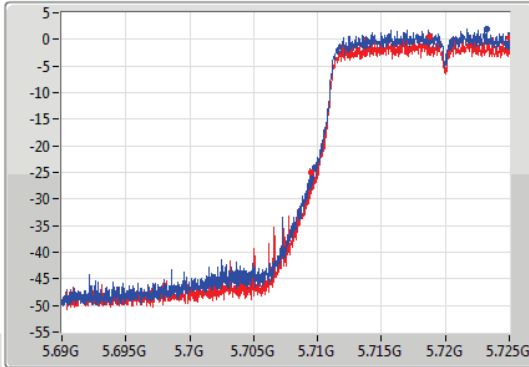

802.11ax HEW20-BF_Nss1,(MCS0)_2TX

EBW

5720MHz Straddle 5.47-5.725GHz

08/12/2019

CF
5.7075GHz

Span
35MHz

RBW
200kHz

VBW
1MHz

Sweep Time
100ms

Detector Type
Peak

Port 1

Port 2

CF
5.7075GHz

Span
35MHz

RBW
200kHz

VBW
1MHz

Sweep Time
100ms

Detector Type
Peak