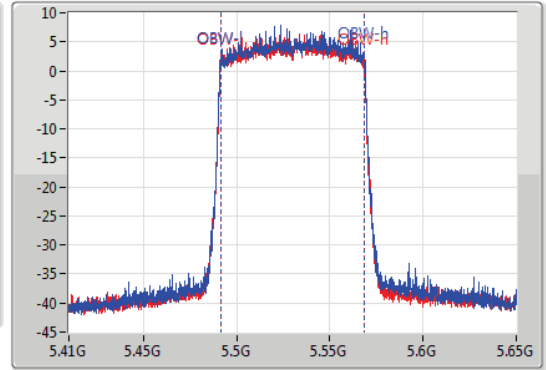

26dB(Hz)	Fl-26dB(Hz)	Fh-26dB(Hz)	OBW(Hz)	Fl-OBW(Hz)	Fh-OBW(Hz)	Limit(Hz)	Port
84.12M	5.48788G	5.572G	77.241M	5.491379G	5.568621G	Inf	1
83.76M	5.48836G	5.57212G	77.121M	5.491379G	5.568501G	Inf	2

802.11ax HEW80_Nss1,(MCS0)_2TX

EBW

5610MHz

05/12/2019

CF
5.61GHz

Span
240MHz

RBW
2MHz

VBW
10MHz

Sweep Time
100ms

Detector Type
Peak

Port 1

Port 2