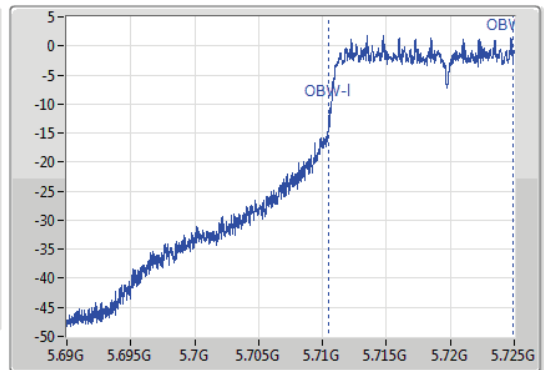

802.11ac VHT20_Nss1,(MCS0)_1TX

EBW

5720MHz Straddle 5.47-5.725GHz

05/12/2019

CF
5.7075GHz
Span
35MHz
RBW
200kHz
VBW
1MHz
Sweep Time
100ms
Detector Type
Peak
Port 1

CF
5.7075GHz
Span
35MHz
RBW
200kHz
VBW
1MHz
Sweep Time
100ms
Detector Type
Peak