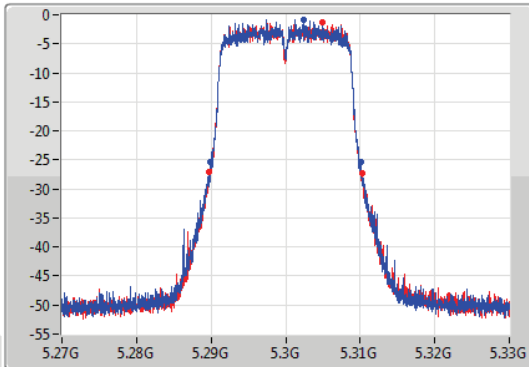

CF
5.3GHz
Span
60MHz
RBW
200kHz
VBW
1MHz
Sweep Time
100ms
Detector Type
Peak