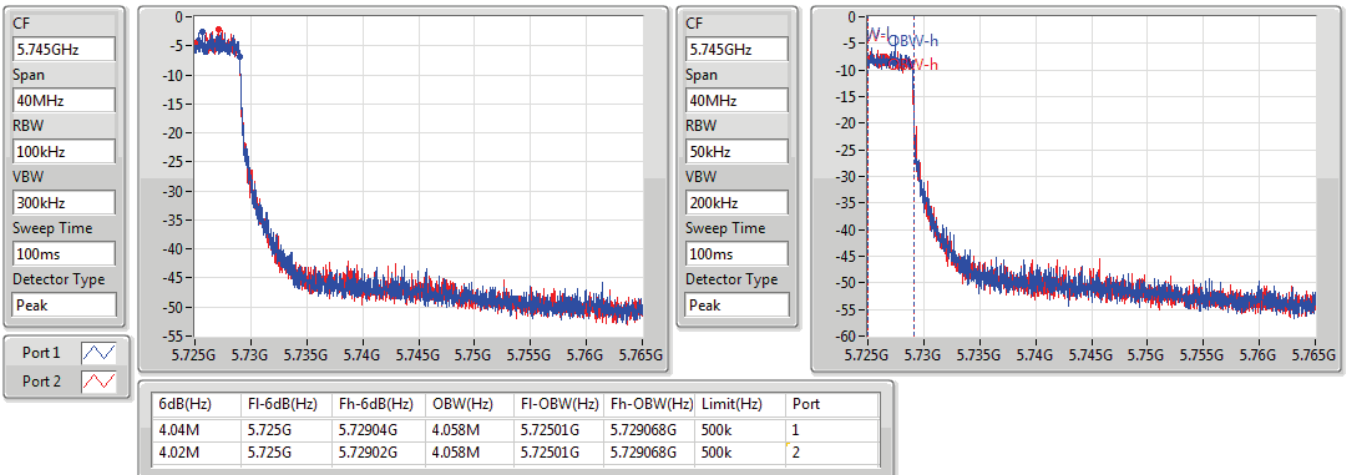

802.11ax HEW40_Nss1,(MCS0)_2TX

EBW

5710MHz Straddle 5.47-5.725GHz

05/12/2019

802.11ax HEW40_Nss1,(MCS0)_2TX

EBW

5710MHz Straddle 5.725-5.85GHz

05/12/2019