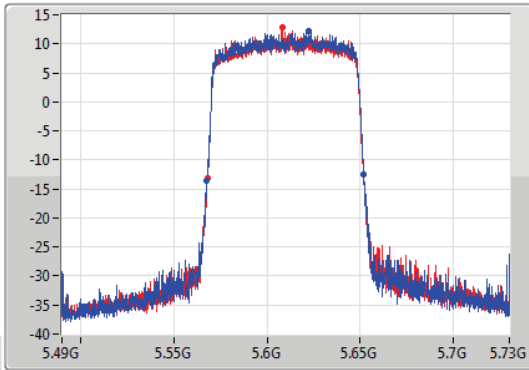

CF
5.61GHz

Span
240MHz

RBW
1MHz

VBW
3MHz

Sweep Time
100ms

Detector Type
Peak