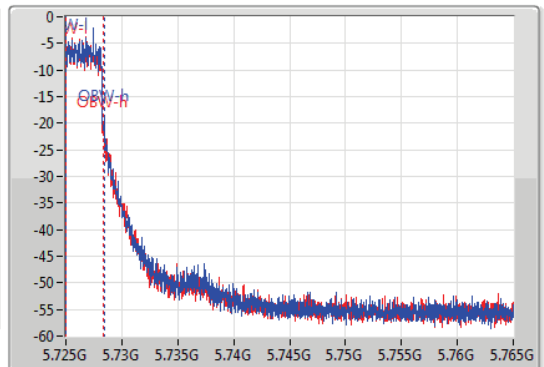

6dB(Hz)	Fl-6dB(Hz)	Fh-6dB(Hz)	OBW(Hz)	Fl-OBW(Hz)	Fh-OBW(Hz)	Limit(Hz)	Port
3.1M	5.725G	5.7281G	3.398M	5.72501G	5.728408G	500k	1
3.12M	5.725G	5.72812G	3.378M	5.72501G	5.728388G	500k	2