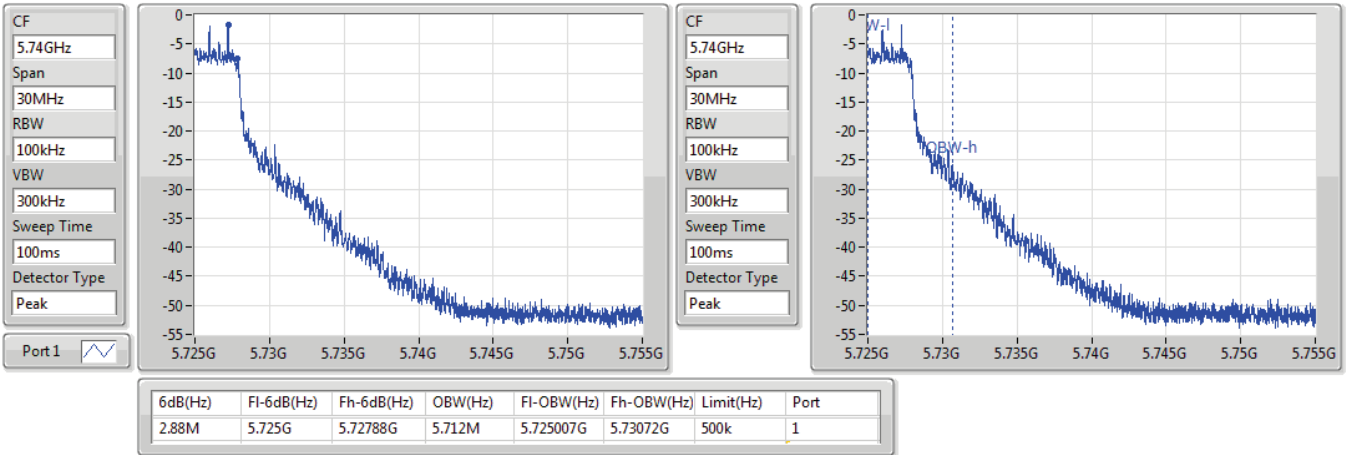

802.11a_Nss1,(6Mbps)_1TX

EBW

5720MHz Straddle 5.725-5.85GHz

05/12/2019