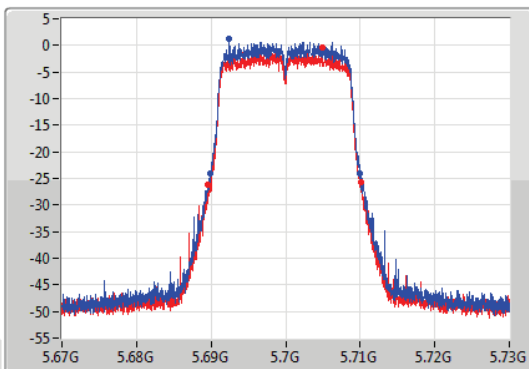

CF
5.7GHz
Span
60MHz
RBW
200kHz
VBW
1MHz
Sweep Time
100ms
Detector Type
Peak