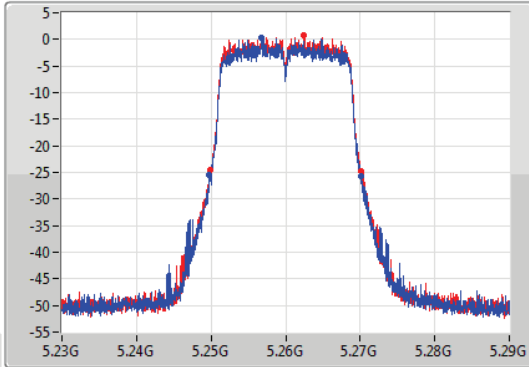

802.11ax HEW20-BF_Nss1,(MCS0)_2TX

EBW

5260MHz

09/12/2019

CF
5.26GHz
Span
60MHz
RBW
200kHz
VBW
1MHz
Sweep Time
100ms
Detector Type
Peak

CF
5.26GHz
Span
60MHz
RBW
200kHz
VBW
1MHz
Sweep Time
100ms
Detector Type
Peak