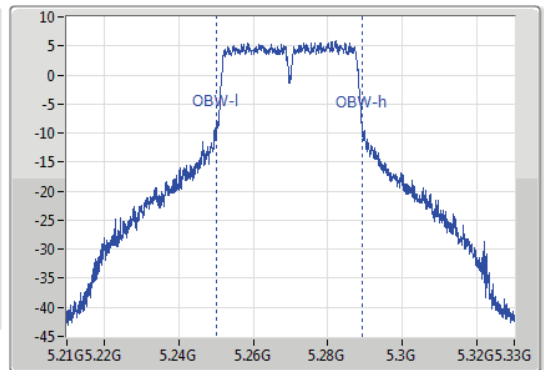

802.11ac VHT40_Nss1,(MCS0)_1TX
5270MHz

EBW

05/12/2019

CF: 5.27GHz
 Span: 120MHz
 RBW: 500kHz
 VBW: 2MHz
 Sweep Time: 100ms
 Detector Type: Peak
 Port 1

CF: 5.27GHz
 Span: 120MHz
 RBW: 500kHz
 VBW: 2MHz
 Sweep Time: 100ms
 Detector Type: Peak