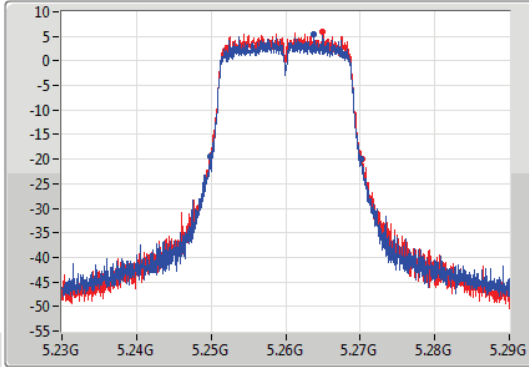

Port X-N dB = Port X 6dB down bandwidth for 5.725-5.85GHz band / 26dB down bandwidth for other band

Port X-OBW = Port X 99% occupied bandwidth;

802.11ac VHT20-BF_Nss1,(MCS0)_2TX

EBW

5260MHz

09/12/2019

CF: 5.26GHz
 Span: 60MHz
 RBW: 200kHz
 VBW: 1MHz
 Sweep Time: 100ms
 Detector Type: Peak