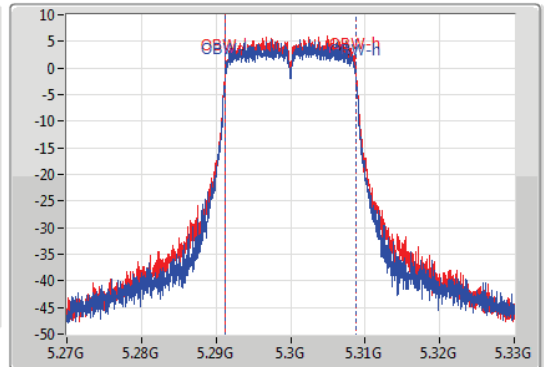

802.11ax HEW20-BF_Nss1,(MCS0)_2TX

EBW

5300MHz

09/12/2019

CF
5.3GHz
Span
60MHz
RBW
200kHz
VBW
1MHz
Sweep Time
100ms
Detector Type
Peak

CF
5.3GHz
Span
60MHz
RBW
200kHz
VBW
1MHz
Sweep Time
100ms
Detector Type
Peak