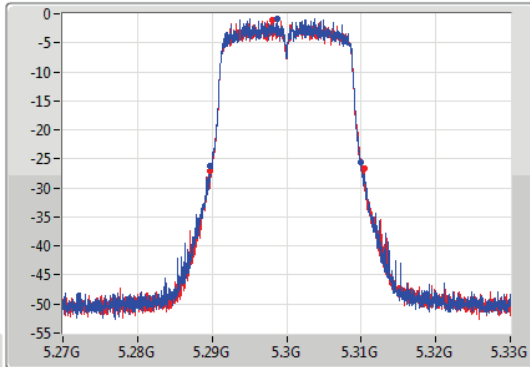

CF
5.3GHz
Span
60MHz
RBW
200kHz
VBW
1MHz
Sweep Time
100ms
Detector Type
Peak