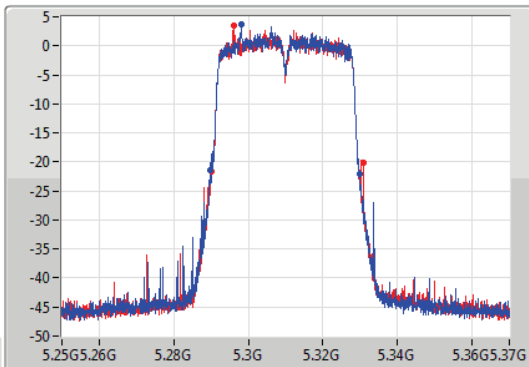

CF
5.31GHz
Span
120MHz
RBW
500kHz
VBW
2MHz
Sweep Time
100ms
Detector Type
Peak