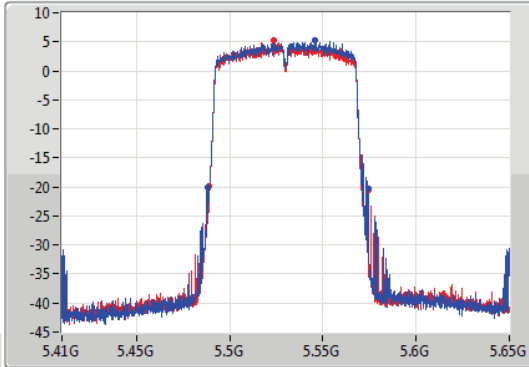

802.11ax HEW80-BF_Nss1,(MCS0)_2TX

EBW

5530MHz

09/12/2019

CF
5.53GHz
Span
240MHz
RBW
1MHz
VBW
3MHz
Sweep Time
100ms
Detector Type
Peak

CF
5.53GHz
Span
240MHz
RBW
1MHz
VBW
3MHz
Sweep Time
100ms
Detector Type
Peak