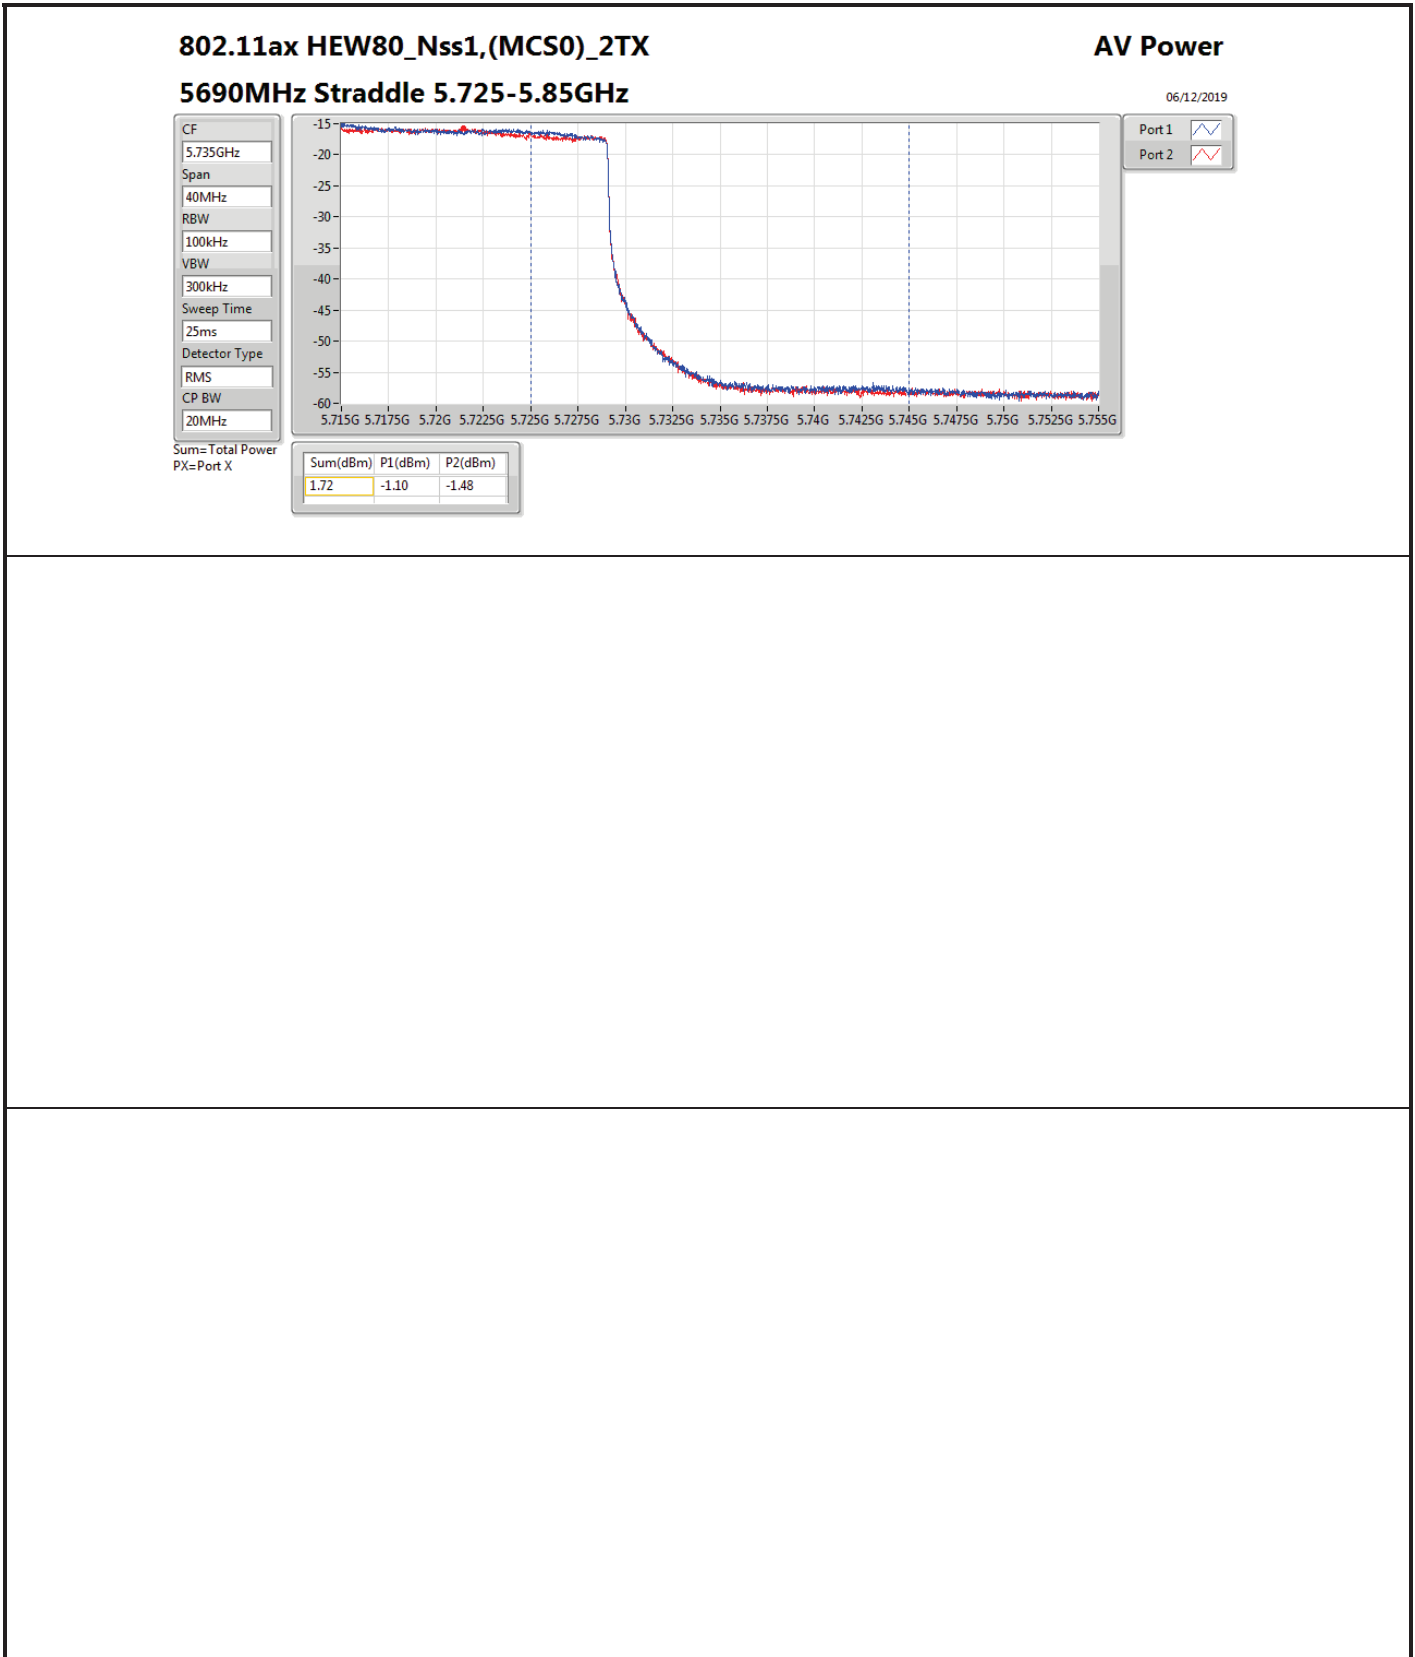

Summary

Mode	Total Power (dBm)	Total Power (W)	EIRP (dBm)	EIRP (W)
5.25-5.35GHz	-	-	-	-
802.11a_Nss1,(6Mbps)_1TX(Port2)	20.02	0.10046	27.12	0.51523
802.11a_Nss1,(6Mbps)_2TX	19.27	0.08453	26.37	0.43351
802.11ac VHT20_Nss1,(MCS0)_1TX(Port2)	19.99	0.09977	27.09	0.51168
802.11ac VHT20_Nss1,(MCS0)_2TX	19.38	0.08670	26.48	0.44463
802.11ac VHT40_Nss1,(MCS0)_1TX(Port2)	18.16	0.06546	25.26	0.33574
802.11ac VHT40_Nss1,(MCS0)_2TX	21.46	0.13996	28.56	0.71779
802.11ac VHT80_Nss1,(MCS0)_1TX(Port2)	16.16	0.04130	23.26	0.21184
802.11ac VHT80_Nss1,(MCS0)_2TX	18.38	0.06887	25.48	0.35318
802.11ax HEW20_Nss1,(MCS0)_1TX(Port2)	20.07	0.10162	27.17	0.52119
802.11ax HEW20_Nss1,(MCS0)_2TX	19.60	0.09120	26.70	0.46774
802.11ax HEW40_Nss1,(MCS0)_1TX(Port2)	18.30	0.06761	25.40	0.34674
802.11ax HEW40_Nss1,(MCS0)_2TX	22.17	0.16482	29.27	0.84528
802.11ax HEW80_Nss1,(MCS0)_1TX(Port2)	16.53	0.04498	23.63	0.23067
802.11ax HEW80_Nss1,(MCS0)_2TX	18.60	0.07244	25.70	0.37154
5.47-5.725GHz	-	-	-	-
802.11a_Nss1,(6Mbps)_1TX(Port2)	19.67	0.09268	26.77	0.47534
802.11a_Nss1,(6Mbps)_2TX	19.13	0.08185	26.23	0.41976
802.11ac VHT20_Nss1,(MCS0)_1TX(Port2)	19.88	0.09727	26.98	0.49888
802.11ac VHT20_Nss1,(MCS0)_2TX	19.49	0.08892	26.59	0.45604
802.11ac VHT40_Nss1,(MCS0)_1TX(Port2)	19.54	0.08995	26.64	0.46132
802.11ac VHT40_Nss1,(MCS0)_2TX	21.52	0.14191	28.62	0.72778
802.11ac VHT80_Nss1,(MCS0)_1TX(Port2)	18.53	0.07129	25.63	0.36559
802.11ac VHT80_Nss1,(MCS0)_2TX	21.64	0.14588	28.74	0.74817
802.11ax HEW20_Nss1,(MCS0)_1TX(Port2)	20.08	0.10186	27.18	0.52240
802.11ax HEW20_Nss1,(MCS0)_2TX	19.79	0.09528	26.89	0.48865
802.11ax HEW40_Nss1,(MCS0)_1TX(Port2)	18.94	0.07834	26.04	0.40179
802.11ax HEW40_Nss1,(MCS0)_2TX	22.14	0.16368	29.24	0.83946
802.11ax HEW80_Nss1,(MCS0)_1TX(Port2)	18.73	0.07464	25.83	0.38282
802.11ax HEW80_Nss1,(MCS0)_2TX	21.83	0.15241	28.93	0.78163
5.725-5.85GHz	-	-	-	-
802.11a_Nss1,(6Mbps)_1TX(Port2)	11.43	0.01390	18.53	0.07129
802.11a_Nss1,(6Mbps)_2TX	12.11	0.01626	19.21	0.08337
802.11ac VHT20_Nss1,(MCS0)_1TX(Port2)	12.30	0.01698	19.40	0.08710
802.11ac VHT20_Nss1,(MCS0)_2TX	12.91	0.01954	20.01	0.10023
802.11ac VHT40_Nss1,(MCS0)_1TX(Port2)	8.86	0.00769	15.96	0.03945
802.11ac VHT40_Nss1,(MCS0)_2TX	10.60	0.01148	17.70	0.05888
802.11ac VHT80_Nss1,(MCS0)_1TX(Port2)	3.29	0.00213	10.39	0.01094
802.11ac VHT80_Nss1,(MCS0)_2TX	6.61	0.00458	13.71	0.02350
802.11ax HEW20_Nss1,(MCS0)_1TX(Port2)	12.51	0.01782	19.61	0.09141
802.11ax HEW20_Nss1,(MCS0)_2TX	13.51	0.02244	20.61	0.11508
802.11ax HEW40_Nss1,(MCS0)_1TX(Port2)	10.73	0.01183	17.83	0.06067
802.11ax HEW40_Nss1,(MCS0)_2TX	12.04	0.01600	19.14	0.08204
802.11ax HEW80_Nss1,(MCS0)_1TX(Port2)	4.41	0.00276	11.51	0.01416