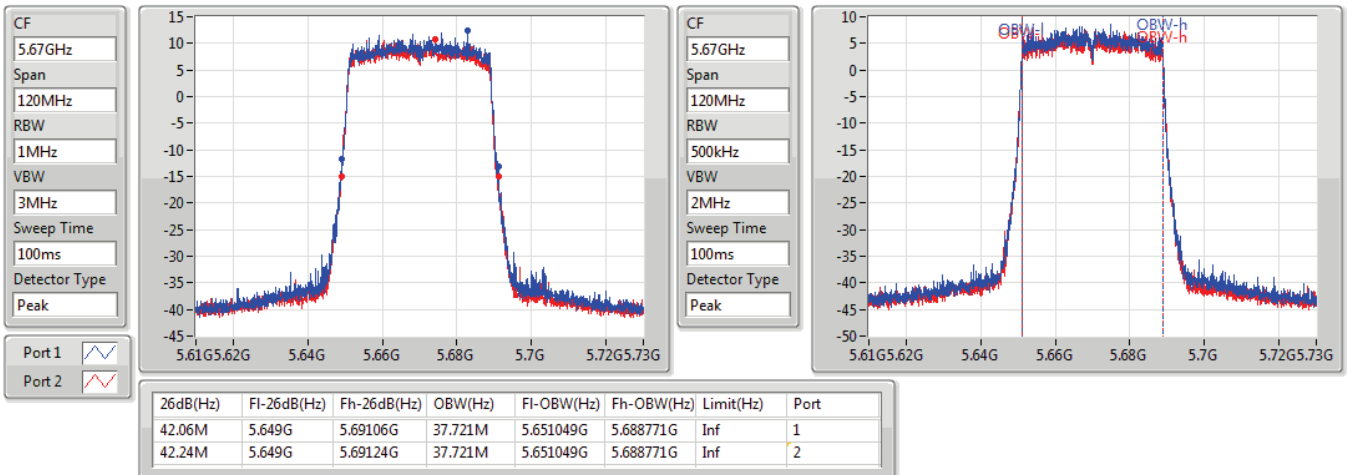

802.11ax HEW40_Nss1,(MCS0)_2TX

EBW

5550MHz

05/12/2019

802.11ax HEW40_Nss1,(MCS0)_2TX

EBW

5670MHz

05/12/2019