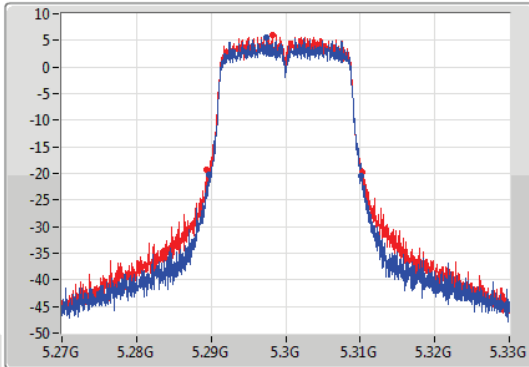

CF
5.3GHz
Span
60MHz
RBW
200kHz
VBW
1MHz
Sweep Time
100ms
Detector Type
Peak