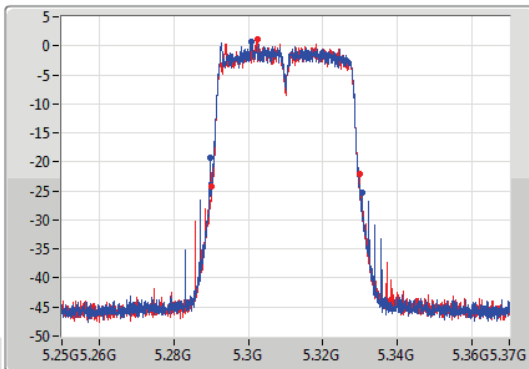

CF
5.31GHz
Span
120MHz
RBW
500kHz
VBW
2MHz
Sweep Time
100ms
Detector Type
Peak