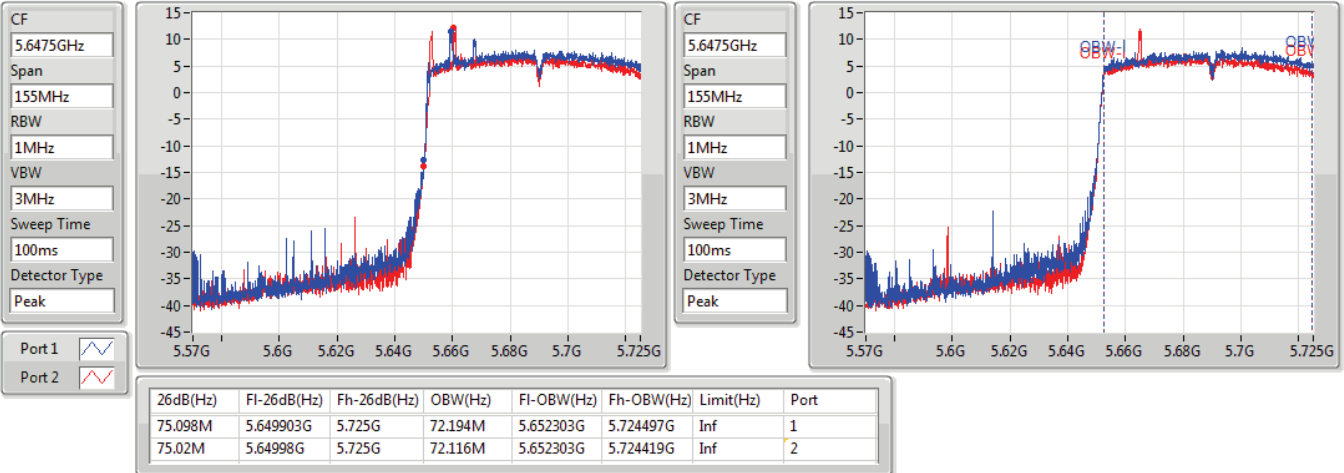

802.11ax HEW80-BF_Nss1,(MCS0)_2TX

EBW

5690MHz Straddle 5.47-5.725GHz

09/12/2019