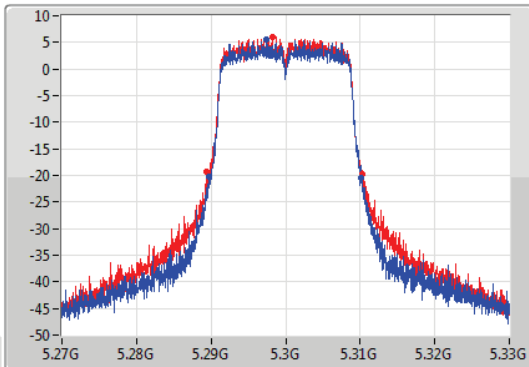

CF: 5.3GHz
Span: 60MHz
RBW: 200kHz
VBW: 1MHz
Sweep Time: 100ms
Detector Type: Peak