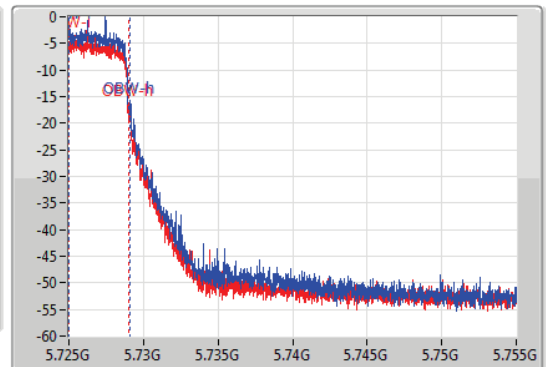

6dB(Hz)	Fl-6dB(Hz)	Fh-6dB(Hz)	OBW(Hz)	Fl-OBW(Hz)	Fh-OBW(Hz)	Limit(Hz)	Port
3.75M	5.725G	5.72875G	4.033M	5.725022G	5.729055G	500k	1
3.735M	5.725G	5.728735G	3.988M	5.725022G	5.72901G	500k	2