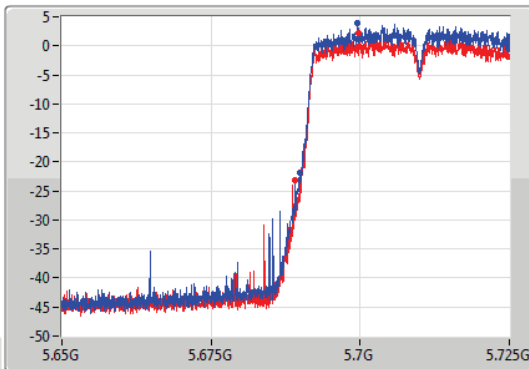

CF
5.6875GHz
Span
75MHz
RBW
500kHz
VBW
2MHz
Sweep Time
100ms
Detector Type
Peak