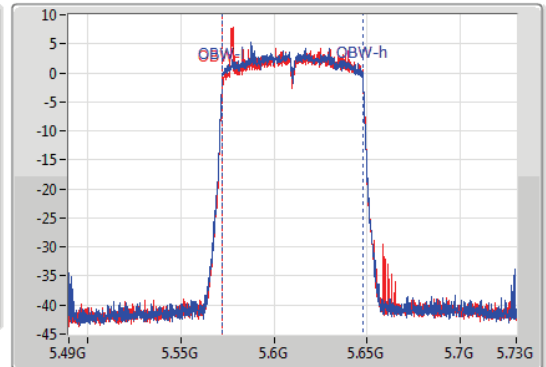

802.11ax HEW80-BF_Nss1,(MCS0)_2TX

EBW

5610MHz

09/12/2019

CF
5.61GHz
Span
240MHz
RBW
1MHz
VBW
3MHz
Sweep Time
100ms
Detector Type
Peak

CF
5.61GHz
Span
240MHz
RBW
1MHz
VBW
3MHz
Sweep Time
100ms
Detector Type
Peak