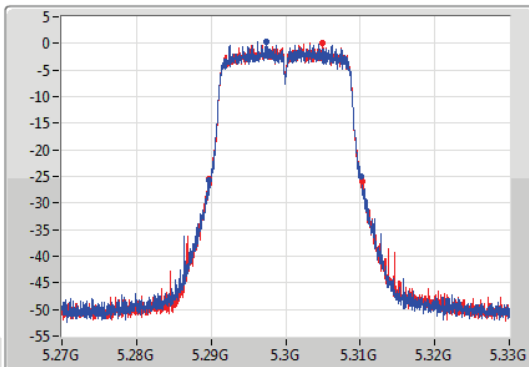

CF
5.3GHz
Span
60MHz
RBW
200kHz
VBW
1MHz
Sweep Time
100ms
Detector Type
Peak