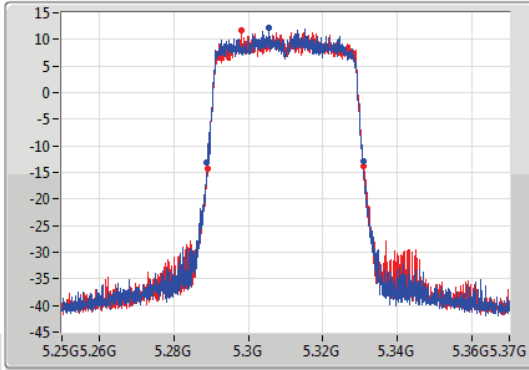

802.11ax HEW40_Nss1,(MCS0)_2TX

EBW

5310MHz

05/12/2019

CF
5.31GHz
Span
120MHz
RBW
1MHz
VBW
3MHz
Sweep Time
100ms
Detector Type
Peak

CF
5.31GHz
Span
120MHz
RBW
500kHz
VBW
2MHz
Sweep Time
100ms
Detector Type
Peak