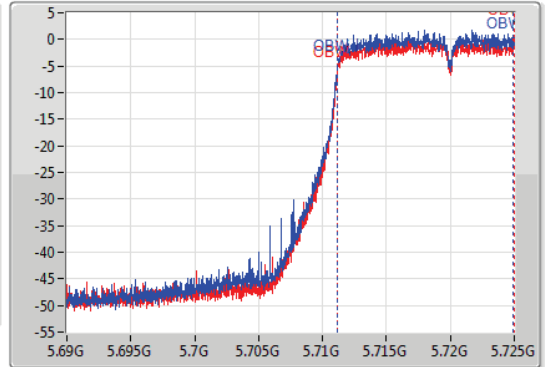

EBW

5720MHz Straddle 5.47-5.725GHz

08/12/2019

CF
5.7075GHz
Span
35MHz
RBW
200kHz
VBW
1MHz
Sweep Time
100ms
Detector Type
Peak

CF
5.7075GHz
Span
35MHz
RBW
200kHz
VBW
1MHz
Sweep Time
100ms
Detector Type
Peak