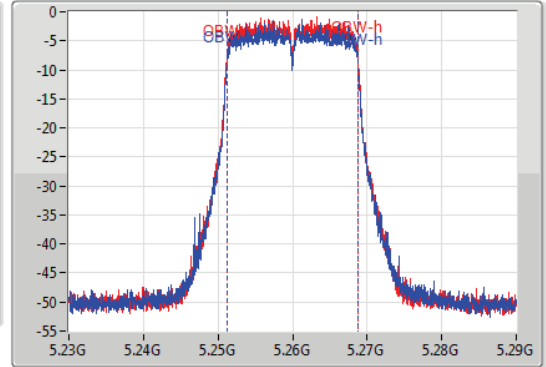

26dB(Hz)	Fl-26dB(Hz)	Fh-26dB(Hz)	OBW(Hz)	Fl-OBW(Hz)	Fh-OBW(Hz)	Limit(Hz)	Port
20.55M	5.24971G	5.27026G	17.601M	5.251184G	5.268786G	Inf	1
20.37M	5.24977G	5.27014G	17.571M	5.251184G	5.268756G	Inf	2

802.11ac VHT20-BF_Nss1,(MCS0)_2TX

EBW

5300MHz

08/12/2019

CF
5.3GHz
Span
60MHz
RBW
200kHz
VBW
1MHz
Sweep Time
100ms
Detector Type
Peak