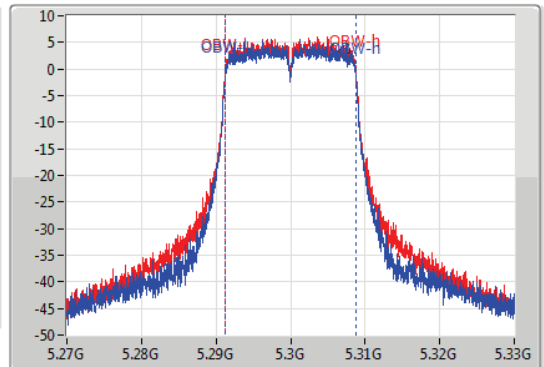

802.11ac VHT20-BF_Nss1,(MCS0)_2TX

EBW

5300MHz

09/12/2019

CF: 5.3GHz
 Span: 60MHz
 RBW: 200kHz
 VBW: 1MHz
 Sweep Time: 100ms
 Detector Type: Peak

CF: 5.3GHz
 Span: 60MHz
 RBW: 200kHz
 VBW: 1MHz
 Sweep Time: 100ms
 Detector Type: Peak