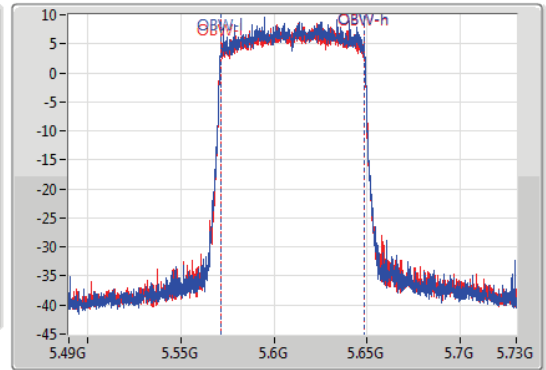

26dB(Hz)	Fl-26dB(Hz)	Fh-26dB(Hz)	OBW(Hz)	Fl-OBW(Hz)	Fh-OBW(Hz)	Limit(Hz)	Port
84.36M	5.56752G	5.65188G	77.241M	5.571379G	5.648621G	Inf	1
84M	5.568G	5.652G	77.121M	5.571379G	5.648501G	Inf	2