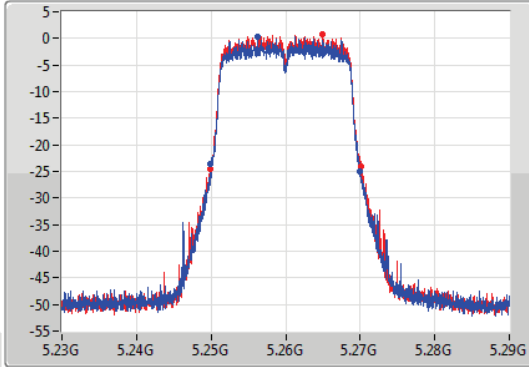

Port X-N dB = Port X 6dB down bandwidth for 5.725-5.85GHz band / 26dB down bandwidth for other band

Port X-OBW = Port X 99% occupied bandwidth;

802.11ac VHT20-BF_Nss1,(MCS0)_2TX

EBW

5260MHz

08/12/2019

CF
5.26GHz
Span
60MHz
RBW
200kHz
VBW
1MHz
Sweep Time
100ms
Detector Type
Peak