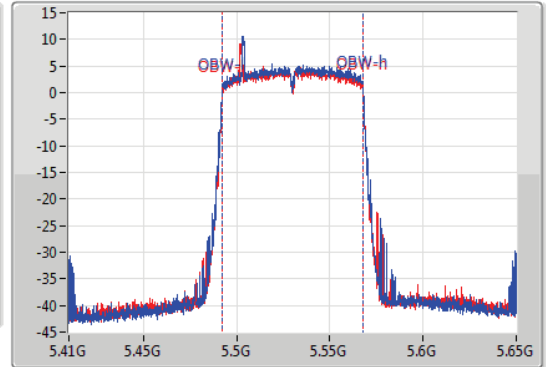

EBW

5530MHz

09/12/2019

CF
5.53GHz
Span
240MHz
RBW
1MHz
VBW
3MHz
Sweep Time
100ms
Detector Type
Peak

CF
5.53GHz
Span
240MHz
RBW
1MHz
VBW
3MHz
Sweep Time
100ms
Detector Type
Peak

26dB(Hz)	Fl-26dB(Hz)	Fh-26dB(Hz)	OBW(Hz)	Fl-OBW(Hz)	Fh-OBW(Hz)	Limit(Hz)	Port
86.16M	5.48836G	5.57452G	75.322M	5.492339G	5.567661G	Inf	1
85.08M	5.48908G	5.57416G	75.322M	5.492339G	5.567661G	Inf	2