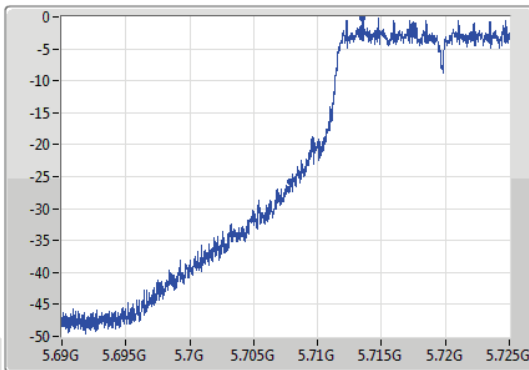

CF: 5.7075GHz
Span: 35MHz
RBW: 200kHz
VBW: 1MHz
Sweep Time: 100ms
Detector Type: Peak