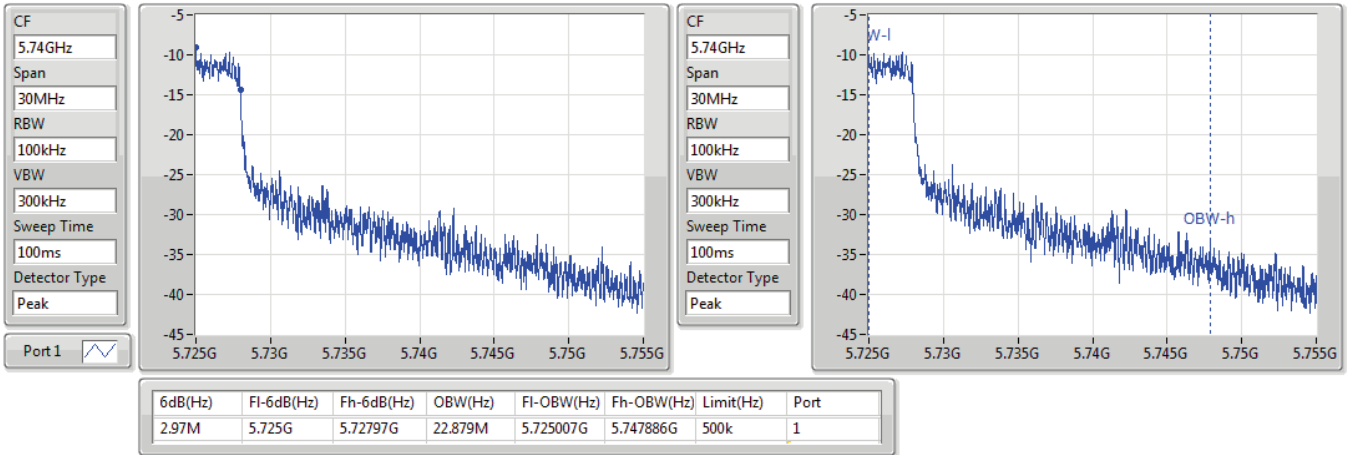

802.11ac VHT80_Nss1,(MCS0)_1TX
5690MHz Straddle 5.725-5.85GHz

EBW

05/12/2019