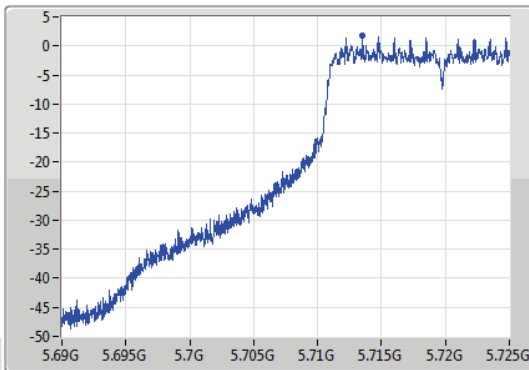

CF
5.7075GHz
Span
35MHz
RBW
200kHz
VBW
1MHz
Sweep Time
100ms
Detector Type
Peak