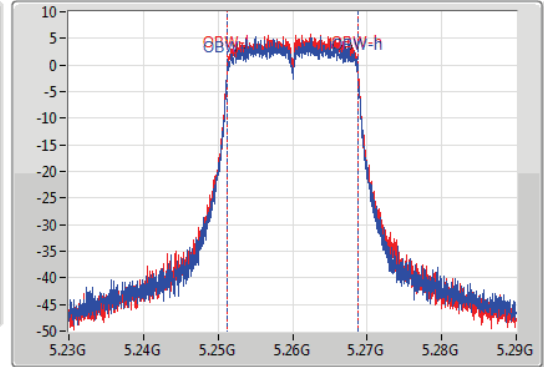

26dB(Hz)	Fl-26dB(Hz)	Fh-26dB(Hz)	OBW(Hz)	Fl-OBW(Hz)	Fh-OBW(Hz)	Limit(Hz)	Port
20.16M	5.24989G	5.27005G	17.571M	5.251214G	5.268786G	Inf	1
20.34M	5.24989G	5.27023G	17.571M	5.251214G	5.268786G	Inf	2

802.11ac VHT20-BF_Nss1,(MCS0)_2TX

EBW

5300MHz

09/12/2019

CF
5.3GHz
Span
60MHz
RBW
200kHz
VBW
1MHz
Sweep Time
100ms
Detector Type
Peak