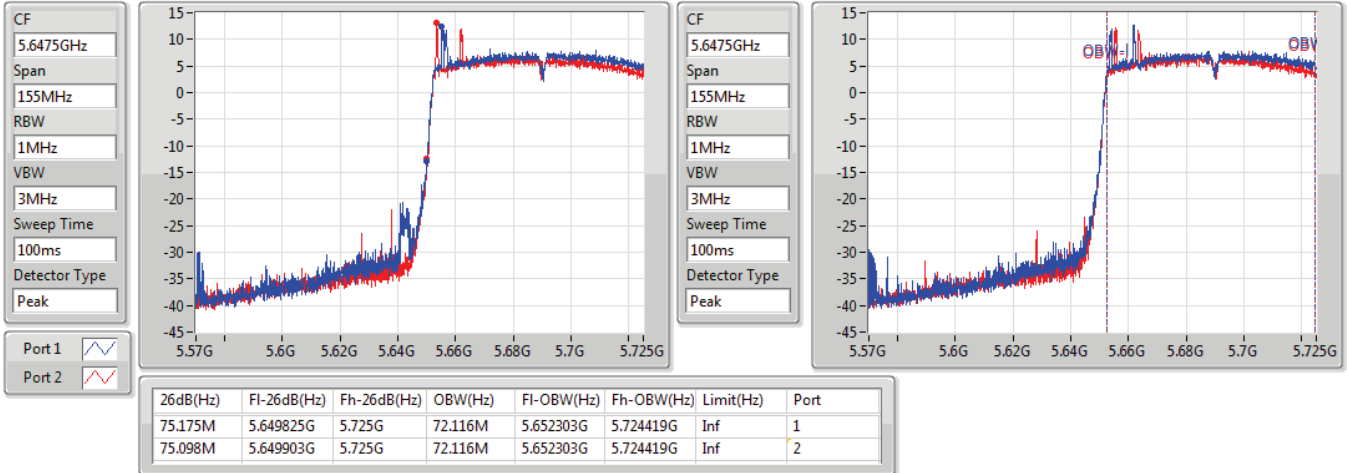

802.11ac VHT80-BF_Nss1,(MCS0)_2TX

EBW

5690MHz Straddle 5.47-5.725GHz

09/12/2019