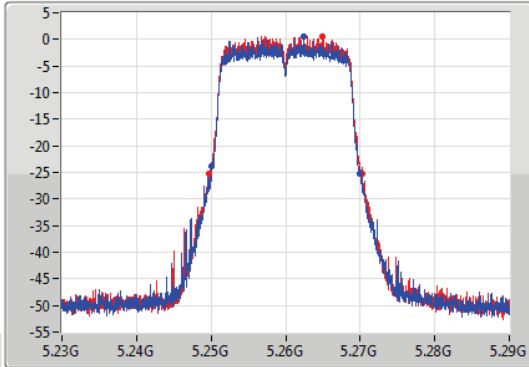

802.11ax HEW20-BF_Nss1,(MCS0)_2TX

EBW

5260MHz

08/12/2019

CF
5.26GHz
Span
60MHz
RBW
200kHz
VBW
1MHz
Sweep Time
100ms
Detector Type
Peak

CF
5.26GHz
Span
60MHz
RBW
200kHz
VBW
1MHz
Sweep Time
100ms
Detector Type
Peak