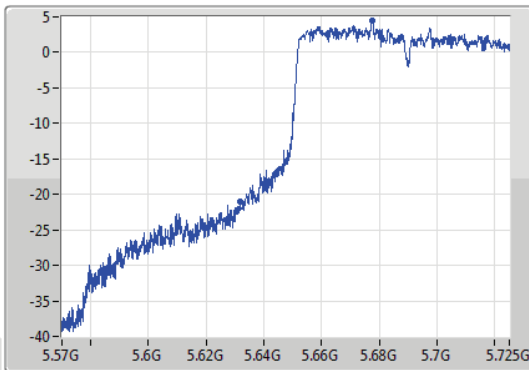

CF
5.6475GHz
Span
155MHz
RBW
1MHz
VBW
3MHz
Sweep Time
100ms
Detector Type
Peak