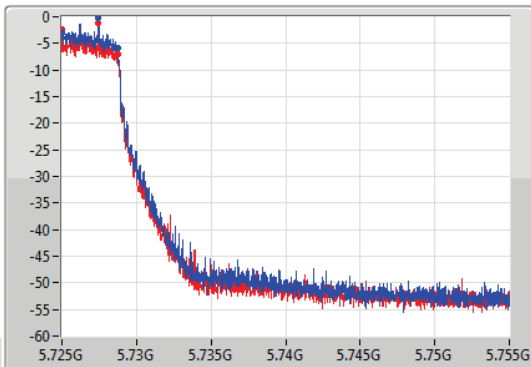

5720MHz Straddle 5.725-5.85GHz

08/12/2019

CF
5.74GHz
Span
30MHz
RBW
100kHz
VBW
300kHz
Sweep Time
100ms
Detector Type
Peak

CF
5.74GHz
Span
30MHz
RBW
100kHz
VBW
300kHz
Sweep Time
100ms
Detector Type
Peak