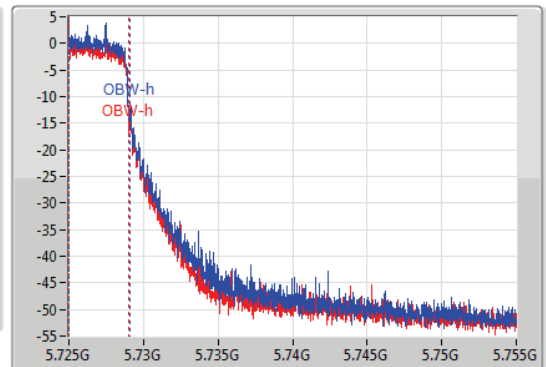

6dB(Hz)	Fl-6dB(Hz)	Fh-6dB(Hz)	OBW(Hz)	Fl-OBW(Hz)	Fh-OBW(Hz)	Limit(Hz)	Port
3.78M	5.725G	5.72878G	4.033M	5.725022G	5.729055G	500k	1
3.495M	5.725G	5.728495G	4.018M	5.725007G	5.729025G	500k	2