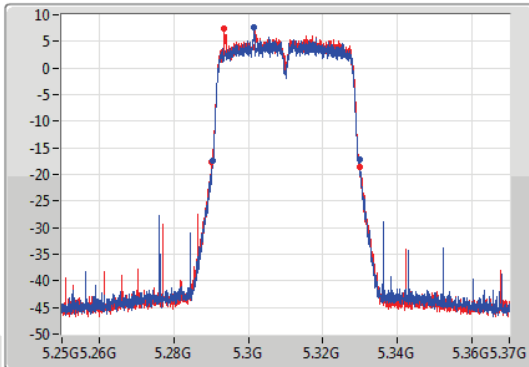

CF
5.31GHz
Span
120MHz
RBW
500kHz
VBW
2MHz
Sweep Time
100ms
Detector Type
Peak