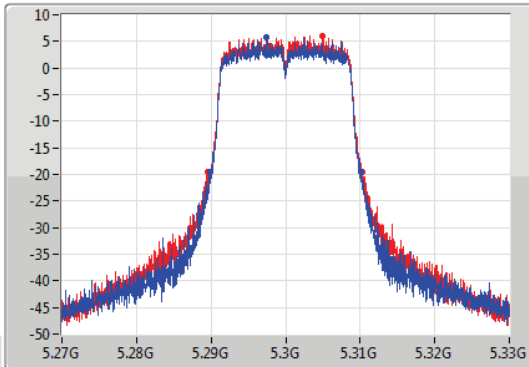

CF
5.3GHz
Span
60MHz
RBW
200kHz
VBW
1MHz
Sweep Time
100ms
Detector Type
Peak