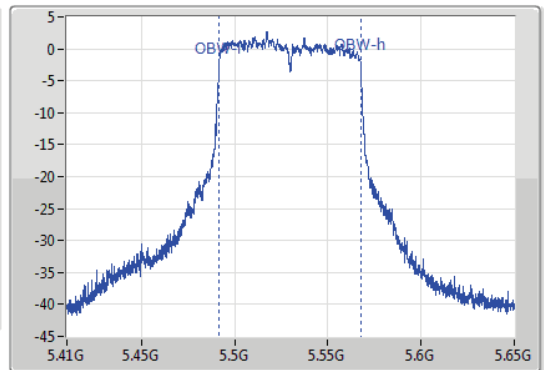

802.11ac VHT80_Nss1,(MCS0)_1TX

EBW

5530MHz

05/12/2019

CF: 5.53GHz
 Span: 240MHz
 RBW: 1MHz
 VBW: 3MHz
 Sweep Time: 100ms
 Detector Type: Peak
 Port 1

CF: 5.53GHz
 Span: 240MHz
 RBW: 1MHz
 VBW: 3MHz
 Sweep Time: 100ms
 Detector Type: Peak