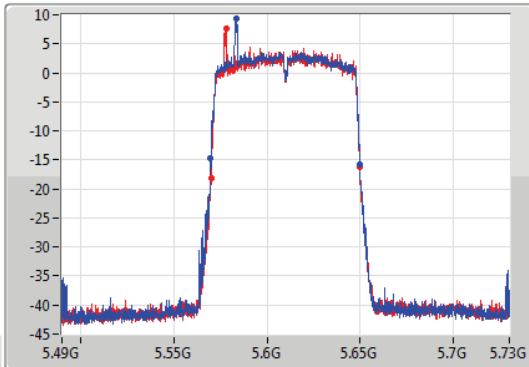

CF
5.61GHz
Span
240MHz
RBW
1MHz
VBW
3MHz
Sweep Time
100ms
Detector Type
Peak