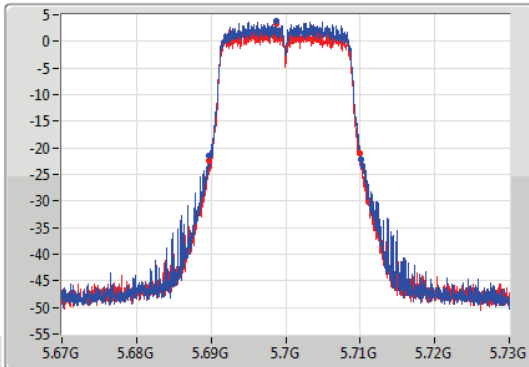

CF
5.7GHz
Span
60MHz
RBW
200kHz
VBW
1MHz
Sweep Time
100ms
Detector Type
Peak