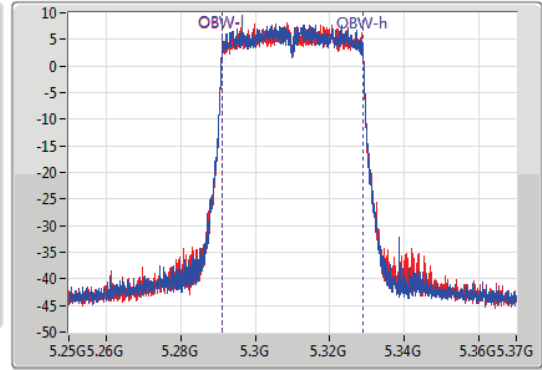

802.11ax HEW40_Nss1,(MCS0)_2TX

EBW

5310MHz

05/12/2019

CF
5.31GHz
Span
120MHz
RBW
1MHz
VBW
3MHz
Sweep Time
100ms
Detector Type
Peak

CF
5.31GHz
Span
120MHz
RBW
500kHz
VBW
2MHz
Sweep Time
100ms
Detector Type
Peak