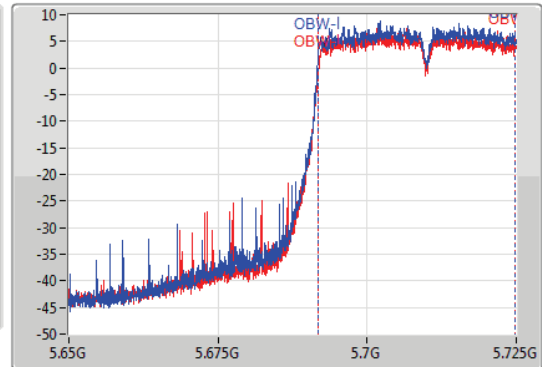

802.11ac VHT40-BF_Nss1,(MCS0)_2TX

EBW

5710MHz Straddle 5.47-5.725GHz

09/12/2019

CF
5.6875GHz
Span
75MHz
RBW
500kHz
VBW
2MHz
Sweep Time
100ms
Detector Type
Peak

CF
5.6875GHz
Span
75MHz
RBW
500kHz
VBW
2MHz
Sweep Time
100ms
Detector Type
Peak