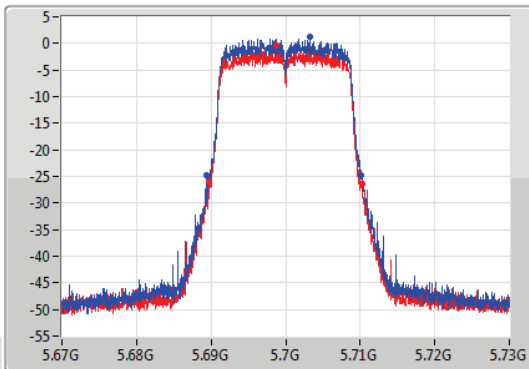

CF
5.7GHz
Span
60MHz
RBW
200kHz
VBW
1MHz
Sweep Time
100ms
Detector Type
Peak