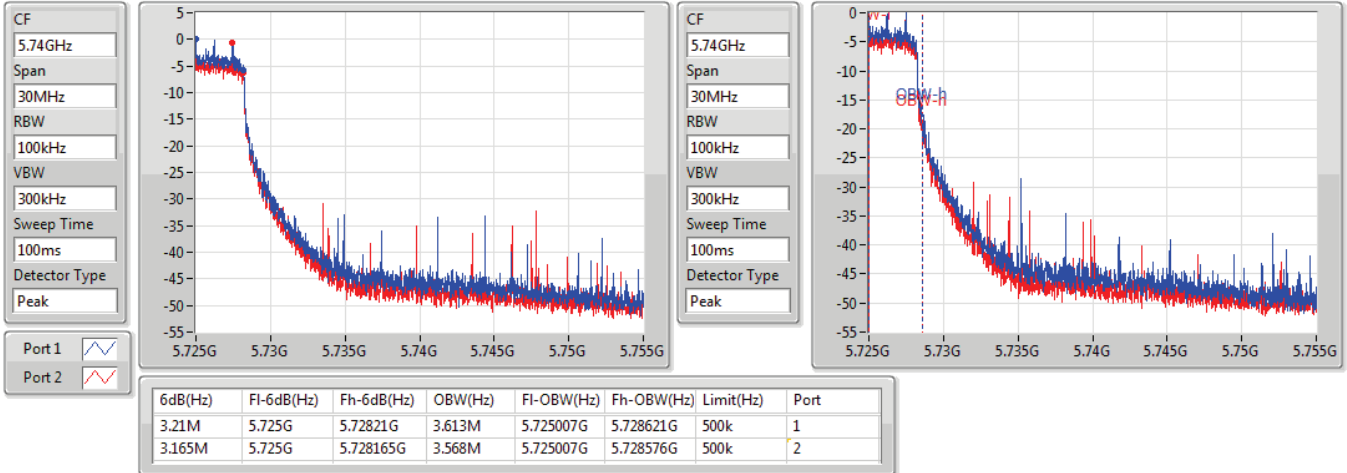

802.11ac VHT40-BF_Nss1,(MCS0)_2TX

EBW

5710MHz Straddle 5.725-5.85GHz

09/12/2019