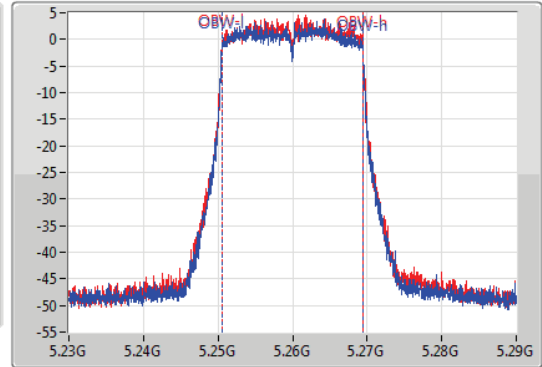

802.11ax HEW20_Nss1,(MCS0)_2TX

EBW

5260MHz

05/12/2019

CF
5.26GHz
Span
60MHz
RBW
300kHz
VBW
1MHz
Sweep Time
100ms
Detector Type
Peak

CF
5.26GHz
Span
60MHz
RBW
200kHz
VBW
1MHz
Sweep Time
100ms
Detector Type
Peak