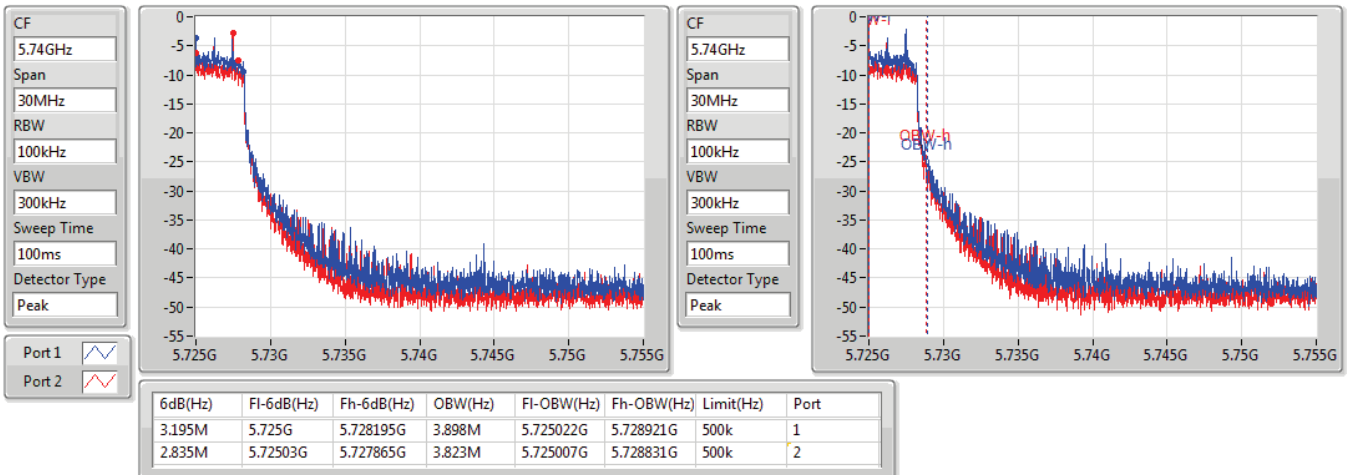

EBW

5690MHz Straddle 5.47-5.725GHz

09/12/2019

802.11ax HEW80-BF_Nss1,(MCS0)_2TX

EBW

5690MHz Straddle 5.725-5.85GHz

09/12/2019

Summary