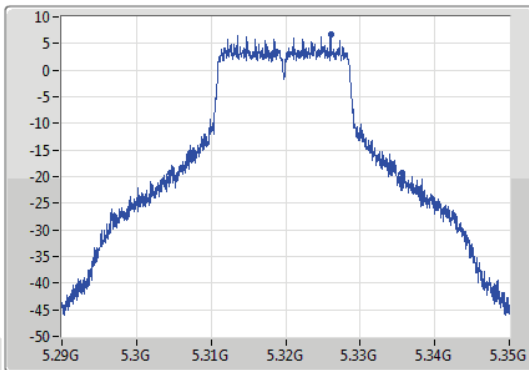

CF
5.32GHz
Span
60MHz
RBW
200kHz
VBW
1MHz
Sweep Time
100ms
Detector Type
Peak