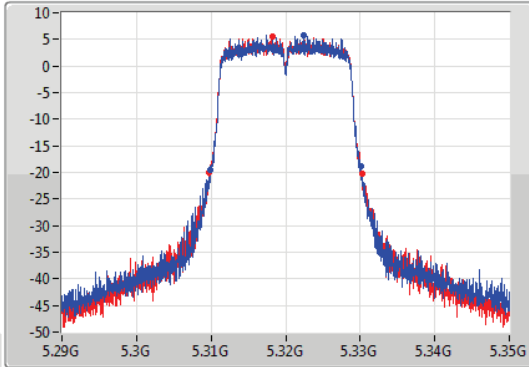

802.11ax HEW20-BF_Nss1,(MCS0)_2TX

EBW

5320MHz

09/12/2019

CF
5.32GHz
Span
60MHz
RBW
200kHz
VBW
1MHz
Sweep Time
100ms
Detector Type
Peak

CF
5.32GHz
Span
60MHz
RBW
200kHz
VBW
1MHz
Sweep Time
100ms
Detector Type
Peak