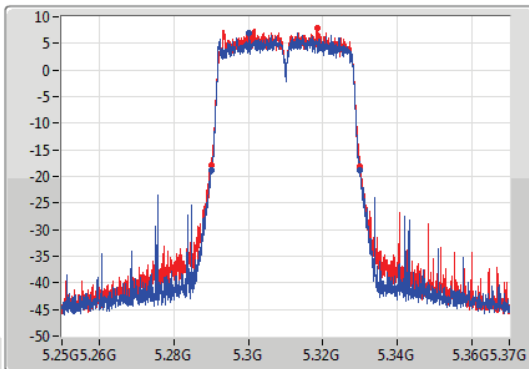

CF
5.31GHz
Span
120MHz
RBW
500kHz
VBW
2MHz
Sweep Time
100ms
Detector Type
Peak