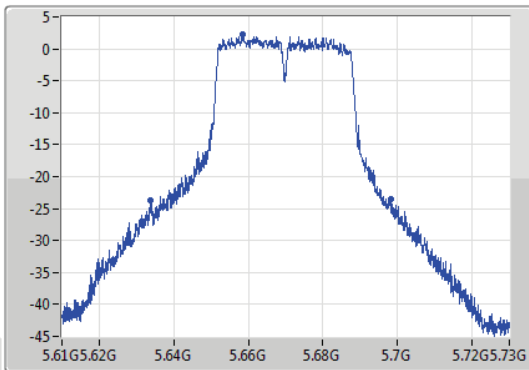

CF: 5.67GHz
Span: 120MHz
RBW: 500kHz
VBW: 2MHz
Sweep Time: 100ms
Detector Type: Peak