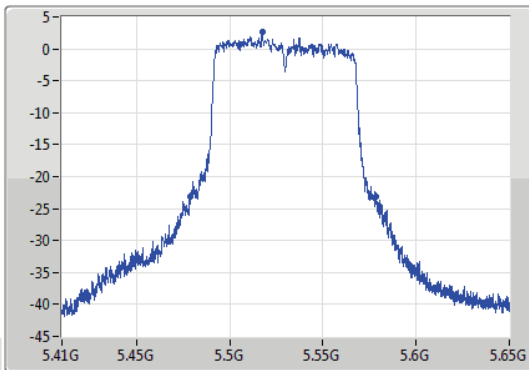

CF: 5.53GHz
Span: 240MHz
RBW: 1MHz
VBW: 3MHz
Sweep Time: 100ms
Detector Type: Peak