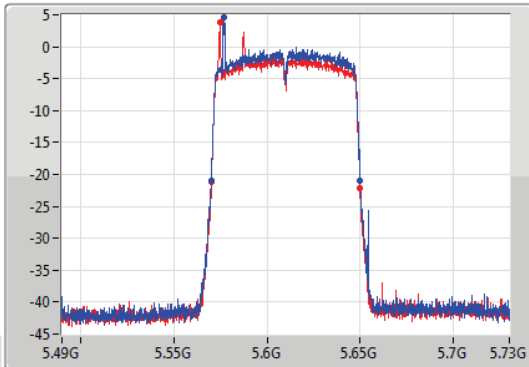

CF
5.61GHz
Span
240MHz
RBW
1MHz
VBW
3MHz
Sweep Time
100ms
Detector Type
Peak