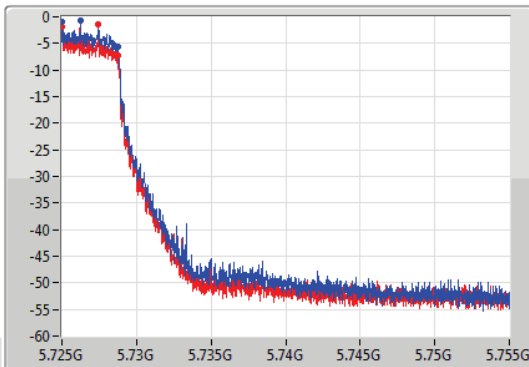

Sweep Time
100ms

Detector Type
Peak

Port 1 

Port 2 

CF
5.74GHz

Span
30MHz

RBW
100kHz

VBW
300kHz