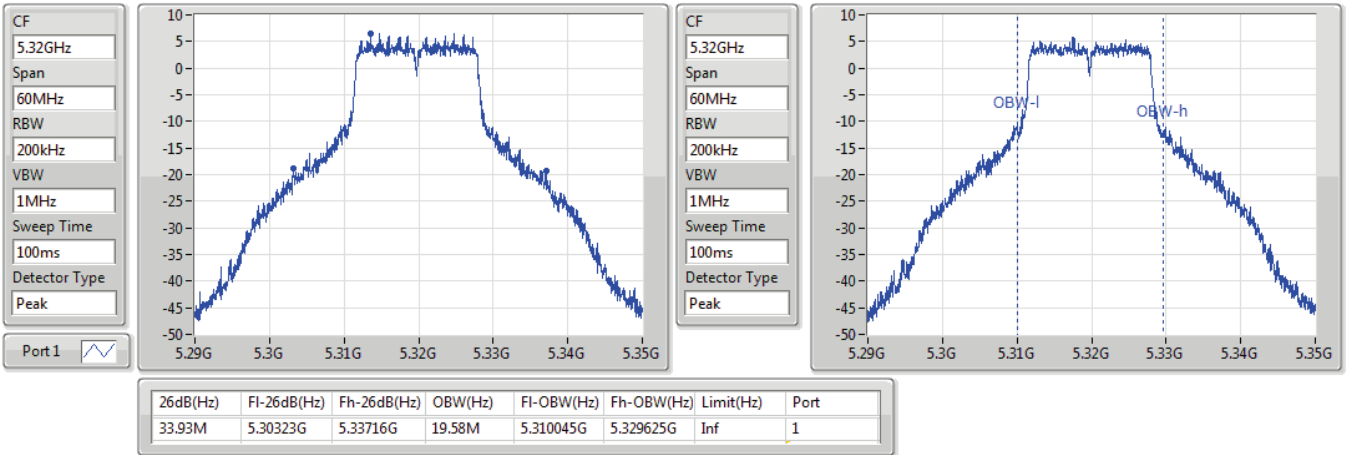

802.11a_Nss1,(6Mbps)_1TX

EBW

5320MHz

05/12/2019