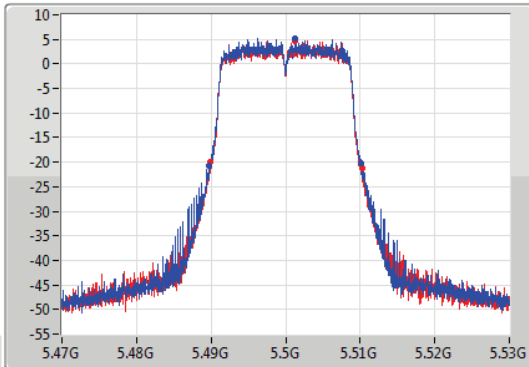

CF
5.5GHz
Span
60MHz
RBW
200kHz
VBW
1MHz
Sweep Time
100ms
Detector Type
Peak