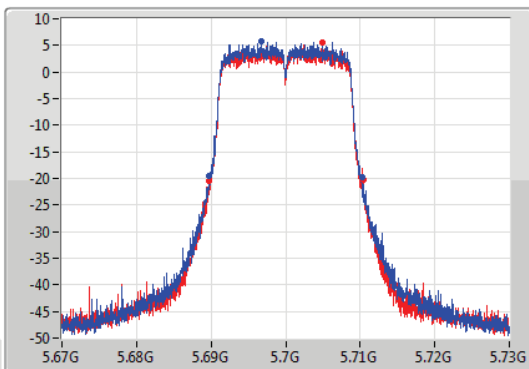

CF
5.7GHz
Span
60MHz
RBW
200kHz
VBW
1MHz
Sweep Time
100ms
Detector Type
Peak