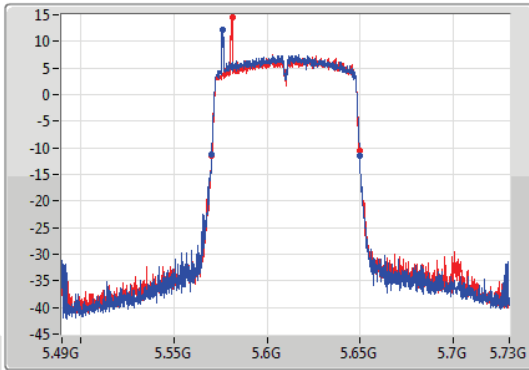

CF
5.61GHz
Span
240MHz
RBW
1MHz
VBW
3MHz
Sweep Time
100ms
Detector Type
Peak