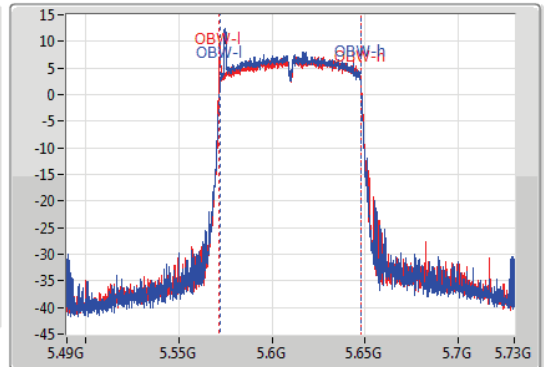

802.11ax HEW80-BF_Nss1,(MCS0)_2TX

EBW

5610MHz

09/12/2019

CF
5.61GHz
Span
240MHz
RBW
1MHz
VBW
3MHz
Sweep Time
100ms
Detector Type
Peak

CF
5.61GHz
Span
240MHz
RBW
1MHz
VBW
3MHz
Sweep Time
100ms
Detector Type
Peak