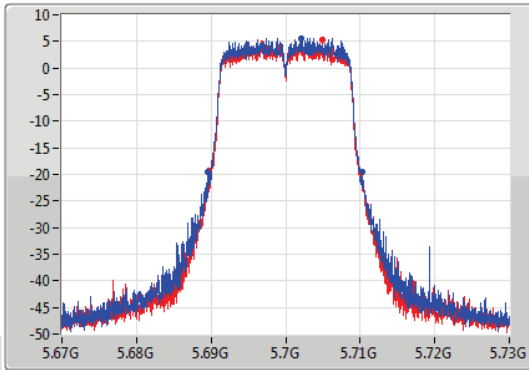

CF
5.7GHz
Span
60MHz
RBW
200kHz
VBW
1MHz
Sweep Time
100ms
Detector Type
Peak