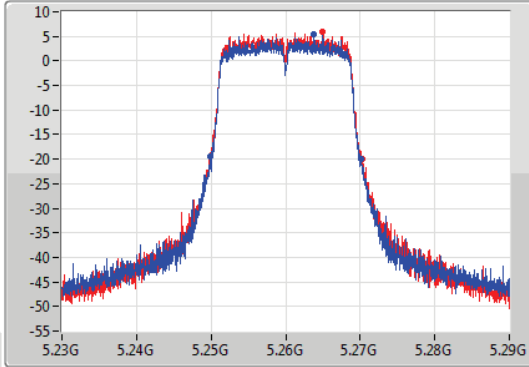

Port X-N dB = Port X 6dB down bandwidth for 5.725-5.85GHz band / 26dB down bandwidth for other band

Port X-OBW = Port X 99% occupied bandwidth;

802.11ac VHT20-BF_Nss1,(MCS0)_2TX

EBW

5260MHz

09/12/2019

CF
5.26GHz
Span
60MHz
RBW
200kHz
VBW
1MHz
Sweep Time
100ms
Detector Type
Peak