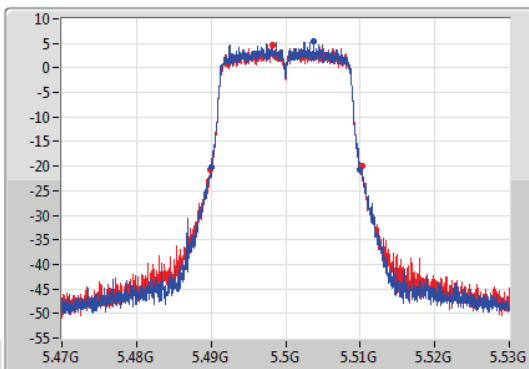

CF
5.5GHz
Span
60MHz
RBW
200kHz
VBW
1MHz
Sweep Time
100ms
Detector Type
Peak