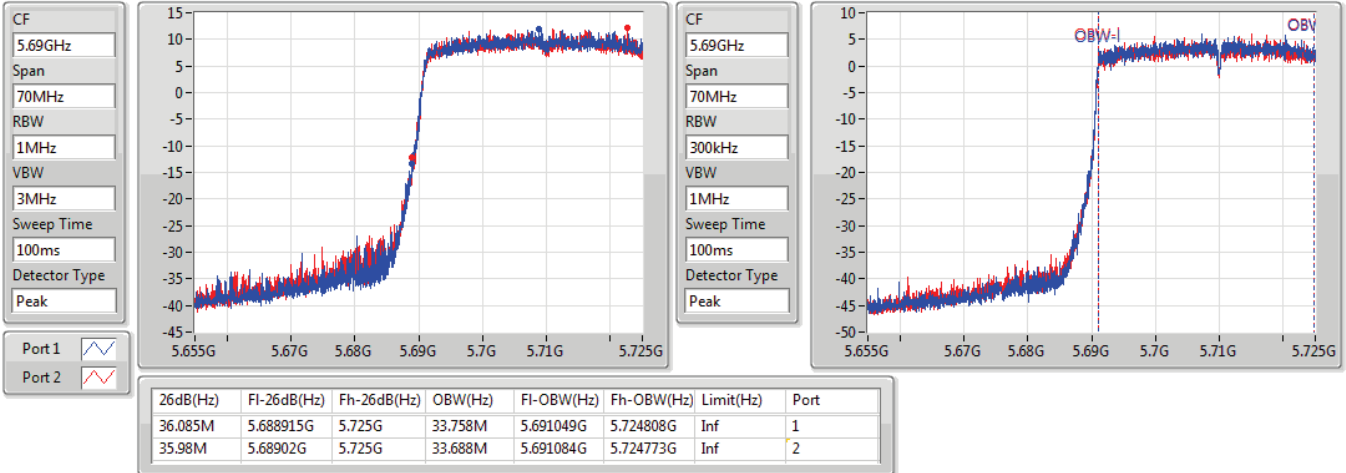

802.11ax HEW40_Nss1,(MCS0)_2TX

EBW

5710MHz Straddle 5.47-5.725GHz

05/12/2019