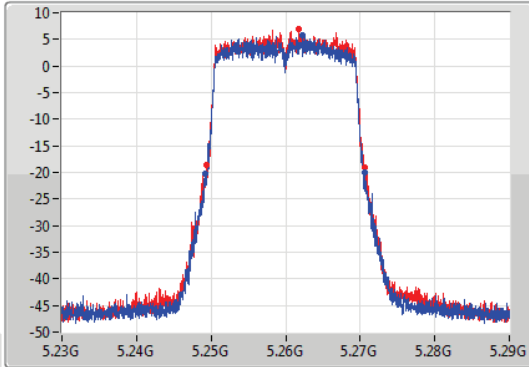

802.11ax HEW20_Nss1,(MCS0)_2TX

EBW

5260MHz

05/12/2019

CF
5.26GHz
Span
60MHz
RBW
300kHz
VBW
1MHz
Sweep Time
100ms
Detector Type
Peak

CF
5.26GHz
Span
60MHz
RBW
200kHz
VBW
1MHz
Sweep Time
100ms
Detector Type
Peak