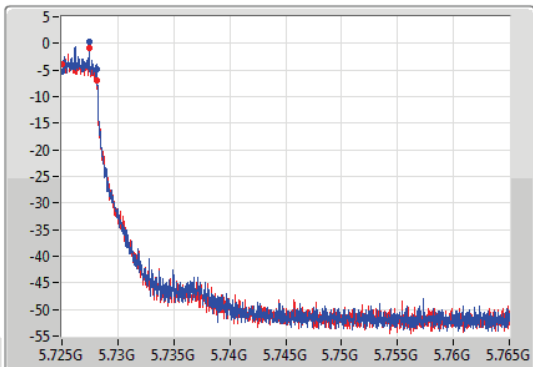

802.11a_Nss1,(6Mbps)_2TX

EBW

5720MHz Straddle 5.47-5.725GHz

05/12/2019

CF: 5.71GHz
 Span: 30MHz
 RBW: 300kHz
 VBW: 1MHz
 Sweep Time: 100ms
 Detector Type: Peak
 Port 1: [Waveform icon]
 Port 2: [Waveform icon]

CF: 5.71GHz
 Span: 30MHz
 RBW: 200kHz
 VBW: 1MHz
 Sweep Time: 100ms
 Detector Type: Peak

26dB(Hz)	Fl-26dB(Hz)	Fh-26dB(Hz)	OBW(Hz)	Fl-OBW(Hz)	Fh-OBW(Hz)	Limit(Hz)	Port
14.91M	5.71009G	5.725G	13.253M	5.711694G	5.724948G	Inf	1
14.79M	5.71021G	5.725G	13.238M	5.711724G	5.724963G	Inf	2

802.11a_Nss1,(6Mbps)_2TX

EBW

5720MHz Straddle 5.725-5.85GHz

05/12/2019

CF: 5.745GHz
 Span: 40MHz
 RBW: 100kHz
 VBW: 300kHz
 Sweep Time: 100ms
 Detector Type: Peak
 Port 1: [Waveform icon]
 Port 2: [Waveform icon]