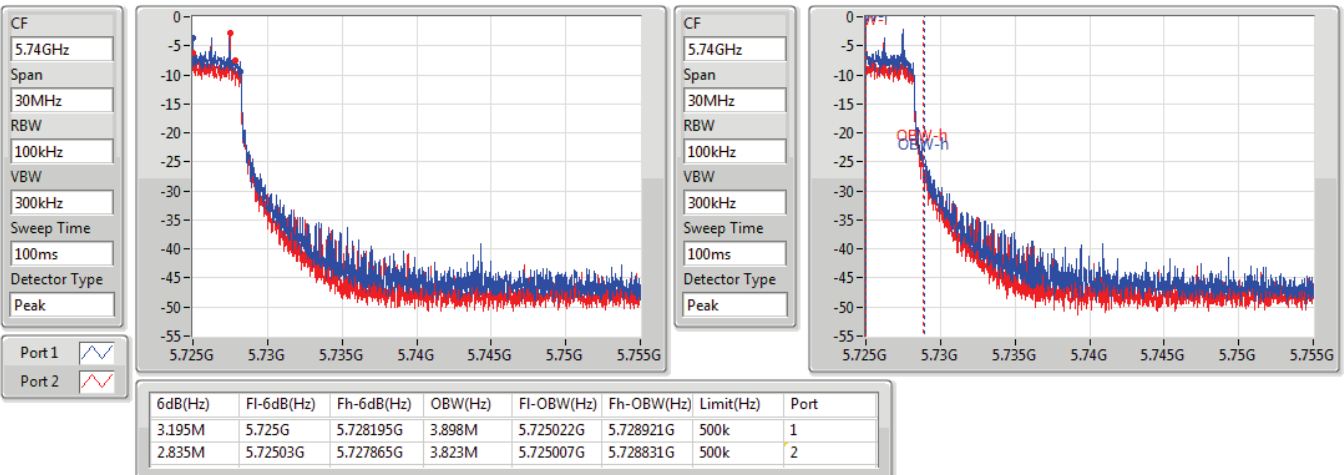

EBW

5690MHz Straddle 5.47-5.725GHz

09/12/2019

802.11ax HEW80-BF_Nss1,(MCS0)_2TX

EBW

5690MHz Straddle 5.725-5.85GHz

09/12/2019

Summary