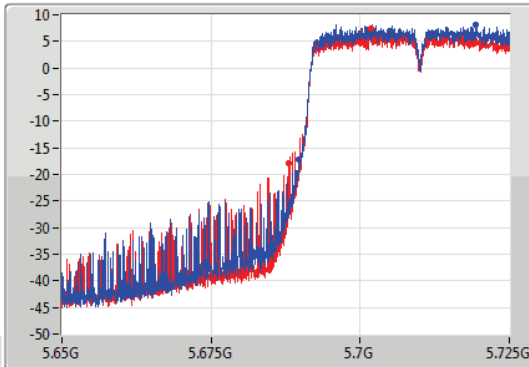

CF
5.6875GHz
Span
75MHz
RBW
500kHz
VBW
2MHz
Sweep Time
100ms
Detector Type
Peak