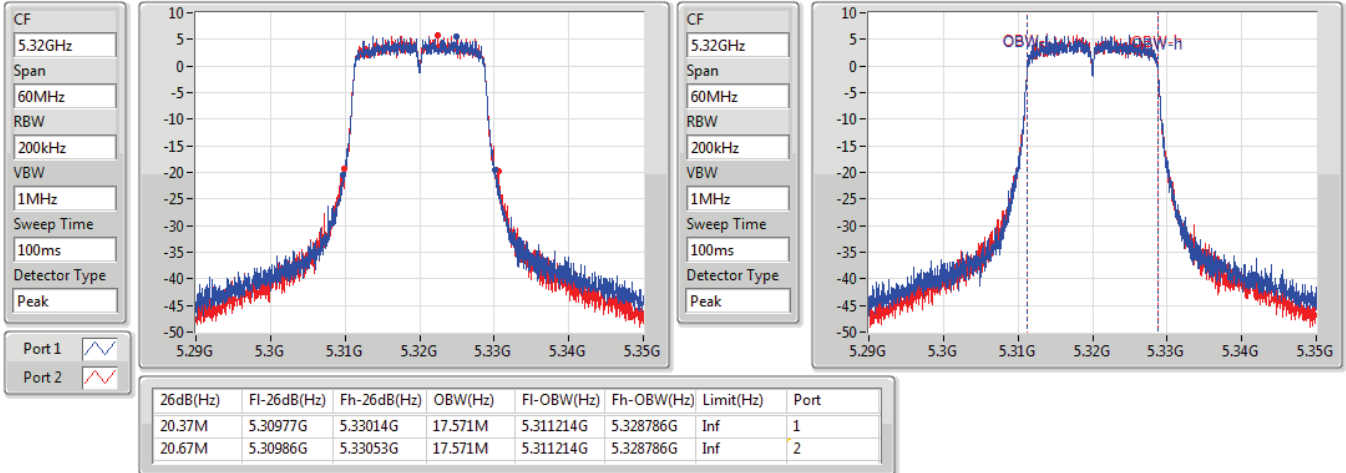

802.11ac VHT20-BF_Nss1,(MCS0)_2TX

EBW

5320MHz

09/12/2019