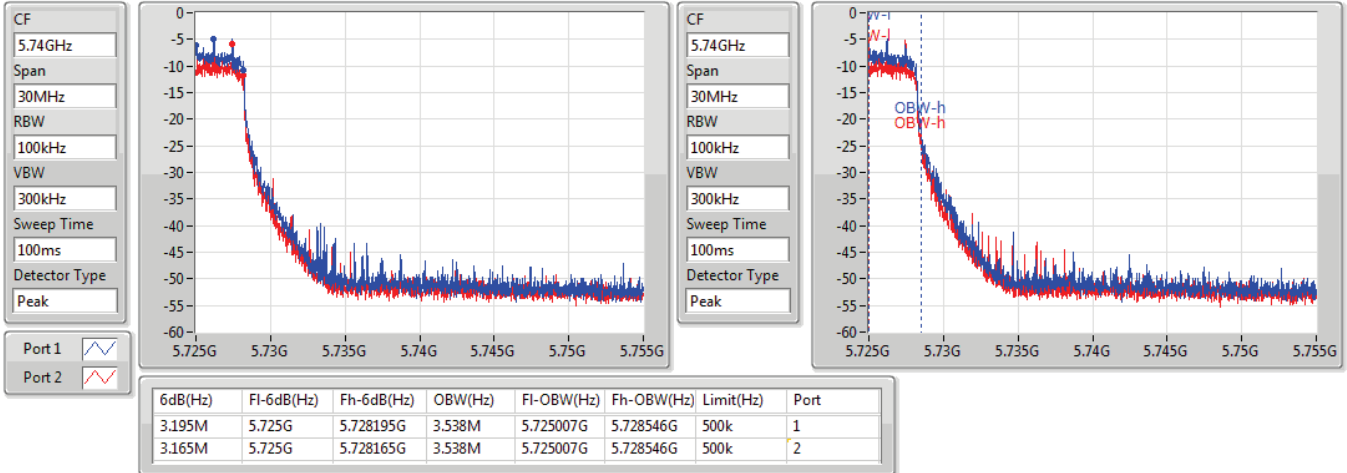

802.11ax HEW40-BF_Nss1,(MCS0)_2TX

EBW

5710MHz Straddle 5.725-5.85GHz

08/12/2019