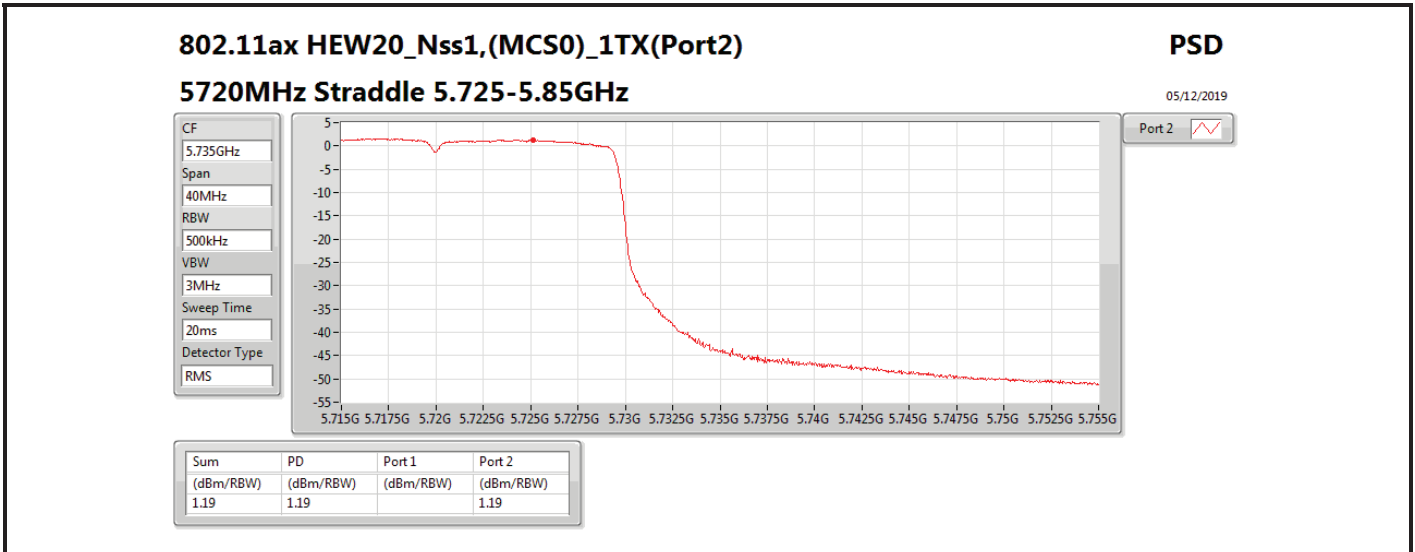

Mode	Result	DG (dBi)	Port 1 (dBm/RBW)	Port 2 (dBm/RBW)	PD (dBm/RBW)	PD Limit (dBm/RBW)	EIRP PD (dBm/RBW)	EIRP PD Limit (dBm/RBW)
5710MHz Straddle 5.725-5.85GHz	Pass	13.00		-2.46	-2.46	23.00	10.54	36.00
802.11ax HEW40_Nss1,(MCS0)_2TX	-	-	-	-	-	-	-	-
5270MHz	Pass	16.01	-3.50	-3.14	-0.42	0.99	15.59	17.00
5310MHz	Pass	16.01	-2.88	-3.14	-0.18	0.99	15.83	17.00
5510MHz	Pass	16.01	-2.70	-3.21	0.01	0.99	16.02	17.00
5550MHz	Pass	16.01	-2.94	-3.06	-0.02	0.99	15.99	17.00
5670MHz	Pass	16.01	-2.82	-3.13	0.01	0.99	16.02	17.00
5710MHz Straddle 5.47-5.725GHz	Pass	16.01	-2.33	-2.31	0.58	0.99	16.59	17.00
5710MHz Straddle 5.725-5.85GHz	Pass	16.01	-4.98	-5.53	-2.26	19.99	13.75	36.00
802.11ax HEW80_Nss1,(MCS0)_1TX(Port2)	-	-	-	-	-	-	-	-
5290MHz	Pass	13.00		-5.59	-5.59	4.00	7.41	17.00
5530MHz	Pass	13.00		-4.65	-4.65	4.00	8.35	17.00
5610MHz	Pass	13.00		-3.23	-3.23	4.00	9.77	17.00
5690MHz Straddle 5.47-5.725GHz	Pass	13.00		-2.95	-2.95	4.00	10.05	17.00
5690MHz Straddle 5.725-5.85GHz	Pass	13.00		-6.98	-6.98	23.00	6.02	36.00
802.11ax HEW80_Nss1,(MCS0)_2TX	-	-	-	-	-	-	-	-
5290MHz	Pass	16.01	-6.03	-6.03	-3.22	0.99	12.79	17.00
5530MHz	Pass	16.01	-5.95	-6.14	-3.07	0.99	12.94	17.00
5610MHz	Pass	16.01	-5.93	-6.43	-3.20	0.99	12.81	17.00
5690MHz Straddle 5.47-5.725GHz	Pass	16.01	-5.74	-5.76	-2.78	0.99	13.23	17.00
5690MHz Straddle 5.725-5.85GHz	Pass	16.01	-9.37	-9.85	-6.65	19.99	9.36	36.00

DG = Directional Gain; **RBW** = 500 kHz for 5.725-5.85GHz band / 1MHz for other band;
PD = trace bin-by-bin of each transmits port summing can be performed maximum power density; **Port X** = Port X power density;