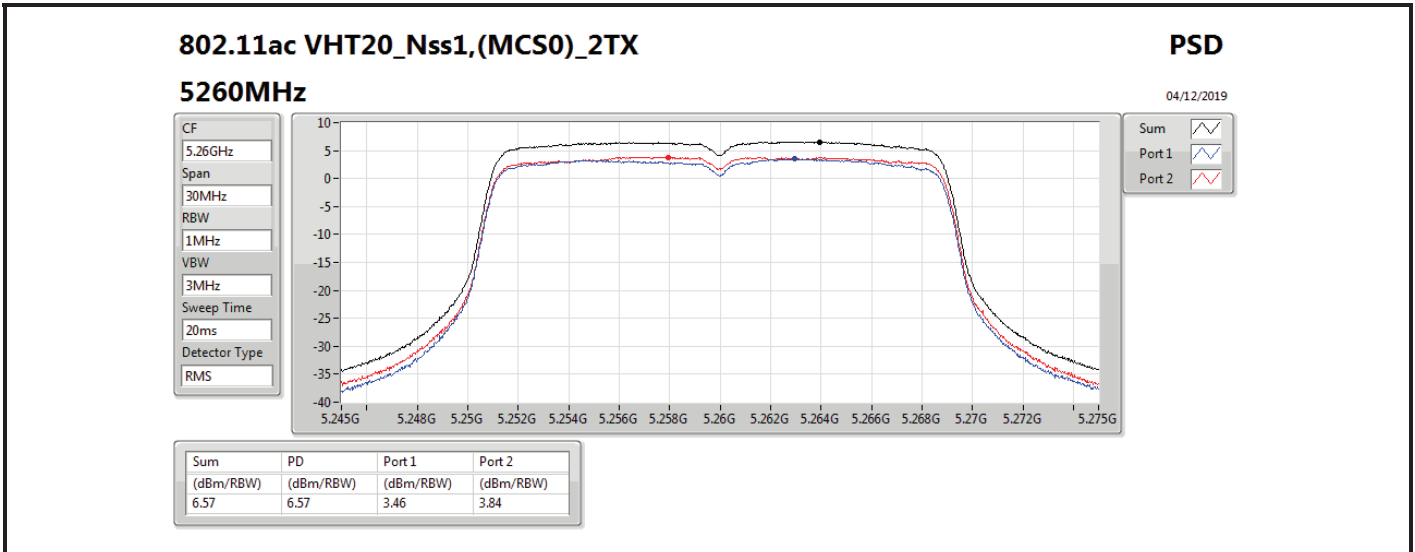

Mode	Result	DG (dBi)	Port 1 (dBm/RBW)	Port 2 (dBm/RBW)	PD (dBm/RBW)	PD Limit (dBm/RBW)	EIRP PD (dBm/RBW)	EIRP PD Limit (dBm/RBW)
5710MHz Straddle 5.725-5.85GHz	Pass	7.10		3.03	3.03	28.90	10.13	36.00
802.11ax HEW40_Nss1,(MCS0)_2TX	-	-	-	-	-	-	-	-
5270MHz	Pass	10.11	2.97	3.44	6.07	6.89	16.18	17.00
5310MHz	Pass	10.11	0.47	0.37	3.22	6.89	13.33	17.00
5510MHz	Pass	10.11	0.07	-0.79	2.64	6.89	12.75	17.00
5550MHz	Pass	10.11	2.92	2.85	5.90	6.89	16.01	17.00
5670MHz	Pass	10.11	0.23	-0.13	2.94	6.89	13.05	17.00
5710MHz Straddle 5.47-5.725GHz	Pass	10.11	3.34	3.48	6.27	6.89	16.38	17.00
5710MHz Straddle 5.725-5.85GHz	Pass	10.11	0.43	0.70	3.53	25.89	13.64	36.00
802.11ax HEW80_Nss1,(MCS0)_1TX(Port2)	-	-	-	-	-	-	-	-
5290MHz	Pass	7.10		-2.11	-2.11	9.90	4.99	17.00
5530MHz	Pass	7.10		-2.66	-2.66	9.90	4.44	17.00
5610MHz	Pass	7.10		-1.44	-1.44	9.90	5.66	17.00
5690MHz Straddle 5.47-5.725GHz	Pass	7.10		-0.15	-0.15	9.90	6.95	17.00
5690MHz Straddle 5.725-5.85GHz	Pass	7.10		-4.00	-4.00	28.90	3.10	36.00
802.11ax HEW80_Nss1,(MCS0)_2TX	-	-	-	-	-	-	-	-
5290MHz	Pass	10.11	-3.12	-2.99	-0.17	6.89	9.94	17.00
5530MHz	Pass	10.11	-3.33	-4.13	-0.76	6.89	9.35	17.00
5610MHz	Pass	10.11	-1.92	-2.25	0.86	6.89	10.97	17.00
5690MHz Straddle 5.47-5.725GHz	Pass	10.11	-0.03	-0.15	2.84	6.89	12.95	17.00
5690MHz Straddle 5.725-5.85GHz	Pass	10.11	-3.45	-4.01	-0.76	25.89	9.35	36.00

DG = Directional Gain; **RBW** = 500 kHz for 5.725-5.85GHz band / 1MHz for other band;
PD = trace bin-by-bin of each transmits port summing can be performed maximum power density; **Port X** = Port X power density;