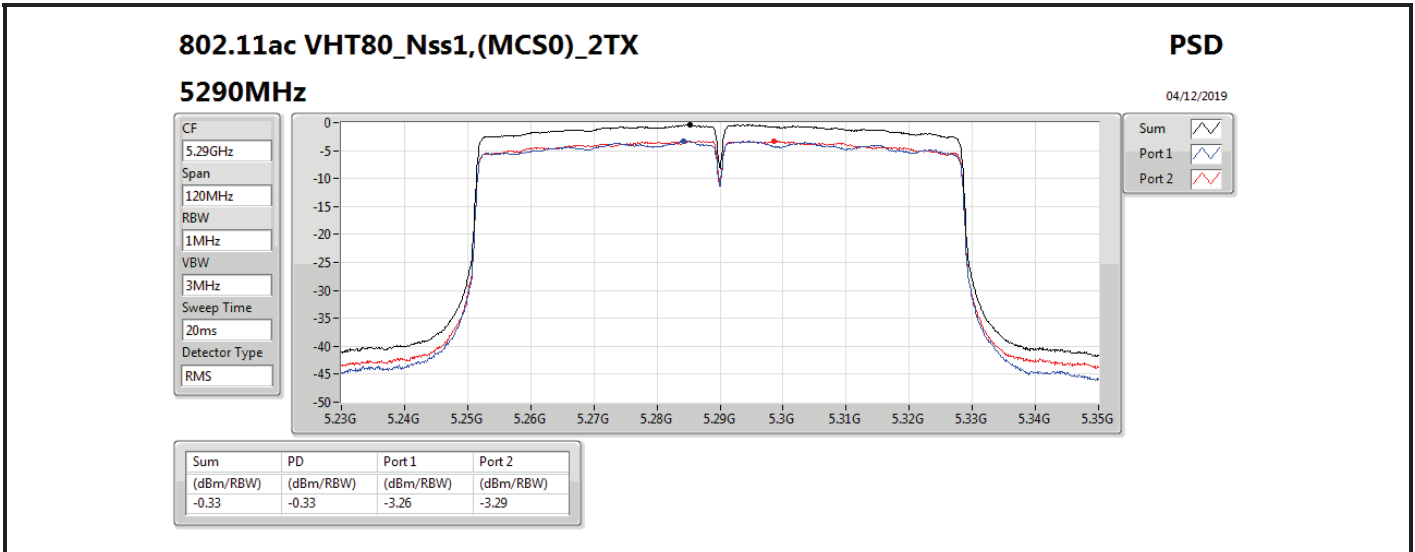

Mode	Result	DG (dBi)	Port 1 (dBm/RBW)	Port 2 (dBm/RBW)	PD (dBm/RBW)	PD Limit (dBm/RBW)	EIRP PD (dBm/RBW)	EIRP PD Limit (dBm/RBW)
5710MHz Straddle 5.725-5.85GHz	Pass	7.10		3.03	3.03	28.90	10.13	36.00
802.11ax HEW40_Nss1,(MCS0)_2TX	-	-	-	-	-	-	-	-
5270MHz	Pass	10.11	2.97	3.44	6.07	6.89	16.18	17.00
5310MHz	Pass	10.11	0.47	0.37	3.22	6.89	13.33	17.00
5510MHz	Pass	10.11	0.07	-0.79	2.64	6.89	12.75	17.00
5550MHz	Pass	10.11	2.92	2.85	5.90	6.89	16.01	17.00
5670MHz	Pass	10.11	0.23	-0.13	2.94	6.89	13.05	17.00
5710MHz Straddle 5.47-5.725GHz	Pass	10.11	3.34	3.48	6.27	6.89	16.38	17.00
5710MHz Straddle 5.725-5.85GHz	Pass	10.11	0.43	0.70	3.53	25.89	13.64	36.00
802.11ax HEW80_Nss1,(MCS0)_1TX(Port2)	-	-	-	-	-	-	-	-
5290MHz	Pass	7.10		-2.11	-2.11	9.90	4.99	17.00
5530MHz	Pass	7.10		-2.66	-2.66	9.90	4.44	17.00
5610MHz	Pass	7.10		-1.44	-1.44	9.90	5.66	17.00
5690MHz Straddle 5.47-5.725GHz	Pass	7.10		-0.15	-0.15	9.90	6.95	17.00
5690MHz Straddle 5.725-5.85GHz	Pass	7.10		-4.00	-4.00	28.90	3.10	36.00
802.11ax HEW80_Nss1,(MCS0)_2TX	-	-	-	-	-	-	-	-
5290MHz	Pass	10.11	-3.12	-2.99	-0.17	6.89	9.94	17.00
5530MHz	Pass	10.11	-3.33	-4.13	-0.76	6.89	9.35	17.00
5610MHz	Pass	10.11	-1.92	-2.25	0.86	6.89	10.97	17.00
5690MHz Straddle 5.47-5.725GHz	Pass	10.11	-0.03	-0.15	2.84	6.89	12.95	17.00
5690MHz Straddle 5.725-5.85GHz	Pass	10.11	-3.45	-4.01	-0.76	25.89	9.35	36.00

DG = Directional Gain; **RBW** = 500 kHz for 5.725-5.85GHz band / 1MHz for other band;
PD = trace bin-by-bin of each transmits port summing can be performed maximum power density; **Port X** = Port X power density;