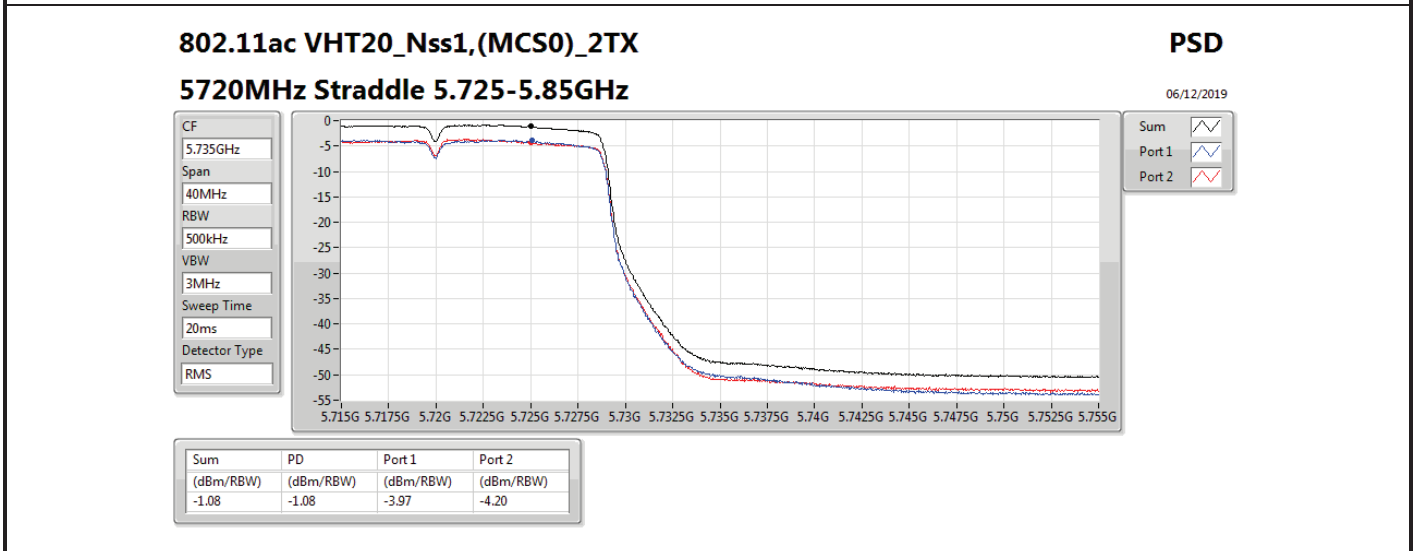

Mode	Result	DG (dBi)	Port 1 (dBm/RBW)	Port 2 (dBm/RBW)	PD (dBm/RBW)	PD Limit (dBm/RBW)	EIRP PD (dBm/RBW)	EIRP PD Limit (dBm/RBW)
5710MHz Straddle 5.725-5.85GHz	Pass	13.00		-2.46	-2.46	23.00	10.54	36.00
802.11ax HEW40_Nss1,(MCS0)_2TX	-	-	-	-	-	-	-	-
5270MHz	Pass	16.01	-3.50	-3.14	-0.42	0.99	15.59	17.00
5310MHz	Pass	16.01	-2.88	-3.14	-0.18	0.99	15.83	17.00
5510MHz	Pass	16.01	-2.70	-3.21	0.01	0.99	16.02	17.00
5550MHz	Pass	16.01	-2.94	-3.06	-0.02	0.99	15.99	17.00
5670MHz	Pass	16.01	-2.82	-3.13	0.01	0.99	16.02	17.00
5710MHz Straddle 5.47-5.725GHz	Pass	16.01	-2.33	-2.31	0.58	0.99	16.59	17.00
5710MHz Straddle 5.725-5.85GHz	Pass	16.01	-4.98	-5.53	-2.26	19.99	13.75	36.00
802.11ax HEW80_Nss1,(MCS0)_1TX(Port2)	-	-	-	-	-	-	-	-
5290MHz	Pass	13.00		-5.59	-5.59	4.00	7.41	17.00
5530MHz	Pass	13.00		-4.65	-4.65	4.00	8.35	17.00
5610MHz	Pass	13.00		-3.23	-3.23	4.00	9.77	17.00
5690MHz Straddle 5.47-5.725GHz	Pass	13.00		-2.95	-2.95	4.00	10.05	17.00
5690MHz Straddle 5.725-5.85GHz	Pass	13.00		-6.98	-6.98	23.00	6.02	36.00
802.11ax HEW80_Nss1,(MCS0)_2TX	-	-	-	-	-	-	-	-
5290MHz	Pass	16.01	-6.03	-6.03	-3.22	0.99	12.79	17.00
5530MHz	Pass	16.01	-5.95	-6.14	-3.07	0.99	12.94	17.00
5610MHz	Pass	16.01	-5.93	-6.43	-3.20	0.99	12.81	17.00
5690MHz Straddle 5.47-5.725GHz	Pass	16.01	-5.74	-5.76	-2.78	0.99	13.23	17.00
5690MHz Straddle 5.725-5.85GHz	Pass	16.01	-9.37	-9.85	-6.65	19.99	9.36	36.00

DG = Directional Gain; **RBW** = 500 kHz for 5.725-5.85GHz band / 1MHz for other band;
PD = trace bin-by-bin of each transmits port summing can be performed maximum power density; **Port X** = Port X power density;