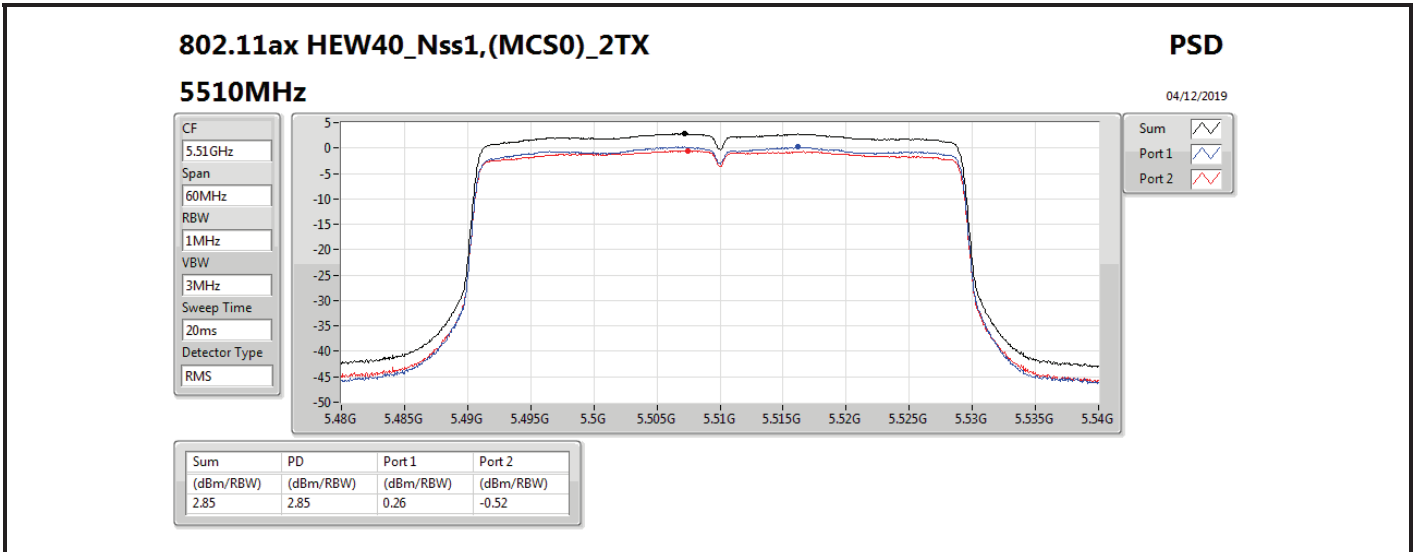

DG = Directional Gain; RBW = 500 kHz for 5.725-5.85GHz band / 1MHz for other band;

PD = trace bin-by-bin of each transmits port summing can be performed maximum power density; Port X = Port X power density;