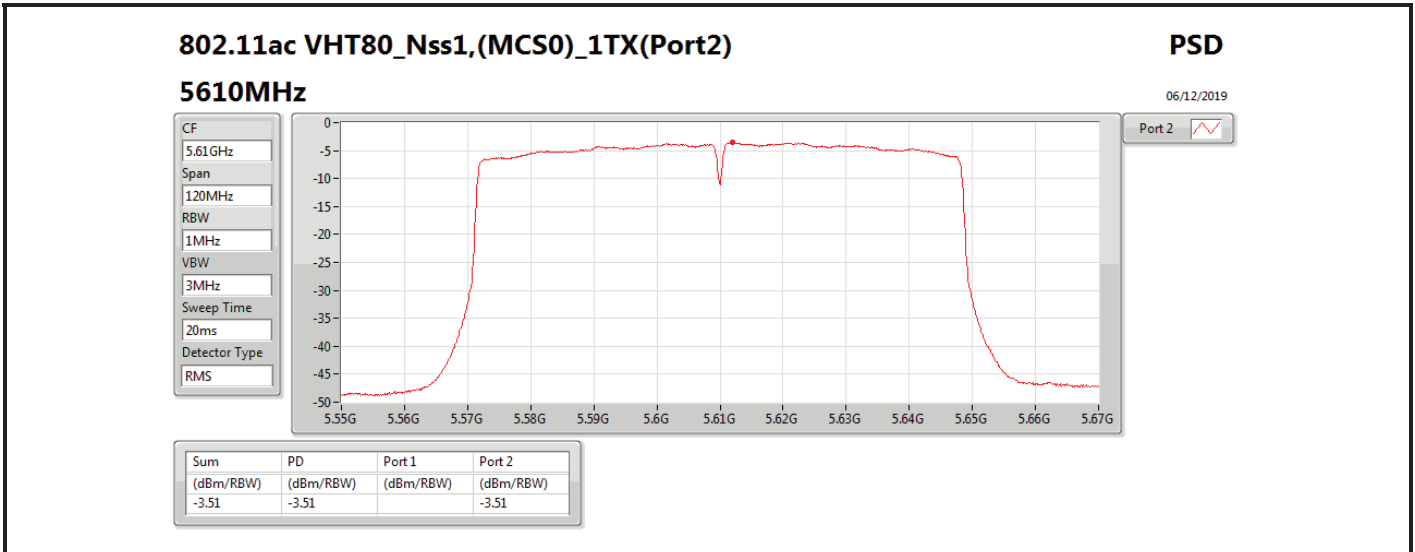

DG = Directional Gain; **RBW** = 500 kHz for 5.725-5.85GHz band / 1MHz for other band;
PD = trace bin-by-bin of each transmits port summing can be performed maximum power density; **Port X** = Port X power density;