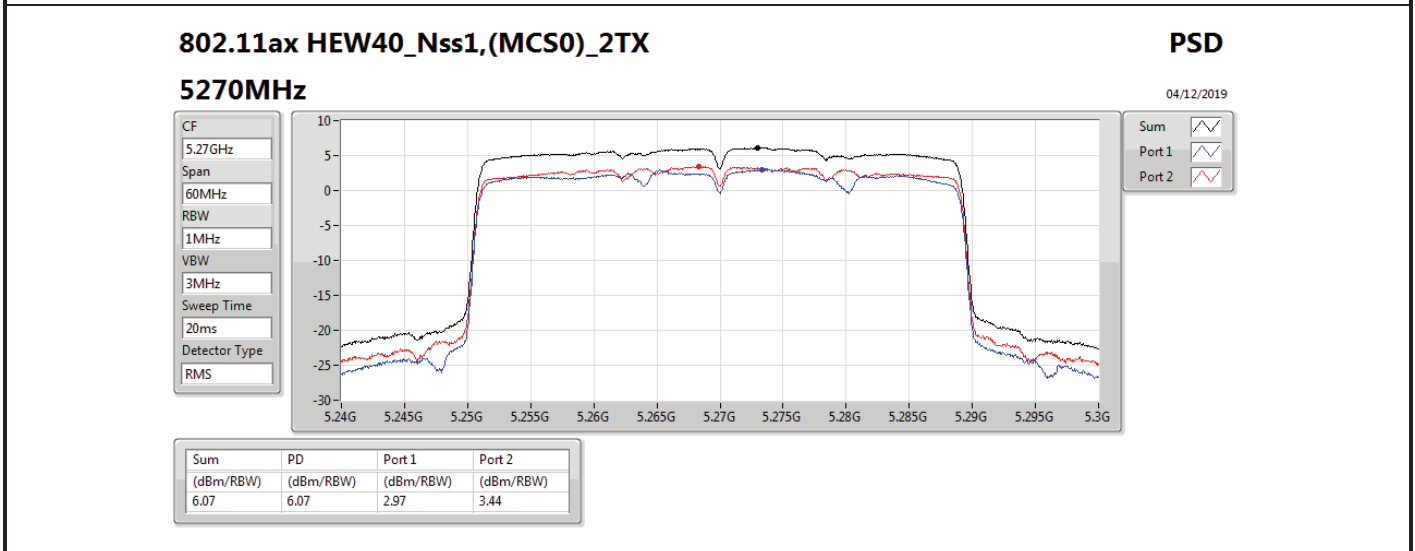

DG = Directional Gain; RBW = 500 kHz for 5.725-5.85GHz band / 1MHz for other band;

PD = trace bin-by-bin of each transmits port summing can be performed maximum power density; Port X = Port X power density;