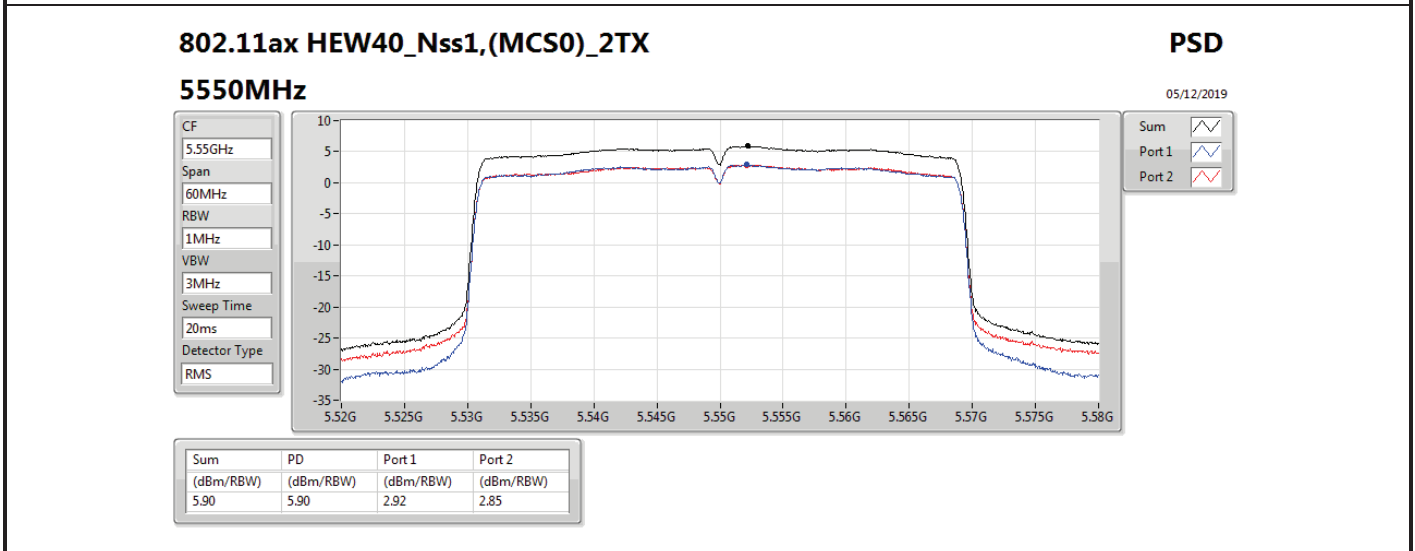

Mode	Result	DG (dBi)	Port 1 (dBm/RBW)	Port 2 (dBm/RBW)	PD (dBm/RBW)	PD Limit (dBm/RBW)	EIRP PD (dBm/RBW)	EIRP PD Limit (dBm/RBW)
5710MHz Straddle 5.725-5.85GHz	Pass	7.10		3.03	3.03	28.90	10.13	36.00
802.11ax HEW40_Nss1,(MCS0)_2TX	-	-	-	-	-	-	-	-
5270MHz	Pass	10.11	2.97	3.44	6.07	6.89	16.18	17.00
5310MHz	Pass	10.11	0.47	0.37	3.22	6.89	13.33	17.00
5510MHz	Pass	10.11	0.07	-0.79	2.64	6.89	12.75	17.00
5550MHz	Pass	10.11	2.92	2.85	5.90	6.89	16.01	17.00
5670MHz	Pass	10.11	0.23	-0.13	2.94	6.89	13.05	17.00
5710MHz Straddle 5.47-5.725GHz	Pass	10.11	3.34	3.48	6.27	6.89	16.38	17.00
5710MHz Straddle 5.725-5.85GHz	Pass	10.11	0.43	0.70	3.53	25.89	13.64	36.00
802.11ax HEW80_Nss1,(MCS0)_1TX(Port2)	-	-	-	-	-	-	-	-
5290MHz	Pass	7.10		-2.11	-2.11	9.90	4.99	17.00
5530MHz	Pass	7.10		-2.66	-2.66	9.90	4.44	17.00
5610MHz	Pass	7.10		-1.44	-1.44	9.90	5.66	17.00
5690MHz Straddle 5.47-5.725GHz	Pass	7.10		-0.15	-0.15	9.90	6.95	17.00
5690MHz Straddle 5.725-5.85GHz	Pass	7.10		-4.00	-4.00	28.90	3.10	36.00
802.11ax HEW80_Nss1,(MCS0)_2TX	-	-	-	-	-	-	-	-
5290MHz	Pass	10.11	-3.12	-2.99	-0.17	6.89	9.94	17.00
5530MHz	Pass	10.11	-3.33	-4.13	-0.76	6.89	9.35	17.00
5610MHz	Pass	10.11	-1.92	-2.25	0.86	6.89	10.97	17.00
5690MHz Straddle 5.47-5.725GHz	Pass	10.11	-0.03	-0.15	2.84	6.89	12.95	17.00
5690MHz Straddle 5.725-5.85GHz	Pass	10.11	-3.45	-4.01	-0.76	25.89	9.35	36.00

DG = Directional Gain; **RBW** = 500 kHz for 5.725-5.85GHz band / 1MHz for other band;
PD = trace bin-by-bin of each transmits port summing can be performed maximum power density; **Port X** = Port X power density;