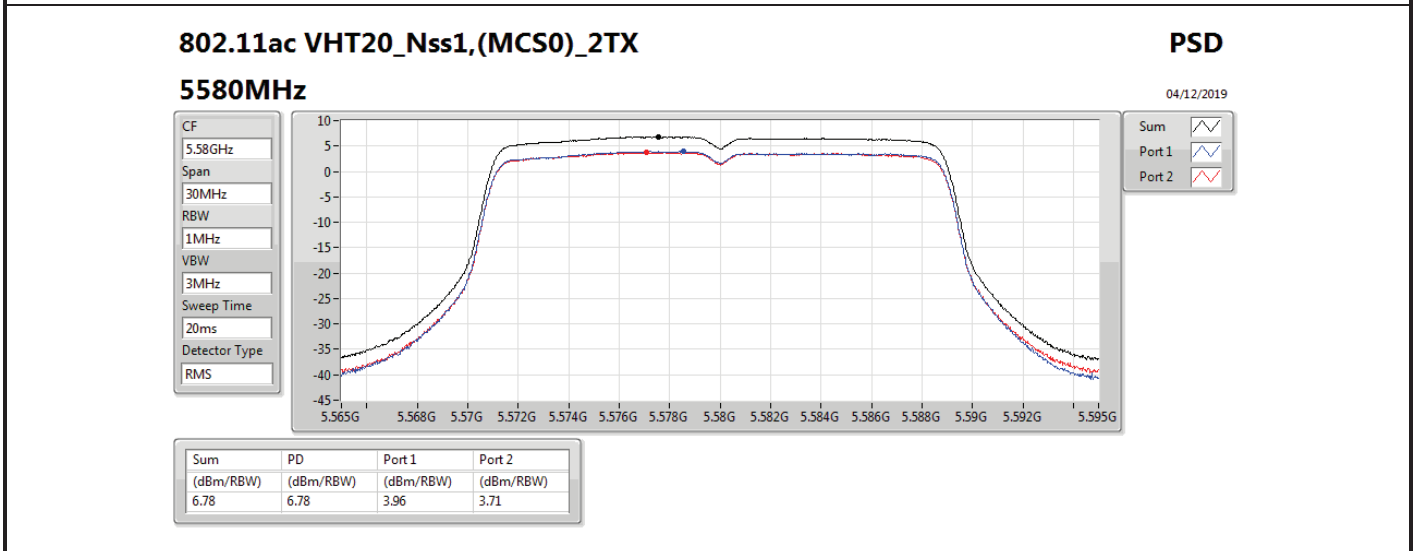

Mode	Result	DG (dBi)	Port 1 (dBm/RBW)	Port 2 (dBm/RBW)	PD (dBm/RBW)	PD Limit (dBm/RBW)	EIRP PD (dBm/RBW)	EIRP PD Limit (dBm/RBW)
5710MHz Straddle 5.725-5.85GHz	Pass	7.10		3.03	3.03	28.90	10.13	36.00
802.11ax HEW40_Nss1,(MCS0)_2TX	-	-	-	-	-	-	-	-
5270MHz	Pass	10.11	2.97	3.44	6.07	6.89	16.18	17.00
5310MHz	Pass	10.11	0.47	0.37	3.22	6.89	13.33	17.00
5510MHz	Pass	10.11	0.07	-0.79	2.64	6.89	12.75	17.00
5550MHz	Pass	10.11	2.92	2.85	5.90	6.89	16.01	17.00
5670MHz	Pass	10.11	0.23	-0.13	2.94	6.89	13.05	17.00
5710MHz Straddle 5.47-5.725GHz	Pass	10.11	3.34	3.48	6.27	6.89	16.38	17.00
5710MHz Straddle 5.725-5.85GHz	Pass	10.11	0.43	0.70	3.53	25.89	13.64	36.00
802.11ax HEW80_Nss1,(MCS0)_1TX(Port2)	-	-	-	-	-	-	-	-
5290MHz	Pass	7.10		-2.11	-2.11	9.90	4.99	17.00
5530MHz	Pass	7.10		-2.66	-2.66	9.90	4.44	17.00
5610MHz	Pass	7.10		-1.44	-1.44	9.90	5.66	17.00
5690MHz Straddle 5.47-5.725GHz	Pass	7.10		-0.15	-0.15	9.90	6.95	17.00
5690MHz Straddle 5.725-5.85GHz	Pass	7.10		-4.00	-4.00	28.90	3.10	36.00
802.11ax HEW80_Nss1,(MCS0)_2TX	-	-	-	-	-	-	-	-
5290MHz	Pass	10.11	-3.12	-2.99	-0.17	6.89	9.94	17.00
5530MHz	Pass	10.11	-3.33	-4.13	-0.76	6.89	9.35	17.00
5610MHz	Pass	10.11	-1.92	-2.25	0.86	6.89	10.97	17.00
5690MHz Straddle 5.47-5.725GHz	Pass	10.11	-0.03	-0.15	2.84	6.89	12.95	17.00
5690MHz Straddle 5.725-5.85GHz	Pass	10.11	-3.45	-4.01	-0.76	25.89	9.35	36.00

DG = Directional Gain; **RBW** = 500 kHz for 5.725-5.85GHz band / 1MHz for other band;
PD = trace bin-by-bin of each transmits port summing can be performed maximum power density; **Port X** = Port X power density;