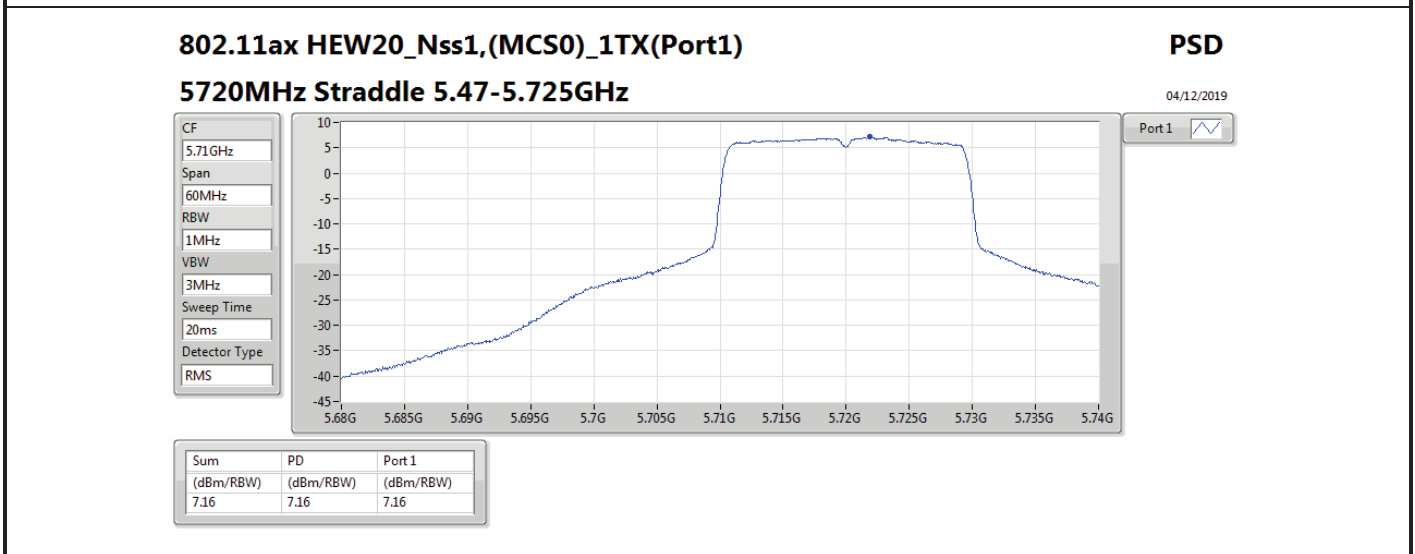

Mode	Result	DG (dBi)	Port 1 (dBm/RBW)	Port 2 (dBm/RBW)	PD (dBm/RBW)	PD Limit (dBm/RBW)	EIRP PD (dBm/RBW)	EIRP PD Limit (dBm/RBW)
5710MHz Straddle 5.725-5.85GHz	Pass	7.00	2.38		2.38	29.00	9.38	36.00
802.11ax HEW40_Nss1,(MCS0)_2TX	-	-	-	-	-	-	-	-
5270MHz	Pass	10.01	2.97	3.44	6.07	6.99	16.08	17.00
5310MHz	Pass	10.01	0.56	0.33	3.30	6.99	13.31	17.00
5510MHz	Pass	10.01	0.26	-0.52	2.85	6.99	12.86	17.00
5550MHz	Pass	10.01	2.35	2.13	5.22	6.99	15.23	17.00
5670MHz	Pass	10.01	1.30	0.84	4.05	6.99	14.06	17.00
5710MHz Straddle 5.47-5.725GHz	Pass	10.01	4.00	3.67	6.76	6.99	16.77	17.00
5710MHz Straddle 5.725-5.85GHz	Pass	10.01	1.02	0.91	3.95	25.99	13.96	36.00
802.11ax HEW80_Nss1,(MCS0)_1TX	-	-	-	-	-	-	-	-
5290MHz	Pass	7.00	-1.58		-1.58	10.00	5.42	17.00
5530MHz	Pass	7.00	-2.44		-2.44	10.00	4.56	17.00
5610MHz	Pass	7.00	-0.41		-0.41	10.00	6.59	17.00
5690MHz Straddle 5.47-5.725GHz	Pass	7.00	0.28		0.28	10.00	7.28	17.00
5690MHz Straddle 5.725-5.85GHz	Pass	7.00	-3.53		-3.53	29.00	3.47	36.00
802.11ax HEW80_Nss1,(MCS0)_2TX	-	-	-	-	-	-	-	-
5290MHz	Pass	10.01	-3.12	-2.99	-0.17	6.99	9.84	17.00
5530MHz	Pass	10.01	-3.33	-4.13	-0.76	6.99	9.25	17.00
5610MHz	Pass	10.01	-2.11	-2.37	0.68	6.99	10.69	17.00
5690MHz Straddle 5.47-5.725GHz	Pass	10.01	-0.60	-0.93	2.14	6.99	12.15	17.00
5690MHz Straddle 5.725-5.85GHz	Pass	10.01	-4.52	-4.63	-1.63	25.99	8.38	36.00

DG = Directional Gain; RBW = 500 kHz for 5.725-5.85GHz band / 1MHz for other band;

PD = trace bin-by-bin of each transmits port summing can be performed maximum power density; Port X = Port X power density;