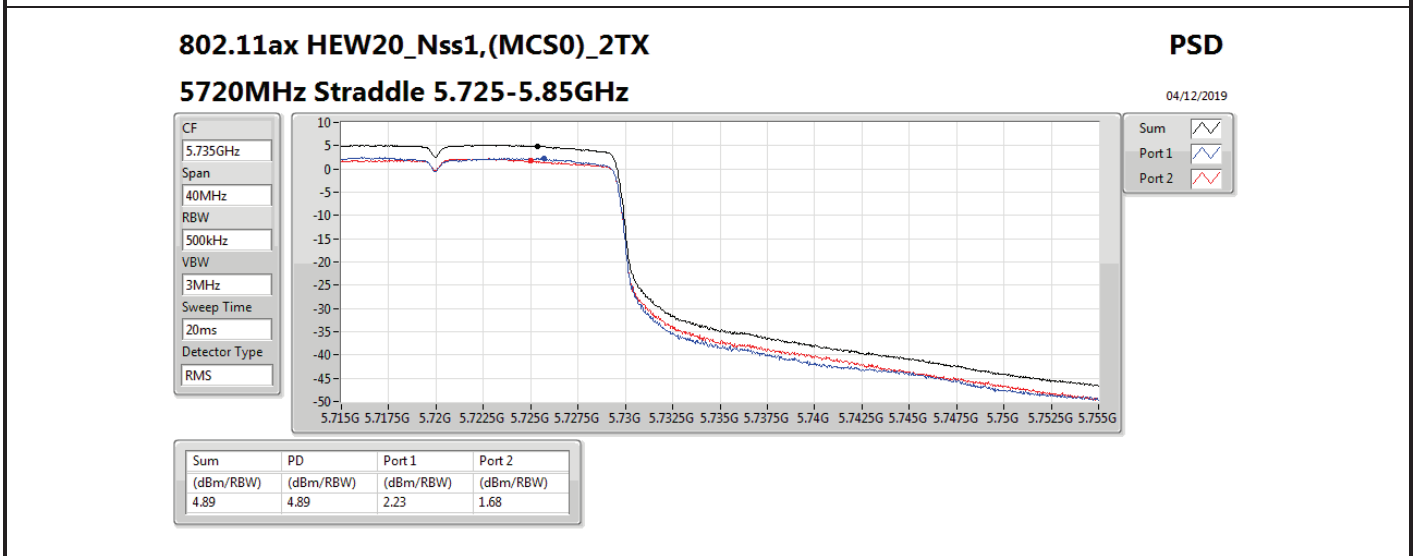

DG = Directional Gain; RBW = 500 kHz for 5.725-5.85GHz band / 1MHz for other band;

PD = trace bin-by-bin of each transmits port summing can be performed maximum power density; Port X = Port X power density;