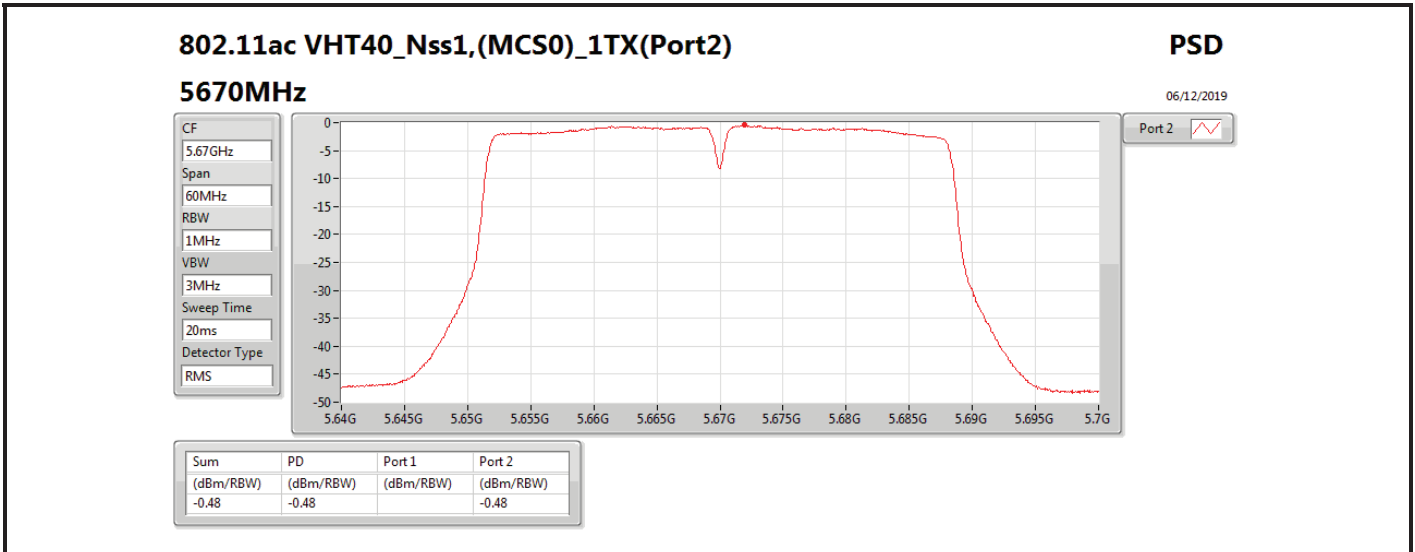

DG = Directional Gain; **RBW** = 500 kHz for 5.725-5.85GHz band / 1MHz for other band;
PD = trace bin-by-bin of each transmits port summing can be performed maximum power density; **Port X** = Port X power density;