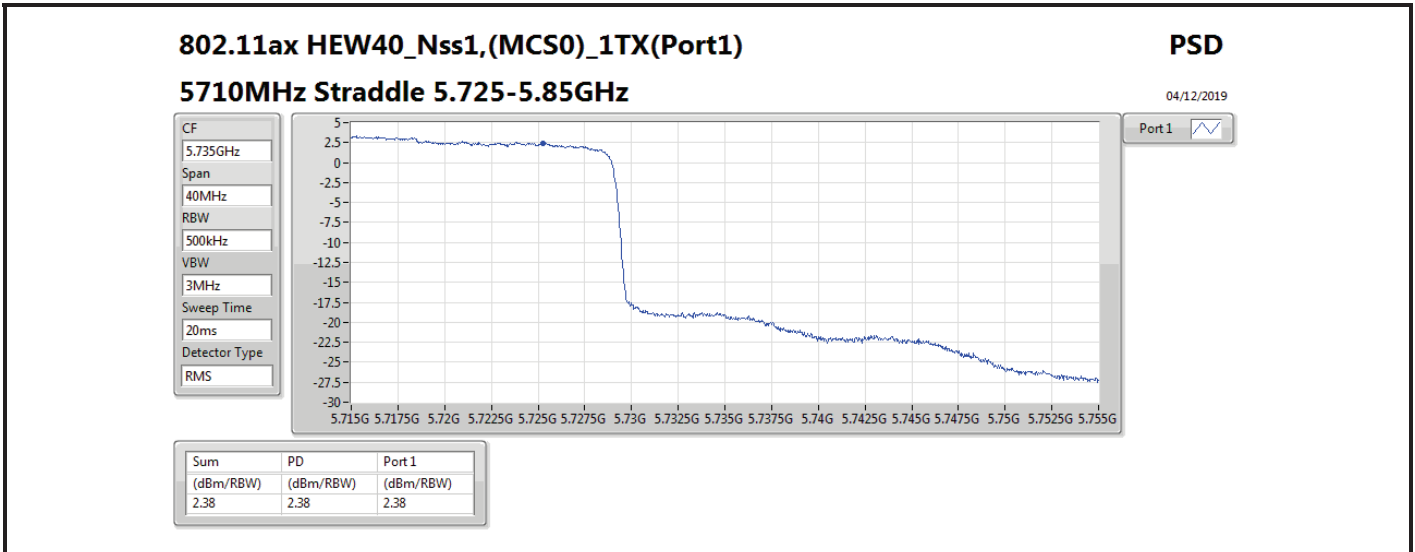

DG = Directional Gain; RBW = 500 kHz for 5.725-5.85GHz band / 1MHz for other band;

PD = trace bin-by-bin of each transmits port summing can be performed maximum power density; Port X = Port X power density;