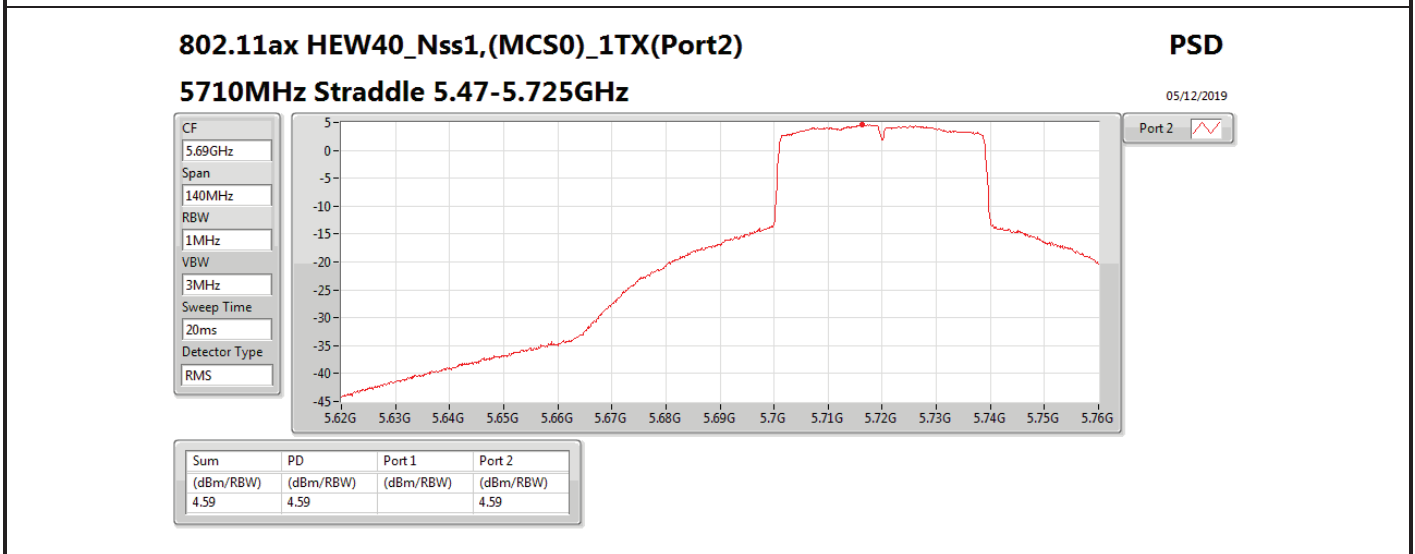

Mode	Result	DG (dBi)	Port 1 (dBm/RBW)	Port 2 (dBm/RBW)	PD (dBm/RBW)	PD Limit (dBm/RBW)	EIRP PD (dBm/RBW)	EIRP PD Limit (dBm/RBW)
5710MHz Straddle 5.725-5.85GHz	Pass	7.10		3.03	3.03	28.90	10.13	36.00
802.11ax HEW40_Nss1,(MCS0)_2TX	-	-	-	-	-	-	-	-
5270MHz	Pass	10.11	2.97	3.44	6.07	6.89	16.18	17.00
5310MHz	Pass	10.11	0.47	0.37	3.22	6.89	13.33	17.00
5510MHz	Pass	10.11	0.07	-0.79	2.64	6.89	12.75	17.00
5550MHz	Pass	10.11	2.92	2.85	5.90	6.89	16.01	17.00
5670MHz	Pass	10.11	0.23	-0.13	2.94	6.89	13.05	17.00
5710MHz Straddle 5.47-5.725GHz	Pass	10.11	3.34	3.48	6.27	6.89	16.38	17.00
5710MHz Straddle 5.725-5.85GHz	Pass	10.11	0.43	0.70	3.53	25.89	13.64	36.00
802.11ax HEW80_Nss1,(MCS0)_1TX(Port2)	-	-	-	-	-	-	-	-
5290MHz	Pass	7.10		-2.11	-2.11	9.90	4.99	17.00
5530MHz	Pass	7.10		-2.66	-2.66	9.90	4.44	17.00
5610MHz	Pass	7.10		-1.44	-1.44	9.90	5.66	17.00
5690MHz Straddle 5.47-5.725GHz	Pass	7.10		-0.15	-0.15	9.90	6.95	17.00
5690MHz Straddle 5.725-5.85GHz	Pass	7.10		-4.00	-4.00	28.90	3.10	36.00
802.11ax HEW80_Nss1,(MCS0)_2TX	-	-	-	-	-	-	-	-
5290MHz	Pass	10.11	-3.12	-2.99	-0.17	6.89	9.94	17.00
5530MHz	Pass	10.11	-3.33	-4.13	-0.76	6.89	9.35	17.00
5610MHz	Pass	10.11	-1.92	-2.25	0.86	6.89	10.97	17.00
5690MHz Straddle 5.47-5.725GHz	Pass	10.11	-0.03	-0.15	2.84	6.89	12.95	17.00
5690MHz Straddle 5.725-5.85GHz	Pass	10.11	-3.45	-4.01	-0.76	25.89	9.35	36.00

DG = Directional Gain; **RBW** = 500 kHz for 5.725-5.85GHz band / 1MHz for other band;
PD = trace bin-by-bin of each transmits port summing can be performed maximum power density; **Port X** = Port X power density;