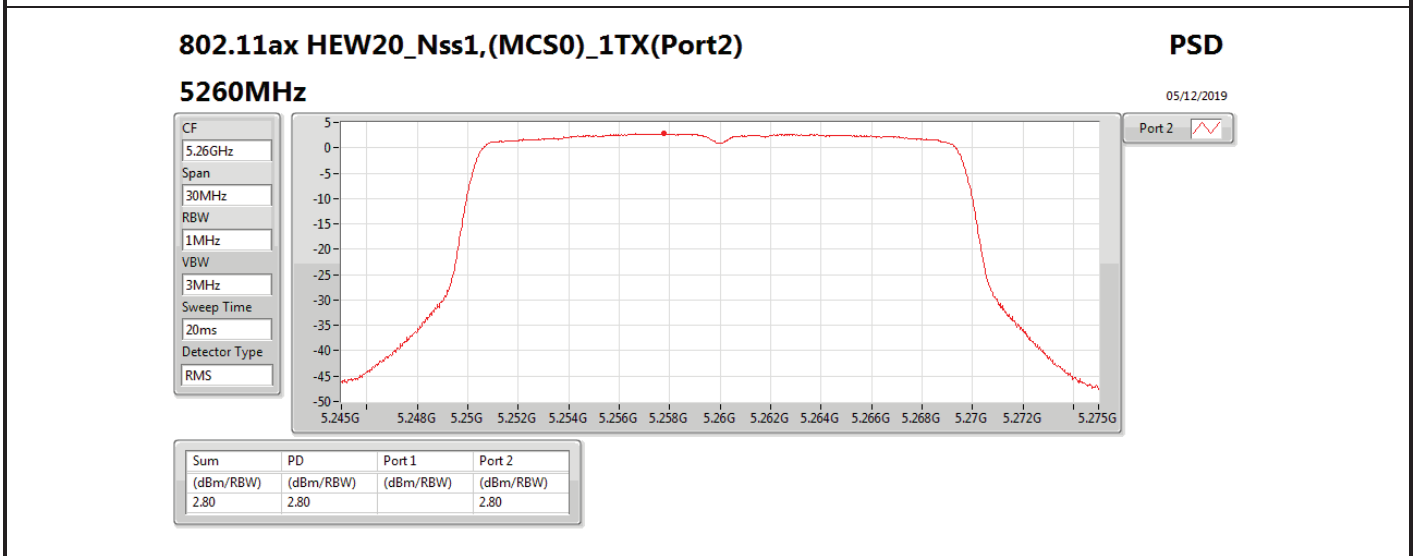

Mode	Result	DG (dBi)	Port 1 (dBm/RBW)	Port 2 (dBm/RBW)	PD (dBm/RBW)	PD Limit (dBm/RBW)	EIRP PD (dBm/RBW)	EIRP PD Limit (dBm/RBW)
5710MHz Straddle 5.725-5.85GHz	Pass	13.00		-2.46	-2.46	23.00	10.54	36.00
802.11ax HEW40_Nss1,(MCS0)_2TX	-	-	-	-	-	-	-	-
5270MHz	Pass	16.01	-3.50	-3.14	-0.42	0.99	15.59	17.00
5310MHz	Pass	16.01	-2.88	-3.14	-0.18	0.99	15.83	17.00
5510MHz	Pass	16.01	-2.70	-3.21	0.01	0.99	16.02	17.00
5550MHz	Pass	16.01	-2.94	-3.06	-0.02	0.99	15.99	17.00
5670MHz	Pass	16.01	-2.82	-3.13	0.01	0.99	16.02	17.00
5710MHz Straddle 5.47-5.725GHz	Pass	16.01	-2.33	-2.31	0.58	0.99	16.59	17.00
5710MHz Straddle 5.725-5.85GHz	Pass	16.01	-4.98	-5.53	-2.26	19.99	13.75	36.00
802.11ax HEW80_Nss1,(MCS0)_1TX(Port2)	-	-	-	-	-	-	-	-
5290MHz	Pass	13.00		-5.59	-5.59	4.00	7.41	17.00
5530MHz	Pass	13.00		-4.65	-4.65	4.00	8.35	17.00
5610MHz	Pass	13.00		-3.23	-3.23	4.00	9.77	17.00
5690MHz Straddle 5.47-5.725GHz	Pass	13.00		-2.95	-2.95	4.00	10.05	17.00
5690MHz Straddle 5.725-5.85GHz	Pass	13.00		-6.98	-6.98	23.00	6.02	36.00
802.11ax HEW80_Nss1,(MCS0)_2TX	-	-	-	-	-	-	-	-
5290MHz	Pass	16.01	-6.03	-6.03	-3.22	0.99	12.79	17.00
5530MHz	Pass	16.01	-5.95	-6.14	-3.07	0.99	12.94	17.00
5610MHz	Pass	16.01	-5.93	-6.43	-3.20	0.99	12.81	17.00
5690MHz Straddle 5.47-5.725GHz	Pass	16.01	-5.74	-5.76	-2.78	0.99	13.23	17.00
5690MHz Straddle 5.725-5.85GHz	Pass	16.01	-9.37	-9.85	-6.65	19.99	9.36	36.00

DG = Directional Gain; **RBW** = 500 kHz for 5.725-5.85GHz band / 1MHz for other band;
PD = trace bin-by-bin of each transmits port summing can be performed maximum power density; **Port X** = Port X power density;