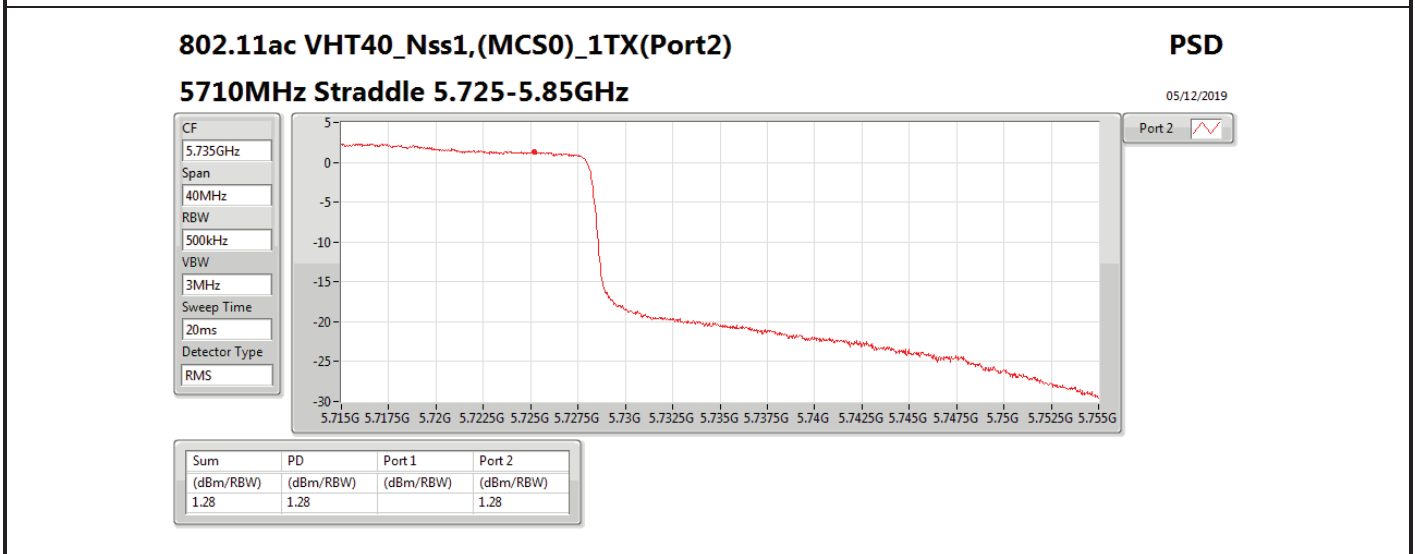

Mode	Result	DG (dBi)	Port 1 (dBm/RBW)	Port 2 (dBm/RBW)	PD (dBm/RBW)	PD Limit (dBm/RBW)	EIRP PD (dBm/RBW)	EIRP PD Limit (dBm/RBW)
5710MHz Straddle 5.725-5.85GHz	Pass	7.10		3.03	3.03	28.90	10.13	36.00
802.11ax HEW40_Nss1,(MCS0)_2TX	-	-	-	-	-	-	-	-
5270MHz	Pass	10.11	2.97	3.44	6.07	6.89	16.18	17.00
5310MHz	Pass	10.11	0.47	0.37	3.22	6.89	13.33	17.00
5510MHz	Pass	10.11	0.07	-0.79	2.64	6.89	12.75	17.00
5550MHz	Pass	10.11	2.92	2.85	5.90	6.89	16.01	17.00
5670MHz	Pass	10.11	0.23	-0.13	2.94	6.89	13.05	17.00
5710MHz Straddle 5.47-5.725GHz	Pass	10.11	3.34	3.48	6.27	6.89	16.38	17.00
5710MHz Straddle 5.725-5.85GHz	Pass	10.11	0.43	0.70	3.53	25.89	13.64	36.00
802.11ax HEW80_Nss1,(MCS0)_1TX(Port2)	-	-	-	-	-	-	-	-
5290MHz	Pass	7.10		-2.11	-2.11	9.90	4.99	17.00
5530MHz	Pass	7.10		-2.66	-2.66	9.90	4.44	17.00
5610MHz	Pass	7.10		-1.44	-1.44	9.90	5.66	17.00
5690MHz Straddle 5.47-5.725GHz	Pass	7.10		-0.15	-0.15	9.90	6.95	17.00
5690MHz Straddle 5.725-5.85GHz	Pass	7.10		-4.00	-4.00	28.90	3.10	36.00
802.11ax HEW80_Nss1,(MCS0)_2TX	-	-	-	-	-	-	-	-
5290MHz	Pass	10.11	-3.12	-2.99	-0.17	6.89	9.94	17.00
5530MHz	Pass	10.11	-3.33	-4.13	-0.76	6.89	9.35	17.00
5610MHz	Pass	10.11	-1.92	-2.25	0.86	6.89	10.97	17.00
5690MHz Straddle 5.47-5.725GHz	Pass	10.11	-0.03	-0.15	2.84	6.89	12.95	17.00
5690MHz Straddle 5.725-5.85GHz	Pass	10.11	-3.45	-4.01	-0.76	25.89	9.35	36.00

DG = Directional Gain; **RBW** = 500 kHz for 5.725-5.85GHz band / 1MHz for other band;
PD = trace bin-by-bin of each transmits port summing can be performed maximum power density; **Port X** = Port X power density;