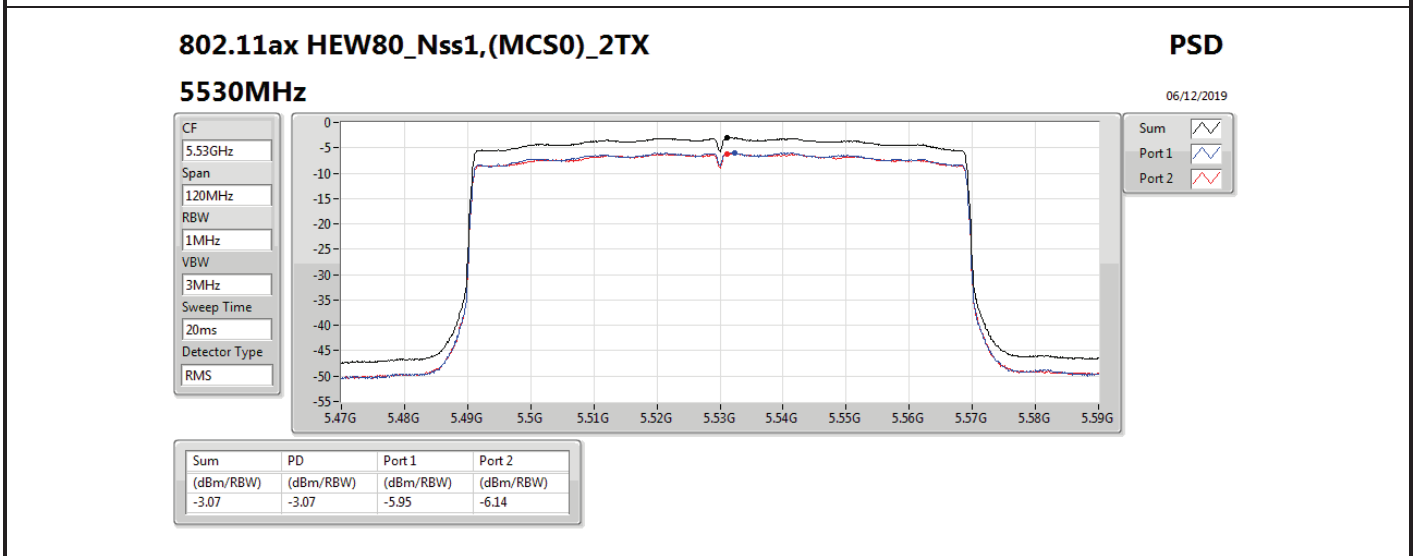

DG = Directional Gain; **RBW** = 500 kHz for 5.725-5.85GHz band / 1MHz for other band;
PD = trace bin-by-bin of each transmits port summing can be performed maximum power density; **Port X** = Port X power density;