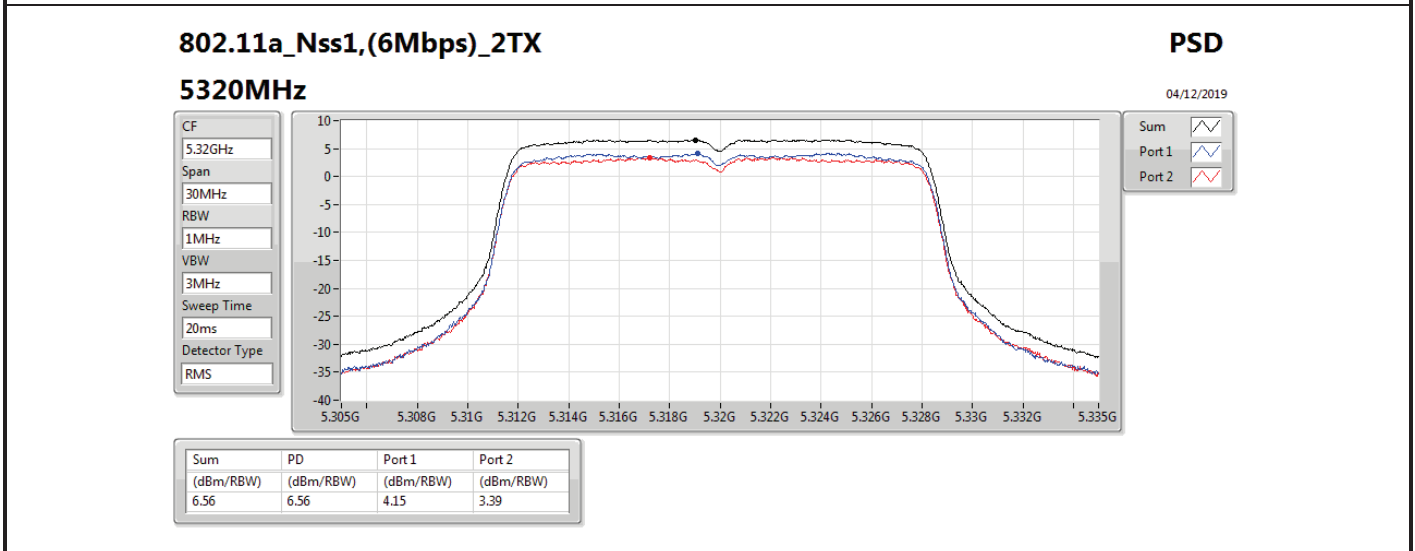

Mode	Result	DG (dBi)	Port 1 (dBm/RBW)	Port 2 (dBm/RBW)	PD (dBm/RBW)	PD Limit (dBm/RBW)	EIRP PD (dBm/RBW)	EIRP PD Limit (dBm/RBW)
5710MHz Straddle 5.725-5.85GHz	Pass	7.00	2.38		2.38	29.00	9.38	36.00
802.11ax HEW40_Nss1,(MCS0)_2TX	-	-	-	-	-	-	-	-
5270MHz	Pass	10.01	2.97	3.44	6.07	6.99	16.08	17.00
5310MHz	Pass	10.01	0.56	0.33	3.30	6.99	13.31	17.00
5510MHz	Pass	10.01	0.26	-0.52	2.85	6.99	12.86	17.00
5550MHz	Pass	10.01	2.35	2.13	5.22	6.99	15.23	17.00
5670MHz	Pass	10.01	1.30	0.84	4.05	6.99	14.06	17.00
5710MHz Straddle 5.47-5.725GHz	Pass	10.01	4.00	3.67	6.76	6.99	16.77	17.00
5710MHz Straddle 5.725-5.85GHz	Pass	10.01	1.02	0.91	3.95	25.99	13.96	36.00
802.11ax HEW80_Nss1,(MCS0)_1TX	-	-	-	-	-	-	-	-
5290MHz	Pass	7.00	-1.58		-1.58	10.00	5.42	17.00
5530MHz	Pass	7.00	-2.44		-2.44	10.00	4.56	17.00
5610MHz	Pass	7.00	-0.41		-0.41	10.00	6.59	17.00
5690MHz Straddle 5.47-5.725GHz	Pass	7.00	0.28		0.28	10.00	7.28	17.00
5690MHz Straddle 5.725-5.85GHz	Pass	7.00	-3.53		-3.53	29.00	3.47	36.00
802.11ax HEW80_Nss1,(MCS0)_2TX	-	-	-	-	-	-	-	-
5290MHz	Pass	10.01	-3.12	-2.99	-0.17	6.99	9.84	17.00
5530MHz	Pass	10.01	-3.33	-4.13	-0.76	6.99	9.25	17.00
5610MHz	Pass	10.01	-2.11	-2.37	0.68	6.99	10.69	17.00
5690MHz Straddle 5.47-5.725GHz	Pass	10.01	-0.60	-0.93	2.14	6.99	12.15	17.00
5690MHz Straddle 5.725-5.85GHz	Pass	10.01	-4.52	-4.63	-1.63	25.99	8.38	36.00

DG = Directional Gain; RBW = 500 kHz for 5.725-5.85GHz band / 1MHz for other band;

PD = trace bin-by-bin of each transmits port summing can be performed maximum power density; Port X = Port X power density;