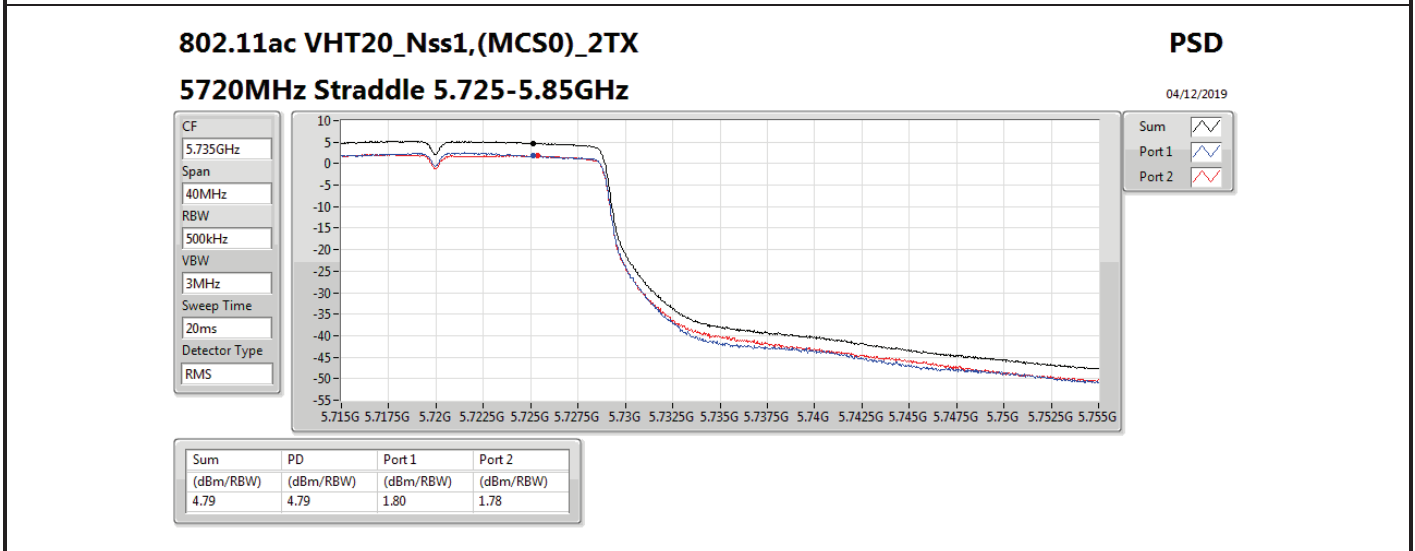

Mode	Result	DG (dBi)	Port 1 (dBm/RBW)	Port 2 (dBm/RBW)	PD (dBm/RBW)	PD Limit (dBm/RBW)	EIRP PD (dBm/RBW)	EIRP PD Limit (dBm/RBW)
5710MHz Straddle 5.725-5.85GHz	Pass	7.10		3.03	3.03	28.90	10.13	36.00
802.11ax HEW40_Nss1,(MCS0)_2TX	-	-	-	-	-	-	-	-
5270MHz	Pass	10.11	2.97	3.44	6.07	6.89	16.18	17.00
5310MHz	Pass	10.11	0.47	0.37	3.22	6.89	13.33	17.00
5510MHz	Pass	10.11	0.07	-0.79	2.64	6.89	12.75	17.00
5550MHz	Pass	10.11	2.92	2.85	5.90	6.89	16.01	17.00
5670MHz	Pass	10.11	0.23	-0.13	2.94	6.89	13.05	17.00
5710MHz Straddle 5.47-5.725GHz	Pass	10.11	3.34	3.48	6.27	6.89	16.38	17.00
5710MHz Straddle 5.725-5.85GHz	Pass	10.11	0.43	0.70	3.53	25.89	13.64	36.00
802.11ax HEW80_Nss1,(MCS0)_1TX(Port2)	-	-	-	-	-	-	-	-
5290MHz	Pass	7.10		-2.11	-2.11	9.90	4.99	17.00
5530MHz	Pass	7.10		-2.66	-2.66	9.90	4.44	17.00
5610MHz	Pass	7.10		-1.44	-1.44	9.90	5.66	17.00
5690MHz Straddle 5.47-5.725GHz	Pass	7.10		-0.15	-0.15	9.90	6.95	17.00
5690MHz Straddle 5.725-5.85GHz	Pass	7.10		-4.00	-4.00	28.90	3.10	36.00
802.11ax HEW80_Nss1,(MCS0)_2TX	-	-	-	-	-	-	-	-
5290MHz	Pass	10.11	-3.12	-2.99	-0.17	6.89	9.94	17.00
5530MHz	Pass	10.11	-3.33	-4.13	-0.76	6.89	9.35	17.00
5610MHz	Pass	10.11	-1.92	-2.25	0.86	6.89	10.97	17.00
5690MHz Straddle 5.47-5.725GHz	Pass	10.11	-0.03	-0.15	2.84	6.89	12.95	17.00
5690MHz Straddle 5.725-5.85GHz	Pass	10.11	-3.45	-4.01	-0.76	25.89	9.35	36.00

DG = Directional Gain; **RBW** = 500 kHz for 5.725-5.85GHz band / 1MHz for other band;
PD = trace bin-by-bin of each transmits port summing can be performed maximum power density; **Port X** = Port X power density;