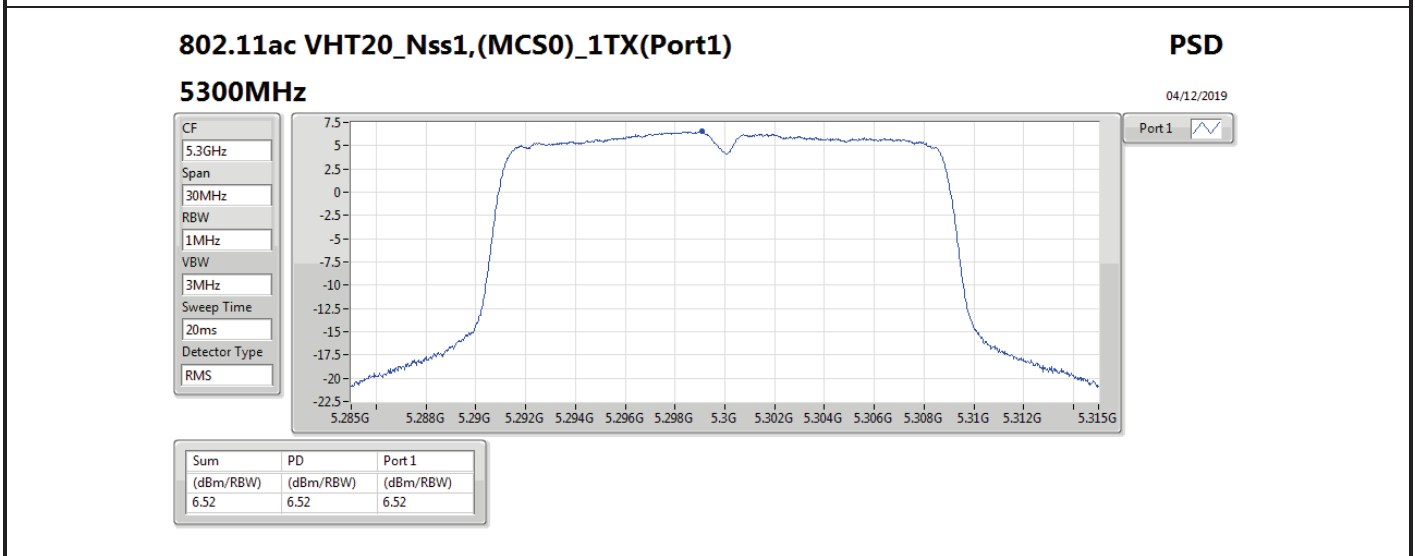

Mode	Result	DG (dBi)	Port 1 (dBm/RBW)	Port 2 (dBm/RBW)	PD (dBm/RBW)	PD Limit (dBm/RBW)	EIRP PD (dBm/RBW)	EIRP PD Limit (dBm/RBW)
5710MHz Straddle 5.725-5.85GHz	Pass	7.00	2.38		2.38	29.00	9.38	36.00
802.11ax HEW40_Nss1,(MCS0)_2TX	-	-	-	-	-	-	-	-
5270MHz	Pass	10.01	2.97	3.44	6.07	6.99	16.08	17.00
5310MHz	Pass	10.01	0.56	0.33	3.30	6.99	13.31	17.00
5510MHz	Pass	10.01	0.26	-0.52	2.85	6.99	12.86	17.00
5550MHz	Pass	10.01	2.35	2.13	5.22	6.99	15.23	17.00
5670MHz	Pass	10.01	1.30	0.84	4.05	6.99	14.06	17.00
5710MHz Straddle 5.47-5.725GHz	Pass	10.01	4.00	3.67	6.76	6.99	16.77	17.00
5710MHz Straddle 5.725-5.85GHz	Pass	10.01	1.02	0.91	3.95	25.99	13.96	36.00
802.11ax HEW80_Nss1,(MCS0)_1TX	-	-	-	-	-	-	-	-
5290MHz	Pass	7.00	-1.58		-1.58	10.00	5.42	17.00
5530MHz	Pass	7.00	-2.44		-2.44	10.00	4.56	17.00
5610MHz	Pass	7.00	-0.41		-0.41	10.00	6.59	17.00
5690MHz Straddle 5.47-5.725GHz	Pass	7.00	0.28		0.28	10.00	7.28	17.00
5690MHz Straddle 5.725-5.85GHz	Pass	7.00	-3.53		-3.53	29.00	3.47	36.00
802.11ax HEW80_Nss1,(MCS0)_2TX	-	-	-	-	-	-	-	-
5290MHz	Pass	10.01	-3.12	-2.99	-0.17	6.99	9.84	17.00
5530MHz	Pass	10.01	-3.33	-4.13	-0.76	6.99	9.25	17.00
5610MHz	Pass	10.01	-2.11	-2.37	0.68	6.99	10.69	17.00
5690MHz Straddle 5.47-5.725GHz	Pass	10.01	-0.60	-0.93	2.14	6.99	12.15	17.00
5690MHz Straddle 5.725-5.85GHz	Pass	10.01	-4.52	-4.63	-1.63	25.99	8.38	36.00

DG = Directional Gain; RBW = 500 kHz for 5.725-5.85GHz band / 1MHz for other band;

PD = trace bin-by-bin of each transmits port summing can be performed maximum power density; Port X = Port X power density;