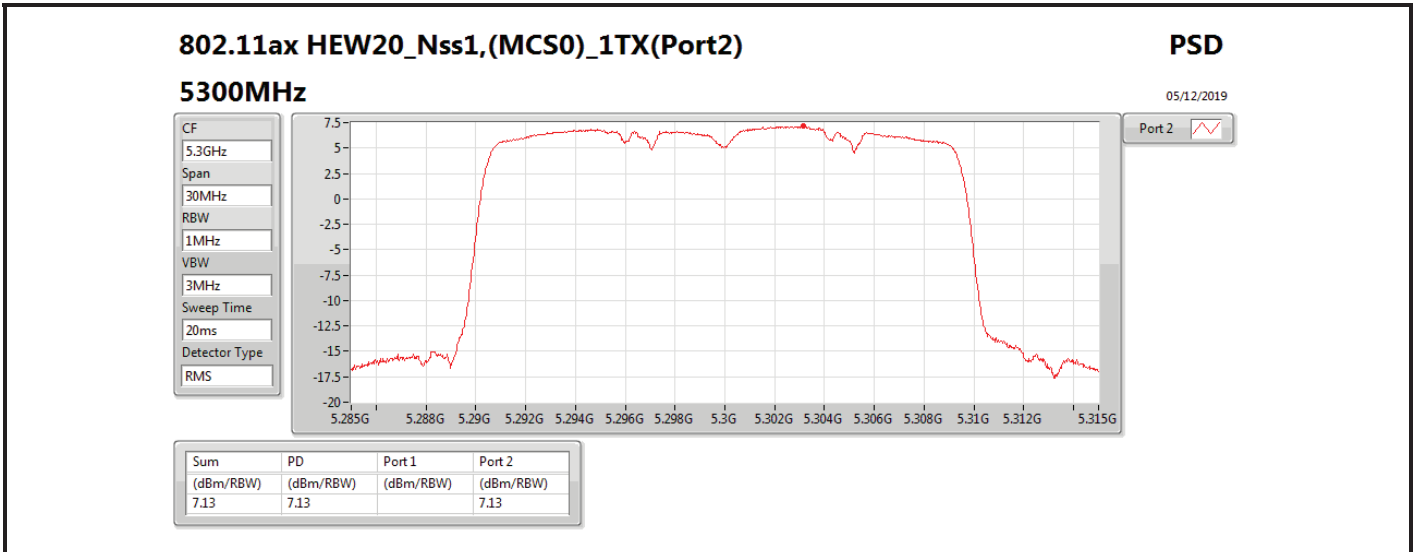

DG = Directional Gain; **RBW** = 500 kHz for 5.725-5.85GHz band / 1MHz for other band;
PD = trace bin-by-bin of each transmits port summing can be performed maximum power density; **Port X** = Port X power density;