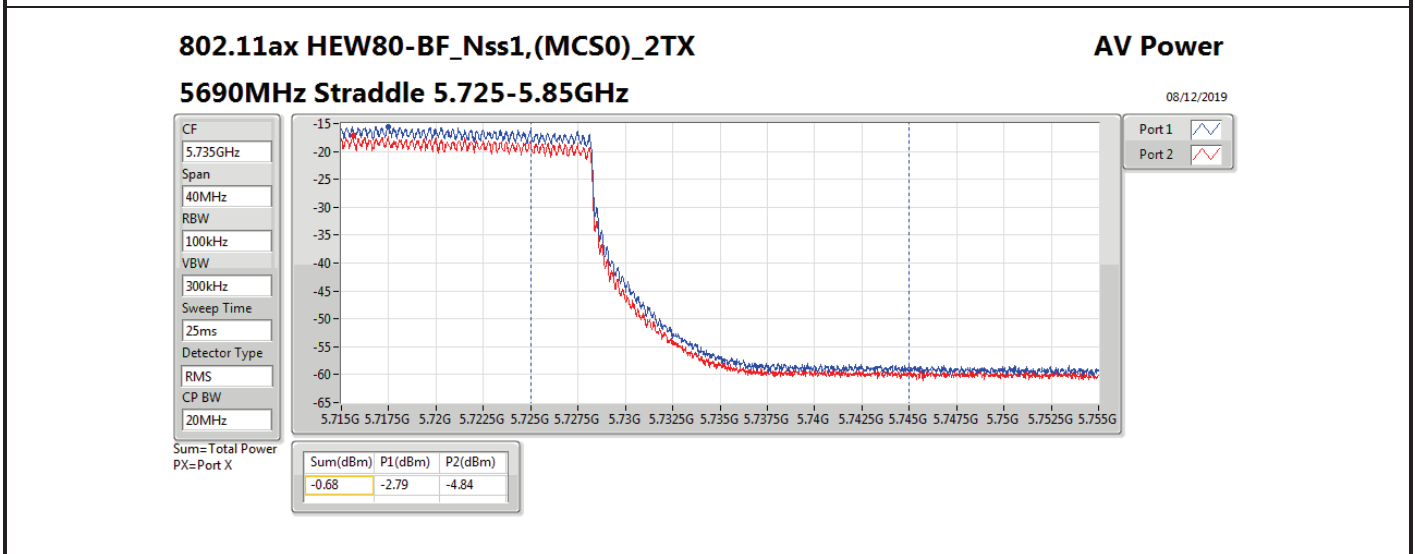

Summary

Mode	PD (dBm/RBW)	EIRP PD (dBm/RBW)
5.25-5.35GHz	-	-
802.11a_Nss1,(6Mbps)_1TX	7.32	14.32
802.11a_Nss1,(6Mbps)_2TX	6.90	16.91
802.11ac VHT20_Nss1,(MCS0)_1TX	6.88	13.88
802.11ac VHT20_Nss1,(MCS0)_2TX	6.85	16.86
802.11ac VHT40_Nss1,(MCS0)_1TX	3.85	10.85
802.11ac VHT40_Nss1,(MCS0)_2TX	6.00	16.01
802.11ac VHT80_Nss1,(MCS0)_1TX	-1.84	5.16
802.11ac VHT80_Nss1,(MCS0)_2TX	-0.33	9.68
802.11ax HEW20_Nss1,(MCS0)_1TX	6.86	13.86
802.11ax HEW20_Nss1,(MCS0)_2TX	6.96	16.97
802.11ax HEW40_Nss1,(MCS0)_1TX	3.76	10.76
802.11ax HEW40_Nss1,(MCS0)_2TX	6.07	16.08
802.11ax HEW80_Nss1,(MCS0)_1TX	-1.58	5.42
802.11ax HEW80_Nss1,(MCS0)_2TX	-0.17	9.84
5.47-5.725GHz	-	-
802.11a_Nss1,(6Mbps)_1TX	7.82	14.82
802.11a_Nss1,(6Mbps)_2TX	6.90	16.91
802.11ac VHT20_Nss1,(MCS0)_1TX	7.59	14.59
802.11ac VHT20_Nss1,(MCS0)_2TX	6.79	16.80
802.11ac VHT40_Nss1,(MCS0)_1TX	4.83	11.83
802.11ac VHT40_Nss1,(MCS0)_2TX	6.67	16.68
802.11ac VHT80_Nss1,(MCS0)_1TX	0.00	7.00
802.11ac VHT80_Nss1,(MCS0)_2TX	1.83	11.84
802.11ax HEW20_Nss1,(MCS0)_1TX	7.47	14.47
802.11ax HEW20_Nss1,(MCS0)_2TX	6.81	16.82
802.11ax HEW40_Nss1,(MCS0)_1TX	4.97	11.97
802.11ax HEW40_Nss1,(MCS0)_2TX	6.76	16.77
802.11ax HEW80_Nss1,(MCS0)_1TX	0.28	7.28
802.11ax HEW80_Nss1,(MCS0)_2TX	2.14	12.15
5.725-5.85GHz	-	-
802.11a_Nss1,(6Mbps)_1TX	5.37	12.37
802.11a_Nss1,(6Mbps)_2TX	4.94	14.95
802.11ac VHT20_Nss1,(MCS0)_1TX	5.05	12.05
802.11ac VHT20_Nss1,(MCS0)_2TX	4.79	14.80
802.11ac VHT40_Nss1,(MCS0)_1TX	1.84	8.84
802.11ac VHT40_Nss1,(MCS0)_2TX	3.89	13.90
802.11ac VHT80_Nss1,(MCS0)_1TX	-3.74	3.26
802.11ac VHT80_Nss1,(MCS0)_2TX	-1.78	8.23
802.11ax HEW20_Nss1,(MCS0)_1TX	4.74	11.74
802.11ax HEW20_Nss1,(MCS0)_2TX	4.89	14.90
802.11ax HEW40_Nss1,(MCS0)_1TX	2.38	9.38
802.11ax HEW40_Nss1,(MCS0)_2TX	3.95	13.96
802.11ax HEW80_Nss1,(MCS0)_1TX	-3.53	3.47