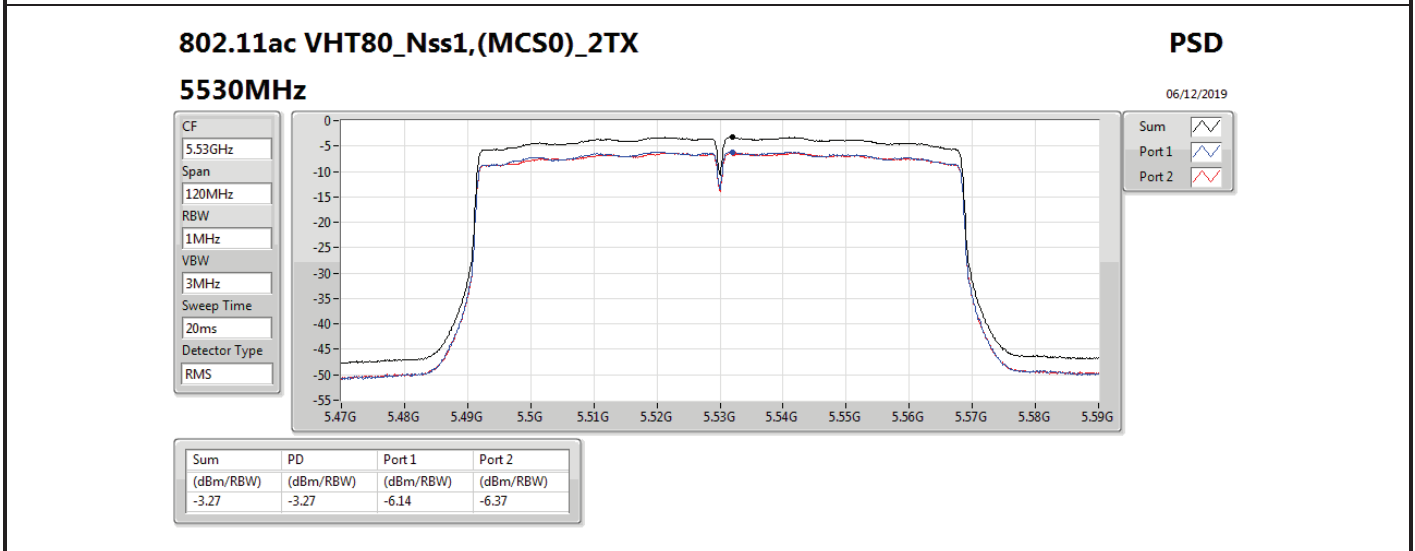

DG = Directional Gain; **RBW** = 500 kHz for 5.725-5.85GHz band / 1MHz for other band;
PD = trace bin-by-bin of each transmits port summing can be performed maximum power density; **Port X** = Port X power density;