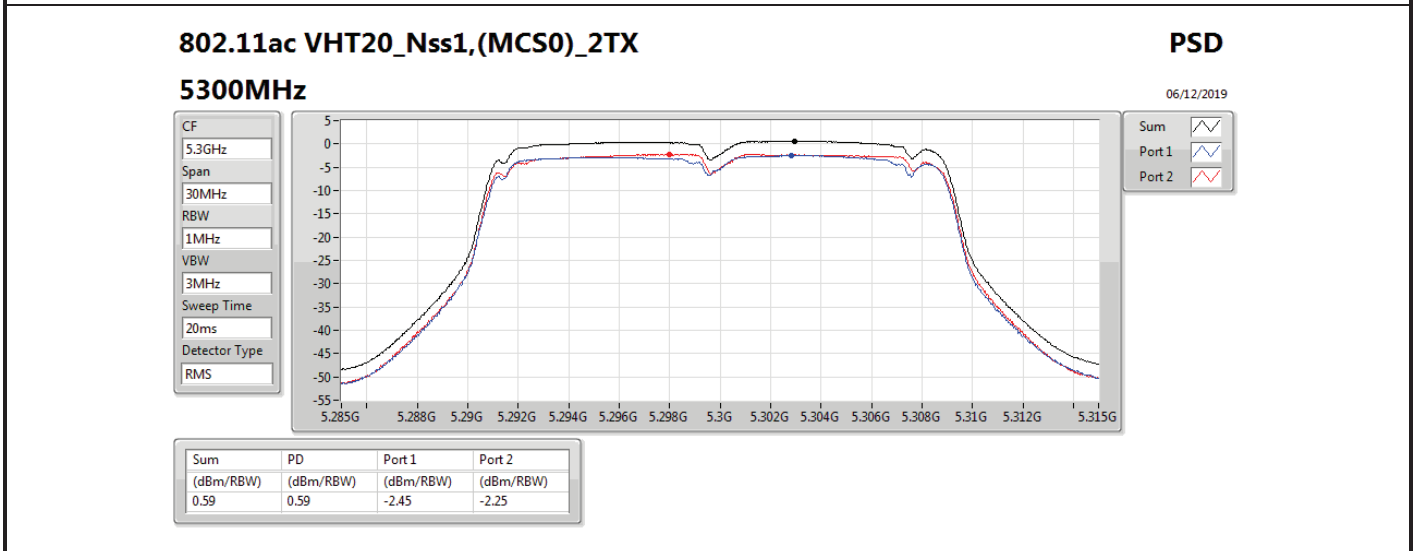

DG = Directional Gain; **RBW** = 500 kHz for 5.725-5.85GHz band / 1MHz for other band;
PD = trace bin-by-bin of each transmits port summing can be performed maximum power density; **Port X** = Port X power density;