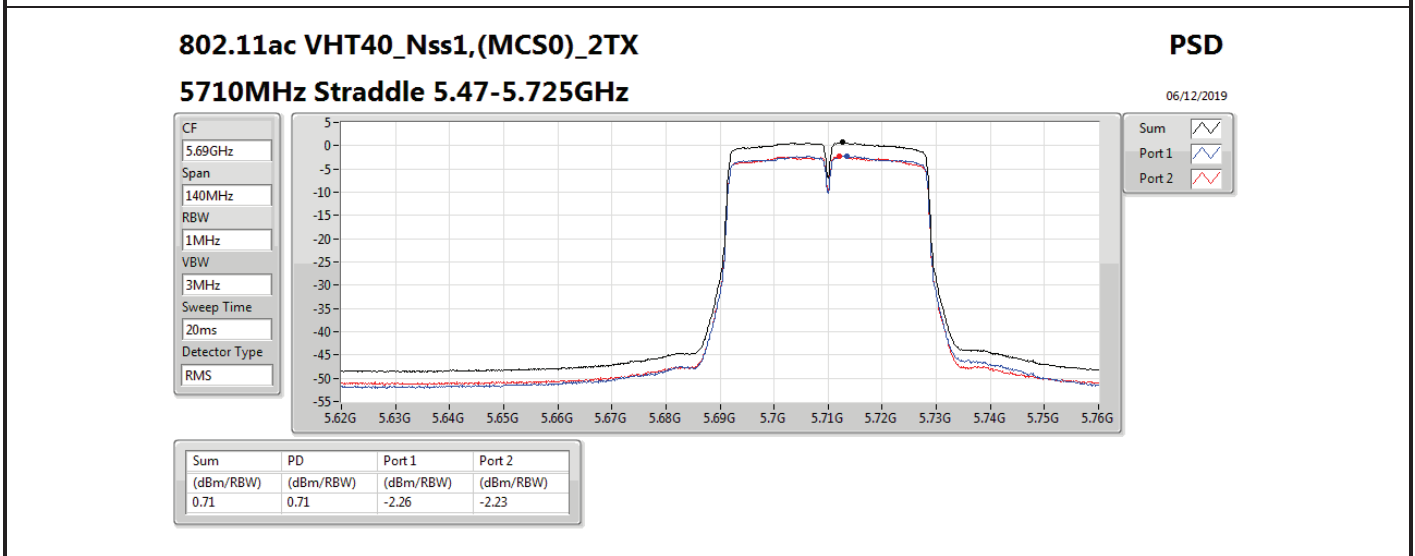

DG = Directional Gain; **RBW** = 500 kHz for 5.725-5.85GHz band / 1MHz for other band;
PD = trace bin-by-bin of each transmits port summing can be performed maximum power density; **Port X** = Port X power density;