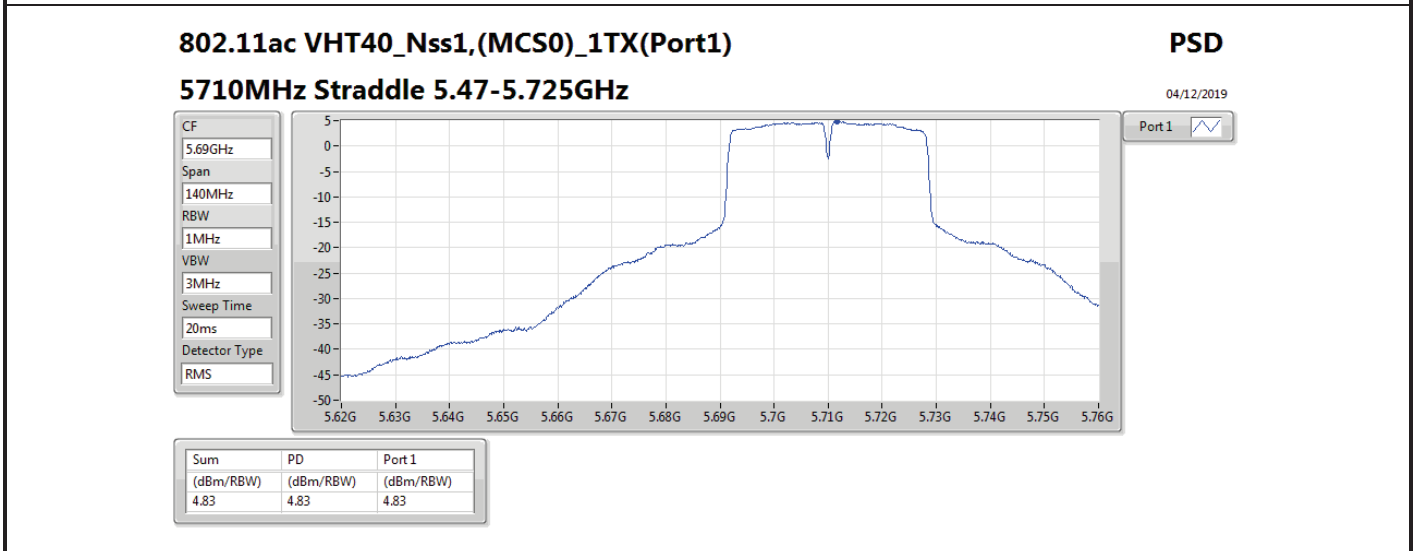

DG = Directional Gain; RBW = 500 kHz for 5.725-5.85GHz band / 1MHz for other band;

PD = trace bin-by-bin of each transmits port summing can be performed maximum power density; Port X = Port X power density;