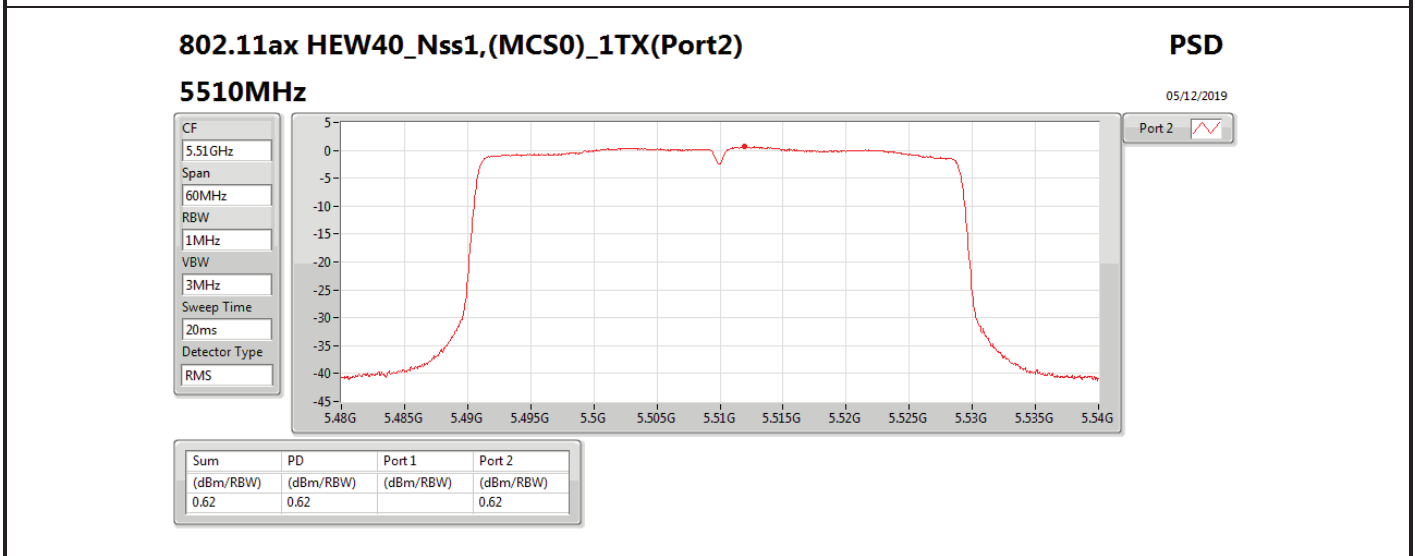

Mode	Result	DG (dBi)	Port 1 (dBm/RBW)	Port 2 (dBm/RBW)	PD (dBm/RBW)	PD Limit (dBm/RBW)	EIRP PD (dBm/RBW)	EIRP PD Limit (dBm/RBW)
5710MHz Straddle 5.725-5.85GHz	Pass	7.10		3.03	3.03	28.90	10.13	36.00
802.11ax HEW40_Nss1,(MCS0)_2TX	-	-	-	-	-	-	-	-
5270MHz	Pass	10.11	2.97	3.44	6.07	6.89	16.18	17.00
5310MHz	Pass	10.11	0.47	0.37	3.22	6.89	13.33	17.00
5510MHz	Pass	10.11	0.07	-0.79	2.64	6.89	12.75	17.00
5550MHz	Pass	10.11	2.92	2.85	5.90	6.89	16.01	17.00
5670MHz	Pass	10.11	0.23	-0.13	2.94	6.89	13.05	17.00
5710MHz Straddle 5.47-5.725GHz	Pass	10.11	3.34	3.48	6.27	6.89	16.38	17.00
5710MHz Straddle 5.725-5.85GHz	Pass	10.11	0.43	0.70	3.53	25.89	13.64	36.00
802.11ax HEW80_Nss1,(MCS0)_1TX(Port2)	-	-	-	-	-	-	-	-
5290MHz	Pass	7.10		-2.11	-2.11	9.90	4.99	17.00
5530MHz	Pass	7.10		-2.66	-2.66	9.90	4.44	17.00
5610MHz	Pass	7.10		-1.44	-1.44	9.90	5.66	17.00
5690MHz Straddle 5.47-5.725GHz	Pass	7.10		-0.15	-0.15	9.90	6.95	17.00
5690MHz Straddle 5.725-5.85GHz	Pass	7.10		-4.00	-4.00	28.90	3.10	36.00
802.11ax HEW80_Nss1,(MCS0)_2TX	-	-	-	-	-	-	-	-
5290MHz	Pass	10.11	-3.12	-2.99	-0.17	6.89	9.94	17.00
5530MHz	Pass	10.11	-3.33	-4.13	-0.76	6.89	9.35	17.00
5610MHz	Pass	10.11	-1.92	-2.25	0.86	6.89	10.97	17.00
5690MHz Straddle 5.47-5.725GHz	Pass	10.11	-0.03	-0.15	2.84	6.89	12.95	17.00
5690MHz Straddle 5.725-5.85GHz	Pass	10.11	-3.45	-4.01	-0.76	25.89	9.35	36.00

DG = Directional Gain; **RBW** = 500 kHz for 5.725-5.85GHz band / 1MHz for other band;
PD = trace bin-by-bin of each transmits port summing can be performed maximum power density; **Port X** = Port X power density;