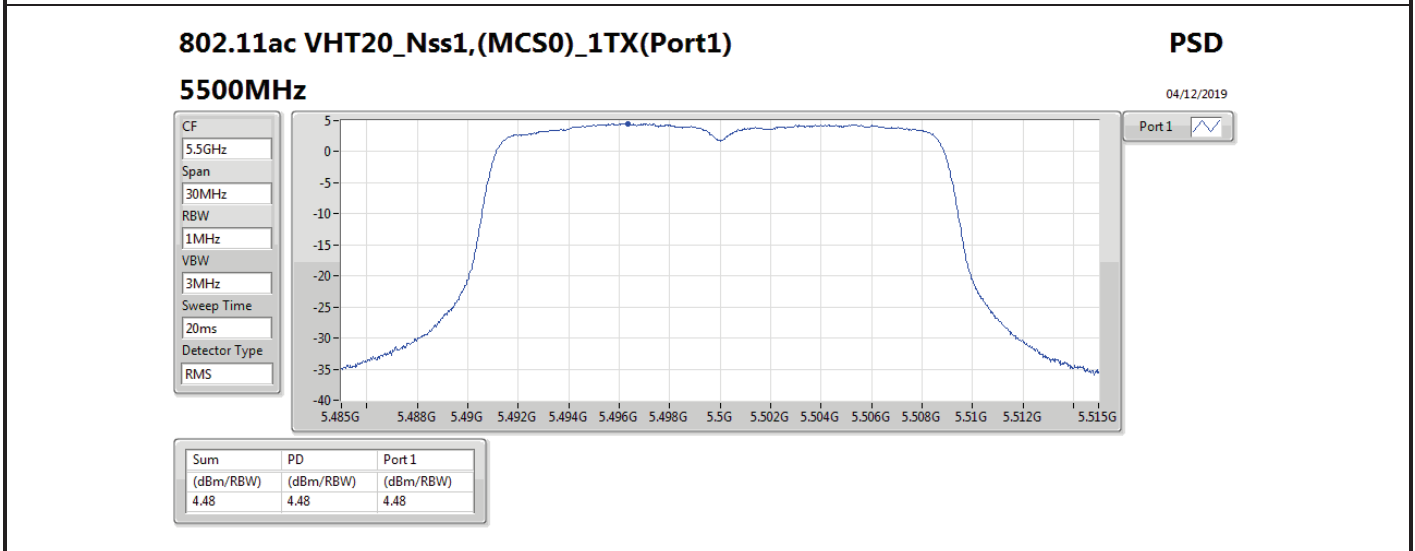

Mode	Result	DG (dBi)	Port 1 (dBm/RBW)	Port 2 (dBm/RBW)	PD (dBm/RBW)	PD Limit (dBm/RBW)	EIRP PD (dBm/RBW)	EIRP PD Limit (dBm/RBW)
5710MHz Straddle 5.725-5.85GHz	Pass	7.00	2.38		2.38	29.00	9.38	36.00
802.11ax HEW40_Nss1,(MCS0)_2TX	-	-	-	-	-	-	-	-
5270MHz	Pass	10.01	2.97	3.44	6.07	6.99	16.08	17.00
5310MHz	Pass	10.01	0.56	0.33	3.30	6.99	13.31	17.00
5510MHz	Pass	10.01	0.26	-0.52	2.85	6.99	12.86	17.00
5550MHz	Pass	10.01	2.35	2.13	5.22	6.99	15.23	17.00
5670MHz	Pass	10.01	1.30	0.84	4.05	6.99	14.06	17.00
5710MHz Straddle 5.47-5.725GHz	Pass	10.01	4.00	3.67	6.76	6.99	16.77	17.00
5710MHz Straddle 5.725-5.85GHz	Pass	10.01	1.02	0.91	3.95	25.99	13.96	36.00
802.11ax HEW80_Nss1,(MCS0)_1TX	-	-	-	-	-	-	-	-
5290MHz	Pass	7.00	-1.58		-1.58	10.00	5.42	17.00
5530MHz	Pass	7.00	-2.44		-2.44	10.00	4.56	17.00
5610MHz	Pass	7.00	-0.41		-0.41	10.00	6.59	17.00
5690MHz Straddle 5.47-5.725GHz	Pass	7.00	0.28		0.28	10.00	7.28	17.00
5690MHz Straddle 5.725-5.85GHz	Pass	7.00	-3.53		-3.53	29.00	3.47	36.00
802.11ax HEW80_Nss1,(MCS0)_2TX	-	-	-	-	-	-	-	-
5290MHz	Pass	10.01	-3.12	-2.99	-0.17	6.99	9.84	17.00
5530MHz	Pass	10.01	-3.33	-4.13	-0.76	6.99	9.25	17.00
5610MHz	Pass	10.01	-2.11	-2.37	0.68	6.99	10.69	17.00
5690MHz Straddle 5.47-5.725GHz	Pass	10.01	-0.60	-0.93	2.14	6.99	12.15	17.00
5690MHz Straddle 5.725-5.85GHz	Pass	10.01	-4.52	-4.63	-1.63	25.99	8.38	36.00

DG = Directional Gain; RBW = 500 kHz for 5.725-5.85GHz band / 1MHz for other band;

PD = trace bin-by-bin of each transmits port summing can be performed maximum power density; Port X = Port X power density;