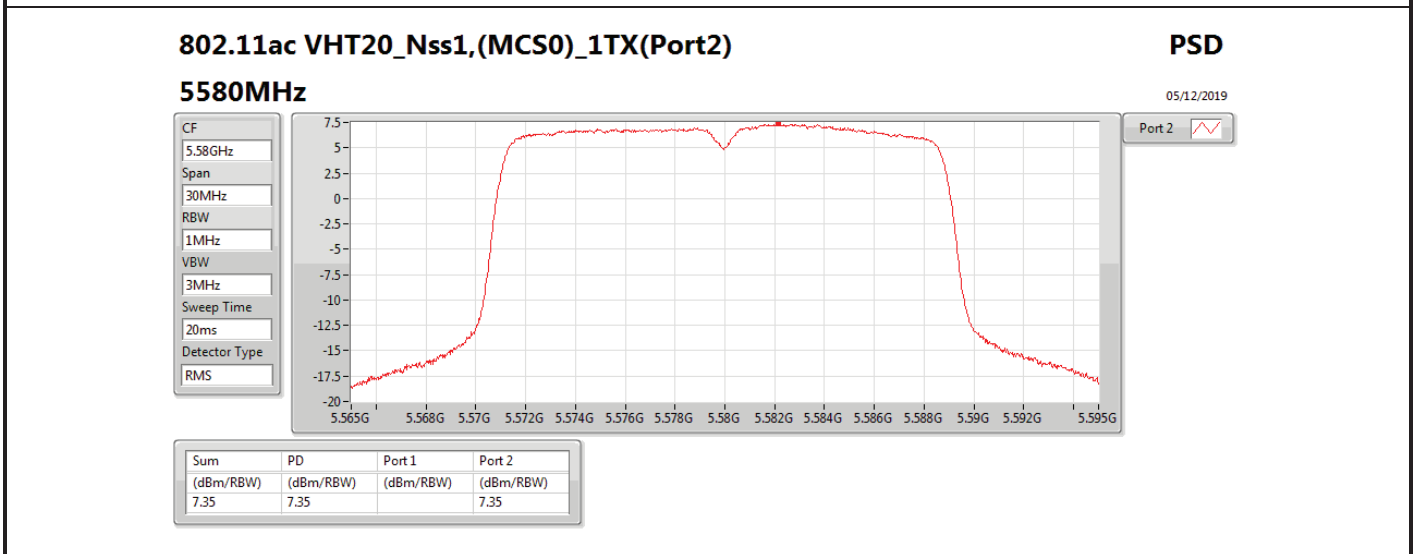

Mode	Result	DG (dBi)	Port 1 (dBm/RBW)	Port 2 (dBm/RBW)	PD (dBm/RBW)	PD Limit (dBm/RBW)	EIRP PD (dBm/RBW)	EIRP PD Limit (dBm/RBW)
5710MHz Straddle 5.725-5.85GHz	Pass	7.10		3.03	3.03	28.90	10.13	36.00
802.11ax HEW40_Nss1,(MCS0)_2TX	-	-	-	-	-	-	-	-
5270MHz	Pass	10.11	2.97	3.44	6.07	6.89	16.18	17.00
5310MHz	Pass	10.11	0.47	0.37	3.22	6.89	13.33	17.00
5510MHz	Pass	10.11	0.07	-0.79	2.64	6.89	12.75	17.00
5550MHz	Pass	10.11	2.92	2.85	5.90	6.89	16.01	17.00
5670MHz	Pass	10.11	0.23	-0.13	2.94	6.89	13.05	17.00
5710MHz Straddle 5.47-5.725GHz	Pass	10.11	3.34	3.48	6.27	6.89	16.38	17.00
5710MHz Straddle 5.725-5.85GHz	Pass	10.11	0.43	0.70	3.53	25.89	13.64	36.00
802.11ax HEW80_Nss1,(MCS0)_1TX(Port2)	-	-	-	-	-	-	-	-
5290MHz	Pass	7.10		-2.11	-2.11	9.90	4.99	17.00
5530MHz	Pass	7.10		-2.66	-2.66	9.90	4.44	17.00
5610MHz	Pass	7.10		-1.44	-1.44	9.90	5.66	17.00
5690MHz Straddle 5.47-5.725GHz	Pass	7.10		-0.15	-0.15	9.90	6.95	17.00
5690MHz Straddle 5.725-5.85GHz	Pass	7.10		-4.00	-4.00	28.90	3.10	36.00
802.11ax HEW80_Nss1,(MCS0)_2TX	-	-	-	-	-	-	-	-
5290MHz	Pass	10.11	-3.12	-2.99	-0.17	6.89	9.94	17.00
5530MHz	Pass	10.11	-3.33	-4.13	-0.76	6.89	9.35	17.00
5610MHz	Pass	10.11	-1.92	-2.25	0.86	6.89	10.97	17.00
5690MHz Straddle 5.47-5.725GHz	Pass	10.11	-0.03	-0.15	2.84	6.89	12.95	17.00
5690MHz Straddle 5.725-5.85GHz	Pass	10.11	-3.45	-4.01	-0.76	25.89	9.35	36.00

DG = Directional Gain; **RBW** = 500 kHz for 5.725-5.85GHz band / 1MHz for other band;
PD = trace bin-by-bin of each transmits port summing can be performed maximum power density; **Port X** = Port X power density;