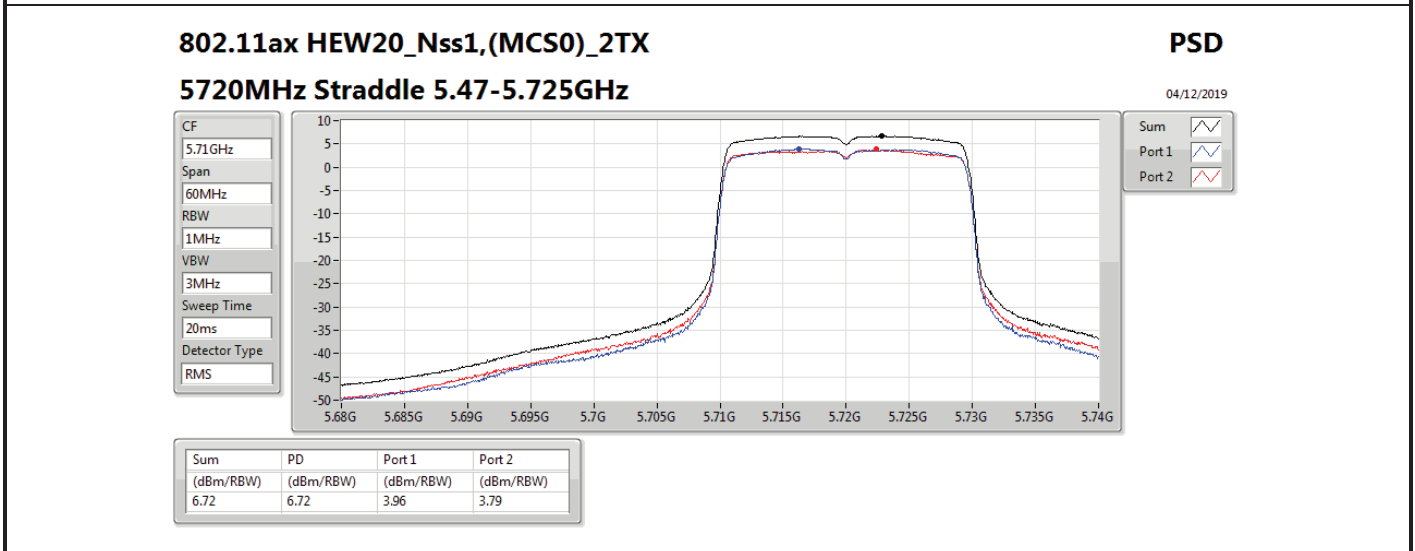

Mode	Result	DG (dBi)	Port 1 (dBm/RBW)	Port 2 (dBm/RBW)	PD (dBm/RBW)	PD Limit (dBm/RBW)	EIRP PD (dBm/RBW)	EIRP PD Limit (dBm/RBW)
5710MHz Straddle 5.725-5.85GHz	Pass	7.00	2.38		2.38	29.00	9.38	36.00
802.11ax HEW40_Nss1,(MCS0)_2TX	-	-	-	-	-	-	-	-
5270MHz	Pass	10.01	2.97	3.44	6.07	6.99	16.08	17.00
5310MHz	Pass	10.01	0.56	0.33	3.30	6.99	13.31	17.00
5510MHz	Pass	10.01	0.26	-0.52	2.85	6.99	12.86	17.00
5550MHz	Pass	10.01	2.35	2.13	5.22	6.99	15.23	17.00
5670MHz	Pass	10.01	1.30	0.84	4.05	6.99	14.06	17.00
5710MHz Straddle 5.47-5.725GHz	Pass	10.01	4.00	3.67	6.76	6.99	16.77	17.00
5710MHz Straddle 5.725-5.85GHz	Pass	10.01	1.02	0.91	3.95	25.99	13.96	36.00
802.11ax HEW80_Nss1,(MCS0)_1TX	-	-	-	-	-	-	-	-
5290MHz	Pass	7.00	-1.58		-1.58	10.00	5.42	17.00
5530MHz	Pass	7.00	-2.44		-2.44	10.00	4.56	17.00
5610MHz	Pass	7.00	-0.41		-0.41	10.00	6.59	17.00
5690MHz Straddle 5.47-5.725GHz	Pass	7.00	0.28		0.28	10.00	7.28	17.00
5690MHz Straddle 5.725-5.85GHz	Pass	7.00	-3.53		-3.53	29.00	3.47	36.00
802.11ax HEW80_Nss1,(MCS0)_2TX	-	-	-	-	-	-	-	-
5290MHz	Pass	10.01	-3.12	-2.99	-0.17	6.99	9.84	17.00
5530MHz	Pass	10.01	-3.33	-4.13	-0.76	6.99	9.25	17.00
5610MHz	Pass	10.01	-2.11	-2.37	0.68	6.99	10.69	17.00
5690MHz Straddle 5.47-5.725GHz	Pass	10.01	-0.60	-0.93	2.14	6.99	12.15	17.00
5690MHz Straddle 5.725-5.85GHz	Pass	10.01	-4.52	-4.63	-1.63	25.99	8.38	36.00

DG = Directional Gain; RBW = 500 kHz for 5.725-5.85GHz band / 1MHz for other band;

PD = trace bin-by-bin of each transmits port summing can be performed maximum power density; Port X = Port X power density;