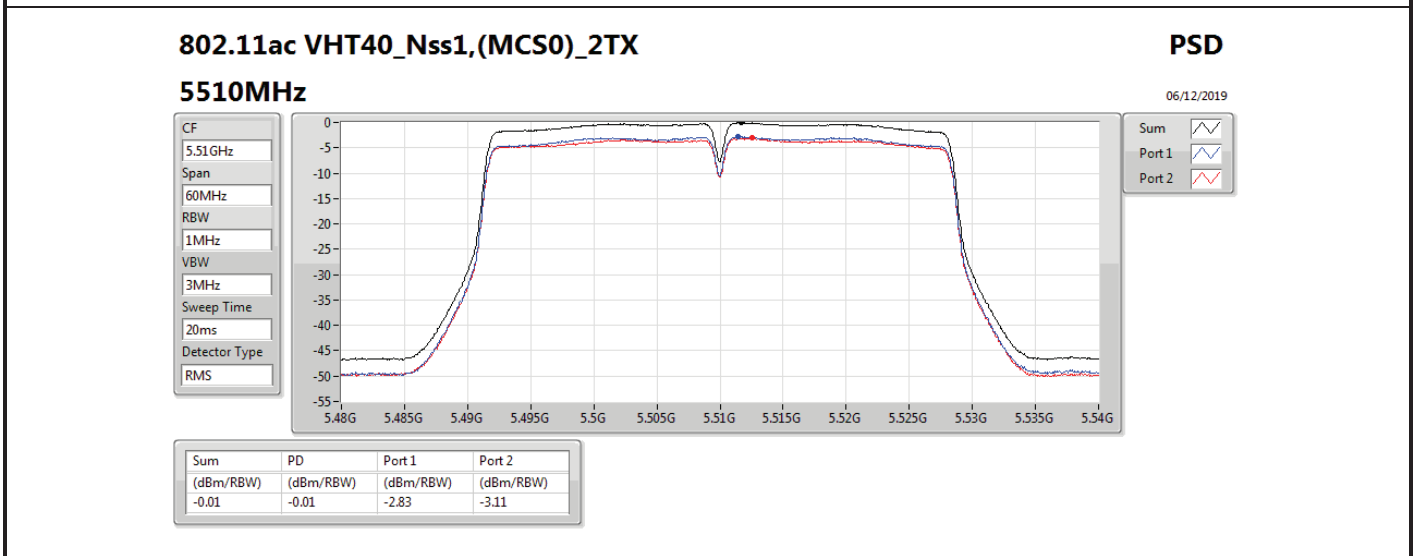

DG = Directional Gain; **RBW** = 500 kHz for 5.725-5.85GHz band / 1MHz for other band;
PD = trace bin-by-bin of each transmits port summing can be performed maximum power density; **Port X** = Port X power density;