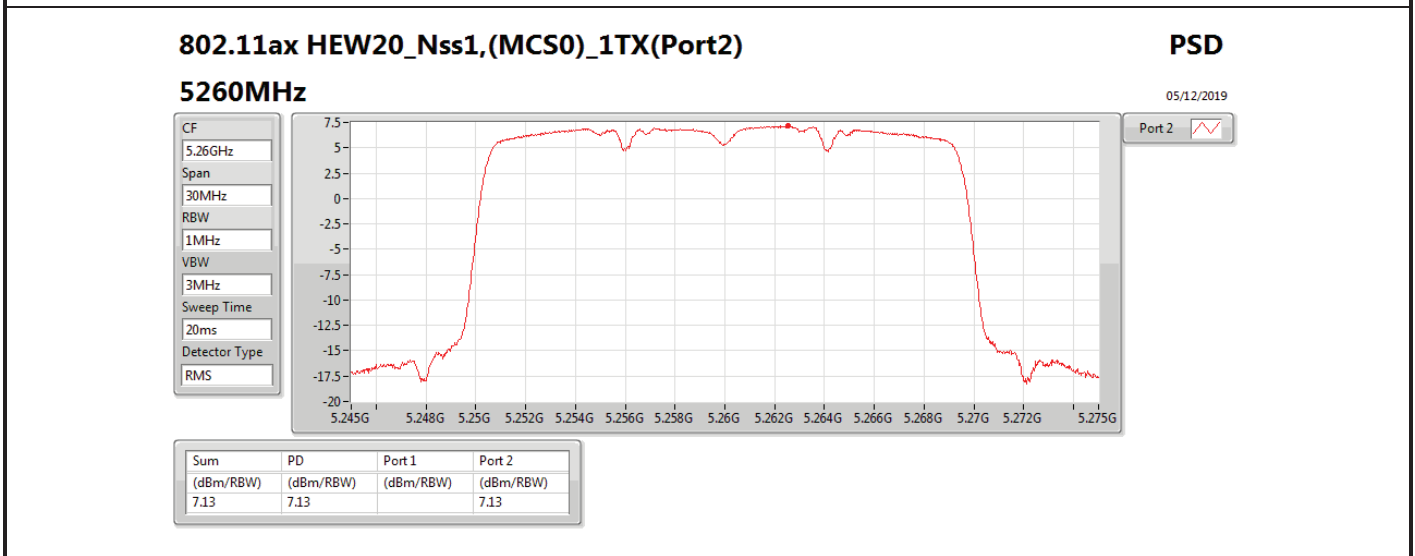

Mode	Result	DG (dBi)	Port 1 (dBm/RBW)	Port 2 (dBm/RBW)	PD (dBm/RBW)	PD Limit (dBm/RBW)	EIRP PD (dBm/RBW)	EIRP PD Limit (dBm/RBW)
5710MHz Straddle 5.725-5.85GHz	Pass	7.10		3.03	3.03	28.90	10.13	36.00
802.11ax HEW40_Nss1,(MCS0)_2TX	-	-	-	-	-	-	-	-
5270MHz	Pass	10.11	2.97	3.44	6.07	6.89	16.18	17.00
5310MHz	Pass	10.11	0.47	0.37	3.22	6.89	13.33	17.00
5510MHz	Pass	10.11	0.07	-0.79	2.64	6.89	12.75	17.00
5550MHz	Pass	10.11	2.92	2.85	5.90	6.89	16.01	17.00
5670MHz	Pass	10.11	0.23	-0.13	2.94	6.89	13.05	17.00
5710MHz Straddle 5.47-5.725GHz	Pass	10.11	3.34	3.48	6.27	6.89	16.38	17.00
5710MHz Straddle 5.725-5.85GHz	Pass	10.11	0.43	0.70	3.53	25.89	13.64	36.00
802.11ax HEW80_Nss1,(MCS0)_1TX(Port2)	-	-	-	-	-	-	-	-
5290MHz	Pass	7.10		-2.11	-2.11	9.90	4.99	17.00
5530MHz	Pass	7.10		-2.66	-2.66	9.90	4.44	17.00
5610MHz	Pass	7.10		-1.44	-1.44	9.90	5.66	17.00
5690MHz Straddle 5.47-5.725GHz	Pass	7.10		-0.15	-0.15	9.90	6.95	17.00
5690MHz Straddle 5.725-5.85GHz	Pass	7.10		-4.00	-4.00	28.90	3.10	36.00
802.11ax HEW80_Nss1,(MCS0)_2TX	-	-	-	-	-	-	-	-
5290MHz	Pass	10.11	-3.12	-2.99	-0.17	6.89	9.94	17.00
5530MHz	Pass	10.11	-3.33	-4.13	-0.76	6.89	9.35	17.00
5610MHz	Pass	10.11	-1.92	-2.25	0.86	6.89	10.97	17.00
5690MHz Straddle 5.47-5.725GHz	Pass	10.11	-0.03	-0.15	2.84	6.89	12.95	17.00
5690MHz Straddle 5.725-5.85GHz	Pass	10.11	-3.45	-4.01	-0.76	25.89	9.35	36.00

DG = Directional Gain; **RBW** = 500 kHz for 5.725-5.85GHz band / 1MHz for other band;
PD = trace bin-by-bin of each transmits port summing can be performed maximum power density; **Port X** = Port X power density;