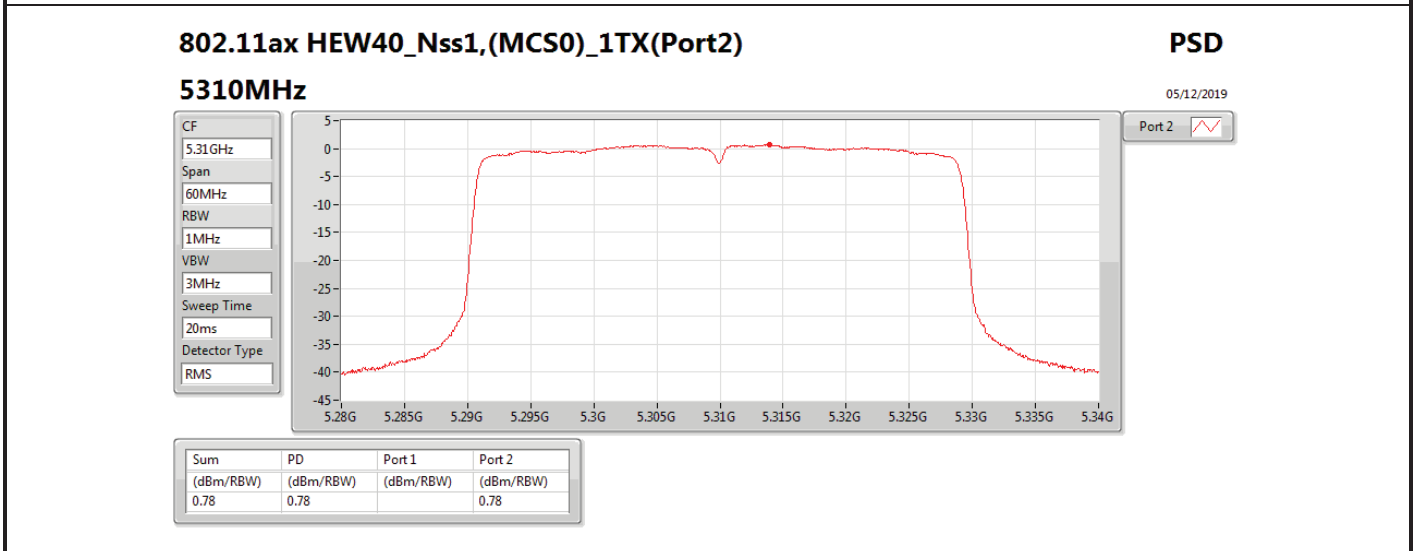

Mode	Result	DG (dBi)	Port 1 (dBm/RBW)	Port 2 (dBm/RBW)	PD (dBm/RBW)	PD Limit (dBm/RBW)	EIRP PD (dBm/RBW)	EIRP PD Limit (dBm/RBW)
5710MHz Straddle 5.725-5.85GHz	Pass	7.10		3.03	3.03	28.90	10.13	36.00
802.11ax HEW40_Nss1,(MCS0)_2TX	-	-	-	-	-	-	-	-
5270MHz	Pass	10.11	2.97	3.44	6.07	6.89	16.18	17.00
5310MHz	Pass	10.11	0.47	0.37	3.22	6.89	13.33	17.00
5510MHz	Pass	10.11	0.07	-0.79	2.64	6.89	12.75	17.00
5550MHz	Pass	10.11	2.92	2.85	5.90	6.89	16.01	17.00
5670MHz	Pass	10.11	0.23	-0.13	2.94	6.89	13.05	17.00
5710MHz Straddle 5.47-5.725GHz	Pass	10.11	3.34	3.48	6.27	6.89	16.38	17.00
5710MHz Straddle 5.725-5.85GHz	Pass	10.11	0.43	0.70	3.53	25.89	13.64	36.00
802.11ax HEW80_Nss1,(MCS0)_1TX(Port2)	-	-	-	-	-	-	-	-
5290MHz	Pass	7.10		-2.11	-2.11	9.90	4.99	17.00
5530MHz	Pass	7.10		-2.66	-2.66	9.90	4.44	17.00
5610MHz	Pass	7.10		-1.44	-1.44	9.90	5.66	17.00
5690MHz Straddle 5.47-5.725GHz	Pass	7.10		-0.15	-0.15	9.90	6.95	17.00
5690MHz Straddle 5.725-5.85GHz	Pass	7.10		-4.00	-4.00	28.90	3.10	36.00
802.11ax HEW80_Nss1,(MCS0)_2TX	-	-	-	-	-	-	-	-
5290MHz	Pass	10.11	-3.12	-2.99	-0.17	6.89	9.94	17.00
5530MHz	Pass	10.11	-3.33	-4.13	-0.76	6.89	9.35	17.00
5610MHz	Pass	10.11	-1.92	-2.25	0.86	6.89	10.97	17.00
5690MHz Straddle 5.47-5.725GHz	Pass	10.11	-0.03	-0.15	2.84	6.89	12.95	17.00
5690MHz Straddle 5.725-5.85GHz	Pass	10.11	-3.45	-4.01	-0.76	25.89	9.35	36.00

DG = Directional Gain; **RBW** = 500 kHz for 5.725-5.85GHz band / 1MHz for other band;
PD = trace bin-by-bin of each transmits port summing can be performed maximum power density; **Port X** = Port X power density;