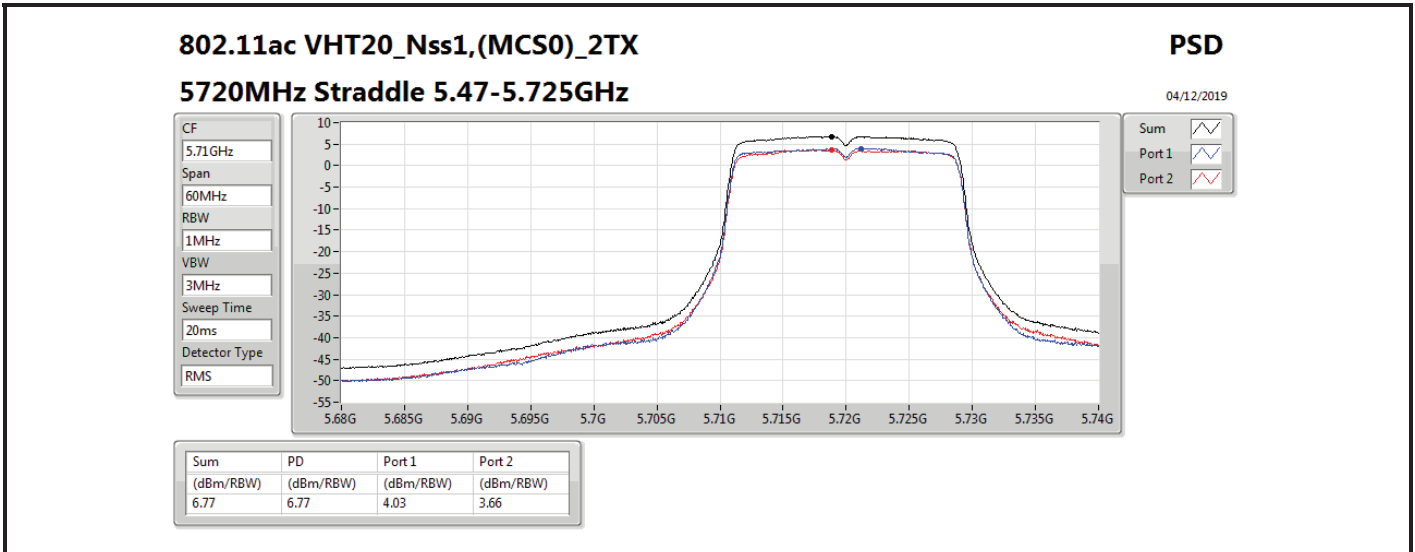

Mode	Result	DG (dBi)	Port 1 (dBm/RBW)	Port 2 (dBm/RBW)	PD (dBm/RBW)	PD Limit (dBm/RBW)	EIRP PD (dBm/RBW)	EIRP PD Limit (dBm/RBW)
5710MHz Straddle 5.725-5.85GHz	Pass	7.00	2.38		2.38	29.00	9.38	36.00
802.11ax HEW40_Nss1,(MCS0)_2TX	-	-	-	-	-	-	-	-
5270MHz	Pass	10.01	2.97	3.44	6.07	6.99	16.08	17.00
5310MHz	Pass	10.01	0.56	0.33	3.30	6.99	13.31	17.00
5510MHz	Pass	10.01	0.26	-0.52	2.85	6.99	12.86	17.00
5550MHz	Pass	10.01	2.35	2.13	5.22	6.99	15.23	17.00
5670MHz	Pass	10.01	1.30	0.84	4.05	6.99	14.06	17.00
5710MHz Straddle 5.47-5.725GHz	Pass	10.01	4.00	3.67	6.76	6.99	16.77	17.00
5710MHz Straddle 5.725-5.85GHz	Pass	10.01	1.02	0.91	3.95	25.99	13.96	36.00
802.11ax HEW80_Nss1,(MCS0)_1TX	-	-	-	-	-	-	-	-
5290MHz	Pass	7.00	-1.58		-1.58	10.00	5.42	17.00
5530MHz	Pass	7.00	-2.44		-2.44	10.00	4.56	17.00
5610MHz	Pass	7.00	-0.41		-0.41	10.00	6.59	17.00
5690MHz Straddle 5.47-5.725GHz	Pass	7.00	0.28		0.28	10.00	7.28	17.00
5690MHz Straddle 5.725-5.85GHz	Pass	7.00	-3.53		-3.53	29.00	3.47	36.00
802.11ax HEW80_Nss1,(MCS0)_2TX	-	-	-	-	-	-	-	-
5290MHz	Pass	10.01	-3.12	-2.99	-0.17	6.99	9.84	17.00
5530MHz	Pass	10.01	-3.33	-4.13	-0.76	6.99	9.25	17.00
5610MHz	Pass	10.01	-2.11	-2.37	0.68	6.99	10.69	17.00
5690MHz Straddle 5.47-5.725GHz	Pass	10.01	-0.60	-0.93	2.14	6.99	12.15	17.00
5690MHz Straddle 5.725-5.85GHz	Pass	10.01	-4.52	-4.63	-1.63	25.99	8.38	36.00

DG = Directional Gain; RBW = 500 kHz for 5.725-5.85GHz band / 1MHz for other band;

PD = trace bin-by-bin of each transmits port summing can be performed maximum power density; Port X = Port X power density;