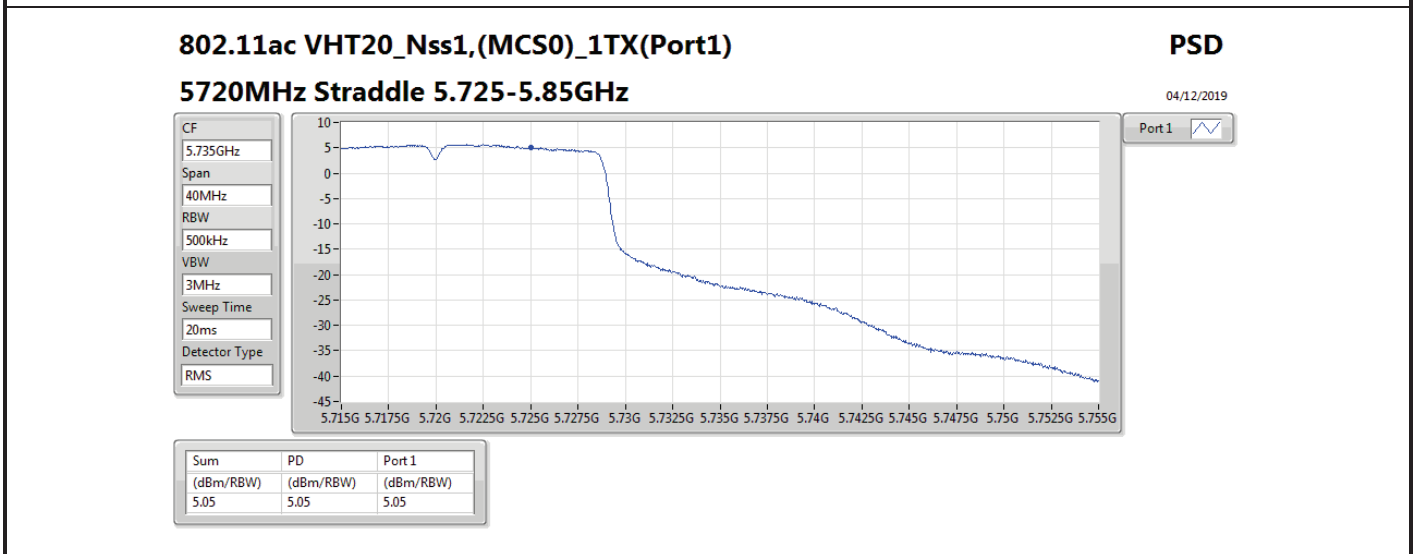

Mode	Result	DG (dBi)	Port 1 (dBm/RBW)	Port 2 (dBm/RBW)	PD (dBm/RBW)	PD Limit (dBm/RBW)	EIRP PD (dBm/RBW)	EIRP PD Limit (dBm/RBW)
5710MHz Straddle 5.725-5.85GHz	Pass	7.00	2.38		2.38	29.00	9.38	36.00
802.11ax HEW40_Nss1,(MCS0)_2TX	-	-	-	-	-	-	-	-
5270MHz	Pass	10.01	2.97	3.44	6.07	6.99	16.08	17.00
5310MHz	Pass	10.01	0.56	0.33	3.30	6.99	13.31	17.00
5510MHz	Pass	10.01	0.26	-0.52	2.85	6.99	12.86	17.00
5550MHz	Pass	10.01	2.35	2.13	5.22	6.99	15.23	17.00
5670MHz	Pass	10.01	1.30	0.84	4.05	6.99	14.06	17.00
5710MHz Straddle 5.47-5.725GHz	Pass	10.01	4.00	3.67	6.76	6.99	16.77	17.00
5710MHz Straddle 5.725-5.85GHz	Pass	10.01	1.02	0.91	3.95	25.99	13.96	36.00
802.11ax HEW80_Nss1,(MCS0)_1TX	-	-	-	-	-	-	-	-
5290MHz	Pass	7.00	-1.58		-1.58	10.00	5.42	17.00
5530MHz	Pass	7.00	-2.44		-2.44	10.00	4.56	17.00
5610MHz	Pass	7.00	-0.41		-0.41	10.00	6.59	17.00
5690MHz Straddle 5.47-5.725GHz	Pass	7.00	0.28		0.28	10.00	7.28	17.00
5690MHz Straddle 5.725-5.85GHz	Pass	7.00	-3.53		-3.53	29.00	3.47	36.00
802.11ax HEW80_Nss1,(MCS0)_2TX	-	-	-	-	-	-	-	-
5290MHz	Pass	10.01	-3.12	-2.99	-0.17	6.99	9.84	17.00
5530MHz	Pass	10.01	-3.33	-4.13	-0.76	6.99	9.25	17.00
5610MHz	Pass	10.01	-2.11	-2.37	0.68	6.99	10.69	17.00
5690MHz Straddle 5.47-5.725GHz	Pass	10.01	-0.60	-0.93	2.14	6.99	12.15	17.00
5690MHz Straddle 5.725-5.85GHz	Pass	10.01	-4.52	-4.63	-1.63	25.99	8.38	36.00

DG = Directional Gain; RBW = 500 kHz for 5.725-5.85GHz band / 1MHz for other band;

PD = trace bin-by-bin of each transmits port summing can be performed maximum power density; Port X = Port X power density;