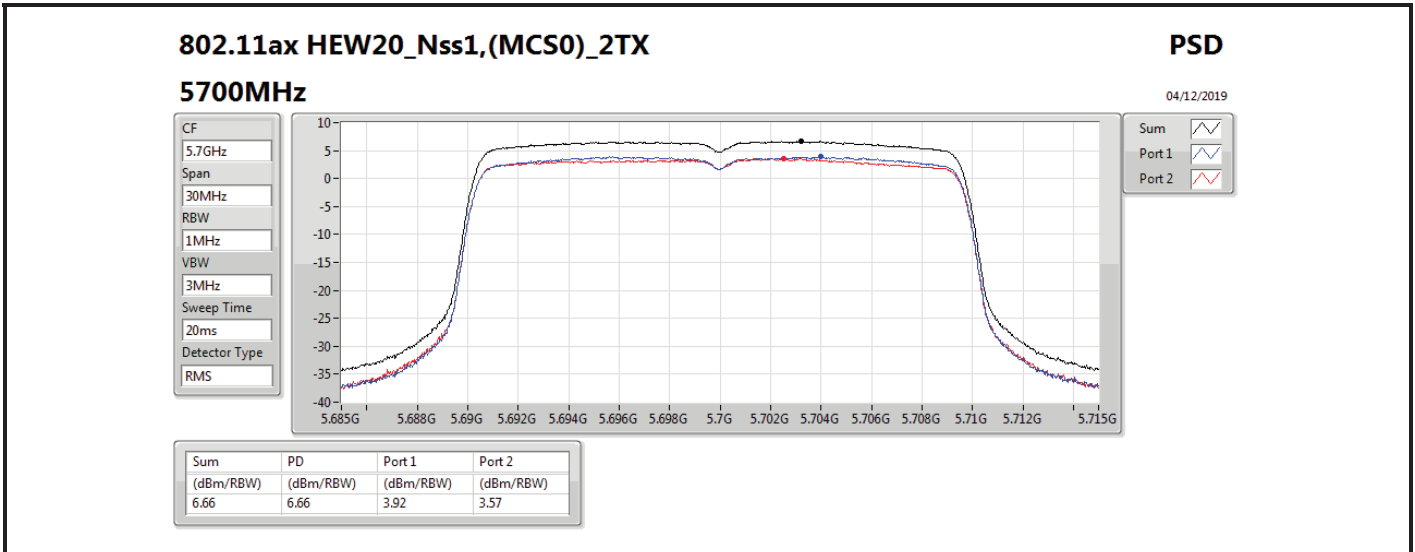

Mode	Result	DG (dBi)	Port 1 (dBm/RBW)	Port 2 (dBm/RBW)	PD (dBm/RBW)	PD Limit (dBm/RBW)	EIRP PD (dBm/RBW)	EIRP PD Limit (dBm/RBW)
5710MHz Straddle 5.725-5.85GHz	Pass	7.00	2.38		2.38	29.00	9.38	36.00
802.11ax HEW40_Nss1,(MCS0)_2TX	-	-	-	-	-	-	-	-
5270MHz	Pass	10.01	2.97	3.44	6.07	6.99	16.08	17.00
5310MHz	Pass	10.01	0.56	0.33	3.30	6.99	13.31	17.00
5510MHz	Pass	10.01	0.26	-0.52	2.85	6.99	12.86	17.00
5550MHz	Pass	10.01	2.35	2.13	5.22	6.99	15.23	17.00
5670MHz	Pass	10.01	1.30	0.84	4.05	6.99	14.06	17.00
5710MHz Straddle 5.47-5.725GHz	Pass	10.01	4.00	3.67	6.76	6.99	16.77	17.00
5710MHz Straddle 5.725-5.85GHz	Pass	10.01	1.02	0.91	3.95	25.99	13.96	36.00
802.11ax HEW80_Nss1,(MCS0)_1TX	-	-	-	-	-	-	-	-
5290MHz	Pass	7.00	-1.58		-1.58	10.00	5.42	17.00
5530MHz	Pass	7.00	-2.44		-2.44	10.00	4.56	17.00
5610MHz	Pass	7.00	-0.41		-0.41	10.00	6.59	17.00
5690MHz Straddle 5.47-5.725GHz	Pass	7.00	0.28		0.28	10.00	7.28	17.00
5690MHz Straddle 5.725-5.85GHz	Pass	7.00	-3.53		-3.53	29.00	3.47	36.00
802.11ax HEW80_Nss1,(MCS0)_2TX	-	-	-	-	-	-	-	-
5290MHz	Pass	10.01	-3.12	-2.99	-0.17	6.99	9.84	17.00
5530MHz	Pass	10.01	-3.33	-4.13	-0.76	6.99	9.25	17.00
5610MHz	Pass	10.01	-2.11	-2.37	0.68	6.99	10.69	17.00
5690MHz Straddle 5.47-5.725GHz	Pass	10.01	-0.60	-0.93	2.14	6.99	12.15	17.00
5690MHz Straddle 5.725-5.85GHz	Pass	10.01	-4.52	-4.63	-1.63	25.99	8.38	36.00

DG = Directional Gain; RBW = 500 kHz for 5.725-5.85GHz band / 1MHz for other band;

PD = trace bin-by-bin of each transmits port summing can be performed maximum power density; Port X = Port X power density;