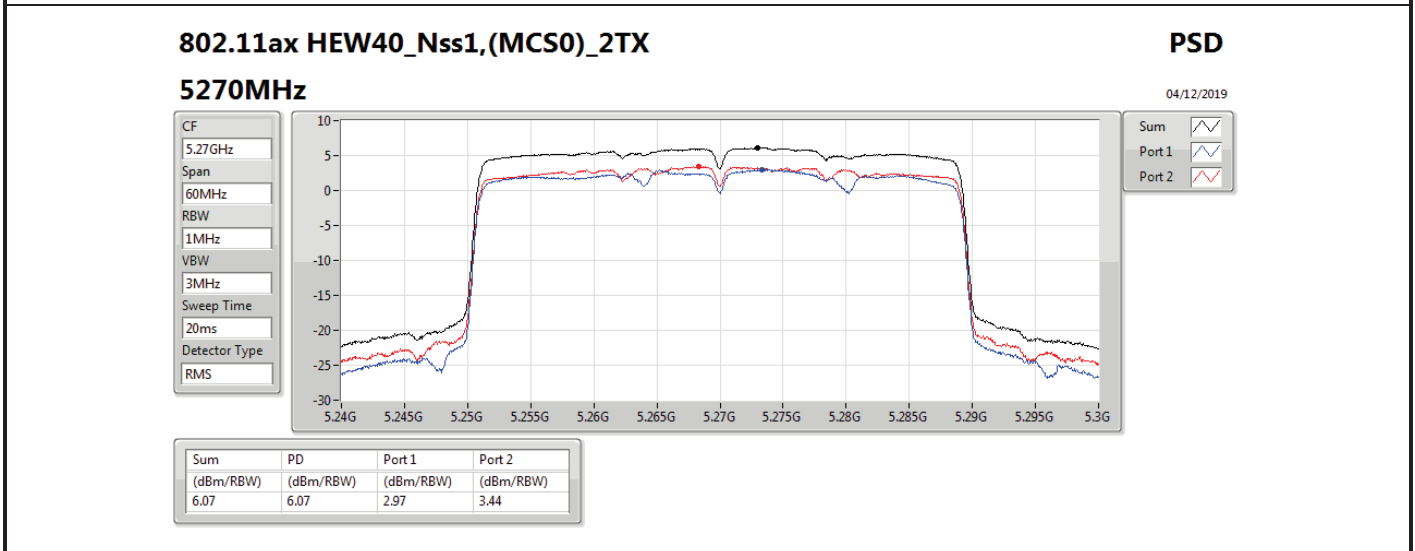

Mode	Result	DG (dBi)	Port 1 (dBm/RBW)	Port 2 (dBm/RBW)	PD (dBm/RBW)	PD Limit (dBm/RBW)	EIRP PD (dBm/RBW)	EIRP PD Limit (dBm/RBW)
5710MHz Straddle 5.725-5.85GHz	Pass	7.10		3.03	3.03	28.90	10.13	36.00
802.11ax HEW40_Nss1,(MCS0)_2TX	-	-	-	-	-	-	-	-
5270MHz	Pass	10.11	2.97	3.44	6.07	6.89	16.18	17.00
5310MHz	Pass	10.11	0.47	0.37	3.22	6.89	13.33	17.00
5510MHz	Pass	10.11	0.07	-0.79	2.64	6.89	12.75	17.00
5550MHz	Pass	10.11	2.92	2.85	5.90	6.89	16.01	17.00
5670MHz	Pass	10.11	0.23	-0.13	2.94	6.89	13.05	17.00
5710MHz Straddle 5.47-5.725GHz	Pass	10.11	3.34	3.48	6.27	6.89	16.38	17.00
5710MHz Straddle 5.725-5.85GHz	Pass	10.11	0.43	0.70	3.53	25.89	13.64	36.00
802.11ax HEW80_Nss1,(MCS0)_1TX(Port2)	-	-	-	-	-	-	-	-
5290MHz	Pass	7.10		-2.11	-2.11	9.90	4.99	17.00
5530MHz	Pass	7.10		-2.66	-2.66	9.90	4.44	17.00
5610MHz	Pass	7.10		-1.44	-1.44	9.90	5.66	17.00
5690MHz Straddle 5.47-5.725GHz	Pass	7.10		-0.15	-0.15	9.90	6.95	17.00
5690MHz Straddle 5.725-5.85GHz	Pass	7.10		-4.00	-4.00	28.90	3.10	36.00
802.11ax HEW80_Nss1,(MCS0)_2TX	-	-	-	-	-	-	-	-
5290MHz	Pass	10.11	-3.12	-2.99	-0.17	6.89	9.94	17.00
5530MHz	Pass	10.11	-3.33	-4.13	-0.76	6.89	9.35	17.00
5610MHz	Pass	10.11	-1.92	-2.25	0.86	6.89	10.97	17.00
5690MHz Straddle 5.47-5.725GHz	Pass	10.11	-0.03	-0.15	2.84	6.89	12.95	17.00
5690MHz Straddle 5.725-5.85GHz	Pass	10.11	-3.45	-4.01	-0.76	25.89	9.35	36.00

DG = Directional Gain; **RBW** = 500 kHz for 5.725-5.85GHz band / 1MHz for other band;
PD = trace bin-by-bin of each transmits port summing can be performed maximum power density; **Port X** = Port X power density;