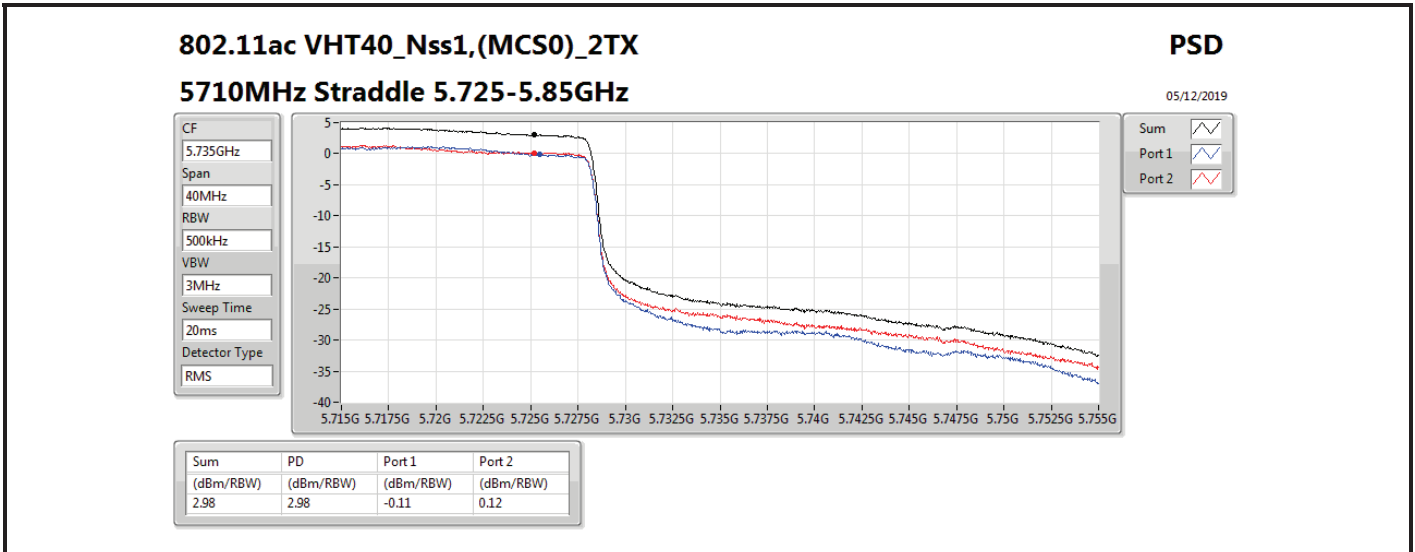

Mode	Result	DG (dBi)	Port 1 (dBm/RBW)	Port 2 (dBm/RBW)	PD (dBm/RBW)	PD Limit (dBm/RBW)	EIRP PD (dBm/RBW)	EIRP PD Limit (dBm/RBW)
5710MHz Straddle 5.725-5.85GHz	Pass	7.10		3.03	3.03	28.90	10.13	36.00
802.11ax HEW40_Nss1,(MCS0)_2TX	-	-	-	-	-	-	-	-
5270MHz	Pass	10.11	2.97	3.44	6.07	6.89	16.18	17.00
5310MHz	Pass	10.11	0.47	0.37	3.22	6.89	13.33	17.00
5510MHz	Pass	10.11	0.07	-0.79	2.64	6.89	12.75	17.00
5550MHz	Pass	10.11	2.92	2.85	5.90	6.89	16.01	17.00
5670MHz	Pass	10.11	0.23	-0.13	2.94	6.89	13.05	17.00
5710MHz Straddle 5.47-5.725GHz	Pass	10.11	3.34	3.48	6.27	6.89	16.38	17.00
5710MHz Straddle 5.725-5.85GHz	Pass	10.11	0.43	0.70	3.53	25.89	13.64	36.00
802.11ax HEW80_Nss1,(MCS0)_1TX(Port2)	-	-	-	-	-	-	-	-
5290MHz	Pass	7.10		-2.11	-2.11	9.90	4.99	17.00
5530MHz	Pass	7.10		-2.66	-2.66	9.90	4.44	17.00
5610MHz	Pass	7.10		-1.44	-1.44	9.90	5.66	17.00
5690MHz Straddle 5.47-5.725GHz	Pass	7.10		-0.15	-0.15	9.90	6.95	17.00
5690MHz Straddle 5.725-5.85GHz	Pass	7.10		-4.00	-4.00	28.90	3.10	36.00
802.11ax HEW80_Nss1,(MCS0)_2TX	-	-	-	-	-	-	-	-
5290MHz	Pass	10.11	-3.12	-2.99	-0.17	6.89	9.94	17.00
5530MHz	Pass	10.11	-3.33	-4.13	-0.76	6.89	9.35	17.00
5610MHz	Pass	10.11	-1.92	-2.25	0.86	6.89	10.97	17.00
5690MHz Straddle 5.47-5.725GHz	Pass	10.11	-0.03	-0.15	2.84	6.89	12.95	17.00
5690MHz Straddle 5.725-5.85GHz	Pass	10.11	-3.45	-4.01	-0.76	25.89	9.35	36.00

DG = Directional Gain; **RBW** = 500 kHz for 5.725-5.85GHz band / 1MHz for other band;
PD = trace bin-by-bin of each transmits port summing can be performed maximum power density; **Port X** = Port X power density;