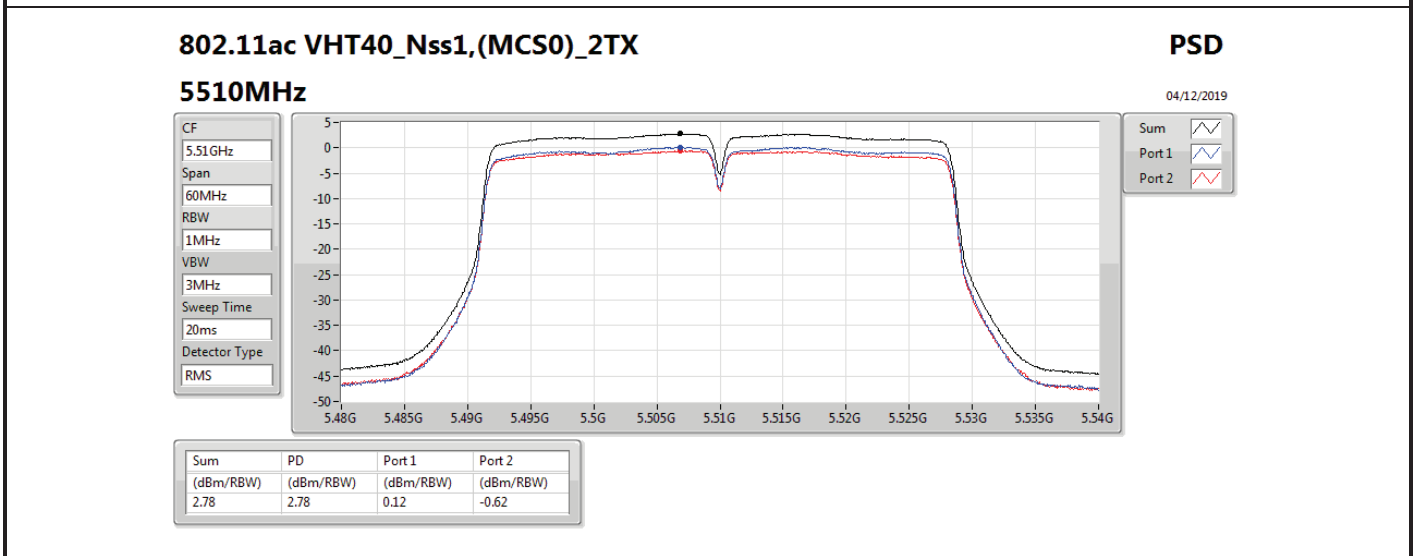

DG = Directional Gain; RBW = 500 kHz for 5.725-5.85GHz band / 1MHz for other band;

PD = trace bin-by-bin of each transmits port summing can be performed maximum power density; Port X = Port X power density;