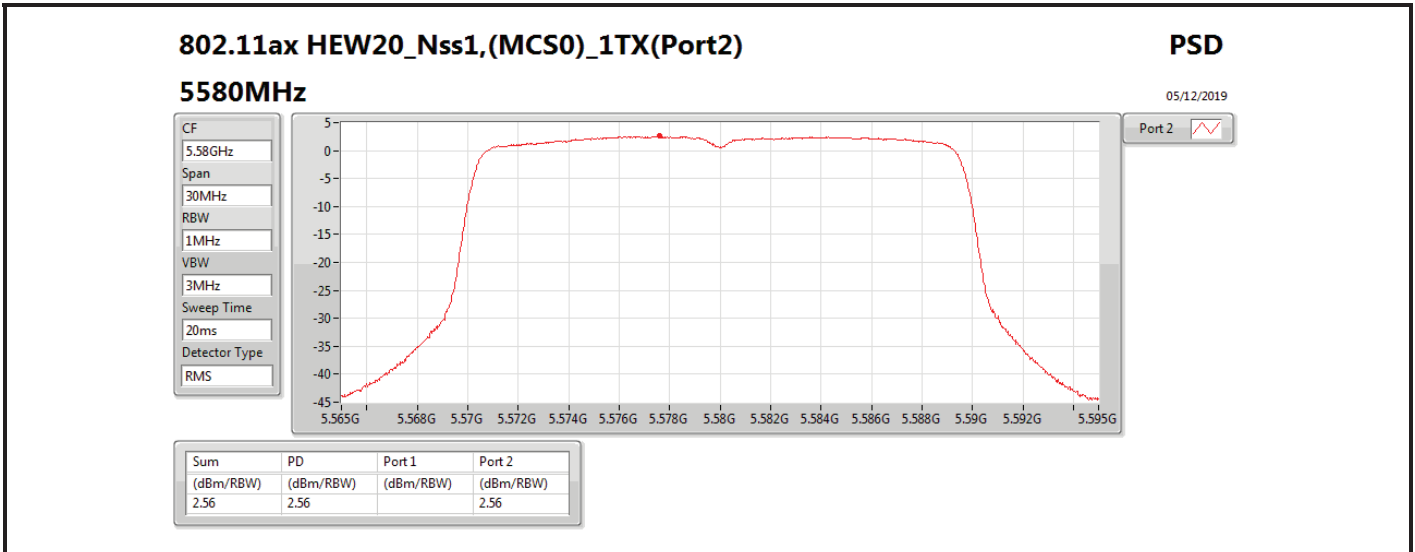

DG = Directional Gain; **RBW** = 500 kHz for 5.725-5.85GHz band / 1MHz for other band;
PD = trace bin-by-bin of each transmits port summing can be performed maximum power density; **Port X** = Port X power density;