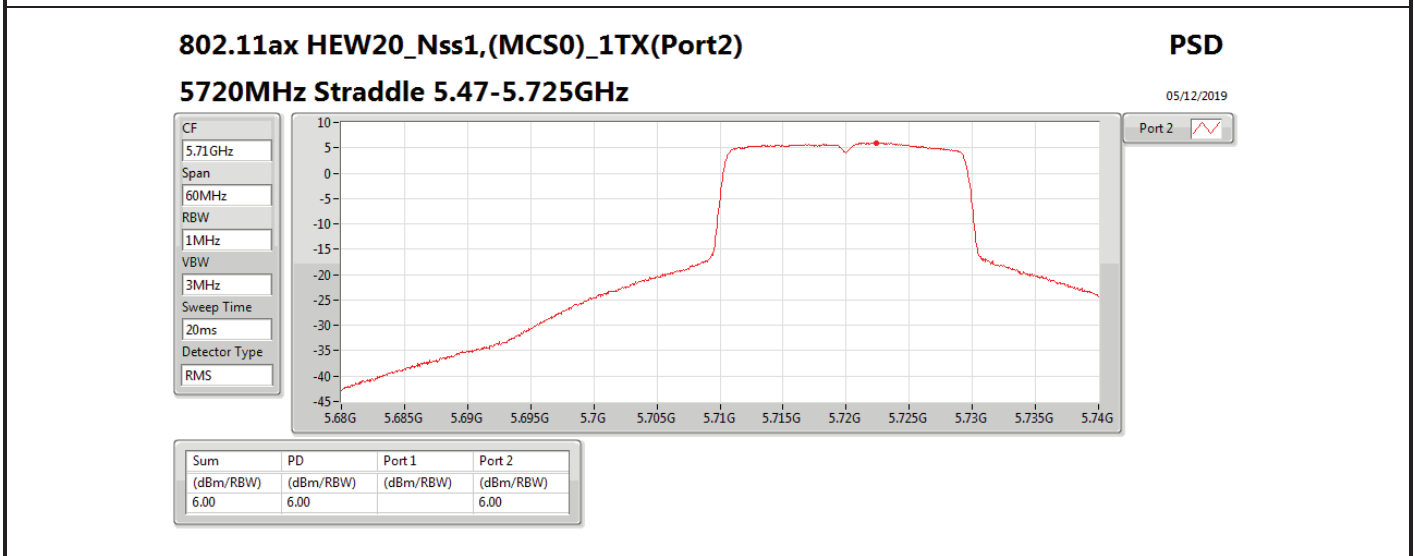

Mode	Result	DG (dBi)	Port 1 (dBm/RBW)	Port 2 (dBm/RBW)	PD (dBm/RBW)	PD Limit (dBm/RBW)	EIRP PD (dBm/RBW)	EIRP PD Limit (dBm/RBW)
5710MHz Straddle 5.725-5.85GHz	Pass	7.10		3.03	3.03	28.90	10.13	36.00
802.11ax HEW40_Nss1,(MCS0)_2TX	-	-	-	-	-	-	-	-
5270MHz	Pass	10.11	2.97	3.44	6.07	6.89	16.18	17.00
5310MHz	Pass	10.11	0.47	0.37	3.22	6.89	13.33	17.00
5510MHz	Pass	10.11	0.07	-0.79	2.64	6.89	12.75	17.00
5550MHz	Pass	10.11	2.92	2.85	5.90	6.89	16.01	17.00
5670MHz	Pass	10.11	0.23	-0.13	2.94	6.89	13.05	17.00
5710MHz Straddle 5.47-5.725GHz	Pass	10.11	3.34	3.48	6.27	6.89	16.38	17.00
5710MHz Straddle 5.725-5.85GHz	Pass	10.11	0.43	0.70	3.53	25.89	13.64	36.00
802.11ax HEW80_Nss1,(MCS0)_1TX(Port2)	-	-	-	-	-	-	-	-
5290MHz	Pass	7.10		-2.11	-2.11	9.90	4.99	17.00
5530MHz	Pass	7.10		-2.66	-2.66	9.90	4.44	17.00
5610MHz	Pass	7.10		-1.44	-1.44	9.90	5.66	17.00
5690MHz Straddle 5.47-5.725GHz	Pass	7.10		-0.15	-0.15	9.90	6.95	17.00
5690MHz Straddle 5.725-5.85GHz	Pass	7.10		-4.00	-4.00	28.90	3.10	36.00
802.11ax HEW80_Nss1,(MCS0)_2TX	-	-	-	-	-	-	-	-
5290MHz	Pass	10.11	-3.12	-2.99	-0.17	6.89	9.94	17.00
5530MHz	Pass	10.11	-3.33	-4.13	-0.76	6.89	9.35	17.00
5610MHz	Pass	10.11	-1.92	-2.25	0.86	6.89	10.97	17.00
5690MHz Straddle 5.47-5.725GHz	Pass	10.11	-0.03	-0.15	2.84	6.89	12.95	17.00
5690MHz Straddle 5.725-5.85GHz	Pass	10.11	-3.45	-4.01	-0.76	25.89	9.35	36.00

DG = Directional Gain; **RBW** = 500 kHz for 5.725-5.85GHz band / 1MHz for other band;
PD = trace bin-by-bin of each transmits port summing can be performed maximum power density; **Port X** = Port X power density;