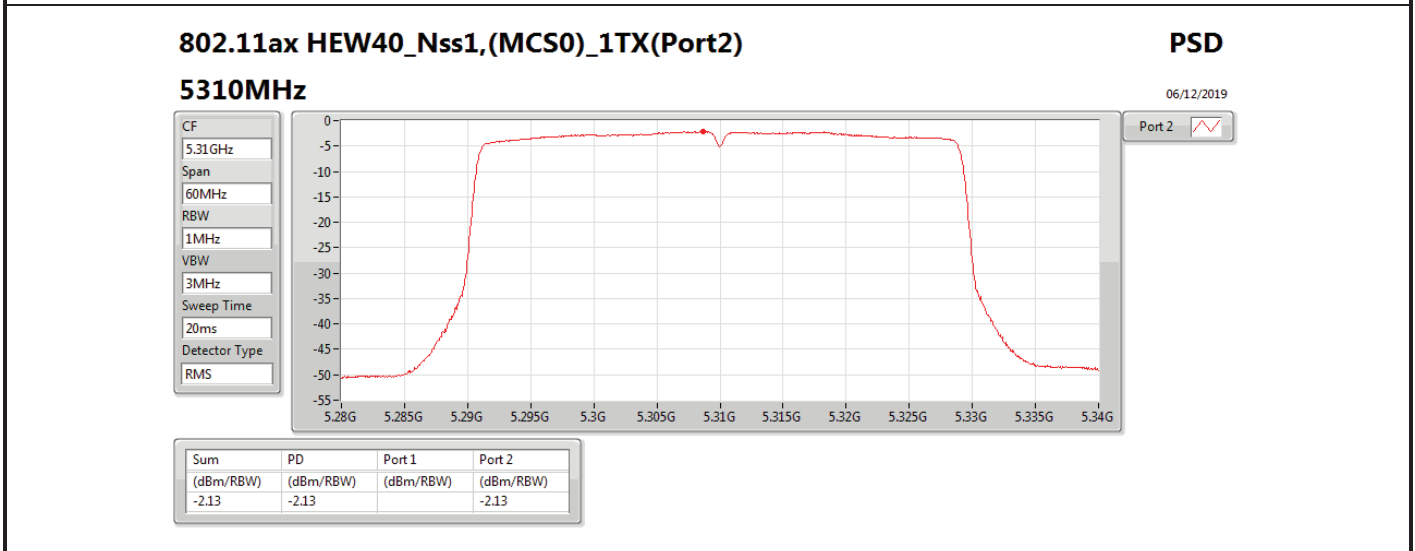

DG = Directional Gain; **RBW** = 500 kHz for 5.725-5.85GHz band / 1MHz for other band;
PD = trace bin-by-bin of each transmits port summing can be performed maximum power density; **Port X** = Port X power density;