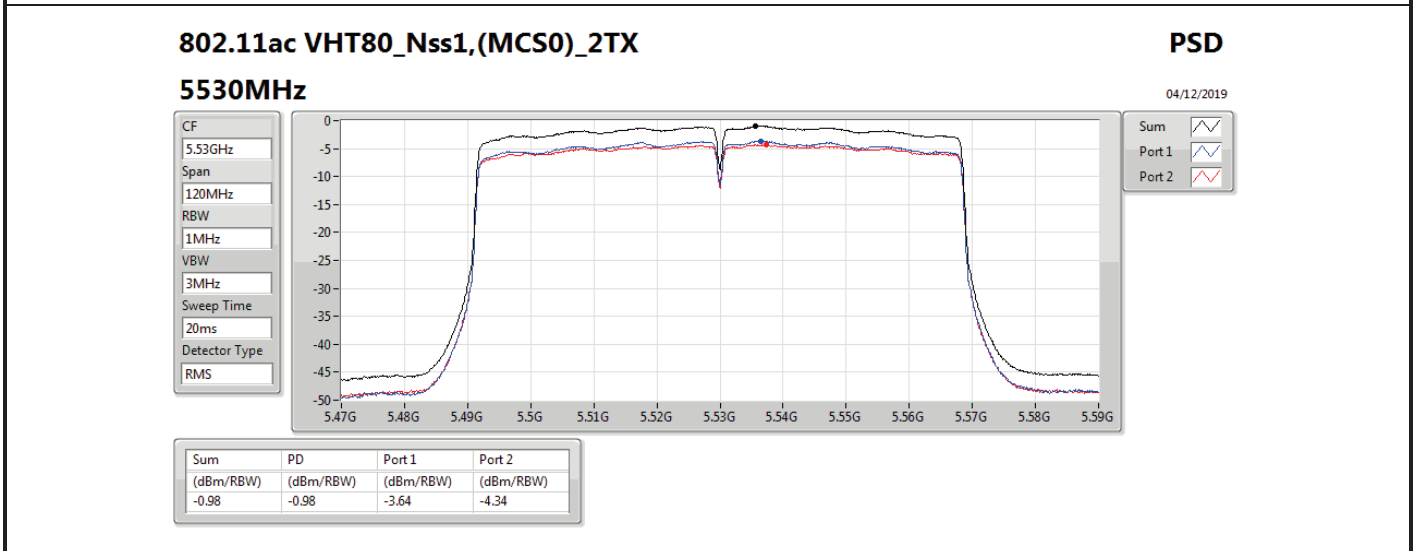

Mode	Result	DG (dBi)	Port 1 (dBm/RBW)	Port 2 (dBm/RBW)	PD (dBm/RBW)	PD Limit (dBm/RBW)	EIRP PD (dBm/RBW)	EIRP PD Limit (dBm/RBW)
5710MHz Straddle 5.725-5.85GHz	Pass	7.10		3.03	3.03	28.90	10.13	36.00
802.11ax HEW40_Nss1,(MCS0)_2TX	-	-	-	-	-	-	-	-
5270MHz	Pass	10.11	2.97	3.44	6.07	6.89	16.18	17.00
5310MHz	Pass	10.11	0.47	0.37	3.22	6.89	13.33	17.00
5510MHz	Pass	10.11	0.07	-0.79	2.64	6.89	12.75	17.00
5550MHz	Pass	10.11	2.92	2.85	5.90	6.89	16.01	17.00
5670MHz	Pass	10.11	0.23	-0.13	2.94	6.89	13.05	17.00
5710MHz Straddle 5.47-5.725GHz	Pass	10.11	3.34	3.48	6.27	6.89	16.38	17.00
5710MHz Straddle 5.725-5.85GHz	Pass	10.11	0.43	0.70	3.53	25.89	13.64	36.00
802.11ax HEW80_Nss1,(MCS0)_1TX(Port2)	-	-	-	-	-	-	-	-
5290MHz	Pass	7.10		-2.11	-2.11	9.90	4.99	17.00
5530MHz	Pass	7.10		-2.66	-2.66	9.90	4.44	17.00
5610MHz	Pass	7.10		-1.44	-1.44	9.90	5.66	17.00
5690MHz Straddle 5.47-5.725GHz	Pass	7.10		-0.15	-0.15	9.90	6.95	17.00
5690MHz Straddle 5.725-5.85GHz	Pass	7.10		-4.00	-4.00	28.90	3.10	36.00
802.11ax HEW80_Nss1,(MCS0)_2TX	-	-	-	-	-	-	-	-
5290MHz	Pass	10.11	-3.12	-2.99	-0.17	6.89	9.94	17.00
5530MHz	Pass	10.11	-3.33	-4.13	-0.76	6.89	9.35	17.00
5610MHz	Pass	10.11	-1.92	-2.25	0.86	6.89	10.97	17.00
5690MHz Straddle 5.47-5.725GHz	Pass	10.11	-0.03	-0.15	2.84	6.89	12.95	17.00
5690MHz Straddle 5.725-5.85GHz	Pass	10.11	-3.45	-4.01	-0.76	25.89	9.35	36.00

DG = Directional Gain; **RBW** = 500 kHz for 5.725-5.85GHz band / 1MHz for other band;
PD = trace bin-by-bin of each transmits port summing can be performed maximum power density; **Port X** = Port X power density;