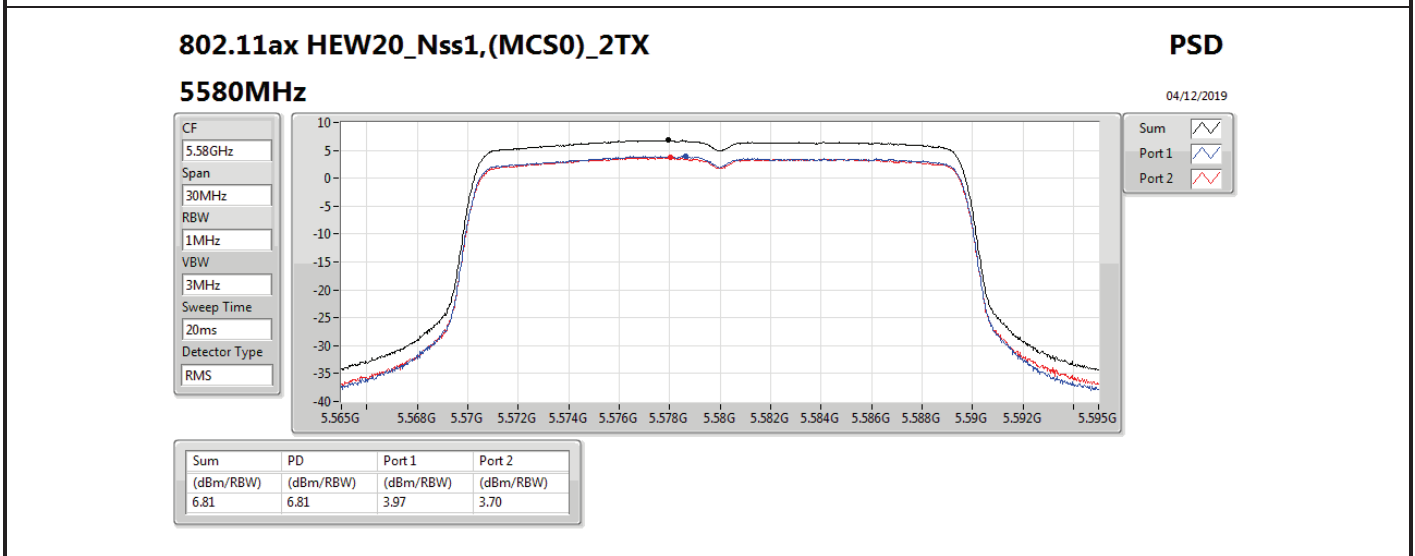

Mode	Result	DG (dBi)	Port 1 (dBm/RBW)	Port 2 (dBm/RBW)	PD (dBm/RBW)	PD Limit (dBm/RBW)	EIRP PD (dBm/RBW)	EIRP PD Limit (dBm/RBW)
5710MHz Straddle 5.725-5.85GHz	Pass	7.00	2.38		2.38	29.00	9.38	36.00
802.11ax HEW40_Nss1,(MCS0)_2TX	-	-	-	-	-	-	-	-
5270MHz	Pass	10.01	2.97	3.44	6.07	6.99	16.08	17.00
5310MHz	Pass	10.01	0.56	0.33	3.30	6.99	13.31	17.00
5510MHz	Pass	10.01	0.26	-0.52	2.85	6.99	12.86	17.00
5550MHz	Pass	10.01	2.35	2.13	5.22	6.99	15.23	17.00
5670MHz	Pass	10.01	1.30	0.84	4.05	6.99	14.06	17.00
5710MHz Straddle 5.47-5.725GHz	Pass	10.01	4.00	3.67	6.76	6.99	16.77	17.00
5710MHz Straddle 5.725-5.85GHz	Pass	10.01	1.02	0.91	3.95	25.99	13.96	36.00
802.11ax HEW80_Nss1,(MCS0)_1TX	-	-	-	-	-	-	-	-
5290MHz	Pass	7.00	-1.58		-1.58	10.00	5.42	17.00
5530MHz	Pass	7.00	-2.44		-2.44	10.00	4.56	17.00
5610MHz	Pass	7.00	-0.41		-0.41	10.00	6.59	17.00
5690MHz Straddle 5.47-5.725GHz	Pass	7.00	0.28		0.28	10.00	7.28	17.00
5690MHz Straddle 5.725-5.85GHz	Pass	7.00	-3.53		-3.53	29.00	3.47	36.00
802.11ax HEW80_Nss1,(MCS0)_2TX	-	-	-	-	-	-	-	-
5290MHz	Pass	10.01	-3.12	-2.99	-0.17	6.99	9.84	17.00
5530MHz	Pass	10.01	-3.33	-4.13	-0.76	6.99	9.25	17.00
5610MHz	Pass	10.01	-2.11	-2.37	0.68	6.99	10.69	17.00
5690MHz Straddle 5.47-5.725GHz	Pass	10.01	-0.60	-0.93	2.14	6.99	12.15	17.00
5690MHz Straddle 5.725-5.85GHz	Pass	10.01	-4.52	-4.63	-1.63	25.99	8.38	36.00

DG = Directional Gain; RBW = 500 kHz for 5.725-5.85GHz band / 1MHz for other band;

PD = trace bin-by-bin of each transmits port summing can be performed maximum power density; Port X = Port X power density;