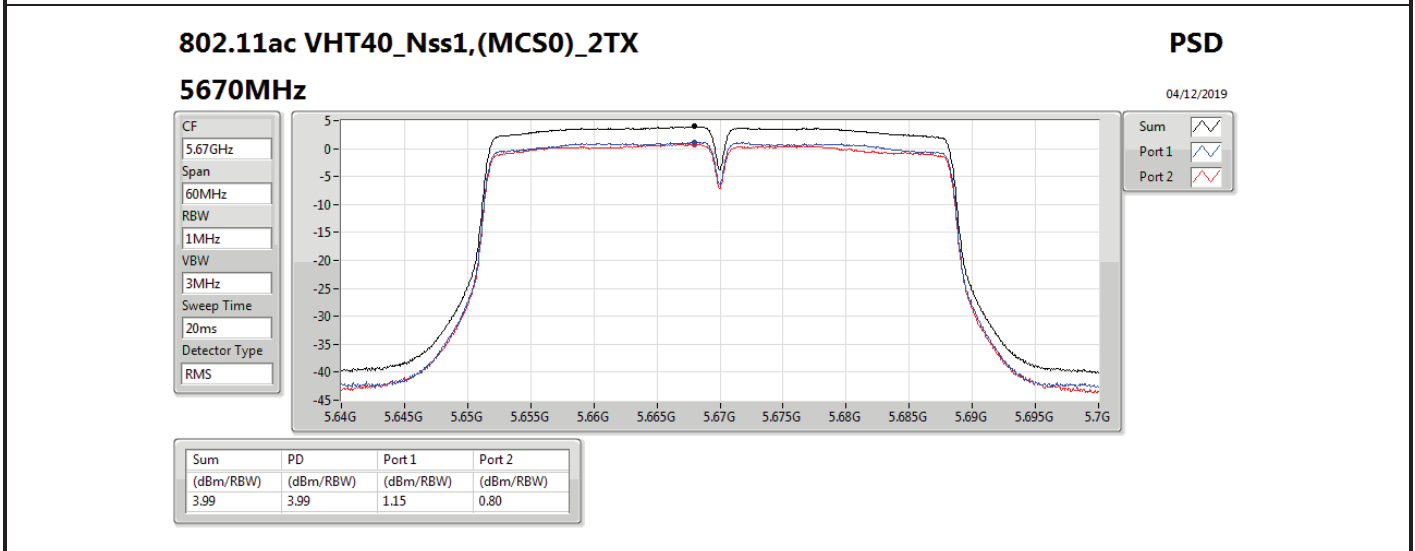

DG = Directional Gain; RBW = 500 kHz for 5.725-5.85GHz band / 1MHz for other band;

PD = trace bin-by-bin of each transmits port summing can be performed maximum power density; Port X = Port X power density;