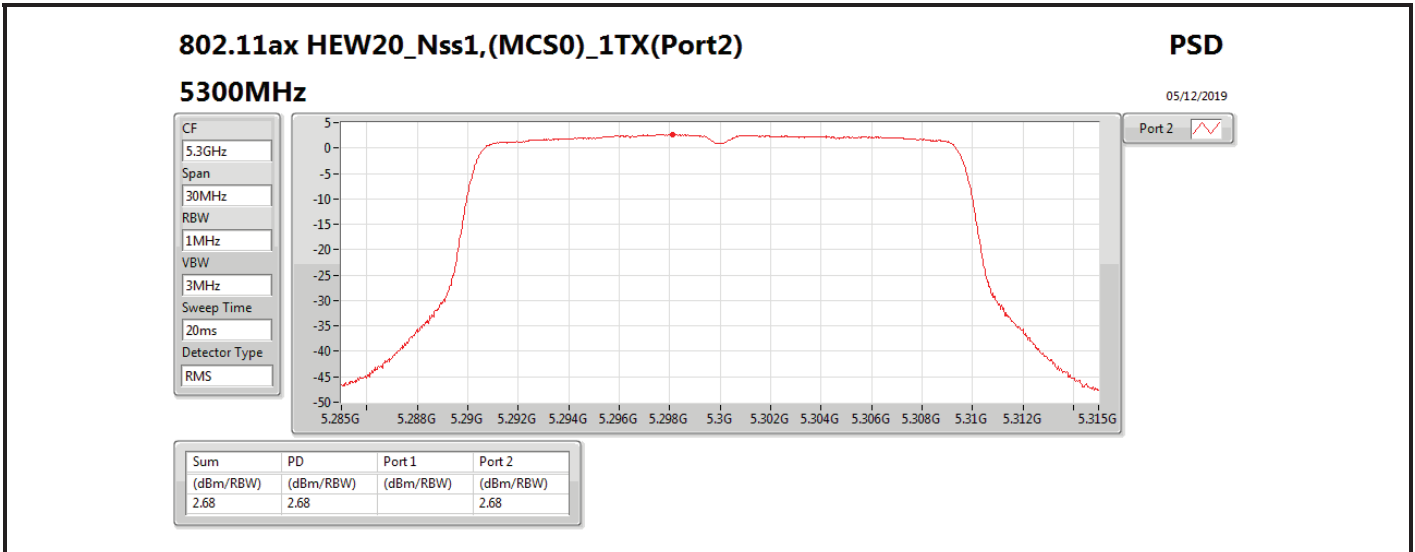

DG = Directional Gain; **RBW** = 500 kHz for 5.725-5.85GHz band / 1MHz for other band;
PD = trace bin-by-bin of each transmits port summing can be performed maximum power density; **Port X** = Port X power density;