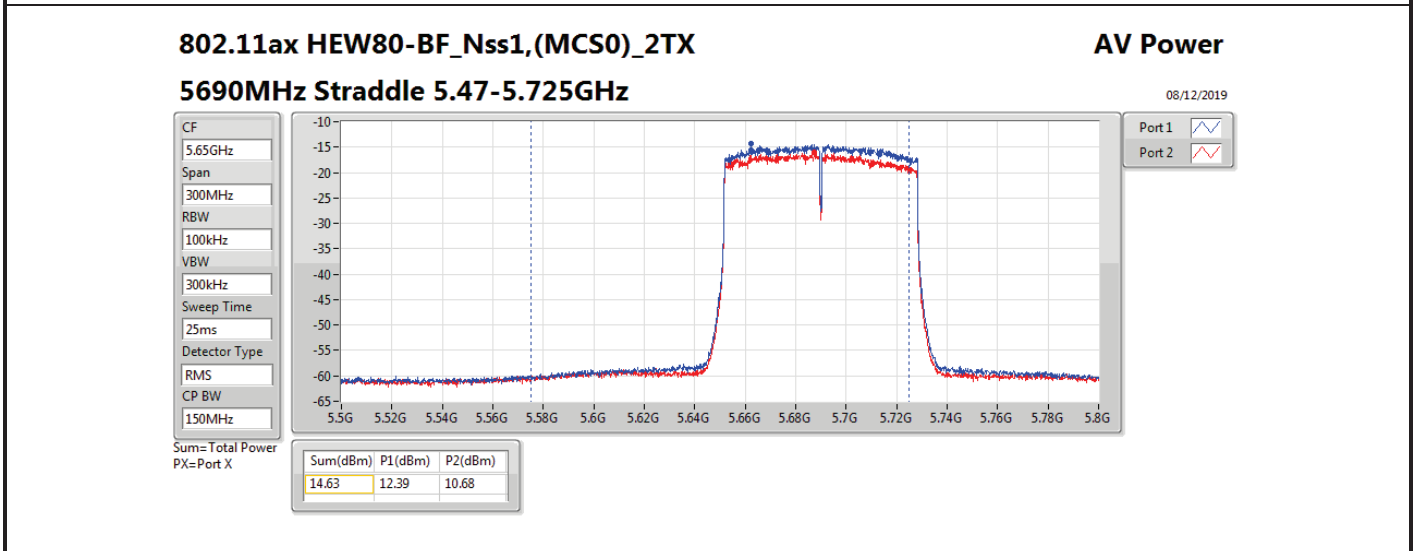

Summary

Mode	PD (dBm/RBW)	EIRP PD (dBm/RBW)
5.25-5.35GHz	-	-
802.11a_Nss1,(6Mbps)_1TX	7.32	14.32
802.11a_Nss1,(6Mbps)_2TX	6.90	16.91
802.11ac VHT20_Nss1,(MCS0)_1TX	6.88	13.88
802.11ac VHT20_Nss1,(MCS0)_2TX	6.85	16.86
802.11ac VHT40_Nss1,(MCS0)_1TX	3.85	10.85
802.11ac VHT40_Nss1,(MCS0)_2TX	6.00	16.01
802.11ac VHT80_Nss1,(MCS0)_1TX	-1.84	5.16
802.11ac VHT80_Nss1,(MCS0)_2TX	-0.33	9.68
802.11ax HEW20_Nss1,(MCS0)_1TX	6.86	13.86
802.11ax HEW20_Nss1,(MCS0)_2TX	6.96	16.97
802.11ax HEW40_Nss1,(MCS0)_1TX	3.76	10.76
802.11ax HEW40_Nss1,(MCS0)_2TX	6.07	16.08
802.11ax HEW80_Nss1,(MCS0)_1TX	-1.58	5.42
802.11ax HEW80_Nss1,(MCS0)_2TX	-0.17	9.84
5.47-5.725GHz	-	-
802.11a_Nss1,(6Mbps)_1TX	7.82	14.82
802.11a_Nss1,(6Mbps)_2TX	6.90	16.91
802.11ac VHT20_Nss1,(MCS0)_1TX	7.59	14.59
802.11ac VHT20_Nss1,(MCS0)_2TX	6.79	16.80
802.11ac VHT40_Nss1,(MCS0)_1TX	4.83	11.83
802.11ac VHT40_Nss1,(MCS0)_2TX	6.67	16.68
802.11ac VHT80_Nss1,(MCS0)_1TX	0.00	7.00
802.11ac VHT80_Nss1,(MCS0)_2TX	1.83	11.84
802.11ax HEW20_Nss1,(MCS0)_1TX	7.47	14.47
802.11ax HEW20_Nss1,(MCS0)_2TX	6.81	16.82
802.11ax HEW40_Nss1,(MCS0)_1TX	4.97	11.97
802.11ax HEW40_Nss1,(MCS0)_2TX	6.76	16.77
802.11ax HEW80_Nss1,(MCS0)_1TX	0.28	7.28
802.11ax HEW80_Nss1,(MCS0)_2TX	2.14	12.15
5.725-5.85GHz	-	-
802.11a_Nss1,(6Mbps)_1TX	5.37	12.37
802.11a_Nss1,(6Mbps)_2TX	4.94	14.95
802.11ac VHT20_Nss1,(MCS0)_1TX	5.05	12.05
802.11ac VHT20_Nss1,(MCS0)_2TX	4.79	14.80
802.11ac VHT40_Nss1,(MCS0)_1TX	1.84	8.84
802.11ac VHT40_Nss1,(MCS0)_2TX	3.89	13.90
802.11ac VHT80_Nss1,(MCS0)_1TX	-3.74	3.26
802.11ac VHT80_Nss1,(MCS0)_2TX	-1.78	8.23
802.11ax HEW20_Nss1,(MCS0)_1TX	4.74	11.74
802.11ax HEW20_Nss1,(MCS0)_2TX	4.89	14.90
802.11ax HEW40_Nss1,(MCS0)_1TX	2.38	9.38
802.11ax HEW40_Nss1,(MCS0)_2TX	3.95	13.96
802.11ax HEW80_Nss1,(MCS0)_1TX	-3.53	3.47