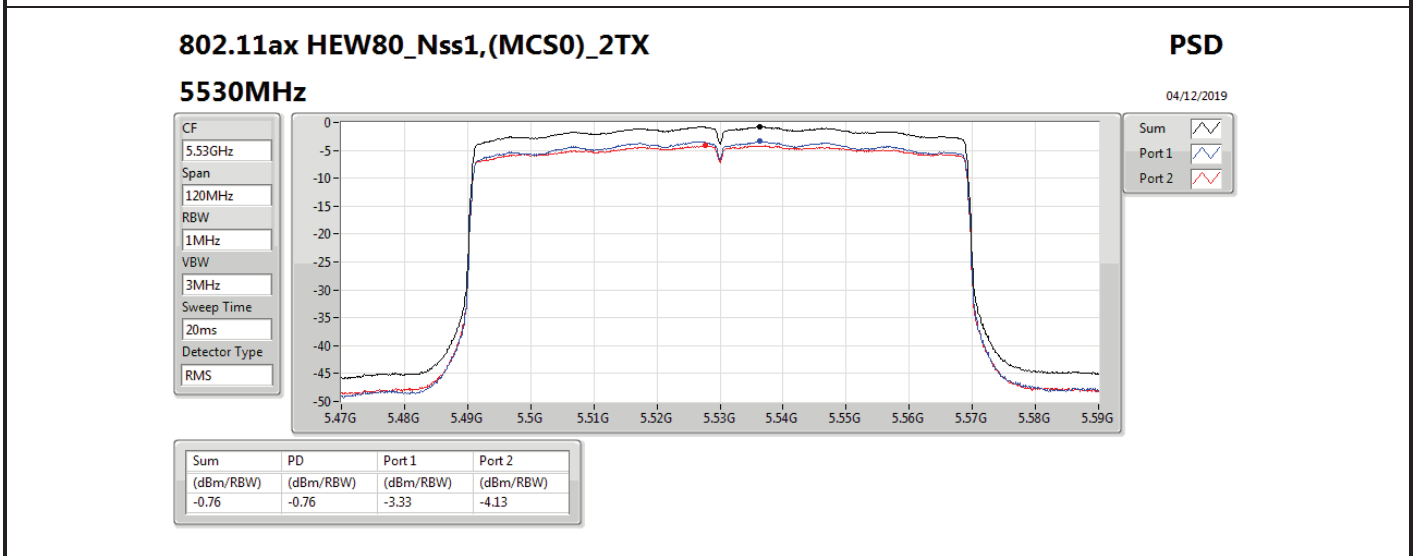

DG = Directional Gain; RBW = 500 kHz for 5.725-5.85GHz band / 1MHz for other band;

PD = trace bin-by-bin of each transmits port summing can be performed maximum power density; Port X = Port X power density;