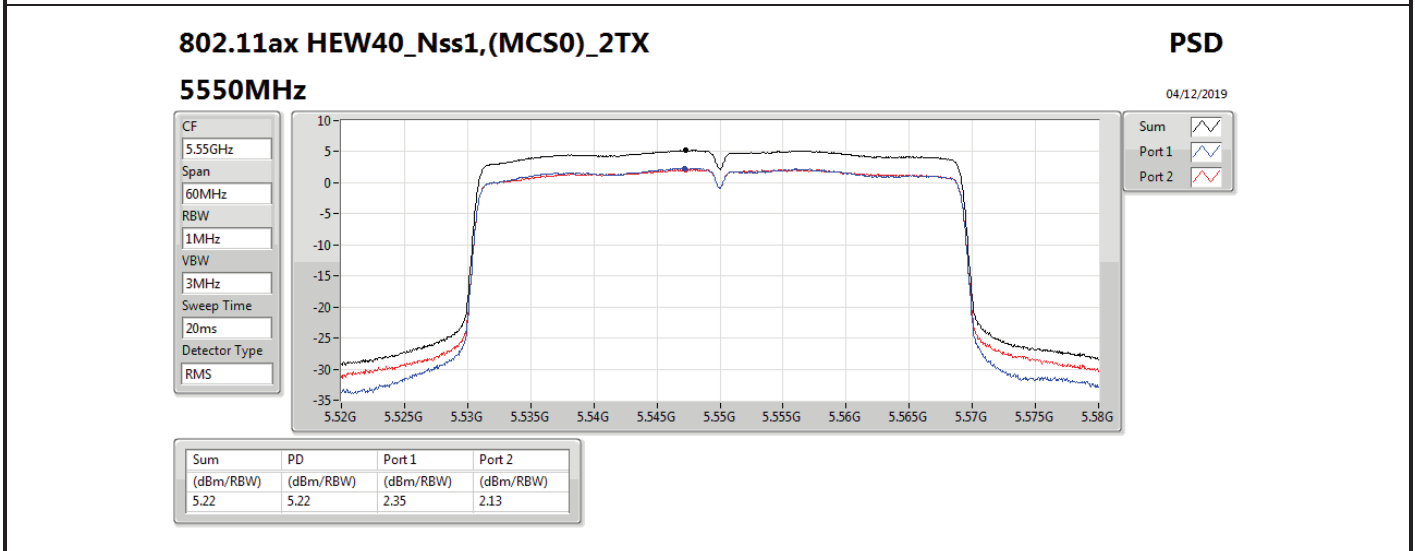

DG = Directional Gain; RBW = 500 kHz for 5.725-5.85GHz band / 1MHz for other band;

PD = trace bin-by-bin of each transmits port summing can be performed maximum power density; Port X = Port X power density;