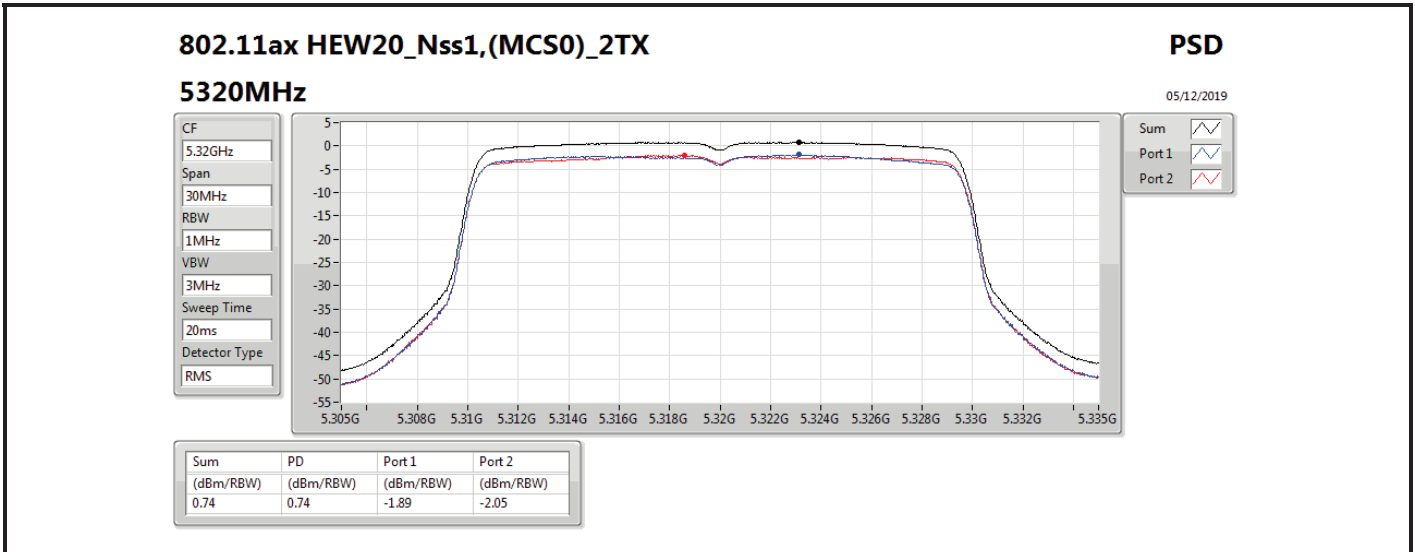

DG = Directional Gain; **RBW** = 500 kHz for 5.725-5.85GHz band / 1MHz for other band;
PD = trace bin-by-bin of each transmits port summing can be performed maximum power density; **Port X** = Port X power density;