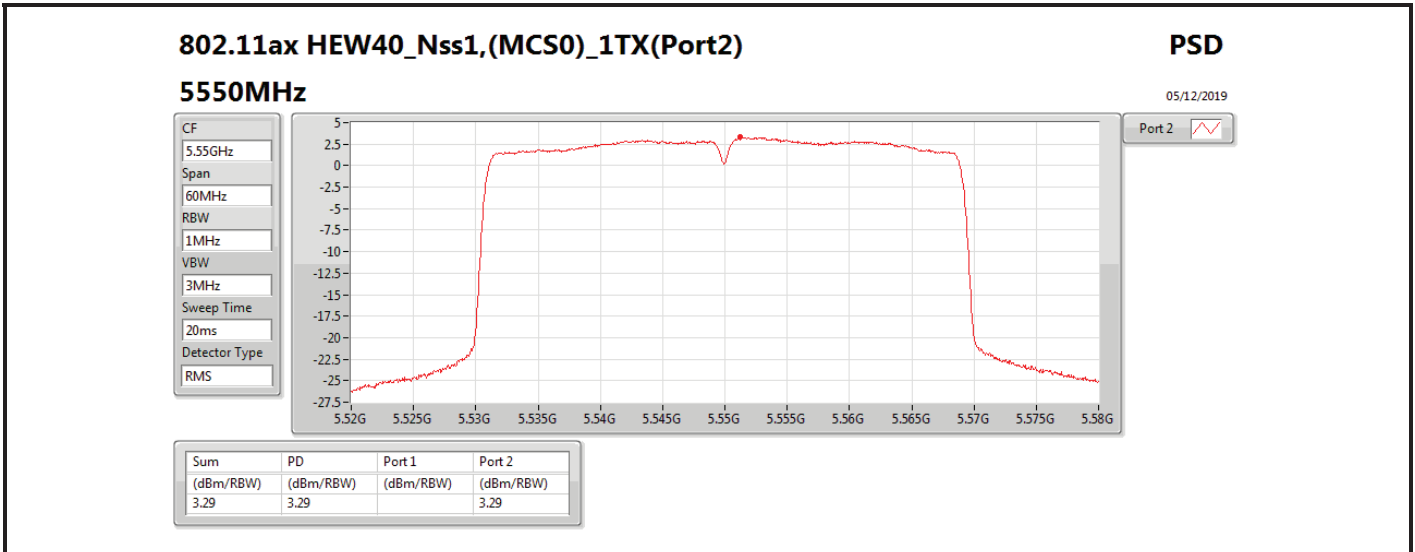

DG = Directional Gain; **RBW** = 500 kHz for 5.725-5.85GHz band / 1MHz for other band;
PD = trace bin-by-bin of each transmits port summing can be performed maximum power density; **Port X** = Port X power density;