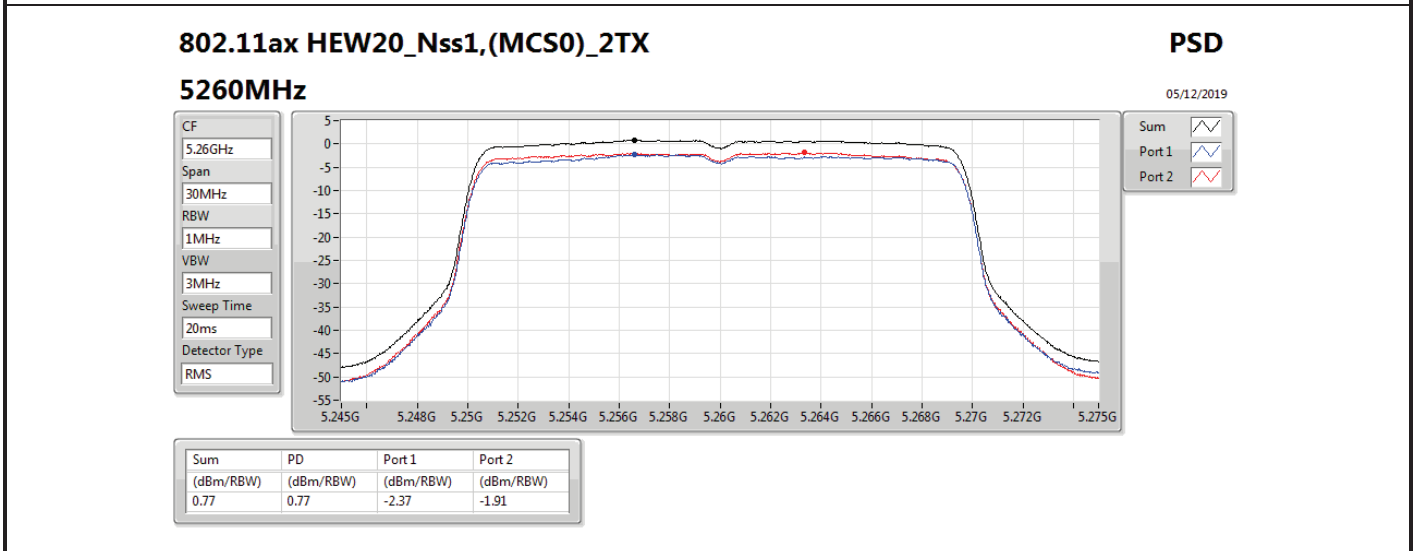

DG = Directional Gain; **RBW** = 500 kHz for 5.725-5.85GHz band / 1MHz for other band;
PD = trace bin-by-bin of each transmits port summing can be performed maximum power density; **Port X** = Port X power density;