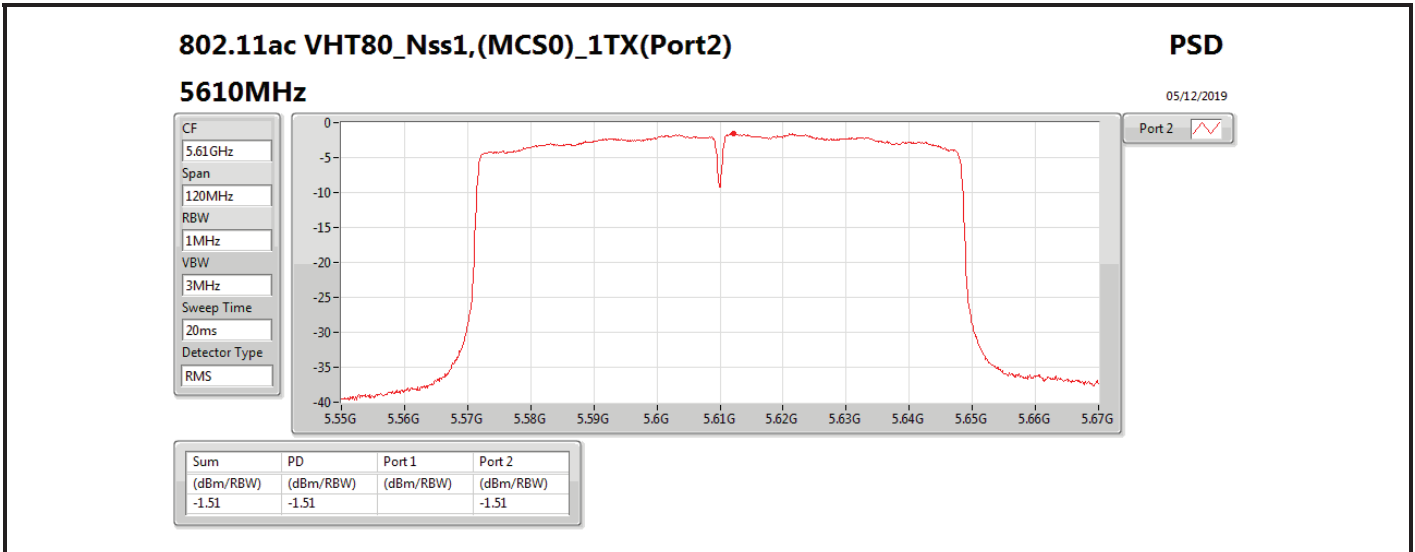

Mode	Result	DG (dBi)	Port 1 (dBm/RBW)	Port 2 (dBm/RBW)	PD (dBm/RBW)	PD Limit (dBm/RBW)	EIRP PD (dBm/RBW)	EIRP PD Limit (dBm/RBW)
5710MHz Straddle 5.725-5.85GHz	Pass	7.10		3.03	3.03	28.90	10.13	36.00
802.11ax HEW40_Nss1,(MCS0)_2TX	-	-	-	-	-	-	-	-
5270MHz	Pass	10.11	2.97	3.44	6.07	6.89	16.18	17.00
5310MHz	Pass	10.11	0.47	0.37	3.22	6.89	13.33	17.00
5510MHz	Pass	10.11	0.07	-0.79	2.64	6.89	12.75	17.00
5550MHz	Pass	10.11	2.92	2.85	5.90	6.89	16.01	17.00
5670MHz	Pass	10.11	0.23	-0.13	2.94	6.89	13.05	17.00
5710MHz Straddle 5.47-5.725GHz	Pass	10.11	3.34	3.48	6.27	6.89	16.38	17.00
5710MHz Straddle 5.725-5.85GHz	Pass	10.11	0.43	0.70	3.53	25.89	13.64	36.00
802.11ax HEW80_Nss1,(MCS0)_1TX(Port2)	-	-	-	-	-	-	-	-
5290MHz	Pass	7.10		-2.11	-2.11	9.90	4.99	17.00
5530MHz	Pass	7.10		-2.66	-2.66	9.90	4.44	17.00
5610MHz	Pass	7.10		-1.44	-1.44	9.90	5.66	17.00
5690MHz Straddle 5.47-5.725GHz	Pass	7.10		-0.15	-0.15	9.90	6.95	17.00
5690MHz Straddle 5.725-5.85GHz	Pass	7.10		-4.00	-4.00	28.90	3.10	36.00
802.11ax HEW80_Nss1,(MCS0)_2TX	-	-	-	-	-	-	-	-
5290MHz	Pass	10.11	-3.12	-2.99	-0.17	6.89	9.94	17.00
5530MHz	Pass	10.11	-3.33	-4.13	-0.76	6.89	9.35	17.00
5610MHz	Pass	10.11	-1.92	-2.25	0.86	6.89	10.97	17.00
5690MHz Straddle 5.47-5.725GHz	Pass	10.11	-0.03	-0.15	2.84	6.89	12.95	17.00
5690MHz Straddle 5.725-5.85GHz	Pass	10.11	-3.45	-4.01	-0.76	25.89	9.35	36.00

DG = Directional Gain; **RBW** = 500 kHz for 5.725-5.85GHz band / 1MHz for other band;
PD = trace bin-by-bin of each transmits port summing can be performed maximum power density; **Port X** = Port X power density;