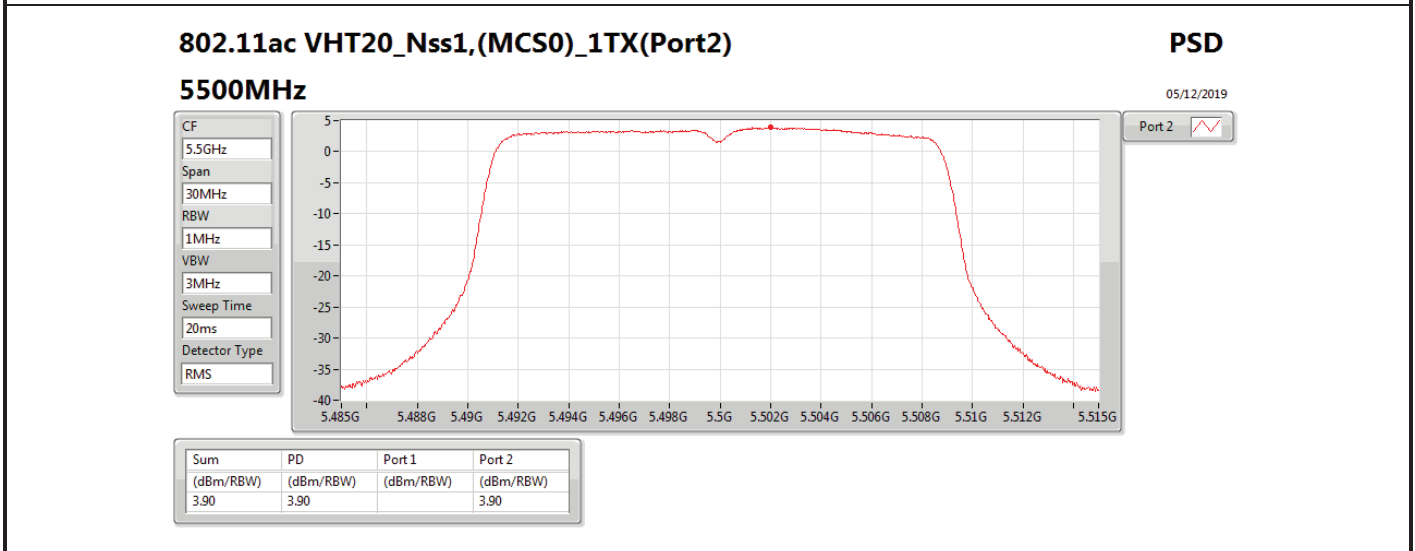

Mode	Result	DG (dBi)	Port 1 (dBm/RBW)	Port 2 (dBm/RBW)	PD (dBm/RBW)	PD Limit (dBm/RBW)	EIRP PD (dBm/RBW)	EIRP PD Limit (dBm/RBW)
5710MHz Straddle 5.725-5.85GHz	Pass	7.10		3.03	3.03	28.90	10.13	36.00
802.11ax HEW40_Nss1,(MCS0)_2TX	-	-	-	-	-	-	-	-
5270MHz	Pass	10.11	2.97	3.44	6.07	6.89	16.18	17.00
5310MHz	Pass	10.11	0.47	0.37	3.22	6.89	13.33	17.00
5510MHz	Pass	10.11	0.07	-0.79	2.64	6.89	12.75	17.00
5550MHz	Pass	10.11	2.92	2.85	5.90	6.89	16.01	17.00
5670MHz	Pass	10.11	0.23	-0.13	2.94	6.89	13.05	17.00
5710MHz Straddle 5.47-5.725GHz	Pass	10.11	3.34	3.48	6.27	6.89	16.38	17.00
5710MHz Straddle 5.725-5.85GHz	Pass	10.11	0.43	0.70	3.53	25.89	13.64	36.00
802.11ax HEW80_Nss1,(MCS0)_1TX(Port2)	-	-	-	-	-	-	-	-
5290MHz	Pass	7.10		-2.11	-2.11	9.90	4.99	17.00
5530MHz	Pass	7.10		-2.66	-2.66	9.90	4.44	17.00
5610MHz	Pass	7.10		-1.44	-1.44	9.90	5.66	17.00
5690MHz Straddle 5.47-5.725GHz	Pass	7.10		-0.15	-0.15	9.90	6.95	17.00
5690MHz Straddle 5.725-5.85GHz	Pass	7.10		-4.00	-4.00	28.90	3.10	36.00
802.11ax HEW80_Nss1,(MCS0)_2TX	-	-	-	-	-	-	-	-
5290MHz	Pass	10.11	-3.12	-2.99	-0.17	6.89	9.94	17.00
5530MHz	Pass	10.11	-3.33	-4.13	-0.76	6.89	9.35	17.00
5610MHz	Pass	10.11	-1.92	-2.25	0.86	6.89	10.97	17.00
5690MHz Straddle 5.47-5.725GHz	Pass	10.11	-0.03	-0.15	2.84	6.89	12.95	17.00
5690MHz Straddle 5.725-5.85GHz	Pass	10.11	-3.45	-4.01	-0.76	25.89	9.35	36.00

DG = Directional Gain; **RBW** = 500 kHz for 5.725-5.85GHz band / 1MHz for other band;
PD = trace bin-by-bin of each transmits port summing can be performed maximum power density; **Port X** = Port X power density;