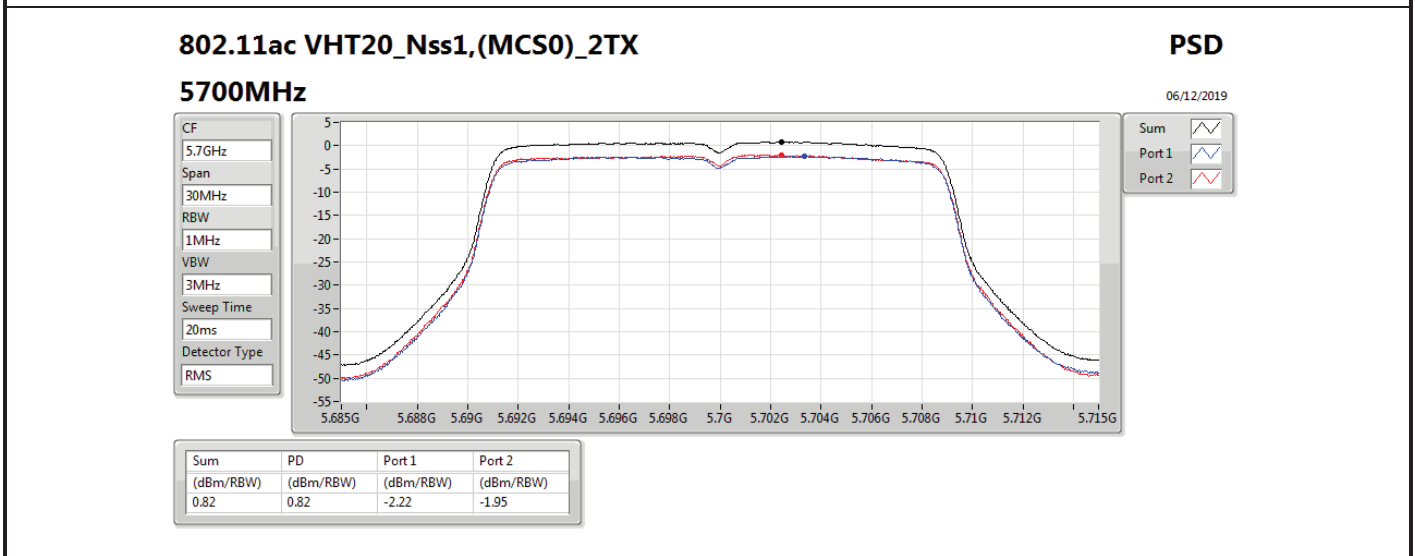

DG = Directional Gain; **RBW** = 500 kHz for 5.725-5.85GHz band / 1MHz for other band;
PD = trace bin-by-bin of each transmits port summing can be performed maximum power density; **Port X** = Port X power density;