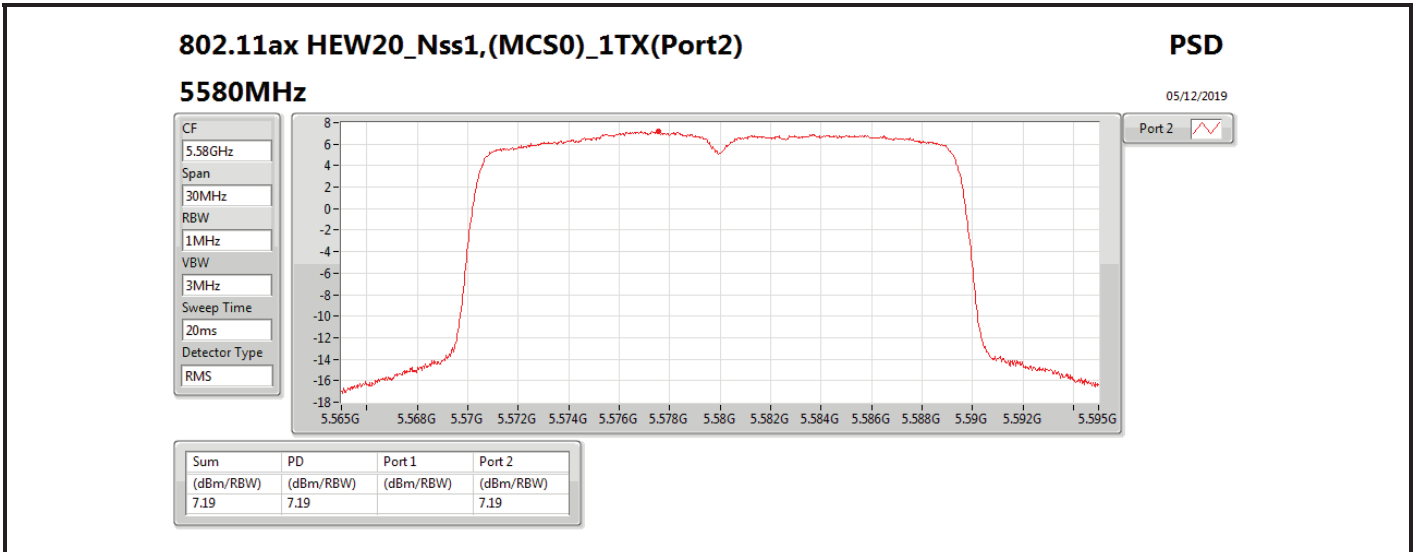

DG = Directional Gain; **RBW** = 500 kHz for 5.725-5.85GHz band / 1MHz for other band;
PD = trace bin-by-bin of each transmits port summing can be performed maximum power density; **Port X** = Port X power density;