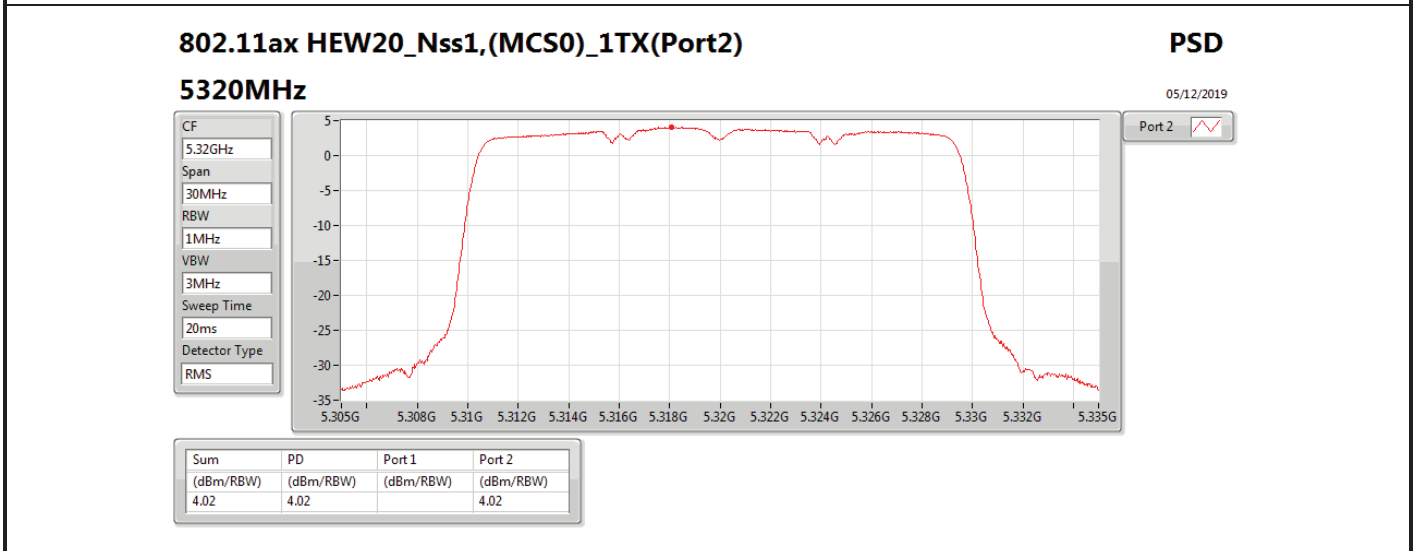

DG = Directional Gain; **RBW** = 500 kHz for 5.725-5.85GHz band / 1MHz for other band;
PD = trace bin-by-bin of each transmits port summing can be performed maximum power density; **Port X** = Port X power density;