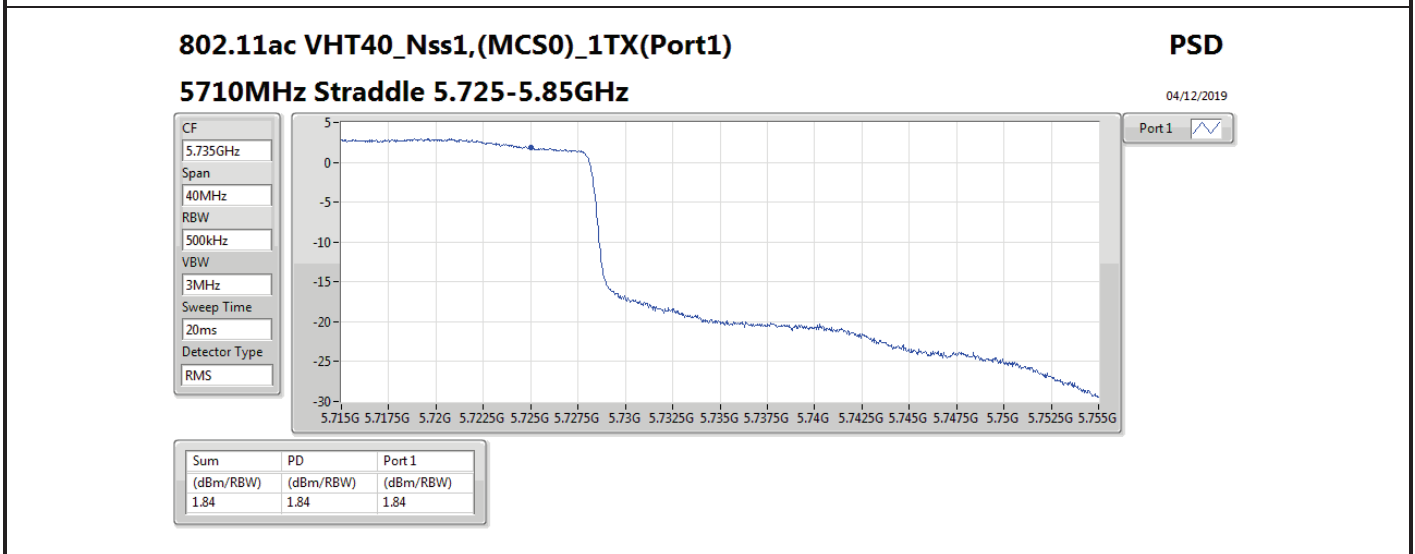

Mode	Result	DG (dBi)	Port 1 (dBm/RBW)	Port 2 (dBm/RBW)	PD (dBm/RBW)	PD Limit (dBm/RBW)	EIRP PD (dBm/RBW)	EIRP PD Limit (dBm/RBW)
5710MHz Straddle 5.725-5.85GHz	Pass	7.00	2.38		2.38	29.00	9.38	36.00
802.11ax HEW40_Nss1,(MCS0)_2TX	-	-	-	-	-	-	-	-
5270MHz	Pass	10.01	2.97	3.44	6.07	6.99	16.08	17.00
5310MHz	Pass	10.01	0.56	0.33	3.30	6.99	13.31	17.00
5510MHz	Pass	10.01	0.26	-0.52	2.85	6.99	12.86	17.00
5550MHz	Pass	10.01	2.35	2.13	5.22	6.99	15.23	17.00
5670MHz	Pass	10.01	1.30	0.84	4.05	6.99	14.06	17.00
5710MHz Straddle 5.47-5.725GHz	Pass	10.01	4.00	3.67	6.76	6.99	16.77	17.00
5710MHz Straddle 5.725-5.85GHz	Pass	10.01	1.02	0.91	3.95	25.99	13.96	36.00
802.11ax HEW80_Nss1,(MCS0)_1TX	-	-	-	-	-	-	-	-
5290MHz	Pass	7.00	-1.58		-1.58	10.00	5.42	17.00
5530MHz	Pass	7.00	-2.44		-2.44	10.00	4.56	17.00
5610MHz	Pass	7.00	-0.41		-0.41	10.00	6.59	17.00
5690MHz Straddle 5.47-5.725GHz	Pass	7.00	0.28		0.28	10.00	7.28	17.00
5690MHz Straddle 5.725-5.85GHz	Pass	7.00	-3.53		-3.53	29.00	3.47	36.00
802.11ax HEW80_Nss1,(MCS0)_2TX	-	-	-	-	-	-	-	-
5290MHz	Pass	10.01	-3.12	-2.99	-0.17	6.99	9.84	17.00
5530MHz	Pass	10.01	-3.33	-4.13	-0.76	6.99	9.25	17.00
5610MHz	Pass	10.01	-2.11	-2.37	0.68	6.99	10.69	17.00
5690MHz Straddle 5.47-5.725GHz	Pass	10.01	-0.60	-0.93	2.14	6.99	12.15	17.00
5690MHz Straddle 5.725-5.85GHz	Pass	10.01	-4.52	-4.63	-1.63	25.99	8.38	36.00

DG = Directional Gain; RBW = 500 kHz for 5.725-5.85GHz band / 1MHz for other band;

PD = trace bin-by-bin of each transmits port summing can be performed maximum power density; Port X = Port X power density;