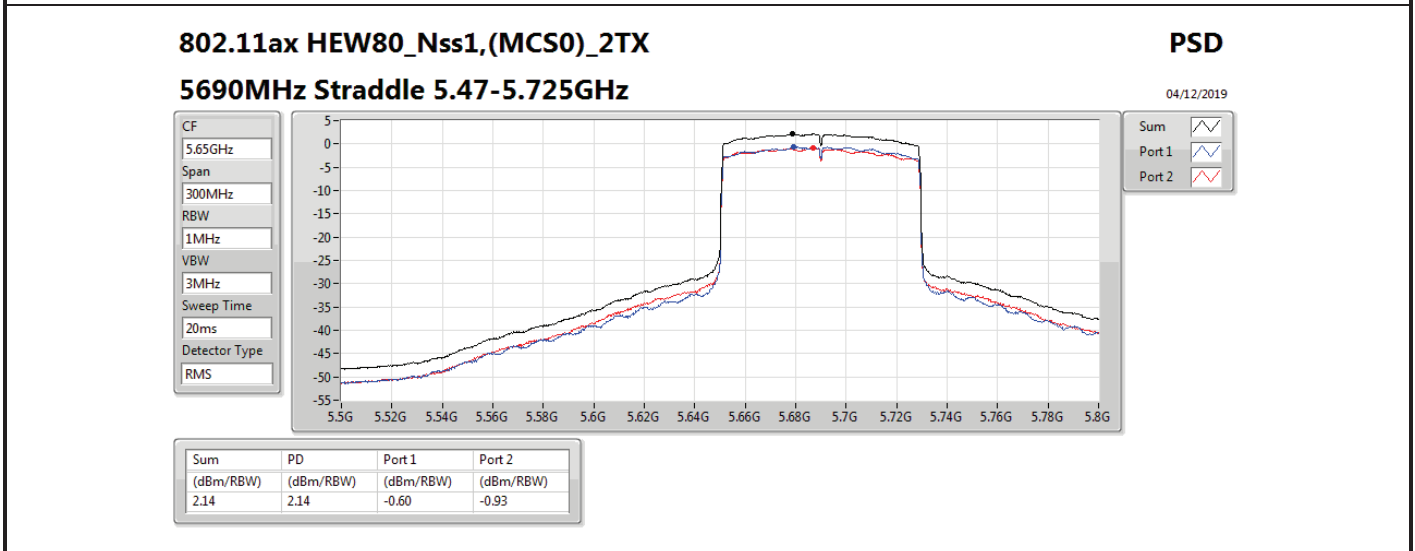

Mode	Result	DG (dBi)	Port 1 (dBm/RBW)	Port 2 (dBm/RBW)	PD (dBm/RBW)	PD Limit (dBm/RBW)	EIRP PD (dBm/RBW)	EIRP PD Limit (dBm/RBW)
5710MHz Straddle 5.725-5.85GHz	Pass	7.00	2.38		2.38	29.00	9.38	36.00
802.11ax HEW40_Nss1,(MCS0)_2TX	-	-	-	-	-	-	-	-
5270MHz	Pass	10.01	2.97	3.44	6.07	6.99	16.08	17.00
5310MHz	Pass	10.01	0.56	0.33	3.30	6.99	13.31	17.00
5510MHz	Pass	10.01	0.26	-0.52	2.85	6.99	12.86	17.00
5550MHz	Pass	10.01	2.35	2.13	5.22	6.99	15.23	17.00
5670MHz	Pass	10.01	1.30	0.84	4.05	6.99	14.06	17.00
5710MHz Straddle 5.47-5.725GHz	Pass	10.01	4.00	3.67	6.76	6.99	16.77	17.00
5710MHz Straddle 5.725-5.85GHz	Pass	10.01	1.02	0.91	3.95	25.99	13.96	36.00
802.11ax HEW80_Nss1,(MCS0)_1TX	-	-	-	-	-	-	-	-
5290MHz	Pass	7.00	-1.58		-1.58	10.00	5.42	17.00
5530MHz	Pass	7.00	-2.44		-2.44	10.00	4.56	17.00
5610MHz	Pass	7.00	-0.41		-0.41	10.00	6.59	17.00
5690MHz Straddle 5.47-5.725GHz	Pass	7.00	0.28		0.28	10.00	7.28	17.00
5690MHz Straddle 5.725-5.85GHz	Pass	7.00	-3.53		-3.53	29.00	3.47	36.00
802.11ax HEW80_Nss1,(MCS0)_2TX	-	-	-	-	-	-	-	-
5290MHz	Pass	10.01	-3.12	-2.99	-0.17	6.99	9.84	17.00
5530MHz	Pass	10.01	-3.33	-4.13	-0.76	6.99	9.25	17.00
5610MHz	Pass	10.01	-2.11	-2.37	0.68	6.99	10.69	17.00
5690MHz Straddle 5.47-5.725GHz	Pass	10.01	-0.60	-0.93	2.14	6.99	12.15	17.00
5690MHz Straddle 5.725-5.85GHz	Pass	10.01	-4.52	-4.63	-1.63	25.99	8.38	36.00

DG = Directional Gain; RBW = 500 kHz for 5.725-5.85GHz band / 1MHz for other band;

PD = trace bin-by-bin of each transmits port summing can be performed maximum power density; Port X = Port X power density;