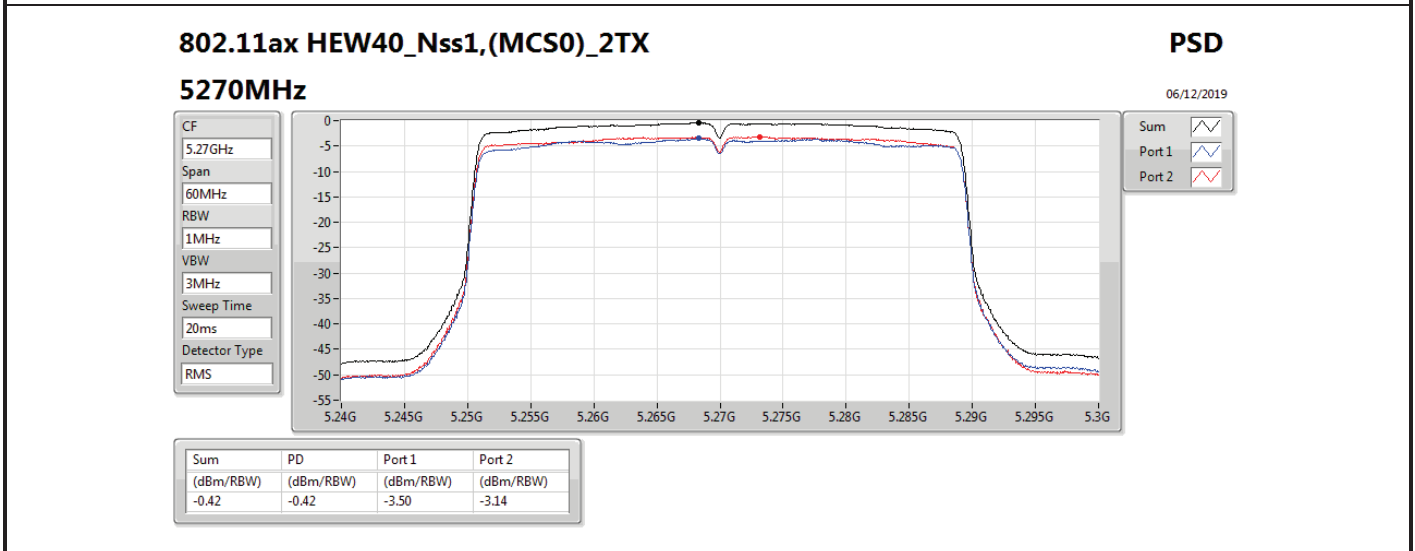

Mode	Result	DG (dBi)	Port 1 (dBm/RBW)	Port 2 (dBm/RBW)	PD (dBm/RBW)	PD Limit (dBm/RBW)	EIRP PD (dBm/RBW)	EIRP PD Limit (dBm/RBW)
5710MHz Straddle 5.725-5.85GHz	Pass	13.00		-2.46	-2.46	23.00	10.54	36.00
802.11ax HEW40_Nss1,(MCS0)_2TX	-	-	-	-	-	-	-	-
5270MHz	Pass	16.01	-3.50	-3.14	-0.42	0.99	15.59	17.00
5310MHz	Pass	16.01	-2.88	-3.14	-0.18	0.99	15.83	17.00
5510MHz	Pass	16.01	-2.70	-3.21	0.01	0.99	16.02	17.00
5550MHz	Pass	16.01	-2.94	-3.06	-0.02	0.99	15.99	17.00
5670MHz	Pass	16.01	-2.82	-3.13	0.01	0.99	16.02	17.00
5710MHz Straddle 5.47-5.725GHz	Pass	16.01	-2.33	-2.31	0.58	0.99	16.59	17.00
5710MHz Straddle 5.725-5.85GHz	Pass	16.01	-4.98	-5.53	-2.26	19.99	13.75	36.00
802.11ax HEW80_Nss1,(MCS0)_1TX(Port2)	-	-	-	-	-	-	-	-
5290MHz	Pass	13.00		-5.59	-5.59	4.00	7.41	17.00
5530MHz	Pass	13.00		-4.65	-4.65	4.00	8.35	17.00
5610MHz	Pass	13.00		-3.23	-3.23	4.00	9.77	17.00
5690MHz Straddle 5.47-5.725GHz	Pass	13.00		-2.95	-2.95	4.00	10.05	17.00
5690MHz Straddle 5.725-5.85GHz	Pass	13.00		-6.98	-6.98	23.00	6.02	36.00
802.11ax HEW80_Nss1,(MCS0)_2TX	-	-	-	-	-	-	-	-
5290MHz	Pass	16.01	-6.03	-6.03	-3.22	0.99	12.79	17.00
5530MHz	Pass	16.01	-5.95	-6.14	-3.07	0.99	12.94	17.00
5610MHz	Pass	16.01	-5.93	-6.43	-3.20	0.99	12.81	17.00
5690MHz Straddle 5.47-5.725GHz	Pass	16.01	-5.74	-5.76	-2.78	0.99	13.23	17.00
5690MHz Straddle 5.725-5.85GHz	Pass	16.01	-9.37	-9.85	-6.65	19.99	9.36	36.00

DG = Directional Gain; **RBW** = 500 kHz for 5.725-5.85GHz band / 1MHz for other band;
PD = trace bin-by-bin of each transmits port summing can be performed maximum power density; **Port X** = Port X power density;