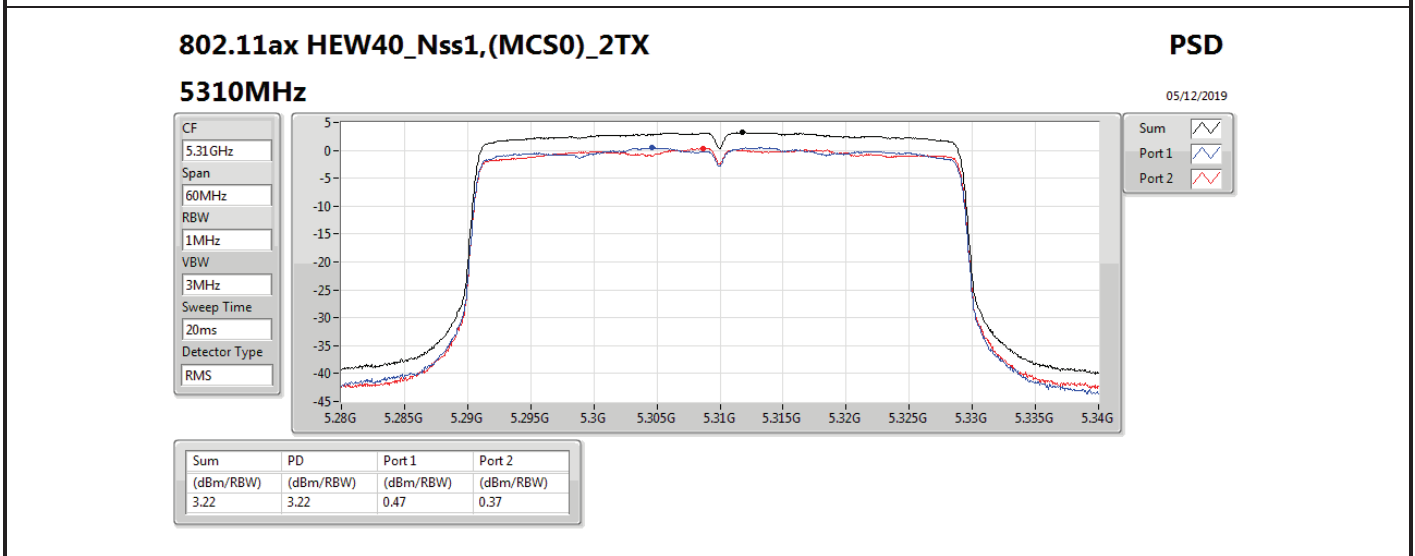

Mode	Result	DG (dBi)	Port 1 (dBm/RBW)	Port 2 (dBm/RBW)	PD (dBm/RBW)	PD Limit (dBm/RBW)	EIRP PD (dBm/RBW)	EIRP PD Limit (dBm/RBW)
5710MHz Straddle 5.725-5.85GHz	Pass	7.10		3.03	3.03	28.90	10.13	36.00
802.11ax HEW40_Nss1,(MCS0)_2TX	-	-	-	-	-	-	-	-
5270MHz	Pass	10.11	2.97	3.44	6.07	6.89	16.18	17.00
5310MHz	Pass	10.11	0.47	0.37	3.22	6.89	13.33	17.00
5510MHz	Pass	10.11	0.07	-0.79	2.64	6.89	12.75	17.00
5550MHz	Pass	10.11	2.92	2.85	5.90	6.89	16.01	17.00
5670MHz	Pass	10.11	0.23	-0.13	2.94	6.89	13.05	17.00
5710MHz Straddle 5.47-5.725GHz	Pass	10.11	3.34	3.48	6.27	6.89	16.38	17.00
5710MHz Straddle 5.725-5.85GHz	Pass	10.11	0.43	0.70	3.53	25.89	13.64	36.00
802.11ax HEW80_Nss1,(MCS0)_1TX(Port2)	-	-	-	-	-	-	-	-
5290MHz	Pass	7.10		-2.11	-2.11	9.90	4.99	17.00
5530MHz	Pass	7.10		-2.66	-2.66	9.90	4.44	17.00
5610MHz	Pass	7.10		-1.44	-1.44	9.90	5.66	17.00
5690MHz Straddle 5.47-5.725GHz	Pass	7.10		-0.15	-0.15	9.90	6.95	17.00
5690MHz Straddle 5.725-5.85GHz	Pass	7.10		-4.00	-4.00	28.90	3.10	36.00
802.11ax HEW80_Nss1,(MCS0)_2TX	-	-	-	-	-	-	-	-
5290MHz	Pass	10.11	-3.12	-2.99	-0.17	6.89	9.94	17.00
5530MHz	Pass	10.11	-3.33	-4.13	-0.76	6.89	9.35	17.00
5610MHz	Pass	10.11	-1.92	-2.25	0.86	6.89	10.97	17.00
5690MHz Straddle 5.47-5.725GHz	Pass	10.11	-0.03	-0.15	2.84	6.89	12.95	17.00
5690MHz Straddle 5.725-5.85GHz	Pass	10.11	-3.45	-4.01	-0.76	25.89	9.35	36.00

DG = Directional Gain; **RBW** = 500 kHz for 5.725-5.85GHz band / 1MHz for other band;
PD = trace bin-by-bin of each transmits port summing can be performed maximum power density; **Port X** = Port X power density;