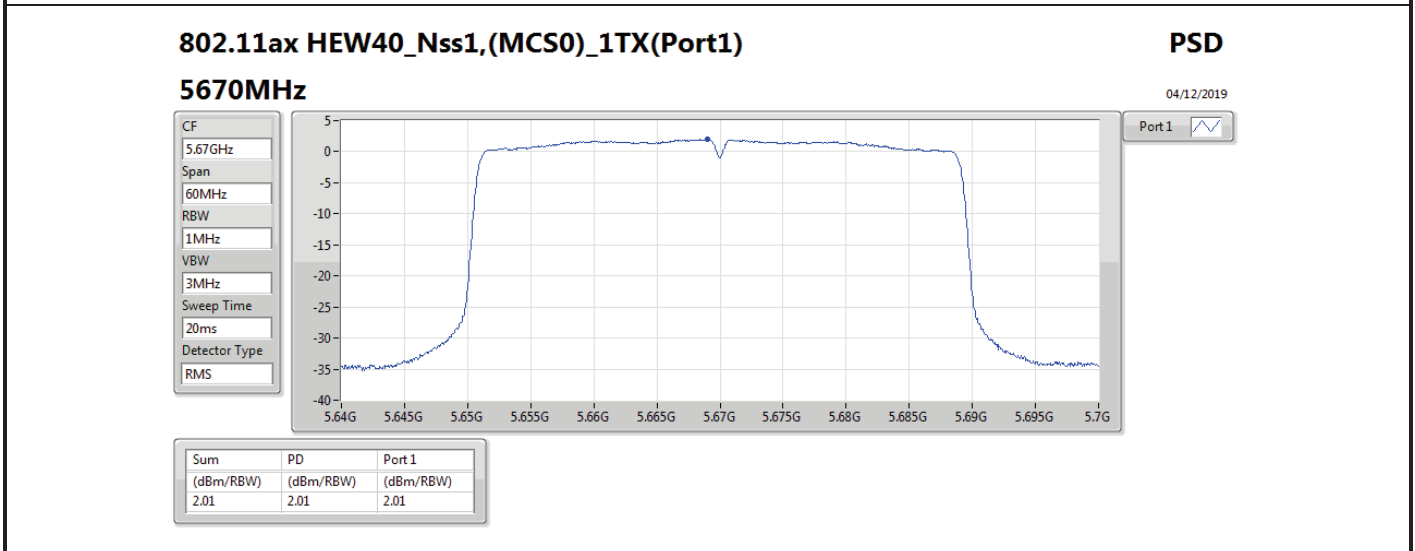

Mode	Result	DG (dBi)	Port 1 (dBm/RBW)	Port 2 (dBm/RBW)	PD (dBm/RBW)	PD Limit (dBm/RBW)	EIRP PD (dBm/RBW)	EIRP PD Limit (dBm/RBW)
5710MHz Straddle 5.725-5.85GHz	Pass	7.00	2.38		2.38	29.00	9.38	36.00
802.11ax HEW40_Nss1,(MCS0)_2TX	-	-	-	-	-	-	-	-
5270MHz	Pass	10.01	2.97	3.44	6.07	6.99	16.08	17.00
5310MHz	Pass	10.01	0.56	0.33	3.30	6.99	13.31	17.00
5510MHz	Pass	10.01	0.26	-0.52	2.85	6.99	12.86	17.00
5550MHz	Pass	10.01	2.35	2.13	5.22	6.99	15.23	17.00
5670MHz	Pass	10.01	1.30	0.84	4.05	6.99	14.06	17.00
5710MHz Straddle 5.47-5.725GHz	Pass	10.01	4.00	3.67	6.76	6.99	16.77	17.00
5710MHz Straddle 5.725-5.85GHz	Pass	10.01	1.02	0.91	3.95	25.99	13.96	36.00
802.11ax HEW80_Nss1,(MCS0)_1TX	-	-	-	-	-	-	-	-
5290MHz	Pass	7.00	-1.58		-1.58	10.00	5.42	17.00
5530MHz	Pass	7.00	-2.44		-2.44	10.00	4.56	17.00
5610MHz	Pass	7.00	-0.41		-0.41	10.00	6.59	17.00
5690MHz Straddle 5.47-5.725GHz	Pass	7.00	0.28		0.28	10.00	7.28	17.00
5690MHz Straddle 5.725-5.85GHz	Pass	7.00	-3.53		-3.53	29.00	3.47	36.00
802.11ax HEW80_Nss1,(MCS0)_2TX	-	-	-	-	-	-	-	-
5290MHz	Pass	10.01	-3.12	-2.99	-0.17	6.99	9.84	17.00
5530MHz	Pass	10.01	-3.33	-4.13	-0.76	6.99	9.25	17.00
5610MHz	Pass	10.01	-2.11	-2.37	0.68	6.99	10.69	17.00
5690MHz Straddle 5.47-5.725GHz	Pass	10.01	-0.60	-0.93	2.14	6.99	12.15	17.00
5690MHz Straddle 5.725-5.85GHz	Pass	10.01	-4.52	-4.63	-1.63	25.99	8.38	36.00

DG = Directional Gain; RBW = 500 kHz for 5.725-5.85GHz band / 1MHz for other band;

PD = trace bin-by-bin of each transmits port summing can be performed maximum power density; Port X = Port X power density;