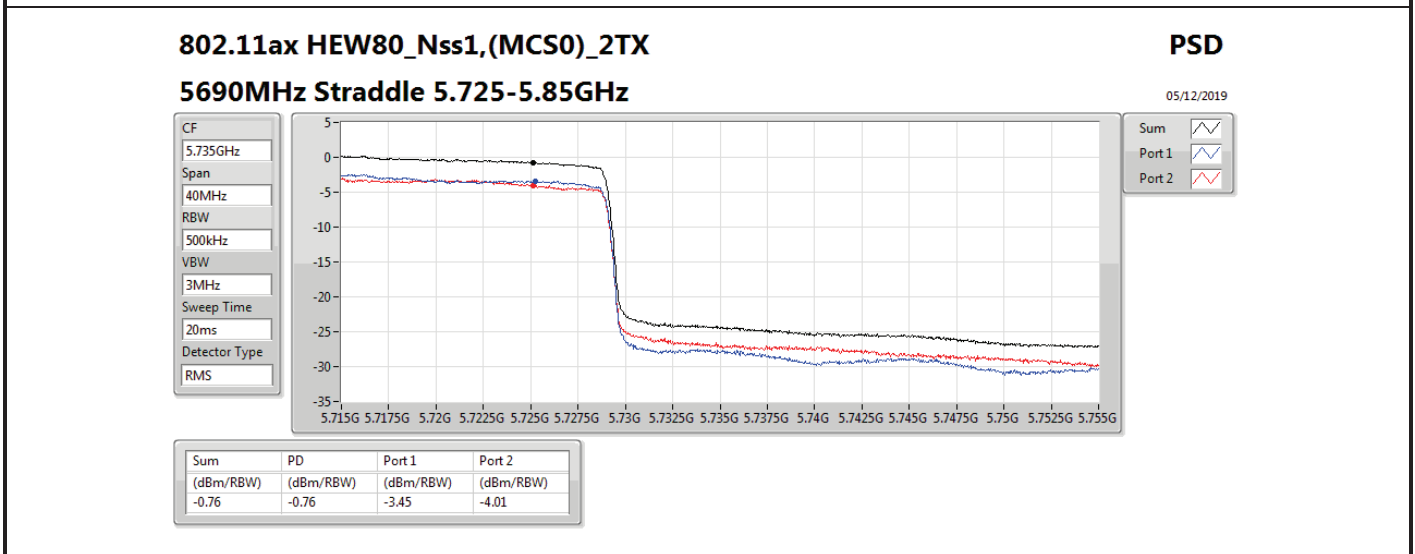

Mode	Result	DG (dBi)	Port 1 (dBm/RBW)	Port 2 (dBm/RBW)	PD (dBm/RBW)	PD Limit (dBm/RBW)	EIRP PD (dBm/RBW)	EIRP PD Limit (dBm/RBW)
5710MHz Straddle 5.725-5.85GHz	Pass	7.10		3.03	3.03	28.90	10.13	36.00
802.11ax HEW40_Nss1,(MCS0)_2TX	-	-	-	-	-	-	-	-
5270MHz	Pass	10.11	2.97	3.44	6.07	6.89	16.18	17.00
5310MHz	Pass	10.11	0.47	0.37	3.22	6.89	13.33	17.00
5510MHz	Pass	10.11	0.07	-0.79	2.64	6.89	12.75	17.00
5550MHz	Pass	10.11	2.92	2.85	5.90	6.89	16.01	17.00
5670MHz	Pass	10.11	0.23	-0.13	2.94	6.89	13.05	17.00
5710MHz Straddle 5.47-5.725GHz	Pass	10.11	3.34	3.48	6.27	6.89	16.38	17.00
5710MHz Straddle 5.725-5.85GHz	Pass	10.11	0.43	0.70	3.53	25.89	13.64	36.00
802.11ax HEW80_Nss1,(MCS0)_1TX(Port2)	-	-	-	-	-	-	-	-
5290MHz	Pass	7.10		-2.11	-2.11	9.90	4.99	17.00
5530MHz	Pass	7.10		-2.66	-2.66	9.90	4.44	17.00
5610MHz	Pass	7.10		-1.44	-1.44	9.90	5.66	17.00
5690MHz Straddle 5.47-5.725GHz	Pass	7.10		-0.15	-0.15	9.90	6.95	17.00
5690MHz Straddle 5.725-5.85GHz	Pass	7.10		-4.00	-4.00	28.90	3.10	36.00
802.11ax HEW80_Nss1,(MCS0)_2TX	-	-	-	-	-	-	-	-
5290MHz	Pass	10.11	-3.12	-2.99	-0.17	6.89	9.94	17.00
5530MHz	Pass	10.11	-3.33	-4.13	-0.76	6.89	9.35	17.00
5610MHz	Pass	10.11	-1.92	-2.25	0.86	6.89	10.97	17.00
5690MHz Straddle 5.47-5.725GHz	Pass	10.11	-0.03	-0.15	2.84	6.89	12.95	17.00
5690MHz Straddle 5.725-5.85GHz	Pass	10.11	-3.45	-4.01	-0.76	25.89	9.35	36.00

DG = Directional Gain; **RBW** = 500 kHz for 5.725-5.85GHz band / 1MHz for other band;
PD = trace bin-by-bin of each transmits port summing can be performed maximum power density; **Port X** = Port X power density;