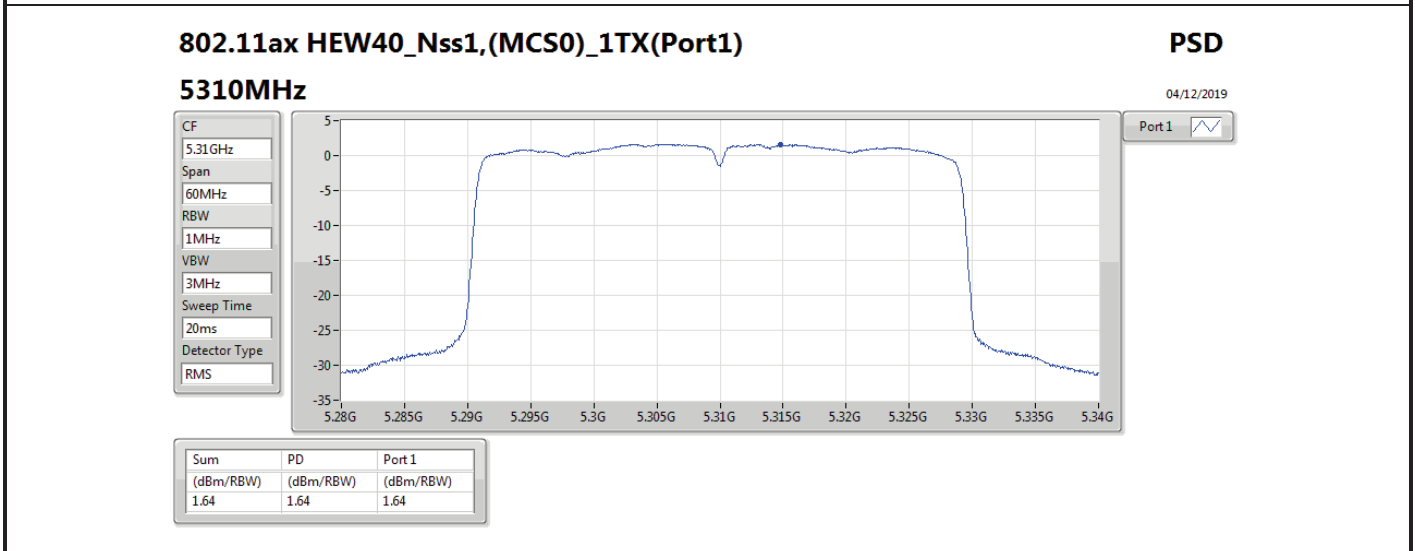

Mode	Result	DG (dBi)	Port 1 (dBm/RBW)	Port 2 (dBm/RBW)	PD (dBm/RBW)	PD Limit (dBm/RBW)	EIRP PD (dBm/RBW)	EIRP PD Limit (dBm/RBW)
5710MHz Straddle 5.725-5.85GHz	Pass	7.00	2.38		2.38	29.00	9.38	36.00
802.11ax HEW40_Nss1,(MCS0)_2TX	-	-	-	-	-	-	-	-
5270MHz	Pass	10.01	2.97	3.44	6.07	6.99	16.08	17.00
5310MHz	Pass	10.01	0.56	0.33	3.30	6.99	13.31	17.00
5510MHz	Pass	10.01	0.26	-0.52	2.85	6.99	12.86	17.00
5550MHz	Pass	10.01	2.35	2.13	5.22	6.99	15.23	17.00
5670MHz	Pass	10.01	1.30	0.84	4.05	6.99	14.06	17.00
5710MHz Straddle 5.47-5.725GHz	Pass	10.01	4.00	3.67	6.76	6.99	16.77	17.00
5710MHz Straddle 5.725-5.85GHz	Pass	10.01	1.02	0.91	3.95	25.99	13.96	36.00
802.11ax HEW80_Nss1,(MCS0)_1TX	-	-	-	-	-	-	-	-
5290MHz	Pass	7.00	-1.58		-1.58	10.00	5.42	17.00
5530MHz	Pass	7.00	-2.44		-2.44	10.00	4.56	17.00
5610MHz	Pass	7.00	-0.41		-0.41	10.00	6.59	17.00
5690MHz Straddle 5.47-5.725GHz	Pass	7.00	0.28		0.28	10.00	7.28	17.00
5690MHz Straddle 5.725-5.85GHz	Pass	7.00	-3.53		-3.53	29.00	3.47	36.00
802.11ax HEW80_Nss1,(MCS0)_2TX	-	-	-	-	-	-	-	-
5290MHz	Pass	10.01	-3.12	-2.99	-0.17	6.99	9.84	17.00
5530MHz	Pass	10.01	-3.33	-4.13	-0.76	6.99	9.25	17.00
5610MHz	Pass	10.01	-2.11	-2.37	0.68	6.99	10.69	17.00
5690MHz Straddle 5.47-5.725GHz	Pass	10.01	-0.60	-0.93	2.14	6.99	12.15	17.00
5690MHz Straddle 5.725-5.85GHz	Pass	10.01	-4.52	-4.63	-1.63	25.99	8.38	36.00

DG = Directional Gain; RBW = 500 kHz for 5.725-5.85GHz band / 1MHz for other band;

PD = trace bin-by-bin of each transmits port summing can be performed maximum power density; Port X = Port X power density;