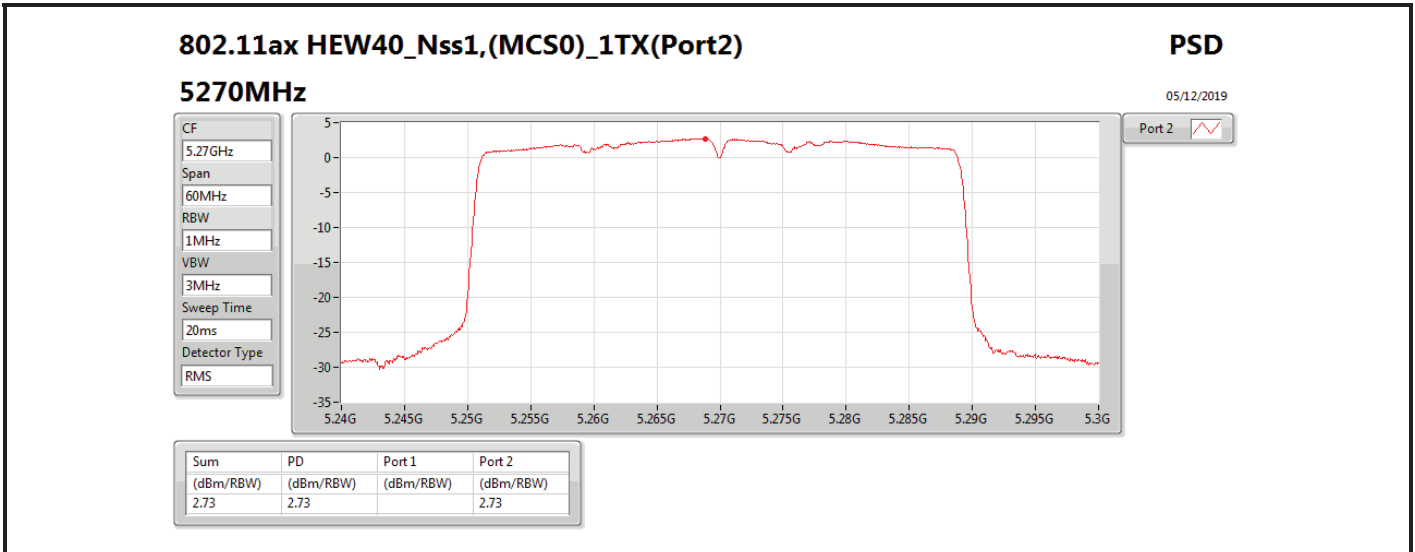

Mode	Result	DG (dBi)	Port 1 (dBm/RBW)	Port 2 (dBm/RBW)	PD (dBm/RBW)	PD Limit (dBm/RBW)	EIRP PD (dBm/RBW)	EIRP PD Limit (dBm/RBW)
5710MHz Straddle 5.725-5.85GHz	Pass	7.10		3.03	3.03	28.90	10.13	36.00
802.11ax HEW40_Nss1,(MCS0)_2TX	-	-	-	-	-	-	-	-
5270MHz	Pass	10.11	2.97	3.44	6.07	6.89	16.18	17.00
5310MHz	Pass	10.11	0.47	0.37	3.22	6.89	13.33	17.00
5510MHz	Pass	10.11	0.07	-0.79	2.64	6.89	12.75	17.00
5550MHz	Pass	10.11	2.92	2.85	5.90	6.89	16.01	17.00
5670MHz	Pass	10.11	0.23	-0.13	2.94	6.89	13.05	17.00
5710MHz Straddle 5.47-5.725GHz	Pass	10.11	3.34	3.48	6.27	6.89	16.38	17.00
5710MHz Straddle 5.725-5.85GHz	Pass	10.11	0.43	0.70	3.53	25.89	13.64	36.00
802.11ax HEW80_Nss1,(MCS0)_1TX(Port2)	-	-	-	-	-	-	-	-
5290MHz	Pass	7.10		-2.11	-2.11	9.90	4.99	17.00
5530MHz	Pass	7.10		-2.66	-2.66	9.90	4.44	17.00
5610MHz	Pass	7.10		-1.44	-1.44	9.90	5.66	17.00
5690MHz Straddle 5.47-5.725GHz	Pass	7.10		-0.15	-0.15	9.90	6.95	17.00
5690MHz Straddle 5.725-5.85GHz	Pass	7.10		-4.00	-4.00	28.90	3.10	36.00
802.11ax HEW80_Nss1,(MCS0)_2TX	-	-	-	-	-	-	-	-
5290MHz	Pass	10.11	-3.12	-2.99	-0.17	6.89	9.94	17.00
5530MHz	Pass	10.11	-3.33	-4.13	-0.76	6.89	9.35	17.00
5610MHz	Pass	10.11	-1.92	-2.25	0.86	6.89	10.97	17.00
5690MHz Straddle 5.47-5.725GHz	Pass	10.11	-0.03	-0.15	2.84	6.89	12.95	17.00
5690MHz Straddle 5.725-5.85GHz	Pass	10.11	-3.45	-4.01	-0.76	25.89	9.35	36.00

DG = Directional Gain; **RBW** = 500 kHz for 5.725-5.85GHz band / 1MHz for other band;
PD = trace bin-by-bin of each transmits port summing can be performed maximum power density; **Port X** = Port X power density;