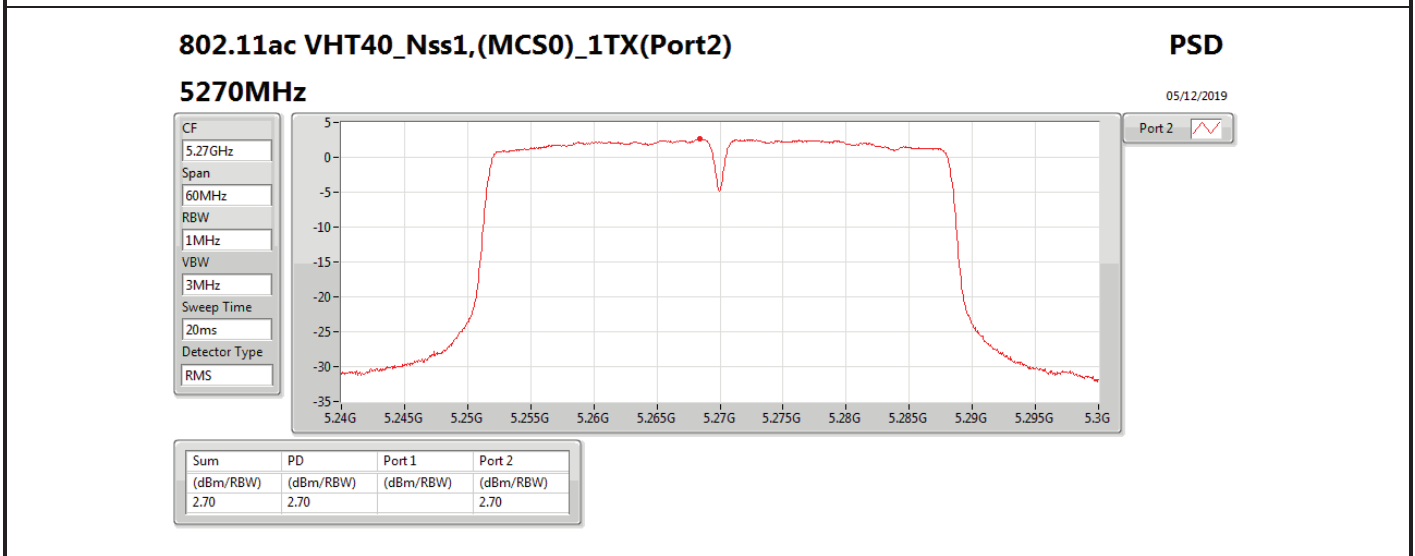

Mode	Result	DG (dBi)	Port 1 (dBm/RBW)	Port 2 (dBm/RBW)	PD (dBm/RBW)	PD Limit (dBm/RBW)	EIRP PD (dBm/RBW)	EIRP PD Limit (dBm/RBW)
5710MHz Straddle 5.725-5.85GHz	Pass	7.10		3.03	3.03	28.90	10.13	36.00
802.11ax HEW40_Nss1,(MCS0)_2TX	-	-	-	-	-	-	-	-
5270MHz	Pass	10.11	2.97	3.44	6.07	6.89	16.18	17.00
5310MHz	Pass	10.11	0.47	0.37	3.22	6.89	13.33	17.00
5510MHz	Pass	10.11	0.07	-0.79	2.64	6.89	12.75	17.00
5550MHz	Pass	10.11	2.92	2.85	5.90	6.89	16.01	17.00
5670MHz	Pass	10.11	0.23	-0.13	2.94	6.89	13.05	17.00
5710MHz Straddle 5.47-5.725GHz	Pass	10.11	3.34	3.48	6.27	6.89	16.38	17.00
5710MHz Straddle 5.725-5.85GHz	Pass	10.11	0.43	0.70	3.53	25.89	13.64	36.00
802.11ax HEW80_Nss1,(MCS0)_1TX(Port2)	-	-	-	-	-	-	-	-
5290MHz	Pass	7.10		-2.11	-2.11	9.90	4.99	17.00
5530MHz	Pass	7.10		-2.66	-2.66	9.90	4.44	17.00
5610MHz	Pass	7.10		-1.44	-1.44	9.90	5.66	17.00
5690MHz Straddle 5.47-5.725GHz	Pass	7.10		-0.15	-0.15	9.90	6.95	17.00
5690MHz Straddle 5.725-5.85GHz	Pass	7.10		-4.00	-4.00	28.90	3.10	36.00
802.11ax HEW80_Nss1,(MCS0)_2TX	-	-	-	-	-	-	-	-
5290MHz	Pass	10.11	-3.12	-2.99	-0.17	6.89	9.94	17.00
5530MHz	Pass	10.11	-3.33	-4.13	-0.76	6.89	9.35	17.00
5610MHz	Pass	10.11	-1.92	-2.25	0.86	6.89	10.97	17.00
5690MHz Straddle 5.47-5.725GHz	Pass	10.11	-0.03	-0.15	2.84	6.89	12.95	17.00
5690MHz Straddle 5.725-5.85GHz	Pass	10.11	-3.45	-4.01	-0.76	25.89	9.35	36.00

DG = Directional Gain; **RBW** = 500 kHz for 5.725-5.85GHz band / 1MHz for other band;
PD = trace bin-by-bin of each transmits port summing can be performed maximum power density; **Port X** = Port X power density;