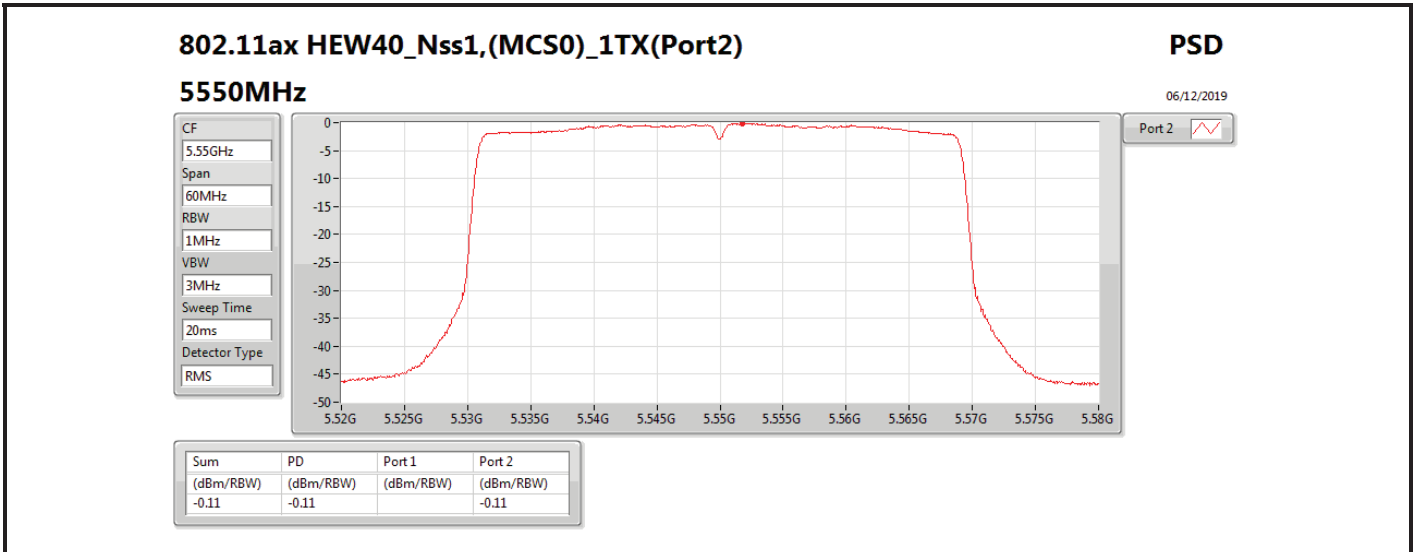

DG = Directional Gain; **RBW** = 500 kHz for 5.725-5.85GHz band / 1MHz for other band;
PD = trace bin-by-bin of each transmits port summing can be performed maximum power density; **Port X** = Port X power density;