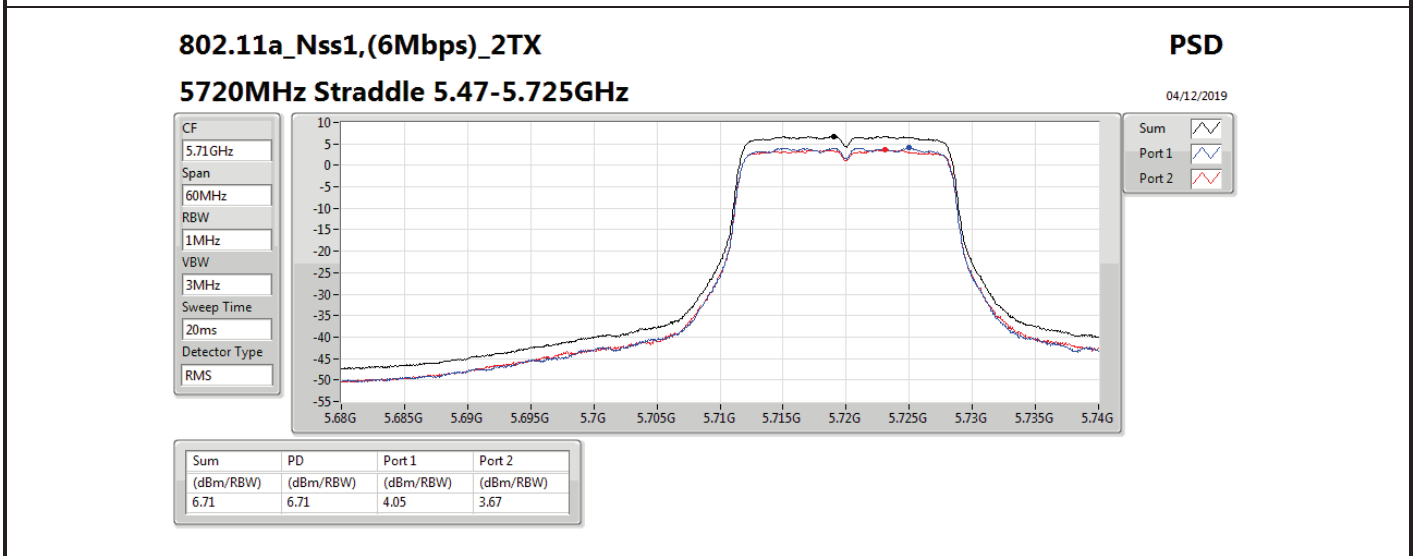

Mode	Result	DG (dBi)	Port 1 (dBm/RBW)	Port 2 (dBm/RBW)	PD (dBm/RBW)	PD Limit (dBm/RBW)	EIRP PD (dBm/RBW)	EIRP PD Limit (dBm/RBW)
5710MHz Straddle 5.725-5.85GHz	Pass	7.00	2.38		2.38	29.00	9.38	36.00
802.11ax HEW40_Nss1,(MCS0)_2TX	-	-	-	-	-	-	-	-
5270MHz	Pass	10.01	2.97	3.44	6.07	6.99	16.08	17.00
5310MHz	Pass	10.01	0.56	0.33	3.30	6.99	13.31	17.00
5510MHz	Pass	10.01	0.26	-0.52	2.85	6.99	12.86	17.00
5550MHz	Pass	10.01	2.35	2.13	5.22	6.99	15.23	17.00
5670MHz	Pass	10.01	1.30	0.84	4.05	6.99	14.06	17.00
5710MHz Straddle 5.47-5.725GHz	Pass	10.01	4.00	3.67	6.76	6.99	16.77	17.00
5710MHz Straddle 5.725-5.85GHz	Pass	10.01	1.02	0.91	3.95	25.99	13.96	36.00
802.11ax HEW80_Nss1,(MCS0)_1TX	-	-	-	-	-	-	-	-
5290MHz	Pass	7.00	-1.58		-1.58	10.00	5.42	17.00
5530MHz	Pass	7.00	-2.44		-2.44	10.00	4.56	17.00
5610MHz	Pass	7.00	-0.41		-0.41	10.00	6.59	17.00
5690MHz Straddle 5.47-5.725GHz	Pass	7.00	0.28		0.28	10.00	7.28	17.00
5690MHz Straddle 5.725-5.85GHz	Pass	7.00	-3.53		-3.53	29.00	3.47	36.00
802.11ax HEW80_Nss1,(MCS0)_2TX	-	-	-	-	-	-	-	-
5290MHz	Pass	10.01	-3.12	-2.99	-0.17	6.99	9.84	17.00
5530MHz	Pass	10.01	-3.33	-4.13	-0.76	6.99	9.25	17.00
5610MHz	Pass	10.01	-2.11	-2.37	0.68	6.99	10.69	17.00
5690MHz Straddle 5.47-5.725GHz	Pass	10.01	-0.60	-0.93	2.14	6.99	12.15	17.00
5690MHz Straddle 5.725-5.85GHz	Pass	10.01	-4.52	-4.63	-1.63	25.99	8.38	36.00

DG = Directional Gain; RBW = 500 kHz for 5.725-5.85GHz band / 1MHz for other band;

PD = trace bin-by-bin of each transmits port summing can be performed maximum power density; Port X = Port X power density;