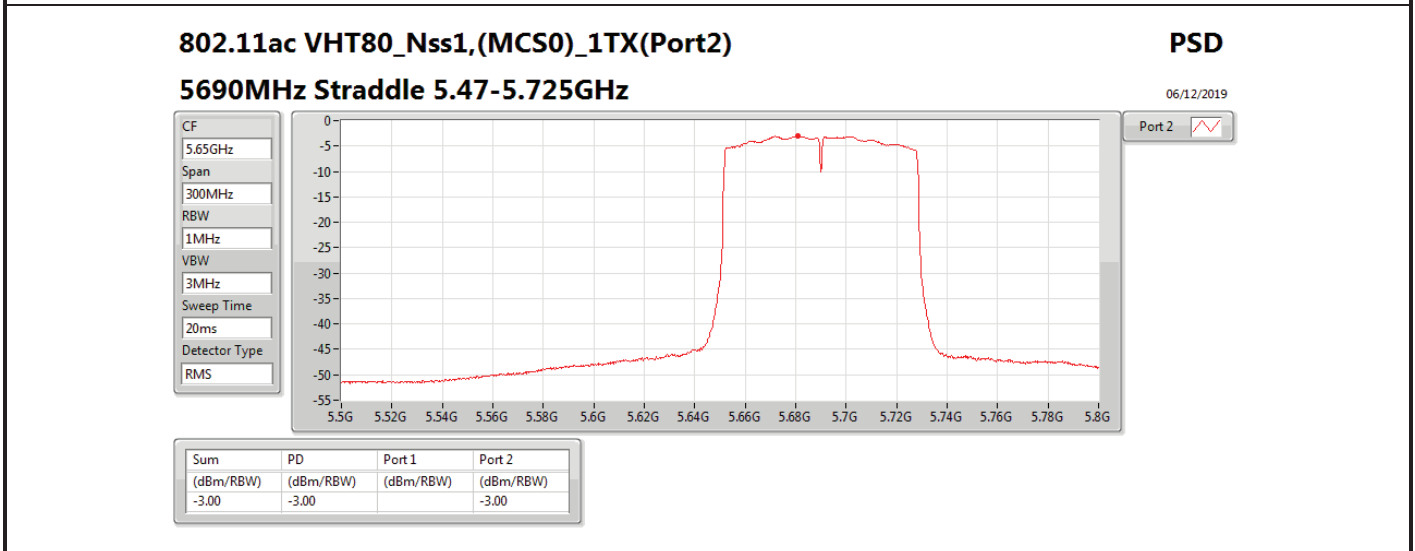

Mode	Result	DG (dBi)	Port 1 (dBm/RBW)	Port 2 (dBm/RBW)	PD (dBm/RBW)	PD Limit (dBm/RBW)	EIRP PD (dBm/RBW)	EIRP PD Limit (dBm/RBW)
5710MHz Straddle 5.725-5.85GHz	Pass	13.00		-2.46	-2.46	23.00	10.54	36.00
802.11ax HEW40_Nss1,(MCS0)_2TX	-	-	-	-	-	-	-	-
5270MHz	Pass	16.01	-3.50	-3.14	-0.42	0.99	15.59	17.00
5310MHz	Pass	16.01	-2.88	-3.14	-0.18	0.99	15.83	17.00
5510MHz	Pass	16.01	-2.70	-3.21	0.01	0.99	16.02	17.00
5550MHz	Pass	16.01	-2.94	-3.06	-0.02	0.99	15.99	17.00
5670MHz	Pass	16.01	-2.82	-3.13	0.01	0.99	16.02	17.00
5710MHz Straddle 5.47-5.725GHz	Pass	16.01	-2.33	-2.31	0.58	0.99	16.59	17.00
5710MHz Straddle 5.725-5.85GHz	Pass	16.01	-4.98	-5.53	-2.26	19.99	13.75	36.00
802.11ax HEW80_Nss1,(MCS0)_1TX(Port2)	-	-	-	-	-	-	-	-
5290MHz	Pass	13.00		-5.59	-5.59	4.00	7.41	17.00
5530MHz	Pass	13.00		-4.65	-4.65	4.00	8.35	17.00
5610MHz	Pass	13.00		-3.23	-3.23	4.00	9.77	17.00
5690MHz Straddle 5.47-5.725GHz	Pass	13.00		-2.95	-2.95	4.00	10.05	17.00
5690MHz Straddle 5.725-5.85GHz	Pass	13.00		-6.98	-6.98	23.00	6.02	36.00
802.11ax HEW80_Nss1,(MCS0)_2TX	-	-	-	-	-	-	-	-
5290MHz	Pass	16.01	-6.03	-6.03	-3.22	0.99	12.79	17.00
5530MHz	Pass	16.01	-5.95	-6.14	-3.07	0.99	12.94	17.00
5610MHz	Pass	16.01	-5.93	-6.43	-3.20	0.99	12.81	17.00
5690MHz Straddle 5.47-5.725GHz	Pass	16.01	-5.74	-5.76	-2.78	0.99	13.23	17.00
5690MHz Straddle 5.725-5.85GHz	Pass	16.01	-9.37	-9.85	-6.65	19.99	9.36	36.00

DG = Directional Gain; **RBW** = 500 kHz for 5.725-5.85GHz band / 1MHz for other band;
PD = trace bin-by-bin of each transmits port summing can be performed maximum power density; **Port X** = Port X power density;