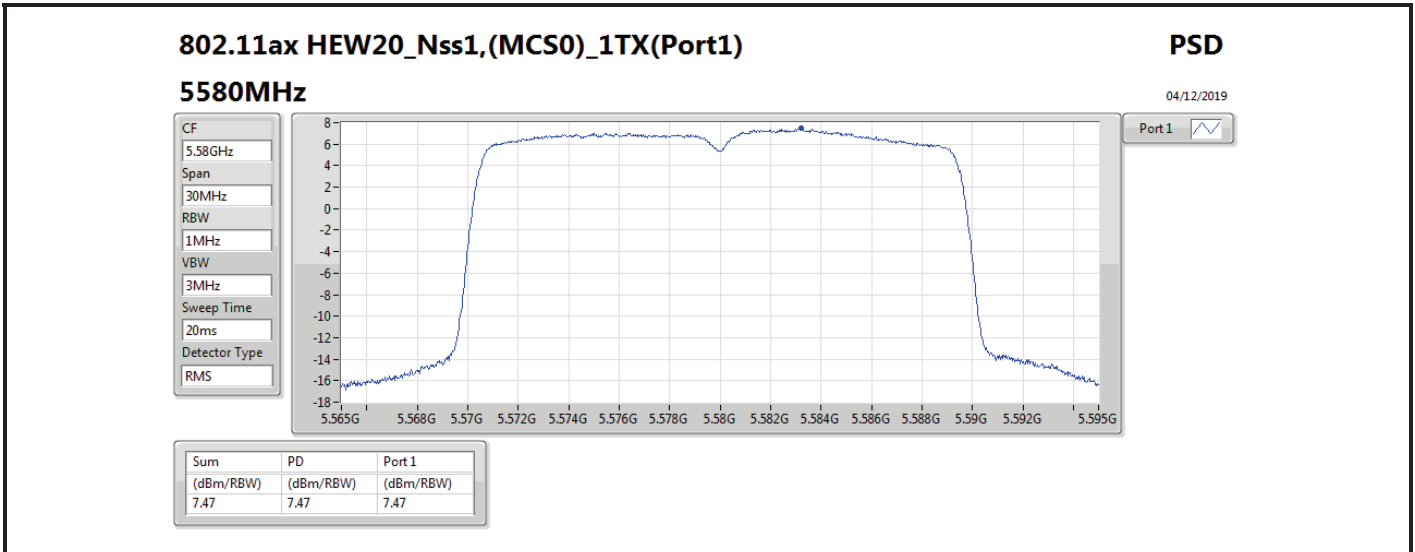

Mode	Result	DG (dBi)	Port 1 (dBm/RBW)	Port 2 (dBm/RBW)	PD (dBm/RBW)	PD Limit (dBm/RBW)	EIRP PD (dBm/RBW)	EIRP PD Limit (dBm/RBW)
5710MHz Straddle 5.725-5.85GHz	Pass	7.00	2.38		2.38	29.00	9.38	36.00
802.11ax HEW40_Nss1,(MCS0)_2TX	-	-	-	-	-	-	-	-
5270MHz	Pass	10.01	2.97	3.44	6.07	6.99	16.08	17.00
5310MHz	Pass	10.01	0.56	0.33	3.30	6.99	13.31	17.00
5510MHz	Pass	10.01	0.26	-0.52	2.85	6.99	12.86	17.00
5550MHz	Pass	10.01	2.35	2.13	5.22	6.99	15.23	17.00
5670MHz	Pass	10.01	1.30	0.84	4.05	6.99	14.06	17.00
5710MHz Straddle 5.47-5.725GHz	Pass	10.01	4.00	3.67	6.76	6.99	16.77	17.00
5710MHz Straddle 5.725-5.85GHz	Pass	10.01	1.02	0.91	3.95	25.99	13.96	36.00
802.11ax HEW80_Nss1,(MCS0)_1TX	-	-	-	-	-	-	-	-
5290MHz	Pass	7.00	-1.58		-1.58	10.00	5.42	17.00
5530MHz	Pass	7.00	-2.44		-2.44	10.00	4.56	17.00
5610MHz	Pass	7.00	-0.41		-0.41	10.00	6.59	17.00
5690MHz Straddle 5.47-5.725GHz	Pass	7.00	0.28		0.28	10.00	7.28	17.00
5690MHz Straddle 5.725-5.85GHz	Pass	7.00	-3.53		-3.53	29.00	3.47	36.00
802.11ax HEW80_Nss1,(MCS0)_2TX	-	-	-	-	-	-	-	-
5290MHz	Pass	10.01	-3.12	-2.99	-0.17	6.99	9.84	17.00
5530MHz	Pass	10.01	-3.33	-4.13	-0.76	6.99	9.25	17.00
5610MHz	Pass	10.01	-2.11	-2.37	0.68	6.99	10.69	17.00
5690MHz Straddle 5.47-5.725GHz	Pass	10.01	-0.60	-0.93	2.14	6.99	12.15	17.00
5690MHz Straddle 5.725-5.85GHz	Pass	10.01	-4.52	-4.63	-1.63	25.99	8.38	36.00

DG = Directional Gain; RBW = 500 kHz for 5.725-5.85GHz band / 1MHz for other band;

PD = trace bin-by-bin of each transmits port summing can be performed maximum power density; Port X = Port X power density;