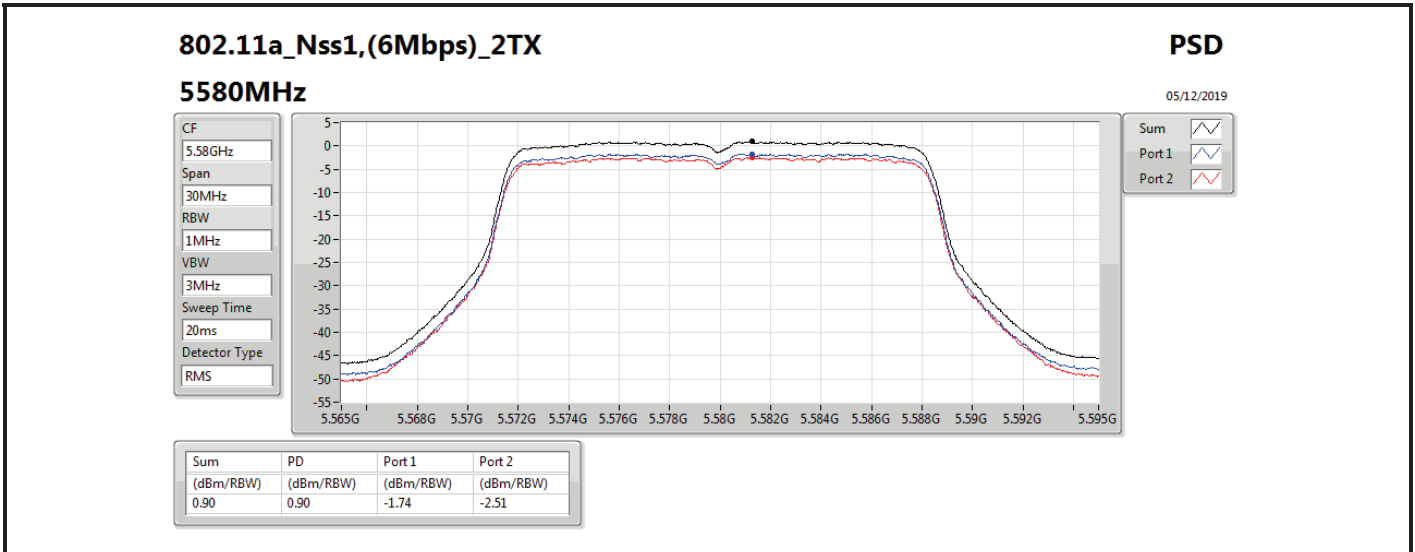

Mode	Result	DG (dBi)	Port 1 (dBm/RBW)	Port 2 (dBm/RBW)	PD (dBm/RBW)	PD Limit (dBm/RBW)	EIRP PD (dBm/RBW)	EIRP PD Limit (dBm/RBW)
5710MHz Straddle 5.725-5.85GHz	Pass	13.00		-2.46	-2.46	23.00	10.54	36.00
802.11ax HEW40_Nss1,(MCS0)_2TX	-	-	-	-	-	-	-	-
5270MHz	Pass	16.01	-3.50	-3.14	-0.42	0.99	15.59	17.00
5310MHz	Pass	16.01	-2.88	-3.14	-0.18	0.99	15.83	17.00
5510MHz	Pass	16.01	-2.70	-3.21	0.01	0.99	16.02	17.00
5550MHz	Pass	16.01	-2.94	-3.06	-0.02	0.99	15.99	17.00
5670MHz	Pass	16.01	-2.82	-3.13	0.01	0.99	16.02	17.00
5710MHz Straddle 5.47-5.725GHz	Pass	16.01	-2.33	-2.31	0.58	0.99	16.59	17.00
5710MHz Straddle 5.725-5.85GHz	Pass	16.01	-4.98	-5.53	-2.26	19.99	13.75	36.00
802.11ax HEW80_Nss1,(MCS0)_1TX(Port2)	-	-	-	-	-	-	-	-
5290MHz	Pass	13.00		-5.59	-5.59	4.00	7.41	17.00
5530MHz	Pass	13.00		-4.65	-4.65	4.00	8.35	17.00
5610MHz	Pass	13.00		-3.23	-3.23	4.00	9.77	17.00
5690MHz Straddle 5.47-5.725GHz	Pass	13.00		-2.95	-2.95	4.00	10.05	17.00
5690MHz Straddle 5.725-5.85GHz	Pass	13.00		-6.98	-6.98	23.00	6.02	36.00
802.11ax HEW80_Nss1,(MCS0)_2TX	-	-	-	-	-	-	-	-
5290MHz	Pass	16.01	-6.03	-6.03	-3.22	0.99	12.79	17.00
5530MHz	Pass	16.01	-5.95	-6.14	-3.07	0.99	12.94	17.00
5610MHz	Pass	16.01	-5.93	-6.43	-3.20	0.99	12.81	17.00
5690MHz Straddle 5.47-5.725GHz	Pass	16.01	-5.74	-5.76	-2.78	0.99	13.23	17.00
5690MHz Straddle 5.725-5.85GHz	Pass	16.01	-9.37	-9.85	-6.65	19.99	9.36	36.00

DG = Directional Gain; **RBW** = 500 kHz for 5.725-5.85GHz band / 1MHz for other band;
PD = trace bin-by-bin of each transmits port summing can be performed maximum power density; **Port X** = Port X power density;