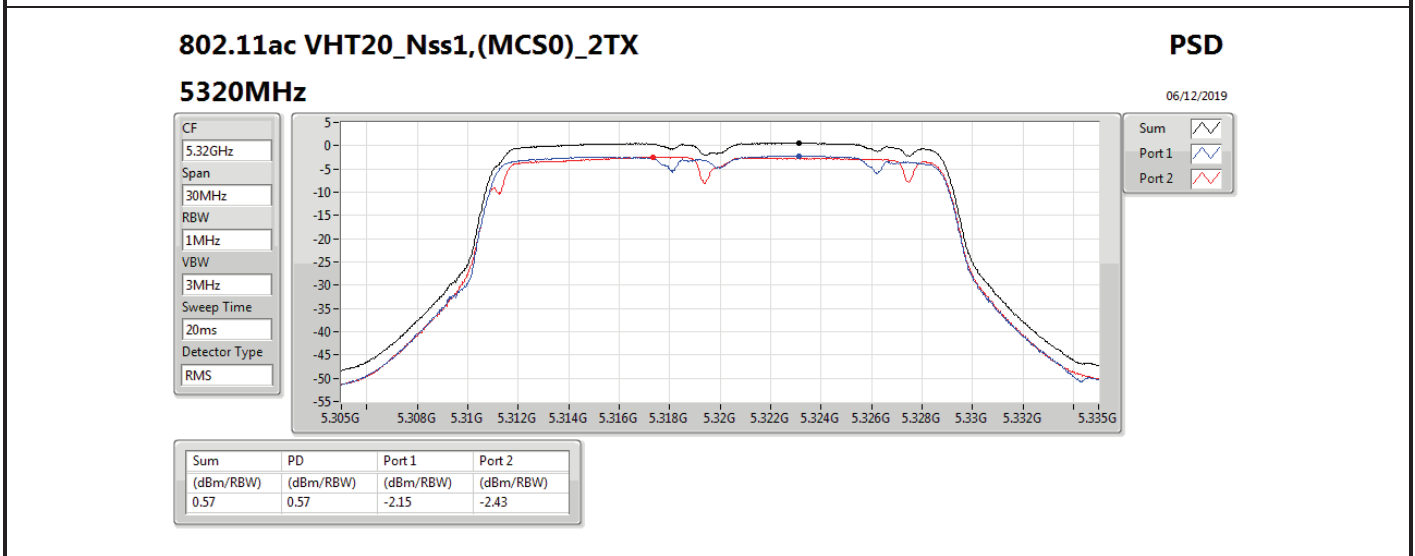

DG = Directional Gain; **RBW** = 500 kHz for 5.725-5.85GHz band / 1MHz for other band;
PD = trace bin-by-bin of each transmits port summing can be performed maximum power density; **Port X** = Port X power density;