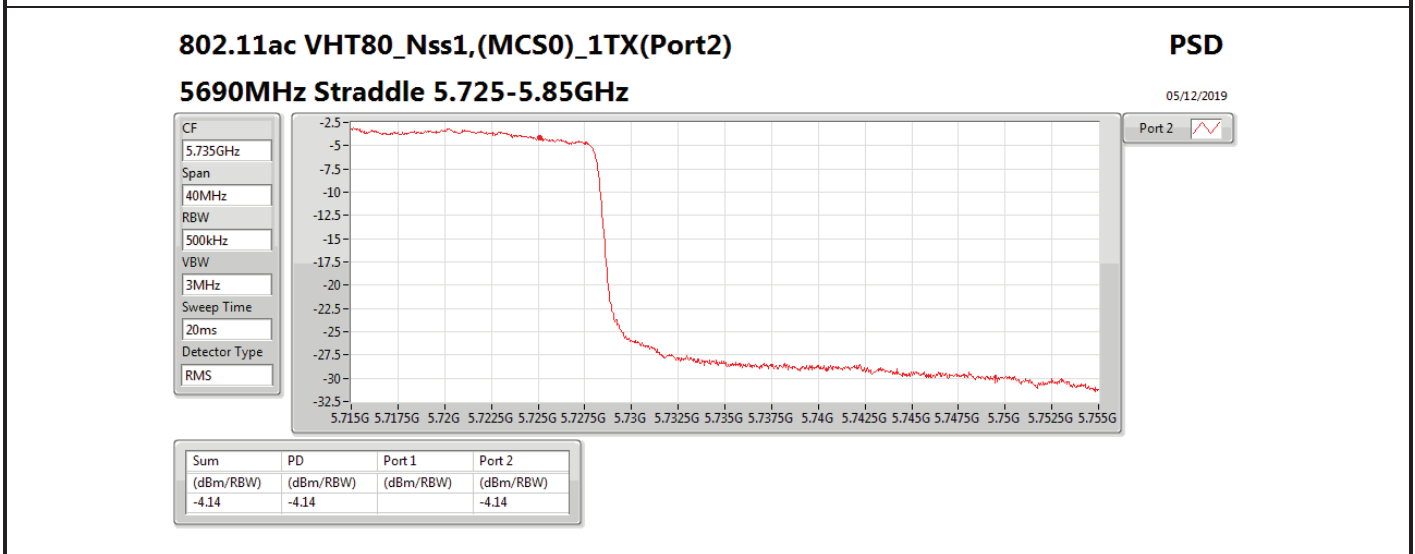

Mode	Result	DG (dBi)	Port 1 (dBm/RBW)	Port 2 (dBm/RBW)	PD (dBm/RBW)	PD Limit (dBm/RBW)	EIRP PD (dBm/RBW)	EIRP PD Limit (dBm/RBW)
5710MHz Straddle 5.725-5.85GHz	Pass	7.10		3.03	3.03	28.90	10.13	36.00
802.11ax HEW40_Nss1,(MCS0)_2TX	-	-	-	-	-	-	-	-
5270MHz	Pass	10.11	2.97	3.44	6.07	6.89	16.18	17.00
5310MHz	Pass	10.11	0.47	0.37	3.22	6.89	13.33	17.00
5510MHz	Pass	10.11	0.07	-0.79	2.64	6.89	12.75	17.00
5550MHz	Pass	10.11	2.92	2.85	5.90	6.89	16.01	17.00
5670MHz	Pass	10.11	0.23	-0.13	2.94	6.89	13.05	17.00
5710MHz Straddle 5.47-5.725GHz	Pass	10.11	3.34	3.48	6.27	6.89	16.38	17.00
5710MHz Straddle 5.725-5.85GHz	Pass	10.11	0.43	0.70	3.53	25.89	13.64	36.00
802.11ax HEW80_Nss1,(MCS0)_1TX(Port2)	-	-	-	-	-	-	-	-
5290MHz	Pass	7.10		-2.11	-2.11	9.90	4.99	17.00
5530MHz	Pass	7.10		-2.66	-2.66	9.90	4.44	17.00
5610MHz	Pass	7.10		-1.44	-1.44	9.90	5.66	17.00
5690MHz Straddle 5.47-5.725GHz	Pass	7.10		-0.15	-0.15	9.90	6.95	17.00
5690MHz Straddle 5.725-5.85GHz	Pass	7.10		-4.00	-4.00	28.90	3.10	36.00
802.11ax HEW80_Nss1,(MCS0)_2TX	-	-	-	-	-	-	-	-
5290MHz	Pass	10.11	-3.12	-2.99	-0.17	6.89	9.94	17.00
5530MHz	Pass	10.11	-3.33	-4.13	-0.76	6.89	9.35	17.00
5610MHz	Pass	10.11	-1.92	-2.25	0.86	6.89	10.97	17.00
5690MHz Straddle 5.47-5.725GHz	Pass	10.11	-0.03	-0.15	2.84	6.89	12.95	17.00
5690MHz Straddle 5.725-5.85GHz	Pass	10.11	-3.45	-4.01	-0.76	25.89	9.35	36.00

DG = Directional Gain; **RBW** = 500 kHz for 5.725-5.85GHz band / 1MHz for other band;
PD = trace bin-by-bin of each transmits port summing can be performed maximum power density; **Port X** = Port X power density;