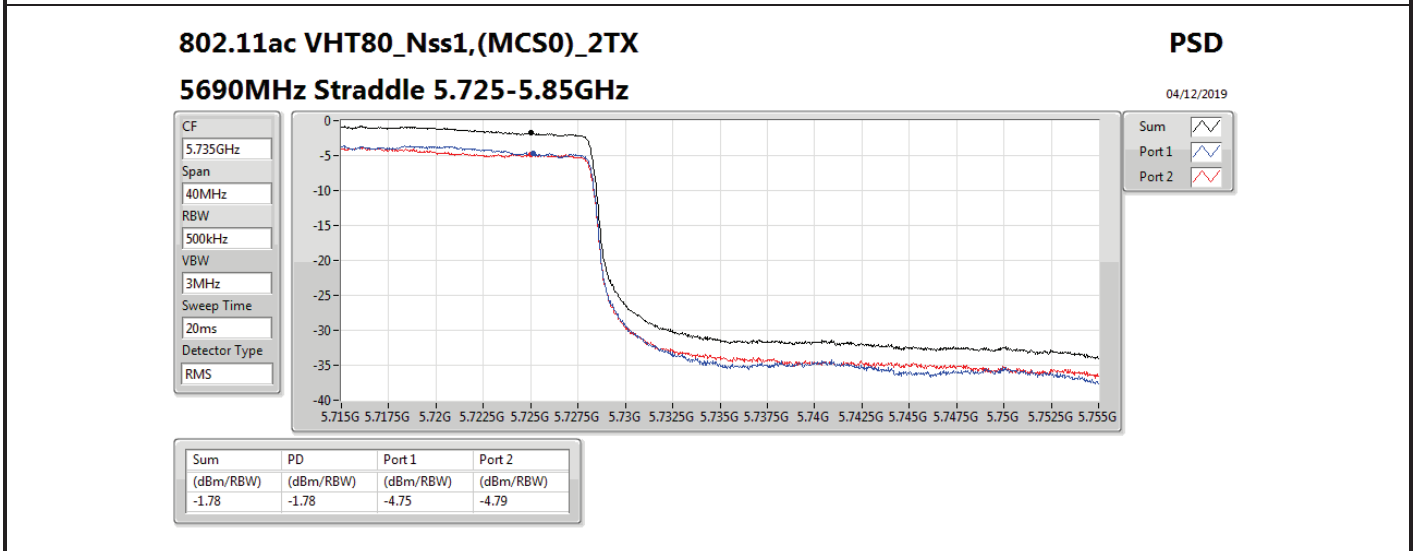

DG = Directional Gain; RBW = 500 kHz for 5.725-5.85GHz band / 1MHz for other band;

PD = trace bin-by-bin of each transmits port summing can be performed maximum power density; Port X = Port X power density;