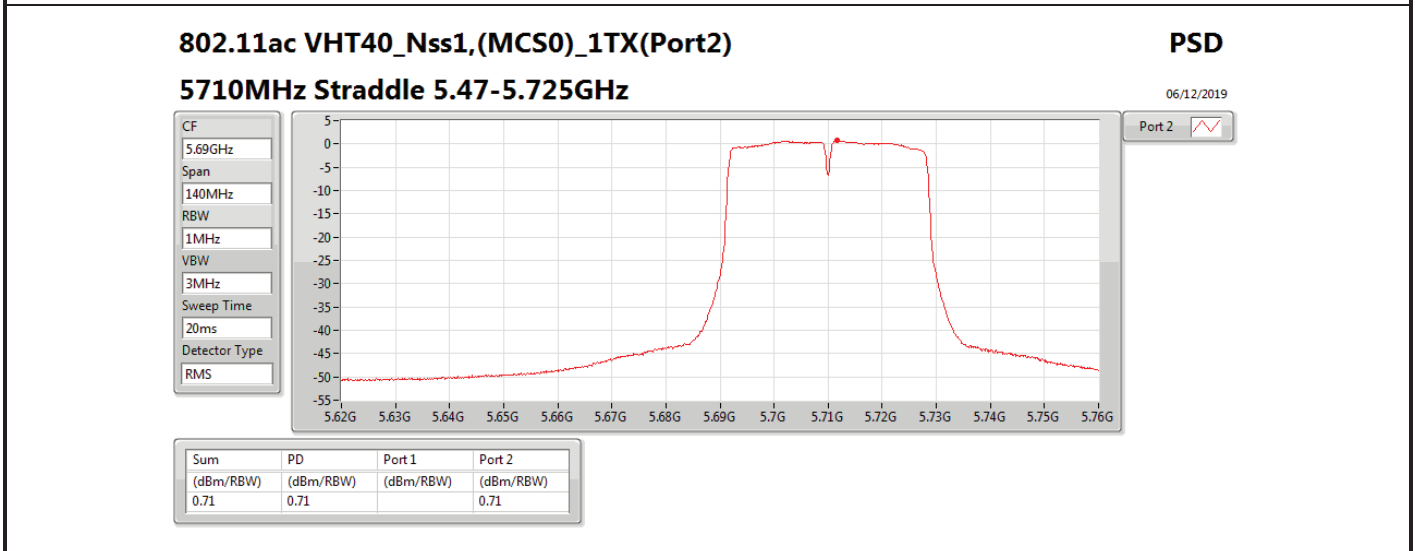

DG = Directional Gain; **RBW** = 500 kHz for 5.725-5.85GHz band / 1MHz for other band;
PD = trace bin-by-bin of each transmits port summing can be performed maximum power density; **Port X** = Port X power density;