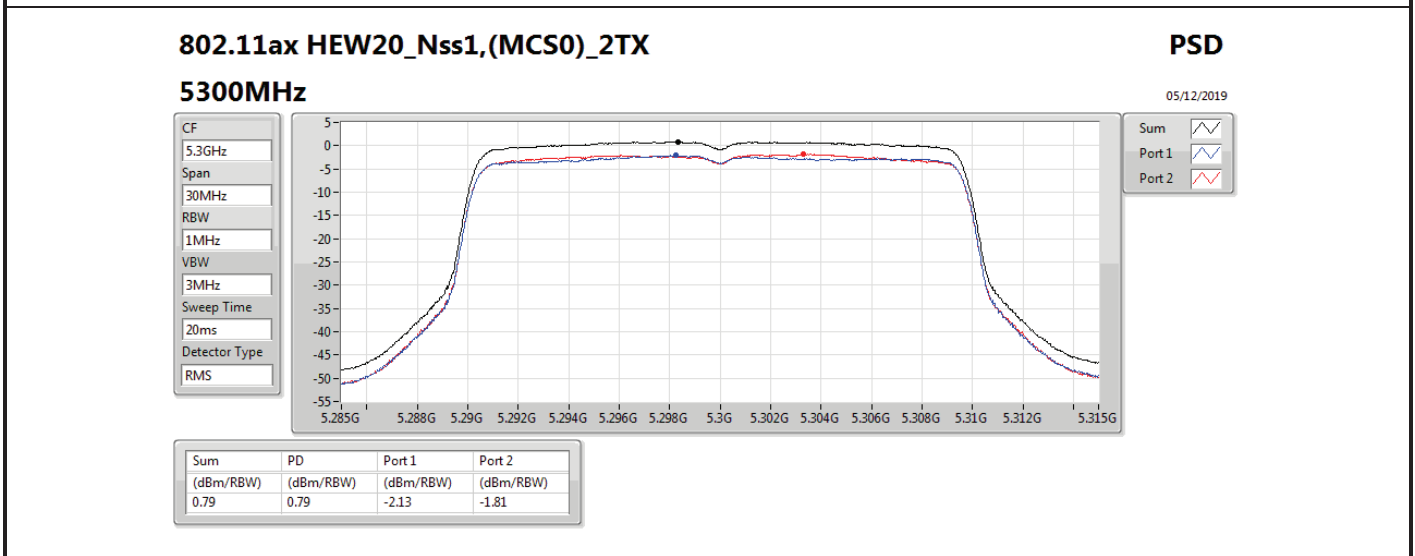

Mode	Result	DG (dBi)	Port 1 (dBm/RBW)	Port 2 (dBm/RBW)	PD (dBm/RBW)	PD Limit (dBm/RBW)	EIRP PD (dBm/RBW)	EIRP PD Limit (dBm/RBW)
5710MHz Straddle 5.725-5.85GHz	Pass	13.00		-2.46	-2.46	23.00	10.54	36.00
802.11ax HEW40_Nss1,(MCS0)_2TX	-	-	-	-	-	-	-	-
5270MHz	Pass	16.01	-3.50	-3.14	-0.42	0.99	15.59	17.00
5310MHz	Pass	16.01	-2.88	-3.14	-0.18	0.99	15.83	17.00
5510MHz	Pass	16.01	-2.70	-3.21	0.01	0.99	16.02	17.00
5550MHz	Pass	16.01	-2.94	-3.06	-0.02	0.99	15.99	17.00
5670MHz	Pass	16.01	-2.82	-3.13	0.01	0.99	16.02	17.00
5710MHz Straddle 5.47-5.725GHz	Pass	16.01	-2.33	-2.31	0.58	0.99	16.59	17.00
5710MHz Straddle 5.725-5.85GHz	Pass	16.01	-4.98	-5.53	-2.26	19.99	13.75	36.00
802.11ax HEW80_Nss1,(MCS0)_1TX(Port2)	-	-	-	-	-	-	-	-
5290MHz	Pass	13.00		-5.59	-5.59	4.00	7.41	17.00
5530MHz	Pass	13.00		-4.65	-4.65	4.00	8.35	17.00
5610MHz	Pass	13.00		-3.23	-3.23	4.00	9.77	17.00
5690MHz Straddle 5.47-5.725GHz	Pass	13.00		-2.95	-2.95	4.00	10.05	17.00
5690MHz Straddle 5.725-5.85GHz	Pass	13.00		-6.98	-6.98	23.00	6.02	36.00
802.11ax HEW80_Nss1,(MCS0)_2TX	-	-	-	-	-	-	-	-
5290MHz	Pass	16.01	-6.03	-6.03	-3.22	0.99	12.79	17.00
5530MHz	Pass	16.01	-5.95	-6.14	-3.07	0.99	12.94	17.00
5610MHz	Pass	16.01	-5.93	-6.43	-3.20	0.99	12.81	17.00
5690MHz Straddle 5.47-5.725GHz	Pass	16.01	-5.74	-5.76	-2.78	0.99	13.23	17.00
5690MHz Straddle 5.725-5.85GHz	Pass	16.01	-9.37	-9.85	-6.65	19.99	9.36	36.00

DG = Directional Gain; **RBW** = 500 kHz for 5.725-5.85GHz band / 1MHz for other band;
PD = trace bin-by-bin of each transmits port summing can be performed maximum power density; **Port X** = Port X power density;