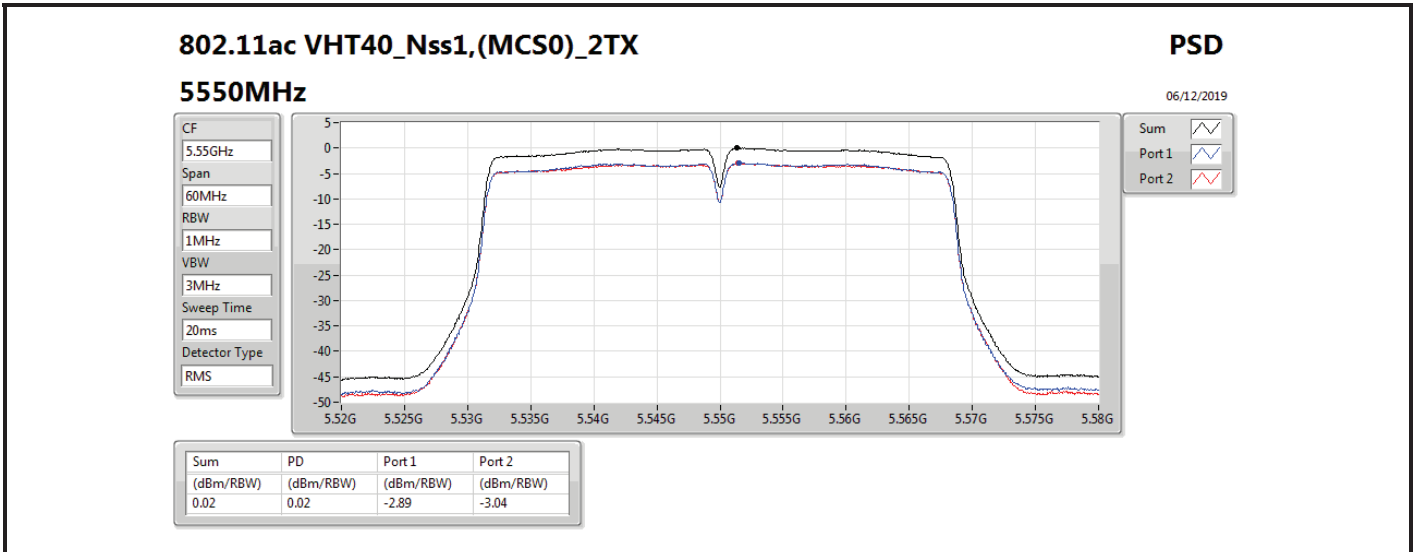

DG = Directional Gain; **RBW** = 500 kHz for 5.725-5.85GHz band / 1MHz for other band;
PD = trace bin-by-bin of each transmits port summing can be performed maximum power density; **Port X** = Port X power density;