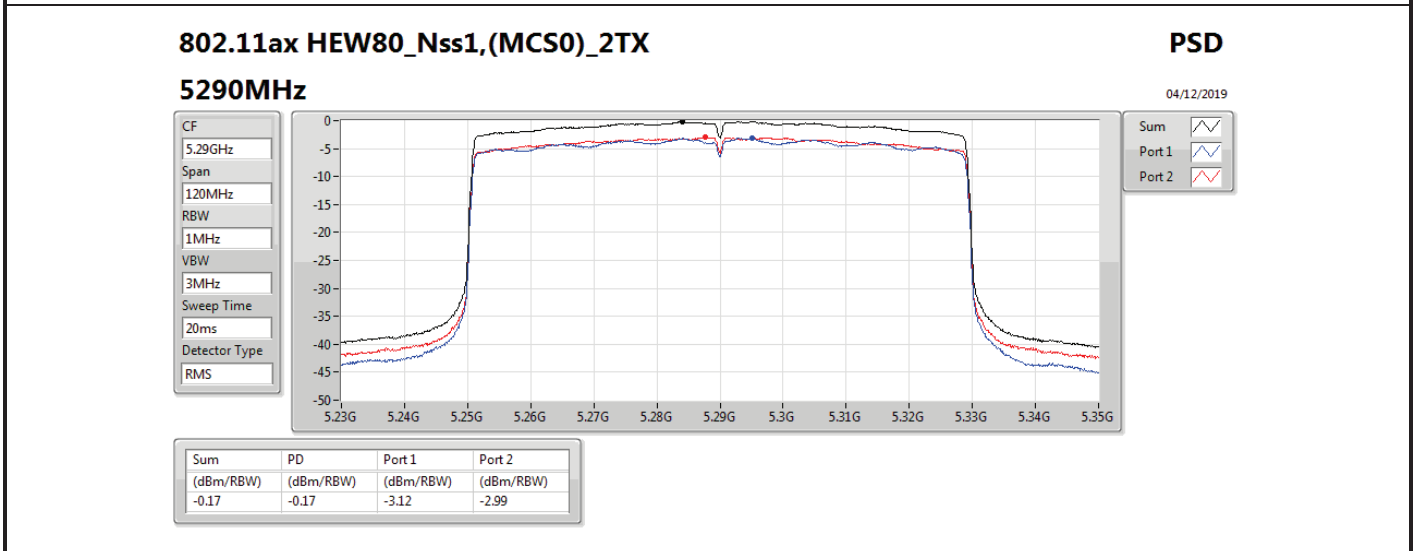

Mode	Result	DG (dBi)	Port 1 (dBm/RBW)	Port 2 (dBm/RBW)	PD (dBm/RBW)	PD Limit (dBm/RBW)	EIRP PD (dBm/RBW)	EIRP PD Limit (dBm/RBW)
5710MHz Straddle 5.725-5.85GHz	Pass	7.10		3.03	3.03	28.90	10.13	36.00
802.11ax HEW40_Nss1,(MCS0)_2TX	-	-	-	-	-	-	-	-
5270MHz	Pass	10.11	2.97	3.44	6.07	6.89	16.18	17.00
5310MHz	Pass	10.11	0.47	0.37	3.22	6.89	13.33	17.00
5510MHz	Pass	10.11	0.07	-0.79	2.64	6.89	12.75	17.00
5550MHz	Pass	10.11	2.92	2.85	5.90	6.89	16.01	17.00
5670MHz	Pass	10.11	0.23	-0.13	2.94	6.89	13.05	17.00
5710MHz Straddle 5.47-5.725GHz	Pass	10.11	3.34	3.48	6.27	6.89	16.38	17.00
5710MHz Straddle 5.725-5.85GHz	Pass	10.11	0.43	0.70	3.53	25.89	13.64	36.00
802.11ax HEW80_Nss1,(MCS0)_1TX(Port2)	-	-	-	-	-	-	-	-
5290MHz	Pass	7.10		-2.11	-2.11	9.90	4.99	17.00
5530MHz	Pass	7.10		-2.66	-2.66	9.90	4.44	17.00
5610MHz	Pass	7.10		-1.44	-1.44	9.90	5.66	17.00
5690MHz Straddle 5.47-5.725GHz	Pass	7.10		-0.15	-0.15	9.90	6.95	17.00
5690MHz Straddle 5.725-5.85GHz	Pass	7.10		-4.00	-4.00	28.90	3.10	36.00
802.11ax HEW80_Nss1,(MCS0)_2TX	-	-	-	-	-	-	-	-
5290MHz	Pass	10.11	-3.12	-2.99	-0.17	6.89	9.94	17.00
5530MHz	Pass	10.11	-3.33	-4.13	-0.76	6.89	9.35	17.00
5610MHz	Pass	10.11	-1.92	-2.25	0.86	6.89	10.97	17.00
5690MHz Straddle 5.47-5.725GHz	Pass	10.11	-0.03	-0.15	2.84	6.89	12.95	17.00
5690MHz Straddle 5.725-5.85GHz	Pass	10.11	-3.45	-4.01	-0.76	25.89	9.35	36.00

DG = Directional Gain; **RBW** = 500 kHz for 5.725-5.85GHz band / 1MHz for other band;
PD = trace bin-by-bin of each transmits port summing can be performed maximum power density; **Port X** = Port X power density;