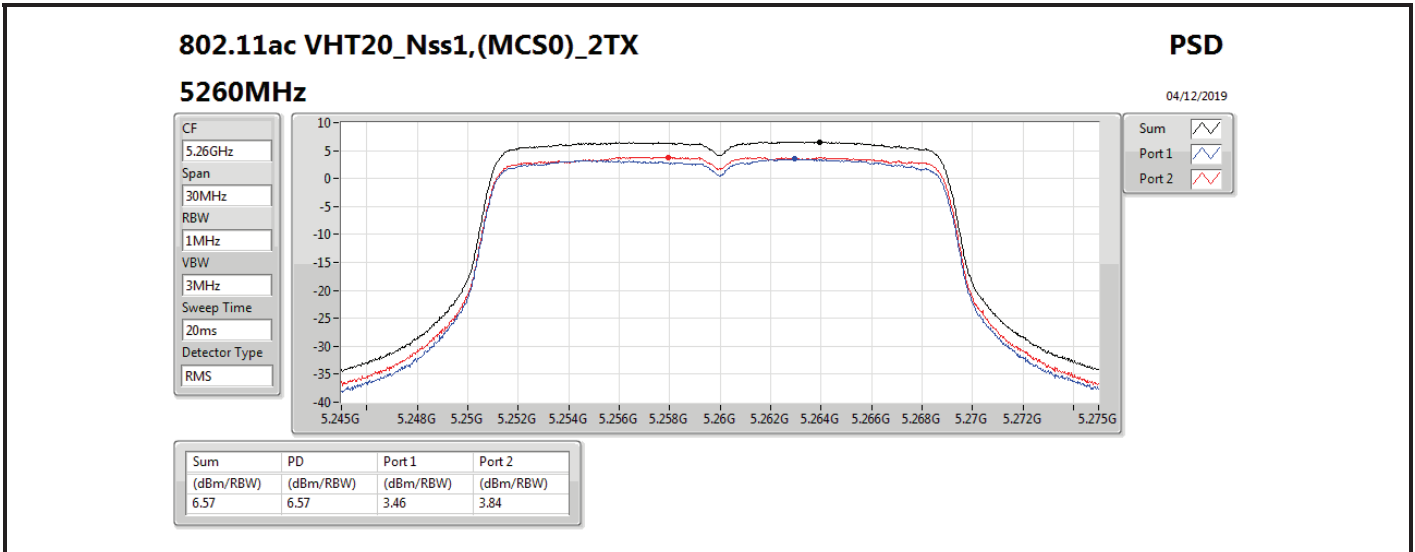

DG = Directional Gain; RBW = 500 kHz for 5.725-5.85GHz band / 1MHz for other band;

PD = trace bin-by-bin of each transmits port summing can be performed maximum power density; Port X = Port X power density;