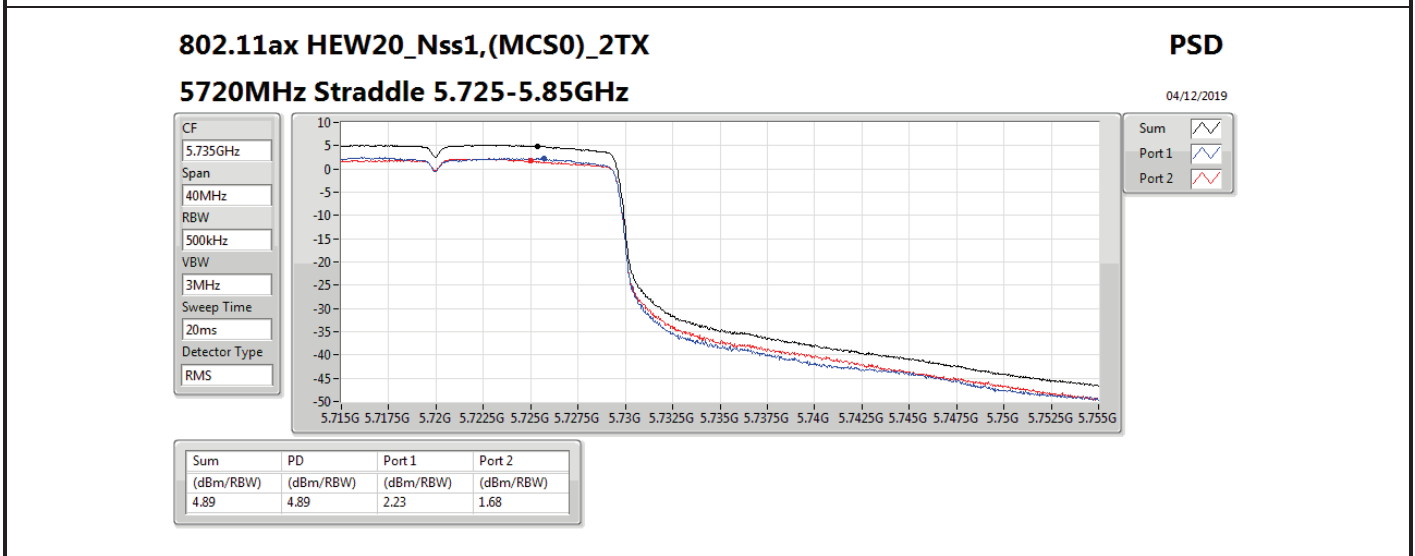

Mode	Result	DG (dBi)	Port 1 (dBm/RBW)	Port 2 (dBm/RBW)	PD (dBm/RBW)	PD Limit (dBm/RBW)	EIRP PD (dBm/RBW)	EIRP PD Limit (dBm/RBW)
5710MHz Straddle 5.725-5.85GHz	Pass	7.10		3.03	3.03	28.90	10.13	36.00
802.11ax HEW40_Nss1,(MCS0)_2TX	-	-	-	-	-	-	-	-
5270MHz	Pass	10.11	2.97	3.44	6.07	6.89	16.18	17.00
5310MHz	Pass	10.11	0.47	0.37	3.22	6.89	13.33	17.00
5510MHz	Pass	10.11	0.07	-0.79	2.64	6.89	12.75	17.00
5550MHz	Pass	10.11	2.92	2.85	5.90	6.89	16.01	17.00
5670MHz	Pass	10.11	0.23	-0.13	2.94	6.89	13.05	17.00
5710MHz Straddle 5.47-5.725GHz	Pass	10.11	3.34	3.48	6.27	6.89	16.38	17.00
5710MHz Straddle 5.725-5.85GHz	Pass	10.11	0.43	0.70	3.53	25.89	13.64	36.00
802.11ax HEW80_Nss1,(MCS0)_1TX(Port2)	-	-	-	-	-	-	-	-
5290MHz	Pass	7.10		-2.11	-2.11	9.90	4.99	17.00
5530MHz	Pass	7.10		-2.66	-2.66	9.90	4.44	17.00
5610MHz	Pass	7.10		-1.44	-1.44	9.90	5.66	17.00
5690MHz Straddle 5.47-5.725GHz	Pass	7.10		-0.15	-0.15	9.90	6.95	17.00
5690MHz Straddle 5.725-5.85GHz	Pass	7.10		-4.00	-4.00	28.90	3.10	36.00
802.11ax HEW80_Nss1,(MCS0)_2TX	-	-	-	-	-	-	-	-
5290MHz	Pass	10.11	-3.12	-2.99	-0.17	6.89	9.94	17.00
5530MHz	Pass	10.11	-3.33	-4.13	-0.76	6.89	9.35	17.00
5610MHz	Pass	10.11	-1.92	-2.25	0.86	6.89	10.97	17.00
5690MHz Straddle 5.47-5.725GHz	Pass	10.11	-0.03	-0.15	2.84	6.89	12.95	17.00
5690MHz Straddle 5.725-5.85GHz	Pass	10.11	-3.45	-4.01	-0.76	25.89	9.35	36.00

DG = Directional Gain; **RBW** = 500 kHz for 5.725-5.85GHz band / 1MHz for other band;
PD = trace bin-by-bin of each transmits port summing can be performed maximum power density; **Port X** = Port X power density;