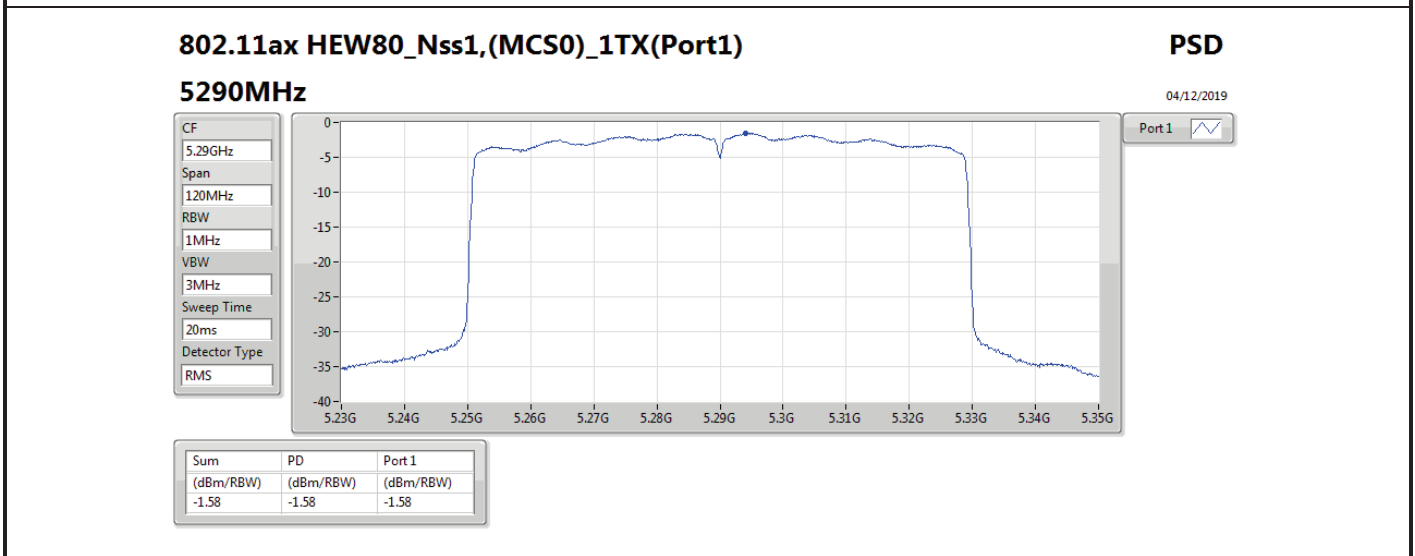

DG = Directional Gain; RBW = 500 kHz for 5.725-5.85GHz band / 1MHz for other band;

PD = trace bin-by-bin of each transmits port summing can be performed maximum power density; Port X = Port X power density;