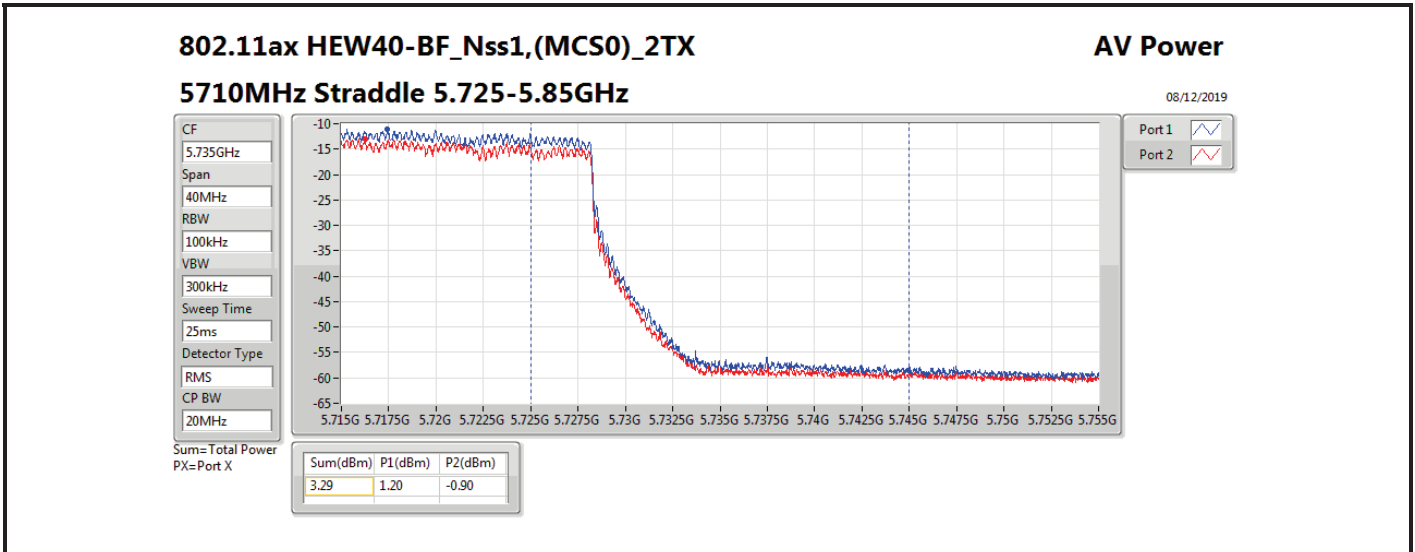

Summary

Mode	PD (dBm/RBW)	EIRP PD (dBm/RBW)
5.25-5.35GHz	-	-
802.11a_Nss1,(6Mbps)_1TX	7.32	14.32
802.11a_Nss1,(6Mbps)_2TX	6.90	16.91
802.11ac VHT20_Nss1,(MCS0)_1TX	6.88	13.88
802.11ac VHT20_Nss1,(MCS0)_2TX	6.85	16.86
802.11ac VHT40_Nss1,(MCS0)_1TX	3.85	10.85
802.11ac VHT40_Nss1,(MCS0)_2TX	6.00	16.01
802.11ac VHT80_Nss1,(MCS0)_1TX	-1.84	5.16
802.11ac VHT80_Nss1,(MCS0)_2TX	-0.33	9.68
802.11ax HEW20_Nss1,(MCS0)_1TX	6.86	13.86
802.11ax HEW20_Nss1,(MCS0)_2TX	6.96	16.97
802.11ax HEW40_Nss1,(MCS0)_1TX	3.76	10.76
802.11ax HEW40_Nss1,(MCS0)_2TX	6.07	16.08
802.11ax HEW80_Nss1,(MCS0)_1TX	-1.58	5.42
802.11ax HEW80_Nss1,(MCS0)_2TX	-0.17	9.84
5.47-5.725GHz	-	-
802.11a_Nss1,(6Mbps)_1TX	7.82	14.82
802.11a_Nss1,(6Mbps)_2TX	6.90	16.91
802.11ac VHT20_Nss1,(MCS0)_1TX	7.59	14.59
802.11ac VHT20_Nss1,(MCS0)_2TX	6.79	16.80
802.11ac VHT40_Nss1,(MCS0)_1TX	4.83	11.83
802.11ac VHT40_Nss1,(MCS0)_2TX	6.67	16.68
802.11ac VHT80_Nss1,(MCS0)_1TX	0.00	7.00
802.11ac VHT80_Nss1,(MCS0)_2TX	1.83	11.84
802.11ax HEW20_Nss1,(MCS0)_1TX	7.47	14.47
802.11ax HEW20_Nss1,(MCS0)_2TX	6.81	16.82
802.11ax HEW40_Nss1,(MCS0)_1TX	4.97	11.97
802.11ax HEW40_Nss1,(MCS0)_2TX	6.76	16.77
802.11ax HEW80_Nss1,(MCS0)_1TX	0.28	7.28
802.11ax HEW80_Nss1,(MCS0)_2TX	2.14	12.15
5.725-5.85GHz	-	-
802.11a_Nss1,(6Mbps)_1TX	5.37	12.37
802.11a_Nss1,(6Mbps)_2TX	4.94	14.95
802.11ac VHT20_Nss1,(MCS0)_1TX	5.05	12.05
802.11ac VHT20_Nss1,(MCS0)_2TX	4.79	14.80
802.11ac VHT40_Nss1,(MCS0)_1TX	1.84	8.84
802.11ac VHT40_Nss1,(MCS0)_2TX	3.89	13.90
802.11ac VHT80_Nss1,(MCS0)_1TX	-3.74	3.26
802.11ac VHT80_Nss1,(MCS0)_2TX	-1.78	8.23
802.11ax HEW20_Nss1,(MCS0)_1TX	4.74	11.74
802.11ax HEW20_Nss1,(MCS0)_2TX	4.89	14.90
802.11ax HEW40_Nss1,(MCS0)_1TX	2.38	9.38
802.11ax HEW40_Nss1,(MCS0)_2TX	3.95	13.96
802.11ax HEW80_Nss1,(MCS0)_1TX	-3.53	3.47