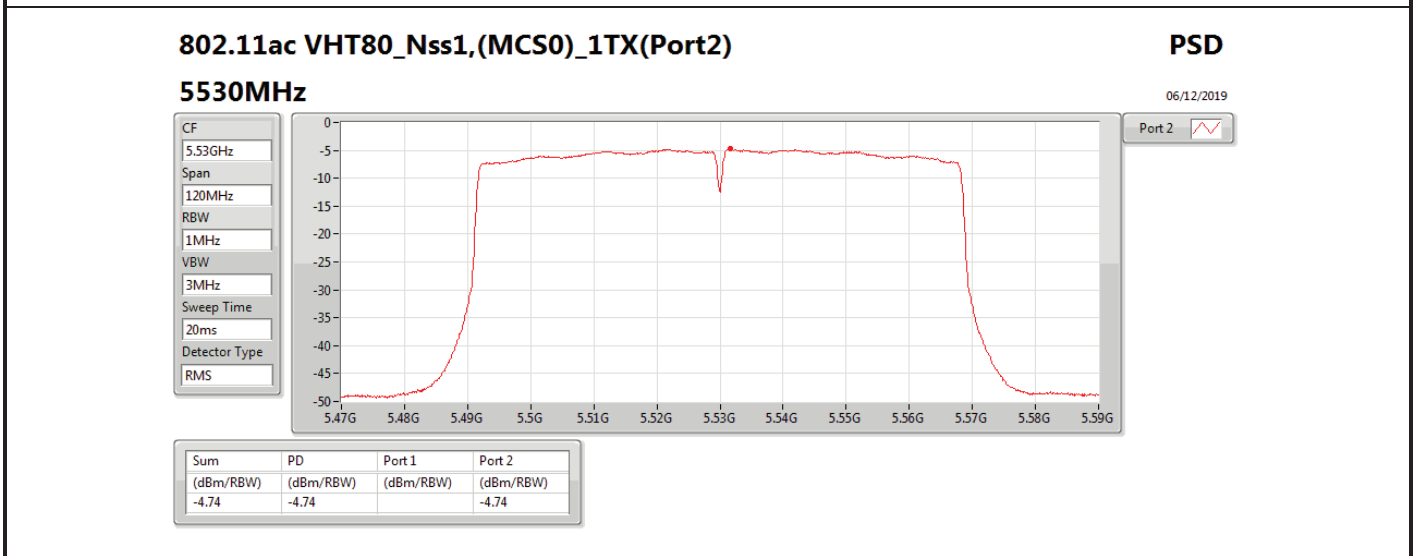

DG = Directional Gain; **RBW** = 500 kHz for 5.725-5.85GHz band / 1MHz for other band;
PD = trace bin-by-bin of each transmits port summing can be performed maximum power density; **Port X** = Port X power density;