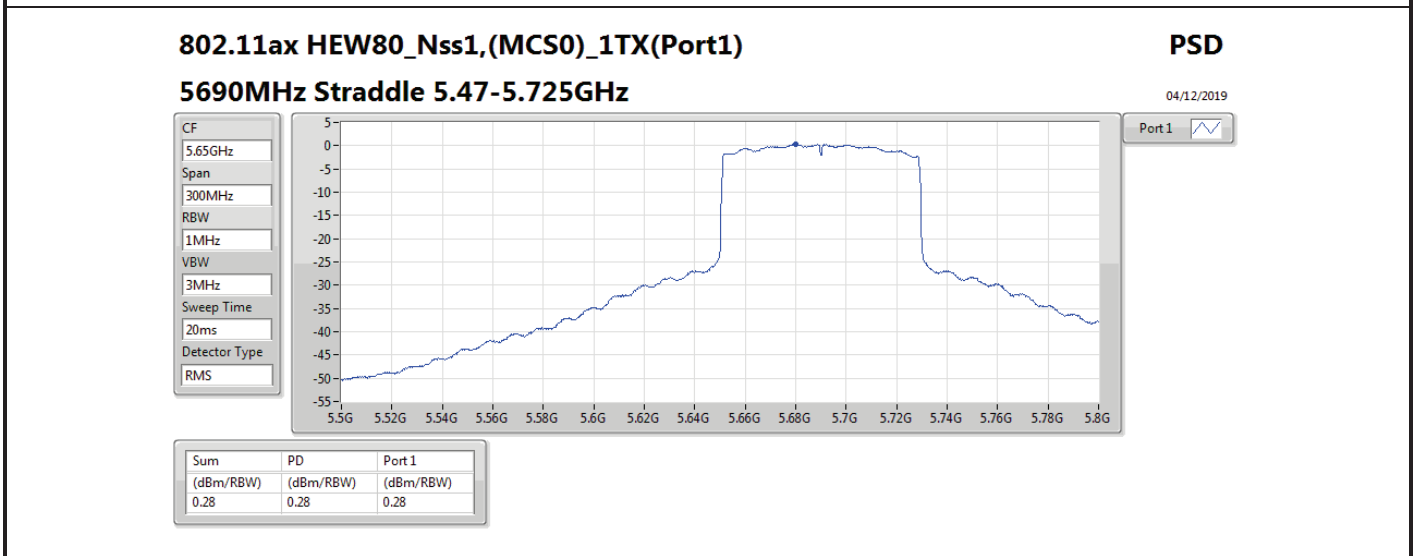

DG = Directional Gain; RBW = 500 kHz for 5.725-5.85GHz band / 1MHz for other band;

PD = trace bin-by-bin of each transmits port summing can be performed maximum power density; Port X = Port X power density;