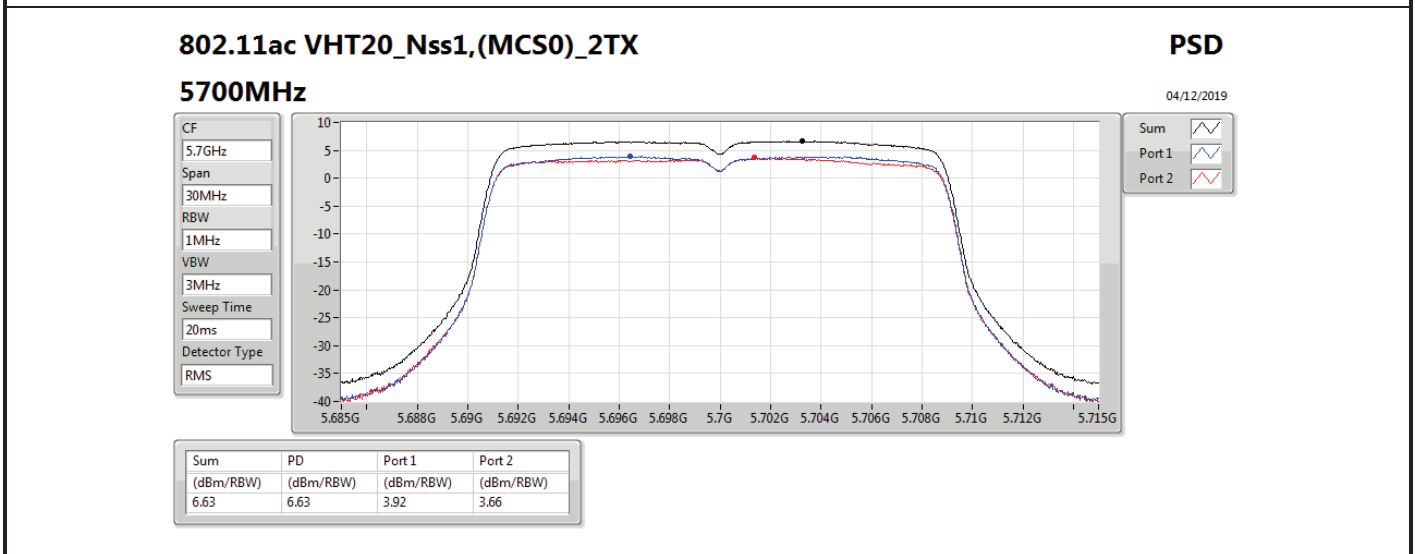

Mode	Result	DG (dBi)	Port 1 (dBm/RBW)	Port 2 (dBm/RBW)	PD (dBm/RBW)	PD Limit (dBm/RBW)	EIRP PD (dBm/RBW)	EIRP PD Limit (dBm/RBW)
5710MHz Straddle 5.725-5.85GHz	Pass	7.00	2.38		2.38	29.00	9.38	36.00
802.11ax HEW40_Nss1,(MCS0)_2TX	-	-	-	-	-	-	-	-
5270MHz	Pass	10.01	2.97	3.44	6.07	6.99	16.08	17.00
5310MHz	Pass	10.01	0.56	0.33	3.30	6.99	13.31	17.00
5510MHz	Pass	10.01	0.26	-0.52	2.85	6.99	12.86	17.00
5550MHz	Pass	10.01	2.35	2.13	5.22	6.99	15.23	17.00
5670MHz	Pass	10.01	1.30	0.84	4.05	6.99	14.06	17.00
5710MHz Straddle 5.47-5.725GHz	Pass	10.01	4.00	3.67	6.76	6.99	16.77	17.00
5710MHz Straddle 5.725-5.85GHz	Pass	10.01	1.02	0.91	3.95	25.99	13.96	36.00
802.11ax HEW80_Nss1,(MCS0)_1TX	-	-	-	-	-	-	-	-
5290MHz	Pass	7.00	-1.58		-1.58	10.00	5.42	17.00
5530MHz	Pass	7.00	-2.44		-2.44	10.00	4.56	17.00
5610MHz	Pass	7.00	-0.41		-0.41	10.00	6.59	17.00
5690MHz Straddle 5.47-5.725GHz	Pass	7.00	0.28		0.28	10.00	7.28	17.00
5690MHz Straddle 5.725-5.85GHz	Pass	7.00	-3.53		-3.53	29.00	3.47	36.00
802.11ax HEW80_Nss1,(MCS0)_2TX	-	-	-	-	-	-	-	-
5290MHz	Pass	10.01	-3.12	-2.99	-0.17	6.99	9.84	17.00
5530MHz	Pass	10.01	-3.33	-4.13	-0.76	6.99	9.25	17.00
5610MHz	Pass	10.01	-2.11	-2.37	0.68	6.99	10.69	17.00
5690MHz Straddle 5.47-5.725GHz	Pass	10.01	-0.60	-0.93	2.14	6.99	12.15	17.00
5690MHz Straddle 5.725-5.85GHz	Pass	10.01	-4.52	-4.63	-1.63	25.99	8.38	36.00

DG = Directional Gain; RBW = 500 kHz for 5.725-5.85GHz band / 1MHz for other band;

PD = trace bin-by-bin of each transmits port summing can be performed maximum power density; Port X = Port X power density;