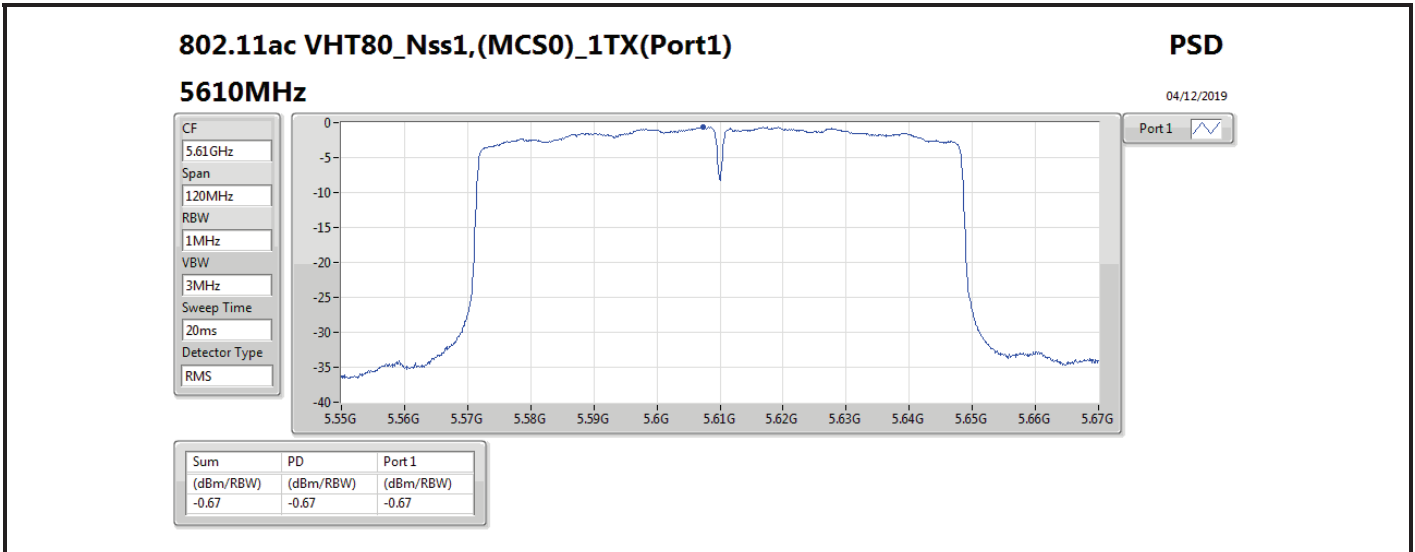

DG = Directional Gain; RBW = 500 kHz for 5.725-5.85GHz band / 1MHz for other band;

PD = trace bin-by-bin of each transmits port summing can be performed maximum power density; Port X = Port X power density;