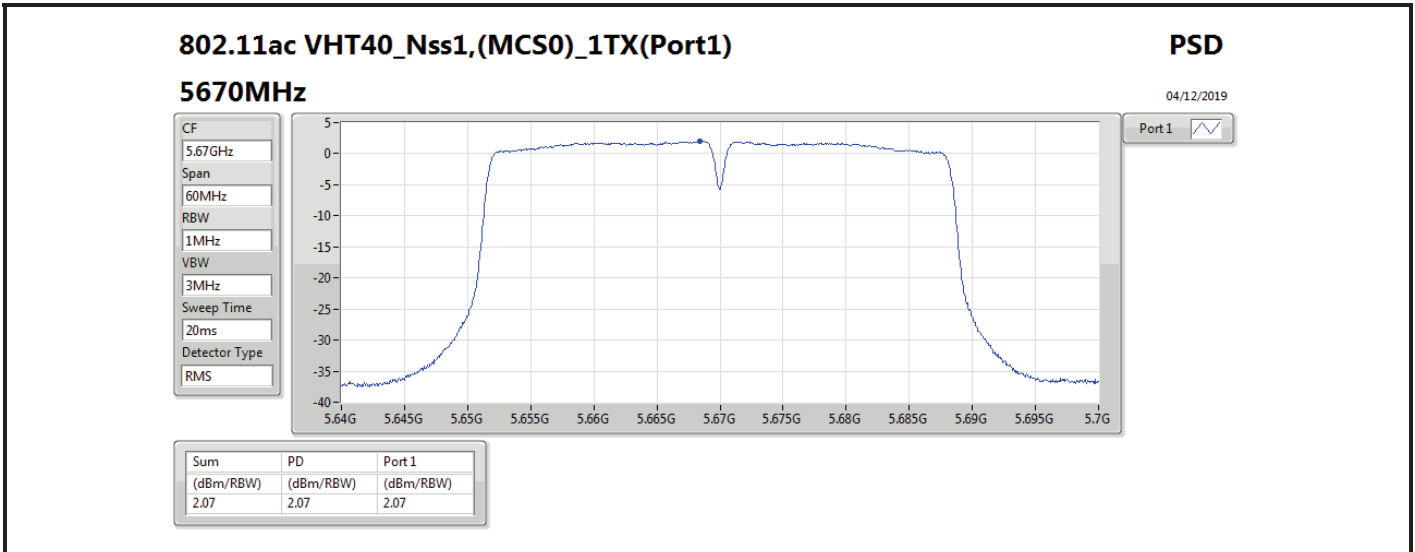

Mode	Result	DG (dBi)	Port 1 (dBm/RBW)	Port 2 (dBm/RBW)	PD (dBm/RBW)	PD Limit (dBm/RBW)	EIRP PD (dBm/RBW)	EIRP PD Limit (dBm/RBW)
5710MHz Straddle 5.725-5.85GHz	Pass	7.00	2.38		2.38	29.00	9.38	36.00
802.11ax HEW40_Nss1,(MCS0)_2TX	-	-	-	-	-	-	-	-
5270MHz	Pass	10.01	2.97	3.44	6.07	6.99	16.08	17.00
5310MHz	Pass	10.01	0.56	0.33	3.30	6.99	13.31	17.00
5510MHz	Pass	10.01	0.26	-0.52	2.85	6.99	12.86	17.00
5550MHz	Pass	10.01	2.35	2.13	5.22	6.99	15.23	17.00
5670MHz	Pass	10.01	1.30	0.84	4.05	6.99	14.06	17.00
5710MHz Straddle 5.47-5.725GHz	Pass	10.01	4.00	3.67	6.76	6.99	16.77	17.00
5710MHz Straddle 5.725-5.85GHz	Pass	10.01	1.02	0.91	3.95	25.99	13.96	36.00
802.11ax HEW80_Nss1,(MCS0)_1TX	-	-	-	-	-	-	-	-
5290MHz	Pass	7.00	-1.58		-1.58	10.00	5.42	17.00
5530MHz	Pass	7.00	-2.44		-2.44	10.00	4.56	17.00
5610MHz	Pass	7.00	-0.41		-0.41	10.00	6.59	17.00
5690MHz Straddle 5.47-5.725GHz	Pass	7.00	0.28		0.28	10.00	7.28	17.00
5690MHz Straddle 5.725-5.85GHz	Pass	7.00	-3.53		-3.53	29.00	3.47	36.00
802.11ax HEW80_Nss1,(MCS0)_2TX	-	-	-	-	-	-	-	-
5290MHz	Pass	10.01	-3.12	-2.99	-0.17	6.99	9.84	17.00
5530MHz	Pass	10.01	-3.33	-4.13	-0.76	6.99	9.25	17.00
5610MHz	Pass	10.01	-2.11	-2.37	0.68	6.99	10.69	17.00
5690MHz Straddle 5.47-5.725GHz	Pass	10.01	-0.60	-0.93	2.14	6.99	12.15	17.00
5690MHz Straddle 5.725-5.85GHz	Pass	10.01	-4.52	-4.63	-1.63	25.99	8.38	36.00

DG = Directional Gain; RBW = 500 kHz for 5.725-5.85GHz band / 1MHz for other band;

PD = trace bin-by-bin of each transmits port summing can be performed maximum power density; Port X = Port X power density;