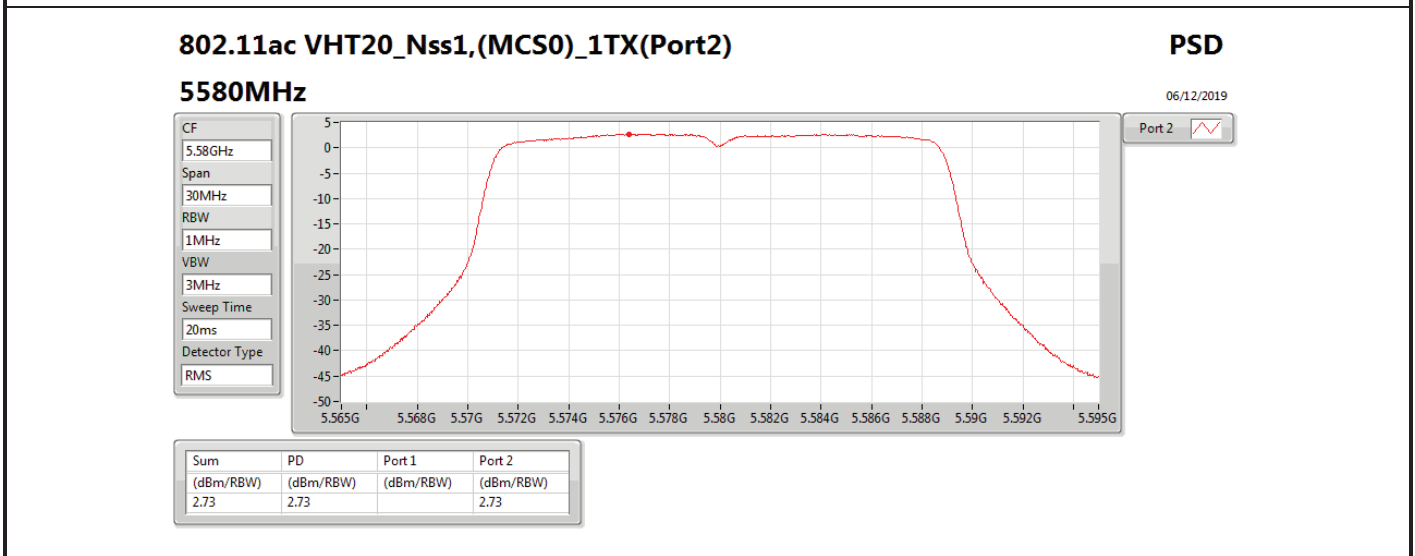

DG = Directional Gain; **RBW** = 500 kHz for 5.725-5.85GHz band / 1MHz for other band;
PD = trace bin-by-bin of each transmits port summing can be performed maximum power density; **Port X** = Port X power density;