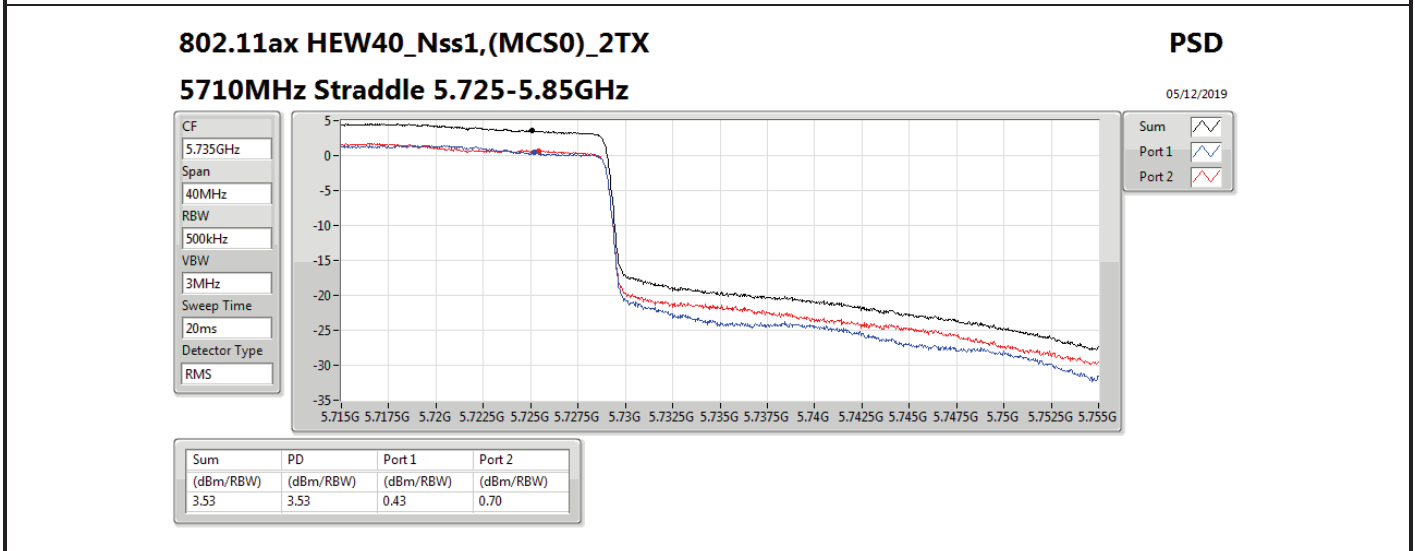

Mode	Result	DG (dBi)	Port 1 (dBm/RBW)	Port 2 (dBm/RBW)	PD (dBm/RBW)	PD Limit (dBm/RBW)	EIRP PD (dBm/RBW)	EIRP PD Limit (dBm/RBW)
5710MHz Straddle 5.725-5.85GHz	Pass	7.10		3.03	3.03	28.90	10.13	36.00
802.11ax HEW40_Nss1,(MCS0)_2TX	-	-	-	-	-	-	-	-
5270MHz	Pass	10.11	2.97	3.44	6.07	6.89	16.18	17.00
5310MHz	Pass	10.11	0.47	0.37	3.22	6.89	13.33	17.00
5510MHz	Pass	10.11	0.07	-0.79	2.64	6.89	12.75	17.00
5550MHz	Pass	10.11	2.92	2.85	5.90	6.89	16.01	17.00
5670MHz	Pass	10.11	0.23	-0.13	2.94	6.89	13.05	17.00
5710MHz Straddle 5.47-5.725GHz	Pass	10.11	3.34	3.48	6.27	6.89	16.38	17.00
5710MHz Straddle 5.725-5.85GHz	Pass	10.11	0.43	0.70	3.53	25.89	13.64	36.00
802.11ax HEW80_Nss1,(MCS0)_1TX(Port2)	-	-	-	-	-	-	-	-
5290MHz	Pass	7.10		-2.11	-2.11	9.90	4.99	17.00
5530MHz	Pass	7.10		-2.66	-2.66	9.90	4.44	17.00
5610MHz	Pass	7.10		-1.44	-1.44	9.90	5.66	17.00
5690MHz Straddle 5.47-5.725GHz	Pass	7.10		-0.15	-0.15	9.90	6.95	17.00
5690MHz Straddle 5.725-5.85GHz	Pass	7.10		-4.00	-4.00	28.90	3.10	36.00
802.11ax HEW80_Nss1,(MCS0)_2TX	-	-	-	-	-	-	-	-
5290MHz	Pass	10.11	-3.12	-2.99	-0.17	6.89	9.94	17.00
5530MHz	Pass	10.11	-3.33	-4.13	-0.76	6.89	9.35	17.00
5610MHz	Pass	10.11	-1.92	-2.25	0.86	6.89	10.97	17.00
5690MHz Straddle 5.47-5.725GHz	Pass	10.11	-0.03	-0.15	2.84	6.89	12.95	17.00
5690MHz Straddle 5.725-5.85GHz	Pass	10.11	-3.45	-4.01	-0.76	25.89	9.35	36.00

DG = Directional Gain; **RBW** = 500 kHz for 5.725-5.85GHz band / 1MHz for other band;
PD = trace bin-by-bin of each transmits port summing can be performed maximum power density; **Port X** = Port X power density;