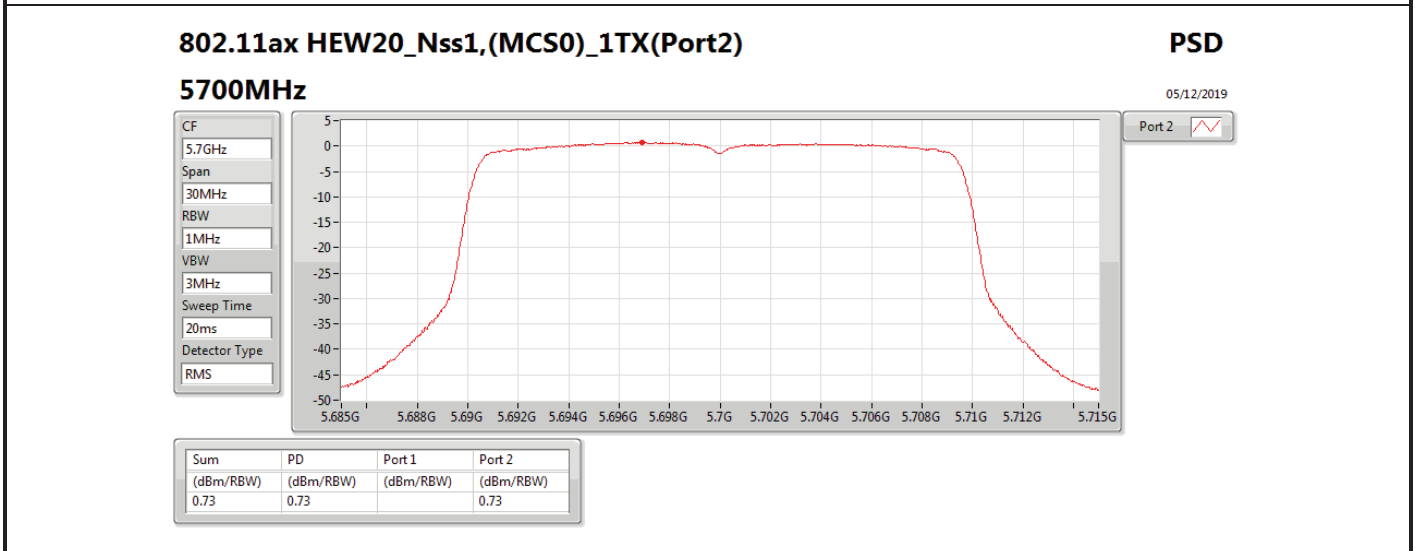

DG = Directional Gain; **RBW** = 500 kHz for 5.725-5.85GHz band / 1MHz for other band;
PD = trace bin-by-bin of each transmits port summing can be performed maximum power density; **Port X** = Port X power density;