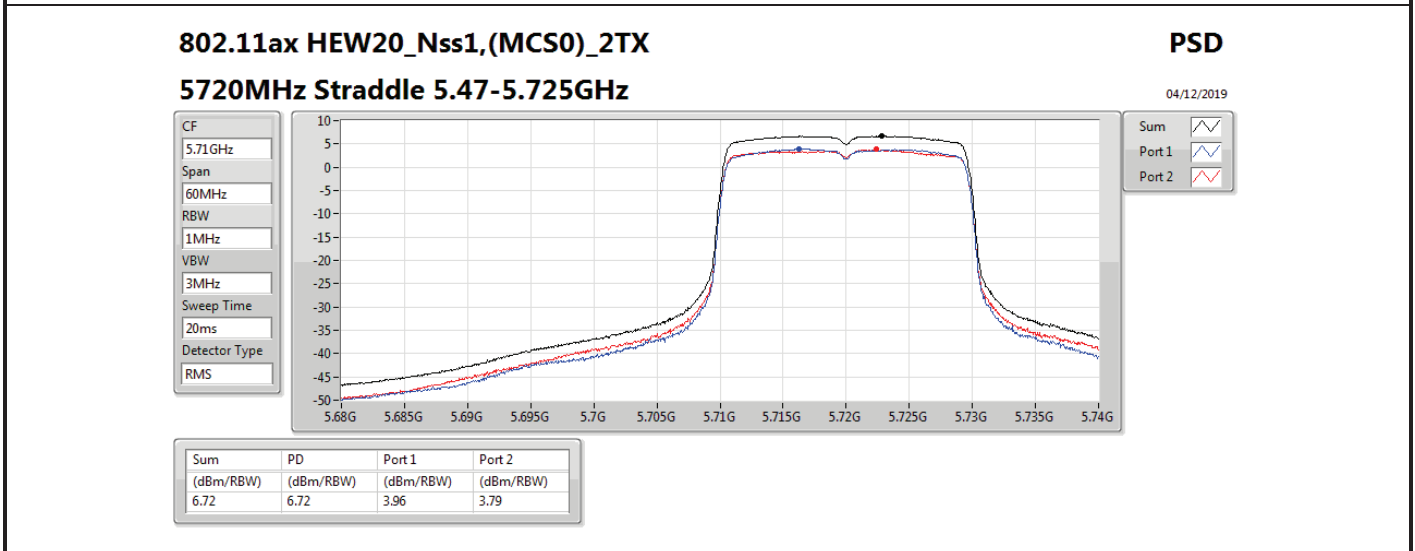

Mode	Result	DG (dBi)	Port 1 (dBm/RBW)	Port 2 (dBm/RBW)	PD (dBm/RBW)	PD Limit (dBm/RBW)	EIRP PD (dBm/RBW)	EIRP PD Limit (dBm/RBW)
5710MHz Straddle 5.725-5.85GHz	Pass	7.10		3.03	3.03	28.90	10.13	36.00
802.11ax HEW40_Nss1,(MCS0)_2TX	-	-	-	-	-	-	-	-
5270MHz	Pass	10.11	2.97	3.44	6.07	6.89	16.18	17.00
5310MHz	Pass	10.11	0.47	0.37	3.22	6.89	13.33	17.00
5510MHz	Pass	10.11	0.07	-0.79	2.64	6.89	12.75	17.00
5550MHz	Pass	10.11	2.92	2.85	5.90	6.89	16.01	17.00
5670MHz	Pass	10.11	0.23	-0.13	2.94	6.89	13.05	17.00
5710MHz Straddle 5.47-5.725GHz	Pass	10.11	3.34	3.48	6.27	6.89	16.38	17.00
5710MHz Straddle 5.725-5.85GHz	Pass	10.11	0.43	0.70	3.53	25.89	13.64	36.00
802.11ax HEW80_Nss1,(MCS0)_1TX(Port2)	-	-	-	-	-	-	-	-
5290MHz	Pass	7.10		-2.11	-2.11	9.90	4.99	17.00
5530MHz	Pass	7.10		-2.66	-2.66	9.90	4.44	17.00
5610MHz	Pass	7.10		-1.44	-1.44	9.90	5.66	17.00
5690MHz Straddle 5.47-5.725GHz	Pass	7.10		-0.15	-0.15	9.90	6.95	17.00
5690MHz Straddle 5.725-5.85GHz	Pass	7.10		-4.00	-4.00	28.90	3.10	36.00
802.11ax HEW80_Nss1,(MCS0)_2TX	-	-	-	-	-	-	-	-
5290MHz	Pass	10.11	-3.12	-2.99	-0.17	6.89	9.94	17.00
5530MHz	Pass	10.11	-3.33	-4.13	-0.76	6.89	9.35	17.00
5610MHz	Pass	10.11	-1.92	-2.25	0.86	6.89	10.97	17.00
5690MHz Straddle 5.47-5.725GHz	Pass	10.11	-0.03	-0.15	2.84	6.89	12.95	17.00
5690MHz Straddle 5.725-5.85GHz	Pass	10.11	-3.45	-4.01	-0.76	25.89	9.35	36.00

DG = Directional Gain; **RBW** = 500 kHz for 5.725-5.85GHz band / 1MHz for other band;
PD = trace bin-by-bin of each transmits port summing can be performed maximum power density; **Port X** = Port X power density;