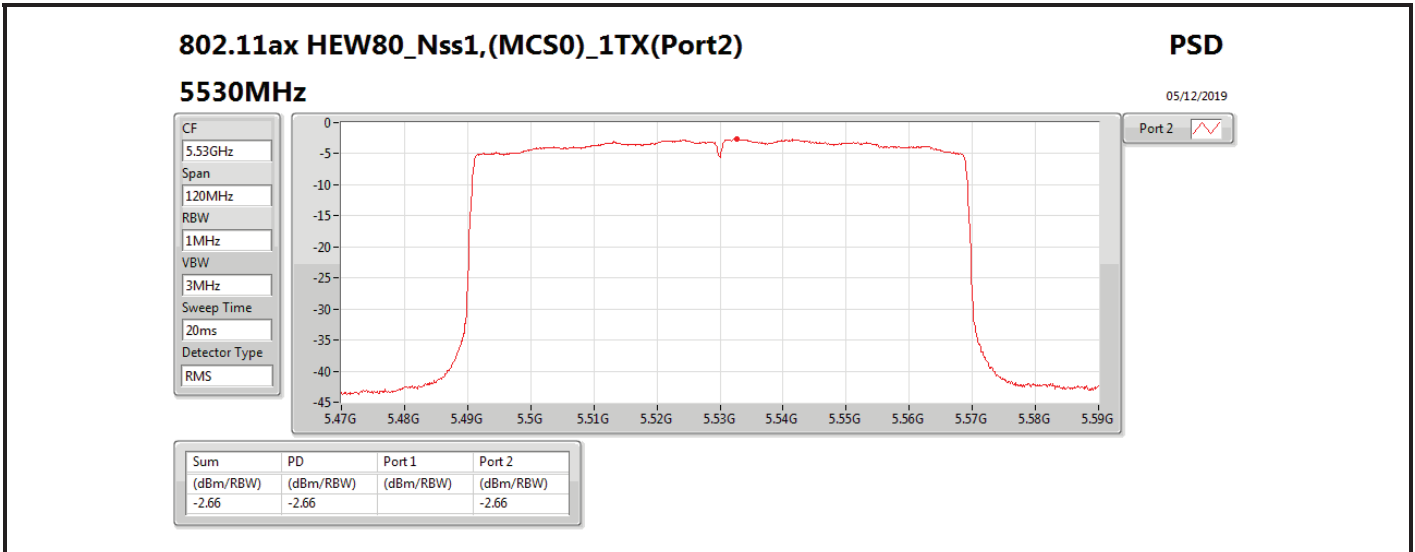

DG = Directional Gain; **RBW** = 500 kHz for 5.725-5.85GHz band / 1MHz for other band;
PD = trace bin-by-bin of each transmits port summing can be performed maximum power density; **Port X** = Port X power density;