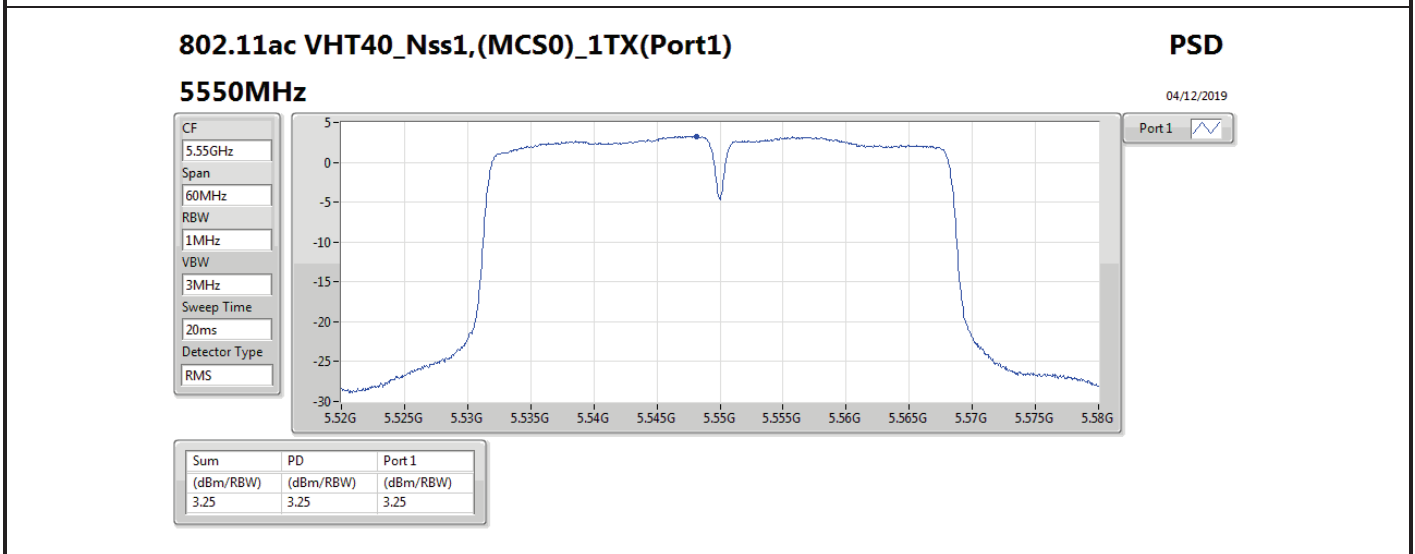

Mode	Result	DG (dBi)	Port 1 (dBm/RBW)	Port 2 (dBm/RBW)	PD (dBm/RBW)	PD Limit (dBm/RBW)	EIRP PD (dBm/RBW)	EIRP PD Limit (dBm/RBW)
5710MHz Straddle 5.725-5.85GHz	Pass	7.00	2.38		2.38	29.00	9.38	36.00
802.11ax HEW40_Nss1,(MCS0)_2TX	-	-	-	-	-	-	-	-
5270MHz	Pass	10.01	2.97	3.44	6.07	6.99	16.08	17.00
5310MHz	Pass	10.01	0.56	0.33	3.30	6.99	13.31	17.00
5510MHz	Pass	10.01	0.26	-0.52	2.85	6.99	12.86	17.00
5550MHz	Pass	10.01	2.35	2.13	5.22	6.99	15.23	17.00
5670MHz	Pass	10.01	1.30	0.84	4.05	6.99	14.06	17.00
5710MHz Straddle 5.47-5.725GHz	Pass	10.01	4.00	3.67	6.76	6.99	16.77	17.00
5710MHz Straddle 5.725-5.85GHz	Pass	10.01	1.02	0.91	3.95	25.99	13.96	36.00
802.11ax HEW80_Nss1,(MCS0)_1TX	-	-	-	-	-	-	-	-
5290MHz	Pass	7.00	-1.58		-1.58	10.00	5.42	17.00
5530MHz	Pass	7.00	-2.44		-2.44	10.00	4.56	17.00
5610MHz	Pass	7.00	-0.41		-0.41	10.00	6.59	17.00
5690MHz Straddle 5.47-5.725GHz	Pass	7.00	0.28		0.28	10.00	7.28	17.00
5690MHz Straddle 5.725-5.85GHz	Pass	7.00	-3.53		-3.53	29.00	3.47	36.00
802.11ax HEW80_Nss1,(MCS0)_2TX	-	-	-	-	-	-	-	-
5290MHz	Pass	10.01	-3.12	-2.99	-0.17	6.99	9.84	17.00
5530MHz	Pass	10.01	-3.33	-4.13	-0.76	6.99	9.25	17.00
5610MHz	Pass	10.01	-2.11	-2.37	0.68	6.99	10.69	17.00
5690MHz Straddle 5.47-5.725GHz	Pass	10.01	-0.60	-0.93	2.14	6.99	12.15	17.00
5690MHz Straddle 5.725-5.85GHz	Pass	10.01	-4.52	-4.63	-1.63	25.99	8.38	36.00

DG = Directional Gain; RBW = 500 kHz for 5.725-5.85GHz band / 1MHz for other band;

PD = trace bin-by-bin of each transmits port summing can be performed maximum power density; Port X = Port X power density;