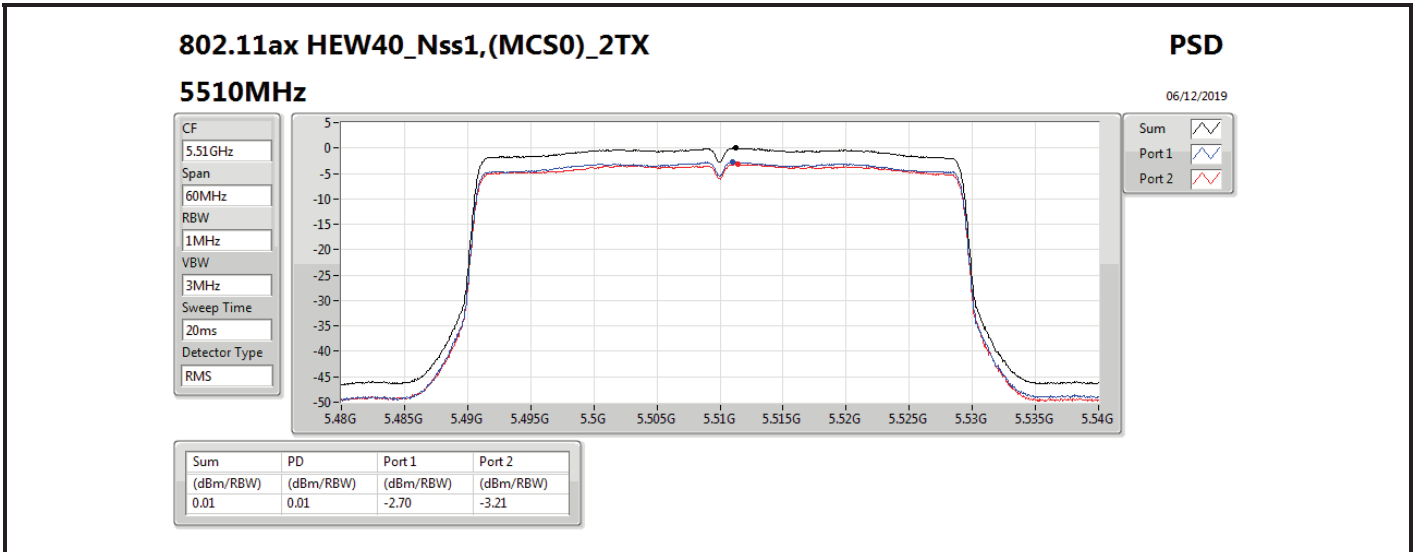

DG = Directional Gain; **RBW** = 500 kHz for 5.725-5.85GHz band / 1MHz for other band;
PD = trace bin-by-bin of each transmits port summing can be performed maximum power density; **Port X** = Port X power density;