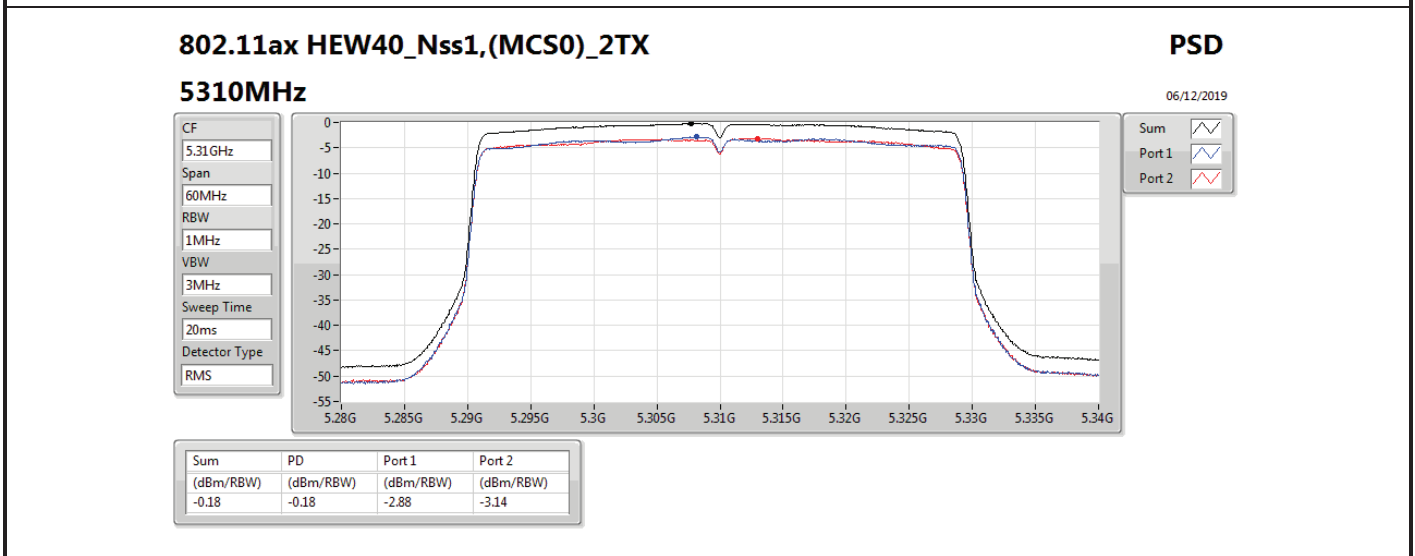

Mode	Result	DG (dBi)	Port 1 (dBm/RBW)	Port 2 (dBm/RBW)	PD (dBm/RBW)	PD Limit (dBm/RBW)	EIRP PD (dBm/RBW)	EIRP PD Limit (dBm/RBW)
5710MHz Straddle 5.725-5.85GHz	Pass	13.00		-2.46	-2.46	23.00	10.54	36.00
802.11ax HEW40_Nss1,(MCS0)_2TX	-	-	-	-	-	-	-	-
5270MHz	Pass	16.01	-3.50	-3.14	-0.42	0.99	15.59	17.00
5310MHz	Pass	16.01	-2.88	-3.14	-0.18	0.99	15.83	17.00
5510MHz	Pass	16.01	-2.70	-3.21	0.01	0.99	16.02	17.00
5550MHz	Pass	16.01	-2.94	-3.06	-0.02	0.99	15.99	17.00
5670MHz	Pass	16.01	-2.82	-3.13	0.01	0.99	16.02	17.00
5710MHz Straddle 5.47-5.725GHz	Pass	16.01	-2.33	-2.31	0.58	0.99	16.59	17.00
5710MHz Straddle 5.725-5.85GHz	Pass	16.01	-4.98	-5.53	-2.26	19.99	13.75	36.00
802.11ax HEW80_Nss1,(MCS0)_1TX(Port2)	-	-	-	-	-	-	-	-
5290MHz	Pass	13.00		-5.59	-5.59	4.00	7.41	17.00
5530MHz	Pass	13.00		-4.65	-4.65	4.00	8.35	17.00
5610MHz	Pass	13.00		-3.23	-3.23	4.00	9.77	17.00
5690MHz Straddle 5.47-5.725GHz	Pass	13.00		-2.95	-2.95	4.00	10.05	17.00
5690MHz Straddle 5.725-5.85GHz	Pass	13.00		-6.98	-6.98	23.00	6.02	36.00
802.11ax HEW80_Nss1,(MCS0)_2TX	-	-	-	-	-	-	-	-
5290MHz	Pass	16.01	-6.03	-6.03	-3.22	0.99	12.79	17.00
5530MHz	Pass	16.01	-5.95	-6.14	-3.07	0.99	12.94	17.00
5610MHz	Pass	16.01	-5.93	-6.43	-3.20	0.99	12.81	17.00
5690MHz Straddle 5.47-5.725GHz	Pass	16.01	-5.74	-5.76	-2.78	0.99	13.23	17.00
5690MHz Straddle 5.725-5.85GHz	Pass	16.01	-9.37	-9.85	-6.65	19.99	9.36	36.00

DG = Directional Gain; **RBW** = 500 kHz for 5.725-5.85GHz band / 1MHz for other band;
PD = trace bin-by-bin of each transmits port summing can be performed maximum power density; **Port X** = Port X power density;