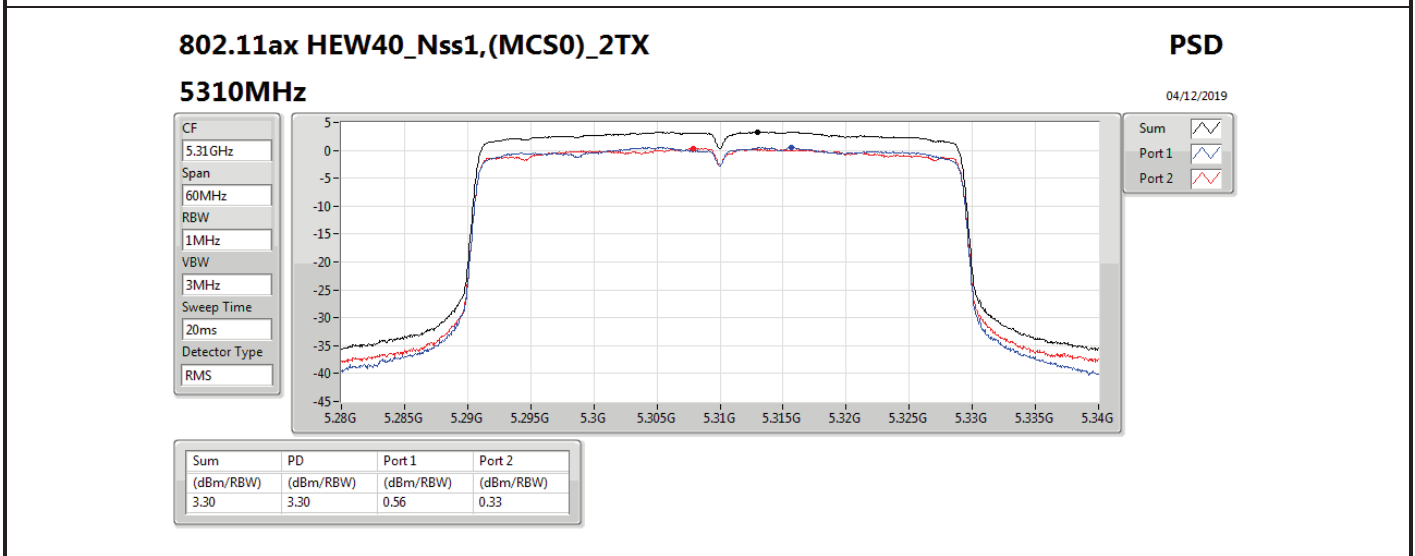

DG = Directional Gain; RBW = 500 kHz for 5.725-5.85GHz band / 1MHz for other band;

PD = trace bin-by-bin of each transmits port summing can be performed maximum power density; Port X = Port X power density;