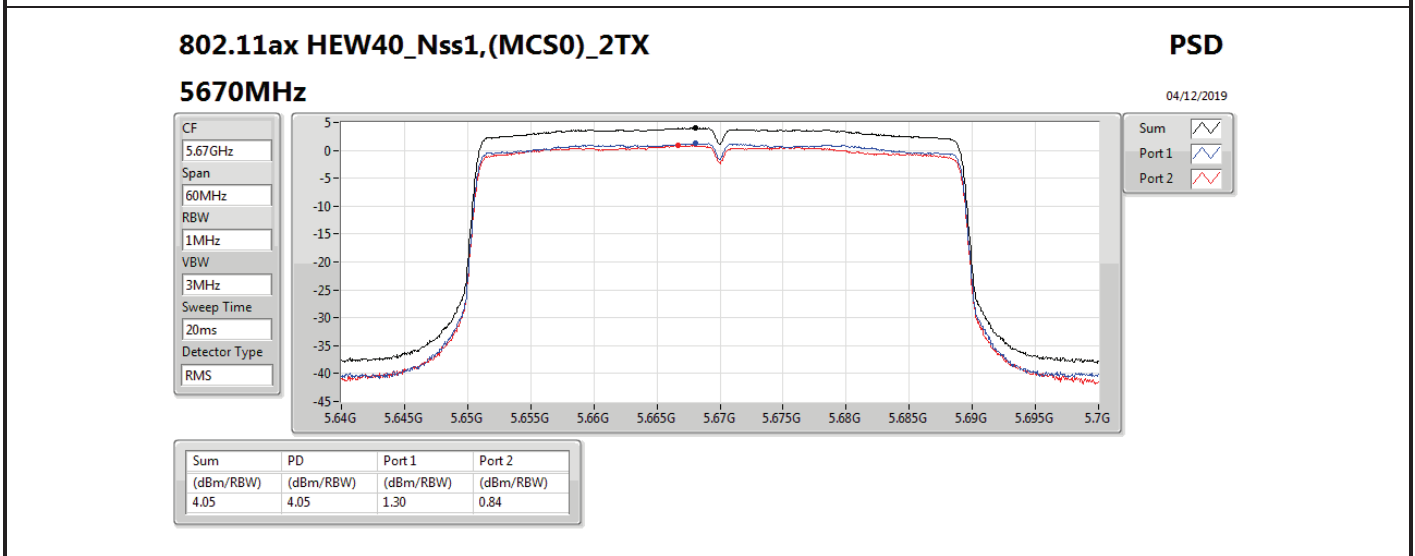

DG = Directional Gain; RBW = 500 kHz for 5.725-5.85GHz band / 1MHz for other band;

PD = trace bin-by-bin of each transmits port summing can be performed maximum power density; Port X = Port X power density;