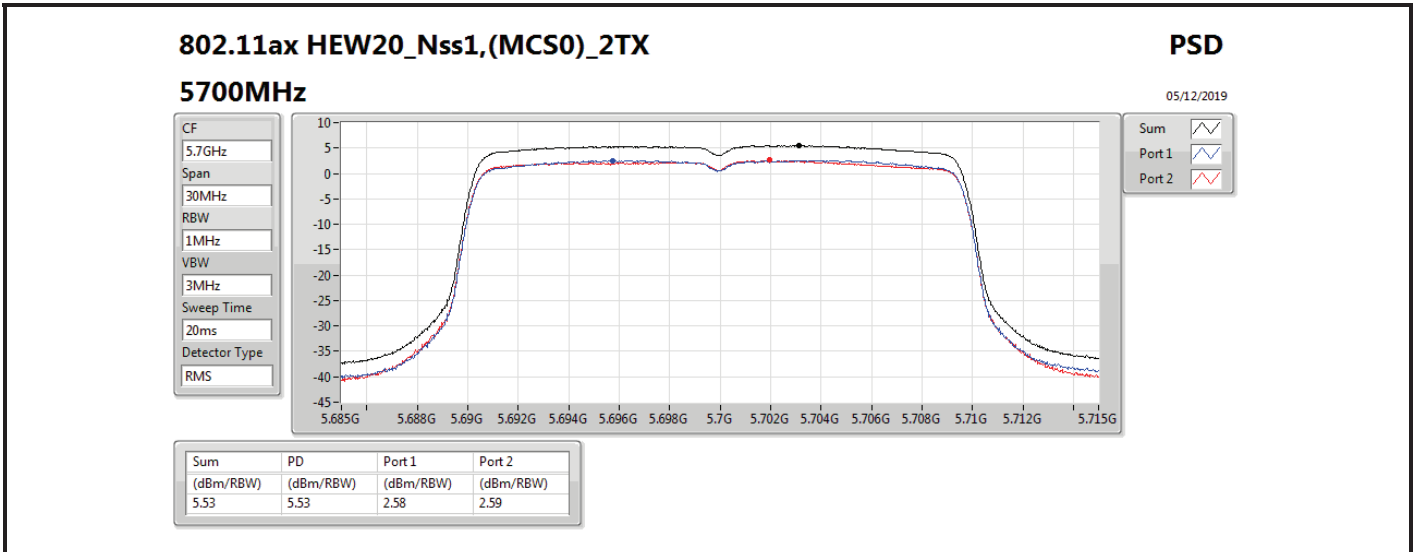

Mode	Result	DG (dBi)	Port 1 (dBm/RBW)	Port 2 (dBm/RBW)	PD (dBm/RBW)	PD Limit (dBm/RBW)	EIRP PD (dBm/RBW)	EIRP PD Limit (dBm/RBW)
5710MHz Straddle 5.725-5.85GHz	Pass	7.10		3.03	3.03	28.90	10.13	36.00
802.11ax HEW40_Nss1,(MCS0)_2TX	-	-	-	-	-	-	-	-
5270MHz	Pass	10.11	2.97	3.44	6.07	6.89	16.18	17.00
5310MHz	Pass	10.11	0.47	0.37	3.22	6.89	13.33	17.00
5510MHz	Pass	10.11	0.07	-0.79	2.64	6.89	12.75	17.00
5550MHz	Pass	10.11	2.92	2.85	5.90	6.89	16.01	17.00
5670MHz	Pass	10.11	0.23	-0.13	2.94	6.89	13.05	17.00
5710MHz Straddle 5.47-5.725GHz	Pass	10.11	3.34	3.48	6.27	6.89	16.38	17.00
5710MHz Straddle 5.725-5.85GHz	Pass	10.11	0.43	0.70	3.53	25.89	13.64	36.00
802.11ax HEW80_Nss1,(MCS0)_1TX(Port2)	-	-	-	-	-	-	-	-
5290MHz	Pass	7.10		-2.11	-2.11	9.90	4.99	17.00
5530MHz	Pass	7.10		-2.66	-2.66	9.90	4.44	17.00
5610MHz	Pass	7.10		-1.44	-1.44	9.90	5.66	17.00
5690MHz Straddle 5.47-5.725GHz	Pass	7.10		-0.15	-0.15	9.90	6.95	17.00
5690MHz Straddle 5.725-5.85GHz	Pass	7.10		-4.00	-4.00	28.90	3.10	36.00
802.11ax HEW80_Nss1,(MCS0)_2TX	-	-	-	-	-	-	-	-
5290MHz	Pass	10.11	-3.12	-2.99	-0.17	6.89	9.94	17.00
5530MHz	Pass	10.11	-3.33	-4.13	-0.76	6.89	9.35	17.00
5610MHz	Pass	10.11	-1.92	-2.25	0.86	6.89	10.97	17.00
5690MHz Straddle 5.47-5.725GHz	Pass	10.11	-0.03	-0.15	2.84	6.89	12.95	17.00
5690MHz Straddle 5.725-5.85GHz	Pass	10.11	-3.45	-4.01	-0.76	25.89	9.35	36.00

DG = Directional Gain; **RBW** = 500 kHz for 5.725-5.85GHz band / 1MHz for other band;
PD = trace bin-by-bin of each transmits port summing can be performed maximum power density; **Port X** = Port X power density;