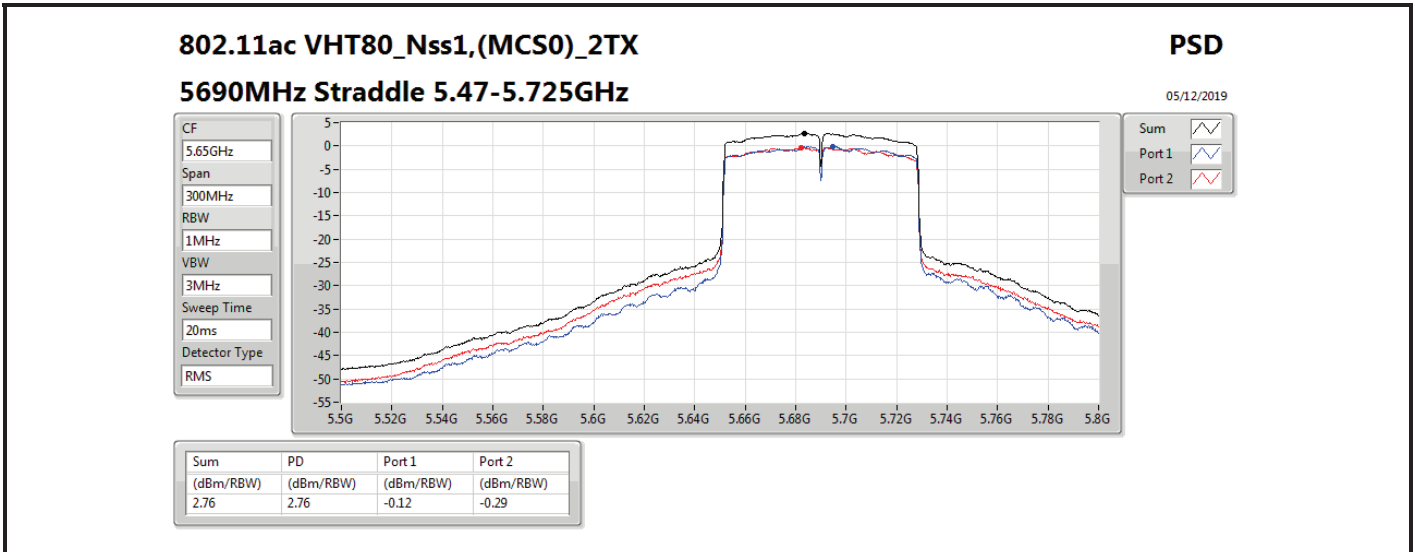

Mode	Result	DG (dBi)	Port 1 (dBm/RBW)	Port 2 (dBm/RBW)	PD (dBm/RBW)	PD Limit (dBm/RBW)	EIRP PD (dBm/RBW)	EIRP PD Limit (dBm/RBW)
5710MHz Straddle 5.725-5.85GHz	Pass	7.10		3.03	3.03	28.90	10.13	36.00
802.11ax HEW40_Nss1,(MCS0)_2TX	-	-	-	-	-	-	-	-
5270MHz	Pass	10.11	2.97	3.44	6.07	6.89	16.18	17.00
5310MHz	Pass	10.11	0.47	0.37	3.22	6.89	13.33	17.00
5510MHz	Pass	10.11	0.07	-0.79	2.64	6.89	12.75	17.00
5550MHz	Pass	10.11	2.92	2.85	5.90	6.89	16.01	17.00
5670MHz	Pass	10.11	0.23	-0.13	2.94	6.89	13.05	17.00
5710MHz Straddle 5.47-5.725GHz	Pass	10.11	3.34	3.48	6.27	6.89	16.38	17.00
5710MHz Straddle 5.725-5.85GHz	Pass	10.11	0.43	0.70	3.53	25.89	13.64	36.00
802.11ax HEW80_Nss1,(MCS0)_1TX(Port2)	-	-	-	-	-	-	-	-
5290MHz	Pass	7.10		-2.11	-2.11	9.90	4.99	17.00
5530MHz	Pass	7.10		-2.66	-2.66	9.90	4.44	17.00
5610MHz	Pass	7.10		-1.44	-1.44	9.90	5.66	17.00
5690MHz Straddle 5.47-5.725GHz	Pass	7.10		-0.15	-0.15	9.90	6.95	17.00
5690MHz Straddle 5.725-5.85GHz	Pass	7.10		-4.00	-4.00	28.90	3.10	36.00
802.11ax HEW80_Nss1,(MCS0)_2TX	-	-	-	-	-	-	-	-
5290MHz	Pass	10.11	-3.12	-2.99	-0.17	6.89	9.94	17.00
5530MHz	Pass	10.11	-3.33	-4.13	-0.76	6.89	9.35	17.00
5610MHz	Pass	10.11	-1.92	-2.25	0.86	6.89	10.97	17.00
5690MHz Straddle 5.47-5.725GHz	Pass	10.11	-0.03	-0.15	2.84	6.89	12.95	17.00
5690MHz Straddle 5.725-5.85GHz	Pass	10.11	-3.45	-4.01	-0.76	25.89	9.35	36.00

DG = Directional Gain; **RBW** = 500 kHz for 5.725-5.85GHz band / 1MHz for other band;
PD = trace bin-by-bin of each transmits port summing can be performed maximum power density; **Port X** = Port X power density;