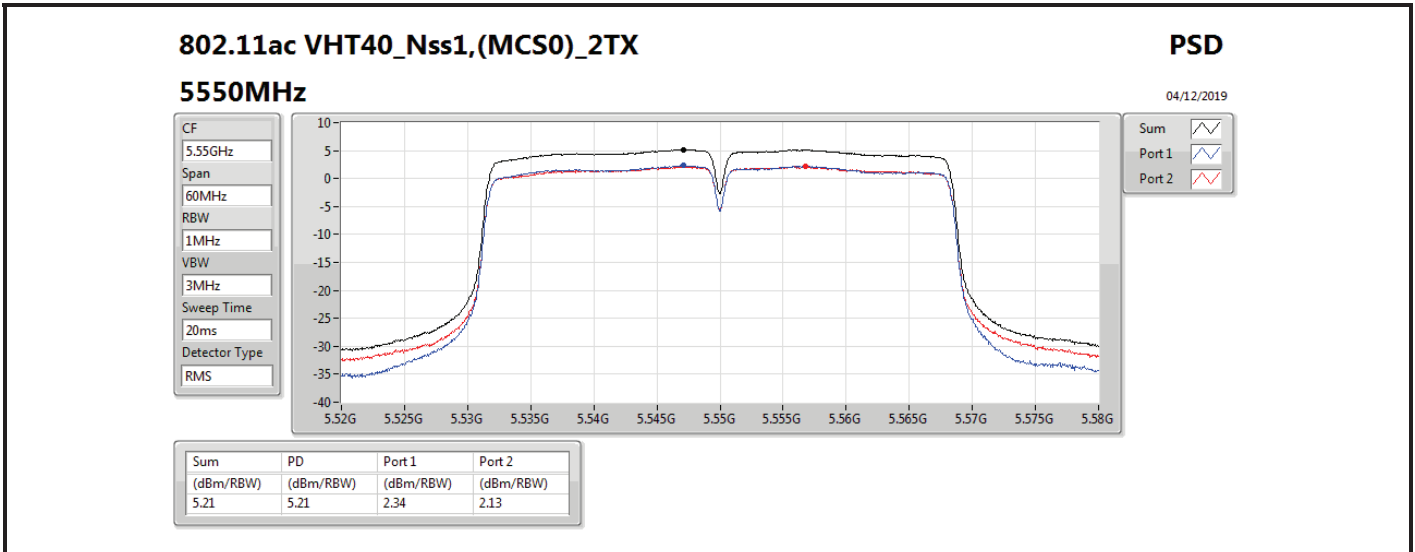

DG = Directional Gain; RBW = 500 kHz for 5.725-5.85GHz band / 1MHz for other band;

PD = trace bin-by-bin of each transmits port summing can be performed maximum power density; Port X = Port X power density;