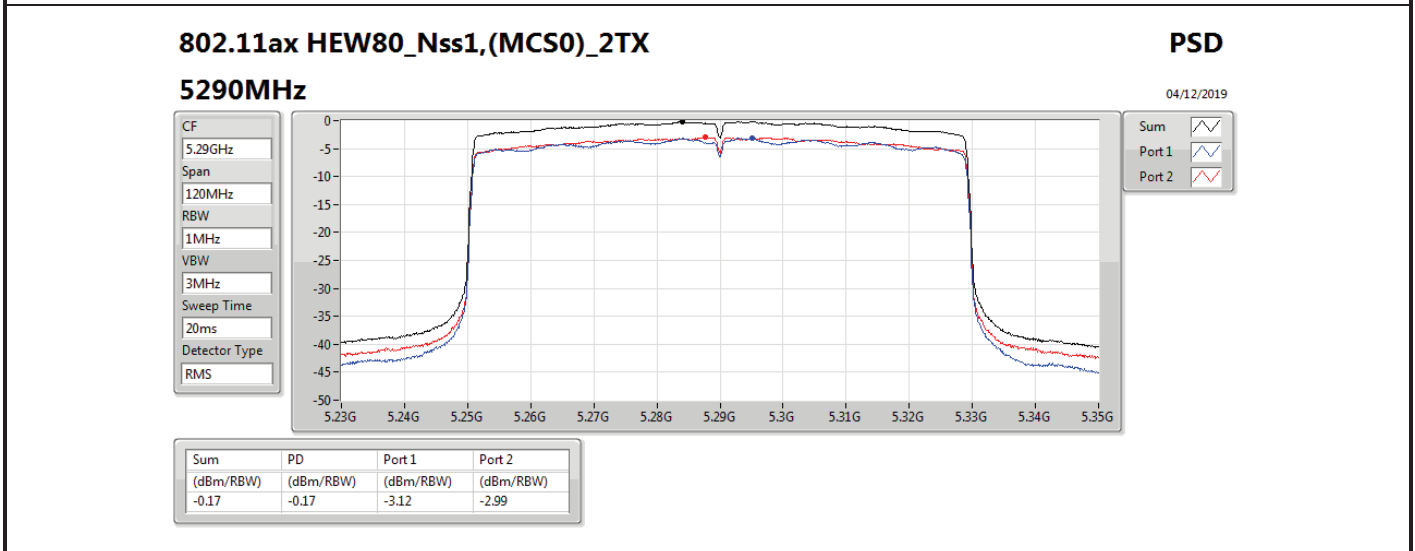

DG = Directional Gain; RBW = 500 kHz for 5.725-5.85GHz band / 1MHz for other band;

PD = trace bin-by-bin of each transmits port summing can be performed maximum power density; Port X = Port X power density;