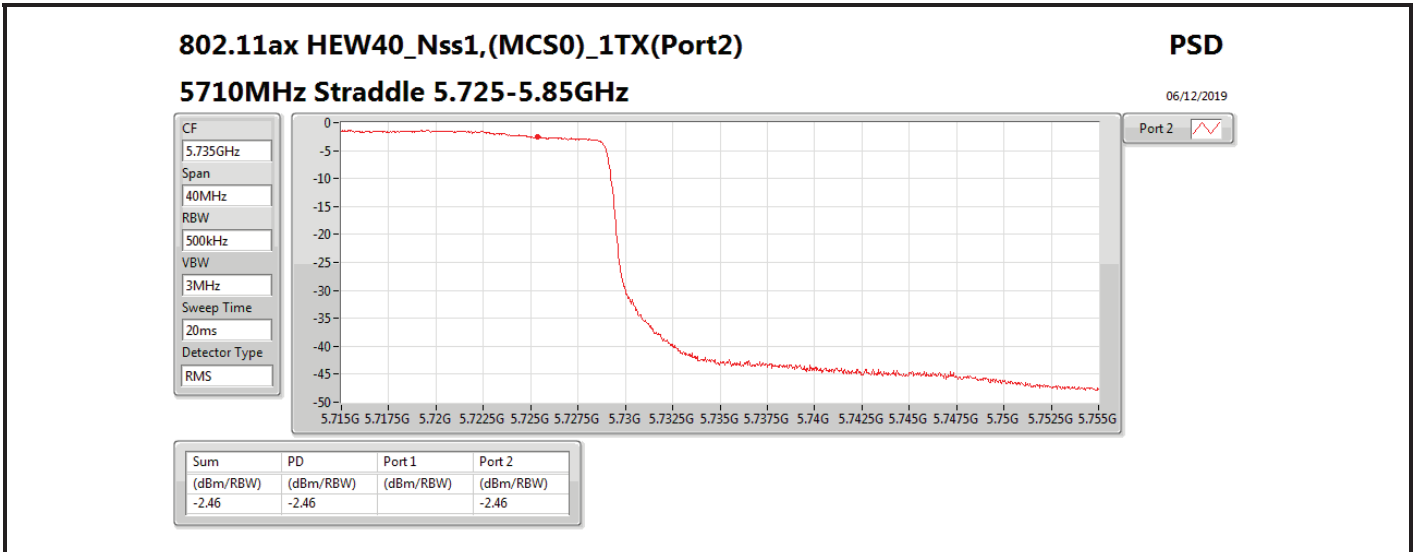

Mode	Result	DG (dBi)	Port 1 (dBm/RBW)	Port 2 (dBm/RBW)	PD (dBm/RBW)	PD Limit (dBm/RBW)	EIRP PD (dBm/RBW)	EIRP PD Limit (dBm/RBW)
5710MHz Straddle 5.725-5.85GHz	Pass	13.00		-2.46	-2.46	23.00	10.54	36.00
802.11ax HEW40_Nss1,(MCS0)_2TX	-	-	-	-	-	-	-	-
5270MHz	Pass	16.01	-3.50	-3.14	-0.42	0.99	15.59	17.00
5310MHz	Pass	16.01	-2.88	-3.14	-0.18	0.99	15.83	17.00
5510MHz	Pass	16.01	-2.70	-3.21	0.01	0.99	16.02	17.00
5550MHz	Pass	16.01	-2.94	-3.06	-0.02	0.99	15.99	17.00
5670MHz	Pass	16.01	-2.82	-3.13	0.01	0.99	16.02	17.00
5710MHz Straddle 5.47-5.725GHz	Pass	16.01	-2.33	-2.31	0.58	0.99	16.59	17.00
5710MHz Straddle 5.725-5.85GHz	Pass	16.01	-4.98	-5.53	-2.26	19.99	13.75	36.00
802.11ax HEW80_Nss1,(MCS0)_1TX(Port2)	-	-	-	-	-	-	-	-
5290MHz	Pass	13.00		-5.59	-5.59	4.00	7.41	17.00
5530MHz	Pass	13.00		-4.65	-4.65	4.00	8.35	17.00
5610MHz	Pass	13.00		-3.23	-3.23	4.00	9.77	17.00
5690MHz Straddle 5.47-5.725GHz	Pass	13.00		-2.95	-2.95	4.00	10.05	17.00
5690MHz Straddle 5.725-5.85GHz	Pass	13.00		-6.98	-6.98	23.00	6.02	36.00
802.11ax HEW80_Nss1,(MCS0)_2TX	-	-	-	-	-	-	-	-
5290MHz	Pass	16.01	-6.03	-6.03	-3.22	0.99	12.79	17.00
5530MHz	Pass	16.01	-5.95	-6.14	-3.07	0.99	12.94	17.00
5610MHz	Pass	16.01	-5.93	-6.43	-3.20	0.99	12.81	17.00
5690MHz Straddle 5.47-5.725GHz	Pass	16.01	-5.74	-5.76	-2.78	0.99	13.23	17.00
5690MHz Straddle 5.725-5.85GHz	Pass	16.01	-9.37	-9.85	-6.65	19.99	9.36	36.00

DG = Directional Gain; **RBW** = 500 kHz for 5.725-5.85GHz band / 1MHz for other band;
PD = trace bin-by-bin of each transmits port summing can be performed maximum power density; **Port X** = Port X power density;