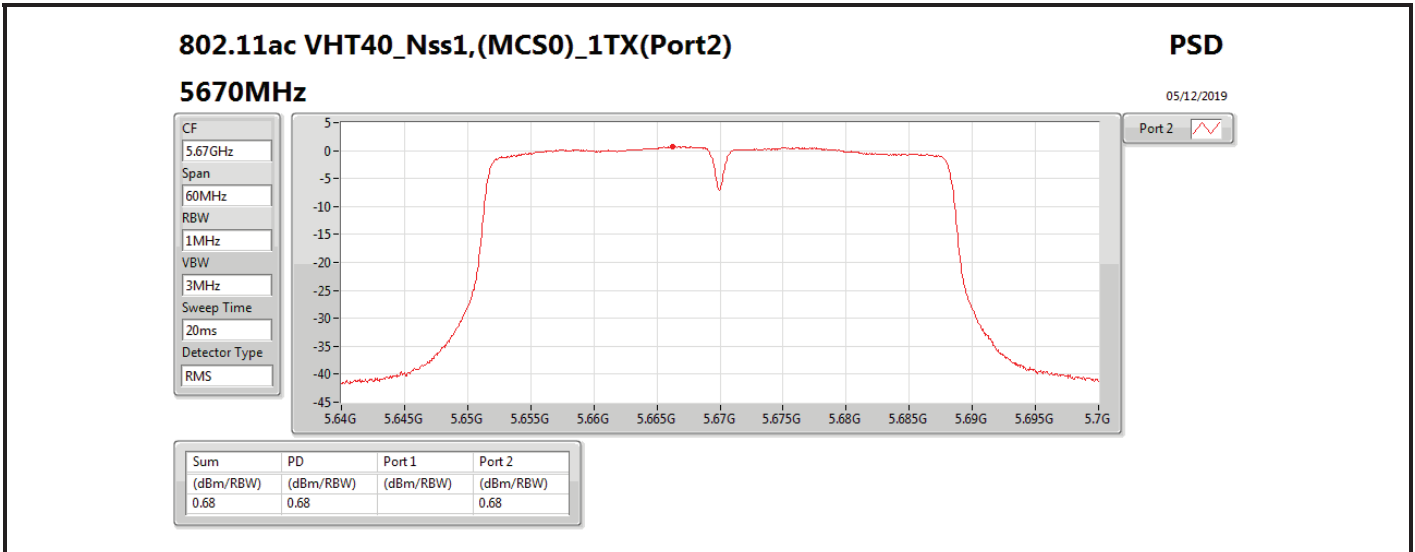

Mode	Result	DG (dBi)	Port 1 (dBm/RBW)	Port 2 (dBm/RBW)	PD (dBm/RBW)	PD Limit (dBm/RBW)	EIRP PD (dBm/RBW)	EIRP PD Limit (dBm/RBW)
5710MHz Straddle 5.725-5.85GHz	Pass	7.10		3.03	3.03	28.90	10.13	36.00
802.11ax HEW40_Nss1,(MCS0)_2TX	-	-	-	-	-	-	-	-
5270MHz	Pass	10.11	2.97	3.44	6.07	6.89	16.18	17.00
5310MHz	Pass	10.11	0.47	0.37	3.22	6.89	13.33	17.00
5510MHz	Pass	10.11	0.07	-0.79	2.64	6.89	12.75	17.00
5550MHz	Pass	10.11	2.92	2.85	5.90	6.89	16.01	17.00
5670MHz	Pass	10.11	0.23	-0.13	2.94	6.89	13.05	17.00
5710MHz Straddle 5.47-5.725GHz	Pass	10.11	3.34	3.48	6.27	6.89	16.38	17.00
5710MHz Straddle 5.725-5.85GHz	Pass	10.11	0.43	0.70	3.53	25.89	13.64	36.00
802.11ax HEW80_Nss1,(MCS0)_1TX(Port2)	-	-	-	-	-	-	-	-
5290MHz	Pass	7.10		-2.11	-2.11	9.90	4.99	17.00
5530MHz	Pass	7.10		-2.66	-2.66	9.90	4.44	17.00
5610MHz	Pass	7.10		-1.44	-1.44	9.90	5.66	17.00
5690MHz Straddle 5.47-5.725GHz	Pass	7.10		-0.15	-0.15	9.90	6.95	17.00
5690MHz Straddle 5.725-5.85GHz	Pass	7.10		-4.00	-4.00	28.90	3.10	36.00
802.11ax HEW80_Nss1,(MCS0)_2TX	-	-	-	-	-	-	-	-
5290MHz	Pass	10.11	-3.12	-2.99	-0.17	6.89	9.94	17.00
5530MHz	Pass	10.11	-3.33	-4.13	-0.76	6.89	9.35	17.00
5610MHz	Pass	10.11	-1.92	-2.25	0.86	6.89	10.97	17.00
5690MHz Straddle 5.47-5.725GHz	Pass	10.11	-0.03	-0.15	2.84	6.89	12.95	17.00
5690MHz Straddle 5.725-5.85GHz	Pass	10.11	-3.45	-4.01	-0.76	25.89	9.35	36.00

DG = Directional Gain; **RBW** = 500 kHz for 5.725-5.85GHz band / 1MHz for other band;
PD = trace bin-by-bin of each transmits port summing can be performed maximum power density; **Port X** = Port X power density;