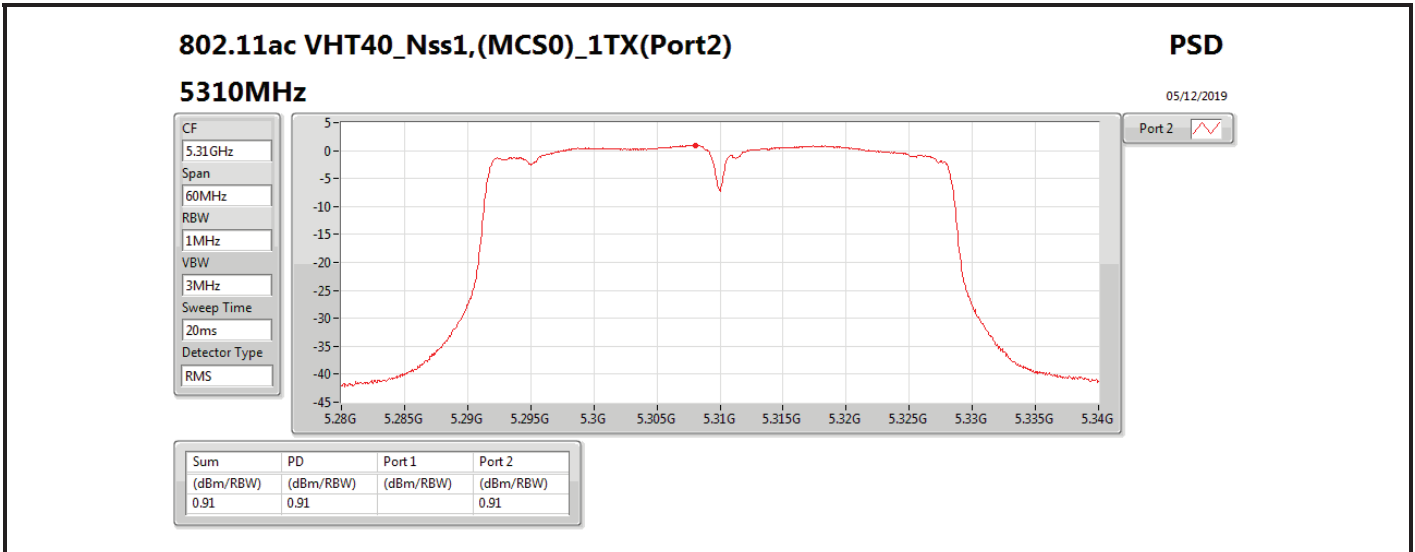

Mode	Result	DG (dBi)	Port 1 (dBm/RBW)	Port 2 (dBm/RBW)	PD (dBm/RBW)	PD Limit (dBm/RBW)	EIRP PD (dBm/RBW)	EIRP PD Limit (dBm/RBW)
5710MHz Straddle 5.725-5.85GHz	Pass	7.10		3.03	3.03	28.90	10.13	36.00
802.11ax HEW40_Nss1,(MCS0)_2TX	-	-	-	-	-	-	-	-
5270MHz	Pass	10.11	2.97	3.44	6.07	6.89	16.18	17.00
5310MHz	Pass	10.11	0.47	0.37	3.22	6.89	13.33	17.00
5510MHz	Pass	10.11	0.07	-0.79	2.64	6.89	12.75	17.00
5550MHz	Pass	10.11	2.92	2.85	5.90	6.89	16.01	17.00
5670MHz	Pass	10.11	0.23	-0.13	2.94	6.89	13.05	17.00
5710MHz Straddle 5.47-5.725GHz	Pass	10.11	3.34	3.48	6.27	6.89	16.38	17.00
5710MHz Straddle 5.725-5.85GHz	Pass	10.11	0.43	0.70	3.53	25.89	13.64	36.00
802.11ax HEW80_Nss1,(MCS0)_1TX(Port2)	-	-	-	-	-	-	-	-
5290MHz	Pass	7.10		-2.11	-2.11	9.90	4.99	17.00
5530MHz	Pass	7.10		-2.66	-2.66	9.90	4.44	17.00
5610MHz	Pass	7.10		-1.44	-1.44	9.90	5.66	17.00
5690MHz Straddle 5.47-5.725GHz	Pass	7.10		-0.15	-0.15	9.90	6.95	17.00
5690MHz Straddle 5.725-5.85GHz	Pass	7.10		-4.00	-4.00	28.90	3.10	36.00
802.11ax HEW80_Nss1,(MCS0)_2TX	-	-	-	-	-	-	-	-
5290MHz	Pass	10.11	-3.12	-2.99	-0.17	6.89	9.94	17.00
5530MHz	Pass	10.11	-3.33	-4.13	-0.76	6.89	9.35	17.00
5610MHz	Pass	10.11	-1.92	-2.25	0.86	6.89	10.97	17.00
5690MHz Straddle 5.47-5.725GHz	Pass	10.11	-0.03	-0.15	2.84	6.89	12.95	17.00
5690MHz Straddle 5.725-5.85GHz	Pass	10.11	-3.45	-4.01	-0.76	25.89	9.35	36.00

DG = Directional Gain; **RBW** = 500 kHz for 5.725-5.85GHz band / 1MHz for other band;
PD = trace bin-by-bin of each transmits port summing can be performed maximum power density; **Port X** = Port X power density;