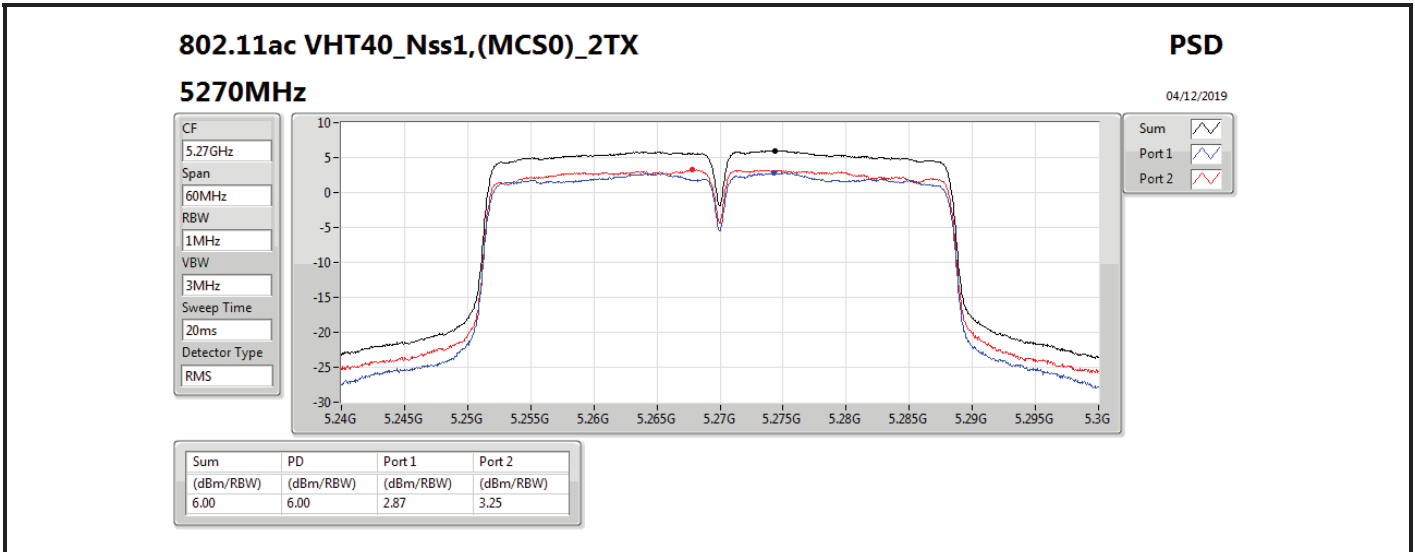

DG = Directional Gain; RBW = 500 kHz for 5.725-5.85GHz band / 1MHz for other band;

PD = trace bin-by-bin of each transmits port summing can be performed maximum power density; Port X = Port X power density;