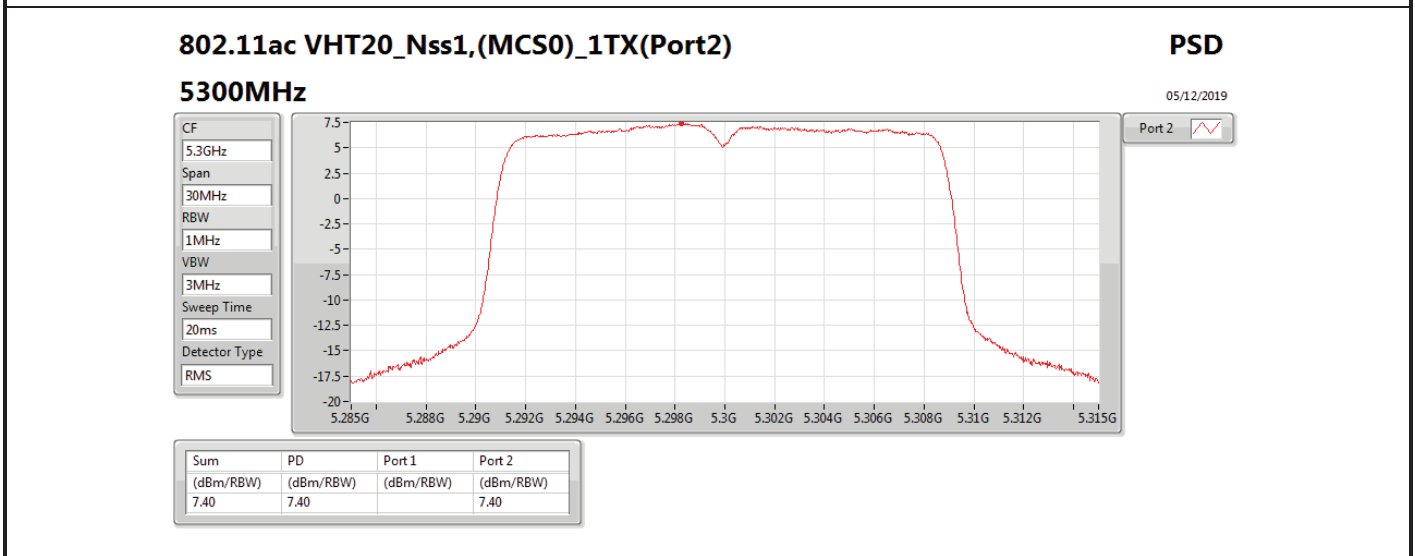

Mode	Result	DG (dBi)	Port 1 (dBm/RBW)	Port 2 (dBm/RBW)	PD (dBm/RBW)	PD Limit (dBm/RBW)	EIRP PD (dBm/RBW)	EIRP PD Limit (dBm/RBW)
5710MHz Straddle 5.725-5.85GHz	Pass	7.10		3.03	3.03	28.90	10.13	36.00
802.11ax HEW40_Nss1,(MCS0)_2TX	-	-	-	-	-	-	-	-
5270MHz	Pass	10.11	2.97	3.44	6.07	6.89	16.18	17.00
5310MHz	Pass	10.11	0.47	0.37	3.22	6.89	13.33	17.00
5510MHz	Pass	10.11	0.07	-0.79	2.64	6.89	12.75	17.00
5550MHz	Pass	10.11	2.92	2.85	5.90	6.89	16.01	17.00
5670MHz	Pass	10.11	0.23	-0.13	2.94	6.89	13.05	17.00
5710MHz Straddle 5.47-5.725GHz	Pass	10.11	3.34	3.48	6.27	6.89	16.38	17.00
5710MHz Straddle 5.725-5.85GHz	Pass	10.11	0.43	0.70	3.53	25.89	13.64	36.00
802.11ax HEW80_Nss1,(MCS0)_1TX(Port2)	-	-	-	-	-	-	-	-
5290MHz	Pass	7.10		-2.11	-2.11	9.90	4.99	17.00
5530MHz	Pass	7.10		-2.66	-2.66	9.90	4.44	17.00
5610MHz	Pass	7.10		-1.44	-1.44	9.90	5.66	17.00
5690MHz Straddle 5.47-5.725GHz	Pass	7.10		-0.15	-0.15	9.90	6.95	17.00
5690MHz Straddle 5.725-5.85GHz	Pass	7.10		-4.00	-4.00	28.90	3.10	36.00
802.11ax HEW80_Nss1,(MCS0)_2TX	-	-	-	-	-	-	-	-
5290MHz	Pass	10.11	-3.12	-2.99	-0.17	6.89	9.94	17.00
5530MHz	Pass	10.11	-3.33	-4.13	-0.76	6.89	9.35	17.00
5610MHz	Pass	10.11	-1.92	-2.25	0.86	6.89	10.97	17.00
5690MHz Straddle 5.47-5.725GHz	Pass	10.11	-0.03	-0.15	2.84	6.89	12.95	17.00
5690MHz Straddle 5.725-5.85GHz	Pass	10.11	-3.45	-4.01	-0.76	25.89	9.35	36.00

DG = Directional Gain; **RBW** = 500 kHz for 5.725-5.85GHz band / 1MHz for other band;
PD = trace bin-by-bin of each transmits port summing can be performed maximum power density; **Port X** = Port X power density;