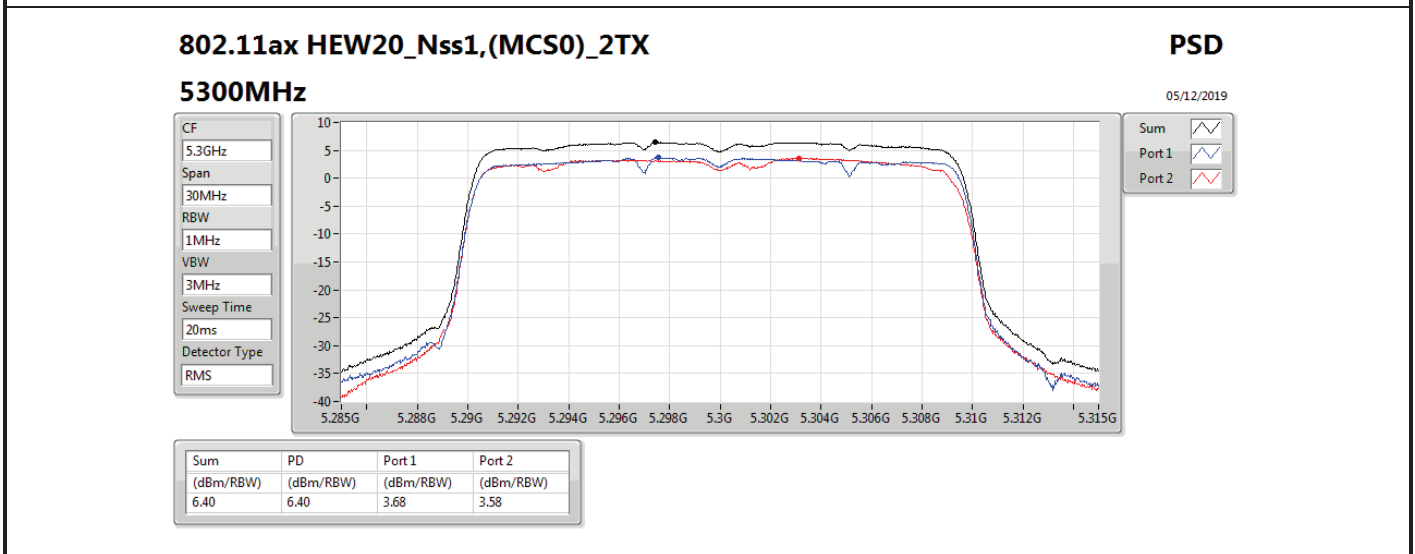

Mode	Result	DG (dBi)	Port 1 (dBm/RBW)	Port 2 (dBm/RBW)	PD (dBm/RBW)	PD Limit (dBm/RBW)	EIRP PD (dBm/RBW)	EIRP PD Limit (dBm/RBW)
5710MHz Straddle 5.725-5.85GHz	Pass	7.10		3.03	3.03	28.90	10.13	36.00
802.11ax HEW40_Nss1,(MCS0)_2TX	-	-	-	-	-	-	-	-
5270MHz	Pass	10.11	2.97	3.44	6.07	6.89	16.18	17.00
5310MHz	Pass	10.11	0.47	0.37	3.22	6.89	13.33	17.00
5510MHz	Pass	10.11	0.07	-0.79	2.64	6.89	12.75	17.00
5550MHz	Pass	10.11	2.92	2.85	5.90	6.89	16.01	17.00
5670MHz	Pass	10.11	0.23	-0.13	2.94	6.89	13.05	17.00
5710MHz Straddle 5.47-5.725GHz	Pass	10.11	3.34	3.48	6.27	6.89	16.38	17.00
5710MHz Straddle 5.725-5.85GHz	Pass	10.11	0.43	0.70	3.53	25.89	13.64	36.00
802.11ax HEW80_Nss1,(MCS0)_1TX(Port2)	-	-	-	-	-	-	-	-
5290MHz	Pass	7.10		-2.11	-2.11	9.90	4.99	17.00
5530MHz	Pass	7.10		-2.66	-2.66	9.90	4.44	17.00
5610MHz	Pass	7.10		-1.44	-1.44	9.90	5.66	17.00
5690MHz Straddle 5.47-5.725GHz	Pass	7.10		-0.15	-0.15	9.90	6.95	17.00
5690MHz Straddle 5.725-5.85GHz	Pass	7.10		-4.00	-4.00	28.90	3.10	36.00
802.11ax HEW80_Nss1,(MCS0)_2TX	-	-	-	-	-	-	-	-
5290MHz	Pass	10.11	-3.12	-2.99	-0.17	6.89	9.94	17.00
5530MHz	Pass	10.11	-3.33	-4.13	-0.76	6.89	9.35	17.00
5610MHz	Pass	10.11	-1.92	-2.25	0.86	6.89	10.97	17.00
5690MHz Straddle 5.47-5.725GHz	Pass	10.11	-0.03	-0.15	2.84	6.89	12.95	17.00
5690MHz Straddle 5.725-5.85GHz	Pass	10.11	-3.45	-4.01	-0.76	25.89	9.35	36.00

DG = Directional Gain; **RBW** = 500 kHz for 5.725-5.85GHz band / 1MHz for other band;
PD = trace bin-by-bin of each transmits port summing can be performed maximum power density; **Port X** = Port X power density;