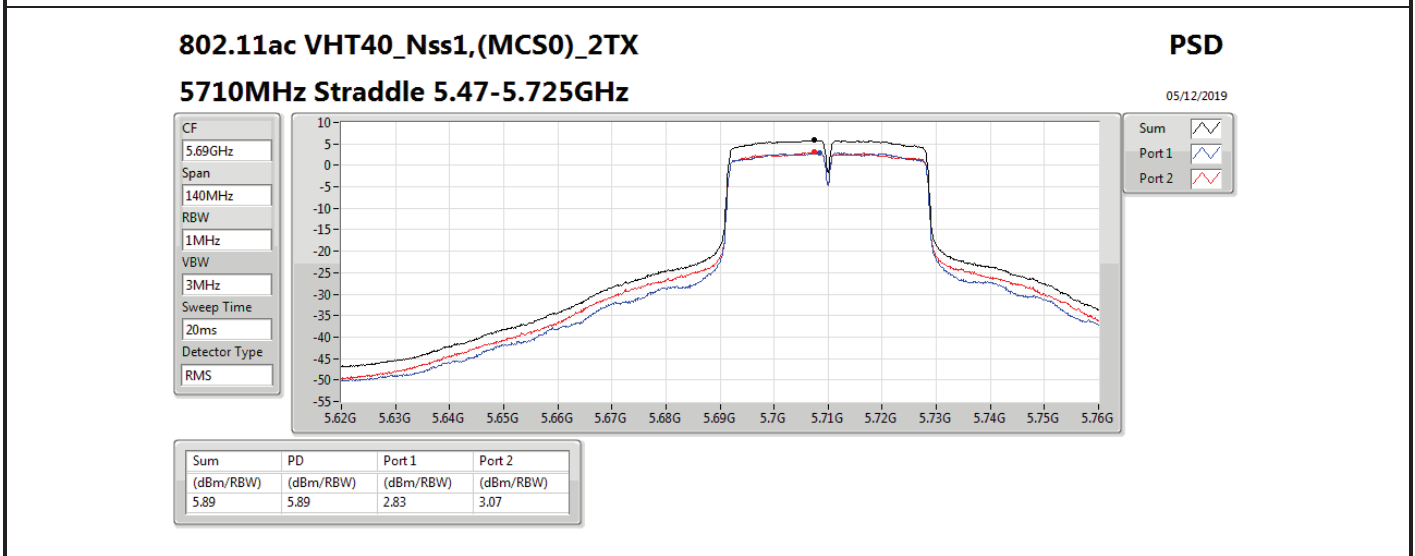

Mode	Result	DG (dBi)	Port 1 (dBm/RBW)	Port 2 (dBm/RBW)	PD (dBm/RBW)	PD Limit (dBm/RBW)	EIRP PD (dBm/RBW)	EIRP PD Limit (dBm/RBW)
5710MHz Straddle 5.725-5.85GHz	Pass	7.10		3.03	3.03	28.90	10.13	36.00
802.11ax HEW40_Nss1,(MCS0)_2TX	-	-	-	-	-	-	-	-
5270MHz	Pass	10.11	2.97	3.44	6.07	6.89	16.18	17.00
5310MHz	Pass	10.11	0.47	0.37	3.22	6.89	13.33	17.00
5510MHz	Pass	10.11	0.07	-0.79	2.64	6.89	12.75	17.00
5550MHz	Pass	10.11	2.92	2.85	5.90	6.89	16.01	17.00
5670MHz	Pass	10.11	0.23	-0.13	2.94	6.89	13.05	17.00
5710MHz Straddle 5.47-5.725GHz	Pass	10.11	3.34	3.48	6.27	6.89	16.38	17.00
5710MHz Straddle 5.725-5.85GHz	Pass	10.11	0.43	0.70	3.53	25.89	13.64	36.00
802.11ax HEW80_Nss1,(MCS0)_1TX(Port2)	-	-	-	-	-	-	-	-
5290MHz	Pass	7.10		-2.11	-2.11	9.90	4.99	17.00
5530MHz	Pass	7.10		-2.66	-2.66	9.90	4.44	17.00
5610MHz	Pass	7.10		-1.44	-1.44	9.90	5.66	17.00
5690MHz Straddle 5.47-5.725GHz	Pass	7.10		-0.15	-0.15	9.90	6.95	17.00
5690MHz Straddle 5.725-5.85GHz	Pass	7.10		-4.00	-4.00	28.90	3.10	36.00
802.11ax HEW80_Nss1,(MCS0)_2TX	-	-	-	-	-	-	-	-
5290MHz	Pass	10.11	-3.12	-2.99	-0.17	6.89	9.94	17.00
5530MHz	Pass	10.11	-3.33	-4.13	-0.76	6.89	9.35	17.00
5610MHz	Pass	10.11	-1.92	-2.25	0.86	6.89	10.97	17.00
5690MHz Straddle 5.47-5.725GHz	Pass	10.11	-0.03	-0.15	2.84	6.89	12.95	17.00
5690MHz Straddle 5.725-5.85GHz	Pass	10.11	-3.45	-4.01	-0.76	25.89	9.35	36.00

DG = Directional Gain; **RBW** = 500 kHz for 5.725-5.85GHz band / 1MHz for other band;
PD = trace bin-by-bin of each transmits port summing can be performed maximum power density; **Port X** = Port X power density;