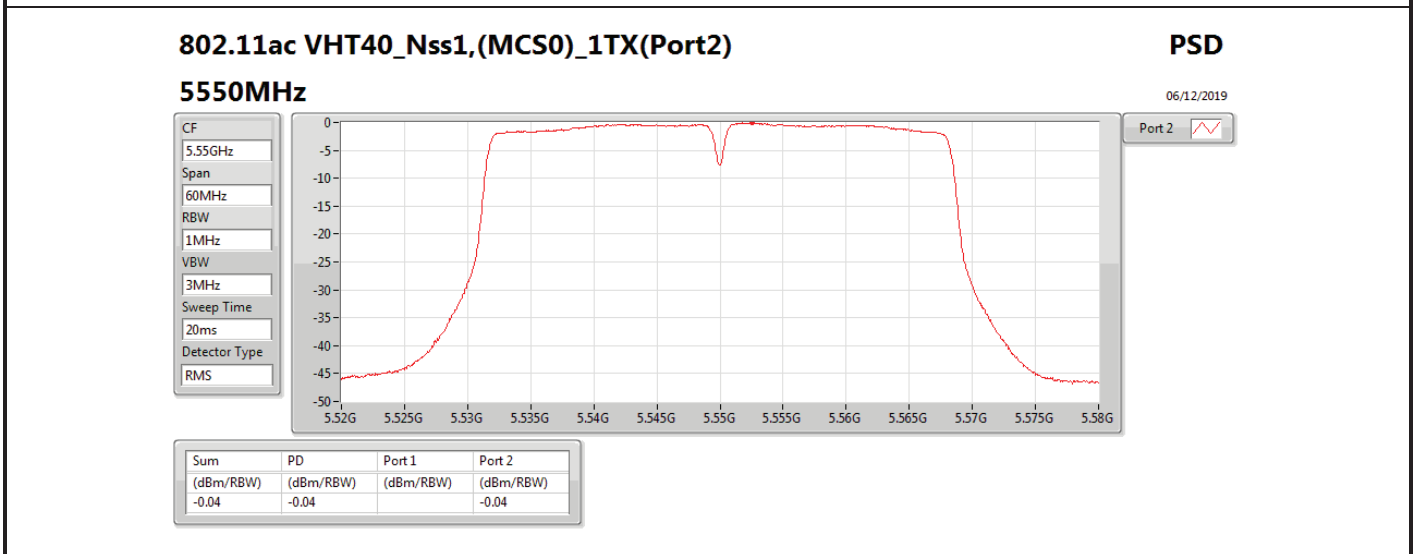

DG = Directional Gain; **RBW** = 500 kHz for 5.725-5.85GHz band / 1MHz for other band;
PD = trace bin-by-bin of each transmits port summing can be performed maximum power density; **Port X** = Port X power density;