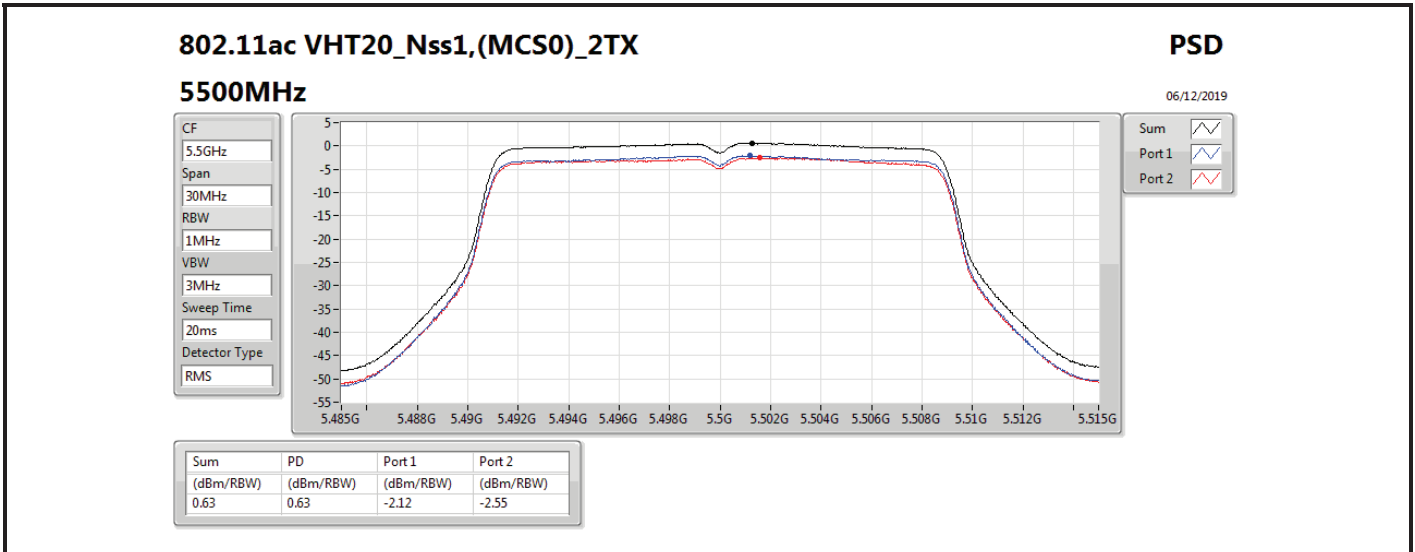

Mode	Result	DG (dBi)	Port 1 (dBm/RBW)	Port 2 (dBm/RBW)	PD (dBm/RBW)	PD Limit (dBm/RBW)	EIRP PD (dBm/RBW)	EIRP PD Limit (dBm/RBW)
5710MHz Straddle 5.725-5.85GHz	Pass	13.00		-2.46	-2.46	23.00	10.54	36.00
802.11ax HEW40_Nss1,(MCS0)_2TX	-	-	-	-	-	-	-	-
5270MHz	Pass	16.01	-3.50	-3.14	-0.42	0.99	15.59	17.00
5310MHz	Pass	16.01	-2.88	-3.14	-0.18	0.99	15.83	17.00
5510MHz	Pass	16.01	-2.70	-3.21	0.01	0.99	16.02	17.00
5550MHz	Pass	16.01	-2.94	-3.06	-0.02	0.99	15.99	17.00
5670MHz	Pass	16.01	-2.82	-3.13	0.01	0.99	16.02	17.00
5710MHz Straddle 5.47-5.725GHz	Pass	16.01	-2.33	-2.31	0.58	0.99	16.59	17.00
5710MHz Straddle 5.725-5.85GHz	Pass	16.01	-4.98	-5.53	-2.26	19.99	13.75	36.00
802.11ax HEW80_Nss1,(MCS0)_1TX(Port2)	-	-	-	-	-	-	-	-
5290MHz	Pass	13.00		-5.59	-5.59	4.00	7.41	17.00
5530MHz	Pass	13.00		-4.65	-4.65	4.00	8.35	17.00
5610MHz	Pass	13.00		-3.23	-3.23	4.00	9.77	17.00
5690MHz Straddle 5.47-5.725GHz	Pass	13.00		-2.95	-2.95	4.00	10.05	17.00
5690MHz Straddle 5.725-5.85GHz	Pass	13.00		-6.98	-6.98	23.00	6.02	36.00
802.11ax HEW80_Nss1,(MCS0)_2TX	-	-	-	-	-	-	-	-
5290MHz	Pass	16.01	-6.03	-6.03	-3.22	0.99	12.79	17.00
5530MHz	Pass	16.01	-5.95	-6.14	-3.07	0.99	12.94	17.00
5610MHz	Pass	16.01	-5.93	-6.43	-3.20	0.99	12.81	17.00
5690MHz Straddle 5.47-5.725GHz	Pass	16.01	-5.74	-5.76	-2.78	0.99	13.23	17.00
5690MHz Straddle 5.725-5.85GHz	Pass	16.01	-9.37	-9.85	-6.65	19.99	9.36	36.00

DG = Directional Gain; **RBW** = 500 kHz for 5.725-5.85GHz band / 1MHz for other band;
PD = trace bin-by-bin of each transmits port summing can be performed maximum power density; **Port X** = Port X power density;