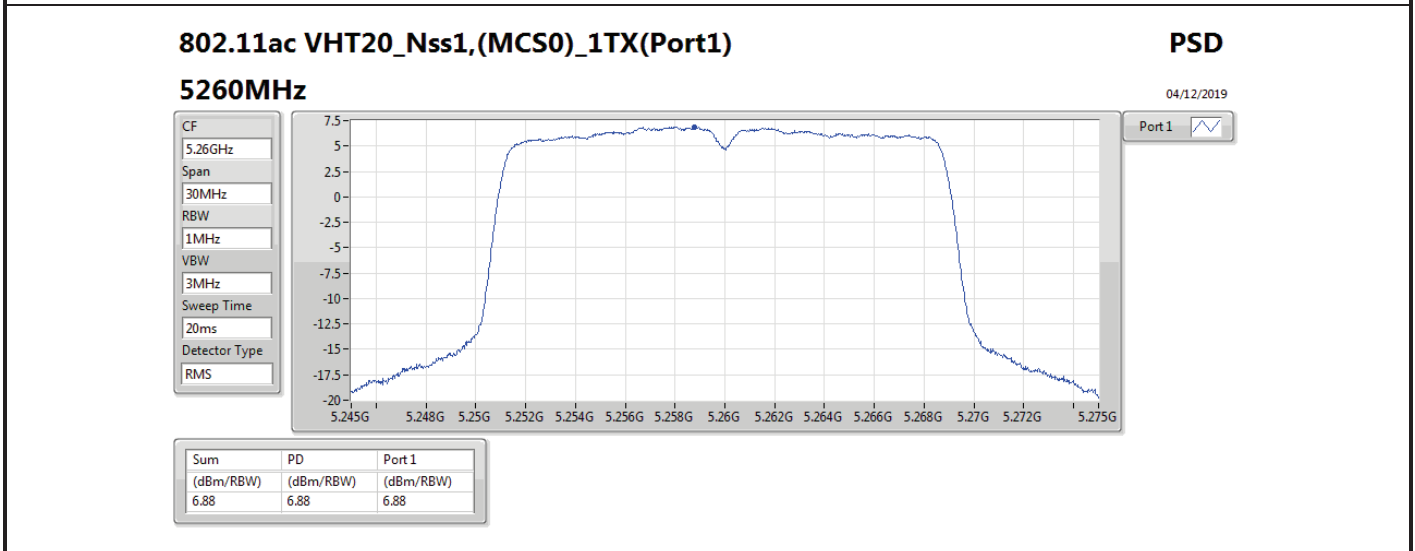

DG = Directional Gain; RBW = 500 kHz for 5.725-5.85GHz band / 1MHz for other band;

PD = trace bin-by-bin of each transmits port summing can be performed maximum power density; Port X = Port X power density;