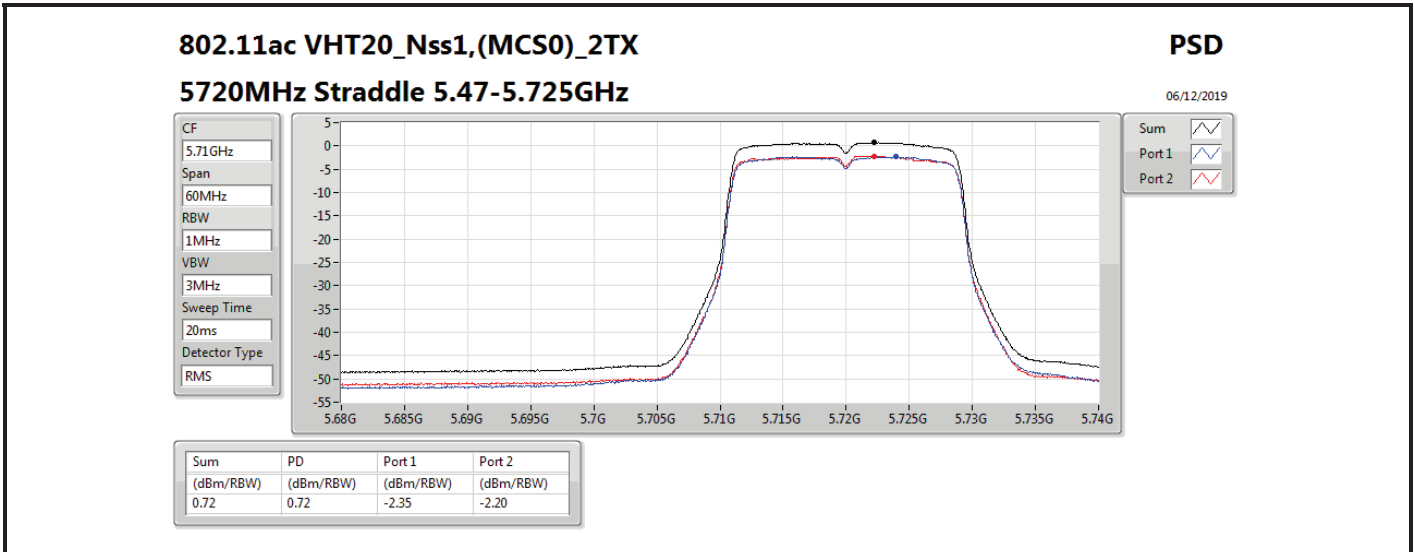

DG = Directional Gain; **RBW** = 500 kHz for 5.725-5.85GHz band / 1MHz for other band;
PD = trace bin-by-bin of each transmits port summing can be performed maximum power density; **Port X** = Port X power density;