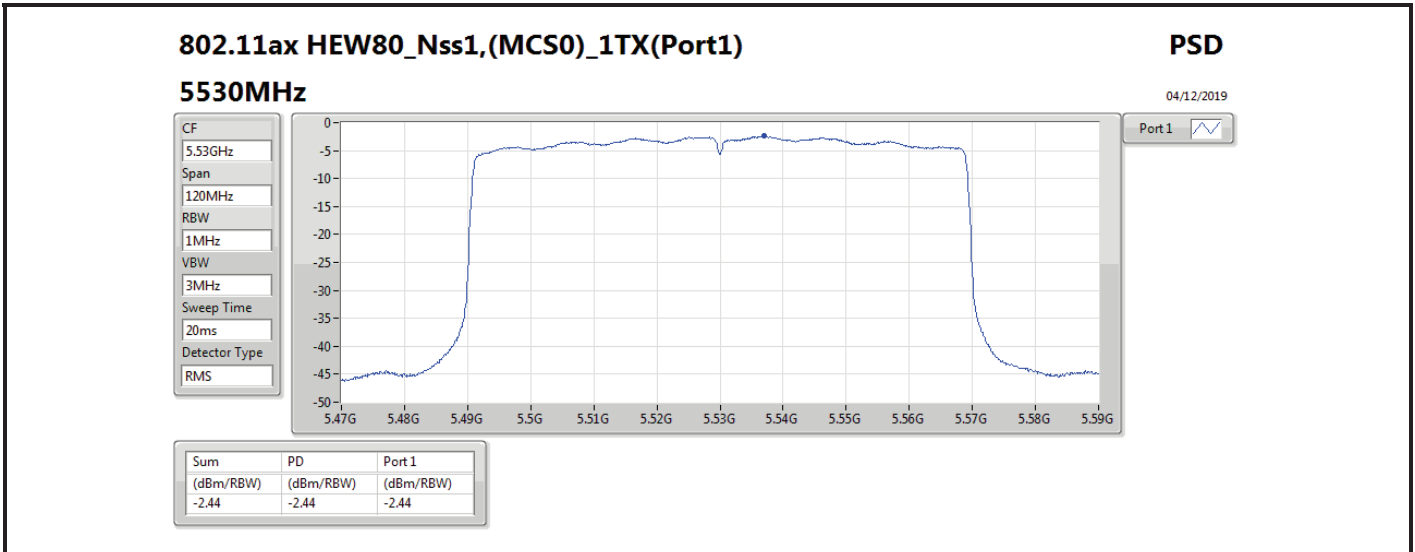

Mode	Result	DG (dBi)	Port 1 (dBm/RBW)	Port 2 (dBm/RBW)	PD (dBm/RBW)	PD Limit (dBm/RBW)	EIRP PD (dBm/RBW)	EIRP PD Limit (dBm/RBW)
5710MHz Straddle 5.725-5.85GHz	Pass	7.00	2.38		2.38	29.00	9.38	36.00
802.11ax HEW40_Nss1,(MCS0)_2TX	-	-	-	-	-	-	-	-
5270MHz	Pass	10.01	2.97	3.44	6.07	6.99	16.08	17.00
5310MHz	Pass	10.01	0.56	0.33	3.30	6.99	13.31	17.00
5510MHz	Pass	10.01	0.26	-0.52	2.85	6.99	12.86	17.00
5550MHz	Pass	10.01	2.35	2.13	5.22	6.99	15.23	17.00
5670MHz	Pass	10.01	1.30	0.84	4.05	6.99	14.06	17.00
5710MHz Straddle 5.47-5.725GHz	Pass	10.01	4.00	3.67	6.76	6.99	16.77	17.00
5710MHz Straddle 5.725-5.85GHz	Pass	10.01	1.02	0.91	3.95	25.99	13.96	36.00
802.11ax HEW80_Nss1,(MCS0)_1TX	-	-	-	-	-	-	-	-
5290MHz	Pass	7.00	-1.58		-1.58	10.00	5.42	17.00
5530MHz	Pass	7.00	-2.44		-2.44	10.00	4.56	17.00
5610MHz	Pass	7.00	-0.41		-0.41	10.00	6.59	17.00
5690MHz Straddle 5.47-5.725GHz	Pass	7.00	0.28		0.28	10.00	7.28	17.00
5690MHz Straddle 5.725-5.85GHz	Pass	7.00	-3.53		-3.53	29.00	3.47	36.00
802.11ax HEW80_Nss1,(MCS0)_2TX	-	-	-	-	-	-	-	-
5290MHz	Pass	10.01	-3.12	-2.99	-0.17	6.99	9.84	17.00
5530MHz	Pass	10.01	-3.33	-4.13	-0.76	6.99	9.25	17.00
5610MHz	Pass	10.01	-2.11	-2.37	0.68	6.99	10.69	17.00
5690MHz Straddle 5.47-5.725GHz	Pass	10.01	-0.60	-0.93	2.14	6.99	12.15	17.00
5690MHz Straddle 5.725-5.85GHz	Pass	10.01	-4.52	-4.63	-1.63	25.99	8.38	36.00

DG = Directional Gain; RBW = 500 kHz for 5.725-5.85GHz band / 1MHz for other band;

PD = trace bin-by-bin of each transmits port summing can be performed maximum power density; Port X = Port X power density;