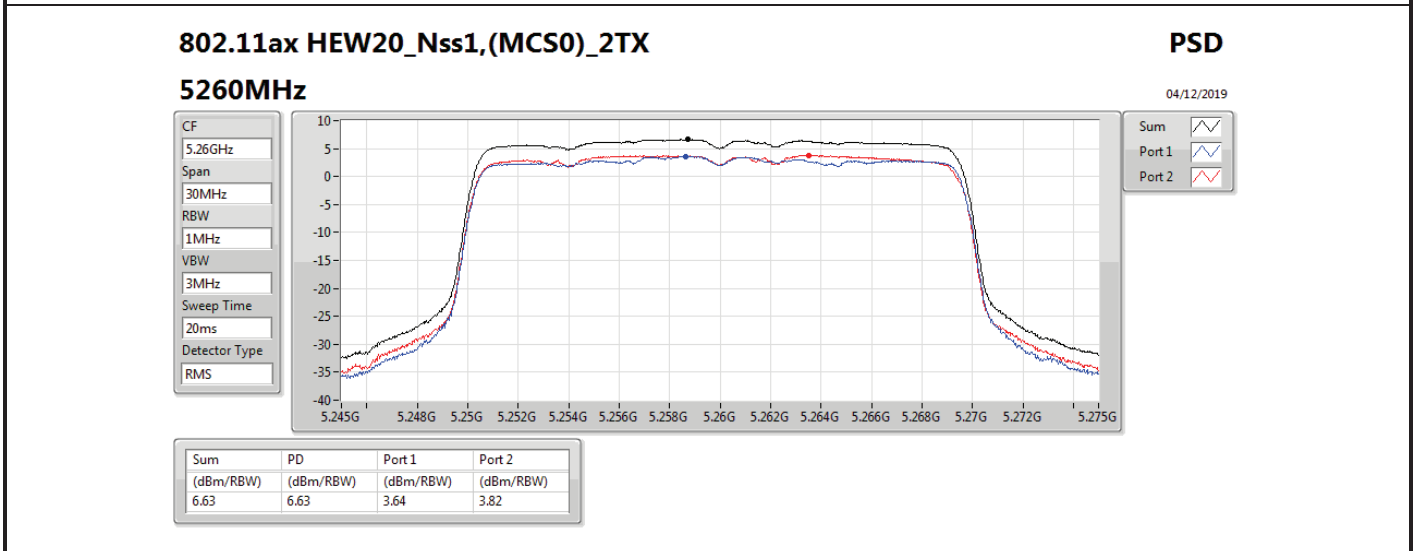

Mode	Result	DG (dBi)	Port 1 (dBm/RBW)	Port 2 (dBm/RBW)	PD (dBm/RBW)	PD Limit (dBm/RBW)	EIRP PD (dBm/RBW)	EIRP PD Limit (dBm/RBW)
5710MHz Straddle 5.725-5.85GHz	Pass	7.10		3.03	3.03	28.90	10.13	36.00
802.11ax HEW40_Nss1,(MCS0)_2TX	-	-	-	-	-	-	-	-
5270MHz	Pass	10.11	2.97	3.44	6.07	6.89	16.18	17.00
5310MHz	Pass	10.11	0.47	0.37	3.22	6.89	13.33	17.00
5510MHz	Pass	10.11	0.07	-0.79	2.64	6.89	12.75	17.00
5550MHz	Pass	10.11	2.92	2.85	5.90	6.89	16.01	17.00
5670MHz	Pass	10.11	0.23	-0.13	2.94	6.89	13.05	17.00
5710MHz Straddle 5.47-5.725GHz	Pass	10.11	3.34	3.48	6.27	6.89	16.38	17.00
5710MHz Straddle 5.725-5.85GHz	Pass	10.11	0.43	0.70	3.53	25.89	13.64	36.00
802.11ax HEW80_Nss1,(MCS0)_1TX(Port2)	-	-	-	-	-	-	-	-
5290MHz	Pass	7.10		-2.11	-2.11	9.90	4.99	17.00
5530MHz	Pass	7.10		-2.66	-2.66	9.90	4.44	17.00
5610MHz	Pass	7.10		-1.44	-1.44	9.90	5.66	17.00
5690MHz Straddle 5.47-5.725GHz	Pass	7.10		-0.15	-0.15	9.90	6.95	17.00
5690MHz Straddle 5.725-5.85GHz	Pass	7.10		-4.00	-4.00	28.90	3.10	36.00
802.11ax HEW80_Nss1,(MCS0)_2TX	-	-	-	-	-	-	-	-
5290MHz	Pass	10.11	-3.12	-2.99	-0.17	6.89	9.94	17.00
5530MHz	Pass	10.11	-3.33	-4.13	-0.76	6.89	9.35	17.00
5610MHz	Pass	10.11	-1.92	-2.25	0.86	6.89	10.97	17.00
5690MHz Straddle 5.47-5.725GHz	Pass	10.11	-0.03	-0.15	2.84	6.89	12.95	17.00
5690MHz Straddle 5.725-5.85GHz	Pass	10.11	-3.45	-4.01	-0.76	25.89	9.35	36.00

DG = Directional Gain; **RBW** = 500 kHz for 5.725-5.85GHz band / 1MHz for other band;
PD = trace bin-by-bin of each transmits port summing can be performed maximum power density; **Port X** = Port X power density;