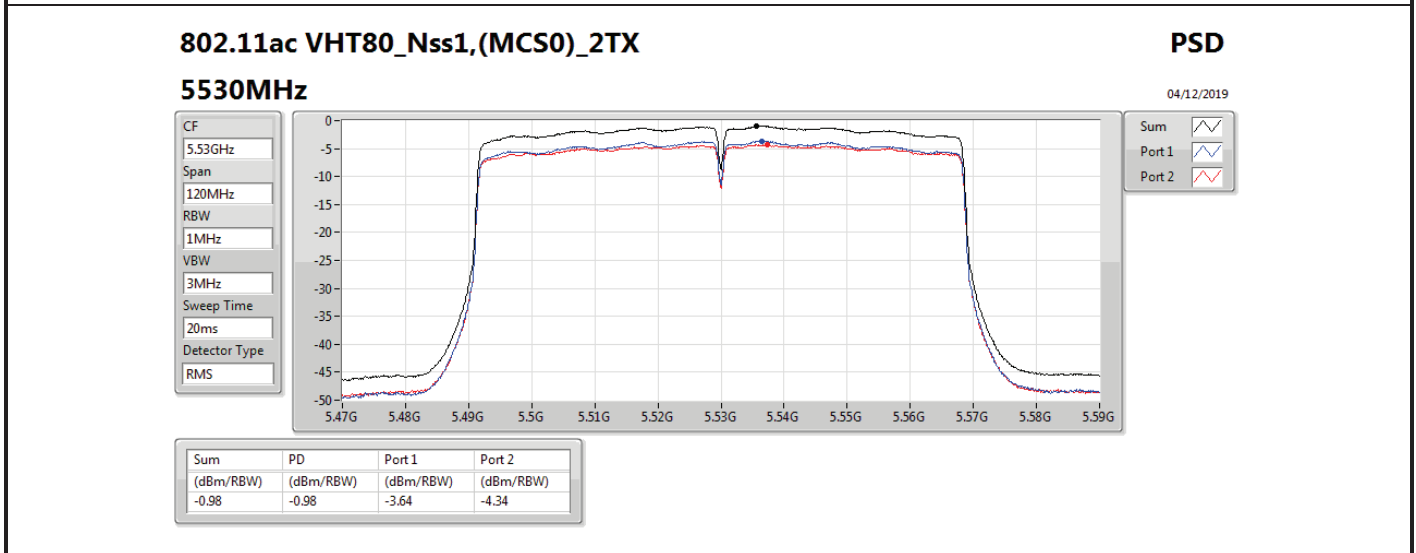

DG = Directional Gain; RBW = 500 kHz for 5.725-5.85GHz band / 1MHz for other band;

PD = trace bin-by-bin of each transmits port summing can be performed maximum power density; Port X = Port X power density;