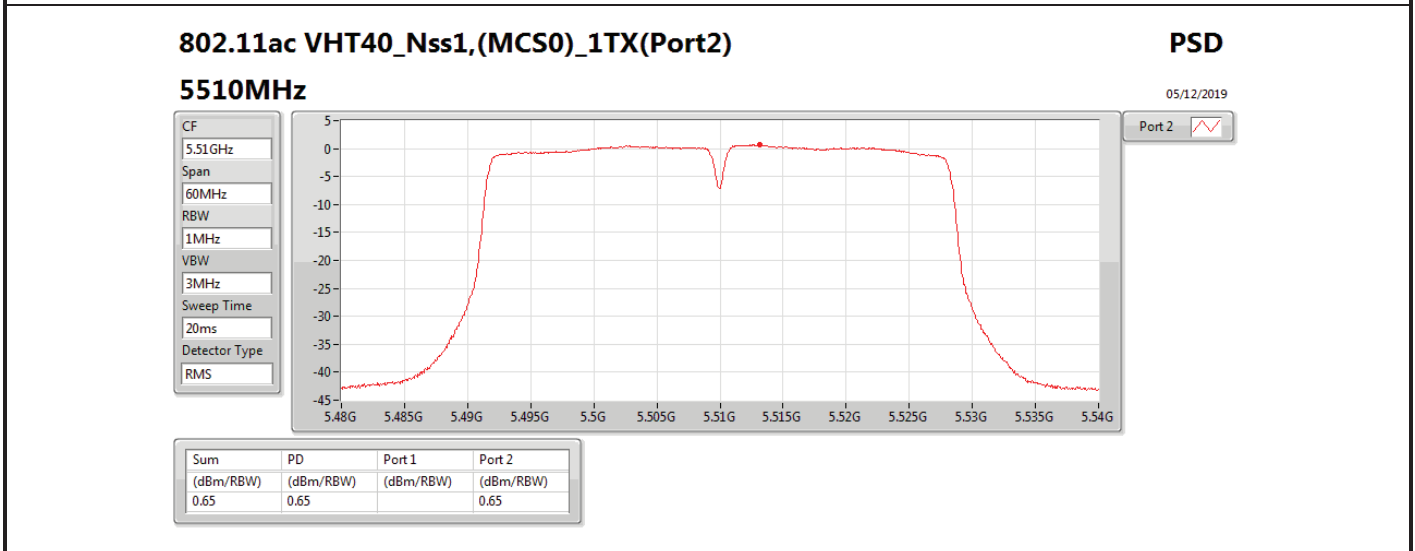

Mode	Result	DG (dBi)	Port 1 (dBm/RBW)	Port 2 (dBm/RBW)	PD (dBm/RBW)	PD Limit (dBm/RBW)	EIRP PD (dBm/RBW)	EIRP PD Limit (dBm/RBW)
5710MHz Straddle 5.725-5.85GHz	Pass	7.10		3.03	3.03	28.90	10.13	36.00
802.11ax HEW40_Nss1,(MCS0)_2TX	-	-	-	-	-	-	-	-
5270MHz	Pass	10.11	2.97	3.44	6.07	6.89	16.18	17.00
5310MHz	Pass	10.11	0.47	0.37	3.22	6.89	13.33	17.00
5510MHz	Pass	10.11	0.07	-0.79	2.64	6.89	12.75	17.00
5550MHz	Pass	10.11	2.92	2.85	5.90	6.89	16.01	17.00
5670MHz	Pass	10.11	0.23	-0.13	2.94	6.89	13.05	17.00
5710MHz Straddle 5.47-5.725GHz	Pass	10.11	3.34	3.48	6.27	6.89	16.38	17.00
5710MHz Straddle 5.725-5.85GHz	Pass	10.11	0.43	0.70	3.53	25.89	13.64	36.00
802.11ax HEW80_Nss1,(MCS0)_1TX(Port2)	-	-	-	-	-	-	-	-
5290MHz	Pass	7.10		-2.11	-2.11	9.90	4.99	17.00
5530MHz	Pass	7.10		-2.66	-2.66	9.90	4.44	17.00
5610MHz	Pass	7.10		-1.44	-1.44	9.90	5.66	17.00
5690MHz Straddle 5.47-5.725GHz	Pass	7.10		-0.15	-0.15	9.90	6.95	17.00
5690MHz Straddle 5.725-5.85GHz	Pass	7.10		-4.00	-4.00	28.90	3.10	36.00
802.11ax HEW80_Nss1,(MCS0)_2TX	-	-	-	-	-	-	-	-
5290MHz	Pass	10.11	-3.12	-2.99	-0.17	6.89	9.94	17.00
5530MHz	Pass	10.11	-3.33	-4.13	-0.76	6.89	9.35	17.00
5610MHz	Pass	10.11	-1.92	-2.25	0.86	6.89	10.97	17.00
5690MHz Straddle 5.47-5.725GHz	Pass	10.11	-0.03	-0.15	2.84	6.89	12.95	17.00
5690MHz Straddle 5.725-5.85GHz	Pass	10.11	-3.45	-4.01	-0.76	25.89	9.35	36.00

DG = Directional Gain; **RBW** = 500 kHz for 5.725-5.85GHz band / 1MHz for other band;
PD = trace bin-by-bin of each transmits port summing can be performed maximum power density; **Port X** = Port X power density;