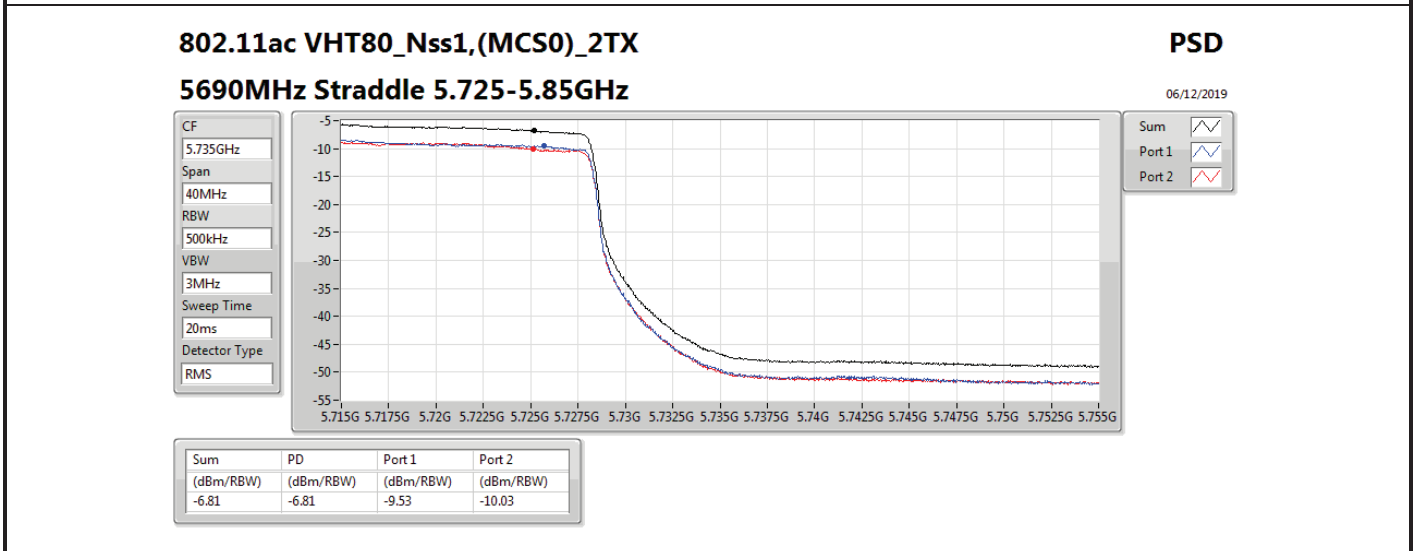

Mode	Result	DG (dBi)	Port 1 (dBm/RBW)	Port 2 (dBm/RBW)	PD (dBm/RBW)	PD Limit (dBm/RBW)	EIRP PD (dBm/RBW)	EIRP PD Limit (dBm/RBW)
5710MHz Straddle 5.725-5.85GHz	Pass	13.00		-2.46	-2.46	23.00	10.54	36.00
802.11ax HEW40_Nss1,(MCS0)_2TX	-	-	-	-	-	-	-	-
5270MHz	Pass	16.01	-3.50	-3.14	-0.42	0.99	15.59	17.00
5310MHz	Pass	16.01	-2.88	-3.14	-0.18	0.99	15.83	17.00
5510MHz	Pass	16.01	-2.70	-3.21	0.01	0.99	16.02	17.00
5550MHz	Pass	16.01	-2.94	-3.06	-0.02	0.99	15.99	17.00
5670MHz	Pass	16.01	-2.82	-3.13	0.01	0.99	16.02	17.00
5710MHz Straddle 5.47-5.725GHz	Pass	16.01	-2.33	-2.31	0.58	0.99	16.59	17.00
5710MHz Straddle 5.725-5.85GHz	Pass	16.01	-4.98	-5.53	-2.26	19.99	13.75	36.00
802.11ax HEW80_Nss1,(MCS0)_1TX(Port2)	-	-	-	-	-	-	-	-
5290MHz	Pass	13.00		-5.59	-5.59	4.00	7.41	17.00
5530MHz	Pass	13.00		-4.65	-4.65	4.00	8.35	17.00
5610MHz	Pass	13.00		-3.23	-3.23	4.00	9.77	17.00
5690MHz Straddle 5.47-5.725GHz	Pass	13.00		-2.95	-2.95	4.00	10.05	17.00
5690MHz Straddle 5.725-5.85GHz	Pass	13.00		-6.98	-6.98	23.00	6.02	36.00
802.11ax HEW80_Nss1,(MCS0)_2TX	-	-	-	-	-	-	-	-
5290MHz	Pass	16.01	-6.03	-6.03	-3.22	0.99	12.79	17.00
5530MHz	Pass	16.01	-5.95	-6.14	-3.07	0.99	12.94	17.00
5610MHz	Pass	16.01	-5.93	-6.43	-3.20	0.99	12.81	17.00
5690MHz Straddle 5.47-5.725GHz	Pass	16.01	-5.74	-5.76	-2.78	0.99	13.23	17.00
5690MHz Straddle 5.725-5.85GHz	Pass	16.01	-9.37	-9.85	-6.65	19.99	9.36	36.00

DG = Directional Gain; **RBW** = 500 kHz for 5.725-5.85GHz band / 1MHz for other band;
PD = trace bin-by-bin of each transmits port summing can be performed maximum power density; **Port X** = Port X power density;