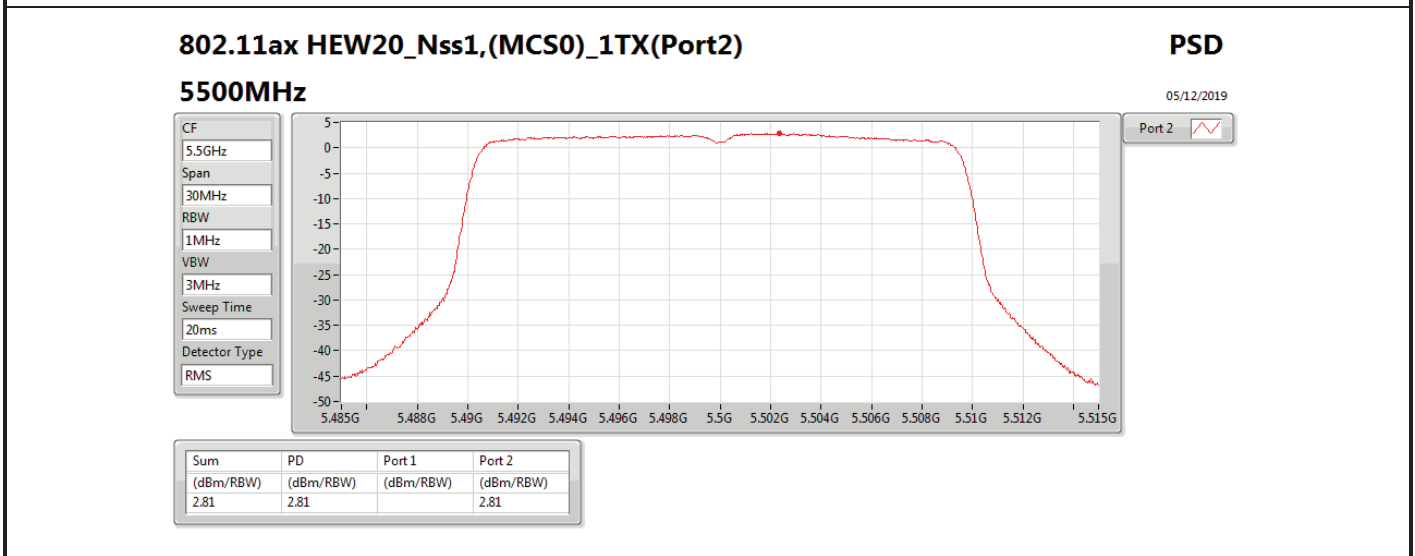

DG = Directional Gain; **RBW** = 500 kHz for 5.725-5.85GHz band / 1MHz for other band;
PD = trace bin-by-bin of each transmits port summing can be performed maximum power density; **Port X** = Port X power density;