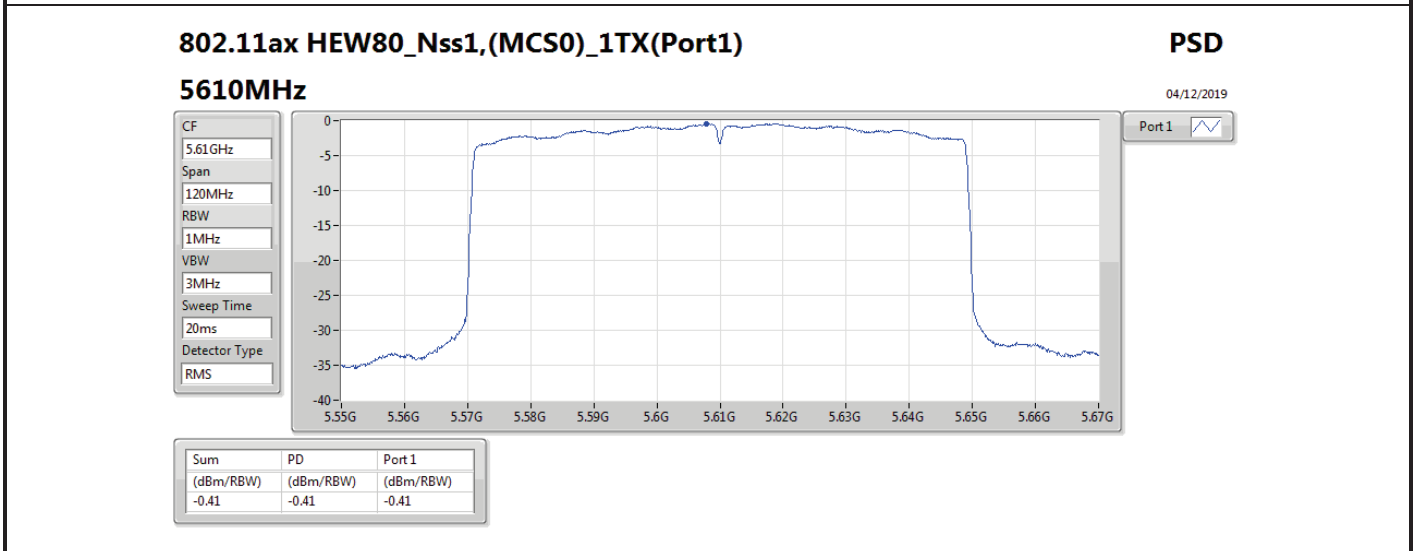

DG = Directional Gain; RBW = 500 kHz for 5.725-5.85GHz band / 1MHz for other band;

PD = trace bin-by-bin of each transmits port summing can be performed maximum power density; Port X = Port X power density;