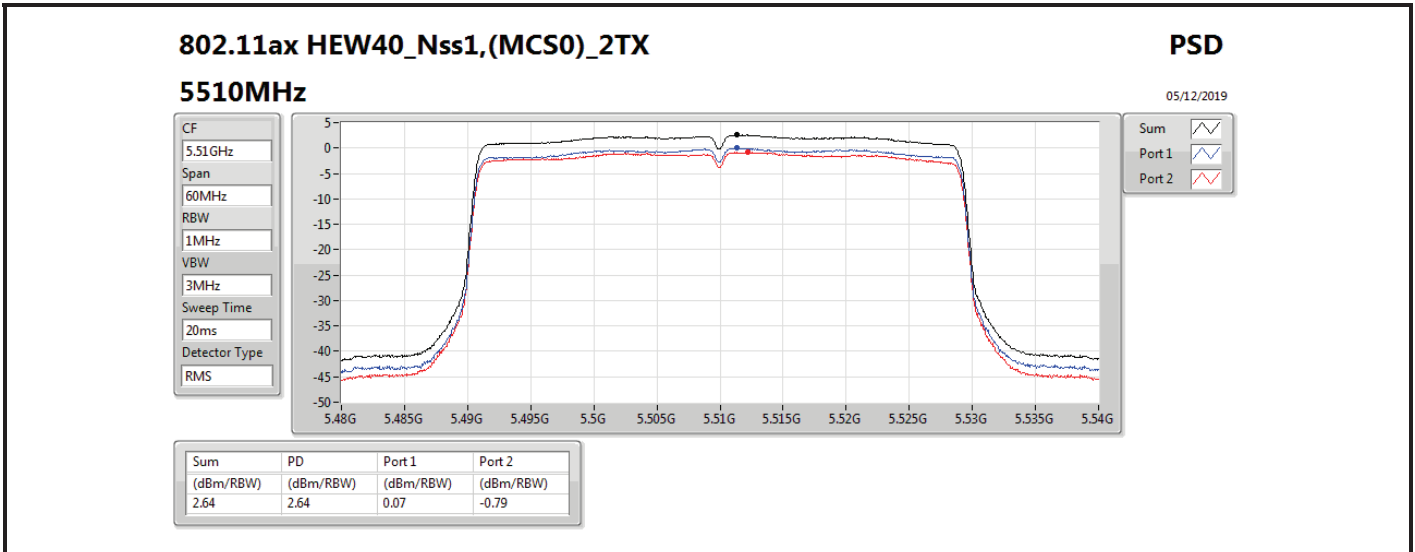

Mode	Result	DG (dBi)	Port 1 (dBm/RBW)	Port 2 (dBm/RBW)	PD (dBm/RBW)	PD Limit (dBm/RBW)	EIRP PD (dBm/RBW)	EIRP PD Limit (dBm/RBW)
5710MHz Straddle 5.725-5.85GHz	Pass	7.10		3.03	3.03	28.90	10.13	36.00
802.11ax HEW40_Nss1,(MCS0)_2TX	-	-	-	-	-	-	-	-
5270MHz	Pass	10.11	2.97	3.44	6.07	6.89	16.18	17.00
5310MHz	Pass	10.11	0.47	0.37	3.22	6.89	13.33	17.00
5510MHz	Pass	10.11	0.07	-0.79	2.64	6.89	12.75	17.00
5550MHz	Pass	10.11	2.92	2.85	5.90	6.89	16.01	17.00
5670MHz	Pass	10.11	0.23	-0.13	2.94	6.89	13.05	17.00
5710MHz Straddle 5.47-5.725GHz	Pass	10.11	3.34	3.48	6.27	6.89	16.38	17.00
5710MHz Straddle 5.725-5.85GHz	Pass	10.11	0.43	0.70	3.53	25.89	13.64	36.00
802.11ax HEW80_Nss1,(MCS0)_1TX(Port2)	-	-	-	-	-	-	-	-
5290MHz	Pass	7.10		-2.11	-2.11	9.90	4.99	17.00
5530MHz	Pass	7.10		-2.66	-2.66	9.90	4.44	17.00
5610MHz	Pass	7.10		-1.44	-1.44	9.90	5.66	17.00
5690MHz Straddle 5.47-5.725GHz	Pass	7.10		-0.15	-0.15	9.90	6.95	17.00
5690MHz Straddle 5.725-5.85GHz	Pass	7.10		-4.00	-4.00	28.90	3.10	36.00
802.11ax HEW80_Nss1,(MCS0)_2TX	-	-	-	-	-	-	-	-
5290MHz	Pass	10.11	-3.12	-2.99	-0.17	6.89	9.94	17.00
5530MHz	Pass	10.11	-3.33	-4.13	-0.76	6.89	9.35	17.00
5610MHz	Pass	10.11	-1.92	-2.25	0.86	6.89	10.97	17.00
5690MHz Straddle 5.47-5.725GHz	Pass	10.11	-0.03	-0.15	2.84	6.89	12.95	17.00
5690MHz Straddle 5.725-5.85GHz	Pass	10.11	-3.45	-4.01	-0.76	25.89	9.35	36.00

DG = Directional Gain; **RBW** = 500 kHz for 5.725-5.85GHz band / 1MHz for other band;
PD = trace bin-by-bin of each transmits port summing can be performed maximum power density; **Port X** = Port X power density;