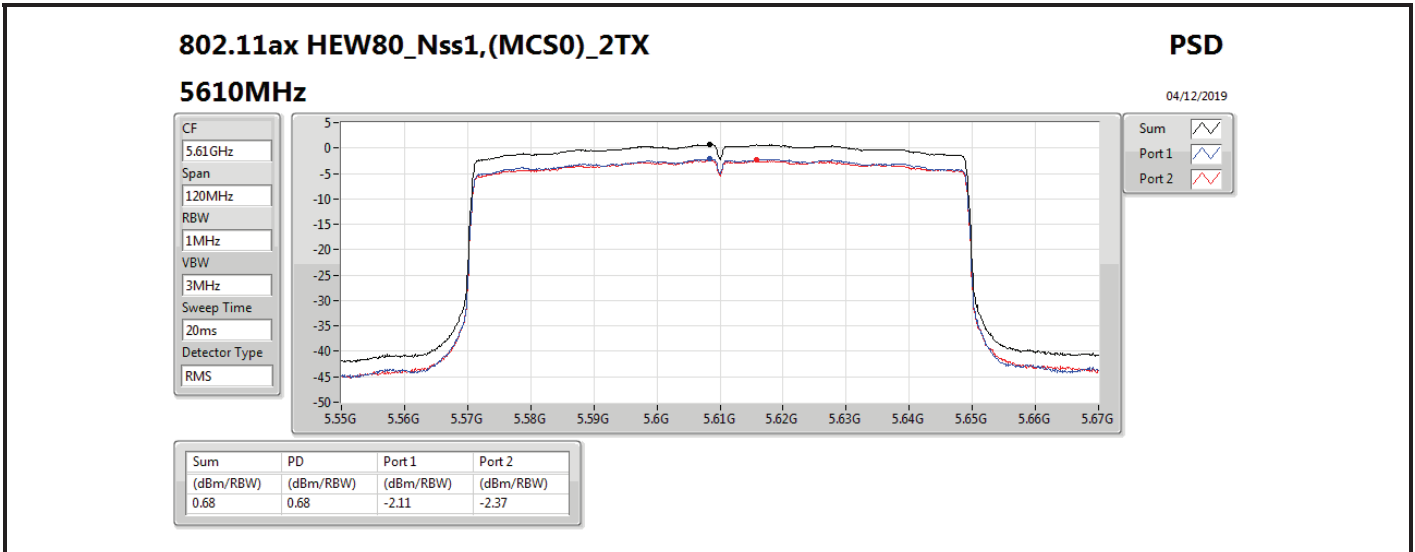

DG = Directional Gain; RBW = 500 kHz for 5.725-5.85GHz band / 1MHz for other band;

PD = trace bin-by-bin of each transmits port summing can be performed maximum power density; Port X = Port X power density;