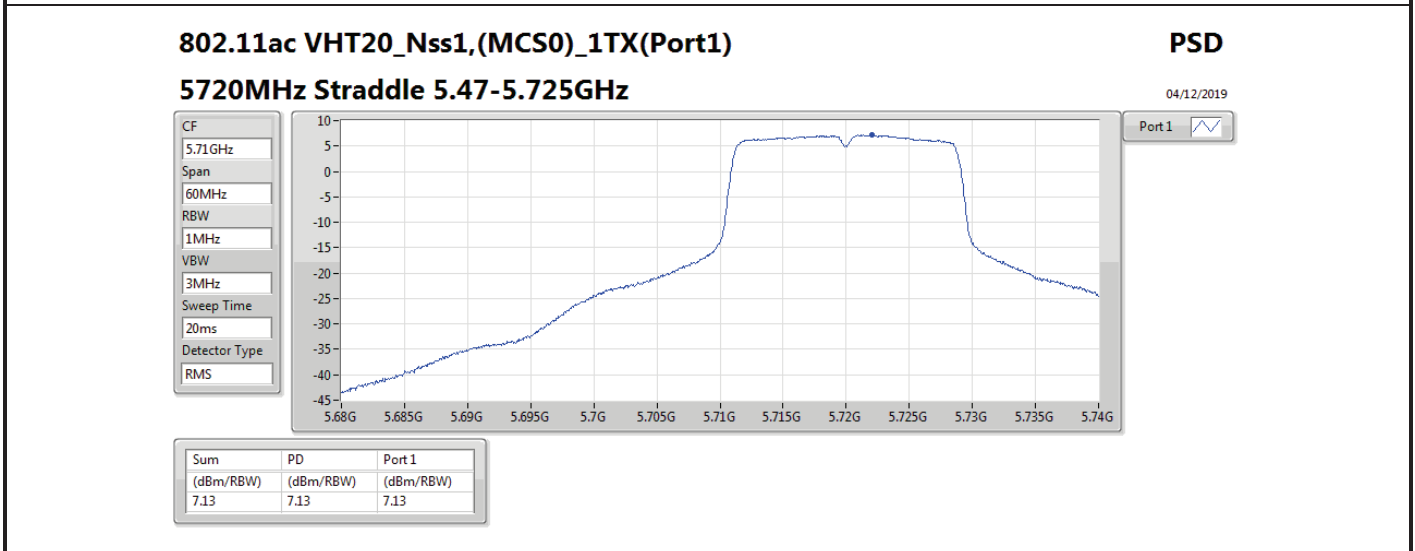

Mode	Result	DG (dBi)	Port 1 (dBm/RBW)	Port 2 (dBm/RBW)	PD (dBm/RBW)	PD Limit (dBm/RBW)	EIRP PD (dBm/RBW)	EIRP PD Limit (dBm/RBW)
5710MHz Straddle 5.725-5.85GHz	Pass	7.00	2.38		2.38	29.00	9.38	36.00
802.11ax HEW40_Nss1,(MCS0)_2TX	-	-	-	-	-	-	-	-
5270MHz	Pass	10.01	2.97	3.44	6.07	6.99	16.08	17.00
5310MHz	Pass	10.01	0.56	0.33	3.30	6.99	13.31	17.00
5510MHz	Pass	10.01	0.26	-0.52	2.85	6.99	12.86	17.00
5550MHz	Pass	10.01	2.35	2.13	5.22	6.99	15.23	17.00
5670MHz	Pass	10.01	1.30	0.84	4.05	6.99	14.06	17.00
5710MHz Straddle 5.47-5.725GHz	Pass	10.01	4.00	3.67	6.76	6.99	16.77	17.00
5710MHz Straddle 5.725-5.85GHz	Pass	10.01	1.02	0.91	3.95	25.99	13.96	36.00
802.11ax HEW80_Nss1,(MCS0)_1TX	-	-	-	-	-	-	-	-
5290MHz	Pass	7.00	-1.58		-1.58	10.00	5.42	17.00
5530MHz	Pass	7.00	-2.44		-2.44	10.00	4.56	17.00
5610MHz	Pass	7.00	-0.41		-0.41	10.00	6.59	17.00
5690MHz Straddle 5.47-5.725GHz	Pass	7.00	0.28		0.28	10.00	7.28	17.00
5690MHz Straddle 5.725-5.85GHz	Pass	7.00	-3.53		-3.53	29.00	3.47	36.00
802.11ax HEW80_Nss1,(MCS0)_2TX	-	-	-	-	-	-	-	-
5290MHz	Pass	10.01	-3.12	-2.99	-0.17	6.99	9.84	17.00
5530MHz	Pass	10.01	-3.33	-4.13	-0.76	6.99	9.25	17.00
5610MHz	Pass	10.01	-2.11	-2.37	0.68	6.99	10.69	17.00
5690MHz Straddle 5.47-5.725GHz	Pass	10.01	-0.60	-0.93	2.14	6.99	12.15	17.00
5690MHz Straddle 5.725-5.85GHz	Pass	10.01	-4.52	-4.63	-1.63	25.99	8.38	36.00

DG = Directional Gain; RBW = 500 kHz for 5.725-5.85GHz band / 1MHz for other band;

PD = trace bin-by-bin of each transmits port summing can be performed maximum power density; Port X = Port X power density;