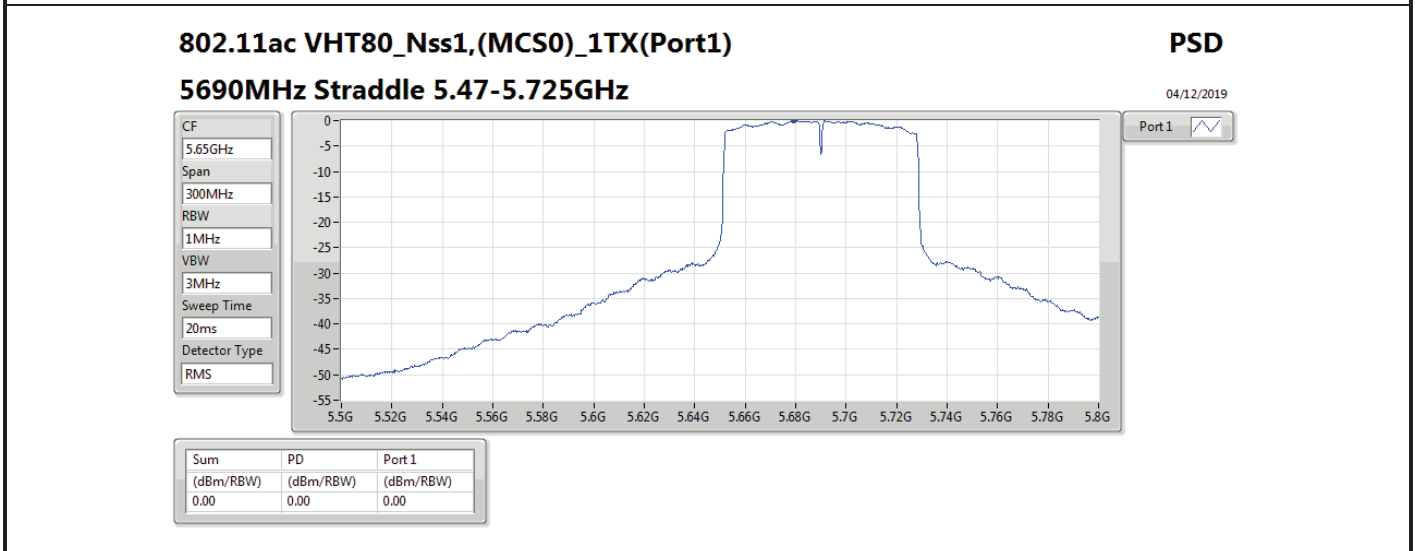

DG = Directional Gain; RBW = 500 kHz for 5.725-5.85GHz band / 1MHz for other band;

PD = trace bin-by-bin of each transmits port summing can be performed maximum power density; Port X = Port X power density;