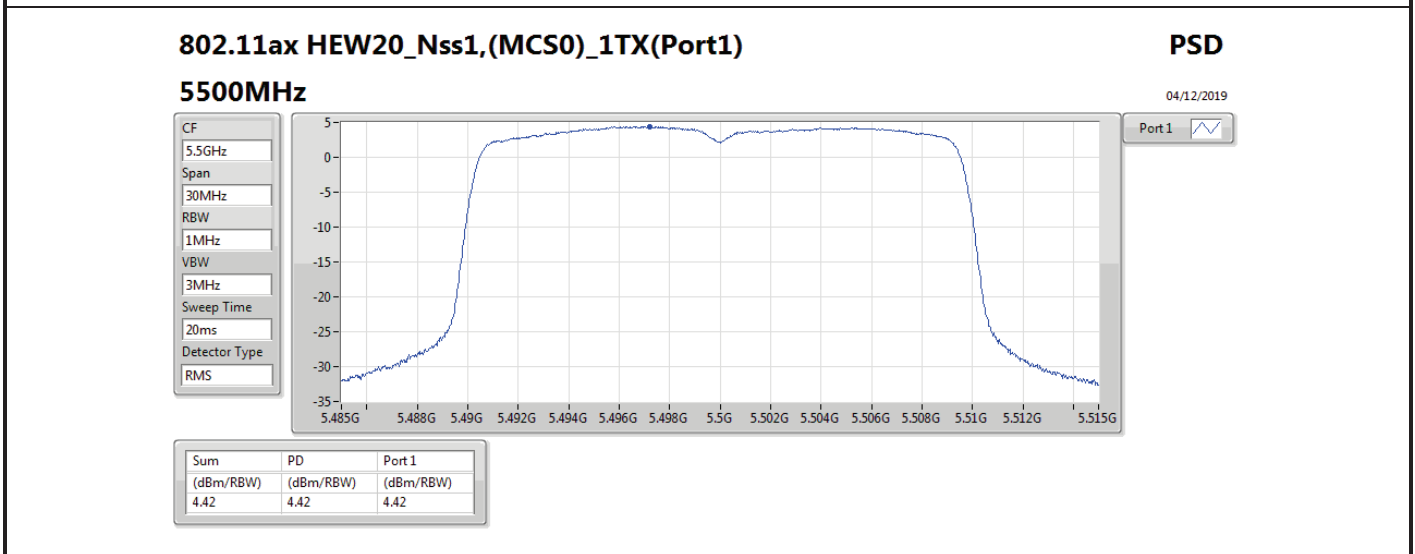

Mode	Result	DG (dBi)	Port 1 (dBm/RBW)	Port 2 (dBm/RBW)	PD (dBm/RBW)	PD Limit (dBm/RBW)	EIRP PD (dBm/RBW)	EIRP PD Limit (dBm/RBW)
5710MHz Straddle 5.725-5.85GHz	Pass	7.00	2.38		2.38	29.00	9.38	36.00
802.11ax HEW40_Nss1,(MCS0)_2TX	-	-	-	-	-	-	-	-
5270MHz	Pass	10.01	2.97	3.44	6.07	6.99	16.08	17.00
5310MHz	Pass	10.01	0.56	0.33	3.30	6.99	13.31	17.00
5510MHz	Pass	10.01	0.26	-0.52	2.85	6.99	12.86	17.00
5550MHz	Pass	10.01	2.35	2.13	5.22	6.99	15.23	17.00
5670MHz	Pass	10.01	1.30	0.84	4.05	6.99	14.06	17.00
5710MHz Straddle 5.47-5.725GHz	Pass	10.01	4.00	3.67	6.76	6.99	16.77	17.00
5710MHz Straddle 5.725-5.85GHz	Pass	10.01	1.02	0.91	3.95	25.99	13.96	36.00
802.11ax HEW80_Nss1,(MCS0)_1TX	-	-	-	-	-	-	-	-
5290MHz	Pass	7.00	-1.58		-1.58	10.00	5.42	17.00
5530MHz	Pass	7.00	-2.44		-2.44	10.00	4.56	17.00
5610MHz	Pass	7.00	-0.41		-0.41	10.00	6.59	17.00
5690MHz Straddle 5.47-5.725GHz	Pass	7.00	0.28		0.28	10.00	7.28	17.00
5690MHz Straddle 5.725-5.85GHz	Pass	7.00	-3.53		-3.53	29.00	3.47	36.00
802.11ax HEW80_Nss1,(MCS0)_2TX	-	-	-	-	-	-	-	-
5290MHz	Pass	10.01	-3.12	-2.99	-0.17	6.99	9.84	17.00
5530MHz	Pass	10.01	-3.33	-4.13	-0.76	6.99	9.25	17.00
5610MHz	Pass	10.01	-2.11	-2.37	0.68	6.99	10.69	17.00
5690MHz Straddle 5.47-5.725GHz	Pass	10.01	-0.60	-0.93	2.14	6.99	12.15	17.00
5690MHz Straddle 5.725-5.85GHz	Pass	10.01	-4.52	-4.63	-1.63	25.99	8.38	36.00

DG = Directional Gain; RBW = 500 kHz for 5.725-5.85GHz band / 1MHz for other band;

PD = trace bin-by-bin of each transmits port summing can be performed maximum power density; Port X = Port X power density;