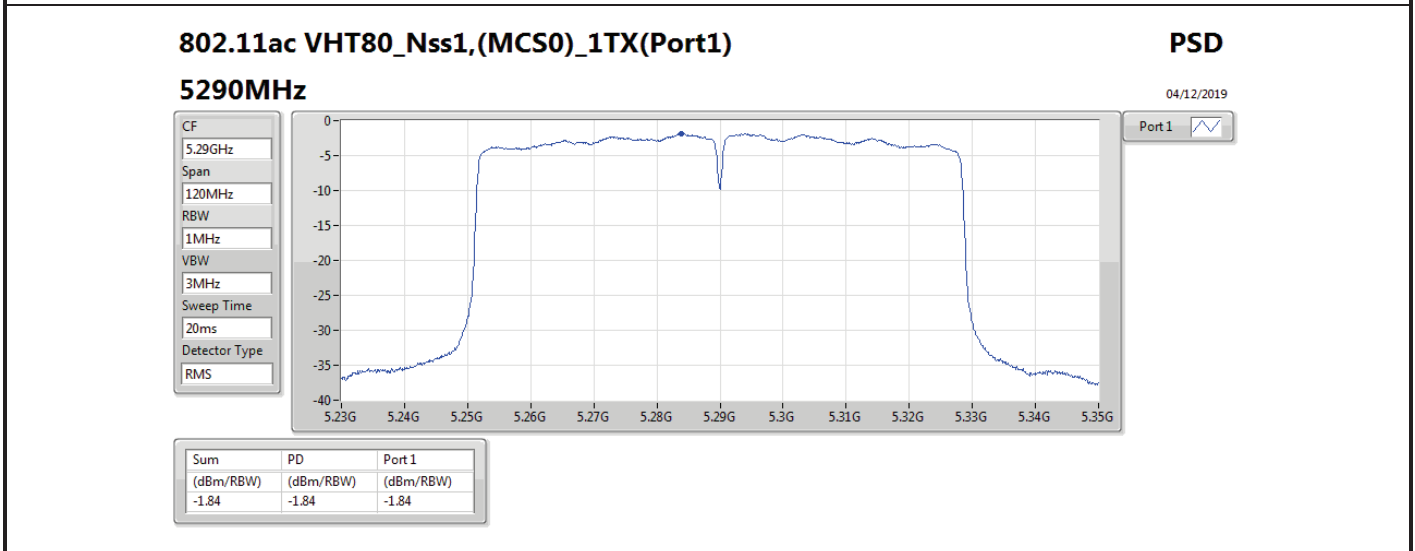

DG = Directional Gain; RBW = 500 kHz for 5.725-5.85GHz band / 1MHz for other band;

PD = trace bin-by-bin of each transmits port summing can be performed maximum power density; Port X = Port X power density;