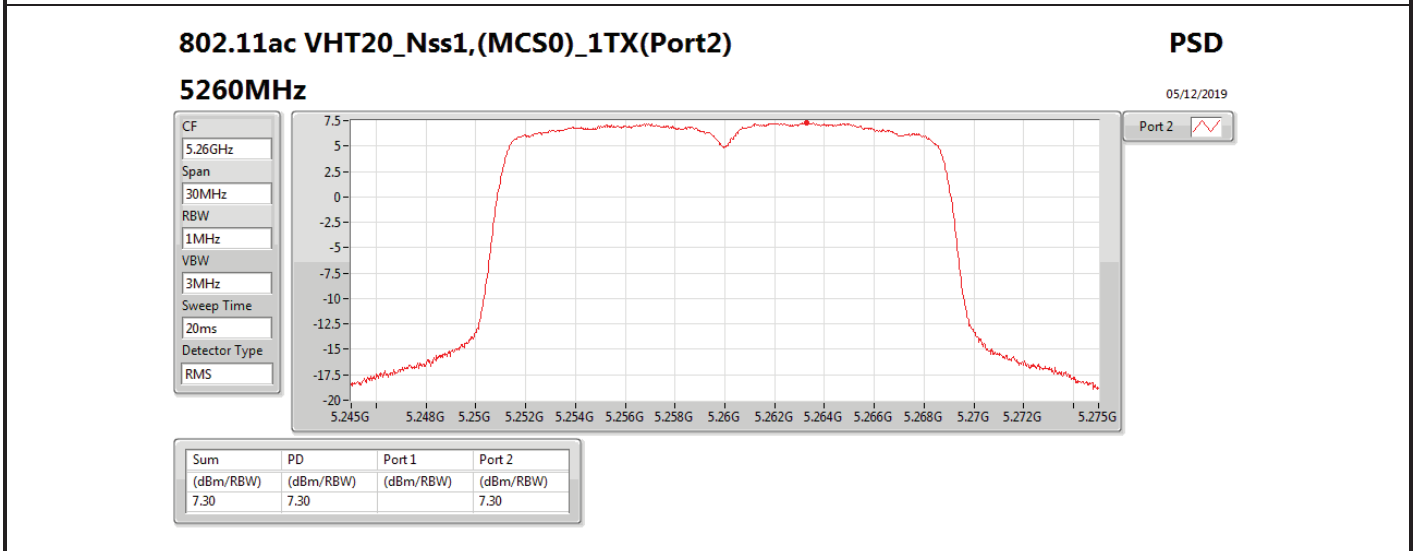

DG = Directional Gain; **RBW** = 500 kHz for 5.725-5.85GHz band / 1MHz for other band;
PD = trace bin-by-bin of each transmits port summing can be performed maximum power density; **Port X** = Port X power density;