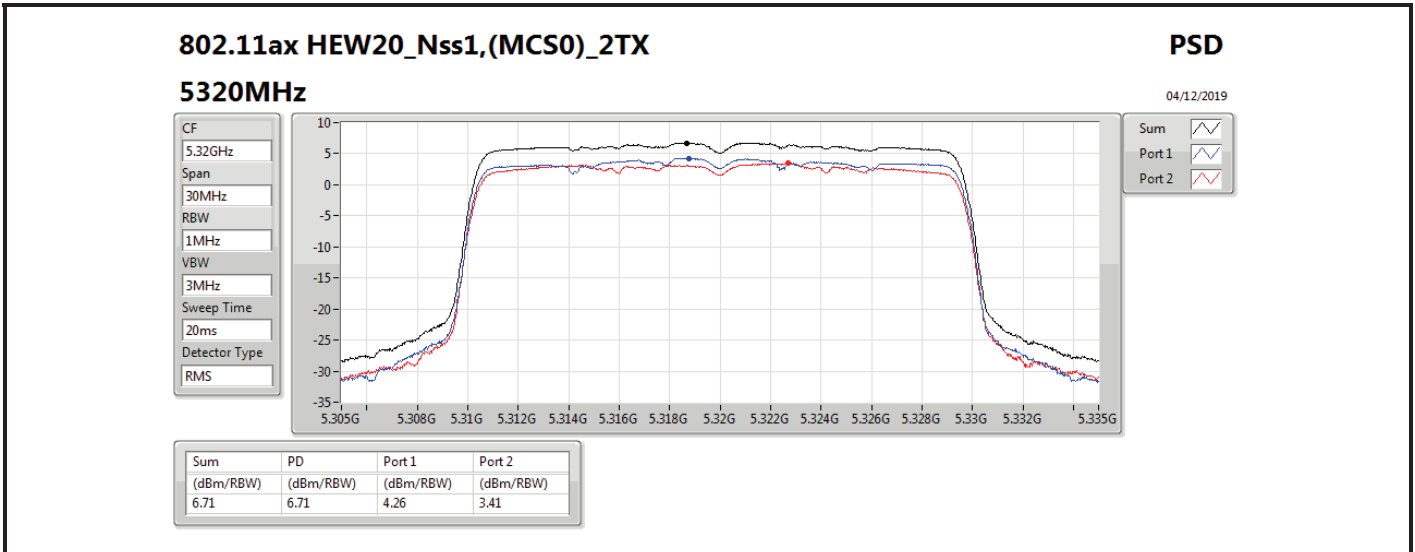

Mode	Result	DG (dBi)	Port 1 (dBm/RBW)	Port 2 (dBm/RBW)	PD (dBm/RBW)	PD Limit (dBm/RBW)	EIRP PD (dBm/RBW)	EIRP PD Limit (dBm/RBW)
5710MHz Straddle 5.725-5.85GHz	Pass	7.10		3.03	3.03	28.90	10.13	36.00
802.11ax HEW40_Nss1,(MCS0)_2TX	-	-	-	-	-	-	-	-
5270MHz	Pass	10.11	2.97	3.44	6.07	6.89	16.18	17.00
5310MHz	Pass	10.11	0.47	0.37	3.22	6.89	13.33	17.00
5510MHz	Pass	10.11	0.07	-0.79	2.64	6.89	12.75	17.00
5550MHz	Pass	10.11	2.92	2.85	5.90	6.89	16.01	17.00
5670MHz	Pass	10.11	0.23	-0.13	2.94	6.89	13.05	17.00
5710MHz Straddle 5.47-5.725GHz	Pass	10.11	3.34	3.48	6.27	6.89	16.38	17.00
5710MHz Straddle 5.725-5.85GHz	Pass	10.11	0.43	0.70	3.53	25.89	13.64	36.00
802.11ax HEW80_Nss1,(MCS0)_1TX(Port2)	-	-	-	-	-	-	-	-
5290MHz	Pass	7.10		-2.11	-2.11	9.90	4.99	17.00
5530MHz	Pass	7.10		-2.66	-2.66	9.90	4.44	17.00
5610MHz	Pass	7.10		-1.44	-1.44	9.90	5.66	17.00
5690MHz Straddle 5.47-5.725GHz	Pass	7.10		-0.15	-0.15	9.90	6.95	17.00
5690MHz Straddle 5.725-5.85GHz	Pass	7.10		-4.00	-4.00	28.90	3.10	36.00
802.11ax HEW80_Nss1,(MCS0)_2TX	-	-	-	-	-	-	-	-
5290MHz	Pass	10.11	-3.12	-2.99	-0.17	6.89	9.94	17.00
5530MHz	Pass	10.11	-3.33	-4.13	-0.76	6.89	9.35	17.00
5610MHz	Pass	10.11	-1.92	-2.25	0.86	6.89	10.97	17.00
5690MHz Straddle 5.47-5.725GHz	Pass	10.11	-0.03	-0.15	2.84	6.89	12.95	17.00
5690MHz Straddle 5.725-5.85GHz	Pass	10.11	-3.45	-4.01	-0.76	25.89	9.35	36.00

DG = Directional Gain; **RBW** = 500 kHz for 5.725-5.85GHz band / 1MHz for other band;
PD = trace bin-by-bin of each transmits port summing can be performed maximum power density; **Port X** = Port X power density;