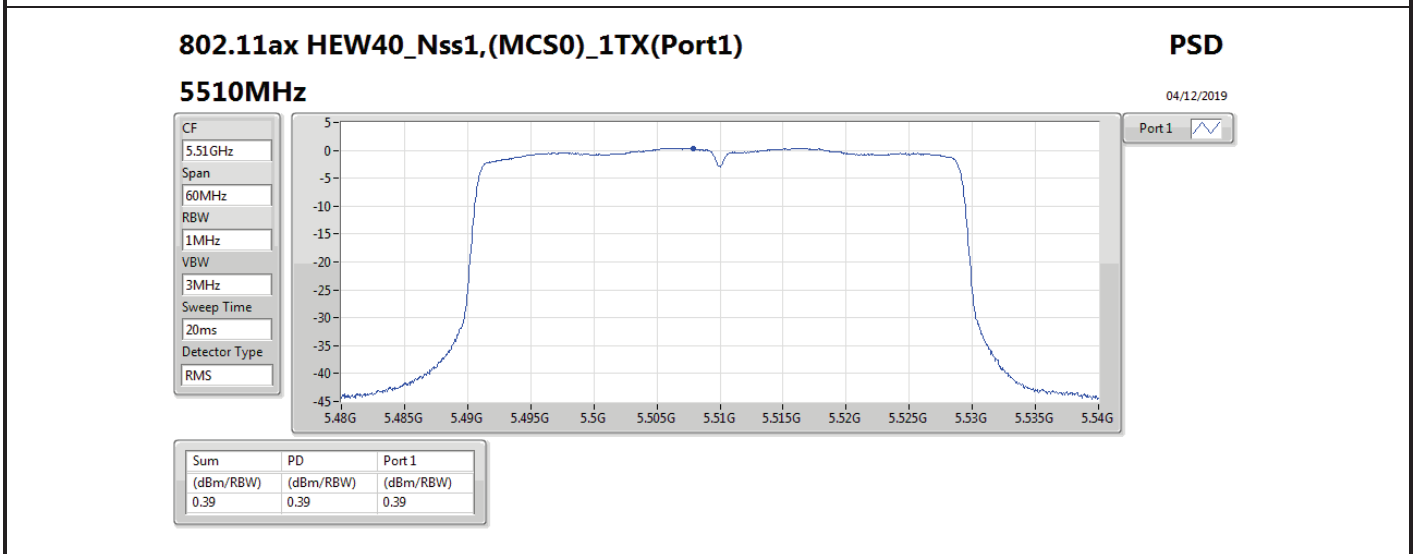

Mode	Result	DG (dBi)	Port 1 (dBm/RBW)	Port 2 (dBm/RBW)	PD (dBm/RBW)	PD Limit (dBm/RBW)	EIRP PD (dBm/RBW)	EIRP PD Limit (dBm/RBW)
5710MHz Straddle 5.725-5.85GHz	Pass	7.00	2.38		2.38	29.00	9.38	36.00
802.11ax HEW40_Nss1,(MCS0)_2TX	-	-	-	-	-	-	-	-
5270MHz	Pass	10.01	2.97	3.44	6.07	6.99	16.08	17.00
5310MHz	Pass	10.01	0.56	0.33	3.30	6.99	13.31	17.00
5510MHz	Pass	10.01	0.26	-0.52	2.85	6.99	12.86	17.00
5550MHz	Pass	10.01	2.35	2.13	5.22	6.99	15.23	17.00
5670MHz	Pass	10.01	1.30	0.84	4.05	6.99	14.06	17.00
5710MHz Straddle 5.47-5.725GHz	Pass	10.01	4.00	3.67	6.76	6.99	16.77	17.00
5710MHz Straddle 5.725-5.85GHz	Pass	10.01	1.02	0.91	3.95	25.99	13.96	36.00
802.11ax HEW80_Nss1,(MCS0)_1TX	-	-	-	-	-	-	-	-
5290MHz	Pass	7.00	-1.58		-1.58	10.00	5.42	17.00
5530MHz	Pass	7.00	-2.44		-2.44	10.00	4.56	17.00
5610MHz	Pass	7.00	-0.41		-0.41	10.00	6.59	17.00
5690MHz Straddle 5.47-5.725GHz	Pass	7.00	0.28		0.28	10.00	7.28	17.00
5690MHz Straddle 5.725-5.85GHz	Pass	7.00	-3.53		-3.53	29.00	3.47	36.00
802.11ax HEW80_Nss1,(MCS0)_2TX	-	-	-	-	-	-	-	-
5290MHz	Pass	10.01	-3.12	-2.99	-0.17	6.99	9.84	17.00
5530MHz	Pass	10.01	-3.33	-4.13	-0.76	6.99	9.25	17.00
5610MHz	Pass	10.01	-2.11	-2.37	0.68	6.99	10.69	17.00
5690MHz Straddle 5.47-5.725GHz	Pass	10.01	-0.60	-0.93	2.14	6.99	12.15	17.00
5690MHz Straddle 5.725-5.85GHz	Pass	10.01	-4.52	-4.63	-1.63	25.99	8.38	36.00

DG = Directional Gain; RBW = 500 kHz for 5.725-5.85GHz band / 1MHz for other band;

PD = trace bin-by-bin of each transmits port summing can be performed maximum power density; Port X = Port X power density;