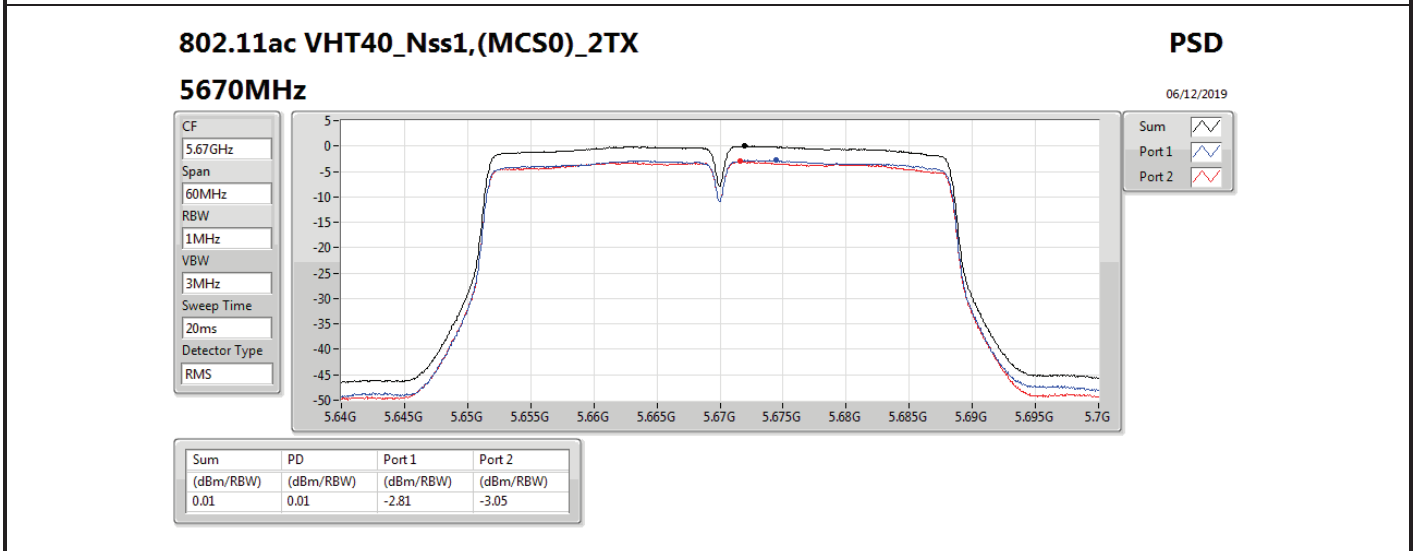

DG = Directional Gain; **RBW** = 500 kHz for 5.725-5.85GHz band / 1MHz for other band;
PD = trace bin-by-bin of each transmits port summing can be performed maximum power density; **Port X** = Port X power density;