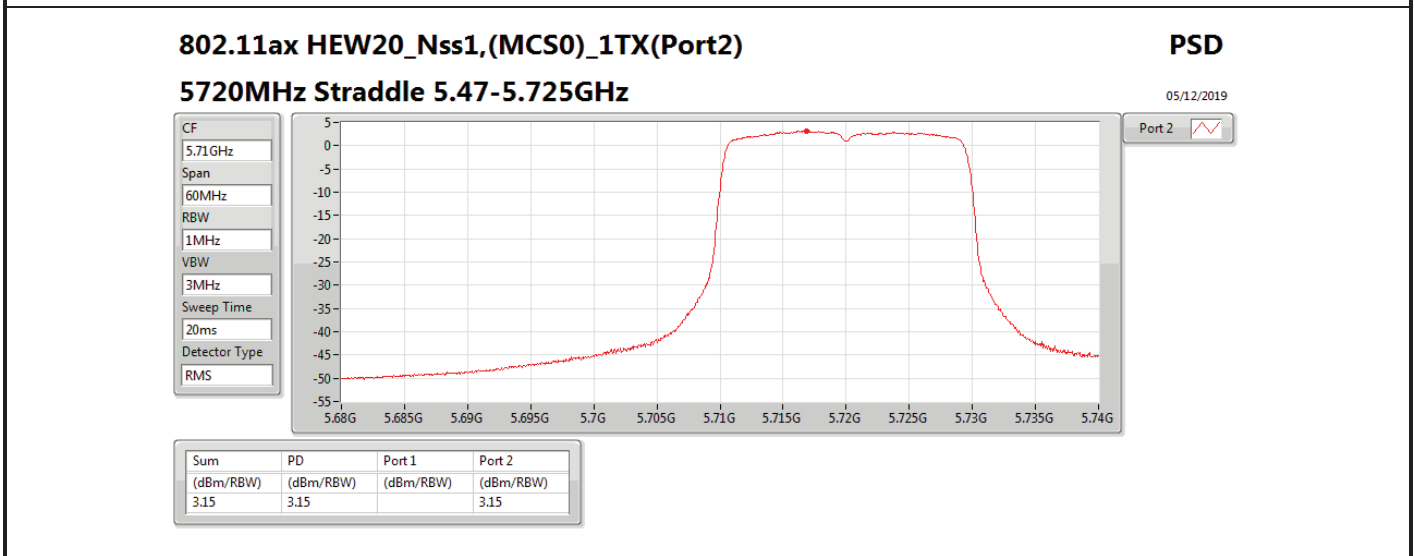

Mode	Result	DG (dBi)	Port 1 (dBm/RBW)	Port 2 (dBm/RBW)	PD (dBm/RBW)	PD Limit (dBm/RBW)	EIRP PD (dBm/RBW)	EIRP PD Limit (dBm/RBW)
5710MHz Straddle 5.725-5.85GHz	Pass	13.00		-2.46	-2.46	23.00	10.54	36.00
802.11ax HEW40_Nss1,(MCS0)_2TX	-	-	-	-	-	-	-	-
5270MHz	Pass	16.01	-3.50	-3.14	-0.42	0.99	15.59	17.00
5310MHz	Pass	16.01	-2.88	-3.14	-0.18	0.99	15.83	17.00
5510MHz	Pass	16.01	-2.70	-3.21	0.01	0.99	16.02	17.00
5550MHz	Pass	16.01	-2.94	-3.06	-0.02	0.99	15.99	17.00
5670MHz	Pass	16.01	-2.82	-3.13	0.01	0.99	16.02	17.00
5710MHz Straddle 5.47-5.725GHz	Pass	16.01	-2.33	-2.31	0.58	0.99	16.59	17.00
5710MHz Straddle 5.725-5.85GHz	Pass	16.01	-4.98	-5.53	-2.26	19.99	13.75	36.00
802.11ax HEW80_Nss1,(MCS0)_1TX(Port2)	-	-	-	-	-	-	-	-
5290MHz	Pass	13.00		-5.59	-5.59	4.00	7.41	17.00
5530MHz	Pass	13.00		-4.65	-4.65	4.00	8.35	17.00
5610MHz	Pass	13.00		-3.23	-3.23	4.00	9.77	17.00
5690MHz Straddle 5.47-5.725GHz	Pass	13.00		-2.95	-2.95	4.00	10.05	17.00
5690MHz Straddle 5.725-5.85GHz	Pass	13.00		-6.98	-6.98	23.00	6.02	36.00
802.11ax HEW80_Nss1,(MCS0)_2TX	-	-	-	-	-	-	-	-
5290MHz	Pass	16.01	-6.03	-6.03	-3.22	0.99	12.79	17.00
5530MHz	Pass	16.01	-5.95	-6.14	-3.07	0.99	12.94	17.00
5610MHz	Pass	16.01	-5.93	-6.43	-3.20	0.99	12.81	17.00
5690MHz Straddle 5.47-5.725GHz	Pass	16.01	-5.74	-5.76	-2.78	0.99	13.23	17.00
5690MHz Straddle 5.725-5.85GHz	Pass	16.01	-9.37	-9.85	-6.65	19.99	9.36	36.00

DG = Directional Gain; **RBW** = 500 kHz for 5.725-5.85GHz band / 1MHz for other band;
PD = trace bin-by-bin of each transmits port summing can be performed maximum power density; **Port X** = Port X power density;