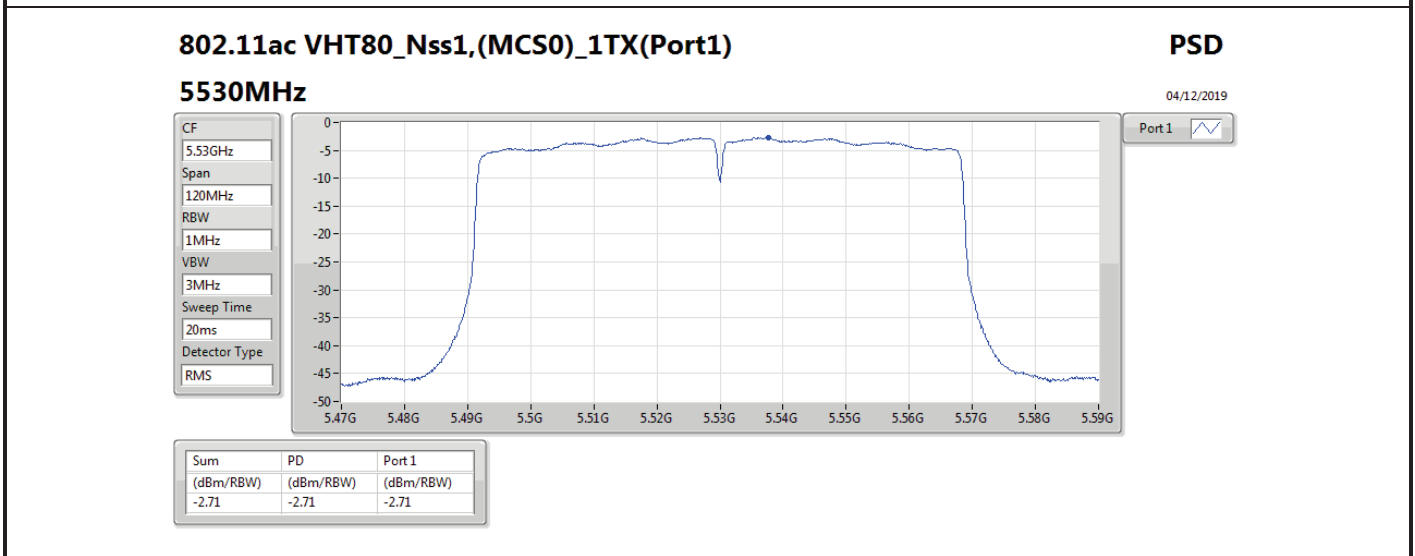

DG = Directional Gain; RBW = 500 kHz for 5.725-5.85GHz band / 1MHz for other band;

PD = trace bin-by-bin of each transmits port summing can be performed maximum power density; Port X = Port X power density;