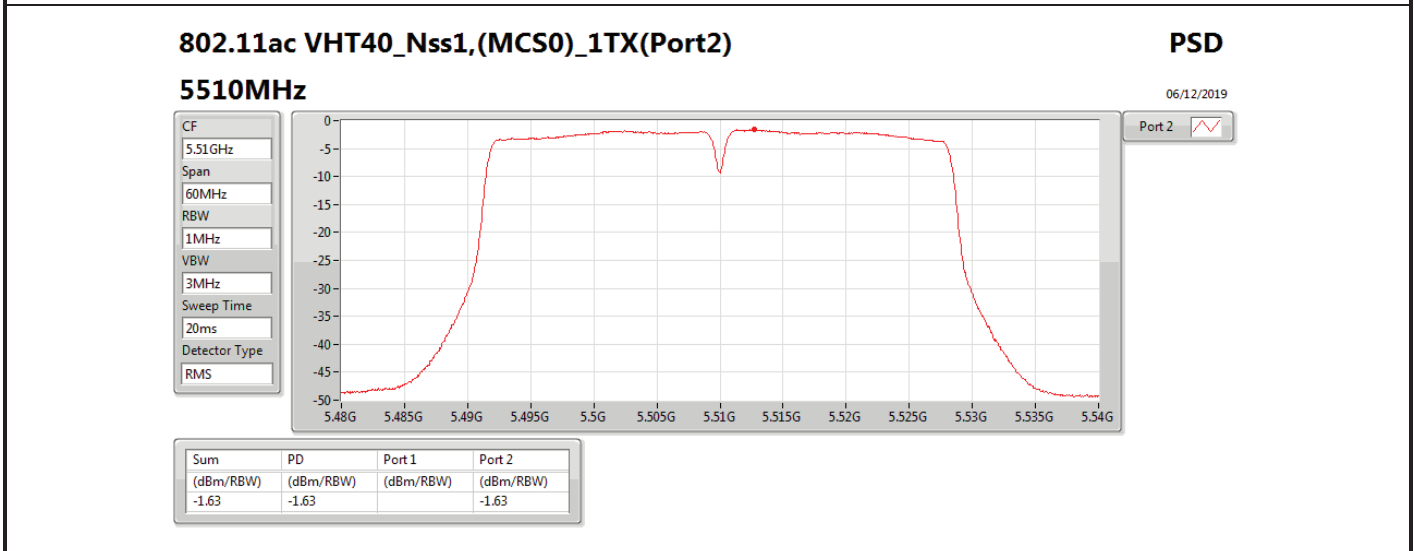

DG = Directional Gain; **RBW** = 500 kHz for 5.725-5.85GHz band / 1MHz for other band;
PD = trace bin-by-bin of each transmits port summing can be performed maximum power density; **Port X** = Port X power density;