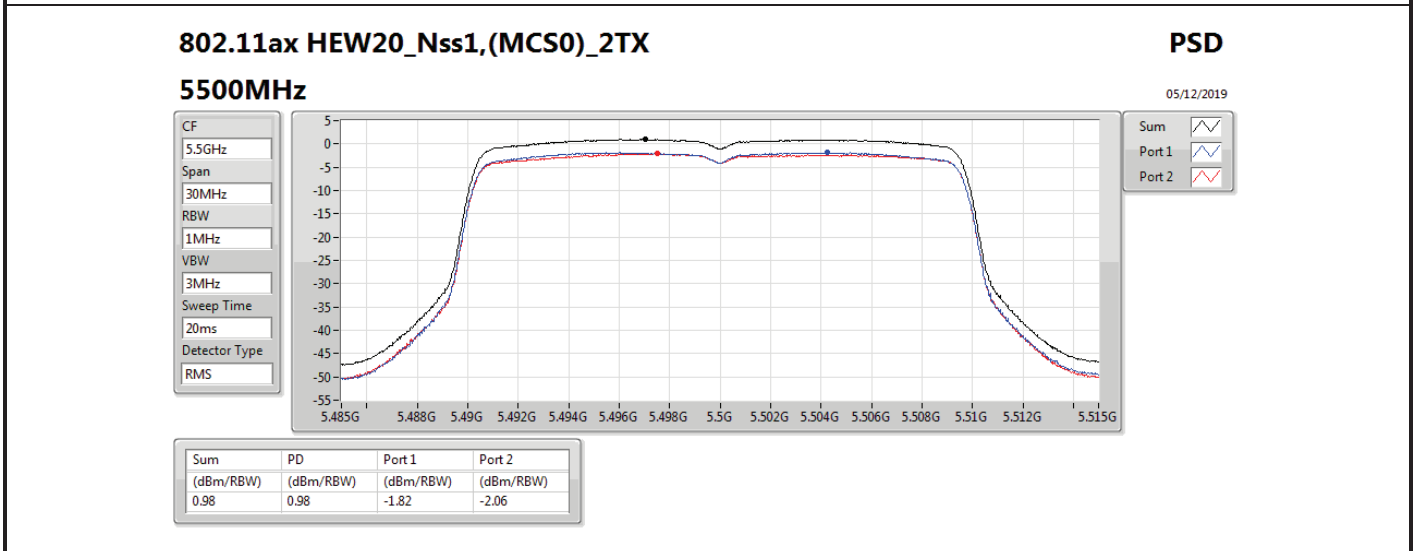

Mode	Result	DG (dBi)	Port 1 (dBm/RBW)	Port 2 (dBm/RBW)	PD (dBm/RBW)	PD Limit (dBm/RBW)	EIRP PD (dBm/RBW)	EIRP PD Limit (dBm/RBW)
5710MHz Straddle 5.725-5.85GHz	Pass	13.00		-2.46	-2.46	23.00	10.54	36.00
802.11ax HEW40_Nss1,(MCS0)_2TX	-	-	-	-	-	-	-	-
5270MHz	Pass	16.01	-3.50	-3.14	-0.42	0.99	15.59	17.00
5310MHz	Pass	16.01	-2.88	-3.14	-0.18	0.99	15.83	17.00
5510MHz	Pass	16.01	-2.70	-3.21	0.01	0.99	16.02	17.00
5550MHz	Pass	16.01	-2.94	-3.06	-0.02	0.99	15.99	17.00
5670MHz	Pass	16.01	-2.82	-3.13	0.01	0.99	16.02	17.00
5710MHz Straddle 5.47-5.725GHz	Pass	16.01	-2.33	-2.31	0.58	0.99	16.59	17.00
5710MHz Straddle 5.725-5.85GHz	Pass	16.01	-4.98	-5.53	-2.26	19.99	13.75	36.00
802.11ax HEW80_Nss1,(MCS0)_1TX(Port2)	-	-	-	-	-	-	-	-
5290MHz	Pass	13.00		-5.59	-5.59	4.00	7.41	17.00
5530MHz	Pass	13.00		-4.65	-4.65	4.00	8.35	17.00
5610MHz	Pass	13.00		-3.23	-3.23	4.00	9.77	17.00
5690MHz Straddle 5.47-5.725GHz	Pass	13.00		-2.95	-2.95	4.00	10.05	17.00
5690MHz Straddle 5.725-5.85GHz	Pass	13.00		-6.98	-6.98	23.00	6.02	36.00
802.11ax HEW80_Nss1,(MCS0)_2TX	-	-	-	-	-	-	-	-
5290MHz	Pass	16.01	-6.03	-6.03	-3.22	0.99	12.79	17.00
5530MHz	Pass	16.01	-5.95	-6.14	-3.07	0.99	12.94	17.00
5610MHz	Pass	16.01	-5.93	-6.43	-3.20	0.99	12.81	17.00
5690MHz Straddle 5.47-5.725GHz	Pass	16.01	-5.74	-5.76	-2.78	0.99	13.23	17.00
5690MHz Straddle 5.725-5.85GHz	Pass	16.01	-9.37	-9.85	-6.65	19.99	9.36	36.00

DG = Directional Gain; **RBW** = 500 kHz for 5.725-5.85GHz band / 1MHz for other band;
PD = trace bin-by-bin of each transmits port summing can be performed maximum power density; **Port X** = Port X power density;