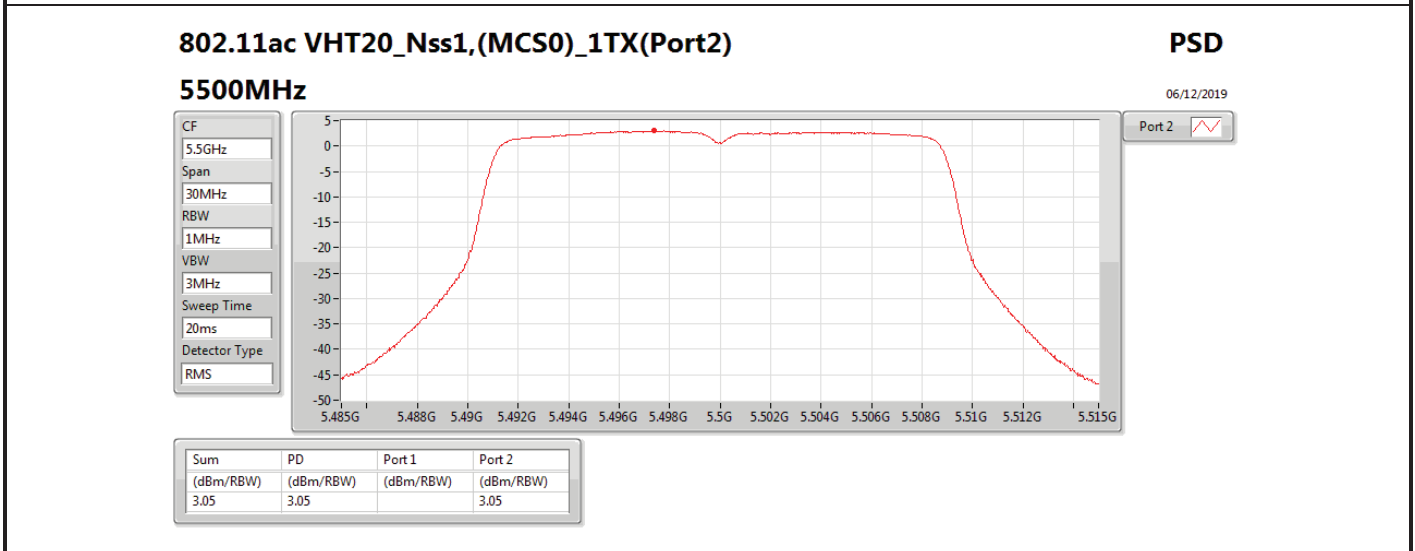

DG = Directional Gain; **RBW** = 500 kHz for 5.725-5.85GHz band / 1MHz for other band;
PD = trace bin-by-bin of each transmits port summing can be performed maximum power density; **Port X** = Port X power density;