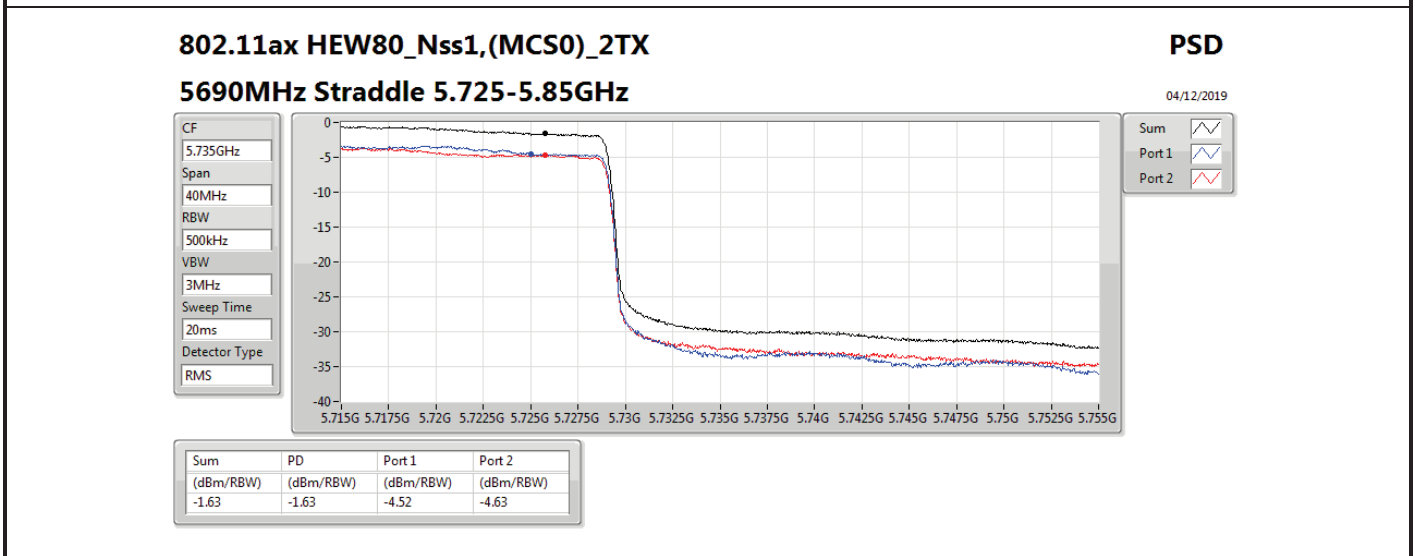

DG = Directional Gain; RBW = 500 kHz for 5.725-5.85GHz band / 1MHz for other band;

PD = trace bin-by-bin of each transmits port summing can be performed maximum power density; Port X = Port X power density;