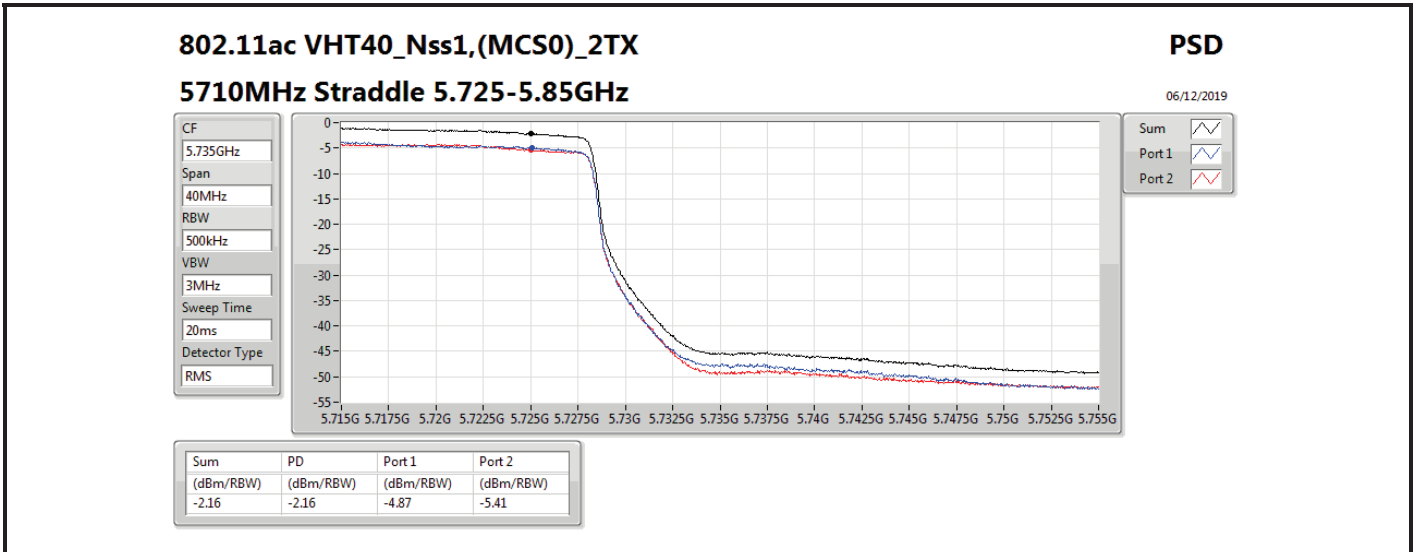

Mode	Result	DG (dBi)	Port 1 (dBm/RBW)	Port 2 (dBm/RBW)	PD (dBm/RBW)	PD Limit (dBm/RBW)	EIRP PD (dBm/RBW)	EIRP PD Limit (dBm/RBW)
5710MHz Straddle 5.725-5.85GHz	Pass	13.00		-2.46	-2.46	23.00	10.54	36.00
802.11ax HEW40_Nss1,(MCS0)_2TX	-	-	-	-	-	-	-	-
5270MHz	Pass	16.01	-3.50	-3.14	-0.42	0.99	15.59	17.00
5310MHz	Pass	16.01	-2.88	-3.14	-0.18	0.99	15.83	17.00
5510MHz	Pass	16.01	-2.70	-3.21	0.01	0.99	16.02	17.00
5550MHz	Pass	16.01	-2.94	-3.06	-0.02	0.99	15.99	17.00
5670MHz	Pass	16.01	-2.82	-3.13	0.01	0.99	16.02	17.00
5710MHz Straddle 5.47-5.725GHz	Pass	16.01	-2.33	-2.31	0.58	0.99	16.59	17.00
5710MHz Straddle 5.725-5.85GHz	Pass	16.01	-4.98	-5.53	-2.26	19.99	13.75	36.00
802.11ax HEW80_Nss1,(MCS0)_1TX(Port2)	-	-	-	-	-	-	-	-
5290MHz	Pass	13.00		-5.59	-5.59	4.00	7.41	17.00
5530MHz	Pass	13.00		-4.65	-4.65	4.00	8.35	17.00
5610MHz	Pass	13.00		-3.23	-3.23	4.00	9.77	17.00
5690MHz Straddle 5.47-5.725GHz	Pass	13.00		-2.95	-2.95	4.00	10.05	17.00
5690MHz Straddle 5.725-5.85GHz	Pass	13.00		-6.98	-6.98	23.00	6.02	36.00
802.11ax HEW80_Nss1,(MCS0)_2TX	-	-	-	-	-	-	-	-
5290MHz	Pass	16.01	-6.03	-6.03	-3.22	0.99	12.79	17.00
5530MHz	Pass	16.01	-5.95	-6.14	-3.07	0.99	12.94	17.00
5610MHz	Pass	16.01	-5.93	-6.43	-3.20	0.99	12.81	17.00
5690MHz Straddle 5.47-5.725GHz	Pass	16.01	-5.74	-5.76	-2.78	0.99	13.23	17.00
5690MHz Straddle 5.725-5.85GHz	Pass	16.01	-9.37	-9.85	-6.65	19.99	9.36	36.00

DG = Directional Gain; **RBW** = 500 kHz for 5.725-5.85GHz band / 1MHz for other band;
PD = trace bin-by-bin of each transmits port summing can be performed maximum power density; **Port X** = Port X power density;