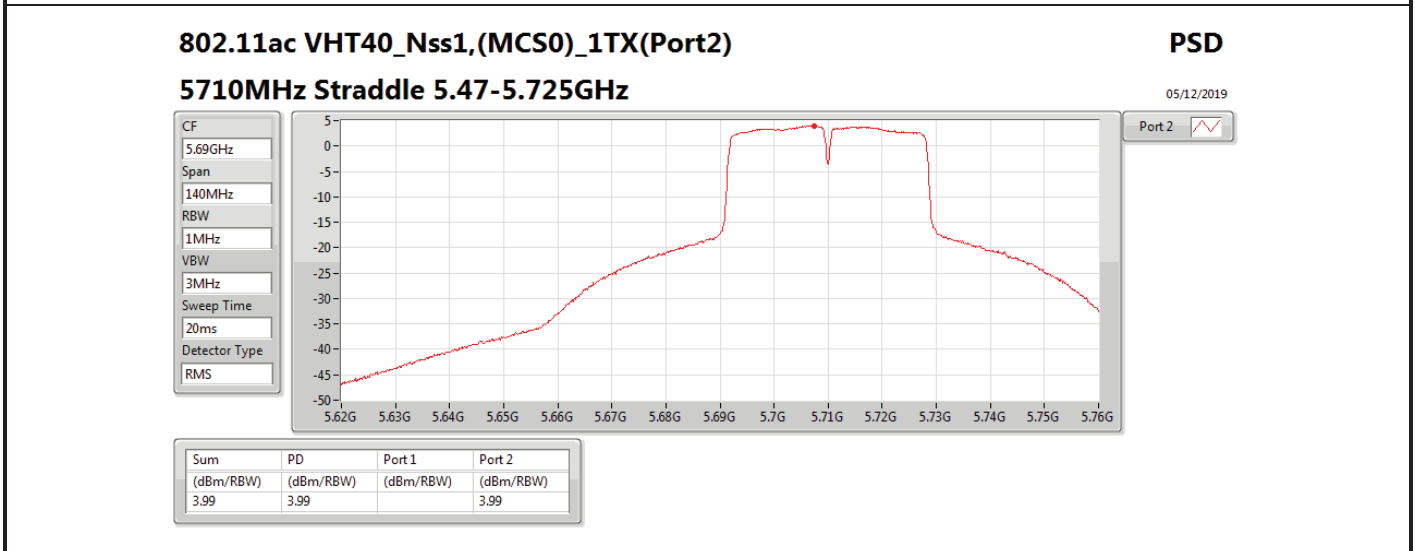

Mode	Result	DG (dBi)	Port 1 (dBm/RBW)	Port 2 (dBm/RBW)	PD (dBm/RBW)	PD Limit (dBm/RBW)	EIRP PD (dBm/RBW)	EIRP PD Limit (dBm/RBW)
5710MHz Straddle 5.725-5.85GHz	Pass	7.10		3.03	3.03	28.90	10.13	36.00
802.11ax HEW40_Nss1,(MCS0)_2TX	-	-	-	-	-	-	-	-
5270MHz	Pass	10.11	2.97	3.44	6.07	6.89	16.18	17.00
5310MHz	Pass	10.11	0.47	0.37	3.22	6.89	13.33	17.00
5510MHz	Pass	10.11	0.07	-0.79	2.64	6.89	12.75	17.00
5550MHz	Pass	10.11	2.92	2.85	5.90	6.89	16.01	17.00
5670MHz	Pass	10.11	0.23	-0.13	2.94	6.89	13.05	17.00
5710MHz Straddle 5.47-5.725GHz	Pass	10.11	3.34	3.48	6.27	6.89	16.38	17.00
5710MHz Straddle 5.725-5.85GHz	Pass	10.11	0.43	0.70	3.53	25.89	13.64	36.00
802.11ax HEW80_Nss1,(MCS0)_1TX(Port2)	-	-	-	-	-	-	-	-
5290MHz	Pass	7.10		-2.11	-2.11	9.90	4.99	17.00
5530MHz	Pass	7.10		-2.66	-2.66	9.90	4.44	17.00
5610MHz	Pass	7.10		-1.44	-1.44	9.90	5.66	17.00
5690MHz Straddle 5.47-5.725GHz	Pass	7.10		-0.15	-0.15	9.90	6.95	17.00
5690MHz Straddle 5.725-5.85GHz	Pass	7.10		-4.00	-4.00	28.90	3.10	36.00
802.11ax HEW80_Nss1,(MCS0)_2TX	-	-	-	-	-	-	-	-
5290MHz	Pass	10.11	-3.12	-2.99	-0.17	6.89	9.94	17.00
5530MHz	Pass	10.11	-3.33	-4.13	-0.76	6.89	9.35	17.00
5610MHz	Pass	10.11	-1.92	-2.25	0.86	6.89	10.97	17.00
5690MHz Straddle 5.47-5.725GHz	Pass	10.11	-0.03	-0.15	2.84	6.89	12.95	17.00
5690MHz Straddle 5.725-5.85GHz	Pass	10.11	-3.45	-4.01	-0.76	25.89	9.35	36.00

DG = Directional Gain; **RBW** = 500 kHz for 5.725-5.85GHz band / 1MHz for other band;
PD = trace bin-by-bin of each transmits port summing can be performed maximum power density; **Port X** = Port X power density;