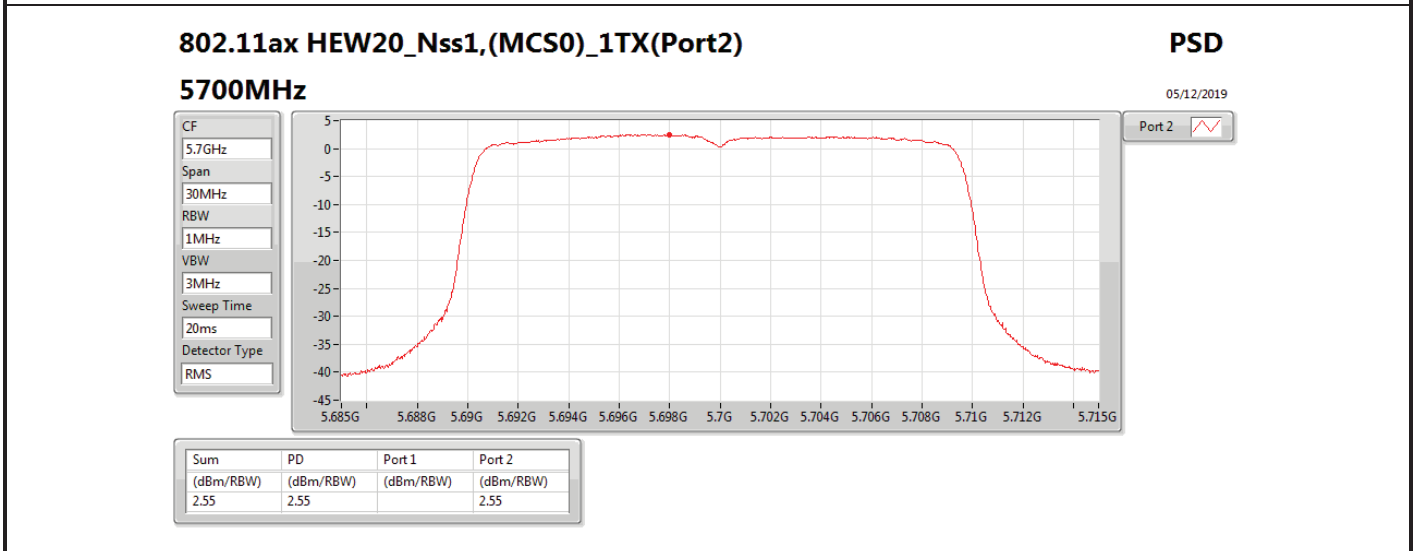

DG = Directional Gain; **RBW** = 500 kHz for 5.725-5.85GHz band / 1MHz for other band;
PD = trace bin-by-bin of each transmits port summing can be performed maximum power density; **Port X** = Port X power density;