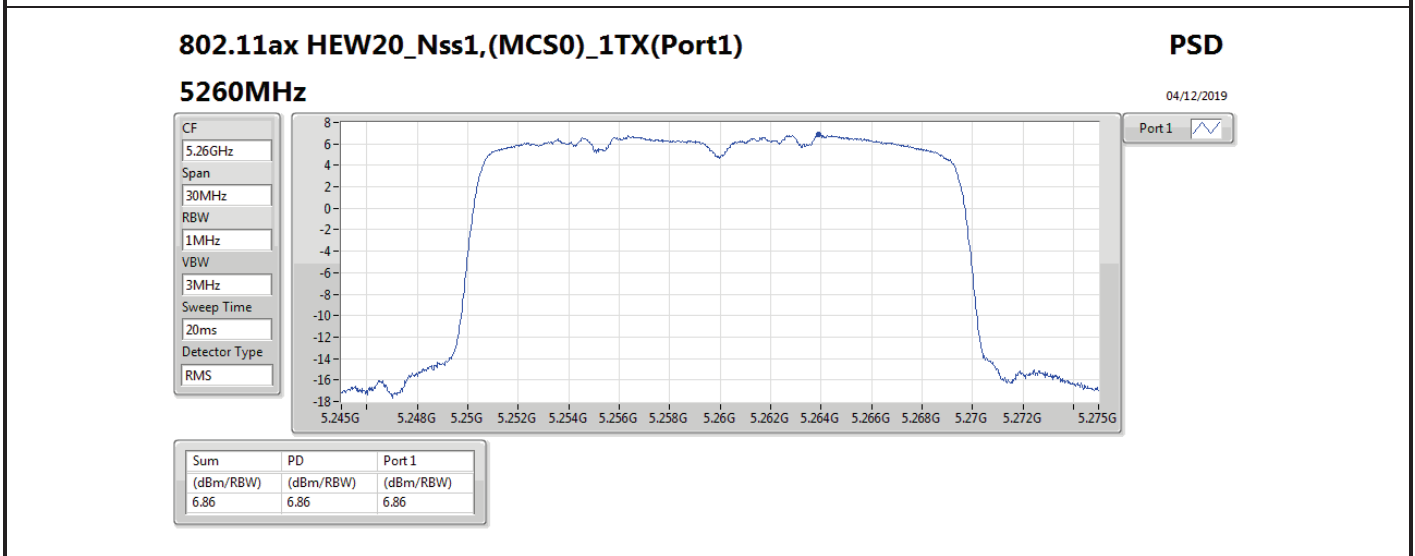

DG = Directional Gain; RBW = 500 kHz for 5.725-5.85GHz band / 1MHz for other band;

PD = trace bin-by-bin of each transmits port summing can be performed maximum power density; Port X = Port X power density;