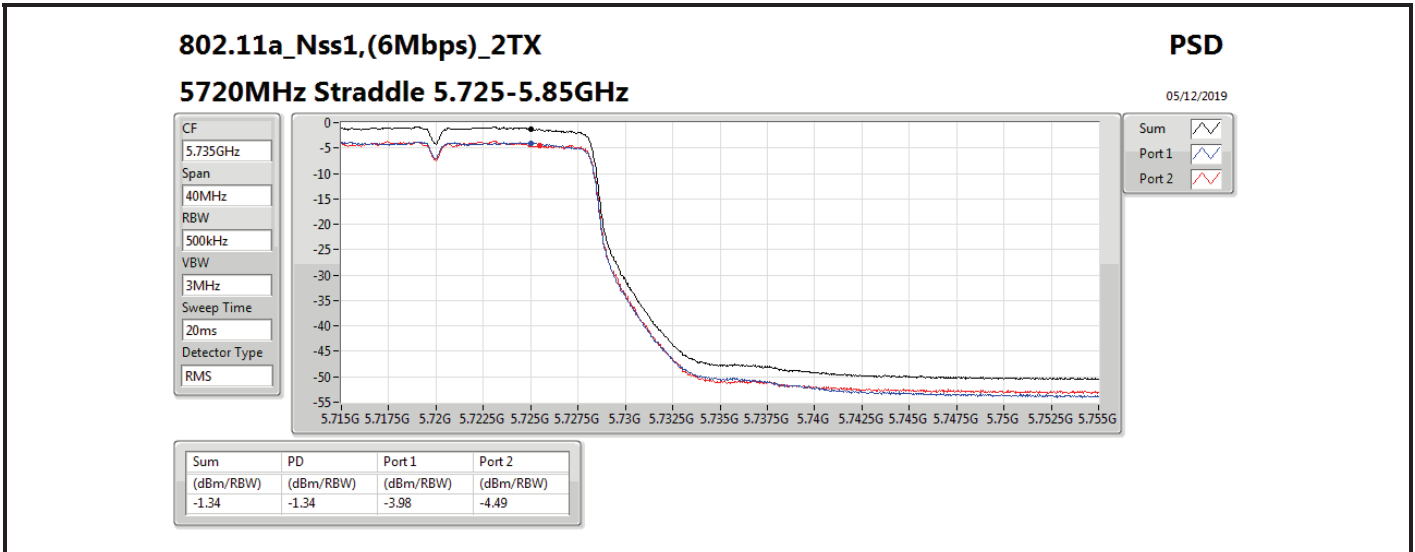

Mode	Result	DG (dBi)	Port 1 (dBm/RBW)	Port 2 (dBm/RBW)	PD (dBm/RBW)	PD Limit (dBm/RBW)	EIRP PD (dBm/RBW)	EIRP PD Limit (dBm/RBW)
5710MHz Straddle 5.725-5.85GHz	Pass	13.00		-2.46	-2.46	23.00	10.54	36.00
802.11ax HEW40_Nss1,(MCS0)_2TX	-	-	-	-	-	-	-	-
5270MHz	Pass	16.01	-3.50	-3.14	-0.42	0.99	15.59	17.00
5310MHz	Pass	16.01	-2.88	-3.14	-0.18	0.99	15.83	17.00
5510MHz	Pass	16.01	-2.70	-3.21	0.01	0.99	16.02	17.00
5550MHz	Pass	16.01	-2.94	-3.06	-0.02	0.99	15.99	17.00
5670MHz	Pass	16.01	-2.82	-3.13	0.01	0.99	16.02	17.00
5710MHz Straddle 5.47-5.725GHz	Pass	16.01	-2.33	-2.31	0.58	0.99	16.59	17.00
5710MHz Straddle 5.725-5.85GHz	Pass	16.01	-4.98	-5.53	-2.26	19.99	13.75	36.00
802.11ax HEW80_Nss1,(MCS0)_1TX(Port2)	-	-	-	-	-	-	-	-
5290MHz	Pass	13.00		-5.59	-5.59	4.00	7.41	17.00
5530MHz	Pass	13.00		-4.65	-4.65	4.00	8.35	17.00
5610MHz	Pass	13.00		-3.23	-3.23	4.00	9.77	17.00
5690MHz Straddle 5.47-5.725GHz	Pass	13.00		-2.95	-2.95	4.00	10.05	17.00
5690MHz Straddle 5.725-5.85GHz	Pass	13.00		-6.98	-6.98	23.00	6.02	36.00
802.11ax HEW80_Nss1,(MCS0)_2TX	-	-	-	-	-	-	-	-
5290MHz	Pass	16.01	-6.03	-6.03	-3.22	0.99	12.79	17.00
5530MHz	Pass	16.01	-5.95	-6.14	-3.07	0.99	12.94	17.00
5610MHz	Pass	16.01	-5.93	-6.43	-3.20	0.99	12.81	17.00
5690MHz Straddle 5.47-5.725GHz	Pass	16.01	-5.74	-5.76	-2.78	0.99	13.23	17.00
5690MHz Straddle 5.725-5.85GHz	Pass	16.01	-9.37	-9.85	-6.65	19.99	9.36	36.00

DG = Directional Gain; **RBW** = 500 kHz for 5.725-5.85GHz band / 1MHz for other band;
PD = trace bin-by-bin of each transmits port summing can be performed maximum power density; **Port X** = Port X power density;