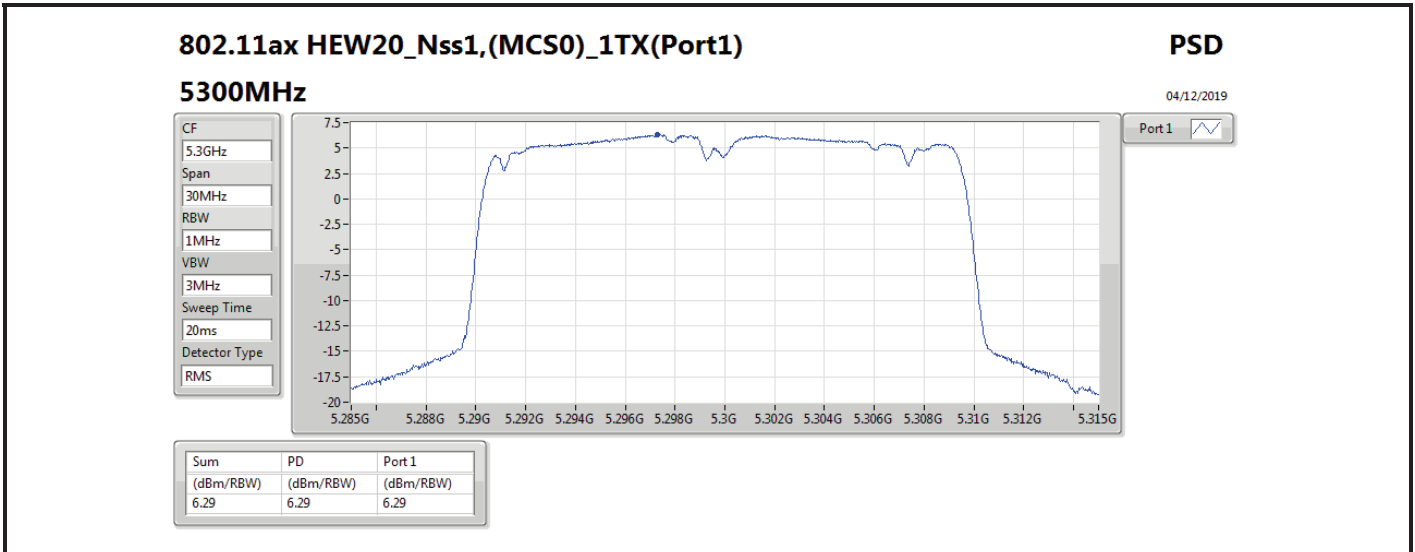

DG = Directional Gain; RBW = 500 kHz for 5.725-5.85GHz band / 1MHz for other band;

PD = trace bin-by-bin of each transmits port summing can be performed maximum power density; Port X = Port X power density;