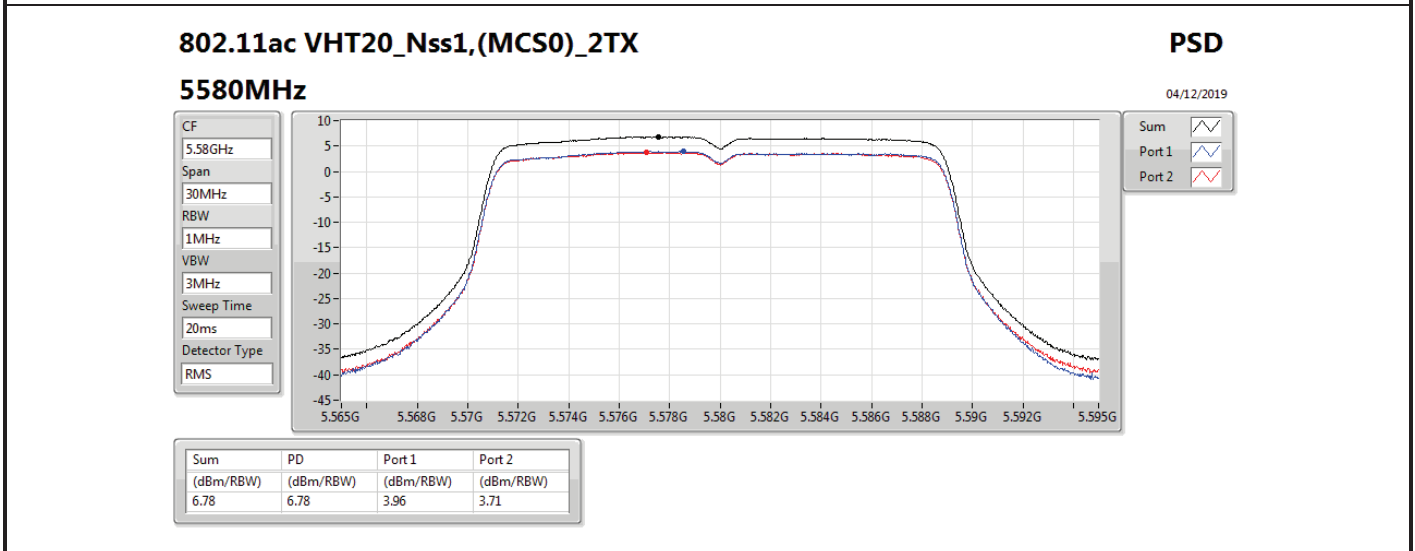

DG = Directional Gain; RBW = 500 kHz for 5.725-5.85GHz band / 1MHz for other band;

PD = trace bin-by-bin of each transmits port summing can be performed maximum power density; Port X = Port X power density;