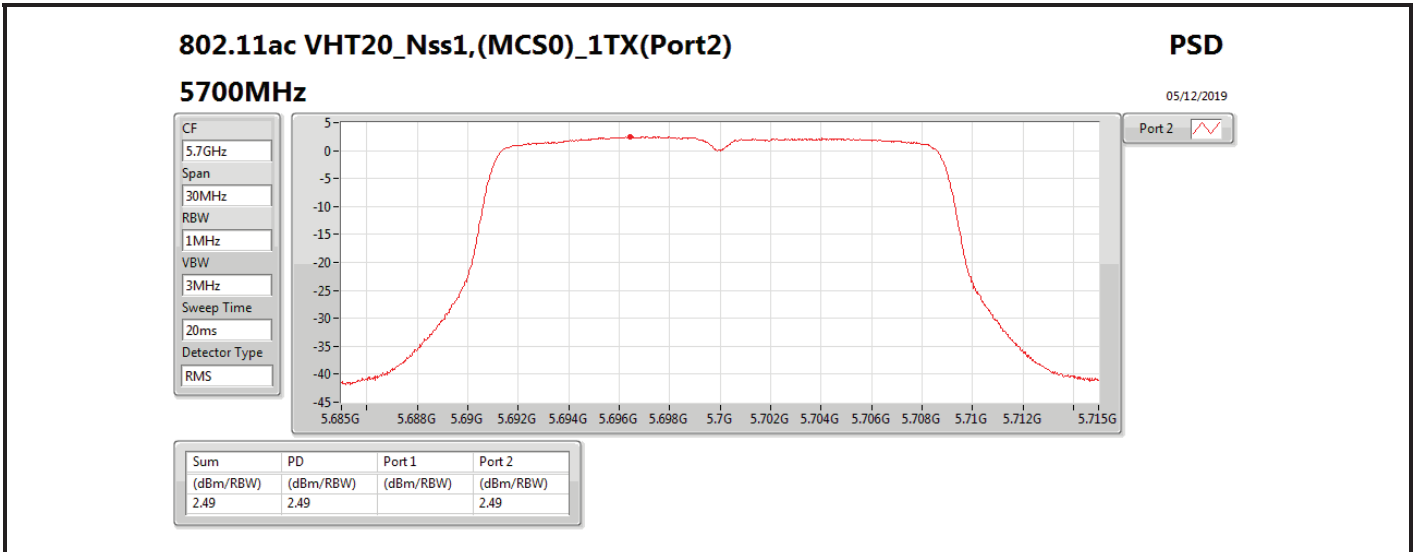

Mode	Result	DG (dBi)	Port 1 (dBm/RBW)	Port 2 (dBm/RBW)	PD (dBm/RBW)	PD Limit (dBm/RBW)	EIRP PD (dBm/RBW)	EIRP PD Limit (dBm/RBW)
5710MHz Straddle 5.725-5.85GHz	Pass	7.10		3.03	3.03	28.90	10.13	36.00
802.11ax HEW40_Nss1,(MCS0)_2TX	-	-	-	-	-	-	-	-
5270MHz	Pass	10.11	2.97	3.44	6.07	6.89	16.18	17.00
5310MHz	Pass	10.11	0.47	0.37	3.22	6.89	13.33	17.00
5510MHz	Pass	10.11	0.07	-0.79	2.64	6.89	12.75	17.00
5550MHz	Pass	10.11	2.92	2.85	5.90	6.89	16.01	17.00
5670MHz	Pass	10.11	0.23	-0.13	2.94	6.89	13.05	17.00
5710MHz Straddle 5.47-5.725GHz	Pass	10.11	3.34	3.48	6.27	6.89	16.38	17.00
5710MHz Straddle 5.725-5.85GHz	Pass	10.11	0.43	0.70	3.53	25.89	13.64	36.00
802.11ax HEW80_Nss1,(MCS0)_1TX(Port2)	-	-	-	-	-	-	-	-
5290MHz	Pass	7.10		-2.11	-2.11	9.90	4.99	17.00
5530MHz	Pass	7.10		-2.66	-2.66	9.90	4.44	17.00
5610MHz	Pass	7.10		-1.44	-1.44	9.90	5.66	17.00
5690MHz Straddle 5.47-5.725GHz	Pass	7.10		-0.15	-0.15	9.90	6.95	17.00
5690MHz Straddle 5.725-5.85GHz	Pass	7.10		-4.00	-4.00	28.90	3.10	36.00
802.11ax HEW80_Nss1,(MCS0)_2TX	-	-	-	-	-	-	-	-
5290MHz	Pass	10.11	-3.12	-2.99	-0.17	6.89	9.94	17.00
5530MHz	Pass	10.11	-3.33	-4.13	-0.76	6.89	9.35	17.00
5610MHz	Pass	10.11	-1.92	-2.25	0.86	6.89	10.97	17.00
5690MHz Straddle 5.47-5.725GHz	Pass	10.11	-0.03	-0.15	2.84	6.89	12.95	17.00
5690MHz Straddle 5.725-5.85GHz	Pass	10.11	-3.45	-4.01	-0.76	25.89	9.35	36.00

DG = Directional Gain; **RBW** = 500 kHz for 5.725-5.85GHz band / 1MHz for other band;
PD = trace bin-by-bin of each transmits port summing can be performed maximum power density; **Port X** = Port X power density;