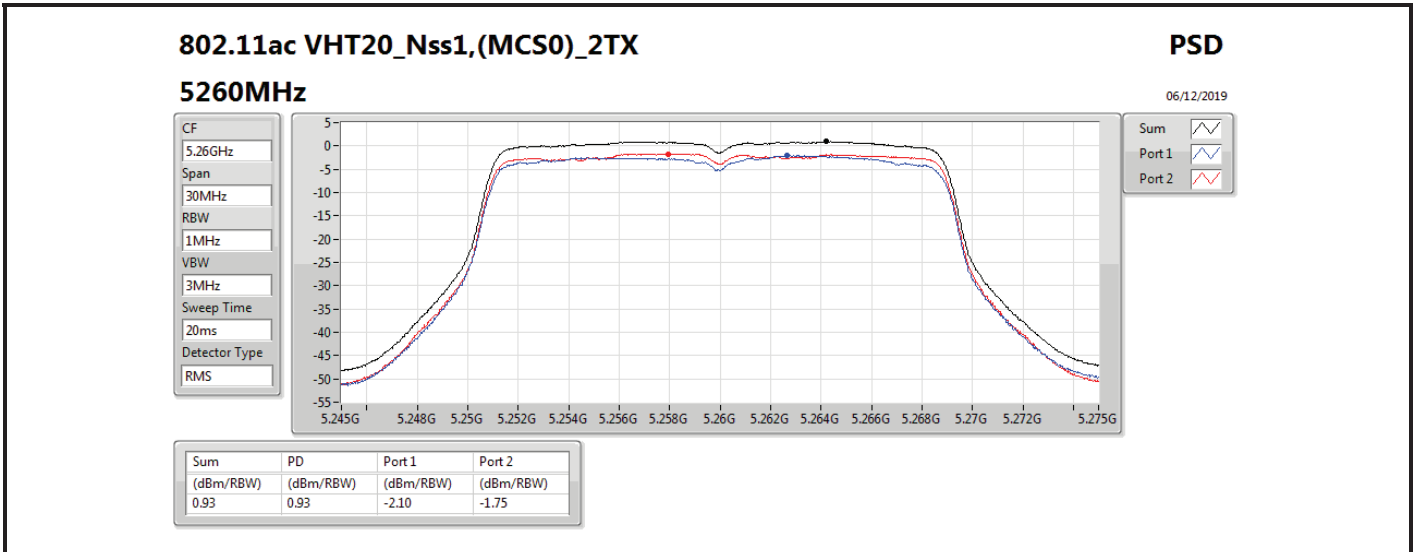

DG = Directional Gain; **RBW** = 500 kHz for 5.725-5.85GHz band / 1MHz for other band;
PD = trace bin-by-bin of each transmits port summing can be performed maximum power density; **Port X** = Port X power density;