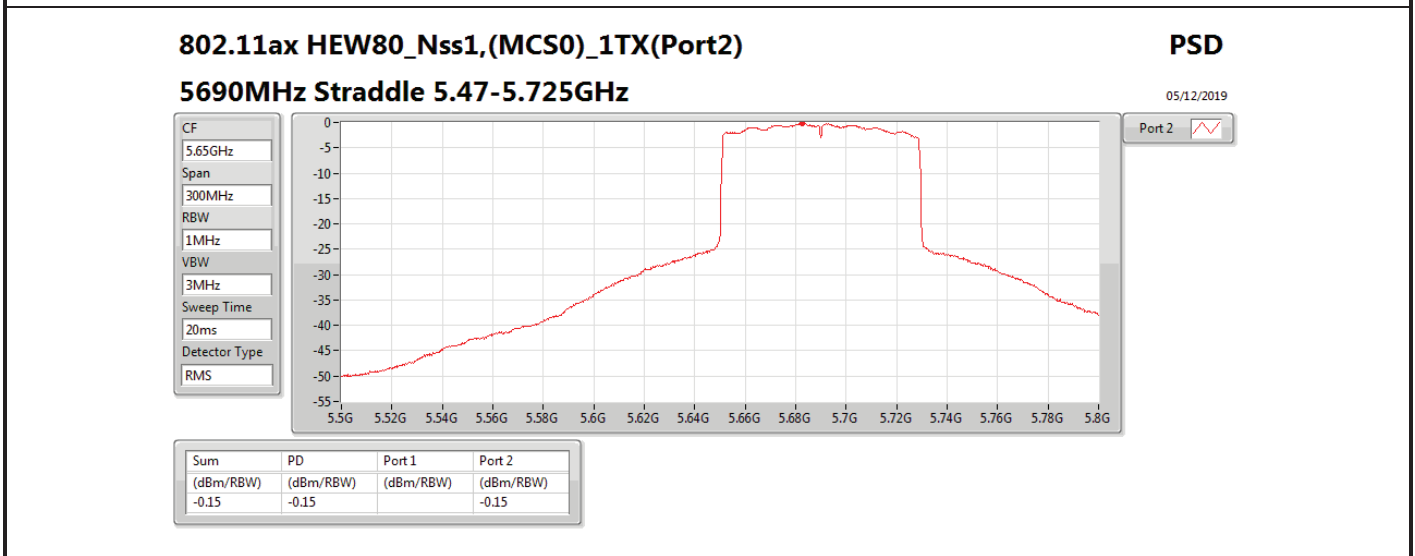

Mode	Result	DG (dBi)	Port 1 (dBm/RBW)	Port 2 (dBm/RBW)	PD (dBm/RBW)	PD Limit (dBm/RBW)	EIRP PD (dBm/RBW)	EIRP PD Limit (dBm/RBW)
5710MHz Straddle 5.725-5.85GHz	Pass	7.10		3.03	3.03	28.90	10.13	36.00
802.11ax HEW40_Nss1,(MCS0)_2TX	-	-	-	-	-	-	-	-
5270MHz	Pass	10.11	2.97	3.44	6.07	6.89	16.18	17.00
5310MHz	Pass	10.11	0.47	0.37	3.22	6.89	13.33	17.00
5510MHz	Pass	10.11	0.07	-0.79	2.64	6.89	12.75	17.00
5550MHz	Pass	10.11	2.92	2.85	5.90	6.89	16.01	17.00
5670MHz	Pass	10.11	0.23	-0.13	2.94	6.89	13.05	17.00
5710MHz Straddle 5.47-5.725GHz	Pass	10.11	3.34	3.48	6.27	6.89	16.38	17.00
5710MHz Straddle 5.725-5.85GHz	Pass	10.11	0.43	0.70	3.53	25.89	13.64	36.00
802.11ax HEW80_Nss1,(MCS0)_1TX(Port2)	-	-	-	-	-	-	-	-
5290MHz	Pass	7.10		-2.11	-2.11	9.90	4.99	17.00
5530MHz	Pass	7.10		-2.66	-2.66	9.90	4.44	17.00
5610MHz	Pass	7.10		-1.44	-1.44	9.90	5.66	17.00
5690MHz Straddle 5.47-5.725GHz	Pass	7.10		-0.15	-0.15	9.90	6.95	17.00
5690MHz Straddle 5.725-5.85GHz	Pass	7.10		-4.00	-4.00	28.90	3.10	36.00
802.11ax HEW80_Nss1,(MCS0)_2TX	-	-	-	-	-	-	-	-
5290MHz	Pass	10.11	-3.12	-2.99	-0.17	6.89	9.94	17.00
5530MHz	Pass	10.11	-3.33	-4.13	-0.76	6.89	9.35	17.00
5610MHz	Pass	10.11	-1.92	-2.25	0.86	6.89	10.97	17.00
5690MHz Straddle 5.47-5.725GHz	Pass	10.11	-0.03	-0.15	2.84	6.89	12.95	17.00
5690MHz Straddle 5.725-5.85GHz	Pass	10.11	-3.45	-4.01	-0.76	25.89	9.35	36.00

DG = Directional Gain; **RBW** = 500 kHz for 5.725-5.85GHz band / 1MHz for other band;
PD = trace bin-by-bin of each transmits port summing can be performed maximum power density; **Port X** = Port X power density;