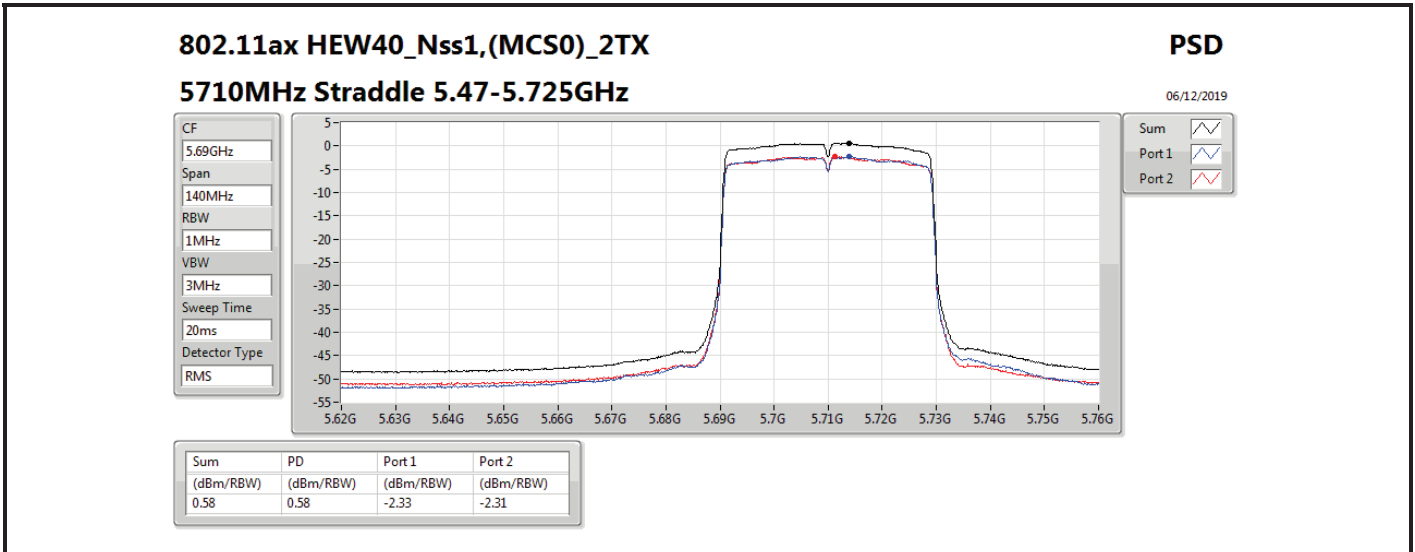

DG = Directional Gain; **RBW** = 500 kHz for 5.725-5.85GHz band / 1MHz for other band;
PD = trace bin-by-bin of each transmits port summing can be performed maximum power density; **Port X** = Port X power density;