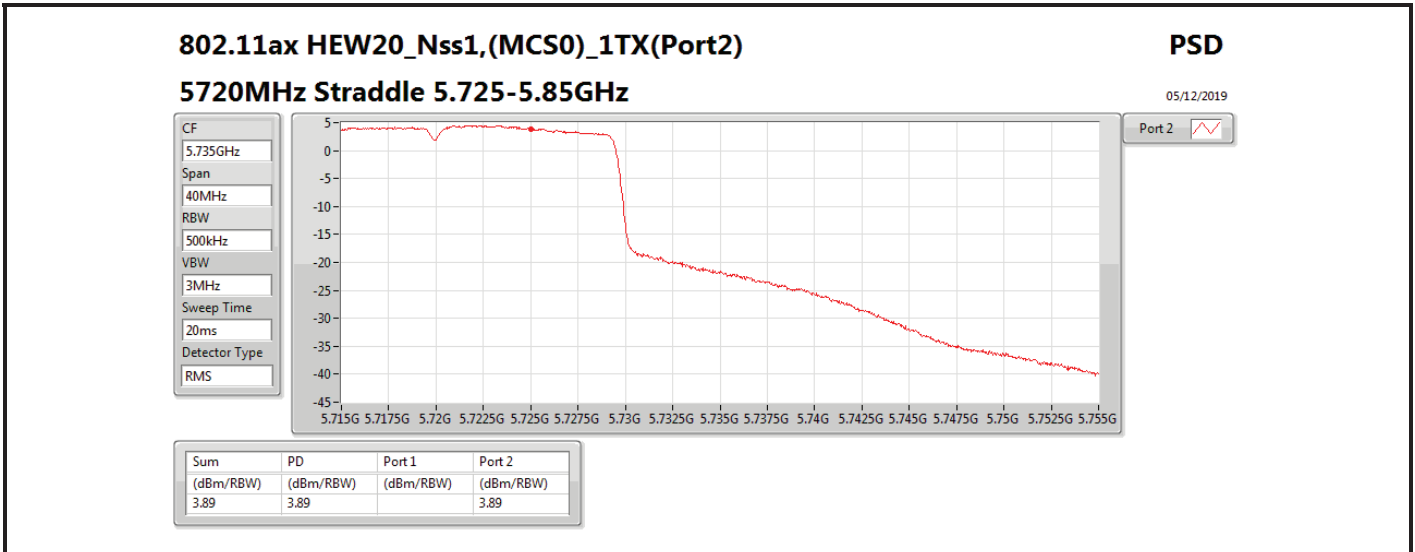

Mode	Result	DG (dBi)	Port 1 (dBm/RBW)	Port 2 (dBm/RBW)	PD (dBm/RBW)	PD Limit (dBm/RBW)	EIRP PD (dBm/RBW)	EIRP PD Limit (dBm/RBW)
5710MHz Straddle 5.725-5.85GHz	Pass	7.10		3.03	3.03	28.90	10.13	36.00
802.11ax HEW40_Nss1,(MCS0)_2TX	-	-	-	-	-	-	-	-
5270MHz	Pass	10.11	2.97	3.44	6.07	6.89	16.18	17.00
5310MHz	Pass	10.11	0.47	0.37	3.22	6.89	13.33	17.00
5510MHz	Pass	10.11	0.07	-0.79	2.64	6.89	12.75	17.00
5550MHz	Pass	10.11	2.92	2.85	5.90	6.89	16.01	17.00
5670MHz	Pass	10.11	0.23	-0.13	2.94	6.89	13.05	17.00
5710MHz Straddle 5.47-5.725GHz	Pass	10.11	3.34	3.48	6.27	6.89	16.38	17.00
5710MHz Straddle 5.725-5.85GHz	Pass	10.11	0.43	0.70	3.53	25.89	13.64	36.00
802.11ax HEW80_Nss1,(MCS0)_1TX(Port2)	-	-	-	-	-	-	-	-
5290MHz	Pass	7.10		-2.11	-2.11	9.90	4.99	17.00
5530MHz	Pass	7.10		-2.66	-2.66	9.90	4.44	17.00
5610MHz	Pass	7.10		-1.44	-1.44	9.90	5.66	17.00
5690MHz Straddle 5.47-5.725GHz	Pass	7.10		-0.15	-0.15	9.90	6.95	17.00
5690MHz Straddle 5.725-5.85GHz	Pass	7.10		-4.00	-4.00	28.90	3.10	36.00
802.11ax HEW80_Nss1,(MCS0)_2TX	-	-	-	-	-	-	-	-
5290MHz	Pass	10.11	-3.12	-2.99	-0.17	6.89	9.94	17.00
5530MHz	Pass	10.11	-3.33	-4.13	-0.76	6.89	9.35	17.00
5610MHz	Pass	10.11	-1.92	-2.25	0.86	6.89	10.97	17.00
5690MHz Straddle 5.47-5.725GHz	Pass	10.11	-0.03	-0.15	2.84	6.89	12.95	17.00
5690MHz Straddle 5.725-5.85GHz	Pass	10.11	-3.45	-4.01	-0.76	25.89	9.35	36.00

DG = Directional Gain; **RBW** = 500 kHz for 5.725-5.85GHz band / 1MHz for other band;
PD = trace bin-by-bin of each transmits port summing can be performed maximum power density; **Port X** = Port X power density;