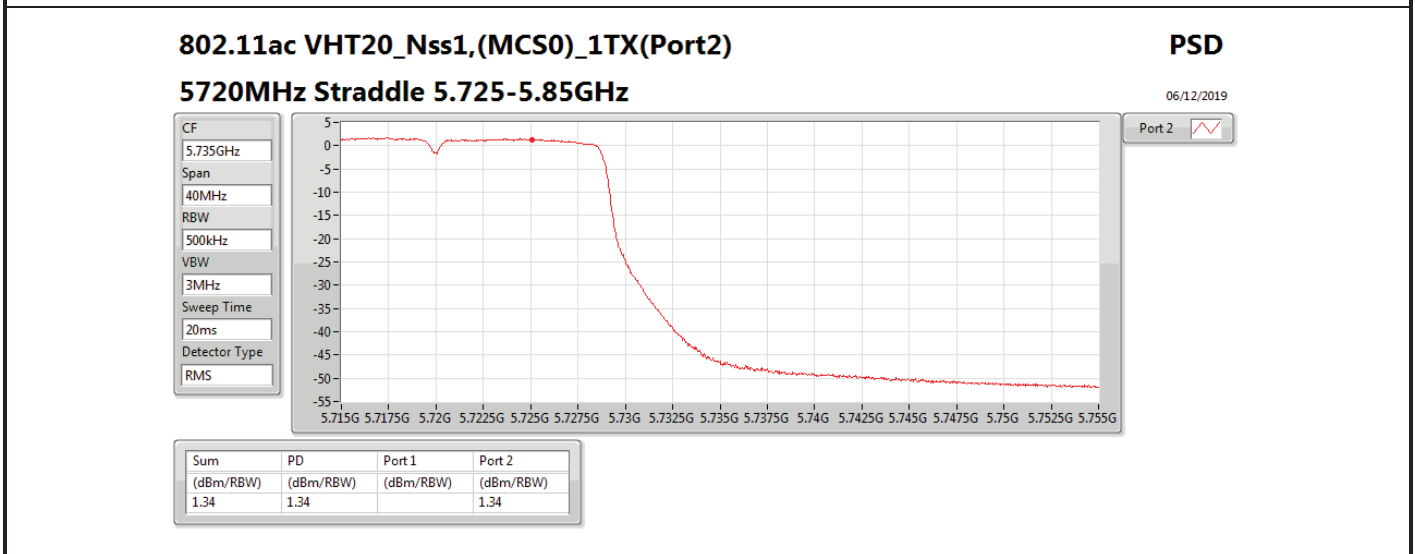

Mode	Result	DG (dBi)	Port 1 (dBm/RBW)	Port 2 (dBm/RBW)	PD (dBm/RBW)	PD Limit (dBm/RBW)	EIRP PD (dBm/RBW)	EIRP PD Limit (dBm/RBW)
5710MHz Straddle 5.725-5.85GHz	Pass	13.00		-2.46	-2.46	23.00	10.54	36.00
802.11ax HEW40_Nss1,(MCS0)_2TX	-	-	-	-	-	-	-	-
5270MHz	Pass	16.01	-3.50	-3.14	-0.42	0.99	15.59	17.00
5310MHz	Pass	16.01	-2.88	-3.14	-0.18	0.99	15.83	17.00
5510MHz	Pass	16.01	-2.70	-3.21	0.01	0.99	16.02	17.00
5550MHz	Pass	16.01	-2.94	-3.06	-0.02	0.99	15.99	17.00
5670MHz	Pass	16.01	-2.82	-3.13	0.01	0.99	16.02	17.00
5710MHz Straddle 5.47-5.725GHz	Pass	16.01	-2.33	-2.31	0.58	0.99	16.59	17.00
5710MHz Straddle 5.725-5.85GHz	Pass	16.01	-4.98	-5.53	-2.26	19.99	13.75	36.00
802.11ax HEW80_Nss1,(MCS0)_1TX(Port2)	-	-	-	-	-	-	-	-
5290MHz	Pass	13.00		-5.59	-5.59	4.00	7.41	17.00
5530MHz	Pass	13.00		-4.65	-4.65	4.00	8.35	17.00
5610MHz	Pass	13.00		-3.23	-3.23	4.00	9.77	17.00
5690MHz Straddle 5.47-5.725GHz	Pass	13.00		-2.95	-2.95	4.00	10.05	17.00
5690MHz Straddle 5.725-5.85GHz	Pass	13.00		-6.98	-6.98	23.00	6.02	36.00
802.11ax HEW80_Nss1,(MCS0)_2TX	-	-	-	-	-	-	-	-
5290MHz	Pass	16.01	-6.03	-6.03	-3.22	0.99	12.79	17.00
5530MHz	Pass	16.01	-5.95	-6.14	-3.07	0.99	12.94	17.00
5610MHz	Pass	16.01	-5.93	-6.43	-3.20	0.99	12.81	17.00
5690MHz Straddle 5.47-5.725GHz	Pass	16.01	-5.74	-5.76	-2.78	0.99	13.23	17.00
5690MHz Straddle 5.725-5.85GHz	Pass	16.01	-9.37	-9.85	-6.65	19.99	9.36	36.00

DG = Directional Gain; **RBW** = 500 kHz for 5.725-5.85GHz band / 1MHz for other band;
PD = trace bin-by-bin of each transmits port summing can be performed maximum power density; **Port X** = Port X power density;