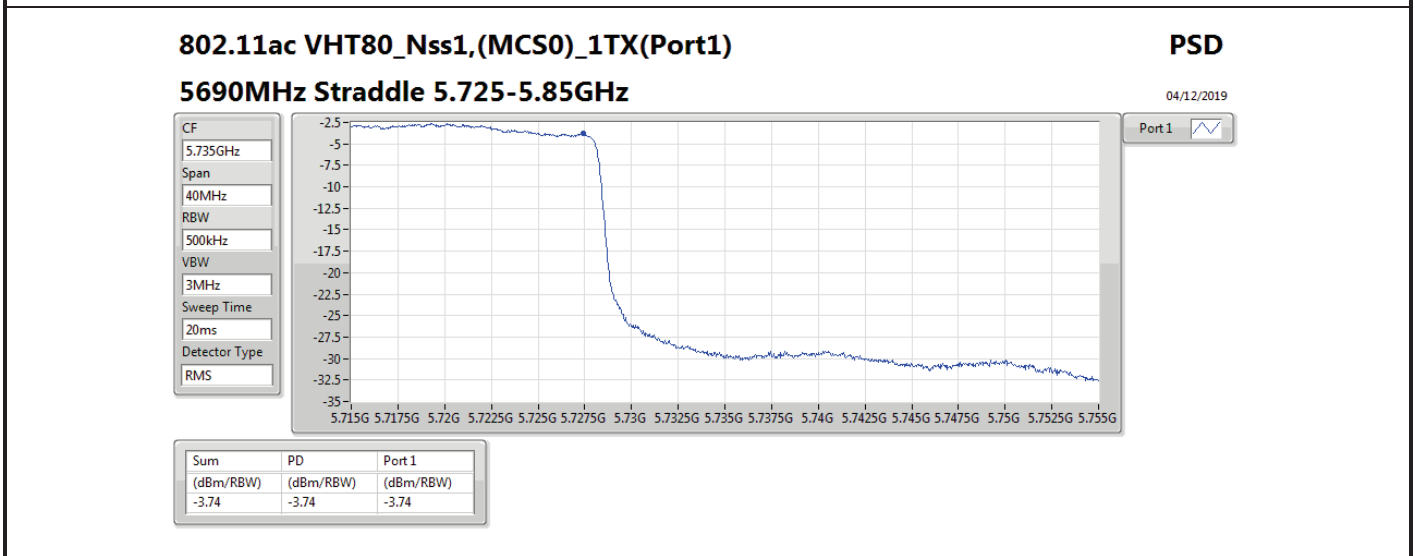

DG = Directional Gain; RBW = 500 kHz for 5.725-5.85GHz band / 1MHz for other band;

PD = trace bin-by-bin of each transmits port summing can be performed maximum power density; Port X = Port X power density;