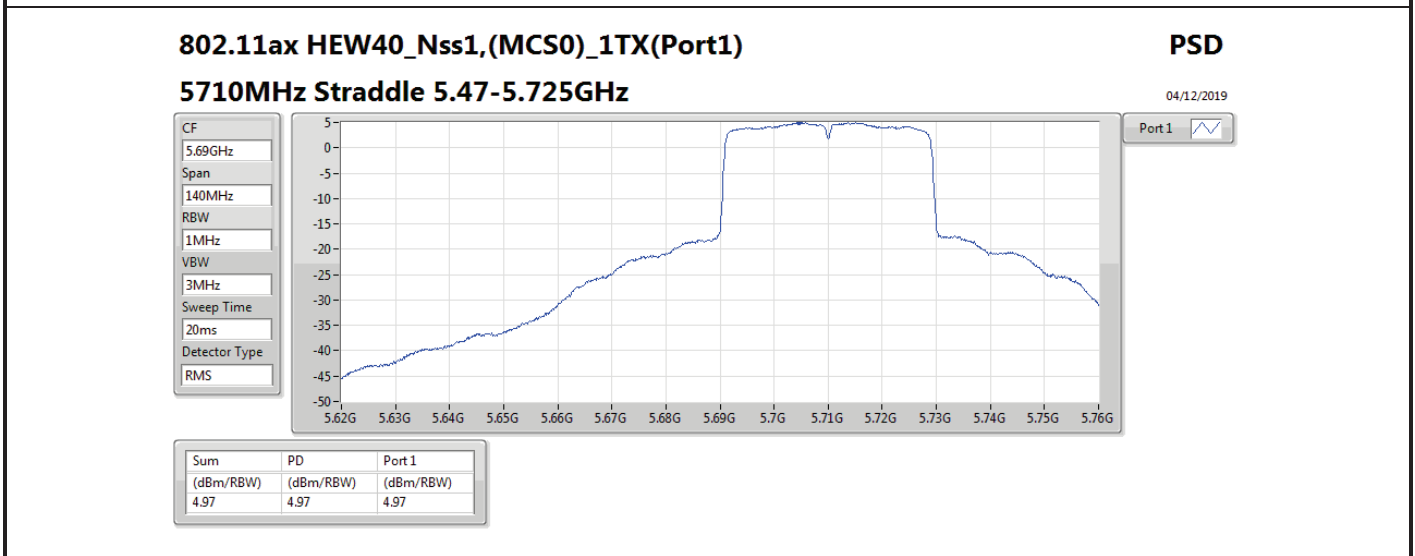

DG = Directional Gain; RBW = 500 kHz for 5.725-5.85GHz band / 1MHz for other band;

PD = trace bin-by-bin of each transmits port summing can be performed maximum power density; Port X = Port X power density;