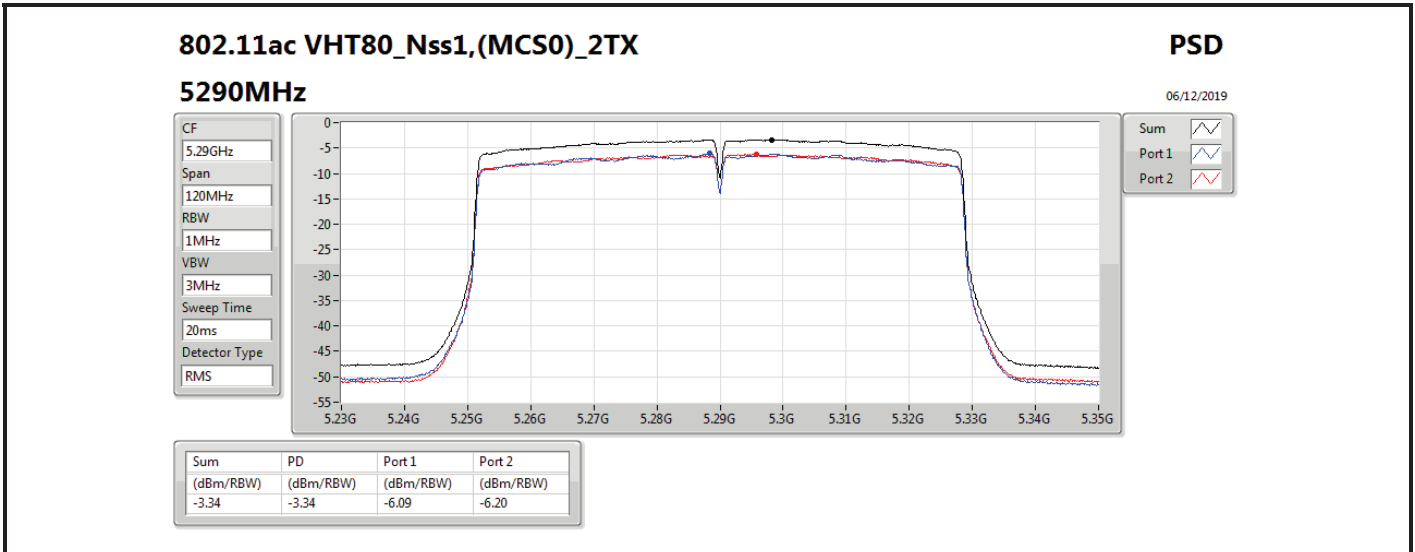

DG = Directional Gain; **RBW** = 500 kHz for 5.725-5.85GHz band / 1MHz for other band;
PD = trace bin-by-bin of each transmits port summing can be performed maximum power density; **Port X** = Port X power density;