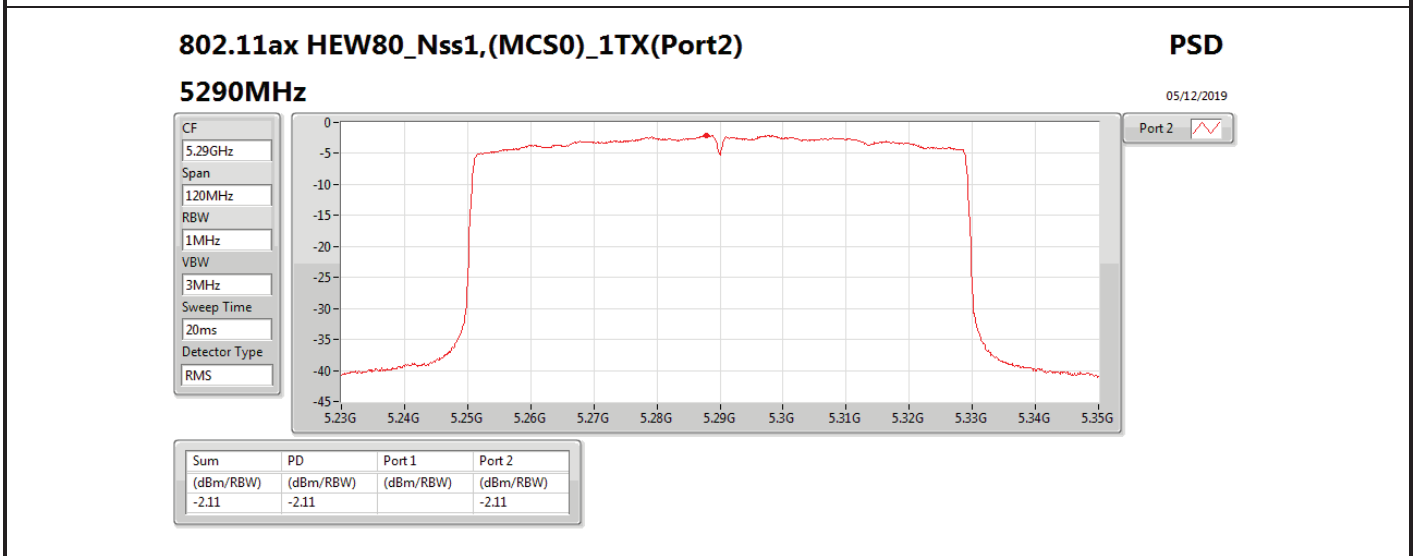

Mode	Result	DG (dBi)	Port 1 (dBm/RBW)	Port 2 (dBm/RBW)	PD (dBm/RBW)	PD Limit (dBm/RBW)	EIRP PD (dBm/RBW)	EIRP PD Limit (dBm/RBW)
5710MHz Straddle 5.725-5.85GHz	Pass	7.10		3.03	3.03	28.90	10.13	36.00
802.11ax HEW40_Nss1,(MCS0)_2TX	-	-	-	-	-	-	-	-
5270MHz	Pass	10.11	2.97	3.44	6.07	6.89	16.18	17.00
5310MHz	Pass	10.11	0.47	0.37	3.22	6.89	13.33	17.00
5510MHz	Pass	10.11	0.07	-0.79	2.64	6.89	12.75	17.00
5550MHz	Pass	10.11	2.92	2.85	5.90	6.89	16.01	17.00
5670MHz	Pass	10.11	0.23	-0.13	2.94	6.89	13.05	17.00
5710MHz Straddle 5.47-5.725GHz	Pass	10.11	3.34	3.48	6.27	6.89	16.38	17.00
5710MHz Straddle 5.725-5.85GHz	Pass	10.11	0.43	0.70	3.53	25.89	13.64	36.00
802.11ax HEW80_Nss1,(MCS0)_1TX(Port2)	-	-	-	-	-	-	-	-
5290MHz	Pass	7.10		-2.11	-2.11	9.90	4.99	17.00
5530MHz	Pass	7.10		-2.66	-2.66	9.90	4.44	17.00
5610MHz	Pass	7.10		-1.44	-1.44	9.90	5.66	17.00
5690MHz Straddle 5.47-5.725GHz	Pass	7.10		-0.15	-0.15	9.90	6.95	17.00
5690MHz Straddle 5.725-5.85GHz	Pass	7.10		-4.00	-4.00	28.90	3.10	36.00
802.11ax HEW80_Nss1,(MCS0)_2TX	-	-	-	-	-	-	-	-
5290MHz	Pass	10.11	-3.12	-2.99	-0.17	6.89	9.94	17.00
5530MHz	Pass	10.11	-3.33	-4.13	-0.76	6.89	9.35	17.00
5610MHz	Pass	10.11	-1.92	-2.25	0.86	6.89	10.97	17.00
5690MHz Straddle 5.47-5.725GHz	Pass	10.11	-0.03	-0.15	2.84	6.89	12.95	17.00
5690MHz Straddle 5.725-5.85GHz	Pass	10.11	-3.45	-4.01	-0.76	25.89	9.35	36.00

DG = Directional Gain; **RBW** = 500 kHz for 5.725-5.85GHz band / 1MHz for other band;
PD = trace bin-by-bin of each transmits port summing can be performed maximum power density; **Port X** = Port X power density;