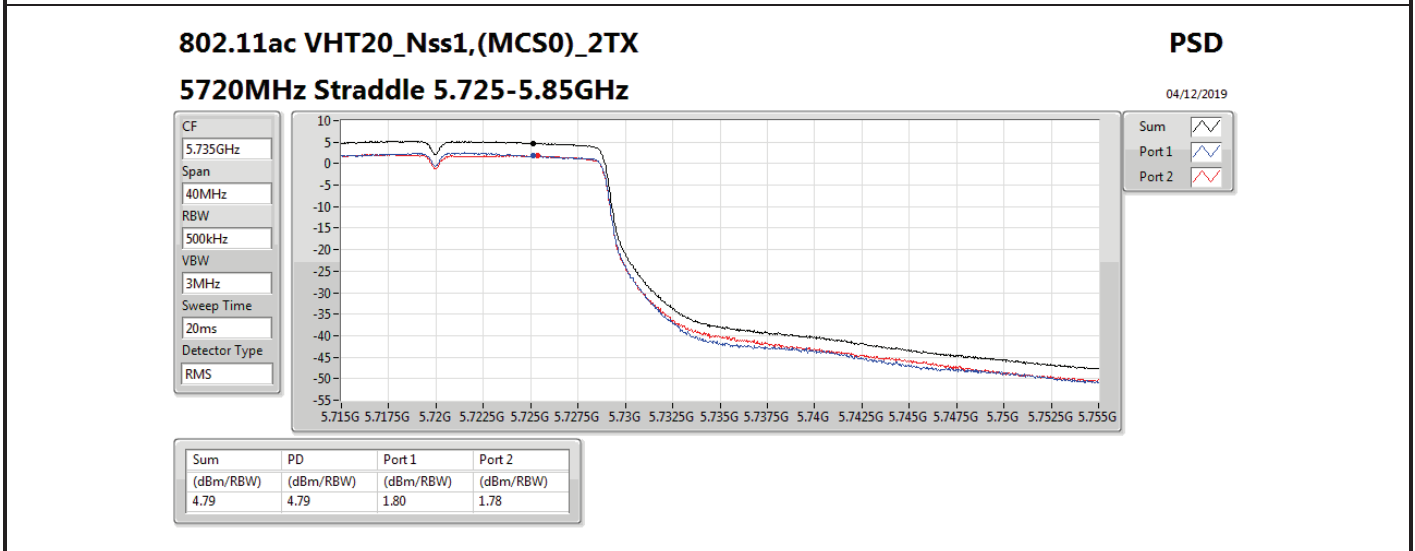

DG = Directional Gain; RBW = 500 kHz for 5.725-5.85GHz band / 1MHz for other band;

PD = trace bin-by-bin of each transmits port summing can be performed maximum power density; Port X = Port X power density;