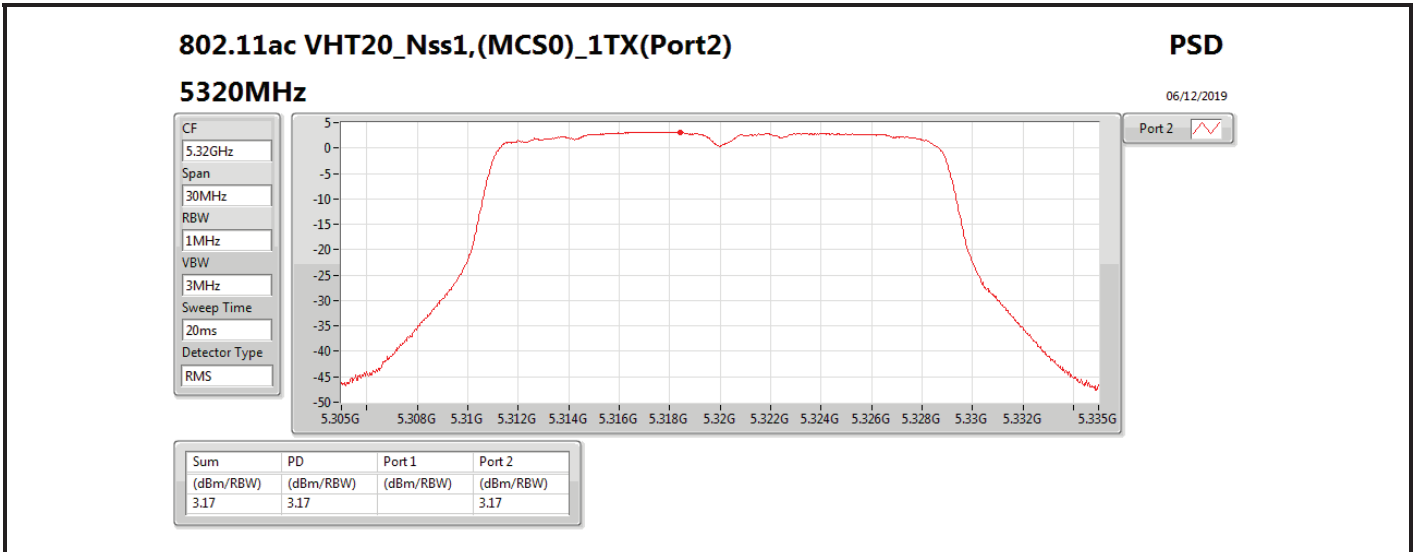

DG = Directional Gain; **RBW** = 500 kHz for 5.725-5.85GHz band / 1MHz for other band;
PD = trace bin-by-bin of each transmits port summing can be performed maximum power density; **Port X** = Port X power density;