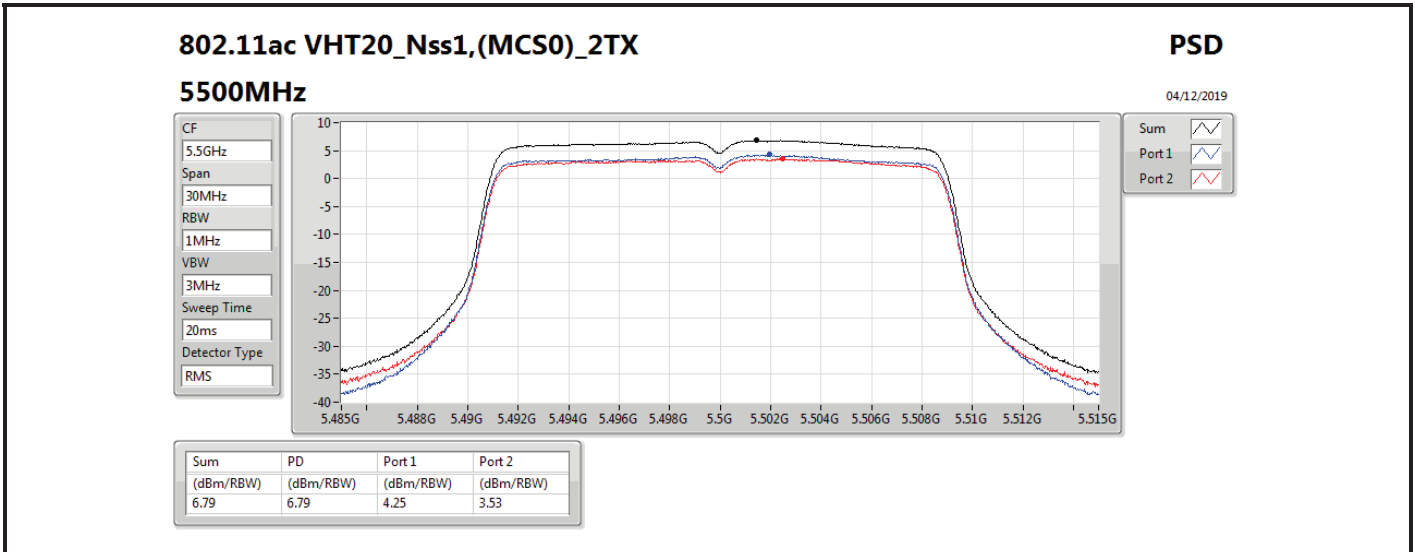

Mode	Result	DG (dBi)	Port 1 (dBm/RBW)	Port 2 (dBm/RBW)	PD (dBm/RBW)	PD Limit (dBm/RBW)	EIRP PD (dBm/RBW)	EIRP PD Limit (dBm/RBW)
5710MHz Straddle 5.725-5.85GHz	Pass	7.00	2.38		2.38	29.00	9.38	36.00
802.11ax HEW40_Nss1,(MCS0)_2TX	-	-	-	-	-	-	-	-
5270MHz	Pass	10.01	2.97	3.44	6.07	6.99	16.08	17.00
5310MHz	Pass	10.01	0.56	0.33	3.30	6.99	13.31	17.00
5510MHz	Pass	10.01	0.26	-0.52	2.85	6.99	12.86	17.00
5550MHz	Pass	10.01	2.35	2.13	5.22	6.99	15.23	17.00
5670MHz	Pass	10.01	1.30	0.84	4.05	6.99	14.06	17.00
5710MHz Straddle 5.47-5.725GHz	Pass	10.01	4.00	3.67	6.76	6.99	16.77	17.00
5710MHz Straddle 5.725-5.85GHz	Pass	10.01	1.02	0.91	3.95	25.99	13.96	36.00
802.11ax HEW80_Nss1,(MCS0)_1TX	-	-	-	-	-	-	-	-
5290MHz	Pass	7.00	-1.58		-1.58	10.00	5.42	17.00
5530MHz	Pass	7.00	-2.44		-2.44	10.00	4.56	17.00
5610MHz	Pass	7.00	-0.41		-0.41	10.00	6.59	17.00
5690MHz Straddle 5.47-5.725GHz	Pass	7.00	0.28		0.28	10.00	7.28	17.00
5690MHz Straddle 5.725-5.85GHz	Pass	7.00	-3.53		-3.53	29.00	3.47	36.00
802.11ax HEW80_Nss1,(MCS0)_2TX	-	-	-	-	-	-	-	-
5290MHz	Pass	10.01	-3.12	-2.99	-0.17	6.99	9.84	17.00
5530MHz	Pass	10.01	-3.33	-4.13	-0.76	6.99	9.25	17.00
5610MHz	Pass	10.01	-2.11	-2.37	0.68	6.99	10.69	17.00
5690MHz Straddle 5.47-5.725GHz	Pass	10.01	-0.60	-0.93	2.14	6.99	12.15	17.00
5690MHz Straddle 5.725-5.85GHz	Pass	10.01	-4.52	-4.63	-1.63	25.99	8.38	36.00

DG = Directional Gain; RBW = 500 kHz for 5.725-5.85GHz band / 1MHz for other band;

PD = trace bin-by-bin of each transmits port summing can be performed maximum power density; Port X = Port X power density;