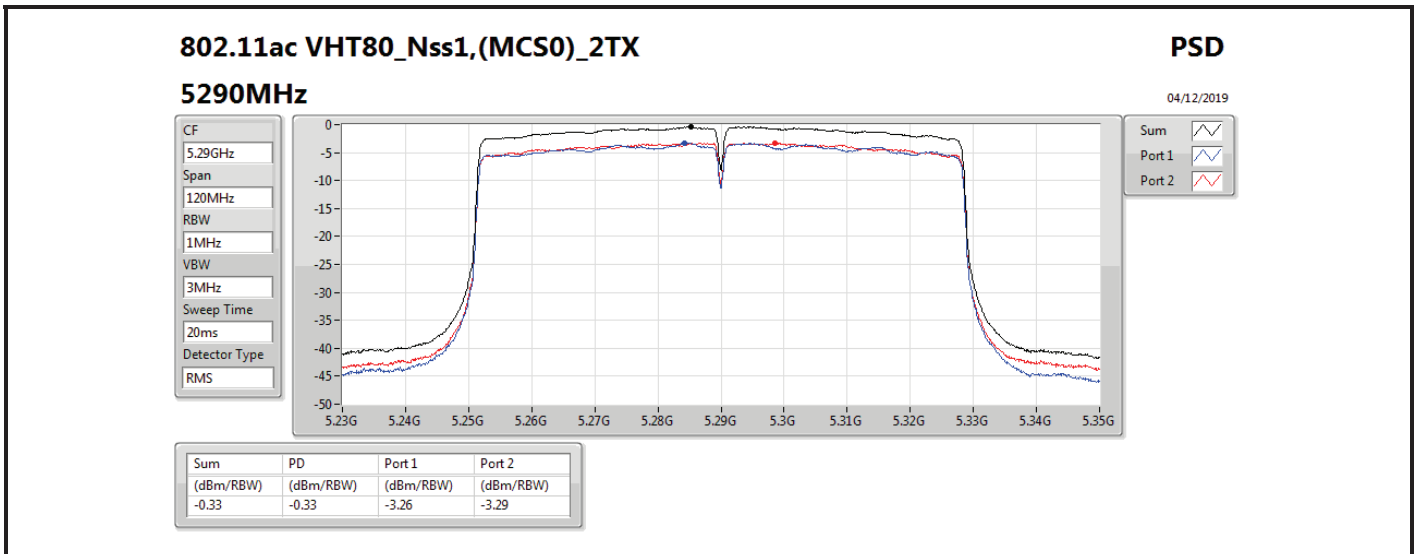

DG = Directional Gain; RBW = 500 kHz for 5.725-5.85GHz band / 1MHz for other band;

PD = trace bin-by-bin of each transmits port summing can be performed maximum power density; Port X = Port X power density;