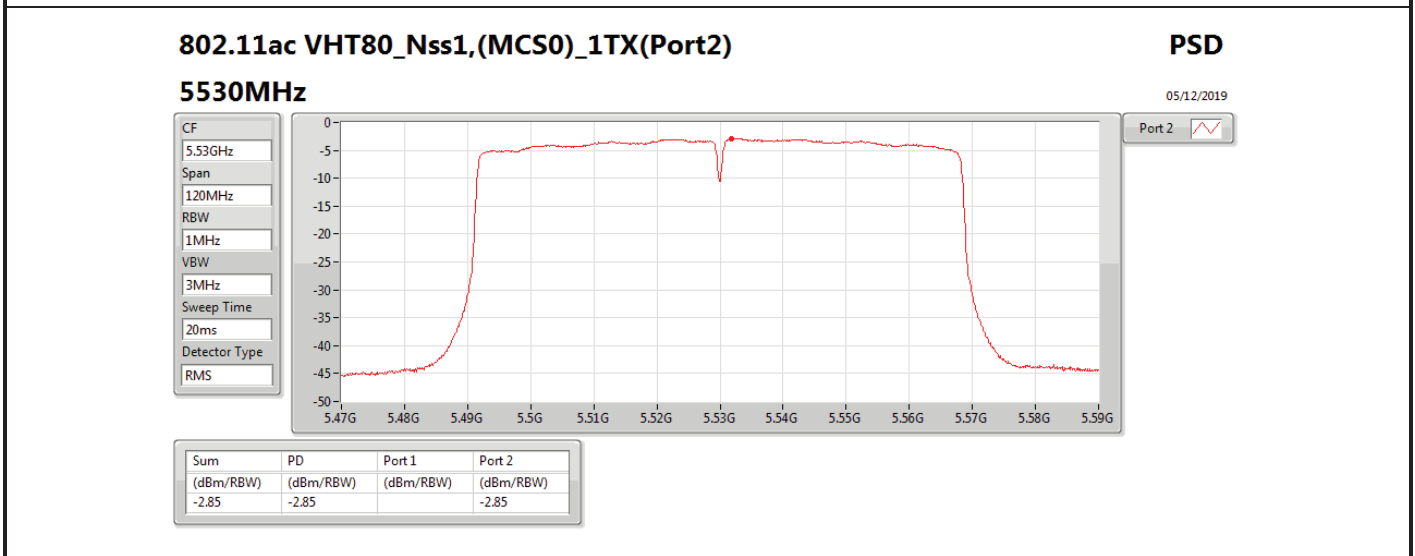

Mode	Result	DG (dBi)	Port 1 (dBm/RBW)	Port 2 (dBm/RBW)	PD (dBm/RBW)	PD Limit (dBm/RBW)	EIRP PD (dBm/RBW)	EIRP PD Limit (dBm/RBW)
5710MHz Straddle 5.725-5.85GHz	Pass	7.10		3.03	3.03	28.90	10.13	36.00
802.11ax HEW40_Nss1,(MCS0)_2TX	-	-	-	-	-	-	-	-
5270MHz	Pass	10.11	2.97	3.44	6.07	6.89	16.18	17.00
5310MHz	Pass	10.11	0.47	0.37	3.22	6.89	13.33	17.00
5510MHz	Pass	10.11	0.07	-0.79	2.64	6.89	12.75	17.00
5550MHz	Pass	10.11	2.92	2.85	5.90	6.89	16.01	17.00
5670MHz	Pass	10.11	0.23	-0.13	2.94	6.89	13.05	17.00
5710MHz Straddle 5.47-5.725GHz	Pass	10.11	3.34	3.48	6.27	6.89	16.38	17.00
5710MHz Straddle 5.725-5.85GHz	Pass	10.11	0.43	0.70	3.53	25.89	13.64	36.00
802.11ax HEW80_Nss1,(MCS0)_1TX(Port2)	-	-	-	-	-	-	-	-
5290MHz	Pass	7.10		-2.11	-2.11	9.90	4.99	17.00
5530MHz	Pass	7.10		-2.66	-2.66	9.90	4.44	17.00
5610MHz	Pass	7.10		-1.44	-1.44	9.90	5.66	17.00
5690MHz Straddle 5.47-5.725GHz	Pass	7.10		-0.15	-0.15	9.90	6.95	17.00
5690MHz Straddle 5.725-5.85GHz	Pass	7.10		-4.00	-4.00	28.90	3.10	36.00
802.11ax HEW80_Nss1,(MCS0)_2TX	-	-	-	-	-	-	-	-
5290MHz	Pass	10.11	-3.12	-2.99	-0.17	6.89	9.94	17.00
5530MHz	Pass	10.11	-3.33	-4.13	-0.76	6.89	9.35	17.00
5610MHz	Pass	10.11	-1.92	-2.25	0.86	6.89	10.97	17.00
5690MHz Straddle 5.47-5.725GHz	Pass	10.11	-0.03	-0.15	2.84	6.89	12.95	17.00
5690MHz Straddle 5.725-5.85GHz	Pass	10.11	-3.45	-4.01	-0.76	25.89	9.35	36.00

DG = Directional Gain; **RBW** = 500 kHz for 5.725-5.85GHz band / 1MHz for other band;
PD = trace bin-by-bin of each transmits port summing can be performed maximum power density; **Port X** = Port X power density;