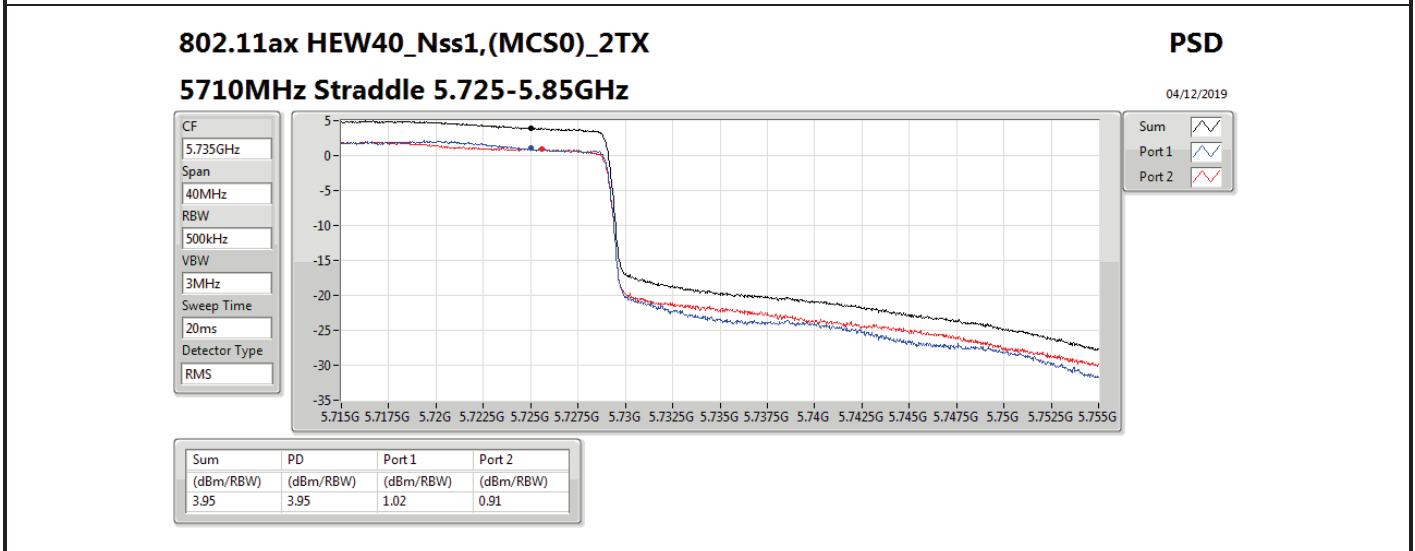

Mode	Result	DG (dBi)	Port 1 (dBm/RBW)	Port 2 (dBm/RBW)	PD (dBm/RBW)	PD Limit (dBm/RBW)	EIRP PD (dBm/RBW)	EIRP PD Limit (dBm/RBW)
5710MHz Straddle 5.725-5.85GHz	Pass	7.00	2.38		2.38	29.00	9.38	36.00
802.11ax HEW40_Nss1,(MCS0)_2TX	-	-	-	-	-	-	-	-
5270MHz	Pass	10.01	2.97	3.44	6.07	6.99	16.08	17.00
5310MHz	Pass	10.01	0.56	0.33	3.30	6.99	13.31	17.00
5510MHz	Pass	10.01	0.26	-0.52	2.85	6.99	12.86	17.00
5550MHz	Pass	10.01	2.35	2.13	5.22	6.99	15.23	17.00
5670MHz	Pass	10.01	1.30	0.84	4.05	6.99	14.06	17.00
5710MHz Straddle 5.47-5.725GHz	Pass	10.01	4.00	3.67	6.76	6.99	16.77	17.00
5710MHz Straddle 5.725-5.85GHz	Pass	10.01	1.02	0.91	3.95	25.99	13.96	36.00
802.11ax HEW80_Nss1,(MCS0)_1TX	-	-	-	-	-	-	-	-
5290MHz	Pass	7.00	-1.58		-1.58	10.00	5.42	17.00
5530MHz	Pass	7.00	-2.44		-2.44	10.00	4.56	17.00
5610MHz	Pass	7.00	-0.41		-0.41	10.00	6.59	17.00
5690MHz Straddle 5.47-5.725GHz	Pass	7.00	0.28		0.28	10.00	7.28	17.00
5690MHz Straddle 5.725-5.85GHz	Pass	7.00	-3.53		-3.53	29.00	3.47	36.00
802.11ax HEW80_Nss1,(MCS0)_2TX	-	-	-	-	-	-	-	-
5290MHz	Pass	10.01	-3.12	-2.99	-0.17	6.99	9.84	17.00
5530MHz	Pass	10.01	-3.33	-4.13	-0.76	6.99	9.25	17.00
5610MHz	Pass	10.01	-2.11	-2.37	0.68	6.99	10.69	17.00
5690MHz Straddle 5.47-5.725GHz	Pass	10.01	-0.60	-0.93	2.14	6.99	12.15	17.00
5690MHz Straddle 5.725-5.85GHz	Pass	10.01	-4.52	-4.63	-1.63	25.99	8.38	36.00

DG = Directional Gain; RBW = 500 kHz for 5.725-5.85GHz band / 1MHz for other band;

PD = trace bin-by-bin of each transmits port summing can be performed maximum power density; Port X = Port X power density;