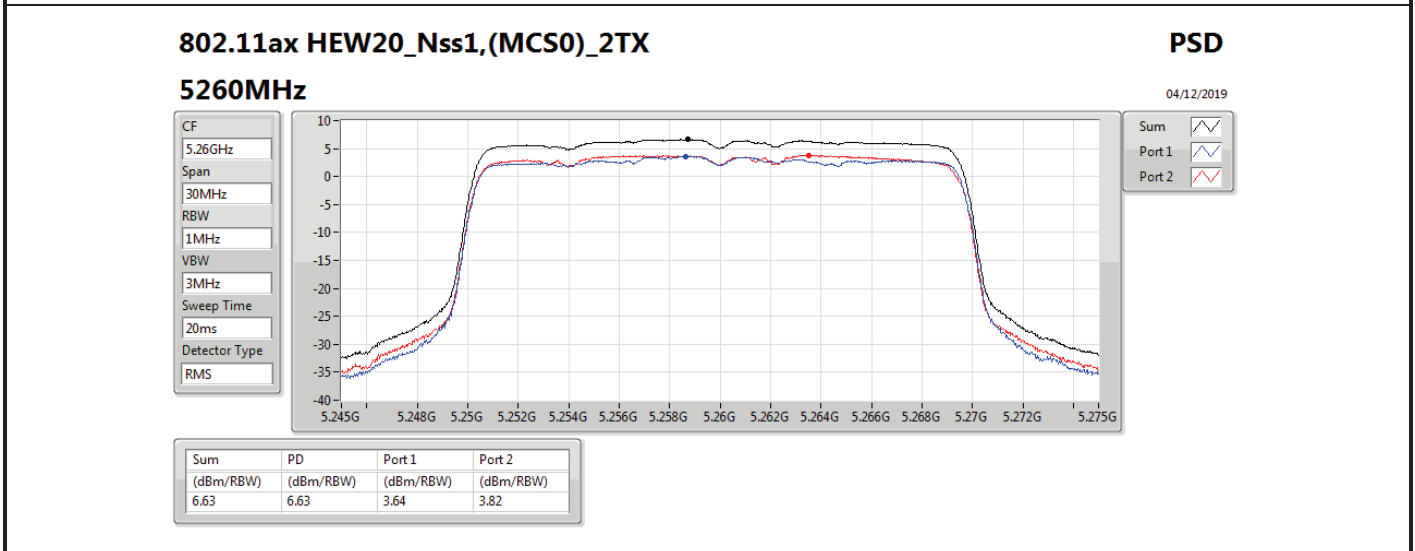

DG = Directional Gain; RBW = 500 kHz for 5.725-5.85GHz band / 1MHz for other band;

PD = trace bin-by-bin of each transmits port summing can be performed maximum power density; Port X = Port X power density;