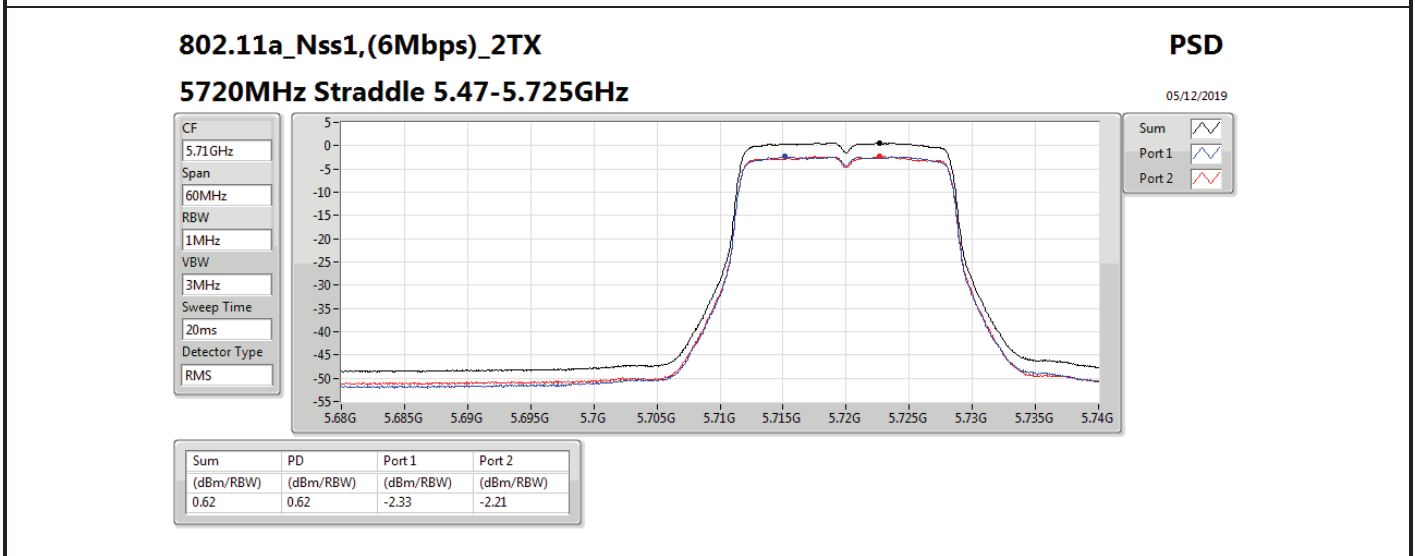

Mode	Result	DG (dBi)	Port 1 (dBm/RBW)	Port 2 (dBm/RBW)	PD (dBm/RBW)	PD Limit (dBm/RBW)	EIRP PD (dBm/RBW)	EIRP PD Limit (dBm/RBW)
5710MHz Straddle 5.725-5.85GHz	Pass	13.00		-2.46	-2.46	23.00	10.54	36.00
802.11ax HEW40_Nss1,(MCS0)_2TX	-	-	-	-	-	-	-	-
5270MHz	Pass	16.01	-3.50	-3.14	-0.42	0.99	15.59	17.00
5310MHz	Pass	16.01	-2.88	-3.14	-0.18	0.99	15.83	17.00
5510MHz	Pass	16.01	-2.70	-3.21	0.01	0.99	16.02	17.00
5550MHz	Pass	16.01	-2.94	-3.06	-0.02	0.99	15.99	17.00
5670MHz	Pass	16.01	-2.82	-3.13	0.01	0.99	16.02	17.00
5710MHz Straddle 5.47-5.725GHz	Pass	16.01	-2.33	-2.31	0.58	0.99	16.59	17.00
5710MHz Straddle 5.725-5.85GHz	Pass	16.01	-4.98	-5.53	-2.26	19.99	13.75	36.00
802.11ax HEW80_Nss1,(MCS0)_1TX(Port2)	-	-	-	-	-	-	-	-
5290MHz	Pass	13.00		-5.59	-5.59	4.00	7.41	17.00
5530MHz	Pass	13.00		-4.65	-4.65	4.00	8.35	17.00
5610MHz	Pass	13.00		-3.23	-3.23	4.00	9.77	17.00
5690MHz Straddle 5.47-5.725GHz	Pass	13.00		-2.95	-2.95	4.00	10.05	17.00
5690MHz Straddle 5.725-5.85GHz	Pass	13.00		-6.98	-6.98	23.00	6.02	36.00
802.11ax HEW80_Nss1,(MCS0)_2TX	-	-	-	-	-	-	-	-
5290MHz	Pass	16.01	-6.03	-6.03	-3.22	0.99	12.79	17.00
5530MHz	Pass	16.01	-5.95	-6.14	-3.07	0.99	12.94	17.00
5610MHz	Pass	16.01	-5.93	-6.43	-3.20	0.99	12.81	17.00
5690MHz Straddle 5.47-5.725GHz	Pass	16.01	-5.74	-5.76	-2.78	0.99	13.23	17.00
5690MHz Straddle 5.725-5.85GHz	Pass	16.01	-9.37	-9.85	-6.65	19.99	9.36	36.00

DG = Directional Gain; **RBW** = 500 kHz for 5.725-5.85GHz band / 1MHz for other band;
PD = trace bin-by-bin of each transmits port summing can be performed maximum power density; **Port X** = Port X power density;