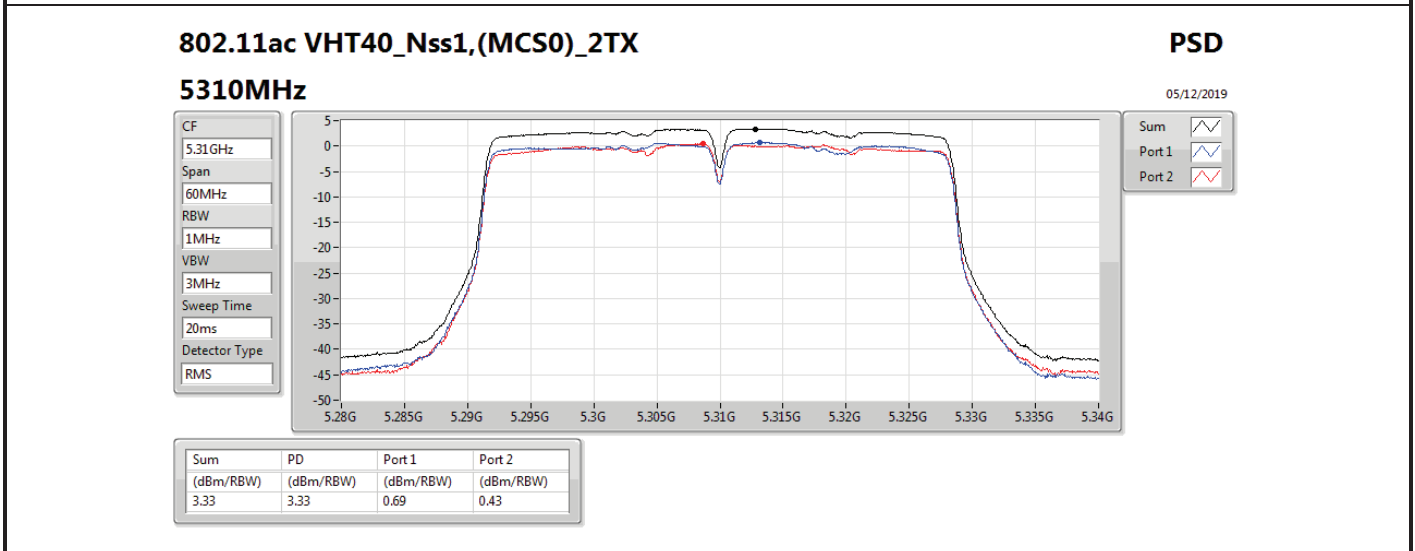

Mode	Result	DG (dBi)	Port 1 (dBm/RBW)	Port 2 (dBm/RBW)	PD (dBm/RBW)	PD Limit (dBm/RBW)	EIRP PD (dBm/RBW)	EIRP PD Limit (dBm/RBW)
5710MHz Straddle 5.725-5.85GHz	Pass	7.10		3.03	3.03	28.90	10.13	36.00
802.11ax HEW40_Nss1,(MCS0)_2TX	-	-	-	-	-	-	-	-
5270MHz	Pass	10.11	2.97	3.44	6.07	6.89	16.18	17.00
5310MHz	Pass	10.11	0.47	0.37	3.22	6.89	13.33	17.00
5510MHz	Pass	10.11	0.07	-0.79	2.64	6.89	12.75	17.00
5550MHz	Pass	10.11	2.92	2.85	5.90	6.89	16.01	17.00
5670MHz	Pass	10.11	0.23	-0.13	2.94	6.89	13.05	17.00
5710MHz Straddle 5.47-5.725GHz	Pass	10.11	3.34	3.48	6.27	6.89	16.38	17.00
5710MHz Straddle 5.725-5.85GHz	Pass	10.11	0.43	0.70	3.53	25.89	13.64	36.00
802.11ax HEW80_Nss1,(MCS0)_1TX(Port2)	-	-	-	-	-	-	-	-
5290MHz	Pass	7.10		-2.11	-2.11	9.90	4.99	17.00
5530MHz	Pass	7.10		-2.66	-2.66	9.90	4.44	17.00
5610MHz	Pass	7.10		-1.44	-1.44	9.90	5.66	17.00
5690MHz Straddle 5.47-5.725GHz	Pass	7.10		-0.15	-0.15	9.90	6.95	17.00
5690MHz Straddle 5.725-5.85GHz	Pass	7.10		-4.00	-4.00	28.90	3.10	36.00
802.11ax HEW80_Nss1,(MCS0)_2TX	-	-	-	-	-	-	-	-
5290MHz	Pass	10.11	-3.12	-2.99	-0.17	6.89	9.94	17.00
5530MHz	Pass	10.11	-3.33	-4.13	-0.76	6.89	9.35	17.00
5610MHz	Pass	10.11	-1.92	-2.25	0.86	6.89	10.97	17.00
5690MHz Straddle 5.47-5.725GHz	Pass	10.11	-0.03	-0.15	2.84	6.89	12.95	17.00
5690MHz Straddle 5.725-5.85GHz	Pass	10.11	-3.45	-4.01	-0.76	25.89	9.35	36.00

DG = Directional Gain; **RBW** = 500 kHz for 5.725-5.85GHz band / 1MHz for other band;
PD = trace bin-by-bin of each transmits port summing can be performed maximum power density; **Port X** = Port X power density;