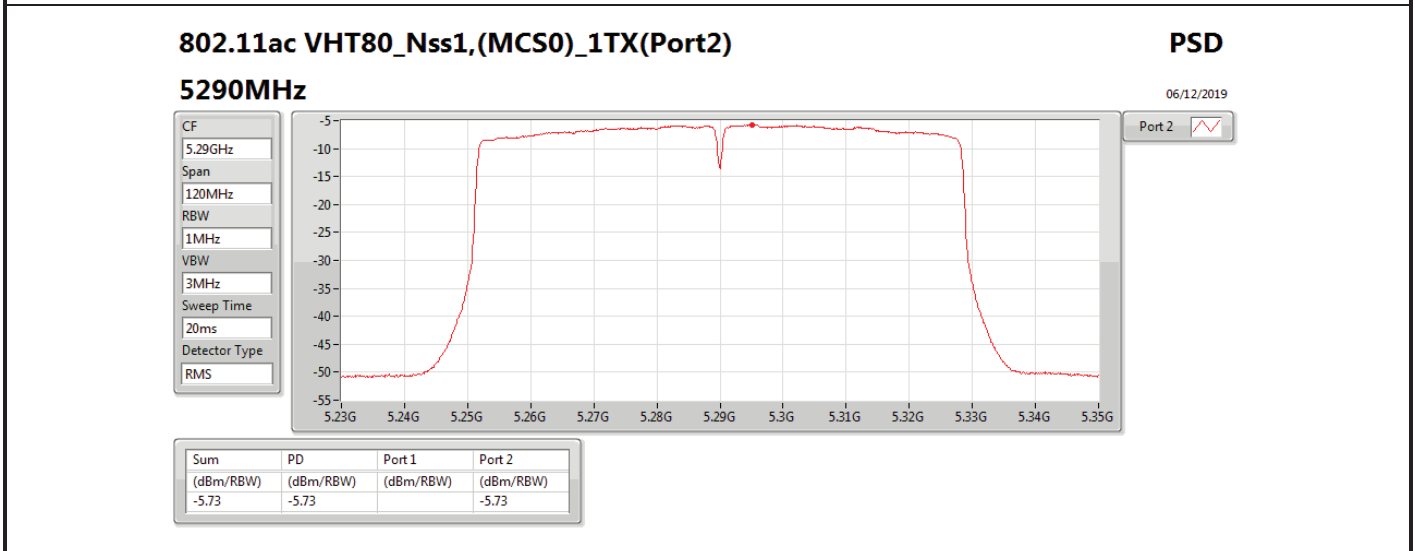

DG = Directional Gain; **RBW** = 500 kHz for 5.725-5.85GHz band / 1MHz for other band;
PD = trace bin-by-bin of each transmits port summing can be performed maximum power density; **Port X** = Port X power density;