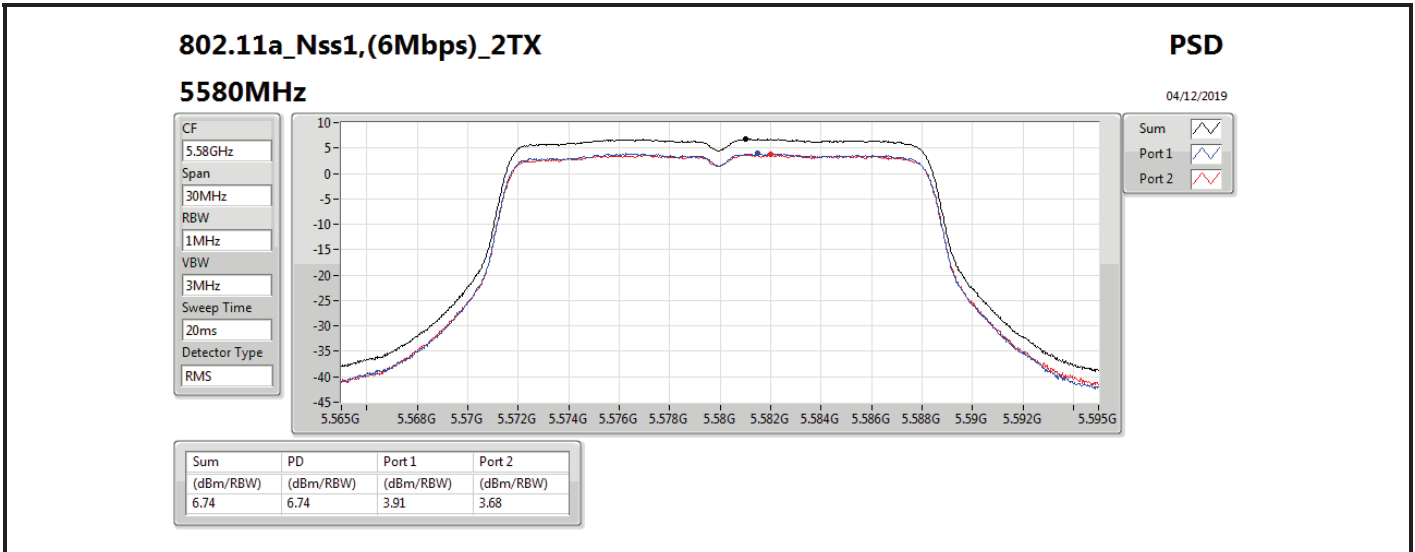

DG = Directional Gain; RBW = 500 kHz for 5.725-5.85GHz band / 1MHz for other band;

PD = trace bin-by-bin of each transmits port summing can be performed maximum power density; Port X = Port X power density;