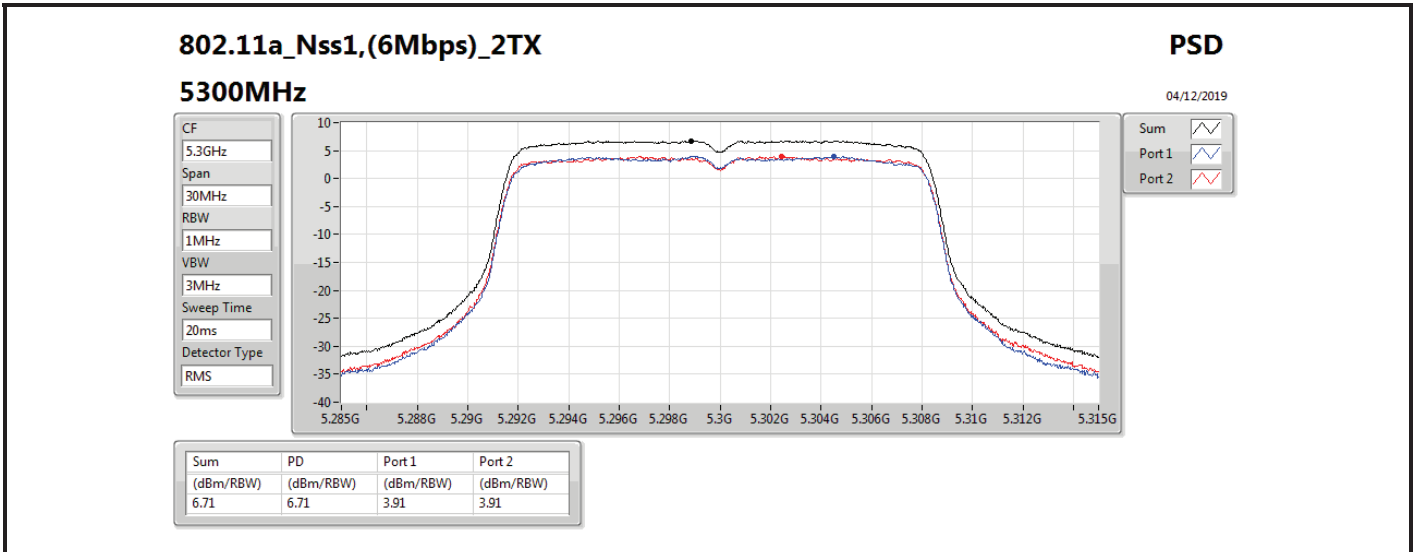

Mode	Result	DG (dBi)	Port 1 (dBm/RBW)	Port 2 (dBm/RBW)	PD (dBm/RBW)	PD Limit (dBm/RBW)	EIRP PD (dBm/RBW)	EIRP PD Limit (dBm/RBW)
5710MHz Straddle 5.725-5.85GHz	Pass	7.00	2.38		2.38	29.00	9.38	36.00
802.11ax HEW40_Nss1,(MCS0)_2TX	-	-	-	-	-	-	-	-
5270MHz	Pass	10.01	2.97	3.44	6.07	6.99	16.08	17.00
5310MHz	Pass	10.01	0.56	0.33	3.30	6.99	13.31	17.00
5510MHz	Pass	10.01	0.26	-0.52	2.85	6.99	12.86	17.00
5550MHz	Pass	10.01	2.35	2.13	5.22	6.99	15.23	17.00
5670MHz	Pass	10.01	1.30	0.84	4.05	6.99	14.06	17.00
5710MHz Straddle 5.47-5.725GHz	Pass	10.01	4.00	3.67	6.76	6.99	16.77	17.00
5710MHz Straddle 5.725-5.85GHz	Pass	10.01	1.02	0.91	3.95	25.99	13.96	36.00
802.11ax HEW80_Nss1,(MCS0)_1TX	-	-	-	-	-	-	-	-
5290MHz	Pass	7.00	-1.58		-1.58	10.00	5.42	17.00
5530MHz	Pass	7.00	-2.44		-2.44	10.00	4.56	17.00
5610MHz	Pass	7.00	-0.41		-0.41	10.00	6.59	17.00
5690MHz Straddle 5.47-5.725GHz	Pass	7.00	0.28		0.28	10.00	7.28	17.00
5690MHz Straddle 5.725-5.85GHz	Pass	7.00	-3.53		-3.53	29.00	3.47	36.00
802.11ax HEW80_Nss1,(MCS0)_2TX	-	-	-	-	-	-	-	-
5290MHz	Pass	10.01	-3.12	-2.99	-0.17	6.99	9.84	17.00
5530MHz	Pass	10.01	-3.33	-4.13	-0.76	6.99	9.25	17.00
5610MHz	Pass	10.01	-2.11	-2.37	0.68	6.99	10.69	17.00
5690MHz Straddle 5.47-5.725GHz	Pass	10.01	-0.60	-0.93	2.14	6.99	12.15	17.00
5690MHz Straddle 5.725-5.85GHz	Pass	10.01	-4.52	-4.63	-1.63	25.99	8.38	36.00

DG = Directional Gain; RBW = 500 kHz for 5.725-5.85GHz band / 1MHz for other band;

PD = trace bin-by-bin of each transmits port summing can be performed maximum power density; Port X = Port X power density;