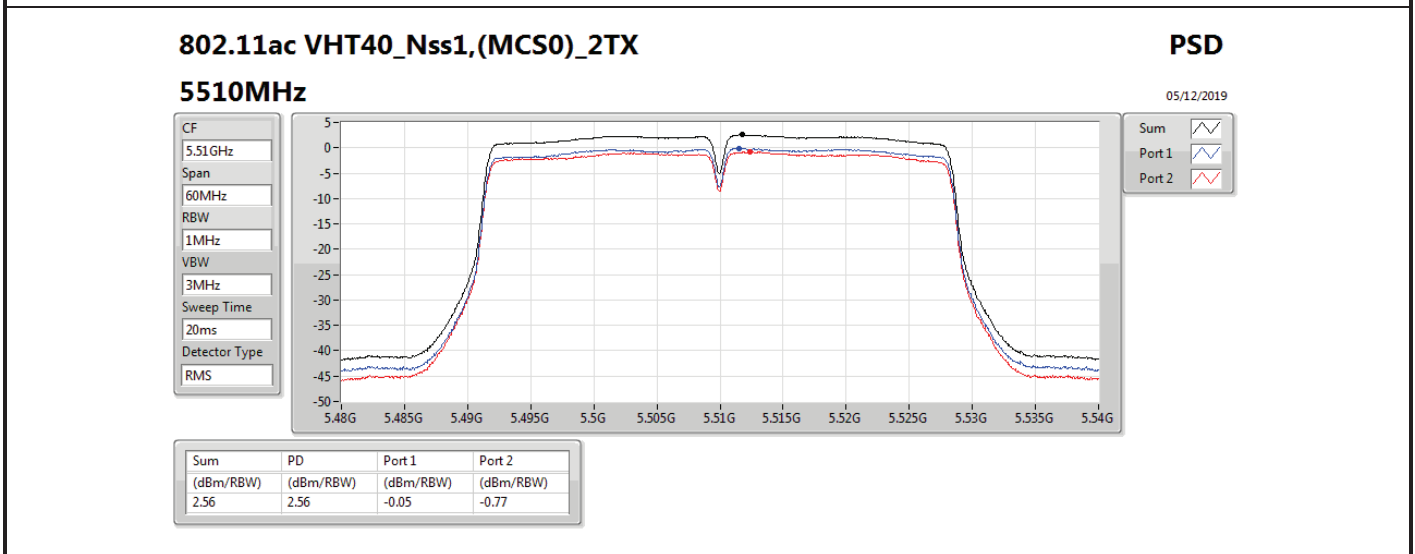

Mode	Result	DG (dBi)	Port 1 (dBm/RBW)	Port 2 (dBm/RBW)	PD (dBm/RBW)	PD Limit (dBm/RBW)	EIRP PD (dBm/RBW)	EIRP PD Limit (dBm/RBW)
5710MHz Straddle 5.725-5.85GHz	Pass	7.10		3.03	3.03	28.90	10.13	36.00
802.11ax HEW40_Nss1,(MCS0)_2TX	-	-	-	-	-	-	-	-
5270MHz	Pass	10.11	2.97	3.44	6.07	6.89	16.18	17.00
5310MHz	Pass	10.11	0.47	0.37	3.22	6.89	13.33	17.00
5510MHz	Pass	10.11	0.07	-0.79	2.64	6.89	12.75	17.00
5550MHz	Pass	10.11	2.92	2.85	5.90	6.89	16.01	17.00
5670MHz	Pass	10.11	0.23	-0.13	2.94	6.89	13.05	17.00
5710MHz Straddle 5.47-5.725GHz	Pass	10.11	3.34	3.48	6.27	6.89	16.38	17.00
5710MHz Straddle 5.725-5.85GHz	Pass	10.11	0.43	0.70	3.53	25.89	13.64	36.00
802.11ax HEW80_Nss1,(MCS0)_1TX(Port2)	-	-	-	-	-	-	-	-
5290MHz	Pass	7.10		-2.11	-2.11	9.90	4.99	17.00
5530MHz	Pass	7.10		-2.66	-2.66	9.90	4.44	17.00
5610MHz	Pass	7.10		-1.44	-1.44	9.90	5.66	17.00
5690MHz Straddle 5.47-5.725GHz	Pass	7.10		-0.15	-0.15	9.90	6.95	17.00
5690MHz Straddle 5.725-5.85GHz	Pass	7.10		-4.00	-4.00	28.90	3.10	36.00
802.11ax HEW80_Nss1,(MCS0)_2TX	-	-	-	-	-	-	-	-
5290MHz	Pass	10.11	-3.12	-2.99	-0.17	6.89	9.94	17.00
5530MHz	Pass	10.11	-3.33	-4.13	-0.76	6.89	9.35	17.00
5610MHz	Pass	10.11	-1.92	-2.25	0.86	6.89	10.97	17.00
5690MHz Straddle 5.47-5.725GHz	Pass	10.11	-0.03	-0.15	2.84	6.89	12.95	17.00
5690MHz Straddle 5.725-5.85GHz	Pass	10.11	-3.45	-4.01	-0.76	25.89	9.35	36.00

DG = Directional Gain; **RBW** = 500 kHz for 5.725-5.85GHz band / 1MHz for other band;
PD = trace bin-by-bin of each transmits port summing can be performed maximum power density; **Port X** = Port X power density;