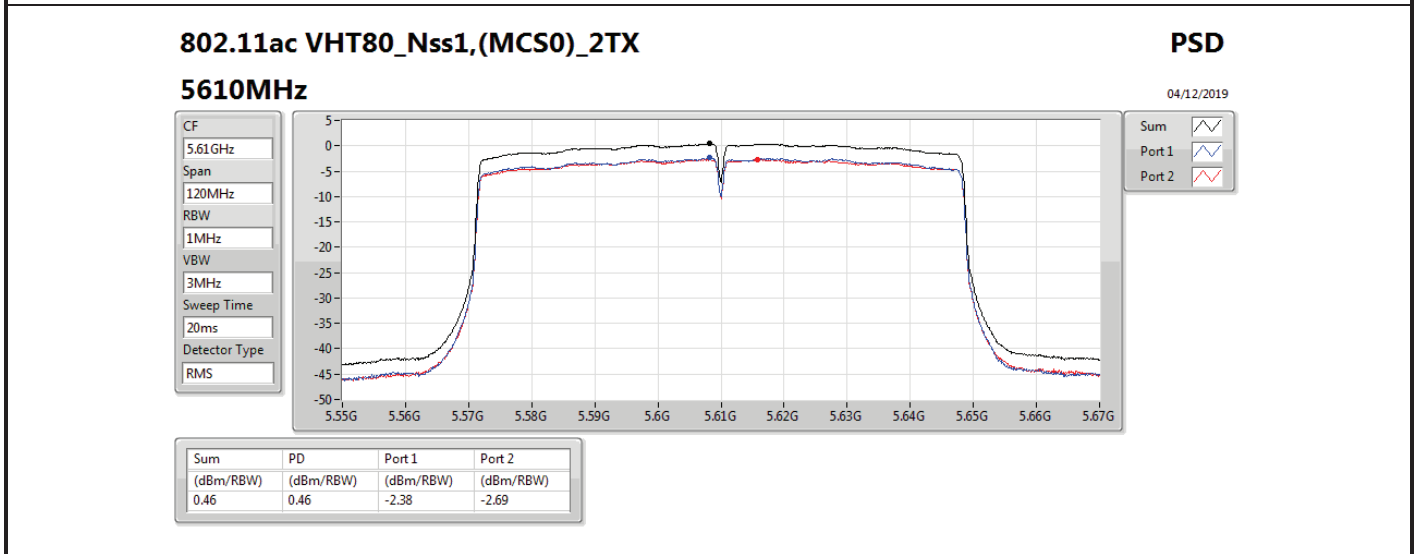

DG = Directional Gain; RBW = 500 kHz for 5.725-5.85GHz band / 1MHz for other band;

PD = trace bin-by-bin of each transmits port summing can be performed maximum power density; Port X = Port X power density;