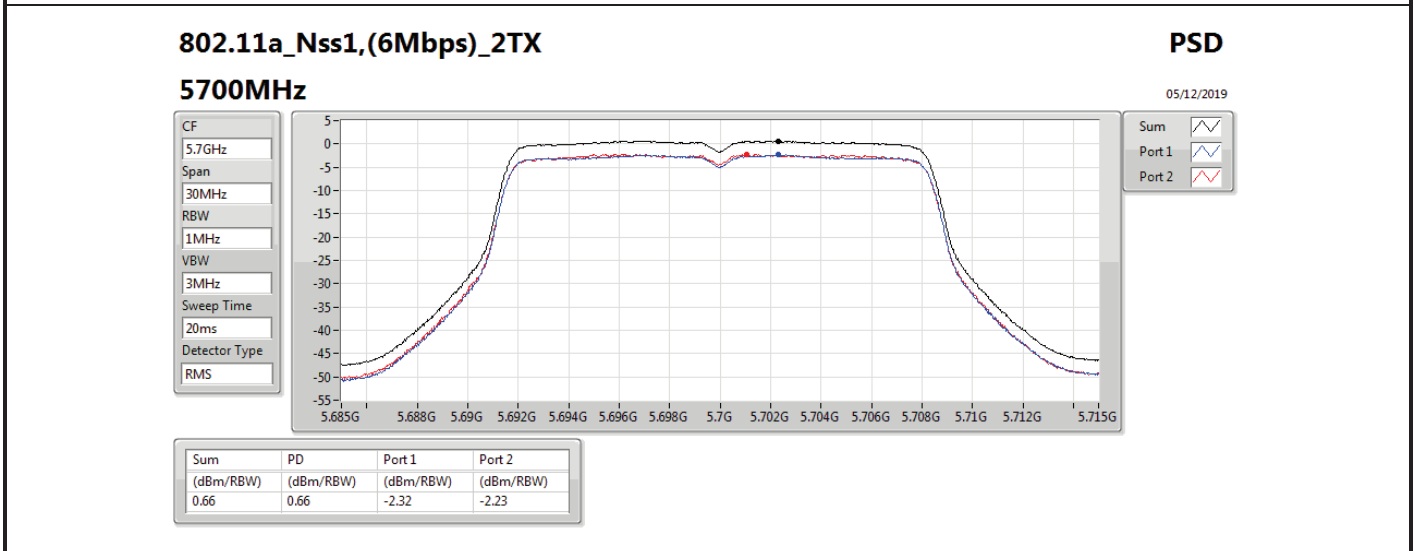

Mode	Result	DG (dBi)	Port 1 (dBm/RBW)	Port 2 (dBm/RBW)	PD (dBm/RBW)	PD Limit (dBm/RBW)	EIRP PD (dBm/RBW)	EIRP PD Limit (dBm/RBW)
5710MHz Straddle 5.725-5.85GHz	Pass	13.00		-2.46	-2.46	23.00	10.54	36.00
802.11ax HEW40_Nss1,(MCS0)_2TX	-	-	-	-	-	-	-	-
5270MHz	Pass	16.01	-3.50	-3.14	-0.42	0.99	15.59	17.00
5310MHz	Pass	16.01	-2.88	-3.14	-0.18	0.99	15.83	17.00
5510MHz	Pass	16.01	-2.70	-3.21	0.01	0.99	16.02	17.00
5550MHz	Pass	16.01	-2.94	-3.06	-0.02	0.99	15.99	17.00
5670MHz	Pass	16.01	-2.82	-3.13	0.01	0.99	16.02	17.00
5710MHz Straddle 5.47-5.725GHz	Pass	16.01	-2.33	-2.31	0.58	0.99	16.59	17.00
5710MHz Straddle 5.725-5.85GHz	Pass	16.01	-4.98	-5.53	-2.26	19.99	13.75	36.00
802.11ax HEW80_Nss1,(MCS0)_1TX(Port2)	-	-	-	-	-	-	-	-
5290MHz	Pass	13.00		-5.59	-5.59	4.00	7.41	17.00
5530MHz	Pass	13.00		-4.65	-4.65	4.00	8.35	17.00
5610MHz	Pass	13.00		-3.23	-3.23	4.00	9.77	17.00
5690MHz Straddle 5.47-5.725GHz	Pass	13.00		-2.95	-2.95	4.00	10.05	17.00
5690MHz Straddle 5.725-5.85GHz	Pass	13.00		-6.98	-6.98	23.00	6.02	36.00
802.11ax HEW80_Nss1,(MCS0)_2TX	-	-	-	-	-	-	-	-
5290MHz	Pass	16.01	-6.03	-6.03	-3.22	0.99	12.79	17.00
5530MHz	Pass	16.01	-5.95	-6.14	-3.07	0.99	12.94	17.00
5610MHz	Pass	16.01	-5.93	-6.43	-3.20	0.99	12.81	17.00
5690MHz Straddle 5.47-5.725GHz	Pass	16.01	-5.74	-5.76	-2.78	0.99	13.23	17.00
5690MHz Straddle 5.725-5.85GHz	Pass	16.01	-9.37	-9.85	-6.65	19.99	9.36	36.00

DG = Directional Gain; **RBW** = 500 kHz for 5.725-5.85GHz band / 1MHz for other band;
PD = trace bin-by-bin of each transmits port summing can be performed maximum power density; **Port X** = Port X power density;