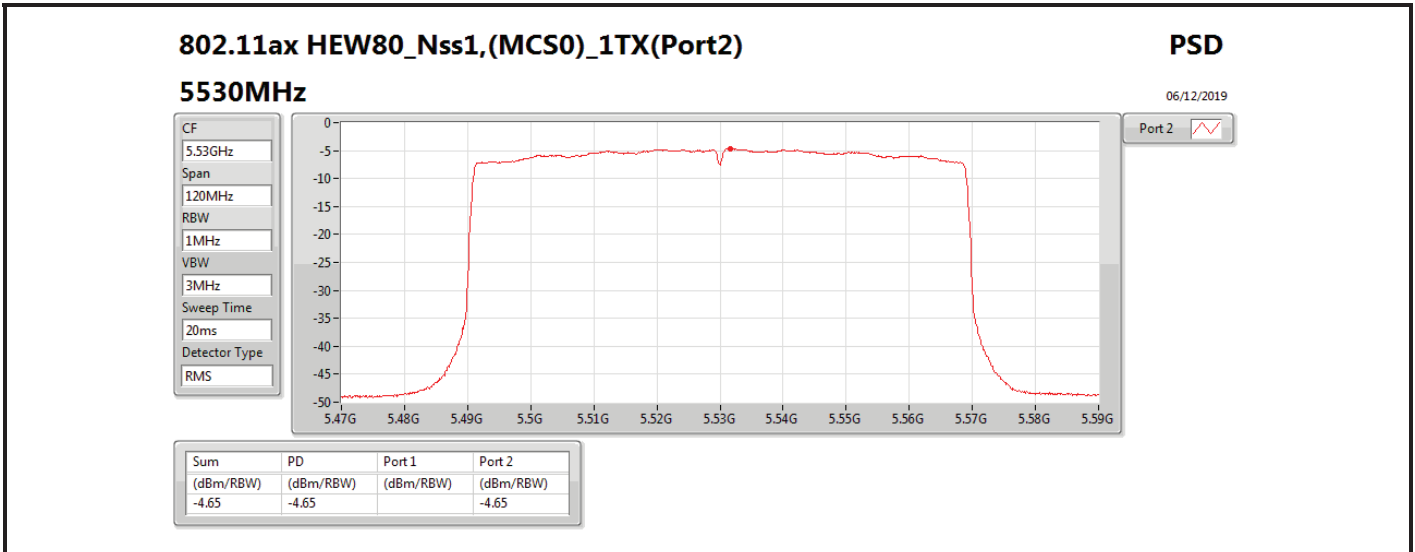

DG = Directional Gain; **RBW** = 500 kHz for 5.725-5.85GHz band / 1MHz for other band;
PD = trace bin-by-bin of each transmits port summing can be performed maximum power density; **Port X** = Port X power density;