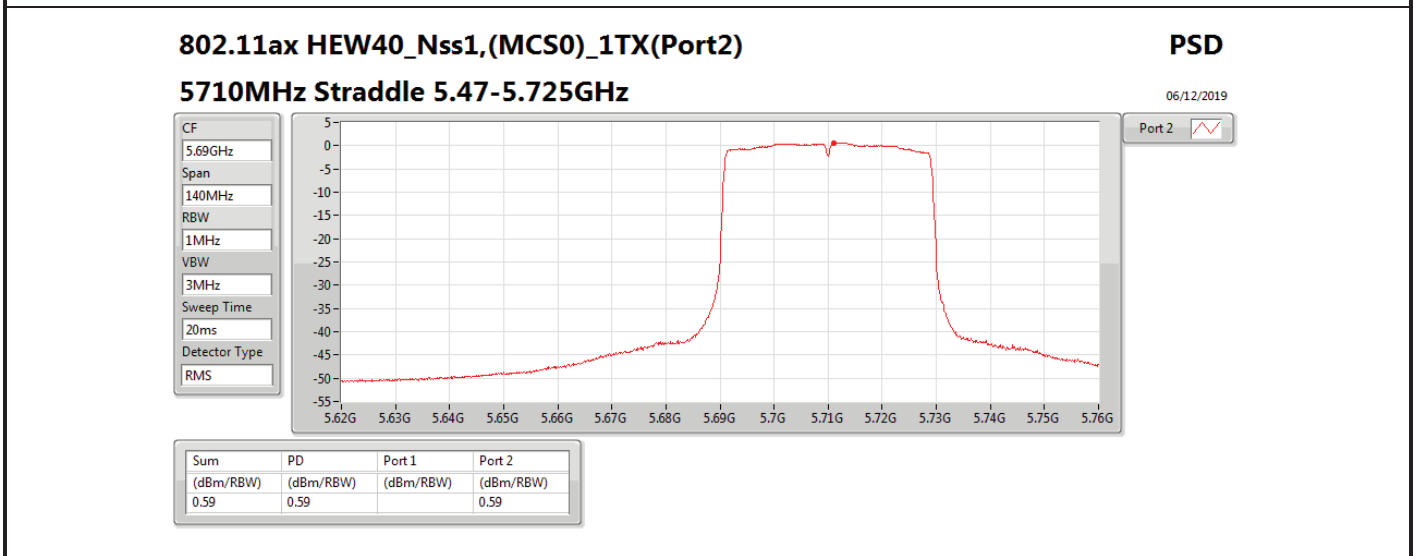

Mode	Result	DG (dBi)	Port 1 (dBm/RBW)	Port 2 (dBm/RBW)	PD (dBm/RBW)	PD Limit (dBm/RBW)	EIRP PD (dBm/RBW)	EIRP PD Limit (dBm/RBW)
5710MHz Straddle 5.725-5.85GHz	Pass	13.00		-2.46	-2.46	23.00	10.54	36.00
802.11ax HEW40_Nss1,(MCS0)_2TX	-	-	-	-	-	-	-	-
5270MHz	Pass	16.01	-3.50	-3.14	-0.42	0.99	15.59	17.00
5310MHz	Pass	16.01	-2.88	-3.14	-0.18	0.99	15.83	17.00
5510MHz	Pass	16.01	-2.70	-3.21	0.01	0.99	16.02	17.00
5550MHz	Pass	16.01	-2.94	-3.06	-0.02	0.99	15.99	17.00
5670MHz	Pass	16.01	-2.82	-3.13	0.01	0.99	16.02	17.00
5710MHz Straddle 5.47-5.725GHz	Pass	16.01	-2.33	-2.31	0.58	0.99	16.59	17.00
5710MHz Straddle 5.725-5.85GHz	Pass	16.01	-4.98	-5.53	-2.26	19.99	13.75	36.00
802.11ax HEW80_Nss1,(MCS0)_1TX(Port2)	-	-	-	-	-	-	-	-
5290MHz	Pass	13.00		-5.59	-5.59	4.00	7.41	17.00
5530MHz	Pass	13.00		-4.65	-4.65	4.00	8.35	17.00
5610MHz	Pass	13.00		-3.23	-3.23	4.00	9.77	17.00
5690MHz Straddle 5.47-5.725GHz	Pass	13.00		-2.95	-2.95	4.00	10.05	17.00
5690MHz Straddle 5.725-5.85GHz	Pass	13.00		-6.98	-6.98	23.00	6.02	36.00
802.11ax HEW80_Nss1,(MCS0)_2TX	-	-	-	-	-	-	-	-
5290MHz	Pass	16.01	-6.03	-6.03	-3.22	0.99	12.79	17.00
5530MHz	Pass	16.01	-5.95	-6.14	-3.07	0.99	12.94	17.00
5610MHz	Pass	16.01	-5.93	-6.43	-3.20	0.99	12.81	17.00
5690MHz Straddle 5.47-5.725GHz	Pass	16.01	-5.74	-5.76	-2.78	0.99	13.23	17.00
5690MHz Straddle 5.725-5.85GHz	Pass	16.01	-9.37	-9.85	-6.65	19.99	9.36	36.00

DG = Directional Gain; **RBW** = 500 kHz for 5.725-5.85GHz band / 1MHz for other band;
PD = trace bin-by-bin of each transmits port summing can be performed maximum power density; **Port X** = Port X power density;