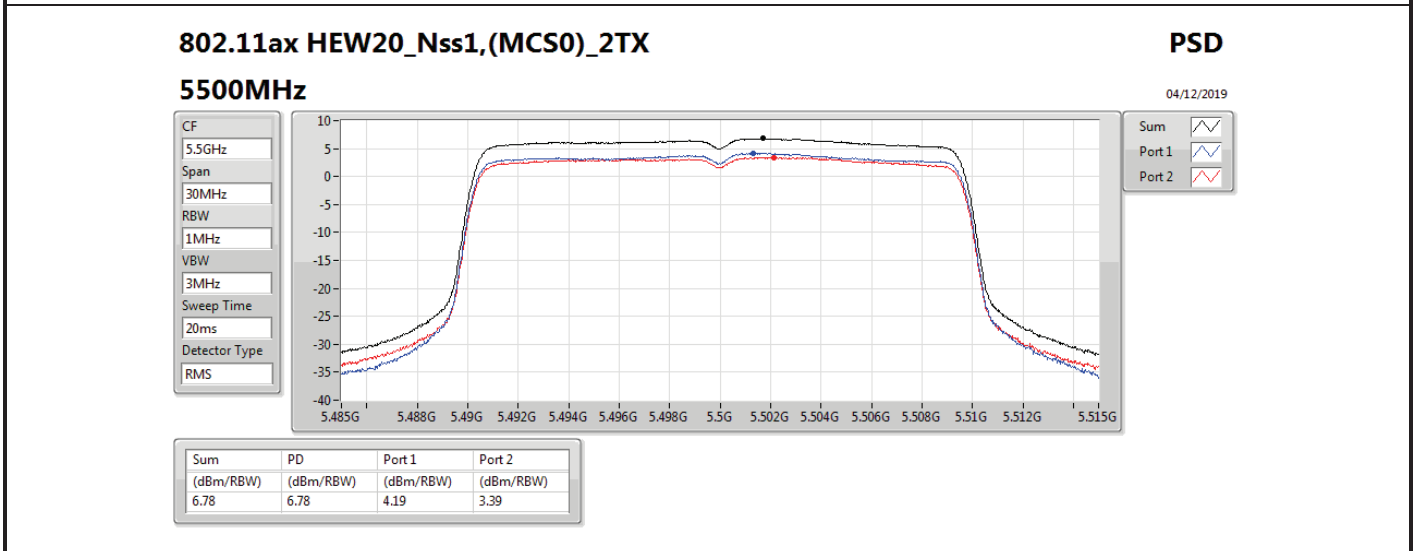

DG = Directional Gain; RBW = 500 kHz for 5.725-5.85GHz band / 1MHz for other band;

PD = trace bin-by-bin of each transmits port summing can be performed maximum power density; Port X = Port X power density;