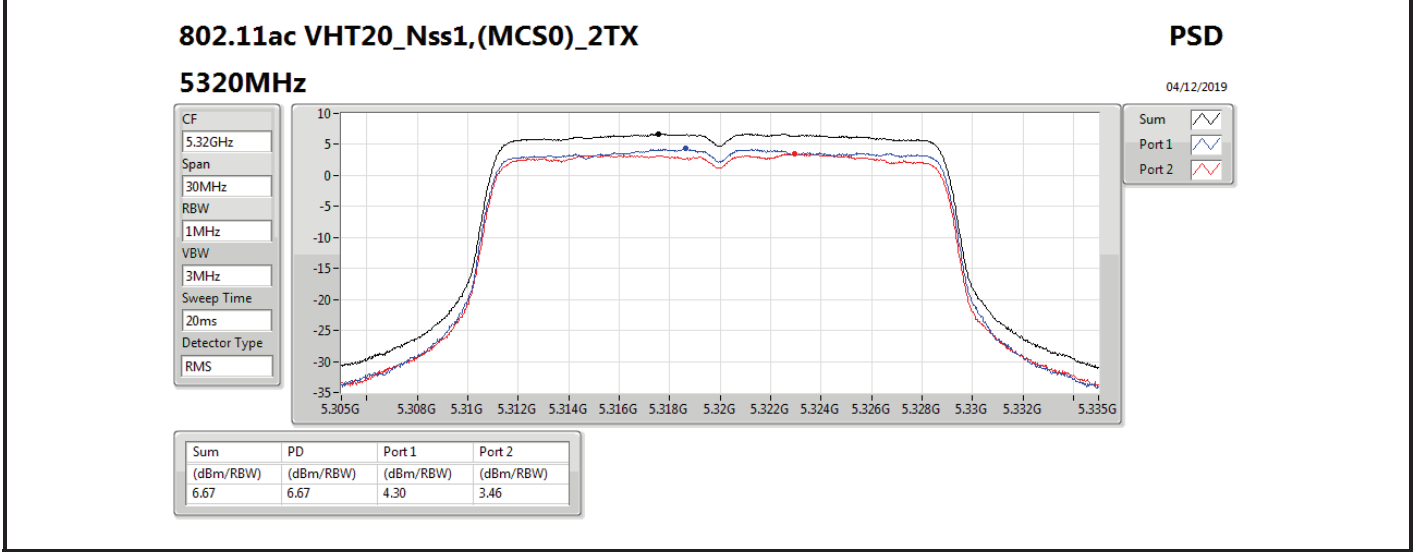

DG = Directional Gain; RBW = 500 kHz for 5.725-5.85GHz band / 1MHz for other band;

PD = trace bin-by-bin of each transmits port summing can be performed maximum power density; Port X = Port X power density;