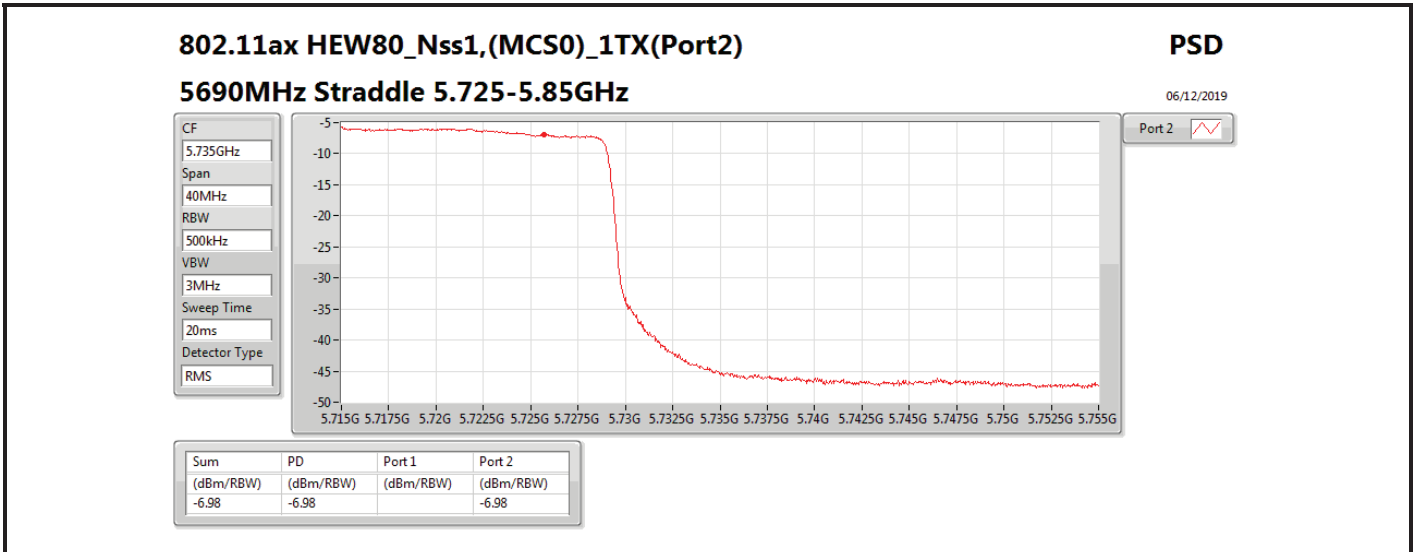

Mode	Result	DG (dBi)	Port 1 (dBm/RBW)	Port 2 (dBm/RBW)	PD (dBm/RBW)	PD Limit (dBm/RBW)	EIRP PD (dBm/RBW)	EIRP PD Limit (dBm/RBW)
5710MHz Straddle 5.725-5.85GHz	Pass	13.00		-2.46	-2.46	23.00	10.54	36.00
802.11ax HEW40_Nss1,(MCS0)_2TX	-	-	-	-	-	-	-	-
5270MHz	Pass	16.01	-3.50	-3.14	-0.42	0.99	15.59	17.00
5310MHz	Pass	16.01	-2.88	-3.14	-0.18	0.99	15.83	17.00
5510MHz	Pass	16.01	-2.70	-3.21	0.01	0.99	16.02	17.00
5550MHz	Pass	16.01	-2.94	-3.06	-0.02	0.99	15.99	17.00
5670MHz	Pass	16.01	-2.82	-3.13	0.01	0.99	16.02	17.00
5710MHz Straddle 5.47-5.725GHz	Pass	16.01	-2.33	-2.31	0.58	0.99	16.59	17.00
5710MHz Straddle 5.725-5.85GHz	Pass	16.01	-4.98	-5.53	-2.26	19.99	13.75	36.00
802.11ax HEW80_Nss1,(MCS0)_1TX(Port2)	-	-	-	-	-	-	-	-
5290MHz	Pass	13.00		-5.59	-5.59	4.00	7.41	17.00
5530MHz	Pass	13.00		-4.65	-4.65	4.00	8.35	17.00
5610MHz	Pass	13.00		-3.23	-3.23	4.00	9.77	17.00
5690MHz Straddle 5.47-5.725GHz	Pass	13.00		-2.95	-2.95	4.00	10.05	17.00
5690MHz Straddle 5.725-5.85GHz	Pass	13.00		-6.98	-6.98	23.00	6.02	36.00
802.11ax HEW80_Nss1,(MCS0)_2TX	-	-	-	-	-	-	-	-
5290MHz	Pass	16.01	-6.03	-6.03	-3.22	0.99	12.79	17.00
5530MHz	Pass	16.01	-5.95	-6.14	-3.07	0.99	12.94	17.00
5610MHz	Pass	16.01	-5.93	-6.43	-3.20	0.99	12.81	17.00
5690MHz Straddle 5.47-5.725GHz	Pass	16.01	-5.74	-5.76	-2.78	0.99	13.23	17.00
5690MHz Straddle 5.725-5.85GHz	Pass	16.01	-9.37	-9.85	-6.65	19.99	9.36	36.00

DG = Directional Gain; **RBW** = 500 kHz for 5.725-5.85GHz band / 1MHz for other band;
PD = trace bin-by-bin of each transmits port summing can be performed maximum power density; **Port X** = Port X power density;