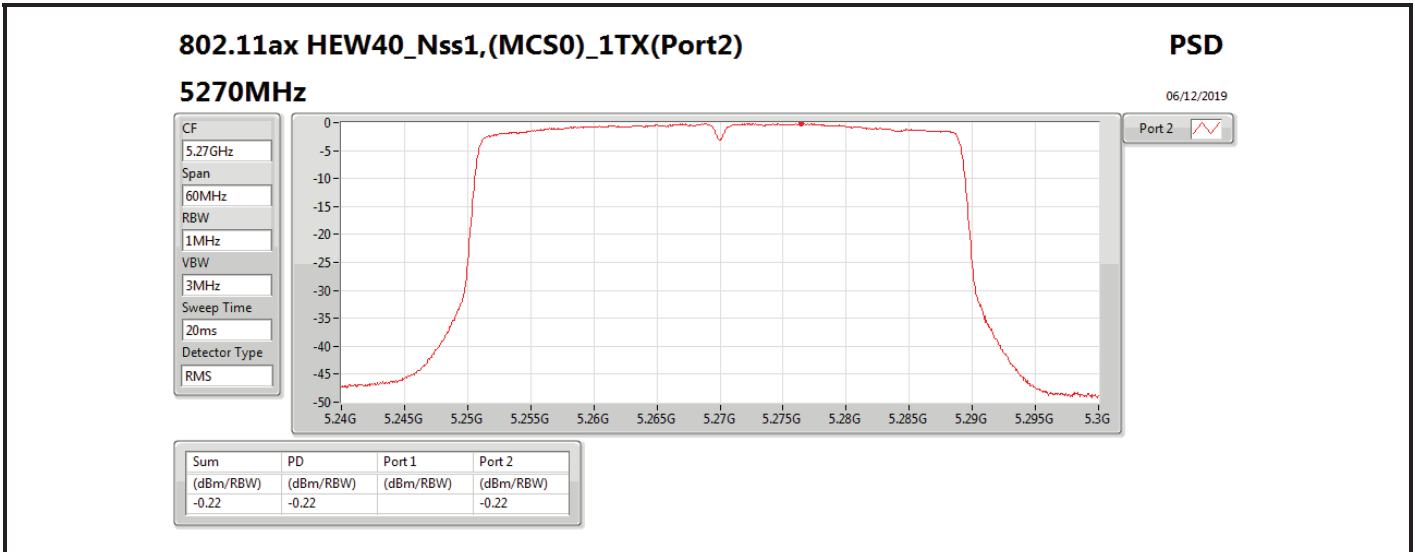

DG = Directional Gain; **RBW** = 500 kHz for 5.725-5.85GHz band / 1MHz for other band;
PD = trace bin-by-bin of each transmits port summing can be performed maximum power density; **Port X** = Port X power density;