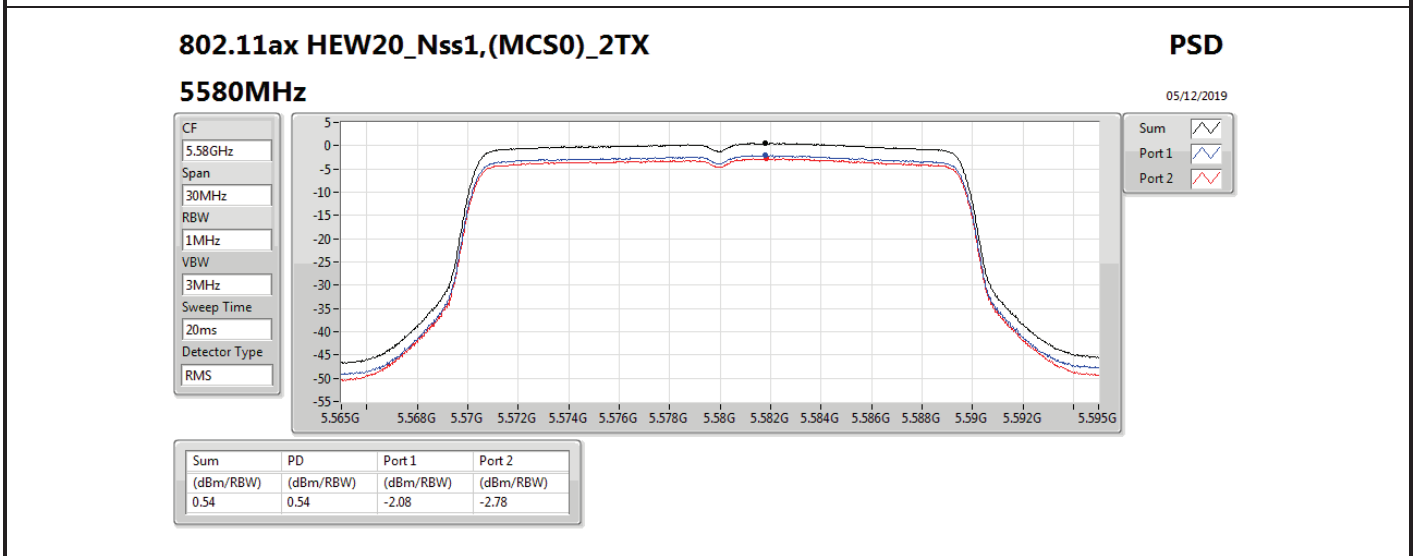

Mode	Result	DG (dBi)	Port 1 (dBm/RBW)	Port 2 (dBm/RBW)	PD (dBm/RBW)	PD Limit (dBm/RBW)	EIRP PD (dBm/RBW)	EIRP PD Limit (dBm/RBW)
5710MHz Straddle 5.725-5.85GHz	Pass	13.00		-2.46	-2.46	23.00	10.54	36.00
802.11ax HEW40_Nss1,(MCS0)_2TX	-	-	-	-	-	-	-	-
5270MHz	Pass	16.01	-3.50	-3.14	-0.42	0.99	15.59	17.00
5310MHz	Pass	16.01	-2.88	-3.14	-0.18	0.99	15.83	17.00
5510MHz	Pass	16.01	-2.70	-3.21	0.01	0.99	16.02	17.00
5550MHz	Pass	16.01	-2.94	-3.06	-0.02	0.99	15.99	17.00
5670MHz	Pass	16.01	-2.82	-3.13	0.01	0.99	16.02	17.00
5710MHz Straddle 5.47-5.725GHz	Pass	16.01	-2.33	-2.31	0.58	0.99	16.59	17.00
5710MHz Straddle 5.725-5.85GHz	Pass	16.01	-4.98	-5.53	-2.26	19.99	13.75	36.00
802.11ax HEW80_Nss1,(MCS0)_1TX(Port2)	-	-	-	-	-	-	-	-
5290MHz	Pass	13.00		-5.59	-5.59	4.00	7.41	17.00
5530MHz	Pass	13.00		-4.65	-4.65	4.00	8.35	17.00
5610MHz	Pass	13.00		-3.23	-3.23	4.00	9.77	17.00
5690MHz Straddle 5.47-5.725GHz	Pass	13.00		-2.95	-2.95	4.00	10.05	17.00
5690MHz Straddle 5.725-5.85GHz	Pass	13.00		-6.98	-6.98	23.00	6.02	36.00
802.11ax HEW80_Nss1,(MCS0)_2TX	-	-	-	-	-	-	-	-
5290MHz	Pass	16.01	-6.03	-6.03	-3.22	0.99	12.79	17.00
5530MHz	Pass	16.01	-5.95	-6.14	-3.07	0.99	12.94	17.00
5610MHz	Pass	16.01	-5.93	-6.43	-3.20	0.99	12.81	17.00
5690MHz Straddle 5.47-5.725GHz	Pass	16.01	-5.74	-5.76	-2.78	0.99	13.23	17.00
5690MHz Straddle 5.725-5.85GHz	Pass	16.01	-9.37	-9.85	-6.65	19.99	9.36	36.00

DG = Directional Gain; **RBW** = 500 kHz for 5.725-5.85GHz band / 1MHz for other band;
PD = trace bin-by-bin of each transmits port summing can be performed maximum power density; **Port X** = Port X power density;