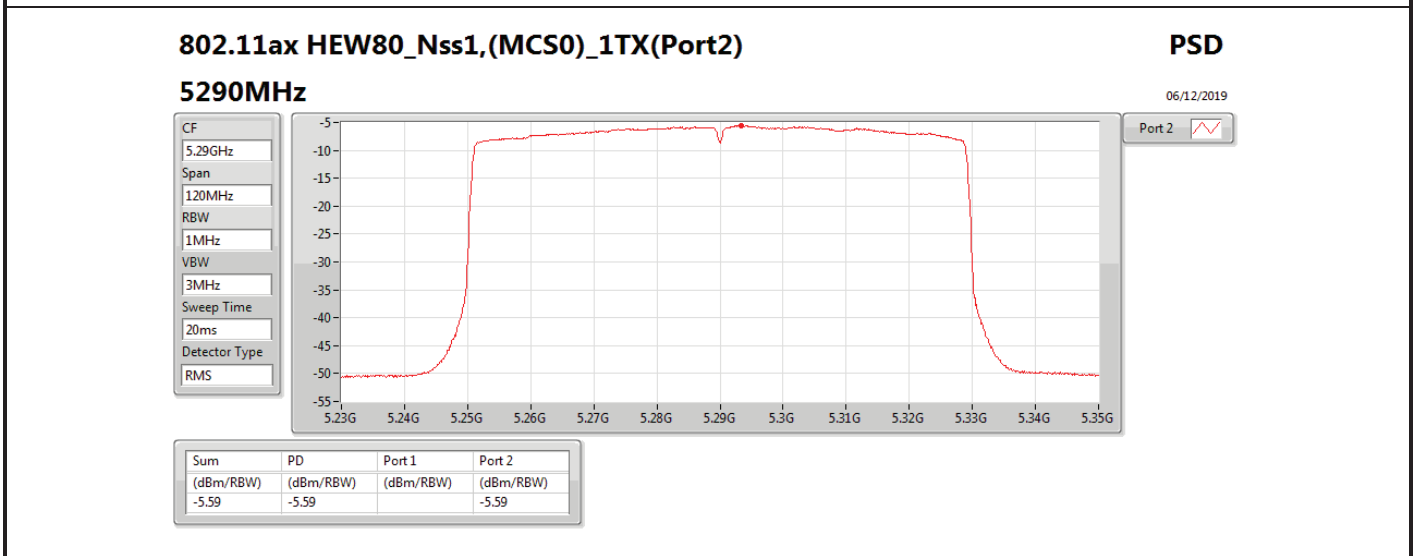

DG = Directional Gain; **RBW** = 500 kHz for 5.725-5.85GHz band / 1MHz for other band;
PD = trace bin-by-bin of each transmits port summing can be performed maximum power density; **Port X** = Port X power density;