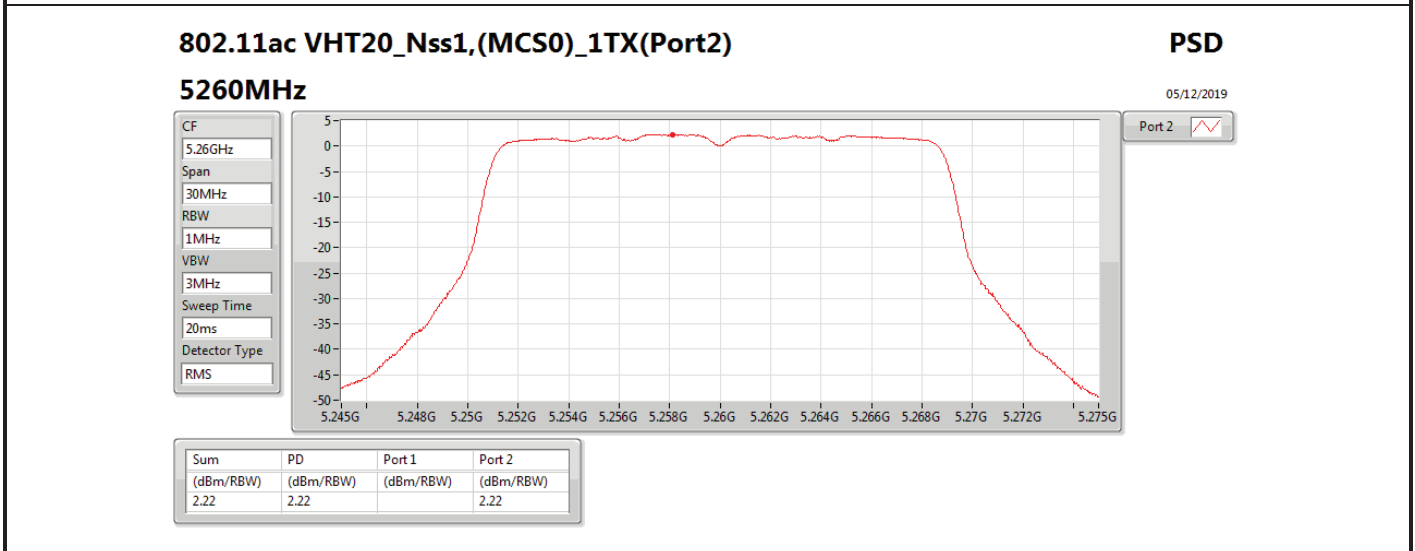

DG = Directional Gain; **RBW** = 500 kHz for 5.725-5.85GHz band / 1MHz for other band;
PD = trace bin-by-bin of each transmits port summing can be performed maximum power density; **Port X** = Port X power density;