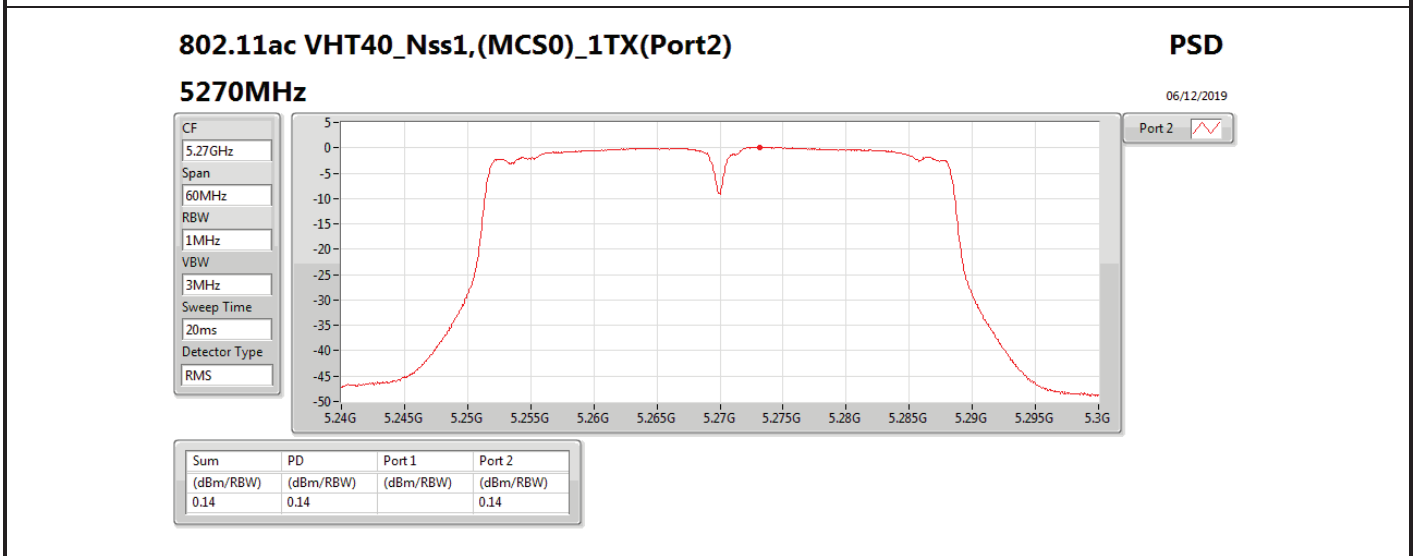

DG = Directional Gain; **RBW** = 500 kHz for 5.725-5.85GHz band / 1MHz for other band;
PD = trace bin-by-bin of each transmits port summing can be performed maximum power density; **Port X** = Port X power density;