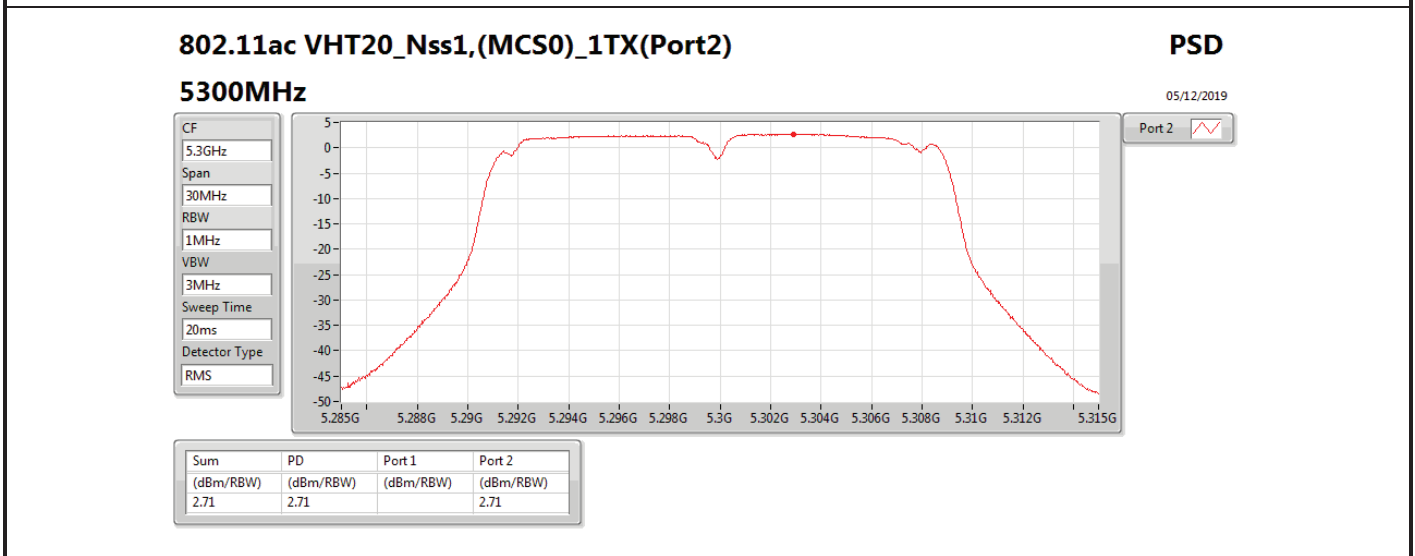

DG = Directional Gain; **RBW** = 500 kHz for 5.725-5.85GHz band / 1MHz for other band;
PD = trace bin-by-bin of each transmits port summing can be performed maximum power density; **Port X** = Port X power density;