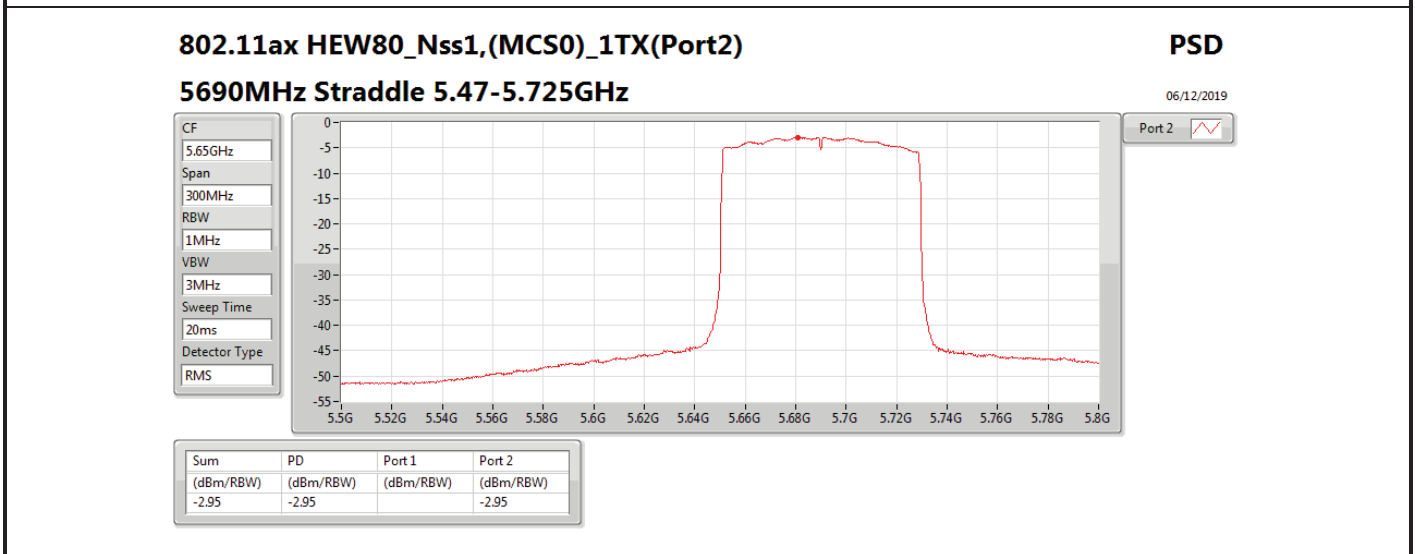

Mode	Result	DG (dBi)	Port 1 (dBm/RBW)	Port 2 (dBm/RBW)	PD (dBm/RBW)	PD Limit (dBm/RBW)	EIRP PD (dBm/RBW)	EIRP PD Limit (dBm/RBW)
5710MHz Straddle 5.725-5.85GHz	Pass	13.00		-2.46	-2.46	23.00	10.54	36.00
802.11ax HEW40_Nss1,(MCS0)_2TX	-	-	-	-	-	-	-	-
5270MHz	Pass	16.01	-3.50	-3.14	-0.42	0.99	15.59	17.00
5310MHz	Pass	16.01	-2.88	-3.14	-0.18	0.99	15.83	17.00
5510MHz	Pass	16.01	-2.70	-3.21	0.01	0.99	16.02	17.00
5550MHz	Pass	16.01	-2.94	-3.06	-0.02	0.99	15.99	17.00
5670MHz	Pass	16.01	-2.82	-3.13	0.01	0.99	16.02	17.00
5710MHz Straddle 5.47-5.725GHz	Pass	16.01	-2.33	-2.31	0.58	0.99	16.59	17.00
5710MHz Straddle 5.725-5.85GHz	Pass	16.01	-4.98	-5.53	-2.26	19.99	13.75	36.00
802.11ax HEW80_Nss1,(MCS0)_1TX(Port2)	-	-	-	-	-	-	-	-
5290MHz	Pass	13.00		-5.59	-5.59	4.00	7.41	17.00
5530MHz	Pass	13.00		-4.65	-4.65	4.00	8.35	17.00
5610MHz	Pass	13.00		-3.23	-3.23	4.00	9.77	17.00
5690MHz Straddle 5.47-5.725GHz	Pass	13.00		-2.95	-2.95	4.00	10.05	17.00
5690MHz Straddle 5.725-5.85GHz	Pass	13.00		-6.98	-6.98	23.00	6.02	36.00
802.11ax HEW80_Nss1,(MCS0)_2TX	-	-	-	-	-	-	-	-
5290MHz	Pass	16.01	-6.03	-6.03	-3.22	0.99	12.79	17.00
5530MHz	Pass	16.01	-5.95	-6.14	-3.07	0.99	12.94	17.00
5610MHz	Pass	16.01	-5.93	-6.43	-3.20	0.99	12.81	17.00
5690MHz Straddle 5.47-5.725GHz	Pass	16.01	-5.74	-5.76	-2.78	0.99	13.23	17.00
5690MHz Straddle 5.725-5.85GHz	Pass	16.01	-9.37	-9.85	-6.65	19.99	9.36	36.00

DG = Directional Gain; **RBW** = 500 kHz for 5.725-5.85GHz band / 1MHz for other band;
PD = trace bin-by-bin of each transmits port summing can be performed maximum power density; **Port X** = Port X power density;