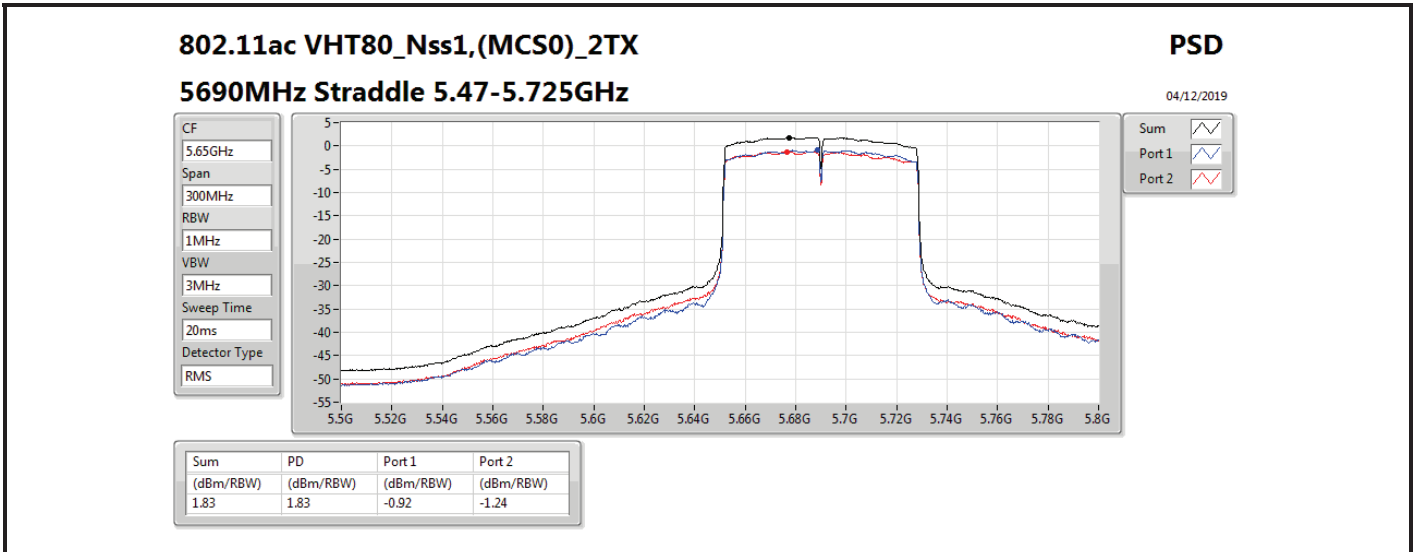

DG = Directional Gain; RBW = 500 kHz for 5.725-5.85GHz band / 1MHz for other band;

PD = trace bin-by-bin of each transmits port summing can be performed maximum power density; Port X = Port X power density;