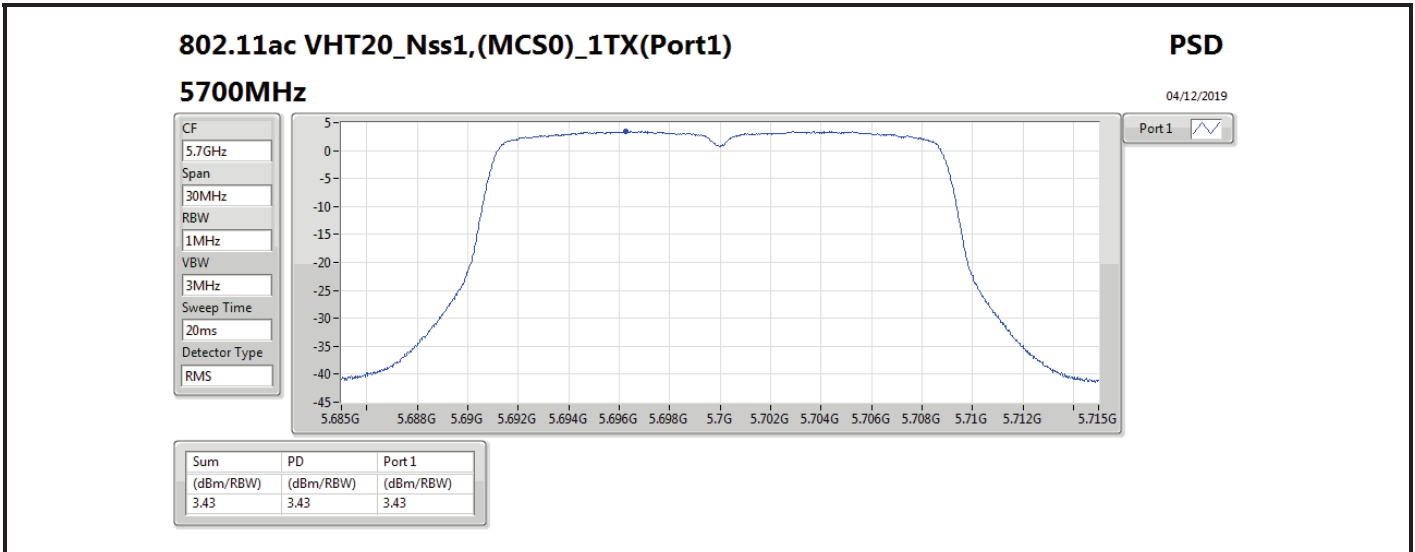

DG = Directional Gain; RBW = 500 kHz for 5.725-5.85GHz band / 1MHz for other band;

PD = trace bin-by-bin of each transmits port summing can be performed maximum power density; Port X = Port X power density;