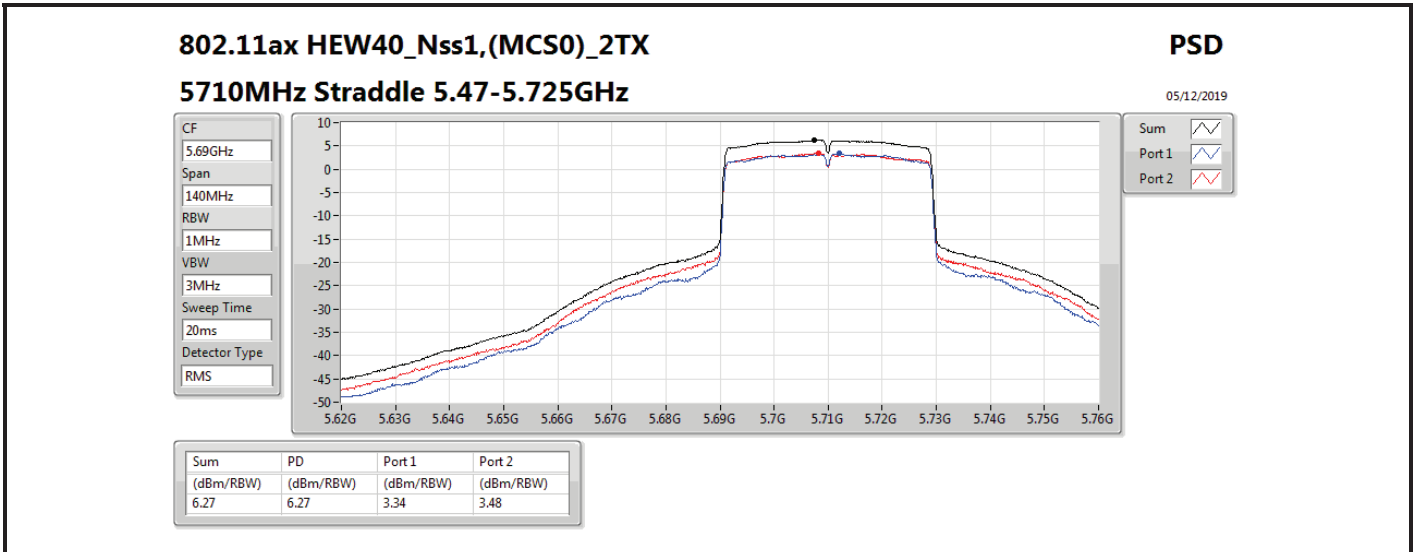

Mode	Result	DG (dBi)	Port 1 (dBm/RBW)	Port 2 (dBm/RBW)	PD (dBm/RBW)	PD Limit (dBm/RBW)	EIRP PD (dBm/RBW)	EIRP PD Limit (dBm/RBW)
5710MHz Straddle 5.725-5.85GHz	Pass	7.10		3.03	3.03	28.90	10.13	36.00
802.11ax HEW40_Nss1,(MCS0)_2TX	-	-	-	-	-	-	-	-
5270MHz	Pass	10.11	2.97	3.44	6.07	6.89	16.18	17.00
5310MHz	Pass	10.11	0.47	0.37	3.22	6.89	13.33	17.00
5510MHz	Pass	10.11	0.07	-0.79	2.64	6.89	12.75	17.00
5550MHz	Pass	10.11	2.92	2.85	5.90	6.89	16.01	17.00
5670MHz	Pass	10.11	0.23	-0.13	2.94	6.89	13.05	17.00
5710MHz Straddle 5.47-5.725GHz	Pass	10.11	3.34	3.48	6.27	6.89	16.38	17.00
5710MHz Straddle 5.725-5.85GHz	Pass	10.11	0.43	0.70	3.53	25.89	13.64	36.00
802.11ax HEW80_Nss1,(MCS0)_1TX(Port2)	-	-	-	-	-	-	-	-
5290MHz	Pass	7.10		-2.11	-2.11	9.90	4.99	17.00
5530MHz	Pass	7.10		-2.66	-2.66	9.90	4.44	17.00
5610MHz	Pass	7.10		-1.44	-1.44	9.90	5.66	17.00
5690MHz Straddle 5.47-5.725GHz	Pass	7.10		-0.15	-0.15	9.90	6.95	17.00
5690MHz Straddle 5.725-5.85GHz	Pass	7.10		-4.00	-4.00	28.90	3.10	36.00
802.11ax HEW80_Nss1,(MCS0)_2TX	-	-	-	-	-	-	-	-
5290MHz	Pass	10.11	-3.12	-2.99	-0.17	6.89	9.94	17.00
5530MHz	Pass	10.11	-3.33	-4.13	-0.76	6.89	9.35	17.00
5610MHz	Pass	10.11	-1.92	-2.25	0.86	6.89	10.97	17.00
5690MHz Straddle 5.47-5.725GHz	Pass	10.11	-0.03	-0.15	2.84	6.89	12.95	17.00
5690MHz Straddle 5.725-5.85GHz	Pass	10.11	-3.45	-4.01	-0.76	25.89	9.35	36.00

DG = Directional Gain; **RBW** = 500 kHz for 5.725-5.85GHz band / 1MHz for other band;
PD = trace bin-by-bin of each transmits port summing can be performed maximum power density; **Port X** = Port X power density;