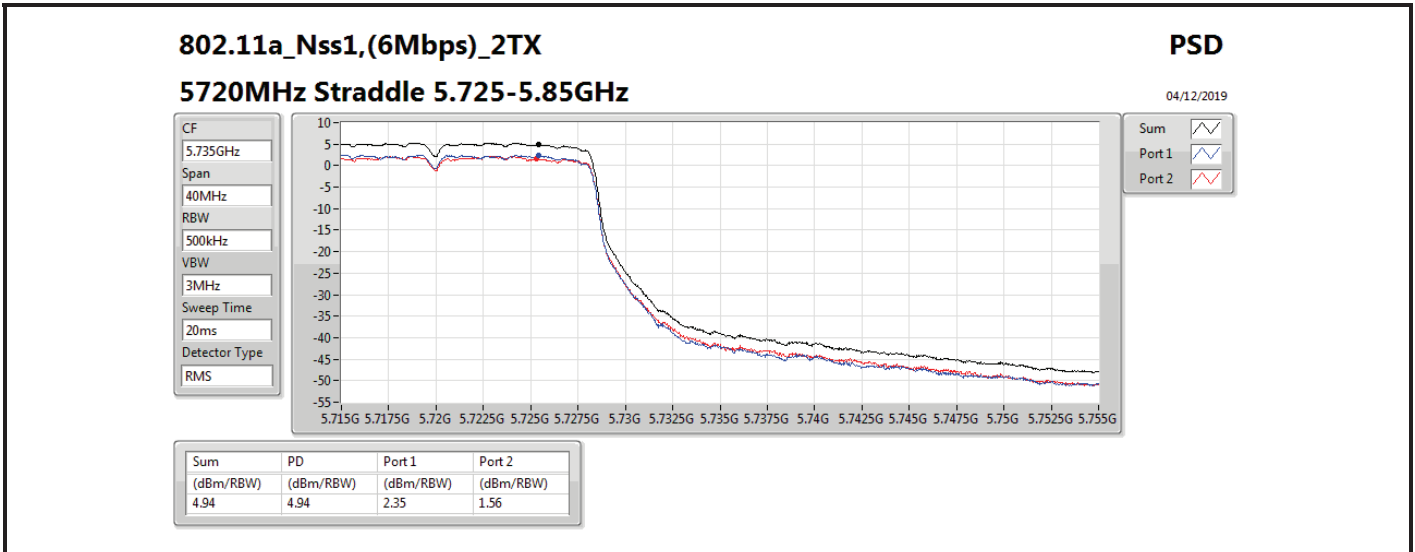

Mode	Result	DG (dBi)	Port 1 (dBm/RBW)	Port 2 (dBm/RBW)	PD (dBm/RBW)	PD Limit (dBm/RBW)	EIRP PD (dBm/RBW)	EIRP PD Limit (dBm/RBW)
5710MHz Straddle 5.725-5.85GHz	Pass	7.10		3.03	3.03	28.90	10.13	36.00
802.11ax HEW40_Nss1,(MCS0)_2TX	-	-	-	-	-	-	-	-
5270MHz	Pass	10.11	2.97	3.44	6.07	6.89	16.18	17.00
5310MHz	Pass	10.11	0.47	0.37	3.22	6.89	13.33	17.00
5510MHz	Pass	10.11	0.07	-0.79	2.64	6.89	12.75	17.00
5550MHz	Pass	10.11	2.92	2.85	5.90	6.89	16.01	17.00
5670MHz	Pass	10.11	0.23	-0.13	2.94	6.89	13.05	17.00
5710MHz Straddle 5.47-5.725GHz	Pass	10.11	3.34	3.48	6.27	6.89	16.38	17.00
5710MHz Straddle 5.725-5.85GHz	Pass	10.11	0.43	0.70	3.53	25.89	13.64	36.00
802.11ax HEW80_Nss1,(MCS0)_1TX(Port2)	-	-	-	-	-	-	-	-
5290MHz	Pass	7.10		-2.11	-2.11	9.90	4.99	17.00
5530MHz	Pass	7.10		-2.66	-2.66	9.90	4.44	17.00
5610MHz	Pass	7.10		-1.44	-1.44	9.90	5.66	17.00
5690MHz Straddle 5.47-5.725GHz	Pass	7.10		-0.15	-0.15	9.90	6.95	17.00
5690MHz Straddle 5.725-5.85GHz	Pass	7.10		-4.00	-4.00	28.90	3.10	36.00
802.11ax HEW80_Nss1,(MCS0)_2TX	-	-	-	-	-	-	-	-
5290MHz	Pass	10.11	-3.12	-2.99	-0.17	6.89	9.94	17.00
5530MHz	Pass	10.11	-3.33	-4.13	-0.76	6.89	9.35	17.00
5610MHz	Pass	10.11	-1.92	-2.25	0.86	6.89	10.97	17.00
5690MHz Straddle 5.47-5.725GHz	Pass	10.11	-0.03	-0.15	2.84	6.89	12.95	17.00
5690MHz Straddle 5.725-5.85GHz	Pass	10.11	-3.45	-4.01	-0.76	25.89	9.35	36.00

DG = Directional Gain; **RBW** = 500 kHz for 5.725-5.85GHz band / 1MHz for other band;
PD = trace bin-by-bin of each transmits port summing can be performed maximum power density; **Port X** = Port X power density;