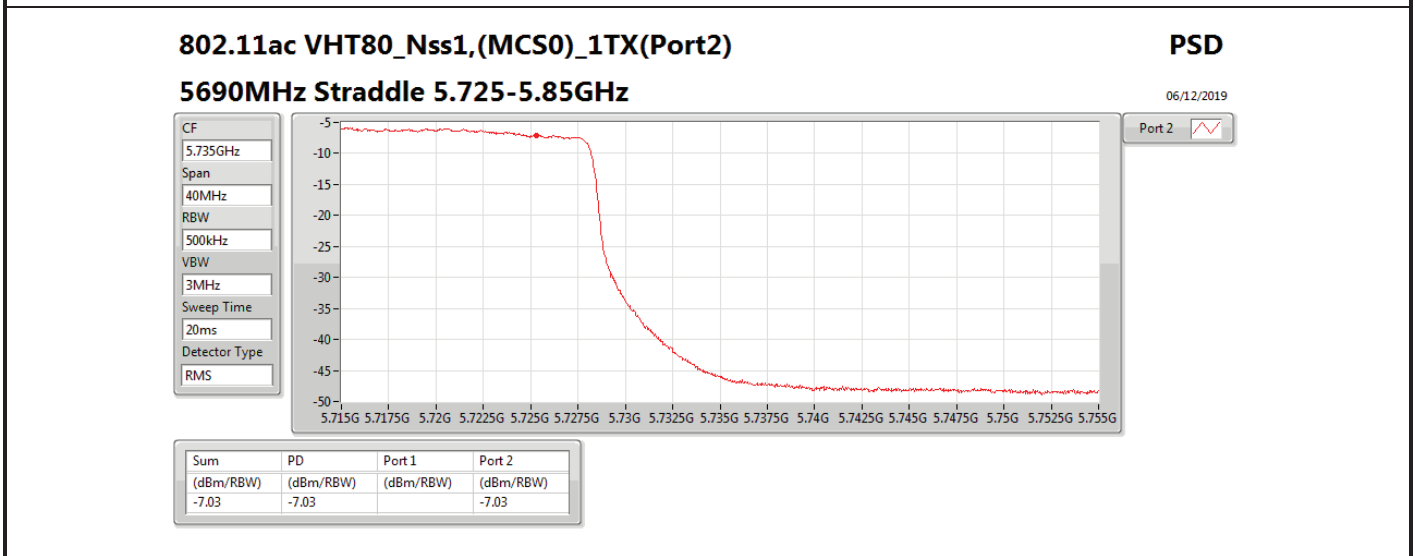

Mode	Result	DG (dBi)	Port 1 (dBm/RBW)	Port 2 (dBm/RBW)	PD (dBm/RBW)	PD Limit (dBm/RBW)	EIRP PD (dBm/RBW)	EIRP PD Limit (dBm/RBW)
5710MHz Straddle 5.725-5.85GHz	Pass	13.00		-2.46	-2.46	23.00	10.54	36.00
802.11ax HEW40_Nss1,(MCS0)_2TX	-	-	-	-	-	-	-	-
5270MHz	Pass	16.01	-3.50	-3.14	-0.42	0.99	15.59	17.00
5310MHz	Pass	16.01	-2.88	-3.14	-0.18	0.99	15.83	17.00
5510MHz	Pass	16.01	-2.70	-3.21	0.01	0.99	16.02	17.00
5550MHz	Pass	16.01	-2.94	-3.06	-0.02	0.99	15.99	17.00
5670MHz	Pass	16.01	-2.82	-3.13	0.01	0.99	16.02	17.00
5710MHz Straddle 5.47-5.725GHz	Pass	16.01	-2.33	-2.31	0.58	0.99	16.59	17.00
5710MHz Straddle 5.725-5.85GHz	Pass	16.01	-4.98	-5.53	-2.26	19.99	13.75	36.00
802.11ax HEW80_Nss1,(MCS0)_1TX(Port2)	-	-	-	-	-	-	-	-
5290MHz	Pass	13.00		-5.59	-5.59	4.00	7.41	17.00
5530MHz	Pass	13.00		-4.65	-4.65	4.00	8.35	17.00
5610MHz	Pass	13.00		-3.23	-3.23	4.00	9.77	17.00
5690MHz Straddle 5.47-5.725GHz	Pass	13.00		-2.95	-2.95	4.00	10.05	17.00
5690MHz Straddle 5.725-5.85GHz	Pass	13.00		-6.98	-6.98	23.00	6.02	36.00
802.11ax HEW80_Nss1,(MCS0)_2TX	-	-	-	-	-	-	-	-
5290MHz	Pass	16.01	-6.03	-6.03	-3.22	0.99	12.79	17.00
5530MHz	Pass	16.01	-5.95	-6.14	-3.07	0.99	12.94	17.00
5610MHz	Pass	16.01	-5.93	-6.43	-3.20	0.99	12.81	17.00
5690MHz Straddle 5.47-5.725GHz	Pass	16.01	-5.74	-5.76	-2.78	0.99	13.23	17.00
5690MHz Straddle 5.725-5.85GHz	Pass	16.01	-9.37	-9.85	-6.65	19.99	9.36	36.00

DG = Directional Gain; **RBW** = 500 kHz for 5.725-5.85GHz band / 1MHz for other band;
PD = trace bin-by-bin of each transmits port summing can be performed maximum power density; **Port X** = Port X power density;