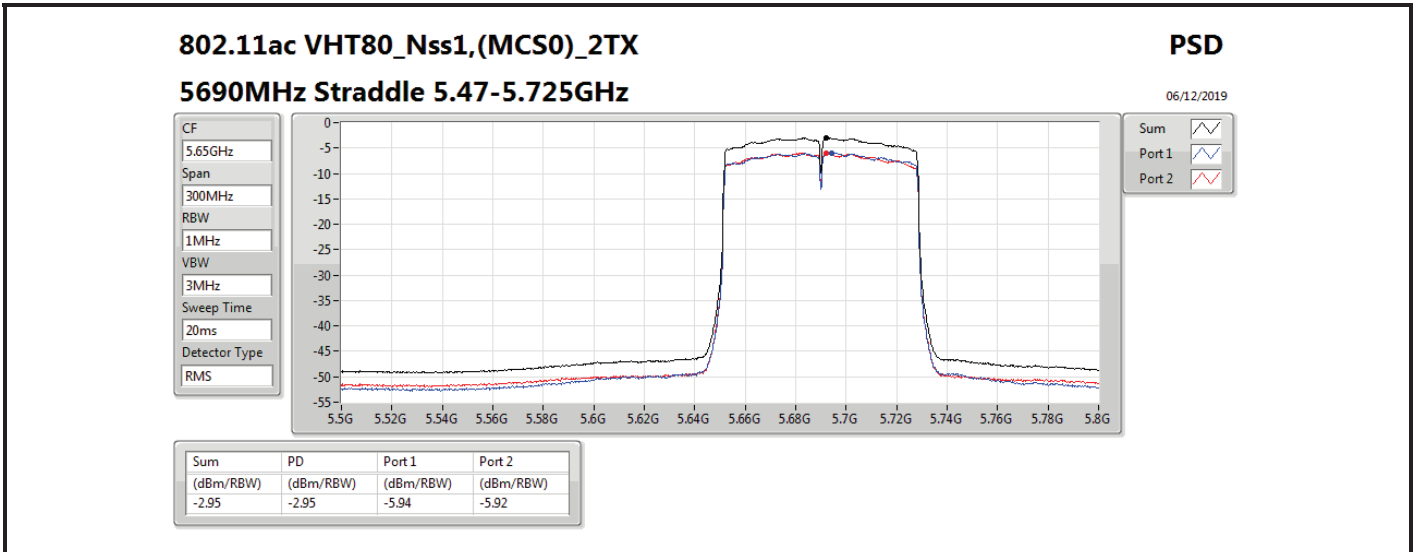

DG = Directional Gain; **RBW** = 500 kHz for 5.725-5.85GHz band / 1MHz for other band;
PD = trace bin-by-bin of each transmits port summing can be performed maximum power density; **Port X** = Port X power density;