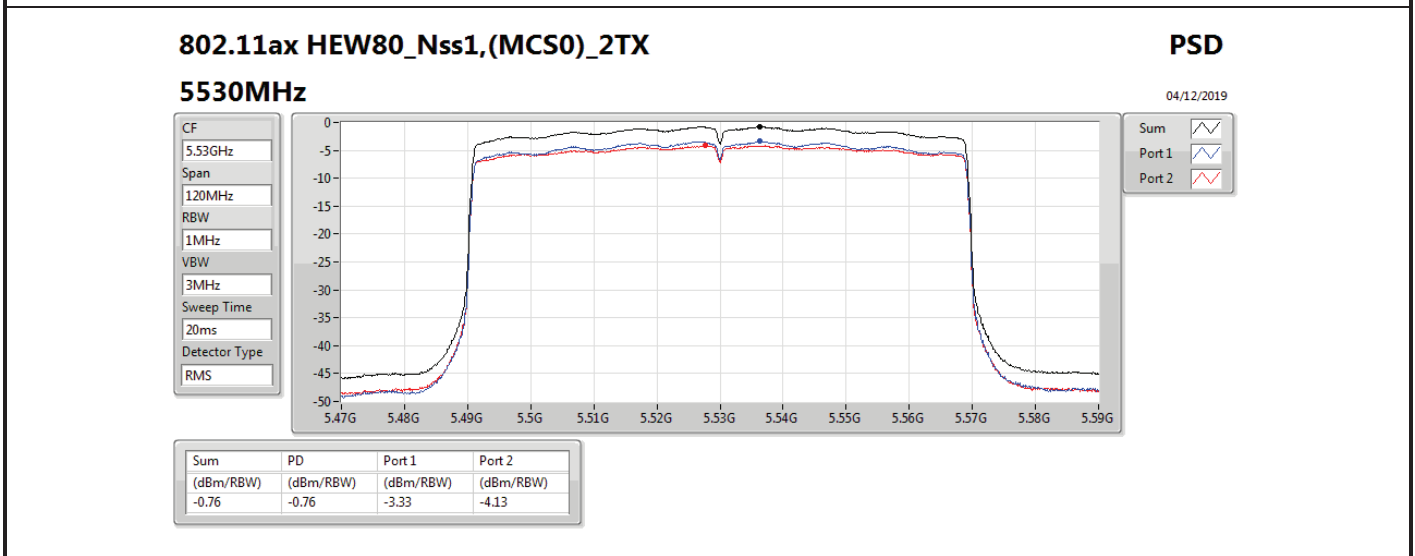

Mode	Result	DG (dBi)	Port 1 (dBm/RBW)	Port 2 (dBm/RBW)	PD (dBm/RBW)	PD Limit (dBm/RBW)	EIRP PD (dBm/RBW)	EIRP PD Limit (dBm/RBW)
5710MHz Straddle 5.725-5.85GHz	Pass	7.10		3.03	3.03	28.90	10.13	36.00
802.11ax HEW40_Nss1,(MCS0)_2TX	-	-	-	-	-	-	-	-
5270MHz	Pass	10.11	2.97	3.44	6.07	6.89	16.18	17.00
5310MHz	Pass	10.11	0.47	0.37	3.22	6.89	13.33	17.00
5510MHz	Pass	10.11	0.07	-0.79	2.64	6.89	12.75	17.00
5550MHz	Pass	10.11	2.92	2.85	5.90	6.89	16.01	17.00
5670MHz	Pass	10.11	0.23	-0.13	2.94	6.89	13.05	17.00
5710MHz Straddle 5.47-5.725GHz	Pass	10.11	3.34	3.48	6.27	6.89	16.38	17.00
5710MHz Straddle 5.725-5.85GHz	Pass	10.11	0.43	0.70	3.53	25.89	13.64	36.00
802.11ax HEW80_Nss1,(MCS0)_1TX(Port2)	-	-	-	-	-	-	-	-
5290MHz	Pass	7.10		-2.11	-2.11	9.90	4.99	17.00
5530MHz	Pass	7.10		-2.66	-2.66	9.90	4.44	17.00
5610MHz	Pass	7.10		-1.44	-1.44	9.90	5.66	17.00
5690MHz Straddle 5.47-5.725GHz	Pass	7.10		-0.15	-0.15	9.90	6.95	17.00
5690MHz Straddle 5.725-5.85GHz	Pass	7.10		-4.00	-4.00	28.90	3.10	36.00
802.11ax HEW80_Nss1,(MCS0)_2TX	-	-	-	-	-	-	-	-
5290MHz	Pass	10.11	-3.12	-2.99	-0.17	6.89	9.94	17.00
5530MHz	Pass	10.11	-3.33	-4.13	-0.76	6.89	9.35	17.00
5610MHz	Pass	10.11	-1.92	-2.25	0.86	6.89	10.97	17.00
5690MHz Straddle 5.47-5.725GHz	Pass	10.11	-0.03	-0.15	2.84	6.89	12.95	17.00
5690MHz Straddle 5.725-5.85GHz	Pass	10.11	-3.45	-4.01	-0.76	25.89	9.35	36.00

DG = Directional Gain; **RBW** = 500 kHz for 5.725-5.85GHz band / 1MHz for other band;
PD = trace bin-by-bin of each transmits port summing can be performed maximum power density; **Port X** = Port X power density;