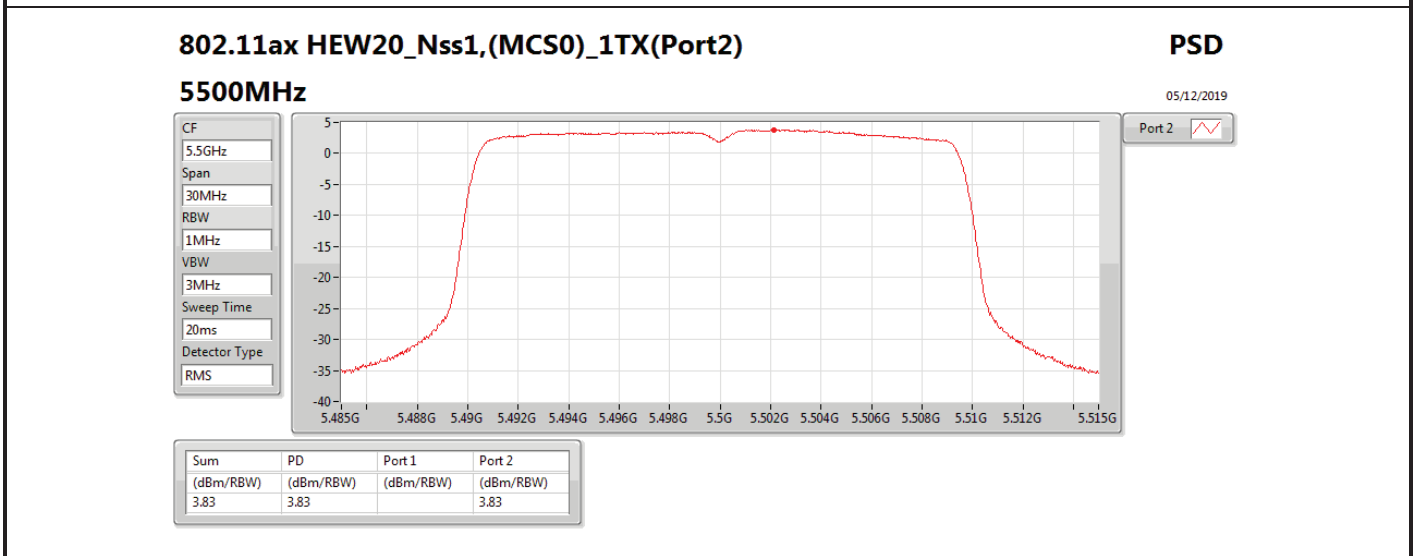

Mode	Result	DG (dBi)	Port 1 (dBm/RBW)	Port 2 (dBm/RBW)	PD (dBm/RBW)	PD Limit (dBm/RBW)	EIRP PD (dBm/RBW)	EIRP PD Limit (dBm/RBW)
5710MHz Straddle 5.725-5.85GHz	Pass	7.10		3.03	3.03	28.90	10.13	36.00
802.11ax HEW40_Nss1,(MCS0)_2TX	-	-	-	-	-	-	-	-
5270MHz	Pass	10.11	2.97	3.44	6.07	6.89	16.18	17.00
5310MHz	Pass	10.11	0.47	0.37	3.22	6.89	13.33	17.00
5510MHz	Pass	10.11	0.07	-0.79	2.64	6.89	12.75	17.00
5550MHz	Pass	10.11	2.92	2.85	5.90	6.89	16.01	17.00
5670MHz	Pass	10.11	0.23	-0.13	2.94	6.89	13.05	17.00
5710MHz Straddle 5.47-5.725GHz	Pass	10.11	3.34	3.48	6.27	6.89	16.38	17.00
5710MHz Straddle 5.725-5.85GHz	Pass	10.11	0.43	0.70	3.53	25.89	13.64	36.00
802.11ax HEW80_Nss1,(MCS0)_1TX(Port2)	-	-	-	-	-	-	-	-
5290MHz	Pass	7.10		-2.11	-2.11	9.90	4.99	17.00
5530MHz	Pass	7.10		-2.66	-2.66	9.90	4.44	17.00
5610MHz	Pass	7.10		-1.44	-1.44	9.90	5.66	17.00
5690MHz Straddle 5.47-5.725GHz	Pass	7.10		-0.15	-0.15	9.90	6.95	17.00
5690MHz Straddle 5.725-5.85GHz	Pass	7.10		-4.00	-4.00	28.90	3.10	36.00
802.11ax HEW80_Nss1,(MCS0)_2TX	-	-	-	-	-	-	-	-
5290MHz	Pass	10.11	-3.12	-2.99	-0.17	6.89	9.94	17.00
5530MHz	Pass	10.11	-3.33	-4.13	-0.76	6.89	9.35	17.00
5610MHz	Pass	10.11	-1.92	-2.25	0.86	6.89	10.97	17.00
5690MHz Straddle 5.47-5.725GHz	Pass	10.11	-0.03	-0.15	2.84	6.89	12.95	17.00
5690MHz Straddle 5.725-5.85GHz	Pass	10.11	-3.45	-4.01	-0.76	25.89	9.35	36.00

DG = Directional Gain; **RBW** = 500 kHz for 5.725-5.85GHz band / 1MHz for other band;
PD = trace bin-by-bin of each transmits port summing can be performed maximum power density; **Port X** = Port X power density;