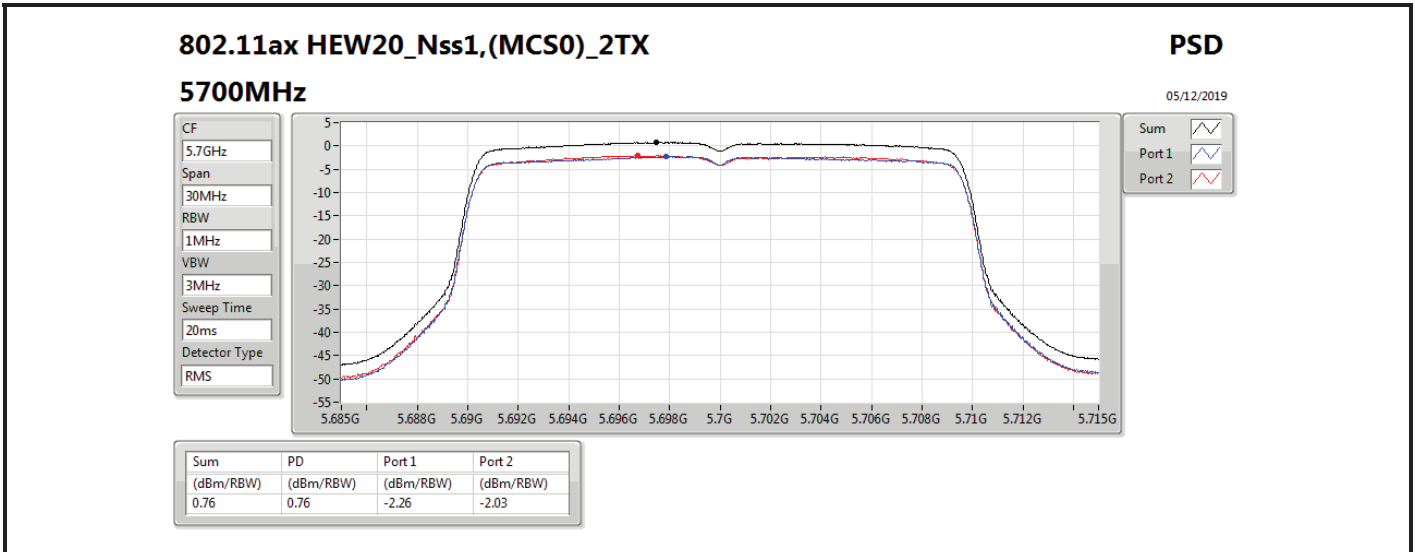

Mode	Result	DG (dBi)	Port 1 (dBm/RBW)	Port 2 (dBm/RBW)	PD (dBm/RBW)	PD Limit (dBm/RBW)	EIRP PD (dBm/RBW)	EIRP PD Limit (dBm/RBW)
5710MHz Straddle 5.725-5.85GHz	Pass	13.00		-2.46	-2.46	23.00	10.54	36.00
802.11ax HEW40_Nss1,(MCS0)_2TX	-	-	-	-	-	-	-	-
5270MHz	Pass	16.01	-3.50	-3.14	-0.42	0.99	15.59	17.00
5310MHz	Pass	16.01	-2.88	-3.14	-0.18	0.99	15.83	17.00
5510MHz	Pass	16.01	-2.70	-3.21	0.01	0.99	16.02	17.00
5550MHz	Pass	16.01	-2.94	-3.06	-0.02	0.99	15.99	17.00
5670MHz	Pass	16.01	-2.82	-3.13	0.01	0.99	16.02	17.00
5710MHz Straddle 5.47-5.725GHz	Pass	16.01	-2.33	-2.31	0.58	0.99	16.59	17.00
5710MHz Straddle 5.725-5.85GHz	Pass	16.01	-4.98	-5.53	-2.26	19.99	13.75	36.00
802.11ax HEW80_Nss1,(MCS0)_1TX(Port2)	-	-	-	-	-	-	-	-
5290MHz	Pass	13.00		-5.59	-5.59	4.00	7.41	17.00
5530MHz	Pass	13.00		-4.65	-4.65	4.00	8.35	17.00
5610MHz	Pass	13.00		-3.23	-3.23	4.00	9.77	17.00
5690MHz Straddle 5.47-5.725GHz	Pass	13.00		-2.95	-2.95	4.00	10.05	17.00
5690MHz Straddle 5.725-5.85GHz	Pass	13.00		-6.98	-6.98	23.00	6.02	36.00
802.11ax HEW80_Nss1,(MCS0)_2TX	-	-	-	-	-	-	-	-
5290MHz	Pass	16.01	-6.03	-6.03	-3.22	0.99	12.79	17.00
5530MHz	Pass	16.01	-5.95	-6.14	-3.07	0.99	12.94	17.00
5610MHz	Pass	16.01	-5.93	-6.43	-3.20	0.99	12.81	17.00
5690MHz Straddle 5.47-5.725GHz	Pass	16.01	-5.74	-5.76	-2.78	0.99	13.23	17.00
5690MHz Straddle 5.725-5.85GHz	Pass	16.01	-9.37	-9.85	-6.65	19.99	9.36	36.00

DG = Directional Gain; **RBW** = 500 kHz for 5.725-5.85GHz band / 1MHz for other band;
PD = trace bin-by-bin of each transmits port summing can be performed maximum power density; **Port X** = Port X power density;