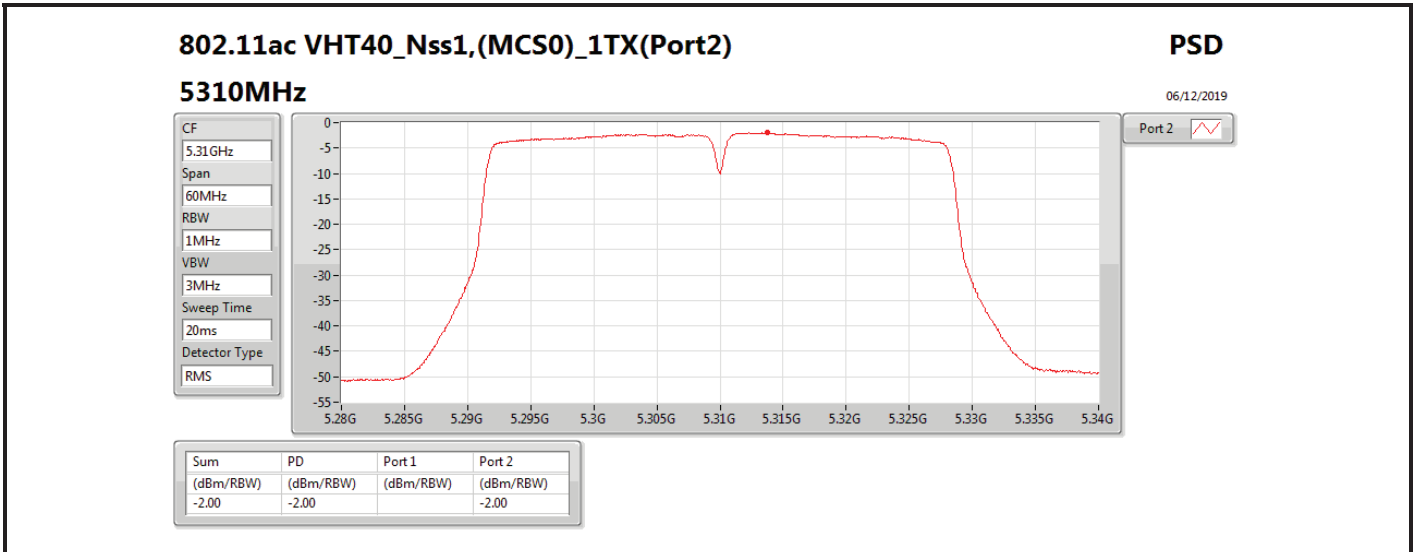

DG = Directional Gain; **RBW** = 500 kHz for 5.725-5.85GHz band / 1MHz for other band;
PD = trace bin-by-bin of each transmits port summing can be performed maximum power density; **Port X** = Port X power density;