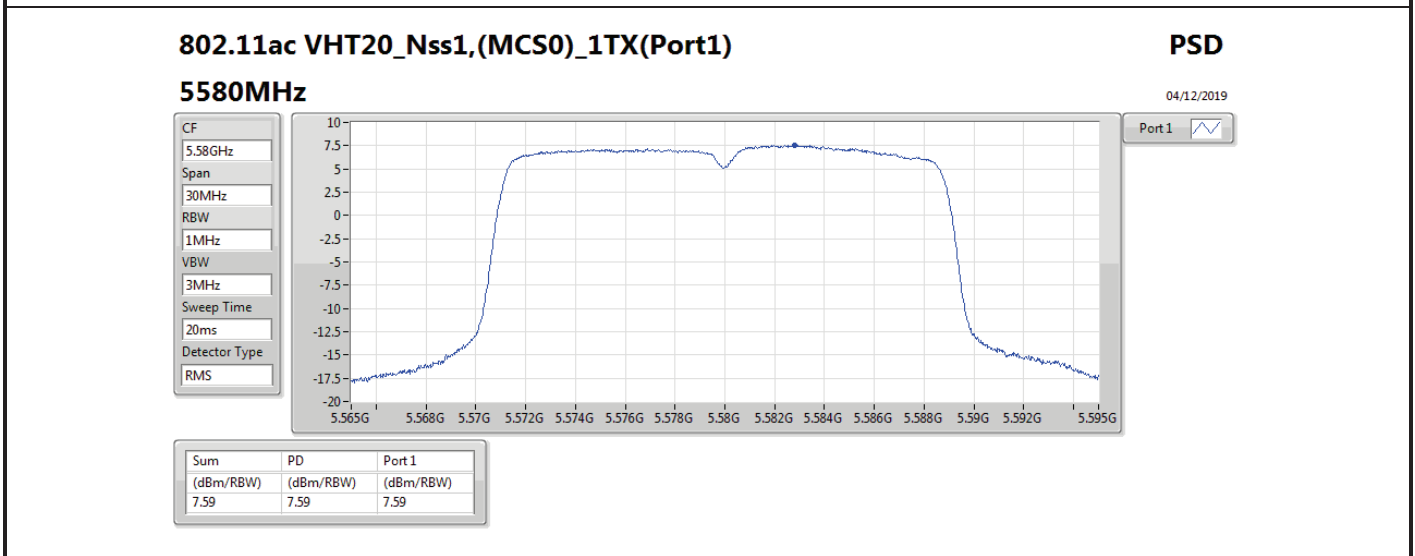

Mode	Result	DG (dBi)	Port 1 (dBm/RBW)	Port 2 (dBm/RBW)	PD (dBm/RBW)	PD Limit (dBm/RBW)	EIRP PD (dBm/RBW)	EIRP PD Limit (dBm/RBW)
5710MHz Straddle 5.725-5.85GHz	Pass	7.00	2.38		2.38	29.00	9.38	36.00
802.11ax HEW40_Nss1,(MCS0)_2TX	-	-	-	-	-	-	-	-
5270MHz	Pass	10.01	2.97	3.44	6.07	6.99	16.08	17.00
5310MHz	Pass	10.01	0.56	0.33	3.30	6.99	13.31	17.00
5510MHz	Pass	10.01	0.26	-0.52	2.85	6.99	12.86	17.00
5550MHz	Pass	10.01	2.35	2.13	5.22	6.99	15.23	17.00
5670MHz	Pass	10.01	1.30	0.84	4.05	6.99	14.06	17.00
5710MHz Straddle 5.47-5.725GHz	Pass	10.01	4.00	3.67	6.76	6.99	16.77	17.00
5710MHz Straddle 5.725-5.85GHz	Pass	10.01	1.02	0.91	3.95	25.99	13.96	36.00
802.11ax HEW80_Nss1,(MCS0)_1TX	-	-	-	-	-	-	-	-
5290MHz	Pass	7.00	-1.58		-1.58	10.00	5.42	17.00
5530MHz	Pass	7.00	-2.44		-2.44	10.00	4.56	17.00
5610MHz	Pass	7.00	-0.41		-0.41	10.00	6.59	17.00
5690MHz Straddle 5.47-5.725GHz	Pass	7.00	0.28		0.28	10.00	7.28	17.00
5690MHz Straddle 5.725-5.85GHz	Pass	7.00	-3.53		-3.53	29.00	3.47	36.00
802.11ax HEW80_Nss1,(MCS0)_2TX	-	-	-	-	-	-	-	-
5290MHz	Pass	10.01	-3.12	-2.99	-0.17	6.99	9.84	17.00
5530MHz	Pass	10.01	-3.33	-4.13	-0.76	6.99	9.25	17.00
5610MHz	Pass	10.01	-2.11	-2.37	0.68	6.99	10.69	17.00
5690MHz Straddle 5.47-5.725GHz	Pass	10.01	-0.60	-0.93	2.14	6.99	12.15	17.00
5690MHz Straddle 5.725-5.85GHz	Pass	10.01	-4.52	-4.63	-1.63	25.99	8.38	36.00

DG = Directional Gain; RBW = 500 kHz for 5.725-5.85GHz band / 1MHz for other band;

PD = trace bin-by-bin of each transmits port summing can be performed maximum power density; Port X = Port X power density;