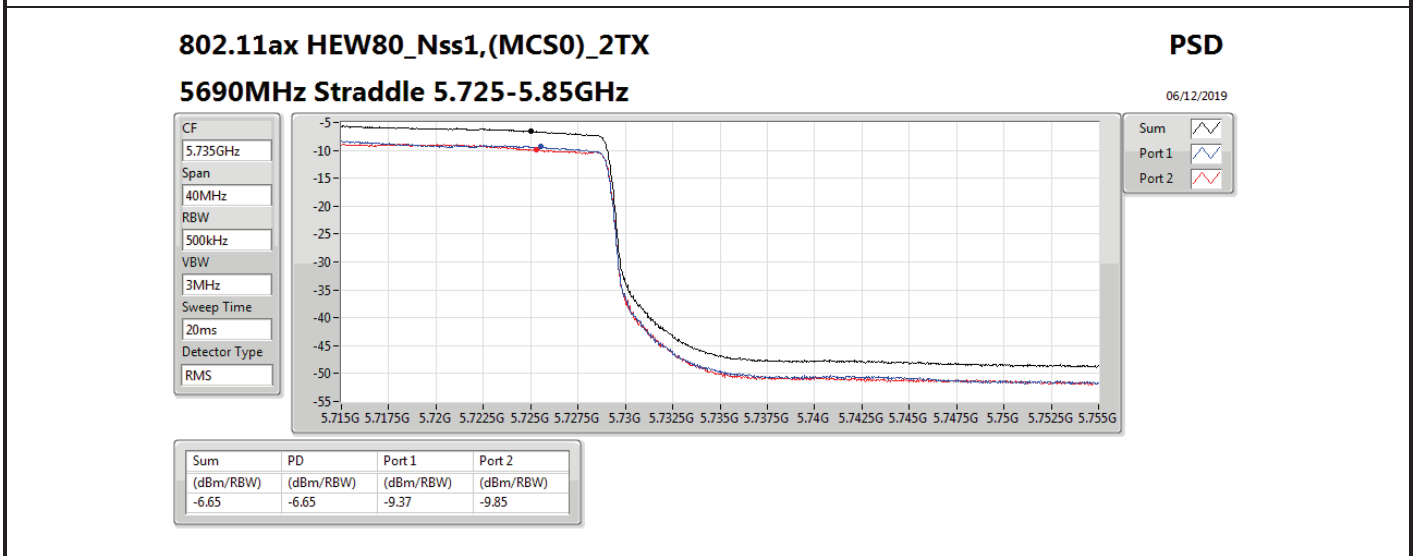

Mode	Result	DG (dBi)	Port 1 (dBm/RBW)	Port 2 (dBm/RBW)	PD (dBm/RBW)	PD Limit (dBm/RBW)	EIRP PD (dBm/RBW)	EIRP PD Limit (dBm/RBW)
5710MHz Straddle 5.725-5.85GHz	Pass	13.00		-2.46	-2.46	23.00	10.54	36.00
802.11ax HEW40_Nss1,(MCS0)_2TX	-	-	-	-	-	-	-	-
5270MHz	Pass	16.01	-3.50	-3.14	-0.42	0.99	15.59	17.00
5310MHz	Pass	16.01	-2.88	-3.14	-0.18	0.99	15.83	17.00
5510MHz	Pass	16.01	-2.70	-3.21	0.01	0.99	16.02	17.00
5550MHz	Pass	16.01	-2.94	-3.06	-0.02	0.99	15.99	17.00
5670MHz	Pass	16.01	-2.82	-3.13	0.01	0.99	16.02	17.00
5710MHz Straddle 5.47-5.725GHz	Pass	16.01	-2.33	-2.31	0.58	0.99	16.59	17.00
5710MHz Straddle 5.725-5.85GHz	Pass	16.01	-4.98	-5.53	-2.26	19.99	13.75	36.00
802.11ax HEW80_Nss1,(MCS0)_1TX(Port2)	-	-	-	-	-	-	-	-
5290MHz	Pass	13.00		-5.59	-5.59	4.00	7.41	17.00
5530MHz	Pass	13.00		-4.65	-4.65	4.00	8.35	17.00
5610MHz	Pass	13.00		-3.23	-3.23	4.00	9.77	17.00
5690MHz Straddle 5.47-5.725GHz	Pass	13.00		-2.95	-2.95	4.00	10.05	17.00
5690MHz Straddle 5.725-5.85GHz	Pass	13.00		-6.98	-6.98	23.00	6.02	36.00
802.11ax HEW80_Nss1,(MCS0)_2TX	-	-	-	-	-	-	-	-
5290MHz	Pass	16.01	-6.03	-6.03	-3.22	0.99	12.79	17.00
5530MHz	Pass	16.01	-5.95	-6.14	-3.07	0.99	12.94	17.00
5610MHz	Pass	16.01	-5.93	-6.43	-3.20	0.99	12.81	17.00
5690MHz Straddle 5.47-5.725GHz	Pass	16.01	-5.74	-5.76	-2.78	0.99	13.23	17.00
5690MHz Straddle 5.725-5.85GHz	Pass	16.01	-9.37	-9.85	-6.65	19.99	9.36	36.00

DG = Directional Gain; **RBW** = 500 kHz for 5.725-5.85GHz band / 1MHz for other band;
PD = trace bin-by-bin of each transmits port summing can be performed maximum power density; **Port X** = Port X power density;