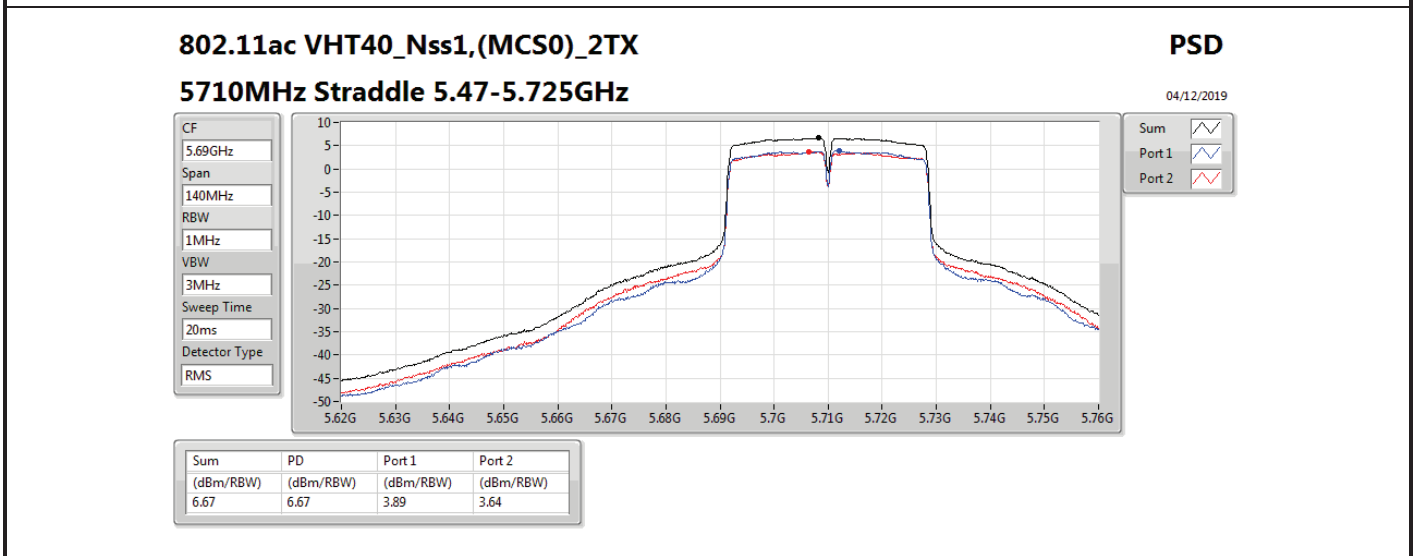

Mode	Result	DG (dBi)	Port 1 (dBm/RBW)	Port 2 (dBm/RBW)	PD (dBm/RBW)	PD Limit (dBm/RBW)	EIRP PD (dBm/RBW)	EIRP PD Limit (dBm/RBW)
5710MHz Straddle 5.725-5.85GHz	Pass	7.00	2.38		2.38	29.00	9.38	36.00
802.11ax HEW40_Nss1,(MCS0)_2TX	-	-	-	-	-	-	-	-
5270MHz	Pass	10.01	2.97	3.44	6.07	6.99	16.08	17.00
5310MHz	Pass	10.01	0.56	0.33	3.30	6.99	13.31	17.00
5510MHz	Pass	10.01	0.26	-0.52	2.85	6.99	12.86	17.00
5550MHz	Pass	10.01	2.35	2.13	5.22	6.99	15.23	17.00
5670MHz	Pass	10.01	1.30	0.84	4.05	6.99	14.06	17.00
5710MHz Straddle 5.47-5.725GHz	Pass	10.01	4.00	3.67	6.76	6.99	16.77	17.00
5710MHz Straddle 5.725-5.85GHz	Pass	10.01	1.02	0.91	3.95	25.99	13.96	36.00
802.11ax HEW80_Nss1,(MCS0)_1TX	-	-	-	-	-	-	-	-
5290MHz	Pass	7.00	-1.58		-1.58	10.00	5.42	17.00
5530MHz	Pass	7.00	-2.44		-2.44	10.00	4.56	17.00
5610MHz	Pass	7.00	-0.41		-0.41	10.00	6.59	17.00
5690MHz Straddle 5.47-5.725GHz	Pass	7.00	0.28		0.28	10.00	7.28	17.00
5690MHz Straddle 5.725-5.85GHz	Pass	7.00	-3.53		-3.53	29.00	3.47	36.00
802.11ax HEW80_Nss1,(MCS0)_2TX	-	-	-	-	-	-	-	-
5290MHz	Pass	10.01	-3.12	-2.99	-0.17	6.99	9.84	17.00
5530MHz	Pass	10.01	-3.33	-4.13	-0.76	6.99	9.25	17.00
5610MHz	Pass	10.01	-2.11	-2.37	0.68	6.99	10.69	17.00
5690MHz Straddle 5.47-5.725GHz	Pass	10.01	-0.60	-0.93	2.14	6.99	12.15	17.00
5690MHz Straddle 5.725-5.85GHz	Pass	10.01	-4.52	-4.63	-1.63	25.99	8.38	36.00

DG = Directional Gain; RBW = 500 kHz for 5.725-5.85GHz band / 1MHz for other band;

PD = trace bin-by-bin of each transmits port summing can be performed maximum power density; Port X = Port X power density;