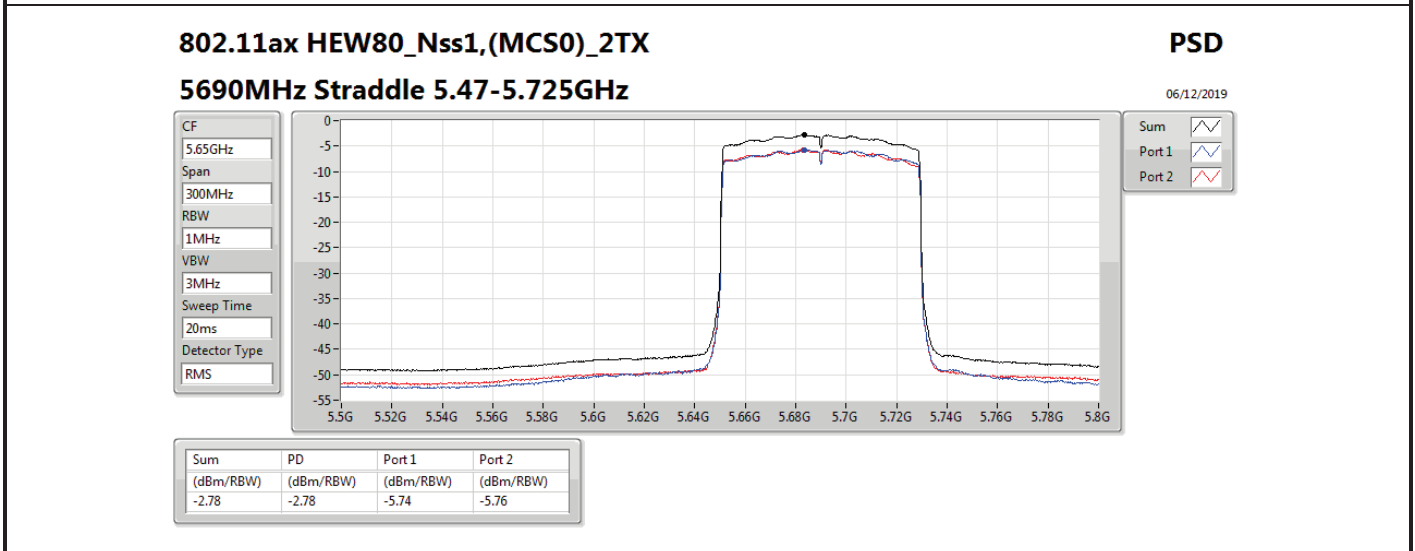

Mode	Result	DG (dBi)	Port 1 (dBm/RBW)	Port 2 (dBm/RBW)	PD (dBm/RBW)	PD Limit (dBm/RBW)	EIRP PD (dBm/RBW)	EIRP PD Limit (dBm/RBW)
5710MHz Straddle 5.725-5.85GHz	Pass	13.00		-2.46	-2.46	23.00	10.54	36.00
802.11ax HEW40_Nss1,(MCS0)_2TX	-	-	-	-	-	-	-	-
5270MHz	Pass	16.01	-3.50	-3.14	-0.42	0.99	15.59	17.00
5310MHz	Pass	16.01	-2.88	-3.14	-0.18	0.99	15.83	17.00
5510MHz	Pass	16.01	-2.70	-3.21	0.01	0.99	16.02	17.00
5550MHz	Pass	16.01	-2.94	-3.06	-0.02	0.99	15.99	17.00
5670MHz	Pass	16.01	-2.82	-3.13	0.01	0.99	16.02	17.00
5710MHz Straddle 5.47-5.725GHz	Pass	16.01	-2.33	-2.31	0.58	0.99	16.59	17.00
5710MHz Straddle 5.725-5.85GHz	Pass	16.01	-4.98	-5.53	-2.26	19.99	13.75	36.00
802.11ax HEW80_Nss1,(MCS0)_1TX(Port2)	-	-	-	-	-	-	-	-
5290MHz	Pass	13.00		-5.59	-5.59	4.00	7.41	17.00
5530MHz	Pass	13.00		-4.65	-4.65	4.00	8.35	17.00
5610MHz	Pass	13.00		-3.23	-3.23	4.00	9.77	17.00
5690MHz Straddle 5.47-5.725GHz	Pass	13.00		-2.95	-2.95	4.00	10.05	17.00
5690MHz Straddle 5.725-5.85GHz	Pass	13.00		-6.98	-6.98	23.00	6.02	36.00
802.11ax HEW80_Nss1,(MCS0)_2TX	-	-	-	-	-	-	-	-
5290MHz	Pass	16.01	-6.03	-6.03	-3.22	0.99	12.79	17.00
5530MHz	Pass	16.01	-5.95	-6.14	-3.07	0.99	12.94	17.00
5610MHz	Pass	16.01	-5.93	-6.43	-3.20	0.99	12.81	17.00
5690MHz Straddle 5.47-5.725GHz	Pass	16.01	-5.74	-5.76	-2.78	0.99	13.23	17.00
5690MHz Straddle 5.725-5.85GHz	Pass	16.01	-9.37	-9.85	-6.65	19.99	9.36	36.00

DG = Directional Gain; **RBW** = 500 kHz for 5.725-5.85GHz band / 1MHz for other band;
PD = trace bin-by-bin of each transmits port summing can be performed maximum power density; **Port X** = Port X power density;