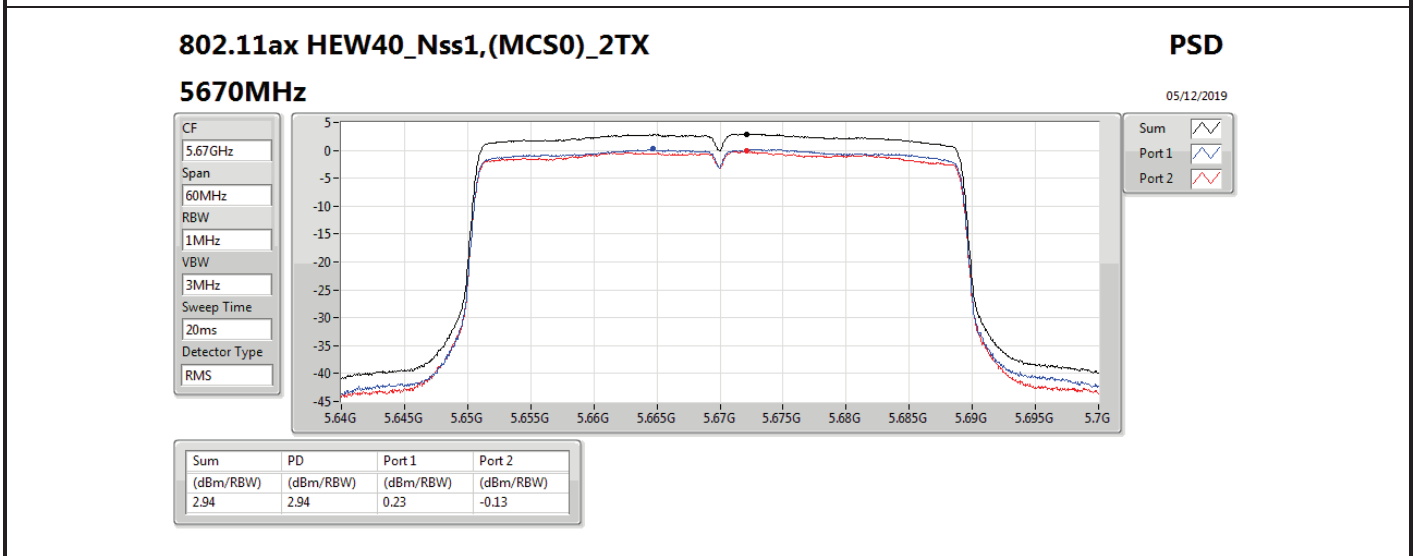

Mode	Result	DG (dBi)	Port 1 (dBm/RBW)	Port 2 (dBm/RBW)	PD (dBm/RBW)	PD Limit (dBm/RBW)	EIRP PD (dBm/RBW)	EIRP PD Limit (dBm/RBW)
5710MHz Straddle 5.725-5.85GHz	Pass	7.10		3.03	3.03	28.90	10.13	36.00
802.11ax HEW40_Nss1,(MCS0)_2TX	-	-	-	-	-	-	-	-
5270MHz	Pass	10.11	2.97	3.44	6.07	6.89	16.18	17.00
5310MHz	Pass	10.11	0.47	0.37	3.22	6.89	13.33	17.00
5510MHz	Pass	10.11	0.07	-0.79	2.64	6.89	12.75	17.00
5550MHz	Pass	10.11	2.92	2.85	5.90	6.89	16.01	17.00
5670MHz	Pass	10.11	0.23	-0.13	2.94	6.89	13.05	17.00
5710MHz Straddle 5.47-5.725GHz	Pass	10.11	3.34	3.48	6.27	6.89	16.38	17.00
5710MHz Straddle 5.725-5.85GHz	Pass	10.11	0.43	0.70	3.53	25.89	13.64	36.00
802.11ax HEW80_Nss1,(MCS0)_1TX(Port2)	-	-	-	-	-	-	-	-
5290MHz	Pass	7.10		-2.11	-2.11	9.90	4.99	17.00
5530MHz	Pass	7.10		-2.66	-2.66	9.90	4.44	17.00
5610MHz	Pass	7.10		-1.44	-1.44	9.90	5.66	17.00
5690MHz Straddle 5.47-5.725GHz	Pass	7.10		-0.15	-0.15	9.90	6.95	17.00
5690MHz Straddle 5.725-5.85GHz	Pass	7.10		-4.00	-4.00	28.90	3.10	36.00
802.11ax HEW80_Nss1,(MCS0)_2TX	-	-	-	-	-	-	-	-
5290MHz	Pass	10.11	-3.12	-2.99	-0.17	6.89	9.94	17.00
5530MHz	Pass	10.11	-3.33	-4.13	-0.76	6.89	9.35	17.00
5610MHz	Pass	10.11	-1.92	-2.25	0.86	6.89	10.97	17.00
5690MHz Straddle 5.47-5.725GHz	Pass	10.11	-0.03	-0.15	2.84	6.89	12.95	17.00
5690MHz Straddle 5.725-5.85GHz	Pass	10.11	-3.45	-4.01	-0.76	25.89	9.35	36.00

DG = Directional Gain; **RBW** = 500 kHz for 5.725-5.85GHz band / 1MHz for other band;
PD = trace bin-by-bin of each transmits port summing can be performed maximum power density; **Port X** = Port X power density;