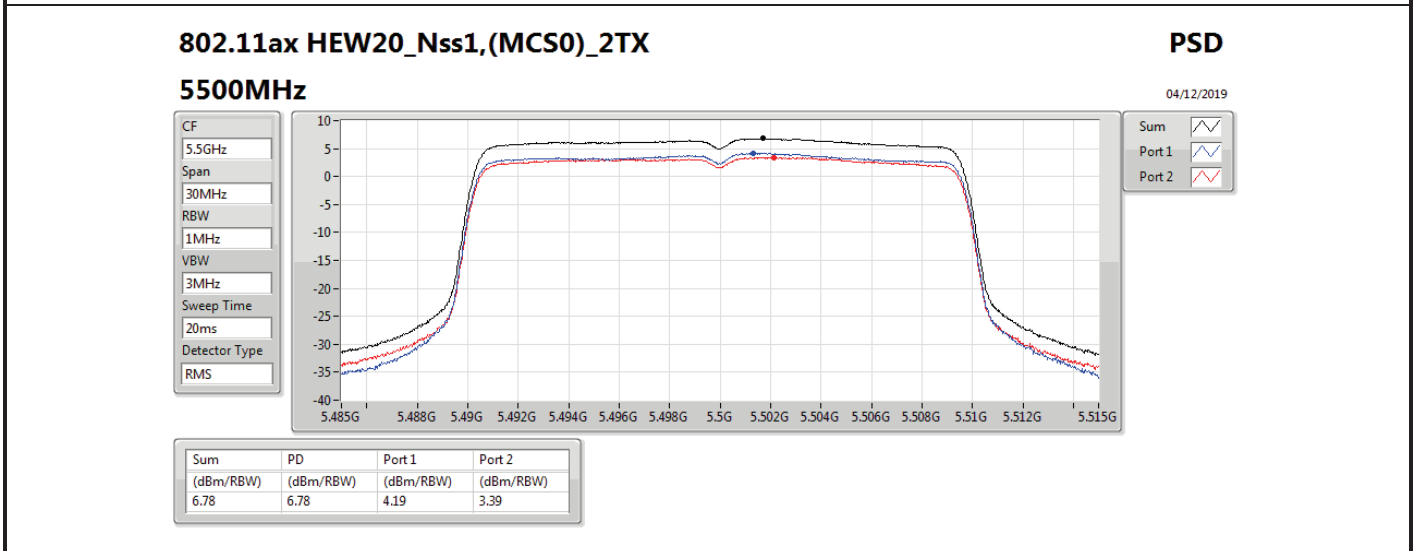

Mode	Result	DG (dBi)	Port 1 (dBm/RBW)	Port 2 (dBm/RBW)	PD (dBm/RBW)	PD Limit (dBm/RBW)	EIRP PD (dBm/RBW)	EIRP PD Limit (dBm/RBW)
5710MHz Straddle 5.725-5.85GHz	Pass	7.10		3.03	3.03	28.90	10.13	36.00
802.11ax HEW40_Nss1,(MCS0)_2TX	-	-	-	-	-	-	-	-
5270MHz	Pass	10.11	2.97	3.44	6.07	6.89	16.18	17.00
5310MHz	Pass	10.11	0.47	0.37	3.22	6.89	13.33	17.00
5510MHz	Pass	10.11	0.07	-0.79	2.64	6.89	12.75	17.00
5550MHz	Pass	10.11	2.92	2.85	5.90	6.89	16.01	17.00
5670MHz	Pass	10.11	0.23	-0.13	2.94	6.89	13.05	17.00
5710MHz Straddle 5.47-5.725GHz	Pass	10.11	3.34	3.48	6.27	6.89	16.38	17.00
5710MHz Straddle 5.725-5.85GHz	Pass	10.11	0.43	0.70	3.53	25.89	13.64	36.00
802.11ax HEW80_Nss1,(MCS0)_1TX(Port2)	-	-	-	-	-	-	-	-
5290MHz	Pass	7.10		-2.11	-2.11	9.90	4.99	17.00
5530MHz	Pass	7.10		-2.66	-2.66	9.90	4.44	17.00
5610MHz	Pass	7.10		-1.44	-1.44	9.90	5.66	17.00
5690MHz Straddle 5.47-5.725GHz	Pass	7.10		-0.15	-0.15	9.90	6.95	17.00
5690MHz Straddle 5.725-5.85GHz	Pass	7.10		-4.00	-4.00	28.90	3.10	36.00
802.11ax HEW80_Nss1,(MCS0)_2TX	-	-	-	-	-	-	-	-
5290MHz	Pass	10.11	-3.12	-2.99	-0.17	6.89	9.94	17.00
5530MHz	Pass	10.11	-3.33	-4.13	-0.76	6.89	9.35	17.00
5610MHz	Pass	10.11	-1.92	-2.25	0.86	6.89	10.97	17.00
5690MHz Straddle 5.47-5.725GHz	Pass	10.11	-0.03	-0.15	2.84	6.89	12.95	17.00
5690MHz Straddle 5.725-5.85GHz	Pass	10.11	-3.45	-4.01	-0.76	25.89	9.35	36.00

DG = Directional Gain; **RBW** = 500 kHz for 5.725-5.85GHz band / 1MHz for other band;
PD = trace bin-by-bin of each transmits port summing can be performed maximum power density; **Port X** = Port X power density;