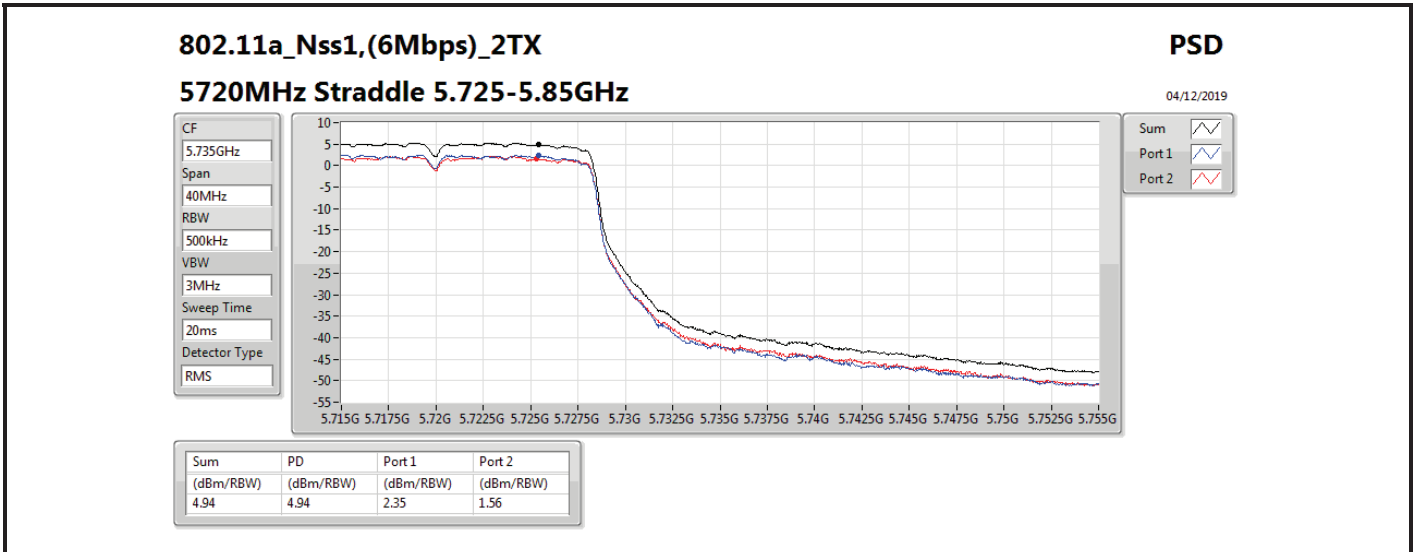

DG = Directional Gain; RBW = 500 kHz for 5.725-5.85GHz band / 1MHz for other band;

PD = trace bin-by-bin of each transmits port summing can be performed maximum power density; Port X = Port X power density;