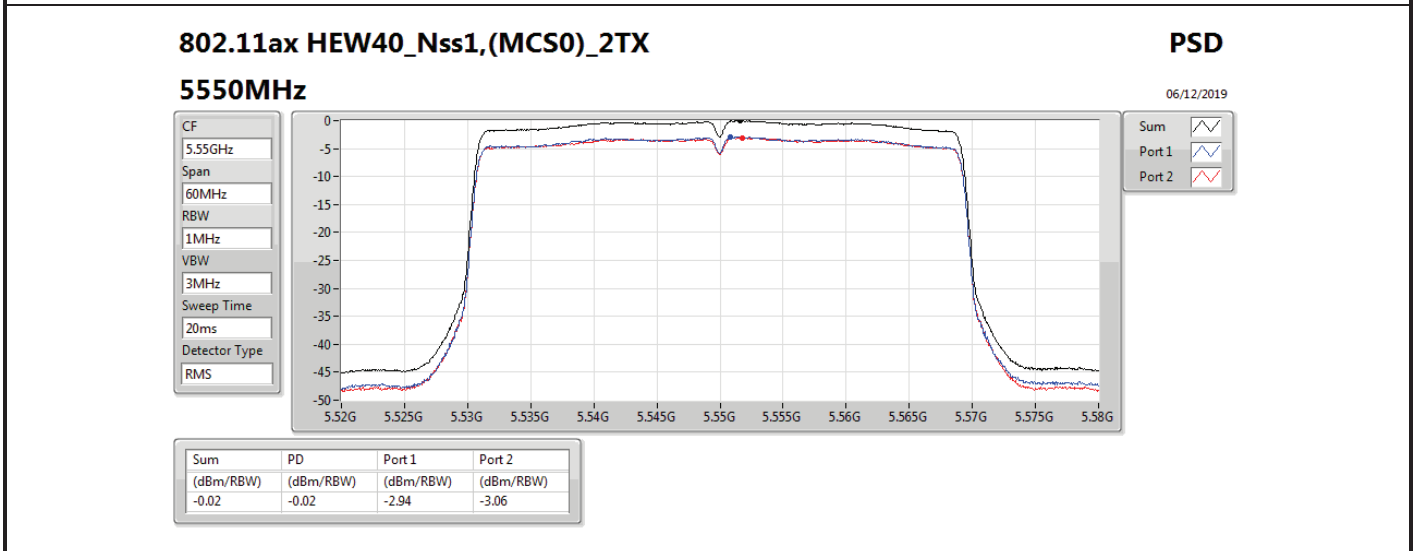

DG = Directional Gain; **RBW** = 500 kHz for 5.725-5.85GHz band / 1MHz for other band;
PD = trace bin-by-bin of each transmits port summing can be performed maximum power density; **Port X** = Port X power density;