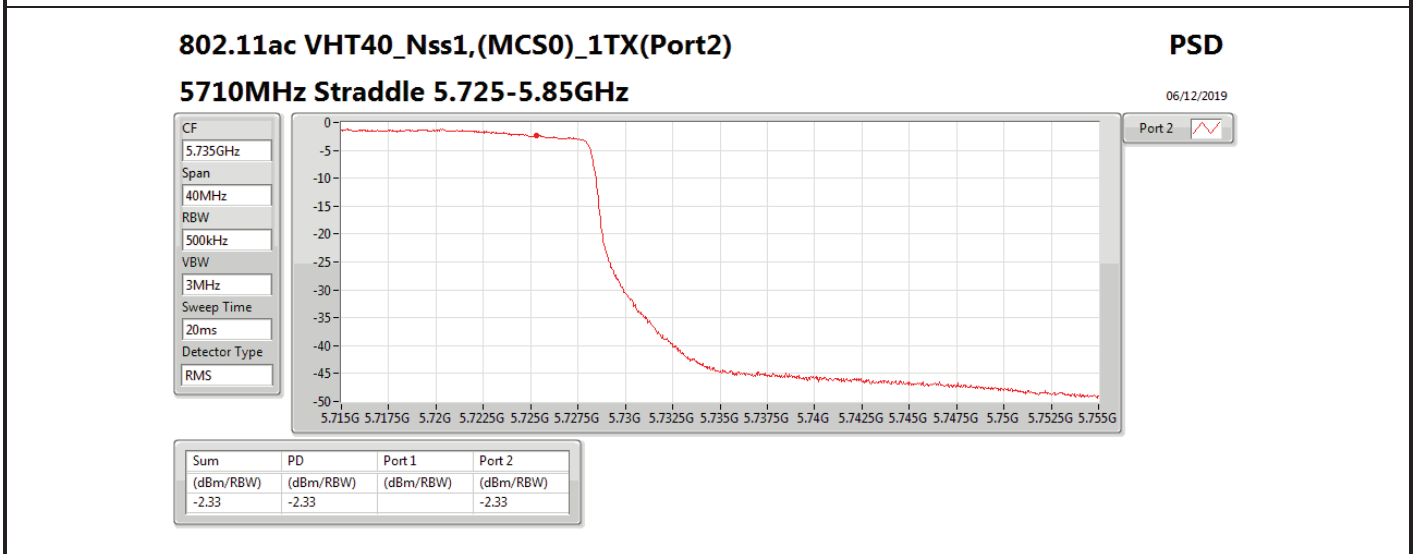

Mode	Result	DG (dBi)	Port 1 (dBm/RBW)	Port 2 (dBm/RBW)	PD (dBm/RBW)	PD Limit (dBm/RBW)	EIRP PD (dBm/RBW)	EIRP PD Limit (dBm/RBW)
5710MHz Straddle 5.725-5.85GHz	Pass	13.00		-2.46	-2.46	23.00	10.54	36.00
802.11ax HEW40_Nss1,(MCS0)_2TX	-	-	-	-	-	-	-	-
5270MHz	Pass	16.01	-3.50	-3.14	-0.42	0.99	15.59	17.00
5310MHz	Pass	16.01	-2.88	-3.14	-0.18	0.99	15.83	17.00
5510MHz	Pass	16.01	-2.70	-3.21	0.01	0.99	16.02	17.00
5550MHz	Pass	16.01	-2.94	-3.06	-0.02	0.99	15.99	17.00
5670MHz	Pass	16.01	-2.82	-3.13	0.01	0.99	16.02	17.00
5710MHz Straddle 5.47-5.725GHz	Pass	16.01	-2.33	-2.31	0.58	0.99	16.59	17.00
5710MHz Straddle 5.725-5.85GHz	Pass	16.01	-4.98	-5.53	-2.26	19.99	13.75	36.00
802.11ax HEW80_Nss1,(MCS0)_1TX(Port2)	-	-	-	-	-	-	-	-
5290MHz	Pass	13.00		-5.59	-5.59	4.00	7.41	17.00
5530MHz	Pass	13.00		-4.65	-4.65	4.00	8.35	17.00
5610MHz	Pass	13.00		-3.23	-3.23	4.00	9.77	17.00
5690MHz Straddle 5.47-5.725GHz	Pass	13.00		-2.95	-2.95	4.00	10.05	17.00
5690MHz Straddle 5.725-5.85GHz	Pass	13.00		-6.98	-6.98	23.00	6.02	36.00
802.11ax HEW80_Nss1,(MCS0)_2TX	-	-	-	-	-	-	-	-
5290MHz	Pass	16.01	-6.03	-6.03	-3.22	0.99	12.79	17.00
5530MHz	Pass	16.01	-5.95	-6.14	-3.07	0.99	12.94	17.00
5610MHz	Pass	16.01	-5.93	-6.43	-3.20	0.99	12.81	17.00
5690MHz Straddle 5.47-5.725GHz	Pass	16.01	-5.74	-5.76	-2.78	0.99	13.23	17.00
5690MHz Straddle 5.725-5.85GHz	Pass	16.01	-9.37	-9.85	-6.65	19.99	9.36	36.00

DG = Directional Gain; **RBW** = 500 kHz for 5.725-5.85GHz band / 1MHz for other band;
PD = trace bin-by-bin of each transmits port summing can be performed maximum power density; **Port X** = Port X power density;