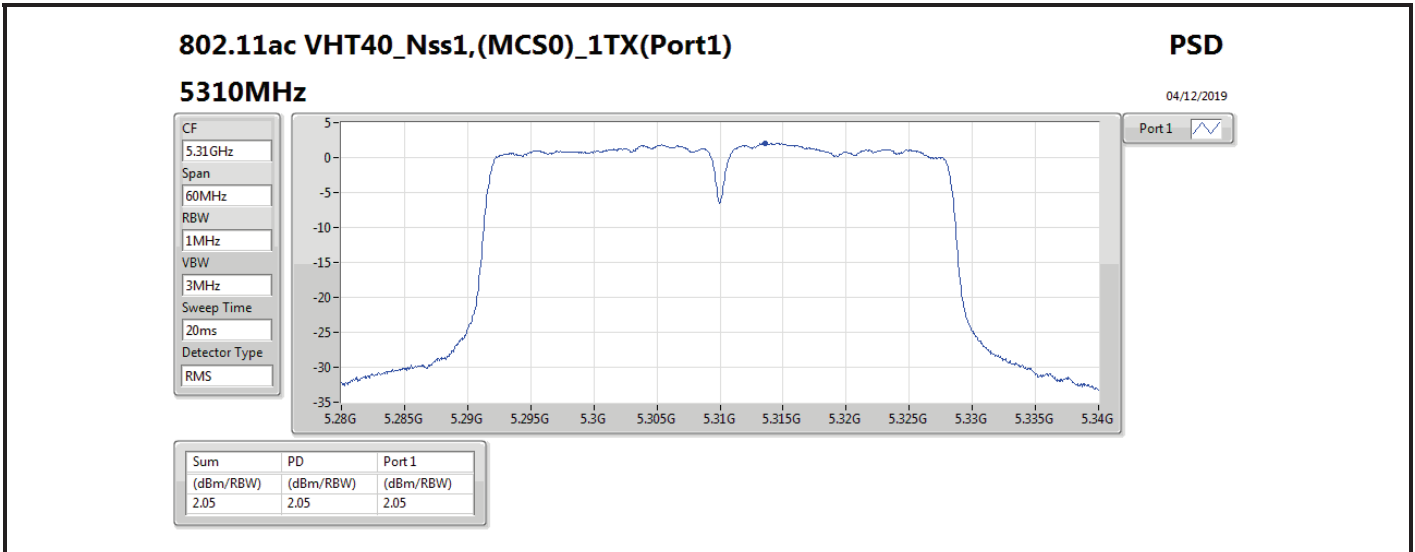

DG = Directional Gain; RBW = 500 kHz for 5.725-5.85GHz band / 1MHz for other band;

PD = trace bin-by-bin of each transmits port summing can be performed maximum power density; Port X = Port X power density;