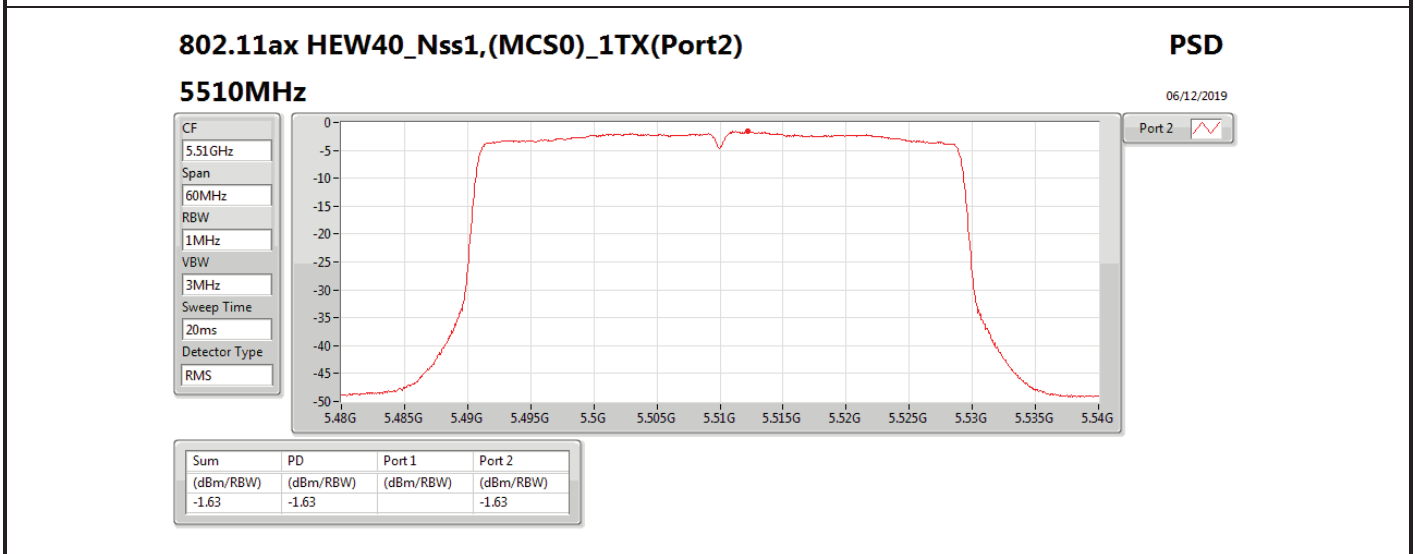

Mode	Result	DG (dBi)	Port 1 (dBm/RBW)	Port 2 (dBm/RBW)	PD (dBm/RBW)	PD Limit (dBm/RBW)	EIRP PD (dBm/RBW)	EIRP PD Limit (dBm/RBW)
5710MHz Straddle 5.725-5.85GHz	Pass	13.00		-2.46	-2.46	23.00	10.54	36.00
802.11ax HEW40_Nss1,(MCS0)_2TX	-	-	-	-	-	-	-	-
5270MHz	Pass	16.01	-3.50	-3.14	-0.42	0.99	15.59	17.00
5310MHz	Pass	16.01	-2.88	-3.14	-0.18	0.99	15.83	17.00
5510MHz	Pass	16.01	-2.70	-3.21	0.01	0.99	16.02	17.00
5550MHz	Pass	16.01	-2.94	-3.06	-0.02	0.99	15.99	17.00
5670MHz	Pass	16.01	-2.82	-3.13	0.01	0.99	16.02	17.00
5710MHz Straddle 5.47-5.725GHz	Pass	16.01	-2.33	-2.31	0.58	0.99	16.59	17.00
5710MHz Straddle 5.725-5.85GHz	Pass	16.01	-4.98	-5.53	-2.26	19.99	13.75	36.00
802.11ax HEW80_Nss1,(MCS0)_1TX(Port2)	-	-	-	-	-	-	-	-
5290MHz	Pass	13.00		-5.59	-5.59	4.00	7.41	17.00
5530MHz	Pass	13.00		-4.65	-4.65	4.00	8.35	17.00
5610MHz	Pass	13.00		-3.23	-3.23	4.00	9.77	17.00
5690MHz Straddle 5.47-5.725GHz	Pass	13.00		-2.95	-2.95	4.00	10.05	17.00
5690MHz Straddle 5.725-5.85GHz	Pass	13.00		-6.98	-6.98	23.00	6.02	36.00
802.11ax HEW80_Nss1,(MCS0)_2TX	-	-	-	-	-	-	-	-
5290MHz	Pass	16.01	-6.03	-6.03	-3.22	0.99	12.79	17.00
5530MHz	Pass	16.01	-5.95	-6.14	-3.07	0.99	12.94	17.00
5610MHz	Pass	16.01	-5.93	-6.43	-3.20	0.99	12.81	17.00
5690MHz Straddle 5.47-5.725GHz	Pass	16.01	-5.74	-5.76	-2.78	0.99	13.23	17.00
5690MHz Straddle 5.725-5.85GHz	Pass	16.01	-9.37	-9.85	-6.65	19.99	9.36	36.00

DG = Directional Gain; **RBW** = 500 kHz for 5.725-5.85GHz band / 1MHz for other band;
PD = trace bin-by-bin of each transmits port summing can be performed maximum power density; **Port X** = Port X power density;