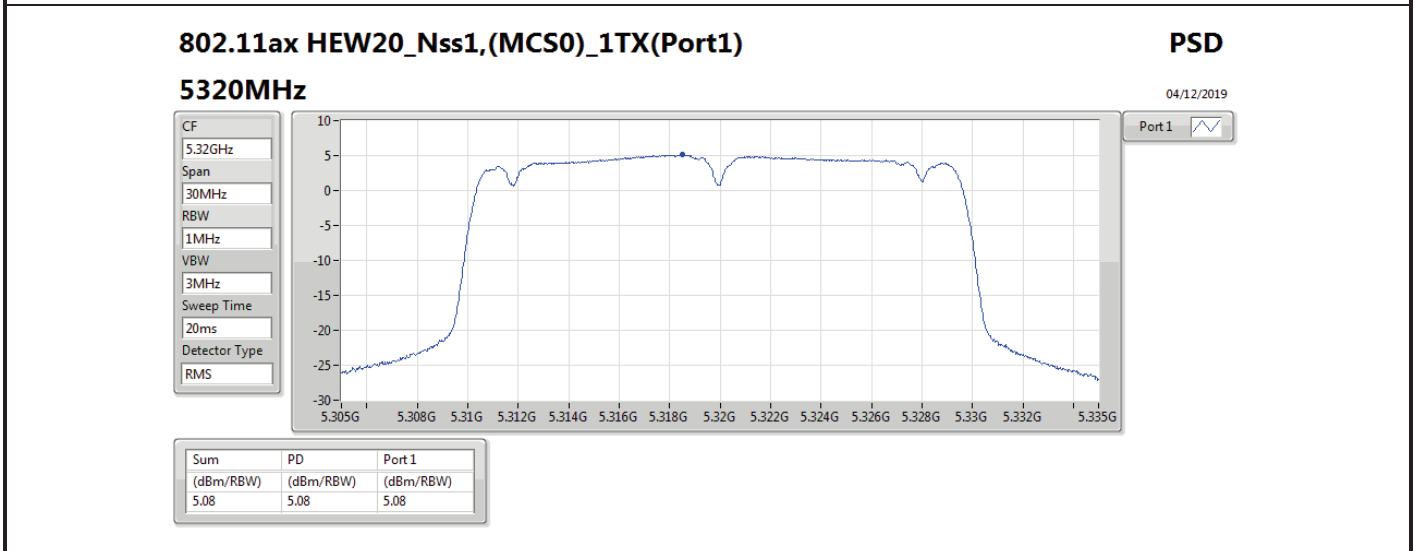

Mode	Result	DG (dBi)	Port 1 (dBm/RBW)	Port 2 (dBm/RBW)	PD (dBm/RBW)	PD Limit (dBm/RBW)	EIRP PD (dBm/RBW)	EIRP PD Limit (dBm/RBW)
5710MHz Straddle 5.725-5.85GHz	Pass	7.00	2.38		2.38	29.00	9.38	36.00
802.11ax HEW40_Nss1,(MCS0)_2TX	-	-	-	-	-	-	-	-
5270MHz	Pass	10.01	2.97	3.44	6.07	6.99	16.08	17.00
5310MHz	Pass	10.01	0.56	0.33	3.30	6.99	13.31	17.00
5510MHz	Pass	10.01	0.26	-0.52	2.85	6.99	12.86	17.00
5550MHz	Pass	10.01	2.35	2.13	5.22	6.99	15.23	17.00
5670MHz	Pass	10.01	1.30	0.84	4.05	6.99	14.06	17.00
5710MHz Straddle 5.47-5.725GHz	Pass	10.01	4.00	3.67	6.76	6.99	16.77	17.00
5710MHz Straddle 5.725-5.85GHz	Pass	10.01	1.02	0.91	3.95	25.99	13.96	36.00
802.11ax HEW80_Nss1,(MCS0)_1TX	-	-	-	-	-	-	-	-
5290MHz	Pass	7.00	-1.58		-1.58	10.00	5.42	17.00
5530MHz	Pass	7.00	-2.44		-2.44	10.00	4.56	17.00
5610MHz	Pass	7.00	-0.41		-0.41	10.00	6.59	17.00
5690MHz Straddle 5.47-5.725GHz	Pass	7.00	0.28		0.28	10.00	7.28	17.00
5690MHz Straddle 5.725-5.85GHz	Pass	7.00	-3.53		-3.53	29.00	3.47	36.00
802.11ax HEW80_Nss1,(MCS0)_2TX	-	-	-	-	-	-	-	-
5290MHz	Pass	10.01	-3.12	-2.99	-0.17	6.99	9.84	17.00
5530MHz	Pass	10.01	-3.33	-4.13	-0.76	6.99	9.25	17.00
5610MHz	Pass	10.01	-2.11	-2.37	0.68	6.99	10.69	17.00
5690MHz Straddle 5.47-5.725GHz	Pass	10.01	-0.60	-0.93	2.14	6.99	12.15	17.00
5690MHz Straddle 5.725-5.85GHz	Pass	10.01	-4.52	-4.63	-1.63	25.99	8.38	36.00

DG = Directional Gain; RBW = 500 kHz for 5.725-5.85GHz band / 1MHz for other band;

PD = trace bin-by-bin of each transmits port summing can be performed maximum power density; Port X = Port X power density;