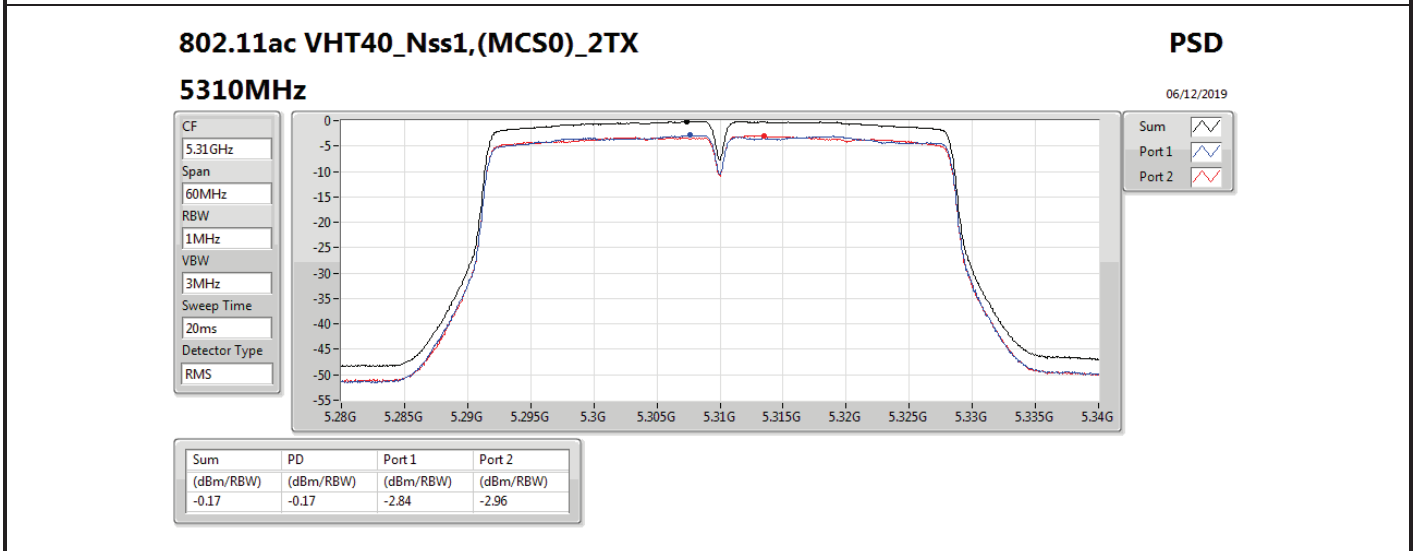

Mode	Result	DG (dBi)	Port 1 (dBm/RBW)	Port 2 (dBm/RBW)	PD (dBm/RBW)	PD Limit (dBm/RBW)	EIRP PD (dBm/RBW)	EIRP PD Limit (dBm/RBW)
5710MHz Straddle 5.725-5.85GHz	Pass	13.00		-2.46	-2.46	23.00	10.54	36.00
802.11ax HEW40_Nss1,(MCS0)_2TX	-	-	-	-	-	-	-	-
5270MHz	Pass	16.01	-3.50	-3.14	-0.42	0.99	15.59	17.00
5310MHz	Pass	16.01	-2.88	-3.14	-0.18	0.99	15.83	17.00
5510MHz	Pass	16.01	-2.70	-3.21	0.01	0.99	16.02	17.00
5550MHz	Pass	16.01	-2.94	-3.06	-0.02	0.99	15.99	17.00
5670MHz	Pass	16.01	-2.82	-3.13	0.01	0.99	16.02	17.00
5710MHz Straddle 5.47-5.725GHz	Pass	16.01	-2.33	-2.31	0.58	0.99	16.59	17.00
5710MHz Straddle 5.725-5.85GHz	Pass	16.01	-4.98	-5.53	-2.26	19.99	13.75	36.00
802.11ax HEW80_Nss1,(MCS0)_1TX(Port2)	-	-	-	-	-	-	-	-
5290MHz	Pass	13.00		-5.59	-5.59	4.00	7.41	17.00
5530MHz	Pass	13.00		-4.65	-4.65	4.00	8.35	17.00
5610MHz	Pass	13.00		-3.23	-3.23	4.00	9.77	17.00
5690MHz Straddle 5.47-5.725GHz	Pass	13.00		-2.95	-2.95	4.00	10.05	17.00
5690MHz Straddle 5.725-5.85GHz	Pass	13.00		-6.98	-6.98	23.00	6.02	36.00
802.11ax HEW80_Nss1,(MCS0)_2TX	-	-	-	-	-	-	-	-
5290MHz	Pass	16.01	-6.03	-6.03	-3.22	0.99	12.79	17.00
5530MHz	Pass	16.01	-5.95	-6.14	-3.07	0.99	12.94	17.00
5610MHz	Pass	16.01	-5.93	-6.43	-3.20	0.99	12.81	17.00
5690MHz Straddle 5.47-5.725GHz	Pass	16.01	-5.74	-5.76	-2.78	0.99	13.23	17.00
5690MHz Straddle 5.725-5.85GHz	Pass	16.01	-9.37	-9.85	-6.65	19.99	9.36	36.00

DG = Directional Gain; **RBW** = 500 kHz for 5.725-5.85GHz band / 1MHz for other band;
PD = trace bin-by-bin of each transmits port summing can be performed maximum power density; **Port X** = Port X power density;