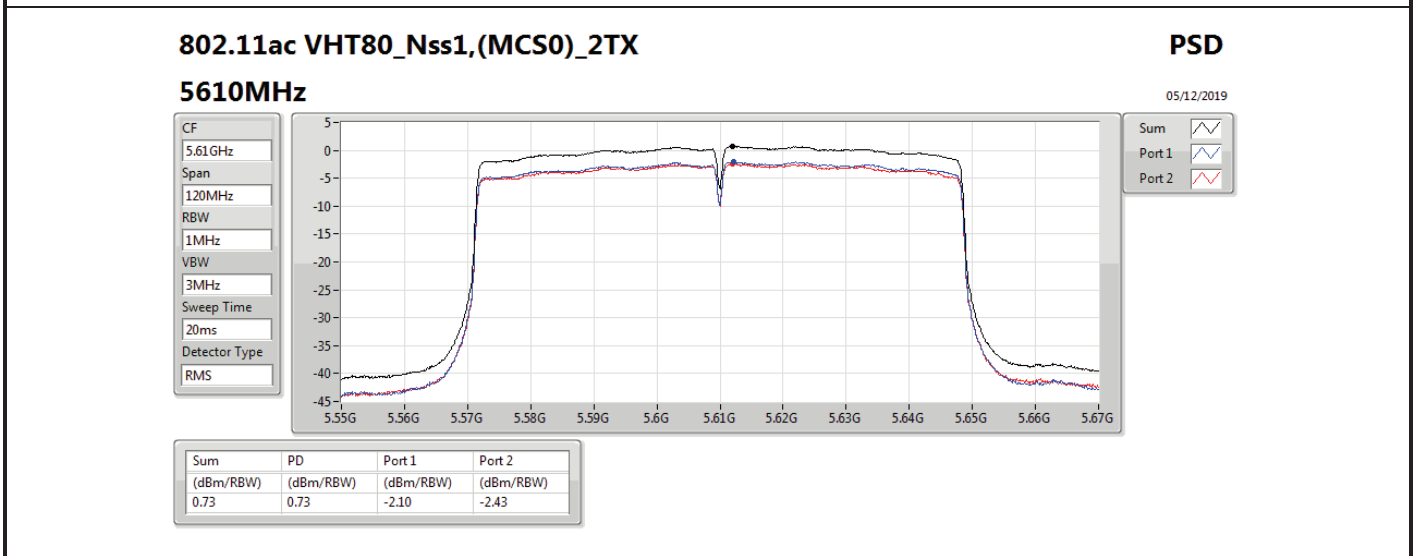

Mode	Result	DG (dBi)	Port 1 (dBm/RBW)	Port 2 (dBm/RBW)	PD (dBm/RBW)	PD Limit (dBm/RBW)	EIRP PD (dBm/RBW)	EIRP PD Limit (dBm/RBW)
5710MHz Straddle 5.725-5.85GHz	Pass	7.10		3.03	3.03	28.90	10.13	36.00
802.11ax HEW40_Nss1,(MCS0)_2TX	-	-	-	-	-	-	-	-
5270MHz	Pass	10.11	2.97	3.44	6.07	6.89	16.18	17.00
5310MHz	Pass	10.11	0.47	0.37	3.22	6.89	13.33	17.00
5510MHz	Pass	10.11	0.07	-0.79	2.64	6.89	12.75	17.00
5550MHz	Pass	10.11	2.92	2.85	5.90	6.89	16.01	17.00
5670MHz	Pass	10.11	0.23	-0.13	2.94	6.89	13.05	17.00
5710MHz Straddle 5.47-5.725GHz	Pass	10.11	3.34	3.48	6.27	6.89	16.38	17.00
5710MHz Straddle 5.725-5.85GHz	Pass	10.11	0.43	0.70	3.53	25.89	13.64	36.00
802.11ax HEW80_Nss1,(MCS0)_1TX(Port2)	-	-	-	-	-	-	-	-
5290MHz	Pass	7.10		-2.11	-2.11	9.90	4.99	17.00
5530MHz	Pass	7.10		-2.66	-2.66	9.90	4.44	17.00
5610MHz	Pass	7.10		-1.44	-1.44	9.90	5.66	17.00
5690MHz Straddle 5.47-5.725GHz	Pass	7.10		-0.15	-0.15	9.90	6.95	17.00
5690MHz Straddle 5.725-5.85GHz	Pass	7.10		-4.00	-4.00	28.90	3.10	36.00
802.11ax HEW80_Nss1,(MCS0)_2TX	-	-	-	-	-	-	-	-
5290MHz	Pass	10.11	-3.12	-2.99	-0.17	6.89	9.94	17.00
5530MHz	Pass	10.11	-3.33	-4.13	-0.76	6.89	9.35	17.00
5610MHz	Pass	10.11	-1.92	-2.25	0.86	6.89	10.97	17.00
5690MHz Straddle 5.47-5.725GHz	Pass	10.11	-0.03	-0.15	2.84	6.89	12.95	17.00
5690MHz Straddle 5.725-5.85GHz	Pass	10.11	-3.45	-4.01	-0.76	25.89	9.35	36.00

DG = Directional Gain; **RBW** = 500 kHz for 5.725-5.85GHz band / 1MHz for other band;
PD = trace bin-by-bin of each transmits port summing can be performed maximum power density; **Port X** = Port X power density;