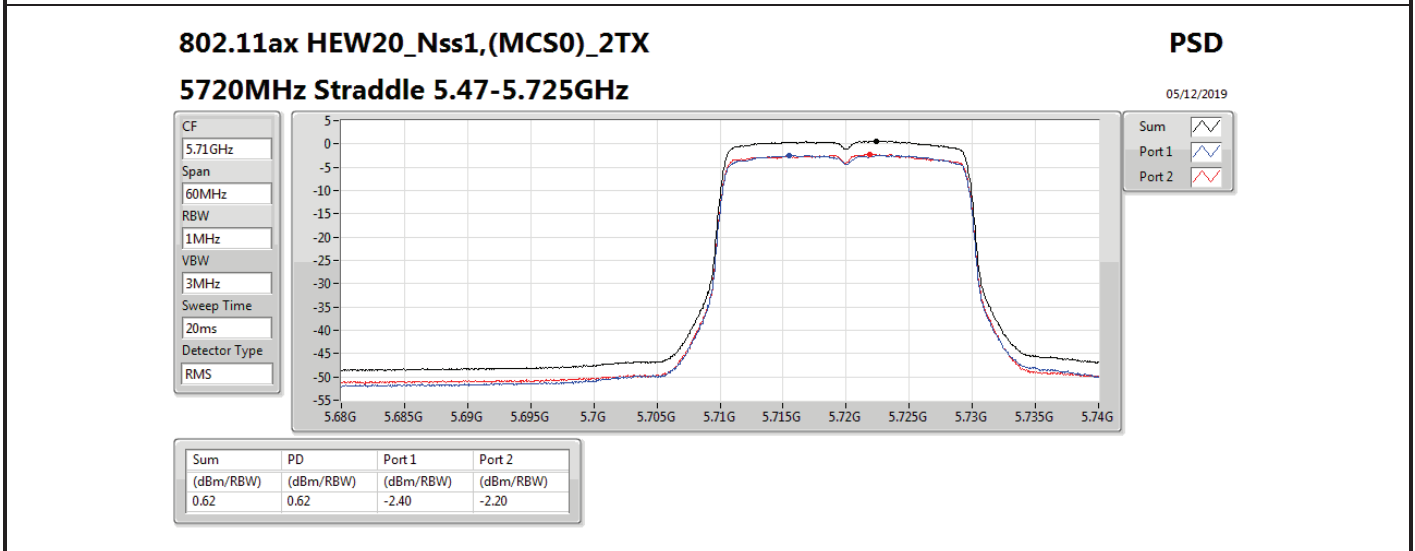

Mode	Result	DG (dBi)	Port 1 (dBm/RBW)	Port 2 (dBm/RBW)	PD (dBm/RBW)	PD Limit (dBm/RBW)	EIRP PD (dBm/RBW)	EIRP PD Limit (dBm/RBW)
5710MHz Straddle 5.725-5.85GHz	Pass	13.00		-2.46	-2.46	23.00	10.54	36.00
802.11ax HEW40_Nss1,(MCS0)_2TX	-	-	-	-	-	-	-	-
5270MHz	Pass	16.01	-3.50	-3.14	-0.42	0.99	15.59	17.00
5310MHz	Pass	16.01	-2.88	-3.14	-0.18	0.99	15.83	17.00
5510MHz	Pass	16.01	-2.70	-3.21	0.01	0.99	16.02	17.00
5550MHz	Pass	16.01	-2.94	-3.06	-0.02	0.99	15.99	17.00
5670MHz	Pass	16.01	-2.82	-3.13	0.01	0.99	16.02	17.00
5710MHz Straddle 5.47-5.725GHz	Pass	16.01	-2.33	-2.31	0.58	0.99	16.59	17.00
5710MHz Straddle 5.725-5.85GHz	Pass	16.01	-4.98	-5.53	-2.26	19.99	13.75	36.00
802.11ax HEW80_Nss1,(MCS0)_1TX(Port2)	-	-	-	-	-	-	-	-
5290MHz	Pass	13.00		-5.59	-5.59	4.00	7.41	17.00
5530MHz	Pass	13.00		-4.65	-4.65	4.00	8.35	17.00
5610MHz	Pass	13.00		-3.23	-3.23	4.00	9.77	17.00
5690MHz Straddle 5.47-5.725GHz	Pass	13.00		-2.95	-2.95	4.00	10.05	17.00
5690MHz Straddle 5.725-5.85GHz	Pass	13.00		-6.98	-6.98	23.00	6.02	36.00
802.11ax HEW80_Nss1,(MCS0)_2TX	-	-	-	-	-	-	-	-
5290MHz	Pass	16.01	-6.03	-6.03	-3.22	0.99	12.79	17.00
5530MHz	Pass	16.01	-5.95	-6.14	-3.07	0.99	12.94	17.00
5610MHz	Pass	16.01	-5.93	-6.43	-3.20	0.99	12.81	17.00
5690MHz Straddle 5.47-5.725GHz	Pass	16.01	-5.74	-5.76	-2.78	0.99	13.23	17.00
5690MHz Straddle 5.725-5.85GHz	Pass	16.01	-9.37	-9.85	-6.65	19.99	9.36	36.00

DG = Directional Gain; **RBW** = 500 kHz for 5.725-5.85GHz band / 1MHz for other band;
PD = trace bin-by-bin of each transmits port summing can be performed maximum power density; **Port X** = Port X power density;