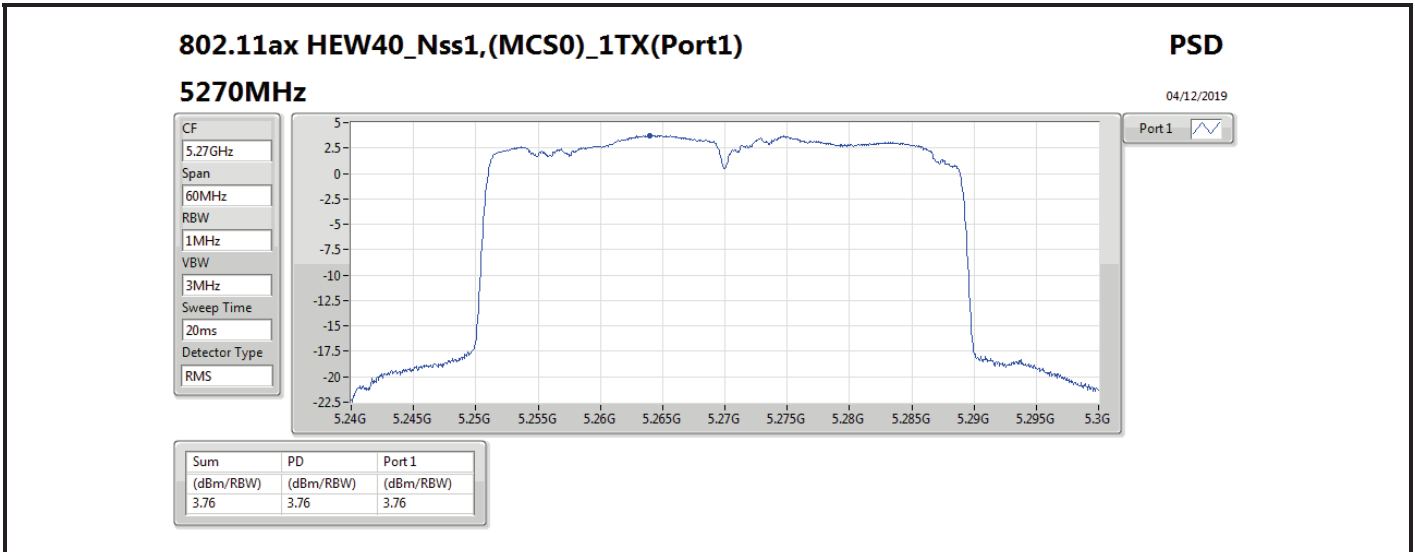

DG = Directional Gain; RBW = 500 kHz for 5.725-5.85GHz band / 1MHz for other band;

PD = trace bin-by-bin of each transmits port summing can be performed maximum power density; Port X = Port X power density;