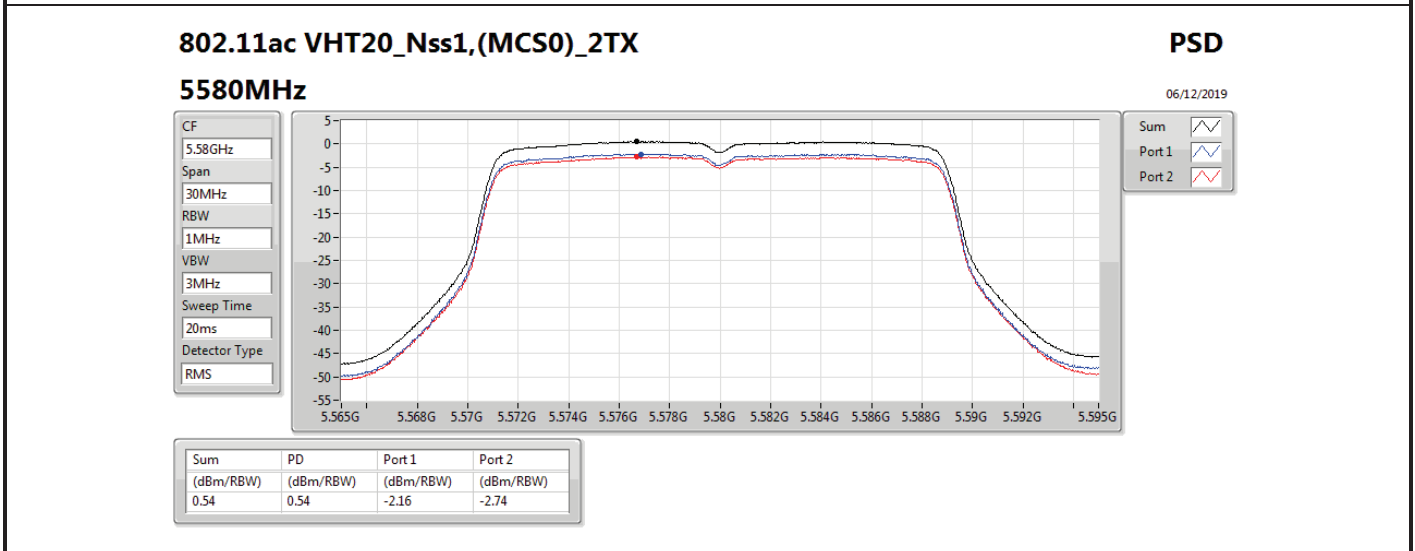

DG = Directional Gain; **RBW** = 500 kHz for 5.725-5.85GHz band / 1MHz for other band;
PD = trace bin-by-bin of each transmits port summing can be performed maximum power density; **Port X** = Port X power density;