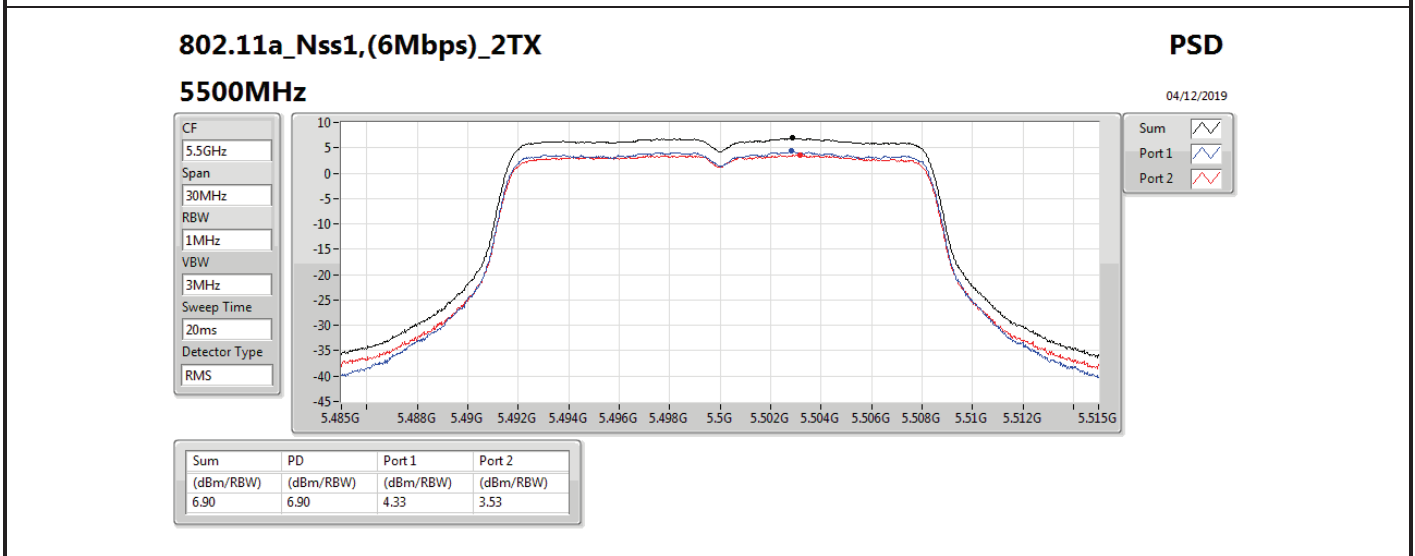

Mode	Result	DG (dBi)	Port 1 (dBm/RBW)	Port 2 (dBm/RBW)	PD (dBm/RBW)	PD Limit (dBm/RBW)	EIRP PD (dBm/RBW)	EIRP PD Limit (dBm/RBW)
5710MHz Straddle 5.725-5.85GHz	Pass	7.00	2.38		2.38	29.00	9.38	36.00
802.11ax HEW40_Nss1,(MCS0)_2TX	-	-	-	-	-	-	-	-
5270MHz	Pass	10.01	2.97	3.44	6.07	6.99	16.08	17.00
5310MHz	Pass	10.01	0.56	0.33	3.30	6.99	13.31	17.00
5510MHz	Pass	10.01	0.26	-0.52	2.85	6.99	12.86	17.00
5550MHz	Pass	10.01	2.35	2.13	5.22	6.99	15.23	17.00
5670MHz	Pass	10.01	1.30	0.84	4.05	6.99	14.06	17.00
5710MHz Straddle 5.47-5.725GHz	Pass	10.01	4.00	3.67	6.76	6.99	16.77	17.00
5710MHz Straddle 5.725-5.85GHz	Pass	10.01	1.02	0.91	3.95	25.99	13.96	36.00
802.11ax HEW80_Nss1,(MCS0)_1TX	-	-	-	-	-	-	-	-
5290MHz	Pass	7.00	-1.58		-1.58	10.00	5.42	17.00
5530MHz	Pass	7.00	-2.44		-2.44	10.00	4.56	17.00
5610MHz	Pass	7.00	-0.41		-0.41	10.00	6.59	17.00
5690MHz Straddle 5.47-5.725GHz	Pass	7.00	0.28		0.28	10.00	7.28	17.00
5690MHz Straddle 5.725-5.85GHz	Pass	7.00	-3.53		-3.53	29.00	3.47	36.00
802.11ax HEW80_Nss1,(MCS0)_2TX	-	-	-	-	-	-	-	-
5290MHz	Pass	10.01	-3.12	-2.99	-0.17	6.99	9.84	17.00
5530MHz	Pass	10.01	-3.33	-4.13	-0.76	6.99	9.25	17.00
5610MHz	Pass	10.01	-2.11	-2.37	0.68	6.99	10.69	17.00
5690MHz Straddle 5.47-5.725GHz	Pass	10.01	-0.60	-0.93	2.14	6.99	12.15	17.00
5690MHz Straddle 5.725-5.85GHz	Pass	10.01	-4.52	-4.63	-1.63	25.99	8.38	36.00

DG = Directional Gain; RBW = 500 kHz for 5.725-5.85GHz band / 1MHz for other band;

PD = trace bin-by-bin of each transmits port summing can be performed maximum power density; Port X = Port X power density;