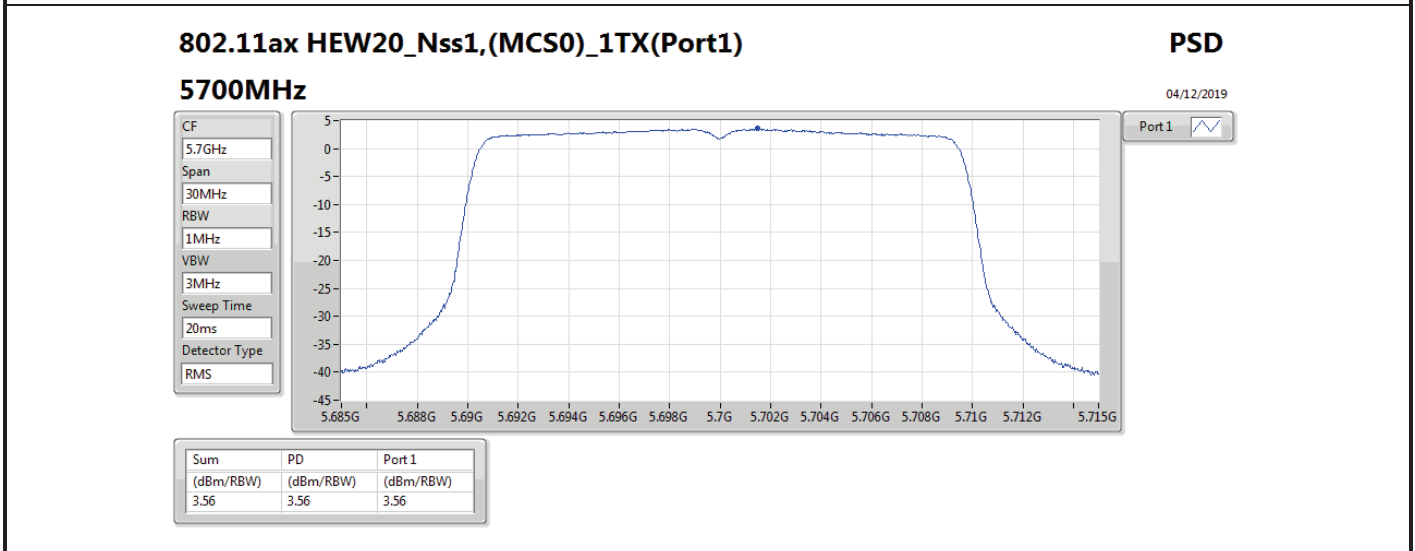

Mode	Result	DG (dBi)	Port 1 (dBm/RBW)	Port 2 (dBm/RBW)	PD (dBm/RBW)	PD Limit (dBm/RBW)	EIRP PD (dBm/RBW)	EIRP PD Limit (dBm/RBW)
5710MHz Straddle 5.725-5.85GHz	Pass	7.00	2.38		2.38	29.00	9.38	36.00
802.11ax HEW40_Nss1,(MCS0)_2TX	-	-	-	-	-	-	-	-
5270MHz	Pass	10.01	2.97	3.44	6.07	6.99	16.08	17.00
5310MHz	Pass	10.01	0.56	0.33	3.30	6.99	13.31	17.00
5510MHz	Pass	10.01	0.26	-0.52	2.85	6.99	12.86	17.00
5550MHz	Pass	10.01	2.35	2.13	5.22	6.99	15.23	17.00
5670MHz	Pass	10.01	1.30	0.84	4.05	6.99	14.06	17.00
5710MHz Straddle 5.47-5.725GHz	Pass	10.01	4.00	3.67	6.76	6.99	16.77	17.00
5710MHz Straddle 5.725-5.85GHz	Pass	10.01	1.02	0.91	3.95	25.99	13.96	36.00
802.11ax HEW80_Nss1,(MCS0)_1TX	-	-	-	-	-	-	-	-
5290MHz	Pass	7.00	-1.58		-1.58	10.00	5.42	17.00
5530MHz	Pass	7.00	-2.44		-2.44	10.00	4.56	17.00
5610MHz	Pass	7.00	-0.41		-0.41	10.00	6.59	17.00
5690MHz Straddle 5.47-5.725GHz	Pass	7.00	0.28		0.28	10.00	7.28	17.00
5690MHz Straddle 5.725-5.85GHz	Pass	7.00	-3.53		-3.53	29.00	3.47	36.00
802.11ax HEW80_Nss1,(MCS0)_2TX	-	-	-	-	-	-	-	-
5290MHz	Pass	10.01	-3.12	-2.99	-0.17	6.99	9.84	17.00
5530MHz	Pass	10.01	-3.33	-4.13	-0.76	6.99	9.25	17.00
5610MHz	Pass	10.01	-2.11	-2.37	0.68	6.99	10.69	17.00
5690MHz Straddle 5.47-5.725GHz	Pass	10.01	-0.60	-0.93	2.14	6.99	12.15	17.00
5690MHz Straddle 5.725-5.85GHz	Pass	10.01	-4.52	-4.63	-1.63	25.99	8.38	36.00

DG = Directional Gain; RBW = 500 kHz for 5.725-5.85GHz band / 1MHz for other band;

PD = trace bin-by-bin of each transmits port summing can be performed maximum power density; Port X = Port X power density;