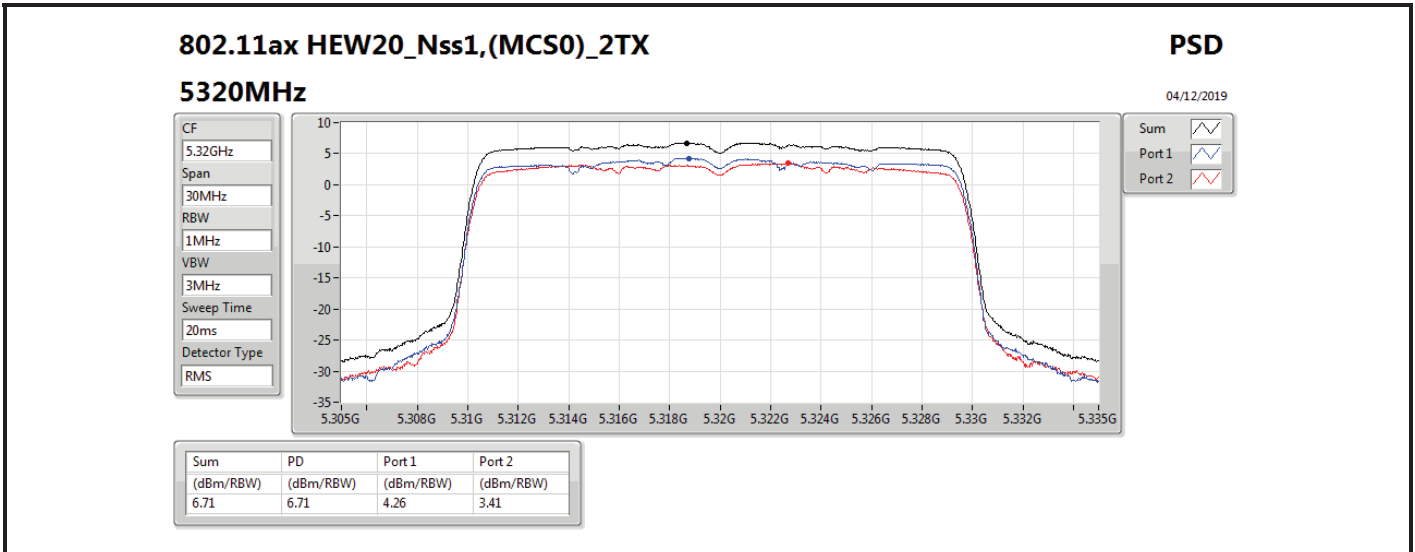

DG = Directional Gain; RBW = 500 kHz for 5.725-5.85GHz band / 1MHz for other band;

PD = trace bin-by-bin of each transmits port summing can be performed maximum power density; Port X = Port X power density;