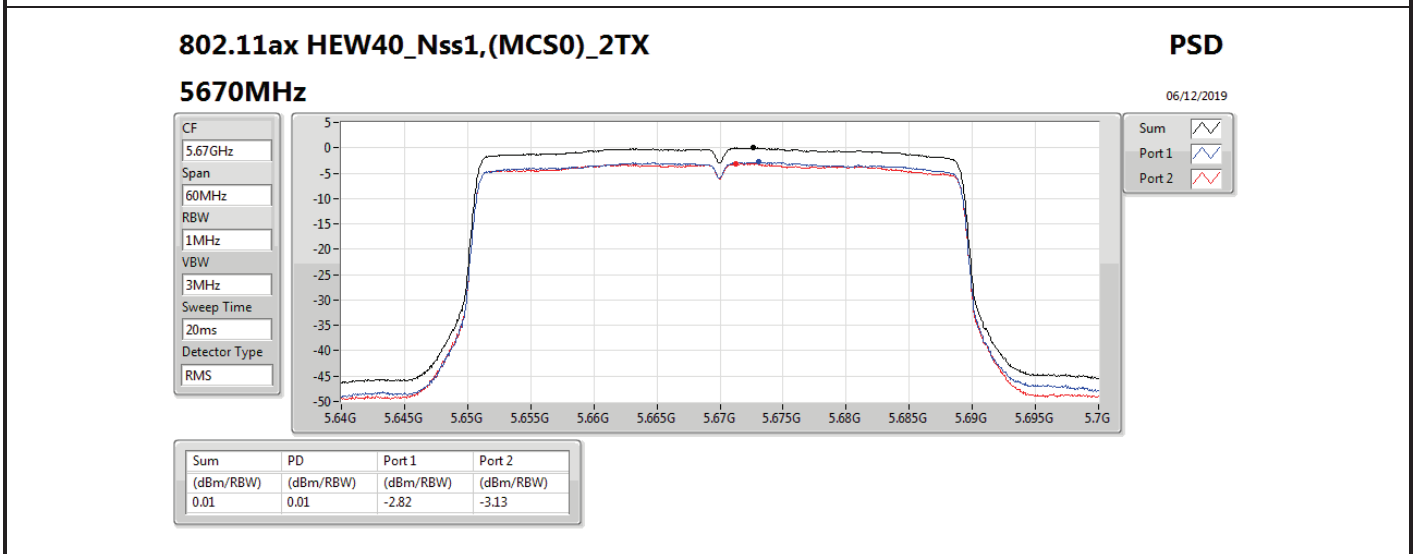

DG = Directional Gain; **RBW** = 500 kHz for 5.725-5.85GHz band / 1MHz for other band;
PD = trace bin-by-bin of each transmits port summing can be performed maximum power density; **Port X** = Port X power density;