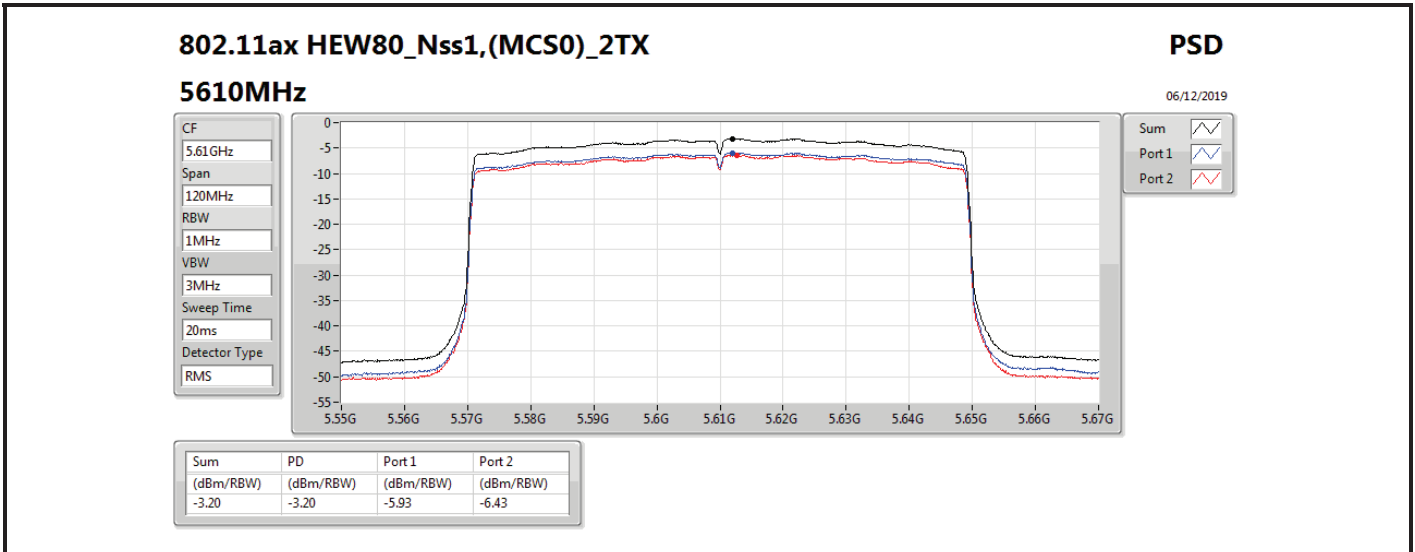

DG = Directional Gain; **RBW** = 500 kHz for 5.725-5.85GHz band / 1MHz for other band;
PD = trace bin-by-bin of each transmits port summing can be performed maximum power density; **Port X** = Port X power density;