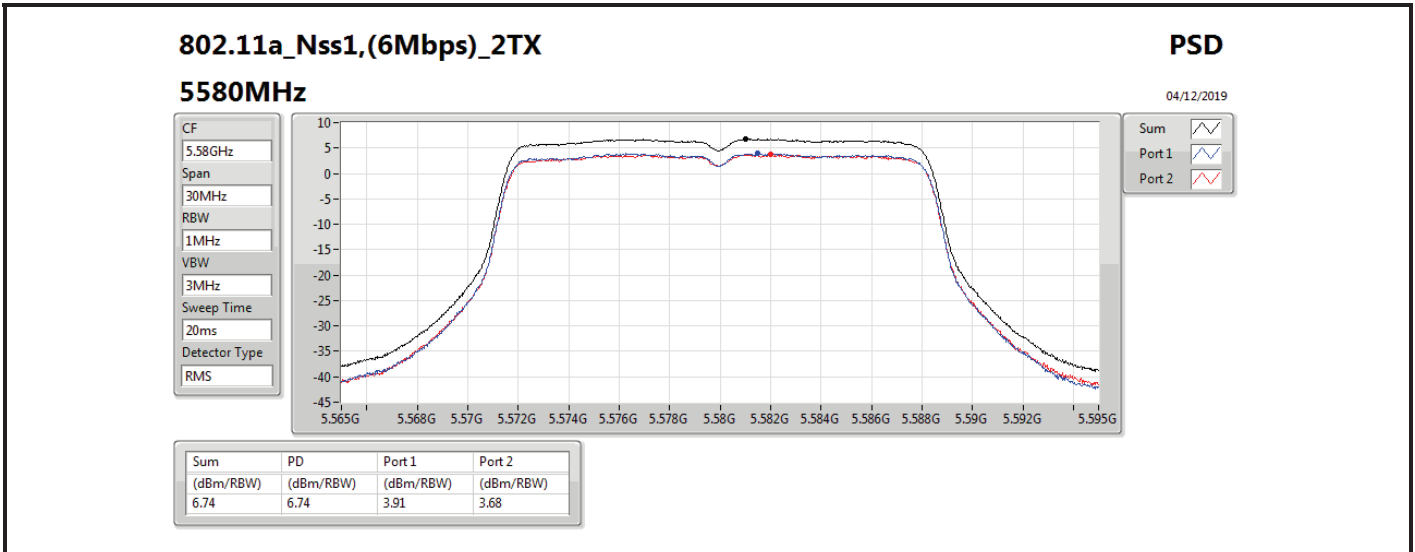

Mode	Result	DG (dBi)	Port 1 (dBm/RBW)	Port 2 (dBm/RBW)	PD (dBm/RBW)	PD Limit (dBm/RBW)	EIRP PD (dBm/RBW)	EIRP PD Limit (dBm/RBW)
5710MHz Straddle 5.725-5.85GHz	Pass	7.10		3.03	3.03	28.90	10.13	36.00
802.11ax HEW40_Nss1,(MCS0)_2TX	-	-	-	-	-	-	-	-
5270MHz	Pass	10.11	2.97	3.44	6.07	6.89	16.18	17.00
5310MHz	Pass	10.11	0.47	0.37	3.22	6.89	13.33	17.00
5510MHz	Pass	10.11	0.07	-0.79	2.64	6.89	12.75	17.00
5550MHz	Pass	10.11	2.92	2.85	5.90	6.89	16.01	17.00
5670MHz	Pass	10.11	0.23	-0.13	2.94	6.89	13.05	17.00
5710MHz Straddle 5.47-5.725GHz	Pass	10.11	3.34	3.48	6.27	6.89	16.38	17.00
5710MHz Straddle 5.725-5.85GHz	Pass	10.11	0.43	0.70	3.53	25.89	13.64	36.00
802.11ax HEW80_Nss1,(MCS0)_1TX(Port2)	-	-	-	-	-	-	-	-
5290MHz	Pass	7.10		-2.11	-2.11	9.90	4.99	17.00
5530MHz	Pass	7.10		-2.66	-2.66	9.90	4.44	17.00
5610MHz	Pass	7.10		-1.44	-1.44	9.90	5.66	17.00
5690MHz Straddle 5.47-5.725GHz	Pass	7.10		-0.15	-0.15	9.90	6.95	17.00
5690MHz Straddle 5.725-5.85GHz	Pass	7.10		-4.00	-4.00	28.90	3.10	36.00
802.11ax HEW80_Nss1,(MCS0)_2TX	-	-	-	-	-	-	-	-
5290MHz	Pass	10.11	-3.12	-2.99	-0.17	6.89	9.94	17.00
5530MHz	Pass	10.11	-3.33	-4.13	-0.76	6.89	9.35	17.00
5610MHz	Pass	10.11	-1.92	-2.25	0.86	6.89	10.97	17.00
5690MHz Straddle 5.47-5.725GHz	Pass	10.11	-0.03	-0.15	2.84	6.89	12.95	17.00
5690MHz Straddle 5.725-5.85GHz	Pass	10.11	-3.45	-4.01	-0.76	25.89	9.35	36.00

DG = Directional Gain; **RBW** = 500 kHz for 5.725-5.85GHz band / 1MHz for other band;
PD = trace bin-by-bin of each transmits port summing can be performed maximum power density; **Port X** = Port X power density;