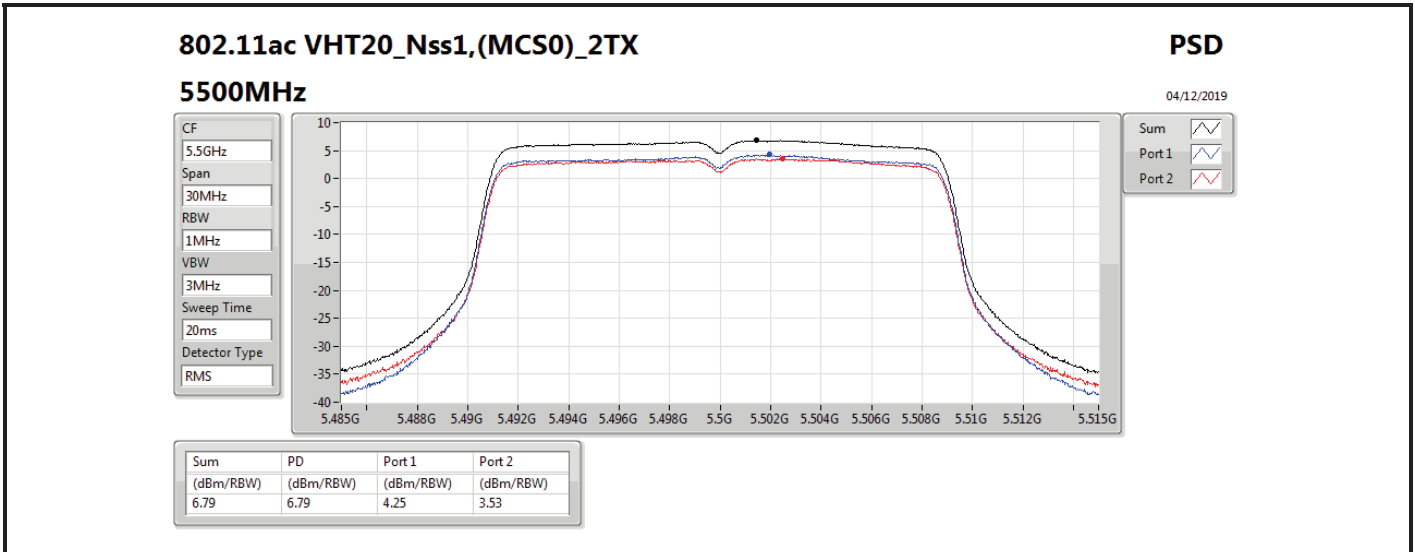

Mode	Result	DG (dBi)	Port 1 (dBm/RBW)	Port 2 (dBm/RBW)	PD (dBm/RBW)	PD Limit (dBm/RBW)	EIRP PD (dBm/RBW)	EIRP PD Limit (dBm/RBW)
5710MHz Straddle 5.725-5.85GHz	Pass	7.10		3.03	3.03	28.90	10.13	36.00
802.11ax HEW40_Nss1,(MCS0)_2TX	-	-	-	-	-	-	-	-
5270MHz	Pass	10.11	2.97	3.44	6.07	6.89	16.18	17.00
5310MHz	Pass	10.11	0.47	0.37	3.22	6.89	13.33	17.00
5510MHz	Pass	10.11	0.07	-0.79	2.64	6.89	12.75	17.00
5550MHz	Pass	10.11	2.92	2.85	5.90	6.89	16.01	17.00
5670MHz	Pass	10.11	0.23	-0.13	2.94	6.89	13.05	17.00
5710MHz Straddle 5.47-5.725GHz	Pass	10.11	3.34	3.48	6.27	6.89	16.38	17.00
5710MHz Straddle 5.725-5.85GHz	Pass	10.11	0.43	0.70	3.53	25.89	13.64	36.00
802.11ax HEW80_Nss1,(MCS0)_1TX(Port2)	-	-	-	-	-	-	-	-
5290MHz	Pass	7.10		-2.11	-2.11	9.90	4.99	17.00
5530MHz	Pass	7.10		-2.66	-2.66	9.90	4.44	17.00
5610MHz	Pass	7.10		-1.44	-1.44	9.90	5.66	17.00
5690MHz Straddle 5.47-5.725GHz	Pass	7.10		-0.15	-0.15	9.90	6.95	17.00
5690MHz Straddle 5.725-5.85GHz	Pass	7.10		-4.00	-4.00	28.90	3.10	36.00
802.11ax HEW80_Nss1,(MCS0)_2TX	-	-	-	-	-	-	-	-
5290MHz	Pass	10.11	-3.12	-2.99	-0.17	6.89	9.94	17.00
5530MHz	Pass	10.11	-3.33	-4.13	-0.76	6.89	9.35	17.00
5610MHz	Pass	10.11	-1.92	-2.25	0.86	6.89	10.97	17.00
5690MHz Straddle 5.47-5.725GHz	Pass	10.11	-0.03	-0.15	2.84	6.89	12.95	17.00
5690MHz Straddle 5.725-5.85GHz	Pass	10.11	-3.45	-4.01	-0.76	25.89	9.35	36.00

DG = Directional Gain; **RBW** = 500 kHz for 5.725-5.85GHz band / 1MHz for other band;
PD = trace bin-by-bin of each transmits port summing can be performed maximum power density; **Port X** = Port X power density;