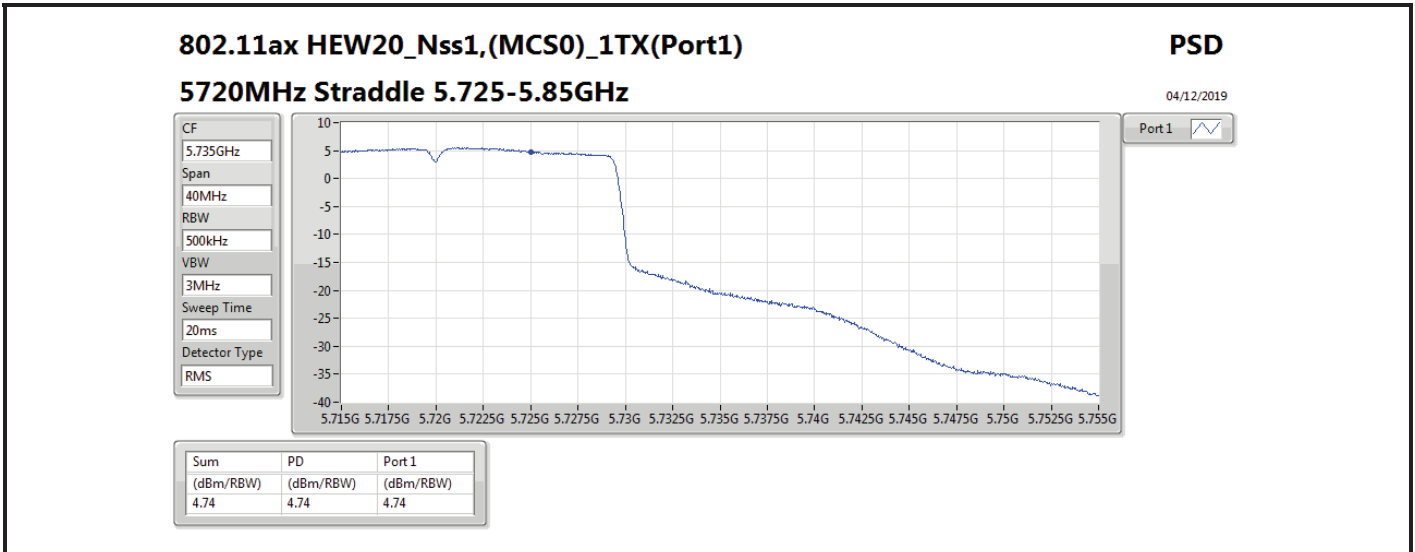

DG = Directional Gain; RBW = 500 kHz for 5.725-5.85GHz band / 1MHz for other band;

PD = trace bin-by-bin of each transmits port summing can be performed maximum power density; Port X = Port X power density;