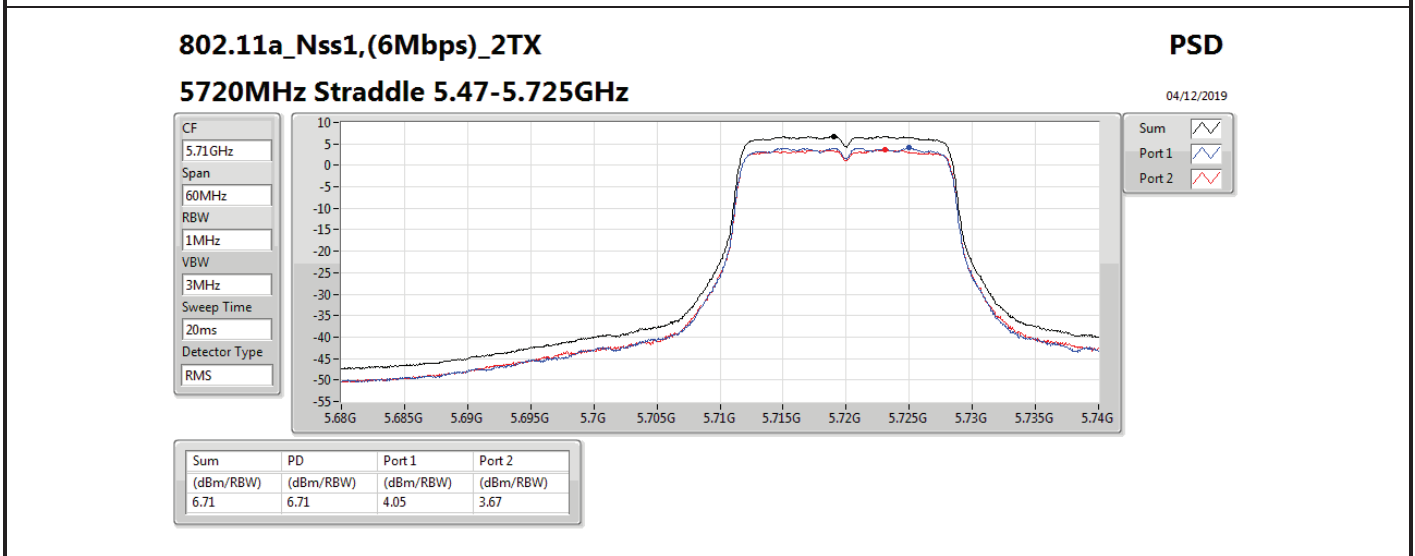

Mode	Result	DG (dBi)	Port 1 (dBm/RBW)	Port 2 (dBm/RBW)	PD (dBm/RBW)	PD Limit (dBm/RBW)	EIRP PD (dBm/RBW)	EIRP PD Limit (dBm/RBW)
5710MHz Straddle 5.725-5.85GHz	Pass	7.10		3.03	3.03	28.90	10.13	36.00
802.11ax HEW40_Nss1,(MCS0)_2TX	-	-	-	-	-	-	-	-
5270MHz	Pass	10.11	2.97	3.44	6.07	6.89	16.18	17.00
5310MHz	Pass	10.11	0.47	0.37	3.22	6.89	13.33	17.00
5510MHz	Pass	10.11	0.07	-0.79	2.64	6.89	12.75	17.00
5550MHz	Pass	10.11	2.92	2.85	5.90	6.89	16.01	17.00
5670MHz	Pass	10.11	0.23	-0.13	2.94	6.89	13.05	17.00
5710MHz Straddle 5.47-5.725GHz	Pass	10.11	3.34	3.48	6.27	6.89	16.38	17.00
5710MHz Straddle 5.725-5.85GHz	Pass	10.11	0.43	0.70	3.53	25.89	13.64	36.00
802.11ax HEW80_Nss1,(MCS0)_1TX(Port2)	-	-	-	-	-	-	-	-
5290MHz	Pass	7.10		-2.11	-2.11	9.90	4.99	17.00
5530MHz	Pass	7.10		-2.66	-2.66	9.90	4.44	17.00
5610MHz	Pass	7.10		-1.44	-1.44	9.90	5.66	17.00
5690MHz Straddle 5.47-5.725GHz	Pass	7.10		-0.15	-0.15	9.90	6.95	17.00
5690MHz Straddle 5.725-5.85GHz	Pass	7.10		-4.00	-4.00	28.90	3.10	36.00
802.11ax HEW80_Nss1,(MCS0)_2TX	-	-	-	-	-	-	-	-
5290MHz	Pass	10.11	-3.12	-2.99	-0.17	6.89	9.94	17.00
5530MHz	Pass	10.11	-3.33	-4.13	-0.76	6.89	9.35	17.00
5610MHz	Pass	10.11	-1.92	-2.25	0.86	6.89	10.97	17.00
5690MHz Straddle 5.47-5.725GHz	Pass	10.11	-0.03	-0.15	2.84	6.89	12.95	17.00
5690MHz Straddle 5.725-5.85GHz	Pass	10.11	-3.45	-4.01	-0.76	25.89	9.35	36.00

DG = Directional Gain; **RBW** = 500 kHz for 5.725-5.85GHz band / 1MHz for other band;
PD = trace bin-by-bin of each transmits port summing can be performed maximum power density; **Port X** = Port X power density;