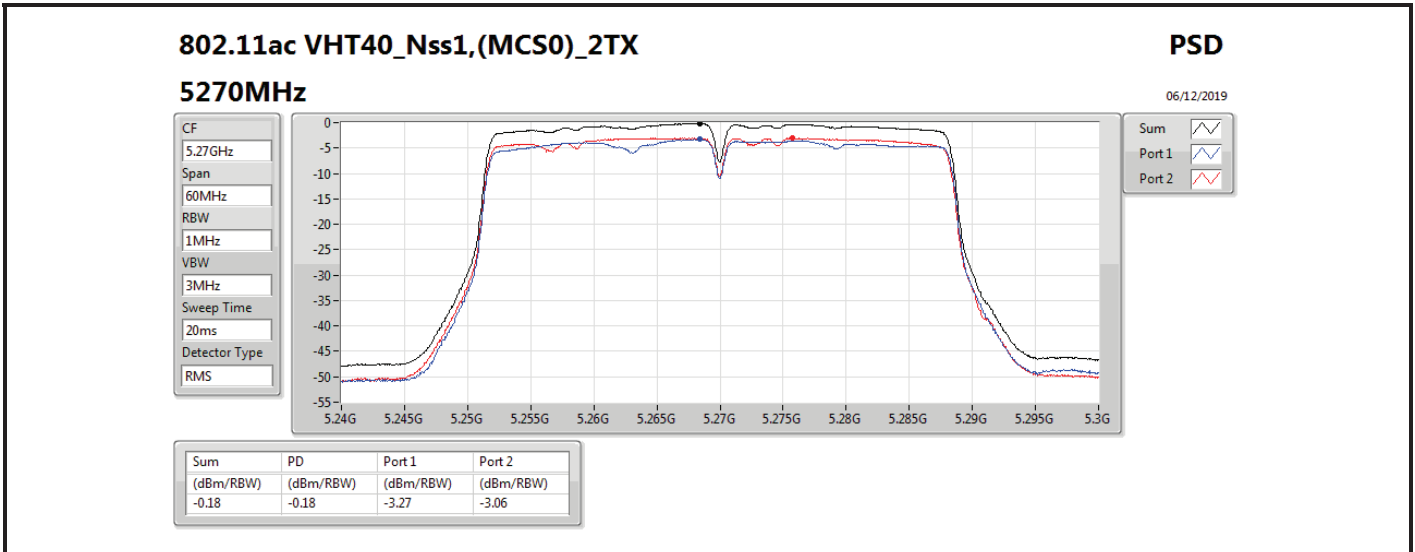

DG = Directional Gain; **RBW** = 500 kHz for 5.725-5.85GHz band / 1MHz for other band;
PD = trace bin-by-bin of each transmits port summing can be performed maximum power density; **Port X** = Port X power density;