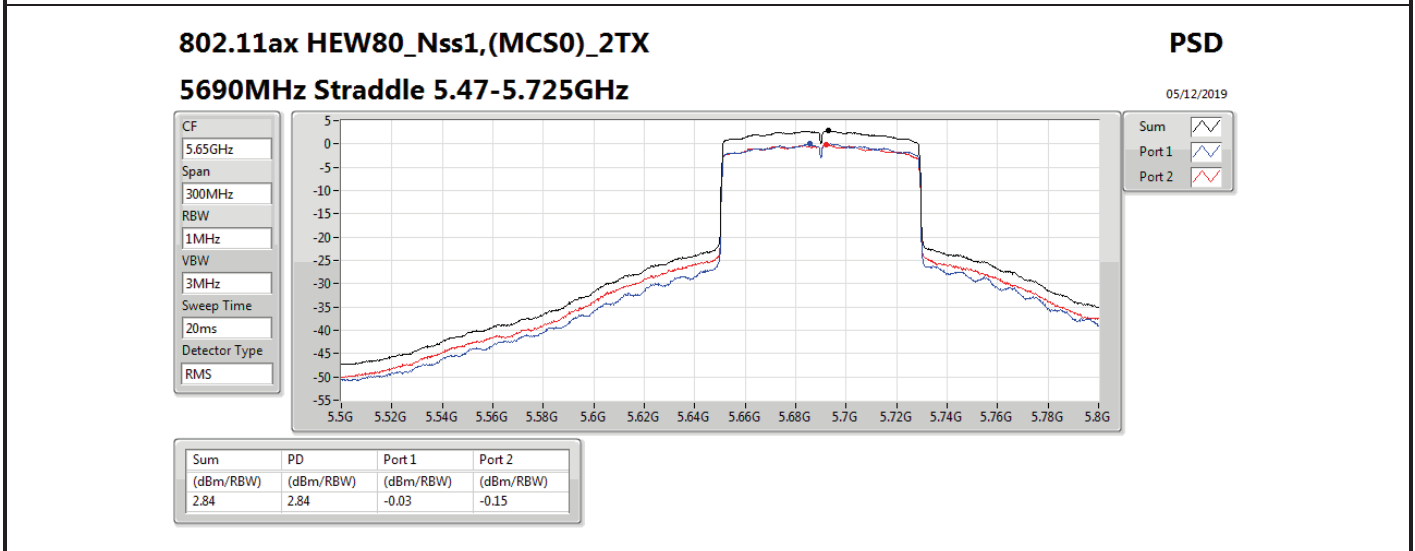

Mode	Result	DG (dBi)	Port 1 (dBm/RBW)	Port 2 (dBm/RBW)	PD (dBm/RBW)	PD Limit (dBm/RBW)	EIRP PD (dBm/RBW)	EIRP PD Limit (dBm/RBW)
5710MHz Straddle 5.725-5.85GHz	Pass	7.10		3.03	3.03	28.90	10.13	36.00
802.11ax HEW40_Nss1,(MCS0)_2TX	-	-	-	-	-	-	-	-
5270MHz	Pass	10.11	2.97	3.44	6.07	6.89	16.18	17.00
5310MHz	Pass	10.11	0.47	0.37	3.22	6.89	13.33	17.00
5510MHz	Pass	10.11	0.07	-0.79	2.64	6.89	12.75	17.00
5550MHz	Pass	10.11	2.92	2.85	5.90	6.89	16.01	17.00
5670MHz	Pass	10.11	0.23	-0.13	2.94	6.89	13.05	17.00
5710MHz Straddle 5.47-5.725GHz	Pass	10.11	3.34	3.48	6.27	6.89	16.38	17.00
5710MHz Straddle 5.725-5.85GHz	Pass	10.11	0.43	0.70	3.53	25.89	13.64	36.00
802.11ax HEW80_Nss1,(MCS0)_1TX(Port2)	-	-	-	-	-	-	-	-
5290MHz	Pass	7.10		-2.11	-2.11	9.90	4.99	17.00
5530MHz	Pass	7.10		-2.66	-2.66	9.90	4.44	17.00
5610MHz	Pass	7.10		-1.44	-1.44	9.90	5.66	17.00
5690MHz Straddle 5.47-5.725GHz	Pass	7.10		-0.15	-0.15	9.90	6.95	17.00
5690MHz Straddle 5.725-5.85GHz	Pass	7.10		-4.00	-4.00	28.90	3.10	36.00
802.11ax HEW80_Nss1,(MCS0)_2TX	-	-	-	-	-	-	-	-
5290MHz	Pass	10.11	-3.12	-2.99	-0.17	6.89	9.94	17.00
5530MHz	Pass	10.11	-3.33	-4.13	-0.76	6.89	9.35	17.00
5610MHz	Pass	10.11	-1.92	-2.25	0.86	6.89	10.97	17.00
5690MHz Straddle 5.47-5.725GHz	Pass	10.11	-0.03	-0.15	2.84	6.89	12.95	17.00
5690MHz Straddle 5.725-5.85GHz	Pass	10.11	-3.45	-4.01	-0.76	25.89	9.35	36.00

DG = Directional Gain; **RBW** = 500 kHz for 5.725-5.85GHz band / 1MHz for other band;
PD = trace bin-by-bin of each transmits port summing can be performed maximum power density; **Port X** = Port X power density;