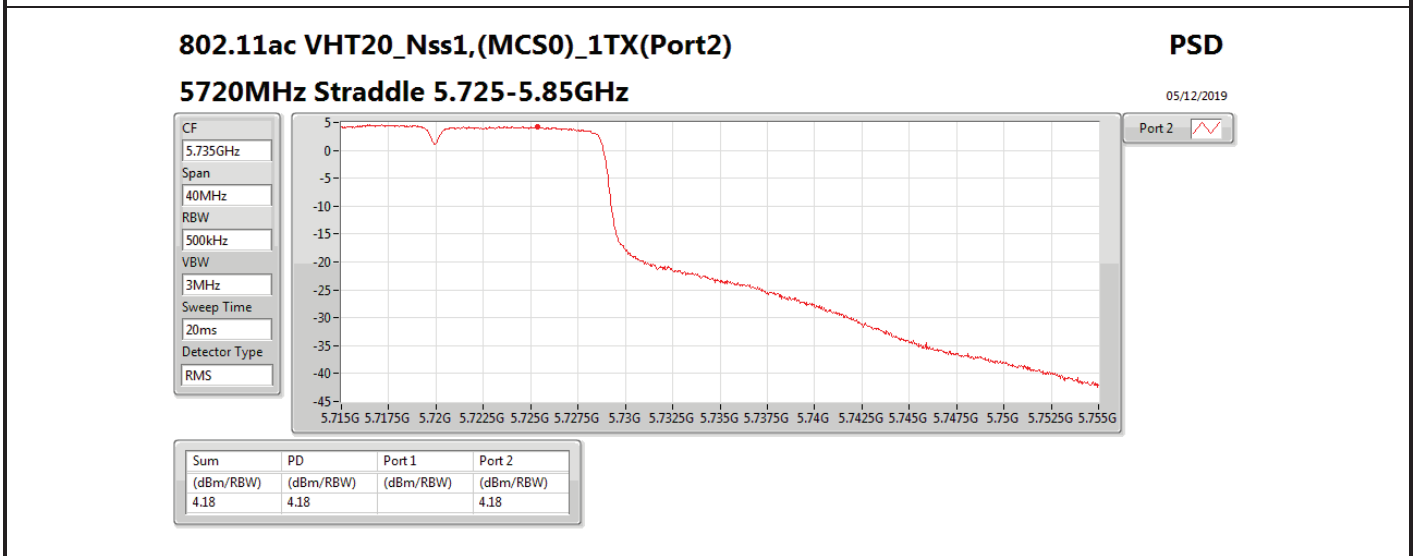

Mode	Result	DG (dBi)	Port 1 (dBm/RBW)	Port 2 (dBm/RBW)	PD (dBm/RBW)	PD Limit (dBm/RBW)	EIRP PD (dBm/RBW)	EIRP PD Limit (dBm/RBW)
5710MHz Straddle 5.725-5.85GHz	Pass	7.10		3.03	3.03	28.90	10.13	36.00
802.11ax HEW40_Nss1,(MCS0)_2TX	-	-	-	-	-	-	-	-
5270MHz	Pass	10.11	2.97	3.44	6.07	6.89	16.18	17.00
5310MHz	Pass	10.11	0.47	0.37	3.22	6.89	13.33	17.00
5510MHz	Pass	10.11	0.07	-0.79	2.64	6.89	12.75	17.00
5550MHz	Pass	10.11	2.92	2.85	5.90	6.89	16.01	17.00
5670MHz	Pass	10.11	0.23	-0.13	2.94	6.89	13.05	17.00
5710MHz Straddle 5.47-5.725GHz	Pass	10.11	3.34	3.48	6.27	6.89	16.38	17.00
5710MHz Straddle 5.725-5.85GHz	Pass	10.11	0.43	0.70	3.53	25.89	13.64	36.00
802.11ax HEW80_Nss1,(MCS0)_1TX(Port2)	-	-	-	-	-	-	-	-
5290MHz	Pass	7.10		-2.11	-2.11	9.90	4.99	17.00
5530MHz	Pass	7.10		-2.66	-2.66	9.90	4.44	17.00
5610MHz	Pass	7.10		-1.44	-1.44	9.90	5.66	17.00
5690MHz Straddle 5.47-5.725GHz	Pass	7.10		-0.15	-0.15	9.90	6.95	17.00
5690MHz Straddle 5.725-5.85GHz	Pass	7.10		-4.00	-4.00	28.90	3.10	36.00
802.11ax HEW80_Nss1,(MCS0)_2TX	-	-	-	-	-	-	-	-
5290MHz	Pass	10.11	-3.12	-2.99	-0.17	6.89	9.94	17.00
5530MHz	Pass	10.11	-3.33	-4.13	-0.76	6.89	9.35	17.00
5610MHz	Pass	10.11	-1.92	-2.25	0.86	6.89	10.97	17.00
5690MHz Straddle 5.47-5.725GHz	Pass	10.11	-0.03	-0.15	2.84	6.89	12.95	17.00
5690MHz Straddle 5.725-5.85GHz	Pass	10.11	-3.45	-4.01	-0.76	25.89	9.35	36.00

DG = Directional Gain; **RBW** = 500 kHz for 5.725-5.85GHz band / 1MHz for other band;
PD = trace bin-by-bin of each transmits port summing can be performed maximum power density; **Port X** = Port X power density;