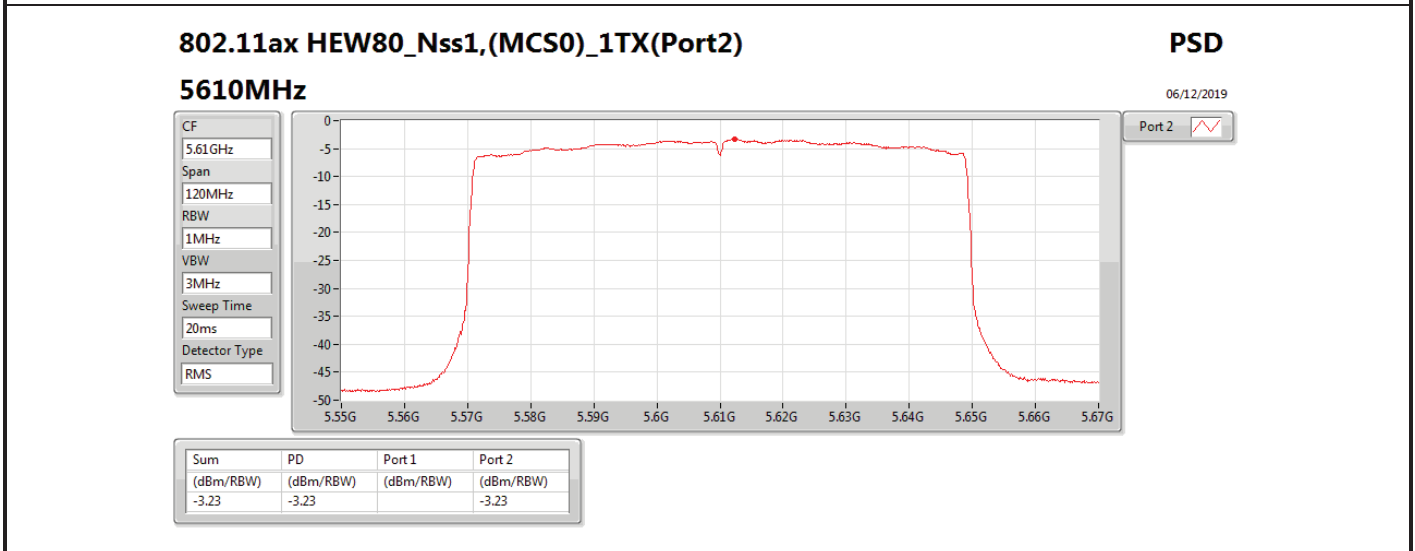

DG = Directional Gain; **RBW** = 500 kHz for 5.725-5.85GHz band / 1MHz for other band;
PD = trace bin-by-bin of each transmits port summing can be performed maximum power density; **Port X** = Port X power density;