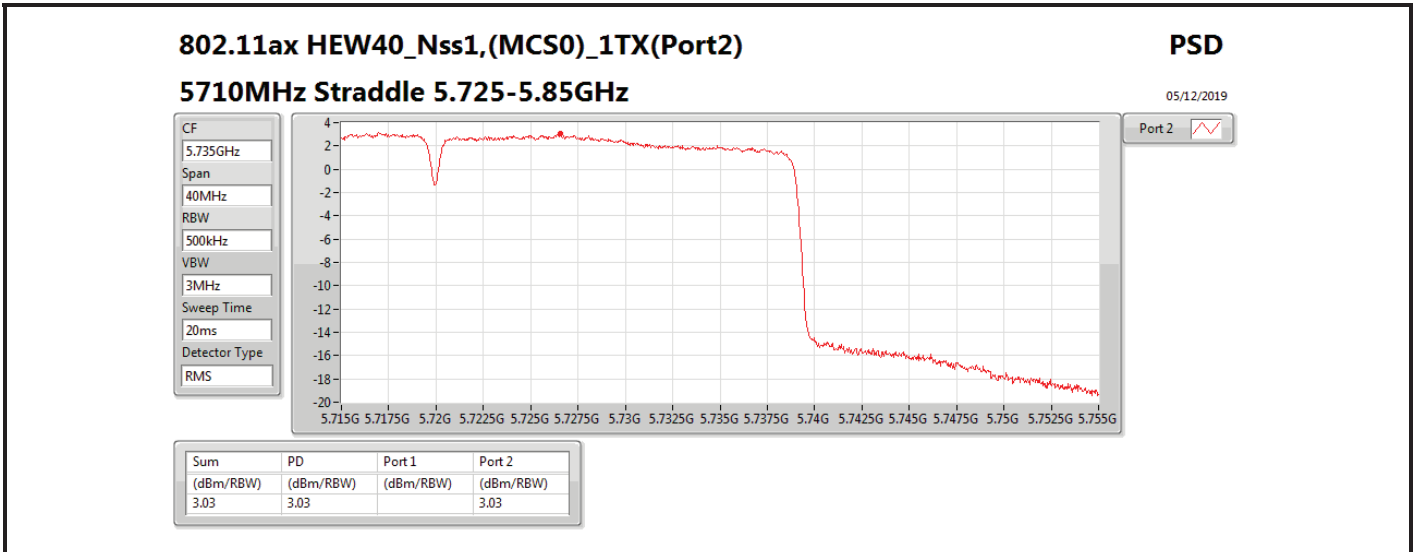

Mode	Result	DG (dBi)	Port 1 (dBm/RBW)	Port 2 (dBm/RBW)	PD (dBm/RBW)	PD Limit (dBm/RBW)	EIRP PD (dBm/RBW)	EIRP PD Limit (dBm/RBW)
5710MHz Straddle 5.725-5.85GHz	Pass	7.10		3.03	3.03	28.90	10.13	36.00
802.11ax HEW40_Nss1,(MCS0)_2TX	-	-	-	-	-	-	-	-
5270MHz	Pass	10.11	2.97	3.44	6.07	6.89	16.18	17.00
5310MHz	Pass	10.11	0.47	0.37	3.22	6.89	13.33	17.00
5510MHz	Pass	10.11	0.07	-0.79	2.64	6.89	12.75	17.00
5550MHz	Pass	10.11	2.92	2.85	5.90	6.89	16.01	17.00
5670MHz	Pass	10.11	0.23	-0.13	2.94	6.89	13.05	17.00
5710MHz Straddle 5.47-5.725GHz	Pass	10.11	3.34	3.48	6.27	6.89	16.38	17.00
5710MHz Straddle 5.725-5.85GHz	Pass	10.11	0.43	0.70	3.53	25.89	13.64	36.00
802.11ax HEW80_Nss1,(MCS0)_1TX(Port2)	-	-	-	-	-	-	-	-
5290MHz	Pass	7.10		-2.11	-2.11	9.90	4.99	17.00
5530MHz	Pass	7.10		-2.66	-2.66	9.90	4.44	17.00
5610MHz	Pass	7.10		-1.44	-1.44	9.90	5.66	17.00
5690MHz Straddle 5.47-5.725GHz	Pass	7.10		-0.15	-0.15	9.90	6.95	17.00
5690MHz Straddle 5.725-5.85GHz	Pass	7.10		-4.00	-4.00	28.90	3.10	36.00
802.11ax HEW80_Nss1,(MCS0)_2TX	-	-	-	-	-	-	-	-
5290MHz	Pass	10.11	-3.12	-2.99	-0.17	6.89	9.94	17.00
5530MHz	Pass	10.11	-3.33	-4.13	-0.76	6.89	9.35	17.00
5610MHz	Pass	10.11	-1.92	-2.25	0.86	6.89	10.97	17.00
5690MHz Straddle 5.47-5.725GHz	Pass	10.11	-0.03	-0.15	2.84	6.89	12.95	17.00
5690MHz Straddle 5.725-5.85GHz	Pass	10.11	-3.45	-4.01	-0.76	25.89	9.35	36.00

DG = Directional Gain; **RBW** = 500 kHz for 5.725-5.85GHz band / 1MHz for other band;
PD = trace bin-by-bin of each transmits port summing can be performed maximum power density; **Port X** = Port X power density;