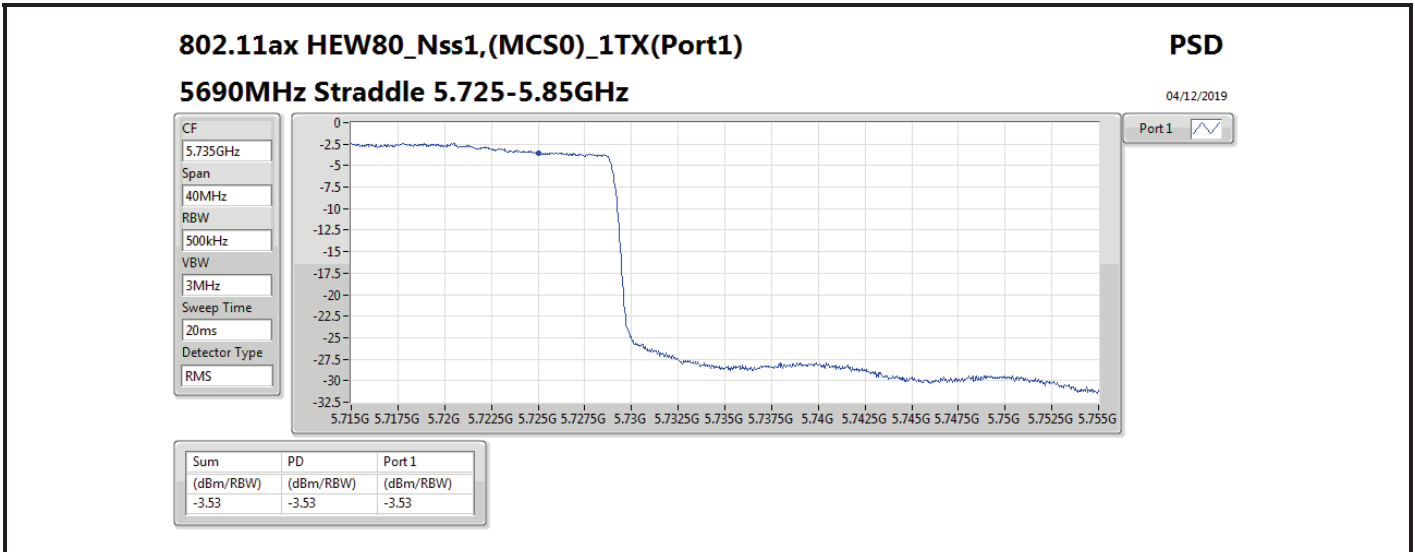

DG = Directional Gain; RBW = 500 kHz for 5.725-5.85GHz band / 1MHz for other band;

PD = trace bin-by-bin of each transmits port summing can be performed maximum power density; Port X = Port X power density;