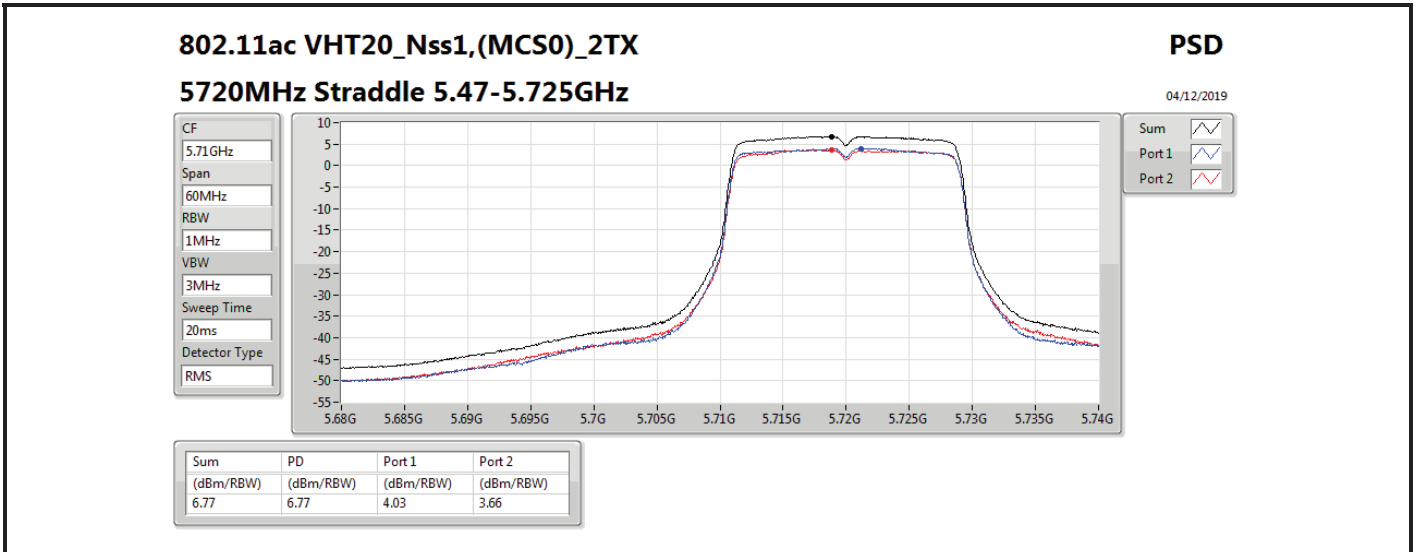

Mode	Result	DG (dBi)	Port 1 (dBm/RBW)	Port 2 (dBm/RBW)	PD (dBm/RBW)	PD Limit (dBm/RBW)	EIRP PD (dBm/RBW)	EIRP PD Limit (dBm/RBW)
5710MHz Straddle 5.725-5.85GHz	Pass	7.10		3.03	3.03	28.90	10.13	36.00
802.11ax HEW40_Nss1,(MCS0)_2TX	-	-	-	-	-	-	-	-
5270MHz	Pass	10.11	2.97	3.44	6.07	6.89	16.18	17.00
5310MHz	Pass	10.11	0.47	0.37	3.22	6.89	13.33	17.00
5510MHz	Pass	10.11	0.07	-0.79	2.64	6.89	12.75	17.00
5550MHz	Pass	10.11	2.92	2.85	5.90	6.89	16.01	17.00
5670MHz	Pass	10.11	0.23	-0.13	2.94	6.89	13.05	17.00
5710MHz Straddle 5.47-5.725GHz	Pass	10.11	3.34	3.48	6.27	6.89	16.38	17.00
5710MHz Straddle 5.725-5.85GHz	Pass	10.11	0.43	0.70	3.53	25.89	13.64	36.00
802.11ax HEW80_Nss1,(MCS0)_1TX(Port2)	-	-	-	-	-	-	-	-
5290MHz	Pass	7.10		-2.11	-2.11	9.90	4.99	17.00
5530MHz	Pass	7.10		-2.66	-2.66	9.90	4.44	17.00
5610MHz	Pass	7.10		-1.44	-1.44	9.90	5.66	17.00
5690MHz Straddle 5.47-5.725GHz	Pass	7.10		-0.15	-0.15	9.90	6.95	17.00
5690MHz Straddle 5.725-5.85GHz	Pass	7.10		-4.00	-4.00	28.90	3.10	36.00
802.11ax HEW80_Nss1,(MCS0)_2TX	-	-	-	-	-	-	-	-
5290MHz	Pass	10.11	-3.12	-2.99	-0.17	6.89	9.94	17.00
5530MHz	Pass	10.11	-3.33	-4.13	-0.76	6.89	9.35	17.00
5610MHz	Pass	10.11	-1.92	-2.25	0.86	6.89	10.97	17.00
5690MHz Straddle 5.47-5.725GHz	Pass	10.11	-0.03	-0.15	2.84	6.89	12.95	17.00
5690MHz Straddle 5.725-5.85GHz	Pass	10.11	-3.45	-4.01	-0.76	25.89	9.35	36.00

DG = Directional Gain; **RBW** = 500 kHz for 5.725-5.85GHz band / 1MHz for other band;
PD = trace bin-by-bin of each transmits port summing can be performed maximum power density; **Port X** = Port X power density;