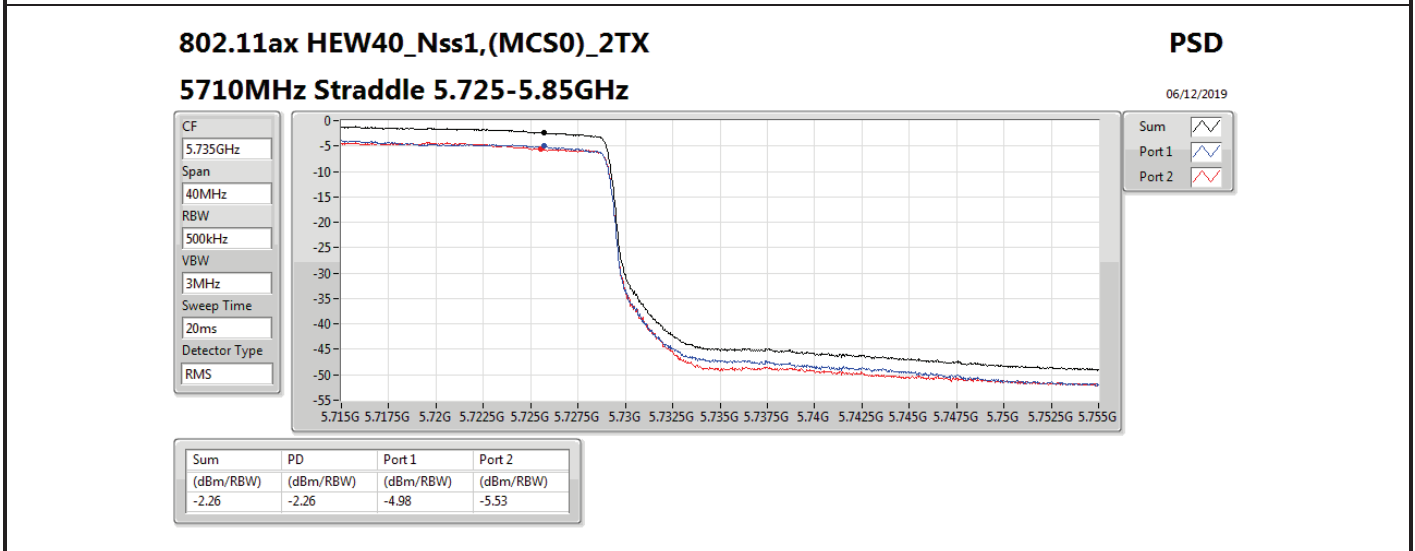

Mode	Result	DG (dBi)	Port 1 (dBm/RBW)	Port 2 (dBm/RBW)	PD (dBm/RBW)	PD Limit (dBm/RBW)	EIRP PD (dBm/RBW)	EIRP PD Limit (dBm/RBW)
5710MHz Straddle 5.725-5.85GHz	Pass	13.00		-2.46	-2.46	23.00	10.54	36.00
802.11ax HEW40_Nss1,(MCS0)_2TX	-	-	-	-	-	-	-	-
5270MHz	Pass	16.01	-3.50	-3.14	-0.42	0.99	15.59	17.00
5310MHz	Pass	16.01	-2.88	-3.14	-0.18	0.99	15.83	17.00
5510MHz	Pass	16.01	-2.70	-3.21	0.01	0.99	16.02	17.00
5550MHz	Pass	16.01	-2.94	-3.06	-0.02	0.99	15.99	17.00
5670MHz	Pass	16.01	-2.82	-3.13	0.01	0.99	16.02	17.00
5710MHz Straddle 5.47-5.725GHz	Pass	16.01	-2.33	-2.31	0.58	0.99	16.59	17.00
5710MHz Straddle 5.725-5.85GHz	Pass	16.01	-4.98	-5.53	-2.26	19.99	13.75	36.00
802.11ax HEW80_Nss1,(MCS0)_1TX(Port2)	-	-	-	-	-	-	-	-
5290MHz	Pass	13.00		-5.59	-5.59	4.00	7.41	17.00
5530MHz	Pass	13.00		-4.65	-4.65	4.00	8.35	17.00
5610MHz	Pass	13.00		-3.23	-3.23	4.00	9.77	17.00
5690MHz Straddle 5.47-5.725GHz	Pass	13.00		-2.95	-2.95	4.00	10.05	17.00
5690MHz Straddle 5.725-5.85GHz	Pass	13.00		-6.98	-6.98	23.00	6.02	36.00
802.11ax HEW80_Nss1,(MCS0)_2TX	-	-	-	-	-	-	-	-
5290MHz	Pass	16.01	-6.03	-6.03	-3.22	0.99	12.79	17.00
5530MHz	Pass	16.01	-5.95	-6.14	-3.07	0.99	12.94	17.00
5610MHz	Pass	16.01	-5.93	-6.43	-3.20	0.99	12.81	17.00
5690MHz Straddle 5.47-5.725GHz	Pass	16.01	-5.74	-5.76	-2.78	0.99	13.23	17.00
5690MHz Straddle 5.725-5.85GHz	Pass	16.01	-9.37	-9.85	-6.65	19.99	9.36	36.00

DG = Directional Gain; **RBW** = 500 kHz for 5.725-5.85GHz band / 1MHz for other band;
PD = trace bin-by-bin of each transmits port summing can be performed maximum power density; **Port X** = Port X power density;