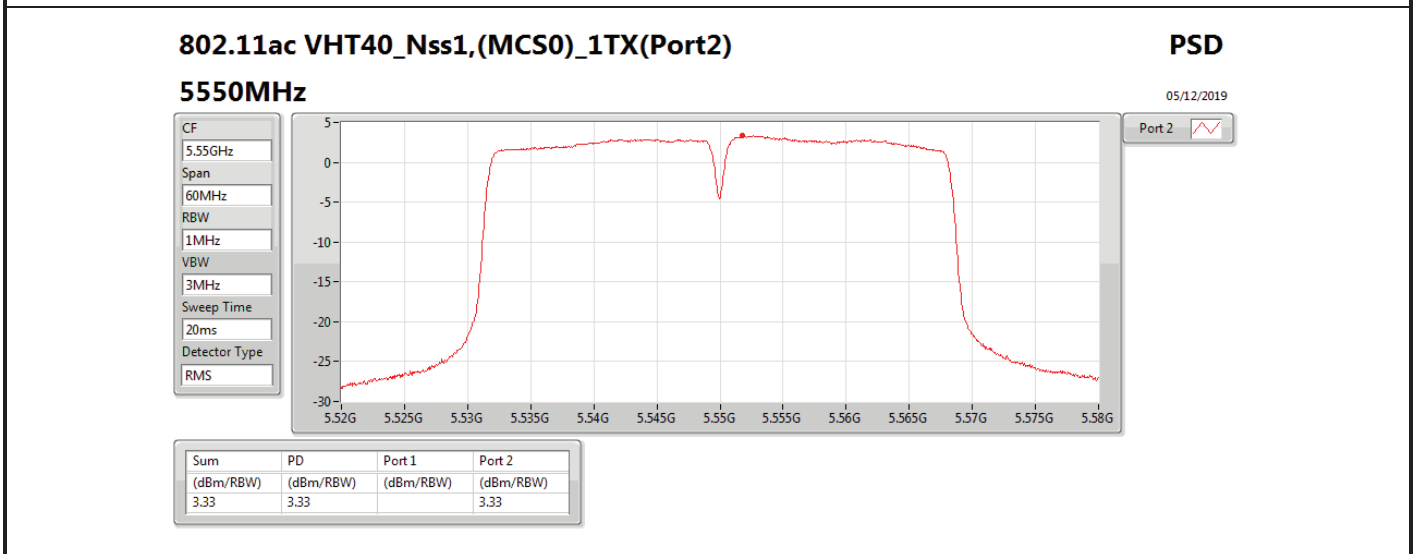

Mode	Result	DG (dBi)	Port 1 (dBm/RBW)	Port 2 (dBm/RBW)	PD (dBm/RBW)	PD Limit (dBm/RBW)	EIRP PD (dBm/RBW)	EIRP PD Limit (dBm/RBW)
5710MHz Straddle 5.725-5.85GHz	Pass	7.10		3.03	3.03	28.90	10.13	36.00
802.11ax HEW40_Nss1,(MCS0)_2TX	-	-	-	-	-	-	-	-
5270MHz	Pass	10.11	2.97	3.44	6.07	6.89	16.18	17.00
5310MHz	Pass	10.11	0.47	0.37	3.22	6.89	13.33	17.00
5510MHz	Pass	10.11	0.07	-0.79	2.64	6.89	12.75	17.00
5550MHz	Pass	10.11	2.92	2.85	5.90	6.89	16.01	17.00
5670MHz	Pass	10.11	0.23	-0.13	2.94	6.89	13.05	17.00
5710MHz Straddle 5.47-5.725GHz	Pass	10.11	3.34	3.48	6.27	6.89	16.38	17.00
5710MHz Straddle 5.725-5.85GHz	Pass	10.11	0.43	0.70	3.53	25.89	13.64	36.00
802.11ax HEW80_Nss1,(MCS0)_1TX(Port2)	-	-	-	-	-	-	-	-
5290MHz	Pass	7.10		-2.11	-2.11	9.90	4.99	17.00
5530MHz	Pass	7.10		-2.66	-2.66	9.90	4.44	17.00
5610MHz	Pass	7.10		-1.44	-1.44	9.90	5.66	17.00
5690MHz Straddle 5.47-5.725GHz	Pass	7.10		-0.15	-0.15	9.90	6.95	17.00
5690MHz Straddle 5.725-5.85GHz	Pass	7.10		-4.00	-4.00	28.90	3.10	36.00
802.11ax HEW80_Nss1,(MCS0)_2TX	-	-	-	-	-	-	-	-
5290MHz	Pass	10.11	-3.12	-2.99	-0.17	6.89	9.94	17.00
5530MHz	Pass	10.11	-3.33	-4.13	-0.76	6.89	9.35	17.00
5610MHz	Pass	10.11	-1.92	-2.25	0.86	6.89	10.97	17.00
5690MHz Straddle 5.47-5.725GHz	Pass	10.11	-0.03	-0.15	2.84	6.89	12.95	17.00
5690MHz Straddle 5.725-5.85GHz	Pass	10.11	-3.45	-4.01	-0.76	25.89	9.35	36.00

DG = Directional Gain; **RBW** = 500 kHz for 5.725-5.85GHz band / 1MHz for other band;
PD = trace bin-by-bin of each transmits port summing can be performed maximum power density; **Port X** = Port X power density;