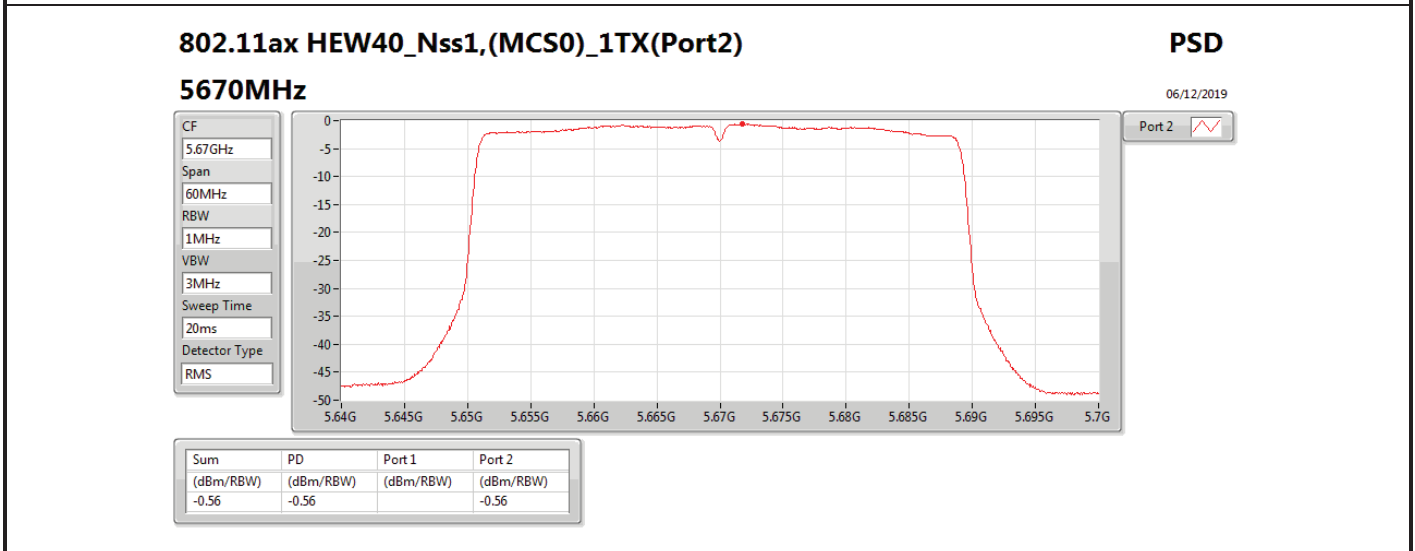

DG = Directional Gain; **RBW** = 500 kHz for 5.725-5.85GHz band / 1MHz for other band;
PD = trace bin-by-bin of each transmits port summing can be performed maximum power density; **Port X** = Port X power density;