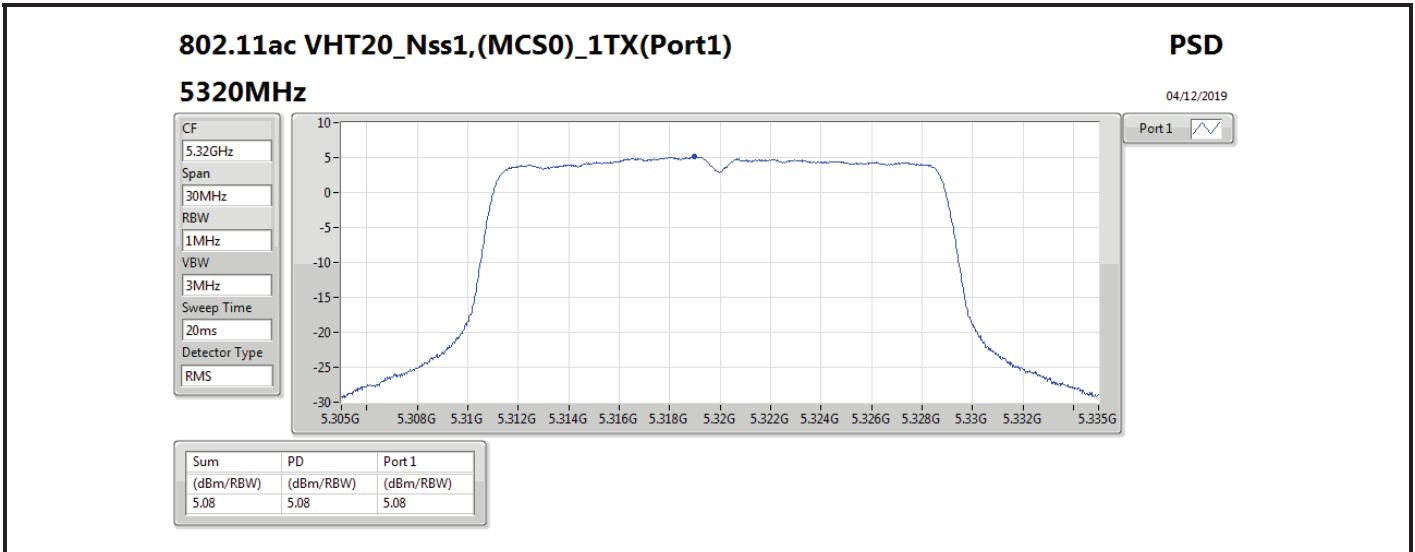

DG = Directional Gain; RBW = 500 kHz for 5.725-5.85GHz band / 1MHz for other band;

PD = trace bin-by-bin of each transmits port summing can be performed maximum power density; Port X = Port X power density;