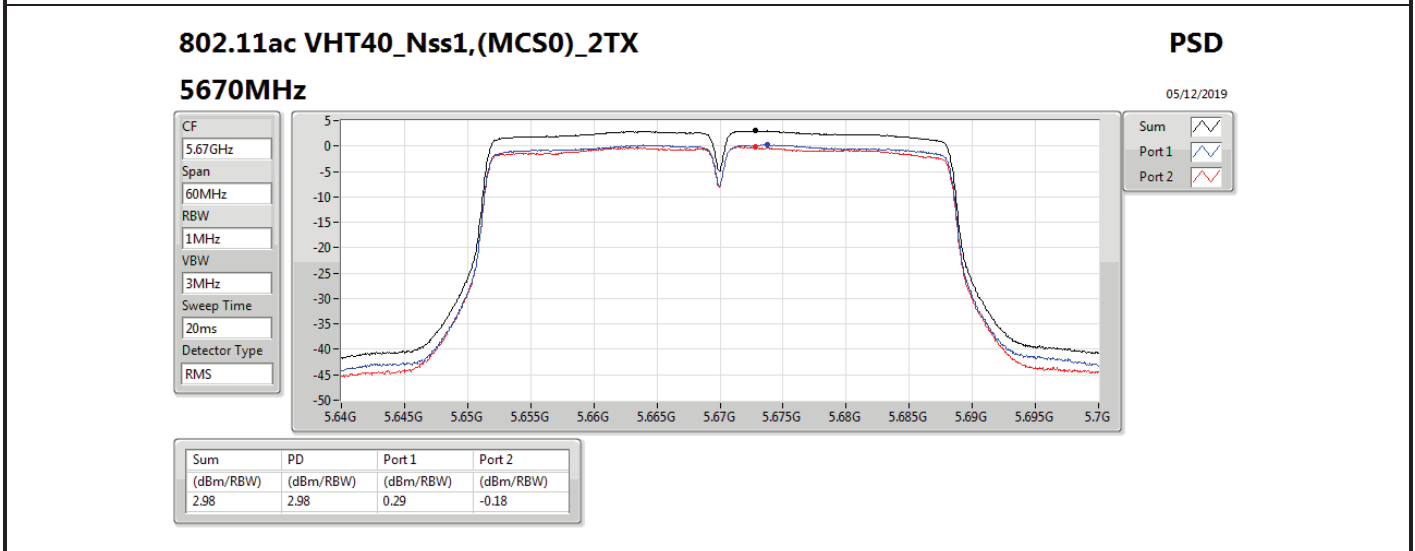

Mode	Result	DG (dBi)	Port 1 (dBm/RBW)	Port 2 (dBm/RBW)	PD (dBm/RBW)	PD Limit (dBm/RBW)	EIRP PD (dBm/RBW)	EIRP PD Limit (dBm/RBW)
5710MHz Straddle 5.725-5.85GHz	Pass	7.10		3.03	3.03	28.90	10.13	36.00
802.11ax HEW40_Nss1,(MCS0)_2TX	-	-	-	-	-	-	-	-
5270MHz	Pass	10.11	2.97	3.44	6.07	6.89	16.18	17.00
5310MHz	Pass	10.11	0.47	0.37	3.22	6.89	13.33	17.00
5510MHz	Pass	10.11	0.07	-0.79	2.64	6.89	12.75	17.00
5550MHz	Pass	10.11	2.92	2.85	5.90	6.89	16.01	17.00
5670MHz	Pass	10.11	0.23	-0.13	2.94	6.89	13.05	17.00
5710MHz Straddle 5.47-5.725GHz	Pass	10.11	3.34	3.48	6.27	6.89	16.38	17.00
5710MHz Straddle 5.725-5.85GHz	Pass	10.11	0.43	0.70	3.53	25.89	13.64	36.00
802.11ax HEW80_Nss1,(MCS0)_1TX(Port2)	-	-	-	-	-	-	-	-
5290MHz	Pass	7.10		-2.11	-2.11	9.90	4.99	17.00
5530MHz	Pass	7.10		-2.66	-2.66	9.90	4.44	17.00
5610MHz	Pass	7.10		-1.44	-1.44	9.90	5.66	17.00
5690MHz Straddle 5.47-5.725GHz	Pass	7.10		-0.15	-0.15	9.90	6.95	17.00
5690MHz Straddle 5.725-5.85GHz	Pass	7.10		-4.00	-4.00	28.90	3.10	36.00
802.11ax HEW80_Nss1,(MCS0)_2TX	-	-	-	-	-	-	-	-
5290MHz	Pass	10.11	-3.12	-2.99	-0.17	6.89	9.94	17.00
5530MHz	Pass	10.11	-3.33	-4.13	-0.76	6.89	9.35	17.00
5610MHz	Pass	10.11	-1.92	-2.25	0.86	6.89	10.97	17.00
5690MHz Straddle 5.47-5.725GHz	Pass	10.11	-0.03	-0.15	2.84	6.89	12.95	17.00
5690MHz Straddle 5.725-5.85GHz	Pass	10.11	-3.45	-4.01	-0.76	25.89	9.35	36.00

DG = Directional Gain; **RBW** = 500 kHz for 5.725-5.85GHz band / 1MHz for other band;
PD = trace bin-by-bin of each transmits port summing can be performed maximum power density; **Port X** = Port X power density;