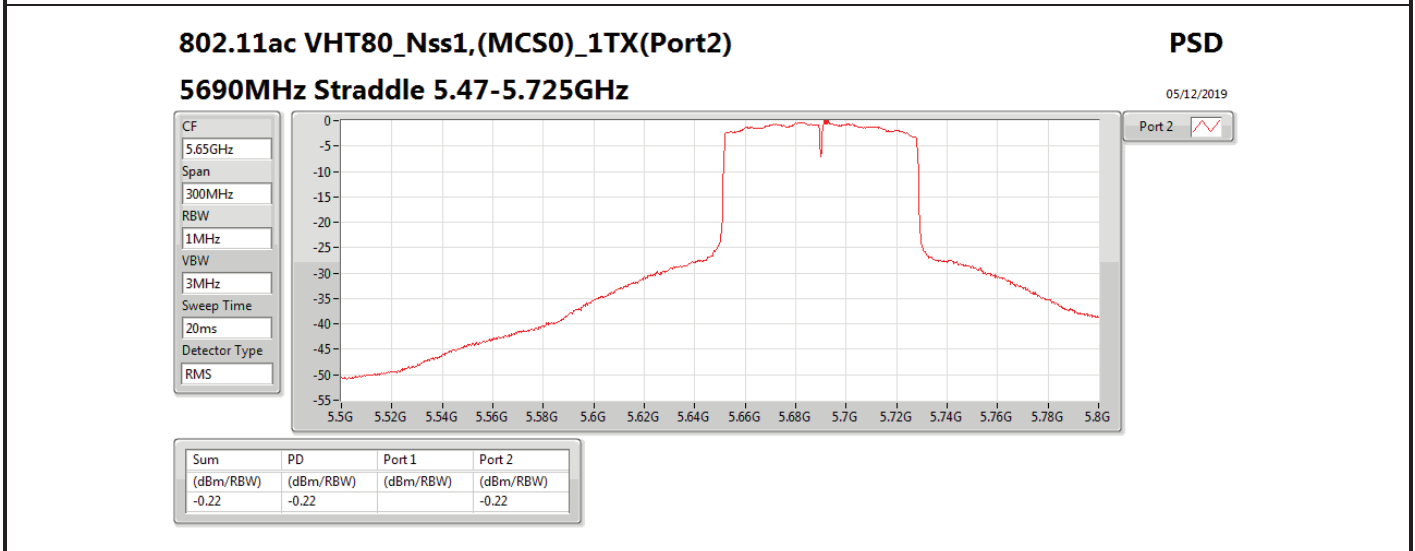

Mode	Result	DG (dBi)	Port 1 (dBm/RBW)	Port 2 (dBm/RBW)	PD (dBm/RBW)	PD Limit (dBm/RBW)	EIRP PD (dBm/RBW)	EIRP PD Limit (dBm/RBW)
5710MHz Straddle 5.725-5.85GHz	Pass	7.10		3.03	3.03	28.90	10.13	36.00
802.11ax HEW40_Nss1,(MCS0)_2TX	-	-	-	-	-	-	-	-
5270MHz	Pass	10.11	2.97	3.44	6.07	6.89	16.18	17.00
5310MHz	Pass	10.11	0.47	0.37	3.22	6.89	13.33	17.00
5510MHz	Pass	10.11	0.07	-0.79	2.64	6.89	12.75	17.00
5550MHz	Pass	10.11	2.92	2.85	5.90	6.89	16.01	17.00
5670MHz	Pass	10.11	0.23	-0.13	2.94	6.89	13.05	17.00
5710MHz Straddle 5.47-5.725GHz	Pass	10.11	3.34	3.48	6.27	6.89	16.38	17.00
5710MHz Straddle 5.725-5.85GHz	Pass	10.11	0.43	0.70	3.53	25.89	13.64	36.00
802.11ax HEW80_Nss1,(MCS0)_1TX(Port2)	-	-	-	-	-	-	-	-
5290MHz	Pass	7.10		-2.11	-2.11	9.90	4.99	17.00
5530MHz	Pass	7.10		-2.66	-2.66	9.90	4.44	17.00
5610MHz	Pass	7.10		-1.44	-1.44	9.90	5.66	17.00
5690MHz Straddle 5.47-5.725GHz	Pass	7.10		-0.15	-0.15	9.90	6.95	17.00
5690MHz Straddle 5.725-5.85GHz	Pass	7.10		-4.00	-4.00	28.90	3.10	36.00
802.11ax HEW80_Nss1,(MCS0)_2TX	-	-	-	-	-	-	-	-
5290MHz	Pass	10.11	-3.12	-2.99	-0.17	6.89	9.94	17.00
5530MHz	Pass	10.11	-3.33	-4.13	-0.76	6.89	9.35	17.00
5610MHz	Pass	10.11	-1.92	-2.25	0.86	6.89	10.97	17.00
5690MHz Straddle 5.47-5.725GHz	Pass	10.11	-0.03	-0.15	2.84	6.89	12.95	17.00
5690MHz Straddle 5.725-5.85GHz	Pass	10.11	-3.45	-4.01	-0.76	25.89	9.35	36.00

DG = Directional Gain; **RBW** = 500 kHz for 5.725-5.85GHz band / 1MHz for other band;
PD = trace bin-by-bin of each transmits port summing can be performed maximum power density; **Port X** = Port X power density;