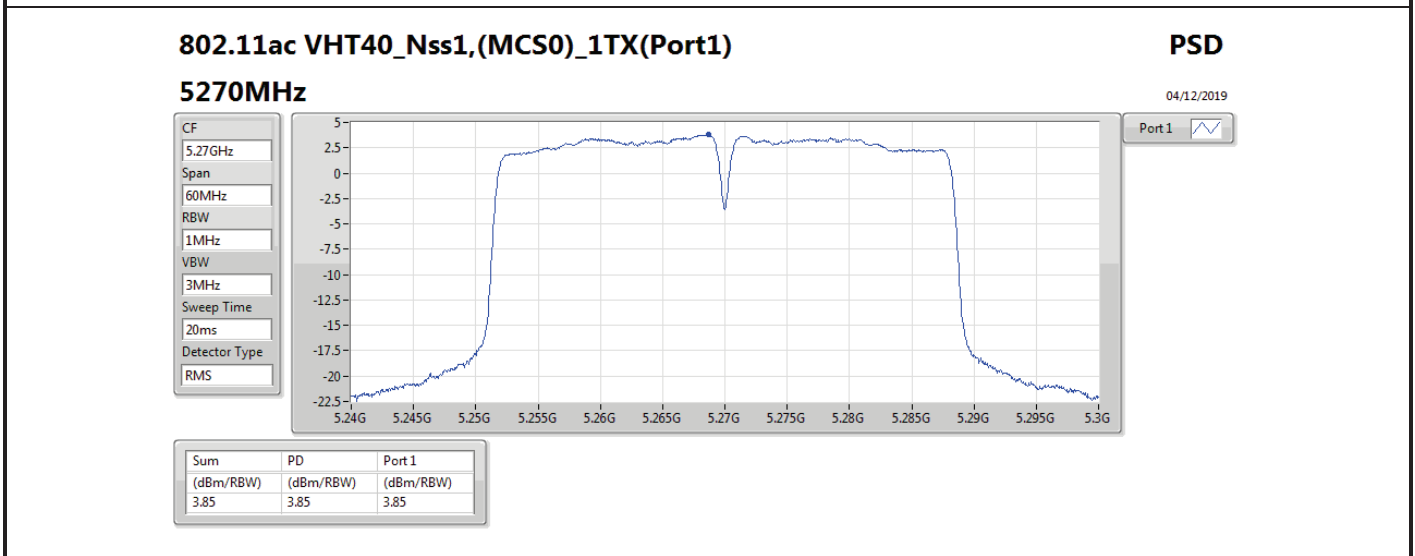

DG = Directional Gain; RBW = 500 kHz for 5.725-5.85GHz band / 1MHz for other band;

PD = trace bin-by-bin of each transmits port summing can be performed maximum power density; Port X = Port X power density;