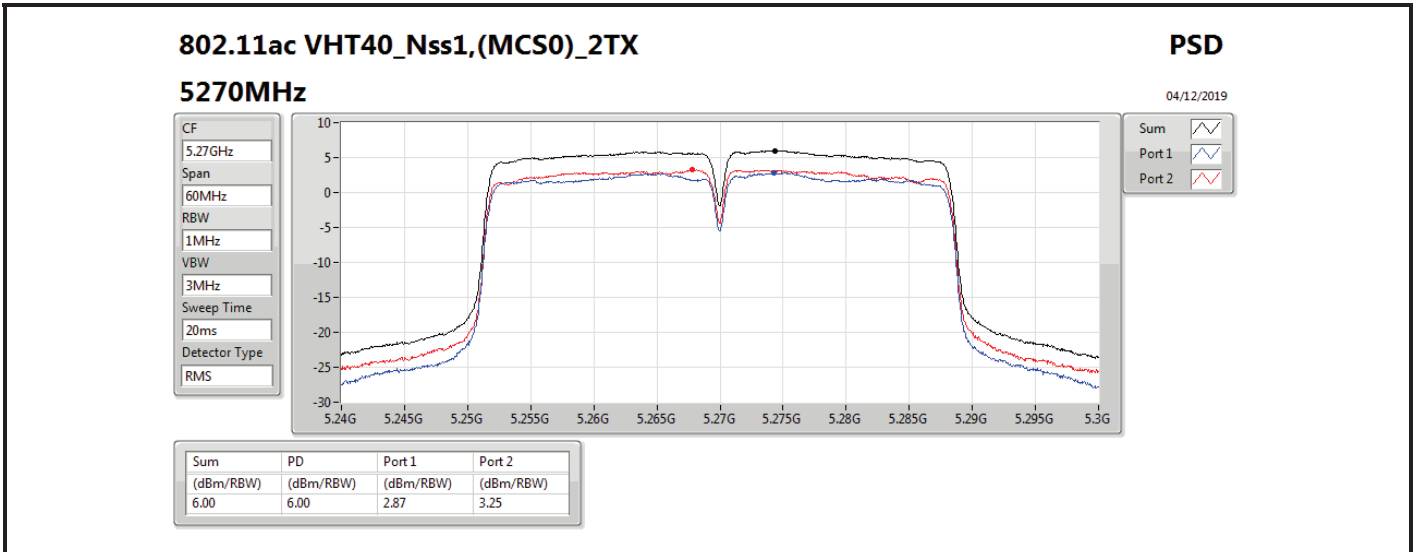

Mode	Result	DG (dBi)	Port 1 (dBm/RBW)	Port 2 (dBm/RBW)	PD (dBm/RBW)	PD Limit (dBm/RBW)	EIRP PD (dBm/RBW)	EIRP PD Limit (dBm/RBW)
5710MHz Straddle 5.725-5.85GHz	Pass	7.10		3.03	3.03	28.90	10.13	36.00
802.11ax HEW40_Nss1,(MCS0)_2TX	-	-	-	-	-	-	-	-
5270MHz	Pass	10.11	2.97	3.44	6.07	6.89	16.18	17.00
5310MHz	Pass	10.11	0.47	0.37	3.22	6.89	13.33	17.00
5510MHz	Pass	10.11	0.07	-0.79	2.64	6.89	12.75	17.00
5550MHz	Pass	10.11	2.92	2.85	5.90	6.89	16.01	17.00
5670MHz	Pass	10.11	0.23	-0.13	2.94	6.89	13.05	17.00
5710MHz Straddle 5.47-5.725GHz	Pass	10.11	3.34	3.48	6.27	6.89	16.38	17.00
5710MHz Straddle 5.725-5.85GHz	Pass	10.11	0.43	0.70	3.53	25.89	13.64	36.00
802.11ax HEW80_Nss1,(MCS0)_1TX(Port2)	-	-	-	-	-	-	-	-
5290MHz	Pass	7.10		-2.11	-2.11	9.90	4.99	17.00
5530MHz	Pass	7.10		-2.66	-2.66	9.90	4.44	17.00
5610MHz	Pass	7.10		-1.44	-1.44	9.90	5.66	17.00
5690MHz Straddle 5.47-5.725GHz	Pass	7.10		-0.15	-0.15	9.90	6.95	17.00
5690MHz Straddle 5.725-5.85GHz	Pass	7.10		-4.00	-4.00	28.90	3.10	36.00
802.11ax HEW80_Nss1,(MCS0)_2TX	-	-	-	-	-	-	-	-
5290MHz	Pass	10.11	-3.12	-2.99	-0.17	6.89	9.94	17.00
5530MHz	Pass	10.11	-3.33	-4.13	-0.76	6.89	9.35	17.00
5610MHz	Pass	10.11	-1.92	-2.25	0.86	6.89	10.97	17.00
5690MHz Straddle 5.47-5.725GHz	Pass	10.11	-0.03	-0.15	2.84	6.89	12.95	17.00
5690MHz Straddle 5.725-5.85GHz	Pass	10.11	-3.45	-4.01	-0.76	25.89	9.35	36.00

DG = Directional Gain; **RBW** = 500 kHz for 5.725-5.85GHz band / 1MHz for other band;
PD = trace bin-by-bin of each transmits port summing can be performed maximum power density; **Port X** = Port X power density;