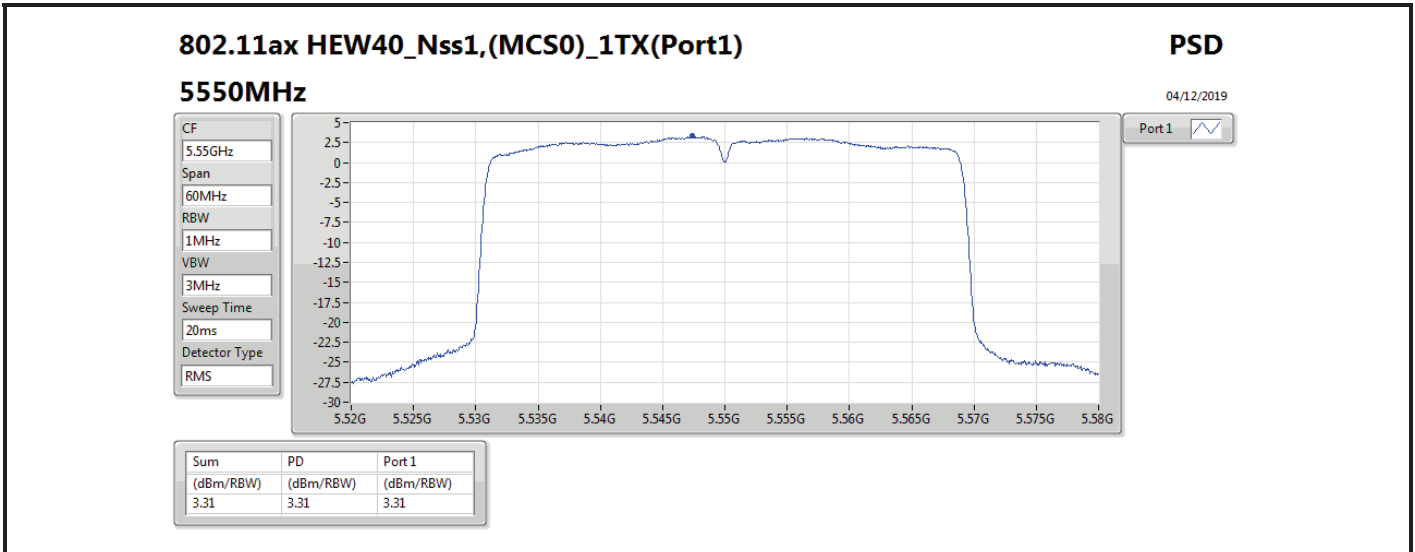

Mode	Result	DG (dBi)	Port 1 (dBm/RBW)	Port 2 (dBm/RBW)	PD (dBm/RBW)	PD Limit (dBm/RBW)	EIRP PD (dBm/RBW)	EIRP PD Limit (dBm/RBW)
5710MHz Straddle 5.725-5.85GHz	Pass	7.00	2.38		2.38	29.00	9.38	36.00
802.11ax HEW40_Nss1,(MCS0)_2TX	-	-	-	-	-	-	-	-
5270MHz	Pass	10.01	2.97	3.44	6.07	6.99	16.08	17.00
5310MHz	Pass	10.01	0.56	0.33	3.30	6.99	13.31	17.00
5510MHz	Pass	10.01	0.26	-0.52	2.85	6.99	12.86	17.00
5550MHz	Pass	10.01	2.35	2.13	5.22	6.99	15.23	17.00
5670MHz	Pass	10.01	1.30	0.84	4.05	6.99	14.06	17.00
5710MHz Straddle 5.47-5.725GHz	Pass	10.01	4.00	3.67	6.76	6.99	16.77	17.00
5710MHz Straddle 5.725-5.85GHz	Pass	10.01	1.02	0.91	3.95	25.99	13.96	36.00
802.11ax HEW80_Nss1,(MCS0)_1TX	-	-	-	-	-	-	-	-
5290MHz	Pass	7.00	-1.58		-1.58	10.00	5.42	17.00
5530MHz	Pass	7.00	-2.44		-2.44	10.00	4.56	17.00
5610MHz	Pass	7.00	-0.41		-0.41	10.00	6.59	17.00
5690MHz Straddle 5.47-5.725GHz	Pass	7.00	0.28		0.28	10.00	7.28	17.00
5690MHz Straddle 5.725-5.85GHz	Pass	7.00	-3.53		-3.53	29.00	3.47	36.00
802.11ax HEW80_Nss1,(MCS0)_2TX	-	-	-	-	-	-	-	-
5290MHz	Pass	10.01	-3.12	-2.99	-0.17	6.99	9.84	17.00
5530MHz	Pass	10.01	-3.33	-4.13	-0.76	6.99	9.25	17.00
5610MHz	Pass	10.01	-2.11	-2.37	0.68	6.99	10.69	17.00
5690MHz Straddle 5.47-5.725GHz	Pass	10.01	-0.60	-0.93	2.14	6.99	12.15	17.00
5690MHz Straddle 5.725-5.85GHz	Pass	10.01	-4.52	-4.63	-1.63	25.99	8.38	36.00

DG = Directional Gain; RBW = 500 kHz for 5.725-5.85GHz band / 1MHz for other band;

PD = trace bin-by-bin of each transmits port summing can be performed maximum power density; Port X = Port X power density;