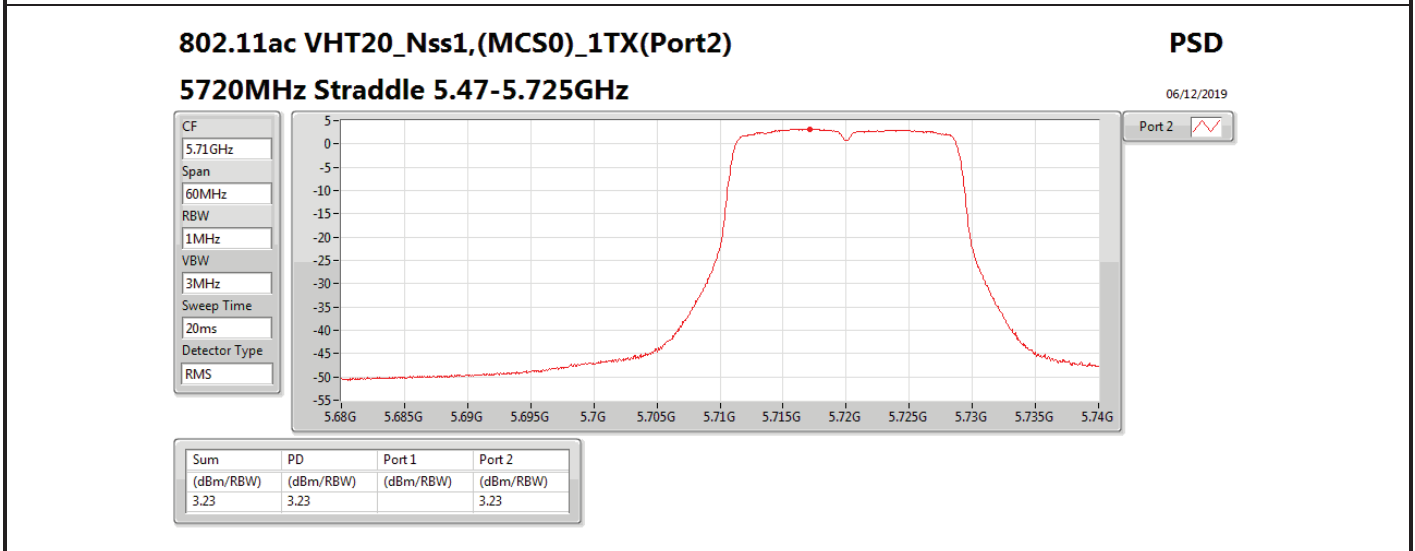

Mode	Result	DG (dBi)	Port 1 (dBm/RBW)	Port 2 (dBm/RBW)	PD (dBm/RBW)	PD Limit (dBm/RBW)	EIRP PD (dBm/RBW)	EIRP PD Limit (dBm/RBW)
5710MHz Straddle 5.725-5.85GHz	Pass	13.00		-2.46	-2.46	23.00	10.54	36.00
802.11ax HEW40_Nss1,(MCS0)_2TX	-	-	-	-	-	-	-	-
5270MHz	Pass	16.01	-3.50	-3.14	-0.42	0.99	15.59	17.00
5310MHz	Pass	16.01	-2.88	-3.14	-0.18	0.99	15.83	17.00
5510MHz	Pass	16.01	-2.70	-3.21	0.01	0.99	16.02	17.00
5550MHz	Pass	16.01	-2.94	-3.06	-0.02	0.99	15.99	17.00
5670MHz	Pass	16.01	-2.82	-3.13	0.01	0.99	16.02	17.00
5710MHz Straddle 5.47-5.725GHz	Pass	16.01	-2.33	-2.31	0.58	0.99	16.59	17.00
5710MHz Straddle 5.725-5.85GHz	Pass	16.01	-4.98	-5.53	-2.26	19.99	13.75	36.00
802.11ax HEW80_Nss1,(MCS0)_1TX(Port2)	-	-	-	-	-	-	-	-
5290MHz	Pass	13.00		-5.59	-5.59	4.00	7.41	17.00
5530MHz	Pass	13.00		-4.65	-4.65	4.00	8.35	17.00
5610MHz	Pass	13.00		-3.23	-3.23	4.00	9.77	17.00
5690MHz Straddle 5.47-5.725GHz	Pass	13.00		-2.95	-2.95	4.00	10.05	17.00
5690MHz Straddle 5.725-5.85GHz	Pass	13.00		-6.98	-6.98	23.00	6.02	36.00
802.11ax HEW80_Nss1,(MCS0)_2TX	-	-	-	-	-	-	-	-
5290MHz	Pass	16.01	-6.03	-6.03	-3.22	0.99	12.79	17.00
5530MHz	Pass	16.01	-5.95	-6.14	-3.07	0.99	12.94	17.00
5610MHz	Pass	16.01	-5.93	-6.43	-3.20	0.99	12.81	17.00
5690MHz Straddle 5.47-5.725GHz	Pass	16.01	-5.74	-5.76	-2.78	0.99	13.23	17.00
5690MHz Straddle 5.725-5.85GHz	Pass	16.01	-9.37	-9.85	-6.65	19.99	9.36	36.00

DG = Directional Gain; **RBW** = 500 kHz for 5.725-5.85GHz band / 1MHz for other band;
PD = trace bin-by-bin of each transmits port summing can be performed maximum power density; **Port X** = Port X power density;