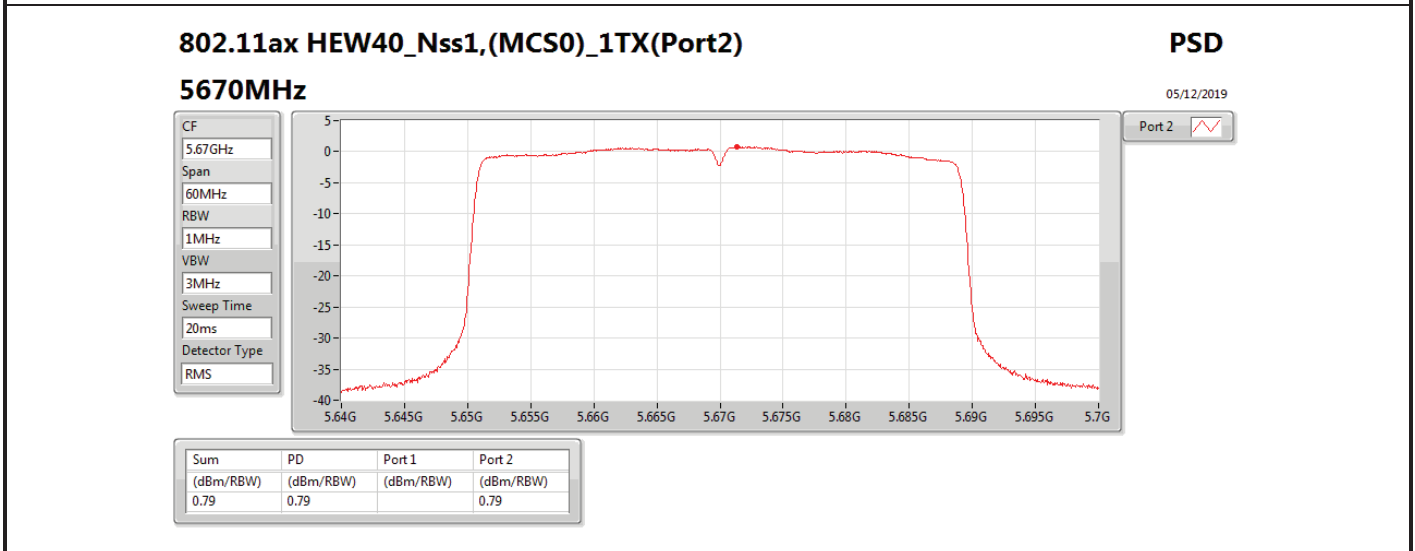

Mode	Result	DG (dBi)	Port 1 (dBm/RBW)	Port 2 (dBm/RBW)	PD (dBm/RBW)	PD Limit (dBm/RBW)	EIRP PD (dBm/RBW)	EIRP PD Limit (dBm/RBW)
5710MHz Straddle 5.725-5.85GHz	Pass	7.10		3.03	3.03	28.90	10.13	36.00
802.11ax HEW40_Nss1,(MCS0)_2TX	-	-	-	-	-	-	-	-
5270MHz	Pass	10.11	2.97	3.44	6.07	6.89	16.18	17.00
5310MHz	Pass	10.11	0.47	0.37	3.22	6.89	13.33	17.00
5510MHz	Pass	10.11	0.07	-0.79	2.64	6.89	12.75	17.00
5550MHz	Pass	10.11	2.92	2.85	5.90	6.89	16.01	17.00
5670MHz	Pass	10.11	0.23	-0.13	2.94	6.89	13.05	17.00
5710MHz Straddle 5.47-5.725GHz	Pass	10.11	3.34	3.48	6.27	6.89	16.38	17.00
5710MHz Straddle 5.725-5.85GHz	Pass	10.11	0.43	0.70	3.53	25.89	13.64	36.00
802.11ax HEW80_Nss1,(MCS0)_1TX(Port2)	-	-	-	-	-	-	-	-
5290MHz	Pass	7.10		-2.11	-2.11	9.90	4.99	17.00
5530MHz	Pass	7.10		-2.66	-2.66	9.90	4.44	17.00
5610MHz	Pass	7.10		-1.44	-1.44	9.90	5.66	17.00
5690MHz Straddle 5.47-5.725GHz	Pass	7.10		-0.15	-0.15	9.90	6.95	17.00
5690MHz Straddle 5.725-5.85GHz	Pass	7.10		-4.00	-4.00	28.90	3.10	36.00
802.11ax HEW80_Nss1,(MCS0)_2TX	-	-	-	-	-	-	-	-
5290MHz	Pass	10.11	-3.12	-2.99	-0.17	6.89	9.94	17.00
5530MHz	Pass	10.11	-3.33	-4.13	-0.76	6.89	9.35	17.00
5610MHz	Pass	10.11	-1.92	-2.25	0.86	6.89	10.97	17.00
5690MHz Straddle 5.47-5.725GHz	Pass	10.11	-0.03	-0.15	2.84	6.89	12.95	17.00
5690MHz Straddle 5.725-5.85GHz	Pass	10.11	-3.45	-4.01	-0.76	25.89	9.35	36.00

DG = Directional Gain; **RBW** = 500 kHz for 5.725-5.85GHz band / 1MHz for other band;
PD = trace bin-by-bin of each transmits port summing can be performed maximum power density; **Port X** = Port X power density;