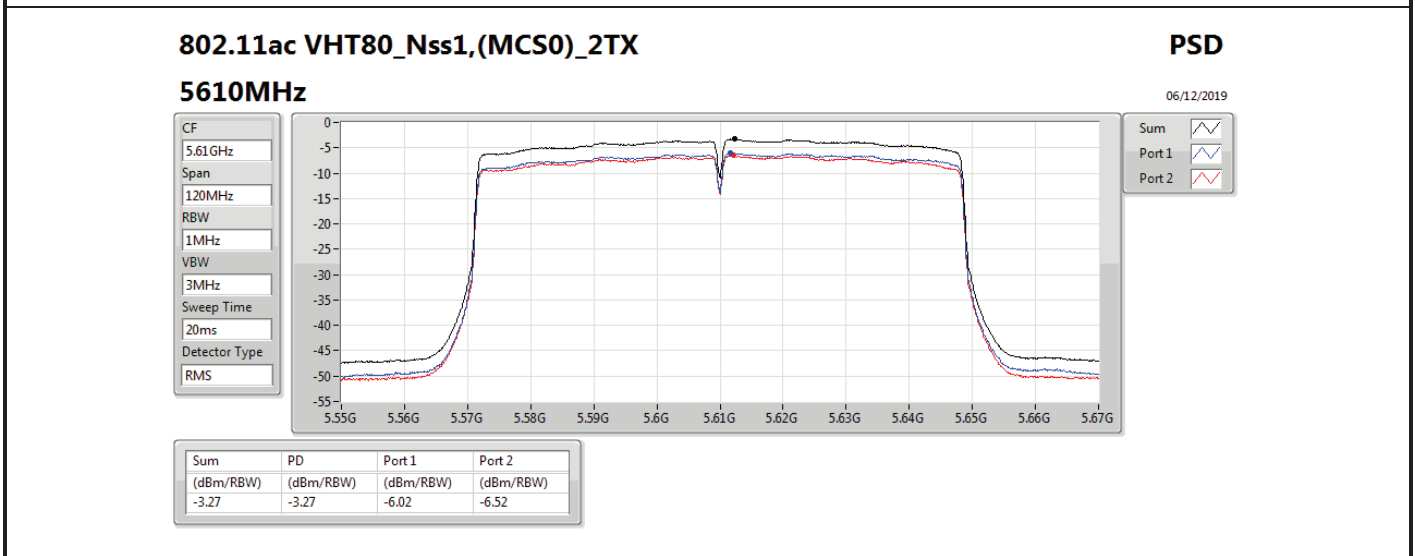

DG = Directional Gain; **RBW** = 500 kHz for 5.725-5.85GHz band / 1MHz for other band;
PD = trace bin-by-bin of each transmits port summing can be performed maximum power density; **Port X** = Port X power density;