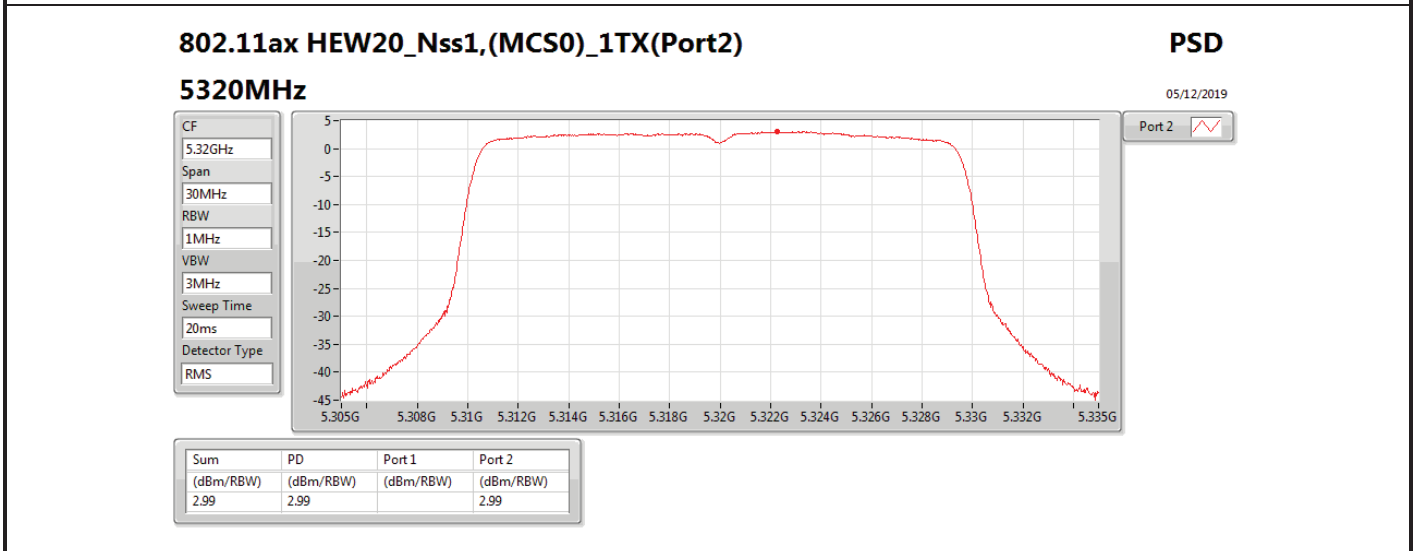

DG = Directional Gain; **RBW** = 500 kHz for 5.725-5.85GHz band / 1MHz for other band;
PD = trace bin-by-bin of each transmits port summing can be performed maximum power density; **Port X** = Port X power density;