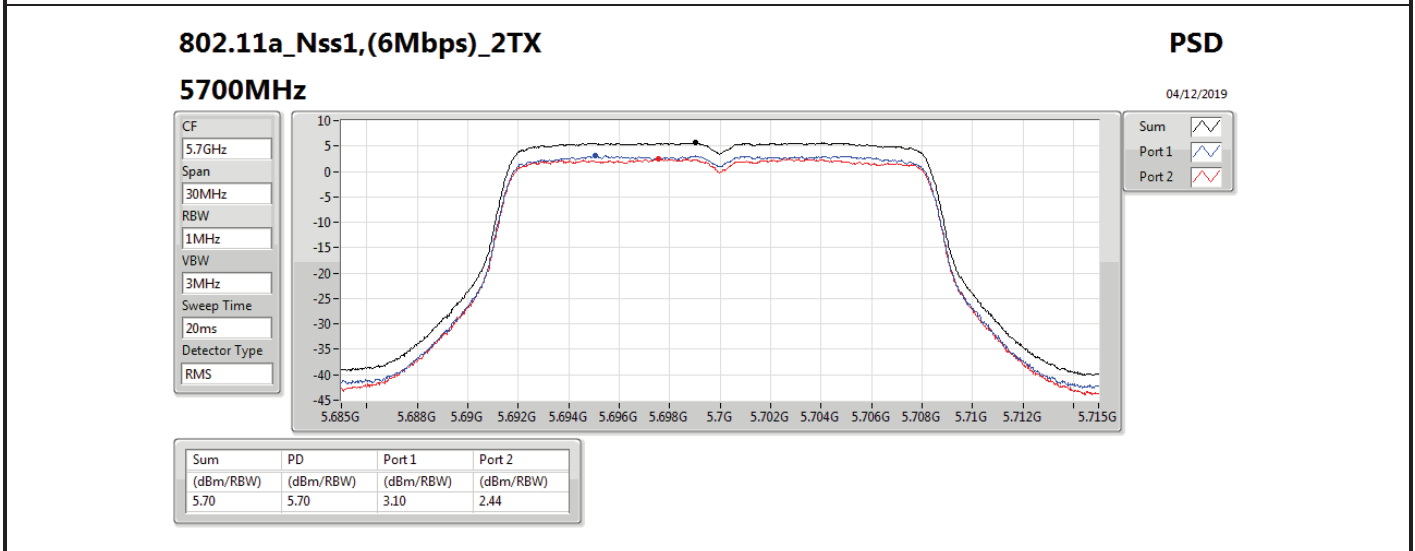

DG = Directional Gain; RBW = 500 kHz for 5.725-5.85GHz band / 1MHz for other band;

PD = trace bin-by-bin of each transmits port summing can be performed maximum power density; Port X = Port X power density;