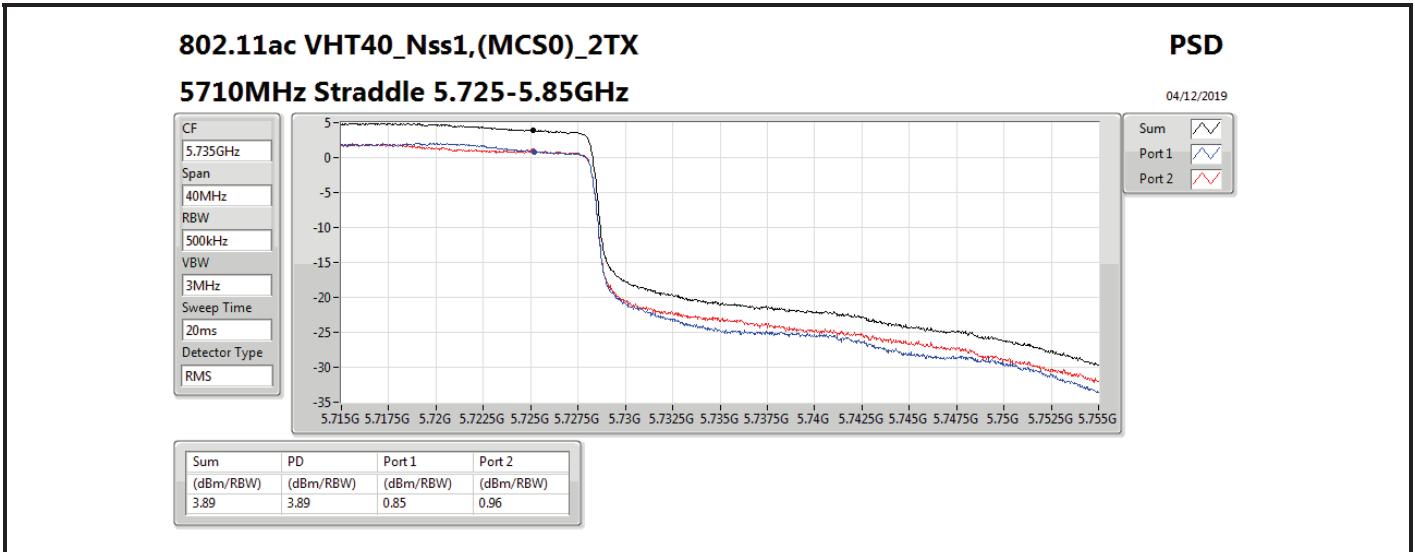

Mode	Result	DG (dBi)	Port 1 (dBm/RBW)	Port 2 (dBm/RBW)	PD (dBm/RBW)	PD Limit (dBm/RBW)	EIRP PD (dBm/RBW)	EIRP PD Limit (dBm/RBW)
5710MHz Straddle 5.725-5.85GHz	Pass	7.00	2.38		2.38	29.00	9.38	36.00
802.11ax HEW40_Nss1,(MCS0)_2TX	-	-	-	-	-	-	-	-
5270MHz	Pass	10.01	2.97	3.44	6.07	6.99	16.08	17.00
5310MHz	Pass	10.01	0.56	0.33	3.30	6.99	13.31	17.00
5510MHz	Pass	10.01	0.26	-0.52	2.85	6.99	12.86	17.00
5550MHz	Pass	10.01	2.35	2.13	5.22	6.99	15.23	17.00
5670MHz	Pass	10.01	1.30	0.84	4.05	6.99	14.06	17.00
5710MHz Straddle 5.47-5.725GHz	Pass	10.01	4.00	3.67	6.76	6.99	16.77	17.00
5710MHz Straddle 5.725-5.85GHz	Pass	10.01	1.02	0.91	3.95	25.99	13.96	36.00
802.11ax HEW80_Nss1,(MCS0)_1TX	-	-	-	-	-	-	-	-
5290MHz	Pass	7.00	-1.58		-1.58	10.00	5.42	17.00
5530MHz	Pass	7.00	-2.44		-2.44	10.00	4.56	17.00
5610MHz	Pass	7.00	-0.41		-0.41	10.00	6.59	17.00
5690MHz Straddle 5.47-5.725GHz	Pass	7.00	0.28		0.28	10.00	7.28	17.00
5690MHz Straddle 5.725-5.85GHz	Pass	7.00	-3.53		-3.53	29.00	3.47	36.00
802.11ax HEW80_Nss1,(MCS0)_2TX	-	-	-	-	-	-	-	-
5290MHz	Pass	10.01	-3.12	-2.99	-0.17	6.99	9.84	17.00
5530MHz	Pass	10.01	-3.33	-4.13	-0.76	6.99	9.25	17.00
5610MHz	Pass	10.01	-2.11	-2.37	0.68	6.99	10.69	17.00
5690MHz Straddle 5.47-5.725GHz	Pass	10.01	-0.60	-0.93	2.14	6.99	12.15	17.00
5690MHz Straddle 5.725-5.85GHz	Pass	10.01	-4.52	-4.63	-1.63	25.99	8.38	36.00

DG = Directional Gain; RBW = 500 kHz for 5.725-5.85GHz band / 1MHz for other band;

PD = trace bin-by-bin of each transmits port summing can be performed maximum power density; Port X = Port X power density;