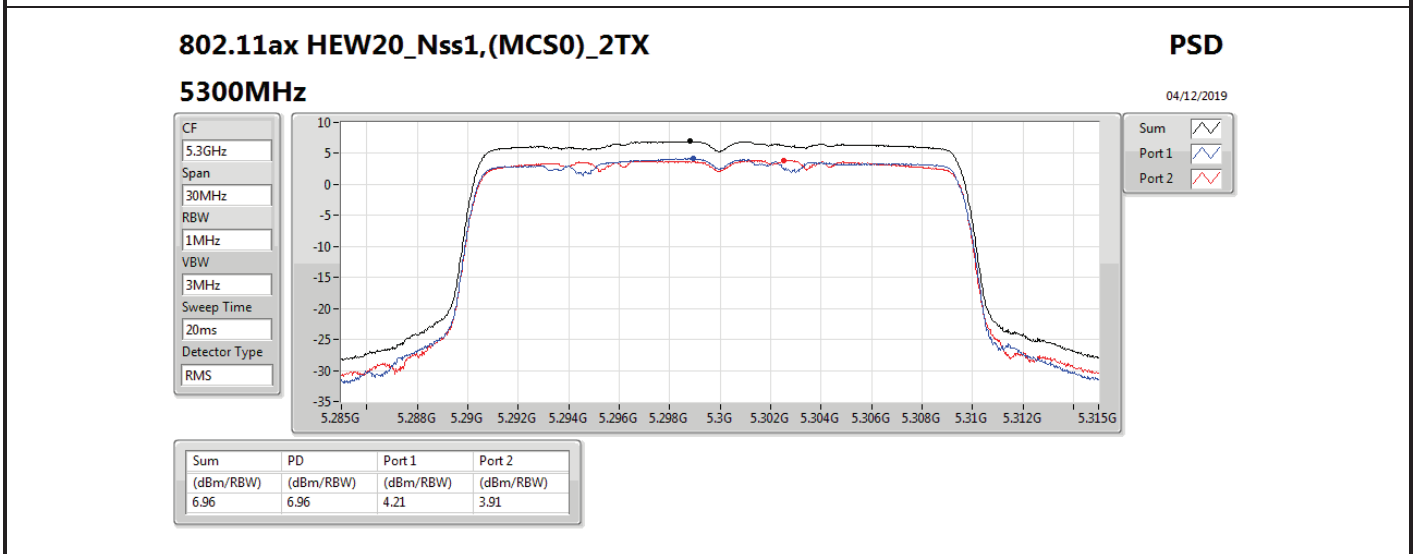

DG = Directional Gain; RBW = 500 kHz for 5.725-5.85GHz band / 1MHz for other band;

PD = trace bin-by-bin of each transmits port summing can be performed maximum power density; Port X = Port X power density;