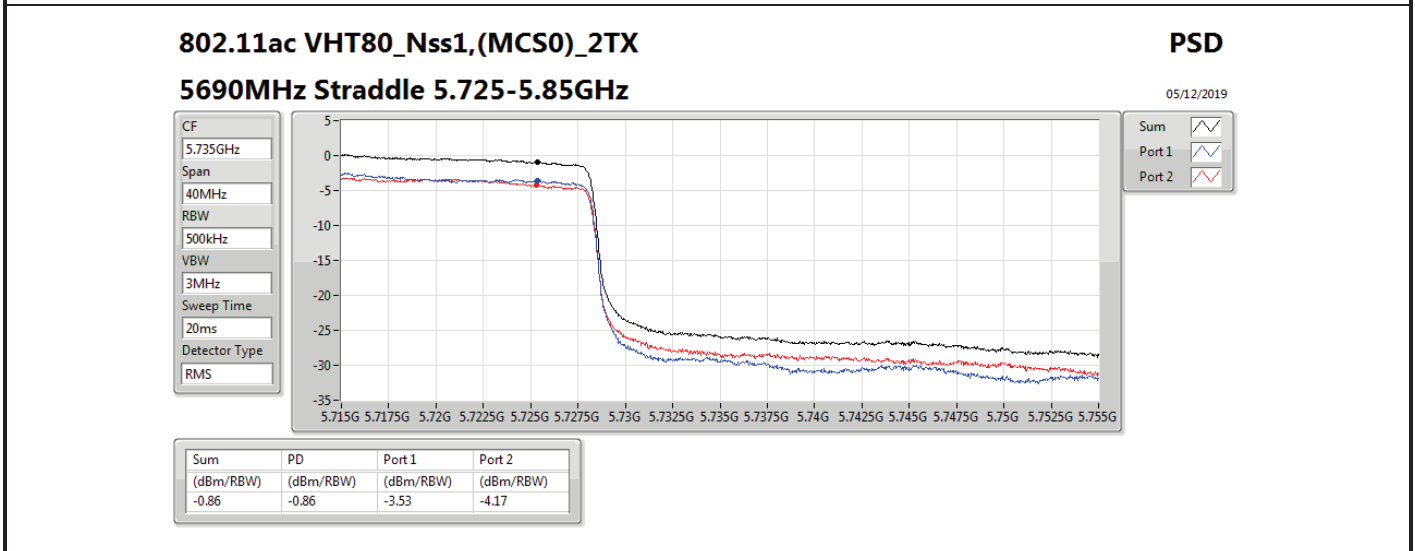

Mode	Result	DG (dBi)	Port 1 (dBm/RBW)	Port 2 (dBm/RBW)	PD (dBm/RBW)	PD Limit (dBm/RBW)	EIRP PD (dBm/RBW)	EIRP PD Limit (dBm/RBW)
5710MHz Straddle 5.725-5.85GHz	Pass	7.10		3.03	3.03	28.90	10.13	36.00
802.11ax HEW40_Nss1,(MCS0)_2TX	-	-	-	-	-	-	-	-
5270MHz	Pass	10.11	2.97	3.44	6.07	6.89	16.18	17.00
5310MHz	Pass	10.11	0.47	0.37	3.22	6.89	13.33	17.00
5510MHz	Pass	10.11	0.07	-0.79	2.64	6.89	12.75	17.00
5550MHz	Pass	10.11	2.92	2.85	5.90	6.89	16.01	17.00
5670MHz	Pass	10.11	0.23	-0.13	2.94	6.89	13.05	17.00
5710MHz Straddle 5.47-5.725GHz	Pass	10.11	3.34	3.48	6.27	6.89	16.38	17.00
5710MHz Straddle 5.725-5.85GHz	Pass	10.11	0.43	0.70	3.53	25.89	13.64	36.00
802.11ax HEW80_Nss1,(MCS0)_1TX(Port2)	-	-	-	-	-	-	-	-
5290MHz	Pass	7.10		-2.11	-2.11	9.90	4.99	17.00
5530MHz	Pass	7.10		-2.66	-2.66	9.90	4.44	17.00
5610MHz	Pass	7.10		-1.44	-1.44	9.90	5.66	17.00
5690MHz Straddle 5.47-5.725GHz	Pass	7.10		-0.15	-0.15	9.90	6.95	17.00
5690MHz Straddle 5.725-5.85GHz	Pass	7.10		-4.00	-4.00	28.90	3.10	36.00
802.11ax HEW80_Nss1,(MCS0)_2TX	-	-	-	-	-	-	-	-
5290MHz	Pass	10.11	-3.12	-2.99	-0.17	6.89	9.94	17.00
5530MHz	Pass	10.11	-3.33	-4.13	-0.76	6.89	9.35	17.00
5610MHz	Pass	10.11	-1.92	-2.25	0.86	6.89	10.97	17.00
5690MHz Straddle 5.47-5.725GHz	Pass	10.11	-0.03	-0.15	2.84	6.89	12.95	17.00
5690MHz Straddle 5.725-5.85GHz	Pass	10.11	-3.45	-4.01	-0.76	25.89	9.35	36.00

DG = Directional Gain; **RBW** = 500 kHz for 5.725-5.85GHz band / 1MHz for other band;
PD = trace bin-by-bin of each transmits port summing can be performed maximum power density; **Port X** = Port X power density;