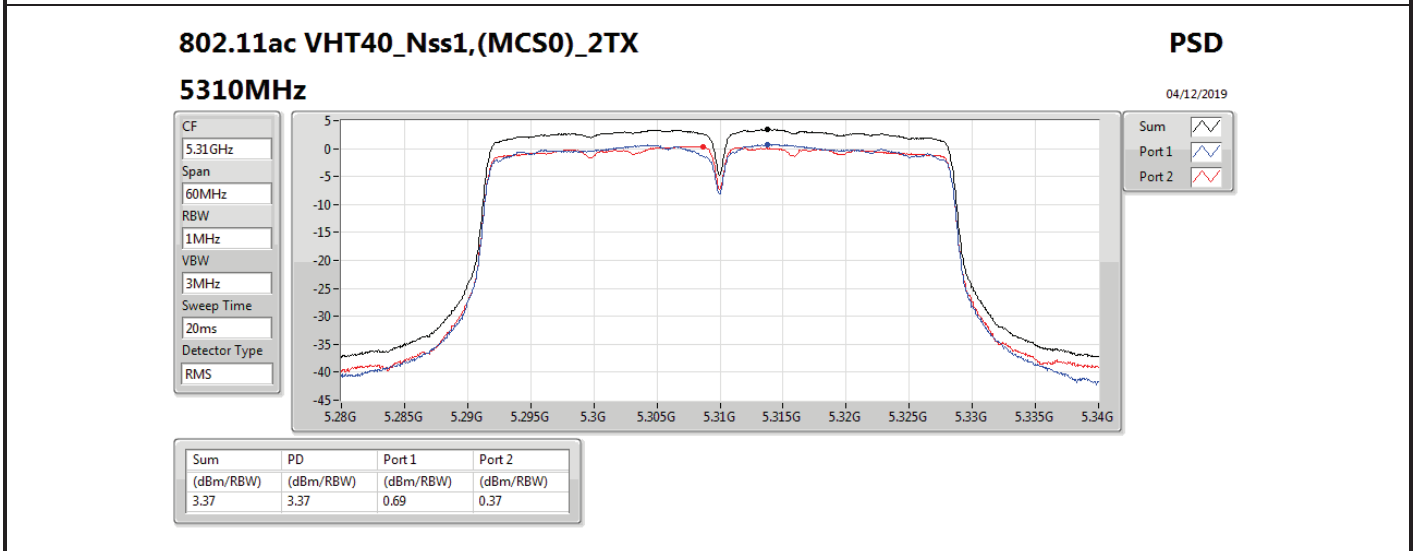

DG = Directional Gain; RBW = 500 kHz for 5.725-5.85GHz band / 1MHz for other band;

PD = trace bin-by-bin of each transmits port summing can be performed maximum power density; Port X = Port X power density;