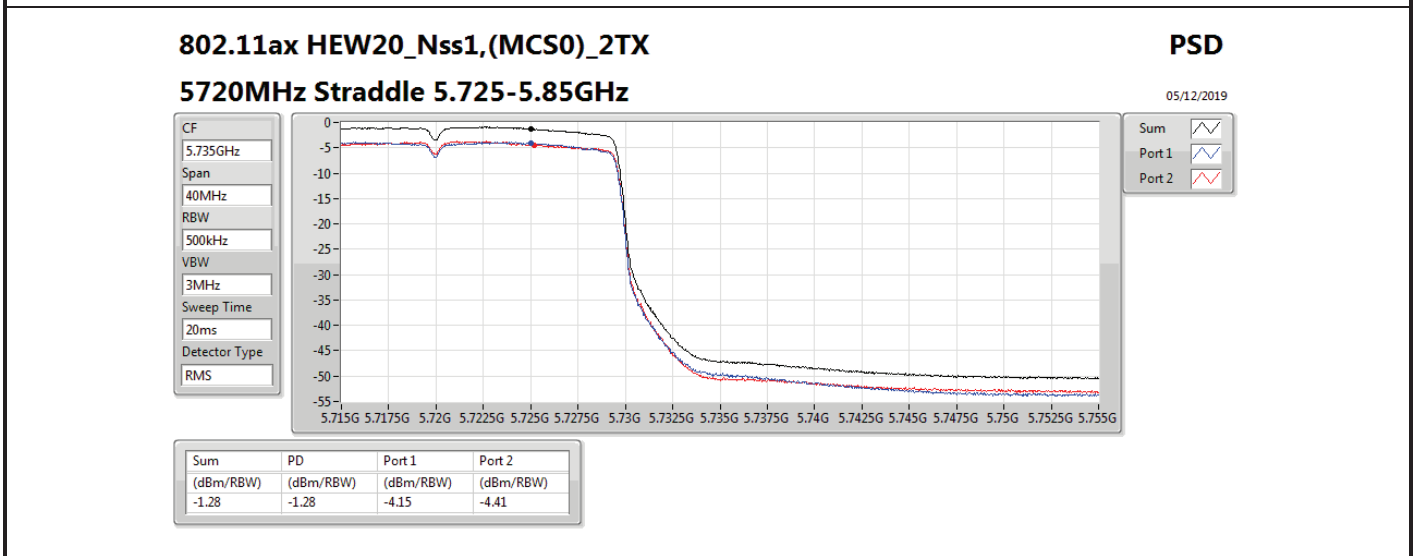

Mode	Result	DG (dBi)	Port 1 (dBm/RBW)	Port 2 (dBm/RBW)	PD (dBm/RBW)	PD Limit (dBm/RBW)	EIRP PD (dBm/RBW)	EIRP PD Limit (dBm/RBW)
5710MHz Straddle 5.725-5.85GHz	Pass	13.00		-2.46	-2.46	23.00	10.54	36.00
802.11ax HEW40_Nss1,(MCS0)_2TX	-	-	-	-	-	-	-	-
5270MHz	Pass	16.01	-3.50	-3.14	-0.42	0.99	15.59	17.00
5310MHz	Pass	16.01	-2.88	-3.14	-0.18	0.99	15.83	17.00
5510MHz	Pass	16.01	-2.70	-3.21	0.01	0.99	16.02	17.00
5550MHz	Pass	16.01	-2.94	-3.06	-0.02	0.99	15.99	17.00
5670MHz	Pass	16.01	-2.82	-3.13	0.01	0.99	16.02	17.00
5710MHz Straddle 5.47-5.725GHz	Pass	16.01	-2.33	-2.31	0.58	0.99	16.59	17.00
5710MHz Straddle 5.725-5.85GHz	Pass	16.01	-4.98	-5.53	-2.26	19.99	13.75	36.00
802.11ax HEW80_Nss1,(MCS0)_1TX(Port2)	-	-	-	-	-	-	-	-
5290MHz	Pass	13.00		-5.59	-5.59	4.00	7.41	17.00
5530MHz	Pass	13.00		-4.65	-4.65	4.00	8.35	17.00
5610MHz	Pass	13.00		-3.23	-3.23	4.00	9.77	17.00
5690MHz Straddle 5.47-5.725GHz	Pass	13.00		-2.95	-2.95	4.00	10.05	17.00
5690MHz Straddle 5.725-5.85GHz	Pass	13.00		-6.98	-6.98	23.00	6.02	36.00
802.11ax HEW80_Nss1,(MCS0)_2TX	-	-	-	-	-	-	-	-
5290MHz	Pass	16.01	-6.03	-6.03	-3.22	0.99	12.79	17.00
5530MHz	Pass	16.01	-5.95	-6.14	-3.07	0.99	12.94	17.00
5610MHz	Pass	16.01	-5.93	-6.43	-3.20	0.99	12.81	17.00
5690MHz Straddle 5.47-5.725GHz	Pass	16.01	-5.74	-5.76	-2.78	0.99	13.23	17.00
5690MHz Straddle 5.725-5.85GHz	Pass	16.01	-9.37	-9.85	-6.65	19.99	9.36	36.00

DG = Directional Gain; **RBW** = 500 kHz for 5.725-5.85GHz band / 1MHz for other band;
PD = trace bin-by-bin of each transmits port summing can be performed maximum power density; **Port X** = Port X power density;