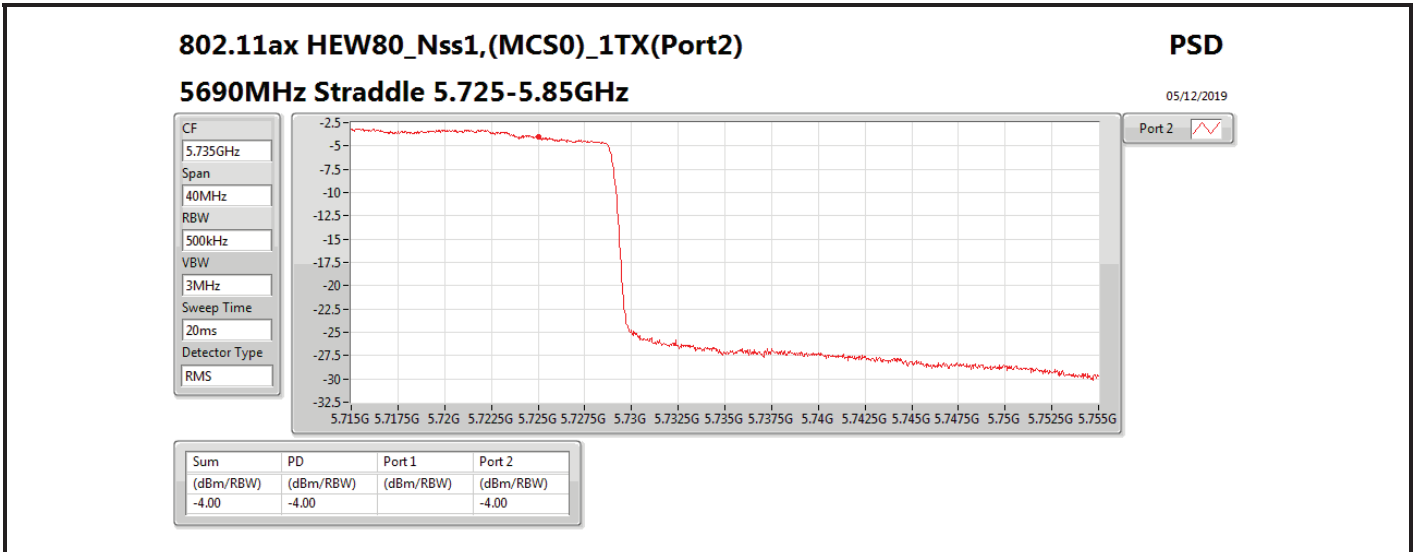

Mode	Result	DG (dBi)	Port 1 (dBm/RBW)	Port 2 (dBm/RBW)	PD (dBm/RBW)	PD Limit (dBm/RBW)	EIRP PD (dBm/RBW)	EIRP PD Limit (dBm/RBW)
5710MHz Straddle 5.725-5.85GHz	Pass	7.10		3.03	3.03	28.90	10.13	36.00
802.11ax HEW40_Nss1,(MCS0)_2TX	-	-	-	-	-	-	-	-
5270MHz	Pass	10.11	2.97	3.44	6.07	6.89	16.18	17.00
5310MHz	Pass	10.11	0.47	0.37	3.22	6.89	13.33	17.00
5510MHz	Pass	10.11	0.07	-0.79	2.64	6.89	12.75	17.00
5550MHz	Pass	10.11	2.92	2.85	5.90	6.89	16.01	17.00
5670MHz	Pass	10.11	0.23	-0.13	2.94	6.89	13.05	17.00
5710MHz Straddle 5.47-5.725GHz	Pass	10.11	3.34	3.48	6.27	6.89	16.38	17.00
5710MHz Straddle 5.725-5.85GHz	Pass	10.11	0.43	0.70	3.53	25.89	13.64	36.00
802.11ax HEW80_Nss1,(MCS0)_1TX(Port2)	-	-	-	-	-	-	-	-
5290MHz	Pass	7.10		-2.11	-2.11	9.90	4.99	17.00
5530MHz	Pass	7.10		-2.66	-2.66	9.90	4.44	17.00
5610MHz	Pass	7.10		-1.44	-1.44	9.90	5.66	17.00
5690MHz Straddle 5.47-5.725GHz	Pass	7.10		-0.15	-0.15	9.90	6.95	17.00
5690MHz Straddle 5.725-5.85GHz	Pass	7.10		-4.00	-4.00	28.90	3.10	36.00
802.11ax HEW80_Nss1,(MCS0)_2TX	-	-	-	-	-	-	-	-
5290MHz	Pass	10.11	-3.12	-2.99	-0.17	6.89	9.94	17.00
5530MHz	Pass	10.11	-3.33	-4.13	-0.76	6.89	9.35	17.00
5610MHz	Pass	10.11	-1.92	-2.25	0.86	6.89	10.97	17.00
5690MHz Straddle 5.47-5.725GHz	Pass	10.11	-0.03	-0.15	2.84	6.89	12.95	17.00
5690MHz Straddle 5.725-5.85GHz	Pass	10.11	-3.45	-4.01	-0.76	25.89	9.35	36.00

DG = Directional Gain; **RBW** = 500 kHz for 5.725-5.85GHz band / 1MHz for other band;
PD = trace bin-by-bin of each transmits port summing can be performed maximum power density; **Port X** = Port X power density;