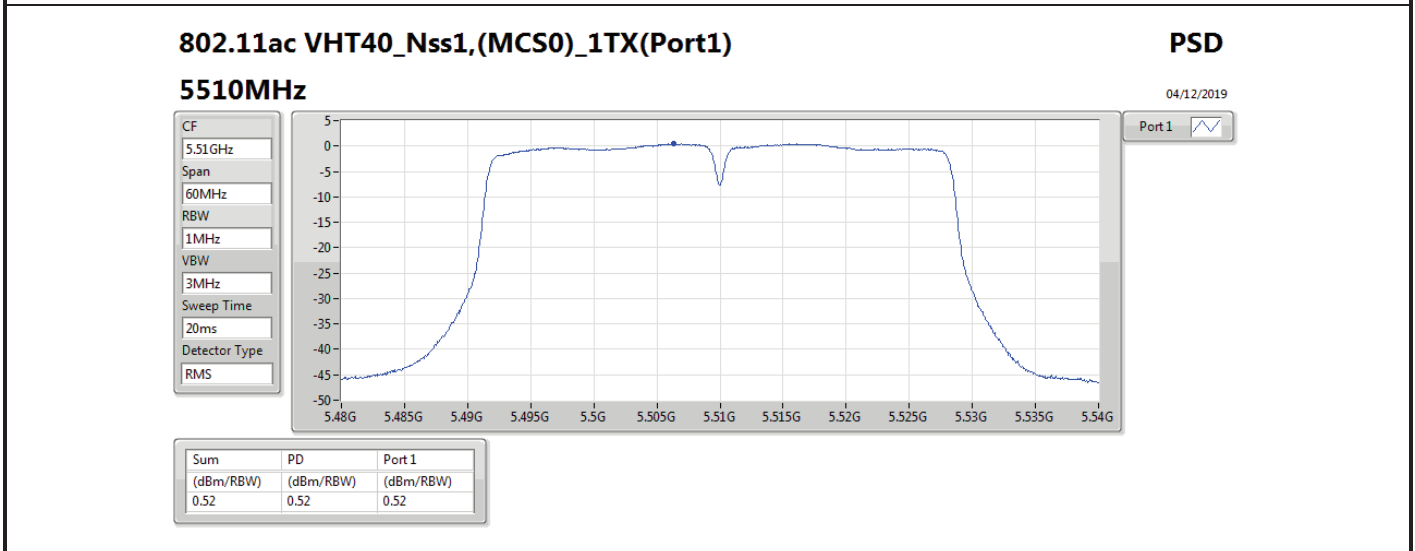

Mode	Result	DG (dBi)	Port 1 (dBm/RBW)	Port 2 (dBm/RBW)	PD (dBm/RBW)	PD Limit (dBm/RBW)	EIRP PD (dBm/RBW)	EIRP PD Limit (dBm/RBW)
5710MHz Straddle 5.725-5.85GHz	Pass	7.00	2.38		2.38	29.00	9.38	36.00
802.11ax HEW40_Nss1,(MCS0)_2TX	-	-	-	-	-	-	-	-
5270MHz	Pass	10.01	2.97	3.44	6.07	6.99	16.08	17.00
5310MHz	Pass	10.01	0.56	0.33	3.30	6.99	13.31	17.00
5510MHz	Pass	10.01	0.26	-0.52	2.85	6.99	12.86	17.00
5550MHz	Pass	10.01	2.35	2.13	5.22	6.99	15.23	17.00
5670MHz	Pass	10.01	1.30	0.84	4.05	6.99	14.06	17.00
5710MHz Straddle 5.47-5.725GHz	Pass	10.01	4.00	3.67	6.76	6.99	16.77	17.00
5710MHz Straddle 5.725-5.85GHz	Pass	10.01	1.02	0.91	3.95	25.99	13.96	36.00
802.11ax HEW80_Nss1,(MCS0)_1TX	-	-	-	-	-	-	-	-
5290MHz	Pass	7.00	-1.58		-1.58	10.00	5.42	17.00
5530MHz	Pass	7.00	-2.44		-2.44	10.00	4.56	17.00
5610MHz	Pass	7.00	-0.41		-0.41	10.00	6.59	17.00
5690MHz Straddle 5.47-5.725GHz	Pass	7.00	0.28		0.28	10.00	7.28	17.00
5690MHz Straddle 5.725-5.85GHz	Pass	7.00	-3.53		-3.53	29.00	3.47	36.00
802.11ax HEW80_Nss1,(MCS0)_2TX	-	-	-	-	-	-	-	-
5290MHz	Pass	10.01	-3.12	-2.99	-0.17	6.99	9.84	17.00
5530MHz	Pass	10.01	-3.33	-4.13	-0.76	6.99	9.25	17.00
5610MHz	Pass	10.01	-2.11	-2.37	0.68	6.99	10.69	17.00
5690MHz Straddle 5.47-5.725GHz	Pass	10.01	-0.60	-0.93	2.14	6.99	12.15	17.00
5690MHz Straddle 5.725-5.85GHz	Pass	10.01	-4.52	-4.63	-1.63	25.99	8.38	36.00

DG = Directional Gain; RBW = 500 kHz for 5.725-5.85GHz band / 1MHz for other band;

PD = trace bin-by-bin of each transmits port summing can be performed maximum power density; Port X = Port X power density;