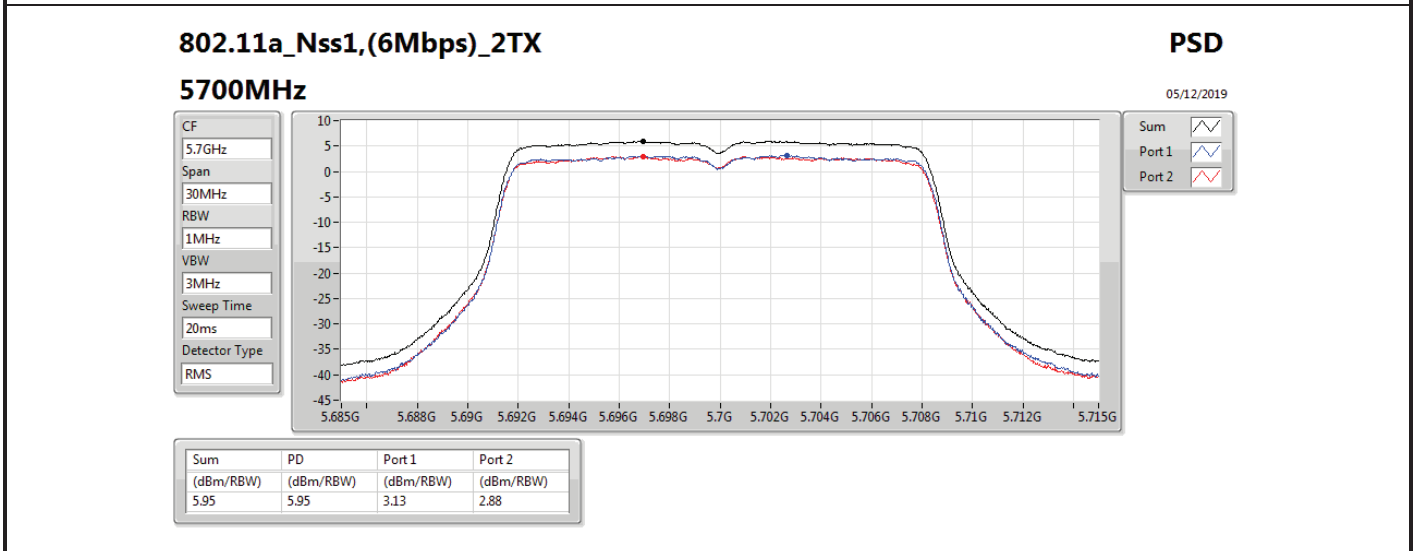

Mode	Result	DG (dBi)	Port 1 (dBm/RBW)	Port 2 (dBm/RBW)	PD (dBm/RBW)	PD Limit (dBm/RBW)	EIRP PD (dBm/RBW)	EIRP PD Limit (dBm/RBW)
5710MHz Straddle 5.725-5.85GHz	Pass	7.10		3.03	3.03	28.90	10.13	36.00
802.11ax HEW40_Nss1,(MCS0)_2TX	-	-	-	-	-	-	-	-
5270MHz	Pass	10.11	2.97	3.44	6.07	6.89	16.18	17.00
5310MHz	Pass	10.11	0.47	0.37	3.22	6.89	13.33	17.00
5510MHz	Pass	10.11	0.07	-0.79	2.64	6.89	12.75	17.00
5550MHz	Pass	10.11	2.92	2.85	5.90	6.89	16.01	17.00
5670MHz	Pass	10.11	0.23	-0.13	2.94	6.89	13.05	17.00
5710MHz Straddle 5.47-5.725GHz	Pass	10.11	3.34	3.48	6.27	6.89	16.38	17.00
5710MHz Straddle 5.725-5.85GHz	Pass	10.11	0.43	0.70	3.53	25.89	13.64	36.00
802.11ax HEW80_Nss1,(MCS0)_1TX(Port2)	-	-	-	-	-	-	-	-
5290MHz	Pass	7.10		-2.11	-2.11	9.90	4.99	17.00
5530MHz	Pass	7.10		-2.66	-2.66	9.90	4.44	17.00
5610MHz	Pass	7.10		-1.44	-1.44	9.90	5.66	17.00
5690MHz Straddle 5.47-5.725GHz	Pass	7.10		-0.15	-0.15	9.90	6.95	17.00
5690MHz Straddle 5.725-5.85GHz	Pass	7.10		-4.00	-4.00	28.90	3.10	36.00
802.11ax HEW80_Nss1,(MCS0)_2TX	-	-	-	-	-	-	-	-
5290MHz	Pass	10.11	-3.12	-2.99	-0.17	6.89	9.94	17.00
5530MHz	Pass	10.11	-3.33	-4.13	-0.76	6.89	9.35	17.00
5610MHz	Pass	10.11	-1.92	-2.25	0.86	6.89	10.97	17.00
5690MHz Straddle 5.47-5.725GHz	Pass	10.11	-0.03	-0.15	2.84	6.89	12.95	17.00
5690MHz Straddle 5.725-5.85GHz	Pass	10.11	-3.45	-4.01	-0.76	25.89	9.35	36.00

DG = Directional Gain; **RBW** = 500 kHz for 5.725-5.85GHz band / 1MHz for other band;
PD = trace bin-by-bin of each transmits port summing can be performed maximum power density; **Port X** = Port X power density;