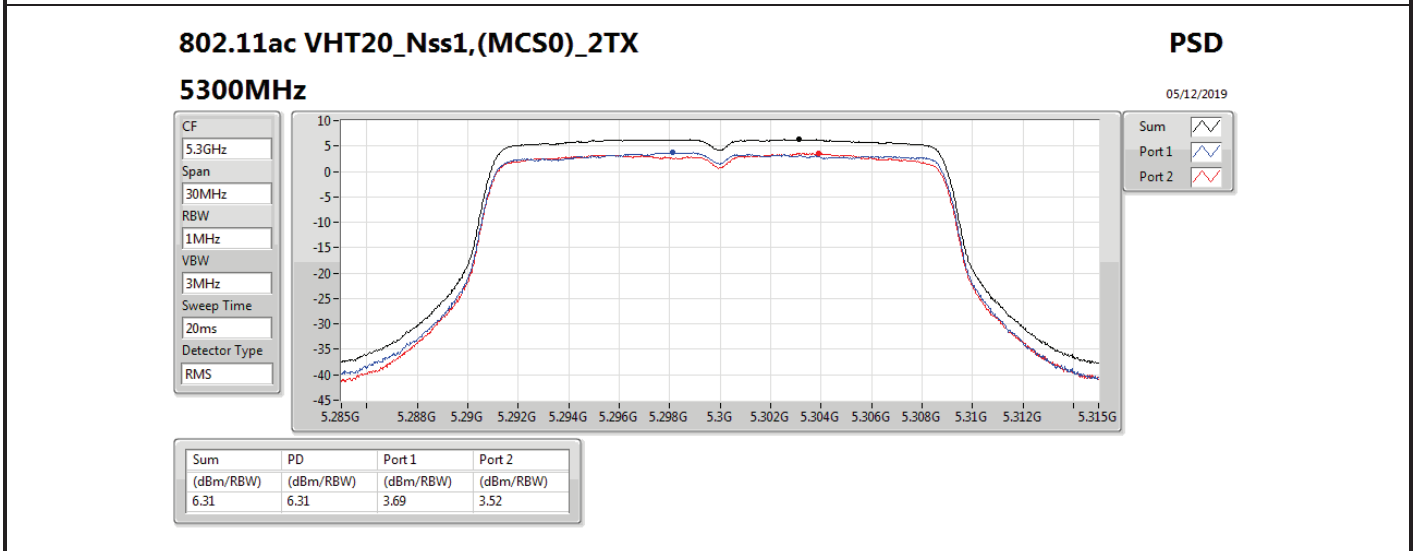

Mode	Result	DG (dBi)	Port 1 (dBm/RBW)	Port 2 (dBm/RBW)	PD (dBm/RBW)	PD Limit (dBm/RBW)	EIRP PD (dBm/RBW)	EIRP PD Limit (dBm/RBW)
5710MHz Straddle 5.725-5.85GHz	Pass	7.10		3.03	3.03	28.90	10.13	36.00
802.11ax HEW40_Nss1,(MCS0)_2TX	-	-	-	-	-	-	-	-
5270MHz	Pass	10.11	2.97	3.44	6.07	6.89	16.18	17.00
5310MHz	Pass	10.11	0.47	0.37	3.22	6.89	13.33	17.00
5510MHz	Pass	10.11	0.07	-0.79	2.64	6.89	12.75	17.00
5550MHz	Pass	10.11	2.92	2.85	5.90	6.89	16.01	17.00
5670MHz	Pass	10.11	0.23	-0.13	2.94	6.89	13.05	17.00
5710MHz Straddle 5.47-5.725GHz	Pass	10.11	3.34	3.48	6.27	6.89	16.38	17.00
5710MHz Straddle 5.725-5.85GHz	Pass	10.11	0.43	0.70	3.53	25.89	13.64	36.00
802.11ax HEW80_Nss1,(MCS0)_1TX(Port2)	-	-	-	-	-	-	-	-
5290MHz	Pass	7.10		-2.11	-2.11	9.90	4.99	17.00
5530MHz	Pass	7.10		-2.66	-2.66	9.90	4.44	17.00
5610MHz	Pass	7.10		-1.44	-1.44	9.90	5.66	17.00
5690MHz Straddle 5.47-5.725GHz	Pass	7.10		-0.15	-0.15	9.90	6.95	17.00
5690MHz Straddle 5.725-5.85GHz	Pass	7.10		-4.00	-4.00	28.90	3.10	36.00
802.11ax HEW80_Nss1,(MCS0)_2TX	-	-	-	-	-	-	-	-
5290MHz	Pass	10.11	-3.12	-2.99	-0.17	6.89	9.94	17.00
5530MHz	Pass	10.11	-3.33	-4.13	-0.76	6.89	9.35	17.00
5610MHz	Pass	10.11	-1.92	-2.25	0.86	6.89	10.97	17.00
5690MHz Straddle 5.47-5.725GHz	Pass	10.11	-0.03	-0.15	2.84	6.89	12.95	17.00
5690MHz Straddle 5.725-5.85GHz	Pass	10.11	-3.45	-4.01	-0.76	25.89	9.35	36.00

DG = Directional Gain; **RBW** = 500 kHz for 5.725-5.85GHz band / 1MHz for other band;
PD = trace bin-by-bin of each transmits port summing can be performed maximum power density; **Port X** = Port X power density;