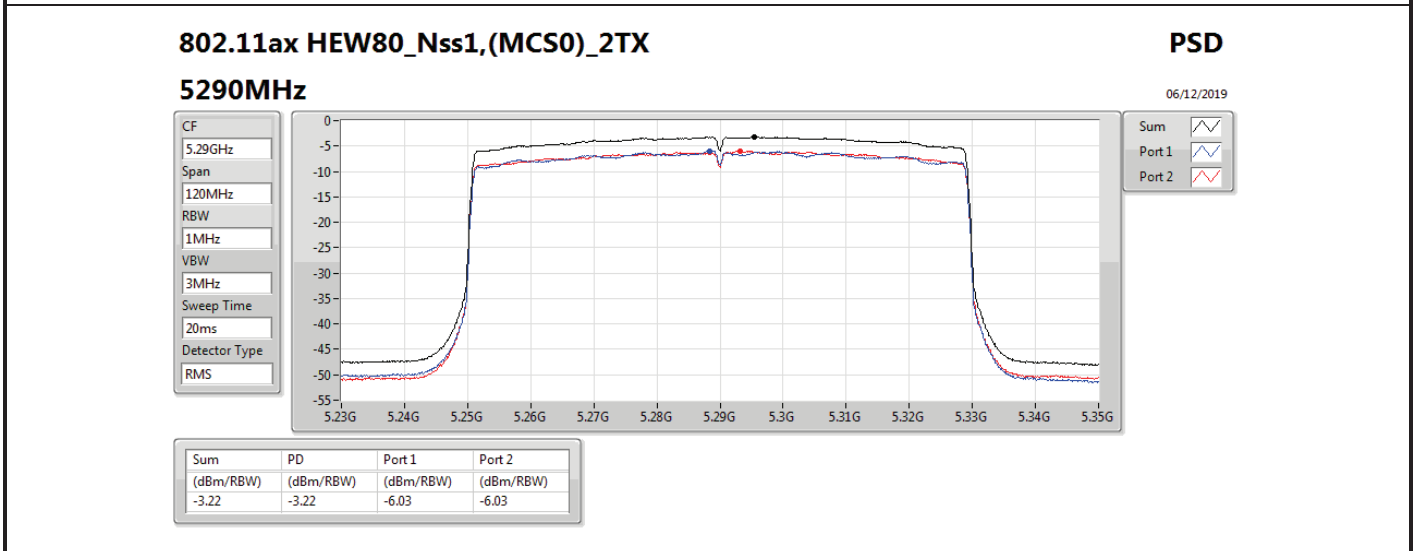

DG = Directional Gain; **RBW** = 500 kHz for 5.725-5.85GHz band / 1MHz for other band;
PD = trace bin-by-bin of each transmits port summing can be performed maximum power density; **Port X** = Port X power density;