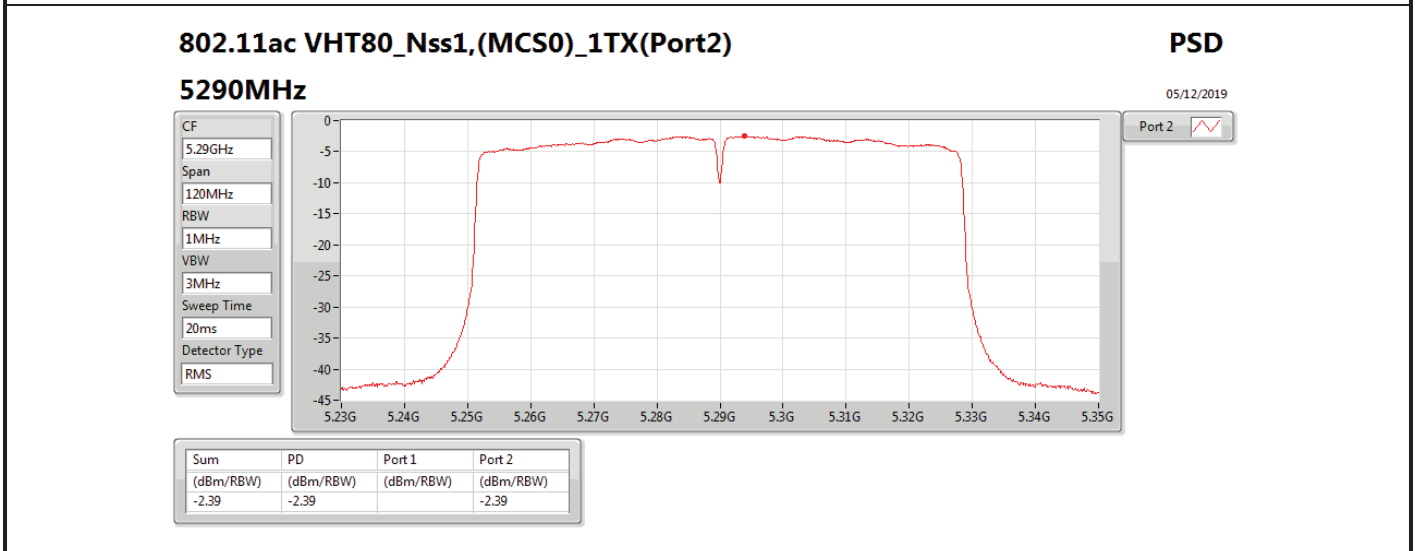

Mode	Result	DG (dBi)	Port 1 (dBm/RBW)	Port 2 (dBm/RBW)	PD (dBm/RBW)	PD Limit (dBm/RBW)	EIRP PD (dBm/RBW)	EIRP PD Limit (dBm/RBW)
5710MHz Straddle 5.725-5.85GHz	Pass	7.10		3.03	3.03	28.90	10.13	36.00
802.11ax HEW40_Nss1,(MCS0)_2TX	-	-	-	-	-	-	-	-
5270MHz	Pass	10.11	2.97	3.44	6.07	6.89	16.18	17.00
5310MHz	Pass	10.11	0.47	0.37	3.22	6.89	13.33	17.00
5510MHz	Pass	10.11	0.07	-0.79	2.64	6.89	12.75	17.00
5550MHz	Pass	10.11	2.92	2.85	5.90	6.89	16.01	17.00
5670MHz	Pass	10.11	0.23	-0.13	2.94	6.89	13.05	17.00
5710MHz Straddle 5.47-5.725GHz	Pass	10.11	3.34	3.48	6.27	6.89	16.38	17.00
5710MHz Straddle 5.725-5.85GHz	Pass	10.11	0.43	0.70	3.53	25.89	13.64	36.00
802.11ax HEW80_Nss1,(MCS0)_1TX(Port2)	-	-	-	-	-	-	-	-
5290MHz	Pass	7.10		-2.11	-2.11	9.90	4.99	17.00
5530MHz	Pass	7.10		-2.66	-2.66	9.90	4.44	17.00
5610MHz	Pass	7.10		-1.44	-1.44	9.90	5.66	17.00
5690MHz Straddle 5.47-5.725GHz	Pass	7.10		-0.15	-0.15	9.90	6.95	17.00
5690MHz Straddle 5.725-5.85GHz	Pass	7.10		-4.00	-4.00	28.90	3.10	36.00
802.11ax HEW80_Nss1,(MCS0)_2TX	-	-	-	-	-	-	-	-
5290MHz	Pass	10.11	-3.12	-2.99	-0.17	6.89	9.94	17.00
5530MHz	Pass	10.11	-3.33	-4.13	-0.76	6.89	9.35	17.00
5610MHz	Pass	10.11	-1.92	-2.25	0.86	6.89	10.97	17.00
5690MHz Straddle 5.47-5.725GHz	Pass	10.11	-0.03	-0.15	2.84	6.89	12.95	17.00
5690MHz Straddle 5.725-5.85GHz	Pass	10.11	-3.45	-4.01	-0.76	25.89	9.35	36.00

DG = Directional Gain; **RBW** = 500 kHz for 5.725-5.85GHz band / 1MHz for other band;
PD = trace bin-by-bin of each transmits port summing can be performed maximum power density; **Port X** = Port X power density;