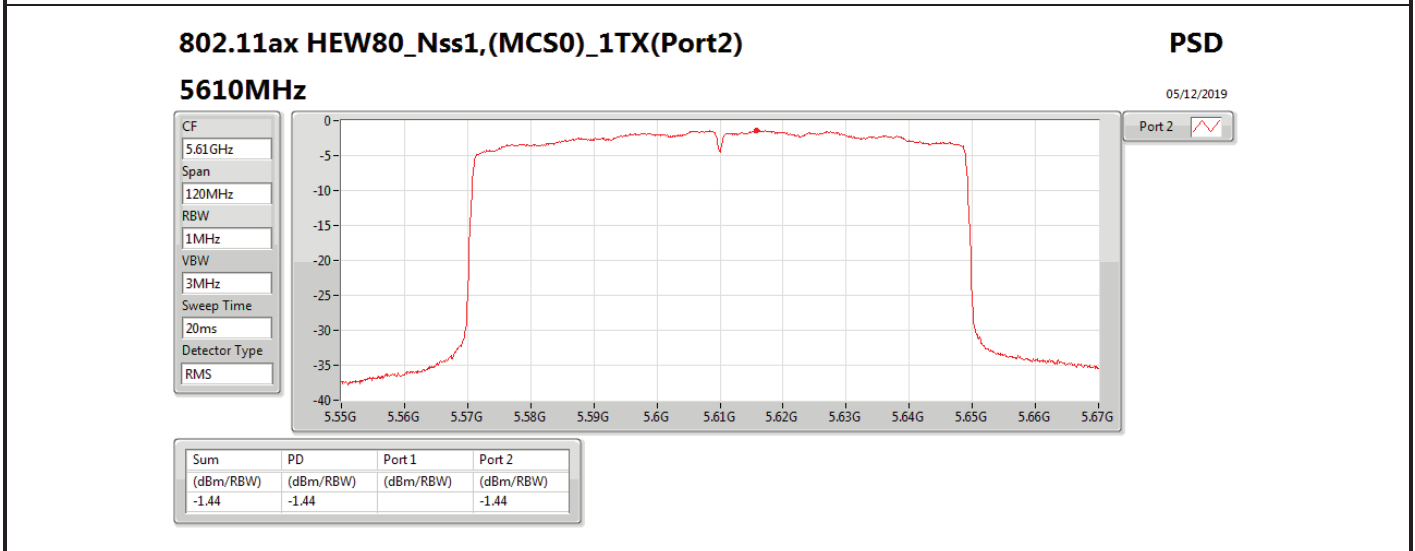

Mode	Result	DG (dBi)	Port 1 (dBm/RBW)	Port 2 (dBm/RBW)	PD (dBm/RBW)	PD Limit (dBm/RBW)	EIRP PD (dBm/RBW)	EIRP PD Limit (dBm/RBW)
5710MHz Straddle 5.725-5.85GHz	Pass	7.10		3.03	3.03	28.90	10.13	36.00
802.11ax HEW40_Nss1,(MCS0)_2TX	-	-	-	-	-	-	-	-
5270MHz	Pass	10.11	2.97	3.44	6.07	6.89	16.18	17.00
5310MHz	Pass	10.11	0.47	0.37	3.22	6.89	13.33	17.00
5510MHz	Pass	10.11	0.07	-0.79	2.64	6.89	12.75	17.00
5550MHz	Pass	10.11	2.92	2.85	5.90	6.89	16.01	17.00
5670MHz	Pass	10.11	0.23	-0.13	2.94	6.89	13.05	17.00
5710MHz Straddle 5.47-5.725GHz	Pass	10.11	3.34	3.48	6.27	6.89	16.38	17.00
5710MHz Straddle 5.725-5.85GHz	Pass	10.11	0.43	0.70	3.53	25.89	13.64	36.00
802.11ax HEW80_Nss1,(MCS0)_1TX(Port2)	-	-	-	-	-	-	-	-
5290MHz	Pass	7.10		-2.11	-2.11	9.90	4.99	17.00
5530MHz	Pass	7.10		-2.66	-2.66	9.90	4.44	17.00
5610MHz	Pass	7.10		-1.44	-1.44	9.90	5.66	17.00
5690MHz Straddle 5.47-5.725GHz	Pass	7.10		-0.15	-0.15	9.90	6.95	17.00
5690MHz Straddle 5.725-5.85GHz	Pass	7.10		-4.00	-4.00	28.90	3.10	36.00
802.11ax HEW80_Nss1,(MCS0)_2TX	-	-	-	-	-	-	-	-
5290MHz	Pass	10.11	-3.12	-2.99	-0.17	6.89	9.94	17.00
5530MHz	Pass	10.11	-3.33	-4.13	-0.76	6.89	9.35	17.00
5610MHz	Pass	10.11	-1.92	-2.25	0.86	6.89	10.97	17.00
5690MHz Straddle 5.47-5.725GHz	Pass	10.11	-0.03	-0.15	2.84	6.89	12.95	17.00
5690MHz Straddle 5.725-5.85GHz	Pass	10.11	-3.45	-4.01	-0.76	25.89	9.35	36.00

DG = Directional Gain; **RBW** = 500 kHz for 5.725-5.85GHz band / 1MHz for other band;
PD = trace bin-by-bin of each transmits port summing can be performed maximum power density; **Port X** = Port X power density;