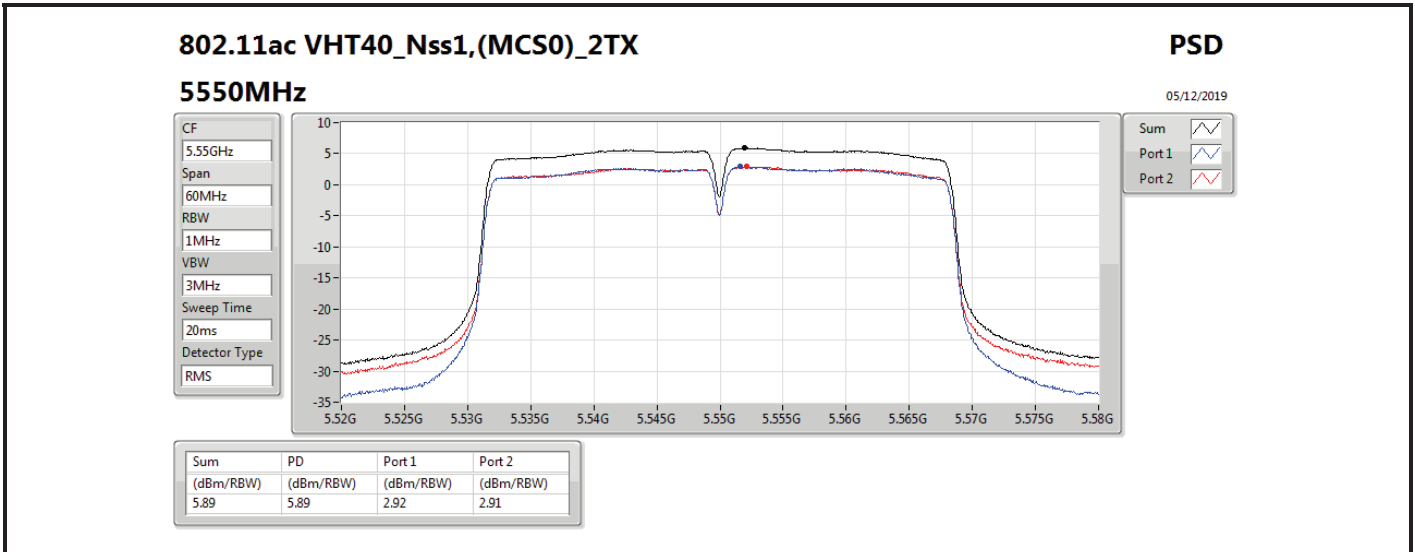

Mode	Result	DG (dBi)	Port 1 (dBm/RBW)	Port 2 (dBm/RBW)	PD (dBm/RBW)	PD Limit (dBm/RBW)	EIRP PD (dBm/RBW)	EIRP PD Limit (dBm/RBW)
5710MHz Straddle 5.725-5.85GHz	Pass	7.10		3.03	3.03	28.90	10.13	36.00
802.11ax HEW40_Nss1,(MCS0)_2TX	-	-	-	-	-	-	-	-
5270MHz	Pass	10.11	2.97	3.44	6.07	6.89	16.18	17.00
5310MHz	Pass	10.11	0.47	0.37	3.22	6.89	13.33	17.00
5510MHz	Pass	10.11	0.07	-0.79	2.64	6.89	12.75	17.00
5550MHz	Pass	10.11	2.92	2.85	5.90	6.89	16.01	17.00
5670MHz	Pass	10.11	0.23	-0.13	2.94	6.89	13.05	17.00
5710MHz Straddle 5.47-5.725GHz	Pass	10.11	3.34	3.48	6.27	6.89	16.38	17.00
5710MHz Straddle 5.725-5.85GHz	Pass	10.11	0.43	0.70	3.53	25.89	13.64	36.00
802.11ax HEW80_Nss1,(MCS0)_1TX(Port2)	-	-	-	-	-	-	-	-
5290MHz	Pass	7.10		-2.11	-2.11	9.90	4.99	17.00
5530MHz	Pass	7.10		-2.66	-2.66	9.90	4.44	17.00
5610MHz	Pass	7.10		-1.44	-1.44	9.90	5.66	17.00
5690MHz Straddle 5.47-5.725GHz	Pass	7.10		-0.15	-0.15	9.90	6.95	17.00
5690MHz Straddle 5.725-5.85GHz	Pass	7.10		-4.00	-4.00	28.90	3.10	36.00
802.11ax HEW80_Nss1,(MCS0)_2TX	-	-	-	-	-	-	-	-
5290MHz	Pass	10.11	-3.12	-2.99	-0.17	6.89	9.94	17.00
5530MHz	Pass	10.11	-3.33	-4.13	-0.76	6.89	9.35	17.00
5610MHz	Pass	10.11	-1.92	-2.25	0.86	6.89	10.97	17.00
5690MHz Straddle 5.47-5.725GHz	Pass	10.11	-0.03	-0.15	2.84	6.89	12.95	17.00
5690MHz Straddle 5.725-5.85GHz	Pass	10.11	-3.45	-4.01	-0.76	25.89	9.35	36.00

DG = Directional Gain; **RBW** = 500 kHz for 5.725-5.85GHz band / 1MHz for other band;
PD = trace bin-by-bin of each transmits port summing can be performed maximum power density; **Port X** = Port X power density;