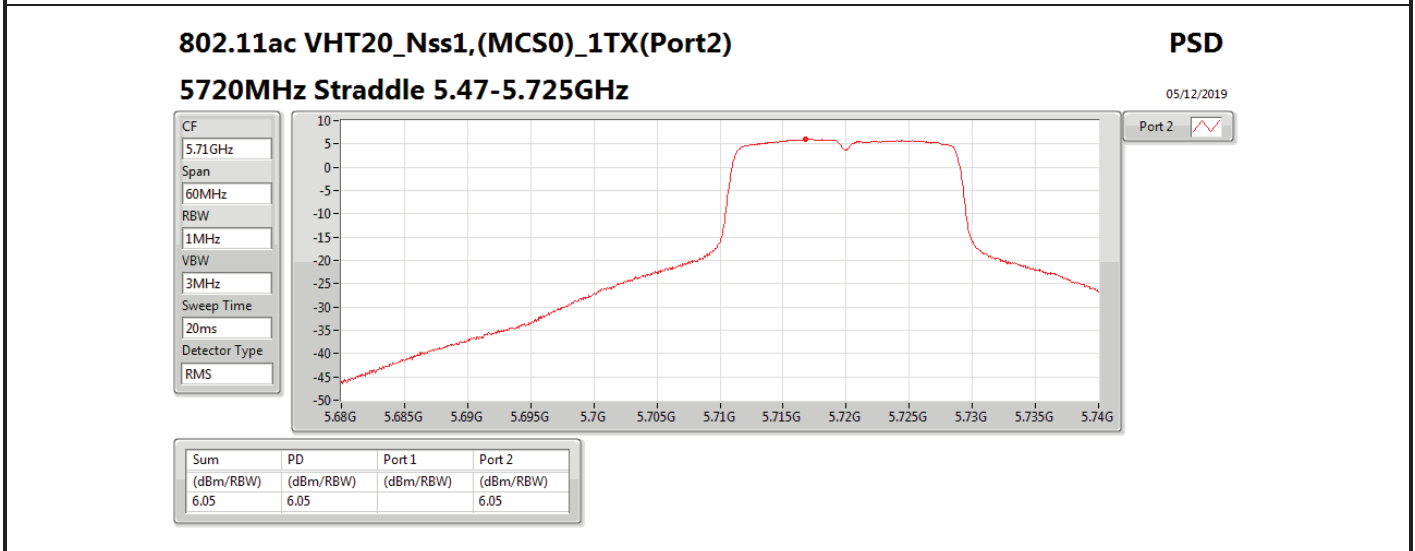

Mode	Result	DG (dBi)	Port 1 (dBm/RBW)	Port 2 (dBm/RBW)	PD (dBm/RBW)	PD Limit (dBm/RBW)	EIRP PD (dBm/RBW)	EIRP PD Limit (dBm/RBW)
5710MHz Straddle 5.725-5.85GHz	Pass	7.10		3.03	3.03	28.90	10.13	36.00
802.11ax HEW40_Nss1,(MCS0)_2TX	-	-	-	-	-	-	-	-
5270MHz	Pass	10.11	2.97	3.44	6.07	6.89	16.18	17.00
5310MHz	Pass	10.11	0.47	0.37	3.22	6.89	13.33	17.00
5510MHz	Pass	10.11	0.07	-0.79	2.64	6.89	12.75	17.00
5550MHz	Pass	10.11	2.92	2.85	5.90	6.89	16.01	17.00
5670MHz	Pass	10.11	0.23	-0.13	2.94	6.89	13.05	17.00
5710MHz Straddle 5.47-5.725GHz	Pass	10.11	3.34	3.48	6.27	6.89	16.38	17.00
5710MHz Straddle 5.725-5.85GHz	Pass	10.11	0.43	0.70	3.53	25.89	13.64	36.00
802.11ax HEW80_Nss1,(MCS0)_1TX(Port2)	-	-	-	-	-	-	-	-
5290MHz	Pass	7.10		-2.11	-2.11	9.90	4.99	17.00
5530MHz	Pass	7.10		-2.66	-2.66	9.90	4.44	17.00
5610MHz	Pass	7.10		-1.44	-1.44	9.90	5.66	17.00
5690MHz Straddle 5.47-5.725GHz	Pass	7.10		-0.15	-0.15	9.90	6.95	17.00
5690MHz Straddle 5.725-5.85GHz	Pass	7.10		-4.00	-4.00	28.90	3.10	36.00
802.11ax HEW80_Nss1,(MCS0)_2TX	-	-	-	-	-	-	-	-
5290MHz	Pass	10.11	-3.12	-2.99	-0.17	6.89	9.94	17.00
5530MHz	Pass	10.11	-3.33	-4.13	-0.76	6.89	9.35	17.00
5610MHz	Pass	10.11	-1.92	-2.25	0.86	6.89	10.97	17.00
5690MHz Straddle 5.47-5.725GHz	Pass	10.11	-0.03	-0.15	2.84	6.89	12.95	17.00
5690MHz Straddle 5.725-5.85GHz	Pass	10.11	-3.45	-4.01	-0.76	25.89	9.35	36.00

DG = Directional Gain; **RBW** = 500 kHz for 5.725-5.85GHz band / 1MHz for other band;
PD = trace bin-by-bin of each transmits port summing can be performed maximum power density; **Port X** = Port X power density;