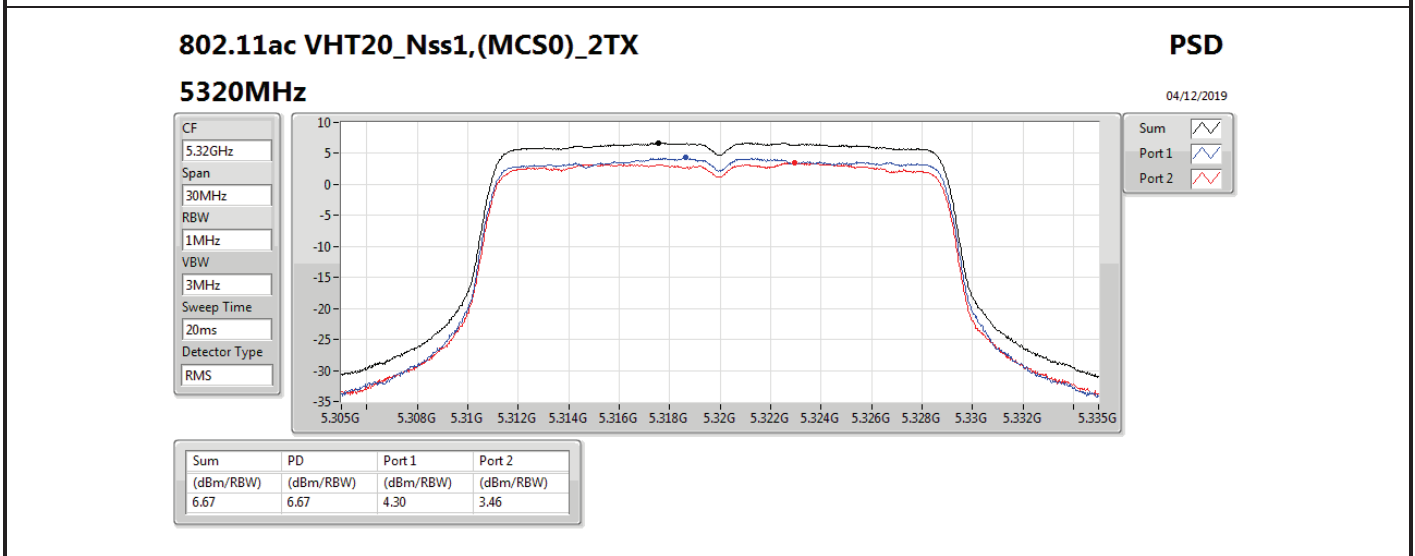

Mode	Result	DG (dBi)	Port 1 (dBm/RBW)	Port 2 (dBm/RBW)	PD (dBm/RBW)	PD Limit (dBm/RBW)	EIRP PD (dBm/RBW)	EIRP PD Limit (dBm/RBW)
5710MHz Straddle 5.725-5.85GHz	Pass	7.10		3.03	3.03	28.90	10.13	36.00
802.11ax HEW40_Nss1,(MCS0)_2TX	-	-	-	-	-	-	-	-
5270MHz	Pass	10.11	2.97	3.44	6.07	6.89	16.18	17.00
5310MHz	Pass	10.11	0.47	0.37	3.22	6.89	13.33	17.00
5510MHz	Pass	10.11	0.07	-0.79	2.64	6.89	12.75	17.00
5550MHz	Pass	10.11	2.92	2.85	5.90	6.89	16.01	17.00
5670MHz	Pass	10.11	0.23	-0.13	2.94	6.89	13.05	17.00
5710MHz Straddle 5.47-5.725GHz	Pass	10.11	3.34	3.48	6.27	6.89	16.38	17.00
5710MHz Straddle 5.725-5.85GHz	Pass	10.11	0.43	0.70	3.53	25.89	13.64	36.00
802.11ax HEW80_Nss1,(MCS0)_1TX(Port2)	-	-	-	-	-	-	-	-
5290MHz	Pass	7.10		-2.11	-2.11	9.90	4.99	17.00
5530MHz	Pass	7.10		-2.66	-2.66	9.90	4.44	17.00
5610MHz	Pass	7.10		-1.44	-1.44	9.90	5.66	17.00
5690MHz Straddle 5.47-5.725GHz	Pass	7.10		-0.15	-0.15	9.90	6.95	17.00
5690MHz Straddle 5.725-5.85GHz	Pass	7.10		-4.00	-4.00	28.90	3.10	36.00
802.11ax HEW80_Nss1,(MCS0)_2TX	-	-	-	-	-	-	-	-
5290MHz	Pass	10.11	-3.12	-2.99	-0.17	6.89	9.94	17.00
5530MHz	Pass	10.11	-3.33	-4.13	-0.76	6.89	9.35	17.00
5610MHz	Pass	10.11	-1.92	-2.25	0.86	6.89	10.97	17.00
5690MHz Straddle 5.47-5.725GHz	Pass	10.11	-0.03	-0.15	2.84	6.89	12.95	17.00
5690MHz Straddle 5.725-5.85GHz	Pass	10.11	-3.45	-4.01	-0.76	25.89	9.35	36.00

DG = Directional Gain; **RBW** = 500 kHz for 5.725-5.85GHz band / 1MHz for other band;
PD = trace bin-by-bin of each transmits port summing can be performed maximum power density; **Port X** = Port X power density;