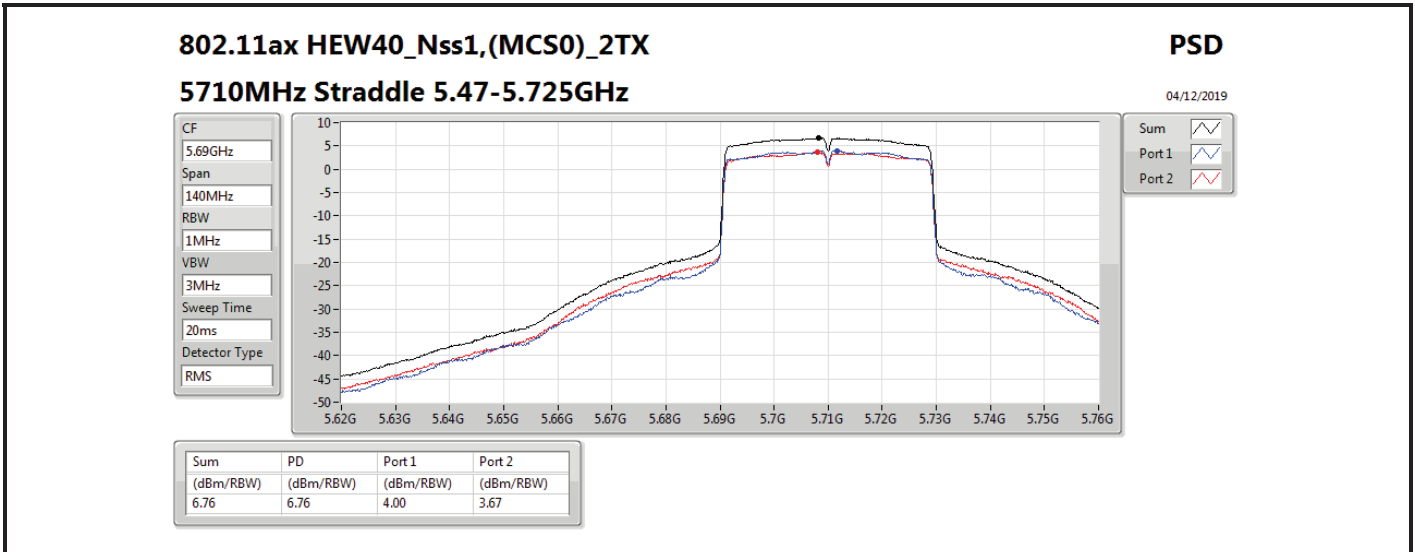

Mode	Result	DG (dBi)	Port 1 (dBm/RBW)	Port 2 (dBm/RBW)	PD (dBm/RBW)	PD Limit (dBm/RBW)	EIRP PD (dBm/RBW)	EIRP PD Limit (dBm/RBW)
5710MHz Straddle 5.725-5.85GHz	Pass	7.00	2.38		2.38	29.00	9.38	36.00
802.11ax HEW40_Nss1,(MCS0)_2TX	-	-	-	-	-	-	-	-
5270MHz	Pass	10.01	2.97	3.44	6.07	6.99	16.08	17.00
5310MHz	Pass	10.01	0.56	0.33	3.30	6.99	13.31	17.00
5510MHz	Pass	10.01	0.26	-0.52	2.85	6.99	12.86	17.00
5550MHz	Pass	10.01	2.35	2.13	5.22	6.99	15.23	17.00
5670MHz	Pass	10.01	1.30	0.84	4.05	6.99	14.06	17.00
5710MHz Straddle 5.47-5.725GHz	Pass	10.01	4.00	3.67	6.76	6.99	16.77	17.00
5710MHz Straddle 5.725-5.85GHz	Pass	10.01	1.02	0.91	3.95	25.99	13.96	36.00
802.11ax HEW80_Nss1,(MCS0)_1TX	-	-	-	-	-	-	-	-
5290MHz	Pass	7.00	-1.58		-1.58	10.00	5.42	17.00
5530MHz	Pass	7.00	-2.44		-2.44	10.00	4.56	17.00
5610MHz	Pass	7.00	-0.41		-0.41	10.00	6.59	17.00
5690MHz Straddle 5.47-5.725GHz	Pass	7.00	0.28		0.28	10.00	7.28	17.00
5690MHz Straddle 5.725-5.85GHz	Pass	7.00	-3.53		-3.53	29.00	3.47	36.00
802.11ax HEW80_Nss1,(MCS0)_2TX	-	-	-	-	-	-	-	-
5290MHz	Pass	10.01	-3.12	-2.99	-0.17	6.99	9.84	17.00
5530MHz	Pass	10.01	-3.33	-4.13	-0.76	6.99	9.25	17.00
5610MHz	Pass	10.01	-2.11	-2.37	0.68	6.99	10.69	17.00
5690MHz Straddle 5.47-5.725GHz	Pass	10.01	-0.60	-0.93	2.14	6.99	12.15	17.00
5690MHz Straddle 5.725-5.85GHz	Pass	10.01	-4.52	-4.63	-1.63	25.99	8.38	36.00

DG = Directional Gain; RBW = 500 kHz for 5.725-5.85GHz band / 1MHz for other band;

PD = trace bin-by-bin of each transmits port summing can be performed maximum power density; Port X = Port X power density;