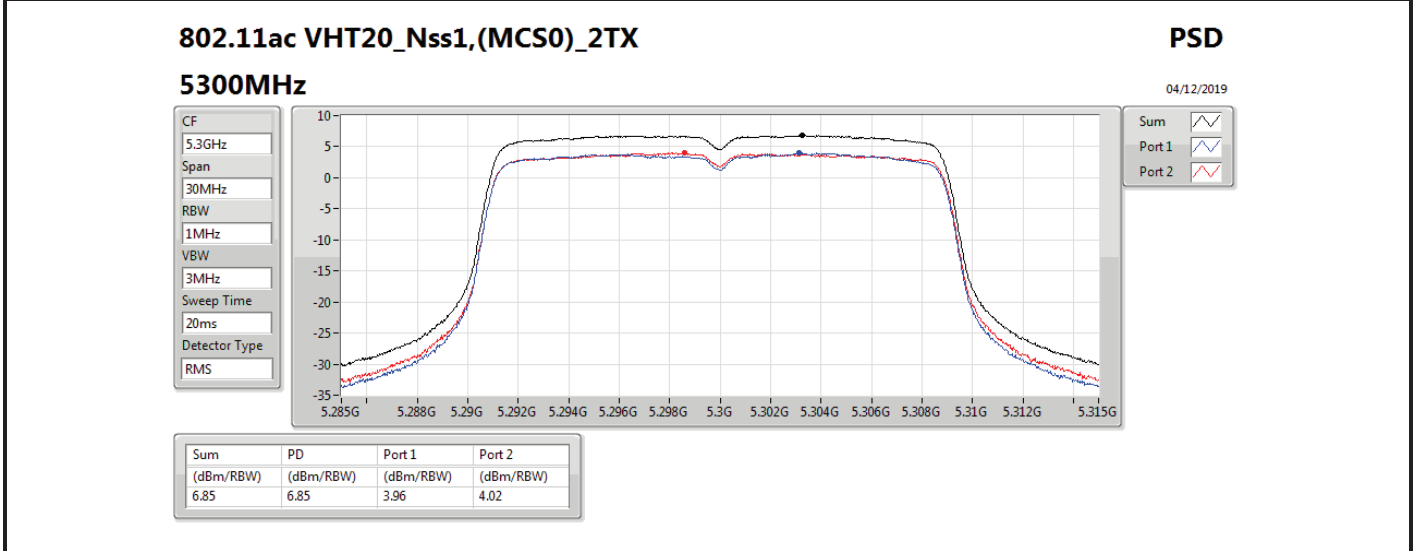

DG = Directional Gain; RBW = 500 kHz for 5.725-5.85GHz band / 1MHz for other band;

PD = trace bin-by-bin of each transmits port summing can be performed maximum power density; Port X = Port X power density;