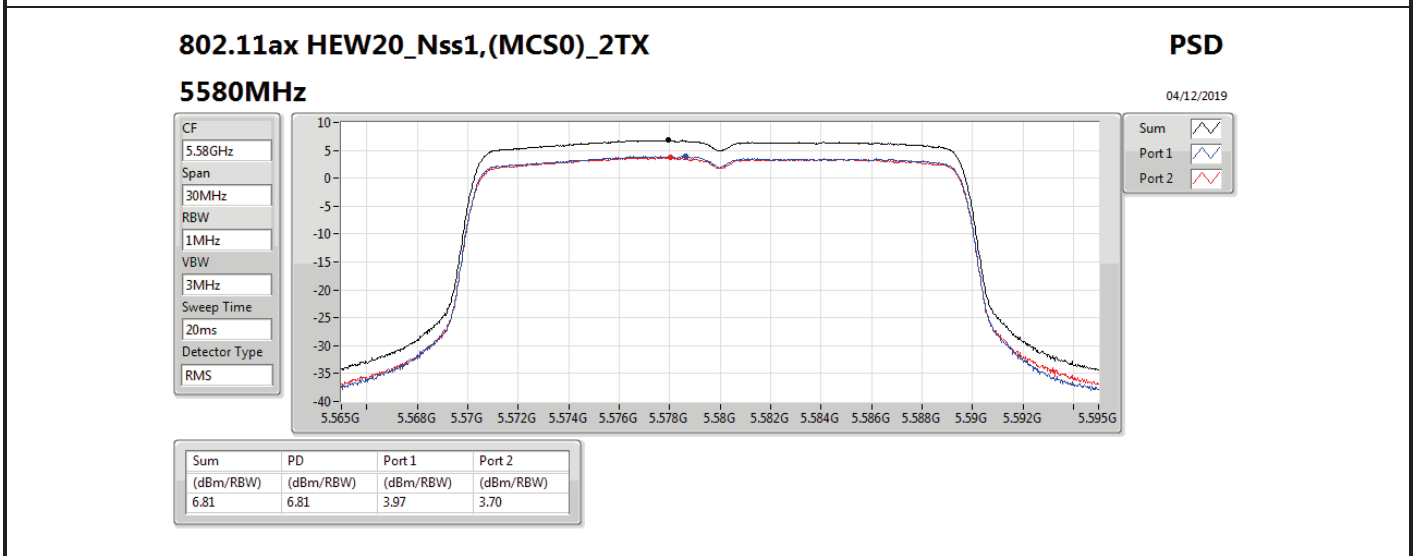

Mode	Result	DG (dBi)	Port 1 (dBm/RBW)	Port 2 (dBm/RBW)	PD (dBm/RBW)	PD Limit (dBm/RBW)	EIRP PD (dBm/RBW)	EIRP PD Limit (dBm/RBW)
5710MHz Straddle 5.725-5.85GHz	Pass	7.10		3.03	3.03	28.90	10.13	36.00
802.11ax HEW40_Nss1,(MCS0)_2TX	-	-	-	-	-	-	-	-
5270MHz	Pass	10.11	2.97	3.44	6.07	6.89	16.18	17.00
5310MHz	Pass	10.11	0.47	0.37	3.22	6.89	13.33	17.00
5510MHz	Pass	10.11	0.07	-0.79	2.64	6.89	12.75	17.00
5550MHz	Pass	10.11	2.92	2.85	5.90	6.89	16.01	17.00
5670MHz	Pass	10.11	0.23	-0.13	2.94	6.89	13.05	17.00
5710MHz Straddle 5.47-5.725GHz	Pass	10.11	3.34	3.48	6.27	6.89	16.38	17.00
5710MHz Straddle 5.725-5.85GHz	Pass	10.11	0.43	0.70	3.53	25.89	13.64	36.00
802.11ax HEW80_Nss1,(MCS0)_1TX(Port2)	-	-	-	-	-	-	-	-
5290MHz	Pass	7.10		-2.11	-2.11	9.90	4.99	17.00
5530MHz	Pass	7.10		-2.66	-2.66	9.90	4.44	17.00
5610MHz	Pass	7.10		-1.44	-1.44	9.90	5.66	17.00
5690MHz Straddle 5.47-5.725GHz	Pass	7.10		-0.15	-0.15	9.90	6.95	17.00
5690MHz Straddle 5.725-5.85GHz	Pass	7.10		-4.00	-4.00	28.90	3.10	36.00
802.11ax HEW80_Nss1,(MCS0)_2TX	-	-	-	-	-	-	-	-
5290MHz	Pass	10.11	-3.12	-2.99	-0.17	6.89	9.94	17.00
5530MHz	Pass	10.11	-3.33	-4.13	-0.76	6.89	9.35	17.00
5610MHz	Pass	10.11	-1.92	-2.25	0.86	6.89	10.97	17.00
5690MHz Straddle 5.47-5.725GHz	Pass	10.11	-0.03	-0.15	2.84	6.89	12.95	17.00
5690MHz Straddle 5.725-5.85GHz	Pass	10.11	-3.45	-4.01	-0.76	25.89	9.35	36.00

DG = Directional Gain; **RBW** = 500 kHz for 5.725-5.85GHz band / 1MHz for other band;
PD = trace bin-by-bin of each transmits port summing can be performed maximum power density; **Port X** = Port X power density;