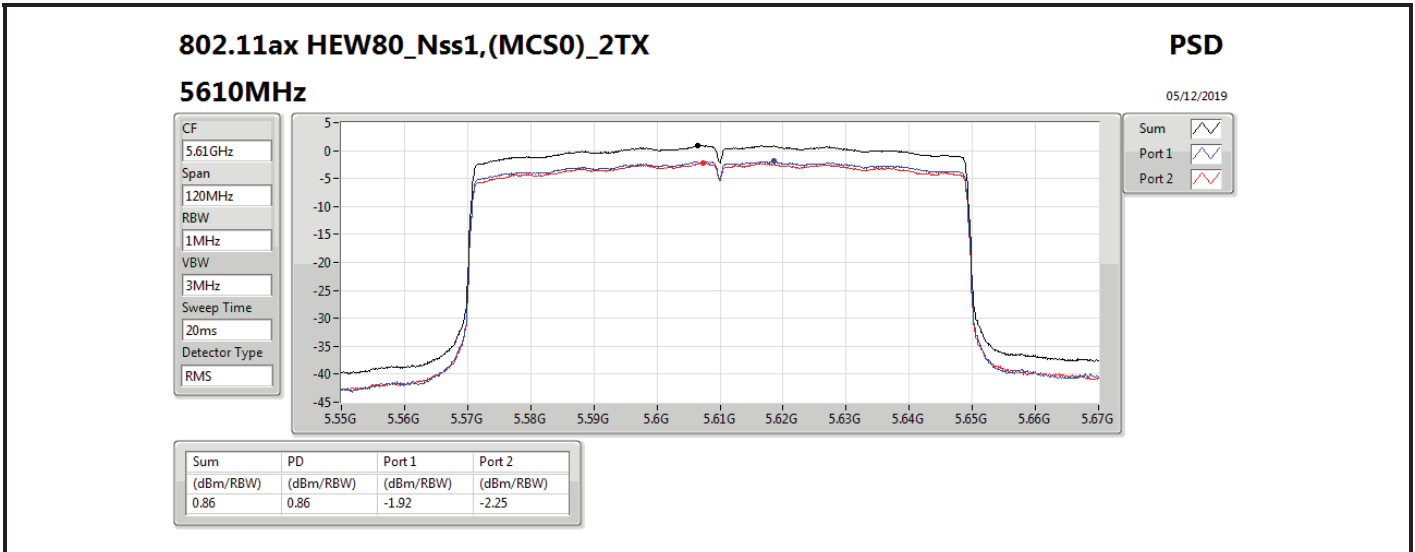

DG = Directional Gain; **RBW** = 500 kHz for 5.725-5.85GHz band / 1MHz for other band;
PD = trace bin-by-bin of each transmits port summing can be performed maximum power density; **Port X** = Port X power density;