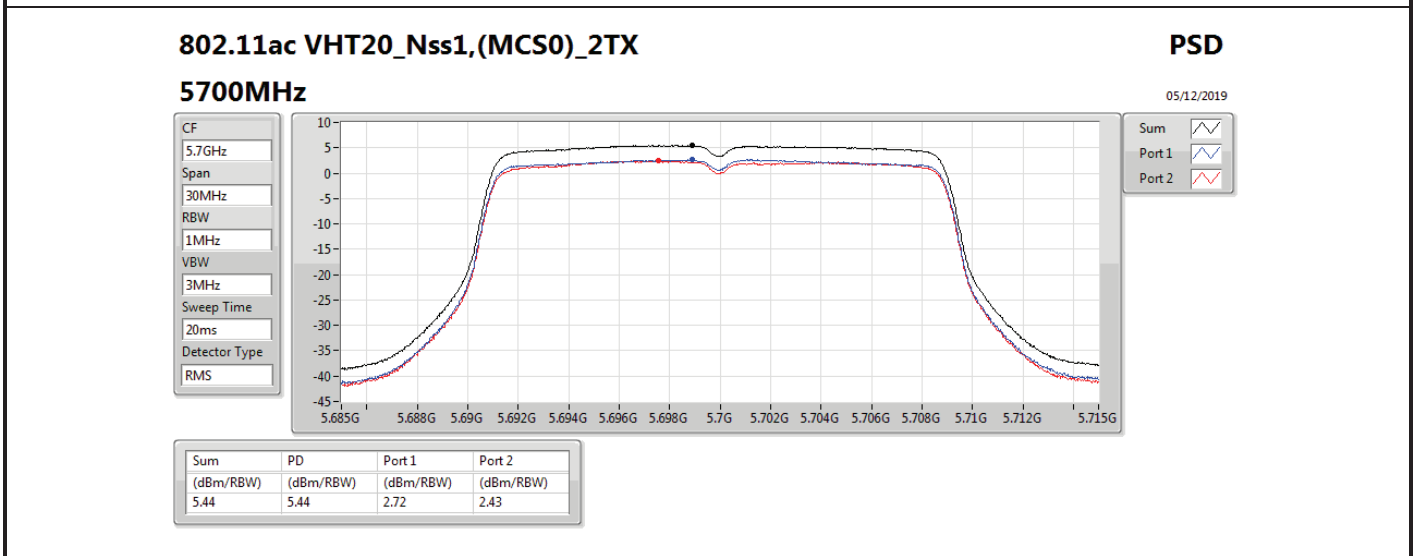

Mode	Result	DG (dBi)	Port 1 (dBm/RBW)	Port 2 (dBm/RBW)	PD (dBm/RBW)	PD Limit (dBm/RBW)	EIRP PD (dBm/RBW)	EIRP PD Limit (dBm/RBW)
5710MHz Straddle 5.725-5.85GHz	Pass	7.10		3.03	3.03	28.90	10.13	36.00
802.11ax HEW40_Nss1,(MCS0)_2TX	-	-	-	-	-	-	-	-
5270MHz	Pass	10.11	2.97	3.44	6.07	6.89	16.18	17.00
5310MHz	Pass	10.11	0.47	0.37	3.22	6.89	13.33	17.00
5510MHz	Pass	10.11	0.07	-0.79	2.64	6.89	12.75	17.00
5550MHz	Pass	10.11	2.92	2.85	5.90	6.89	16.01	17.00
5670MHz	Pass	10.11	0.23	-0.13	2.94	6.89	13.05	17.00
5710MHz Straddle 5.47-5.725GHz	Pass	10.11	3.34	3.48	6.27	6.89	16.38	17.00
5710MHz Straddle 5.725-5.85GHz	Pass	10.11	0.43	0.70	3.53	25.89	13.64	36.00
802.11ax HEW80_Nss1,(MCS0)_1TX(Port2)	-	-	-	-	-	-	-	-
5290MHz	Pass	7.10		-2.11	-2.11	9.90	4.99	17.00
5530MHz	Pass	7.10		-2.66	-2.66	9.90	4.44	17.00
5610MHz	Pass	7.10		-1.44	-1.44	9.90	5.66	17.00
5690MHz Straddle 5.47-5.725GHz	Pass	7.10		-0.15	-0.15	9.90	6.95	17.00
5690MHz Straddle 5.725-5.85GHz	Pass	7.10		-4.00	-4.00	28.90	3.10	36.00
802.11ax HEW80_Nss1,(MCS0)_2TX	-	-	-	-	-	-	-	-
5290MHz	Pass	10.11	-3.12	-2.99	-0.17	6.89	9.94	17.00
5530MHz	Pass	10.11	-3.33	-4.13	-0.76	6.89	9.35	17.00
5610MHz	Pass	10.11	-1.92	-2.25	0.86	6.89	10.97	17.00
5690MHz Straddle 5.47-5.725GHz	Pass	10.11	-0.03	-0.15	2.84	6.89	12.95	17.00
5690MHz Straddle 5.725-5.85GHz	Pass	10.11	-3.45	-4.01	-0.76	25.89	9.35	36.00

DG = Directional Gain; **RBW** = 500 kHz for 5.725-5.85GHz band / 1MHz for other band;
PD = trace bin-by-bin of each transmits port summing can be performed maximum power density; **Port X** = Port X power density;