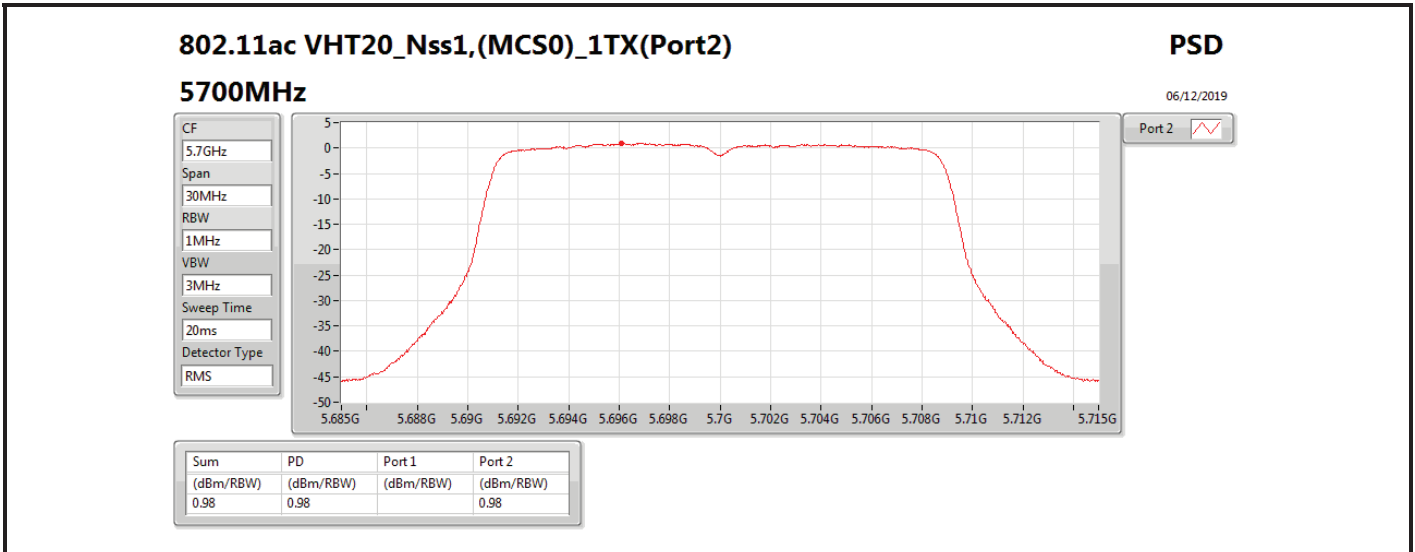

DG = Directional Gain; **RBW** = 500 kHz for 5.725-5.85GHz band / 1MHz for other band;
PD = trace bin-by-bin of each transmits port summing can be performed maximum power density; **Port X** = Port X power density;