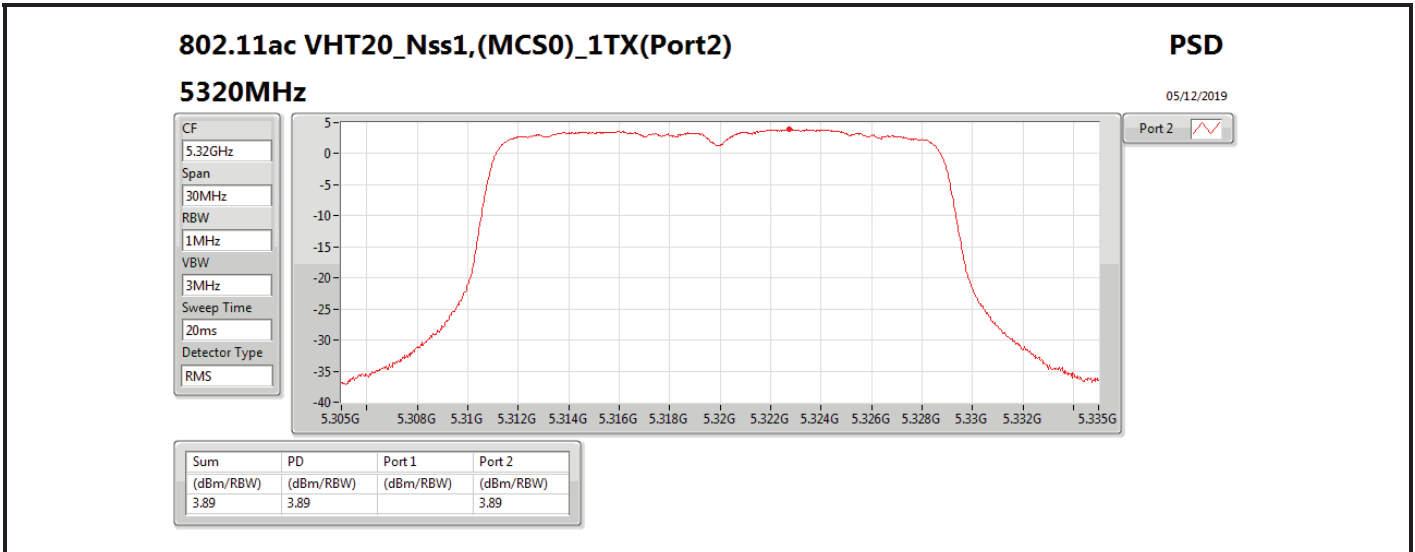

Mode	Result	DG (dBi)	Port 1 (dBm/RBW)	Port 2 (dBm/RBW)	PD (dBm/RBW)	PD Limit (dBm/RBW)	EIRP PD (dBm/RBW)	EIRP PD Limit (dBm/RBW)
5710MHz Straddle 5.725-5.85GHz	Pass	7.10		3.03	3.03	28.90	10.13	36.00
802.11ax HEW40_Nss1,(MCS0)_2TX	-	-	-	-	-	-	-	-
5270MHz	Pass	10.11	2.97	3.44	6.07	6.89	16.18	17.00
5310MHz	Pass	10.11	0.47	0.37	3.22	6.89	13.33	17.00
5510MHz	Pass	10.11	0.07	-0.79	2.64	6.89	12.75	17.00
5550MHz	Pass	10.11	2.92	2.85	5.90	6.89	16.01	17.00
5670MHz	Pass	10.11	0.23	-0.13	2.94	6.89	13.05	17.00
5710MHz Straddle 5.47-5.725GHz	Pass	10.11	3.34	3.48	6.27	6.89	16.38	17.00
5710MHz Straddle 5.725-5.85GHz	Pass	10.11	0.43	0.70	3.53	25.89	13.64	36.00
802.11ax HEW80_Nss1,(MCS0)_1TX(Port2)	-	-	-	-	-	-	-	-
5290MHz	Pass	7.10		-2.11	-2.11	9.90	4.99	17.00
5530MHz	Pass	7.10		-2.66	-2.66	9.90	4.44	17.00
5610MHz	Pass	7.10		-1.44	-1.44	9.90	5.66	17.00
5690MHz Straddle 5.47-5.725GHz	Pass	7.10		-0.15	-0.15	9.90	6.95	17.00
5690MHz Straddle 5.725-5.85GHz	Pass	7.10		-4.00	-4.00	28.90	3.10	36.00
802.11ax HEW80_Nss1,(MCS0)_2TX	-	-	-	-	-	-	-	-
5290MHz	Pass	10.11	-3.12	-2.99	-0.17	6.89	9.94	17.00
5530MHz	Pass	10.11	-3.33	-4.13	-0.76	6.89	9.35	17.00
5610MHz	Pass	10.11	-1.92	-2.25	0.86	6.89	10.97	17.00
5690MHz Straddle 5.47-5.725GHz	Pass	10.11	-0.03	-0.15	2.84	6.89	12.95	17.00
5690MHz Straddle 5.725-5.85GHz	Pass	10.11	-3.45	-4.01	-0.76	25.89	9.35	36.00

DG = Directional Gain; **RBW** = 500 kHz for 5.725-5.85GHz band / 1MHz for other band;
PD = trace bin-by-bin of each transmits port summing can be performed maximum power density; **Port X** = Port X power density;