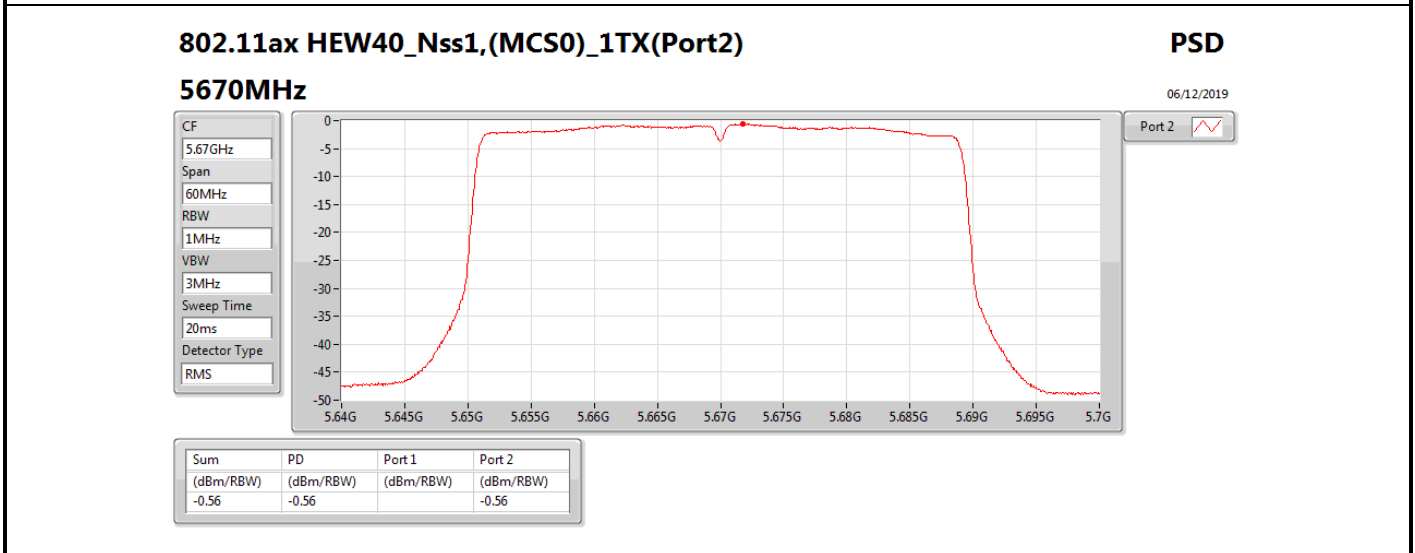

**DG** = Directional Gain; **RBW** = 500 kHz for 5.725-5.85GHz band / 1MHz for other band;

**PD** = trace bin-by-bin of each transmits port summing can be performed maximum power density; **Port X** = Port X power density;