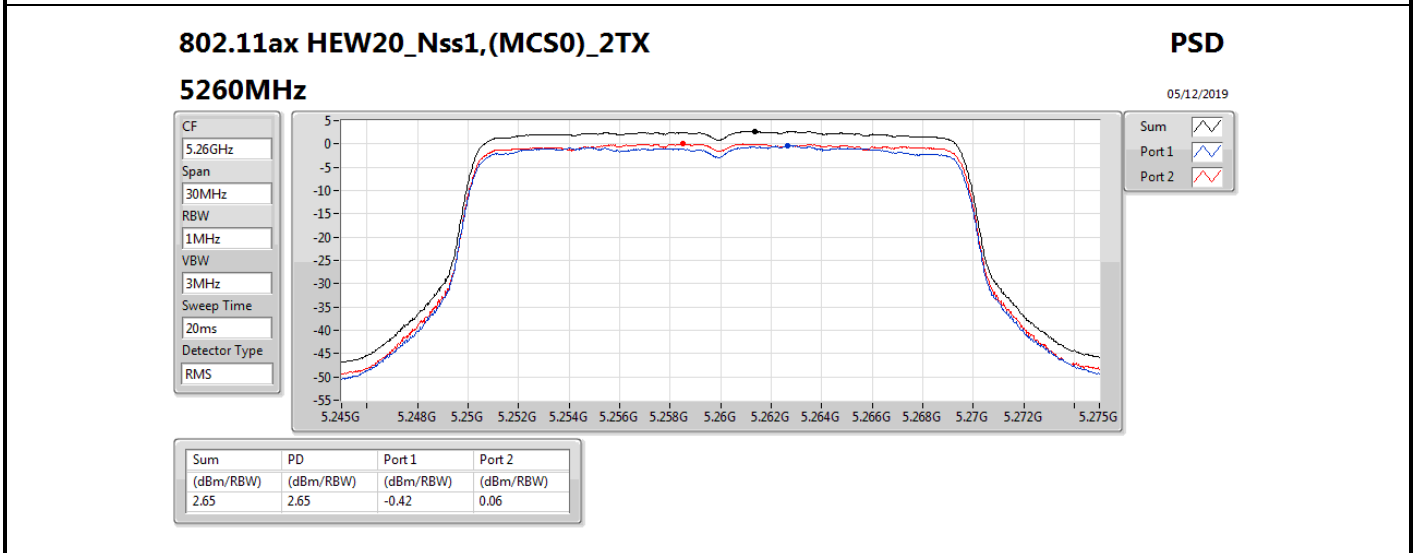

**DG** = Directional Gain; **RBW** = 500 kHz for 5.725-5.85GHz band / 1MHz for other band;

**PD** = trace bin-by-bin of each transmits port summing can be performed maximum power density; **Port X** = Port X power density;

Summary

Mode	PD (dBm/RBW)	EIRP PD (dBm/RBW)
5.25-5.35GHz	-	-
802.11a_Nss1,(6Mbps)_1TX	3.01	8.91
802.11ac VHT20_Nss1,(MCS0)_1TX	2.69	8.59
802.11ac VHT40_Nss1,(MCS0)_1TX	-0.53	5.37
802.11ac VHT80_Nss1,(MCS0)_1TX	-8.39	-2.49
5.47-5.725GHz	-	-
802.11a_Nss1,(6Mbps)_1TX	1.45	7.35
802.11ac VHT20_Nss1,(MCS0)_1TX	1.09	6.99
802.11ac VHT40_Nss1,(MCS0)_1TX	-1.57	4.33
802.11ac VHT80_Nss1,(MCS0)_1TX	-5.08	0.82
5.725-5.85GHz	-	-
802.11a_Nss1,(6Mbps)_1TX	-5.51	0.39
802.11ac VHT20_Nss1,(MCS0)_1TX	-4.09	1.81
802.11ac VHT40_Nss1,(MCS0)_1TX	-7.36	-1.46
802.11ac VHT80_Nss1,(MCS0)_1TX	-10.15	-4.25