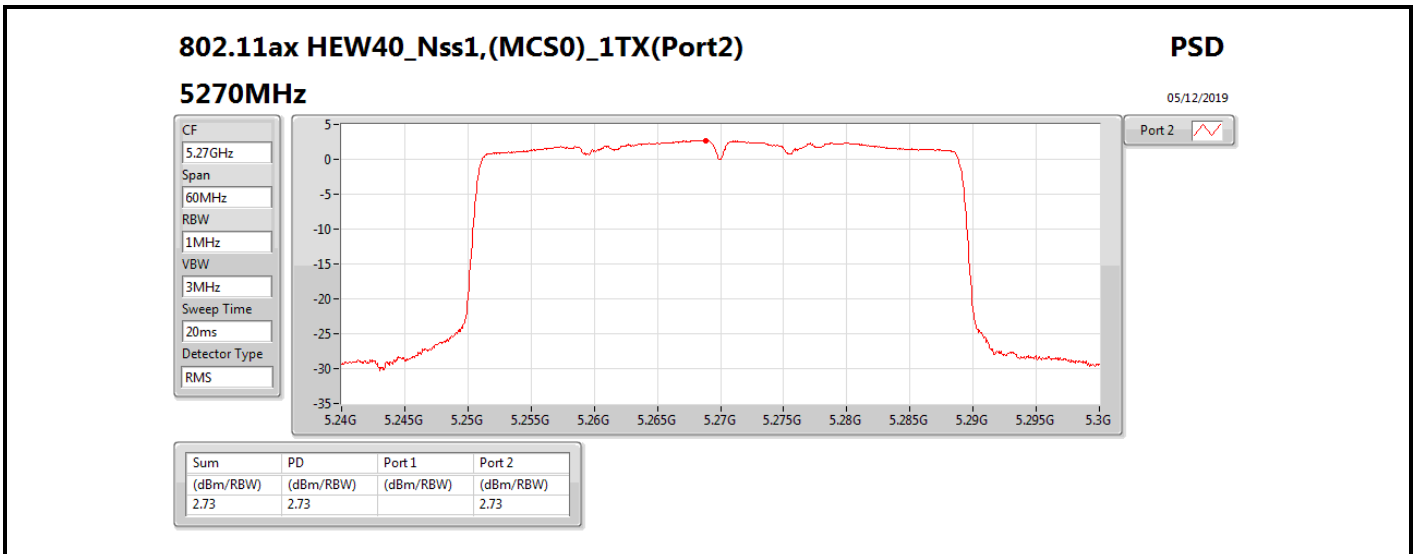

**DG** = Directional Gain; **RBW** = 500 kHz for 5.725-5.85GHz band / 1MHz for other band;

**PD** = trace bin-by-bin of each transmits port summing can be performed maximum power density; **Port X** = Port X power density;