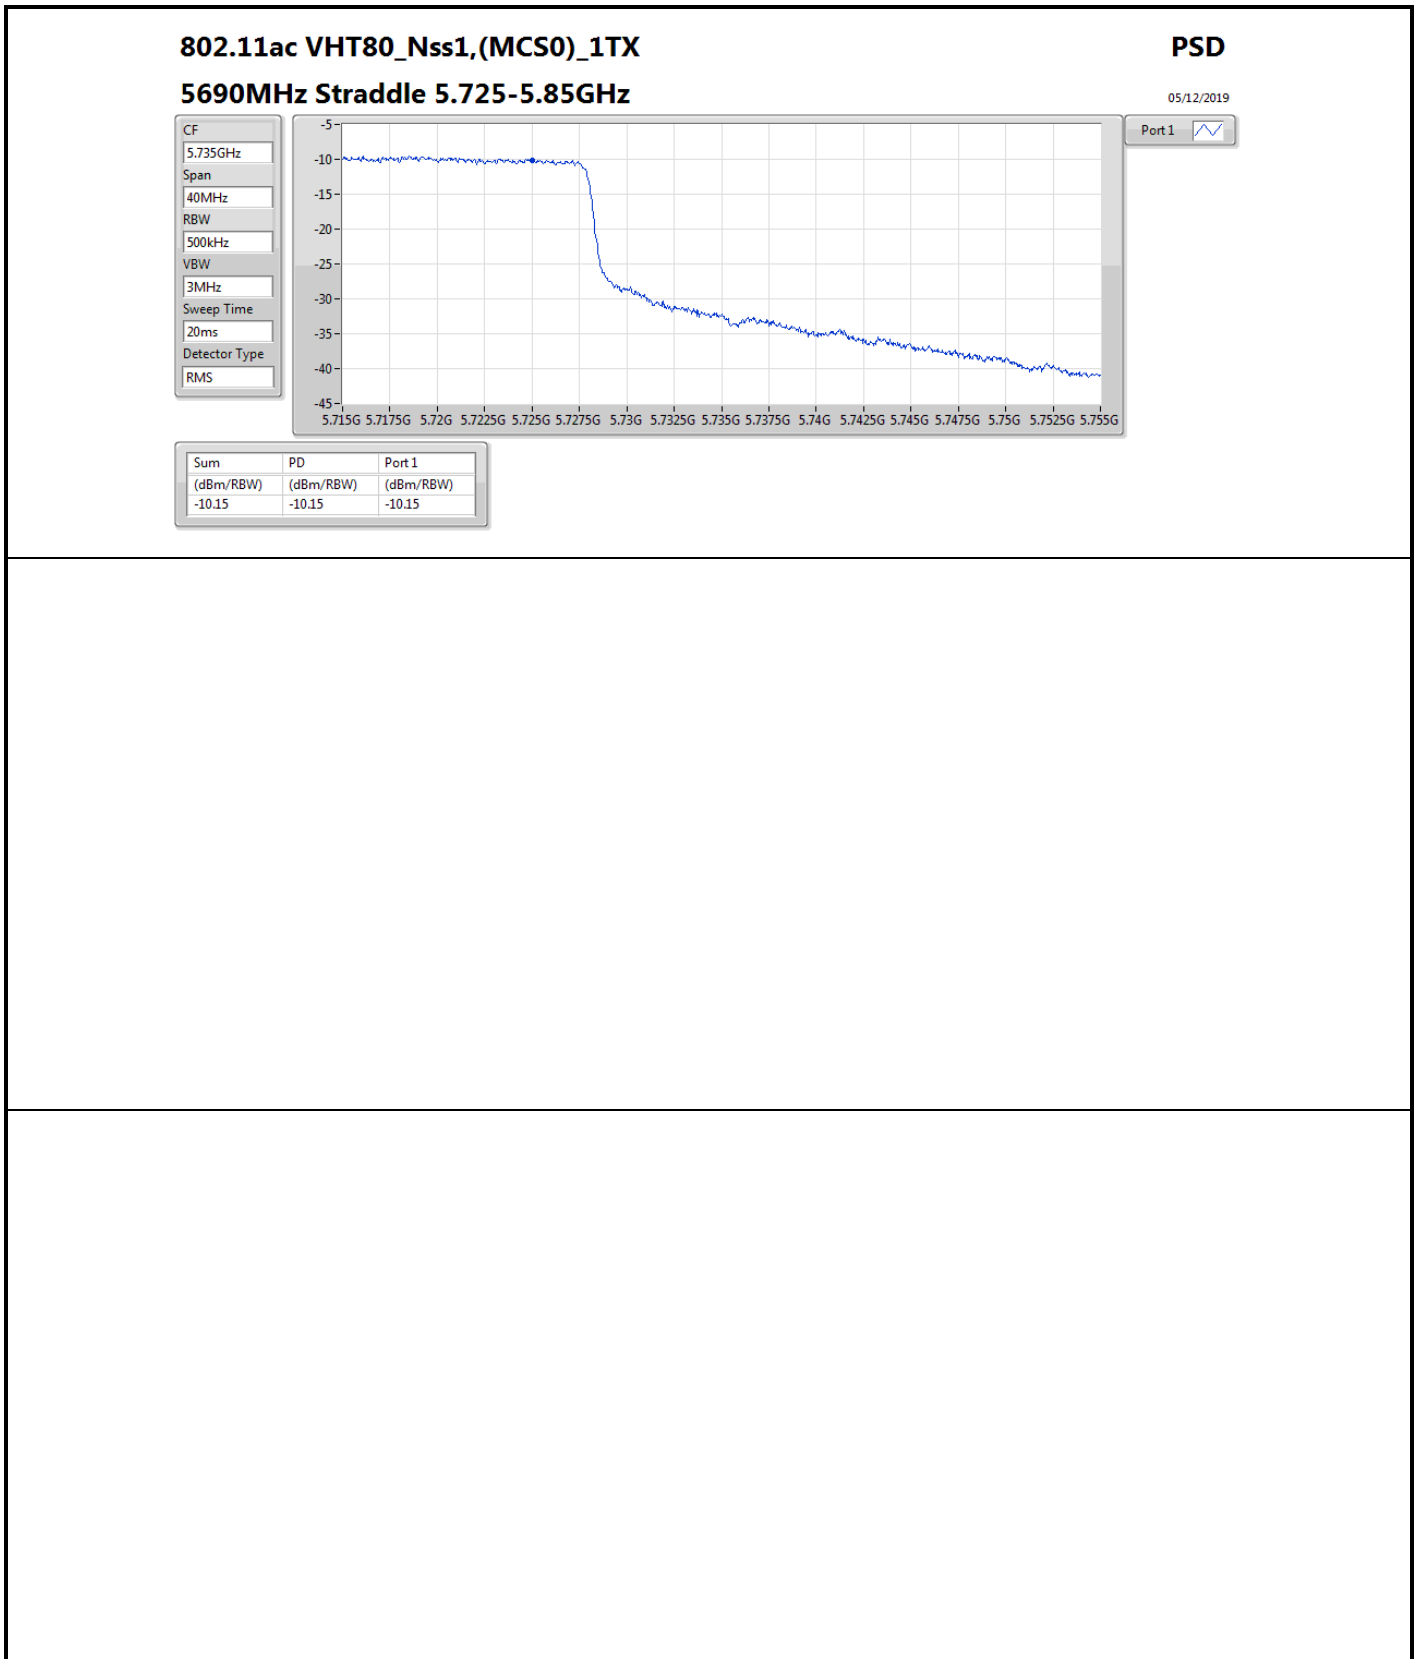

DG = Directional Gain; RBW = 500 kHz for 5.725-5.85GHz band / 1MHz for other band;

PD = trace bin-by-bin of each transmits port summing can be performed maximum power density; Port X = Port X power density;