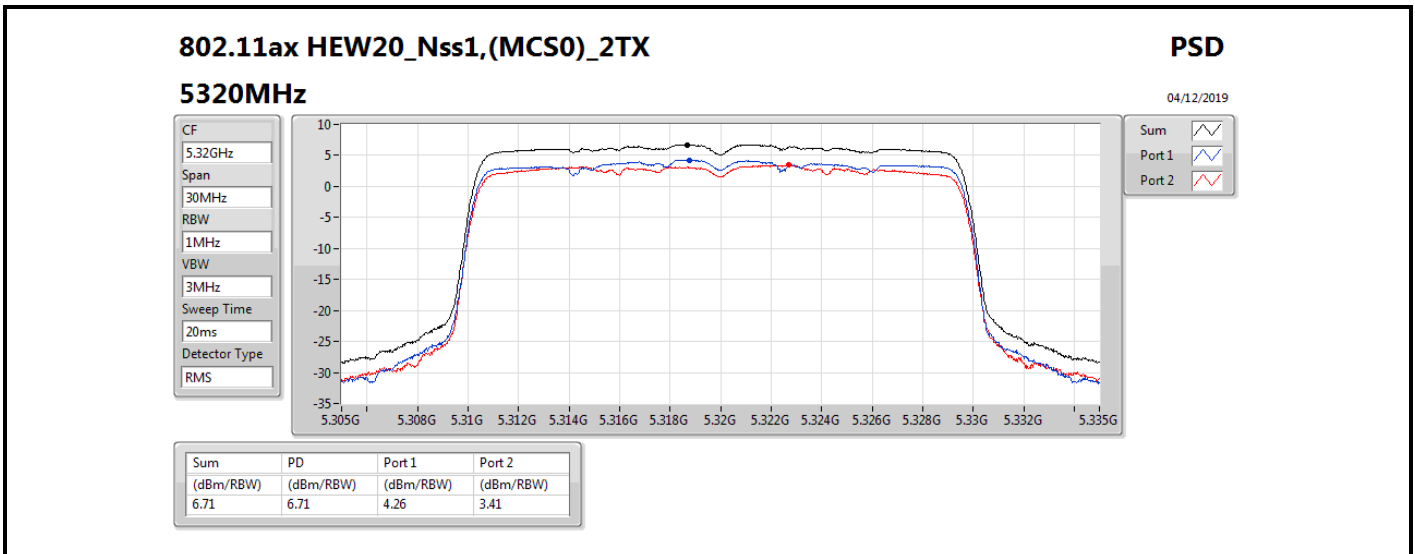

**DG** = Directional Gain; **RBW** = 500 kHz for 5.725-5.85GHz band / 1MHz for other band;

**PD** = trace bin-by-bin of each transmits port summing can be performed maximum power density; **Port X** = Port X power density;