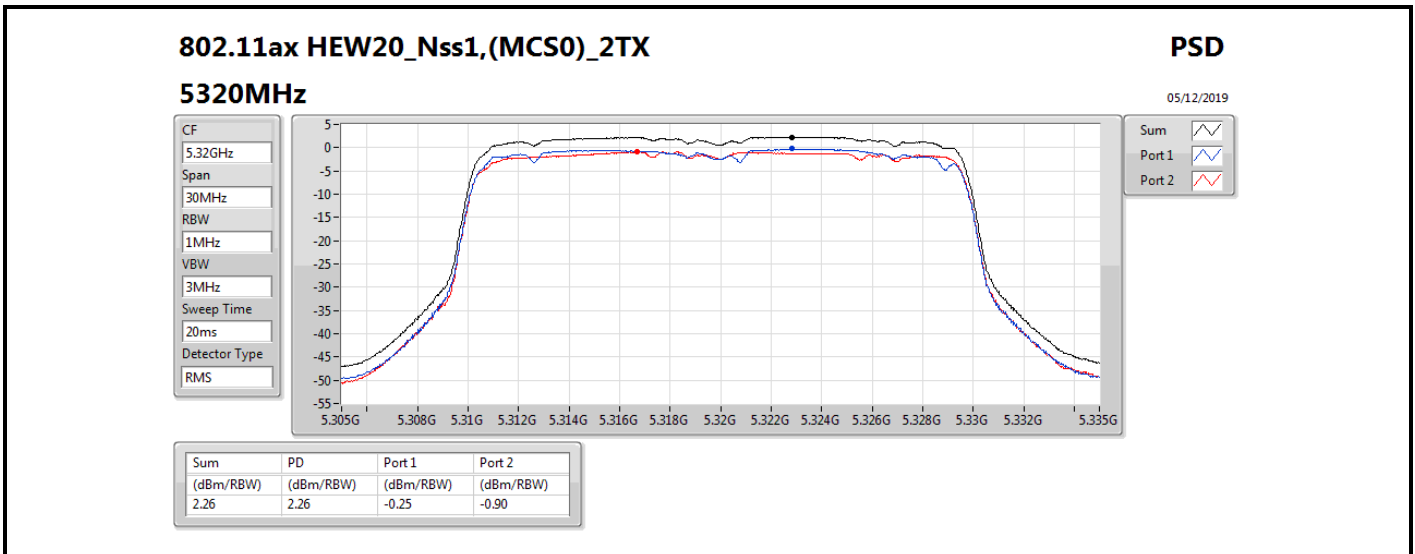

**DG** = Directional Gain; **RBW** = 500 kHz for 5.725-5.85GHz band / 1MHz for other band;

**PD** = trace bin-by-bin of each transmits port summing can be performed maximum power density; **Port X** = Port X power density;

Summary

Mode	PD (dBm/RBW)	EIRP PD (dBm/RBW)
5.25-5.35GHz	-	-
802.11a_Nss1,(6Mbps)_1TX	3.01	8.91
802.11ac VHT20_Nss1,(MCS0)_1TX	2.69	8.59
802.11ac VHT40_Nss1,(MCS0)_1TX	-0.53	5.37
802.11ac VHT80_Nss1,(MCS0)_1TX	-8.39	-2.49
5.47-5.725GHz	-	-
802.11a_Nss1,(6Mbps)_1TX	1.45	7.35
802.11ac VHT20_Nss1,(MCS0)_1TX	1.09	6.99
802.11ac VHT40_Nss1,(MCS0)_1TX	-1.57	4.33
802.11ac VHT80_Nss1,(MCS0)_1TX	-5.08	0.82
5.725-5.85GHz	-	-
802.11a_Nss1,(6Mbps)_1TX	-5.51	0.39
802.11ac VHT20_Nss1,(MCS0)_1TX	-4.09	1.81
802.11ac VHT40_Nss1,(MCS0)_1TX	-7.36	-1.46
802.11ac VHT80_Nss1,(MCS0)_1TX	-10.15	-4.25