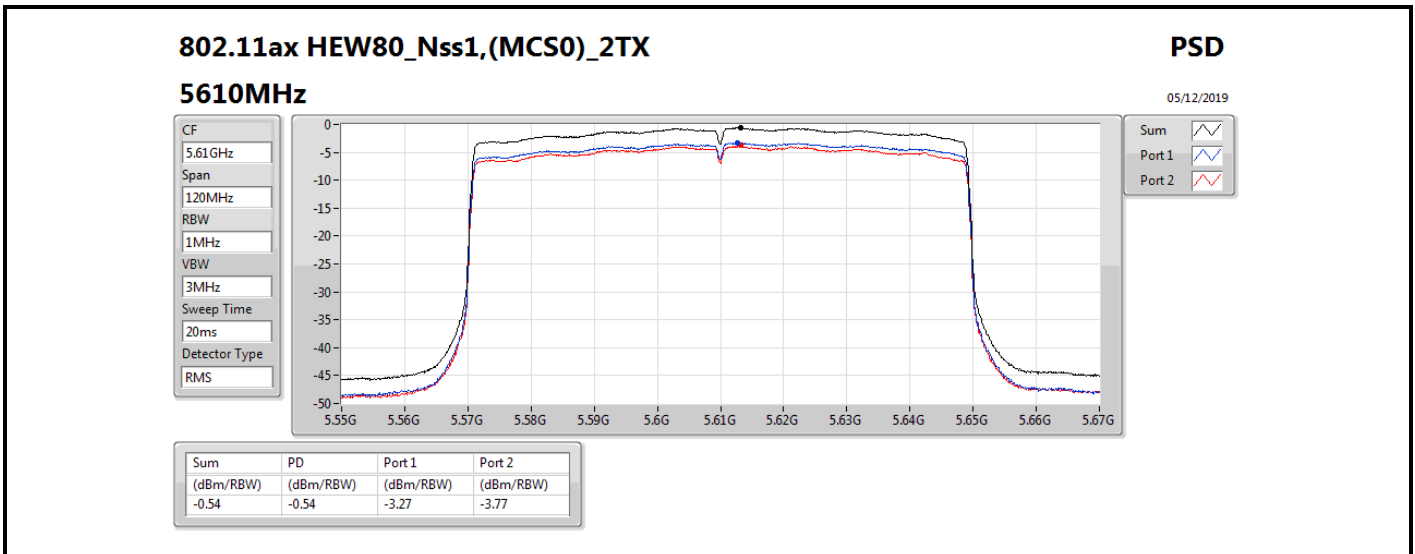

**DG** = Directional Gain; **RBW** = 500 kHz for 5.725-5.85GHz band / 1MHz for other band;

**PD** = trace bin-by-bin of each transmits port summing can be performed maximum power density; **Port X** = Port X power density;

Summary

Mode	PD (dBm/RBW)	EIRP PD (dBm/RBW)
5.25-5.35GHz	-	-
802.11a_Nss1,(6Mbps)_1TX	3.01	8.91
802.11ac VHT20_Nss1,(MCS0)_1TX	2.69	8.59
802.11ac VHT40_Nss1,(MCS0)_1TX	-0.53	5.37
802.11ac VHT80_Nss1,(MCS0)_1TX	-8.39	-2.49
5.47-5.725GHz	-	-
802.11a_Nss1,(6Mbps)_1TX	1.45	7.35
802.11ac VHT20_Nss1,(MCS0)_1TX	1.09	6.99
802.11ac VHT40_Nss1,(MCS0)_1TX	-1.57	4.33
802.11ac VHT80_Nss1,(MCS0)_1TX	-5.08	0.82
5.725-5.85GHz	-	-
802.11a_Nss1,(6Mbps)_1TX	-5.51	0.39
802.11ac VHT20_Nss1,(MCS0)_1TX	-4.09	1.81
802.11ac VHT40_Nss1,(MCS0)_1TX	-7.36	-1.46
802.11ac VHT80_Nss1,(MCS0)_1TX	-10.15	-4.25