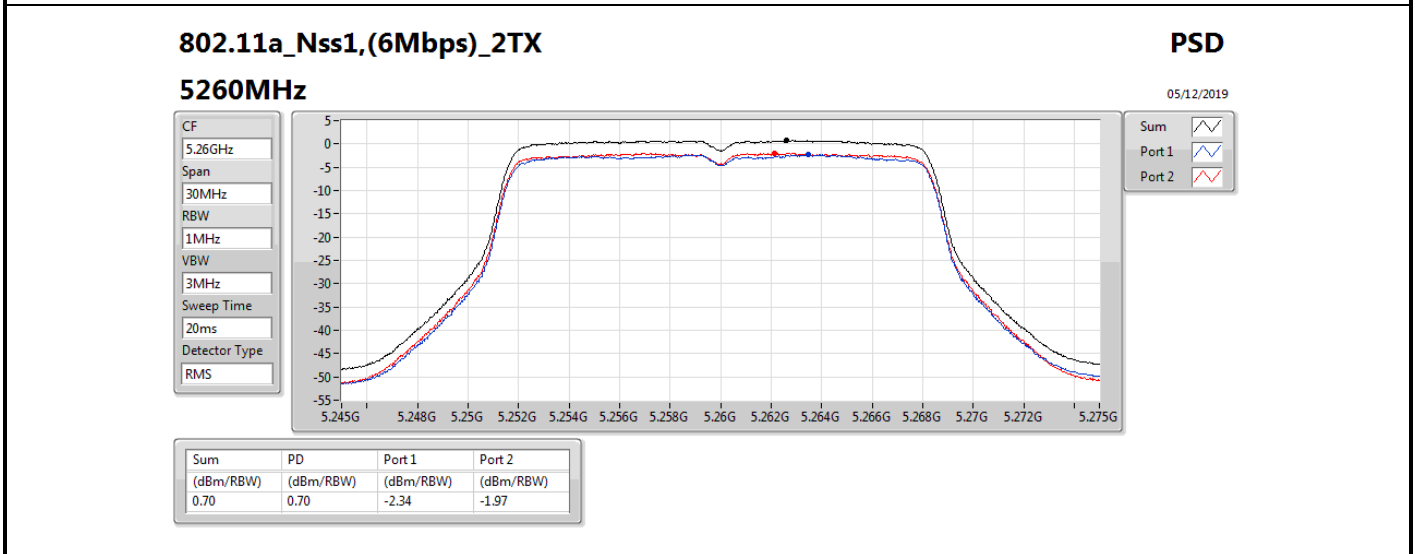

**DG** = Directional Gain; **RBW** = 500 kHz for 5.725-5.85GHz band / 1MHz for other band;

**PD** = trace bin-by-bin of each transmits port summing can be performed maximum power density; **Port X** = Port X power density;