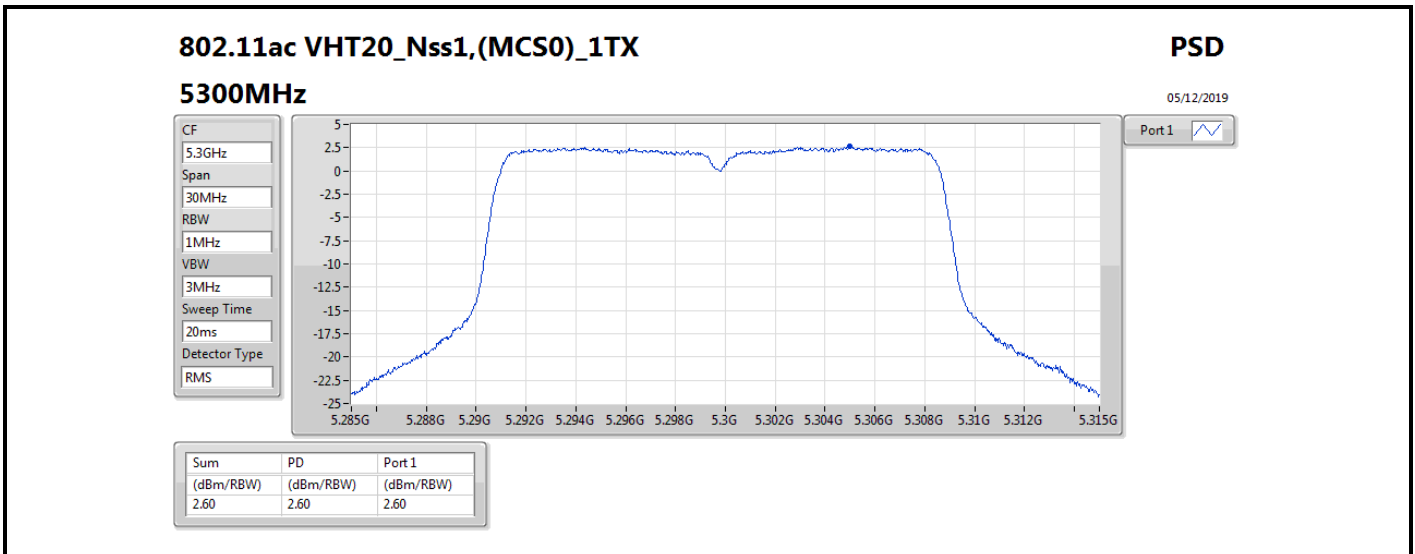

DG = Directional Gain; RBW = 500 kHz for 5.725-5.85GHz band / 1MHz for other band;

PD = trace bin-by-bin of each transmits port summing can be performed maximum power density; Port X = Port X power density;

Summary

Mode	PD (dBm/RBW)	EIRP PD (dBm/RBW)
5.25-5.35GHz	-	-
802.11ac VHT20-BF_Nss1,(MCS0)_2TX	5.76	15.77
802.11ac VHT40-BF_Nss1,(MCS0)_2TX	2.75	12.76
802.11ac VHT80-BF_Nss1,(MCS0)_2TX	-2.11	7.90
802.11ax HEW20-BF_Nss1,(MCS0)_2TX	5.81	15.82
802.11ax HEW40-BF_Nss1,(MCS0)_2TX	2.61	12.62
802.11ax HEW80-BF_Nss1,(MCS0)_2TX	-2.35	7.66
5.47-5.725GHz	-	-
802.11ac VHT20-BF_Nss1,(MCS0)_2TX	5.45	15.46
802.11ac VHT40-BF_Nss1,(MCS0)_2TX	2.55	12.56
802.11ac VHT80-BF_Nss1,(MCS0)_2TX	-0.28	9.73
802.11ax HEW20-BF_Nss1,(MCS0)_2TX	5.53	15.54
802.11ax HEW40-BF_Nss1,(MCS0)_2TX	2.65	12.66
802.11ax HEW80-BF_Nss1,(MCS0)_2TX	-0.46	9.55
5.725-5.85GHz	-	-
802.11ac VHT20-BF_Nss1,(MCS0)_2TX	3.65	13.66
802.11ac VHT40-BF_Nss1,(MCS0)_2TX	-0.08	9.93
802.11ac VHT80-BF_Nss1,(MCS0)_2TX	-3.95	6.06
802.11ax HEW20-BF_Nss1,(MCS0)_2TX	3.89	13.90
802.11ax HEW40-BF_Nss1,(MCS0)_2TX	-0.08	9.93
802.11ax HEW80-BF_Nss1,(MCS0)_2TX	-3.86	6.15