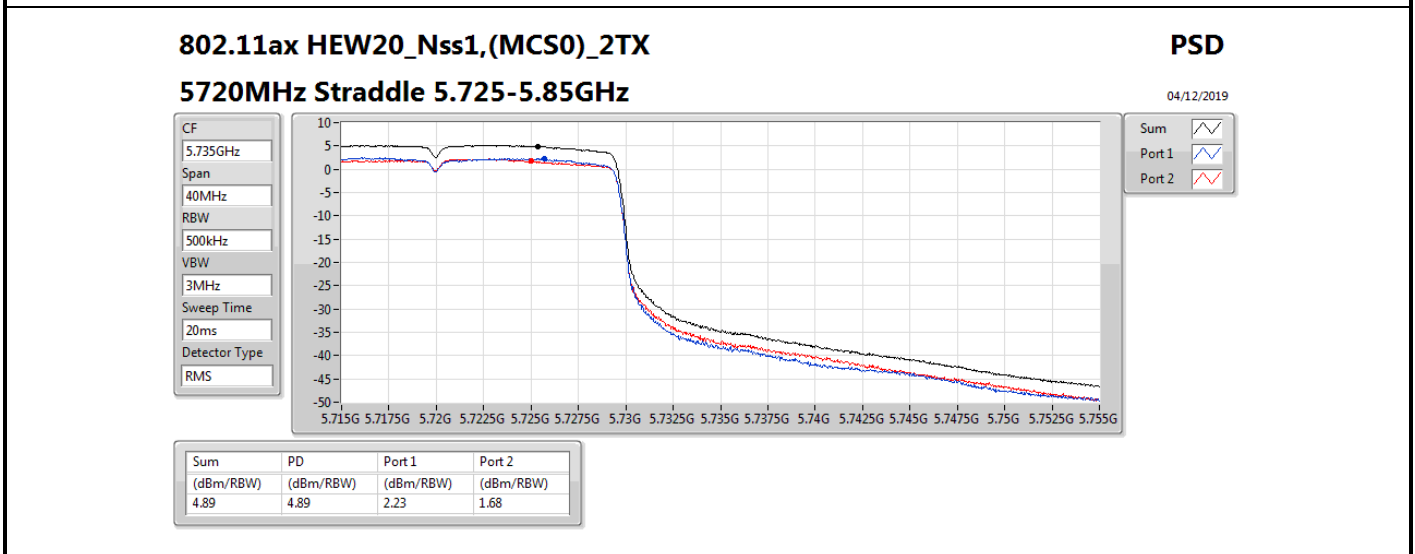

**DG** = Directional Gain; **RBW** = 500 kHz for 5.725-5.85GHz band / 1MHz for other band;

**PD** = trace bin-by-bin of each transmits port summing can be performed maximum power density; **Port X** = Port X power density;