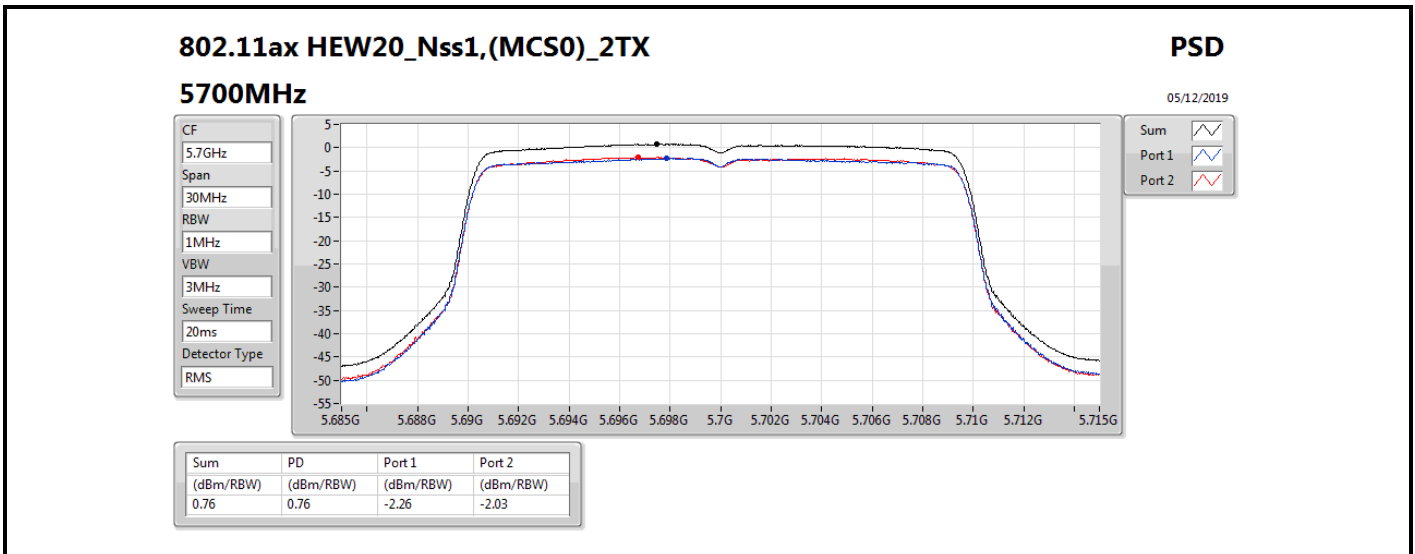

**DG** = Directional Gain; **RBW** = 500 kHz for 5.725-5.85GHz band / 1MHz for other band;

**PD** = trace bin-by-bin of each transmits port summing can be performed maximum power density; **Port X** = Port X power density;