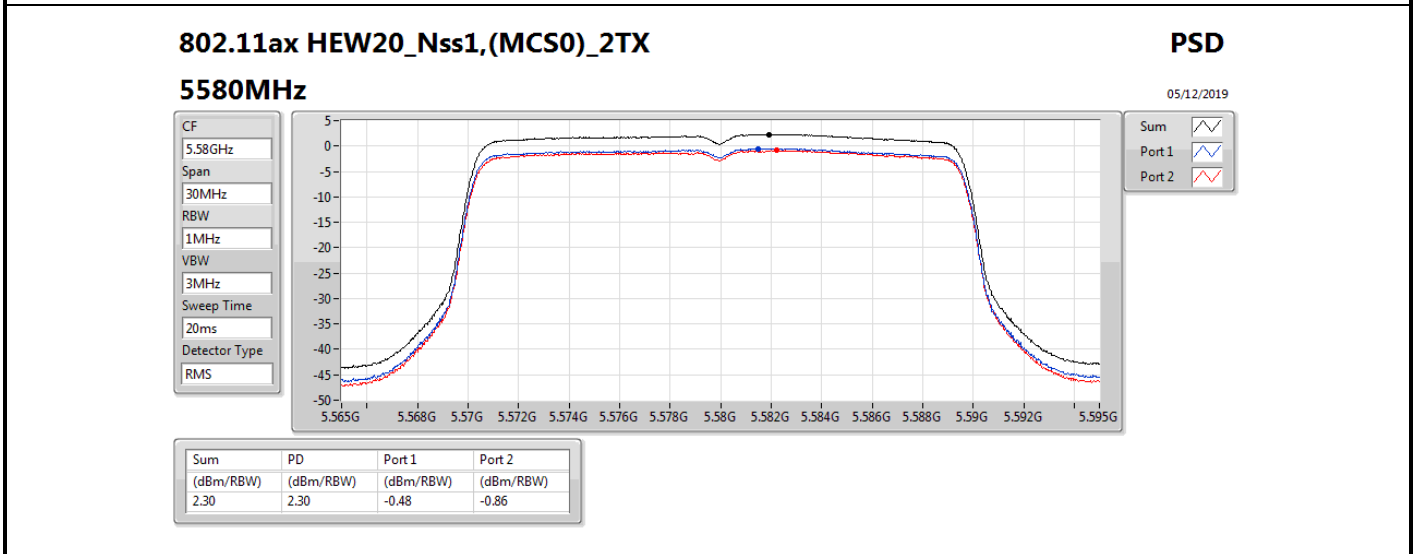

**DG** = Directional Gain; **RBW** = 500 kHz for 5.725-5.85GHz band / 1MHz for other band;

**PD** = trace bin-by-bin of each transmits port summing can be performed maximum power density; **Port X** = Port X power density;

Summary

Mode	PD (dBm/RBW)	EIRP PD (dBm/RBW)
5.25-5.35GHz	-	-
802.11a_Nss1,(6Mbps)_1TX	3.01	8.91
802.11ac VHT20_Nss1,(MCS0)_1TX	2.69	8.59
802.11ac VHT40_Nss1,(MCS0)_1TX	-0.53	5.37
802.11ac VHT80_Nss1,(MCS0)_1TX	-8.39	-2.49
5.47-5.725GHz	-	-
802.11a_Nss1,(6Mbps)_1TX	1.45	7.35
802.11ac VHT20_Nss1,(MCS0)_1TX	1.09	6.99
802.11ac VHT40_Nss1,(MCS0)_1TX	-1.57	4.33
802.11ac VHT80_Nss1,(MCS0)_1TX	-5.08	0.82
5.725-5.85GHz	-	-
802.11a_Nss1,(6Mbps)_1TX	-5.51	0.39
802.11ac VHT20_Nss1,(MCS0)_1TX	-4.09	1.81
802.11ac VHT40_Nss1,(MCS0)_1TX	-7.36	-1.46
802.11ac VHT80_Nss1,(MCS0)_1TX	-10.15	-4.25