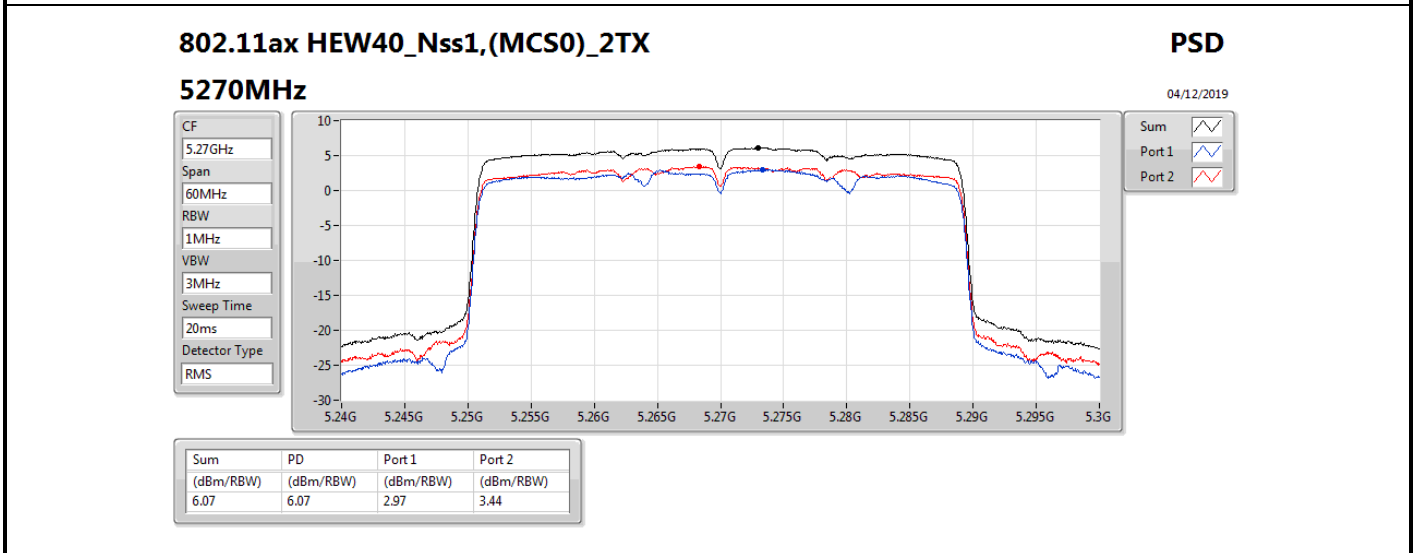

**DG** = Directional Gain; **RBW** = 500 kHz for 5.725-5.85GHz band / 1MHz for other band;

**PD** = trace bin-by-bin of each transmits port summing can be performed maximum power density; **Port X** = Port X power density;