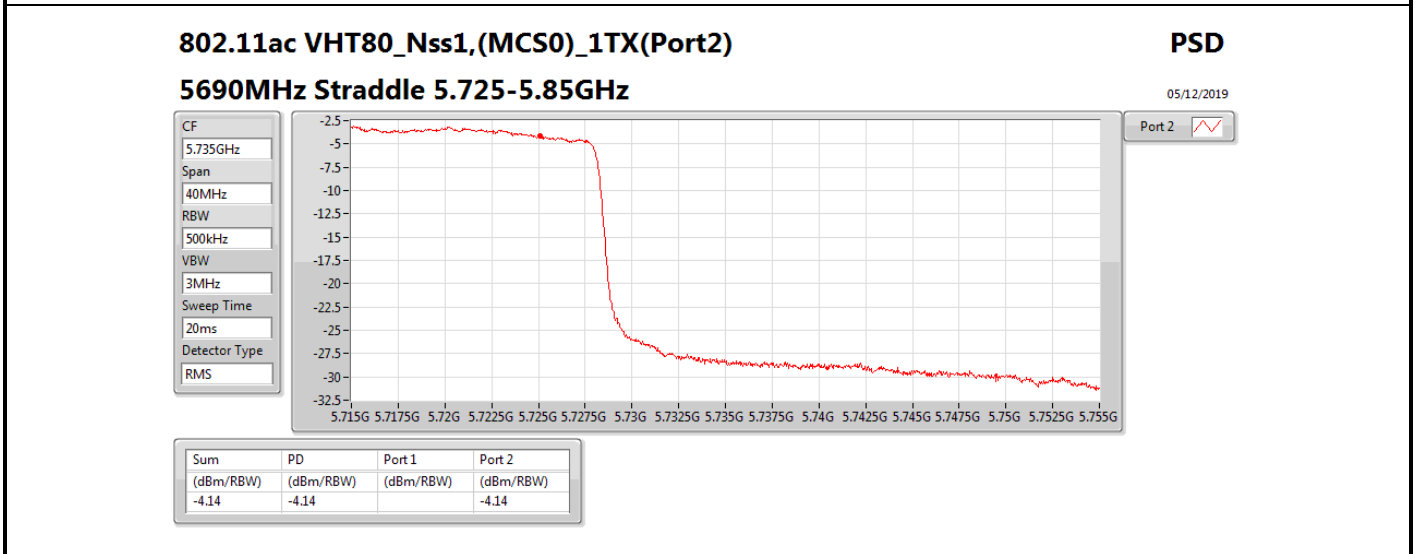

**DG** = Directional Gain; **RBW** = 500 kHz for 5.725-5.85GHz band / 1MHz for other band;

**PD** = trace bin-by-bin of each transmits port summing can be performed maximum power density; **Port X** = Port X power density;