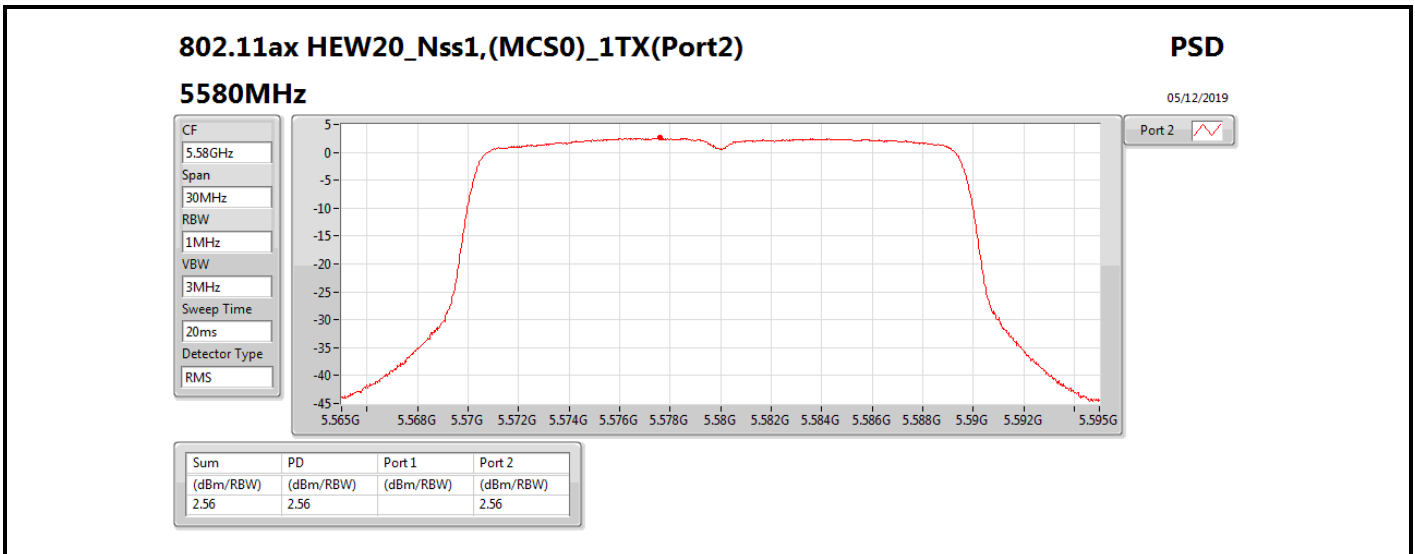

**DG** = Directional Gain; **RBW** = 500 kHz for 5.725-5.85GHz band / 1MHz for other band;

**PD** = trace bin-by-bin of each transmits port summing can be performed maximum power density; **Port X** = Port X power density;