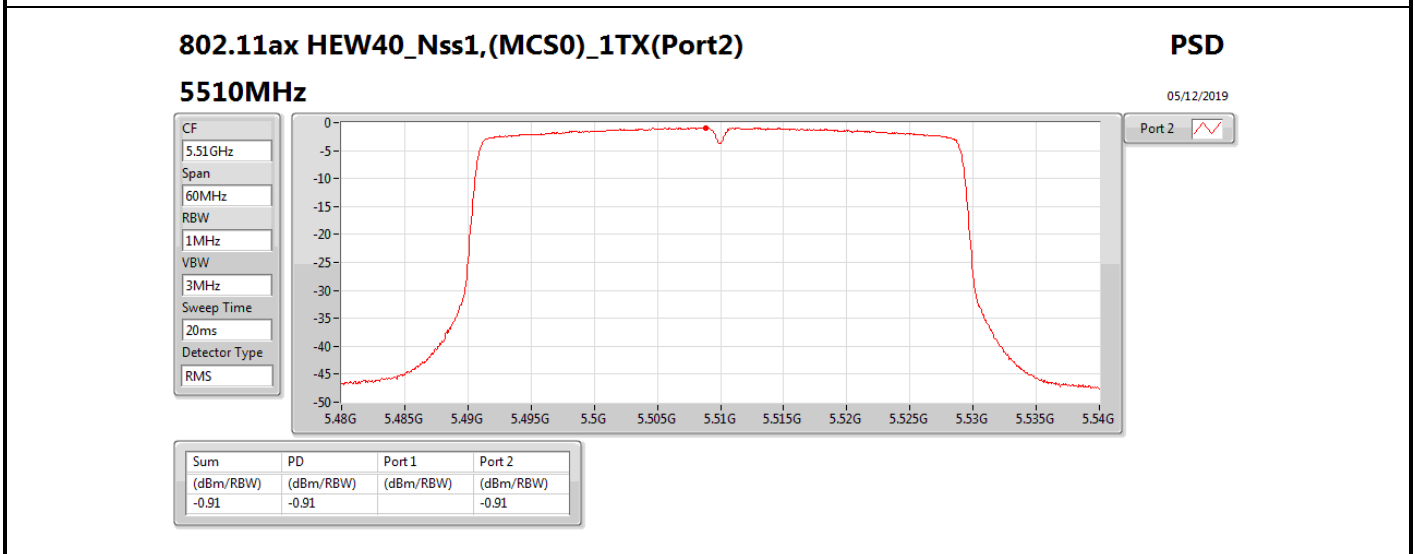

**DG** = Directional Gain; **RBW** = 500 kHz for 5.725-5.85GHz band / 1MHz for other band;

**PD** = trace bin-by-bin of each transmits port summing can be performed maximum power density; **Port X** = Port X power density;

Summary

Mode	PD (dBm/RBW)	EIRP PD (dBm/RBW)
5.25-5.35GHz	-	-
802.11a_Nss1,(6Mbps)_1TX	3.01	8.91
802.11ac VHT20_Nss1,(MCS0)_1TX	2.69	8.59
802.11ac VHT40_Nss1,(MCS0)_1TX	-0.53	5.37
802.11ac VHT80_Nss1,(MCS0)_1TX	-8.39	-2.49
5.47-5.725GHz	-	-
802.11a_Nss1,(6Mbps)_1TX	1.45	7.35
802.11ac VHT20_Nss1,(MCS0)_1TX	1.09	6.99
802.11ac VHT40_Nss1,(MCS0)_1TX	-1.57	4.33
802.11ac VHT80_Nss1,(MCS0)_1TX	-5.08	0.82
5.725-5.85GHz	-	-
802.11a_Nss1,(6Mbps)_1TX	-5.51	0.39
802.11ac VHT20_Nss1,(MCS0)_1TX	-4.09	1.81
802.11ac VHT40_Nss1,(MCS0)_1TX	-7.36	-1.46
802.11ac VHT80_Nss1,(MCS0)_1TX	-10.15	-4.25