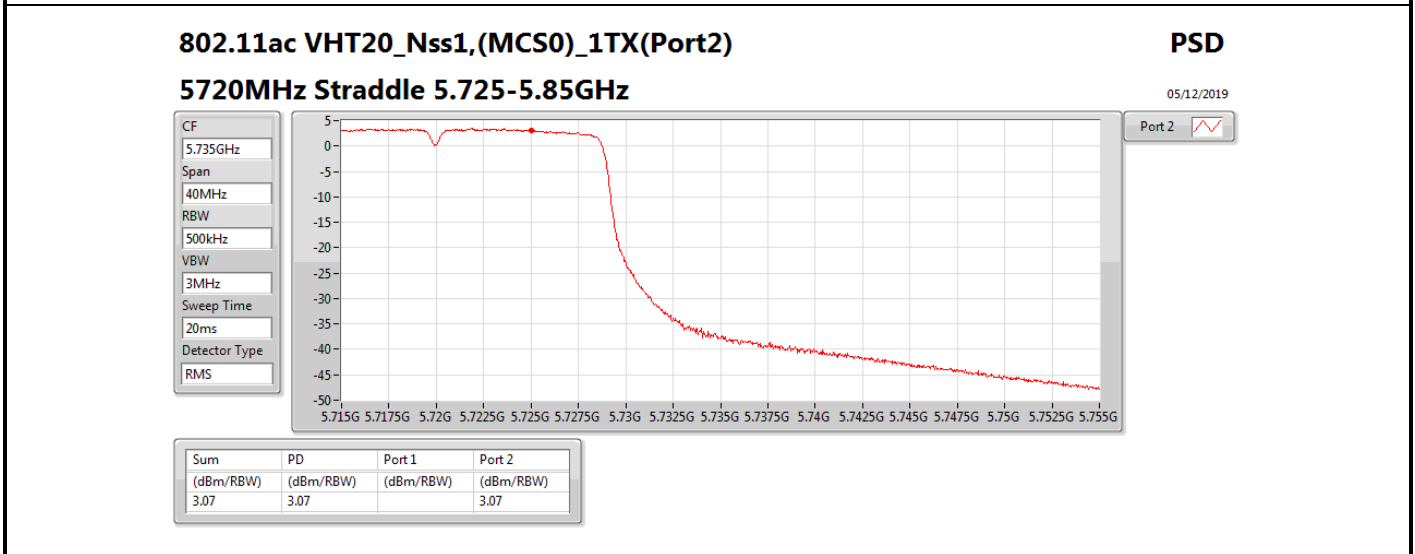

**DG** = Directional Gain; **RBW** = 500 kHz for 5.725-5.85GHz band / 1MHz for other band;

**PD** = trace bin-by-bin of each transmits port summing can be performed maximum power density; **Port X** = Port X power density;

Summary

Mode	PD (dBm/RBW)	EIRP PD (dBm/RBW)
5.25-5.35GHz	-	-
802.11a_Nss1,(6Mbps)_1TX	3.01	8.91
802.11ac VHT20_Nss1,(MCS0)_1TX	2.69	8.59
802.11ac VHT40_Nss1,(MCS0)_1TX	-0.53	5.37
802.11ac VHT80_Nss1,(MCS0)_1TX	-8.39	-2.49
5.47-5.725GHz	-	-
802.11a_Nss1,(6Mbps)_1TX	1.45	7.35
802.11ac VHT20_Nss1,(MCS0)_1TX	1.09	6.99
802.11ac VHT40_Nss1,(MCS0)_1TX	-1.57	4.33
802.11ac VHT80_Nss1,(MCS0)_1TX	-5.08	0.82
5.725-5.85GHz	-	-
802.11a_Nss1,(6Mbps)_1TX	-5.51	0.39
802.11ac VHT20_Nss1,(MCS0)_1TX	-4.09	1.81
802.11ac VHT40_Nss1,(MCS0)_1TX	-7.36	-1.46
802.11ac VHT80_Nss1,(MCS0)_1TX	-10.15	-4.25