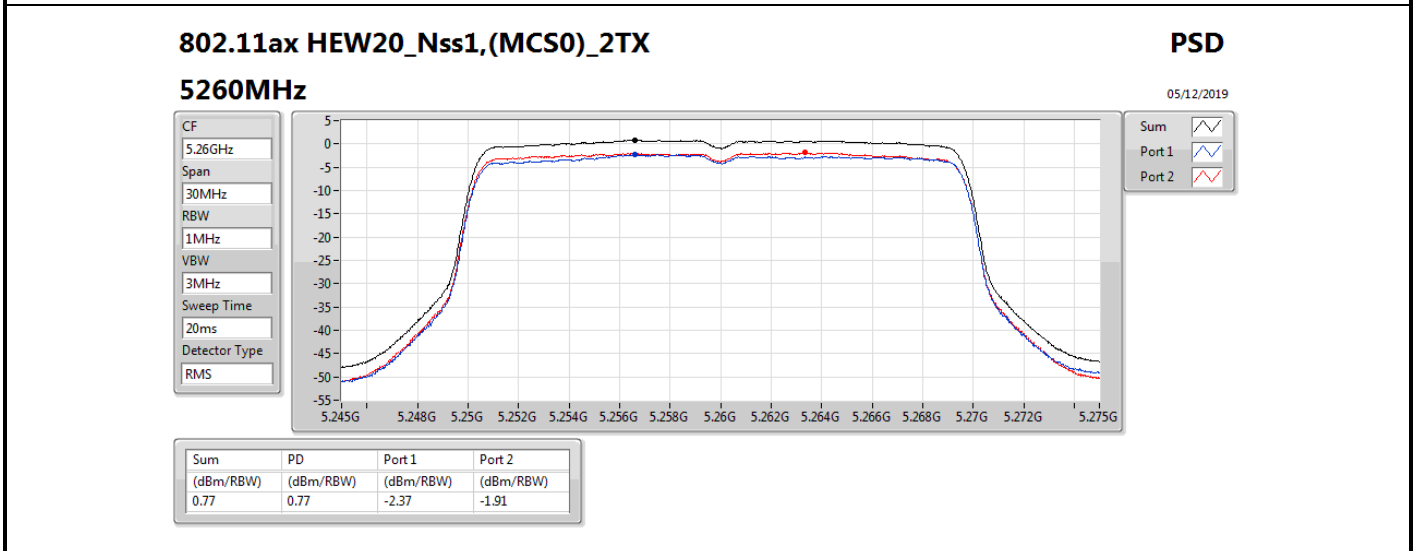

**DG** = Directional Gain; **RBW** = 500 kHz for 5.725-5.85GHz band / 1MHz for other band;

**PD** = trace bin-by-bin of each transmits port summing can be performed maximum power density; **Port X** = Port X power density;