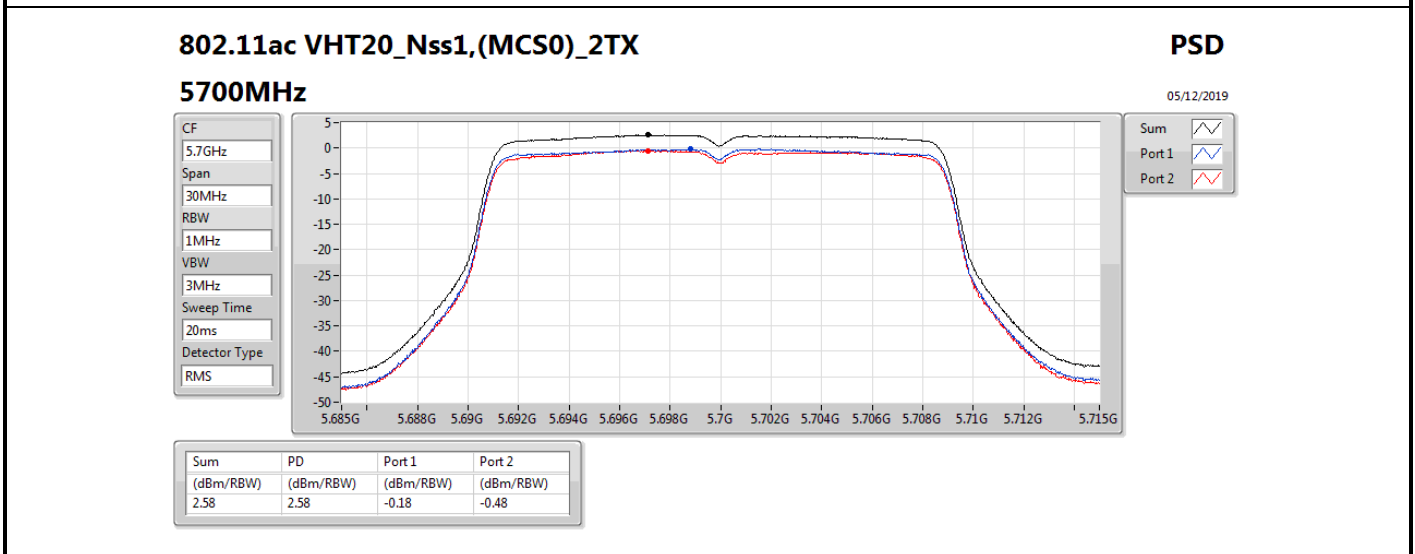

**DG** = Directional Gain; **RBW** = 500 kHz for 5.725-5.85GHz band / 1MHz for other band;

**PD** = trace bin-by-bin of each transmits port summing can be performed maximum power density; **Port X** = Port X power density;

Summary

Mode	PD (dBm/RBW)	EIRP PD (dBm/RBW)
5.25-5.35GHz	-	-
802.11a_Nss1,(6Mbps)_1TX	3.01	8.91
802.11ac VHT20_Nss1,(MCS0)_1TX	2.69	8.59
802.11ac VHT40_Nss1,(MCS0)_1TX	-0.53	5.37
802.11ac VHT80_Nss1,(MCS0)_1TX	-8.39	-2.49
5.47-5.725GHz	-	-
802.11a_Nss1,(6Mbps)_1TX	1.45	7.35
802.11ac VHT20_Nss1,(MCS0)_1TX	1.09	6.99
802.11ac VHT40_Nss1,(MCS0)_1TX	-1.57	4.33
802.11ac VHT80_Nss1,(MCS0)_1TX	-5.08	0.82
5.725-5.85GHz	-	-
802.11a_Nss1,(6Mbps)_1TX	-5.51	0.39
802.11ac VHT20_Nss1,(MCS0)_1TX	-4.09	1.81
802.11ac VHT40_Nss1,(MCS0)_1TX	-7.36	-1.46
802.11ac VHT80_Nss1,(MCS0)_1TX	-10.15	-4.25