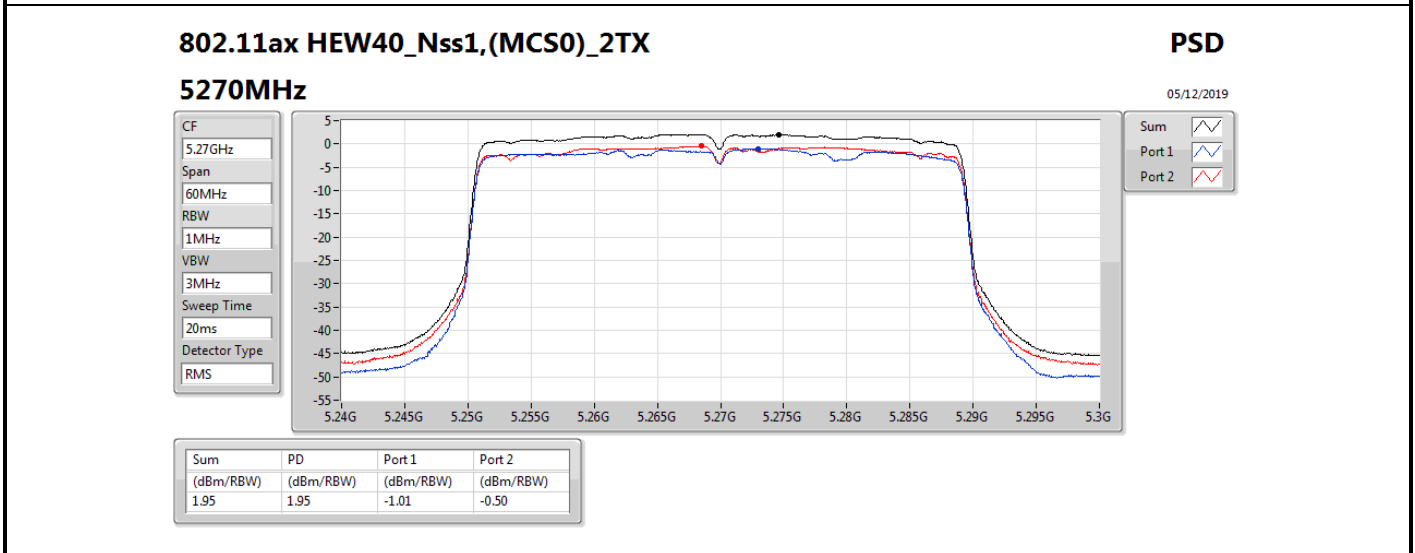

**DG** = Directional Gain; **RBW** = 500 kHz for 5.725-5.85GHz band / 1MHz for other band;

**PD** = trace bin-by-bin of each transmits port summing can be performed maximum power density; **Port X** = Port X power density;

Summary

Mode	PD (dBm/RBW)	EIRP PD (dBm/RBW)
5.25-5.35GHz	-	-
802.11a_Nss1,(6Mbps)_1TX	3.01	8.91
802.11ac VHT20_Nss1,(MCS0)_1TX	2.69	8.59
802.11ac VHT40_Nss1,(MCS0)_1TX	-0.53	5.37
802.11ac VHT80_Nss1,(MCS0)_1TX	-8.39	-2.49
5.47-5.725GHz	-	-
802.11a_Nss1,(6Mbps)_1TX	1.45	7.35
802.11ac VHT20_Nss1,(MCS0)_1TX	1.09	6.99
802.11ac VHT40_Nss1,(MCS0)_1TX	-1.57	4.33
802.11ac VHT80_Nss1,(MCS0)_1TX	-5.08	0.82
5.725-5.85GHz	-	-
802.11a_Nss1,(6Mbps)_1TX	-5.51	0.39
802.11ac VHT20_Nss1,(MCS0)_1TX	-4.09	1.81
802.11ac VHT40_Nss1,(MCS0)_1TX	-7.36	-1.46
802.11ac VHT80_Nss1,(MCS0)_1TX	-10.15	-4.25