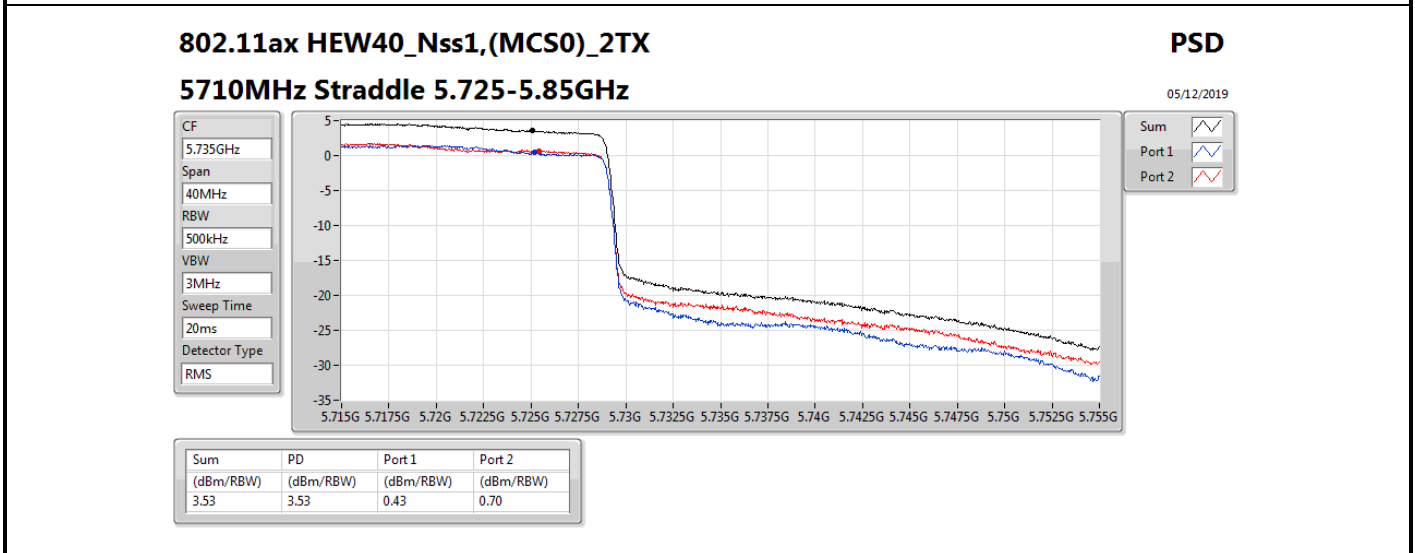

**DG** = Directional Gain; **RBW** = 500 kHz for 5.725-5.85GHz band / 1MHz for other band;

**PD** = trace bin-by-bin of each transmits port summing can be performed maximum power density; **Port X** = Port X power density;