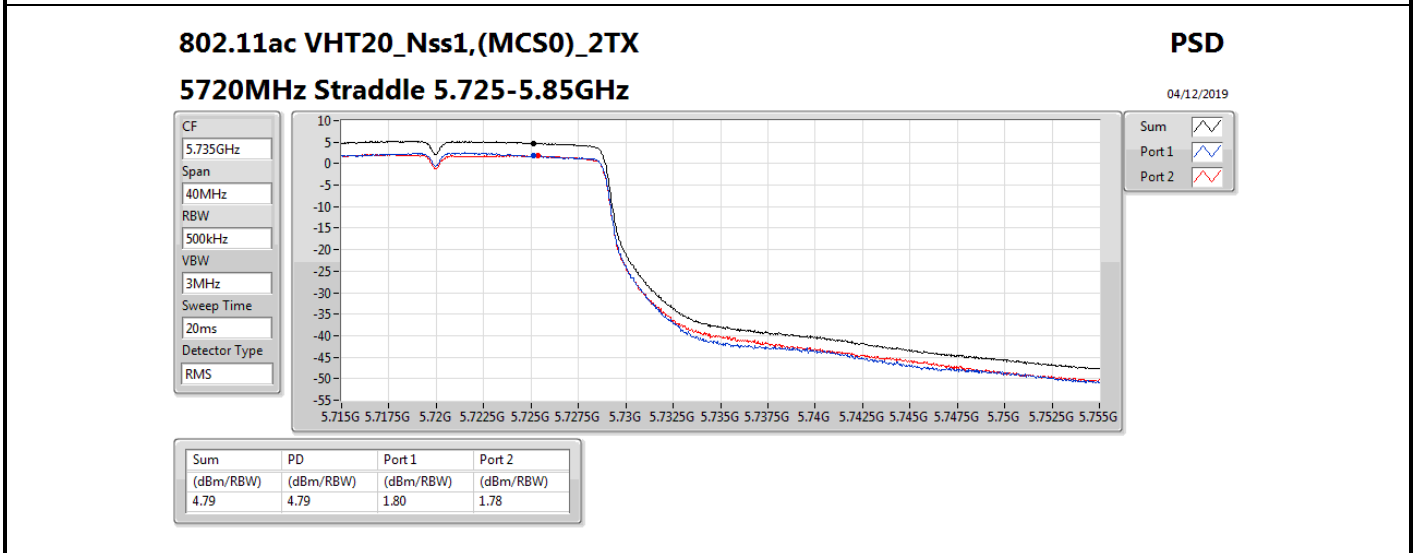

**DG** = Directional Gain; **RBW** = 500 kHz for 5.725-5.85GHz band / 1MHz for other band;

**PD** = trace bin-by-bin of each transmits port summing can be performed maximum power density; **Port X** = Port X power density;