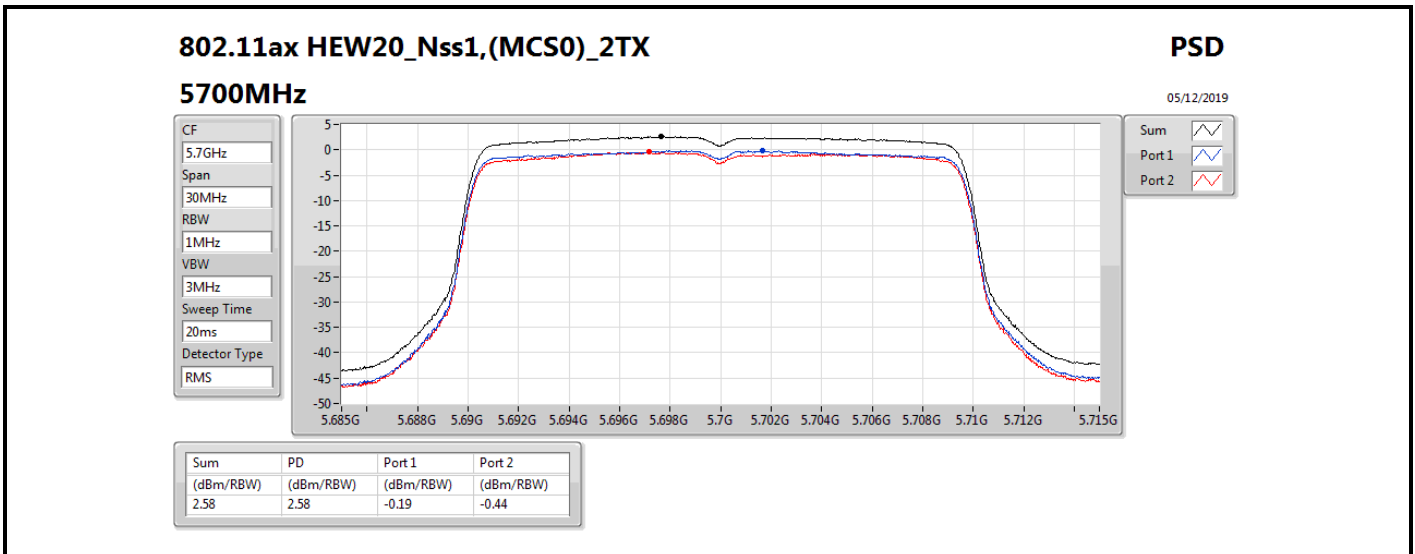

**DG** = Directional Gain; **RBW** = 500 kHz for 5.725-5.85GHz band / 1MHz for other band;

**PD** = trace bin-by-bin of each transmits port summing can be performed maximum power density; **Port X** = Port X power density;

Summary

Mode	PD (dBm/RBW)	EIRP PD (dBm/RBW)
5.25-5.35GHz	-	-
802.11a_Nss1,(6Mbps)_1TX	3.01	8.91
802.11ac VHT20_Nss1,(MCS0)_1TX	2.69	8.59
802.11ac VHT40_Nss1,(MCS0)_1TX	-0.53	5.37
802.11ac VHT80_Nss1,(MCS0)_1TX	-8.39	-2.49
5.47-5.725GHz	-	-
802.11a_Nss1,(6Mbps)_1TX	1.45	7.35
802.11ac VHT20_Nss1,(MCS0)_1TX	1.09	6.99
802.11ac VHT40_Nss1,(MCS0)_1TX	-1.57	4.33
802.11ac VHT80_Nss1,(MCS0)_1TX	-5.08	0.82
5.725-5.85GHz	-	-
802.11a_Nss1,(6Mbps)_1TX	-5.51	0.39
802.11ac VHT20_Nss1,(MCS0)_1TX	-4.09	1.81
802.11ac VHT40_Nss1,(MCS0)_1TX	-7.36	-1.46
802.11ac VHT80_Nss1,(MCS0)_1TX	-10.15	-4.25