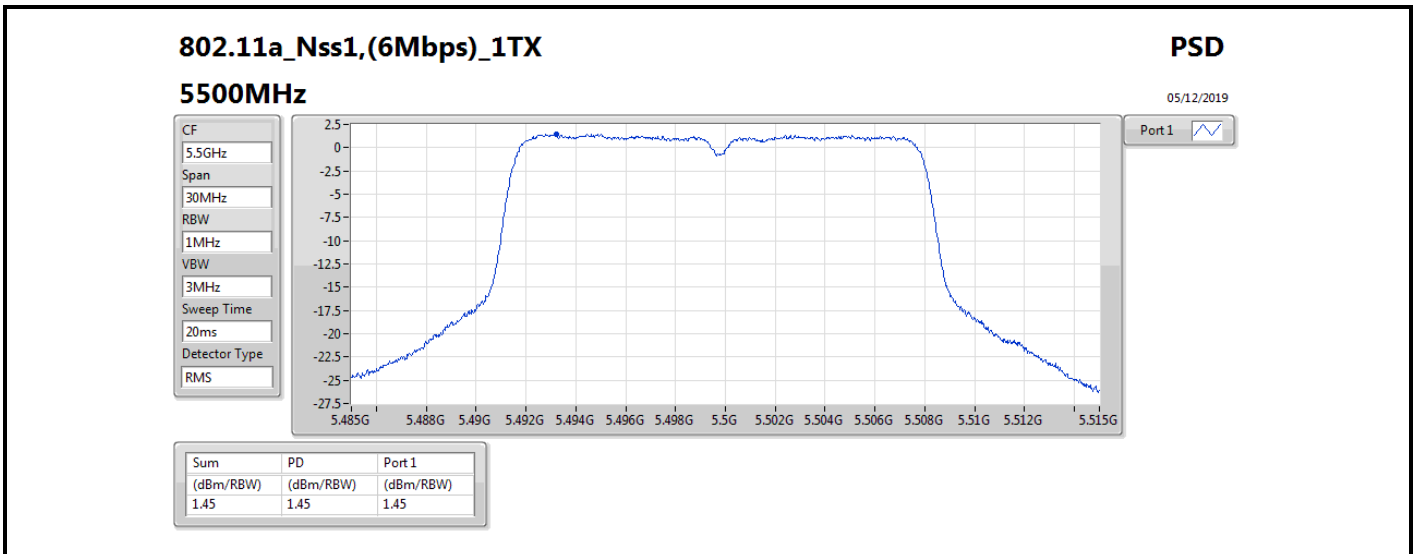

DG = Directional Gain; RBW = 500 kHz for 5.725-5.85GHz band / 1MHz for other band;

PD = trace bin-by-bin of each transmits port summing can be performed maximum power density; Port X = Port X power density;