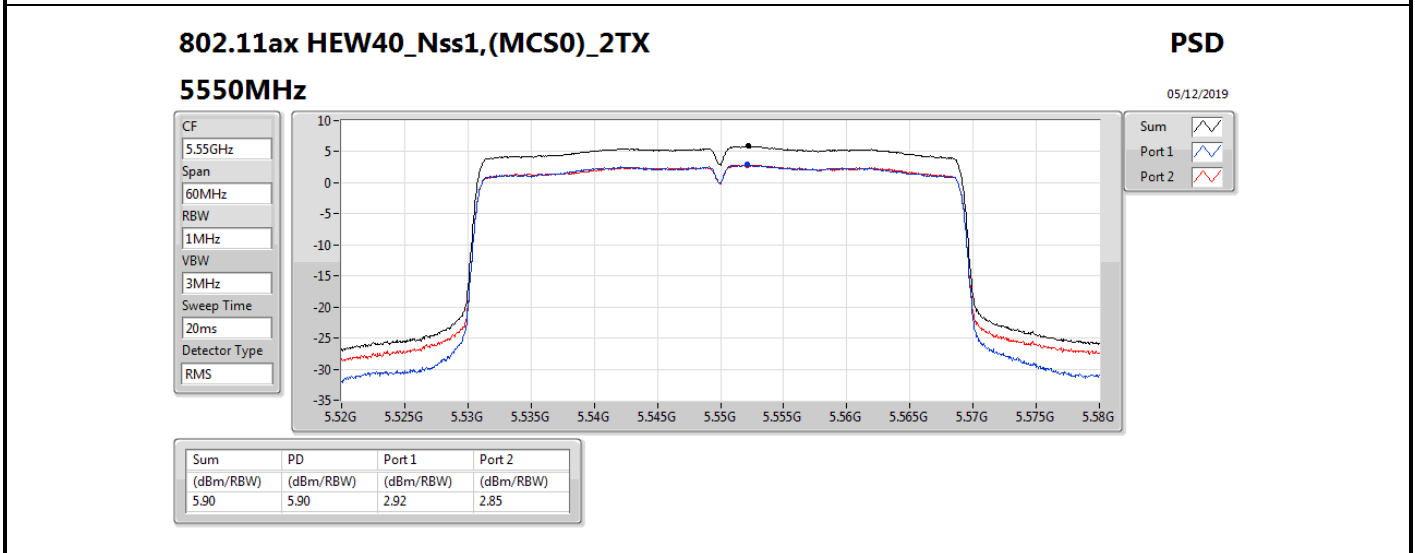

**DG** = Directional Gain; **RBW** = 500 kHz for 5.725-5.85GHz band / 1MHz for other band;

**PD** = trace bin-by-bin of each transmits port summing can be performed maximum power density; **Port X** = Port X power density;