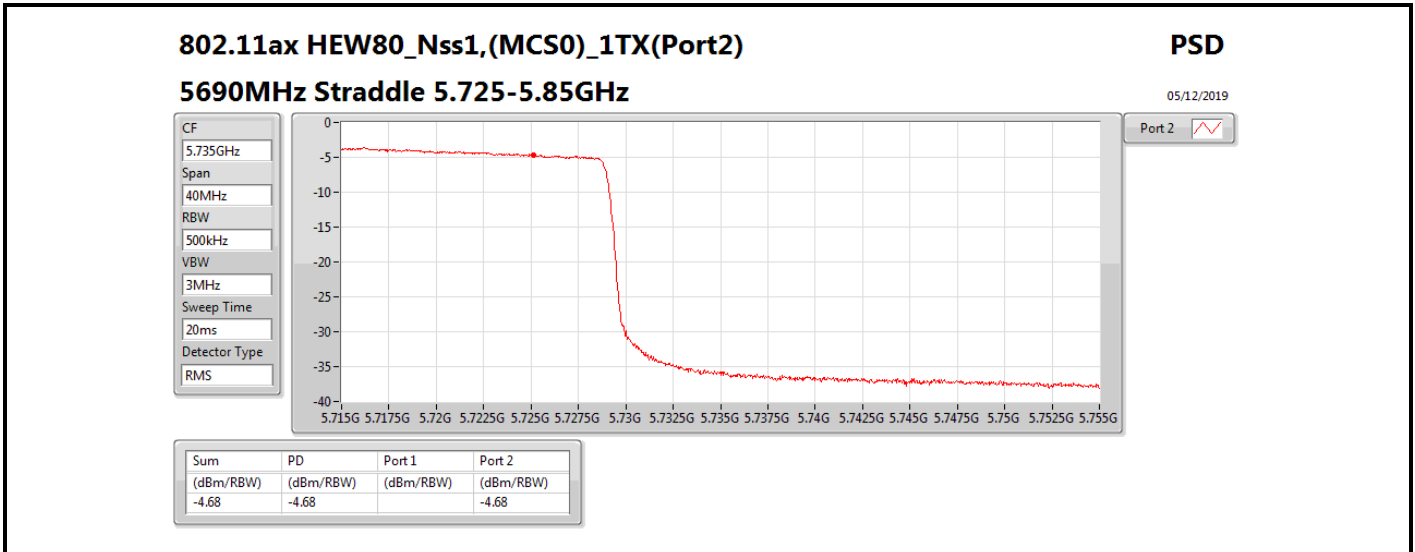

**DG** = Directional Gain; **RBW** = 500 kHz for 5.725-5.85GHz band / 1MHz for other band;

**PD** = trace bin-by-bin of each transmits port summing can be performed maximum power density; **Port X** = Port X power density;

Summary

Mode	PD (dBm/RBW)	EIRP PD (dBm/RBW)
5.25-5.35GHz	-	-
802.11a_Nss1,(6Mbps)_1TX	3.01	8.91
802.11ac VHT20_Nss1,(MCS0)_1TX	2.69	8.59
802.11ac VHT40_Nss1,(MCS0)_1TX	-0.53	5.37
802.11ac VHT80_Nss1,(MCS0)_1TX	-8.39	-2.49
5.47-5.725GHz	-	-
802.11a_Nss1,(6Mbps)_1TX	1.45	7.35
802.11ac VHT20_Nss1,(MCS0)_1TX	1.09	6.99
802.11ac VHT40_Nss1,(MCS0)_1TX	-1.57	4.33
802.11ac VHT80_Nss1,(MCS0)_1TX	-5.08	0.82
5.725-5.85GHz	-	-
802.11a_Nss1,(6Mbps)_1TX	-5.51	0.39
802.11ac VHT20_Nss1,(MCS0)_1TX	-4.09	1.81
802.11ac VHT40_Nss1,(MCS0)_1TX	-7.36	-1.46
802.11ac VHT80_Nss1,(MCS0)_1TX	-10.15	-4.25