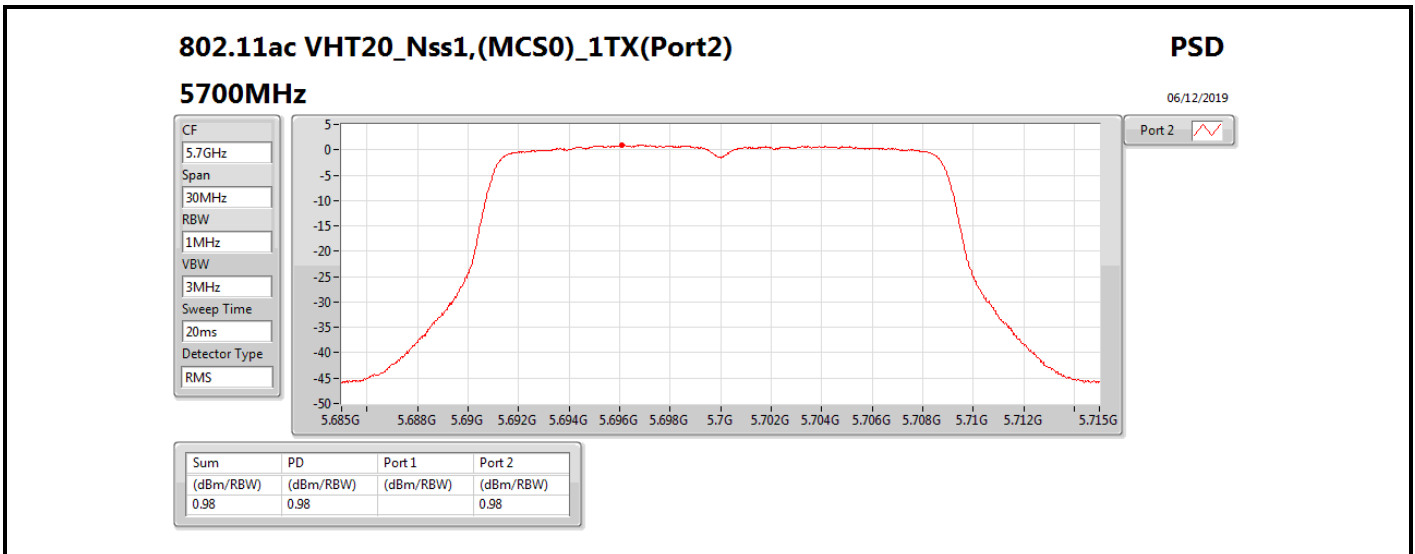

**DG** = Directional Gain; **RBW** = 500 kHz for 5.725-5.85GHz band / 1MHz for other band;

**PD** = trace bin-by-bin of each transmits port summing can be performed maximum power density; **Port X** = Port X power density;