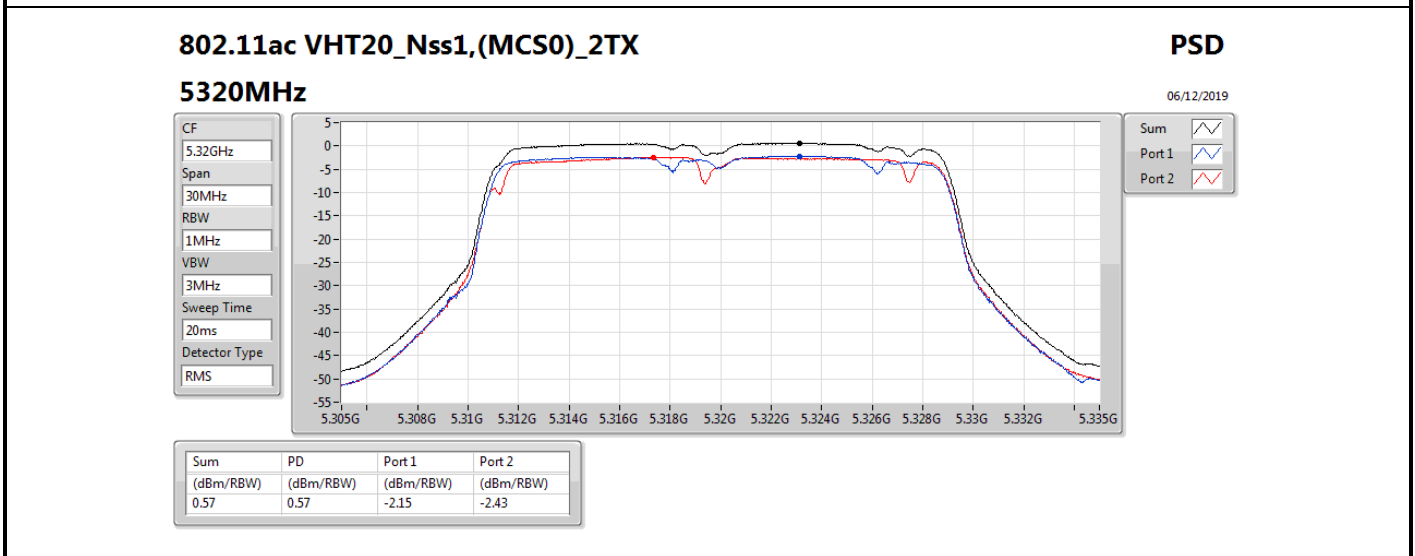

**DG** = Directional Gain; **RBW** = 500 kHz for 5.725-5.85GHz band / 1MHz for other band;

**PD** = trace bin-by-bin of each transmits port summing can be performed maximum power density; **Port X** = Port X power density;