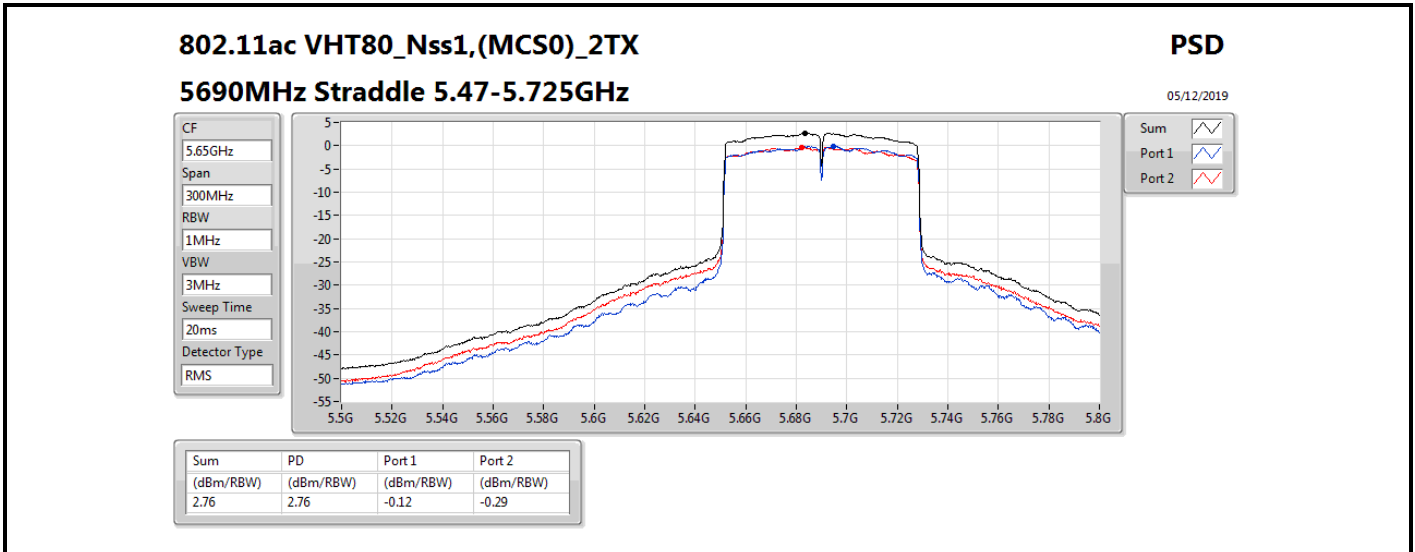

**DG** = Directional Gain; **RBW** = 500 kHz for 5.725-5.85GHz band / 1MHz for other band;

**PD** = trace bin-by-bin of each transmits port summing can be performed maximum power density; **Port X** = Port X power density;