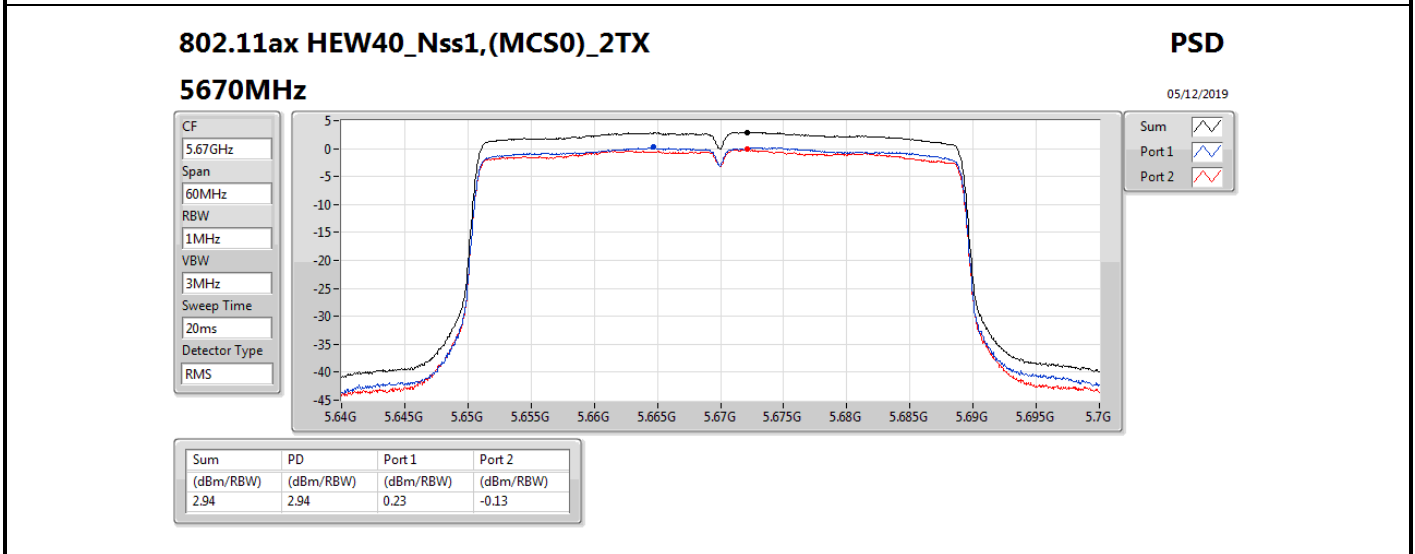

**DG** = Directional Gain; **RBW** = 500 kHz for 5.725-5.85GHz band / 1MHz for other band;

**PD** = trace bin-by-bin of each transmits port summing can be performed maximum power density; **Port X** = Port X power density;