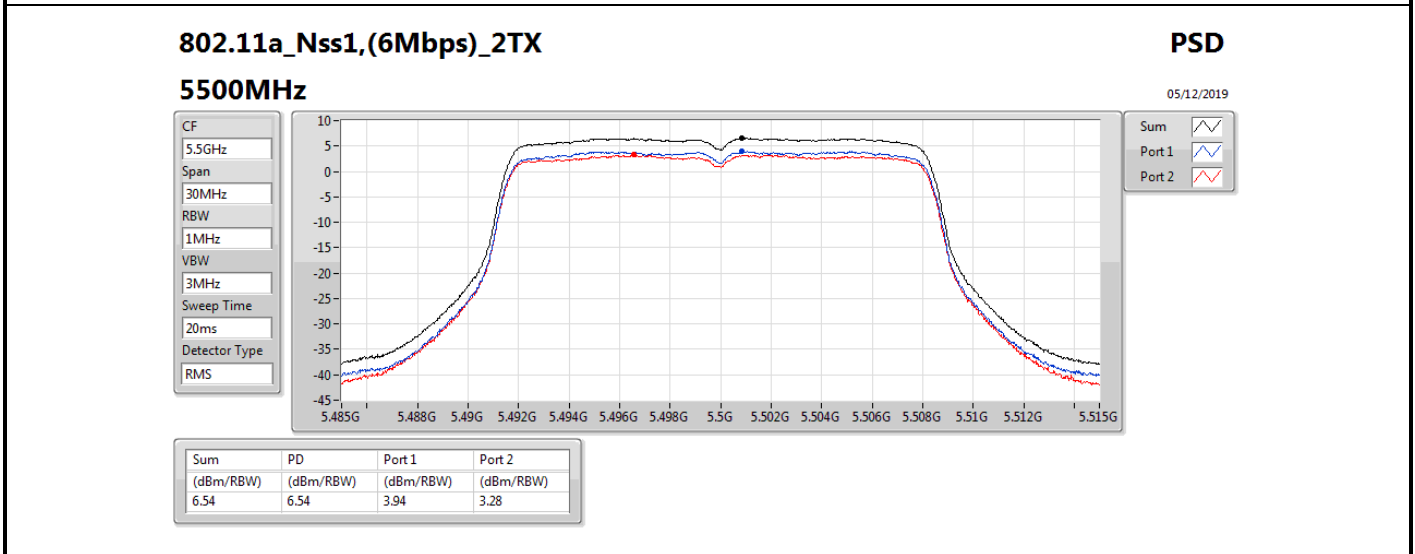

**DG** = Directional Gain; **RBW** = 500 kHz for 5.725-5.85GHz band / 1MHz for other band;

**PD** = trace bin-by-bin of each transmits port summing can be performed maximum power density; **Port X** = Port X power density;