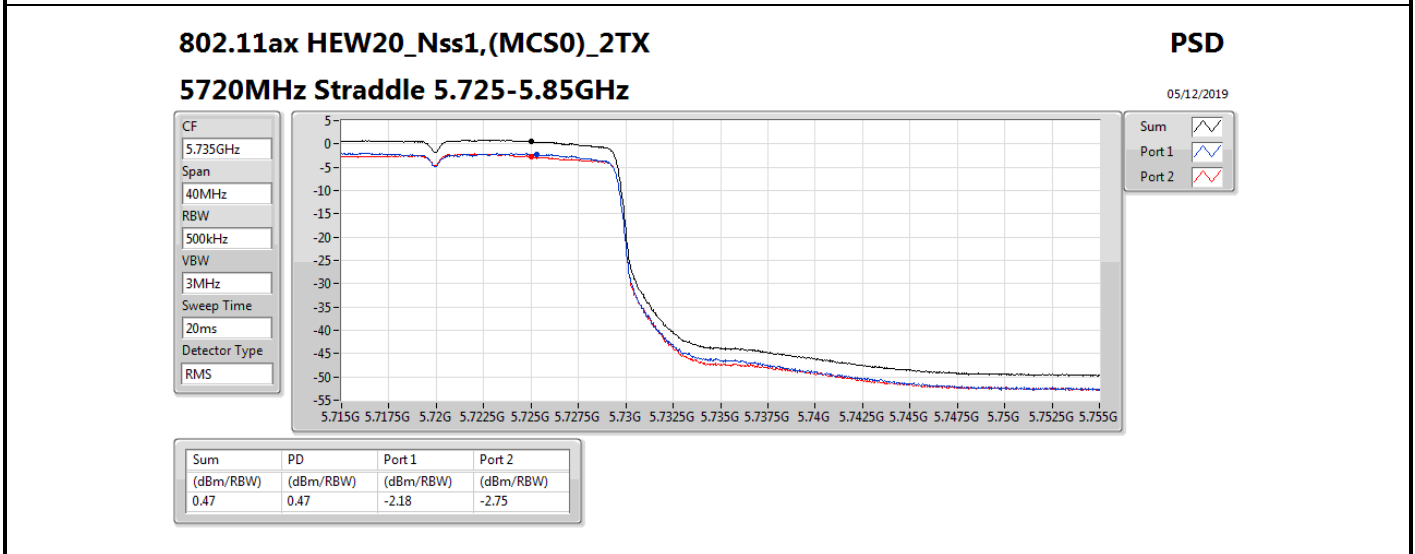

**DG** = Directional Gain; **RBW** = 500 kHz for 5.725-5.85GHz band / 1MHz for other band;

**PD** = trace bin-by-bin of each transmits port summing can be performed maximum power density; **Port X** = Port X power density;

Summary

Mode	PD (dBm/RBW)	EIRP PD (dBm/RBW)
5.25-5.35GHz	-	-
802.11a_Nss1,(6Mbps)_1TX	3.01	8.91
802.11ac VHT20_Nss1,(MCS0)_1TX	2.69	8.59
802.11ac VHT40_Nss1,(MCS0)_1TX	-0.53	5.37
802.11ac VHT80_Nss1,(MCS0)_1TX	-8.39	-2.49
5.47-5.725GHz	-	-
802.11a_Nss1,(6Mbps)_1TX	1.45	7.35
802.11ac VHT20_Nss1,(MCS0)_1TX	1.09	6.99
802.11ac VHT40_Nss1,(MCS0)_1TX	-1.57	4.33
802.11ac VHT80_Nss1,(MCS0)_1TX	-5.08	0.82
5.725-5.85GHz	-	-
802.11a_Nss1,(6Mbps)_1TX	-5.51	0.39
802.11ac VHT20_Nss1,(MCS0)_1TX	-4.09	1.81
802.11ac VHT40_Nss1,(MCS0)_1TX	-7.36	-1.46
802.11ac VHT80_Nss1,(MCS0)_1TX	-10.15	-4.25