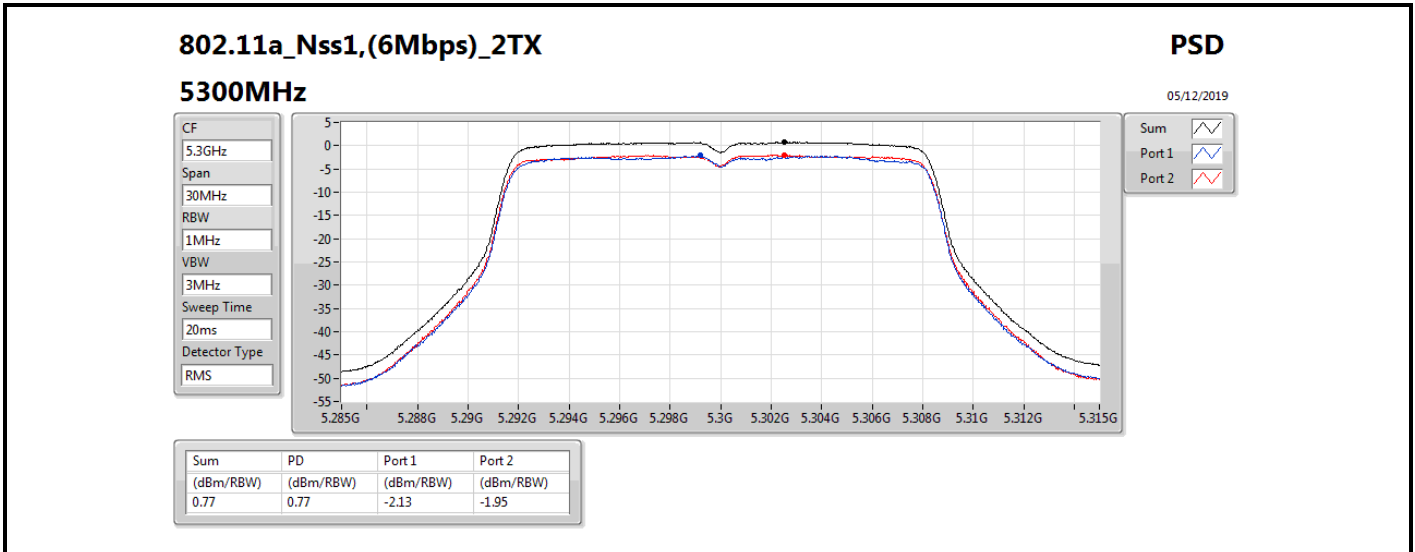

Mode	Result	DG (dBi)	Port 1 (dBm/RBW)	Port 2 (dBm/RBW)	PD (dBm/RBW)	PD Limit (dBm/RBW)	EIRP PD (dBm/RBW)	EIRP PD Limit (dBm/RBW)
5710MHz Straddle 5.725-5.85GHz	Pass	13.00		-2.46	-2.46	23.00	10.54	36.00
802.11ax HEW40_Nss1,(MCS0)_2TX	-	-	-	-	-	-	-	-
5270MHz	Pass	16.01	-3.50	-3.14	-0.42	0.99	15.59	17.00
5310MHz	Pass	16.01	-2.88	-3.14	-0.18	0.99	15.83	17.00
5510MHz	Pass	16.01	-2.70	-3.21	0.01	0.99	16.02	17.00
5550MHz	Pass	16.01	-2.94	-3.06	-0.02	0.99	15.99	17.00
5670MHz	Pass	16.01	-2.82	-3.13	0.01	0.99	16.02	17.00
5710MHz Straddle 5.47-5.725GHz	Pass	16.01	-2.33	-2.31	0.58	0.99	16.59	17.00
5710MHz Straddle 5.725-5.85GHz	Pass	16.01	-4.98	-5.53	-2.26	19.99	13.75	36.00
802.11ax HEW80_Nss1,(MCS0)_1TX(Port2)	-	-	-	-	-	-	-	-
5290MHz	Pass	13.00		-5.59	-5.59	4.00	7.41	17.00
5530MHz	Pass	13.00		-4.65	-4.65	4.00	8.35	17.00
5610MHz	Pass	13.00		-3.23	-3.23	4.00	9.77	17.00
5690MHz Straddle 5.47-5.725GHz	Pass	13.00		-2.95	-2.95	4.00	10.05	17.00
5690MHz Straddle 5.725-5.85GHz	Pass	13.00		-6.98	-6.98	23.00	6.02	36.00
802.11ax HEW80_Nss1,(MCS0)_2TX	-	-	-	-	-	-	-	-
5290MHz	Pass	16.01	-6.03	-6.03	-3.22	0.99	12.79	17.00
5530MHz	Pass	16.01	-5.95	-6.14	-3.07	0.99	12.94	17.00
5610MHz	Pass	16.01	-5.93	-6.43	-3.20	0.99	12.81	17.00
5690MHz Straddle 5.47-5.725GHz	Pass	16.01	-5.74	-5.76	-2.78	0.99	13.23	17.00
5690MHz Straddle 5.725-5.85GHz	Pass	16.01	-9.37	-9.85	-6.65	19.99	9.36	36.00

**DG** = Directional Gain; **RBW** = 500 kHz for 5.725-5.85GHz band / 1MHz for other band;

**PD** = trace bin-by-bin of each transmits port summing can be performed maximum power density; **Port X** = Port X power density;