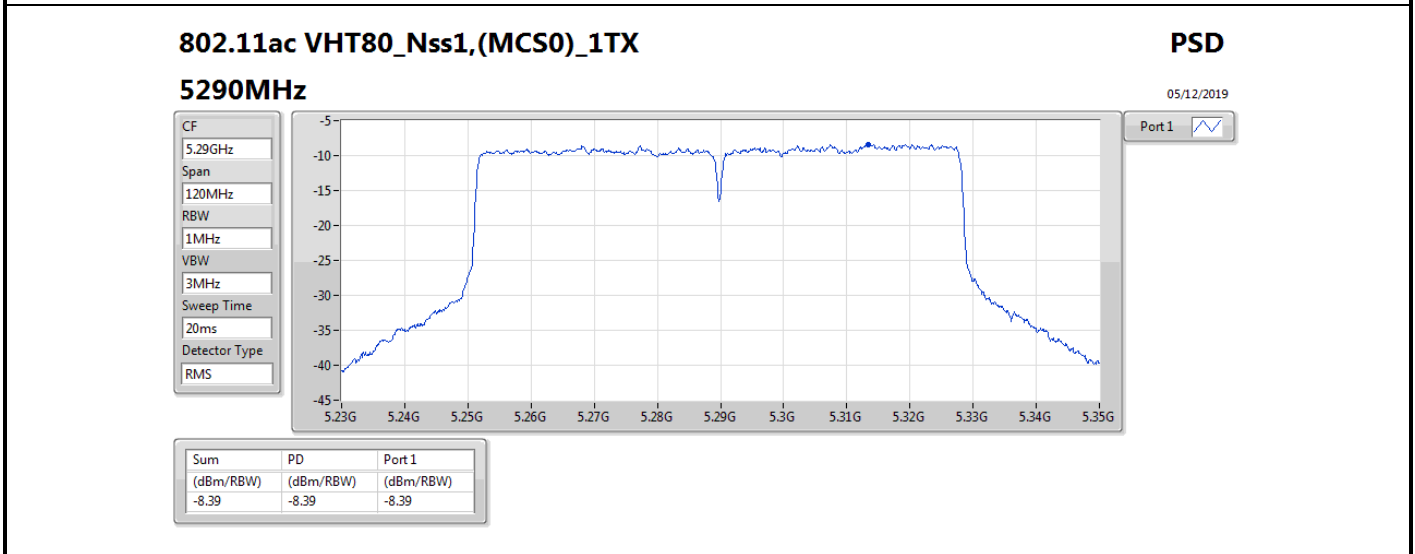

DG = Directional Gain; RBW = 500 kHz for 5.725-5.85GHz band / 1MHz for other band;

PD = trace bin-by-bin of each transmits port summing can be performed maximum power density; Port X = Port X power density;

Summary

Mode	PD (dBm/RBW)	EIRP PD (dBm/RBW)
5.25-5.35GHz	-	-
802.11ac VHT20-BF_Nss1,(MCS0)_2TX	5.76	15.77
802.11ac VHT40-BF_Nss1,(MCS0)_2TX	2.75	12.76
802.11ac VHT80-BF_Nss1,(MCS0)_2TX	-2.11	7.90
802.11ax HEW20-BF_Nss1,(MCS0)_2TX	5.81	15.82
802.11ax HEW40-BF_Nss1,(MCS0)_2TX	2.61	12.62
802.11ax HEW80-BF_Nss1,(MCS0)_2TX	-2.35	7.66
5.47-5.725GHz	-	-
802.11ac VHT20-BF_Nss1,(MCS0)_2TX	5.45	15.46
802.11ac VHT40-BF_Nss1,(MCS0)_2TX	2.55	12.56
802.11ac VHT80-BF_Nss1,(MCS0)_2TX	-0.28	9.73
802.11ax HEW20-BF_Nss1,(MCS0)_2TX	5.53	15.54
802.11ax HEW40-BF_Nss1,(MCS0)_2TX	2.65	12.66
802.11ax HEW80-BF_Nss1,(MCS0)_2TX	-0.46	9.55
5.725-5.85GHz	-	-
802.11ac VHT20-BF_Nss1,(MCS0)_2TX	3.65	13.66
802.11ac VHT40-BF_Nss1,(MCS0)_2TX	-0.08	9.93
802.11ac VHT80-BF_Nss1,(MCS0)_2TX	-3.95	6.06
802.11ax HEW20-BF_Nss1,(MCS0)_2TX	3.89	13.90
802.11ax HEW40-BF_Nss1,(MCS0)_2TX	-0.08	9.93
802.11ax HEW80-BF_Nss1,(MCS0)_2TX	-3.86	6.15