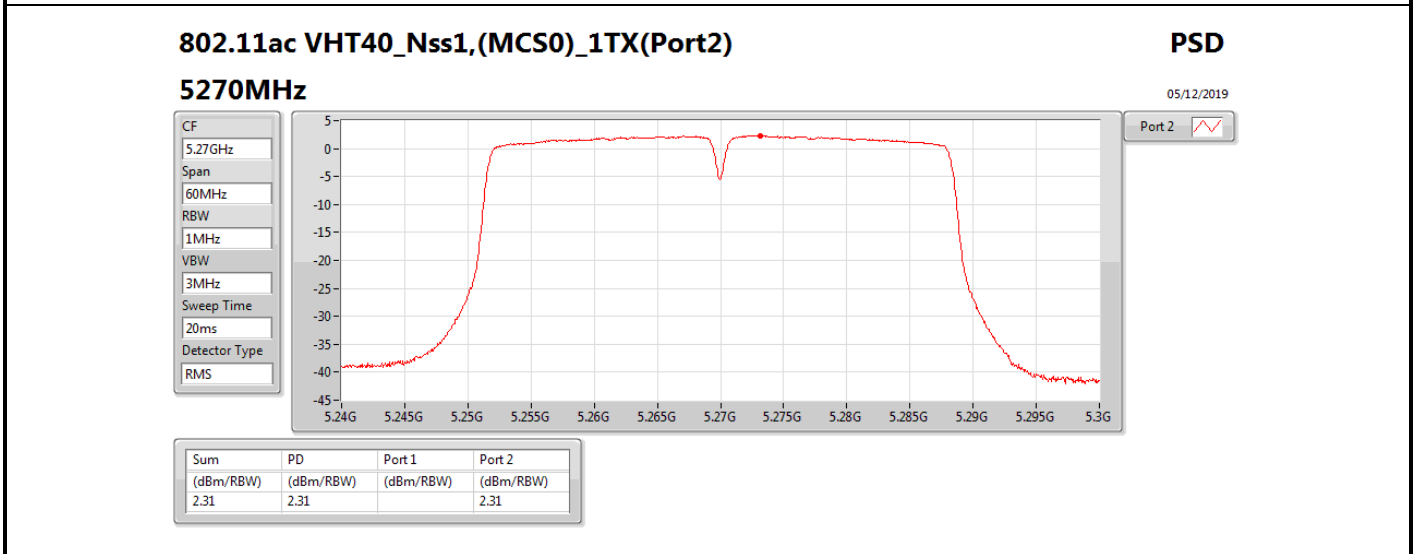

**DG** = Directional Gain; **RBW** = 500 kHz for 5.725-5.85GHz band / 1MHz for other band;

**PD** = trace bin-by-bin of each transmits port summing can be performed maximum power density; **Port X** = Port X power density;

Summary

Mode	PD (dBm/RBW)	EIRP PD (dBm/RBW)
5.25-5.35GHz	-	-
802.11a_Nss1,(6Mbps)_1TX	3.01	8.91
802.11ac VHT20_Nss1,(MCS0)_1TX	2.69	8.59
802.11ac VHT40_Nss1,(MCS0)_1TX	-0.53	5.37
802.11ac VHT80_Nss1,(MCS0)_1TX	-8.39	-2.49
5.47-5.725GHz	-	-
802.11a_Nss1,(6Mbps)_1TX	1.45	7.35
802.11ac VHT20_Nss1,(MCS0)_1TX	1.09	6.99
802.11ac VHT40_Nss1,(MCS0)_1TX	-1.57	4.33
802.11ac VHT80_Nss1,(MCS0)_1TX	-5.08	0.82
5.725-5.85GHz	-	-
802.11a_Nss1,(6Mbps)_1TX	-5.51	0.39
802.11ac VHT20_Nss1,(MCS0)_1TX	-4.09	1.81
802.11ac VHT40_Nss1,(MCS0)_1TX	-7.36	-1.46
802.11ac VHT80_Nss1,(MCS0)_1TX	-10.15	-4.25