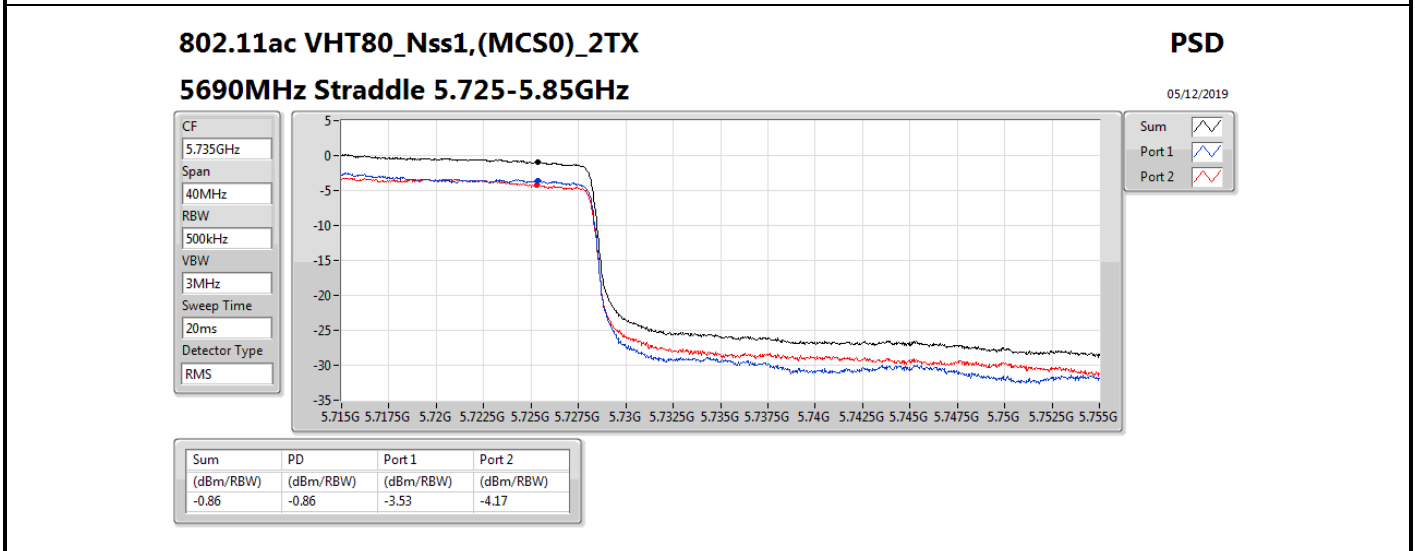

**DG** = Directional Gain; **RBW** = 500 kHz for 5.725-5.85GHz band / 1MHz for other band;

**PD** = trace bin-by-bin of each transmits port summing can be performed maximum power density; **Port X** = Port X power density;