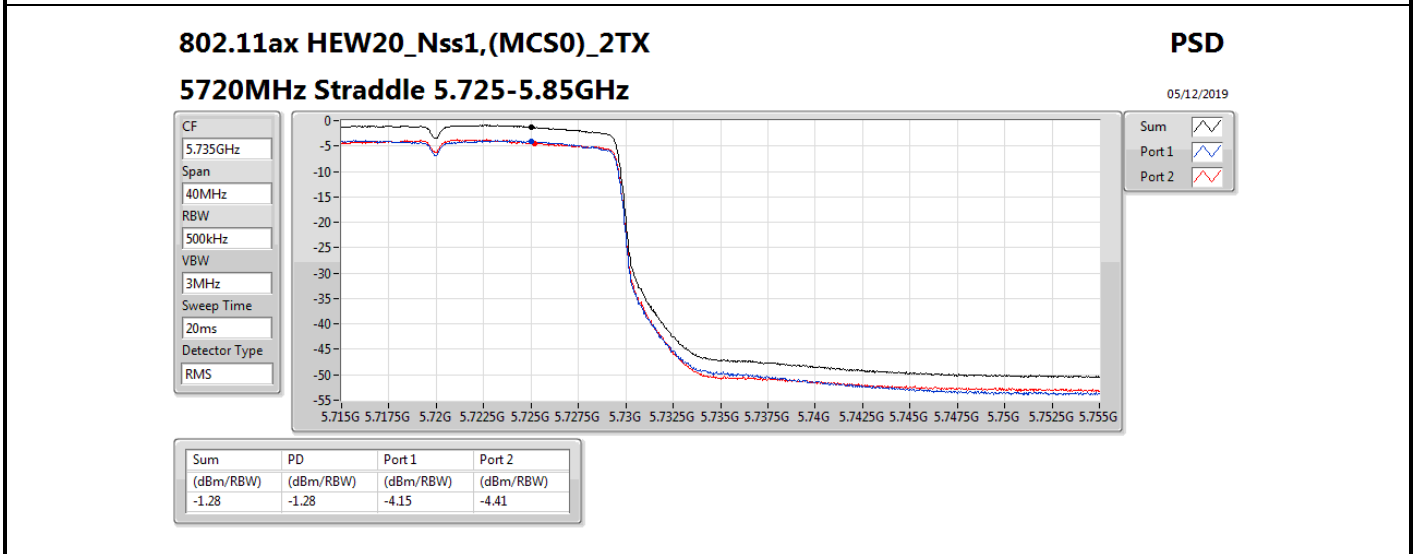

**DG** = Directional Gain; **RBW** = 500 kHz for 5.725-5.85GHz band / 1MHz for other band;

**PD** = trace bin-by-bin of each transmits port summing can be performed maximum power density; **Port X** = Port X power density;