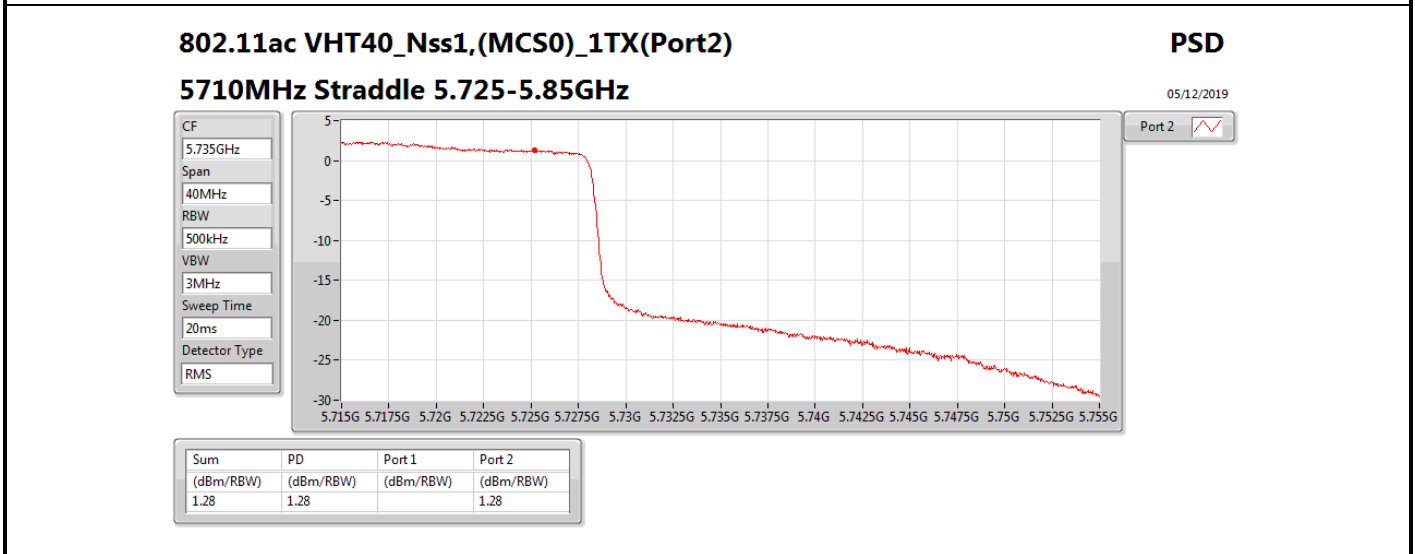

**DG** = Directional Gain; **RBW** = 500 kHz for 5.725-5.85GHz band / 1MHz for other band;

**PD** = trace bin-by-bin of each transmits port summing can be performed maximum power density; **Port X** = Port X power density;