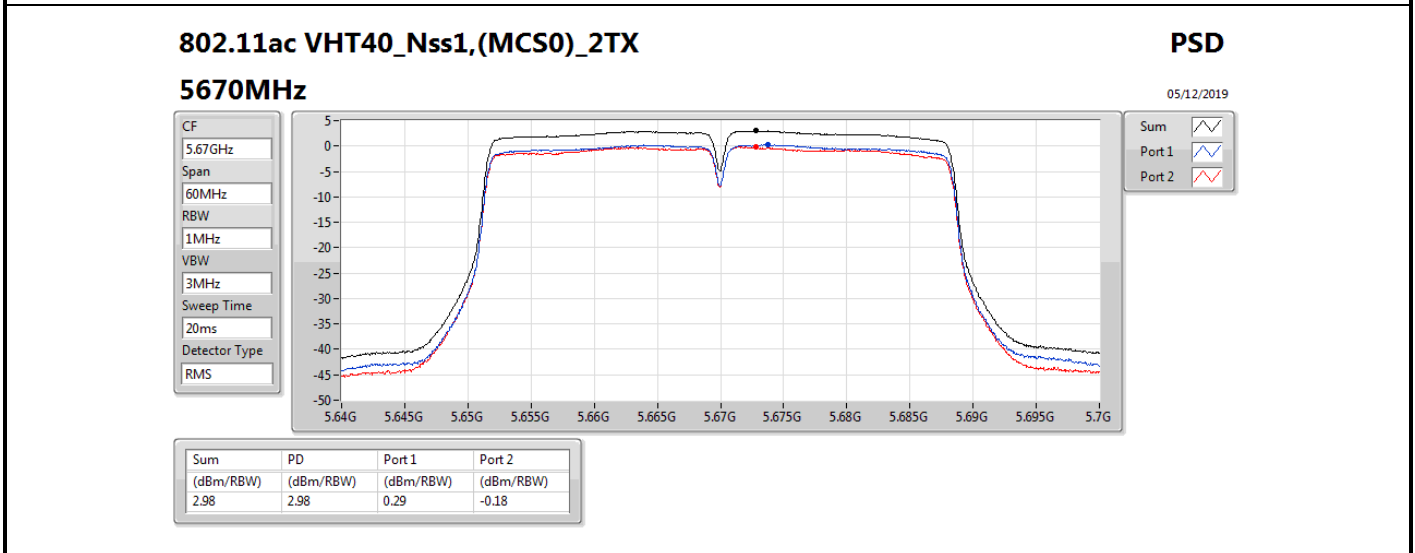

**DG** = Directional Gain; **RBW** = 500 kHz for 5.725-5.85GHz band / 1MHz for other band;

**PD** = trace bin-by-bin of each transmits port summing can be performed maximum power density; **Port X** = Port X power density;