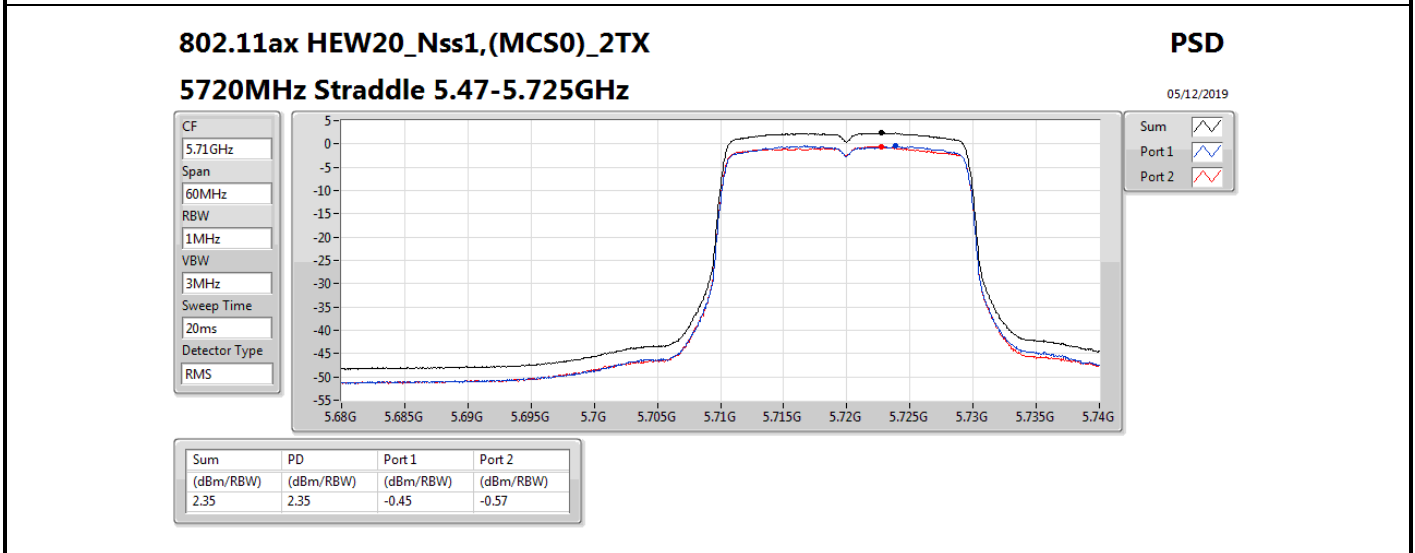

**DG** = Directional Gain; **RBW** = 500 kHz for 5.725-5.85GHz band / 1MHz for other band;

**PD** = trace bin-by-bin of each transmits port summing can be performed maximum power density; **Port X** = Port X power density;

Summary

Mode	PD (dBm/RBW)	EIRP PD (dBm/RBW)
5.25-5.35GHz	-	-
802.11a_Nss1,(6Mbps)_1TX	3.01	8.91
802.11ac VHT20_Nss1,(MCS0)_1TX	2.69	8.59
802.11ac VHT40_Nss1,(MCS0)_1TX	-0.53	5.37
802.11ac VHT80_Nss1,(MCS0)_1TX	-8.39	-2.49
5.47-5.725GHz	-	-
802.11a_Nss1,(6Mbps)_1TX	1.45	7.35
802.11ac VHT20_Nss1,(MCS0)_1TX	1.09	6.99
802.11ac VHT40_Nss1,(MCS0)_1TX	-1.57	4.33
802.11ac VHT80_Nss1,(MCS0)_1TX	-5.08	0.82
5.725-5.85GHz	-	-
802.11a_Nss1,(6Mbps)_1TX	-5.51	0.39
802.11ac VHT20_Nss1,(MCS0)_1TX	-4.09	1.81
802.11ac VHT40_Nss1,(MCS0)_1TX	-7.36	-1.46
802.11ac VHT80_Nss1,(MCS0)_1TX	-10.15	-4.25