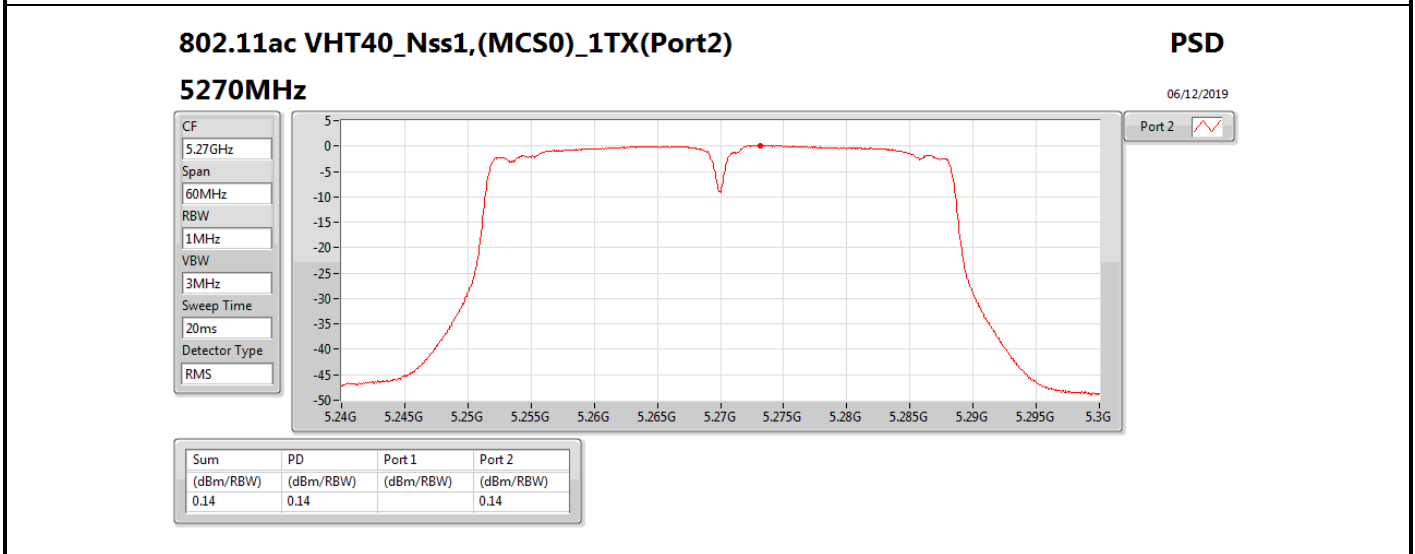

**DG** = Directional Gain; **RBW** = 500 kHz for 5.725-5.85GHz band / 1MHz for other band;

**PD** = trace bin-by-bin of each transmits port summing can be performed maximum power density; **Port X** = Port X power density;