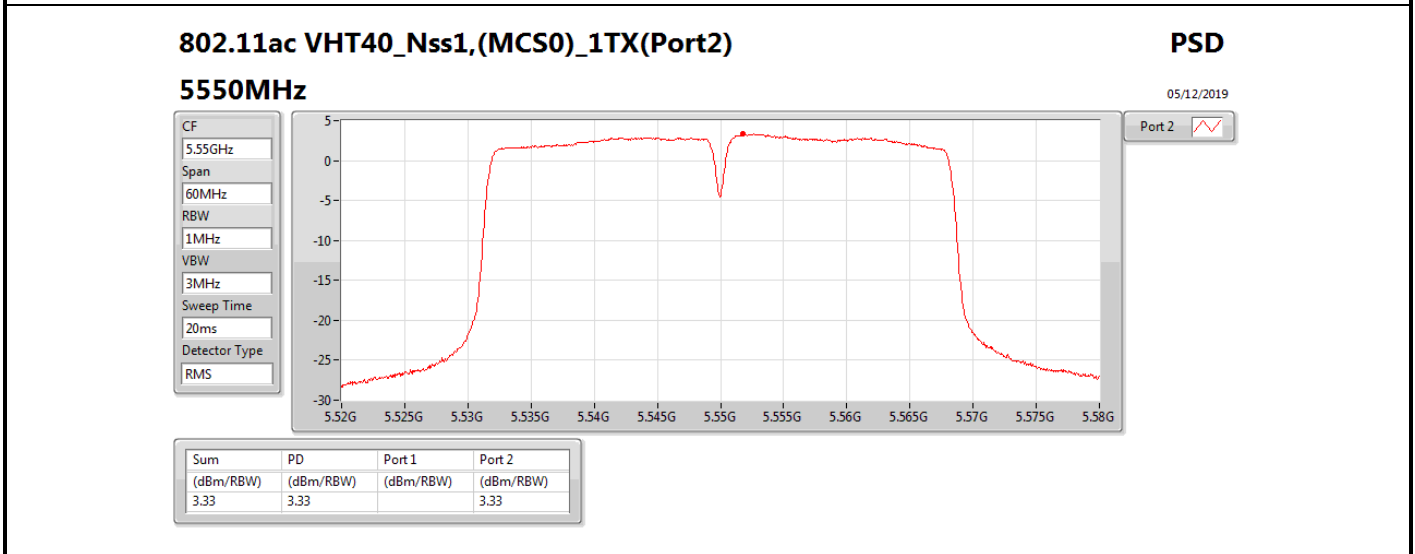

**DG** = Directional Gain; **RBW** = 500 kHz for 5.725-5.85GHz band / 1MHz for other band;

**PD** = trace bin-by-bin of each transmits port summing can be performed maximum power density; **Port X** = Port X power density;