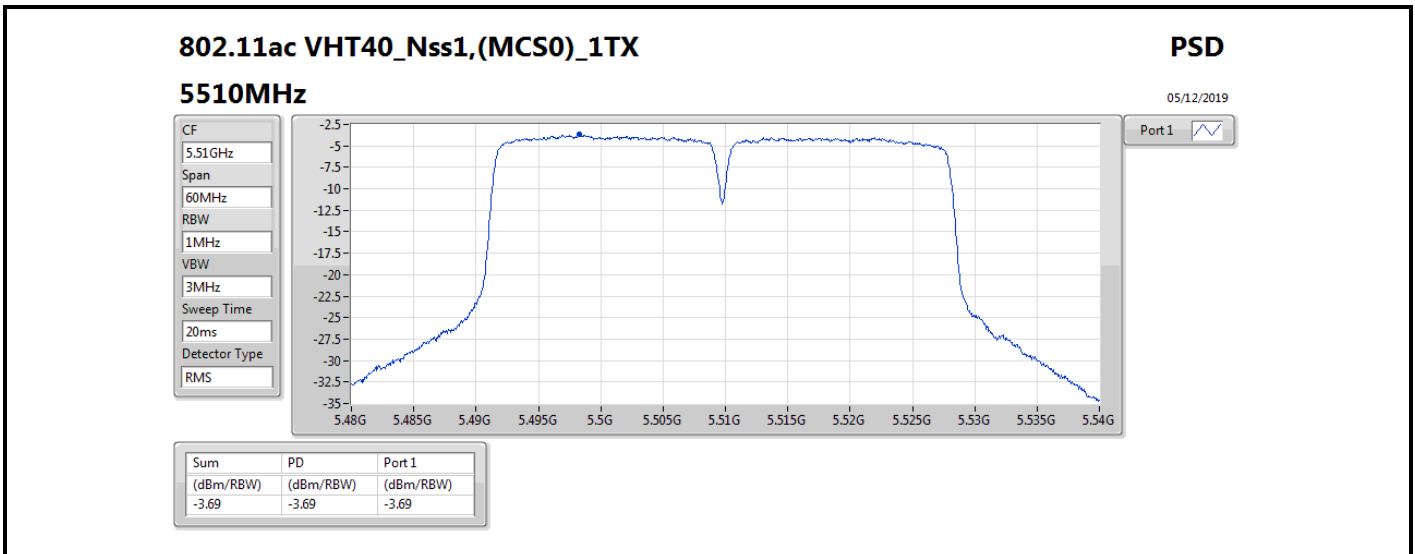

DG = Directional Gain; RBW = 500 kHz for 5.725-5.85GHz band / 1MHz for other band;

PD = trace bin-by-bin of each transmits port summing can be performed maximum power density; Port X = Port X power density;

Summary

Mode	PD (dBm/RBW)	EIRP PD (dBm/RBW)
5.25-5.35GHz	-	-
802.11ac VHT20-BF_Nss1,(MCS0)_2TX	5.76	15.77
802.11ac VHT40-BF_Nss1,(MCS0)_2TX	2.75	12.76
802.11ac VHT80-BF_Nss1,(MCS0)_2TX	-2.11	7.90
802.11ax HEW20-BF_Nss1,(MCS0)_2TX	5.81	15.82
802.11ax HEW40-BF_Nss1,(MCS0)_2TX	2.61	12.62
802.11ax HEW80-BF_Nss1,(MCS0)_2TX	-2.35	7.66
5.47-5.725GHz	-	-
802.11ac VHT20-BF_Nss1,(MCS0)_2TX	5.45	15.46
802.11ac VHT40-BF_Nss1,(MCS0)_2TX	2.55	12.56
802.11ac VHT80-BF_Nss1,(MCS0)_2TX	-0.28	9.73
802.11ax HEW20-BF_Nss1,(MCS0)_2TX	5.53	15.54
802.11ax HEW40-BF_Nss1,(MCS0)_2TX	2.65	12.66
802.11ax HEW80-BF_Nss1,(MCS0)_2TX	-0.46	9.55
5.725-5.85GHz	-	-
802.11ac VHT20-BF_Nss1,(MCS0)_2TX	3.65	13.66
802.11ac VHT40-BF_Nss1,(MCS0)_2TX	-0.08	9.93
802.11ac VHT80-BF_Nss1,(MCS0)_2TX	-3.95	6.06
802.11ax HEW20-BF_Nss1,(MCS0)_2TX	3.89	13.90
802.11ax HEW40-BF_Nss1,(MCS0)_2TX	-0.08	9.93
802.11ax HEW80-BF_Nss1,(MCS0)_2TX	-3.86	6.15