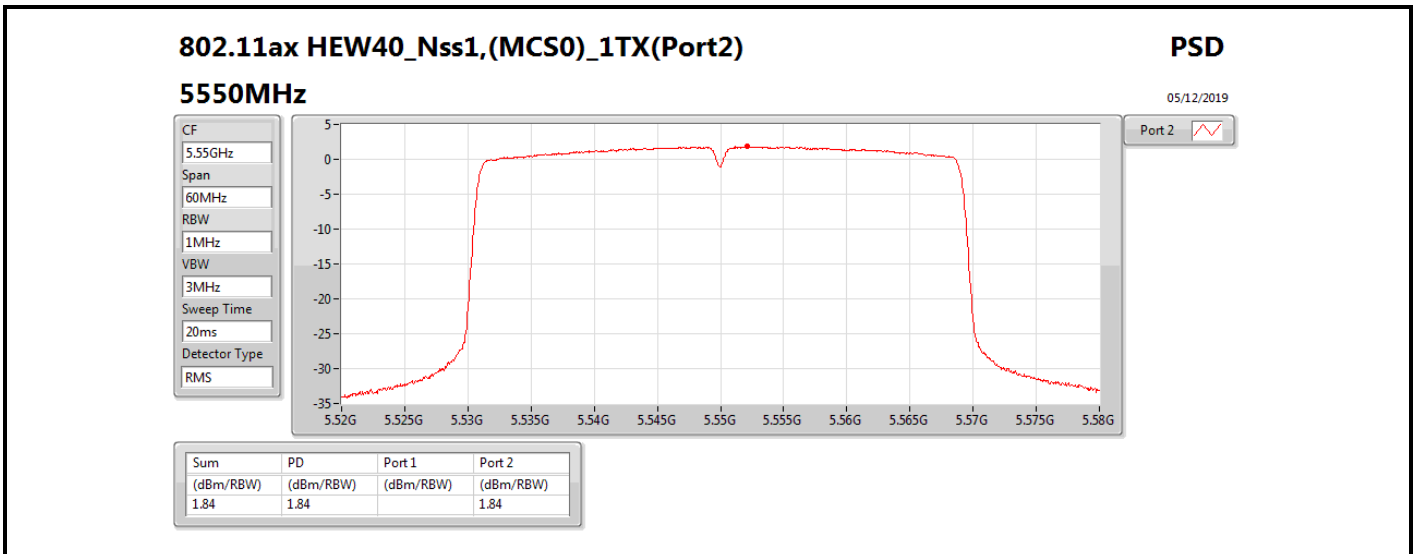

**DG** = Directional Gain; **RBW** = 500 kHz for 5.725-5.85GHz band / 1MHz for other band;

**PD** = trace bin-by-bin of each transmits port summing can be performed maximum power density; **Port X** = Port X power density;

Summary

Mode	PD (dBm/RBW)	EIRP PD (dBm/RBW)
5.25-5.35GHz	-	-
802.11a_Nss1,(6Mbps)_1TX	3.01	8.91
802.11ac VHT20_Nss1,(MCS0)_1TX	2.69	8.59
802.11ac VHT40_Nss1,(MCS0)_1TX	-0.53	5.37
802.11ac VHT80_Nss1,(MCS0)_1TX	-8.39	-2.49
5.47-5.725GHz	-	-
802.11a_Nss1,(6Mbps)_1TX	1.45	7.35
802.11ac VHT20_Nss1,(MCS0)_1TX	1.09	6.99
802.11ac VHT40_Nss1,(MCS0)_1TX	-1.57	4.33
802.11ac VHT80_Nss1,(MCS0)_1TX	-5.08	0.82
5.725-5.85GHz	-	-
802.11a_Nss1,(6Mbps)_1TX	-5.51	0.39
802.11ac VHT20_Nss1,(MCS0)_1TX	-4.09	1.81
802.11ac VHT40_Nss1,(MCS0)_1TX	-7.36	-1.46
802.11ac VHT80_Nss1,(MCS0)_1TX	-10.15	-4.25