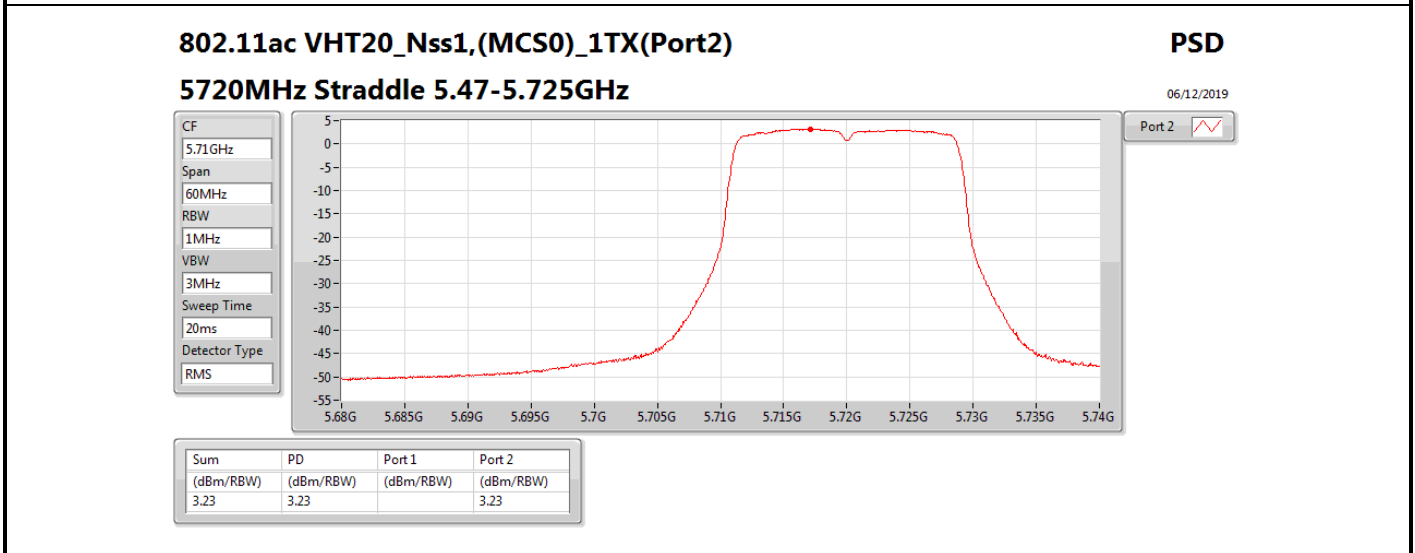

**DG** = Directional Gain; **RBW** = 500 kHz for 5.725-5.85GHz band / 1MHz for other band;

**PD** = trace bin-by-bin of each transmits port summing can be performed maximum power density; **Port X** = Port X power density;