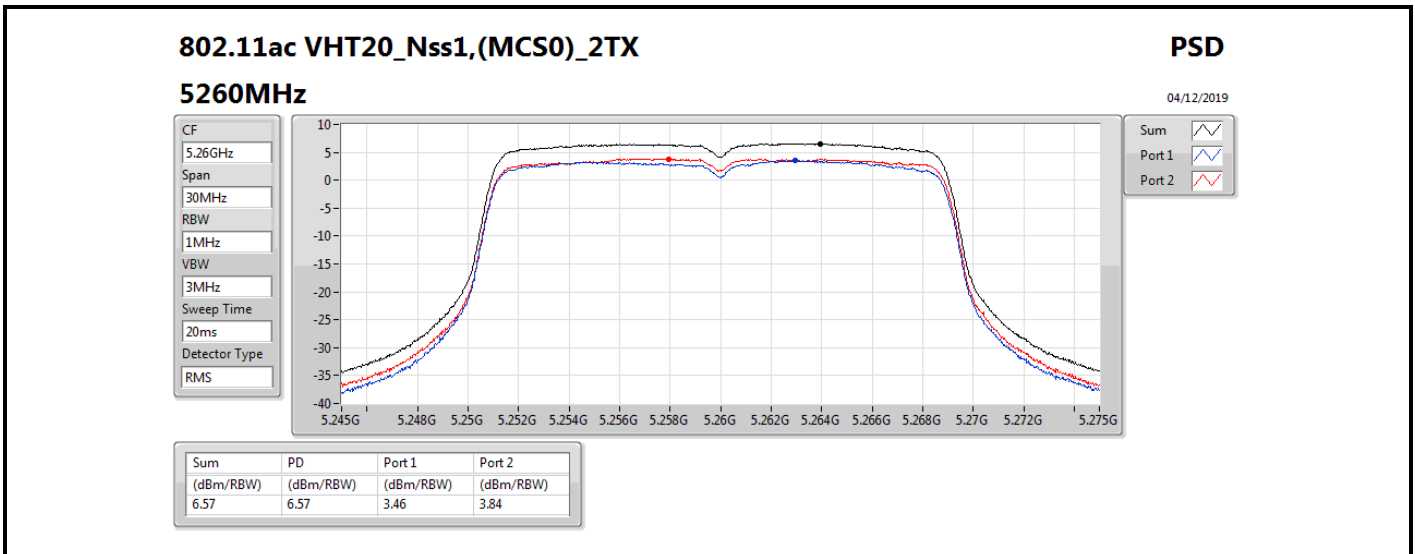

**DG** = Directional Gain; **RBW** = 500 kHz for 5.725-5.85GHz band / 1MHz for other band;

**PD** = trace bin-by-bin of each transmits port summing can be performed maximum power density; **Port X** = Port X power density;