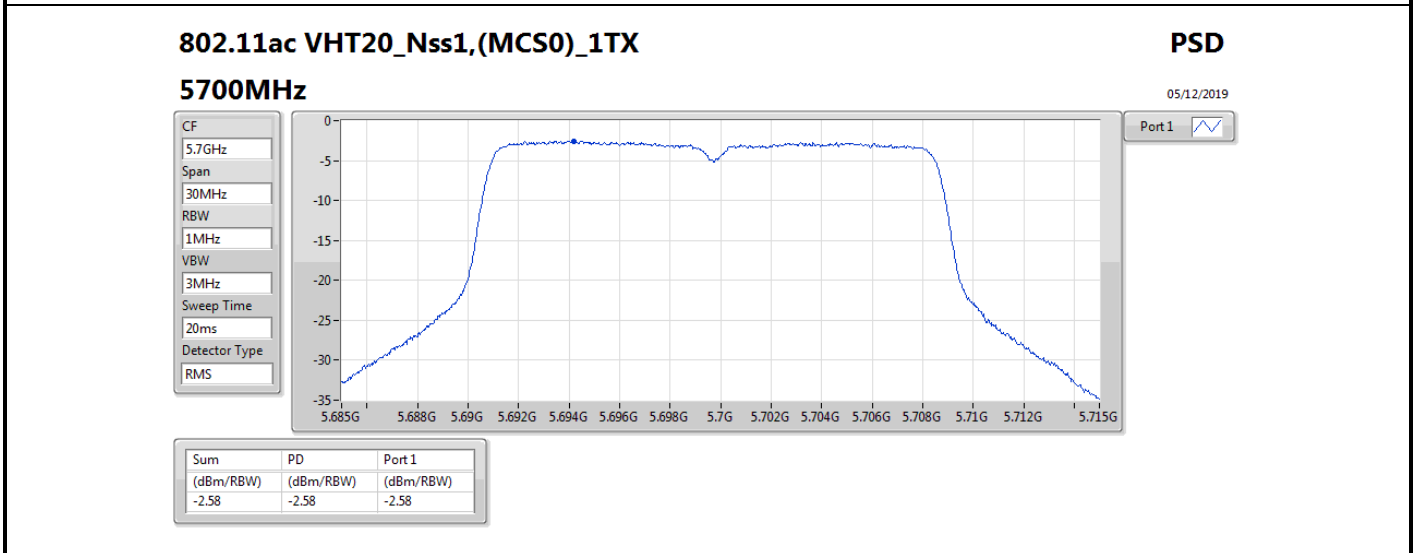

DG = Directional Gain; RBW = 500 kHz for 5.725-5.85GHz band / 1MHz for other band;

PD = trace bin-by-bin of each transmits port summing can be performed maximum power density; Port X = Port X power density;

Summary

Mode	PD (dBm/RBW)	EIRP PD (dBm/RBW)
5.25-5.35GHz	-	-
802.11ac VHT20-BF_Nss1,(MCS0)_2TX	5.76	15.77
802.11ac VHT40-BF_Nss1,(MCS0)_2TX	2.75	12.76
802.11ac VHT80-BF_Nss1,(MCS0)_2TX	-2.11	7.90
802.11ax HEW20-BF_Nss1,(MCS0)_2TX	5.81	15.82
802.11ax HEW40-BF_Nss1,(MCS0)_2TX	2.61	12.62
802.11ax HEW80-BF_Nss1,(MCS0)_2TX	-2.35	7.66
5.47-5.725GHz	-	-
802.11ac VHT20-BF_Nss1,(MCS0)_2TX	5.45	15.46
802.11ac VHT40-BF_Nss1,(MCS0)_2TX	2.55	12.56
802.11ac VHT80-BF_Nss1,(MCS0)_2TX	-0.28	9.73
802.11ax HEW20-BF_Nss1,(MCS0)_2TX	5.53	15.54
802.11ax HEW40-BF_Nss1,(MCS0)_2TX	2.65	12.66
802.11ax HEW80-BF_Nss1,(MCS0)_2TX	-0.46	9.55
5.725-5.85GHz	-	-
802.11ac VHT20-BF_Nss1,(MCS0)_2TX	3.65	13.66
802.11ac VHT40-BF_Nss1,(MCS0)_2TX	-0.08	9.93
802.11ac VHT80-BF_Nss1,(MCS0)_2TX	-3.95	6.06
802.11ax HEW20-BF_Nss1,(MCS0)_2TX	3.89	13.90
802.11ax HEW40-BF_Nss1,(MCS0)_2TX	-0.08	9.93
802.11ax HEW80-BF_Nss1,(MCS0)_2TX	-3.86	6.15