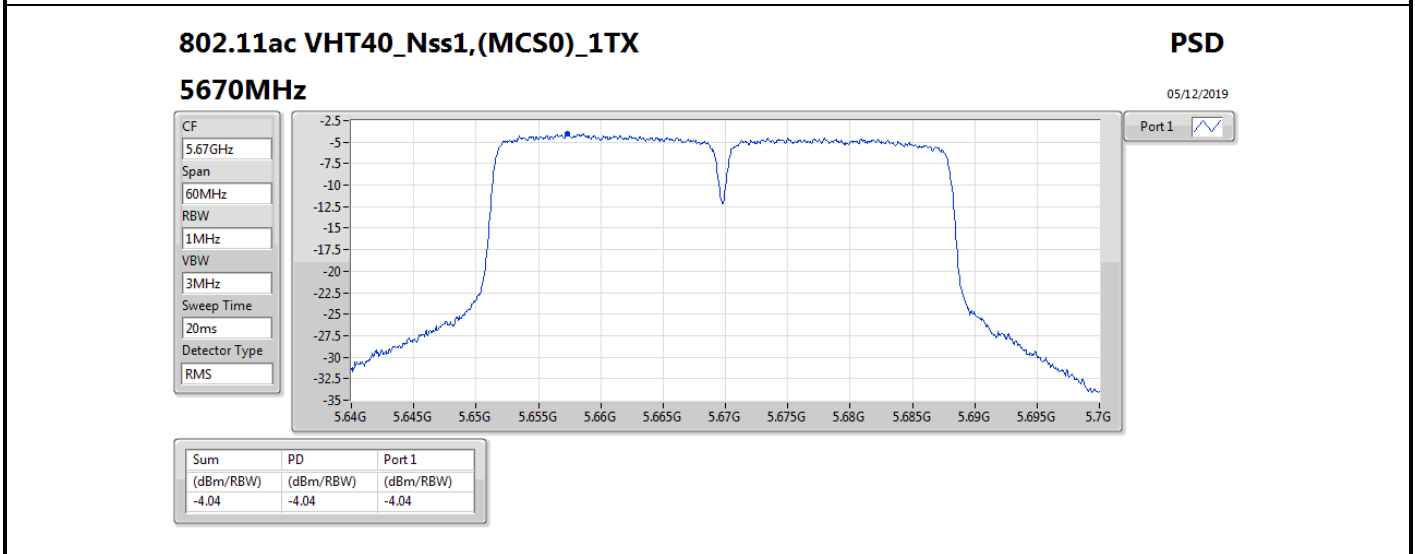

DG = Directional Gain; RBW = 500 kHz for 5.725-5.85GHz band / 1MHz for other band;

PD = trace bin-by-bin of each transmits port summing can be performed maximum power density; Port X = Port X power density;

Summary

Mode	PD (dBm/RBW)	EIRP PD (dBm/RBW)
5.25-5.35GHz	-	-
802.11ac VHT20-BF_Nss1,(MCS0)_2TX	5.76	15.77
802.11ac VHT40-BF_Nss1,(MCS0)_2TX	2.75	12.76
802.11ac VHT80-BF_Nss1,(MCS0)_2TX	-2.11	7.90
802.11ax HEW20-BF_Nss1,(MCS0)_2TX	5.81	15.82
802.11ax HEW40-BF_Nss1,(MCS0)_2TX	2.61	12.62
802.11ax HEW80-BF_Nss1,(MCS0)_2TX	-2.35	7.66
5.47-5.725GHz	-	-
802.11ac VHT20-BF_Nss1,(MCS0)_2TX	5.45	15.46
802.11ac VHT40-BF_Nss1,(MCS0)_2TX	2.55	12.56
802.11ac VHT80-BF_Nss1,(MCS0)_2TX	-0.28	9.73
802.11ax HEW20-BF_Nss1,(MCS0)_2TX	5.53	15.54
802.11ax HEW40-BF_Nss1,(MCS0)_2TX	2.65	12.66
802.11ax HEW80-BF_Nss1,(MCS0)_2TX	-0.46	9.55
5.725-5.85GHz	-	-
802.11ac VHT20-BF_Nss1,(MCS0)_2TX	3.65	13.66
802.11ac VHT40-BF_Nss1,(MCS0)_2TX	-0.08	9.93
802.11ac VHT80-BF_Nss1,(MCS0)_2TX	-3.95	6.06
802.11ax HEW20-BF_Nss1,(MCS0)_2TX	3.89	13.90
802.11ax HEW40-BF_Nss1,(MCS0)_2TX	-0.08	9.93
802.11ax HEW80-BF_Nss1,(MCS0)_2TX	-3.86	6.15