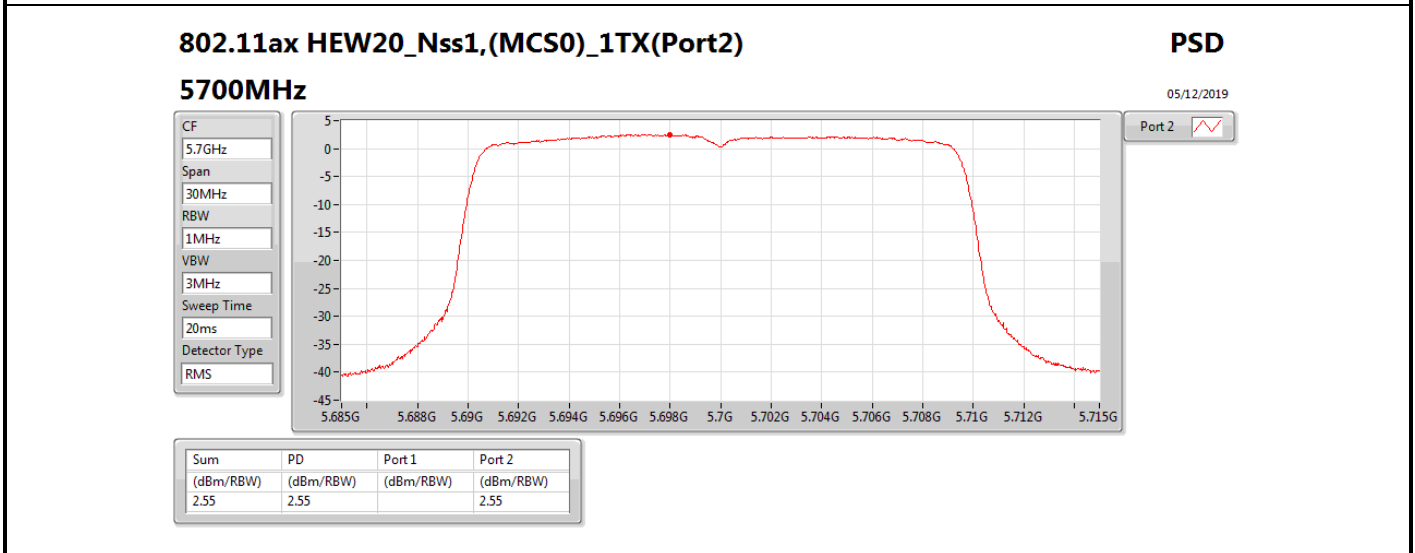

**DG** = Directional Gain; **RBW** = 500 kHz for 5.725-5.85GHz band / 1MHz for other band;

**PD** = trace bin-by-bin of each transmits port summing can be performed maximum power density; **Port X** = Port X power density;