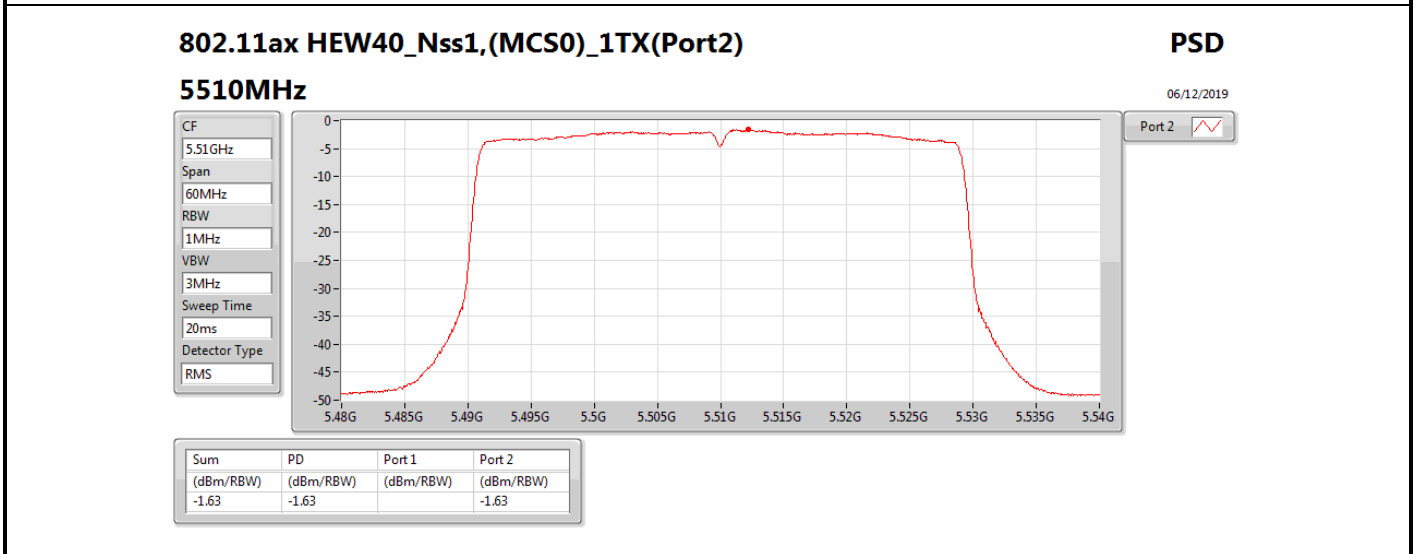

**DG** = Directional Gain; **RBW** = 500 kHz for 5.725-5.85GHz band / 1MHz for other band;

**PD** = trace bin-by-bin of each transmits port summing can be performed maximum power density; **Port X** = Port X power density;