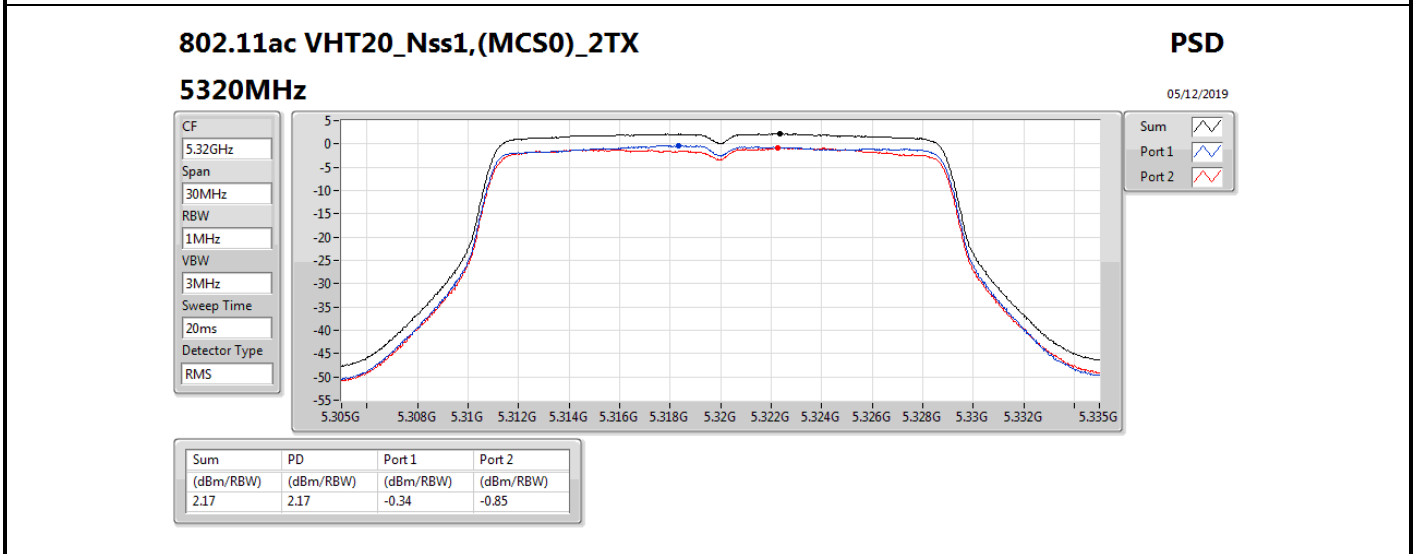

**DG** = Directional Gain; **RBW** = 500 kHz for 5.725-5.85GHz band / 1MHz for other band;

**PD** = trace bin-by-bin of each transmits port summing can be performed maximum power density; **Port X** = Port X power density;

Summary

Mode	PD (dBm/RBW)	EIRP PD (dBm/RBW)
5.25-5.35GHz	-	-
802.11a_Nss1,(6Mbps)_1TX	3.01	8.91
802.11ac VHT20_Nss1,(MCS0)_1TX	2.69	8.59
802.11ac VHT40_Nss1,(MCS0)_1TX	-0.53	5.37
802.11ac VHT80_Nss1,(MCS0)_1TX	-8.39	-2.49
5.47-5.725GHz	-	-
802.11a_Nss1,(6Mbps)_1TX	1.45	7.35
802.11ac VHT20_Nss1,(MCS0)_1TX	1.09	6.99
802.11ac VHT40_Nss1,(MCS0)_1TX	-1.57	4.33
802.11ac VHT80_Nss1,(MCS0)_1TX	-5.08	0.82
5.725-5.85GHz	-	-
802.11a_Nss1,(6Mbps)_1TX	-5.51	0.39
802.11ac VHT20_Nss1,(MCS0)_1TX	-4.09	1.81
802.11ac VHT40_Nss1,(MCS0)_1TX	-7.36	-1.46
802.11ac VHT80_Nss1,(MCS0)_1TX	-10.15	-4.25