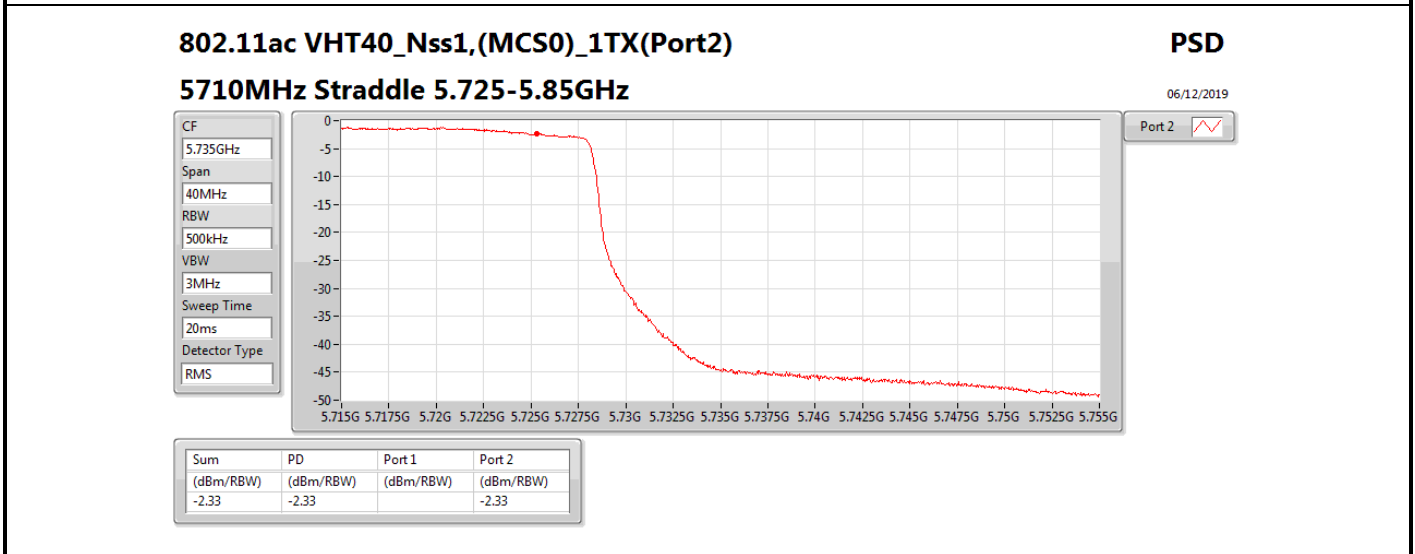

**DG** = Directional Gain; **RBW** = 500 kHz for 5.725-5.85GHz band / 1MHz for other band;

**PD** = trace bin-by-bin of each transmits port summing can be performed maximum power density; **Port X** = Port X power density;