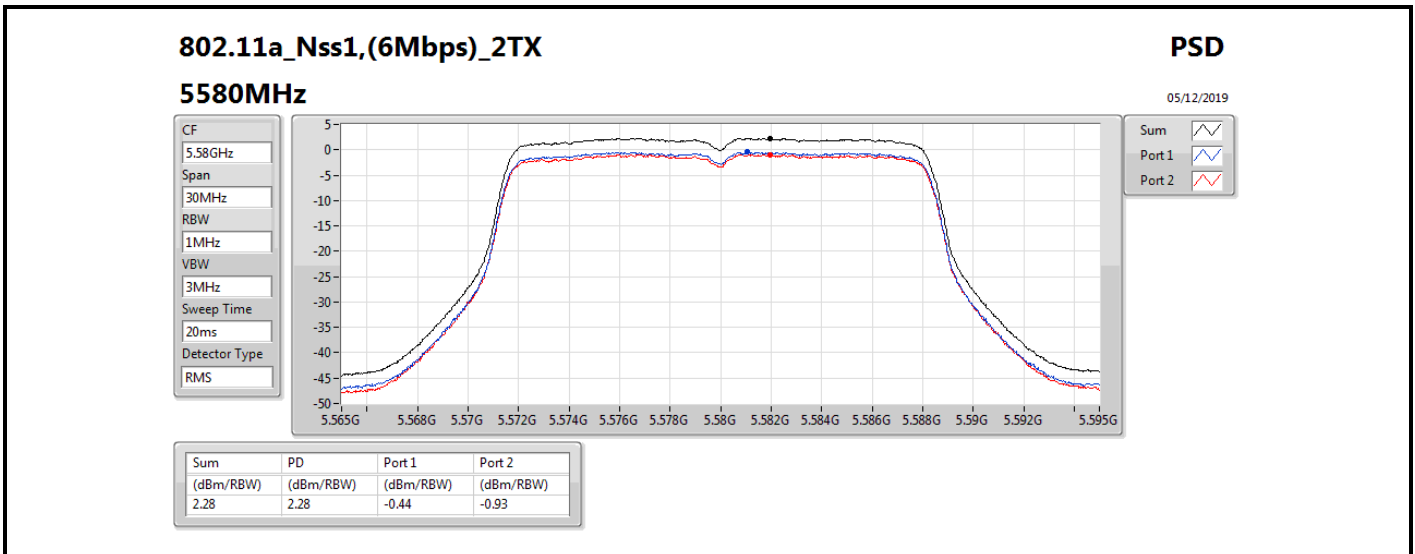

**DG** = Directional Gain; **RBW** = 500 kHz for 5.725-5.85GHz band / 1MHz for other band;

**PD** = trace bin-by-bin of each transmits port summing can be performed maximum power density; **Port X** = Port X power density;

Summary

Mode	PD (dBm/RBW)	EIRP PD (dBm/RBW)
5.25-5.35GHz	-	-
802.11a_Nss1,(6Mbps)_1TX	3.01	8.91
802.11ac VHT20_Nss1,(MCS0)_1TX	2.69	8.59
802.11ac VHT40_Nss1,(MCS0)_1TX	-0.53	5.37
802.11ac VHT80_Nss1,(MCS0)_1TX	-8.39	-2.49
5.47-5.725GHz	-	-
802.11a_Nss1,(6Mbps)_1TX	1.45	7.35
802.11ac VHT20_Nss1,(MCS0)_1TX	1.09	6.99
802.11ac VHT40_Nss1,(MCS0)_1TX	-1.57	4.33
802.11ac VHT80_Nss1,(MCS0)_1TX	-5.08	0.82
5.725-5.85GHz	-	-
802.11a_Nss1,(6Mbps)_1TX	-5.51	0.39
802.11ac VHT20_Nss1,(MCS0)_1TX	-4.09	1.81
802.11ac VHT40_Nss1,(MCS0)_1TX	-7.36	-1.46
802.11ac VHT80_Nss1,(MCS0)_1TX	-10.15	-4.25