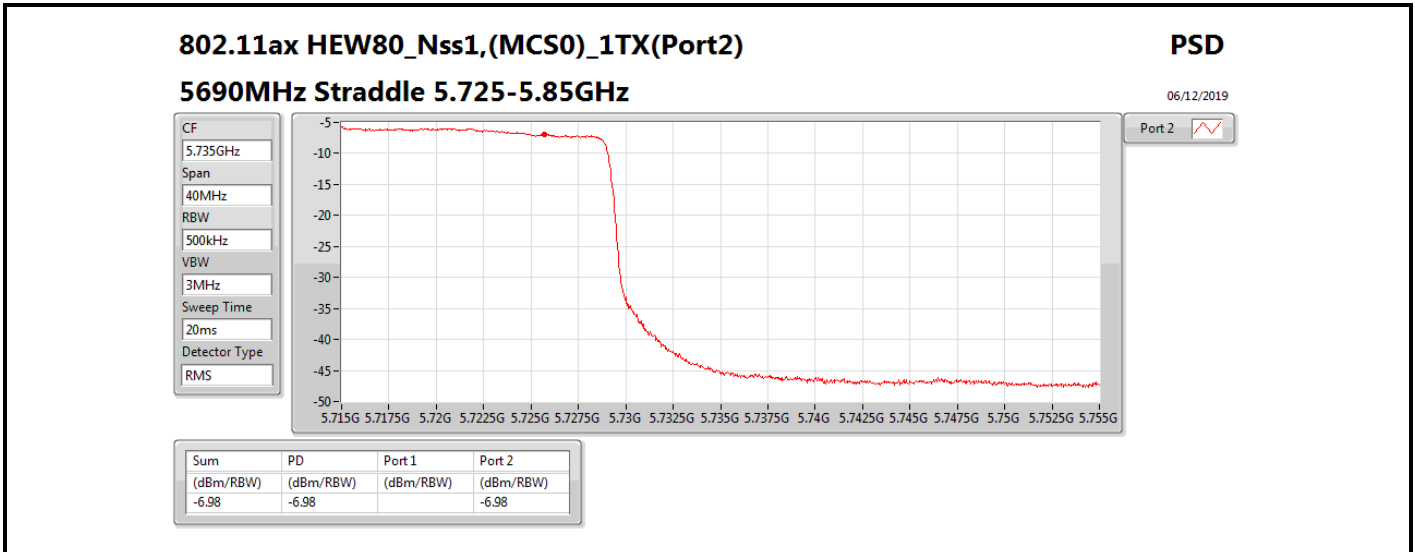

**DG** = Directional Gain; **RBW** = 500 kHz for 5.725-5.85GHz band / 1MHz for other band;

**PD** = trace bin-by-bin of each transmits port summing can be performed maximum power density; **Port X** = Port X power density;