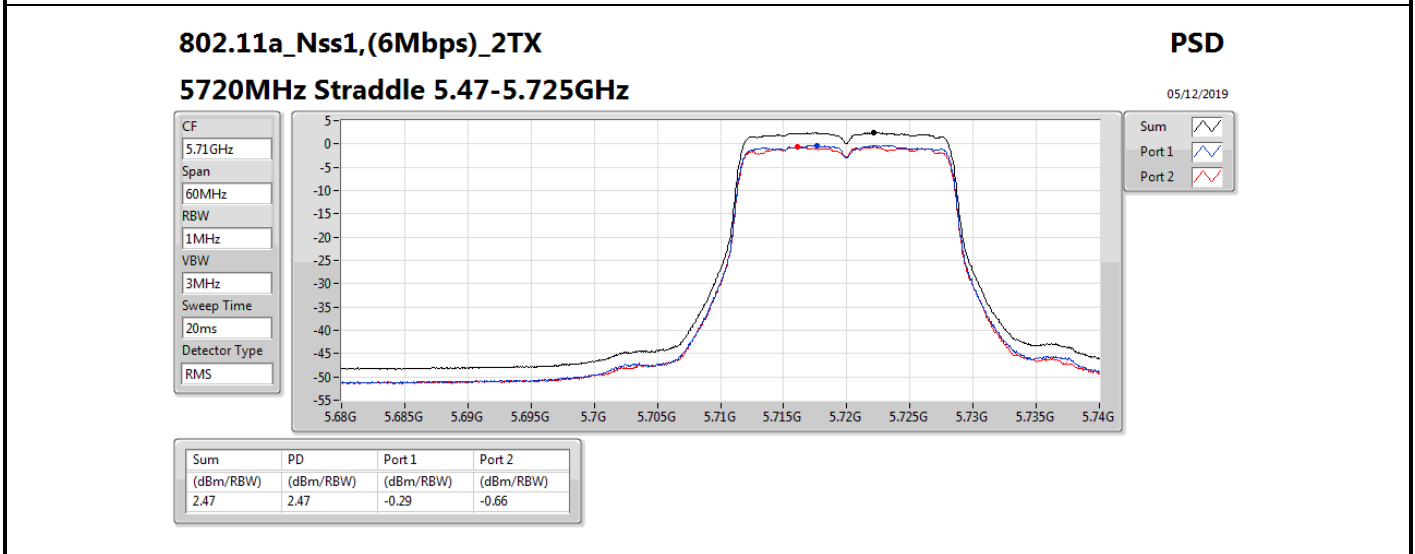

**DG** = Directional Gain; **RBW** = 500 kHz for 5.725-5.85GHz band / 1MHz for other band;

**PD** = trace bin-by-bin of each transmits port summing can be performed maximum power density; **Port X** = Port X power density;

Summary

Mode	PD (dBm/RBW)	EIRP PD (dBm/RBW)
5.25-5.35GHz	-	-
802.11a_Nss1,(6Mbps)_1TX	3.01	8.91
802.11ac VHT20_Nss1,(MCS0)_1TX	2.69	8.59
802.11ac VHT40_Nss1,(MCS0)_1TX	-0.53	5.37
802.11ac VHT80_Nss1,(MCS0)_1TX	-8.39	-2.49
5.47-5.725GHz	-	-
802.11a_Nss1,(6Mbps)_1TX	1.45	7.35
802.11ac VHT20_Nss1,(MCS0)_1TX	1.09	6.99
802.11ac VHT40_Nss1,(MCS0)_1TX	-1.57	4.33
802.11ac VHT80_Nss1,(MCS0)_1TX	-5.08	0.82
5.725-5.85GHz	-	-
802.11a_Nss1,(6Mbps)_1TX	-5.51	0.39
802.11ac VHT20_Nss1,(MCS0)_1TX	-4.09	1.81
802.11ac VHT40_Nss1,(MCS0)_1TX	-7.36	-1.46
802.11ac VHT80_Nss1,(MCS0)_1TX	-10.15	-4.25