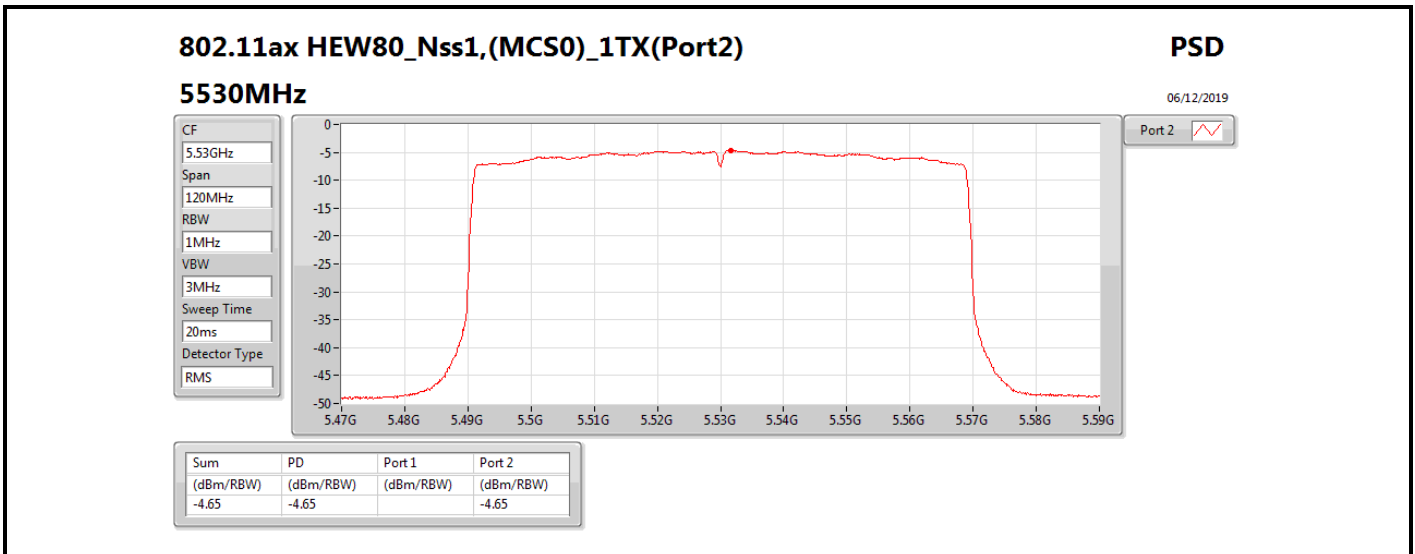

**DG** = Directional Gain; **RBW** = 500 kHz for 5.725-5.85GHz band / 1MHz for other band;

**PD** = trace bin-by-bin of each transmits port summing can be performed maximum power density; **Port X** = Port X power density;