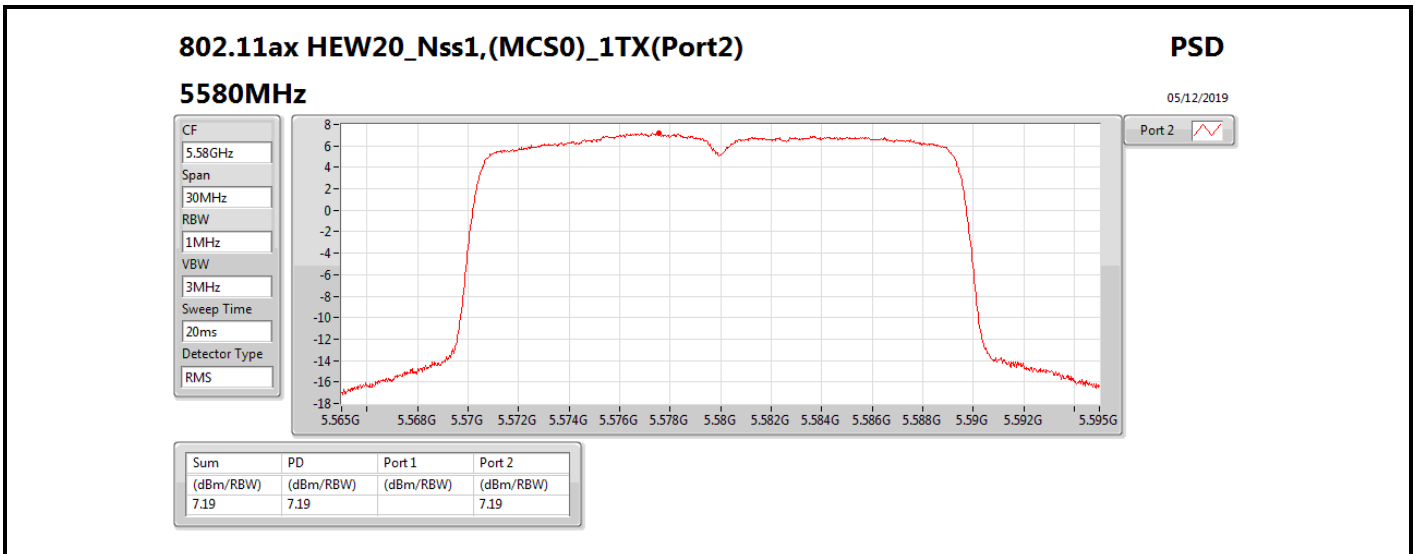

**DG** = Directional Gain; **RBW** = 500 kHz for 5.725-5.85GHz band / 1MHz for other band;

**PD** = trace bin-by-bin of each transmits port summing can be performed maximum power density; **Port X** = Port X power density;