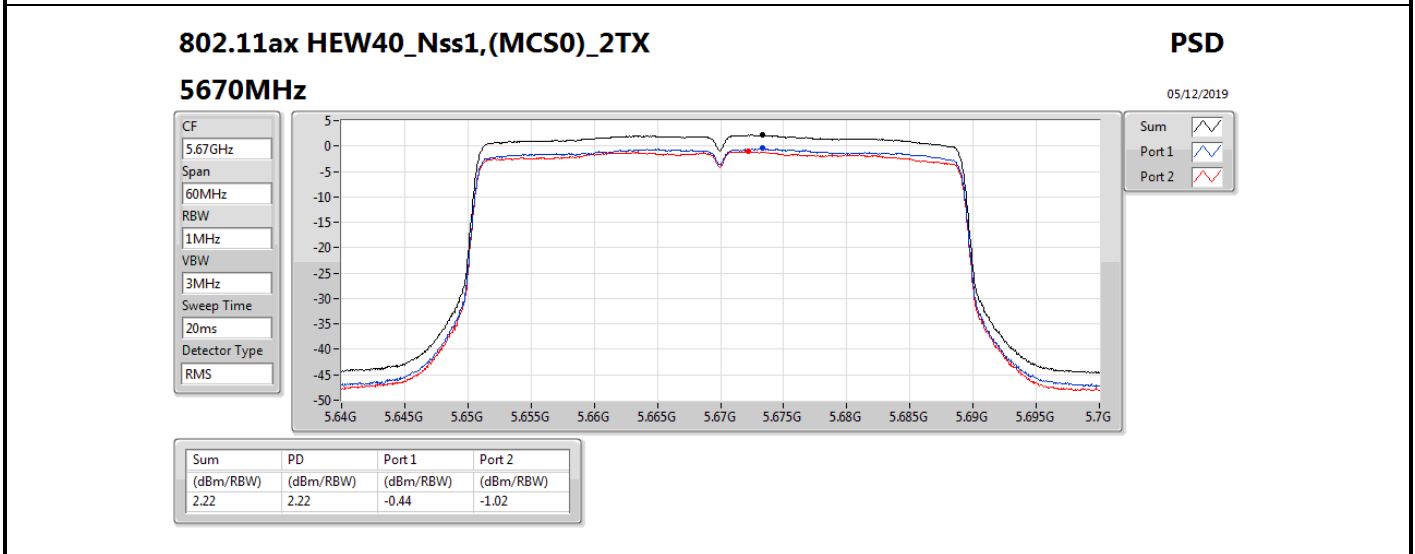

**DG** = Directional Gain; **RBW** = 500 kHz for 5.725-5.85GHz band / 1MHz for other band;

**PD** = trace bin-by-bin of each transmits port summing can be performed maximum power density; **Port X** = Port X power density;

Summary

Mode	PD (dBm/RBW)	EIRP PD (dBm/RBW)
5.25-5.35GHz	-	-
802.11a_Nss1,(6Mbps)_1TX	3.01	8.91
802.11ac VHT20_Nss1,(MCS0)_1TX	2.69	8.59
802.11ac VHT40_Nss1,(MCS0)_1TX	-0.53	5.37
802.11ac VHT80_Nss1,(MCS0)_1TX	-8.39	-2.49
5.47-5.725GHz	-	-
802.11a_Nss1,(6Mbps)_1TX	1.45	7.35
802.11ac VHT20_Nss1,(MCS0)_1TX	1.09	6.99
802.11ac VHT40_Nss1,(MCS0)_1TX	-1.57	4.33
802.11ac VHT80_Nss1,(MCS0)_1TX	-5.08	0.82
5.725-5.85GHz	-	-
802.11a_Nss1,(6Mbps)_1TX	-5.51	0.39
802.11ac VHT20_Nss1,(MCS0)_1TX	-4.09	1.81
802.11ac VHT40_Nss1,(MCS0)_1TX	-7.36	-1.46
802.11ac VHT80_Nss1,(MCS0)_1TX	-10.15	-4.25