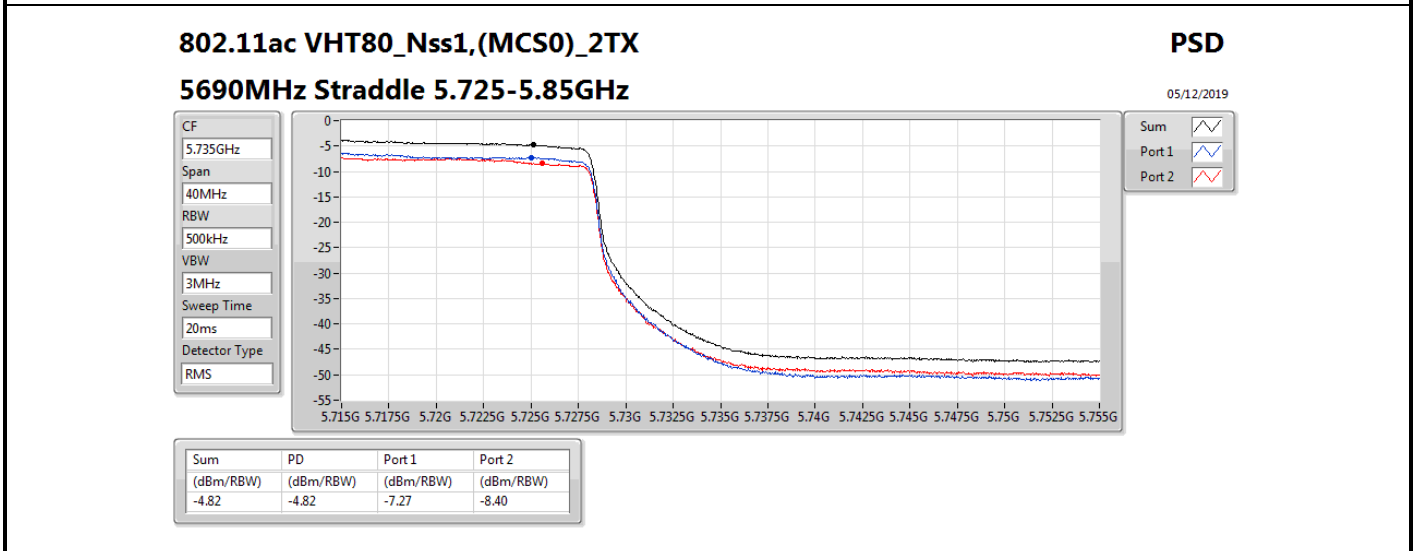

**DG** = Directional Gain; **RBW** = 500 kHz for 5.725-5.85GHz band / 1MHz for other band;

**PD** = trace bin-by-bin of each transmits port summing can be performed maximum power density; **Port X** = Port X power density;

Summary

Mode	PD (dBm/RBW)	EIRP PD (dBm/RBW)
5.25-5.35GHz	-	-
802.11a_Nss1,(6Mbps)_1TX	3.01	8.91
802.11ac VHT20_Nss1,(MCS0)_1TX	2.69	8.59
802.11ac VHT40_Nss1,(MCS0)_1TX	-0.53	5.37
802.11ac VHT80_Nss1,(MCS0)_1TX	-8.39	-2.49
5.47-5.725GHz	-	-
802.11a_Nss1,(6Mbps)_1TX	1.45	7.35
802.11ac VHT20_Nss1,(MCS0)_1TX	1.09	6.99
802.11ac VHT40_Nss1,(MCS0)_1TX	-1.57	4.33
802.11ac VHT80_Nss1,(MCS0)_1TX	-5.08	0.82
5.725-5.85GHz	-	-
802.11a_Nss1,(6Mbps)_1TX	-5.51	0.39
802.11ac VHT20_Nss1,(MCS0)_1TX	-4.09	1.81
802.11ac VHT40_Nss1,(MCS0)_1TX	-7.36	-1.46
802.11ac VHT80_Nss1,(MCS0)_1TX	-10.15	-4.25