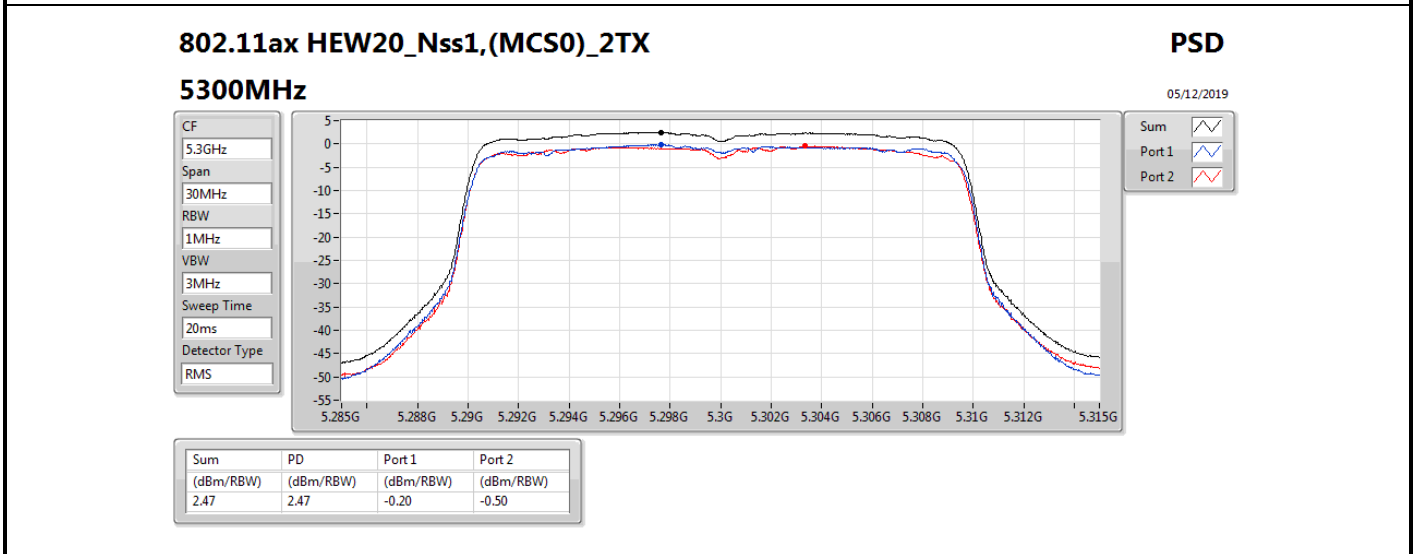

**DG** = Directional Gain; **RBW** = 500 kHz for 5.725-5.85GHz band / 1MHz for other band;

**PD** = trace bin-by-bin of each transmits port summing can be performed maximum power density; **Port X** = Port X power density;

Summary

Mode	PD (dBm/RBW)	EIRP PD (dBm/RBW)
5.25-5.35GHz	-	-
802.11a_Nss1,(6Mbps)_1TX	3.01	8.91
802.11ac VHT20_Nss1,(MCS0)_1TX	2.69	8.59
802.11ac VHT40_Nss1,(MCS0)_1TX	-0.53	5.37
802.11ac VHT80_Nss1,(MCS0)_1TX	-8.39	-2.49
5.47-5.725GHz	-	-
802.11a_Nss1,(6Mbps)_1TX	1.45	7.35
802.11ac VHT20_Nss1,(MCS0)_1TX	1.09	6.99
802.11ac VHT40_Nss1,(MCS0)_1TX	-1.57	4.33
802.11ac VHT80_Nss1,(MCS0)_1TX	-5.08	0.82
5.725-5.85GHz	-	-
802.11a_Nss1,(6Mbps)_1TX	-5.51	0.39
802.11ac VHT20_Nss1,(MCS0)_1TX	-4.09	1.81
802.11ac VHT40_Nss1,(MCS0)_1TX	-7.36	-1.46
802.11ac VHT80_Nss1,(MCS0)_1TX	-10.15	-4.25