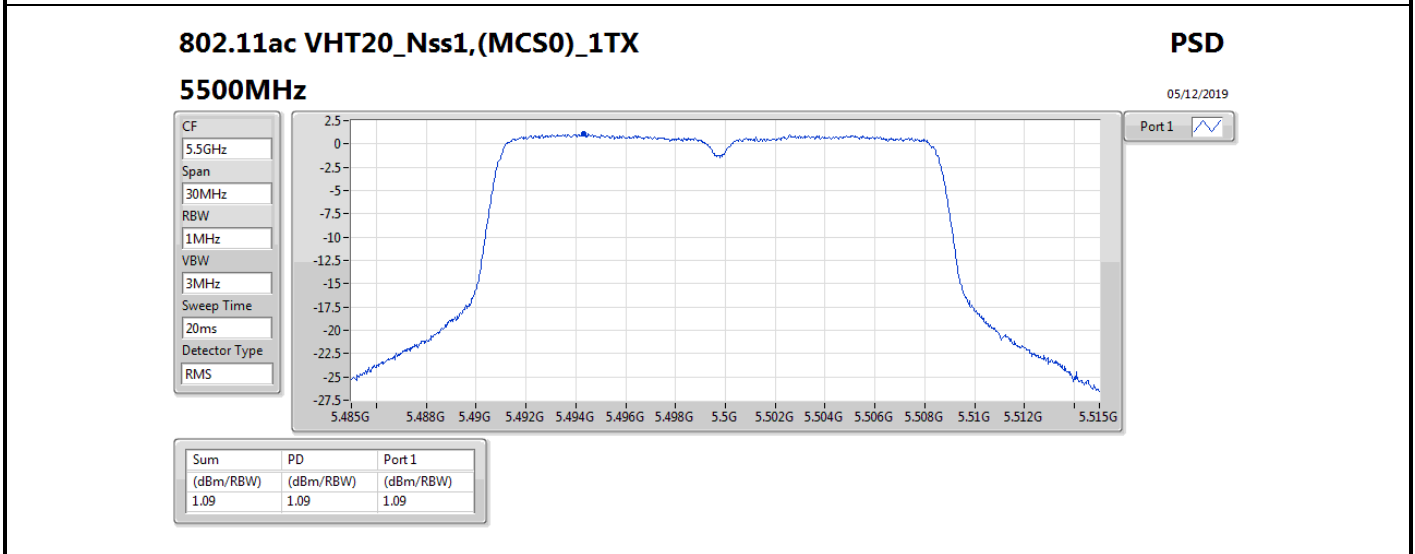

DG = Directional Gain; RBW = 500 kHz for 5.725-5.85GHz band / 1MHz for other band;

PD = trace bin-by-bin of each transmits port summing can be performed maximum power density; Port X = Port X power density;

Summary

Mode	PD (dBm/RBW)	EIRP PD (dBm/RBW)
5.25-5.35GHz	-	-
802.11ac VHT20-BF_Nss1,(MCS0)_2TX	5.76	15.77
802.11ac VHT40-BF_Nss1,(MCS0)_2TX	2.75	12.76
802.11ac VHT80-BF_Nss1,(MCS0)_2TX	-2.11	7.90
802.11ax HEW20-BF_Nss1,(MCS0)_2TX	5.81	15.82
802.11ax HEW40-BF_Nss1,(MCS0)_2TX	2.61	12.62
802.11ax HEW80-BF_Nss1,(MCS0)_2TX	-2.35	7.66
5.47-5.725GHz	-	-
802.11ac VHT20-BF_Nss1,(MCS0)_2TX	5.45	15.46
802.11ac VHT40-BF_Nss1,(MCS0)_2TX	2.55	12.56
802.11ac VHT80-BF_Nss1,(MCS0)_2TX	-0.28	9.73
802.11ax HEW20-BF_Nss1,(MCS0)_2TX	5.53	15.54
802.11ax HEW40-BF_Nss1,(MCS0)_2TX	2.65	12.66
802.11ax HEW80-BF_Nss1,(MCS0)_2TX	-0.46	9.55
5.725-5.85GHz	-	-
802.11ac VHT20-BF_Nss1,(MCS0)_2TX	3.65	13.66
802.11ac VHT40-BF_Nss1,(MCS0)_2TX	-0.08	9.93
802.11ac VHT80-BF_Nss1,(MCS0)_2TX	-3.95	6.06
802.11ax HEW20-BF_Nss1,(MCS0)_2TX	3.89	13.90
802.11ax HEW40-BF_Nss1,(MCS0)_2TX	-0.08	9.93
802.11ax HEW80-BF_Nss1,(MCS0)_2TX	-3.86	6.15