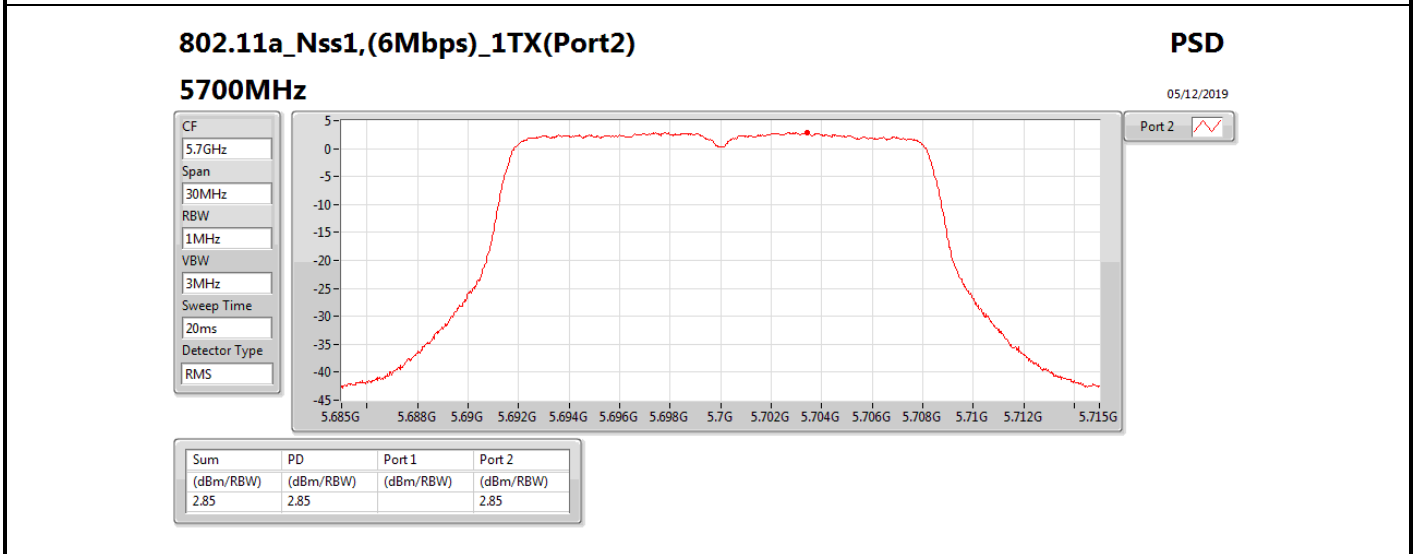

**DG** = Directional Gain; **RBW** = 500 kHz for 5.725-5.85GHz band / 1MHz for other band;

**PD** = trace bin-by-bin of each transmits port summing can be performed maximum power density; **Port X** = Port X power density;