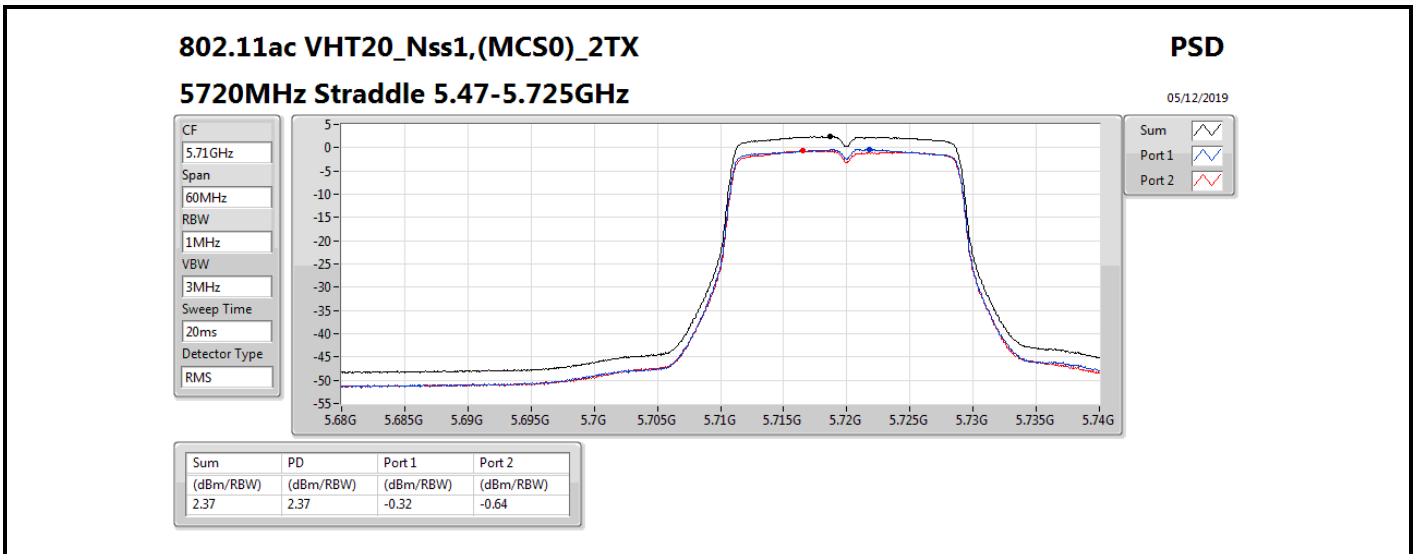

**DG** = Directional Gain; **RBW** = 500 kHz for 5.725-5.85GHz band / 1MHz for other band;

**PD** = trace bin-by-bin of each transmits port summing can be performed maximum power density; **Port X** = Port X power density;

Summary

Mode	PD (dBm/RBW)	EIRP PD (dBm/RBW)
5.25-5.35GHz	-	-
802.11a_Nss1,(6Mbps)_1TX	3.01	8.91
802.11ac VHT20_Nss1,(MCS0)_1TX	2.69	8.59
802.11ac VHT40_Nss1,(MCS0)_1TX	-0.53	5.37
802.11ac VHT80_Nss1,(MCS0)_1TX	-8.39	-2.49
5.47-5.725GHz	-	-
802.11a_Nss1,(6Mbps)_1TX	1.45	7.35
802.11ac VHT20_Nss1,(MCS0)_1TX	1.09	6.99
802.11ac VHT40_Nss1,(MCS0)_1TX	-1.57	4.33
802.11ac VHT80_Nss1,(MCS0)_1TX	-5.08	0.82
5.725-5.85GHz	-	-
802.11a_Nss1,(6Mbps)_1TX	-5.51	0.39
802.11ac VHT20_Nss1,(MCS0)_1TX	-4.09	1.81
802.11ac VHT40_Nss1,(MCS0)_1TX	-7.36	-1.46
802.11ac VHT80_Nss1,(MCS0)_1TX	-10.15	-4.25