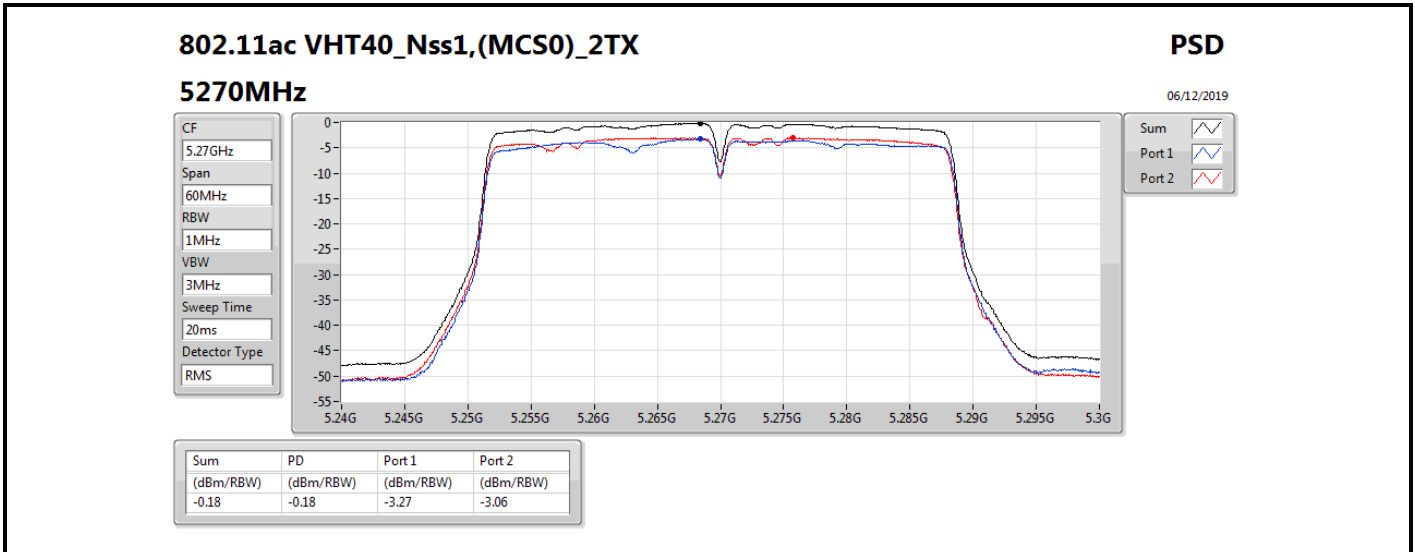

**DG** = Directional Gain; **RBW** = 500 kHz for 5.725-5.85GHz band / 1MHz for other band;

**PD** = trace bin-by-bin of each transmits port summing can be performed maximum power density; **Port X** = Port X power density;