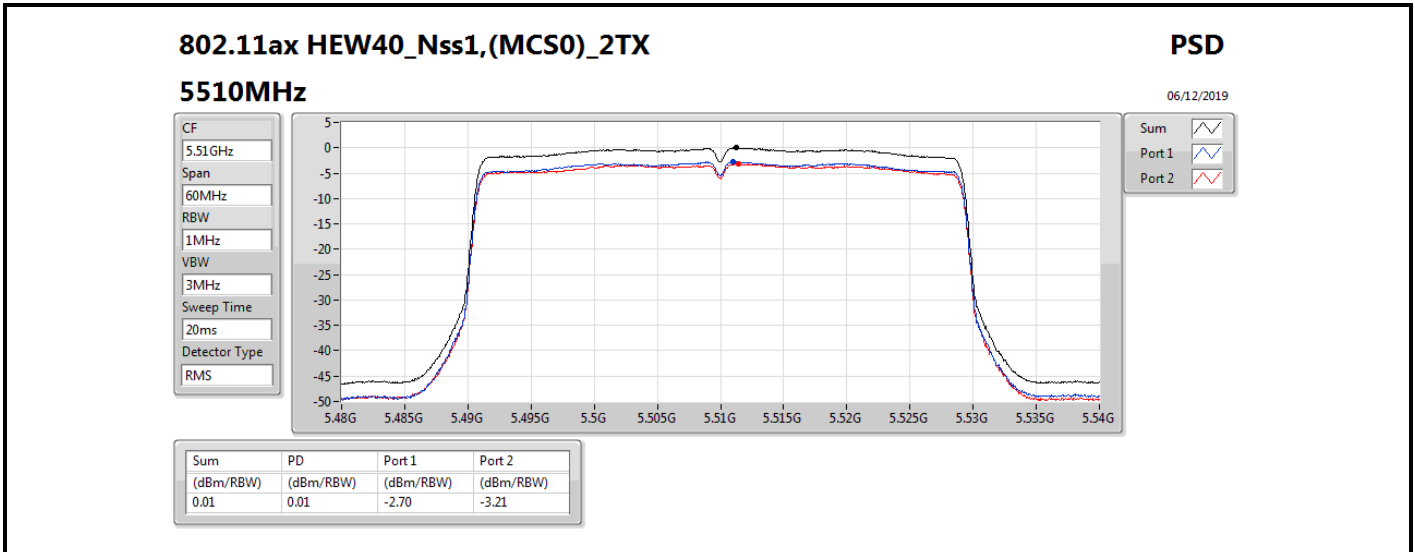

**DG** = Directional Gain; **RBW** = 500 kHz for 5.725-5.85GHz band / 1MHz for other band;

**PD** = trace bin-by-bin of each transmits port summing can be performed maximum power density; **Port X** = Port X power density;