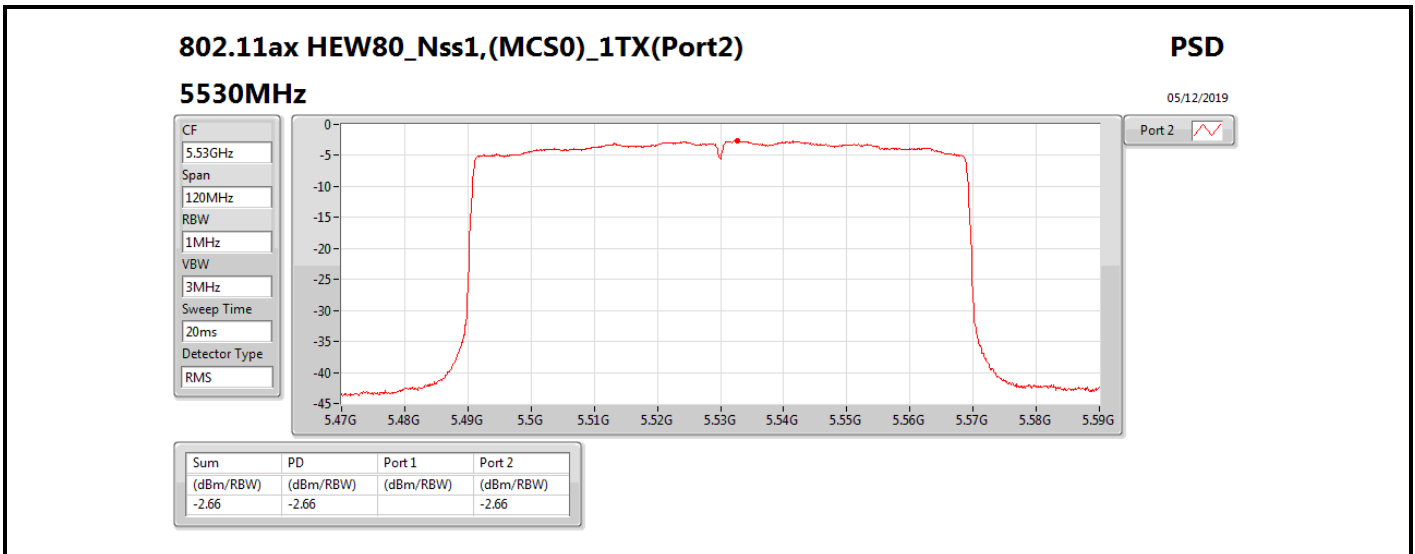

**DG** = Directional Gain; **RBW** = 500 kHz for 5.725-5.85GHz band / 1MHz for other band;

**PD** = trace bin-by-bin of each transmits port summing can be performed maximum power density; **Port X** = Port X power density;