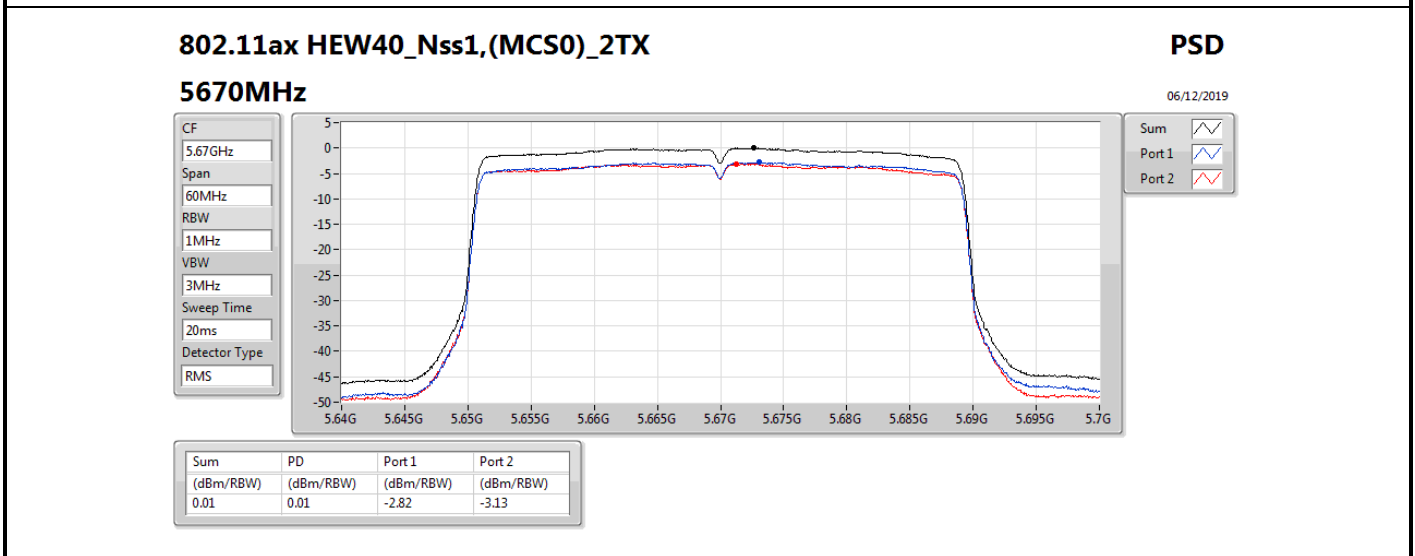

**DG** = Directional Gain; **RBW** = 500 kHz for 5.725-5.85GHz band / 1MHz for other band;

**PD** = trace bin-by-bin of each transmits port summing can be performed maximum power density; **Port X** = Port X power density;