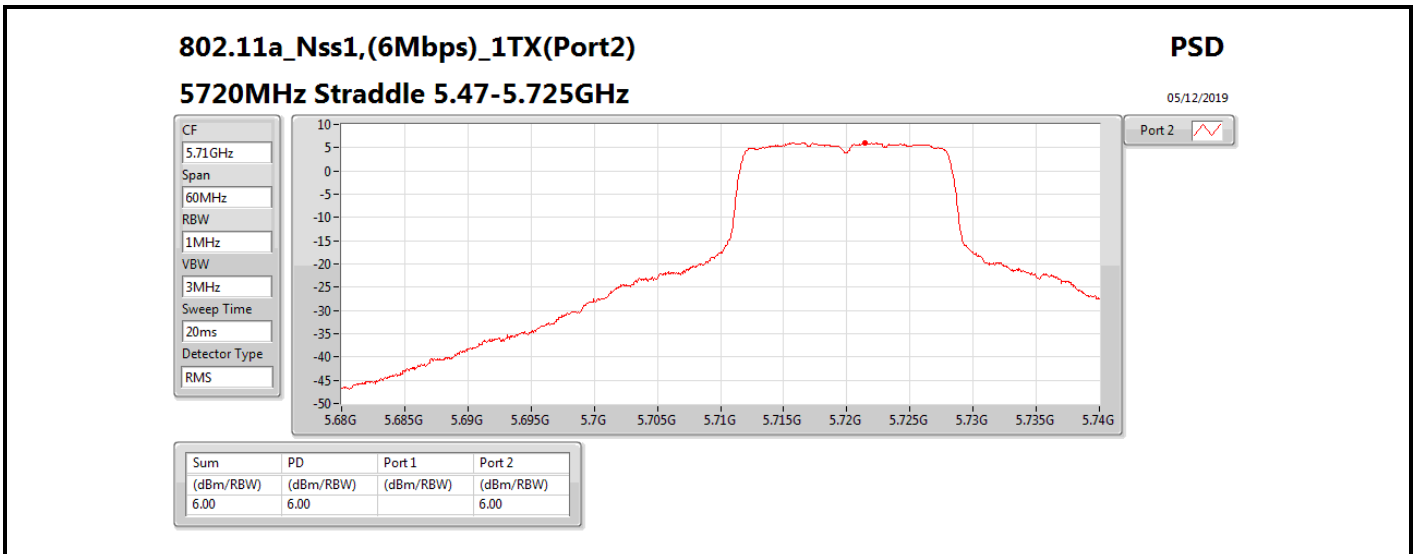

Mode	Result	DG (dBi)	Port 1 (dBm/RBW)	Port 2 (dBm/RBW)	PD (dBm/RBW)	PD Limit (dBm/RBW)	EIRP PD (dBm/RBW)	EIRP PD Limit (dBm/RBW)
5710MHz Straddle 5.725-5.85GHz	Pass	7.10		3.03	3.03	28.90	10.13	36.00
802.11ax HEW40_Nss1,(MCS0)_2TX	-	-	-	-	-	-	-	-
5270MHz	Pass	10.11	2.97	3.44	6.07	6.89	16.18	17.00
5310MHz	Pass	10.11	0.47	0.37	3.22	6.89	13.33	17.00
5510MHz	Pass	10.11	0.07	-0.79	2.64	6.89	12.75	17.00
5550MHz	Pass	10.11	2.92	2.85	5.90	6.89	16.01	17.00
5670MHz	Pass	10.11	0.23	-0.13	2.94	6.89	13.05	17.00
5710MHz Straddle 5.47-5.725GHz	Pass	10.11	3.34	3.48	6.27	6.89	16.38	17.00
5710MHz Straddle 5.725-5.85GHz	Pass	10.11	0.43	0.70	3.53	25.89	13.64	36.00
802.11ax HEW80_Nss1,(MCS0)_1TX(Port2)	-	-	-	-	-	-	-	-
5290MHz	Pass	7.10		-2.11	-2.11	9.90	4.99	17.00
5530MHz	Pass	7.10		-2.66	-2.66	9.90	4.44	17.00
5610MHz	Pass	7.10		-1.44	-1.44	9.90	5.66	17.00
5690MHz Straddle 5.47-5.725GHz	Pass	7.10		-0.15	-0.15	9.90	6.95	17.00
5690MHz Straddle 5.725-5.85GHz	Pass	7.10		-4.00	-4.00	28.90	3.10	36.00
802.11ax HEW80_Nss1,(MCS0)_2TX	-	-	-	-	-	-	-	-
5290MHz	Pass	10.11	-3.12	-2.99	-0.17	6.89	9.94	17.00
5530MHz	Pass	10.11	-3.33	-4.13	-0.76	6.89	9.35	17.00
5610MHz	Pass	10.11	-1.92	-2.25	0.86	6.89	10.97	17.00
5690MHz Straddle 5.47-5.725GHz	Pass	10.11	-0.03	-0.15	2.84	6.89	12.95	17.00
5690MHz Straddle 5.725-5.85GHz	Pass	10.11	-3.45	-4.01	-0.76	25.89	9.35	36.00

**DG** = Directional Gain; **RBW** = 500 kHz for 5.725-5.85GHz band / 1MHz for other band;

**PD** = trace bin-by-bin of each transmits port summing can be performed maximum power density; **Port X** = Port X power density;