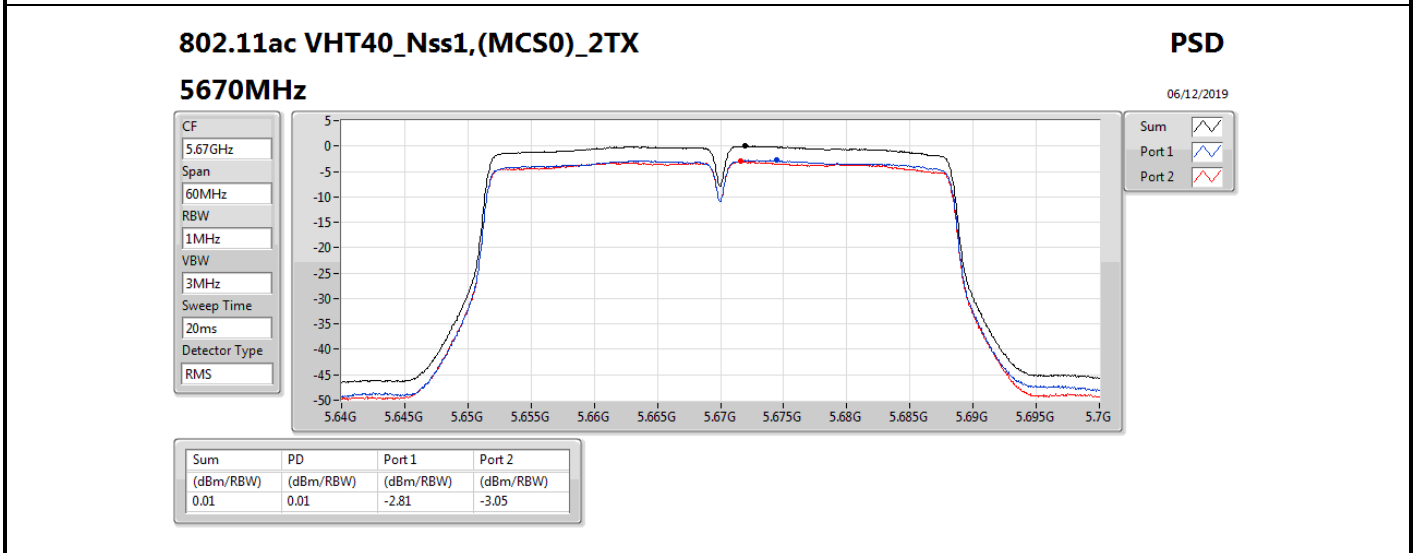

**DG** = Directional Gain; **RBW** = 500 kHz for 5.725-5.85GHz band / 1MHz for other band;

**PD** = trace bin-by-bin of each transmits port summing can be performed maximum power density; **Port X** = Port X power density;