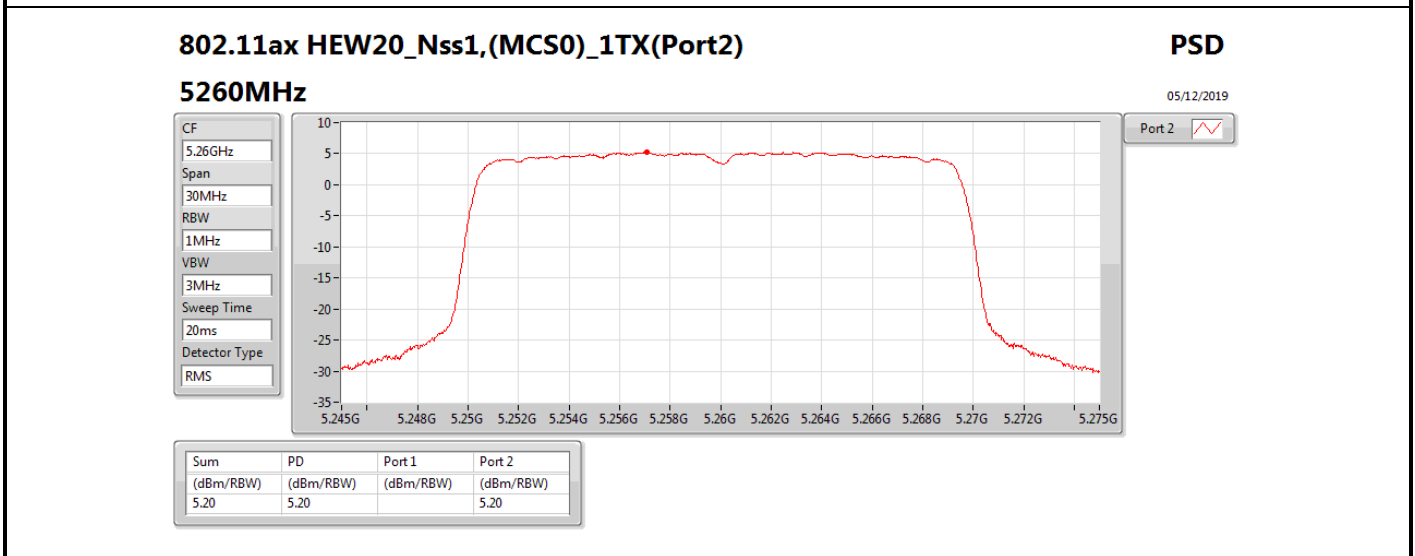

**DG** = Directional Gain; **RBW** = 500 kHz for 5.725-5.85GHz band / 1MHz for other band;

**PD** = trace bin-by-bin of each transmits port summing can be performed maximum power density; **Port X** = Port X power density;

Summary

Mode	PD (dBm/RBW)	EIRP PD (dBm/RBW)
5.25-5.35GHz	-	-
802.11a_Nss1,(6Mbps)_1TX	3.01	8.91
802.11ac VHT20_Nss1,(MCS0)_1TX	2.69	8.59
802.11ac VHT40_Nss1,(MCS0)_1TX	-0.53	5.37
802.11ac VHT80_Nss1,(MCS0)_1TX	-8.39	-2.49
5.47-5.725GHz	-	-
802.11a_Nss1,(6Mbps)_1TX	1.45	7.35
802.11ac VHT20_Nss1,(MCS0)_1TX	1.09	6.99
802.11ac VHT40_Nss1,(MCS0)_1TX	-1.57	4.33
802.11ac VHT80_Nss1,(MCS0)_1TX	-5.08	0.82
5.725-5.85GHz	-	-
802.11a_Nss1,(6Mbps)_1TX	-5.51	0.39
802.11ac VHT20_Nss1,(MCS0)_1TX	-4.09	1.81
802.11ac VHT40_Nss1,(MCS0)_1TX	-7.36	-1.46
802.11ac VHT80_Nss1,(MCS0)_1TX	-10.15	-4.25