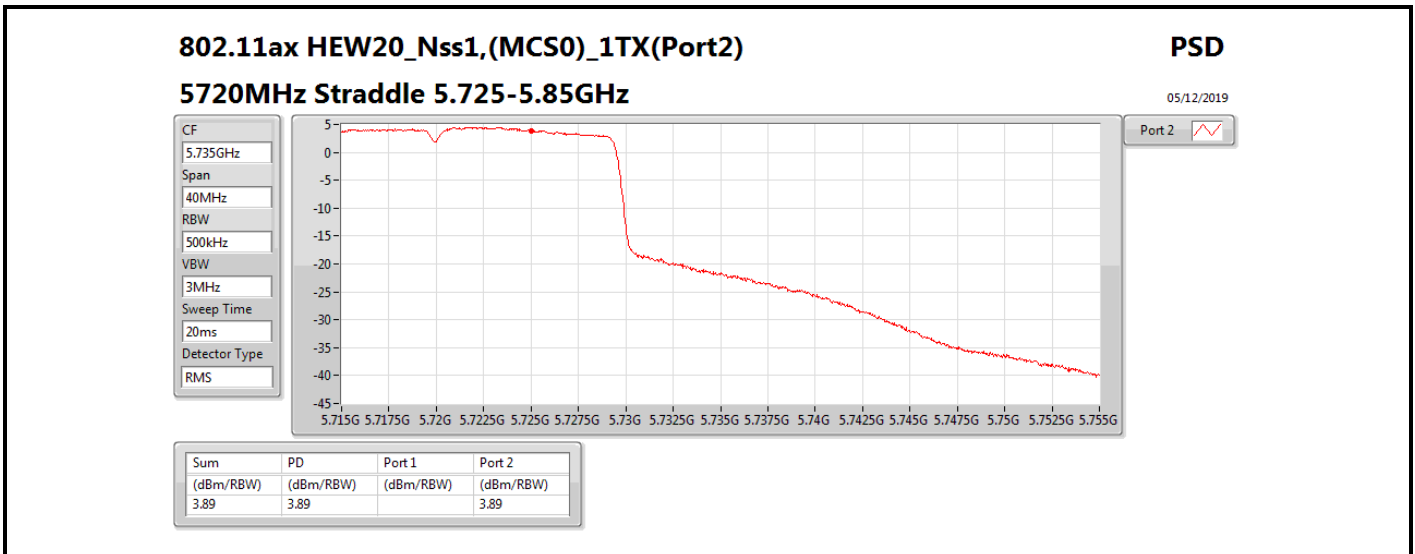

**DG** = Directional Gain; **RBW** = 500 kHz for 5.725-5.85GHz band / 1MHz for other band;

**PD** = trace bin-by-bin of each transmits port summing can be performed maximum power density; **Port X** = Port X power density;