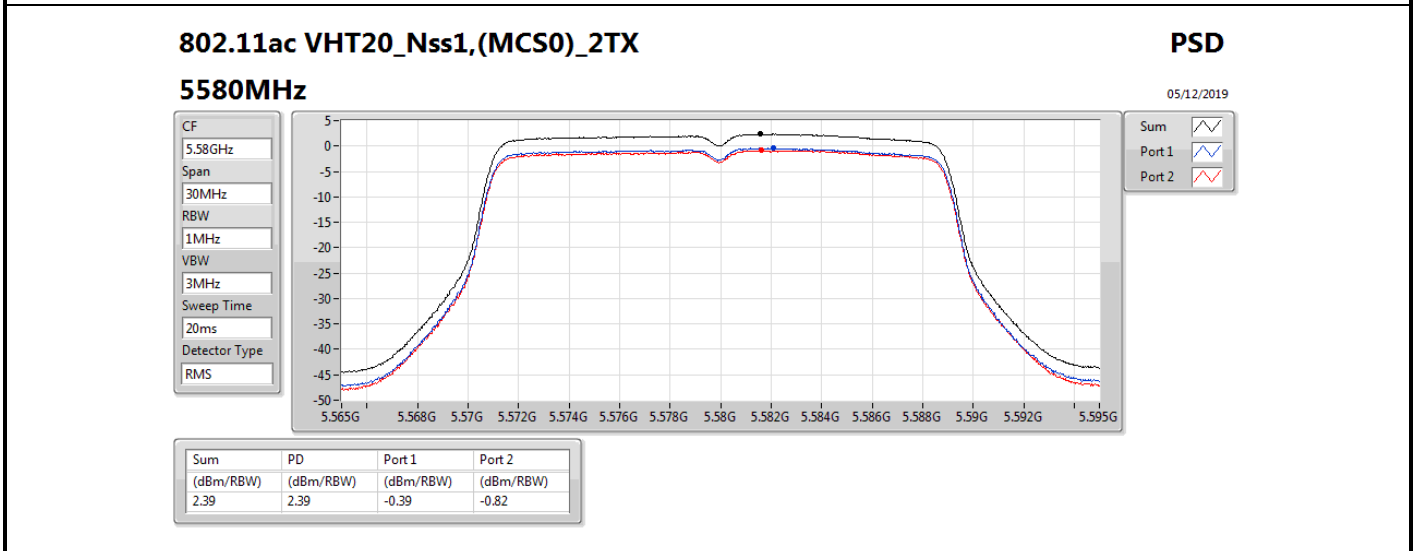

**DG** = Directional Gain; **RBW** = 500 kHz for 5.725-5.85GHz band / 1MHz for other band;

**PD** = trace bin-by-bin of each transmits port summing can be performed maximum power density; **Port X** = Port X power density;

Summary

Mode	PD (dBm/RBW)	EIRP PD (dBm/RBW)
5.25-5.35GHz	-	-
802.11a_Nss1,(6Mbps)_1TX	3.01	8.91
802.11ac VHT20_Nss1,(MCS0)_1TX	2.69	8.59
802.11ac VHT40_Nss1,(MCS0)_1TX	-0.53	5.37
802.11ac VHT80_Nss1,(MCS0)_1TX	-8.39	-2.49
5.47-5.725GHz	-	-
802.11a_Nss1,(6Mbps)_1TX	1.45	7.35
802.11ac VHT20_Nss1,(MCS0)_1TX	1.09	6.99
802.11ac VHT40_Nss1,(MCS0)_1TX	-1.57	4.33
802.11ac VHT80_Nss1,(MCS0)_1TX	-5.08	0.82
5.725-5.85GHz	-	-
802.11a_Nss1,(6Mbps)_1TX	-5.51	0.39
802.11ac VHT20_Nss1,(MCS0)_1TX	-4.09	1.81
802.11ac VHT40_Nss1,(MCS0)_1TX	-7.36	-1.46
802.11ac VHT80_Nss1,(MCS0)_1TX	-10.15	-4.25