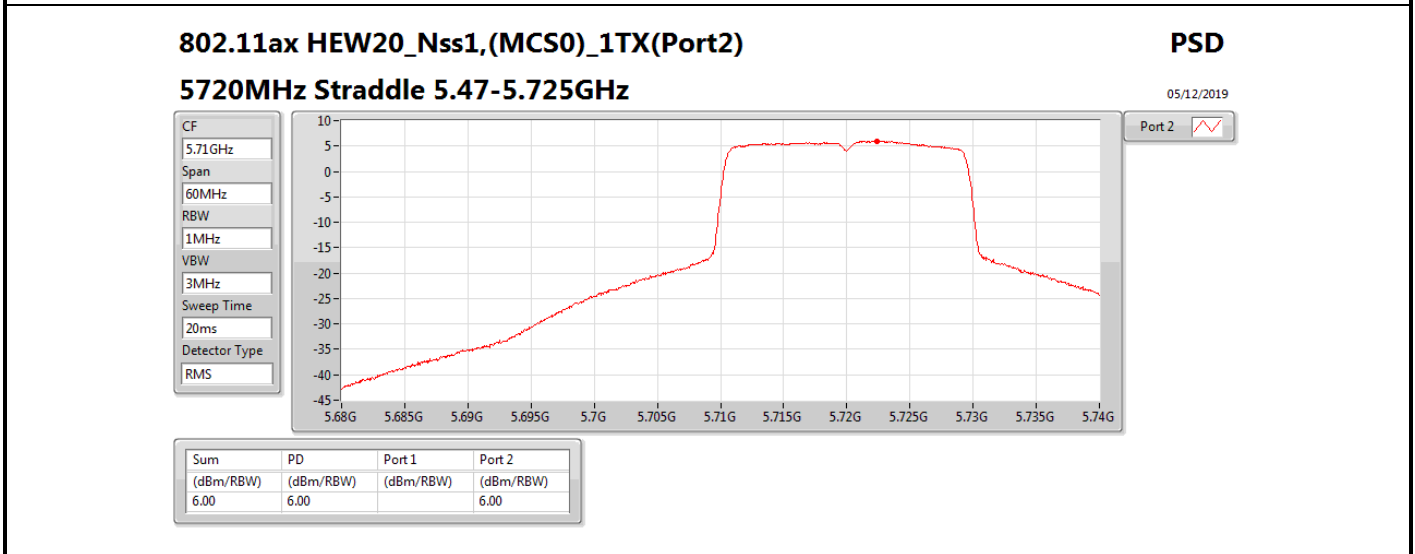

**DG** = Directional Gain; **RBW** = 500 kHz for 5.725-5.85GHz band / 1MHz for other band;

**PD** = trace bin-by-bin of each transmits port summing can be performed maximum power density; **Port X** = Port X power density;