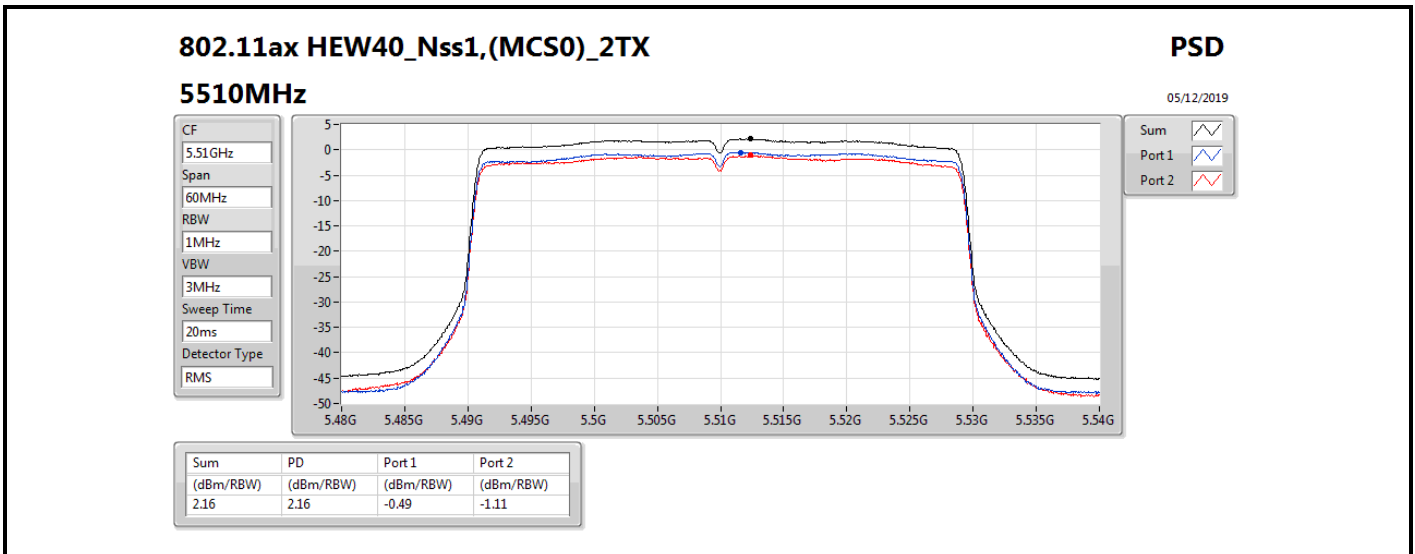

**DG** = Directional Gain; **RBW** = 500 kHz for 5.725-5.85GHz band / 1MHz for other band;

**PD** = trace bin-by-bin of each transmits port summing can be performed maximum power density; **Port X** = Port X power density;

Summary

Mode	PD (dBm/RBW)	EIRP PD (dBm/RBW)
5.25-5.35GHz	-	-
802.11a_Nss1,(6Mbps)_1TX	3.01	8.91
802.11ac VHT20_Nss1,(MCS0)_1TX	2.69	8.59
802.11ac VHT40_Nss1,(MCS0)_1TX	-0.53	5.37
802.11ac VHT80_Nss1,(MCS0)_1TX	-8.39	-2.49
5.47-5.725GHz	-	-
802.11a_Nss1,(6Mbps)_1TX	1.45	7.35
802.11ac VHT20_Nss1,(MCS0)_1TX	1.09	6.99
802.11ac VHT40_Nss1,(MCS0)_1TX	-1.57	4.33
802.11ac VHT80_Nss1,(MCS0)_1TX	-5.08	0.82
5.725-5.85GHz	-	-
802.11a_Nss1,(6Mbps)_1TX	-5.51	0.39
802.11ac VHT20_Nss1,(MCS0)_1TX	-4.09	1.81
802.11ac VHT40_Nss1,(MCS0)_1TX	-7.36	-1.46
802.11ac VHT80_Nss1,(MCS0)_1TX	-10.15	-4.25