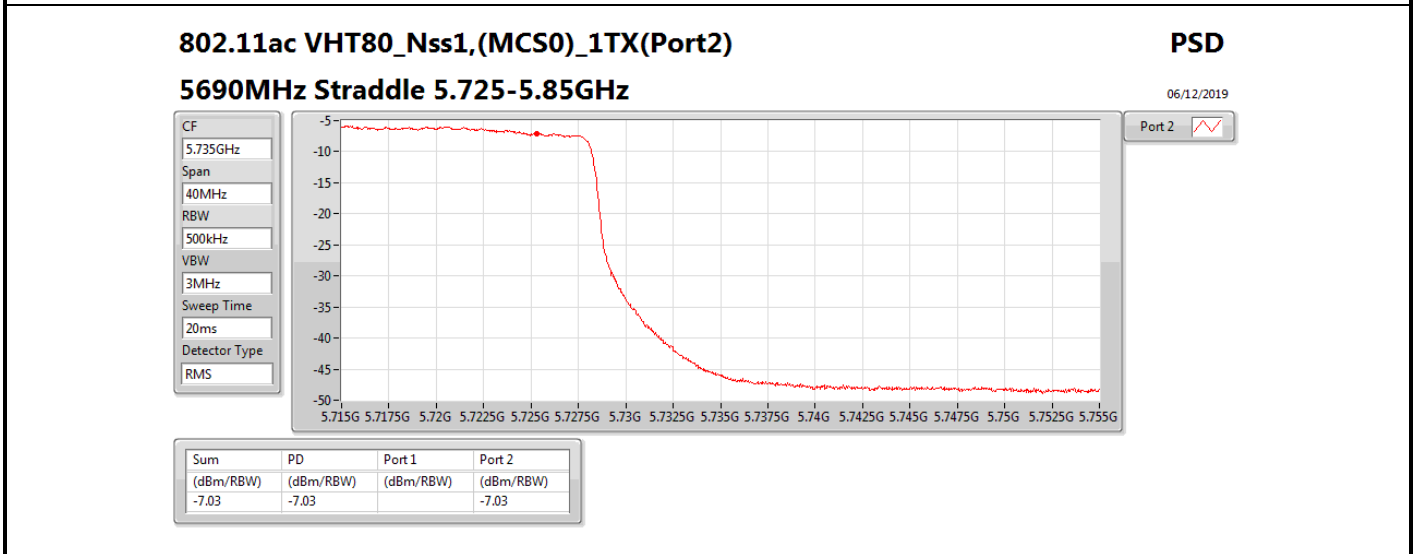

**DG** = Directional Gain; **RBW** = 500 kHz for 5.725-5.85GHz band / 1MHz for other band;

**PD** = trace bin-by-bin of each transmits port summing can be performed maximum power density; **Port X** = Port X power density;