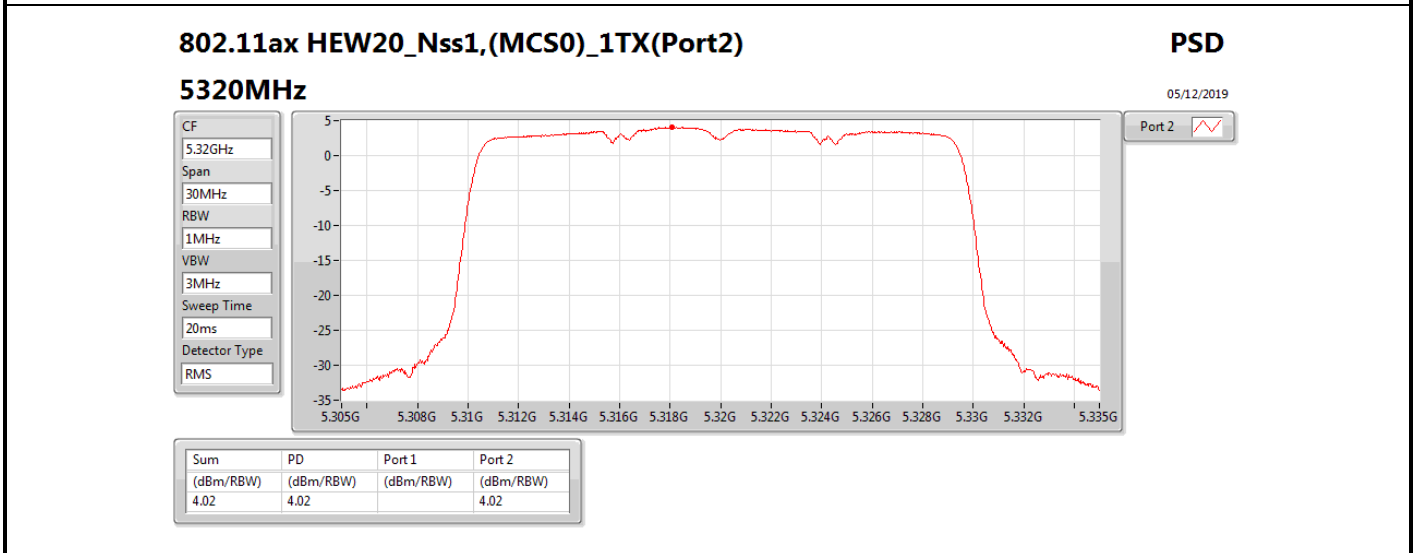

**DG** = Directional Gain; **RBW** = 500 kHz for 5.725-5.85GHz band / 1MHz for other band;

**PD** = trace bin-by-bin of each transmits port summing can be performed maximum power density; **Port X** = Port X power density;