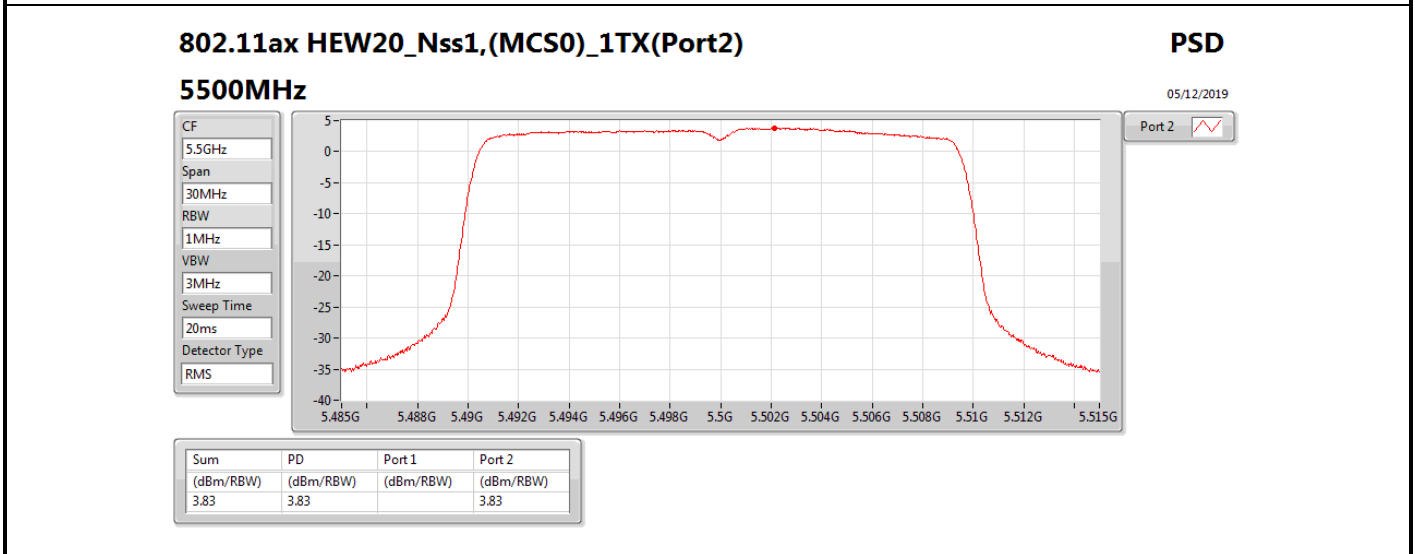

**DG** = Directional Gain; **RBW** = 500 kHz for 5.725-5.85GHz band / 1MHz for other band;

**PD** = trace bin-by-bin of each transmits port summing can be performed maximum power density; **Port X** = Port X power density;