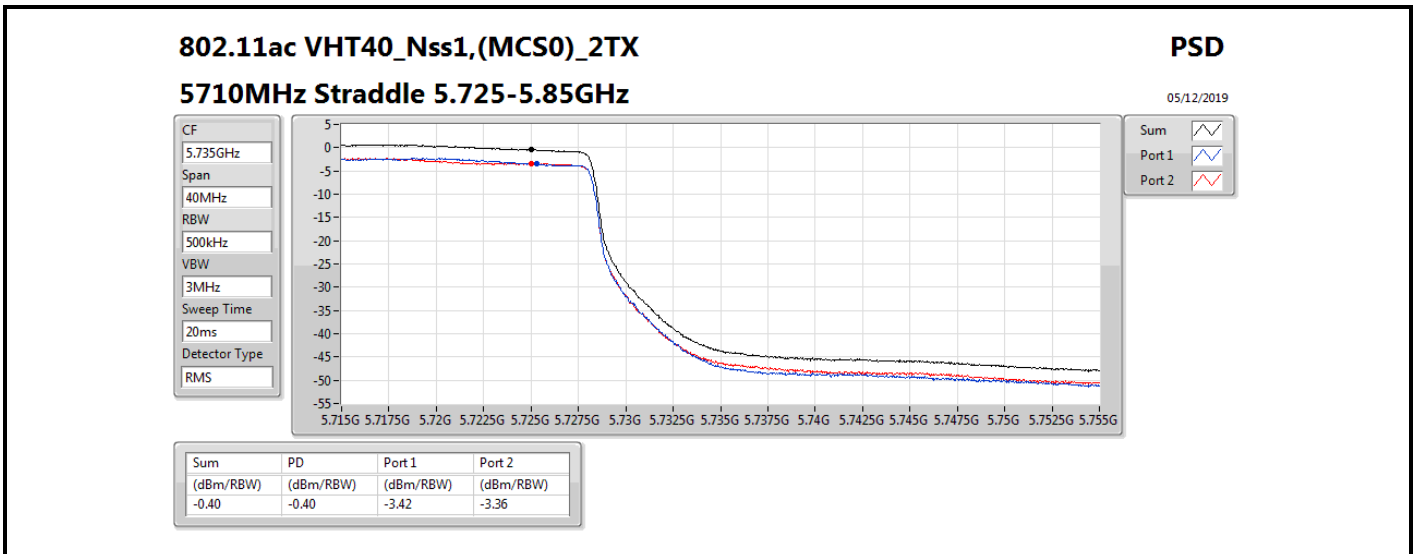

**DG** = Directional Gain; **RBW** = 500 kHz for 5.725-5.85GHz band / 1MHz for other band;

**PD** = trace bin-by-bin of each transmits port summing can be performed maximum power density; **Port X** = Port X power density;

Summary

Mode	PD (dBm/RBW)	EIRP PD (dBm/RBW)
5.25-5.35GHz	-	-
802.11a_Nss1,(6Mbps)_1TX	3.01	8.91
802.11ac VHT20_Nss1,(MCS0)_1TX	2.69	8.59
802.11ac VHT40_Nss1,(MCS0)_1TX	-0.53	5.37
802.11ac VHT80_Nss1,(MCS0)_1TX	-8.39	-2.49
5.47-5.725GHz	-	-
802.11a_Nss1,(6Mbps)_1TX	1.45	7.35
802.11ac VHT20_Nss1,(MCS0)_1TX	1.09	6.99
802.11ac VHT40_Nss1,(MCS0)_1TX	-1.57	4.33
802.11ac VHT80_Nss1,(MCS0)_1TX	-5.08	0.82
5.725-5.85GHz	-	-
802.11a_Nss1,(6Mbps)_1TX	-5.51	0.39
802.11ac VHT20_Nss1,(MCS0)_1TX	-4.09	1.81
802.11ac VHT40_Nss1,(MCS0)_1TX	-7.36	-1.46
802.11ac VHT80_Nss1,(MCS0)_1TX	-10.15	-4.25