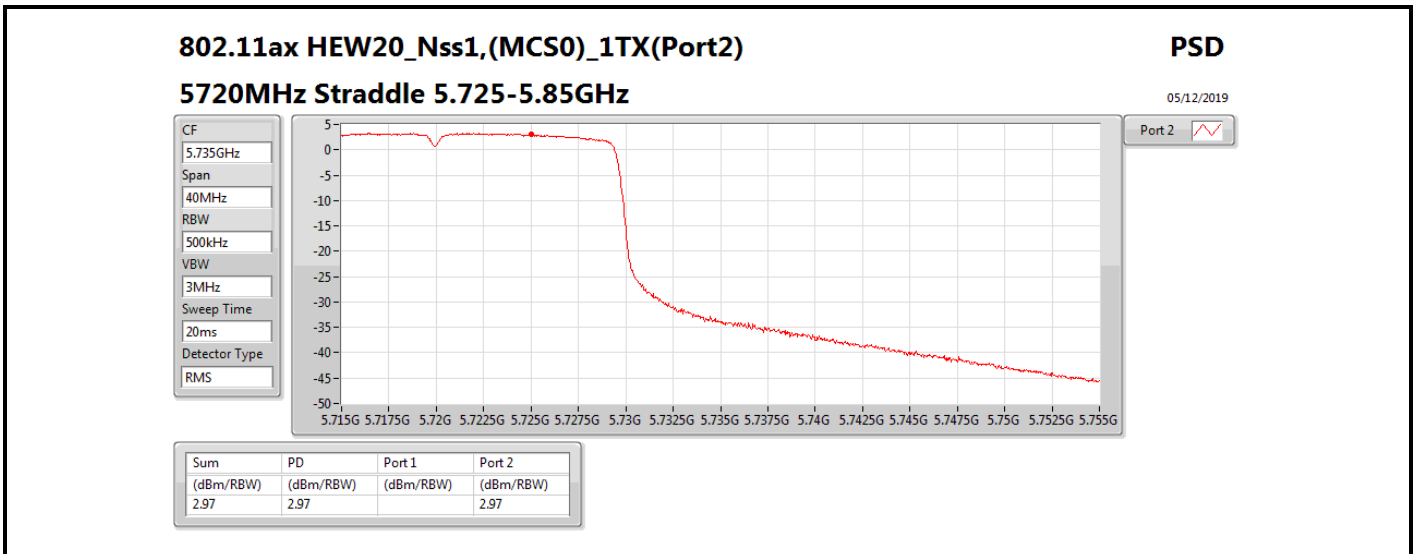

**DG** = Directional Gain; **RBW** = 500 kHz for 5.725-5.85GHz band / 1MHz for other band;

**PD** = trace bin-by-bin of each transmits port summing can be performed maximum power density; **Port X** = Port X power density;

Summary

Mode	PD (dBm/RBW)	EIRP PD (dBm/RBW)
5.25-5.35GHz	-	-
802.11a_Nss1,(6Mbps)_1TX	3.01	8.91
802.11ac VHT20_Nss1,(MCS0)_1TX	2.69	8.59
802.11ac VHT40_Nss1,(MCS0)_1TX	-0.53	5.37
802.11ac VHT80_Nss1,(MCS0)_1TX	-8.39	-2.49
5.47-5.725GHz	-	-
802.11a_Nss1,(6Mbps)_1TX	1.45	7.35
802.11ac VHT20_Nss1,(MCS0)_1TX	1.09	6.99
802.11ac VHT40_Nss1,(MCS0)_1TX	-1.57	4.33
802.11ac VHT80_Nss1,(MCS0)_1TX	-5.08	0.82
5.725-5.85GHz	-	-
802.11a_Nss1,(6Mbps)_1TX	-5.51	0.39
802.11ac VHT20_Nss1,(MCS0)_1TX	-4.09	1.81
802.11ac VHT40_Nss1,(MCS0)_1TX	-7.36	-1.46
802.11ac VHT80_Nss1,(MCS0)_1TX	-10.15	-4.25