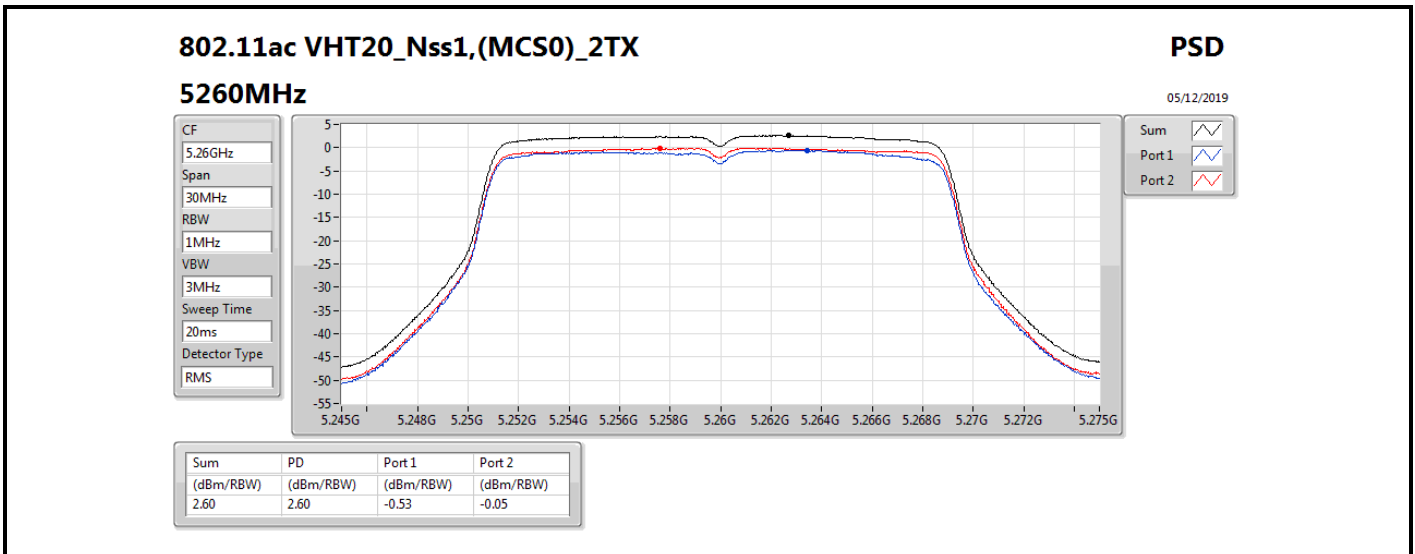

**DG** = Directional Gain; **RBW** = 500 kHz for 5.725-5.85GHz band / 1MHz for other band;

**PD** = trace bin-by-bin of each transmits port summing can be performed maximum power density; **Port X** = Port X power density;

Summary

Mode	PD (dBm/RBW)	EIRP PD (dBm/RBW)
5.25-5.35GHz	-	-
802.11a_Nss1,(6Mbps)_1TX	3.01	8.91
802.11ac VHT20_Nss1,(MCS0)_1TX	2.69	8.59
802.11ac VHT40_Nss1,(MCS0)_1TX	-0.53	5.37
802.11ac VHT80_Nss1,(MCS0)_1TX	-8.39	-2.49
5.47-5.725GHz	-	-
802.11a_Nss1,(6Mbps)_1TX	1.45	7.35
802.11ac VHT20_Nss1,(MCS0)_1TX	1.09	6.99
802.11ac VHT40_Nss1,(MCS0)_1TX	-1.57	4.33
802.11ac VHT80_Nss1,(MCS0)_1TX	-5.08	0.82
5.725-5.85GHz	-	-
802.11a_Nss1,(6Mbps)_1TX	-5.51	0.39
802.11ac VHT20_Nss1,(MCS0)_1TX	-4.09	1.81
802.11ac VHT40_Nss1,(MCS0)_1TX	-7.36	-1.46
802.11ac VHT80_Nss1,(MCS0)_1TX	-10.15	-4.25