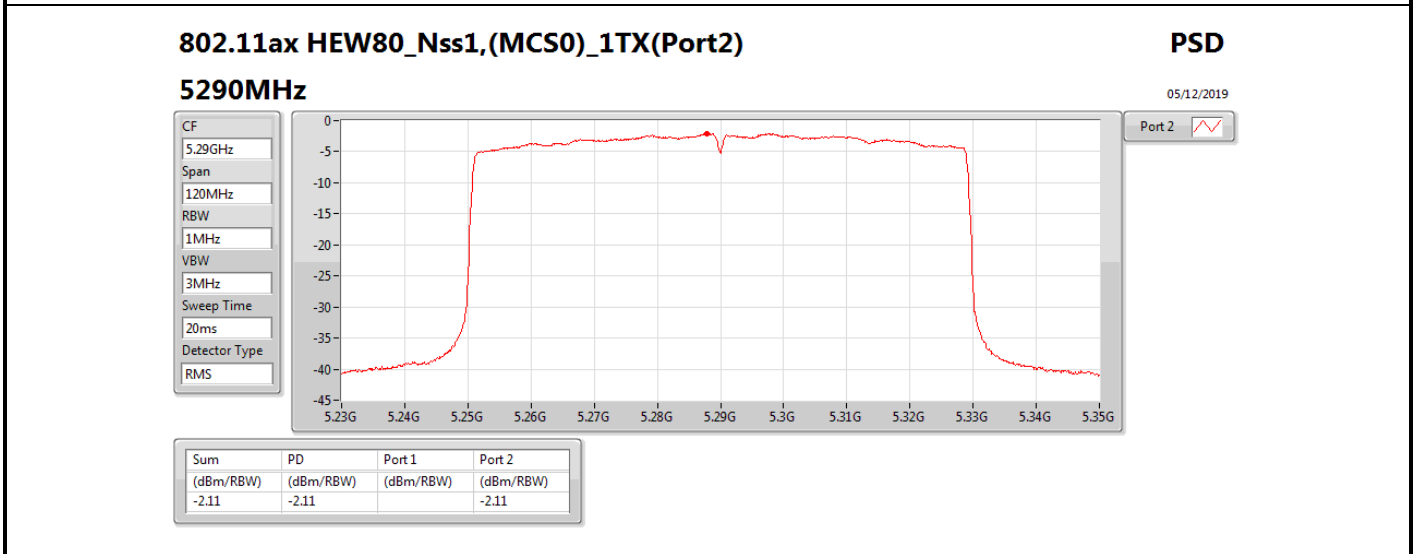

**DG** = Directional Gain; **RBW** = 500 kHz for 5.725-5.85GHz band / 1MHz for other band;

**PD** = trace bin-by-bin of each transmits port summing can be performed maximum power density; **Port X** = Port X power density;