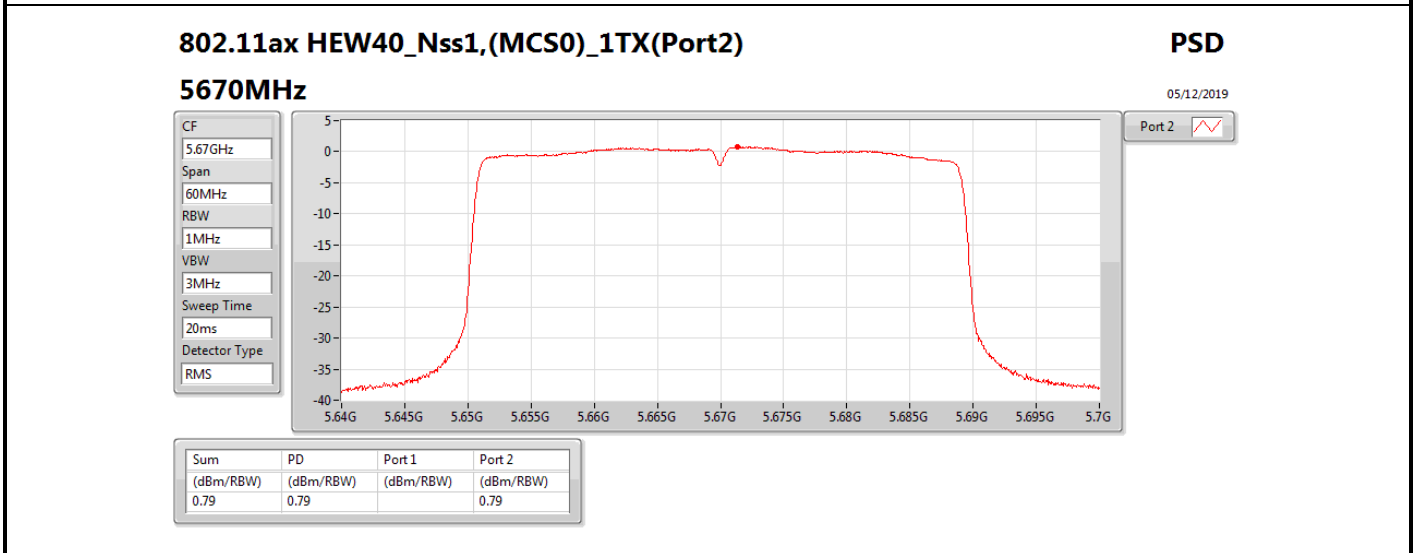

**DG** = Directional Gain; **RBW** = 500 kHz for 5.725-5.85GHz band / 1MHz for other band;

**PD** = trace bin-by-bin of each transmits port summing can be performed maximum power density; **Port X** = Port X power density;