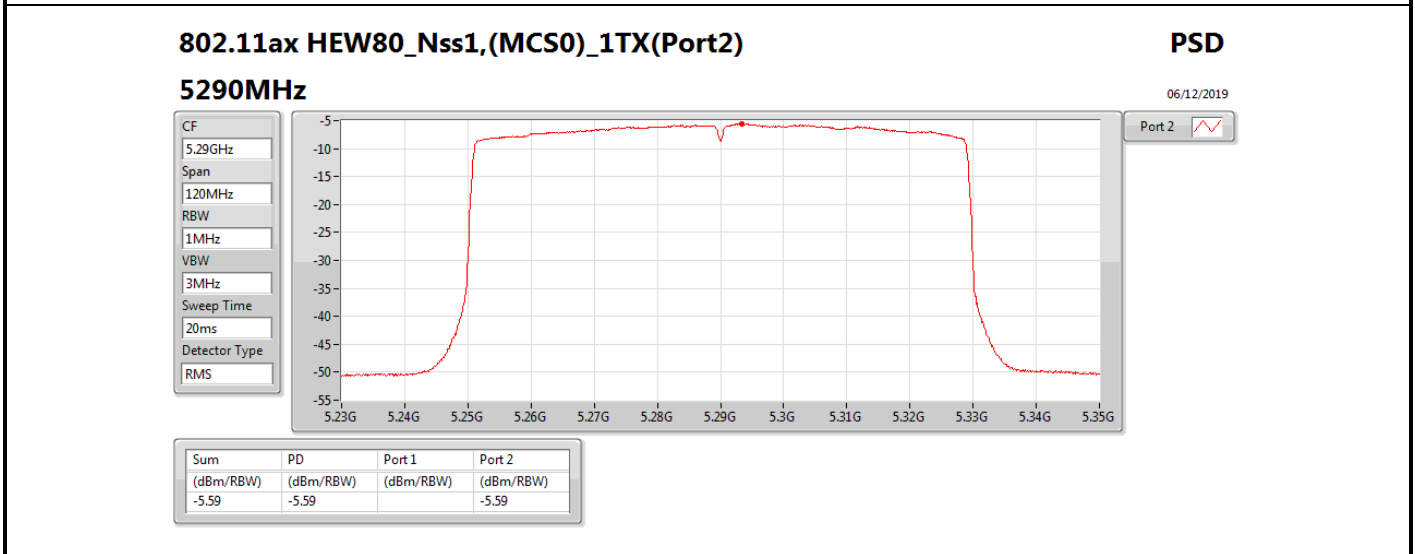

**DG** = Directional Gain; **RBW** = 500 kHz for 5.725-5.85GHz band / 1MHz for other band;

**PD** = trace bin-by-bin of each transmits port summing can be performed maximum power density; **Port X** = Port X power density;