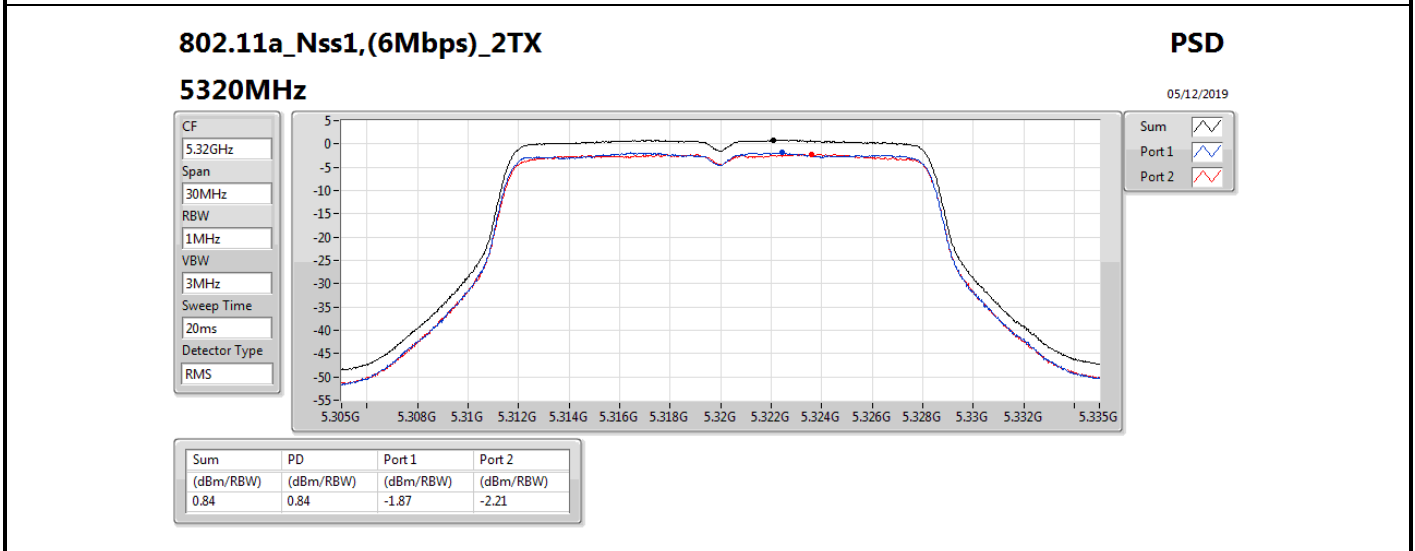

Mode	Result	DG (dBi)	Port 1 (dBm/RBW)	Port 2 (dBm/RBW)	PD (dBm/RBW)	PD Limit (dBm/RBW)	EIRP PD (dBm/RBW)	EIRP PD Limit (dBm/RBW)
5710MHz Straddle 5.725-5.85GHz	Pass	13.00		-2.46	-2.46	23.00	10.54	36.00
802.11ax HEW40_Nss1,(MCS0)_2TX	-	-	-	-	-	-	-	-
5270MHz	Pass	16.01	-3.50	-3.14	-0.42	0.99	15.59	17.00
5310MHz	Pass	16.01	-2.88	-3.14	-0.18	0.99	15.83	17.00
5510MHz	Pass	16.01	-2.70	-3.21	0.01	0.99	16.02	17.00
5550MHz	Pass	16.01	-2.94	-3.06	-0.02	0.99	15.99	17.00
5670MHz	Pass	16.01	-2.82	-3.13	0.01	0.99	16.02	17.00
5710MHz Straddle 5.47-5.725GHz	Pass	16.01	-2.33	-2.31	0.58	0.99	16.59	17.00
5710MHz Straddle 5.725-5.85GHz	Pass	16.01	-4.98	-5.53	-2.26	19.99	13.75	36.00
802.11ax HEW80_Nss1,(MCS0)_1TX(Port2)	-	-	-	-	-	-	-	-
5290MHz	Pass	13.00		-5.59	-5.59	4.00	7.41	17.00
5530MHz	Pass	13.00		-4.65	-4.65	4.00	8.35	17.00
5610MHz	Pass	13.00		-3.23	-3.23	4.00	9.77	17.00
5690MHz Straddle 5.47-5.725GHz	Pass	13.00		-2.95	-2.95	4.00	10.05	17.00
5690MHz Straddle 5.725-5.85GHz	Pass	13.00		-6.98	-6.98	23.00	6.02	36.00
802.11ax HEW80_Nss1,(MCS0)_2TX	-	-	-	-	-	-	-	-
5290MHz	Pass	16.01	-6.03	-6.03	-3.22	0.99	12.79	17.00
5530MHz	Pass	16.01	-5.95	-6.14	-3.07	0.99	12.94	17.00
5610MHz	Pass	16.01	-5.93	-6.43	-3.20	0.99	12.81	17.00
5690MHz Straddle 5.47-5.725GHz	Pass	16.01	-5.74	-5.76	-2.78	0.99	13.23	17.00
5690MHz Straddle 5.725-5.85GHz	Pass	16.01	-9.37	-9.85	-6.65	19.99	9.36	36.00

**DG** = Directional Gain; **RBW** = 500 kHz for 5.725-5.85GHz band / 1MHz for other band;

**PD** = trace bin-by-bin of each transmits port summing can be performed maximum power density; **Port X** = Port X power density;