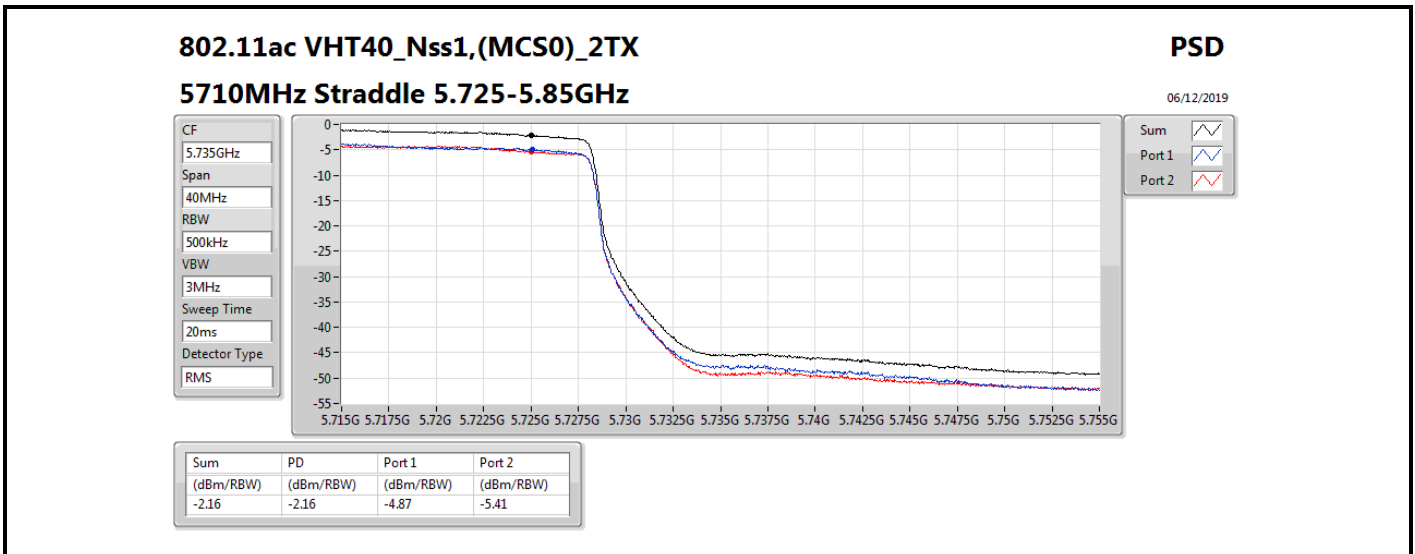

**DG** = Directional Gain; **RBW** = 500 kHz for 5.725-5.85GHz band / 1MHz for other band;

**PD** = trace bin-by-bin of each transmits port summing can be performed maximum power density; **Port X** = Port X power density;