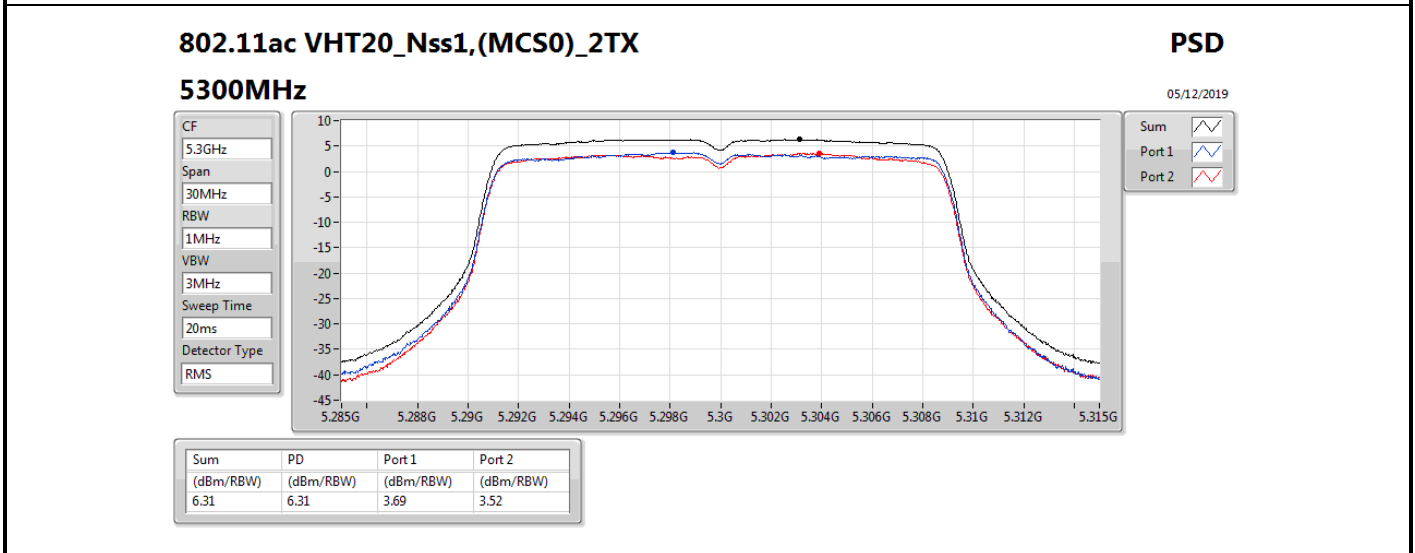

**DG** = Directional Gain; **RBW** = 500 kHz for 5.725-5.85GHz band / 1MHz for other band;

**PD** = trace bin-by-bin of each transmits port summing can be performed maximum power density; **Port X** = Port X power density;