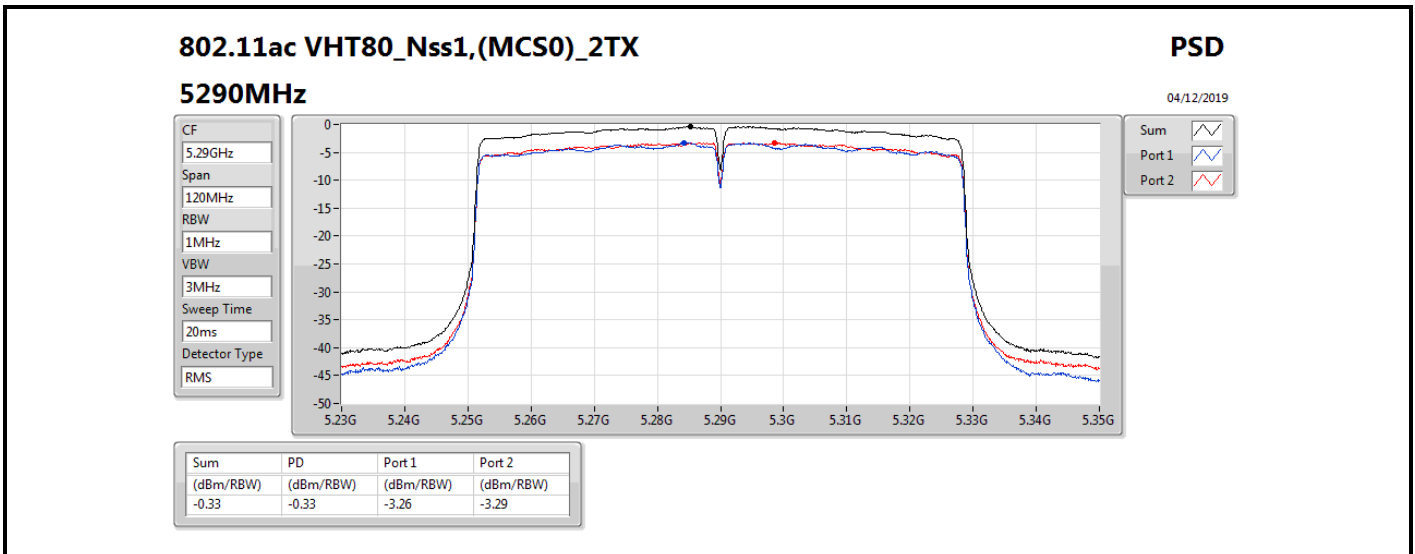

**DG** = Directional Gain; **RBW** = 500 kHz for 5.725-5.85GHz band / 1MHz for other band;

**PD** = trace bin-by-bin of each transmits port summing can be performed maximum power density; **Port X** = Port X power density;