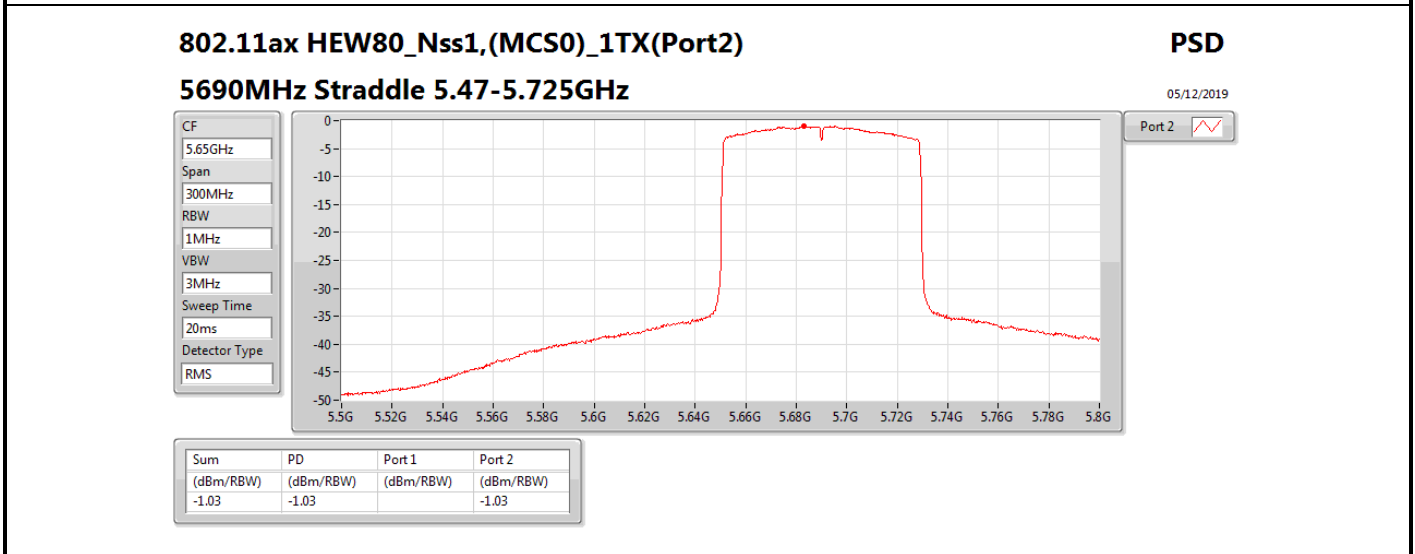

**DG** = Directional Gain; **RBW** = 500 kHz for 5.725-5.85GHz band / 1MHz for other band;

**PD** = trace bin-by-bin of each transmits port summing can be performed maximum power density; **Port X** = Port X power density;

Summary

Mode	PD (dBm/RBW)	EIRP PD (dBm/RBW)
5.25-5.35GHz	-	-
802.11a_Nss1,(6Mbps)_1TX	3.01	8.91
802.11ac VHT20_Nss1,(MCS0)_1TX	2.69	8.59
802.11ac VHT40_Nss1,(MCS0)_1TX	-0.53	5.37
802.11ac VHT80_Nss1,(MCS0)_1TX	-8.39	-2.49
5.47-5.725GHz	-	-
802.11a_Nss1,(6Mbps)_1TX	1.45	7.35
802.11ac VHT20_Nss1,(MCS0)_1TX	1.09	6.99
802.11ac VHT40_Nss1,(MCS0)_1TX	-1.57	4.33
802.11ac VHT80_Nss1,(MCS0)_1TX	-5.08	0.82
5.725-5.85GHz	-	-
802.11a_Nss1,(6Mbps)_1TX	-5.51	0.39
802.11ac VHT20_Nss1,(MCS0)_1TX	-4.09	1.81
802.11ac VHT40_Nss1,(MCS0)_1TX	-7.36	-1.46
802.11ac VHT80_Nss1,(MCS0)_1TX	-10.15	-4.25