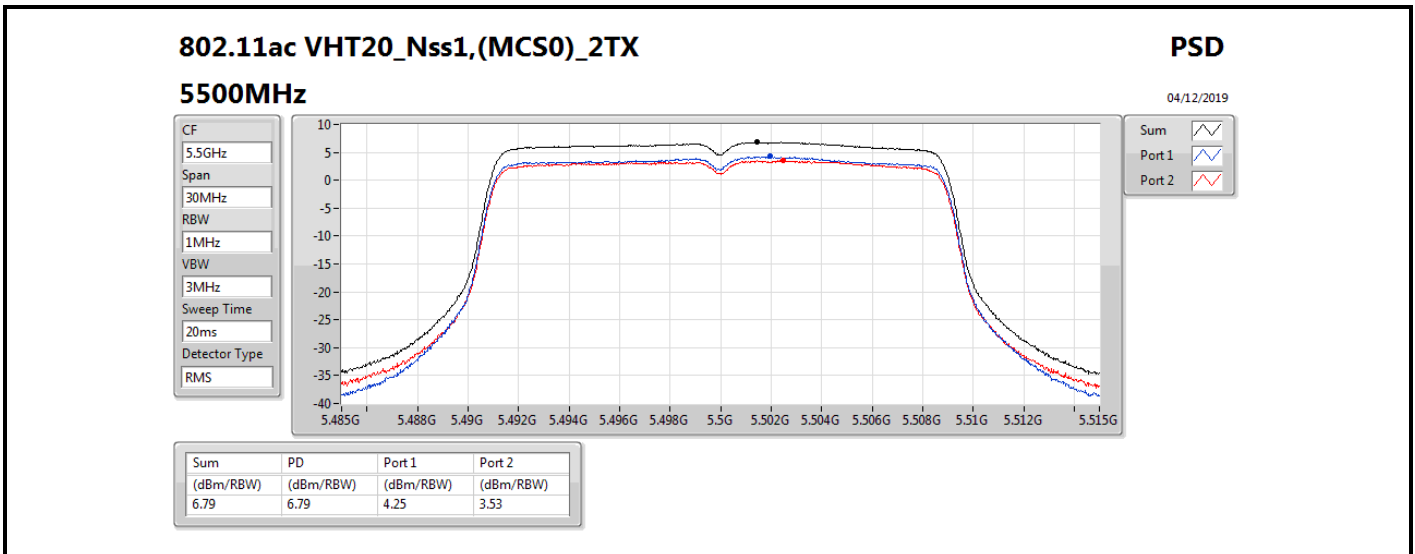

**DG** = Directional Gain; **RBW** = 500 kHz for 5.725-5.85GHz band / 1MHz for other band;

**PD** = trace bin-by-bin of each transmits port summing can be performed maximum power density; **Port X** = Port X power density;