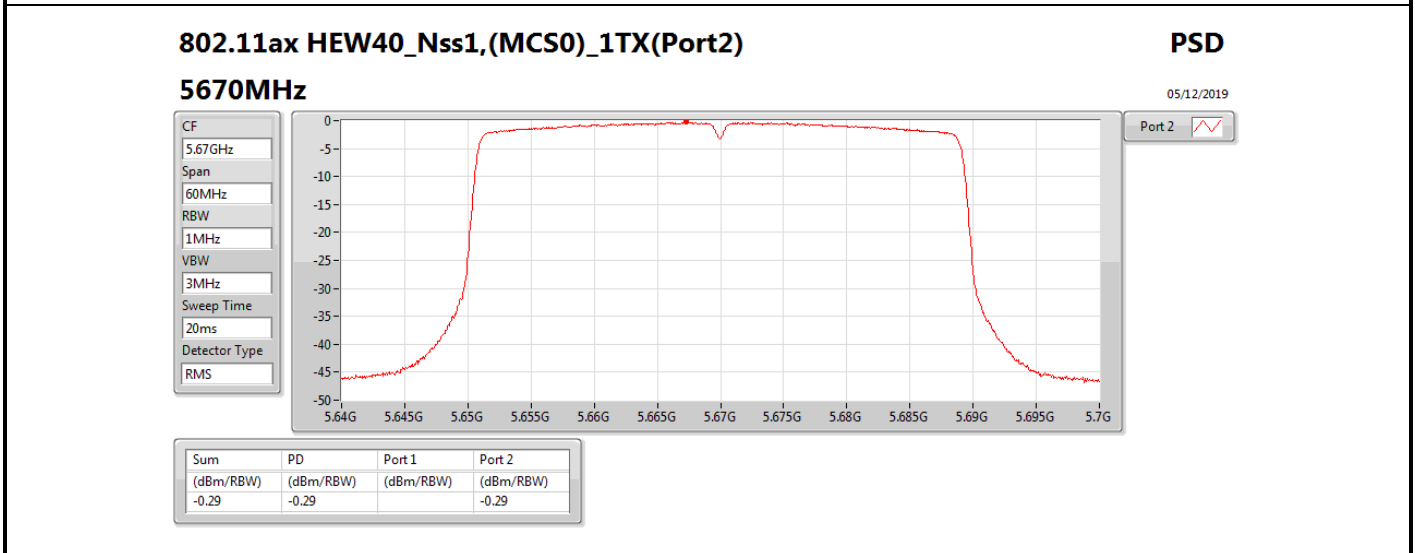

**DG** = Directional Gain; **RBW** = 500 kHz for 5.725-5.85GHz band / 1MHz for other band;

**PD** = trace bin-by-bin of each transmits port summing can be performed maximum power density; **Port X** = Port X power density;

Summary

Mode	PD (dBm/RBW)	EIRP PD (dBm/RBW)
5.25-5.35GHz	-	-
802.11a_Nss1,(6Mbps)_1TX	3.01	8.91
802.11ac VHT20_Nss1,(MCS0)_1TX	2.69	8.59
802.11ac VHT40_Nss1,(MCS0)_1TX	-0.53	5.37
802.11ac VHT80_Nss1,(MCS0)_1TX	-8.39	-2.49
5.47-5.725GHz	-	-
802.11a_Nss1,(6Mbps)_1TX	1.45	7.35
802.11ac VHT20_Nss1,(MCS0)_1TX	1.09	6.99
802.11ac VHT40_Nss1,(MCS0)_1TX	-1.57	4.33
802.11ac VHT80_Nss1,(MCS0)_1TX	-5.08	0.82
5.725-5.85GHz	-	-
802.11a_Nss1,(6Mbps)_1TX	-5.51	0.39
802.11ac VHT20_Nss1,(MCS0)_1TX	-4.09	1.81
802.11ac VHT40_Nss1,(MCS0)_1TX	-7.36	-1.46
802.11ac VHT80_Nss1,(MCS0)_1TX	-10.15	-4.25