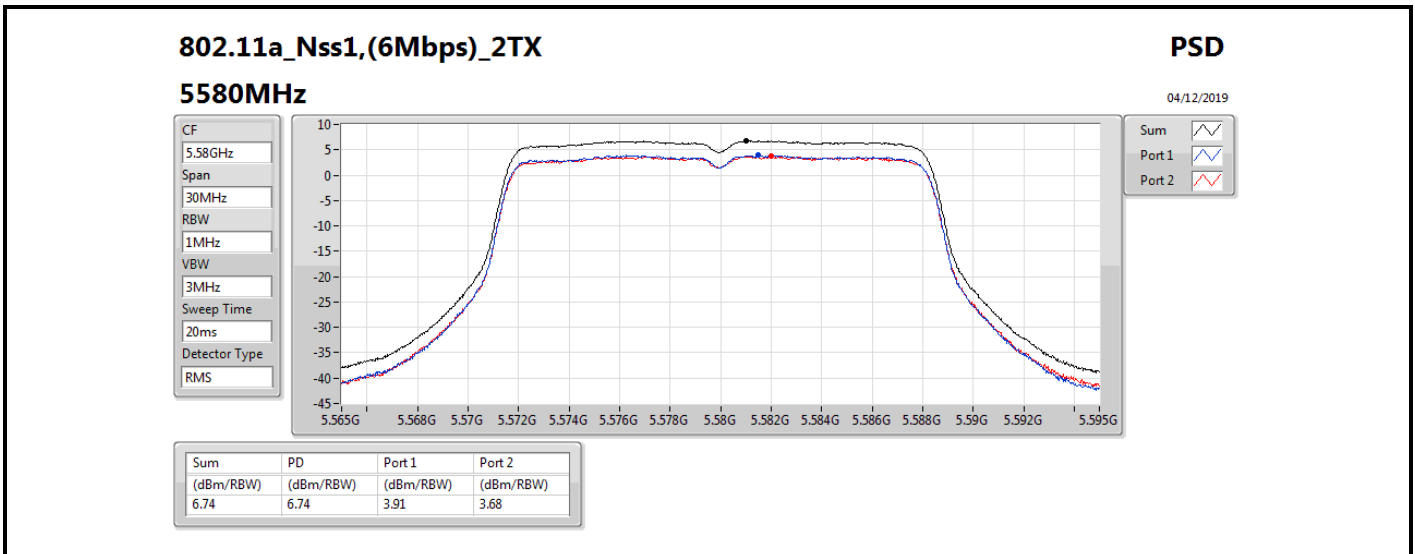

**DG** = Directional Gain; **RBW** = 500 kHz for 5.725-5.85GHz band / 1MHz for other band;

**PD** = trace bin-by-bin of each transmits port summing can be performed maximum power density; **Port X** = Port X power density;