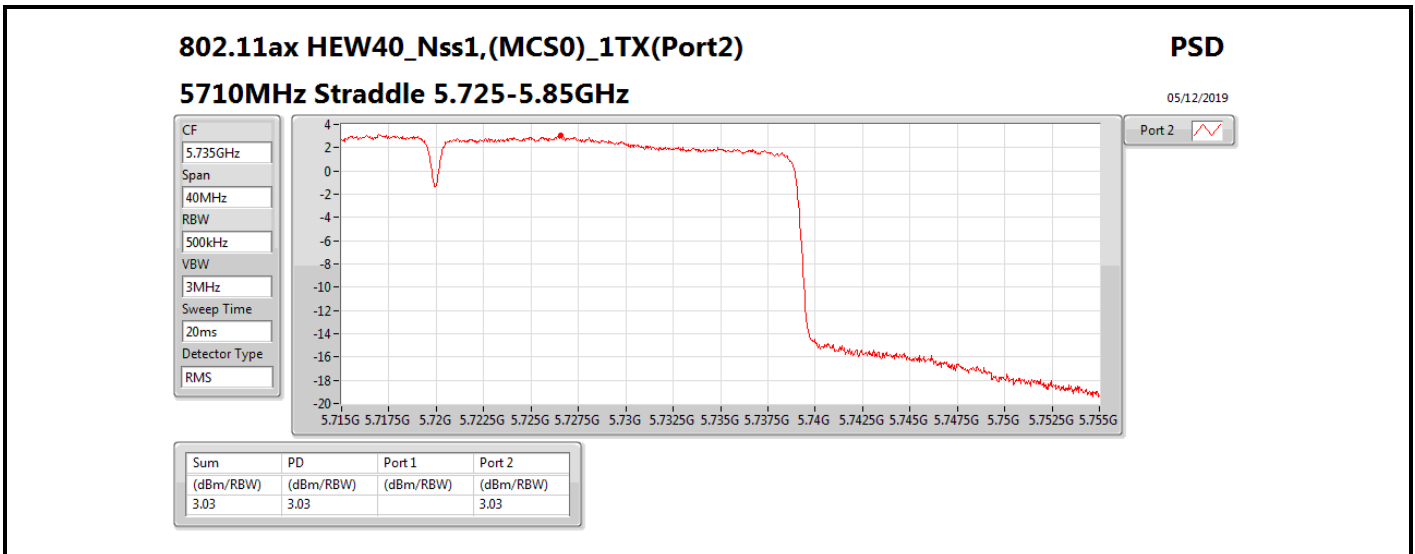

**DG** = Directional Gain; **RBW** = 500 kHz for 5.725-5.85GHz band / 1MHz for other band;

**PD** = trace bin-by-bin of each transmits port summing can be performed maximum power density; **Port X** = Port X power density;