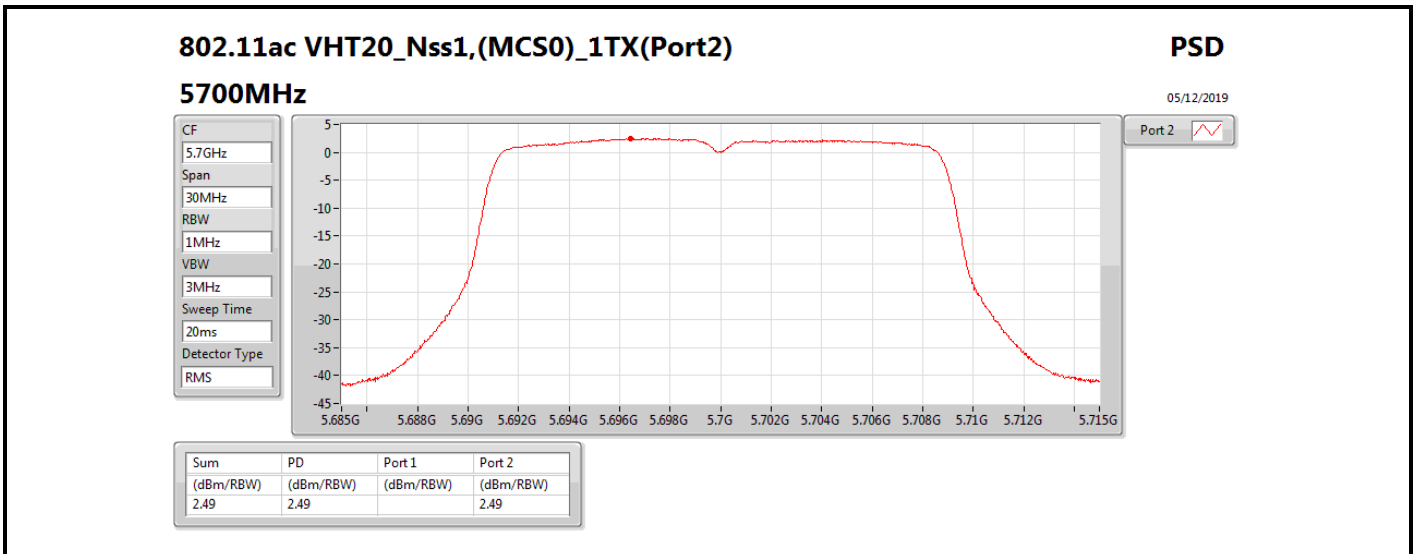

**DG** = Directional Gain; **RBW** = 500 kHz for 5.725-5.85GHz band / 1MHz for other band;

**PD** = trace bin-by-bin of each transmits port summing can be performed maximum power density; **Port X** = Port X power density;