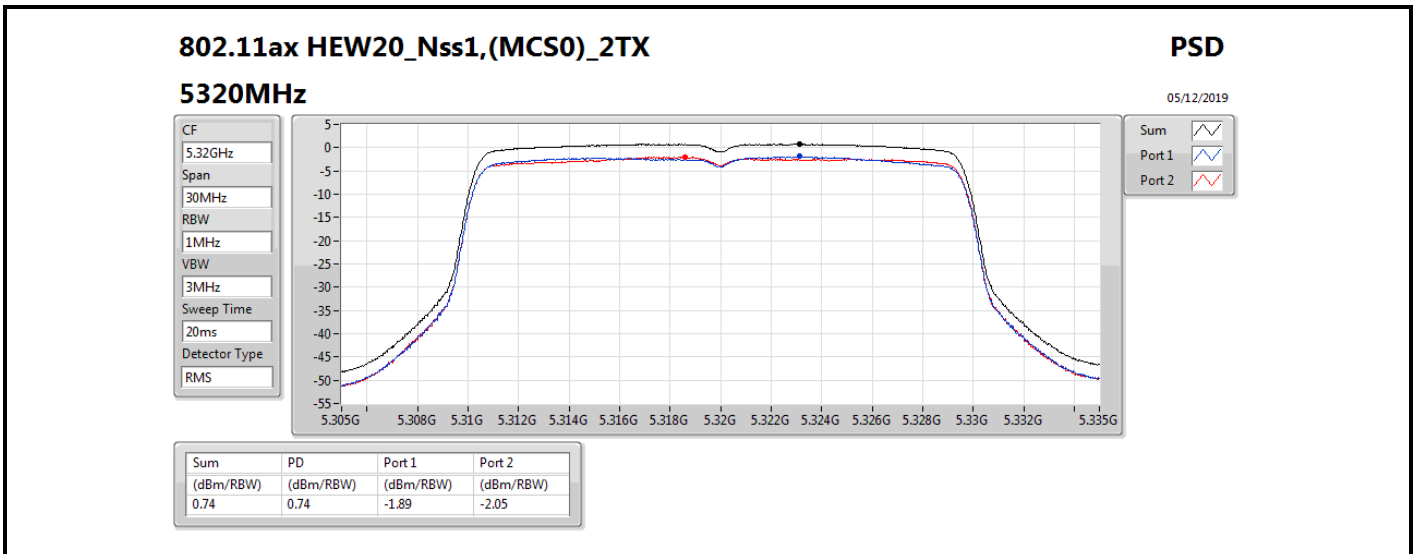

**DG** = Directional Gain; **RBW** = 500 kHz for 5.725-5.85GHz band / 1MHz for other band;

**PD** = trace bin-by-bin of each transmits port summing can be performed maximum power density; **Port X** = Port X power density;