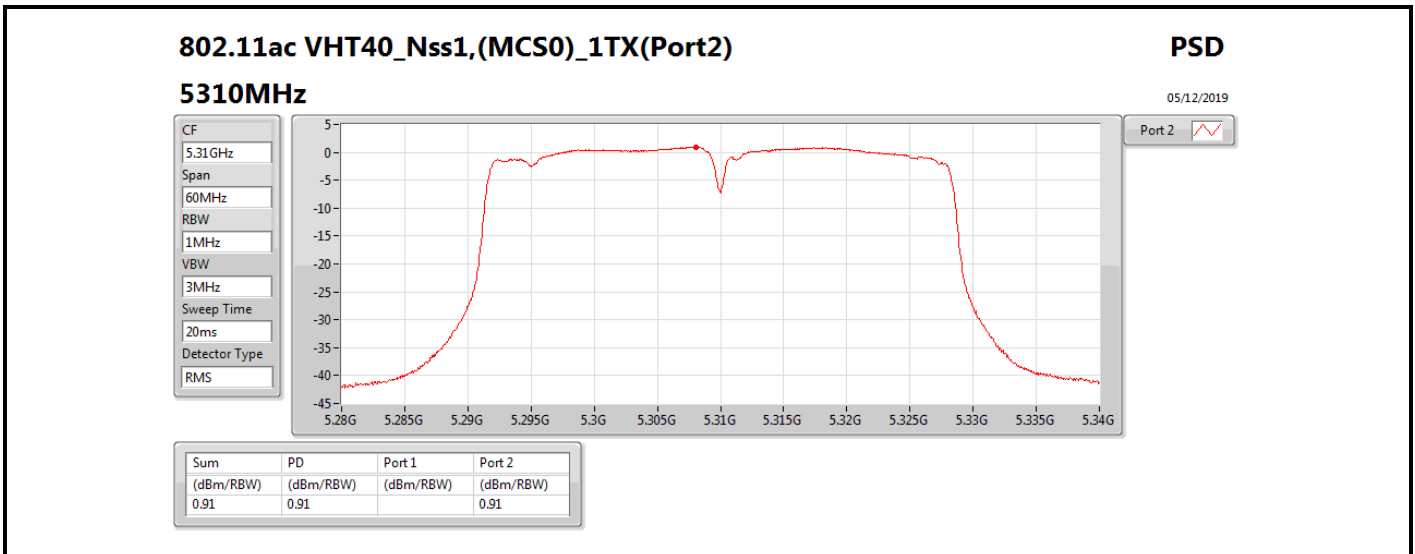

**DG** = Directional Gain; **RBW** = 500 kHz for 5.725-5.85GHz band / 1MHz for other band;

**PD** = trace bin-by-bin of each transmits port summing can be performed maximum power density; **Port X** = Port X power density;