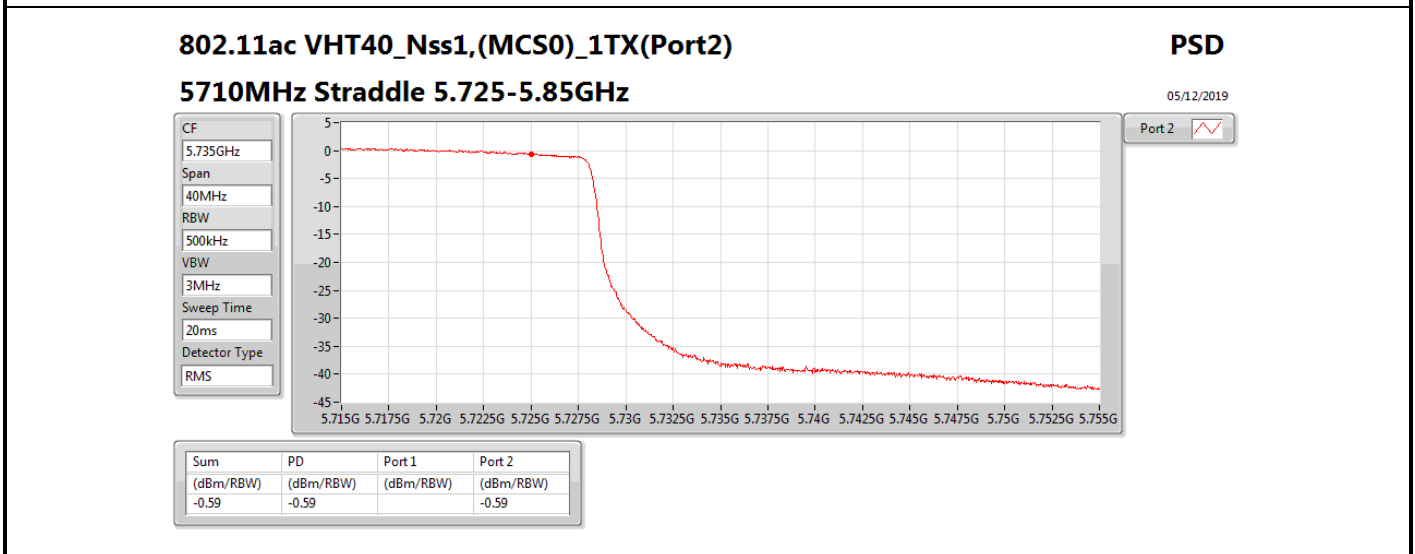

**DG** = Directional Gain; **RBW** = 500 kHz for 5.725-5.85GHz band / 1MHz for other band;

**PD** = trace bin-by-bin of each transmits port summing can be performed maximum power density; **Port X** = Port X power density;

Summary

Mode	PD (dBm/RBW)	EIRP PD (dBm/RBW)
5.25-5.35GHz	-	-
802.11a_Nss1,(6Mbps)_1TX	3.01	8.91
802.11ac VHT20_Nss1,(MCS0)_1TX	2.69	8.59
802.11ac VHT40_Nss1,(MCS0)_1TX	-0.53	5.37
802.11ac VHT80_Nss1,(MCS0)_1TX	-8.39	-2.49
5.47-5.725GHz	-	-
802.11a_Nss1,(6Mbps)_1TX	1.45	7.35
802.11ac VHT20_Nss1,(MCS0)_1TX	1.09	6.99
802.11ac VHT40_Nss1,(MCS0)_1TX	-1.57	4.33
802.11ac VHT80_Nss1,(MCS0)_1TX	-5.08	0.82
5.725-5.85GHz	-	-
802.11a_Nss1,(6Mbps)_1TX	-5.51	0.39
802.11ac VHT20_Nss1,(MCS0)_1TX	-4.09	1.81
802.11ac VHT40_Nss1,(MCS0)_1TX	-7.36	-1.46
802.11ac VHT80_Nss1,(MCS0)_1TX	-10.15	-4.25