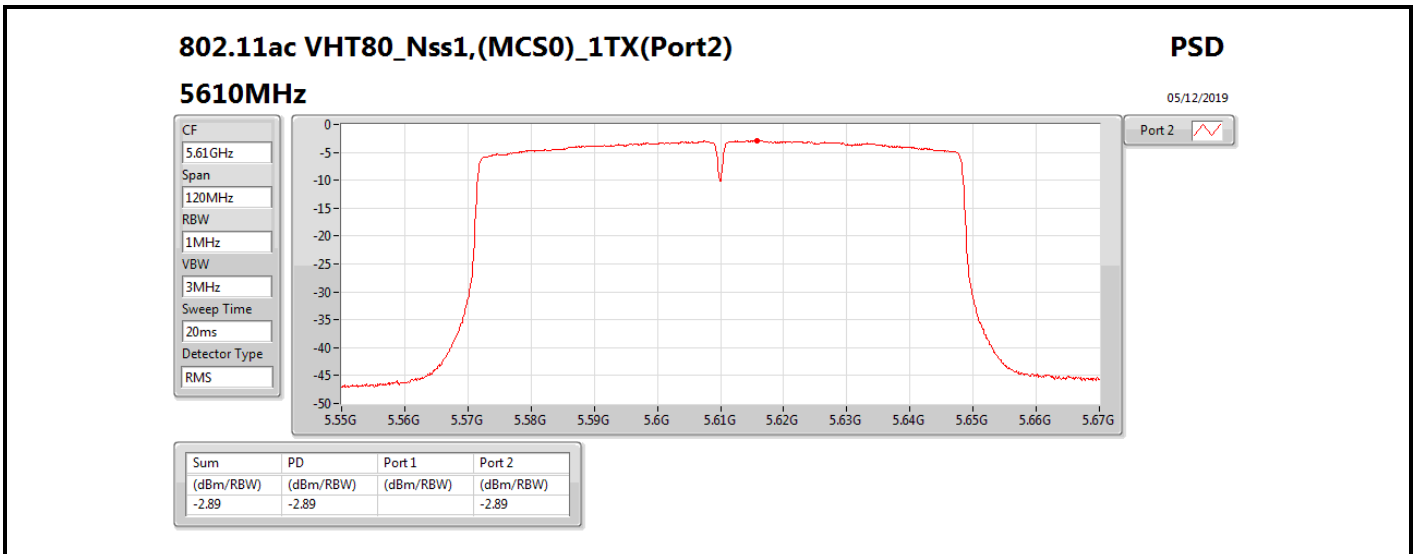

**DG** = Directional Gain; **RBW** = 500 kHz for 5.725-5.85GHz band / 1MHz for other band;

**PD** = trace bin-by-bin of each transmits port summing can be performed maximum power density; **Port X** = Port X power density;

Summary

Mode	PD (dBm/RBW)	EIRP PD (dBm/RBW)
5.25-5.35GHz	-	-
802.11a_Nss1,(6Mbps)_1TX	3.01	8.91
802.11ac VHT20_Nss1,(MCS0)_1TX	2.69	8.59
802.11ac VHT40_Nss1,(MCS0)_1TX	-0.53	5.37
802.11ac VHT80_Nss1,(MCS0)_1TX	-8.39	-2.49
5.47-5.725GHz	-	-
802.11a_Nss1,(6Mbps)_1TX	1.45	7.35
802.11ac VHT20_Nss1,(MCS0)_1TX	1.09	6.99
802.11ac VHT40_Nss1,(MCS0)_1TX	-1.57	4.33
802.11ac VHT80_Nss1,(MCS0)_1TX	-5.08	0.82
5.725-5.85GHz	-	-
802.11a_Nss1,(6Mbps)_1TX	-5.51	0.39
802.11ac VHT20_Nss1,(MCS0)_1TX	-4.09	1.81
802.11ac VHT40_Nss1,(MCS0)_1TX	-7.36	-1.46
802.11ac VHT80_Nss1,(MCS0)_1TX	-10.15	-4.25