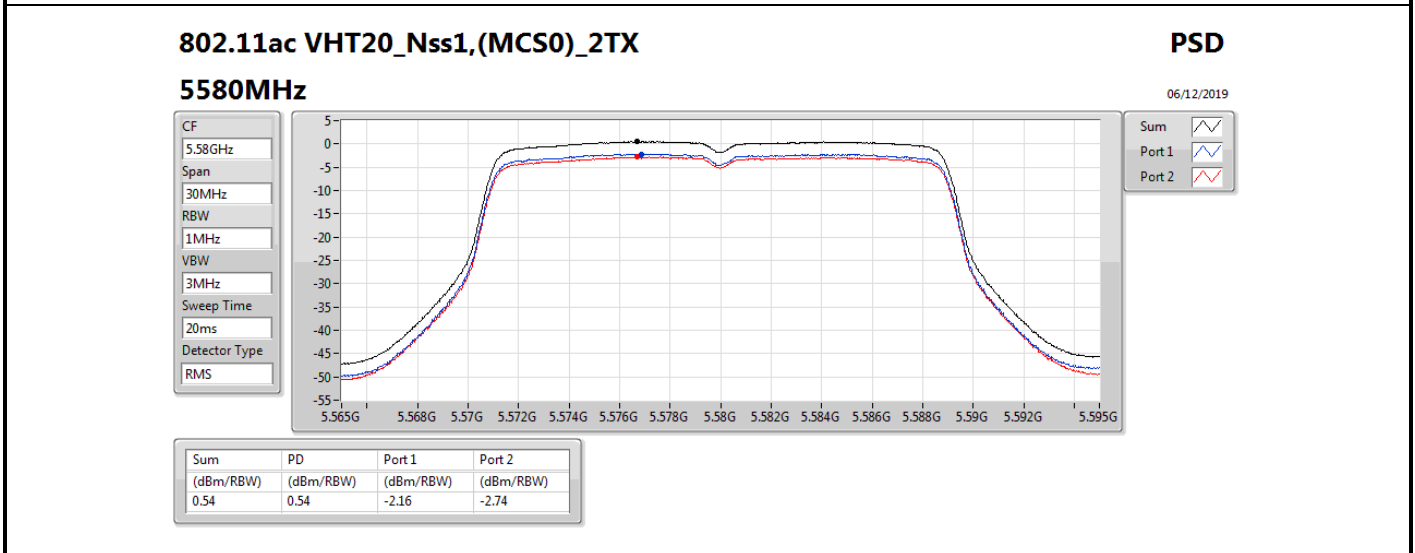

**DG** = Directional Gain; **RBW** = 500 kHz for 5.725-5.85GHz band / 1MHz for other band;

**PD** = trace bin-by-bin of each transmits port summing can be performed maximum power density; **Port X** = Port X power density;