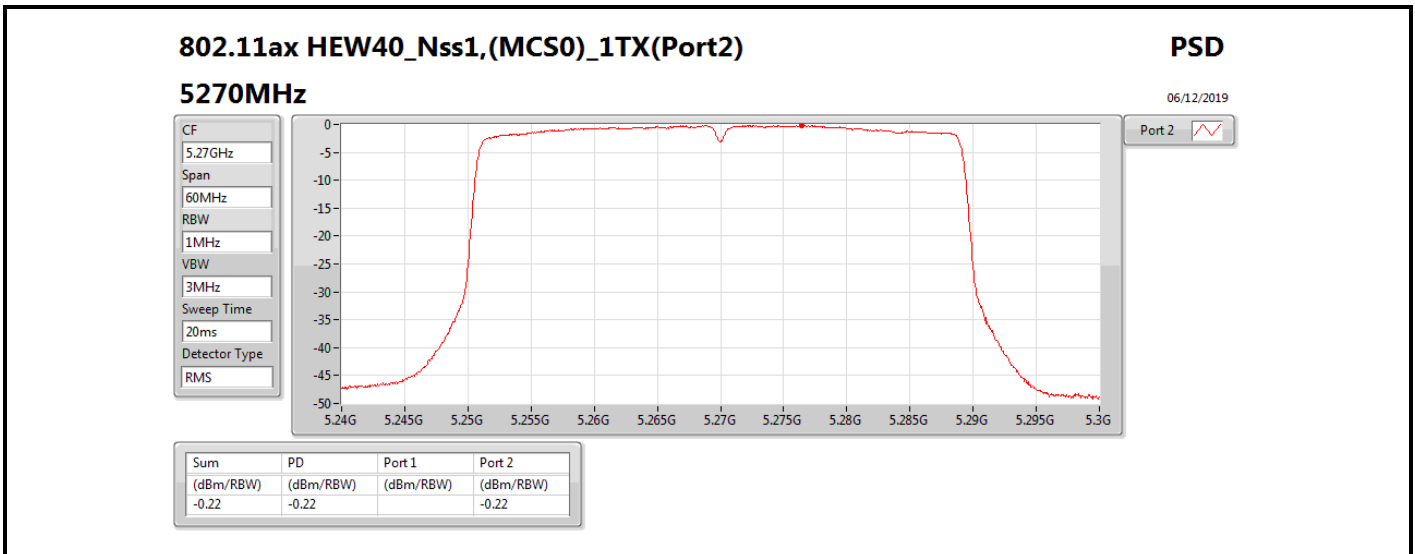

**DG** = Directional Gain; **RBW** = 500 kHz for 5.725-5.85GHz band / 1MHz for other band;

**PD** = trace bin-by-bin of each transmits port summing can be performed maximum power density; **Port X** = Port X power density;