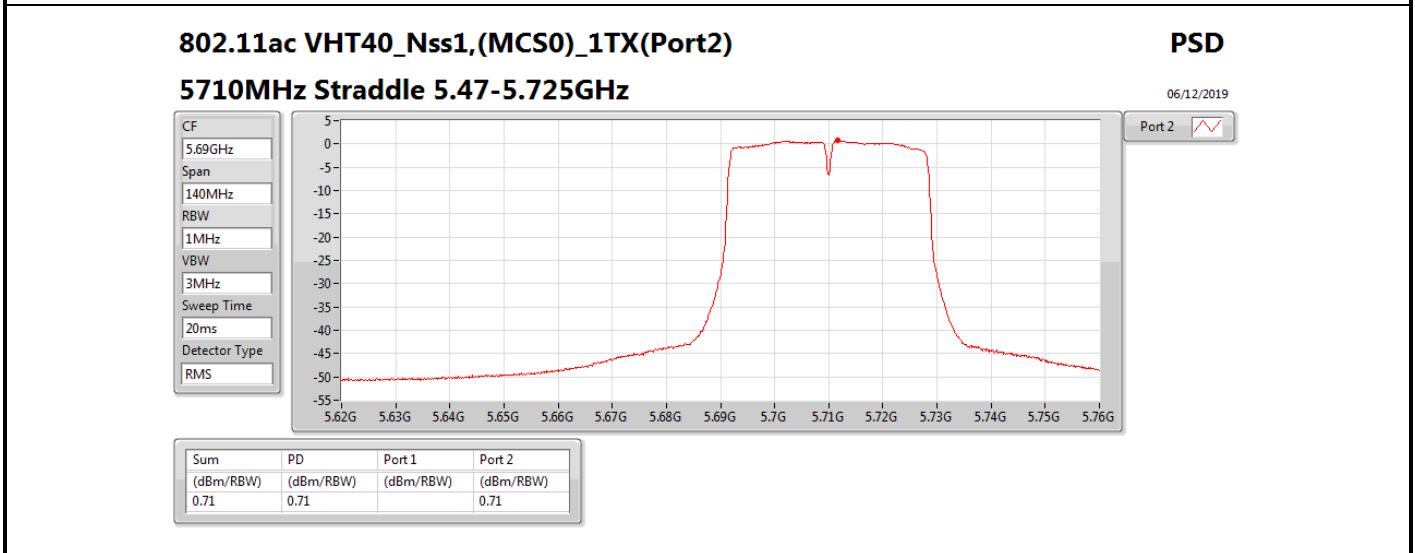

**DG** = Directional Gain; **RBW** = 500 kHz for 5.725-5.85GHz band / 1MHz for other band;

**PD** = trace bin-by-bin of each transmits port summing can be performed maximum power density; **Port X** = Port X power density;