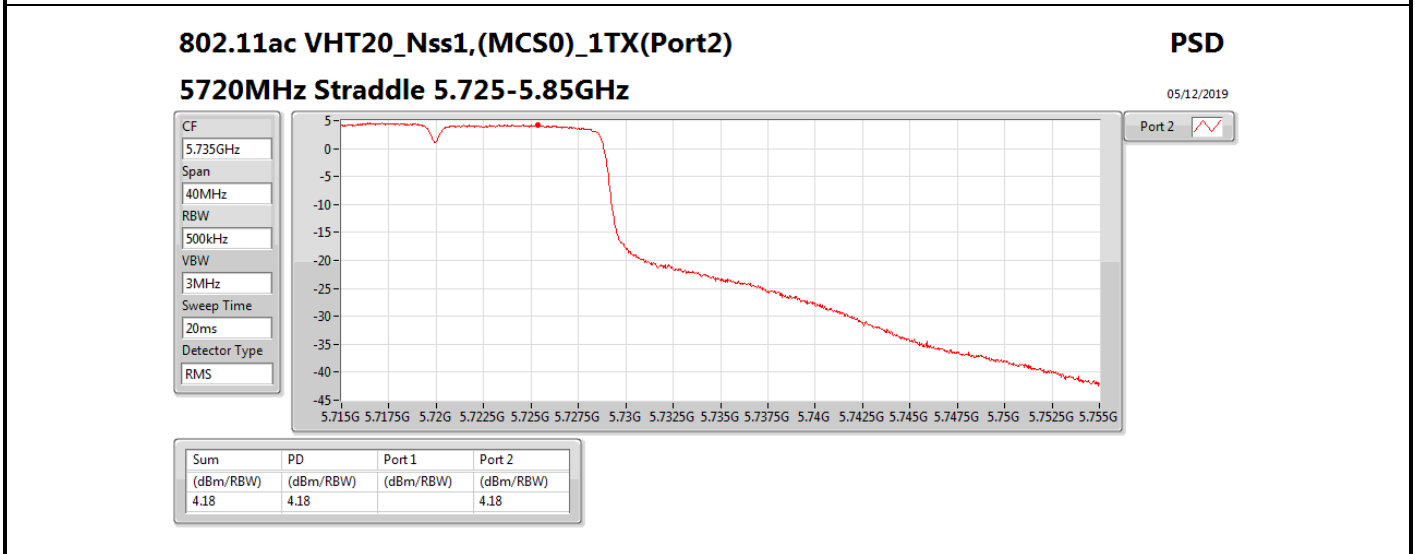

**DG** = Directional Gain; **RBW** = 500 kHz for 5.725-5.85GHz band / 1MHz for other band;

**PD** = trace bin-by-bin of each transmits port summing can be performed maximum power density; **Port X** = Port X power density;