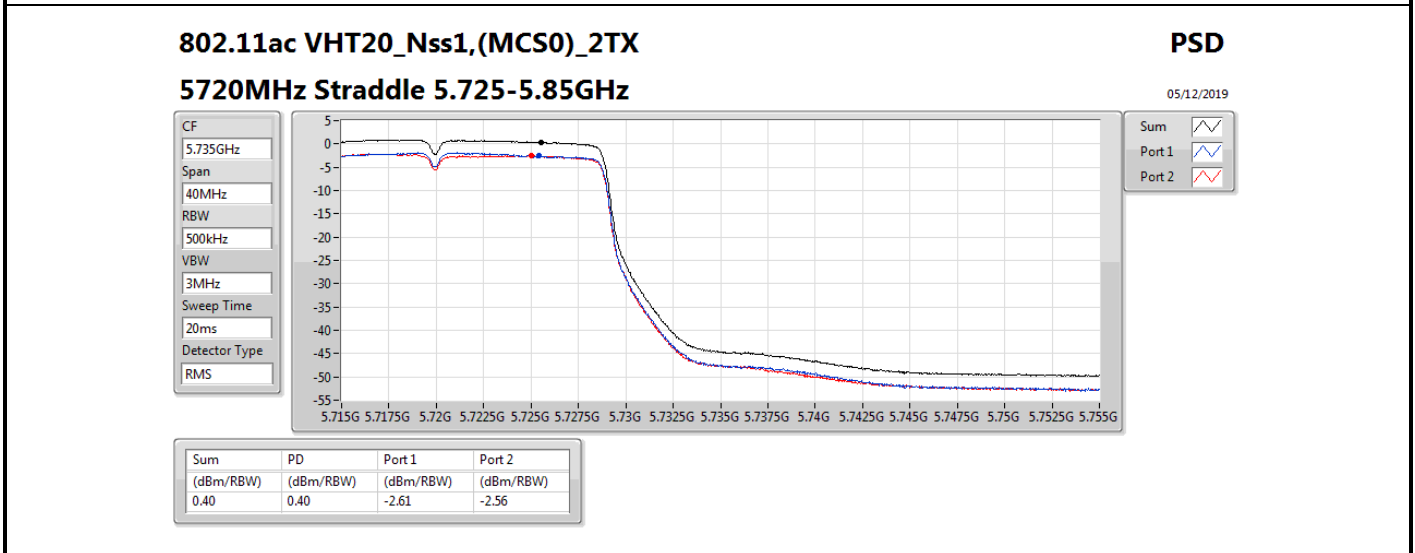

**DG** = Directional Gain; **RBW** = 500 kHz for 5.725-5.85GHz band / 1MHz for other band;

**PD** = trace bin-by-bin of each transmits port summing can be performed maximum power density; **Port X** = Port X power density;

Summary

Mode	PD (dBm/RBW)	EIRP PD (dBm/RBW)
5.25-5.35GHz	-	-
802.11a_Nss1,(6Mbps)_1TX	3.01	8.91
802.11ac VHT20_Nss1,(MCS0)_1TX	2.69	8.59
802.11ac VHT40_Nss1,(MCS0)_1TX	-0.53	5.37
802.11ac VHT80_Nss1,(MCS0)_1TX	-8.39	-2.49
5.47-5.725GHz	-	-
802.11a_Nss1,(6Mbps)_1TX	1.45	7.35
802.11ac VHT20_Nss1,(MCS0)_1TX	1.09	6.99
802.11ac VHT40_Nss1,(MCS0)_1TX	-1.57	4.33
802.11ac VHT80_Nss1,(MCS0)_1TX	-5.08	0.82
5.725-5.85GHz	-	-
802.11a_Nss1,(6Mbps)_1TX	-5.51	0.39
802.11ac VHT20_Nss1,(MCS0)_1TX	-4.09	1.81
802.11ac VHT40_Nss1,(MCS0)_1TX	-7.36	-1.46
802.11ac VHT80_Nss1,(MCS0)_1TX	-10.15	-4.25