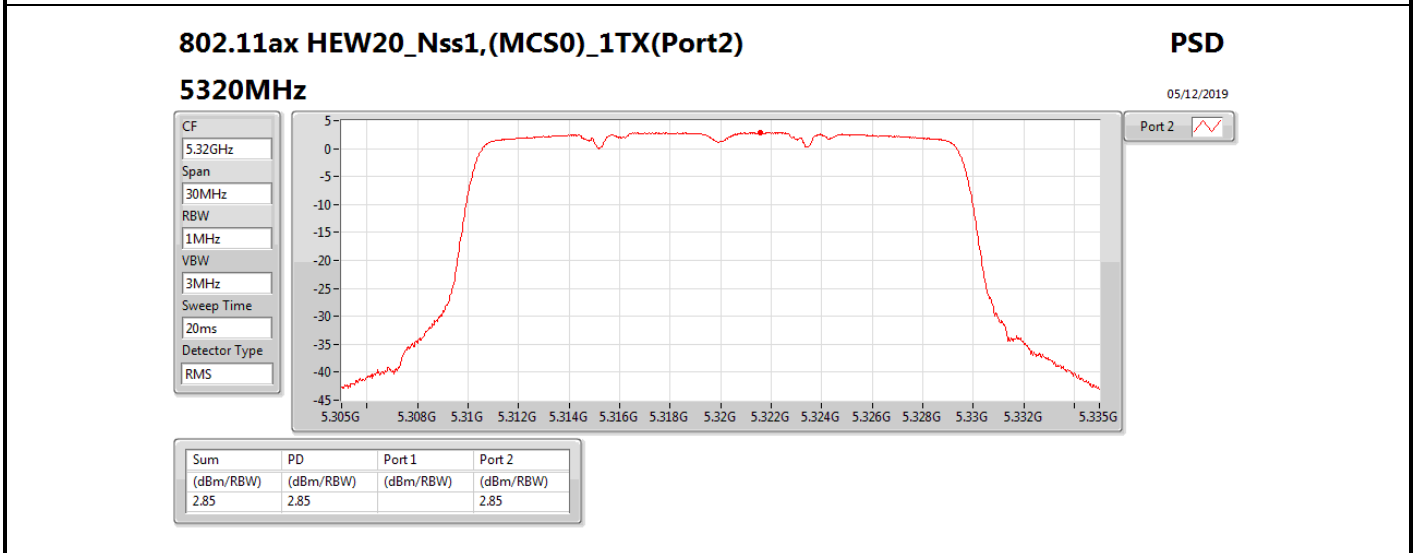

**DG** = Directional Gain; **RBW** = 500 kHz for 5.725-5.85GHz band / 1MHz for other band;

**PD** = trace bin-by-bin of each transmits port summing can be performed maximum power density; **Port X** = Port X power density;

Summary

Mode	PD (dBm/RBW)	EIRP PD (dBm/RBW)
5.25-5.35GHz	-	-
802.11a_Nss1,(6Mbps)_1TX	3.01	8.91
802.11ac VHT20_Nss1,(MCS0)_1TX	2.69	8.59
802.11ac VHT40_Nss1,(MCS0)_1TX	-0.53	5.37
802.11ac VHT80_Nss1,(MCS0)_1TX	-8.39	-2.49
5.47-5.725GHz	-	-
802.11a_Nss1,(6Mbps)_1TX	1.45	7.35
802.11ac VHT20_Nss1,(MCS0)_1TX	1.09	6.99
802.11ac VHT40_Nss1,(MCS0)_1TX	-1.57	4.33
802.11ac VHT80_Nss1,(MCS0)_1TX	-5.08	0.82
5.725-5.85GHz	-	-
802.11a_Nss1,(6Mbps)_1TX	-5.51	0.39
802.11ac VHT20_Nss1,(MCS0)_1TX	-4.09	1.81
802.11ac VHT40_Nss1,(MCS0)_1TX	-7.36	-1.46
802.11ac VHT80_Nss1,(MCS0)_1TX	-10.15	-4.25