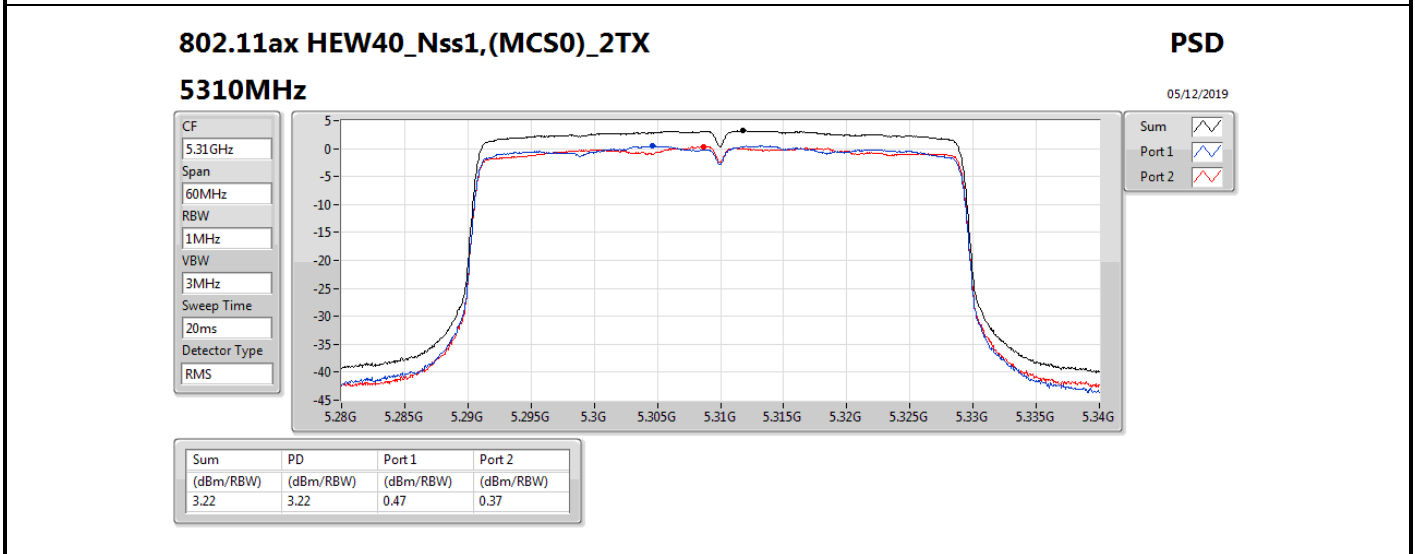

**DG** = Directional Gain; **RBW** = 500 kHz for 5.725-5.85GHz band / 1MHz for other band;

**PD** = trace bin-by-bin of each transmits port summing can be performed maximum power density; **Port X** = Port X power density;