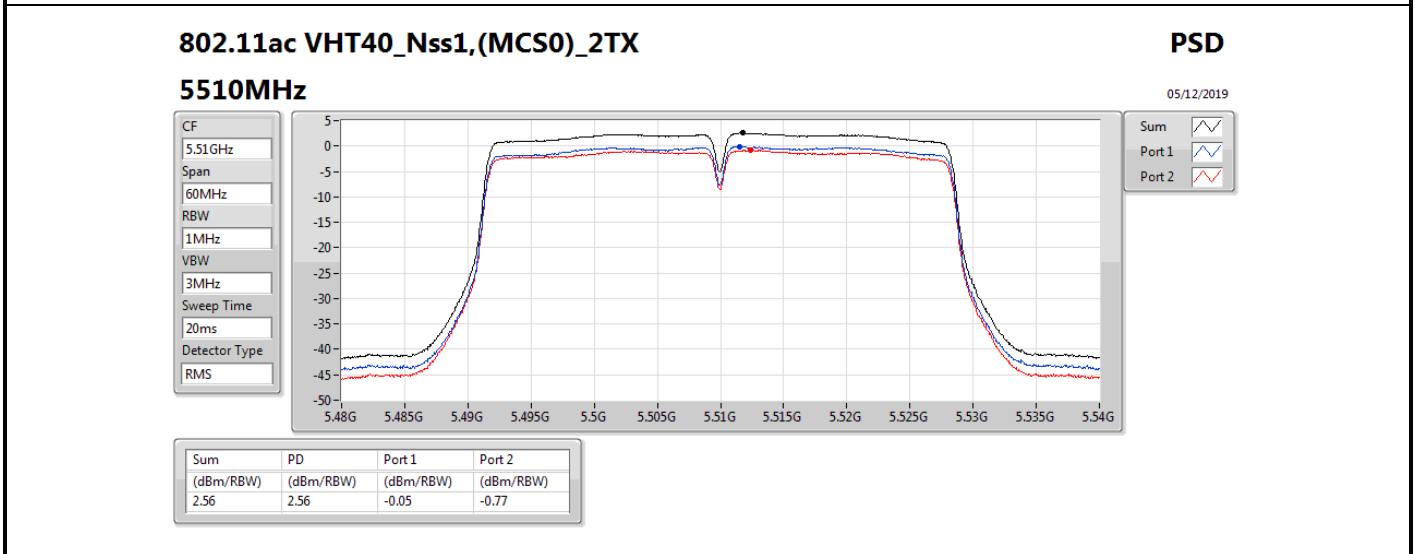

**DG** = Directional Gain; **RBW** = 500 kHz for 5.725-5.85GHz band / 1MHz for other band;

**PD** = trace bin-by-bin of each transmits port summing can be performed maximum power density; **Port X** = Port X power density;