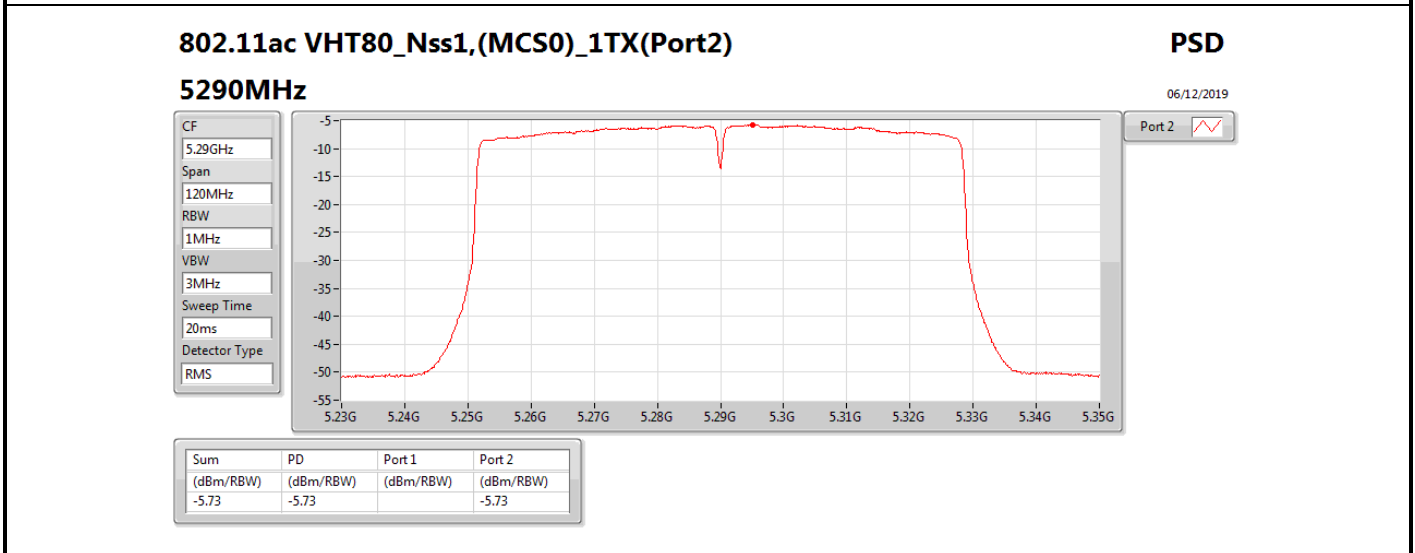

**DG** = Directional Gain; **RBW** = 500 kHz for 5.725-5.85GHz band / 1MHz for other band;

**PD** = trace bin-by-bin of each transmits port summing can be performed maximum power density; **Port X** = Port X power density;