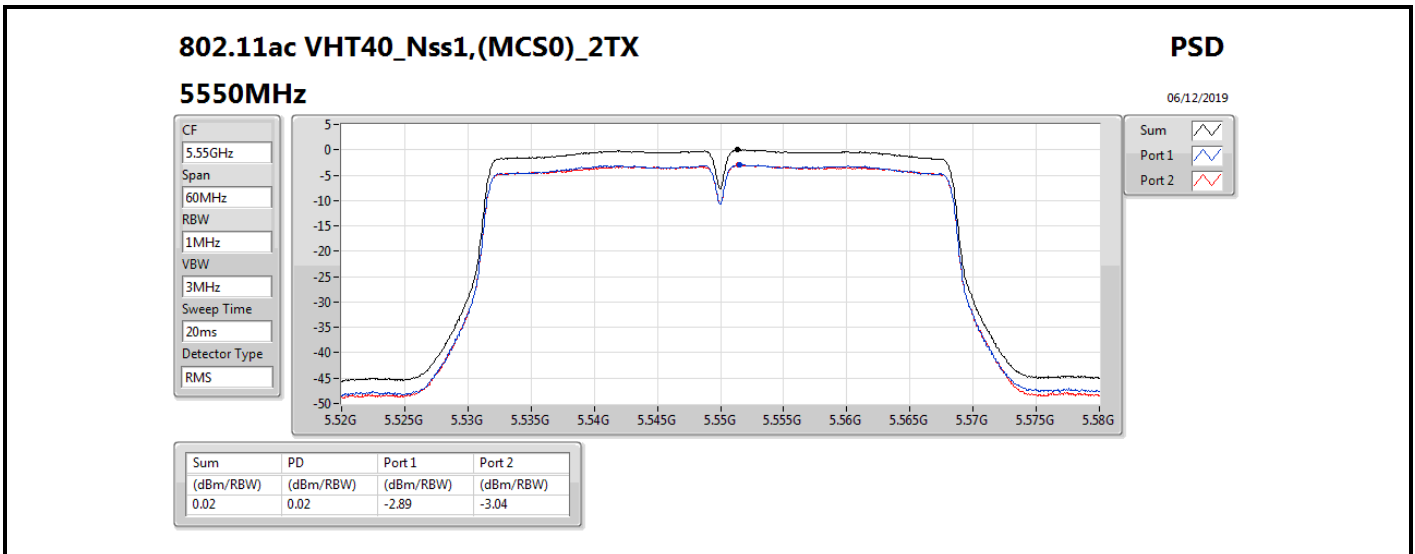

**DG** = Directional Gain; **RBW** = 500 kHz for 5.725-5.85GHz band / 1MHz for other band;

**PD** = trace bin-by-bin of each transmits port summing can be performed maximum power density; **Port X** = Port X power density;