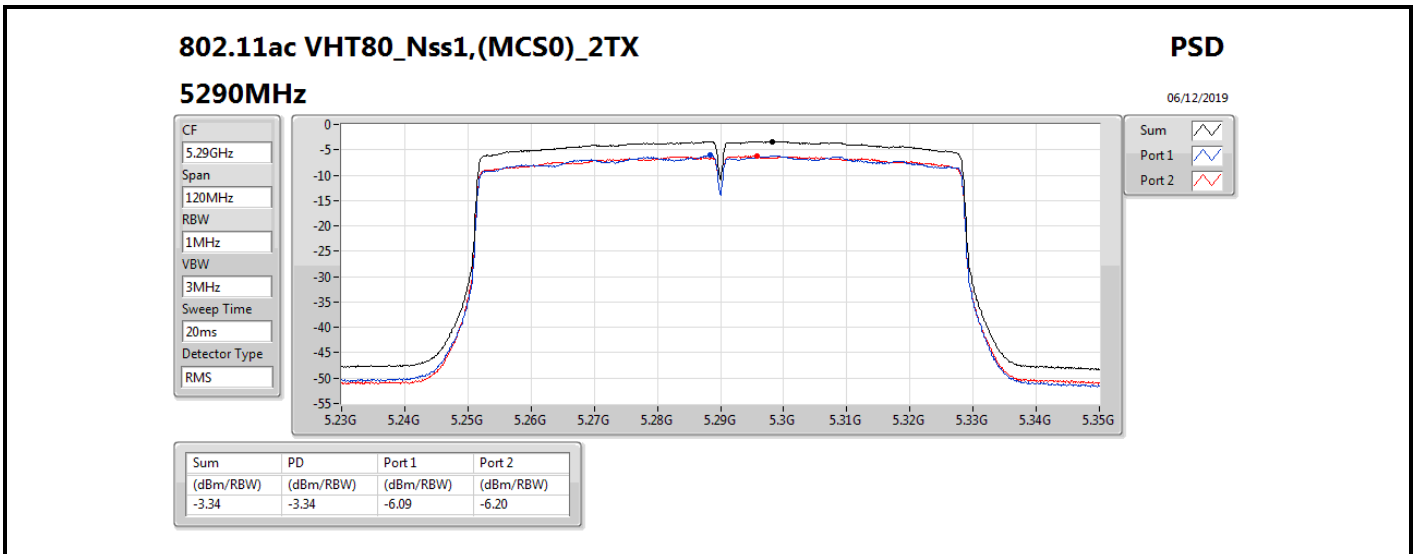

**DG** = Directional Gain; **RBW** = 500 kHz for 5.725-5.85GHz band / 1MHz for other band;

**PD** = trace bin-by-bin of each transmits port summing can be performed maximum power density; **Port X** = Port X power density;