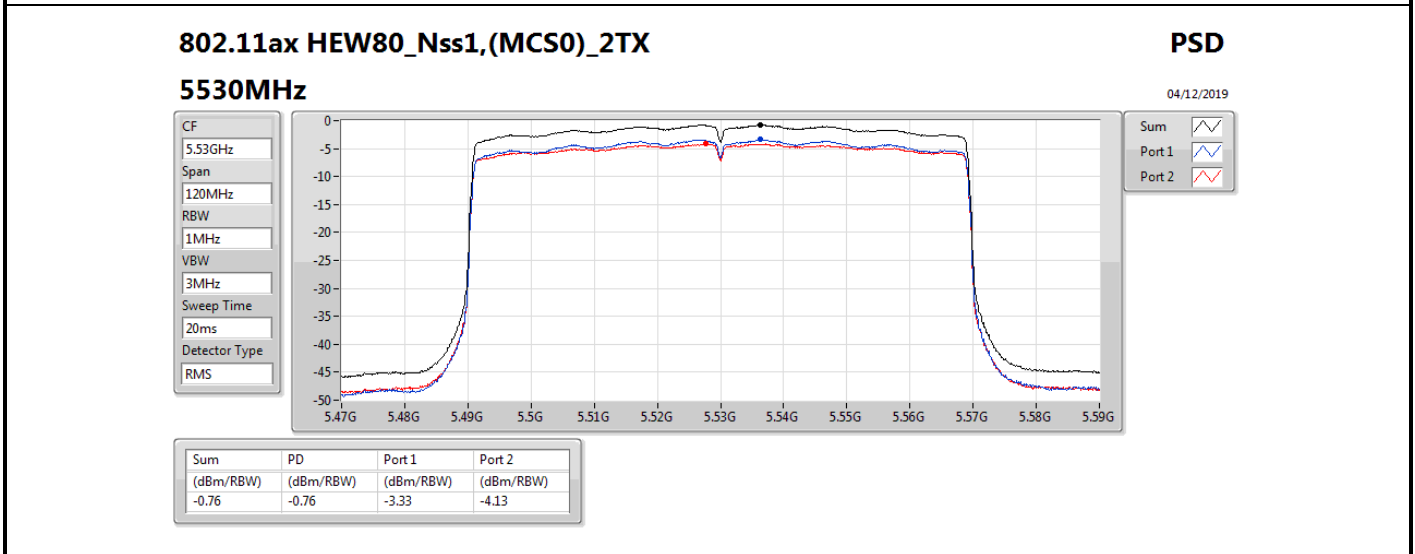

**DG** = Directional Gain; **RBW** = 500 kHz for 5.725-5.85GHz band / 1MHz for other band;

**PD** = trace bin-by-bin of each transmits port summing can be performed maximum power density; **Port X** = Port X power density;