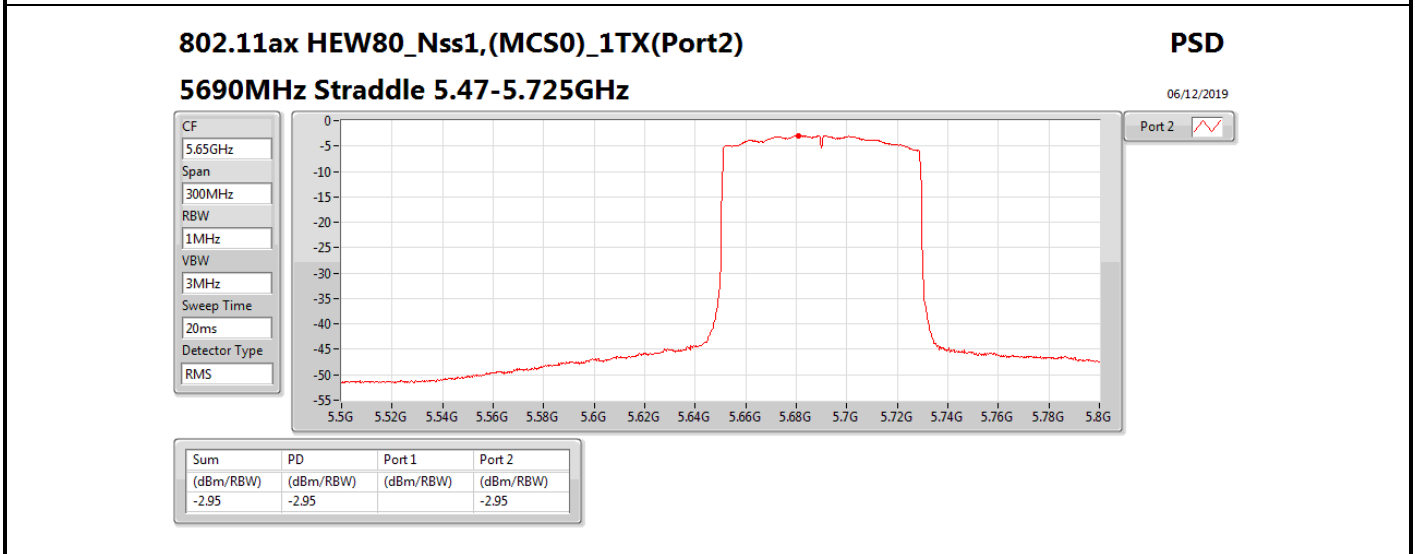

**DG** = Directional Gain; **RBW** = 500 kHz for 5.725-5.85GHz band / 1MHz for other band;

**PD** = trace bin-by-bin of each transmits port summing can be performed maximum power density; **Port X** = Port X power density;