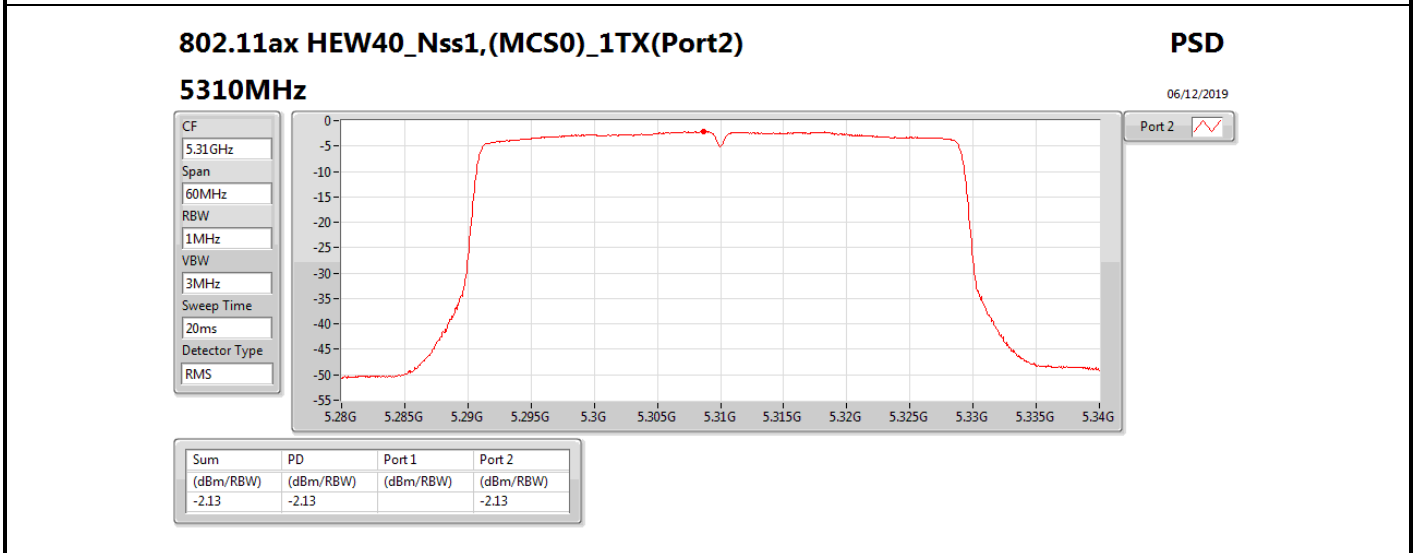

**DG** = Directional Gain; **RBW** = 500 kHz for 5.725-5.85GHz band / 1MHz for other band;

**PD** = trace bin-by-bin of each transmits port summing can be performed maximum power density; **Port X** = Port X power density;