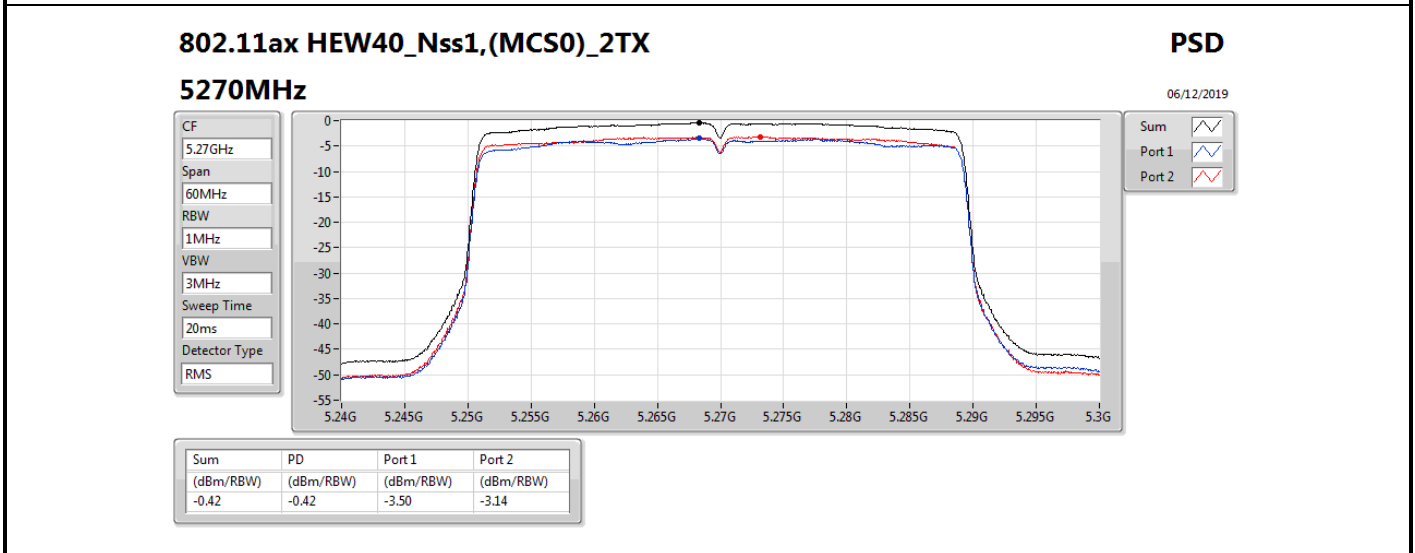

**DG** = Directional Gain; **RBW** = 500 kHz for 5.725-5.85GHz band / 1MHz for other band;

**PD** = trace bin-by-bin of each transmits port summing can be performed maximum power density; **Port X** = Port X power density;