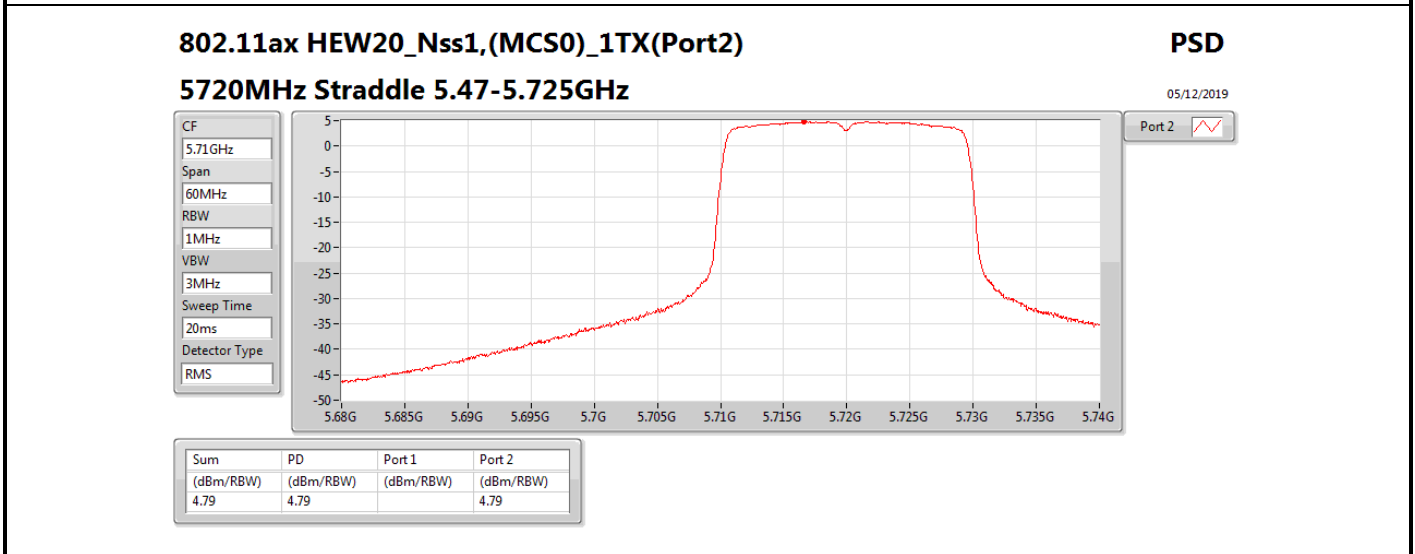

**DG** = Directional Gain; **RBW** = 500 kHz for 5.725-5.85GHz band / 1MHz for other band;

**PD** = trace bin-by-bin of each transmits port summing can be performed maximum power density; **Port X** = Port X power density;

Summary

Mode	PD (dBm/RBW)	EIRP PD (dBm/RBW)
5.25-5.35GHz	-	-
802.11a_Nss1,(6Mbps)_1TX	3.01	8.91
802.11ac VHT20_Nss1,(MCS0)_1TX	2.69	8.59
802.11ac VHT40_Nss1,(MCS0)_1TX	-0.53	5.37
802.11ac VHT80_Nss1,(MCS0)_1TX	-8.39	-2.49
5.47-5.725GHz	-	-
802.11a_Nss1,(6Mbps)_1TX	1.45	7.35
802.11ac VHT20_Nss1,(MCS0)_1TX	1.09	6.99
802.11ac VHT40_Nss1,(MCS0)_1TX	-1.57	4.33
802.11ac VHT80_Nss1,(MCS0)_1TX	-5.08	0.82
5.725-5.85GHz	-	-
802.11a_Nss1,(6Mbps)_1TX	-5.51	0.39
802.11ac VHT20_Nss1,(MCS0)_1TX	-4.09	1.81
802.11ac VHT40_Nss1,(MCS0)_1TX	-7.36	-1.46
802.11ac VHT80_Nss1,(MCS0)_1TX	-10.15	-4.25