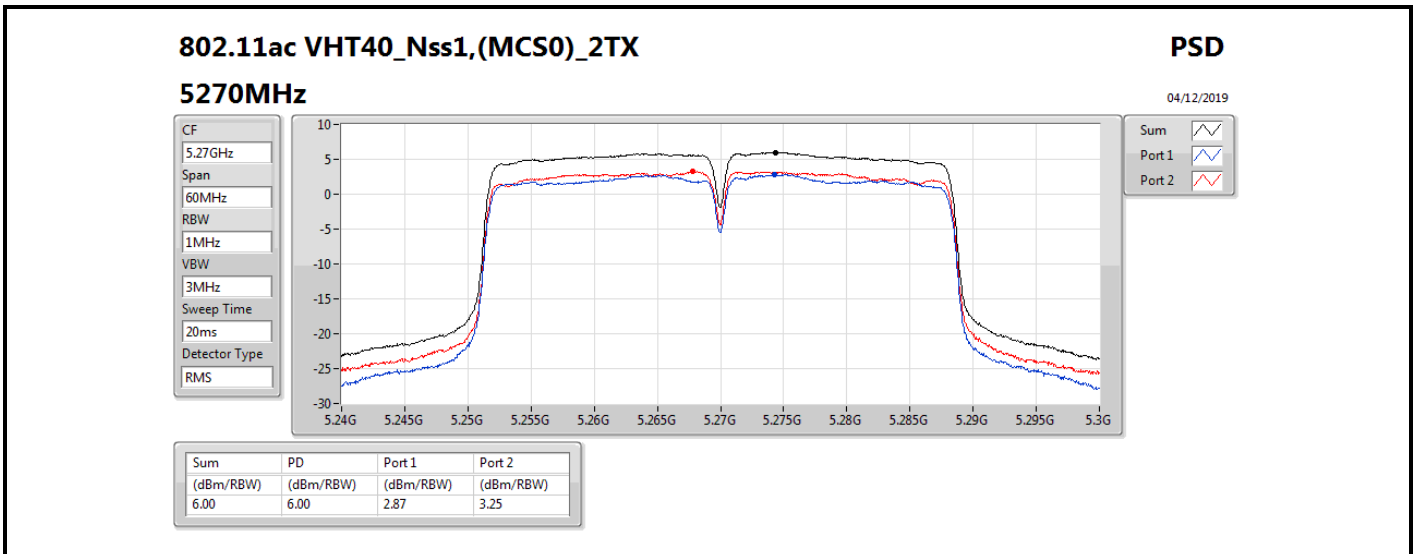

**DG** = Directional Gain; **RBW** = 500 kHz for 5.725-5.85GHz band / 1MHz for other band;

**PD** = trace bin-by-bin of each transmits port summing can be performed maximum power density; **Port X** = Port X power density;