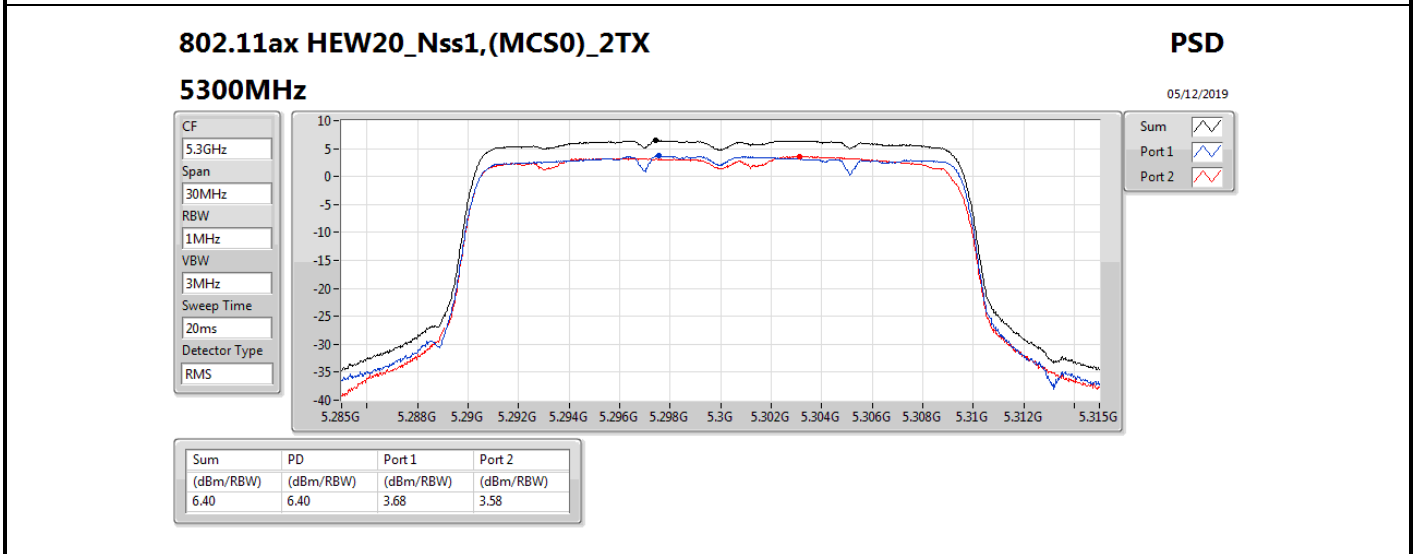

**DG** = Directional Gain; **RBW** = 500 kHz for 5.725-5.85GHz band / 1MHz for other band;

**PD** = trace bin-by-bin of each transmits port summing can be performed maximum power density; **Port X** = Port X power density;