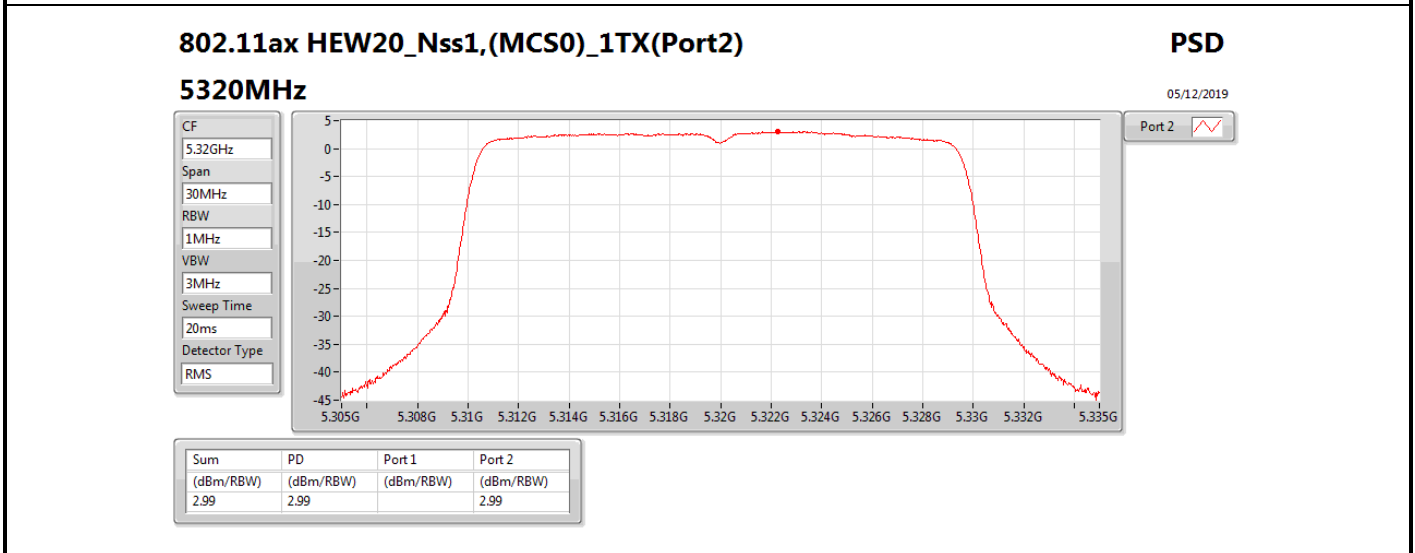

**DG** = Directional Gain; **RBW** = 500 kHz for 5.725-5.85GHz band / 1MHz for other band;

**PD** = trace bin-by-bin of each transmits port summing can be performed maximum power density; **Port X** = Port X power density;