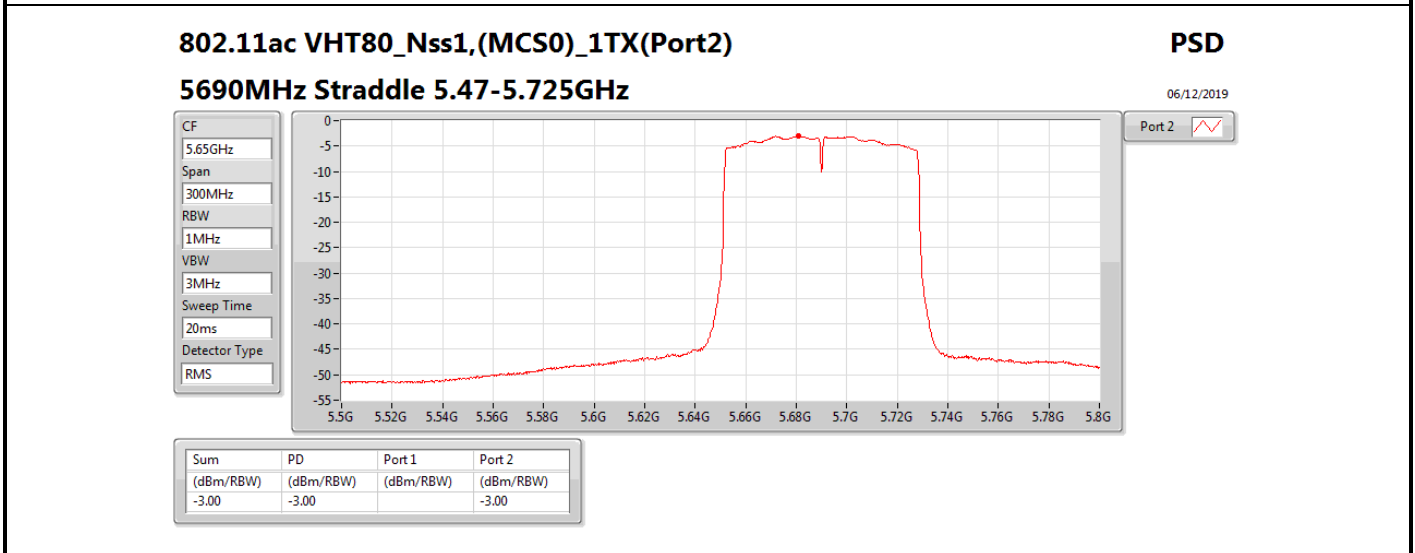

**DG** = Directional Gain; **RBW** = 500 kHz for 5.725-5.85GHz band / 1MHz for other band;

**PD** = trace bin-by-bin of each transmits port summing can be performed maximum power density; **Port X** = Port X power density;