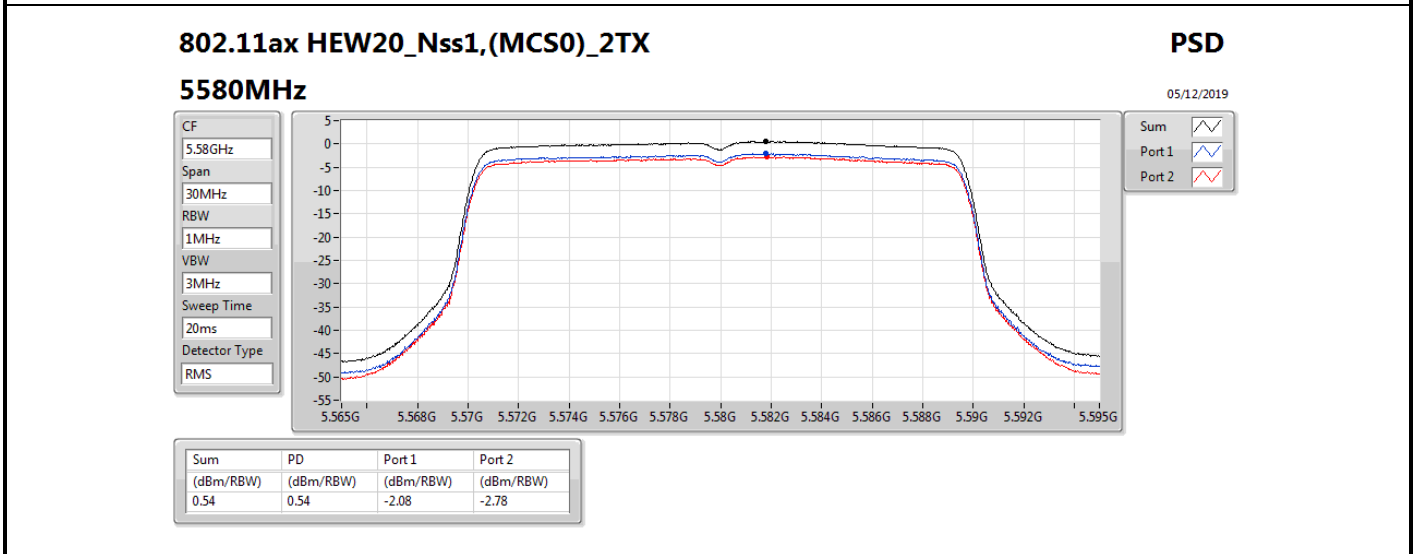

**DG** = Directional Gain; **RBW** = 500 kHz for 5.725-5.85GHz band / 1MHz for other band;

**PD** = trace bin-by-bin of each transmits port summing can be performed maximum power density; **Port X** = Port X power density;