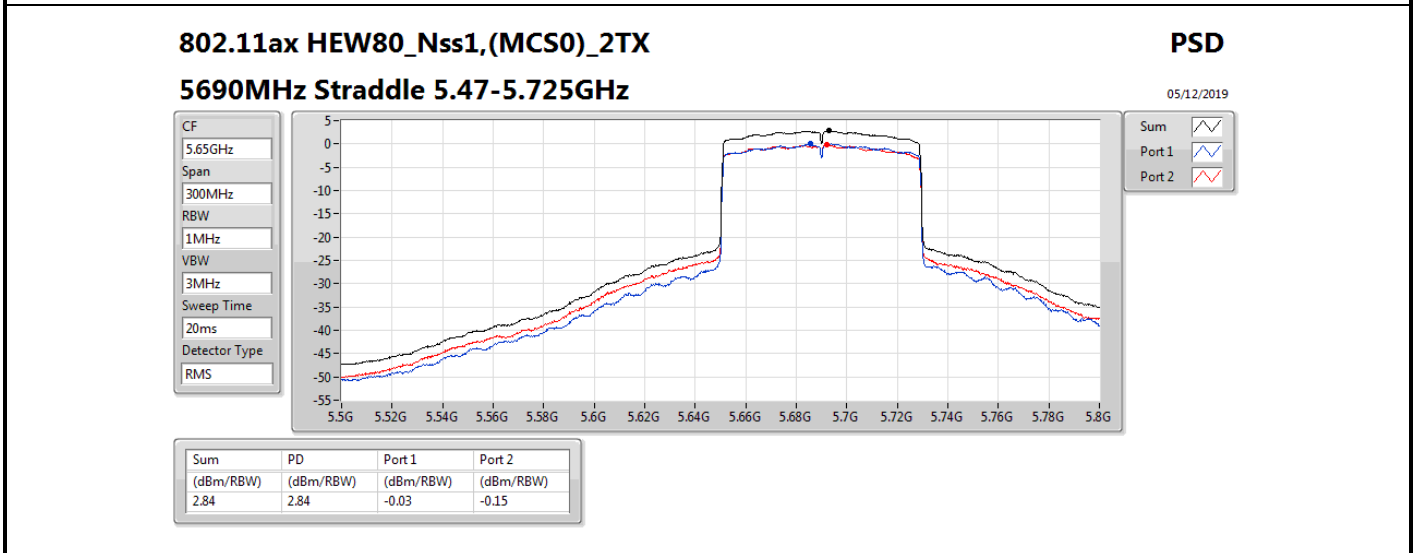

**DG** = Directional Gain; **RBW** = 500 kHz for 5.725-5.85GHz band / 1MHz for other band;

**PD** = trace bin-by-bin of each transmits port summing can be performed maximum power density; **Port X** = Port X power density;