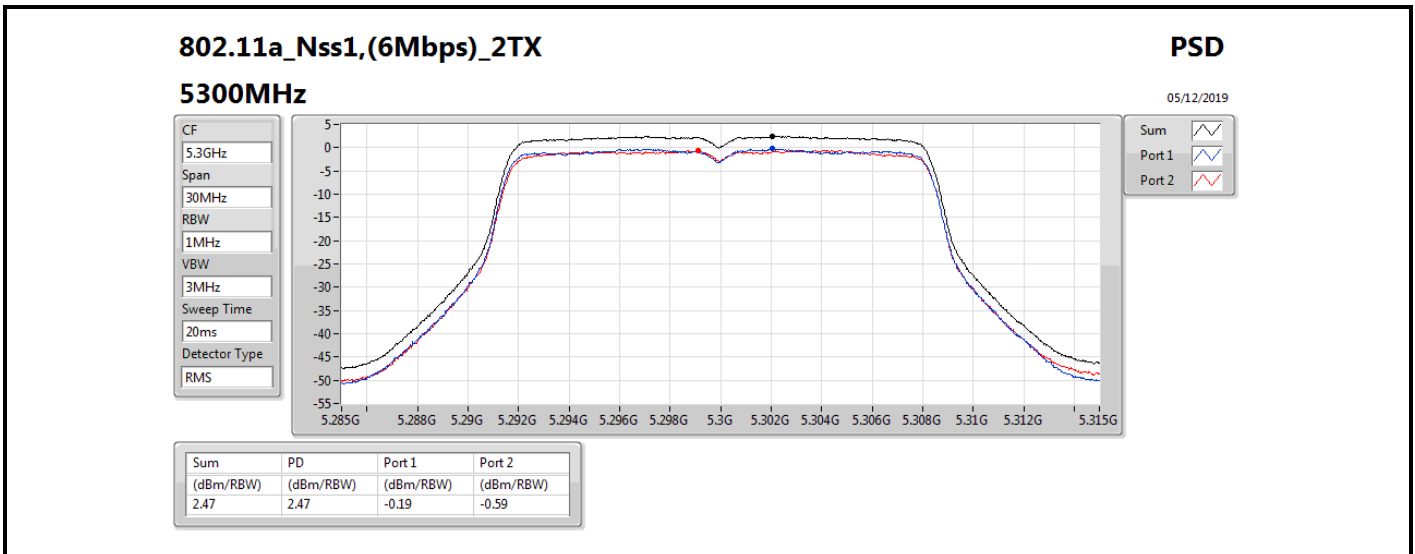

Mode	Result	DG (dBi)	Port 1 (dBm/RBW)	Port 2 (dBm/RBW)	PD (dBm/RBW)	PD Limit (dBm/RBW)	EIRP PD (dBm/RBW)	EIRP PD Limit (dBm/RBW)
5710MHz Straddle 5.725-5.85GHz_TnomVnom	Pass	11.30		-0.70	-0.70	24.70	10.60	36.00
802.11ax HEW40_Nss1,(MCS0)_2TX	-	-	-	-	-	-	-	-
5270MHz_TnomVnom	Pass	14.31	-1.01	-0.50	1.95	2.69	16.26	17.00
5310MHz_TnomVnom	Pass	14.31	-0.82	-1.01	1.91	2.69	16.22	17.00
5510MHz_TnomVnom	Pass	14.31	-0.49	-1.11	2.16	2.69	16.47	17.00
5550MHz_TnomVnom	Pass	14.31	-0.63	-0.91	2.17	2.69	16.48	17.00
5670MHz_TnomVnom	Pass	14.31	-0.44	-1.02	2.22	2.69	16.53	17.00
5710MHz Straddle 5.47-5.725GHz_TnomVnom	Pass	14.31	-0.51	-0.68	2.33	2.69	16.64	17.00
5710MHz Straddle 5.725-5.85GHz_TnomVnom	Pass	14.31	-3.48	-3.50	-0.49	21.69	13.82	36.00
802.11ax HEW80_Nss1,(MCS0)_1TX(Port2)	-	-	-	-	-	-	-	-
5290MHz_TnomVnom	Pass	11.30		-4.80	-4.80	5.70	6.50	17.00
5530MHz_TnomVnom	Pass	11.30		-4.77	-4.77	5.70	6.53	17.00
5610MHz_TnomVnom	Pass	11.30		-2.82	-2.82	5.70	8.48	17.00
5690MHz Straddle 5.47-5.725GHz_TnomVnom	Pass	11.30		-1.03	-1.03	5.70	10.27	17.00
5690MHz Straddle 5.725-5.85GHz_TnomVnom	Pass	11.30		-4.68	-4.68	24.70	6.62	36.00
802.11ax HEW80_Nss1,(MCS0)_2TX	-	-	-	-	-	-	-	-
5290MHz_TnomVnom	Pass	14.31	-4.58	-4.53	-1.77	2.69	12.54	17.00
5530MHz_TnomVnom	Pass	14.31	-5.51	-6.00	-2.76	2.69	11.55	17.00
5610MHz_TnomVnom	Pass	14.31	-3.27	-3.77	-0.54	2.69	13.77	17.00
5690MHz Straddle 5.47-5.725GHz_TnomVnom	Pass	14.31	-3.92	-4.12	-1.10	2.69	13.21	17.00
5690MHz Straddle 5.725-5.85GHz_TnomVnom	Pass	14.31	-7.20	-8.15	-4.65	21.69	9.66	36.00

**DG** = Directional Gain; **RBW** = 500 kHz for 5.725-5.85GHz band / 1MHz for other band;

**PD** = trace bin-by-bin of each transmits port summing can be performed maximum power density; **Port X** = Port X power density;