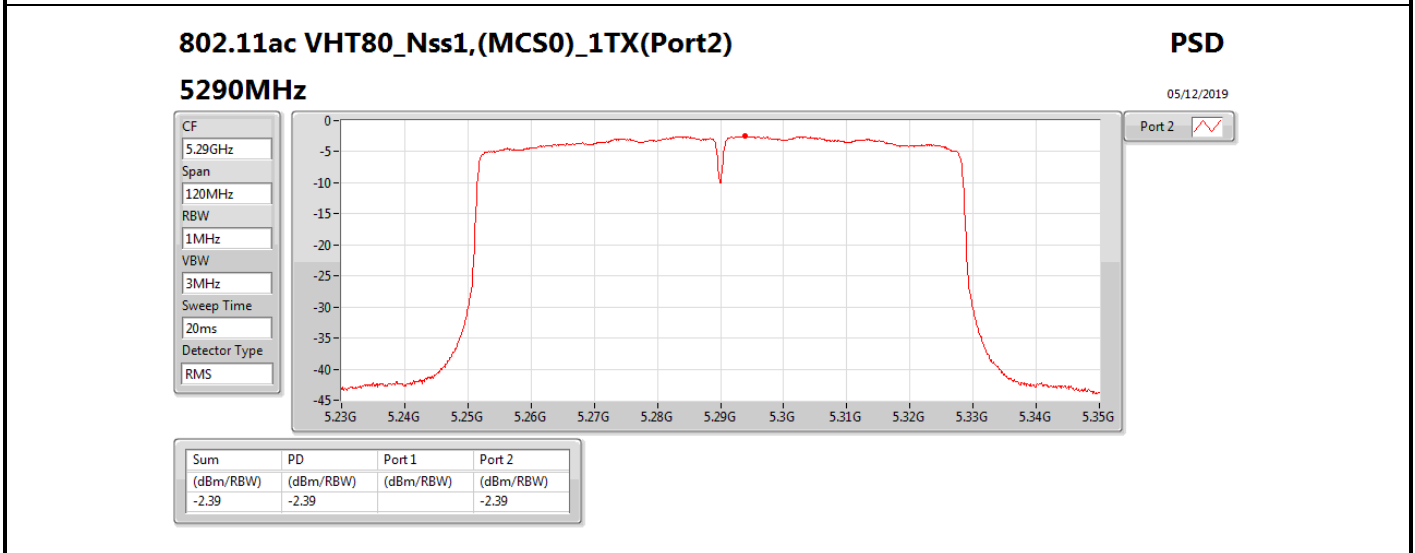

**DG** = Directional Gain; **RBW** = 500 kHz for 5.725-5.85GHz band / 1MHz for other band;

**PD** = trace bin-by-bin of each transmits port summing can be performed maximum power density; **Port X** = Port X power density;