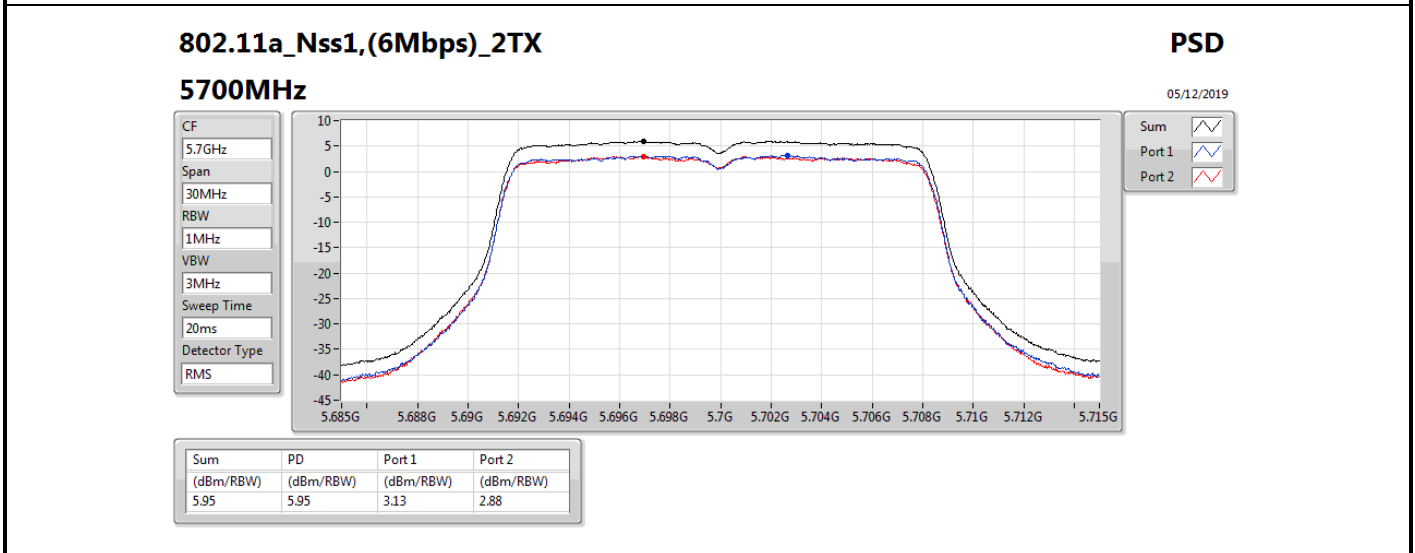

**DG** = Directional Gain; **RBW** = 500 kHz for 5.725-5.85GHz band / 1MHz for other band;

**PD** = trace bin-by-bin of each transmits port summing can be performed maximum power density; **Port X** = Port X power density;