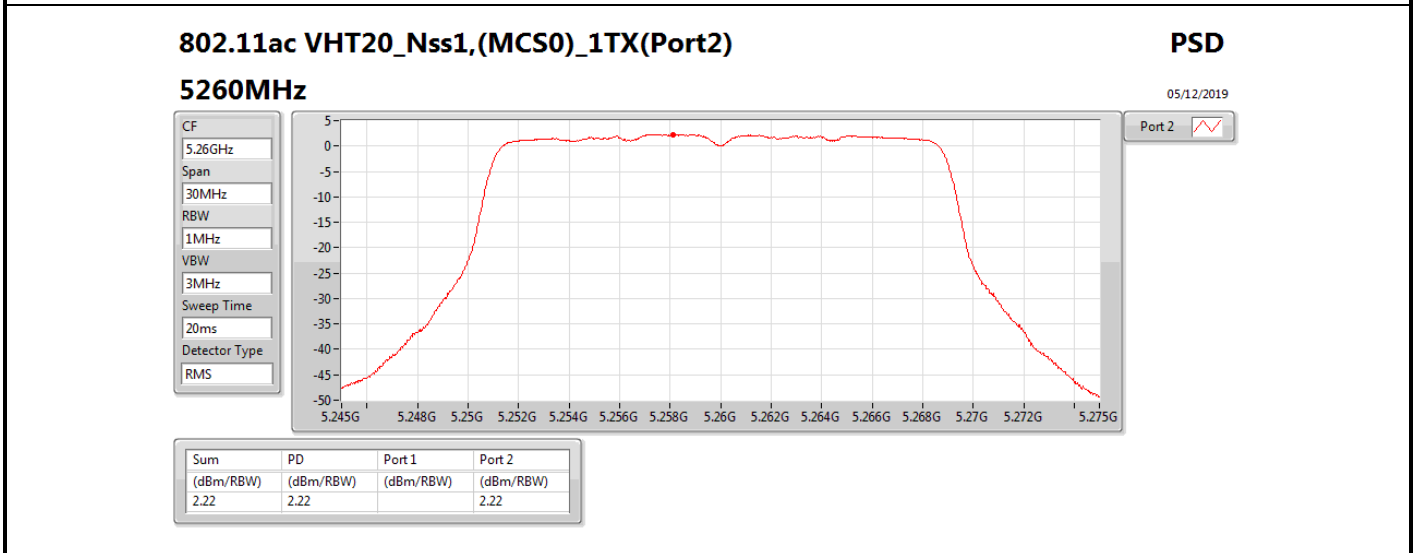

**DG** = Directional Gain; **RBW** = 500 kHz for 5.725-5.85GHz band / 1MHz for other band;

**PD** = trace bin-by-bin of each transmits port summing can be performed maximum power density; **Port X** = Port X power density;