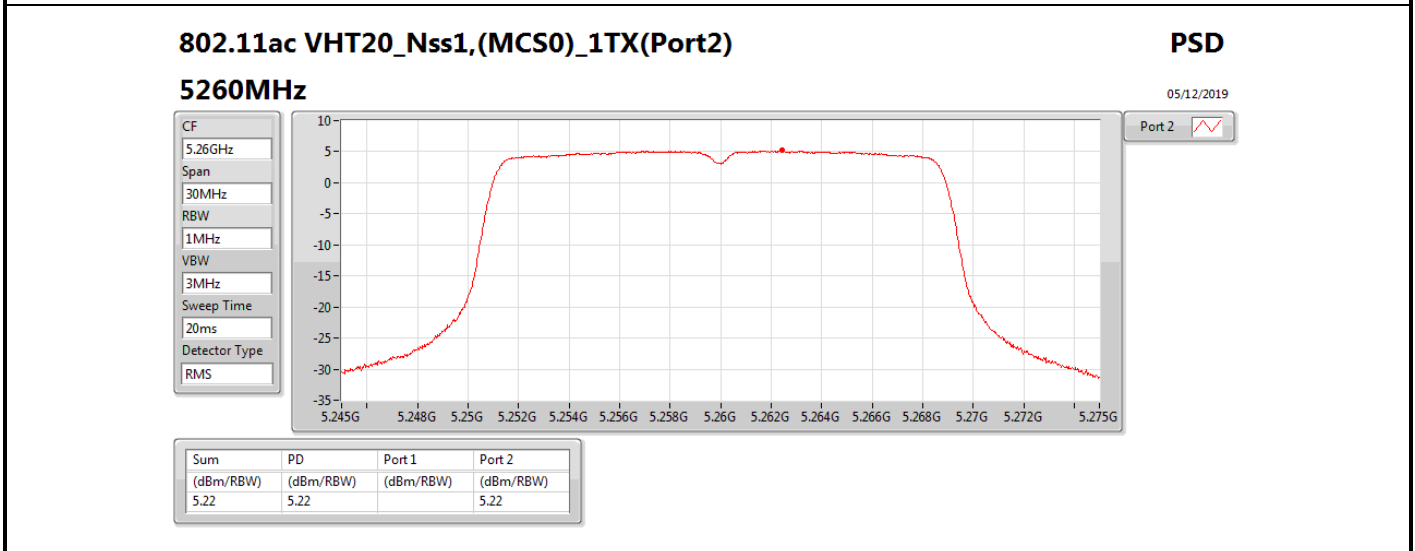

**DG** = Directional Gain; **RBW** = 500 kHz for 5.725-5.85GHz band / 1MHz for other band;

**PD** = trace bin-by-bin of each transmits port summing can be performed maximum power density; **Port X** = Port X power density;

Summary

Mode	PD (dBm/RBW)	EIRP PD (dBm/RBW)
5.25-5.35GHz	-	-
802.11a_Nss1,(6Mbps)_1TX	3.01	8.91
802.11ac VHT20_Nss1,(MCS0)_1TX	2.69	8.59
802.11ac VHT40_Nss1,(MCS0)_1TX	-0.53	5.37
802.11ac VHT80_Nss1,(MCS0)_1TX	-8.39	-2.49
5.47-5.725GHz	-	-
802.11a_Nss1,(6Mbps)_1TX	1.45	7.35
802.11ac VHT20_Nss1,(MCS0)_1TX	1.09	6.99
802.11ac VHT40_Nss1,(MCS0)_1TX	-1.57	4.33
802.11ac VHT80_Nss1,(MCS0)_1TX	-5.08	0.82
5.725-5.85GHz	-	-
802.11a_Nss1,(6Mbps)_1TX	-5.51	0.39
802.11ac VHT20_Nss1,(MCS0)_1TX	-4.09	1.81
802.11ac VHT40_Nss1,(MCS0)_1TX	-7.36	-1.46
802.11ac VHT80_Nss1,(MCS0)_1TX	-10.15	-4.25