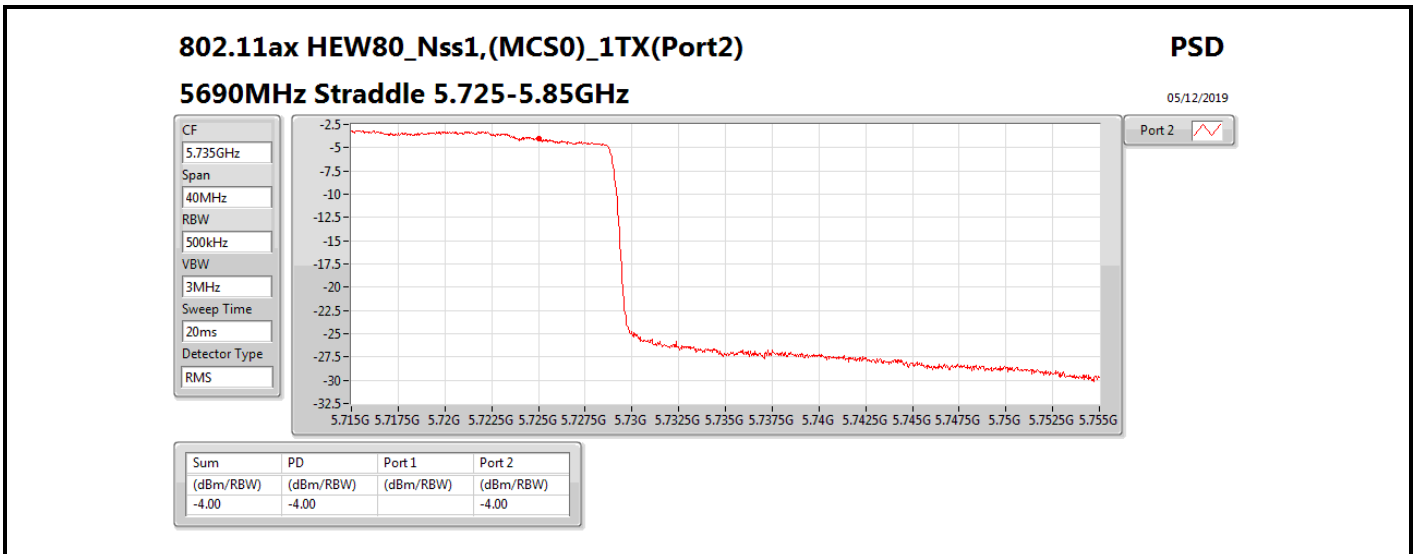

**DG** = Directional Gain; **RBW** = 500 kHz for 5.725-5.85GHz band / 1MHz for other band;

**PD** = trace bin-by-bin of each transmits port summing can be performed maximum power density; **Port X** = Port X power density;