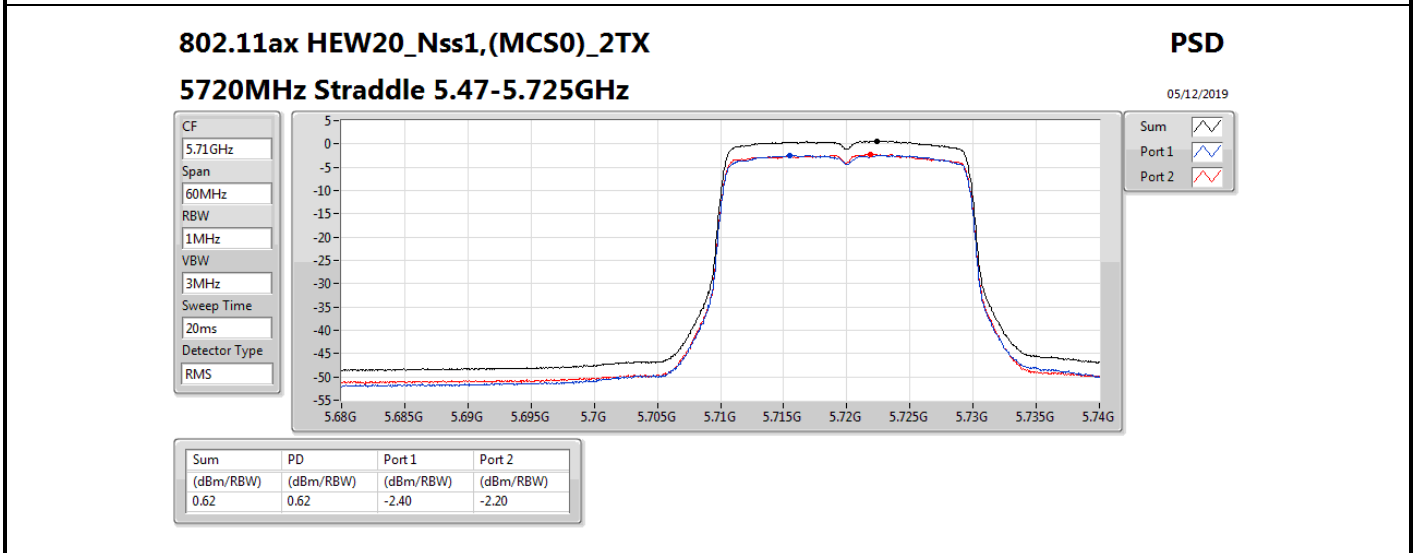

**DG** = Directional Gain; **RBW** = 500 kHz for 5.725-5.85GHz band / 1MHz for other band;

**PD** = trace bin-by-bin of each transmits port summing can be performed maximum power density; **Port X** = Port X power density;