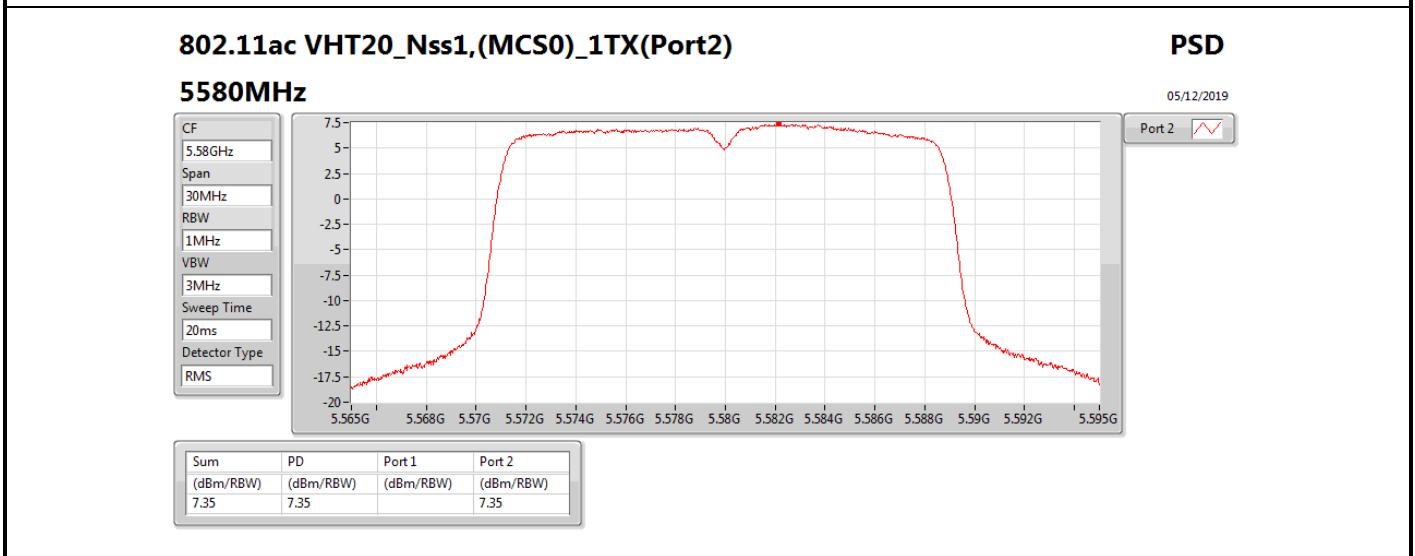

**DG** = Directional Gain; **RBW** = 500 kHz for 5.725-5.85GHz band / 1MHz for other band;

**PD** = trace bin-by-bin of each transmits port summing can be performed maximum power density; **Port X** = Port X power density;