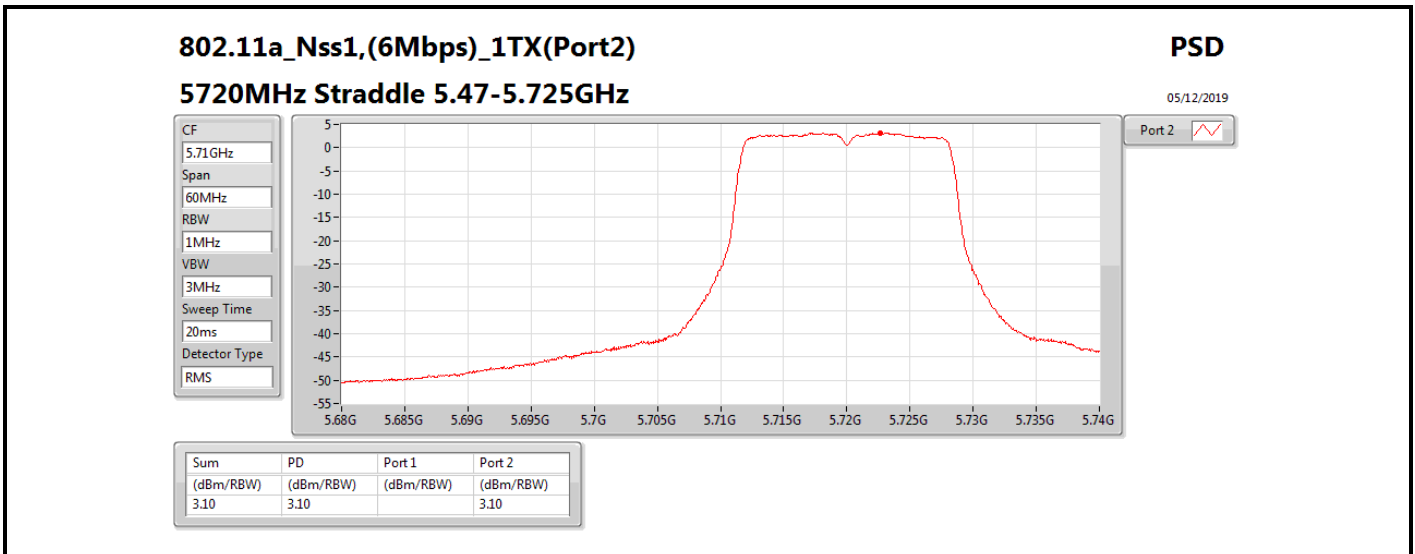

**DG** = Directional Gain; **RBW** = 500 kHz for 5.725-5.85GHz band / 1MHz for other band;

**PD** = trace bin-by-bin of each transmits port summing can be performed maximum power density; **Port X** = Port X power density;