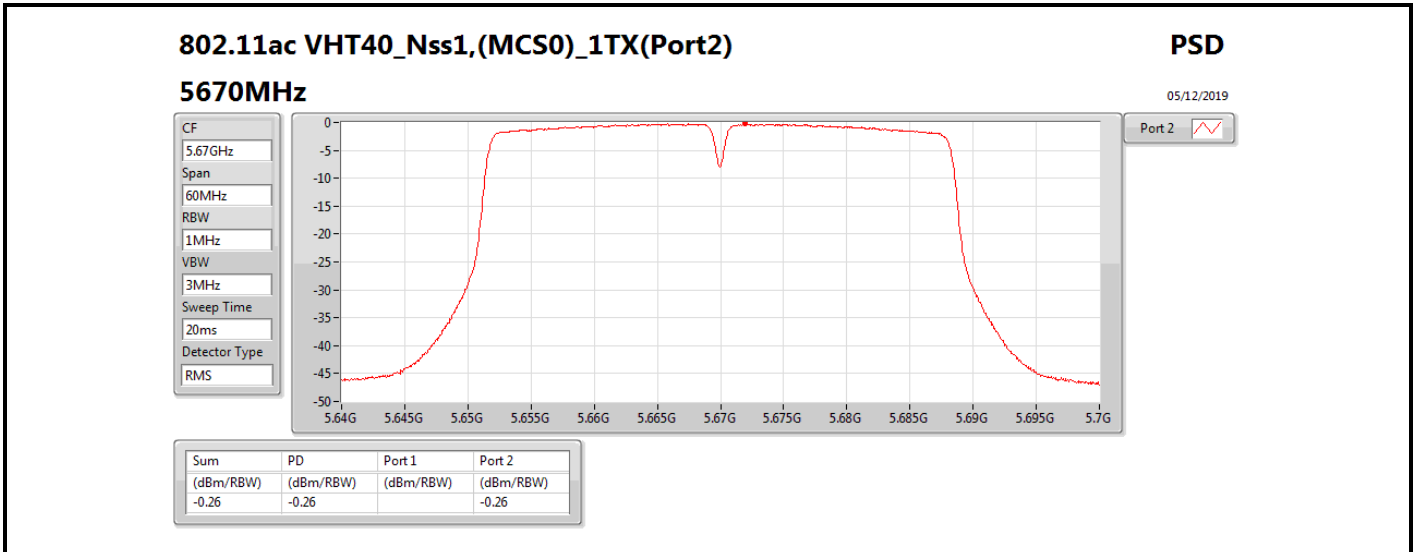

**DG** = Directional Gain; **RBW** = 500 kHz for 5.725-5.85GHz band / 1MHz for other band;

**PD** = trace bin-by-bin of each transmits port summing can be performed maximum power density; **Port X** = Port X power density;

Summary

Mode	PD (dBm/RBW)	EIRP PD (dBm/RBW)
5.25-5.35GHz	-	-
802.11a_Nss1,(6Mbps)_1TX	3.01	8.91
802.11ac VHT20_Nss1,(MCS0)_1TX	2.69	8.59
802.11ac VHT40_Nss1,(MCS0)_1TX	-0.53	5.37
802.11ac VHT80_Nss1,(MCS0)_1TX	-8.39	-2.49
5.47-5.725GHz	-	-
802.11a_Nss1,(6Mbps)_1TX	1.45	7.35
802.11ac VHT20_Nss1,(MCS0)_1TX	1.09	6.99
802.11ac VHT40_Nss1,(MCS0)_1TX	-1.57	4.33
802.11ac VHT80_Nss1,(MCS0)_1TX	-5.08	0.82
5.725-5.85GHz	-	-
802.11a_Nss1,(6Mbps)_1TX	-5.51	0.39
802.11ac VHT20_Nss1,(MCS0)_1TX	-4.09	1.81
802.11ac VHT40_Nss1,(MCS0)_1TX	-7.36	-1.46
802.11ac VHT80_Nss1,(MCS0)_1TX	-10.15	-4.25