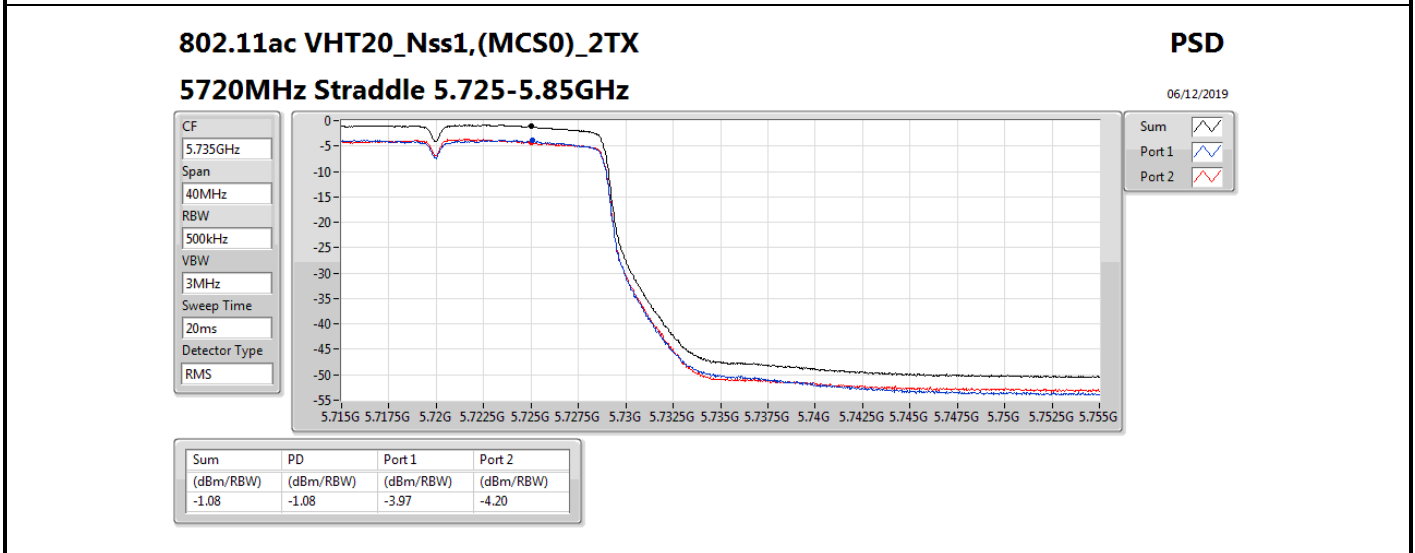

**DG** = Directional Gain; **RBW** = 500 kHz for 5.725-5.85GHz band / 1MHz for other band;

**PD** = trace bin-by-bin of each transmits port summing can be performed maximum power density; **Port X** = Port X power density;