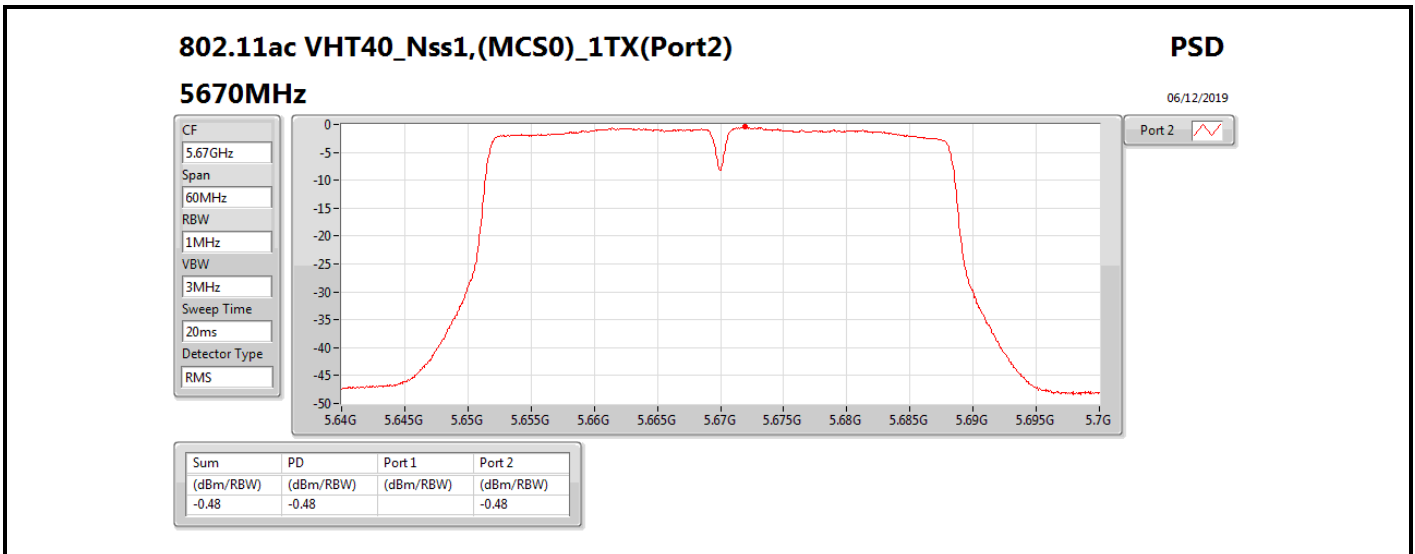

**DG** = Directional Gain; **RBW** = 500 kHz for 5.725-5.85GHz band / 1MHz for other band;

**PD** = trace bin-by-bin of each transmits port summing can be performed maximum power density; **Port X** = Port X power density;