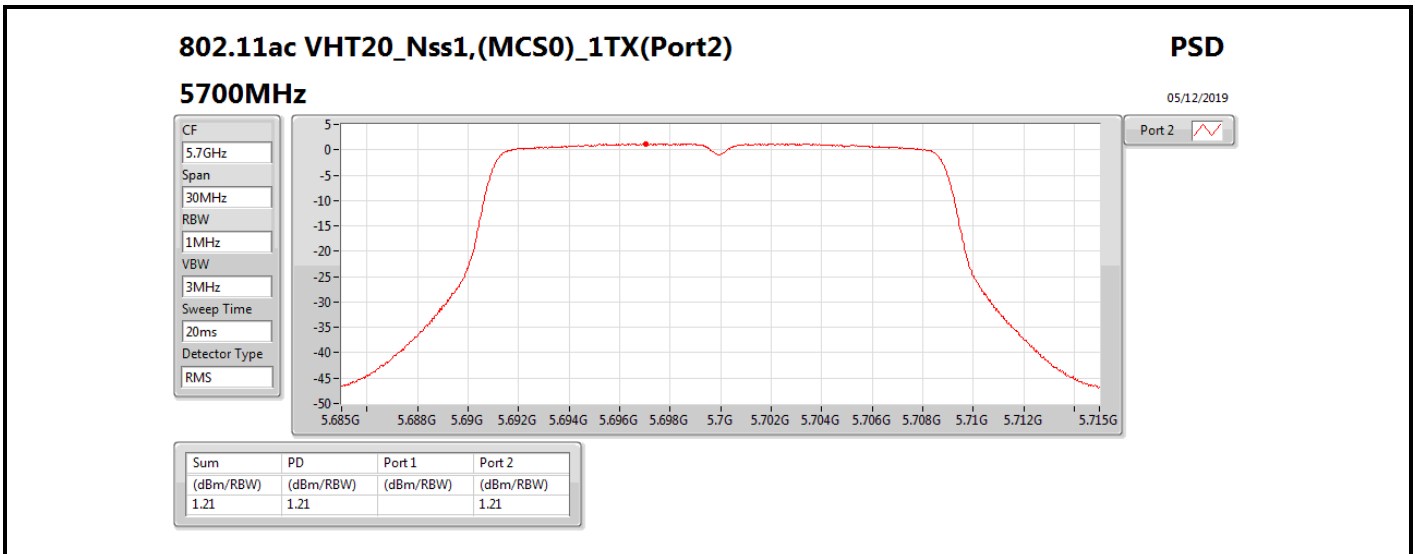

**DG** = Directional Gain; **RBW** = 500 kHz for 5.725-5.85GHz band / 1MHz for other band;

**PD** = trace bin-by-bin of each transmits port summing can be performed maximum power density; **Port X** = Port X power density;

Summary

Mode	PD (dBm/RBW)	EIRP PD (dBm/RBW)
5.25-5.35GHz	-	-
802.11a_Nss1,(6Mbps)_1TX	3.01	8.91
802.11ac VHT20_Nss1,(MCS0)_1TX	2.69	8.59
802.11ac VHT40_Nss1,(MCS0)_1TX	-0.53	5.37
802.11ac VHT80_Nss1,(MCS0)_1TX	-8.39	-2.49
5.47-5.725GHz	-	-
802.11a_Nss1,(6Mbps)_1TX	1.45	7.35
802.11ac VHT20_Nss1,(MCS0)_1TX	1.09	6.99
802.11ac VHT40_Nss1,(MCS0)_1TX	-1.57	4.33
802.11ac VHT80_Nss1,(MCS0)_1TX	-5.08	0.82
5.725-5.85GHz	-	-
802.11a_Nss1,(6Mbps)_1TX	-5.51	0.39
802.11ac VHT20_Nss1,(MCS0)_1TX	-4.09	1.81
802.11ac VHT40_Nss1,(MCS0)_1TX	-7.36	-1.46
802.11ac VHT80_Nss1,(MCS0)_1TX	-10.15	-4.25