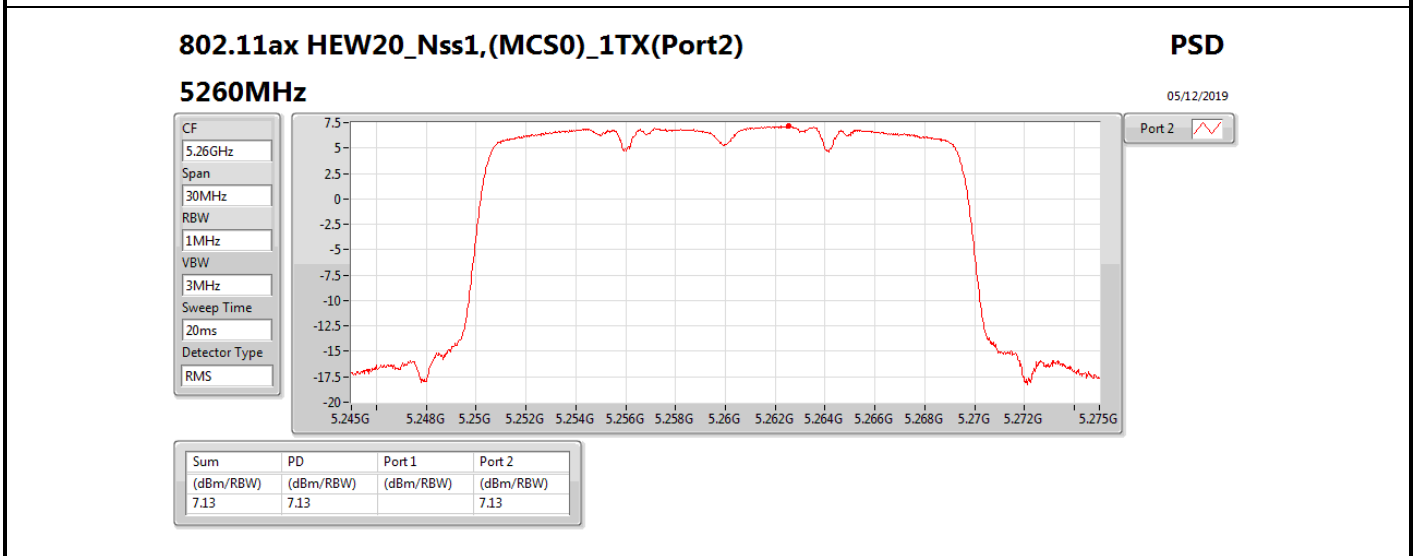

**DG** = Directional Gain; **RBW** = 500 kHz for 5.725-5.85GHz band / 1MHz for other band;

**PD** = trace bin-by-bin of each transmits port summing can be performed maximum power density; **Port X** = Port X power density;