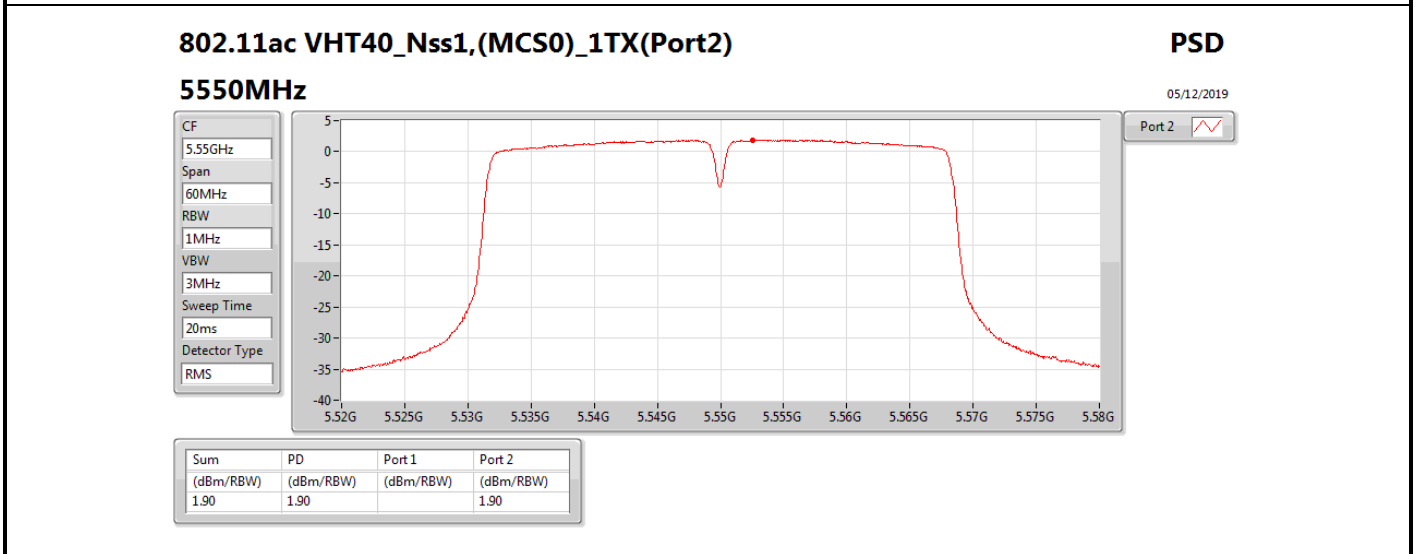

**DG** = Directional Gain; **RBW** = 500 kHz for 5.725-5.85GHz band / 1MHz for other band;

**PD** = trace bin-by-bin of each transmits port summing can be performed maximum power density; **Port X** = Port X power density;

Summary

Mode	PD (dBm/RBW)	EIRP PD (dBm/RBW)
5.25-5.35GHz	-	-
802.11a_Nss1,(6Mbps)_1TX	3.01	8.91
802.11ac VHT20_Nss1,(MCS0)_1TX	2.69	8.59
802.11ac VHT40_Nss1,(MCS0)_1TX	-0.53	5.37
802.11ac VHT80_Nss1,(MCS0)_1TX	-8.39	-2.49
5.47-5.725GHz	-	-
802.11a_Nss1,(6Mbps)_1TX	1.45	7.35
802.11ac VHT20_Nss1,(MCS0)_1TX	1.09	6.99
802.11ac VHT40_Nss1,(MCS0)_1TX	-1.57	4.33
802.11ac VHT80_Nss1,(MCS0)_1TX	-5.08	0.82
5.725-5.85GHz	-	-
802.11a_Nss1,(6Mbps)_1TX	-5.51	0.39
802.11ac VHT20_Nss1,(MCS0)_1TX	-4.09	1.81
802.11ac VHT40_Nss1,(MCS0)_1TX	-7.36	-1.46
802.11ac VHT80_Nss1,(MCS0)_1TX	-10.15	-4.25