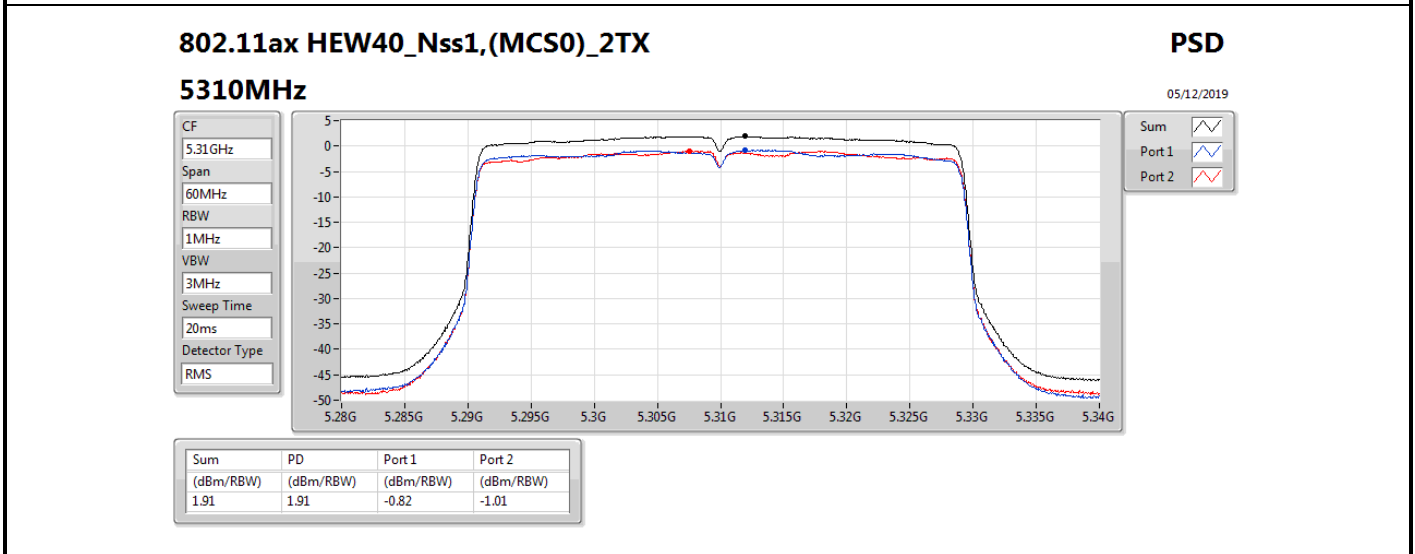

**DG** = Directional Gain; **RBW** = 500 kHz for 5.725-5.85GHz band / 1MHz for other band;

**PD** = trace bin-by-bin of each transmits port summing can be performed maximum power density; **Port X** = Port X power density;

Summary

Mode	PD (dBm/RBW)	EIRP PD (dBm/RBW)
5.25-5.35GHz	-	-
802.11a_Nss1,(6Mbps)_1TX	3.01	8.91
802.11ac VHT20_Nss1,(MCS0)_1TX	2.69	8.59
802.11ac VHT40_Nss1,(MCS0)_1TX	-0.53	5.37
802.11ac VHT80_Nss1,(MCS0)_1TX	-8.39	-2.49
5.47-5.725GHz	-	-
802.11a_Nss1,(6Mbps)_1TX	1.45	7.35
802.11ac VHT20_Nss1,(MCS0)_1TX	1.09	6.99
802.11ac VHT40_Nss1,(MCS0)_1TX	-1.57	4.33
802.11ac VHT80_Nss1,(MCS0)_1TX	-5.08	0.82
5.725-5.85GHz	-	-
802.11a_Nss1,(6Mbps)_1TX	-5.51	0.39
802.11ac VHT20_Nss1,(MCS0)_1TX	-4.09	1.81
802.11ac VHT40_Nss1,(MCS0)_1TX	-7.36	-1.46
802.11ac VHT80_Nss1,(MCS0)_1TX	-10.15	-4.25