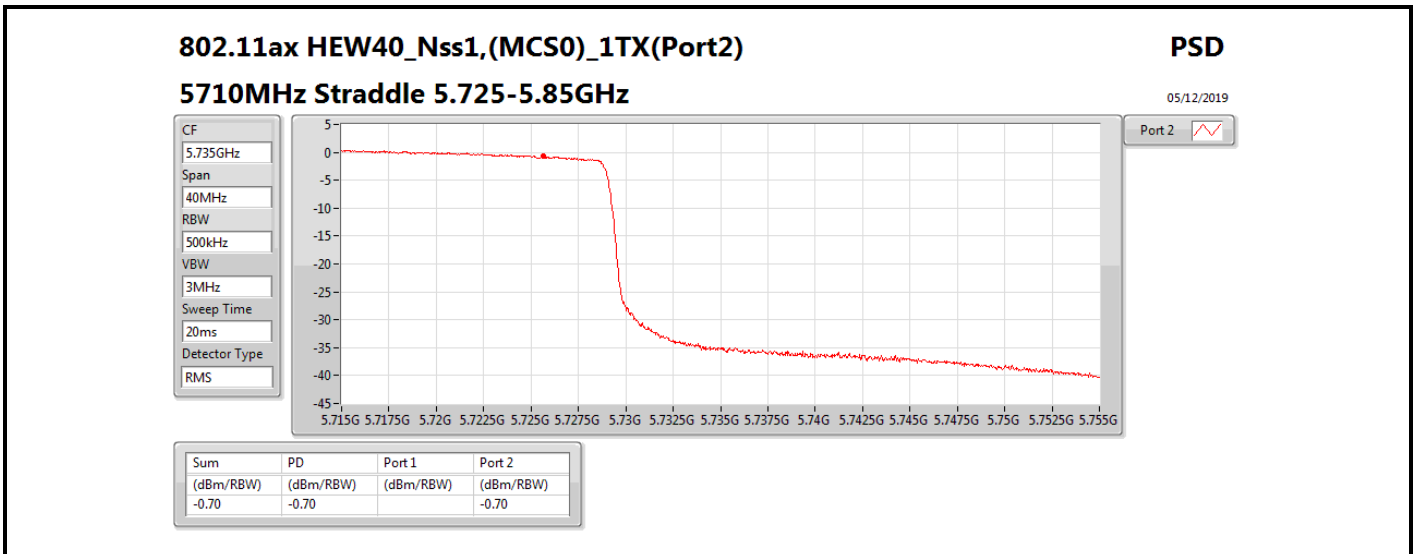

**DG** = Directional Gain; **RBW** = 500 kHz for 5.725-5.85GHz band / 1MHz for other band;

**PD** = trace bin-by-bin of each transmits port summing can be performed maximum power density; **Port X** = Port X power density;

Summary

Mode	PD (dBm/RBW)	EIRP PD (dBm/RBW)
5.25-5.35GHz	-	-
802.11a_Nss1,(6Mbps)_1TX	3.01	8.91
802.11ac VHT20_Nss1,(MCS0)_1TX	2.69	8.59
802.11ac VHT40_Nss1,(MCS0)_1TX	-0.53	5.37
802.11ac VHT80_Nss1,(MCS0)_1TX	-8.39	-2.49
5.47-5.725GHz	-	-
802.11a_Nss1,(6Mbps)_1TX	1.45	7.35
802.11ac VHT20_Nss1,(MCS0)_1TX	1.09	6.99
802.11ac VHT40_Nss1,(MCS0)_1TX	-1.57	4.33
802.11ac VHT80_Nss1,(MCS0)_1TX	-5.08	0.82
5.725-5.85GHz	-	-
802.11a_Nss1,(6Mbps)_1TX	-5.51	0.39
802.11ac VHT20_Nss1,(MCS0)_1TX	-4.09	1.81
802.11ac VHT40_Nss1,(MCS0)_1TX	-7.36	-1.46
802.11ac VHT80_Nss1,(MCS0)_1TX	-10.15	-4.25