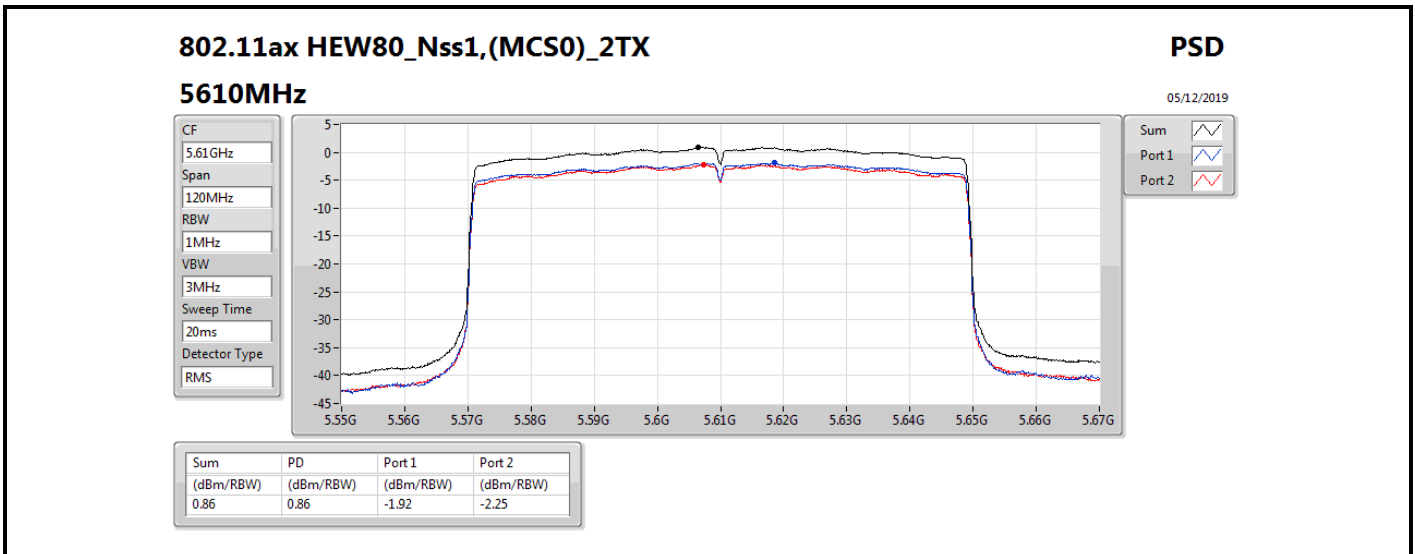

**DG** = Directional Gain; **RBW** = 500 kHz for 5.725-5.85GHz band / 1MHz for other band;

**PD** = trace bin-by-bin of each transmits port summing can be performed maximum power density; **Port X** = Port X power density;