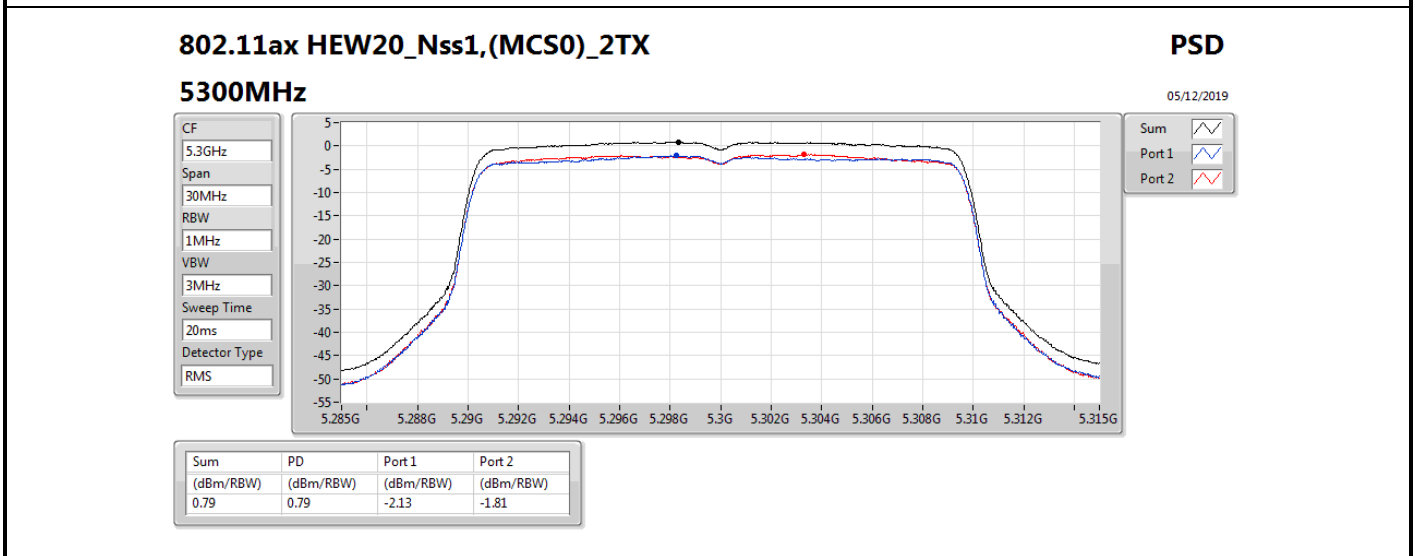

**DG** = Directional Gain; **RBW** = 500 kHz for 5.725-5.85GHz band / 1MHz for other band;

**PD** = trace bin-by-bin of each transmits port summing can be performed maximum power density; **Port X** = Port X power density;