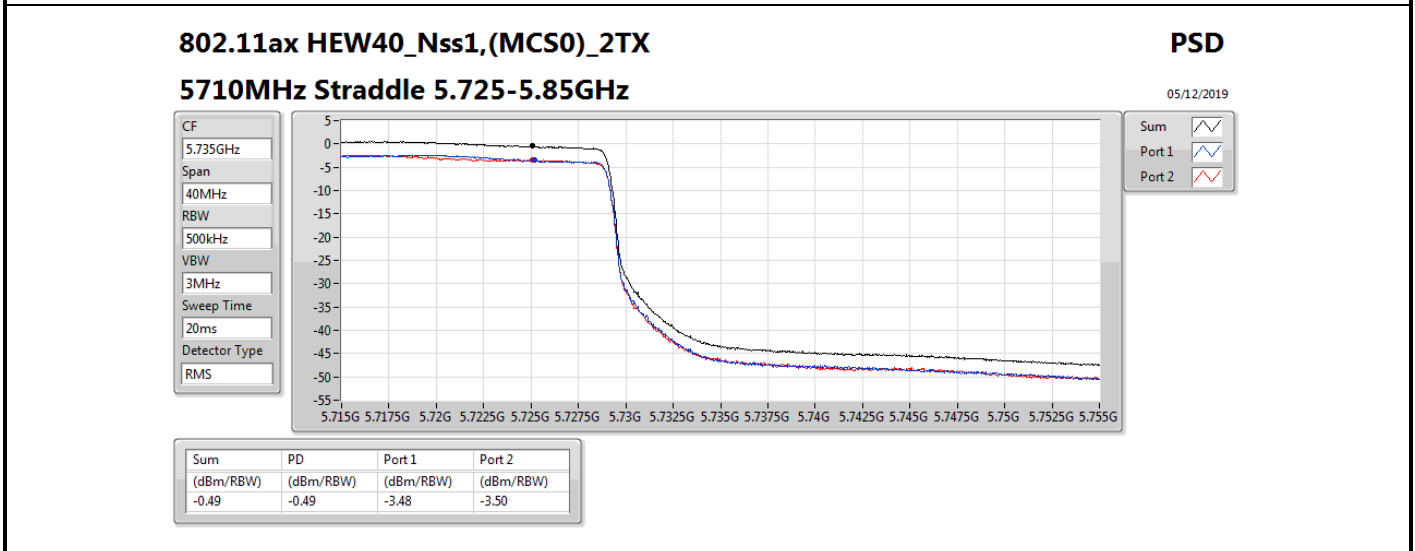

**DG** = Directional Gain; **RBW** = 500 kHz for 5.725-5.85GHz band / 1MHz for other band;

**PD** = trace bin-by-bin of each transmits port summing can be performed maximum power density; **Port X** = Port X power density;

Summary

Mode	PD (dBm/RBW)	EIRP PD (dBm/RBW)
5.25-5.35GHz	-	-
802.11a_Nss1,(6Mbps)_1TX	3.01	8.91
802.11ac VHT20_Nss1,(MCS0)_1TX	2.69	8.59
802.11ac VHT40_Nss1,(MCS0)_1TX	-0.53	5.37
802.11ac VHT80_Nss1,(MCS0)_1TX	-8.39	-2.49
5.47-5.725GHz	-	-
802.11a_Nss1,(6Mbps)_1TX	1.45	7.35
802.11ac VHT20_Nss1,(MCS0)_1TX	1.09	6.99
802.11ac VHT40_Nss1,(MCS0)_1TX	-1.57	4.33
802.11ac VHT80_Nss1,(MCS0)_1TX	-5.08	0.82
5.725-5.85GHz	-	-
802.11a_Nss1,(6Mbps)_1TX	-5.51	0.39
802.11ac VHT20_Nss1,(MCS0)_1TX	-4.09	1.81
802.11ac VHT40_Nss1,(MCS0)_1TX	-7.36	-1.46
802.11ac VHT80_Nss1,(MCS0)_1TX	-10.15	-4.25