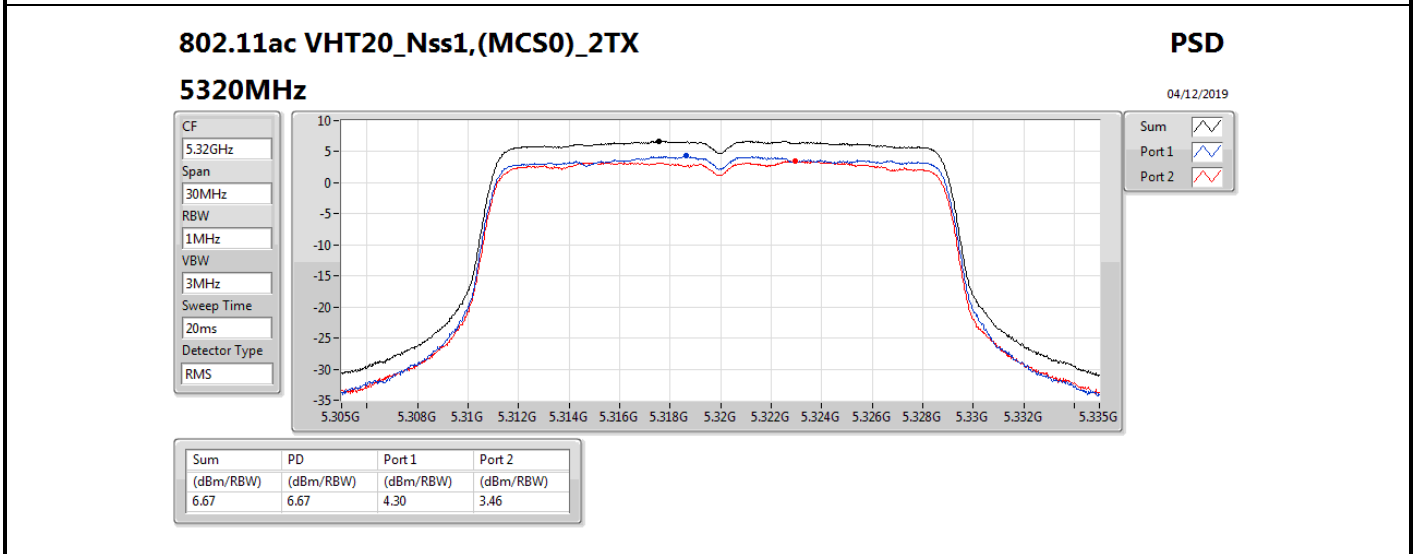

**DG** = Directional Gain; **RBW** = 500 kHz for 5.725-5.85GHz band / 1MHz for other band;

**PD** = trace bin-by-bin of each transmits port summing can be performed maximum power density; **Port X** = Port X power density;