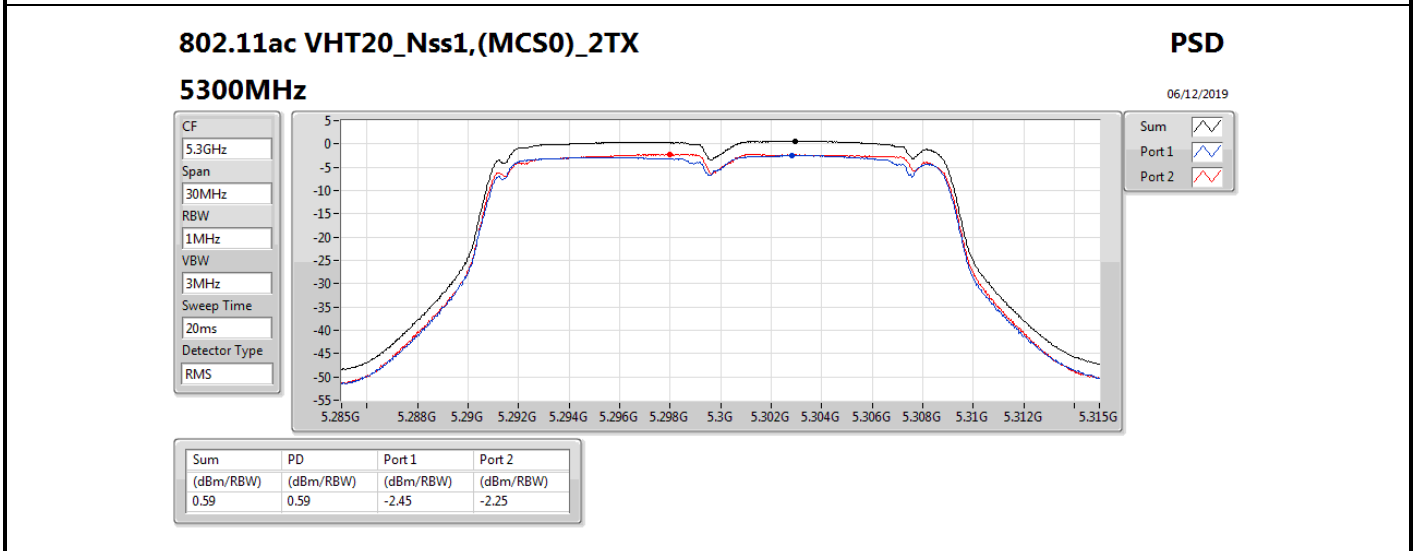

**DG** = Directional Gain; **RBW** = 500 kHz for 5.725-5.85GHz band / 1MHz for other band;

**PD** = trace bin-by-bin of each transmits port summing can be performed maximum power density; **Port X** = Port X power density;