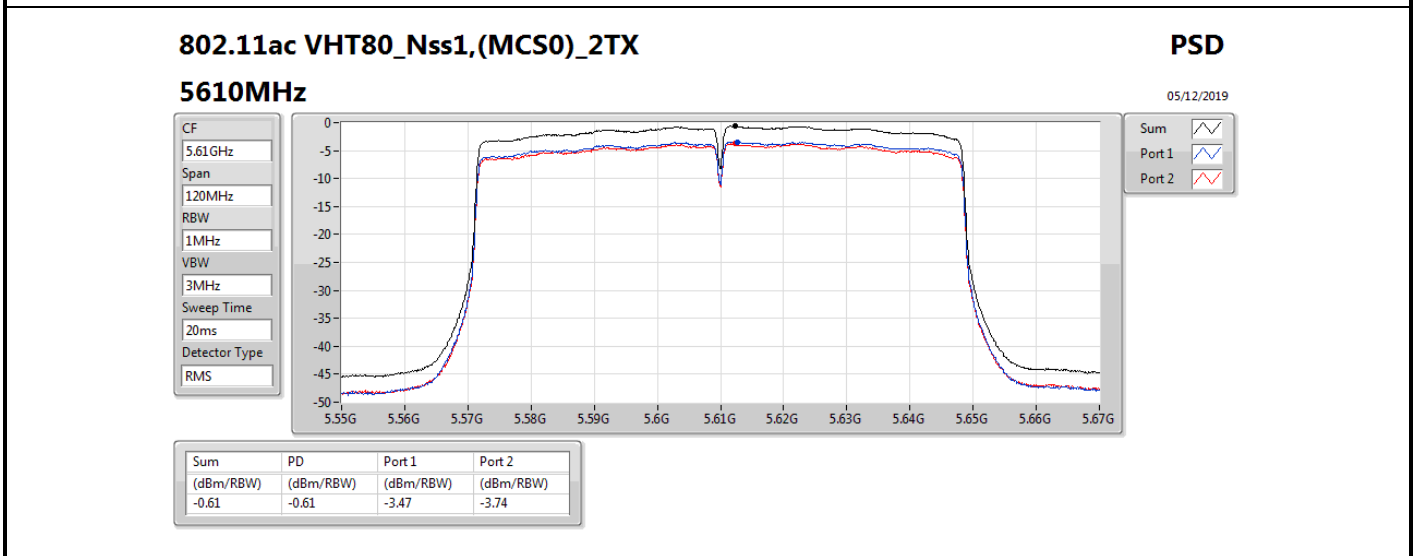

**DG** = Directional Gain; **RBW** = 500 kHz for 5.725-5.85GHz band / 1MHz for other band;

**PD** = trace bin-by-bin of each transmits port summing can be performed maximum power density; **Port X** = Port X power density;

Summary

Mode	PD (dBm/RBW)	EIRP PD (dBm/RBW)
5.25-5.35GHz	-	-
802.11a_Nss1,(6Mbps)_1TX	3.01	8.91
802.11ac VHT20_Nss1,(MCS0)_1TX	2.69	8.59
802.11ac VHT40_Nss1,(MCS0)_1TX	-0.53	5.37
802.11ac VHT80_Nss1,(MCS0)_1TX	-8.39	-2.49
5.47-5.725GHz	-	-
802.11a_Nss1,(6Mbps)_1TX	1.45	7.35
802.11ac VHT20_Nss1,(MCS0)_1TX	1.09	6.99
802.11ac VHT40_Nss1,(MCS0)_1TX	-1.57	4.33
802.11ac VHT80_Nss1,(MCS0)_1TX	-5.08	0.82
5.725-5.85GHz	-	-
802.11a_Nss1,(6Mbps)_1TX	-5.51	0.39
802.11ac VHT20_Nss1,(MCS0)_1TX	-4.09	1.81
802.11ac VHT40_Nss1,(MCS0)_1TX	-7.36	-1.46
802.11ac VHT80_Nss1,(MCS0)_1TX	-10.15	-4.25