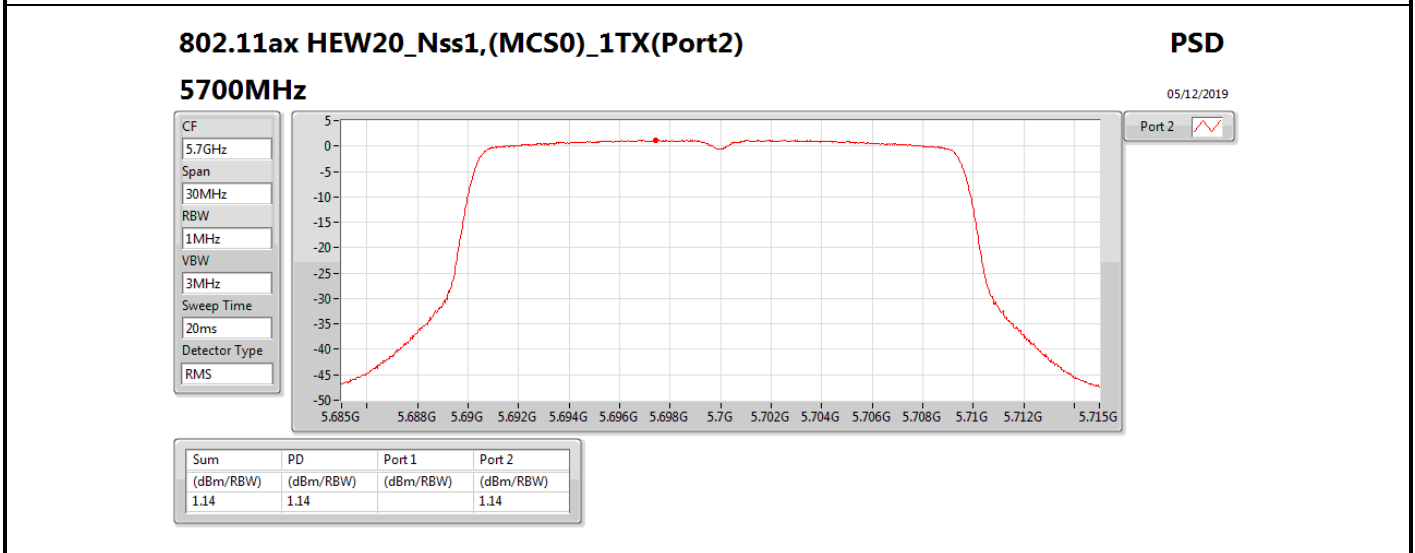

**DG** = Directional Gain; **RBW** = 500 kHz for 5.725-5.85GHz band / 1MHz for other band;

**PD** = trace bin-by-bin of each transmits port summing can be performed maximum power density; **Port X** = Port X power density;

Summary

Mode	PD (dBm/RBW)	EIRP PD (dBm/RBW)
5.25-5.35GHz	-	-
802.11a_Nss1,(6Mbps)_1TX	3.01	8.91
802.11ac VHT20_Nss1,(MCS0)_1TX	2.69	8.59
802.11ac VHT40_Nss1,(MCS0)_1TX	-0.53	5.37
802.11ac VHT80_Nss1,(MCS0)_1TX	-8.39	-2.49
5.47-5.725GHz	-	-
802.11a_Nss1,(6Mbps)_1TX	1.45	7.35
802.11ac VHT20_Nss1,(MCS0)_1TX	1.09	6.99
802.11ac VHT40_Nss1,(MCS0)_1TX	-1.57	4.33
802.11ac VHT80_Nss1,(MCS0)_1TX	-5.08	0.82
5.725-5.85GHz	-	-
802.11a_Nss1,(6Mbps)_1TX	-5.51	0.39
802.11ac VHT20_Nss1,(MCS0)_1TX	-4.09	1.81
802.11ac VHT40_Nss1,(MCS0)_1TX	-7.36	-1.46
802.11ac VHT80_Nss1,(MCS0)_1TX	-10.15	-4.25