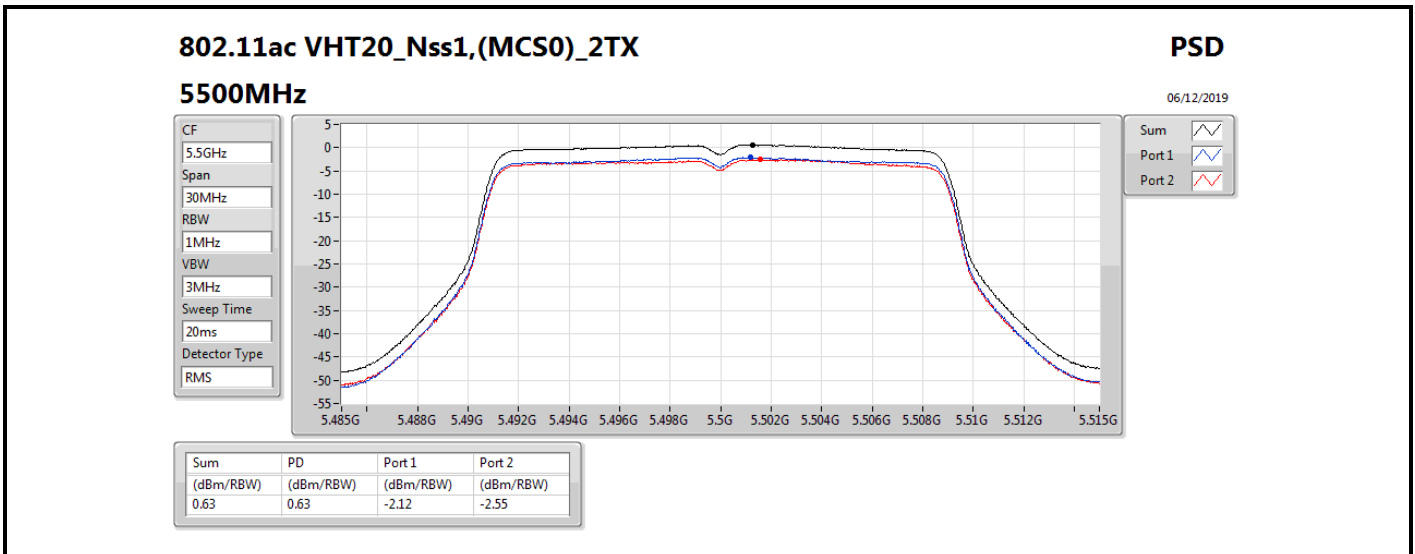

**DG** = Directional Gain; **RBW** = 500 kHz for 5.725-5.85GHz band / 1MHz for other band;

**PD** = trace bin-by-bin of each transmits port summing can be performed maximum power density; **Port X** = Port X power density;