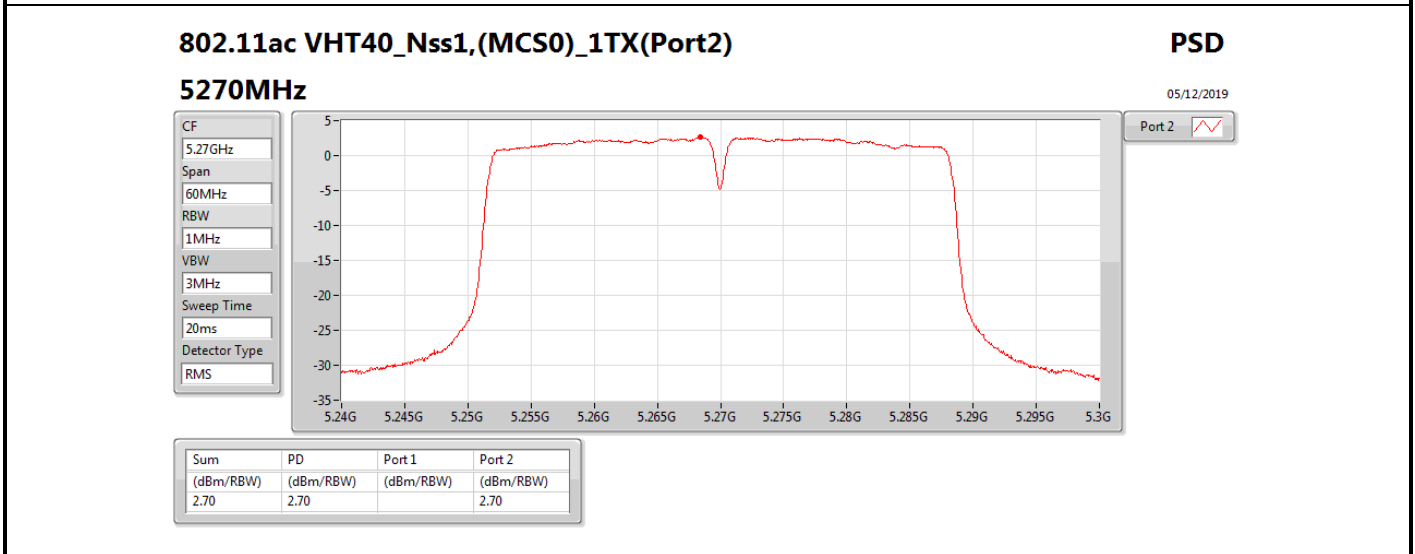

**DG** = Directional Gain; **RBW** = 500 kHz for 5.725-5.85GHz band / 1MHz for other band;

**PD** = trace bin-by-bin of each transmits port summing can be performed maximum power density; **Port X** = Port X power density;