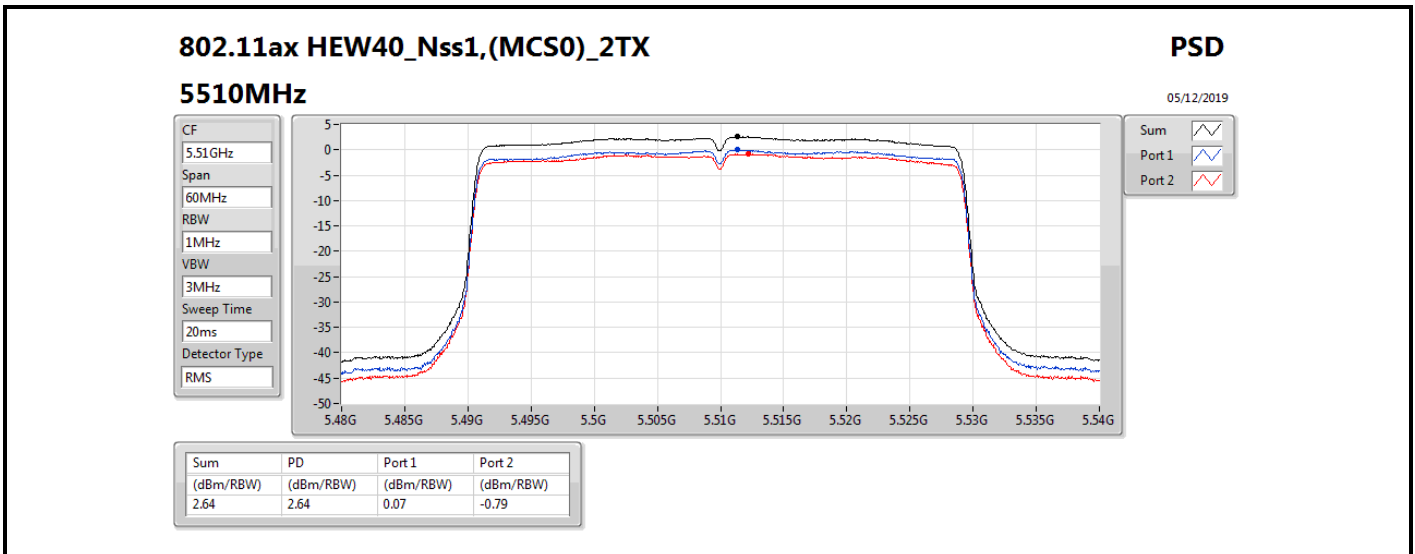

**DG** = Directional Gain; **RBW** = 500 kHz for 5.725-5.85GHz band / 1MHz for other band;

**PD** = trace bin-by-bin of each transmits port summing can be performed maximum power density; **Port X** = Port X power density;