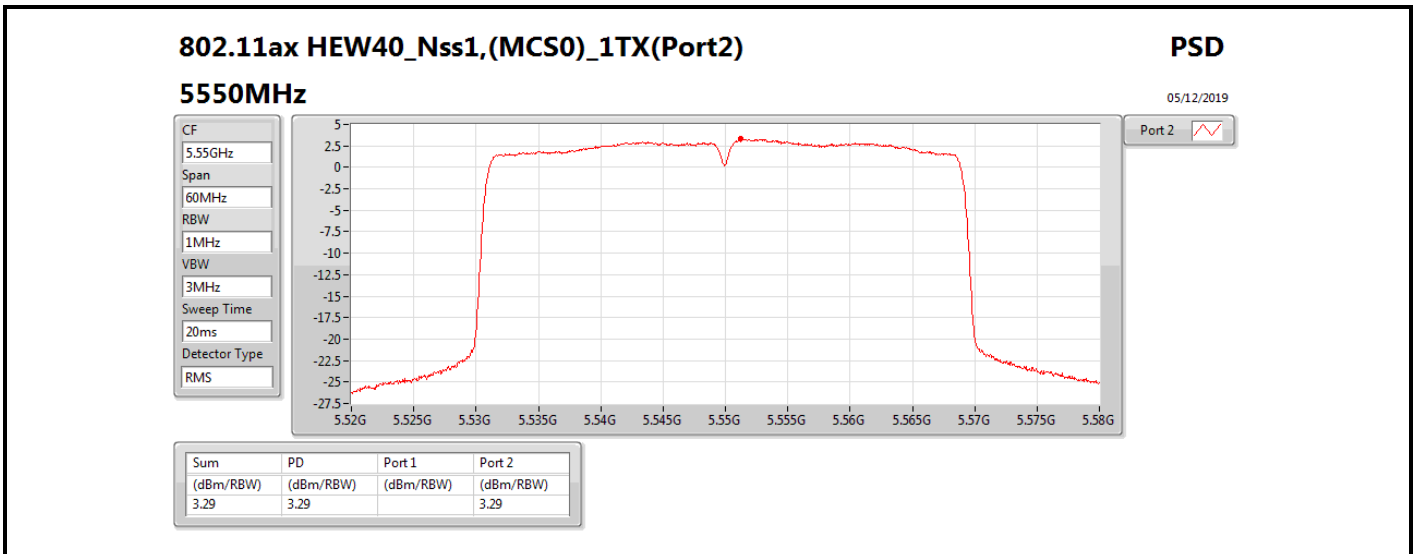

**DG** = Directional Gain; **RBW** = 500 kHz for 5.725-5.85GHz band / 1MHz for other band;

**PD** = trace bin-by-bin of each transmits port summing can be performed maximum power density; **Port X** = Port X power density;