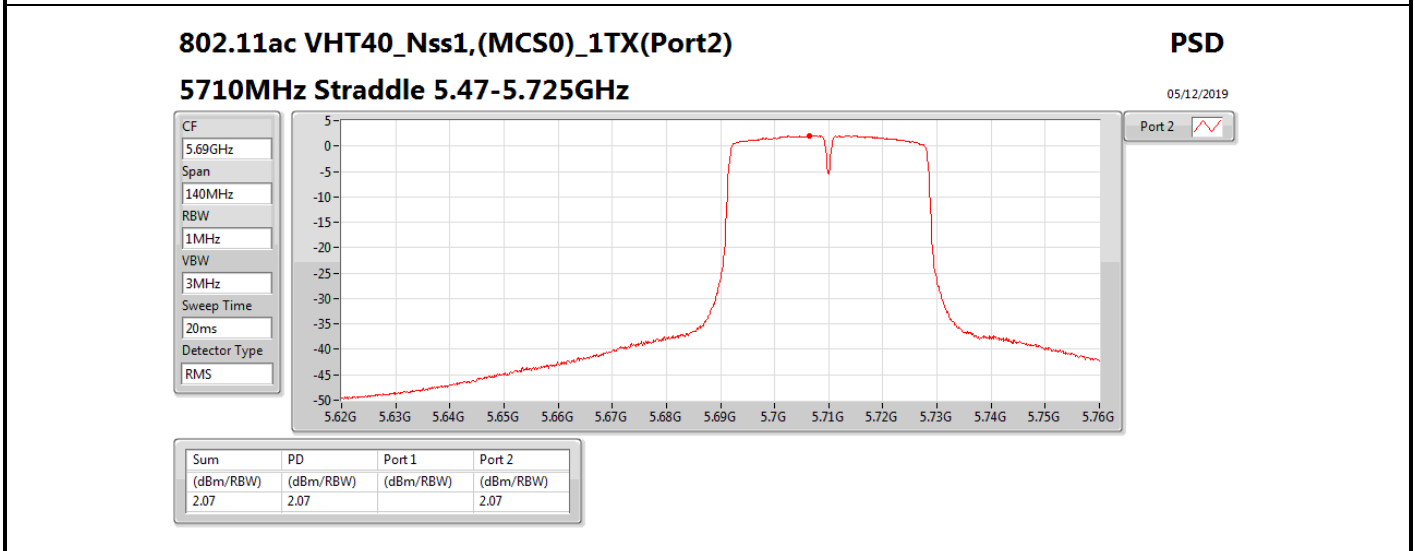

**DG** = Directional Gain; **RBW** = 500 kHz for 5.725-5.85GHz band / 1MHz for other band;

**PD** = trace bin-by-bin of each transmits port summing can be performed maximum power density; **Port X** = Port X power density;

Summary

Mode	PD (dBm/RBW)	EIRP PD (dBm/RBW)
5.25-5.35GHz	-	-
802.11a_Nss1,(6Mbps)_1TX	3.01	8.91
802.11ac VHT20_Nss1,(MCS0)_1TX	2.69	8.59
802.11ac VHT40_Nss1,(MCS0)_1TX	-0.53	5.37
802.11ac VHT80_Nss1,(MCS0)_1TX	-8.39	-2.49
5.47-5.725GHz	-	-
802.11a_Nss1,(6Mbps)_1TX	1.45	7.35
802.11ac VHT20_Nss1,(MCS0)_1TX	1.09	6.99
802.11ac VHT40_Nss1,(MCS0)_1TX	-1.57	4.33
802.11ac VHT80_Nss1,(MCS0)_1TX	-5.08	0.82
5.725-5.85GHz	-	-
802.11a_Nss1,(6Mbps)_1TX	-5.51	0.39
802.11ac VHT20_Nss1,(MCS0)_1TX	-4.09	1.81
802.11ac VHT40_Nss1,(MCS0)_1TX	-7.36	-1.46
802.11ac VHT80_Nss1,(MCS0)_1TX	-10.15	-4.25