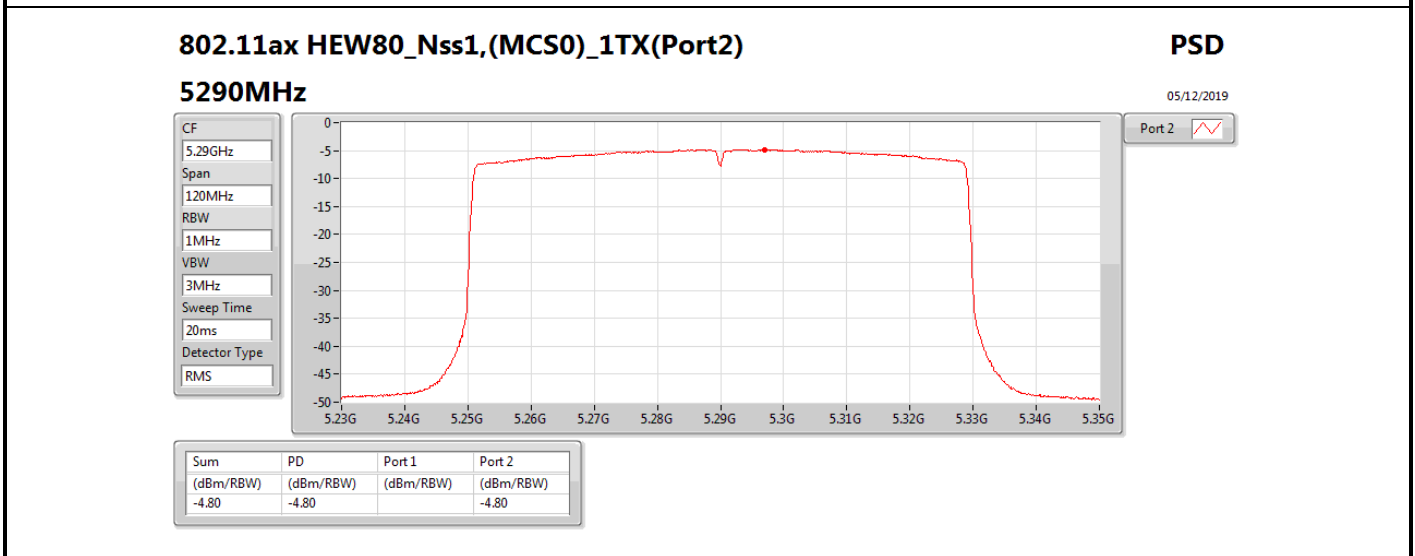

**DG** = Directional Gain; **RBW** = 500 kHz for 5.725-5.85GHz band / 1MHz for other band;

**PD** = trace bin-by-bin of each transmits port summing can be performed maximum power density; **Port X** = Port X power density;

Summary

Mode	PD (dBm/RBW)	EIRP PD (dBm/RBW)
5.25-5.35GHz	-	-
802.11a_Nss1,(6Mbps)_1TX	3.01	8.91
802.11ac VHT20_Nss1,(MCS0)_1TX	2.69	8.59
802.11ac VHT40_Nss1,(MCS0)_1TX	-0.53	5.37
802.11ac VHT80_Nss1,(MCS0)_1TX	-8.39	-2.49
5.47-5.725GHz	-	-
802.11a_Nss1,(6Mbps)_1TX	1.45	7.35
802.11ac VHT20_Nss1,(MCS0)_1TX	1.09	6.99
802.11ac VHT40_Nss1,(MCS0)_1TX	-1.57	4.33
802.11ac VHT80_Nss1,(MCS0)_1TX	-5.08	0.82
5.725-5.85GHz	-	-
802.11a_Nss1,(6Mbps)_1TX	-5.51	0.39
802.11ac VHT20_Nss1,(MCS0)_1TX	-4.09	1.81
802.11ac VHT40_Nss1,(MCS0)_1TX	-7.36	-1.46
802.11ac VHT80_Nss1,(MCS0)_1TX	-10.15	-4.25