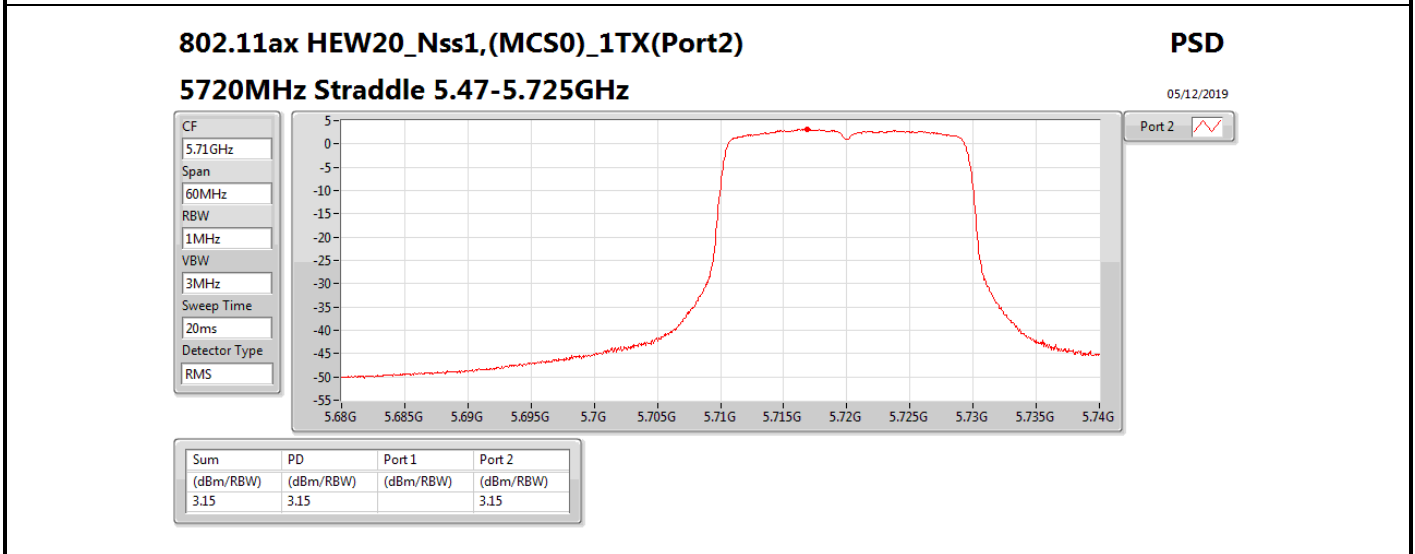

**DG** = Directional Gain; **RBW** = 500 kHz for 5.725-5.85GHz band / 1MHz for other band;

**PD** = trace bin-by-bin of each transmits port summing can be performed maximum power density; **Port X** = Port X power density;