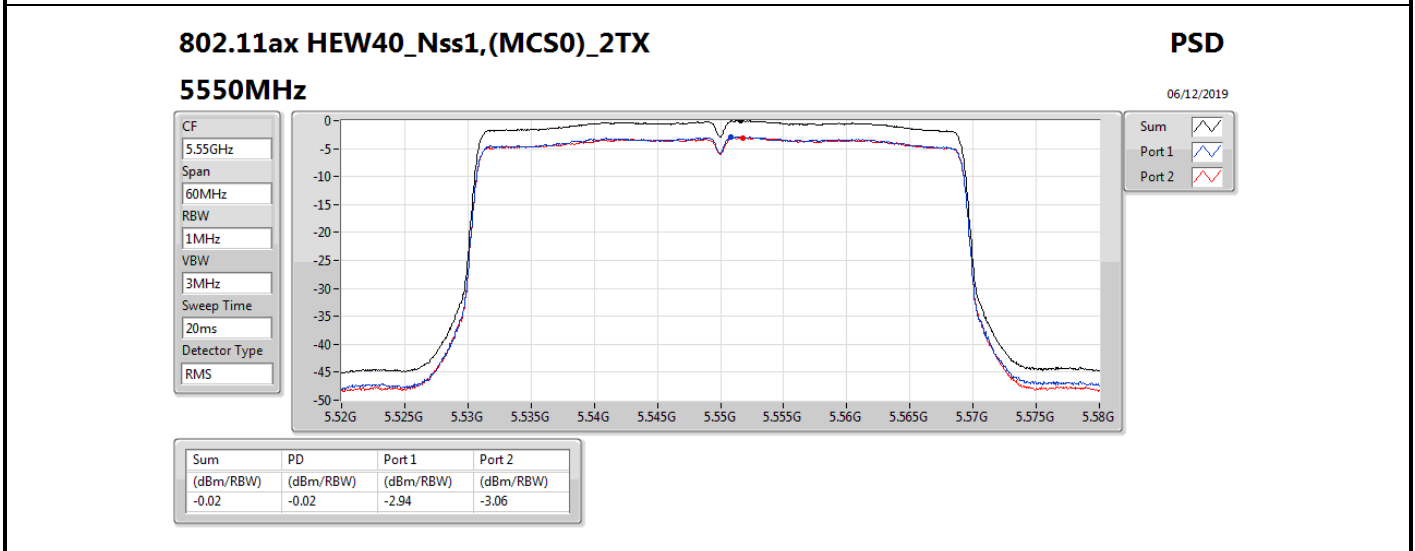

**DG** = Directional Gain; **RBW** = 500 kHz for 5.725-5.85GHz band / 1MHz for other band;

**PD** = trace bin-by-bin of each transmits port summing can be performed maximum power density; **Port X** = Port X power density;