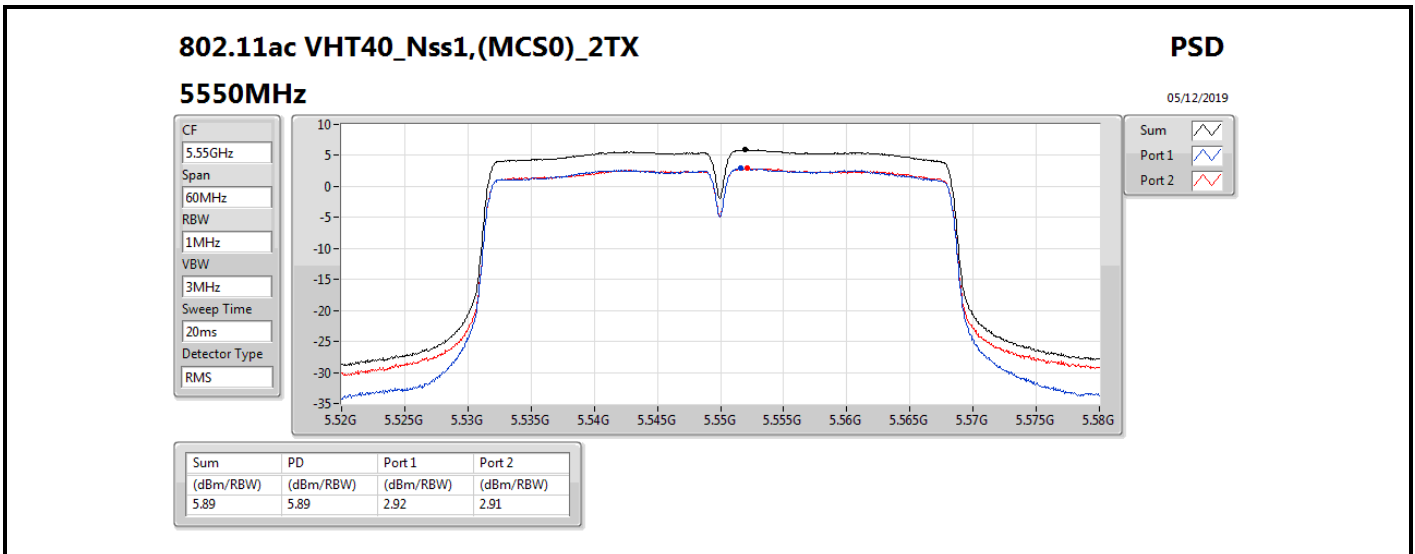

**DG** = Directional Gain; **RBW** = 500 kHz for 5.725-5.85GHz band / 1MHz for other band;

**PD** = trace bin-by-bin of each transmits port summing can be performed maximum power density; **Port X** = Port X power density;