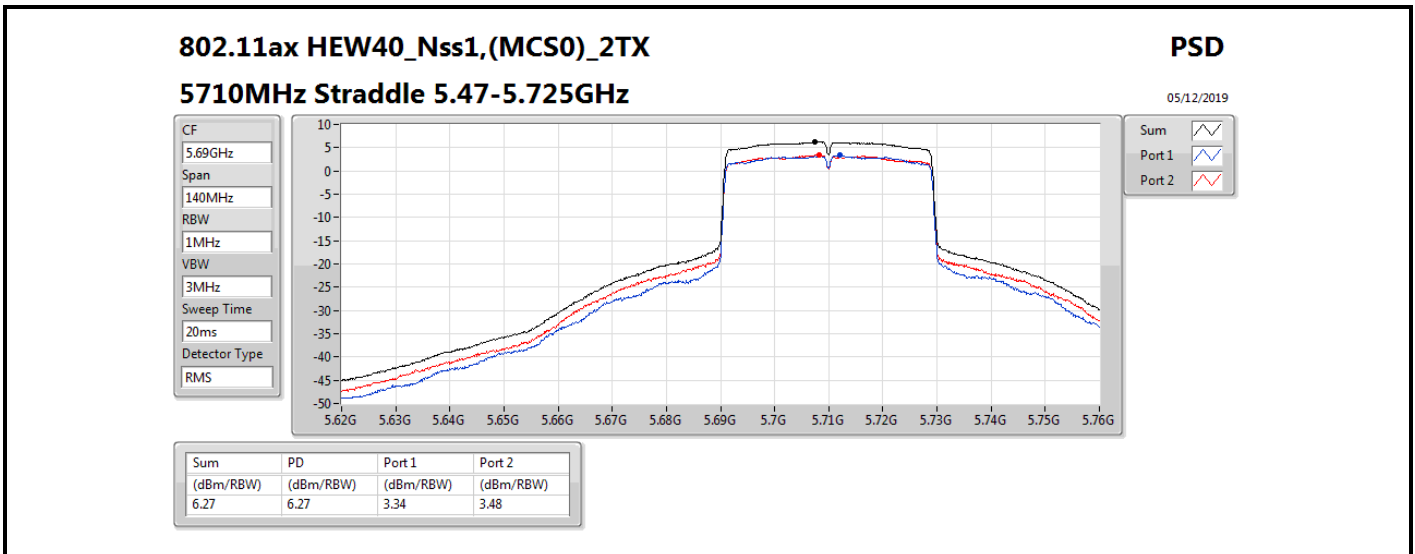

**DG** = Directional Gain; **RBW** = 500 kHz for 5.725-5.85GHz band / 1MHz for other band;

**PD** = trace bin-by-bin of each transmits port summing can be performed maximum power density; **Port X** = Port X power density;