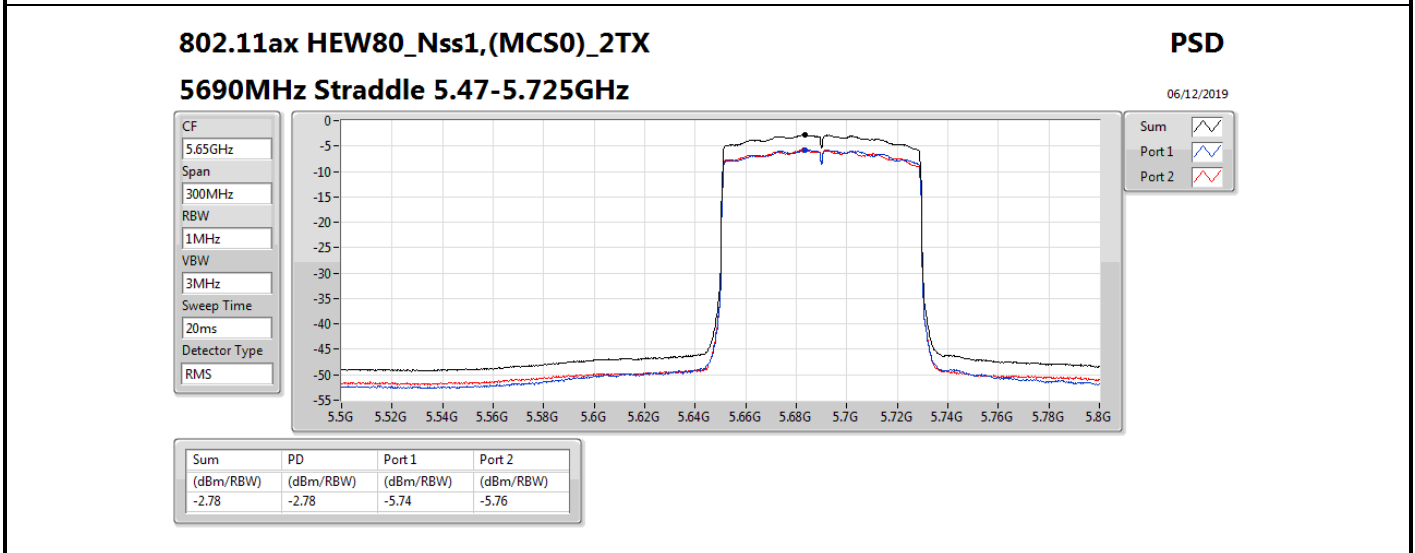

**DG** = Directional Gain; **RBW** = 500 kHz for 5.725-5.85GHz band / 1MHz for other band;

**PD** = trace bin-by-bin of each transmits port summing can be performed maximum power density; **Port X** = Port X power density;