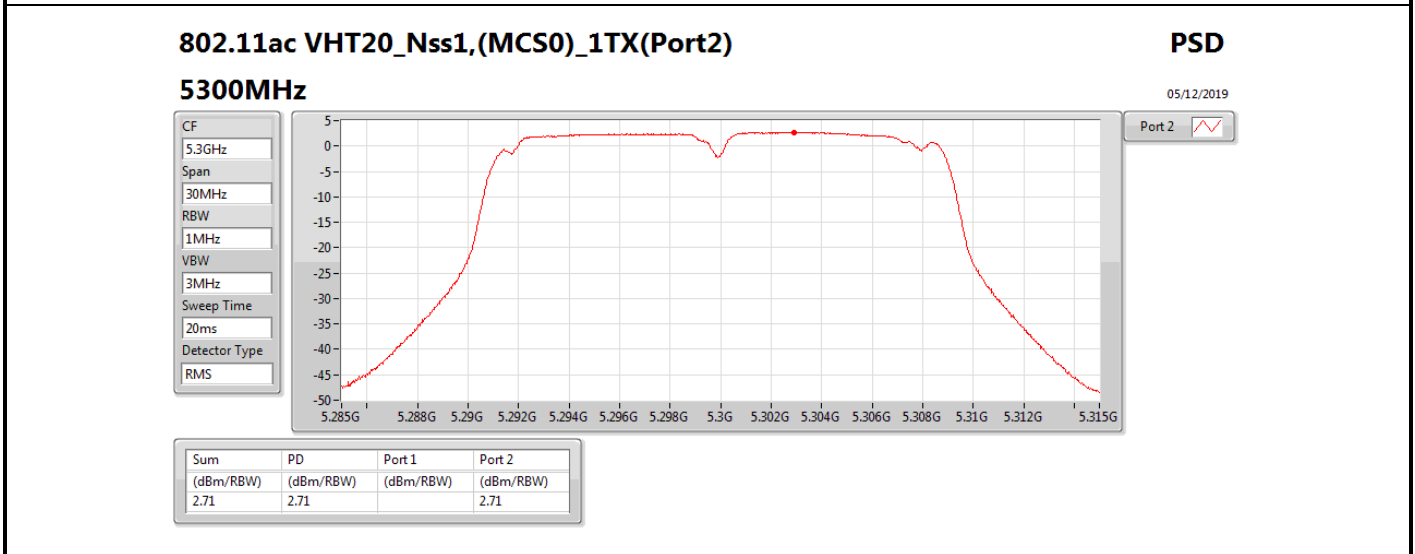

**DG** = Directional Gain; **RBW** = 500 kHz for 5.725-5.85GHz band / 1MHz for other band;

**PD** = trace bin-by-bin of each transmits port summing can be performed maximum power density; **Port X** = Port X power density;