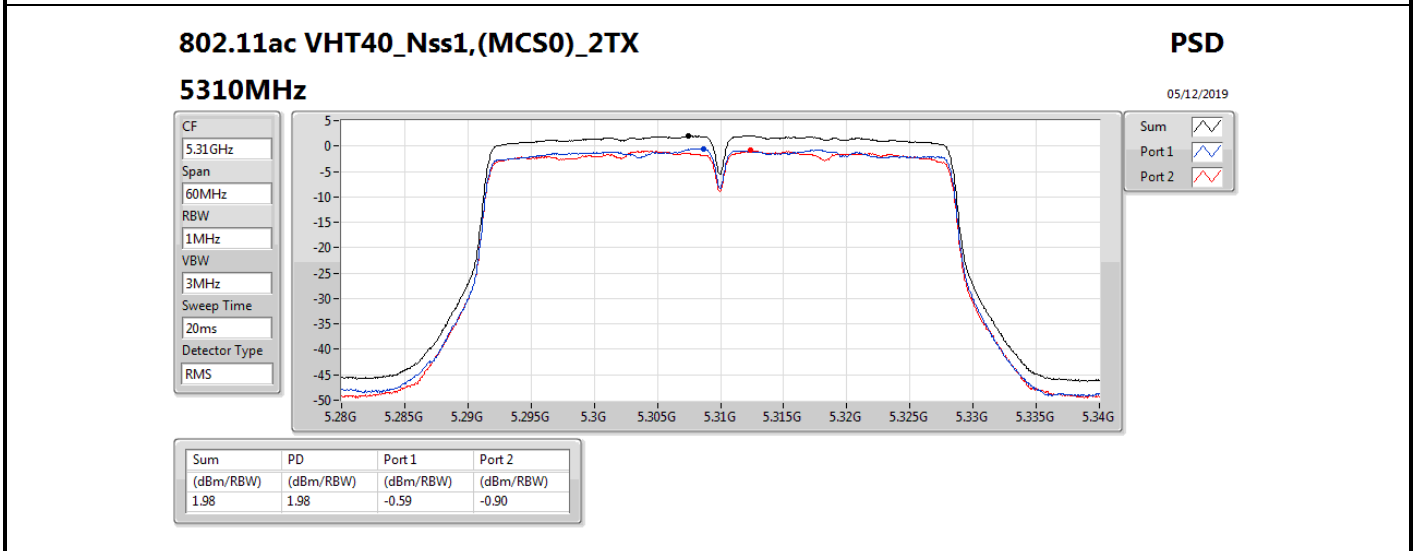

**DG** = Directional Gain; **RBW** = 500 kHz for 5.725-5.85GHz band / 1MHz for other band;

**PD** = trace bin-by-bin of each transmits port summing can be performed maximum power density; **Port X** = Port X power density;

Summary

Mode	PD (dBm/RBW)	EIRP PD (dBm/RBW)
5.25-5.35GHz	-	-
802.11a_Nss1,(6Mbps)_1TX	3.01	8.91
802.11ac VHT20_Nss1,(MCS0)_1TX	2.69	8.59
802.11ac VHT40_Nss1,(MCS0)_1TX	-0.53	5.37
802.11ac VHT80_Nss1,(MCS0)_1TX	-8.39	-2.49
5.47-5.725GHz	-	-
802.11a_Nss1,(6Mbps)_1TX	1.45	7.35
802.11ac VHT20_Nss1,(MCS0)_1TX	1.09	6.99
802.11ac VHT40_Nss1,(MCS0)_1TX	-1.57	4.33
802.11ac VHT80_Nss1,(MCS0)_1TX	-5.08	0.82
5.725-5.85GHz	-	-
802.11a_Nss1,(6Mbps)_1TX	-5.51	0.39
802.11ac VHT20_Nss1,(MCS0)_1TX	-4.09	1.81
802.11ac VHT40_Nss1,(MCS0)_1TX	-7.36	-1.46
802.11ac VHT80_Nss1,(MCS0)_1TX	-10.15	-4.25