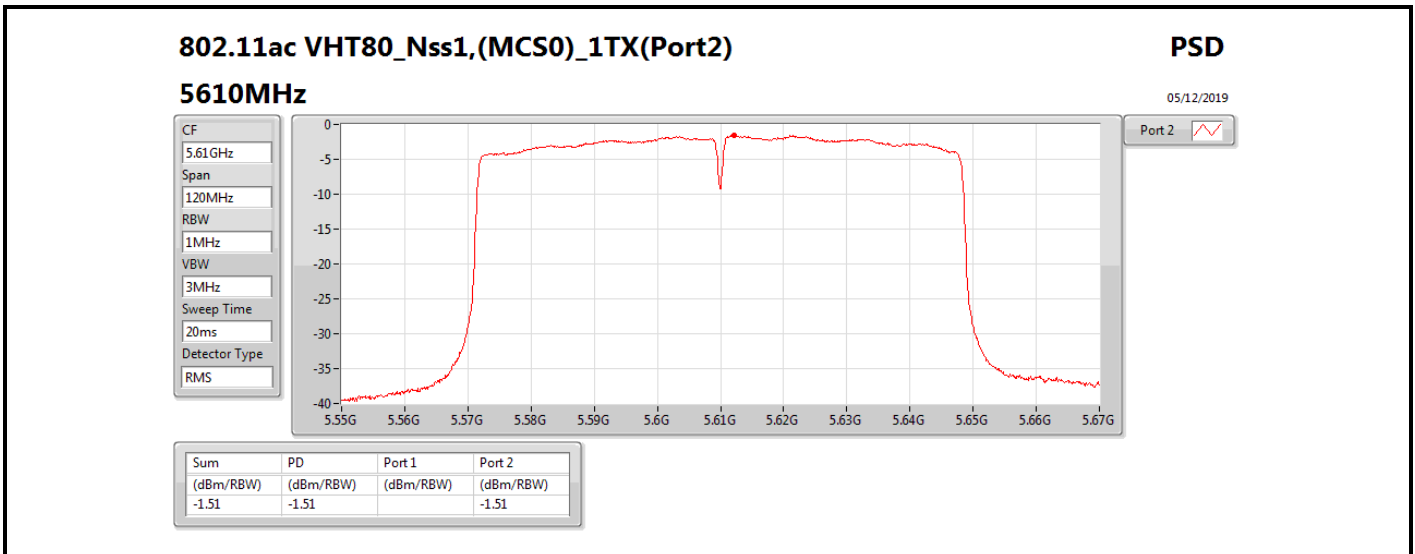

**DG** = Directional Gain; **RBW** = 500 kHz for 5.725-5.85GHz band / 1MHz for other band;

**PD** = trace bin-by-bin of each transmits port summing can be performed maximum power density; **Port X** = Port X power density;