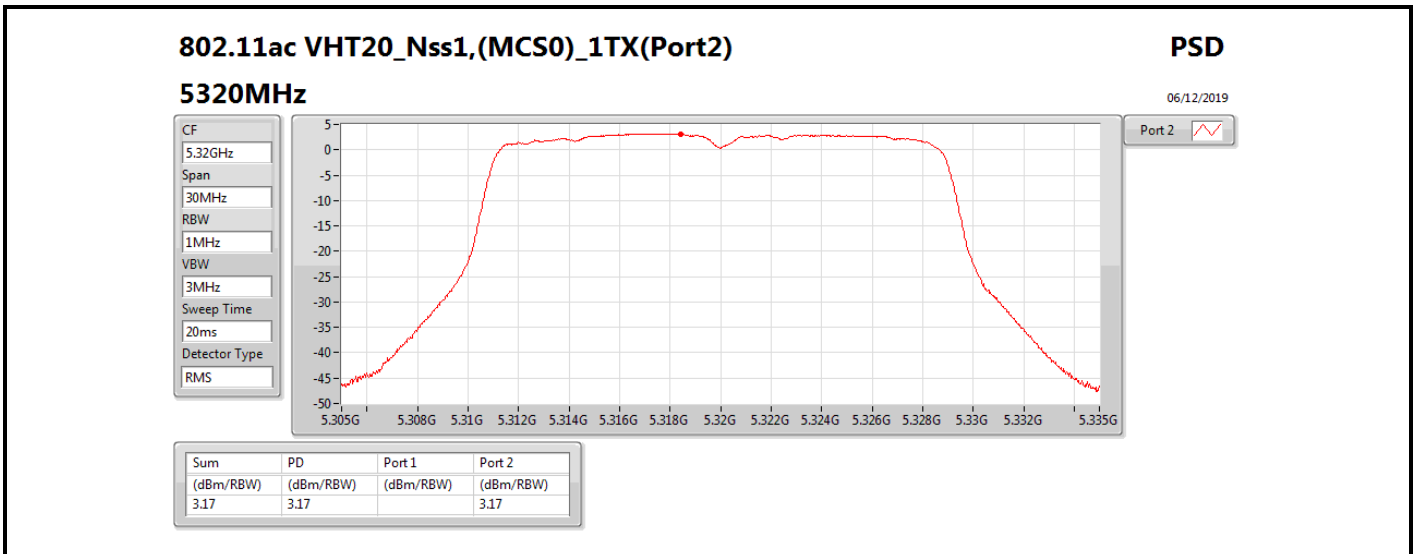

**DG** = Directional Gain; **RBW** = 500 kHz for 5.725-5.85GHz band / 1MHz for other band;

**PD** = trace bin-by-bin of each transmits port summing can be performed maximum power density; **Port X** = Port X power density;