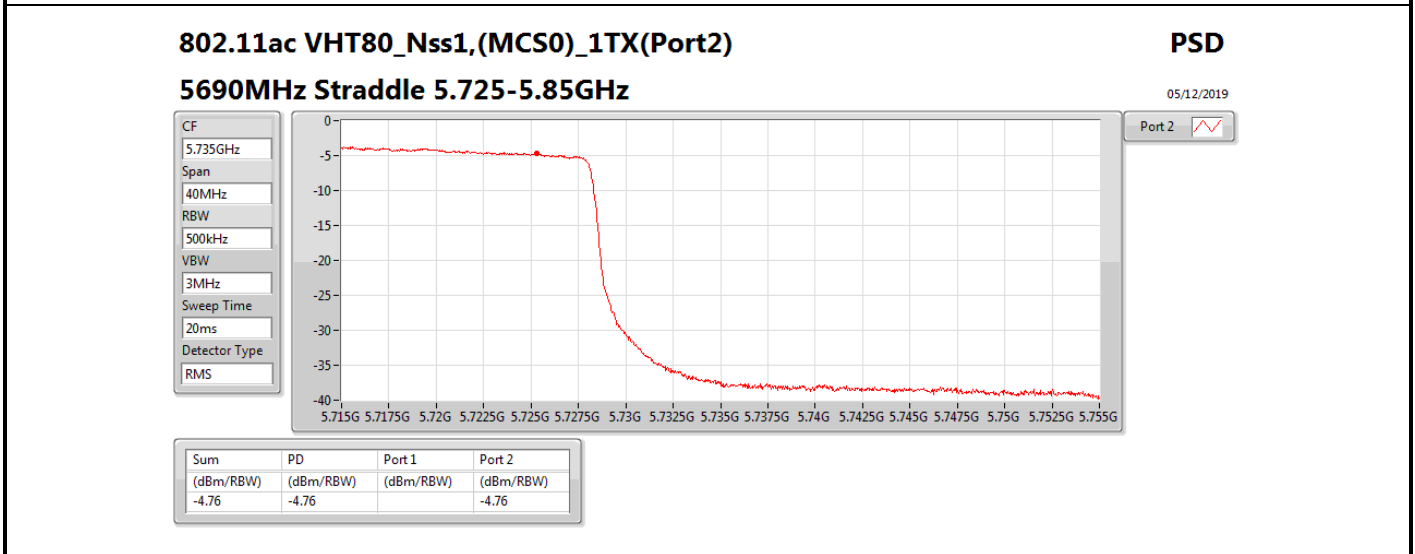

**DG** = Directional Gain; **RBW** = 500 kHz for 5.725-5.85GHz band / 1MHz for other band;

**PD** = trace bin-by-bin of each transmits port summing can be performed maximum power density; **Port X** = Port X power density;

Summary

Mode	PD (dBm/RBW)	EIRP PD (dBm/RBW)
5.25-5.35GHz	-	-
802.11a_Nss1,(6Mbps)_1TX	3.01	8.91
802.11ac VHT20_Nss1,(MCS0)_1TX	2.69	8.59
802.11ac VHT40_Nss1,(MCS0)_1TX	-0.53	5.37
802.11ac VHT80_Nss1,(MCS0)_1TX	-8.39	-2.49
5.47-5.725GHz	-	-
802.11a_Nss1,(6Mbps)_1TX	1.45	7.35
802.11ac VHT20_Nss1,(MCS0)_1TX	1.09	6.99
802.11ac VHT40_Nss1,(MCS0)_1TX	-1.57	4.33
802.11ac VHT80_Nss1,(MCS0)_1TX	-5.08	0.82
5.725-5.85GHz	-	-
802.11a_Nss1,(6Mbps)_1TX	-5.51	0.39
802.11ac VHT20_Nss1,(MCS0)_1TX	-4.09	1.81
802.11ac VHT40_Nss1,(MCS0)_1TX	-7.36	-1.46
802.11ac VHT80_Nss1,(MCS0)_1TX	-10.15	-4.25