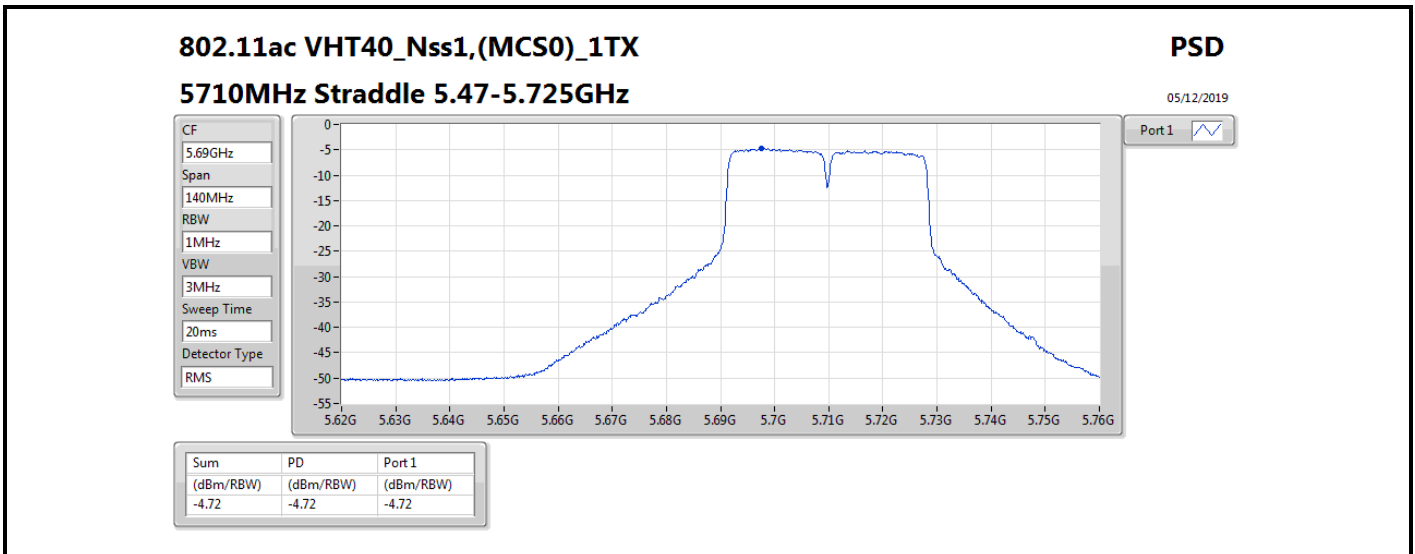

DG = Directional Gain; RBW = 500 kHz for 5.725-5.85GHz band / 1MHz for other band;

PD = trace bin-by-bin of each transmits port summing can be performed maximum power density; Port X = Port X power density;

Summary

Mode	PD (dBm/RBW)	EIRP PD (dBm/RBW)
5.25-5.35GHz	-	-
802.11ac VHT20-BF_Nss1,(MCS0)_2TX	5.76	15.77
802.11ac VHT40-BF_Nss1,(MCS0)_2TX	2.75	12.76
802.11ac VHT80-BF_Nss1,(MCS0)_2TX	-2.11	7.90
802.11ax HEW20-BF_Nss1,(MCS0)_2TX	5.81	15.82
802.11ax HEW40-BF_Nss1,(MCS0)_2TX	2.61	12.62
802.11ax HEW80-BF_Nss1,(MCS0)_2TX	-2.35	7.66
5.47-5.725GHz	-	-
802.11ac VHT20-BF_Nss1,(MCS0)_2TX	5.45	15.46
802.11ac VHT40-BF_Nss1,(MCS0)_2TX	2.55	12.56
802.11ac VHT80-BF_Nss1,(MCS0)_2TX	-0.28	9.73
802.11ax HEW20-BF_Nss1,(MCS0)_2TX	5.53	15.54
802.11ax HEW40-BF_Nss1,(MCS0)_2TX	2.65	12.66
802.11ax HEW80-BF_Nss1,(MCS0)_2TX	-0.46	9.55
5.725-5.85GHz	-	-
802.11ac VHT20-BF_Nss1,(MCS0)_2TX	3.65	13.66
802.11ac VHT40-BF_Nss1,(MCS0)_2TX	-0.08	9.93
802.11ac VHT80-BF_Nss1,(MCS0)_2TX	-3.95	6.06
802.11ax HEW20-BF_Nss1,(MCS0)_2TX	3.89	13.90
802.11ax HEW40-BF_Nss1,(MCS0)_2TX	-0.08	9.93
802.11ax HEW80-BF_Nss1,(MCS0)_2TX	-3.86	6.15