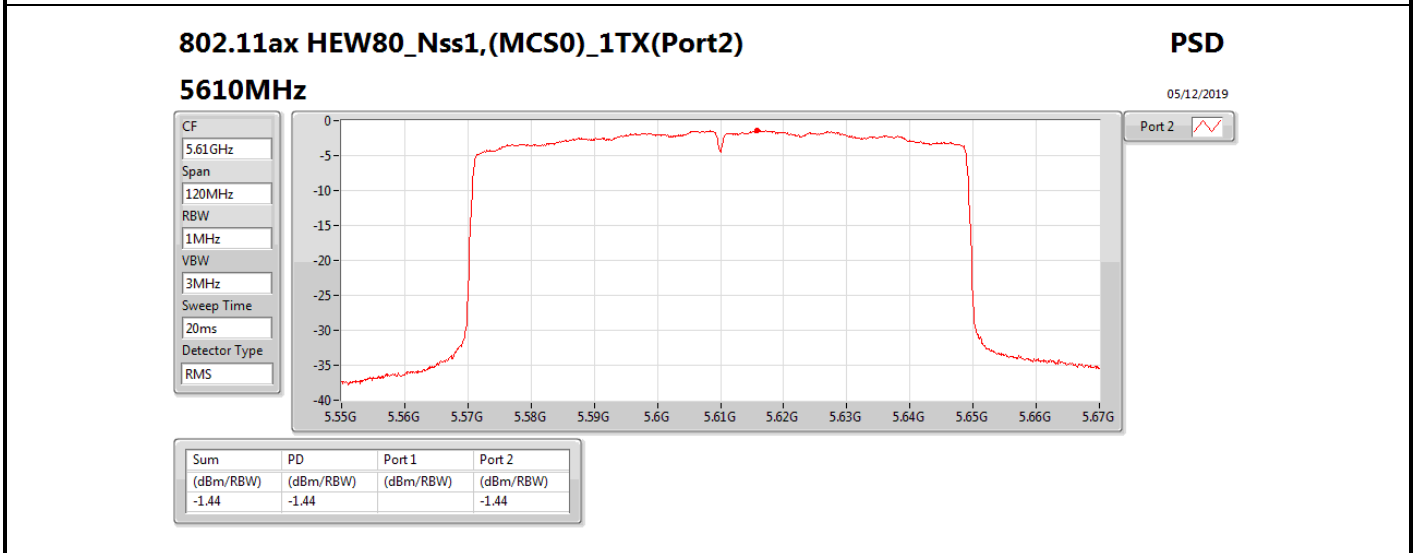

**DG** = Directional Gain; **RBW** = 500 kHz for 5.725-5.85GHz band / 1MHz for other band;

**PD** = trace bin-by-bin of each transmits port summing can be performed maximum power density; **Port X** = Port X power density;