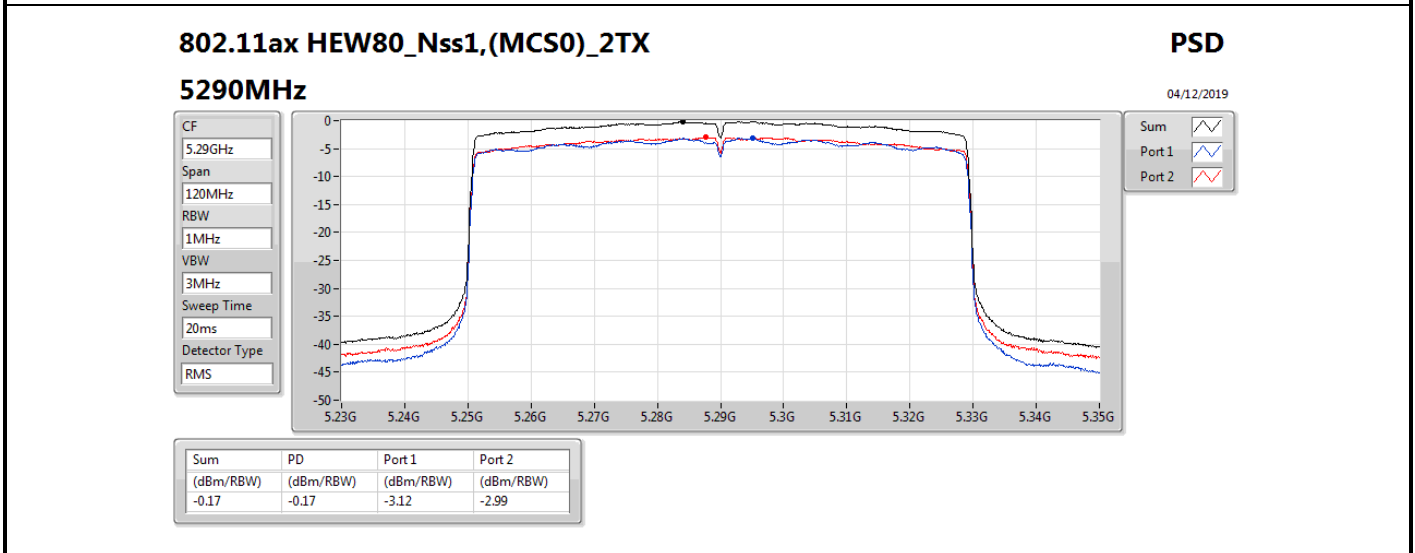

**DG** = Directional Gain; **RBW** = 500 kHz for 5.725-5.85GHz band / 1MHz for other band;

**PD** = trace bin-by-bin of each transmits port summing can be performed maximum power density; **Port X** = Port X power density;