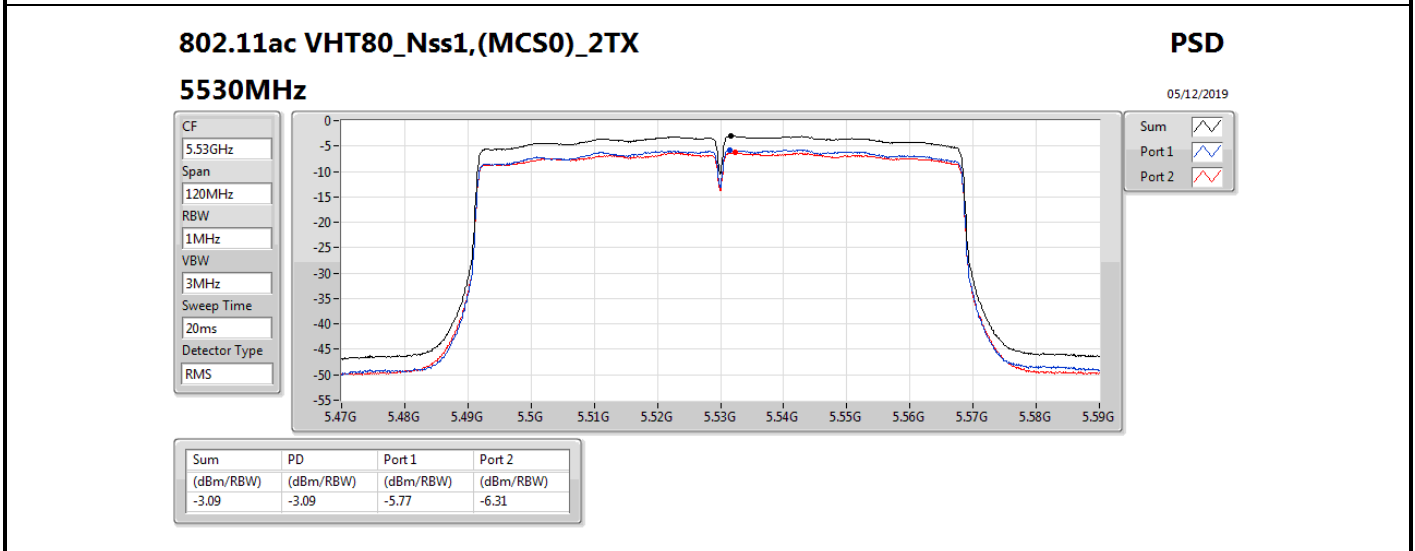

**DG** = Directional Gain; **RBW** = 500 kHz for 5.725-5.85GHz band / 1MHz for other band;

**PD** = trace bin-by-bin of each transmits port summing can be performed maximum power density; **Port X** = Port X power density;

Summary

Mode	PD (dBm/RBW)	EIRP PD (dBm/RBW)
5.25-5.35GHz	-	-
802.11a_Nss1,(6Mbps)_1TX	3.01	8.91
802.11ac VHT20_Nss1,(MCS0)_1TX	2.69	8.59
802.11ac VHT40_Nss1,(MCS0)_1TX	-0.53	5.37
802.11ac VHT80_Nss1,(MCS0)_1TX	-8.39	-2.49
5.47-5.725GHz	-	-
802.11a_Nss1,(6Mbps)_1TX	1.45	7.35
802.11ac VHT20_Nss1,(MCS0)_1TX	1.09	6.99
802.11ac VHT40_Nss1,(MCS0)_1TX	-1.57	4.33
802.11ac VHT80_Nss1,(MCS0)_1TX	-5.08	0.82
5.725-5.85GHz	-	-
802.11a_Nss1,(6Mbps)_1TX	-5.51	0.39
802.11ac VHT20_Nss1,(MCS0)_1TX	-4.09	1.81
802.11ac VHT40_Nss1,(MCS0)_1TX	-7.36	-1.46
802.11ac VHT80_Nss1,(MCS0)_1TX	-10.15	-4.25