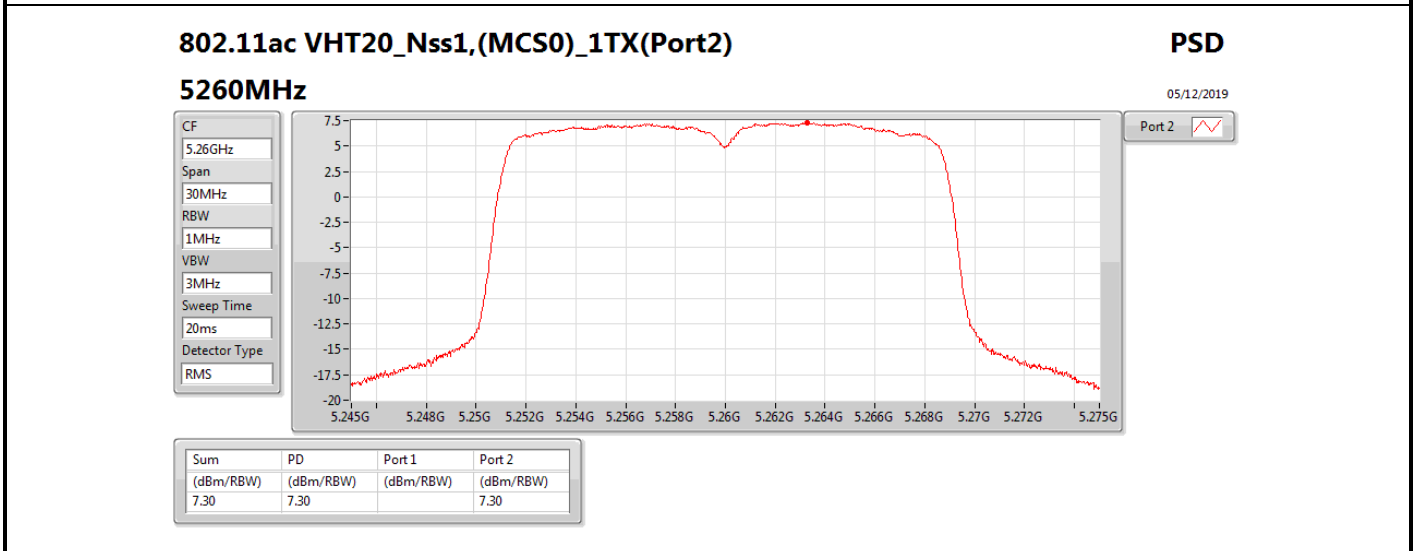

**DG** = Directional Gain; **RBW** = 500 kHz for 5.725-5.85GHz band / 1MHz for other band;

**PD** = trace bin-by-bin of each transmits port summing can be performed maximum power density; **Port X** = Port X power density;