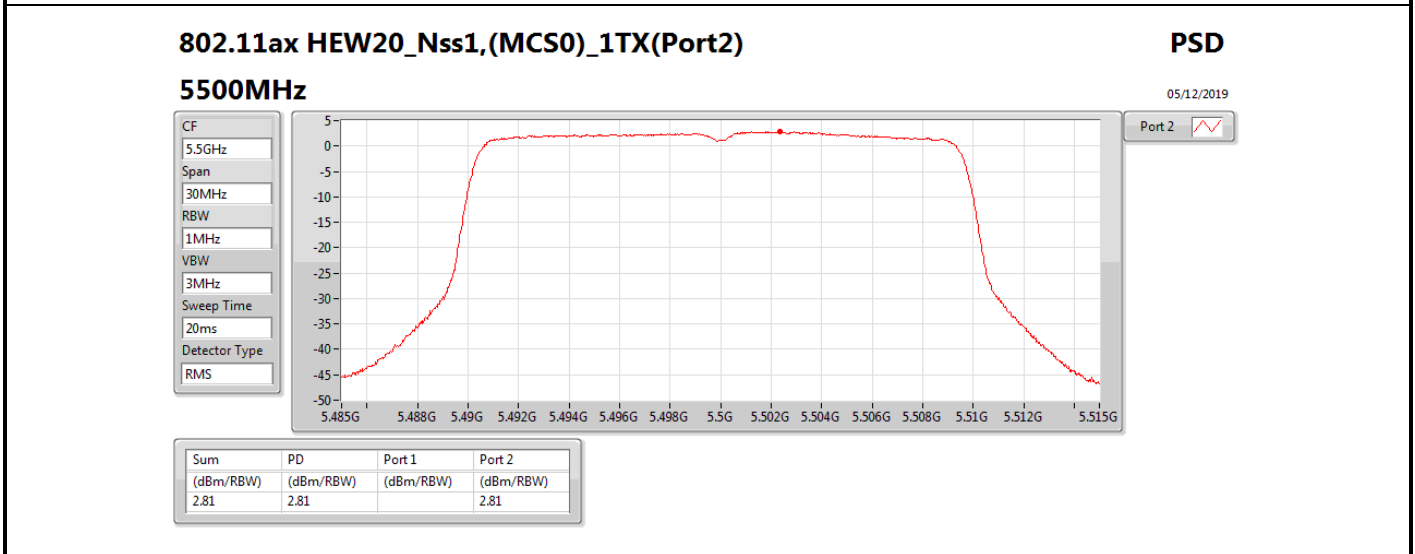

**DG** = Directional Gain; **RBW** = 500 kHz for 5.725-5.85GHz band / 1MHz for other band;

**PD** = trace bin-by-bin of each transmits port summing can be performed maximum power density; **Port X** = Port X power density;