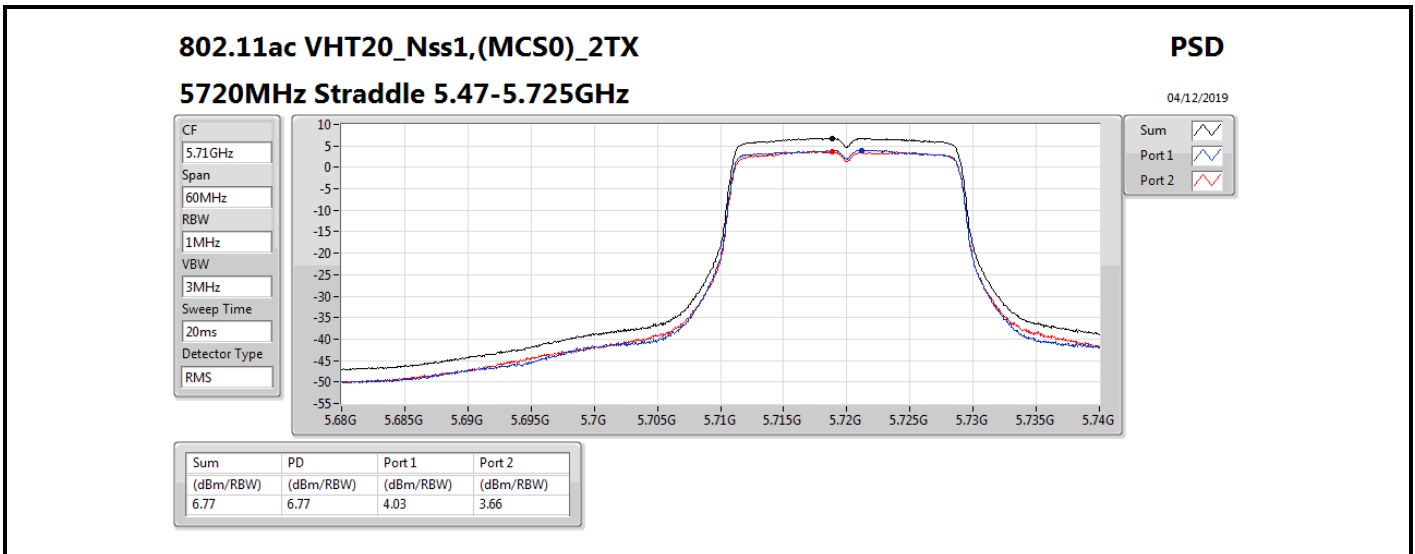

**DG** = Directional Gain; **RBW** = 500 kHz for 5.725-5.85GHz band / 1MHz for other band;

**PD** = trace bin-by-bin of each transmits port summing can be performed maximum power density; **Port X** = Port X power density;