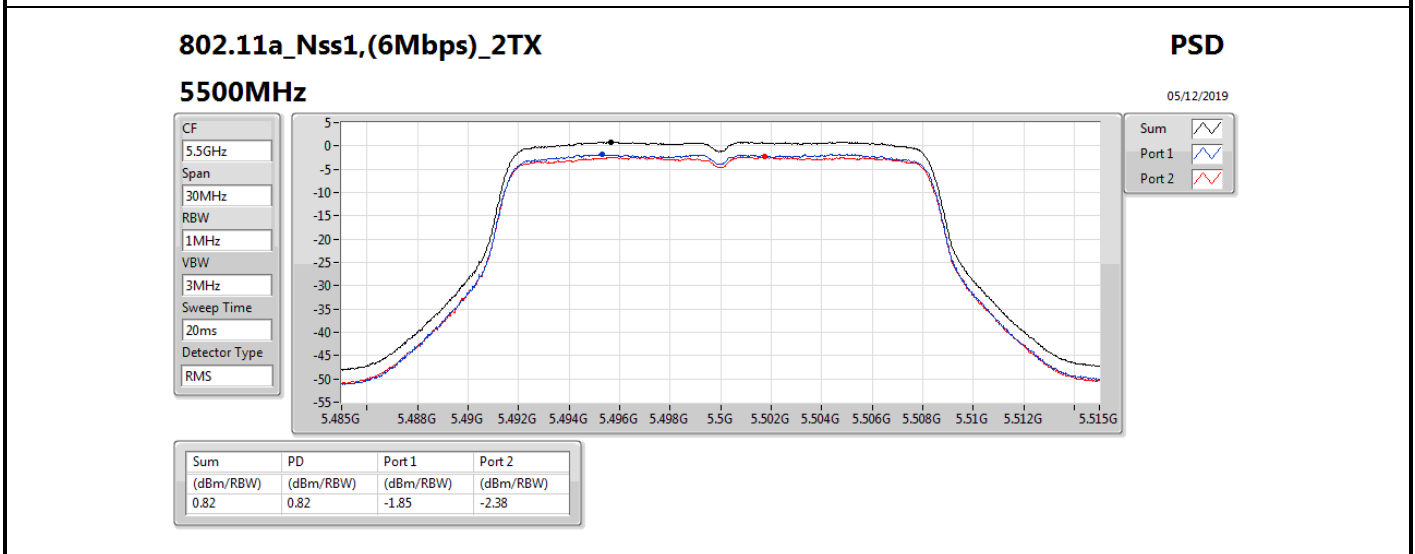

Mode	Result	DG (dBi)	Port 1 (dBm/RBW)	Port 2 (dBm/RBW)	PD (dBm/RBW)	PD Limit (dBm/RBW)	EIRP PD (dBm/RBW)	EIRP PD Limit (dBm/RBW)
5710MHz Straddle 5.725-5.85GHz	Pass	13.00		-2.46	-2.46	23.00	10.54	36.00
802.11ax HEW40_Nss1,(MCS0)_2TX	-	-	-	-	-	-	-	-
5270MHz	Pass	16.01	-3.50	-3.14	-0.42	0.99	15.59	17.00
5310MHz	Pass	16.01	-2.88	-3.14	-0.18	0.99	15.83	17.00
5510MHz	Pass	16.01	-2.70	-3.21	0.01	0.99	16.02	17.00
5550MHz	Pass	16.01	-2.94	-3.06	-0.02	0.99	15.99	17.00
5670MHz	Pass	16.01	-2.82	-3.13	0.01	0.99	16.02	17.00
5710MHz Straddle 5.47-5.725GHz	Pass	16.01	-2.33	-2.31	0.58	0.99	16.59	17.00
5710MHz Straddle 5.725-5.85GHz	Pass	16.01	-4.98	-5.53	-2.26	19.99	13.75	36.00
802.11ax HEW80_Nss1,(MCS0)_1TX(Port2)	-	-	-	-	-	-	-	-
5290MHz	Pass	13.00		-5.59	-5.59	4.00	7.41	17.00
5530MHz	Pass	13.00		-4.65	-4.65	4.00	8.35	17.00
5610MHz	Pass	13.00		-3.23	-3.23	4.00	9.77	17.00
5690MHz Straddle 5.47-5.725GHz	Pass	13.00		-2.95	-2.95	4.00	10.05	17.00
5690MHz Straddle 5.725-5.85GHz	Pass	13.00		-6.98	-6.98	23.00	6.02	36.00
802.11ax HEW80_Nss1,(MCS0)_2TX	-	-	-	-	-	-	-	-
5290MHz	Pass	16.01	-6.03	-6.03	-3.22	0.99	12.79	17.00
5530MHz	Pass	16.01	-5.95	-6.14	-3.07	0.99	12.94	17.00
5610MHz	Pass	16.01	-5.93	-6.43	-3.20	0.99	12.81	17.00
5690MHz Straddle 5.47-5.725GHz	Pass	16.01	-5.74	-5.76	-2.78	0.99	13.23	17.00
5690MHz Straddle 5.725-5.85GHz	Pass	16.01	-9.37	-9.85	-6.65	19.99	9.36	36.00

**DG** = Directional Gain; **RBW** = 500 kHz for 5.725-5.85GHz band / 1MHz for other band;

**PD** = trace bin-by-bin of each transmits port summing can be performed maximum power density; **Port X** = Port X power density;