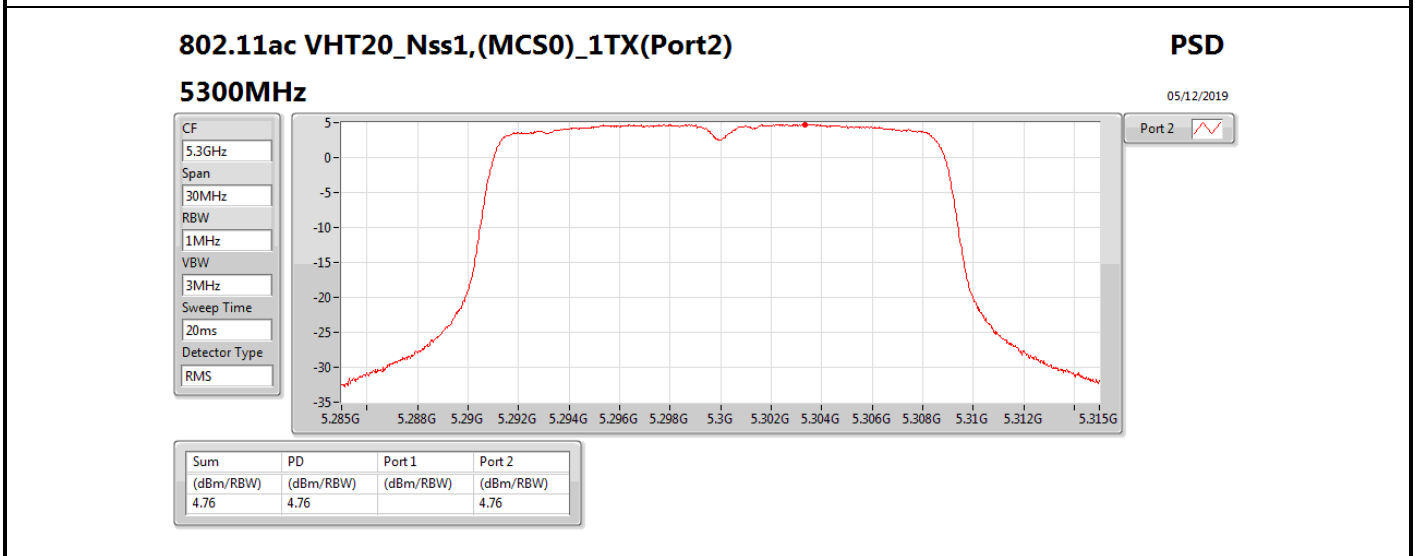

**DG** = Directional Gain; **RBW** = 500 kHz for 5.725-5.85GHz band / 1MHz for other band;

**PD** = trace bin-by-bin of each transmits port summing can be performed maximum power density; **Port X** = Port X power density;

Summary

Mode	PD (dBm/RBW)	EIRP PD (dBm/RBW)
5.25-5.35GHz	-	-
802.11a_Nss1,(6Mbps)_1TX	3.01	8.91
802.11ac VHT20_Nss1,(MCS0)_1TX	2.69	8.59
802.11ac VHT40_Nss1,(MCS0)_1TX	-0.53	5.37
802.11ac VHT80_Nss1,(MCS0)_1TX	-8.39	-2.49
5.47-5.725GHz	-	-
802.11a_Nss1,(6Mbps)_1TX	1.45	7.35
802.11ac VHT20_Nss1,(MCS0)_1TX	1.09	6.99
802.11ac VHT40_Nss1,(MCS0)_1TX	-1.57	4.33
802.11ac VHT80_Nss1,(MCS0)_1TX	-5.08	0.82
5.725-5.85GHz	-	-
802.11a_Nss1,(6Mbps)_1TX	-5.51	0.39
802.11ac VHT20_Nss1,(MCS0)_1TX	-4.09	1.81
802.11ac VHT40_Nss1,(MCS0)_1TX	-7.36	-1.46
802.11ac VHT80_Nss1,(MCS0)_1TX	-10.15	-4.25