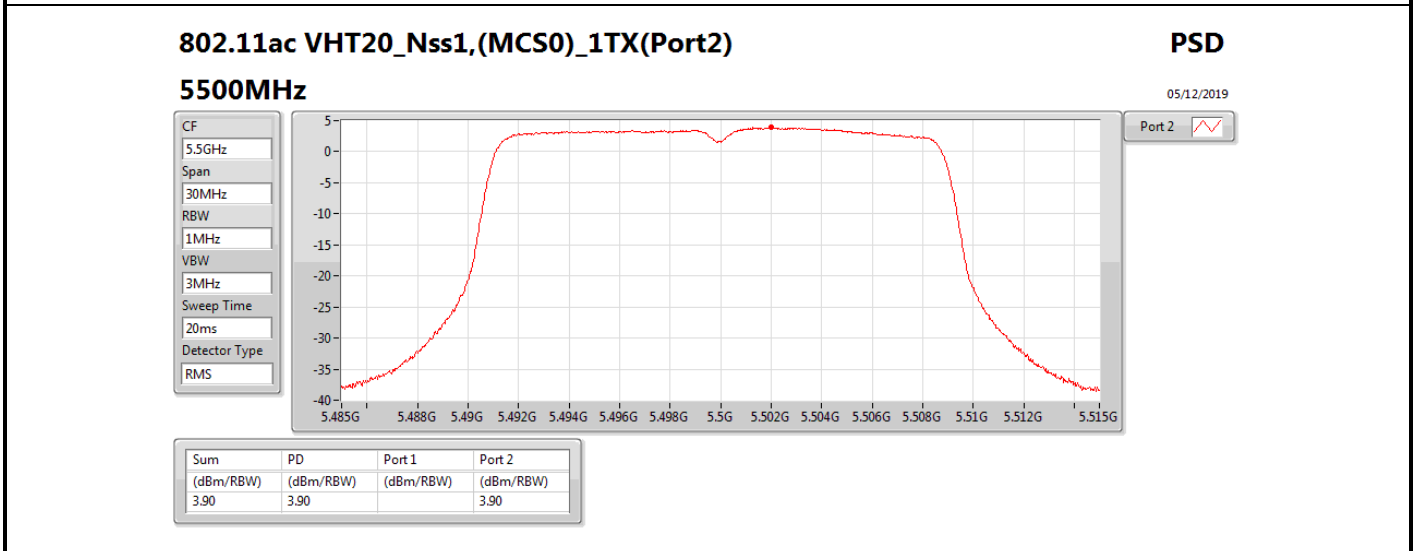

**DG** = Directional Gain; **RBW** = 500 kHz for 5.725-5.85GHz band / 1MHz for other band;

**PD** = trace bin-by-bin of each transmits port summing can be performed maximum power density; **Port X** = Port X power density;