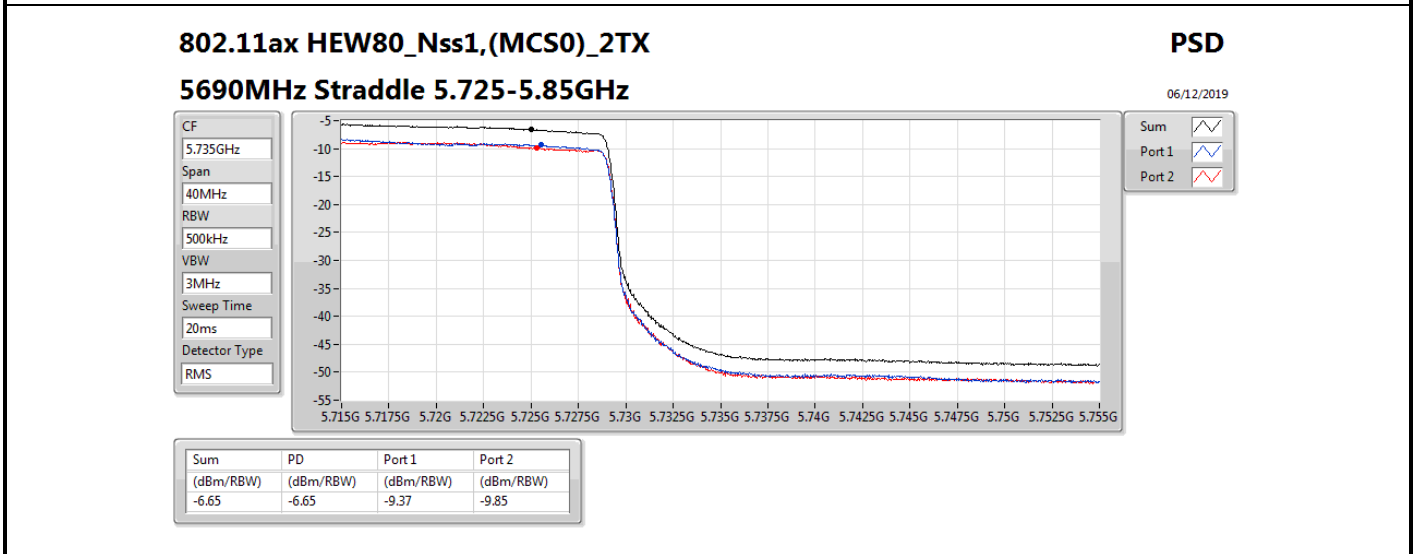

**DG** = Directional Gain; **RBW** = 500 kHz for 5.725-5.85GHz band / 1MHz for other band;

**PD** = trace bin-by-bin of each transmits port summing can be performed maximum power density; **Port X** = Port X power density;