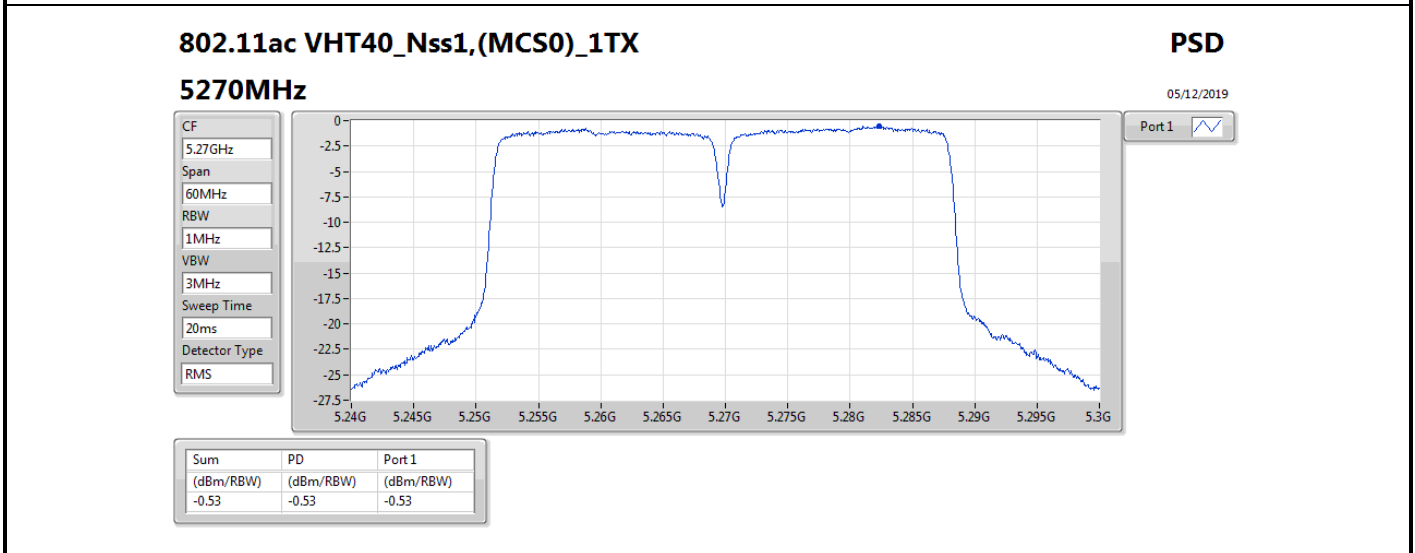

DG = Directional Gain; RBW = 500 kHz for 5.725-5.85GHz band / 1MHz for other band;

PD = trace bin-by-bin of each transmits port summing can be performed maximum power density; Port X = Port X power density;

Summary

Mode	PD (dBm/RBW)	EIRP PD (dBm/RBW)
5.25-5.35GHz	-	-
802.11ac VHT20-BF_Nss1,(MCS0)_2TX	5.76	15.77
802.11ac VHT40-BF_Nss1,(MCS0)_2TX	2.75	12.76
802.11ac VHT80-BF_Nss1,(MCS0)_2TX	-2.11	7.90
802.11ax HEW20-BF_Nss1,(MCS0)_2TX	5.81	15.82
802.11ax HEW40-BF_Nss1,(MCS0)_2TX	2.61	12.62
802.11ax HEW80-BF_Nss1,(MCS0)_2TX	-2.35	7.66
5.47-5.725GHz	-	-
802.11ac VHT20-BF_Nss1,(MCS0)_2TX	5.45	15.46
802.11ac VHT40-BF_Nss1,(MCS0)_2TX	2.55	12.56
802.11ac VHT80-BF_Nss1,(MCS0)_2TX	-0.28	9.73
802.11ax HEW20-BF_Nss1,(MCS0)_2TX	5.53	15.54
802.11ax HEW40-BF_Nss1,(MCS0)_2TX	2.65	12.66
802.11ax HEW80-BF_Nss1,(MCS0)_2TX	-0.46	9.55
5.725-5.85GHz	-	-
802.11ac VHT20-BF_Nss1,(MCS0)_2TX	3.65	13.66
802.11ac VHT40-BF_Nss1,(MCS0)_2TX	-0.08	9.93
802.11ac VHT80-BF_Nss1,(MCS0)_2TX	-3.95	6.06
802.11ax HEW20-BF_Nss1,(MCS0)_2TX	3.89	13.90
802.11ax HEW40-BF_Nss1,(MCS0)_2TX	-0.08	9.93
802.11ax HEW80-BF_Nss1,(MCS0)_2TX	-3.86	6.15