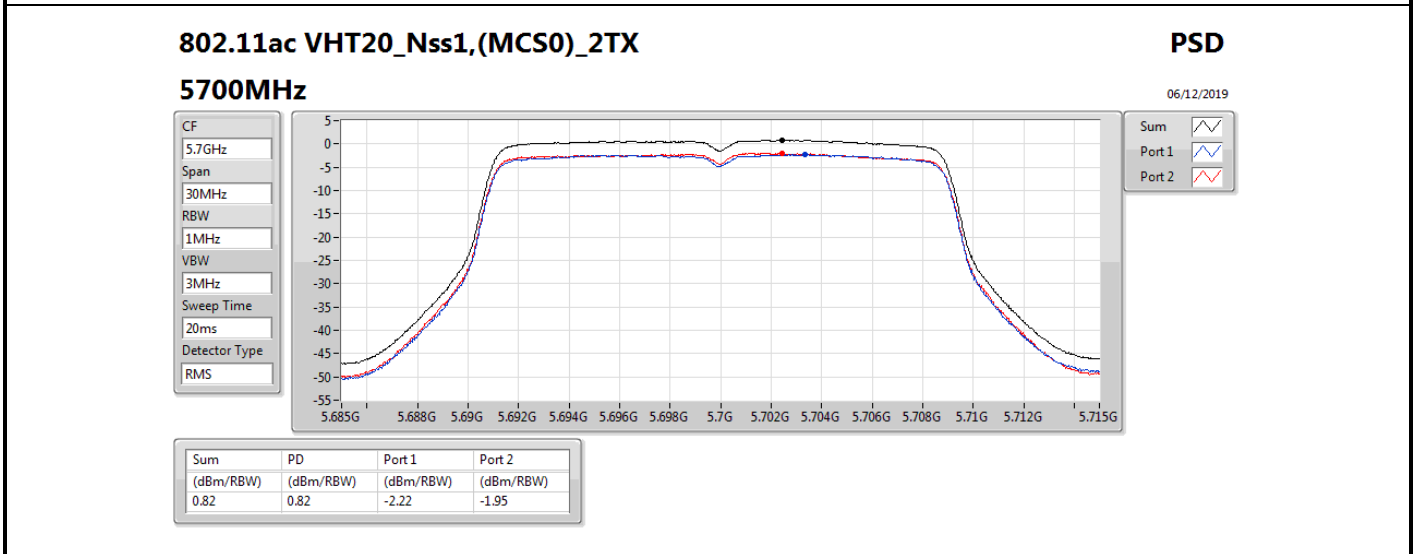

**DG** = Directional Gain; **RBW** = 500 kHz for 5.725-5.85GHz band / 1MHz for other band;

**PD** = trace bin-by-bin of each transmits port summing can be performed maximum power density; **Port X** = Port X power density;