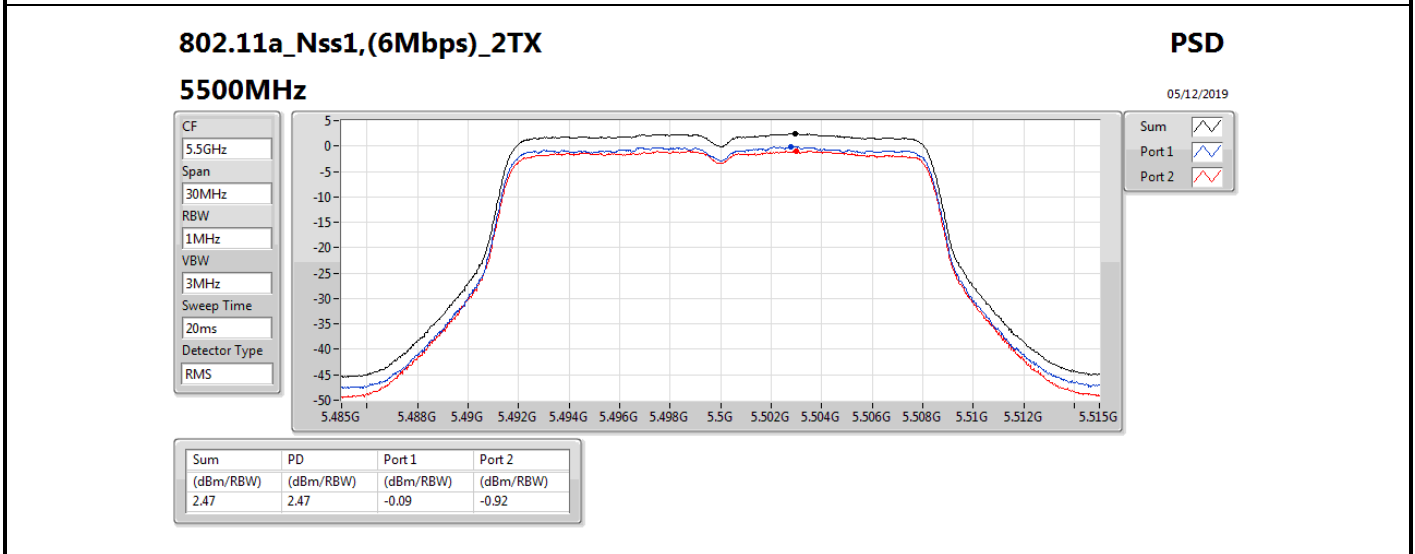

Mode	Result	DG (dBi)	Port 1 (dBm/RBW)	Port 2 (dBm/RBW)	PD (dBm/RBW)	PD Limit (dBm/RBW)	EIRP PD (dBm/RBW)	EIRP PD Limit (dBm/RBW)
5710MHz Straddle 5.725-5.85GHz_TnomVnom	Pass	11.30		-0.70	-0.70	24.70	10.60	36.00
802.11ax HEW40_Nss1,(MCS0)_2TX	-	-	-	-	-	-	-	-
5270MHz_TnomVnom	Pass	14.31	-1.01	-0.50	1.95	2.69	16.26	17.00
5310MHz_TnomVnom	Pass	14.31	-0.82	-1.01	1.91	2.69	16.22	17.00
5510MHz_TnomVnom	Pass	14.31	-0.49	-1.11	2.16	2.69	16.47	17.00
5550MHz_TnomVnom	Pass	14.31	-0.63	-0.91	2.17	2.69	16.48	17.00
5670MHz_TnomVnom	Pass	14.31	-0.44	-1.02	2.22	2.69	16.53	17.00
5710MHz Straddle 5.47-5.725GHz_TnomVnom	Pass	14.31	-0.51	-0.68	2.33	2.69	16.64	17.00
5710MHz Straddle 5.725-5.85GHz_TnomVnom	Pass	14.31	-3.48	-3.50	-0.49	21.69	13.82	36.00
802.11ax HEW80_Nss1,(MCS0)_1TX(Port2)	-	-	-	-	-	-	-	-
5290MHz_TnomVnom	Pass	11.30		-4.80	-4.80	5.70	6.50	17.00
5530MHz_TnomVnom	Pass	11.30		-4.77	-4.77	5.70	6.53	17.00
5610MHz_TnomVnom	Pass	11.30		-2.82	-2.82	5.70	8.48	17.00
5690MHz Straddle 5.47-5.725GHz_TnomVnom	Pass	11.30		-1.03	-1.03	5.70	10.27	17.00
5690MHz Straddle 5.725-5.85GHz_TnomVnom	Pass	11.30		-4.68	-4.68	24.70	6.62	36.00
802.11ax HEW80_Nss1,(MCS0)_2TX	-	-	-	-	-	-	-	-
5290MHz_TnomVnom	Pass	14.31	-4.58	-4.53	-1.77	2.69	12.54	17.00
5530MHz_TnomVnom	Pass	14.31	-5.51	-6.00	-2.76	2.69	11.55	17.00
5610MHz_TnomVnom	Pass	14.31	-3.27	-3.77	-0.54	2.69	13.77	17.00
5690MHz Straddle 5.47-5.725GHz_TnomVnom	Pass	14.31	-3.92	-4.12	-1.10	2.69	13.21	17.00
5690MHz Straddle 5.725-5.85GHz_TnomVnom	Pass	14.31	-7.20	-8.15	-4.65	21.69	9.66	36.00

**DG** = Directional Gain; **RBW** = 500 kHz for 5.725-5.85GHz band / 1MHz for other band;

**PD** = trace bin-by-bin of each transmits port summing can be performed maximum power density; **Port X** = Port X power density;