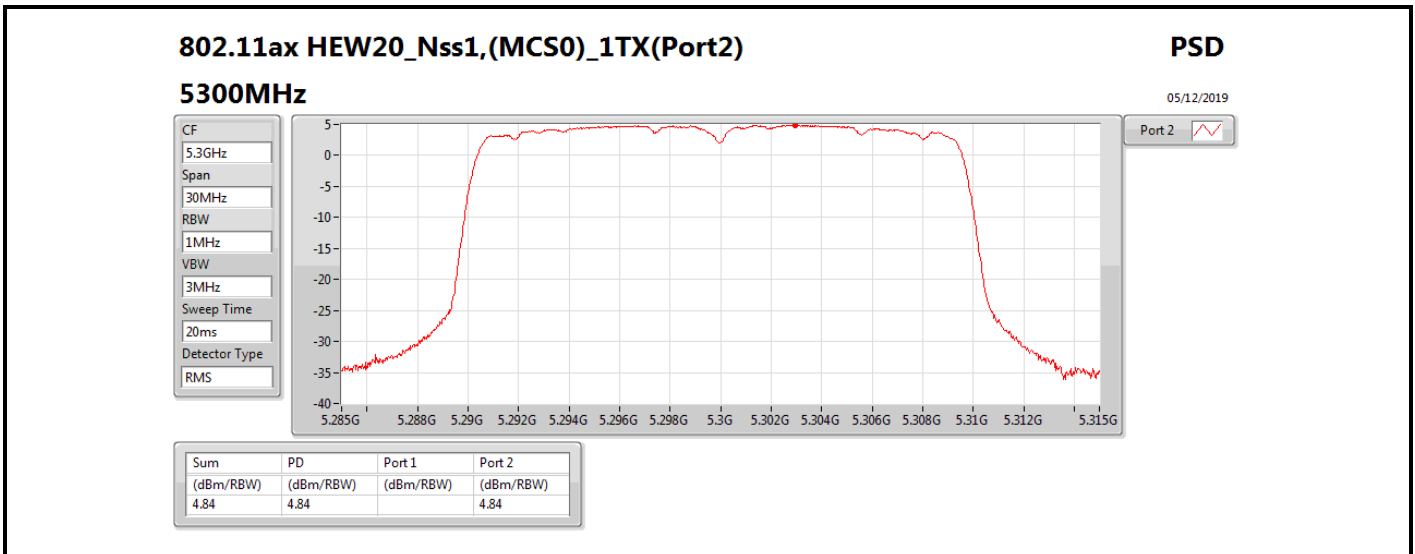

**DG** = Directional Gain; **RBW** = 500 kHz for 5.725-5.85GHz band / 1MHz for other band;

**PD** = trace bin-by-bin of each transmits port summing can be performed maximum power density; **Port X** = Port X power density;

Summary

Mode	PD (dBm/RBW)	EIRP PD (dBm/RBW)
5.25-5.35GHz	-	-
802.11a_Nss1,(6Mbps)_1TX	3.01	8.91
802.11ac VHT20_Nss1,(MCS0)_1TX	2.69	8.59
802.11ac VHT40_Nss1,(MCS0)_1TX	-0.53	5.37
802.11ac VHT80_Nss1,(MCS0)_1TX	-8.39	-2.49
5.47-5.725GHz	-	-
802.11a_Nss1,(6Mbps)_1TX	1.45	7.35
802.11ac VHT20_Nss1,(MCS0)_1TX	1.09	6.99
802.11ac VHT40_Nss1,(MCS0)_1TX	-1.57	4.33
802.11ac VHT80_Nss1,(MCS0)_1TX	-5.08	0.82
5.725-5.85GHz	-	-
802.11a_Nss1,(6Mbps)_1TX	-5.51	0.39
802.11ac VHT20_Nss1,(MCS0)_1TX	-4.09	1.81
802.11ac VHT40_Nss1,(MCS0)_1TX	-7.36	-1.46
802.11ac VHT80_Nss1,(MCS0)_1TX	-10.15	-4.25