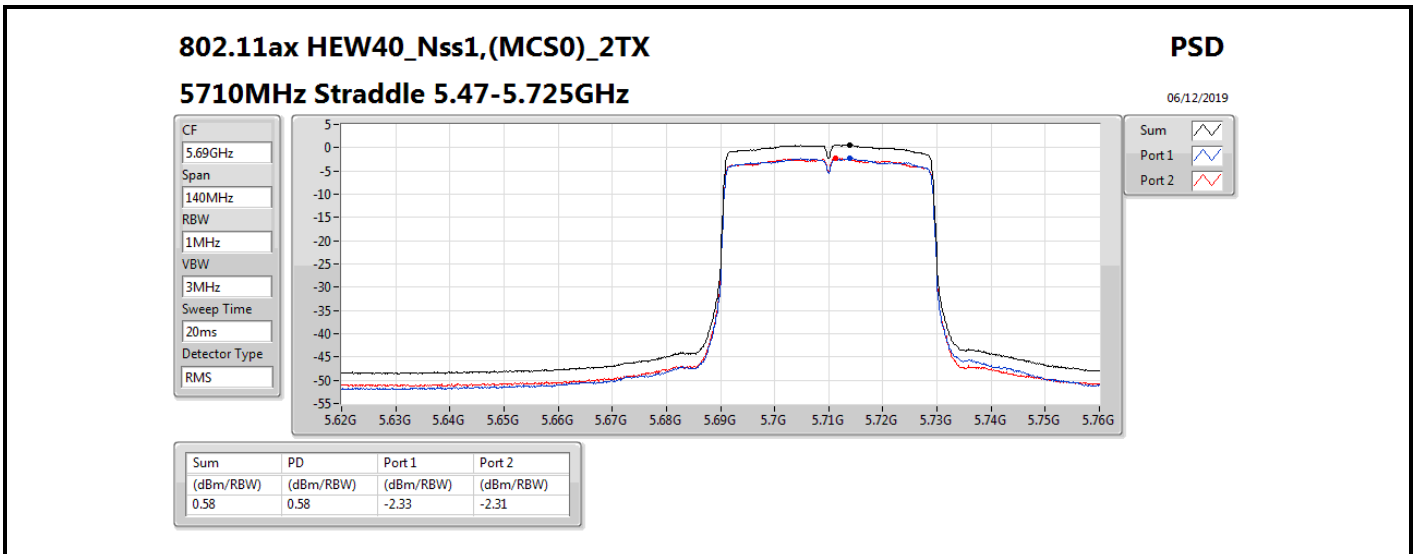

**DG** = Directional Gain; **RBW** = 500 kHz for 5.725-5.85GHz band / 1MHz for other band;

**PD** = trace bin-by-bin of each transmits port summing can be performed maximum power density; **Port X** = Port X power density;