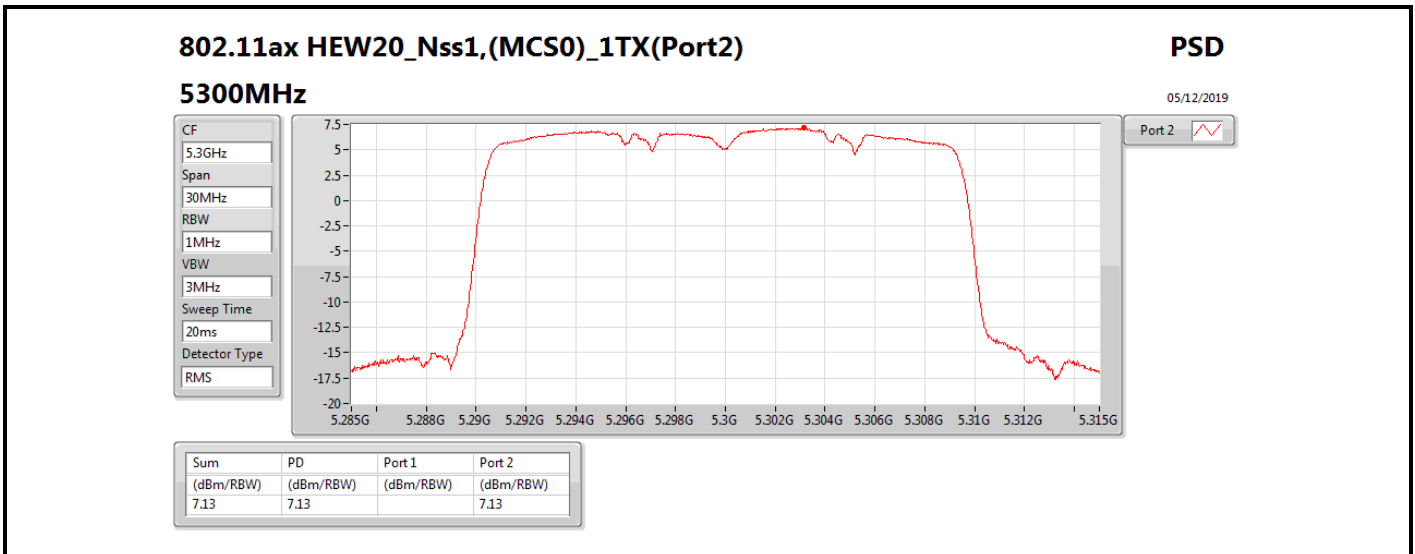

**DG** = Directional Gain; **RBW** = 500 kHz for 5.725-5.85GHz band / 1MHz for other band;

**PD** = trace bin-by-bin of each transmits port summing can be performed maximum power density; **Port X** = Port X power density;