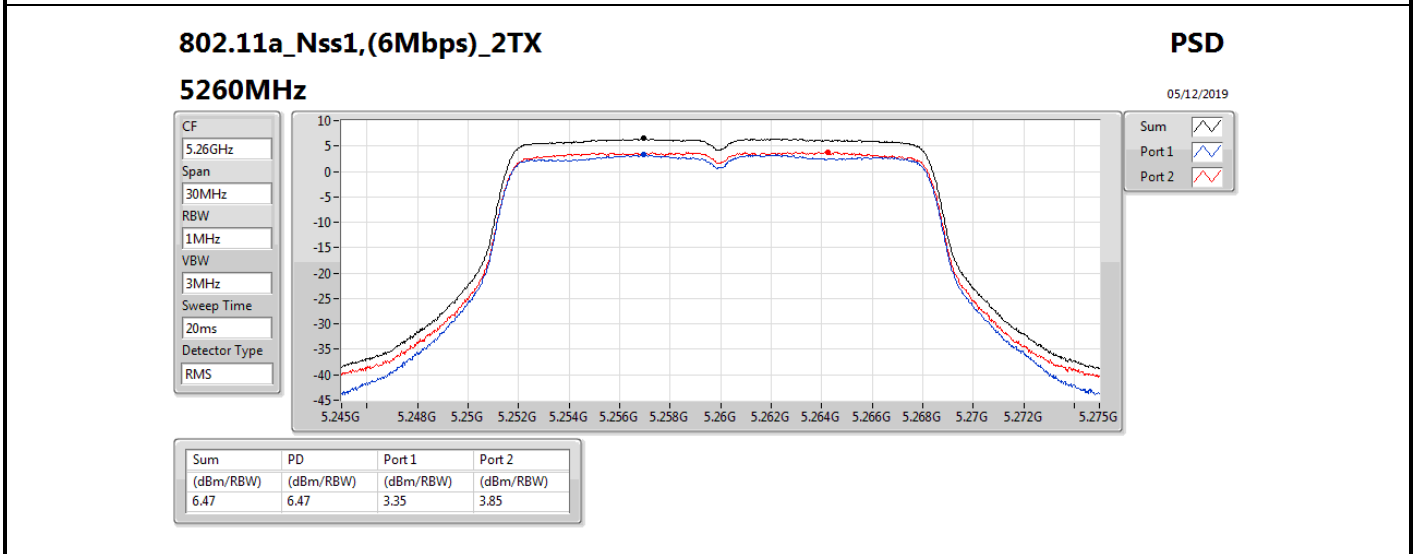

Mode	Result	DG (dBi)	Port 1 (dBm/RBW)	Port 2 (dBm/RBW)	PD (dBm/RBW)	PD Limit (dBm/RBW)	EIRP PD (dBm/RBW)	EIRP PD Limit (dBm/RBW)
5710MHz Straddle 5.725-5.85GHz	Pass	7.10		3.03	3.03	28.90	10.13	36.00
802.11ax HEW40_Nss1,(MCS0)_2TX	-	-	-	-	-	-	-	-
5270MHz	Pass	10.11	2.97	3.44	6.07	6.89	16.18	17.00
5310MHz	Pass	10.11	0.47	0.37	3.22	6.89	13.33	17.00
5510MHz	Pass	10.11	0.07	-0.79	2.64	6.89	12.75	17.00
5550MHz	Pass	10.11	2.92	2.85	5.90	6.89	16.01	17.00
5670MHz	Pass	10.11	0.23	-0.13	2.94	6.89	13.05	17.00
5710MHz Straddle 5.47-5.725GHz	Pass	10.11	3.34	3.48	6.27	6.89	16.38	17.00
5710MHz Straddle 5.725-5.85GHz	Pass	10.11	0.43	0.70	3.53	25.89	13.64	36.00
802.11ax HEW80_Nss1,(MCS0)_1TX(Port2)	-	-	-	-	-	-	-	-
5290MHz	Pass	7.10		-2.11	-2.11	9.90	4.99	17.00
5530MHz	Pass	7.10		-2.66	-2.66	9.90	4.44	17.00
5610MHz	Pass	7.10		-1.44	-1.44	9.90	5.66	17.00
5690MHz Straddle 5.47-5.725GHz	Pass	7.10		-0.15	-0.15	9.90	6.95	17.00
5690MHz Straddle 5.725-5.85GHz	Pass	7.10		-4.00	-4.00	28.90	3.10	36.00
802.11ax HEW80_Nss1,(MCS0)_2TX	-	-	-	-	-	-	-	-
5290MHz	Pass	10.11	-3.12	-2.99	-0.17	6.89	9.94	17.00
5530MHz	Pass	10.11	-3.33	-4.13	-0.76	6.89	9.35	17.00
5610MHz	Pass	10.11	-1.92	-2.25	0.86	6.89	10.97	17.00
5690MHz Straddle 5.47-5.725GHz	Pass	10.11	-0.03	-0.15	2.84	6.89	12.95	17.00
5690MHz Straddle 5.725-5.85GHz	Pass	10.11	-3.45	-4.01	-0.76	25.89	9.35	36.00

**DG** = Directional Gain; **RBW** = 500 kHz for 5.725-5.85GHz band / 1MHz for other band;

**PD** = trace bin-by-bin of each transmits port summing can be performed maximum power density; **Port X** = Port X power density;