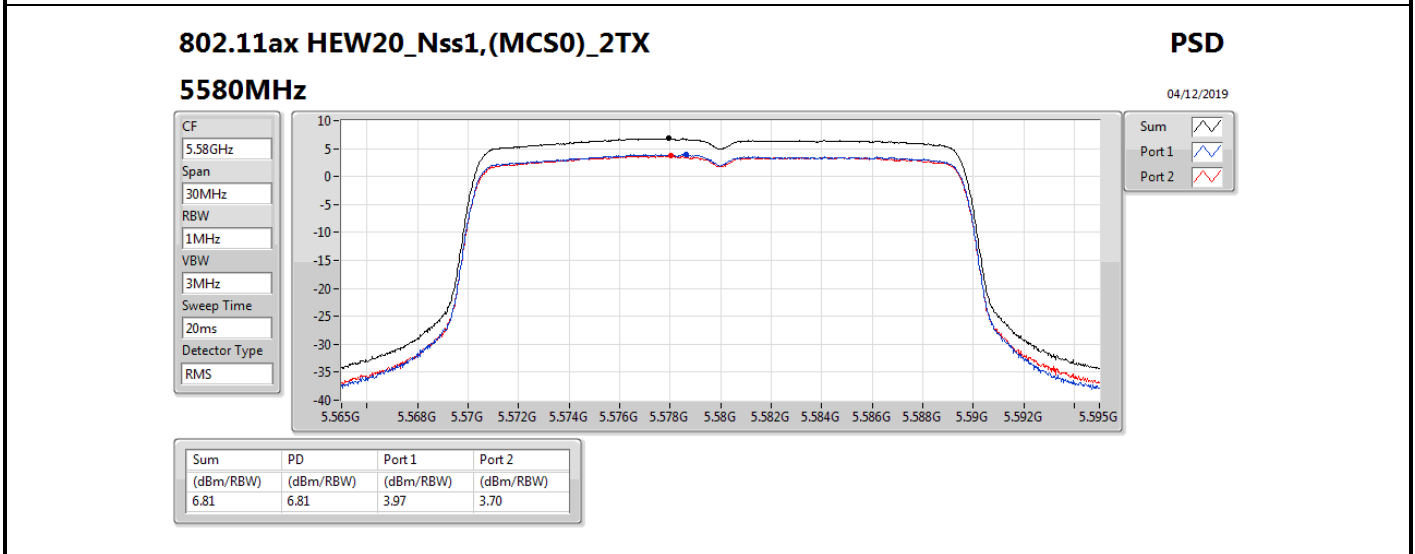

**DG** = Directional Gain; **RBW** = 500 kHz for 5.725-5.85GHz band / 1MHz for other band;

**PD** = trace bin-by-bin of each transmits port summing can be performed maximum power density; **Port X** = Port X power density;