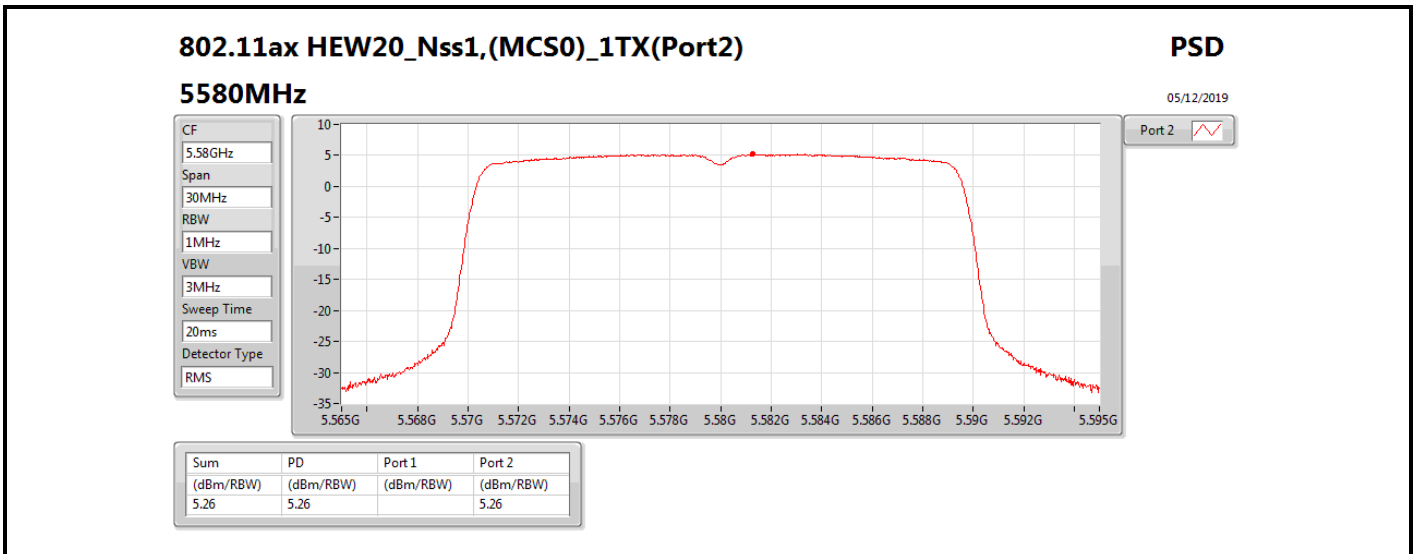

**DG** = Directional Gain; **RBW** = 500 kHz for 5.725-5.85GHz band / 1MHz for other band;

**PD** = trace bin-by-bin of each transmits port summing can be performed maximum power density; **Port X** = Port X power density;

Summary

Mode	PD (dBm/RBW)	EIRP PD (dBm/RBW)
5.25-5.35GHz	-	-
802.11a_Nss1,(6Mbps)_1TX	3.01	8.91
802.11ac VHT20_Nss1,(MCS0)_1TX	2.69	8.59
802.11ac VHT40_Nss1,(MCS0)_1TX	-0.53	5.37
802.11ac VHT80_Nss1,(MCS0)_1TX	-8.39	-2.49
5.47-5.725GHz	-	-
802.11a_Nss1,(6Mbps)_1TX	1.45	7.35
802.11ac VHT20_Nss1,(MCS0)_1TX	1.09	6.99
802.11ac VHT40_Nss1,(MCS0)_1TX	-1.57	4.33
802.11ac VHT80_Nss1,(MCS0)_1TX	-5.08	0.82
5.725-5.85GHz	-	-
802.11a_Nss1,(6Mbps)_1TX	-5.51	0.39
802.11ac VHT20_Nss1,(MCS0)_1TX	-4.09	1.81
802.11ac VHT40_Nss1,(MCS0)_1TX	-7.36	-1.46
802.11ac VHT80_Nss1,(MCS0)_1TX	-10.15	-4.25