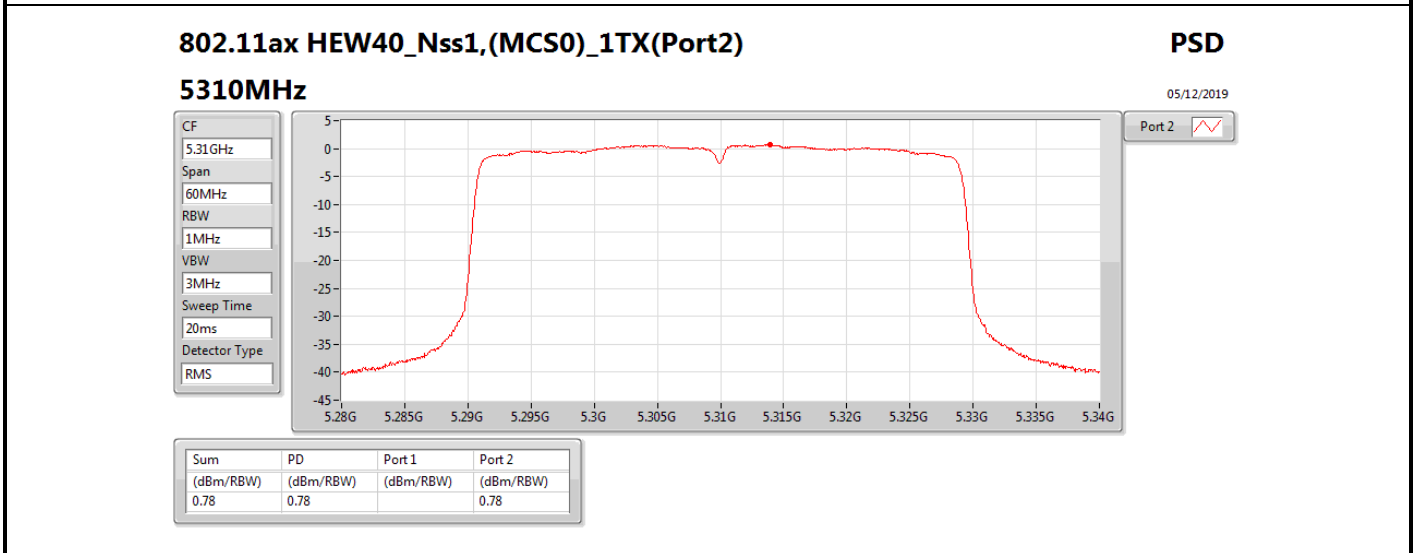

**DG** = Directional Gain; **RBW** = 500 kHz for 5.725-5.85GHz band / 1MHz for other band;

**PD** = trace bin-by-bin of each transmits port summing can be performed maximum power density; **Port X** = Port X power density;