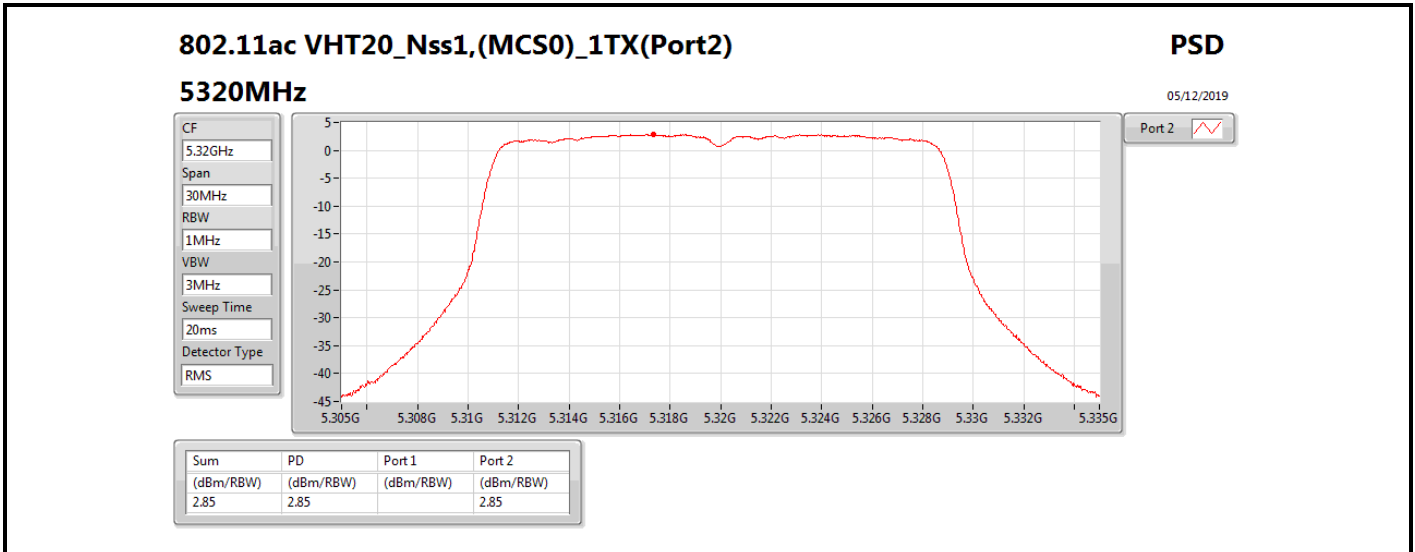

**DG** = Directional Gain; **RBW** = 500 kHz for 5.725-5.85GHz band / 1MHz for other band;

**PD** = trace bin-by-bin of each transmits port summing can be performed maximum power density; **Port X** = Port X power density;

Summary

Mode	PD (dBm/RBW)	EIRP PD (dBm/RBW)
5.25-5.35GHz	-	-
802.11a_Nss1,(6Mbps)_1TX	3.01	8.91
802.11ac VHT20_Nss1,(MCS0)_1TX	2.69	8.59
802.11ac VHT40_Nss1,(MCS0)_1TX	-0.53	5.37
802.11ac VHT80_Nss1,(MCS0)_1TX	-8.39	-2.49
5.47-5.725GHz	-	-
802.11a_Nss1,(6Mbps)_1TX	1.45	7.35
802.11ac VHT20_Nss1,(MCS0)_1TX	1.09	6.99
802.11ac VHT40_Nss1,(MCS0)_1TX	-1.57	4.33
802.11ac VHT80_Nss1,(MCS0)_1TX	-5.08	0.82
5.725-5.85GHz	-	-
802.11a_Nss1,(6Mbps)_1TX	-5.51	0.39
802.11ac VHT20_Nss1,(MCS0)_1TX	-4.09	1.81
802.11ac VHT40_Nss1,(MCS0)_1TX	-7.36	-1.46
802.11ac VHT80_Nss1,(MCS0)_1TX	-10.15	-4.25