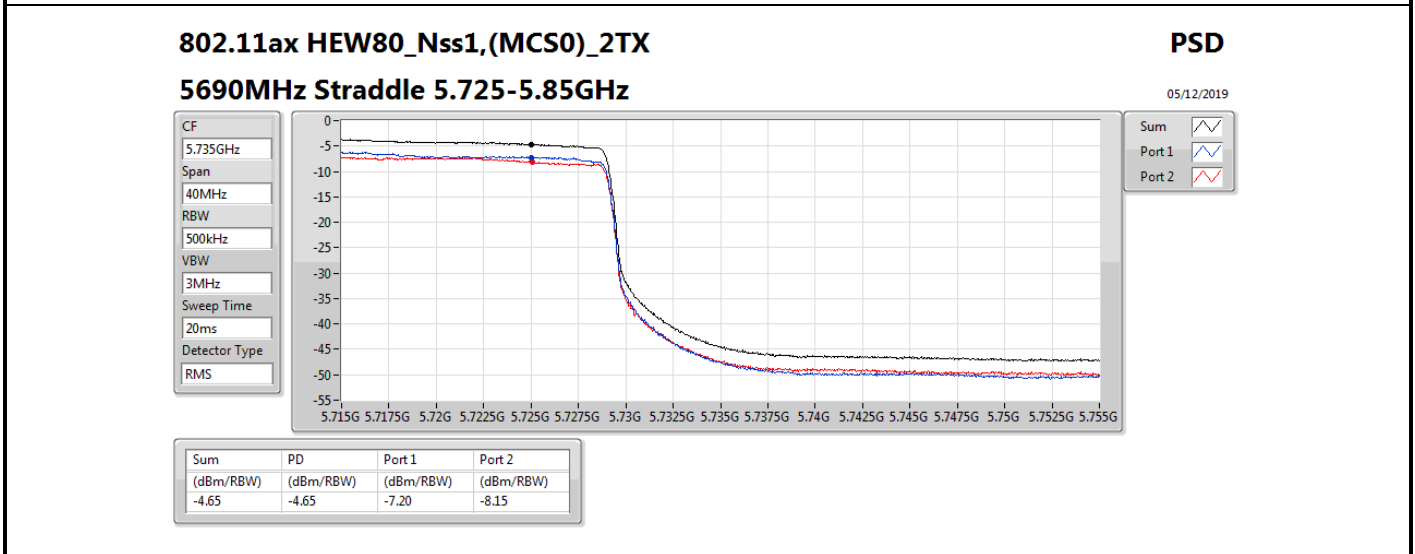

**DG** = Directional Gain; **RBW** = 500 kHz for 5.725-5.85GHz band / 1MHz for other band;

**PD** = trace bin-by-bin of each transmits port summing can be performed maximum power density; **Port X** = Port X power density;

Summary

Mode	PD (dBm/RBW)	EIRP PD (dBm/RBW)
5.25-5.35GHz	-	-
802.11a_Nss1,(6Mbps)_1TX	3.01	8.91
802.11ac VHT20_Nss1,(MCS0)_1TX	2.69	8.59
802.11ac VHT40_Nss1,(MCS0)_1TX	-0.53	5.37
802.11ac VHT80_Nss1,(MCS0)_1TX	-8.39	-2.49
5.47-5.725GHz	-	-
802.11a_Nss1,(6Mbps)_1TX	1.45	7.35
802.11ac VHT20_Nss1,(MCS0)_1TX	1.09	6.99
802.11ac VHT40_Nss1,(MCS0)_1TX	-1.57	4.33
802.11ac VHT80_Nss1,(MCS0)_1TX	-5.08	0.82
5.725-5.85GHz	-	-
802.11a_Nss1,(6Mbps)_1TX	-5.51	0.39
802.11ac VHT20_Nss1,(MCS0)_1TX	-4.09	1.81
802.11ac VHT40_Nss1,(MCS0)_1TX	-7.36	-1.46
802.11ac VHT80_Nss1,(MCS0)_1TX	-10.15	-4.25