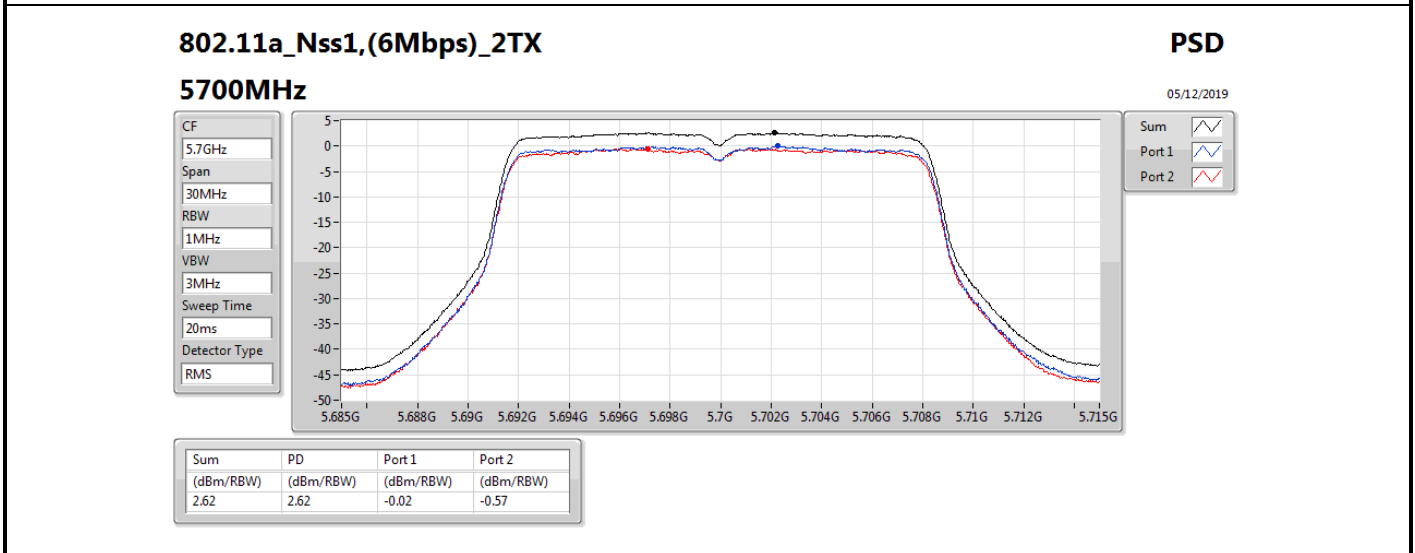

**DG** = Directional Gain; **RBW** = 500 kHz for 5.725-5.85GHz band / 1MHz for other band;

**PD** = trace bin-by-bin of each transmits port summing can be performed maximum power density; **Port X** = Port X power density;

Summary

Mode	PD (dBm/RBW)	EIRP PD (dBm/RBW)
5.25-5.35GHz	-	-
802.11a_Nss1,(6Mbps)_1TX	3.01	8.91
802.11ac VHT20_Nss1,(MCS0)_1TX	2.69	8.59
802.11ac VHT40_Nss1,(MCS0)_1TX	-0.53	5.37
802.11ac VHT80_Nss1,(MCS0)_1TX	-8.39	-2.49
5.47-5.725GHz	-	-
802.11a_Nss1,(6Mbps)_1TX	1.45	7.35
802.11ac VHT20_Nss1,(MCS0)_1TX	1.09	6.99
802.11ac VHT40_Nss1,(MCS0)_1TX	-1.57	4.33
802.11ac VHT80_Nss1,(MCS0)_1TX	-5.08	0.82
5.725-5.85GHz	-	-
802.11a_Nss1,(6Mbps)_1TX	-5.51	0.39
802.11ac VHT20_Nss1,(MCS0)_1TX	-4.09	1.81
802.11ac VHT40_Nss1,(MCS0)_1TX	-7.36	-1.46
802.11ac VHT80_Nss1,(MCS0)_1TX	-10.15	-4.25