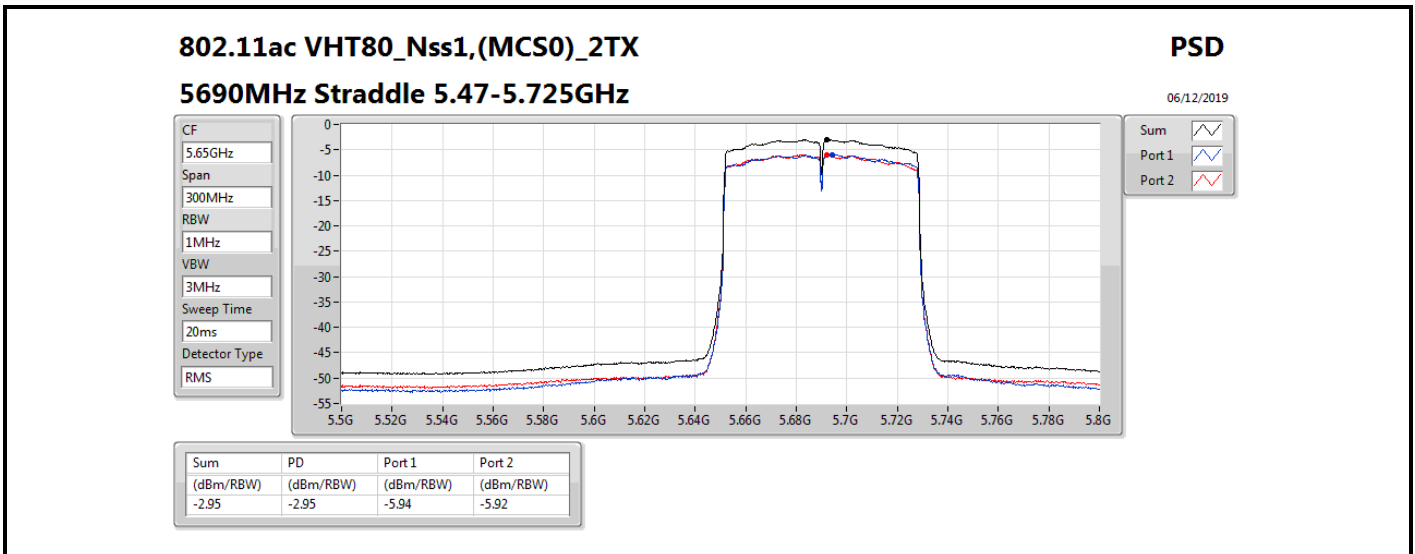

**DG** = Directional Gain; **RBW** = 500 kHz for 5.725-5.85GHz band / 1MHz for other band;

**PD** = trace bin-by-bin of each transmits port summing can be performed maximum power density; **Port X** = Port X power density;