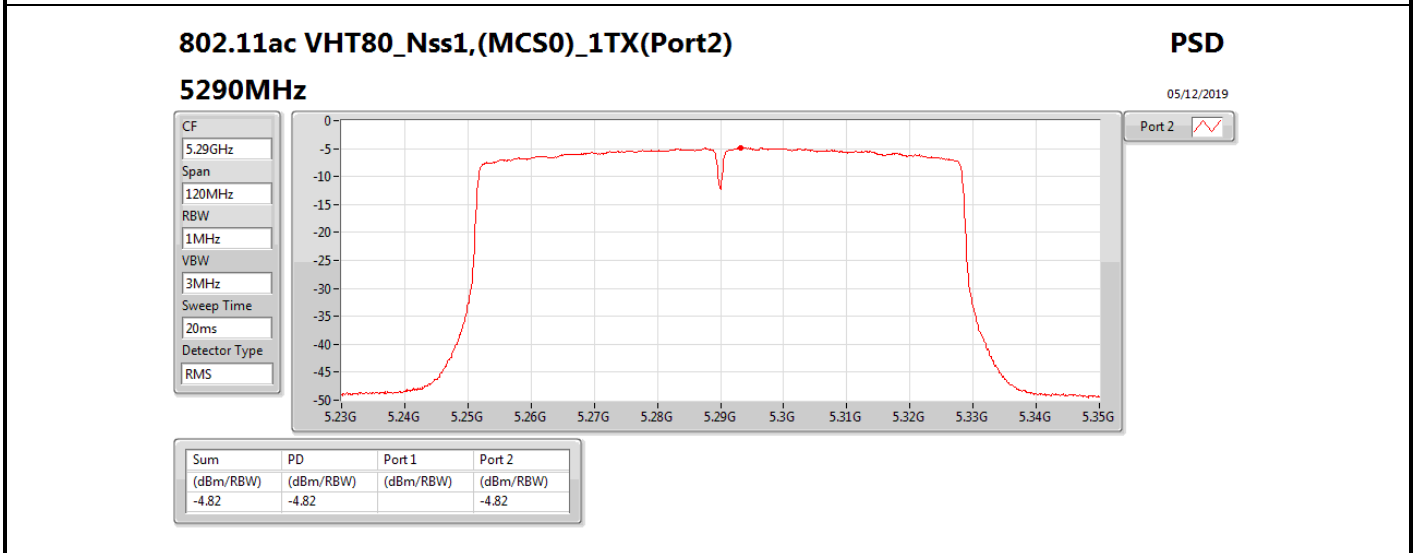

**DG** = Directional Gain; **RBW** = 500 kHz for 5.725-5.85GHz band / 1MHz for other band;

**PD** = trace bin-by-bin of each transmits port summing can be performed maximum power density; **Port X** = Port X power density;

Summary

Mode	PD (dBm/RBW)	EIRP PD (dBm/RBW)
5.25-5.35GHz	-	-
802.11a_Nss1,(6Mbps)_1TX	3.01	8.91
802.11ac VHT20_Nss1,(MCS0)_1TX	2.69	8.59
802.11ac VHT40_Nss1,(MCS0)_1TX	-0.53	5.37
802.11ac VHT80_Nss1,(MCS0)_1TX	-8.39	-2.49
5.47-5.725GHz	-	-
802.11a_Nss1,(6Mbps)_1TX	1.45	7.35
802.11ac VHT20_Nss1,(MCS0)_1TX	1.09	6.99
802.11ac VHT40_Nss1,(MCS0)_1TX	-1.57	4.33
802.11ac VHT80_Nss1,(MCS0)_1TX	-5.08	0.82
5.725-5.85GHz	-	-
802.11a_Nss1,(6Mbps)_1TX	-5.51	0.39
802.11ac VHT20_Nss1,(MCS0)_1TX	-4.09	1.81
802.11ac VHT40_Nss1,(MCS0)_1TX	-7.36	-1.46
802.11ac VHT80_Nss1,(MCS0)_1TX	-10.15	-4.25