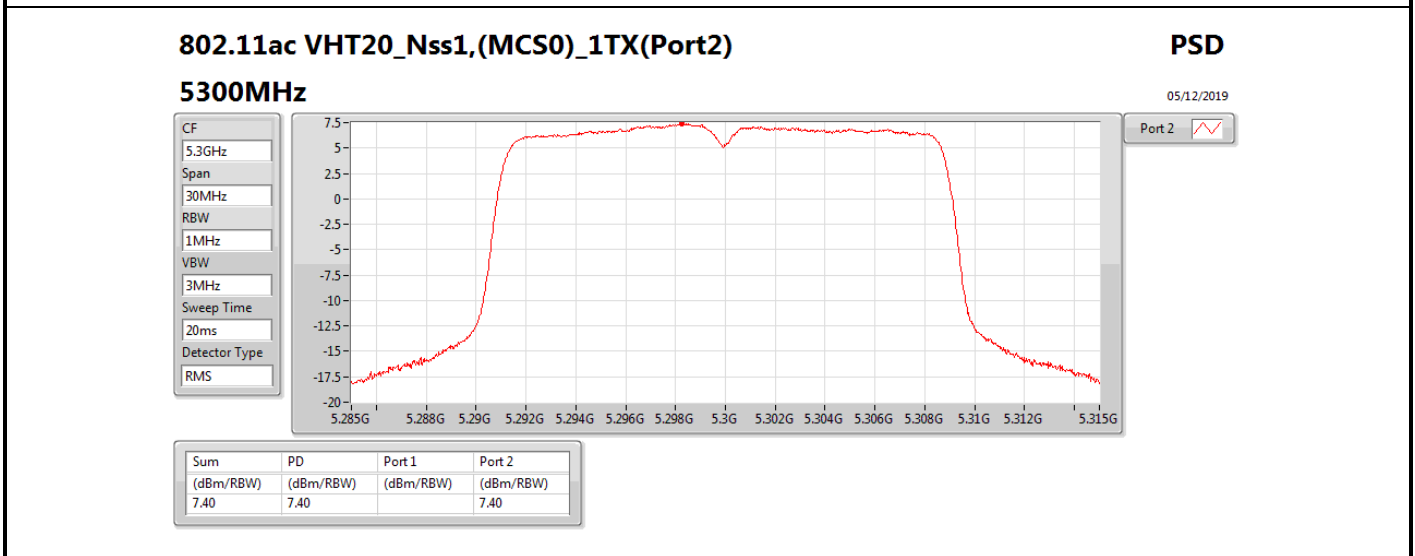

**DG** = Directional Gain; **RBW** = 500 kHz for 5.725-5.85GHz band / 1MHz for other band;

**PD** = trace bin-by-bin of each transmits port summing can be performed maximum power density; **Port X** = Port X power density;