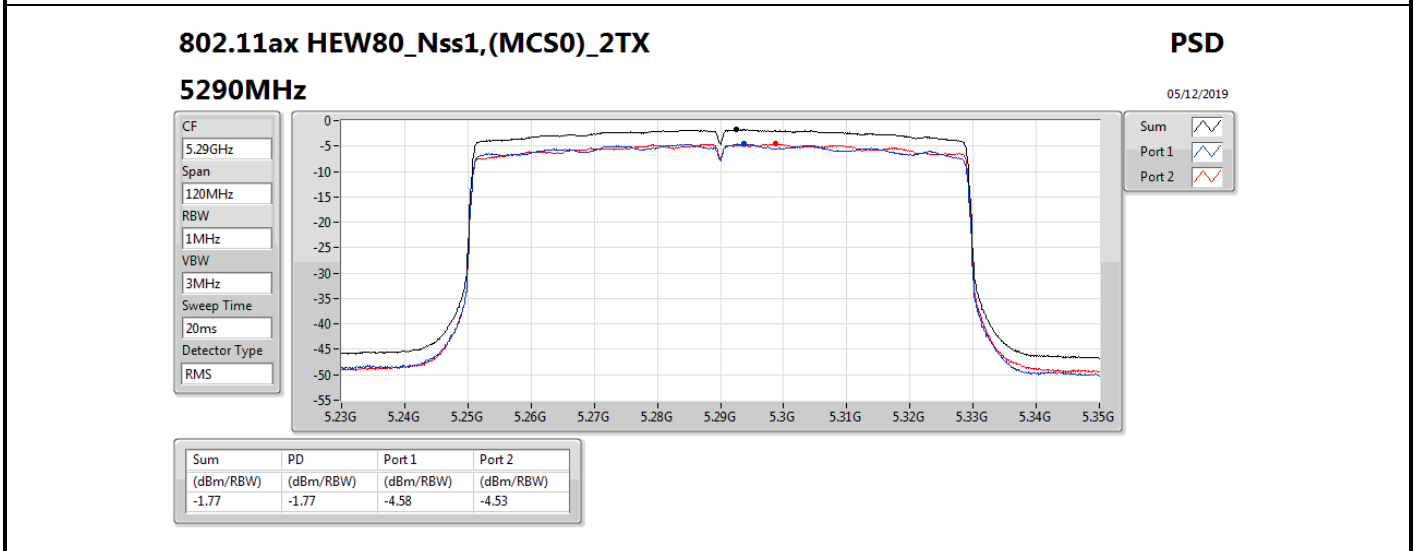

**DG** = Directional Gain; **RBW** = 500 kHz for 5.725-5.85GHz band / 1MHz for other band;

**PD** = trace bin-by-bin of each transmits port summing can be performed maximum power density; **Port X** = Port X power density;

Summary

Mode	PD (dBm/RBW)	EIRP PD (dBm/RBW)
5.25-5.35GHz	-	-
802.11a_Nss1,(6Mbps)_1TX	3.01	8.91
802.11ac VHT20_Nss1,(MCS0)_1TX	2.69	8.59
802.11ac VHT40_Nss1,(MCS0)_1TX	-0.53	5.37
802.11ac VHT80_Nss1,(MCS0)_1TX	-8.39	-2.49
5.47-5.725GHz	-	-
802.11a_Nss1,(6Mbps)_1TX	1.45	7.35
802.11ac VHT20_Nss1,(MCS0)_1TX	1.09	6.99
802.11ac VHT40_Nss1,(MCS0)_1TX	-1.57	4.33
802.11ac VHT80_Nss1,(MCS0)_1TX	-5.08	0.82
5.725-5.85GHz	-	-
802.11a_Nss1,(6Mbps)_1TX	-5.51	0.39
802.11ac VHT20_Nss1,(MCS0)_1TX	-4.09	1.81
802.11ac VHT40_Nss1,(MCS0)_1TX	-7.36	-1.46
802.11ac VHT80_Nss1,(MCS0)_1TX	-10.15	-4.25