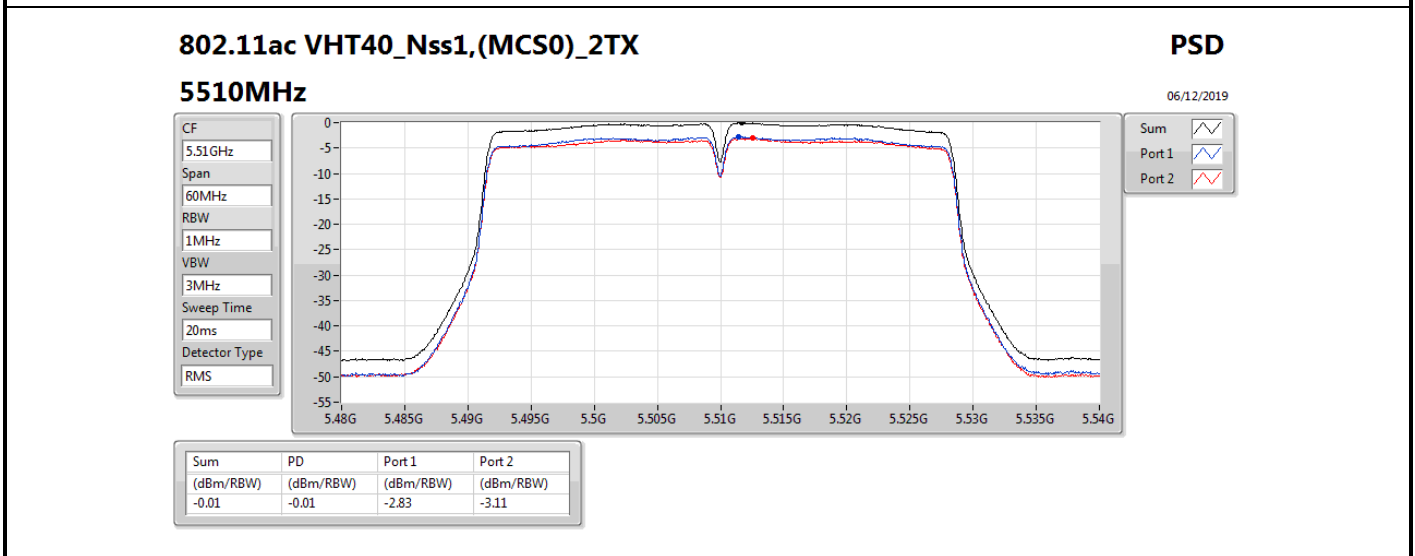

**DG** = Directional Gain; **RBW** = 500 kHz for 5.725-5.85GHz band / 1MHz for other band;

**PD** = trace bin-by-bin of each transmits port summing can be performed maximum power density; **Port X** = Port X power density;