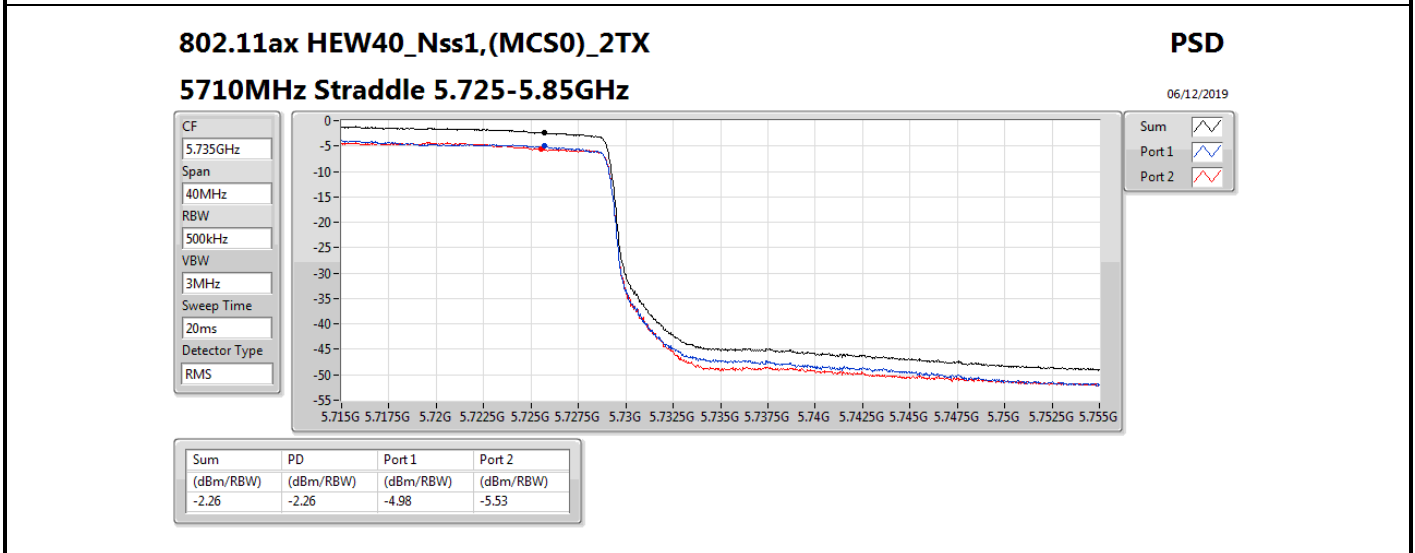

**DG** = Directional Gain; **RBW** = 500 kHz for 5.725-5.85GHz band / 1MHz for other band;

**PD** = trace bin-by-bin of each transmits port summing can be performed maximum power density; **Port X** = Port X power density;