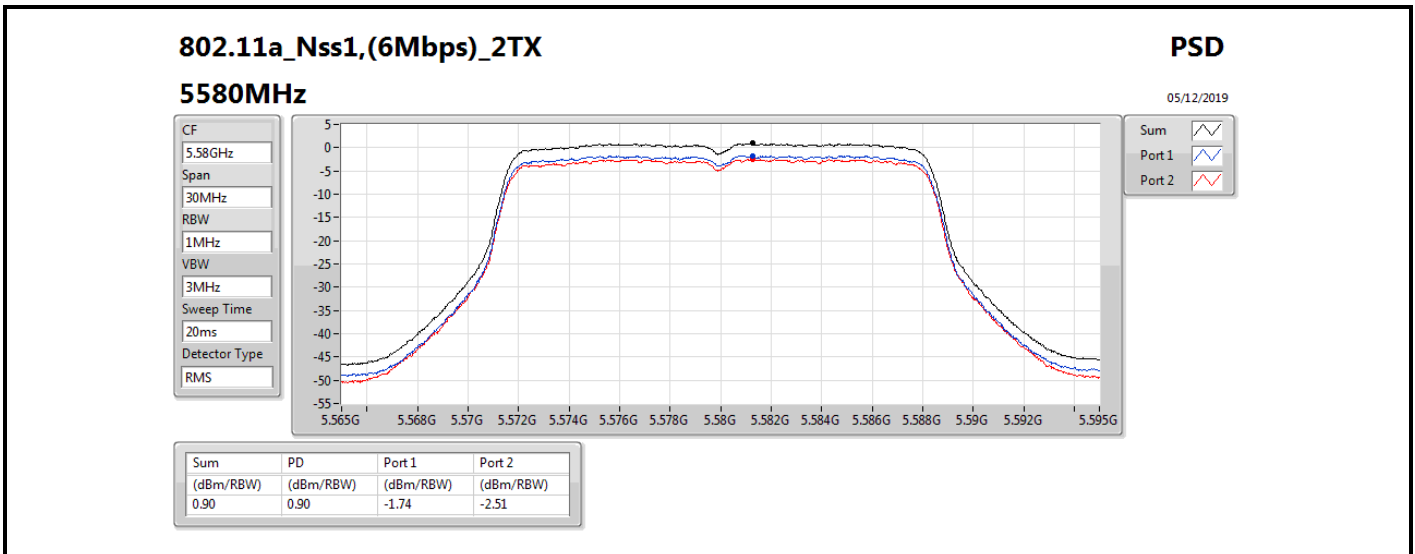

**DG** = Directional Gain; **RBW** = 500 kHz for 5.725-5.85GHz band / 1MHz for other band;

**PD** = trace bin-by-bin of each transmits port summing can be performed maximum power density; **Port X** = Port X power density;