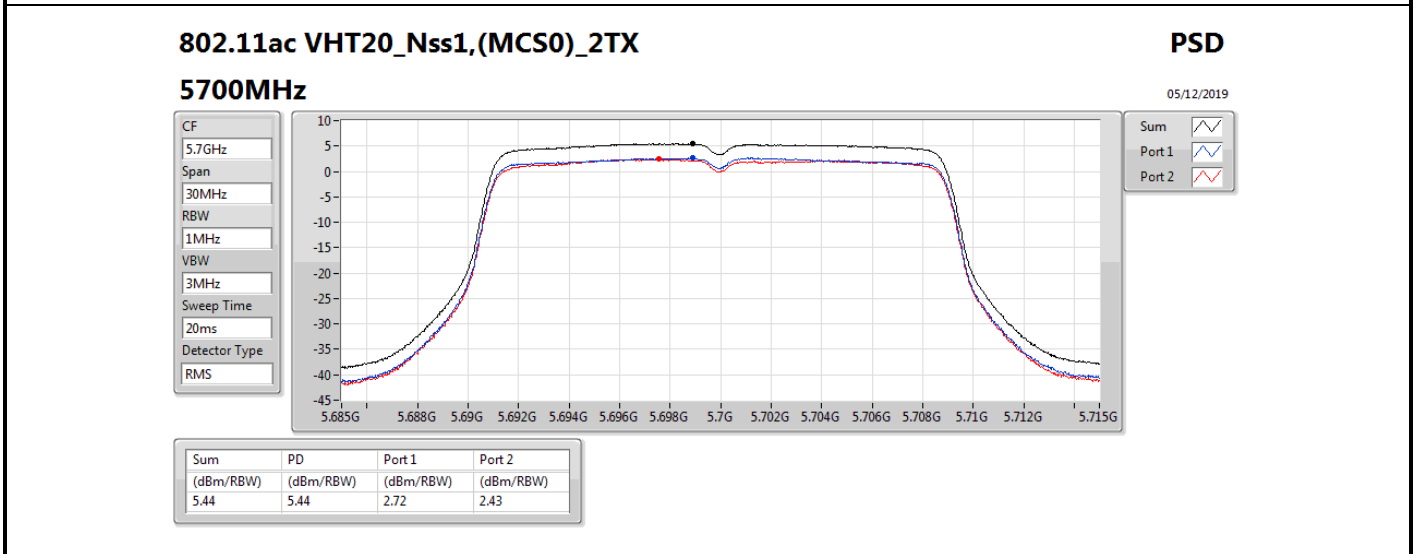

**DG** = Directional Gain; **RBW** = 500 kHz for 5.725-5.85GHz band / 1MHz for other band;

**PD** = trace bin-by-bin of each transmits port summing can be performed maximum power density; **Port X** = Port X power density;