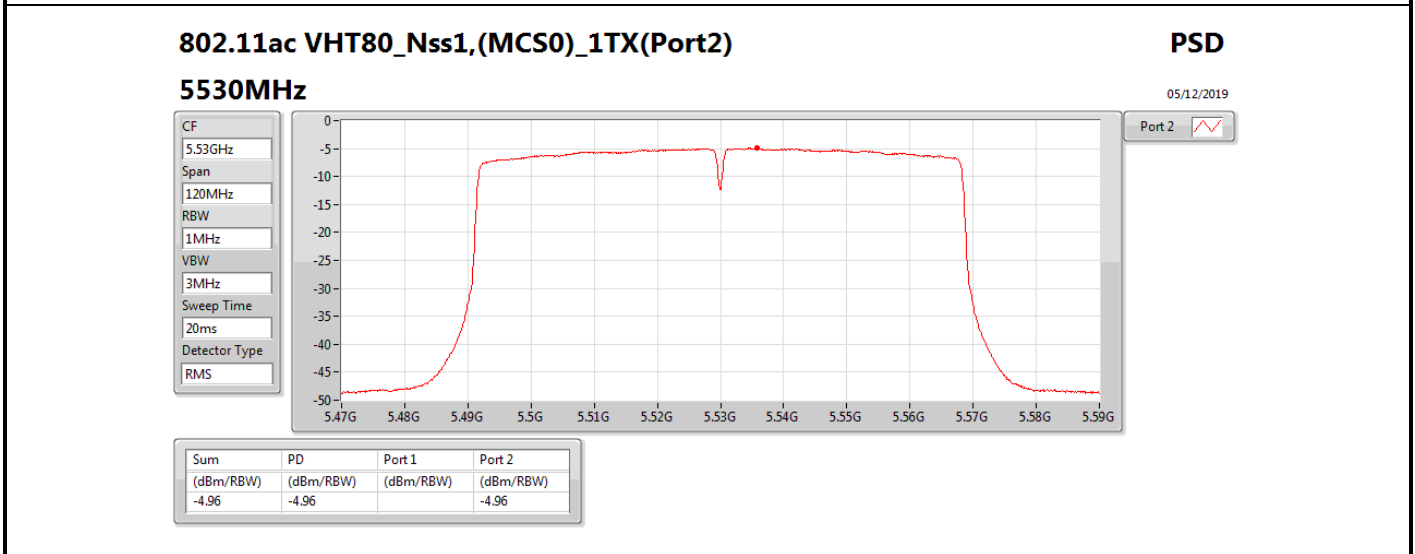

**DG** = Directional Gain; **RBW** = 500 kHz for 5.725-5.85GHz band / 1MHz for other band;

**PD** = trace bin-by-bin of each transmits port summing can be performed maximum power density; **Port X** = Port X power density;

Summary

Mode	PD (dBm/RBW)	EIRP PD (dBm/RBW)
5.25-5.35GHz	-	-
802.11a_Nss1,(6Mbps)_1TX	3.01	8.91
802.11ac VHT20_Nss1,(MCS0)_1TX	2.69	8.59
802.11ac VHT40_Nss1,(MCS0)_1TX	-0.53	5.37
802.11ac VHT80_Nss1,(MCS0)_1TX	-8.39	-2.49
5.47-5.725GHz	-	-
802.11a_Nss1,(6Mbps)_1TX	1.45	7.35
802.11ac VHT20_Nss1,(MCS0)_1TX	1.09	6.99
802.11ac VHT40_Nss1,(MCS0)_1TX	-1.57	4.33
802.11ac VHT80_Nss1,(MCS0)_1TX	-5.08	0.82
5.725-5.85GHz	-	-
802.11a_Nss1,(6Mbps)_1TX	-5.51	0.39
802.11ac VHT20_Nss1,(MCS0)_1TX	-4.09	1.81
802.11ac VHT40_Nss1,(MCS0)_1TX	-7.36	-1.46
802.11ac VHT80_Nss1,(MCS0)_1TX	-10.15	-4.25