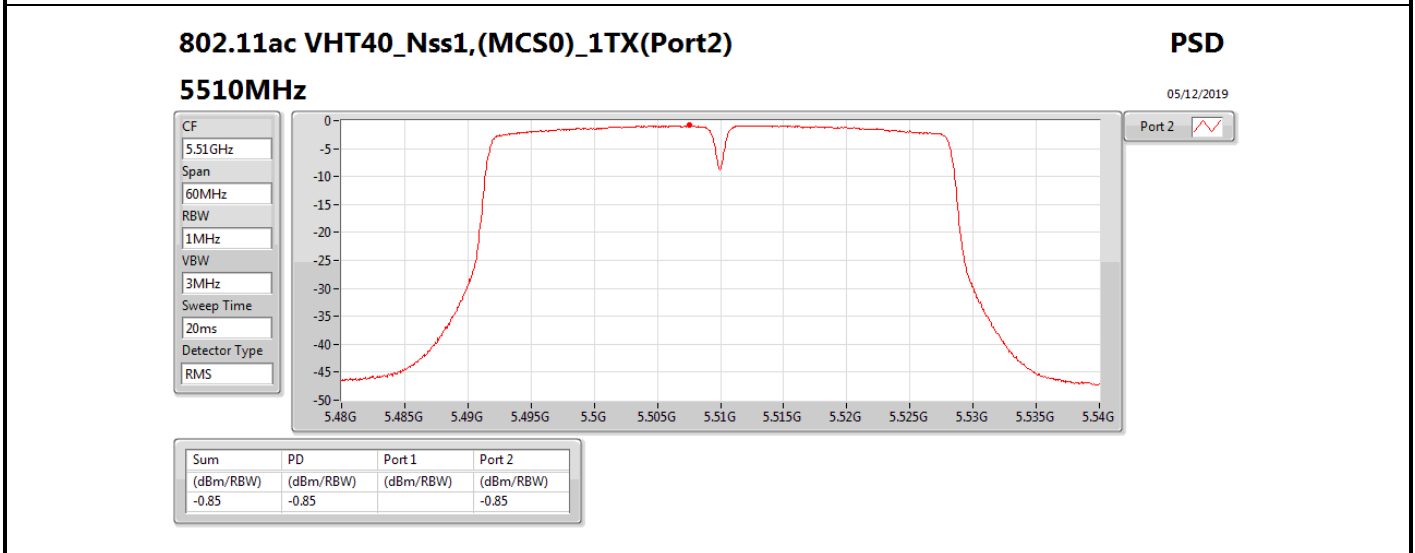

**DG** = Directional Gain; **RBW** = 500 kHz for 5.725-5.85GHz band / 1MHz for other band;

**PD** = trace bin-by-bin of each transmits port summing can be performed maximum power density; **Port X** = Port X power density;

Summary

Mode	PD (dBm/RBW)	EIRP PD (dBm/RBW)
5.25-5.35GHz	-	-
802.11a_Nss1,(6Mbps)_1TX	3.01	8.91
802.11ac VHT20_Nss1,(MCS0)_1TX	2.69	8.59
802.11ac VHT40_Nss1,(MCS0)_1TX	-0.53	5.37
802.11ac VHT80_Nss1,(MCS0)_1TX	-8.39	-2.49
5.47-5.725GHz	-	-
802.11a_Nss1,(6Mbps)_1TX	1.45	7.35
802.11ac VHT20_Nss1,(MCS0)_1TX	1.09	6.99
802.11ac VHT40_Nss1,(MCS0)_1TX	-1.57	4.33
802.11ac VHT80_Nss1,(MCS0)_1TX	-5.08	0.82
5.725-5.85GHz	-	-
802.11a_Nss1,(6Mbps)_1TX	-5.51	0.39
802.11ac VHT20_Nss1,(MCS0)_1TX	-4.09	1.81
802.11ac VHT40_Nss1,(MCS0)_1TX	-7.36	-1.46
802.11ac VHT80_Nss1,(MCS0)_1TX	-10.15	-4.25