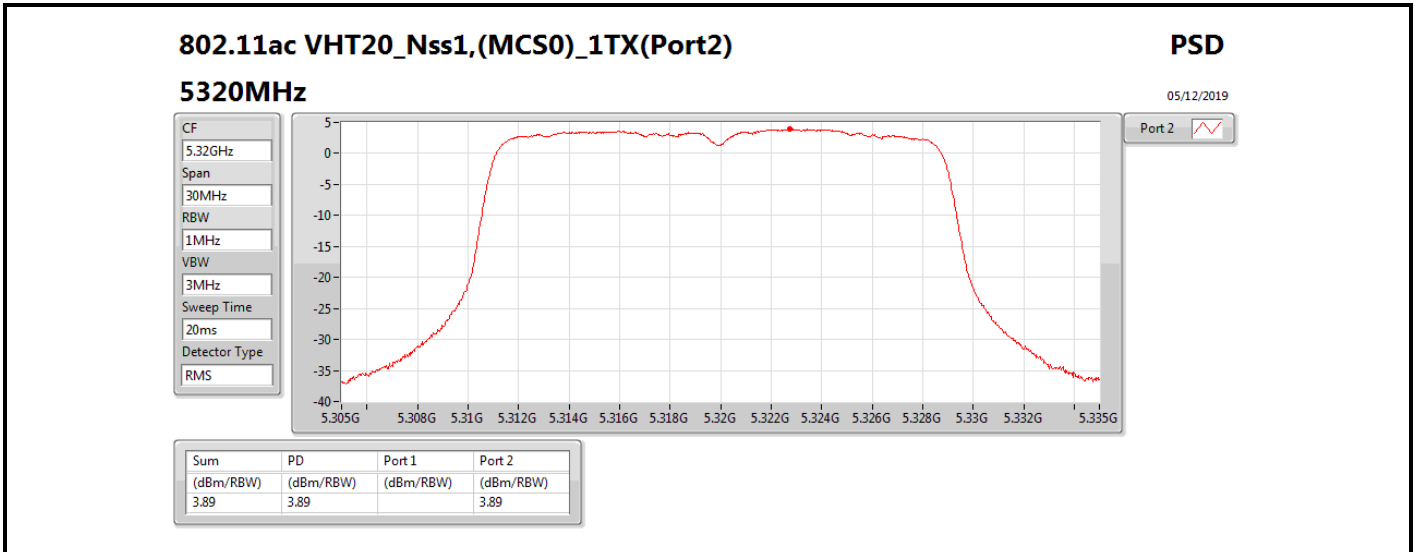

**DG** = Directional Gain; **RBW** = 500 kHz for 5.725-5.85GHz band / 1MHz for other band;

**PD** = trace bin-by-bin of each transmits port summing can be performed maximum power density; **Port X** = Port X power density;