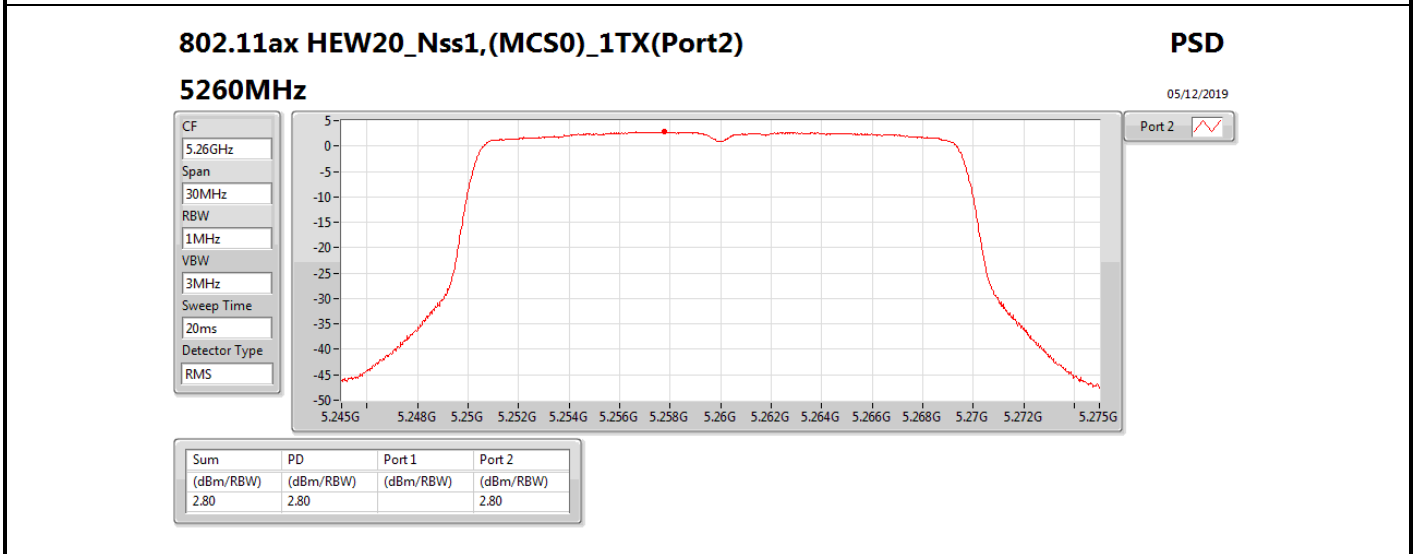

**DG** = Directional Gain; **RBW** = 500 kHz for 5.725-5.85GHz band / 1MHz for other band;

**PD** = trace bin-by-bin of each transmits port summing can be performed maximum power density; **Port X** = Port X power density;