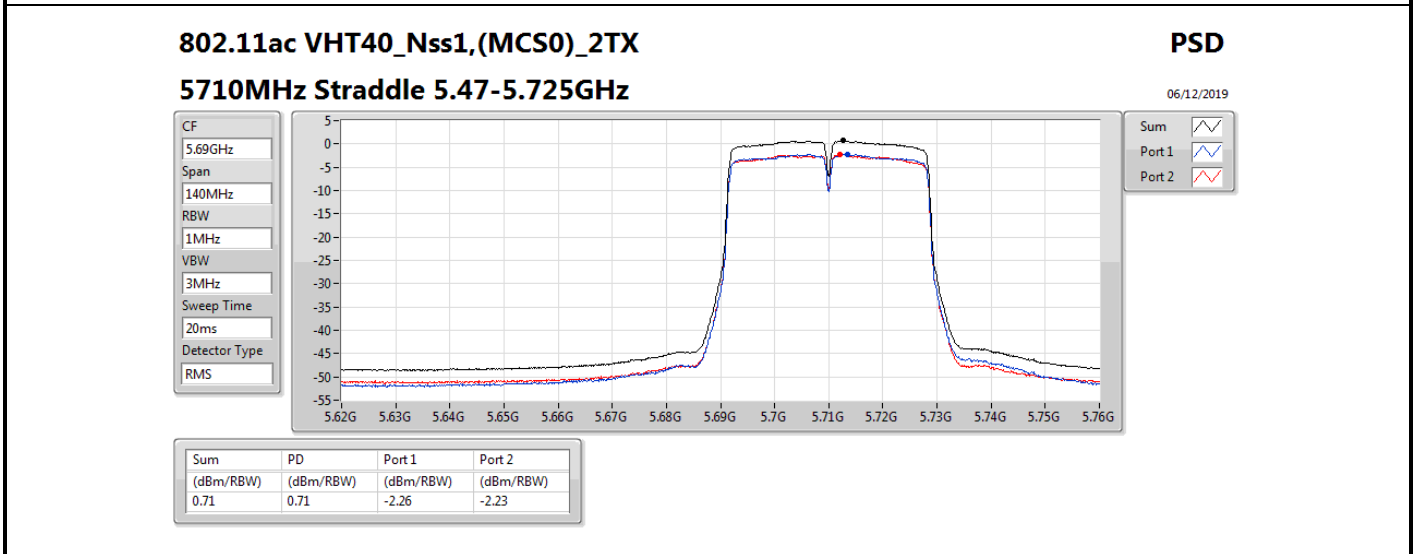

**DG** = Directional Gain; **RBW** = 500 kHz for 5.725-5.85GHz band / 1MHz for other band;

**PD** = trace bin-by-bin of each transmits port summing can be performed maximum power density; **Port X** = Port X power density;