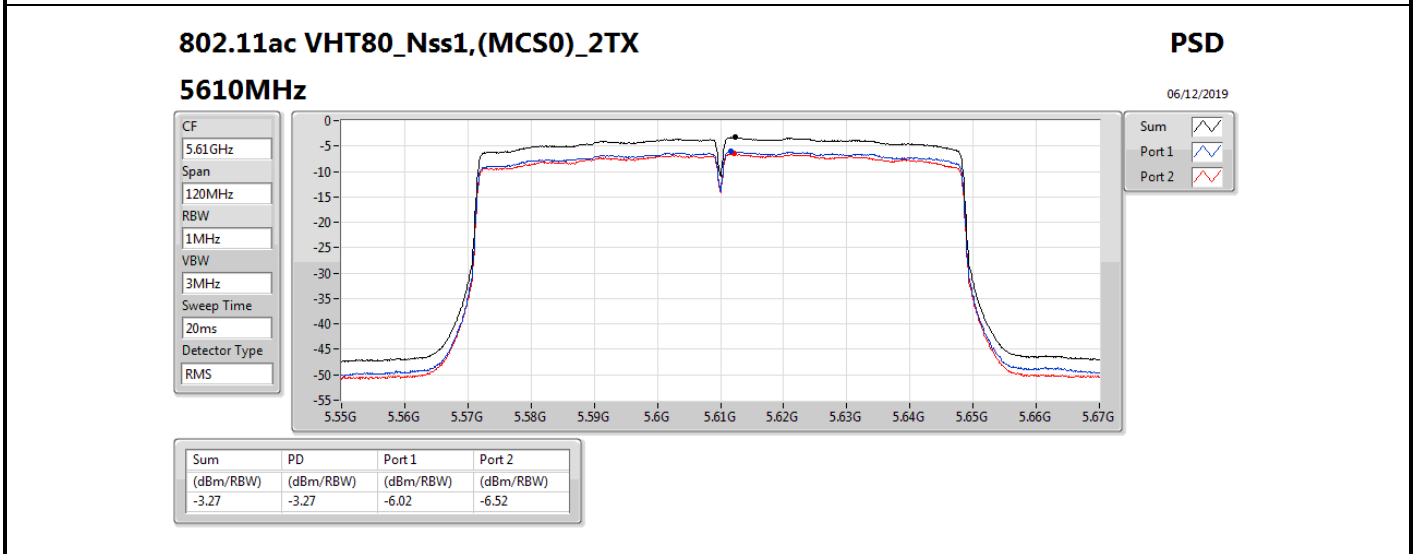

**DG** = Directional Gain; **RBW** = 500 kHz for 5.725-5.85GHz band / 1MHz for other band;

**PD** = trace bin-by-bin of each transmits port summing can be performed maximum power density; **Port X** = Port X power density;