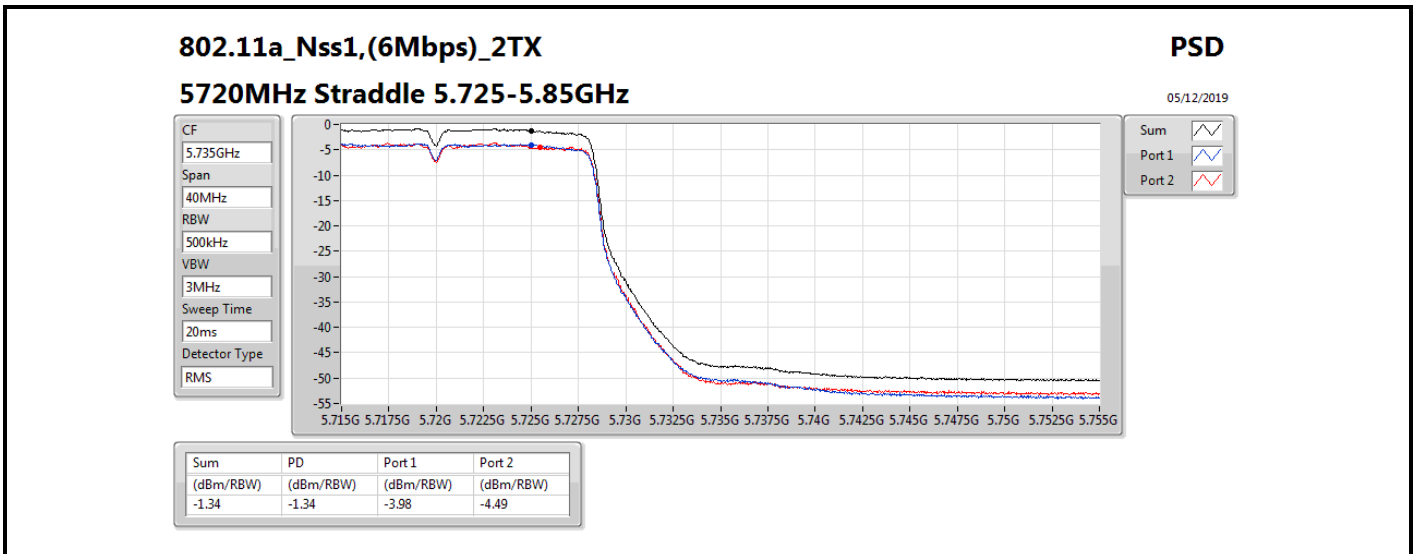

**DG** = Directional Gain; **RBW** = 500 kHz for 5.725-5.85GHz band / 1MHz for other band;

**PD** = trace bin-by-bin of each transmits port summing can be performed maximum power density; **Port X** = Port X power density;