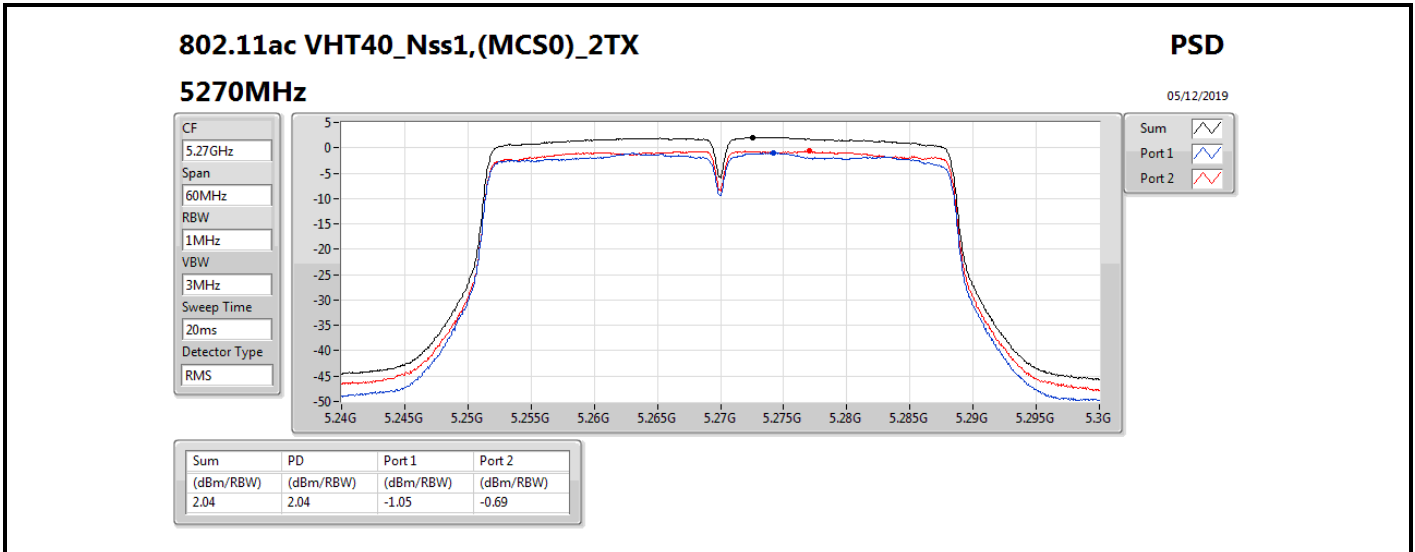

**DG** = Directional Gain; **RBW** = 500 kHz for 5.725-5.85GHz band / 1MHz for other band;

**PD** = trace bin-by-bin of each transmits port summing can be performed maximum power density; **Port X** = Port X power density;

Summary

Mode	PD (dBm/RBW)	EIRP PD (dBm/RBW)
5.25-5.35GHz	-	-
802.11a_Nss1,(6Mbps)_1TX	3.01	8.91
802.11ac VHT20_Nss1,(MCS0)_1TX	2.69	8.59
802.11ac VHT40_Nss1,(MCS0)_1TX	-0.53	5.37
802.11ac VHT80_Nss1,(MCS0)_1TX	-8.39	-2.49
5.47-5.725GHz	-	-
802.11a_Nss1,(6Mbps)_1TX	1.45	7.35
802.11ac VHT20_Nss1,(MCS0)_1TX	1.09	6.99
802.11ac VHT40_Nss1,(MCS0)_1TX	-1.57	4.33
802.11ac VHT80_Nss1,(MCS0)_1TX	-5.08	0.82
5.725-5.85GHz	-	-
802.11a_Nss1,(6Mbps)_1TX	-5.51	0.39
802.11ac VHT20_Nss1,(MCS0)_1TX	-4.09	1.81
802.11ac VHT40_Nss1,(MCS0)_1TX	-7.36	-1.46
802.11ac VHT80_Nss1,(MCS0)_1TX	-10.15	-4.25