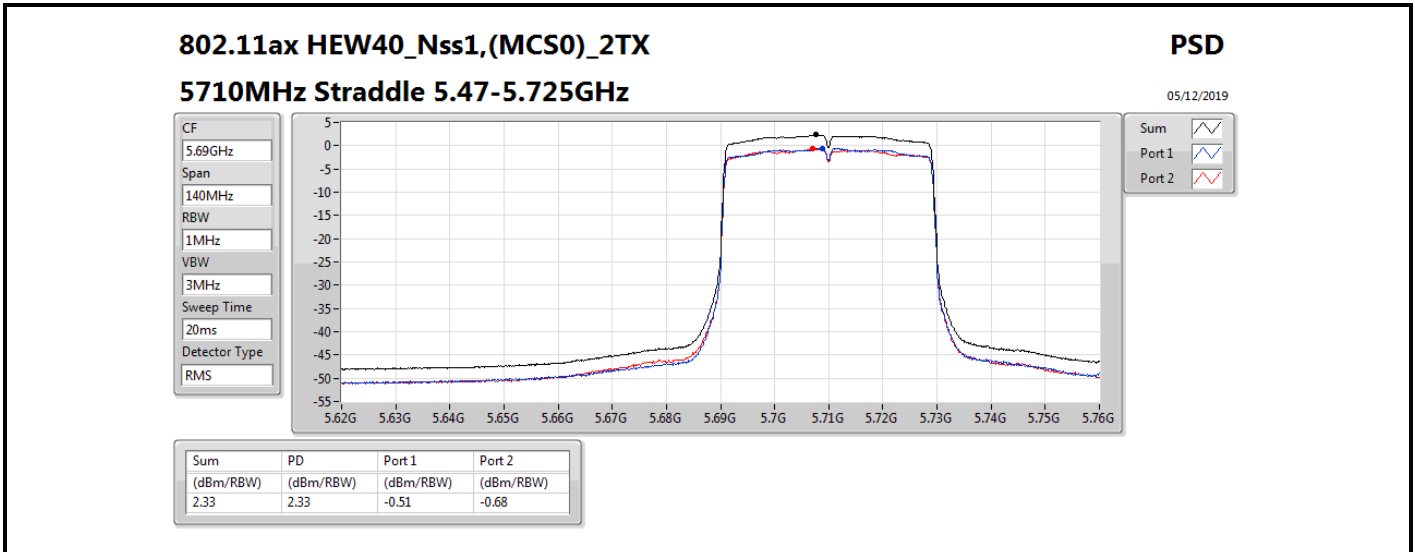

**DG** = Directional Gain; **RBW** = 500 kHz for 5.725-5.85GHz band / 1MHz for other band;

**PD** = trace bin-by-bin of each transmits port summing can be performed maximum power density; **Port X** = Port X power density;

Summary

Mode	PD (dBm/RBW)	EIRP PD (dBm/RBW)
5.25-5.35GHz	-	-
802.11a_Nss1,(6Mbps)_1TX	3.01	8.91
802.11ac VHT20_Nss1,(MCS0)_1TX	2.69	8.59
802.11ac VHT40_Nss1,(MCS0)_1TX	-0.53	5.37
802.11ac VHT80_Nss1,(MCS0)_1TX	-8.39	-2.49
5.47-5.725GHz	-	-
802.11a_Nss1,(6Mbps)_1TX	1.45	7.35
802.11ac VHT20_Nss1,(MCS0)_1TX	1.09	6.99
802.11ac VHT40_Nss1,(MCS0)_1TX	-1.57	4.33
802.11ac VHT80_Nss1,(MCS0)_1TX	-5.08	0.82
5.725-5.85GHz	-	-
802.11a_Nss1,(6Mbps)_1TX	-5.51	0.39
802.11ac VHT20_Nss1,(MCS0)_1TX	-4.09	1.81
802.11ac VHT40_Nss1,(MCS0)_1TX	-7.36	-1.46
802.11ac VHT80_Nss1,(MCS0)_1TX	-10.15	-4.25