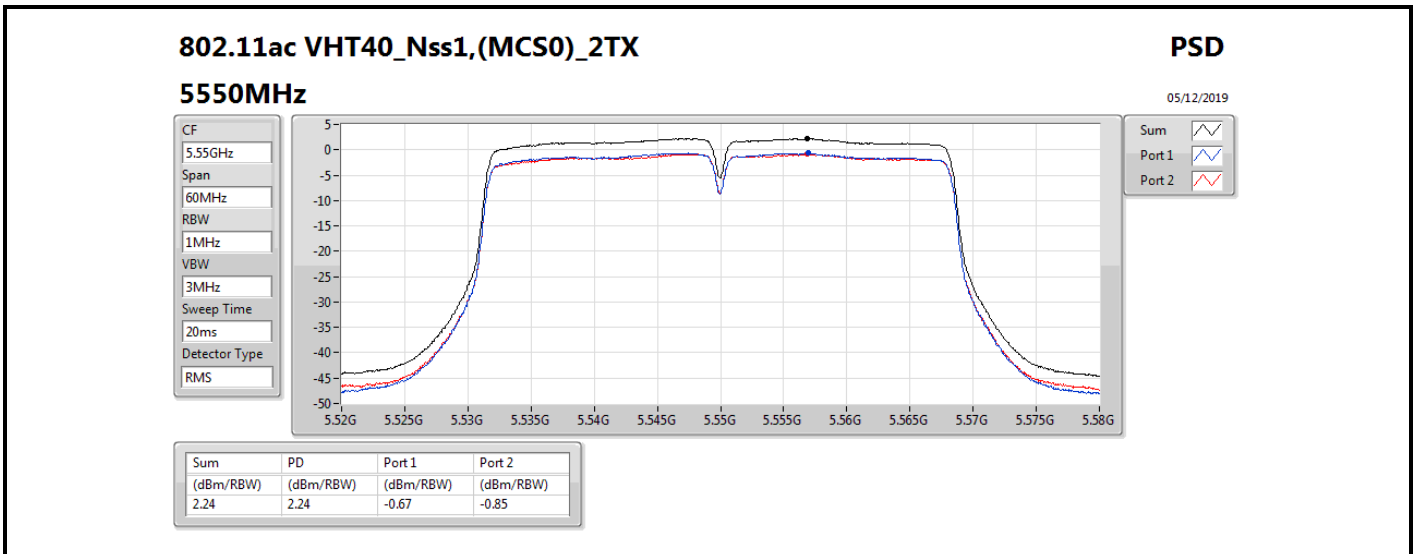

**DG** = Directional Gain; **RBW** = 500 kHz for 5.725-5.85GHz band / 1MHz for other band;

**PD** = trace bin-by-bin of each transmits port summing can be performed maximum power density; **Port X** = Port X power density;

Summary

Mode	PD (dBm/RBW)	EIRP PD (dBm/RBW)
5.25-5.35GHz	-	-
802.11a_Nss1,(6Mbps)_1TX	3.01	8.91
802.11ac VHT20_Nss1,(MCS0)_1TX	2.69	8.59
802.11ac VHT40_Nss1,(MCS0)_1TX	-0.53	5.37
802.11ac VHT80_Nss1,(MCS0)_1TX	-8.39	-2.49
5.47-5.725GHz	-	-
802.11a_Nss1,(6Mbps)_1TX	1.45	7.35
802.11ac VHT20_Nss1,(MCS0)_1TX	1.09	6.99
802.11ac VHT40_Nss1,(MCS0)_1TX	-1.57	4.33
802.11ac VHT80_Nss1,(MCS0)_1TX	-5.08	0.82
5.725-5.85GHz	-	-
802.11a_Nss1,(6Mbps)_1TX	-5.51	0.39
802.11ac VHT20_Nss1,(MCS0)_1TX	-4.09	1.81
802.11ac VHT40_Nss1,(MCS0)_1TX	-7.36	-1.46
802.11ac VHT80_Nss1,(MCS0)_1TX	-10.15	-4.25