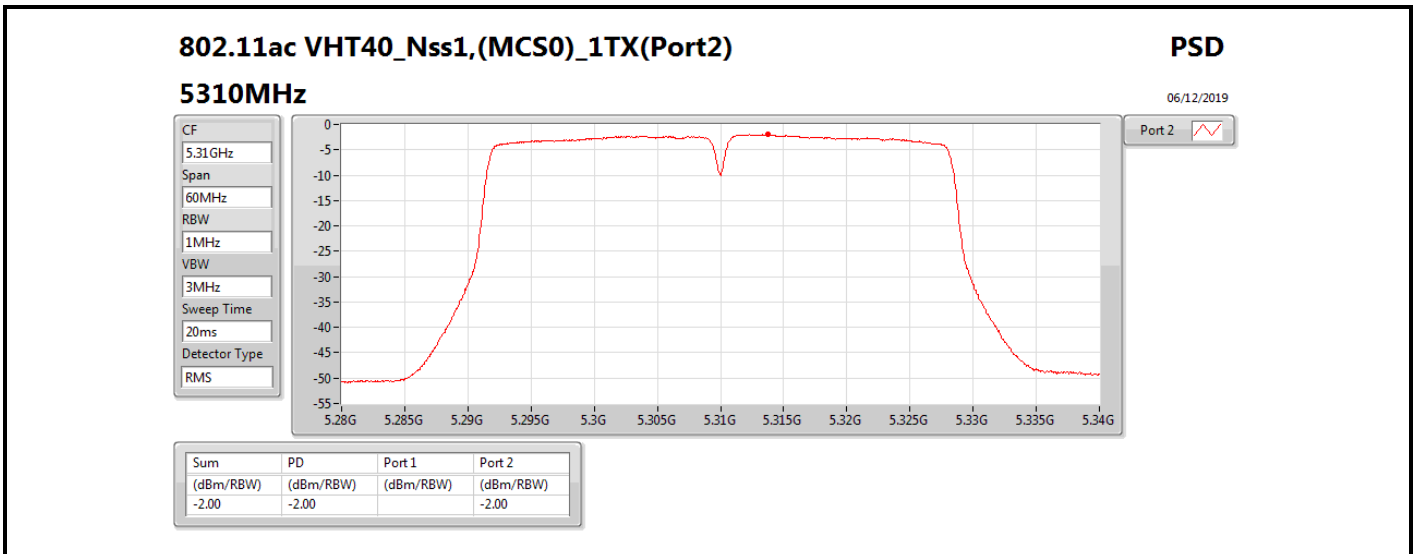

**DG** = Directional Gain; **RBW** = 500 kHz for 5.725-5.85GHz band / 1MHz for other band;

**PD** = trace bin-by-bin of each transmits port summing can be performed maximum power density; **Port X** = Port X power density;