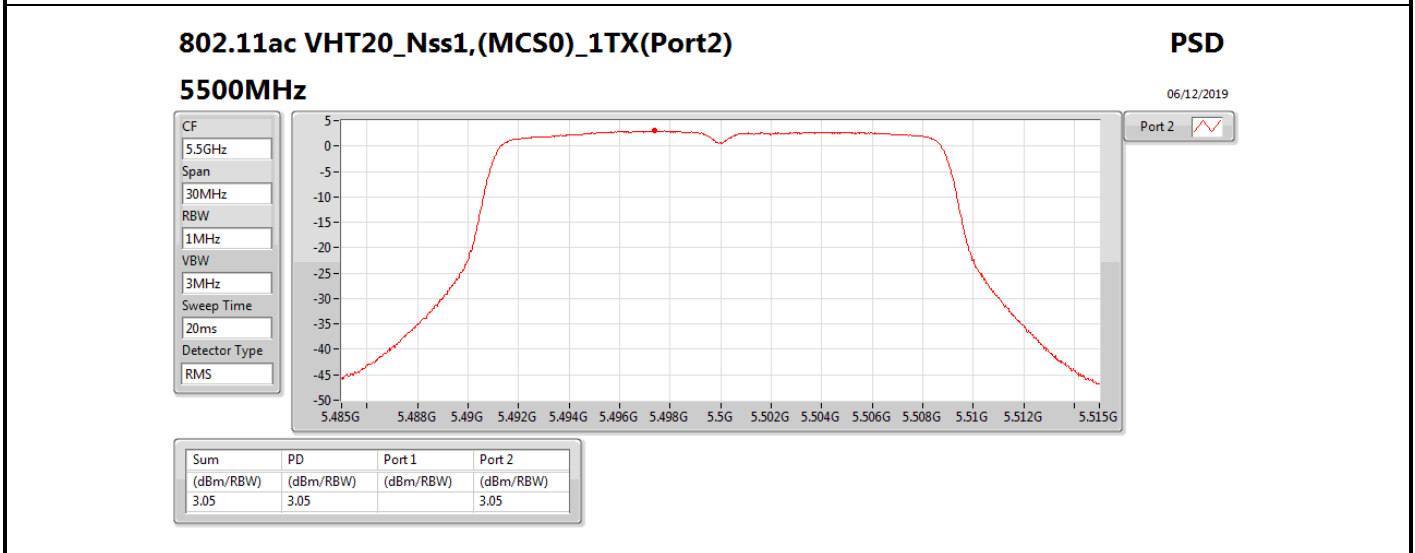

**DG** = Directional Gain; **RBW** = 500 kHz for 5.725-5.85GHz band / 1MHz for other band;

**PD** = trace bin-by-bin of each transmits port summing can be performed maximum power density; **Port X** = Port X power density;