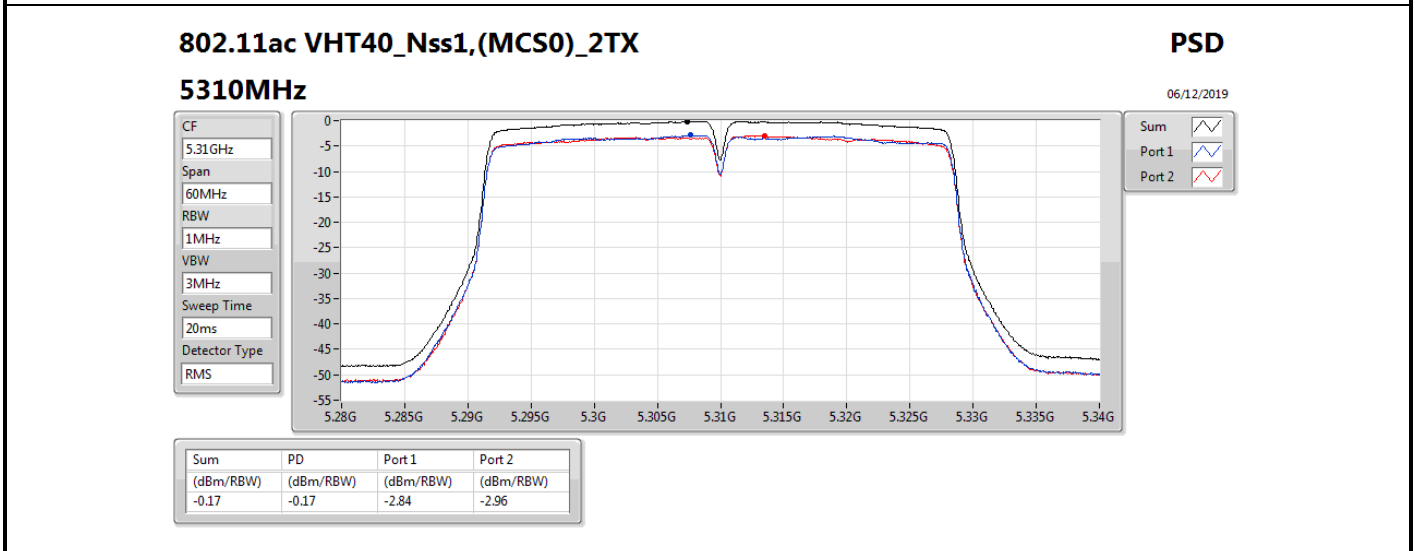

**DG** = Directional Gain; **RBW** = 500 kHz for 5.725-5.85GHz band / 1MHz for other band;

**PD** = trace bin-by-bin of each transmits port summing can be performed maximum power density; **Port X** = Port X power density;