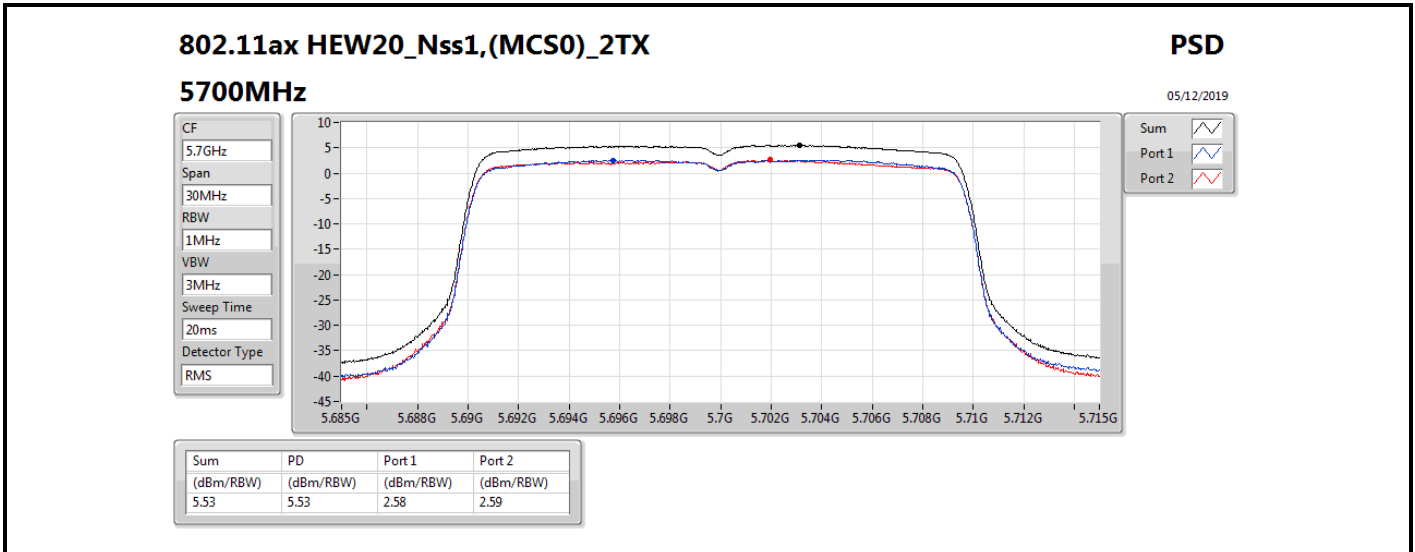

**DG** = Directional Gain; **RBW** = 500 kHz for 5.725-5.85GHz band / 1MHz for other band;

**PD** = trace bin-by-bin of each transmits port summing can be performed maximum power density; **Port X** = Port X power density;