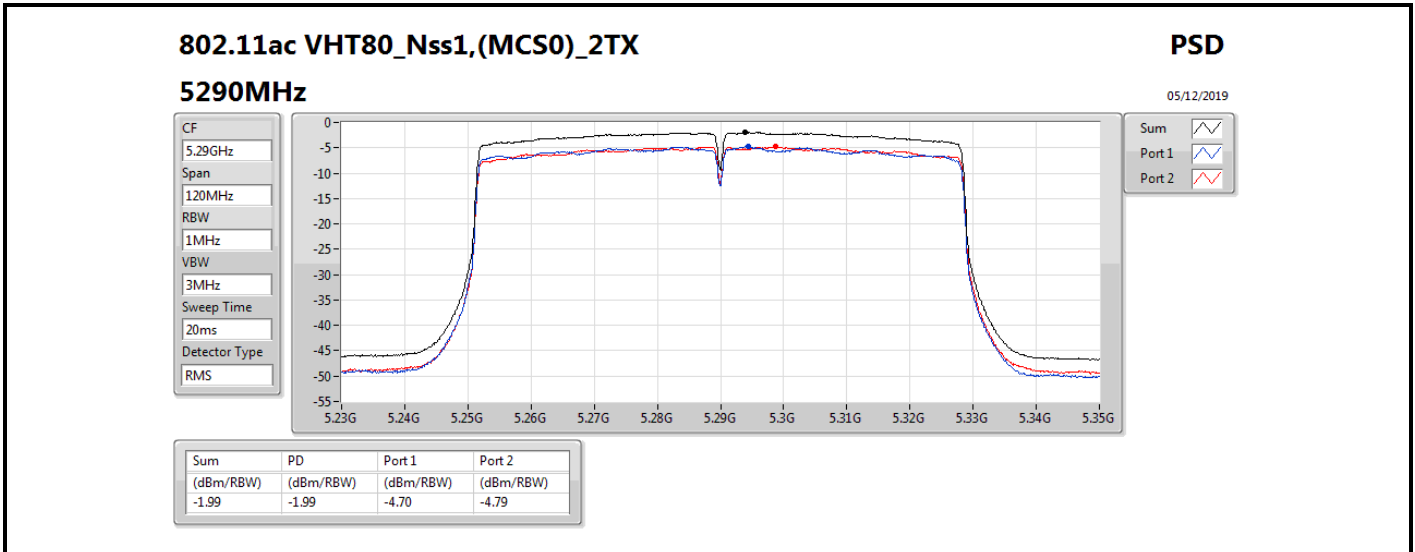

**DG** = Directional Gain; **RBW** = 500 kHz for 5.725-5.85GHz band / 1MHz for other band;

**PD** = trace bin-by-bin of each transmits port summing can be performed maximum power density; **Port X** = Port X power density;

Summary

Mode	PD (dBm/RBW)	EIRP PD (dBm/RBW)
5.25-5.35GHz	-	-
802.11a_Nss1,(6Mbps)_1TX	3.01	8.91
802.11ac VHT20_Nss1,(MCS0)_1TX	2.69	8.59
802.11ac VHT40_Nss1,(MCS0)_1TX	-0.53	5.37
802.11ac VHT80_Nss1,(MCS0)_1TX	-8.39	-2.49
5.47-5.725GHz	-	-
802.11a_Nss1,(6Mbps)_1TX	1.45	7.35
802.11ac VHT20_Nss1,(MCS0)_1TX	1.09	6.99
802.11ac VHT40_Nss1,(MCS0)_1TX	-1.57	4.33
802.11ac VHT80_Nss1,(MCS0)_1TX	-5.08	0.82
5.725-5.85GHz	-	-
802.11a_Nss1,(6Mbps)_1TX	-5.51	0.39
802.11ac VHT20_Nss1,(MCS0)_1TX	-4.09	1.81
802.11ac VHT40_Nss1,(MCS0)_1TX	-7.36	-1.46
802.11ac VHT80_Nss1,(MCS0)_1TX	-10.15	-4.25