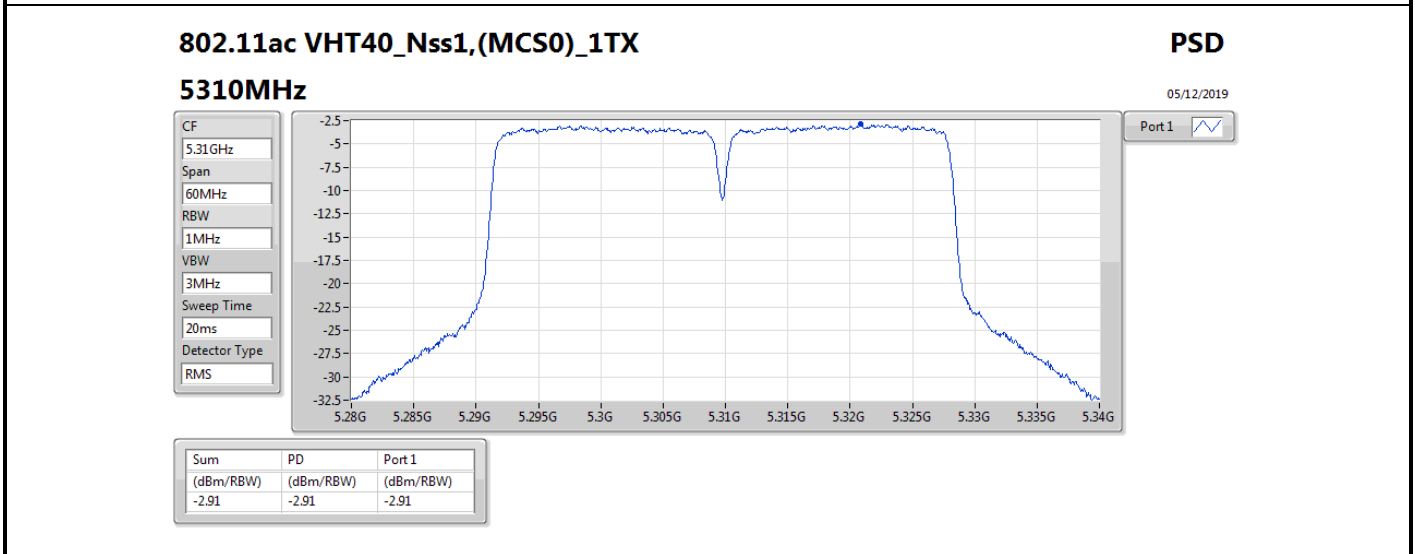

DG = Directional Gain; RBW = 500 kHz for 5.725-5.85GHz band / 1MHz for other band;

PD = trace bin-by-bin of each transmits port summing can be performed maximum power density; Port X = Port X power density;

Summary

Mode	PD (dBm/RBW)	EIRP PD (dBm/RBW)
5.25-5.35GHz	-	-
802.11ac VHT20-BF_Nss1,(MCS0)_2TX	5.76	15.77
802.11ac VHT40-BF_Nss1,(MCS0)_2TX	2.75	12.76
802.11ac VHT80-BF_Nss1,(MCS0)_2TX	-2.11	7.90
802.11ax HEW20-BF_Nss1,(MCS0)_2TX	5.81	15.82
802.11ax HEW40-BF_Nss1,(MCS0)_2TX	2.61	12.62
802.11ax HEW80-BF_Nss1,(MCS0)_2TX	-2.35	7.66
5.47-5.725GHz	-	-
802.11ac VHT20-BF_Nss1,(MCS0)_2TX	5.45	15.46
802.11ac VHT40-BF_Nss1,(MCS0)_2TX	2.55	12.56
802.11ac VHT80-BF_Nss1,(MCS0)_2TX	-0.28	9.73
802.11ax HEW20-BF_Nss1,(MCS0)_2TX	5.53	15.54
802.11ax HEW40-BF_Nss1,(MCS0)_2TX	2.65	12.66
802.11ax HEW80-BF_Nss1,(MCS0)_2TX	-0.46	9.55
5.725-5.85GHz	-	-
802.11ac VHT20-BF_Nss1,(MCS0)_2TX	3.65	13.66
802.11ac VHT40-BF_Nss1,(MCS0)_2TX	-0.08	9.93
802.11ac VHT80-BF_Nss1,(MCS0)_2TX	-3.95	6.06
802.11ax HEW20-BF_Nss1,(MCS0)_2TX	3.89	13.90
802.11ax HEW40-BF_Nss1,(MCS0)_2TX	-0.08	9.93
802.11ax HEW80-BF_Nss1,(MCS0)_2TX	-3.86	6.15