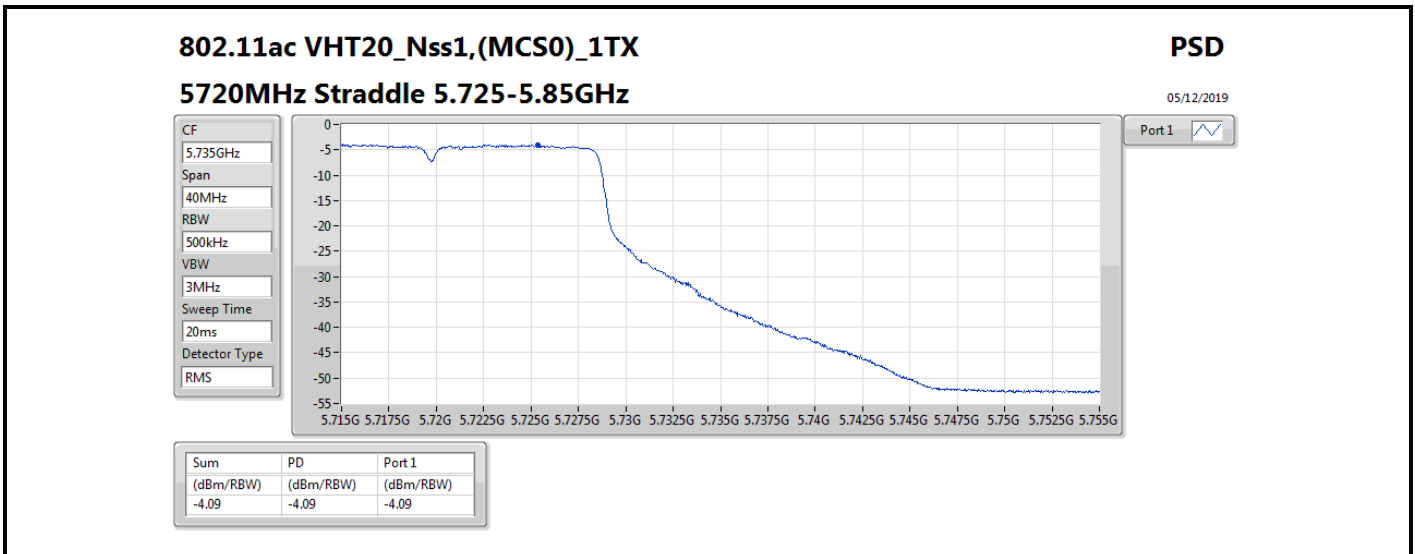

DG = Directional Gain; RBW = 500 kHz for 5.725-5.85GHz band / 1MHz for other band;

PD = trace bin-by-bin of each transmits port summing can be performed maximum power density; Port X = Port X power density;

Summary

Mode	PD (dBm/RBW)	EIRP PD (dBm/RBW)
5.25-5.35GHz	-	-
802.11ac VHT20-BF_Nss1,(MCS0)_2TX	5.76	15.77
802.11ac VHT40-BF_Nss1,(MCS0)_2TX	2.75	12.76
802.11ac VHT80-BF_Nss1,(MCS0)_2TX	-2.11	7.90
802.11ax HEW20-BF_Nss1,(MCS0)_2TX	5.81	15.82
802.11ax HEW40-BF_Nss1,(MCS0)_2TX	2.61	12.62
802.11ax HEW80-BF_Nss1,(MCS0)_2TX	-2.35	7.66
5.47-5.725GHz	-	-
802.11ac VHT20-BF_Nss1,(MCS0)_2TX	5.45	15.46
802.11ac VHT40-BF_Nss1,(MCS0)_2TX	2.55	12.56
802.11ac VHT80-BF_Nss1,(MCS0)_2TX	-0.28	9.73
802.11ax HEW20-BF_Nss1,(MCS0)_2TX	5.53	15.54
802.11ax HEW40-BF_Nss1,(MCS0)_2TX	2.65	12.66
802.11ax HEW80-BF_Nss1,(MCS0)_2TX	-0.46	9.55
5.725-5.85GHz	-	-
802.11ac VHT20-BF_Nss1,(MCS0)_2TX	3.65	13.66
802.11ac VHT40-BF_Nss1,(MCS0)_2TX	-0.08	9.93
802.11ac VHT80-BF_Nss1,(MCS0)_2TX	-3.95	6.06
802.11ax HEW20-BF_Nss1,(MCS0)_2TX	3.89	13.90
802.11ax HEW40-BF_Nss1,(MCS0)_2TX	-0.08	9.93
802.11ax HEW80-BF_Nss1,(MCS0)_2TX	-3.86	6.15