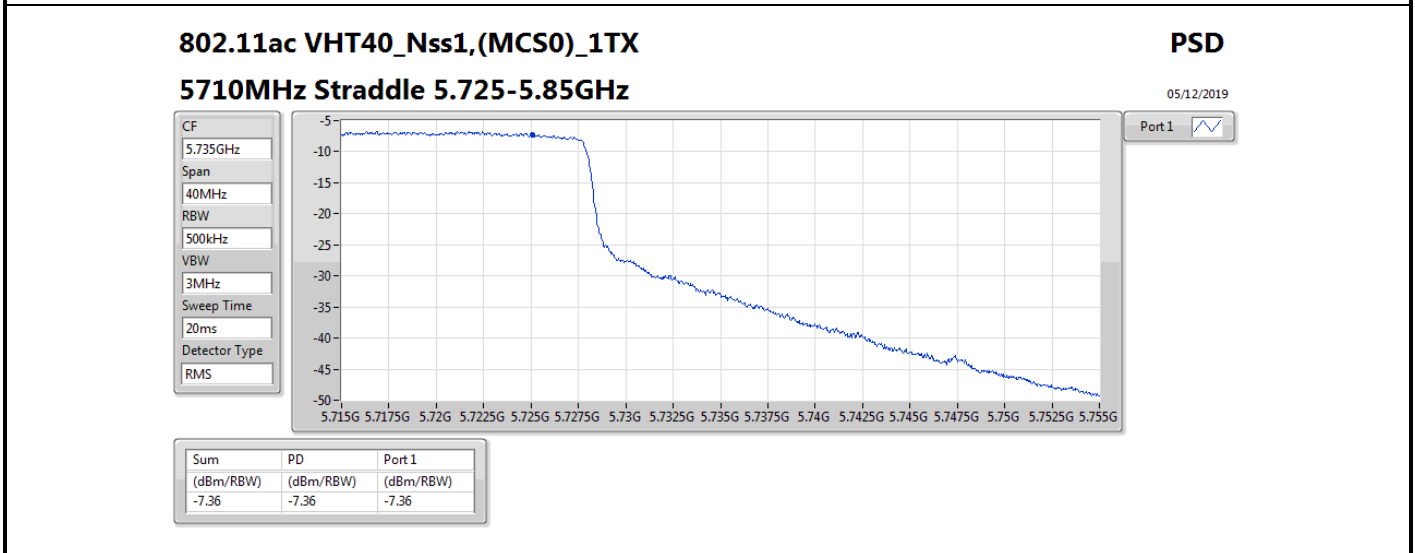

DG = Directional Gain; RBW = 500 kHz for 5.725-5.85GHz band / 1MHz for other band;

PD = trace bin-by-bin of each transmits port summing can be performed maximum power density; Port X = Port X power density;

Summary

Mode	PD (dBm/RBW)	EIRP PD (dBm/RBW)
5.25-5.35GHz	-	-
802.11ac VHT20-BF_Nss1,(MCS0)_2TX	5.76	15.77
802.11ac VHT40-BF_Nss1,(MCS0)_2TX	2.75	12.76
802.11ac VHT80-BF_Nss1,(MCS0)_2TX	-2.11	7.90
802.11ax HEW20-BF_Nss1,(MCS0)_2TX	5.81	15.82
802.11ax HEW40-BF_Nss1,(MCS0)_2TX	2.61	12.62
802.11ax HEW80-BF_Nss1,(MCS0)_2TX	-2.35	7.66
5.47-5.725GHz	-	-
802.11ac VHT20-BF_Nss1,(MCS0)_2TX	5.45	15.46
802.11ac VHT40-BF_Nss1,(MCS0)_2TX	2.55	12.56
802.11ac VHT80-BF_Nss1,(MCS0)_2TX	-0.28	9.73
802.11ax HEW20-BF_Nss1,(MCS0)_2TX	5.53	15.54
802.11ax HEW40-BF_Nss1,(MCS0)_2TX	2.65	12.66
802.11ax HEW80-BF_Nss1,(MCS0)_2TX	-0.46	9.55
5.725-5.85GHz	-	-
802.11ac VHT20-BF_Nss1,(MCS0)_2TX	3.65	13.66
802.11ac VHT40-BF_Nss1,(MCS0)_2TX	-0.08	9.93
802.11ac VHT80-BF_Nss1,(MCS0)_2TX	-3.95	6.06
802.11ax HEW20-BF_Nss1,(MCS0)_2TX	3.89	13.90
802.11ax HEW40-BF_Nss1,(MCS0)_2TX	-0.08	9.93
802.11ax HEW80-BF_Nss1,(MCS0)_2TX	-3.86	6.15