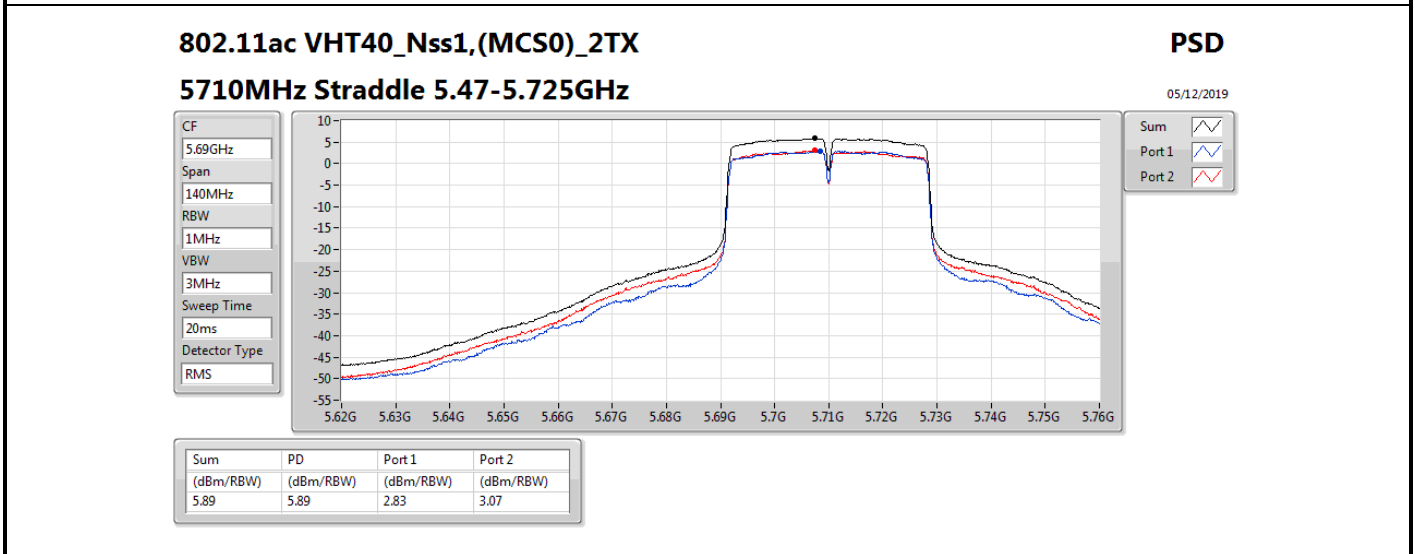

**DG** = Directional Gain; **RBW** = 500 kHz for 5.725-5.85GHz band / 1MHz for other band;

**PD** = trace bin-by-bin of each transmits port summing can be performed maximum power density; **Port X** = Port X power density;