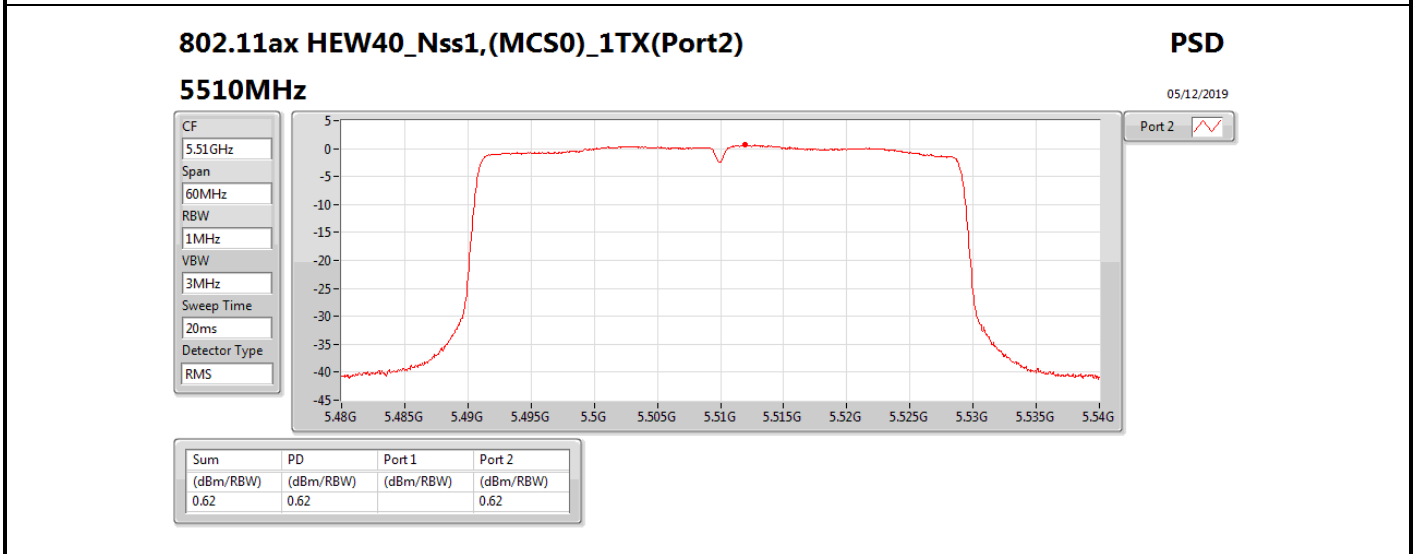

**DG** = Directional Gain; **RBW** = 500 kHz for 5.725-5.85GHz band / 1MHz for other band;

**PD** = trace bin-by-bin of each transmits port summing can be performed maximum power density; **Port X** = Port X power density;