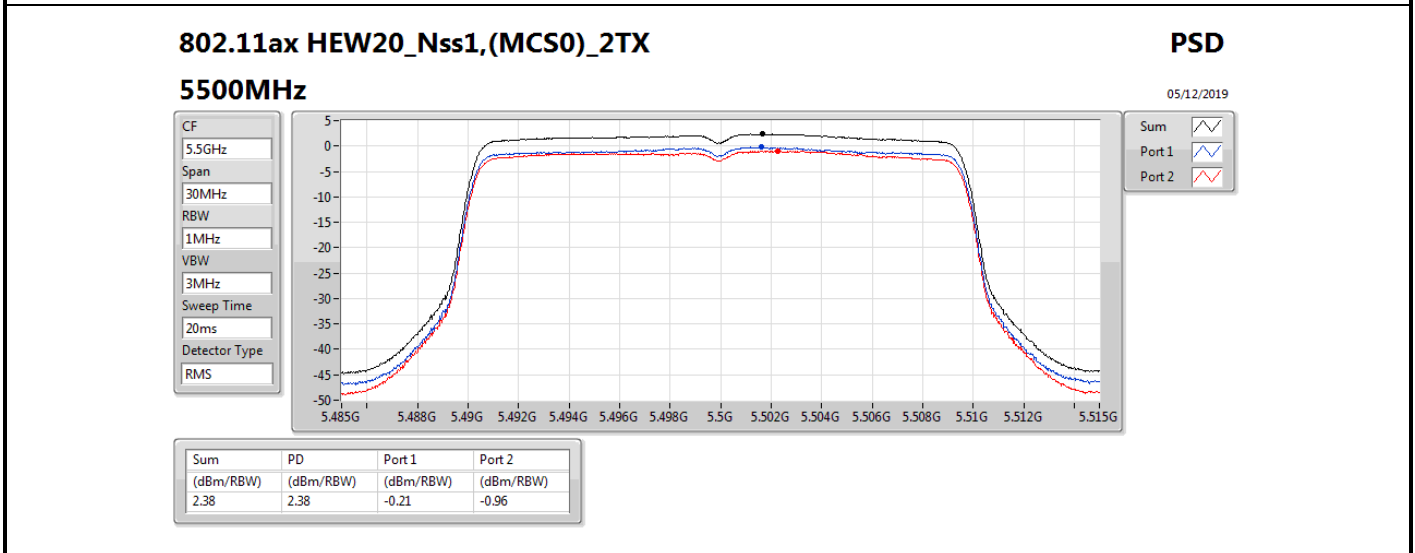

**DG** = Directional Gain; **RBW** = 500 kHz for 5.725-5.85GHz band / 1MHz for other band;

**PD** = trace bin-by-bin of each transmits port summing can be performed maximum power density; **Port X** = Port X power density;

Summary

Mode	PD (dBm/RBW)	EIRP PD (dBm/RBW)
5.25-5.35GHz	-	-
802.11a_Nss1,(6Mbps)_1TX	3.01	8.91
802.11ac VHT20_Nss1,(MCS0)_1TX	2.69	8.59
802.11ac VHT40_Nss1,(MCS0)_1TX	-0.53	5.37
802.11ac VHT80_Nss1,(MCS0)_1TX	-8.39	-2.49
5.47-5.725GHz	-	-
802.11a_Nss1,(6Mbps)_1TX	1.45	7.35
802.11ac VHT20_Nss1,(MCS0)_1TX	1.09	6.99
802.11ac VHT40_Nss1,(MCS0)_1TX	-1.57	4.33
802.11ac VHT80_Nss1,(MCS0)_1TX	-5.08	0.82
5.725-5.85GHz	-	-
802.11a_Nss1,(6Mbps)_1TX	-5.51	0.39
802.11ac VHT20_Nss1,(MCS0)_1TX	-4.09	1.81
802.11ac VHT40_Nss1,(MCS0)_1TX	-7.36	-1.46
802.11ac VHT80_Nss1,(MCS0)_1TX	-10.15	-4.25