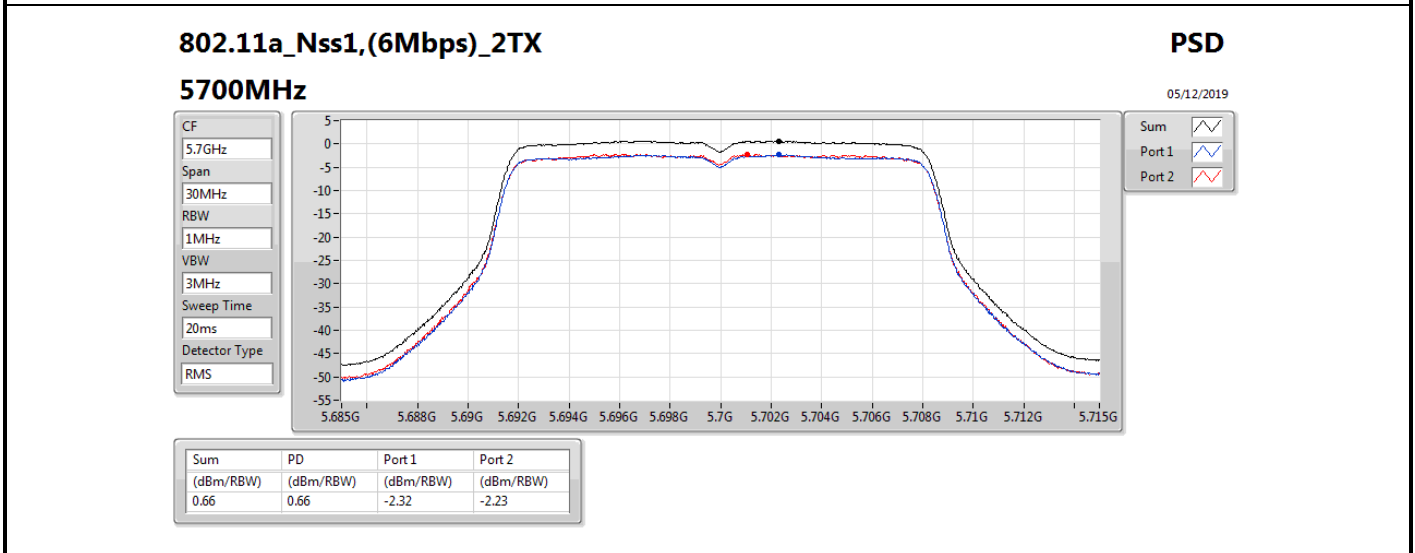

**DG** = Directional Gain; **RBW** = 500 kHz for 5.725-5.85GHz band / 1MHz for other band;

**PD** = trace bin-by-bin of each transmits port summing can be performed maximum power density; **Port X** = Port X power density;