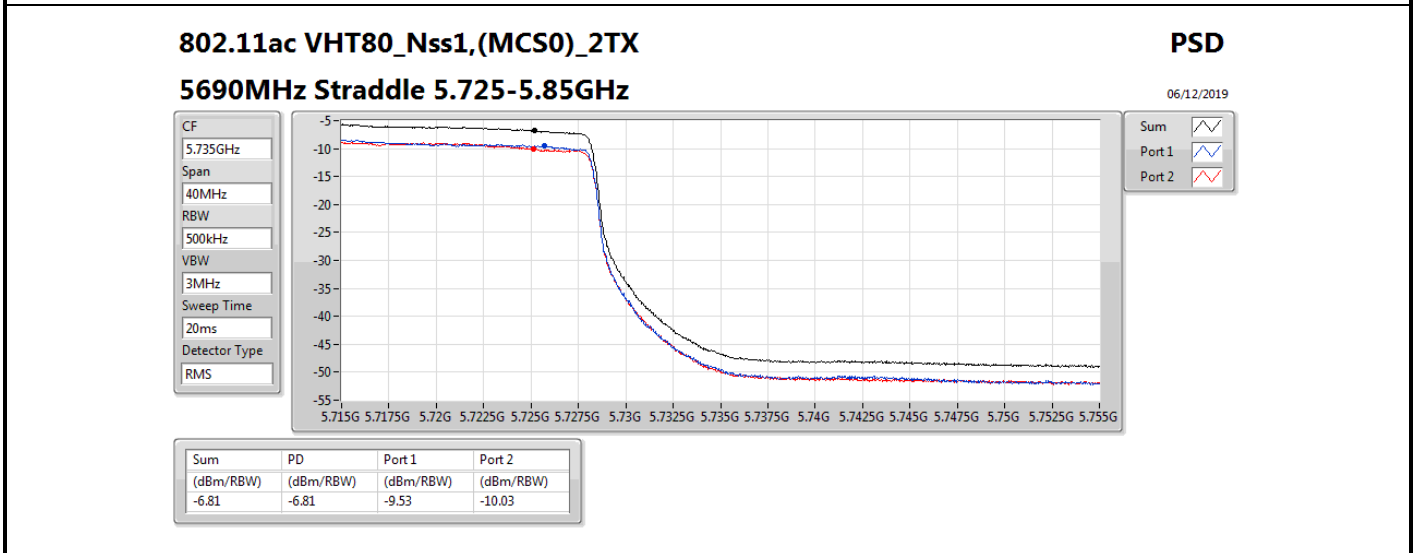

**DG** = Directional Gain; **RBW** = 500 kHz for 5.725-5.85GHz band / 1MHz for other band;

**PD** = trace bin-by-bin of each transmits port summing can be performed maximum power density; **Port X** = Port X power density;