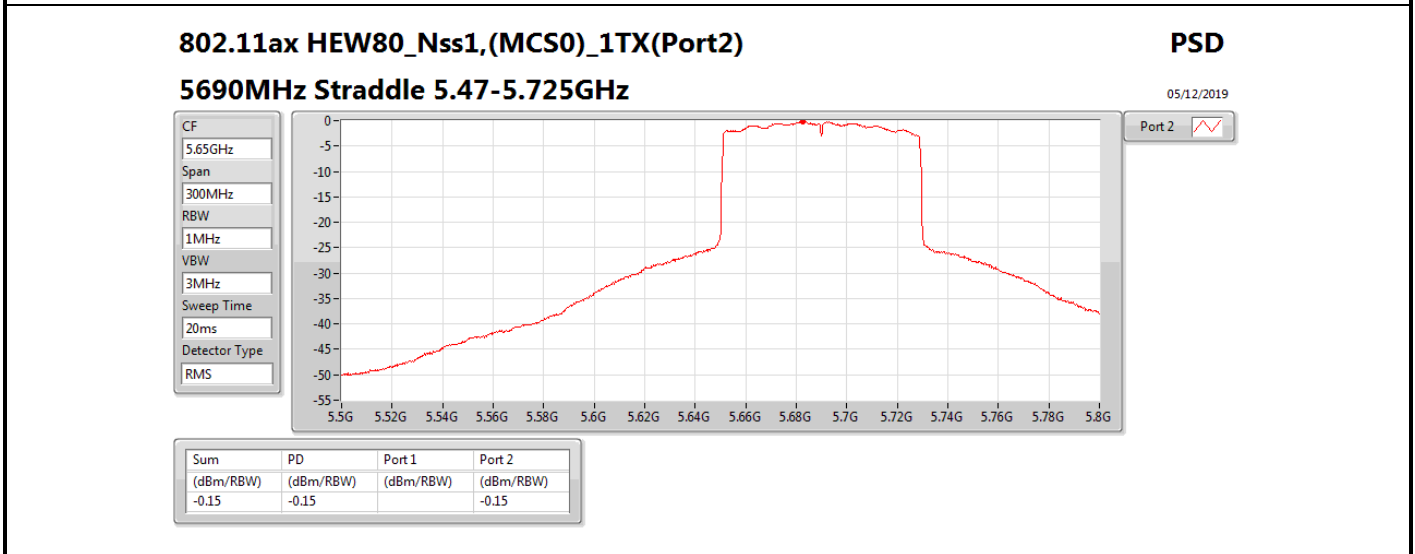

**DG** = Directional Gain; **RBW** = 500 kHz for 5.725-5.85GHz band / 1MHz for other band;

**PD** = trace bin-by-bin of each transmits port summing can be performed maximum power density; **Port X** = Port X power density;