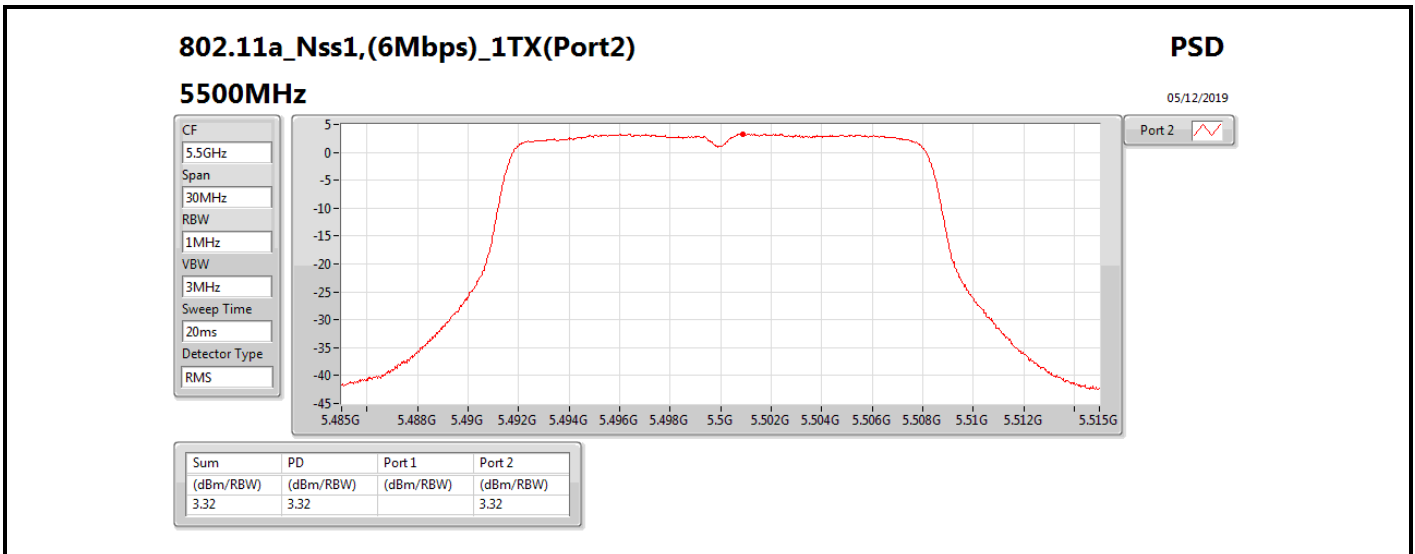

**DG** = Directional Gain; **RBW** = 500 kHz for 5.725-5.85GHz band / 1MHz for other band;

**PD** = trace bin-by-bin of each transmits port summing can be performed maximum power density; **Port X** = Port X power density;