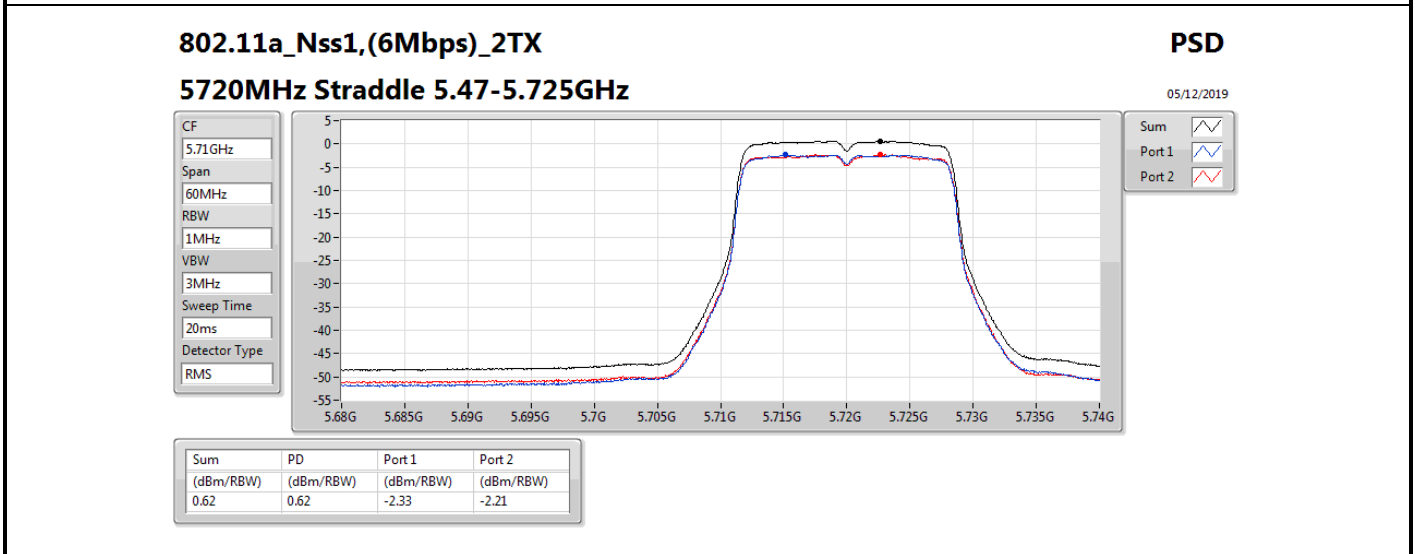

**DG** = Directional Gain; **RBW** = 500 kHz for 5.725-5.85GHz band / 1MHz for other band;

**PD** = trace bin-by-bin of each transmits port summing can be performed maximum power density; **Port X** = Port X power density;