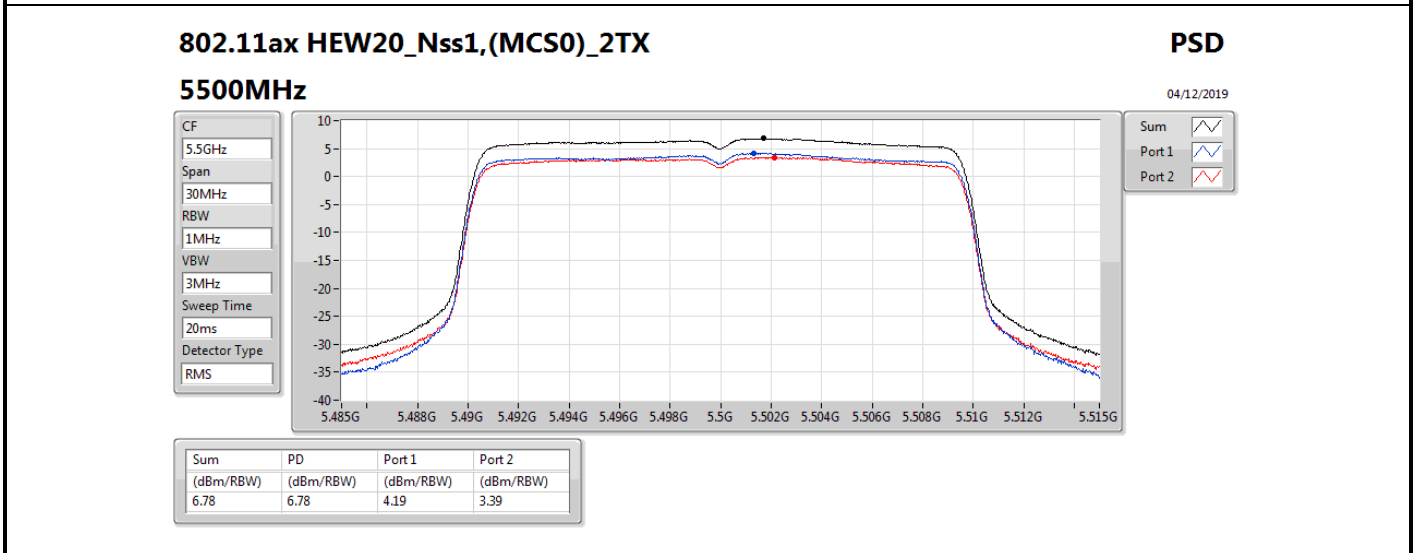

**DG** = Directional Gain; **RBW** = 500 kHz for 5.725-5.85GHz band / 1MHz for other band;

**PD** = trace bin-by-bin of each transmits port summing can be performed maximum power density; **Port X** = Port X power density;