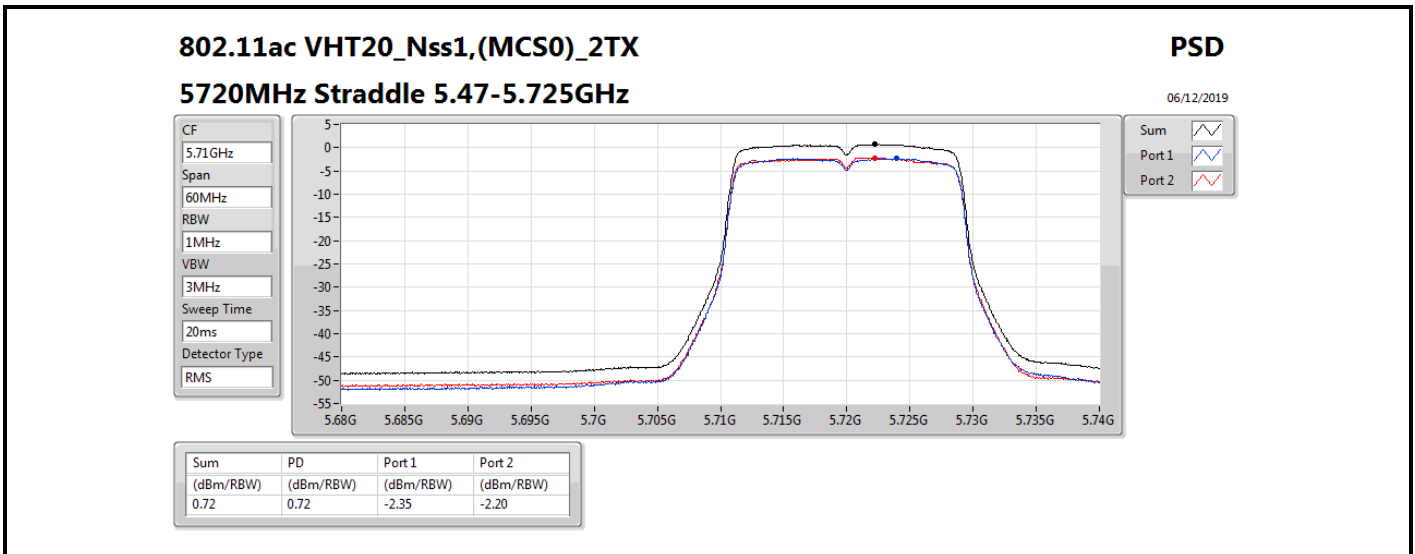

**DG** = Directional Gain; **RBW** = 500 kHz for 5.725-5.85GHz band / 1MHz for other band;

**PD** = trace bin-by-bin of each transmits port summing can be performed maximum power density; **Port X** = Port X power density;