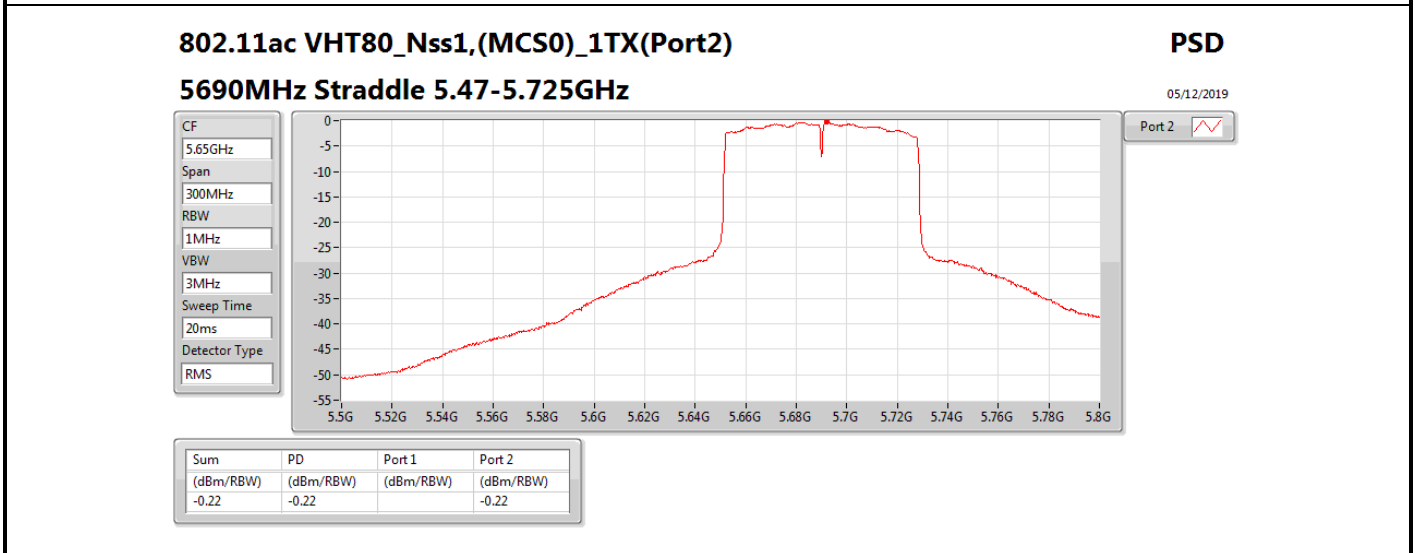

**DG** = Directional Gain; **RBW** = 500 kHz for 5.725-5.85GHz band / 1MHz for other band;

**PD** = trace bin-by-bin of each transmits port summing can be performed maximum power density; **Port X** = Port X power density;