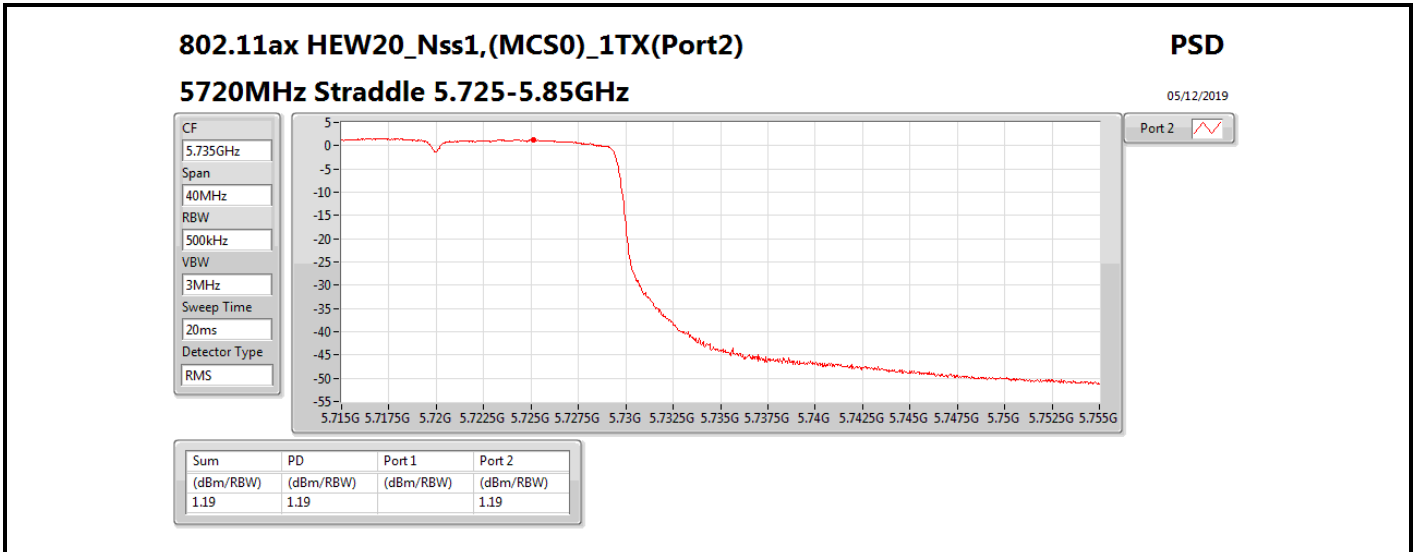

**DG** = Directional Gain; **RBW** = 500 kHz for 5.725-5.85GHz band / 1MHz for other band;

**PD** = trace bin-by-bin of each transmits port summing can be performed maximum power density; **Port X** = Port X power density;