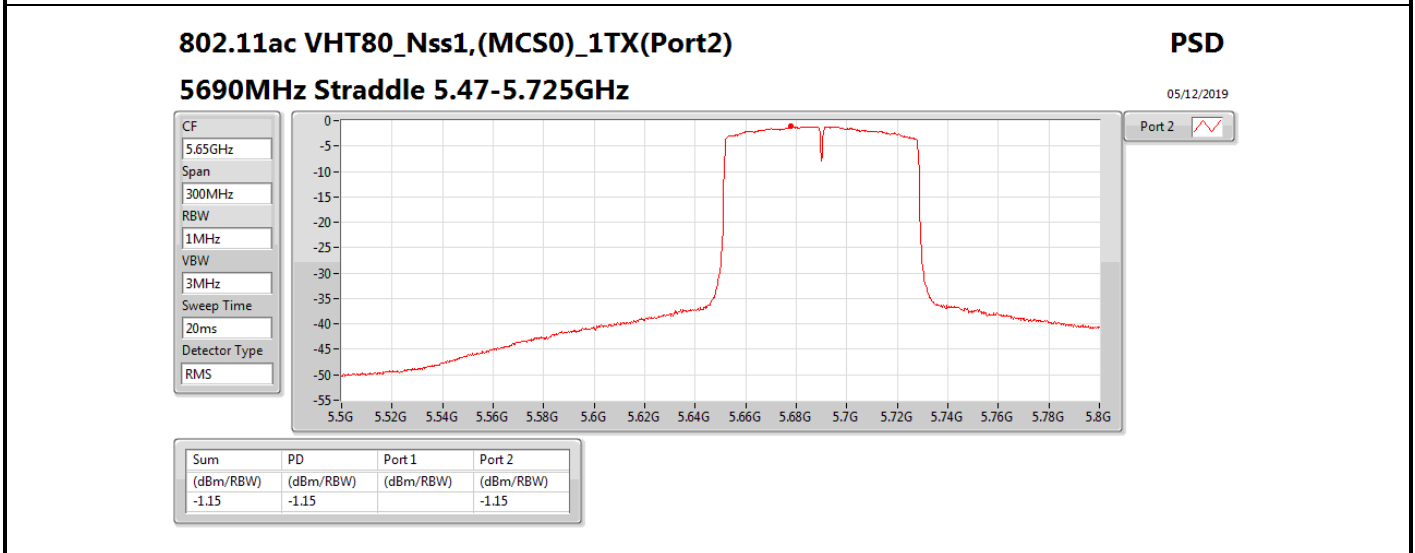

**DG** = Directional Gain; **RBW** = 500 kHz for 5.725-5.85GHz band / 1MHz for other band;

**PD** = trace bin-by-bin of each transmits port summing can be performed maximum power density; **Port X** = Port X power density;

Summary

Mode	PD (dBm/RBW)	EIRP PD (dBm/RBW)
5.25-5.35GHz	-	-
802.11a_Nss1,(6Mbps)_1TX	3.01	8.91
802.11ac VHT20_Nss1,(MCS0)_1TX	2.69	8.59
802.11ac VHT40_Nss1,(MCS0)_1TX	-0.53	5.37
802.11ac VHT80_Nss1,(MCS0)_1TX	-8.39	-2.49
5.47-5.725GHz	-	-
802.11a_Nss1,(6Mbps)_1TX	1.45	7.35
802.11ac VHT20_Nss1,(MCS0)_1TX	1.09	6.99
802.11ac VHT40_Nss1,(MCS0)_1TX	-1.57	4.33
802.11ac VHT80_Nss1,(MCS0)_1TX	-5.08	0.82
5.725-5.85GHz	-	-
802.11a_Nss1,(6Mbps)_1TX	-5.51	0.39
802.11ac VHT20_Nss1,(MCS0)_1TX	-4.09	1.81
802.11ac VHT40_Nss1,(MCS0)_1TX	-7.36	-1.46
802.11ac VHT80_Nss1,(MCS0)_1TX	-10.15	-4.25