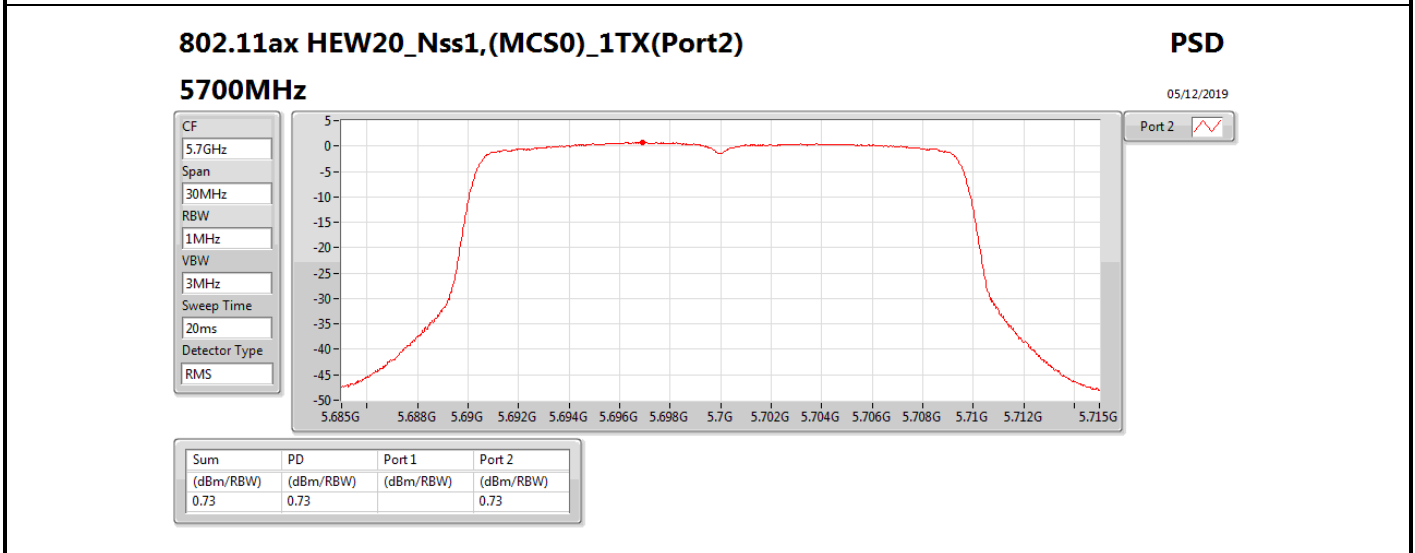

**DG** = Directional Gain; **RBW** = 500 kHz for 5.725-5.85GHz band / 1MHz for other band;

**PD** = trace bin-by-bin of each transmits port summing can be performed maximum power density; **Port X** = Port X power density;