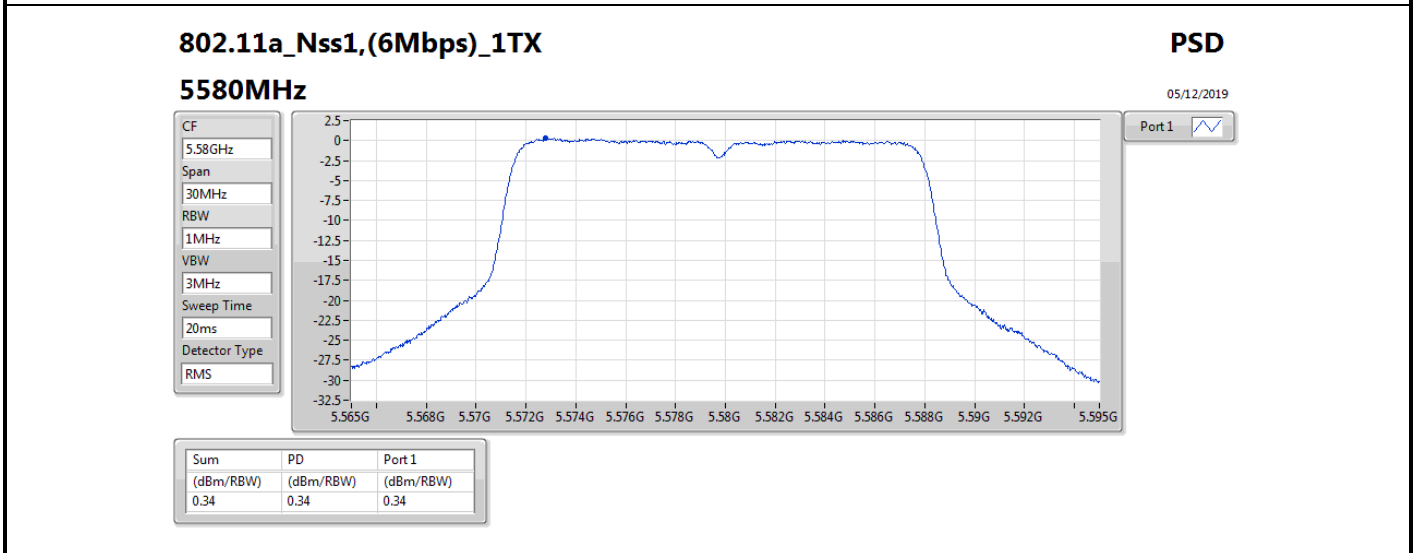

DG = Directional Gain; RBW = 500 kHz for 5.725-5.85GHz band / 1MHz for other band;

PD = trace bin-by-bin of each transmits port summing can be performed maximum power density; Port X = Port X power density;