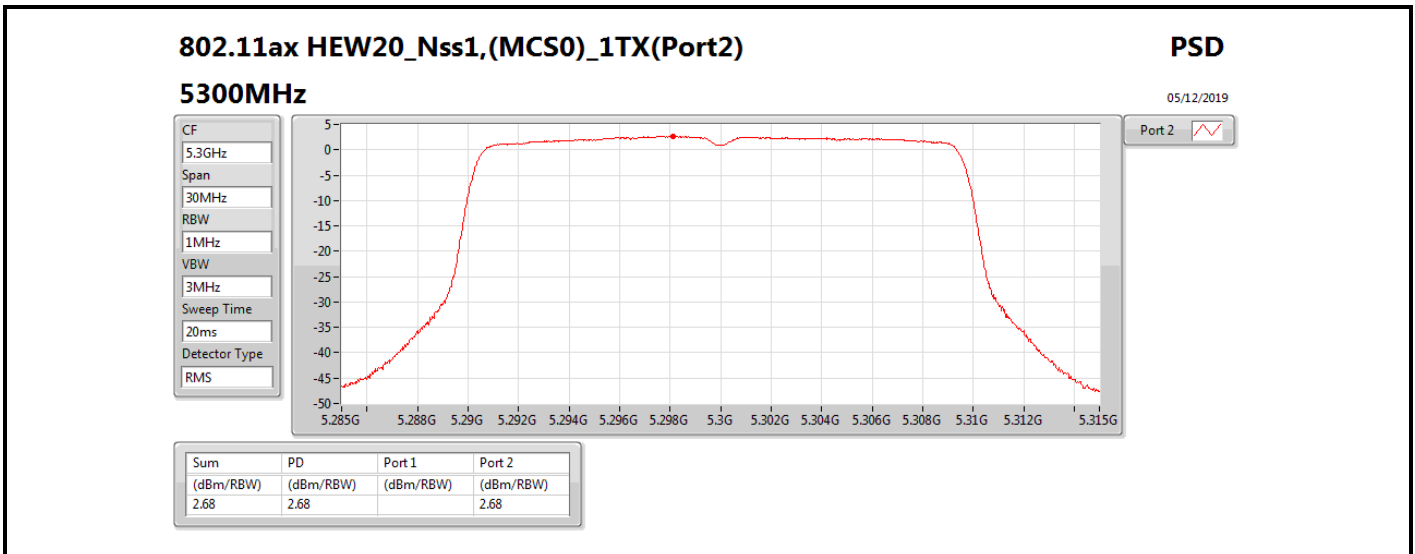

**DG** = Directional Gain; **RBW** = 500 kHz for 5.725-5.85GHz band / 1MHz for other band;

**PD** = trace bin-by-bin of each transmits port summing can be performed maximum power density; **Port X** = Port X power density;