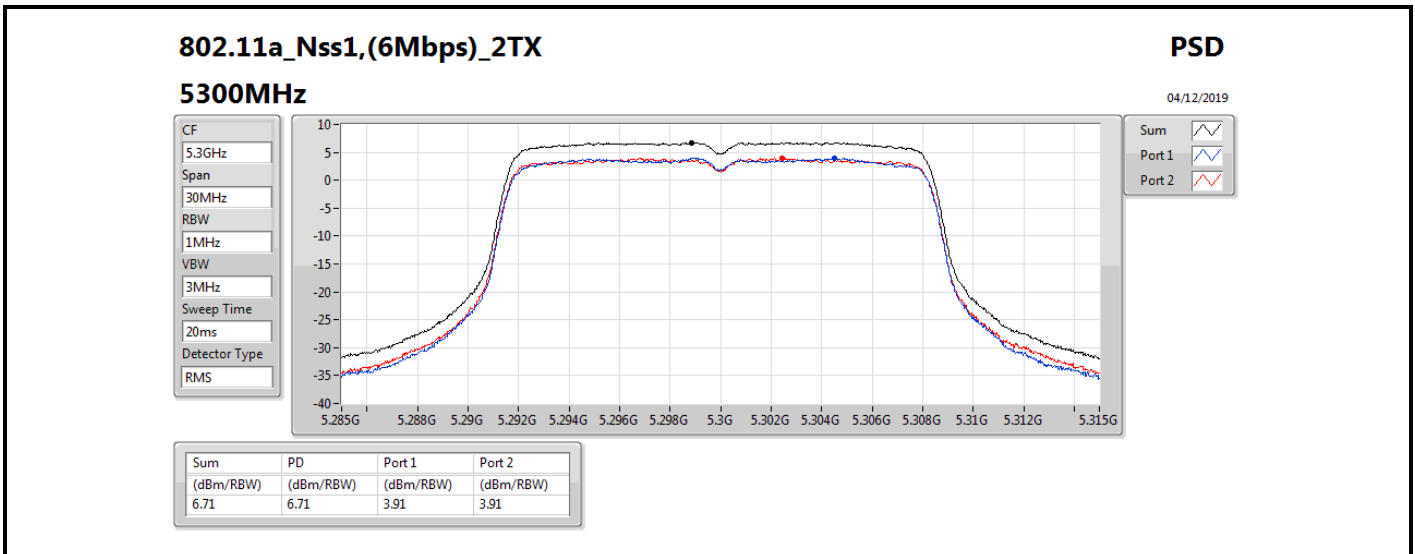

**DG** = Directional Gain; **RBW** = 500 kHz for 5.725-5.85GHz band / 1MHz for other band;

**PD** = trace bin-by-bin of each transmits port summing can be performed maximum power density; **Port X** = Port X power density;