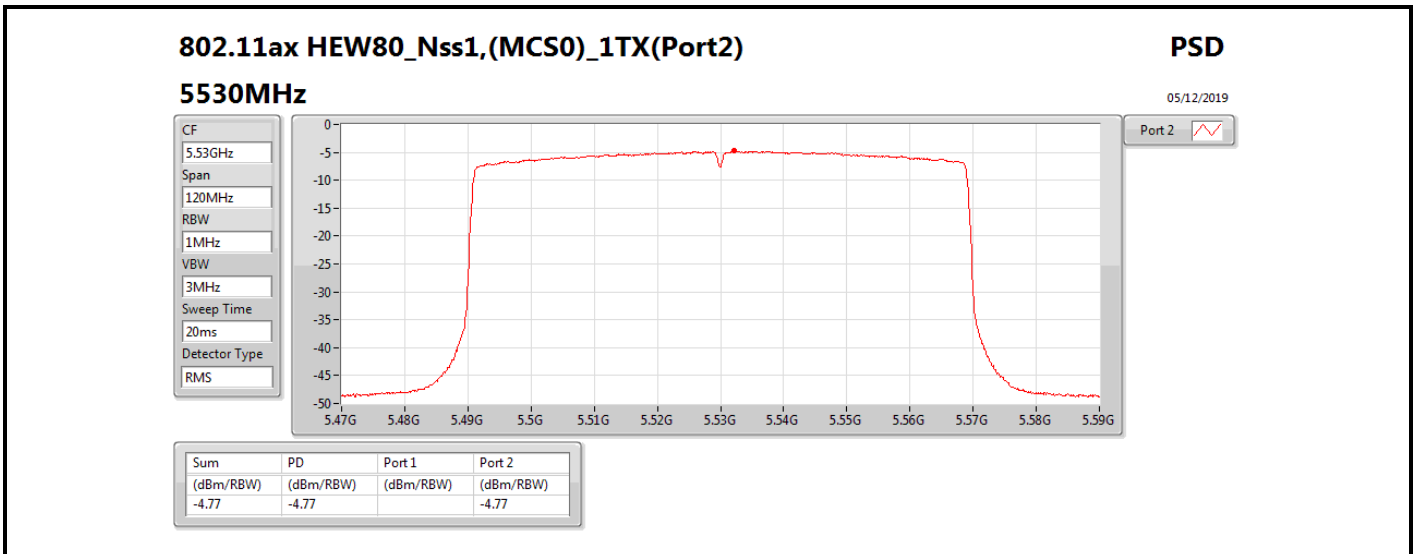

**DG** = Directional Gain; **RBW** = 500 kHz for 5.725-5.85GHz band / 1MHz for other band;

**PD** = trace bin-by-bin of each transmits port summing can be performed maximum power density; **Port X** = Port X power density;

Summary

Mode	PD (dBm/RBW)	EIRP PD (dBm/RBW)
5.25-5.35GHz	-	-
802.11a_Nss1,(6Mbps)_1TX	3.01	8.91
802.11ac VHT20_Nss1,(MCS0)_1TX	2.69	8.59
802.11ac VHT40_Nss1,(MCS0)_1TX	-0.53	5.37
802.11ac VHT80_Nss1,(MCS0)_1TX	-8.39	-2.49
5.47-5.725GHz	-	-
802.11a_Nss1,(6Mbps)_1TX	1.45	7.35
802.11ac VHT20_Nss1,(MCS0)_1TX	1.09	6.99
802.11ac VHT40_Nss1,(MCS0)_1TX	-1.57	4.33
802.11ac VHT80_Nss1,(MCS0)_1TX	-5.08	0.82
5.725-5.85GHz	-	-
802.11a_Nss1,(6Mbps)_1TX	-5.51	0.39
802.11ac VHT20_Nss1,(MCS0)_1TX	-4.09	1.81
802.11ac VHT40_Nss1,(MCS0)_1TX	-7.36	-1.46
802.11ac VHT80_Nss1,(MCS0)_1TX	-10.15	-4.25