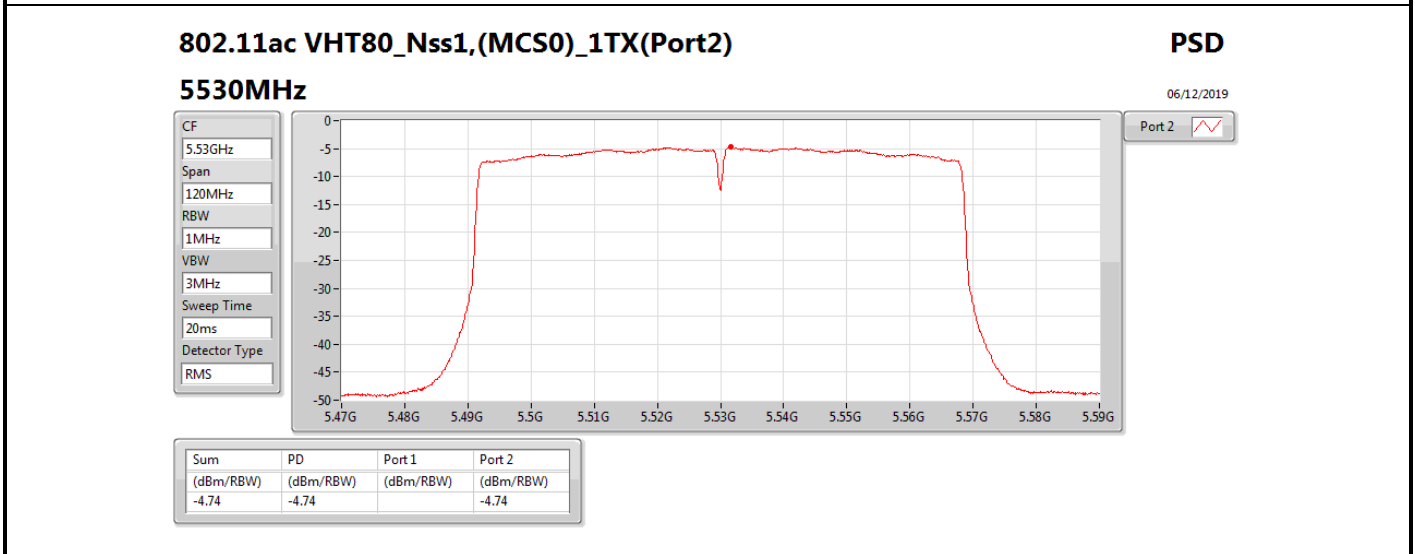

**DG** = Directional Gain; **RBW** = 500 kHz for 5.725-5.85GHz band / 1MHz for other band;

**PD** = trace bin-by-bin of each transmits port summing can be performed maximum power density; **Port X** = Port X power density;