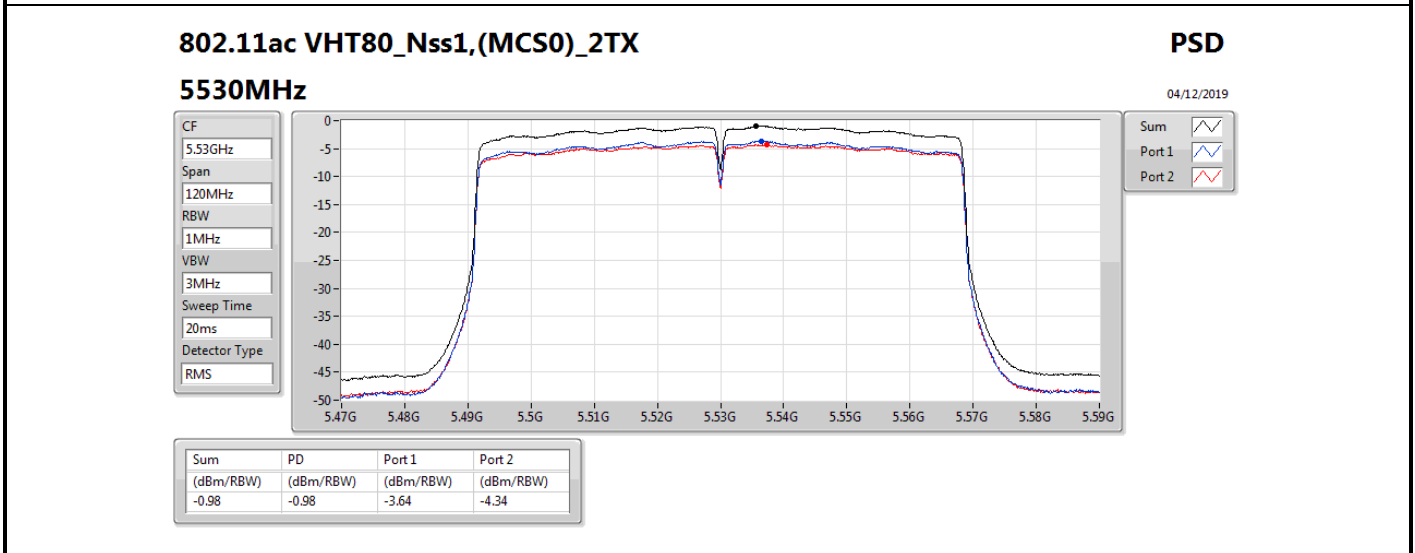

**DG** = Directional Gain; **RBW** = 500 kHz for 5.725-5.85GHz band / 1MHz for other band;

**PD** = trace bin-by-bin of each transmits port summing can be performed maximum power density; **Port X** = Port X power density;