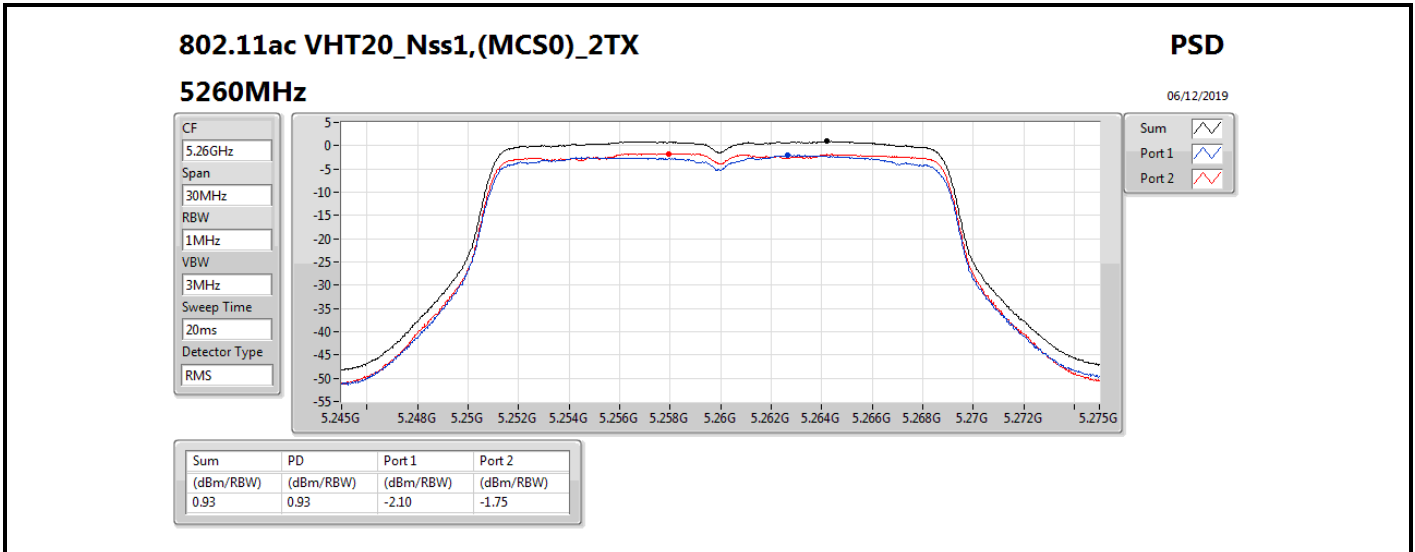

**DG** = Directional Gain; **RBW** = 500 kHz for 5.725-5.85GHz band / 1MHz for other band;

**PD** = trace bin-by-bin of each transmits port summing can be performed maximum power density; **Port X** = Port X power density;