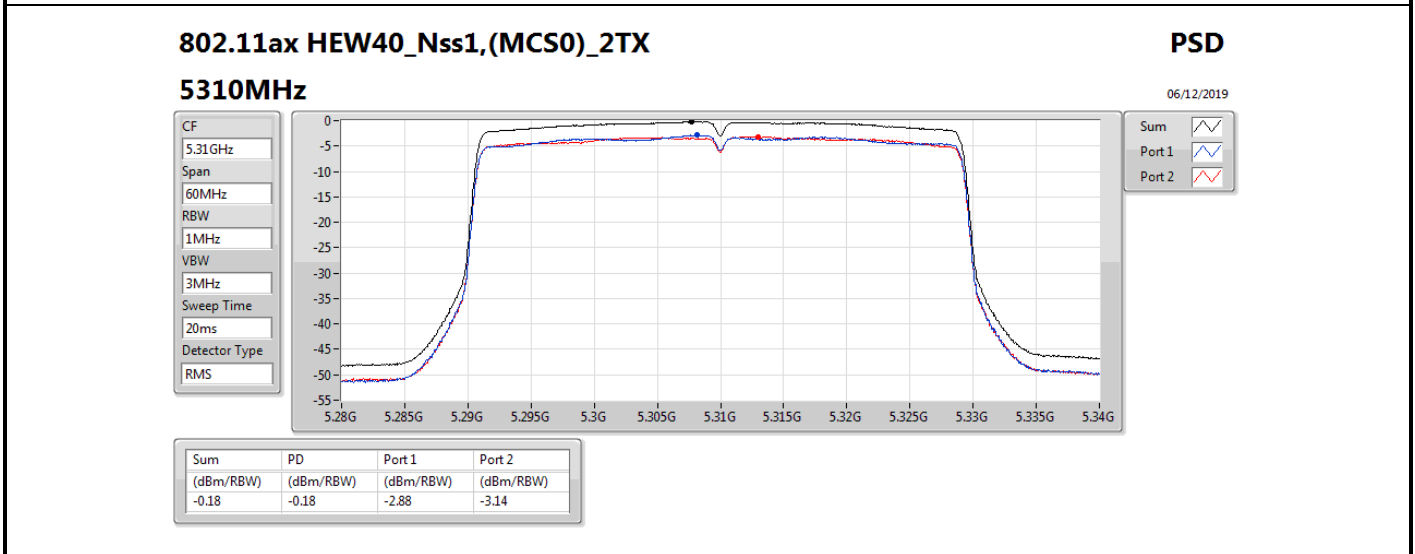

**DG** = Directional Gain; **RBW** = 500 kHz for 5.725-5.85GHz band / 1MHz for other band;

**PD** = trace bin-by-bin of each transmits port summing can be performed maximum power density; **Port X** = Port X power density;