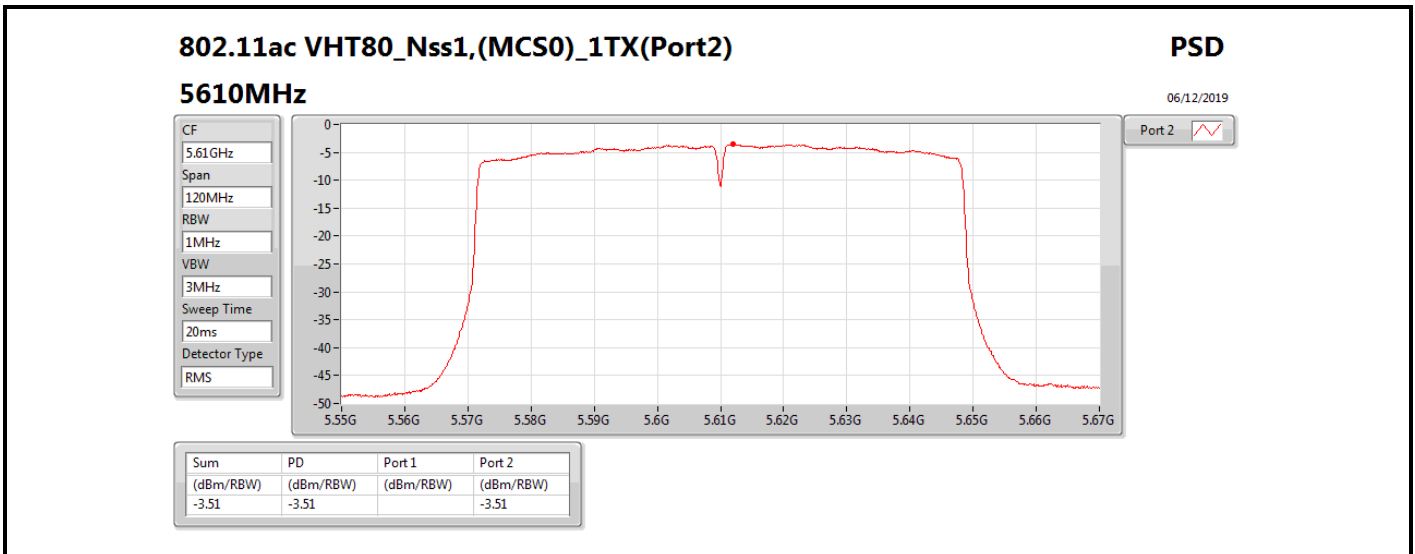

**DG** = Directional Gain; **RBW** = 500 kHz for 5.725-5.85GHz band / 1MHz for other band;

**PD** = trace bin-by-bin of each transmits port summing can be performed maximum power density; **Port X** = Port X power density;