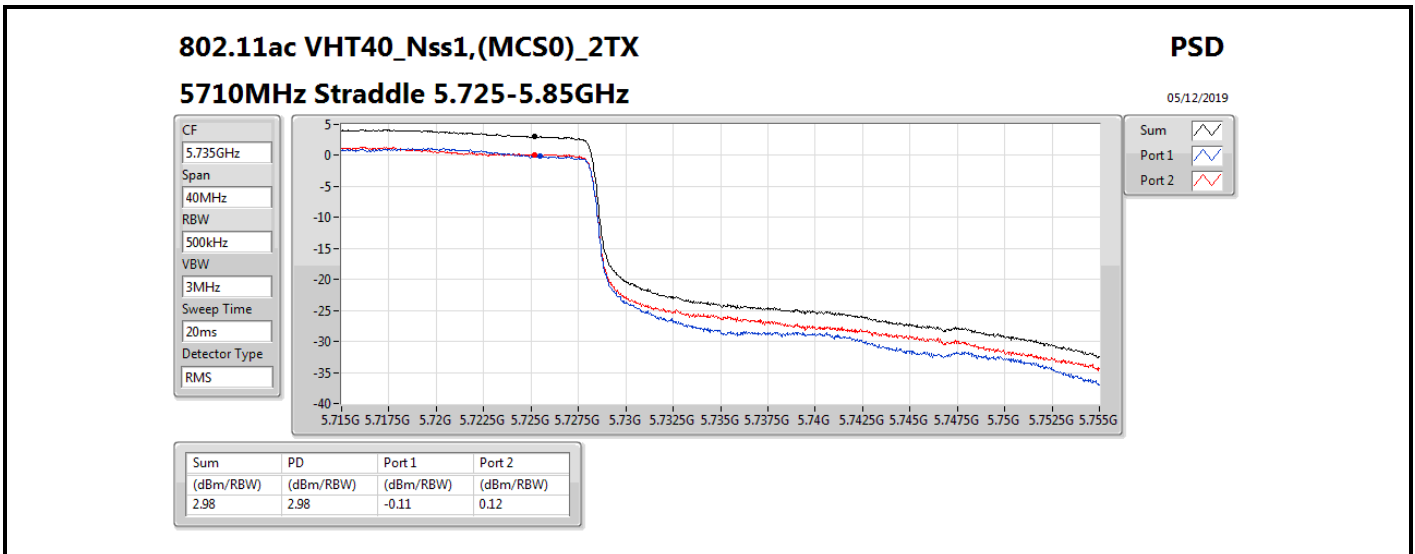

**DG** = Directional Gain; **RBW** = 500 kHz for 5.725-5.85GHz band / 1MHz for other band;

**PD** = trace bin-by-bin of each transmits port summing can be performed maximum power density; **Port X** = Port X power density;