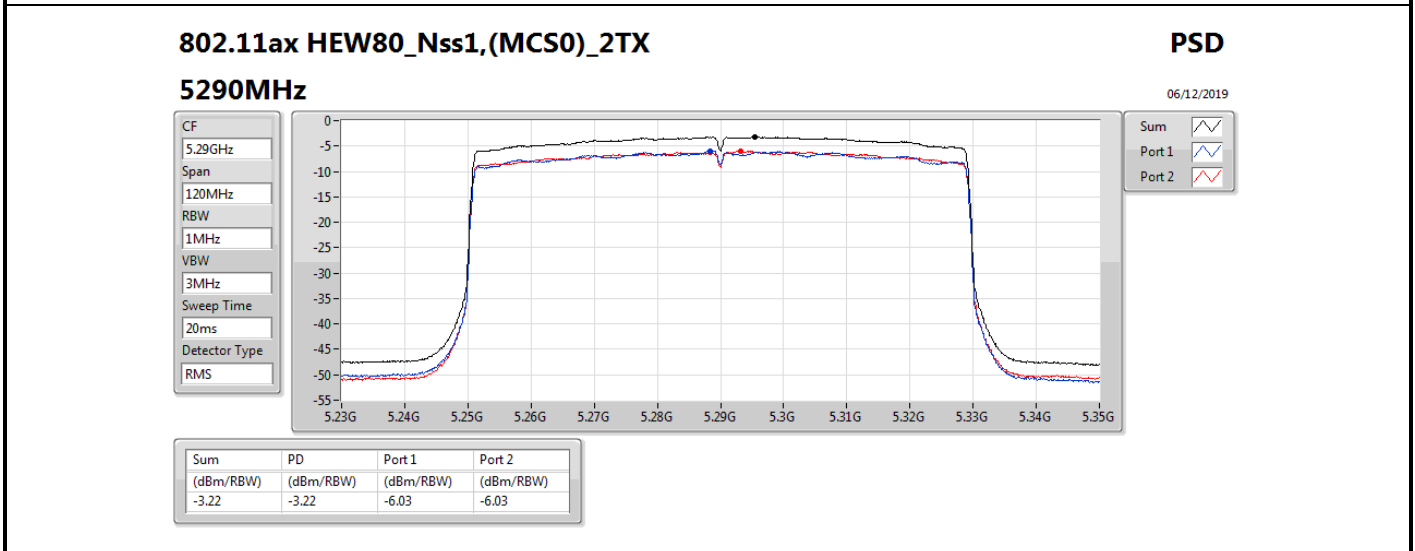

**DG** = Directional Gain; **RBW** = 500 kHz for 5.725-5.85GHz band / 1MHz for other band;

**PD** = trace bin-by-bin of each transmits port summing can be performed maximum power density; **Port X** = Port X power density;