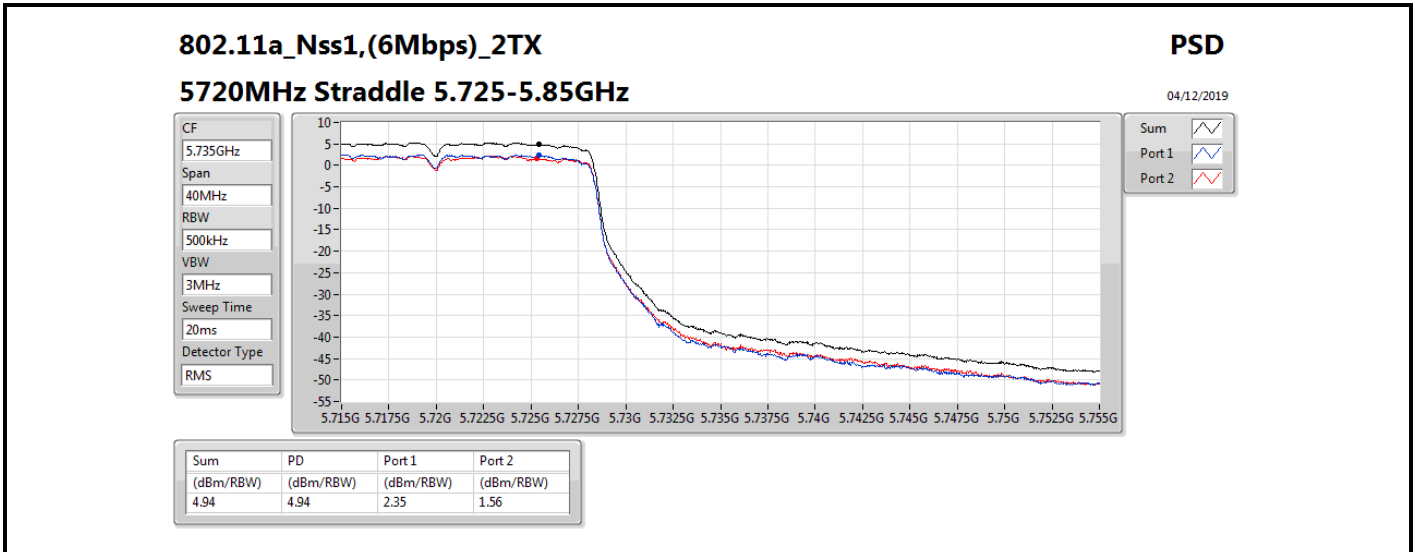

**DG** = Directional Gain; **RBW** = 500 kHz for 5.725-5.85GHz band / 1MHz for other band;

**PD** = trace bin-by-bin of each transmits port summing can be performed maximum power density; **Port X** = Port X power density;