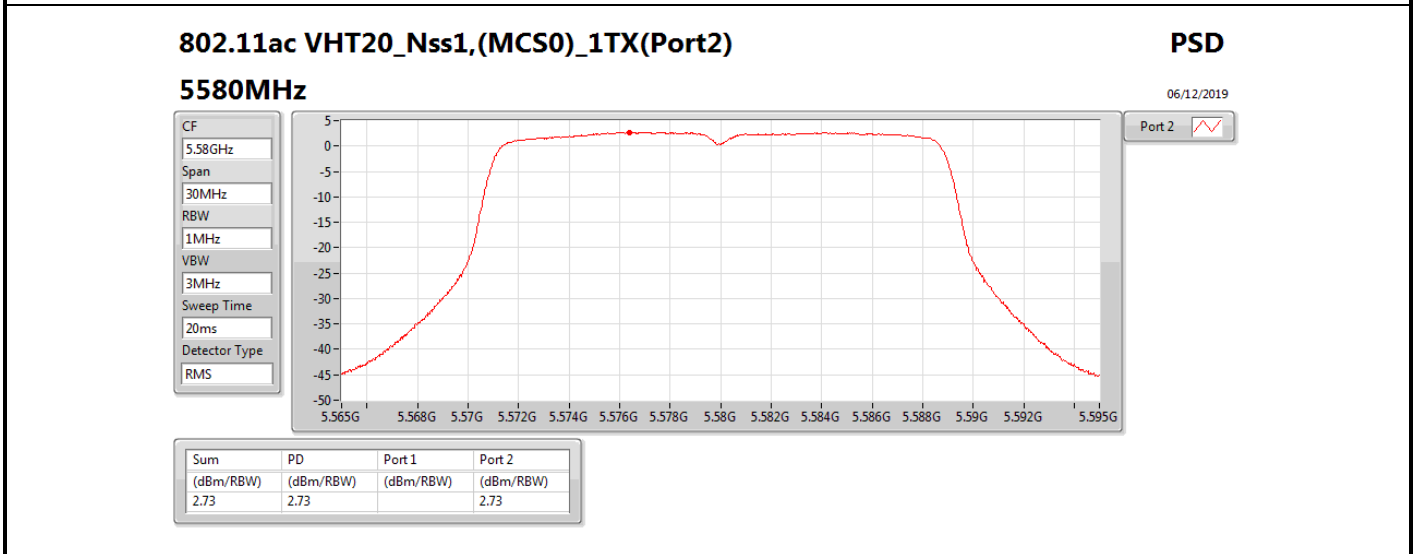

**DG** = Directional Gain; **RBW** = 500 kHz for 5.725-5.85GHz band / 1MHz for other band;

**PD** = trace bin-by-bin of each transmits port summing can be performed maximum power density; **Port X** = Port X power density;