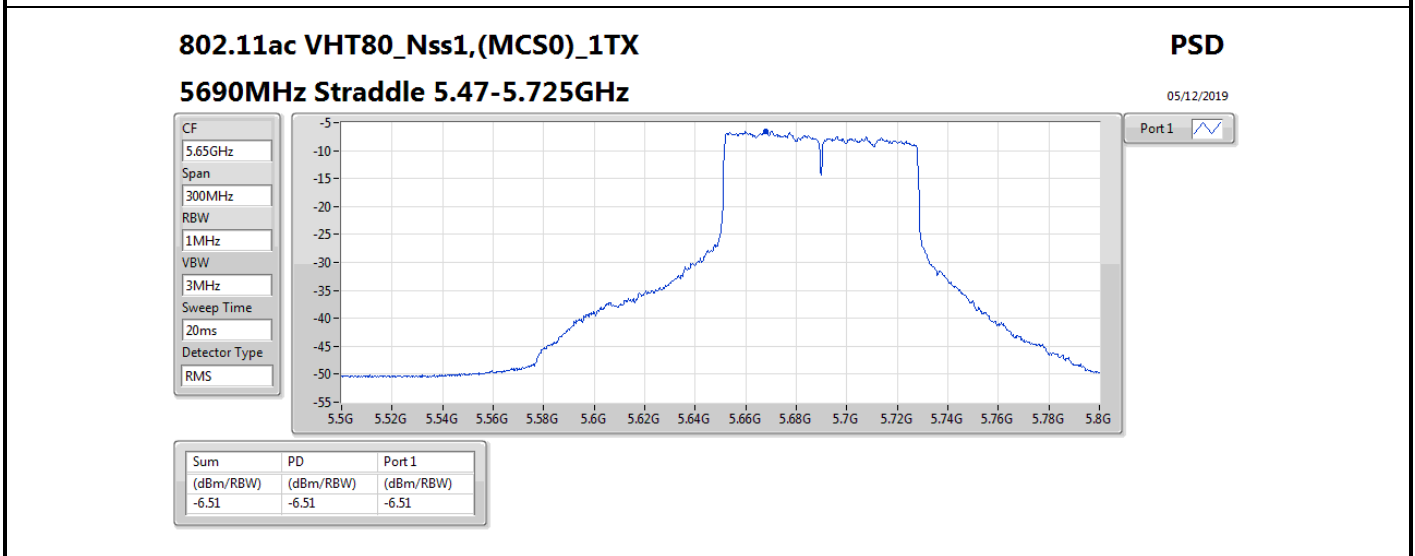

DG = Directional Gain; RBW = 500 kHz for 5.725-5.85GHz band / 1MHz for other band;

PD = trace bin-by-bin of each transmits port summing can be performed maximum power density; Port X = Port X power density;

Summary

Mode	PD (dBm/RBW)	EIRP PD (dBm/RBW)
5.25-5.35GHz	-	-
802.11ac VHT20-BF_Nss1,(MCS0)_2TX	5.76	15.77
802.11ac VHT40-BF_Nss1,(MCS0)_2TX	2.75	12.76
802.11ac VHT80-BF_Nss1,(MCS0)_2TX	-2.11	7.90
802.11ax HEW20-BF_Nss1,(MCS0)_2TX	5.81	15.82
802.11ax HEW40-BF_Nss1,(MCS0)_2TX	2.61	12.62
802.11ax HEW80-BF_Nss1,(MCS0)_2TX	-2.35	7.66
5.47-5.725GHz	-	-
802.11ac VHT20-BF_Nss1,(MCS0)_2TX	5.45	15.46
802.11ac VHT40-BF_Nss1,(MCS0)_2TX	2.55	12.56
802.11ac VHT80-BF_Nss1,(MCS0)_2TX	-0.28	9.73
802.11ax HEW20-BF_Nss1,(MCS0)_2TX	5.53	15.54
802.11ax HEW40-BF_Nss1,(MCS0)_2TX	2.65	12.66
802.11ax HEW80-BF_Nss1,(MCS0)_2TX	-0.46	9.55
5.725-5.85GHz	-	-
802.11ac VHT20-BF_Nss1,(MCS0)_2TX	3.65	13.66
802.11ac VHT40-BF_Nss1,(MCS0)_2TX	-0.08	9.93
802.11ac VHT80-BF_Nss1,(MCS0)_2TX	-3.95	6.06
802.11ax HEW20-BF_Nss1,(MCS0)_2TX	3.89	13.90
802.11ax HEW40-BF_Nss1,(MCS0)_2TX	-0.08	9.93
802.11ax HEW80-BF_Nss1,(MCS0)_2TX	-3.86	6.15