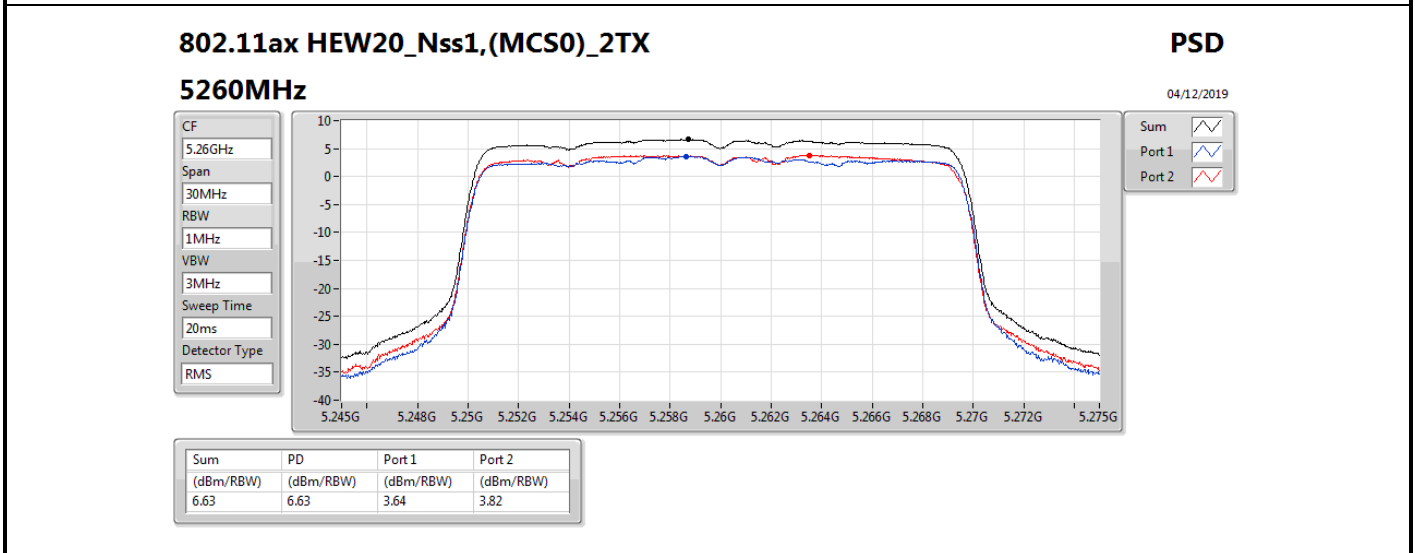

**DG** = Directional Gain; **RBW** = 500 kHz for 5.725-5.85GHz band / 1MHz for other band;

**PD** = trace bin-by-bin of each transmits port summing can be performed maximum power density; **Port X** = Port X power density;