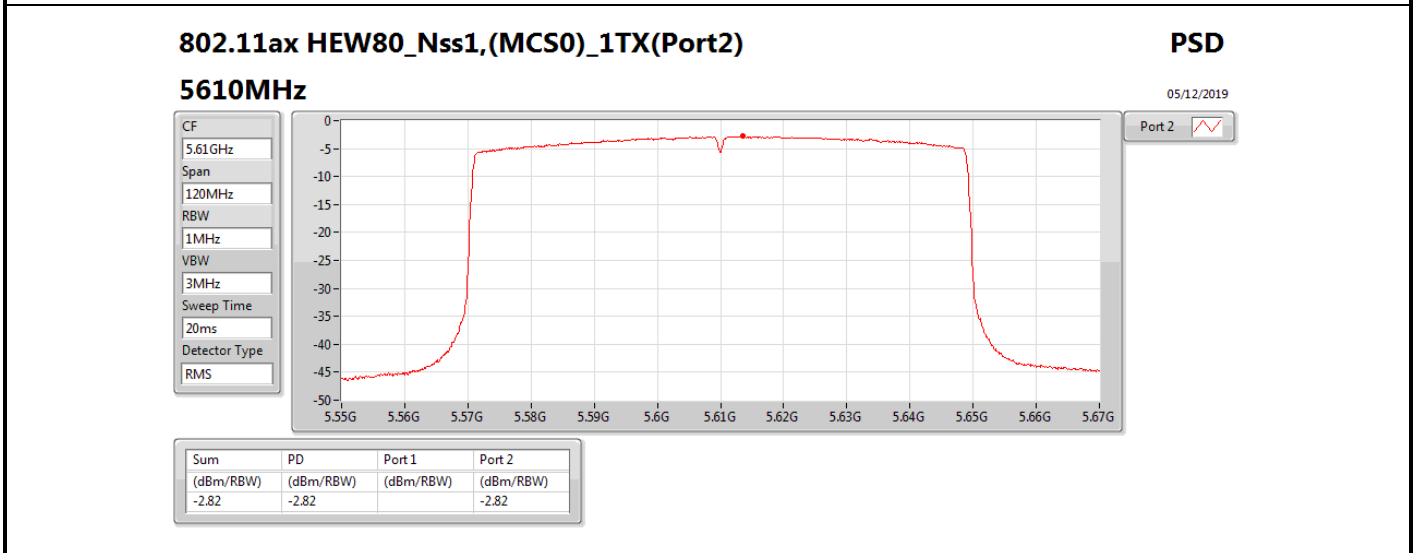

**DG** = Directional Gain; **RBW** = 500 kHz for 5.725-5.85GHz band / 1MHz for other band;

**PD** = trace bin-by-bin of each transmits port summing can be performed maximum power density; **Port X** = Port X power density;

Summary

Mode	PD (dBm/RBW)	EIRP PD (dBm/RBW)
5.25-5.35GHz	-	-
802.11a_Nss1,(6Mbps)_1TX	3.01	8.91
802.11ac VHT20_Nss1,(MCS0)_1TX	2.69	8.59
802.11ac VHT40_Nss1,(MCS0)_1TX	-0.53	5.37
802.11ac VHT80_Nss1,(MCS0)_1TX	-8.39	-2.49
5.47-5.725GHz	-	-
802.11a_Nss1,(6Mbps)_1TX	1.45	7.35
802.11ac VHT20_Nss1,(MCS0)_1TX	1.09	6.99
802.11ac VHT40_Nss1,(MCS0)_1TX	-1.57	4.33
802.11ac VHT80_Nss1,(MCS0)_1TX	-5.08	0.82
5.725-5.85GHz	-	-
802.11a_Nss1,(6Mbps)_1TX	-5.51	0.39
802.11ac VHT20_Nss1,(MCS0)_1TX	-4.09	1.81
802.11ac VHT40_Nss1,(MCS0)_1TX	-7.36	-1.46
802.11ac VHT80_Nss1,(MCS0)_1TX	-10.15	-4.25