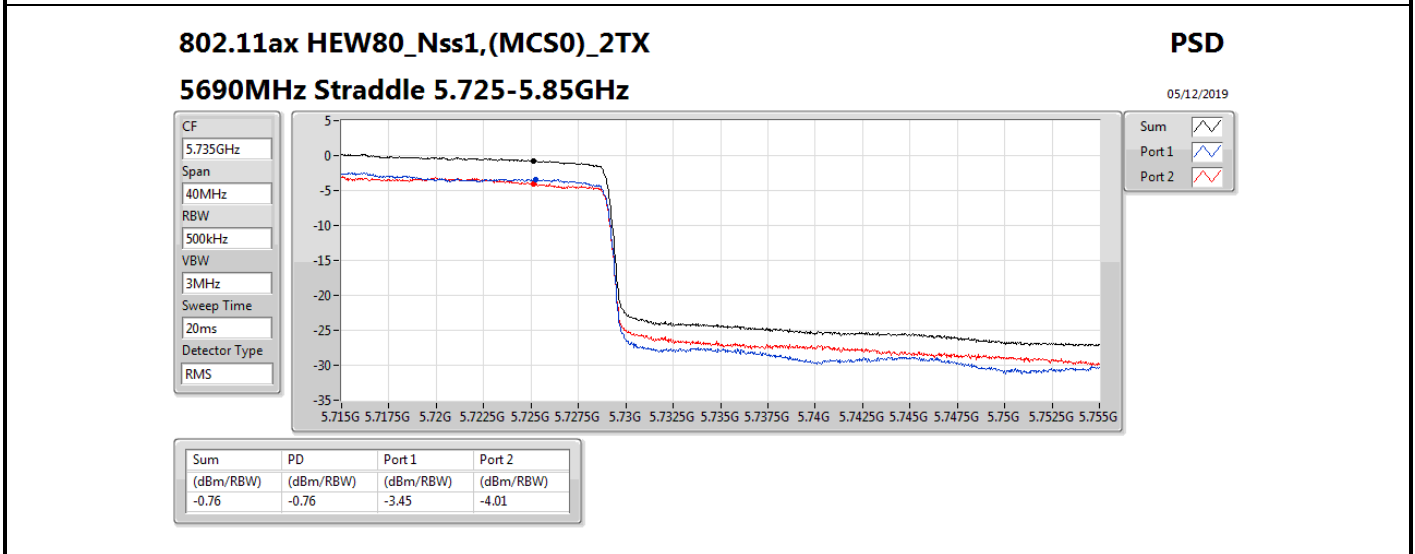

**DG** = Directional Gain; **RBW** = 500 kHz for 5.725-5.85GHz band / 1MHz for other band;

**PD** = trace bin-by-bin of each transmits port summing can be performed maximum power density; **Port X** = Port X power density;