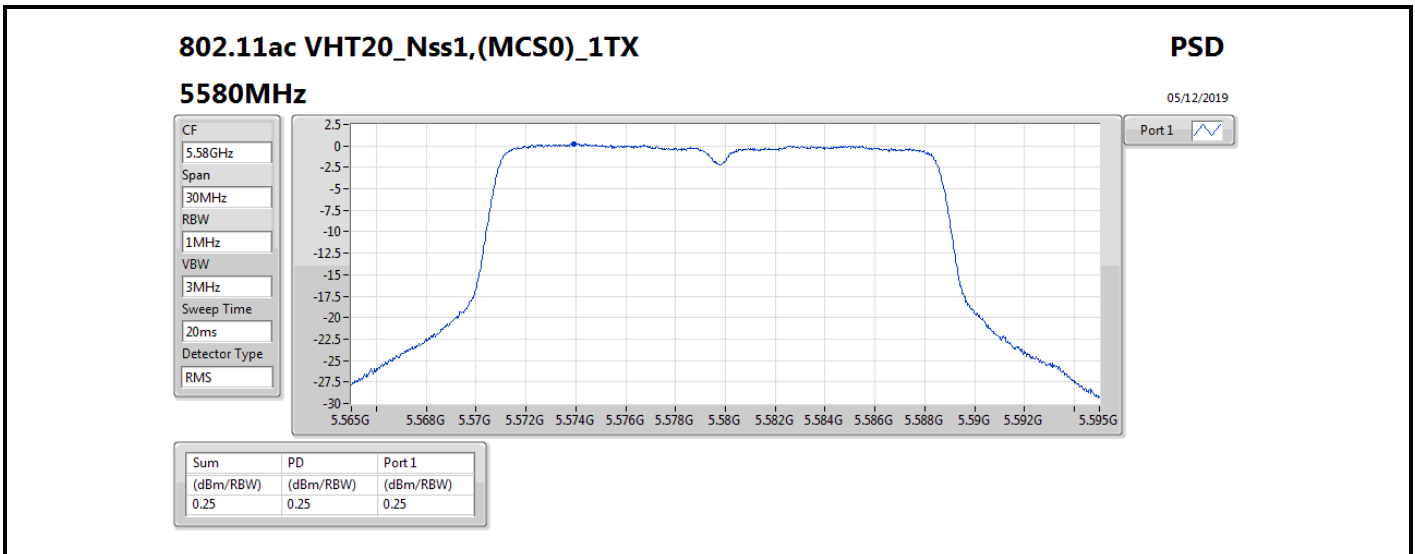

DG = Directional Gain; RBW = 500 kHz for 5.725-5.85GHz band / 1MHz for other band;

PD = trace bin-by-bin of each transmits port summing can be performed maximum power density; Port X = Port X power density;

Summary

Mode	PD (dBm/RBW)	EIRP PD (dBm/RBW)
5.25-5.35GHz	-	-
802.11ac VHT20-BF_Nss1,(MCS0)_2TX	5.76	15.77
802.11ac VHT40-BF_Nss1,(MCS0)_2TX	2.75	12.76
802.11ac VHT80-BF_Nss1,(MCS0)_2TX	-2.11	7.90
802.11ax HEW20-BF_Nss1,(MCS0)_2TX	5.81	15.82
802.11ax HEW40-BF_Nss1,(MCS0)_2TX	2.61	12.62
802.11ax HEW80-BF_Nss1,(MCS0)_2TX	-2.35	7.66
5.47-5.725GHz	-	-
802.11ac VHT20-BF_Nss1,(MCS0)_2TX	5.45	15.46
802.11ac VHT40-BF_Nss1,(MCS0)_2TX	2.55	12.56
802.11ac VHT80-BF_Nss1,(MCS0)_2TX	-0.28	9.73
802.11ax HEW20-BF_Nss1,(MCS0)_2TX	5.53	15.54
802.11ax HEW40-BF_Nss1,(MCS0)_2TX	2.65	12.66
802.11ax HEW80-BF_Nss1,(MCS0)_2TX	-0.46	9.55
5.725-5.85GHz	-	-
802.11ac VHT20-BF_Nss1,(MCS0)_2TX	3.65	13.66
802.11ac VHT40-BF_Nss1,(MCS0)_2TX	-0.08	9.93
802.11ac VHT80-BF_Nss1,(MCS0)_2TX	-3.95	6.06
802.11ax HEW20-BF_Nss1,(MCS0)_2TX	3.89	13.90
802.11ax HEW40-BF_Nss1,(MCS0)_2TX	-0.08	9.93
802.11ax HEW80-BF_Nss1,(MCS0)_2TX	-3.86	6.15