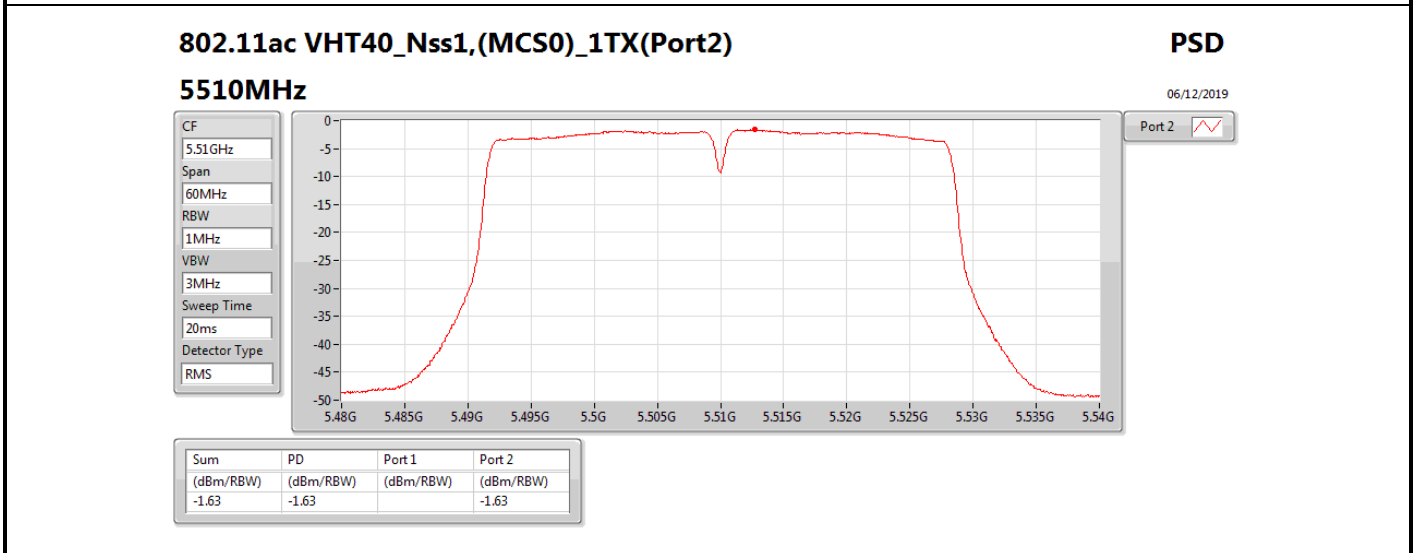

**DG** = Directional Gain; **RBW** = 500 kHz for 5.725-5.85GHz band / 1MHz for other band;

**PD** = trace bin-by-bin of each transmits port summing can be performed maximum power density; **Port X** = Port X power density;