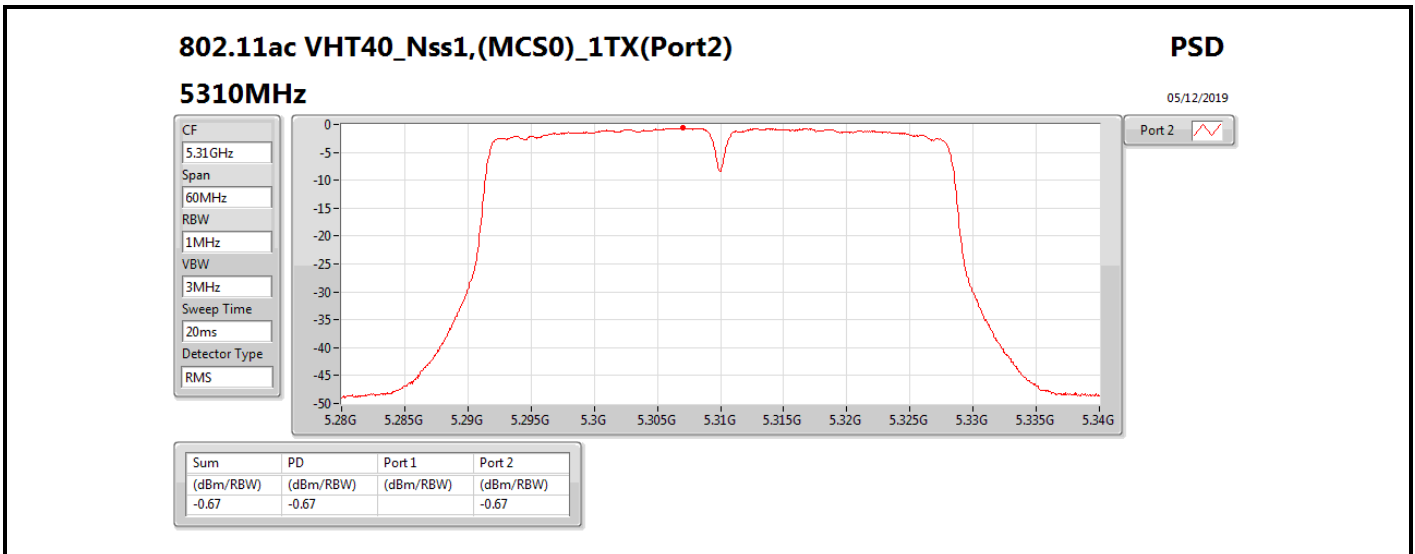

**DG** = Directional Gain; **RBW** = 500 kHz for 5.725-5.85GHz band / 1MHz for other band;

**PD** = trace bin-by-bin of each transmits port summing can be performed maximum power density; **Port X** = Port X power density;

Summary

Mode	PD (dBm/RBW)	EIRP PD (dBm/RBW)
5.25-5.35GHz	-	-
802.11a_Nss1,(6Mbps)_1TX	3.01	8.91
802.11ac VHT20_Nss1,(MCS0)_1TX	2.69	8.59
802.11ac VHT40_Nss1,(MCS0)_1TX	-0.53	5.37
802.11ac VHT80_Nss1,(MCS0)_1TX	-8.39	-2.49
5.47-5.725GHz	-	-
802.11a_Nss1,(6Mbps)_1TX	1.45	7.35
802.11ac VHT20_Nss1,(MCS0)_1TX	1.09	6.99
802.11ac VHT40_Nss1,(MCS0)_1TX	-1.57	4.33
802.11ac VHT80_Nss1,(MCS0)_1TX	-5.08	0.82
5.725-5.85GHz	-	-
802.11a_Nss1,(6Mbps)_1TX	-5.51	0.39
802.11ac VHT20_Nss1,(MCS0)_1TX	-4.09	1.81
802.11ac VHT40_Nss1,(MCS0)_1TX	-7.36	-1.46
802.11ac VHT80_Nss1,(MCS0)_1TX	-10.15	-4.25