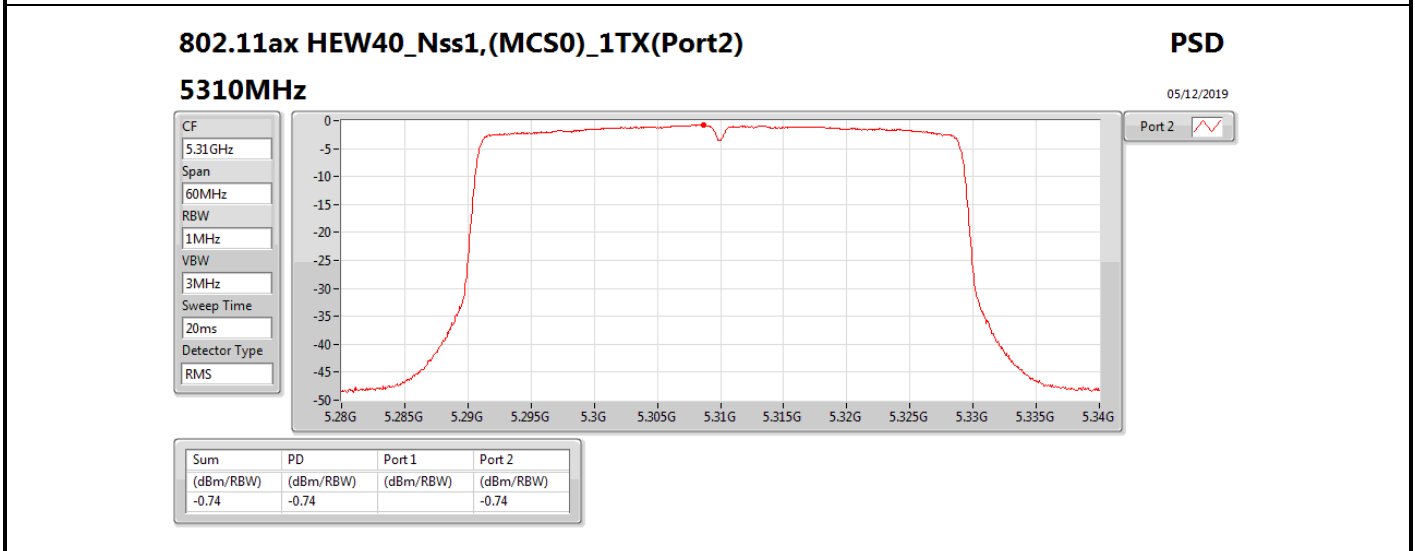

**DG** = Directional Gain; **RBW** = 500 kHz for 5.725-5.85GHz band / 1MHz for other band;

**PD** = trace bin-by-bin of each transmits port summing can be performed maximum power density; **Port X** = Port X power density;

Summary

Mode	PD (dBm/RBW)	EIRP PD (dBm/RBW)
5.25-5.35GHz	-	-
802.11a_Nss1,(6Mbps)_1TX	3.01	8.91
802.11ac VHT20_Nss1,(MCS0)_1TX	2.69	8.59
802.11ac VHT40_Nss1,(MCS0)_1TX	-0.53	5.37
802.11ac VHT80_Nss1,(MCS0)_1TX	-8.39	-2.49
5.47-5.725GHz	-	-
802.11a_Nss1,(6Mbps)_1TX	1.45	7.35
802.11ac VHT20_Nss1,(MCS0)_1TX	1.09	6.99
802.11ac VHT40_Nss1,(MCS0)_1TX	-1.57	4.33
802.11ac VHT80_Nss1,(MCS0)_1TX	-5.08	0.82
5.725-5.85GHz	-	-
802.11a_Nss1,(6Mbps)_1TX	-5.51	0.39
802.11ac VHT20_Nss1,(MCS0)_1TX	-4.09	1.81
802.11ac VHT40_Nss1,(MCS0)_1TX	-7.36	-1.46
802.11ac VHT80_Nss1,(MCS0)_1TX	-10.15	-4.25