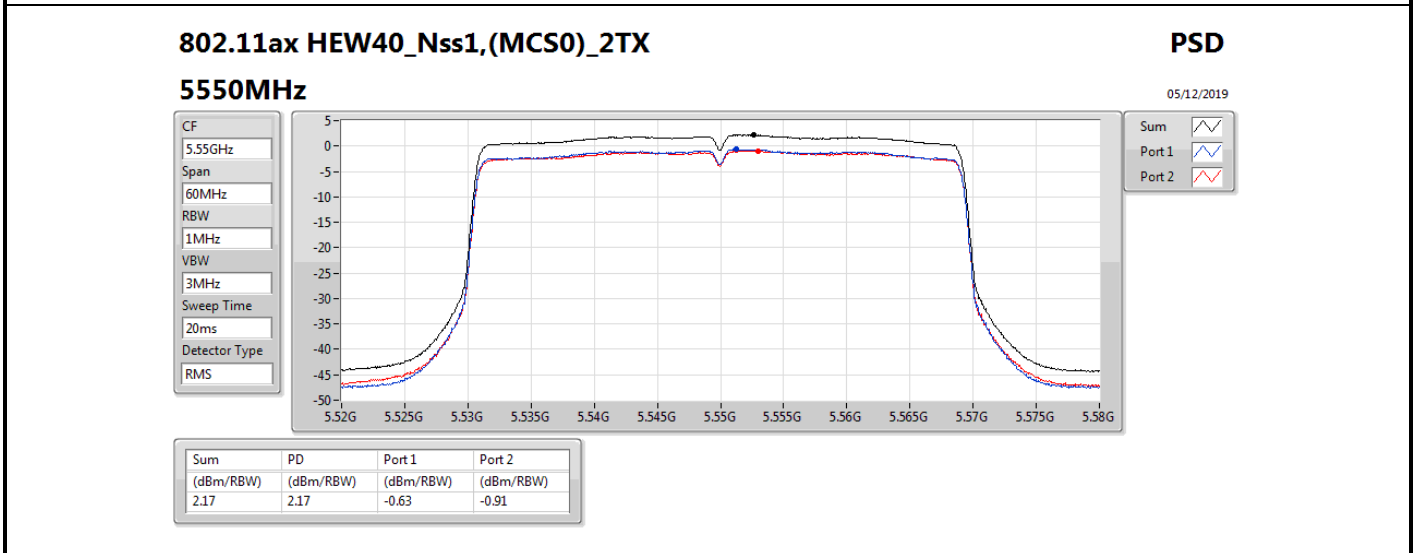

**DG** = Directional Gain; **RBW** = 500 kHz for 5.725-5.85GHz band / 1MHz for other band;

**PD** = trace bin-by-bin of each transmits port summing can be performed maximum power density; **Port X** = Port X power density;

Summary

Mode	PD (dBm/RBW)	EIRP PD (dBm/RBW)
5.25-5.35GHz	-	-
802.11a_Nss1,(6Mbps)_1TX	3.01	8.91
802.11ac VHT20_Nss1,(MCS0)_1TX	2.69	8.59
802.11ac VHT40_Nss1,(MCS0)_1TX	-0.53	5.37
802.11ac VHT80_Nss1,(MCS0)_1TX	-8.39	-2.49
5.47-5.725GHz	-	-
802.11a_Nss1,(6Mbps)_1TX	1.45	7.35
802.11ac VHT20_Nss1,(MCS0)_1TX	1.09	6.99
802.11ac VHT40_Nss1,(MCS0)_1TX	-1.57	4.33
802.11ac VHT80_Nss1,(MCS0)_1TX	-5.08	0.82
5.725-5.85GHz	-	-
802.11a_Nss1,(6Mbps)_1TX	-5.51	0.39
802.11ac VHT20_Nss1,(MCS0)_1TX	-4.09	1.81
802.11ac VHT40_Nss1,(MCS0)_1TX	-7.36	-1.46
802.11ac VHT80_Nss1,(MCS0)_1TX	-10.15	-4.25