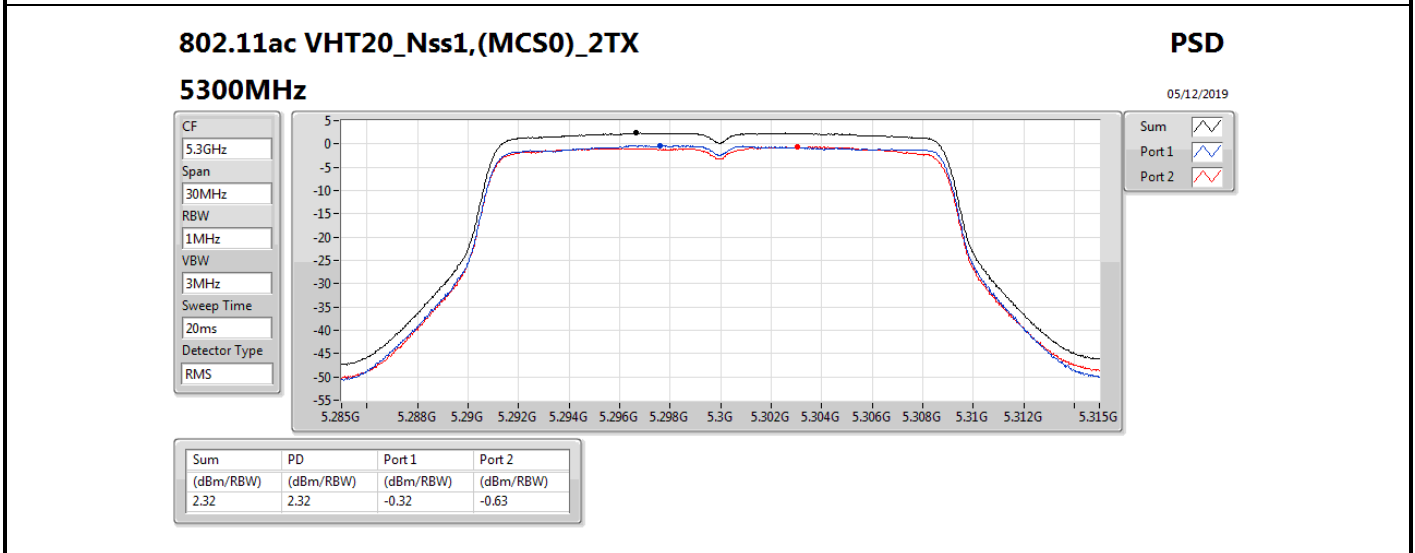

**DG** = Directional Gain; **RBW** = 500 kHz for 5.725-5.85GHz band / 1MHz for other band;

**PD** = trace bin-by-bin of each transmits port summing can be performed maximum power density; **Port X** = Port X power density;

Summary

Mode	PD (dBm/RBW)	EIRP PD (dBm/RBW)
5.25-5.35GHz	-	-
802.11a_Nss1,(6Mbps)_1TX	3.01	8.91
802.11ac VHT20_Nss1,(MCS0)_1TX	2.69	8.59
802.11ac VHT40_Nss1,(MCS0)_1TX	-0.53	5.37
802.11ac VHT80_Nss1,(MCS0)_1TX	-8.39	-2.49
5.47-5.725GHz	-	-
802.11a_Nss1,(6Mbps)_1TX	1.45	7.35
802.11ac VHT20_Nss1,(MCS0)_1TX	1.09	6.99
802.11ac VHT40_Nss1,(MCS0)_1TX	-1.57	4.33
802.11ac VHT80_Nss1,(MCS0)_1TX	-5.08	0.82
5.725-5.85GHz	-	-
802.11a_Nss1,(6Mbps)_1TX	-5.51	0.39
802.11ac VHT20_Nss1,(MCS0)_1TX	-4.09	1.81
802.11ac VHT40_Nss1,(MCS0)_1TX	-7.36	-1.46
802.11ac VHT80_Nss1,(MCS0)_1TX	-10.15	-4.25