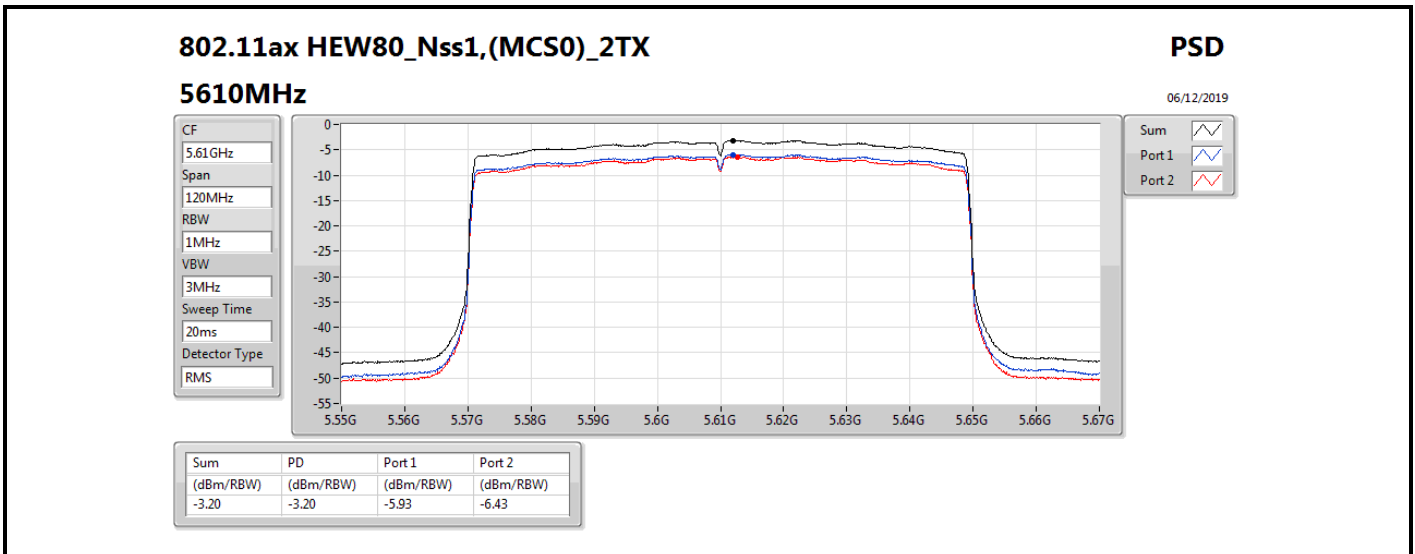

**DG** = Directional Gain; **RBW** = 500 kHz for 5.725-5.85GHz band / 1MHz for other band;

**PD** = trace bin-by-bin of each transmits port summing can be performed maximum power density; **Port X** = Port X power density;