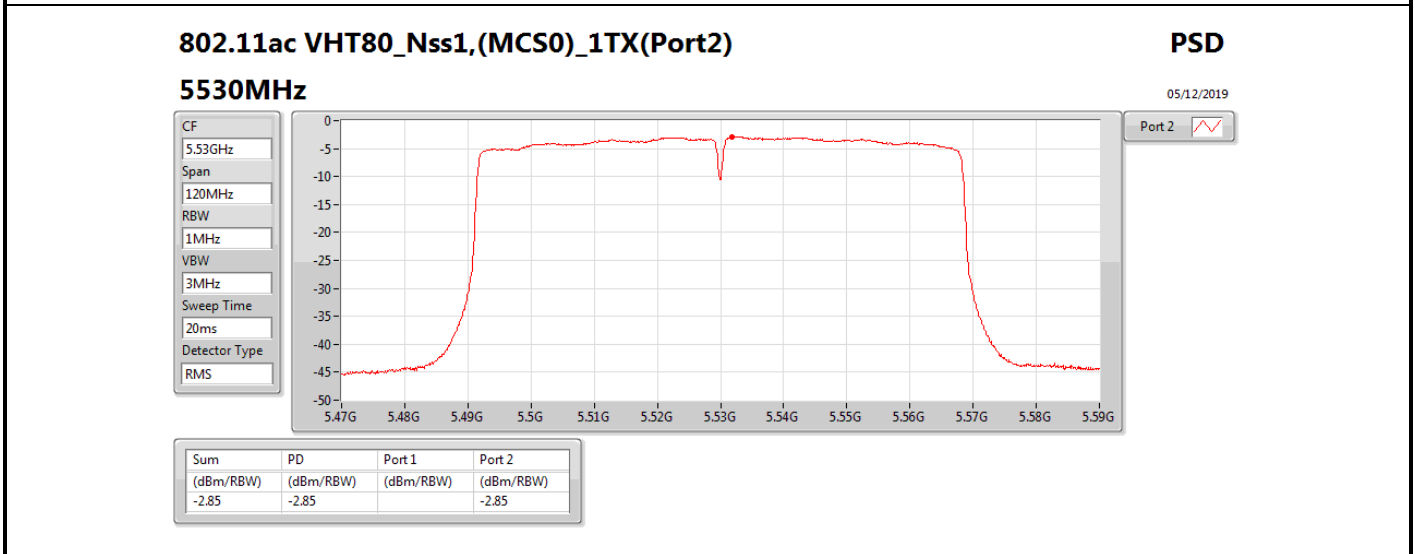

**DG** = Directional Gain; **RBW** = 500 kHz for 5.725-5.85GHz band / 1MHz for other band;

**PD** = trace bin-by-bin of each transmits port summing can be performed maximum power density; **Port X** = Port X power density;