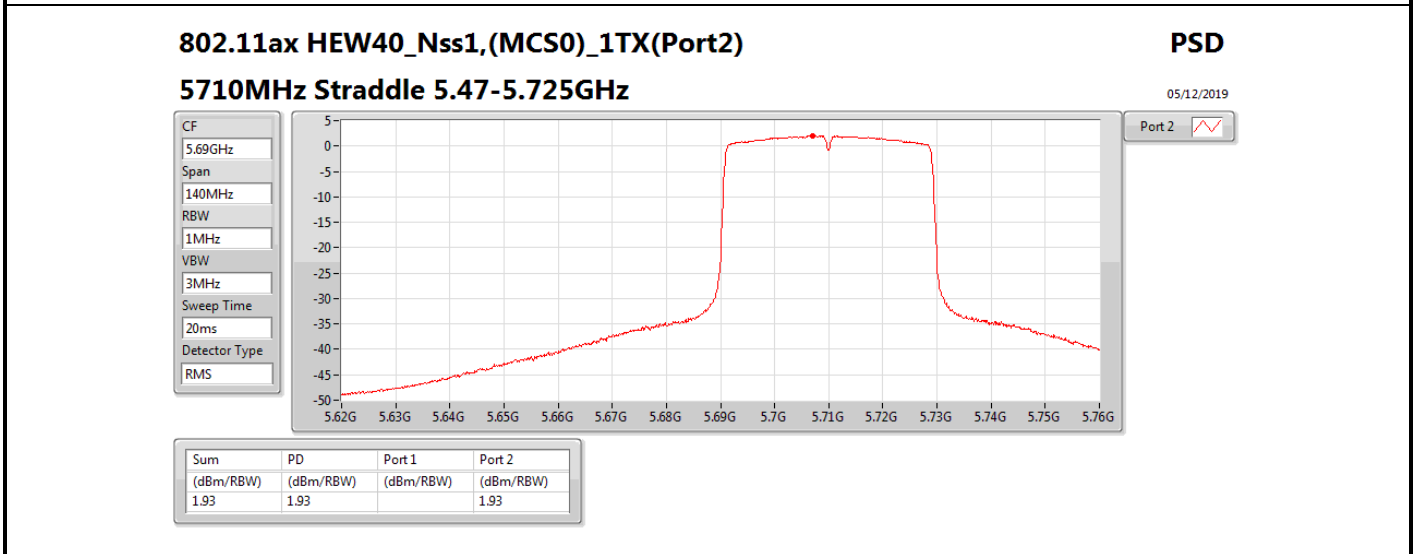

**DG** = Directional Gain; **RBW** = 500 kHz for 5.725-5.85GHz band / 1MHz for other band;

**PD** = trace bin-by-bin of each transmits port summing can be performed maximum power density; **Port X** = Port X power density;

Summary

Mode	PD (dBm/RBW)	EIRP PD (dBm/RBW)
5.25-5.35GHz	-	-
802.11a_Nss1,(6Mbps)_1TX	3.01	8.91
802.11ac VHT20_Nss1,(MCS0)_1TX	2.69	8.59
802.11ac VHT40_Nss1,(MCS0)_1TX	-0.53	5.37
802.11ac VHT80_Nss1,(MCS0)_1TX	-8.39	-2.49
5.47-5.725GHz	-	-
802.11a_Nss1,(6Mbps)_1TX	1.45	7.35
802.11ac VHT20_Nss1,(MCS0)_1TX	1.09	6.99
802.11ac VHT40_Nss1,(MCS0)_1TX	-1.57	4.33
802.11ac VHT80_Nss1,(MCS0)_1TX	-5.08	0.82
5.725-5.85GHz	-	-
802.11a_Nss1,(6Mbps)_1TX	-5.51	0.39
802.11ac VHT20_Nss1,(MCS0)_1TX	-4.09	1.81
802.11ac VHT40_Nss1,(MCS0)_1TX	-7.36	-1.46
802.11ac VHT80_Nss1,(MCS0)_1TX	-10.15	-4.25