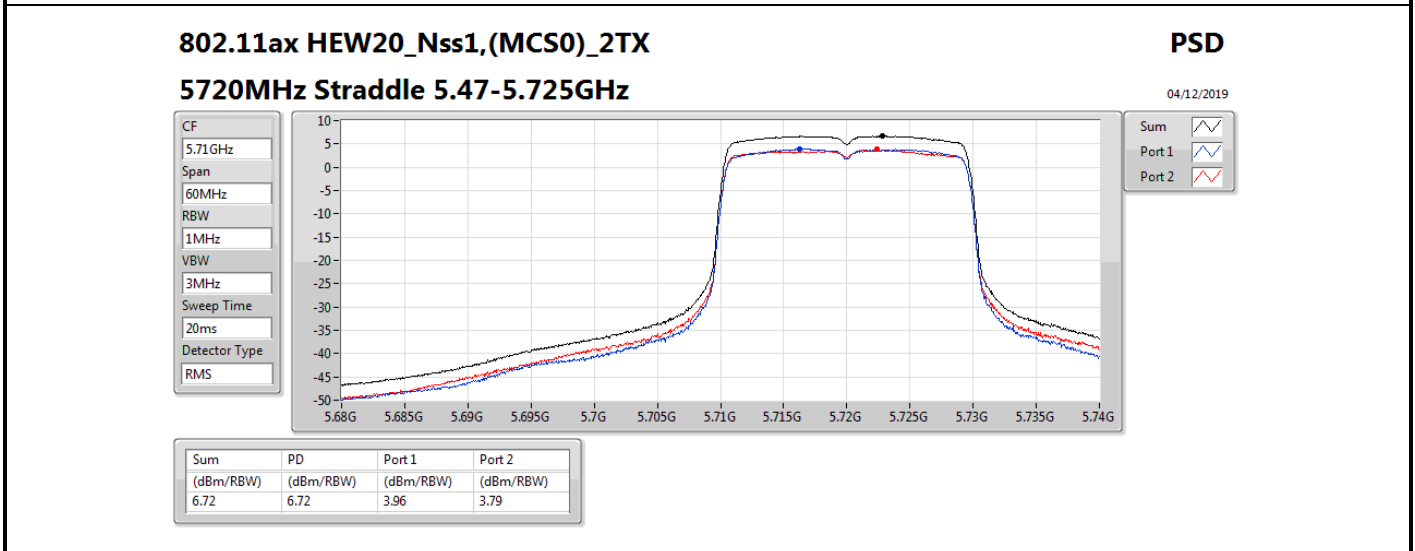

**DG** = Directional Gain; **RBW** = 500 kHz for 5.725-5.85GHz band / 1MHz for other band;

**PD** = trace bin-by-bin of each transmits port summing can be performed maximum power density; **Port X** = Port X power density;