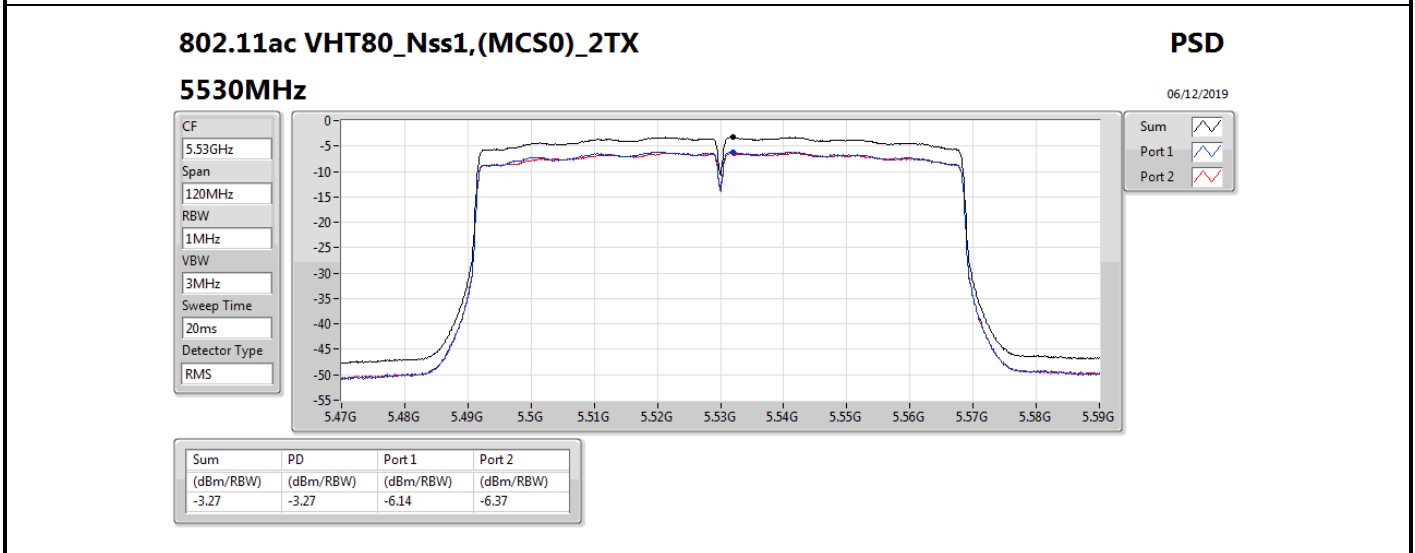

**DG** = Directional Gain; **RBW** = 500 kHz for 5.725-5.85GHz band / 1MHz for other band;

**PD** = trace bin-by-bin of each transmits port summing can be performed maximum power density; **Port X** = Port X power density;