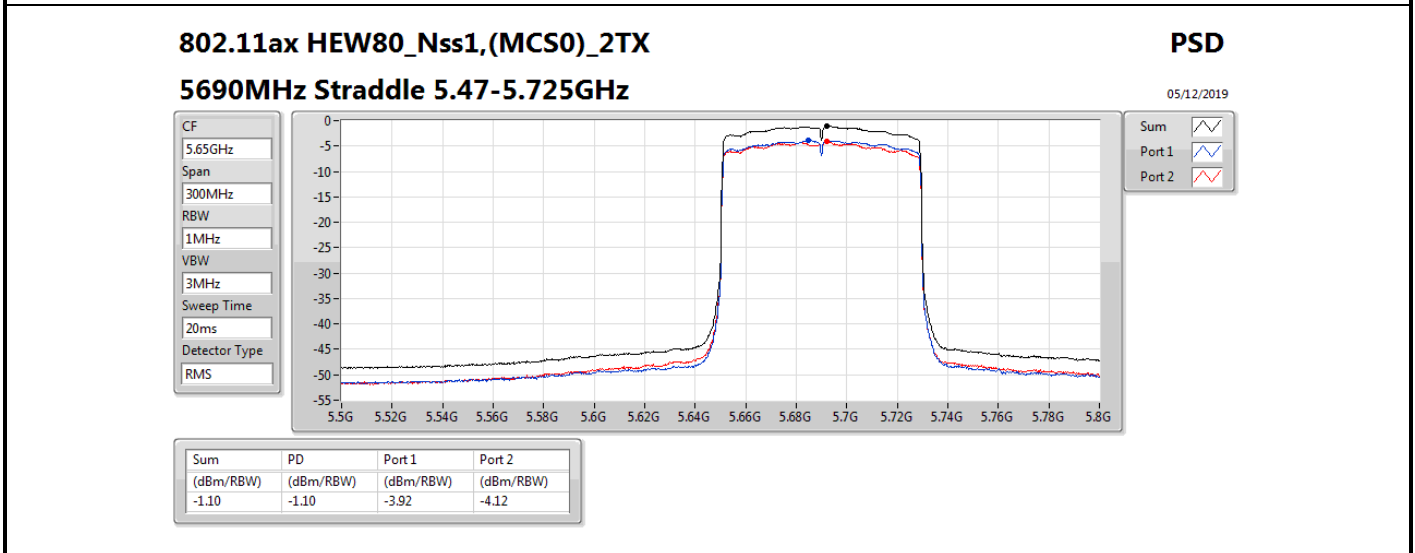

**DG** = Directional Gain; **RBW** = 500 kHz for 5.725-5.85GHz band / 1MHz for other band;

**PD** = trace bin-by-bin of each transmits port summing can be performed maximum power density; **Port X** = Port X power density;

Summary

Mode	PD (dBm/RBW)	EIRP PD (dBm/RBW)
5.25-5.35GHz	-	-
802.11a_Nss1,(6Mbps)_1TX	3.01	8.91
802.11ac VHT20_Nss1,(MCS0)_1TX	2.69	8.59
802.11ac VHT40_Nss1,(MCS0)_1TX	-0.53	5.37
802.11ac VHT80_Nss1,(MCS0)_1TX	-8.39	-2.49
5.47-5.725GHz	-	-
802.11a_Nss1,(6Mbps)_1TX	1.45	7.35
802.11ac VHT20_Nss1,(MCS0)_1TX	1.09	6.99
802.11ac VHT40_Nss1,(MCS0)_1TX	-1.57	4.33
802.11ac VHT80_Nss1,(MCS0)_1TX	-5.08	0.82
5.725-5.85GHz	-	-
802.11a_Nss1,(6Mbps)_1TX	-5.51	0.39
802.11ac VHT20_Nss1,(MCS0)_1TX	-4.09	1.81
802.11ac VHT40_Nss1,(MCS0)_1TX	-7.36	-1.46
802.11ac VHT80_Nss1,(MCS0)_1TX	-10.15	-4.25