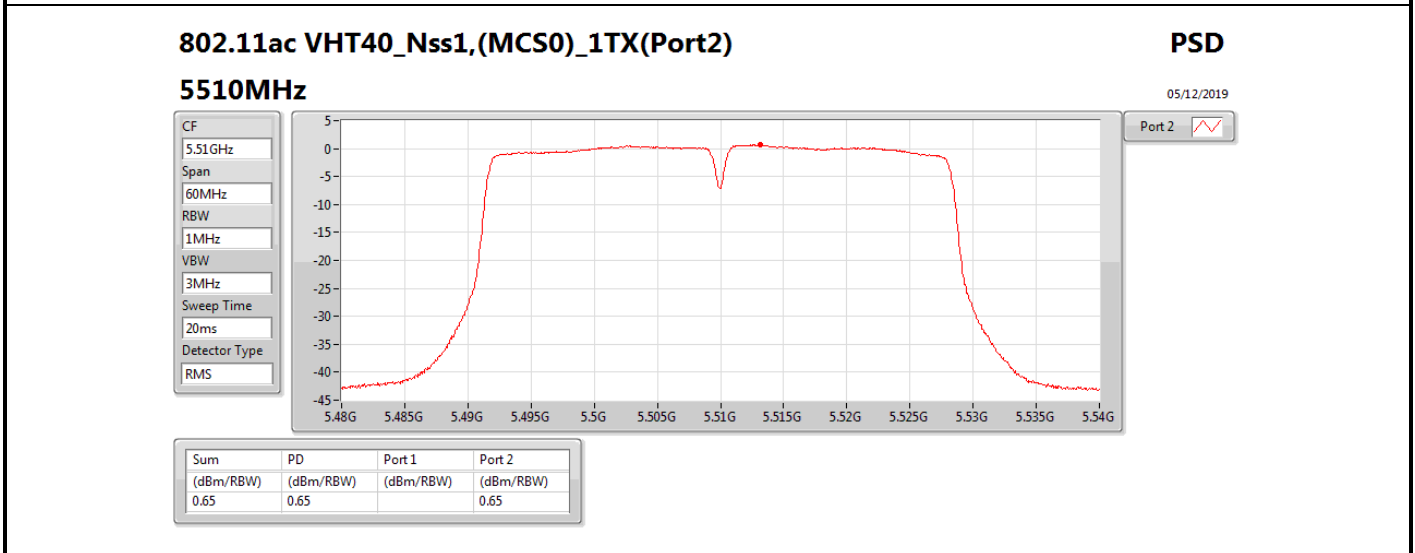

**DG** = Directional Gain; **RBW** = 500 kHz for 5.725-5.85GHz band / 1MHz for other band;

**PD** = trace bin-by-bin of each transmits port summing can be performed maximum power density; **Port X** = Port X power density;