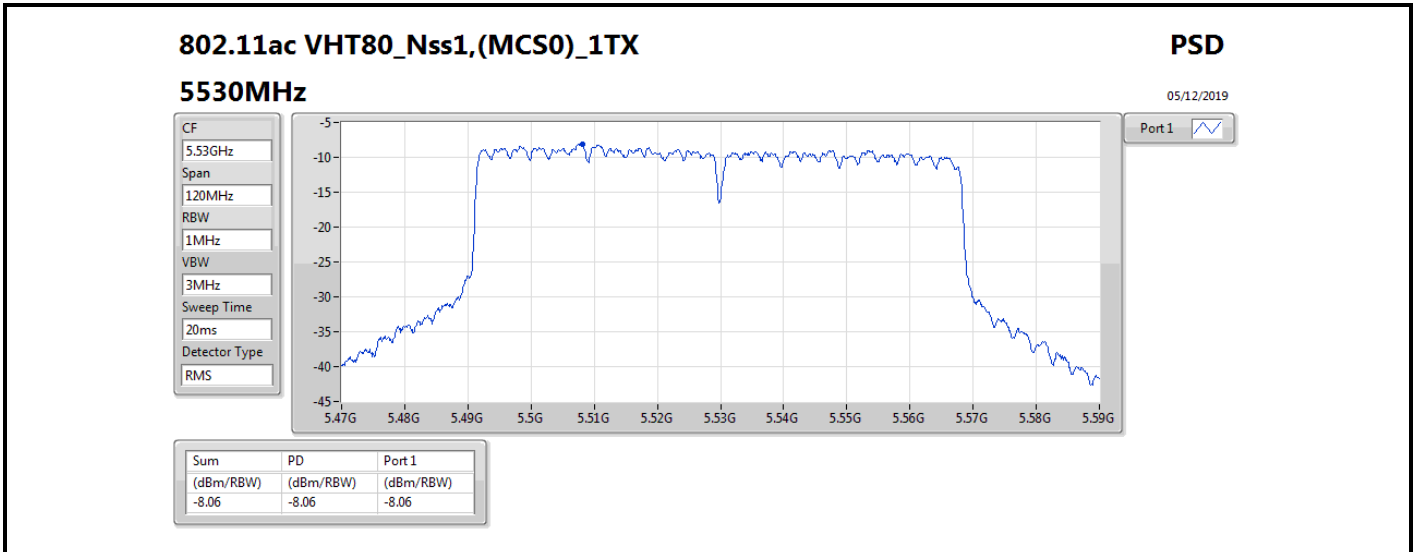

DG = Directional Gain; RBW = 500 kHz for 5.725-5.85GHz band / 1MHz for other band;

PD = trace bin-by-bin of each transmits port summing can be performed maximum power density; Port X = Port X power density;

Summary

Mode	PD (dBm/RBW)	EIRP PD (dBm/RBW)
5.25-5.35GHz	-	-
802.11ac VHT20-BF_Nss1,(MCS0)_2TX	5.76	15.77
802.11ac VHT40-BF_Nss1,(MCS0)_2TX	2.75	12.76
802.11ac VHT80-BF_Nss1,(MCS0)_2TX	-2.11	7.90
802.11ax HEW20-BF_Nss1,(MCS0)_2TX	5.81	15.82
802.11ax HEW40-BF_Nss1,(MCS0)_2TX	2.61	12.62
802.11ax HEW80-BF_Nss1,(MCS0)_2TX	-2.35	7.66
5.47-5.725GHz	-	-
802.11ac VHT20-BF_Nss1,(MCS0)_2TX	5.45	15.46
802.11ac VHT40-BF_Nss1,(MCS0)_2TX	2.55	12.56
802.11ac VHT80-BF_Nss1,(MCS0)_2TX	-0.28	9.73
802.11ax HEW20-BF_Nss1,(MCS0)_2TX	5.53	15.54
802.11ax HEW40-BF_Nss1,(MCS0)_2TX	2.65	12.66
802.11ax HEW80-BF_Nss1,(MCS0)_2TX	-0.46	9.55
5.725-5.85GHz	-	-
802.11ac VHT20-BF_Nss1,(MCS0)_2TX	3.65	13.66
802.11ac VHT40-BF_Nss1,(MCS0)_2TX	-0.08	9.93
802.11ac VHT80-BF_Nss1,(MCS0)_2TX	-3.95	6.06
802.11ax HEW20-BF_Nss1,(MCS0)_2TX	3.89	13.90
802.11ax HEW40-BF_Nss1,(MCS0)_2TX	-0.08	9.93
802.11ax HEW80-BF_Nss1,(MCS0)_2TX	-3.86	6.15