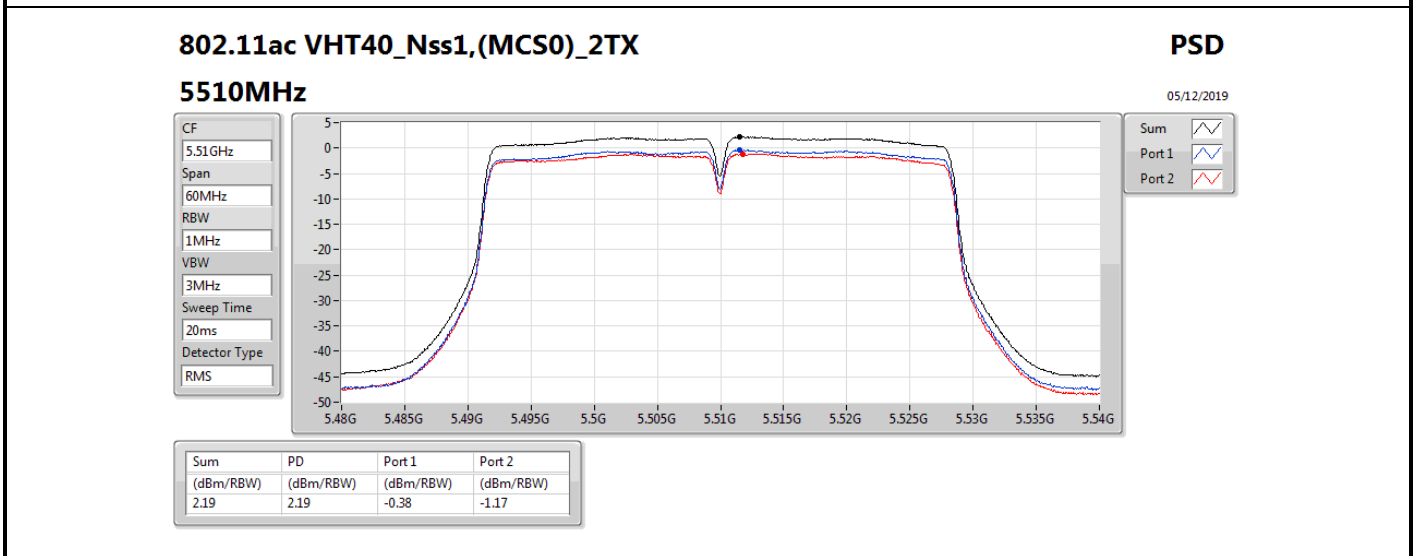

**DG** = Directional Gain; **RBW** = 500 kHz for 5.725-5.85GHz band / 1MHz for other band;

**PD** = trace bin-by-bin of each transmits port summing can be performed maximum power density; **Port X** = Port X power density;

Summary

Mode	PD (dBm/RBW)	EIRP PD (dBm/RBW)
5.25-5.35GHz	-	-
802.11a_Nss1,(6Mbps)_1TX	3.01	8.91
802.11ac VHT20_Nss1,(MCS0)_1TX	2.69	8.59
802.11ac VHT40_Nss1,(MCS0)_1TX	-0.53	5.37
802.11ac VHT80_Nss1,(MCS0)_1TX	-8.39	-2.49
5.47-5.725GHz	-	-
802.11a_Nss1,(6Mbps)_1TX	1.45	7.35
802.11ac VHT20_Nss1,(MCS0)_1TX	1.09	6.99
802.11ac VHT40_Nss1,(MCS0)_1TX	-1.57	4.33
802.11ac VHT80_Nss1,(MCS0)_1TX	-5.08	0.82
5.725-5.85GHz	-	-
802.11a_Nss1,(6Mbps)_1TX	-5.51	0.39
802.11ac VHT20_Nss1,(MCS0)_1TX	-4.09	1.81
802.11ac VHT40_Nss1,(MCS0)_1TX	-7.36	-1.46
802.11ac VHT80_Nss1,(MCS0)_1TX	-10.15	-4.25