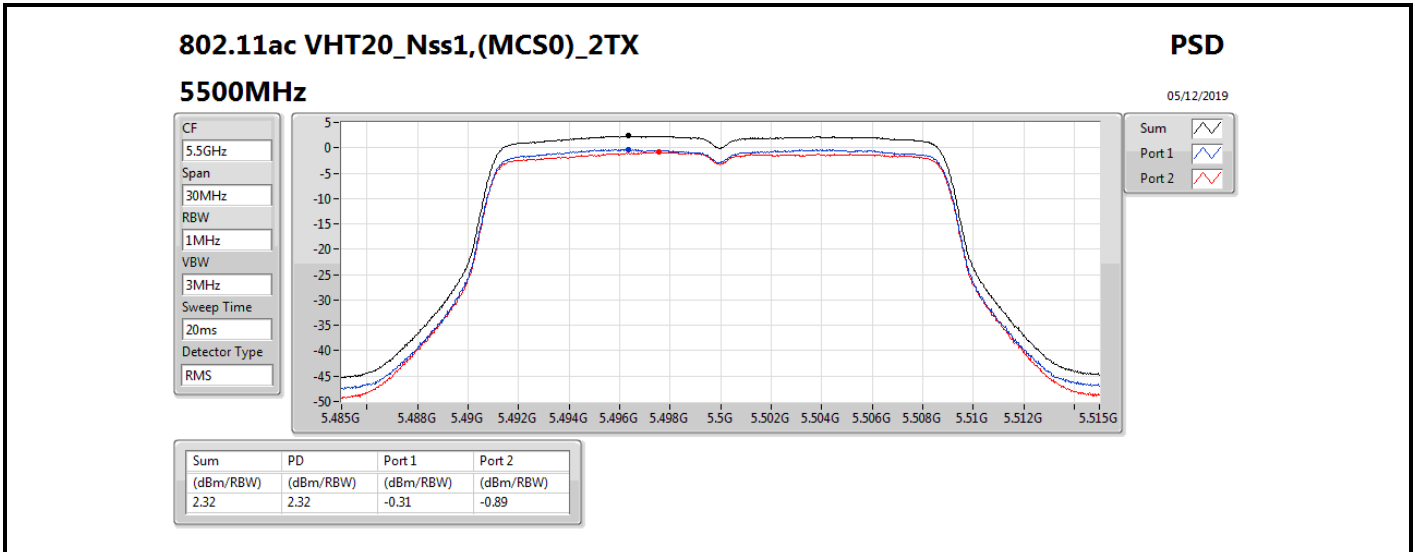

**DG** = Directional Gain; **RBW** = 500 kHz for 5.725-5.85GHz band / 1MHz for other band;

**PD** = trace bin-by-bin of each transmits port summing can be performed maximum power density; **Port X** = Port X power density;

Summary

Mode	PD (dBm/RBW)	EIRP PD (dBm/RBW)
5.25-5.35GHz	-	-
802.11a_Nss1,(6Mbps)_1TX	3.01	8.91
802.11ac VHT20_Nss1,(MCS0)_1TX	2.69	8.59
802.11ac VHT40_Nss1,(MCS0)_1TX	-0.53	5.37
802.11ac VHT80_Nss1,(MCS0)_1TX	-8.39	-2.49
5.47-5.725GHz	-	-
802.11a_Nss1,(6Mbps)_1TX	1.45	7.35
802.11ac VHT20_Nss1,(MCS0)_1TX	1.09	6.99
802.11ac VHT40_Nss1,(MCS0)_1TX	-1.57	4.33
802.11ac VHT80_Nss1,(MCS0)_1TX	-5.08	0.82
5.725-5.85GHz	-	-
802.11a_Nss1,(6Mbps)_1TX	-5.51	0.39
802.11ac VHT20_Nss1,(MCS0)_1TX	-4.09	1.81
802.11ac VHT40_Nss1,(MCS0)_1TX	-7.36	-1.46
802.11ac VHT80_Nss1,(MCS0)_1TX	-10.15	-4.25