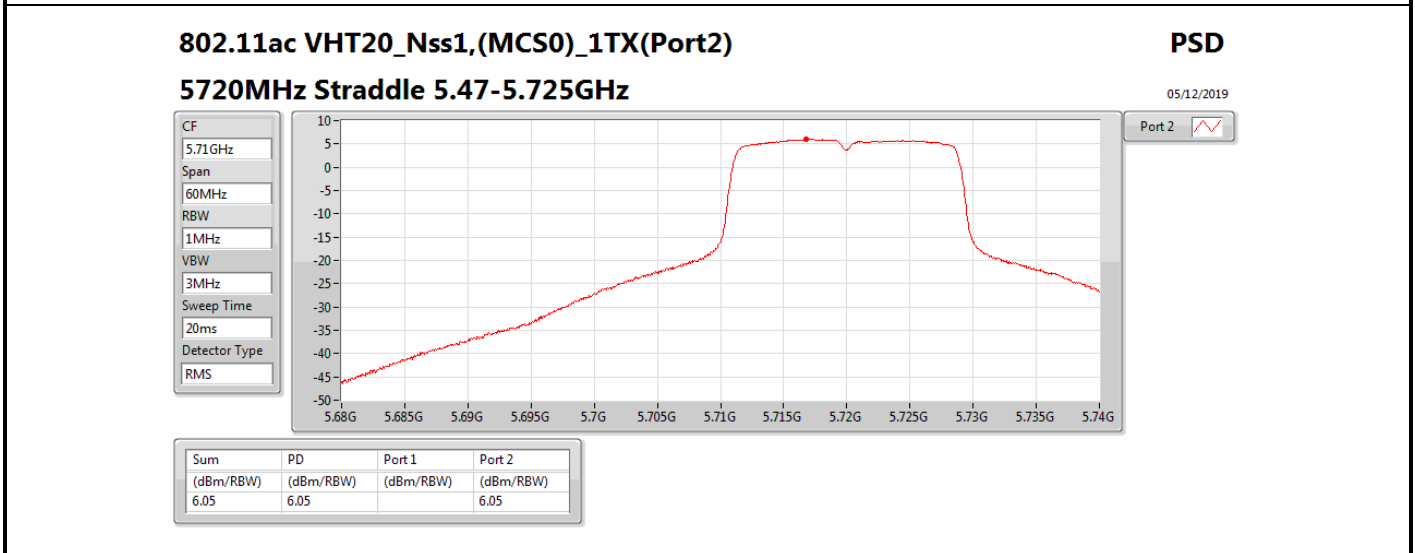

**DG** = Directional Gain; **RBW** = 500 kHz for 5.725-5.85GHz band / 1MHz for other band;

**PD** = trace bin-by-bin of each transmits port summing can be performed maximum power density; **Port X** = Port X power density;