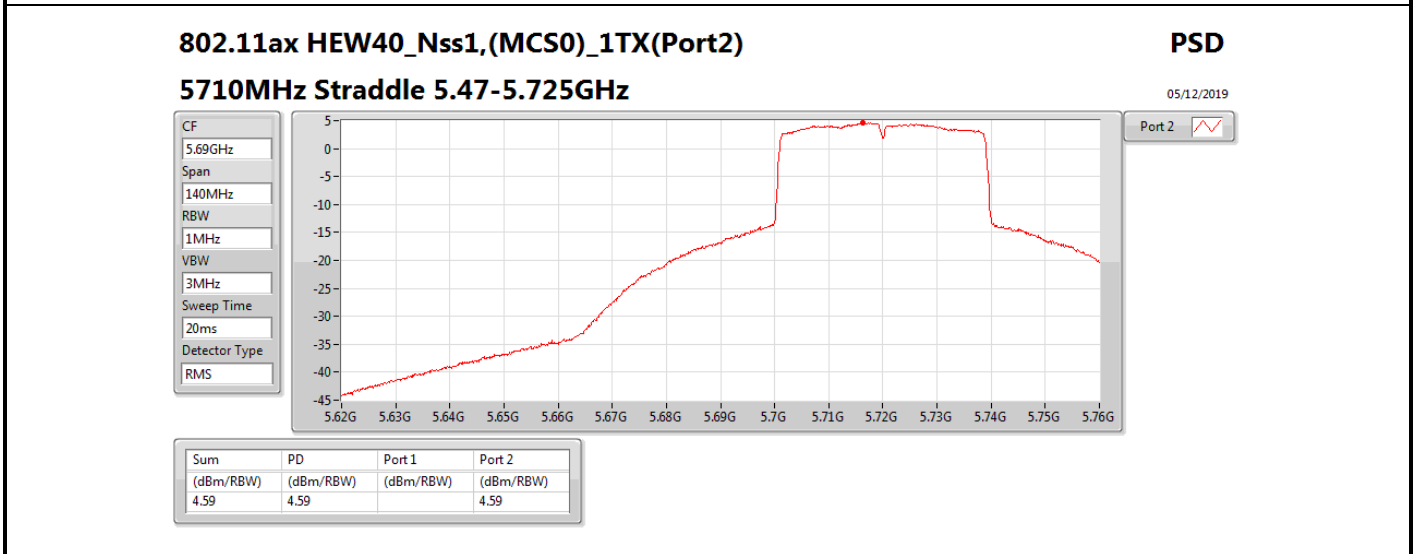

**DG** = Directional Gain; **RBW** = 500 kHz for 5.725-5.85GHz band / 1MHz for other band;

**PD** = trace bin-by-bin of each transmits port summing can be performed maximum power density; **Port X** = Port X power density;