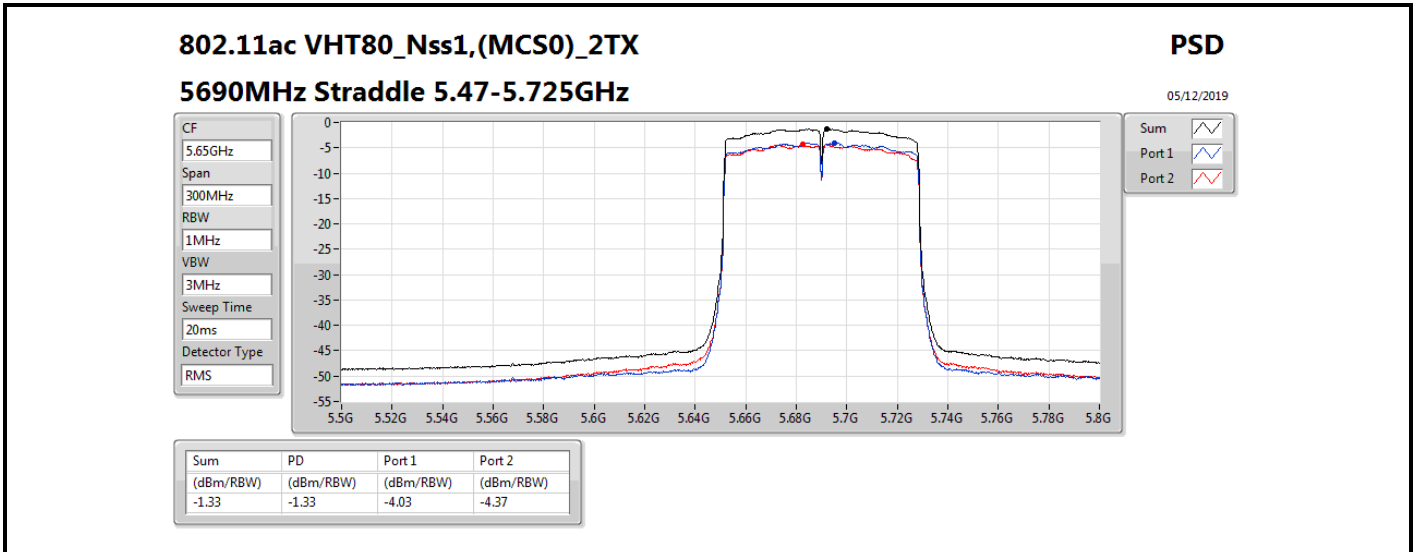

**DG** = Directional Gain; **RBW** = 500 kHz for 5.725-5.85GHz band / 1MHz for other band;

**PD** = trace bin-by-bin of each transmits port summing can be performed maximum power density; **Port X** = Port X power density;

Summary

Mode	PD (dBm/RBW)	EIRP PD (dBm/RBW)
5.25-5.35GHz	-	-
802.11a_Nss1,(6Mbps)_1TX	3.01	8.91
802.11ac VHT20_Nss1,(MCS0)_1TX	2.69	8.59
802.11ac VHT40_Nss1,(MCS0)_1TX	-0.53	5.37
802.11ac VHT80_Nss1,(MCS0)_1TX	-8.39	-2.49
5.47-5.725GHz	-	-
802.11a_Nss1,(6Mbps)_1TX	1.45	7.35
802.11ac VHT20_Nss1,(MCS0)_1TX	1.09	6.99
802.11ac VHT40_Nss1,(MCS0)_1TX	-1.57	4.33
802.11ac VHT80_Nss1,(MCS0)_1TX	-5.08	0.82
5.725-5.85GHz	-	-
802.11a_Nss1,(6Mbps)_1TX	-5.51	0.39
802.11ac VHT20_Nss1,(MCS0)_1TX	-4.09	1.81
802.11ac VHT40_Nss1,(MCS0)_1TX	-7.36	-1.46
802.11ac VHT80_Nss1,(MCS0)_1TX	-10.15	-4.25