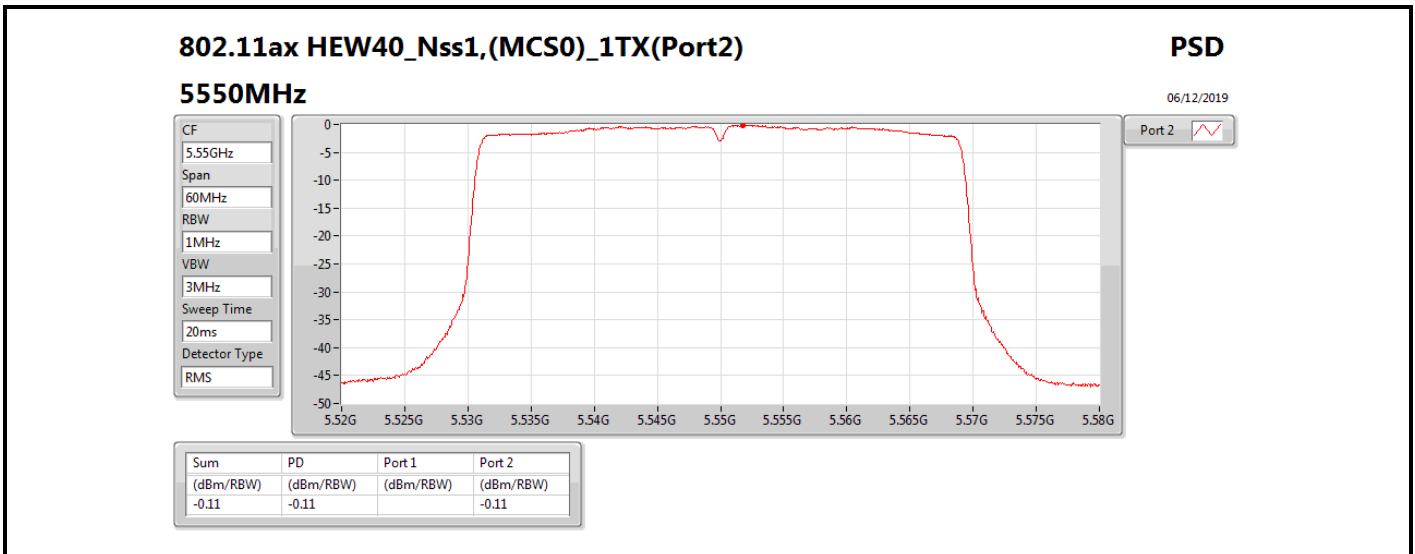

**DG** = Directional Gain; **RBW** = 500 kHz for 5.725-5.85GHz band / 1MHz for other band;

**PD** = trace bin-by-bin of each transmits port summing can be performed maximum power density; **Port X** = Port X power density;