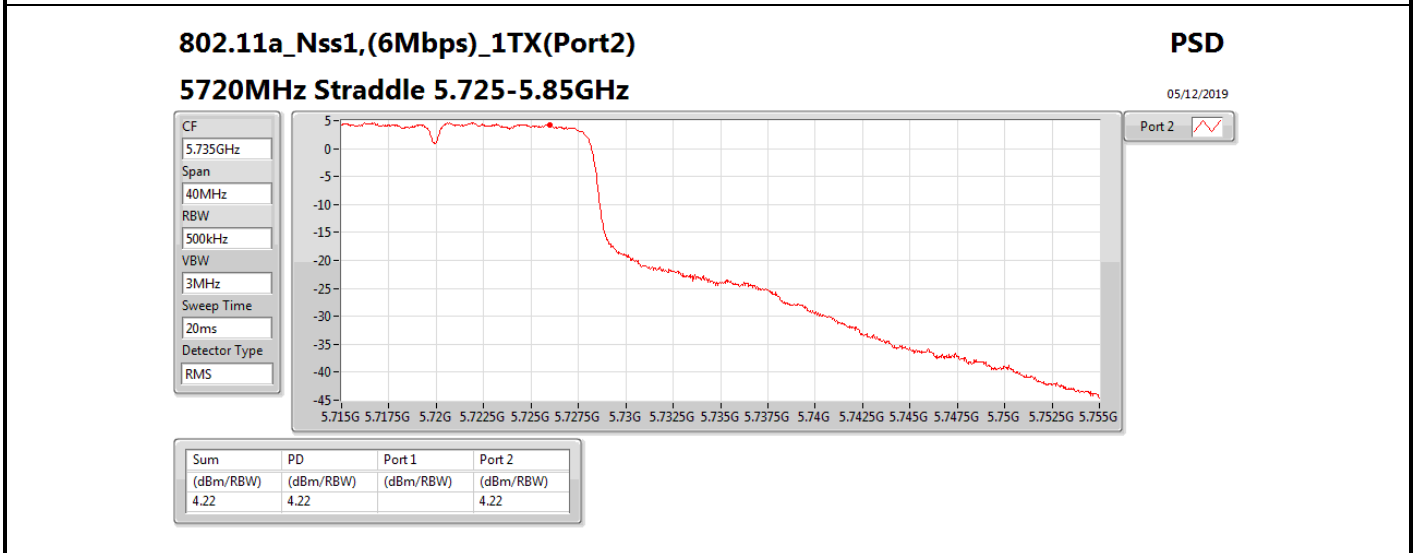

Mode	Result	DG (dBi)	Port 1 (dBm/RBW)	Port 2 (dBm/RBW)	PD (dBm/RBW)	PD Limit (dBm/RBW)	EIRP PD (dBm/RBW)	EIRP PD Limit (dBm/RBW)
5710MHz Straddle 5.725-5.85GHz	Pass	7.10		3.03	3.03	28.90	10.13	36.00
802.11ax HEW40_Nss1,(MCS0)_2TX	-	-	-	-	-	-	-	-
5270MHz	Pass	10.11	2.97	3.44	6.07	6.89	16.18	17.00
5310MHz	Pass	10.11	0.47	0.37	3.22	6.89	13.33	17.00
5510MHz	Pass	10.11	0.07	-0.79	2.64	6.89	12.75	17.00
5550MHz	Pass	10.11	2.92	2.85	5.90	6.89	16.01	17.00
5670MHz	Pass	10.11	0.23	-0.13	2.94	6.89	13.05	17.00
5710MHz Straddle 5.47-5.725GHz	Pass	10.11	3.34	3.48	6.27	6.89	16.38	17.00
5710MHz Straddle 5.725-5.85GHz	Pass	10.11	0.43	0.70	3.53	25.89	13.64	36.00
802.11ax HEW80_Nss1,(MCS0)_1TX(Port2)	-	-	-	-	-	-	-	-
5290MHz	Pass	7.10		-2.11	-2.11	9.90	4.99	17.00
5530MHz	Pass	7.10		-2.66	-2.66	9.90	4.44	17.00
5610MHz	Pass	7.10		-1.44	-1.44	9.90	5.66	17.00
5690MHz Straddle 5.47-5.725GHz	Pass	7.10		-0.15	-0.15	9.90	6.95	17.00
5690MHz Straddle 5.725-5.85GHz	Pass	7.10		-4.00	-4.00	28.90	3.10	36.00
802.11ax HEW80_Nss1,(MCS0)_2TX	-	-	-	-	-	-	-	-
5290MHz	Pass	10.11	-3.12	-2.99	-0.17	6.89	9.94	17.00
5530MHz	Pass	10.11	-3.33	-4.13	-0.76	6.89	9.35	17.00
5610MHz	Pass	10.11	-1.92	-2.25	0.86	6.89	10.97	17.00
5690MHz Straddle 5.47-5.725GHz	Pass	10.11	-0.03	-0.15	2.84	6.89	12.95	17.00
5690MHz Straddle 5.725-5.85GHz	Pass	10.11	-3.45	-4.01	-0.76	25.89	9.35	36.00

**DG** = Directional Gain; **RBW** = 500 kHz for 5.725-5.85GHz band / 1MHz for other band;

**PD** = trace bin-by-bin of each transmits port summing can be performed maximum power density; **Port X** = Port X power density;