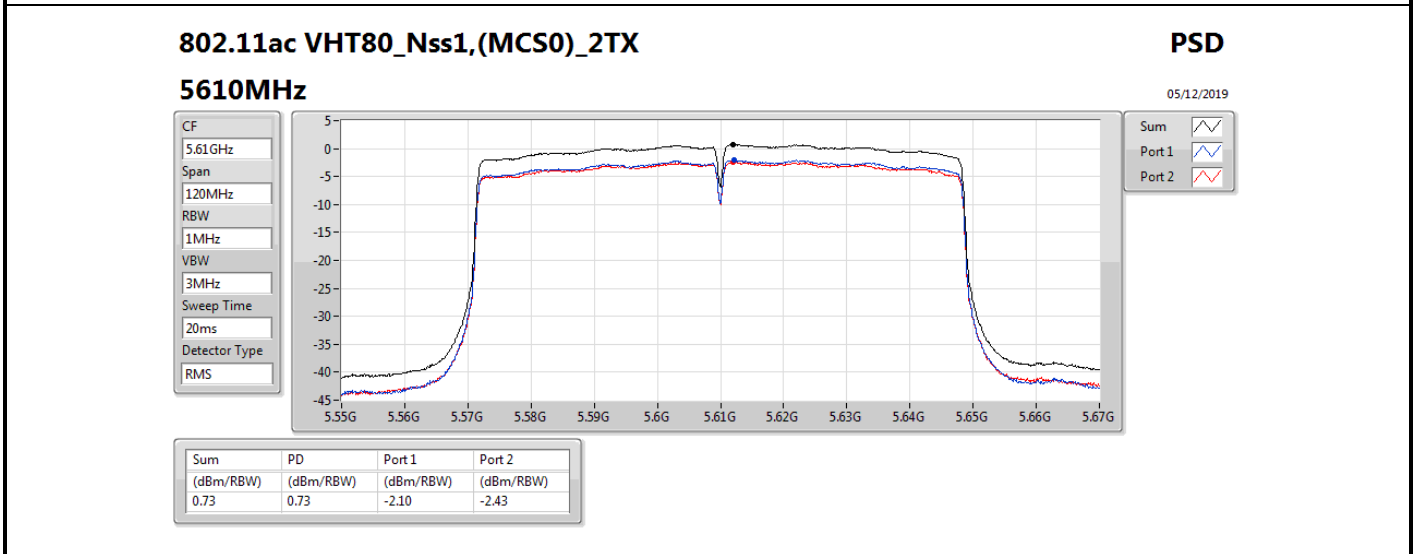

**DG** = Directional Gain; **RBW** = 500 kHz for 5.725-5.85GHz band / 1MHz for other band;

**PD** = trace bin-by-bin of each transmits port summing can be performed maximum power density; **Port X** = Port X power density;