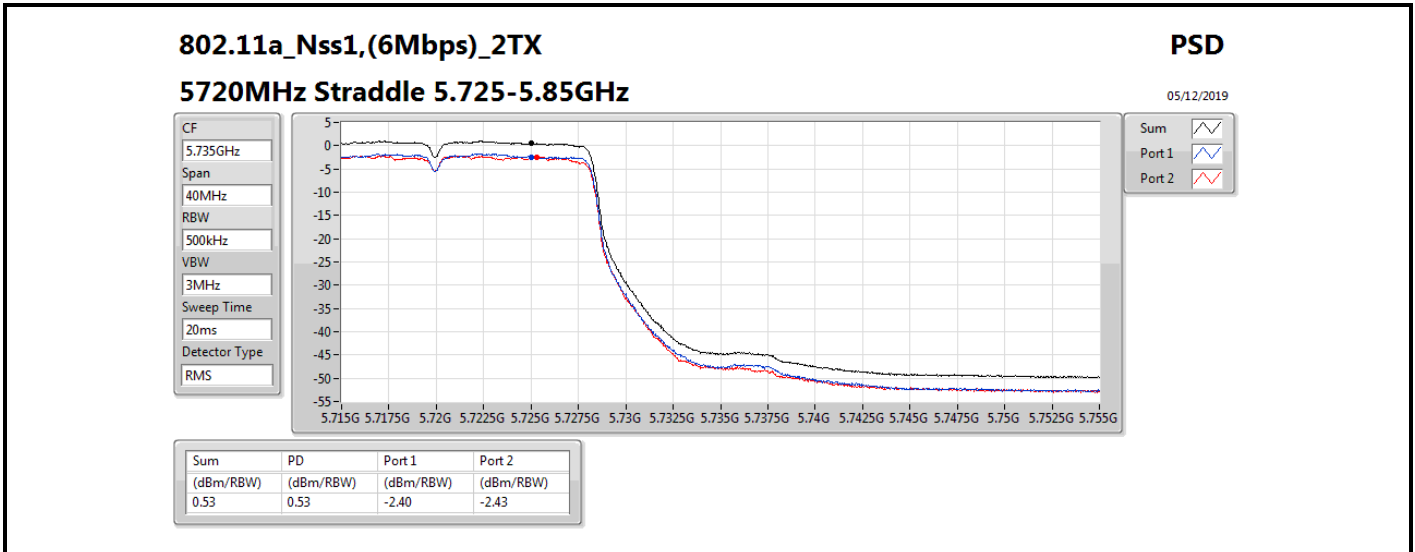

**DG** = Directional Gain; **RBW** = 500 kHz for 5.725-5.85GHz band / 1MHz for other band;

**PD** = trace bin-by-bin of each transmits port summing can be performed maximum power density; **Port X** = Port X power density;

Summary

Mode	PD (dBm/RBW)	EIRP PD (dBm/RBW)
5.25-5.35GHz	-	-
802.11a_Nss1,(6Mbps)_1TX	3.01	8.91
802.11ac VHT20_Nss1,(MCS0)_1TX	2.69	8.59
802.11ac VHT40_Nss1,(MCS0)_1TX	-0.53	5.37
802.11ac VHT80_Nss1,(MCS0)_1TX	-8.39	-2.49
5.47-5.725GHz	-	-
802.11a_Nss1,(6Mbps)_1TX	1.45	7.35
802.11ac VHT20_Nss1,(MCS0)_1TX	1.09	6.99
802.11ac VHT40_Nss1,(MCS0)_1TX	-1.57	4.33
802.11ac VHT80_Nss1,(MCS0)_1TX	-5.08	0.82
5.725-5.85GHz	-	-
802.11a_Nss1,(6Mbps)_1TX	-5.51	0.39
802.11ac VHT20_Nss1,(MCS0)_1TX	-4.09	1.81
802.11ac VHT40_Nss1,(MCS0)_1TX	-7.36	-1.46
802.11ac VHT80_Nss1,(MCS0)_1TX	-10.15	-4.25