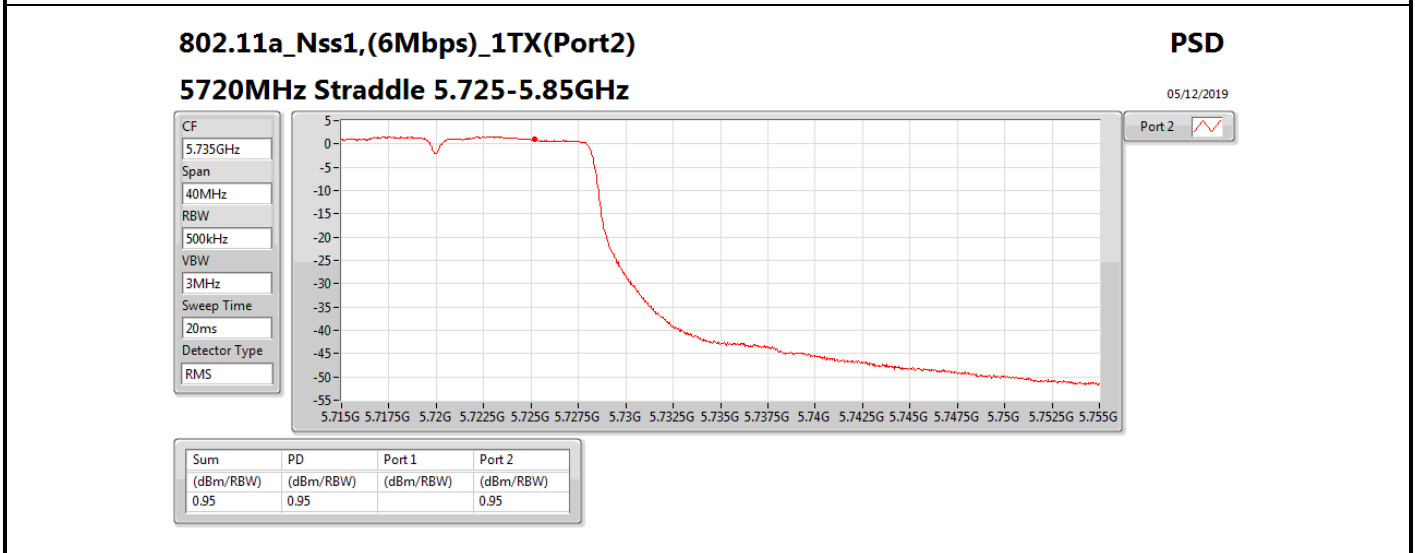

**DG** = Directional Gain; **RBW** = 500 kHz for 5.725-5.85GHz band / 1MHz for other band;

**PD** = trace bin-by-bin of each transmits port summing can be performed maximum power density; **Port X** = Port X power density;