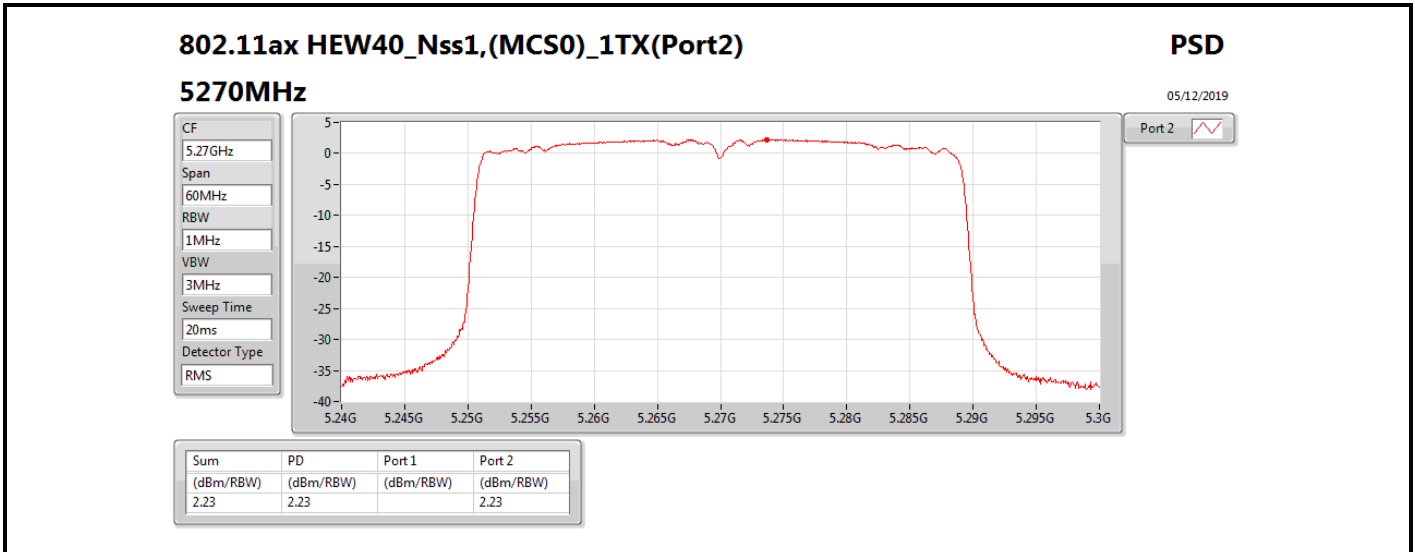

**DG** = Directional Gain; **RBW** = 500 kHz for 5.725-5.85GHz band / 1MHz for other band;

**PD** = trace bin-by-bin of each transmits port summing can be performed maximum power density; **Port X** = Port X power density;

Summary

Mode	PD (dBm/RBW)	EIRP PD (dBm/RBW)
5.25-5.35GHz	-	-
802.11a_Nss1,(6Mbps)_1TX	3.01	8.91
802.11ac VHT20_Nss1,(MCS0)_1TX	2.69	8.59
802.11ac VHT40_Nss1,(MCS0)_1TX	-0.53	5.37
802.11ac VHT80_Nss1,(MCS0)_1TX	-8.39	-2.49
5.47-5.725GHz	-	-
802.11a_Nss1,(6Mbps)_1TX	1.45	7.35
802.11ac VHT20_Nss1,(MCS0)_1TX	1.09	6.99
802.11ac VHT40_Nss1,(MCS0)_1TX	-1.57	4.33
802.11ac VHT80_Nss1,(MCS0)_1TX	-5.08	0.82
5.725-5.85GHz	-	-
802.11a_Nss1,(6Mbps)_1TX	-5.51	0.39
802.11ac VHT20_Nss1,(MCS0)_1TX	-4.09	1.81
802.11ac VHT40_Nss1,(MCS0)_1TX	-7.36	-1.46
802.11ac VHT80_Nss1,(MCS0)_1TX	-10.15	-4.25