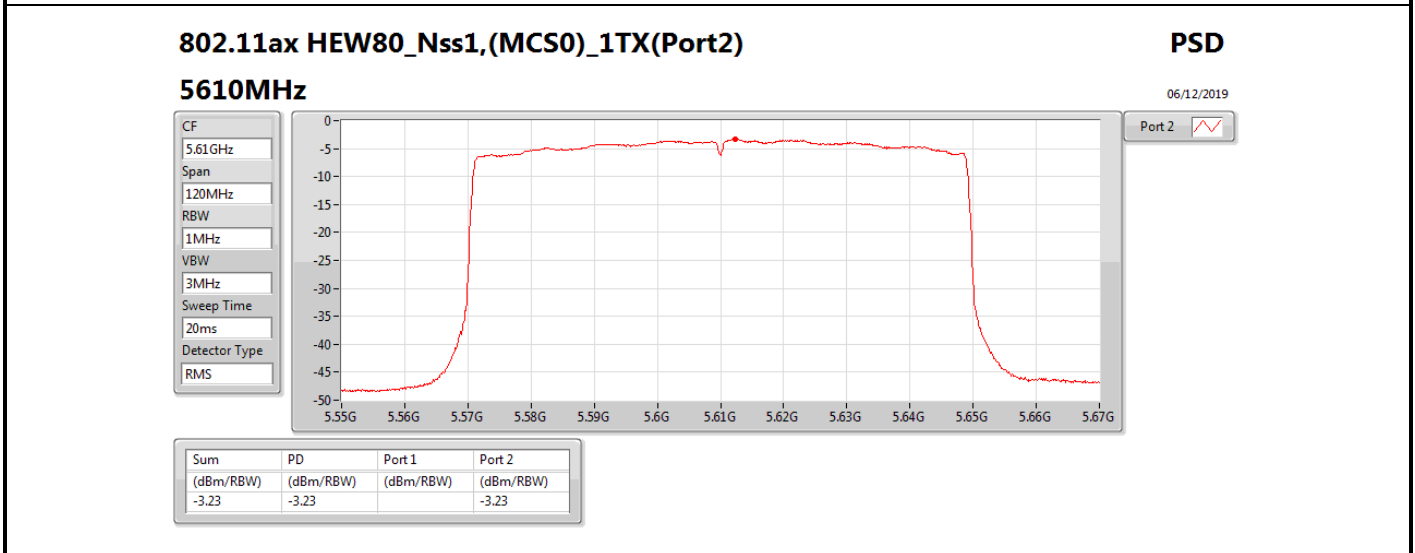

**DG** = Directional Gain; **RBW** = 500 kHz for 5.725-5.85GHz band / 1MHz for other band;

**PD** = trace bin-by-bin of each transmits port summing can be performed maximum power density; **Port X** = Port X power density;