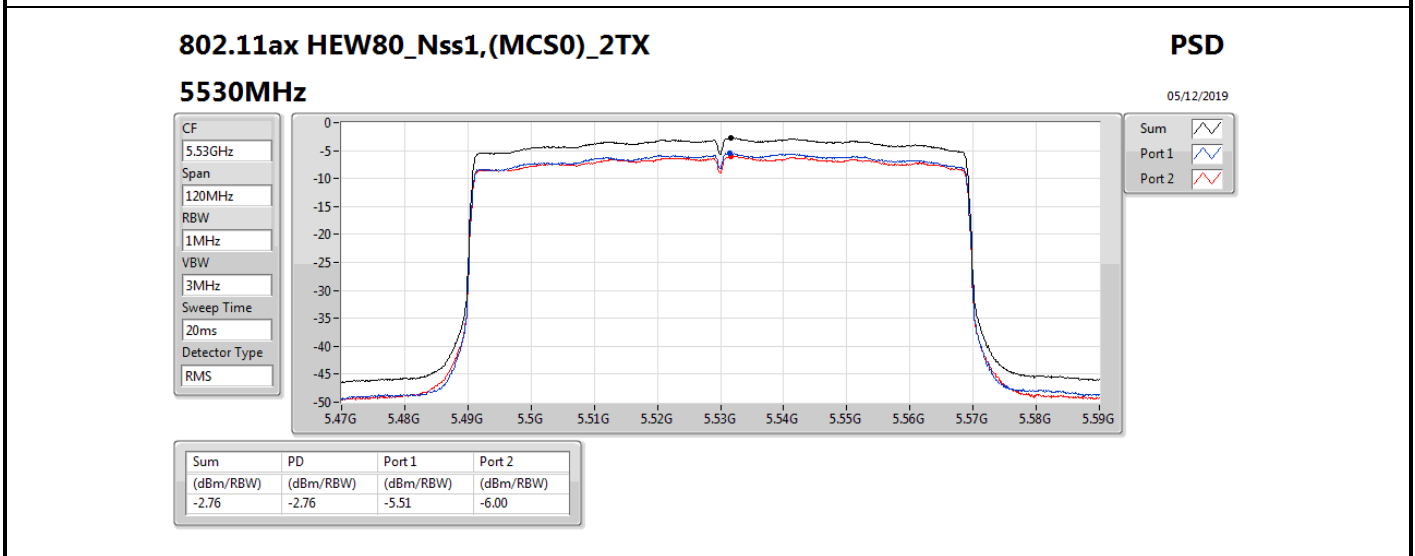

**DG** = Directional Gain; **RBW** = 500 kHz for 5.725-5.85GHz band / 1MHz for other band;

**PD** = trace bin-by-bin of each transmits port summing can be performed maximum power density; **Port X** = Port X power density;

Summary

Mode	PD (dBm/RBW)	EIRP PD (dBm/RBW)
5.25-5.35GHz	-	-
802.11a_Nss1,(6Mbps)_1TX	3.01	8.91
802.11ac VHT20_Nss1,(MCS0)_1TX	2.69	8.59
802.11ac VHT40_Nss1,(MCS0)_1TX	-0.53	5.37
802.11ac VHT80_Nss1,(MCS0)_1TX	-8.39	-2.49
5.47-5.725GHz	-	-
802.11a_Nss1,(6Mbps)_1TX	1.45	7.35
802.11ac VHT20_Nss1,(MCS0)_1TX	1.09	6.99
802.11ac VHT40_Nss1,(MCS0)_1TX	-1.57	4.33
802.11ac VHT80_Nss1,(MCS0)_1TX	-5.08	0.82
5.725-5.85GHz	-	-
802.11a_Nss1,(6Mbps)_1TX	-5.51	0.39
802.11ac VHT20_Nss1,(MCS0)_1TX	-4.09	1.81
802.11ac VHT40_Nss1,(MCS0)_1TX	-7.36	-1.46
802.11ac VHT80_Nss1,(MCS0)_1TX	-10.15	-4.25