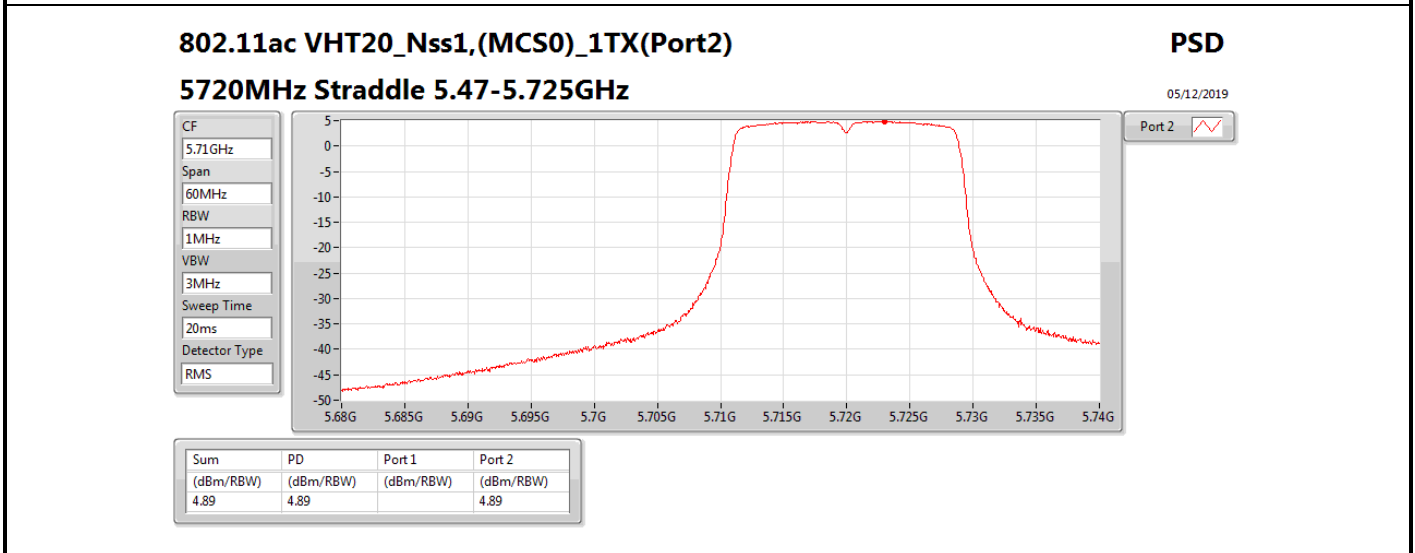

**DG** = Directional Gain; **RBW** = 500 kHz for 5.725-5.85GHz band / 1MHz for other band;

**PD** = trace bin-by-bin of each transmits port summing can be performed maximum power density; **Port X** = Port X power density;

Summary

Mode	PD (dBm/RBW)	EIRP PD (dBm/RBW)
5.25-5.35GHz	-	-
802.11a_Nss1,(6Mbps)_1TX	3.01	8.91
802.11ac VHT20_Nss1,(MCS0)_1TX	2.69	8.59
802.11ac VHT40_Nss1,(MCS0)_1TX	-0.53	5.37
802.11ac VHT80_Nss1,(MCS0)_1TX	-8.39	-2.49
5.47-5.725GHz	-	-
802.11a_Nss1,(6Mbps)_1TX	1.45	7.35
802.11ac VHT20_Nss1,(MCS0)_1TX	1.09	6.99
802.11ac VHT40_Nss1,(MCS0)_1TX	-1.57	4.33
802.11ac VHT80_Nss1,(MCS0)_1TX	-5.08	0.82
5.725-5.85GHz	-	-
802.11a_Nss1,(6Mbps)_1TX	-5.51	0.39
802.11ac VHT20_Nss1,(MCS0)_1TX	-4.09	1.81
802.11ac VHT40_Nss1,(MCS0)_1TX	-7.36	-1.46
802.11ac VHT80_Nss1,(MCS0)_1TX	-10.15	-4.25