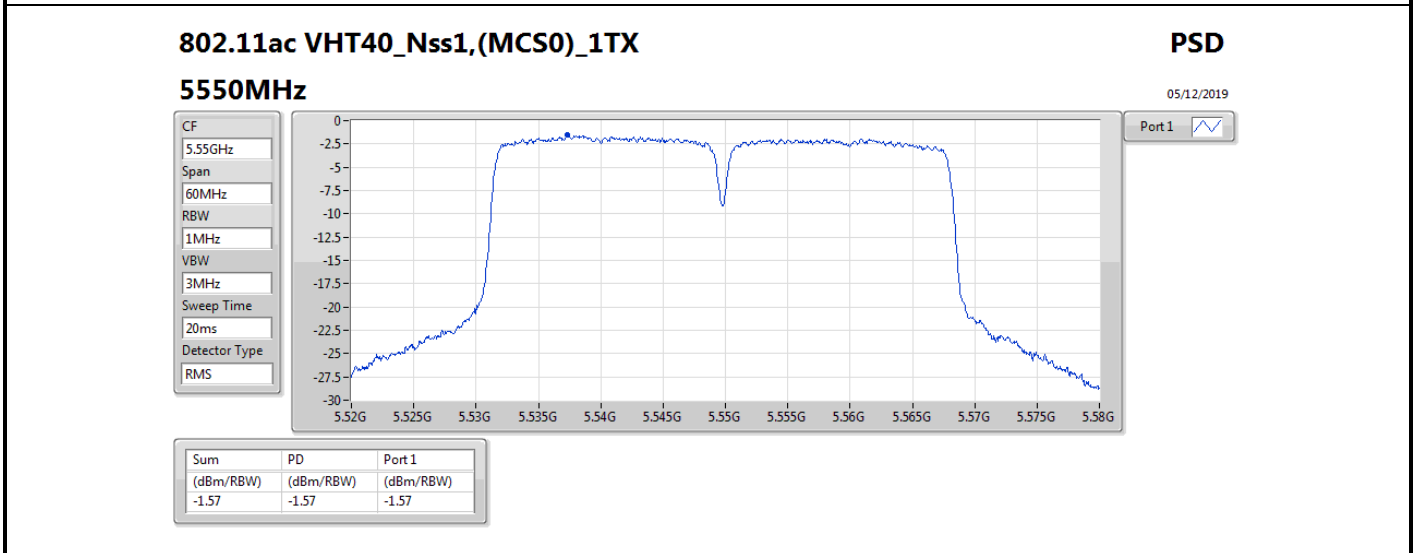

DG = Directional Gain; RBW = 500 kHz for 5.725-5.85GHz band / 1MHz for other band;

PD = trace bin-by-bin of each transmits port summing can be performed maximum power density; Port X = Port X power density;

Summary

Mode	PD (dBm/RBW)	EIRP PD (dBm/RBW)
5.25-5.35GHz	-	-
802.11ac VHT20-BF_Nss1,(MCS0)_2TX	5.76	15.77
802.11ac VHT40-BF_Nss1,(MCS0)_2TX	2.75	12.76
802.11ac VHT80-BF_Nss1,(MCS0)_2TX	-2.11	7.90
802.11ax HEW20-BF_Nss1,(MCS0)_2TX	5.81	15.82
802.11ax HEW40-BF_Nss1,(MCS0)_2TX	2.61	12.62
802.11ax HEW80-BF_Nss1,(MCS0)_2TX	-2.35	7.66
5.47-5.725GHz	-	-
802.11ac VHT20-BF_Nss1,(MCS0)_2TX	5.45	15.46
802.11ac VHT40-BF_Nss1,(MCS0)_2TX	2.55	12.56
802.11ac VHT80-BF_Nss1,(MCS0)_2TX	-0.28	9.73
802.11ax HEW20-BF_Nss1,(MCS0)_2TX	5.53	15.54
802.11ax HEW40-BF_Nss1,(MCS0)_2TX	2.65	12.66
802.11ax HEW80-BF_Nss1,(MCS0)_2TX	-0.46	9.55
5.725-5.85GHz	-	-
802.11ac VHT20-BF_Nss1,(MCS0)_2TX	3.65	13.66
802.11ac VHT40-BF_Nss1,(MCS0)_2TX	-0.08	9.93
802.11ac VHT80-BF_Nss1,(MCS0)_2TX	-3.95	6.06
802.11ax HEW20-BF_Nss1,(MCS0)_2TX	3.89	13.90
802.11ax HEW40-BF_Nss1,(MCS0)_2TX	-0.08	9.93
802.11ax HEW80-BF_Nss1,(MCS0)_2TX	-3.86	6.15