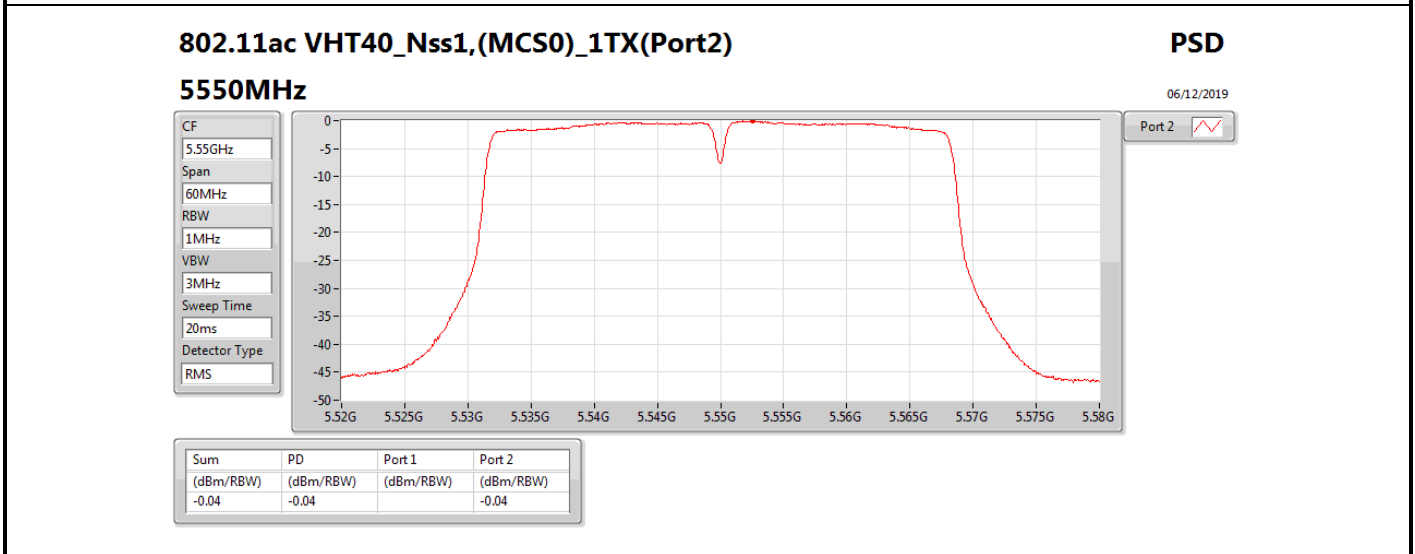

**DG** = Directional Gain; **RBW** = 500 kHz for 5.725-5.85GHz band / 1MHz for other band;

**PD** = trace bin-by-bin of each transmits port summing can be performed maximum power density; **Port X** = Port X power density;