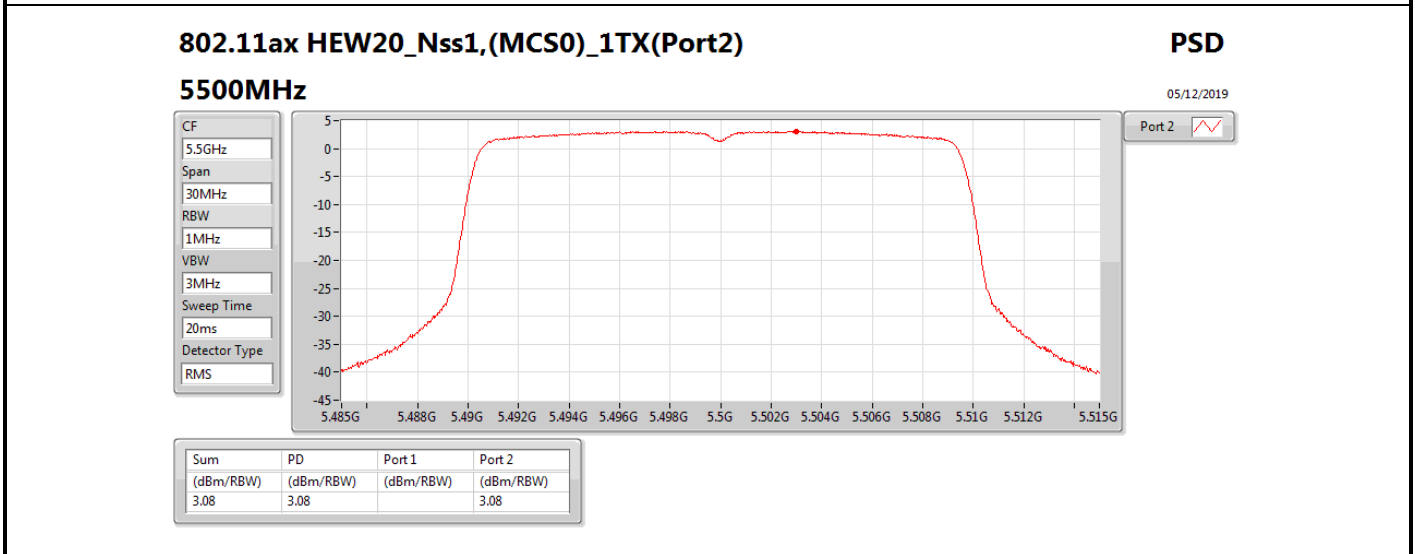

**DG** = Directional Gain; **RBW** = 500 kHz for 5.725-5.85GHz band / 1MHz for other band;

**PD** = trace bin-by-bin of each transmits port summing can be performed maximum power density; **Port X** = Port X power density;

Summary

Mode	PD (dBm/RBW)	EIRP PD (dBm/RBW)
5.25-5.35GHz	-	-
802.11a_Nss1,(6Mbps)_1TX	3.01	8.91
802.11ac VHT20_Nss1,(MCS0)_1TX	2.69	8.59
802.11ac VHT40_Nss1,(MCS0)_1TX	-0.53	5.37
802.11ac VHT80_Nss1,(MCS0)_1TX	-8.39	-2.49
5.47-5.725GHz	-	-
802.11a_Nss1,(6Mbps)_1TX	1.45	7.35
802.11ac VHT20_Nss1,(MCS0)_1TX	1.09	6.99
802.11ac VHT40_Nss1,(MCS0)_1TX	-1.57	4.33
802.11ac VHT80_Nss1,(MCS0)_1TX	-5.08	0.82
5.725-5.85GHz	-	-
802.11a_Nss1,(6Mbps)_1TX	-5.51	0.39
802.11ac VHT20_Nss1,(MCS0)_1TX	-4.09	1.81
802.11ac VHT40_Nss1,(MCS0)_1TX	-7.36	-1.46
802.11ac VHT80_Nss1,(MCS0)_1TX	-10.15	-4.25