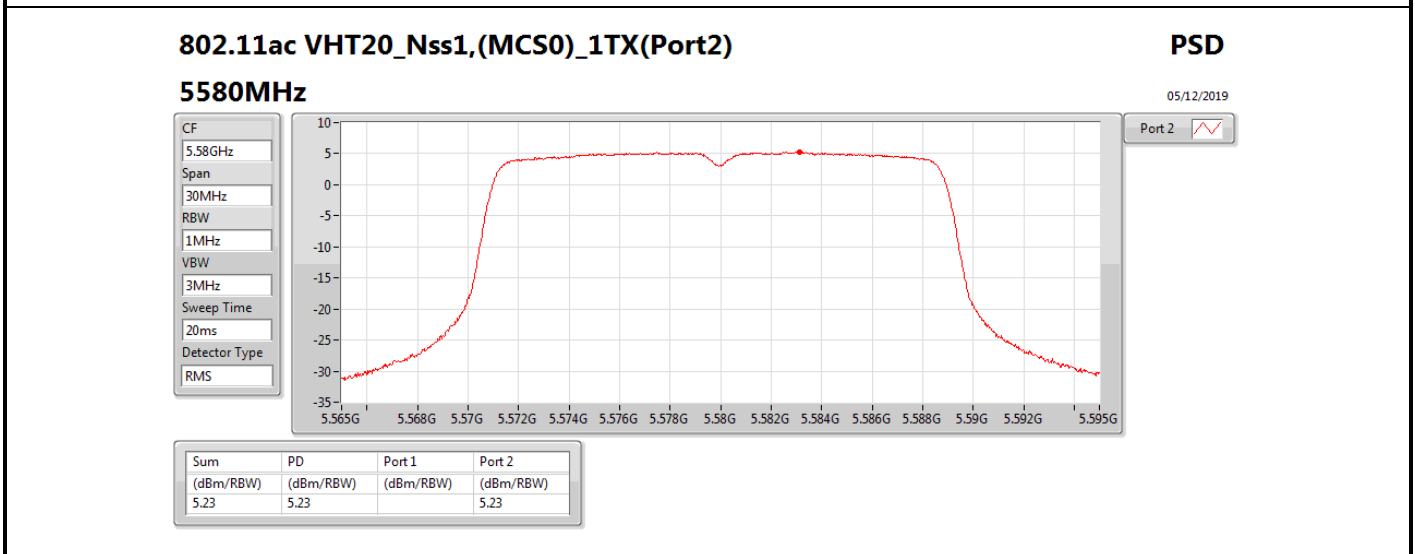

**DG** = Directional Gain; **RBW** = 500 kHz for 5.725-5.85GHz band / 1MHz for other band;

**PD** = trace bin-by-bin of each transmits port summing can be performed maximum power density; **Port X** = Port X power density;

Summary

Mode	PD (dBm/RBW)	EIRP PD (dBm/RBW)
5.25-5.35GHz	-	-
802.11a_Nss1,(6Mbps)_1TX	3.01	8.91
802.11ac VHT20_Nss1,(MCS0)_1TX	2.69	8.59
802.11ac VHT40_Nss1,(MCS0)_1TX	-0.53	5.37
802.11ac VHT80_Nss1,(MCS0)_1TX	-8.39	-2.49
5.47-5.725GHz	-	-
802.11a_Nss1,(6Mbps)_1TX	1.45	7.35
802.11ac VHT20_Nss1,(MCS0)_1TX	1.09	6.99
802.11ac VHT40_Nss1,(MCS0)_1TX	-1.57	4.33
802.11ac VHT80_Nss1,(MCS0)_1TX	-5.08	0.82
5.725-5.85GHz	-	-
802.11a_Nss1,(6Mbps)_1TX	-5.51	0.39
802.11ac VHT20_Nss1,(MCS0)_1TX	-4.09	1.81
802.11ac VHT40_Nss1,(MCS0)_1TX	-7.36	-1.46
802.11ac VHT80_Nss1,(MCS0)_1TX	-10.15	-4.25