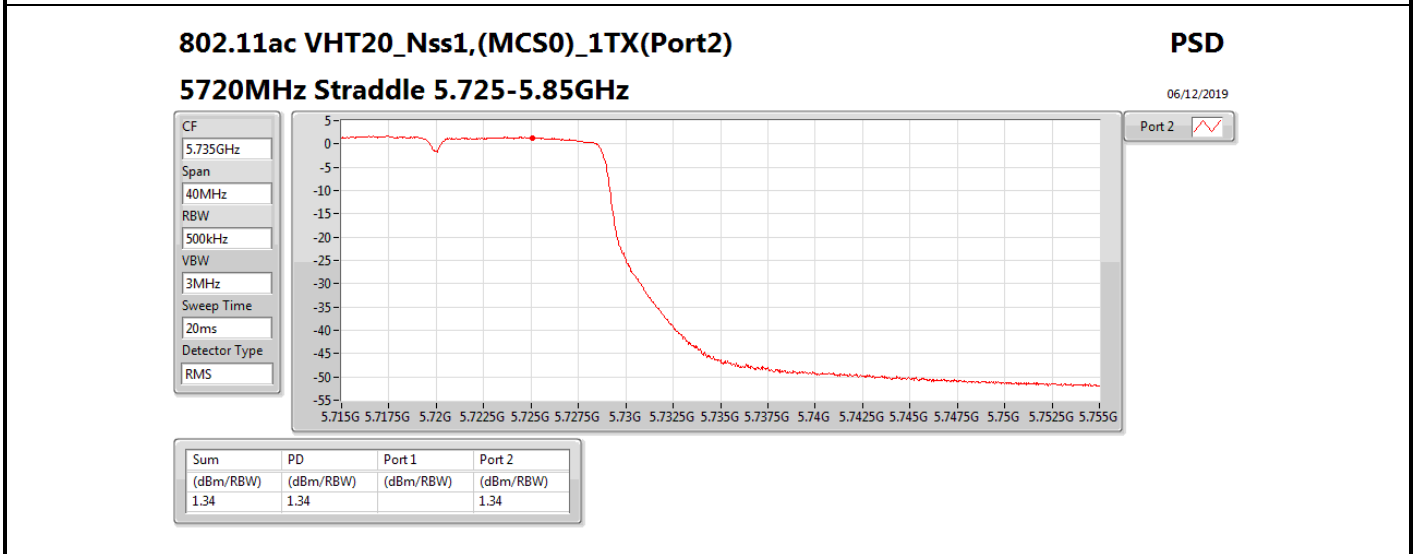

**DG** = Directional Gain; **RBW** = 500 kHz for 5.725-5.85GHz band / 1MHz for other band;

**PD** = trace bin-by-bin of each transmits port summing can be performed maximum power density; **Port X** = Port X power density;