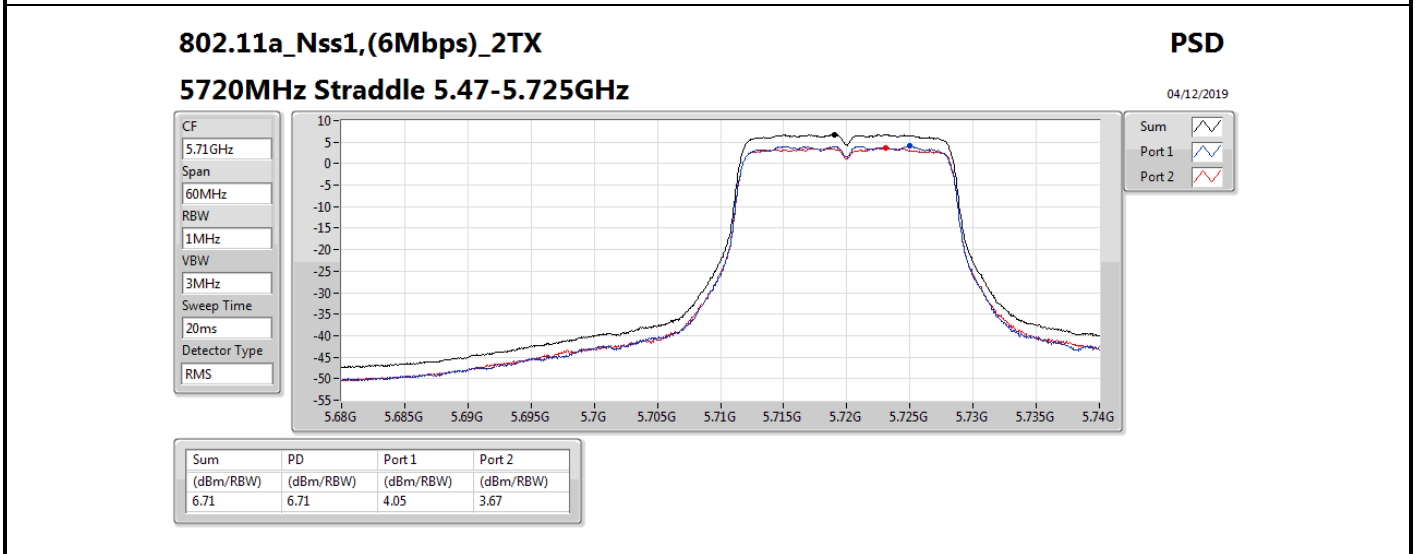

**DG** = Directional Gain; **RBW** = 500 kHz for 5.725-5.85GHz band / 1MHz for other band;

**PD** = trace bin-by-bin of each transmits port summing can be performed maximum power density; **Port X** = Port X power density;