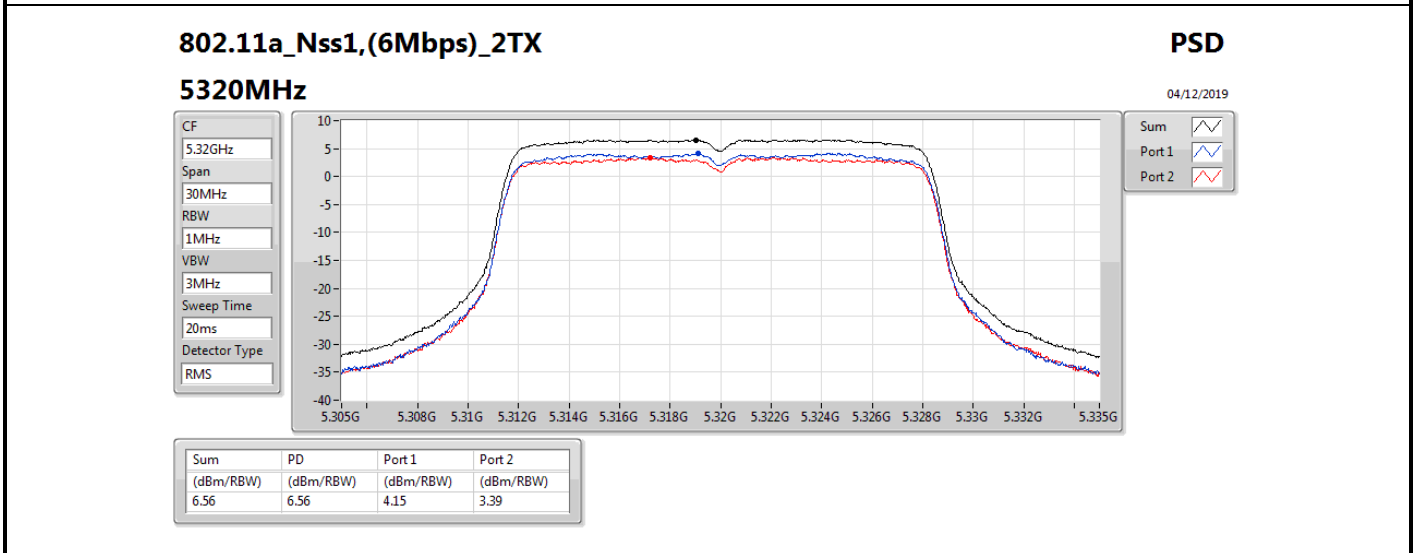

**DG** = Directional Gain; **RBW** = 500 kHz for 5.725-5.85GHz band / 1MHz for other band;

**PD** = trace bin-by-bin of each transmits port summing can be performed maximum power density; **Port X** = Port X power density;