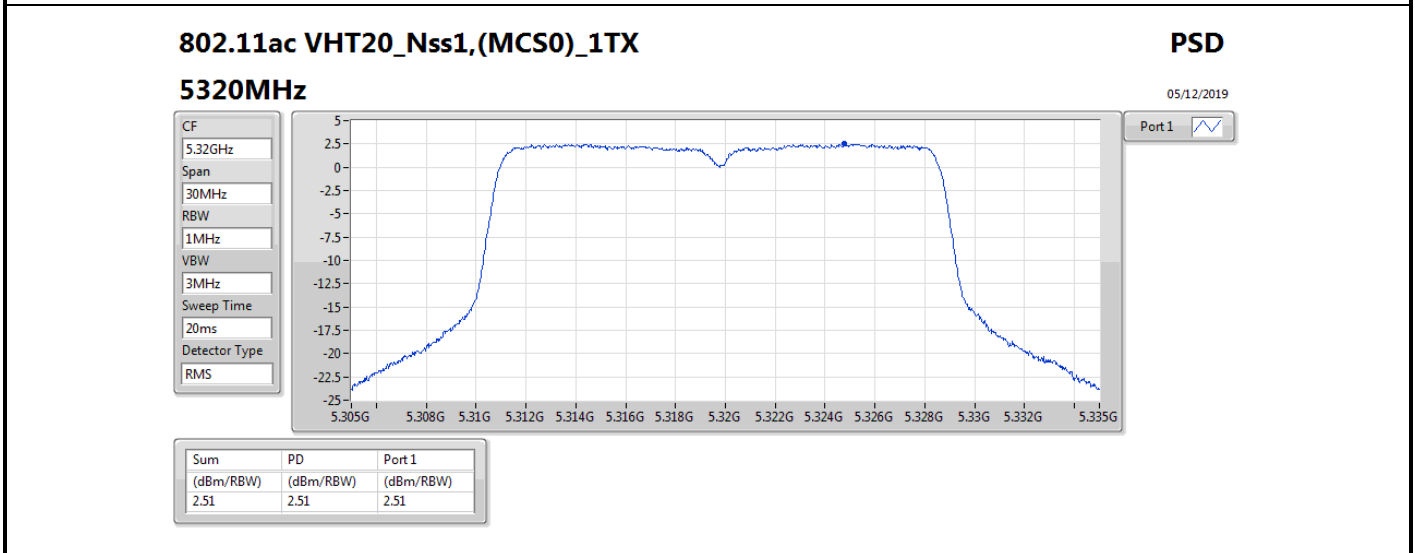

DG = Directional Gain; RBW = 500 kHz for 5.725-5.85GHz band / 1MHz for other band;

PD = trace bin-by-bin of each transmits port summing can be performed maximum power density; Port X = Port X power density;

Summary

Mode	PD (dBm/RBW)	EIRP PD (dBm/RBW)
5.25-5.35GHz	-	-
802.11ac VHT20-BF_Nss1,(MCS0)_2TX	5.76	15.77
802.11ac VHT40-BF_Nss1,(MCS0)_2TX	2.75	12.76
802.11ac VHT80-BF_Nss1,(MCS0)_2TX	-2.11	7.90
802.11ax HEW20-BF_Nss1,(MCS0)_2TX	5.81	15.82
802.11ax HEW40-BF_Nss1,(MCS0)_2TX	2.61	12.62
802.11ax HEW80-BF_Nss1,(MCS0)_2TX	-2.35	7.66
5.47-5.725GHz	-	-
802.11ac VHT20-BF_Nss1,(MCS0)_2TX	5.45	15.46
802.11ac VHT40-BF_Nss1,(MCS0)_2TX	2.55	12.56
802.11ac VHT80-BF_Nss1,(MCS0)_2TX	-0.28	9.73
802.11ax HEW20-BF_Nss1,(MCS0)_2TX	5.53	15.54
802.11ax HEW40-BF_Nss1,(MCS0)_2TX	2.65	12.66
802.11ax HEW80-BF_Nss1,(MCS0)_2TX	-0.46	9.55
5.725-5.85GHz	-	-
802.11ac VHT20-BF_Nss1,(MCS0)_2TX	3.65	13.66
802.11ac VHT40-BF_Nss1,(MCS0)_2TX	-0.08	9.93
802.11ac VHT80-BF_Nss1,(MCS0)_2TX	-3.95	6.06
802.11ax HEW20-BF_Nss1,(MCS0)_2TX	3.89	13.90
802.11ax HEW40-BF_Nss1,(MCS0)_2TX	-0.08	9.93
802.11ax HEW80-BF_Nss1,(MCS0)_2TX	-3.86	6.15