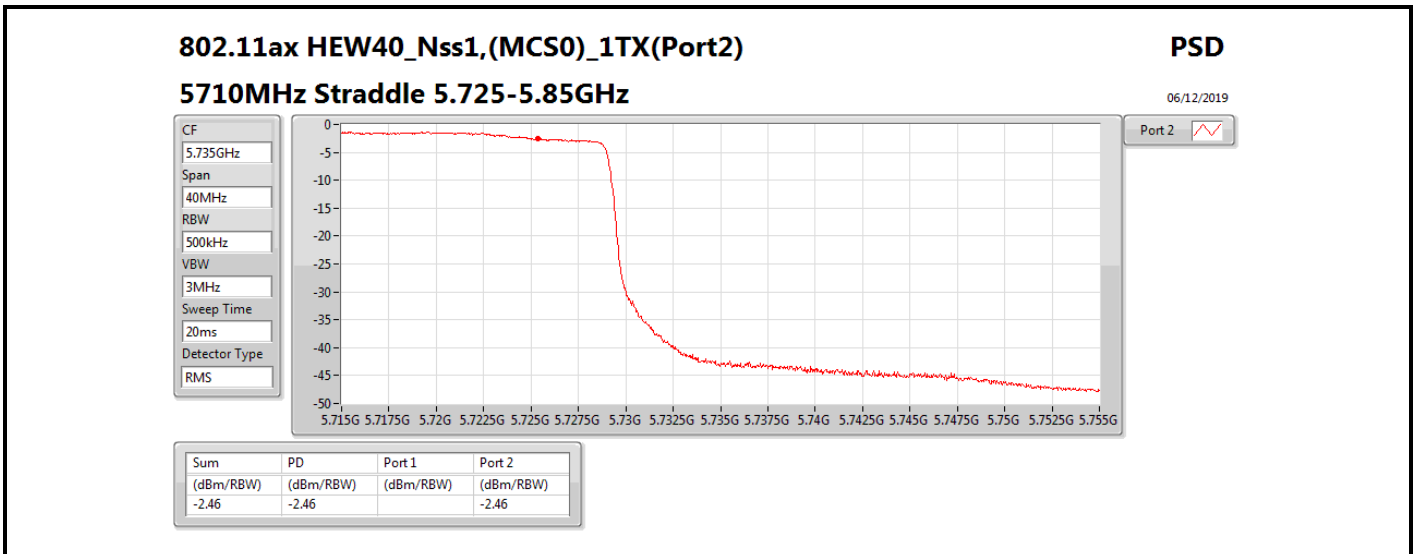

**DG** = Directional Gain; **RBW** = 500 kHz for 5.725-5.85GHz band / 1MHz for other band;

**PD** = trace bin-by-bin of each transmits port summing can be performed maximum power density; **Port X** = Port X power density;