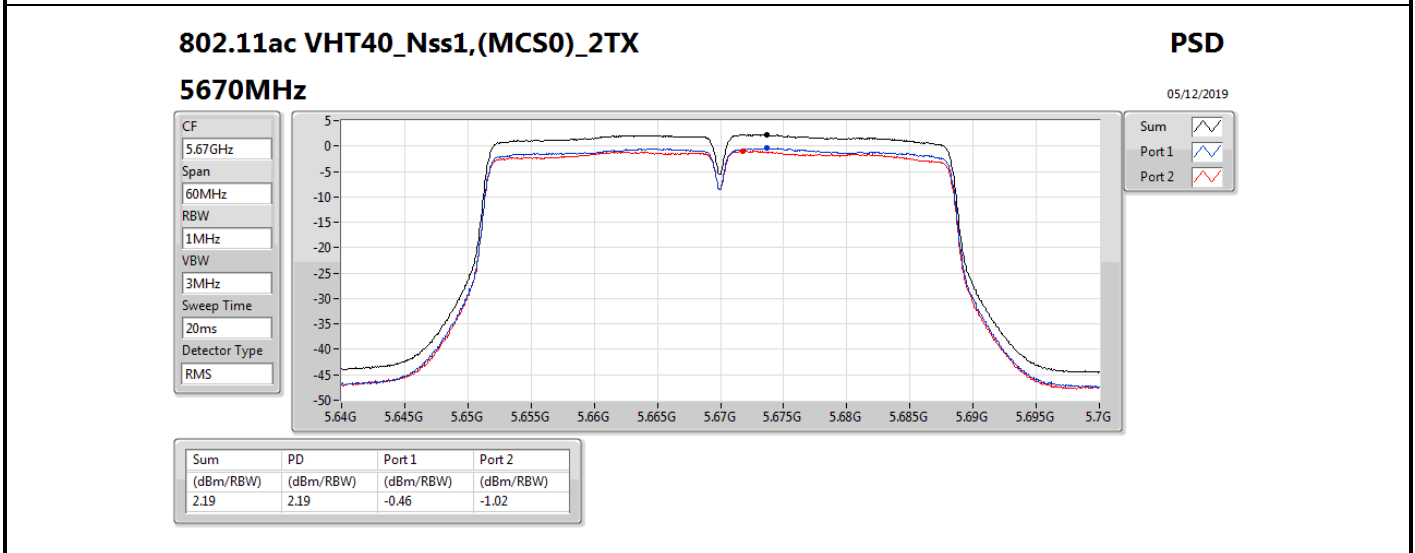

**DG** = Directional Gain; **RBW** = 500 kHz for 5.725-5.85GHz band / 1MHz for other band;

**PD** = trace bin-by-bin of each transmits port summing can be performed maximum power density; **Port X** = Port X power density;

Summary

Mode	PD (dBm/RBW)	EIRP PD (dBm/RBW)
5.25-5.35GHz	-	-
802.11a_Nss1,(6Mbps)_1TX	3.01	8.91
802.11ac VHT20_Nss1,(MCS0)_1TX	2.69	8.59
802.11ac VHT40_Nss1,(MCS0)_1TX	-0.53	5.37
802.11ac VHT80_Nss1,(MCS0)_1TX	-8.39	-2.49
5.47-5.725GHz	-	-
802.11a_Nss1,(6Mbps)_1TX	1.45	7.35
802.11ac VHT20_Nss1,(MCS0)_1TX	1.09	6.99
802.11ac VHT40_Nss1,(MCS0)_1TX	-1.57	4.33
802.11ac VHT80_Nss1,(MCS0)_1TX	-5.08	0.82
5.725-5.85GHz	-	-
802.11a_Nss1,(6Mbps)_1TX	-5.51	0.39
802.11ac VHT20_Nss1,(MCS0)_1TX	-4.09	1.81
802.11ac VHT40_Nss1,(MCS0)_1TX	-7.36	-1.46
802.11ac VHT80_Nss1,(MCS0)_1TX	-10.15	-4.25