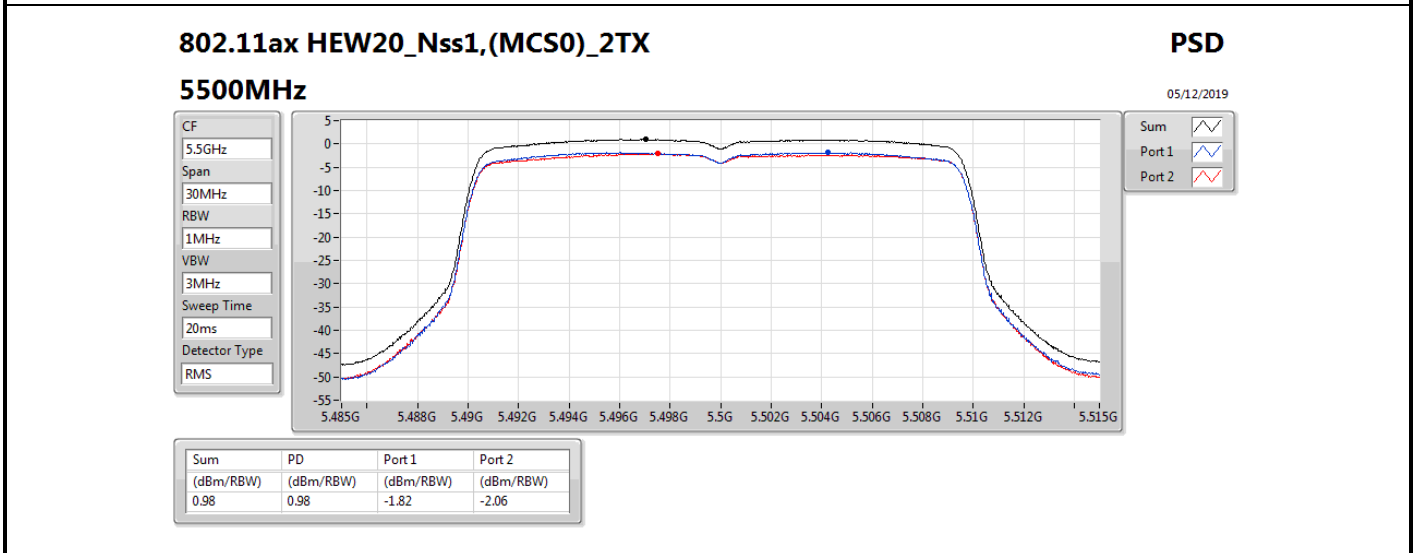

**DG** = Directional Gain; **RBW** = 500 kHz for 5.725-5.85GHz band / 1MHz for other band;

**PD** = trace bin-by-bin of each transmits port summing can be performed maximum power density; **Port X** = Port X power density;