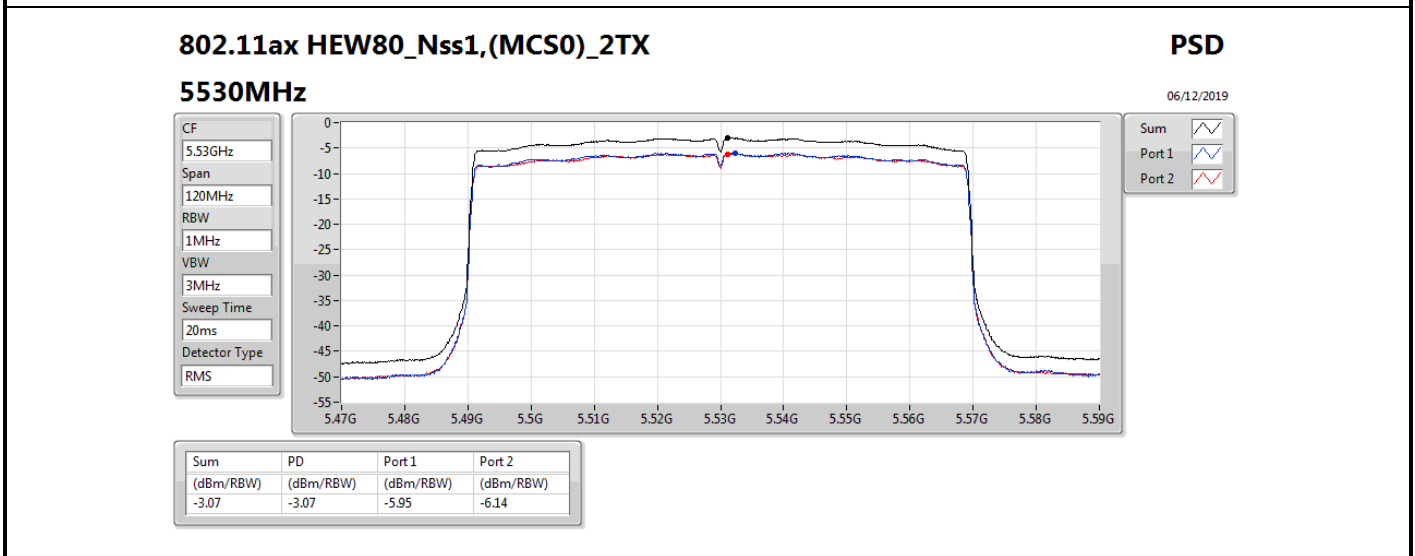

**DG** = Directional Gain; **RBW** = 500 kHz for 5.725-5.85GHz band / 1MHz for other band;

**PD** = trace bin-by-bin of each transmits port summing can be performed maximum power density; **Port X** = Port X power density;