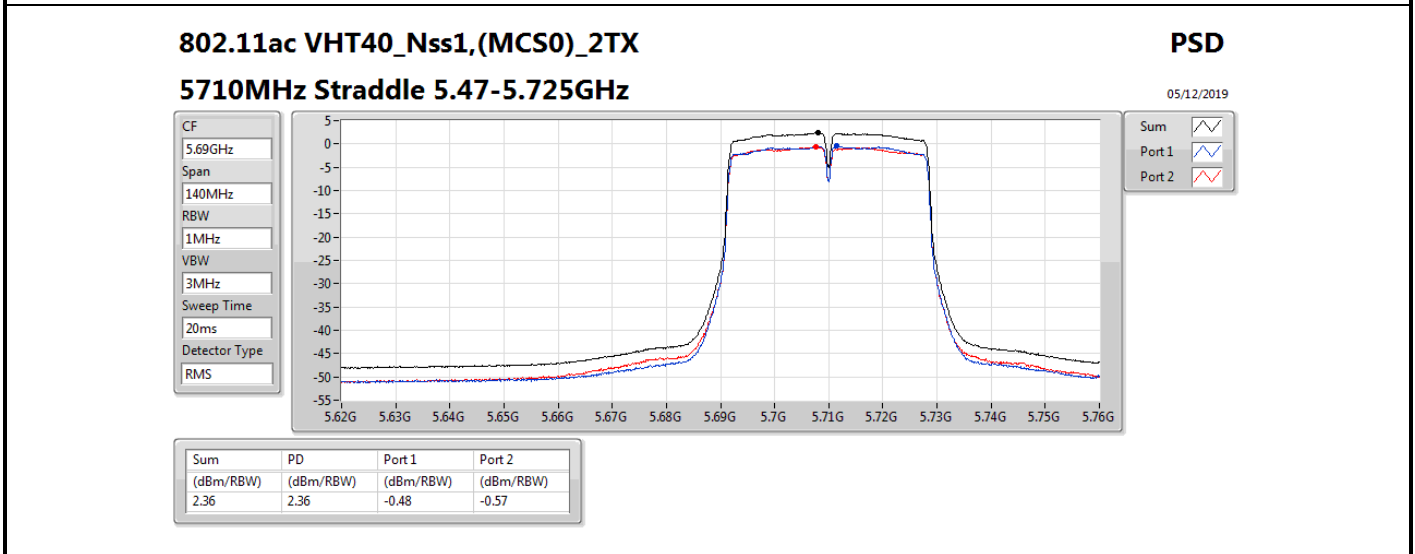

**DG** = Directional Gain; **RBW** = 500 kHz for 5.725-5.85GHz band / 1MHz for other band;

**PD** = trace bin-by-bin of each transmits port summing can be performed maximum power density; **Port X** = Port X power density;

Summary

Mode	PD (dBm/RBW)	EIRP PD (dBm/RBW)
5.25-5.35GHz	-	-
802.11a_Nss1,(6Mbps)_1TX	3.01	8.91
802.11ac VHT20_Nss1,(MCS0)_1TX	2.69	8.59
802.11ac VHT40_Nss1,(MCS0)_1TX	-0.53	5.37
802.11ac VHT80_Nss1,(MCS0)_1TX	-8.39	-2.49
5.47-5.725GHz	-	-
802.11a_Nss1,(6Mbps)_1TX	1.45	7.35
802.11ac VHT20_Nss1,(MCS0)_1TX	1.09	6.99
802.11ac VHT40_Nss1,(MCS0)_1TX	-1.57	4.33
802.11ac VHT80_Nss1,(MCS0)_1TX	-5.08	0.82
5.725-5.85GHz	-	-
802.11a_Nss1,(6Mbps)_1TX	-5.51	0.39
802.11ac VHT20_Nss1,(MCS0)_1TX	-4.09	1.81
802.11ac VHT40_Nss1,(MCS0)_1TX	-7.36	-1.46
802.11ac VHT80_Nss1,(MCS0)_1TX	-10.15	-4.25