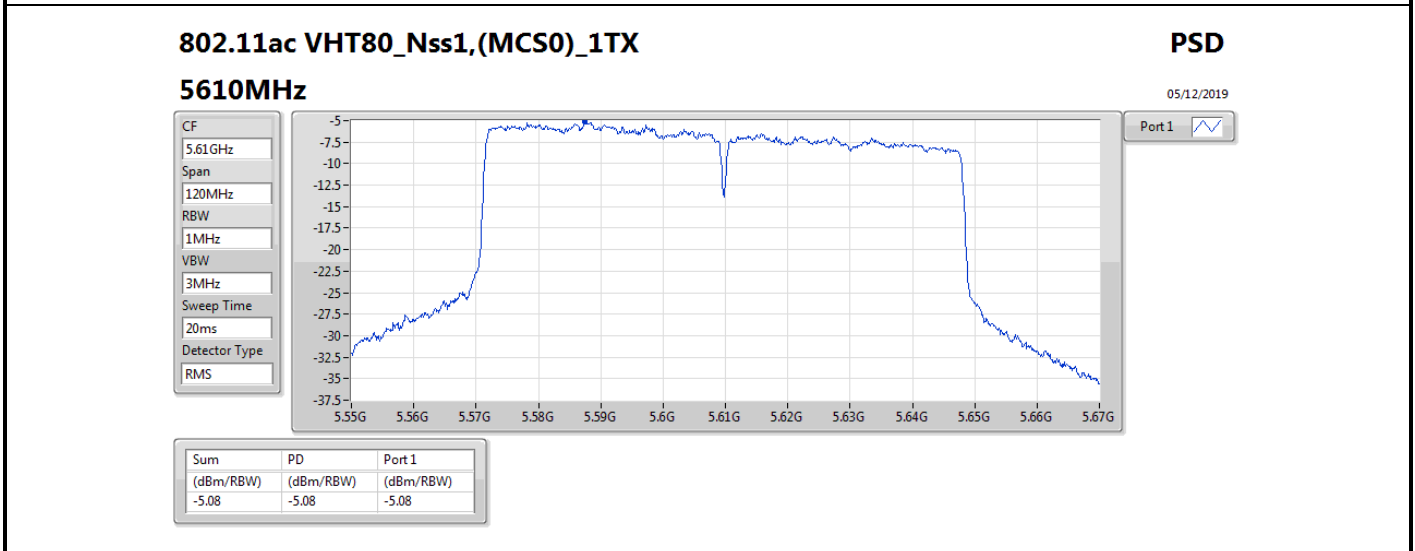

DG = Directional Gain; RBW = 500 kHz for 5.725-5.85GHz band / 1MHz for other band;

PD = trace bin-by-bin of each transmits port summing can be performed maximum power density; Port X = Port X power density;

Summary

Mode	PD (dBm/RBW)	EIRP PD (dBm/RBW)
5.25-5.35GHz	-	-
802.11ac VHT20-BF_Nss1,(MCS0)_2TX	5.76	15.77
802.11ac VHT40-BF_Nss1,(MCS0)_2TX	2.75	12.76
802.11ac VHT80-BF_Nss1,(MCS0)_2TX	-2.11	7.90
802.11ax HEW20-BF_Nss1,(MCS0)_2TX	5.81	15.82
802.11ax HEW40-BF_Nss1,(MCS0)_2TX	2.61	12.62
802.11ax HEW80-BF_Nss1,(MCS0)_2TX	-2.35	7.66
5.47-5.725GHz	-	-
802.11ac VHT20-BF_Nss1,(MCS0)_2TX	5.45	15.46
802.11ac VHT40-BF_Nss1,(MCS0)_2TX	2.55	12.56
802.11ac VHT80-BF_Nss1,(MCS0)_2TX	-0.28	9.73
802.11ax HEW20-BF_Nss1,(MCS0)_2TX	5.53	15.54
802.11ax HEW40-BF_Nss1,(MCS0)_2TX	2.65	12.66
802.11ax HEW80-BF_Nss1,(MCS0)_2TX	-0.46	9.55
5.725-5.85GHz	-	-
802.11ac VHT20-BF_Nss1,(MCS0)_2TX	3.65	13.66
802.11ac VHT40-BF_Nss1,(MCS0)_2TX	-0.08	9.93
802.11ac VHT80-BF_Nss1,(MCS0)_2TX	-3.95	6.06
802.11ax HEW20-BF_Nss1,(MCS0)_2TX	3.89	13.90
802.11ax HEW40-BF_Nss1,(MCS0)_2TX	-0.08	9.93
802.11ax HEW80-BF_Nss1,(MCS0)_2TX	-3.86	6.15