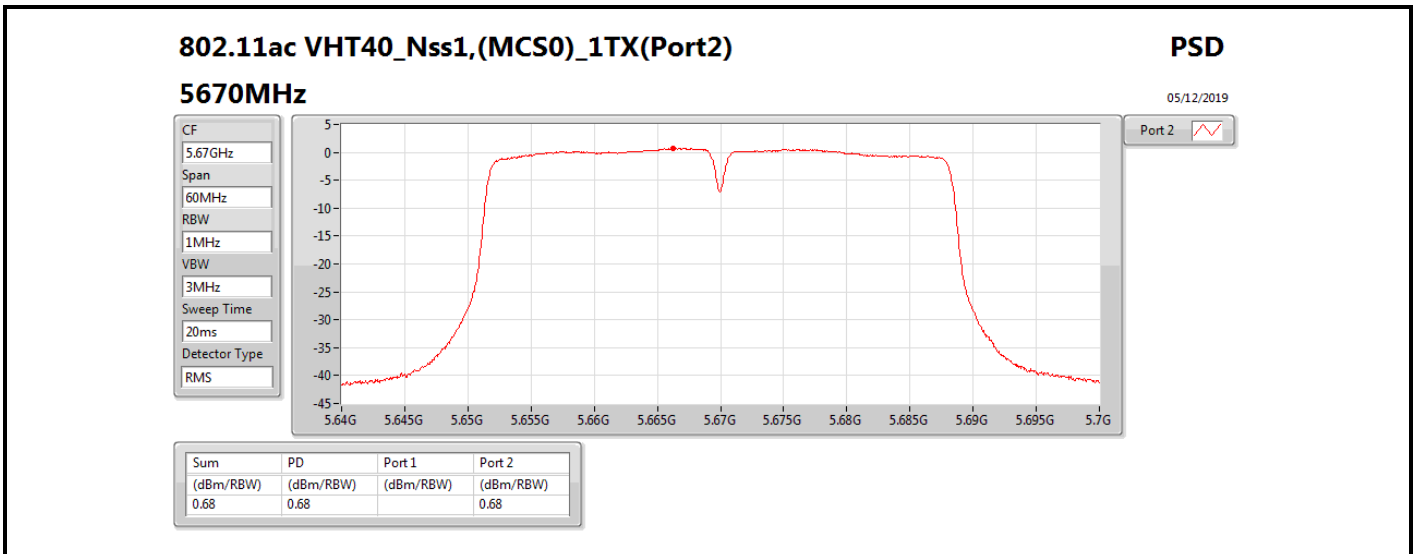

**DG** = Directional Gain; **RBW** = 500 kHz for 5.725-5.85GHz band / 1MHz for other band;

**PD** = trace bin-by-bin of each transmits port summing can be performed maximum power density; **Port X** = Port X power density;