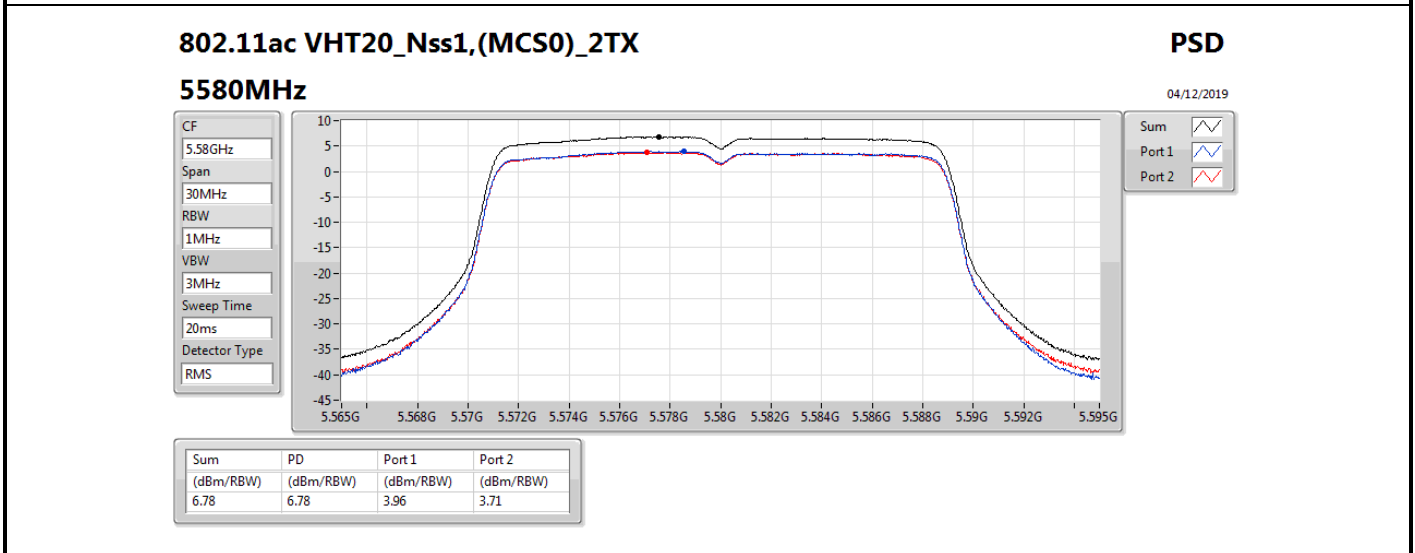

**DG** = Directional Gain; **RBW** = 500 kHz for 5.725-5.85GHz band / 1MHz for other band;

**PD** = trace bin-by-bin of each transmits port summing can be performed maximum power density; **Port X** = Port X power density;