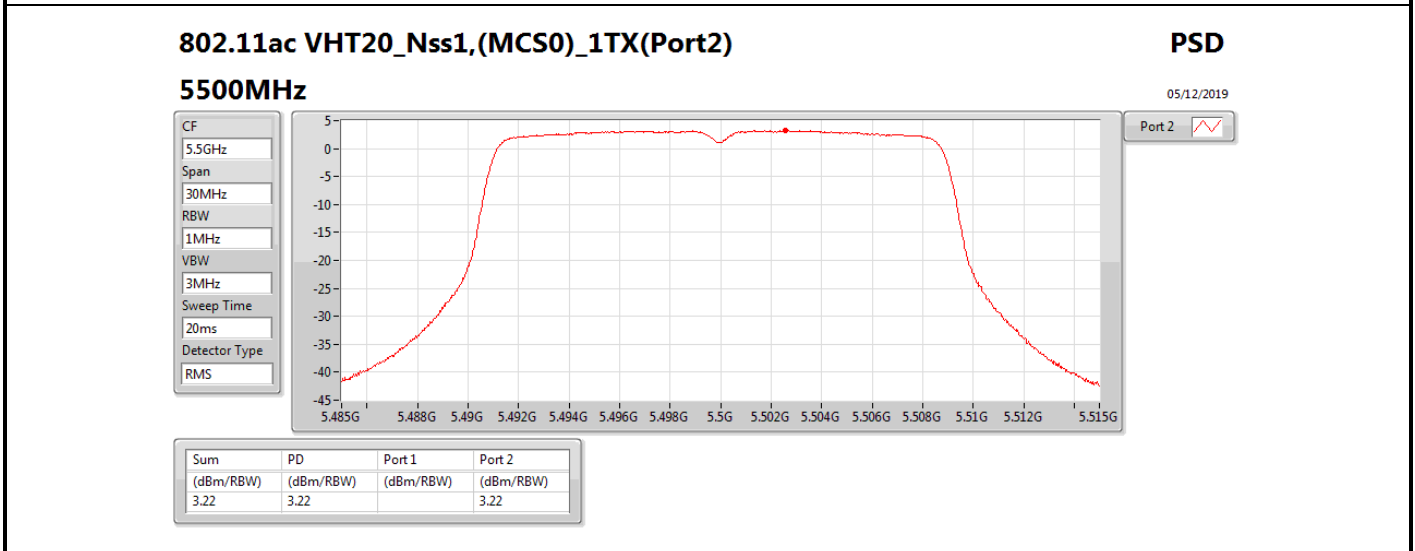

**DG** = Directional Gain; **RBW** = 500 kHz for 5.725-5.85GHz band / 1MHz for other band;

**PD** = trace bin-by-bin of each transmits port summing can be performed maximum power density; **Port X** = Port X power density;

Summary

Mode	PD (dBm/RBW)	EIRP PD (dBm/RBW)
5.25-5.35GHz	-	-
802.11a_Nss1,(6Mbps)_1TX	3.01	8.91
802.11ac VHT20_Nss1,(MCS0)_1TX	2.69	8.59
802.11ac VHT40_Nss1,(MCS0)_1TX	-0.53	5.37
802.11ac VHT80_Nss1,(MCS0)_1TX	-8.39	-2.49
5.47-5.725GHz	-	-
802.11a_Nss1,(6Mbps)_1TX	1.45	7.35
802.11ac VHT20_Nss1,(MCS0)_1TX	1.09	6.99
802.11ac VHT40_Nss1,(MCS0)_1TX	-1.57	4.33
802.11ac VHT80_Nss1,(MCS0)_1TX	-5.08	0.82
5.725-5.85GHz	-	-
802.11a_Nss1,(6Mbps)_1TX	-5.51	0.39
802.11ac VHT20_Nss1,(MCS0)_1TX	-4.09	1.81
802.11ac VHT40_Nss1,(MCS0)_1TX	-7.36	-1.46
802.11ac VHT80_Nss1,(MCS0)_1TX	-10.15	-4.25