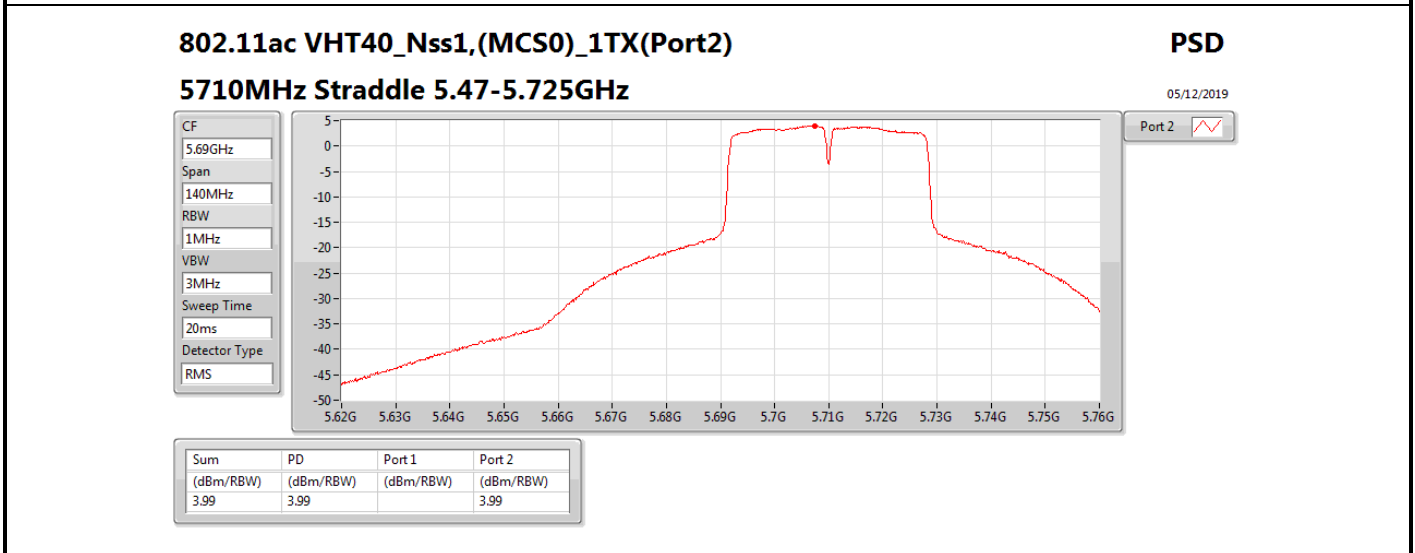

**DG** = Directional Gain; **RBW** = 500 kHz for 5.725-5.85GHz band / 1MHz for other band;

**PD** = trace bin-by-bin of each transmits port summing can be performed maximum power density; **Port X** = Port X power density;