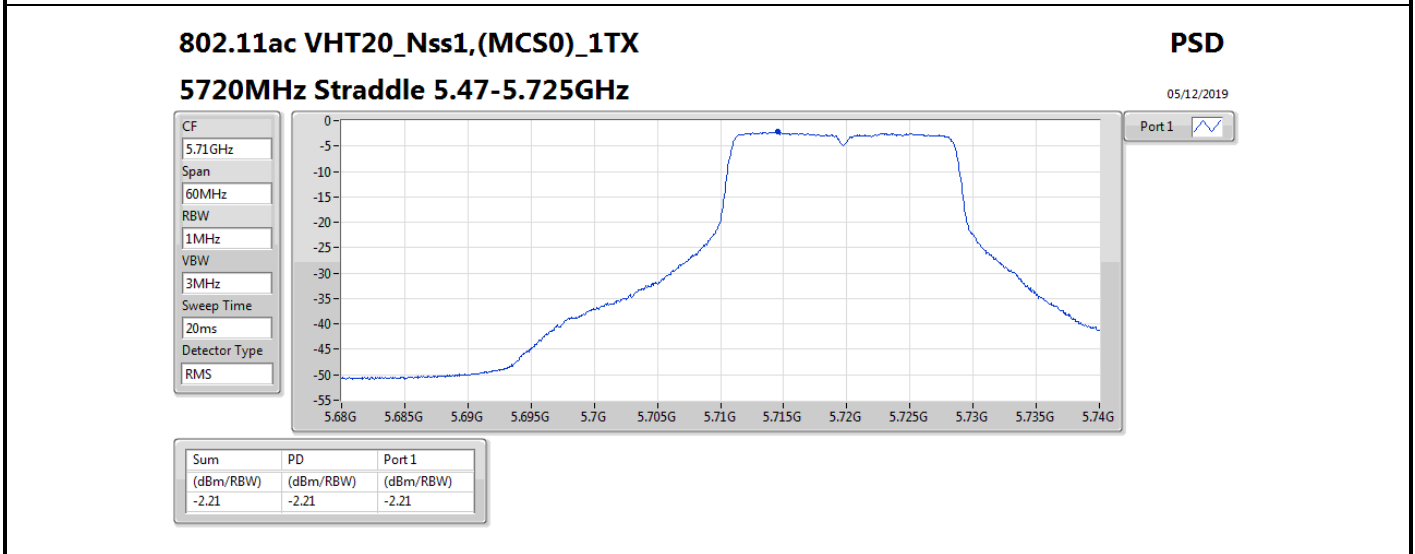

DG = Directional Gain; RBW = 500 kHz for 5.725-5.85GHz band / 1MHz for other band;

PD = trace bin-by-bin of each transmits port summing can be performed maximum power density; Port X = Port X power density;

Summary

Mode	PD (dBm/RBW)	EIRP PD (dBm/RBW)
5.25-5.35GHz	-	-
802.11ac VHT20-BF_Nss1,(MCS0)_2TX	5.76	15.77
802.11ac VHT40-BF_Nss1,(MCS0)_2TX	2.75	12.76
802.11ac VHT80-BF_Nss1,(MCS0)_2TX	-2.11	7.90
802.11ax HEW20-BF_Nss1,(MCS0)_2TX	5.81	15.82
802.11ax HEW40-BF_Nss1,(MCS0)_2TX	2.61	12.62
802.11ax HEW80-BF_Nss1,(MCS0)_2TX	-2.35	7.66
5.47-5.725GHz	-	-
802.11ac VHT20-BF_Nss1,(MCS0)_2TX	5.45	15.46
802.11ac VHT40-BF_Nss1,(MCS0)_2TX	2.55	12.56
802.11ac VHT80-BF_Nss1,(MCS0)_2TX	-0.28	9.73
802.11ax HEW20-BF_Nss1,(MCS0)_2TX	5.53	15.54
802.11ax HEW40-BF_Nss1,(MCS0)_2TX	2.65	12.66
802.11ax HEW80-BF_Nss1,(MCS0)_2TX	-0.46	9.55
5.725-5.85GHz	-	-
802.11ac VHT20-BF_Nss1,(MCS0)_2TX	3.65	13.66
802.11ac VHT40-BF_Nss1,(MCS0)_2TX	-0.08	9.93
802.11ac VHT80-BF_Nss1,(MCS0)_2TX	-3.95	6.06
802.11ax HEW20-BF_Nss1,(MCS0)_2TX	3.89	13.90
802.11ax HEW40-BF_Nss1,(MCS0)_2TX	-0.08	9.93
802.11ax HEW80-BF_Nss1,(MCS0)_2TX	-3.86	6.15