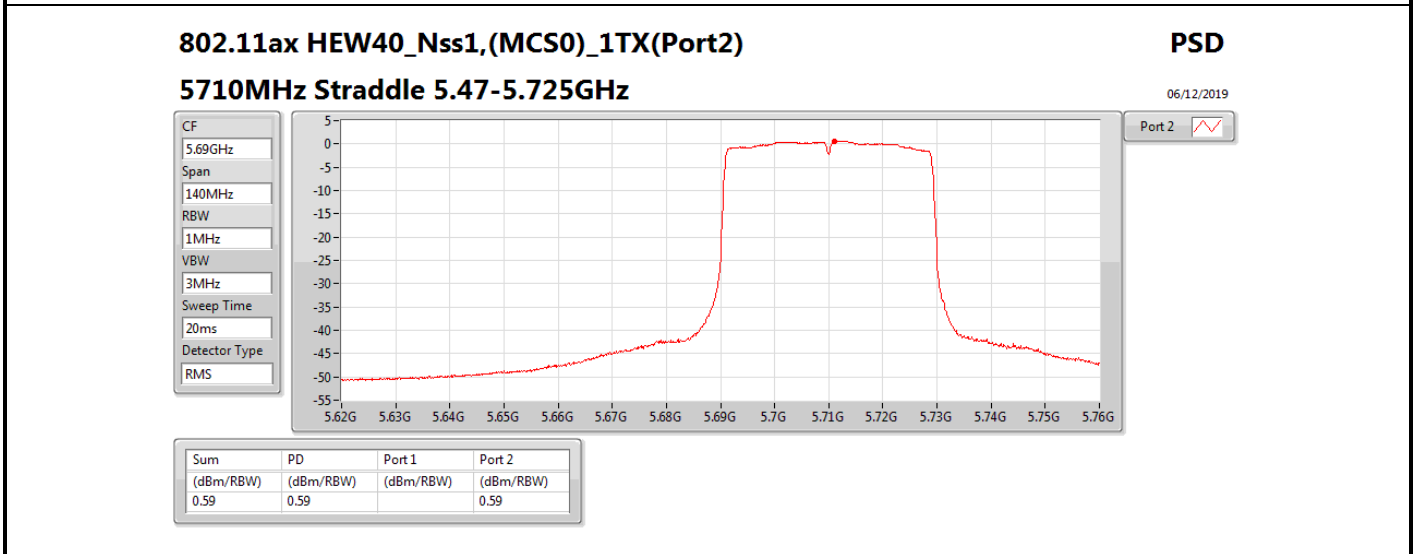

**DG** = Directional Gain; **RBW** = 500 kHz for 5.725-5.85GHz band / 1MHz for other band;

**PD** = trace bin-by-bin of each transmits port summing can be performed maximum power density; **Port X** = Port X power density;