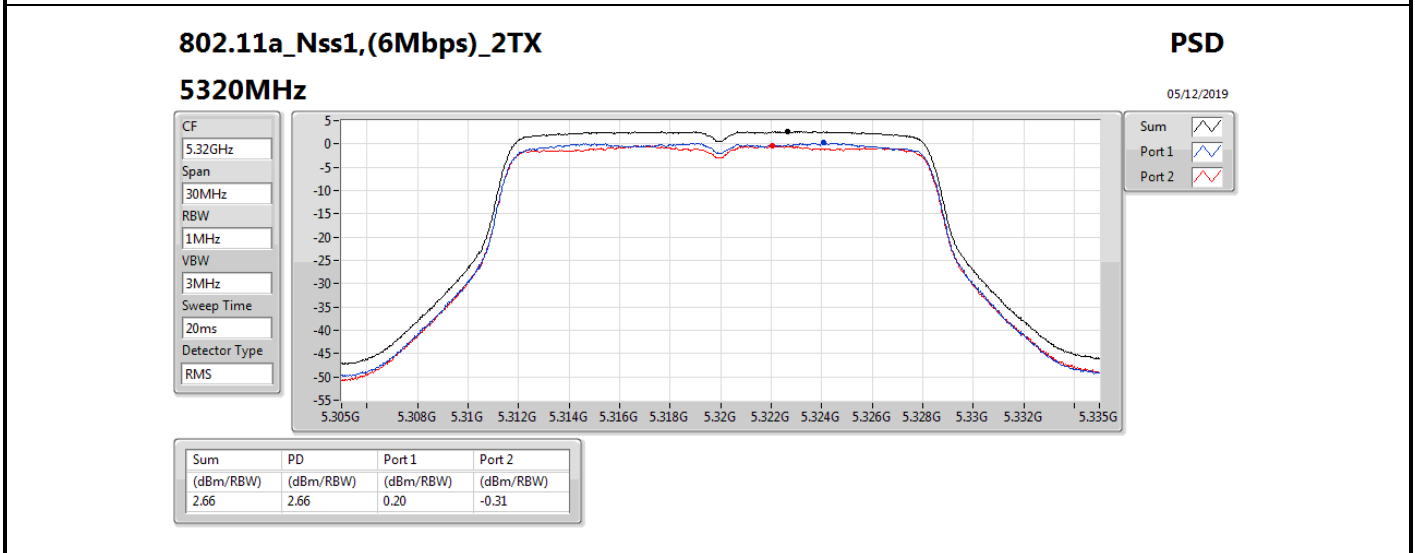

Mode	Result	DG (dBi)	Port 1 (dBm/RBW)	Port 2 (dBm/RBW)	PD (dBm/RBW)	PD Limit (dBm/RBW)	EIRP PD (dBm/RBW)	EIRP PD Limit (dBm/RBW)
5710MHz Straddle 5.725-5.85GHz_TnomVnom	Pass	11.30		-0.70	-0.70	24.70	10.60	36.00
802.11ax HEW40_Nss1,(MCS0)_2TX	-	-	-	-	-	-	-	-
5270MHz_TnomVnom	Pass	14.31	-1.01	-0.50	1.95	2.69	16.26	17.00
5310MHz_TnomVnom	Pass	14.31	-0.82	-1.01	1.91	2.69	16.22	17.00
5510MHz_TnomVnom	Pass	14.31	-0.49	-1.11	2.16	2.69	16.47	17.00
5550MHz_TnomVnom	Pass	14.31	-0.63	-0.91	2.17	2.69	16.48	17.00
5670MHz_TnomVnom	Pass	14.31	-0.44	-1.02	2.22	2.69	16.53	17.00
5710MHz Straddle 5.47-5.725GHz_TnomVnom	Pass	14.31	-0.51	-0.68	2.33	2.69	16.64	17.00
5710MHz Straddle 5.725-5.85GHz_TnomVnom	Pass	14.31	-3.48	-3.50	-0.49	21.69	13.82	36.00
802.11ax HEW80_Nss1,(MCS0)_1TX(Port2)	-	-	-	-	-	-	-	-
5290MHz_TnomVnom	Pass	11.30		-4.80	-4.80	5.70	6.50	17.00
5530MHz_TnomVnom	Pass	11.30		-4.77	-4.77	5.70	6.53	17.00
5610MHz_TnomVnom	Pass	11.30		-2.82	-2.82	5.70	8.48	17.00
5690MHz Straddle 5.47-5.725GHz_TnomVnom	Pass	11.30		-1.03	-1.03	5.70	10.27	17.00
5690MHz Straddle 5.725-5.85GHz_TnomVnom	Pass	11.30		-4.68	-4.68	24.70	6.62	36.00
802.11ax HEW80_Nss1,(MCS0)_2TX	-	-	-	-	-	-	-	-
5290MHz_TnomVnom	Pass	14.31	-4.58	-4.53	-1.77	2.69	12.54	17.00
5530MHz_TnomVnom	Pass	14.31	-5.51	-6.00	-2.76	2.69	11.55	17.00
5610MHz_TnomVnom	Pass	14.31	-3.27	-3.77	-0.54	2.69	13.77	17.00
5690MHz Straddle 5.47-5.725GHz_TnomVnom	Pass	14.31	-3.92	-4.12	-1.10	2.69	13.21	17.00
5690MHz Straddle 5.725-5.85GHz_TnomVnom	Pass	14.31	-7.20	-8.15	-4.65	21.69	9.66	36.00

**DG** = Directional Gain; **RBW** = 500 kHz for 5.725-5.85GHz band / 1MHz for other band;

**PD** = trace bin-by-bin of each transmits port summing can be performed maximum power density; **Port X** = Port X power density;