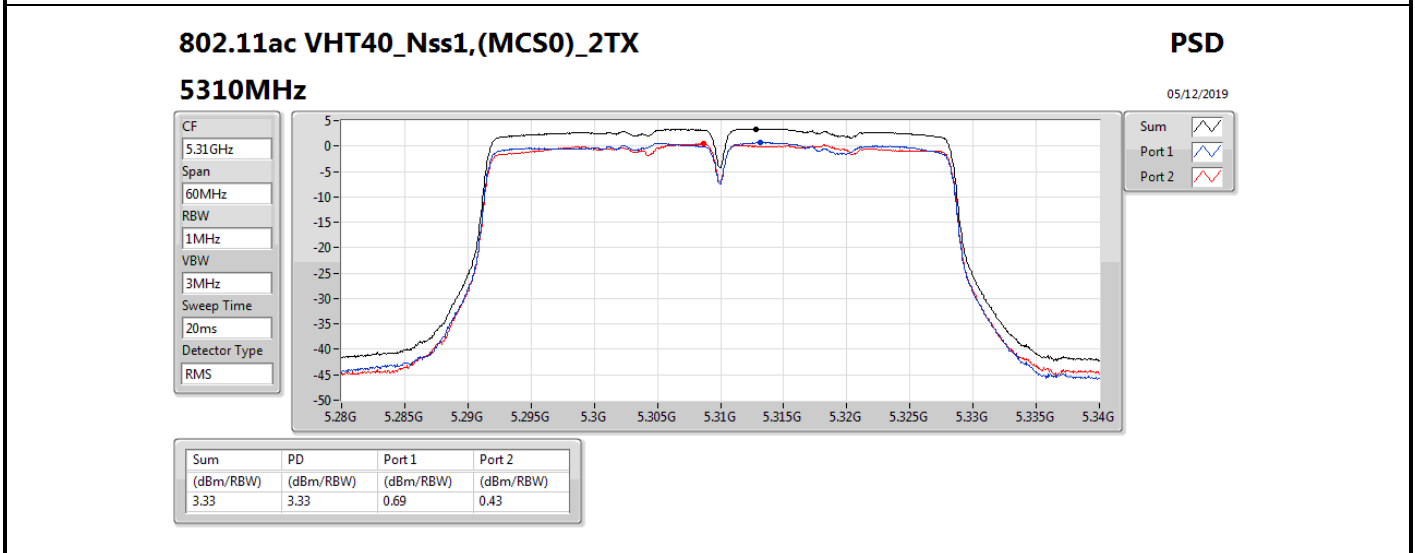

**DG** = Directional Gain; **RBW** = 500 kHz for 5.725-5.85GHz band / 1MHz for other band;

**PD** = trace bin-by-bin of each transmits port summing can be performed maximum power density; **Port X** = Port X power density;