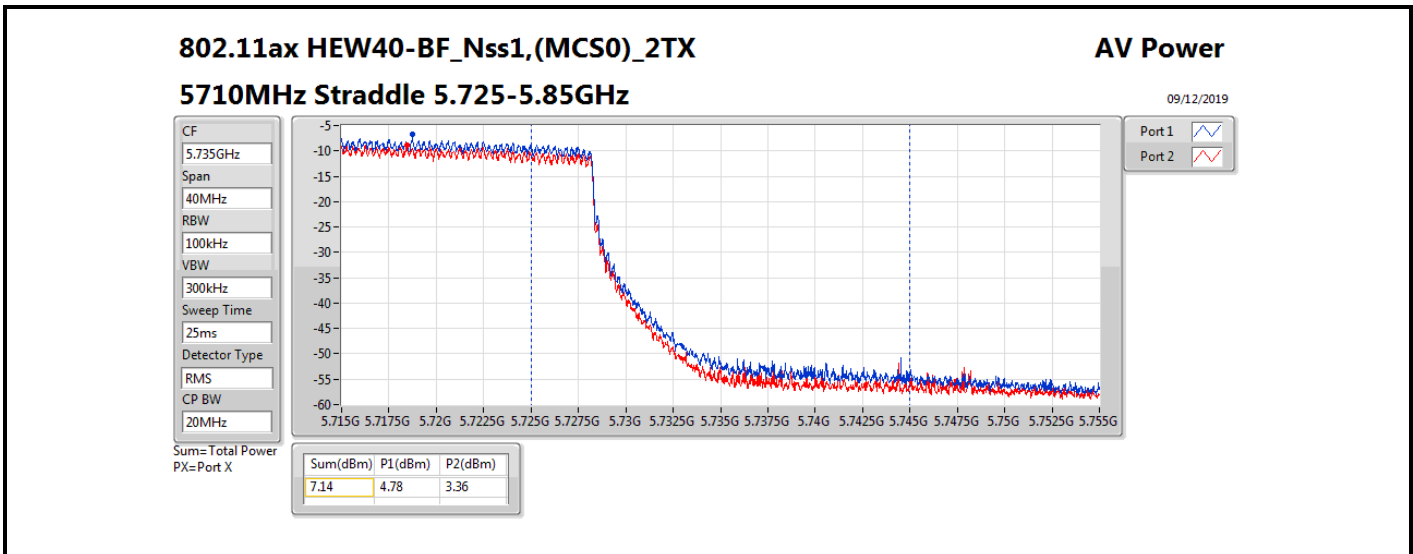

Summary

Mode	Total Power (dBm)	Total Power (W)	EIRP (dBm)	EIRP (W)
5.25-5.35GHz	-	-	-	-
802.11ac VHT20-BF_Nss1,(MCS0)_2TX	14.83	0.03041	29.14	0.82035
802.11ac VHT40-BF_Nss1,(MCS0)_2TX	14.76	0.02992	29.07	0.80724
802.11ac VHT80-BF_Nss1,(MCS0)_2TX	14.57	0.02864	28.88	0.77268
802.11ax HEW20-BF_Nss1,(MCS0)_2TX	14.86	0.03062	29.17	0.82604
802.11ax HEW40-BF_Nss1,(MCS0)_2TX	15.10	0.03236	29.41	0.87297
802.11ax HEW80-BF_Nss1,(MCS0)_2TX	14.61	0.02891	28.92	0.77983
5.47-5.725GHz	-	-	-	-
802.11ac VHT20-BF_Nss1,(MCS0)_2TX	14.55	0.02851	28.86	0.76913
802.11ac VHT40-BF_Nss1,(MCS0)_2TX	14.62	0.02897	28.93	0.78163
802.11ac VHT80-BF_Nss1,(MCS0)_2TX	14.53	0.02838	28.84	0.76560
802.11ax HEW20-BF_Nss1,(MCS0)_2TX	14.63	0.02904	28.94	0.78343
802.11ax HEW40-BF_Nss1,(MCS0)_2TX	14.93	0.03112	29.24	0.83946
802.11ax HEW80-BF_Nss1,(MCS0)_2TX	14.75	0.02985	29.06	0.80538
5.725-5.85GHz	-	-	-	-
802.11ac VHT20-BF_Nss1,(MCS0)_2TX	7.23	0.00528	21.54	0.14256
802.11ac VHT40-BF_Nss1,(MCS0)_2TX	3.26	0.00212	17.57	0.05715
802.11ac VHT80-BF_Nss1,(MCS0)_2TX	-0.77	0.00084	13.54	0.02259
802.11ax HEW20-BF_Nss1,(MCS0)_2TX	7.65	0.00582	21.96	0.15704
802.11ax HEW40-BF_Nss1,(MCS0)_2TX	3.29	0.00213	17.60	0.05754
802.11ax HEW80-BF_Nss1,(MCS0)_2TX	-0.68	0.00086	13.63	0.02307