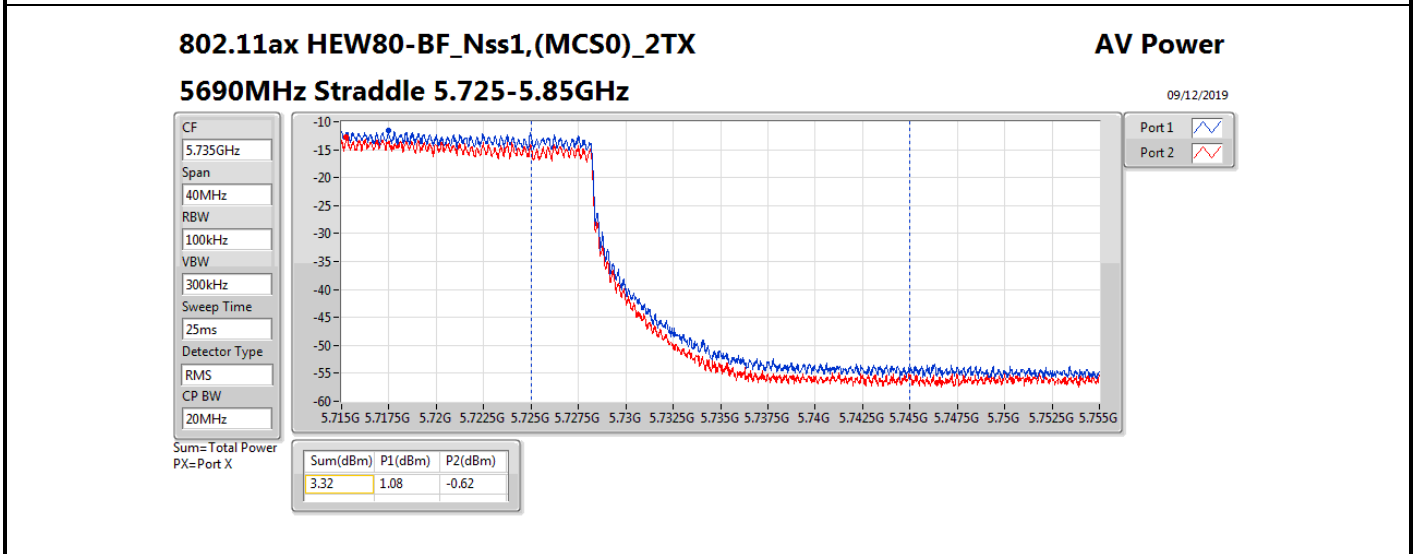

Summary

Mode	Total Power (dBm)	Total Power (W)	EIRP (dBm)	EIRP (W)
5.25-5.35GHz	-	-	-	-
802.11ac VHT20-BF_Nss1,(MCS0)_2TX	14.83	0.03041	29.14	0.82035
802.11ac VHT40-BF_Nss1,(MCS0)_2TX	14.76	0.02992	29.07	0.80724
802.11ac VHT80-BF_Nss1,(MCS0)_2TX	14.57	0.02864	28.88	0.77268
802.11ax HEW20-BF_Nss1,(MCS0)_2TX	14.86	0.03062	29.17	0.82604
802.11ax HEW40-BF_Nss1,(MCS0)_2TX	15.10	0.03236	29.41	0.87297
802.11ax HEW80-BF_Nss1,(MCS0)_2TX	14.61	0.02891	28.92	0.77983
5.47-5.725GHz	-	-	-	-
802.11ac VHT20-BF_Nss1,(MCS0)_2TX	14.55	0.02851	28.86	0.76913
802.11ac VHT40-BF_Nss1,(MCS0)_2TX	14.62	0.02897	28.93	0.78163
802.11ac VHT80-BF_Nss1,(MCS0)_2TX	14.53	0.02838	28.84	0.76560
802.11ax HEW20-BF_Nss1,(MCS0)_2TX	14.63	0.02904	28.94	0.78343
802.11ax HEW40-BF_Nss1,(MCS0)_2TX	14.93	0.03112	29.24	0.83946
802.11ax HEW80-BF_Nss1,(MCS0)_2TX	14.75	0.02985	29.06	0.80538
5.725-5.85GHz	-	-	-	-
802.11ac VHT20-BF_Nss1,(MCS0)_2TX	7.23	0.00528	21.54	0.14256
802.11ac VHT40-BF_Nss1,(MCS0)_2TX	3.26	0.00212	17.57	0.05715
802.11ac VHT80-BF_Nss1,(MCS0)_2TX	-0.77	0.00084	13.54	0.02259
802.11ax HEW20-BF_Nss1,(MCS0)_2TX	7.65	0.00582	21.96	0.15704
802.11ax HEW40-BF_Nss1,(MCS0)_2TX	3.29	0.00213	17.60	0.05754
802.11ax HEW80-BF_Nss1,(MCS0)_2TX	-0.68	0.00086	13.63	0.02307