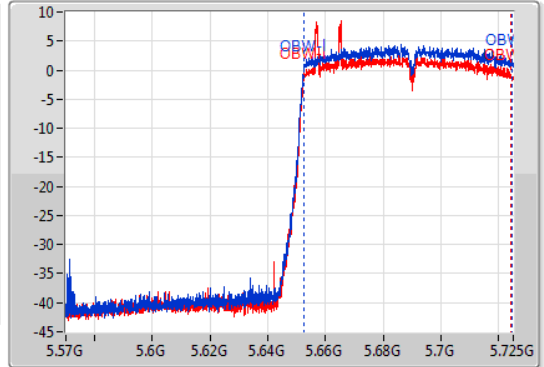

26dB(Hz)	Fl-26dB(Hz)	Fh-26dB(Hz)	OBW(Hz)	Fl-OBW(Hz)	Fh-OBW(Hz)	Limit(Hz)	Port
75.33M	5.64967G	5.725G	72.194M	5.652303G	5.724497G	Inf	1
74.865M	5.650135G	5.725G	72.039M	5.652303G	5.724342G	Inf	2

802.11ax HEW80-BF_Nss1,(MCS0)_2TX

EBW

5690MHz Straddle 5.725-5.85GHz

08/12/2019

CF
5.74GHz

Span
30MHz

RBW
100kHz

VBW
300kHz

Sweep Time
100ms

Detector Type
Peak

Port 1

Port 2