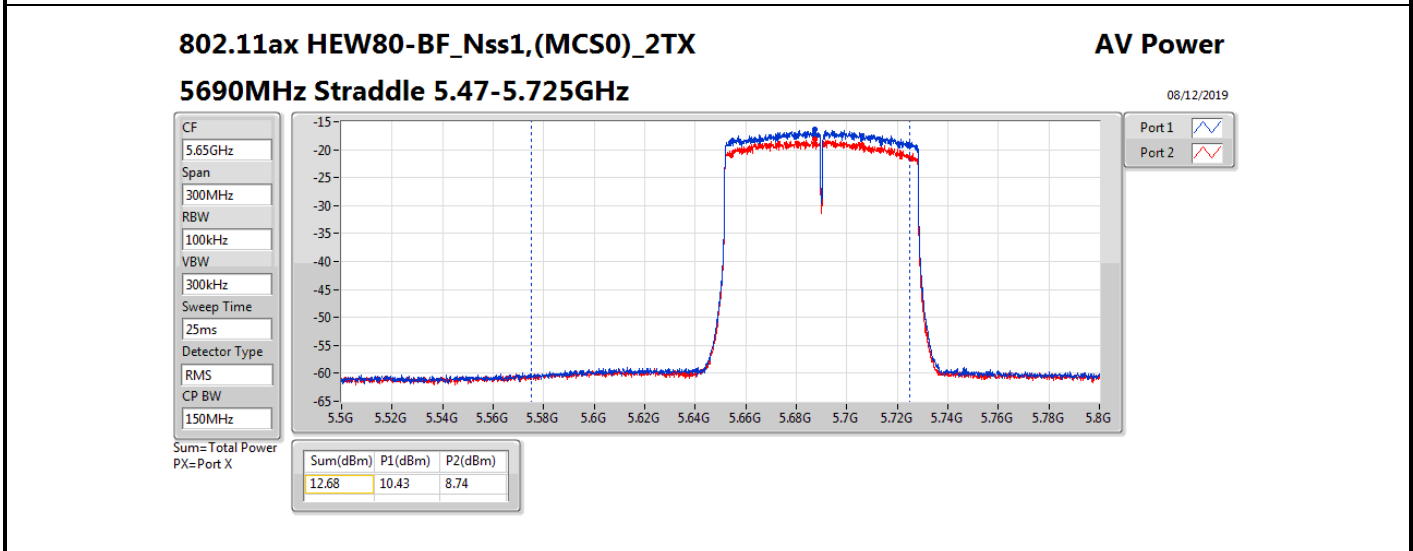

Summary

Mode	Total Power (dBm)	Total Power (W)	EIRP (dBm)	EIRP (W)
5.25-5.35GHz	-	-	-	-
802.11ac VHT20-BF_Nss1,(MCS0)_2TX	19.31	0.08531	29.42	0.87498
802.11ac VHT40-BF_Nss1,(MCS0)_2TX	19.33	0.08570	29.44	0.87902
802.11ac VHT80-BF_Nss1,(MCS0)_2TX	17.73	0.05929	27.84	0.60814
802.11ax HEW20-BF_Nss1,(MCS0)_2TX	19.38	0.08670	29.49	0.88920
802.11ax HEW40-BF_Nss1,(MCS0)_2TX	19.38	0.08670	29.49	0.88920
802.11ax HEW80-BF_Nss1,(MCS0)_2TX	17.74	0.05943	27.85	0.60954
5.47-5.725GHz	-	-	-	-
802.11ac VHT20-BF_Nss1,(MCS0)_2TX	19.14	0.08204	29.25	0.84140
802.11ac VHT40-BF_Nss1,(MCS0)_2TX	18.94	0.07834	29.05	0.80353
802.11ac VHT80-BF_Nss1,(MCS0)_2TX	18.50	0.07079	28.61	0.72611
802.11ax HEW20-BF_Nss1,(MCS0)_2TX	19.21	0.08337	29.32	0.85507
802.11ax HEW40-BF_Nss1,(MCS0)_2TX	19.03	0.07998	29.14	0.82035
802.11ax HEW80-BF_Nss1,(MCS0)_2TX	18.54	0.07145	28.65	0.73282
5.725-5.85GHz	-	-	-	-
802.11ac VHT20-BF_Nss1,(MCS0)_2TX	11.54	0.01426	21.65	0.14622
802.11ac VHT40-BF_Nss1,(MCS0)_2TX	6.99	0.00500	17.10	0.05129
802.11ac VHT80-BF_Nss1,(MCS0)_2TX	3.27	0.00212	13.38	0.02178
802.11ax HEW20-BF_Nss1,(MCS0)_2TX	11.62	0.01452	21.73	0.14894
802.11ax HEW40-BF_Nss1,(MCS0)_2TX	7.14	0.00518	17.25	0.05309
802.11ax HEW80-BF_Nss1,(MCS0)_2TX	3.32	0.00215	13.43	0.02203