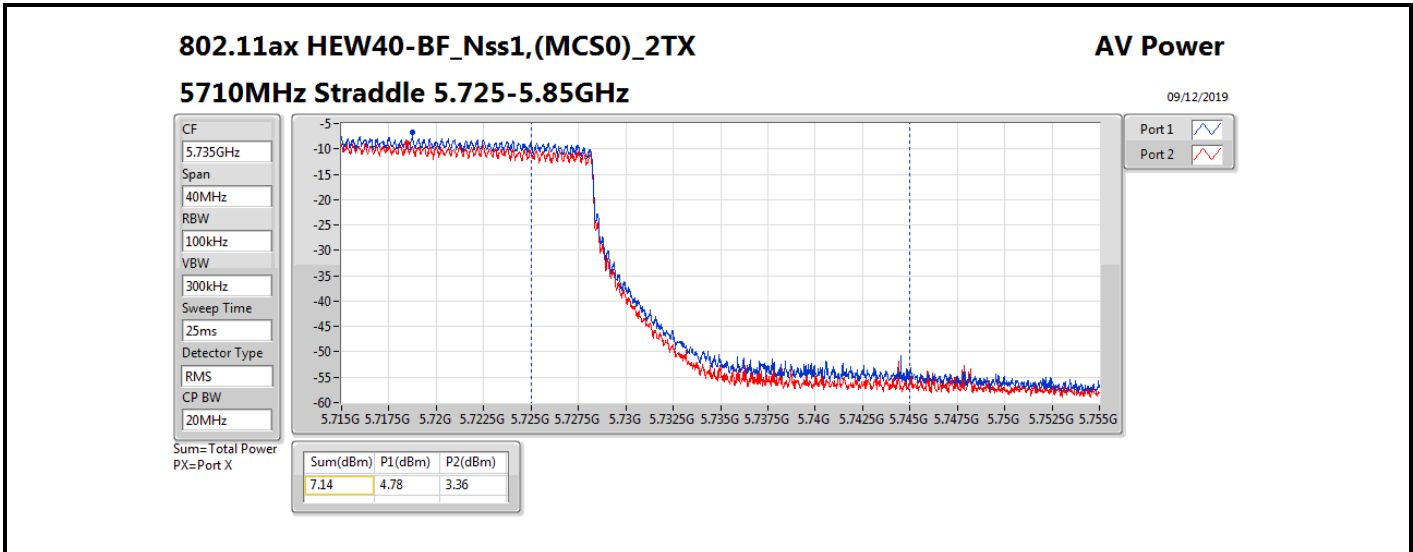

Summary

Mode	Total Power (dBm)	Total Power (W)	EIRP (dBm)	EIRP (W)
5.25-5.35GHz	-	-	-	-
802.11ac VHT20-BF_Nss1,(MCS0)_2TX	13.29	0.02133	29.30	0.85114
802.11ac VHT40-BF_Nss1,(MCS0)_2TX	12.95	0.01972	28.96	0.78705
802.11ac VHT80-BF_Nss1,(MCS0)_2TX	12.66	0.01845	28.67	0.73621
802.11ax HEW20-BF_Nss1,(MCS0)_2TX	13.38	0.02178	29.39	0.86896
802.11ax HEW40-BF_Nss1,(MCS0)_2TX	13.07	0.02028	29.08	0.80910
802.11ax HEW80-BF_Nss1,(MCS0)_2TX	12.77	0.01892	28.78	0.75509
5.47-5.725GHz	-	-	-	-
802.11ac VHT20-BF_Nss1,(MCS0)_2TX	12.88	0.01941	28.89	0.77446
802.11ac VHT40-BF_Nss1,(MCS0)_2TX	13.31	0.02143	29.32	0.85507
802.11ac VHT80-BF_Nss1,(MCS0)_2TX	13.33	0.02153	29.34	0.85901
802.11ax HEW20-BF_Nss1,(MCS0)_2TX	12.91	0.01954	28.92	0.77983
802.11ax HEW40-BF_Nss1,(MCS0)_2TX	13.42	0.02198	29.43	0.87700
802.11ax HEW80-BF_Nss1,(MCS0)_2TX	13.48	0.02228	29.49	0.88920
5.725-5.85GHz	-	-	-	-
802.11ac VHT20-BF_Nss1,(MCS0)_2TX	5.28	0.00337	21.29	0.13459
802.11ac VHT40-BF_Nss1,(MCS0)_2TX	2.22	0.00167	18.23	0.06653
802.11ac VHT80-BF_Nss1,(MCS0)_2TX	-2.70	0.00054	13.31	0.02143
802.11ax HEW20-BF_Nss1,(MCS0)_2TX	5.61	0.00364	21.62	0.14521
802.11ax HEW40-BF_Nss1,(MCS0)_2TX	2.28	0.00169	18.29	0.06745
802.11ax HEW80-BF_Nss1,(MCS0)_2TX	-2.60	0.00055	13.41	0.02193