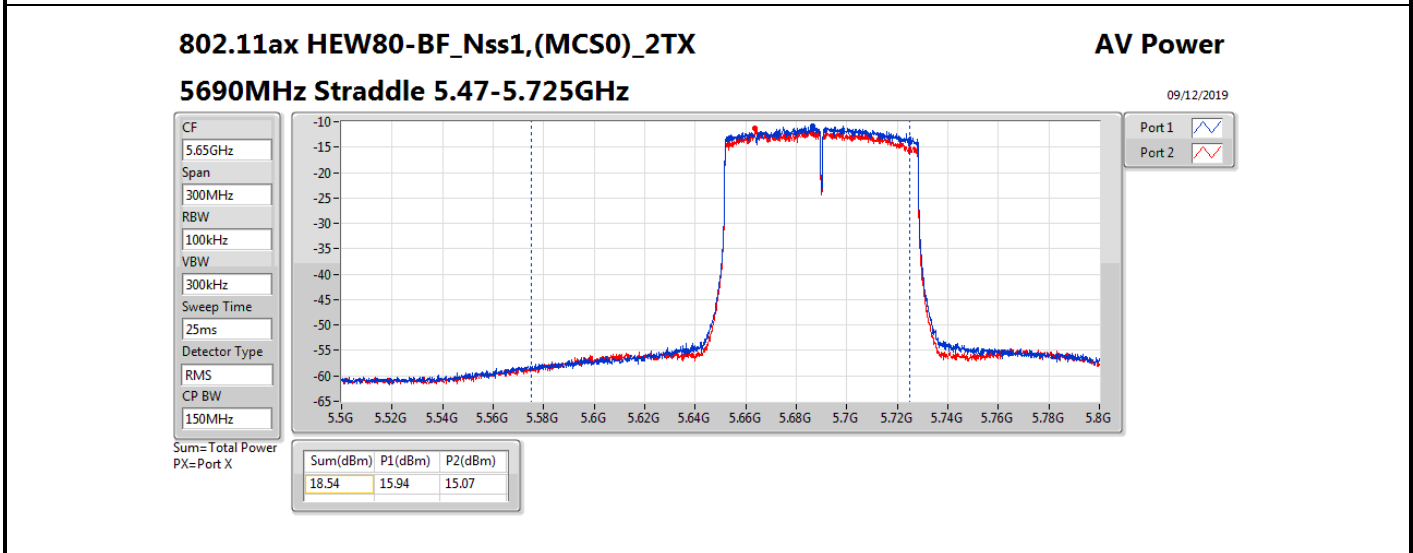

Summary

Mode	Total Power (dBm)	Total Power (W)	EIRP (dBm)	EIRP (W)
5.25-5.35GHz	-	-	-	-
802.11ac VHT20-BF_Nss1,(MCS0)_2TX	14.83	0.03041	29.14	0.82035
802.11ac VHT40-BF_Nss1,(MCS0)_2TX	14.76	0.02992	29.07	0.80724
802.11ac VHT80-BF_Nss1,(MCS0)_2TX	14.57	0.02864	28.88	0.77268
802.11ax HEW20-BF_Nss1,(MCS0)_2TX	14.86	0.03062	29.17	0.82604
802.11ax HEW40-BF_Nss1,(MCS0)_2TX	15.10	0.03236	29.41	0.87297
802.11ax HEW80-BF_Nss1,(MCS0)_2TX	14.61	0.02891	28.92	0.77983
5.47-5.725GHz	-	-	-	-
802.11ac VHT20-BF_Nss1,(MCS0)_2TX	14.55	0.02851	28.86	0.76913
802.11ac VHT40-BF_Nss1,(MCS0)_2TX	14.62	0.02897	28.93	0.78163
802.11ac VHT80-BF_Nss1,(MCS0)_2TX	14.53	0.02838	28.84	0.76560
802.11ax HEW20-BF_Nss1,(MCS0)_2TX	14.63	0.02904	28.94	0.78343
802.11ax HEW40-BF_Nss1,(MCS0)_2TX	14.93	0.03112	29.24	0.83946
802.11ax HEW80-BF_Nss1,(MCS0)_2TX	14.75	0.02985	29.06	0.80538
5.725-5.85GHz	-	-	-	-
802.11ac VHT20-BF_Nss1,(MCS0)_2TX	7.23	0.00528	21.54	0.14256
802.11ac VHT40-BF_Nss1,(MCS0)_2TX	3.26	0.00212	17.57	0.05715
802.11ac VHT80-BF_Nss1,(MCS0)_2TX	-0.77	0.00084	13.54	0.02259
802.11ax HEW20-BF_Nss1,(MCS0)_2TX	7.65	0.00582	21.96	0.15704
802.11ax HEW40-BF_Nss1,(MCS0)_2TX	3.29	0.00213	17.60	0.05754
802.11ax HEW80-BF_Nss1,(MCS0)_2TX	-0.68	0.00086	13.63	0.02307