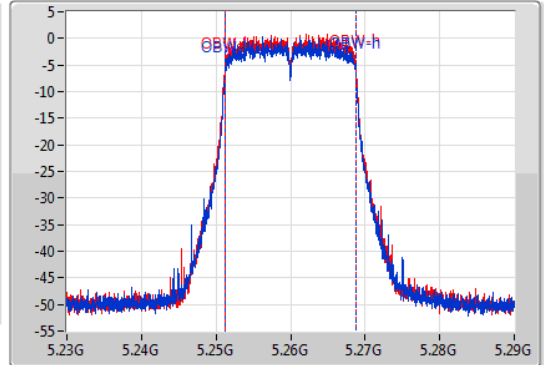

26dB(Hz)	Fl-26dB(Hz)	Fh-26dB(Hz)	OBW(Hz)	Fl-OBW(Hz)	Fh-OBW(Hz)	Limit(Hz)	Port
20.16M	5.24986G	5.27002G	17.571M	5.251184G	5.268756G	Inf	1
20.34M	5.24983G	5.27017G	17.571M	5.251184G	5.268756G	Inf	2

802.11ac VHT20-BF_Nss1,(MCS0)_2TX

EBW

5300MHz

08/12/2019

CF
5.3GHz
Span
60MHz
RBW
200kHz
VBW
1MHz
Sweep Time
100ms
Detector Type
Peak