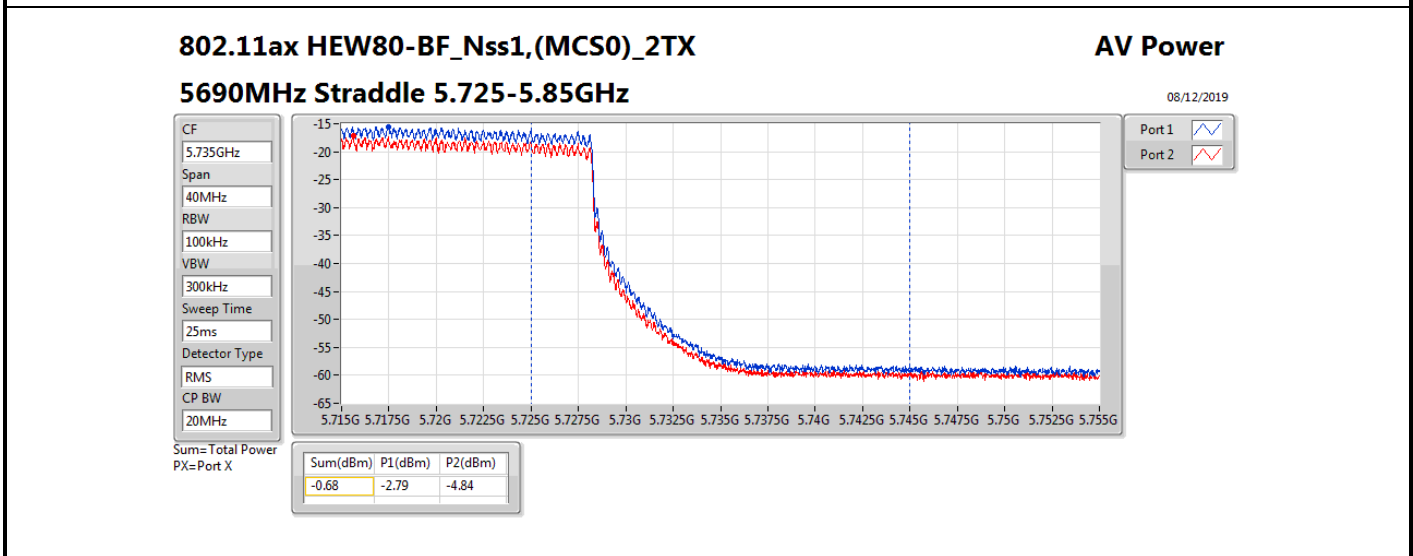

Summary

Mode	PD (dBm/RBW)	EIRP PD (dBm/RBW)
5.25-5.35GHz	-	-
802.11a_Nss1,(6Mbps)_1TX	7.32	14.32
802.11a_Nss1,(6Mbps)_2TX	6.90	16.91
802.11ac VHT20_Nss1,(MCS0)_1TX	6.88	13.88
802.11ac VHT20_Nss1,(MCS0)_2TX	6.85	16.86
802.11ac VHT40_Nss1,(MCS0)_1TX	3.85	10.85
802.11ac VHT40_Nss1,(MCS0)_2TX	6.00	16.01
802.11ac VHT80_Nss1,(MCS0)_1TX	-1.84	5.16
802.11ac VHT80_Nss1,(MCS0)_2TX	-0.33	9.68
802.11ax HEW20_Nss1,(MCS0)_1TX	6.86	13.86
802.11ax HEW20_Nss1,(MCS0)_2TX	6.96	16.97
802.11ax HEW40_Nss1,(MCS0)_1TX	3.76	10.76
802.11ax HEW40_Nss1,(MCS0)_2TX	6.07	16.08
802.11ax HEW80_Nss1,(MCS0)_1TX	-1.58	5.42
802.11ax HEW80_Nss1,(MCS0)_2TX	-0.17	9.84
5.47-5.725GHz	-	-
802.11a_Nss1,(6Mbps)_1TX	7.82	14.82
802.11a_Nss1,(6Mbps)_2TX	6.90	16.91
802.11ac VHT20_Nss1,(MCS0)_1TX	7.59	14.59
802.11ac VHT20_Nss1,(MCS0)_2TX	6.79	16.80
802.11ac VHT40_Nss1,(MCS0)_1TX	4.83	11.83
802.11ac VHT40_Nss1,(MCS0)_2TX	6.67	16.68
802.11ac VHT80_Nss1,(MCS0)_1TX	0.00	7.00
802.11ac VHT80_Nss1,(MCS0)_2TX	1.83	11.84
802.11ax HEW20_Nss1,(MCS0)_1TX	7.47	14.47
802.11ax HEW20_Nss1,(MCS0)_2TX	6.81	16.82
802.11ax HEW40_Nss1,(MCS0)_1TX	4.97	11.97
802.11ax HEW40_Nss1,(MCS0)_2TX	6.76	16.77
802.11ax HEW80_Nss1,(MCS0)_1TX	0.28	7.28
802.11ax HEW80_Nss1,(MCS0)_2TX	2.14	12.15
5.725-5.85GHz	-	-
802.11a_Nss1,(6Mbps)_1TX	5.37	12.37
802.11a_Nss1,(6Mbps)_2TX	4.94	14.95
802.11ac VHT20_Nss1,(MCS0)_1TX	5.05	12.05
802.11ac VHT20_Nss1,(MCS0)_2TX	4.79	14.80
802.11ac VHT40_Nss1,(MCS0)_1TX	1.84	8.84
802.11ac VHT40_Nss1,(MCS0)_2TX	3.89	13.90
802.11ac VHT80_Nss1,(MCS0)_1TX	-3.74	3.26
802.11ac VHT80_Nss1,(MCS0)_2TX	-1.78	8.23
802.11ax HEW20_Nss1,(MCS0)_1TX	4.74	11.74
802.11ax HEW20_Nss1,(MCS0)_2TX	4.89	14.90
802.11ax HEW40_Nss1,(MCS0)_1TX	2.38	9.38
802.11ax HEW40_Nss1,(MCS0)_2TX	3.95	13.96
802.11ax HEW80_Nss1,(MCS0)_1TX	-3.53	3.47