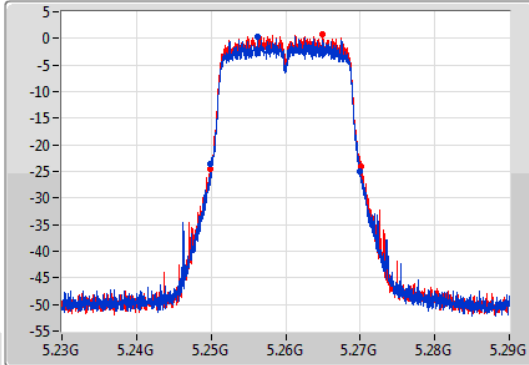

Port X-N dB = Port X 6dB down bandwidth for 5.725-5.85GHz band / 26dB down bandwidth for other band

Port X-OBW = Port X 99% occupied bandwidth;

802.11ac VHT20-BF_Nss1,(MCS0)_2TX

EBW

5260MHz

08/12/2019

CF
5.26GHz
Span
60MHz
RBW
200kHz
VBW
1MHz
Sweep Time
100ms
Detector Type
Peak