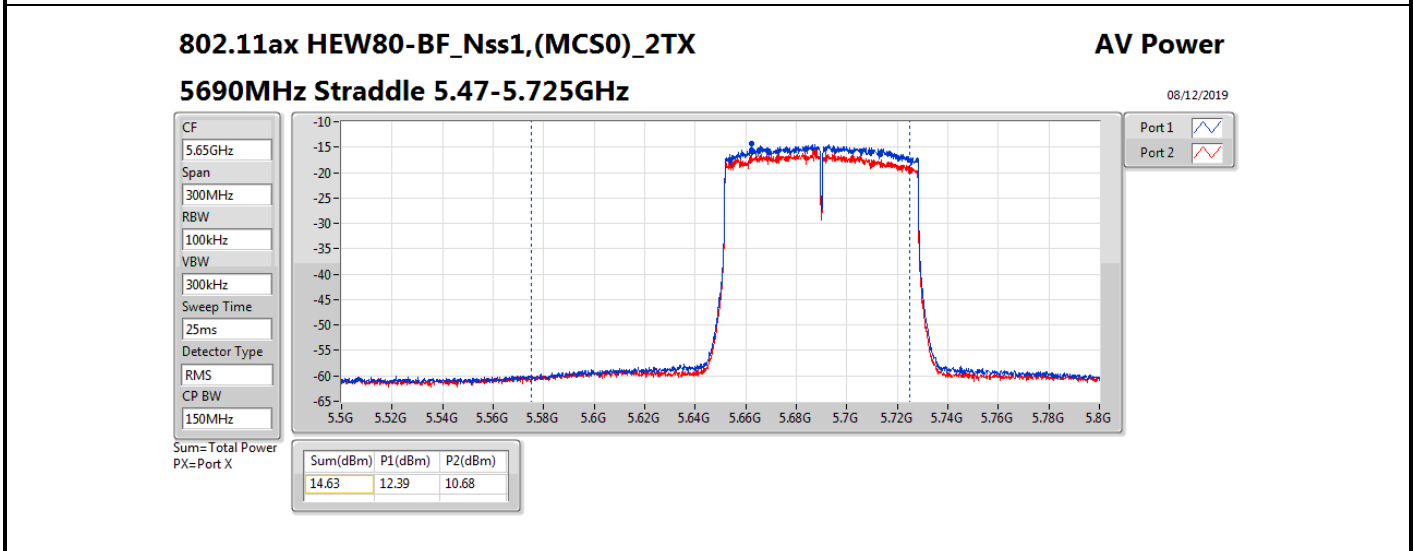

Summary

Mode	PD (dBm/RBW)	EIRP PD (dBm/RBW)
5.25-5.35GHz	-	-
802.11a_Nss1,(6Mbps)_1TX	7.32	14.32
802.11a_Nss1,(6Mbps)_2TX	6.90	16.91
802.11ac VHT20_Nss1,(MCS0)_1TX	6.88	13.88
802.11ac VHT20_Nss1,(MCS0)_2TX	6.85	16.86
802.11ac VHT40_Nss1,(MCS0)_1TX	3.85	10.85
802.11ac VHT40_Nss1,(MCS0)_2TX	6.00	16.01
802.11ac VHT80_Nss1,(MCS0)_1TX	-1.84	5.16
802.11ac VHT80_Nss1,(MCS0)_2TX	-0.33	9.68
802.11ax HEW20_Nss1,(MCS0)_1TX	6.86	13.86
802.11ax HEW20_Nss1,(MCS0)_2TX	6.96	16.97
802.11ax HEW40_Nss1,(MCS0)_1TX	3.76	10.76
802.11ax HEW40_Nss1,(MCS0)_2TX	6.07	16.08
802.11ax HEW80_Nss1,(MCS0)_1TX	-1.58	5.42
802.11ax HEW80_Nss1,(MCS0)_2TX	-0.17	9.84
5.47-5.725GHz	-	-
802.11a_Nss1,(6Mbps)_1TX	7.82	14.82
802.11a_Nss1,(6Mbps)_2TX	6.90	16.91
802.11ac VHT20_Nss1,(MCS0)_1TX	7.59	14.59
802.11ac VHT20_Nss1,(MCS0)_2TX	6.79	16.80
802.11ac VHT40_Nss1,(MCS0)_1TX	4.83	11.83
802.11ac VHT40_Nss1,(MCS0)_2TX	6.67	16.68
802.11ac VHT80_Nss1,(MCS0)_1TX	0.00	7.00
802.11ac VHT80_Nss1,(MCS0)_2TX	1.83	11.84
802.11ax HEW20_Nss1,(MCS0)_1TX	7.47	14.47
802.11ax HEW20_Nss1,(MCS0)_2TX	6.81	16.82
802.11ax HEW40_Nss1,(MCS0)_1TX	4.97	11.97
802.11ax HEW40_Nss1,(MCS0)_2TX	6.76	16.77
802.11ax HEW80_Nss1,(MCS0)_1TX	0.28	7.28
802.11ax HEW80_Nss1,(MCS0)_2TX	2.14	12.15
5.725-5.85GHz	-	-
802.11a_Nss1,(6Mbps)_1TX	5.37	12.37
802.11a_Nss1,(6Mbps)_2TX	4.94	14.95
802.11ac VHT20_Nss1,(MCS0)_1TX	5.05	12.05
802.11ac VHT20_Nss1,(MCS0)_2TX	4.79	14.80
802.11ac VHT40_Nss1,(MCS0)_1TX	1.84	8.84
802.11ac VHT40_Nss1,(MCS0)_2TX	3.89	13.90
802.11ac VHT80_Nss1,(MCS0)_1TX	-3.74	3.26
802.11ac VHT80_Nss1,(MCS0)_2TX	-1.78	8.23
802.11ax HEW20_Nss1,(MCS0)_1TX	4.74	11.74
802.11ax HEW20_Nss1,(MCS0)_2TX	4.89	14.90
802.11ax HEW40_Nss1,(MCS0)_1TX	2.38	9.38
802.11ax HEW40_Nss1,(MCS0)_2TX	3.95	13.96
802.11ax HEW80_Nss1,(MCS0)_1TX	-3.53	3.47