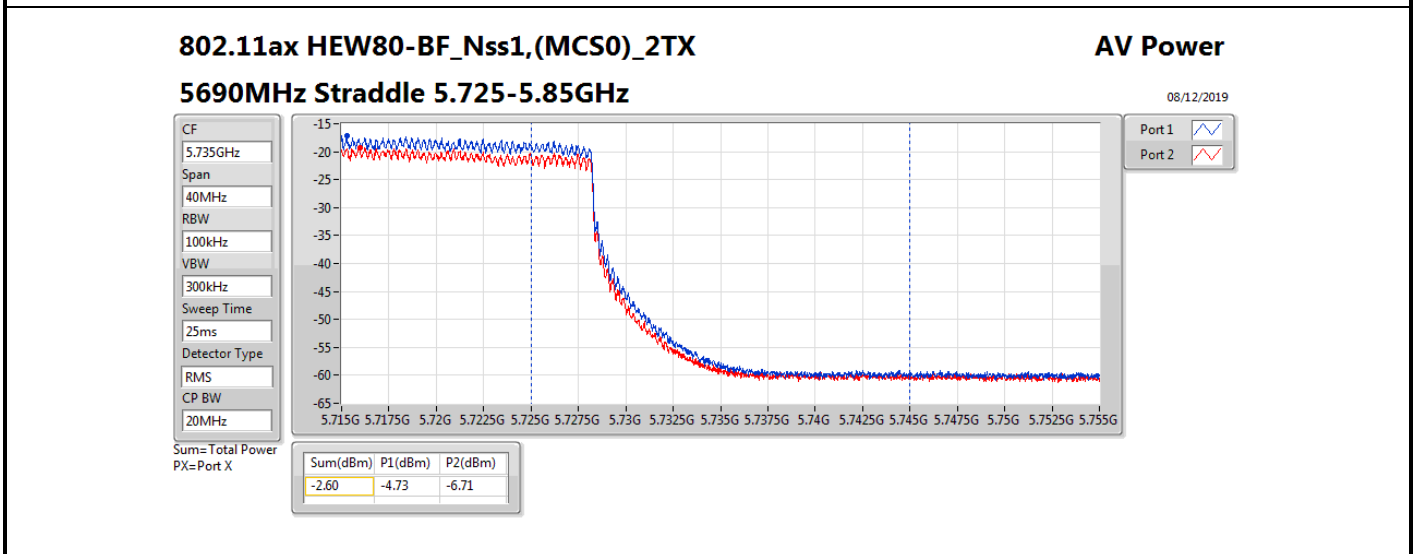

Summary

Mode	Total Power (dBm)	Total Power (W)	EIRP (dBm)	EIRP (W)
5.25-5.35GHz	-	-	-	-
802.11ac VHT20-BF_Nss1,(MCS0)_2TX	19.31	0.08531	29.42	0.87498
802.11ac VHT40-BF_Nss1,(MCS0)_2TX	19.33	0.08570	29.44	0.87902
802.11ac VHT80-BF_Nss1,(MCS0)_2TX	17.73	0.05929	27.84	0.60814
802.11ax HEW20-BF_Nss1,(MCS0)_2TX	19.38	0.08670	29.49	0.88920
802.11ax HEW40-BF_Nss1,(MCS0)_2TX	19.38	0.08670	29.49	0.88920
802.11ax HEW80-BF_Nss1,(MCS0)_2TX	17.74	0.05943	27.85	0.60954
5.47-5.725GHz	-	-	-	-
802.11ac VHT20-BF_Nss1,(MCS0)_2TX	19.14	0.08204	29.25	0.84140
802.11ac VHT40-BF_Nss1,(MCS0)_2TX	18.94	0.07834	29.05	0.80353
802.11ac VHT80-BF_Nss1,(MCS0)_2TX	18.50	0.07079	28.61	0.72611
802.11ax HEW20-BF_Nss1,(MCS0)_2TX	19.21	0.08337	29.32	0.85507
802.11ax HEW40-BF_Nss1,(MCS0)_2TX	19.03	0.07998	29.14	0.82035
802.11ax HEW80-BF_Nss1,(MCS0)_2TX	18.54	0.07145	28.65	0.73282
5.725-5.85GHz	-	-	-	-
802.11ac VHT20-BF_Nss1,(MCS0)_2TX	11.54	0.01426	21.65	0.14622
802.11ac VHT40-BF_Nss1,(MCS0)_2TX	6.99	0.00500	17.10	0.05129
802.11ac VHT80-BF_Nss1,(MCS0)_2TX	3.27	0.00212	13.38	0.02178
802.11ax HEW20-BF_Nss1,(MCS0)_2TX	11.62	0.01452	21.73	0.14894
802.11ax HEW40-BF_Nss1,(MCS0)_2TX	7.14	0.00518	17.25	0.05309
802.11ax HEW80-BF_Nss1,(MCS0)_2TX	3.32	0.00215	13.43	0.02203