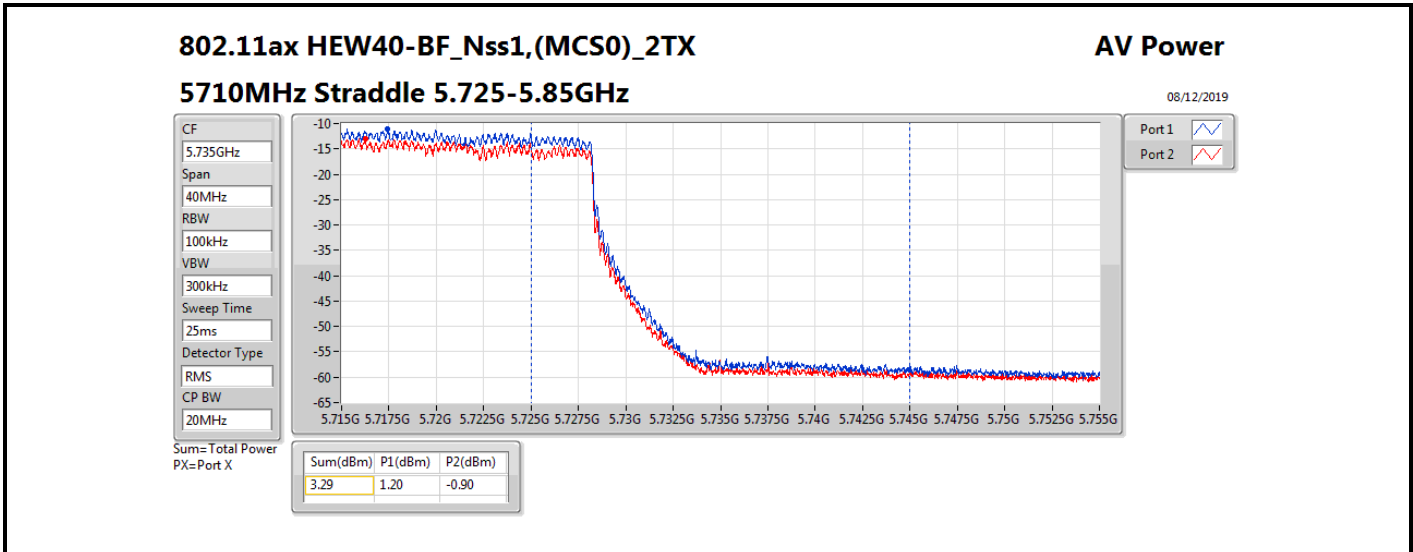

Summary

Mode	PD (dBm/RBW)	EIRP PD (dBm/RBW)
5.25-5.35GHz	-	-
802.11a_Nss1,(6Mbps)_1TX	7.32	14.32
802.11a_Nss1,(6Mbps)_2TX	6.90	16.91
802.11ac VHT20_Nss1,(MCS0)_1TX	6.88	13.88
802.11ac VHT20_Nss1,(MCS0)_2TX	6.85	16.86
802.11ac VHT40_Nss1,(MCS0)_1TX	3.85	10.85
802.11ac VHT40_Nss1,(MCS0)_2TX	6.00	16.01
802.11ac VHT80_Nss1,(MCS0)_1TX	-1.84	5.16
802.11ac VHT80_Nss1,(MCS0)_2TX	-0.33	9.68
802.11ax HEW20_Nss1,(MCS0)_1TX	6.86	13.86
802.11ax HEW20_Nss1,(MCS0)_2TX	6.96	16.97
802.11ax HEW40_Nss1,(MCS0)_1TX	3.76	10.76
802.11ax HEW40_Nss1,(MCS0)_2TX	6.07	16.08
802.11ax HEW80_Nss1,(MCS0)_1TX	-1.58	5.42
802.11ax HEW80_Nss1,(MCS0)_2TX	-0.17	9.84
5.47-5.725GHz	-	-
802.11a_Nss1,(6Mbps)_1TX	7.82	14.82
802.11a_Nss1,(6Mbps)_2TX	6.90	16.91
802.11ac VHT20_Nss1,(MCS0)_1TX	7.59	14.59
802.11ac VHT20_Nss1,(MCS0)_2TX	6.79	16.80
802.11ac VHT40_Nss1,(MCS0)_1TX	4.83	11.83
802.11ac VHT40_Nss1,(MCS0)_2TX	6.67	16.68
802.11ac VHT80_Nss1,(MCS0)_1TX	0.00	7.00
802.11ac VHT80_Nss1,(MCS0)_2TX	1.83	11.84
802.11ax HEW20_Nss1,(MCS0)_1TX	7.47	14.47
802.11ax HEW20_Nss1,(MCS0)_2TX	6.81	16.82
802.11ax HEW40_Nss1,(MCS0)_1TX	4.97	11.97
802.11ax HEW40_Nss1,(MCS0)_2TX	6.76	16.77
802.11ax HEW80_Nss1,(MCS0)_1TX	0.28	7.28
802.11ax HEW80_Nss1,(MCS0)_2TX	2.14	12.15
5.725-5.85GHz	-	-
802.11a_Nss1,(6Mbps)_1TX	5.37	12.37
802.11a_Nss1,(6Mbps)_2TX	4.94	14.95
802.11ac VHT20_Nss1,(MCS0)_1TX	5.05	12.05
802.11ac VHT20_Nss1,(MCS0)_2TX	4.79	14.80
802.11ac VHT40_Nss1,(MCS0)_1TX	1.84	8.84
802.11ac VHT40_Nss1,(MCS0)_2TX	3.89	13.90
802.11ac VHT80_Nss1,(MCS0)_1TX	-3.74	3.26
802.11ac VHT80_Nss1,(MCS0)_2TX	-1.78	8.23
802.11ax HEW20_Nss1,(MCS0)_1TX	4.74	11.74
802.11ax HEW20_Nss1,(MCS0)_2TX	4.89	14.90
802.11ax HEW40_Nss1,(MCS0)_1TX	2.38	9.38
802.11ax HEW40_Nss1,(MCS0)_2TX	3.95	13.96
802.11ax HEW80_Nss1,(MCS0)_1TX	-3.53	3.47