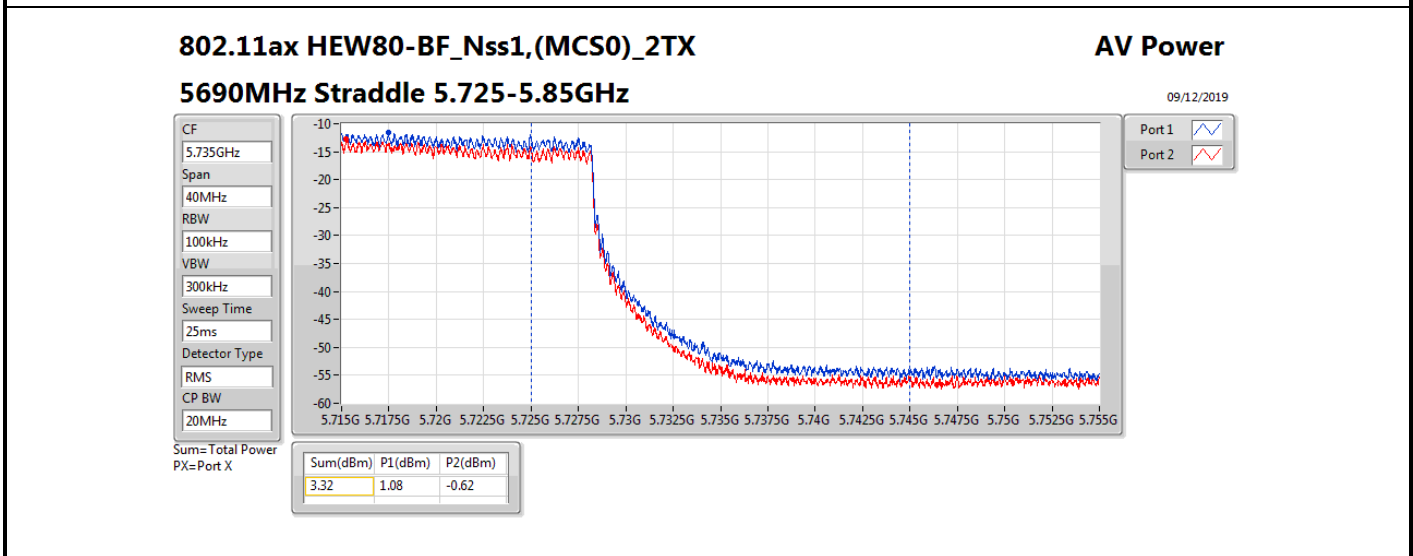

Summary

Mode	Total Power (dBm)	Total Power (W)	EIRP (dBm)	EIRP (W)
5.25-5.35GHz	-	-	-	-
802.11ac VHT20-BF_Nss1,(MCS0)_2TX	13.29	0.02133	29.30	0.85114
802.11ac VHT40-BF_Nss1,(MCS0)_2TX	12.95	0.01972	28.96	0.78705
802.11ac VHT80-BF_Nss1,(MCS0)_2TX	12.66	0.01845	28.67	0.73621
802.11ax HEW20-BF_Nss1,(MCS0)_2TX	13.38	0.02178	29.39	0.86896
802.11ax HEW40-BF_Nss1,(MCS0)_2TX	13.07	0.02028	29.08	0.80910
802.11ax HEW80-BF_Nss1,(MCS0)_2TX	12.77	0.01892	28.78	0.75509
5.47-5.725GHz	-	-	-	-
802.11ac VHT20-BF_Nss1,(MCS0)_2TX	12.88	0.01941	28.89	0.77446
802.11ac VHT40-BF_Nss1,(MCS0)_2TX	13.31	0.02143	29.32	0.85507
802.11ac VHT80-BF_Nss1,(MCS0)_2TX	13.33	0.02153	29.34	0.85901
802.11ax HEW20-BF_Nss1,(MCS0)_2TX	12.91	0.01954	28.92	0.77983
802.11ax HEW40-BF_Nss1,(MCS0)_2TX	13.42	0.02198	29.43	0.87700
802.11ax HEW80-BF_Nss1,(MCS0)_2TX	13.48	0.02228	29.49	0.88920
5.725-5.85GHz	-	-	-	-
802.11ac VHT20-BF_Nss1,(MCS0)_2TX	5.28	0.00337	21.29	0.13459
802.11ac VHT40-BF_Nss1,(MCS0)_2TX	2.22	0.00167	18.23	0.06653
802.11ac VHT80-BF_Nss1,(MCS0)_2TX	-2.70	0.00054	13.31	0.02143
802.11ax HEW20-BF_Nss1,(MCS0)_2TX	5.61	0.00364	21.62	0.14521
802.11ax HEW40-BF_Nss1,(MCS0)_2TX	2.28	0.00169	18.29	0.06745
802.11ax HEW80-BF_Nss1,(MCS0)_2TX	-2.60	0.00055	13.41	0.02193