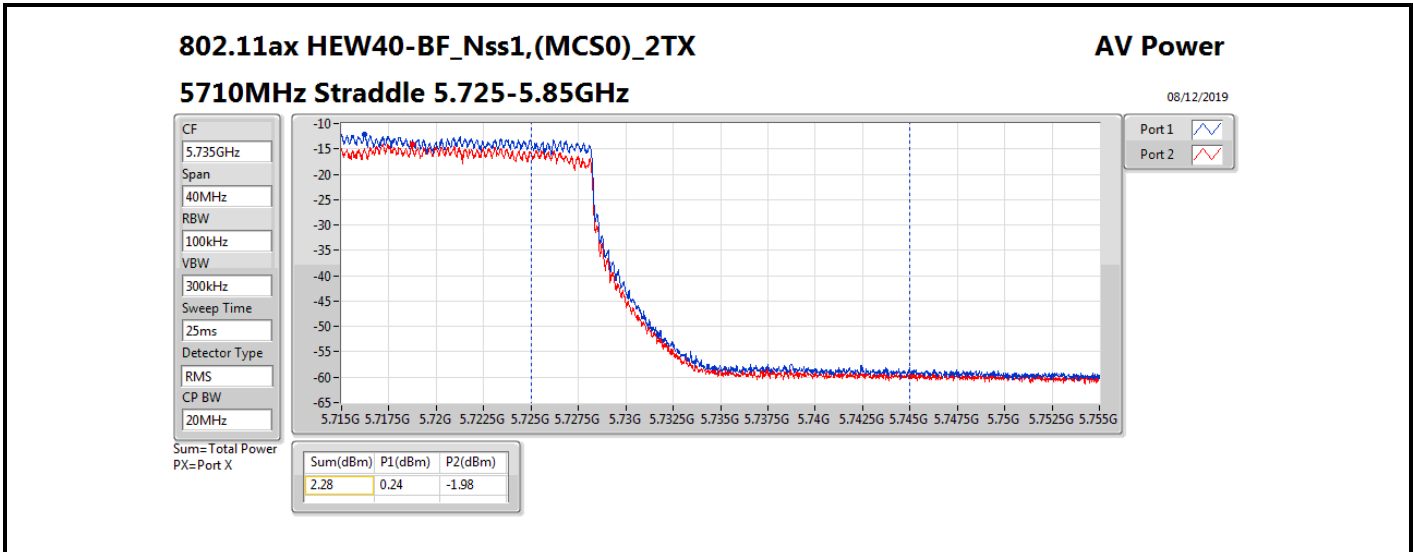

Summary

Mode	Total Power (dBm)	Total Power (W)	EIRP (dBm)	EIRP (W)
5.25-5.35GHz	-	-	-	-
802.11ac VHT20-BF_Nss1,(MCS0)_2TX	19.31	0.08531	29.42	0.87498
802.11ac VHT40-BF_Nss1,(MCS0)_2TX	19.33	0.08570	29.44	0.87902
802.11ac VHT80-BF_Nss1,(MCS0)_2TX	17.73	0.05929	27.84	0.60814
802.11ax HEW20-BF_Nss1,(MCS0)_2TX	19.38	0.08670	29.49	0.88920
802.11ax HEW40-BF_Nss1,(MCS0)_2TX	19.38	0.08670	29.49	0.88920
802.11ax HEW80-BF_Nss1,(MCS0)_2TX	17.74	0.05943	27.85	0.60954
5.47-5.725GHz	-	-	-	-
802.11ac VHT20-BF_Nss1,(MCS0)_2TX	19.14	0.08204	29.25	0.84140
802.11ac VHT40-BF_Nss1,(MCS0)_2TX	18.94	0.07834	29.05	0.80353
802.11ac VHT80-BF_Nss1,(MCS0)_2TX	18.50	0.07079	28.61	0.72611
802.11ax HEW20-BF_Nss1,(MCS0)_2TX	19.21	0.08337	29.32	0.85507
802.11ax HEW40-BF_Nss1,(MCS0)_2TX	19.03	0.07998	29.14	0.82035
802.11ax HEW80-BF_Nss1,(MCS0)_2TX	18.54	0.07145	28.65	0.73282
5.725-5.85GHz	-	-	-	-
802.11ac VHT20-BF_Nss1,(MCS0)_2TX	11.54	0.01426	21.65	0.14622
802.11ac VHT40-BF_Nss1,(MCS0)_2TX	6.99	0.00500	17.10	0.05129
802.11ac VHT80-BF_Nss1,(MCS0)_2TX	3.27	0.00212	13.38	0.02178
802.11ax HEW20-BF_Nss1,(MCS0)_2TX	11.62	0.01452	21.73	0.14894
802.11ax HEW40-BF_Nss1,(MCS0)_2TX	7.14	0.00518	17.25	0.05309
802.11ax HEW80-BF_Nss1,(MCS0)_2TX	3.32	0.00215	13.43	0.02203