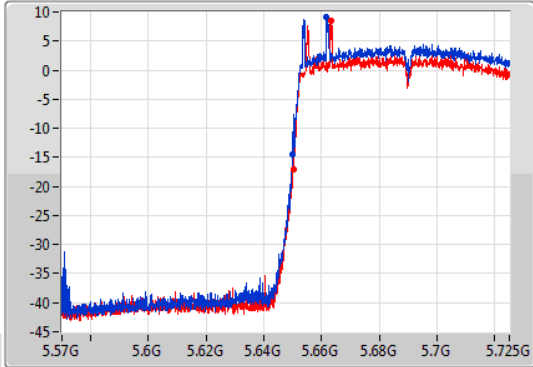

802.11ax HEW80-BF_Nss1,(MCS0)_2TX

EBW

5690MHz Straddle 5.47-5.725GHz

08/12/2019

CF
5.6475GHz

Span
155MHz

RBW
1MHz

VBW
3MHz

Sweep Time
100ms

Detector Type
Peak

Port 1

Port 2

CF
5.6475GHz

Span
155MHz

RBW
1MHz

VBW
3MHz

Sweep Time
100ms

Detector Type
Peak