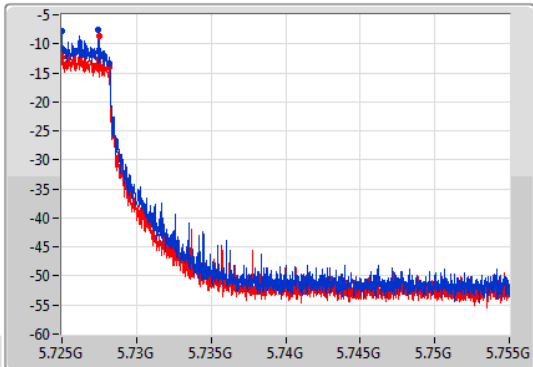

CF
5.74GHz

Span
30MHz

RBW
100kHz

VBW
300kHz

Sweep Time
100ms

Detector Type
Peak