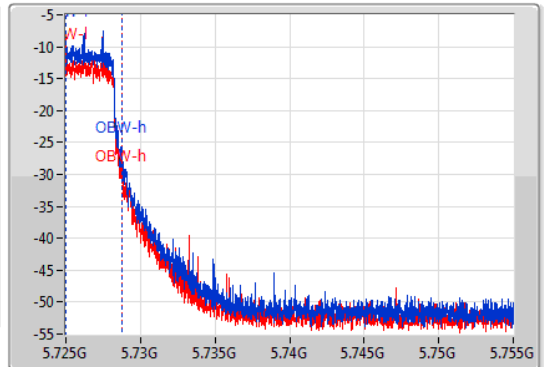

6dB(Hz)	Fl-6dB(Hz)	Fh-6dB(Hz)	OBW(Hz)	Fl-OBW(Hz)	Fh-OBW(Hz)	Limit(Hz)	Port
3.195M	5.725G	5.728195G	3.733M	5.725022G	5.728756G	500k	1
3.18M	5.725G	5.72818G	3.793M	5.725007G	5.728801G	500k	2