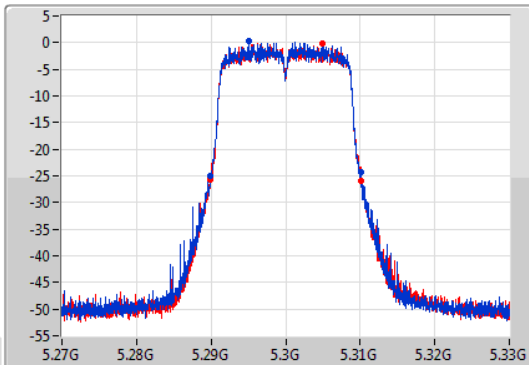

Port X-N dB = Port X 6dB down bandwidth for 5.725-5.85GHz band / 26dB down bandwidth for other band

Port X-OBW = Port X 99% occupied bandwidth;

802.11ac VHT20-BF_Nss1,(MCS0)_2TX

EBW

5260MHz

08/12/2019

CF
5.26GHz
Span
60MHz
RBW
200kHz
VBW
1MHz
Sweep Time
100ms
Detector Type
Peak

CF
5.26GHz
Span
60MHz
RBW
200kHz
VBW
1MHz
Sweep Time
100ms
Detector Type
Peak

26dB(Hz)	Fl-26dB(Hz)	Fh-26dB(Hz)	OBW(Hz)	Fl-OBW(Hz)	Fh-OBW(Hz)	Limit(Hz)	Port
20.16M	5.24986G	5.27002G	17.571M	5.251184G	5.268756G	Inf	1
20.34M	5.24983G	5.27017G	17.571M	5.251184G	5.268756G	Inf	2

802.11ac VHT20-BF_Nss1,(MCS0)_2TX

EBW

5300MHz

08/12/2019

CF
5.3GHz
Span
60MHz
RBW
200kHz
VBW
1MHz
Sweep Time
100ms
Detector Type
Peak

CF
5.3GHz
Span
60MHz
RBW
200kHz
VBW
1MHz
Sweep Time
100ms
Detector Type
Peak