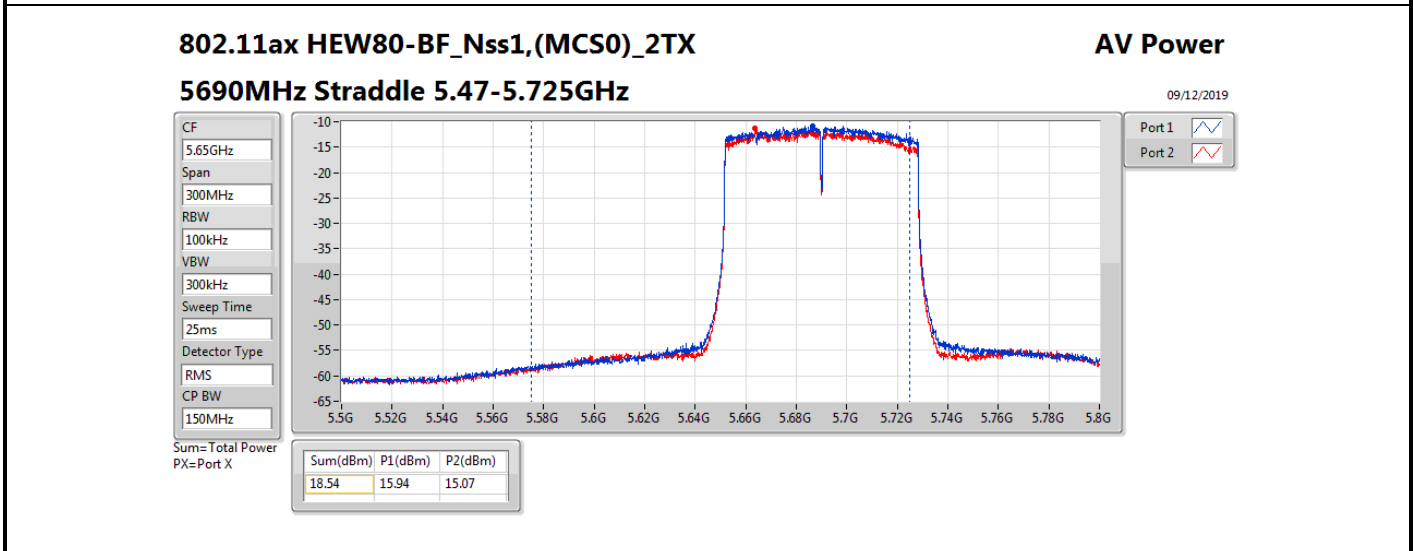

Summary

Mode	Total Power (dBm)	Total Power (W)	EIRP (dBm)	EIRP (W)
5.25-5.35GHz	-	-	-	-
802.11ac VHT20-BF_Nss1,(MCS0)_2TX	13.29	0.02133	29.30	0.85114
802.11ac VHT40-BF_Nss1,(MCS0)_2TX	12.95	0.01972	28.96	0.78705
802.11ac VHT80-BF_Nss1,(MCS0)_2TX	12.66	0.01845	28.67	0.73621
802.11ax HEW20-BF_Nss1,(MCS0)_2TX	13.38	0.02178	29.39	0.86896
802.11ax HEW40-BF_Nss1,(MCS0)_2TX	13.07	0.02028	29.08	0.80910
802.11ax HEW80-BF_Nss1,(MCS0)_2TX	12.77	0.01892	28.78	0.75509
5.47-5.725GHz	-	-	-	-
802.11ac VHT20-BF_Nss1,(MCS0)_2TX	12.88	0.01941	28.89	0.77446
802.11ac VHT40-BF_Nss1,(MCS0)_2TX	13.31	0.02143	29.32	0.85507
802.11ac VHT80-BF_Nss1,(MCS0)_2TX	13.33	0.02153	29.34	0.85901
802.11ax HEW20-BF_Nss1,(MCS0)_2TX	12.91	0.01954	28.92	0.77983
802.11ax HEW40-BF_Nss1,(MCS0)_2TX	13.42	0.02198	29.43	0.87700
802.11ax HEW80-BF_Nss1,(MCS0)_2TX	13.48	0.02228	29.49	0.88920
5.725-5.85GHz	-	-	-	-
802.11ac VHT20-BF_Nss1,(MCS0)_2TX	5.28	0.00337	21.29	0.13459
802.11ac VHT40-BF_Nss1,(MCS0)_2TX	2.22	0.00167	18.23	0.06653
802.11ac VHT80-BF_Nss1,(MCS0)_2TX	-2.70	0.00054	13.31	0.02143
802.11ax HEW20-BF_Nss1,(MCS0)_2TX	5.61	0.00364	21.62	0.14521
802.11ax HEW40-BF_Nss1,(MCS0)_2TX	2.28	0.00169	18.29	0.06745
802.11ax HEW80-BF_Nss1,(MCS0)_2TX	-2.60	0.00055	13.41	0.02193