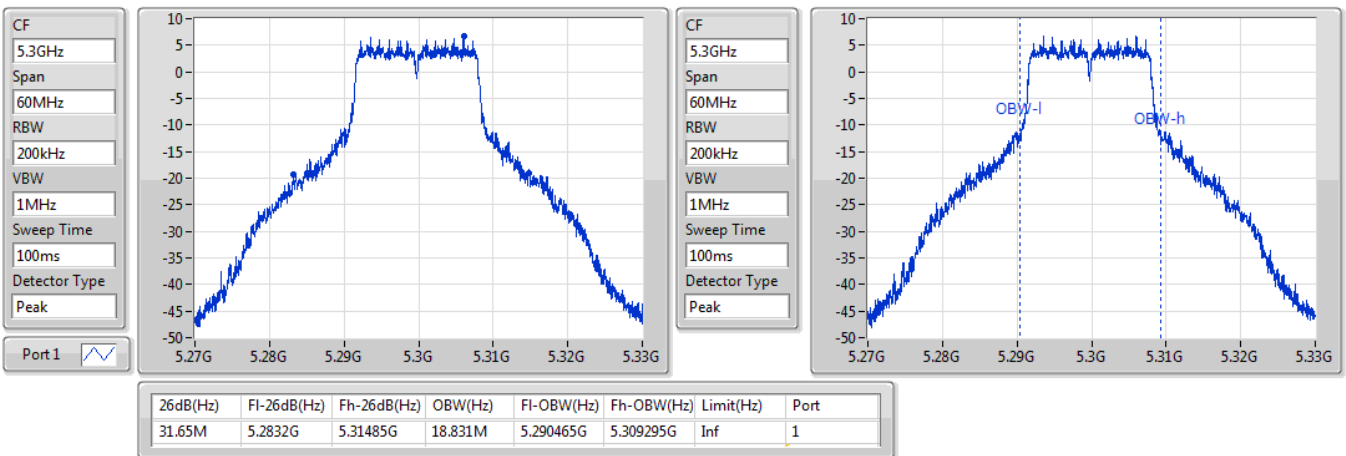

802.11a_Nss1,(6Mbps)_1TX

EBW

5300MHz

05/12/2019