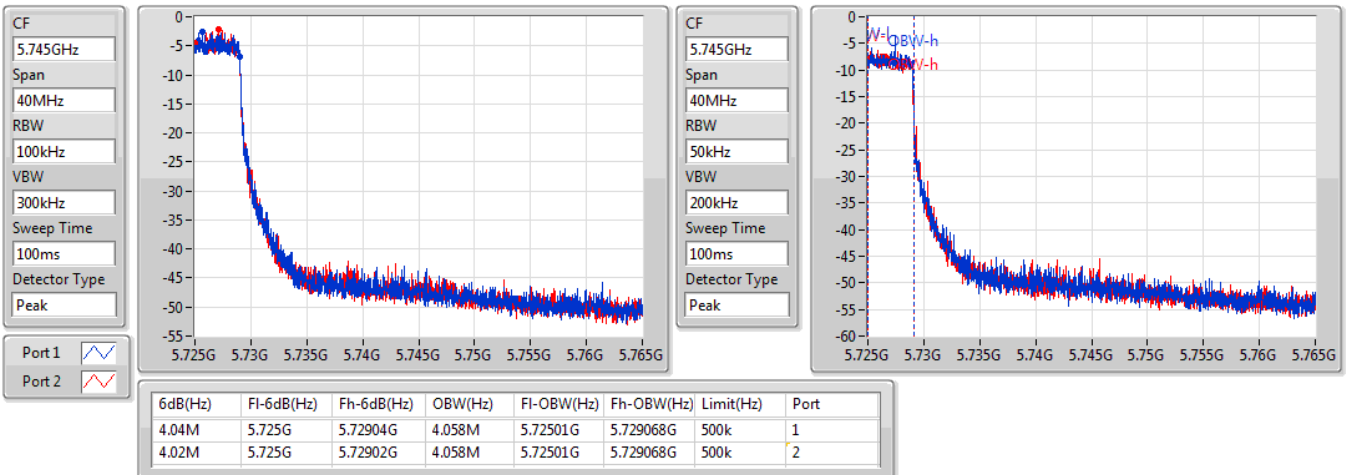

802.11ax HEW40_Nss1,(MCS0)_2TX

EBW

5710MHz Straddle 5.47-5.725GHz

05/12/2019

802.11ax HEW40_Nss1,(MCS0)_2TX

EBW

5710MHz Straddle 5.725-5.85GHz

05/12/2019