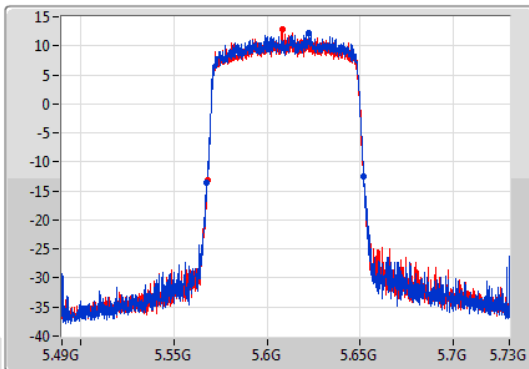

CF
5.61GHz
Span
240MHz
RBW
1MHz
VBW
3MHz
Sweep Time
100ms
Detector Type
Peak