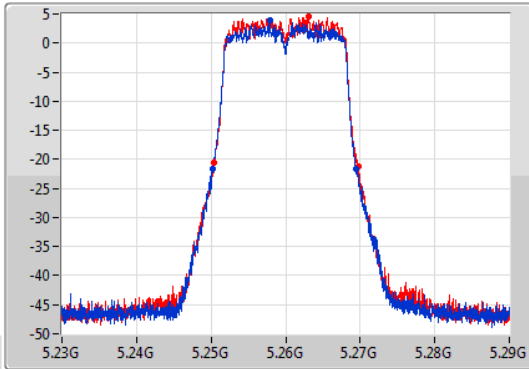

Port X-N dB = Port X 6dB down bandwidth for 5.725-5.85GHz band / 26dB down bandwidth for other band

Port X-OBW = Port X 99% occupied bandwidth;

802.11a_Nss1,(6Mbps)_2TX

EBW

5260MHz

05/12/2019

CF
5.26GHz
Span
60MHz
RBW
300kHz
VBW
1MHz
Sweep Time
100ms
Detector Type
Peak