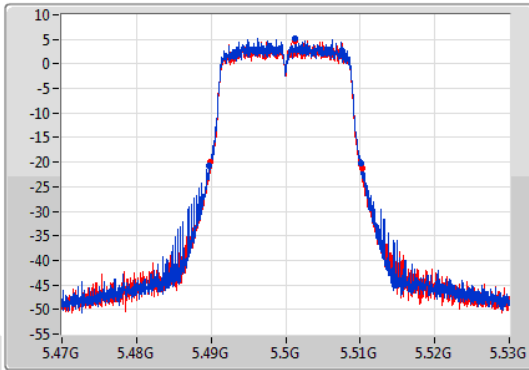

CF
5.5GHz
Span
60MHz
RBW
200kHz
VBW
1MHz
Sweep Time
100ms
Detector Type
Peak