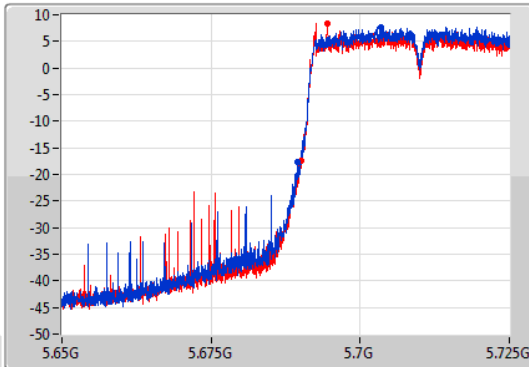

CF
5.6875GHz
Span
75MHz
RBW
500kHz
VBW
2MHz
Sweep Time
100ms
Detector Type
Peak