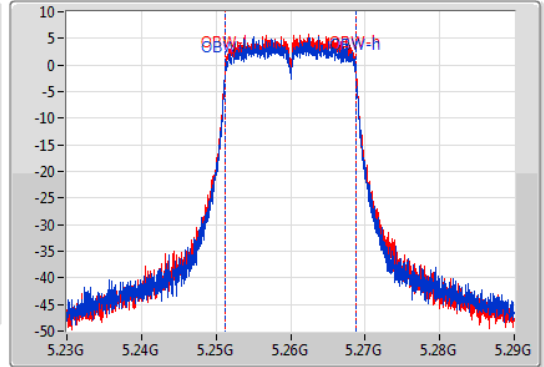

26dB(Hz)	Fl-26dB(Hz)	Fh-26dB(Hz)	OBW(Hz)	Fl-OBW(Hz)	Fh-OBW(Hz)	Limit(Hz)	Port
20.16M	5.24989G	5.27005G	17.571M	5.251214G	5.268786G	Inf	1
20.34M	5.24989G	5.27023G	17.571M	5.251214G	5.268786G	Inf	2

802.11ac VHT20-BF_Nss1,(MCS0)_2TX

EBW

5300MHz

09/12/2019

CF
5.3GHz
Span
60MHz
RBW
200kHz
VBW
1MHz
Sweep Time
100ms
Detector Type
Peak