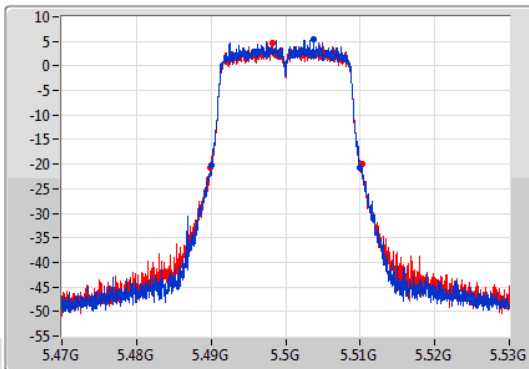

CF
5.5GHz
Span
60MHz
RBW
200kHz
VBW
1MHz
Sweep Time
100ms
Detector Type
Peak