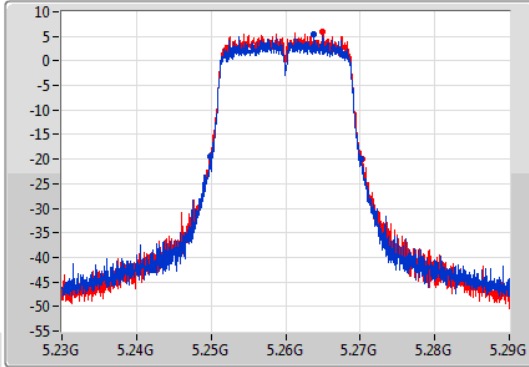

Port X-N dB = Port X 6dB down bandwidth for 5.725-5.85GHz band / 26dB down bandwidth for other band

Port X-OBW = Port X 99% occupied bandwidth;

802.11ac VHT20-BF_Nss1,(MCS0)_2TX

EBW

5260MHz

09/12/2019

CF
5.26GHz
Span
60MHz
RBW
200kHz
VBW
1MHz
Sweep Time
100ms
Detector Type
Peak