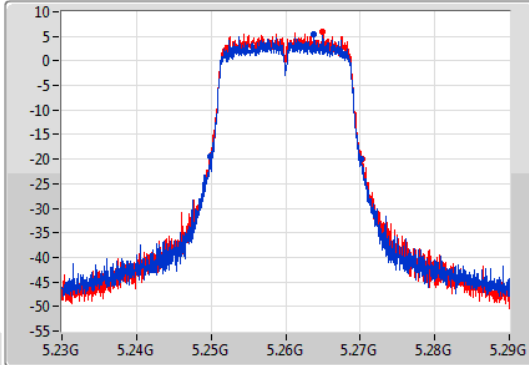

Port X-N dB = Port X 6dB down bandwidth for 5.725-5.85GHz band / 26dB down bandwidth for other band

Port X-OBW = Port X 99% occupied bandwidth;

802.11ac VHT20-BF_Nss1,(MCS0)_2TX

EBW

5260MHz

09/12/2019

CF
5.26GHz
Span
60MHz
RBW
200kHz
VBW
1MHz
Sweep Time
100ms
Detector Type
Peak