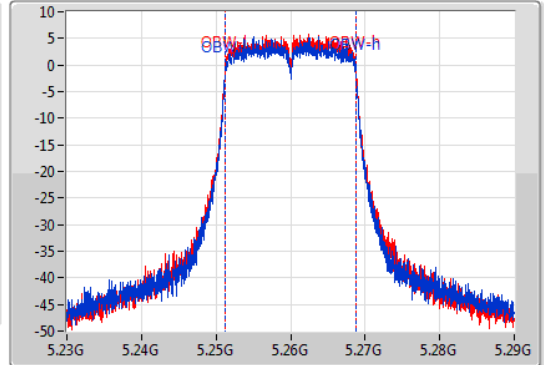

26dB(Hz)	Fl-26dB(Hz)	Fh-26dB(Hz)	OBW(Hz)	Fl-OBW(Hz)	Fh-OBW(Hz)	Limit(Hz)	Port
20.16M	5.24989G	5.27005G	17.571M	5.251214G	5.268786G	Inf	1
20.34M	5.24989G	5.27023G	17.571M	5.251214G	5.268786G	Inf	2

802.11ac VHT20-BF_Nss1,(MCS0)_2TX

EBW

5300MHz

09/12/2019

CF
5.3GHz
Span
60MHz
RBW
200kHz
VBW
1MHz
Sweep Time
100ms
Detector Type
Peak