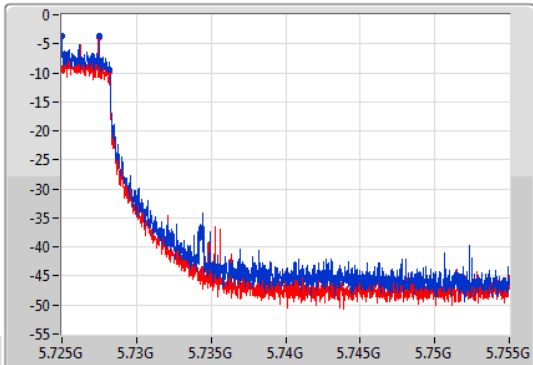

5690MHz Straddle 5.725-5.85GHz

09/12/2019

CF
5.74GHz
Span
30MHz
RBW
100kHz
VBW
300kHz
Sweep Time
100ms
Detector Type
Peak

CF
5.74GHz
Span
30MHz
RBW
100kHz
VBW
300kHz
Sweep Time
100ms
Detector Type
Peak