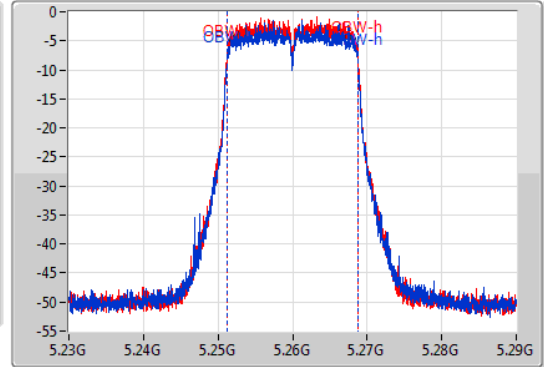

26dB(Hz)	Fl-26dB(Hz)	Fh-26dB(Hz)	OBW(Hz)	Fl-OBW(Hz)	Fh-OBW(Hz)	Limit(Hz)	Port
20.55M	5.24971G	5.27026G	17.601M	5.251184G	5.268786G	Inf	1
20.37M	5.24977G	5.27014G	17.571M	5.251184G	5.268756G	Inf	2

802.11ac VHT20-BF_Nss1,(MCS0)_2TX

EBW

5300MHz

08/12/2019

CF
5.3GHz
Span
60MHz
RBW
200kHz
VBW
1MHz
Sweep Time
100ms
Detector Type
Peak