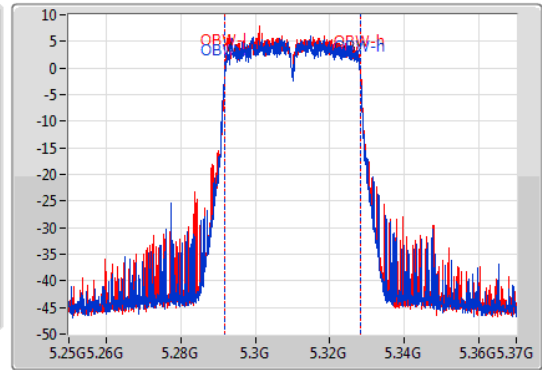

802.11ax HEW40-BF_Nss1,(MCS0)_2TX

EBW

5310MHz

09/12/2019

CF
5.31GHz
Span
120MHz
RBW
500kHz
VBW
2MHz
Sweep Time
100ms
Detector Type
Peak

CF
5.31GHz
Span
120MHz
RBW
500kHz
VBW
2MHz
Sweep Time
100ms
Detector Type
Peak