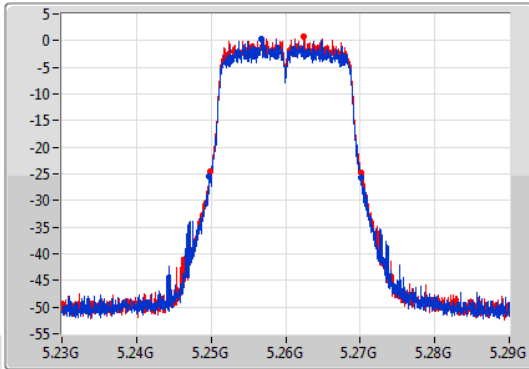

802.11ax HEW20-BF_Nss1,(MCS0)_2TX

EBW

5260MHz

09/12/2019

CF
5.26GHz
Span
60MHz
RBW
200kHz
VBW
1MHz
Sweep Time
100ms
Detector Type
Peak

CF
5.26GHz
Span
60MHz
RBW
200kHz
VBW
1MHz
Sweep Time
100ms
Detector Type
Peak