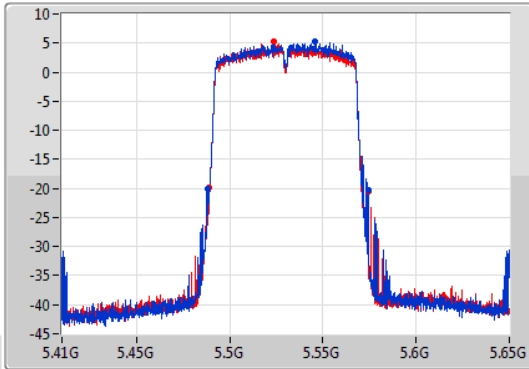

802.11ax HEW80-BF_Nss1,(MCS0)_2TX

EBW

5530MHz

09/12/2019

CF
5.53GHz
Span
240MHz
RBW
1MHz
VBW
3MHz
Sweep Time
100ms
Detector Type
Peak

CF
5.53GHz
Span
240MHz
RBW
1MHz
VBW
3MHz
Sweep Time
100ms
Detector Type
Peak