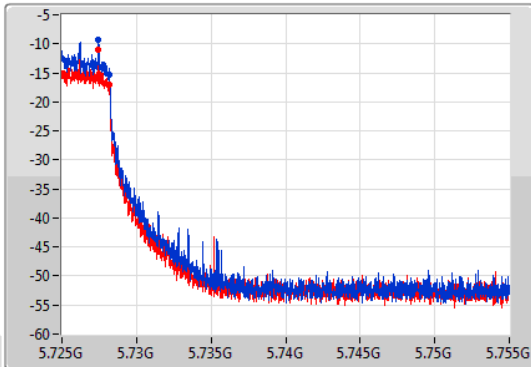

CF
5.74GHz
Span
30MHz
RBW
100kHz
VBW
300kHz
Sweep Time
100ms
Detector Type
Peak