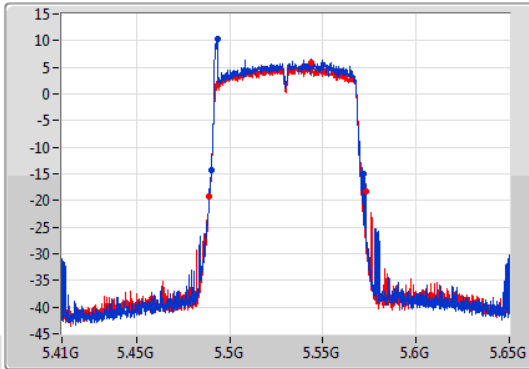

802.11ax HEW80-BF_Nss1,(MCS0)_2TX

EBW

5530MHz

09/12/2019

CF
5.53GHz
Span
240MHz
RBW
1MHz
VBW
3MHz
Sweep Time
100ms
Detector Type
Peak

CF
5.53GHz
Span
240MHz
RBW
1MHz
VBW
3MHz
Sweep Time
100ms
Detector Type
Peak