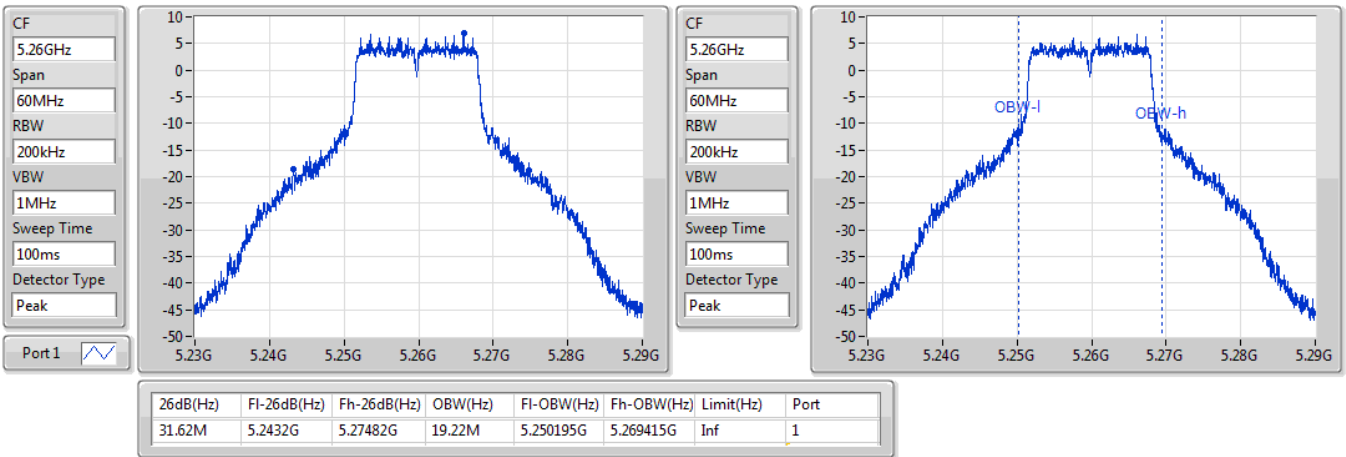

Port X-N dB = Port X 6dB down bandwidth for 5.725-5.85GHz band / 26dB down bandwidth for other band
 Port X-OBW = Port X 99% occupied bandwidth;

802.11a_Nss1,(6Mbps)_1TX

EBW

5260MHz

05/12/2019

802.11a_Nss1,(6Mbps)_1TX