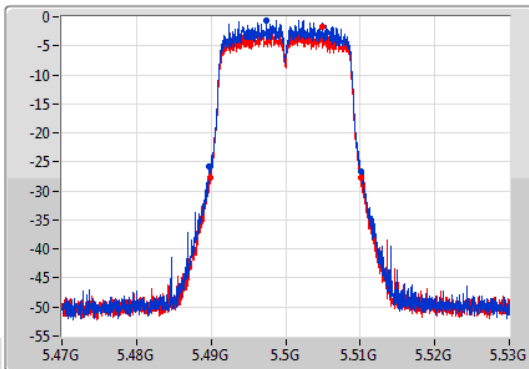

CF
5.5GHz
Span
60MHz
RBW
200kHz
VBW
1MHz
Sweep Time
100ms
Detector Type
Peak