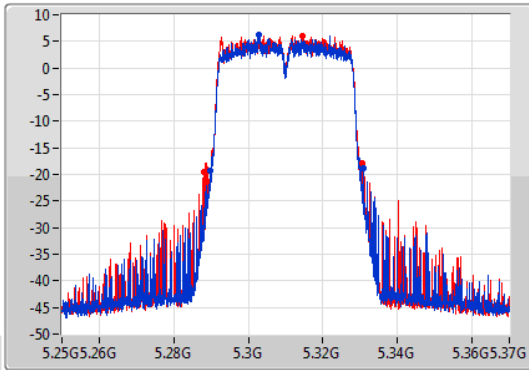

CF
5.31GHz
Span
120MHz
RBW
500kHz
VBW
2MHz
Sweep Time
100ms
Detector Type
Peak