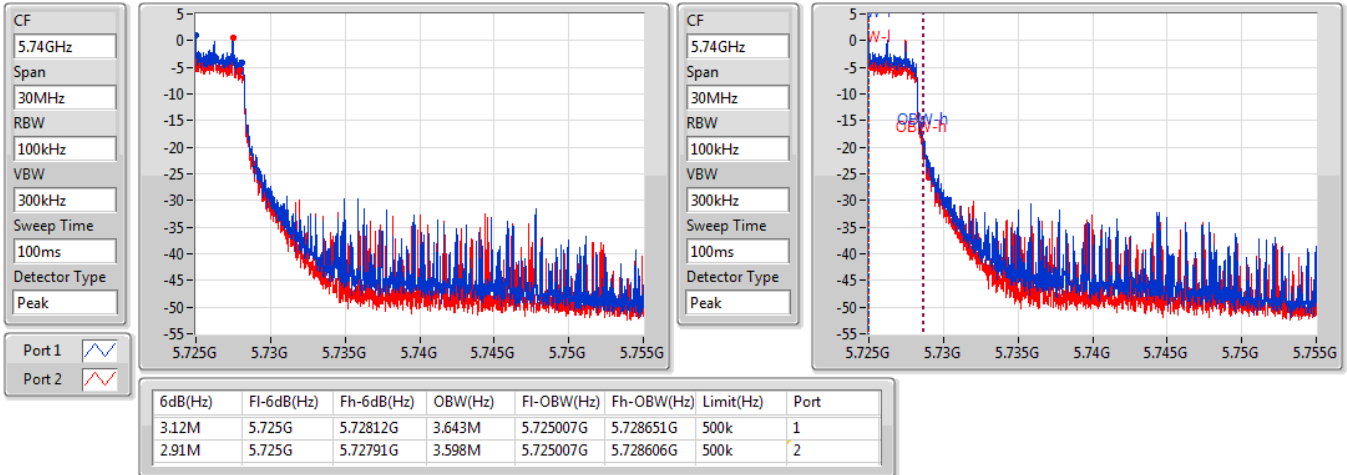

802.11ax HEW40-BF_Nss1,(MCS0)_2TX

EBW

5710MHz Straddle 5.725-5.85GHz

09/12/2019