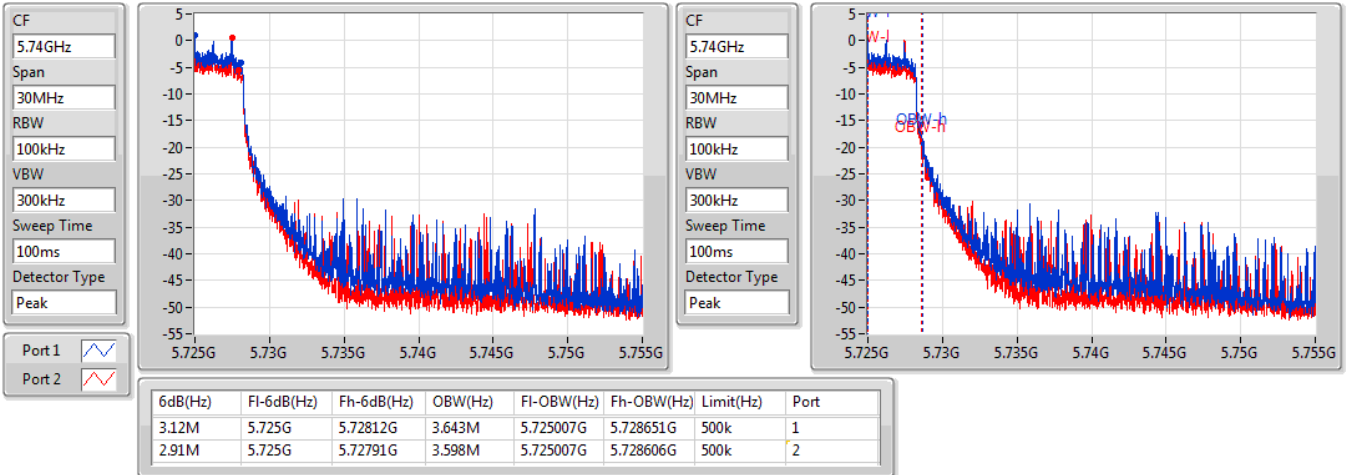

802.11ax HEW40-BF_Nss1,(MCS0)_2TX

EBW

5710MHz Straddle 5.725-5.85GHz

09/12/2019