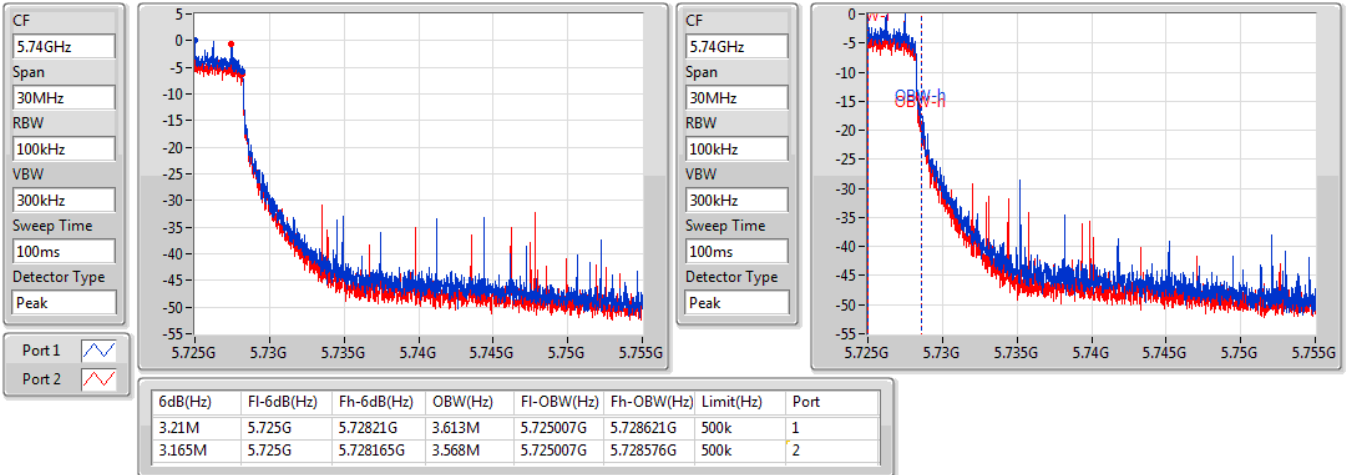

802.11ac VHT40-BF_Nss1,(MCS0)_2TX

EBW

5710MHz Straddle 5.725-5.85GHz

09/12/2019