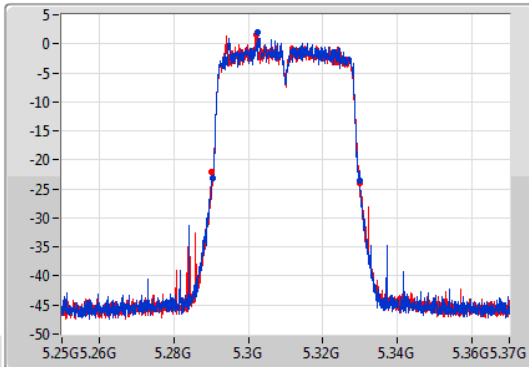

CF
5.31GHz
Span
120MHz
RBW
500kHz
VBW
2MHz
Sweep Time
100ms
Detector Type
Peak