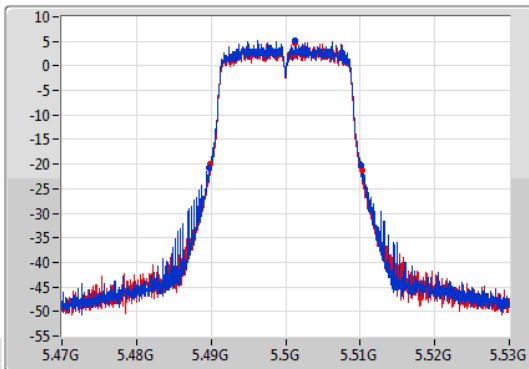

CF
5.5GHz
Span
60MHz
RBW
200kHz
VBW
1MHz
Sweep Time
100ms
Detector Type
Peak