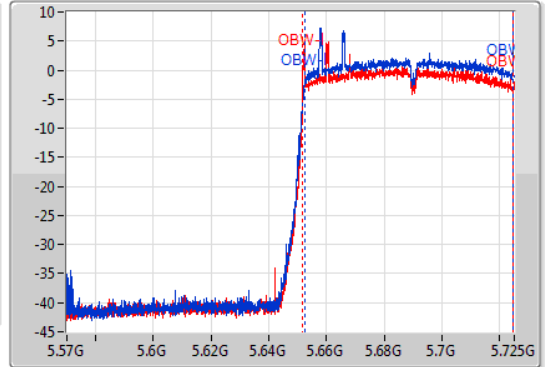

EBW

5690MHz Straddle 5.47-5.725GHz

08/12/2019

CF
5.6475GHz
Span
155MHz
RBW
1MHz
VBW
3MHz
Sweep Time
100ms
Detector Type
Peak
Port 1
Port 2

CF
5.6475GHz
Span
155MHz
RBW
1MHz
VBW
3MHz
Sweep Time
100ms
Detector Type
Peak