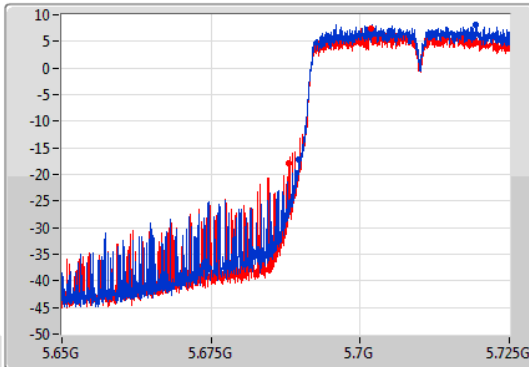

CF
5.6875GHz
Span
75MHz
RBW
500kHz
VBW
2MHz
Sweep Time
100ms
Detector Type
Peak