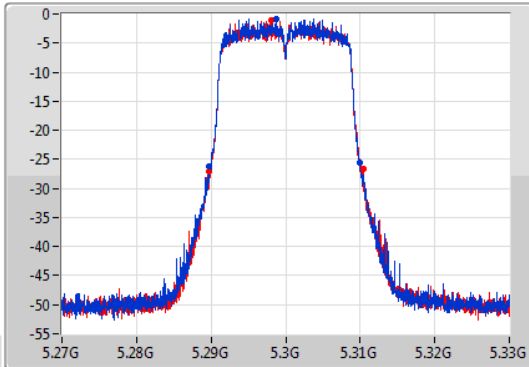

CF
5.3GHz
Span
60MHz
RBW
200kHz
VBW
1MHz
Sweep Time
100ms
Detector Type
Peak