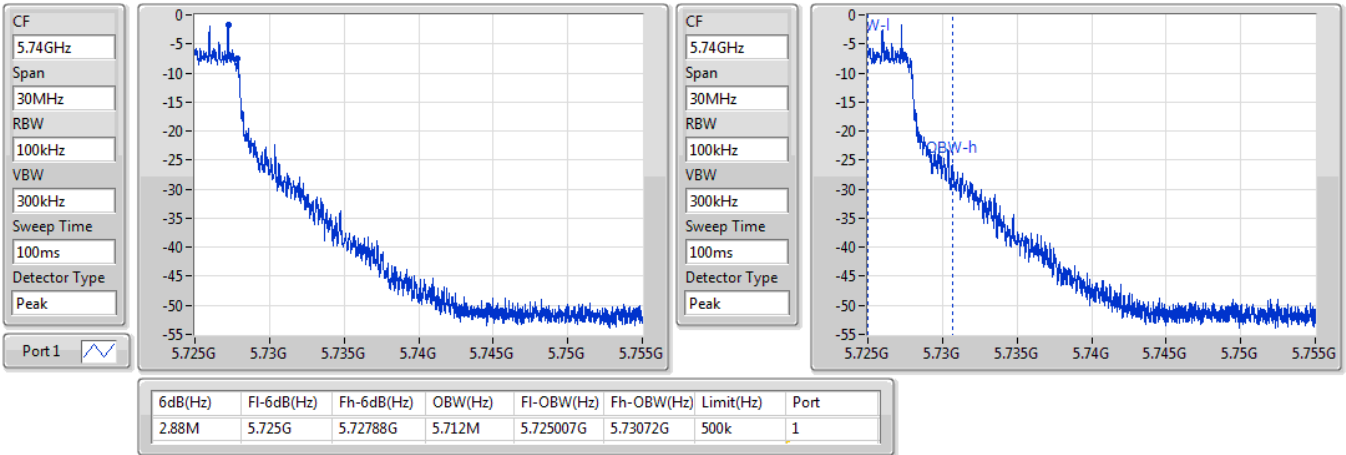

802.11a_Nss1,(6Mbps)_1TX

EBW

5720MHz Straddle 5.725-5.85GHz

05/12/2019