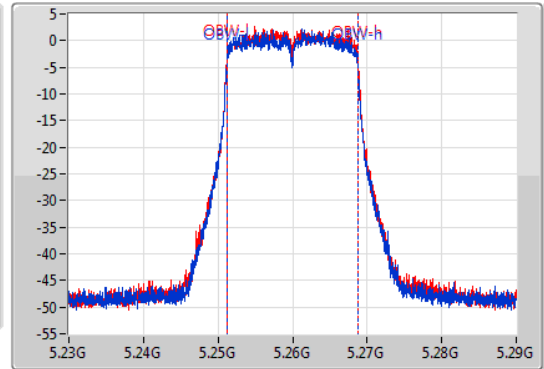

802.11ac VHT20_Nss1,(MCS0)_2TX

EBW

5260MHz

05/12/2019

CF
5.26GHz
Span
60MHz
RBW
300kHz
VBW
1MHz
Sweep Time
100ms
Detector Type
Peak

CF
5.26GHz
Span
60MHz
RBW
200kHz
VBW
1MHz
Sweep Time
100ms
Detector Type
Peak