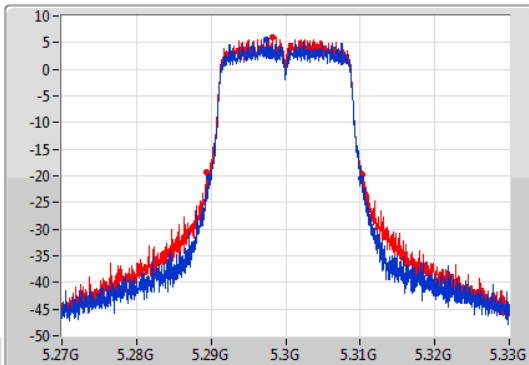

CF
5.3GHz
Span
60MHz
RBW
200kHz
VBW
1MHz
Sweep Time
100ms
Detector Type
Peak