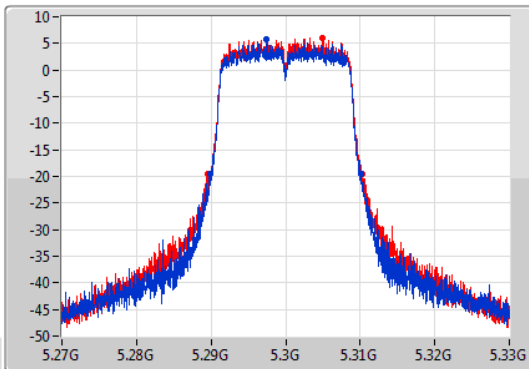

CF
5.3GHz
Span
60MHz
RBW
200kHz
VBW
1MHz
Sweep Time
100ms
Detector Type
Peak