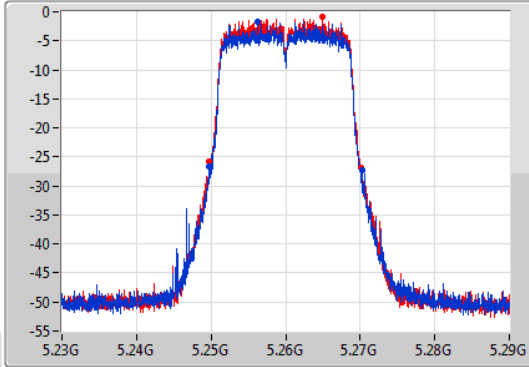

Port X-N dB = Port X 6dB down bandwidth for 5.725-5.85GHz band / 26dB down bandwidth for other band

Port X-OBW = Port X 99% occupied bandwidth;

802.11ac VHT20-BF_Nss1,(MCS0)_2TX

EBW

5260MHz

08/12/2019

CF
5.26GHz
Span
60MHz
RBW
200kHz
VBW
1MHz
Sweep Time
100ms
Detector Type
Peak