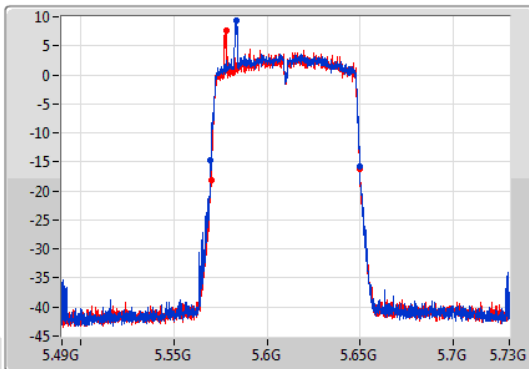

CF
5.61GHz
Span
240MHz
RBW
1MHz
VBW
3MHz
Sweep Time
100ms
Detector Type
Peak