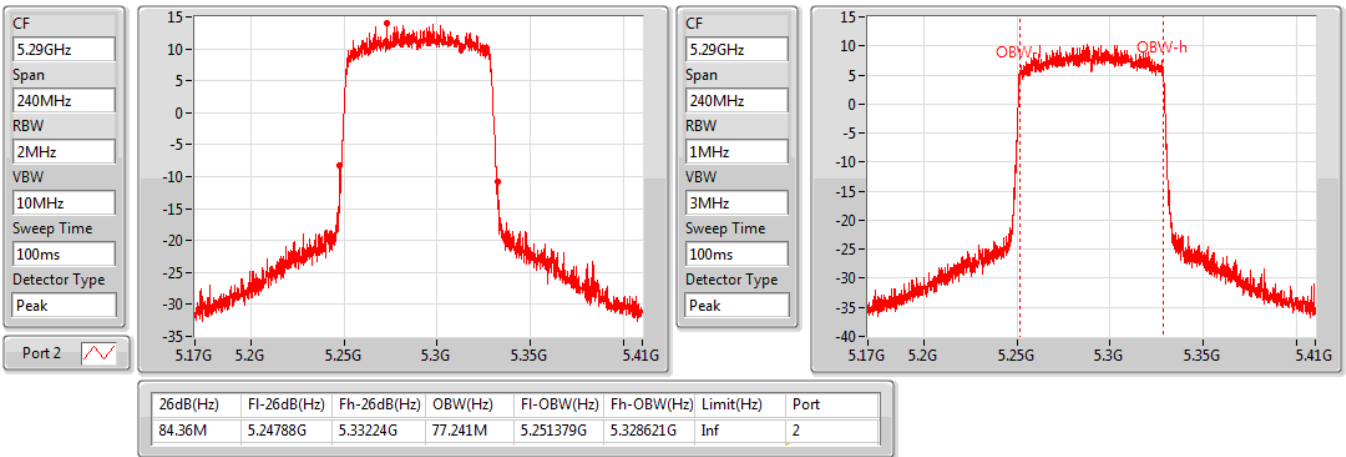

802.11ax HEW80_Nss1,(MCS0)_1TX(Port2)

EBW

5290MHz

05/12/2019