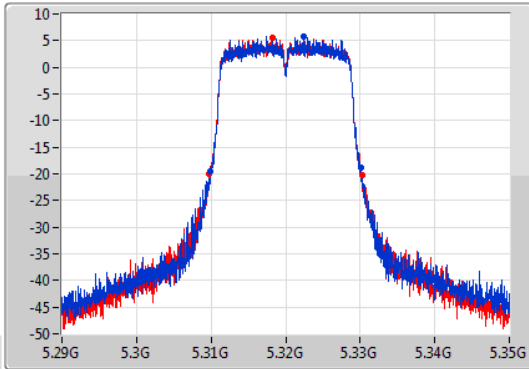

802.11ax HEW20-BF_Nss1,(MCS0)_2TX

EBW

5320MHz

09/12/2019

CF
5.32GHz
Span
60MHz
RBW
200kHz
VBW
1MHz
Sweep Time
100ms
Detector Type
Peak

CF
5.32GHz
Span
60MHz
RBW
200kHz
VBW
1MHz
Sweep Time
100ms
Detector Type
Peak