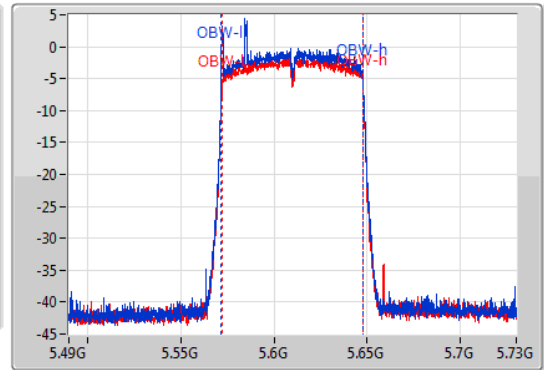

802.11ax HEW80-BF_Nss1,(MCS0)_2TX

EBW

5610MHz

08/12/2019

CF
5.61GHz
Span
240MHz
RBW
1MHz
VBW
3MHz
Sweep Time
100ms
Detector Type
Peak

CF
5.61GHz
Span
240MHz
RBW
1MHz
VBW
3MHz
Sweep Time
100ms
Detector Type
Peak