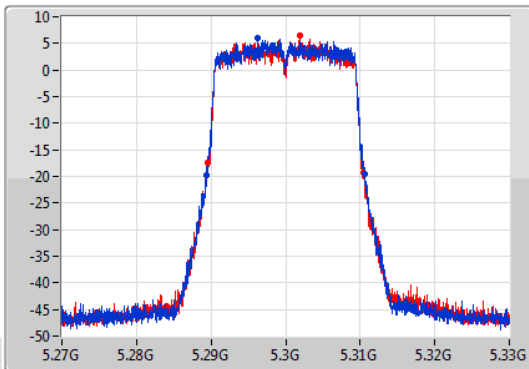

CF
5.3GHz
Span
60MHz
RBW
200kHz
VBW
1MHz
Sweep Time
100ms
Detector Type
Peak