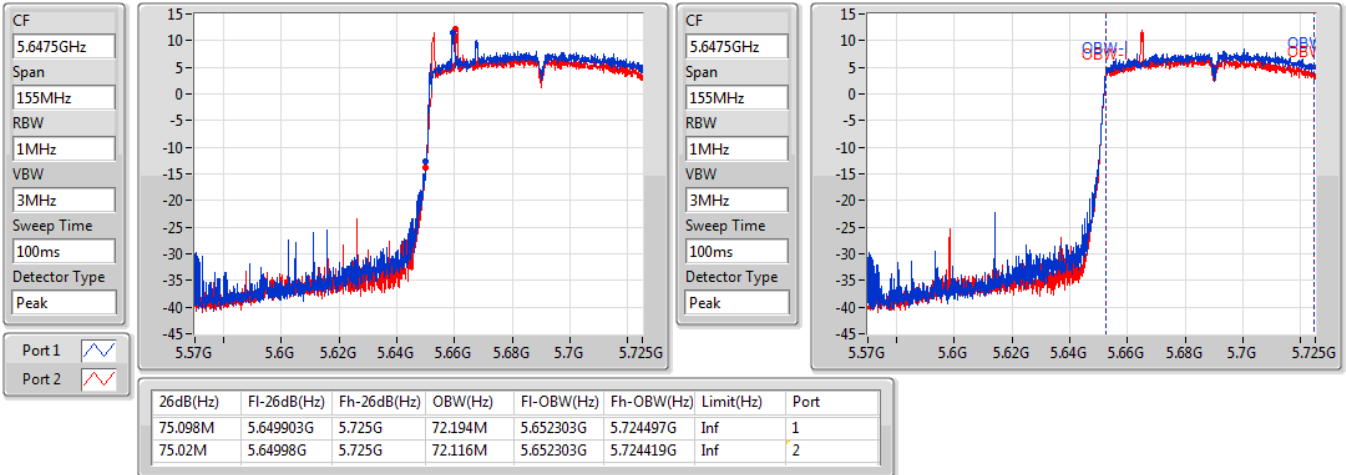

802.11ax HEW80-BF_Nss1,(MCS0)_2TX

EBW

5690MHz Straddle 5.47-5.725GHz

09/12/2019