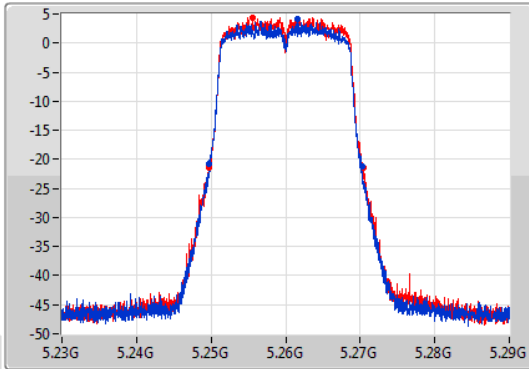

802.11ac VHT20_Nss1,(MCS0)_2TX

EBW

5260MHz

05/12/2019

CF
5.26GHz
Span
60MHz
RBW
300kHz
VBW
1MHz
Sweep Time
100ms
Detector Type
Peak

CF
5.26GHz
Span
60MHz
RBW
200kHz
VBW
1MHz
Sweep Time
100ms
Detector Type
Peak