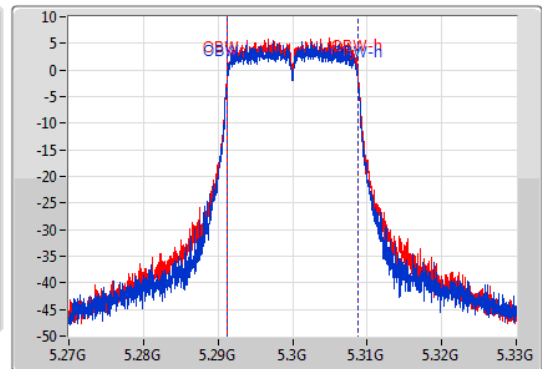

802.11ax HEW20-BF_Nss1,(MCS0)_2TX

EBW

5300MHz

09/12/2019

CF
5.3GHz
Span
60MHz
RBW
200kHz
VBW
1MHz
Sweep Time
100ms
Detector Type
Peak

CF
5.3GHz
Span
60MHz
RBW
200kHz
VBW
1MHz
Sweep Time
100ms
Detector Type
Peak