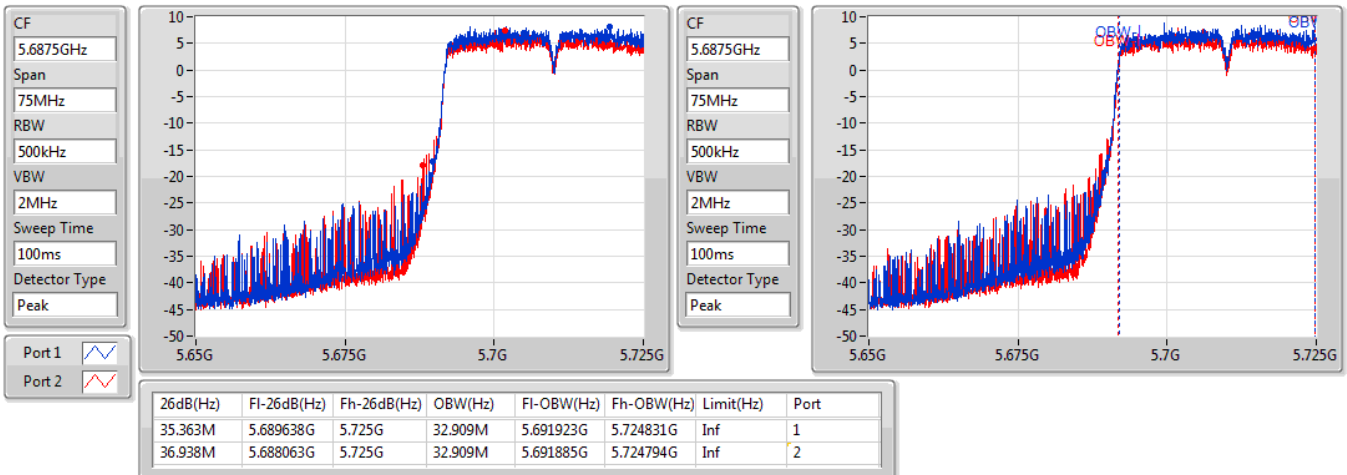

EBW

5670MHz

09/12/2019

802.11ax HEW40-BF_Nss1,(MCS0)_2TX

EBW

5710MHz Straddle 5.47-5.725GHz

09/12/2019

802.11ax HEW40-BF_Nss1,(MCS0)_2TX