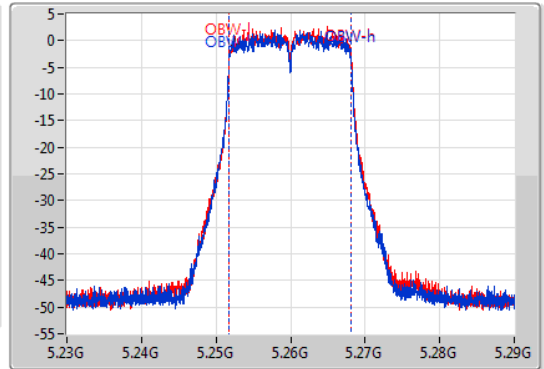

26dB(Hz)	Fl-26dB(Hz)	Fh-26dB(Hz)	OBW(Hz)	Fl-OBW(Hz)	Fh-OBW(Hz)	Limit(Hz)	Port
19.32M	5.25016G	5.26948G	16.372M	5.251754G	5.268126G	Inf	1
19.38M	5.25034G	5.26972G	16.372M	5.251784G	5.268156G	Inf	2

802.11a_Nss1,(6Mbps)_2TX

EBW

5300MHz

05/12/2019

CF
5.3GHz
Span
60MHz
RBW
300kHz
VBW
1MHz
Sweep Time
100ms
Detector Type
Peak