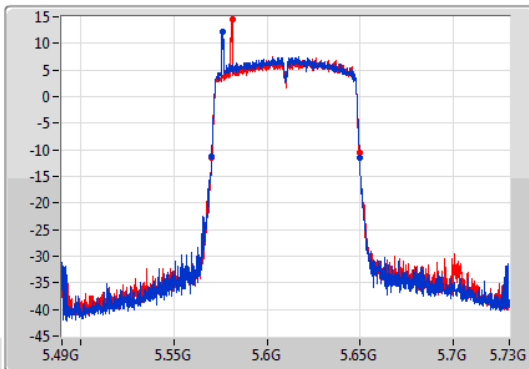

CF
5.61GHz
Span
240MHz
RBW
1MHz
VBW
3MHz
Sweep Time
100ms
Detector Type
Peak