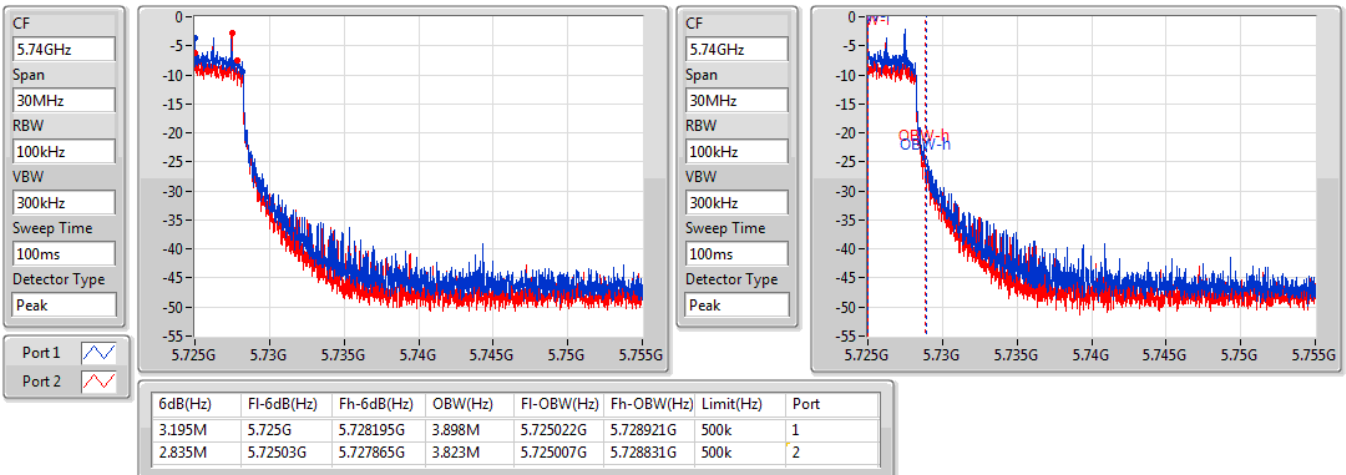

EBW

5690MHz Straddle 5.47-5.725GHz

09/12/2019

802.11ax HEW80-BF_Nss1,(MCS0)_2TX

EBW

5690MHz Straddle 5.725-5.85GHz

09/12/2019

Summary