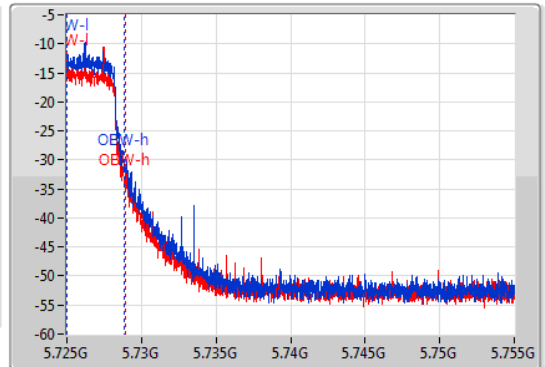

EBW

5690MHz Straddle 5.725-5.85GHz

08/12/2019

CF
5.74GHz
Span
30MHz
RBW
100kHz
VBW
300kHz
Sweep Time
100ms
Detector Type
Peak
Port 1
Port 2

CF
5.74GHz
Span
30MHz
RBW
100kHz
VBW
300kHz
Sweep Time
100ms
Detector Type
Peak