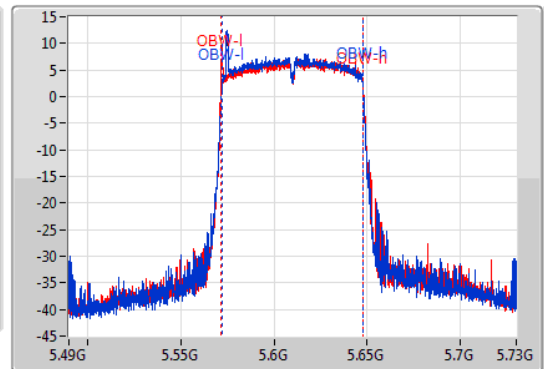

802.11ax HEW80-BF_Nss1,(MCS0)_2TX

EBW

5610MHz

09/12/2019

CF
5.61GHz
Span
240MHz
RBW
1MHz
VBW
3MHz
Sweep Time
100ms
Detector Type
Peak

CF
5.61GHz
Span
240MHz
RBW
1MHz
VBW
3MHz
Sweep Time
100ms
Detector Type
Peak