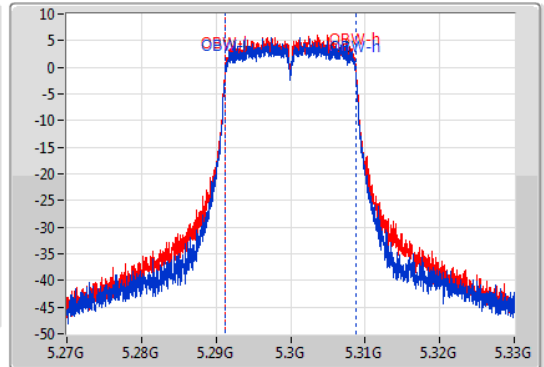

26dB(Hz)	Fl-26dB(Hz)	Fh-26dB(Hz)	OBW(Hz)	Fl-OBW(Hz)	Fh-OBW(Hz)	Limit(Hz)	Port
20.4M	5.28977G	5.31017G	17.571M	5.291214G	5.308786G	Inf	1
20.94M	5.28935G	5.31029G	17.571M	5.291214G	5.308786G	Inf	2