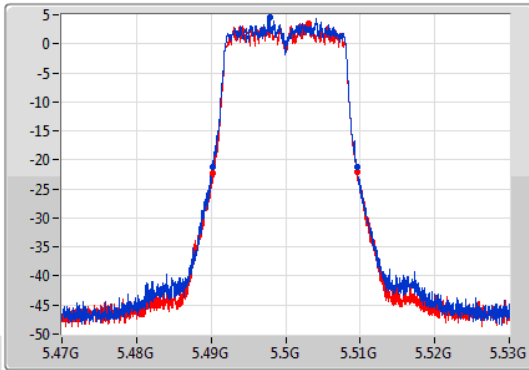

CF
5.5GHz
Span
60MHz
RBW
200kHz
VBW
1MHz
Sweep Time
100ms
Detector Type
Peak