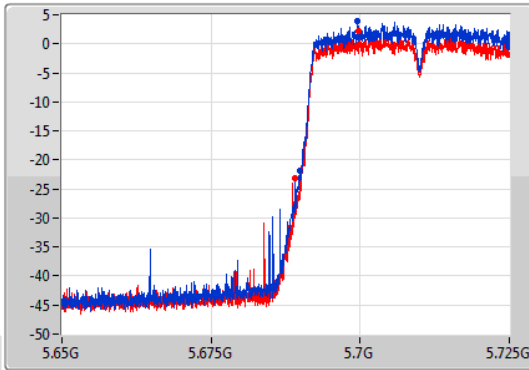

CF
5.6875GHz
Span
75MHz
RBW
500kHz
VBW
2MHz
Sweep Time
100ms
Detector Type
Peak