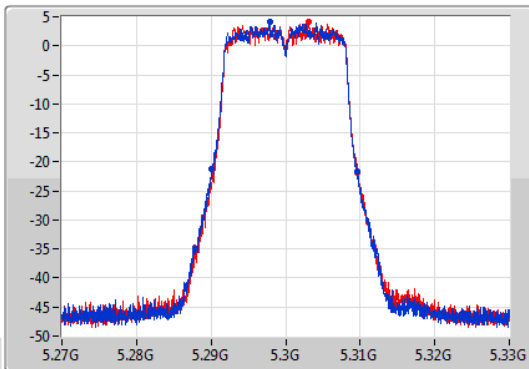

CF
5.3GHz
Span
60MHz
RBW
200kHz
VBW
1MHz
Sweep Time
100ms
Detector Type
Peak