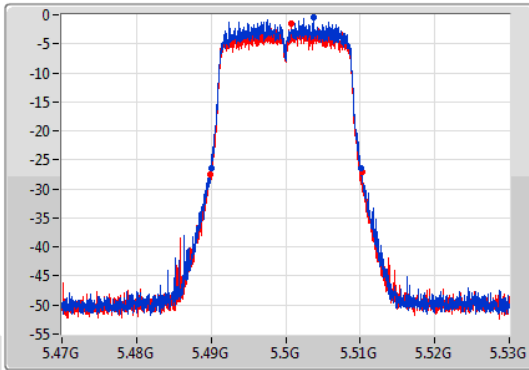

CF
5.5GHz
Span
60MHz
RBW
200kHz
VBW
1MHz
Sweep Time
100ms
Detector Type
Peak