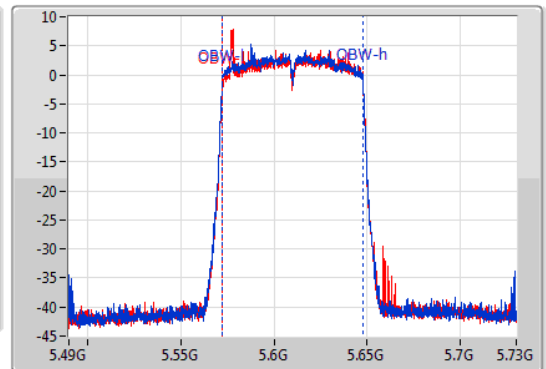

802.11ax HEW80-BF_Nss1,(MCS0)_2TX

EBW

5610MHz

09/12/2019

CF
5.61GHz
Span
240MHz
RBW
1MHz
VBW
3MHz
Sweep Time
100ms
Detector Type
Peak

CF
5.61GHz
Span
240MHz
RBW
1MHz
VBW
3MHz
Sweep Time
100ms
Detector Type
Peak