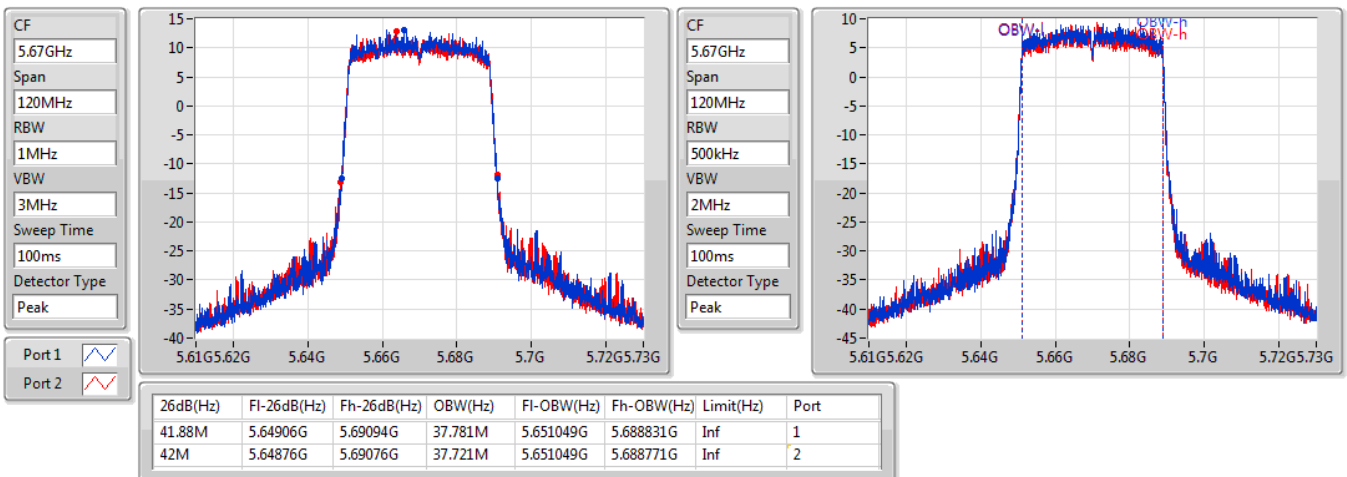

802.11ax HEW40_Nss1,(MCS0)_2TX

EBW

5550MHz

05/12/2019

802.11ax HEW40_Nss1,(MCS0)_2TX

EBW

5670MHz

05/12/2019

802.11ax HEW40_Nss1,(MCS0)_2TX

EBW

5710MHz Straddle 5.47-5.725GHz

05/12/2019

802.11ax HEW40_Nss1,(MCS0)_2TX

EBW

5710MHz Straddle 5.725-5.85GHz

05/12/2019