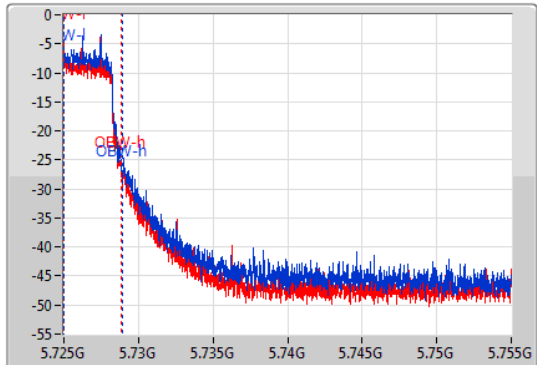

802.11ac VHT80-BF_Nss1,(MCS0)_2TX

EBW

5690MHz Straddle 5.725-5.85GHz

09/12/2019

CF
5.74GHz
Span
30MHz
RBW
100kHz
VBW
300kHz
Sweep Time
100ms
Detector Type
Peak

CF
5.74GHz
Span
30MHz
RBW
100kHz
VBW
300kHz
Sweep Time
100ms
Detector Type
Peak