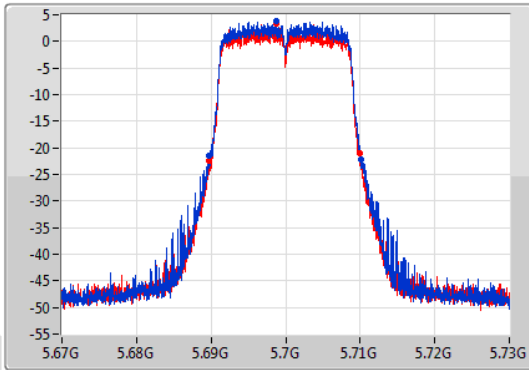

CF
5.7GHz
Span
60MHz
RBW
200kHz
VBW
1MHz
Sweep Time
100ms
Detector Type
Peak