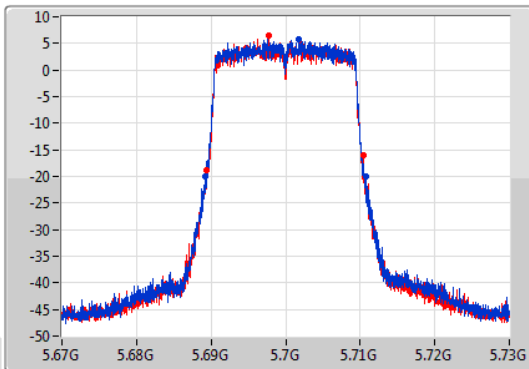

CF
5.7GHz
Span
60MHz
RBW
200kHz
VBW
1MHz
Sweep Time
100ms
Detector Type
Peak