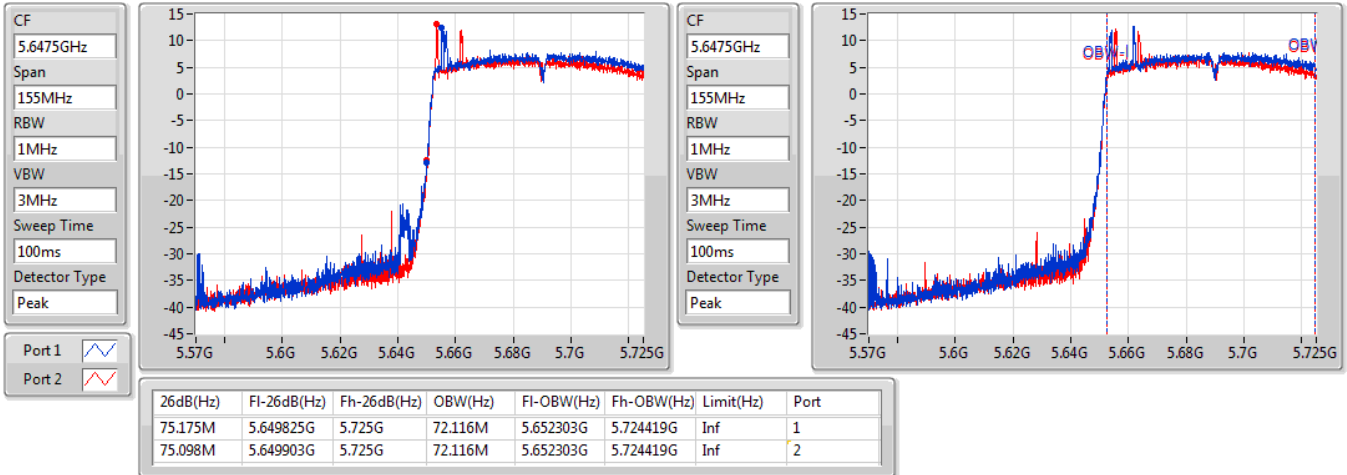

802.11ac VHT80-BF_Nss1,(MCS0)_2TX

EBW

5690MHz Straddle 5.47-5.725GHz

09/12/2019