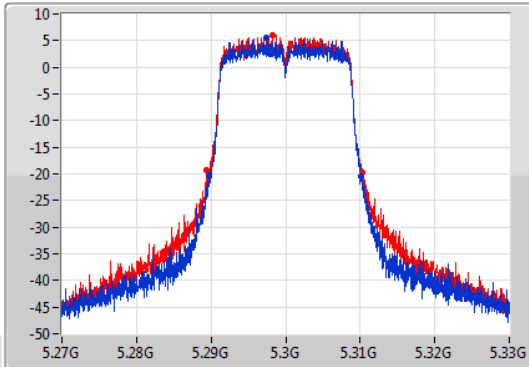

CF
5.3GHz
Span
60MHz
RBW
200kHz
VBW
1MHz
Sweep Time
100ms
Detector Type
Peak