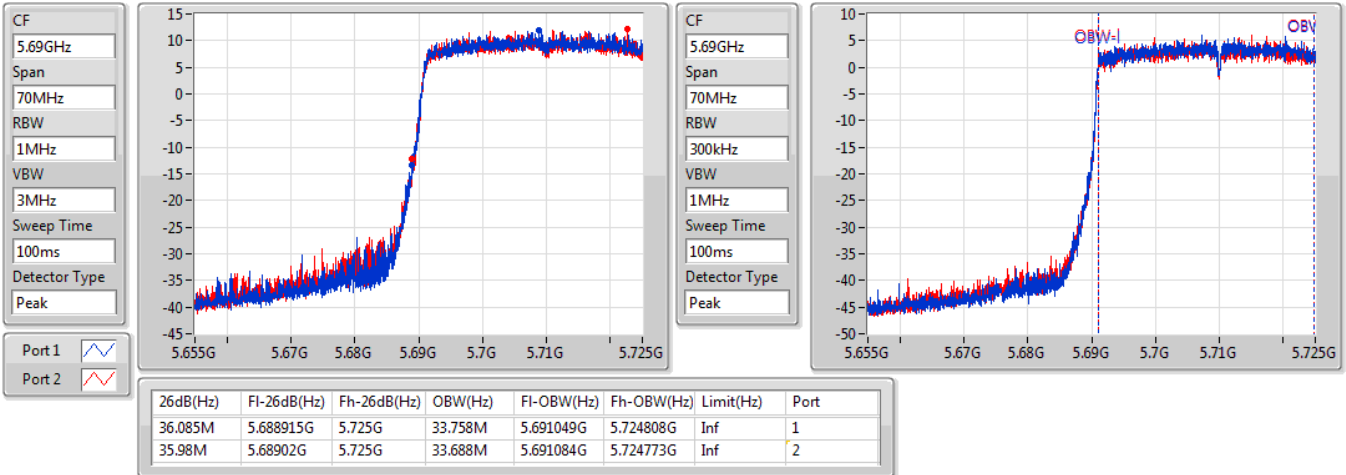

802.11ax HEW40_Nss1,(MCS0)_2TX

EBW

5710MHz Straddle 5.47-5.725GHz

05/12/2019