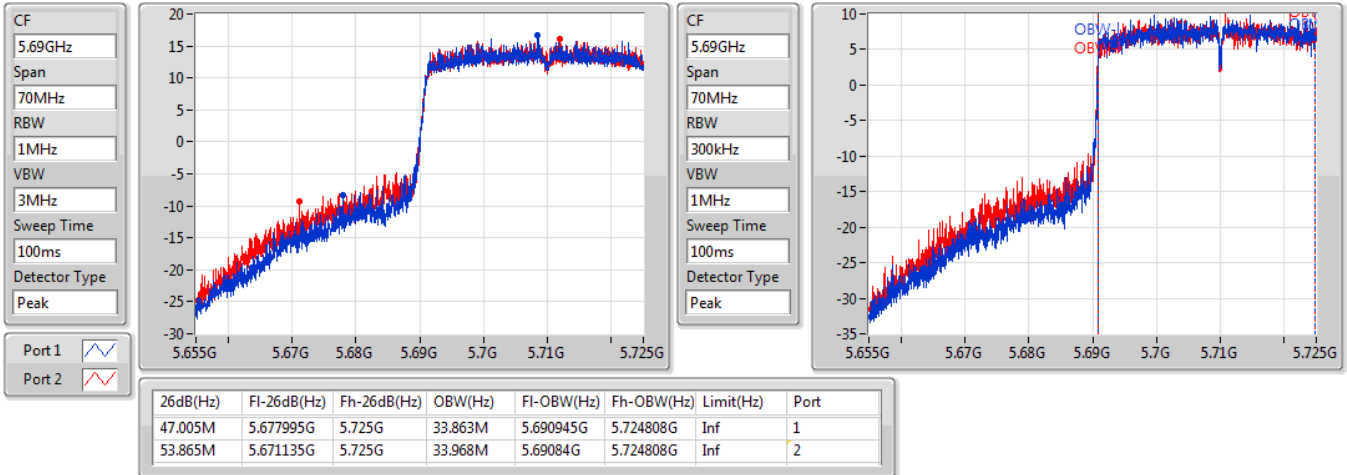

802.11ax HEW40_Nss1,(MCS0)_2TX

EBW

5550MHz

05/12/2019

802.11ax HEW40_Nss1,(MCS0)_2TX

EBW

5670MHz

05/12/2019

802.11ax HEW40_Nss1,(MCS0)_2TX

EBW

5710MHz Straddle 5.47-5.725GHz

05/12/2019

802.11ax HEW40_Nss1,(MCS0)_2TX

EBW

5710MHz Straddle 5.725-5.85GHz

05/12/2019