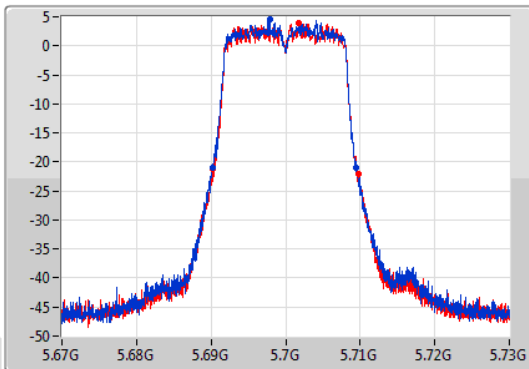

CF
5.7GHz
Span
60MHz
RBW
200kHz
VBW
1MHz
Sweep Time
100ms
Detector Type
Peak