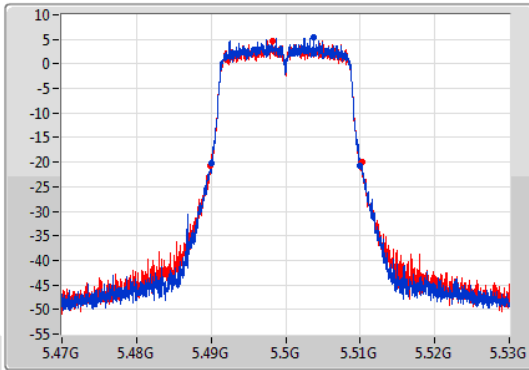

CF
5.5GHz
Span
60MHz
RBW
200kHz
VBW
1MHz
Sweep Time
100ms
Detector Type
Peak