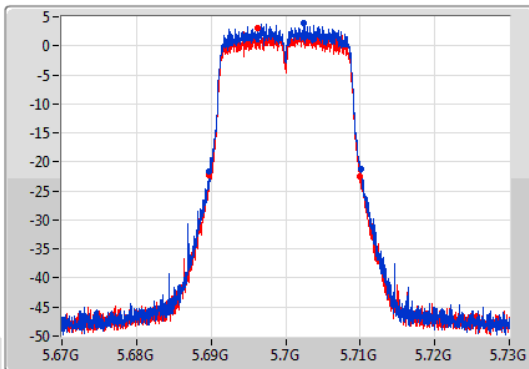

CF
5.7GHz
Span
60MHz
RBW
200kHz
VBW
1MHz
Sweep Time
100ms
Detector Type
Peak