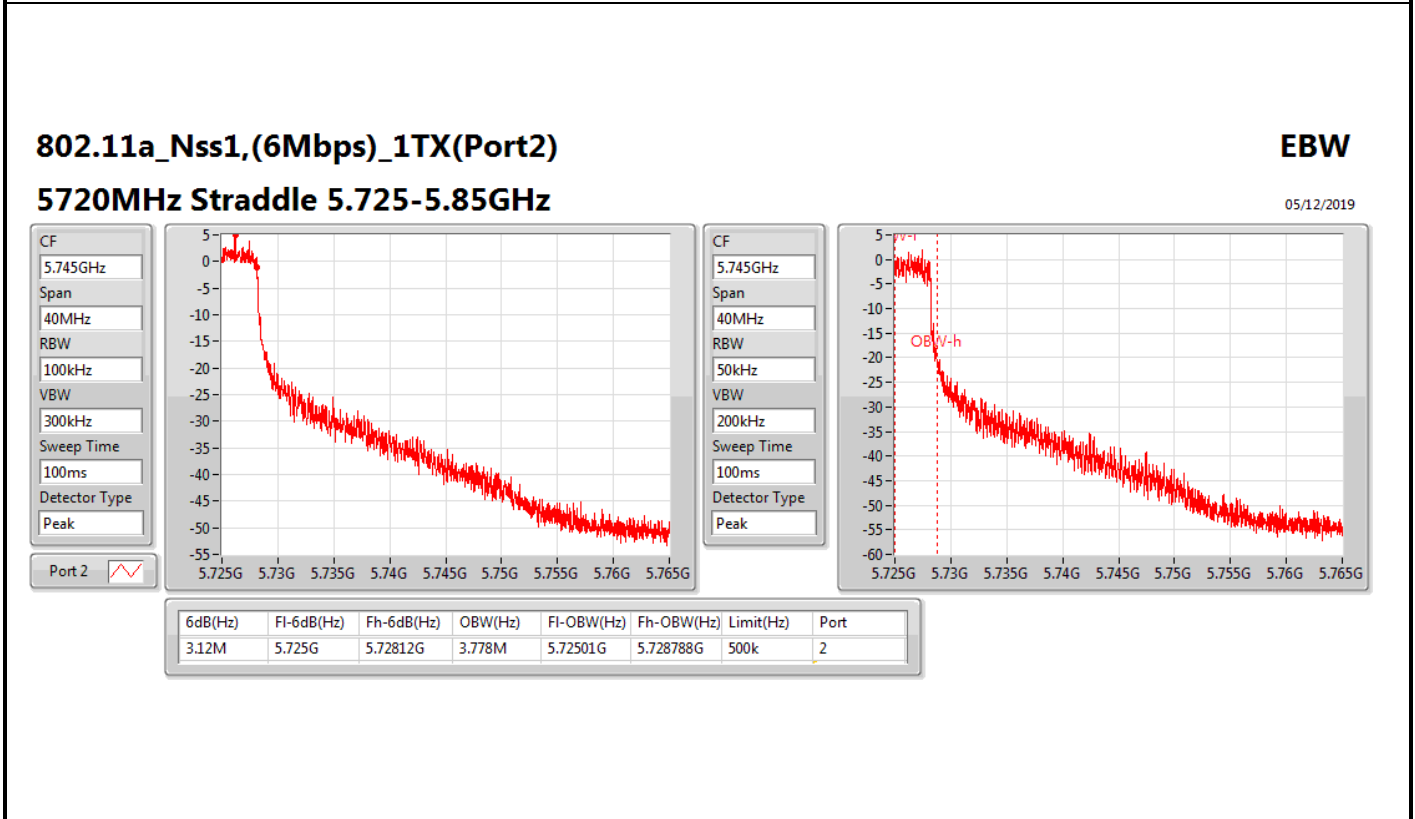

Mode	Result	Limit (Hz)	Port 1-N dB (Hz)	Port 1-OBW (Hz)	Port 2-N dB (Hz)	Port 2-OBW (Hz)
5710MHz Straddle 5.725-5.85GHz_TnomVnom	Pass	500k			3.98M	4.558M
802.11ax HEW40_Nss1,(MCS0)_2TX	-	-	-	-	-	-
5270MHz_TnomVnom	Pass	Inf	41.58M	37.721M	42M	37.781M
5310MHz_TnomVnom	Pass	Inf	41.94M	37.781M	41.7M	37.781M
5510MHz_TnomVnom	Pass	Inf	41.88M	37.721M	41.64M	37.661M
5550MHz_TnomVnom	Pass	Inf	41.82M	37.781M	42M	37.721M
5670MHz_TnomVnom	Pass	Inf	42.06M	37.721M	42.24M	37.721M
5710MHz Straddle 5.47-5.725GHz_TnomVnom	Pass	Inf	36.085M	33.758M	35.98M	33.688M
5710MHz Straddle 5.725-5.85GHz_TnomVnom	Pass	500k	4.04M	4.058M	4.02M	4.058M
802.11ax HEW80_Nss1,(MCS0)_1TX(Port2)	-	-	-	-	-	-
5290MHz_TnomVnom	Pass	Inf			84.36M	77.121M
5530MHz_TnomVnom	Pass	Inf			84.24M	77.121M
5610MHz_TnomVnom	Pass	Inf			84.72M	77.241M
5690MHz Straddle 5.47-5.725GHz_TnomVnom	Pass	Inf			78.15M	73.238M
5690MHz Straddle 5.725-5.85GHz_TnomVnom	Pass	500k			4.1M	17.191M
802.11ax HEW80_Nss1,(MCS0)_2TX	-	-	-	-	-	-
5290MHz_TnomVnom	Pass	Inf	84.12M	77.121M	84.24M	77.241M
5530MHz_TnomVnom	Pass	Inf	84.12M	77.241M	83.76M	77.121M
5610MHz_TnomVnom	Pass	Inf	84.36M	77.241M	84M	77.121M
5690MHz Straddle 5.47-5.725GHz_TnomVnom	Pass	Inf	77.4M	73.163M	77.325M	73.163M
5690MHz Straddle 5.725-5.85GHz_TnomVnom	Pass	500k	4.06M	4.098M	4.04M	4.098M

Port X-N dB = Port X 6dB down bandwidth for 5.725-5.85GHz band / 26dB down bandwidth for other band

Port X-OBW = Port X 99% occupied bandwidth;

802.11a_Nss1,(6Mbps)_2TX

EBW

5260MHz

05/12/2019

CF
5.26GHz
Span
60MHz
RBW
300kHz
VBW
1MHz
Sweep Time
100ms
Detector Type
Peak