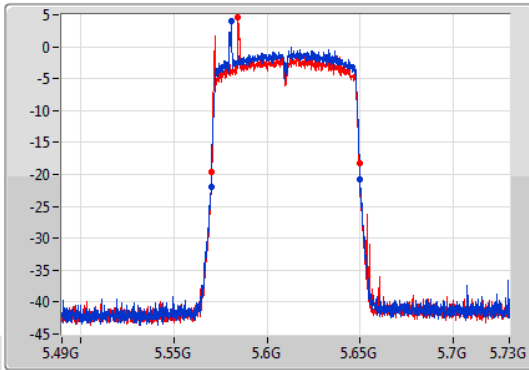

CF
5.61GHz
Span
240MHz
RBW
1MHz
VBW
3MHz
Sweep Time
100ms
Detector Type
Peak