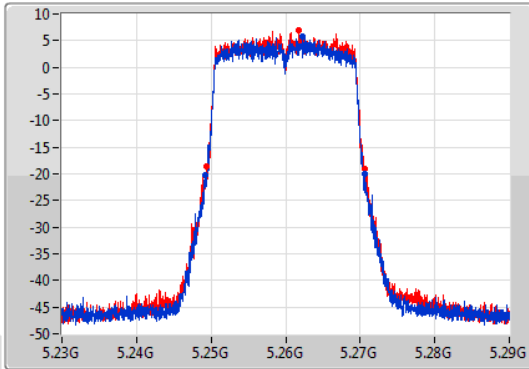

802.11ax HEW20_Nss1,(MCS0)_2TX

EBW

5260MHz

05/12/2019

CF
5.26GHz
Span
60MHz
RBW
300kHz
VBW
1MHz
Sweep Time
100ms
Detector Type
Peak

CF
5.26GHz
Span
60MHz
RBW
200kHz
VBW
1MHz
Sweep Time
100ms
Detector Type
Peak