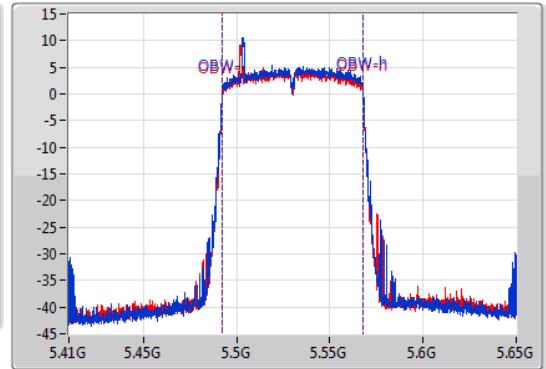

EBW

5530MHz

09/12/2019

CF
5.53GHz
Span
240MHz
RBW
1MHz
VBW
3MHz
Sweep Time
100ms
Detector Type
Peak

CF
5.53GHz
Span
240MHz
RBW
1MHz
VBW
3MHz
Sweep Time
100ms
Detector Type
Peak

26dB(Hz)	Fl-26dB(Hz)	Fh-26dB(Hz)	OBW(Hz)	Fl-OBW(Hz)	Fh-OBW(Hz)	Limit(Hz)	Port
86.16M	5.48836G	5.57452G	75.322M	5.492339G	5.567661G	Inf	1
85.08M	5.48908G	5.57416G	75.322M	5.492339G	5.567661G	Inf	2