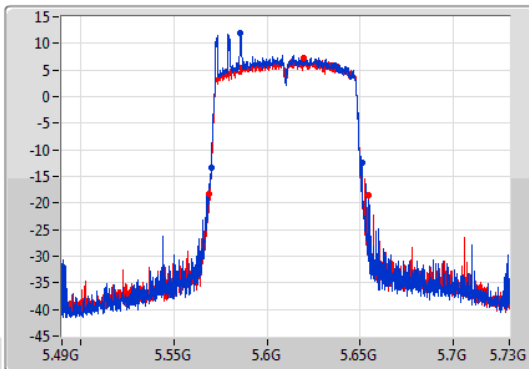

CF
5.61GHz
Span
240MHz
RBW
1MHz
VBW
3MHz
Sweep Time
100ms
Detector Type
Peak