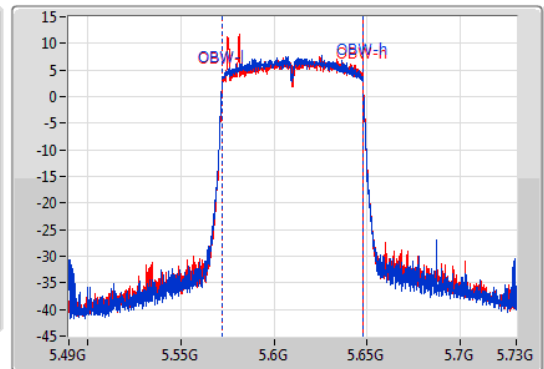

802.11ac VHT80-BF_Nss1,(MCS0)_2TX

EBW

5610MHz

09/12/2019

CF
5.61GHz
Span
240MHz
RBW
1MHz
VBW
3MHz
Sweep Time
100ms
Detector Type
Peak

CF
5.61GHz
Span
240MHz
RBW
1MHz
VBW
3MHz
Sweep Time
100ms
Detector Type
Peak