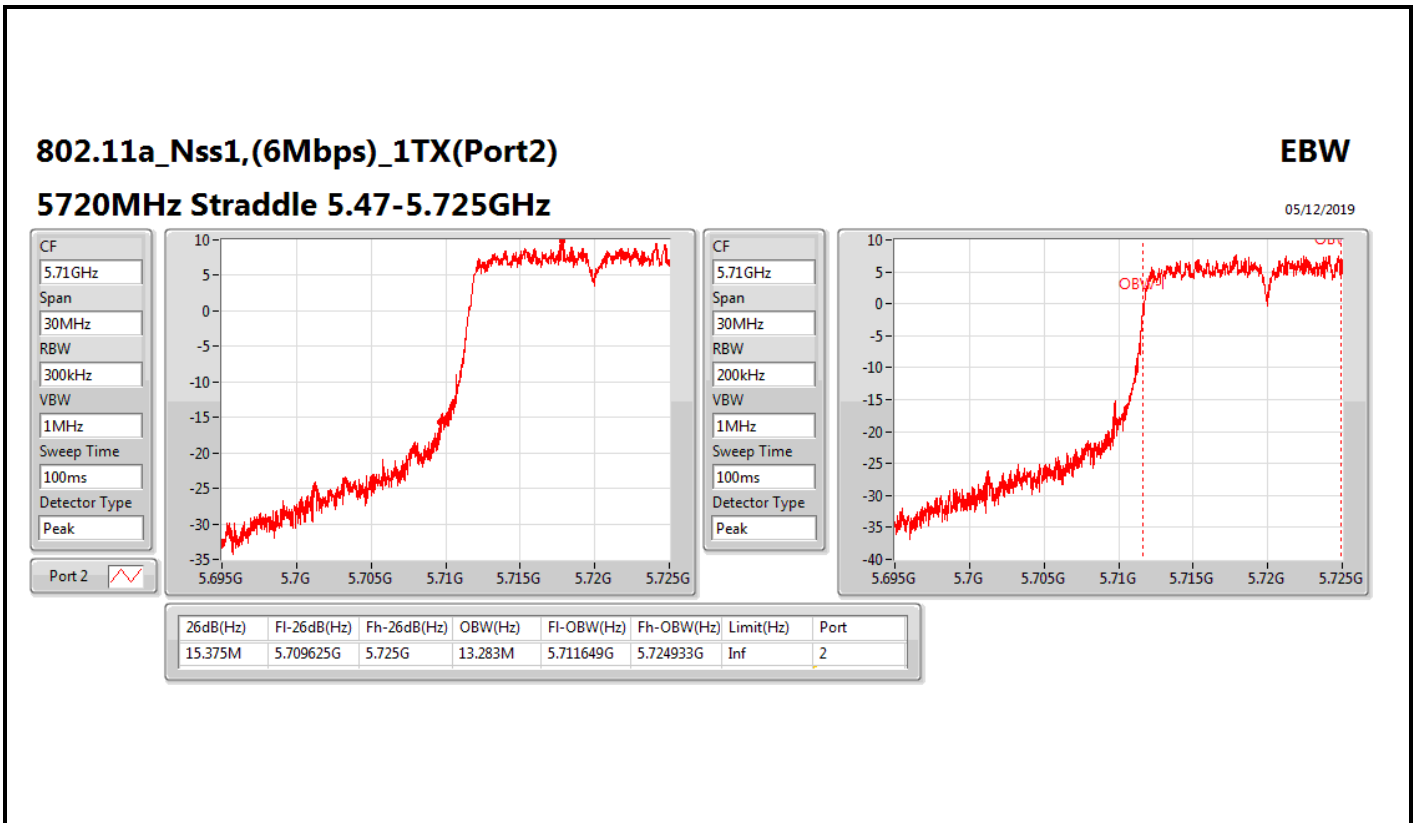

Mode	Result	Limit (Hz)	Port 1-N dB (Hz)	Port 1-OBW (Hz)	Port 2-N dB (Hz)	Port 2-OBW (Hz)
5710MHz Straddle 5.725-5.85GHz_TnomVnom	Pass	500k			3.98M	4.558M
802.11ax HEW40_Nss1,(MCS0)_2TX	-	-	-	-	-	-
5270MHz_TnomVnom	Pass	Inf	41.58M	37.721M	42M	37.781M
5310MHz_TnomVnom	Pass	Inf	41.94M	37.781M	41.7M	37.781M
5510MHz_TnomVnom	Pass	Inf	41.88M	37.721M	41.64M	37.661M
5550MHz_TnomVnom	Pass	Inf	41.82M	37.781M	42M	37.721M
5670MHz_TnomVnom	Pass	Inf	42.06M	37.721M	42.24M	37.721M
5710MHz Straddle 5.47-5.725GHz_TnomVnom	Pass	Inf	36.085M	33.758M	35.98M	33.688M
5710MHz Straddle 5.725-5.85GHz_TnomVnom	Pass	500k	4.04M	4.058M	4.02M	4.058M
802.11ax HEW80_Nss1,(MCS0)_1TX(Port2)	-	-	-	-	-	-
5290MHz_TnomVnom	Pass	Inf			84.36M	77.121M
5530MHz_TnomVnom	Pass	Inf			84.24M	77.121M
5610MHz_TnomVnom	Pass	Inf			84.72M	77.241M
5690MHz Straddle 5.47-5.725GHz_TnomVnom	Pass	Inf			78.15M	73.238M
5690MHz Straddle 5.725-5.85GHz_TnomVnom	Pass	500k			4.1M	17.191M
802.11ax HEW80_Nss1,(MCS0)_2TX	-	-	-	-	-	-
5290MHz_TnomVnom	Pass	Inf	84.12M	77.121M	84.24M	77.241M
5530MHz_TnomVnom	Pass	Inf	84.12M	77.241M	83.76M	77.121M
5610MHz_TnomVnom	Pass	Inf	84.36M	77.241M	84M	77.121M
5690MHz Straddle 5.47-5.725GHz_TnomVnom	Pass	Inf	77.4M	73.163M	77.325M	73.163M
5690MHz Straddle 5.725-5.85GHz_TnomVnom	Pass	500k	4.06M	4.098M	4.04M	4.098M

Port X-N dB = Port X 6dB down bandwidth for 5.725-5.85GHz band / 26dB down bandwidth for other band

Port X-OBW = Port X 99% occupied bandwidth;

802.11a_Nss1,(6Mbps)_2TX

EBW

5260MHz

05/12/2019

CF
5.26GHz
Span
60MHz
RBW
300kHz
VBW
1MHz
Sweep Time
100ms
Detector Type
Peak