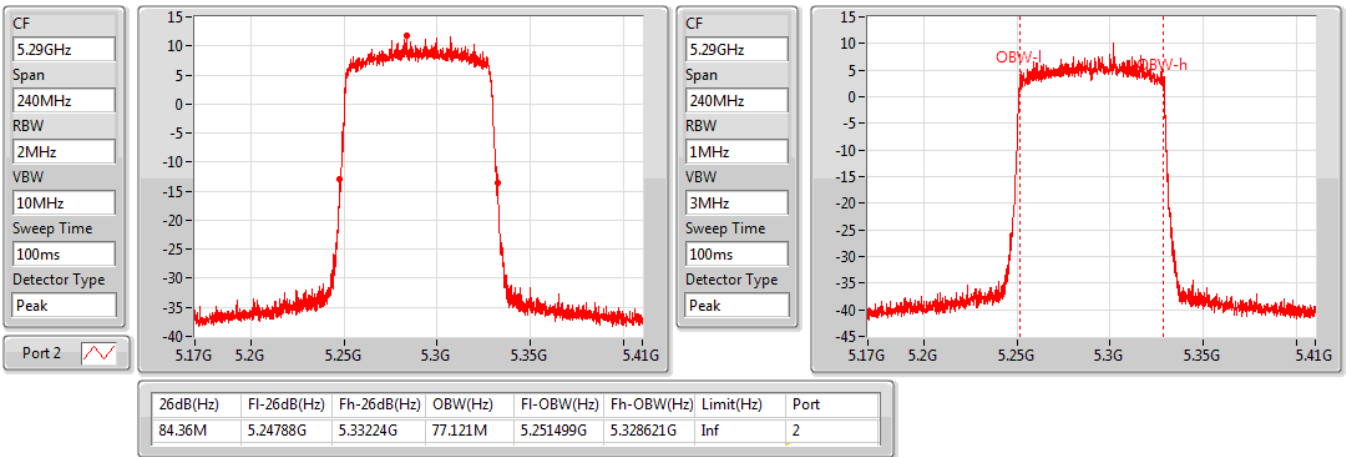

802.11ax HEW80_Nss1,(MCS0)_1TX(Port2)

EBW

5290MHz

05/12/2019