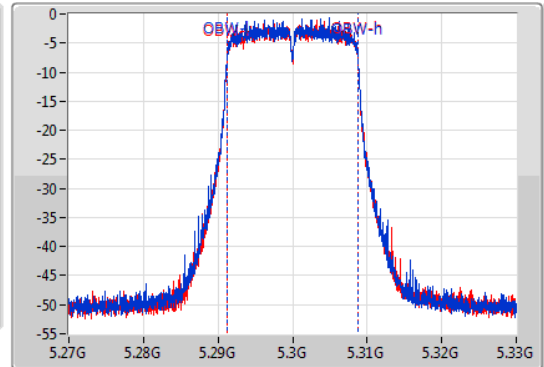

26dB(Hz)	Fl-26dB(Hz)	Fh-26dB(Hz)	OBW(Hz)	Fl-OBW(Hz)	Fh-OBW(Hz)	Limit(Hz)	Port
20.34M	5.28968G	5.31002G	17.571M	5.291184G	5.308756G	Inf	1
20.64M	5.2898G	5.31044G	17.571M	5.291184G	5.308756G	Inf	2