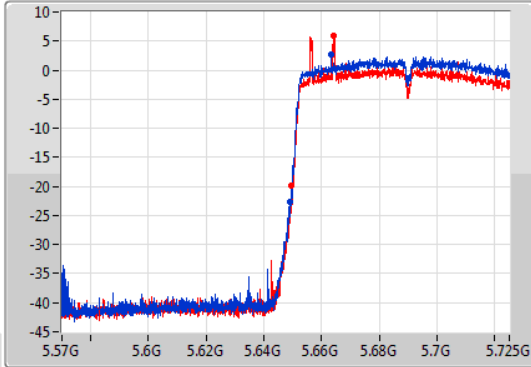

802.11ax HEW80-BF_Nss1,(MCS0)_2TX

EBW

5690MHz Straddle 5.47-5.725GHz

08/12/2019

CF
5.6475GHz
Span
155MHz
RBW
1MHz
VBW
3MHz
Sweep Time
100ms
Detector Type
Peak
Port 1
Port 2

CF
5.6475GHz
Span
155MHz
RBW
1MHz
VBW
3MHz
Sweep Time
100ms
Detector Type
Peak