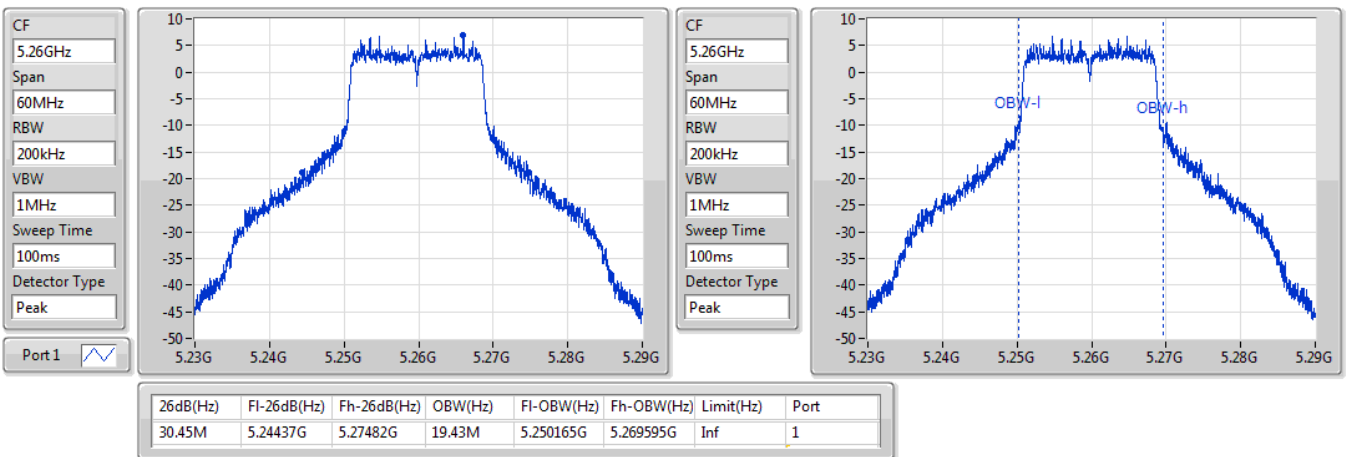

5260MHz

05/12/2019