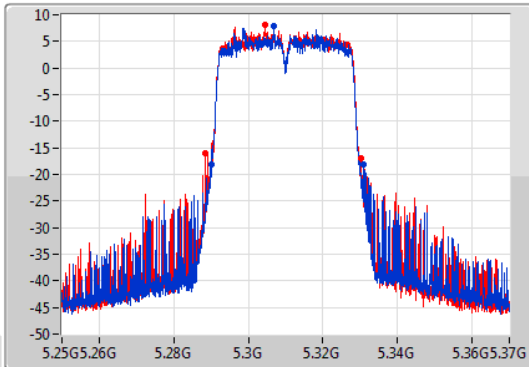

CF
5.31GHz
Span
120MHz
RBW
500kHz
VBW
2MHz
Sweep Time
100ms
Detector Type
Peak