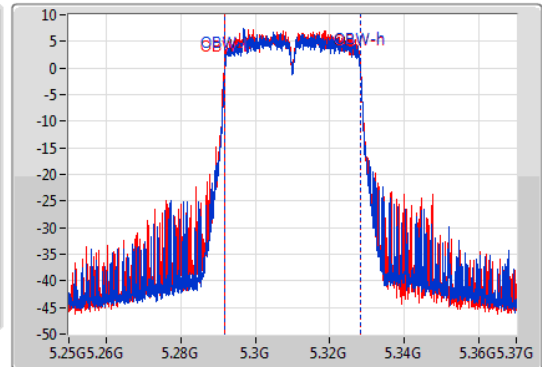

802.11ax HEW40-BF_Nss1,(MCS0)_2TX

EBW

5310MHz

09/12/2019

CF
5.31GHz
Span
120MHz
RBW
500kHz
VBW
2MHz
Sweep Time
100ms
Detector Type
Peak

CF
5.31GHz
Span
120MHz
RBW
500kHz
VBW
2MHz
Sweep Time
100ms
Detector Type
Peak