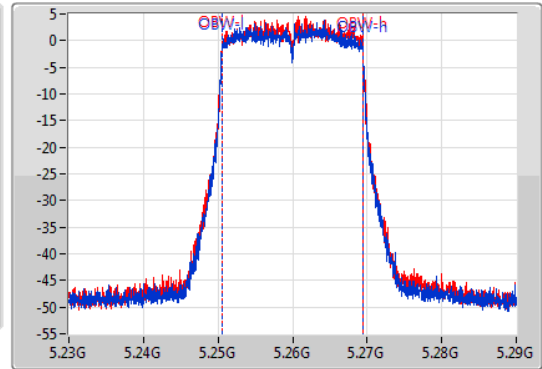

802.11ax HEW20_Nss1,(MCS0)_2TX

EBW

5260MHz

05/12/2019

CF
5.26GHz
Span
60MHz
RBW
300kHz
VBW
1MHz
Sweep Time
100ms
Detector Type
Peak

CF
5.26GHz
Span
60MHz
RBW
200kHz
VBW
1MHz
Sweep Time
100ms
Detector Type
Peak