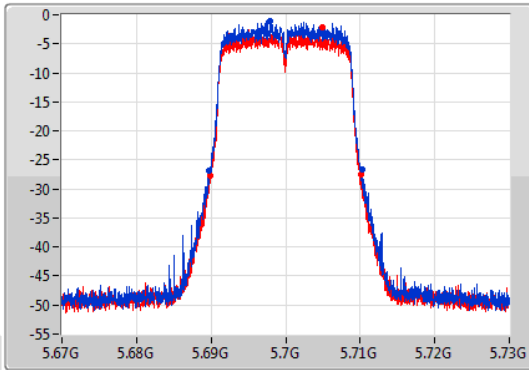

CF
5.7GHz
Span
60MHz
RBW
200kHz
VBW
1MHz
Sweep Time
100ms
Detector Type
Peak