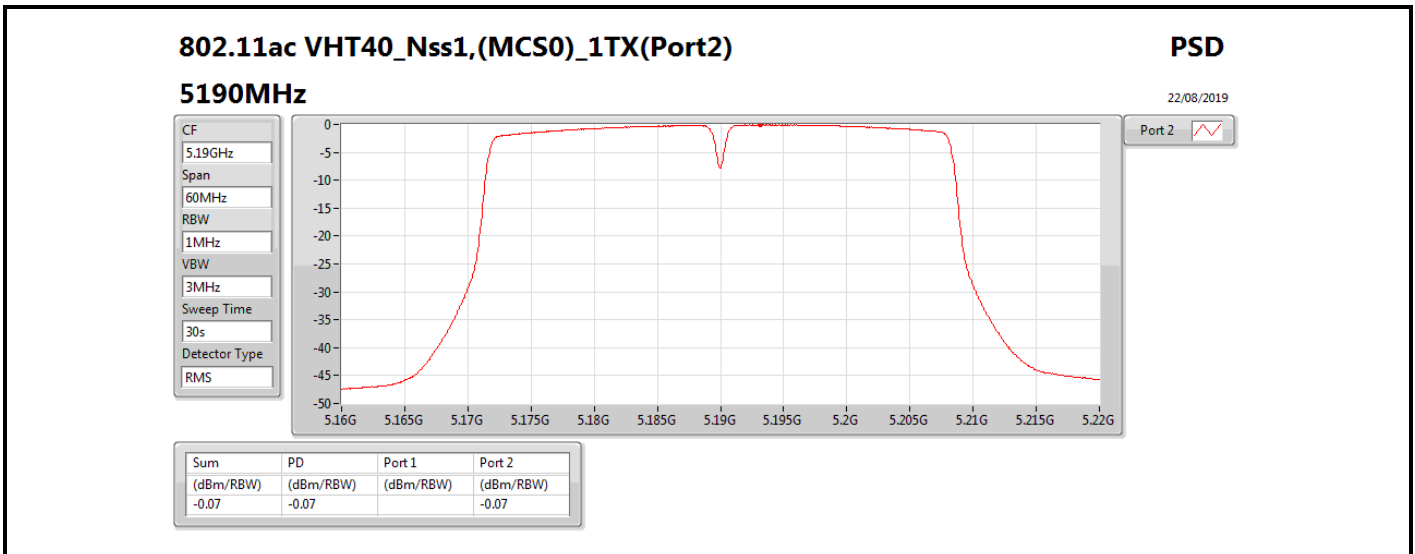

DG = Directional Gain; RBW = 500 kHz for 5.725-5.85GHz band / 1MHz for other band;

PD = trace bin-by-bin of each transmits port summing can be performed maximum power density; Port X = Port X power density;