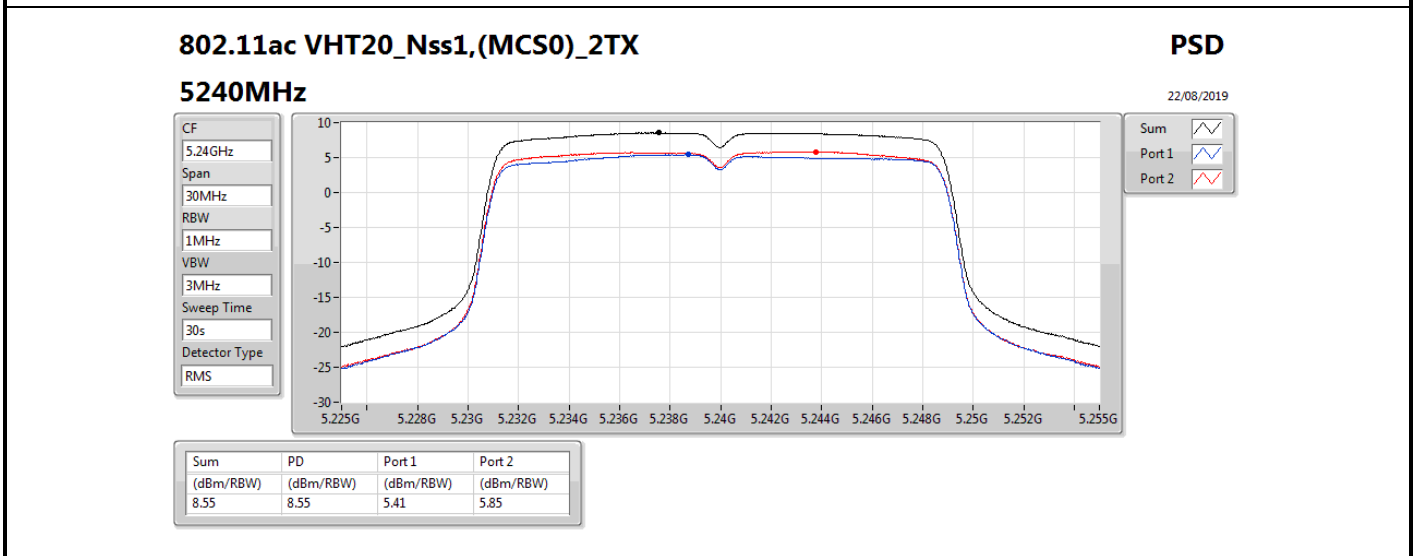

DG = Directional Gain; RBW = 500 kHz for 5.725-5.85GHz band / 1MHz for other band;

PD = trace bin-by-bin of each transmits port summing can be performed maximum power density; Port X = Port X power density;