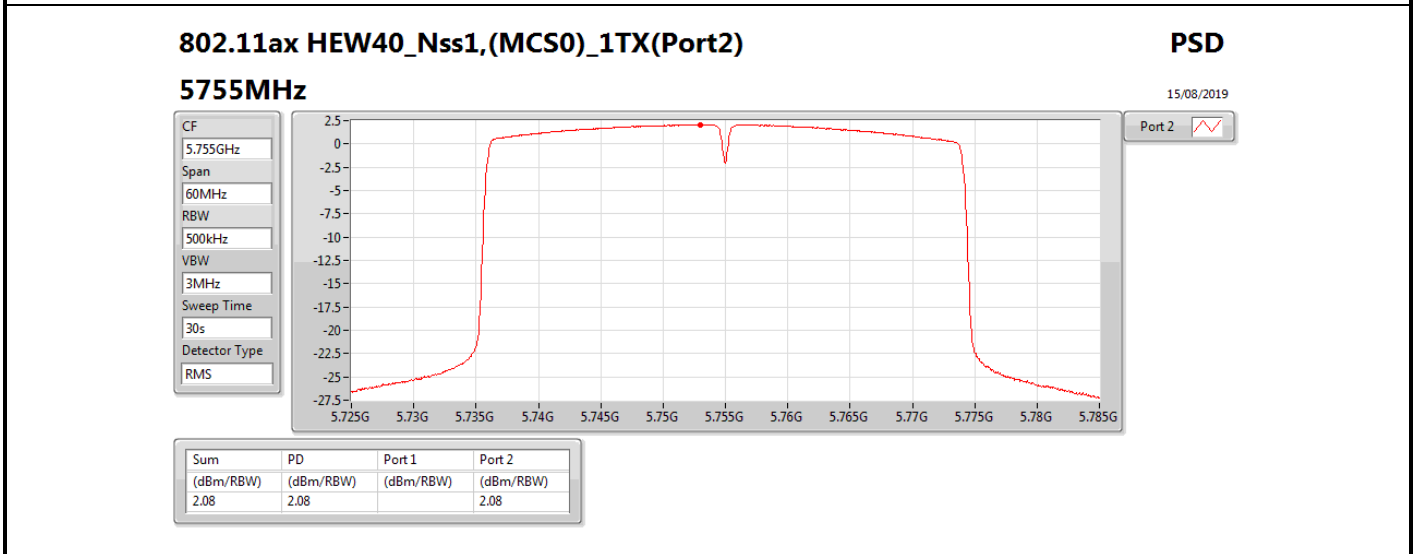

DG = Directional Gain; RBW = 500 kHz for 5.725-5.85GHz band / 1MHz for other band;

PD = trace bin-by-bin of each transmits port summing can be performed maximum power density; Port X = Port X power density;