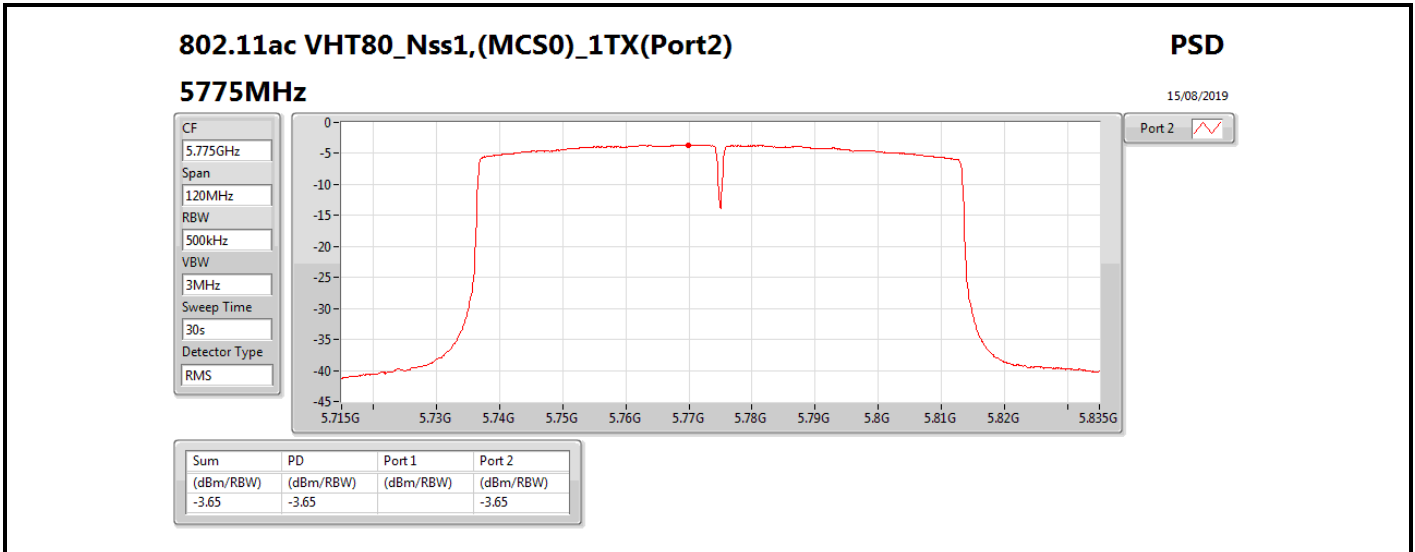

DG = Directional Gain; RBW = 500 kHz for 5.725-5.85GHz band / 1MHz for other band;

PD = trace bin-by-bin of each transmits port summing can be performed maximum power density; Port X = Port X power density;