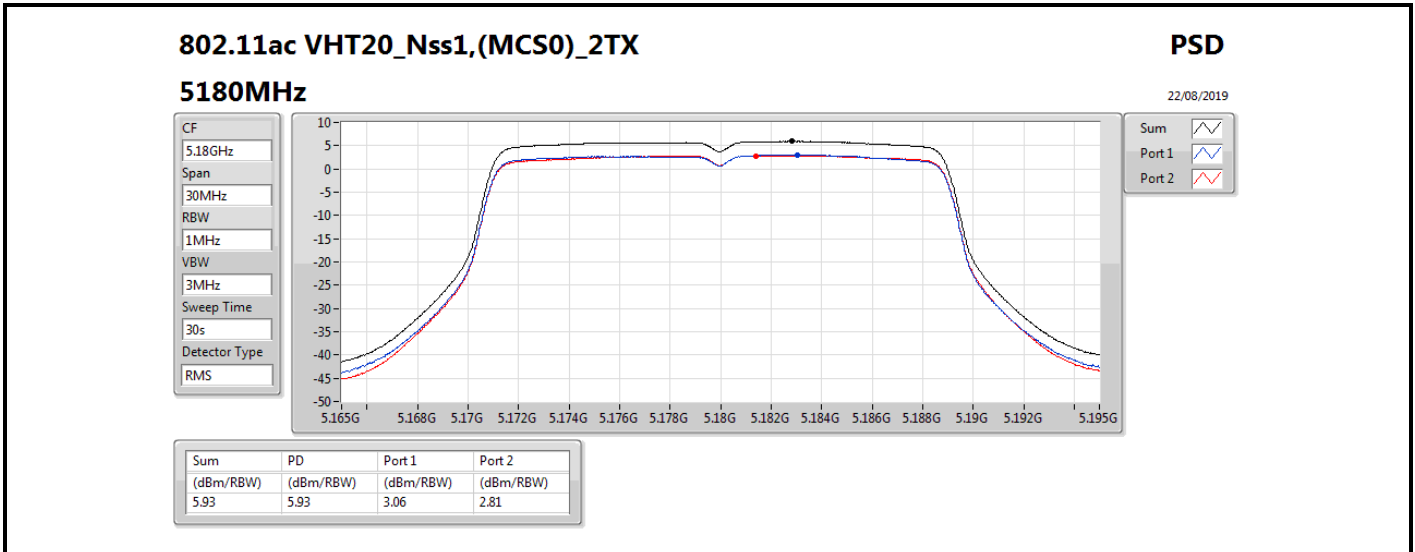

DG = Directional Gain; RBW = 500 kHz for 5.725-5.85GHz band / 1MHz for other band;

PD = trace bin-by-bin of each transmits port summing can be performed maximum power density; Port X = Port X power density;