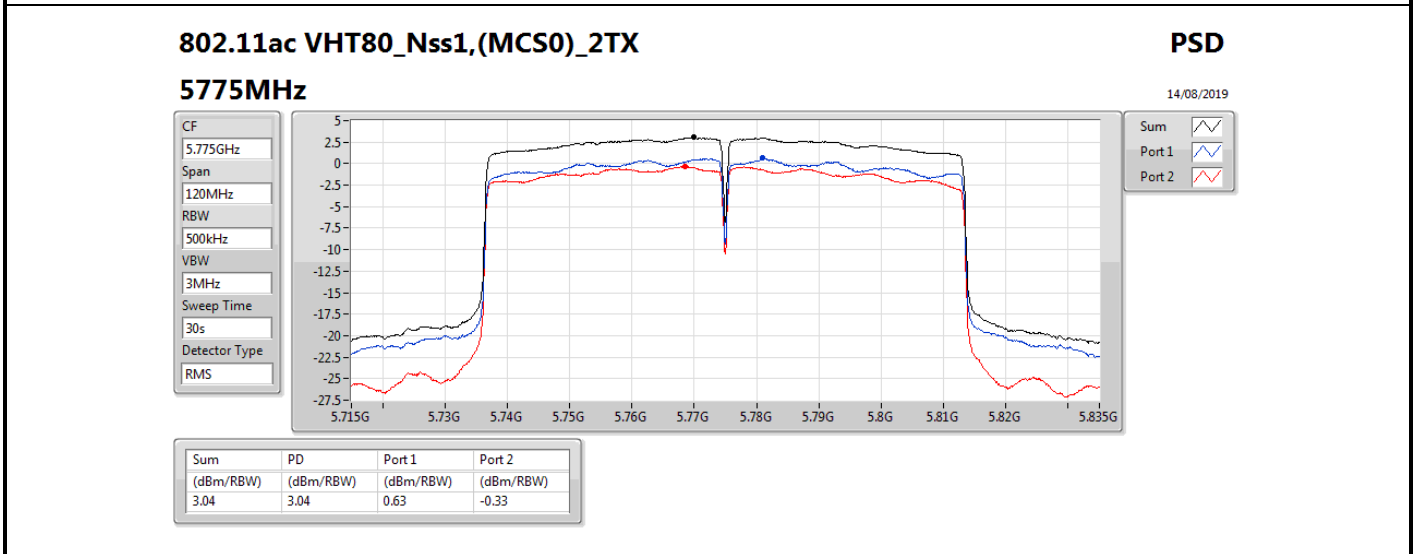

DG = Directional Gain; RBW = 500 kHz for 5.725-5.85GHz band / 1MHz for other band;

PD = trace bin-by-bin of each transmits port summing can be performed maximum power density; Port X = Port X power density;