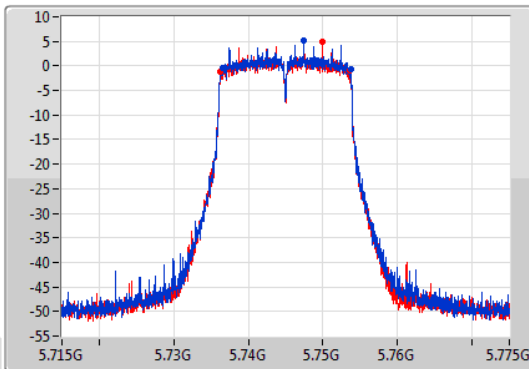

CF
5.745GHz
Span
60MHz
RBW
200kHz
VBW
1MHz
Sweep Time
100ms
Detector Type
Sample