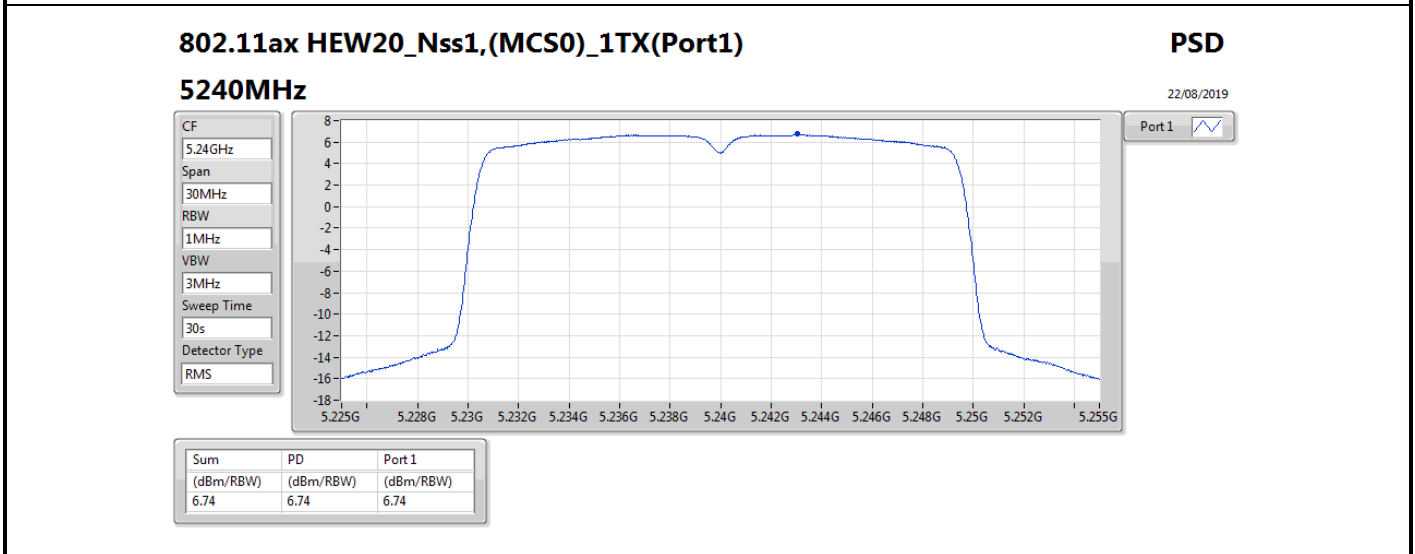

DG = Directional Gain; RBW = 500 kHz for 5.725-5.85GHz band / 1MHz for other band;

PD = trace bin-by-bin of each transmits port summing can be performed maximum power density; Port X = Port X power density;