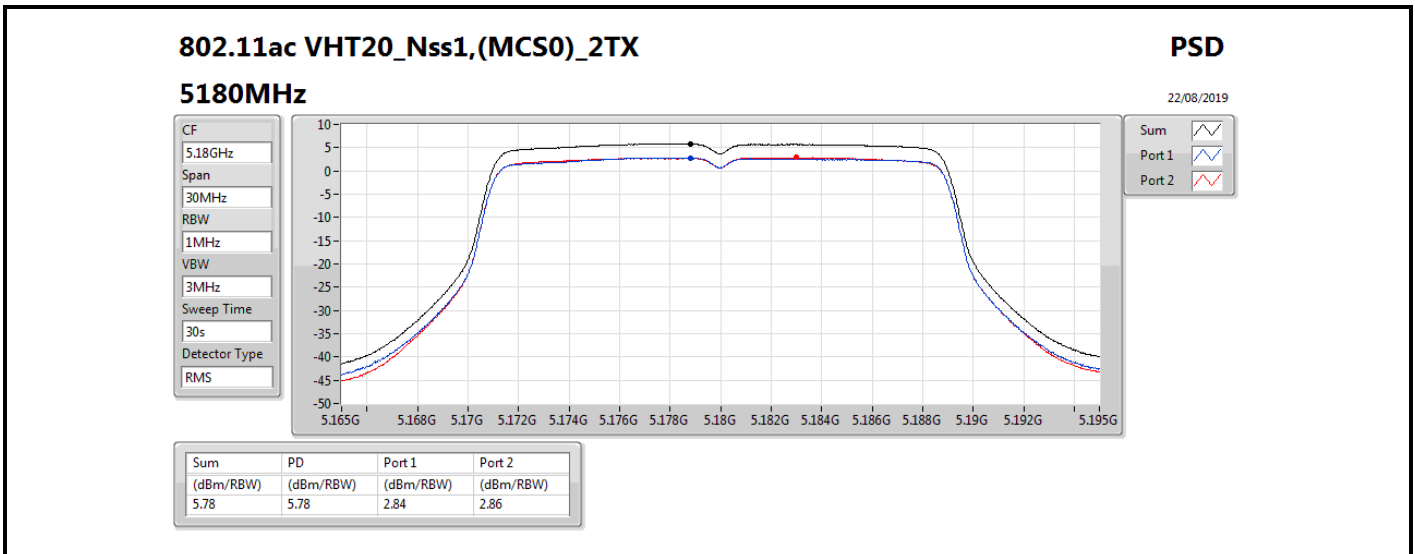

DG = Directional Gain; RBW = 500 kHz for 5.725-5.85GHz band / 1MHz for other band;

PD = trace bin-by-bin of each transmits port summing can be performed maximum power density; Port X = Port X power density;