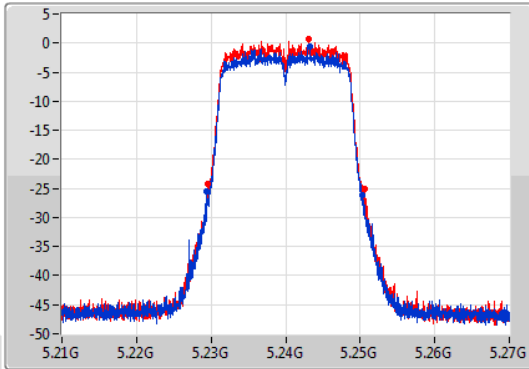

EBW

5240MHz

14/09/2019

CF  
5.24GHz  
Span  
60MHz  
RBW  
300kHz  
VBW  
1MHz  
Sweep Time  
100ms  
Detector Type  
Peak

CF  
5.24GHz  
Span  
60MHz  
RBW  
200kHz  
VBW  
1MHz  
Sweep Time  
100ms  
Detector Type  
Sample