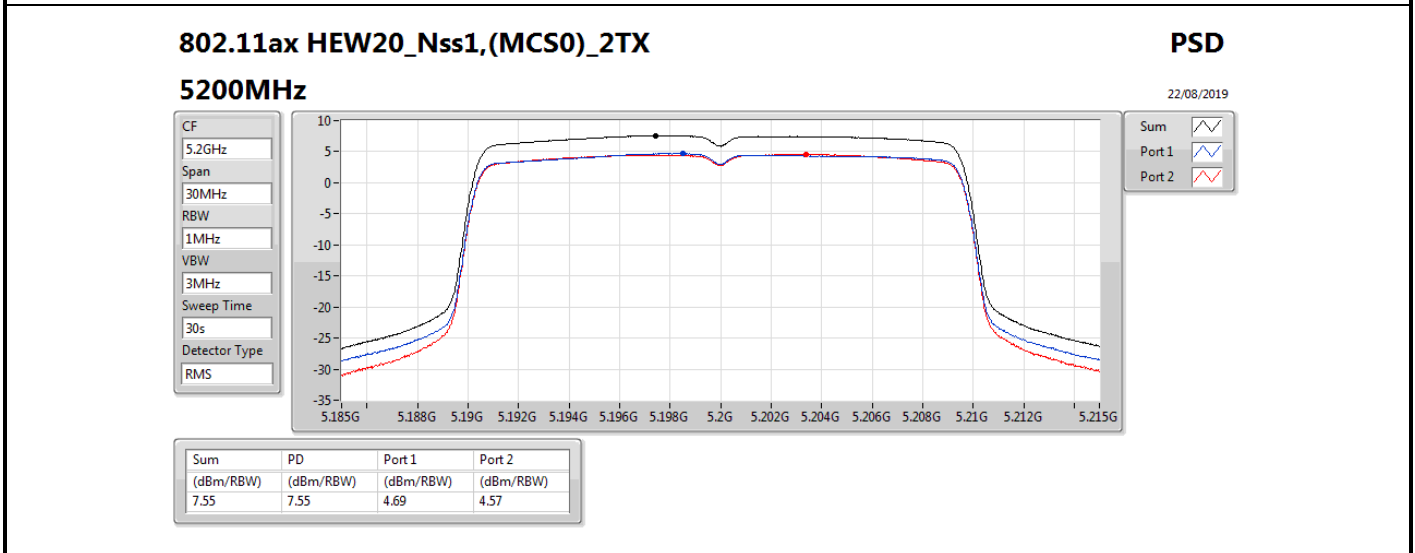

DG = Directional Gain; RBW = 500 kHz for 5.725-5.85GHz band / 1MHz for other band;

PD = trace bin-by-bin of each transmits port summing can be performed maximum power density; Port X = Port X power density;