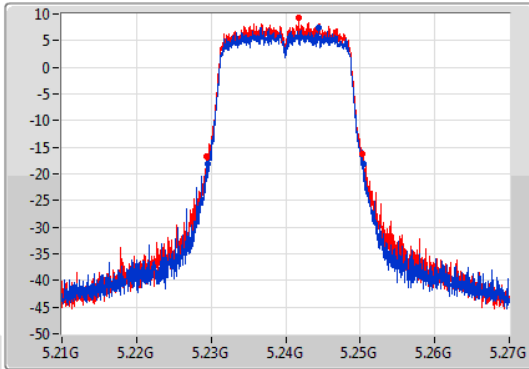

EBW

5240MHz

14/09/2019

CF  
5.24GHz  
Span  
60MHz  
RBW  
300kHz  
VBW  
1MHz  
Sweep Time  
100ms  
Detector Type  
Peak

CF  
5.24GHz  
Span  
60MHz  
RBW  
200kHz  
VBW  
1MHz  
Sweep Time  
100ms  
Detector Type  
Sample