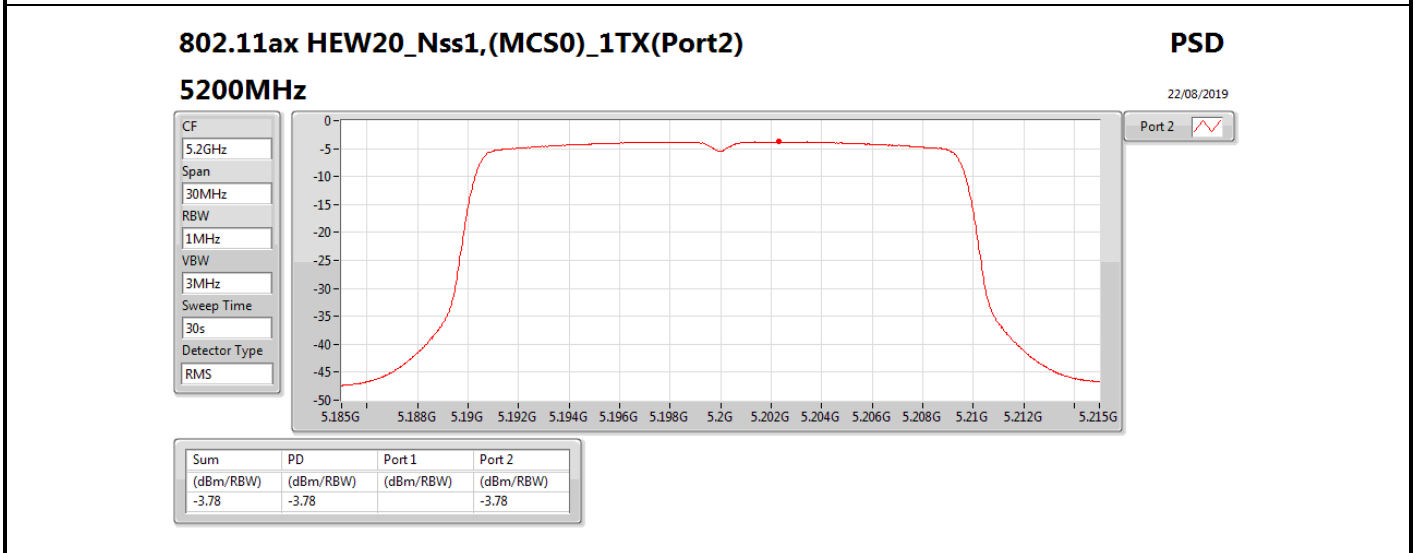

DG = Directional Gain; RBW = 500 kHz for 5.725-5.85GHz band / 1MHz for other band;

PD = trace bin-by-bin of each transmits port summing can be performed maximum power density; Port X = Port X power density;