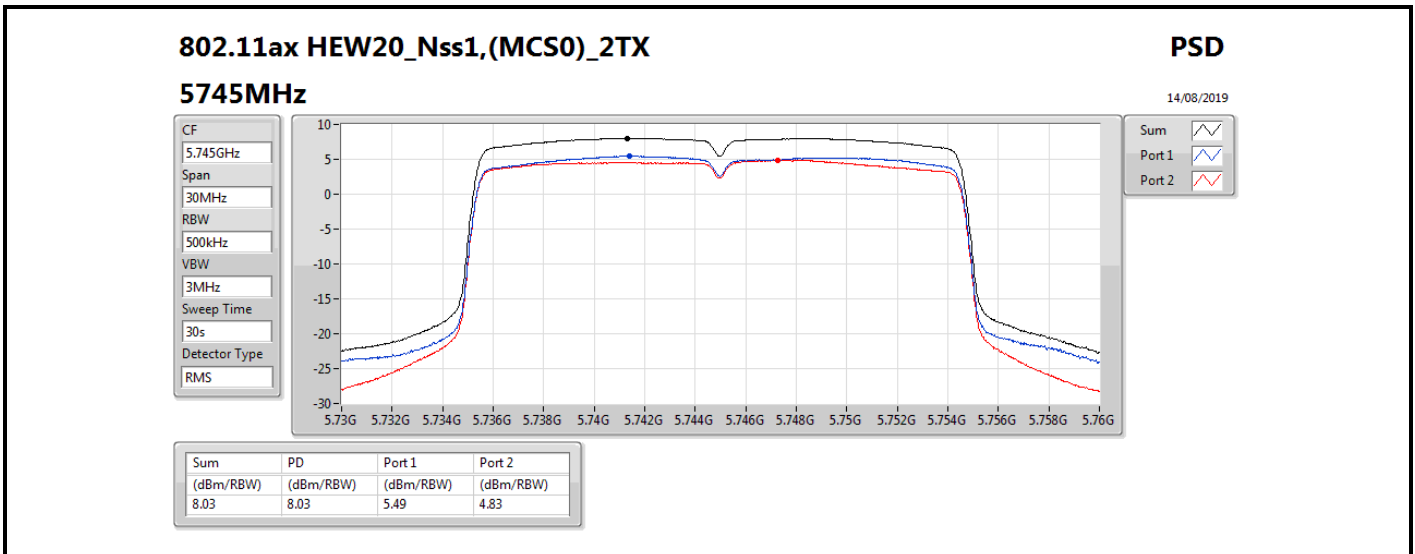

DG = Directional Gain; RBW = 500 kHz for 5.725-5.85GHz band / 1MHz for other band;

PD = trace bin-by-bin of each transmits port summing can be performed maximum power density; Port X = Port X power density;