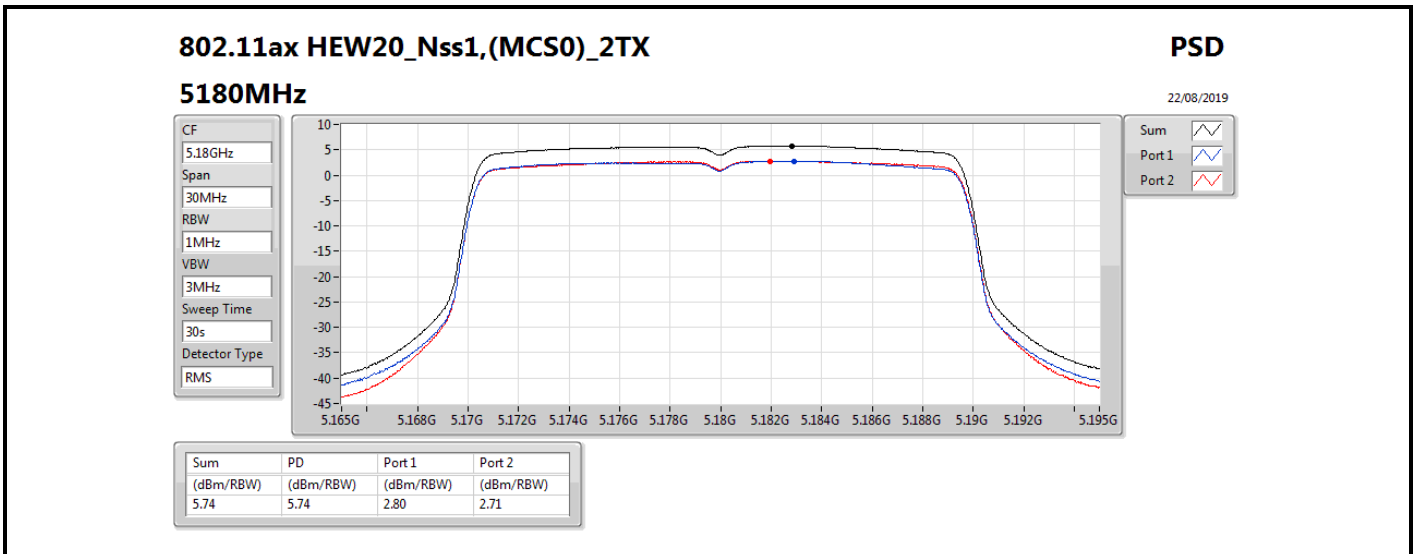

DG = Directional Gain; RBW = 500 kHz for 5.725-5.85GHz band / 1MHz for other band;

PD = trace bin-by-bin of each transmits port summing can be performed maximum power density; Port X = Port X power density;