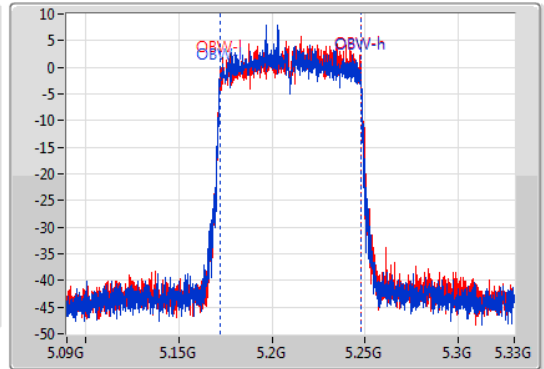

EBW

5210MHz

14/09/2019

CF  
5.21GHz  
Span  
240MHz  
RBW  
1MHz  
VBW  
3MHz  
Sweep Time  
100ms  
Detector Type  
Peak  
Port 1  
Port 2

CF  
5.21GHz  
Span  
240MHz  
RBW  
1MHz  
VBW  
3MHz  
Sweep Time  
100ms  
Detector Type  
Sample