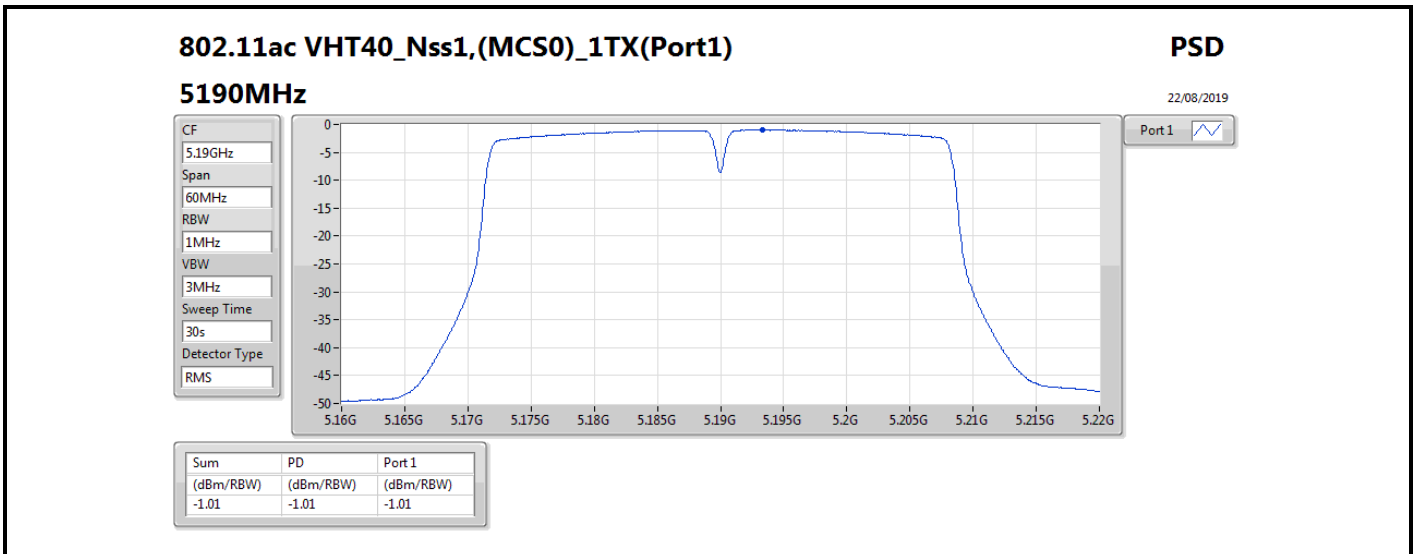

DG = Directional Gain; RBW = 500 kHz for 5.725-5.85GHz band / 1MHz for other band;

PD = trace bin-by-bin of each transmits port summing can be performed maximum power density; Port X = Port X power density;