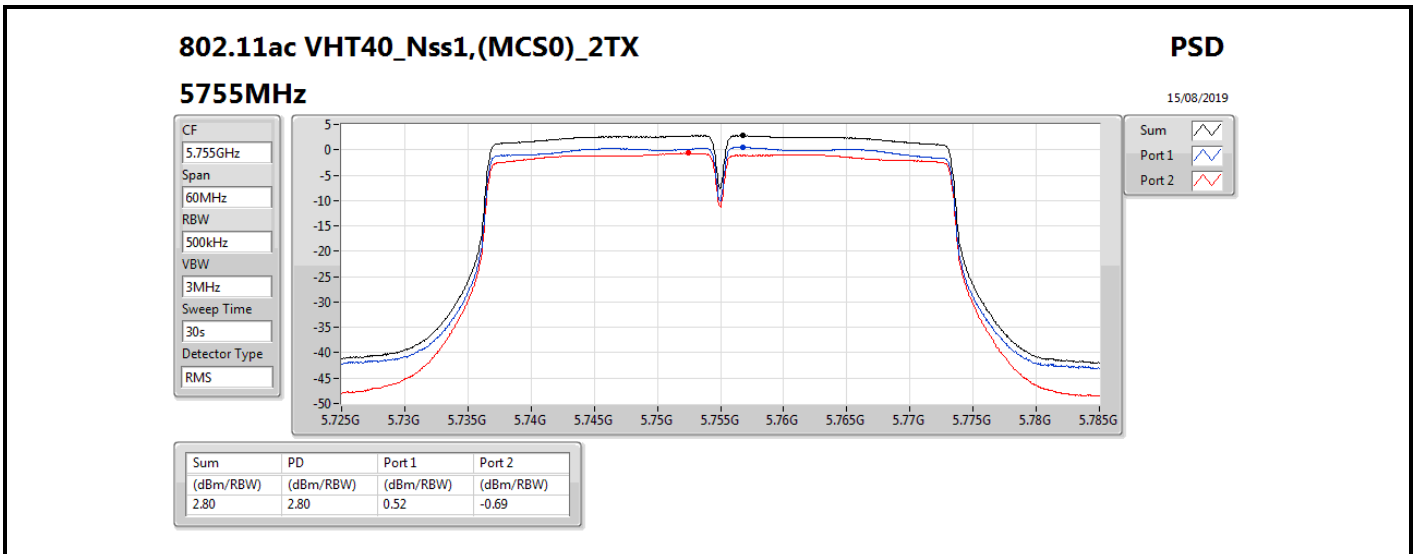

DG = Directional Gain; RBW = 500 kHz for 5.725-5.85GHz band / 1MHz for other band;

PD = trace bin-by-bin of each transmits port summing can be performed maximum power density; Port X = Port X power density;