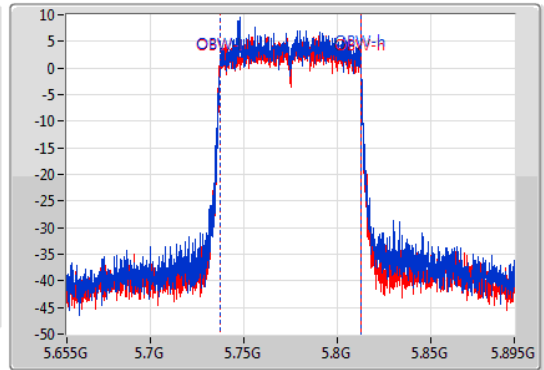

EBW

5775MHz

14/09/2019

CF  
5.775GHz  
Span  
240MHz  
RBW  
100kHz  
VBW  
300kHz  
Sweep Time  
100ms  
Detector Type  
Peak  
Port 1  
Port 2

CF  
5.775GHz  
Span  
240MHz  
RBW  
1MHz  
VBW  
3MHz  
Sweep Time  
100ms  
Detector Type  
Sample