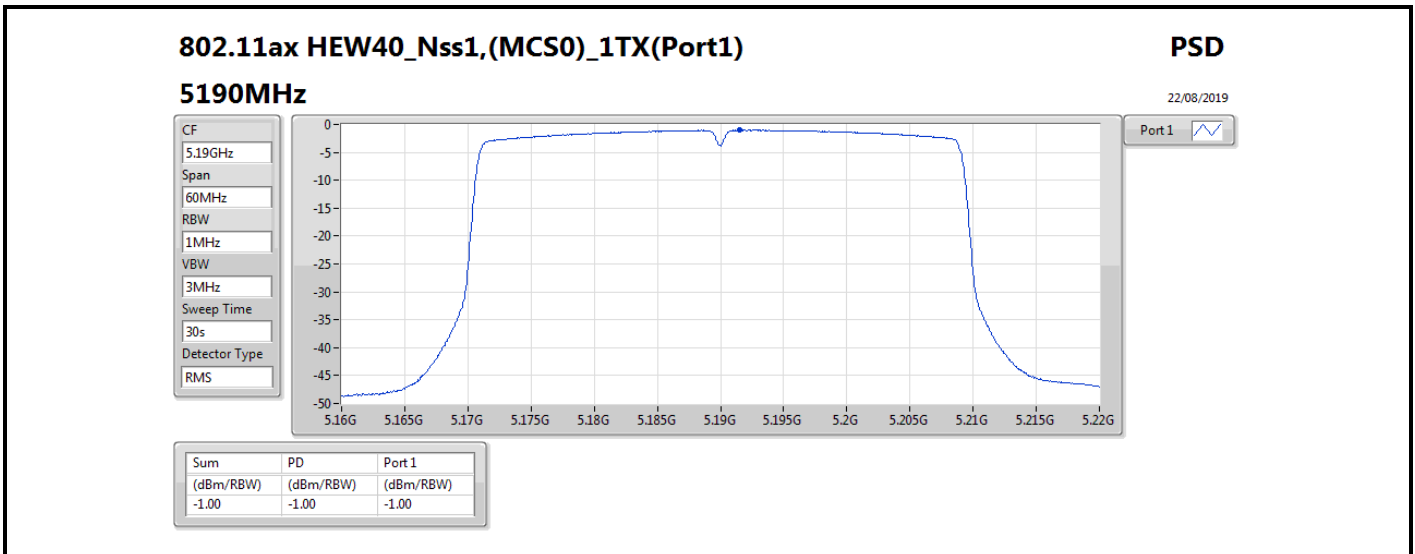

DG = Directional Gain; RBW = 500 kHz for 5.725-5.85GHz band / 1MHz for other band;

PD = trace bin-by-bin of each transmits port summing can be performed maximum power density; Port X = Port X power density;