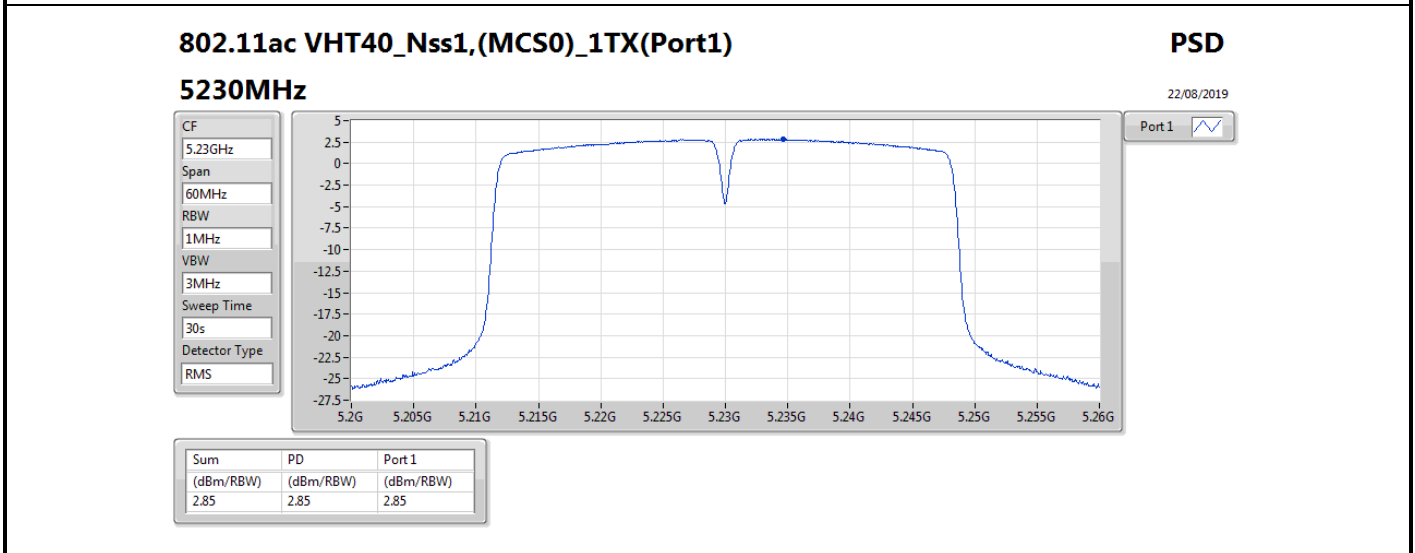

DG = Directional Gain; RBW = 500 kHz for 5.725-5.85GHz band / 1MHz for other band;

PD = trace bin-by-bin of each transmits port summing can be performed maximum power density; Port X = Port X power density;