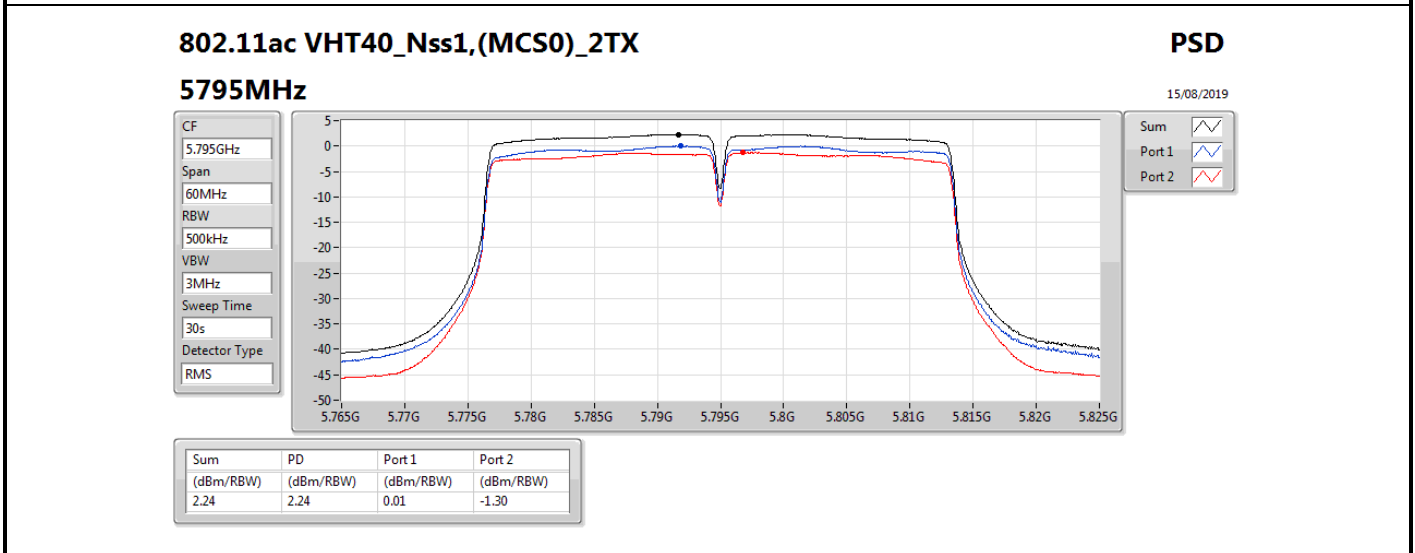

DG = Directional Gain; RBW = 500 kHz for 5.725-5.85GHz band / 1MHz for other band;

PD = trace bin-by-bin of each transmits port summing can be performed maximum power density; Port X = Port X power density;