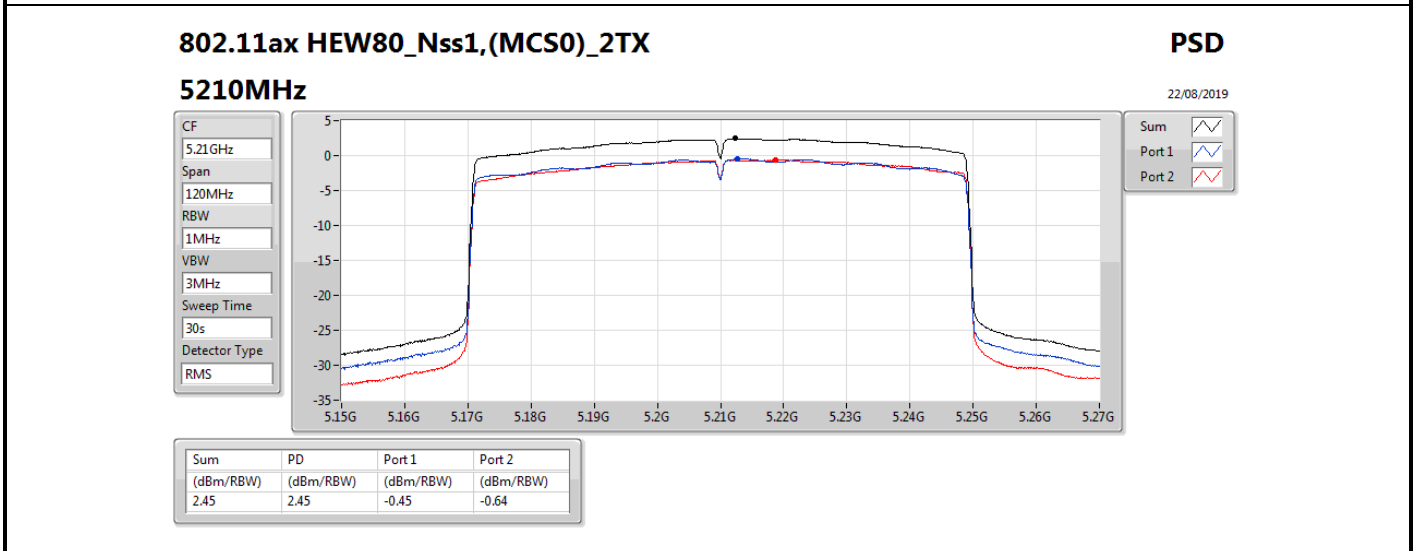

DG = Directional Gain; RBW = 500 kHz for 5.725-5.85GHz band / 1MHz for other band;

PD = trace bin-by-bin of each transmits port summing can be performed maximum power density; Port X = Port X power density;