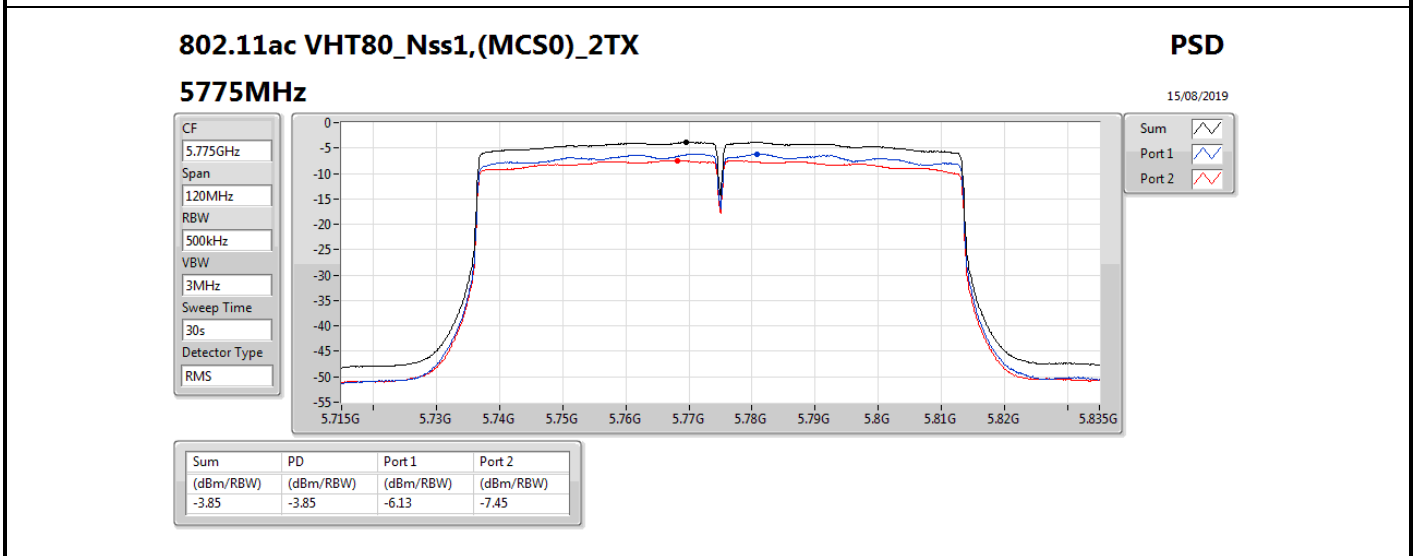

DG = Directional Gain; RBW = 500 kHz for 5.725-5.85GHz band / 1MHz for other band;

PD = trace bin-by-bin of each transmits port summing can be performed maximum power density; Port X = Port X power density;