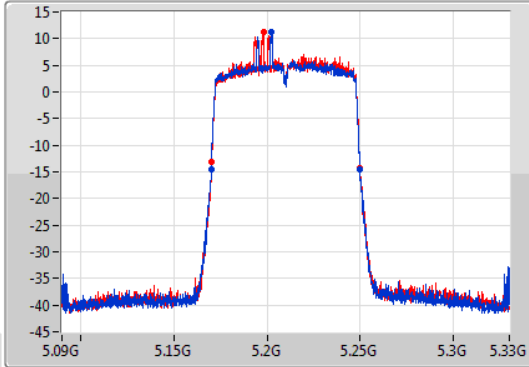

802.11ac VHT80-BF_Nss1,(MCS0)_2TX

EBW

5210MHz

14/09/2019

CF
5.21GHz
Span
240MHz
RBW
1MHz
VBW
3MHz
Sweep Time
100ms
Detector Type
Peak

CF
5.21GHz
Span
240MHz
RBW
1MHz
VBW
3MHz
Sweep Time
100ms
Detector Type
Sample