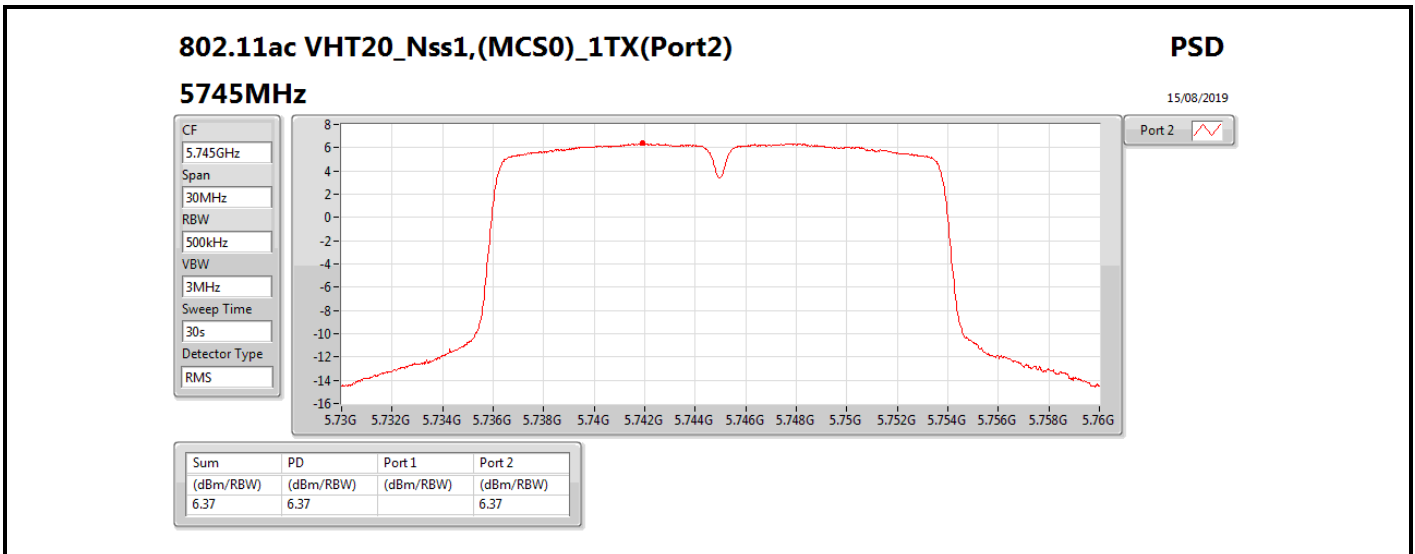

DG = Directional Gain; RBW = 500 kHz for 5.725-5.85GHz band / 1MHz for other band;

PD = trace bin-by-bin of each transmits port summing can be performed maximum power density; Port X = Port X power density;