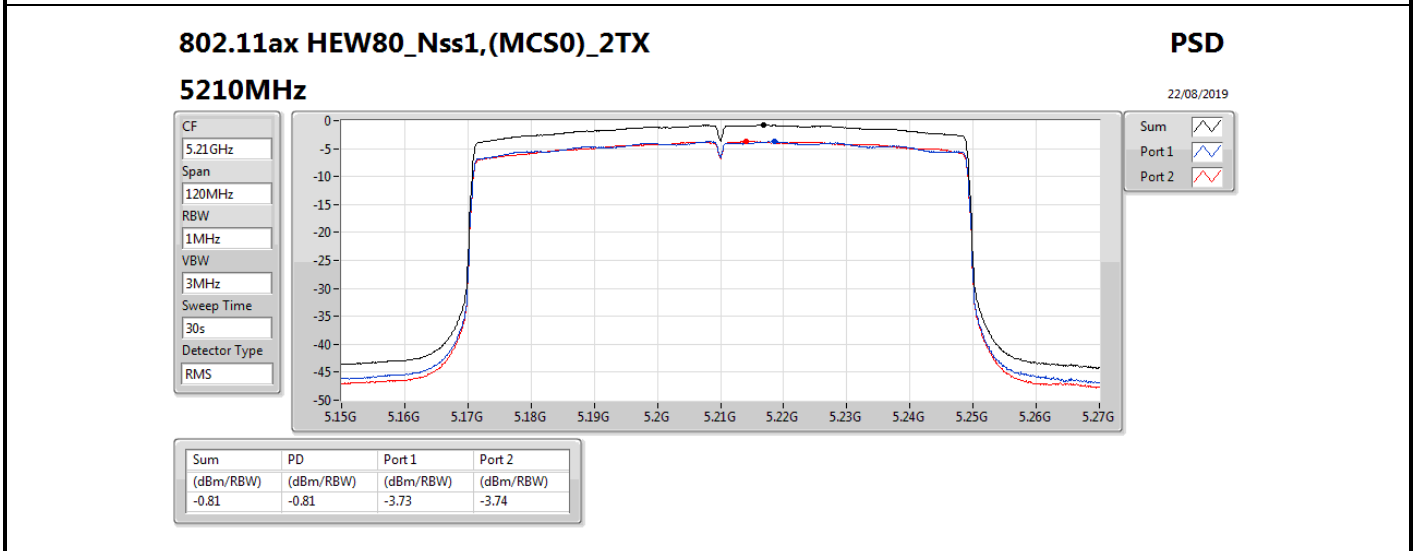

DG = Directional Gain; RBW = 500 kHz for 5.725-5.85GHz band / 1MHz for other band;

PD = trace bin-by-bin of each transmits port summing can be performed maximum power density; Port X = Port X power density;