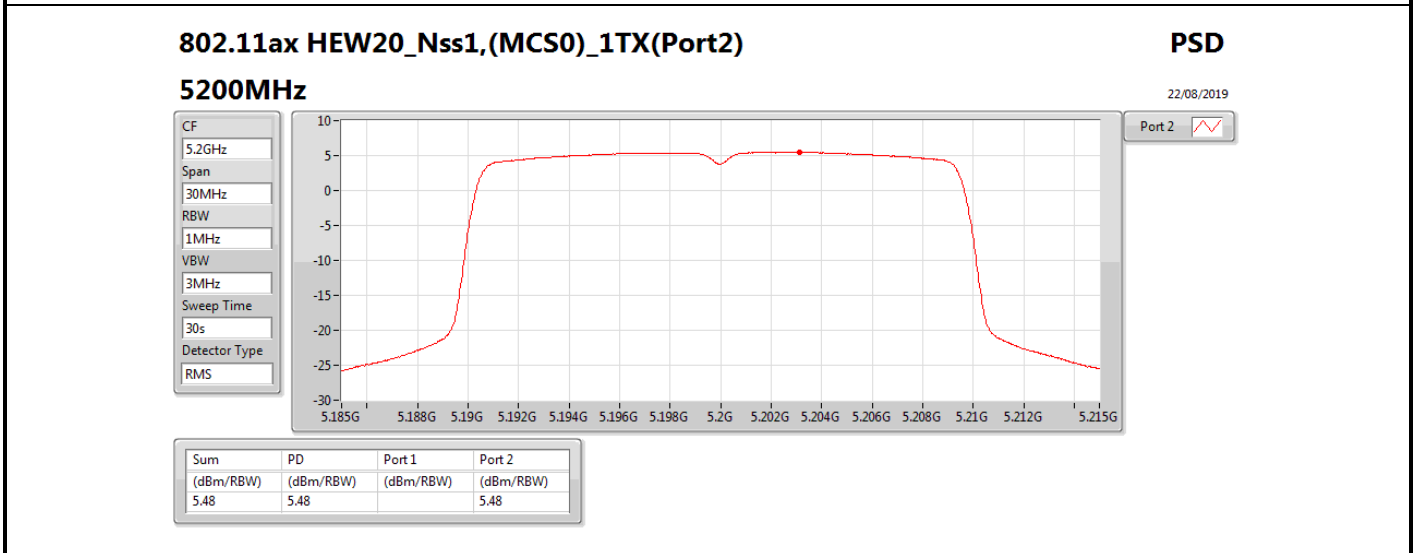

DG = Directional Gain; RBW = 500 kHz for 5.725-5.85GHz band / 1MHz for other band;

PD = trace bin-by-bin of each transmits port summing can be performed maximum power density; Port X = Port X power density;