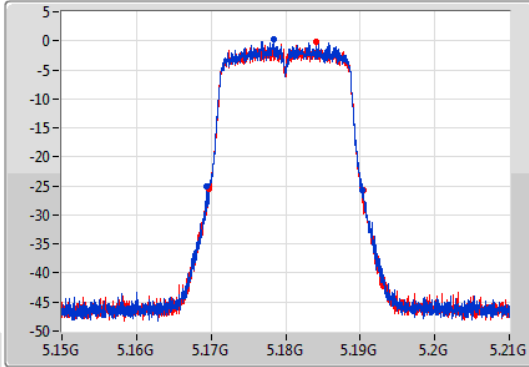

802.11ac VHT20-BF_Nss1,(MCS0)_2TX

EBW

5180MHz

14/09/2019

CF: 5.18GHz
Span: 60MHz
RBW: 300kHz
VBW: 1MHz
Sweep Time: 100ms
Detector Type: Peak

CF: 5.18GHz
Span: 60MHz
RBW: 200kHz
VBW: 1MHz
Sweep Time: 100ms
Detector Type: Sample