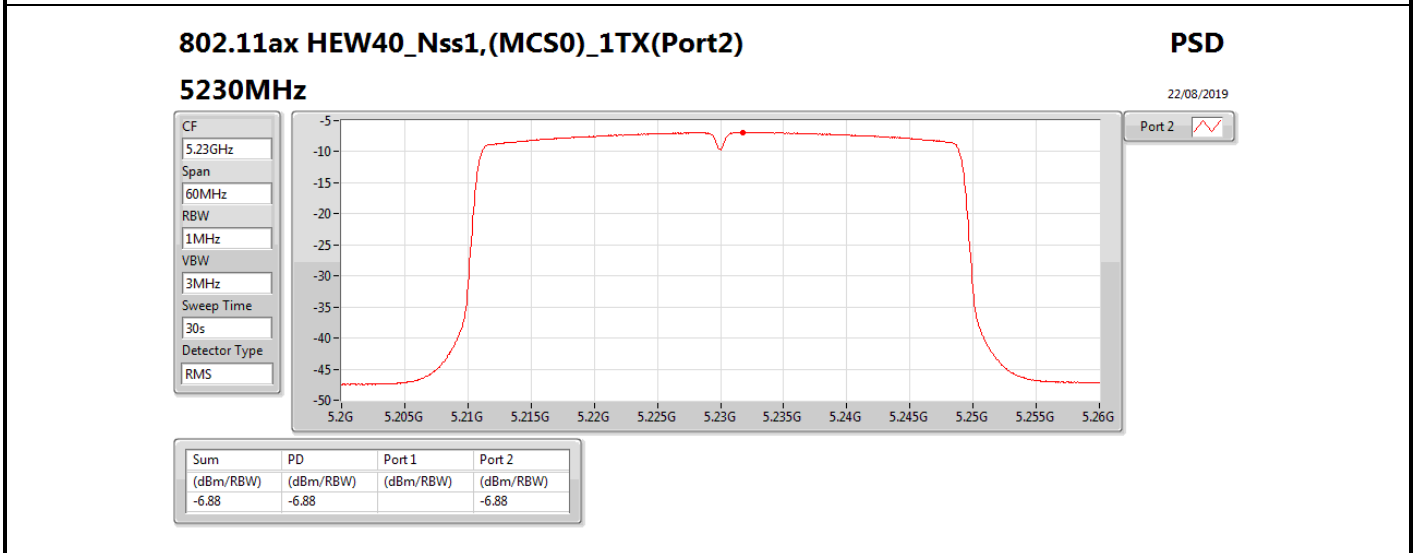

DG = Directional Gain; RBW = 500 kHz for 5.725-5.85GHz band / 1MHz for other band;

PD = trace bin-by-bin of each transmits port summing can be performed maximum power density; Port X = Port X power density;