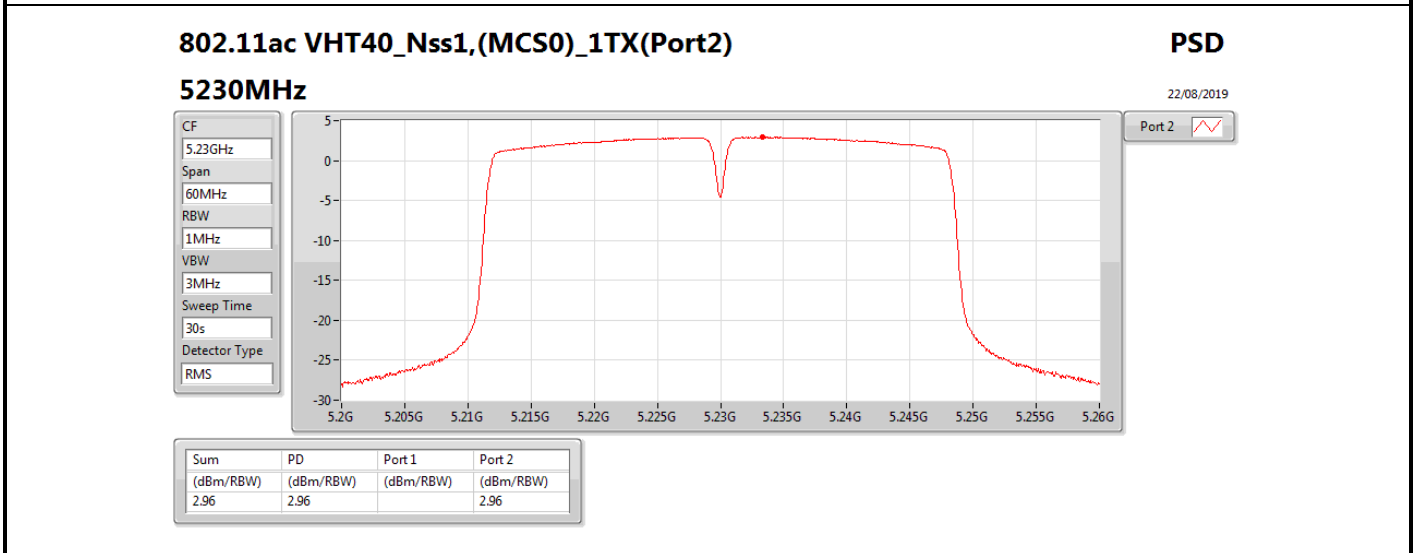

DG = Directional Gain; RBW = 500 kHz for 5.725-5.85GHz band / 1MHz for other band;

PD = trace bin-by-bin of each transmits port summing can be performed maximum power density; Port X = Port X power density;