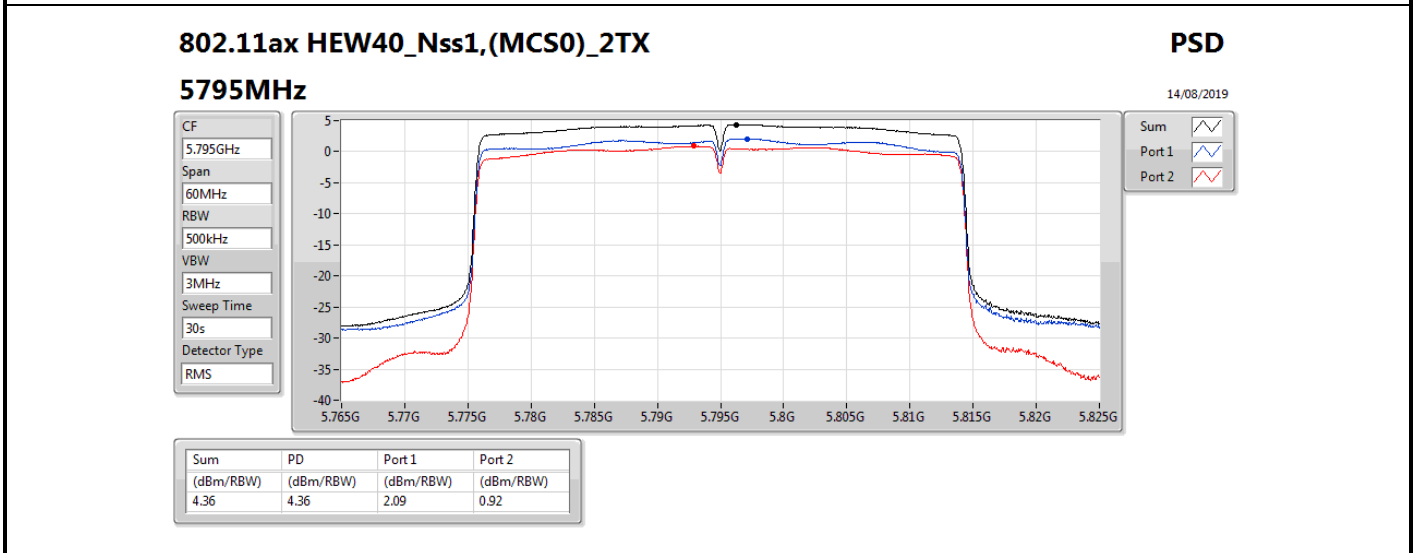

DG = Directional Gain; RBW = 500 kHz for 5.725-5.85GHz band / 1MHz for other band;

PD = trace bin-by-bin of each transmits port summing can be performed maximum power density; Port X = Port X power density;