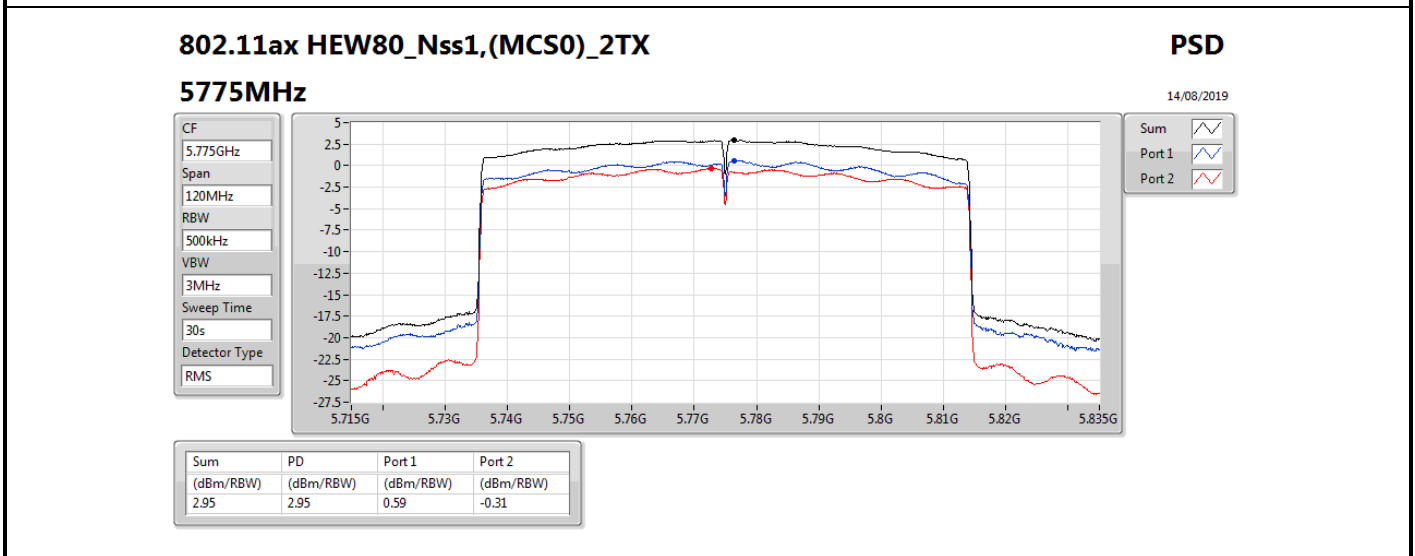

DG = Directional Gain; RBW = 500 kHz for 5.725-5.85GHz band / 1MHz for other band;

PD = trace bin-by-bin of each transmits port summing can be performed maximum power density; Port X = Port X power density;