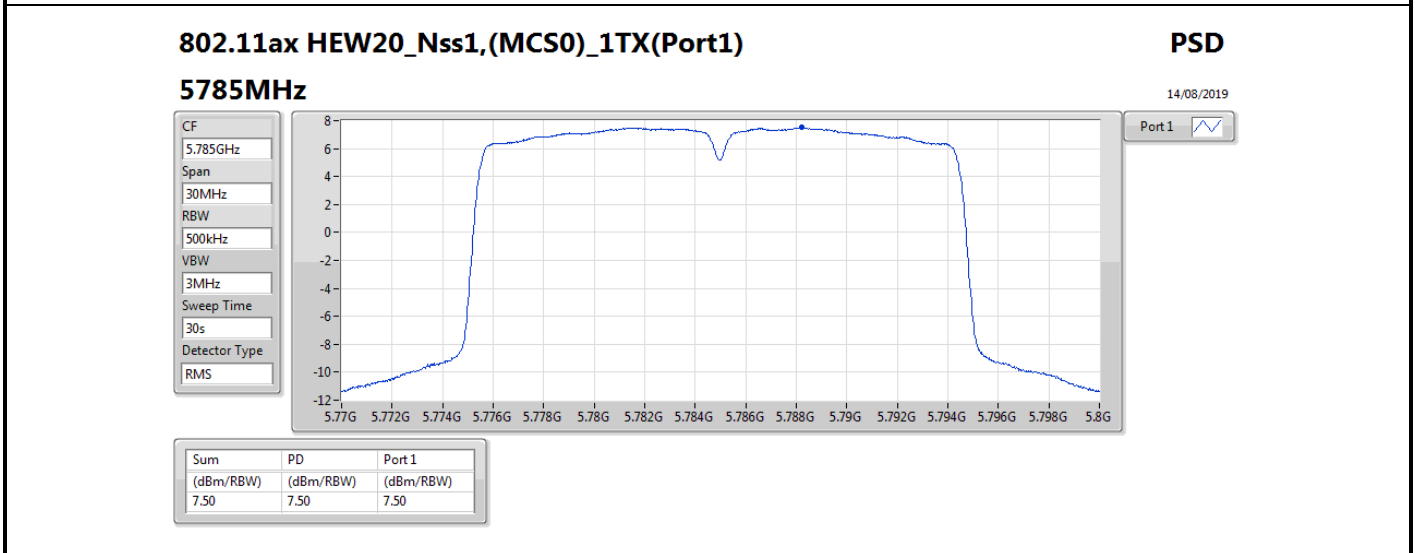

DG = Directional Gain; RBW = 500 kHz for 5.725-5.85GHz band / 1MHz for other band;

PD = trace bin-by-bin of each transmits port summing can be performed maximum power density; Port X = Port X power density;