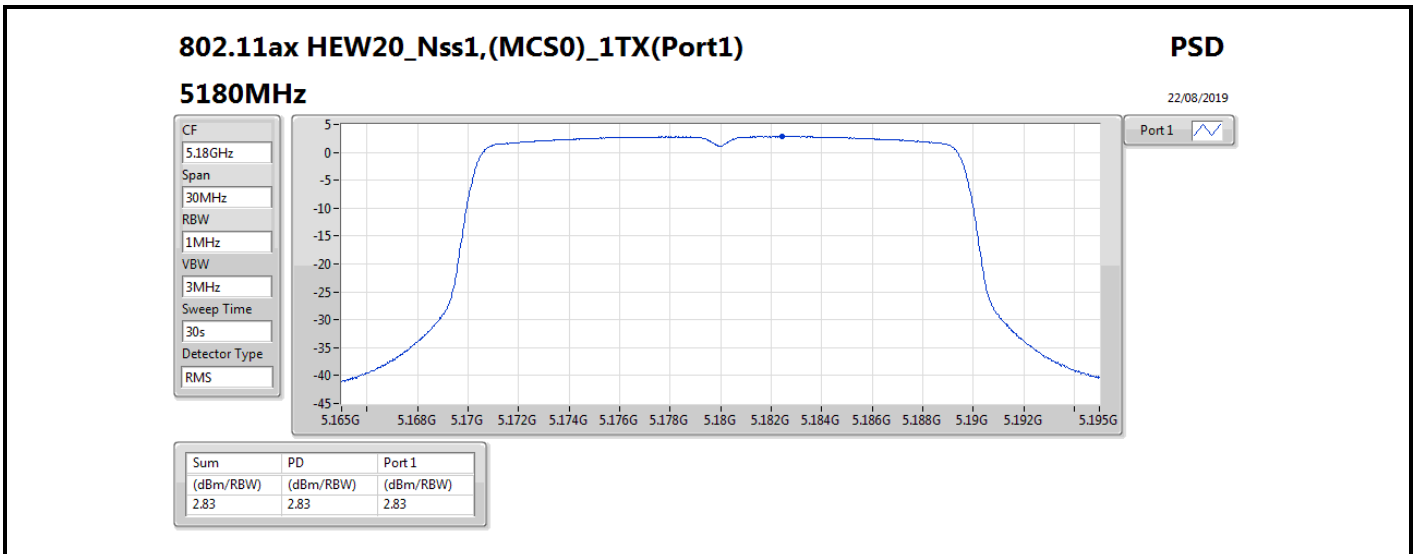

DG = Directional Gain; RBW = 500 kHz for 5.725-5.85GHz band / 1MHz for other band;

PD = trace bin-by-bin of each transmits port summing can be performed maximum power density; Port X = Port X power density;