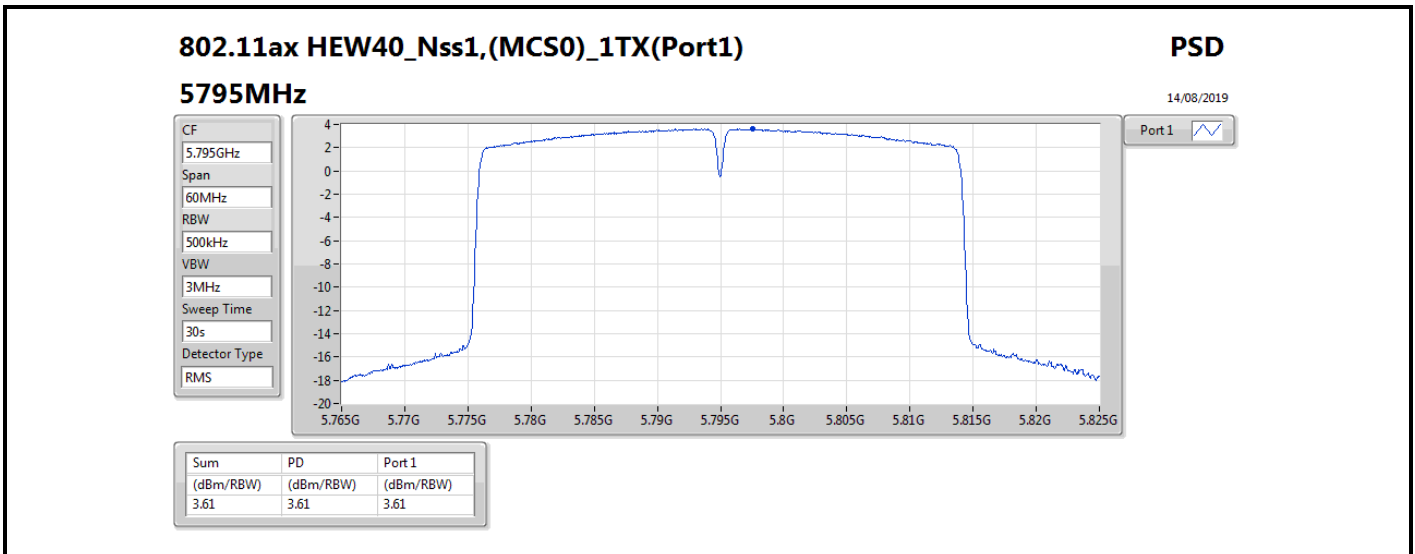

DG = Directional Gain; RBW = 500 kHz for 5.725-5.85GHz band / 1MHz for other band;

PD = trace bin-by-bin of each transmits port summing can be performed maximum power density; Port X = Port X power density;