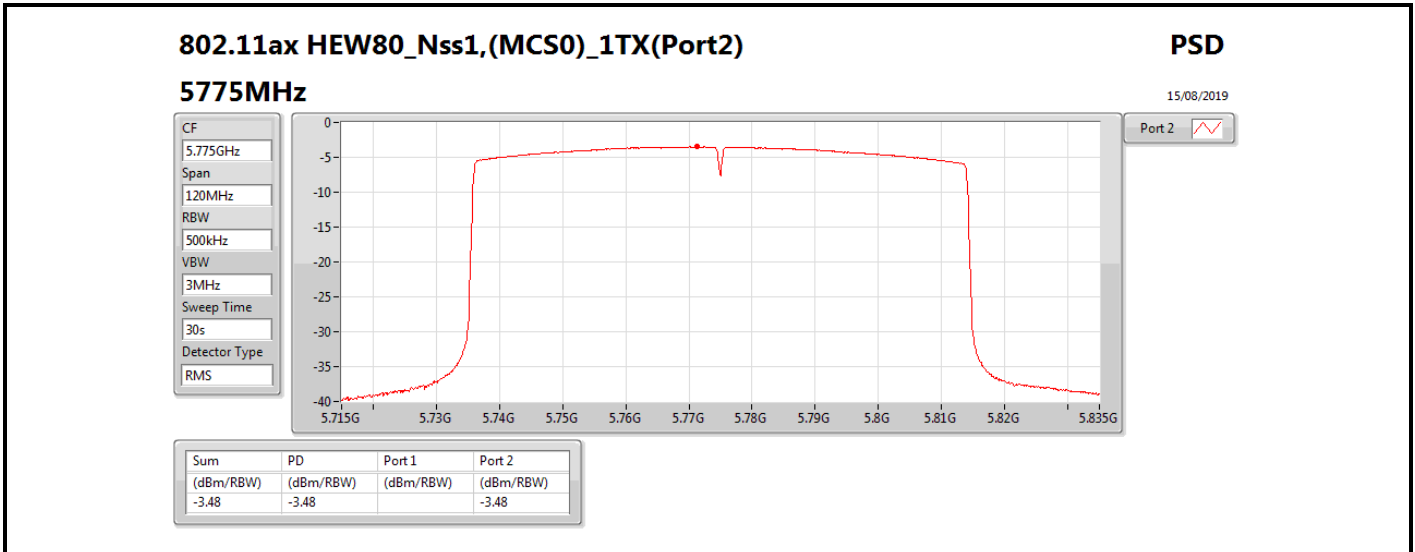

DG = Directional Gain; RBW = 500 kHz for 5.725-5.85GHz band / 1MHz for other band;

PD = trace bin-by-bin of each transmits port summing can be performed maximum power density; Port X = Port X power density;