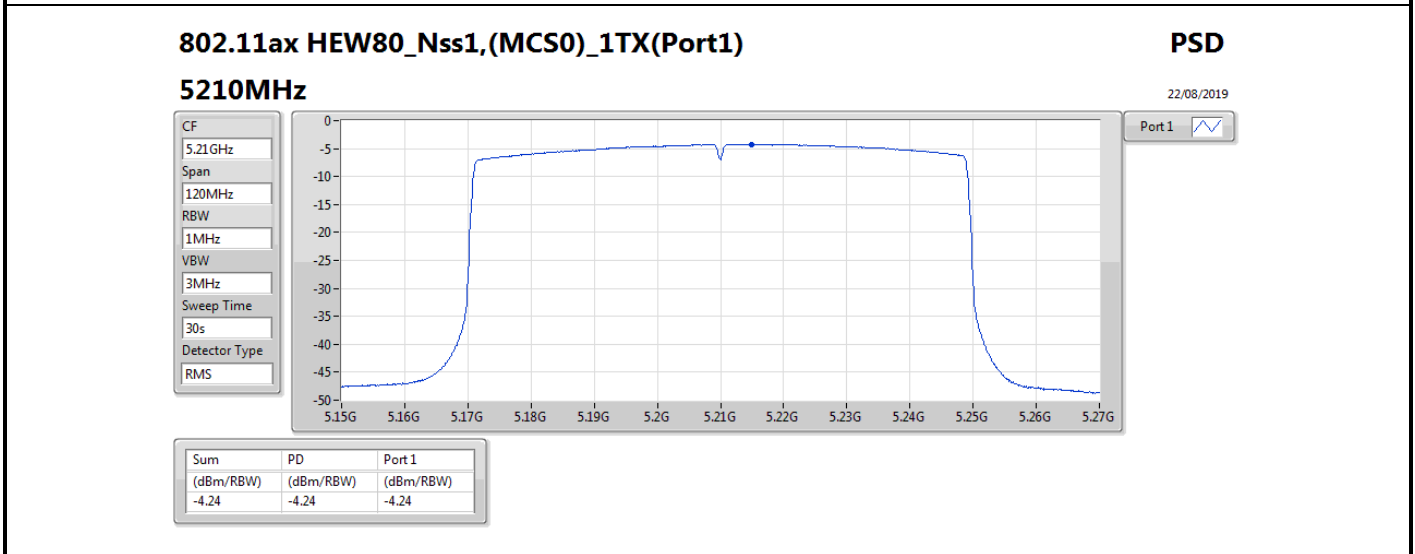

DG = Directional Gain; RBW = 500 kHz for 5.725-5.85GHz band / 1MHz for other band;

PD = trace bin-by-bin of each transmits port summing can be performed maximum power density; Port X = Port X power density;