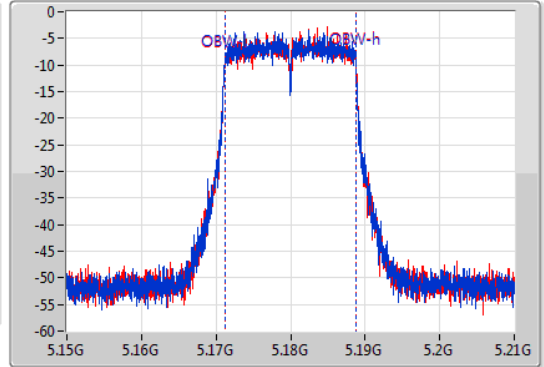

26dB(Hz)	Fl-26dB(Hz)	Fh-26dB(Hz)	OBW(Hz)	Fl-OBW(Hz)	Fh-OBW(Hz)	Limit(Hz)	Port
20.85M	5.16944G	5.19029G	17.601M	5.171154G	5.188756G	Inf	1
20.7M	5.16971G	5.19041G	17.601M	5.171154G	5.188756G	Inf	2

802.11ac VHT20-BF_Nss1,(MCS0)_2TX

EBW

5200MHz

14/09/2019

CF: 5.2GHz
Span: 60MHz
RBW: 300kHz
VBW: 1MHz
Sweep Time: 100ms
Detector Type: Peak