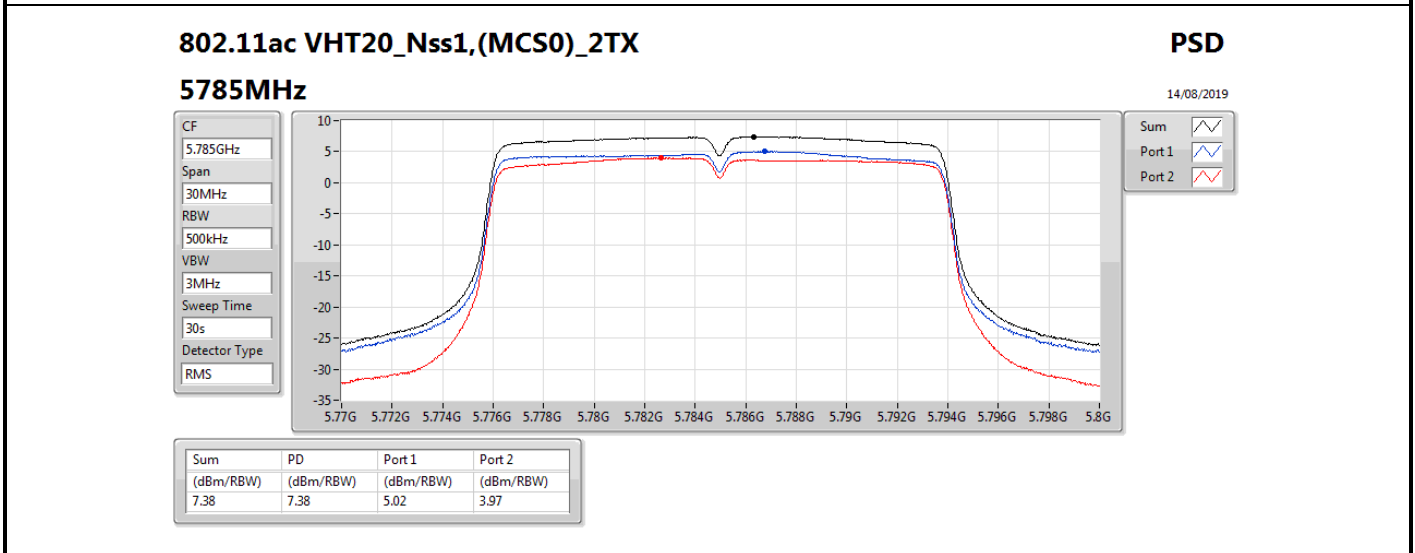

DG = Directional Gain; RBW = 500 kHz for 5.725-5.85GHz band / 1MHz for other band;

PD = trace bin-by-bin of each transmits port summing can be performed maximum power density; Port X = Port X power density;