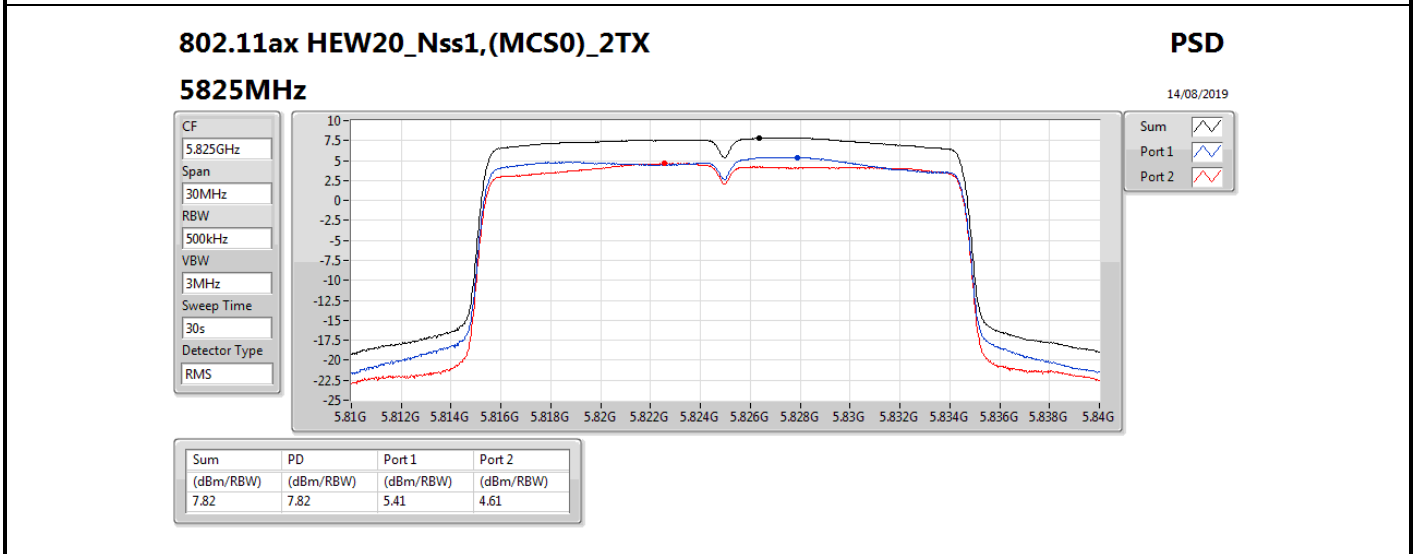

DG = Directional Gain; RBW = 500 kHz for 5.725-5.85GHz band / 1MHz for other band;

PD = trace bin-by-bin of each transmits port summing can be performed maximum power density; Port X = Port X power density;