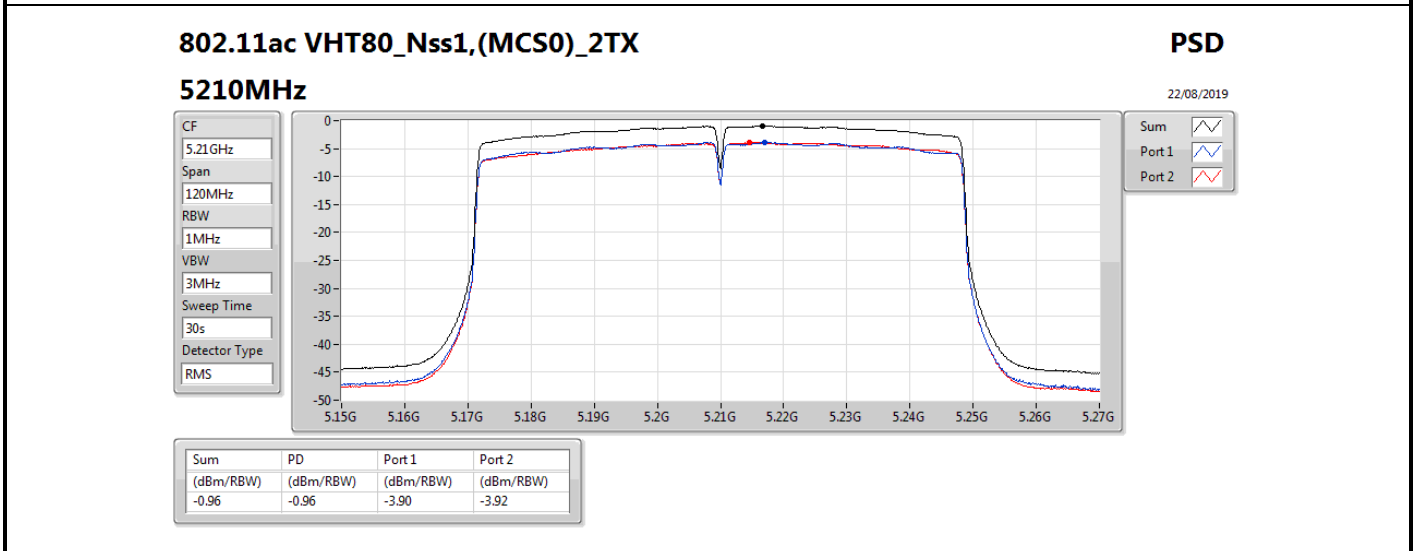

DG = Directional Gain; RBW = 500 kHz for 5.725-5.85GHz band / 1MHz for other band;

PD = trace bin-by-bin of each transmits port summing can be performed maximum power density; Port X = Port X power density;