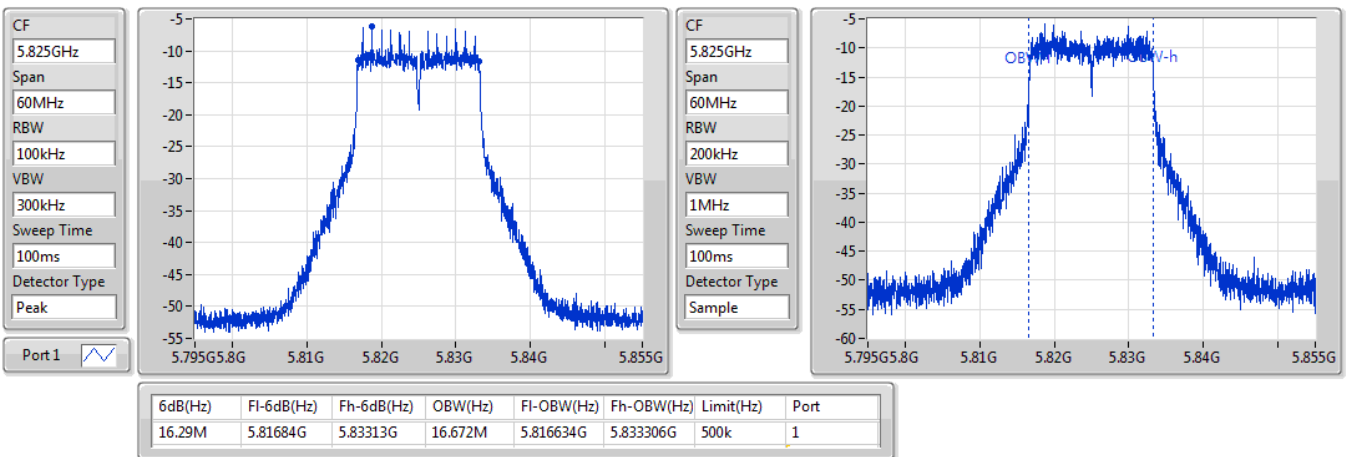

802.11a_Nss1,(6Mbps)_1TX

EBW

5825MHz

16/08/2019