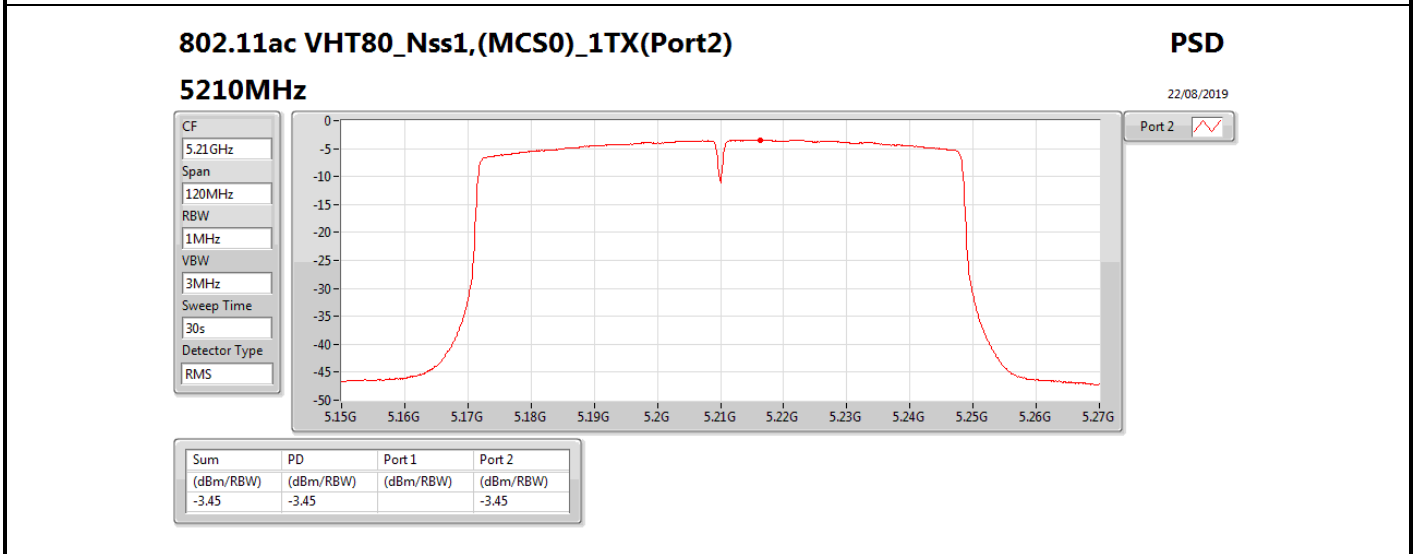

DG = Directional Gain; RBW = 500 kHz for 5.725-5.85GHz band / 1MHz for other band;

PD = trace bin-by-bin of each transmits port summing can be performed maximum power density; Port X = Port X power density;