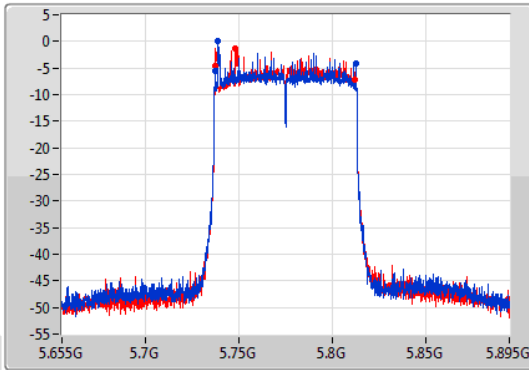

CF
5.775GHz
Span
240MHz
RBW
1MHz
VBW
3MHz
Sweep Time
100ms
Detector Type
Sample