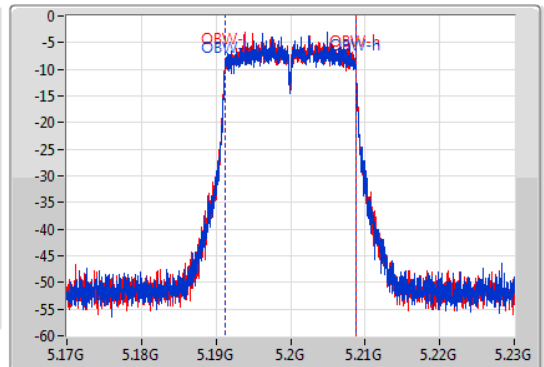

802.11ac VHT20-BF\_Nss1,(MCS0)\_2TX

EBW

5200MHz

14/09/2019

CF: 5.2GHz  
 Span: 60MHz  
 RBW: 300kHz  
 VBW: 1MHz  
 Sweep Time: 100ms  
 Detector Type: Peak

CF: 5.2GHz  
 Span: 60MHz  
 RBW: 200kHz  
 VBW: 1MHz  
 Sweep Time: 100ms  
 Detector Type: Sample