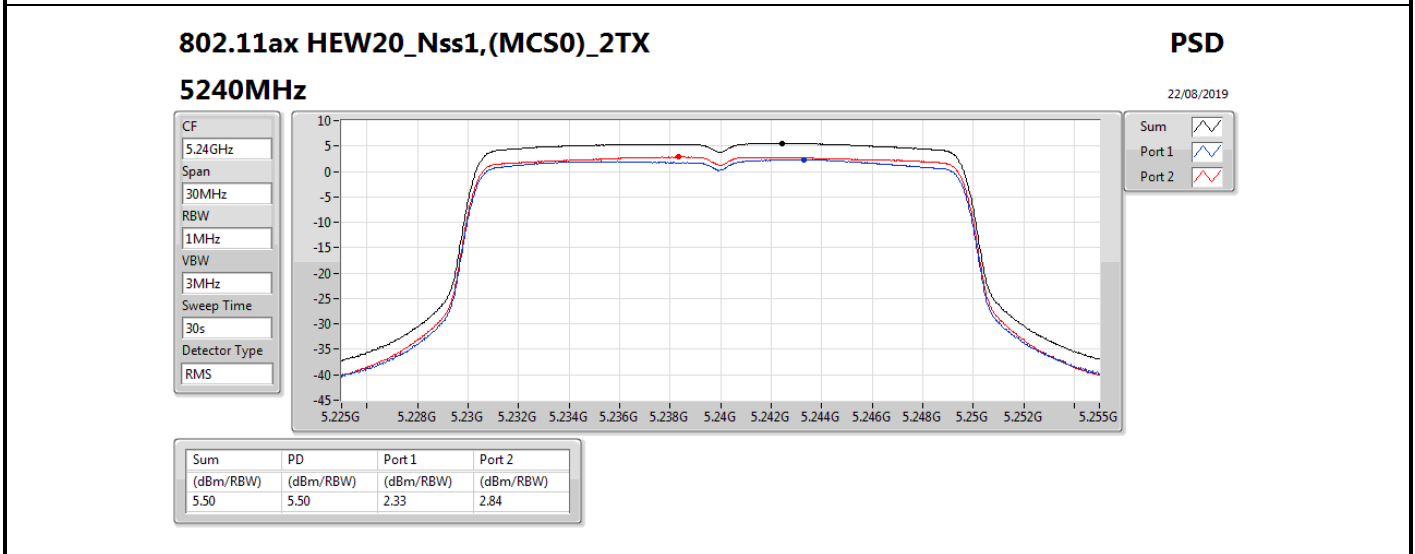

DG = Directional Gain; RBW = 500 kHz for 5.725-5.85GHz band / 1MHz for other band;

PD = trace bin-by-bin of each transmits port summing can be performed maximum power density; Port X = Port X power density;