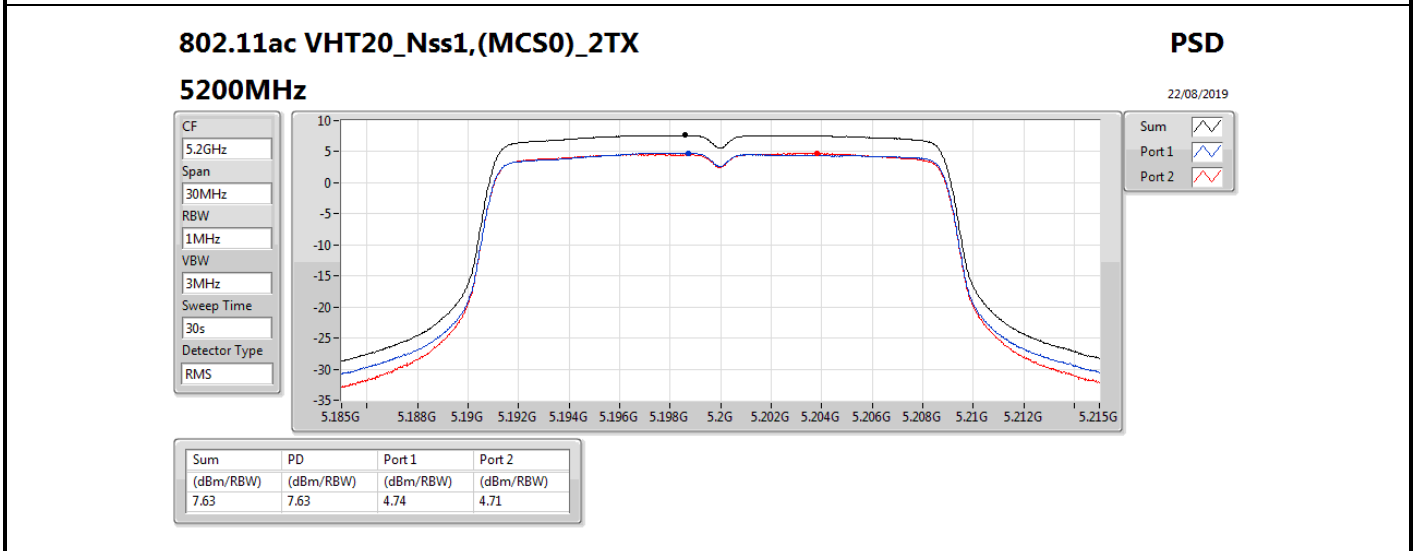

DG = Directional Gain; RBW = 500 kHz for 5.725-5.85GHz band / 1MHz for other band;

PD = trace bin-by-bin of each transmits port summing can be performed maximum power density; Port X = Port X power density;