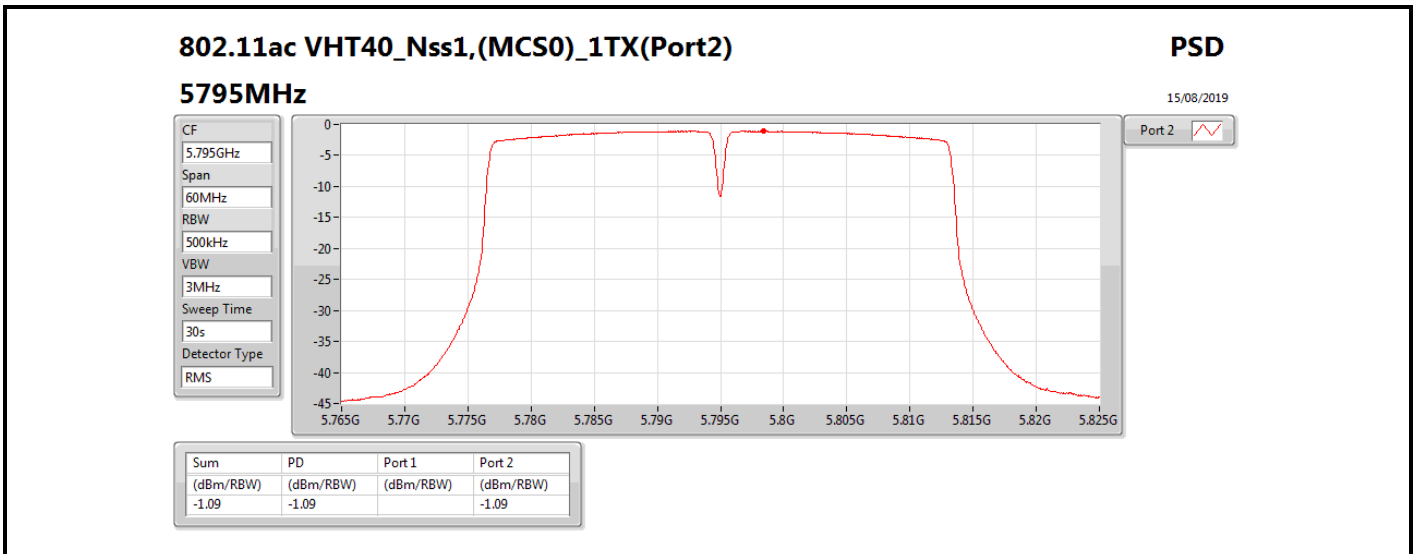

DG = Directional Gain; RBW = 500 kHz for 5.725-5.85GHz band / 1MHz for other band;

PD = trace bin-by-bin of each transmits port summing can be performed maximum power density; Port X = Port X power density;