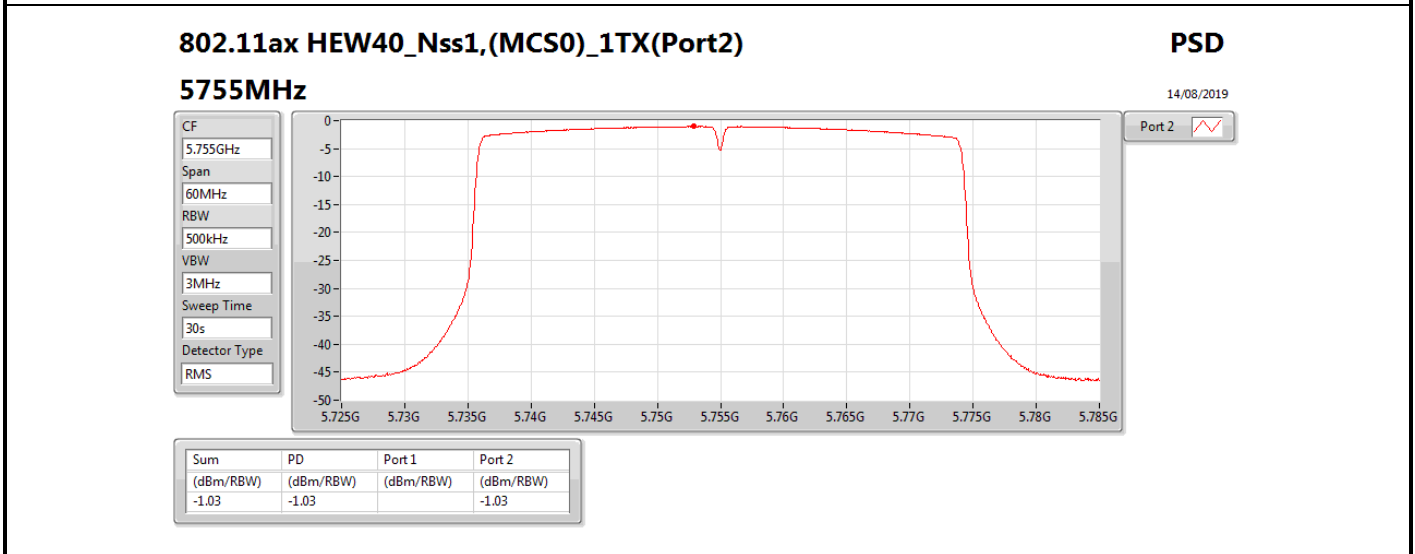

DG = Directional Gain; RBW = 500 kHz for 5.725-5.85GHz band / 1MHz for other band;

PD = trace bin-by-bin of each transmits port summing can be performed maximum power density; Port X = Port X power density;