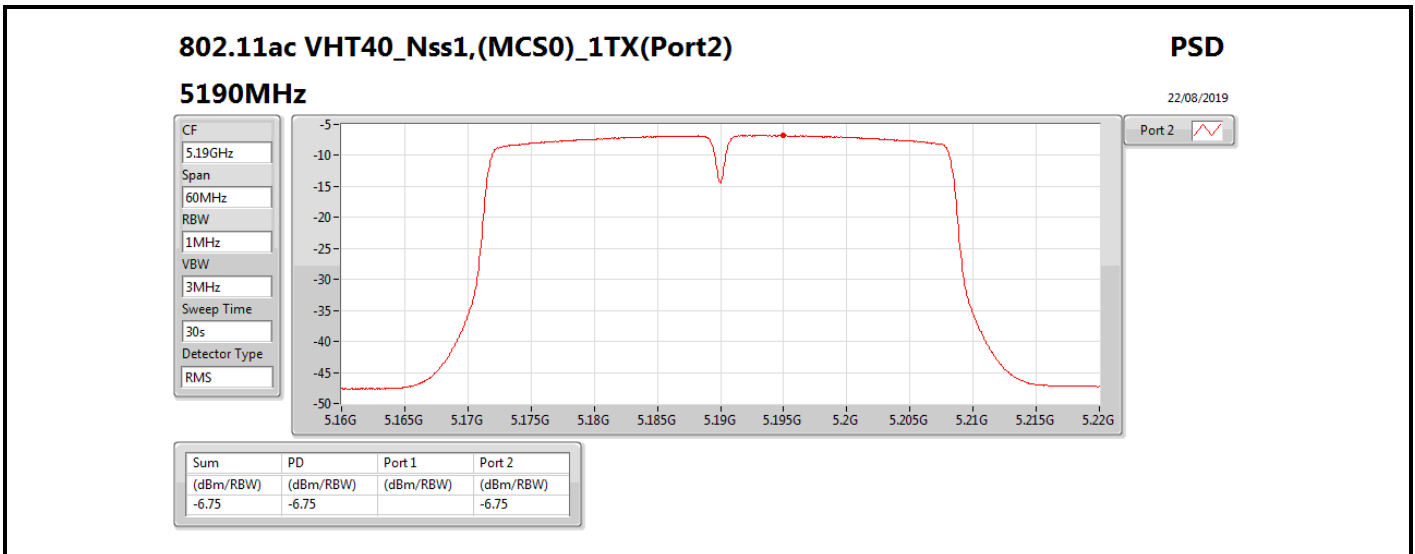

DG = Directional Gain; RBW = 500 kHz for 5.725-5.85GHz band / 1MHz for other band;

PD = trace bin-by-bin of each transmits port summing can be performed maximum power density; Port X = Port X power density;