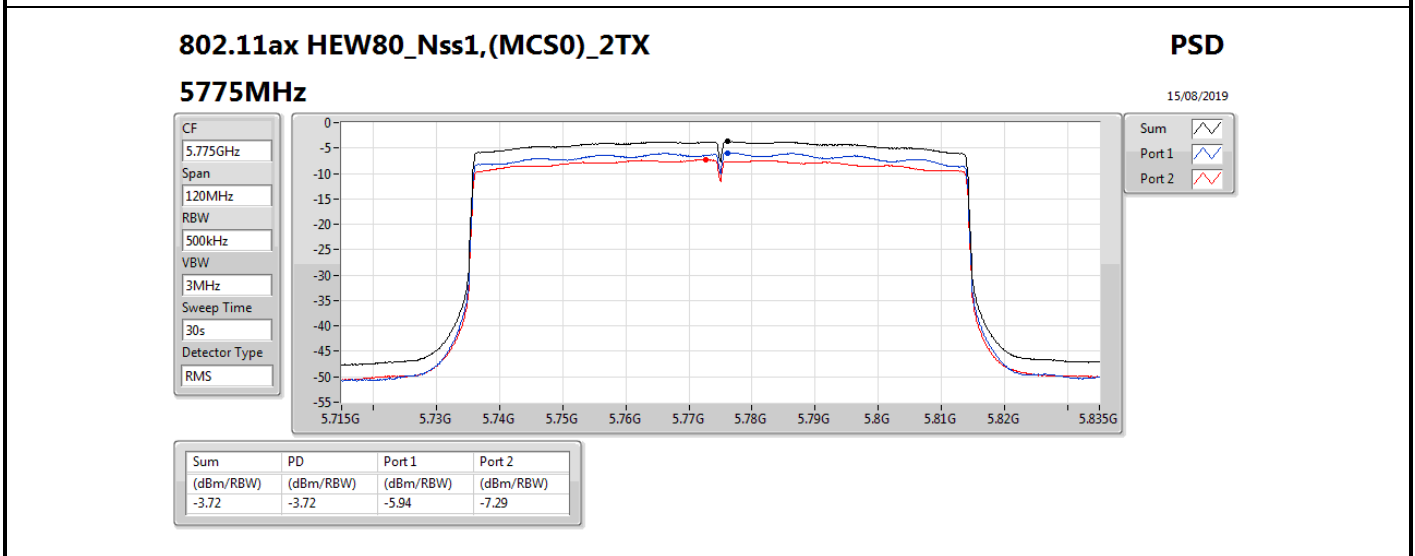

DG = Directional Gain; RBW = 500 kHz for 5.725-5.85GHz band / 1MHz for other band;

PD = trace bin-by-bin of each transmits port summing can be performed maximum power density; Port X = Port X power density;