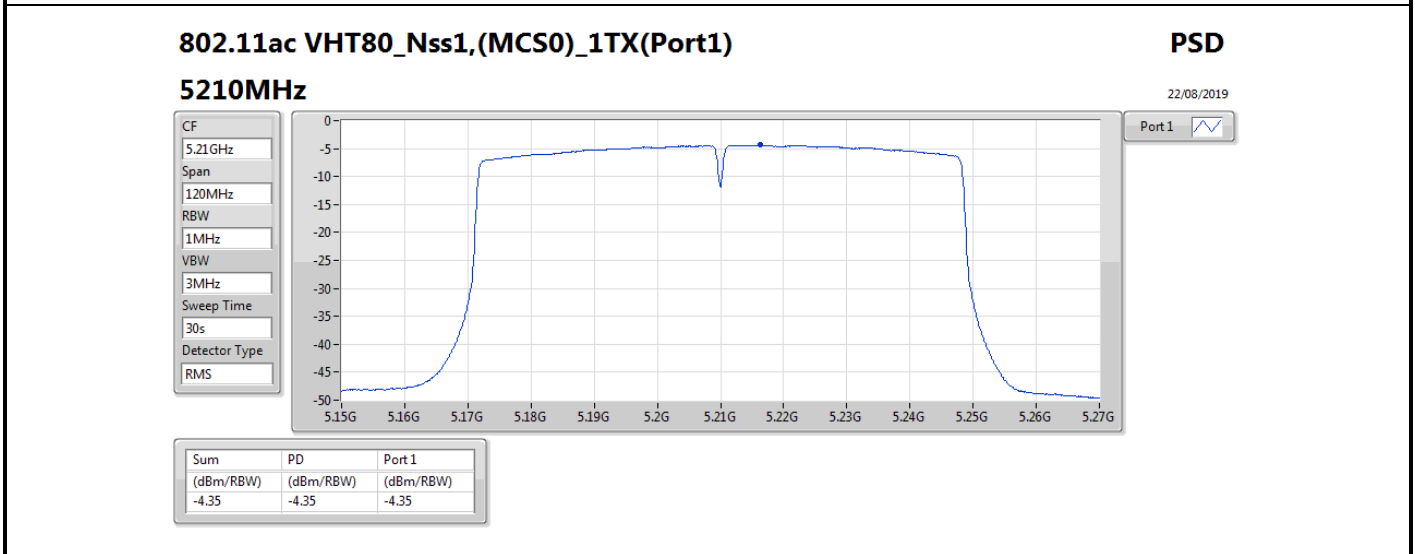

DG = Directional Gain; RBW = 500 kHz for 5.725-5.85GHz band / 1MHz for other band;

PD = trace bin-by-bin of each transmits port summing can be performed maximum power density; Port X = Port X power density;