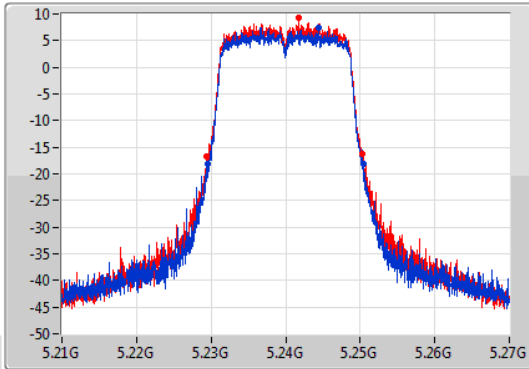

CF  
5.24GHz  
Span  
60MHz  
RBW  
300kHz  
VBW  
1MHz  
Sweep Time  
100ms  
Detector Type  
Peak

CF  
5.24GHz  
Span  
60MHz  
RBW  
200kHz  
VBW  
1MHz  
Sweep Time  
100ms  
Detector Type  
Sample