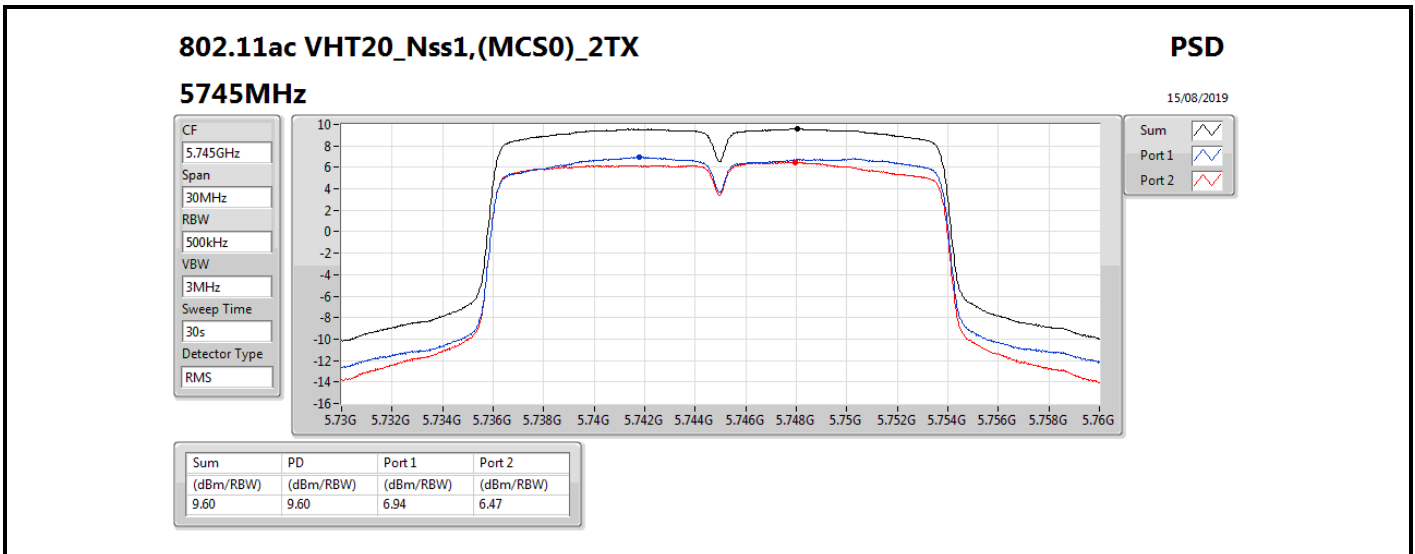

DG = Directional Gain; RBW = 500 kHz for 5.725-5.85GHz band / 1MHz for other band;

PD = trace bin-by-bin of each transmits port summing can be performed maximum power density; Port X = Port X power density;