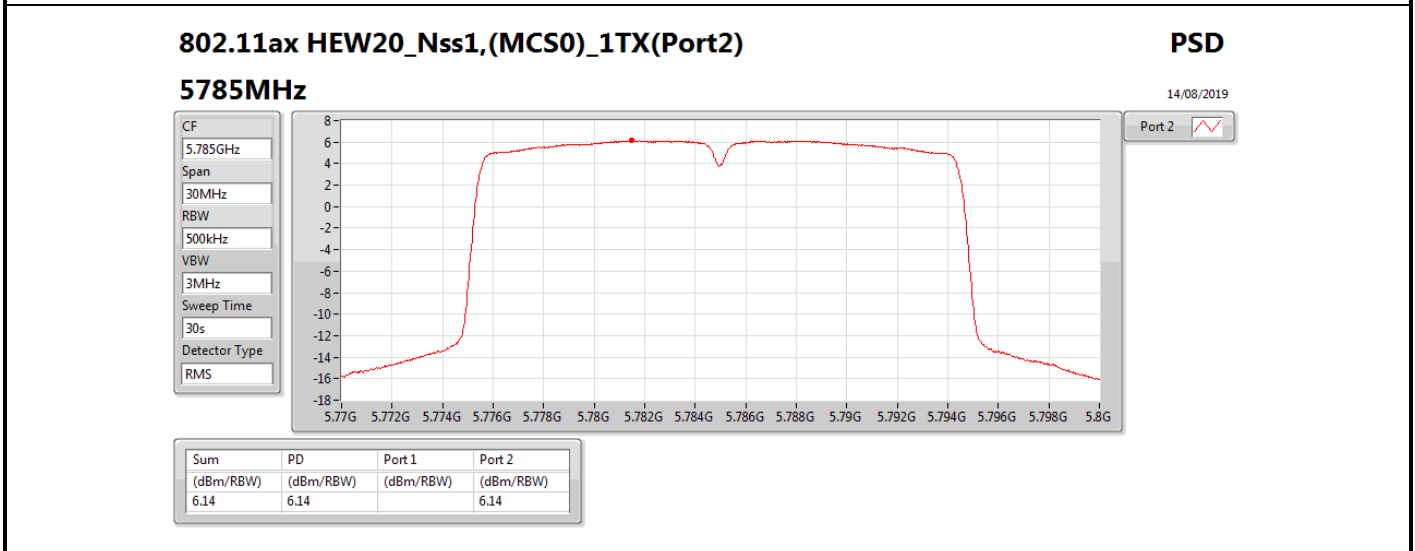

DG = Directional Gain; RBW = 500 kHz for 5.725-5.85GHz band / 1MHz for other band;

PD = trace bin-by-bin of each transmits port summing can be performed maximum power density; Port X = Port X power density;