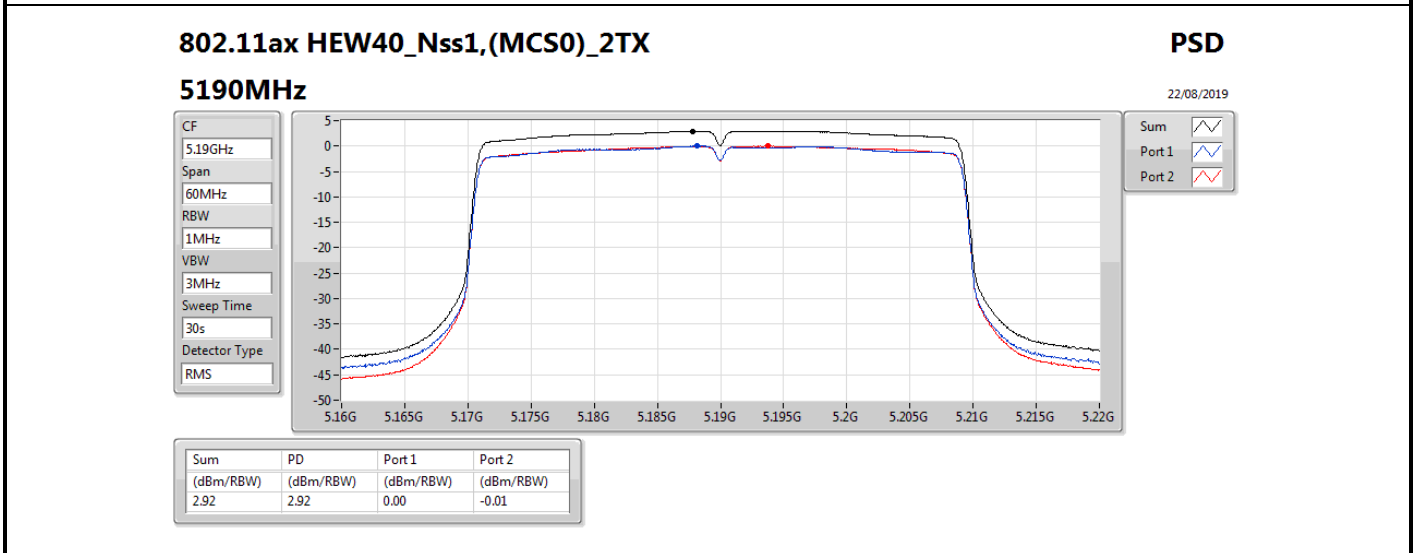

DG = Directional Gain; RBW = 500 kHz for 5.725-5.85GHz band / 1MHz for other band;

PD = trace bin-by-bin of each transmits port summing can be performed maximum power density; Port X = Port X power density;