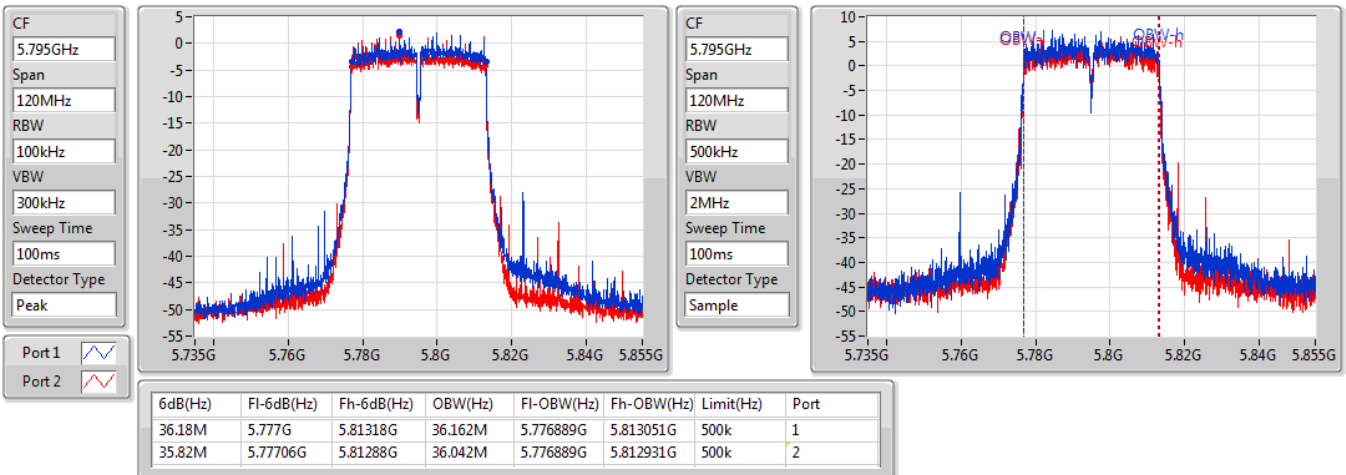

802.11ax HEW40-BF_Nss1,(MCS0)_2TX

EBW

5795MHz

14/09/2019