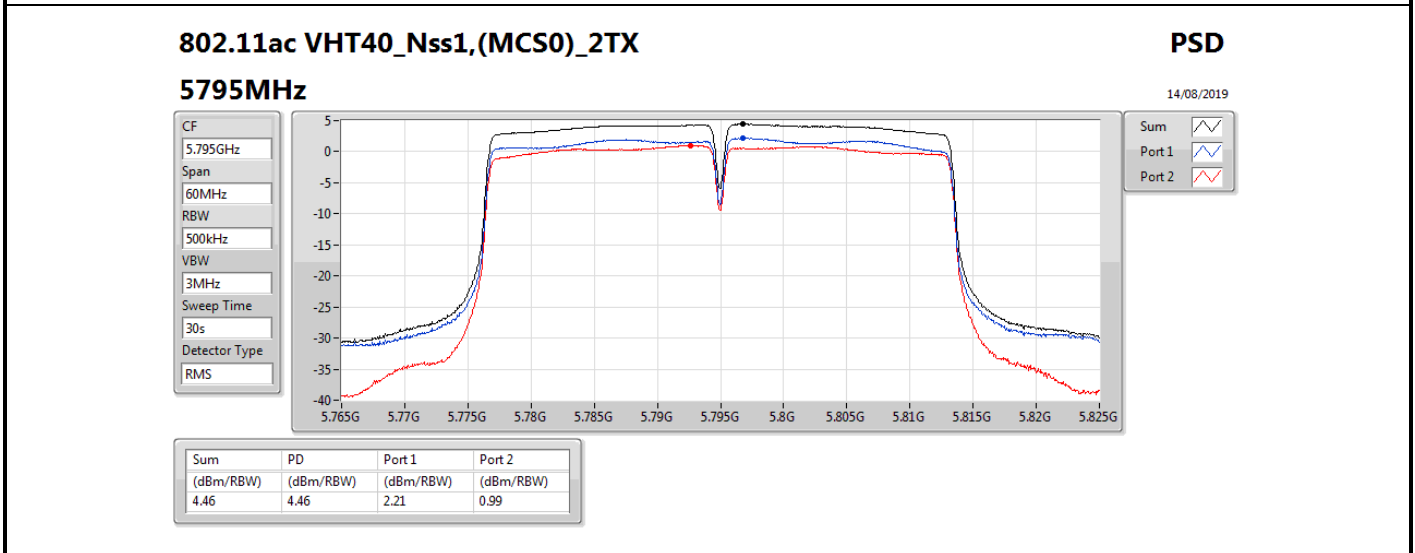

DG = Directional Gain; RBW = 500 kHz for 5.725-5.85GHz band / 1MHz for other band;

PD = trace bin-by-bin of each transmits port summing can be performed maximum power density; Port X = Port X power density;