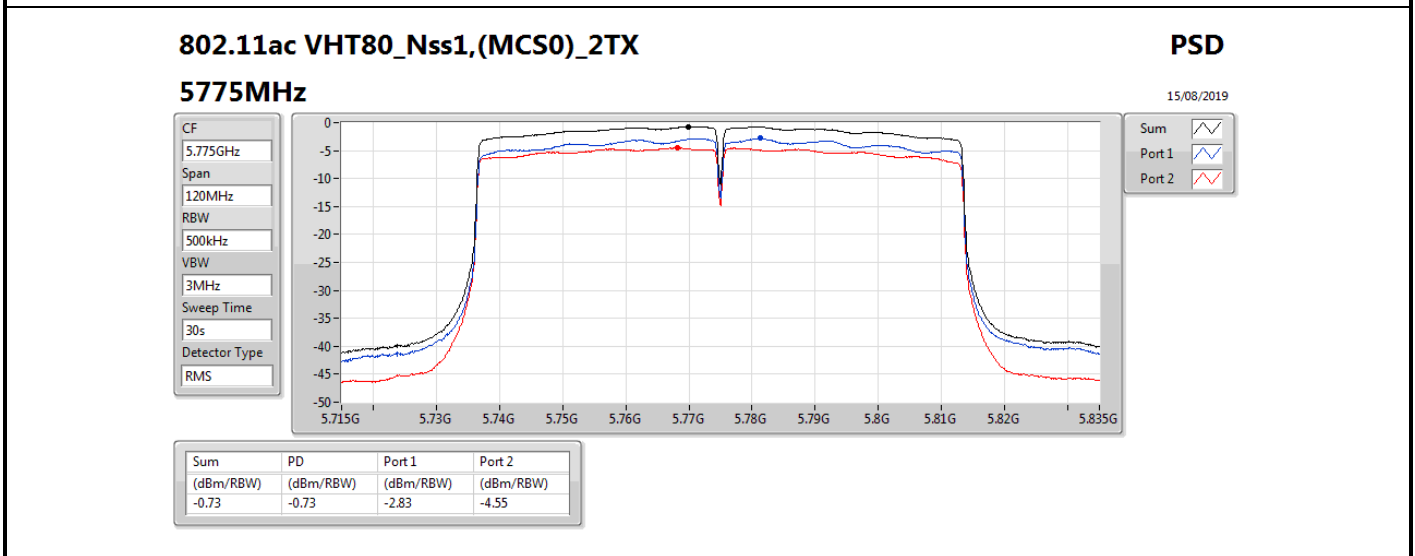

DG = Directional Gain; RBW = 500 kHz for 5.725-5.85GHz band / 1MHz for other band;

PD = trace bin-by-bin of each transmits port summing can be performed maximum power density; Port X = Port X power density;