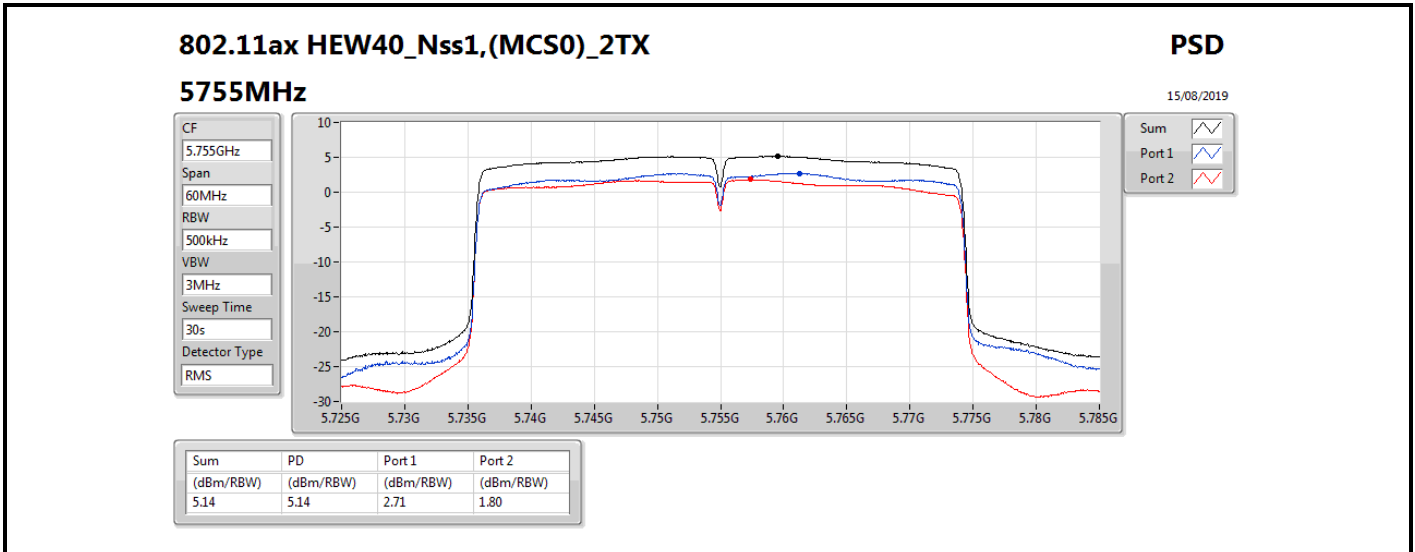

DG = Directional Gain; RBW = 500 kHz for 5.725-5.85GHz band / 1MHz for other band;

PD = trace bin-by-bin of each transmits port summing can be performed maximum power density; Port X = Port X power density;