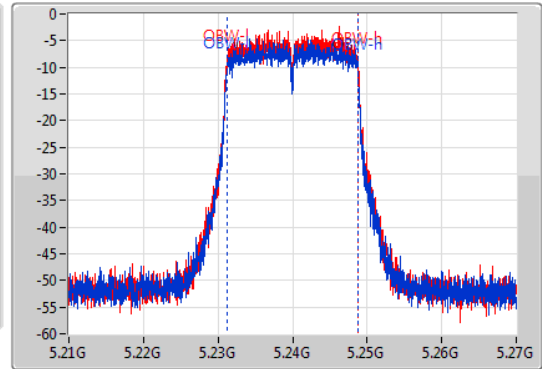

EBW

5240MHz

14/09/2019

CF  
5.24GHz  
Span  
60MHz  
RBW  
300kHz  
VBW  
1MHz  
Sweep Time  
100ms  
Detector Type  
Peak

CF  
5.24GHz  
Span  
60MHz  
RBW  
200kHz  
VBW  
1MHz  
Sweep Time  
100ms  
Detector Type  
Sample