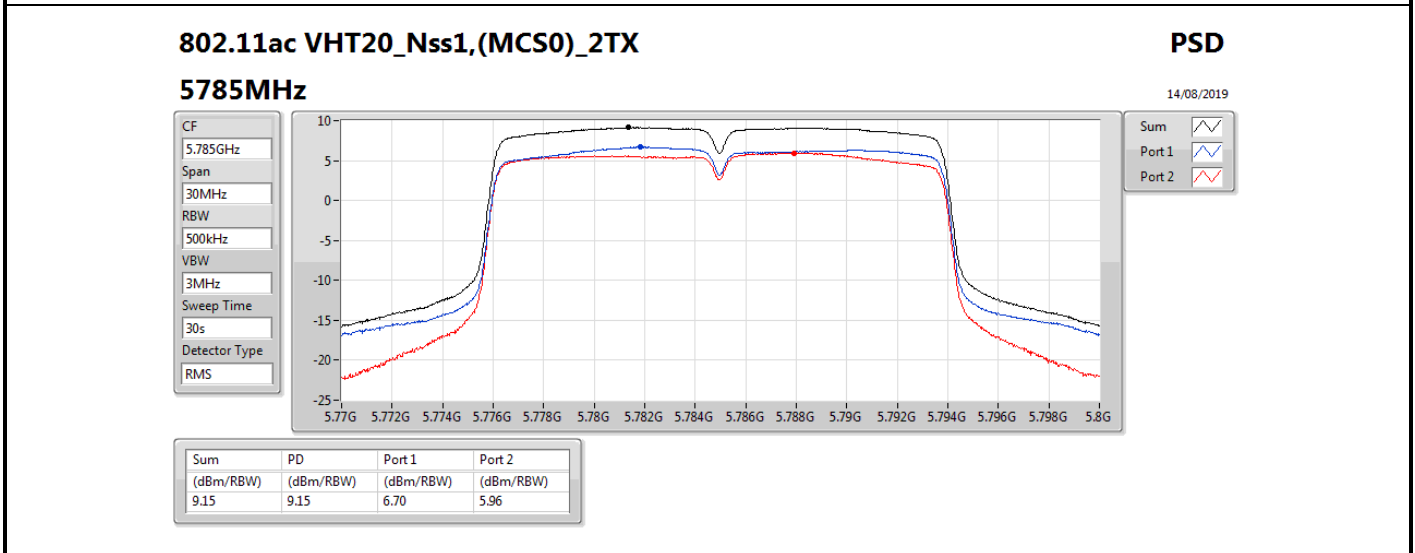

DG = Directional Gain; RBW = 500 kHz for 5.725-5.85GHz band / 1MHz for other band;

PD = trace bin-by-bin of each transmits port summing can be performed maximum power density; Port X = Port X power density;