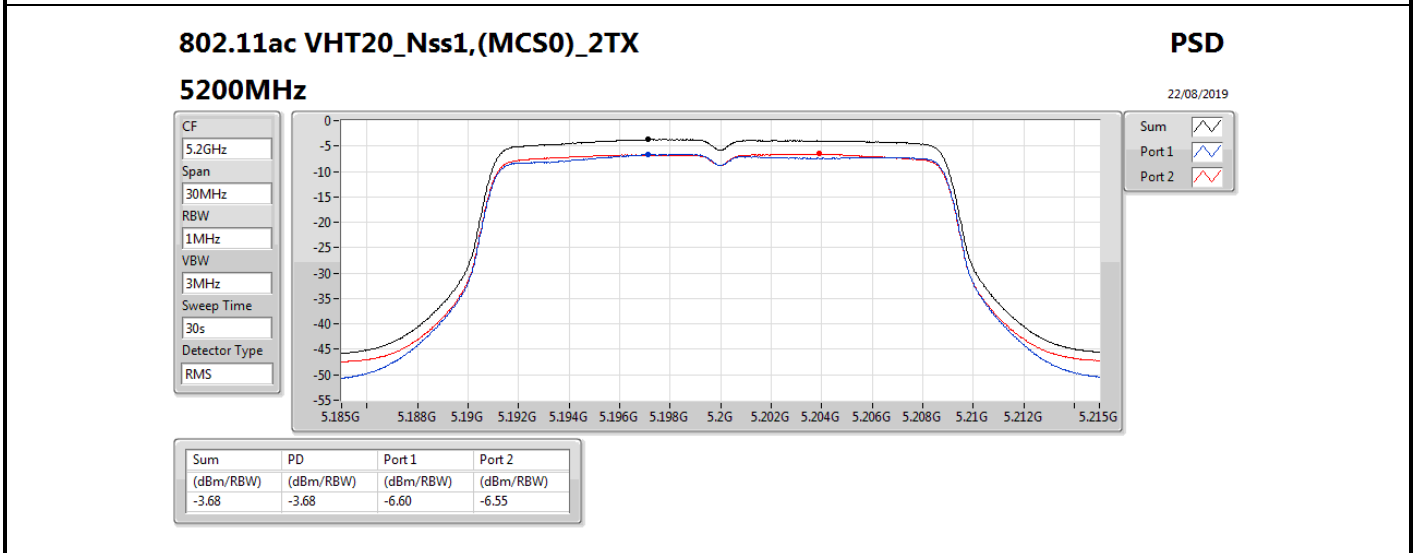

DG = Directional Gain; RBW = 500 kHz for 5.725-5.85GHz band / 1MHz for other band;

PD = trace bin-by-bin of each transmits port summing can be performed maximum power density; Port X = Port X power density;