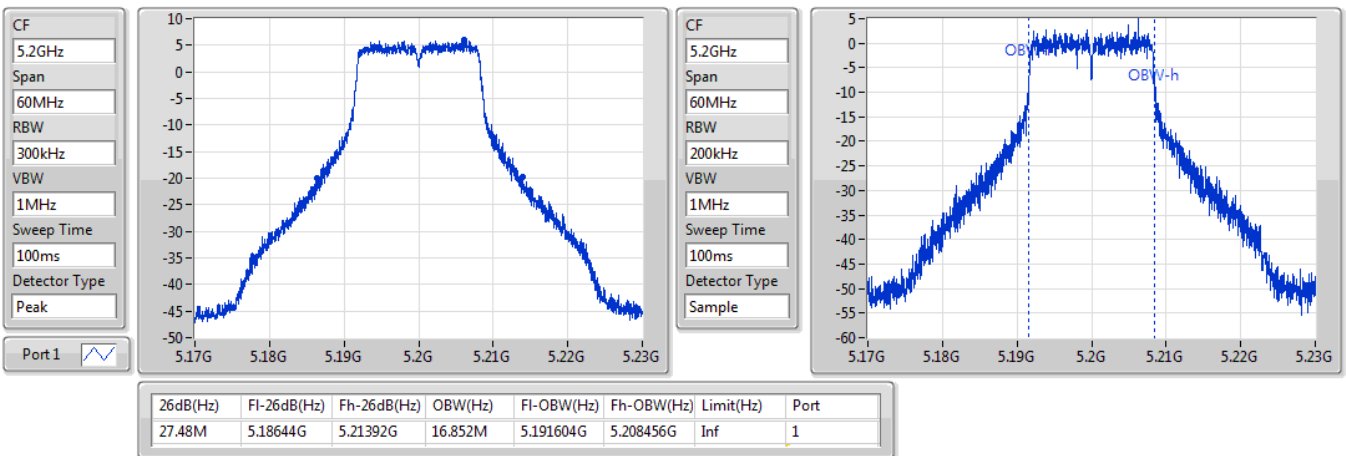

Port X-N dB = Port X 6dB down bandwidth for 5.725-5.85GHz band / 26dB down bandwidth for other band

Port X-OBW = Port X 99% occupied bandwidth;

802.11a\_Nss1,(6Mbps)\_1TX

EBW

5180MHz

16/08/2019

802.11a\_Nss1,(6Mbps)\_1TX

EBW

5200MHz

16/08/2019

802.11a\_Nss1,(6Mbps)\_1TX

EBW

5785MHz

16/08/2019

802.11a\_Nss1,(6Mbps)\_1TX