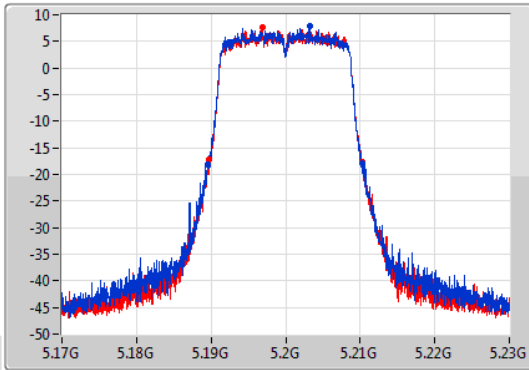

CF
5.2GHz
Span
60MHz
RBW
200kHz
VBW
1MHz
Sweep Time
100ms
Detector Type
Sample