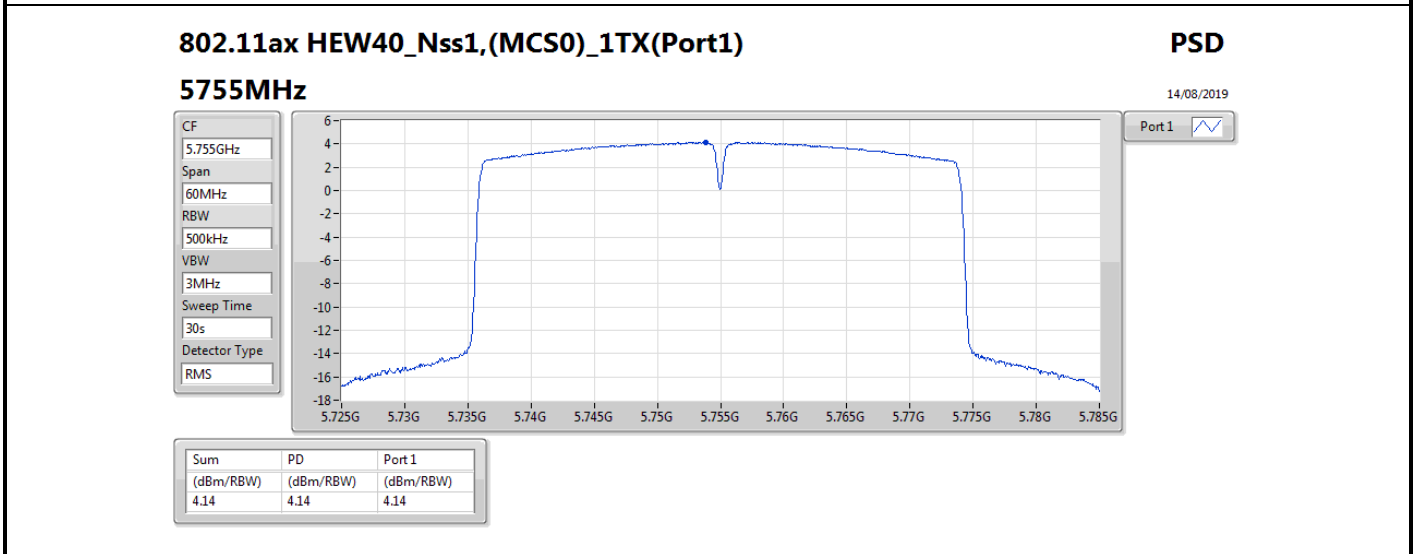

DG = Directional Gain; RBW = 500 kHz for 5.725-5.85GHz band / 1MHz for other band;

PD = trace bin-by-bin of each transmits port summing can be performed maximum power density; Port X = Port X power density;