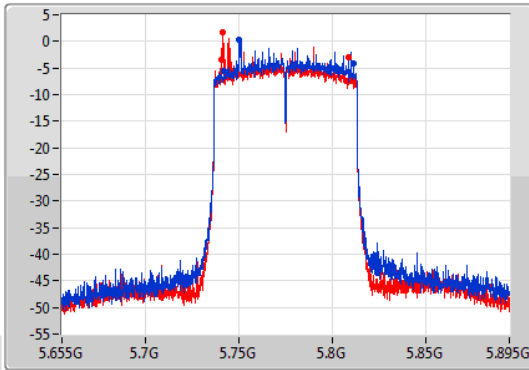

CF
5.775GHz
Span
240MHz
RBW
1MHz
VBW
3MHz
Sweep Time
100ms
Detector Type
Sample