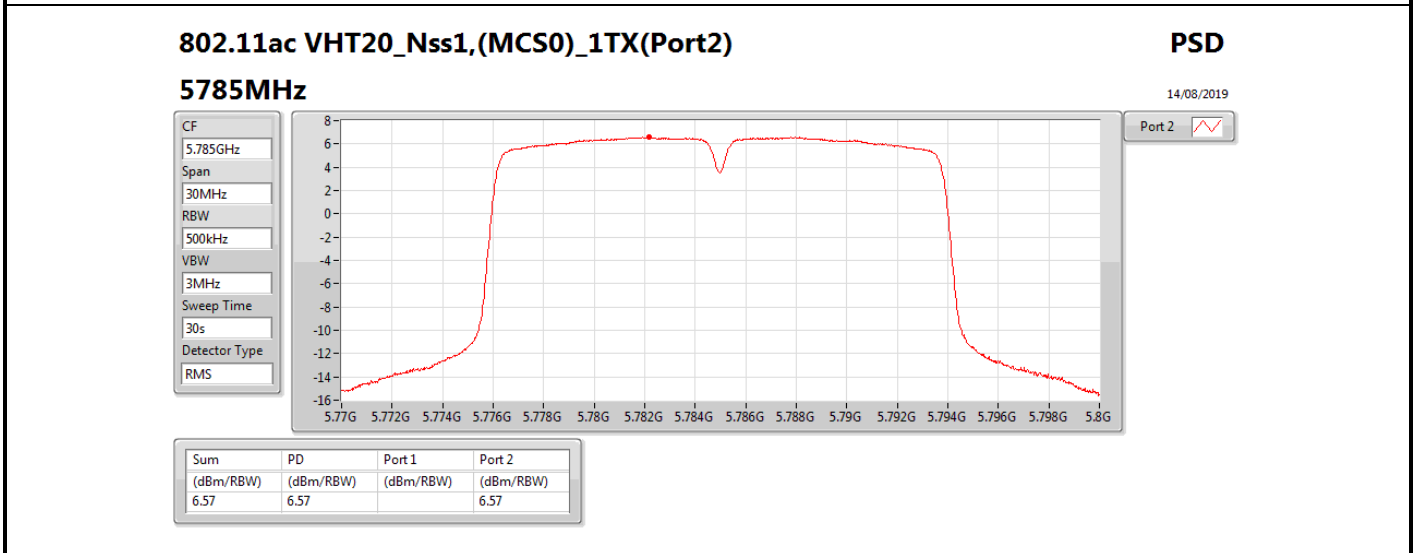

DG = Directional Gain; RBW = 500 kHz for 5.725-5.85GHz band / 1MHz for other band;

PD = trace bin-by-bin of each transmits port summing can be performed maximum power density; Port X = Port X power density;