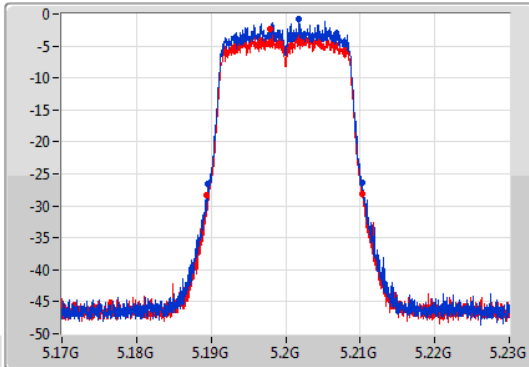

CF: 5.2GHz
Span: 60MHz
RBW: 200kHz
VBW: 1MHz
Sweep Time: 100ms
Detector Type: Sample