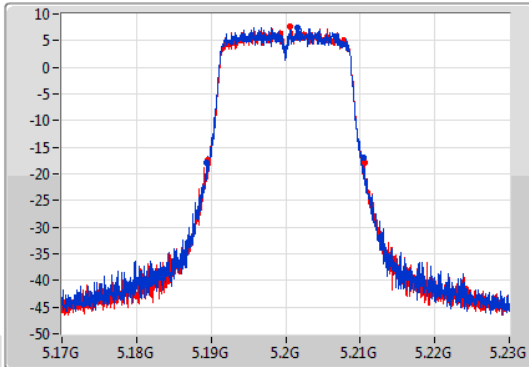

CF: 5.2GHz
Span: 60MHz
RBW: 200kHz
VBW: 1MHz
Sweep Time: 100ms
Detector Type: Sample