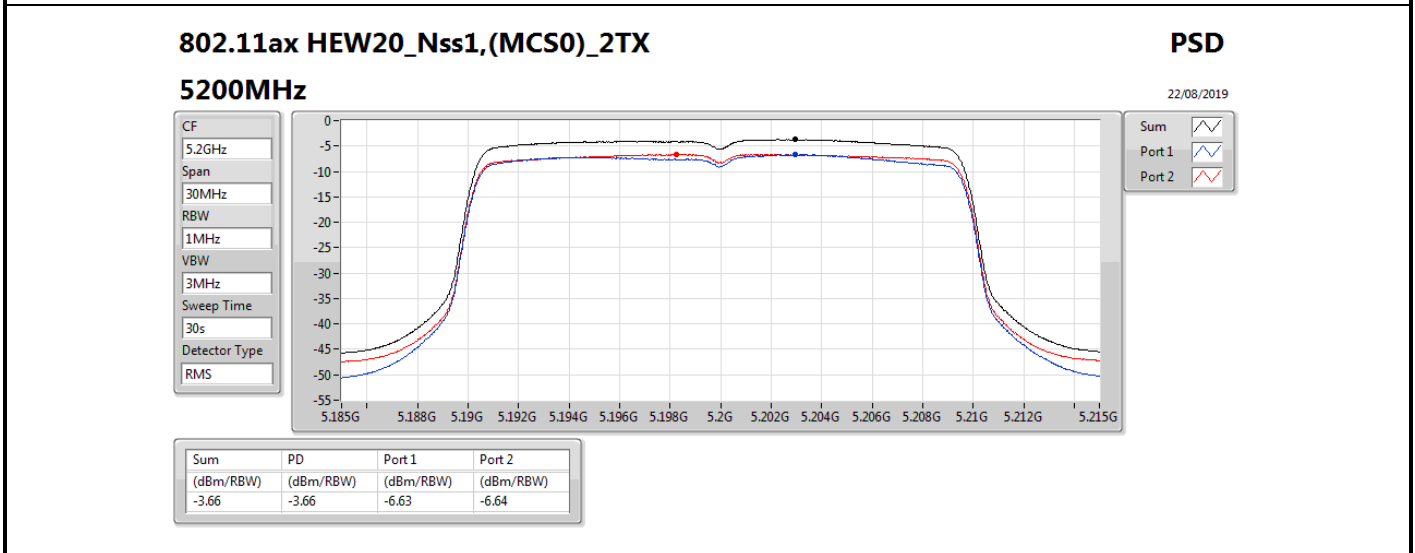

DG = Directional Gain; RBW = 500 kHz for 5.725-5.85GHz band / 1MHz for other band;

PD = trace bin-by-bin of each transmits port summing can be performed maximum power density; Port X = Port X power density;