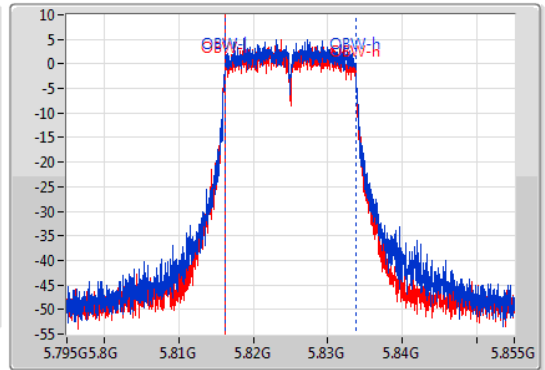

EBW

5825MHz

14/09/2019

CF  
5.825GHz  
Span  
60MHz  
RBW  
100kHz  
VBW  
300kHz  
Sweep Time  
100ms  
Detector Type  
Peak

CF  
5.825GHz  
Span  
60MHz  
RBW  
200kHz  
VBW  
1MHz  
Sweep Time  
100ms  
Detector Type  
Sample