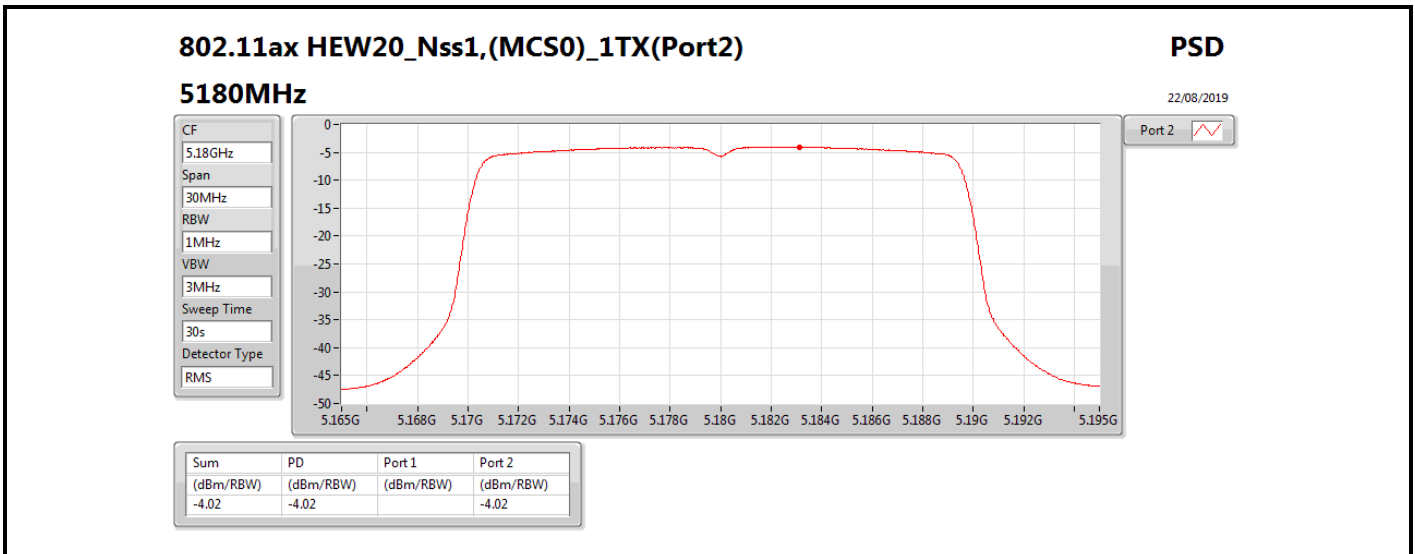

DG = Directional Gain; RBW = 500 kHz for 5.725-5.85GHz band / 1MHz for other band;

PD = trace bin-by-bin of each transmits port summing can be performed maximum power density; Port X = Port X power density;