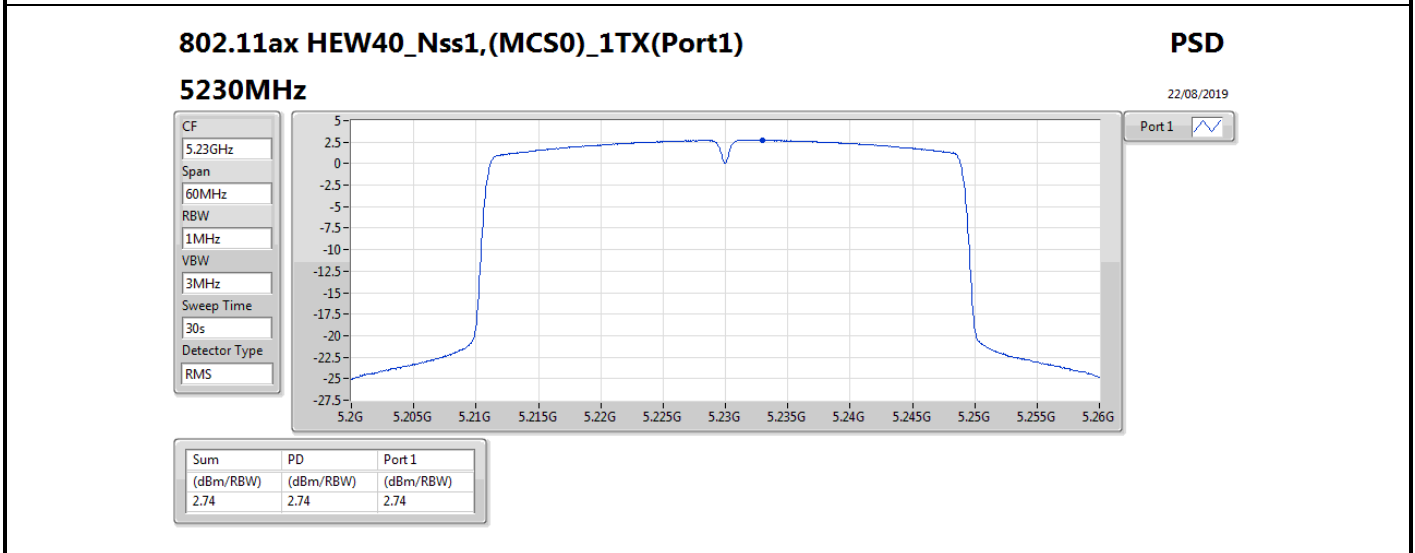

DG = Directional Gain; RBW = 500 kHz for 5.725-5.85GHz band / 1MHz for other band;

PD = trace bin-by-bin of each transmits port summing can be performed maximum power density; Port X = Port X power density;