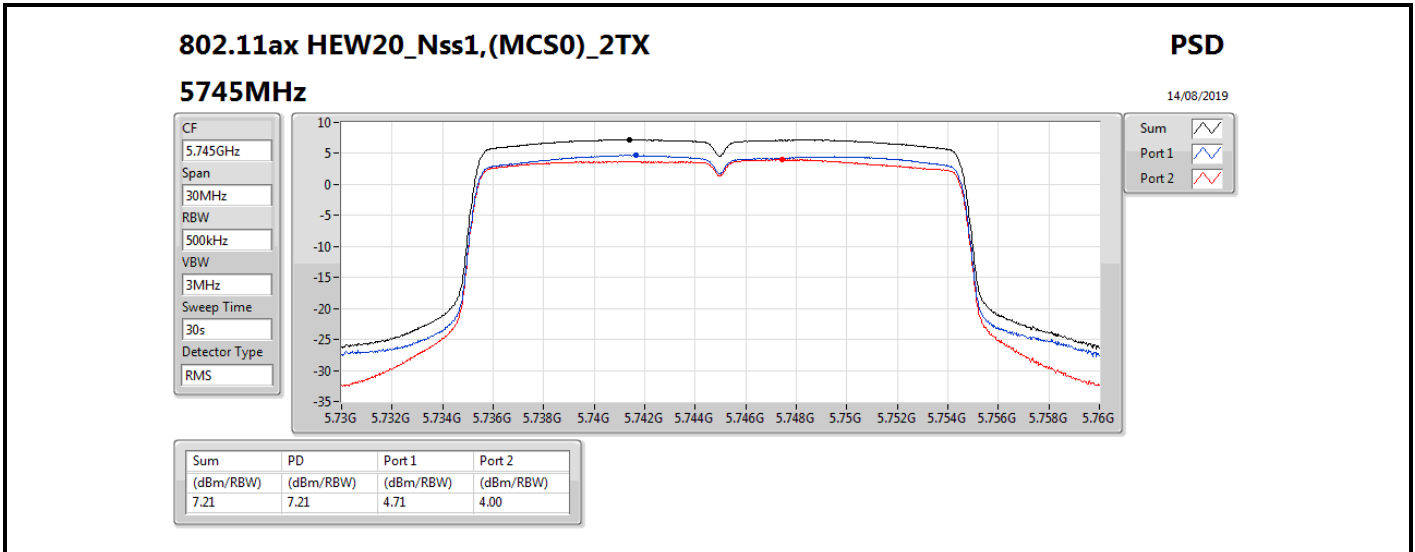

DG = Directional Gain; RBW = 500 kHz for 5.725-5.85GHz band / 1MHz for other band;

PD = trace bin-by-bin of each transmits port summing can be performed maximum power density; Port X = Port X power density;