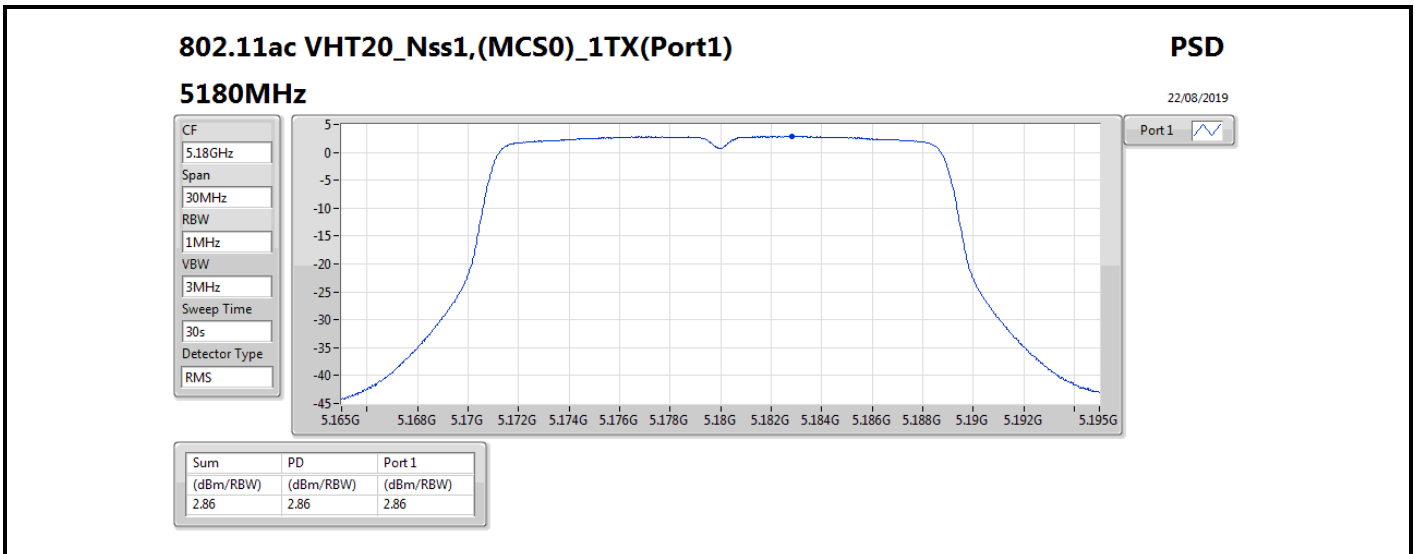

DG = Directional Gain; RBW = 500 kHz for 5.725-5.85GHz band / 1MHz for other band;

PD = trace bin-by-bin of each transmits port summing can be performed maximum power density; Port X = Port X power density;