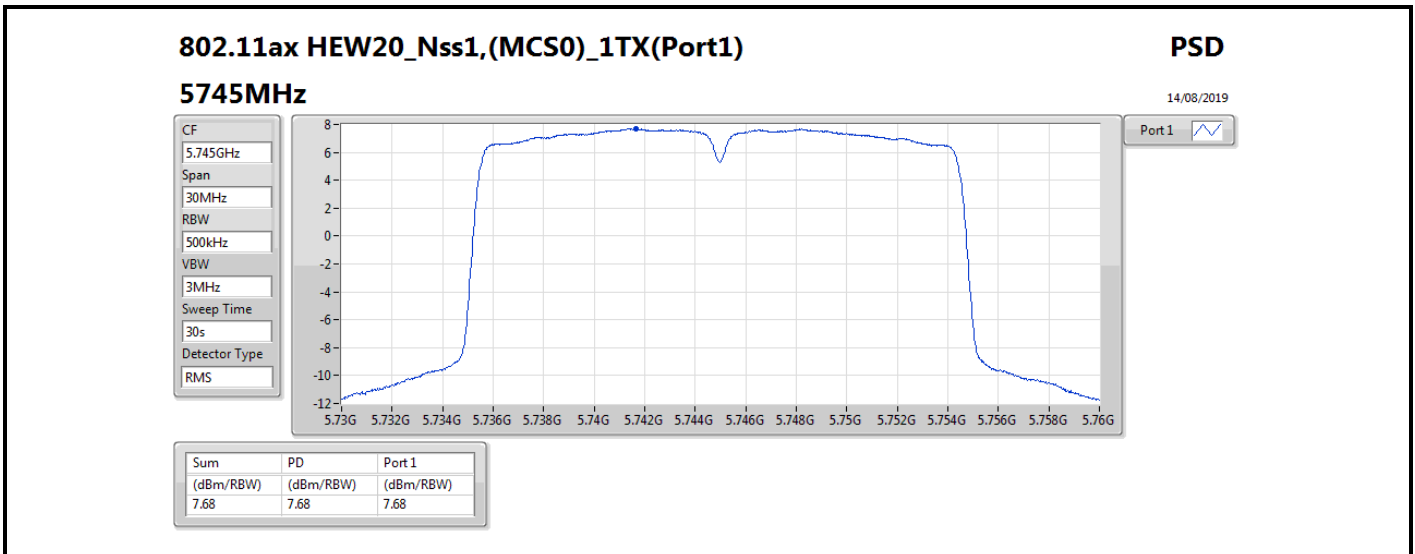

DG = Directional Gain; RBW = 500 kHz for 5.725-5.85GHz band / 1MHz for other band;

PD = trace bin-by-bin of each transmits port summing can be performed maximum power density; Port X = Port X power density;