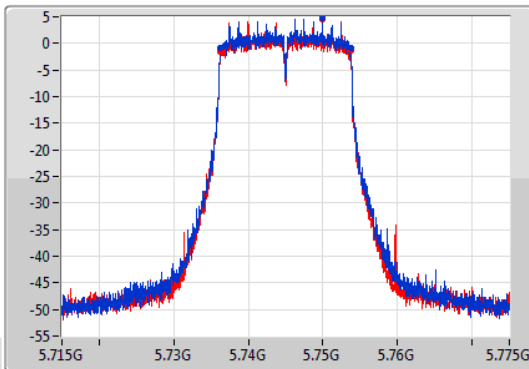

CF
5.745GHz
Span
60MHz
RBW
200kHz
VBW
1MHz
Sweep Time
100ms
Detector Type
Sample