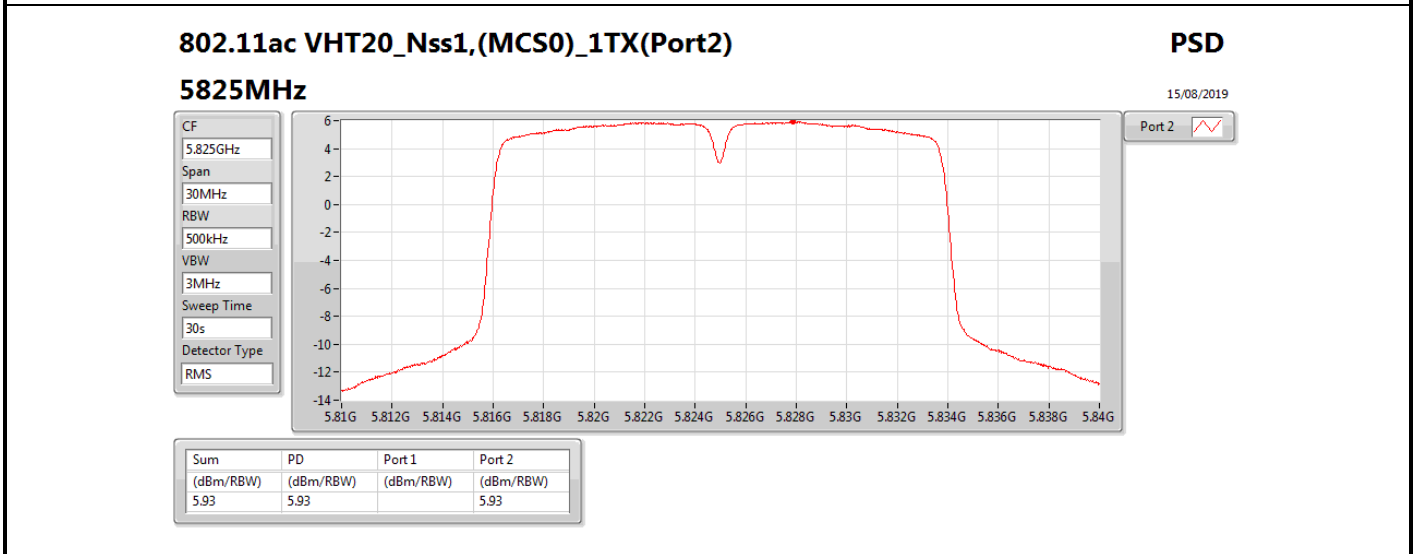

DG = Directional Gain; RBW = 500 kHz for 5.725-5.85GHz band / 1MHz for other band;

PD = trace bin-by-bin of each transmits port summing can be performed maximum power density; Port X = Port X power density;