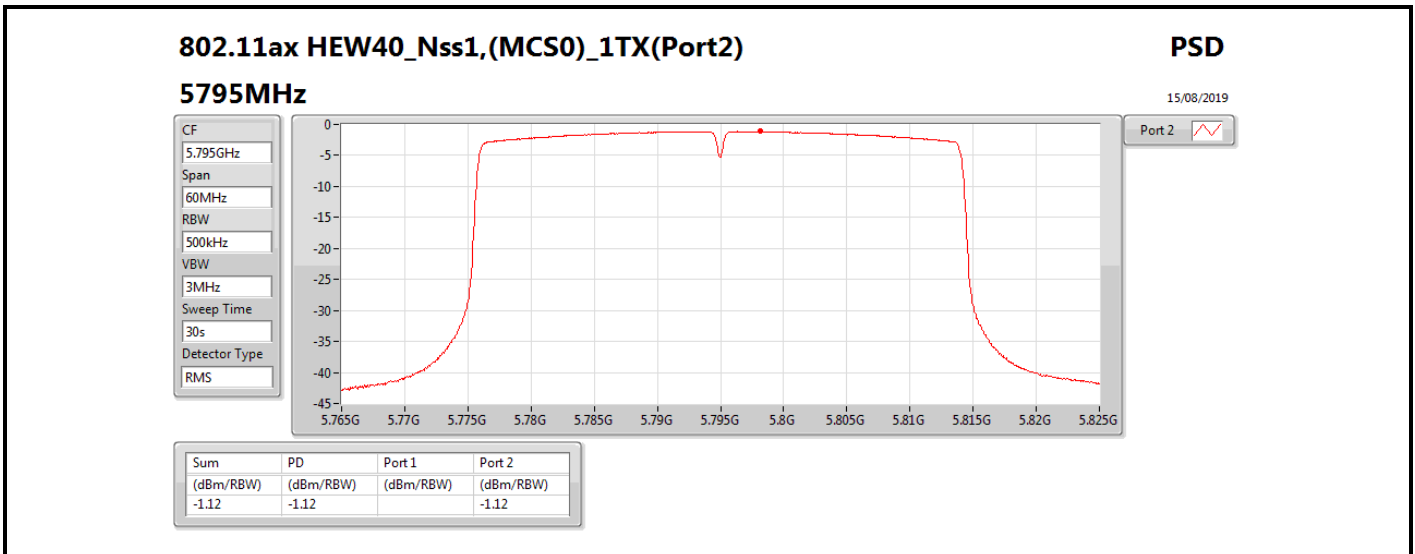

DG = Directional Gain; RBW = 500 kHz for 5.725-5.85GHz band / 1MHz for other band;

PD = trace bin-by-bin of each transmits port summing can be performed maximum power density; Port X = Port X power density;