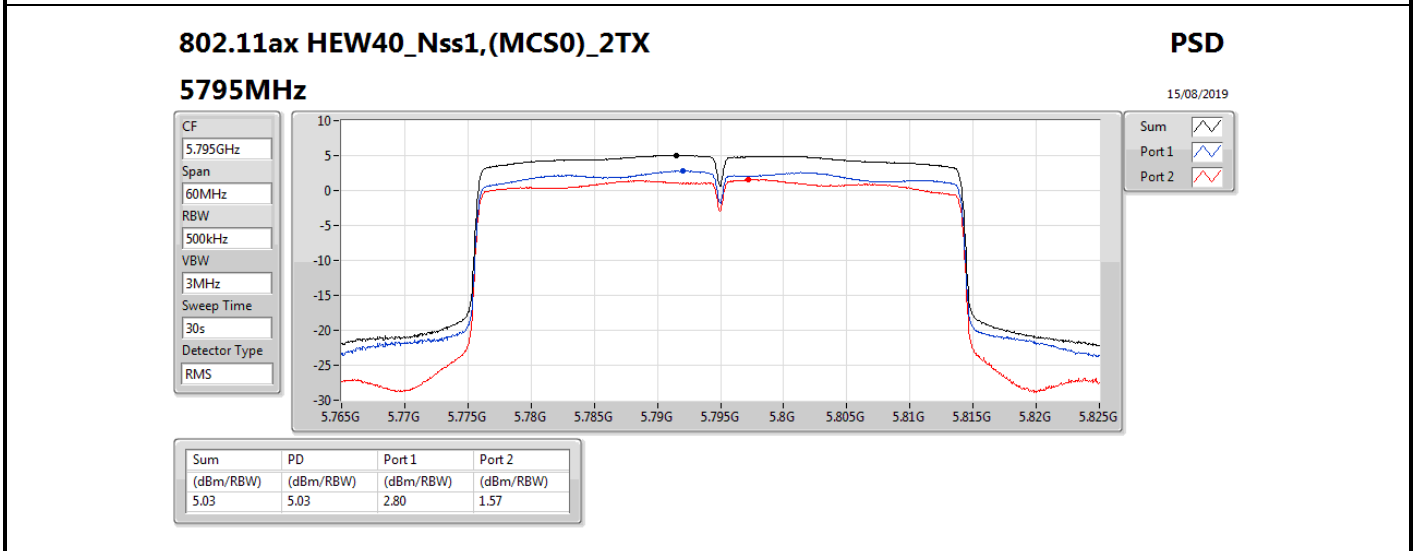

DG = Directional Gain; RBW = 500 kHz for 5.725-5.85GHz band / 1MHz for other band;

PD = trace bin-by-bin of each transmits port summing can be performed maximum power density; Port X = Port X power density;