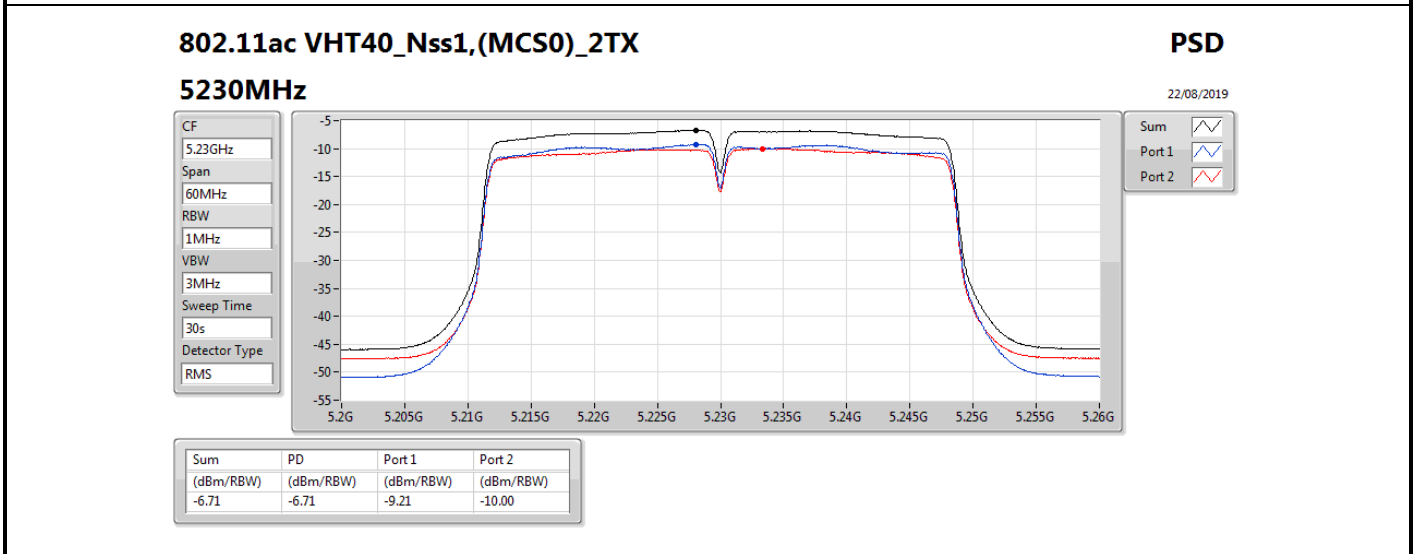

DG = Directional Gain; RBW = 500 kHz for 5.725-5.85GHz band / 1MHz for other band;

PD = trace bin-by-bin of each transmits port summing can be performed maximum power density; Port X = Port X power density;