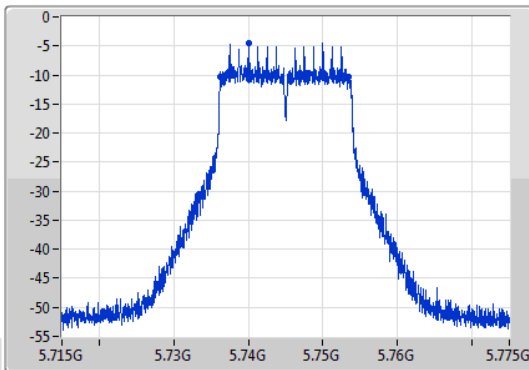

CF
5.745GHz
Span
60MHz
RBW
200kHz
VBW
1MHz
Sweep Time
100ms
Detector Type
Sample