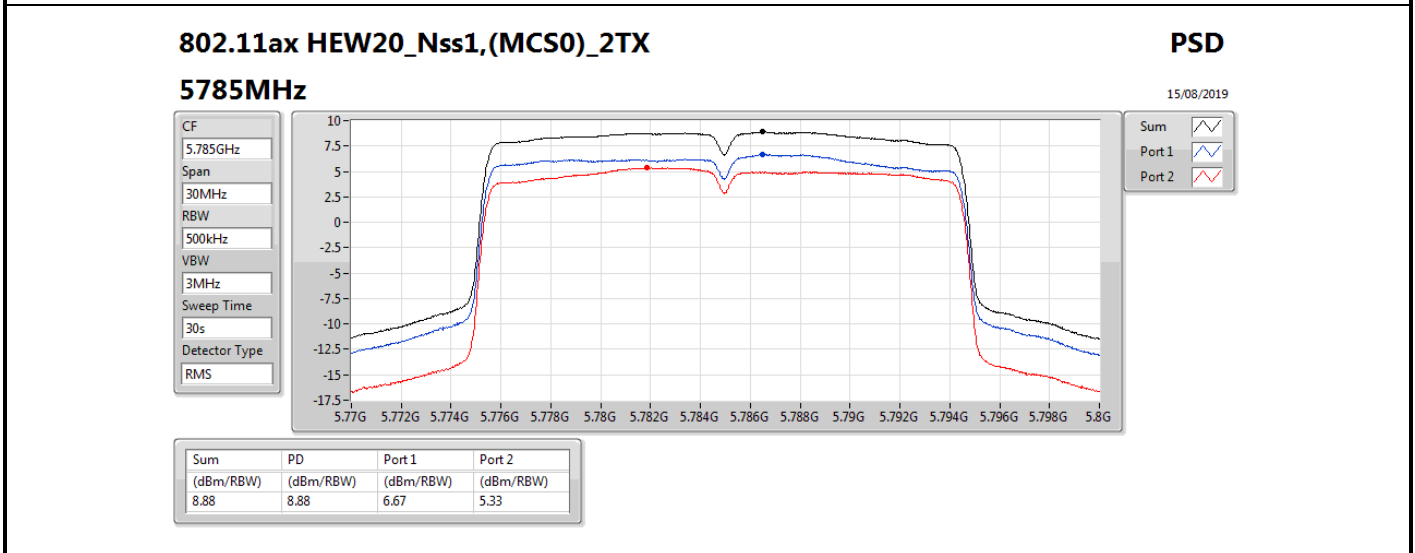

DG = Directional Gain; RBW = 500 kHz for 5.725-5.85GHz band / 1MHz for other band;

PD = trace bin-by-bin of each transmits port summing can be performed maximum power density; Port X = Port X power density;