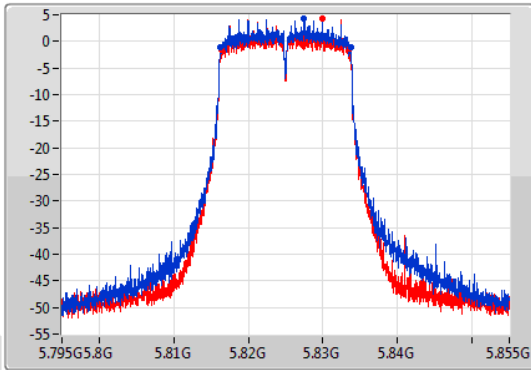

CF
5.825GHz
Span
60MHz
RBW
200kHz
VBW
1MHz
Sweep Time
100ms
Detector Type
Sample