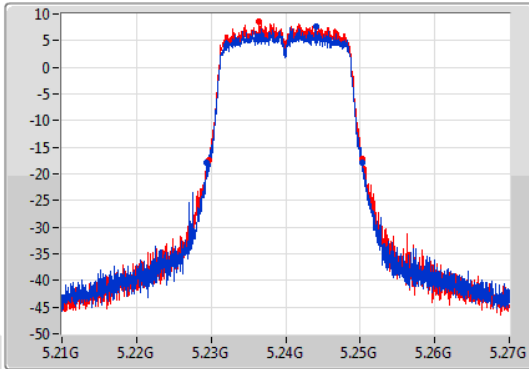

802.11ax HEW20-BF_Nss1,(MCS0)_2TX

EBW

5240MHz

14/09/2019

CF
5.24GHz
Span
60MHz
RBW
300kHz
VBW
1MHz
Sweep Time
100ms
Detector Type
Peak

CF
5.24GHz
Span
60MHz
RBW
200kHz
VBW
1MHz
Sweep Time
100ms
Detector Type
Sample