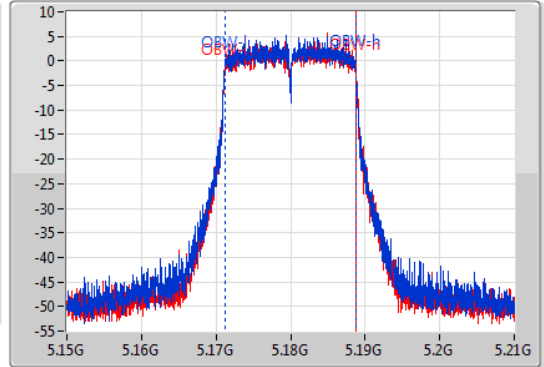

26dB(Hz)	Fl-26dB(Hz)	Fh-26dB(Hz)	OBW(Hz)	Fl-OBW(Hz)	Fh-OBW(Hz)	Limit(Hz)	Port
20.85M	5.16953G	5.19038G	17.601M	5.171154G	5.188756G	Inf	1
20.61M	5.16974G	5.19035G	17.601M	5.171154G	5.188756G	Inf	2

802.11ac VHT20-BF_Nss1,(MCS0)_2TX

EBW

5200MHz

14/09/2019

CF: 5.2GHz
Span: 60MHz
RBW: 300kHz
VBW: 1MHz
Sweep Time: 100ms
Detector Type: Peak