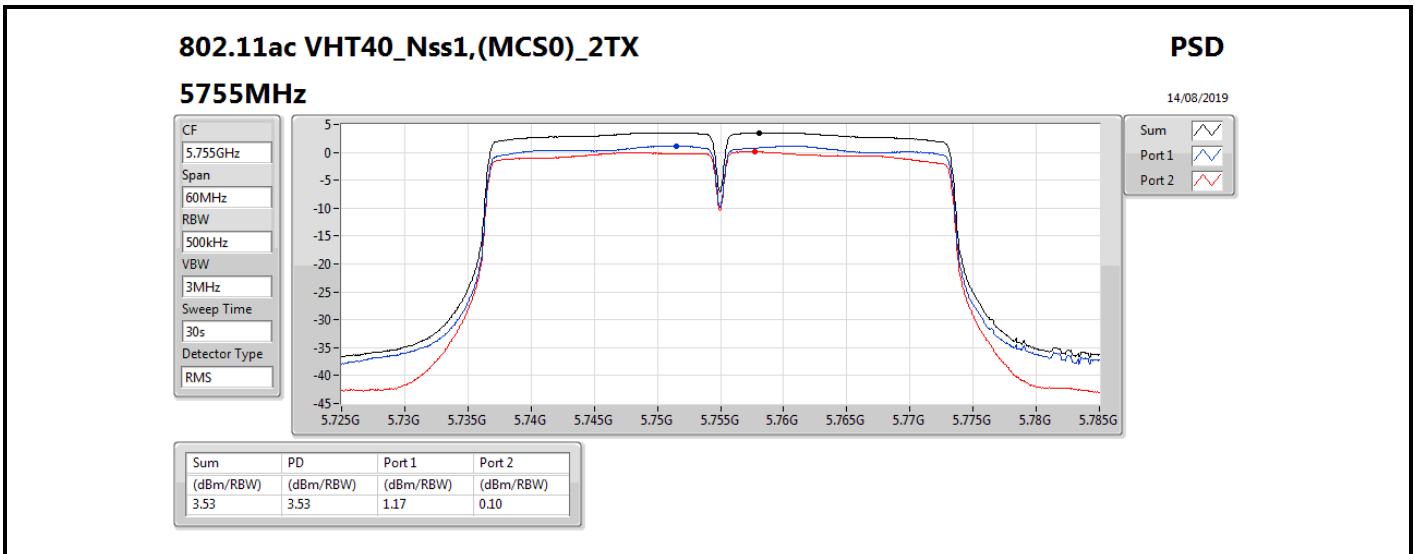

DG = Directional Gain; RBW = 500 kHz for 5.725-5.85GHz band / 1MHz for other band;

PD = trace bin-by-bin of each transmits port summing can be performed maximum power density; Port X = Port X power density;