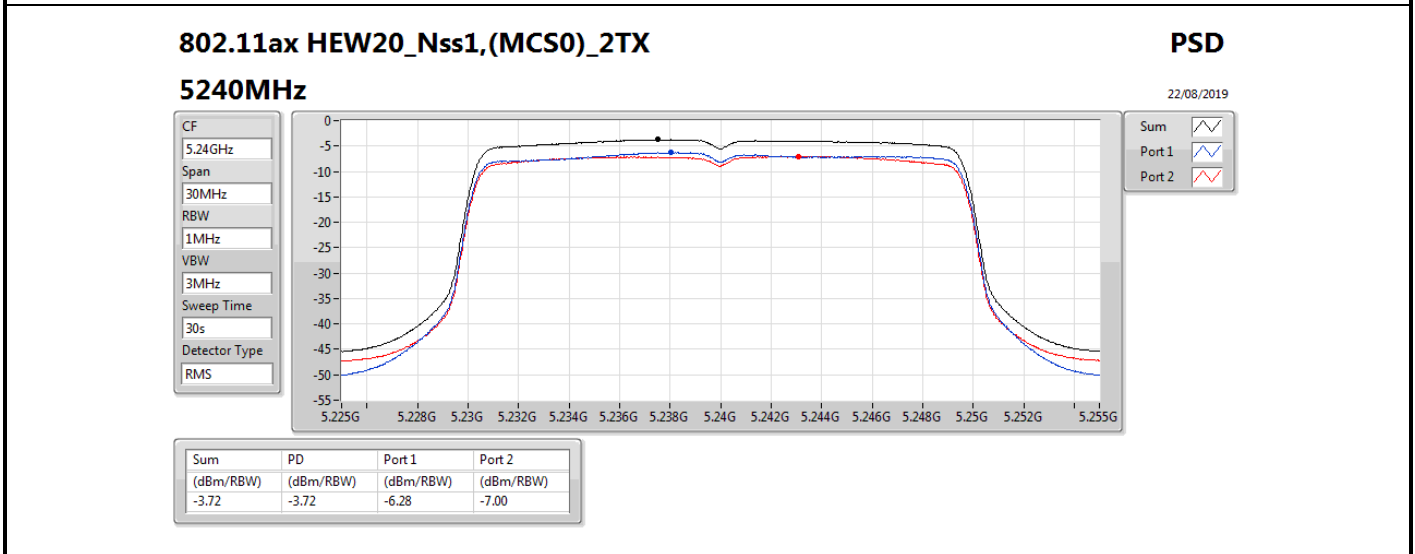

DG = Directional Gain; RBW = 500 kHz for 5.725-5.85GHz band / 1MHz for other band;

PD = trace bin-by-bin of each transmits port summing can be performed maximum power density; Port X = Port X power density;