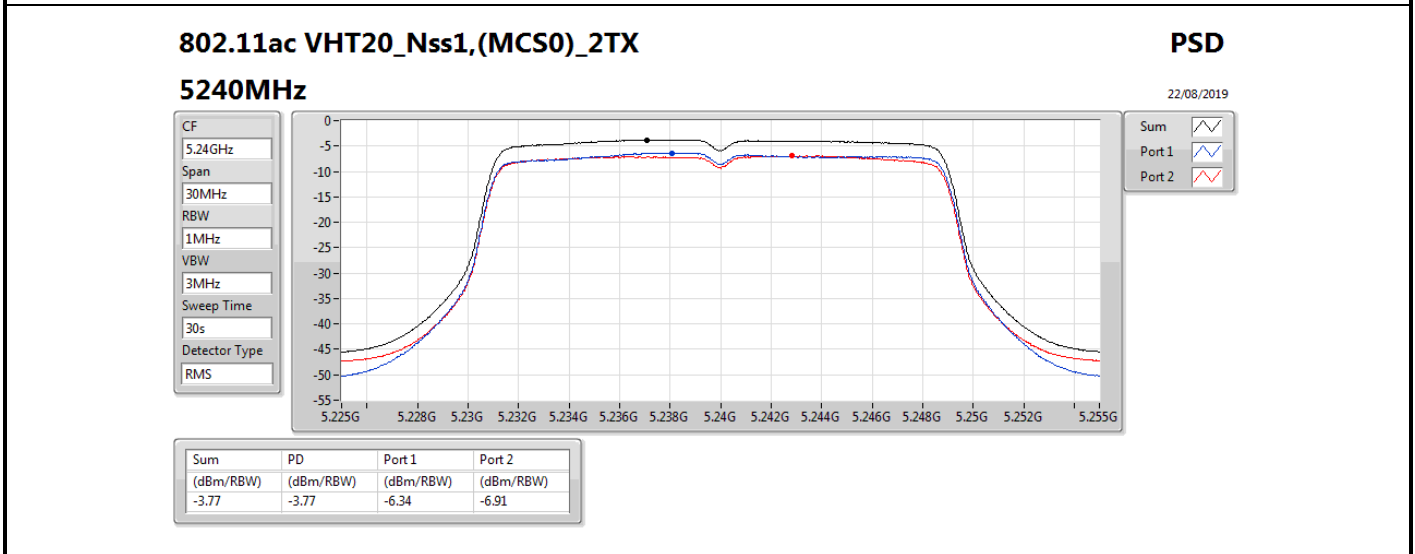

DG = Directional Gain; RBW = 500 kHz for 5.725-5.85GHz band / 1MHz for other band;

PD = trace bin-by-bin of each transmits port summing can be performed maximum power density; Port X = Port X power density;