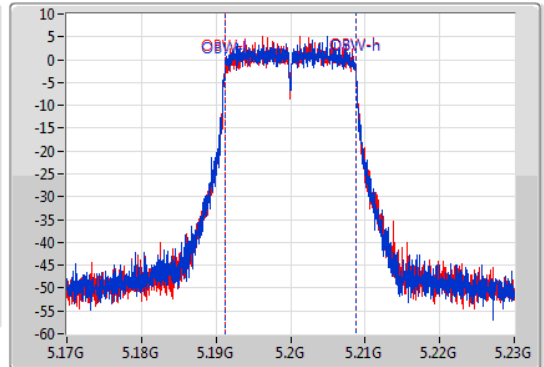

802.11ac VHT20-BF\_Nss1,(MCS0)\_2TX

EBW

5200MHz

14/09/2019

CF: 5.2GHz  
 Span: 60MHz  
 RBW: 300kHz  
 VBW: 1MHz  
 Sweep Time: 100ms  
 Detector Type: Peak

CF: 5.2GHz  
 Span: 60MHz  
 RBW: 200kHz  
 VBW: 1MHz  
 Sweep Time: 100ms  
 Detector Type: Sample