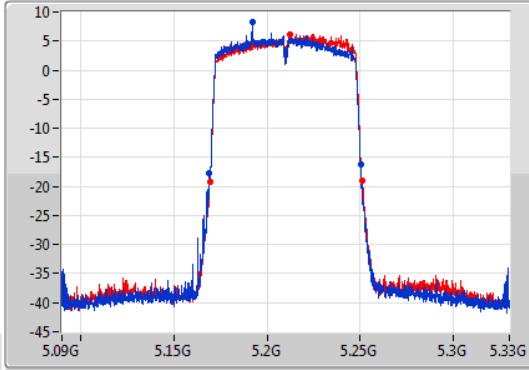

802.11ax HEW80-BF_Nss1,(MCS0)_2TX

EBW

5210MHz

14/09/2019

CF
5.21GHz
Span
240MHz
RBW
1MHz
VBW
3MHz
Sweep Time
100ms
Detector Type
Peak
Port 1
Port 2

CF
5.21GHz
Span
240MHz
RBW
1MHz
VBW
3MHz
Sweep Time
100ms
Detector Type
Sample