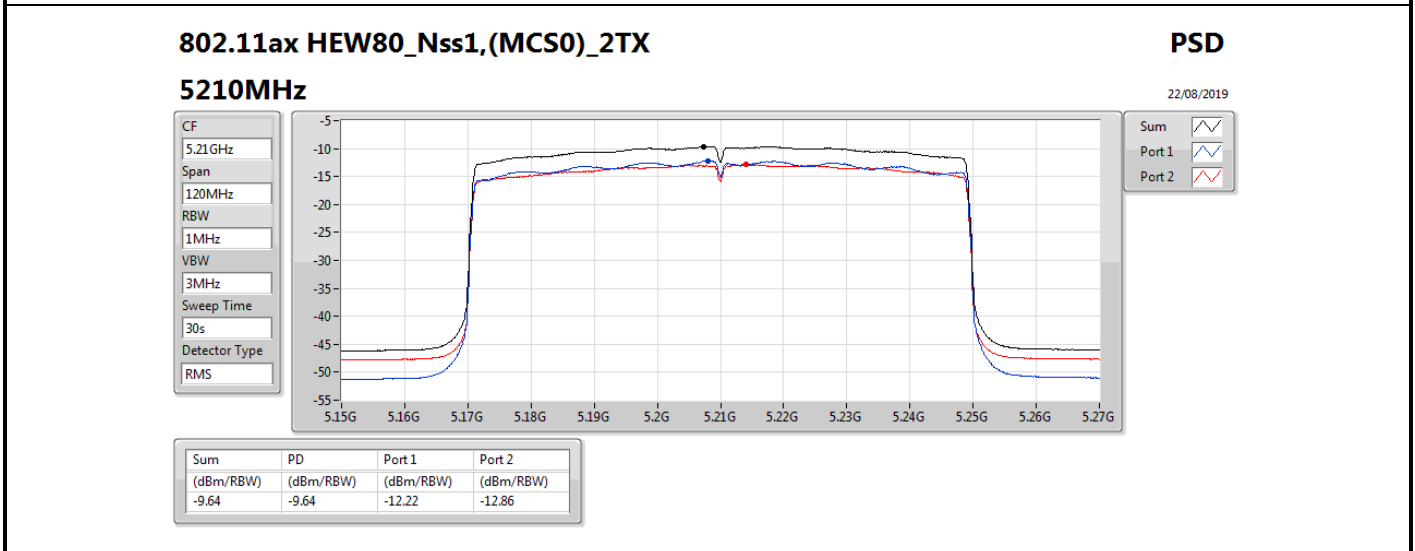

DG = Directional Gain; RBW = 500 kHz for 5.725-5.85GHz band / 1MHz for other band;

PD = trace bin-by-bin of each transmits port summing can be performed maximum power density; Port X = Port X power density;