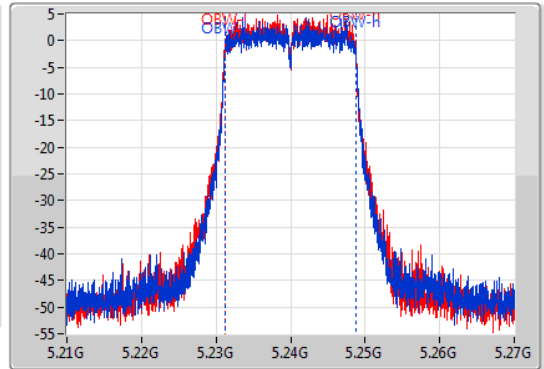

EBW

5240MHz

14/09/2019

CF  
5.24GHz  
Span  
60MHz  
RBW  
300kHz  
VBW  
1MHz  
Sweep Time  
100ms  
Detector Type  
Peak

CF  
5.24GHz  
Span  
60MHz  
RBW  
200kHz  
VBW  
1MHz  
Sweep Time  
100ms  
Detector Type  
Sample