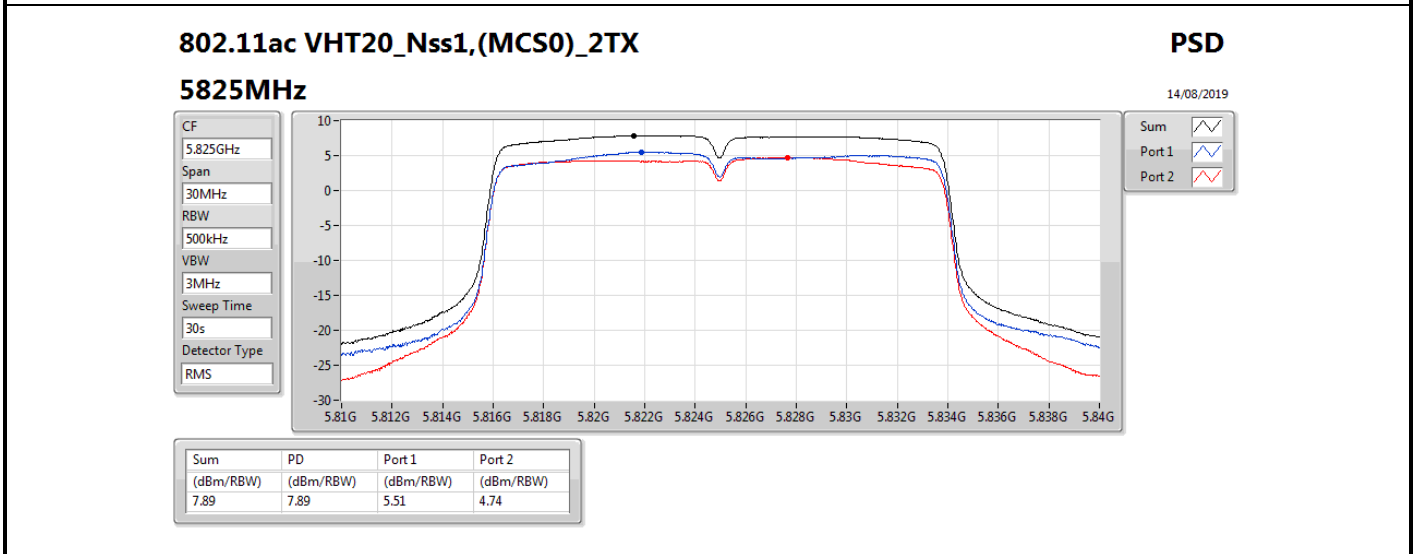

DG = Directional Gain; RBW = 500 kHz for 5.725-5.85GHz band / 1MHz for other band;

PD = trace bin-by-bin of each transmits port summing can be performed maximum power density; Port X = Port X power density;