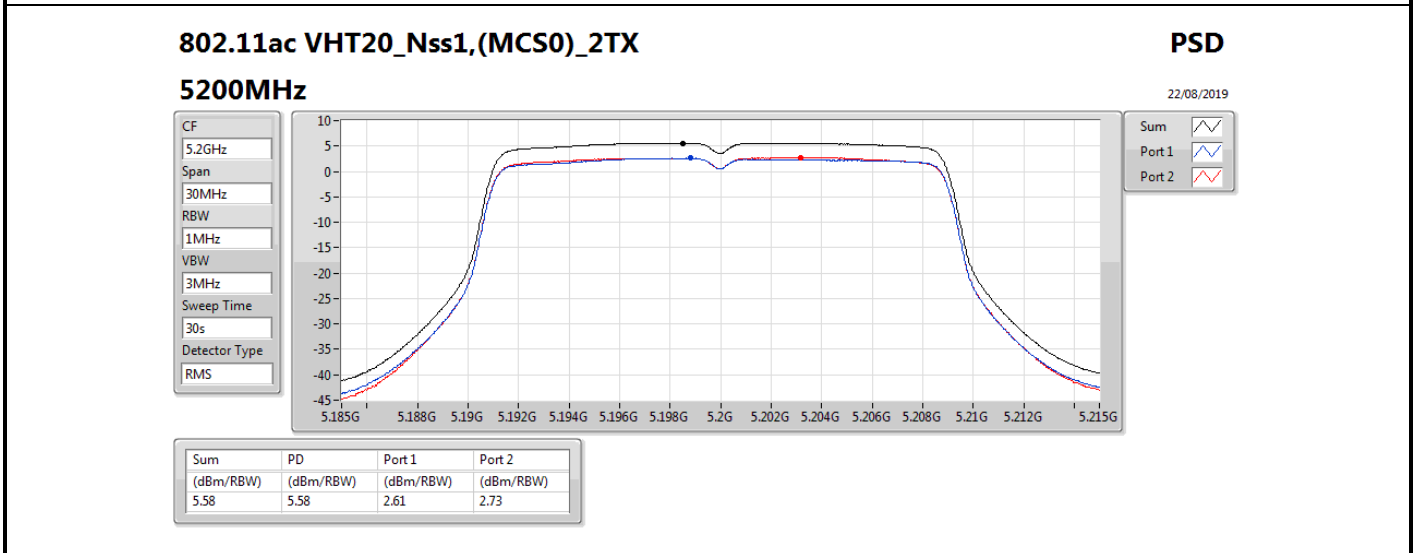

DG = Directional Gain; RBW = 500 kHz for 5.725-5.85GHz band / 1MHz for other band;

PD = trace bin-by-bin of each transmits port summing can be performed maximum power density; Port X = Port X power density;