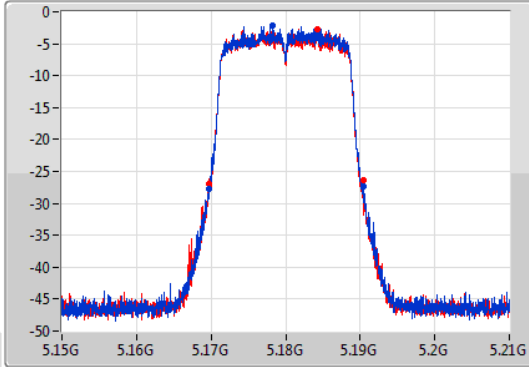

802.11ac VHT20-BF_Nss1,(MCS0)_2TX

EBW

5180MHz

16/09/2019

CF: 5.18GHz
Span: 60MHz
RBW: 300kHz
VBW: 1MHz
Sweep Time: 100ms
Detector Type: Peak

CF: 5.18GHz
Span: 60MHz
RBW: 200kHz
VBW: 1MHz
Sweep Time: 100ms
Detector Type: Sample