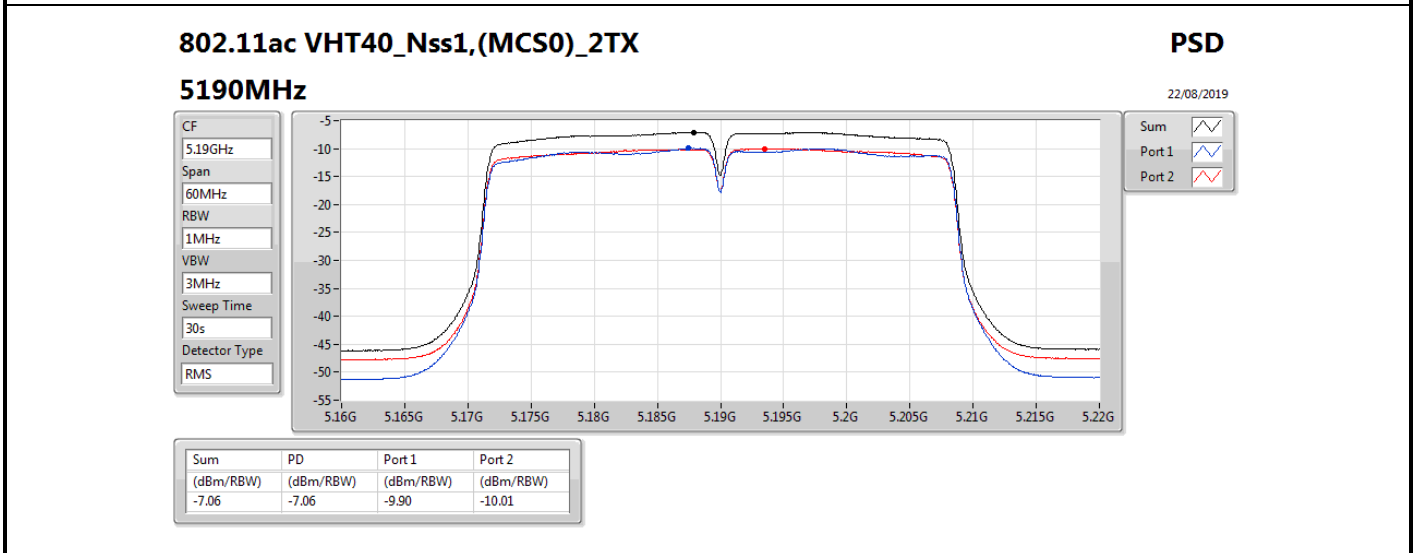

DG = Directional Gain; RBW = 500 kHz for 5.725-5.85GHz band / 1MHz for other band;

PD = trace bin-by-bin of each transmits port summing can be performed maximum power density; Port X = Port X power density;