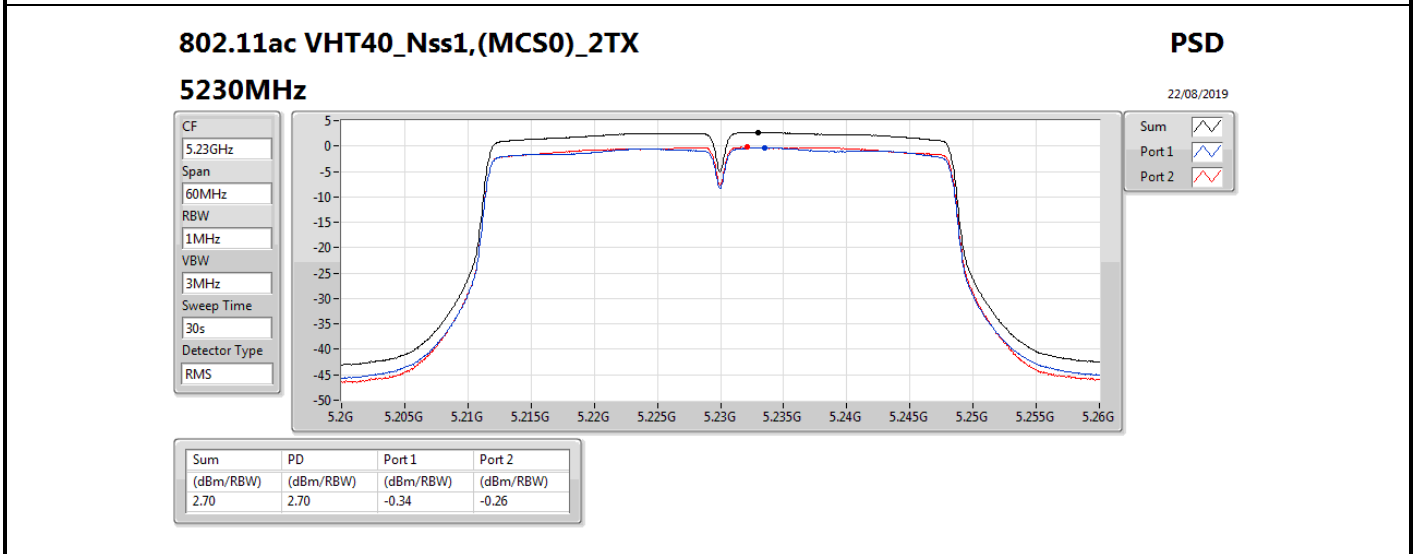

DG = Directional Gain; RBW = 500 kHz for 5.725-5.85GHz band / 1MHz for other band;

PD = trace bin-by-bin of each transmits port summing can be performed maximum power density; Port X = Port X power density;