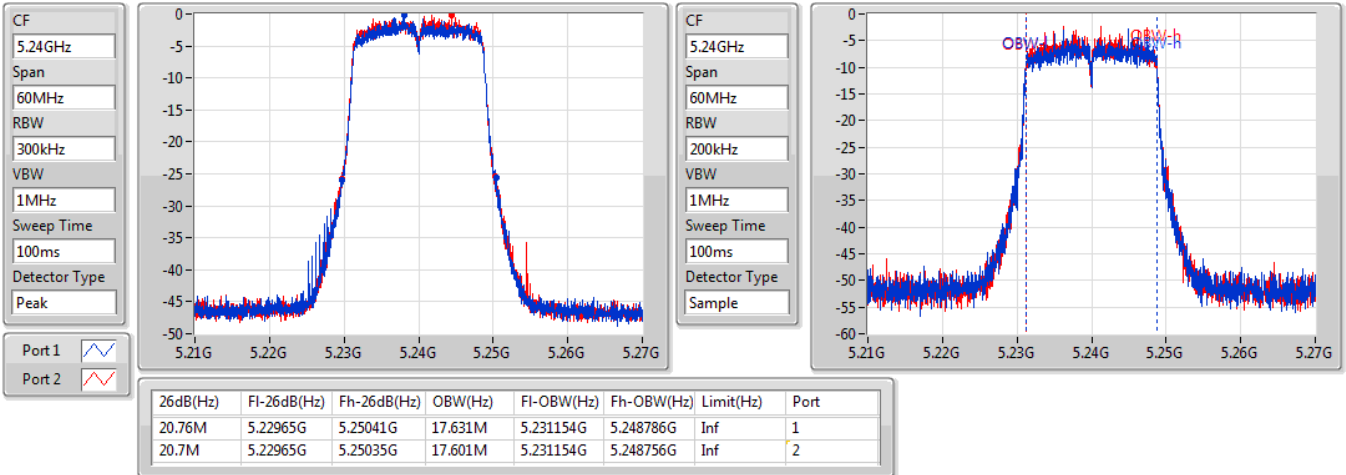

802.11ac VHT20-BF_Nss1,(MCS0)_2TX

EBW

5240MHz

14/09/2019