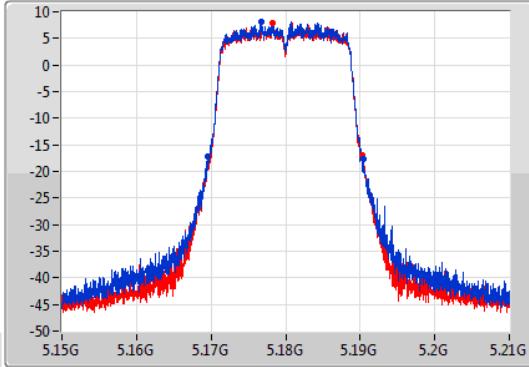

802.11ac VHT20-BF_Nss1,(MCS0)_2TX

EBW

5180MHz

14/09/2019

CF: 5.18GHz
Span: 60MHz
RBW: 300kHz
VBW: 1MHz
Sweep Time: 100ms
Detector Type: Peak

CF: 5.18GHz
Span: 60MHz
RBW: 200kHz
VBW: 1MHz
Sweep Time: 100ms
Detector Type: Sample