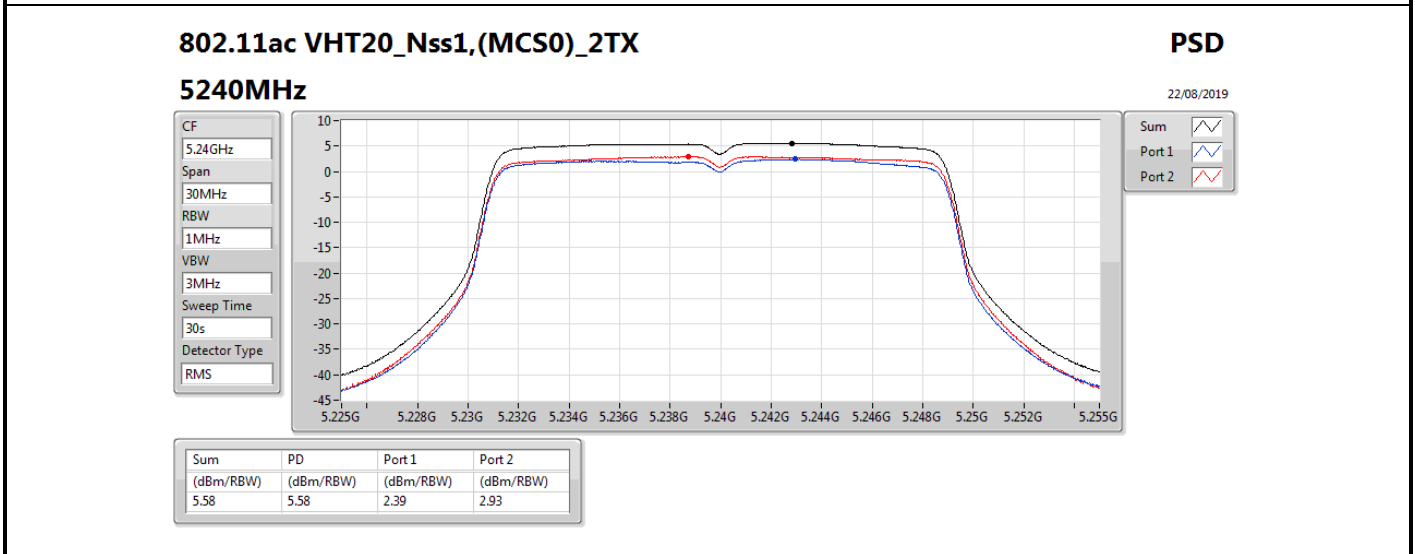

DG = Directional Gain; RBW = 500 kHz for 5.725-5.85GHz band / 1MHz for other band;

PD = trace bin-by-bin of each transmits port summing can be performed maximum power density; Port X = Port X power density;