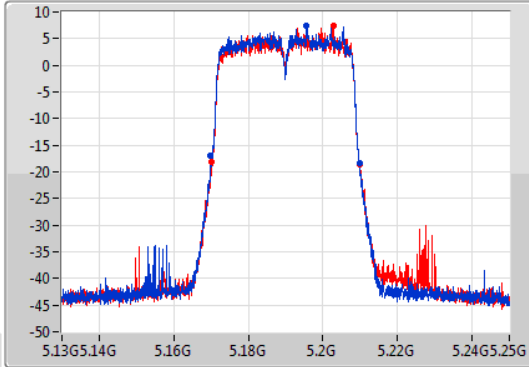

802.11ac VHT40-BF_Nss1,(MCS0)_2TX

EBW

5190MHz

14/09/2019

CF
5.19GHz
Span
120MHz
RBW
500kHz
VBW
2MHz
Sweep Time
100ms
Detector Type
Peak

CF
5.19GHz
Span
120MHz
RBW
500kHz
VBW
2MHz
Sweep Time
100ms
Detector Type
Sample