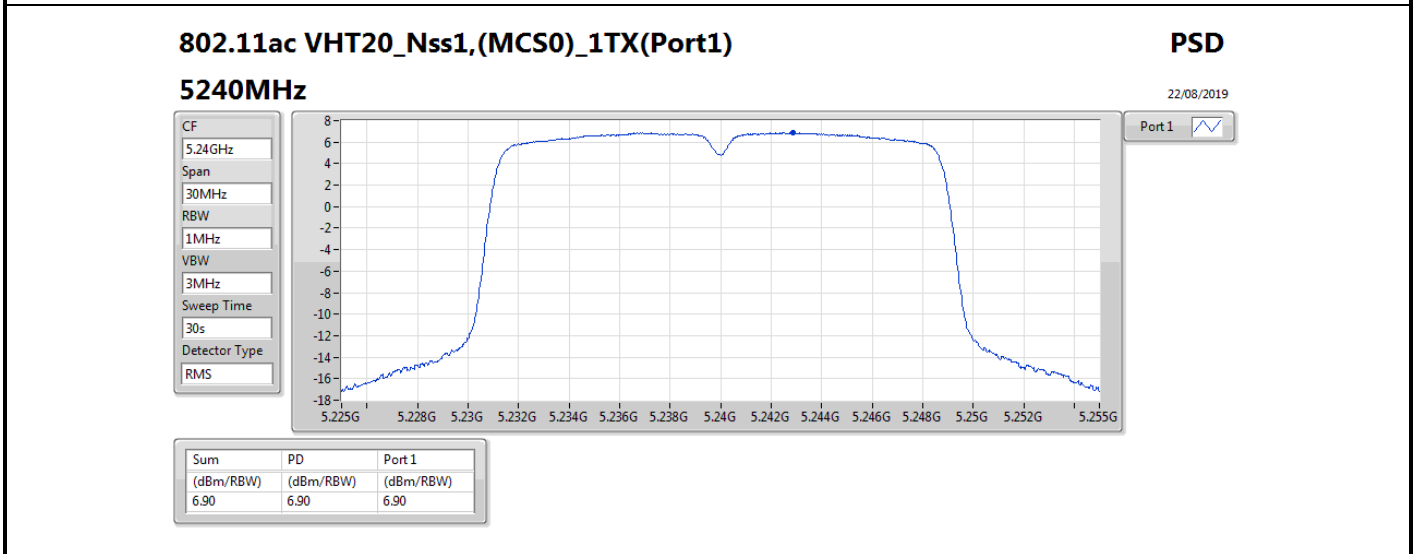

DG = Directional Gain; RBW = 500 kHz for 5.725-5.85GHz band / 1MHz for other band;

PD = trace bin-by-bin of each transmits port summing can be performed maximum power density; Port X = Port X power density;