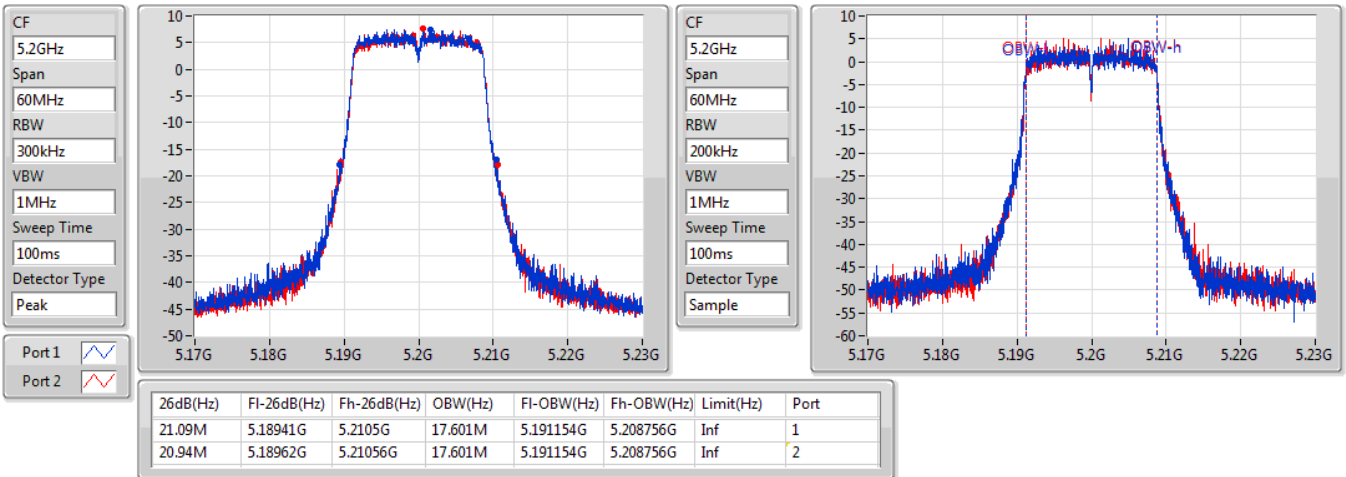

802.11ac VHT20-BF_Nss1,(MCS0)_2TX

EBW

5200MHz

14/09/2019