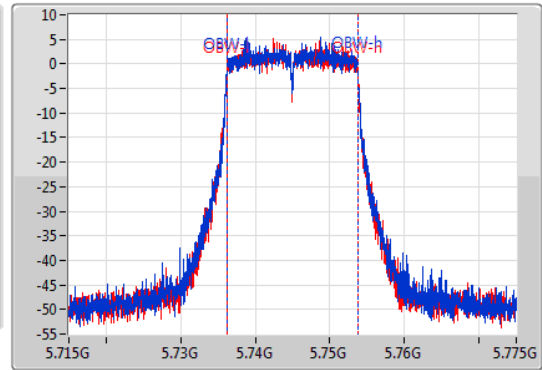

EBW

5745MHz

14/09/2019

CF  
5.745GHz  
Span  
60MHz  
RBW  
100kHz  
VBW  
300kHz  
Sweep Time  
100ms  
Detector Type  
Peak

CF  
5.745GHz  
Span  
60MHz  
RBW  
200kHz  
VBW  
1MHz  
Sweep Time  
100ms  
Detector Type  
Sample