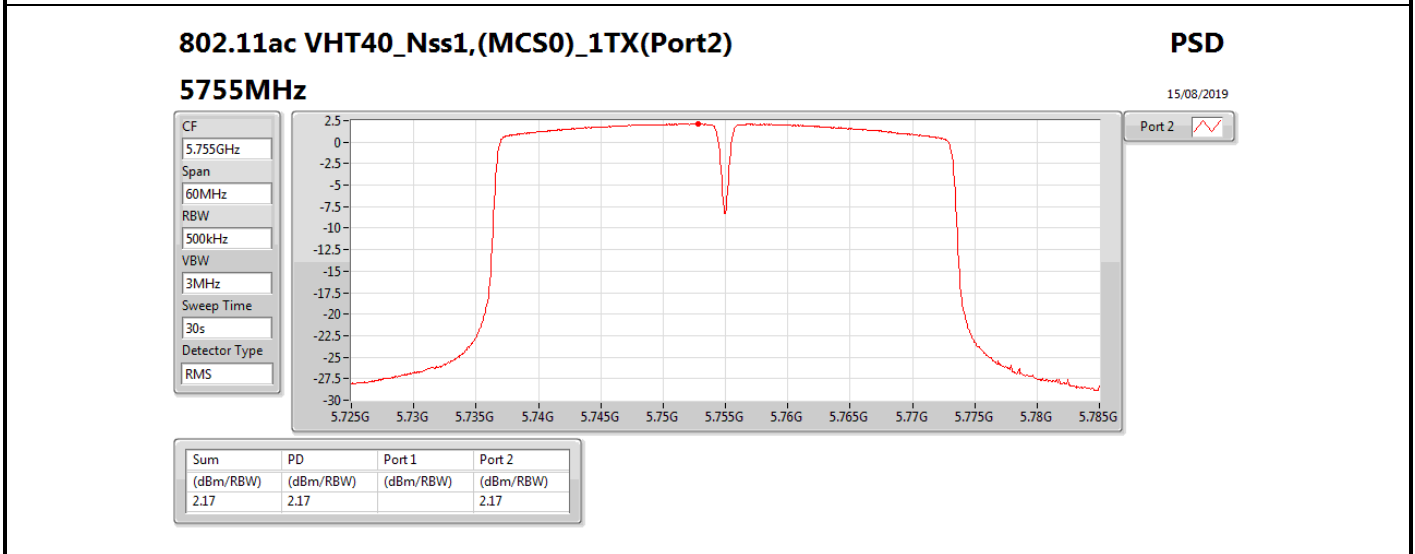

DG = Directional Gain; RBW = 500 kHz for 5.725-5.85GHz band / 1MHz for other band;

PD = trace bin-by-bin of each transmits port summing can be performed maximum power density; Port X = Port X power density;