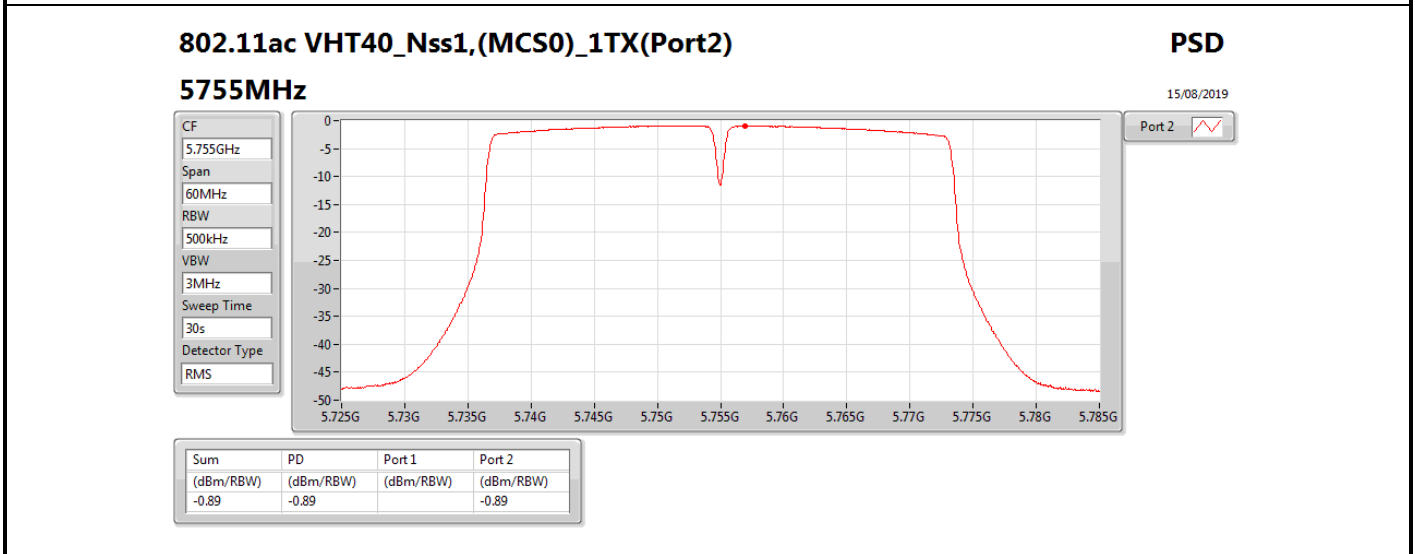

DG = Directional Gain; RBW = 500 kHz for 5.725-5.85GHz band / 1MHz for other band;

PD = trace bin-by-bin of each transmits port summing can be performed maximum power density; Port X = Port X power density;