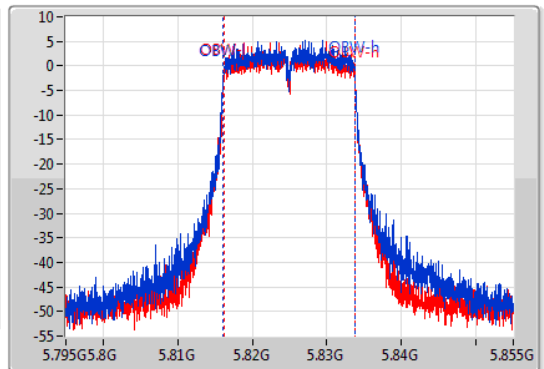

EBW

5825MHz

14/09/2019

CF  
5.825GHz  
Span  
60MHz  
RBW  
100kHz  
VBW  
300kHz  
Sweep Time  
100ms  
Detector Type  
Peak

CF  
5.825GHz  
Span  
60MHz  
RBW  
200kHz  
VBW  
1MHz  
Sweep Time  
100ms  
Detector Type  
Sample