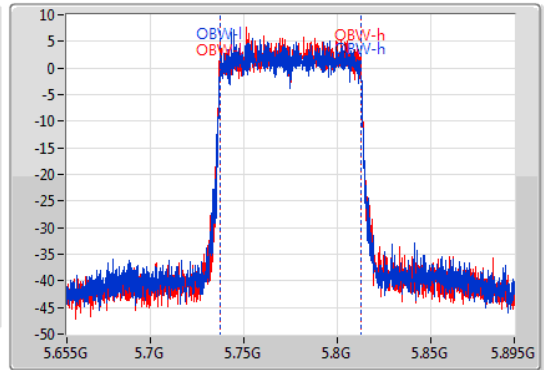

EBW

5775MHz

16/09/2019

CF  
5.775GHz  
Span  
240MHz  
RBW  
100kHz  
VBW  
300kHz  
Sweep Time  
100ms  
Detector Type  
Peak  
Port 1  
Port 2

CF  
5.775GHz  
Span  
240MHz  
RBW  
1MHz  
VBW  
3MHz  
Sweep Time  
100ms  
Detector Type  
Sample