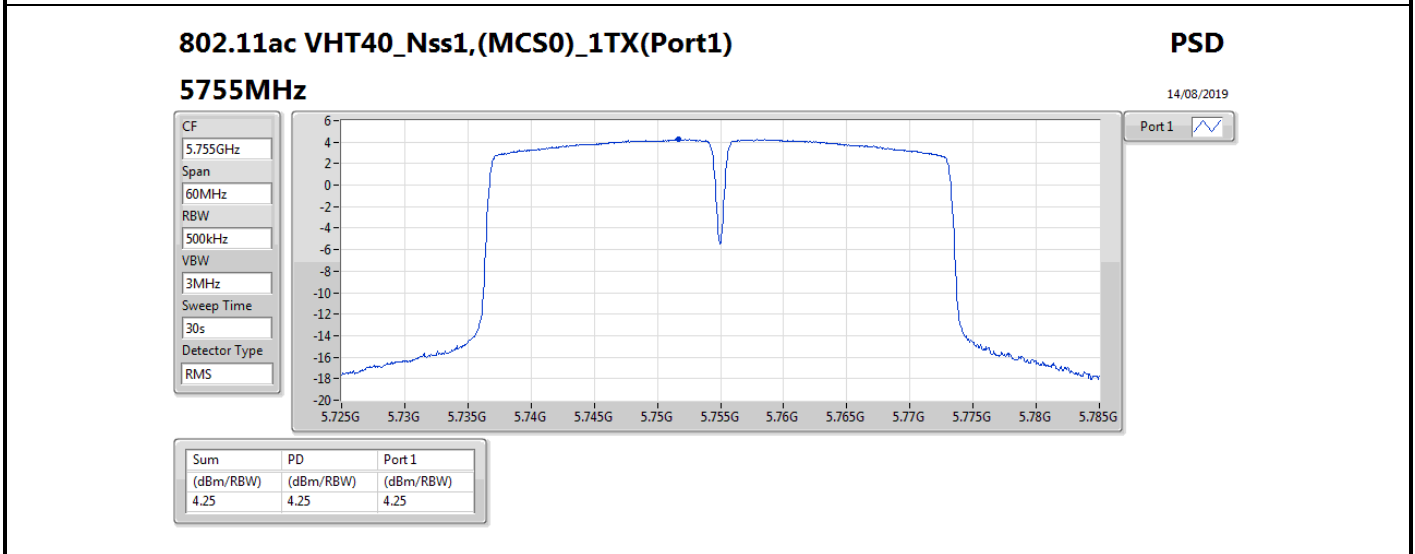

DG = Directional Gain; RBW = 500 kHz for 5.725-5.85GHz band / 1MHz for other band;

PD = trace bin-by-bin of each transmits port summing can be performed maximum power density; Port X = Port X power density;