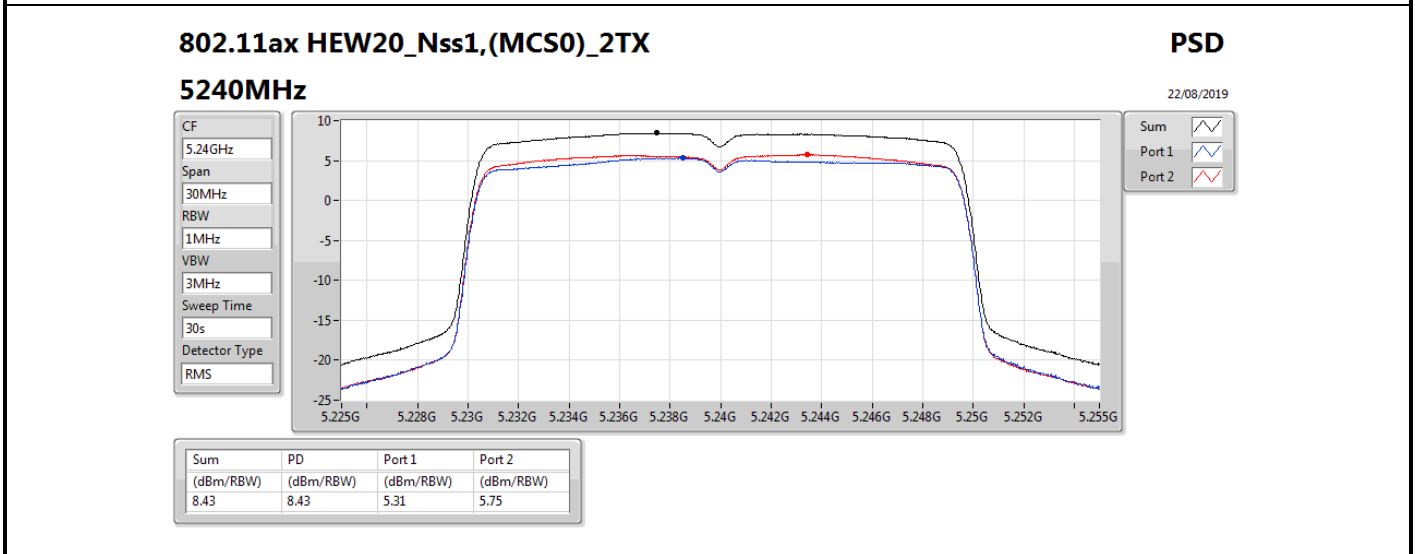

DG = Directional Gain; RBW = 500 kHz for 5.725-5.85GHz band / 1MHz for other band;

PD = trace bin-by-bin of each transmits port summing can be performed maximum power density; Port X = Port X power density;