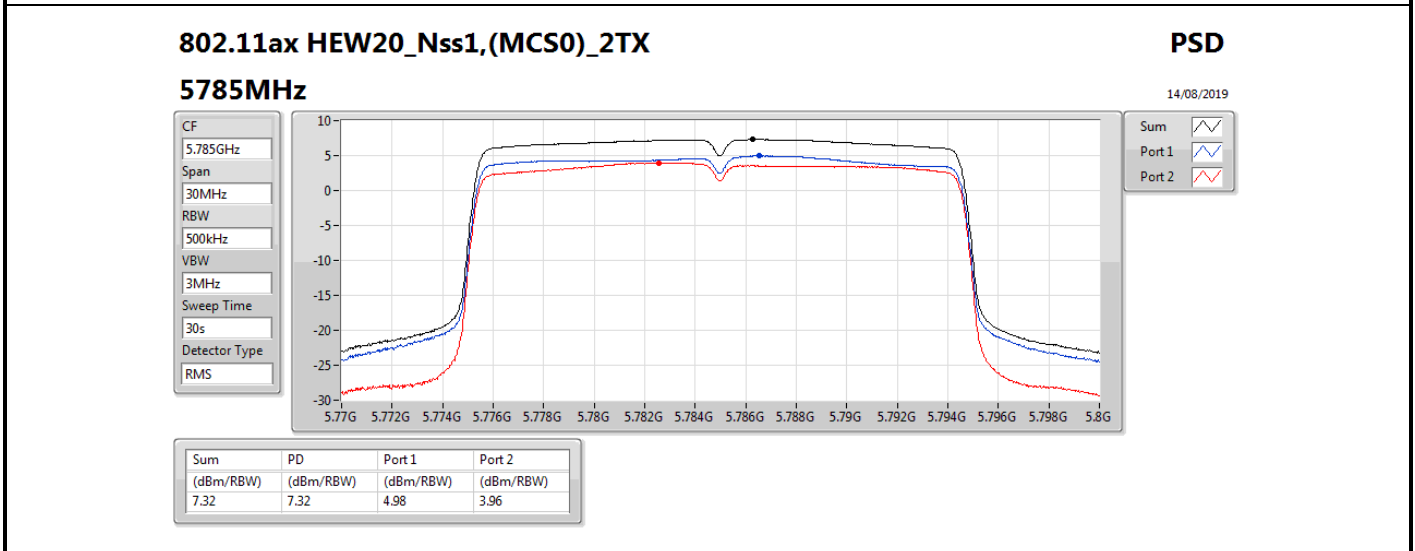

DG = Directional Gain; RBW = 500 kHz for 5.725-5.85GHz band / 1MHz for other band;

PD = trace bin-by-bin of each transmits port summing can be performed maximum power density; Port X = Port X power density;