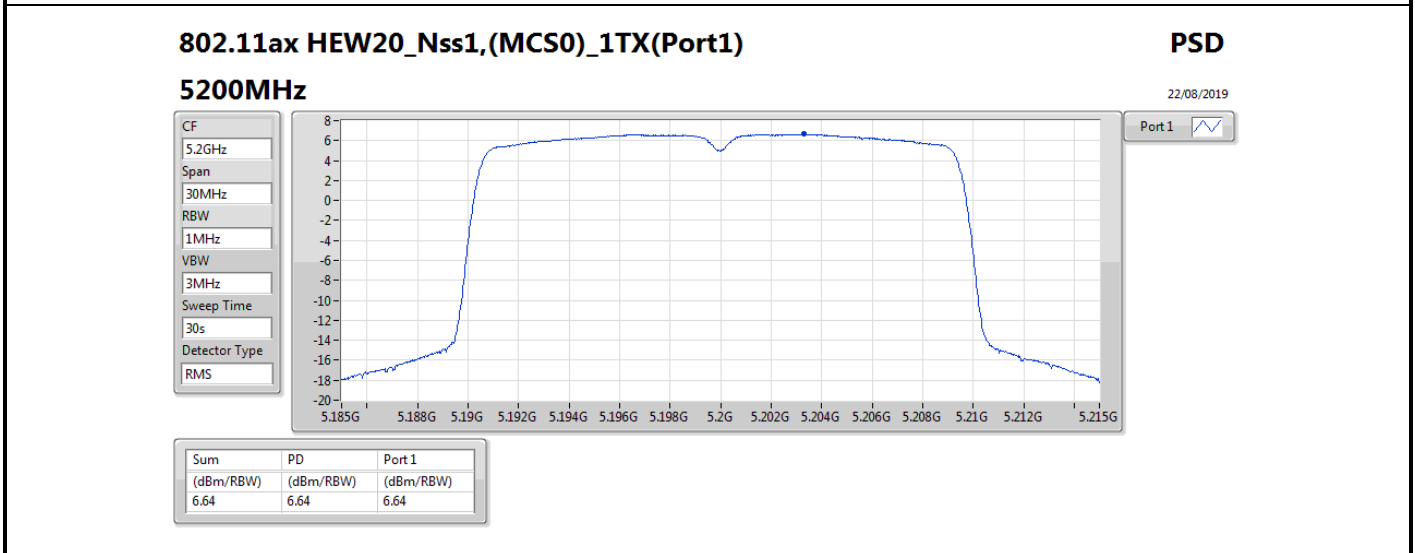

DG = Directional Gain; RBW = 500 kHz for 5.725-5.85GHz band / 1MHz for other band;

PD = trace bin-by-bin of each transmits port summing can be performed maximum power density; Port X = Port X power density;