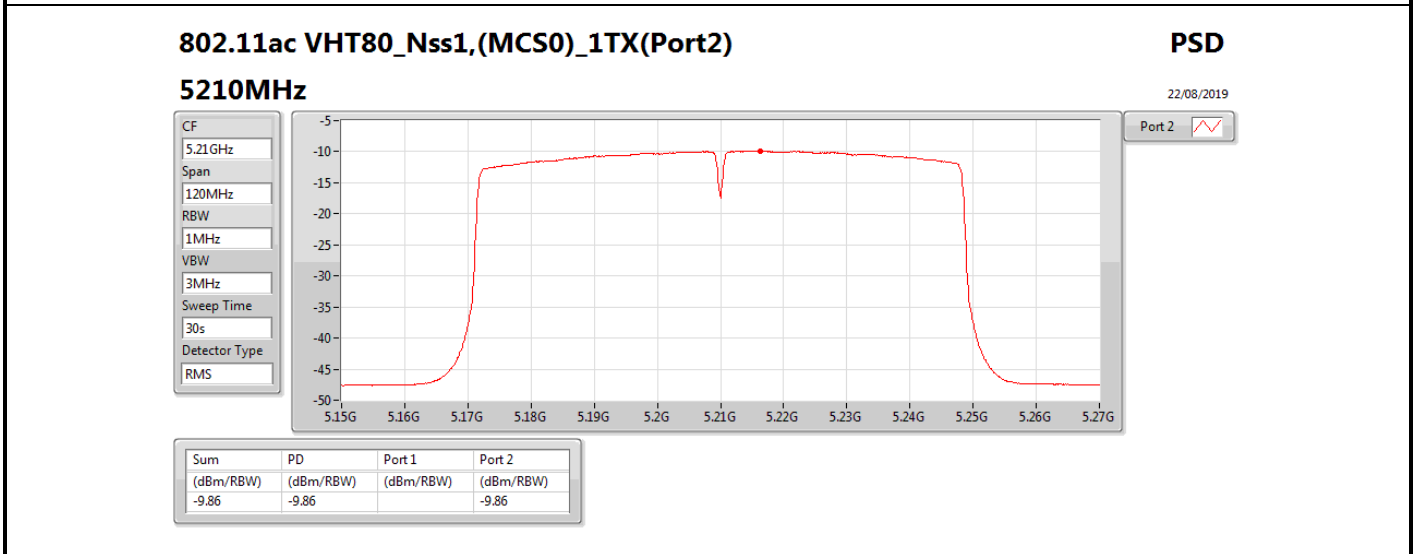

DG = Directional Gain; RBW = 500 kHz for 5.725-5.85GHz band / 1MHz for other band;

PD = trace bin-by-bin of each transmits port summing can be performed maximum power density; Port X = Port X power density;