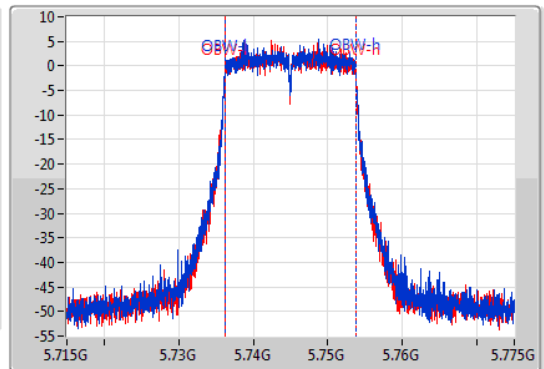

EBW

5745MHz

14/09/2019

CF  
5.745GHz  
Span  
60MHz  
RBW  
100kHz  
VBW  
300kHz  
Sweep Time  
100ms  
Detector Type  
Peak

CF  
5.745GHz  
Span  
60MHz  
RBW  
200kHz  
VBW  
1MHz  
Sweep Time  
100ms  
Detector Type  
Sample