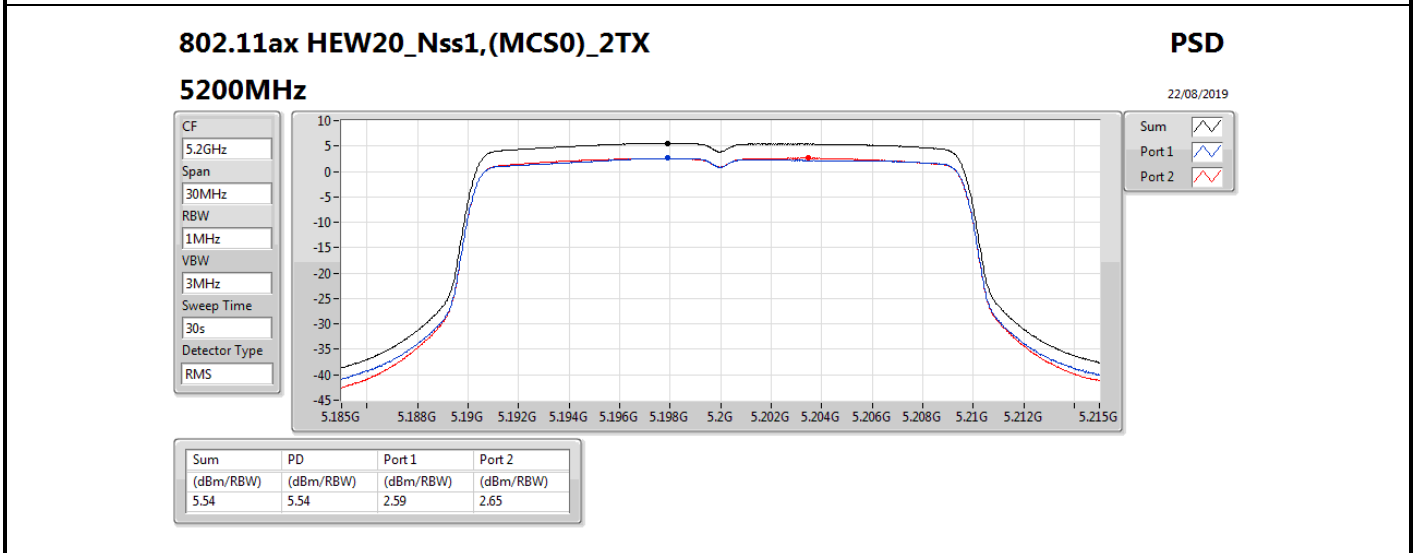

DG = Directional Gain; RBW = 500 kHz for 5.725-5.85GHz band / 1MHz for other band;

PD = trace bin-by-bin of each transmits port summing can be performed maximum power density; Port X = Port X power density;