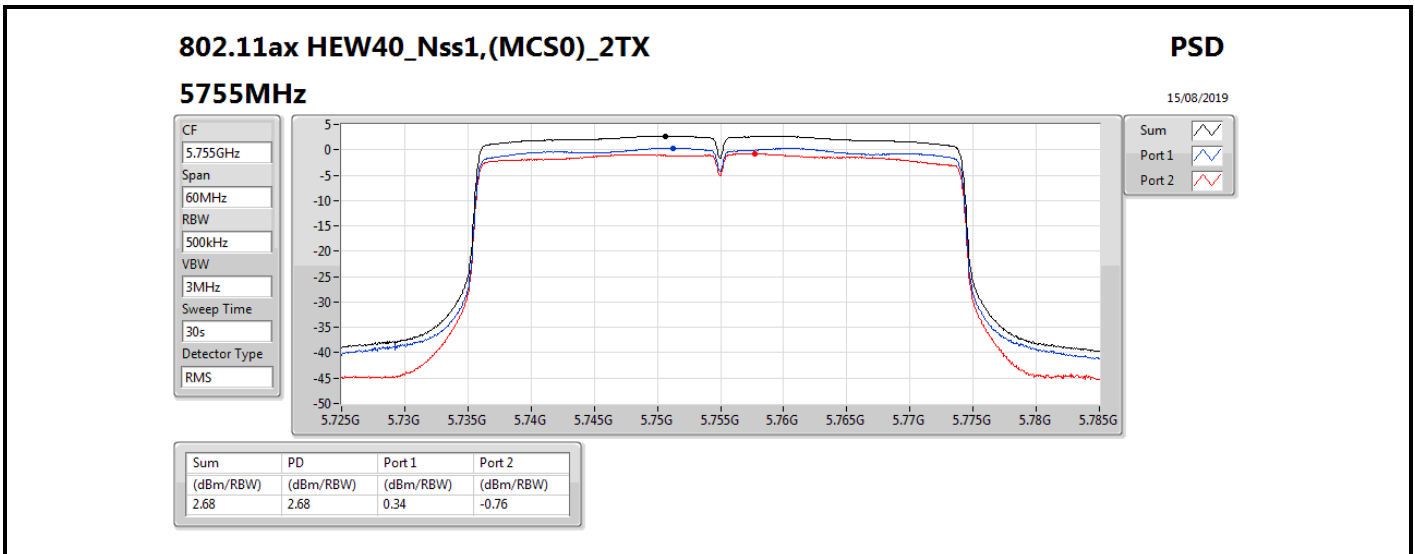

DG = Directional Gain; RBW = 500 kHz for 5.725-5.85GHz band / 1MHz for other band;

PD = trace bin-by-bin of each transmits port summing can be performed maximum power density; Port X = Port X power density;