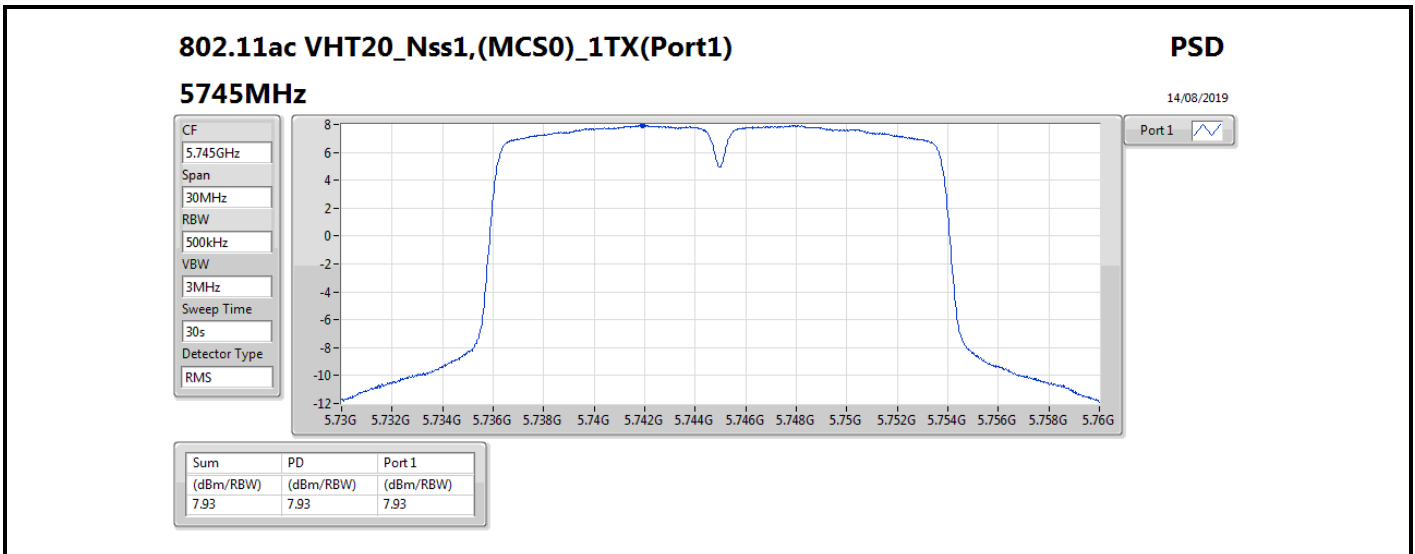

DG = Directional Gain; RBW = 500 kHz for 5.725-5.85GHz band / 1MHz for other band;

PD = trace bin-by-bin of each transmits port summing can be performed maximum power density; Port X = Port X power density;