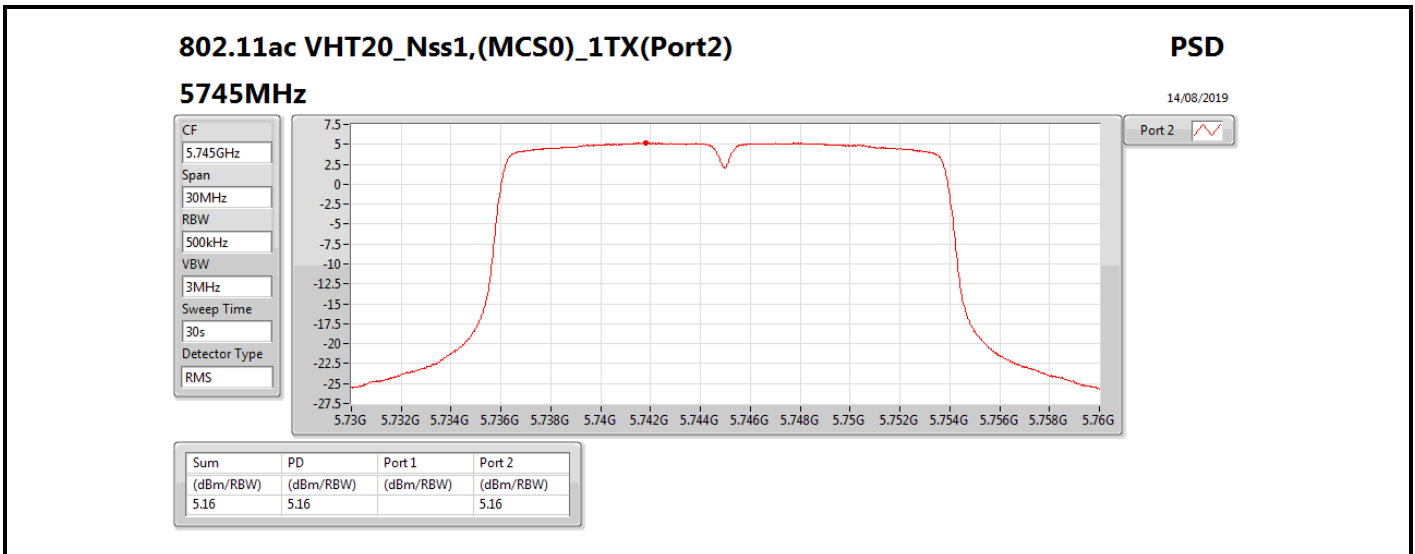

DG = Directional Gain; RBW = 500 kHz for 5.725-5.85GHz band / 1MHz for other band;

PD = trace bin-by-bin of each transmits port summing can be performed maximum power density; Port X = Port X power density;