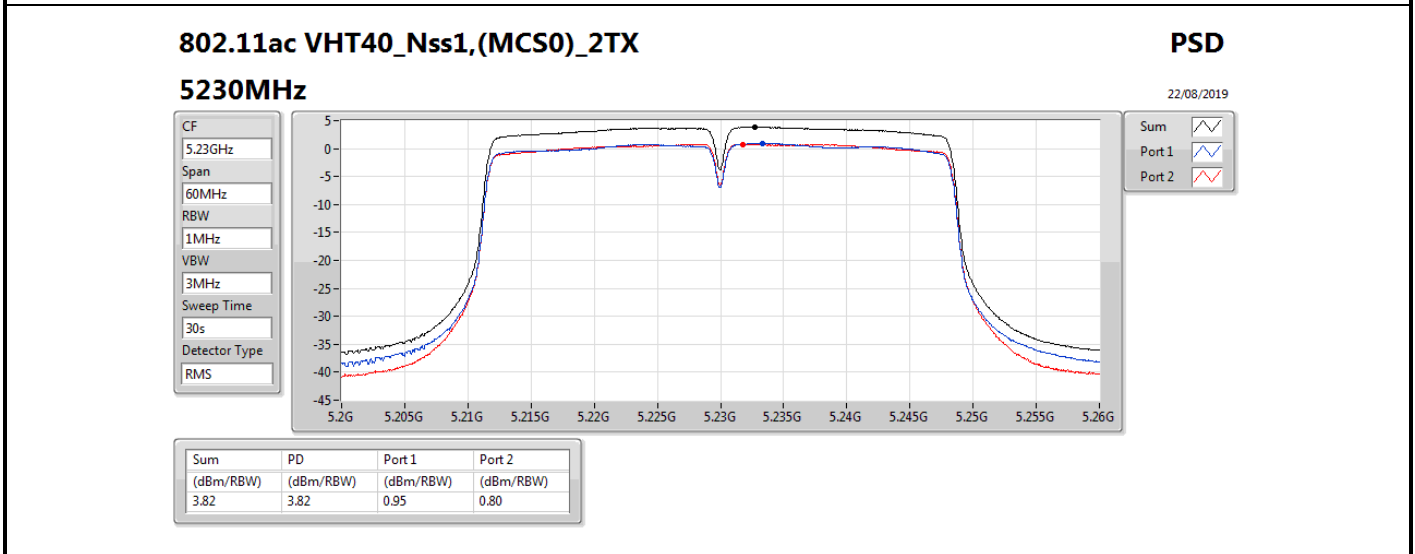

DG = Directional Gain; RBW = 500 kHz for 5.725-5.85GHz band / 1MHz for other band;

PD = trace bin-by-bin of each transmits port summing can be performed maximum power density; Port X = Port X power density;