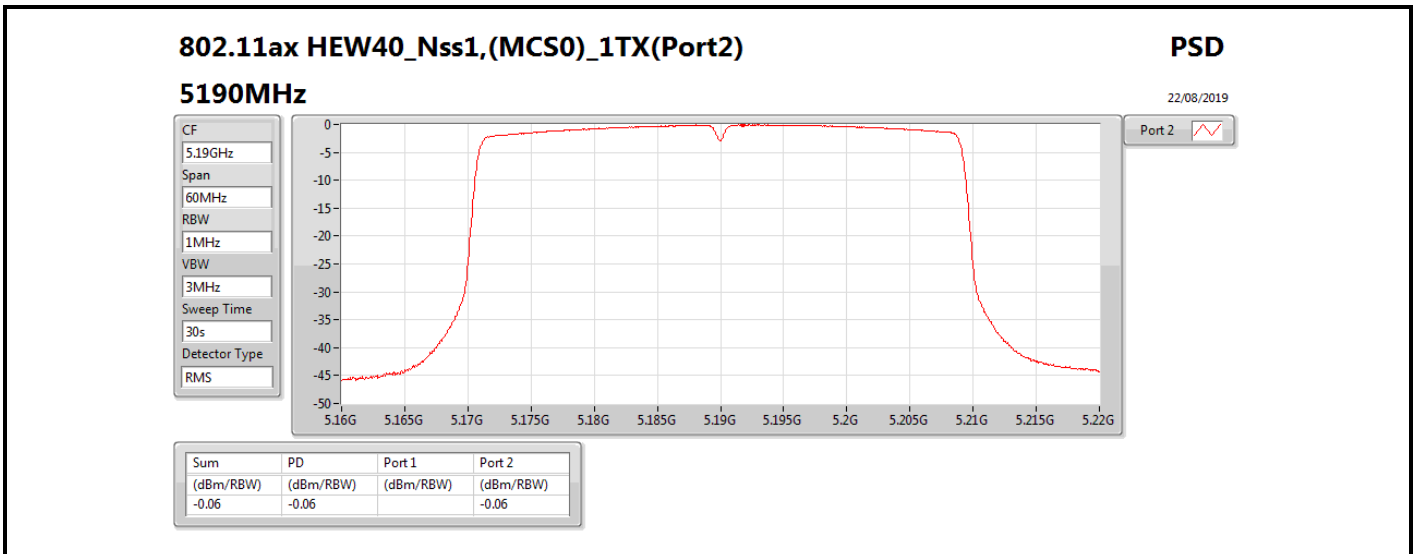

DG = Directional Gain; RBW = 500 kHz for 5.725-5.85GHz band / 1MHz for other band;

PD = trace bin-by-bin of each transmits port summing can be performed maximum power density; Port X = Port X power density;