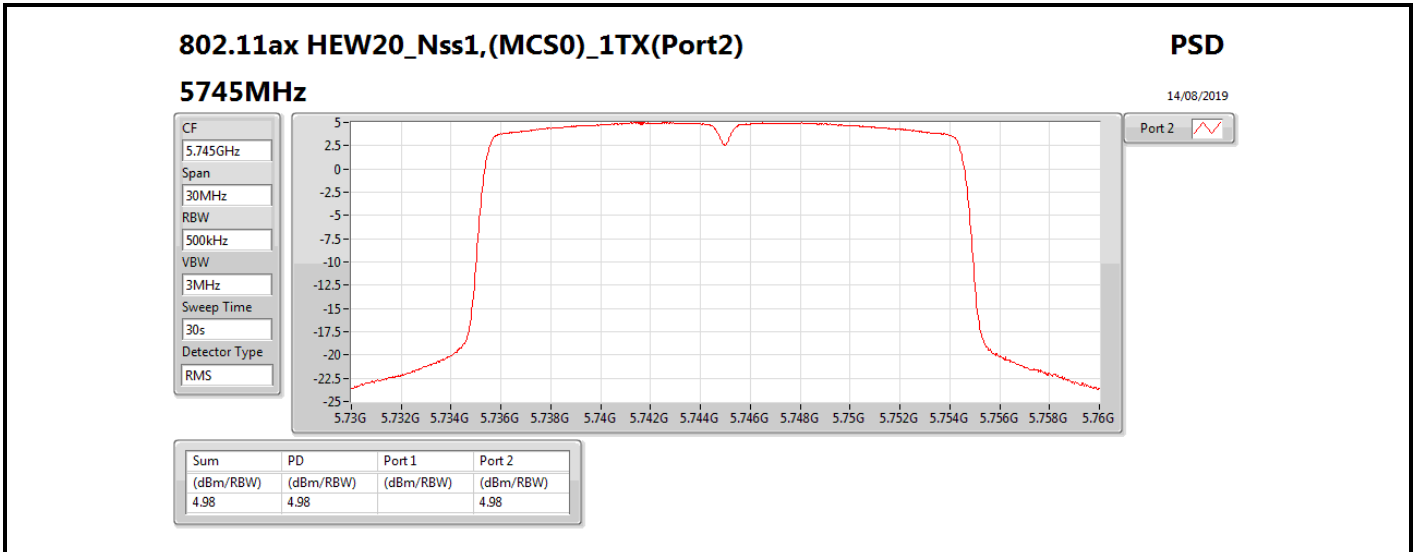

DG = Directional Gain; RBW = 500 kHz for 5.725-5.85GHz band / 1MHz for other band;

PD = trace bin-by-bin of each transmits port summing can be performed maximum power density; Port X = Port X power density;