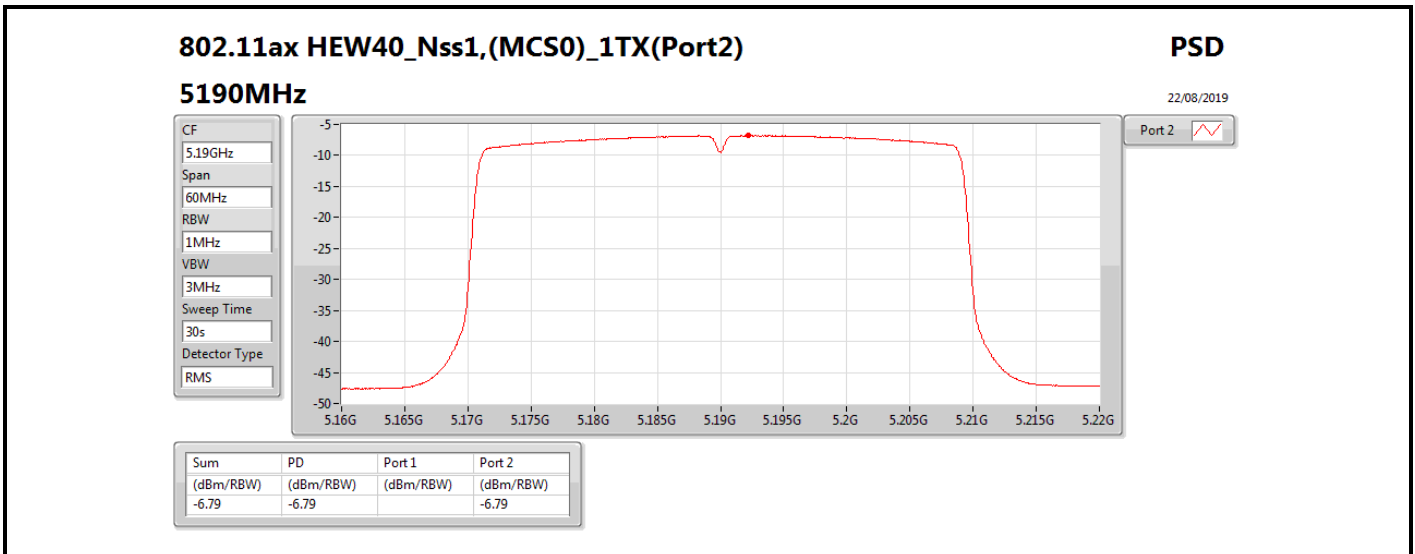

DG = Directional Gain; RBW = 500 kHz for 5.725-5.85GHz band / 1MHz for other band;

PD = trace bin-by-bin of each transmits port summing can be performed maximum power density; Port X = Port X power density;