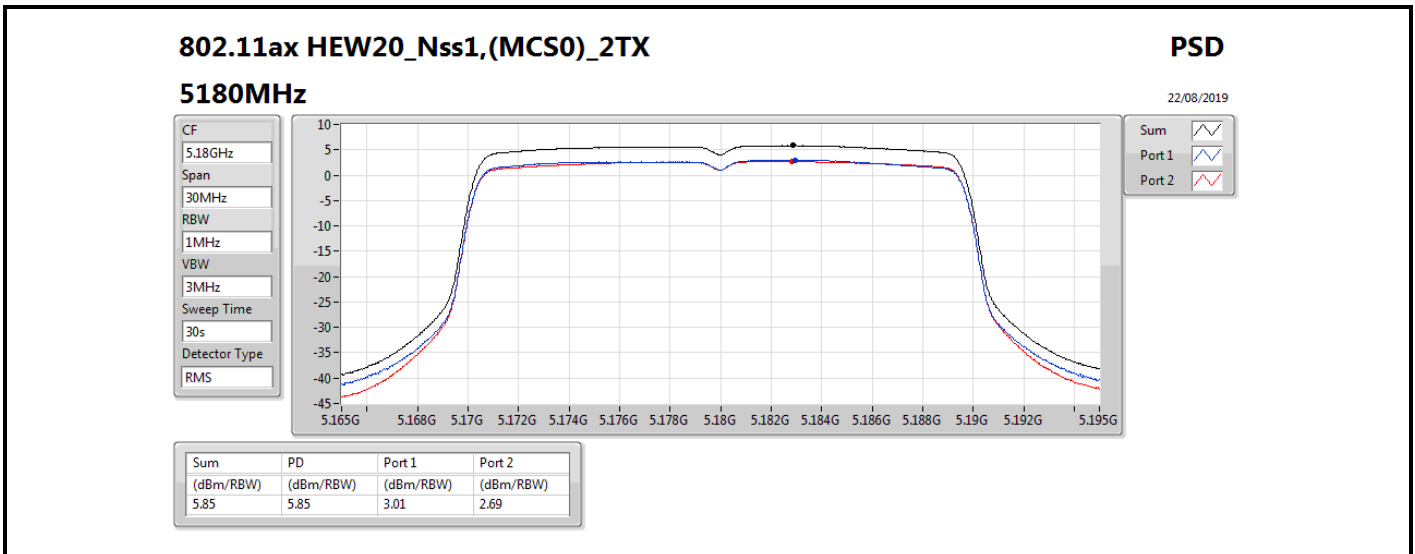

DG = Directional Gain; RBW = 500 kHz for 5.725-5.85GHz band / 1MHz for other band;

PD = trace bin-by-bin of each transmits port summing can be performed maximum power density; Port X = Port X power density;