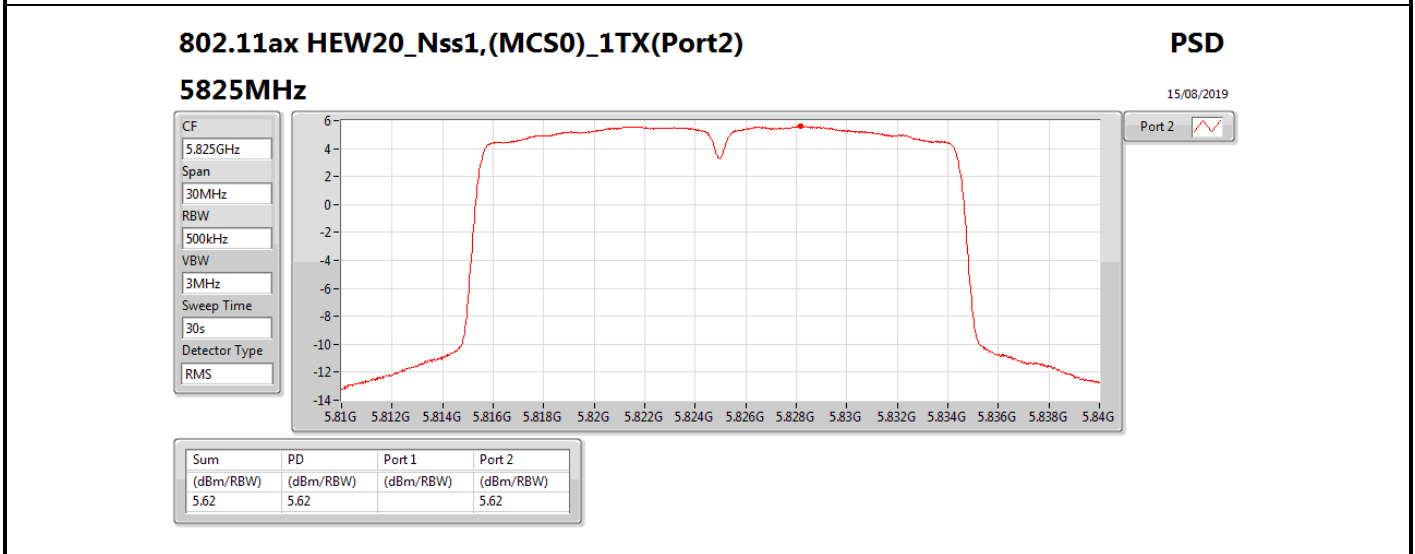

DG = Directional Gain; RBW = 500 kHz for 5.725-5.85GHz band / 1MHz for other band;

PD = trace bin-by-bin of each transmits port summing can be performed maximum power density; Port X = Port X power density;