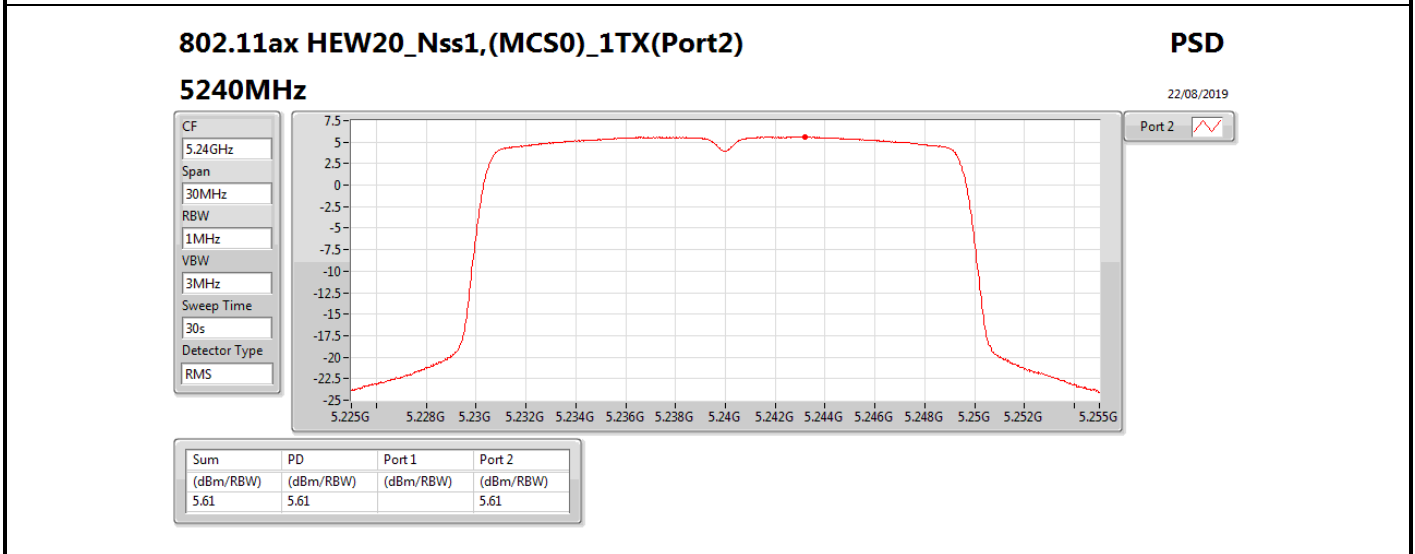

DG = Directional Gain; RBW = 500 kHz for 5.725-5.85GHz band / 1MHz for other band;

PD = trace bin-by-bin of each transmits port summing can be performed maximum power density; Port X = Port X power density;