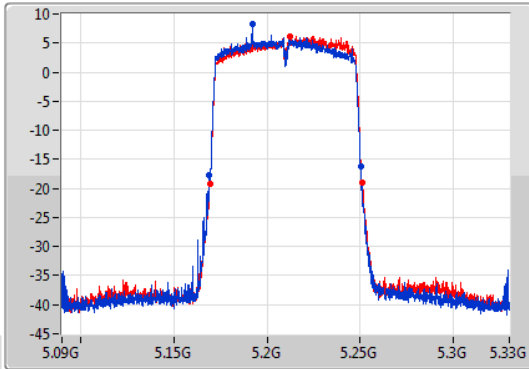

EBW

5210MHz

14/09/2019

CF  
5.21GHz  
Span  
240MHz  
RBW  
1MHz  
VBW  
3MHz  
Sweep Time  
100ms  
Detector Type  
Peak  
Port 1  
Port 2

CF  
5.21GHz  
Span  
240MHz  
RBW  
1MHz  
VBW  
3MHz  
Sweep Time  
100ms  
Detector Type  
Sample