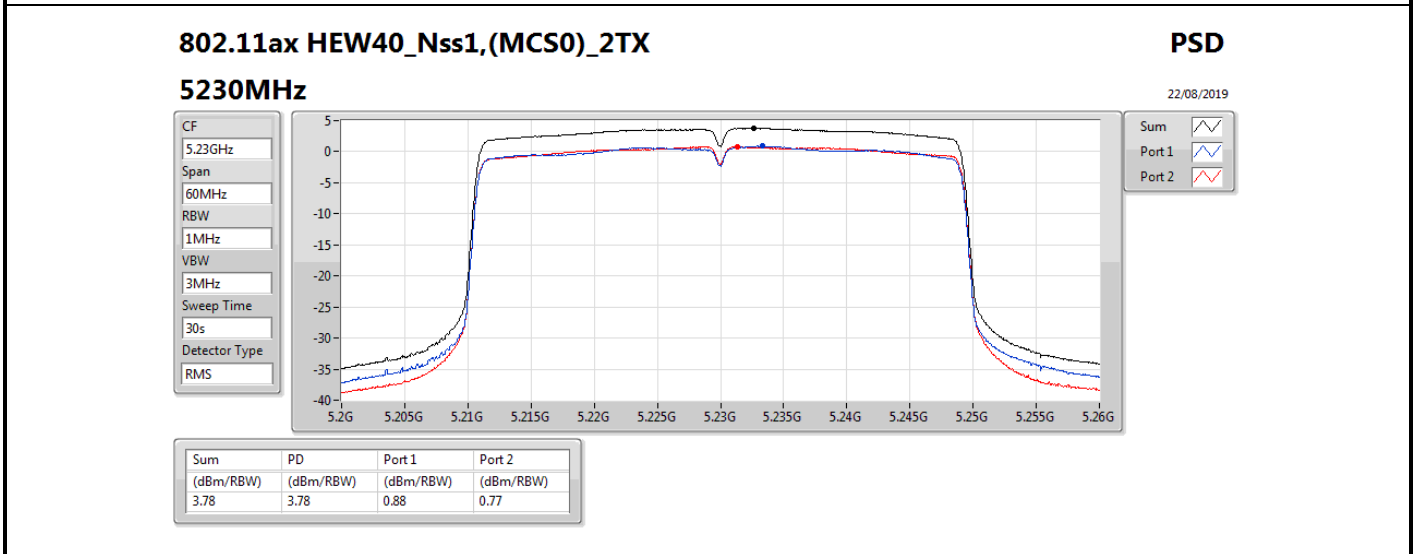

DG = Directional Gain; RBW = 500 kHz for 5.725-5.85GHz band / 1MHz for other band;

PD = trace bin-by-bin of each transmits port summing can be performed maximum power density; Port X = Port X power density;