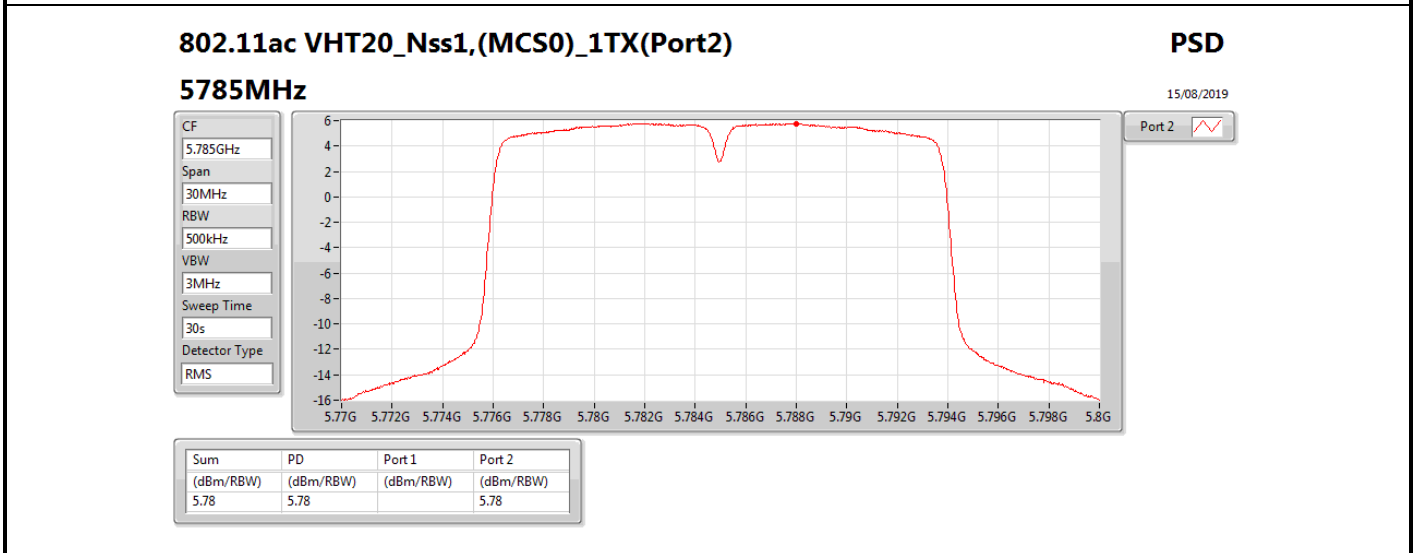

DG = Directional Gain; RBW = 500 kHz for 5.725-5.85GHz band / 1MHz for other band;

PD = trace bin-by-bin of each transmits port summing can be performed maximum power density; Port X = Port X power density;