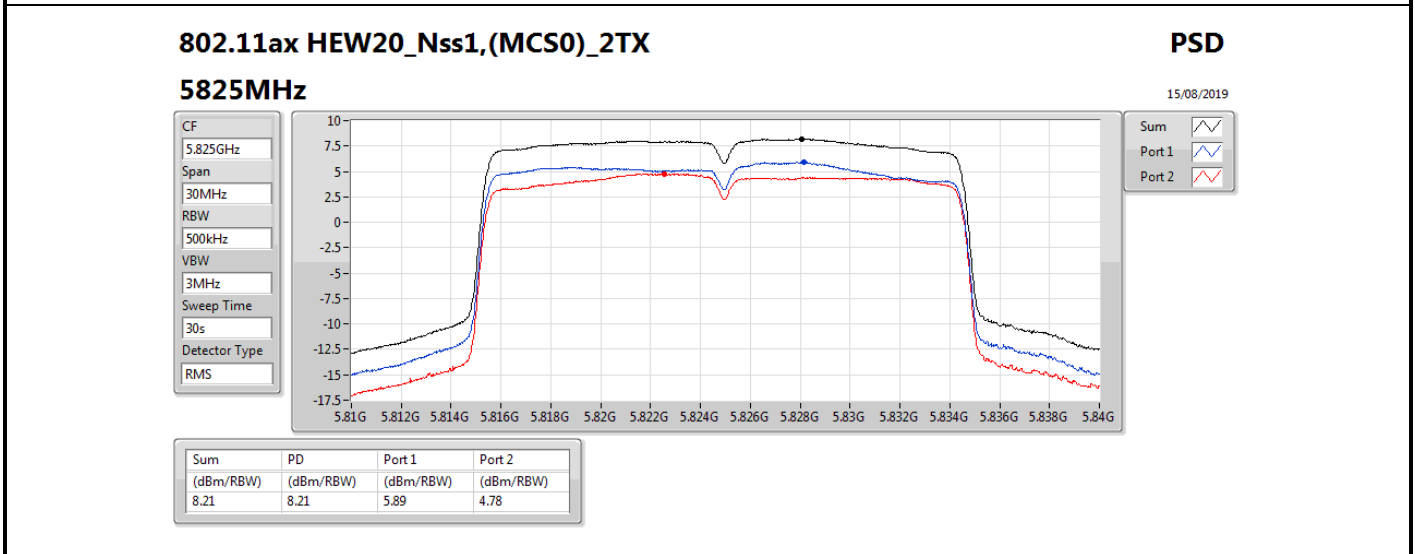

DG = Directional Gain; RBW = 500 kHz for 5.725-5.85GHz band / 1MHz for other band;

PD = trace bin-by-bin of each transmits port summing can be performed maximum power density; Port X = Port X power density;