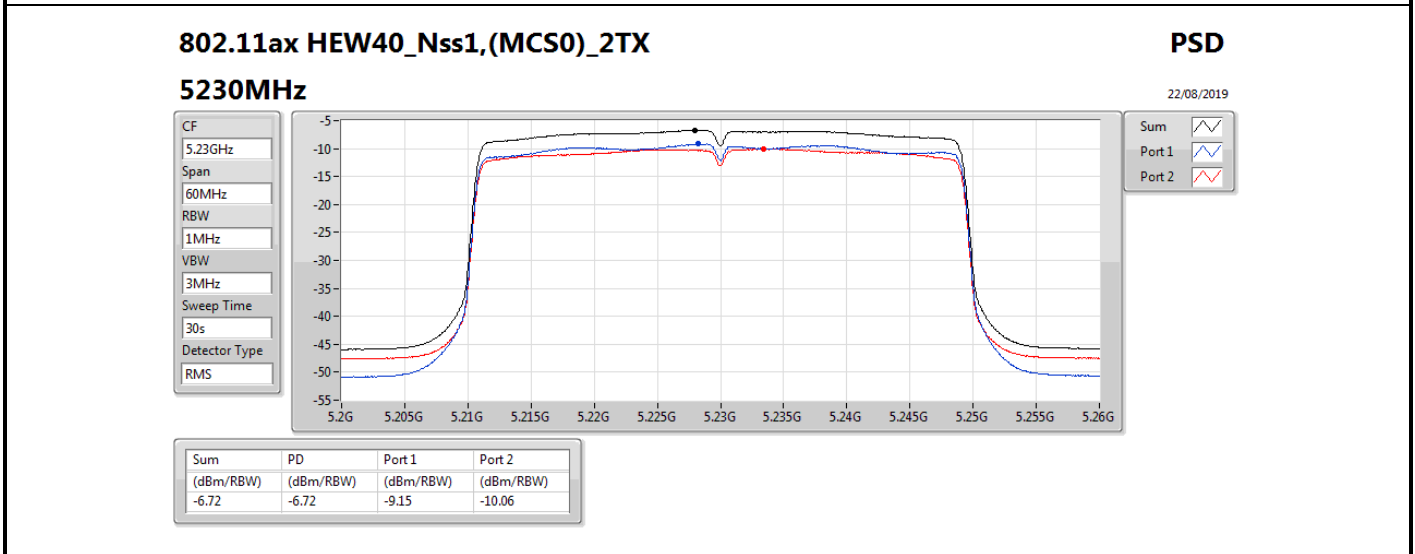

DG = Directional Gain; RBW = 500 kHz for 5.725-5.85GHz band / 1MHz for other band;

PD = trace bin-by-bin of each transmits port summing can be performed maximum power density; Port X = Port X power density;