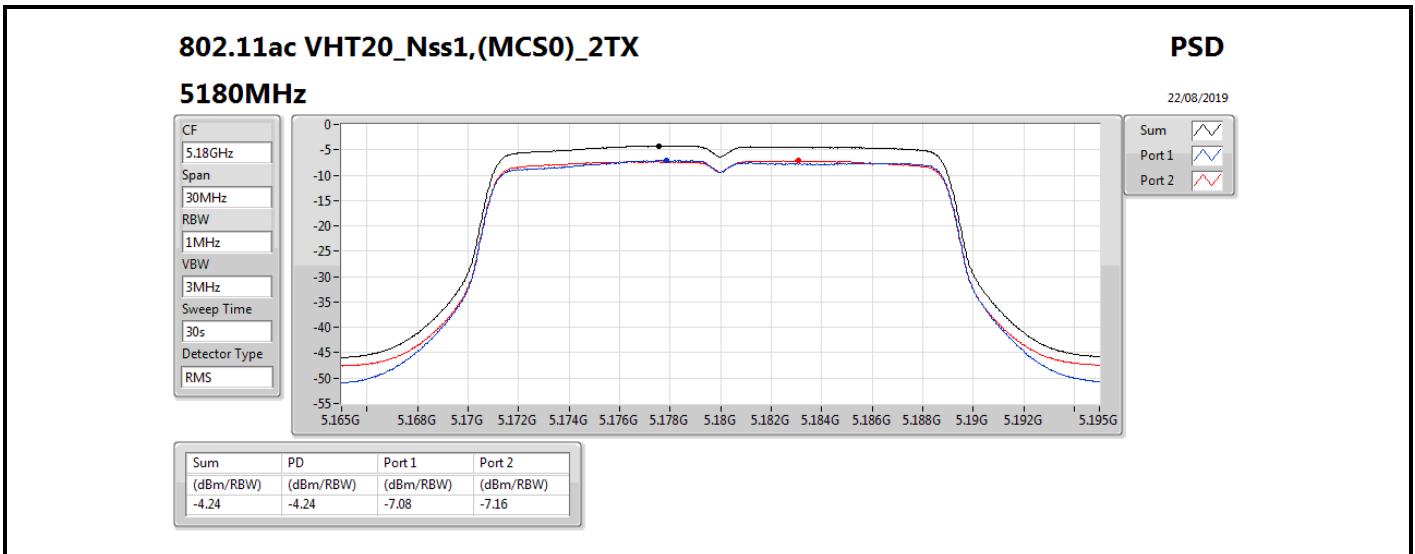

DG = Directional Gain; RBW = 500 kHz for 5.725-5.85GHz band / 1MHz for other band;

PD = trace bin-by-bin of each transmits port summing can be performed maximum power density; Port X = Port X power density;