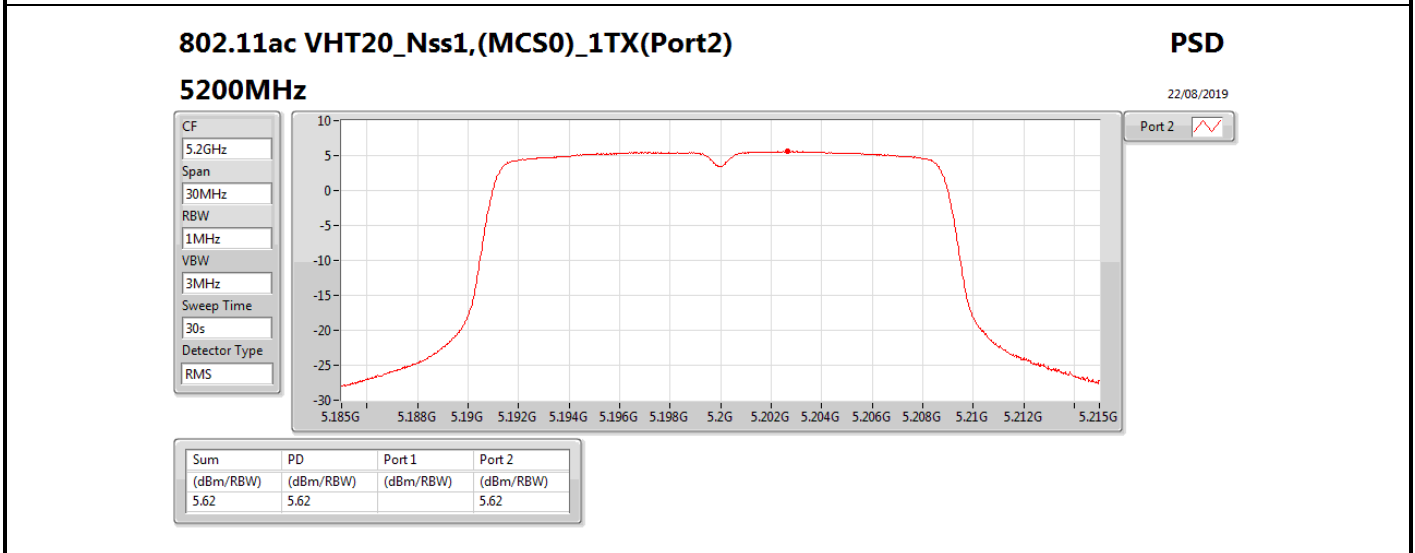

DG = Directional Gain; RBW = 500 kHz for 5.725-5.85GHz band / 1MHz for other band;

PD = trace bin-by-bin of each transmits port summing can be performed maximum power density; Port X = Port X power density;