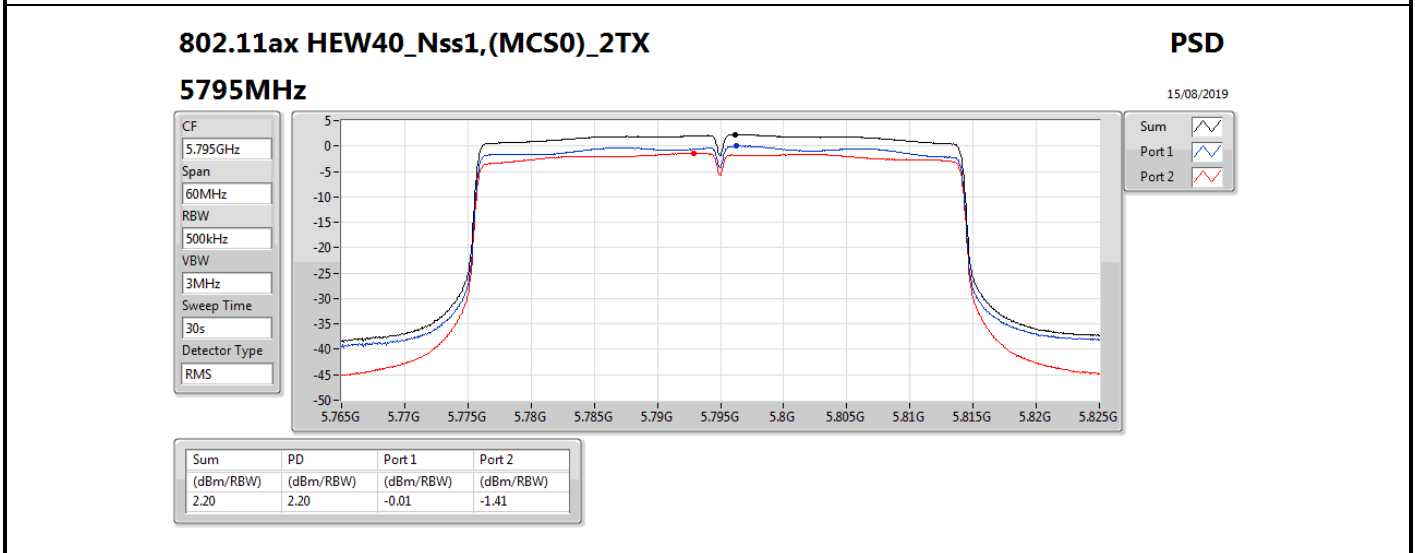

DG = Directional Gain; RBW = 500 kHz for 5.725-5.85GHz band / 1MHz for other band;

PD = trace bin-by-bin of each transmits port summing can be performed maximum power density; Port X = Port X power density;