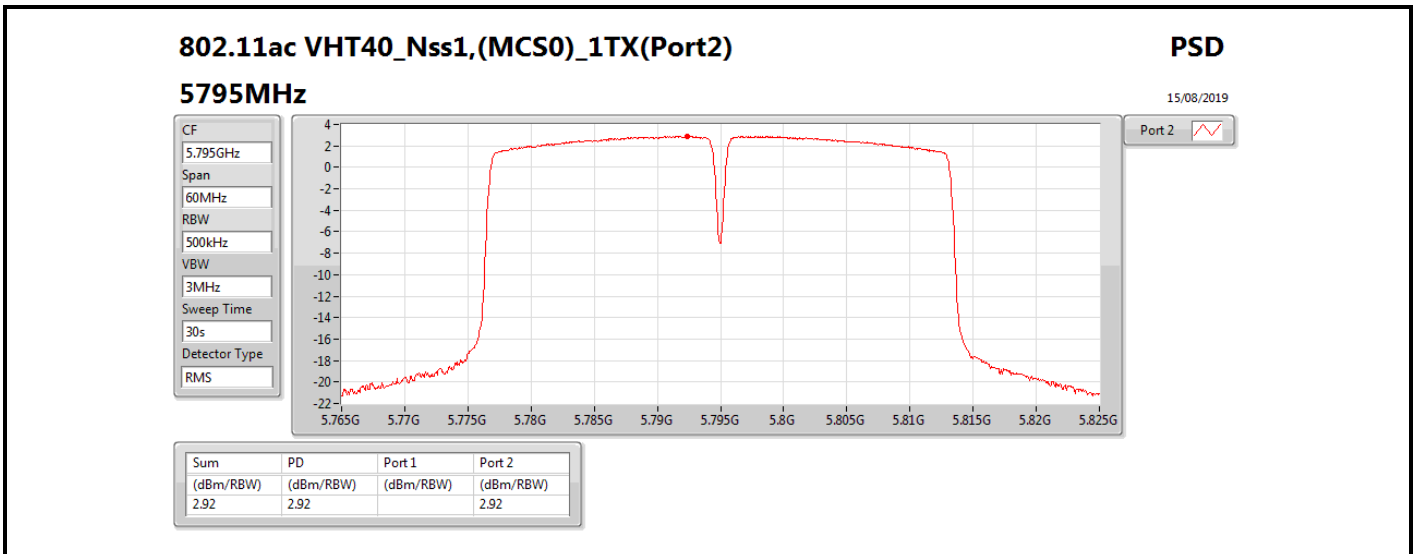

DG = Directional Gain; RBW = 500 kHz for 5.725-5.85GHz band / 1MHz for other band;

PD = trace bin-by-bin of each transmits port summing can be performed maximum power density; Port X = Port X power density;