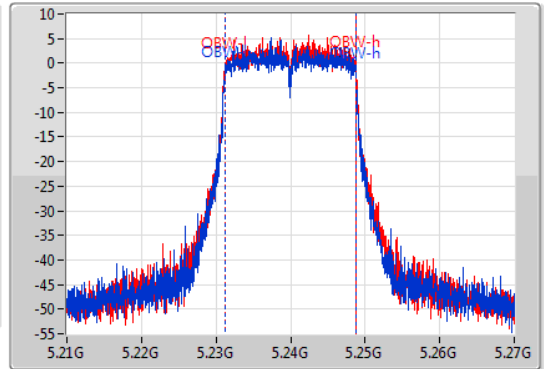

EBW

5240MHz

14/09/2019

CF  
5.24GHz  
Span  
60MHz  
RBW  
300kHz  
VBW  
1MHz  
Sweep Time  
100ms  
Detector Type  
Peak

CF  
5.24GHz  
Span  
60MHz  
RBW  
200kHz  
VBW  
1MHz  
Sweep Time  
100ms  
Detector Type  
Sample