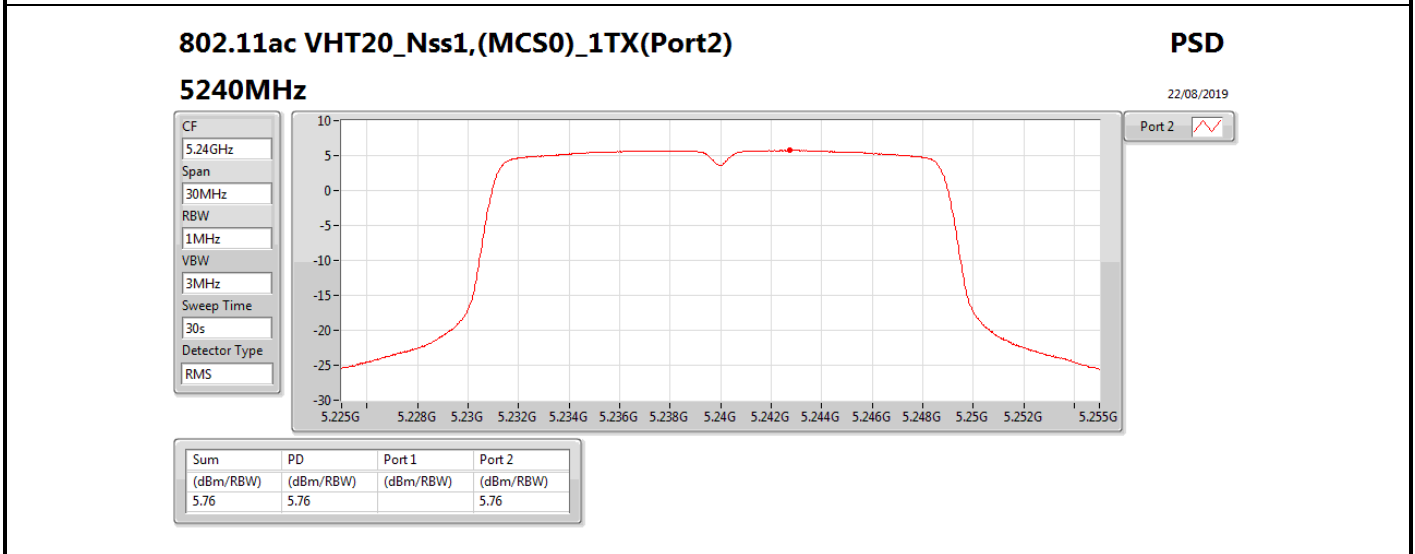

DG = Directional Gain; RBW = 500 kHz for 5.725-5.85GHz band / 1MHz for other band;

PD = trace bin-by-bin of each transmits port summing can be performed maximum power density; Port X = Port X power density;