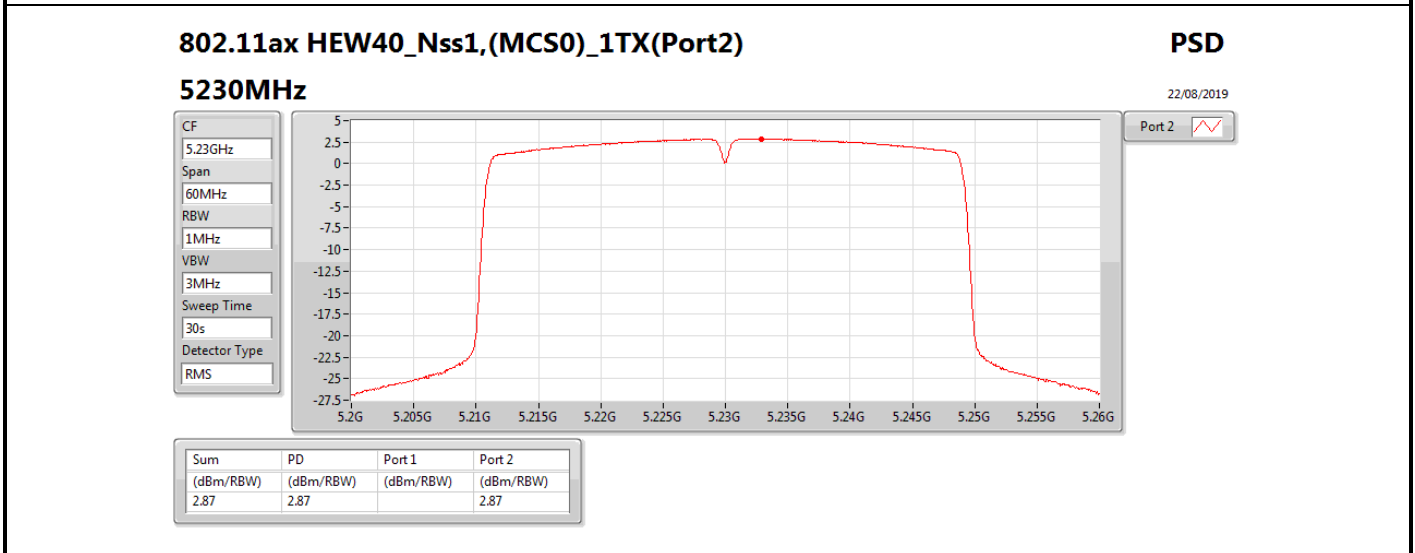

DG = Directional Gain; RBW = 500 kHz for 5.725-5.85GHz band / 1MHz for other band;

PD = trace bin-by-bin of each transmits port summing can be performed maximum power density; Port X = Port X power density;