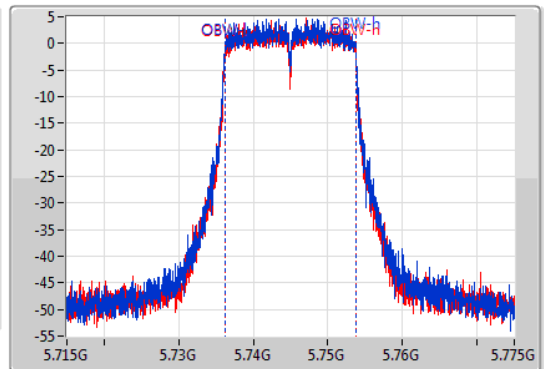

EBW

5745MHz

14/09/2019

CF  
5.745GHz  
Span  
60MHz  
RBW  
100kHz  
VBW  
300kHz  
Sweep Time  
100ms  
Detector Type  
Peak

CF  
5.745GHz  
Span  
60MHz  
RBW  
200kHz  
VBW  
1MHz  
Sweep Time  
100ms  
Detector Type  
Sample