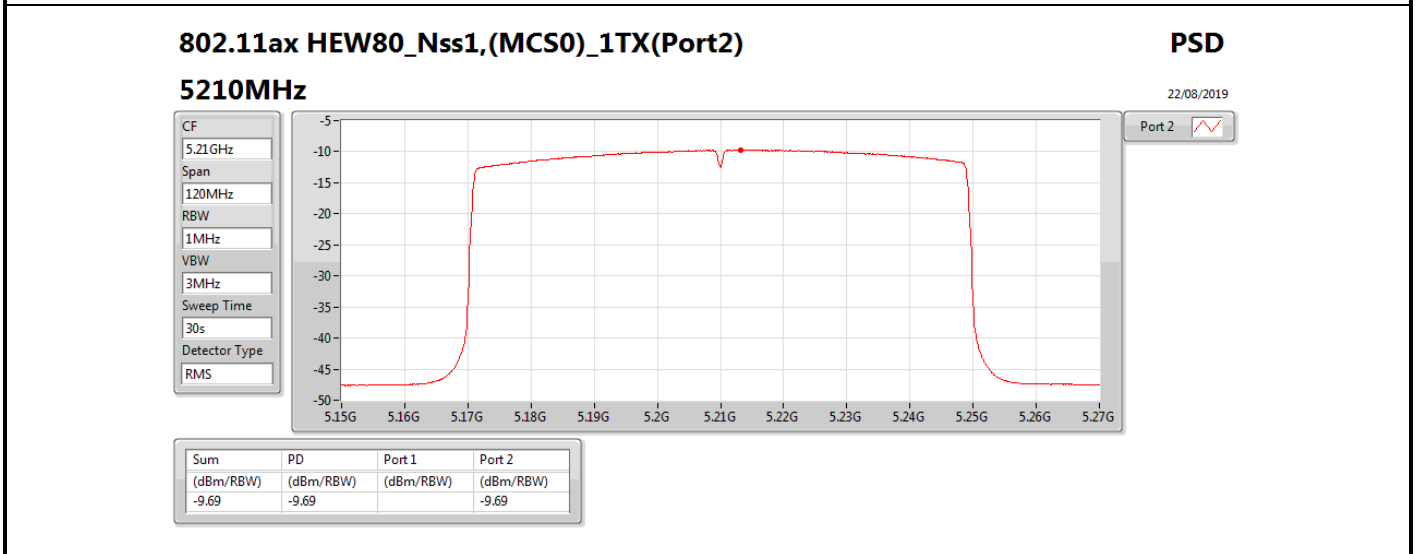

DG = Directional Gain; RBW = 500 kHz for 5.725-5.85GHz band / 1MHz for other band;

PD = trace bin-by-bin of each transmits port summing can be performed maximum power density; Port X = Port X power density;