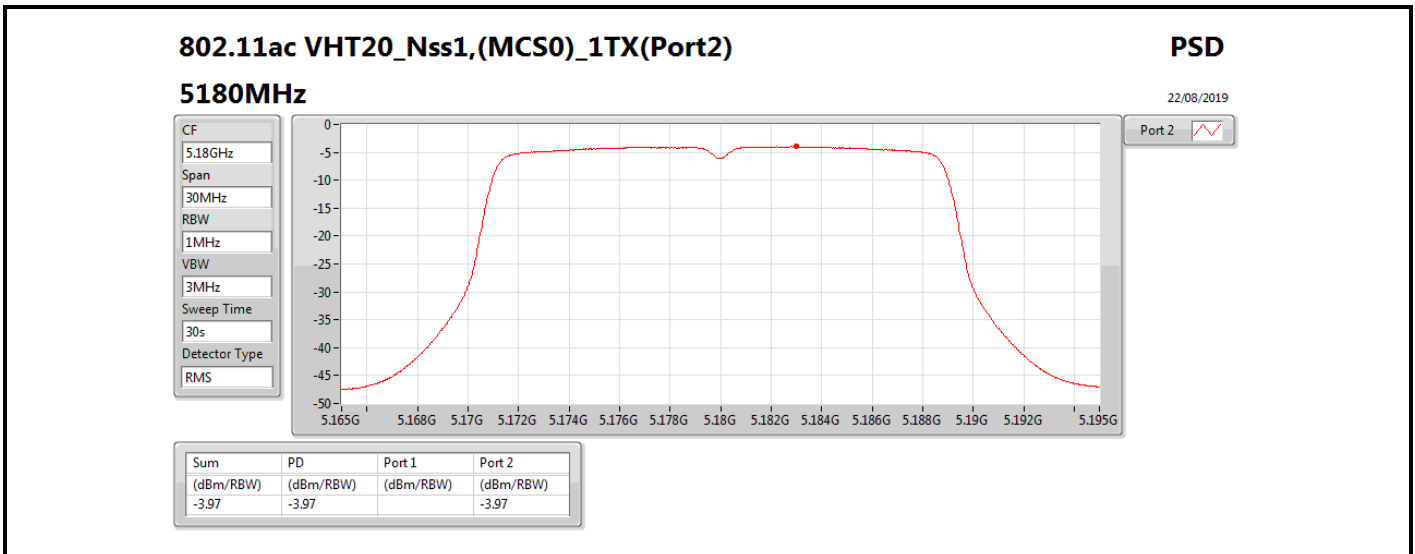

DG = Directional Gain; RBW = 500 kHz for 5.725-5.85GHz band / 1MHz for other band;

PD = trace bin-by-bin of each transmits port summing can be performed maximum power density; Port X = Port X power density;