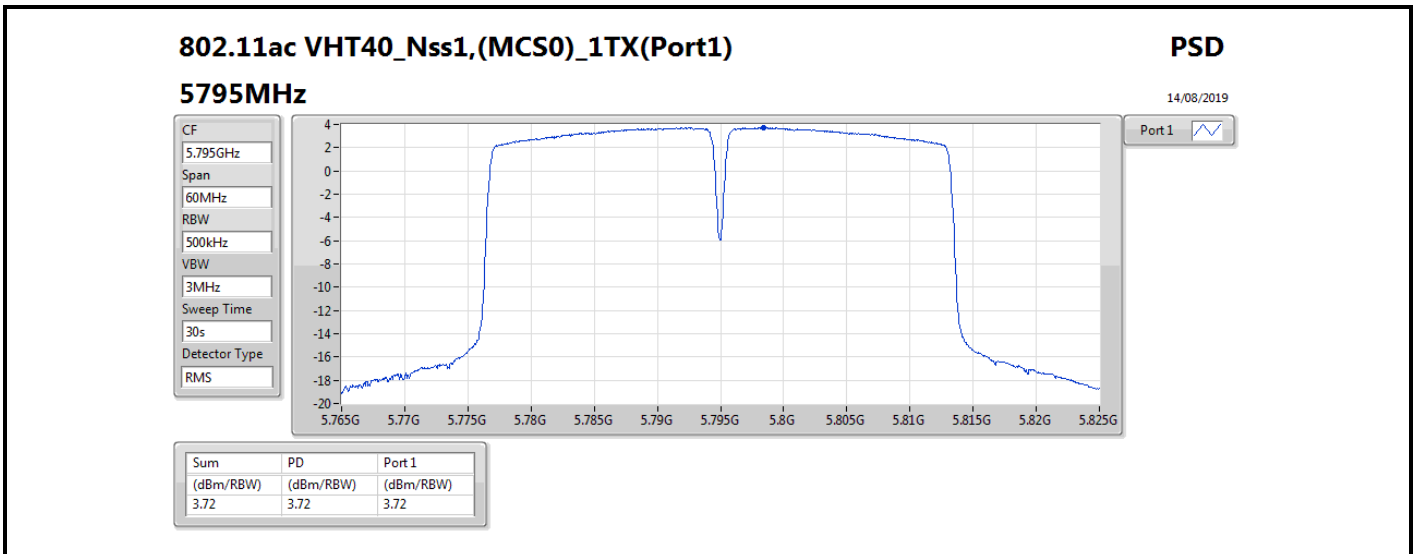

DG = Directional Gain; RBW = 500 kHz for 5.725-5.85GHz band / 1MHz for other band;

PD = trace bin-by-bin of each transmits port summing can be performed maximum power density; Port X = Port X power density;