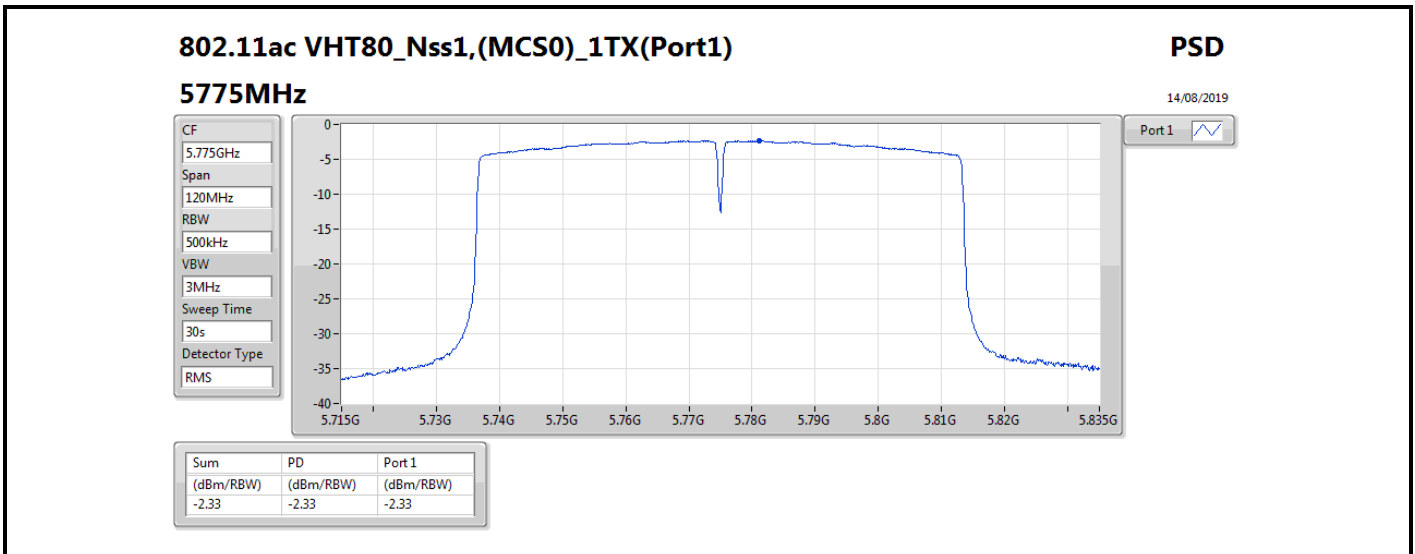

DG = Directional Gain; RBW = 500 kHz for 5.725-5.85GHz band / 1MHz for other band;

PD = trace bin-by-bin of each transmits port summing can be performed maximum power density; Port X = Port X power density;