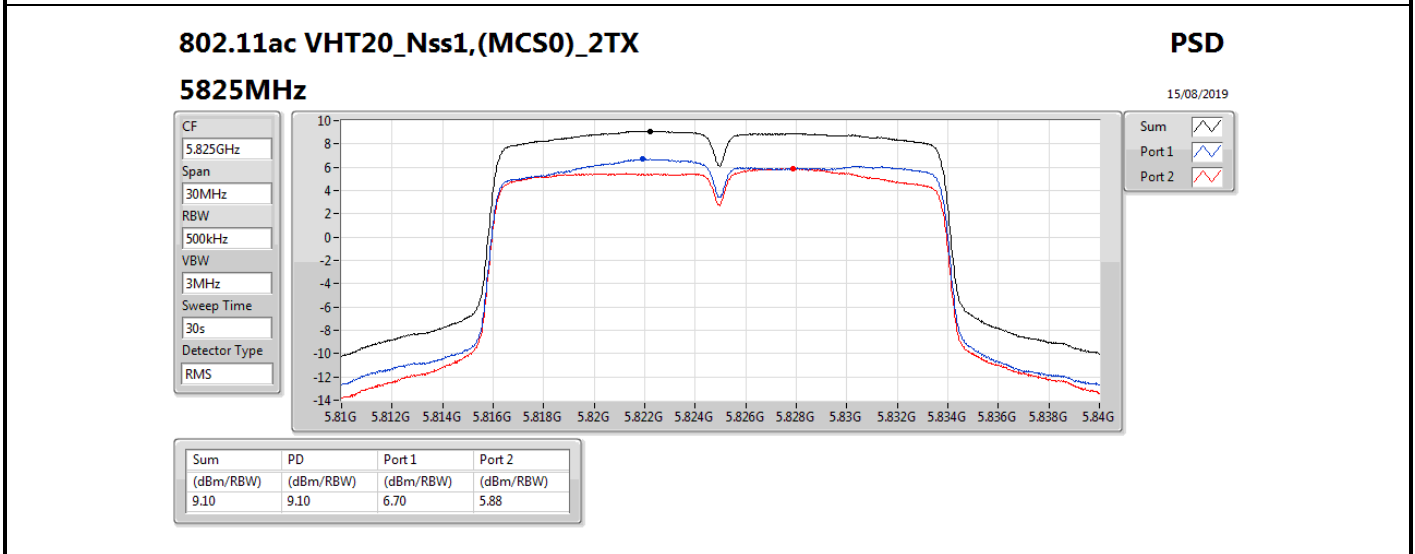

DG = Directional Gain; RBW = 500 kHz for 5.725-5.85GHz band / 1MHz for other band;

PD = trace bin-by-bin of each transmits port summing can be performed maximum power density; Port X = Port X power density;