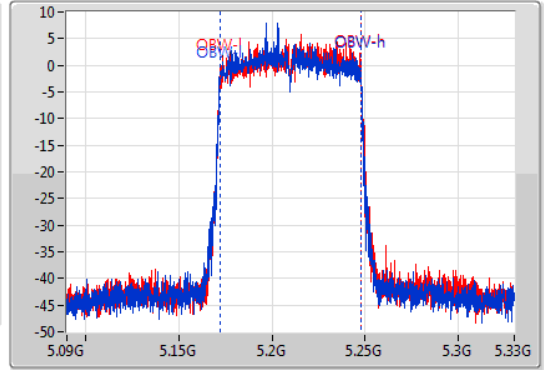

EBW

5210MHz

14/09/2019

CF  
5.21GHz  
Span  
240MHz  
RBW  
1MHz  
VBW  
3MHz  
Sweep Time  
100ms  
Detector Type  
Peak  
Port 1  
Port 2

CF  
5.21GHz  
Span  
240MHz  
RBW  
1MHz  
VBW  
3MHz  
Sweep Time  
100ms  
Detector Type  
Sample