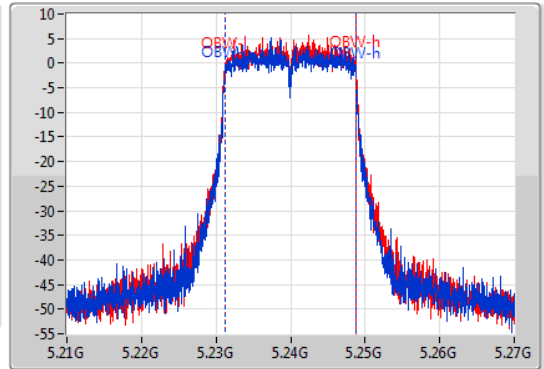

CF  
5.24GHz  
Span  
60MHz  
RBW  
300kHz  
VBW  
1MHz  
Sweep Time  
100ms  
Detector Type  
Peak

CF  
5.24GHz  
Span  
60MHz  
RBW  
200kHz  
VBW  
1MHz  
Sweep Time  
100ms  
Detector Type  
Sample