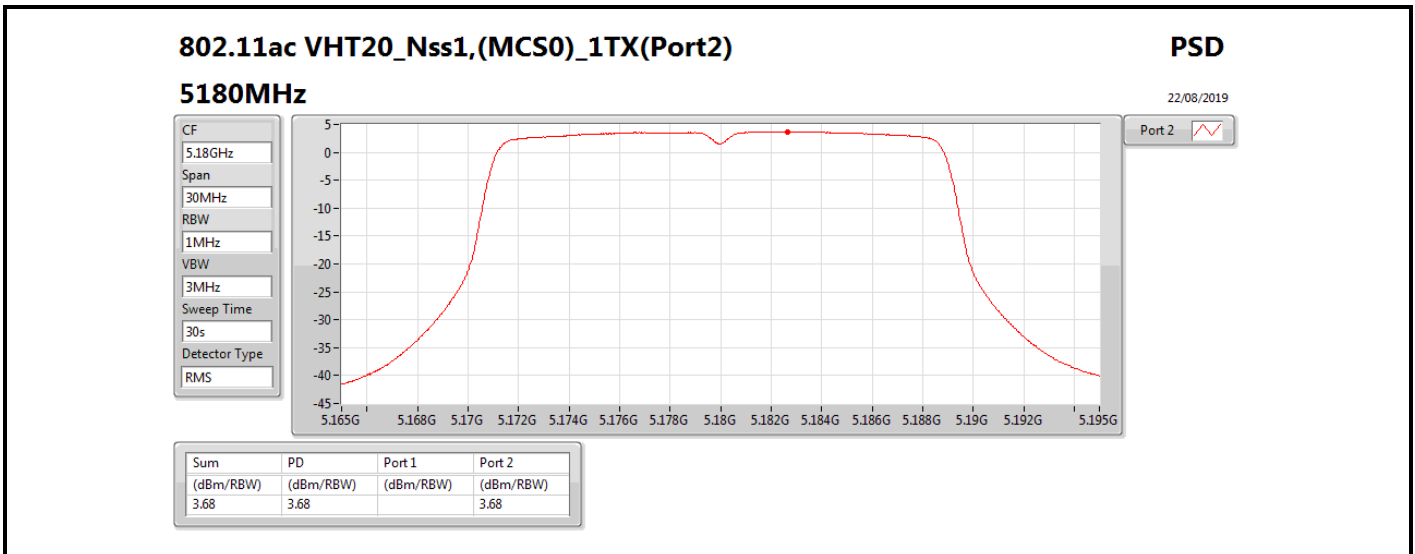

DG = Directional Gain; RBW = 500 kHz for 5.725-5.85GHz band / 1MHz for other band;

PD = trace bin-by-bin of each transmits port summing can be performed maximum power density; Port X = Port X power density;