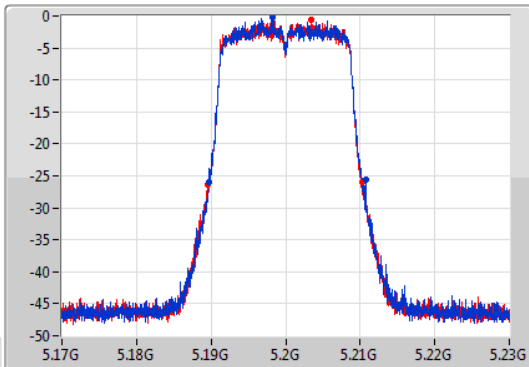

CF: 5.2GHz
Span: 60MHz
RBW: 200kHz
VBW: 1MHz
Sweep Time: 100ms
Detector Type: Sample