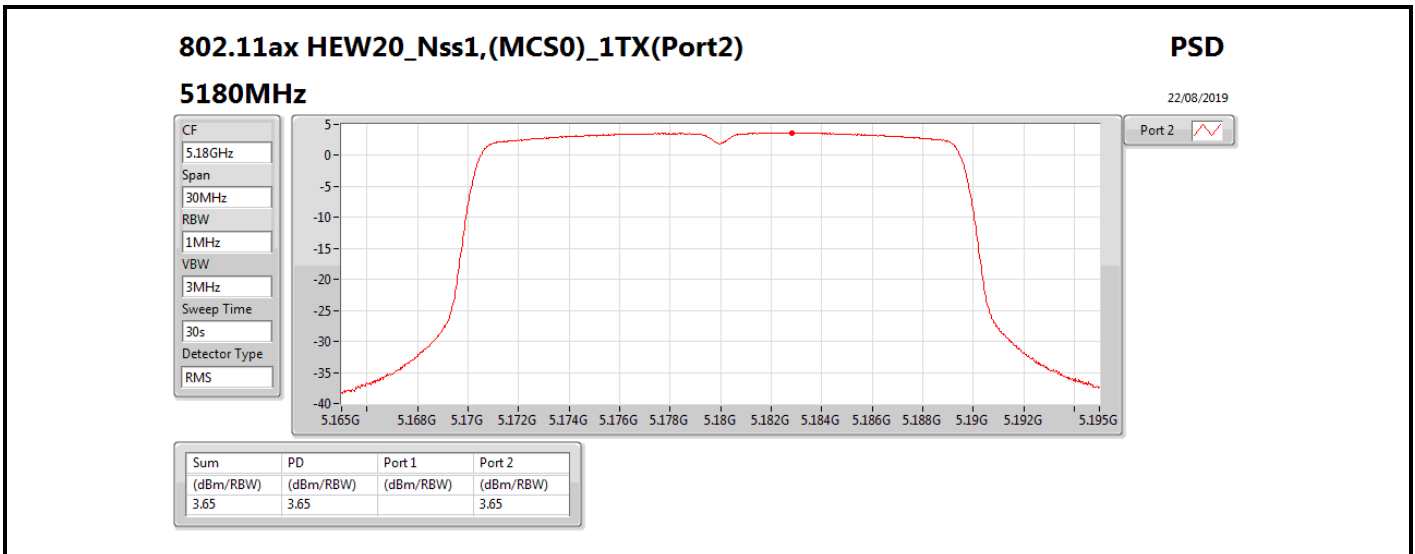

DG = Directional Gain; RBW = 500 kHz for 5.725-5.85GHz band / 1MHz for other band;

PD = trace bin-by-bin of each transmits port summing can be performed maximum power density; Port X = Port X power density;