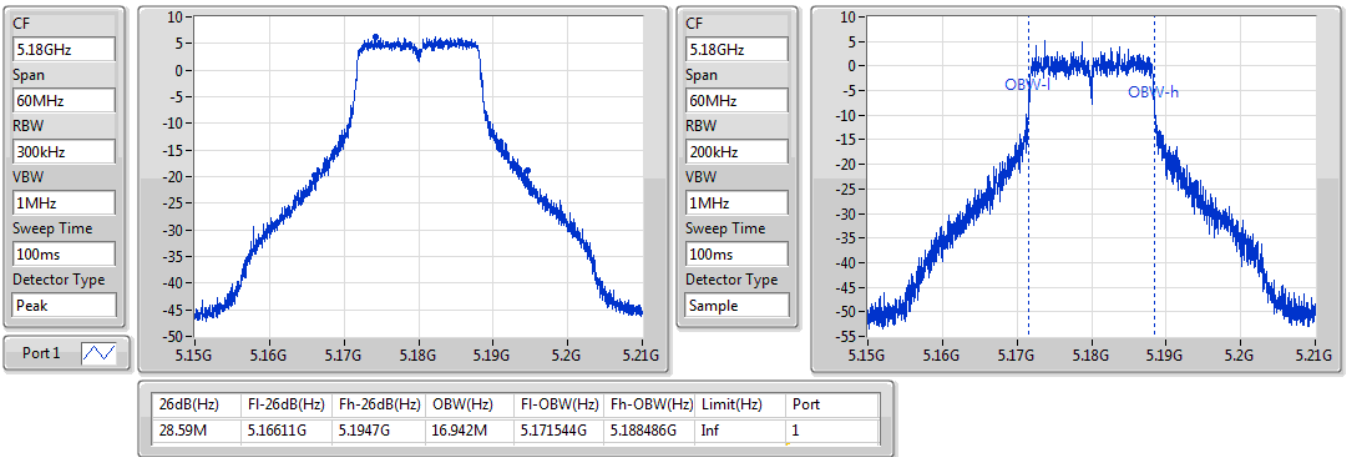

Port X-N dB = Port X 6dB down bandwidth for 5.725-5.85GHz band / 26dB down bandwidth for other band

Port X-OBW = Port X 99% occupied bandwidth;

802.11a\_Nss1,(6Mbps)\_1TX

EBW

5180MHz

16/08/2019

802.11a\_Nss1,(6Mbps)\_1TX

EBW

5200MHz

16/08/2019

802.11a\_Nss1,(6Mbps)\_1TX

EBW

5785MHz

16/08/2019

802.11a\_Nss1,(6Mbps)\_1TX