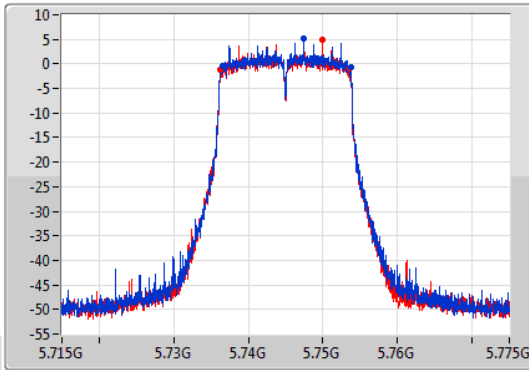

CF
5.745GHz
Span
60MHz
RBW
200kHz
VBW
1MHz
Sweep Time
100ms
Detector Type
Sample