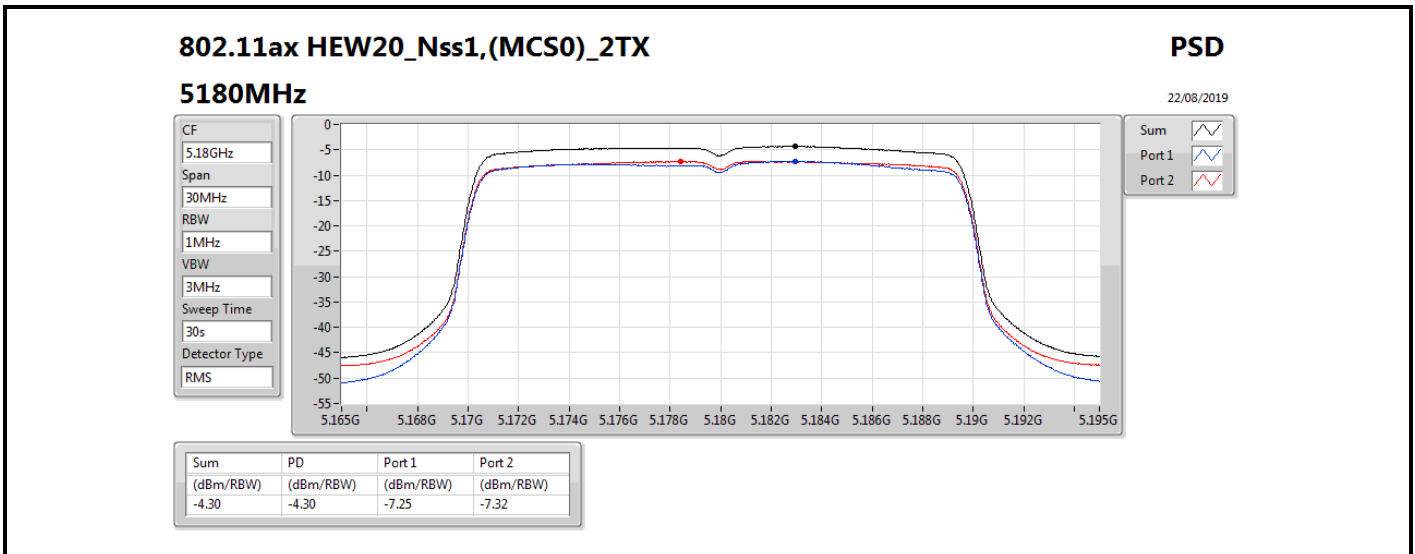

DG = Directional Gain; RBW = 500 kHz for 5.725-5.85GHz band / 1MHz for other band;

PD = trace bin-by-bin of each transmits port summing can be performed maximum power density; Port X = Port X power density;