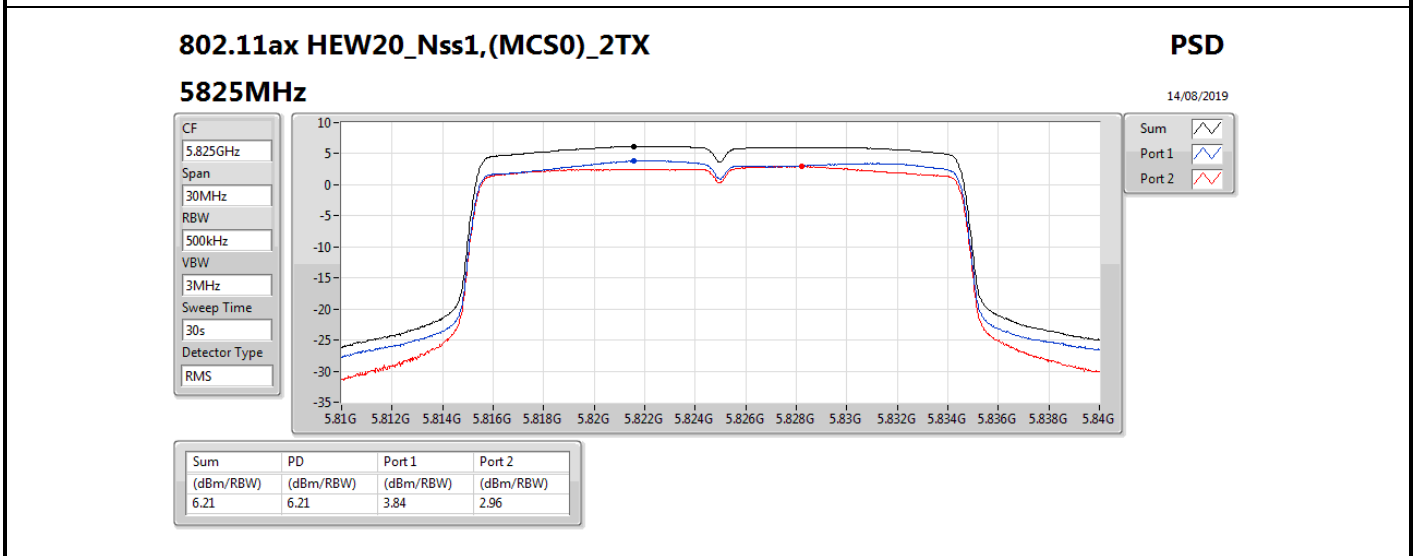

DG = Directional Gain; RBW = 500 kHz for 5.725-5.85GHz band / 1MHz for other band;

PD = trace bin-by-bin of each transmits port summing can be performed maximum power density; Port X = Port X power density;