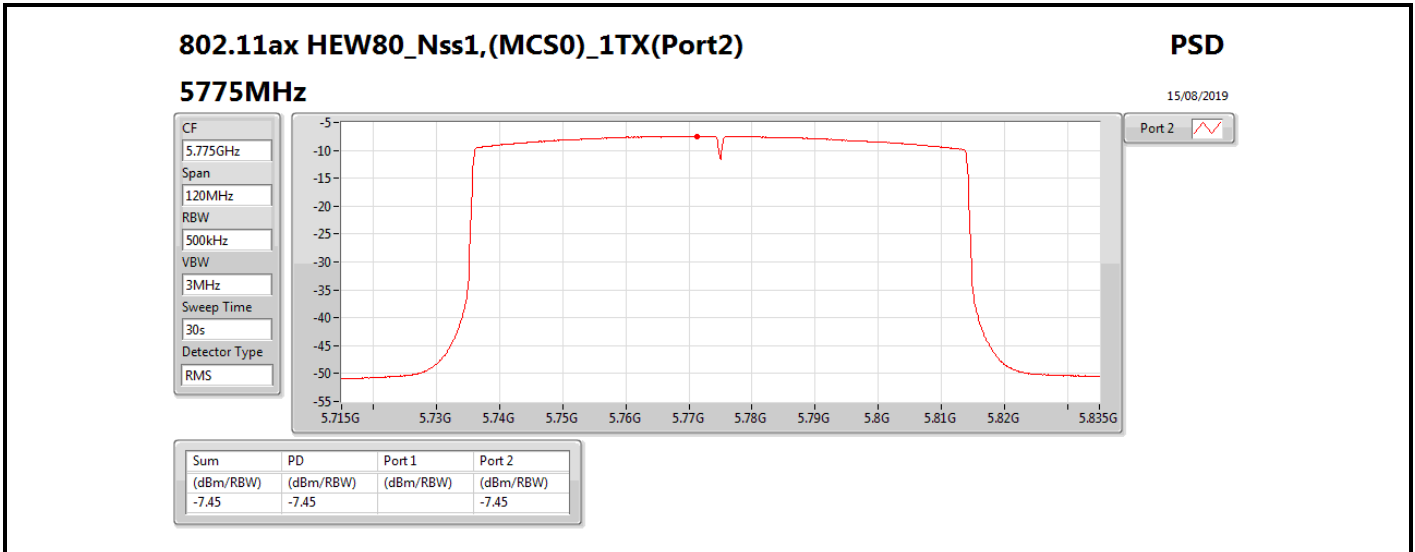

DG = Directional Gain; RBW = 500 kHz for 5.725-5.85GHz band / 1MHz for other band;

PD = trace bin-by-bin of each transmits port summing can be performed maximum power density; Port X = Port X power density;