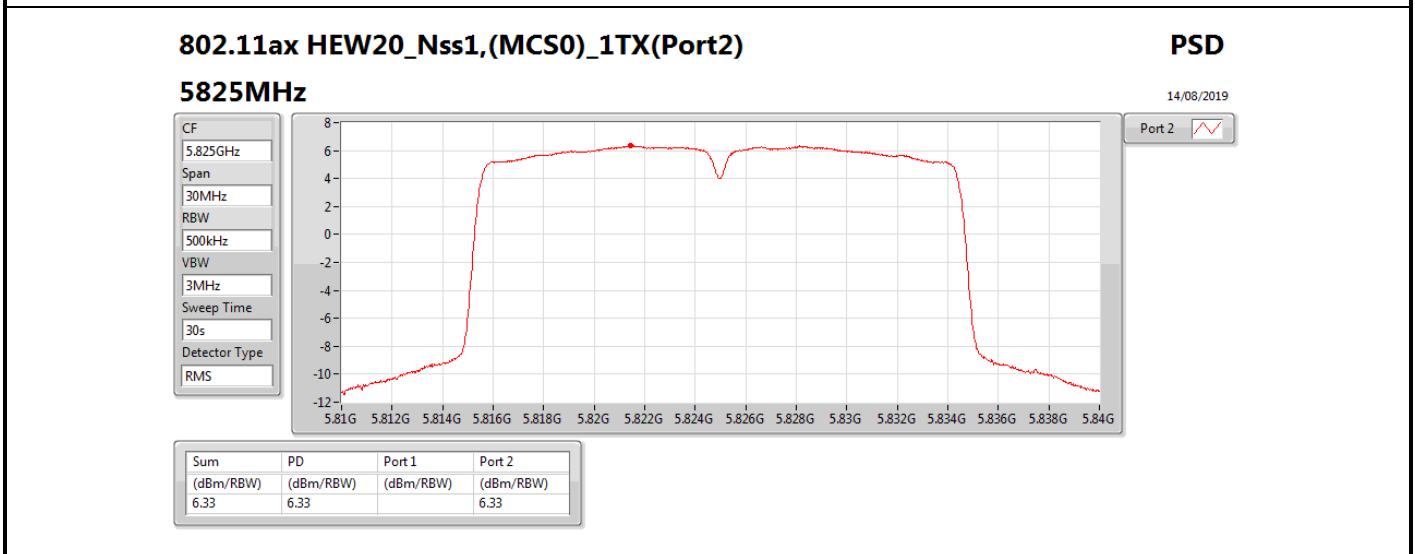

DG = Directional Gain; RBW = 500 kHz for 5.725-5.85GHz band / 1MHz for other band;

PD = trace bin-by-bin of each transmits port summing can be performed maximum power density; Port X = Port X power density;