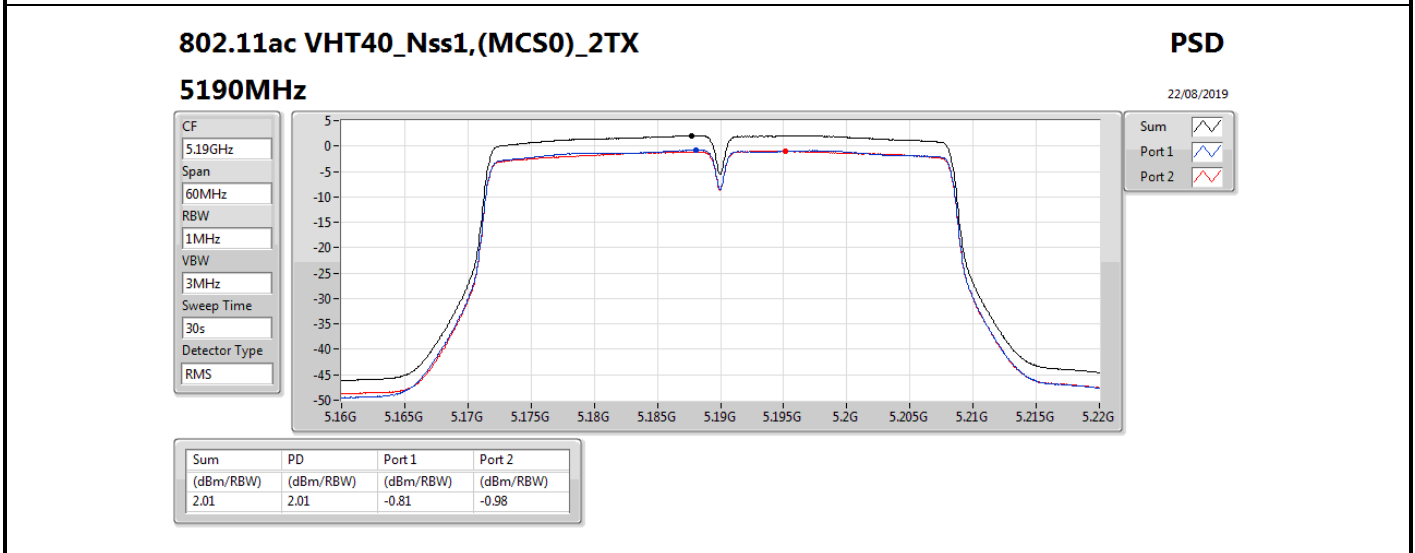

DG = Directional Gain; RBW = 500 kHz for 5.725-5.85GHz band / 1MHz for other band;

PD = trace bin-by-bin of each transmits port summing can be performed maximum power density; Port X = Port X power density;