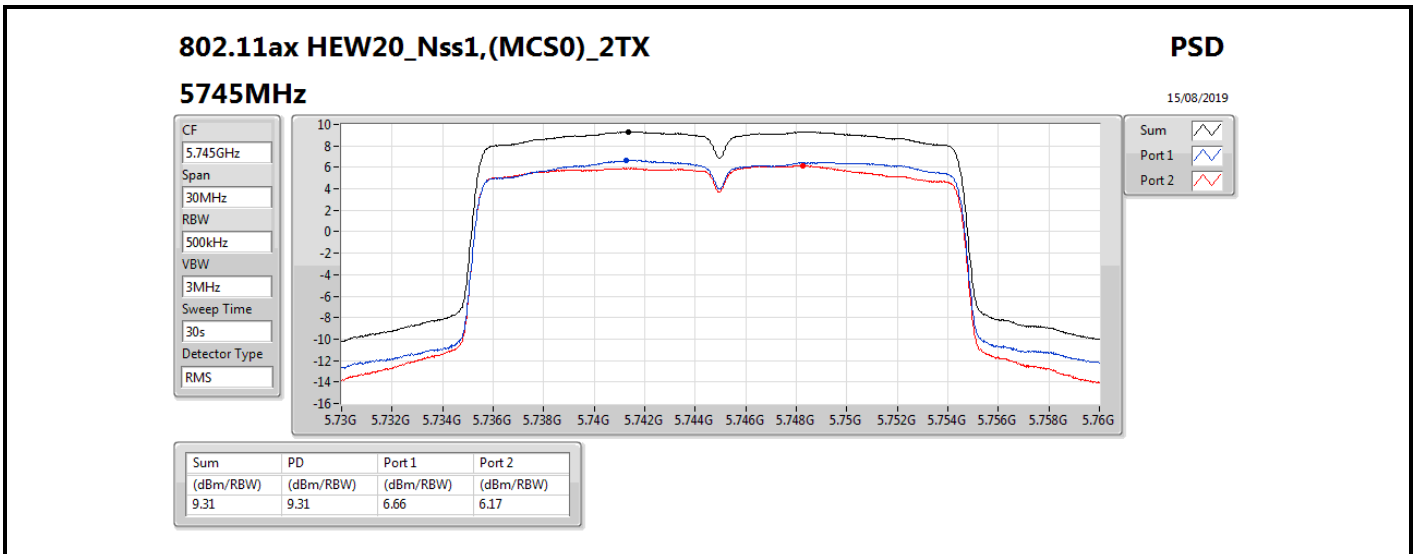

DG = Directional Gain; RBW = 500 kHz for 5.725-5.85GHz band / 1MHz for other band;

PD = trace bin-by-bin of each transmits port summing can be performed maximum power density; Port X = Port X power density;