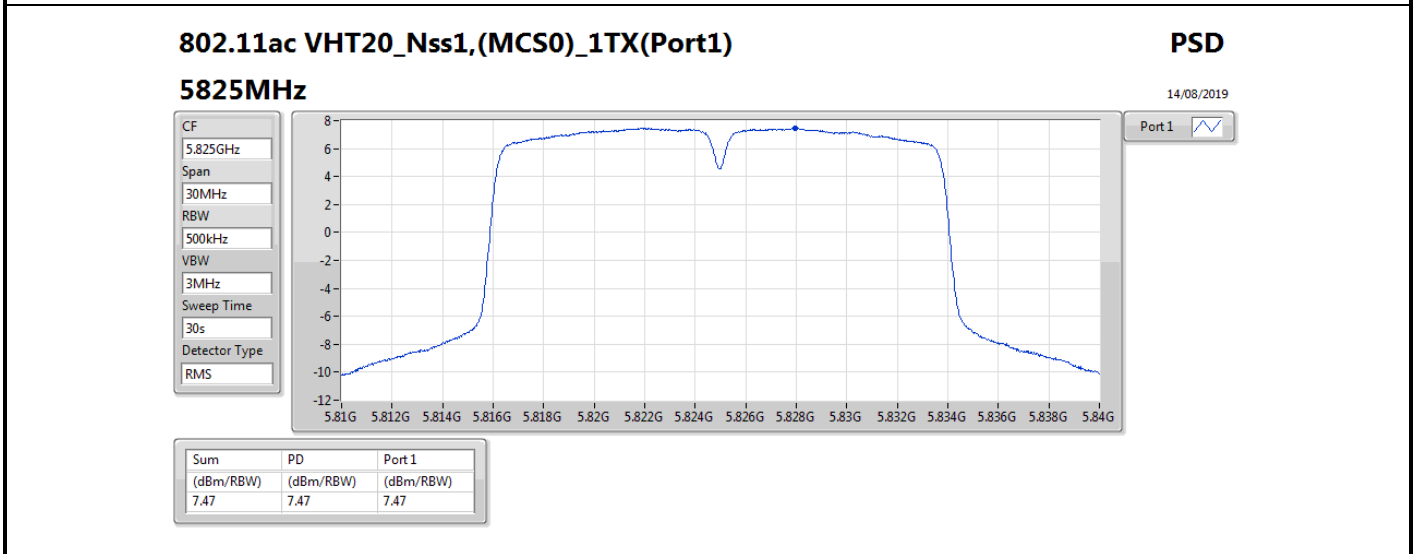

DG = Directional Gain; RBW = 500 kHz for 5.725-5.85GHz band / 1MHz for other band;

PD = trace bin-by-bin of each transmits port summing can be performed maximum power density; Port X = Port X power density;