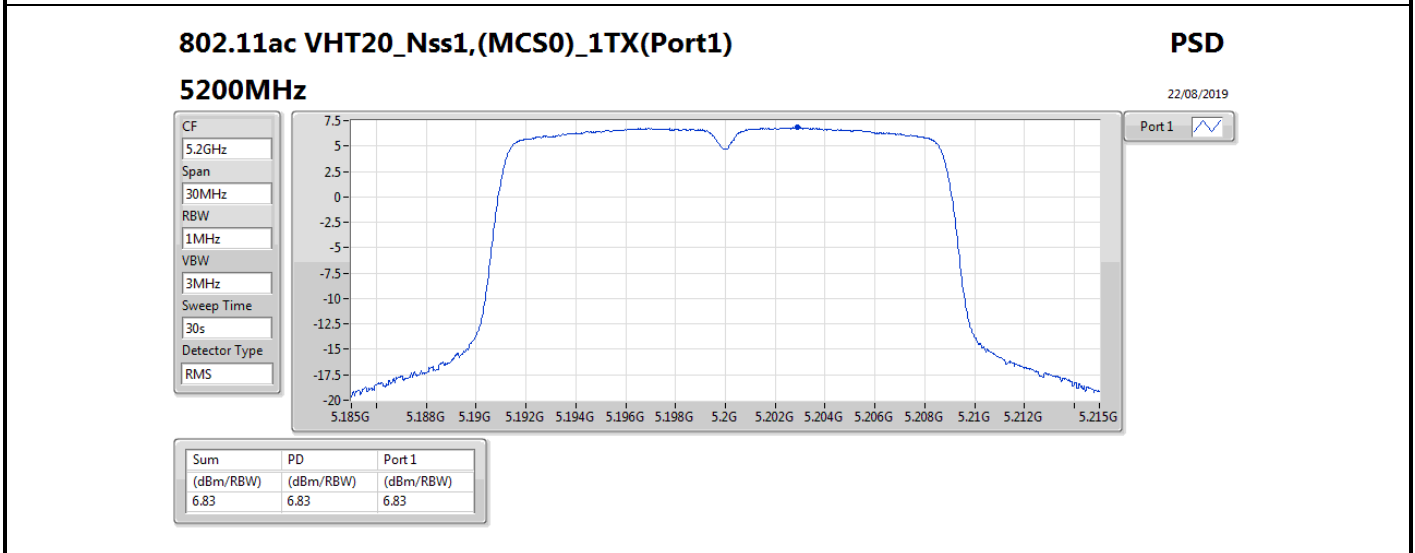

DG = Directional Gain; RBW = 500 kHz for 5.725-5.85GHz band / 1MHz for other band;

PD = trace bin-by-bin of each transmits port summing can be performed maximum power density; Port X = Port X power density;