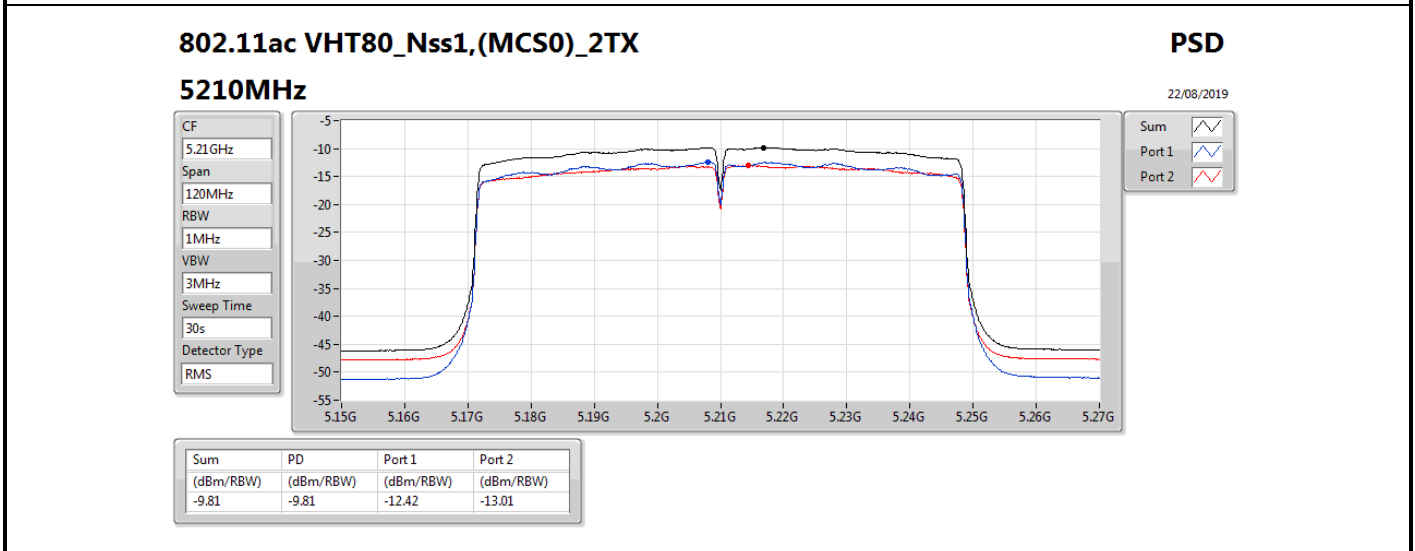

DG = Directional Gain; RBW = 500 kHz for 5.725-5.85GHz band / 1MHz for other band;

PD = trace bin-by-bin of each transmits port summing can be performed maximum power density; Port X = Port X power density;