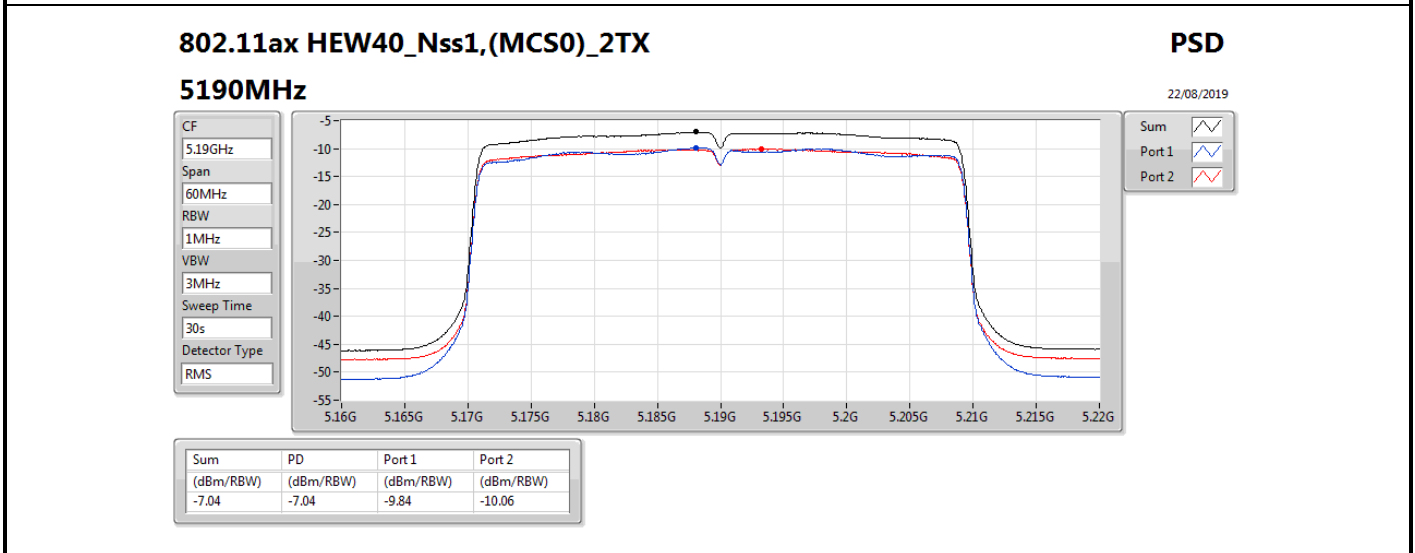

DG = Directional Gain; RBW = 500 kHz for 5.725-5.85GHz band / 1MHz for other band;

PD = trace bin-by-bin of each transmits port summing can be performed maximum power density; Port X = Port X power density;