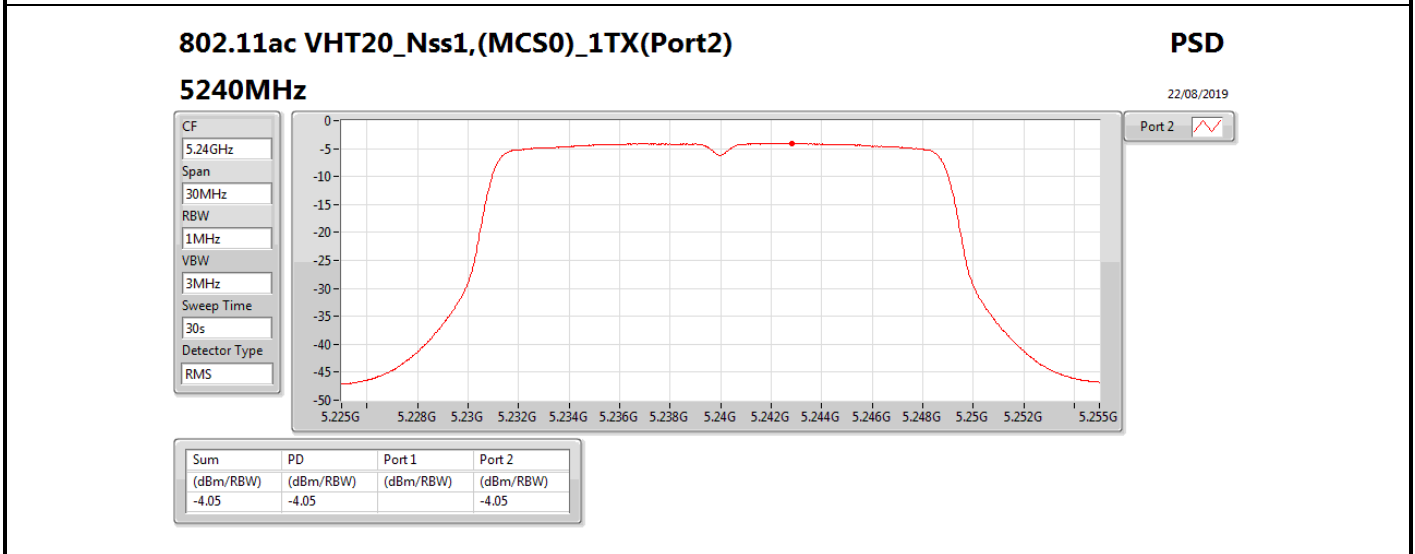

DG = Directional Gain; RBW = 500 kHz for 5.725-5.85GHz band / 1MHz for other band;

PD = trace bin-by-bin of each transmits port summing can be performed maximum power density; Port X = Port X power density;