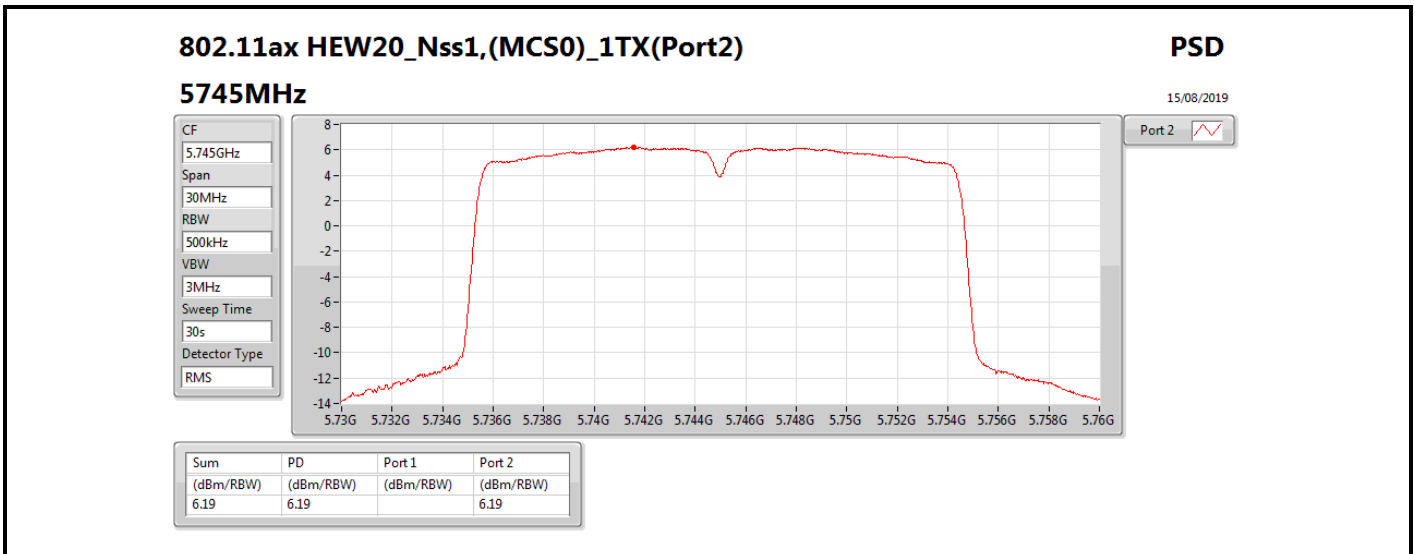

DG = Directional Gain; RBW = 500 kHz for 5.725-5.85GHz band / 1MHz for other band;

PD = trace bin-by-bin of each transmits port summing can be performed maximum power density; Port X = Port X power density;