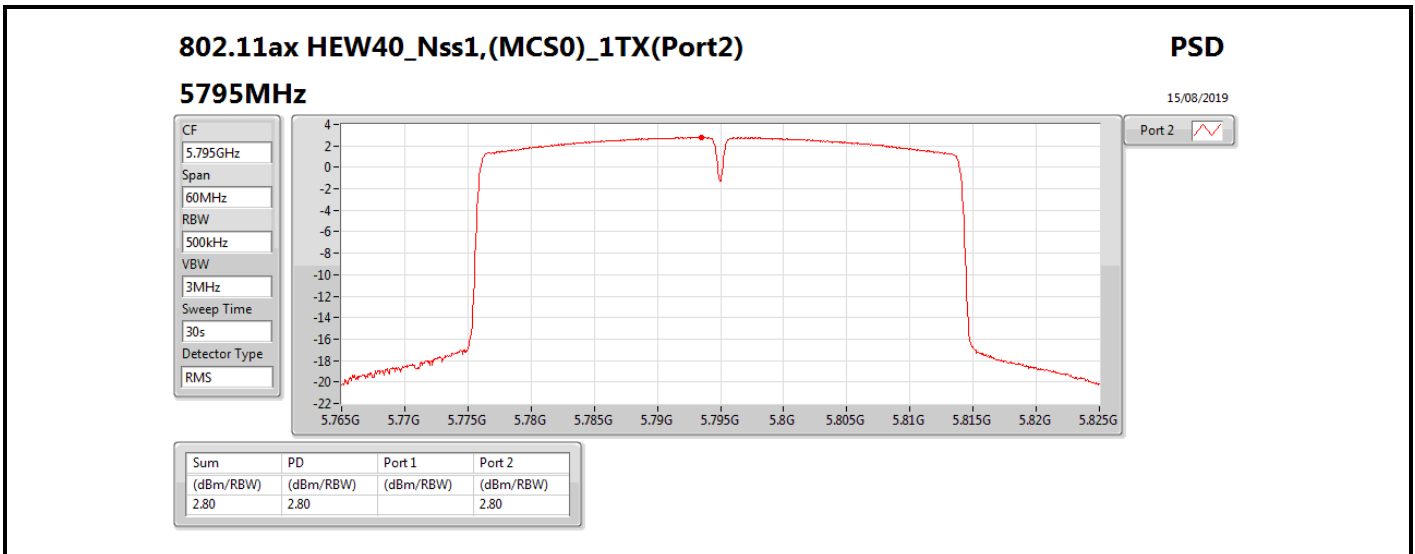

DG = Directional Gain; RBW = 500 kHz for 5.725-5.85GHz band / 1MHz for other band;

PD = trace bin-by-bin of each transmits port summing can be performed maximum power density; Port X = Port X power density;