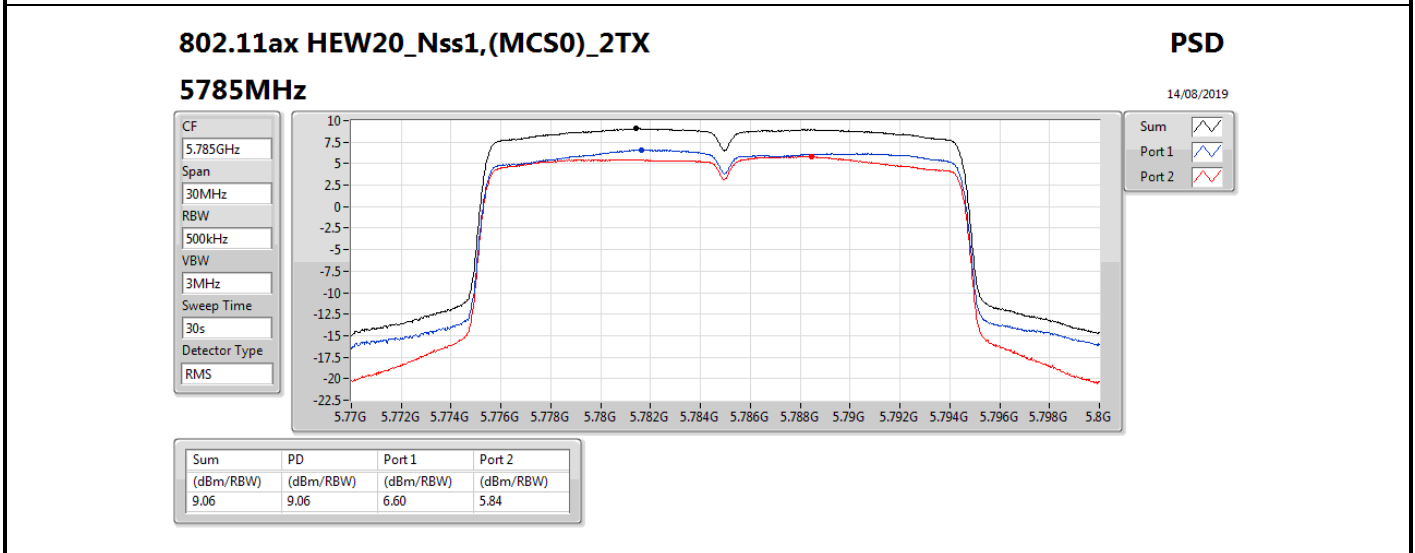

DG = Directional Gain; RBW = 500 kHz for 5.725-5.85GHz band / 1MHz for other band;

PD = trace bin-by-bin of each transmits port summing can be performed maximum power density; Port X = Port X power density;