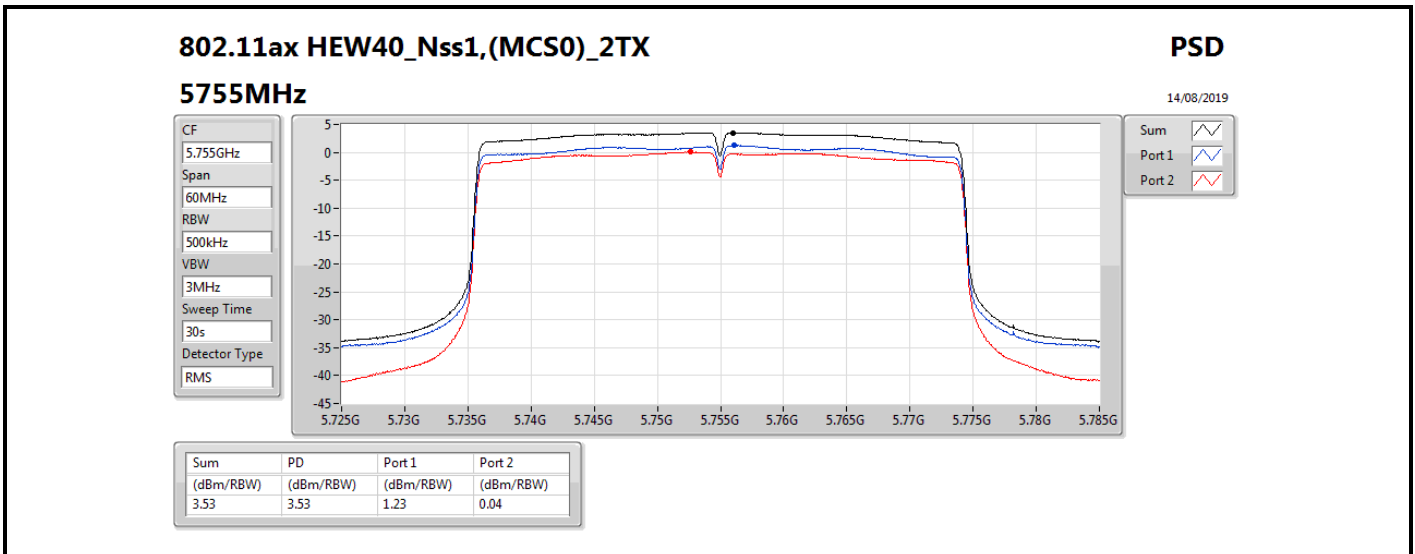

DG = Directional Gain; RBW = 500 kHz for 5.725-5.85GHz band / 1MHz for other band;

PD = trace bin-by-bin of each transmits port summing can be performed maximum power density; Port X = Port X power density;