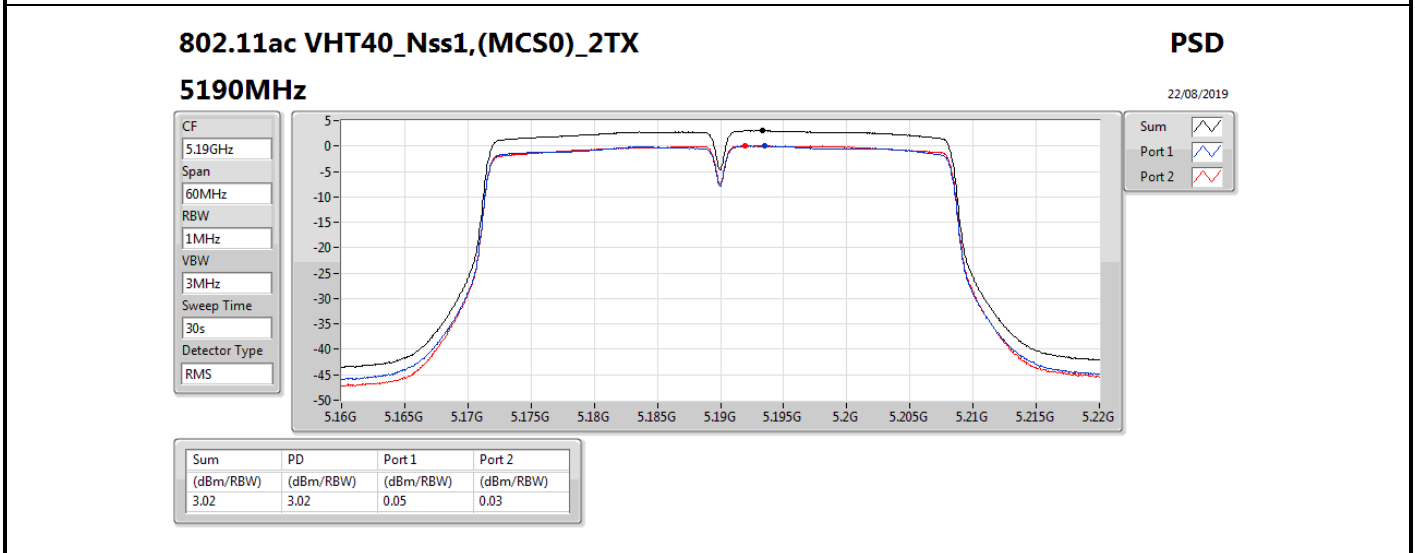

DG = Directional Gain; RBW = 500 kHz for 5.725-5.85GHz band / 1MHz for other band;

PD = trace bin-by-bin of each transmits port summing can be performed maximum power density; Port X = Port X power density;