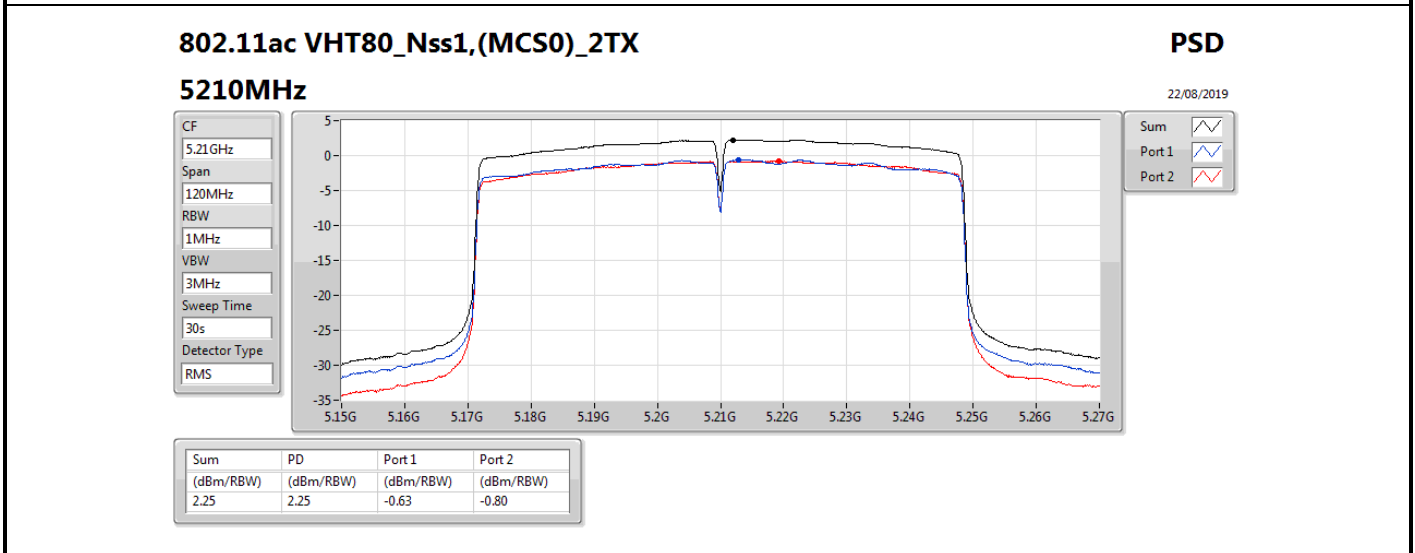

DG = Directional Gain; RBW = 500 kHz for 5.725-5.85GHz band / 1MHz for other band;

PD = trace bin-by-bin of each transmits port summing can be performed maximum power density; Port X = Port X power density;