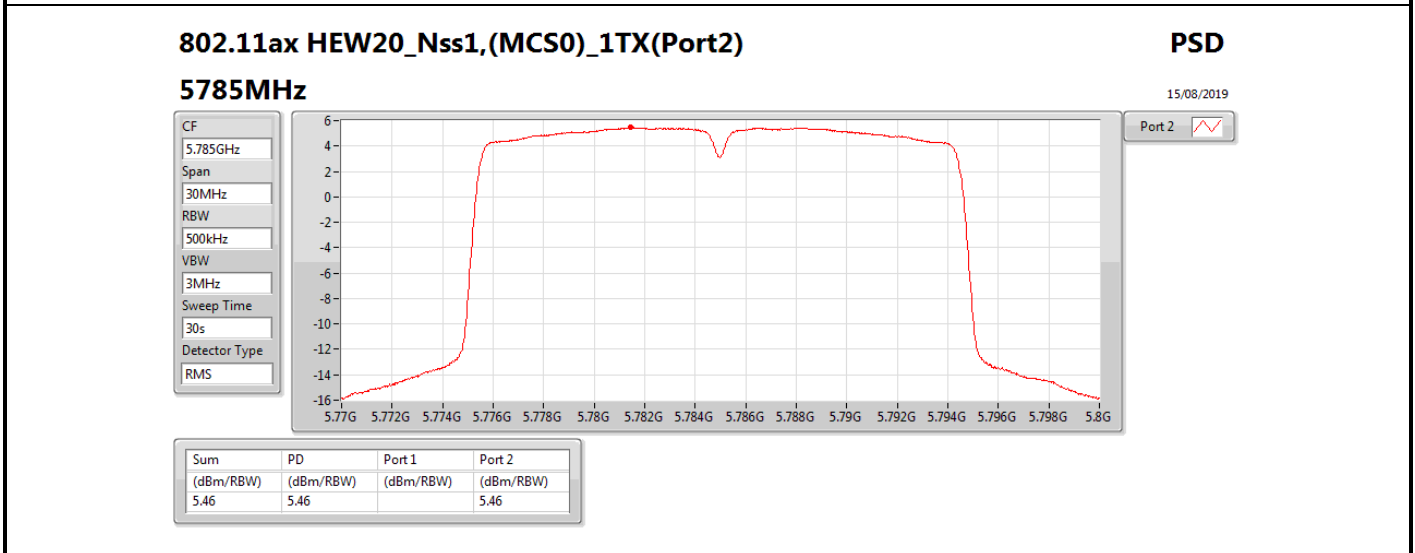

DG = Directional Gain; RBW = 500 kHz for 5.725-5.85GHz band / 1MHz for other band;

PD = trace bin-by-bin of each transmits port summing can be performed maximum power density; Port X = Port X power density;