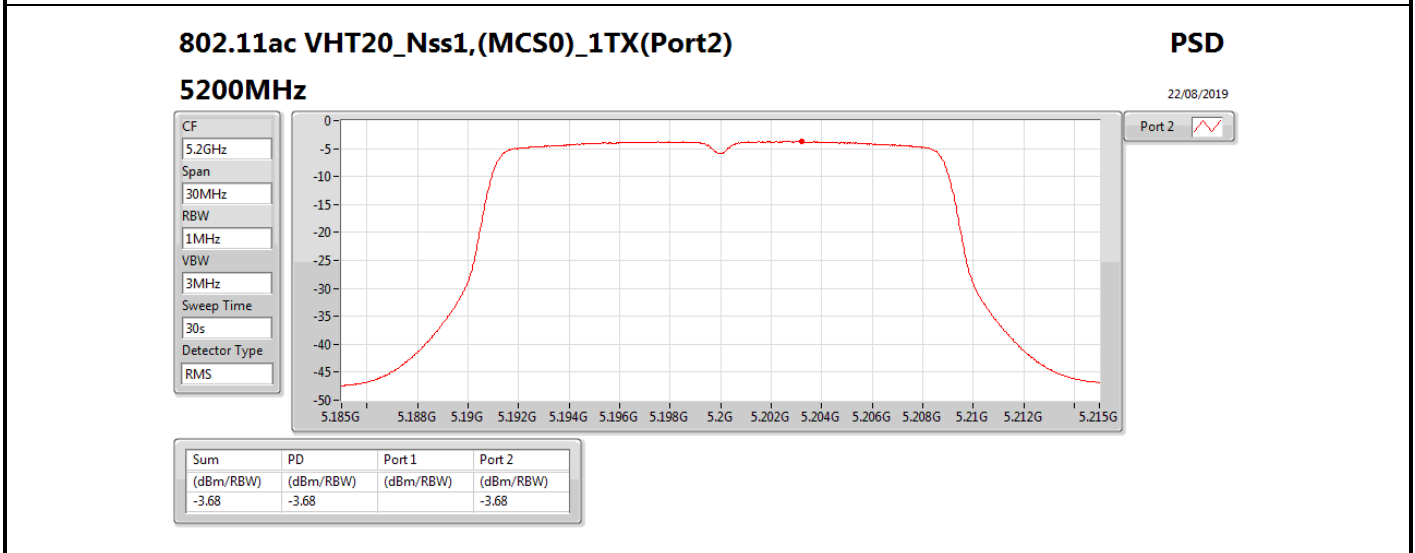

DG = Directional Gain; RBW = 500 kHz for 5.725-5.85GHz band / 1MHz for other band;

PD = trace bin-by-bin of each transmits port summing can be performed maximum power density; Port X = Port X power density;