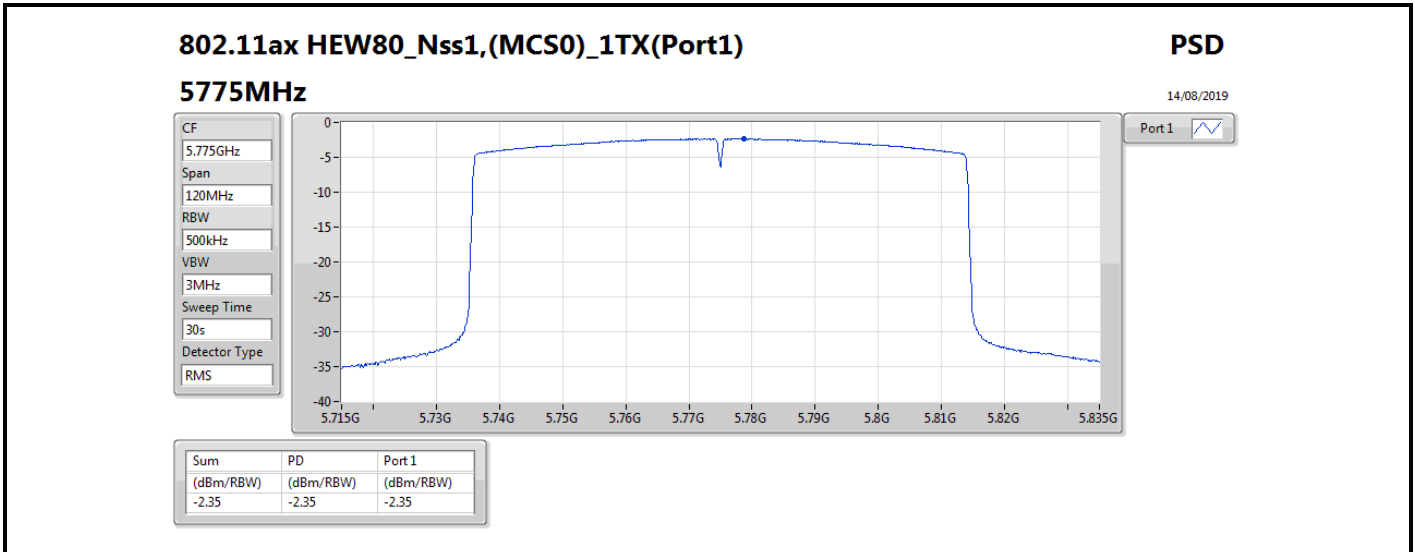

DG = Directional Gain; RBW = 500 kHz for 5.725-5.85GHz band / 1MHz for other band;

PD = trace bin-by-bin of each transmits port summing can be performed maximum power density; Port X = Port X power density;