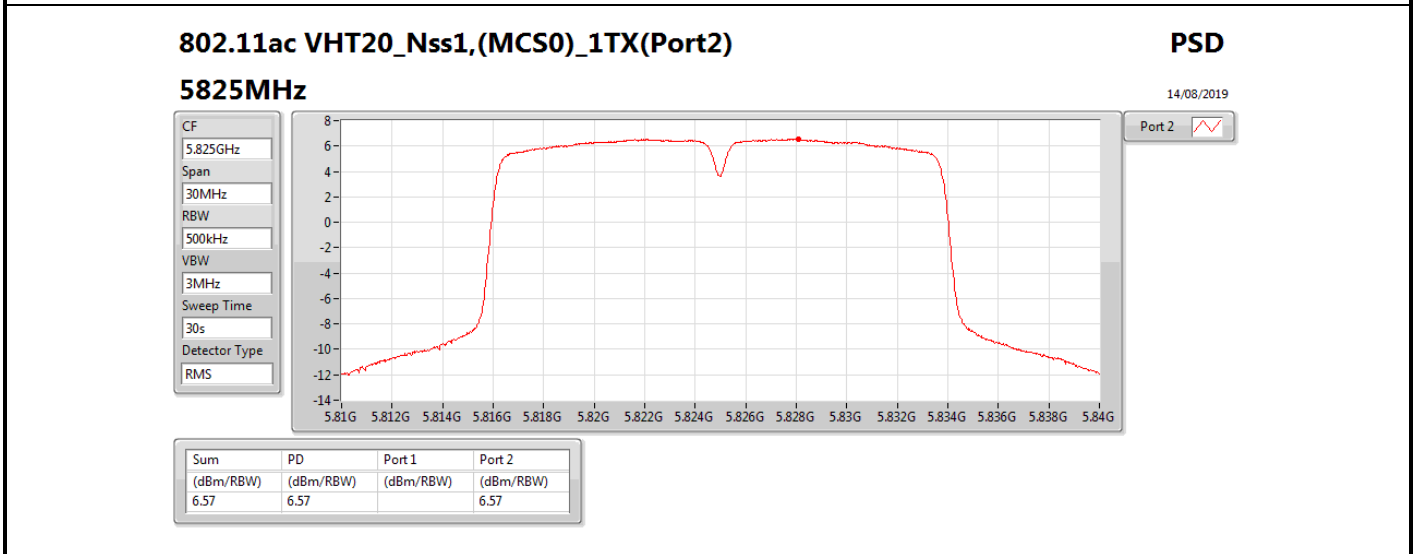

DG = Directional Gain; RBW = 500 kHz for 5.725-5.85GHz band / 1MHz for other band;

PD = trace bin-by-bin of each transmits port summing can be performed maximum power density; Port X = Port X power density;