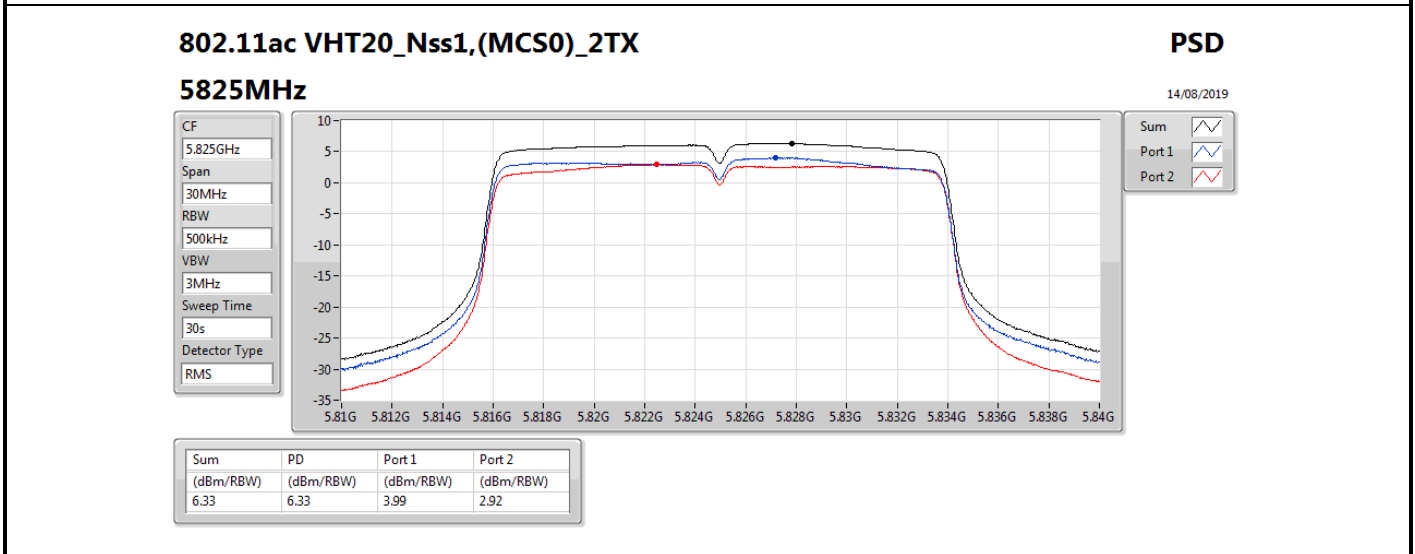

DG = Directional Gain; RBW = 500 kHz for 5.725-5.85GHz band / 1MHz for other band;

PD = trace bin-by-bin of each transmits port summing can be performed maximum power density; Port X = Port X power density;