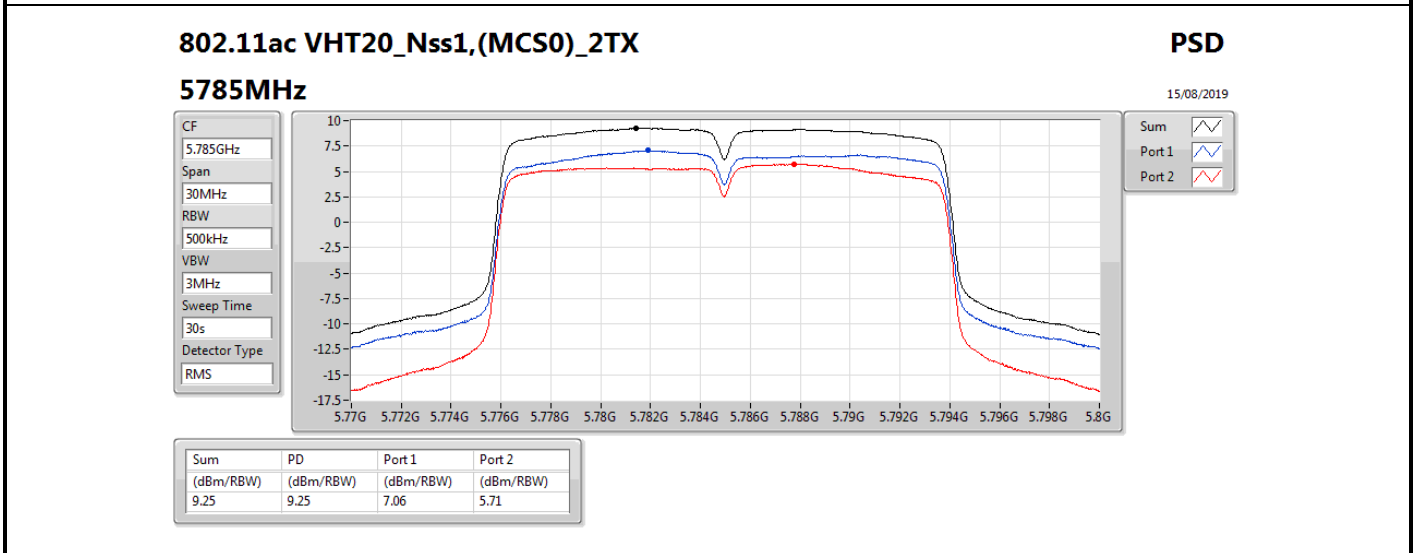

DG = Directional Gain; RBW = 500 kHz for 5.725-5.85GHz band / 1MHz for other band;

PD = trace bin-by-bin of each transmits port summing can be performed maximum power density; Port X = Port X power density;