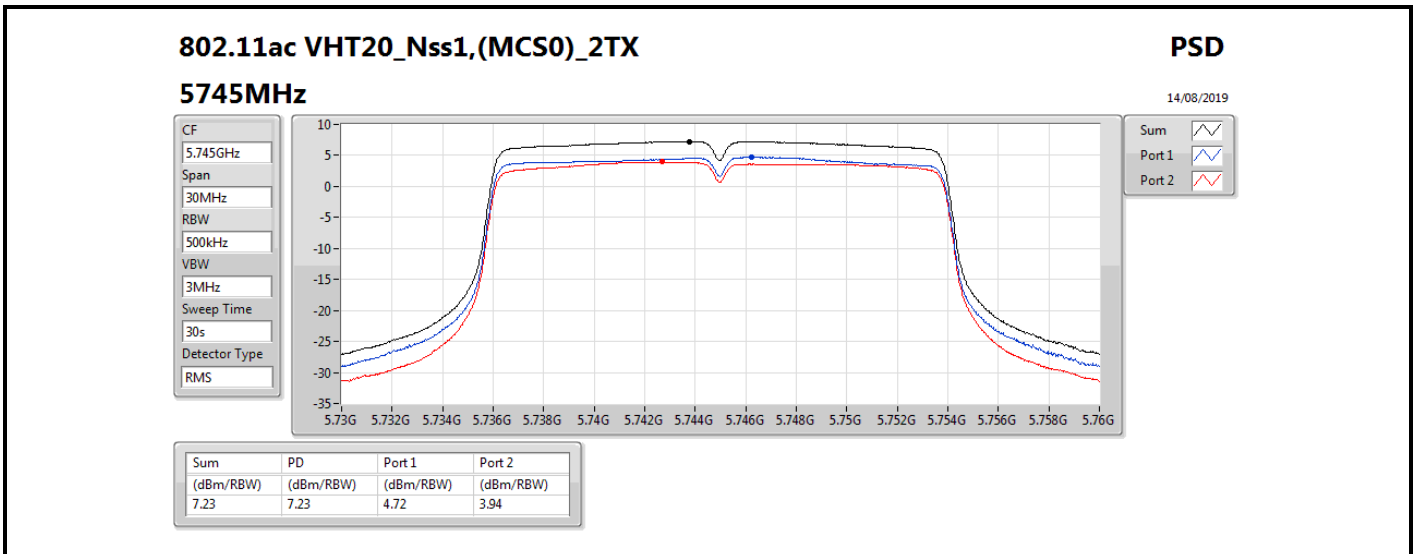

DG = Directional Gain; RBW = 500 kHz for 5.725-5.85GHz band / 1MHz for other band;

PD = trace bin-by-bin of each transmits port summing can be performed maximum power density; Port X = Port X power density;