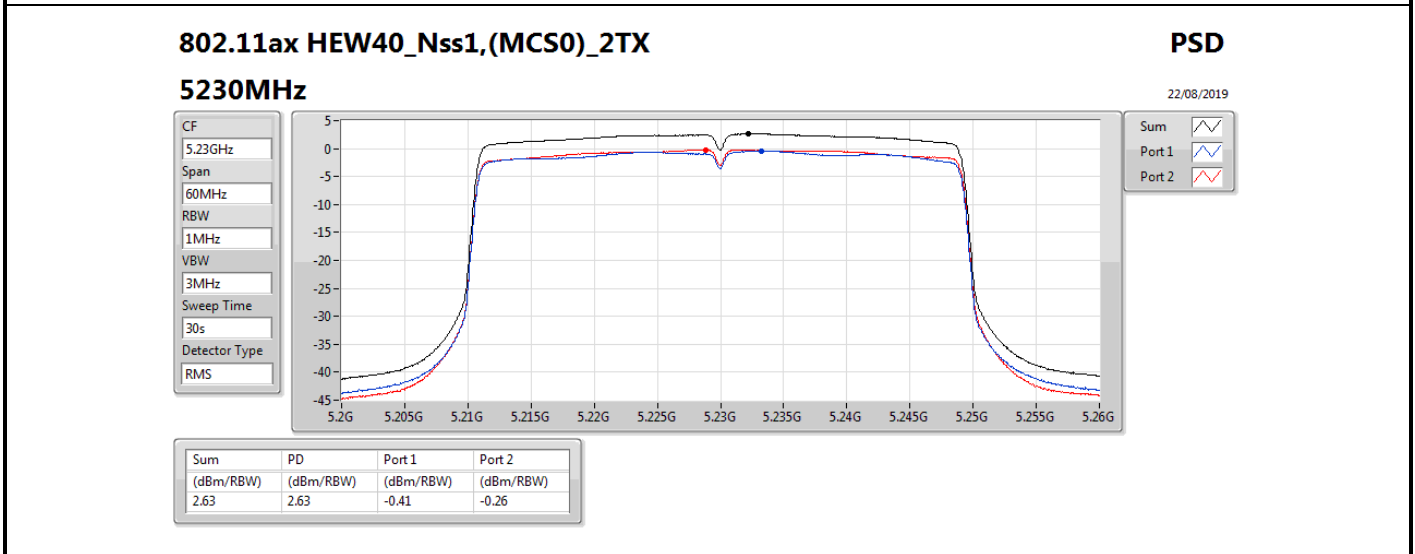

DG = Directional Gain; RBW = 500 kHz for 5.725-5.85GHz band / 1MHz for other band;

PD = trace bin-by-bin of each transmits port summing can be performed maximum power density; Port X = Port X power density;