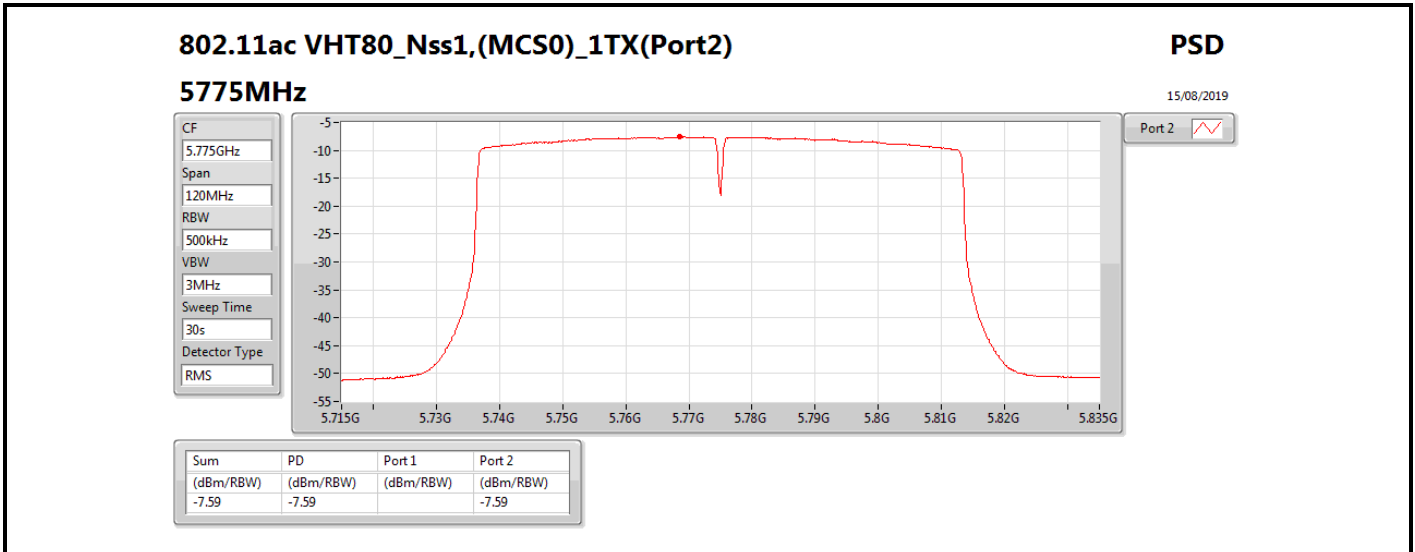

DG = Directional Gain; RBW = 500 kHz for 5.725-5.85GHz band / 1MHz for other band;

PD = trace bin-by-bin of each transmits port summing can be performed maximum power density; Port X = Port X power density;