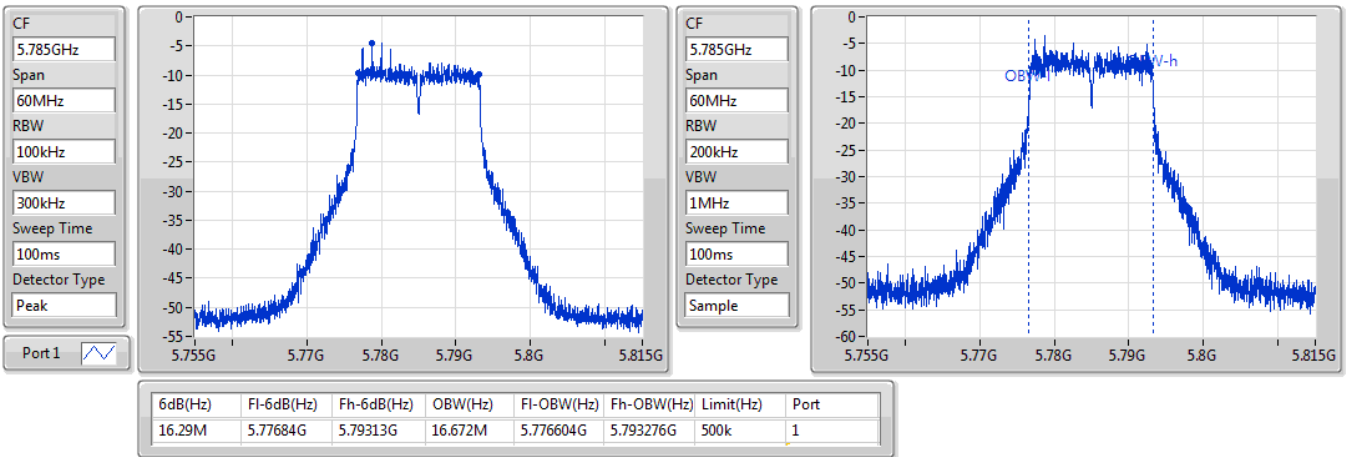

Port X-N dB = Port X 6dB down bandwidth for 5.725-5.85GHz band / 26dB down bandwidth for other band

Port X-OBW = Port X 99% occupied bandwidth;

802.11a\_Nss1,(6Mbps)\_1TX

EBW

5180MHz

16/08/2019

802.11a\_Nss1,(6Mbps)\_1TX

EBW

5200MHz

16/08/2019

802.11a\_Nss1,(6Mbps)\_1TX

EBW

5785MHz

16/08/2019

802.11a\_Nss1,(6Mbps)\_1TX