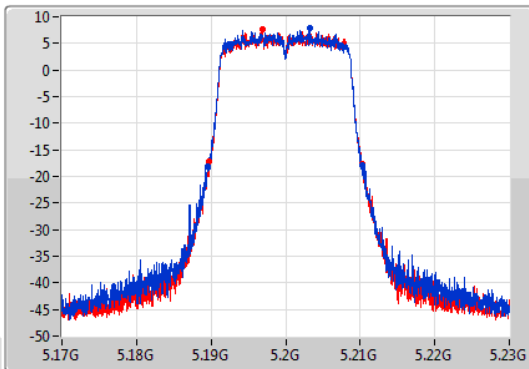

CF
5.2GHz
Span
60MHz
RBW
200kHz
VBW
1MHz
Sweep Time
100ms
Detector Type
Sample