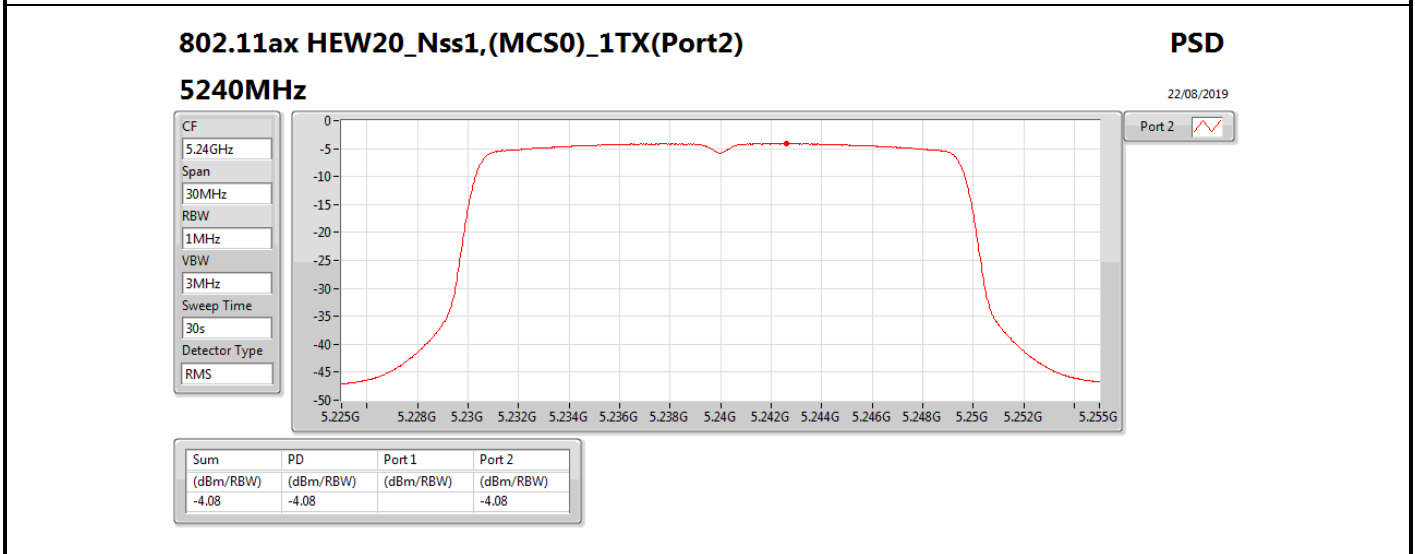

DG = Directional Gain; RBW = 500 kHz for 5.725-5.85GHz band / 1MHz for other band;

PD = trace bin-by-bin of each transmits port summing can be performed maximum power density; Port X = Port X power density;