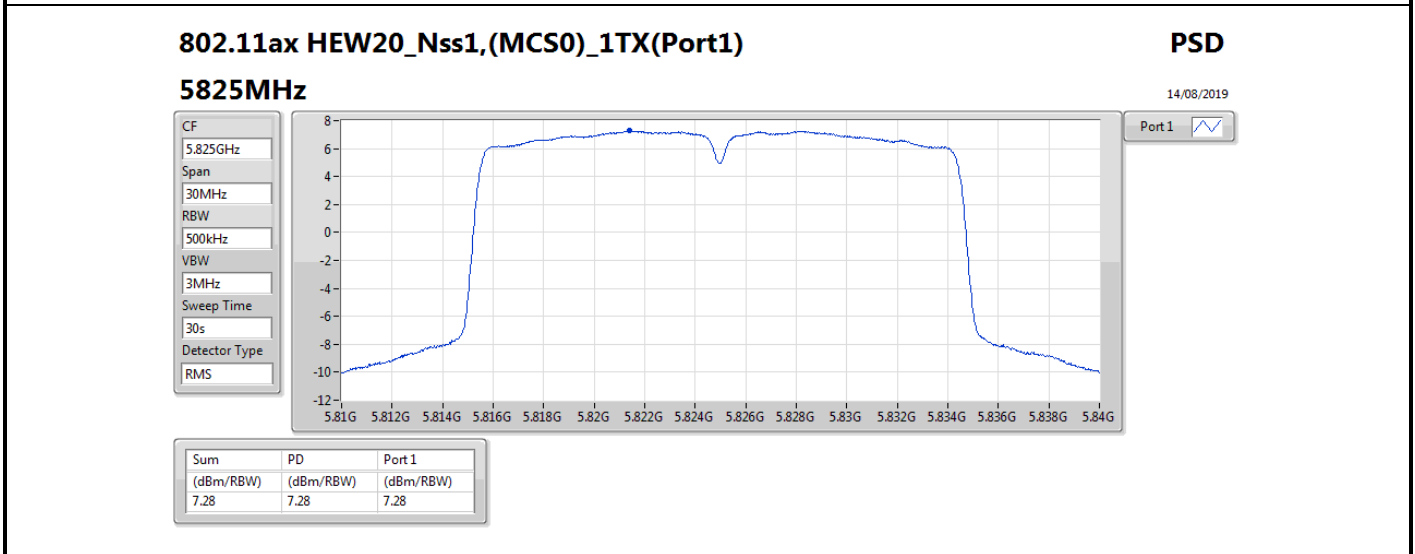

DG = Directional Gain; RBW = 500 kHz for 5.725-5.85GHz band / 1MHz for other band;

PD = trace bin-by-bin of each transmits port summing can be performed maximum power density; Port X = Port X power density;