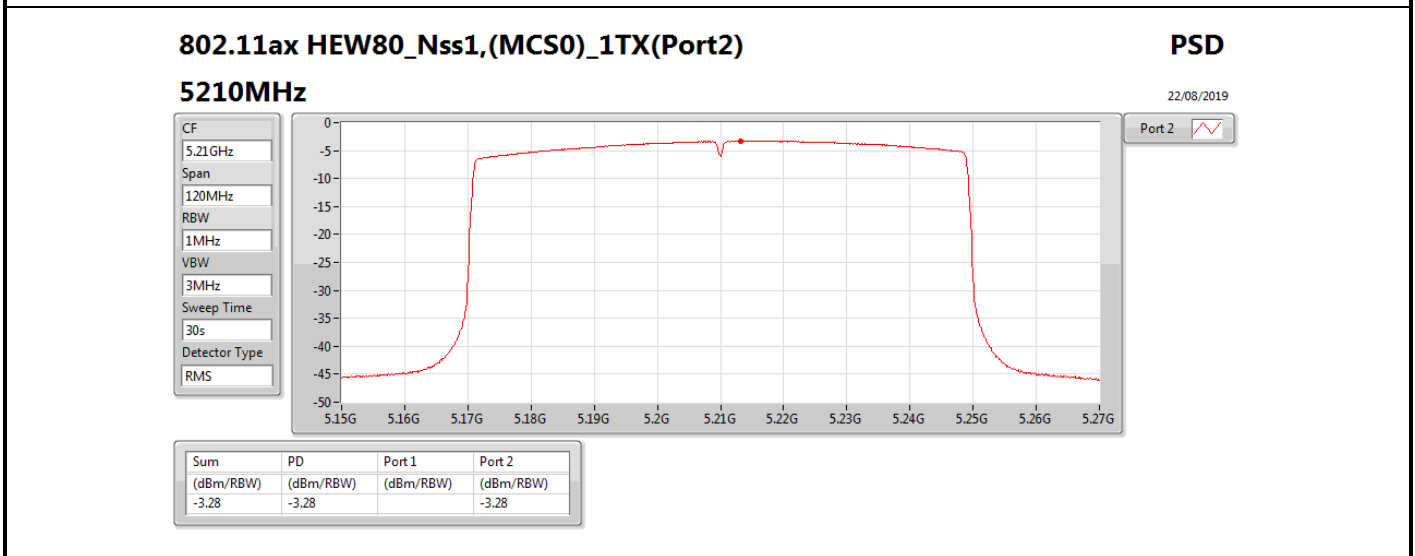

DG = Directional Gain; RBW = 500 kHz for 5.725-5.85GHz band / 1MHz for other band;

PD = trace bin-by-bin of each transmits port summing can be performed maximum power density; Port X = Port X power density;