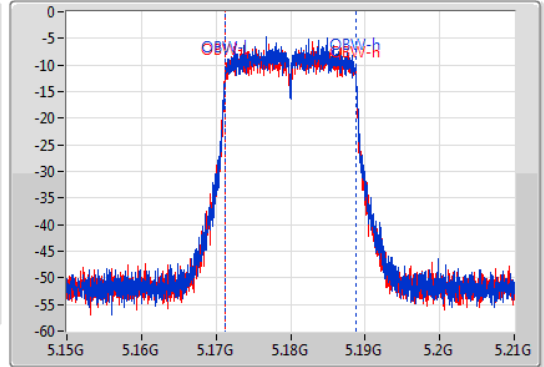

26dB(Hz)	Fl-26dB(Hz)	Fh-26dB(Hz)	OBW(Hz)	Fl-OBW(Hz)	Fh-OBW(Hz)	Limit(Hz)	Port
20.7M	5.16968G	5.19038G	17.601M	5.171184G	5.188786G	Inf	1
20.79M	5.16965G	5.19044G	17.601M	5.171184G	5.188786G	Inf	2

802.11ac VHT20-BF_Nss1,(MCS0)_2TX

EBW

5200MHz

16/09/2019

CF: 5.2GHz
Span: 60MHz
RBW: 300kHz
VBW: 1MHz
Sweep Time: 100ms
Detector Type: Peak