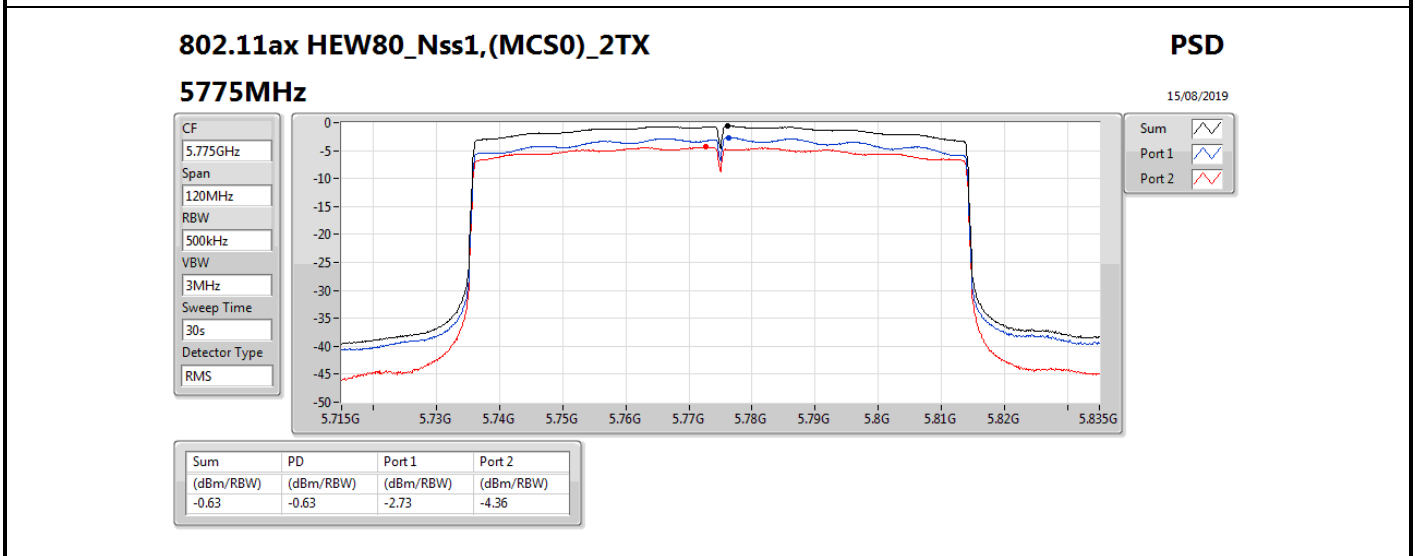

DG = Directional Gain; RBW = 500 kHz for 5.725-5.85GHz band / 1MHz for other band;

PD = trace bin-by-bin of each transmits port summing can be performed maximum power density; Port X = Port X power density;