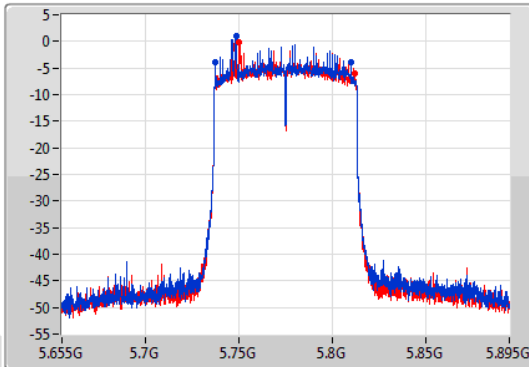

CF
5.775GHz
Span
240MHz
RBW
1MHz
VBW
3MHz
Sweep Time
100ms
Detector Type
Sample