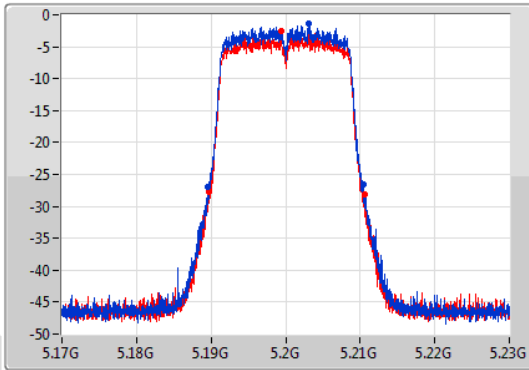

CF
5.2GHz
Span
60MHz
RBW
200kHz
VBW
1MHz
Sweep Time
100ms
Detector Type
Sample