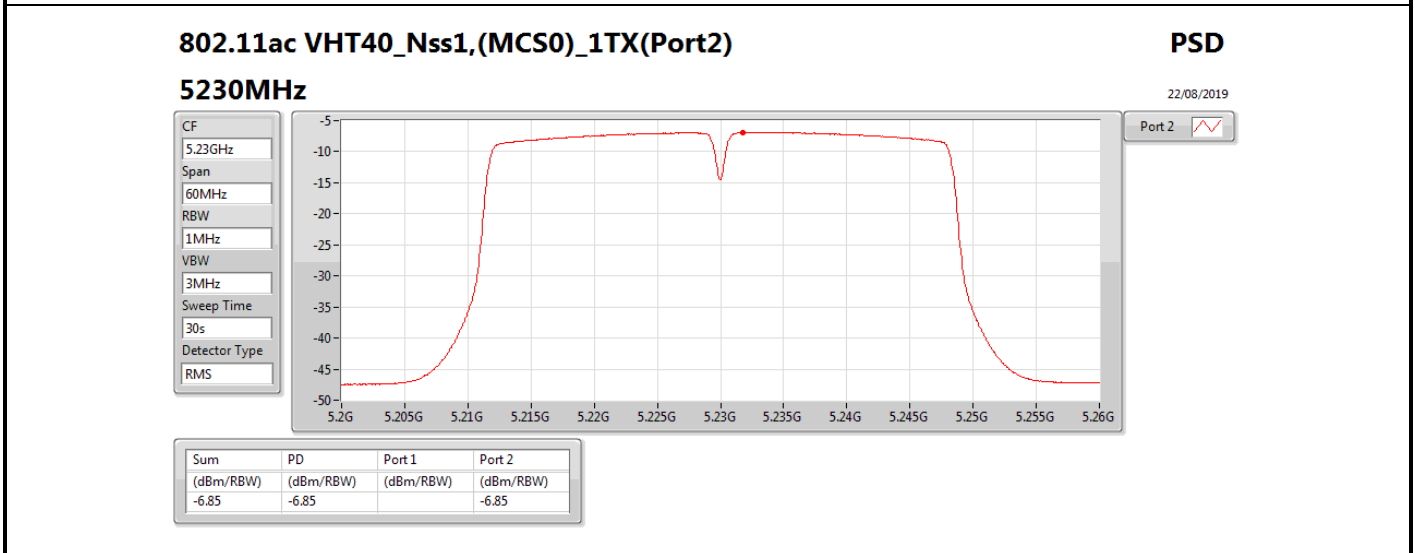

DG = Directional Gain; RBW = 500 kHz for 5.725-5.85GHz band / 1MHz for other band;

PD = trace bin-by-bin of each transmits port summing can be performed maximum power density; Port X = Port X power density;