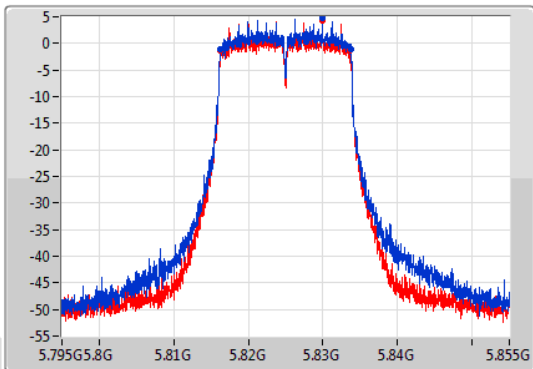

EBW

5825MHz

14/09/2019

CF  
5.825GHz  
Span  
60MHz  
RBW  
100kHz  
VBW  
300kHz  
Sweep Time  
100ms  
Detector Type  
Peak

CF  
5.825GHz  
Span  
60MHz  
RBW  
200kHz  
VBW  
1MHz  
Sweep Time  
100ms  
Detector Type  
Sample