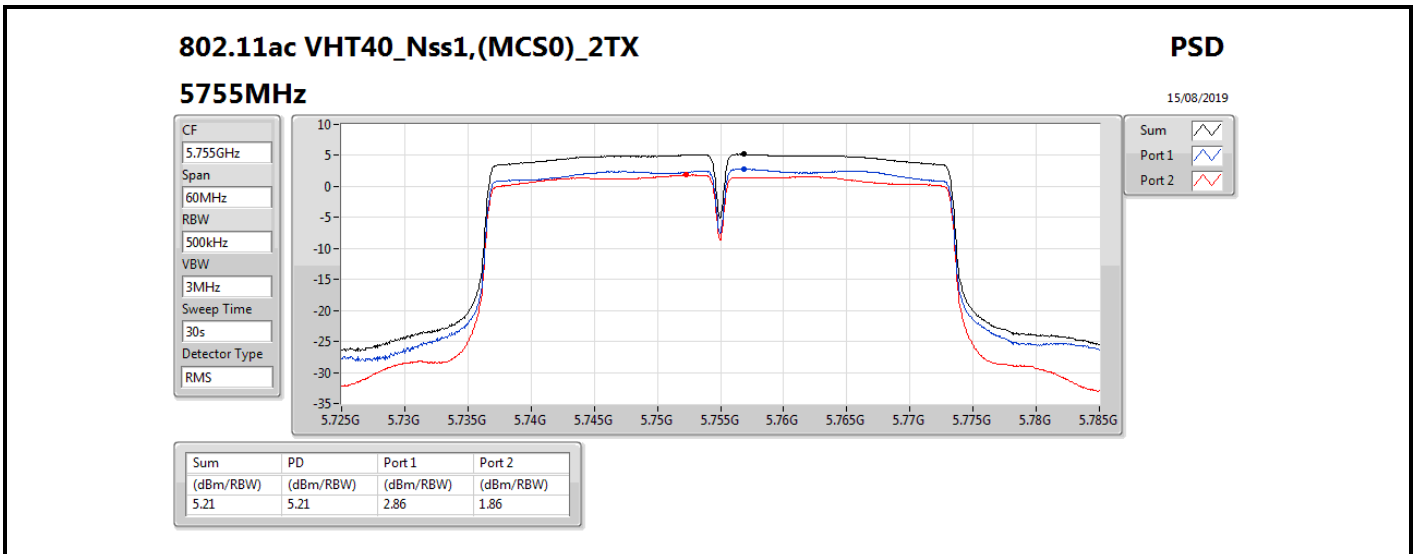

DG = Directional Gain; RBW = 500 kHz for 5.725-5.85GHz band / 1MHz for other band;

PD = trace bin-by-bin of each transmits port summing can be performed maximum power density; Port X = Port X power density;