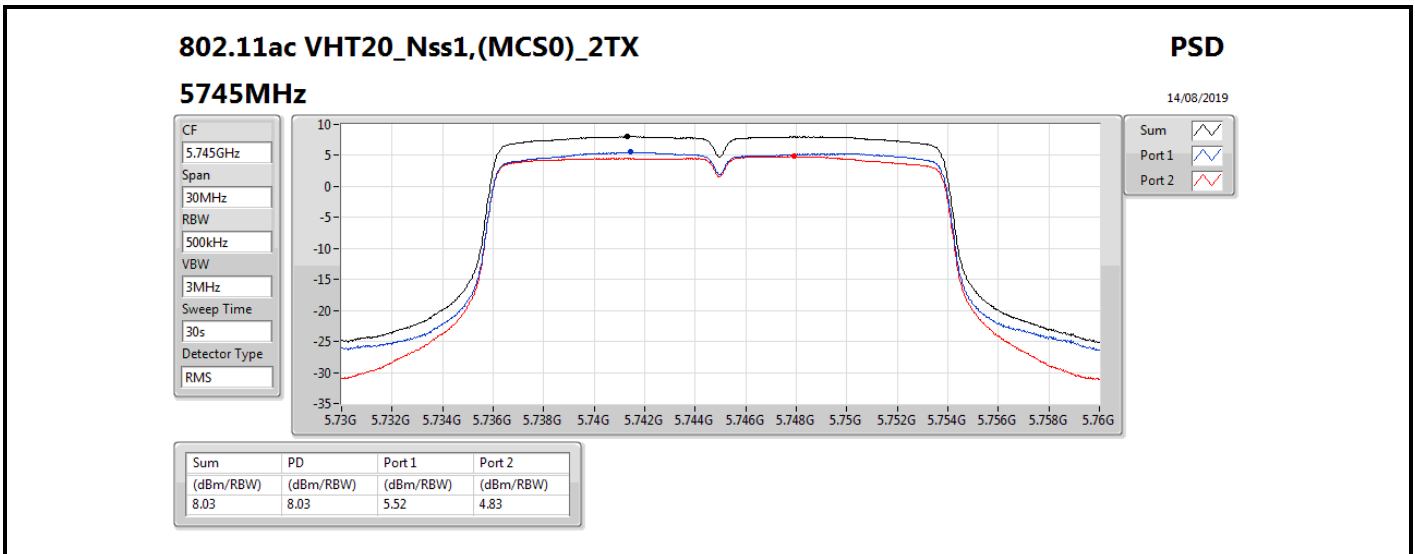

DG = Directional Gain; RBW = 500 kHz for 5.725-5.85GHz band / 1MHz for other band;

PD = trace bin-by-bin of each transmits port summing can be performed maximum power density; Port X = Port X power density;