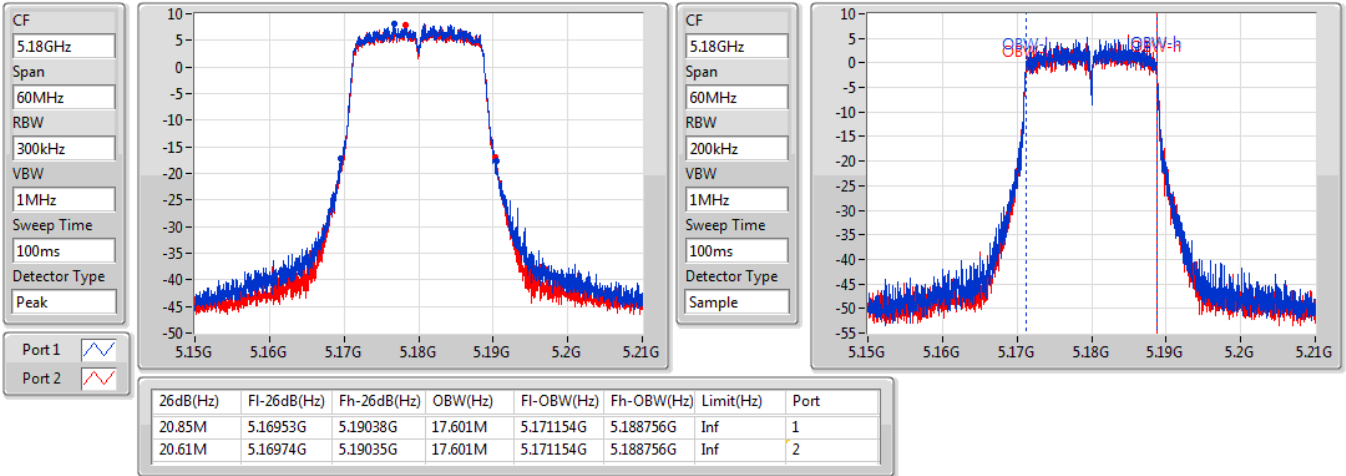

**Port X-N dB** = Port X 6dB down bandwidth for 5.725-5.85GHz band / 26dB down bandwidth for other band

**Port X-OBW** = Port X 99% occupied bandwidth;

802.11ac VHT20-BF\_Nss1,(MCS0)\_2TX

EBW

5180MHz

14/09/2019