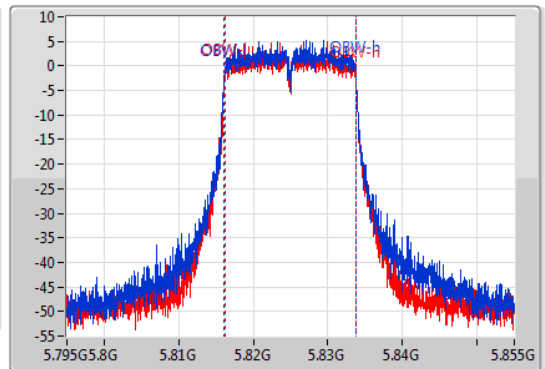

EBW

5825MHz

14/09/2019

CF  
5.825GHz  
Span  
60MHz  
RBW  
100kHz  
VBW  
300kHz  
Sweep Time  
100ms  
Detector Type  
Peak

CF  
5.825GHz  
Span  
60MHz  
RBW  
200kHz  
VBW  
1MHz  
Sweep Time  
100ms  
Detector Type  
Sample