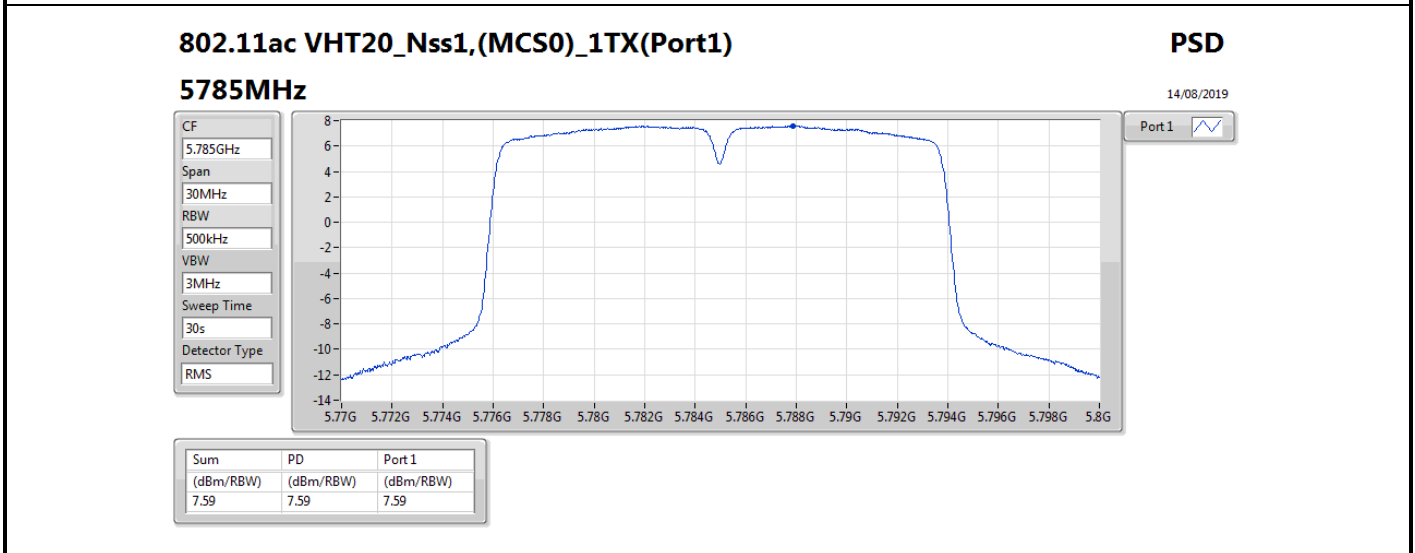

DG = Directional Gain; RBW = 500 kHz for 5.725-5.85GHz band / 1MHz for other band;

PD = trace bin-by-bin of each transmits port summing can be performed maximum power density; Port X = Port X power density;