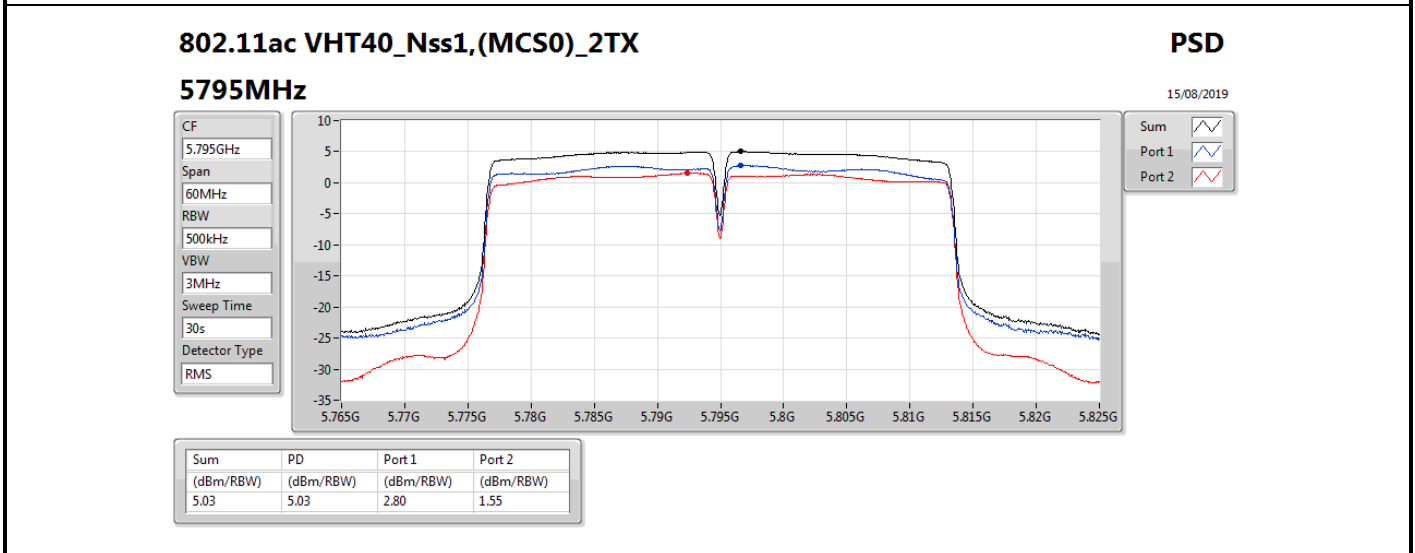

DG = Directional Gain; RBW = 500 kHz for 5.725-5.85GHz band / 1MHz for other band;

PD = trace bin-by-bin of each transmits port summing can be performed maximum power density; Port X = Port X power density;