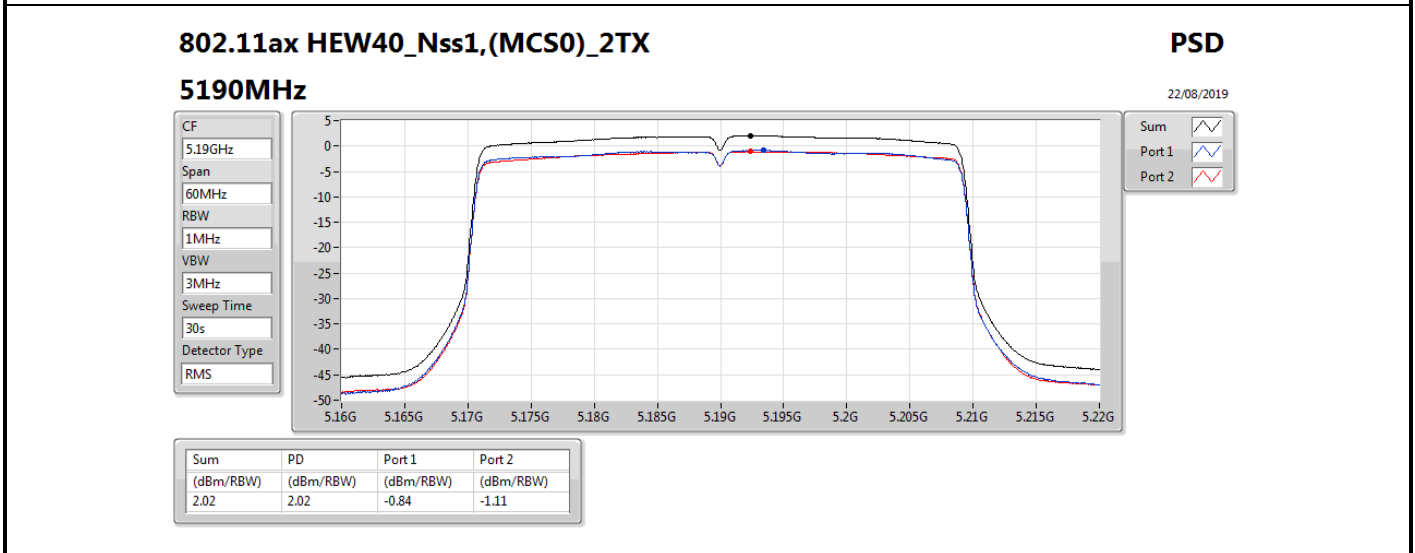

DG = Directional Gain; RBW = 500 kHz for 5.725-5.85GHz band / 1MHz for other band;

PD = trace bin-by-bin of each transmits port summing can be performed maximum power density; Port X = Port X power density;