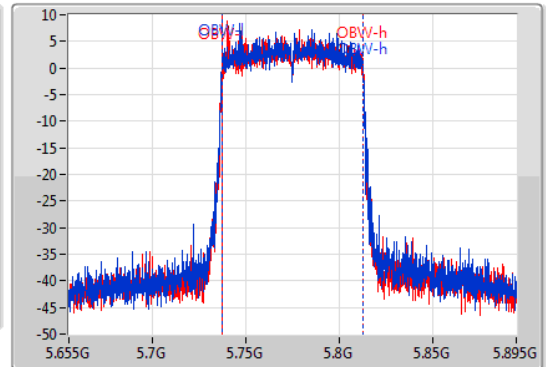

EBW

5775MHz

14/09/2019

CF  
5.775GHz  
Span  
240MHz  
RBW  
100kHz  
VBW  
300kHz  
Sweep Time  
100ms  
Detector Type  
Peak

CF  
5.775GHz  
Span  
240MHz  
RBW  
1MHz  
VBW  
3MHz  
Sweep Time  
100ms  
Detector Type  
Sample