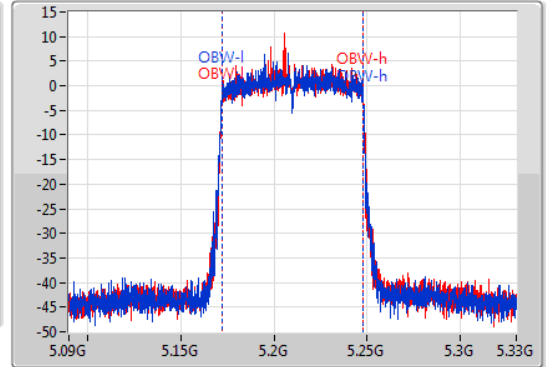

EBW

5210MHz

14/09/2019

CF  
5.21GHz  
Span  
240MHz  
RBW  
1MHz  
VBW  
3MHz  
Sweep Time  
100ms  
Detector Type  
Peak

CF  
5.21GHz  
Span  
240MHz  
RBW  
1MHz  
VBW  
3MHz  
Sweep Time  
100ms  
Detector Type  
Sample