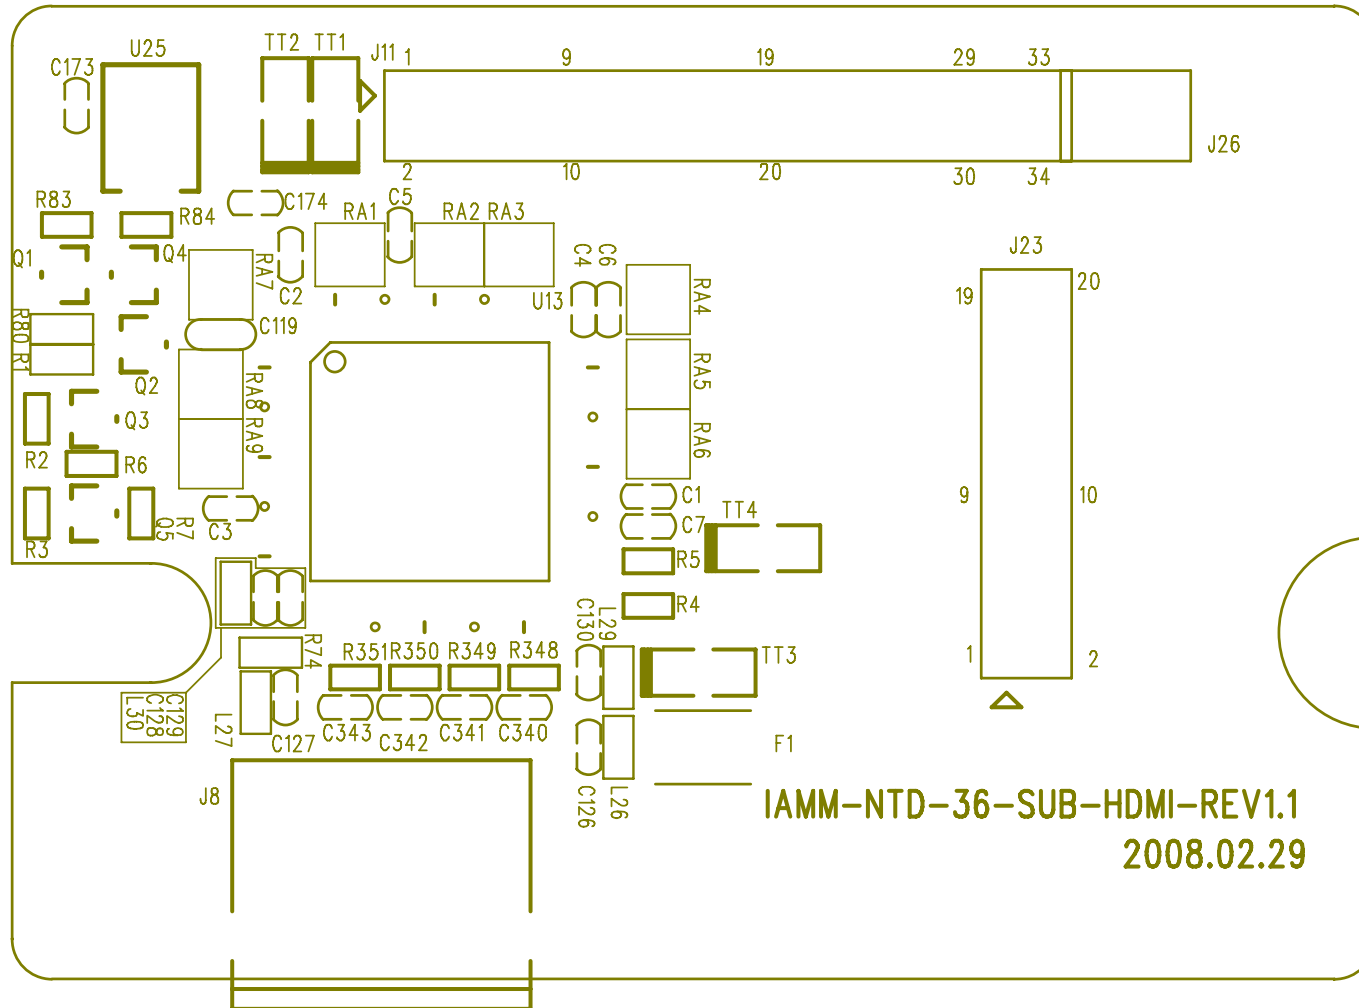

(1.72:1) CAM350 PRO V 7.0 : Fri Mar 28 11:54:12 2008 - (Untitled)

(1.09:1) CAM350 PRO V 7.0 : Fri Mar 28 11:49:49 2008 - (Untitled)