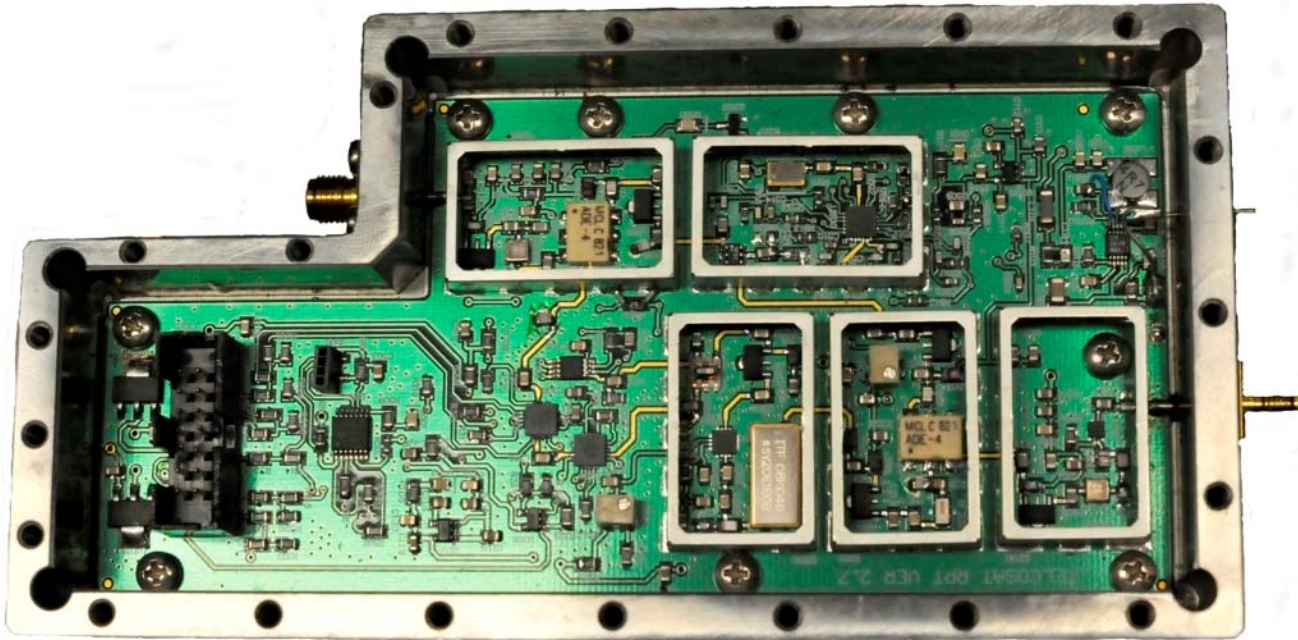

EXHIBIT 23 – PHOTOS – DUT INTERNAL

Figure E23.1 – Internal – Front Cover Removed

Figure E23.2 – Internal – Front Panel Removed

Figure E23.3 – Internal – Up / Down Converters, Component Side

Figure E23.4 – Internal – Up / Down Converters, Bottom Side

Figure E23.5 – Internal – Power Amplifier, Component Side

Figure E23.6 – Internal – Power Amplifier, Bottom Side