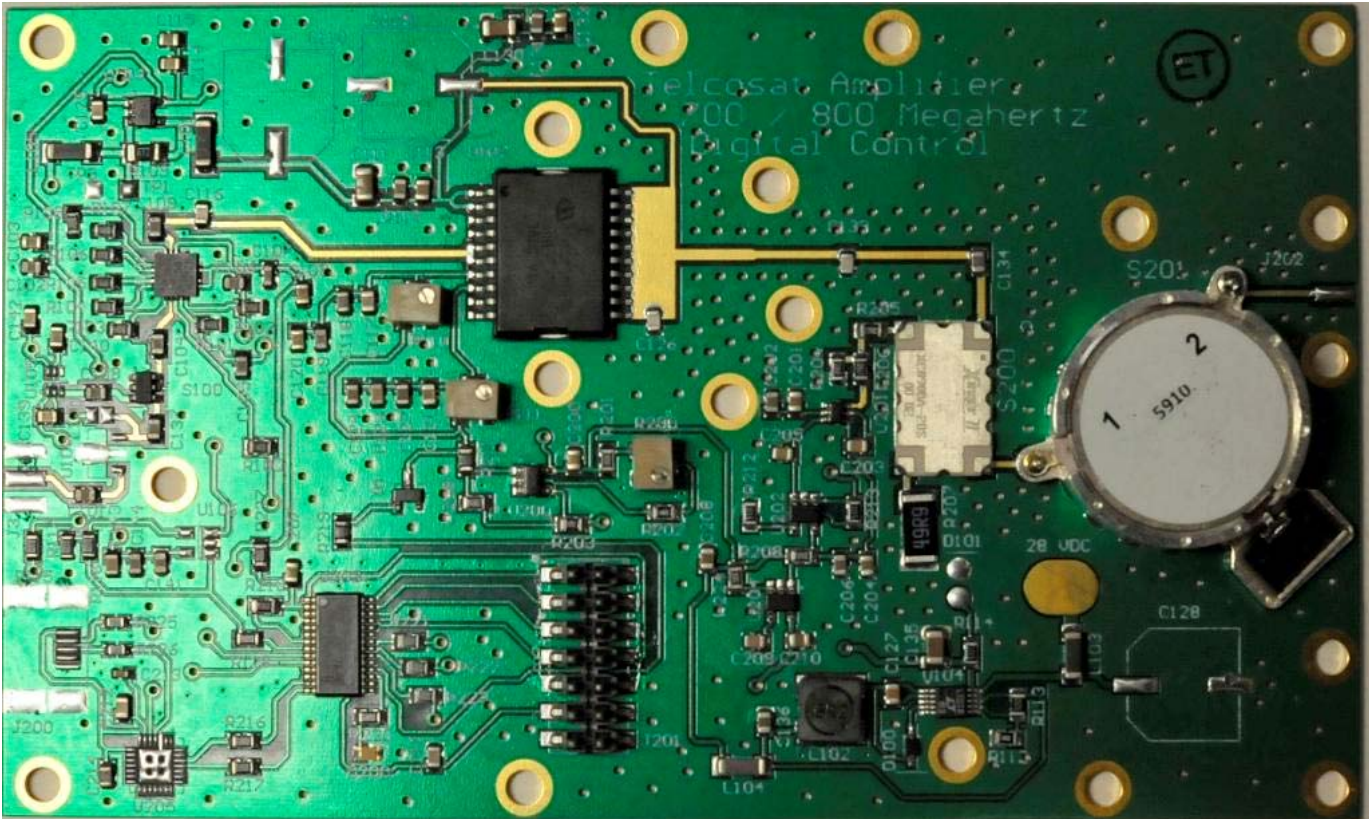

EXHIBIT 23 – PHOTOS – DUT INTERNAL

Figure E23.1 – Internal – Front Cover Removed

Figure E23.2 – Internal – Front Panel Removed

Figure E23.3 – Internal – Up / Down Converters, Component Side

Figure E23.4 – Internal – Up / Down Converters, Bottom Side

Figure E23.5 – Internal – Power Amplifier, Component Side

Figure E23.6 – Internal – Power Amplifier, Bottom Side