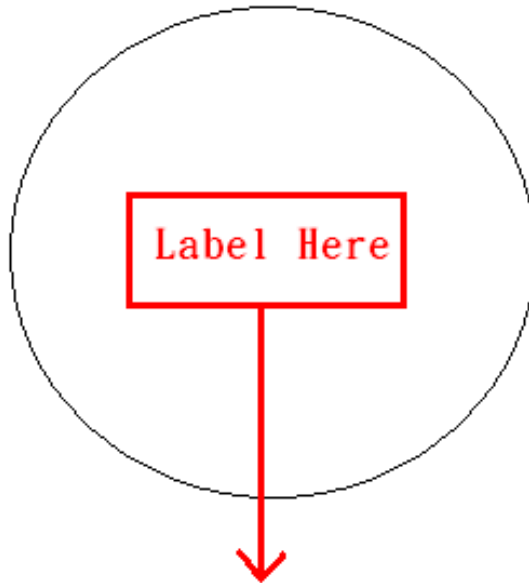

FCC LABEL LOCATION

The label will be permanently affixed at a conspicuous location on the device.

FCC ID: UCZLNC250-C