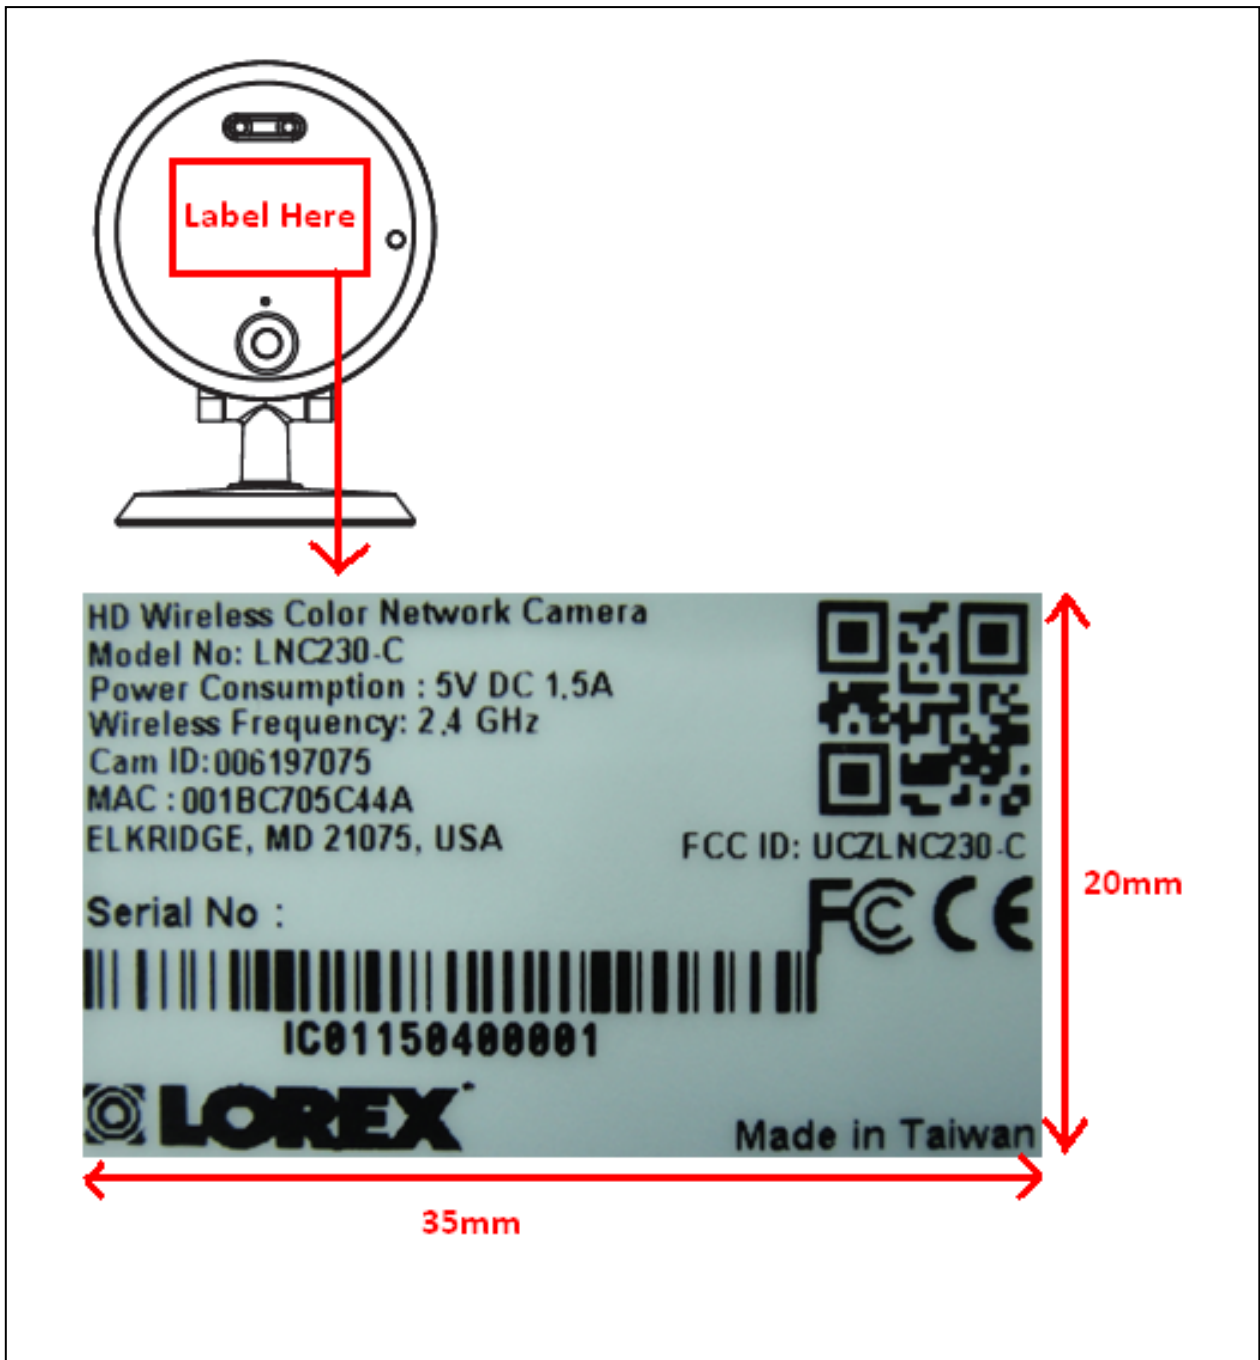

FCC LABEL LOCATION

The label will be permanently affixed at a conspicuous location on the device.

(Fig.1) FCC ID: UCZLNC230-C