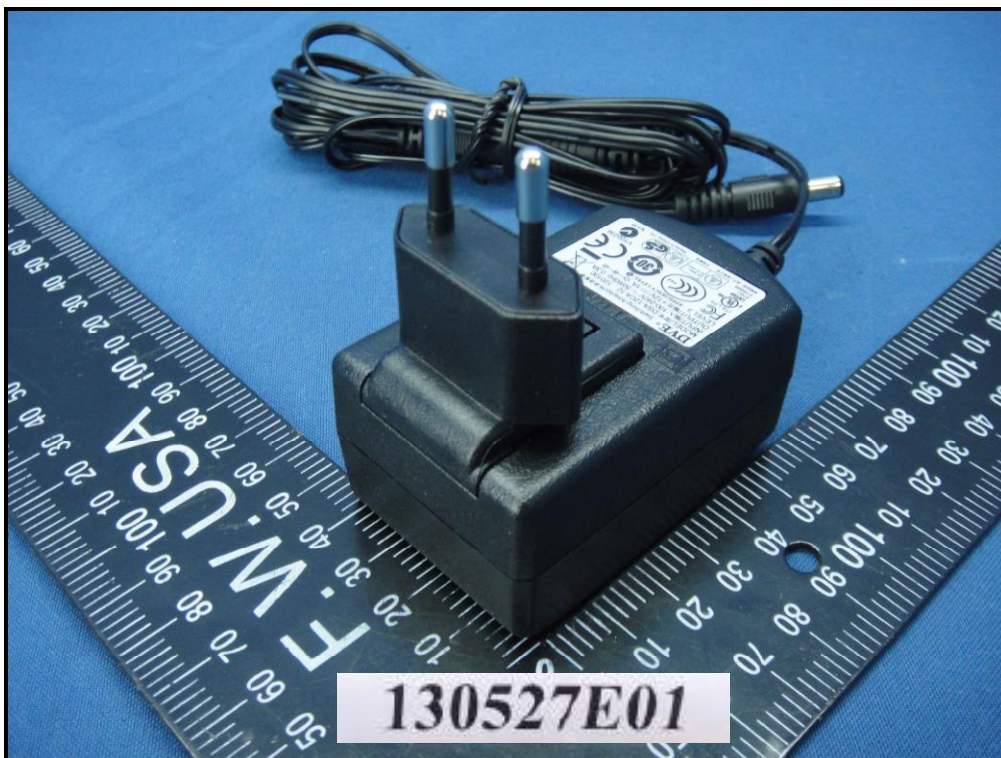

CONSTRUCTION PHOTOS OF EUT

A D T

Model No.: LNC204

Adapter: DSA-12CA-12 120100

Adapter: TEKA009-0501500XX