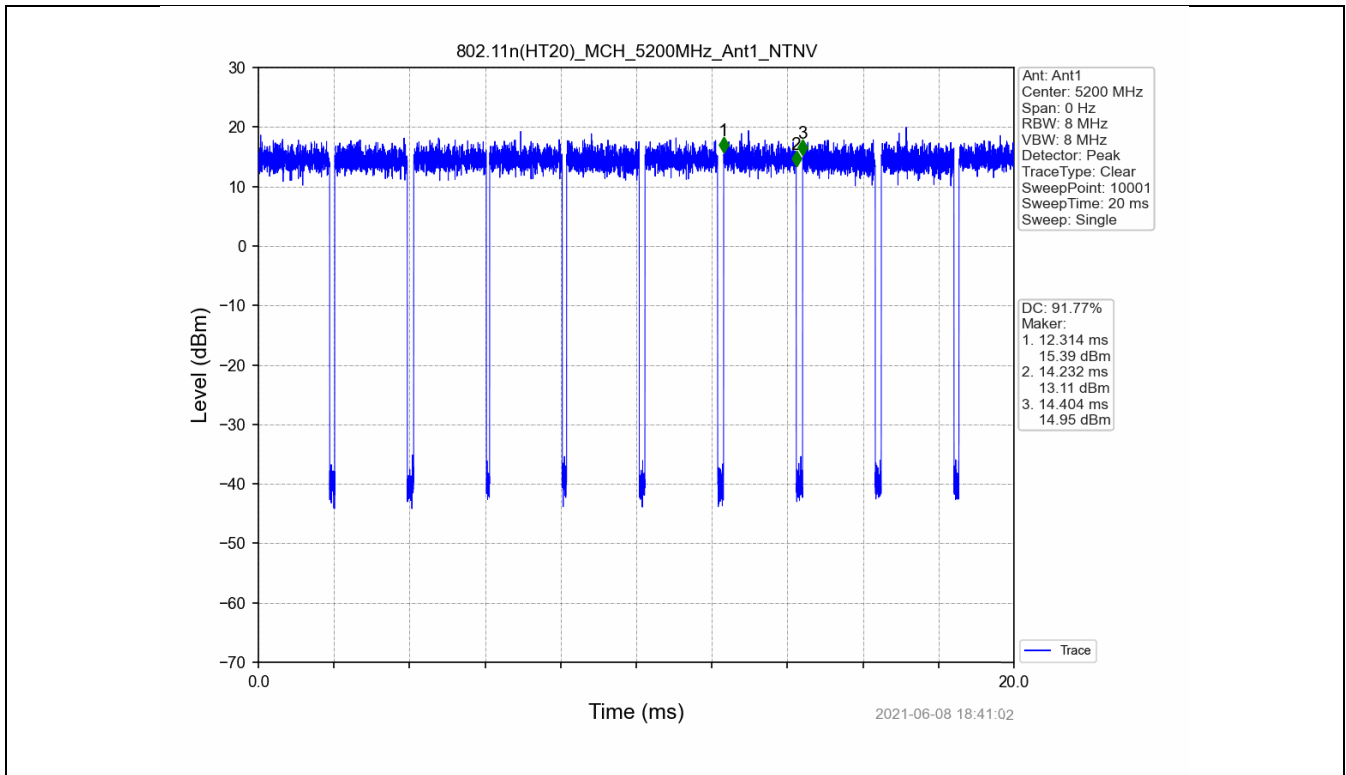

Note1: Only for Report Use

1.1.2 Test Graph

802.11a_LCH_5260MHz_Ant1_NTNV

802.11a_HCH_5320MHz_Ant1_NTNV

802.11a_MCH_5580MHz_Ant1_NTNV

802.11a_LCH_5745MHz_Ant1_NTNV

802.11a_HCH_5825MHz_Ant1_NTNV

802.11n(HT20)_MCH_5200MHz_Ant1_NTNV