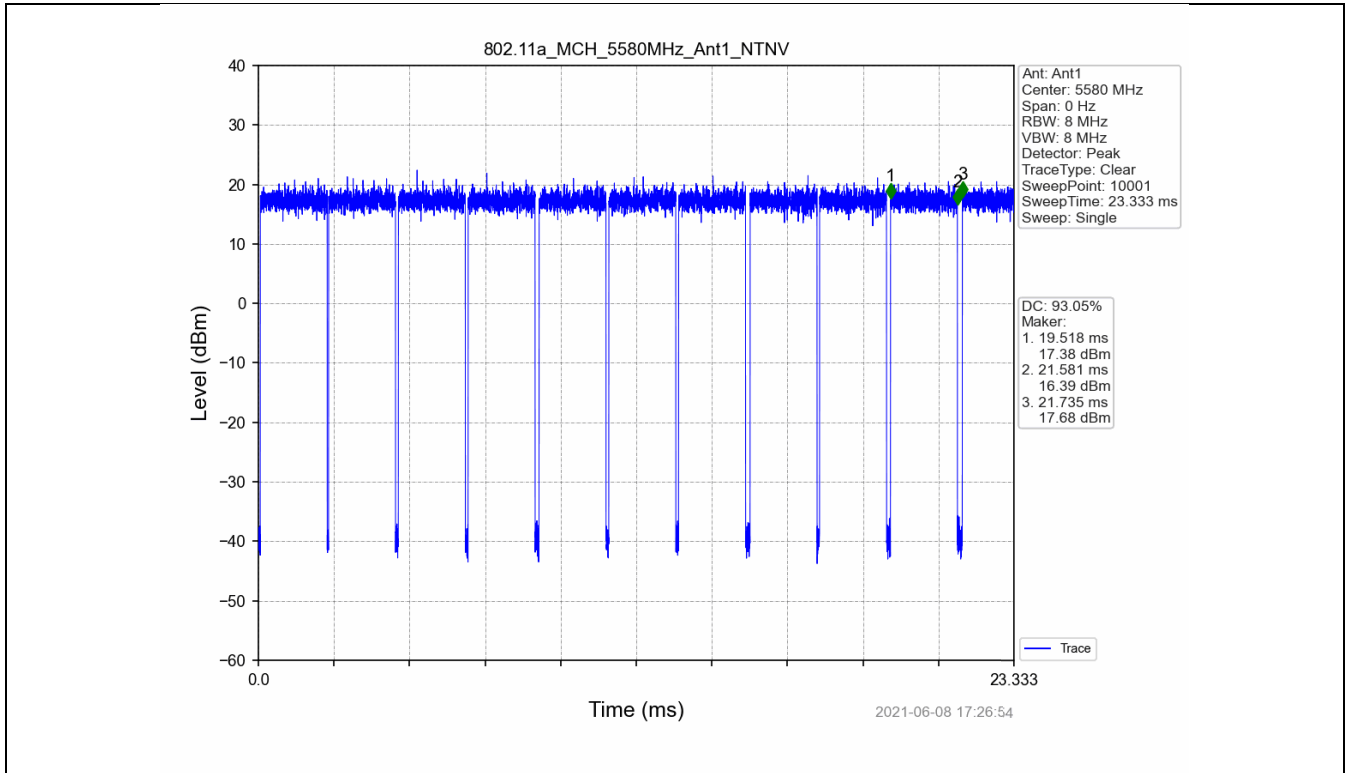

Note1: Only for Report Use

1.1.2 Test Graph

802.11a_LCH_5260MHz_Ant1_NTNV

802.11a_HCH_5320MHz_Ant1_NTNV

802.11a_MCH_5580MHz_Ant1_NTNV

802.11a_LCH_5745MHz_Ant1_NTNV

802.11a_HCH_5825MHz_Ant1_NTNV

802.11n(HT20)_MCH_5200MHz_Ant1_NTNV