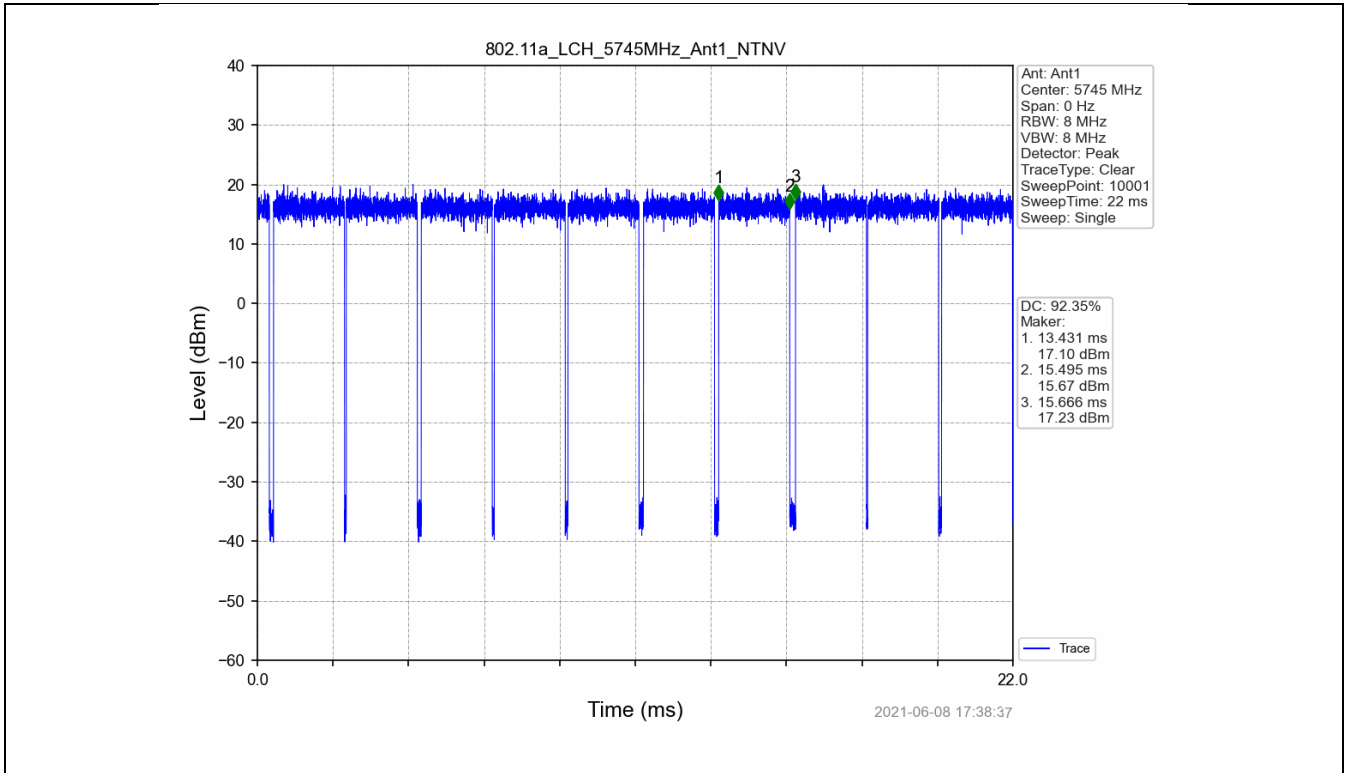

Note1: Only for Report Use

1.1.2 Test Graph

802.11a_LCH_5260MHz_Ant1_NTNV

802.11a_HCH_5320MHz_Ant1_NTNV

802.11a_MCH_5580MHz_Ant1_NTNV

802.11a_LCH_5745MHz_Ant1_NTNV

802.11a_HCH_5825MHz_Ant1_NTNV

802.11n(HT20)_MCH_5200MHz_Ant1_NTNV