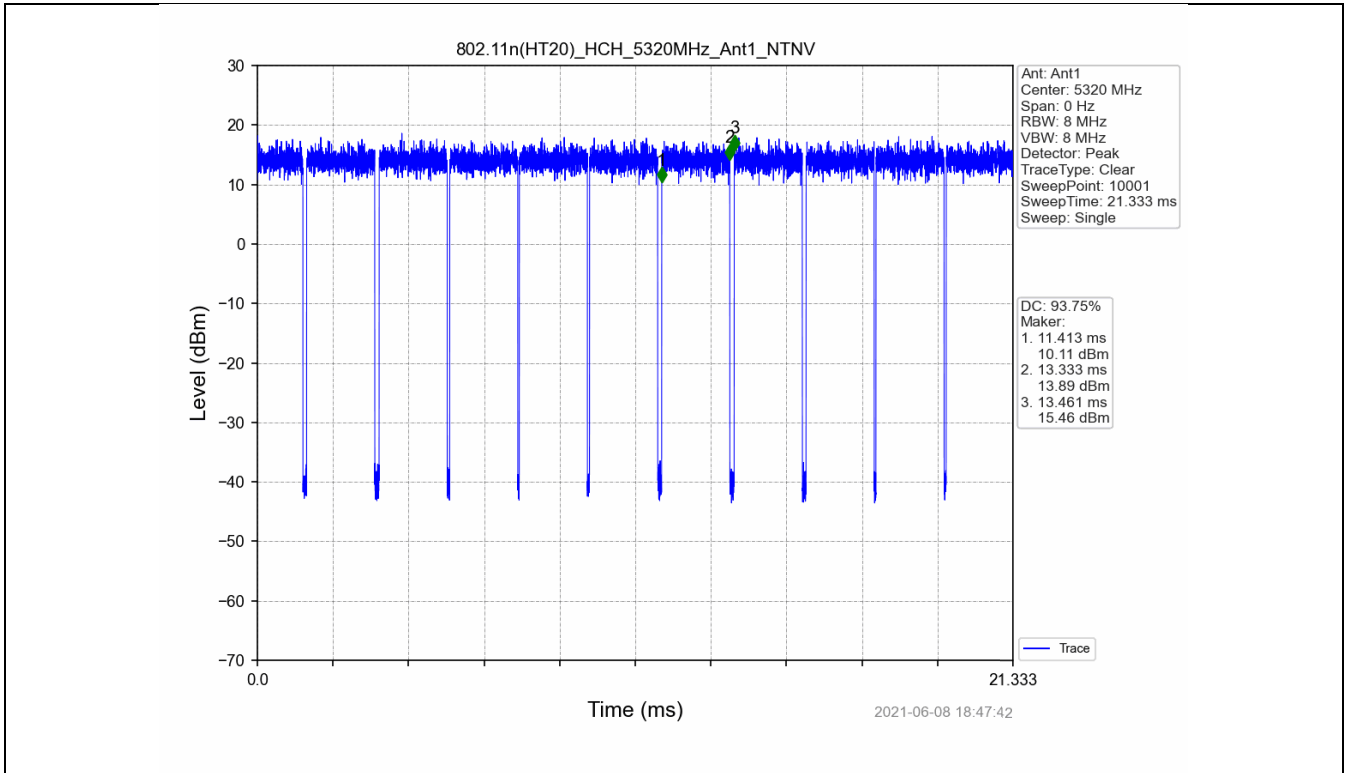

802.11n(HT20)_HCH_5320MHz_Ant1_NTNV