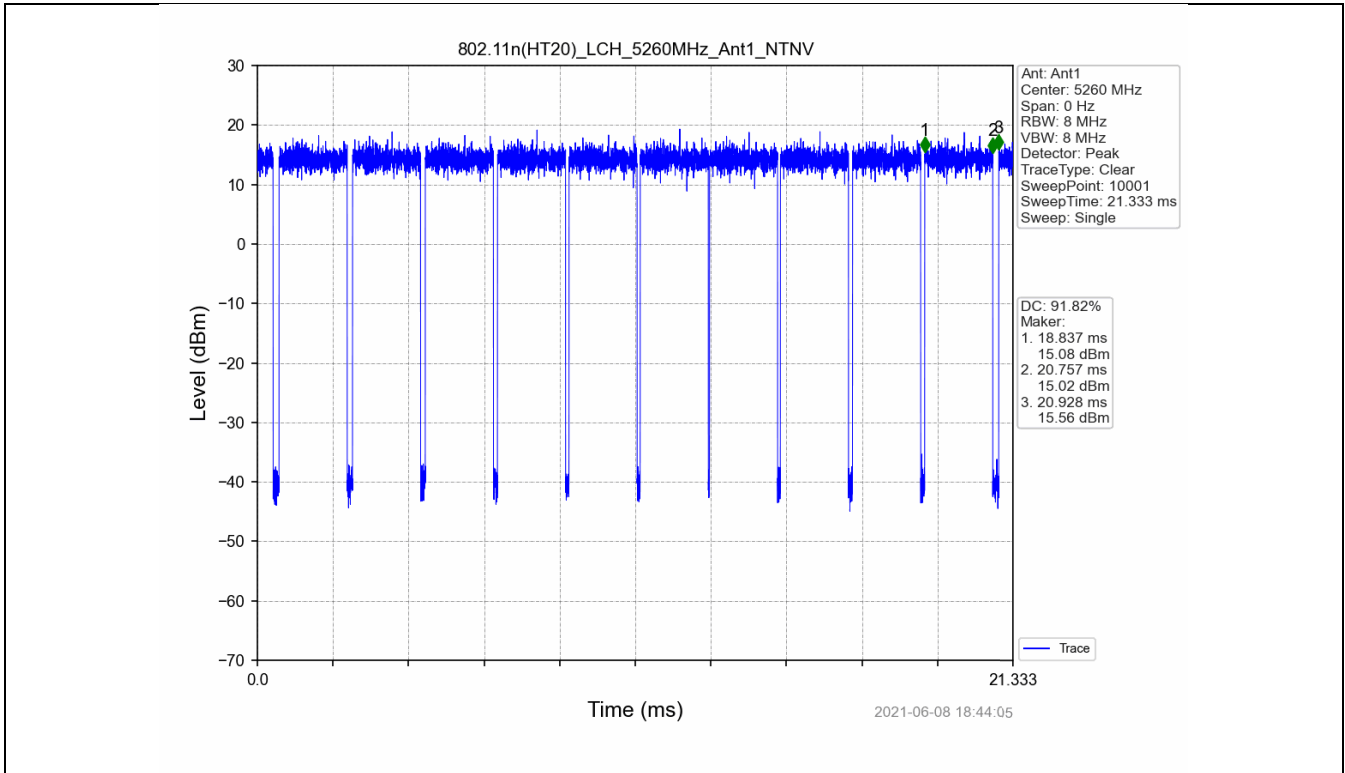

802.11n(HT20)_LCH_5260MHz_Ant1_NTNV