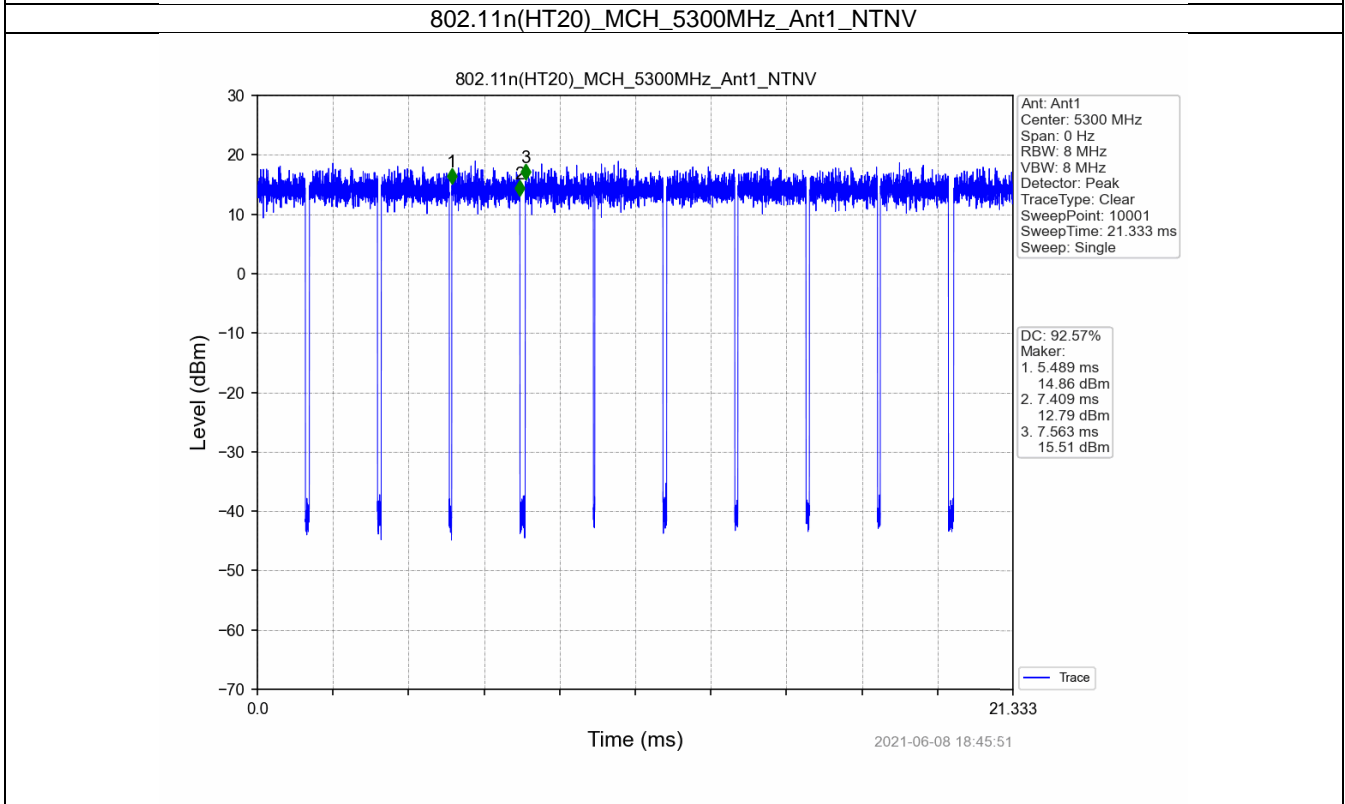

802.11n(HT20)_HCH_5320MHz_Ant1_NTNV