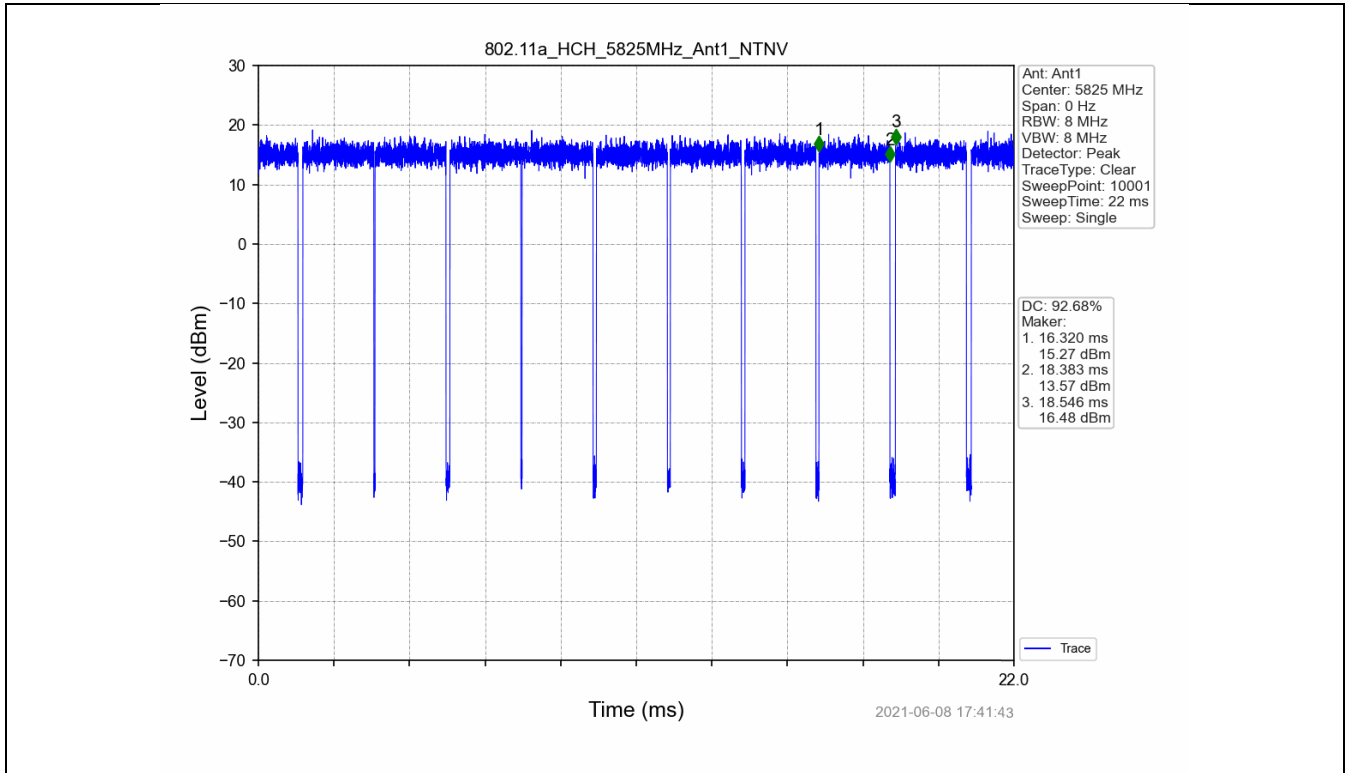

Note1: Only for Report Use

1.1.2 Test Graph

802.11a_LCH_5260MHz_Ant1_NTNV

802.11a_HCH_5320MHz_Ant1_NTNV

802.11a_MCH_5580MHz_Ant1_NTNV

802.11a_LCH_5745MHz_Ant1_NTNV

802.11a_HCH_5825MHz_Ant1_NTNV

802.11n(HT20)_MCH_5200MHz_Ant1_NTNV