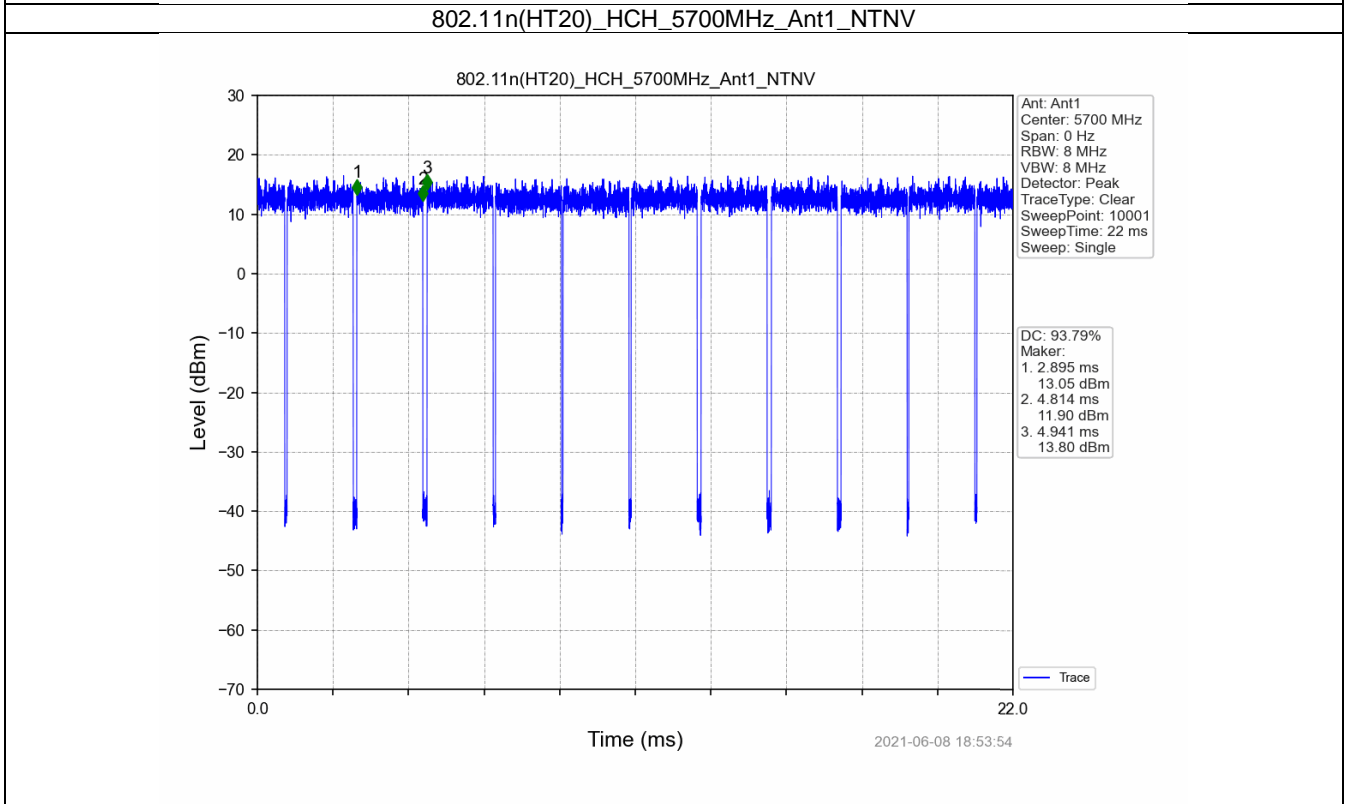

802.11n(HT20)_LCH_5745MHz_Ant1_NTNV