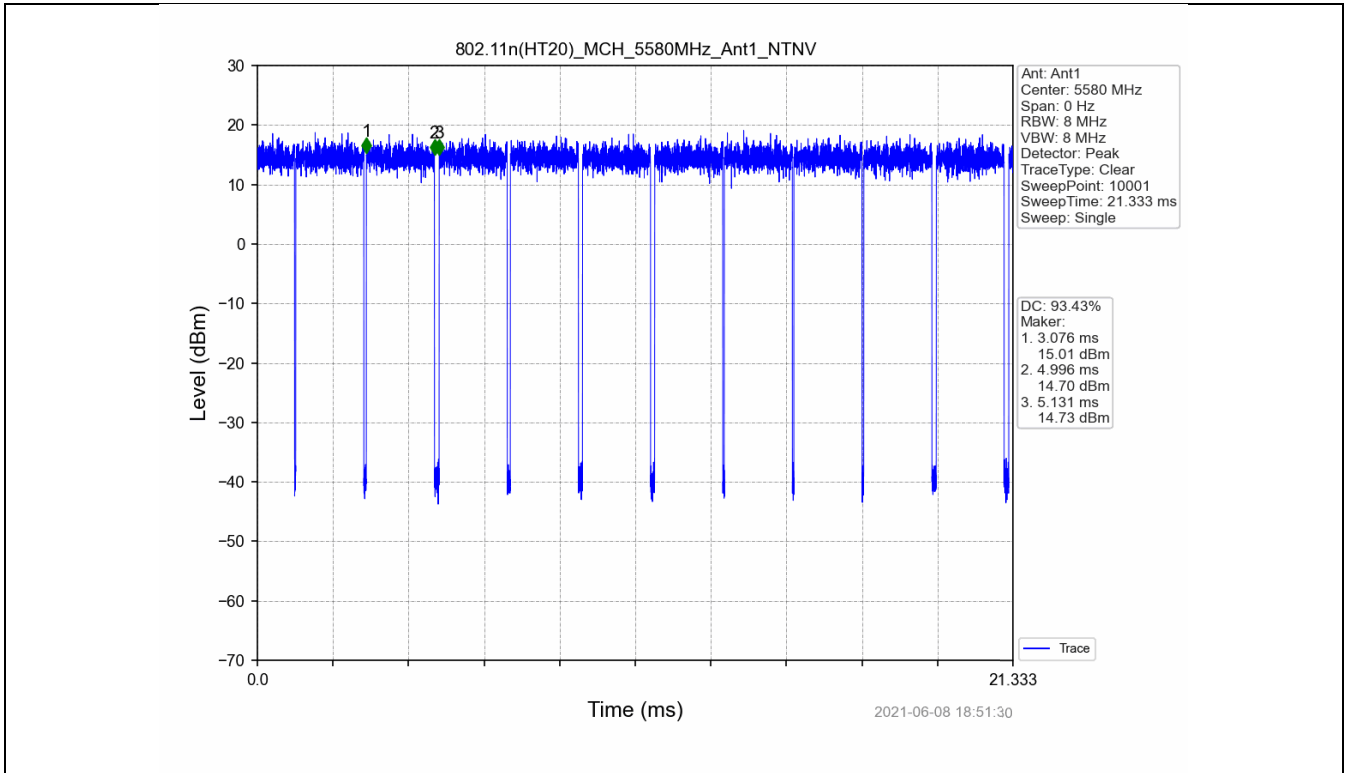

802.11n(HT20)_MCH_5580MHz_Ant1_NTNV