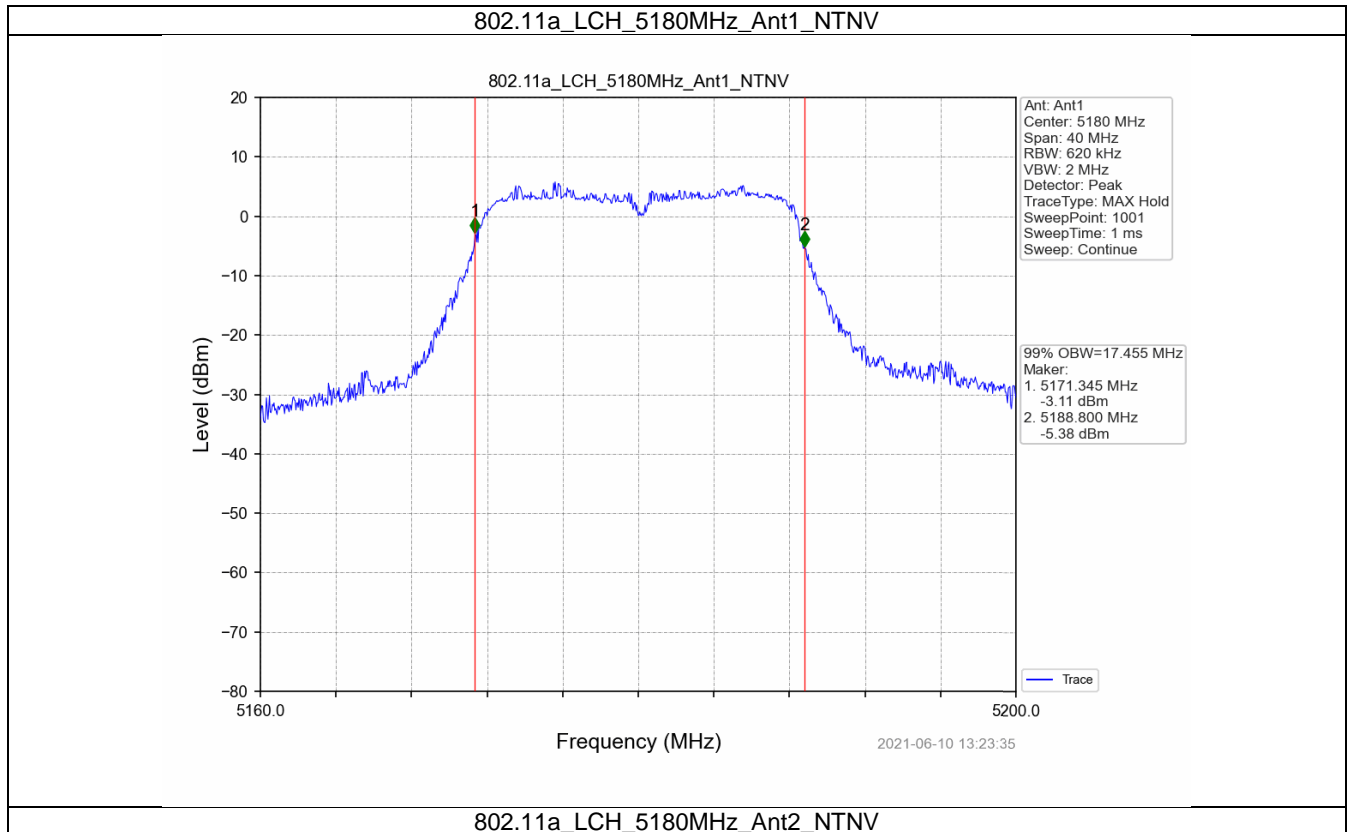

5270	/	/	37.078	37.277	/	Note1
		5310	/	/	37.219	36.897	/	Note1
		5510	/	/	37.367	37.316	/	Note1
		5550	/	/	37.278	37.152	/	Note1
		5670	/	/	37.107	37.006	/	Note1
		5755	/	/	37.182	36.910	/	Note1
		5795	/	/	37.160	37.082	/	Note1
802.11ac (VHT80)	MIMO	5210	/	/	75.925	76.166	/	Note1
		5290	/	/	76.177	76.341	/	Note1
		5530	/	/	76.032	76.472	/	Note1
		5610	/	/	76.302	76.123	/	Note1
		5775	/	/	76.376	76.187	/	Note1

Note1: Only for Report Use

2.1.2 Test Graph