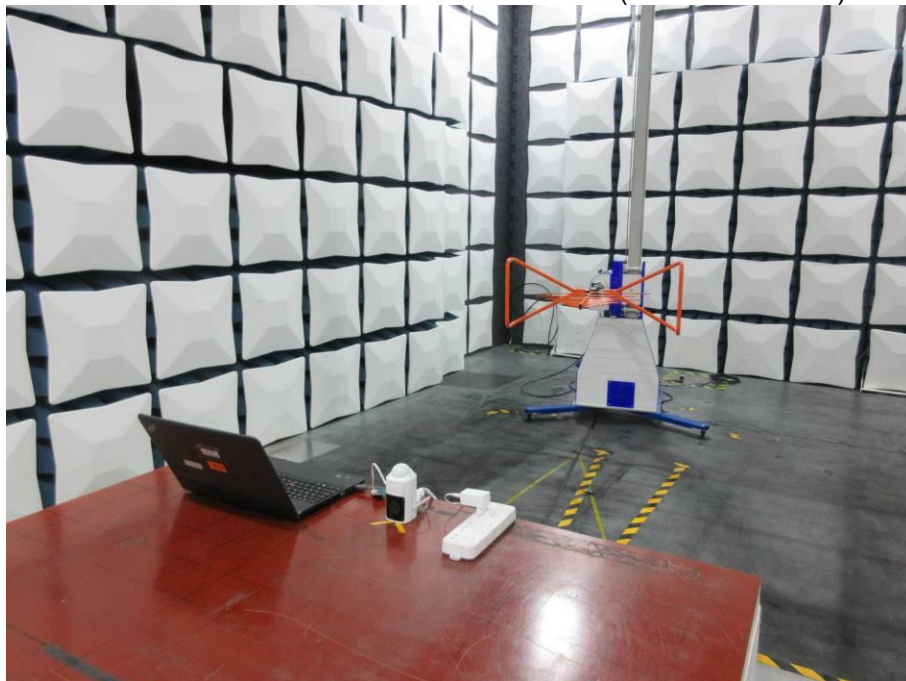

### **Setup Photographs**

RADIATED RF MEASUREMENT SETUP (9KHz ~ 30 MHz)

RADIATED RF MEASUREMENT SETUP (30MHz ~ 1 GHz)

RADIATED RF MEASUREMENT SETUP (ABOVE 1 GHz- X axis)

RADIATED RF MEASUREMENT SETUP (ABOVE 1 GHz- Y axis)

RADIATED RF MEASUREMENT SETUP (ABOVE 1 GHz- Z axis)

POWERLINE CONDUCTED EMISSIONS MEASUREMENT SETUP