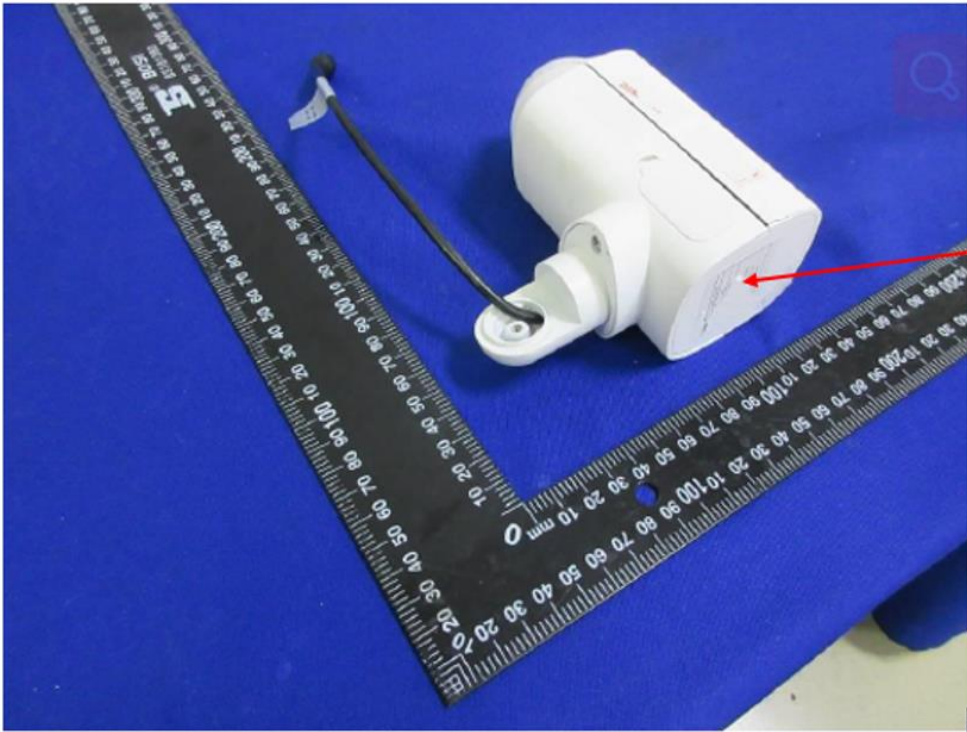

Model No.: W452AS-Z
Power Requirement: DC 12V / 1A
Wireless Frequency: 2.4 GHz:5GHz
FCC ID: UCZ-W452AS-Z
IC: 8575A-W452ASZ

FCC CE
LOREX®

LOREX TECHNOLOGY INC.
www.lorex.com

Made in XXXXX

ADD MAC ID

WIFI MAC: XXXXXXXXXXXXXXX

ADD SERIAL NUMBER BAR CODE

S/N: XXXXXXXXXXXXXXX

Label location