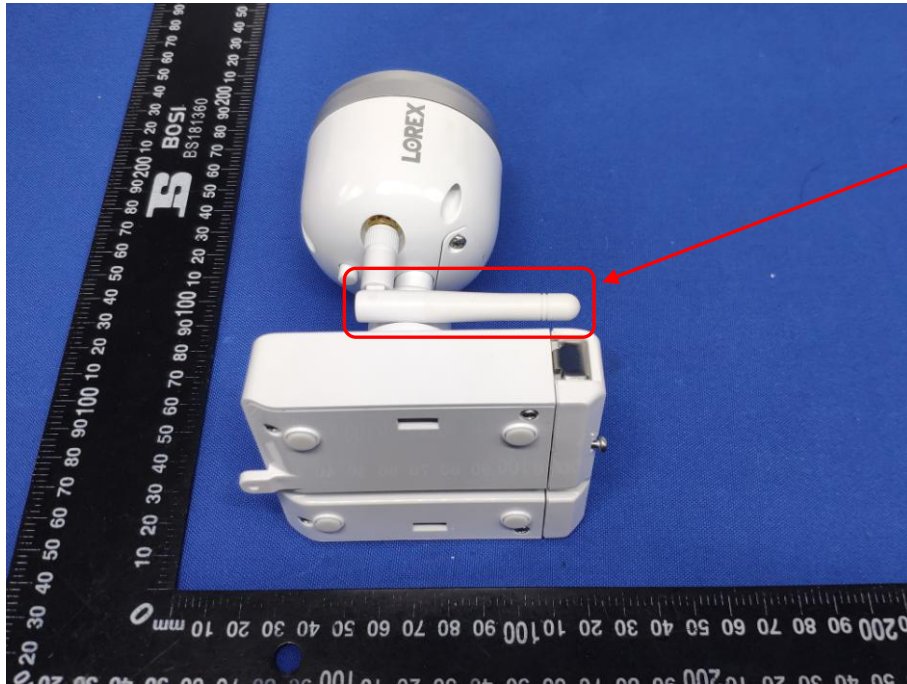

# Appendix B: Photographs of EUT

Product: Wireless Camera

Model: U222AA

External Photos

Antenna