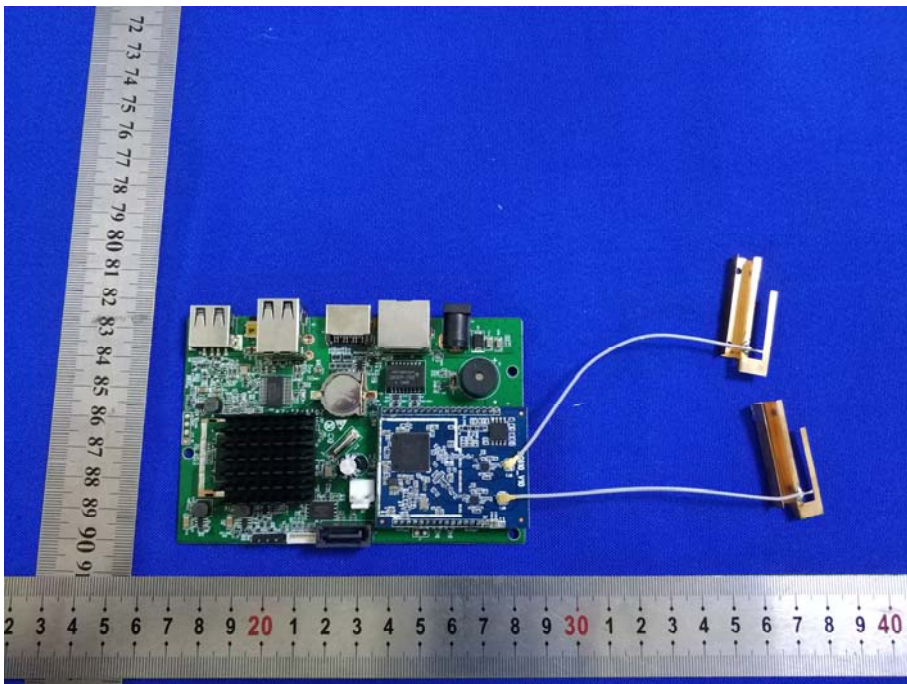

Appendix B: Photographs of Test Setup
Product: Wireless Network Video Recorder
Model: L222A8
Radiated Emission

Conducted Emission

Appendix C: Photographs of EUT
Product: Wireless Network Video Recorder
Model: L222A8
External Photos

**Product: Wireless Network Video Recorder
Model: L222A8
Internal Photos**

*******END OF REPORT*******