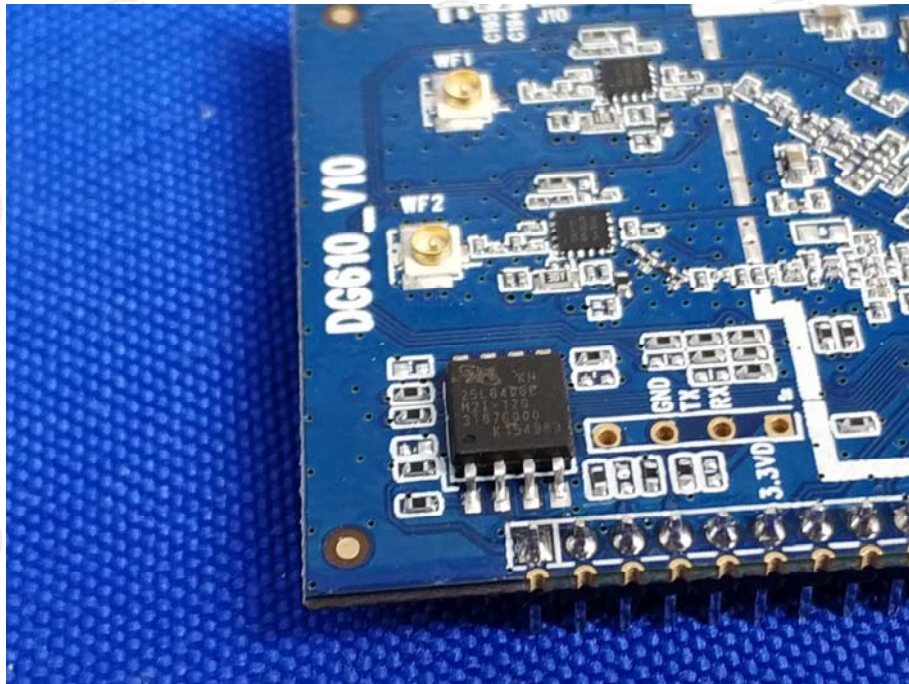

Appendix B: Photographs of Test Setup
Product: Wireless Network Video Recorder
Model: L222A8
Radiated Emission

Conducted Emission

Appendix C: Photographs of EUT
Product: Wireless Network Video Recorder
Model: L222A8
External Photos

**Product: Wireless Network Video Recorder
Model: L222A8
Internal Photos**

*******END OF REPORT*******