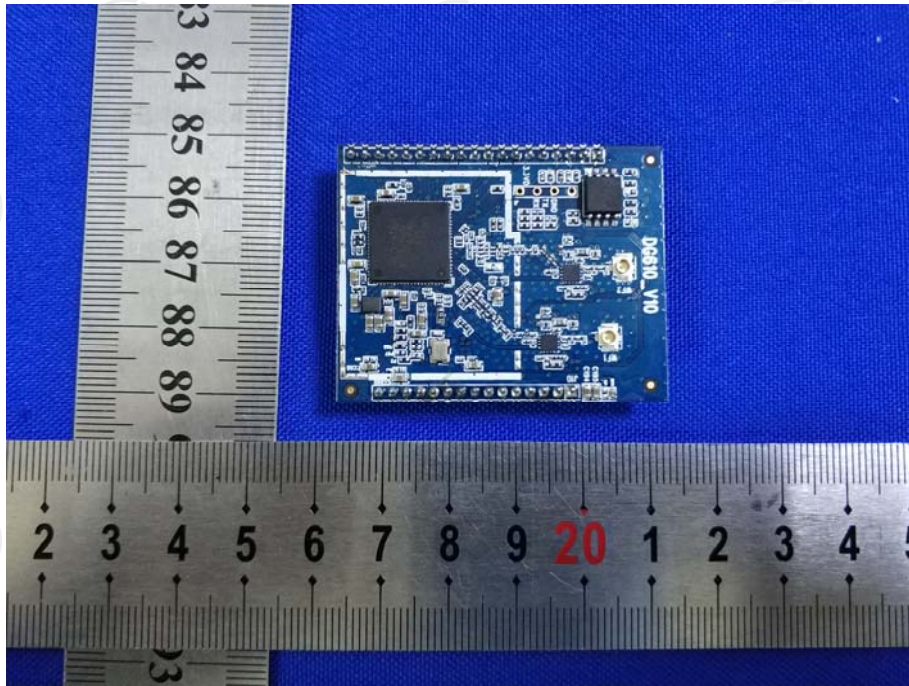

Appendix B: Photographs of Test Setup
Product: Wireless Network Video Recorder
Model: L222A8
Radiated Emission

Conducted Emission

Appendix C: Photographs of EUT
Product: Wireless Network Video Recorder
Model: L222A8
External Photos

**Product: Wireless Network Video Recorder
Model: L222A8
Internal Photos**

*******END OF REPORT*******