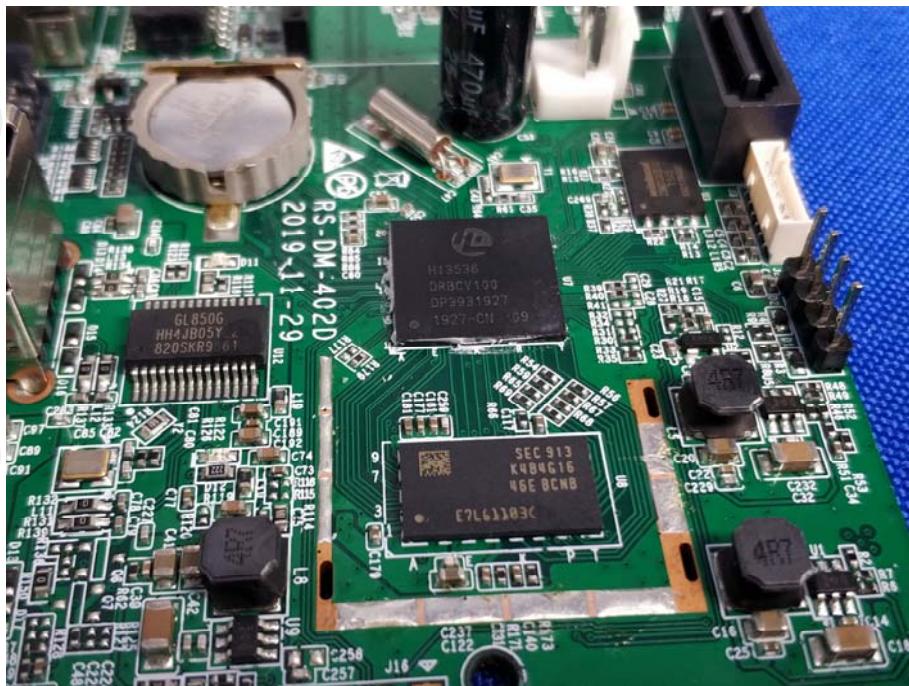

Appendix B: Photographs of Test Setup
Product: Wireless Network Video Recorder
Model: L222A8
Radiated Emission

Conducted Emission

Appendix C: Photographs of EUT
Product: Wireless Network Video Recorder
Model: L222A8
External Photos

**Product: Wireless Network Video Recorder
Model: L222A8
Internal Photos**

*******END OF REPORT*******