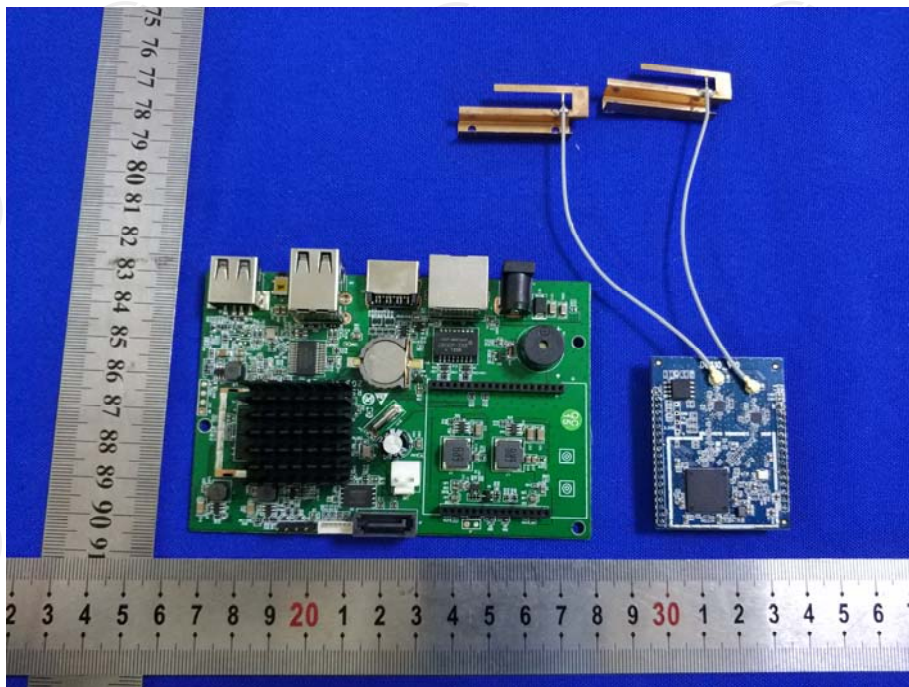

Appendix B: Photographs of Test Setup
Product: Wireless Network Video Recorder
Model: L222A8
Radiated Emission

Conducted Emission

Appendix C: Photographs of EUT
Product: Wireless Network Video Recorder
Model: L222A8
External Photos

**Product: Wireless Network Video Recorder
Model: L222A8
Internal Photos**

*******END OF REPORT*******