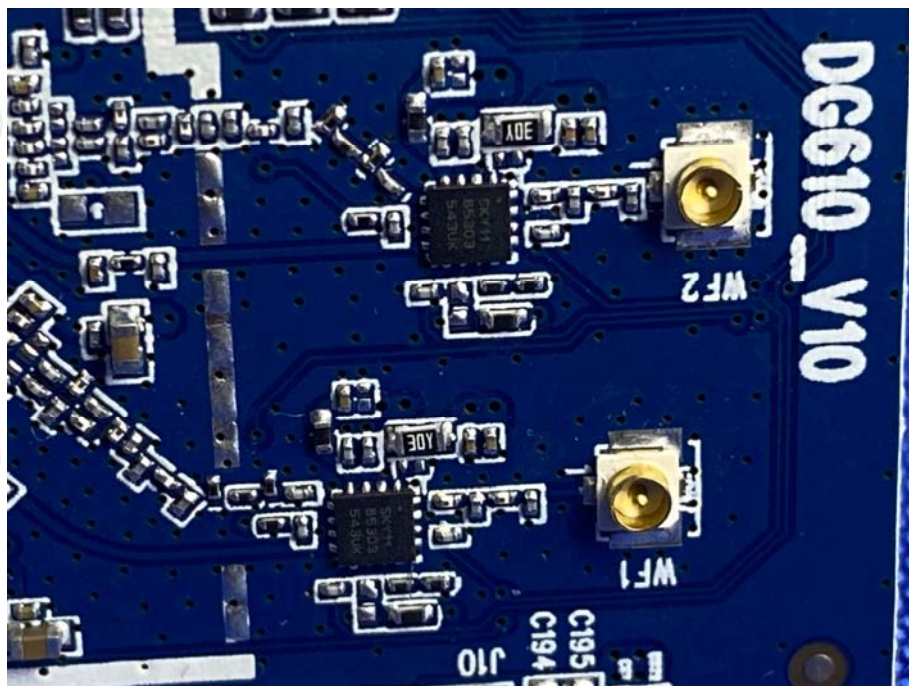

Appendix B: Photographs of Test Setup
Product: Wireless Network Video Recorder
Model: L222A8
Radiated Emission

Conducted Emission

Appendix C: Photographs of EUT
Product: Wireless Network Video Recorder
Model: L222A8
External Photos

**Product: Wireless Network Video Recorder
Model: L222A8
Internal Photos**

*******END OF REPORT*******