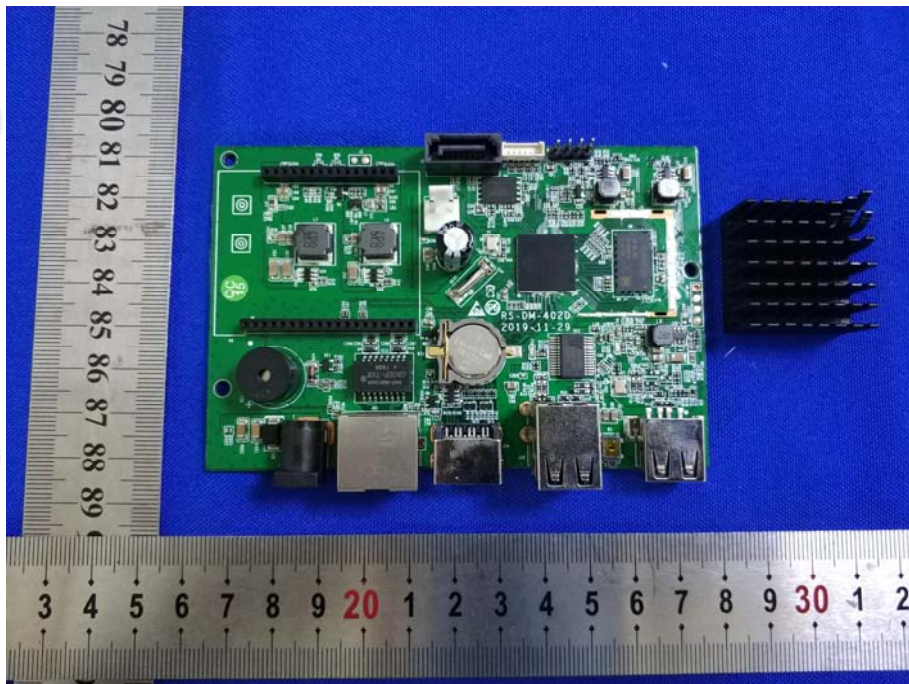

Appendix B: Photographs of Test Setup
Product: Wireless Network Video Recorder
Model: L222A8
Radiated Emission

Conducted Emission

Appendix C: Photographs of EUT
Product: Wireless Network Video Recorder
Model: L222A8
External Photos

**Product: Wireless Network Video Recorder
Model: L222A8
Internal Photos**

*******END OF REPORT*******