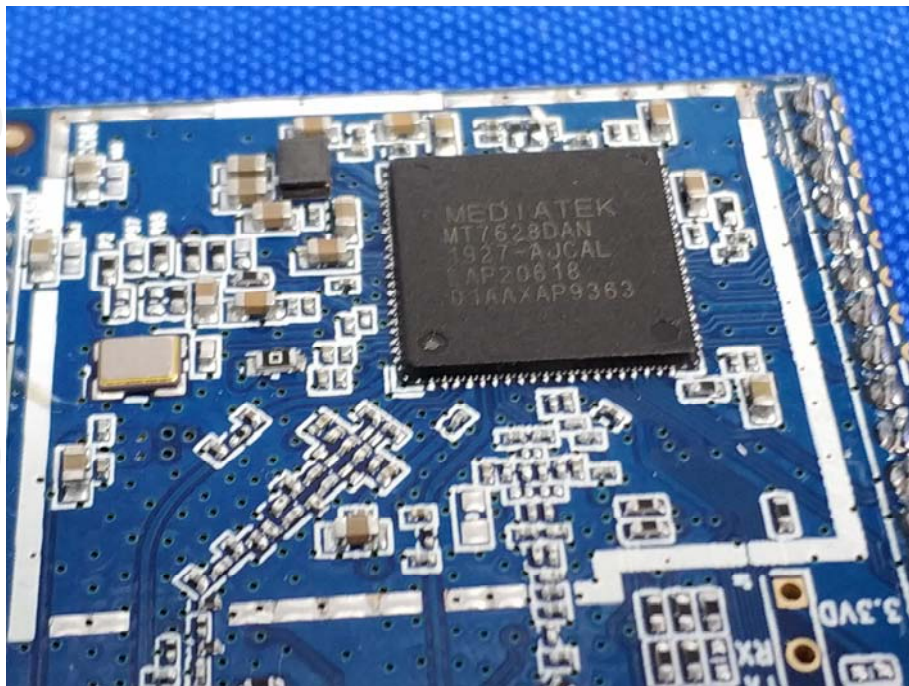

Appendix B: Photographs of Test Setup
Product: Wireless Network Video Recorder
Model: L222A8
Radiated Emission

Conducted Emission

Appendix C: Photographs of EUT
Product: Wireless Network Video Recorder
Model: L222A8
External Photos

**Product: Wireless Network Video Recorder
Model: L222A8
Internal Photos**

*******END OF REPORT*******