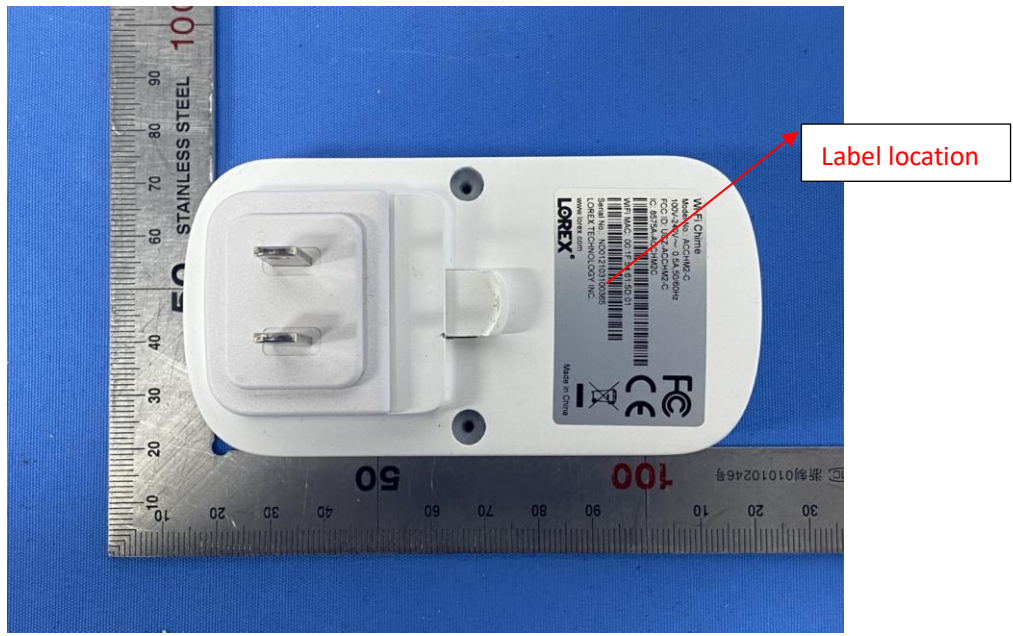

Wi-Fi Chime
 Model No.: ACCHM2-C
 100V-240V ~ 0.5A,50/60Hz
 FCC ID: UCZ-ACCHM2-C
 IC: 8575A-ACCHM2C

 WIFI MAC: 00:1F:54:61:5D:01

 Serial No.: ND012103100365
 LOREX TECHNOLOGY INC.
 www.lorex.com

 Made in China

 Device ID:
 LNWZ73AE23197FC

Remark: It's hard to put FCC statement on the product due to device's irregular appearance. FCC statement will be placed in the user manual which the device is marketed.