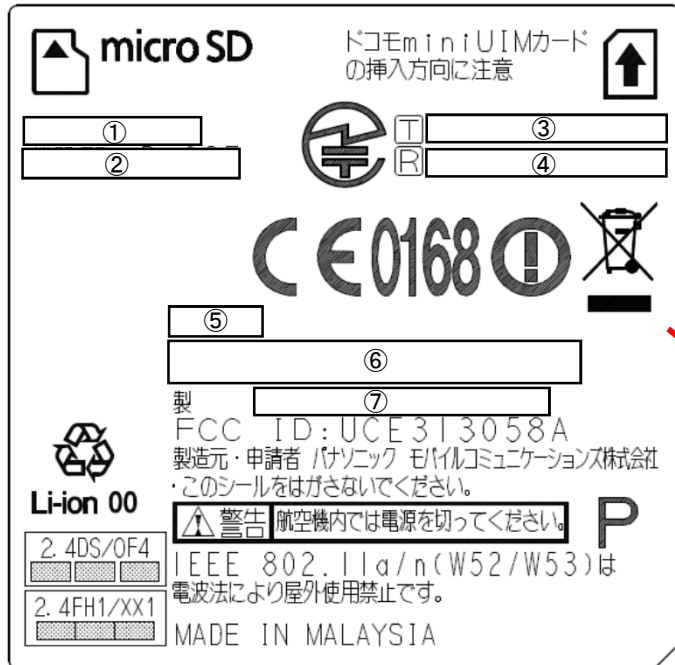

P-03E FCCID Label and Location

-FCC ID label

- ①Operator Name
- ②Model Name
- ③ID for JATE
- ④ID for TELEC
- ⑤Production Year &Month
- ⑥Bar code of IMEI
- ⑦IMEI(Production Serial Number)

FCCID : UCE313058A

-Label location

Battery Area :
Battery is placed in rear side of the phone.

Label Area :
This outline drawing shows the label in position within the battery compartment. The label is visible to the user at the point of sale prior to fitting the USIM, battery pack and cover.