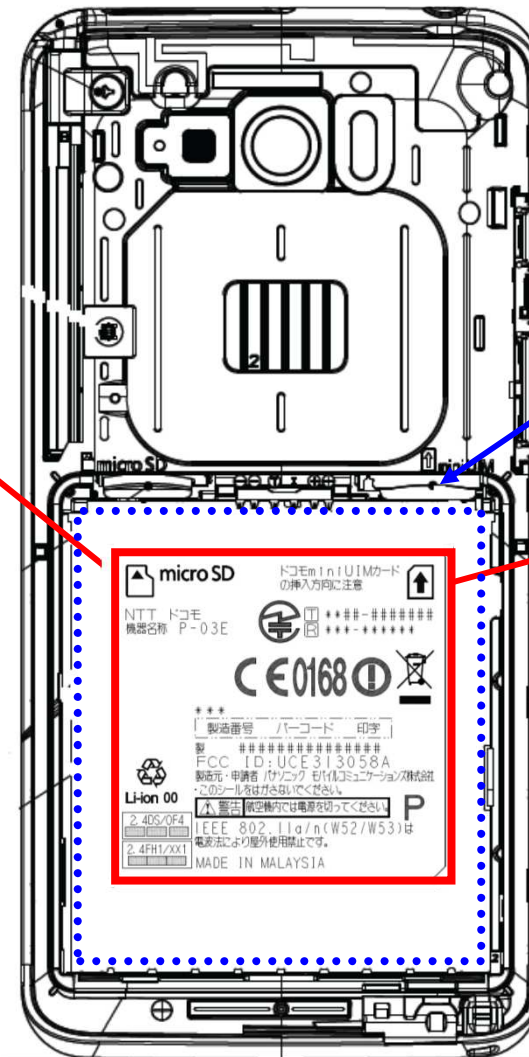

P-03E FCCID Label and Location

-FCC ID label

- ①Operator Name
- ②Model Name
- ③ID for JATE
- ④ID for TELEC
- ⑤Production Year &Month
- ⑥Bar code of IMEI
- ⑦IMEI(Production Serial Number)

FCCID : UCE313058A

-Label location

Battery Area :
Battery is placed in rear side of the phone.

Label Area :
This outline drawing shows the label in position within the battery compartment. The label is visible to the user at the point of sale prior to fitting the USIM, battery pack and cover.