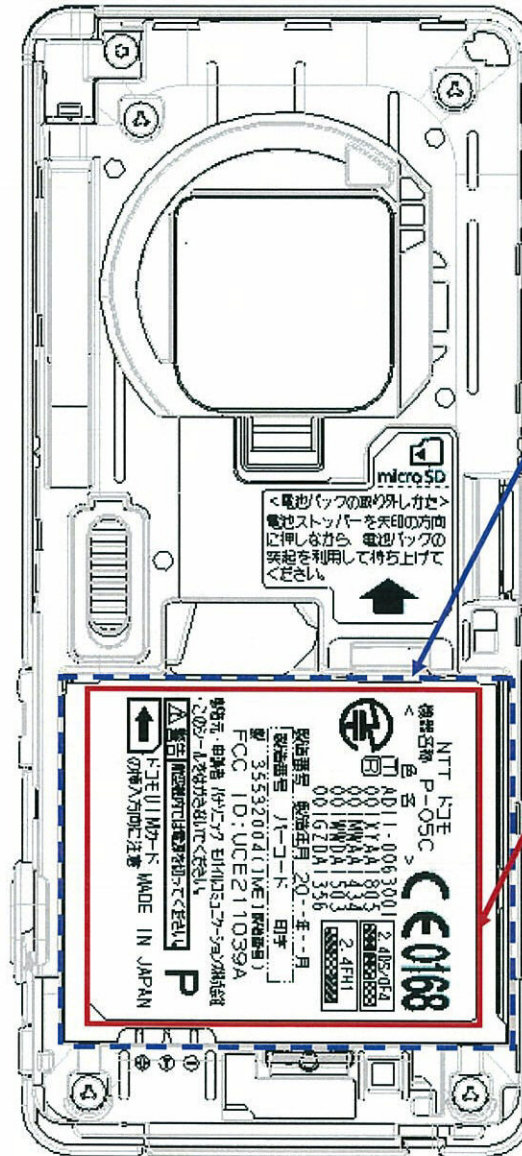

P-05C FCC ID Label and Location

FCC ID:UCE211039A

-FCC ID label

-Label location

Battery Area :
Battery is placed in rear side of the phone

Label Area :
This outline drawing shows the label in position within the battery compartment. The label is visible to the user at the point of sale prior to fitting the USIM, battery pack and cover

- ① Operator Name
- ② Model Name
- ③ Color
- ④ ID for JATE
- ⑤ ID for TELEC
- ⑥ Production Year & Month
- ⑦ Bar Code of IMEI
- ⑧ IMEI(Production Serial Number)

(Rear View)