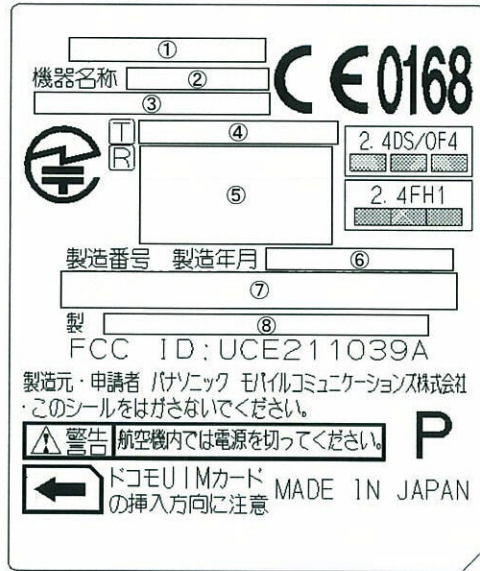

P-05C FCC ID Label and Location

FCC ID:UCE211039A

-FCC ID label

-Label location

Battery Area :
Battery is placed in rear side of the phone

Label Area :
This outline drawing shows the label in position within the battery compartment. The label is visible to the user at the point of sale prior to fitting the USIM, battery pack and cover

- ① Operator Name
- ② Model Name
- ③ Color
- ④ ID for JATE
- ⑤ ID for TELEC
- ⑥ Production Year & Month
- ⑦ Bar Code of IMEI
- ⑧ IMEI(Production Serial Number)

(Rear View)