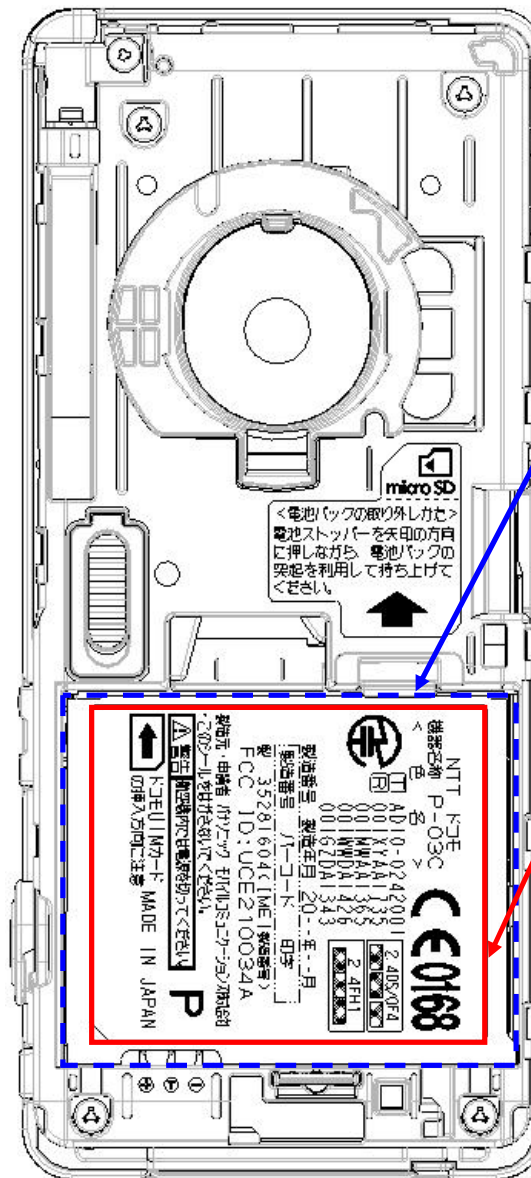

# P-03C FCC ID Label and

FCC ID:UCE210034A

## -Label location

**Battery Area :**  
Battery is placed in rear side of the phone

**Label Area :**  
This outline drawing shows the label in position within the battery compartment. The label is visible to the user at the point of sale prior to fitting the USIM, battery pack and

(Rear View)

- ① Operator Name
- ② Model Name
- ③ Color
- ④ ID for JATE
- ⑤ ID for TELEC
- ⑥ Production Year & Month
- ⑦ Bar Code of IMEI
- ⑧ IMEI(Production Serial Number)