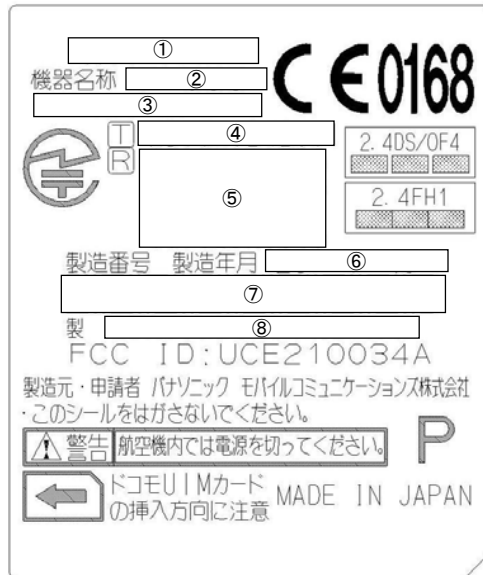

# P-03C FCC ID Label and

FCC ID:UCE210034A

## -Label location

**Battery Area :**  
Battery is placed in rear side of the phone

**Label Area :**  
This outline drawing shows the label in position within the battery compartment. The label is visible to the user at the point of sale prior to fitting the USIM, battery pack and

(Rear View)

- ① Operator Name
- ② Model Name
- ③ Color
- ④ ID for JATE
- ⑤ ID for TELEC
- ⑥ Production Year & Month
- ⑦ Bar Code of IMEI
- ⑧ IMEI(Production Serial Number)