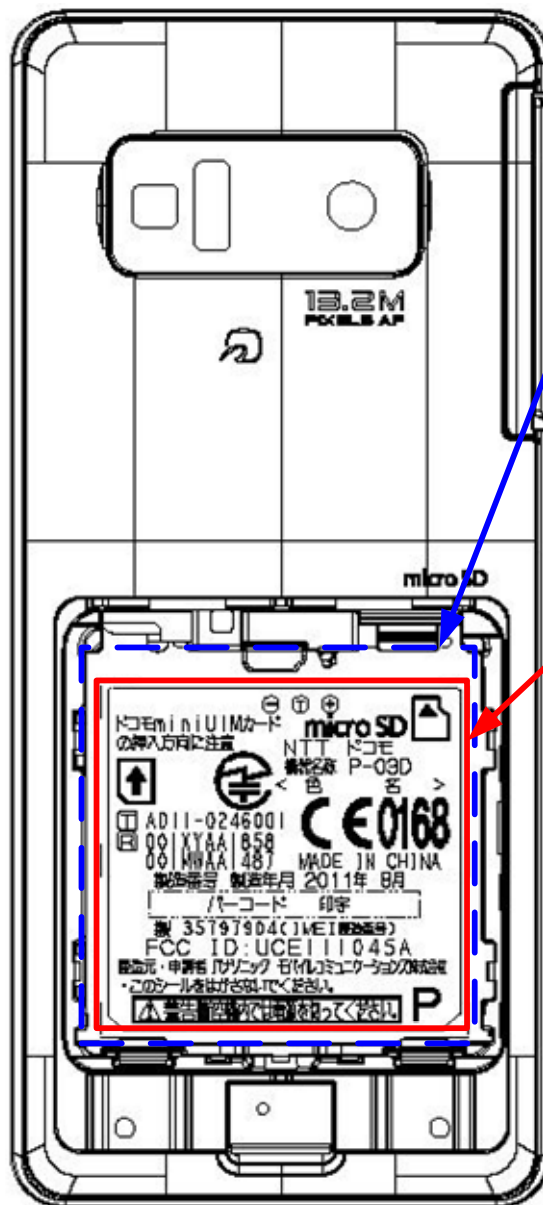

# P-03D FCC ID Label and Location FCC ID:UCE111045A

-FCC ID label

-Label location

**Battery Area :**  
Battery is placed in rear side of the phone

**Label Area :**  
This outline drawing shows the label in position within the battery compartment. The label is visible to the user at the point of sale prior to fitting the USIM, battery pack and cover

- Operater Name
- Model Mame
- Color
- ID for JATE
- ID for TELEC
- Production Year & Month
- Bar Code of IMEI
- IMEI(Production Serial Number)

(Rear View)