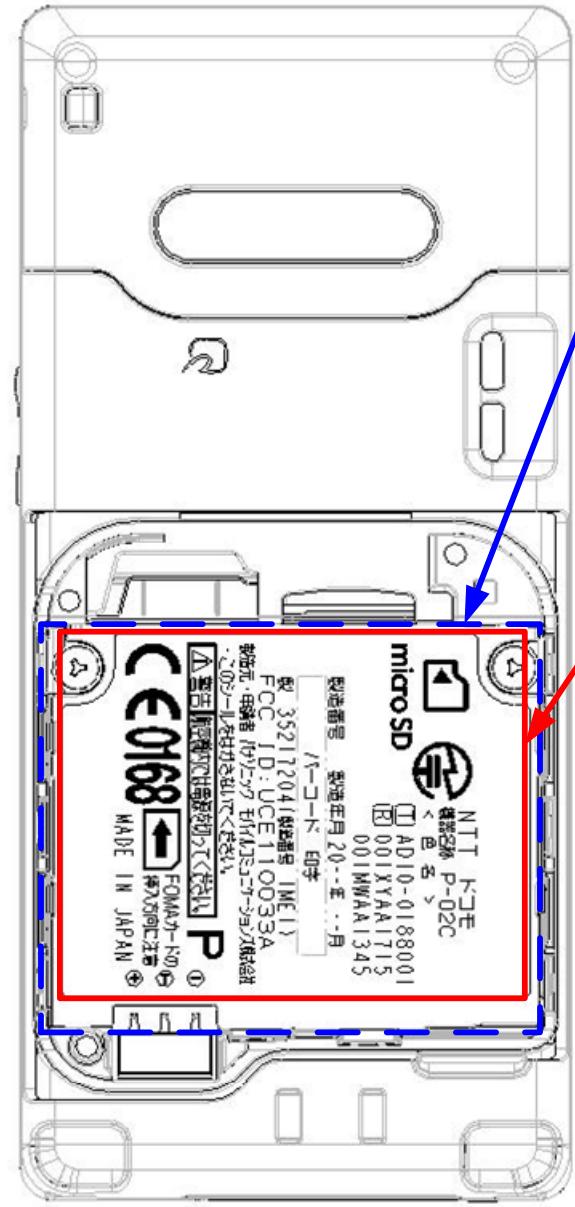

P-02C FCC ID Label and Location FCC ID:UCE110033A

-FCC ID label

-Label location

Battery Area :
Battery is placed in rear side of the phone

Label Area :
This outline drawing shows the label in position within the battery compartment. The label is visible to the user at the point of sale prior to fitting the USIM, battery pack and cover

- ① Operater Name
- ② Model Mame
- ③ Color
- ④ ID for JATE
- ⑤ ID for TELEC
- ⑥ Production Year & Month
- ⑦ Bar Code of IMEI
- ⑧ IMEI(Production Serial Number)

(Rear View)