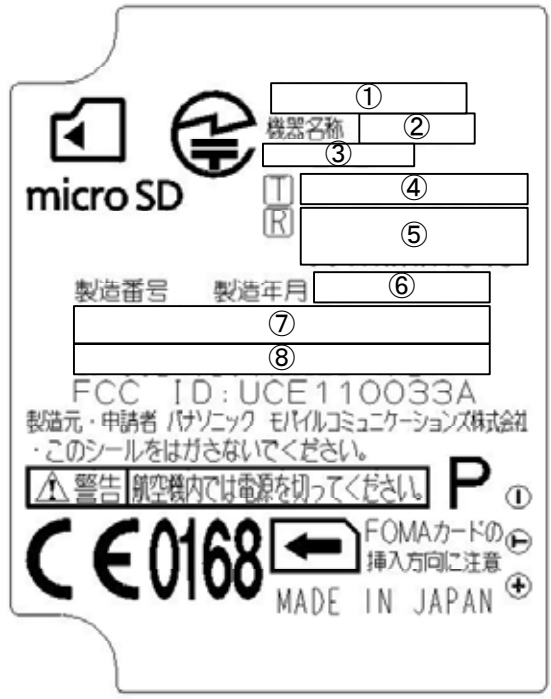

P-02C FCC ID Label and Location FCC ID:UCE110033A

-FCC ID label

-Label location

Battery Area :
Battery is placed in rear side of the phone

Label Area :
This outline drawing shows the label in position within the battery compartment. The label is visible to the user at the point of sale prior to fitting the USIM, battery pack and cover

- ① Operater Name
- ② Model Mame
- ③ Color
- ④ ID for JATE
- ⑤ ID for TELEC
- ⑥ Production Year & Month
- ⑦ Bar Code of IMEI
- ⑧ IMEI(Production Serial Number)

(Rear View)