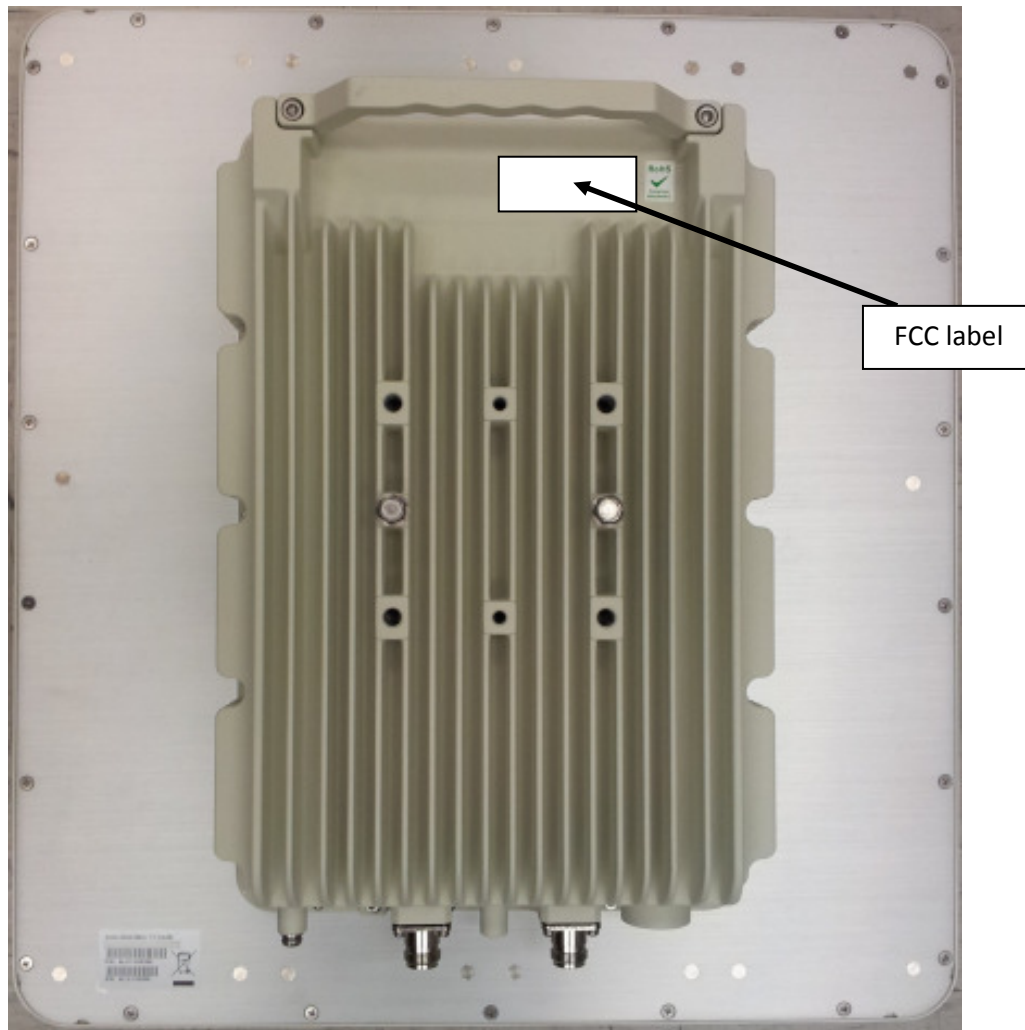

WA8011N-HE FCC label

FCC label content

**ALTAI**

**FCC ID UCC-WA8011N-HE**

**FCC** This device complies with Part 15 of the FCC Rules.  
Operation is subject to the following two conditions: (1) this device may not cause a harmful interference, and (2) this device must accept any interference received, including interference that may cause undesired operation.

**IC: 10856A-WA8011NHE**

**MODEL NO.: WA8011N-HE**