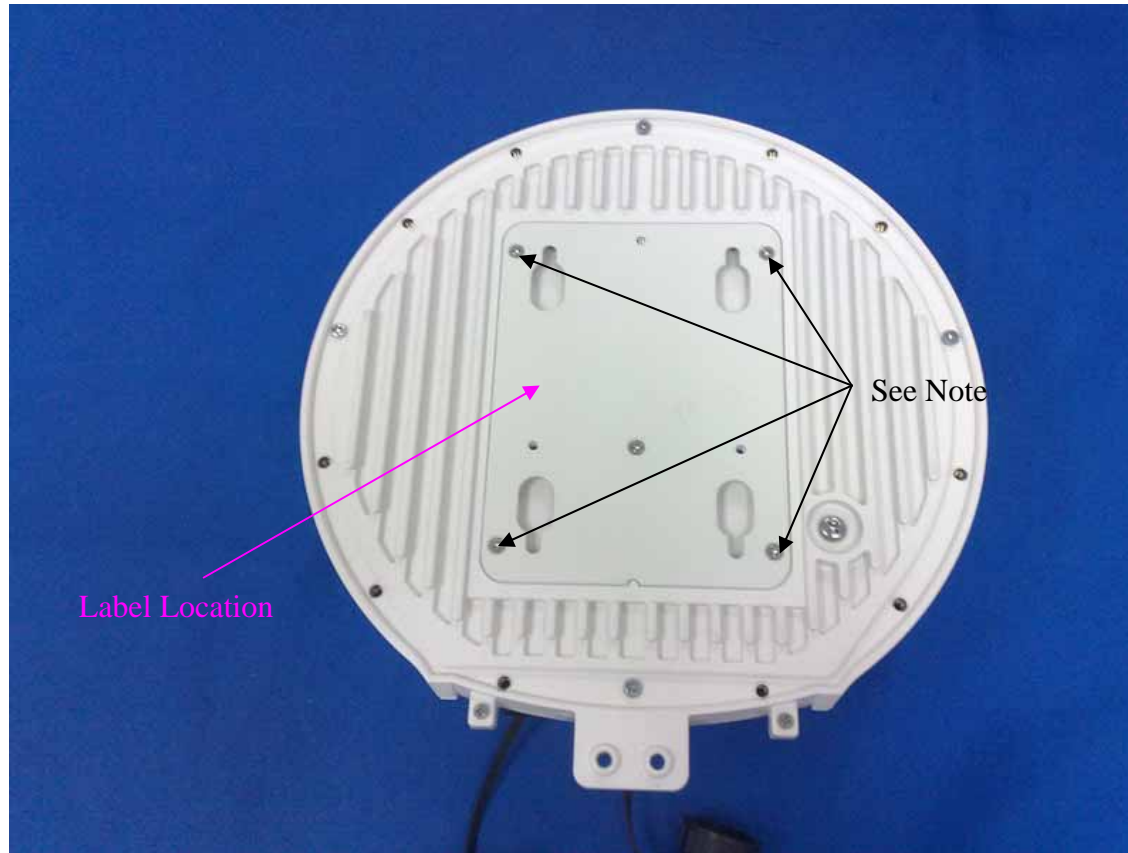

NOTES:

- 1.Dimension : 50\*37 ±0.2mm
- 2.Color : Background(white), text(black)

SCALE 1:1

Note: This four screws will be applied strong adhesive glue and cannot be removed. And the label is also not easy to wear off, as there is heat sink (edges) in the surrounding.