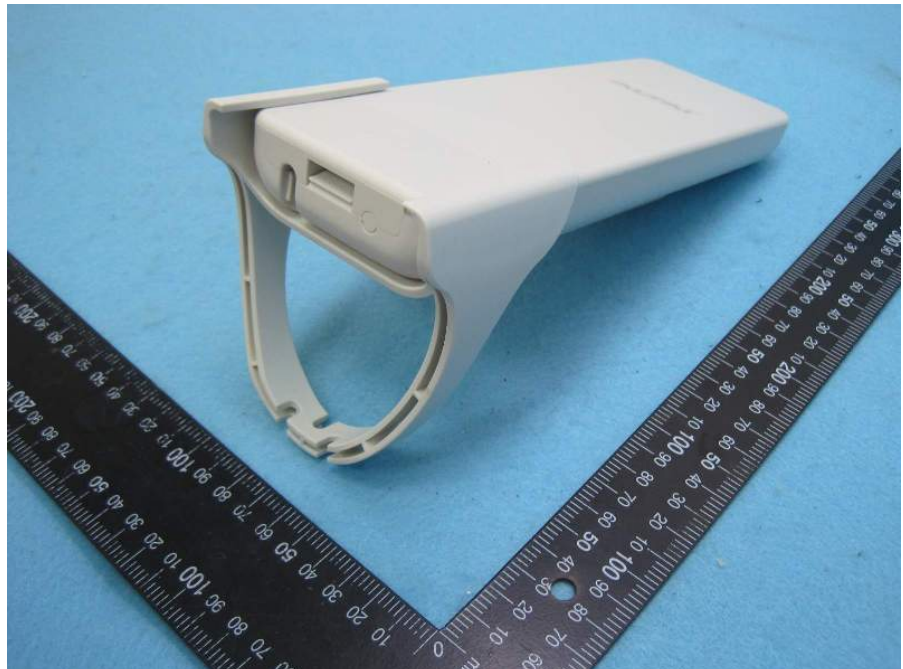

Photographs of EUT

Power Adapter
Model No. S09-012-0180-00660
SWP-23682-00

PoE
Model No. FIE6POE