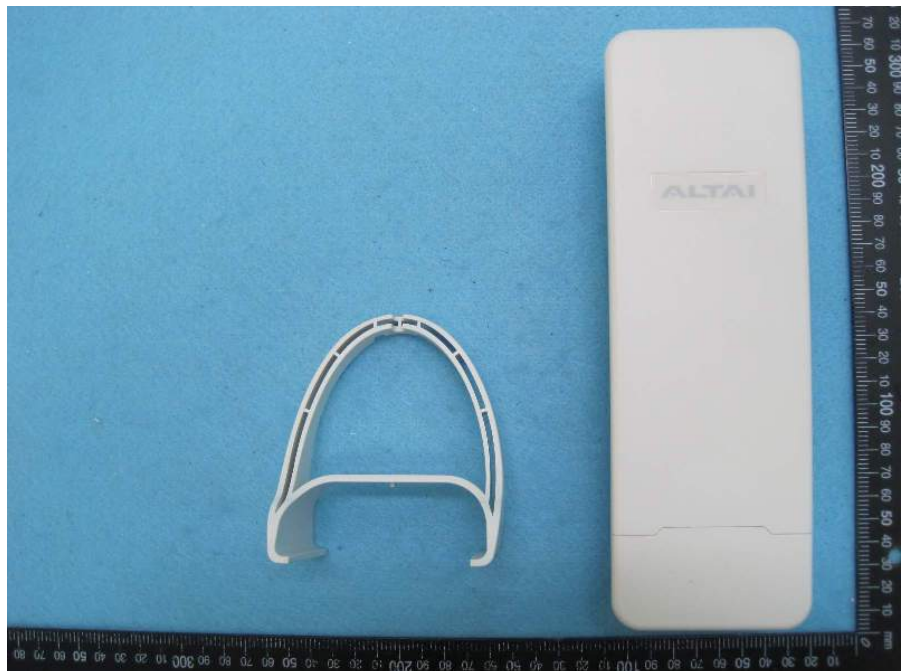

Photographs of EUT

Power Adapter
Model No. S09-012-0180-00660
SWP-23682-00

PoE
Model No. FIE6POE