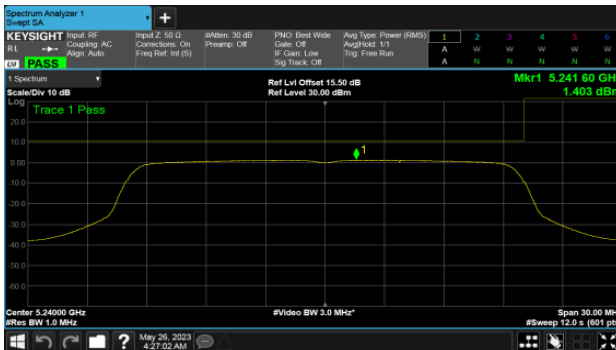

ANT D

Modulation Type: 802.11ax HE40 (14.6Mbps)  
CH151

Modulation Type: 802.11ax HE80 (30.6Mbps)  
CH155

CH159

BeamForming-ALI22 Antenna  
ANT C  
Modulation Type: 802.11ax HE20 (7.3Mbps)  
CH36

Modulation Type: 802.11ax HE40 (14.6Mbps)  
CH38

CH40

CH46

CH48

BeamForming-ALI22 Antenna  
ANT C  
Modulation Type: 802.11ax HE80 (30.6Mbps)  
CH42

BeamForming-ALI22 Antenna  
ANT D  
Modulation Type: 802.11ax HE20 (7.3Mbps)  
CH36

Modulation Type: 802.11ax HE40 (14.6Mbps)  
CH38

CH40

CH46

CH48

BeamForming-ALI22 Antenna  
ANT D  
Modulation Type: 802.11ax HE80 (30.6Mbps)  
CH42

BeamForming-ALI22 Antenna

ANT C

Modulation Type: 802.11ax HE20 (7.3Mbps)  
CH149

Modulation Type: 802.11ax HE40 (14.6Mbps)  
CH151