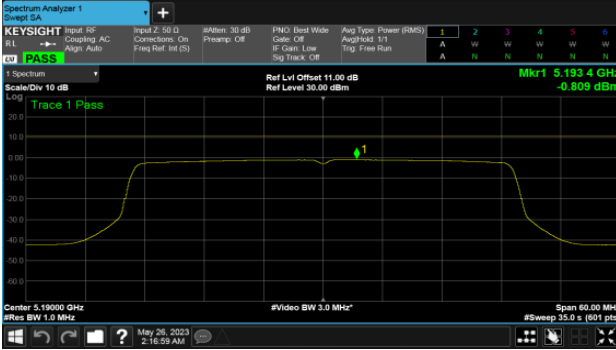

CH40

CH40

CH48

CH48

Non BeamForming-Sector Antenna  
ANT C  
Modulation Type: 8802.11ax HE40 (14.6Mbps)  
CH38

Modulation Type: 802.11ax HE80 (30.6Mbps)  
CH42

CH46

Non BeamForming-Sector Antenna  
ANT D  
Modulation Type: 802.11a (6Mbps)  
CH36

Modulation Type: 802.11ax HE20 (7.3Mbps)  
CH36

CH40

CH40

CH48

CH48

Non BeamForming-Sector Antenna  
ANT D  
Modulation Type: 802.11ax HE40 (14.6Mbps)  
CH38

Modulation Type: 802.11ax HE80 (30.6Mbps)  
CH42