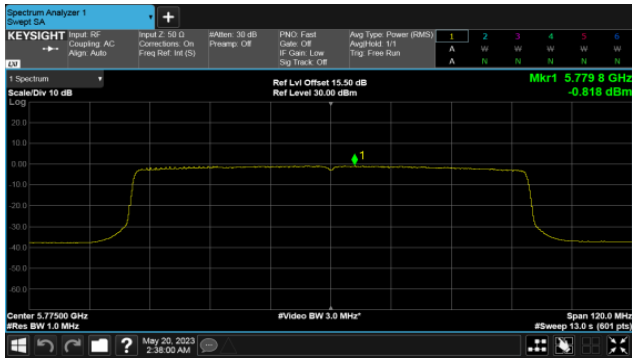

BeamForming-Sector Antenna

ANT C

Modulation Type: 802.11ax HE20 (7.3Mbps)  
CH149

Modulation Type: 802.11ax HE40 (14.6Mbps)  
CH151

CH157

CH159

CH165

BeamForming-Sector Antenna  
ANT C  
Modulation Type: 802.11ax HE80 (30.6Mbps)  
CH155

BeamForming-Sector Antenna

ANT D

Modulation Type: 802.11ax HE20 (7.3Mbps)  
CH149

Modulation Type: 802.11ax HE40 (14.6Mbps)  
CH151

CH157

CH159

CH165

BeamForming-Sector Antenna  
ANT D  
Modulation Type: 802.11ax HE80 (30.6Mbps)  
CH155