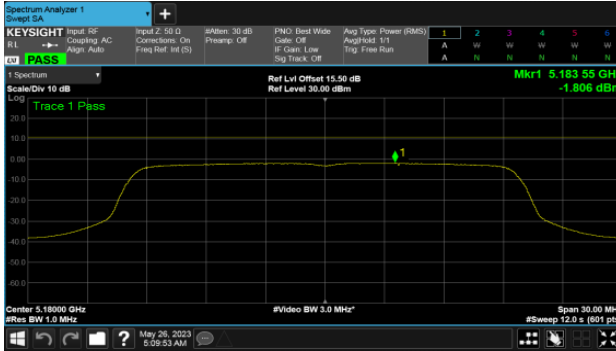

ANT D

Modulation Type: 802.11ax HE40 (14.6Mbps)  
CH151

Modulation Type: 802.11ax HE80 (30.6Mbps)  
CH155

CH159

BeamForming-ALI22 Antenna  
ANT C  
Modulation Type: 802.11ax HE20 (7.3Mbps)  
CH36

Modulation Type: 802.11ax HE40 (14.6Mbps)  
CH38

CH40

CH46

CH48

BeamForming-ALI22 Antenna  
ANT C  
Modulation Type: 802.11ax HE80 (30.6Mbps)  
CH42

BeamForming-ALI22 Antenna  
ANT D  
Modulation Type: 802.11ax HE20 (7.3Mbps)  
CH36

Modulation Type: 802.11ax HE40 (14.6Mbps)  
CH38

CH40

CH46

CH48

BeamForming-ALI22 Antenna  
ANT D  
Modulation Type: 802.11ax HE80 (30.6Mbps)  
CH42

BeamForming-ALI22 Antenna

ANT C

Modulation Type: 802.11ax HE20 (7.3Mbps)  
CH149

Modulation Type: 802.11ax HE40 (14.6Mbps)  
CH151