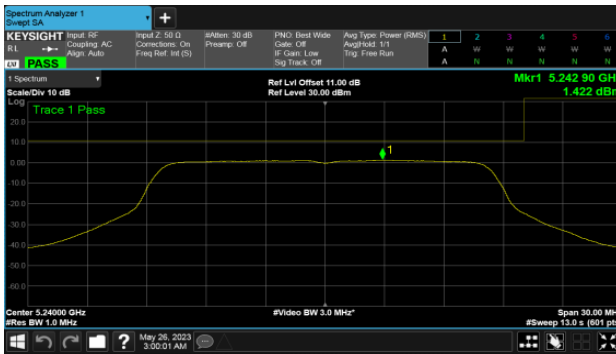

Modulation Type: 802.11ax HE80 (30.6Mbps)  
CH42

CH46

Non BeamForming-ALI22 Antenna  
ANT D  
Modulation Type: 802.11a (6Mbps)  
CH36

Modulation Type: 802.11ax HE20 (7.3Mbps)  
CH36

CH40

CH40

CH48

CH48