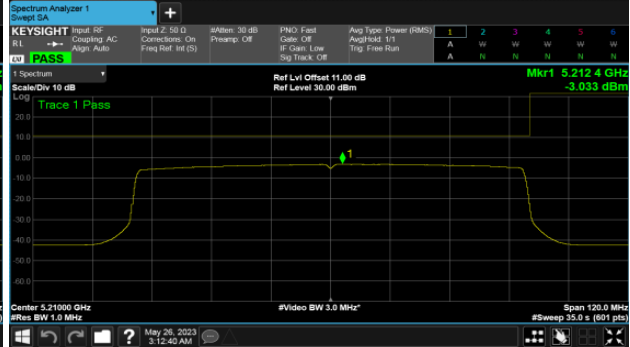

Non BeamForming-ALI22 Antenna
ANT D
Modulation Type: 802.11ax HE40 (14.6Mbps)
CH38

Modulation Type: 802.11ax HE80 (30.6Mbps)
CH42