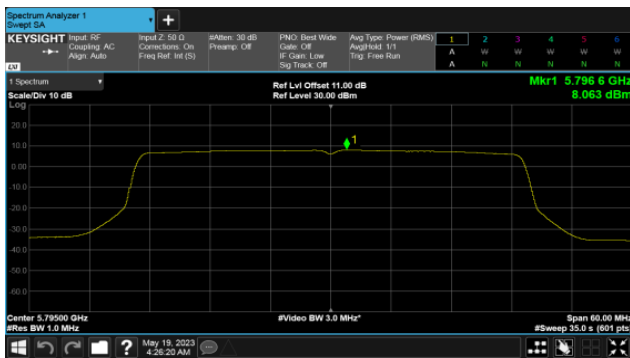

CH157

CH165

CH165

Non BeamForming-Sector Antenna  
ANT C

Modulation Type: 802.11ax HE40 (14.6Mbps)  
CH151

Modulation Type: 802.11ax HE80 (30.6Mbps)  
CH155

CH159

Non BeamForming-Sector Antenna  
ANT D  
Modulation Type: 802.11a (6Mbps)  
CH149