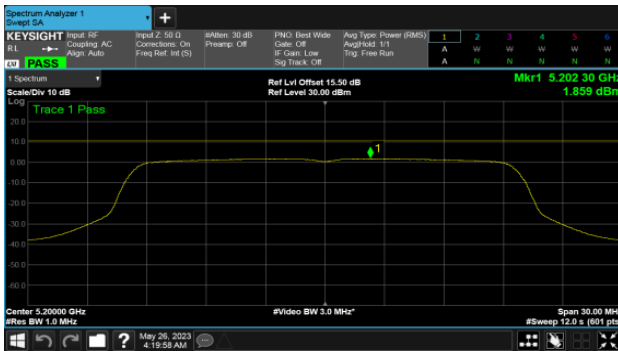

BeamForming-Sector Antenna
ANT D
Modulation Type: 802.11ax HE20 (7.3Mbps)
CH36

Modulation Type: 802.11ax HE40 (14.6Mbps)
CH38

CH40

CH46

CH48