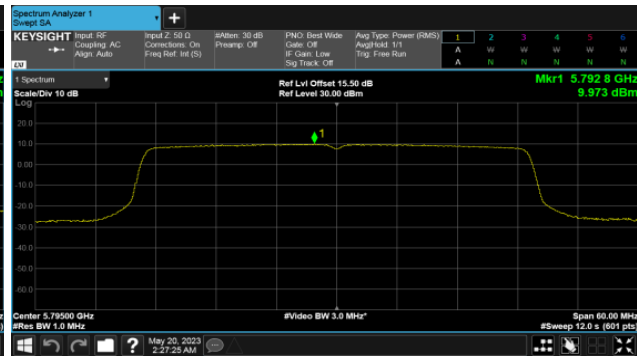

CH40

CH46

CH48

BeamForming-ALI22 Antenna  
ANT C  
Modulation Type: 802.11ax HE80 (30.6Mbps)  
CH42

BeamForming-ALI22 Antenna  
ANT D  
Modulation Type: 802.11ax HE20 (7.3Mbps)  
CH36

Modulation Type: 802.11ax HE40 (14.6Mbps)  
CH38

CH40

CH46

CH48

BeamForming-ALI22 Antenna  
ANT D  
Modulation Type: 802.11ax HE80 (30.6Mbps)  
CH42

BeamForming-ALI22 Antenna

ANT C

Modulation Type: 802.11ax HE20 (7.3Mbps)  
CH149

Modulation Type: 802.11ax HE40 (14.6Mbps)  
CH151

CH157

CH159

CH165

BeamForming-ALI22 Antenna  
ANT C  
Modulation Type: 802.11ax HE80 (30.6Mbps)  
CH155

BeamForming-ALI22 Antenna

ANT D

Modulation Type: 802.11ax HE20 (7.3Mbps)  
CH149

Modulation Type: 802.11ax HE40 (14.6Mbps)  
CH151