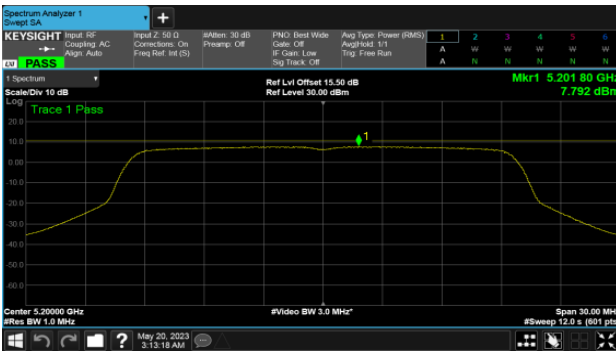

BeamForming-Omni Antenna

ANT D

Modulation Type: 802.11ax HE20 (7.3Mbps)
CH36

Modulation Type: 802.11ax HE40 (14.6Mbps)
CH38

CH40

CH46

CH48