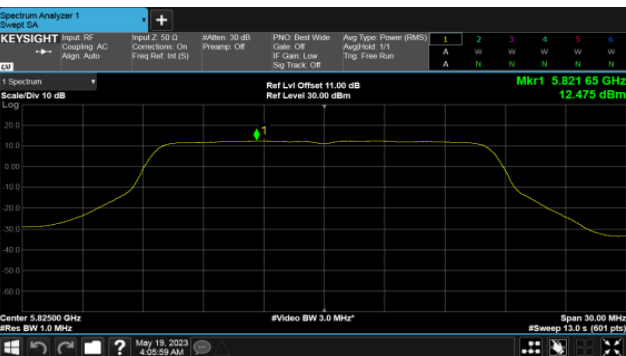

Modulation Type: 802.11ax HE20 (7.3Mbps)  
CH149

CH157

CH157

CH165

CH165

Non BeamForming-Sector Antenna

ANT D

Modulation Type: 802.11ax HE40 (14.6Mbps)  
CH151

Modulation Type: 802.11ax HE80 (30.6Mbps)  
CH155

CH159

BeamForming-Sector Antenna  
ANT C  
Modulation Type: 802.11ax HE20 (7.3Mbps)  
CH36

Modulation Type: 802.11ax HE40 (14.6Mbps)  
CH38

CH40

CH46

CH48

BeamForming-Sector Antenna  
ANT C  
Modulation Type: 802.11ax HE80 (30.6Mbps)  
CH42