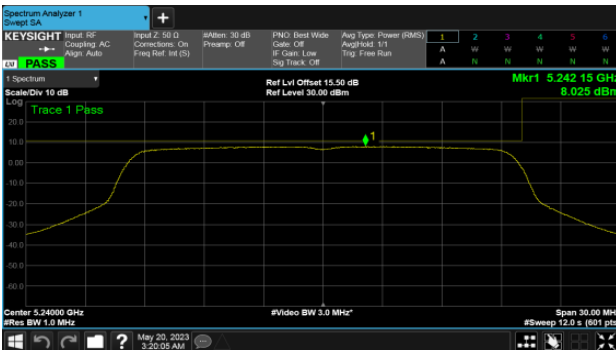

BeamForming-Omni Antenna

ANT D

Modulation Type: 802.11ax HE20 (7.3Mbps)
CH36

Modulation Type: 802.11ax HE40 (14.6Mbps)
CH38

CH40

CH46

CH48