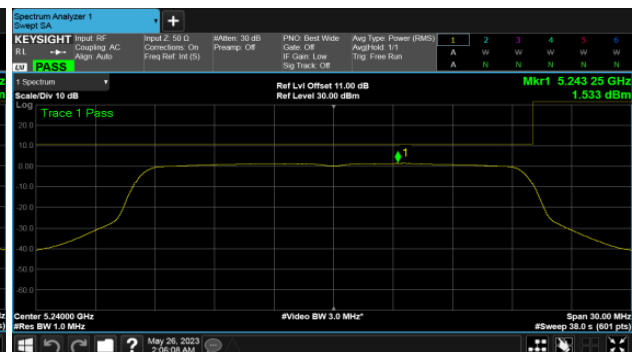

CH157

CH159

CH165

BeamForming-Omni Antenna  
ANT D  
Modulation Type: 802.11ax HE80 (30.6Mbps)  
CH155

Non BeamForming-Sector Antenna  
ANT C  
Modulation Type: 802.11a (6Mbps)  
CH36

Modulation Type: 802.11ax HE20 (7.3Mbps)  
CH36

CH40

CH40

CH48

CH48

Non BeamForming-Sector Antenna  
ANT C  
Modulation Type: 8802.11ax HE40 (14.6Mbps)  
CH38

Modulation Type: 802.11ax HE80 (30.6Mbps)  
CH42

CH46

Non BeamForming-Sector Antenna  
ANT D  
Modulation Type: 802.11a (6Mbps)  
CH36