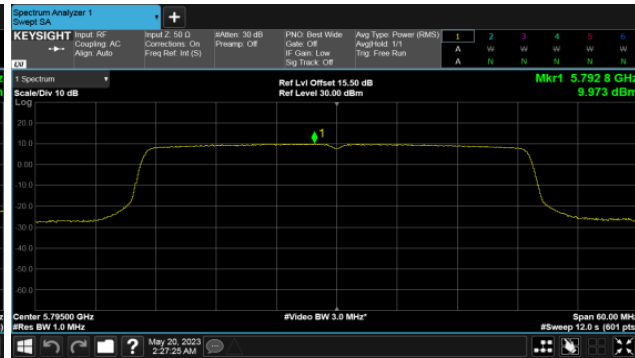

BeamForming-Sector Antenna

ANT C

Modulation Type: 802.11ax HE20 (7.3Mbps)  
CH149

Modulation Type: 802.11ax HE40 (14.6Mbps)  
CH151

CH157

CH159

CH165

BeamForming-Sector Antenna  
ANT C  
Modulation Type: 802.11ax HE80 (30.6Mbps)  
CH155

BeamForming-Sector Antenna

ANT D

Modulation Type: 802.11ax HE20 (7.3Mbps)  
CH149

Modulation Type: 802.11ax HE40 (14.6Mbps)  
CH151

CH157

CH159

CH165

BeamForming-Sector Antenna  
ANT D  
Modulation Type: 802.11ax HE80 (30.6Mbps)  
CH155