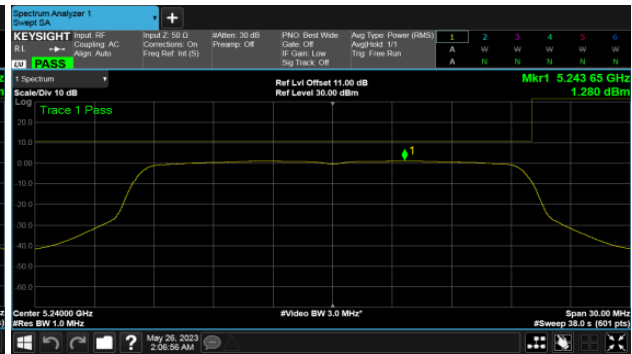

Modulation Type: 802.11ax HE20 (7.3Mbps)  
CH36

CH40

CH40

CH48

CH48

Non BeamForming-Sector Antenna  
ANT D  
Modulation Type: 802.11ax HE40 (14.6Mbps)  
CH38

Modulation Type: 802.11ax HE80 (30.6Mbps)  
CH42

CH46

Non BeamForming-Sector Antenna

ANT C

Modulation Type: 802.11a (6Mbps)

CH149

Modulation Type: 802.11ax HE20 (7.3Mbps)

CH149

CH157