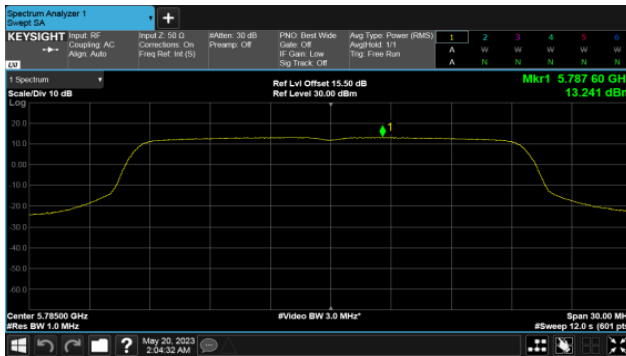

CH40

CH46

CH48

BeamForming-ALI22 Antenna  
ANT C  
Modulation Type: 802.11ax HE80 (30.6Mbps)  
CH42

BeamForming-ALI22 Antenna  
ANT D  
Modulation Type: 802.11ax HE20 (7.3Mbps)  
CH36

Modulation Type: 802.11ax HE40 (14.6Mbps)  
CH38

CH40

CH46

CH48

BeamForming-ALI22 Antenna  
ANT D  
Modulation Type: 802.11ax HE80 (30.6Mbps)  
CH42

BeamForming-ALI22 Antenna

ANT C

Modulation Type: 802.11ax HE20 (7.3Mbps)  
CH149

Modulation Type: 802.11ax HE40 (14.6Mbps)  
CH151

CH157

CH159

CH165

BeamForming-ALI22 Antenna  
ANT C  
Modulation Type: 802.11ax HE80 (30.6Mbps)  
CH155

BeamForming-ALI22 Antenna

ANT D

Modulation Type: 802.11ax HE20 (7.3Mbps)  
CH149

Modulation Type: 802.11ax HE40 (14.6Mbps)  
CH151