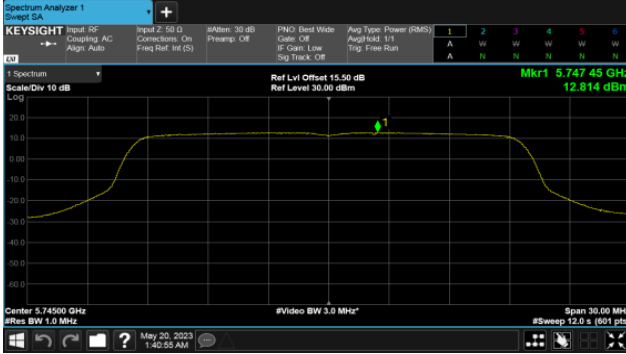

CH40

CH46

CH48

BeamForming-Omni Antenna  
ANT D  
Modulation Type: 802.11ax HE80 (30.6Mbps)  
CH42

BeamForming-Omni Antenna

ANT C

Modulation Type: 802.11ax HE20 (7.3Mbps)  
CH149

Modulation Type: 802.11ax HE40 (14.6Mbps)  
CH151

CH157

CH159

CH165

BeamForming-Omni Antenna  
ANT C  
Modulation Type: 802.11ax HE80 (30.6Mbps)  
CH155

BeamForming-Omni Antenna

ANT D

Modulation Type: 802.11ax HE20 (7.3Mbps)  
CH149

Modulation Type: 802.11ax HE40 (14.6Mbps)  
CH151