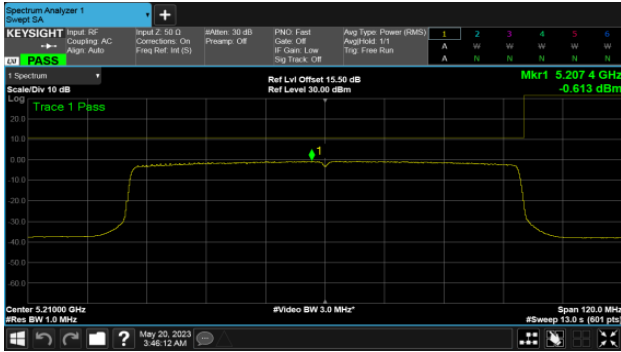

CH40

CH46

CH48

BeamForming-ALI22 Antenna  
ANT C  
Modulation Type: 802.11ax HE80 (30.6Mbps)  
CH42

BeamForming-ALI22 Antenna  
ANT D  
Modulation Type: 802.11ax HE20 (7.3Mbps)  
CH36

Modulation Type: 802.11ax HE40 (14.6Mbps)  
CH38

CH40

CH46

CH48

BeamForming-ALI22 Antenna  
ANT D  
Modulation Type: 802.11ax HE80 (30.6Mbps)  
CH42

BeamForming-ALI22 Antenna

ANT C

Modulation Type: 802.11ax HE20 (7.3Mbps)  
CH149

Modulation Type: 802.11ax HE40 (14.6Mbps)  
CH151

CH157

CH159

CH165

BeamForming-ALI22 Antenna  
ANT C  
Modulation Type: 802.11ax HE80 (30.6Mbps)  
CH155

BeamForming-ALI22 Antenna

ANT D

Modulation Type: 802.11ax HE20 (7.3Mbps)  
CH149

Modulation Type: 802.11ax HE40 (14.6Mbps)  
CH151