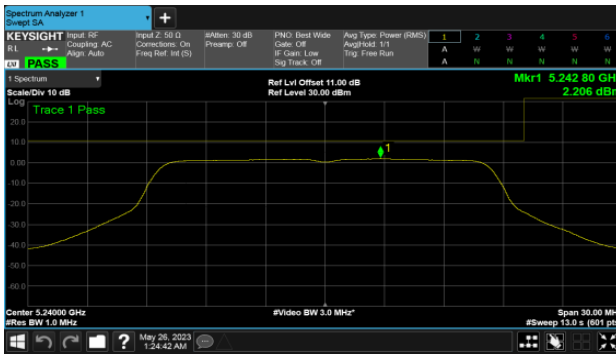

Modulation Type: 802.11ax HE20 (7.3Mbps)  
CH36

CH40

CH40

CH48

CH48

Non BeamForming-Sector Antenna  
ANT D  
Modulation Type: 802.11ax HE40 (14.6Mbps)  
CH38

Modulation Type: 802.11ax HE80 (30.6Mbps)  
CH42