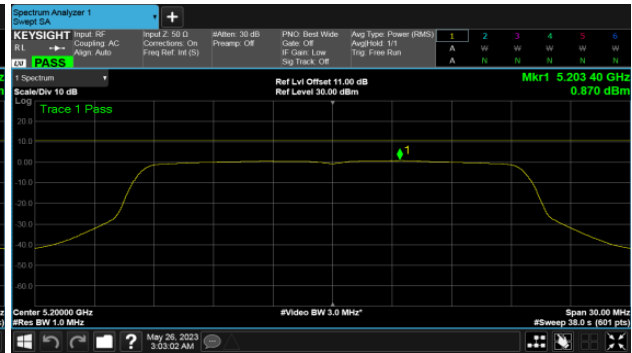

Modulation Type: 802.11ax HE80 (30.6Mbps)  
CH42

CH46

Non BeamForming-ALI22 Antenna  
ANT D  
Modulation Type: 802.11a (6Mbps)  
CH36

Modulation Type: 802.11ax HE20 (7.3Mbps)  
CH36

CH40

CH40

CH48

CH48