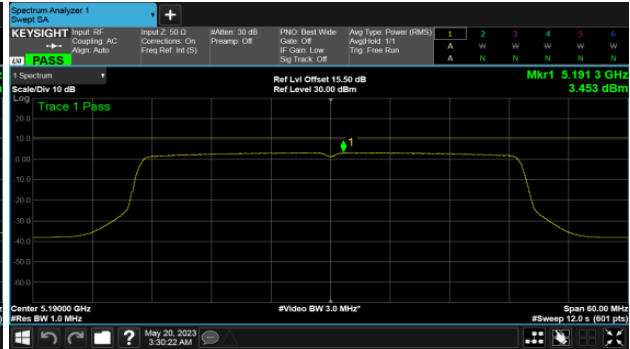

BeamForming-Omni Antenna  
ANT C  
Modulation Type: 802.11ax HE80 (30.6Mbps)  
CH42

BeamForming-Omni Antenna

ANT D

Modulation Type: 802.11ax HE20 (7.3Mbps)  
CH36

Modulation Type: 802.11ax HE40 (14.6Mbps)  
CH38