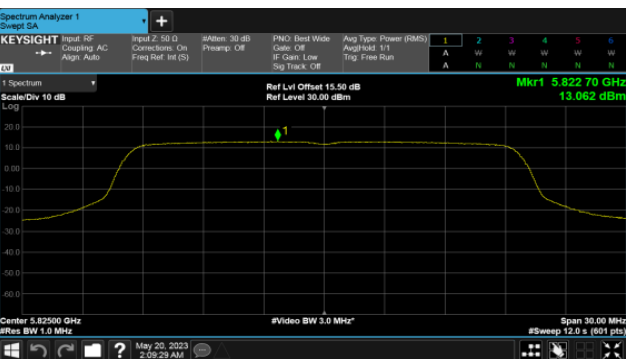

BeamForming-Sector Antenna  
ANT D  
Modulation Type: 802.11ax HE20 (7.3Mbps)  
CH36

Modulation Type: 802.11ax HE40 (14.6Mbps)  
CH38

CH40

CH46

CH48

BeamForming-Sector Antenna  
ANT D  
Modulation Type: 802.11ax HE80 (30.6Mbps)  
CH42

BeamForming-Sector Antenna

ANT C

Modulation Type: 802.11ax HE20 (7.3Mbps)  
CH149

Modulation Type: 802.11ax HE40 (14.6Mbps)  
CH151

CH157

CH159

CH165

BeamForming-Sector Antenna  
ANT C  
Modulation Type: 802.11ax HE80 (30.6Mbps)  
CH155

BeamForming-Sector Antenna

ANT D

Modulation Type: 802.11ax HE20 (7.3Mbps)  
CH149

Modulation Type: 802.11ax HE40 (14.6Mbps)  
CH151

CH157

CH159

CH165

BeamForming-Sector Antenna  
ANT D  
Modulation Type: 802.11ax HE80 (30.6Mbps)  
CH155