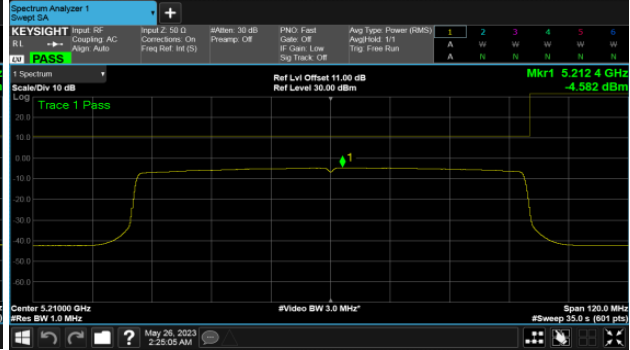

CH40

CH40

CH48

CH48

Non BeamForming-Sector Antenna  
ANT C  
Modulation Type: 8802.11ax HE40 (14.6Mbps)  
CH38

Modulation Type: 802.11ax HE80 (30.6Mbps)  
CH42

CH46

Non BeamForming-Sector Antenna  
ANT D  
Modulation Type: 802.11a (6Mbps)  
CH36

Modulation Type: 802.11ax HE20 (7.3Mbps)  
CH36

CH40

CH40

CH48

CH48

Non BeamForming-Sector Antenna  
ANT D  
Modulation Type: 802.11ax HE40 (14.6Mbps)  
CH38

Modulation Type: 802.11ax HE80 (30.6Mbps)  
CH42