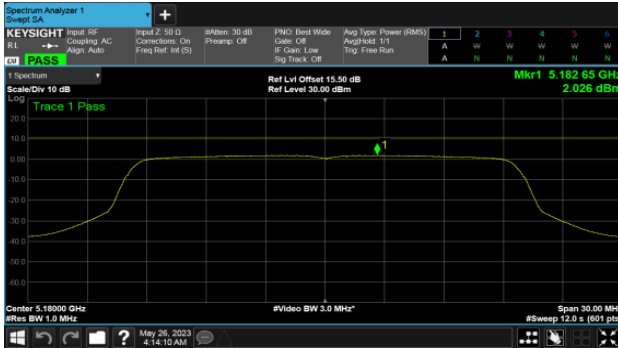

Modulation Type: 802.11ax HE80 (30.6Mbps)  
CH155

CH159

BeamForming-Sector Antenna  
ANT C  
Modulation Type: 802.11ax HE20 (7.3Mbps)  
CH36

Modulation Type: 802.11ax HE40 (14.6Mbps)  
CH38

CH40

CH46

CH48

BeamForming-Sector Antenna  
ANT C  
Modulation Type: 802.11ax HE80 (30.6Mbps)  
CH42