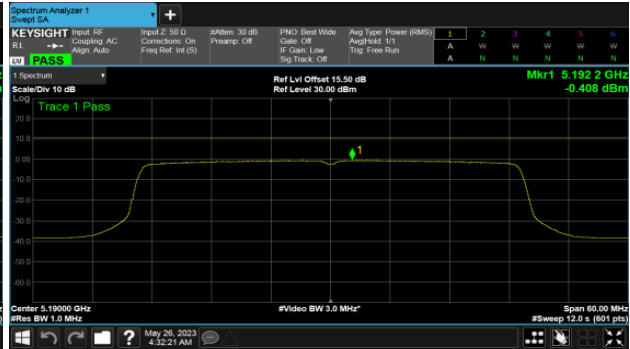

BeamForming-Sector Antenna
ANT D
Modulation Type: 802.11ax HE20 (7.3Mbps)
CH36

Modulation Type: 802.11ax HE40 (14.6Mbps)
CH38