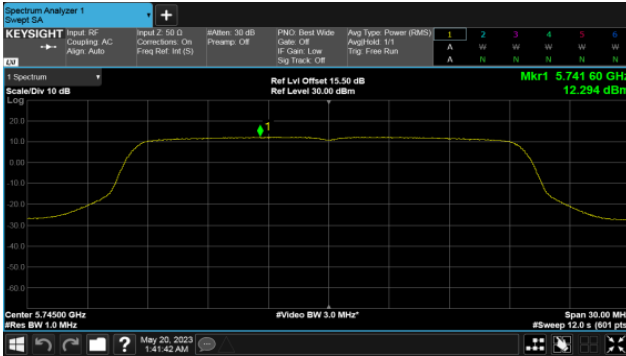

BeamForming-Sector Antenna

ANT C

Modulation Type: 802.11ax HE20 (7.3Mbps)  
CH149

Modulation Type: 802.11ax HE40 (14.6Mbps)  
CH151

CH157

CH159

CH165

BeamForming-Sector Antenna  
ANT C  
Modulation Type: 802.11ax HE80 (30.6Mbps)  
CH155

BeamForming-Sector Antenna

ANT D

Modulation Type: 802.11ax HE20 (7.3Mbps)  
CH149

Modulation Type: 802.11ax HE40 (14.6Mbps)  
CH151

CH157

CH159

CH165

BeamForming-Sector Antenna  
ANT D  
Modulation Type: 802.11ax HE80 (30.6Mbps)  
CH155