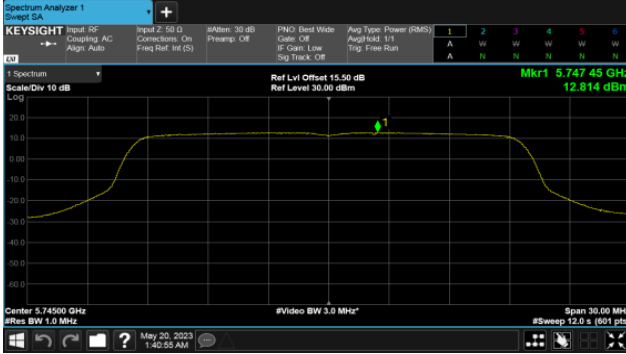

CH40

CH46

CH48

BeamForming-ALI22 Antenna  
ANT C  
Modulation Type: 802.11ax HE80 (30.6Mbps)  
CH42

BeamForming-ALI22 Antenna  
ANT D  
Modulation Type: 802.11ax HE20 (7.3Mbps)  
CH36

Modulation Type: 802.11ax HE40 (14.6Mbps)  
CH38

CH40

CH46

CH48

BeamForming-ALI22 Antenna  
ANT D  
Modulation Type: 802.11ax HE80 (30.6Mbps)  
CH42

BeamForming-ALI22 Antenna

ANT C

Modulation Type: 802.11ax HE20 (7.3Mbps)  
CH149

Modulation Type: 802.11ax HE40 (14.6Mbps)  
CH151

CH157

CH159

CH165

BeamForming-ALI22 Antenna  
ANT C  
Modulation Type: 802.11ax HE80 (30.6Mbps)  
CH155

BeamForming-ALI22 Antenna

ANT D

Modulation Type: 802.11ax HE20 (7.3Mbps)  
CH149

Modulation Type: 802.11ax HE40 (14.6Mbps)  
CH151