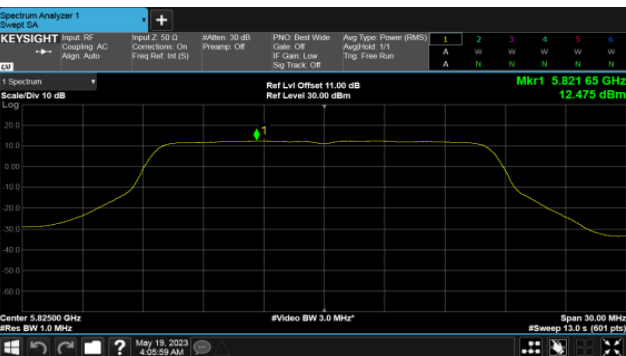

Modulation Type: 802.11ax HE20 (7.3Mbps)  
CH149

CH157

CH157

CH165

CH165

Non BeamForming-ALI22 Antenna  
ANT C

Modulation Type: 802.11ax HE40 (14.6Mbps)  
CH151

Modulation Type: 802.11ax HE80 (30.6Mbps)  
CH155

CH159

Non BeamForming-ALI22 Antenna  
ANT D  
Modulation Type: 802.11a (6Mbps)  
CH149

Modulation Type: 802.11ax HE20 (7.3Mbps)  
CH149

CH157

CH157

CH165

CH165

Non BeamForming-ALI22 Antenna

ANT D

Modulation Type: 802.11ax HE40 (14.6Mbps)  
CH151

Modulation Type: 802.11ax HE80 (30.6Mbps)  
CH155

CH159

BeamForming-ALI22 Antenna  
ANT C  
Modulation Type: 802.11ax HE20 (7.3Mbps)  
CH36

Modulation Type: 802.11ax HE40 (14.6Mbps)  
CH38