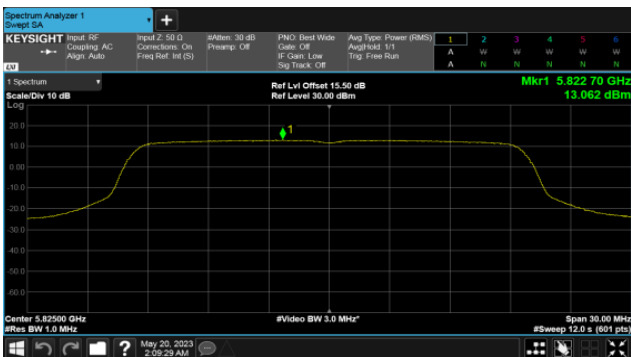

CH40

CH46

CH48

BeamForming-ALI22 Antenna  
ANT C  
Modulation Type: 802.11ax HE80 (30.6Mbps)  
CH42

BeamForming-ALI22 Antenna  
ANT D  
Modulation Type: 802.11ax HE20 (7.3Mbps)  
CH36

Modulation Type: 802.11ax HE40 (14.6Mbps)  
CH38

CH40

CH46

CH48

BeamForming-ALI22 Antenna  
ANT D  
Modulation Type: 802.11ax HE80 (30.6Mbps)  
CH42

BeamForming-ALI22 Antenna

ANT C

Modulation Type: 802.11ax HE20 (7.3Mbps)  
CH149

Modulation Type: 802.11ax HE40 (14.6Mbps)  
CH151

CH157

CH159

CH165

BeamForming-ALI22 Antenna  
ANT C  
Modulation Type: 802.11ax HE80 (30.6Mbps)  
CH155

BeamForming-ALI22 Antenna

ANT D

Modulation Type: 802.11ax HE20 (7.3Mbps)  
CH149

Modulation Type: 802.11ax HE40 (14.6Mbps)  
CH151