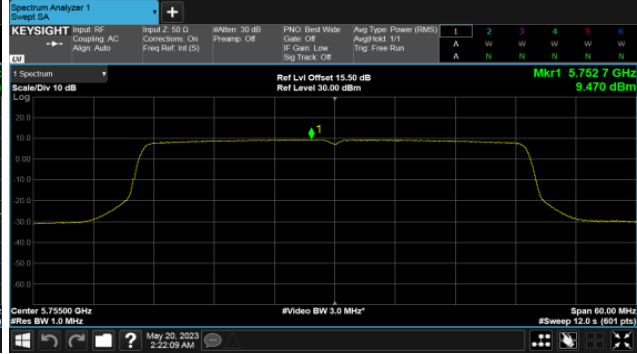

CH40

CH46

CH48

BeamForming-ALI22 Antenna  
ANT C  
Modulation Type: 802.11ax HE80 (30.6Mbps)  
CH42

BeamForming-ALI22 Antenna  
ANT D  
Modulation Type: 802.11ax HE20 (7.3Mbps)  
CH36

Modulation Type: 802.11ax HE40 (14.6Mbps)  
CH38

CH40

CH46

CH48

BeamForming-ALI22 Antenna  
ANT D  
Modulation Type: 802.11ax HE80 (30.6Mbps)  
CH42

BeamForming-ALI22 Antenna

ANT C

Modulation Type: 802.11ax HE20 (7.3Mbps)  
CH149

Modulation Type: 802.11ax HE40 (14.6Mbps)  
CH151

CH157

CH159

CH165

BeamForming-ALI22 Antenna  
ANT C  
Modulation Type: 802.11ax HE80 (30.6Mbps)  
CH155

BeamForming-ALI22 Antenna

ANT D

Modulation Type: 802.11ax HE20 (7.3Mbps)  
CH149

Modulation Type: 802.11ax HE40 (14.6Mbps)  
CH151