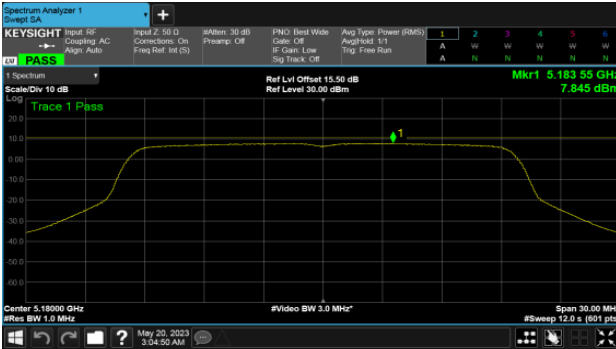

BeamForming-Omni Antenna  
ANT C  
Modulation Type: 802.11ax HE80 (30.6Mbps)  
CH42

BeamForming-Omni Antenna

ANT D

Modulation Type: 802.11ax HE20 (7.3Mbps)  
CH36

Modulation Type: 802.11ax HE40 (14.6Mbps)  
CH38