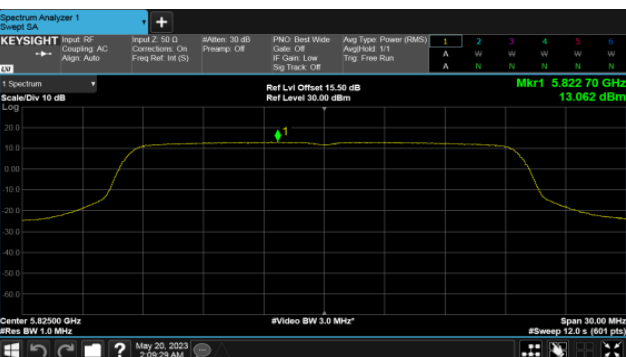

BeamForming-Omni Antenna

ANT C

Modulation Type: 802.11ax HE20 (7.3Mbps)
CH149

Modulation Type: 802.11ax HE40 (14.6Mbps)
CH151

CH157

CH159

CH165