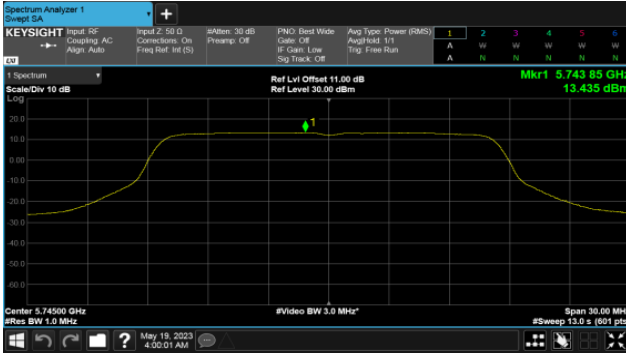

CH157

CH165

CH165

Non BeamForming-Sector Antenna  
ANT C

Modulation Type: 802.11ax HE40 (14.6Mbps)  
CH151

Modulation Type: 802.11ax HE80 (30.6Mbps)  
CH155

CH159

Non BeamForming-Sector Antenna  
ANT D  
Modulation Type: 802.11a (6Mbps)  
CH149

Modulation Type: 802.11ax HE20 (7.3Mbps)  
CH149

CH157

CH157

CH165

CH165

Non BeamForming-Sector Antenna

ANT D

Modulation Type: 802.11ax HE40 (14.6Mbps)  
CH151