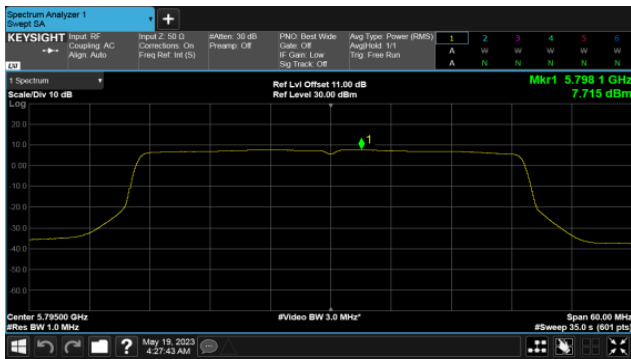

Modulation Type: 802.11ax HE20 (7.3Mbps)  
CH149

CH157

CH157

CH165

CH165

Non BeamForming-Sector Antenna

ANT D

Modulation Type: 802.11ax HE40 (14.6Mbps)  
CH151

Modulation Type: 802.11ax HE80 (30.6Mbps)  
CH155

CH159

BeamForming-Sector Antenna  
ANT C  
Modulation Type: 802.11ax HE20 (7.3Mbps)  
CH36

Modulation Type: 802.11ax HE40 (14.6Mbps)  
CH38

CH40

CH46

CH48

BeamForming-Sector Antenna  
ANT C  
Modulation Type: 802.11ax HE80 (30.6Mbps)  
CH42