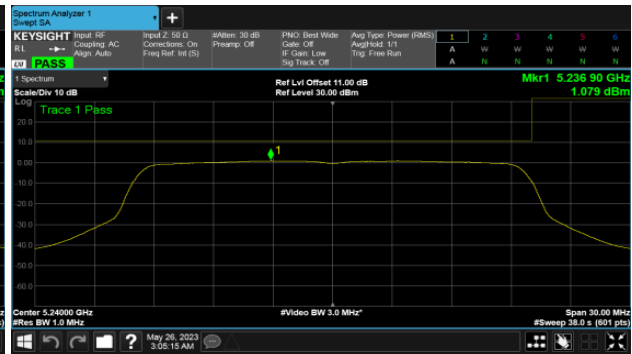

Modulation Type: 802.11ax HE80 (30.6Mbps)  
CH42

CH46

Non BeamForming-ALI22 Antenna  
ANT D  
Modulation Type: 802.11a (6Mbps)  
CH36

Modulation Type: 802.11ax HE20 (7.3Mbps)  
CH36

CH40

CH40

CH48

CH48