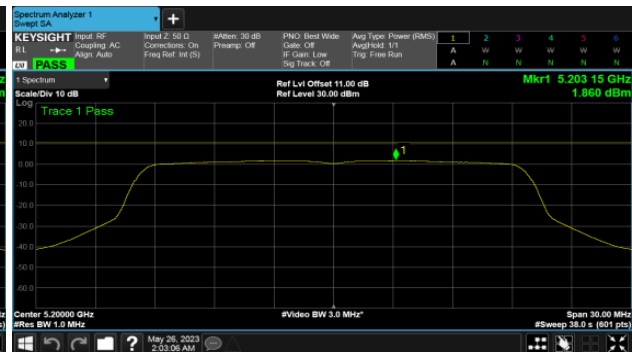

CH157

CH159

CH165

BeamForming-Omni Antenna  
ANT D  
Modulation Type: 802.11ax HE80 (30.6Mbps)  
CH155

Non BeamForming-Sector Antenna  
ANT C  
Modulation Type: 802.11a (6Mbps)  
CH36

Modulation Type: 802.11ax HE20 (7.3Mbps)  
CH36

CH40

CH40

CH48

CH48

Non BeamForming-Sector Antenna  
ANT C  
Modulation Type: 8802.11ax HE40 (14.6Mbps)  
CH38

Modulation Type: 802.11ax HE80 (30.6Mbps)  
CH42

CH46

Non BeamForming-Sector Antenna  
ANT D  
Modulation Type: 802.11a (6Mbps)  
CH36