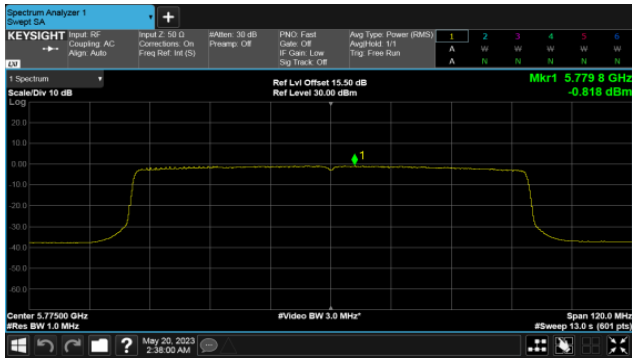

CH157

CH159

CH165

BeamForming-Omni Antenna  
ANT D  
Modulation Type: 802.11ax HE80 (30.6Mbps)  
CH155

Non BeamForming-Sector Antenna  
ANT C  
Modulation Type: 802.11a (6Mbps)  
CH36

Modulation Type: 802.11ax HE20 (7.3Mbps)  
CH36