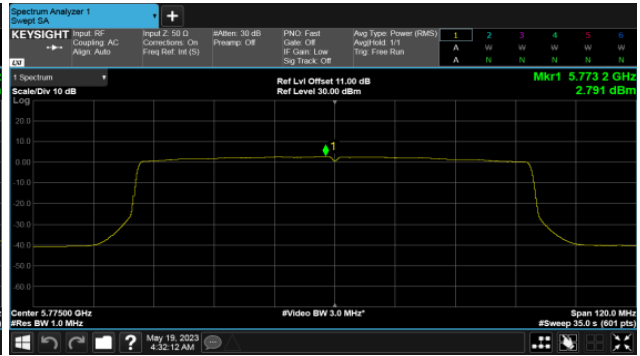

Modulation Type: 802.11ax HE20 (7.3Mbps)  
CH149

CH157

CH157

CH165

CH165

Non BeamForming-Sector Antenna

ANT D

Modulation Type: 802.11ax HE40 (14.6Mbps)  
CH151

Modulation Type: 802.11ax HE80 (30.6Mbps)  
CH155

CH159

BeamForming-Sector Antenna  
ANT C  
Modulation Type: 802.11ax HE20 (7.3Mbps)  
CH36

Modulation Type: 802.11ax HE40 (14.6Mbps)  
CH38

CH40

CH46

CH48

BeamForming-Sector Antenna  
ANT C  
Modulation Type: 802.11ax HE80 (30.6Mbps)  
CH42