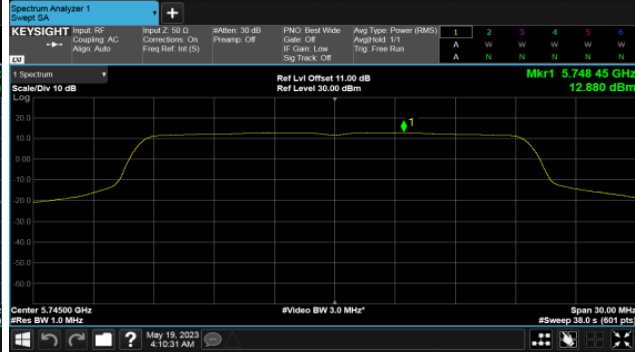

Modulation Type: 802.11ax HE80 (30.6Mbps)  
CH42

CH46

Non BeamForming-ALI22 Antenna  
ANT D  
Modulation Type: 802.11a (6Mbps)  
CH36

Modulation Type: 802.11ax HE20 (7.3Mbps)  
CH36

CH40

CH40

CH48

CH48

Non BeamForming-ALI22 Antenna  
ANT D  
Modulation Type: 802.11ax HE40 (14.6Mbps)  
CH38

Modulation Type: 802.11ax HE80 (30.6Mbps)  
CH42

CH46

Non BeamForming-ALI22 Antenna  
ANT C  
Modulation Type: 802.11a (6Mbps)  
CH149

Modulation Type: 802.11ax HE20 (7.3Mbps)  
CH149

CH157

CH157

CH165

CH165

Non BeamForming-ALI22 Antenna  
ANT C

Modulation Type: 802.11ax HE40 (14.6Mbps)  
CH151

Modulation Type: 802.11ax HE80 (30.6Mbps)  
CH155