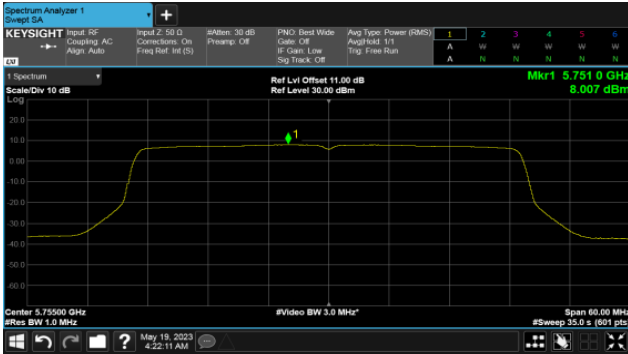

Non BeamForming-ALI22 Antenna  
ANT D  
Modulation Type: 802.11ax HE40 (14.6Mbps)  
CH38

Modulation Type: 802.11ax HE80 (30.6Mbps)  
CH42

CH46

Non BeamForming-ALI22 Antenna  
ANT C  
Modulation Type: 802.11a (6Mbps)  
CH149

Modulation Type: 802.11ax HE20 (7.3Mbps)  
CH149

CH157

CH157

CH165

CH165

Non BeamForming-ALI22 Antenna  
ANT C

Modulation Type: 802.11ax HE40 (14.6Mbps)  
CH151

Modulation Type: 802.11ax HE80 (30.6Mbps)  
CH155