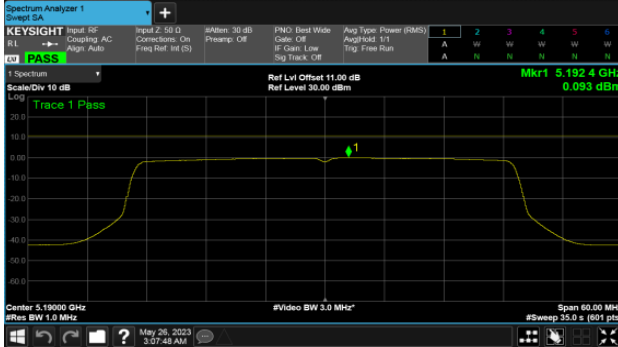

Modulation Type: 802.11ax HE80 (30.6Mbps)  
CH42

CH46

Non BeamForming-ALI22 Antenna  
ANT D  
Modulation Type: 802.11a (6Mbps)  
CH36

Modulation Type: 802.11ax HE20 (7.3Mbps)  
CH36

CH40

CH40

CH48

CH48

Non BeamForming-ALI22 Antenna  
ANT D  
Modulation Type: 802.11ax HE40 (14.6Mbps)  
CH38

Modulation Type: 802.11ax HE80 (30.6Mbps)  
CH42

CH46

Non BeamForming-ALI22 Antenna  
ANT C  
Modulation Type: 802.11a (6Mbps)  
CH149