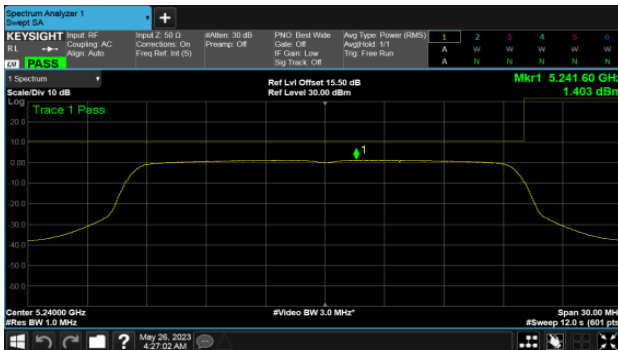

Modulation Type: 802.11ax HE80 (30.6Mbps)  
CH155

CH159

BeamForming-Sector Antenna  
ANT C  
Modulation Type: 802.11ax HE20 (7.3Mbps)  
CH36

Modulation Type: 802.11ax HE40 (14.6Mbps)  
CH38

CH40

CH46

CH48

BeamForming-Sector Antenna  
ANT C  
Modulation Type: 802.11ax HE80 (30.6Mbps)  
CH42

BeamForming-Sector Antenna  
ANT D  
Modulation Type: 802.11ax HE20 (7.3Mbps)  
CH36

Modulation Type: 802.11ax HE40 (14.6Mbps)  
CH38

CH40

CH46

CH48

BeamForming-Sector Antenna  
ANT D  
Modulation Type: 802.11ax HE80 (30.6Mbps)  
CH42

BeamForming-Sector Antenna

ANT C

Modulation Type: 802.11ax HE20 (7.3Mbps)  
CH149

Modulation Type: 802.11ax HE40 (14.6Mbps)  
CH151

CH157

CH159

CH165

BeamForming-Sector Antenna  
ANT C  
Modulation Type: 802.11ax HE80 (30.6Mbps)  
CH155