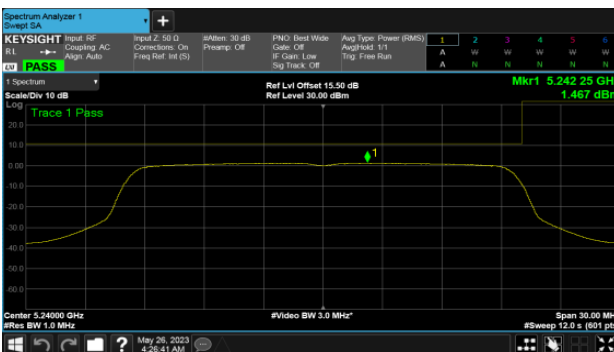

ANT D

Modulation Type: 802.11ax HE40 (14.6Mbps)  
CH151

Modulation Type: 802.11ax HE80 (30.6Mbps)  
CH155

CH159

BeamForming-ALI22 Antenna  
ANT C  
Modulation Type: 802.11ax HE20 (7.3Mbps)  
CH36

Modulation Type: 802.11ax HE40 (14.6Mbps)  
CH38

CH40

CH46

CH48

BeamForming-ALI22 Antenna  
ANT C  
Modulation Type: 802.11ax HE80 (30.6Mbps)  
CH42

BeamForming-ALI22 Antenna  
ANT D  
Modulation Type: 802.11ax HE20 (7.3Mbps)  
CH36

Modulation Type: 802.11ax HE40 (14.6Mbps)  
CH38