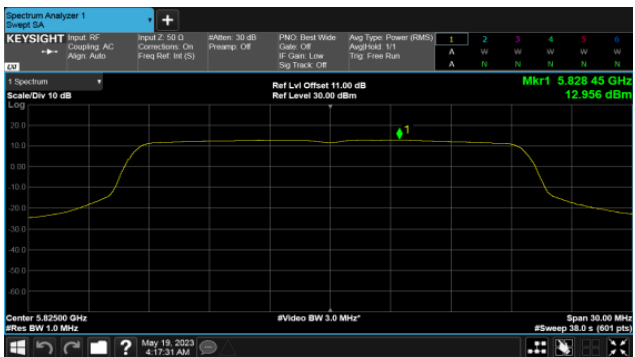

Non BeamForming-Sector Antenna

ANT C

Modulation Type: 802.11a (6Mbps)

CH149

Modulation Type: 802.11ax HE20 (7.3Mbps)

CH149

CH157

CH157

CH165

CH165