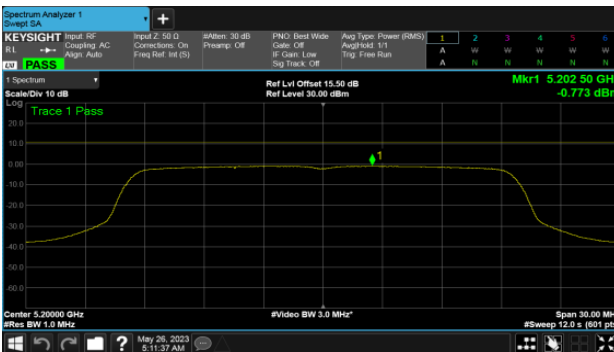

ANT D

Modulation Type: 802.11ax HE40 (14.6Mbps)  
CH151

Modulation Type: 802.11ax HE80 (30.6Mbps)  
CH155

CH159

BeamForming-ALI22 Antenna  
ANT C  
Modulation Type: 802.11ax HE20 (7.3Mbps)  
CH36

Modulation Type: 802.11ax HE40 (14.6Mbps)  
CH38

CH40

CH46

CH48

BeamForming-ALI22 Antenna  
ANT C  
Modulation Type: 802.11ax HE80 (30.6Mbps)  
CH42

BeamForming-ALI22 Antenna  
ANT D  
Modulation Type: 802.11ax HE20 (7.3Mbps)  
CH36

Modulation Type: 802.11ax HE40 (14.6Mbps)  
CH38