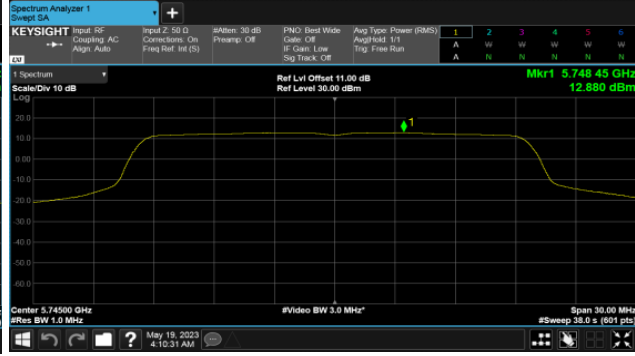

Modulation Type: 802.11ax HE20 (7.3Mbps)  
CH36

CH40

CH40

CH48

CH48

Non BeamForming-Sector Antenna  
ANT D  
Modulation Type: 802.11ax HE40 (14.6Mbps)  
CH38

Modulation Type: 802.11ax HE80 (30.6Mbps)  
CH42

CH46

Non BeamForming-Sector Antenna

ANT C

Modulation Type: 802.11a (6Mbps)

CH149

Modulation Type: 802.11ax HE20 (7.3Mbps)

CH149

CH157

CH157

CH165

CH165

Non BeamForming-Sector Antenna  
ANT C

Modulation Type: 802.11ax HE40 (14.6Mbps)  
CH151

Modulation Type: 802.11ax HE80 (30.6Mbps)  
CH155

CH159

Non BeamForming-Sector Antenna  
ANT D  
Modulation Type: 802.11a (6Mbps)  
CH149