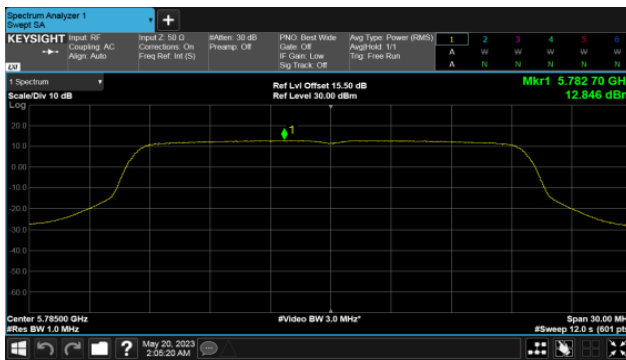

CH157

CH159

CH165

BeamForming-Omni Antenna  
ANT C  
Modulation Type: 802.11ax HE80 (30.6Mbps)  
CH155

BeamForming-Omni Antenna

ANT D

Modulation Type: 802.11ax HE20 (7.3Mbps)  
CH149

Modulation Type: 802.11ax HE40 (14.6Mbps)  
CH151

CH157

CH159

CH165

BeamForming-Omni Antenna  
ANT D  
Modulation Type: 802.11ax HE80 (30.6Mbps)  
CH155

Non BeamForming-Sector Antenna  
ANT C  
Modulation Type: 802.11a (6Mbps)  
CH36

Modulation Type: 802.11ax HE20 (7.3Mbps)  
CH36