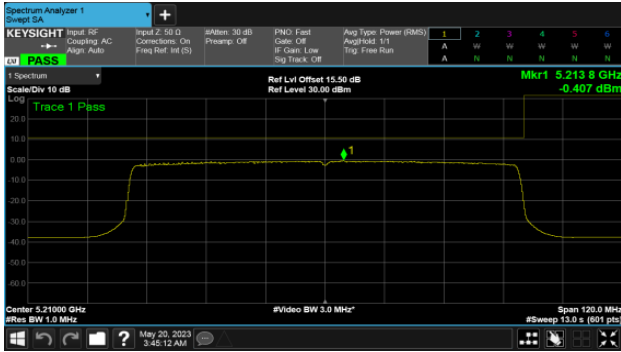

ANT D

Modulation Type: 802.11ax HE40 (14.6Mbps)  
CH151

Modulation Type: 802.11ax HE80 (30.6Mbps)  
CH155

CH159

BeamForming-ALI22 Antenna  
ANT C  
Modulation Type: 802.11ax HE20 (7.3Mbps)  
CH36

Modulation Type: 802.11ax HE40 (14.6Mbps)  
CH38

CH40

CH46

CH48

BeamForming-ALI22 Antenna  
ANT C  
Modulation Type: 802.11ax HE80 (30.6Mbps)  
CH42

BeamForming-ALI22 Antenna  
ANT D  
Modulation Type: 802.11ax HE20 (7.3Mbps)  
CH36

Modulation Type: 802.11ax HE40 (14.6Mbps)  
CH38

CH40

CH46

CH48

BeamForming-ALI22 Antenna  
ANT D  
Modulation Type: 802.11ax HE80 (30.6Mbps)  
CH42

BeamForming-ALI22 Antenna

ANT C

Modulation Type: 802.11ax HE20 (7.3Mbps)  
CH149

Modulation Type: 802.11ax HE40 (14.6Mbps)  
CH151