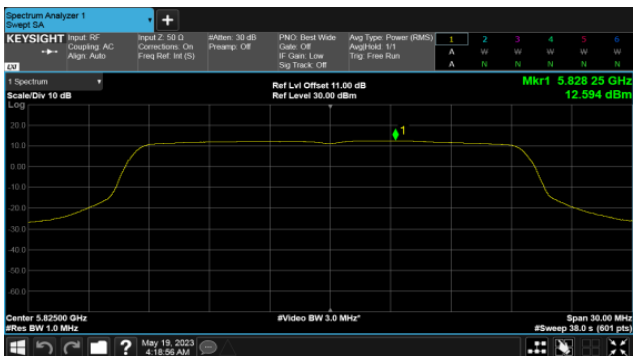

Modulation Type: 802.11ax HE20 (7.3Mbps)  
CH149

CH157

CH157

CH165

CH165

Non BeamForming-Sector Antenna

ANT D

Modulation Type: 802.11ax HE40 (14.6Mbps)  
CH151

Modulation Type: 802.11ax HE80 (30.6Mbps)  
CH155

CH159

BeamForming-Sector Antenna  
ANT C  
Modulation Type: 802.11ax HE20 (7.3Mbps)  
CH36

Modulation Type: 802.11ax HE40 (14.6Mbps)  
CH38

CH40

CH46

CH48

BeamForming-Sector Antenna  
ANT C  
Modulation Type: 802.11ax HE80 (30.6Mbps)  
CH42