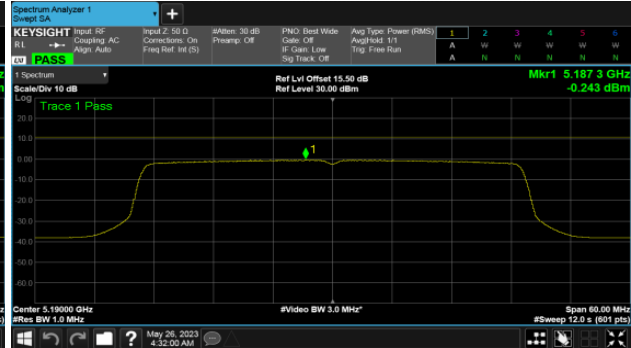

ANT D

Modulation Type: 802.11ax HE40 (14.6Mbps)  
CH151

Modulation Type: 802.11ax HE80 (30.6Mbps)  
CH155

CH159

BeamForming-ALI22 Antenna  
ANT C  
Modulation Type: 802.11ax HE20 (7.3Mbps)  
CH36

Modulation Type: 802.11ax HE40 (14.6Mbps)  
CH38

CH40

CH46

CH48

BeamForming-ALI22 Antenna  
ANT C  
Modulation Type: 802.11ax HE80 (30.6Mbps)  
CH42

BeamForming-ALI22 Antenna  
ANT D  
Modulation Type: 802.11ax HE20 (7.3Mbps)  
CH36

Modulation Type: 802.11ax HE40 (14.6Mbps)  
CH38