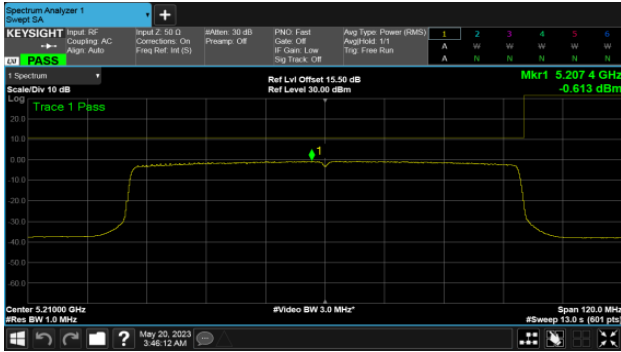

CH40

CH46

CH48

BeamForming-Omni Antenna  
ANT D  
Modulation Type: 802.11ax HE80 (30.6Mbps)  
CH42

BeamForming-Omni Antenna

ANT C

Modulation Type: 802.11ax HE20 (7.3Mbps)  
CH149

Modulation Type: 802.11ax HE40 (14.6Mbps)  
CH151