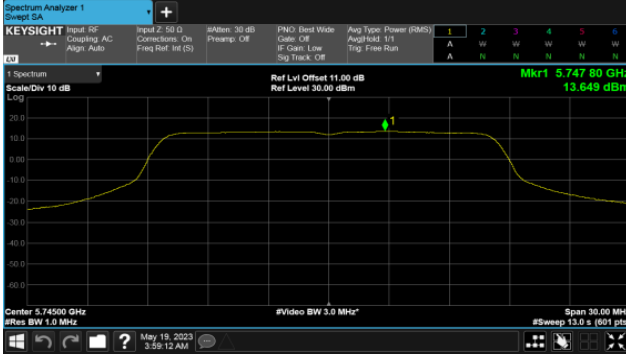

CH46

Non BeamForming-Sector Antenna

ANT C

Modulation Type: 802.11a (6Mbps)

CH149

Modulation Type: 802.11ax HE20 (7.3Mbps)

CH149

CH157