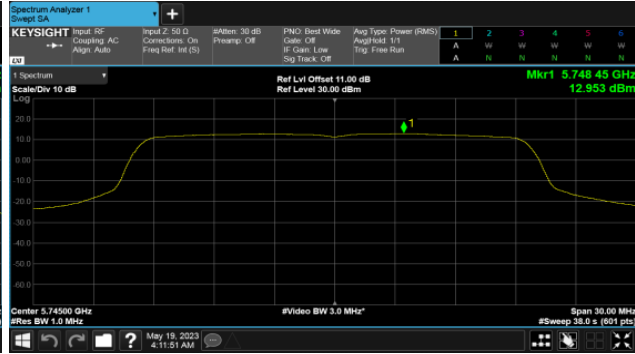

CH157

CH165

CH165

Non BeamForming-Sector Antenna  
ANT C

Modulation Type: 802.11ax HE40 (14.6Mbps)  
CH151

Modulation Type: 802.11ax HE80 (30.6Mbps)  
CH155

CH159

Non BeamForming-Sector Antenna  
ANT D  
Modulation Type: 802.11a (6Mbps)  
CH149

Modulation Type: 802.11ax HE20 (7.3Mbps)  
CH149

CH157

CH157

CH165

CH165

Non BeamForming-Sector Antenna

ANT D

Modulation Type: 802.11ax HE40 (14.6Mbps)  
CH151