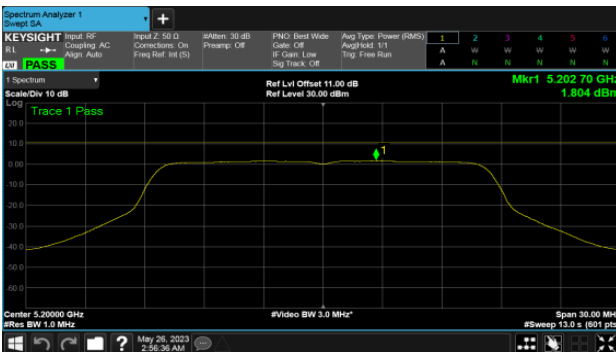

Non BeamForming-ALI22 Antenna
ANT C
Modulation Type: 802.11a (6Mbps)
CH36

Modulation Type: 802.11ax HE20 (7.3Mbps)
CH36

CH40

CH40

CH48

CH48