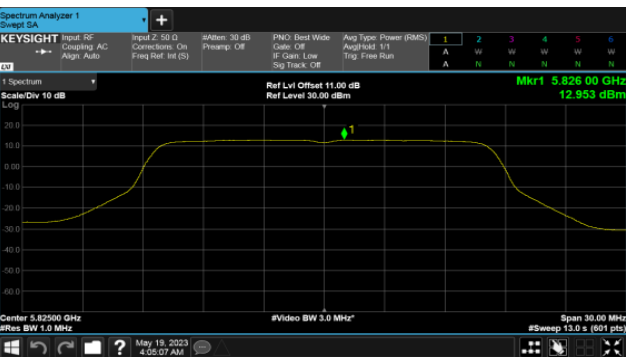

Modulation Type: 802.11ax HE20 (7.3Mbps)  
CH36

CH40

CH40

CH48

CH48

Non BeamForming-Sector Antenna  
ANT D  
Modulation Type: 802.11ax HE40 (14.6Mbps)  
CH38

Modulation Type: 802.11ax HE80 (30.6Mbps)  
CH42

CH46

Non BeamForming-Sector Antenna

ANT C

Modulation Type: 802.11a (6Mbps)

CH149

Modulation Type: 802.11ax HE20 (7.3Mbps)

CH149

CH157

CH157

CH165

CH165

Non BeamForming-Sector Antenna  
ANT C

Modulation Type: 802.11ax HE40 (14.6Mbps)  
CH151

Modulation Type: 802.11ax HE80 (30.6Mbps)  
CH155

CH159

Non BeamForming-Sector Antenna  
ANT D  
Modulation Type: 802.11a (6Mbps)  
CH149