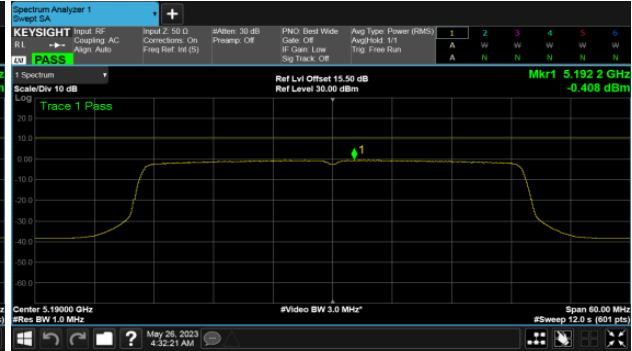

ANT D

Modulation Type: 802.11ax HE40 (14.6Mbps)  
CH151

Modulation Type: 802.11ax HE80 (30.6Mbps)  
CH155

CH159

BeamForming-ALI22 Antenna  
ANT C  
Modulation Type: 802.11ax HE20 (7.3Mbps)  
CH36

Modulation Type: 802.11ax HE40 (14.6Mbps)  
CH38

CH40

CH46

CH48

BeamForming-ALI22 Antenna  
ANT C  
Modulation Type: 802.11ax HE80 (30.6Mbps)  
CH42

BeamForming-ALI22 Antenna  
ANT D  
Modulation Type: 802.11ax HE20 (7.3Mbps)  
CH36

Modulation Type: 802.11ax HE40 (14.6Mbps)  
CH38

CH40

CH46

CH48

BeamForming-ALI22 Antenna  
ANT D  
Modulation Type: 802.11ax HE80 (30.6Mbps)  
CH42

BeamForming-ALI22 Antenna

ANT C

Modulation Type: 802.11ax HE20 (7.3Mbps)  
CH149

Modulation Type: 802.11ax HE40 (14.6Mbps)  
CH151