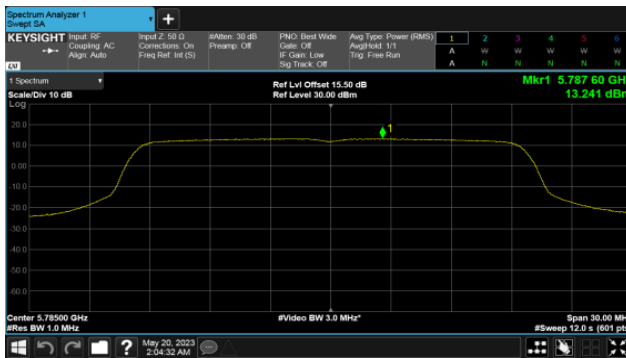

BeamForming-Omni Antenna

ANT C

Modulation Type: 802.11ax HE20 (7.3Mbps)
CH149

Modulation Type: 802.11ax HE40 (14.6Mbps)
CH151

CH157

CH159

CH165