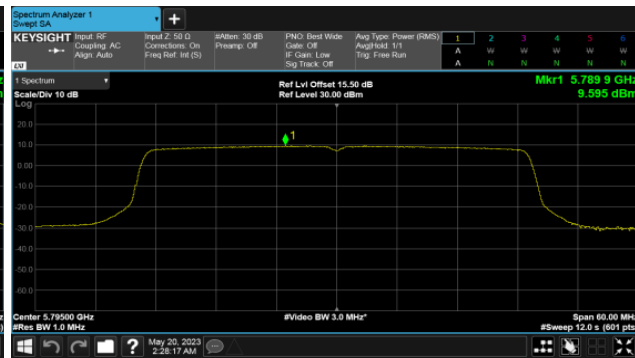

BeamForming-ALI22 Antenna

ANT D

Modulation Type: 802.11ax HE20 (7.3Mbps)
CH149

Modulation Type: 802.11ax HE40 (14.6Mbps)
CH151

CH157

CH159

CH165