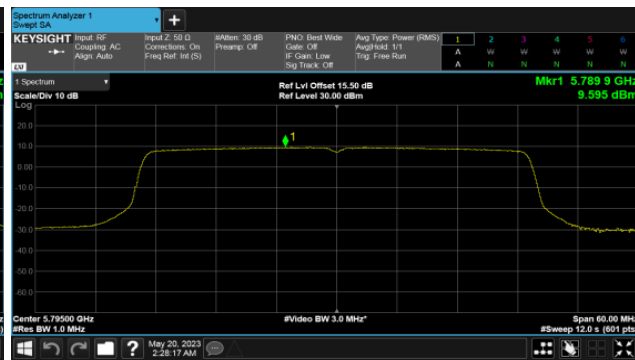

BeamForming-Sector Antenna

ANT C

Modulation Type: 802.11ax HE20 (7.3Mbps)  
CH149

Modulation Type: 802.11ax HE40 (14.6Mbps)  
CH151

CH157

CH159

CH165

BeamForming-Sector Antenna  
ANT C  
Modulation Type: 802.11ax HE80 (30.6Mbps)  
CH155

BeamForming-Sector Antenna

ANT D

Modulation Type: 802.11ax HE20 (7.3Mbps)  
CH149

Modulation Type: 802.11ax HE40 (14.6Mbps)  
CH151

CH157

CH159

CH165

BeamForming-Sector Antenna  
ANT D  
Modulation Type: 802.11ax HE80 (30.6Mbps)  
CH155

Non BeamForming-ALI22 Antenna  
ANT C  
Modulation Type: 802.11a (6Mbps)  
CH36

Modulation Type: 802.11ax HE20 (7.3Mbps)  
CH36

CH40

CH40

CH48

CH48

Non BeamForming-ALI22 Antenna  
ANT C  
Modulation Type: 8802.11ax HE40 (14.6Mbps)  
CH38