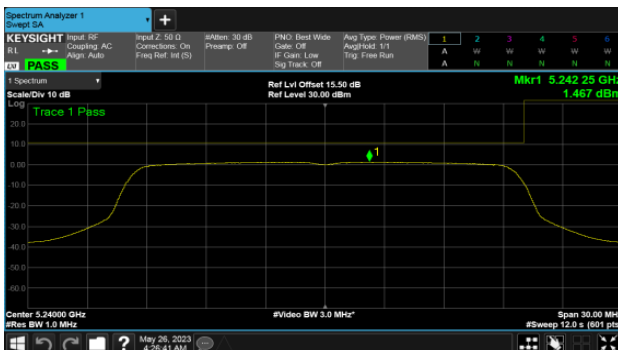

Modulation Type: 802.11ax HE80 (30.6Mbps)  
CH155

CH159

BeamForming-Sector Antenna  
ANT C  
Modulation Type: 802.11ax HE20 (7.3Mbps)  
CH36

Modulation Type: 802.11ax HE40 (14.6Mbps)  
CH38

CH40

CH46

CH48

BeamForming-Sector Antenna  
ANT C  
Modulation Type: 802.11ax HE80 (30.6Mbps)  
CH42

BeamForming-Sector Antenna  
ANT D  
Modulation Type: 802.11ax HE20 (7.3Mbps)  
CH36

Modulation Type: 802.11ax HE40 (14.6Mbps)  
CH38

CH40

CH46

CH48

BeamForming-Sector Antenna  
ANT D  
Modulation Type: 802.11ax HE80 (30.6Mbps)  
CH42