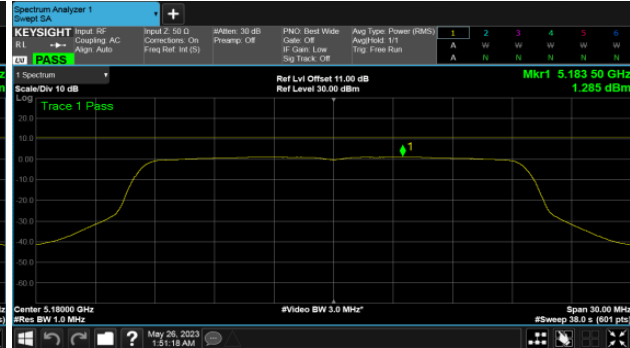

Non BeamForming-ALI22 Antenna
ANT C
Modulation Type: 802.11a (6Mbps)
CH36

Modulation Type: 802.11ax HE20 (7.3Mbps)
CH36