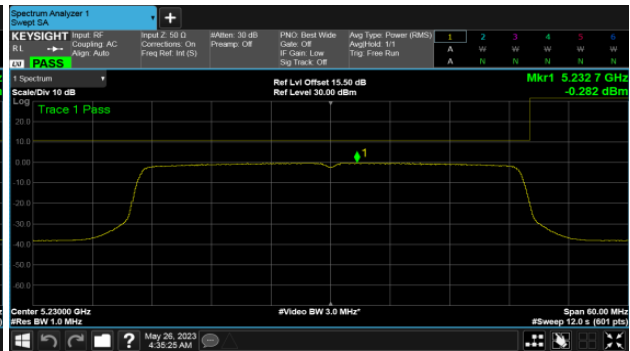

BeamForming-Sector Antenna  
ANT D  
Modulation Type: 802.11ax HE20 (7.3Mbps)  
CH36

Modulation Type: 802.11ax HE40 (14.6Mbps)  
CH38

CH40

CH46

CH48

BeamForming-Sector Antenna  
ANT D  
Modulation Type: 802.11ax HE80 (30.6Mbps)  
CH42

BeamForming-Sector Antenna

ANT C

Modulation Type: 802.11ax HE20 (7.3Mbps)  
CH149

Modulation Type: 802.11ax HE40 (14.6Mbps)  
CH151

CH157

CH159

CH165

BeamForming-Sector Antenna  
ANT C  
Modulation Type: 802.11ax HE80 (30.6Mbps)  
CH155