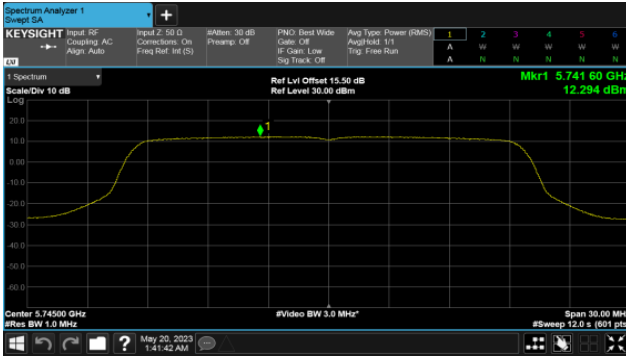

CH40

CH46

CH48

BeamForming-ALI22 Antenna  
ANT D  
Modulation Type: 802.11ax HE80 (30.6Mbps)  
CH42

BeamForming-ALI22 Antenna

ANT C

Modulation Type: 802.11ax HE20 (7.3Mbps)  
CH149

Modulation Type: 802.11ax HE40 (14.6Mbps)  
CH151

CH157

CH159

CH165

BeamForming-ALI22 Antenna  
ANT C  
Modulation Type: 802.11ax HE80 (30.6Mbps)  
CH155

BeamForming-ALI22 Antenna

ANT D

Modulation Type: 802.11ax HE20 (7.3Mbps)  
CH149

Modulation Type: 802.11ax HE40 (14.6Mbps)  
CH151