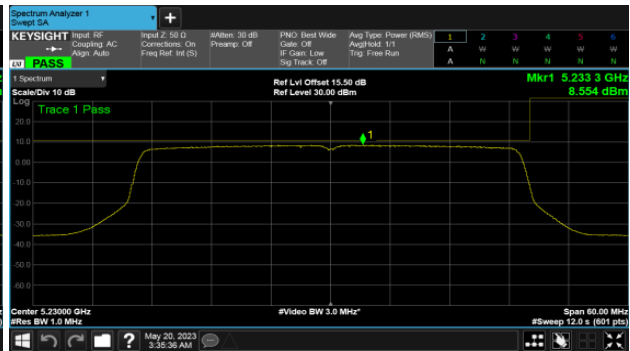

BeamForming-Omni Antenna

ANT D

Modulation Type: 802.11ax HE20 (7.3Mbps)
CH36

Modulation Type: 802.11ax HE40 (14.6Mbps)
CH38

CH40

CH46

CH48