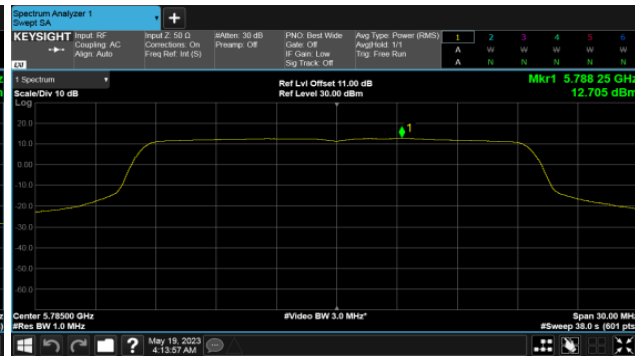

Modulation Type: 802.11ax HE80 (30.6Mbps)  
CH42

CH46

Non BeamForming-ALI22 Antenna  
ANT D  
Modulation Type: 802.11a (6Mbps)  
CH36

Modulation Type: 802.11ax HE20 (7.3Mbps)  
CH36

CH40

CH40

CH48

CH48

Non BeamForming-ALI22 Antenna  
ANT D  
Modulation Type: 802.11ax HE40 (14.6Mbps)  
CH38

Modulation Type: 802.11ax HE80 (30.6Mbps)  
CH42

CH46

Non BeamForming-ALI22 Antenna  
ANT C  
Modulation Type: 802.11a (6Mbps)  
CH149

Modulation Type: 802.11ax HE20 (7.3Mbps)  
CH149

CH157

CH157

CH165

CH165

Non BeamForming-ALI22 Antenna  
ANT C

Modulation Type: 802.11ax HE40 (14.6Mbps)  
CH151

Modulation Type: 802.11ax HE80 (30.6Mbps)  
CH155