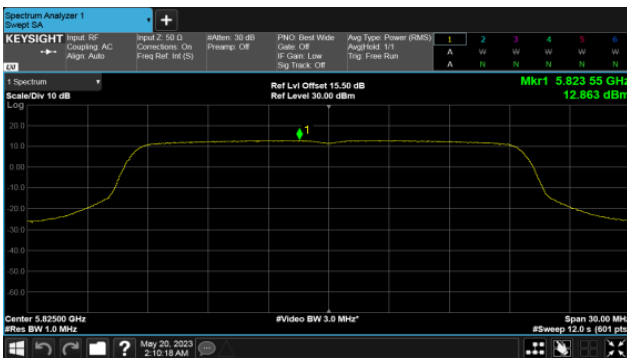

BeamForming-Omni Antenna

ANT D

Modulation Type: 802.11ax HE20 (7.3Mbps)
CH149

Modulation Type: 802.11ax HE40 (14.6Mbps)
CH151

CH157

CH159

CH165