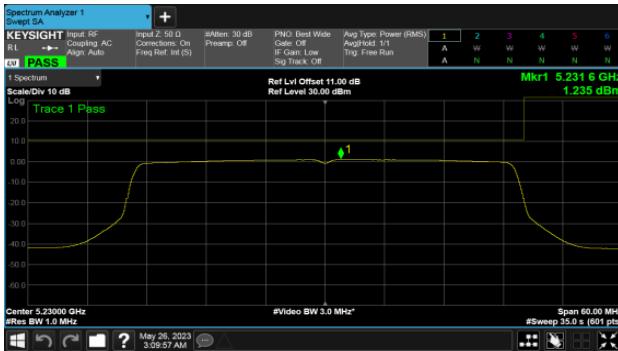

Non BeamForming-ALI22 Antenna
ANT D
Modulation Type: 802.11ax HE40 (14.6Mbps)
CH38

Modulation Type: 802.11ax HE80 (30.6Mbps)
CH42

CH46