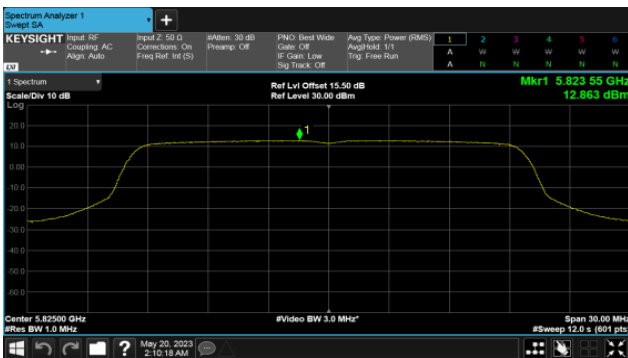

BeamForming-Sector Antenna

ANT C

Modulation Type: 802.11ax HE20 (7.3Mbps)  
CH149

Modulation Type: 802.11ax HE40 (14.6Mbps)  
CH151

CH157

CH159

CH165

BeamForming-Sector Antenna  
ANT C  
Modulation Type: 802.11ax HE80 (30.6Mbps)  
CH155

BeamForming-Sector Antenna

ANT D

Modulation Type: 802.11ax HE20 (7.3Mbps)  
CH149

Modulation Type: 802.11ax HE40 (14.6Mbps)  
CH151

CH157

CH159

CH165

BeamForming-Sector Antenna  
ANT D  
Modulation Type: 802.11ax HE80 (30.6Mbps)  
CH155

Non BeamForming-ALI22 Antenna  
ANT C  
Modulation Type: 802.11a (6Mbps)  
CH36

Modulation Type: 802.11ax HE20 (7.3Mbps)  
CH36

CH40

CH40

CH48

CH48

Non BeamForming-ALI22 Antenna  
ANT C  
Modulation Type: 8802.11ax HE40 (14.6Mbps)  
CH38