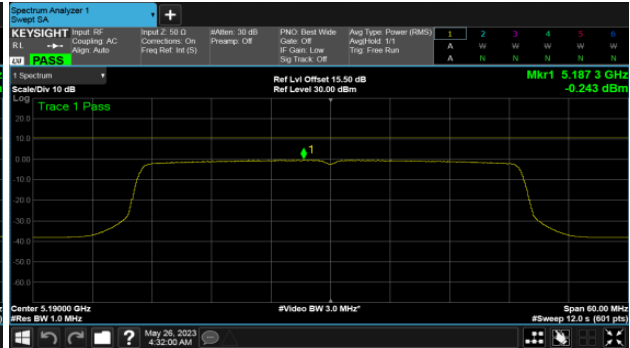

Modulation Type: 802.11ax HE80 (30.6Mbps)  
CH155

CH159

BeamForming-Sector Antenna  
ANT C  
Modulation Type: 802.11ax HE20 (7.3Mbps)  
CH36

Modulation Type: 802.11ax HE40 (14.6Mbps)  
CH38

CH40

CH46

CH48

BeamForming-Sector Antenna  
ANT C  
Modulation Type: 802.11ax HE80 (30.6Mbps)  
CH42