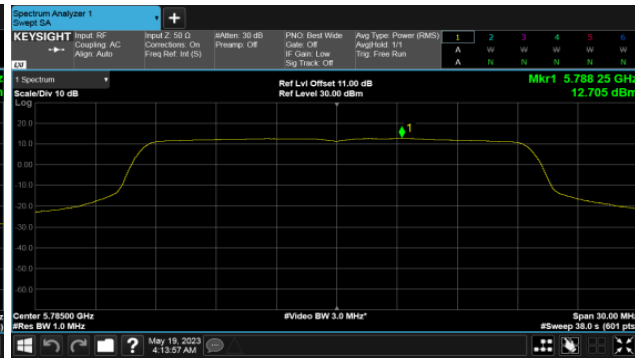

CH46

Non BeamForming-Sector Antenna

ANT C

Modulation Type: 802.11a (6Mbps)

CH149

Modulation Type: 802.11ax HE20 (7.3Mbps)

CH149

CH157

CH157

CH165

CH165

Non BeamForming-Sector Antenna  
ANT C

Modulation Type: 802.11ax HE40 (14.6Mbps)  
CH151

Modulation Type: 802.11ax HE80 (30.6Mbps)  
CH155

CH159

Non BeamForming-Sector Antenna  
ANT D  
Modulation Type: 802.11a (6Mbps)  
CH149