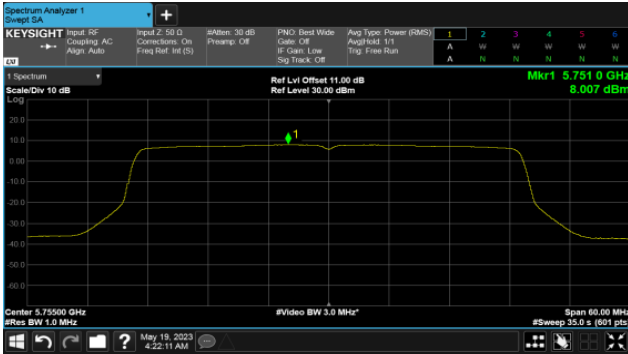

CH157

CH165

CH165

Non BeamForming-Sector Antenna  
ANT C

Modulation Type: 802.11ax HE40 (14.6Mbps)  
CH151

Modulation Type: 802.11ax HE80 (30.6Mbps)  
CH155

CH159

Non BeamForming-Sector Antenna  
ANT D  
Modulation Type: 802.11a (6Mbps)  
CH149