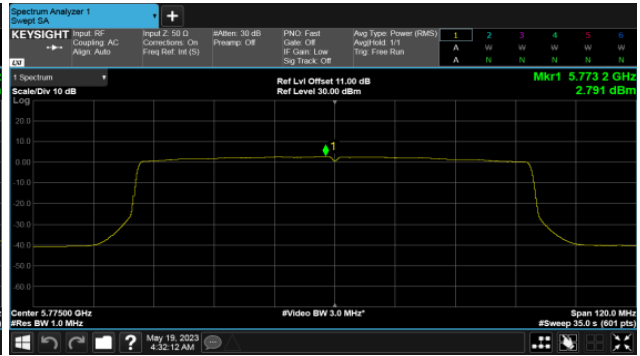

Modulation Type: 802.11ax HE20 (7.3Mbps)  
CH149

CH157

CH157

CH165

CH165

Non BeamForming-ALI22 Antenna  
ANT C

Modulation Type: 802.11ax HE40 (14.6Mbps)  
CH151

Modulation Type: 802.11ax HE80 (30.6Mbps)  
CH155

CH159

Non BeamForming-ALI22 Antenna  
ANT D  
Modulation Type: 802.11a (6Mbps)  
CH149

Modulation Type: 802.11ax HE20 (7.3Mbps)  
CH149

CH157

CH157

CH165

CH165

Non BeamForming-ALI22 Antenna

ANT D

Modulation Type: 802.11ax HE40 (14.6Mbps)  
CH151

Modulation Type: 802.11ax HE80 (30.6Mbps)  
CH155

CH159

BeamForming-ALI22 Antenna  
ANT C  
Modulation Type: 802.11ax HE20 (7.3Mbps)  
CH36

Modulation Type: 802.11ax HE40 (14.6Mbps)  
CH38