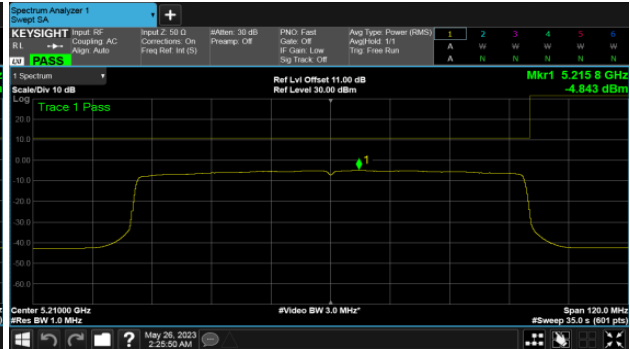

Modulation Type: 802.11ax HE20 (7.3Mbps)  
CH36

CH40

CH40

CH48

CH48

Non BeamForming-Sector Antenna  
ANT D  
Modulation Type: 802.11ax HE40 (14.6Mbps)  
CH38

Modulation Type: 802.11ax HE80 (30.6Mbps)  
CH42