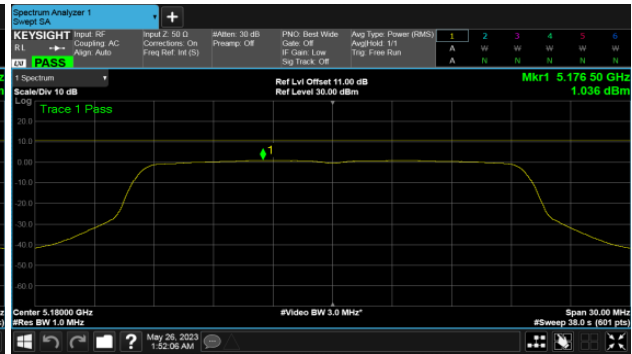

Modulation Type: 802.11ax HE80 (30.6Mbps)  
CH42

CH46

Non BeamForming-ALI22 Antenna  
ANT D  
Modulation Type: 802.11a (6Mbps)  
CH36

Modulation Type: 802.11ax HE20 (7.3Mbps)  
CH36

CH40

CH40

CH48

CH48