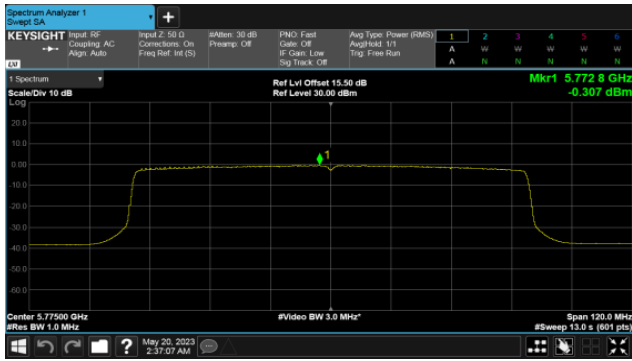

BeamForming-Sector Antenna

ANT C

Modulation Type: 802.11ax HE20 (7.3Mbps)  
CH149

Modulation Type: 802.11ax HE40 (14.6Mbps)  
CH151

CH157

CH159

CH165

BeamForming-Sector Antenna  
ANT C  
Modulation Type: 802.11ax HE80 (30.6Mbps)  
CH155

BeamForming-Sector Antenna

ANT D

Modulation Type: 802.11ax HE20 (7.3Mbps)  
CH149

Modulation Type: 802.11ax HE40 (14.6Mbps)  
CH151

CH157

CH159

CH165

BeamForming-Sector Antenna  
ANT D  
Modulation Type: 802.11ax HE80 (30.6Mbps)  
CH155