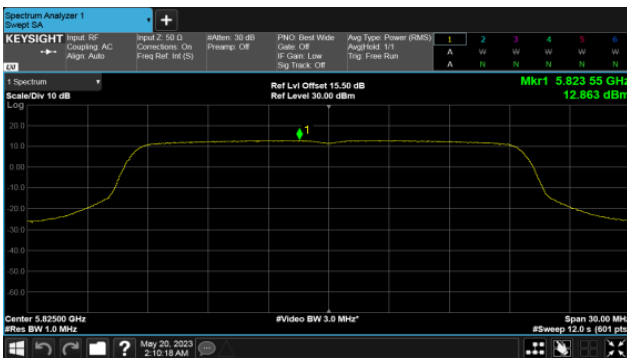

BeamForming-ALI22 Antenna

ANT D

Modulation Type: 802.11ax HE20 (7.3Mbps)
CH149

Modulation Type: 802.11ax HE40 (14.6Mbps)
CH151

CH157

CH159

CH165