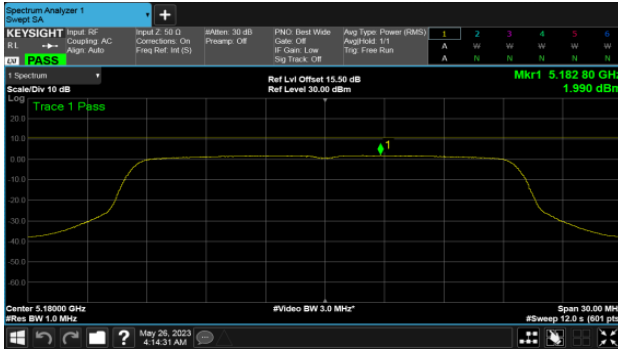

BeamForming-Sector Antenna
ANT D
Modulation Type: 802.11ax HE20 (7.3Mbps)
CH36

Modulation Type: 802.11ax HE40 (14.6Mbps)
CH38