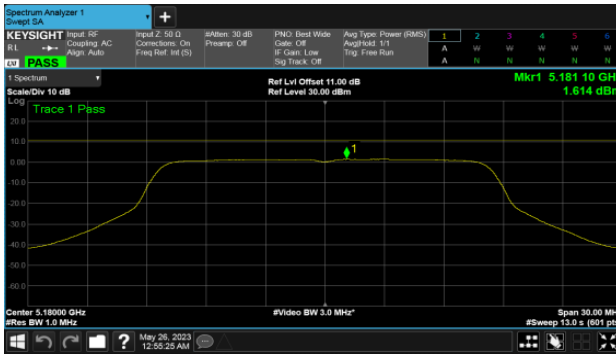

CH40

CH40

CH48

CH48

Non BeamForming-Sector Antenna  
ANT C  
Modulation Type: 8802.11ax HE40 (14.6Mbps)  
CH38

Modulation Type: 802.11ax HE80 (30.6Mbps)  
CH42

CH46

Non BeamForming-Sector Antenna  
ANT D  
Modulation Type: 802.11a (6Mbps)  
CH36

Modulation Type: 802.11ax HE20 (7.3Mbps)  
CH36

CH40

CH40

CH48

CH48

Non BeamForming-Sector Antenna  
ANT D  
Modulation Type: 802.11ax HE40 (14.6Mbps)  
CH38

Modulation Type: 802.11ax HE80 (30.6Mbps)  
CH42