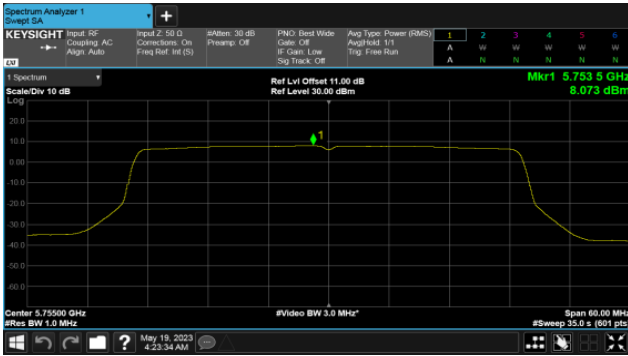

Modulation Type: 802.11ax HE20 (7.3Mbps)  
CH149

CH157

CH157

CH165

CH165

Non BeamForming-ALI22 Antenna  
ANT C

Modulation Type: 802.11ax HE40 (14.6Mbps)  
CH151

Modulation Type: 802.11ax HE80 (30.6Mbps)  
CH155

CH159

Non BeamForming-ALI22 Antenna  
ANT D  
Modulation Type: 802.11a (6Mbps)  
CH149

Modulation Type: 802.11ax HE20 (7.3Mbps)  
CH149

CH157

CH157

CH165

CH165

Non BeamForming-ALI22 Antenna

ANT D

Modulation Type: 802.11ax HE40 (14.6Mbps)  
CH151

Modulation Type: 802.11ax HE80 (30.6Mbps)  
CH155

CH159

BeamForming-ALI22 Antenna  
ANT C  
Modulation Type: 802.11ax HE20 (7.3Mbps)  
CH36

Modulation Type: 802.11ax HE40 (14.6Mbps)  
CH38