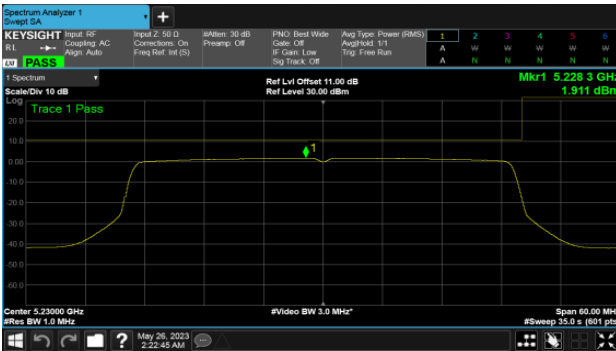

CH40

CH40

CH48

CH48

Non BeamForming-Sector Antenna  
ANT C  
Modulation Type: 8802.11ax HE40 (14.6Mbps)  
CH38

Modulation Type: 802.11ax HE80 (30.6Mbps)  
CH42

CH46

Non BeamForming-Sector Antenna  
ANT D  
Modulation Type: 802.11a (6Mbps)  
CH36