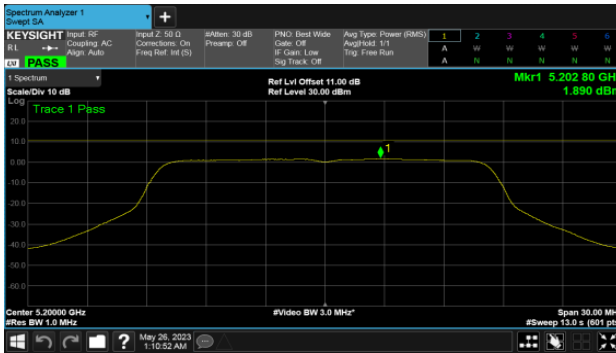

CH40

CH40

CH48

CH48

Non BeamForming-Sector Antenna  
ANT C  
Modulation Type: 8802.11ax HE40 (14.6Mbps)  
CH38

Modulation Type: 802.11ax HE80 (30.6Mbps)  
CH42

CH46

Non BeamForming-Sector Antenna  
ANT D  
Modulation Type: 802.11a (6Mbps)  
CH36

Modulation Type: 802.11ax HE20 (7.3Mbps)  
CH36

CH40

CH40

CH48

CH48

Non BeamForming-Sector Antenna  
ANT D  
Modulation Type: 802.11ax HE40 (14.6Mbps)  
CH38

Modulation Type: 802.11ax HE80 (30.6Mbps)  
CH42