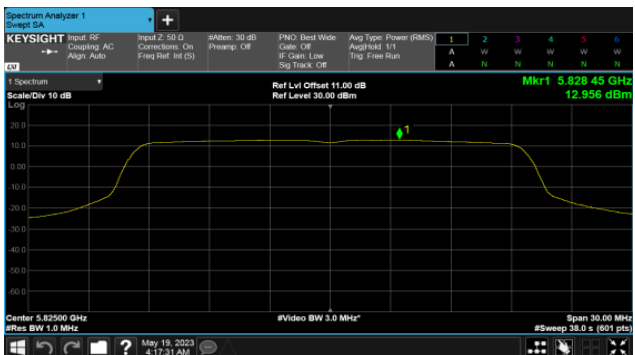

Non BeamForming-ALI22 Antenna  
ANT D  
Modulation Type: 802.11ax HE40 (14.6Mbps)  
CH38

Modulation Type: 802.11ax HE80 (30.6Mbps)  
CH42

CH46

Non BeamForming-ALI22 Antenna  
ANT C  
Modulation Type: 802.11a (6Mbps)  
CH149

Modulation Type: 802.11ax HE20 (7.3Mbps)  
CH149

CH157

CH157

CH165

CH165

Non BeamForming-ALI22 Antenna  
ANT C

Modulation Type: 802.11ax HE40 (14.6Mbps)  
CH151

Modulation Type: 802.11ax HE80 (30.6Mbps)  
CH155