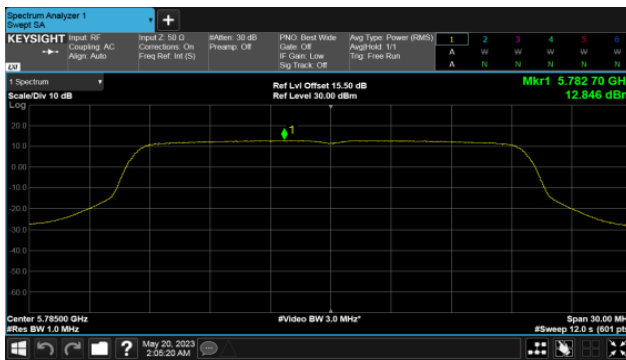

BeamForming-Sector Antenna

ANT C

Modulation Type: 802.11ax HE20 (7.3Mbps)  
CH149

Modulation Type: 802.11ax HE40 (14.6Mbps)  
CH151

CH157

CH159

CH165

BeamForming-Sector Antenna  
ANT C  
Modulation Type: 802.11ax HE80 (30.6Mbps)  
CH155

BeamForming-Sector Antenna

ANT D

Modulation Type: 802.11ax HE20 (7.3Mbps)  
CH149

Modulation Type: 802.11ax HE40 (14.6Mbps)  
CH151

CH157

CH159

CH165

BeamForming-Sector Antenna  
ANT D  
Modulation Type: 802.11ax HE80 (30.6Mbps)  
CH155

Non BeamForming-ALI22 Antenna  
ANT C  
Modulation Type: 802.11a (6Mbps)  
CH36

Modulation Type: 802.11ax HE20 (7.3Mbps)  
CH36

CH40

CH40

CH48

CH48

Non BeamForming-ALI22 Antenna  
ANT C  
Modulation Type: 8802.11ax HE40 (14.6Mbps)  
CH38