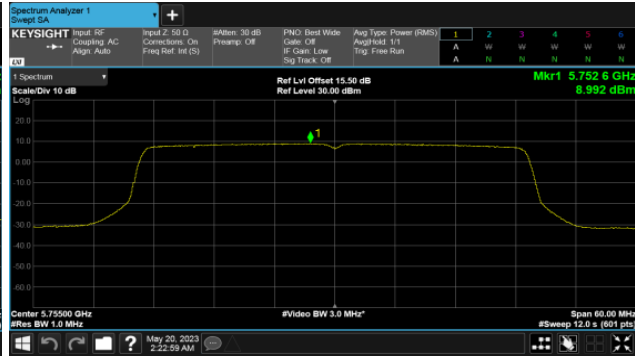

BeamForming-Sector Antenna  
ANT D  
Modulation Type: 802.11ax HE20 (7.3Mbps)  
CH36

Modulation Type: 802.11ax HE40 (14.6Mbps)  
CH38

CH40

CH46

CH48

BeamForming-Sector Antenna  
ANT D  
Modulation Type: 802.11ax HE80 (30.6Mbps)  
CH42

BeamForming-Sector Antenna

ANT C

Modulation Type: 802.11ax HE20 (7.3Mbps)  
CH149

Modulation Type: 802.11ax HE40 (14.6Mbps)  
CH151

CH157

CH159

CH165

BeamForming-Sector Antenna  
ANT C  
Modulation Type: 802.11ax HE80 (30.6Mbps)  
CH155

BeamForming-Sector Antenna

ANT D

Modulation Type: 802.11ax HE20 (7.3Mbps)  
CH149

Modulation Type: 802.11ax HE40 (14.6Mbps)  
CH151

CH157

CH159

CH165

BeamForming-Sector Antenna  
ANT D  
Modulation Type: 802.11ax HE80 (30.6Mbps)  
CH155