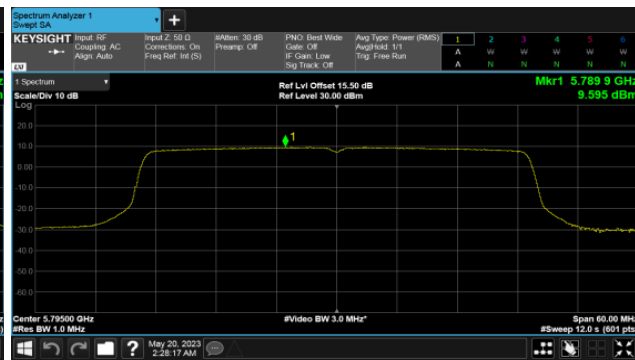

CH157

CH159

CH165

BeamForming-Omni Antenna  
ANT C  
Modulation Type: 802.11ax HE80 (30.6Mbps)  
CH155

BeamForming-Omni Antenna

ANT D

Modulation Type: 802.11ax HE20 (7.3Mbps)  
CH149

Modulation Type: 802.11ax HE40 (14.6Mbps)  
CH151

CH157

CH159

CH165

BeamForming-Omni Antenna  
ANT D  
Modulation Type: 802.11ax HE80 (30.6Mbps)  
CH155

Non BeamForming-Sector Antenna  
ANT C  
Modulation Type: 802.11a (6Mbps)  
CH36

Modulation Type: 802.11ax HE20 (7.3Mbps)  
CH36