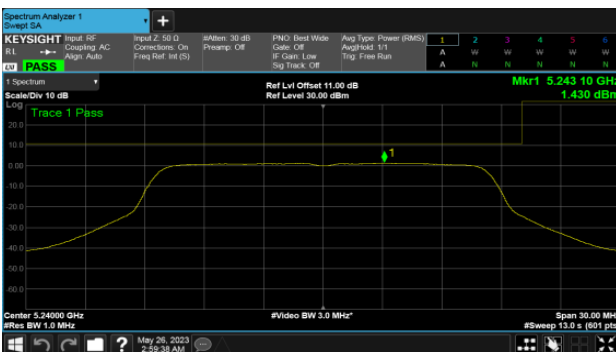

BeamForming-Sector Antenna

ANT D

Modulation Type: 802.11ax HE20 (7.3Mbps)  
CH149

Modulation Type: 802.11ax HE40 (14.6Mbps)  
CH151

CH157

CH159

CH165

BeamForming-Sector Antenna  
ANT D  
Modulation Type: 802.11ax HE80 (30.6Mbps)  
CH155

Non BeamForming-ALI22 Antenna  
ANT C  
Modulation Type: 802.11a (6Mbps)  
CH36

Modulation Type: 802.11ax HE20 (7.3Mbps)  
CH36

CH40

CH40

CH48

CH48

Non BeamForming-ALI22 Antenna  
ANT C  
Modulation Type: 8802.11ax HE40 (14.6Mbps)  
CH38

Modulation Type: 802.11ax HE80 (30.6Mbps)  
CH42

CH46

Non BeamForming-ALI22 Antenna  
ANT D  
Modulation Type: 802.11a (6Mbps)  
CH36

Modulation Type: 802.11ax HE20 (7.3Mbps)  
CH36

CH40

CH40

CH48

CH48