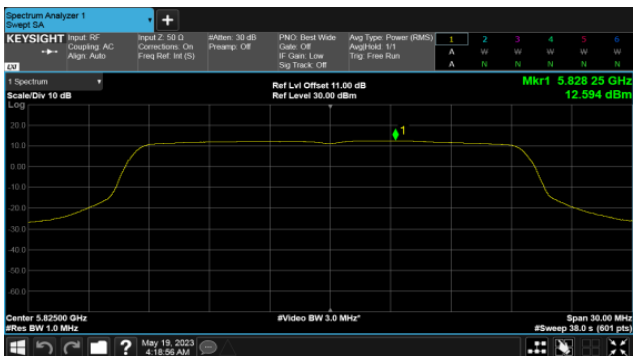

Modulation Type: 802.11ax HE20 (7.3Mbps)  
CH149

CH157

CH157

CH165

CH165

Non BeamForming-ALI22 Antenna  
ANT C

Modulation Type: 802.11ax HE40 (14.6Mbps)  
CH151

Modulation Type: 802.11ax HE80 (30.6Mbps)  
CH155

CH159

Non BeamForming-ALI22 Antenna  
ANT D  
Modulation Type: 802.11a (6Mbps)  
CH149

Modulation Type: 802.11ax HE20 (7.3Mbps)  
CH149

CH157

CH157

CH165

CH165

Non BeamForming-ALI22 Antenna

ANT D

Modulation Type: 802.11ax HE40 (14.6Mbps)  
CH151

Modulation Type: 802.11ax HE80 (30.6Mbps)  
CH155

CH159

BeamForming-ALI22 Antenna  
ANT C  
Modulation Type: 802.11ax HE20 (7.3Mbps)  
CH36

Modulation Type: 802.11ax HE40 (14.6Mbps)  
CH38