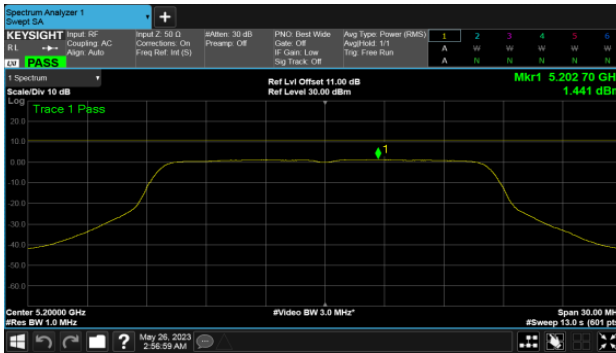

Modulation Type: 802.11ax HE80 (30.6Mbps)  
CH42

CH46

Non BeamForming-ALI22 Antenna  
ANT D  
Modulation Type: 802.11a (6Mbps)  
CH36

Modulation Type: 802.11ax HE20 (7.3Mbps)  
CH36

CH40

CH40

CH48

CH48