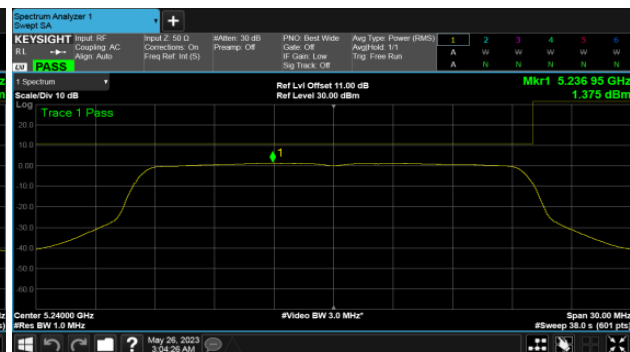

BeamForming-Sector Antenna

ANT D

Modulation Type: 802.11ax HE20 (7.3Mbps)  
CH149

Modulation Type: 802.11ax HE40 (14.6Mbps)  
CH151

CH157

CH159

CH165

BeamForming-Sector Antenna  
ANT D  
Modulation Type: 802.11ax HE80 (30.6Mbps)  
CH155

Non BeamForming-ALI22 Antenna  
ANT C  
Modulation Type: 802.11a (6Mbps)  
CH36

Modulation Type: 802.11ax HE20 (7.3Mbps)  
CH36

CH40

CH40

CH48

CH48

Non BeamForming-ALI22 Antenna  
ANT C  
Modulation Type: 8802.11ax HE40 (14.6Mbps)  
CH38

Modulation Type: 802.11ax HE80 (30.6Mbps)  
CH42

CH46

Non BeamForming-ALI22 Antenna  
ANT D  
Modulation Type: 802.11a (6Mbps)  
CH36

Modulation Type: 802.11ax HE20 (7.3Mbps)  
CH36

CH40

CH40

CH48

CH48