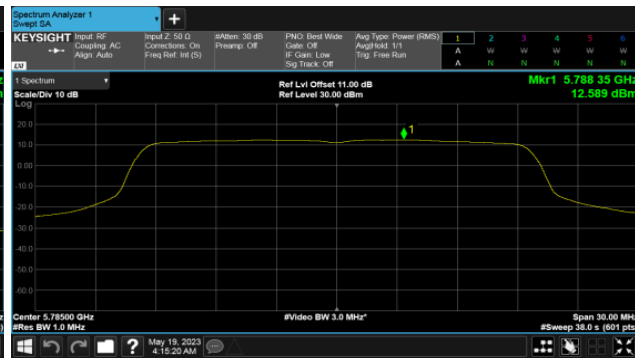

Modulation Type: 802.11ax HE20 (7.3Mbps)  
CH149

CH157

CH157

CH165

CH165

Non BeamForming-ALI22 Antenna  
ANT C

Modulation Type: 802.11ax HE40 (14.6Mbps)  
CH151

Modulation Type: 802.11ax HE80 (30.6Mbps)  
CH155

CH159

Non BeamForming-ALI22 Antenna  
ANT D  
Modulation Type: 802.11a (6Mbps)  
CH149

Modulation Type: 802.11ax HE20 (7.3Mbps)  
CH149

CH157

CH157

CH165

CH165

Non BeamForming-ALI22 Antenna

ANT D

Modulation Type: 802.11ax HE40 (14.6Mbps)  
CH151

Modulation Type: 802.11ax HE80 (30.6Mbps)  
CH155

CH159

BeamForming-ALI22 Antenna  
ANT C  
Modulation Type: 802.11ax HE20 (7.3Mbps)  
CH36

Modulation Type: 802.11ax HE40 (14.6Mbps)  
CH38