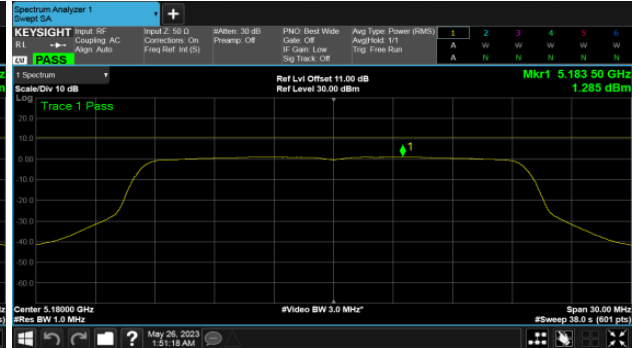

CH157

CH159

CH165

BeamForming-Omni Antenna  
ANT D  
Modulation Type: 802.11ax HE80 (30.6Mbps)  
CH155

Non BeamForming-Sector Antenna  
ANT C  
Modulation Type: 802.11a (6Mbps)  
CH36

Modulation Type: 802.11ax HE20 (7.3Mbps)  
CH36