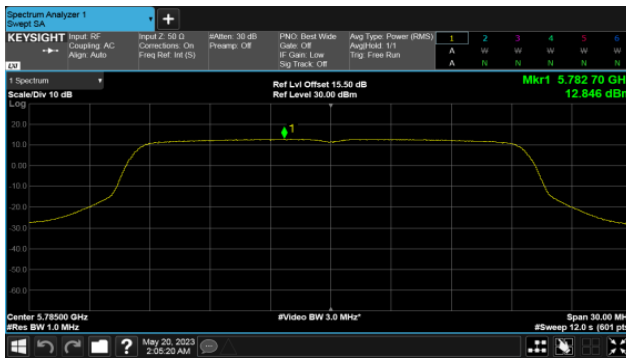

BeamForming-ALI22 Antenna

ANT D

Modulation Type: 802.11ax HE20 (7.3Mbps)
CH149

Modulation Type: 802.11ax HE40 (14.6Mbps)
CH151

CH157

CH159

CH165