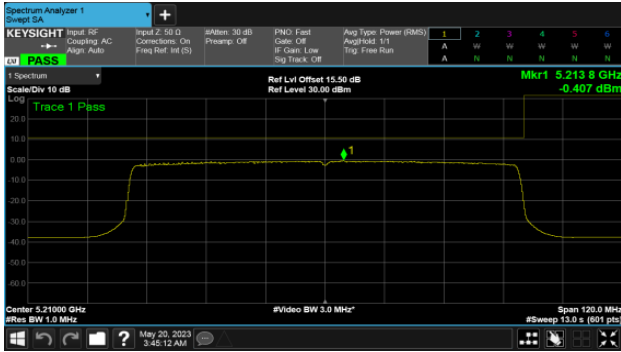

Modulation Type: 802.11ax HE80 (30.6Mbps)  
CH155

CH159

BeamForming-Sector Antenna  
ANT C  
Modulation Type: 802.11ax HE20 (7.3Mbps)  
CH36

Modulation Type: 802.11ax HE40 (14.6Mbps)  
CH38

CH40

CH46

CH48

BeamForming-Sector Antenna  
ANT C  
Modulation Type: 802.11ax HE80 (30.6Mbps)  
CH42

BeamForming-Sector Antenna  
ANT D  
Modulation Type: 802.11ax HE20 (7.3Mbps)  
CH36

Modulation Type: 802.11ax HE40 (14.6Mbps)  
CH38

CH40

CH46

CH48

BeamForming-Sector Antenna  
ANT D  
Modulation Type: 802.11ax HE80 (30.6Mbps)  
CH42