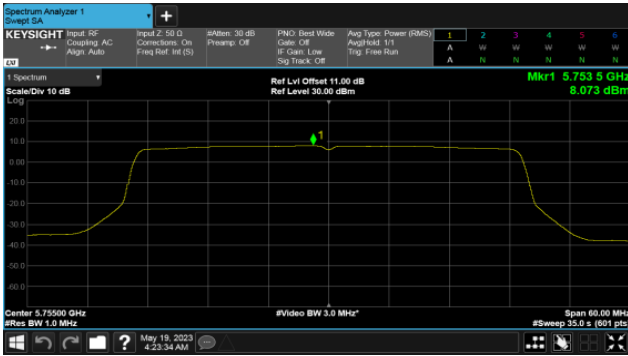

Modulation Type: 802.11ax HE20 (7.3Mbps)  
CH149

CH157

CH157

CH165

CH165

Non BeamForming-Sector Antenna

ANT D

Modulation Type: 802.11ax HE40 (14.6Mbps)  
CH151

Modulation Type: 802.11ax HE80 (30.6Mbps)  
CH155

CH159

BeamForming-Sector Antenna  
ANT C  
Modulation Type: 802.11ax HE20 (7.3Mbps)  
CH36

Modulation Type: 802.11ax HE40 (14.6Mbps)  
CH38

CH40

CH46

CH48

BeamForming-Sector Antenna  
ANT C  
Modulation Type: 802.11ax HE80 (30.6Mbps)  
CH42