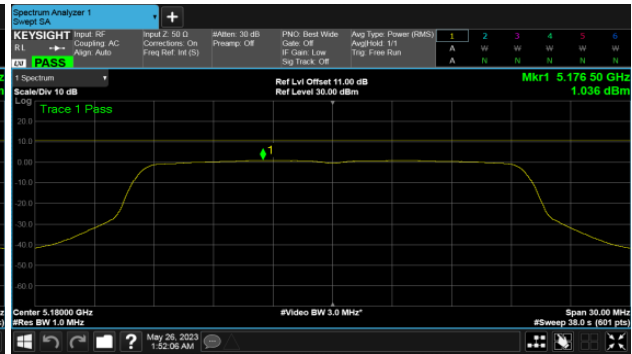

CH40

CH40

CH48

CH48

Non BeamForming-Sector Antenna  
ANT C  
Modulation Type: 8802.11ax HE40 (14.6Mbps)  
CH38

Modulation Type: 802.11ax HE80 (30.6Mbps)  
CH42

CH46

Non BeamForming-Sector Antenna  
ANT D  
Modulation Type: 802.11a (6Mbps)  
CH36

Modulation Type: 802.11ax HE20 (7.3Mbps)  
CH36

CH40

CH40

CH48

CH48

Non BeamForming-Sector Antenna  
ANT D  
Modulation Type: 802.11ax HE40 (14.6Mbps)  
CH38

Modulation Type: 802.11ax HE80 (30.6Mbps)  
CH42