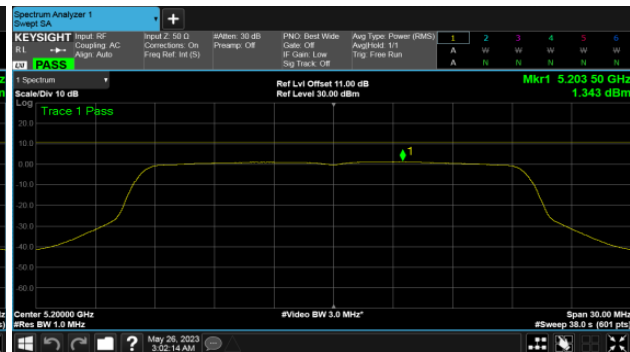

BeamForming-Sector Antenna

ANT C

Modulation Type: 802.11ax HE20 (7.3Mbps)  
CH149

Modulation Type: 802.11ax HE40 (14.6Mbps)  
CH151

CH157

CH159

CH165

BeamForming-Sector Antenna  
ANT C  
Modulation Type: 802.11ax HE80 (30.6Mbps)  
CH155

BeamForming-Sector Antenna

ANT D

Modulation Type: 802.11ax HE20 (7.3Mbps)  
CH149

Modulation Type: 802.11ax HE40 (14.6Mbps)  
CH151

CH157

CH159

CH165

BeamForming-Sector Antenna  
ANT D  
Modulation Type: 802.11ax HE80 (30.6Mbps)  
CH155

Non BeamForming-ALI22 Antenna  
ANT C  
Modulation Type: 802.11a (6Mbps)  
CH36

Modulation Type: 802.11ax HE20 (7.3Mbps)  
CH36

CH40

CH40

CH48

CH48

Non BeamForming-ALI22 Antenna  
ANT C  
Modulation Type: 8802.11ax HE40 (14.6Mbps)  
CH38