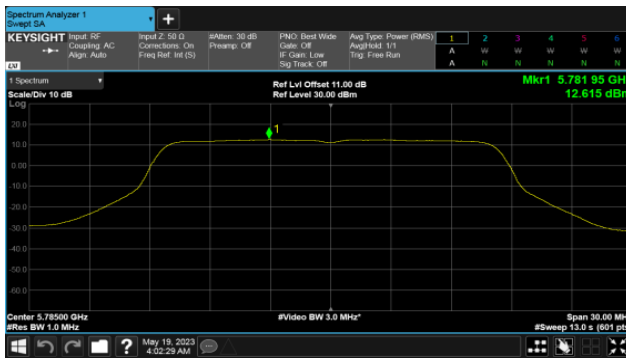

Modulation Type: 802.11ax HE20 (7.3Mbps)  
CH149

CH157

CH157

CH165

CH165

Non BeamForming-ALI22 Antenna  
ANT C

Modulation Type: 802.11ax HE40 (14.6Mbps)  
CH151

Modulation Type: 802.11ax HE80 (30.6Mbps)  
CH155

CH159

Non BeamForming-ALI22 Antenna  
ANT D  
Modulation Type: 802.11a (6Mbps)  
CH149

Modulation Type: 802.11ax HE20 (7.3Mbps)  
CH149

CH157

CH157

CH165

CH165

Non BeamForming-ALI22 Antenna

ANT D

Modulation Type: 802.11ax HE40 (14.6Mbps)  
CH151

Modulation Type: 802.11ax HE80 (30.6Mbps)  
CH155

CH159

BeamForming-ALI22 Antenna  
ANT C  
Modulation Type: 802.11ax HE20 (7.3Mbps)  
CH36

Modulation Type: 802.11ax HE40 (14.6Mbps)  
CH38