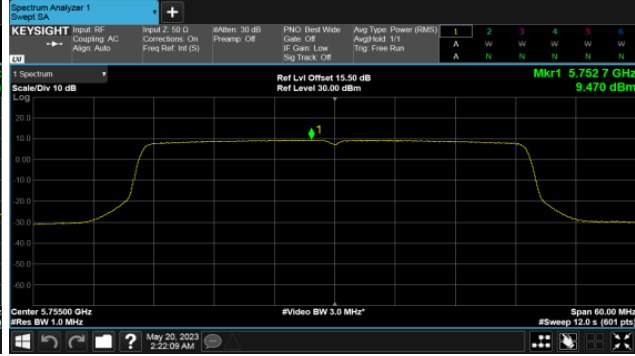

Modulation Type: 802.11ax HE80 (30.6Mbps)  
CH155

CH159

BeamForming-Sector Antenna  
ANT C  
Modulation Type: 802.11ax HE20 (7.3Mbps)  
CH36

Modulation Type: 802.11ax HE40 (14.6Mbps)  
CH38

CH40

CH46

CH48

BeamForming-Sector Antenna  
ANT C  
Modulation Type: 802.11ax HE80 (30.6Mbps)  
CH42

BeamForming-Sector Antenna  
ANT D  
Modulation Type: 802.11ax HE20 (7.3Mbps)  
CH36

Modulation Type: 802.11ax HE40 (14.6Mbps)  
CH38

CH40

CH46

CH48

BeamForming-Sector Antenna  
ANT D  
Modulation Type: 802.11ax HE80 (30.6Mbps)  
CH42

BeamForming-Sector Antenna

ANT C

Modulation Type: 802.11ax HE20 (7.3Mbps)  
CH149

Modulation Type: 802.11ax HE40 (14.6Mbps)  
CH151

CH157

CH159

CH165

BeamForming-Sector Antenna  
ANT C  
Modulation Type: 802.11ax HE80 (30.6Mbps)  
CH155