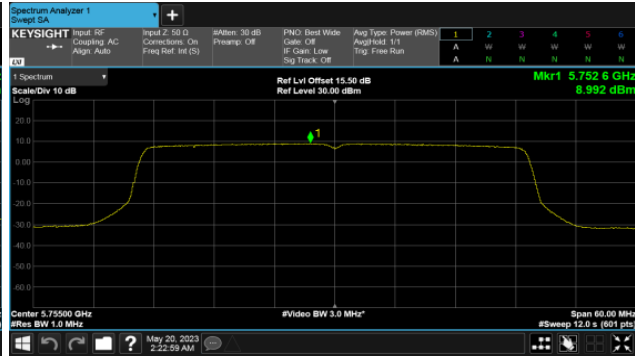

CH157

CH159

CH165

BeamForming-Omni Antenna  
ANT C  
Modulation Type: 802.11ax HE80 (30.6Mbps)  
CH155

BeamForming-Omni Antenna

ANT D

Modulation Type: 802.11ax HE20 (7.3Mbps)  
CH149

Modulation Type: 802.11ax HE40 (14.6Mbps)  
CH151

CH157

CH159

CH165

BeamForming-Omni Antenna  
ANT D  
Modulation Type: 802.11ax HE80 (30.6Mbps)  
CH155

Non BeamForming-Sector Antenna  
ANT C  
Modulation Type: 802.11a (6Mbps)  
CH36

Modulation Type: 802.11ax HE20 (7.3Mbps)  
CH36