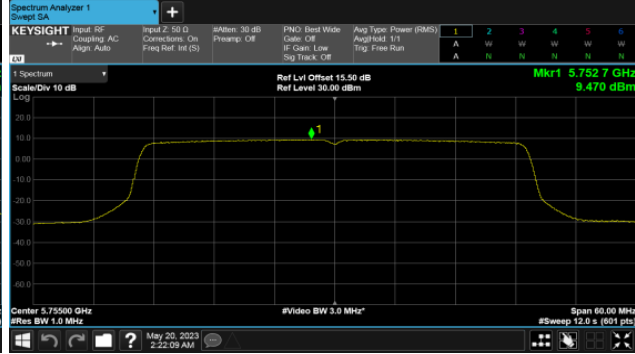

CH40

CH46

CH48

BeamForming-Omni Antenna  
ANT D  
Modulation Type: 802.11ax HE80 (30.6Mbps)  
CH42

BeamForming-Omni Antenna

ANT C

Modulation Type: 802.11ax HE20 (7.3Mbps)  
CH149

Modulation Type: 802.11ax HE40 (14.6Mbps)  
CH151

CH157

CH159

CH165

BeamForming-Omni Antenna  
ANT C  
Modulation Type: 802.11ax HE80 (30.6Mbps)  
CH155

BeamForming-Omni Antenna

ANT D

Modulation Type: 802.11ax HE20 (7.3Mbps)  
CH149

Modulation Type: 802.11ax HE40 (14.6Mbps)  
CH151