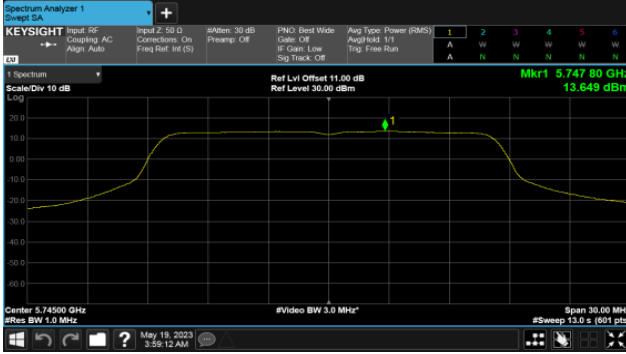

Modulation Type: 802.11ax HE80 (30.6Mbps)  
CH42

CH46

Non BeamForming-ALI22 Antenna  
ANT D  
Modulation Type: 802.11a (6Mbps)  
CH36

Modulation Type: 802.11ax HE20 (7.3Mbps)  
CH36

CH40

CH40

CH48

CH48

Non BeamForming-ALI22 Antenna  
ANT D  
Modulation Type: 802.11ax HE40 (14.6Mbps)  
CH38

Modulation Type: 802.11ax HE80 (30.6Mbps)  
CH42

CH46

Non BeamForming-ALI22 Antenna  
ANT C  
Modulation Type: 802.11a (6Mbps)  
CH149

Modulation Type: 802.11ax HE20 (7.3Mbps)  
CH149

CH157

CH157

CH165

CH165

Non BeamForming-ALI22 Antenna  
ANT C

Modulation Type: 802.11ax HE40 (14.6Mbps)  
CH151

Modulation Type: 802.11ax HE80 (30.6Mbps)  
CH155