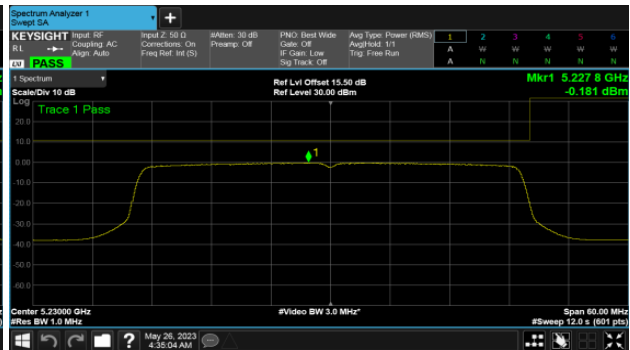

Modulation Type: 802.11ax HE80 (30.6Mbps)  
CH155

CH159

BeamForming-Sector Antenna  
ANT C  
Modulation Type: 802.11ax HE20 (7.3Mbps)  
CH36

Modulation Type: 802.11ax HE40 (14.6Mbps)  
CH38

CH40

CH46

CH48

BeamForming-Sector Antenna  
ANT C  
Modulation Type: 802.11ax HE80 (30.6Mbps)  
CH42