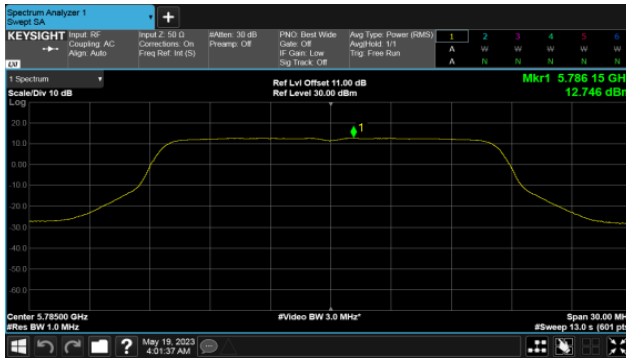

CH46

Non BeamForming-Sector Antenna

ANT C

Modulation Type: 802.11a (6Mbps)

CH149

Modulation Type: 802.11ax HE20 (7.3Mbps)

CH149

CH157