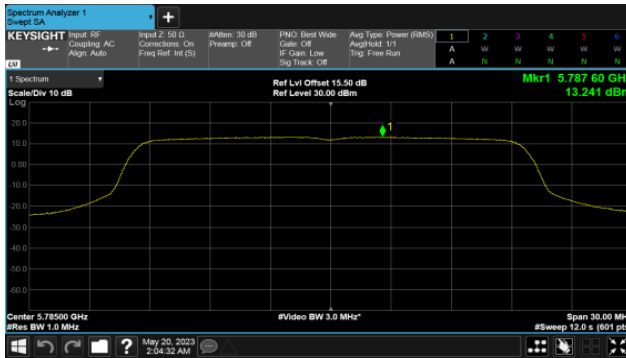

BeamForming-Sector Antenna

ANT C

Modulation Type: 802.11ax HE20 (7.3Mbps)  
CH149

Modulation Type: 802.11ax HE40 (14.6Mbps)  
CH151

CH157

CH159

CH165

BeamForming-Sector Antenna  
ANT C  
Modulation Type: 802.11ax HE80 (30.6Mbps)  
CH155

BeamForming-Sector Antenna

ANT D

Modulation Type: 802.11ax HE20 (7.3Mbps)  
CH149

Modulation Type: 802.11ax HE40 (14.6Mbps)  
CH151

CH157

CH159

CH165

BeamForming-Sector Antenna  
ANT D  
Modulation Type: 802.11ax HE80 (30.6Mbps)  
CH155