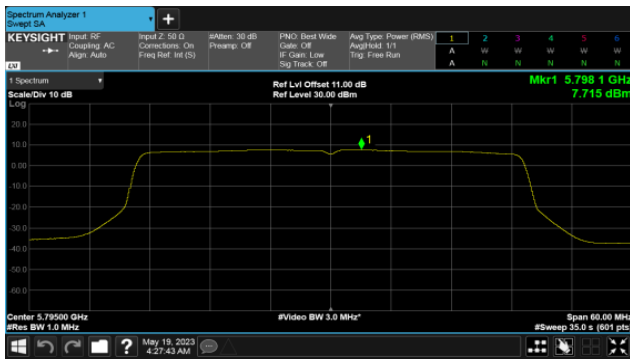

Modulation Type: 802.11ax HE20 (7.3Mbps)  
CH149

CH157

CH157

CH165

CH165

Non BeamForming-ALI22 Antenna  
ANT C

Modulation Type: 802.11ax HE40 (14.6Mbps)  
CH151

Modulation Type: 802.11ax HE80 (30.6Mbps)  
CH155

CH159

Non BeamForming-ALI22 Antenna  
ANT D  
Modulation Type: 802.11a (6Mbps)  
CH149

Modulation Type: 802.11ax HE20 (7.3Mbps)  
CH149

CH157

CH157

CH165

CH165

Non BeamForming-ALI22 Antenna

ANT D

Modulation Type: 802.11ax HE40 (14.6Mbps)  
CH151

Modulation Type: 802.11ax HE80 (30.6Mbps)  
CH155

CH159

BeamForming-ALI22 Antenna  
ANT C  
Modulation Type: 802.11ax HE20 (7.3Mbps)  
CH36

Modulation Type: 802.11ax HE40 (14.6Mbps)  
CH38