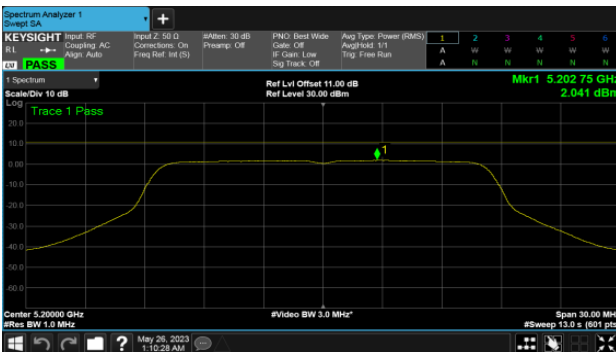

Non BeamForming-Sector Antenna
ANT C
Modulation Type: 802.11a (6Mbps)
CH36

Modulation Type: 802.11ax HE20 (7.3Mbps)
CH36

CH40

CH40

CH48

CH48