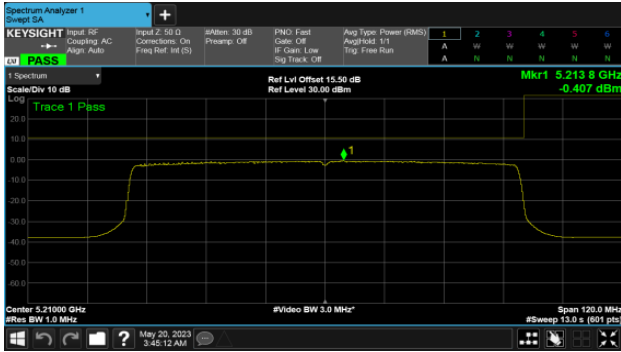

BeamForming-Omni Antenna  
ANT C  
Modulation Type: 802.11ax HE80 (30.6Mbps)  
CH42

BeamForming-Omni Antenna

ANT D

Modulation Type: 802.11ax HE20 (7.3Mbps)  
CH36

Modulation Type: 802.11ax HE40 (14.6Mbps)  
CH38