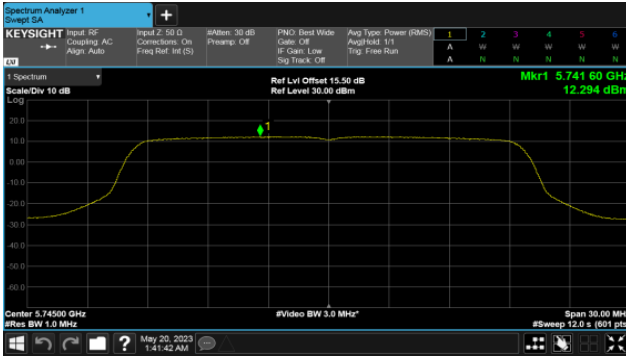

CH157

CH159

CH165

BeamForming-Omni Antenna  
ANT C  
Modulation Type: 802.11ax HE80 (30.6Mbps)  
CH155

BeamForming-Omni Antenna

ANT D

Modulation Type: 802.11ax HE20 (7.3Mbps)  
CH149

Modulation Type: 802.11ax HE40 (14.6Mbps)  
CH151