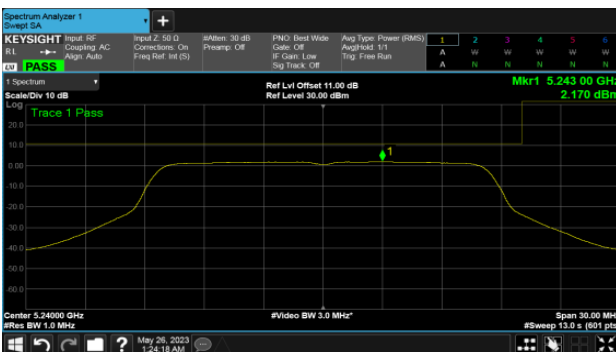

CH157

CH159

CH165

BeamForming-Omni Antenna  
ANT D  
Modulation Type: 802.11ax HE80 (30.6Mbps)  
CH155

Non BeamForming-Sector Antenna  
ANT C  
Modulation Type: 802.11a (6Mbps)  
CH36

Modulation Type: 802.11ax HE20 (7.3Mbps)  
CH36

CH40

CH40

CH48

CH48

Non BeamForming-Sector Antenna  
ANT C  
Modulation Type: 8802.11ax HE40 (14.6Mbps)  
CH38

Modulation Type: 802.11ax HE80 (30.6Mbps)  
CH42

CH46

Non BeamForming-Sector Antenna  
ANT D  
Modulation Type: 802.11a (6Mbps)  
CH36