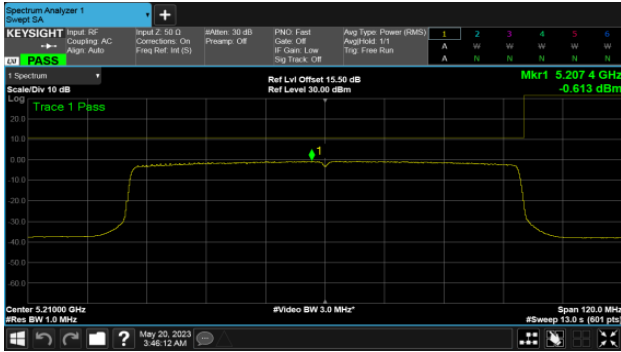

BeamForming-Sector Antenna  
ANT D  
Modulation Type: 802.11ax HE20 (7.3Mbps)  
CH36

Modulation Type: 802.11ax HE40 (14.6Mbps)  
CH38

CH40

CH46

CH48

BeamForming-Sector Antenna  
ANT D  
Modulation Type: 802.11ax HE80 (30.6Mbps)  
CH42

BeamForming-Sector Antenna

ANT C

Modulation Type: 802.11ax HE20 (7.3Mbps)  
CH149

Modulation Type: 802.11ax HE40 (14.6Mbps)  
CH151

CH157

CH159

CH165

BeamForming-Sector Antenna  
ANT C  
Modulation Type: 802.11ax HE80 (30.6Mbps)  
CH155