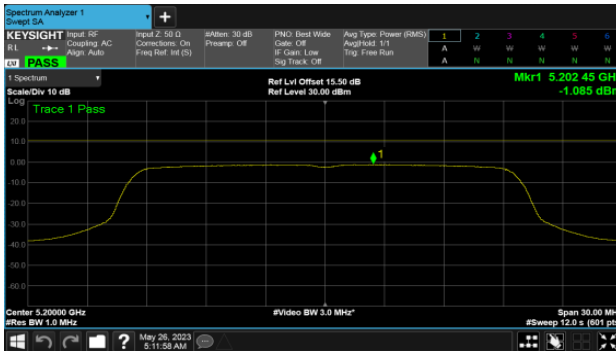

ANT D

Modulation Type: 802.11ax HE40 (14.6Mbps)  
CH151

Modulation Type: 802.11ax HE80 (30.6Mbps)  
CH155

CH159

BeamForming-ALI22 Antenna  
ANT C  
Modulation Type: 802.11ax HE20 (7.3Mbps)  
CH36

Modulation Type: 802.11ax HE40 (14.6Mbps)  
CH38

CH40

CH46

CH48

BeamForming-ALI22 Antenna  
ANT C  
Modulation Type: 802.11ax HE80 (30.6Mbps)  
CH42

BeamForming-ALI22 Antenna  
ANT D  
Modulation Type: 802.11ax HE20 (7.3Mbps)  
CH36

Modulation Type: 802.11ax HE40 (14.6Mbps)  
CH38

CH40

CH46

CH48

BeamForming-ALI22 Antenna  
ANT D  
Modulation Type: 802.11ax HE80 (30.6Mbps)  
CH42

BeamForming-ALI22 Antenna

ANT C

Modulation Type: 802.11ax HE20 (7.3Mbps)  
CH149

Modulation Type: 802.11ax HE40 (14.6Mbps)  
CH151