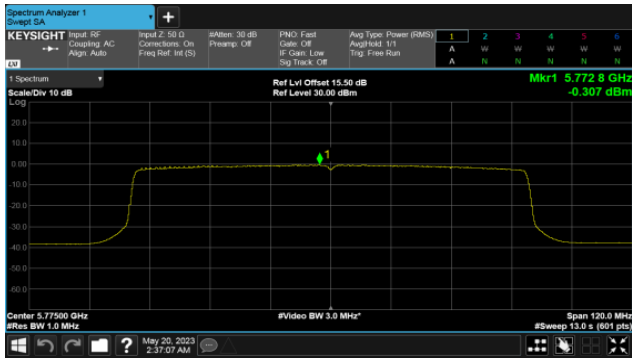

CH157

CH159

CH165

BeamForming-Omni Antenna  
ANT C  
Modulation Type: 802.11ax HE80 (30.6Mbps)  
CH155

BeamForming-Omni Antenna

ANT D

Modulation Type: 802.11ax HE20 (7.3Mbps)  
CH149

Modulation Type: 802.11ax HE40 (14.6Mbps)  
CH151