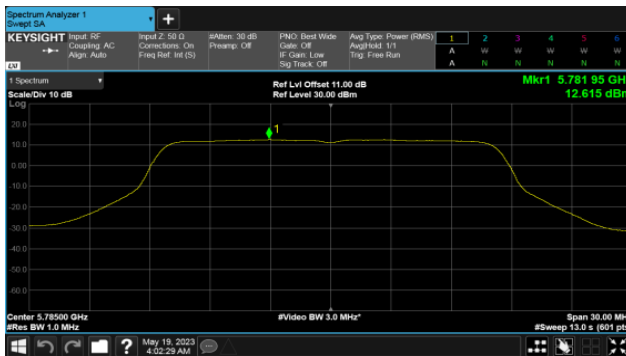

CH157

CH165

CH165

Non BeamForming-Sector Antenna  
ANT C

Modulation Type: 802.11ax HE40 (14.6Mbps)  
CH151

Modulation Type: 802.11ax HE80 (30.6Mbps)  
CH155

CH159

Non BeamForming-Sector Antenna  
ANT D  
Modulation Type: 802.11a (6Mbps)  
CH149

Modulation Type: 802.11ax HE20 (7.3Mbps)  
CH149

CH157

CH157

CH165

CH165

Non BeamForming-Sector Antenna

ANT D

Modulation Type: 802.11ax HE40 (14.6Mbps)  
CH151