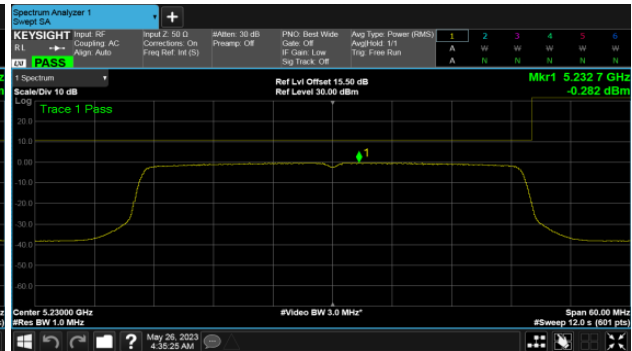

ANT D

Modulation Type: 802.11ax HE40 (14.6Mbps)  
CH151

Modulation Type: 802.11ax HE80 (30.6Mbps)  
CH155

CH159

BeamForming-ALI22 Antenna  
ANT C  
Modulation Type: 802.11ax HE20 (7.3Mbps)  
CH36

Modulation Type: 802.11ax HE40 (14.6Mbps)  
CH38

CH40

CH46

CH48

BeamForming-ALI22 Antenna  
ANT C  
Modulation Type: 802.11ax HE80 (30.6Mbps)  
CH42

BeamForming-ALI22 Antenna  
ANT D  
Modulation Type: 802.11ax HE20 (7.3Mbps)  
CH36

Modulation Type: 802.11ax HE40 (14.6Mbps)  
CH38

CH40

CH46

CH48

BeamForming-ALI22 Antenna  
ANT D  
Modulation Type: 802.11ax HE80 (30.6Mbps)  
CH42

BeamForming-ALI22 Antenna

ANT C

Modulation Type: 802.11ax HE20 (7.3Mbps)  
CH149

Modulation Type: 802.11ax HE40 (14.6Mbps)  
CH151