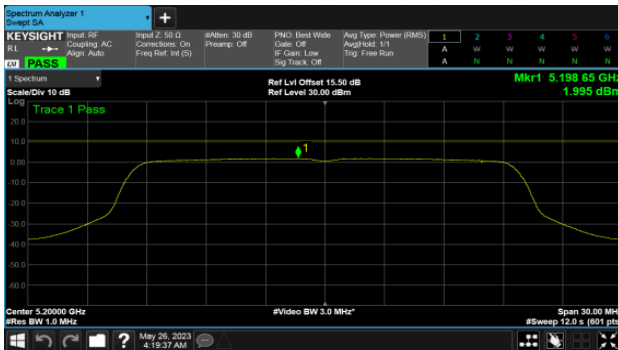

Modulation Type: 802.11ax HE80 (30.6Mbps)  
CH155

CH159

BeamForming-Sector Antenna  
ANT C  
Modulation Type: 802.11ax HE20 (7.3Mbps)  
CH36

Modulation Type: 802.11ax HE40 (14.6Mbps)  
CH38

CH40

CH46

CH48

BeamForming-Sector Antenna  
ANT C  
Modulation Type: 802.11ax HE80 (30.6Mbps)  
CH42