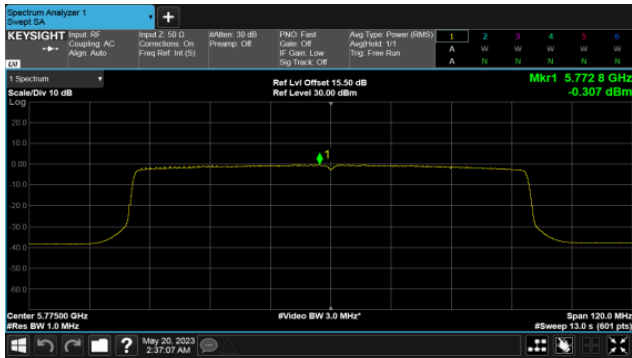

CH40

CH46

CH48

BeamForming-ALI22 Antenna  
ANT D  
Modulation Type: 802.11ax HE80 (30.6Mbps)  
CH42

BeamForming-ALI22 Antenna

ANT C

Modulation Type: 802.11ax HE20 (7.3Mbps)  
CH149

Modulation Type: 802.11ax HE40 (14.6Mbps)  
CH151

CH157

CH159

CH165

BeamForming-ALI22 Antenna  
ANT C  
Modulation Type: 802.11ax HE80 (30.6Mbps)  
CH155

BeamForming-ALI22 Antenna

ANT D

Modulation Type: 802.11ax HE20 (7.3Mbps)  
CH149

Modulation Type: 802.11ax HE40 (14.6Mbps)  
CH151