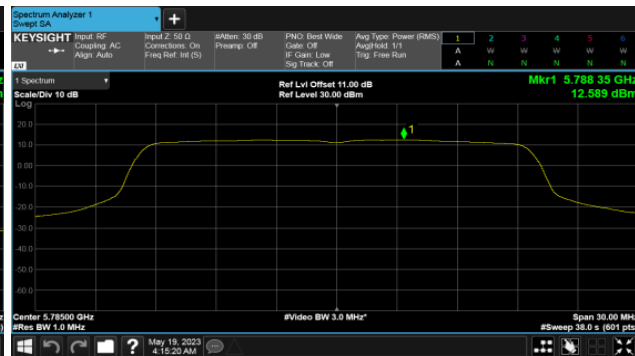

CH157

CH165

CH165

Non BeamForming-Sector Antenna  
ANT C

Modulation Type: 802.11ax HE40 (14.6Mbps)  
CH151

Modulation Type: 802.11ax HE80 (30.6Mbps)  
CH155

CH159

Non BeamForming-Sector Antenna  
ANT D  
Modulation Type: 802.11a (6Mbps)  
CH149

Modulation Type: 802.11ax HE20 (7.3Mbps)  
CH149

CH157

CH157

CH165

CH165

Non BeamForming-Sector Antenna

ANT D

Modulation Type: 802.11ax HE40 (14.6Mbps)  
CH151