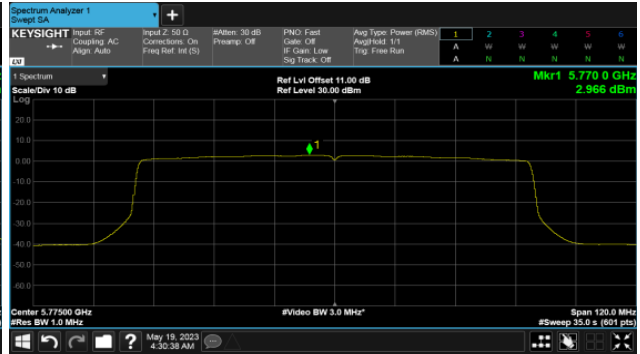

CH157

CH165

CH165

Non BeamForming-Sector Antenna  
ANT C

Modulation Type: 802.11ax HE40 (14.6Mbps)  
CH151

Modulation Type: 802.11ax HE80 (30.6Mbps)  
CH155

CH159

Non BeamForming-Sector Antenna  
ANT D  
Modulation Type: 802.11a (6Mbps)  
CH149

Modulation Type: 802.11ax HE20 (7.3Mbps)  
CH149

CH157

CH157

CH165

CH165

Non BeamForming-Sector Antenna

ANT D

Modulation Type: 802.11ax HE40 (14.6Mbps)  
CH151