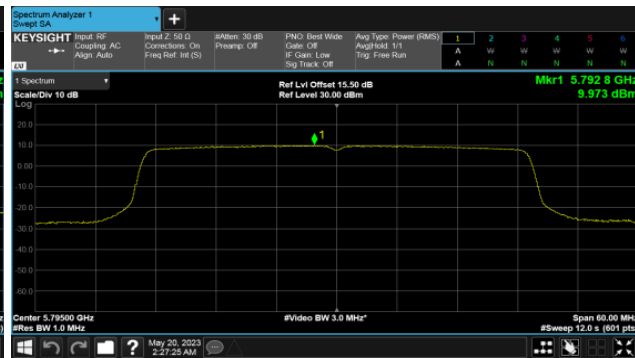

BeamForming-Omni Antenna

ANT C

Modulation Type: 802.11ax HE20 (7.3Mbps)
CH149

Modulation Type: 802.11ax HE40 (14.6Mbps)
CH151

CH157

CH159

CH165