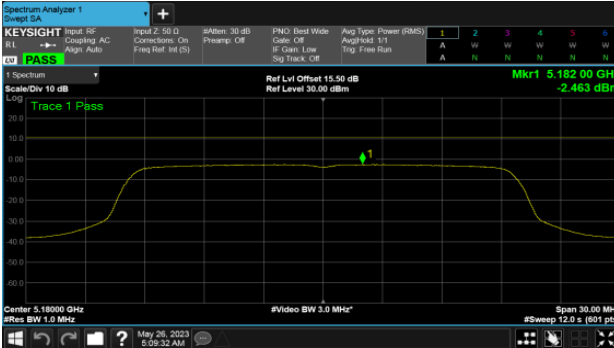

ANT D

Modulation Type: 802.11ax HE40 (14.6Mbps)  
CH151

Modulation Type: 802.11ax HE80 (30.6Mbps)  
CH155

CH159

BeamForming-ALI22 Antenna  
ANT C  
Modulation Type: 802.11ax HE20 (7.3Mbps)  
CH36

Modulation Type: 802.11ax HE40 (14.6Mbps)  
CH38

CH40

CH46

CH48

BeamForming-ALI22 Antenna  
ANT C  
Modulation Type: 802.11ax HE80 (30.6Mbps)  
CH42

BeamForming-ALI22 Antenna  
ANT D  
Modulation Type: 802.11ax HE20 (7.3Mbps)  
CH36

Modulation Type: 802.11ax HE40 (14.6Mbps)  
CH38