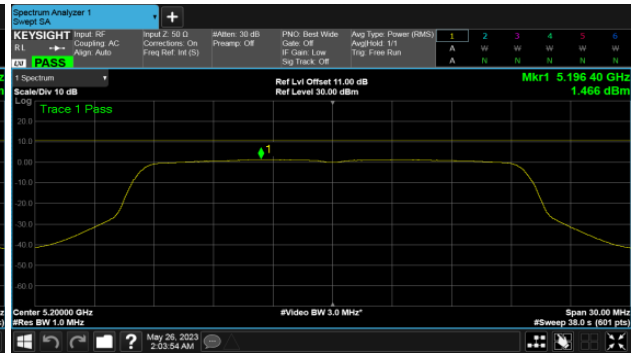

Non BeamForming-Sector Antenna
ANT D
Modulation Type: 802.11a (6Mbps)
CH36

Modulation Type: 802.11ax HE20 (7.3Mbps)
CH36

CH40

CH40

CH48

CH48