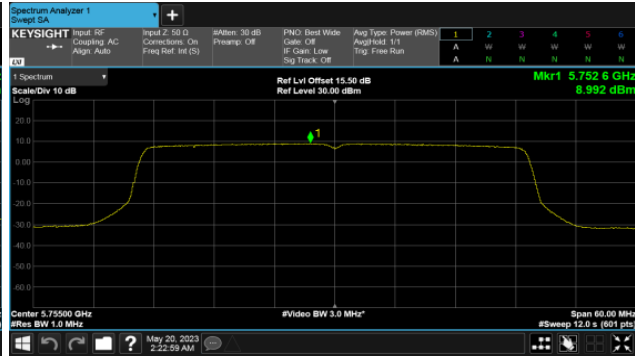

CH40

CH46

CH48

BeamForming-ALI22 Antenna  
ANT D  
Modulation Type: 802.11ax HE80 (30.6Mbps)  
CH42

BeamForming-ALI22 Antenna

ANT C

Modulation Type: 802.11ax HE20 (7.3Mbps)  
CH149

Modulation Type: 802.11ax HE40 (14.6Mbps)  
CH151

CH157

CH159

CH165

BeamForming-ALI22 Antenna  
ANT C  
Modulation Type: 802.11ax HE80 (30.6Mbps)  
CH155

BeamForming-ALI22 Antenna

ANT D

Modulation Type: 802.11ax HE20 (7.3Mbps)  
CH149

Modulation Type: 802.11ax HE40 (14.6Mbps)  
CH151

CH157

CH159

CH165

BeamForming-ALI22 Antenna  
ANT D  
Modulation Type: 802.11ax HE80 (30.6Mbps)  
CH155