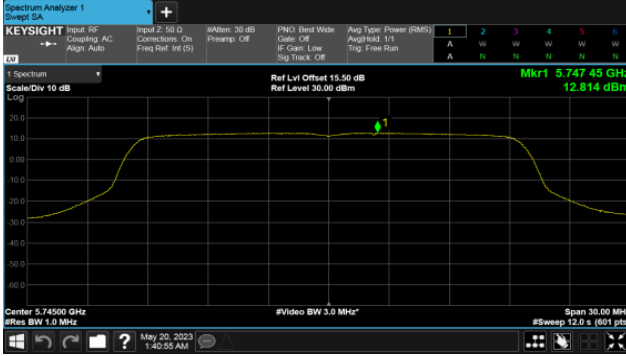

Modulation Type: 802.11ax HE80 (30.6Mbps)  
CH155

CH159

BeamForming-Sector Antenna  
ANT C  
Modulation Type: 802.11ax HE20 (7.3Mbps)  
CH36

Modulation Type: 802.11ax HE40 (14.6Mbps)  
CH38

CH40

CH46

CH48

BeamForming-Sector Antenna  
ANT C  
Modulation Type: 802.11ax HE80 (30.6Mbps)  
CH42

BeamForming-Sector Antenna  
ANT D  
Modulation Type: 802.11ax HE20 (7.3Mbps)  
CH36

Modulation Type: 802.11ax HE40 (14.6Mbps)  
CH38

CH40

CH46

CH48

BeamForming-Sector Antenna  
ANT D  
Modulation Type: 802.11ax HE80 (30.6Mbps)  
CH42

BeamForming-Sector Antenna

ANT C

Modulation Type: 802.11ax HE20 (7.3Mbps)  
CH149

Modulation Type: 802.11ax HE40 (14.6Mbps)  
CH151

CH157

CH159

CH165

BeamForming-Sector Antenna  
ANT C  
Modulation Type: 802.11ax HE80 (30.6Mbps)  
CH155