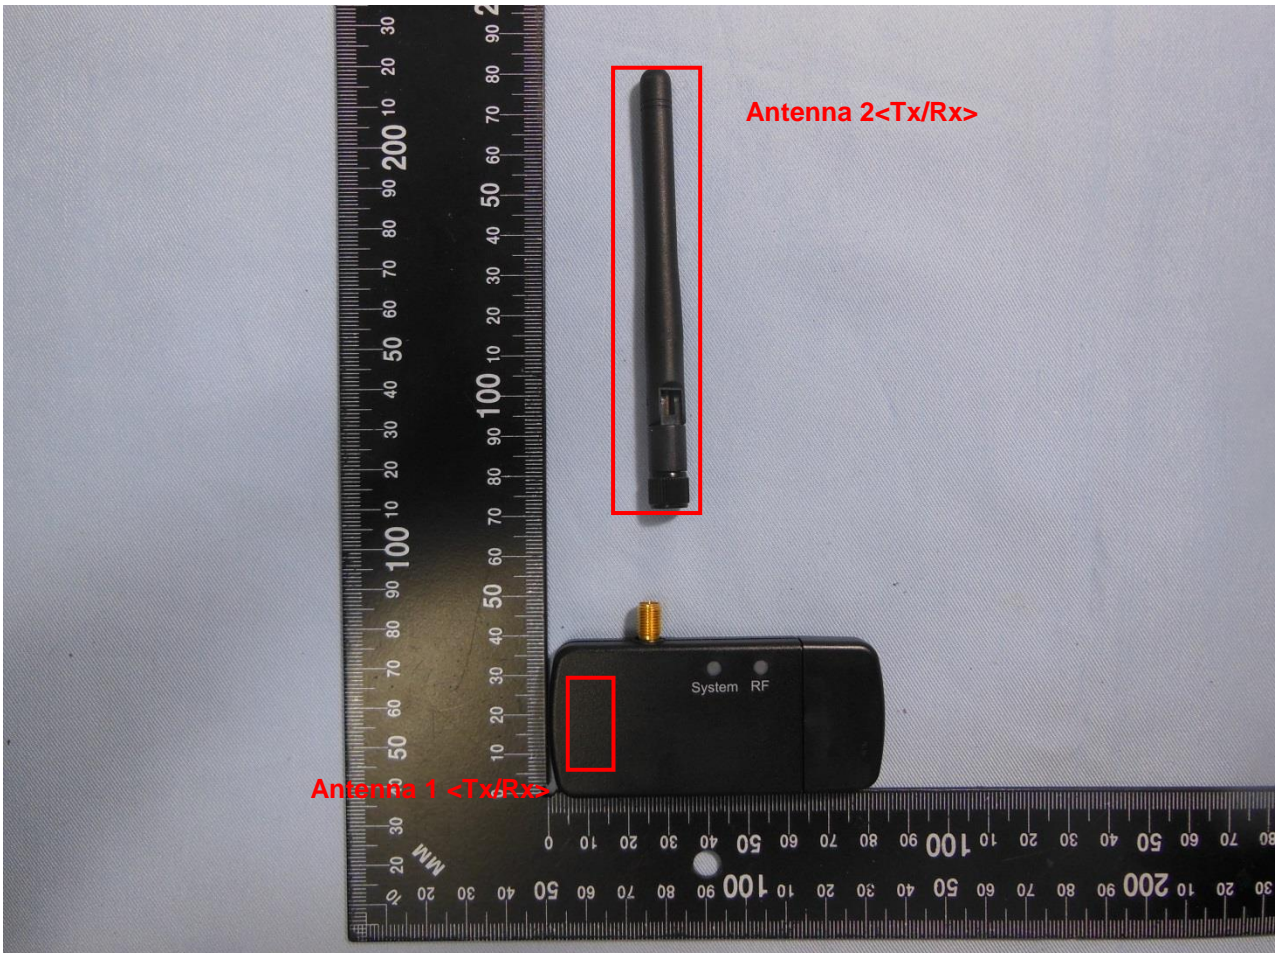

2. Internal Photograph of EUT

Brand Name: Convergence Systems Limited / Model Name: CS508

Brand Name: Convergence Systems Limited / Model Name: CS508

Brand Name: Convergence Systems Limited / Model Name: CS508