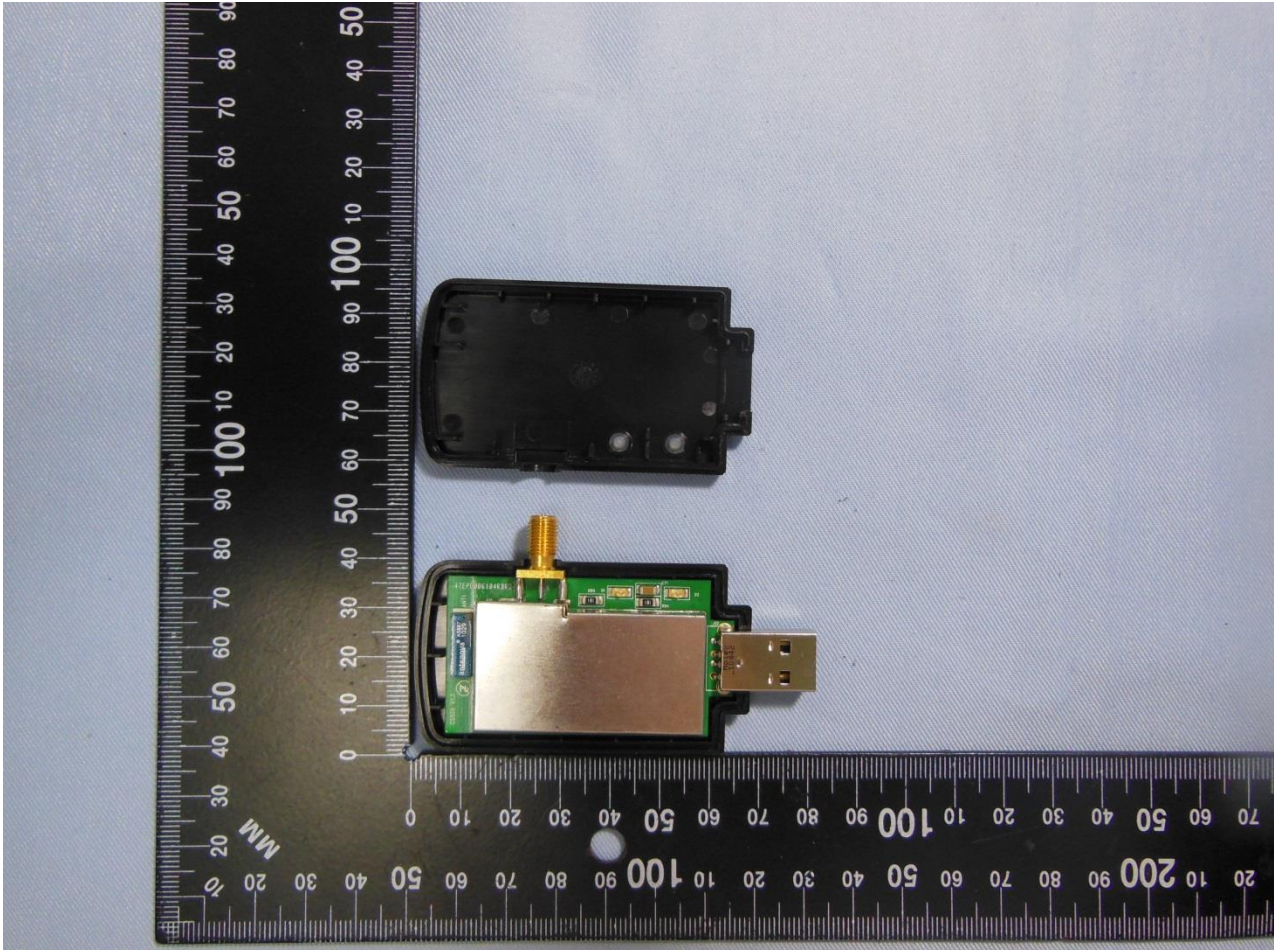

2. Internal Photograph of EUT

Brand Name: Convergence Systems Limited / Model Name: CS508

Brand Name: Convergence Systems Limited / Model Name: CS508

Brand Name: Convergence Systems Limited / Model Name: CS508

Brand Name: Convergence Systems Limited / Model Name: CS508

Brand Name: Convergence Systems Limited / Model Name: CS508

Brand Name: Convergence Systems Limited / Model Name: CS508

Brand Name: Convergence Systems Limited / Model Name: CS508

Brand Name: Convergence Systems Limited / Model Name: CS508