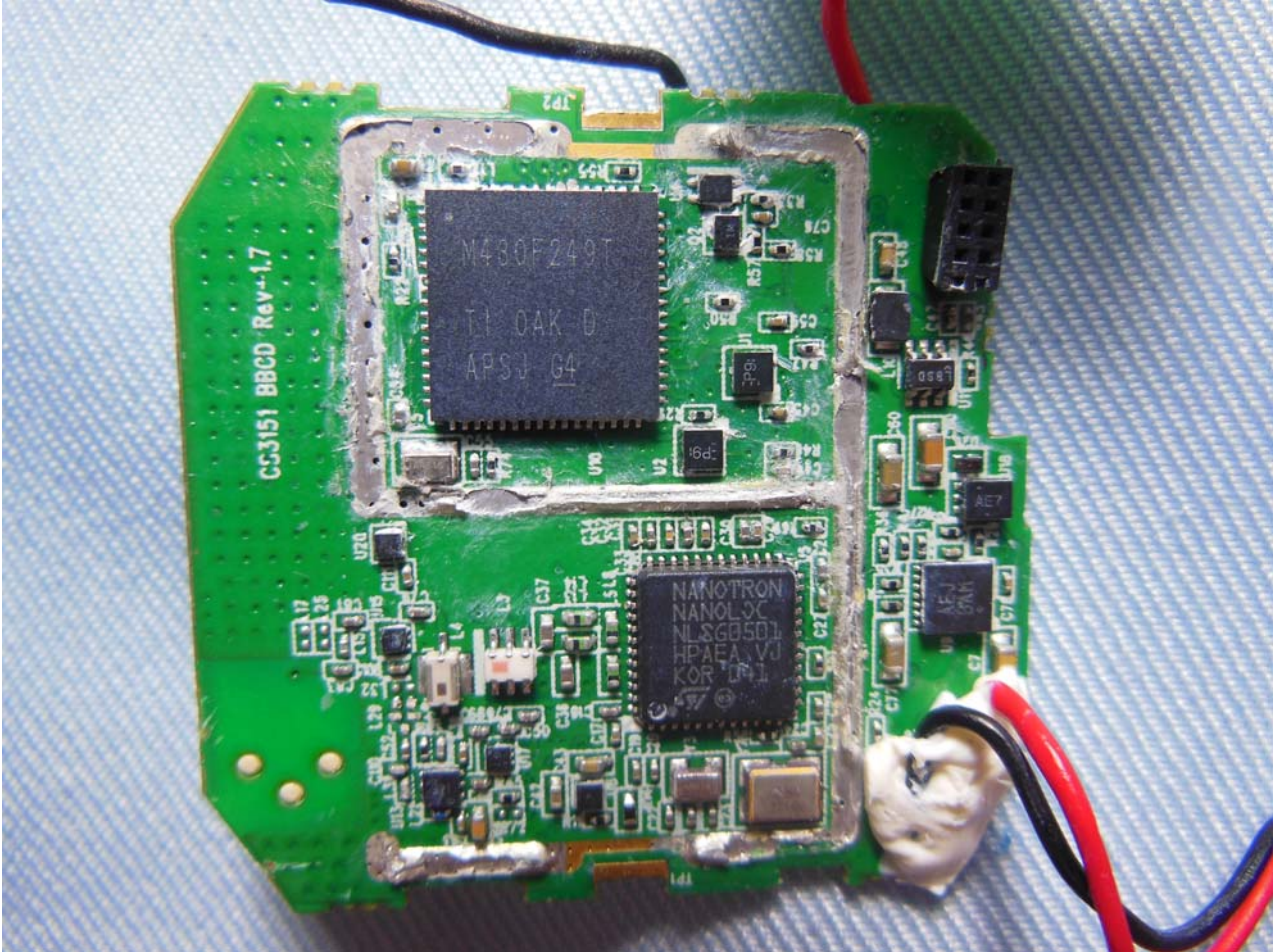

Brand Name: Convergence Systems Limited; Model Name: CS3156