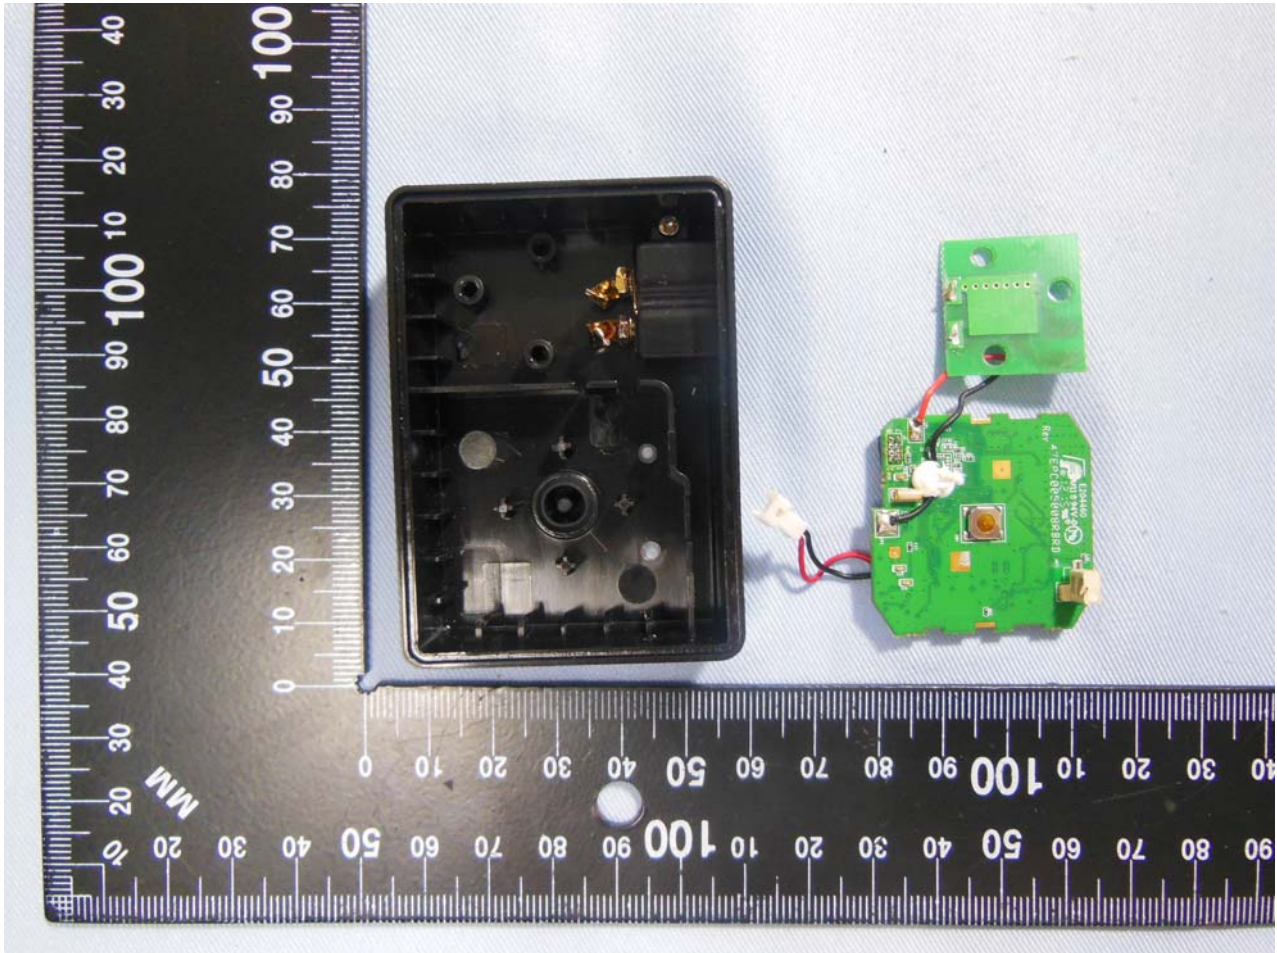

Brand Name: Convergence Systems Limited; Model Name: CS3156