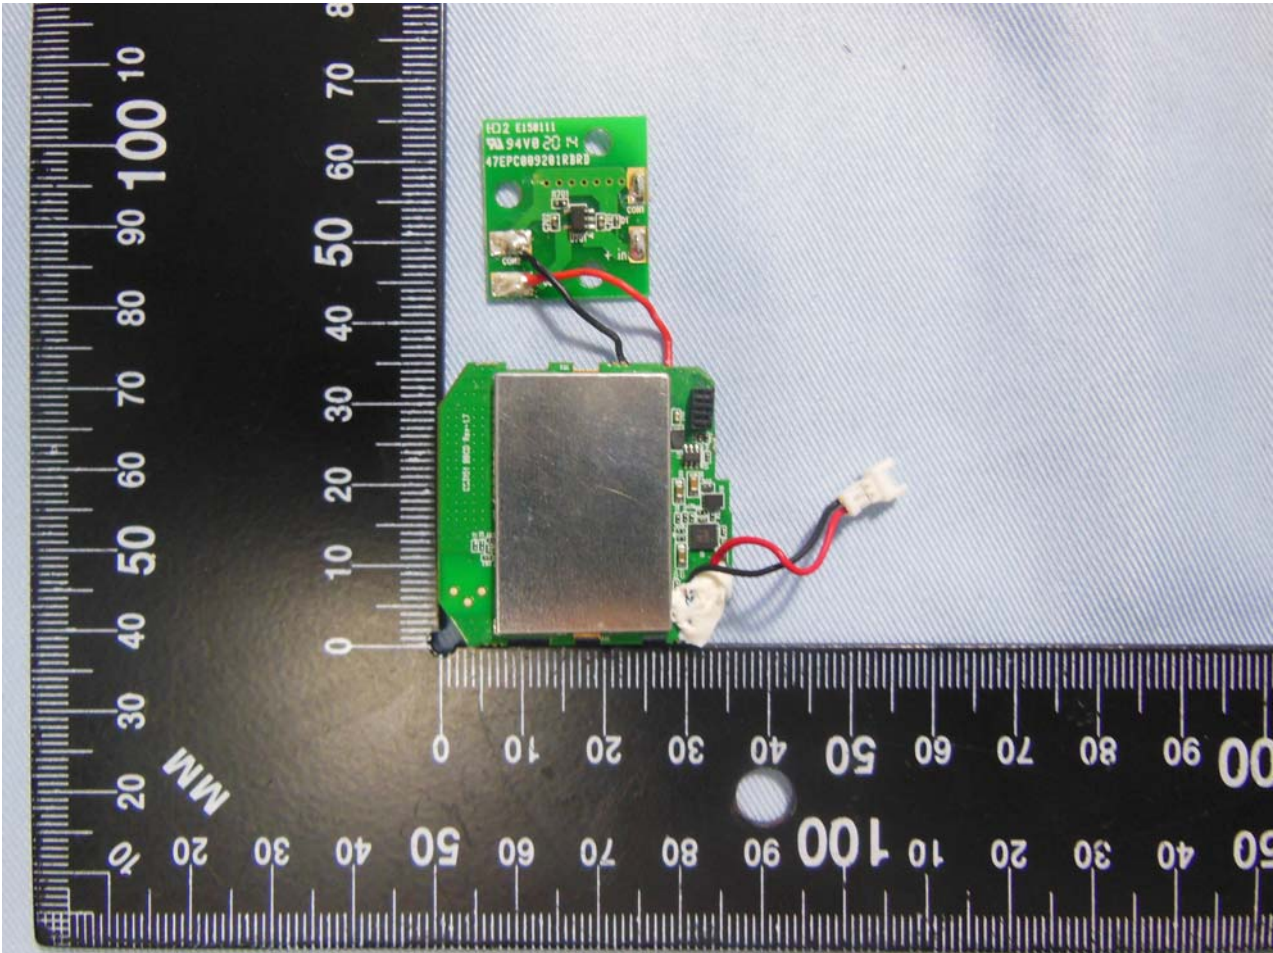

Brand Name: Convergence Systems Limited; Model Name: CS3156