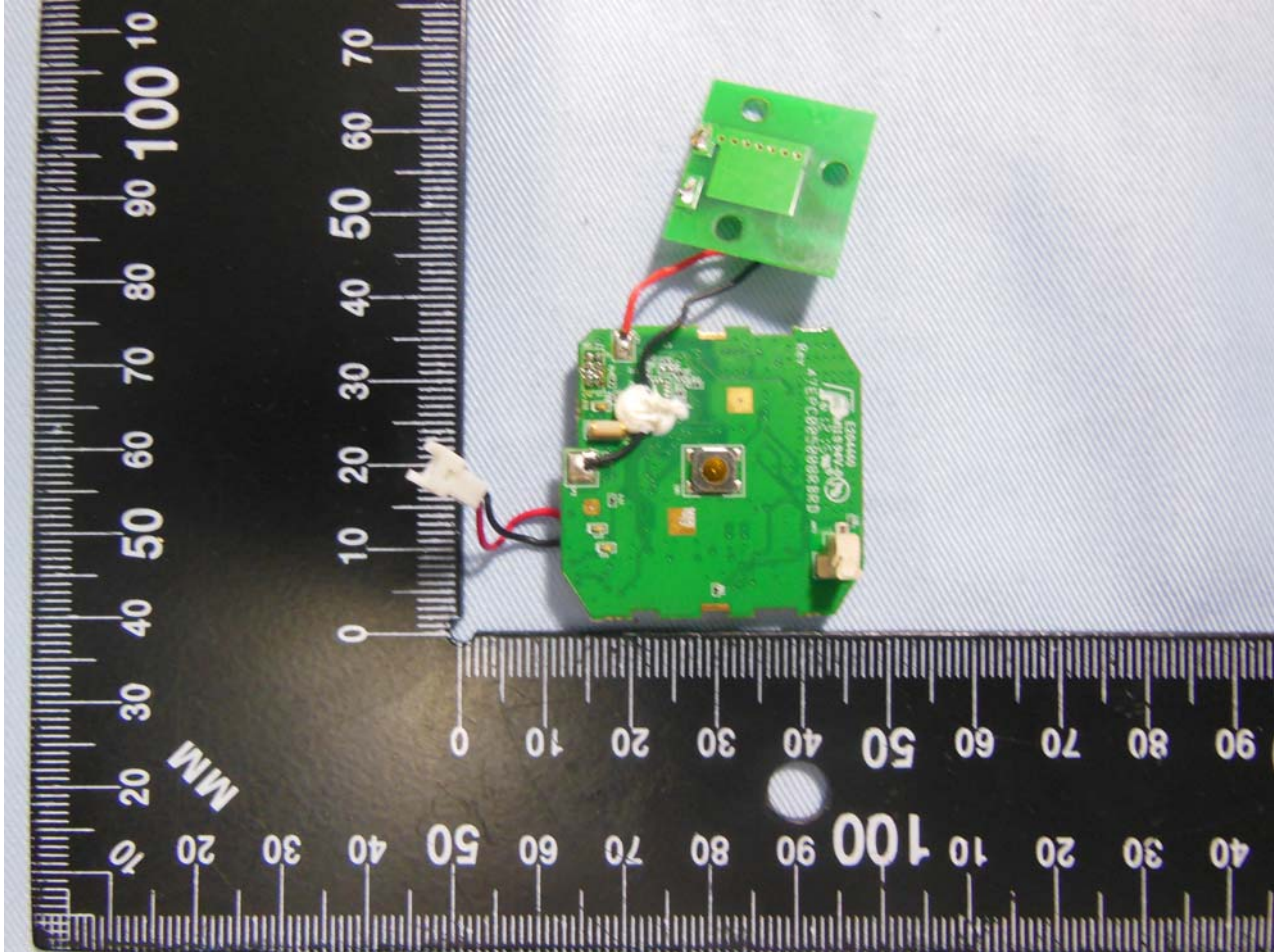

Brand Name: Convergence Systems Limited; Model Name: CS3156