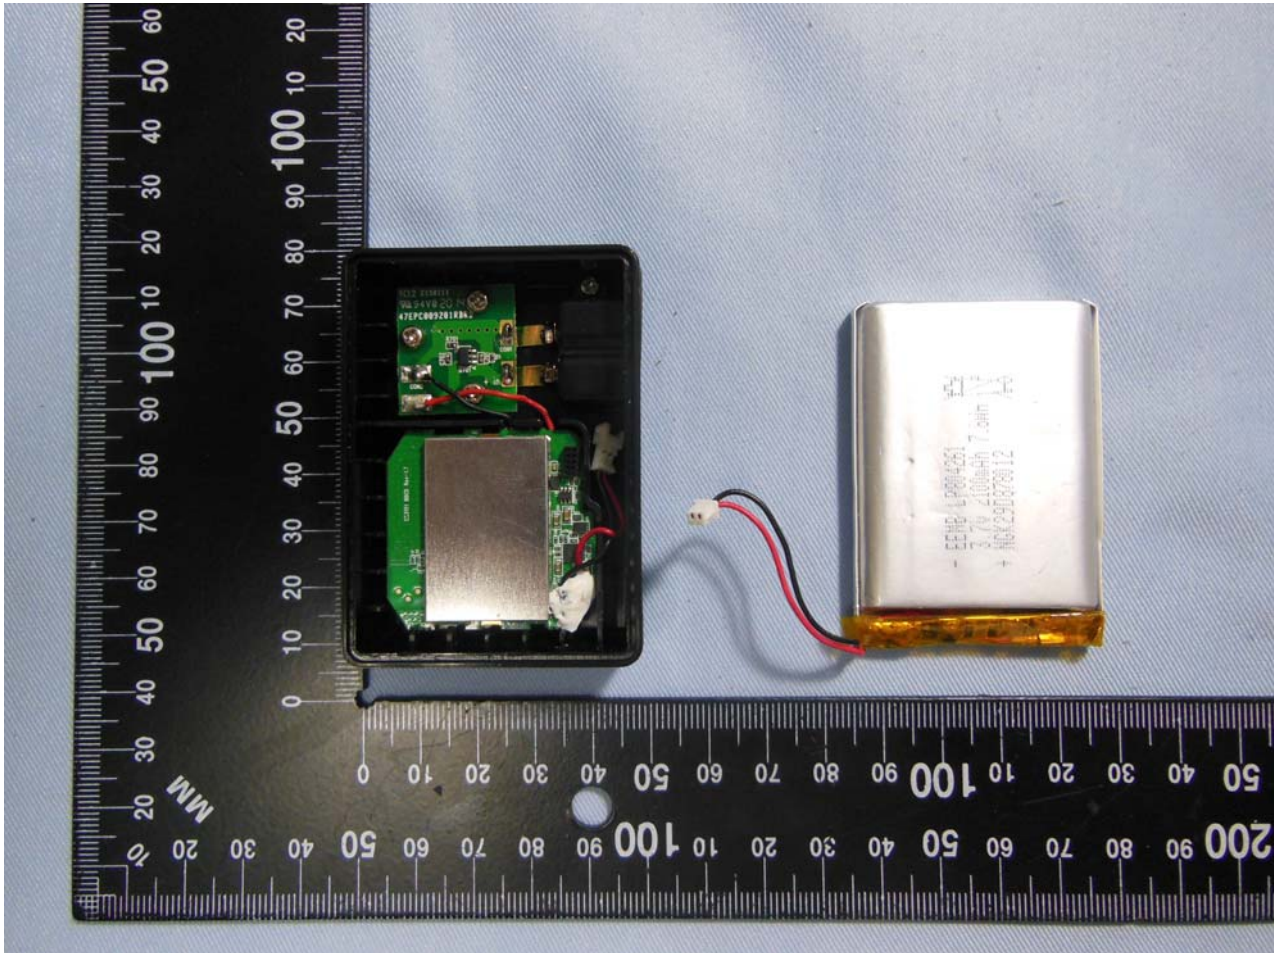

### 3. Internal Photograph of EUT

Brand Name: Convergence Systems Limited; Model Name: CS3156

Brand Name: Convergence Systems Limited; Model Name: CS3156

Brand Name: Convergence Systems Limited; Model Name: CS3156