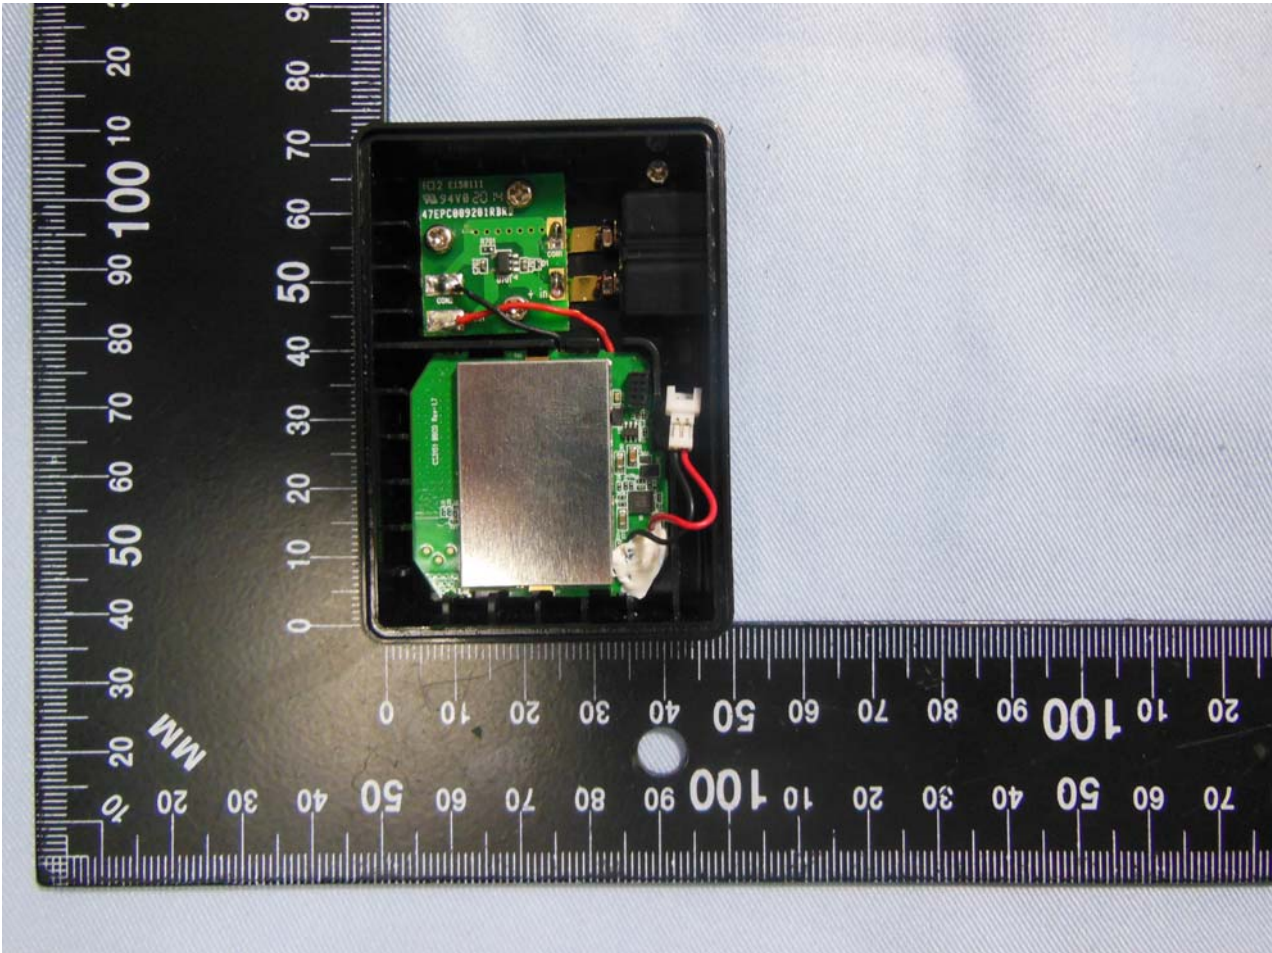

### 3. Internal Photograph of EUT

Brand Name: Convergence Systems Limited; Model Name: CS3156

Brand Name: Convergence Systems Limited; Model Name: CS3156

Brand Name: Convergence Systems Limited; Model Name: CS3156