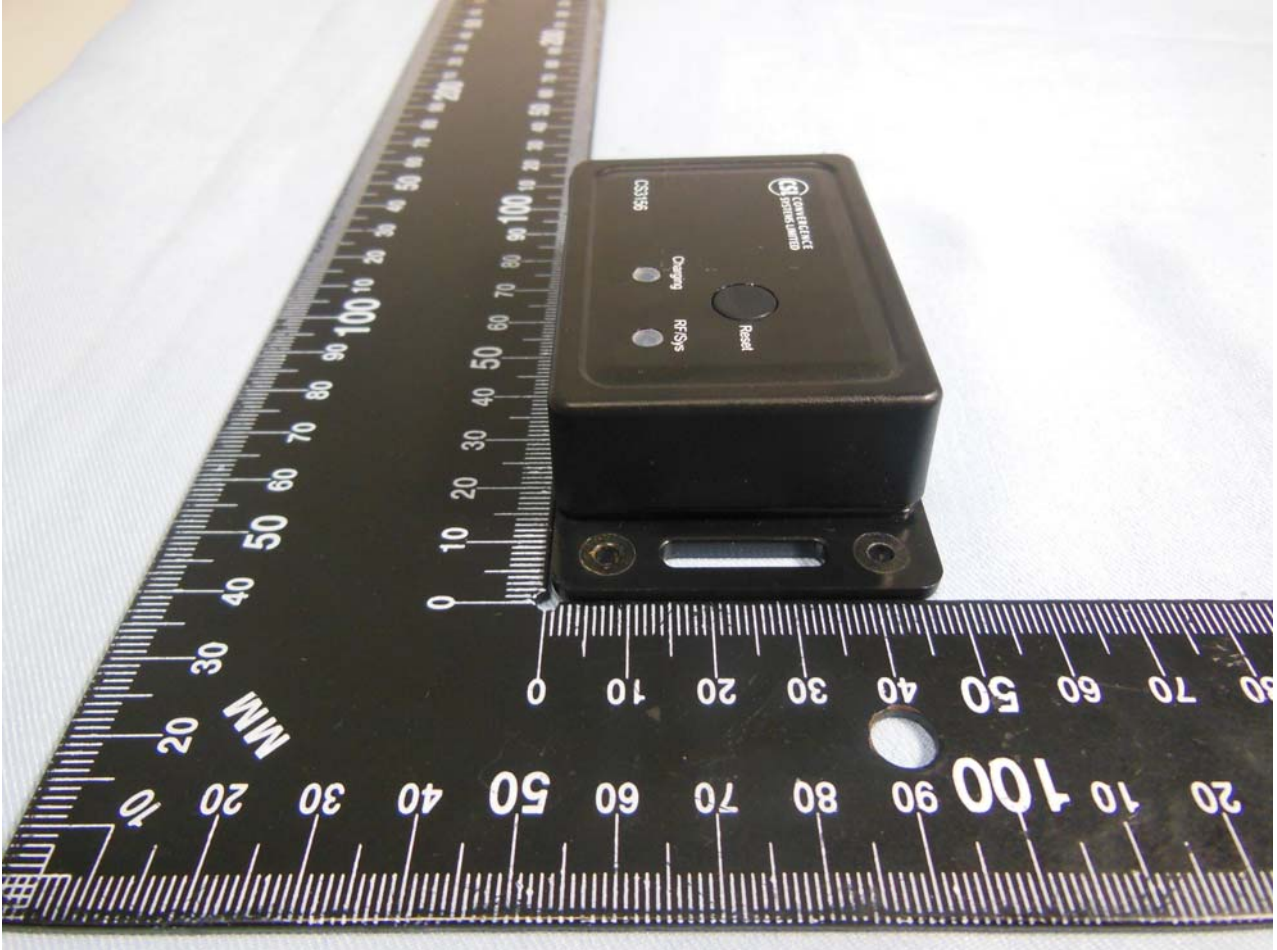

1. External Photograph of EUT

Brand Name: Convergence Systems Limited; Model Name: CS3156

Brand Name: Convergence Systems Limited; Model Name: CS3156

Brand Name: Convergence Systems Limited; Model Name: CS3156

Brand Name: Convergence Systems Limited; Model Name: CS3156

Brand Name: Convergence Systems Limited; Model Name: CS3156

Brand Name: Convergence Systems Limited; Model Name: CS3156

2. Photograph of Accessory

Brand Name: Convergence Systems Limited; Model Name: CS3156

List of Accessory:

Specification of Accessory		
Battery	Brand Name	EEMB
	Model Name	LP804261
Charging Cable	Brand Name	CSL
	Model Name	CS3156CHARCAB
	Signal Line Type	1 meter, non-shielded cable

Remark: For accessories equipped with this EUT, please refer to the following photos.

Brand Name: Convergence Systems Limited; Model Name: CS3156

Brand Name: Convergence Systems Limited; Model Name: CS3156