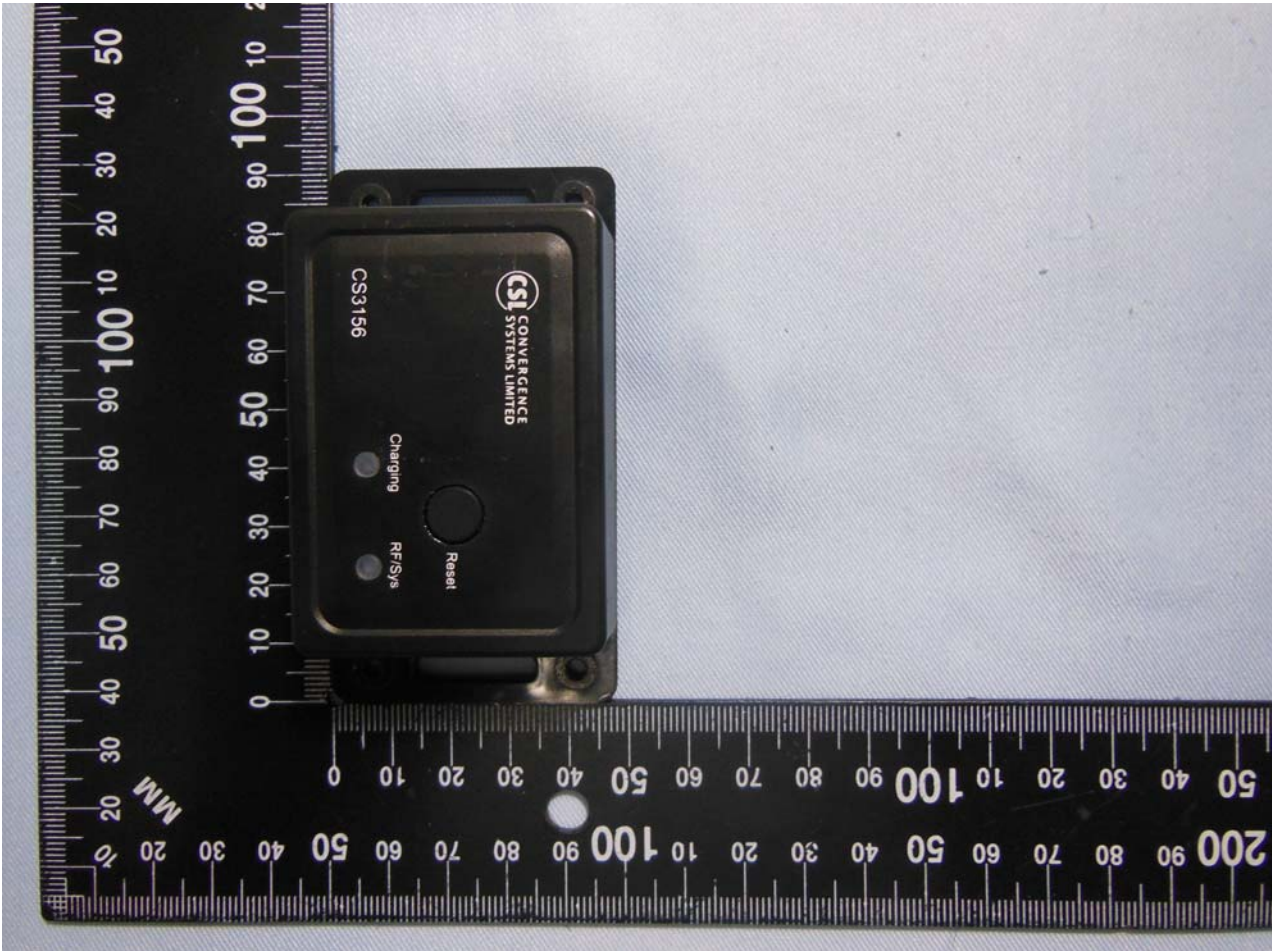

1. External Photograph of EUT

Brand Name: Convergence Systems Limited; Model Name: CS3156

Brand Name: Convergence Systems Limited; Model Name: CS3156

Brand Name: Convergence Systems Limited; Model Name: CS3156

Brand Name: Convergence Systems Limited; Model Name: CS3156

Brand Name: Convergence Systems Limited; Model Name: CS3156

Brand Name: Convergence Systems Limited; Model Name: CS3156

2. Photograph of Accessory

Brand Name: Convergence Systems Limited; Model Name: CS3156

List of Accessory:

Specification of Accessory		
Battery	Brand Name	EEMB
	Model Name	LP804261
Charging Cable	Brand Name	CSL
	Model Name	CS3156CHARCAB
	Signal Line Type	1 meter, non-shielded cable

Remark: For accessories equipped with this EUT, please refer to the following photos.

Brand Name: Convergence Systems Limited; Model Name: CS3156

Brand Name: Convergence Systems Limited; Model Name: CS3156