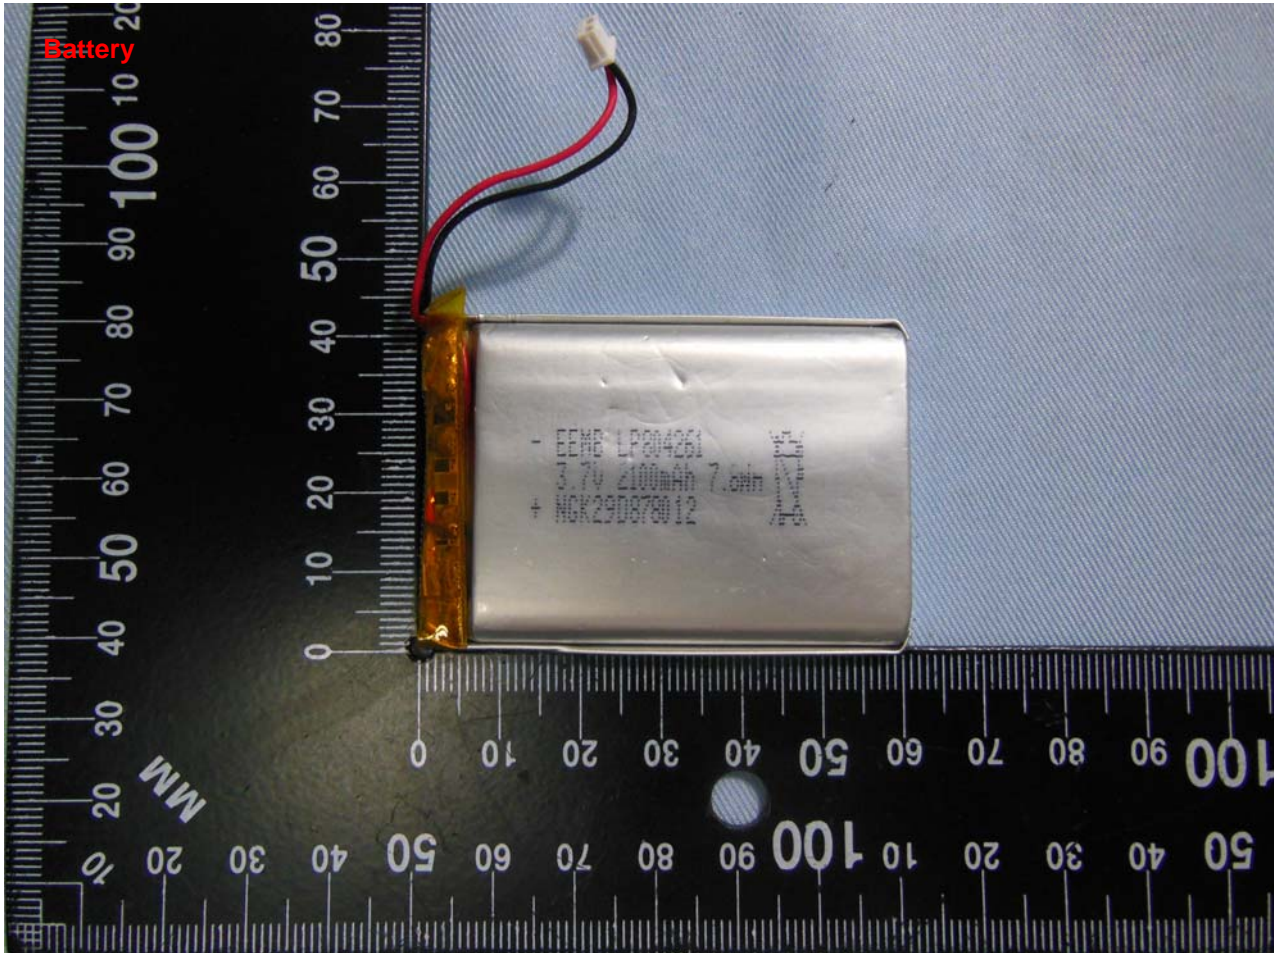

Brand Name: Convergence Systems Limited; Model Name: CS3156