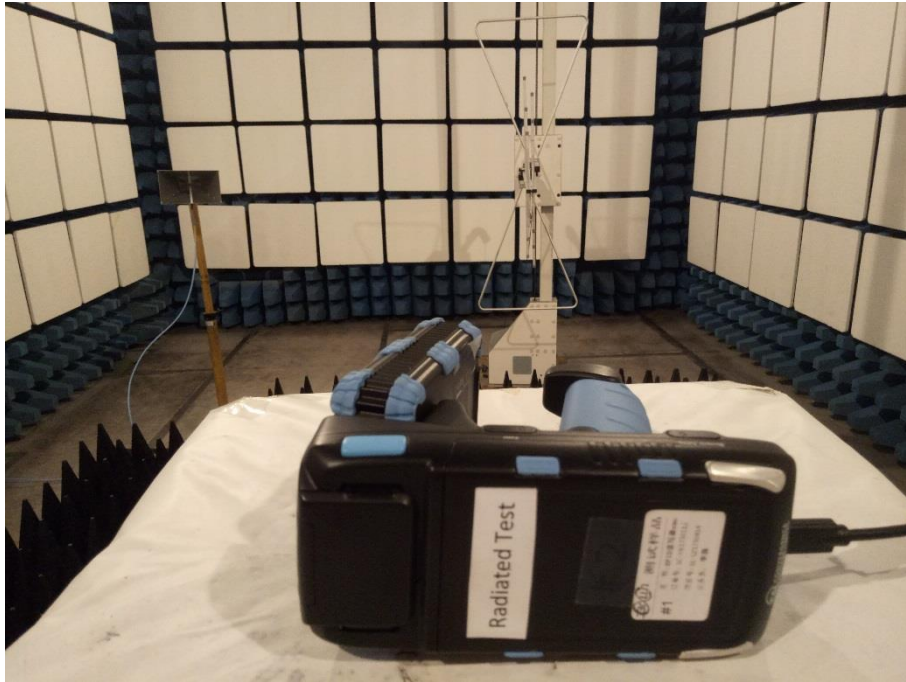

ANNEX B TEST SETUP PHOTOS

1 Radiated Test Photo

Below 30MHz

30 MHz-1 GHz

30 MHz-1 GHz (Close-up)

Above 1GHz

Above 1GHz (Close-up)

2 Conducted Test Photo