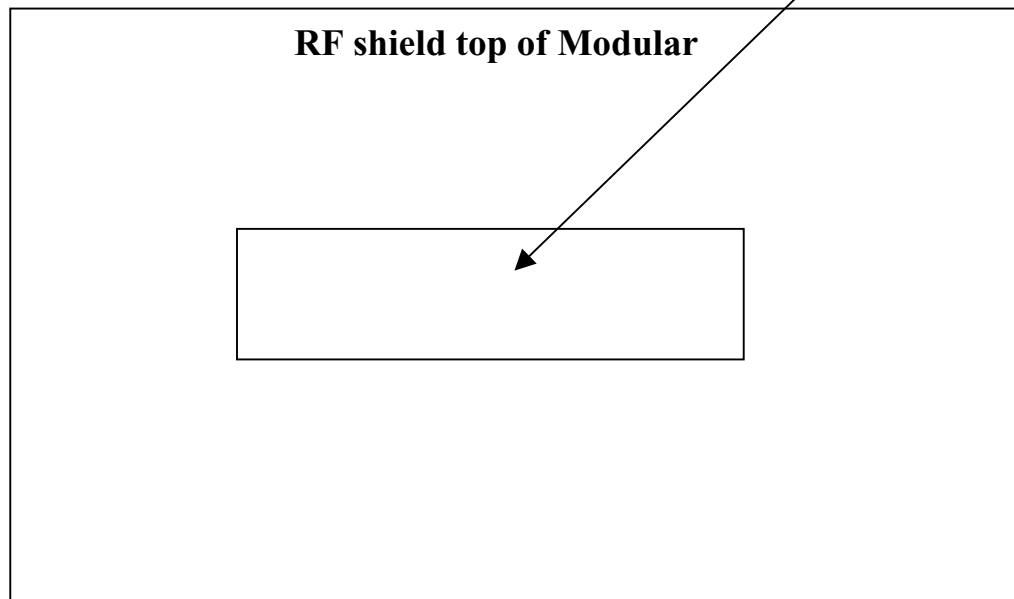

PROPOSED ID LABEL AND LOCATION

ID LABEL
LOCATION

PROPOSED FCC ID LABEL FOR HOST DEVICE

THIS DEVICE CONTAINS FCC ID: UAY-MMC85PD