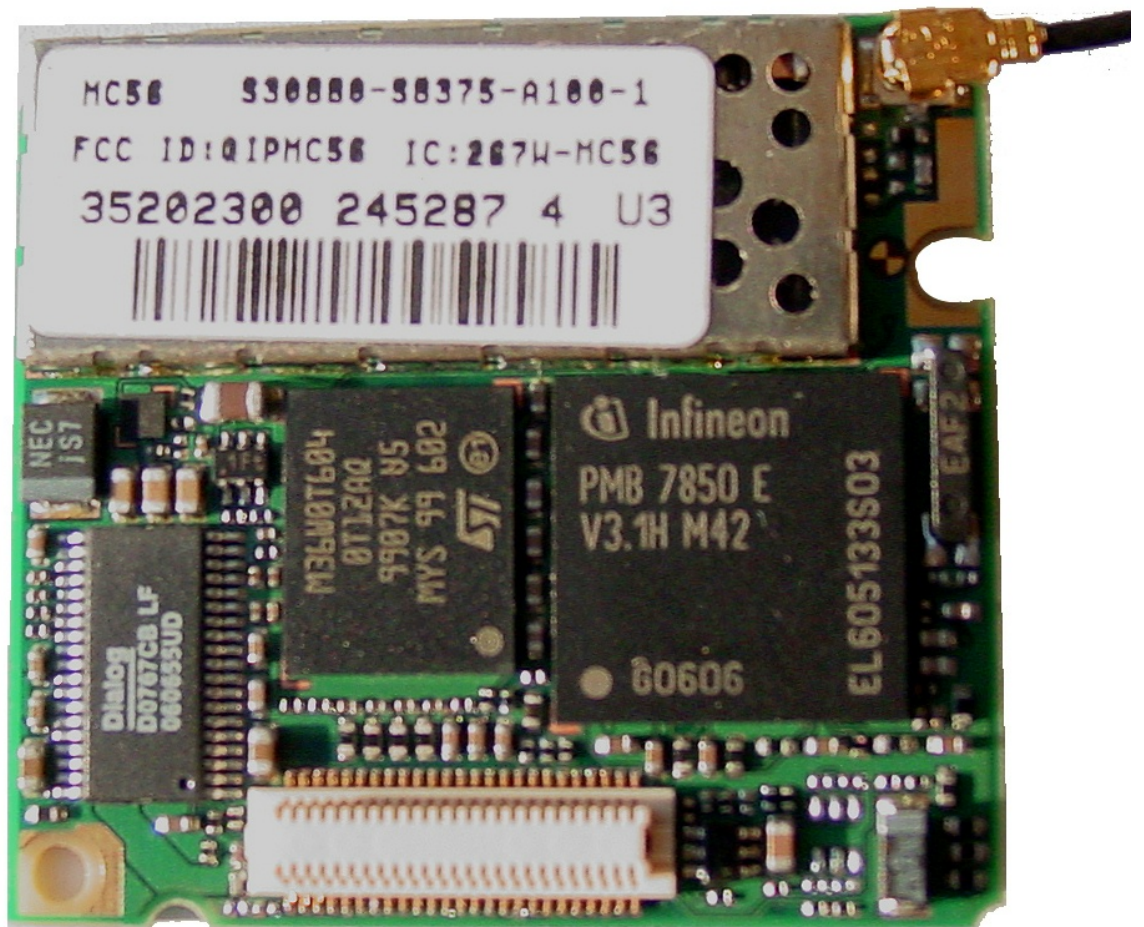

Discrete Wireless
Marcus 3G
FCCID:UA8-DW-A0003

Discrete Wireless UA8-DW-A0003

Discrete Wireless Label Location – please note, label photographed is the OLD label and is only representative of the Label location. The new label with the new FCC ID will be placed over the old label.