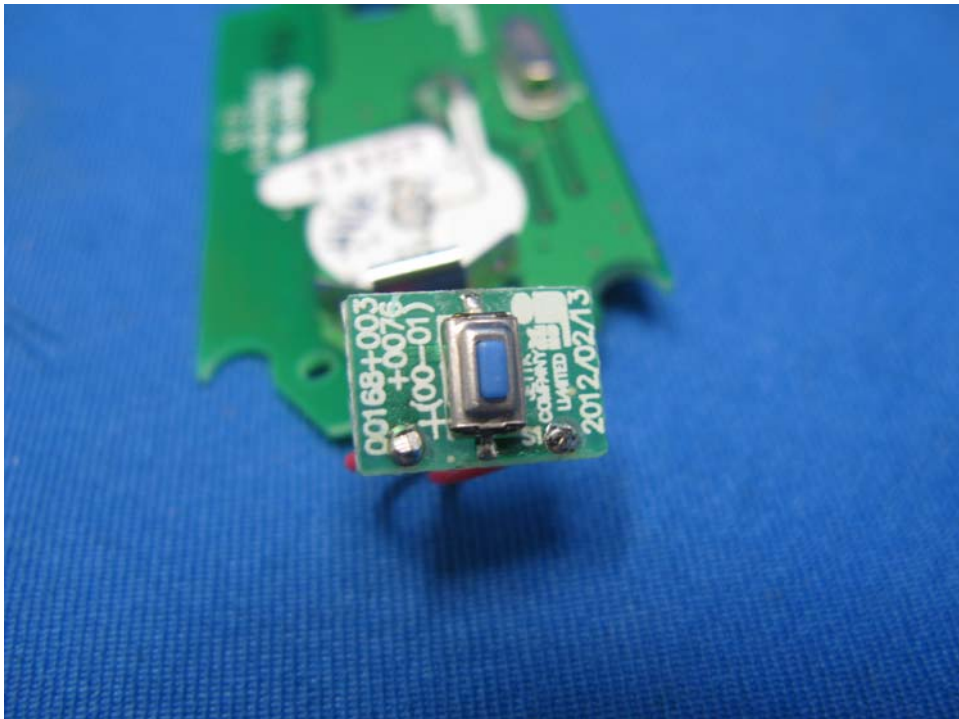

## Internal photos

Water Sensor Main PCB comp side (View 1)

Water Sensor Main PCB comp side (View 2)

## Internal photos

Water Sensor Main PCB solder side

Water Sensor Test Button front side