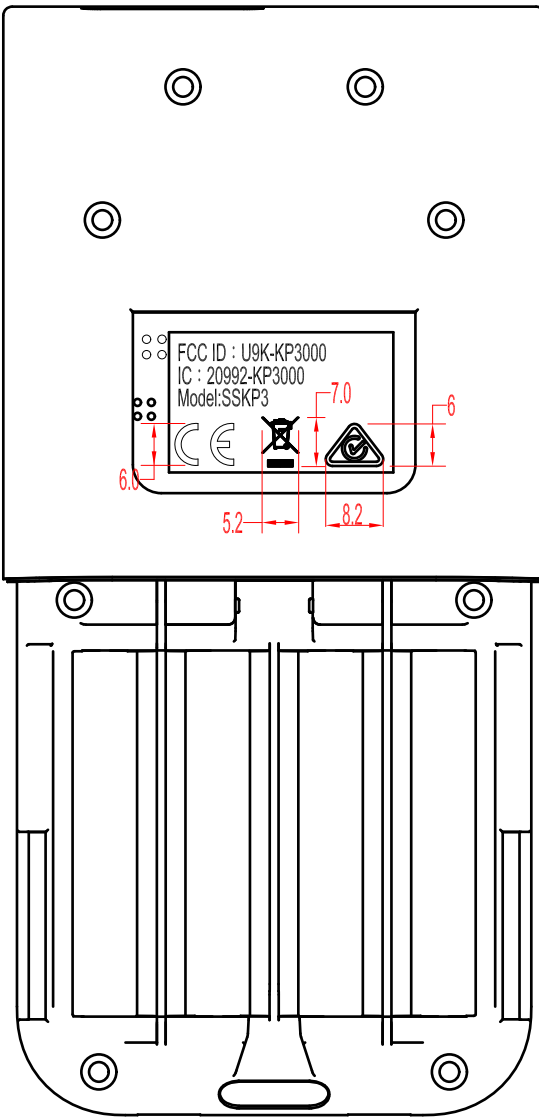

BASE STATION SS3

KEYPAD SS3

00368+0300

Entry Sensor

00368+0400

Motion Sensor

Water Sensor

00368+0600

Freeze Sensor

00368+0700

SIREN SS3

00368+0900

Panic Button

00368+1000

Glass Break