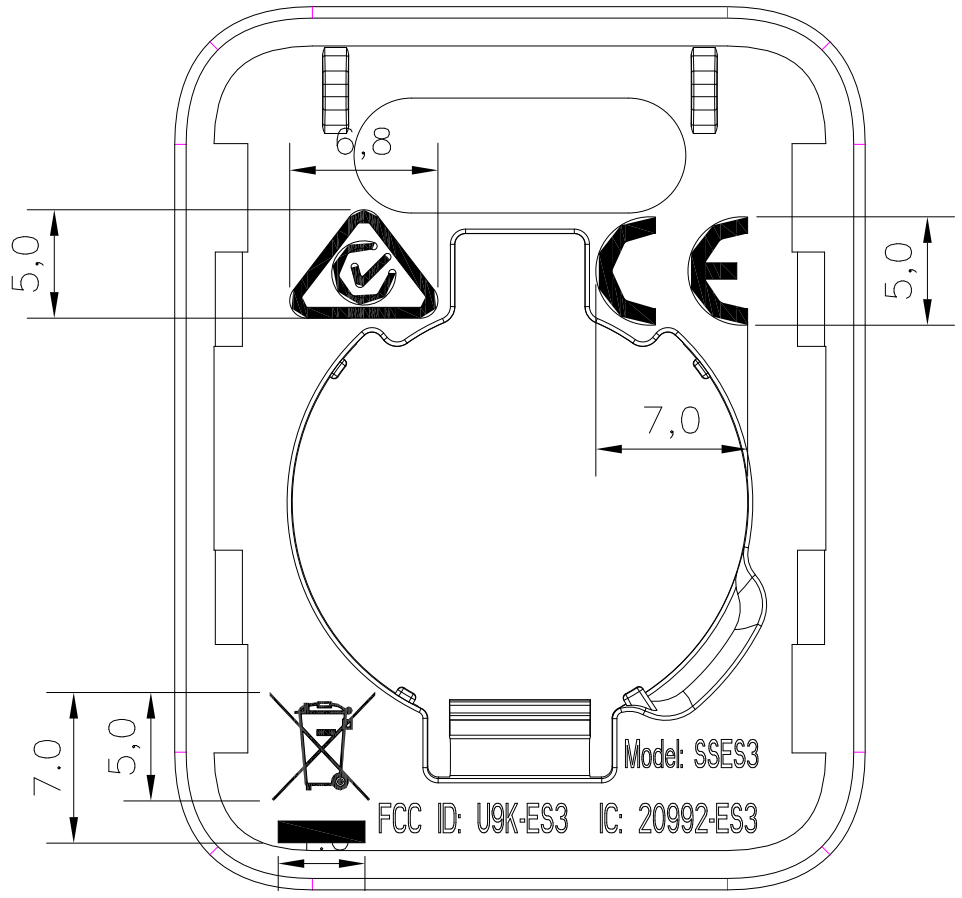

BASE STATION SS3

KEYPAD SS3

00368+0300

Entry Sensor

00368+0400

Motion Sensor

Water Sensor

00368+0600

Freeze Sensor

00368+0700

SIREN SS3

00368+0900

Panic Button

00368+1000

Glass Break