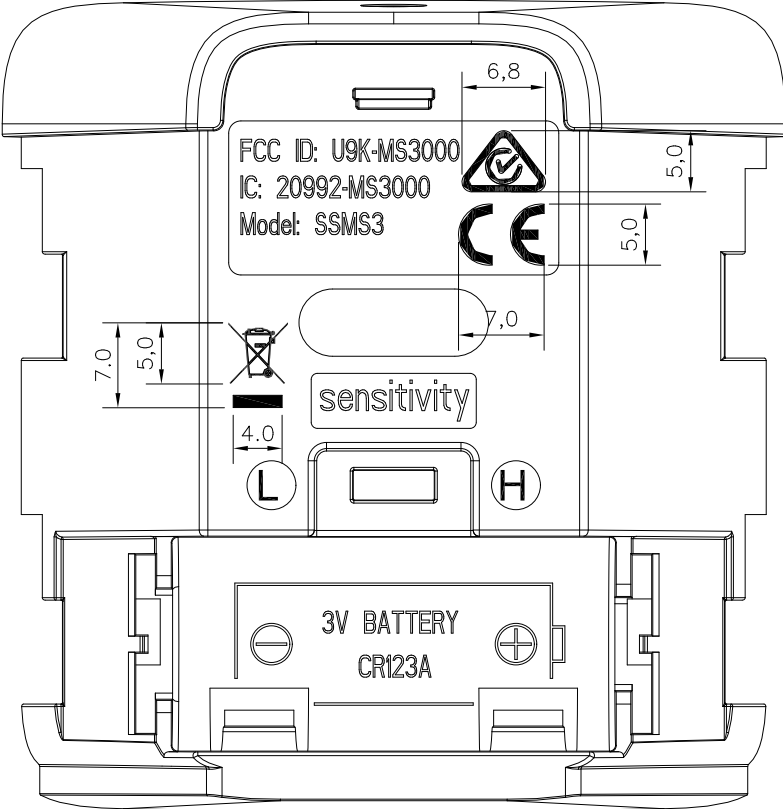

BASE STATION SS3

KEYPAD SS3

00368+0300

Entry Sensor

00368+0400

Motion Sensor

Water Sensor

00368+0600

Freeze Sensor

00368+0700

SIREN SS3

00368+0900

Panic Button

00368+1000

Glass Break