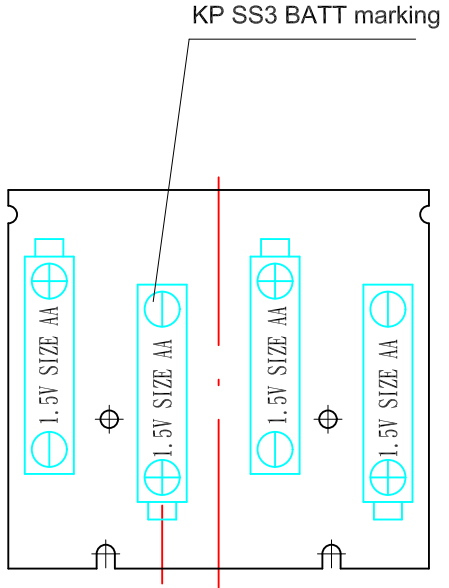

BASE STATION SS3

KEYPAD SS3

00368+0300

Entry Sensor

00368+0400

Motion Sensor

Water Sensor

00368+0600

Freeze Sensor

00368+0700

SIREN SS3

00368+0900

Panic Button

00368+1000

Glass Break