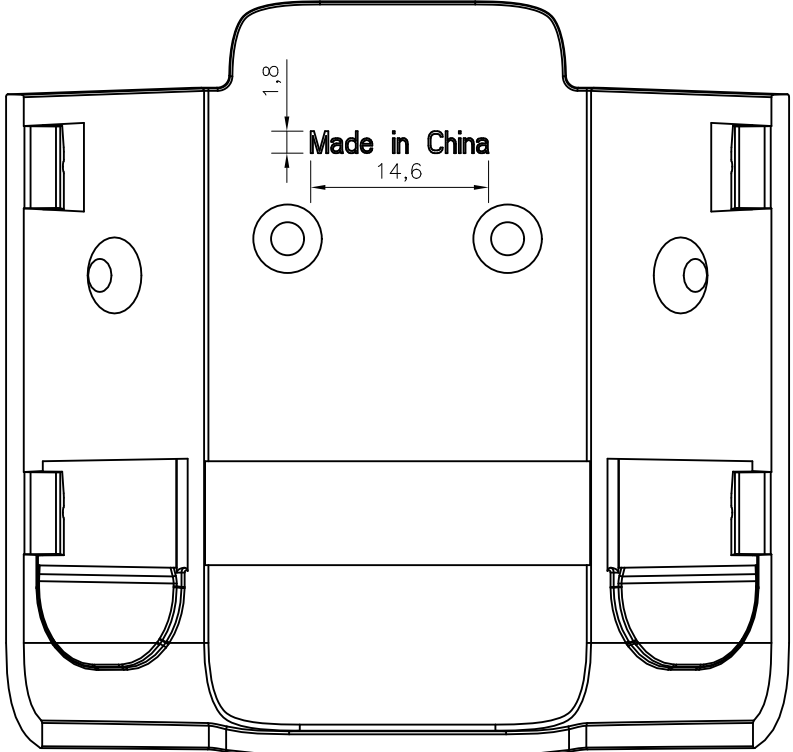

BASE STATION SS3

KEYPAD SS3

00368+0300

Entry Sensor

00368+0400

Motion Sensor

Water Sensor

00368+0600

Freeze Sensor

00368+0700

SIREN SS3

00368+0900

Panic Button

00368+1000

Glass Break