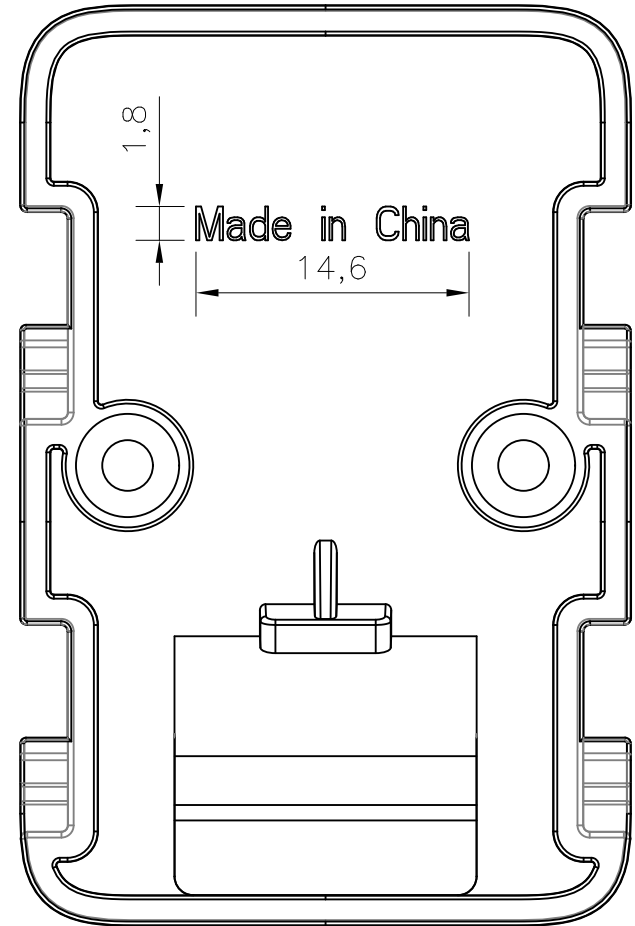

BASE STATION SS3

KEYPAD SS3

00368+0300

Entry Sensor

00368+0400

Motion Sensor

Water Sensor

00368+0600

Freeze Sensor

00368+0700

SIREN SS3

00368+0900

Panic Button

00368+1000

Glass Break