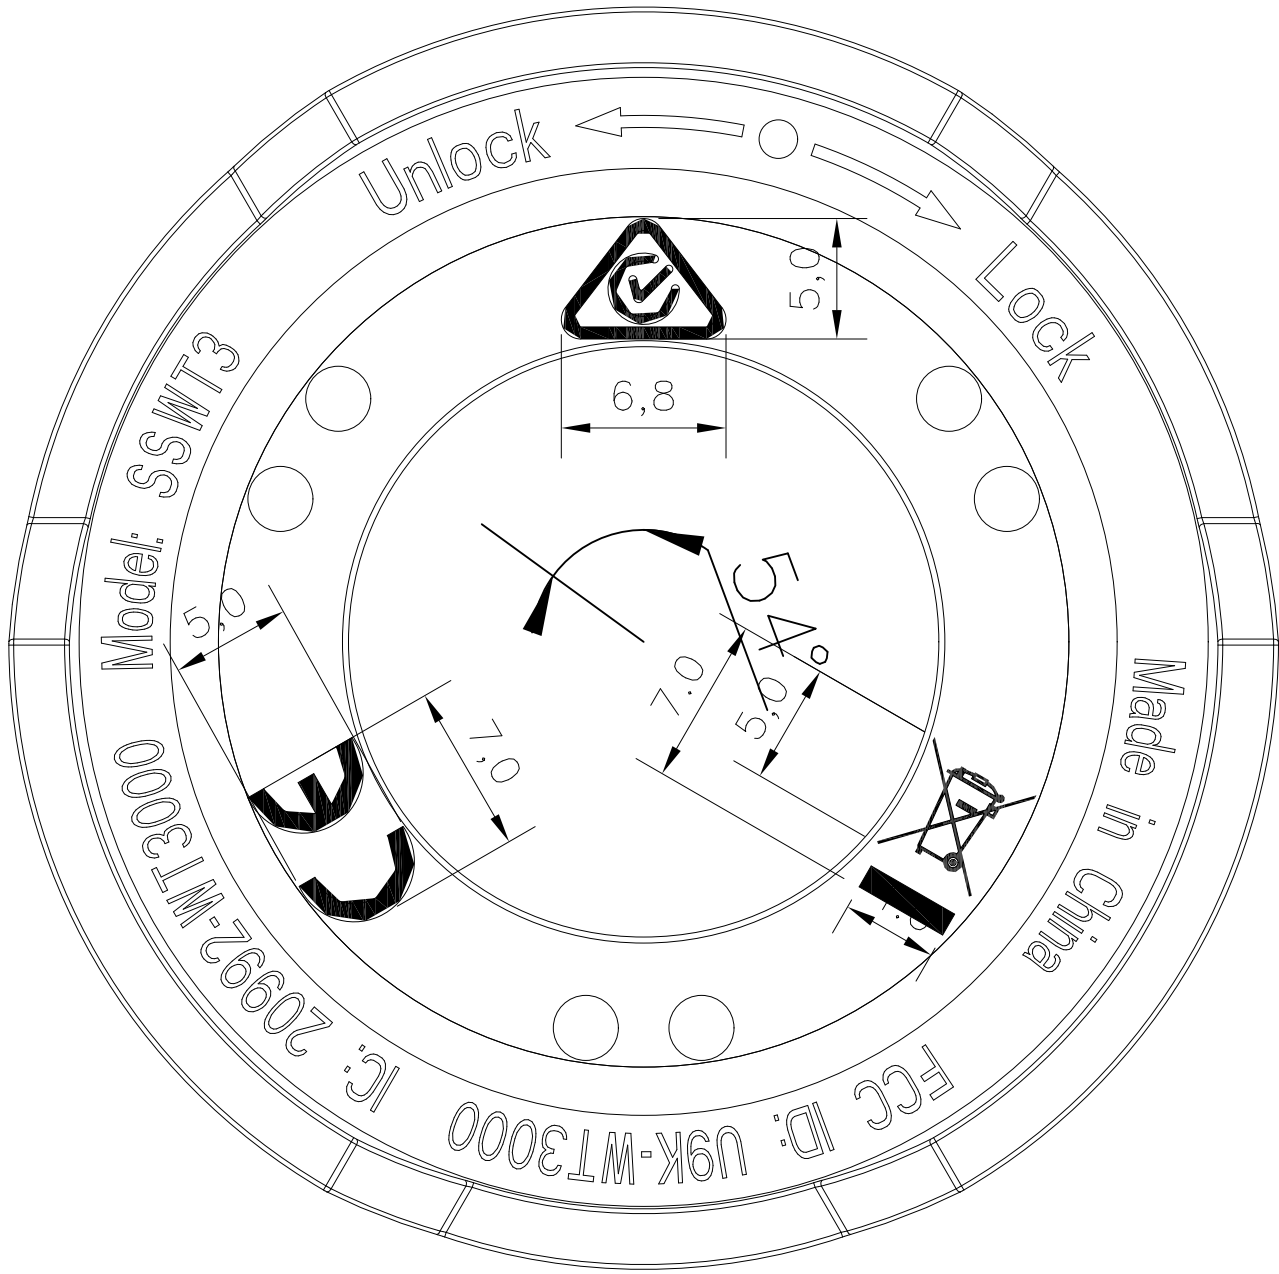

BASE STATION SS3

KEYPAD SS3

00368+0300

Entry Sensor

00368+0400

Motion Sensor

Water Sensor

00368+0600

Freeze Sensor

00368+0700

SIREN SS3

00368+0900

Panic Button

00368+1000

Glass Break