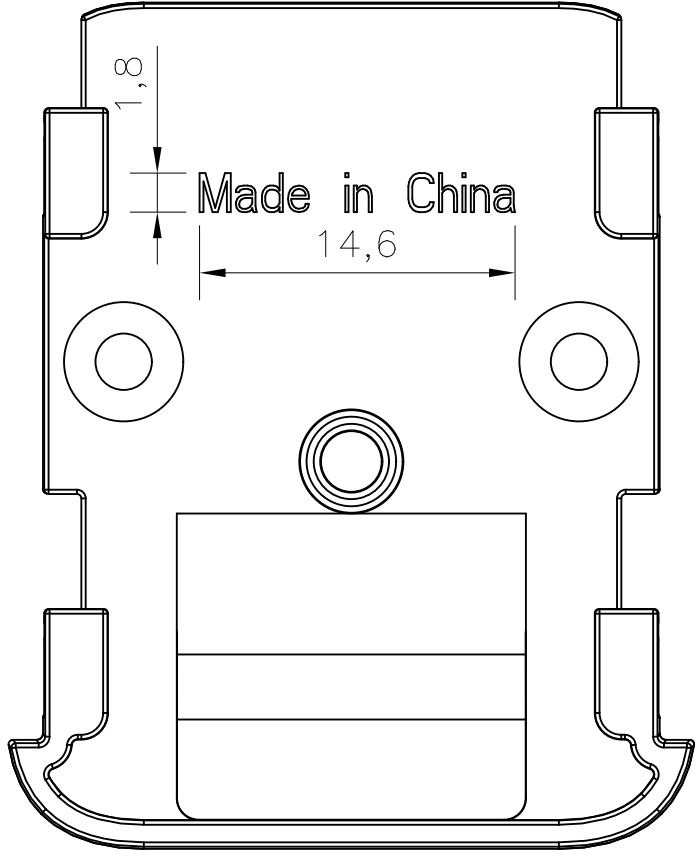

BASE STATION SS3

KEYPAD SS3

00368+0300

Entry Sensor

00368+0400

Motion Sensor

Water Sensor

00368+0600

Freeze Sensor

00368+0700

SIREN SS3

00368+0900

Panic Button

00368+1000

Glass Break