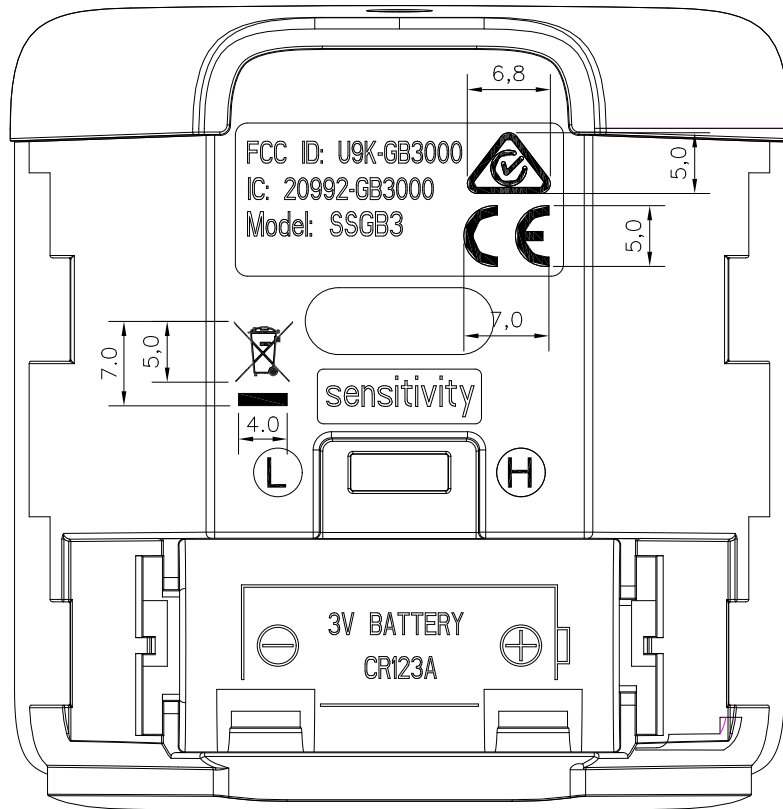

BASE STATION SS3

KEYPAD SS3

00368+0300

Entry Sensor

00368+0400

Motion Sensor

Water Sensor

00368+0600

Freeze Sensor

00368+0700

SIREN SS3

00368+0900

Panic Button

00368+1000

Glass Break