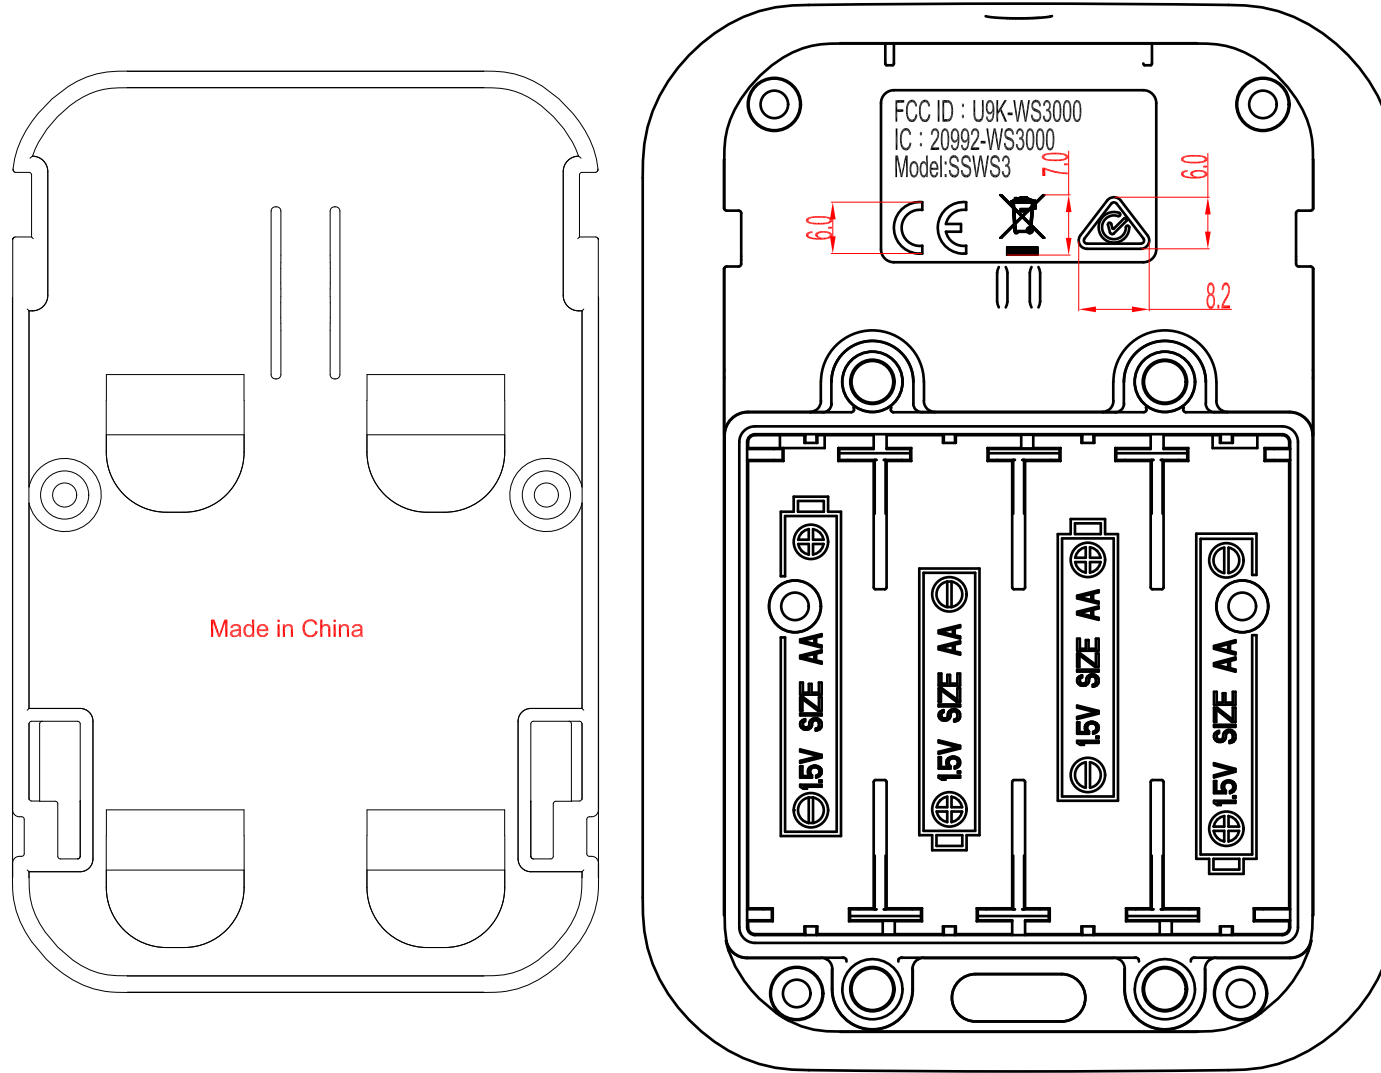

BASE STATION SS3

KEYPAD SS3

00368+0300

Entry Sensor

00368+0400

Motion Sensor

Water Sensor

00368+0600

Freeze Sensor

00368+0700

SIREN SS3

00368+0900

Panic Button

00368+1000

Glass Break