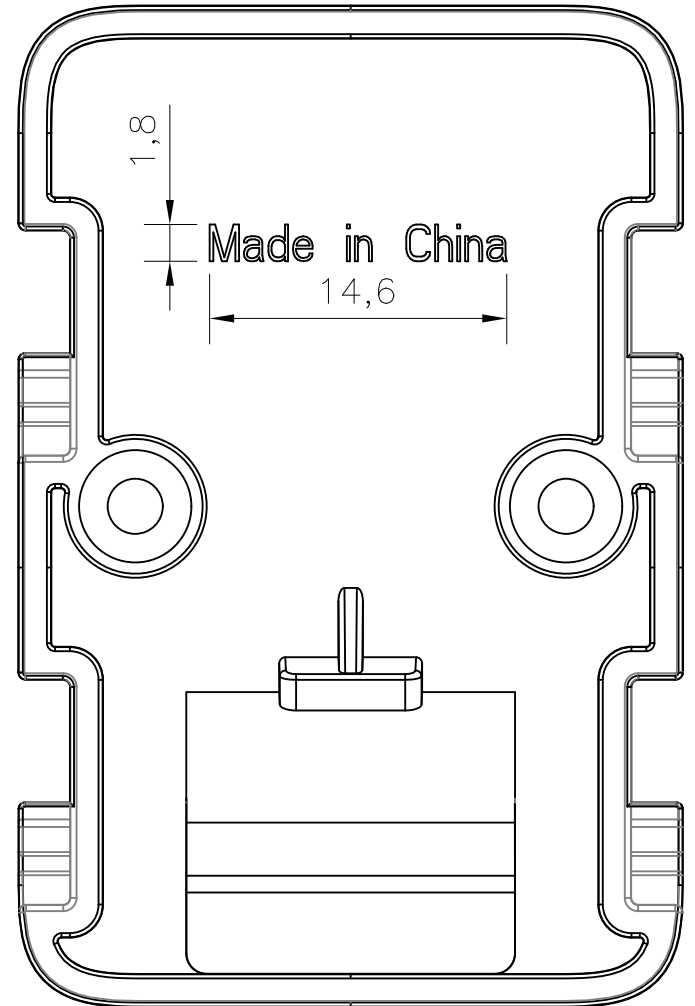

BASE STATION SS3

KEYPAD SS3

00368+0300

Entry Sensor

00368+0400

Motion Sensor

Water Sensor

00368+0600

Freeze Sensor

00368+0700

SIREN SS3

00368+0900

Panic Button

00368+1000

Glass Break