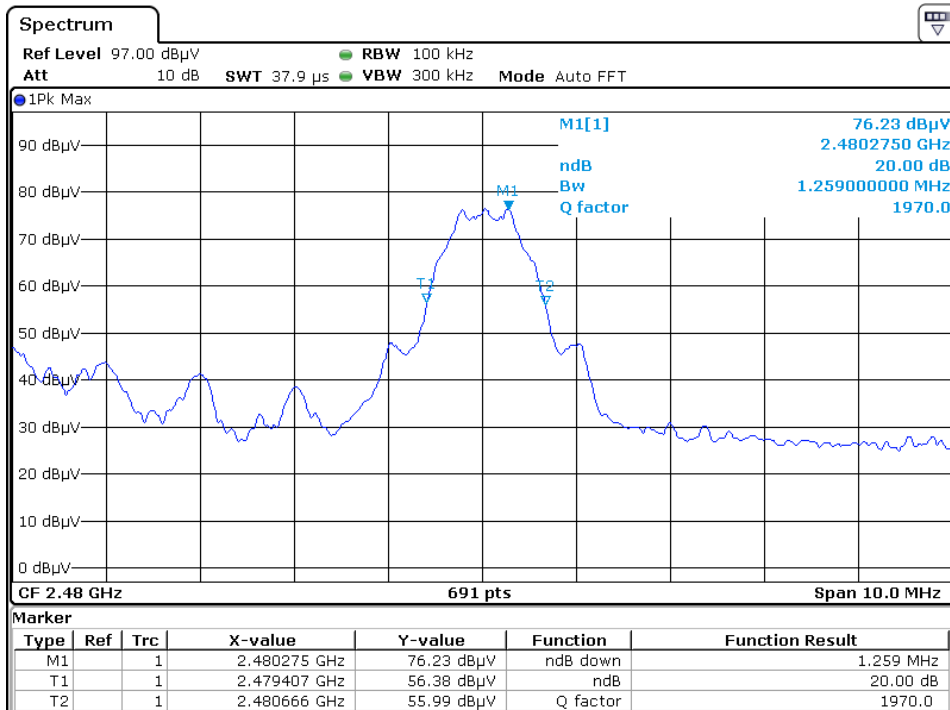

BW Plot

Date: 29 AUG 2018 13:27:11

Date: 29 AUG 2018 13:24:50