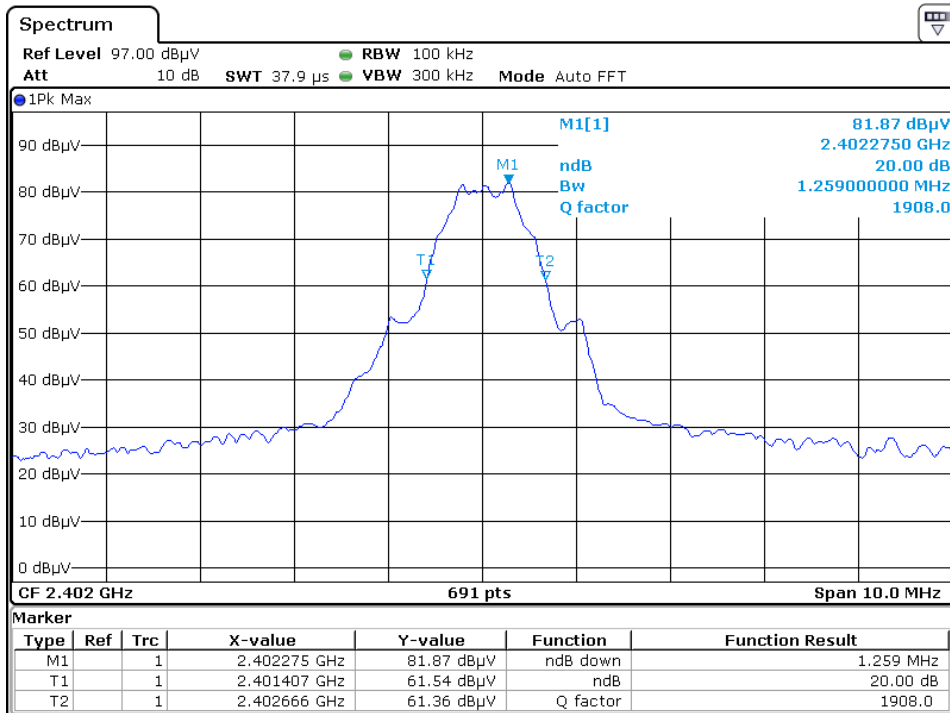

BW Plot

Date: 29 AUG 2018 13:27:11

Date: 29 AUG 2018 13:24:50