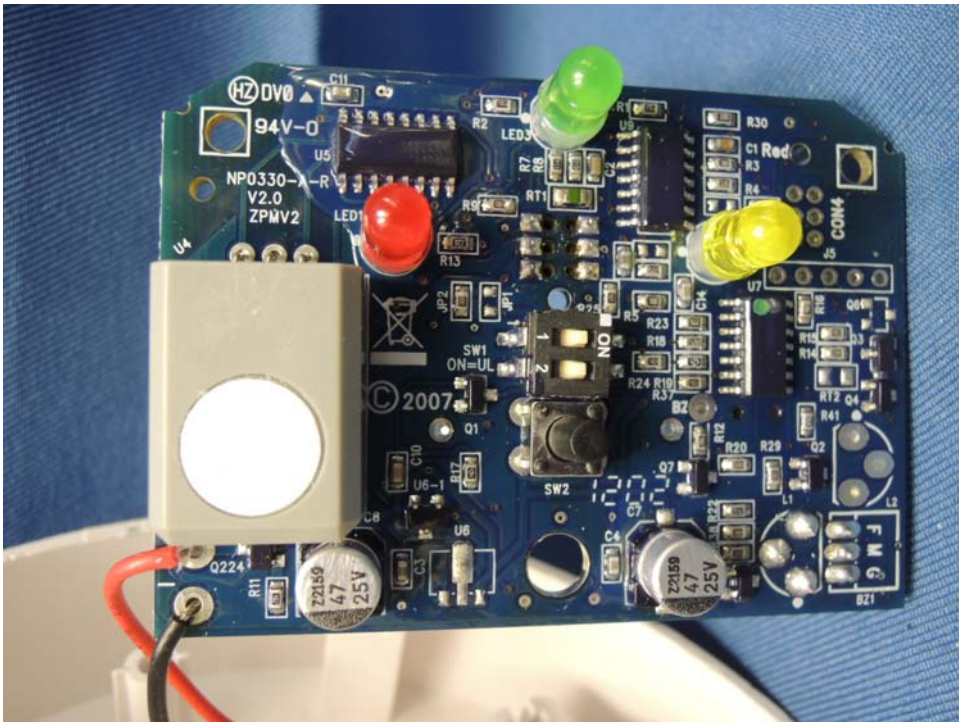

## Internal photos

CO Detector assembly

CO Detector Main PCB comp side