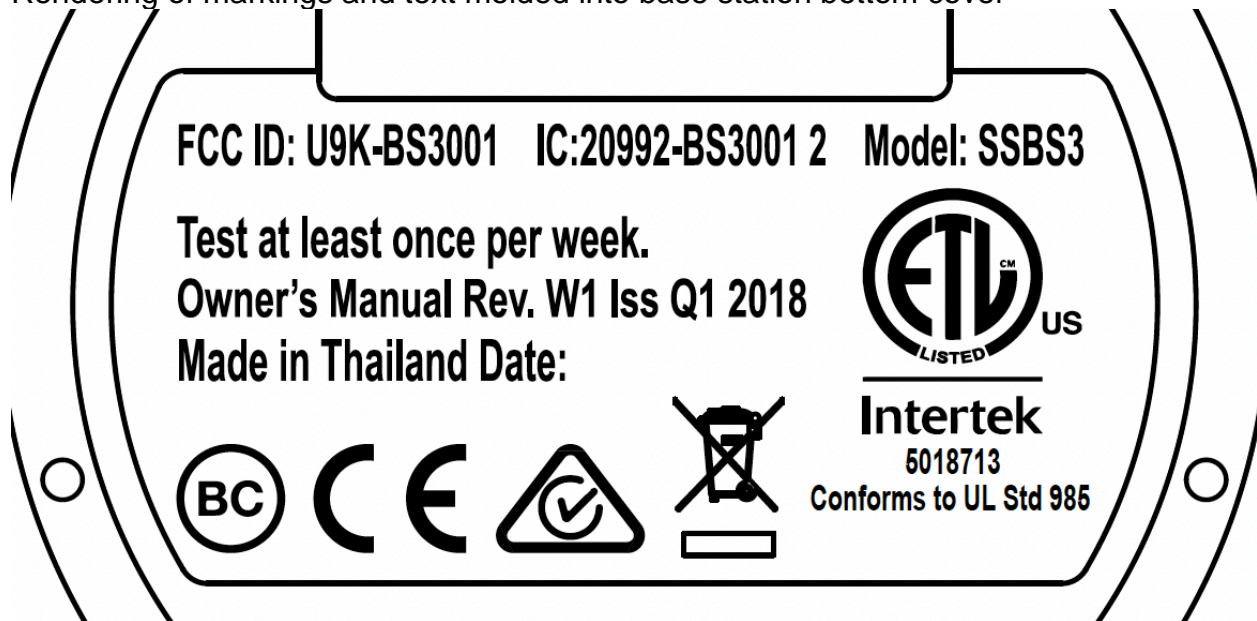

# SimpliSafe™

SimpliSafe, Inc.  
294 Washington St  
Floor 9  
Boston, MA 02108

## FCC/IC ID Label Sample and Location Information

Rendering of markings and text molded into base station bottom cover

Legend of markings and text molded into base station bottom cover

There are two internal pre-certified modules. The information is as follows:

Contains FCC ID: 2AC7Z-ESPWROOM32

Contains IC: 21098-ESPWROOM32

Contains FCC ID: XMR2020BG95M1

Contains IC: 10224A-2020BG95M1

This can be viewed by the user if they rotate off the outer cover to reveal the text. Below is the actual text molded in and white on white, so it does not photograph well