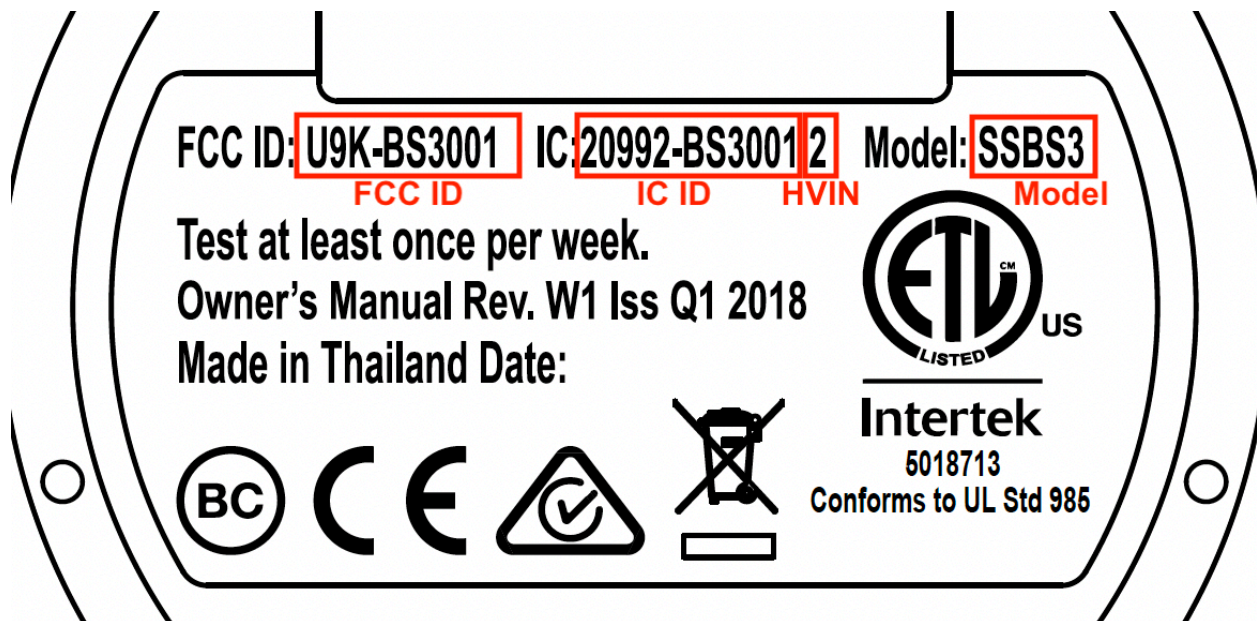

# SimpliSafe™

SimpliSafe, Inc.  
294 Washington St  
Floor 9  
Boston, MA 02108

## FCC/IC ID Label Sample and Location Information

Rendering of markings and text molded into base station bottom cover

Legend of markings and text molded into base station bottom cover

There are two internal pre-certified modules. The information is as follows:

Contains FCC ID: 2AC7Z-ESPWROOM32

Contains IC: 21098-ESPWROOM32

Contains FCC ID: XMR2020BG95M1

Contains IC: 10224A-2020BG95M1

This can be viewed by the user if they rotate off the outer cover to reveal the text. Below is the actual text molded in and white on white, so it does not photograph well