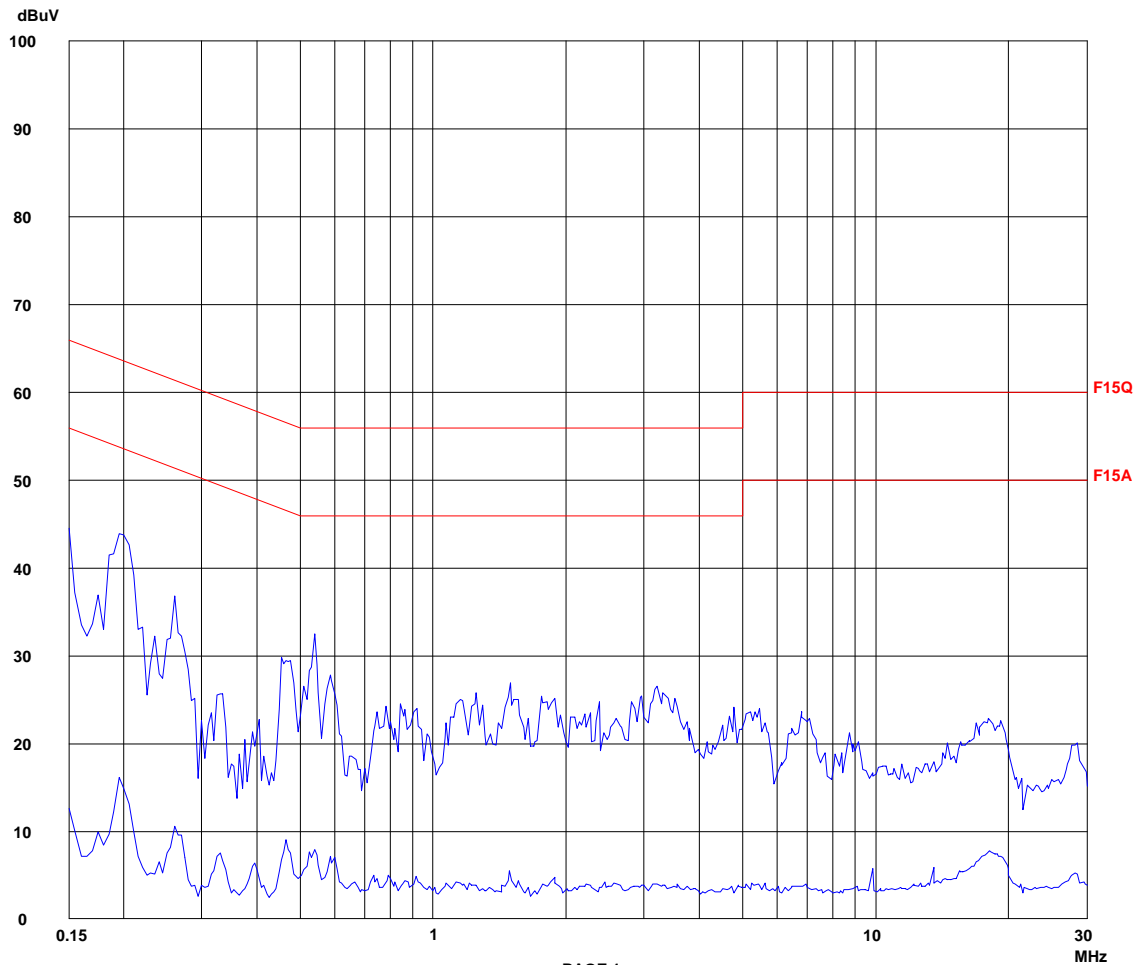

Report No.: HK08110904-1  
Tx Mode  
AC Main "L"

Scan Settings (1 Range)

Frequencies			Receiver Settings					
Start	Stop	Step	IF BW	Detector	M-Time	Atten	Preamp	OpRge
150k	30M	5k	10k	PK+AV	10ms	AUTO	LN OFF	60dB

Final Measurement: x QP / + AV  
Meas Time: 1 s  
Subranges: 16  
Acc Margin: 20dB

Transducer No.	Start	Stop	Name
2	1 9k	30M	EW0700
3	9k	30M	EW2454
12	9k	30M	EW0090

Report No.: HK08110904-1  
Tx Mode  
AC Main "L"

**Scan Settings (1 Range)**

|----- Frequencies -----||----- Receiver Settings -----|  
Start Stop Step IF BW Detector M-Time Atten Preamp OpRge  
150k 30M 5k 10k PK+AV 10ms AUTO LN OFF 60dB

**Final Measurement Results:**