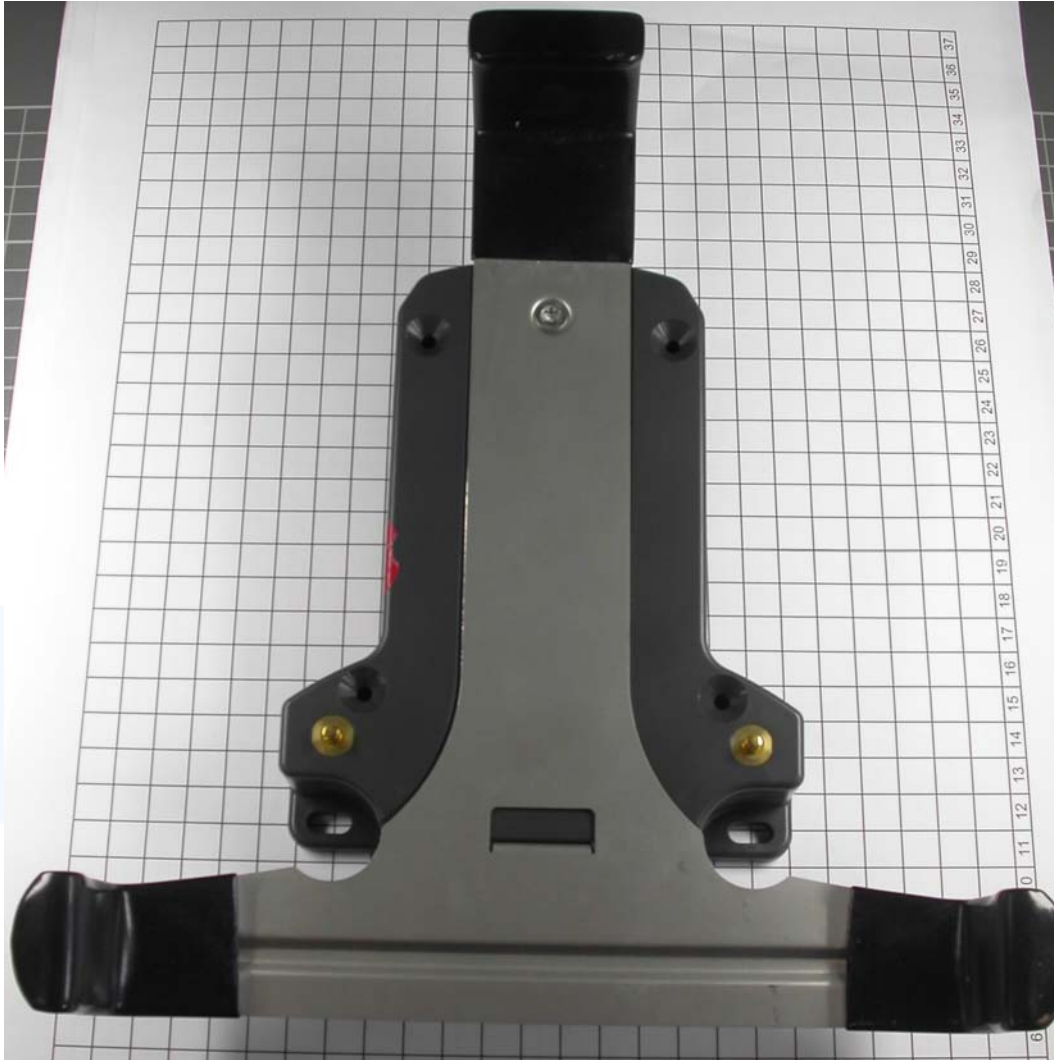

ATTACHMENT A to File No.: T33962

Photo documentation of the EuT

Toyota Wireless Teach Pendant

ATTACHMENT A to File No.: T33962

ATTACHMENT A to File No.: T33962

ATTACHMENT A to File No.: T33962

ATTACHMENT A to File No.: T33962

Main Battery

ATTACHMENT A to File No.: T33962

ATTACHMENT A to File No.: T33962

Power Supply

ATTACHMENT A to File No.: T33962

ATTACHMENT A to File No.: T33962

Charge Carrier

ATTACHMENT A to File No.: T33962