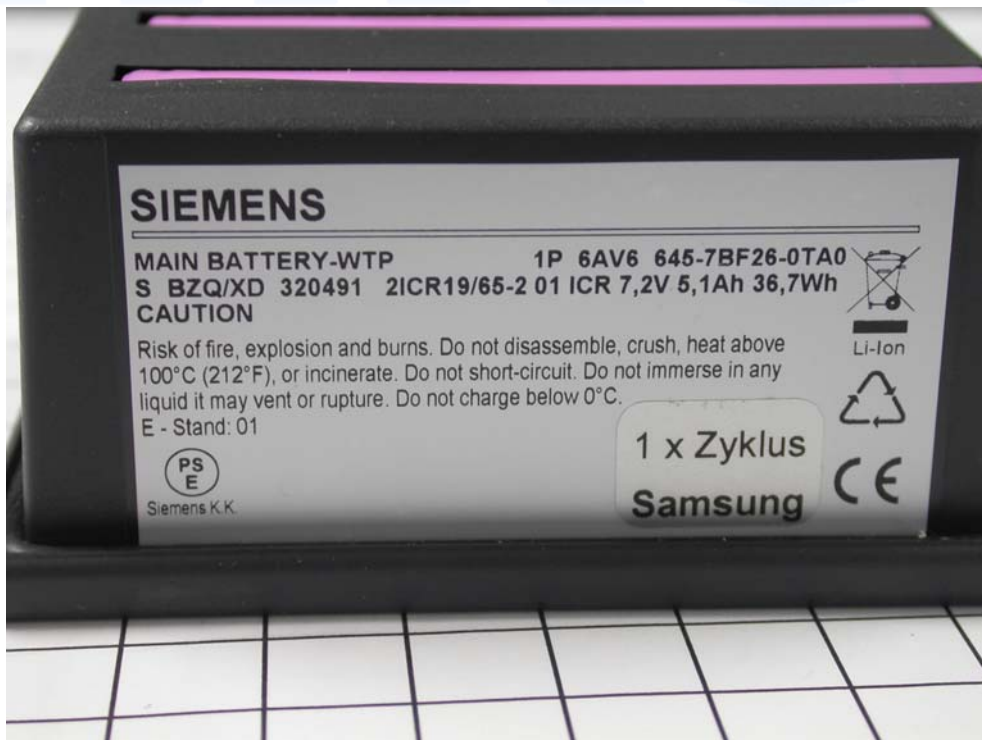

ATTACHMENT A to File No.: T33962

Main Battery